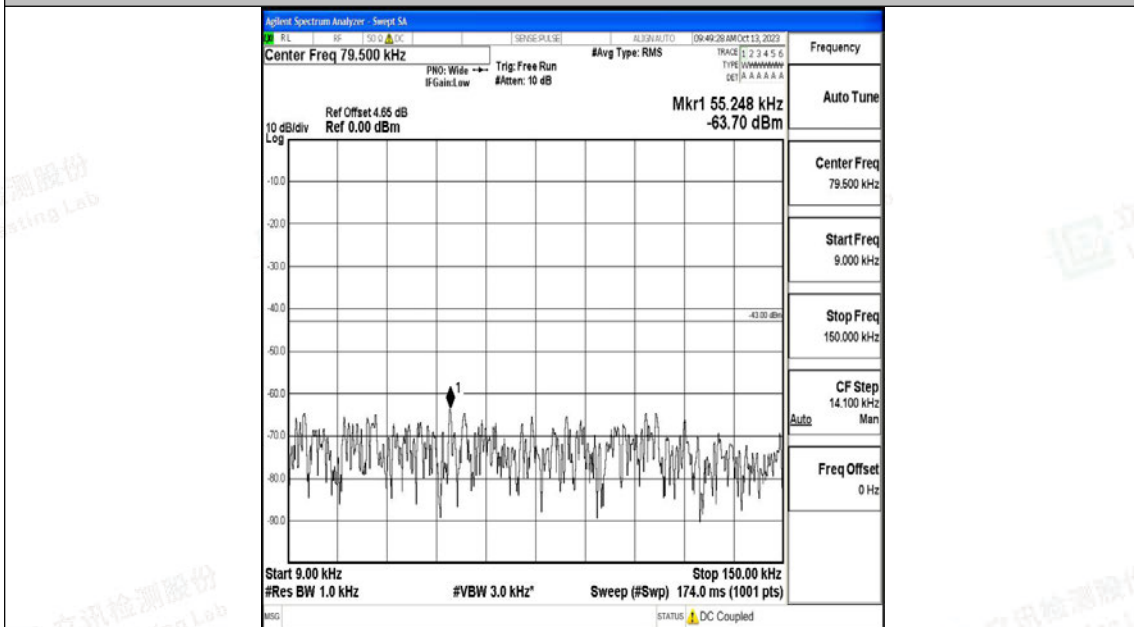

Band66_15MHz_QPSK_132597_1RB#0_0.15~30_0.15~30

Band66_15MHz_QPSK_132597_1RB#0_30~1000_30~1000

Band66_15MHz_QPSK_132597_1RB#0_1000~3000_1000~3000

Band66_15MHz_QPSK_132597_1RB#0_3000~20000_3000~20000

Band66_15MHz_16QAM_132597_1RB#0_0.009~0.15_0.009~0.15