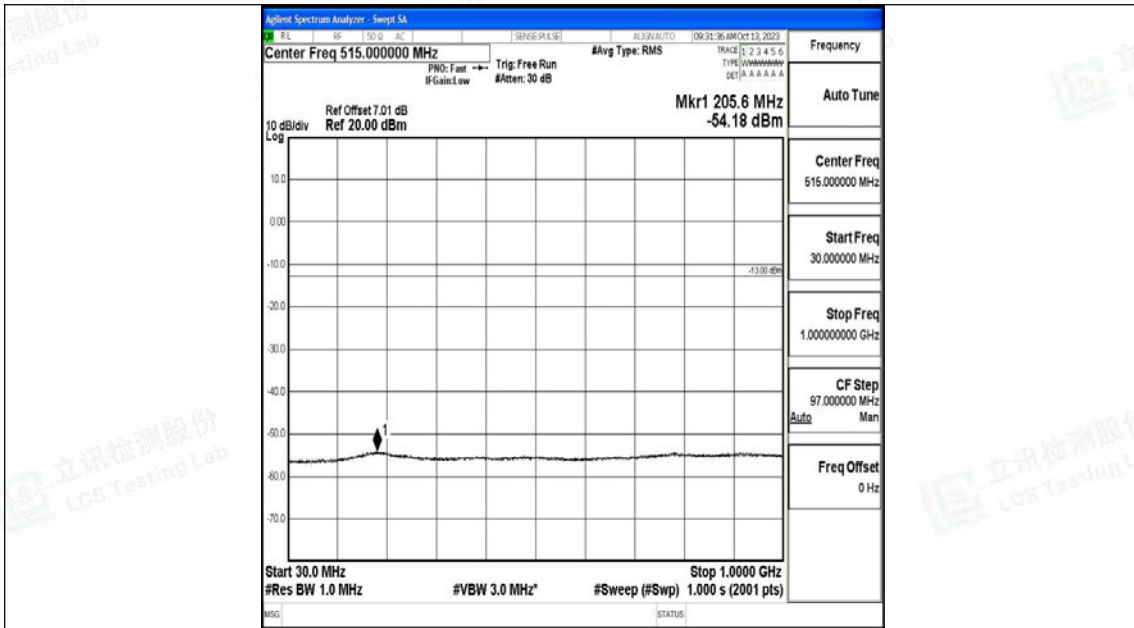

Band66_10MHz_QPSK_132322_1RB#0_0.15~30_0.15~30

Band66_10MHz_QPSK_132322_1RB#0_30~1000_30~1000