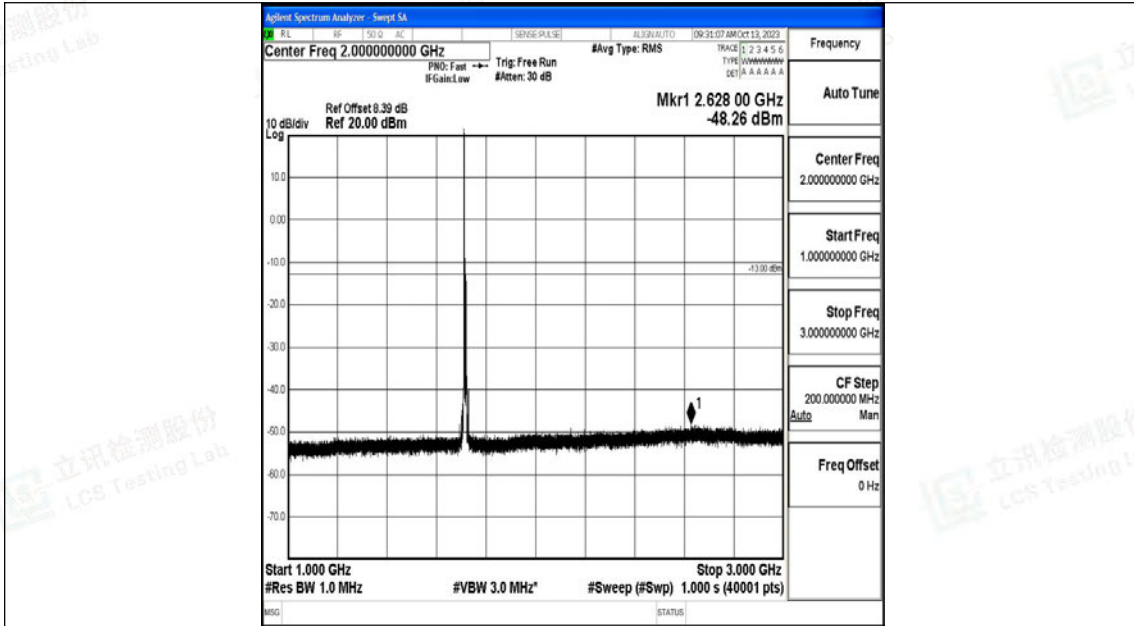

Band66_10MHz_16QAM_132022_1RB#0_30~1000_30~1000

Band66_10MHz_16QAM_132022_1RB#0_1000~3000_1000~3000