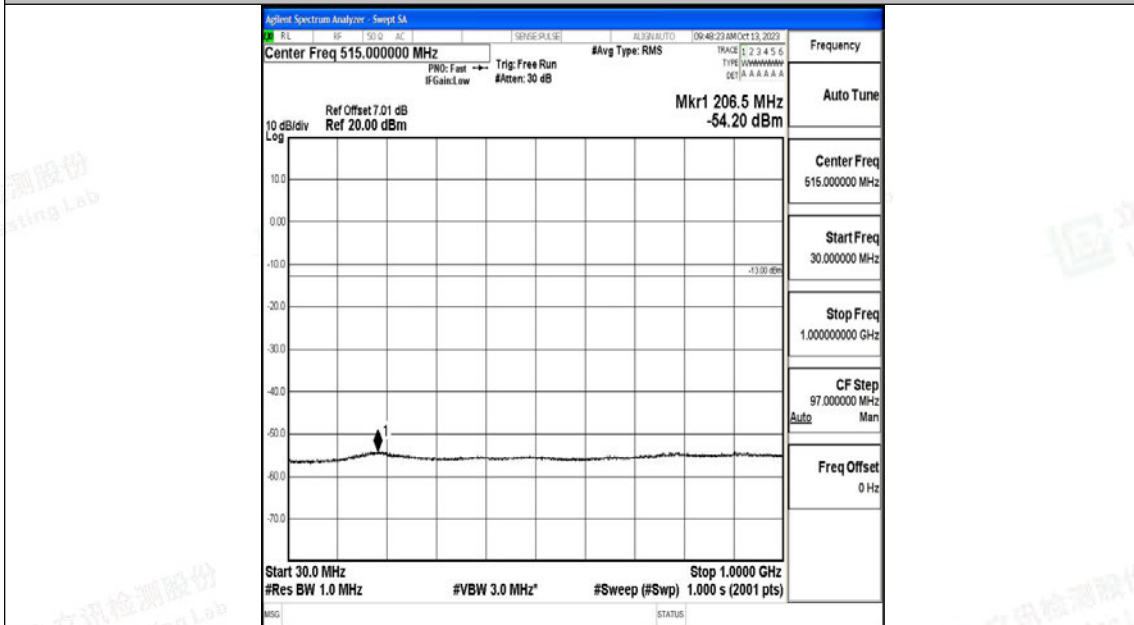

Band66_15MHz_16QAM_132322_1RB#0_0.15~30_0.15~30

Band66_15MHz_16QAM_132322_1RB#0_30~1000_30~1000