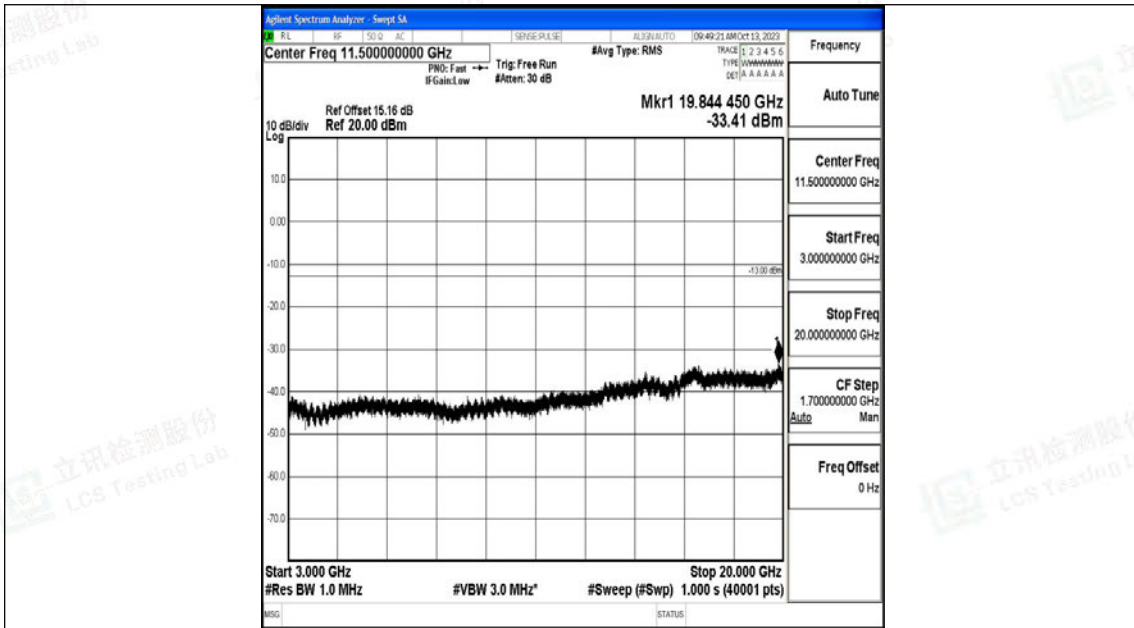

Band66_15MHz_QPSK_132597_1RB#0_0.15~30_0.15~30

Band66_15MHz_QPSK_132597_1RB#0_30~1000_30~1000

Band66_15MHz_QPSK_132597_1RB#0_1000~3000_1000~3000

Band66_15MHz_QPSK_132597_1RB#0_3000~20000_3000~20000

Band66_15MHz_16QAM_132597_1RB#0_0.009~0.15_0.009~0.15