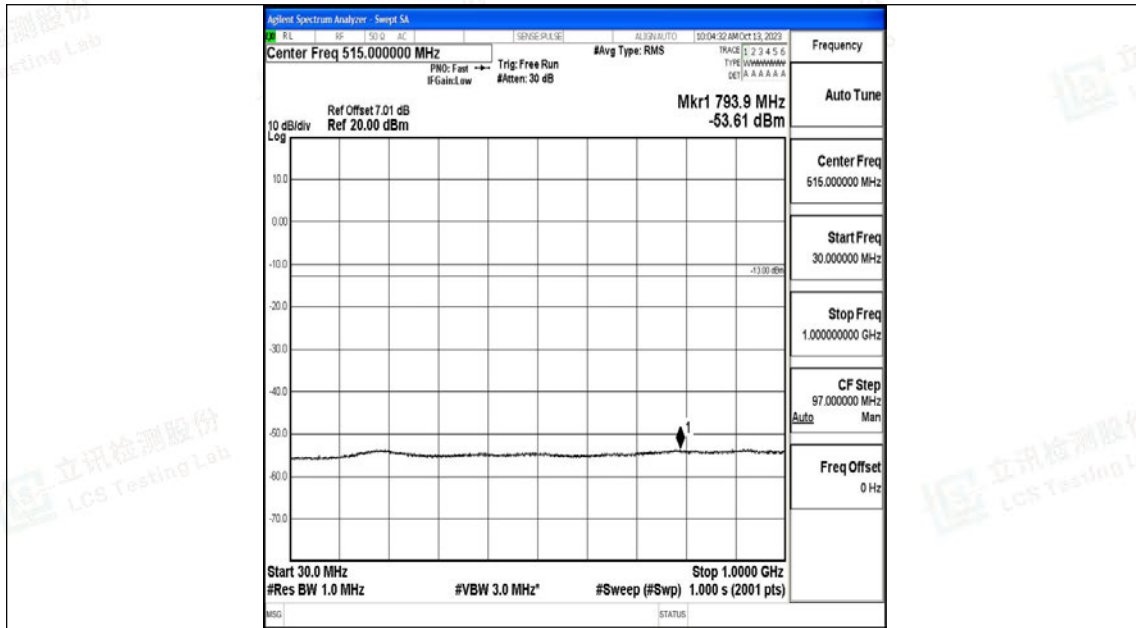

Band66_20MHz_QPSK_132572_1RB#0_0.15~30_0.15~30

Band66_20MHz_QPSK_132572_1RB#0_30~1000_30~1000