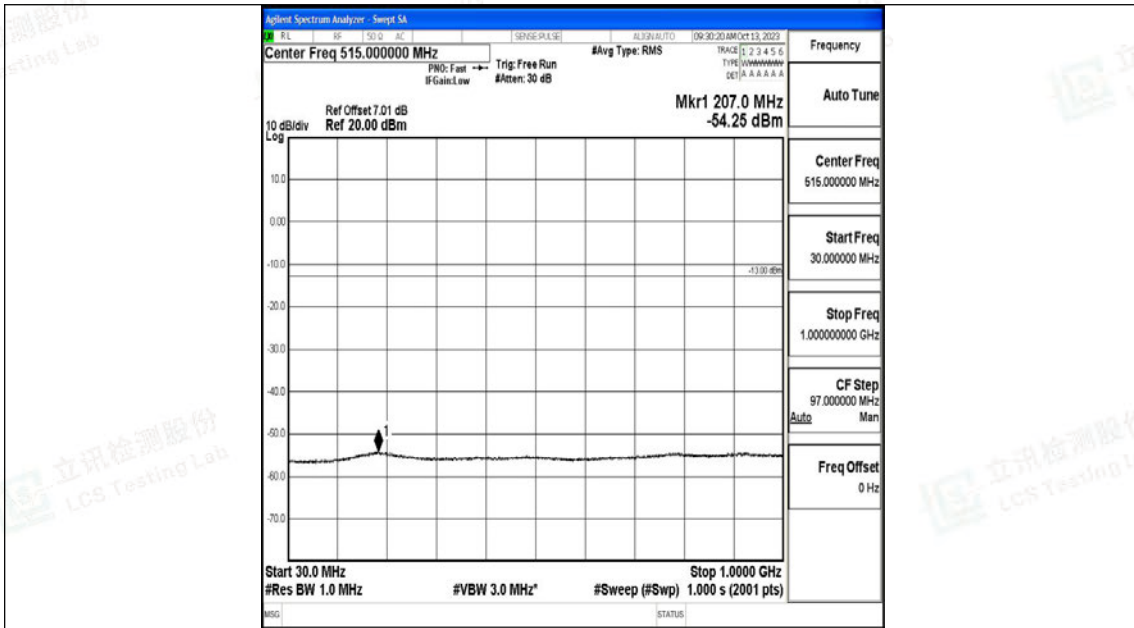

Band66_10MHz_QPSK_132022_1RB#0_0.15~30_0.15~30

Band66_10MHz_QPSK_132022_1RB#0_30~1000_30~1000