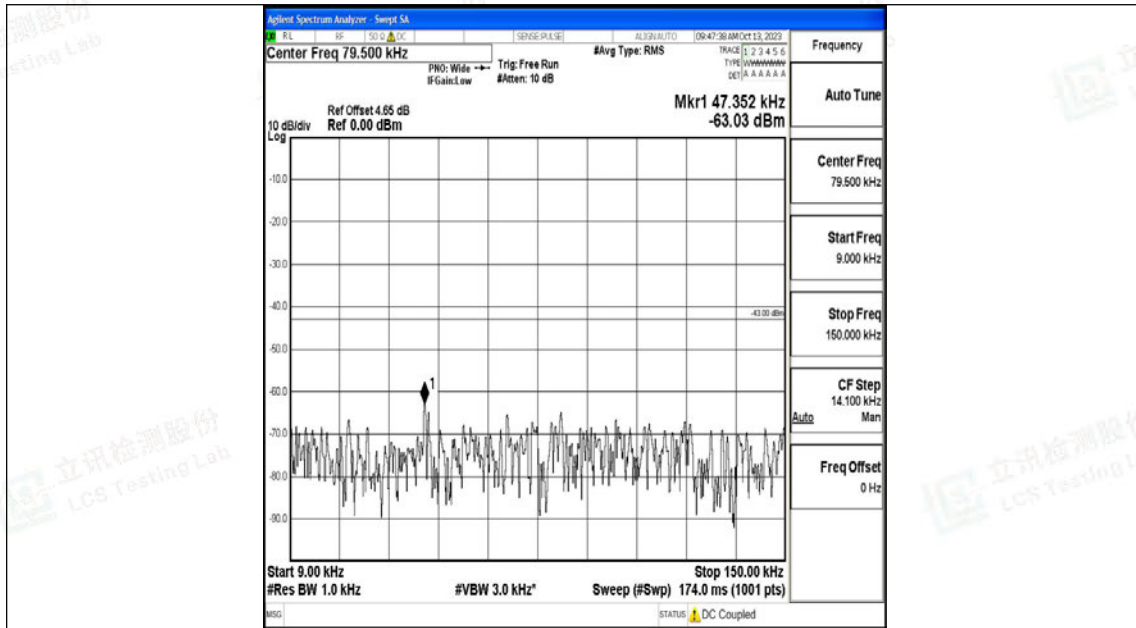

Band66_15MHz_16QAM_132047_1RB#0_0.15~30_0.15~30

Band66_15MHz_16QAM_132047_1RB#0_30~1000_30~1000

Band66_15MHz_16QAM_132047_1RB#0_1000~3000_1000~3000

Band66_15MHz_16QAM_132047_1RB#0_3000~20000_3000~20000

Band66_15MHz_QPSK_132322_1RB#0_0.009~0.15_0.009~0.15