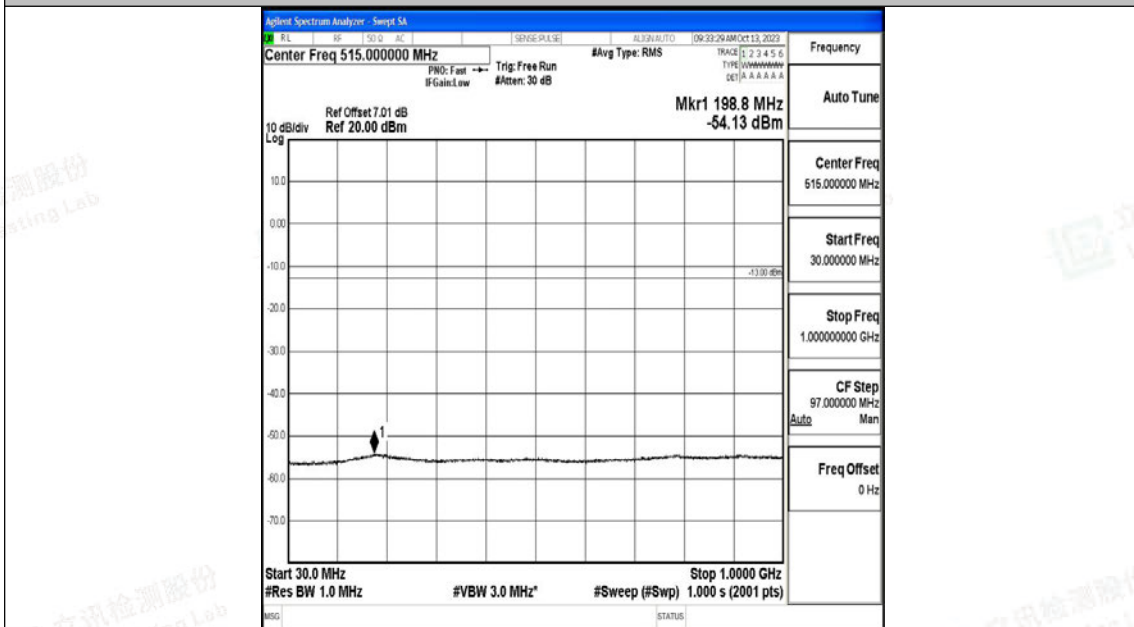

Band66_10MHz_16QAM_132622_1RB#0_0.15~30_0.15~30

Band66_10MHz_16QAM_132622_1RB#0_30~1000_30~1000