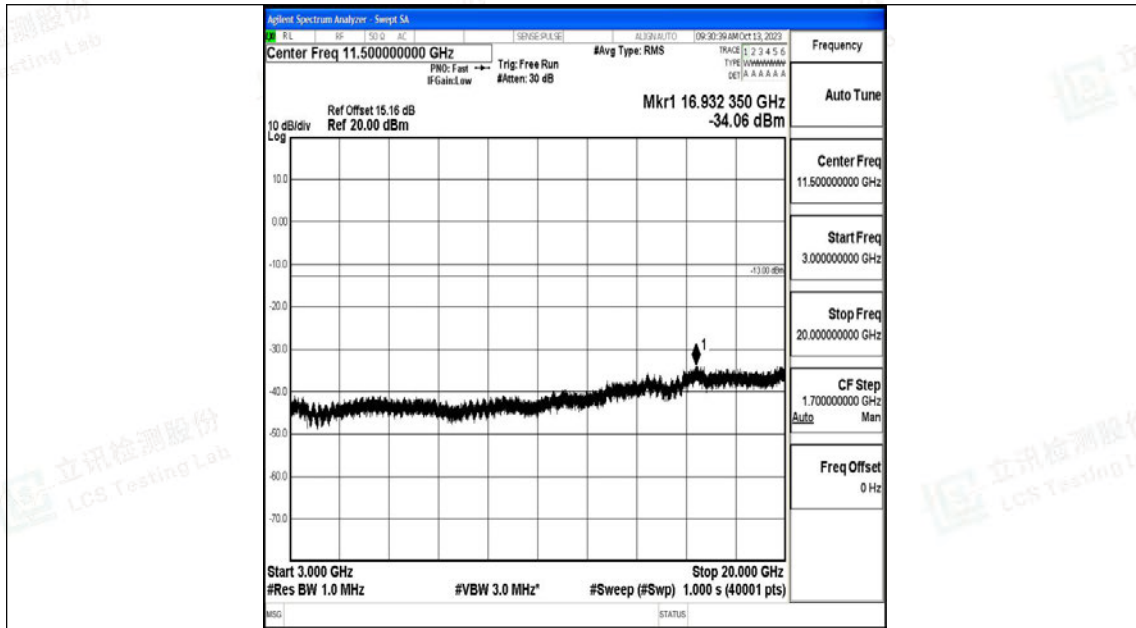

Band66_10MHz_QPSK_132022_1RB#0_0.15~30_0.15~30

Band66_10MHz_QPSK_132022_1RB#0_30~1000_30~1000

Band66_10MHz_QPSK_132022_1RB#0_1000~3000_1000~3000

Band66_10MHz_QPSK_132022_1RB#0_3000~20000_3000~20000

Band66_10MHz_16QAM_132022_1RB#0_0.009~0.15_0.009~0.15