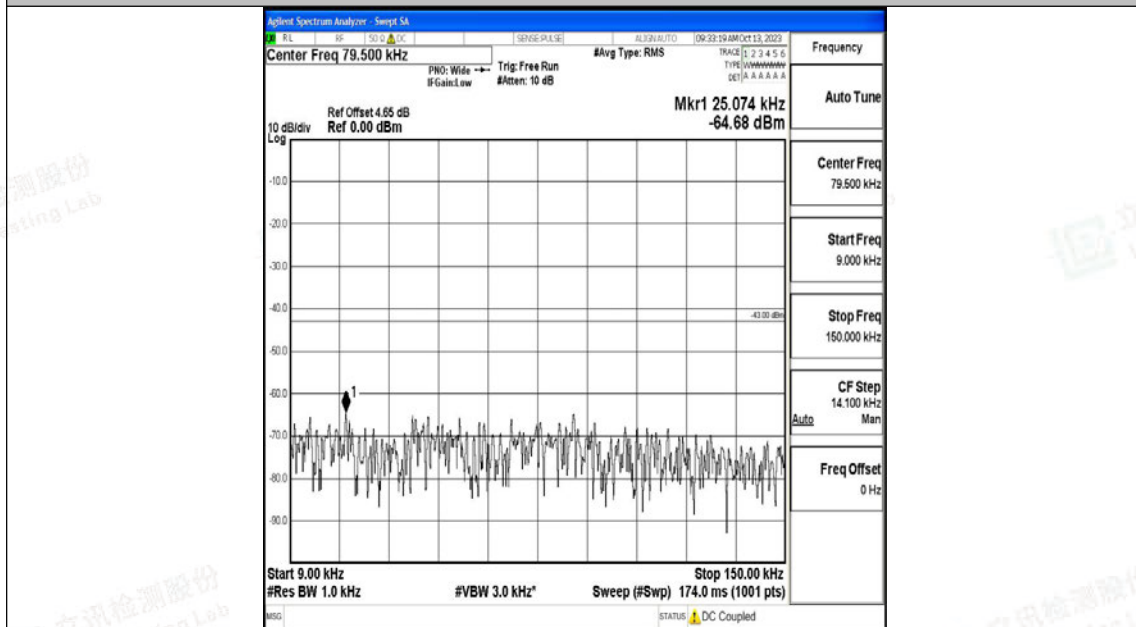

Band66_10MHz_QPSK_132622_1RB#0_0.15~30_0.15~30

Band66_10MHz_QPSK_132622_1RB#0_30~1000_30~1000

Band66_10MHz_QPSK_132622_1RB#0_1000~3000_1000~3000

Band66_10MHz_QPSK_132622_1RB#0_3000~20000_3000~20000

Band66_10MHz_16QAM_132622_1RB#0_0.009~0.15_0.009~0.15