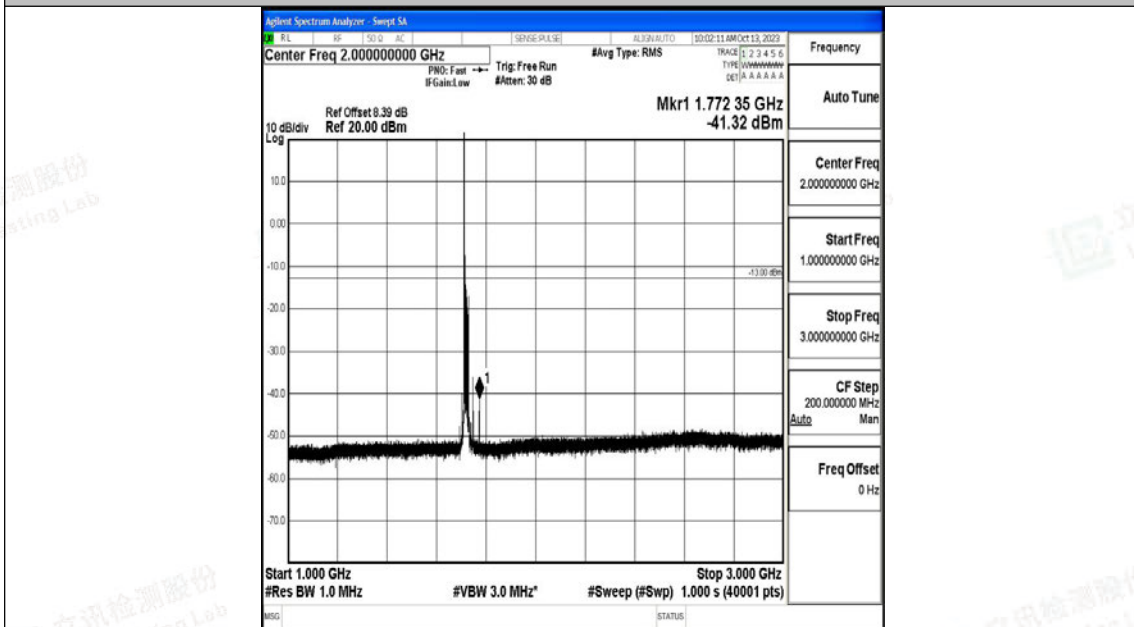

Band66_20MHz_QPSK_132072_1RB#0_30~1000_30~1000

Band66_20MHz_QPSK_132072_1RB#0_1000~3000_1000~3000