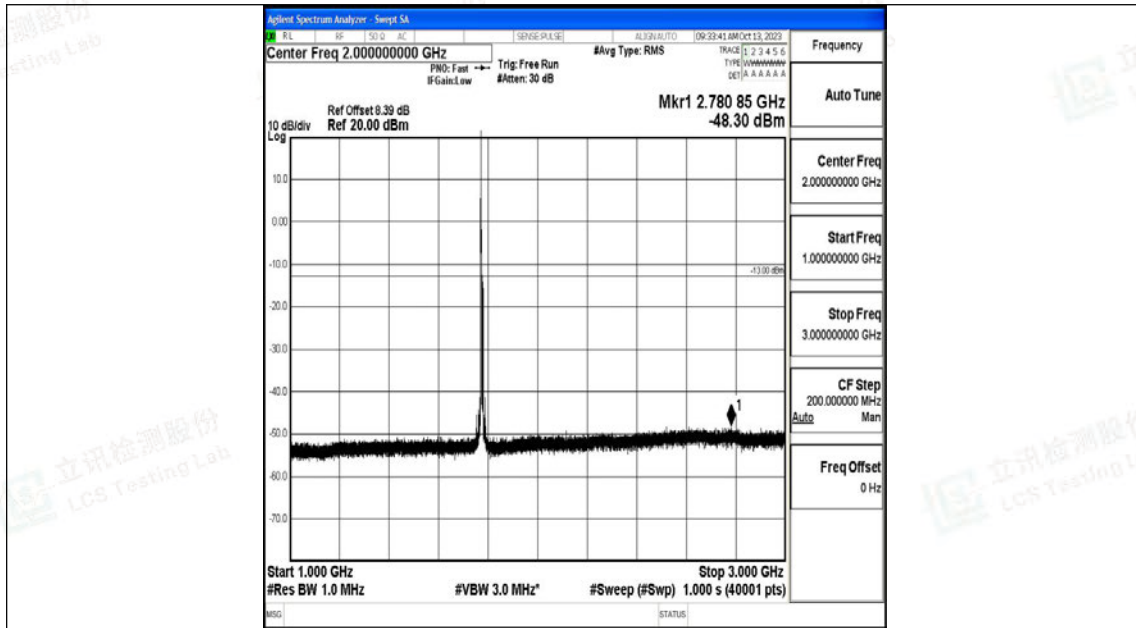

Band66_10MHz_16QAM_132622_1RB#0_30~1000_30~1000

Band66_10MHz_16QAM_132622_1RB#0_1000~3000_1000~3000