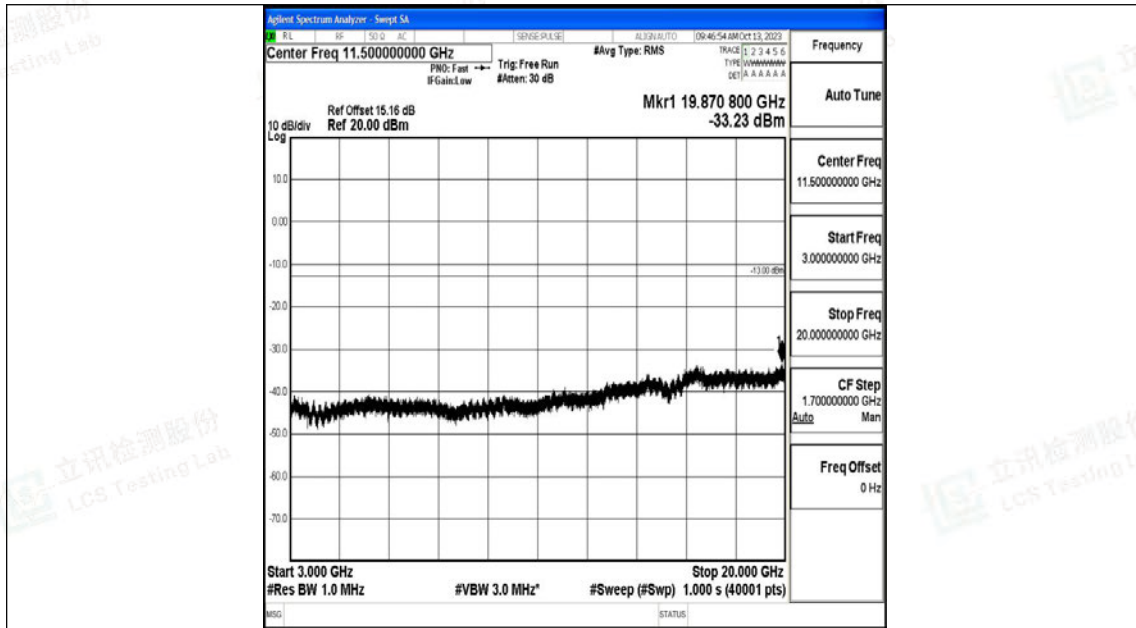

Band66_15MHz_QPSK_132047_1RB#0_0.15~30_0.15~30

Band66_15MHz_QPSK_132047_1RB#0_30~1000_30~1000

Band66_15MHz_QPSK_132047_1RB#0_1000~3000_1000~3000

Band66_15MHz_QPSK_132047_1RB#0_3000~20000_3000~20000

Band66_15MHz_16QAM_132047_1RB#0_0.009~0.15_0.009~0.15