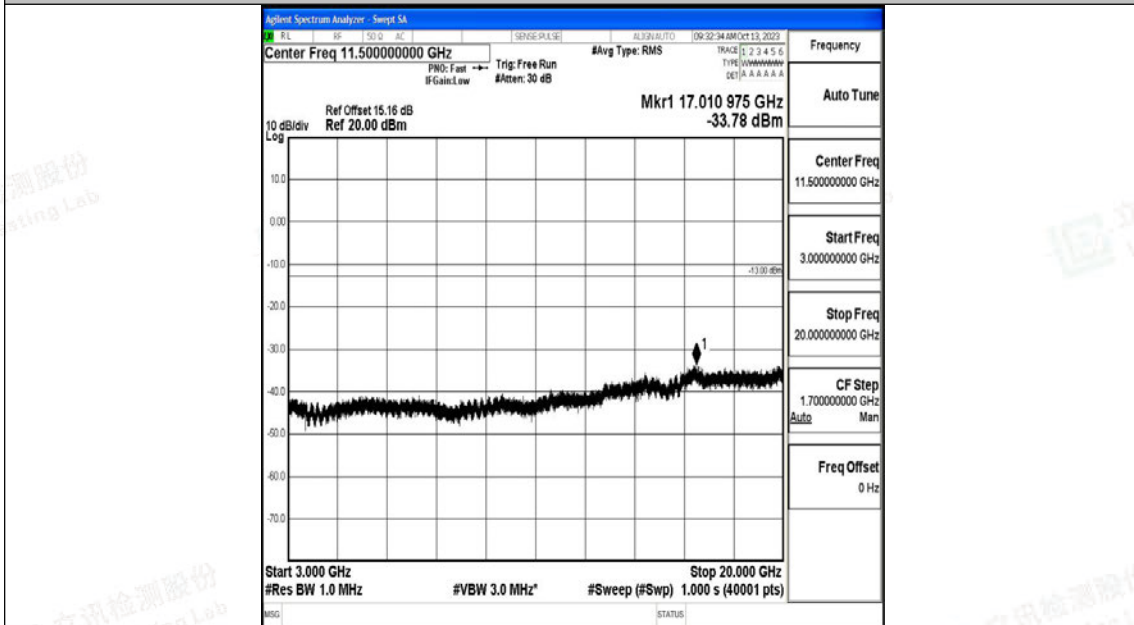

Band66_10MHz_16QAM_132322_1RB#0_0.15~30_0.15~30

Band66_10MHz_16QAM_132322_1RB#0_30~1000_30~1000

Band66_10MHz_16QAM_132322_1RB#0_1000~3000_1000~3000

Band66_10MHz_16QAM_132322_1RB#0_3000~20000_3000~20000

Band66_10MHz_QPSK_132622_1RB#0_0.009~0.15_0.009~0.15