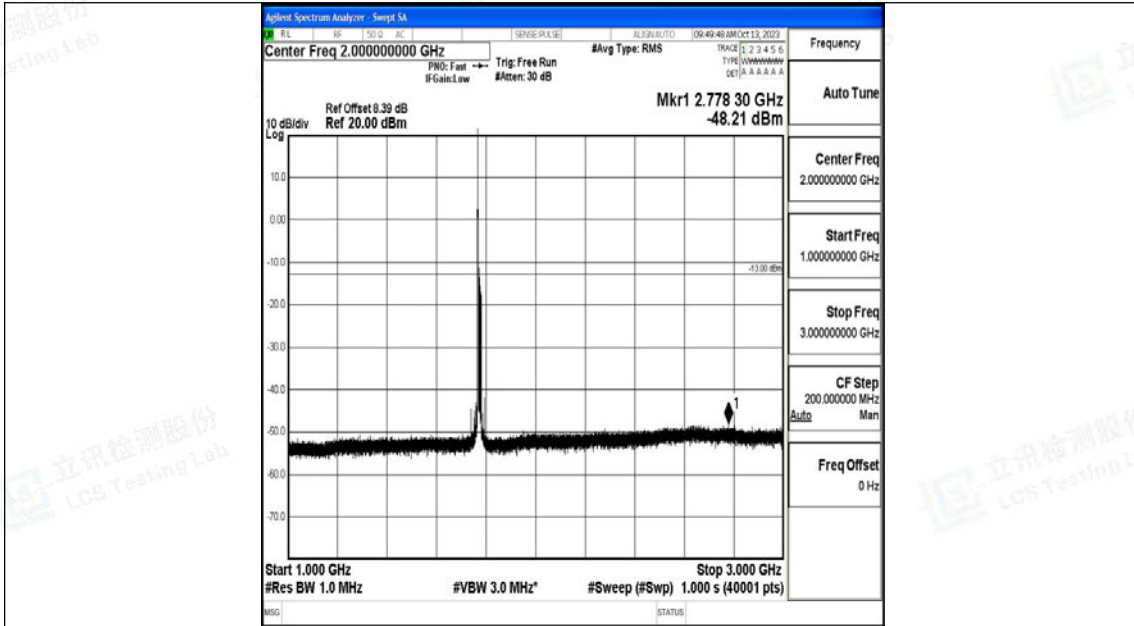

Band66_15MHz_16QAM_132597_1RB#0_30~1000_30~1000

Band66_15MHz_16QAM_132597_1RB#0_1000~3000_1000~3000