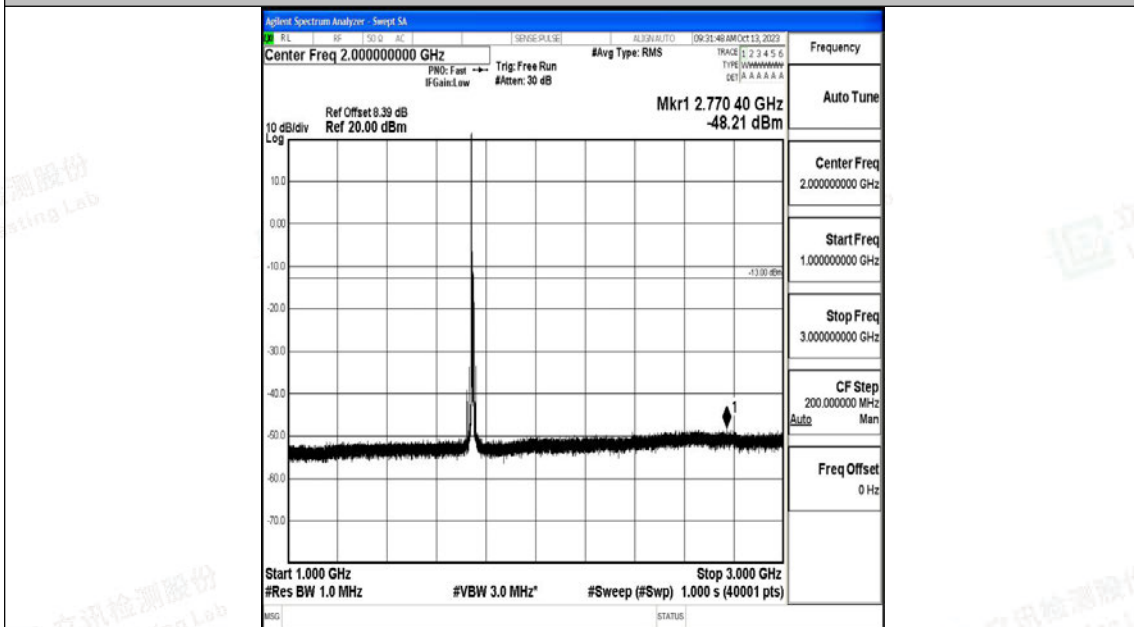

Band66_10MHz_QPSK_132322_1RB#0_30~1000_30~1000

Band66_10MHz_QPSK_132322_1RB#0_1000~3000_1000~3000