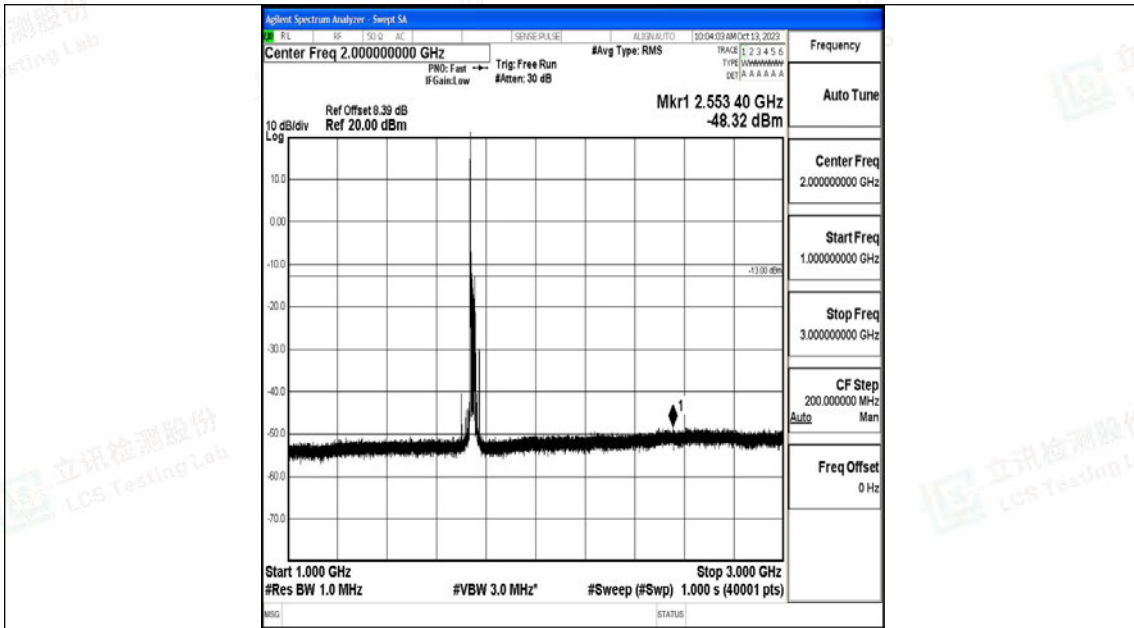

Band66_20MHz_16QAM_132322_1RB#0_30~1000_30~1000

Band66_20MHz_16QAM_132322_1RB#0_1000~3000_1000~3000