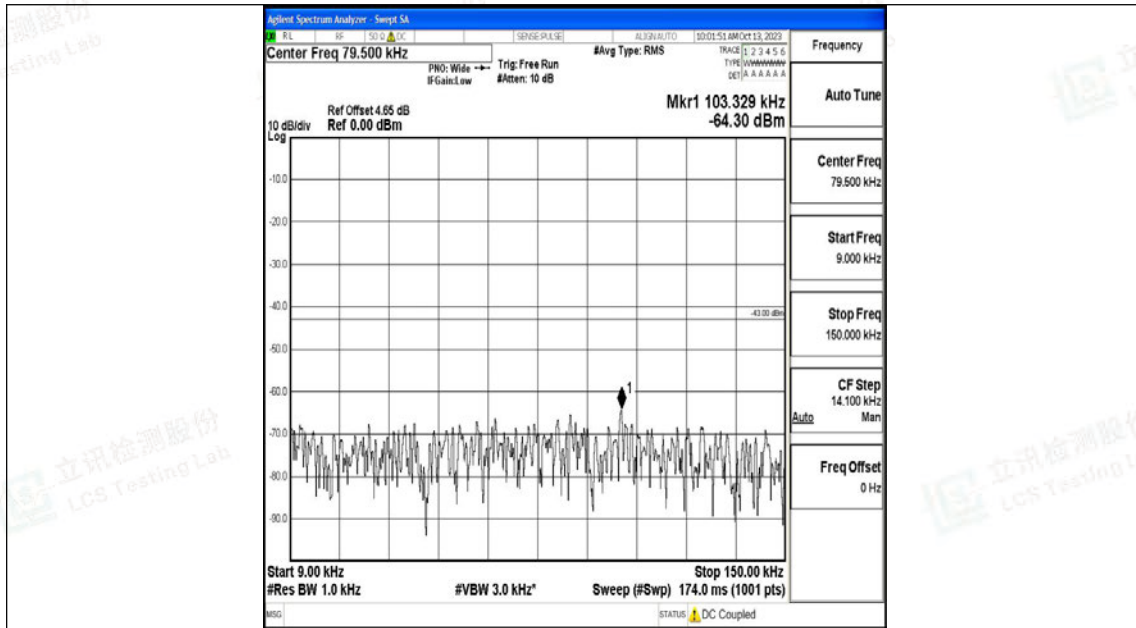

Band66_15MHz_16QAM_132597_1RB#0_0.15~30_0.15~30

Band66_15MHz_16QAM_132597_1RB#0_30~1000_30~1000

Band66_15MHz_16QAM_132597_1RB#0_1000~3000_1000~3000

Band66_15MHz_16QAM_132597_1RB#0_3000~20000_3000~20000

Band66_20MHz_QPSK_132072_1RB#0_0.009~0.15_0.009~0.15