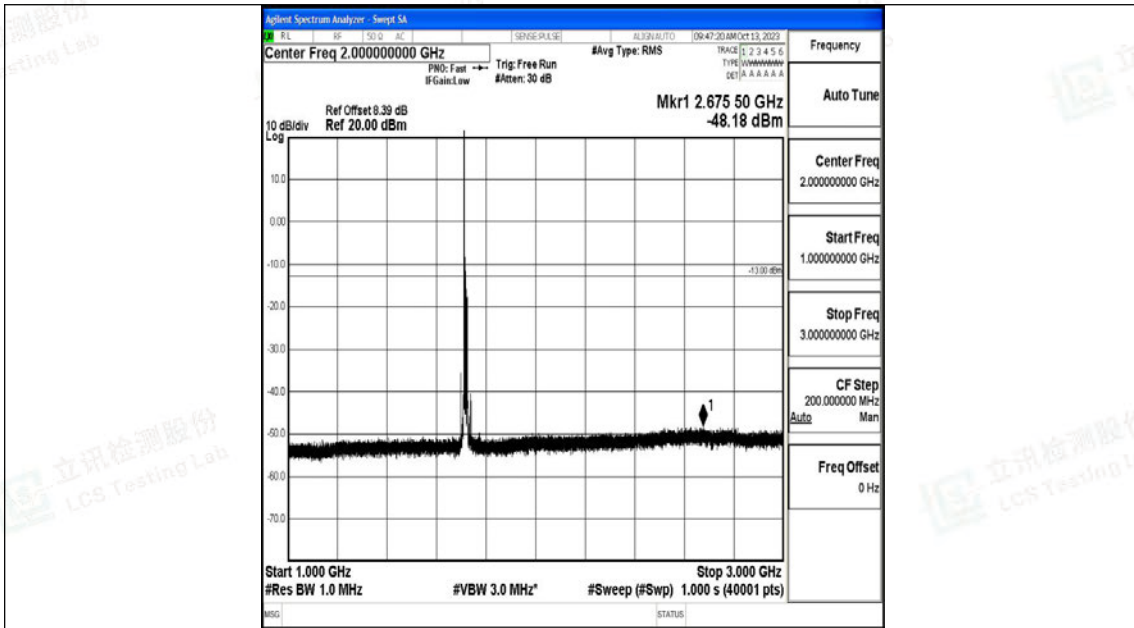

Band66_15MHz_16QAM_132047_1RB#0_30~1000_30~1000

Band66_15MHz_16QAM_132047_1RB#0_1000~3000_1000~3000