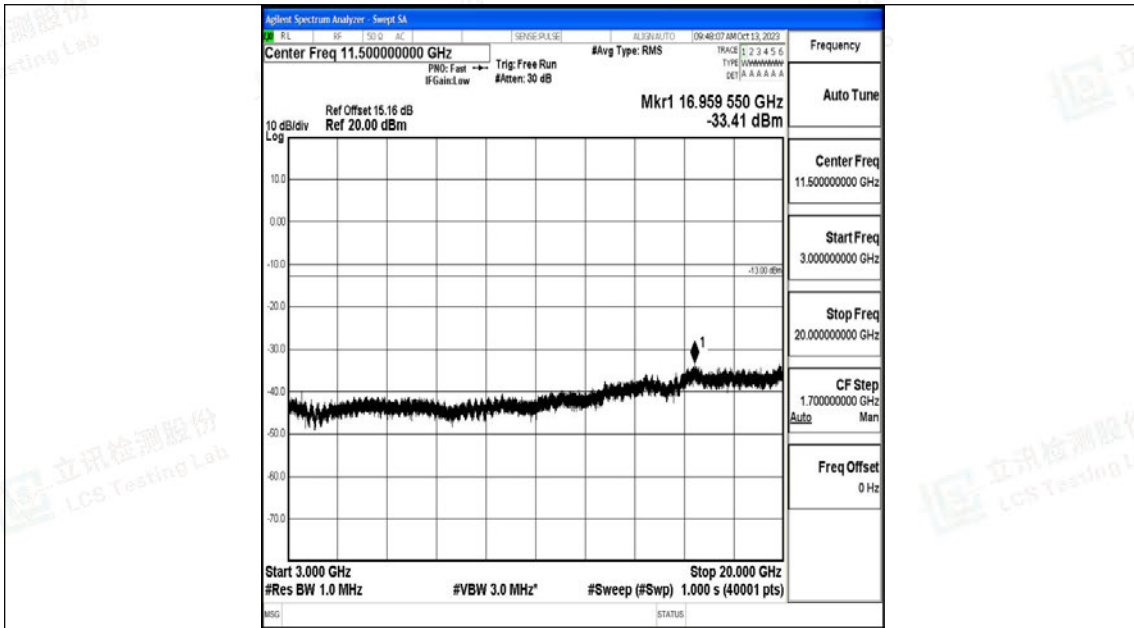

Band66_15MHz_QPSK_132322_1RB#0_0.15~30_0.15~30

Band66_15MHz_QPSK_132322_1RB#0_30~1000_30~1000

Band66_15MHz_QPSK_132322_1RB#0_1000~3000_1000~3000

Band66_15MHz_QPSK_132322_1RB#0_3000~20000_3000~20000

Band66_15MHz_16QAM_132322_1RB#0_0.009~0.15_0.009~0.15