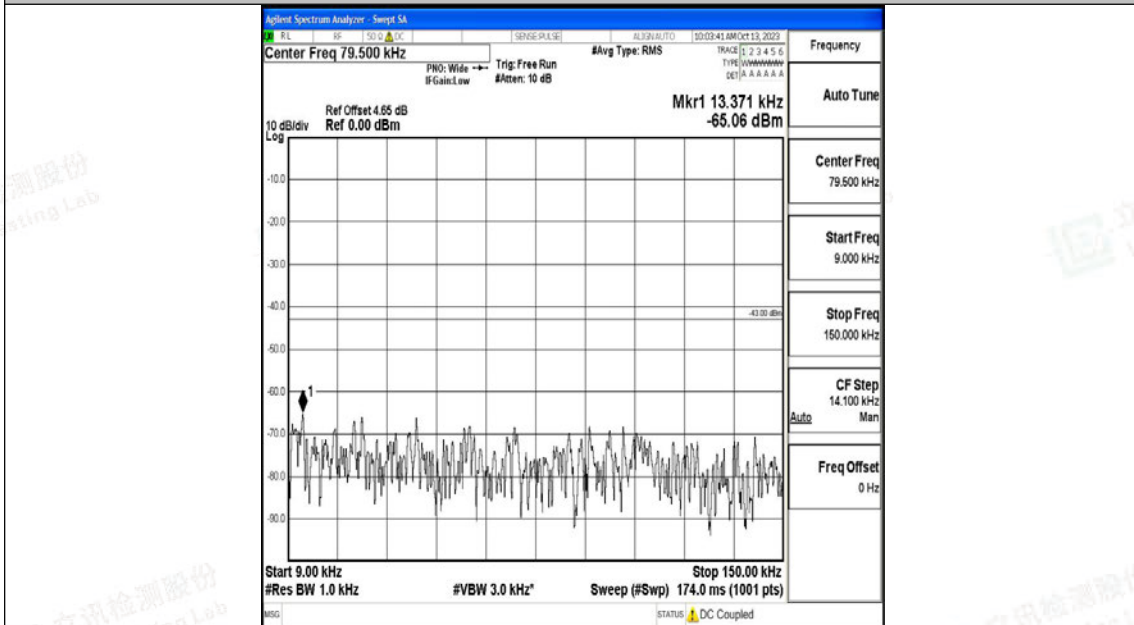

Band66_20MHz_QPSK_132322_1RB#0_0.15~30_0.15~30

Band66_20MHz_QPSK_132322_1RB#0_30~1000_30~1000

Band66_20MHz_QPSK_132322_1RB#0_1000~3000_1000~3000

Band66_20MHz_QPSK_132322_1RB#0_3000~20000_3000~20000

Band66_20MHz_16QAM_132322_1RB#0_0.009~0.15_0.009~0.15