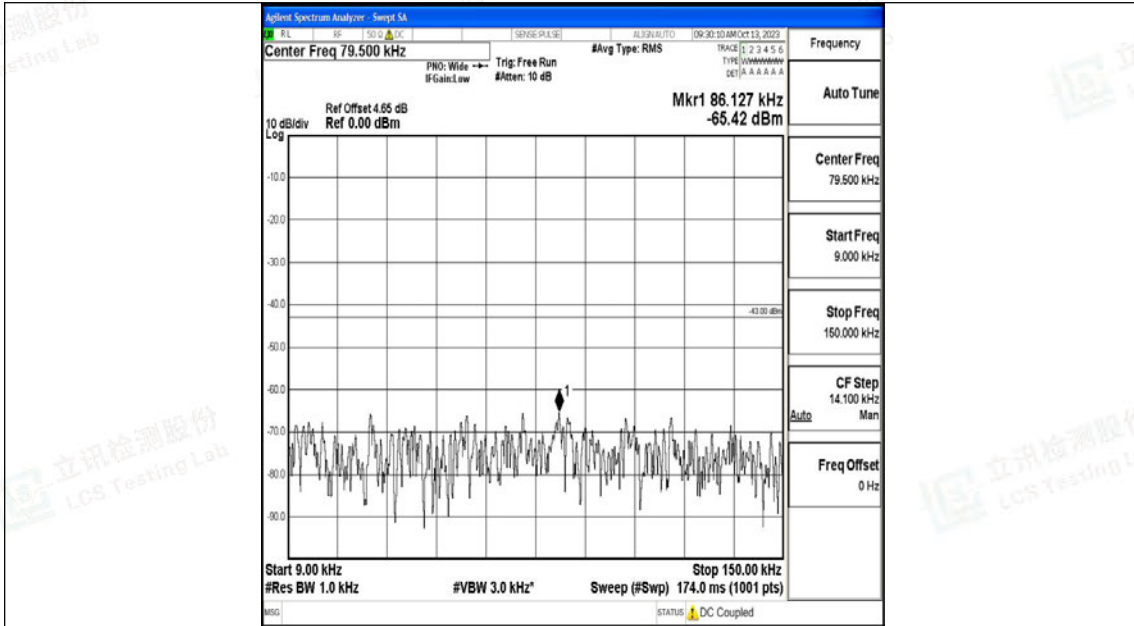

Band66_5MHz_16QAM_132647_1RB#0_30~1000_30~1000

Band66_5MHz_16QAM_132647_1RB#0_1000~3000_1000~3000

Band66_5MHz_16QAM_132647_1RB#0_3000~20000_3000~20000

Band66_10MHz_QPSK_132022_1RB#0_0.009~0.15_0.009~0.15