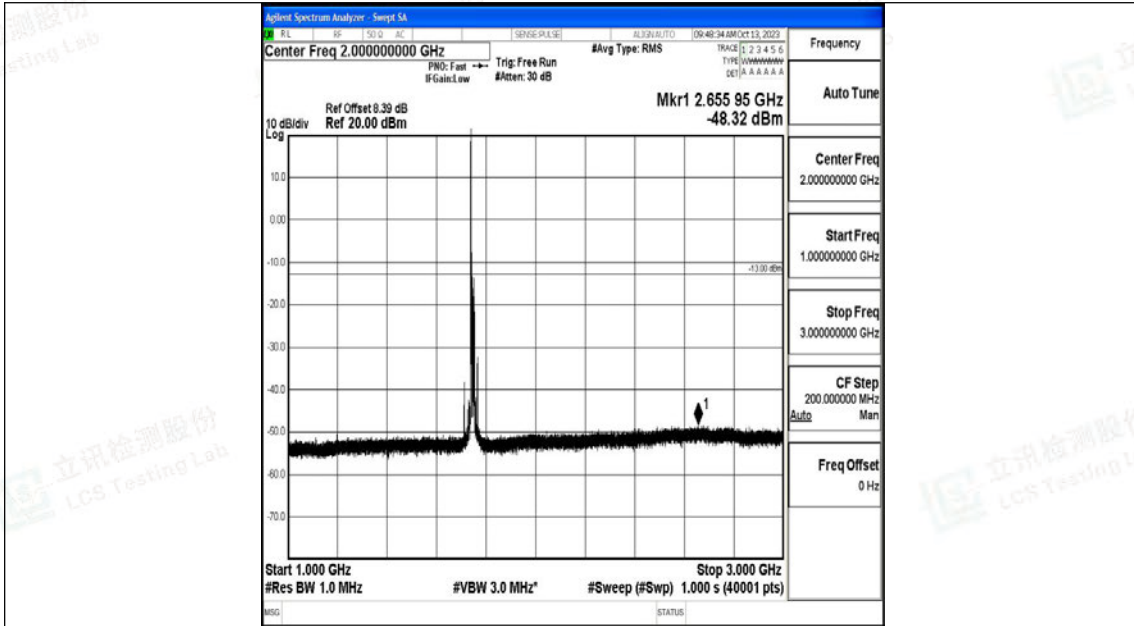

Band66_15MHz_16QAM_132322_1RB#0_30~1000_30~1000

Band66_15MHz_16QAM_132322_1RB#0_1000~3000_1000~3000