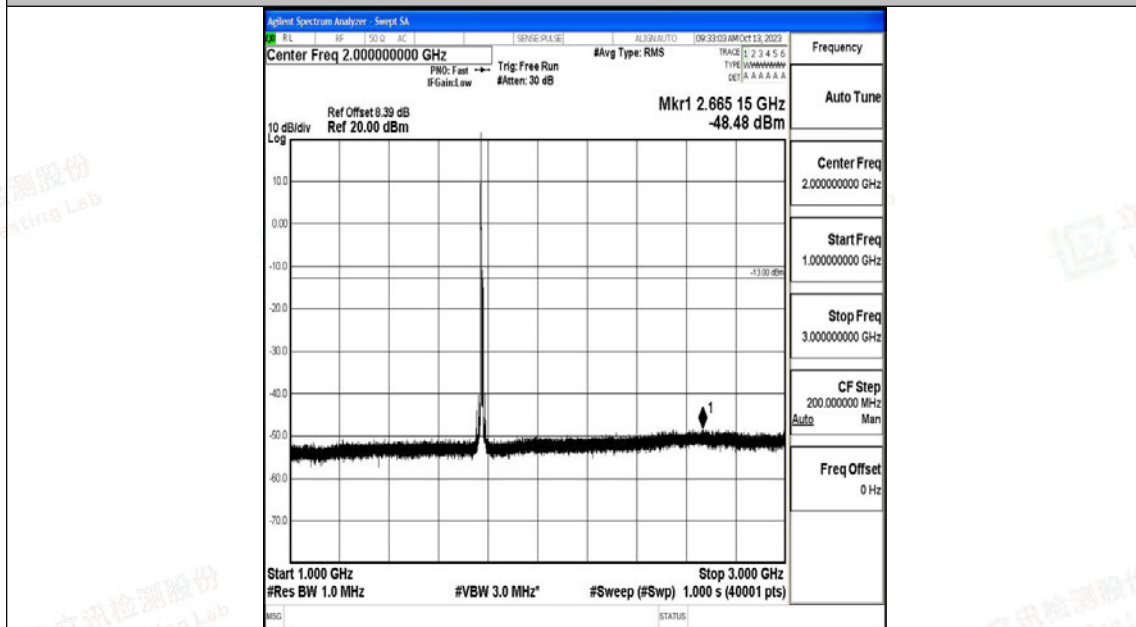

Band66_10MHz_QPSK_132622_1RB#0_30~1000_30~1000

Band66_10MHz_QPSK_132622_1RB#0_1000~3000_1000~3000