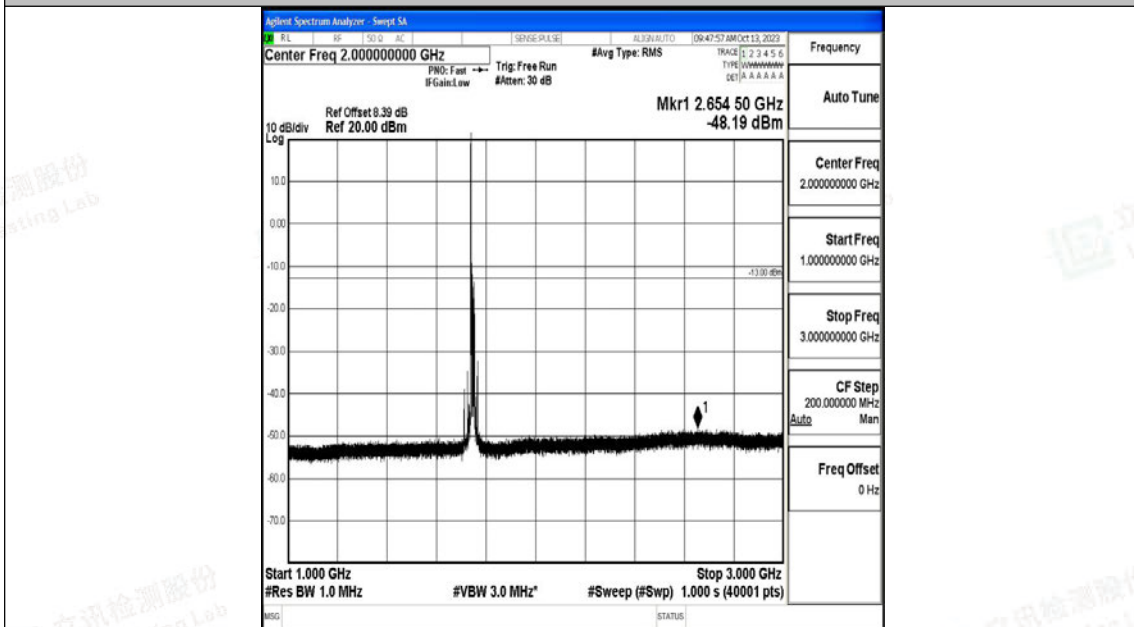

Band66_15MHz_QPSK_132322_1RB#0_30~1000_30~1000

Band66_15MHz_QPSK_132322_1RB#0_1000~3000_1000~3000