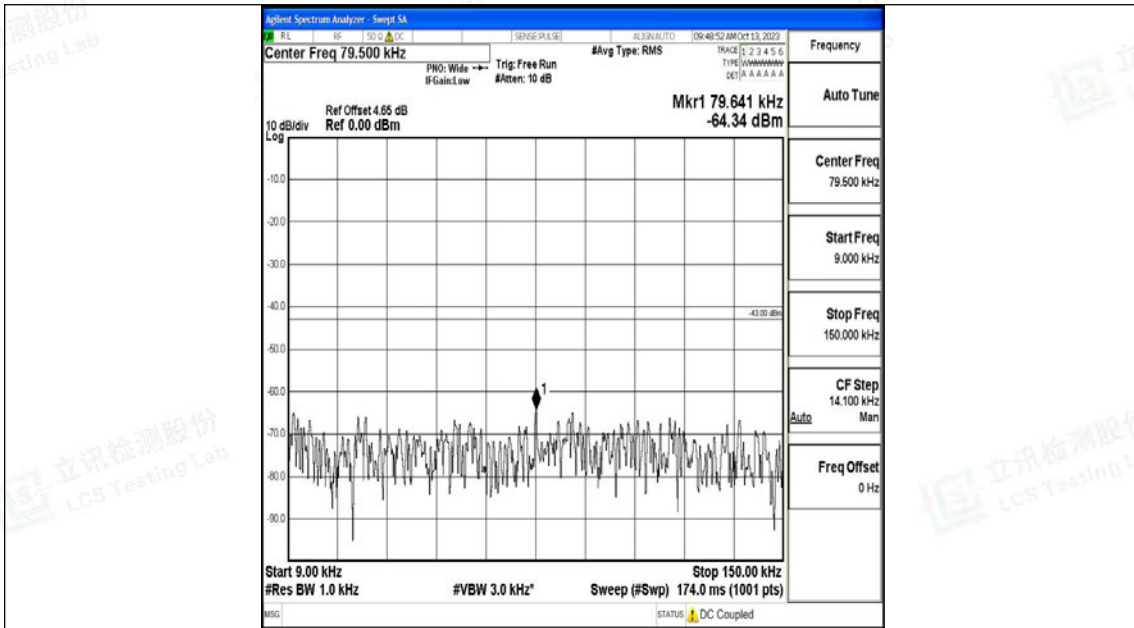

Band66_15MHz_16QAM_132322_1RB#0_0.15~30_0.15~30

Band66_15MHz_16QAM_132322_1RB#0_30~1000_30~1000

Band66_15MHz_16QAM_132322_1RB#0_1000~3000_1000~3000

Band66_15MHz_16QAM_132322_1RB#0_3000~20000_3000~20000

Band66_15MHz_QPSK_132597_1RB#0_0.009~0.15_0.009~0.15