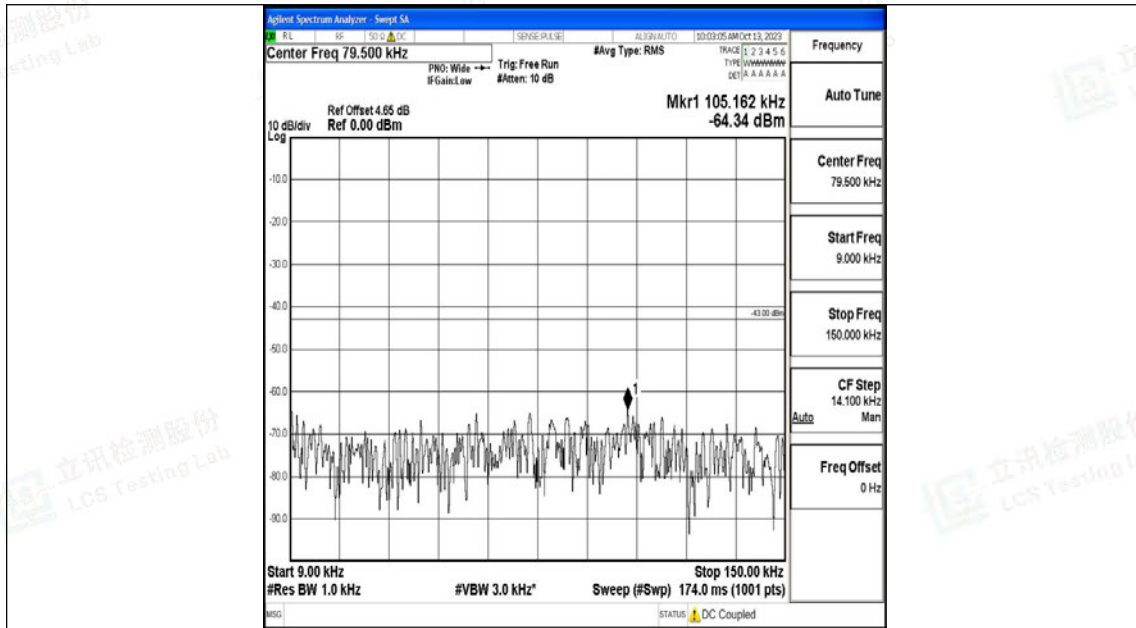

Band66_20MHz_16QAM_132072_1RB#0_0.15~30_0.15~30

Band66_20MHz_16QAM_132072_1RB#0_30~1000_30~1000

Band66_20MHz_16QAM_132072_1RB#0_1000~3000_1000~3000

Band66_20MHz_16QAM_132072_1RB#0_3000~20000_3000~20000

Band66_20MHz_QPSK_132322_1RB#0_0.009~0.15_0.009~0.15