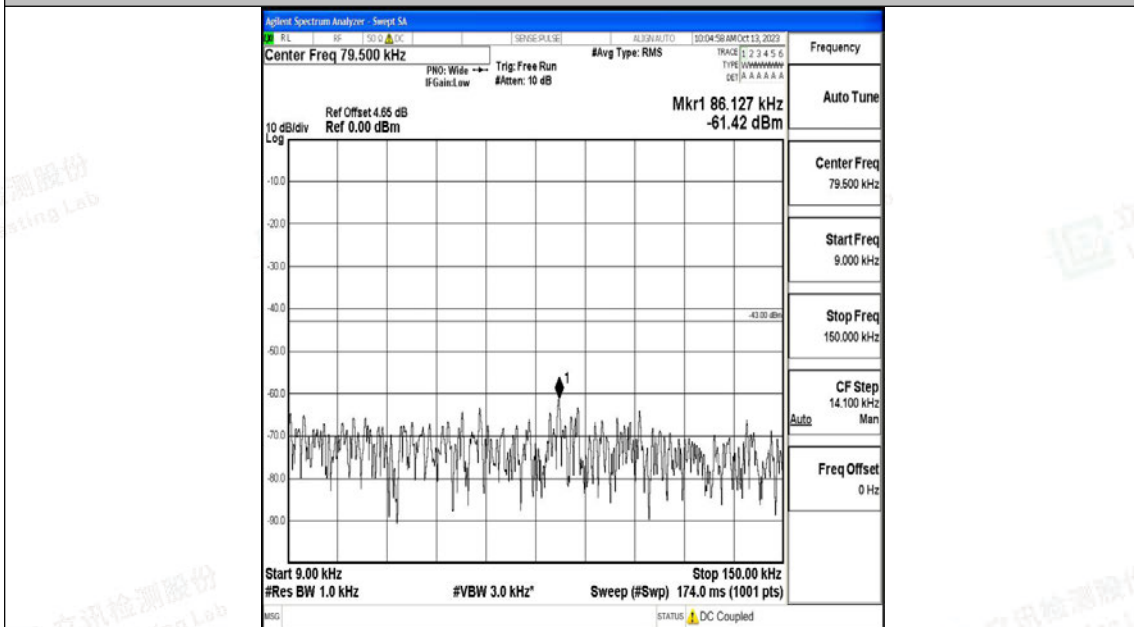

Band66_20MHz_QPSK_132572_1RB#0_0.15~30_0.15~30

Band66_20MHz_QPSK_132572_1RB#0_30~1000_30~1000

Band66_20MHz_QPSK_132572_1RB#0_1000~3000_1000~3000

Band66_20MHz_QPSK_132572_1RB#0_3000~20000_3000~20000

Band66_20MHz_16QAM_132572_1RB#0_0.009~0.15_0.009~0.15