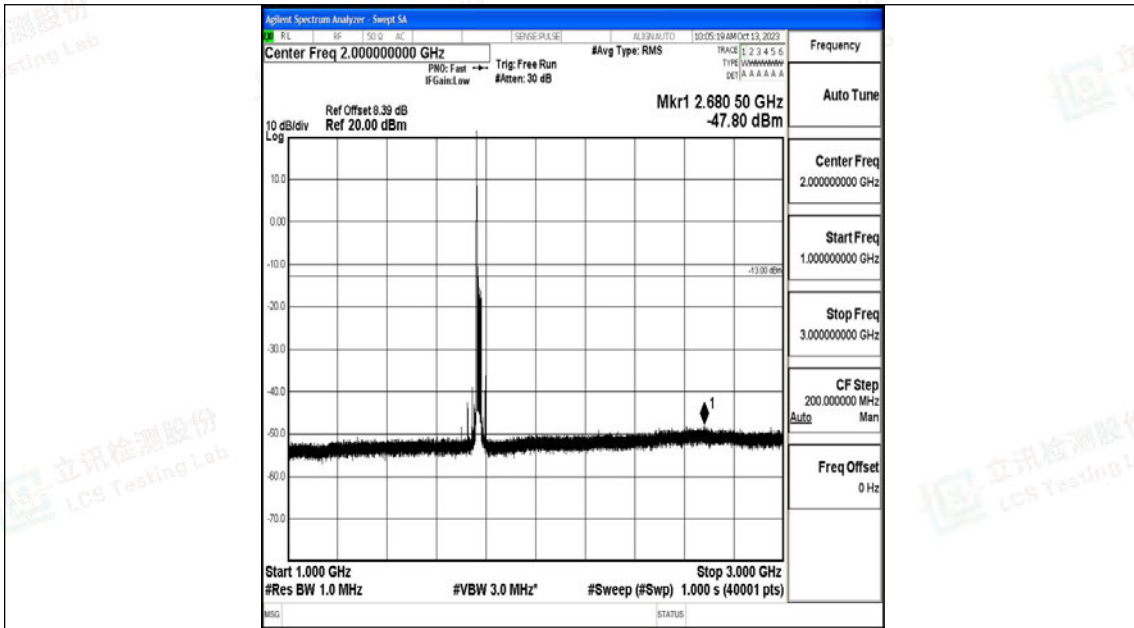

Band66_20MHz_16QAM_132572_1RB#0_30~1000_30~1000

Band66_20MHz_16QAM_132572_1RB#0_1000~3000_1000~3000