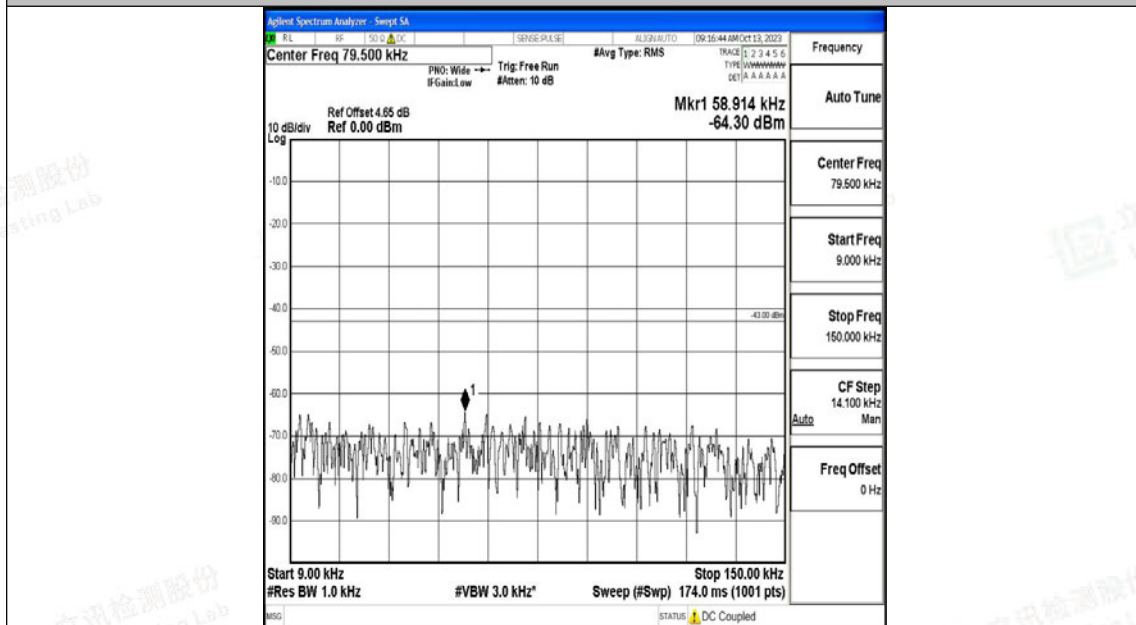

Band66_5MHz_QPSK_132647_1RB#0_30~1000_30~1000

Band66_5MHz_QPSK_132647_1RB#0_1000~3000_1000~3000

Band66_5MHz_QPSK_132647_1RB#0_3000~20000_3000~20000

Band66_5MHz_16QAM_132647_1RB#0_0.009~0.15_0.009~0.15

Band66_5MHz_16QAM_132647_1RB#0_0.15~30_0.15~30