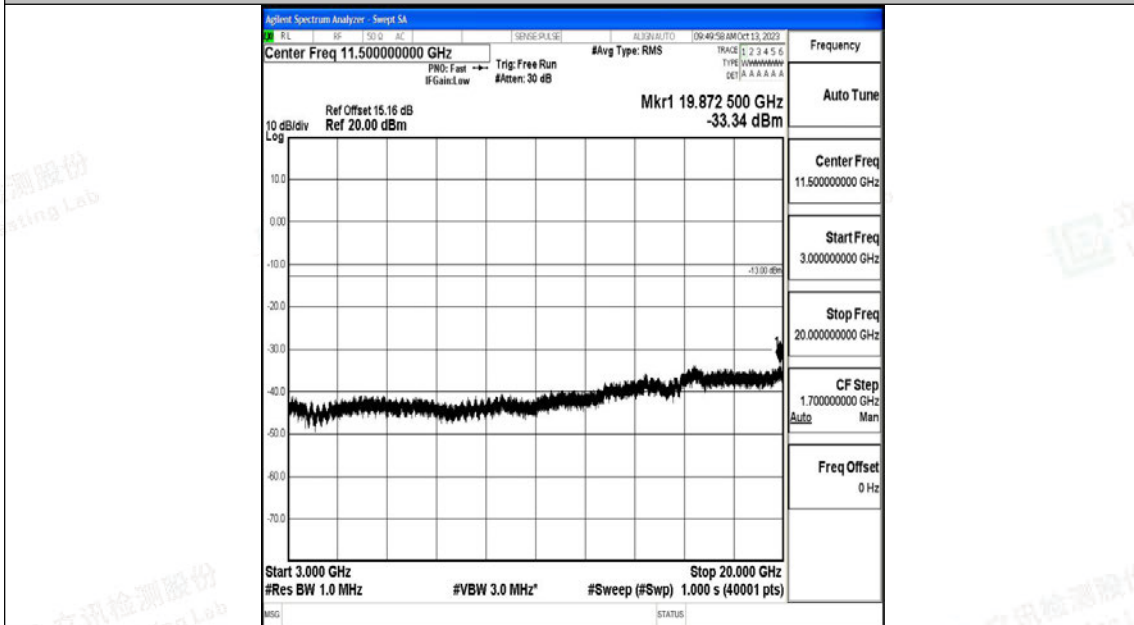

Band66_15MHz_16QAM_132597_1RB#0_0.15~30_0.15~30

Band66_15MHz_16QAM_132597_1RB#0_30~1000_30~1000

Band66_15MHz_16QAM_132597_1RB#0_1000~3000_1000~3000

Band66_15MHz_16QAM_132597_1RB#0_3000~20000_3000~20000

Band66_20MHz_QPSK_132072_1RB#0_0.009~0.15_0.009~0.15