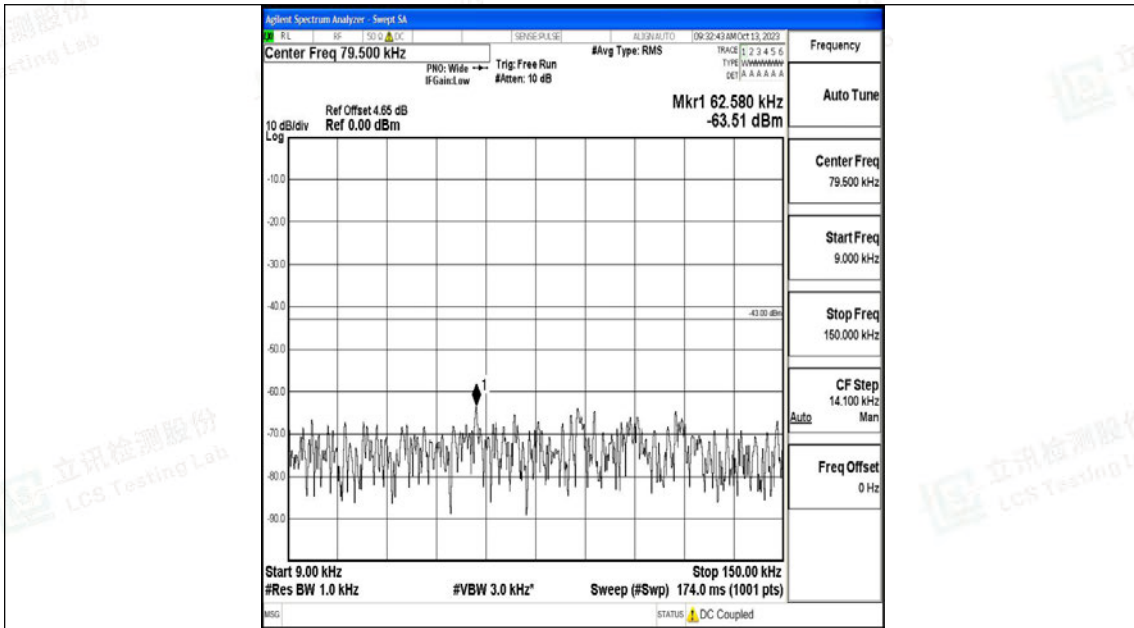

Band66_10MHz_16QAM_132322_1RB#0_0.15~30_0.15~30

Band66_10MHz_16QAM_132322_1RB#0_30~1000_30~1000

Band66_10MHz_16QAM_132322_1RB#0_1000~3000_1000~3000

Band66_10MHz_16QAM_132322_1RB#0_3000~20000_3000~20000

Band66_10MHz_QPSK_132622_1RB#0_0.009~0.15_0.009~0.15