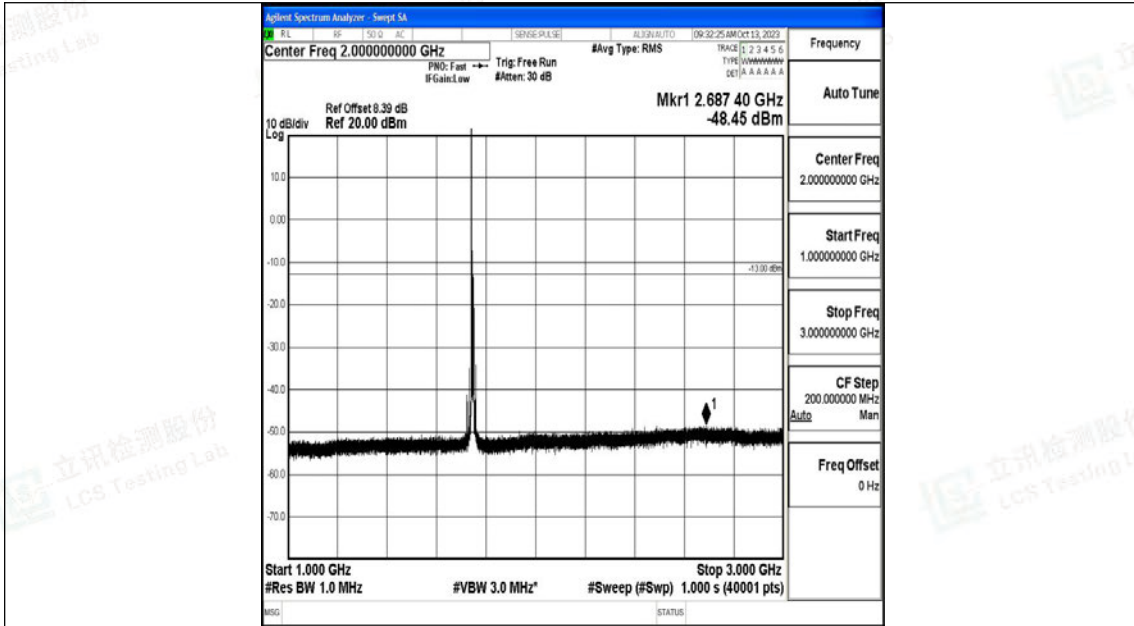

Band66_10MHz_16QAM_132322_1RB#0_30~1000_30~1000

Band66_10MHz_16QAM_132322_1RB#0_1000~3000_1000~3000