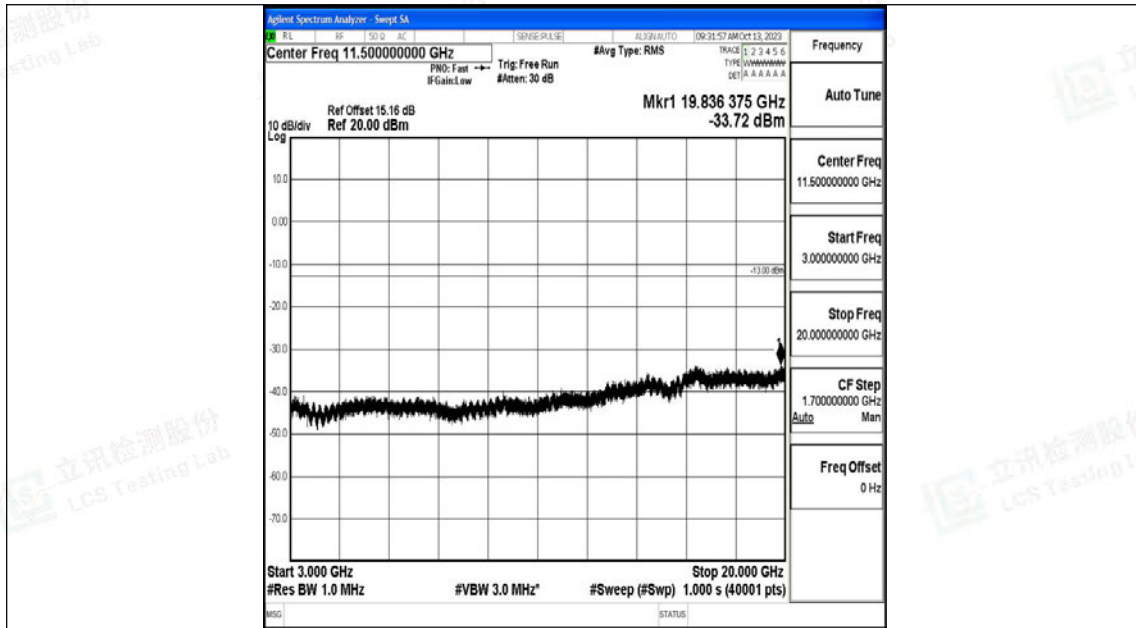

Band66_10MHz_QPSK_132322_1RB#0_0.15~30_0.15~30

Band66_10MHz_QPSK_132322_1RB#0_30~1000_30~1000

Band66_10MHz_QPSK_132322_1RB#0_1000~3000_1000~3000

Band66_10MHz_QPSK_132322_1RB#0_3000~20000_3000~20000

Band66_10MHz_16QAM_132322_1RB#0_0.009~0.15_0.009~0.15