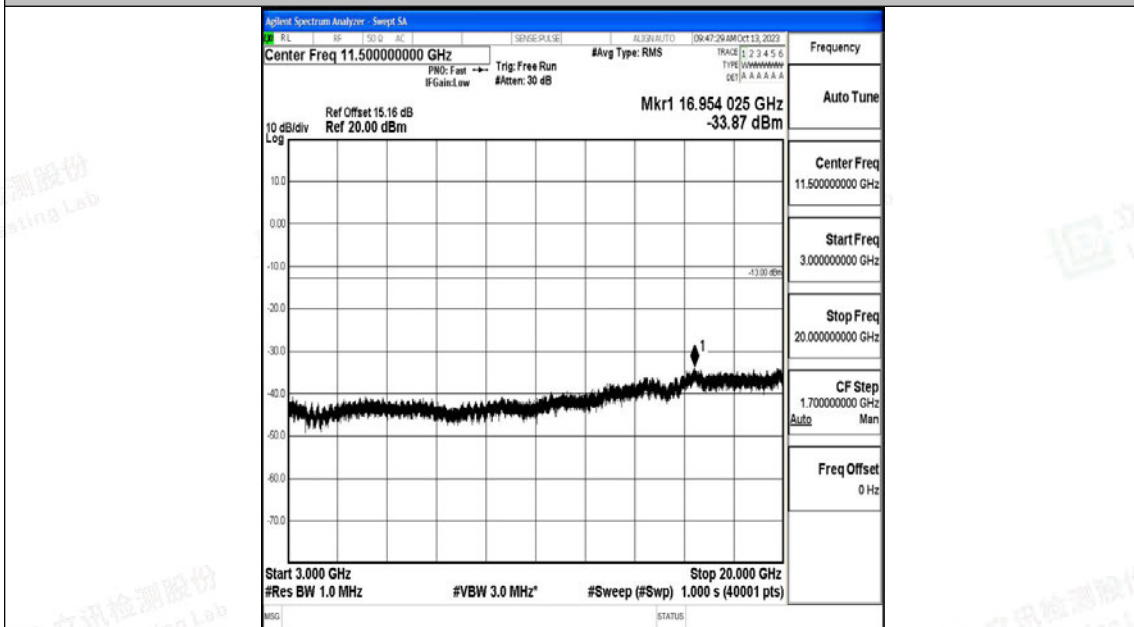

Band66_15MHz_16QAM_132047_1RB#0_0.15~30_0.15~30

Band66_15MHz_16QAM_132047_1RB#0_30~1000_30~1000

Band66_15MHz_16QAM_132047_1RB#0_1000~3000_1000~3000

Band66_15MHz_16QAM_132047_1RB#0_3000~20000_3000~20000

Band66_15MHz_QPSK_132322_1RB#0_0.009~0.15_0.009~0.15