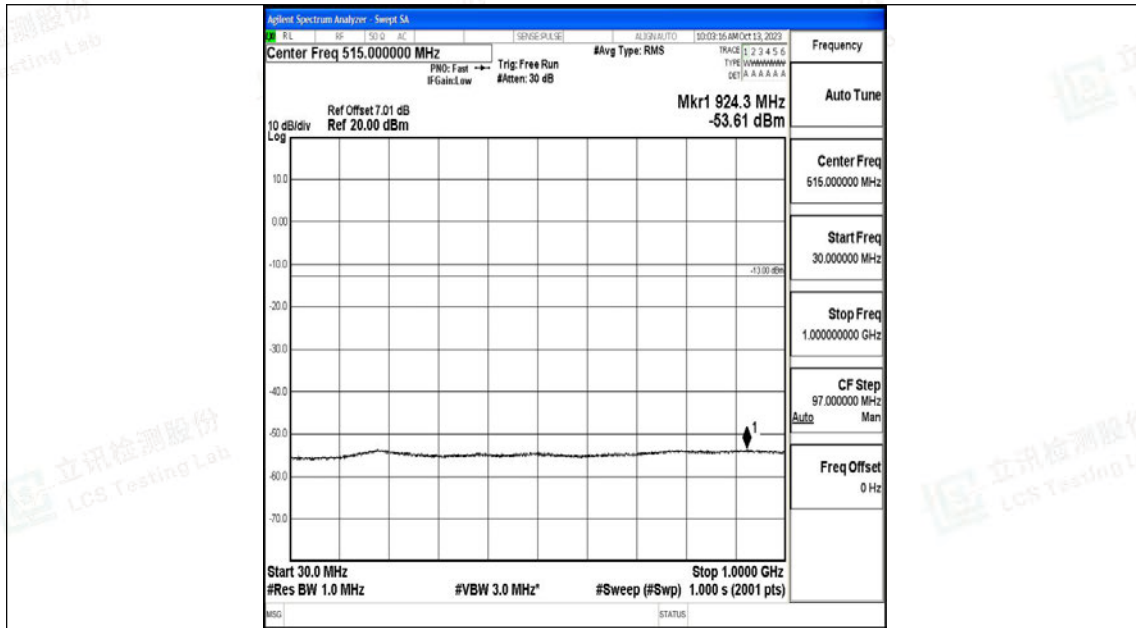

Band66_20MHz_QPSK_132322_1RB#0_0.15~30_0.15~30

Band66_20MHz_QPSK_132322_1RB#0_30~1000_30~1000