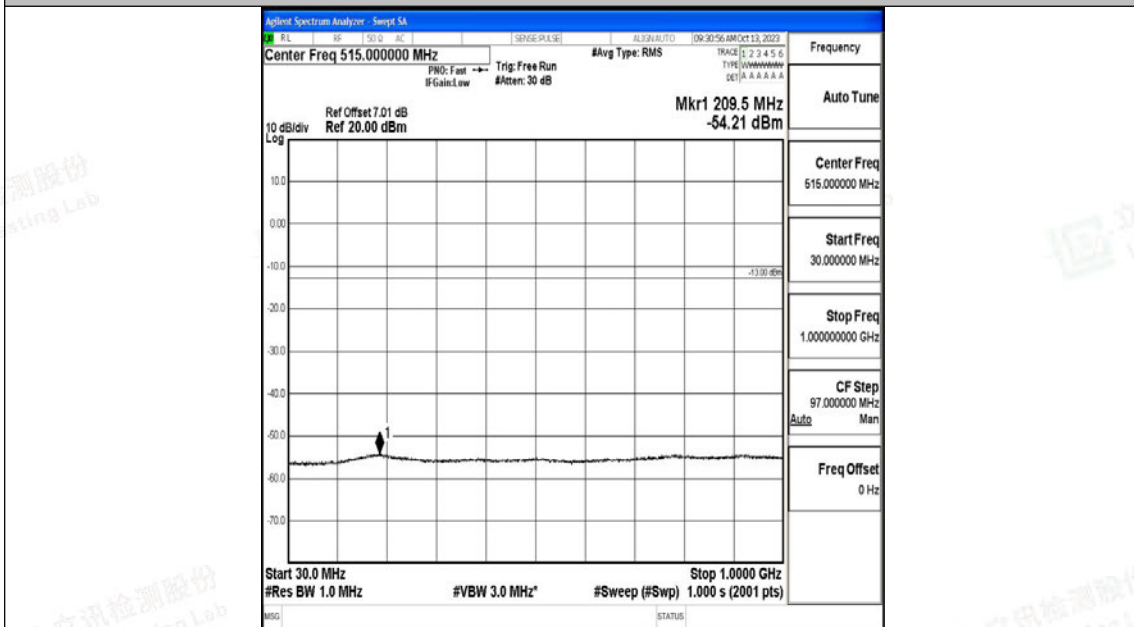

Band66_10MHz_16QAM_132022_1RB#0_0.15~30_0.15~30

Band66_10MHz_16QAM_132022_1RB#0_30~1000_30~1000