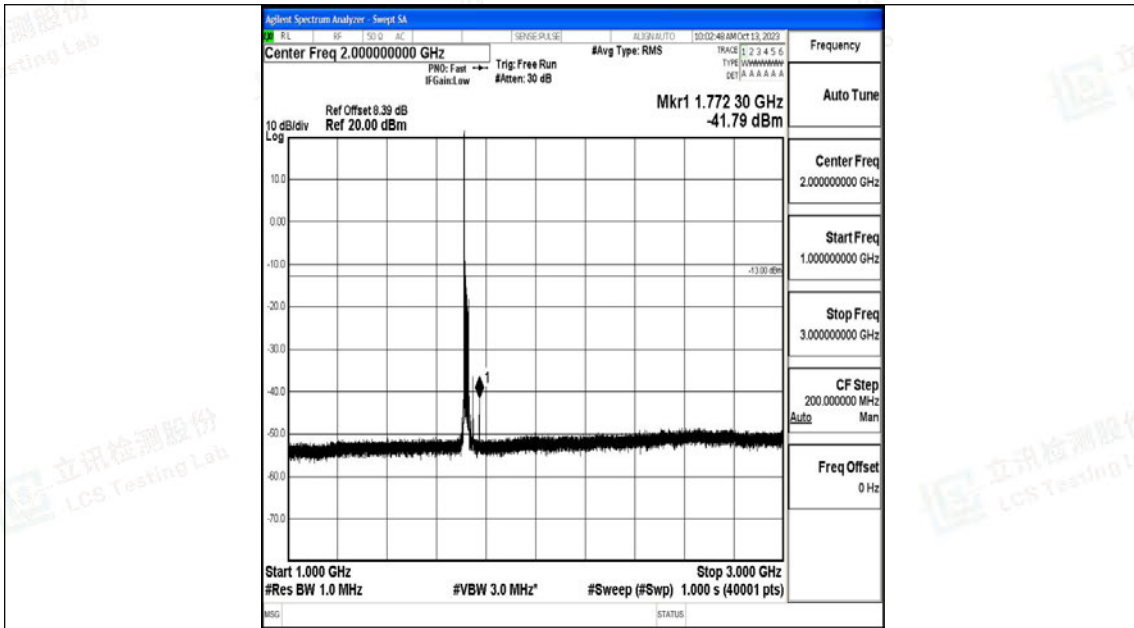

Band66_20MHz_16QAM_132072_1RB#0_30~1000_30~1000

Band66_20MHz_16QAM_132072_1RB#0_1000~3000_1000~3000