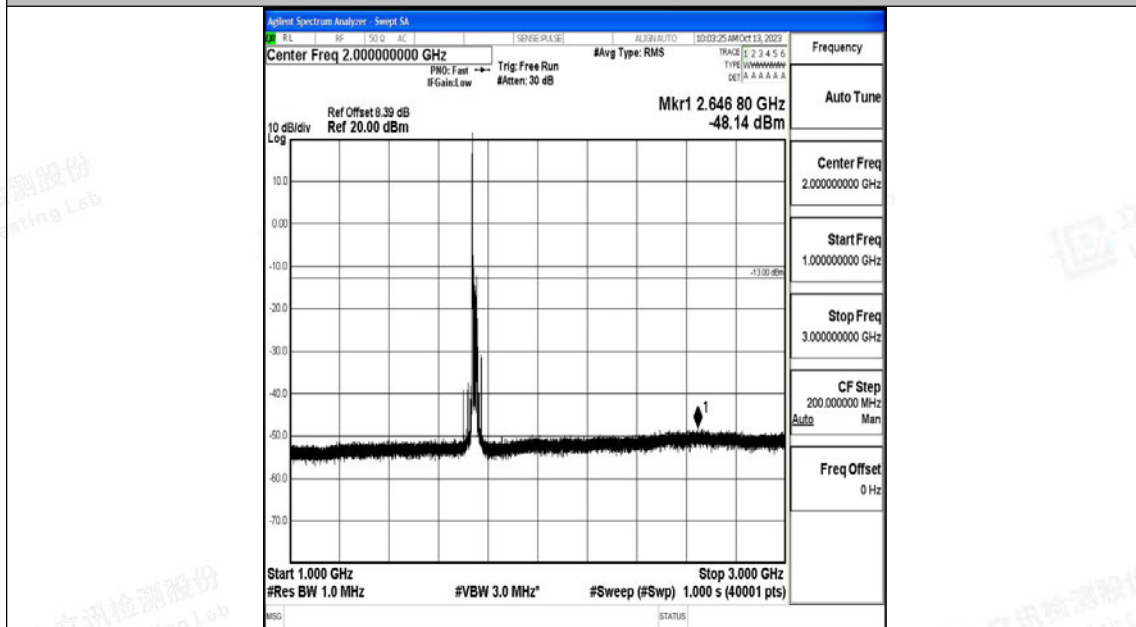

Band66_20MHz_QPSK_132322_1RB#0_30~1000_30~1000

Band66_20MHz_QPSK_132322_1RB#0_1000~3000_1000~3000