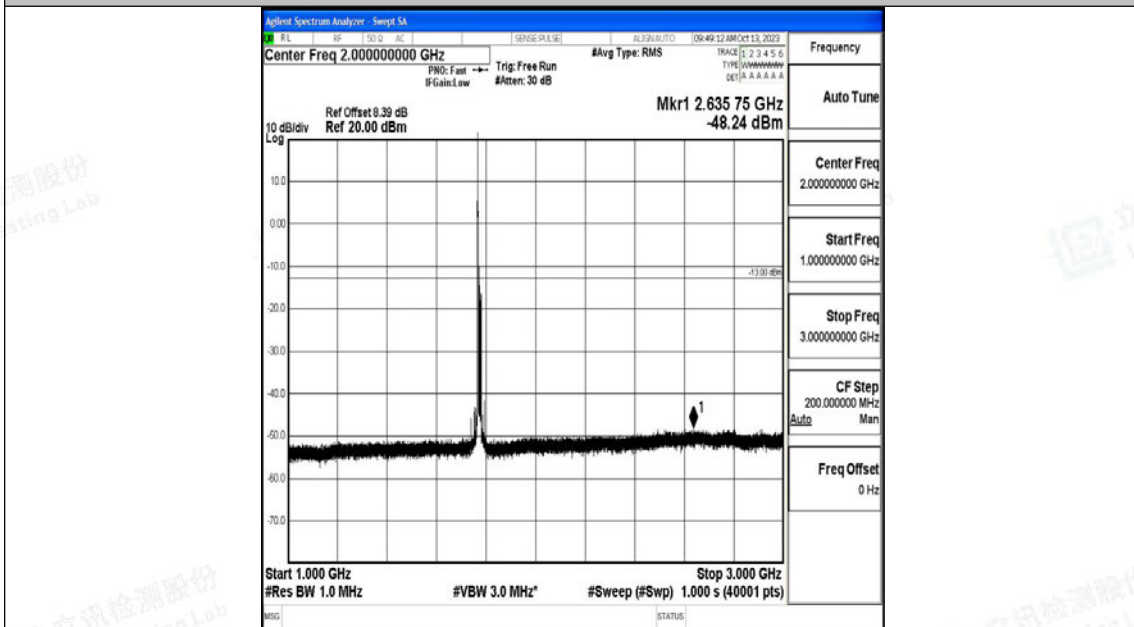

Band66_15MHz_QPSK_132597_1RB#0_30~1000_30~1000

Band66_15MHz_QPSK_132597_1RB#0_1000~3000_1000~3000