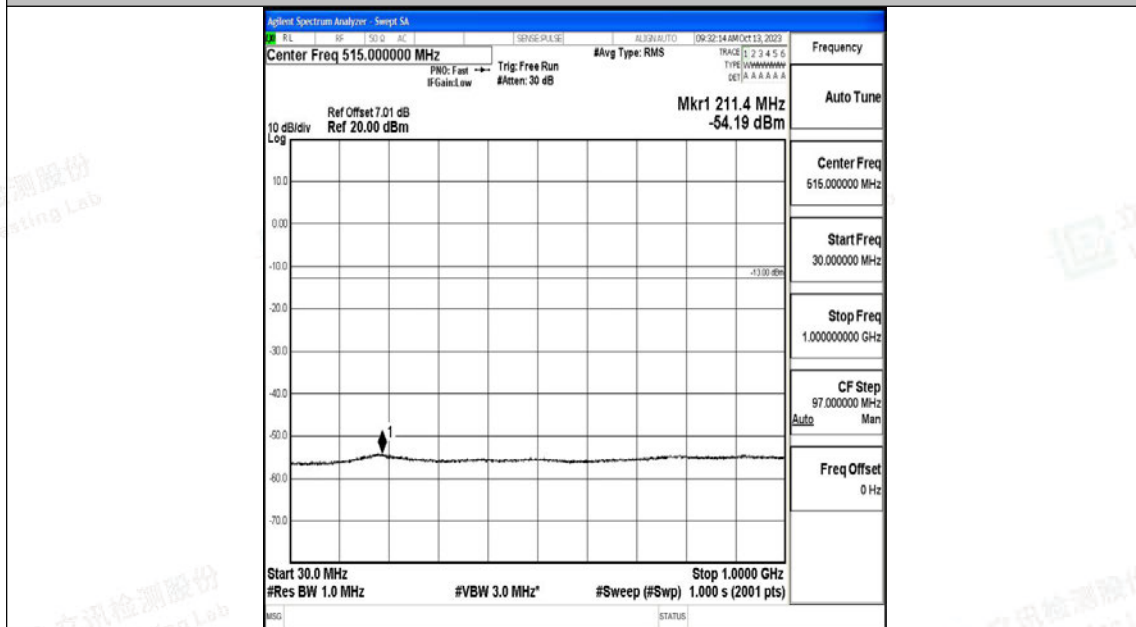

Band66_10MHz_16QAM_132322_1RB#0_0.15~30_0.15~30

Band66_10MHz_16QAM_132322_1RB#0_30~1000_30~1000