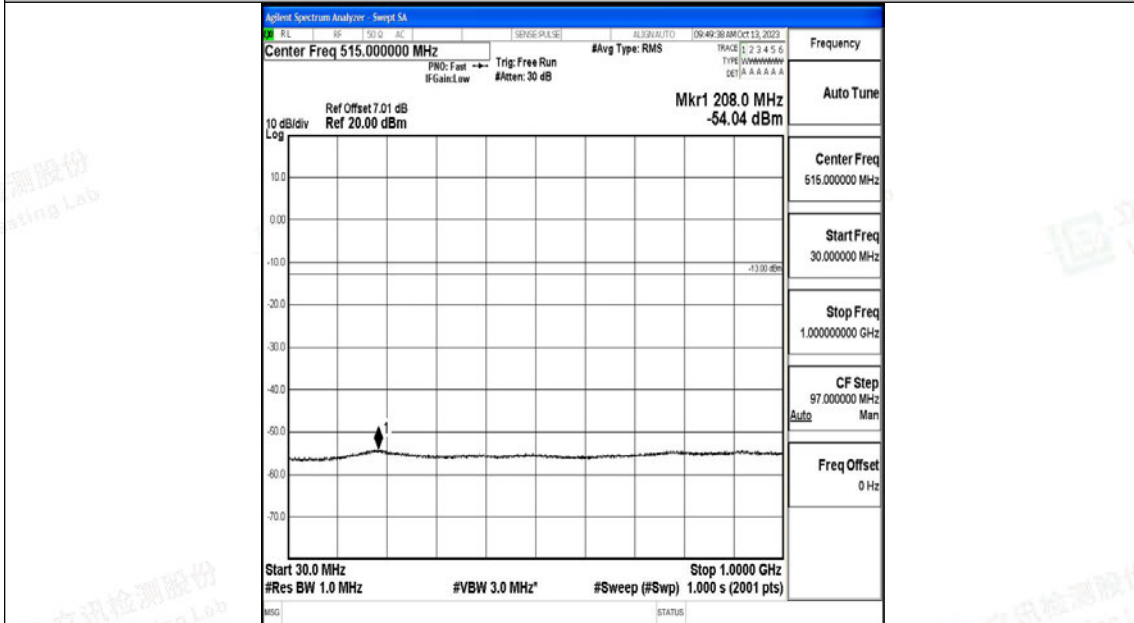

Band66_15MHz_16QAM_132597_1RB#0_0.15~30_0.15~30

Band66_15MHz_16QAM_132597_1RB#0_30~1000_30~1000