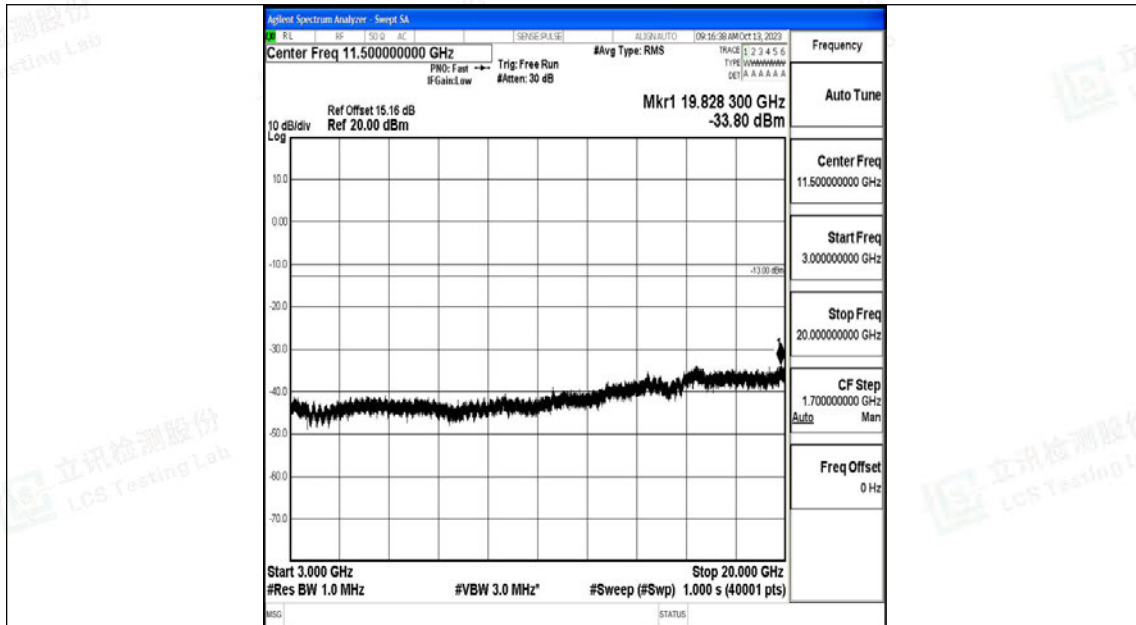

Band66_5MHz_QPSK_132647_1RB#0_30~1000_30~1000

Band66_5MHz_QPSK_132647_1RB#0_1000~3000_1000~3000

Band66_5MHz_QPSK_132647_1RB#0_3000~20000_3000~20000

Band66_5MHz_16QAM_132647_1RB#0_0.009~0.15_0.009~0.15

Band66_5MHz_16QAM_132647_1RB#0_0.15~30_0.15~30