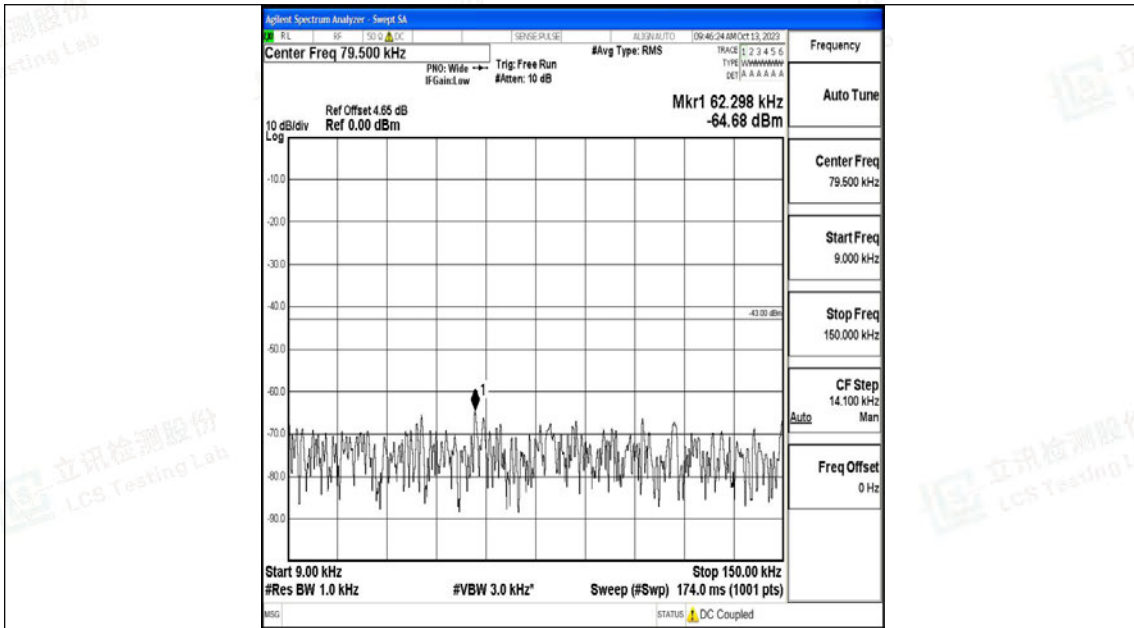

Band66_10MHz_16QAM_132622_1RB#0_0.15~30_0.15~30

Band66_10MHz_16QAM_132622_1RB#0_30~1000_30~1000

Band66_10MHz_16QAM_132622_1RB#0_1000~3000_1000~3000

Band66_10MHz_16QAM_132622_1RB#0_3000~20000_3000~20000

Band66_15MHz_QPSK_132047_1RB#0_0.009~0.15_0.009~0.15