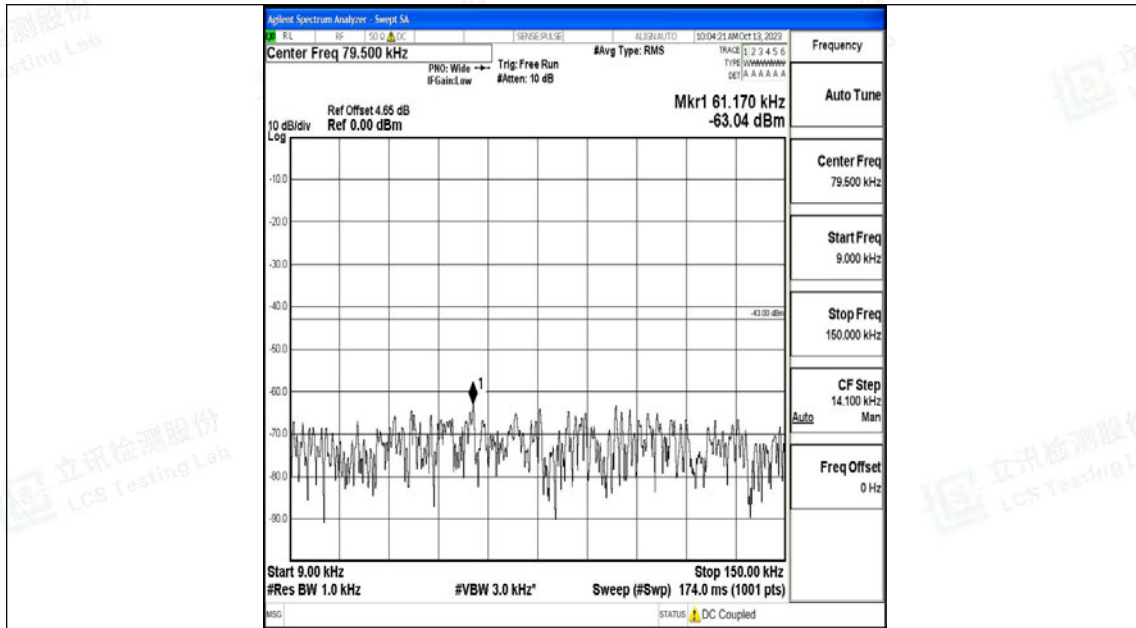

Band66_20MHz_16QAM_132322_1RB#0_0.15~30_0.15~30

Band66_20MHz_16QAM_132322_1RB#0_30~1000_30~1000

Band66_20MHz_16QAM_132322_1RB#0_1000~3000_1000~3000

Band66_20MHz_16QAM_132322_1RB#0_3000~20000_3000~20000

Band66_20MHz_QPSK_132572_1RB#0_0.009~0.15_0.009~0.15