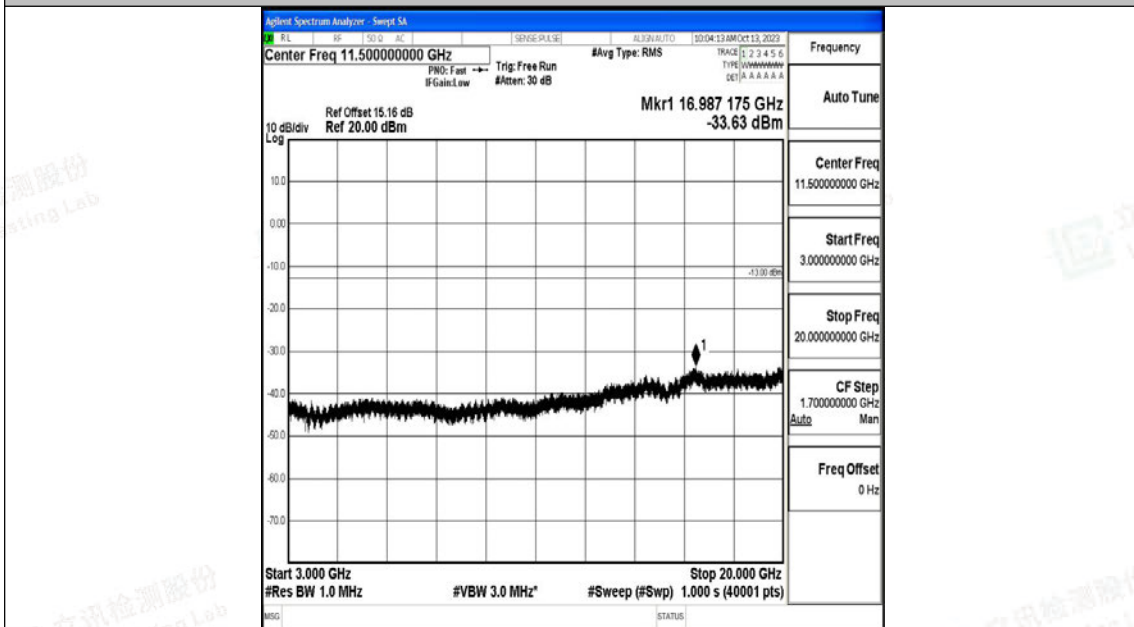

Band66_20MHz_16QAM_132322_1RB#0_0.15~30_0.15~30

Band66_20MHz_16QAM_132322_1RB#0_30~1000_30~1000

Band66_20MHz_16QAM_132322_1RB#0_1000~3000_1000~3000

Band66_20MHz_16QAM_132322_1RB#0_3000~20000_3000~20000

Band66_20MHz_QPSK_132572_1RB#0_0.009~0.15_0.009~0.15