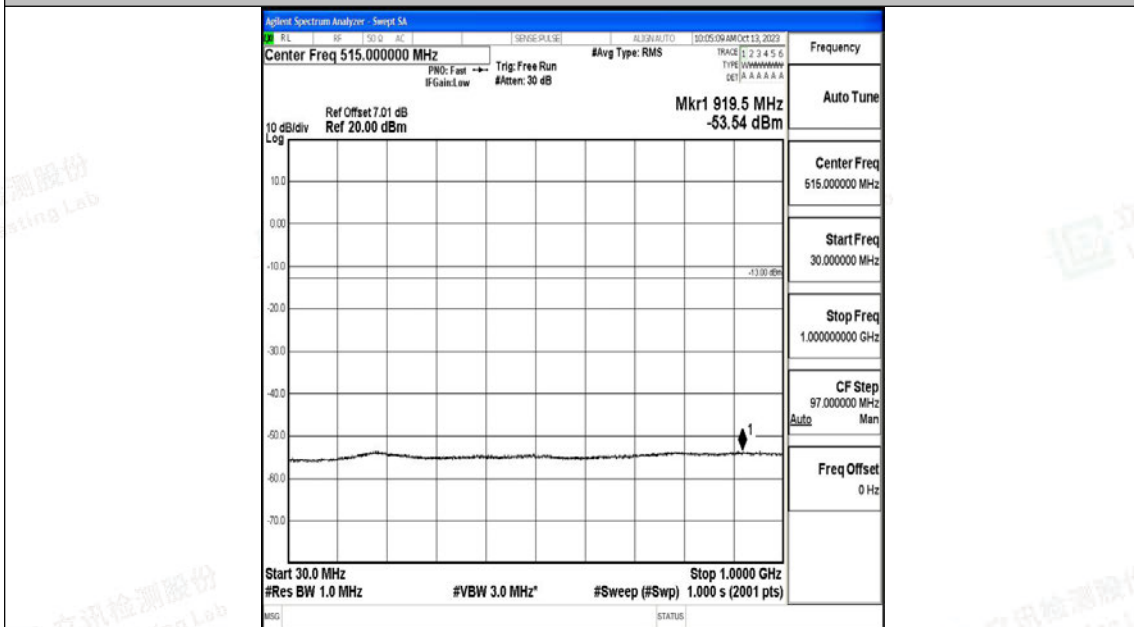

Band66_20MHz_16QAM_132572_1RB#0_0.15~30_0.15~30

Band66_20MHz_16QAM_132572_1RB#0_30~1000_30~1000