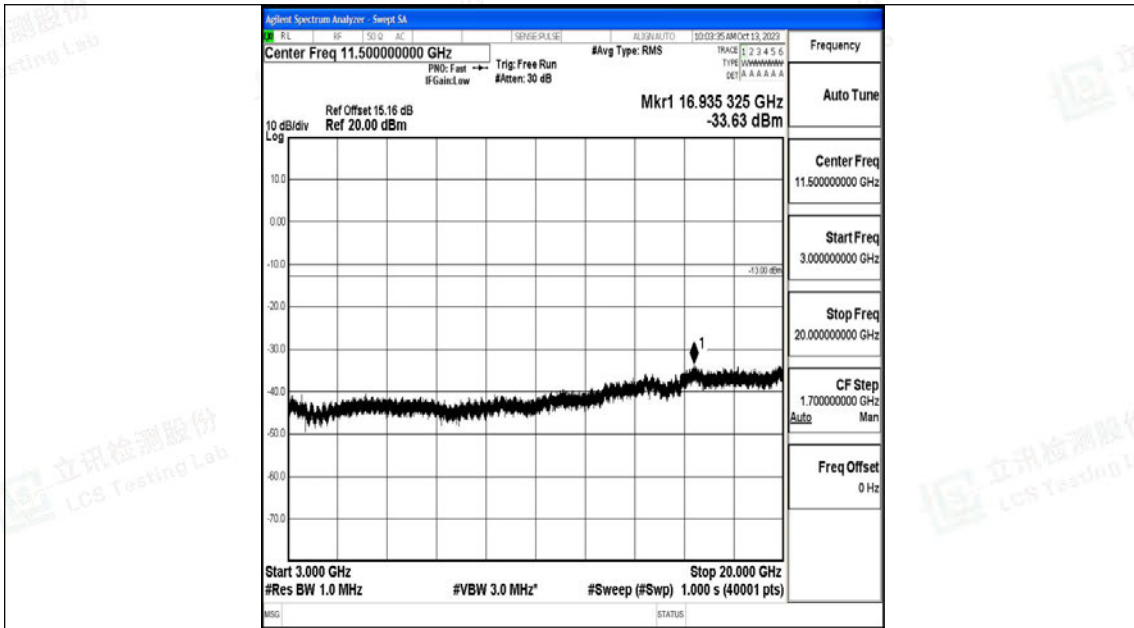

Band66_20MHz_QPSK_132322_1RB#0_0.15~30_0.15~30

Band66_20MHz_QPSK_132322_1RB#0_30~1000_30~1000

Band66_20MHz_QPSK_132322_1RB#0_1000~3000_1000~3000

Band66_20MHz_QPSK_132322_1RB#0_3000~20000_3000~20000

Band66_20MHz_16QAM_132322_1RB#0_0.009~0.15_0.009~0.15