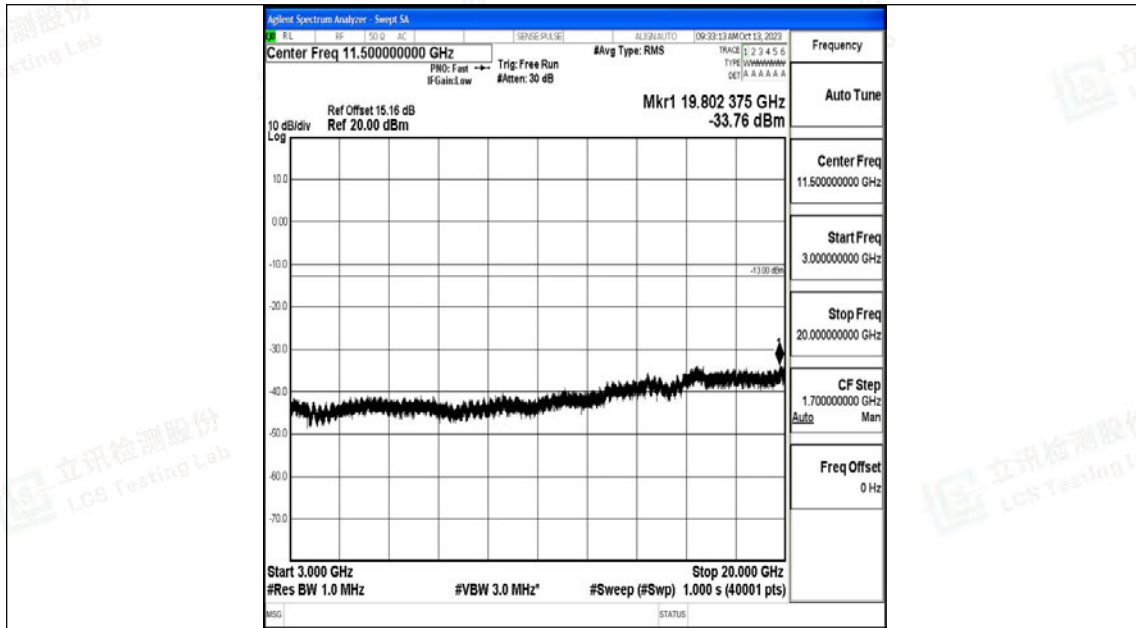

Band66_10MHz_QPSK_132622_1RB#0_0.15~30_0.15~30

Band66_10MHz_QPSK_132622_1RB#0_30~1000_30~1000

Band66_10MHz_QPSK_132622_1RB#0_1000~3000_1000~3000

Band66_10MHz_QPSK_132622_1RB#0_3000~20000_3000~20000

Band66_10MHz_16QAM_132622_1RB#0_0.009~0.15_0.009~0.15