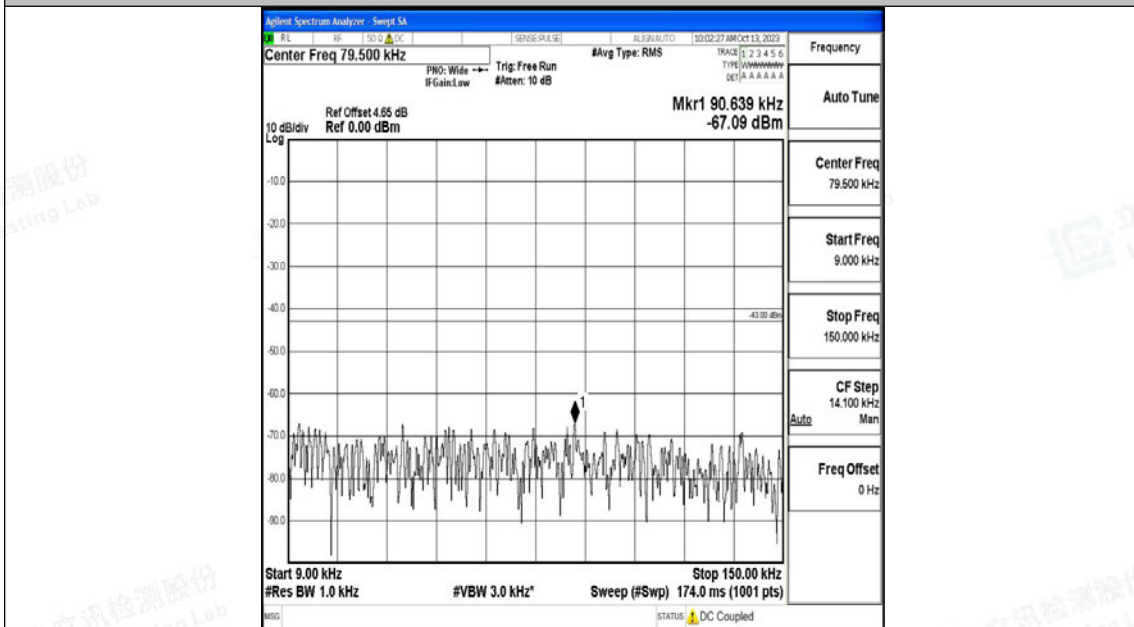

Band66_20MHz_QPSK_132072_1RB#0_0.15~30_0.15~30

Band66_20MHz_QPSK_132072_1RB#0_30~1000_30~1000

Band66_20MHz_QPSK_132072_1RB#0_1000~3000_1000~3000

Band66_20MHz_QPSK_132072_1RB#0_3000~20000_3000~20000

Band66_20MHz_16QAM_132072_1RB#0_0.009~0.15_0.009~0.15