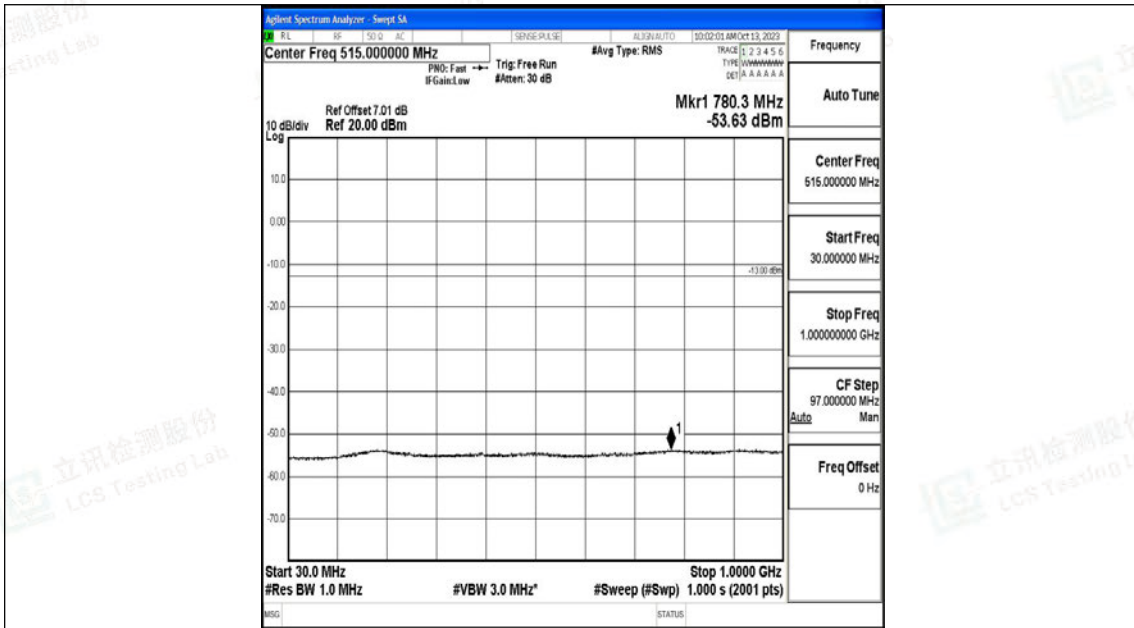

Band66_20MHz_QPSK_132072_1RB#0_0.15~30_0.15~30

Band66_20MHz_QPSK_132072_1RB#0_30~1000_30~1000