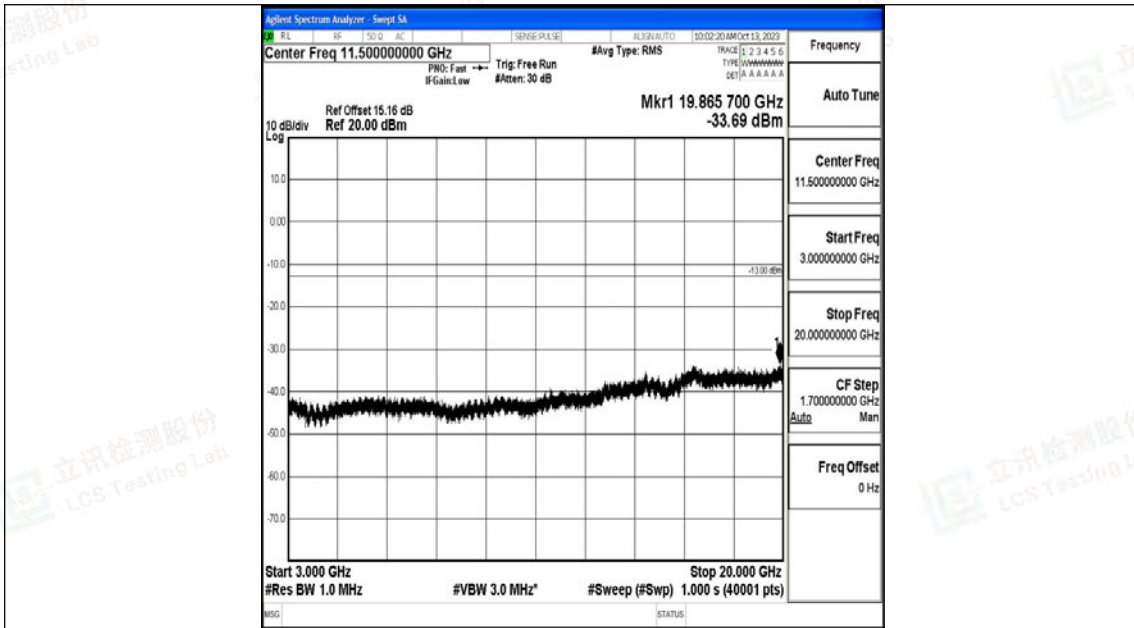

Band66_20MHz_QPSK_132072_1RB#0_0.15~30_0.15~30

Band66_20MHz_QPSK_132072_1RB#0_30~1000_30~1000

Band66_20MHz_QPSK_132072_1RB#0_1000~3000_1000~3000

Band66_20MHz_QPSK_132072_1RB#0_3000~20000_3000~20000

Band66_20MHz_16QAM_132072_1RB#0_0.009~0.15_0.009~0.15