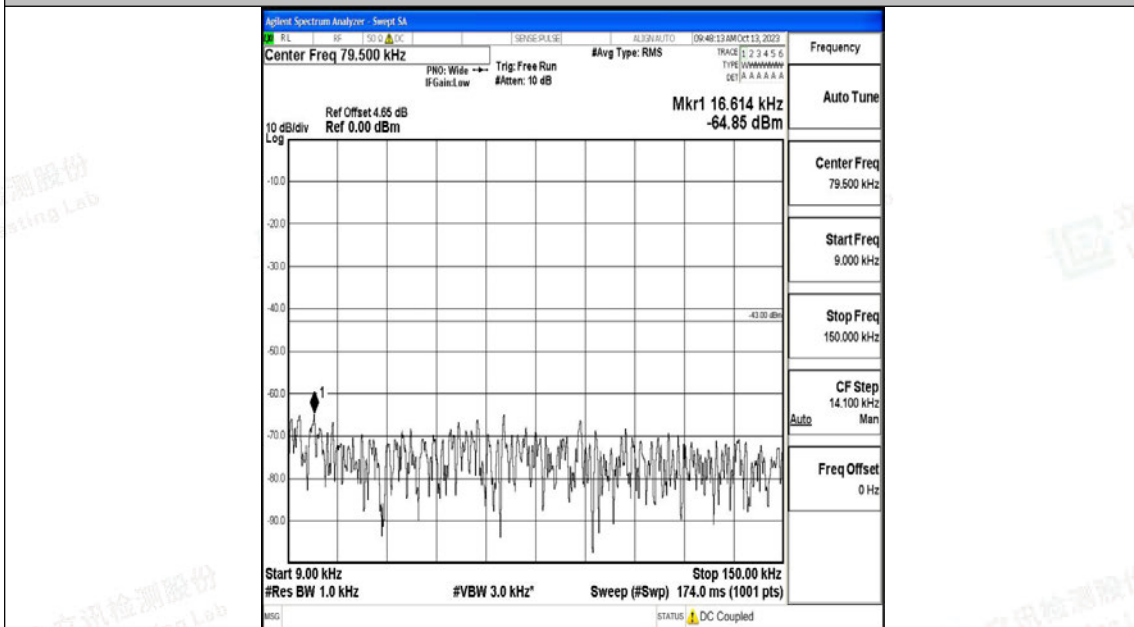

Band66_15MHz_QPSK_132322_1RB#0_0.15~30_0.15~30

Band66_15MHz_QPSK_132322_1RB#0_30~1000_30~1000

Band66_15MHz_QPSK_132322_1RB#0_1000~3000_1000~3000

Band66_15MHz_QPSK_132322_1RB#0_3000~20000_3000~20000

Band66_15MHz_16QAM_132322_1RB#0_0.009~0.15_0.009~0.15