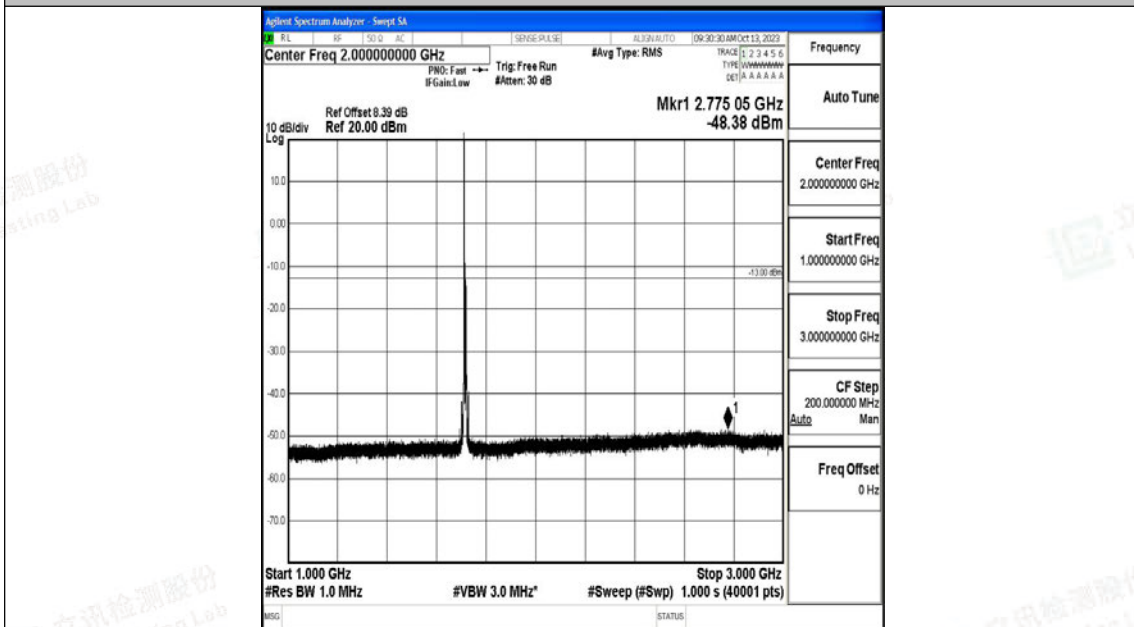

Band66_10MHz_QPSK_132022_1RB#0_30~1000_30~1000

Band66_10MHz_QPSK_132022_1RB#0_1000~3000_1000~3000