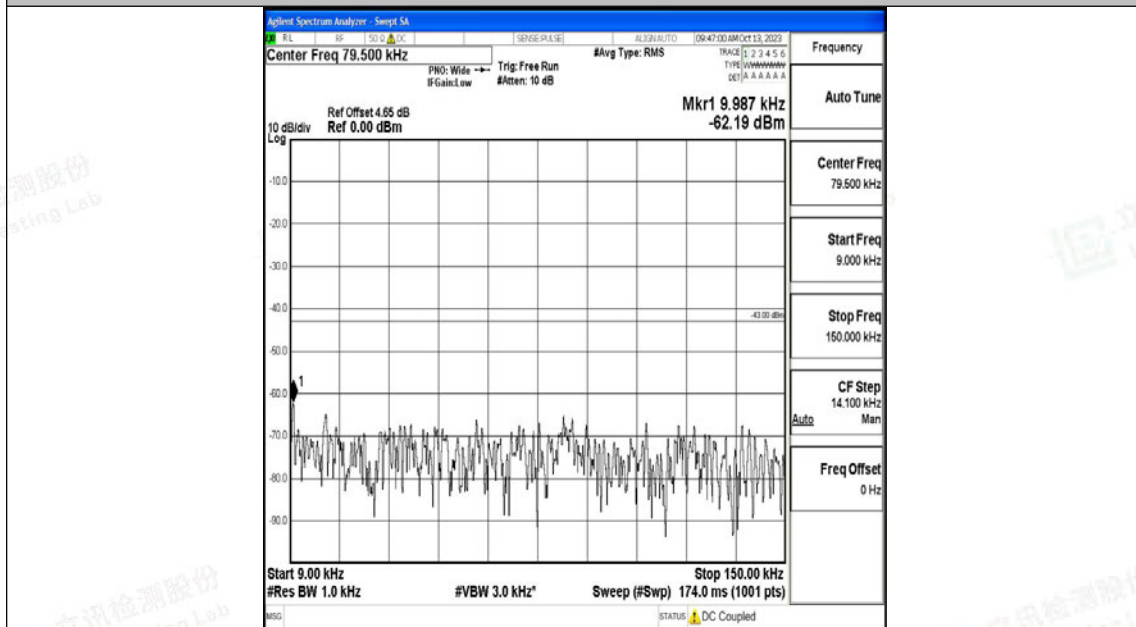

Band66_15MHz_QPSK_132047_1RB#0_0.15~30_0.15~30

Band66_15MHz_QPSK_132047_1RB#0_30~1000_30~1000

Band66_15MHz_QPSK_132047_1RB#0_1000~3000_1000~3000

Band66_15MHz_QPSK_132047_1RB#0_3000~20000_3000~20000

Band66_15MHz_16QAM_132047_1RB#0_0.009~0.15_0.009~0.15