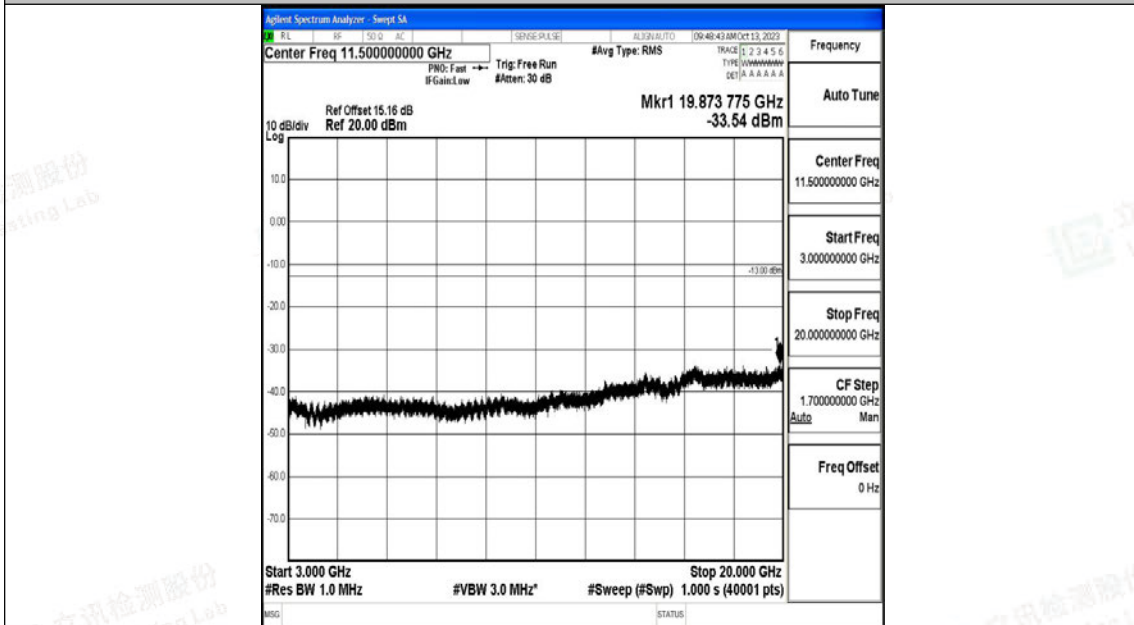

Band66_15MHz_16QAM_132322_1RB#0_0.15~30_0.15~30

Band66_15MHz_16QAM_132322_1RB#0_30~1000_30~1000

Band66_15MHz_16QAM_132322_1RB#0_1000~3000_1000~3000

Band66_15MHz_16QAM_132322_1RB#0_3000~20000_3000~20000

Band66_15MHz_QPSK_132597_1RB#0_0.009~0.15_0.009~0.15