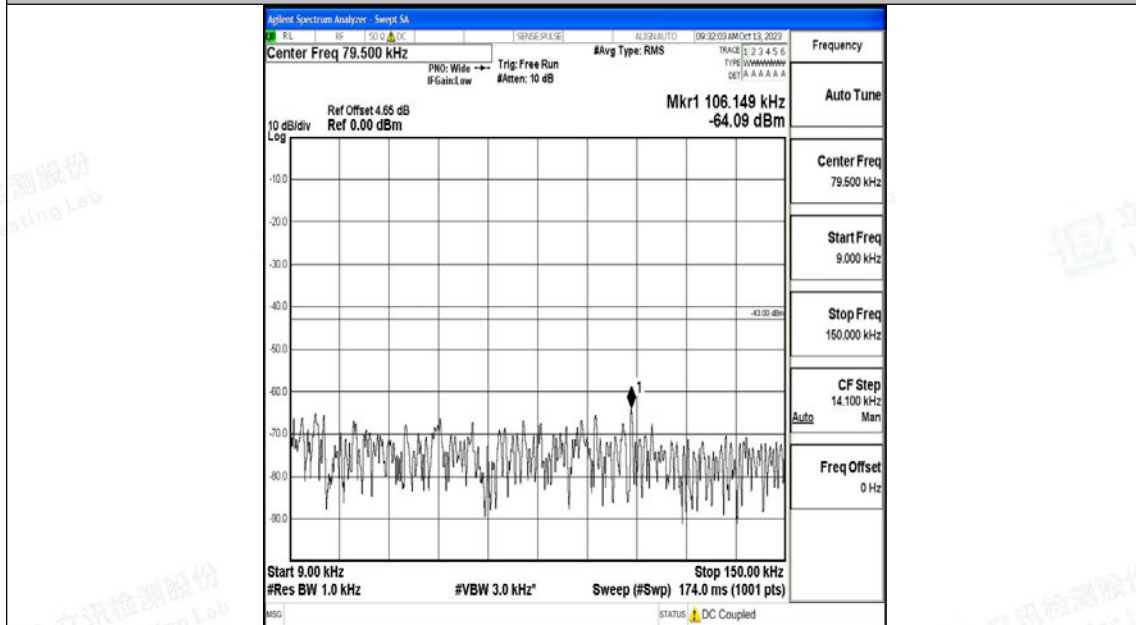

Band66_10MHz_QPSK_132322_1RB#0_0.15~30_0.15~30

Band66_10MHz_QPSK_132322_1RB#0_30~1000_30~1000

Band66_10MHz_QPSK_132322_1RB#0_1000~3000_1000~3000

Band66_10MHz_QPSK_132322_1RB#0_3000~20000_3000~20000

Band66_10MHz_16QAM_132322_1RB#0_0.009~0.15_0.009~0.15