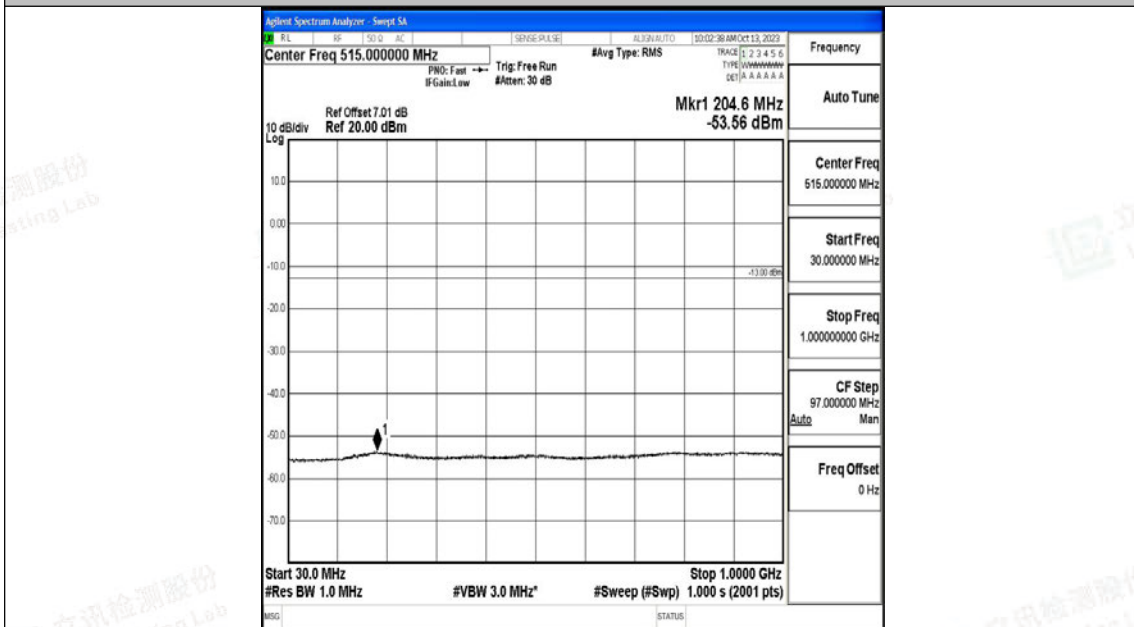

Band66_20MHz_16QAM_132072_1RB#0_0.15~30_0.15~30

Band66_20MHz_16QAM_132072_1RB#0_30~1000_30~1000