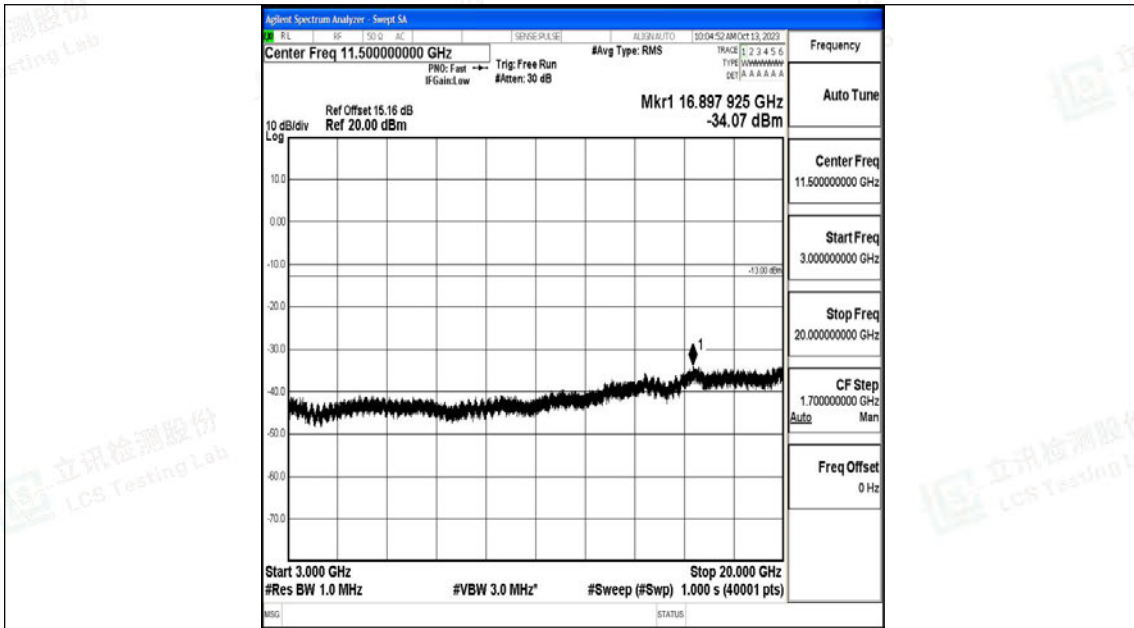

Band66_20MHz_QPSK_132572_1RB#0_0.15~30_0.15~30

Band66_20MHz_QPSK_132572_1RB#0_30~1000_30~1000

Band66_20MHz_QPSK_132572_1RB#0_1000~3000_1000~3000

Band66_20MHz_QPSK_132572_1RB#0_3000~20000_3000~20000

Band66_20MHz_16QAM_132572_1RB#0_0.009~0.15_0.009~0.15