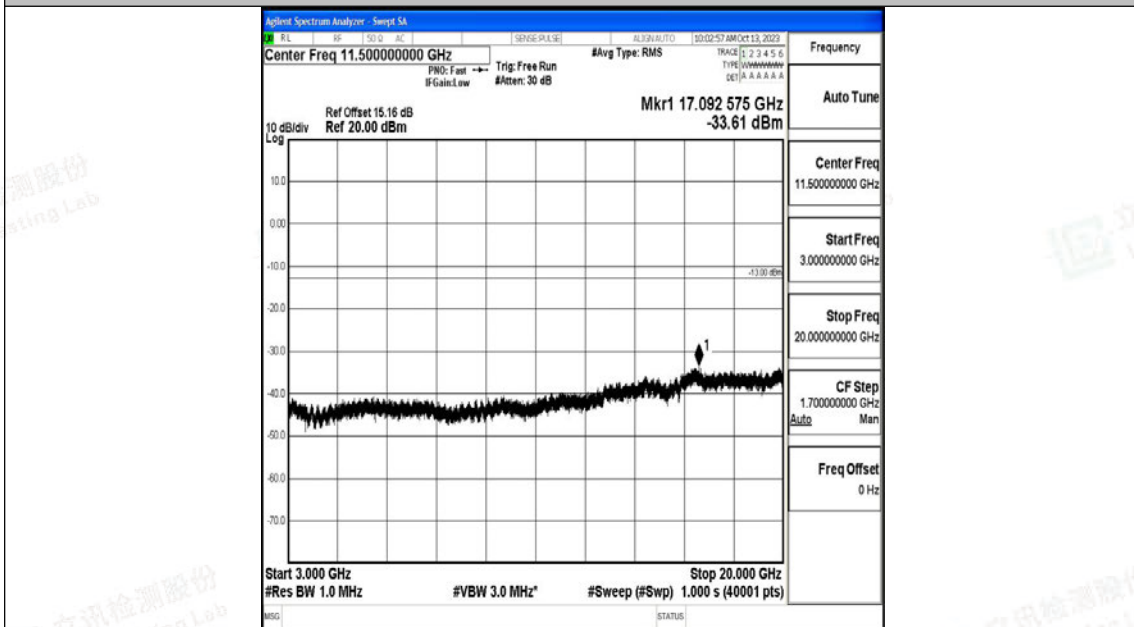

Band66_20MHz_16QAM_132072_1RB#0_0.15~30_0.15~30

Band66_20MHz_16QAM_132072_1RB#0_30~1000_30~1000

Band66_20MHz_16QAM_132072_1RB#0_1000~3000_1000~3000

Band66_20MHz_16QAM_132072_1RB#0_3000~20000_3000~20000

Band66_20MHz_QPSK_132322_1RB#0_0.009~0.15_0.009~0.15