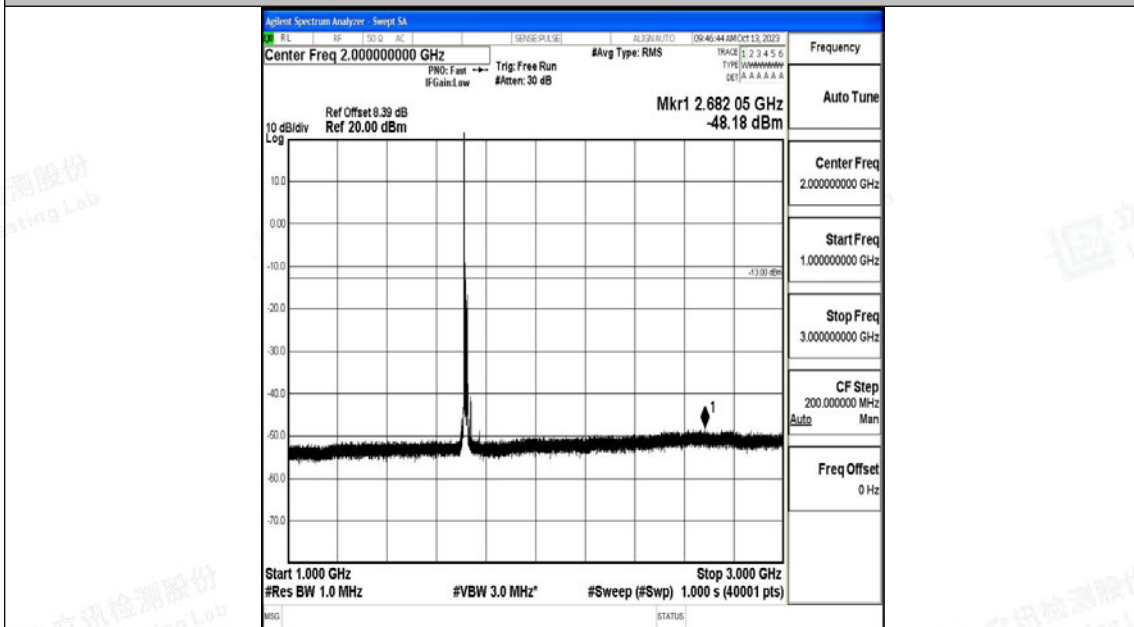

Band66_15MHz_QPSK_132047_1RB#0_30~1000_30~1000

Band66_15MHz_QPSK_132047_1RB#0_1000~3000_1000~3000