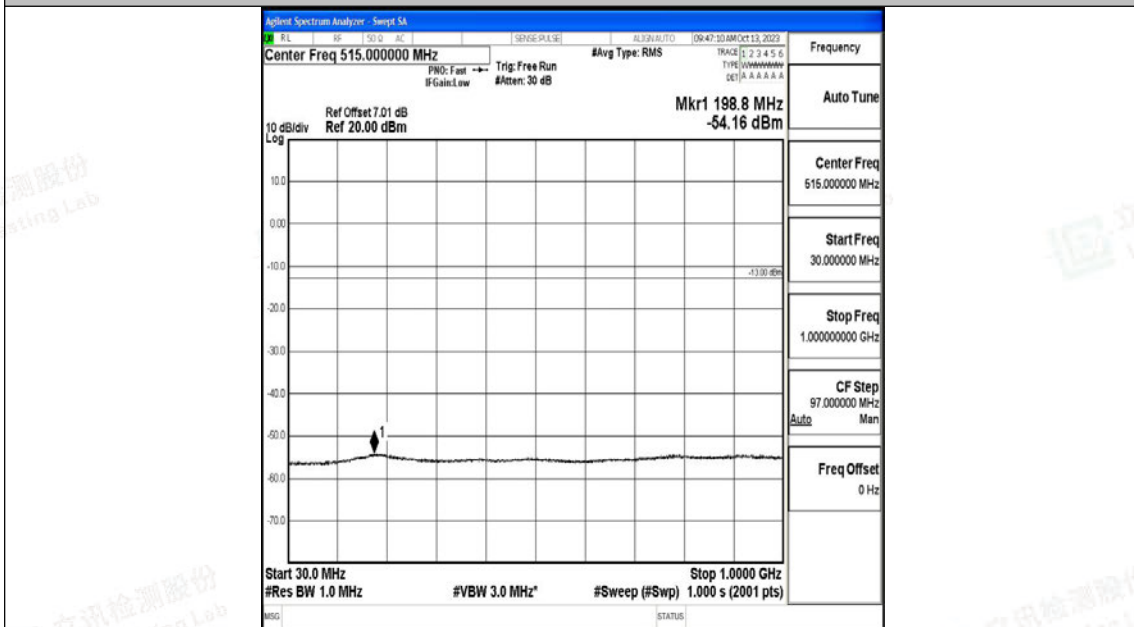

Band66_15MHz_16QAM_132047_1RB#0_0.15~30_0.15~30

Band66_15MHz_16QAM_132047_1RB#0_30~1000_30~1000