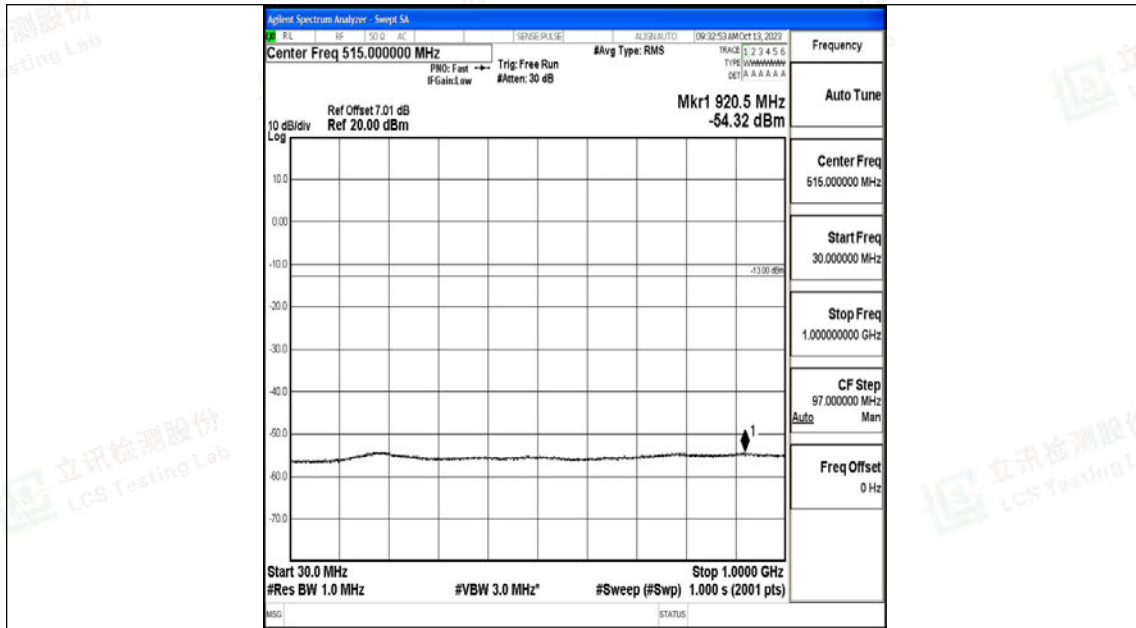

Band66_10MHz_QPSK_132622_1RB#0_0.15~30_0.15~30

Band66_10MHz_QPSK_132622_1RB#0_30~1000_30~1000