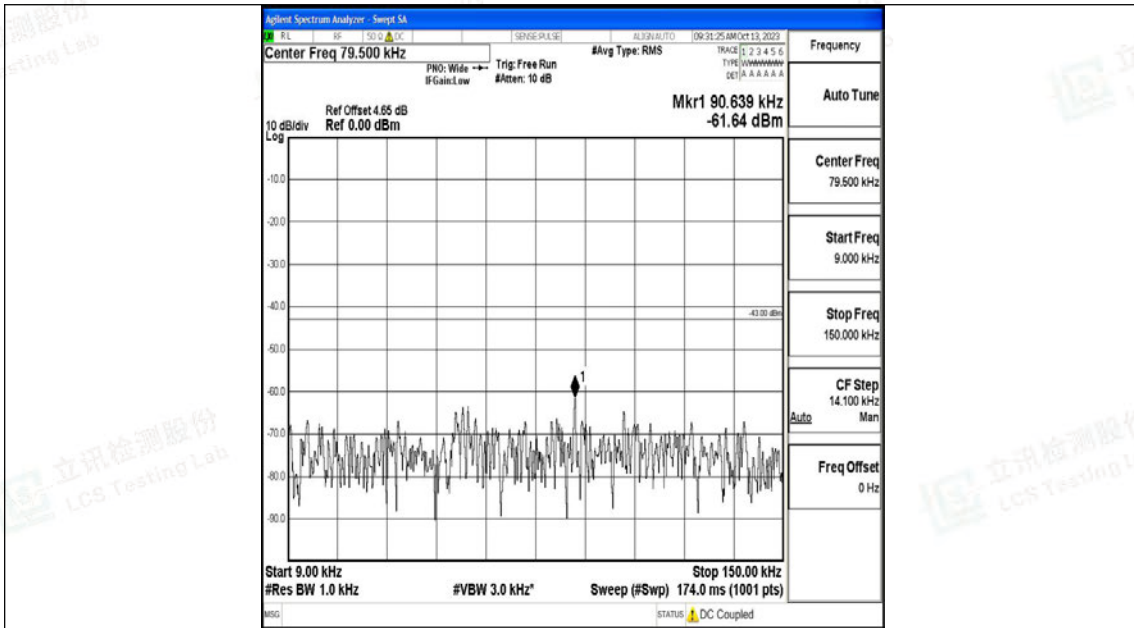

Band66_10MHz_16QAM_132022_1RB#0_0.15~30_0.15~30

Band66_10MHz_16QAM_132022_1RB#0_30~1000_30~1000

Band66_10MHz_16QAM_132022_1RB#0_1000~3000_1000~3000

Band66_10MHz_16QAM_132022_1RB#0_3000~20000_3000~20000

Band66_10MHz_QPSK_132322_1RB#0_0.009~0.15_0.009~0.15