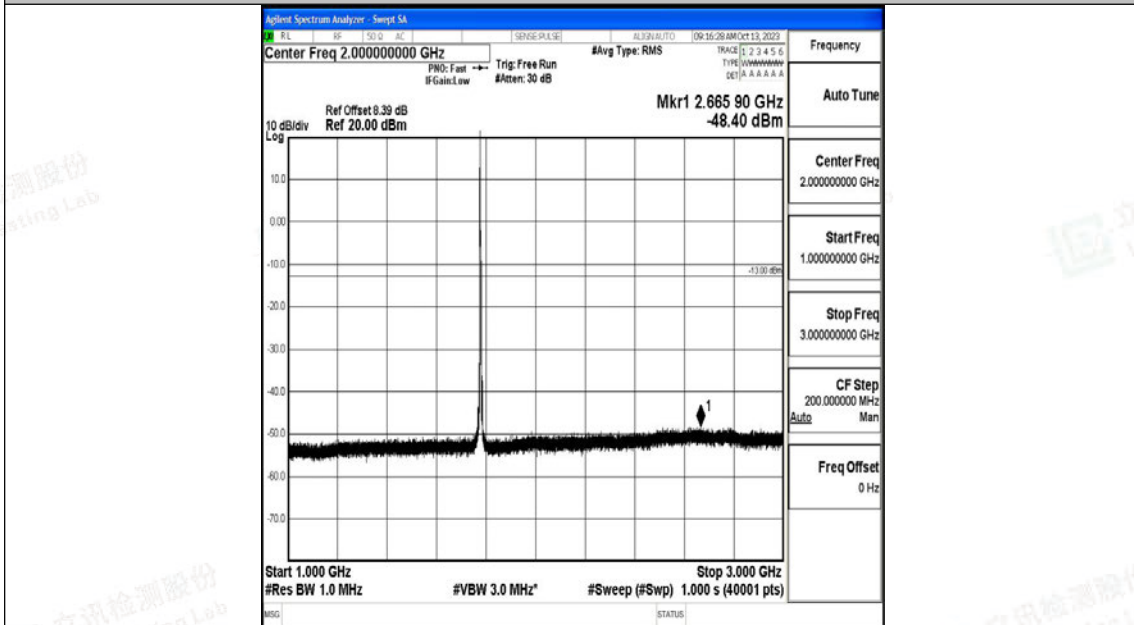

Band66_5MHz_QPSK_132647_1RB#0_30~1000_30~1000

Band66_5MHz_QPSK_132647_1RB#0_1000~3000_1000~3000

Band66_5MHz_QPSK_132647_1RB#0_3000~20000_3000~20000

Band66_5MHz_16QAM_132647_1RB#0_0.009~0.15_0.009~0.15

Band66_5MHz_16QAM_132647_1RB#0_0.15~30_0.15~30