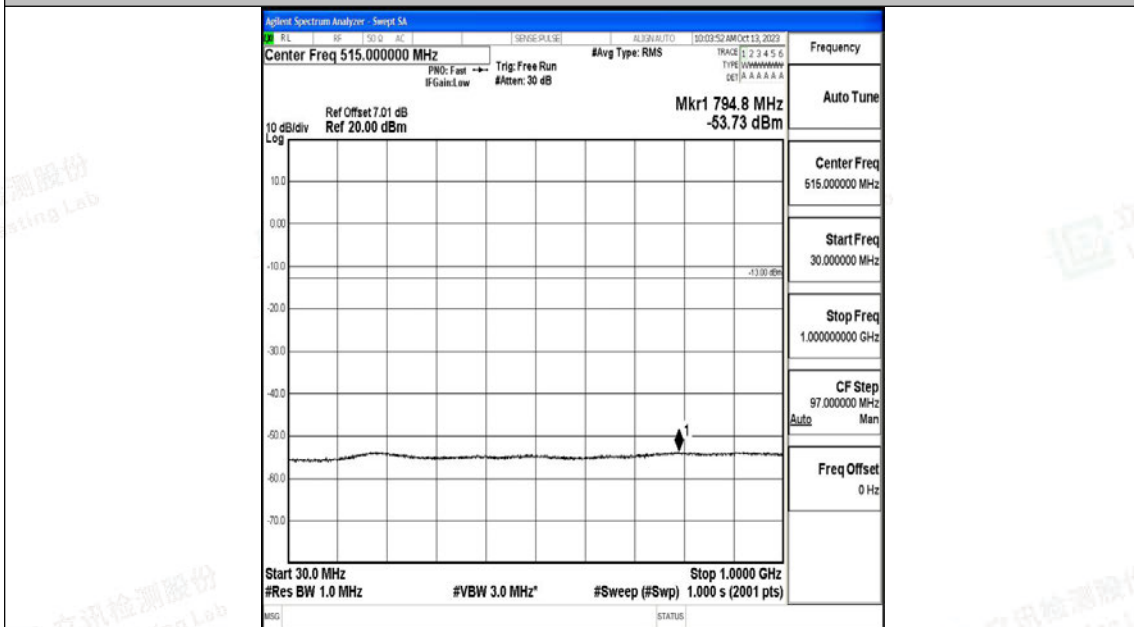

Band66_20MHz_16QAM_132322_1RB#0_0.15~30_0.15~30

Band66_20MHz_16QAM_132322_1RB#0_30~1000_30~1000