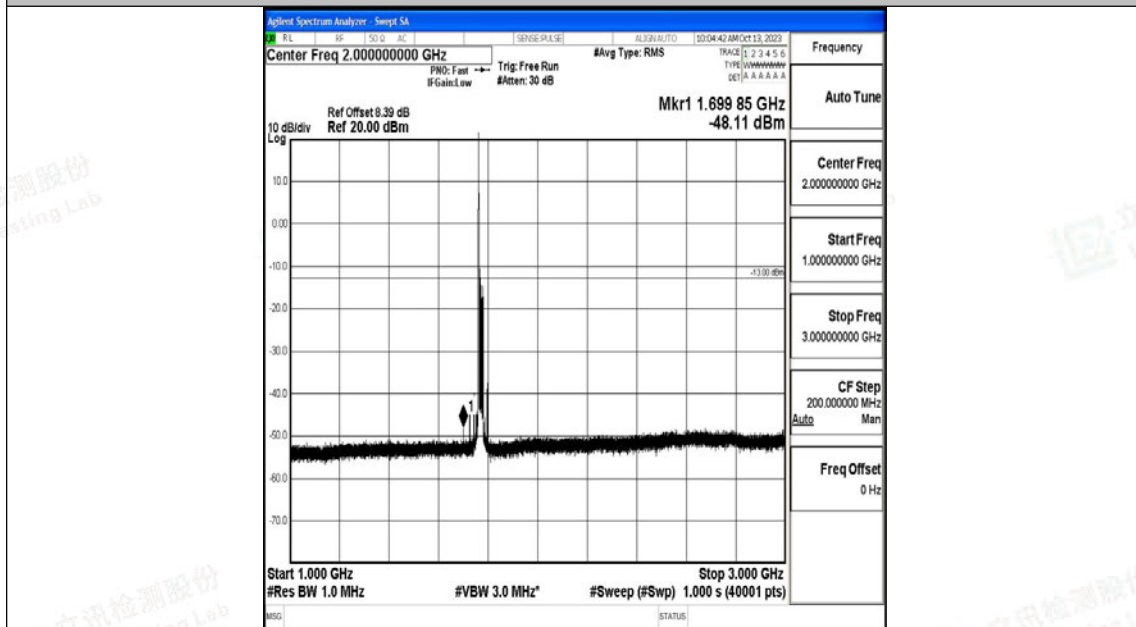

Band66_20MHz_QPSK_132572_1RB#0_30~1000_30~1000

Band66_20MHz_QPSK_132572_1RB#0_1000~3000_1000~3000