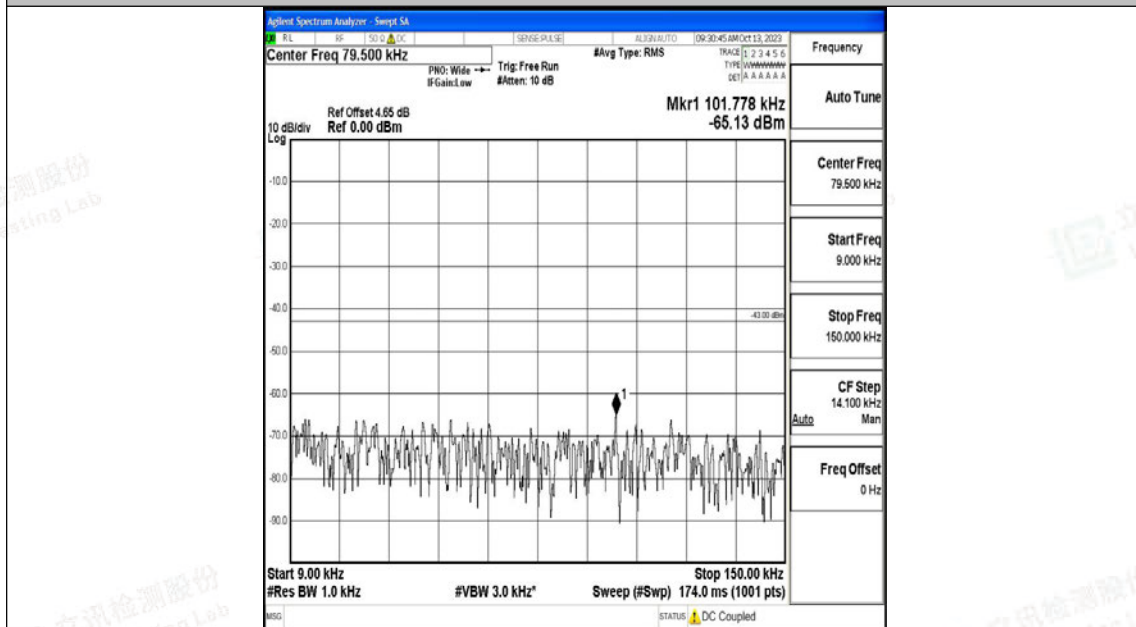

Band66_10MHz_QPSK_132022_1RB#0_0.15~30_0.15~30

Band66_10MHz_QPSK_132022_1RB#0_30~1000_30~1000

Band66_10MHz_QPSK_132022_1RB#0_1000~3000_1000~3000

Band66_10MHz_QPSK_132022_1RB#0_3000~20000_3000~20000

Band66_10MHz_16QAM_132022_1RB#0_0.009~0.15_0.009~0.15