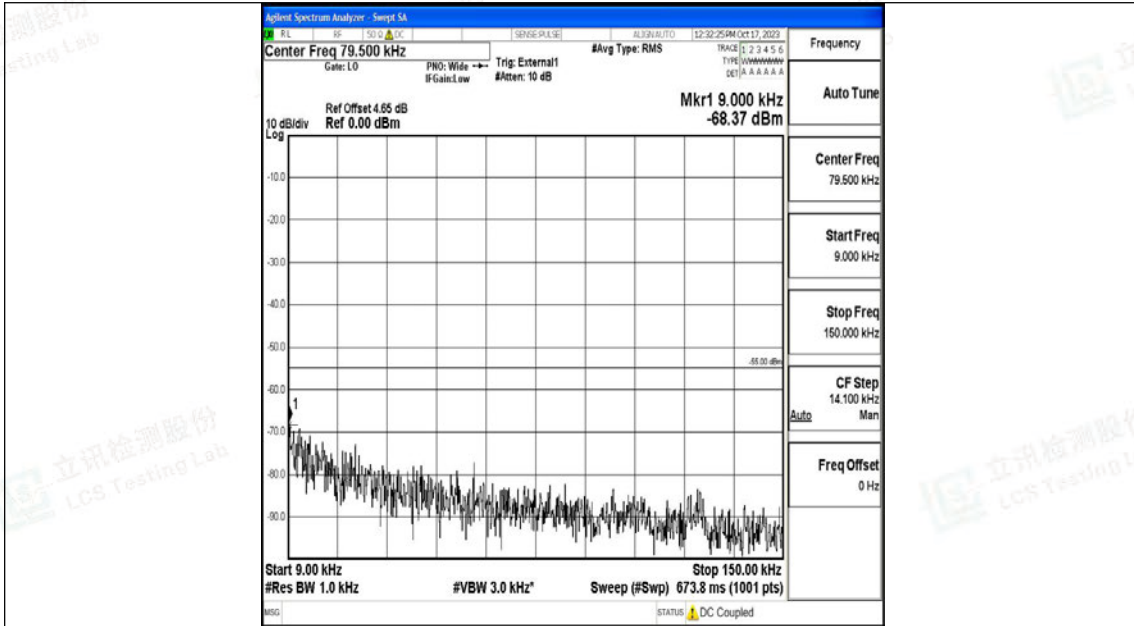

Band41_15MHz_16QAM_41515_1RB#0_0.15~30_0.15~30

Band41_15MHz_16QAM_41515_1RB#0_30~1000_30~1000

Band41_15MHz_16QAM_41515_1RB#0_1000~20000_1000~20000

Band41_15MHz_16QAM_41515_1RB#0_20000~27000_20000~27000

Band41_20MHz_QPSK_39750_1RB#0_0.009~0.15_0.009~0.15