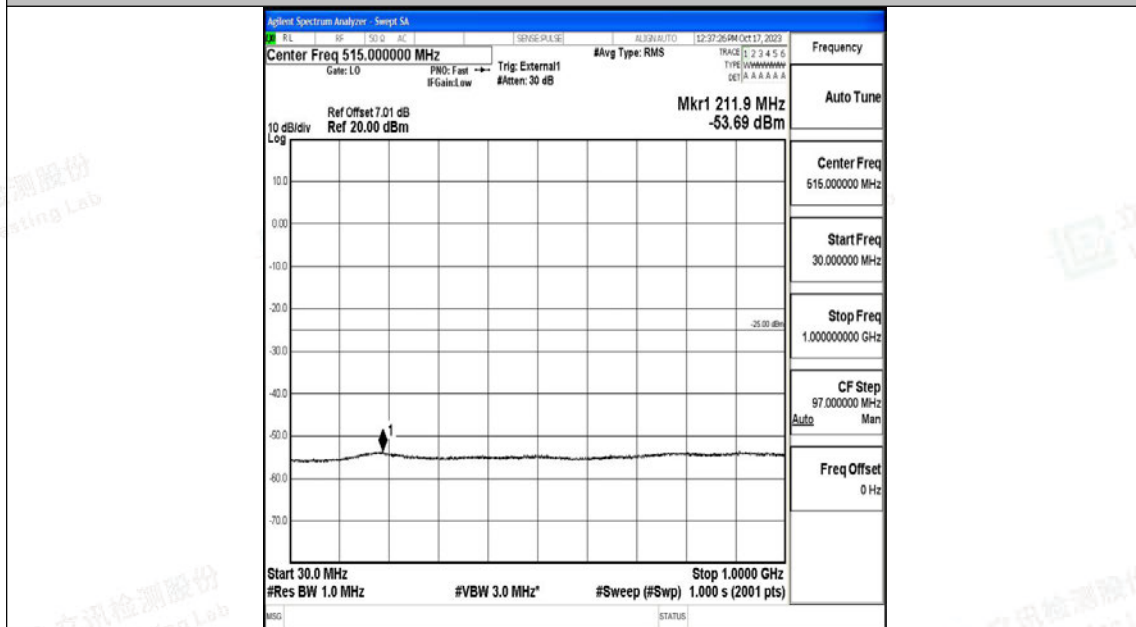

Band41_20MHz_16QAM_40620_1RB#0_0.15~30_0.15~30

Band41_20MHz_16QAM_40620_1RB#0_30~1000_30~1000