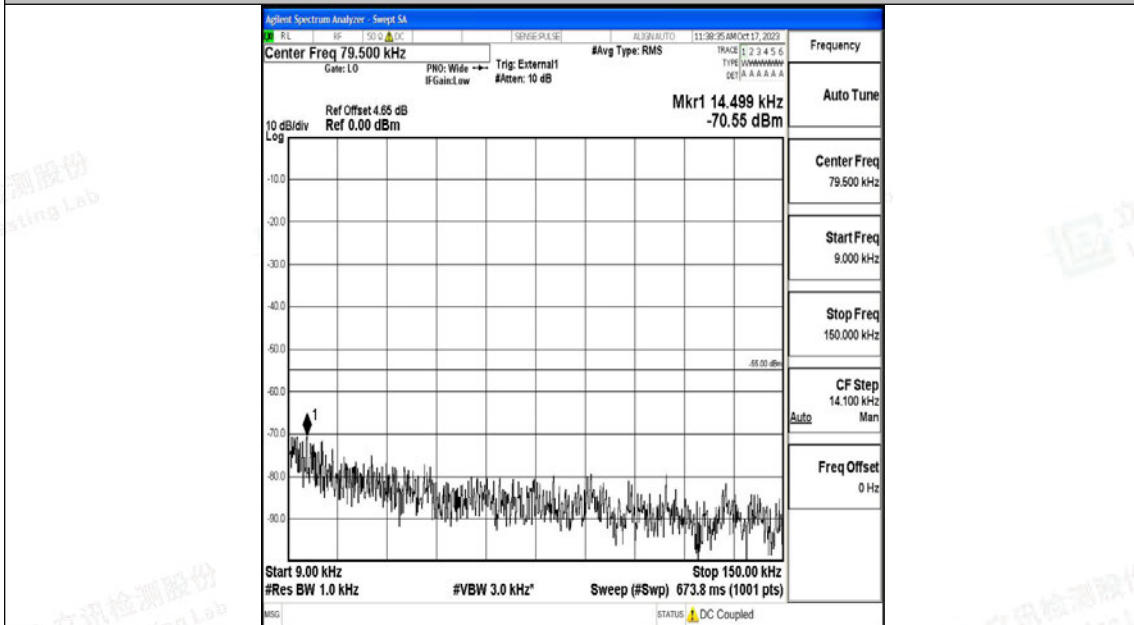

Band41_5MHz_QPSK_41565_1RB#0_30~1000_30~1000

Band41_5MHz_QPSK_41565_1RB#0_1000~20000_1000~20000

Band41_5MHz_QPSK_41565_1RB#0_20000~27000_20000~27000

Band41_5MHz_16QAM_41565_1RB#0_0.009~0.15_0.009~0.15

Band41_5MHz_16QAM_41565_1RB#0_0.15~30_0.15~30