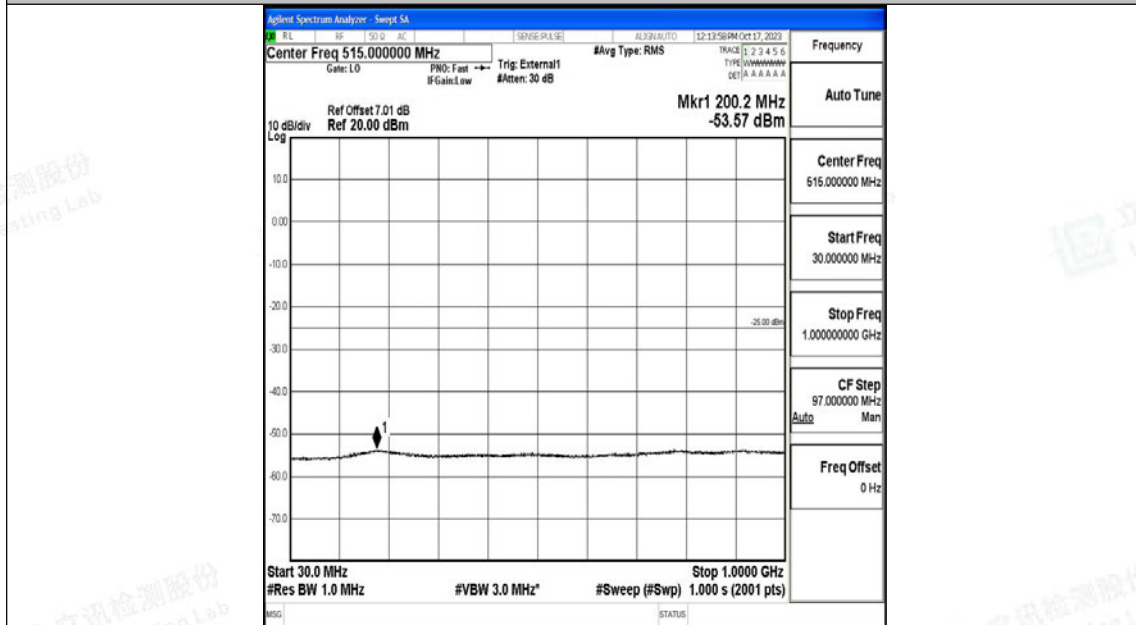

Band41_15MHz_16QAM_39725_1RB#0_0.15~30_0.15~30

Band41_15MHz_16QAM_39725_1RB#0_30~1000_30~1000