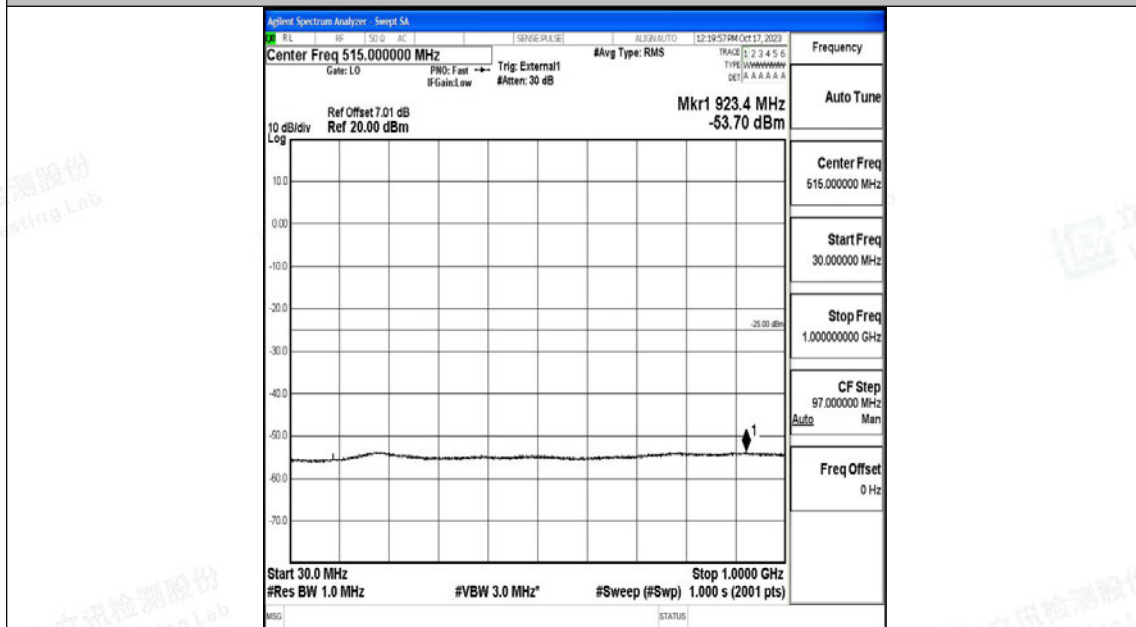

Band41_15MHz_16QAM_41515_1RB#0_0.15~30_0.15~30

Band41_15MHz_16QAM_41515_1RB#0_30~1000_30~1000