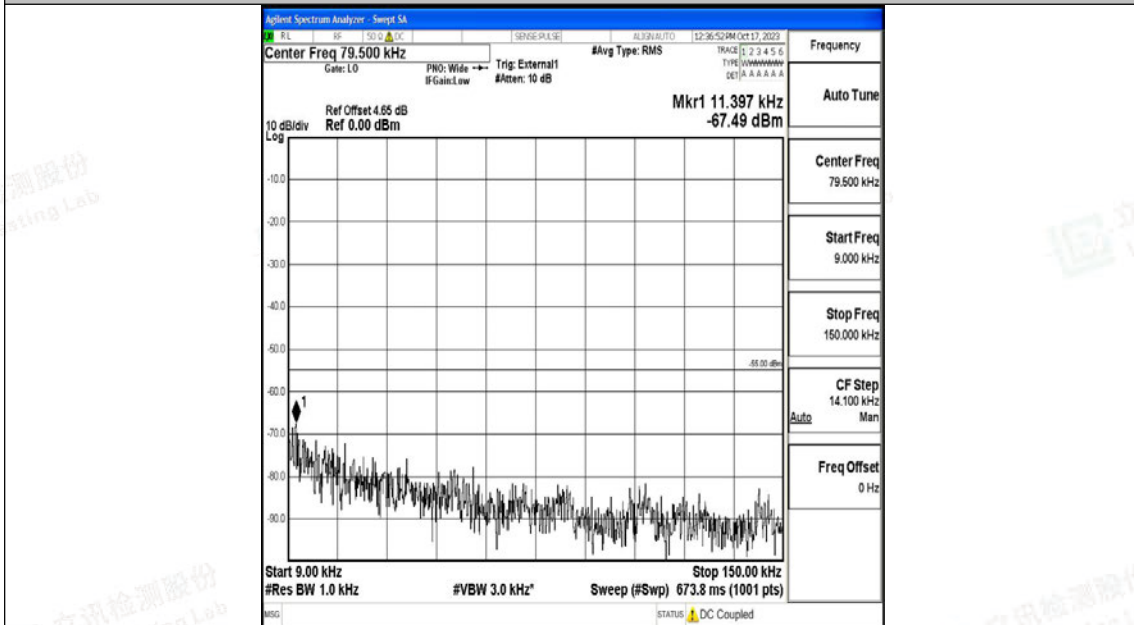

Band41_20MHz_QPSK_40620_1RB#0_0.15~30_0.15~30

Band41_20MHz_QPSK_40620_1RB#0_30~1000_30~1000

Band41_20MHz_QPSK_40620_1RB#0_1000~20000_1000~20000

Band41_20MHz_QPSK_40620_1RB#0_2000~27000_2000~27000

Band41_20MHz_16QAM_40620_1RB#0_0.009~0.15_0.009~0.15