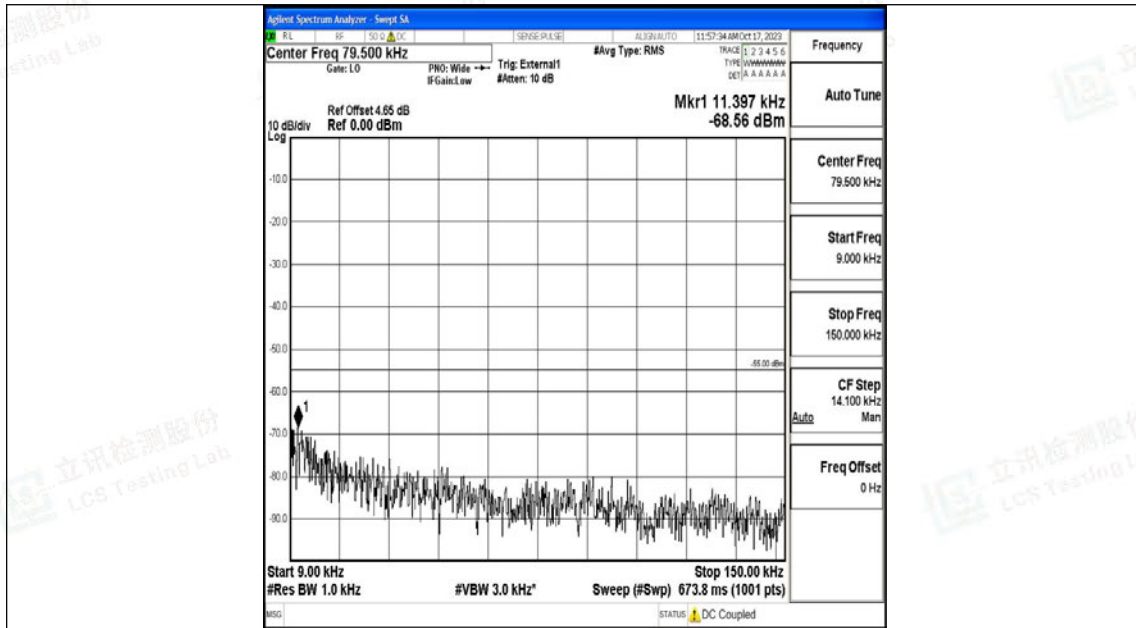

Band41_10MHz_16QAM_40620_1RB#0_0.15~30_0.15~30

Band41_10MHz_16QAM_40620_1RB#0_30~1000_30~1000

Band41_10MHz_16QAM_40620_1RB#0_1000~20000_1000~20000

Band41_10MHz_16QAM_40620_1RB#0_20000~27000_20000~27000

Band41_10MHz_QPSK_41540_1RB#0_0.009~0.15_0.009~0.15