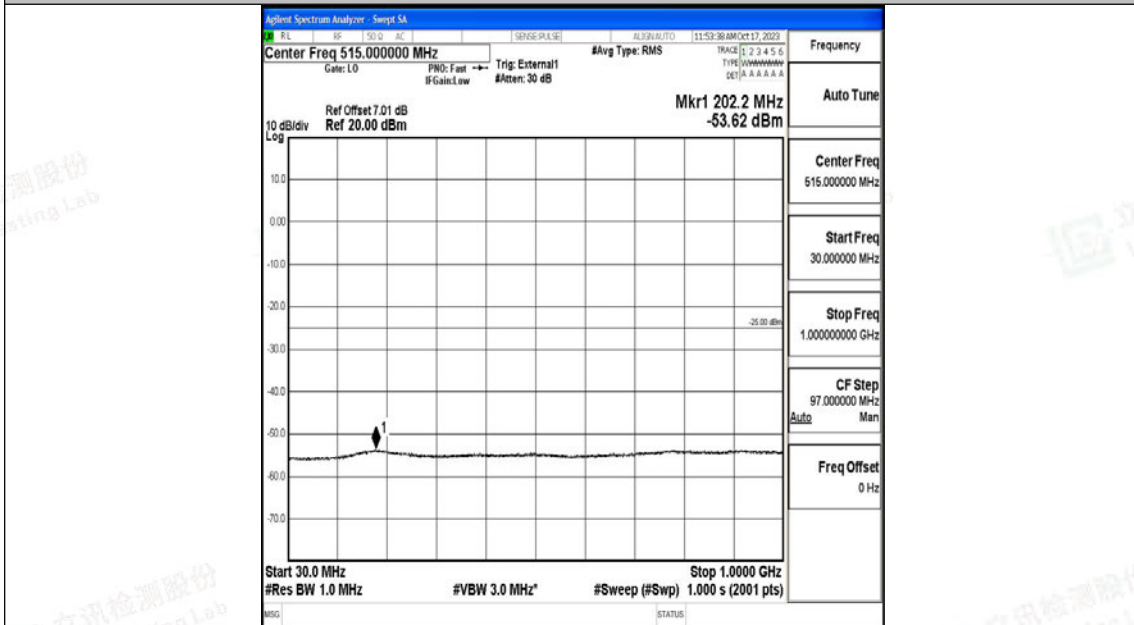

Band41_10MHz_16QAM_39700_1RB#0_0.15~30_0.15~30

Band41_10MHz_16QAM_39700_1RB#0_30~1000_30~1000