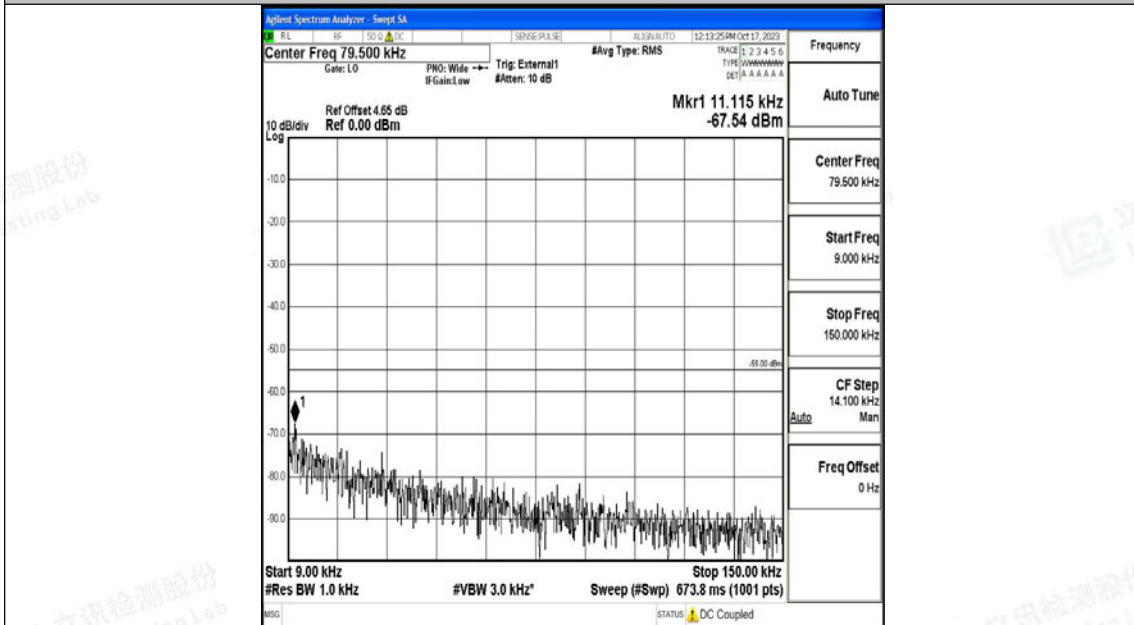

Band41_15MHz_QPSK_39725_1RB#0_0.15~30_0.15~30

Band41_15MHz_QPSK_39725_1RB#0_30~1000_30~1000

Band41_15MHz_QPSK_39725_1RB#0_1000~20000_1000~20000

Band41_15MHz_QPSK_39725_1RB#0_20000~27000_20000~27000

Band41_15MHz_16QAM_39725_1RB#0_0.009~0.15_0.009~0.15