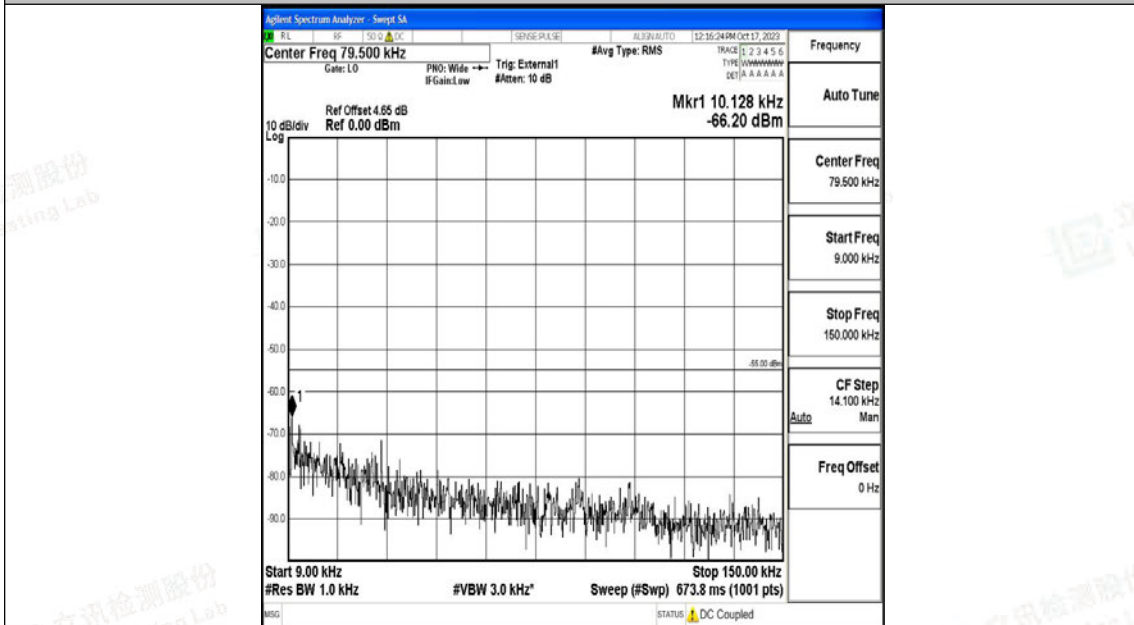

Band41_15MHz_QPSK_40620_1RB#0_0.15~30_0.15~30

Band41_15MHz_QPSK_40620_1RB#0_30~1000_30~1000

Band41_15MHz_QPSK_40620_1RB#0_1000~20000_1000~20000

Band41_15MHz_QPSK_40620_1RB#0_20000~27000_20000~27000

Band41_15MHz_16QAM_40620_1RB#0_0.009~0.15_0.009~0.15