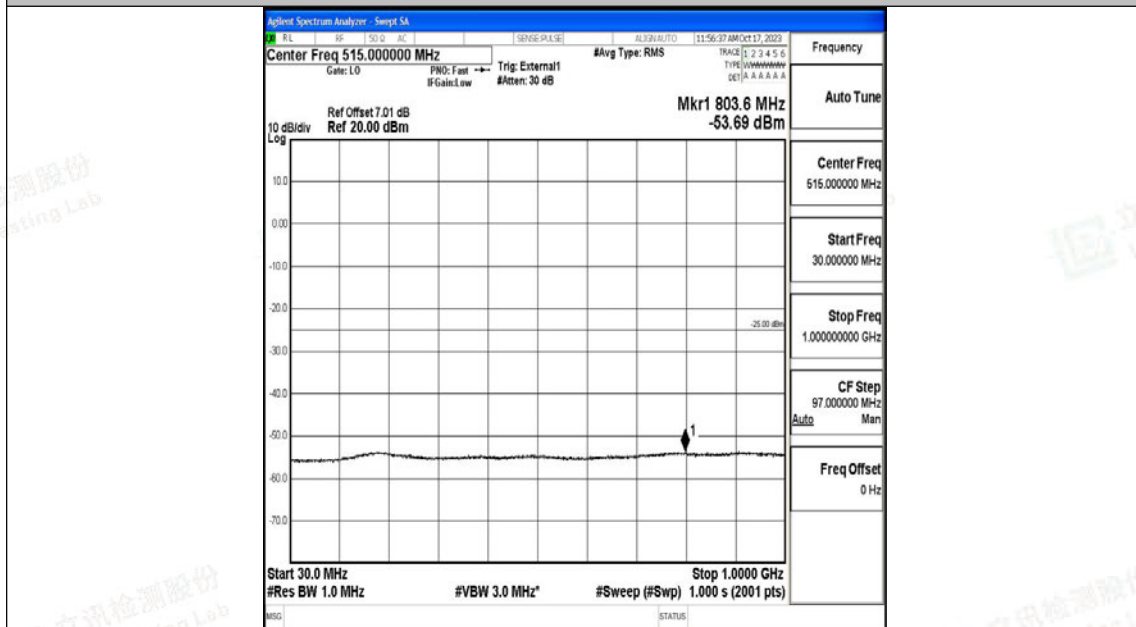

Band41_10MHz_16QAM_40620_1RB#0_0.15~30_0.15~30

Band41_10MHz_16QAM_40620_1RB#0_30~1000_30~1000