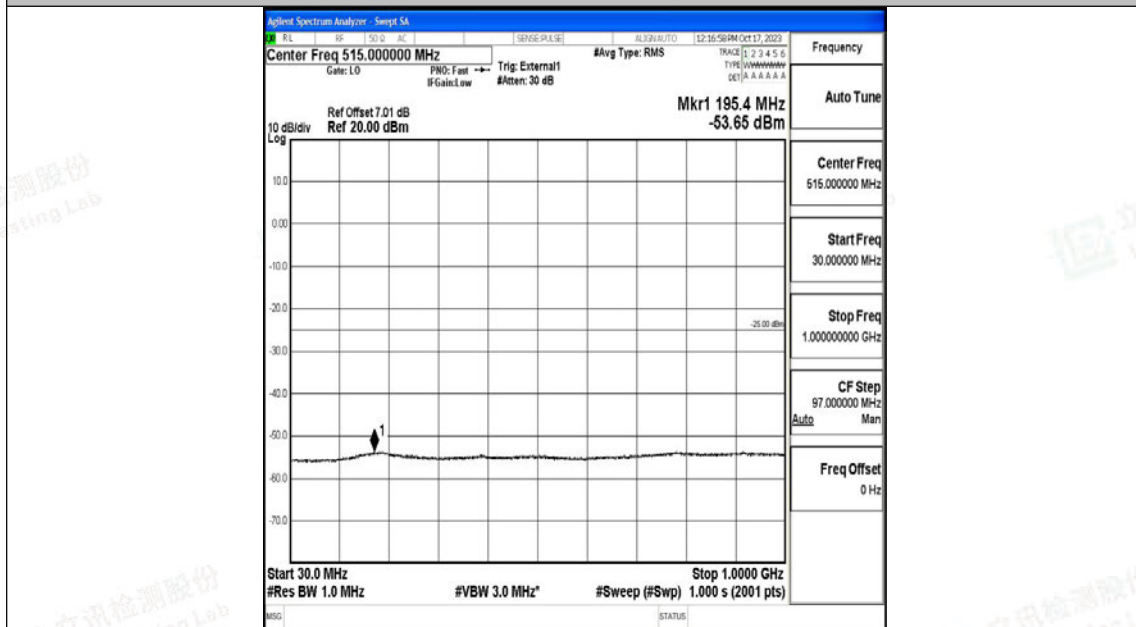

Band41_15MHz_16QAM_40620_1RB#0_0.15~30_0.15~30

Band41_15MHz_16QAM_40620_1RB#0_30~1000_30~1000