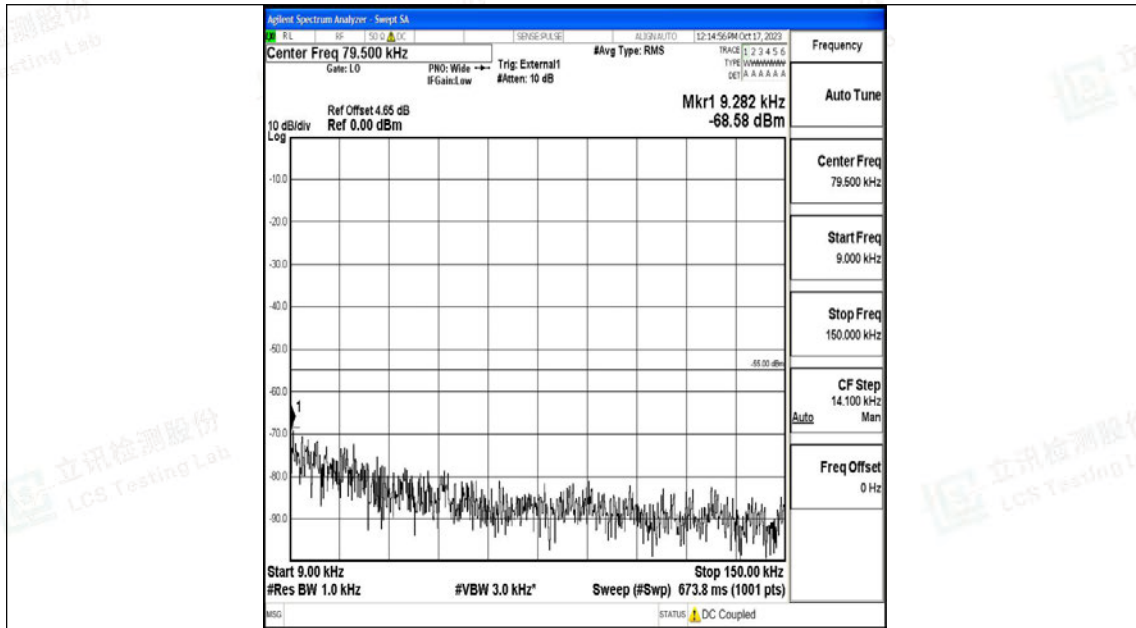

Band41_15MHz_16QAM_39725_1RB#0_0.15~30_0.15~30

Band41_15MHz_16QAM_39725_1RB#0_30~1000_30~1000

Band41_15MHz_16QAM_39725_1RB#0_1000~20000_1000~20000

Band41_15MHz_16QAM_39725_1RB#0_20000~27000_20000~27000

Band41_15MHz_QPSK_40620_1RB#0_0.009~0.15_0.009~0.15