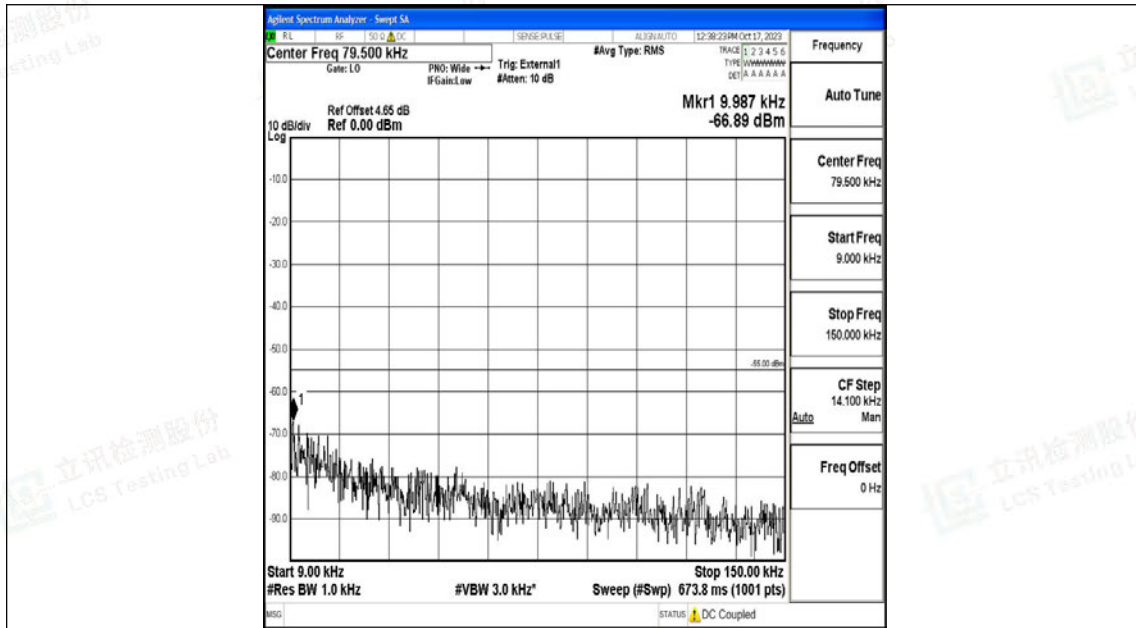

Band41_20MHz_16QAM_40620_1RB#0_0.15~30_0.15~30

Band41_20MHz_16QAM_40620_1RB#0_30~1000_30~1000

Band41_20MHz_16QAM_40620_1RB#0_1000~20000_1000~20000

Band41_20MHz_16QAM_40620_1RB#0_20000~27000_20000~27000

Band41_20MHz_QPSK_41490_1RB#0_0.009~0.15_0.009~0.15