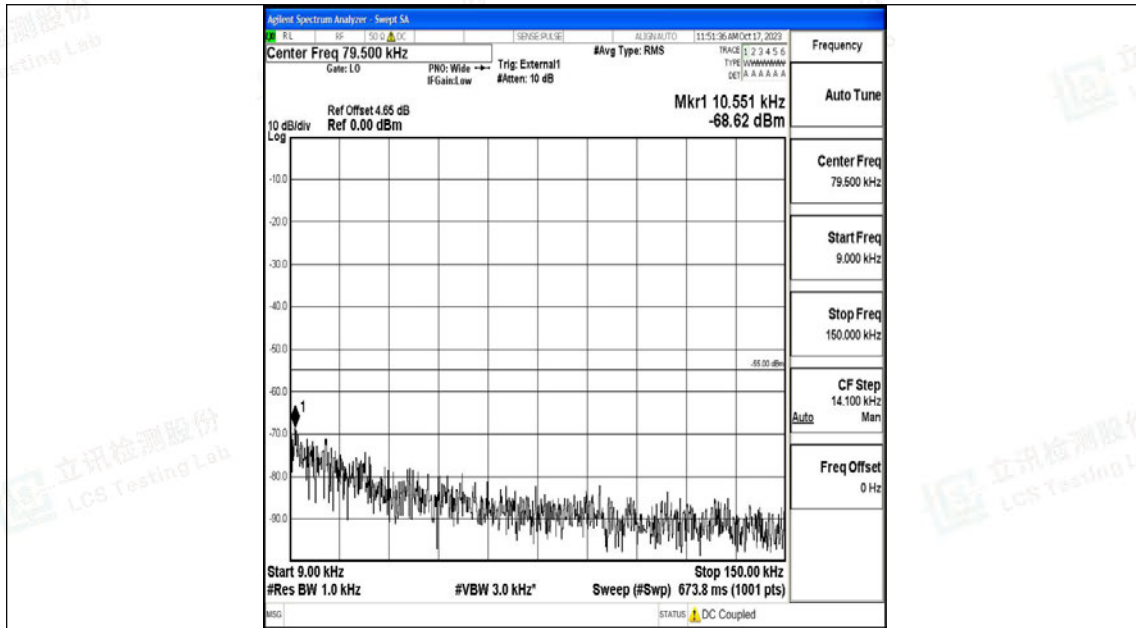

Band41_5MHz_16QAM_41565_1RB#0_30~1000_30~1000

Band41_5MHz_16QAM_41565_1RB#0_1000~20000_1000~20000

Band41_5MHz_16QAM_41565_1RB#0_20000~27000_20000~27000

Band41_10MHz_QPSK_39700_1RB#0_0.009~0.15_0.009~0.15