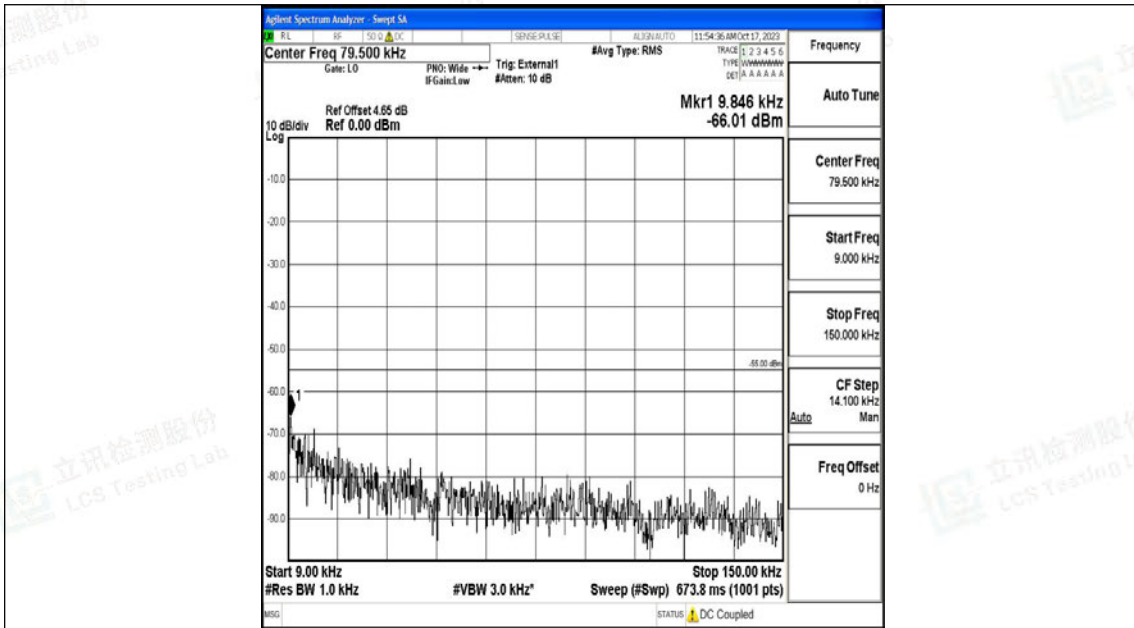

Band41_10MHz_16QAM_39700_1RB#0_0.15~30_0.15~30

Band41_10MHz_16QAM_39700_1RB#0_30~1000_30~1000

Band41_10MHz_16QAM_39700_1RB#0_1000~20000_1000~20000

Band41_10MHz_16QAM_39700_1RB#0_20000~27000_20000~27000

Band41_10MHz_QPSK_40620_1RB#0_0.009~0.15_0.009~0.15