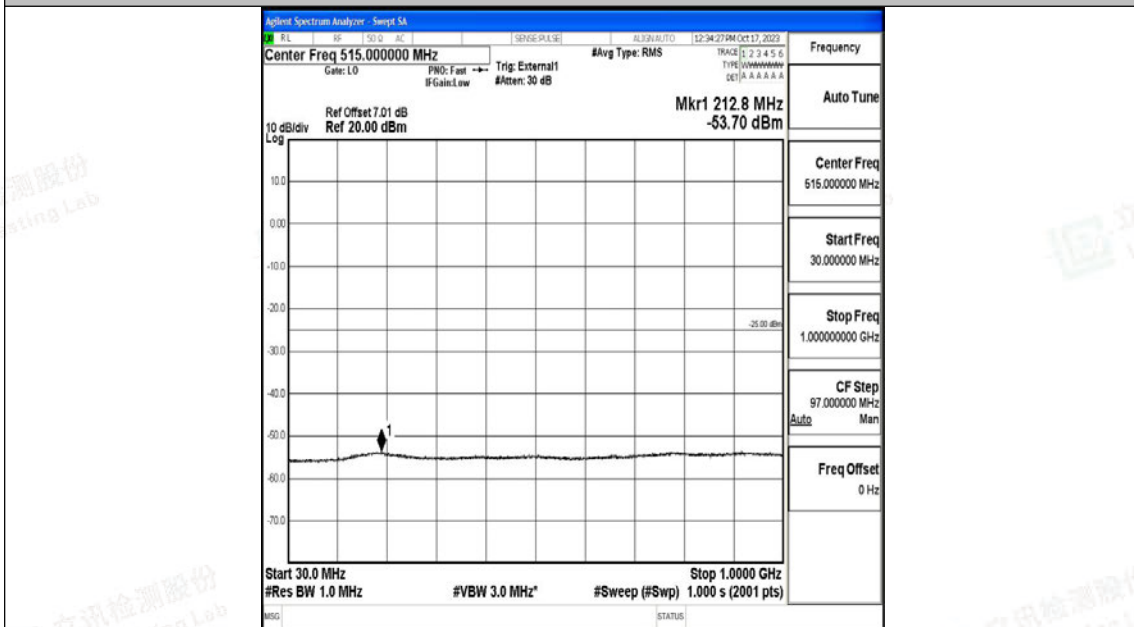

Band41_20MHz_16QAM_39750_1RB#0_0.15~30_0.15~30

Band41_20MHz_16QAM_39750_1RB#0_30~1000_30~1000