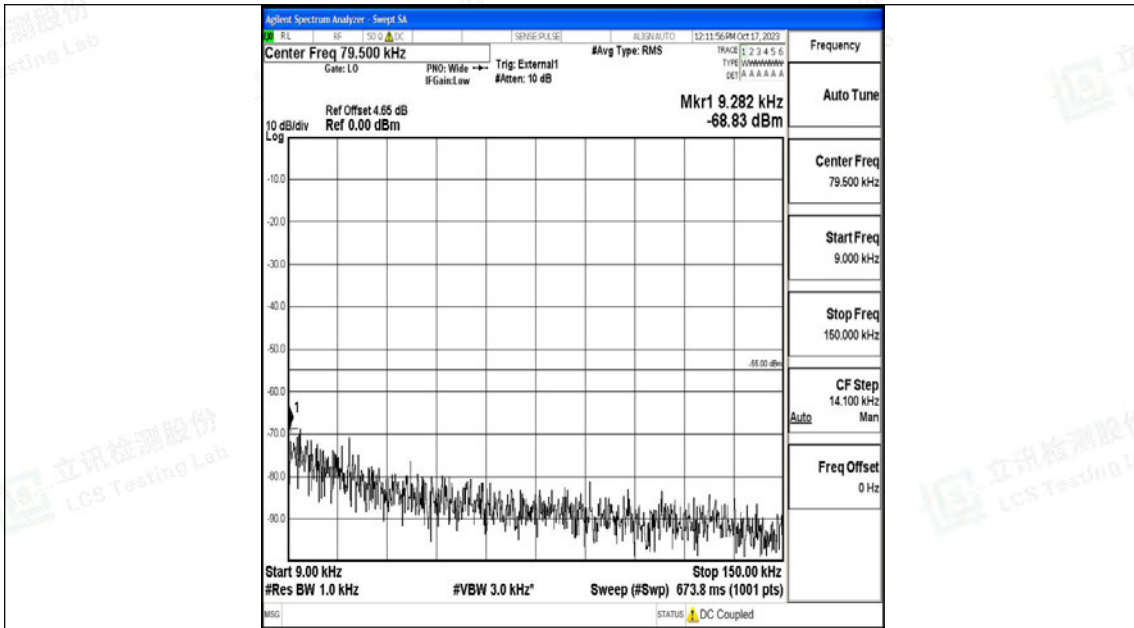

Band41_10MHz_16QAM_41540_1RB#0_0.15~30_0.15~30

Band41_10MHz_16QAM_41540_1RB#0_30~1000_30~1000

Band41_10MHz_16QAM_41540_1RB#0_1000~20000_1000~20000

Band41_10MHz_16QAM_41540_1RB#0_20000~27000_20000~27000

Band41_15MHz_QPSK_39725_1RB#0_0.009~0.15_0.009~0.15