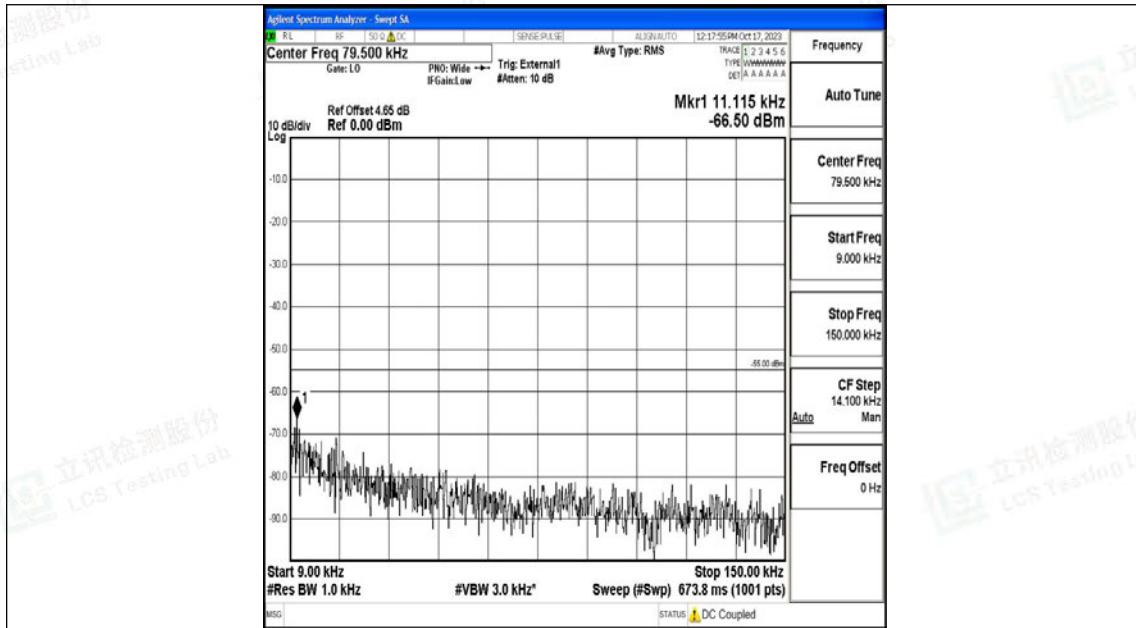

Band41_15MHz_16QAM_40620_1RB#0_0.15~30_0.15~30

Band41_15MHz_16QAM_40620_1RB#0_30~1000_30~1000

Band41_15MHz_16QAM_40620_1RB#0_1000~20000_1000~20000

Band41_15MHz_16QAM_40620_1RB#0_20000~27000_20000~27000

Band41_15MHz_QPSK_41515_1RB#0_0.009~0.15_0.009~0.15