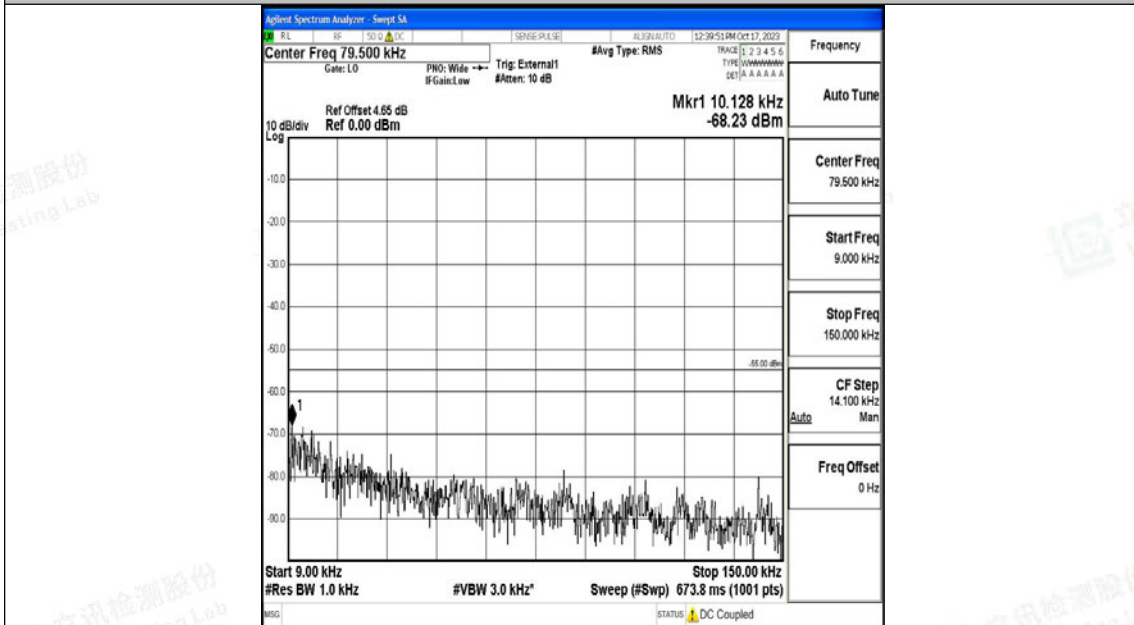

Band41_20MHz_QPSK_41490_1RB#0_0.15~30_0.15~30

Band41_20MHz_QPSK_41490_1RB#0_30~1000_30~1000

Band41_20MHz_QPSK_41490_1RB#0_1000~20000_1000~20000

Band41_20MHz_QPSK_41490_1RB#0_2000~27000_2000~27000

Band41_20MHz_16QAM_41490_1RB#0_0.009~0.15_0.009~0.15