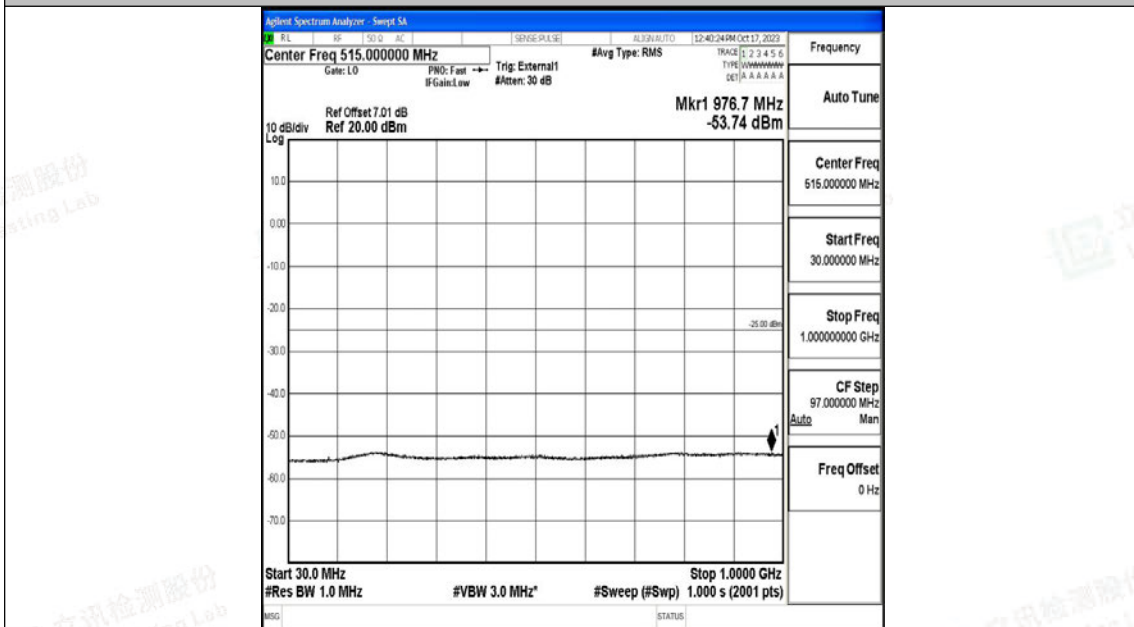

Band41_20MHz_16QAM_41490_1RB#0_0.15~30_0.15~30

Band41_20MHz_16QAM_41490_1RB#0_30~1000_30~1000