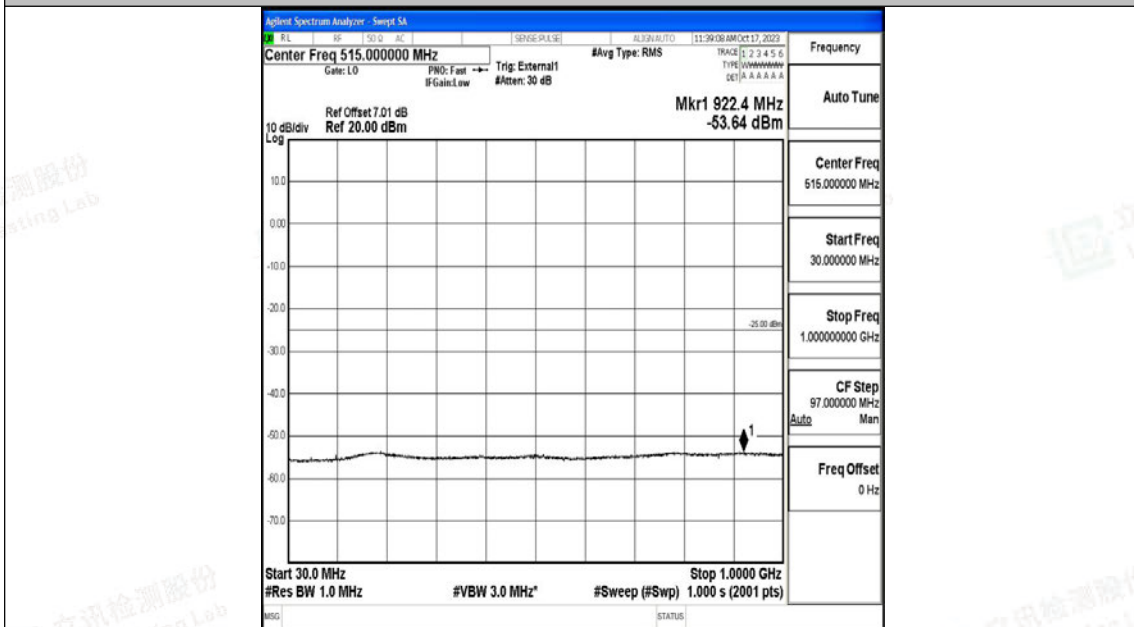

Band41_5MHz_QPSK_41565_1RB#0_30~1000_30~1000

Band41_5MHz_QPSK_41565_1RB#0_1000~20000_1000~20000

Band41_5MHz_QPSK_41565_1RB#0_20000~27000_20000~27000

Band41_5MHz_16QAM_41565_1RB#0_0.009~0.15_0.009~0.15

Band41_5MHz_16QAM_41565_1RB#0_0.15~30_0.15~30