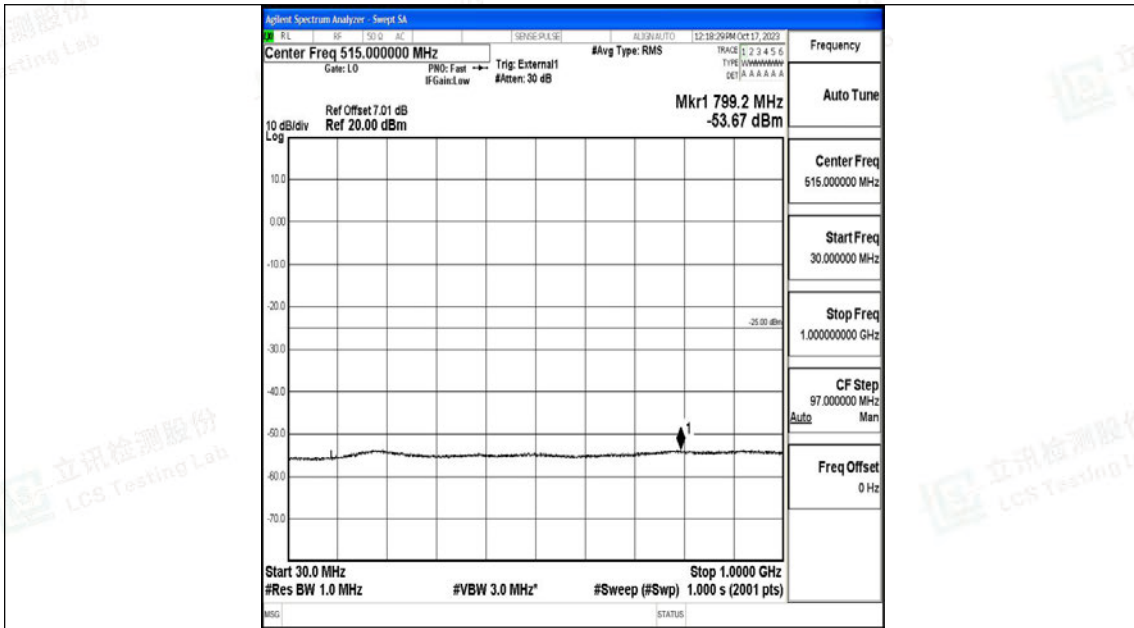

Band41_15MHz_QPSK_41515_1RB#0_0.15~30_0.15~30

Band41_15MHz_QPSK_41515_1RB#0_30~1000_30~1000