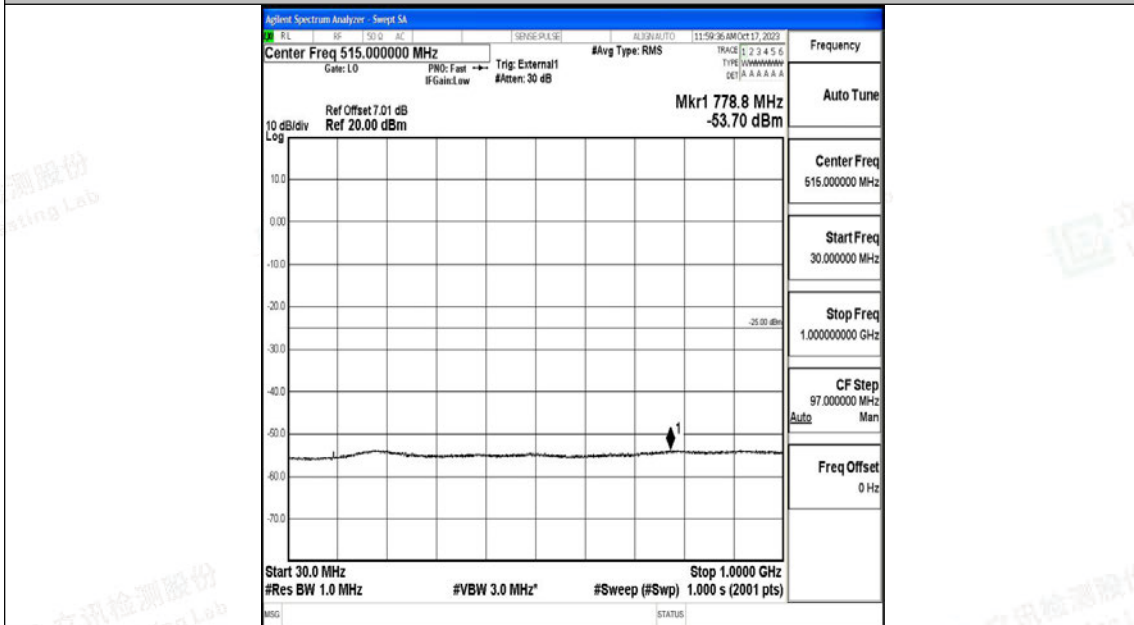

Band41_10MHz_16QAM_41540_1RB#0_0.15~30_0.15~30

Band41_10MHz_16QAM_41540_1RB#0_30~1000_30~1000