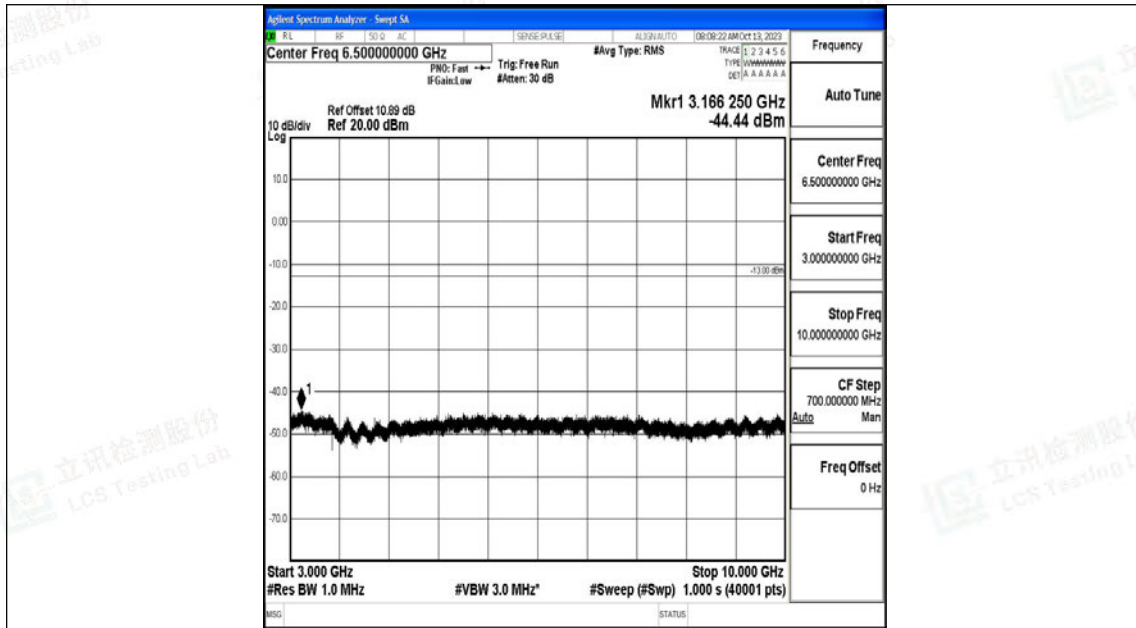

Band12_5MHz_QPSK_23035_1RB#0_1000~3000_1000~3000

Band12_5MHz_QPSK_23035_1RB#0_3000~10000_3000~10000