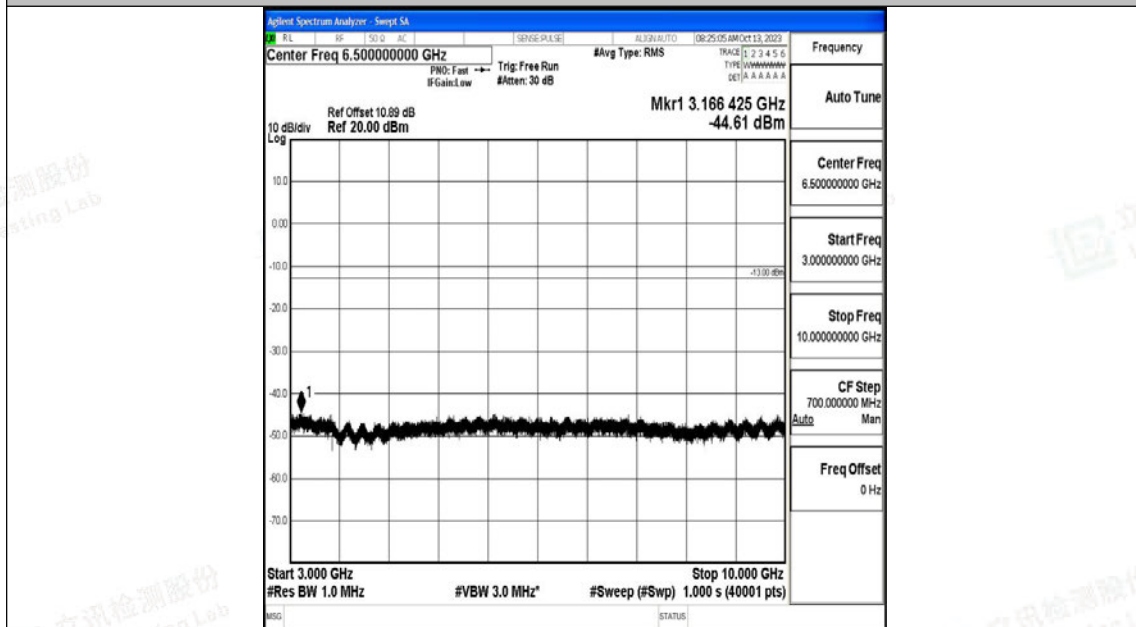

Band12_10MHz_16QAM_23060_1RB#0_1000~3000_1000~3000

Band12_10MHz_16QAM_23060_1RB#0_3000~10000_3000~10000