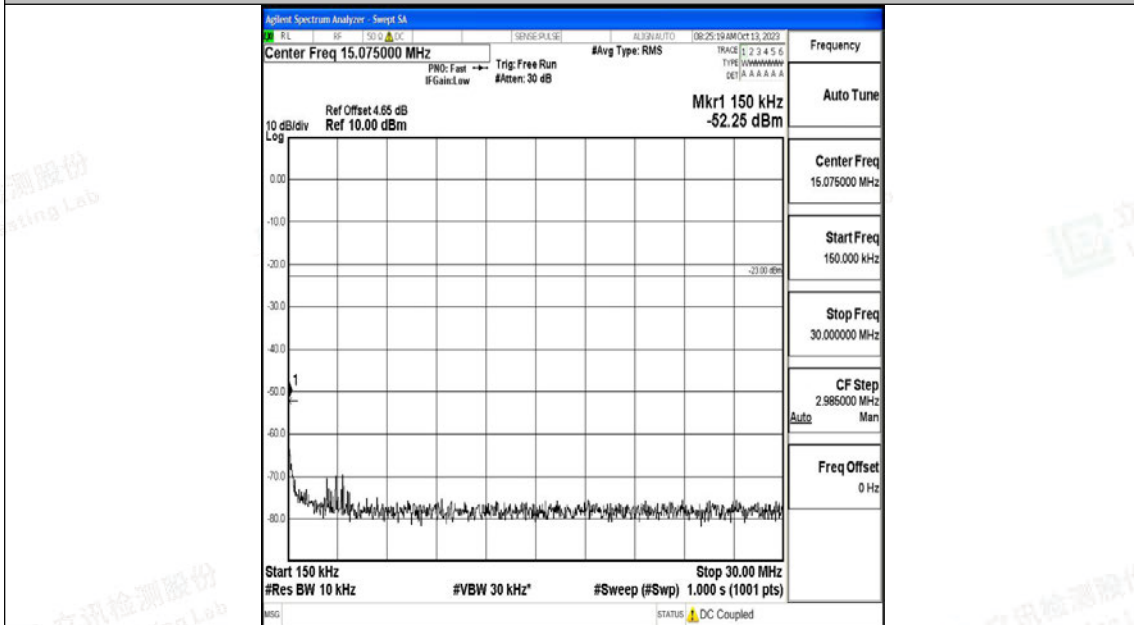

Band12\_10MHz\_16QAM\_23060\_1RB#0\_1000~3000\_1000~3000

Band12\_10MHz\_16QAM\_23060\_1RB#0\_3000~10000\_3000~10000

Band12\_10MHz\_QPSK\_23095\_1RB#0\_0.009~0.15\_0.009~0.15

Band12\_10MHz\_QPSK\_23095\_1RB#0\_0.15~30\_0.15~30