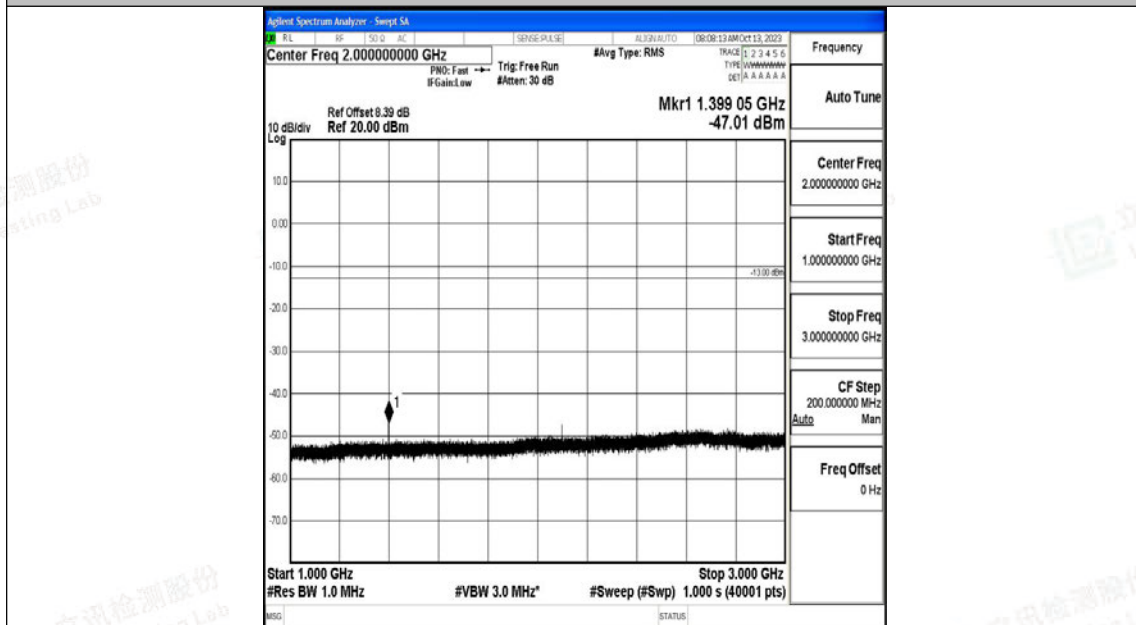

Band12_5MHz_QPSK_23035_1RB#0_30~1000_30~1000

Band12_5MHz_QPSK_23035_1RB#0_1000~3000_1000~3000