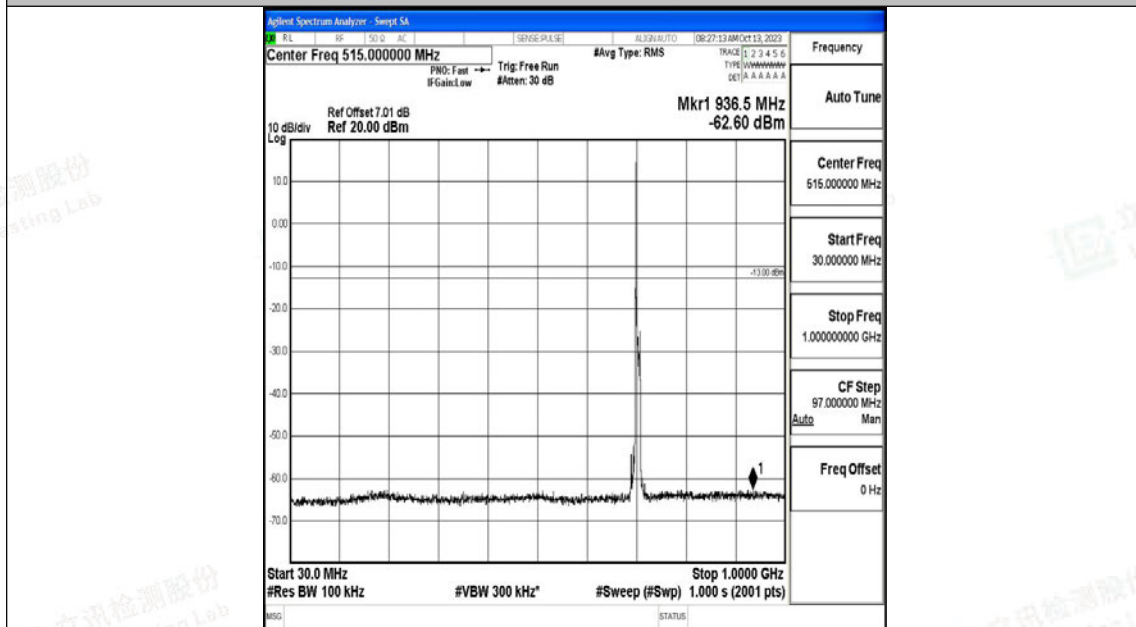

Band12\_10MHz\_QPSK\_23130\_1RB#0\_3000~10000\_3000~10000

Band12\_10MHz\_16QAM\_23130\_1RB#0\_0.009~0.15\_0.009~0.15

Band12\_10MHz\_16QAM\_23130\_1RB#0\_0.15~30\_0.15~30

Band12\_10MHz\_16QAM\_23130\_1RB#0\_30~1000\_30~1000