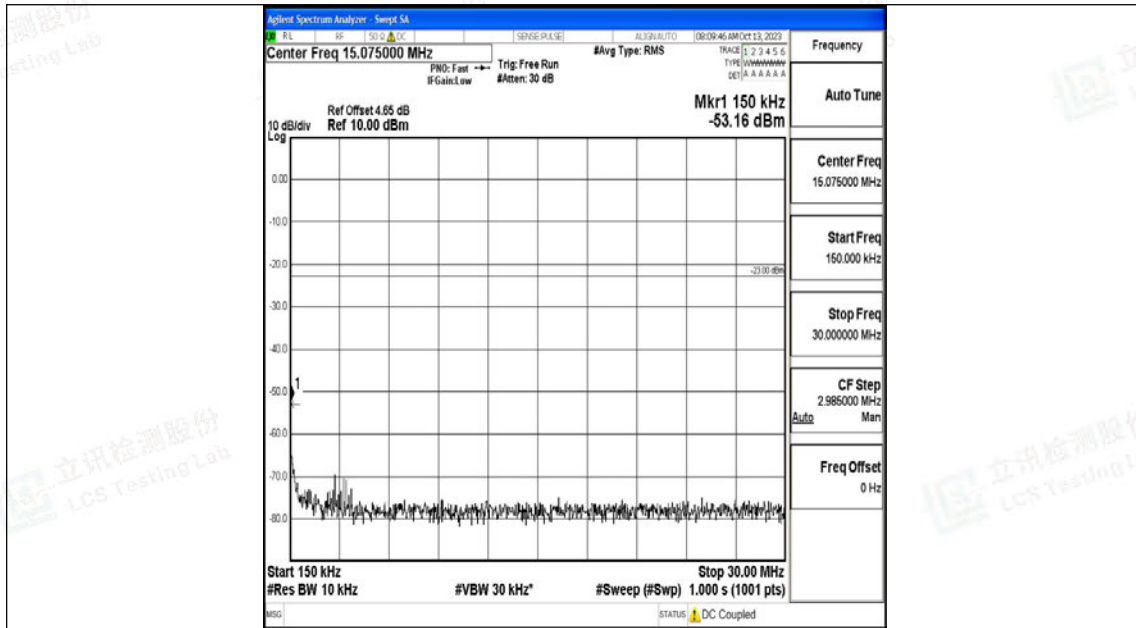

Band12_5MHz_16QAM_23095_1RB#0_0.009~0.15_0.009~0.15

Band12_5MHz_16QAM_23095_1RB#0_0.15~30_0.15~30