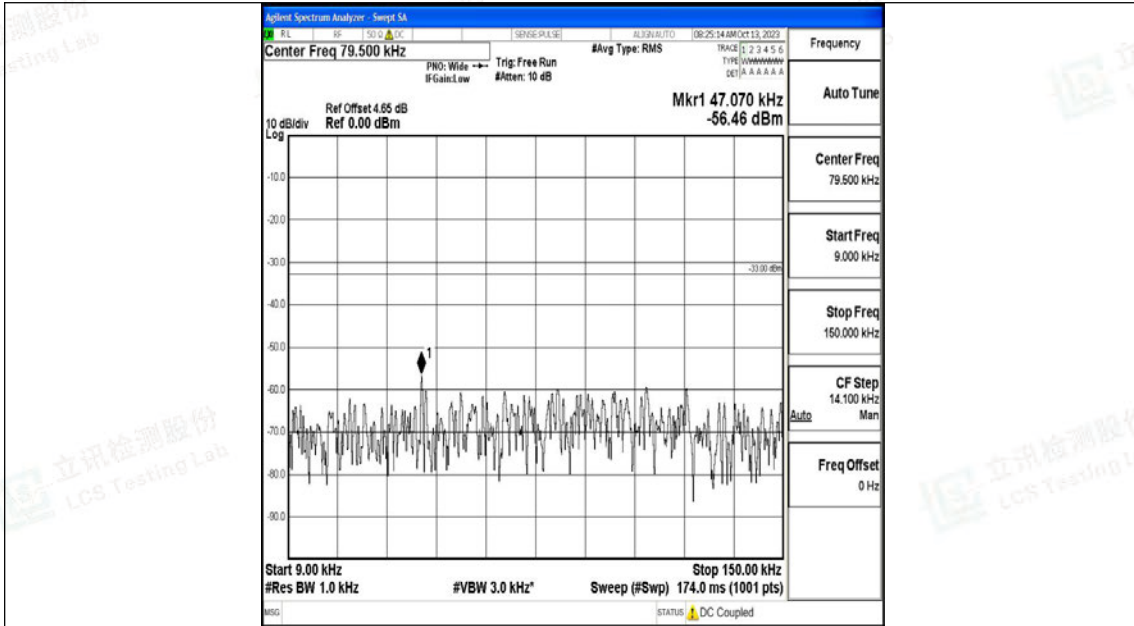

Band12_10MHz_16QAM_23060_1RB#0_3000~10000_3000~10000

Band12_10MHz_QPSK_23095_1RB#0_0.009~0.15_0.009~0.15