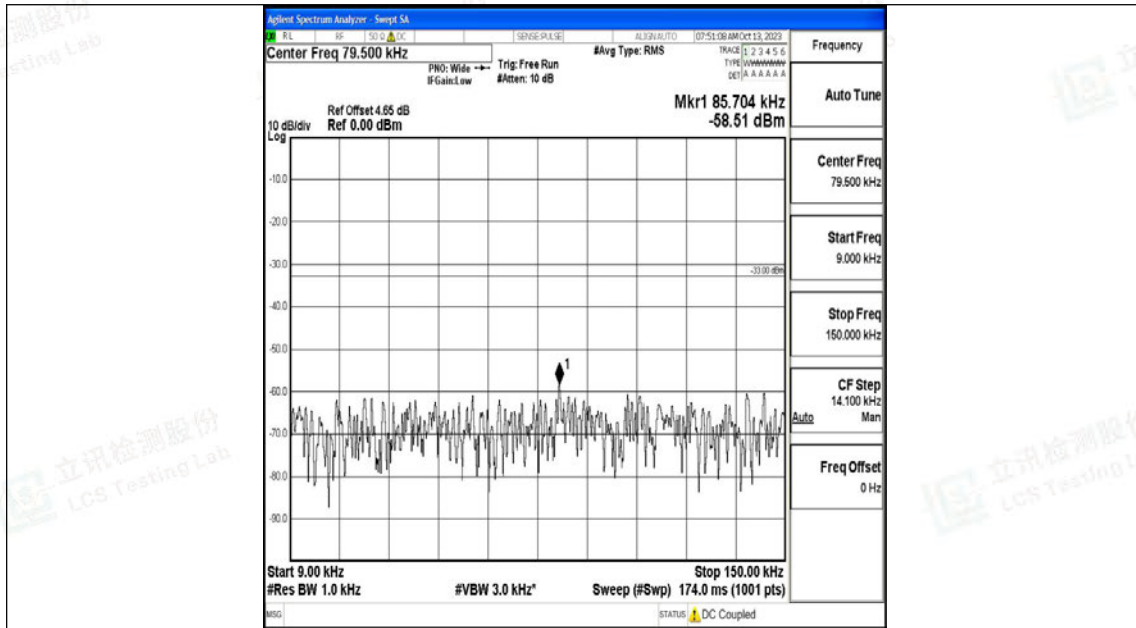

Band12\_1.4MHz\_16QAM\_23173\_1RB#0\_0.15~30\_0.15~30

Band12\_1.4MHz\_16QAM\_23173\_1RB#0\_30~1000\_30~1000

Band12\_1.4MHz\_16QAM\_23173\_1RB#0\_1000~3000\_1000~3000

Band12\_1.4MHz\_16QAM\_23173\_1RB#0\_3000~10000\_3000~10000