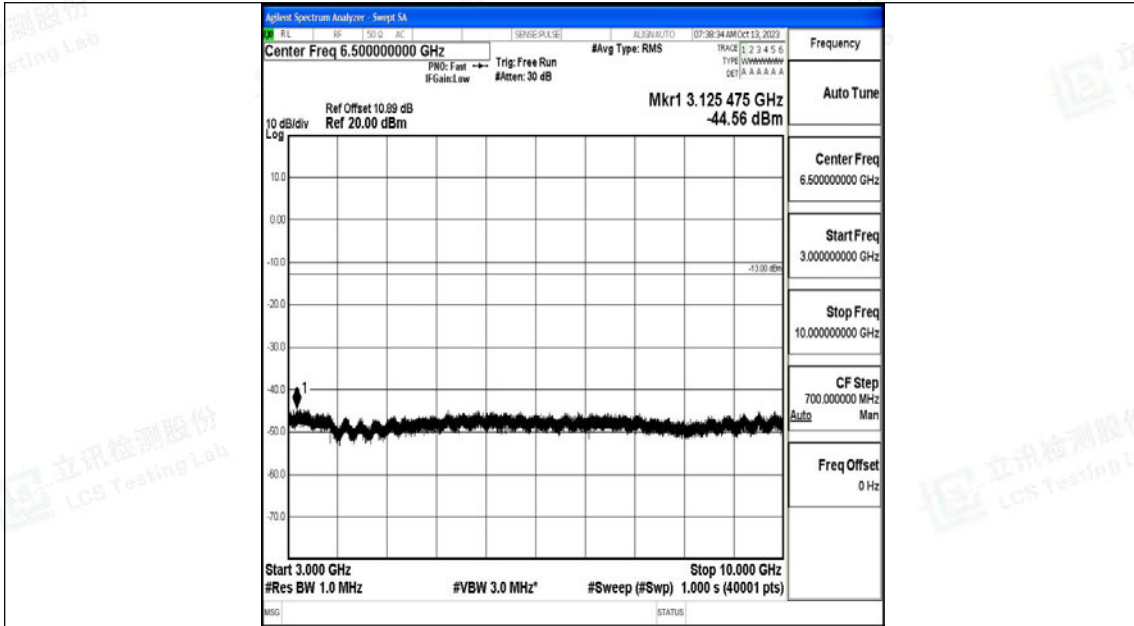

Band12\_1.4MHz\_QPSK\_23173\_1RB#0\_30~1000\_30~1000

Band12\_1.4MHz\_QPSK\_23173\_1RB#0\_1000~3000\_1000~3000

Band12\_1.4MHz\_QPSK\_23173\_1RB#0\_3000~10000\_3000~10000

Band12\_1.4MHz\_16QAM\_23173\_1RB#0\_0.009~0.15\_0.009~0.15