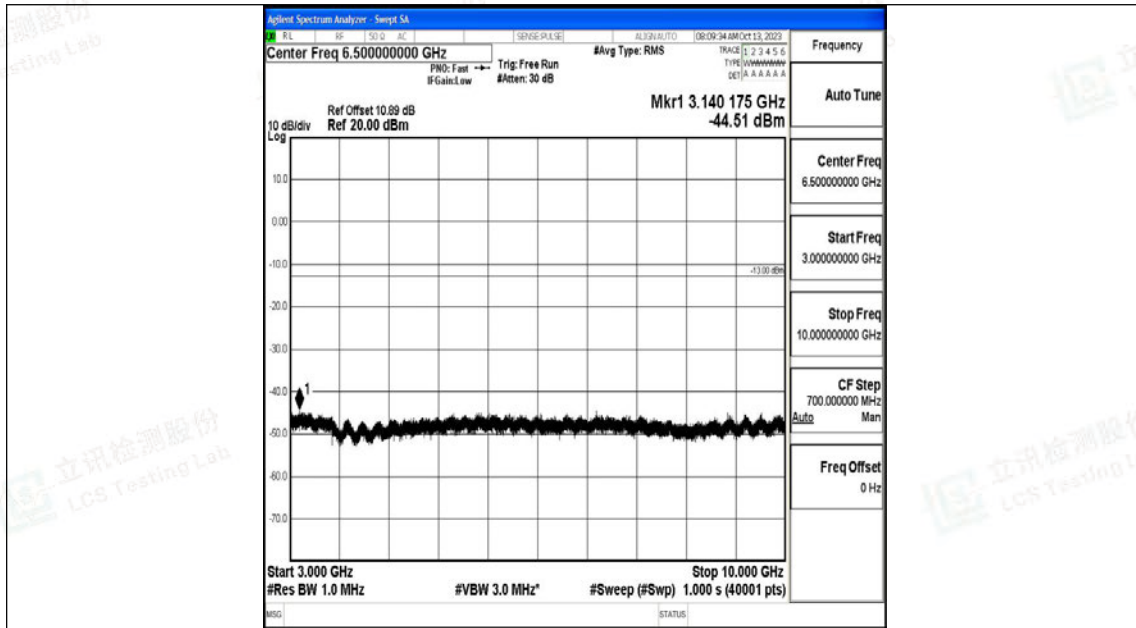

Band12\_5MHz\_QPSK\_23095\_1RB#0\_0.009~0.15\_0.009~0.15

Band12\_5MHz\_QPSK\_23095\_1RB#0\_0.15~30\_0.15~30

Band12\_5MHz\_QPSK\_23095\_1RB#0\_30~1000\_30~1000

Band12\_5MHz\_QPSK\_23095\_1RB#0\_1000~3000\_1000~3000