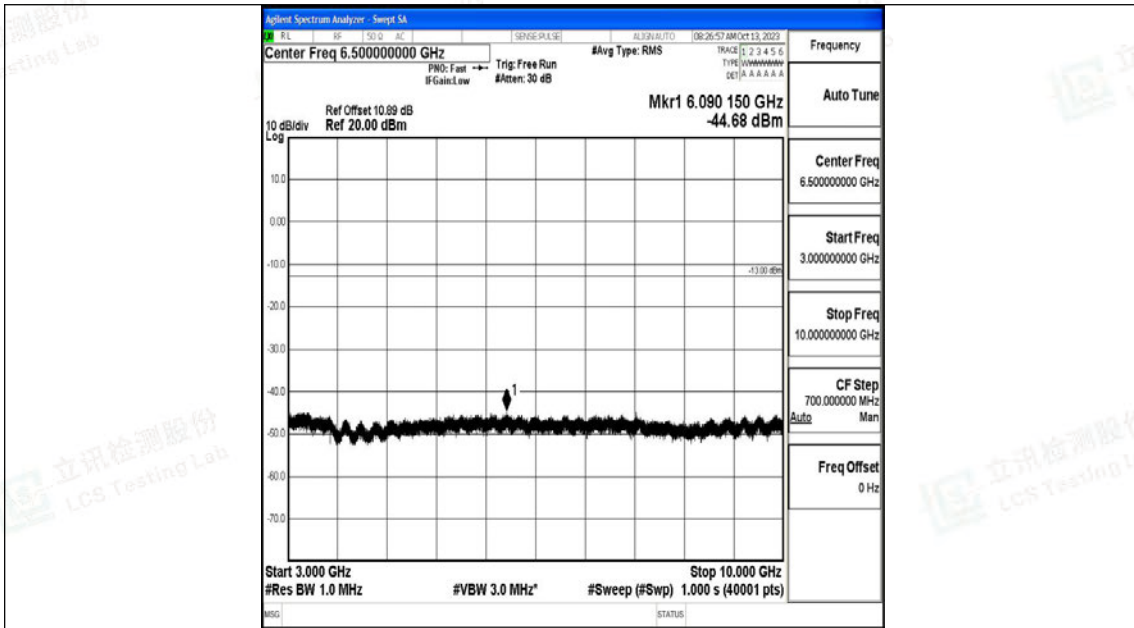

Band12\_10MHz\_QPSK\_23130\_1RB#0\_0.009~0.15\_0.009~0.15

Band12\_10MHz\_QPSK\_23130\_1RB#0\_0.15~30\_0.15~30

Band12\_10MHz\_QPSK\_23130\_1RB#0\_30~1000\_30~1000

Band12\_10MHz\_QPSK\_23130\_1RB#0\_1000~3000\_1000~3000