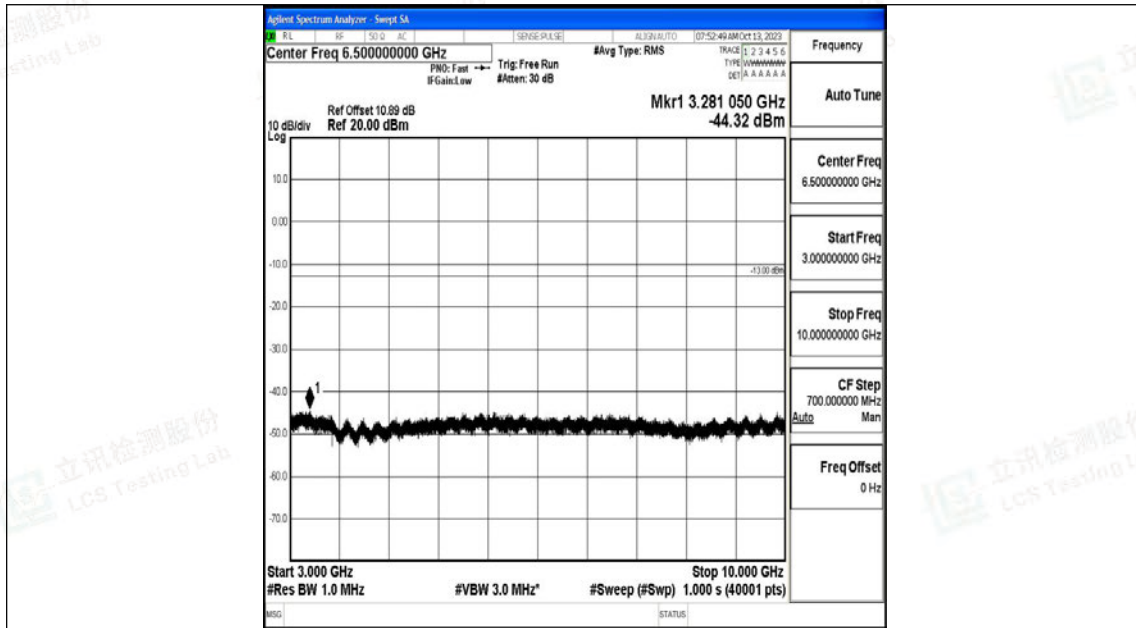

Band12_3MHz_QPSK_23095_1RB#0_1000~3000_1000~3000

Band12_3MHz_QPSK_23095_1RB#0_3000~10000_3000~10000