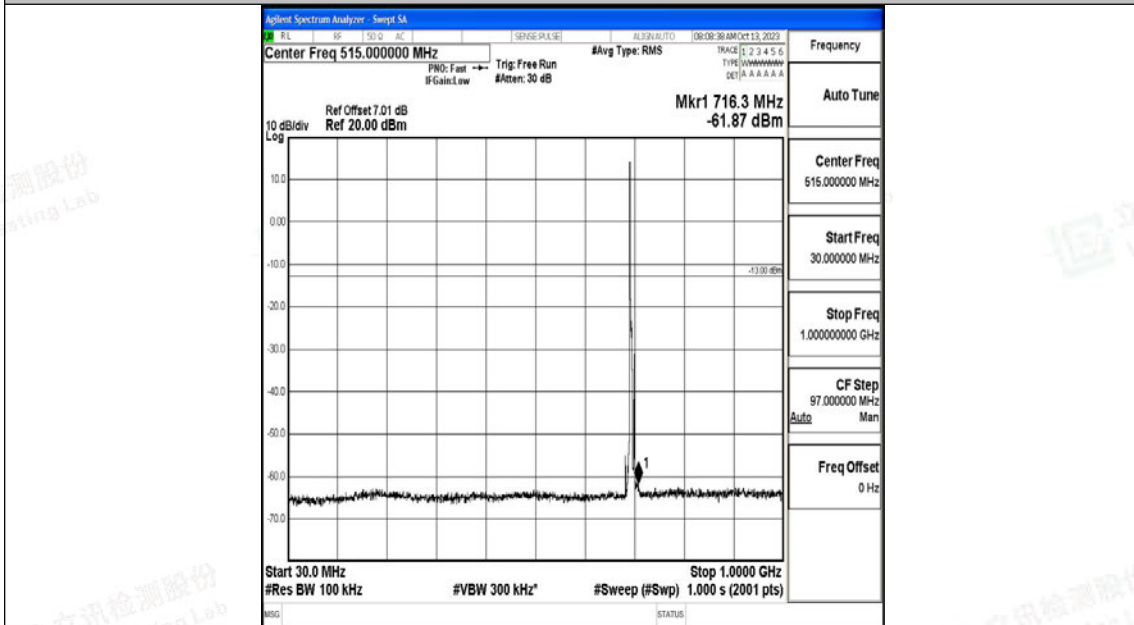

Band12_5MHz_16QAM_23035_1RB#0_0.15~30_0.15~30

Band12_5MHz_16QAM_23035_1RB#0_30~1000_30~1000