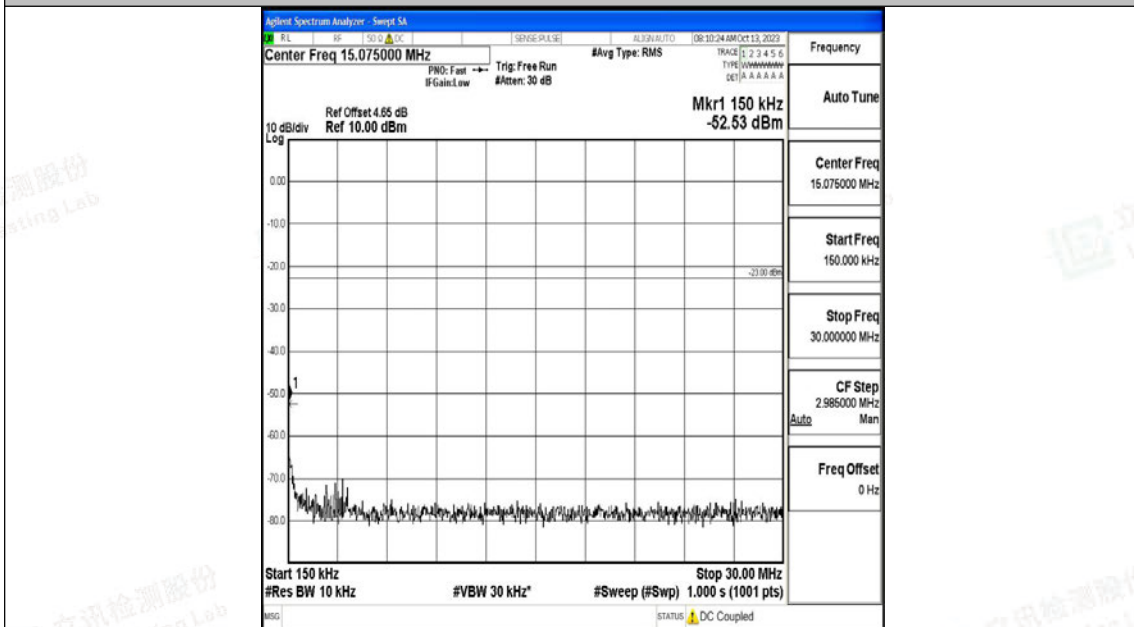

Band12\_5MHz\_16QAM\_23095\_1RB#0\_1000~3000\_1000~3000

Band12\_5MHz\_16QAM\_23095\_1RB#0\_3000~10000\_3000~10000

Band12\_5MHz\_QPSK\_23155\_1RB#0\_0.009~0.15\_0.009~0.15

Band12\_5MHz\_QPSK\_23155\_1RB#0\_0.15~30\_0.15~30