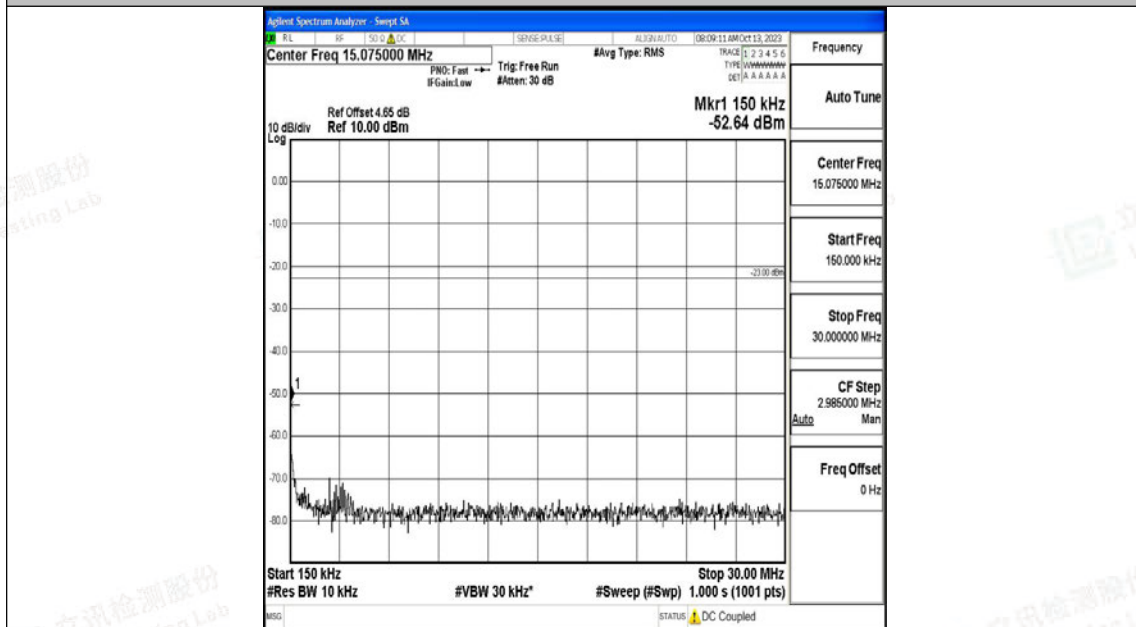

Band12_5MHz_QPSK_23095_1RB#0_0.009~0.15_0.009~0.15

Band12_5MHz_QPSK_23095_1RB#0_0.15~30_0.15~30