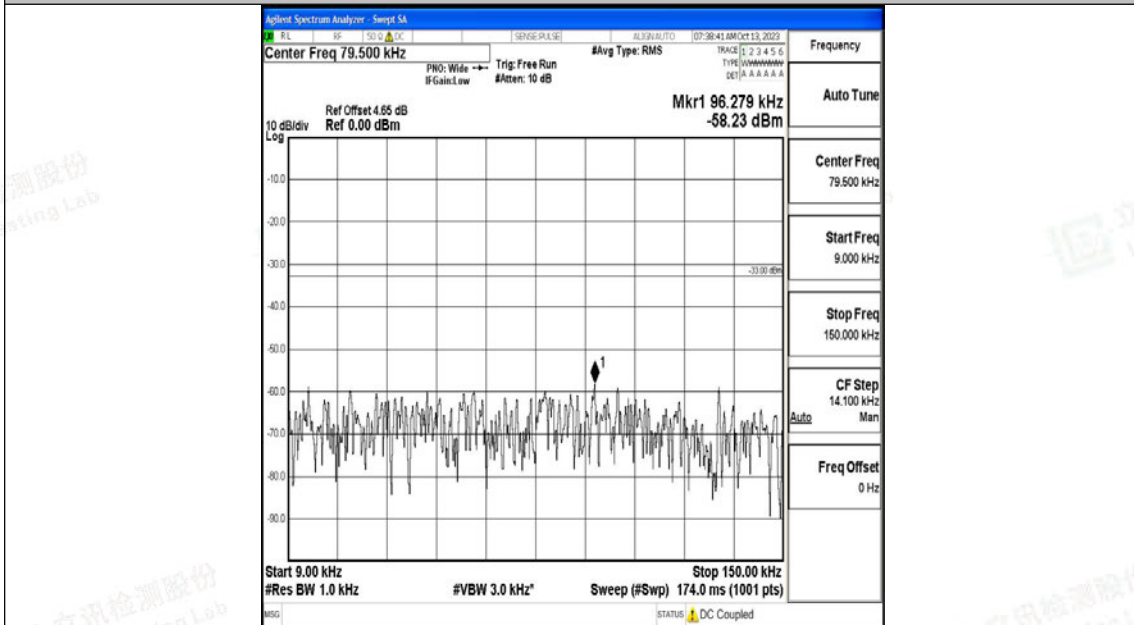

Band12\_1.4MHz\_QPSK\_23173\_1RB#0\_30~1000\_30~1000

Band12\_1.4MHz\_QPSK\_23173\_1RB#0\_1000~3000\_1000~3000

Band12\_1.4MHz\_QPSK\_23173\_1RB#0\_3000~10000\_3000~10000

Band12\_1.4MHz\_16QAM\_23173\_1RB#0\_0.009~0.15\_0.009~0.15