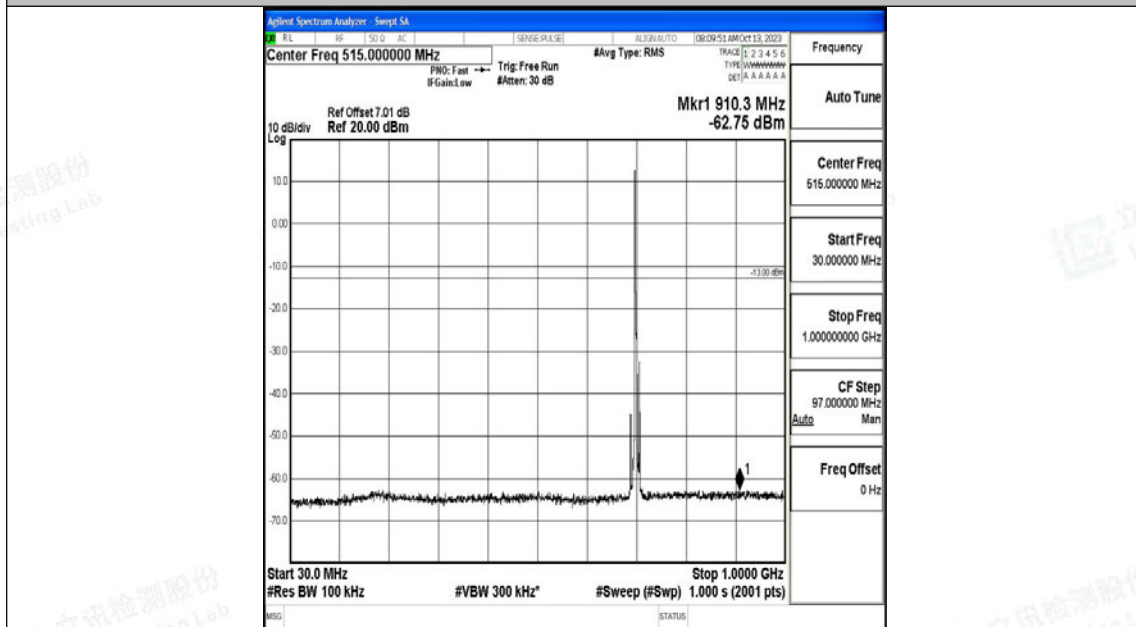

Band12\_5MHz\_QPSK\_23095\_1RB#0\_3000~10000\_3000~10000

Band12\_5MHz\_16QAM\_23095\_1RB#0\_0.009~0.15\_0.009~0.15

Band12\_5MHz\_16QAM\_23095\_1RB#0\_0.15~30\_0.15~30

Band12\_5MHz\_16QAM\_23095\_1RB#0\_30~1000\_30~1000