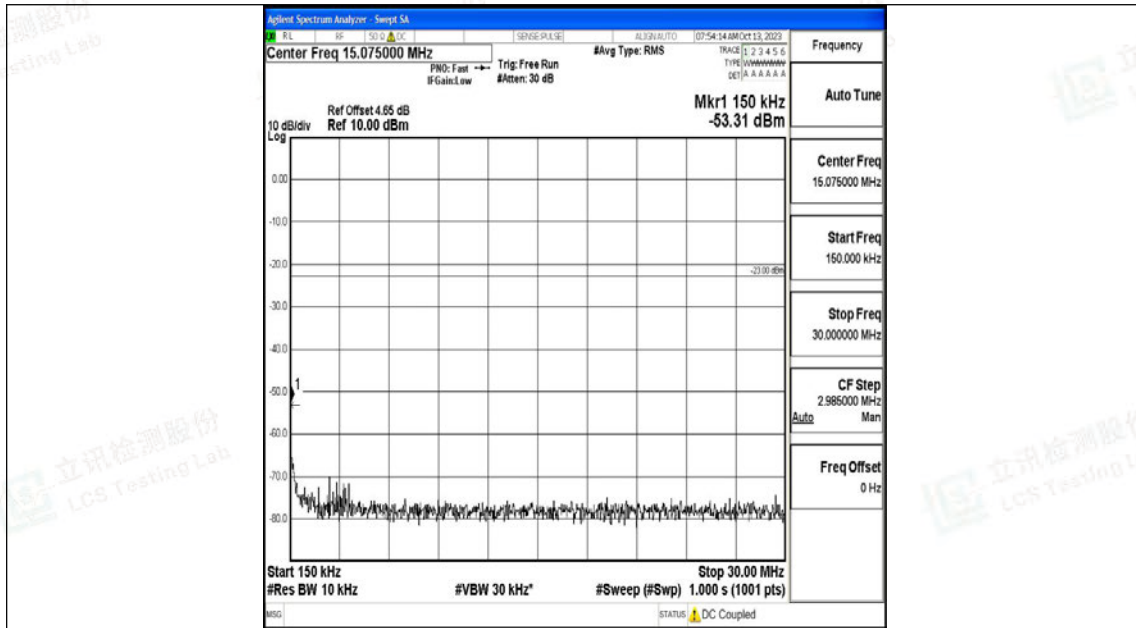

Band12_3MHz_16QAM_23165_1RB#0_0.009~0.15_0.009~0.15

Band12_3MHz_16QAM_23165_1RB#0_0.15~30_0.15~30