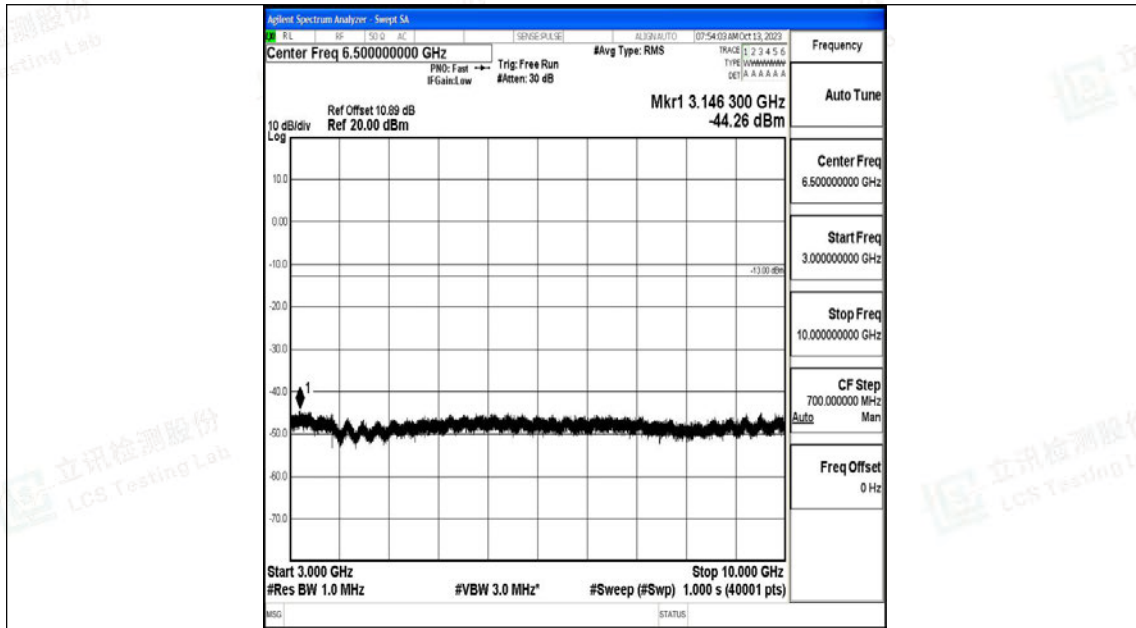

Band12\_3MHz\_QPSK\_23165\_1RB#0\_0.009~0.15\_0.009~0.15

Band12\_3MHz\_QPSK\_23165\_1RB#0\_0.15~30\_0.15~30

Band12\_3MHz\_QPSK\_23165\_1RB#0\_30~1000\_30~1000

Band12\_3MHz\_QPSK\_23165\_1RB#0\_1000~3000\_1000~3000