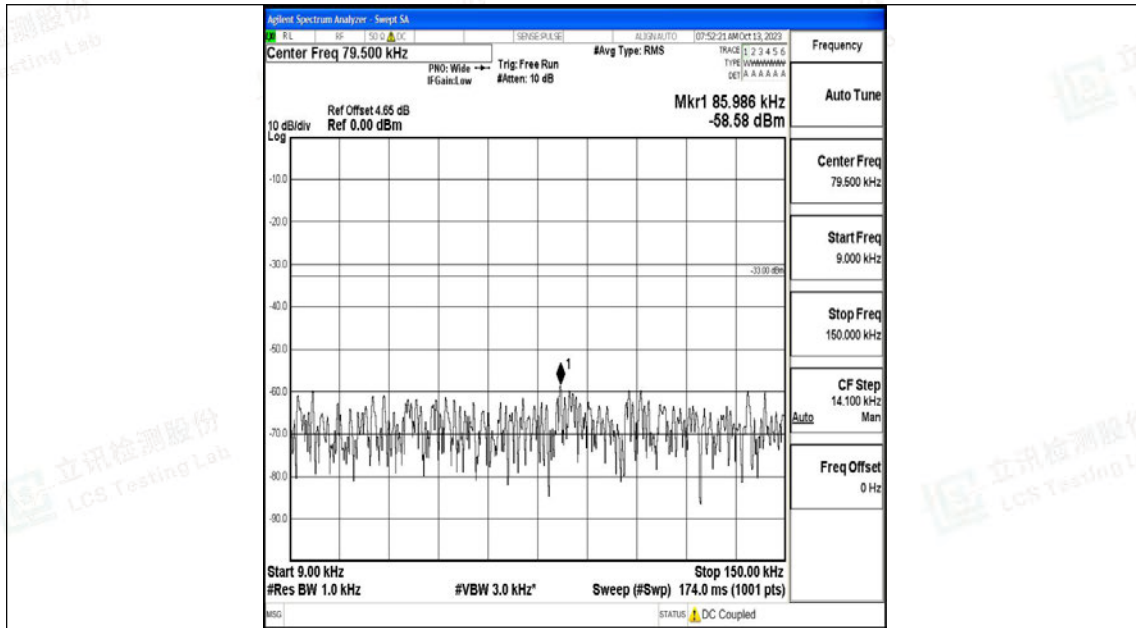

Band12_3MHz_16QAM_23025_1RB#0_3000~10000_3000~10000

Band12_3MHz_QPSK_23095_1RB#0_0.009~0.15_0.009~0.15