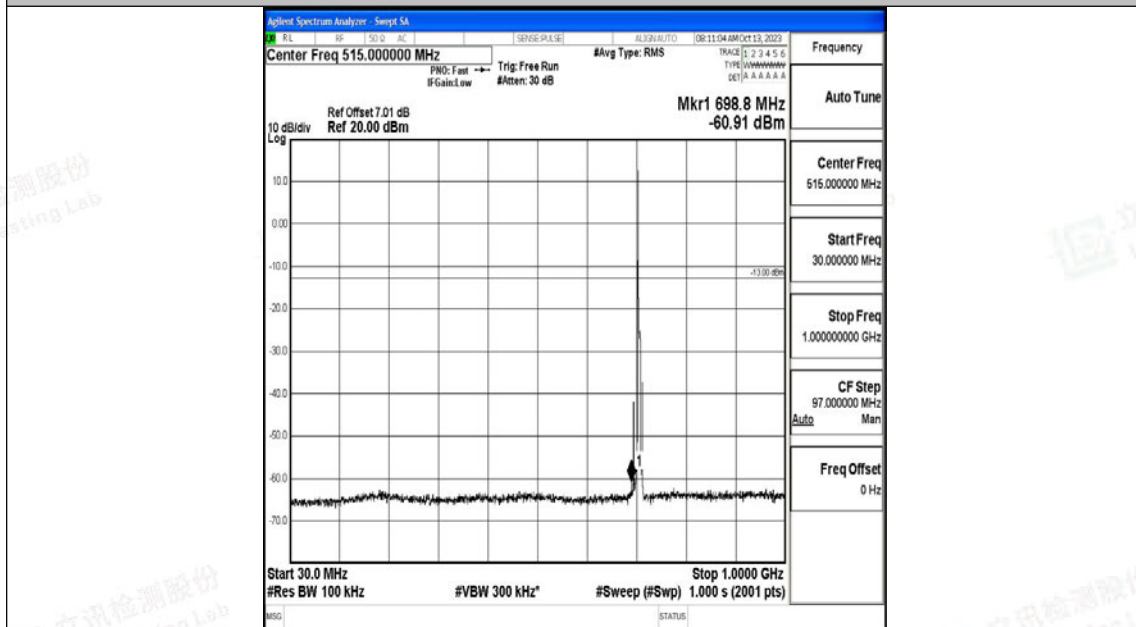

Band12_5MHz_16QAM_23155_1RB#0_0.15~30_0.15~30

Band12_5MHz_16QAM_23155_1RB#0_30~1000_30~1000