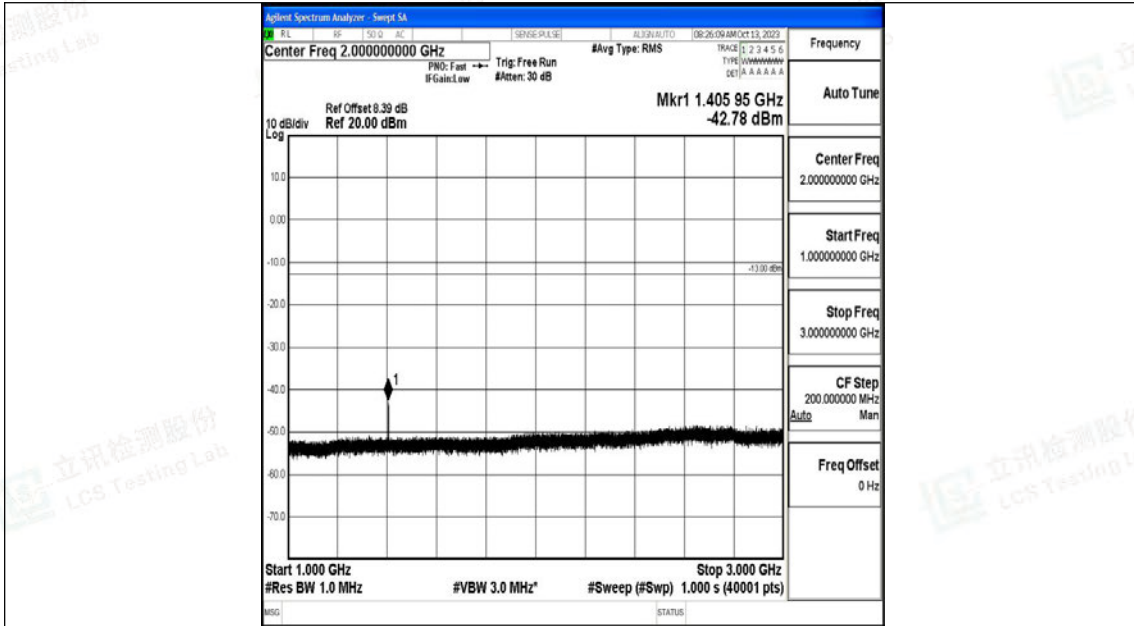

Band12_10MHz_16QAM_23095_1RB#0_30~1000_30~1000

Band12_10MHz_16QAM_23095_1RB#0_1000~3000_1000~3000