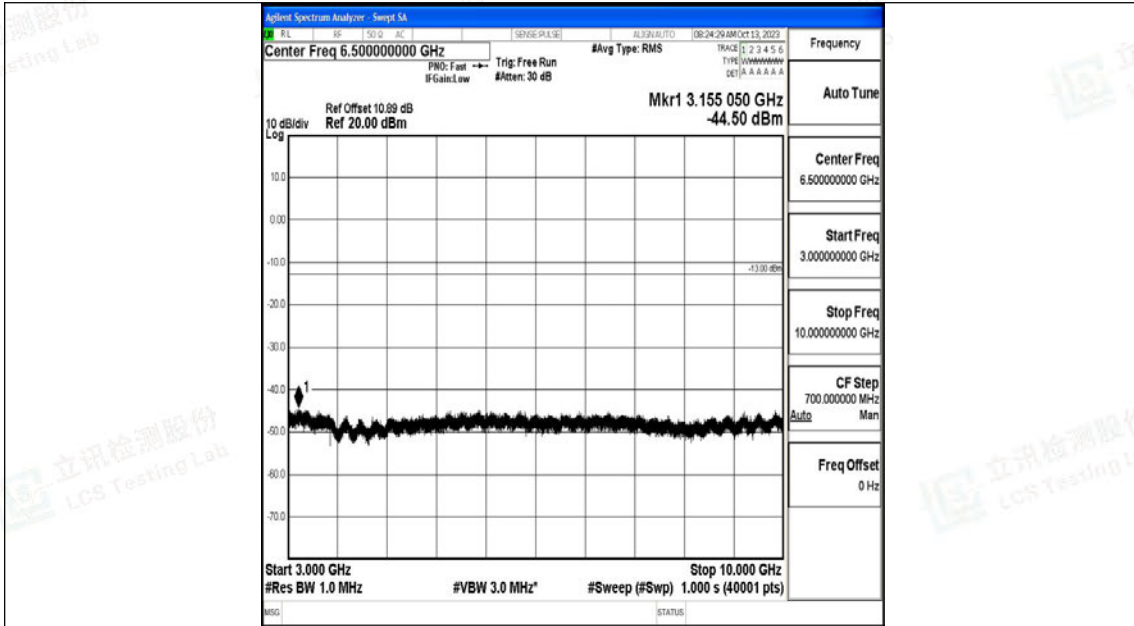

Band12\_10MHz\_QPSK\_23060\_1RB#0\_0.009~0.15\_0.009~0.15

Band12\_10MHz\_QPSK\_23060\_1RB#0\_0.15~30\_0.15~30

Band12\_10MHz\_QPSK\_23060\_1RB#0\_30~1000\_30~1000

Band12\_10MHz\_QPSK\_23060\_1RB#0\_1000~3000\_1000~3000