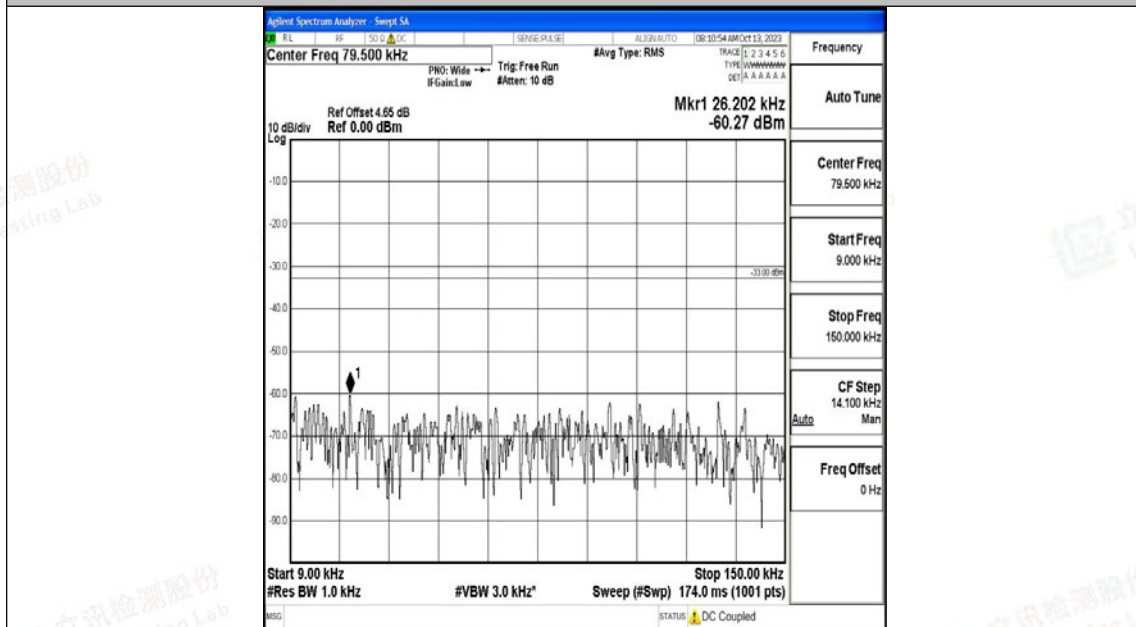

Band12\_5MHz\_QPSK\_23155\_1RB#0\_30~1000\_30~1000

Band12\_5MHz\_QPSK\_23155\_1RB#0\_1000~3000\_1000~3000

Band12\_5MHz\_QPSK\_23155\_1RB#0\_3000~10000\_3000~10000

Band12\_5MHz\_16QAM\_23155\_1RB#0\_0.009~0.15\_0.009~0.15