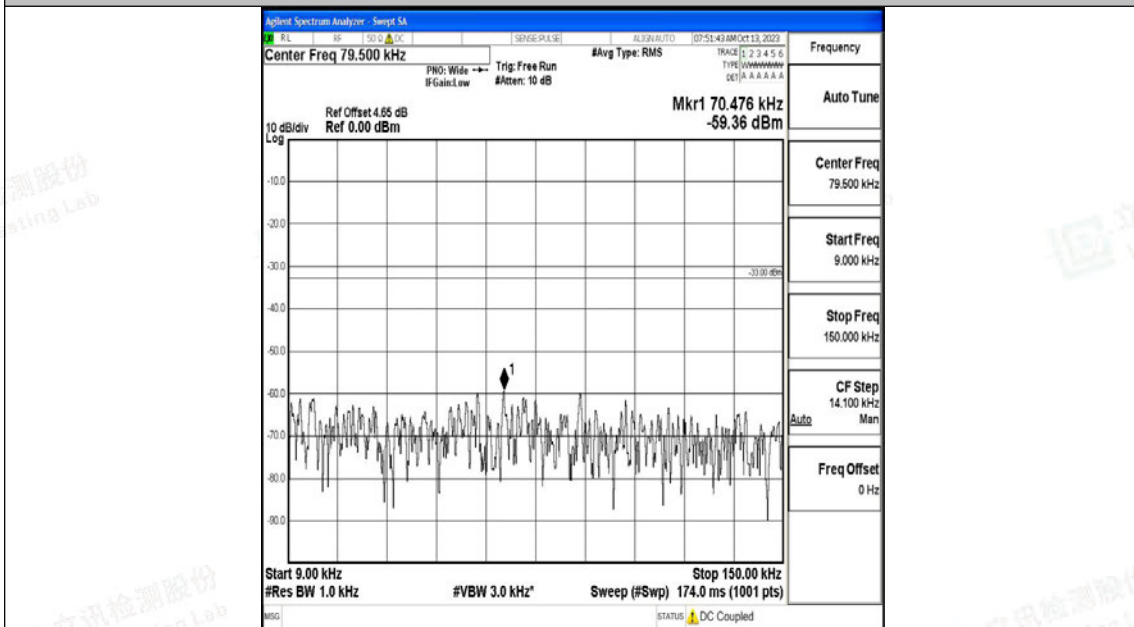

Band12_3MHz_QPSK_23025_1RB#0_3000~10000_3000~10000

Band12_3MHz_16QAM_23025_1RB#0_0.009~0.15_0.009~0.15