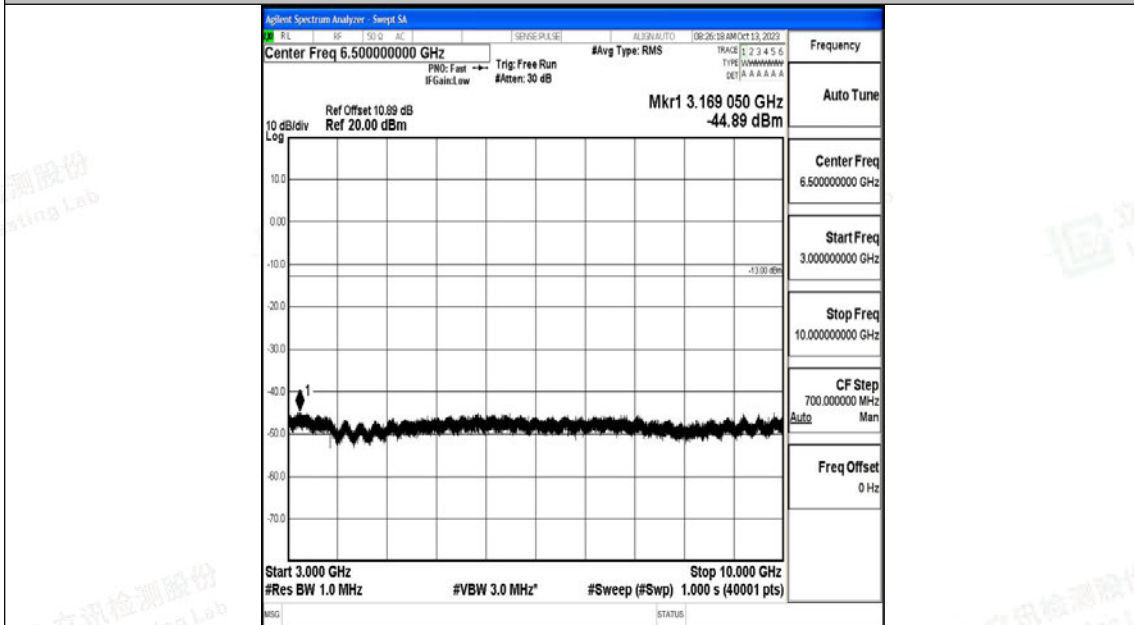

Band12\_10MHz\_16QAM\_23095\_1RB#0\_0.15~30\_0.15~30

Band12\_10MHz\_16QAM\_23095\_1RB#0\_30~1000\_30~1000

Band12\_10MHz\_16QAM\_23095\_1RB#0\_1000~3000\_1000~3000

Band12\_10MHz\_16QAM\_23095\_1RB#0\_3000~10000\_3000~10000