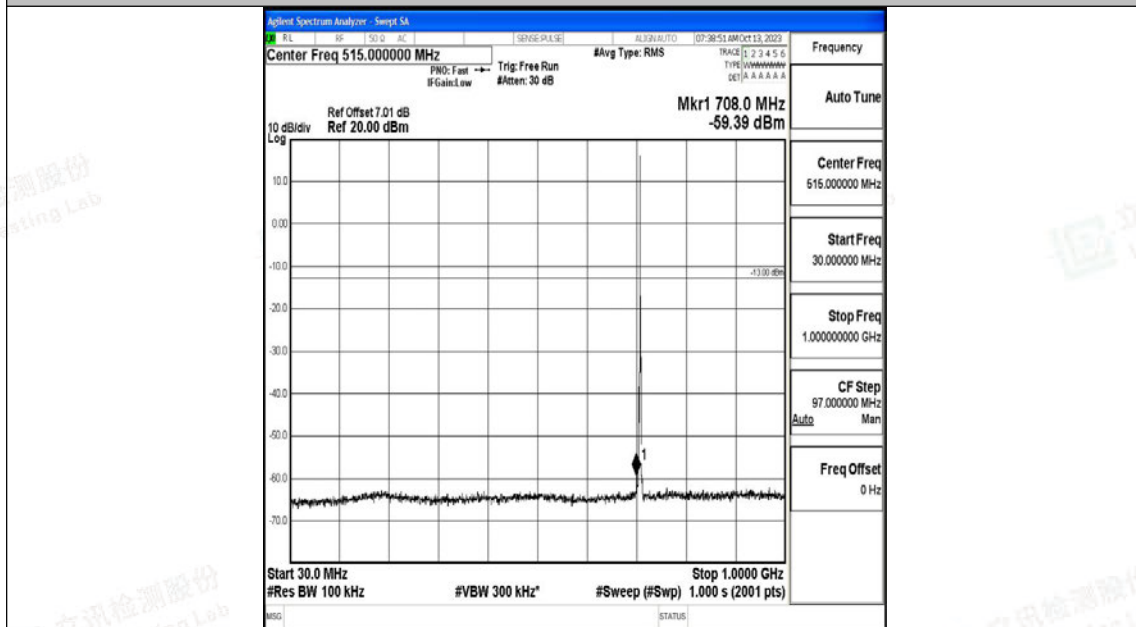

Band12_1.4MHz_16QAM_23173_1RB#0_0.15~30_0.15~30

Band12_1.4MHz_16QAM_23173_1RB#0_30~1000_30~1000