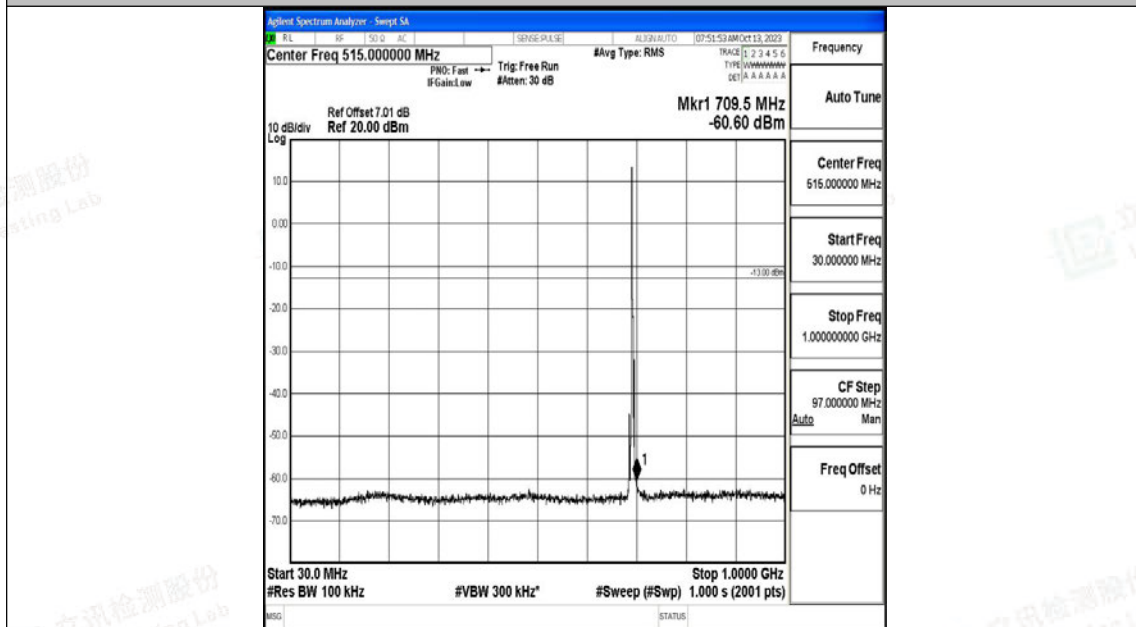

Band12\_3MHz\_QPSK\_23025\_1RB#0\_3000~10000\_3000~10000

Band12\_3MHz\_16QAM\_23025\_1RB#0\_0.009~0.15\_0.009~0.15

Band12\_3MHz\_16QAM\_23025\_1RB#0\_0.15~30\_0.15~30

Band12\_3MHz\_16QAM\_23025\_1RB#0\_30~1000\_30~1000