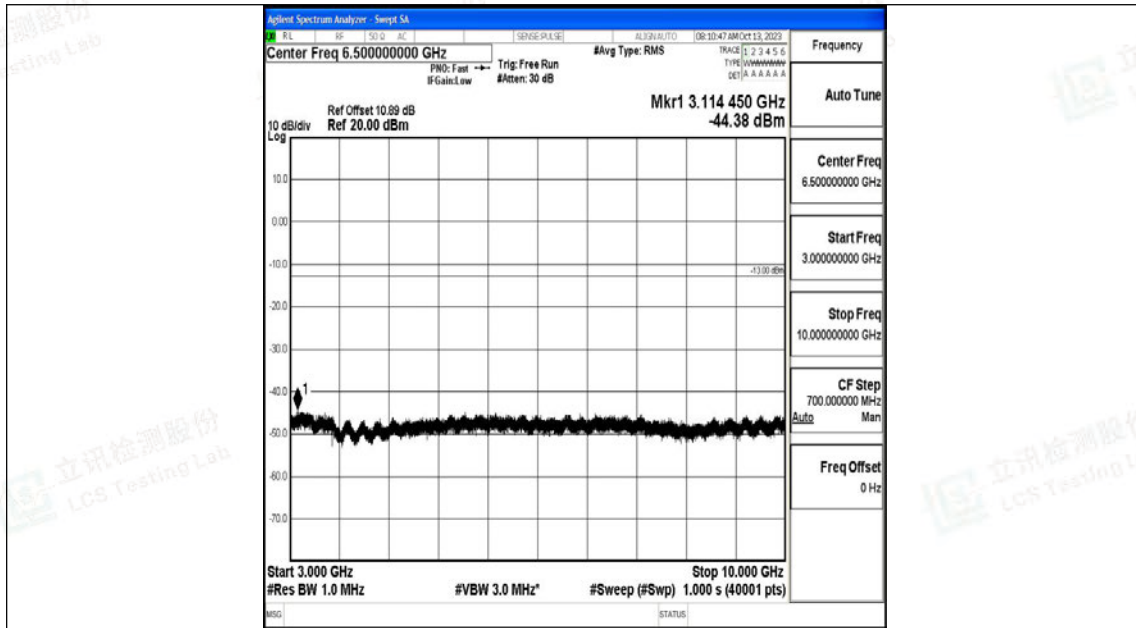

Band12_5MHz_QPSK_23155_1RB#0_1000~3000_1000~3000

Band12_5MHz_QPSK_23155_1RB#0_3000~10000_3000~10000