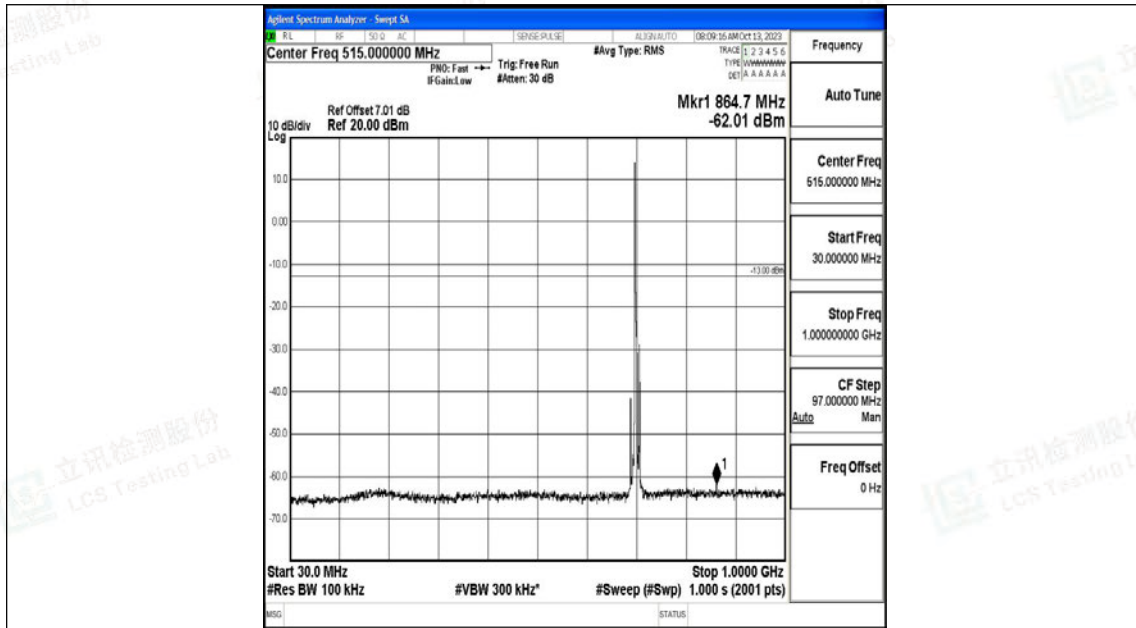

Band12_5MHz_QPSK_23095_1RB#0_0.15~30_0.15~30

Band12_5MHz_QPSK_23095_1RB#0_30~1000_30~1000