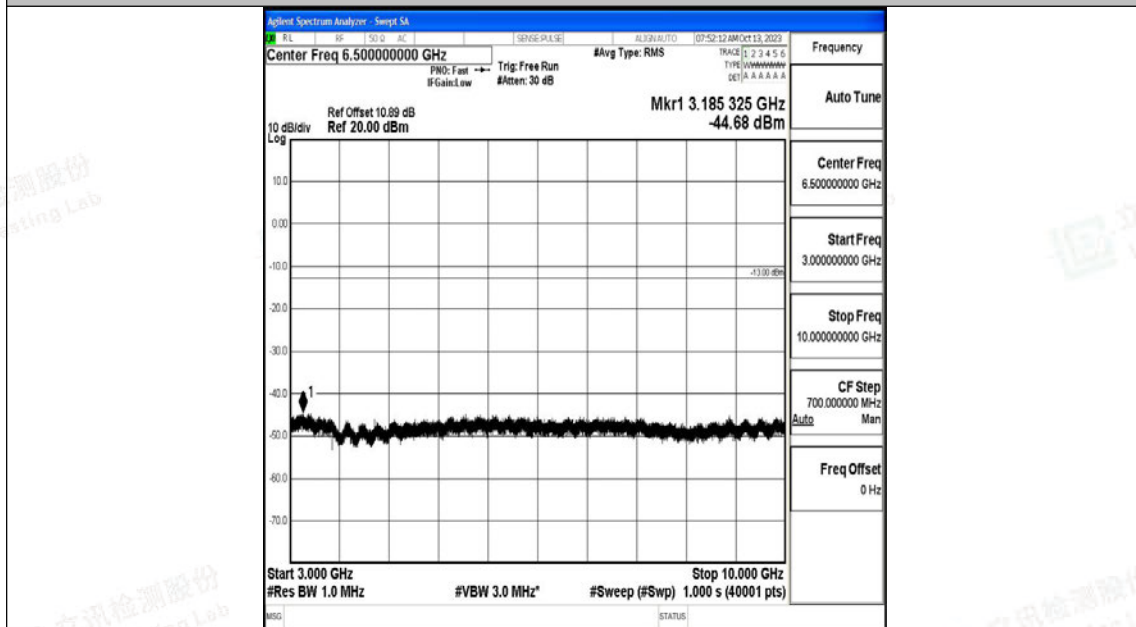

Band12_3MHz_16QAM_23025_1RB#0_1000~3000_1000~3000

Band12_3MHz_16QAM_23025_1RB#0_3000~10000_3000~10000