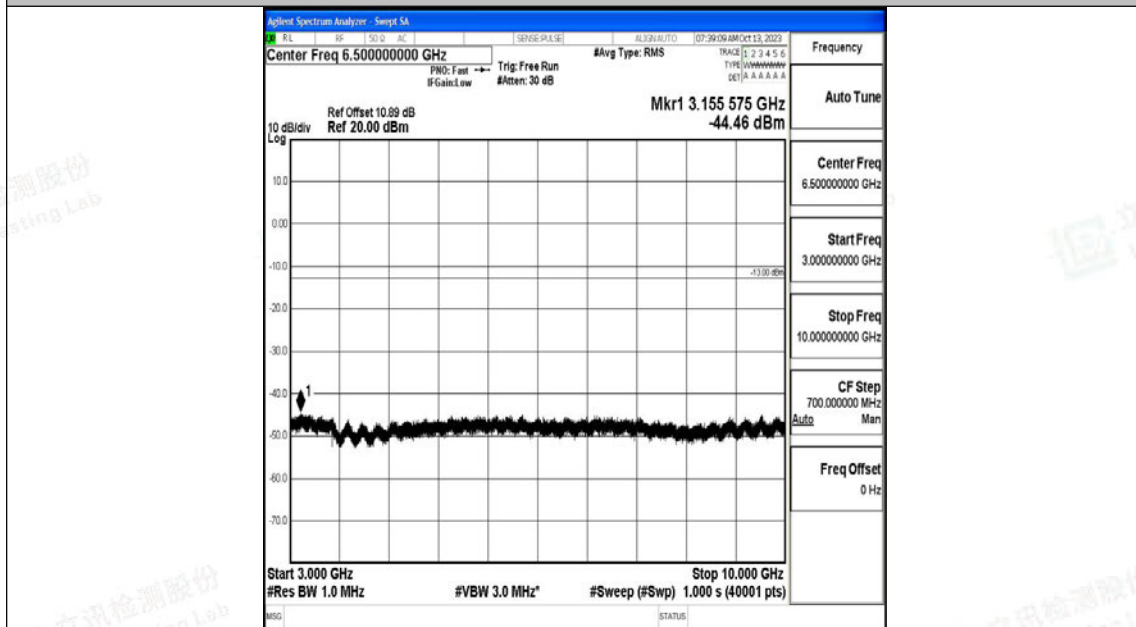

Band12\_1.4MHz\_16QAM\_23173\_1RB#0\_0.15~30\_0.15~30

Band12\_1.4MHz\_16QAM\_23173\_1RB#0\_30~1000\_30~1000

Band12\_1.4MHz\_16QAM\_23173\_1RB#0\_1000~3000\_1000~3000

Band12\_1.4MHz\_16QAM\_23173\_1RB#0\_3000~10000\_3000~10000