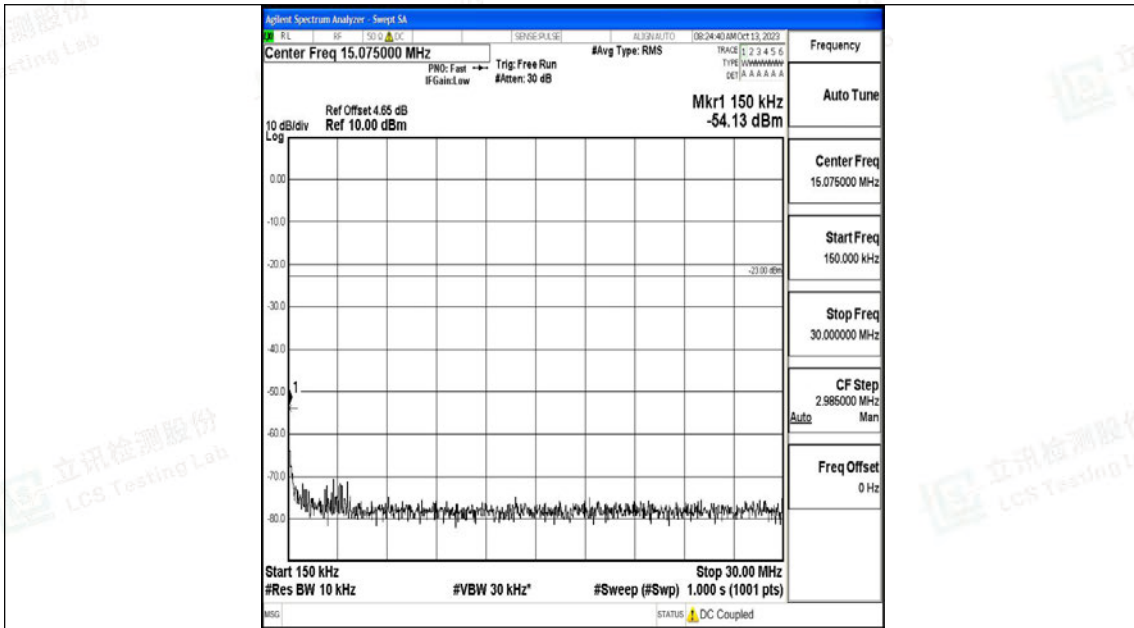

Band12_10MHz_16QAM_23060_1RB#0_0.009~0.15_0.009~0.15

Band12_10MHz_16QAM_23060_1RB#0_0.15~30_0.15~30