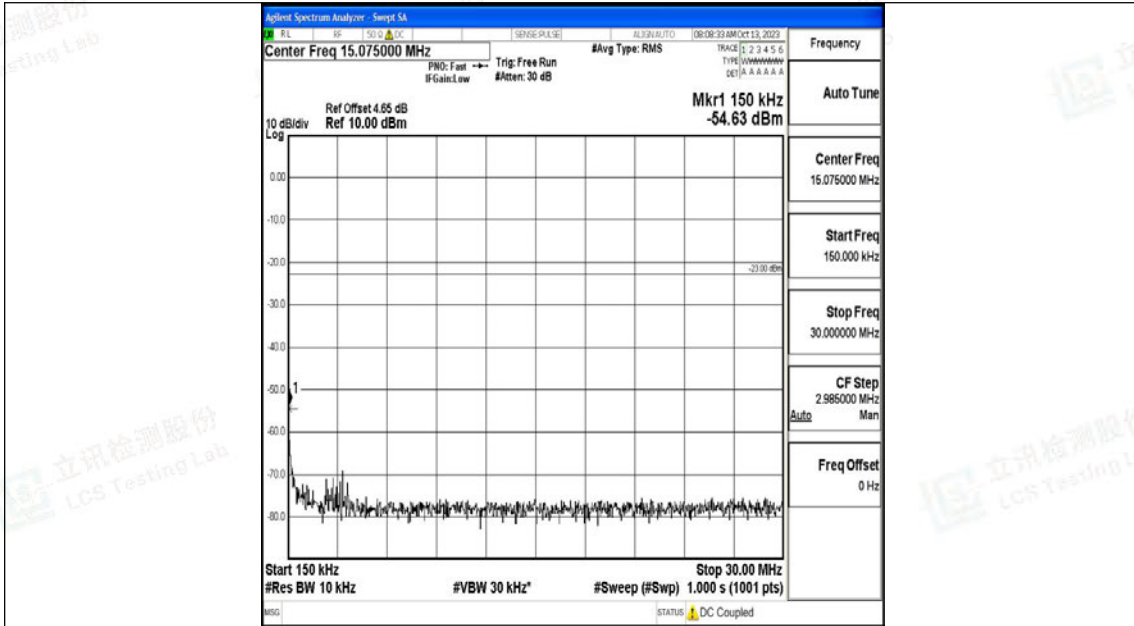

Band12\_5MHz\_QPSK\_23035\_1RB#0\_30~1000\_30~1000

Band12\_5MHz\_QPSK\_23035\_1RB#0\_1000~3000\_1000~3000

Band12\_5MHz\_QPSK\_23035\_1RB#0\_3000~10000\_3000~10000

Band12\_5MHz\_16QAM\_23035\_1RB#0\_0.009~0.15\_0.009~0.15