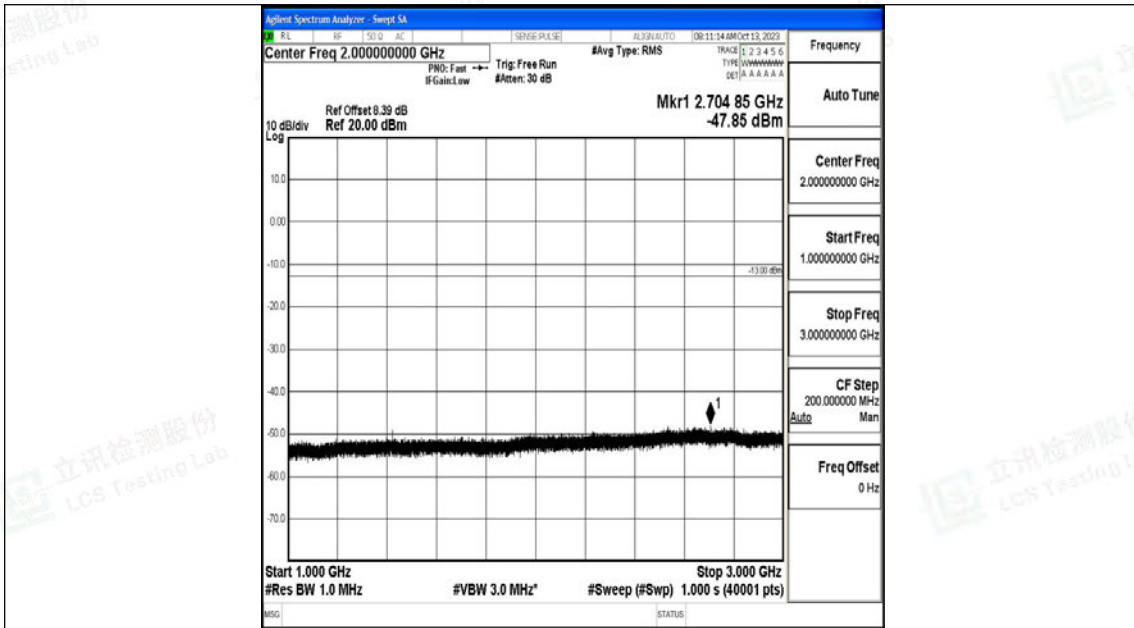

Band12_5MHz_16QAM_23155_1RB#0_30~1000_30~1000

Band12_5MHz_16QAM_23155_1RB#0_1000~3000_1000~3000