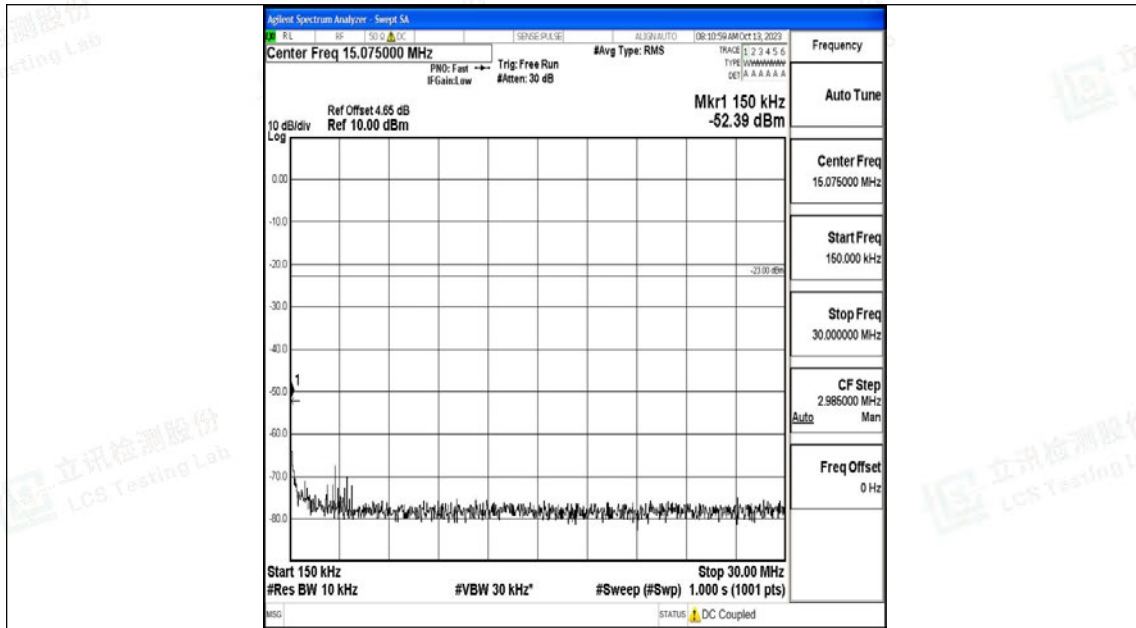

Band12\_5MHz\_QPSK\_23155\_1RB#0\_30~1000\_30~1000

Band12\_5MHz\_QPSK\_23155\_1RB#0\_1000~3000\_1000~3000

Band12\_5MHz\_QPSK\_23155\_1RB#0\_3000~10000\_3000~10000

Band12\_5MHz\_16QAM\_23155\_1RB#0\_0.009~0.15\_0.009~0.15