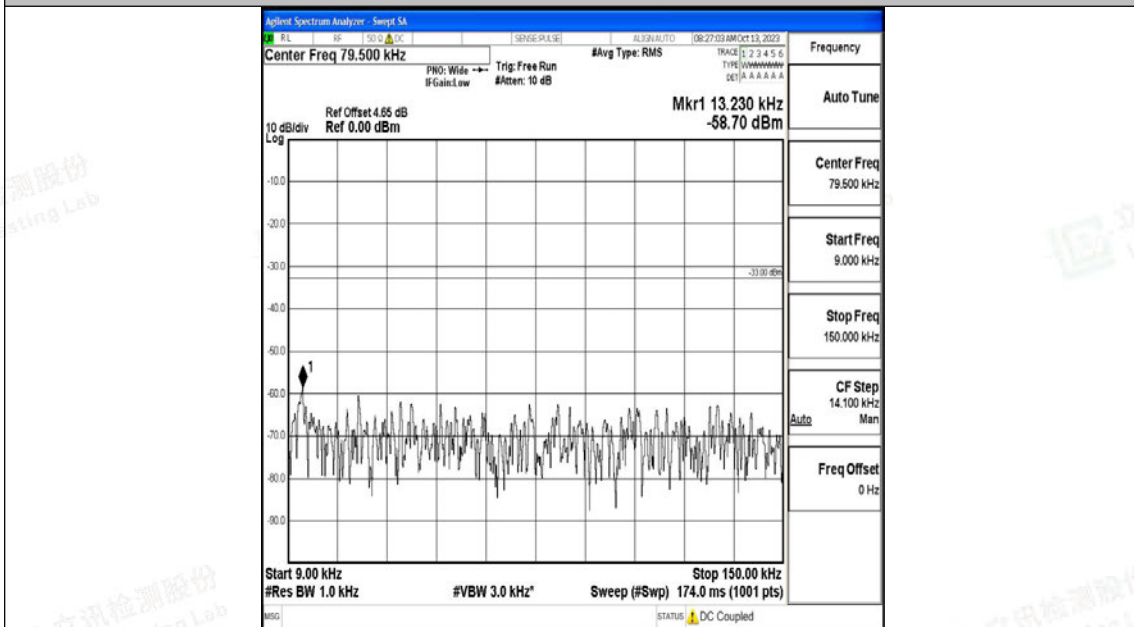

Band12_10MHz_QPSK_23130_1RB#0_3000~10000_3000~10000

Band12_10MHz_16QAM_23130_1RB#0_0.009~0.15_0.009~0.15