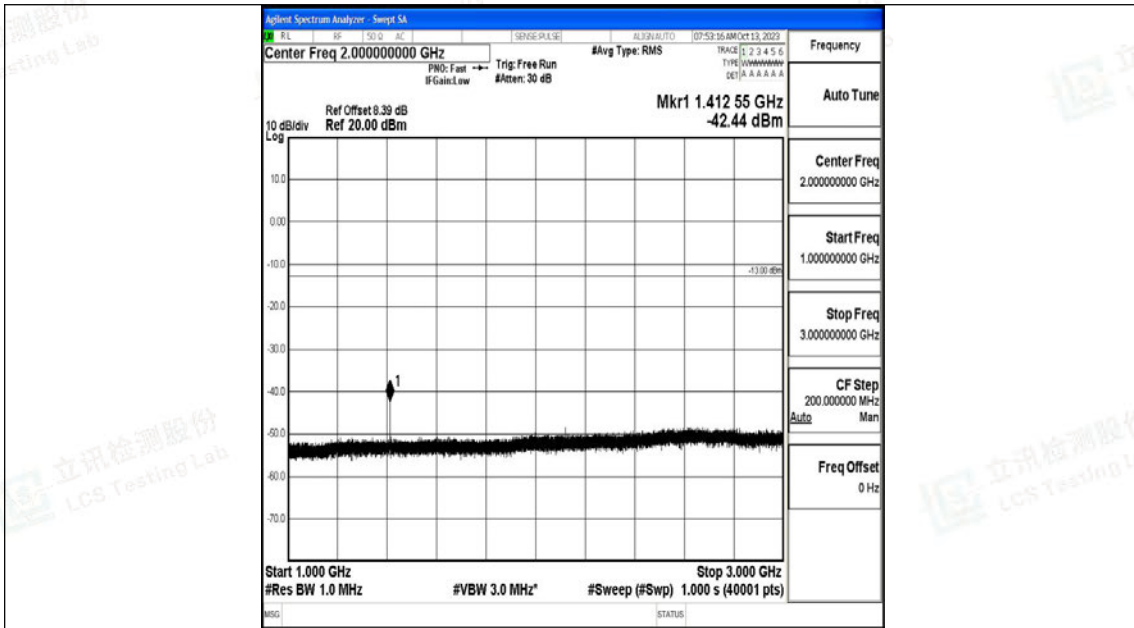

Band12_3MHz_16QAM_23095_1RB#0_30~1000_30~1000

Band12_3MHz_16QAM_23095_1RB#0_1000~3000_1000~3000