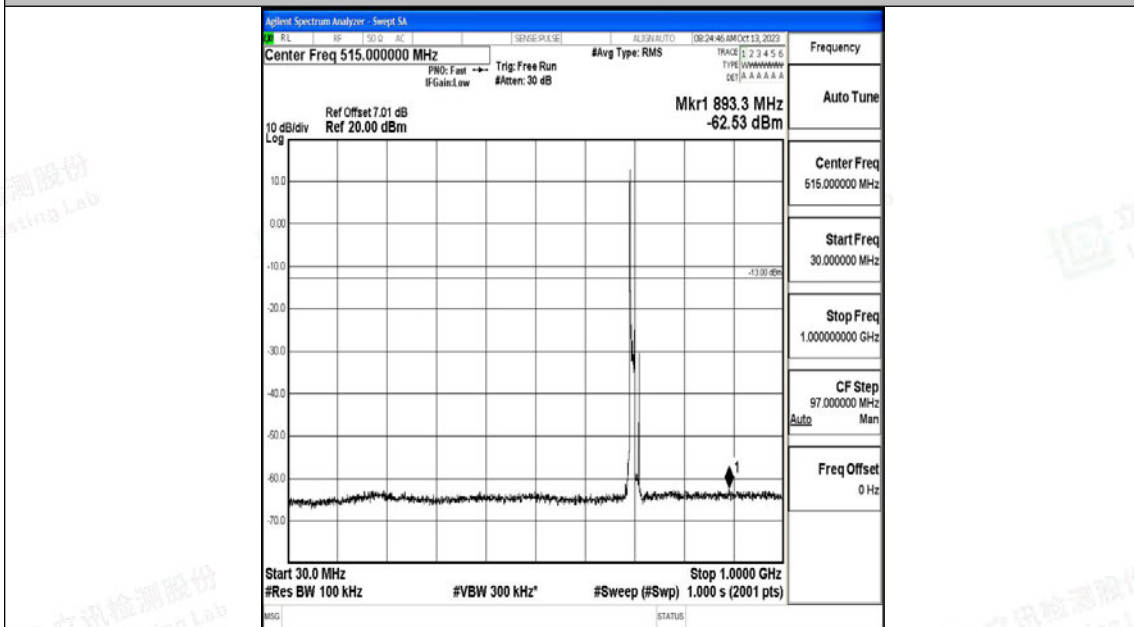

Band12\_10MHz\_QPSK\_23060\_1RB#0\_3000~10000\_3000~10000

Band12\_10MHz\_16QAM\_23060\_1RB#0\_0.009~0.15\_0.009~0.15

Band12\_10MHz\_16QAM\_23060\_1RB#0\_0.15~30\_0.15~30

Band12\_10MHz\_16QAM\_23060\_1RB#0\_30~1000\_30~1000