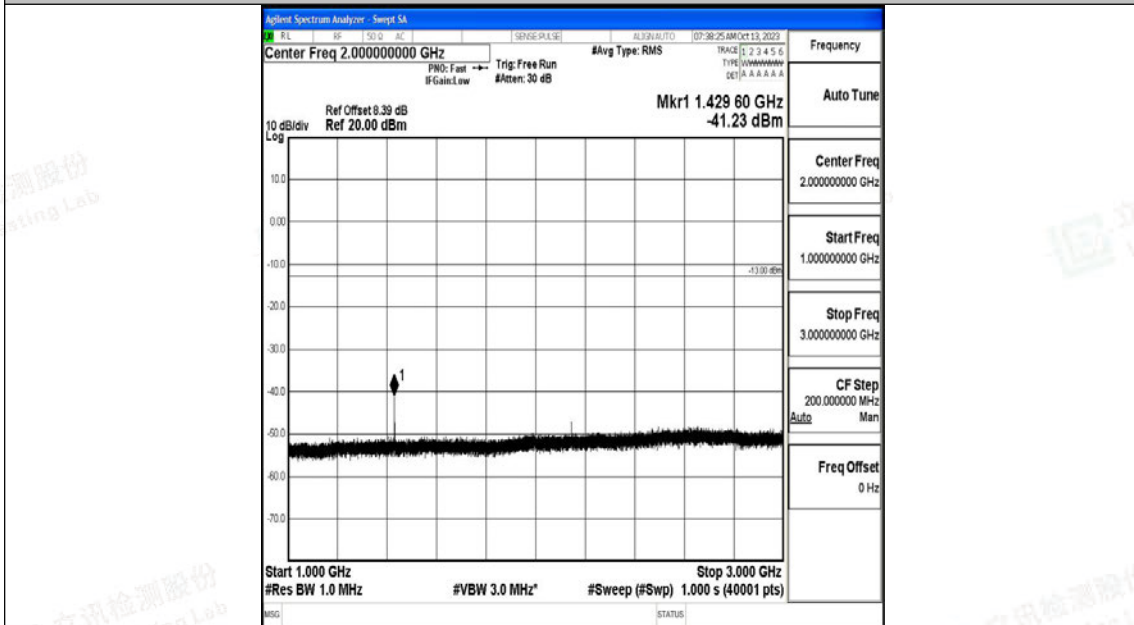

Band12\_1.4MHz\_QPSK\_23173\_1RB#0\_30~1000\_30~1000

Band12\_1.4MHz\_QPSK\_23173\_1RB#0\_1000~3000\_1000~3000

Band12\_1.4MHz\_QPSK\_23173\_1RB#0\_3000~10000\_3000~10000

Band12\_1.4MHz\_16QAM\_23173\_1RB#0\_0.009~0.15\_0.009~0.15