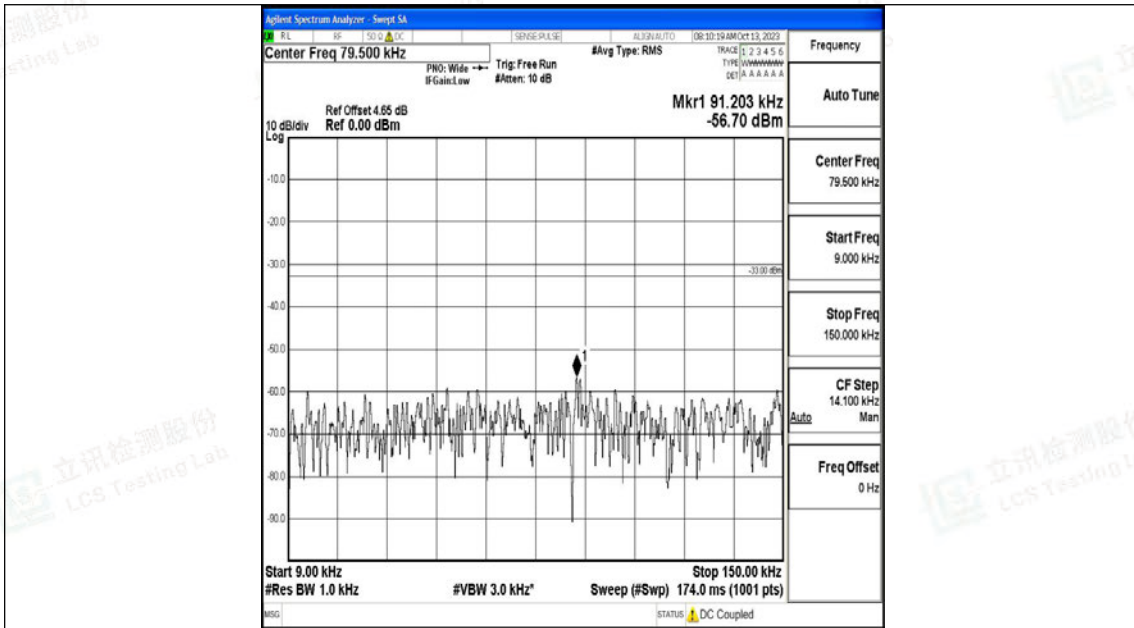

Band12_5MHz_16QAM_23095_1RB#0_3000~10000_3000~10000

Band12_5MHz_QPSK_23155_1RB#0_0.009~0.15_0.009~0.15