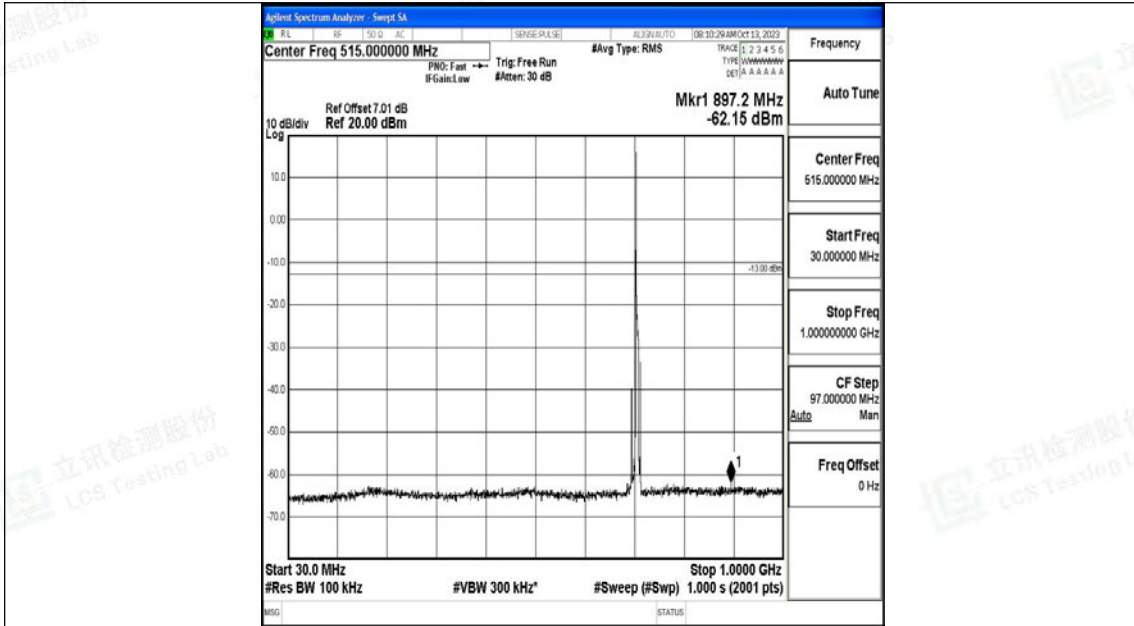

Band12\_5MHz\_16QAM\_23095\_1RB#0\_1000~3000\_1000~3000

Band12\_5MHz\_16QAM\_23095\_1RB#0\_3000~10000\_3000~10000

Band12\_5MHz\_QPSK\_23155\_1RB#0\_0.009~0.15\_0.009~0.15

Band12\_5MHz\_QPSK\_23155\_1RB#0\_0.15~30\_0.15~30