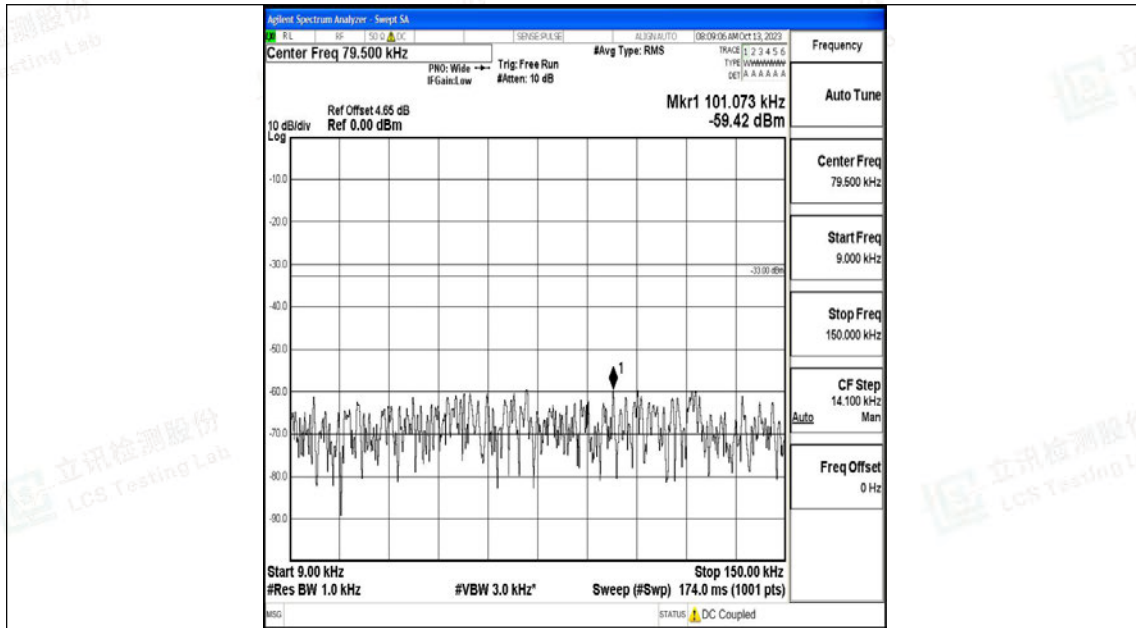

Band12\_5MHz\_16QAM\_23035\_1RB#0\_0.15~30\_0.15~30

Band12\_5MHz\_16QAM\_23035\_1RB#0\_30~1000\_30~1000

Band12\_5MHz\_16QAM\_23035\_1RB#0\_1000~3000\_1000~3000

Band12\_5MHz\_16QAM\_23035\_1RB#0\_3000~10000\_3000~10000