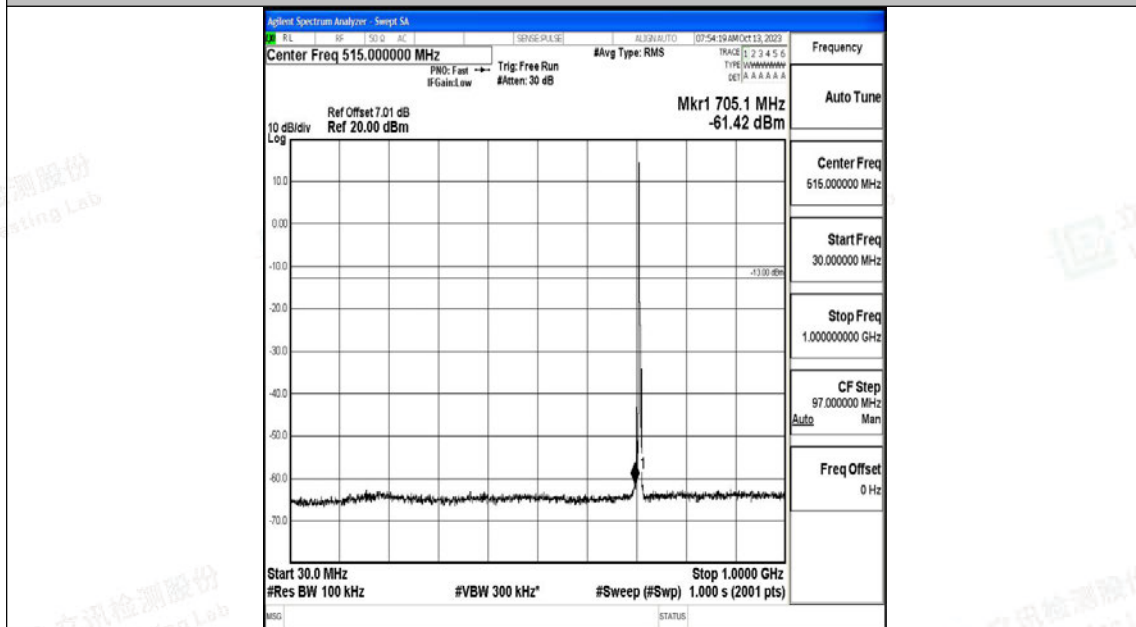

Band12\_3MHz\_QPSK\_23165\_1RB#0\_3000~10000\_3000~10000

Band12\_3MHz\_16QAM\_23165\_1RB#0\_0.009~0.15\_0.009~0.15

Band12\_3MHz\_16QAM\_23165\_1RB#0\_0.15~30\_0.15~30

Band12\_3MHz\_16QAM\_23165\_1RB#0\_30~1000\_30~1000