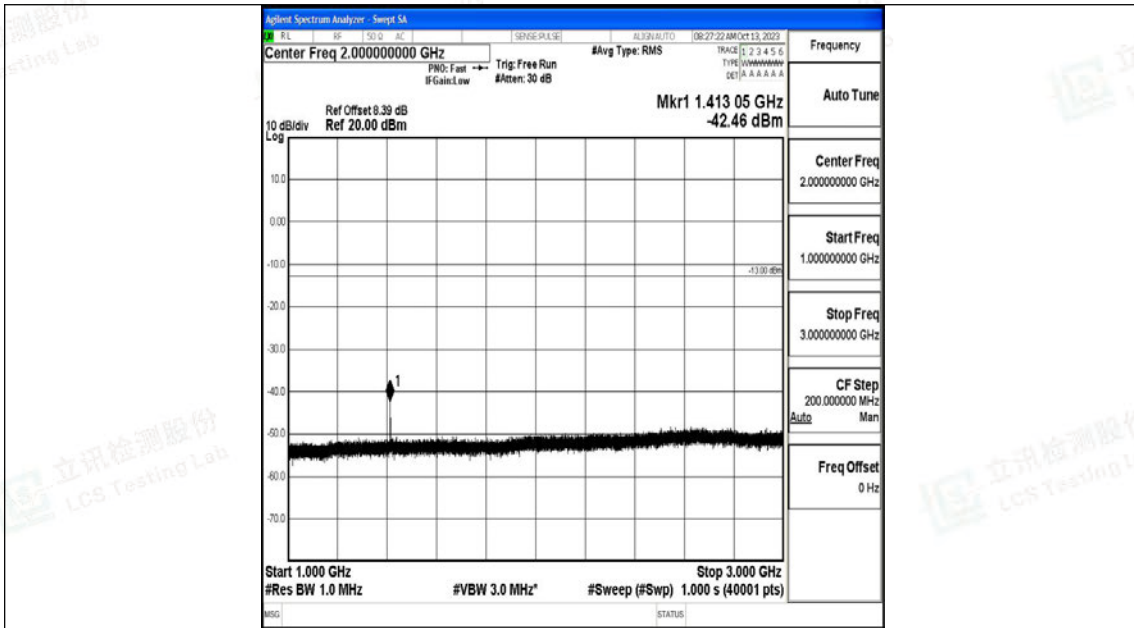

Band12\_10MHz\_QPSK\_23130\_1RB#0\_3000~10000\_3000~10000

Band12\_10MHz\_16QAM\_23130\_1RB#0\_0.009~0.15\_0.009~0.15

Band12\_10MHz\_16QAM\_23130\_1RB#0\_0.15~30\_0.15~30

Band12\_10MHz\_16QAM\_23130\_1RB#0\_30~1000\_30~1000