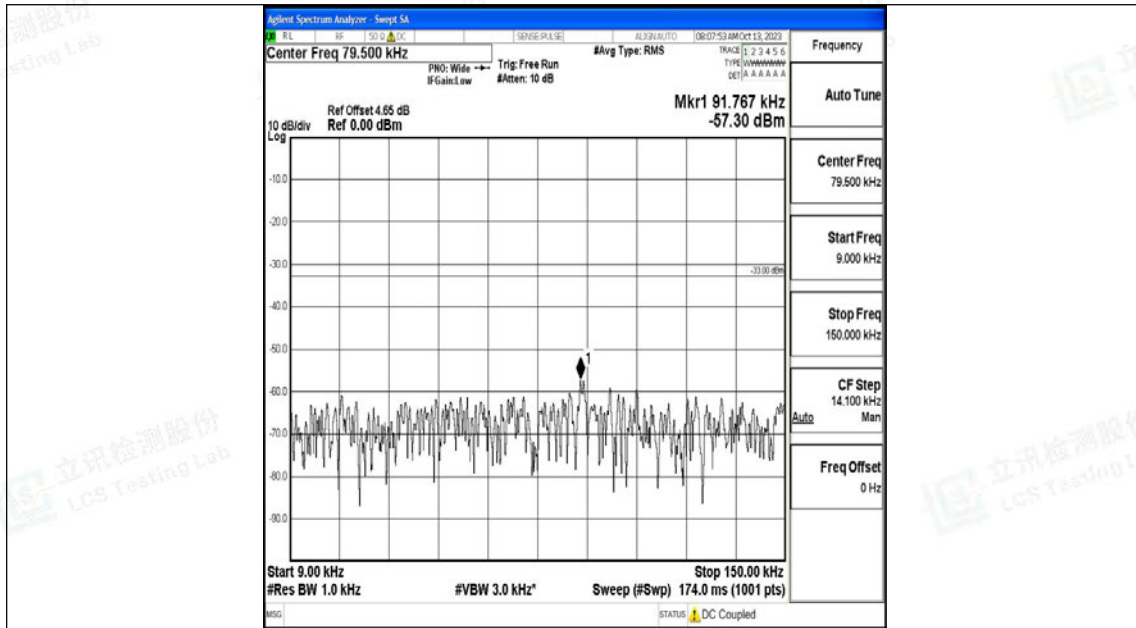

Band12_3MHz_16QAM_23165_1RB#0_3000~10000_3000~10000

Band12_5MHz_QPSK_23035_1RB#0_0.009~0.15_0.009~0.15