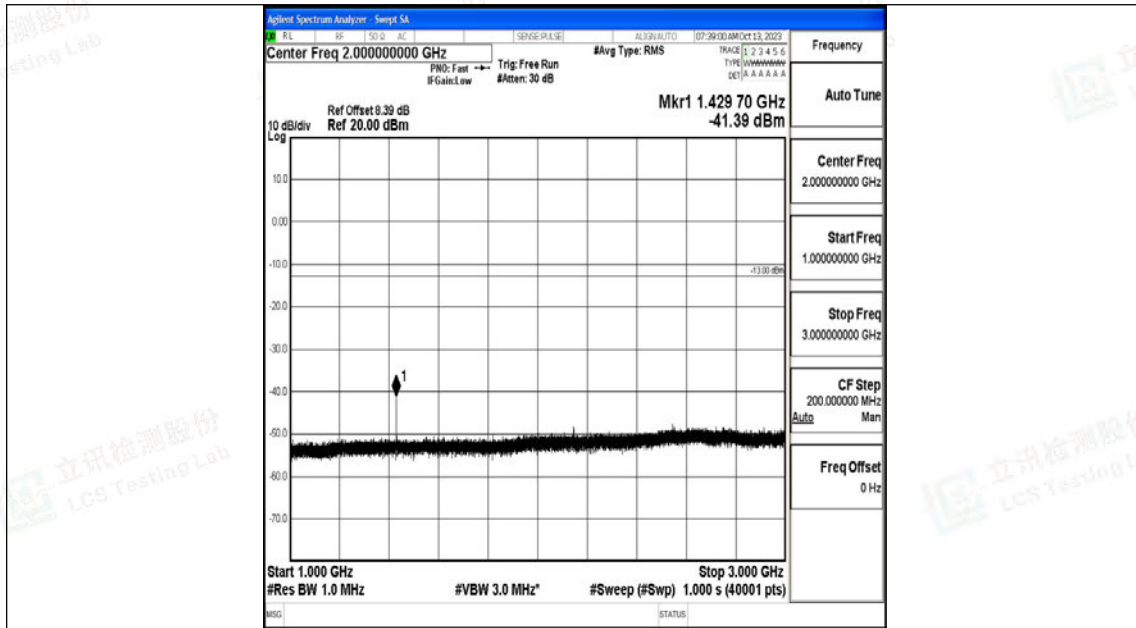

Band12_1.4MHz_16QAM_23173_1RB#0_30~1000_30~1000

Band12_1.4MHz_16QAM_23173_1RB#0_1000~3000_1000~3000