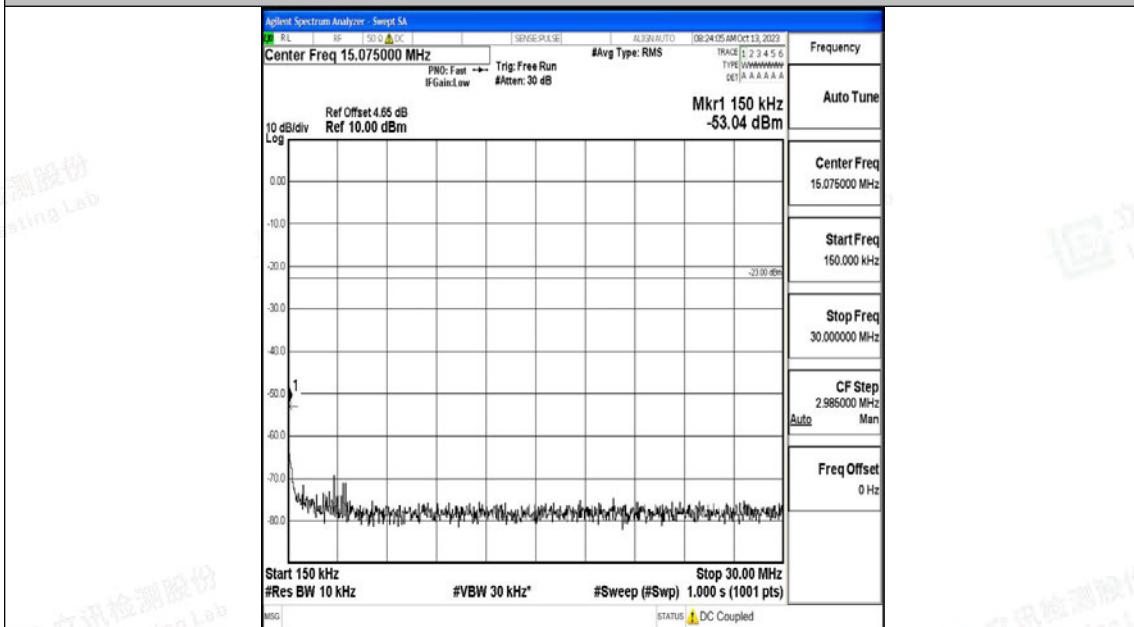

Band12_10MHz_QPSK_23060_1RB#0_0.009~0.15_0.009~0.15

Band12_10MHz_QPSK_23060_1RB#0_0.15~30_0.15~30