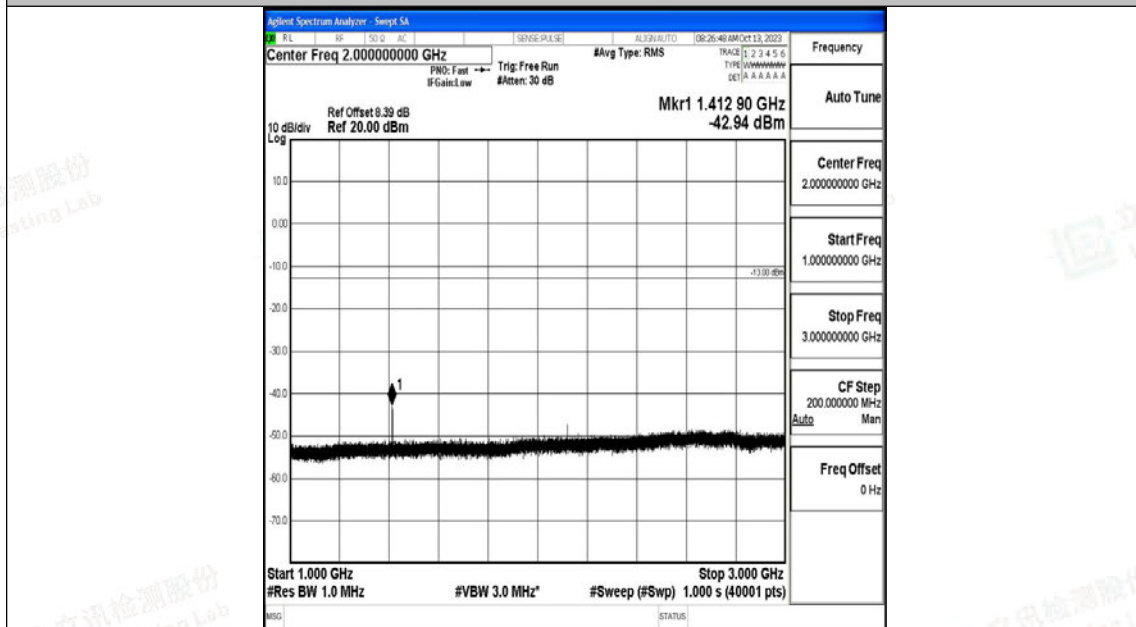

Band12\_10MHz\_QPSK\_23130\_1RB#0\_0.009~0.15\_0.009~0.15

Band12\_10MHz\_QPSK\_23130\_1RB#0\_0.15~30\_0.15~30

Band12\_10MHz\_QPSK\_23130\_1RB#0\_30~1000\_30~1000

Band12\_10MHz\_QPSK\_23130\_1RB#0\_1000~3000\_1000~3000