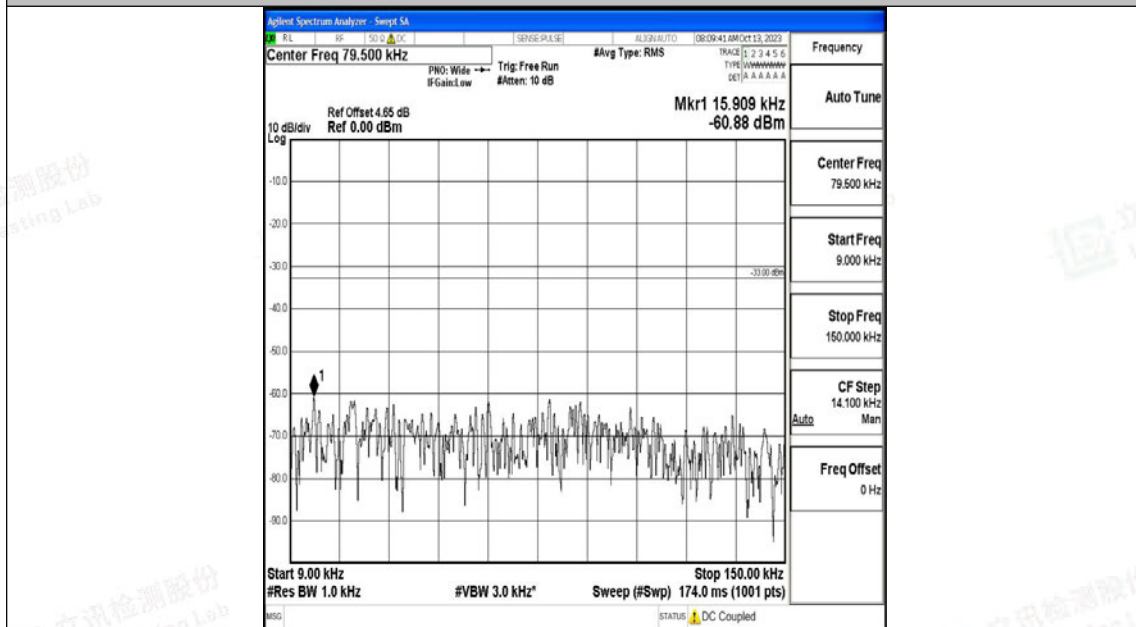

Band12_5MHz_QPSK_23095_1RB#0_3000~10000_3000~10000

Band12_5MHz_16QAM_23095_1RB#0_0.009~0.15_0.009~0.15