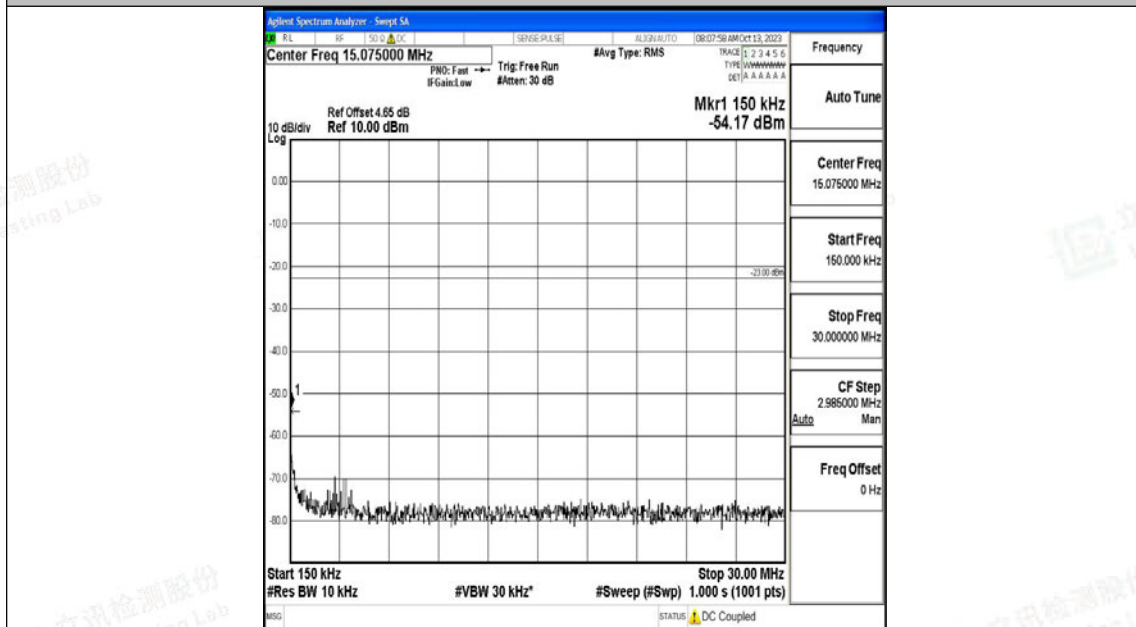

Band12\_3MHz\_16QAM\_23165\_1RB#0\_1000~3000\_1000~3000

Band12\_3MHz\_16QAM\_23165\_1RB#0\_3000~10000\_3000~10000

Band12\_5MHz\_QPSK\_23035\_1RB#0\_0.009~0.15\_0.009~0.15

Band12\_5MHz\_QPSK\_23035\_1RB#0\_0.15~30\_0.15~30