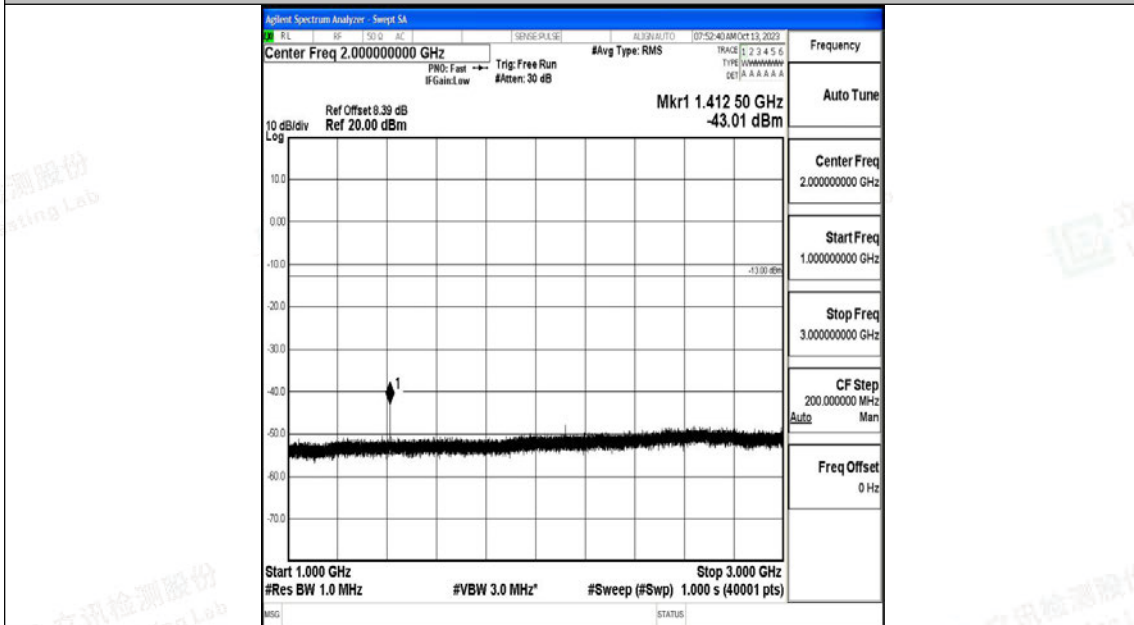

Band12_3MHz_QPSK_23095_1RB#0_30~1000_30~1000

Band12_3MHz_QPSK_23095_1RB#0_1000~3000_1000~3000