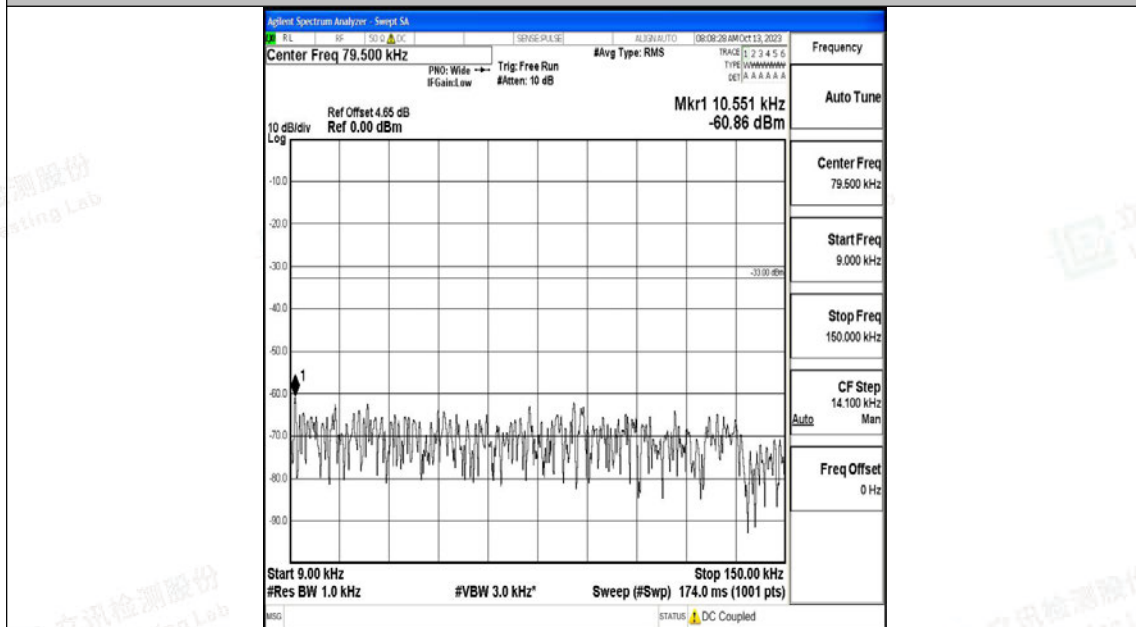

Band12\_5MHz\_QPSK\_23035\_1RB#0\_30~1000\_30~1000

Band12\_5MHz\_QPSK\_23035\_1RB#0\_1000~3000\_1000~3000

Band12\_5MHz\_QPSK\_23035\_1RB#0\_3000~10000\_3000~10000

Band12\_5MHz\_16QAM\_23035\_1RB#0\_0.009~0.15\_0.009~0.15