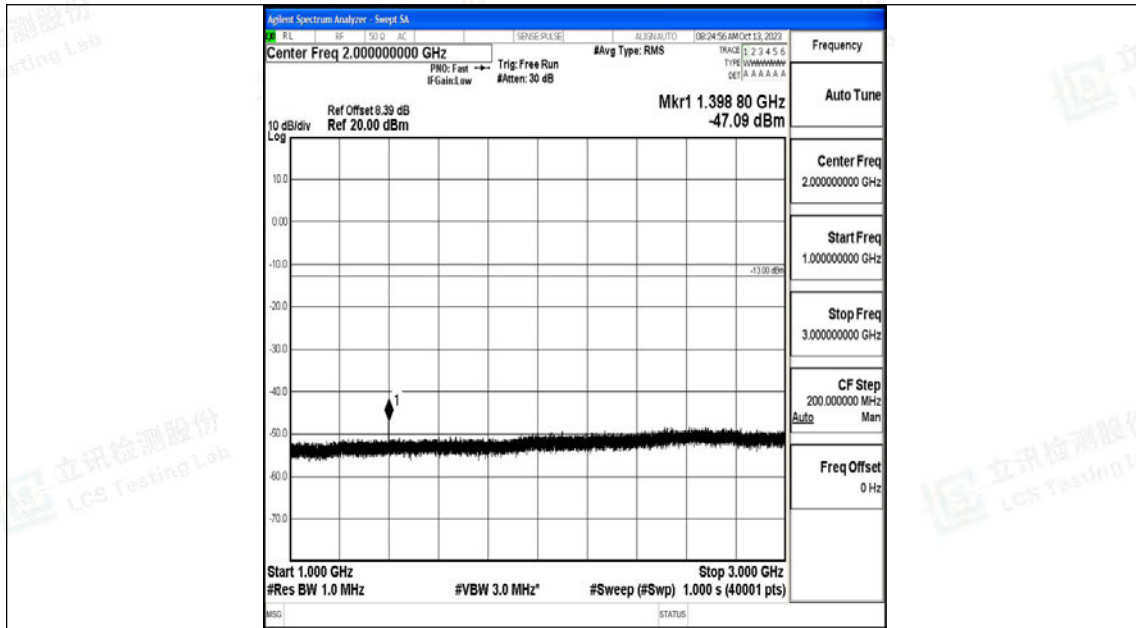

Band12\_10MHz\_QPSK\_23060\_1RB#0\_3000~10000\_3000~10000

Band12\_10MHz\_16QAM\_23060\_1RB#0\_0.009~0.15\_0.009~0.15

Band12\_10MHz\_16QAM\_23060\_1RB#0\_0.15~30\_0.15~30

Band12\_10MHz\_16QAM\_23060\_1RB#0\_30~1000\_30~1000