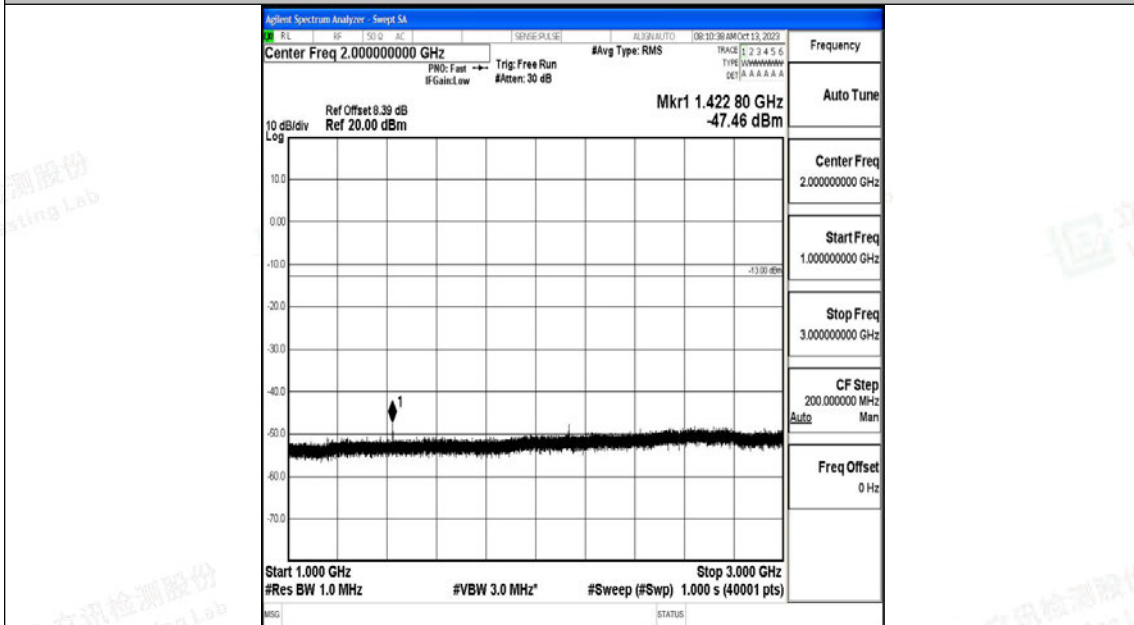

Band12_5MHz_QPSK_23155_1RB#0_30~1000_30~1000

Band12_5MHz_QPSK_23155_1RB#0_1000~3000_1000~3000