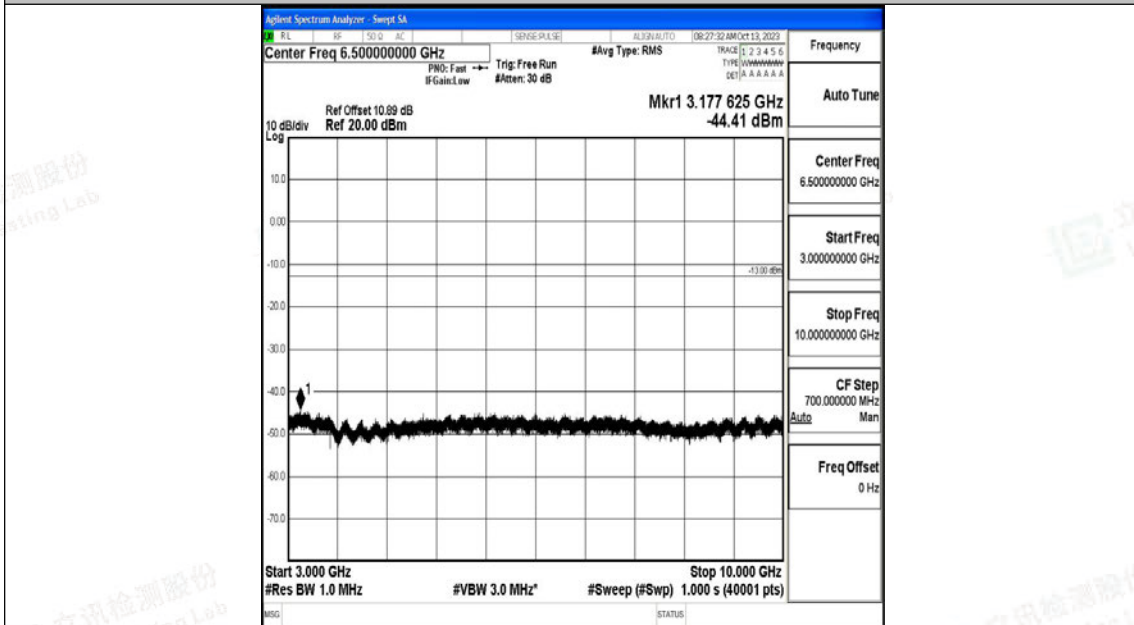

Band12_10MHz_16QAM_23130_1RB#0_1000~3000_1000~3000

Band12_10MHz_16QAM_23130_1RB#0_3000~10000_3000~10000