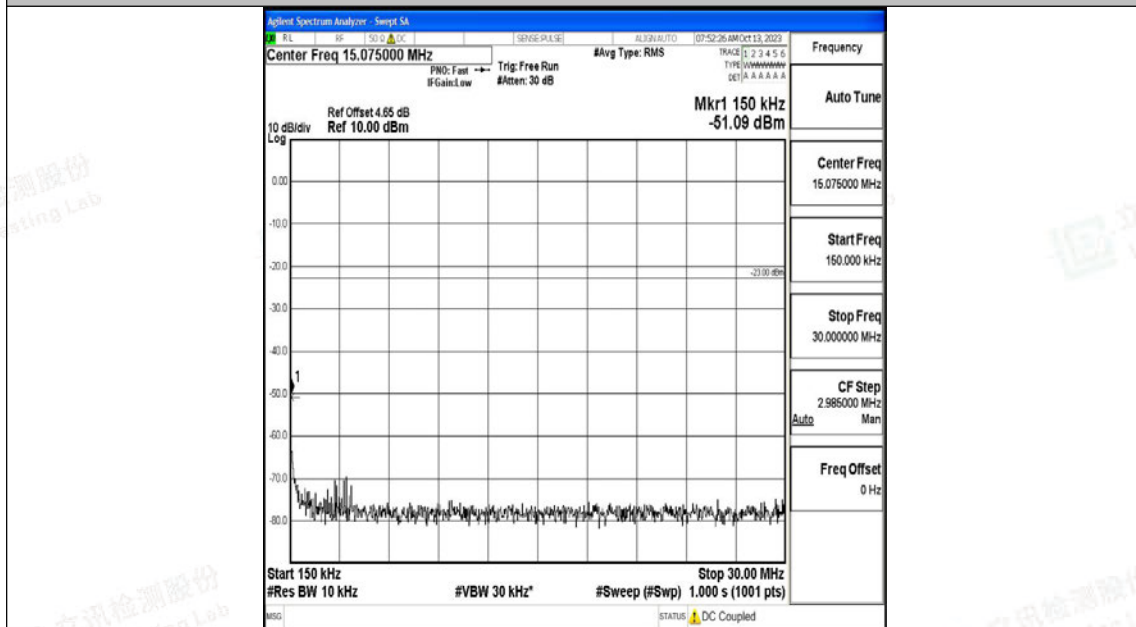

Band12\_3MHz\_16QAM\_23025\_1RB#0\_1000~3000\_1000~3000

Band12\_3MHz\_16QAM\_23025\_1RB#0\_3000~10000\_3000~10000

Band12\_3MHz\_QPSK\_23095\_1RB#0\_0.009~0.15\_0.009~0.15

Band12\_3MHz\_QPSK\_23095\_1RB#0\_0.15~30\_0.15~30