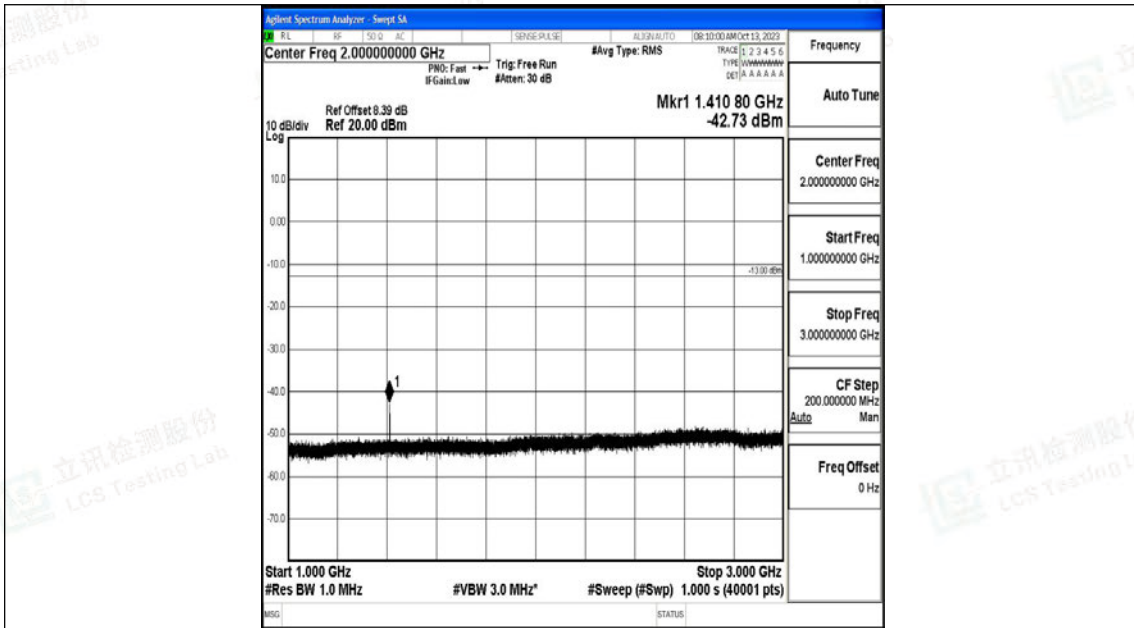

Band12\_5MHz\_QPSK\_23095\_1RB#0\_3000~10000\_3000~10000

Band12\_5MHz\_16QAM\_23095\_1RB#0\_0.009~0.15\_0.009~0.15

Band12\_5MHz\_16QAM\_23095\_1RB#0\_0.15~30\_0.15~30

Band12\_5MHz\_16QAM\_23095\_1RB#0\_30~1000\_30~1000