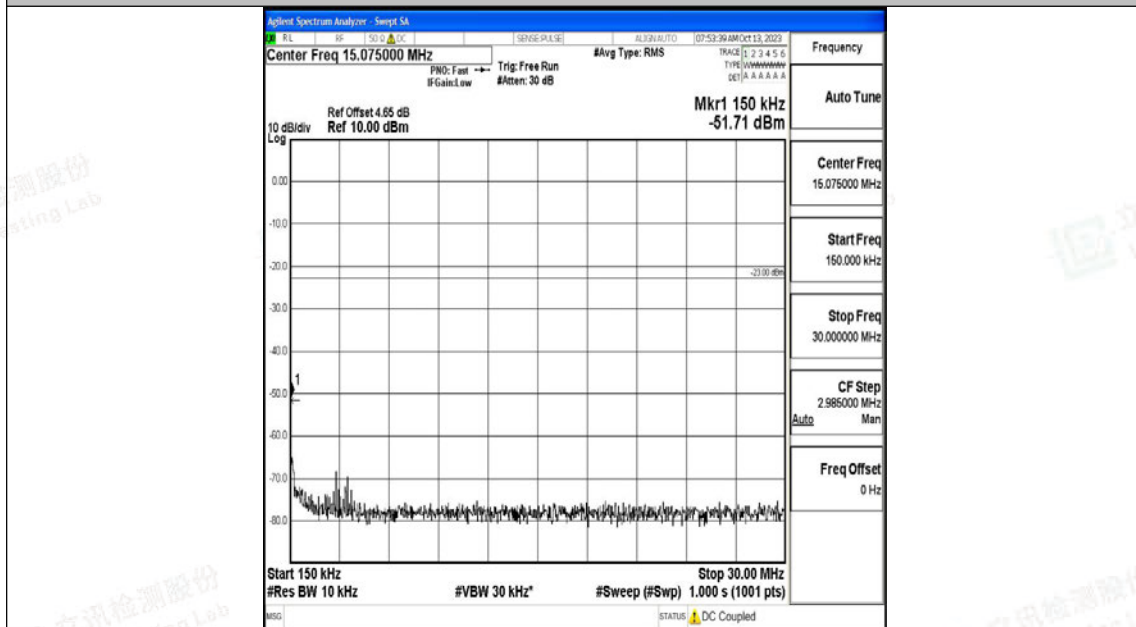

Band12_3MHz_QPSK_23165_1RB#0_0.009~0.15_0.009~0.15

Band12_3MHz_QPSK_23165_1RB#0_0.15~30_0.15~30