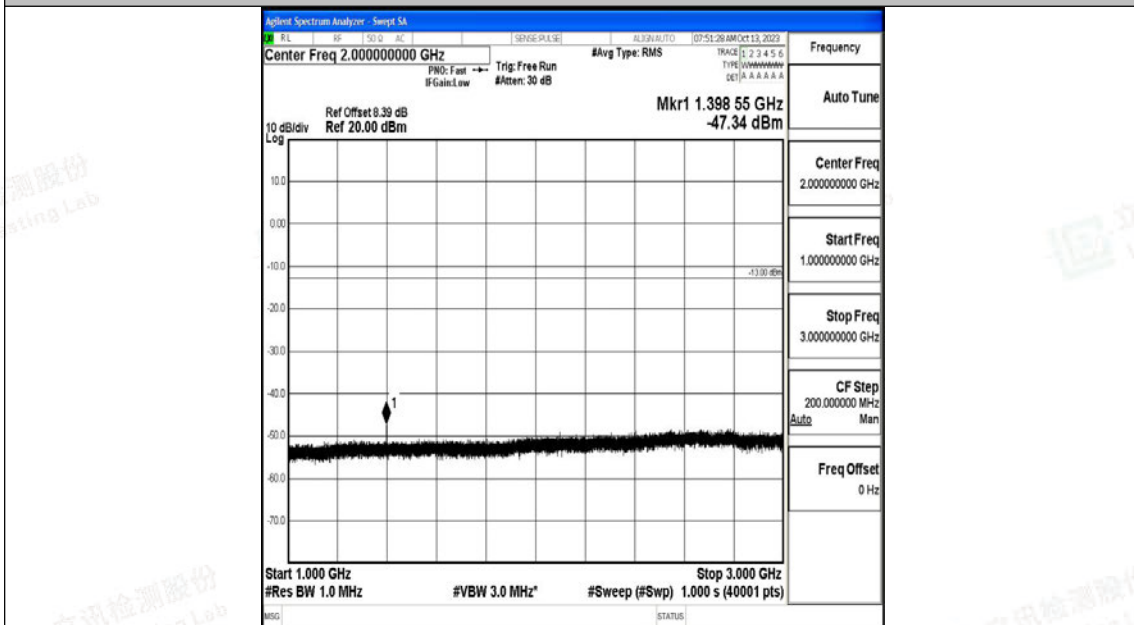

Band12\_3MHz\_QPSK\_23025\_1RB#0\_0.009~0.15\_0.009~0.15

Band12\_3MHz\_QPSK\_23025\_1RB#0\_0.15~30\_0.15~30

Band12\_3MHz\_QPSK\_23025\_1RB#0\_30~1000\_30~1000

Band12\_3MHz\_QPSK\_23025\_1RB#0\_1000~3000\_1000~3000