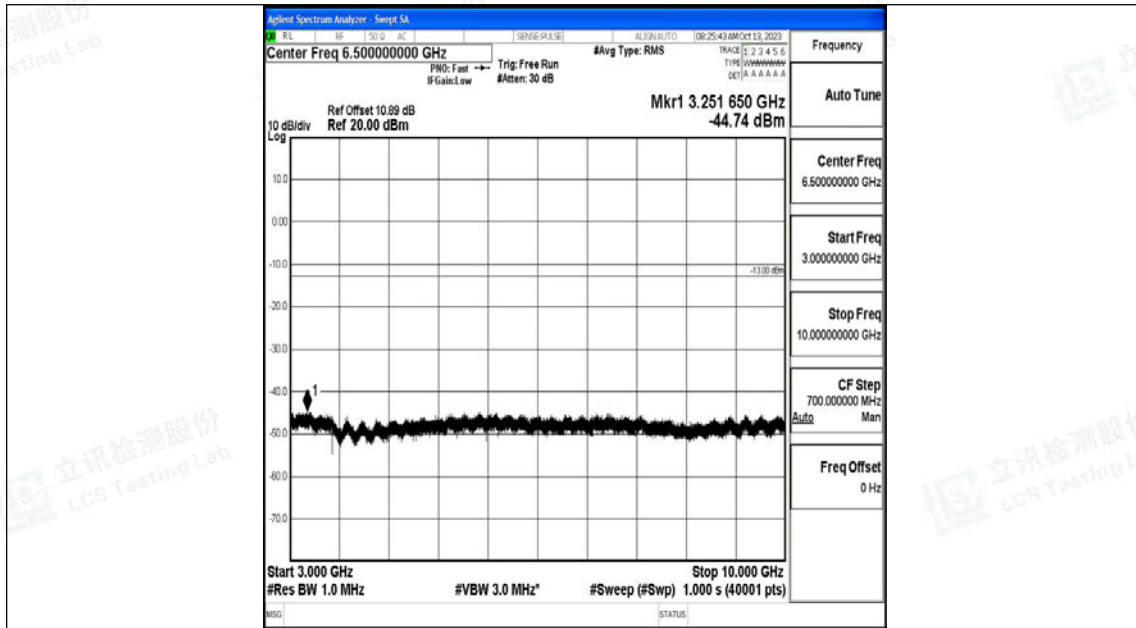

Band12_10MHz_QPSK_23095_1RB#0_1000~3000_1000~3000

Band12_10MHz_QPSK_23095_1RB#0_3000~10000_3000~10000