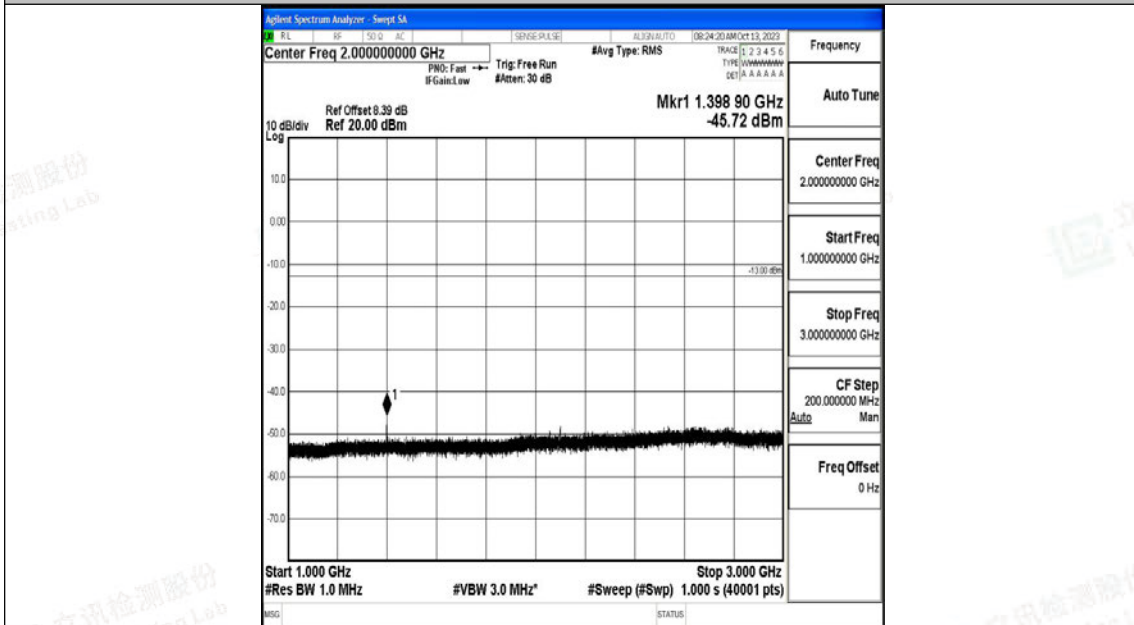

Band12\_10MHz\_QPSK\_23060\_1RB#0\_0.009~0.15\_0.009~0.15

Band12\_10MHz\_QPSK\_23060\_1RB#0\_0.15~30\_0.15~30

Band12\_10MHz\_QPSK\_23060\_1RB#0\_30~1000\_30~1000

Band12\_10MHz\_QPSK\_23060\_1RB#0\_1000~3000\_1000~3000