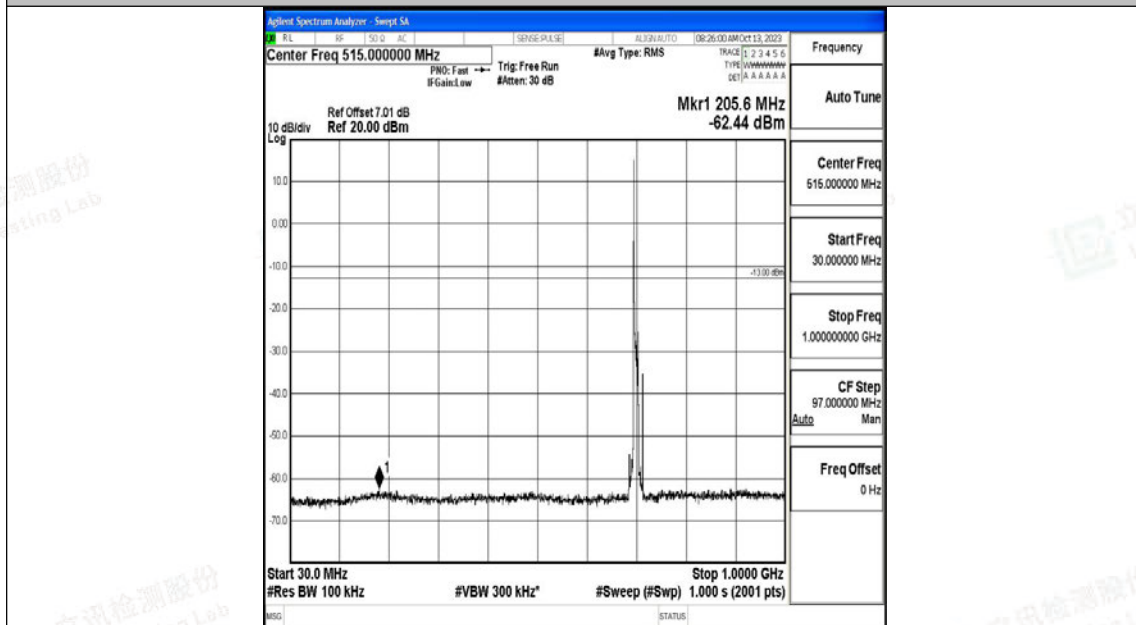

Band12_10MHz_16QAM_23095_1RB#0_0.15~30_0.15~30

Band12_10MHz_16QAM_23095_1RB#0_30~1000_30~1000