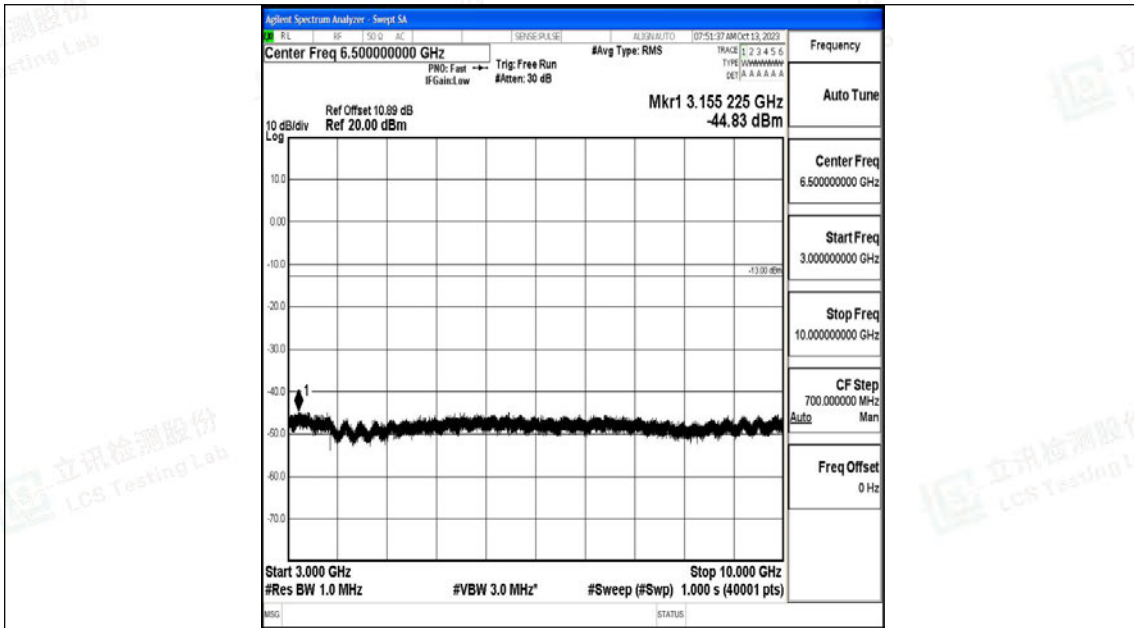

Band12\_3MHz\_QPSK\_23025\_1RB#0\_0.009~0.15\_0.009~0.15

Band12\_3MHz\_QPSK\_23025\_1RB#0\_0.15~30\_0.15~30

Band12\_3MHz\_QPSK\_23025\_1RB#0\_30~1000\_30~1000

Band12\_3MHz\_QPSK\_23025\_1RB#0\_1000~3000\_1000~3000