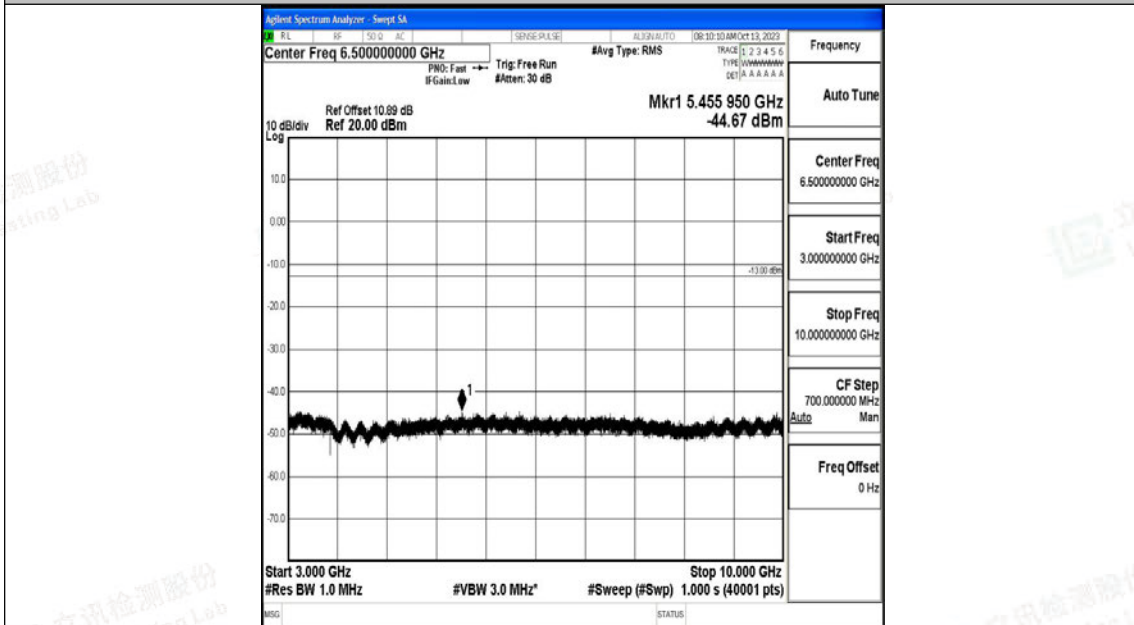

Band12_5MHz_16QAM_23095_1RB#0_1000~3000_1000~3000

Band12_5MHz_16QAM_23095_1RB#0_3000~10000_3000~10000