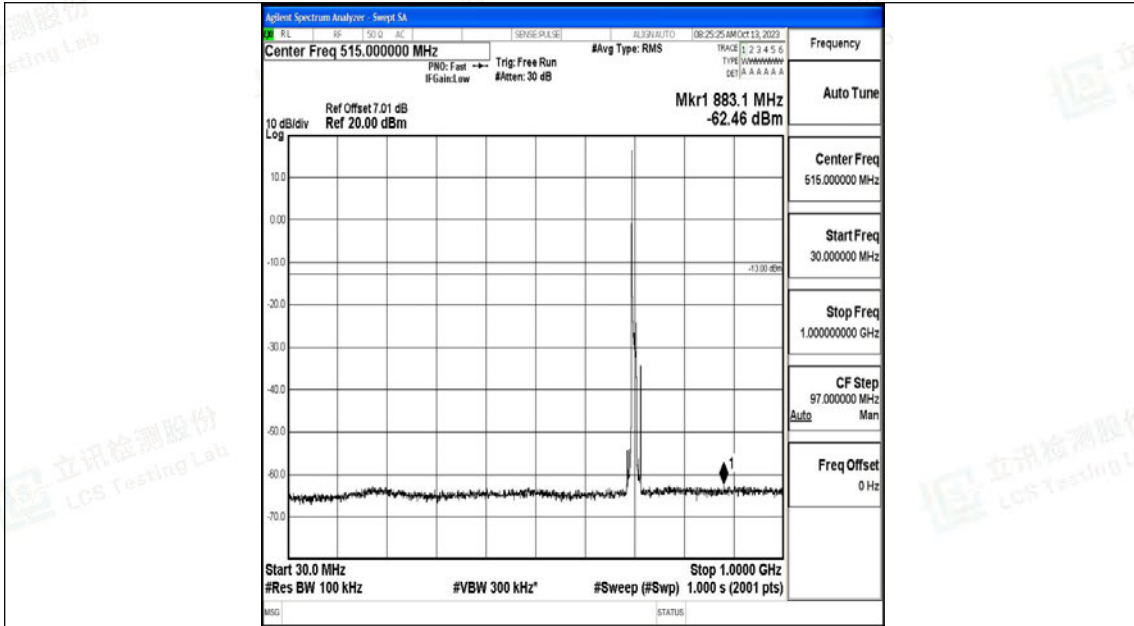

Band12\_10MHz\_16QAM\_23060\_1RB#0\_1000~3000\_1000~3000

Band12\_10MHz\_16QAM\_23060\_1RB#0\_3000~10000\_3000~10000

Band12\_10MHz\_QPSK\_23095\_1RB#0\_0.009~0.15\_0.009~0.15

Band12\_10MHz\_QPSK\_23095\_1RB#0\_0.15~30\_0.15~30