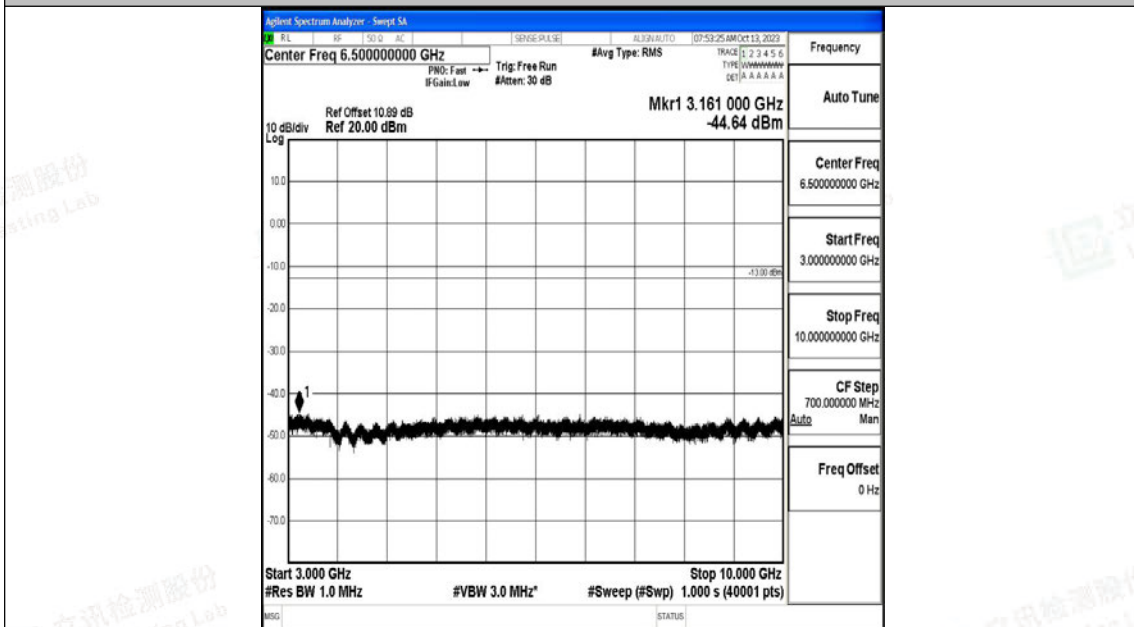

Band12\_3MHz\_16QAM\_23095\_1RB#0\_0.15~30\_0.15~30

Band12\_3MHz\_16QAM\_23095\_1RB#0\_30~1000\_30~1000

Band12\_3MHz\_16QAM\_23095\_1RB#0\_1000~3000\_1000~3000

Band12\_3MHz\_16QAM\_23095\_1RB#0\_3000~10000\_3000~10000