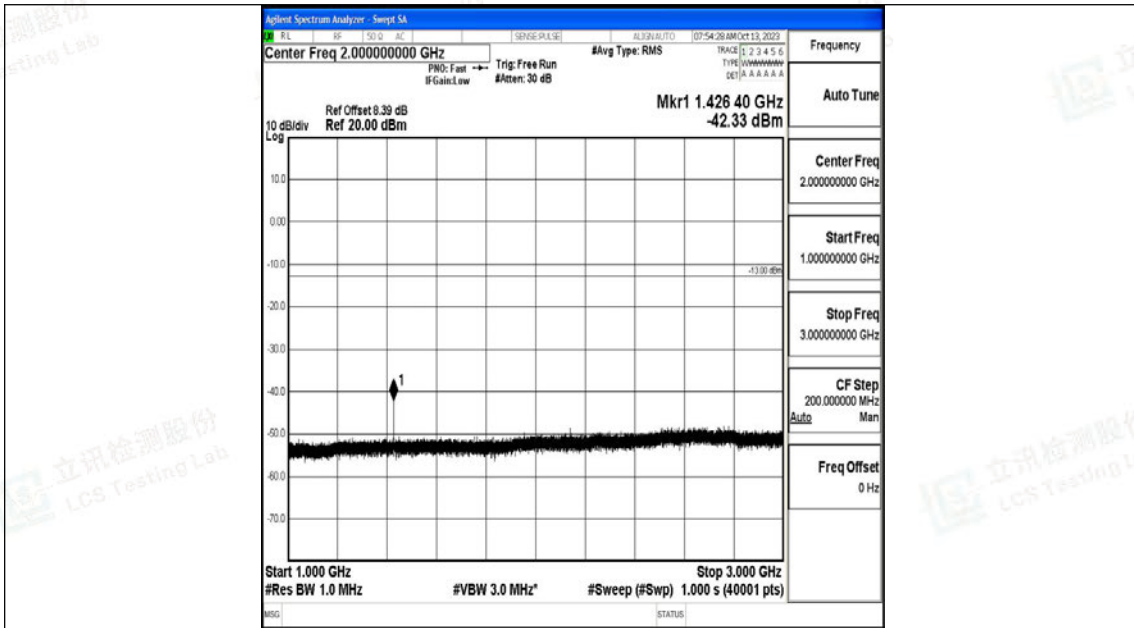

Band12\_3MHz\_QPSK\_23165\_1RB#0\_3000~10000\_3000~10000

Band12\_3MHz\_16QAM\_23165\_1RB#0\_0.009~0.15\_0.009~0.15

Band12\_3MHz\_16QAM\_23165\_1RB#0\_0.15~30\_0.15~30

Band12\_3MHz\_16QAM\_23165\_1RB#0\_30~1000\_30~1000