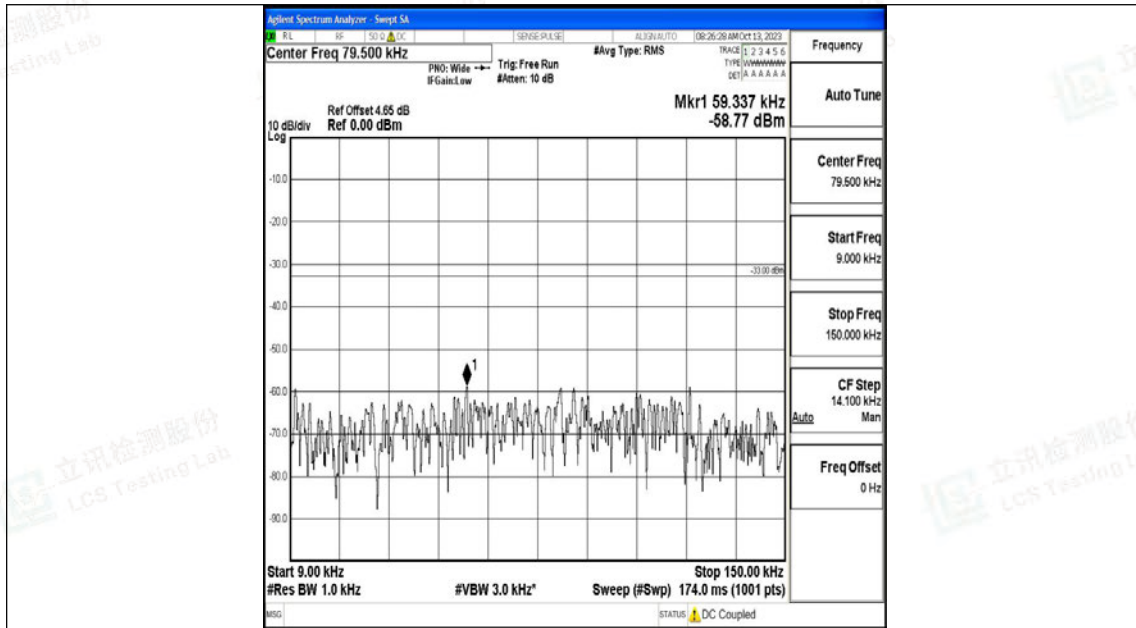

Band12\_10MHz\_16QAM\_23095\_1RB#0\_0.15~30\_0.15~30

Band12\_10MHz\_16QAM\_23095\_1RB#0\_30~1000\_30~1000

Band12\_10MHz\_16QAM\_23095\_1RB#0\_1000~3000\_1000~3000

Band12\_10MHz\_16QAM\_23095\_1RB#0\_3000~10000\_3000~10000