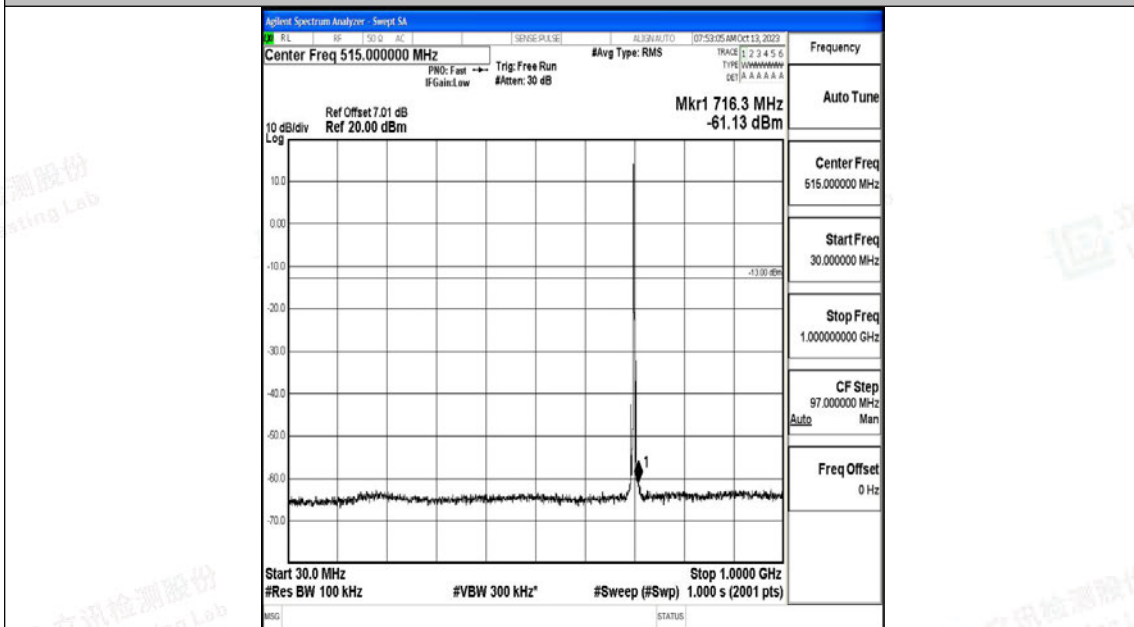

Band12_3MHz_16QAM_23095_1RB#0_0.15~30_0.15~30

Band12_3MHz_16QAM_23095_1RB#0_30~1000_30~1000