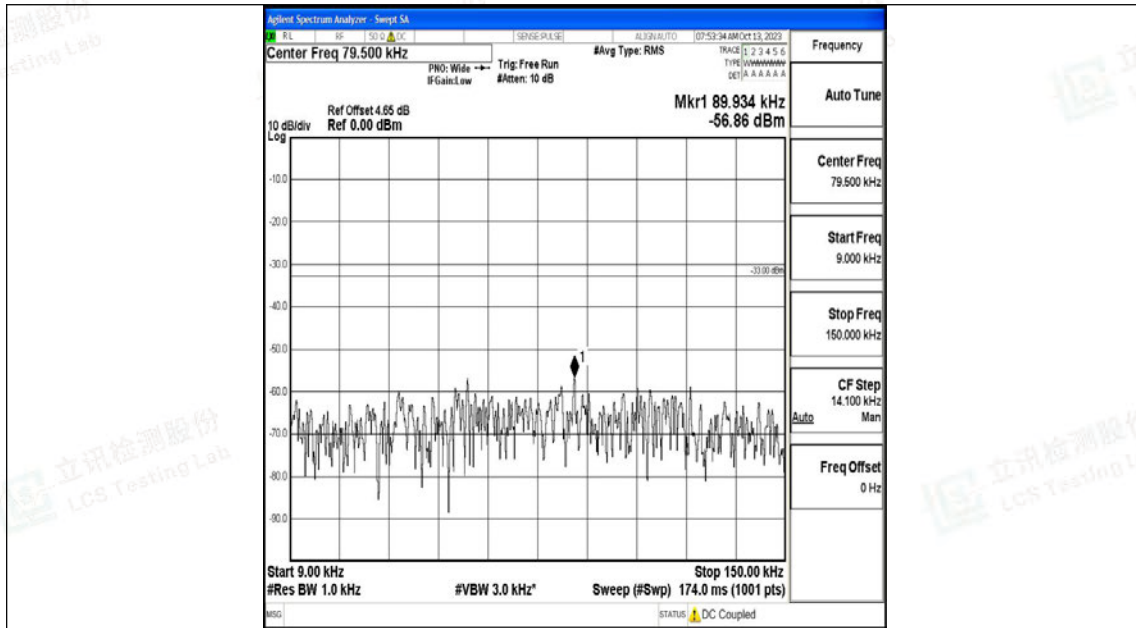

Band12\_3MHz\_16QAM\_23095\_1RB#0\_0.15~30\_0.15~30

Band12\_3MHz\_16QAM\_23095\_1RB#0\_30~1000\_30~1000

Band12\_3MHz\_16QAM\_23095\_1RB#0\_1000~3000\_1000~3000

Band12\_3MHz\_16QAM\_23095\_1RB#0\_3000~10000\_3000~10000