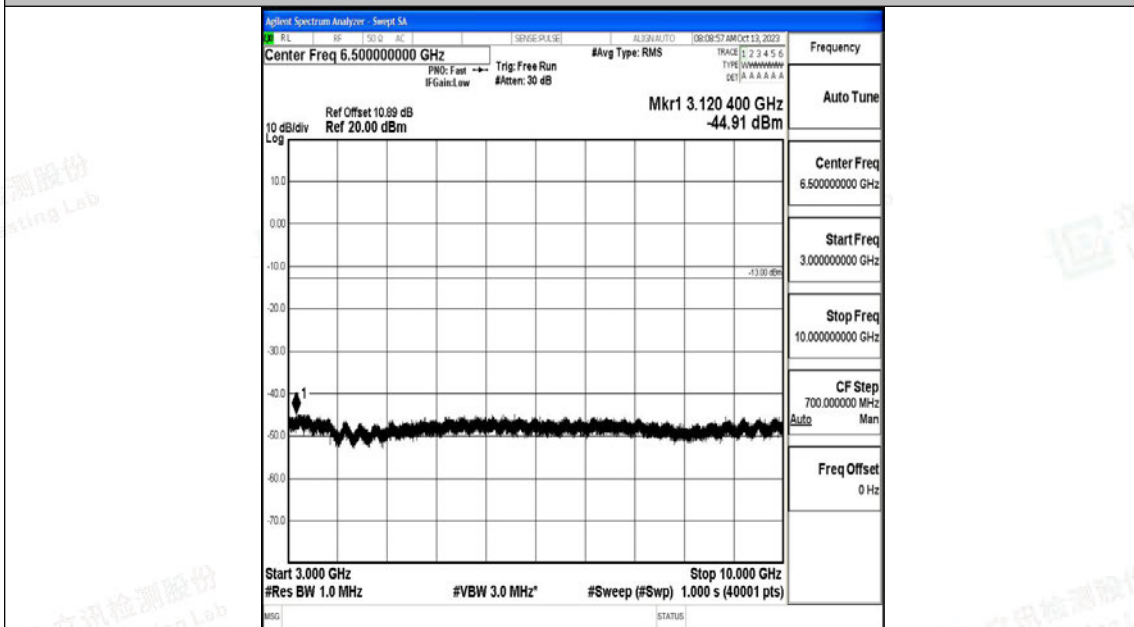

Band12\_5MHz\_16QAM\_23035\_1RB#0\_0.15~30\_0.15~30

Band12\_5MHz\_16QAM\_23035\_1RB#0\_30~1000\_30~1000

Band12\_5MHz\_16QAM\_23035\_1RB#0\_1000~3000\_1000~3000

Band12\_5MHz\_16QAM\_23035\_1RB#0\_3000~10000\_3000~10000