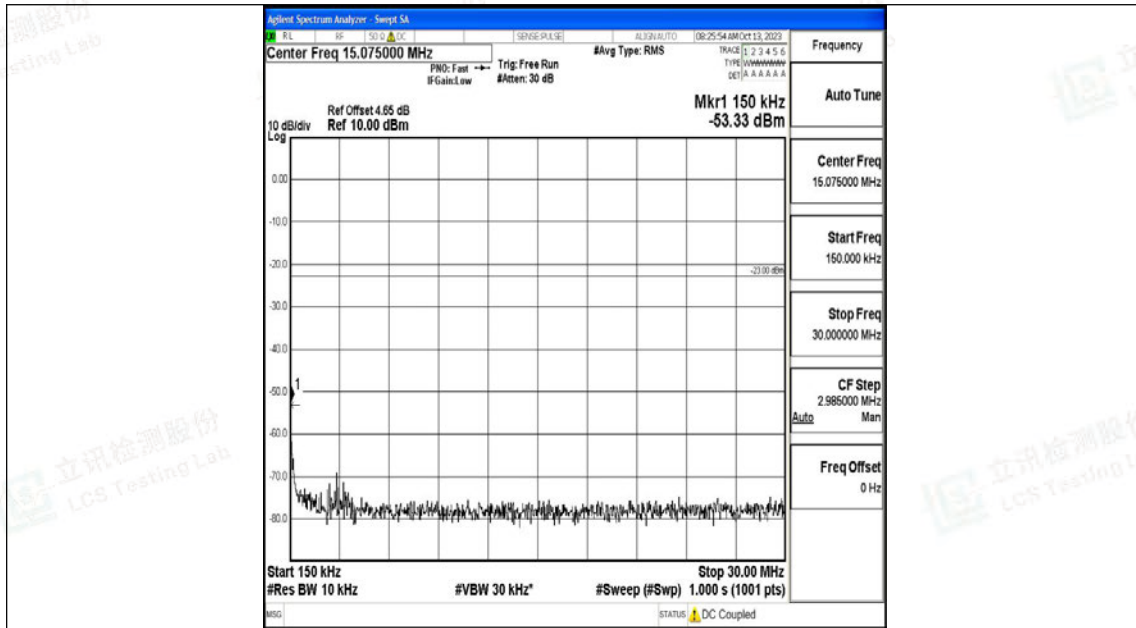

Band12\_10MHz\_QPSK\_23095\_1RB#0\_30~1000\_30~1000

Band12\_10MHz\_QPSK\_23095\_1RB#0\_1000~3000\_1000~3000

Band12\_10MHz\_QPSK\_23095\_1RB#0\_3000~10000\_3000~10000

Band12\_10MHz\_16QAM\_23095\_1RB#0\_0.009~0.15\_0.009~0.15