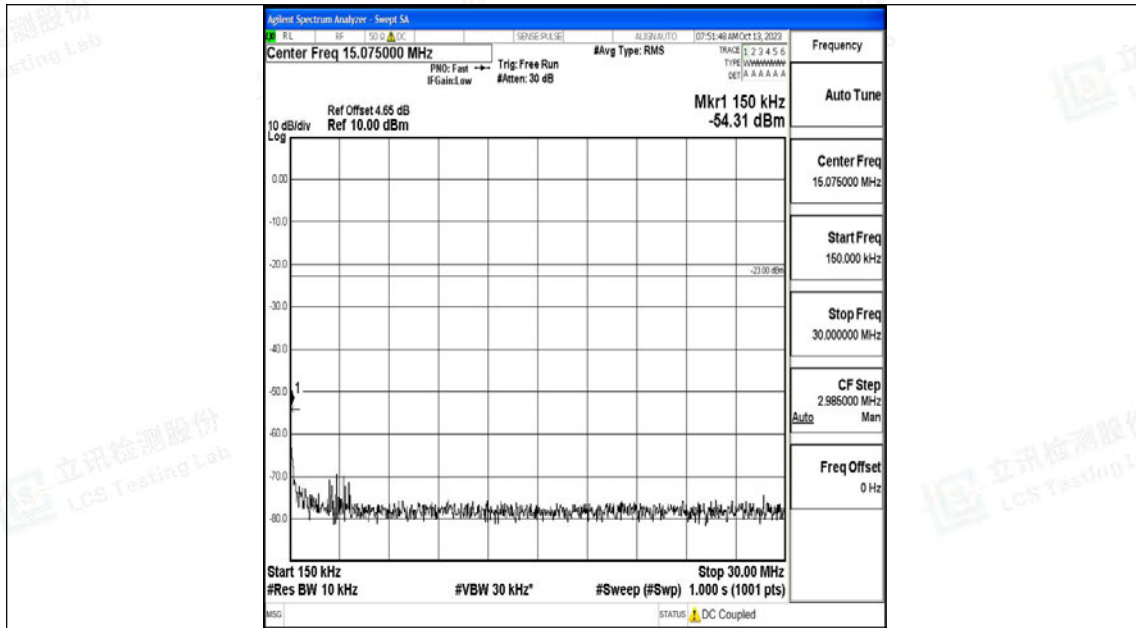

Band12_3MHz_16QAM_23025_1RB#0_0.009~0.15_0.009~0.15

Band12_3MHz_16QAM_23025_1RB#0_0.15~30_0.15~30