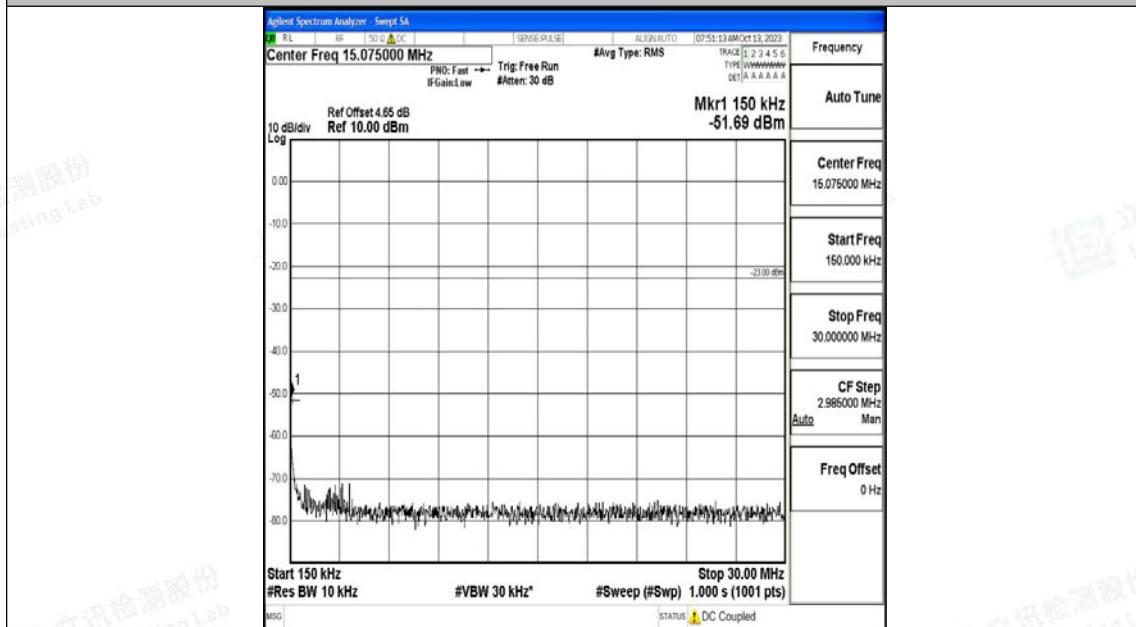

Band12_3MHz_QPSK_23025_1RB#0_0.009~0.15_0.009~0.15

Band12_3MHz_QPSK_23025_1RB#0_0.15~30_0.15~30