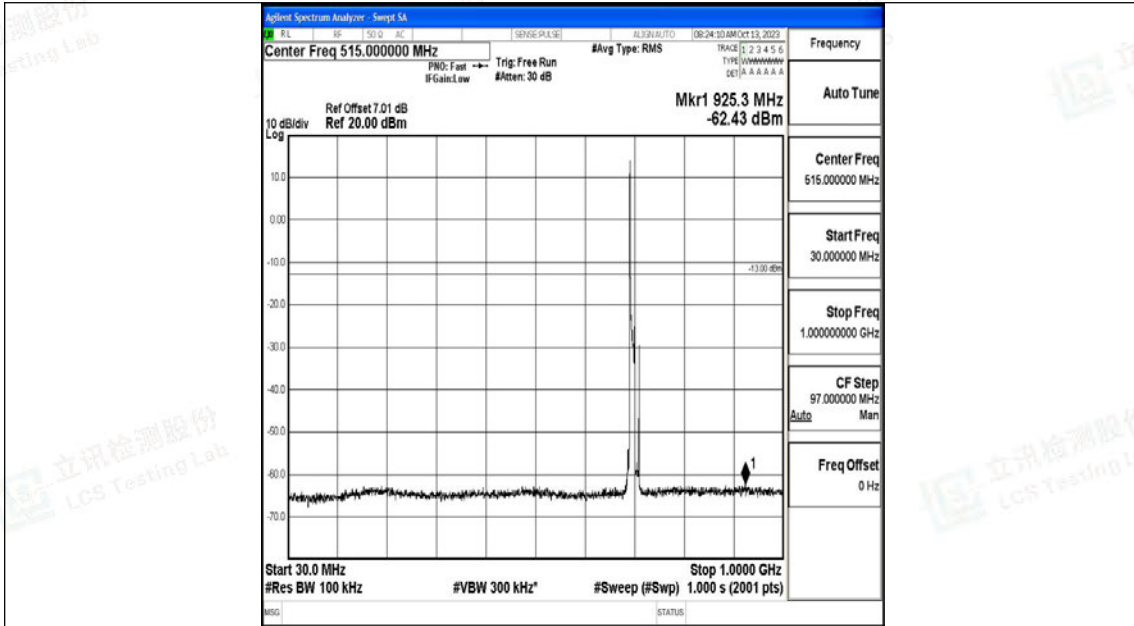

Band12_10MHz_QPSK_23060_1RB#0_0.15~30_0.15~30

Band12_10MHz_QPSK_23060_1RB#0_30~1000_30~1000