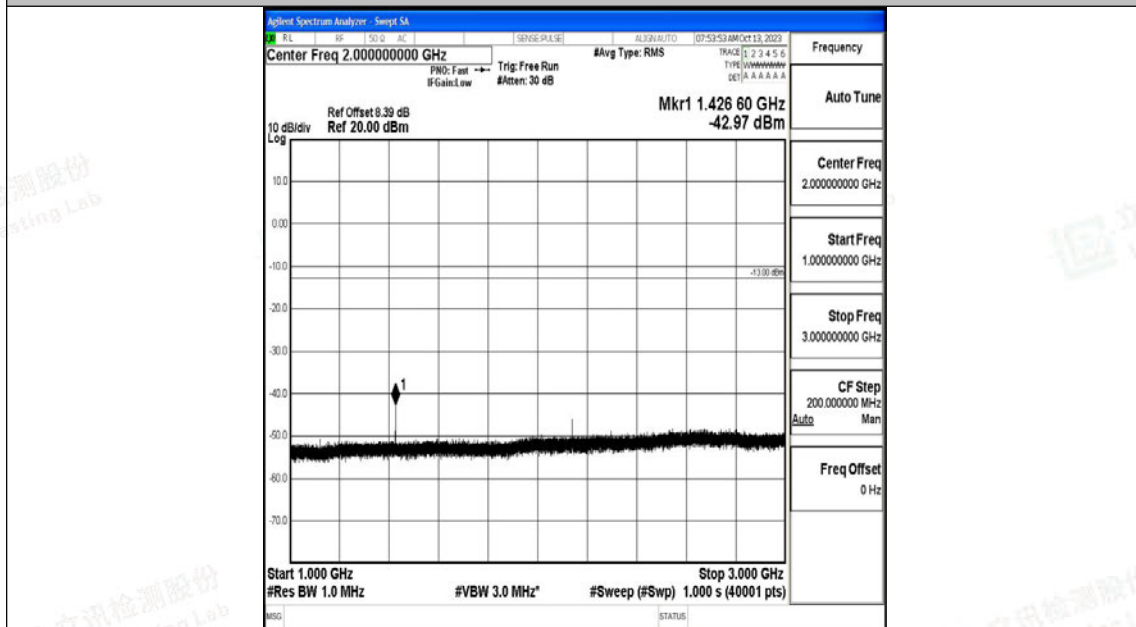

Band12\_3MHz\_QPSK\_23165\_1RB#0\_0.009~0.15\_0.009~0.15

Band12\_3MHz\_QPSK\_23165\_1RB#0\_0.15~30\_0.15~30

Band12\_3MHz\_QPSK\_23165\_1RB#0\_30~1000\_30~1000

Band12\_3MHz\_QPSK\_23165\_1RB#0\_1000~3000\_1000~3000