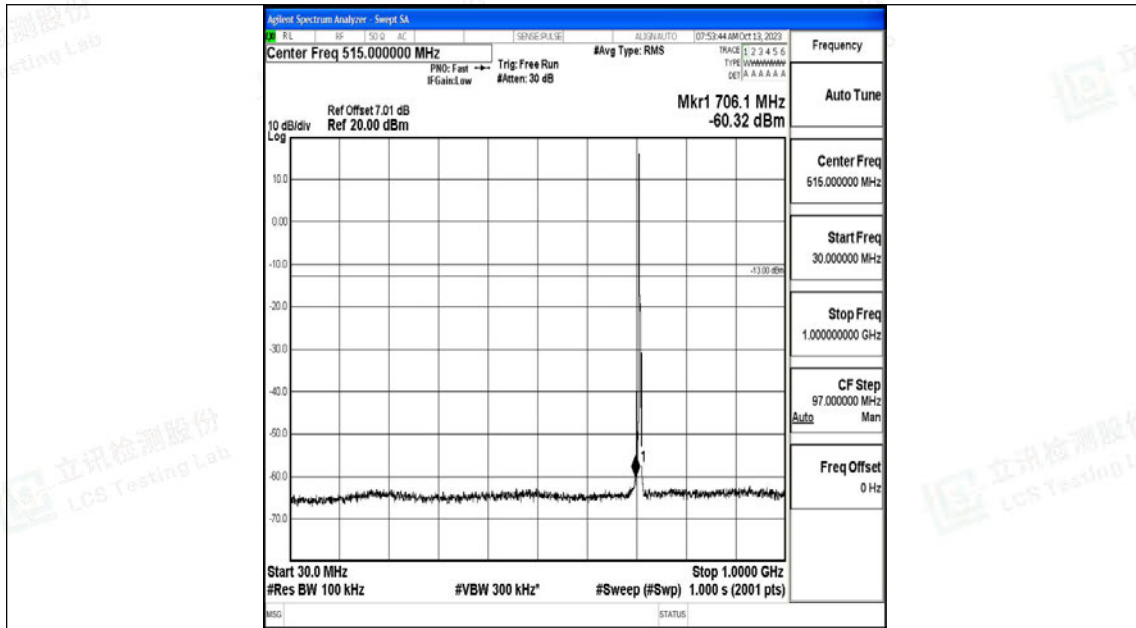

Band12_3MHz_QPSK_23165_1RB#0_0.15~30_0.15~30

Band12_3MHz_QPSK_23165_1RB#0_30~1000_30~1000