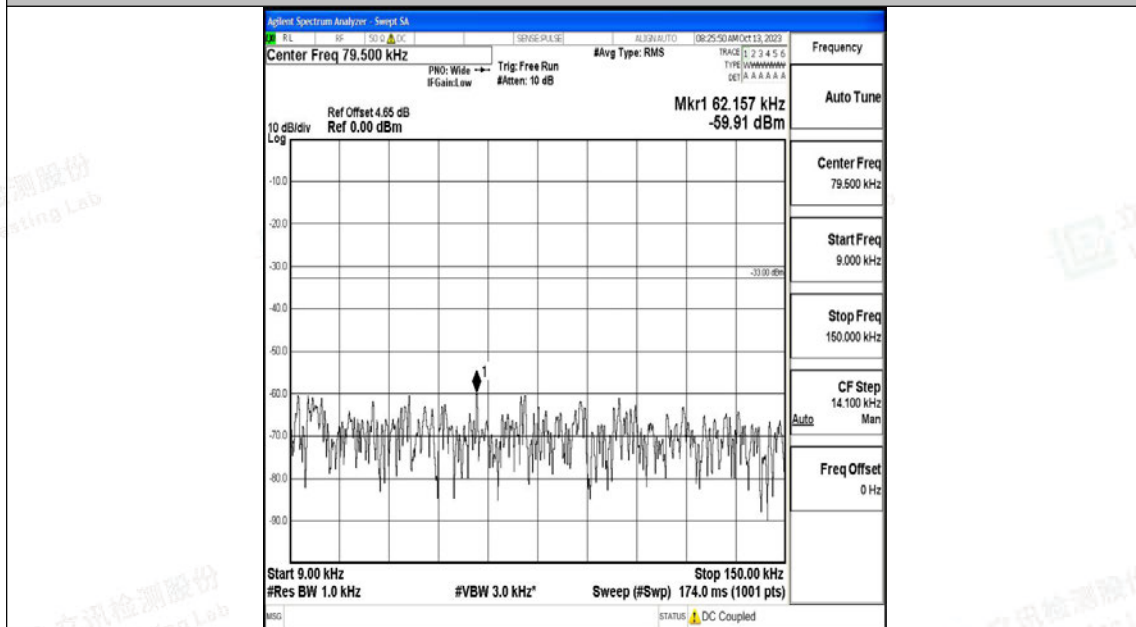

Band12\_10MHz\_QPSK\_23095\_1RB#0\_30~1000\_30~1000

Band12\_10MHz\_QPSK\_23095\_1RB#0\_1000~3000\_1000~3000

Band12\_10MHz\_QPSK\_23095\_1RB#0\_3000~10000\_3000~10000

Band12\_10MHz\_16QAM\_23095\_1RB#0\_0.009~0.15\_0.009~0.15