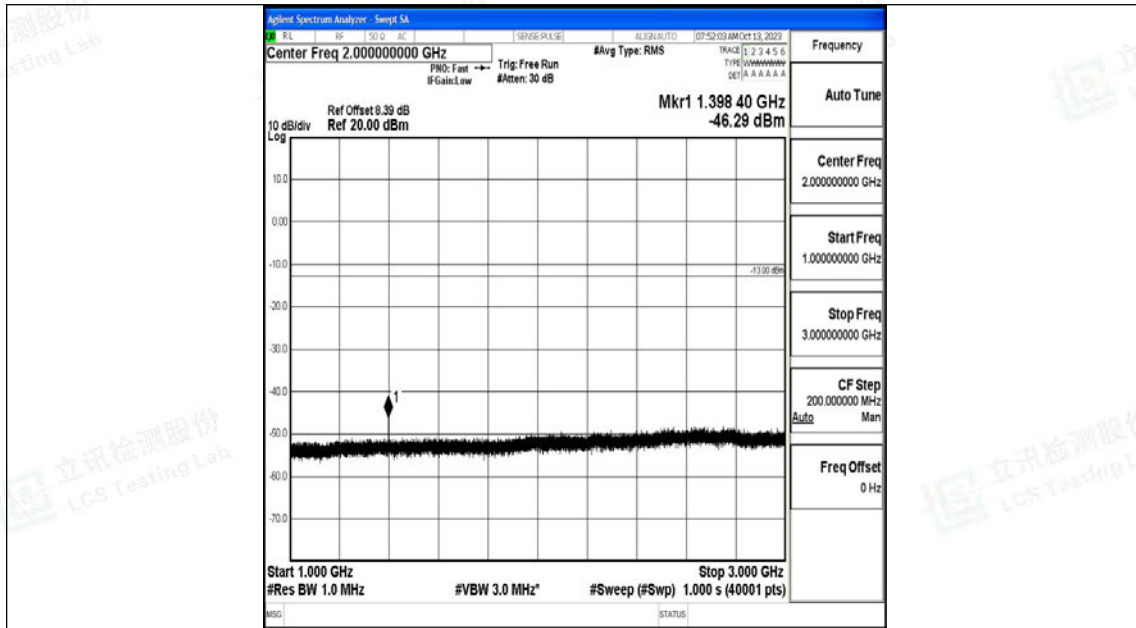

Band12\_3MHz\_QPSK\_23025\_1RB#0\_3000~10000\_3000~10000

Band12\_3MHz\_16QAM\_23025\_1RB#0\_0.009~0.15\_0.009~0.15

Band12\_3MHz\_16QAM\_23025\_1RB#0\_0.15~30\_0.15~30

Band12\_3MHz\_16QAM\_23025\_1RB#0\_30~1000\_30~1000