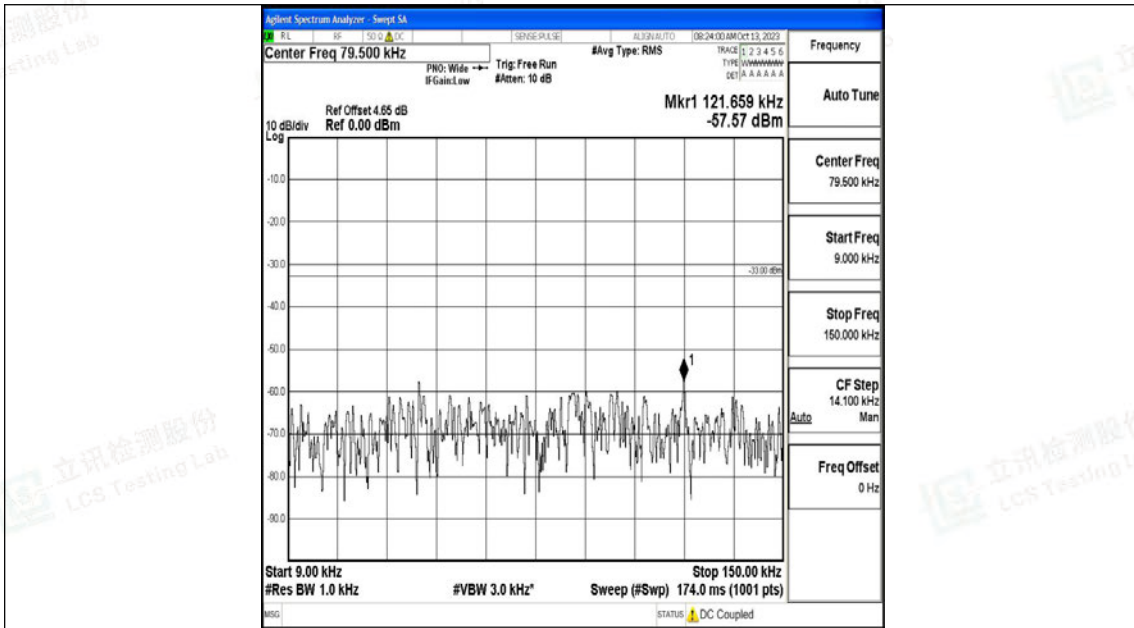

Band12\_5MHz\_16QAM\_23155\_1RB#0\_0.15~30\_0.15~30

Band12\_5MHz\_16QAM\_23155\_1RB#0\_30~1000\_30~1000

Band12\_5MHz\_16QAM\_23155\_1RB#0\_1000~3000\_1000~3000

Band12\_5MHz\_16QAM\_23155\_1RB#0\_3000~10000\_3000~10000