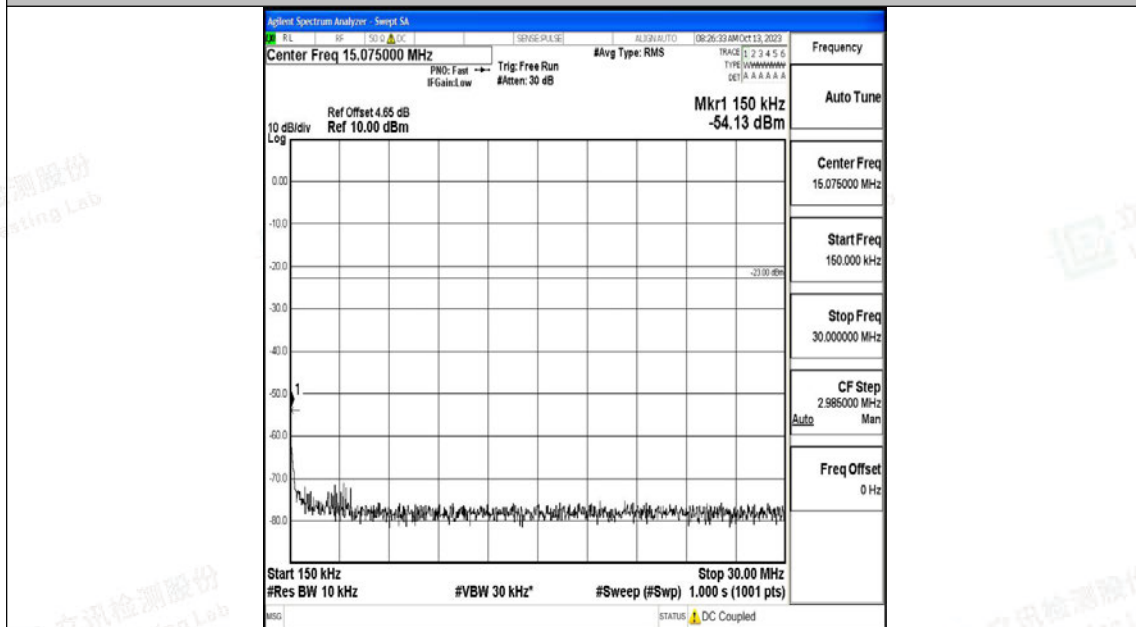

Band12_10MHz_QPSK_23130_1RB#0_0.009~0.15_0.009~0.15

Band12_10MHz_QPSK_23130_1RB#0_0.15~30_0.15~30