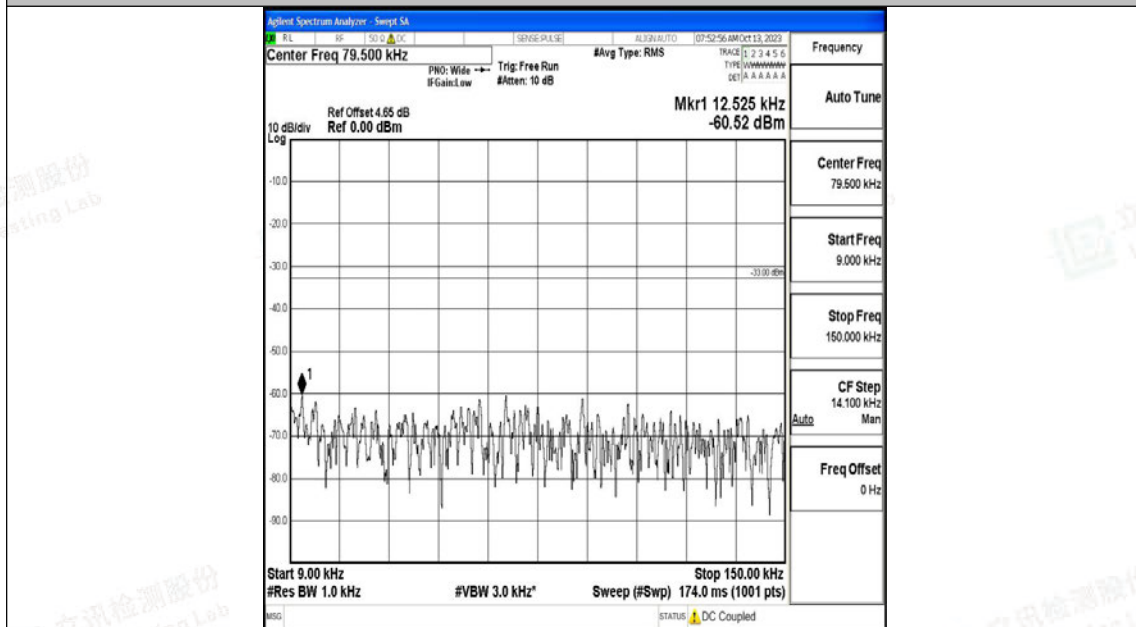

Band12\_3MHz\_QPSK\_23095\_1RB#0\_30~1000\_30~1000

Band12\_3MHz\_QPSK\_23095\_1RB#0\_1000~3000\_1000~3000

Band12\_3MHz\_QPSK\_23095\_1RB#0\_3000~10000\_3000~10000

Band12\_3MHz\_16QAM\_23095\_1RB#0\_0.009~0.15\_0.009~0.15