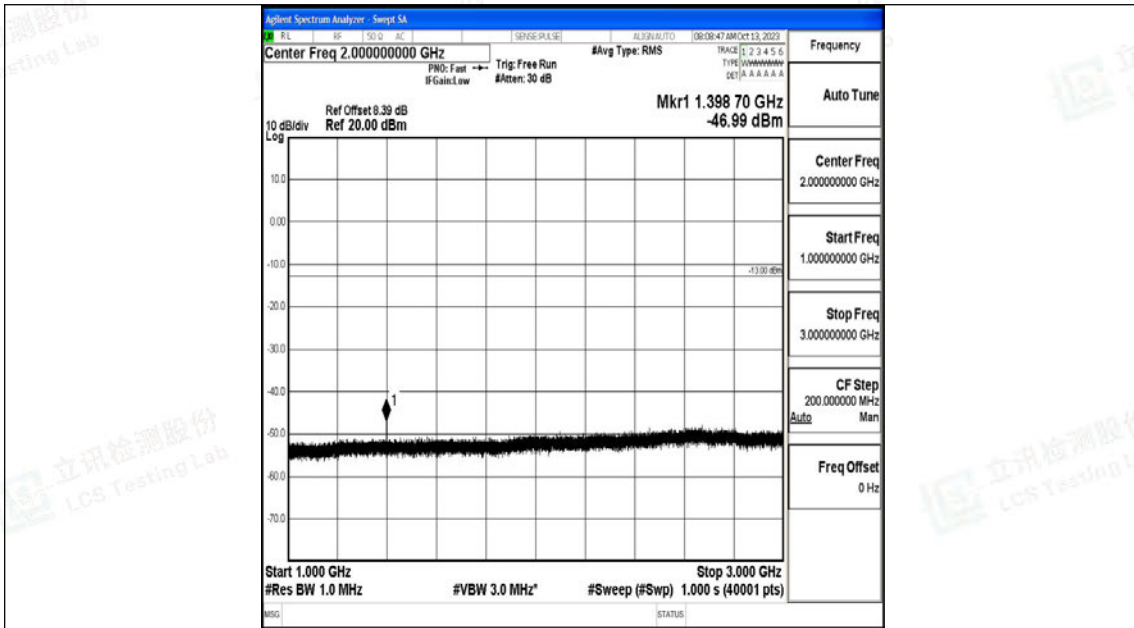

Band12_5MHz_16QAM_23035_1RB#0_30~1000_30~1000

Band12_5MHz_16QAM_23035_1RB#0_1000~3000_1000~3000