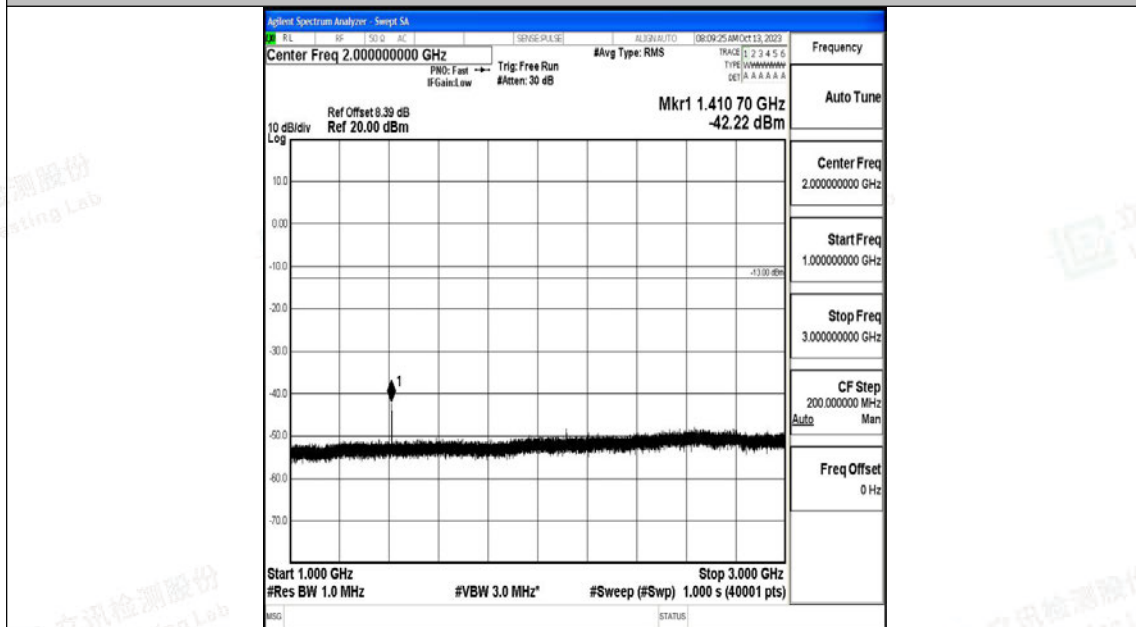

Band12\_5MHz\_QPSK\_23095\_1RB#0\_0.009~0.15\_0.009~0.15

Band12\_5MHz\_QPSK\_23095\_1RB#0\_0.15~30\_0.15~30

Band12\_5MHz\_QPSK\_23095\_1RB#0\_30~1000\_30~1000

Band12\_5MHz\_QPSK\_23095\_1RB#0\_1000~3000\_1000~3000