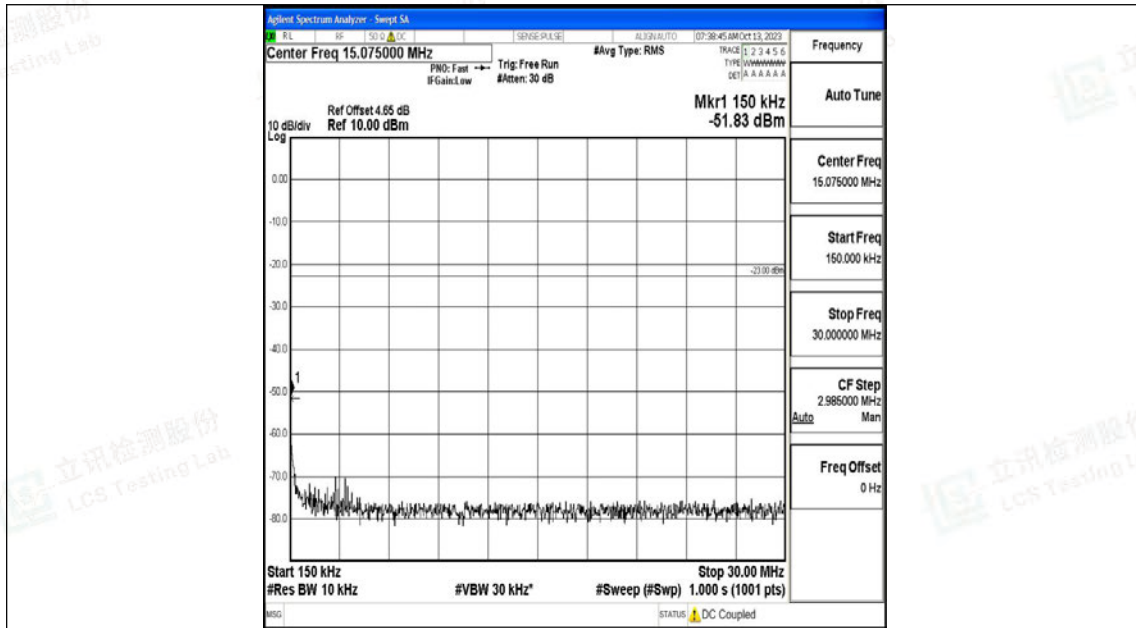

Band12\_1.4MHz\_QPSK\_23173\_1RB#0\_30~1000\_30~1000

Band12\_1.4MHz\_QPSK\_23173\_1RB#0\_1000~3000\_1000~3000

Band12\_1.4MHz\_QPSK\_23173\_1RB#0\_3000~10000\_3000~10000

Band12\_1.4MHz\_16QAM\_23173\_1RB#0\_0.009~0.15\_0.009~0.15