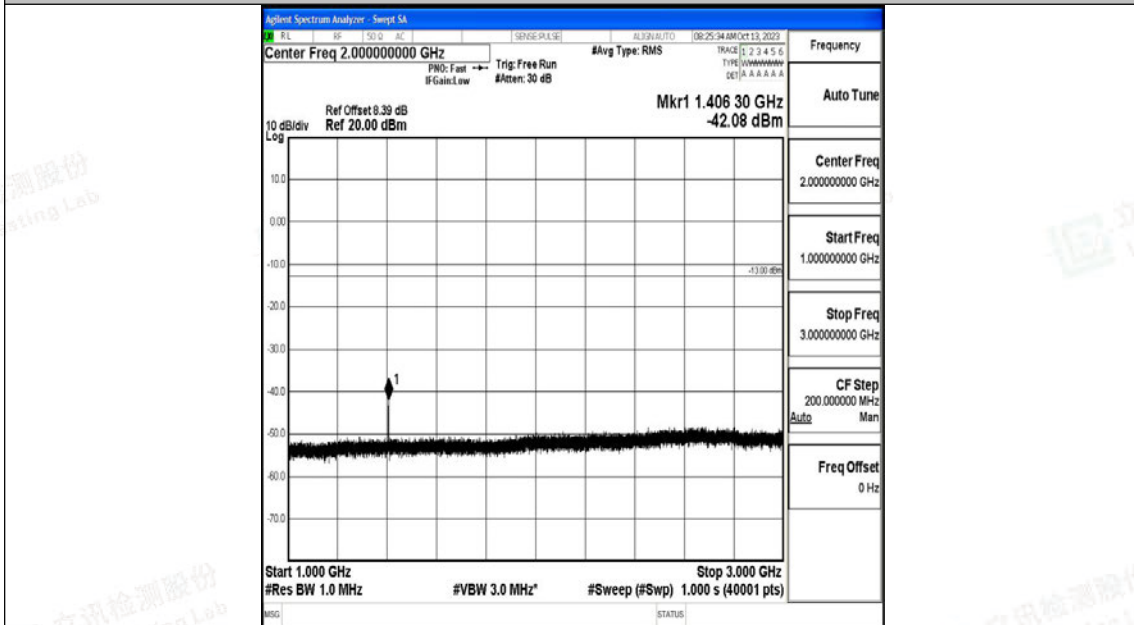

Band12_10MHz_QPSK_23095_1RB#0_30~1000_30~1000

Band12_10MHz_QPSK_23095_1RB#0_1000~3000_1000~3000