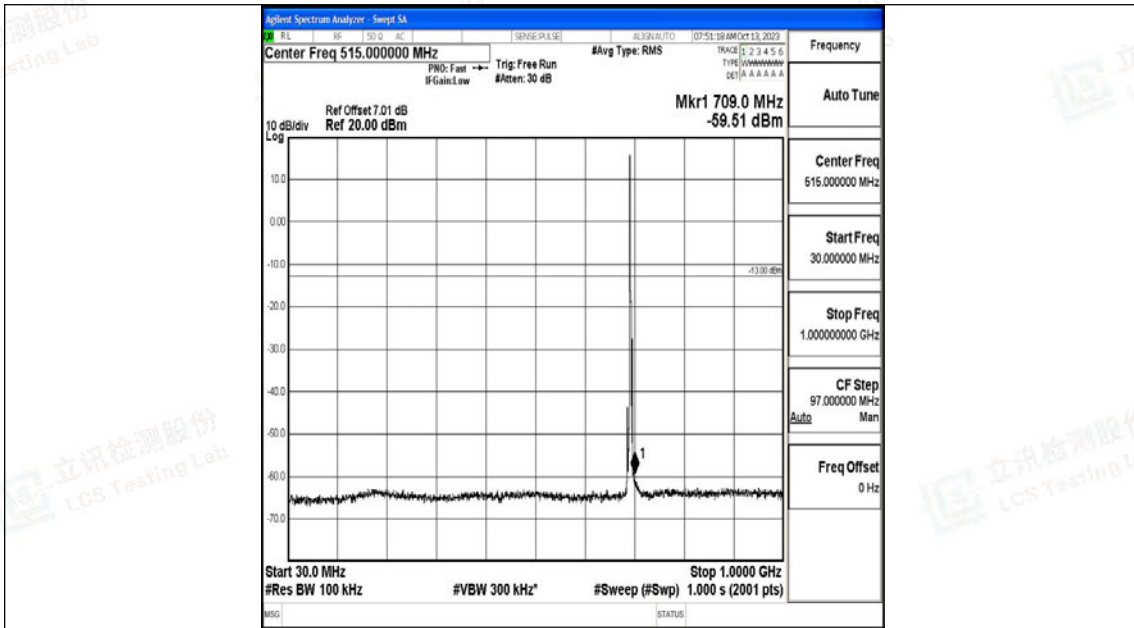

Band12_3MHz_QPSK_23025_1RB#0_0.15~30_0.15~30

Band12_3MHz_QPSK_23025_1RB#0_30~1000_30~1000