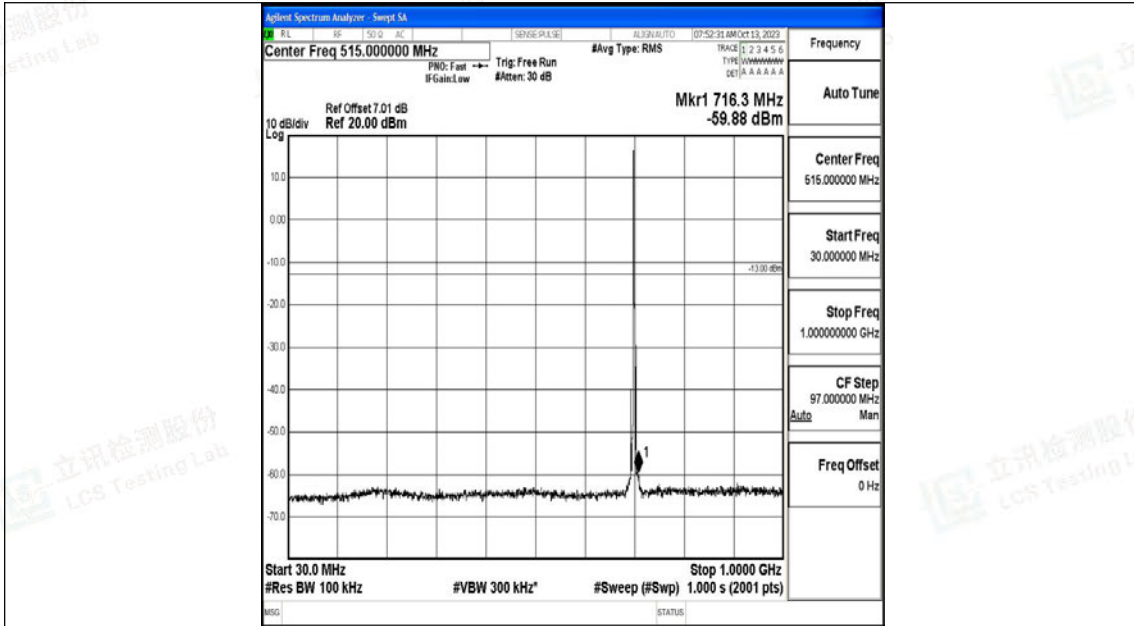

Band12\_3MHz\_16QAM\_23025\_1RB#0\_1000~3000\_1000~3000

Band12\_3MHz\_16QAM\_23025\_1RB#0\_3000~10000\_3000~10000

Band12\_3MHz\_QPSK\_23095\_1RB#0\_0.009~0.15\_0.009~0.15

Band12\_3MHz\_QPSK\_23095\_1RB#0\_0.15~30\_0.15~30