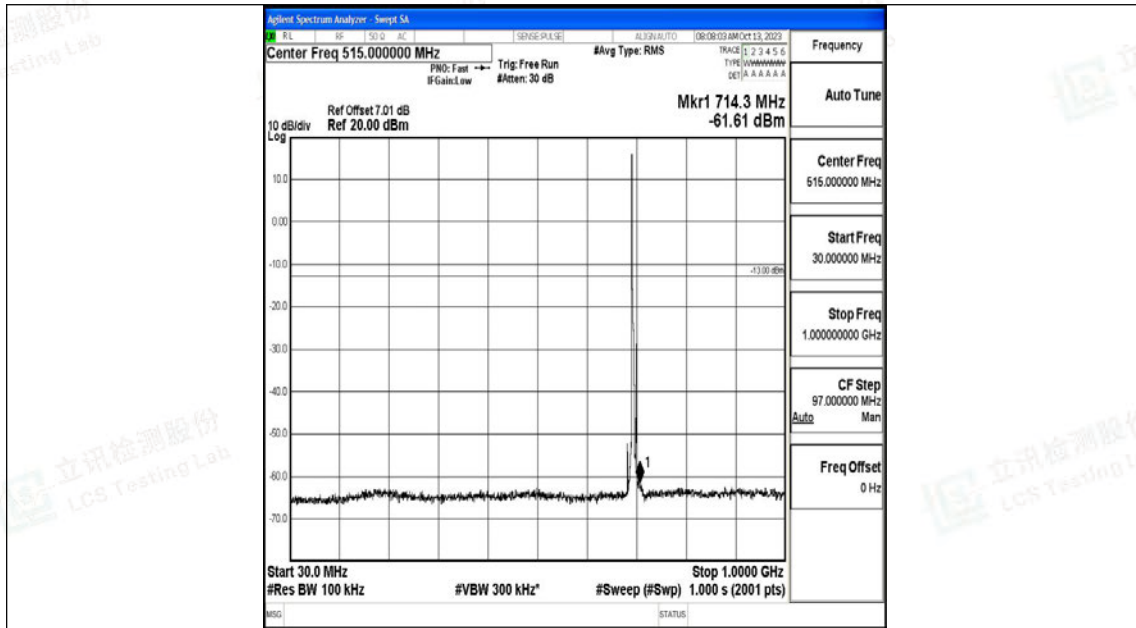

Band12\_3MHz\_16QAM\_23165\_1RB#0\_1000~3000\_1000~3000

Band12\_3MHz\_16QAM\_23165\_1RB#0\_3000~10000\_3000~10000

Band12\_5MHz\_QPSK\_23035\_1RB#0\_0.009~0.15\_0.009~0.15

Band12\_5MHz\_QPSK\_23035\_1RB#0\_0.15~30\_0.15~30