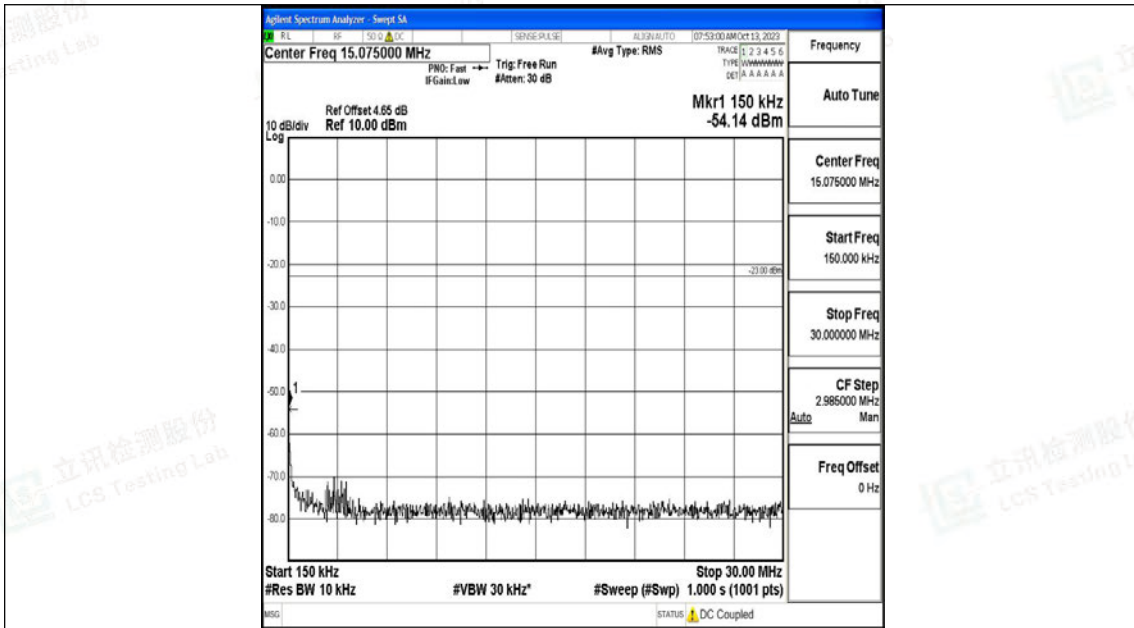

Band12\_3MHz\_QPSK\_23095\_1RB#0\_30~1000\_30~1000

Band12\_3MHz\_QPSK\_23095\_1RB#0\_1000~3000\_1000~3000

Band12\_3MHz\_QPSK\_23095\_1RB#0\_3000~10000\_3000~10000

Band12\_3MHz\_16QAM\_23095\_1RB#0\_0.009~0.15\_0.009~0.15