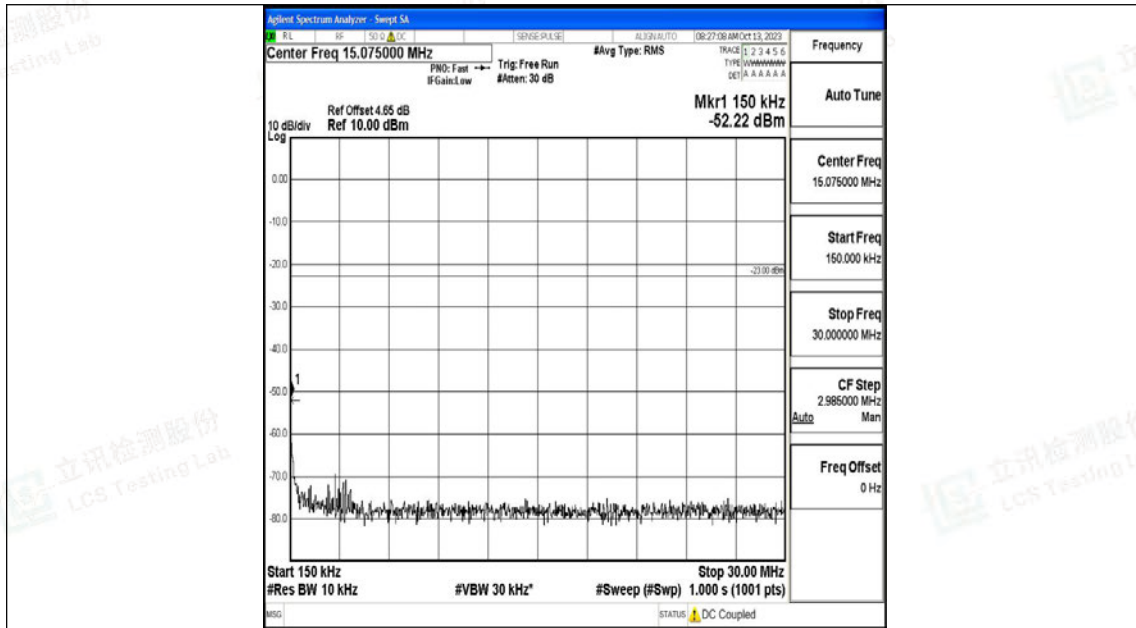

Band12_10MHz_16QAM_23130_1RB#0_0.009~0.15_0.009~0.15

Band12_10MHz_16QAM_23130_1RB#0_0.15~30_0.15~30