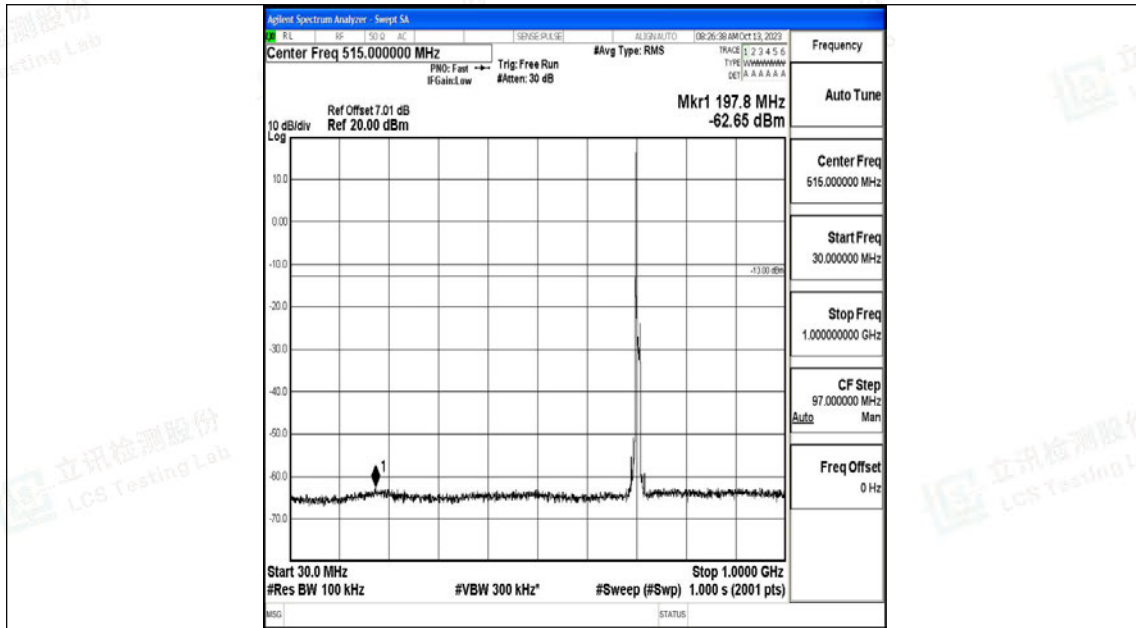

Band12_10MHz_QPSK_23130_1RB#0_0.15~30_0.15~30

Band12_10MHz_QPSK_23130_1RB#0_30~1000_30~1000