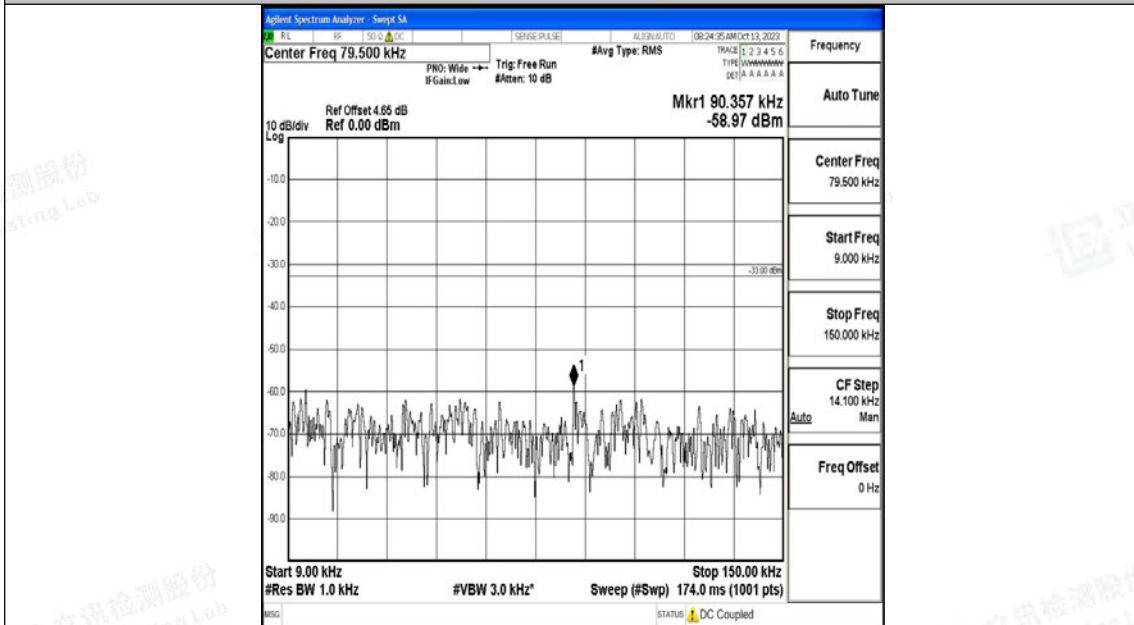

Band12_10MHz_QPSK_23060_1RB#0_3000~10000_3000~10000

Band12_10MHz_16QAM_23060_1RB#0_0.009~0.15_0.009~0.15