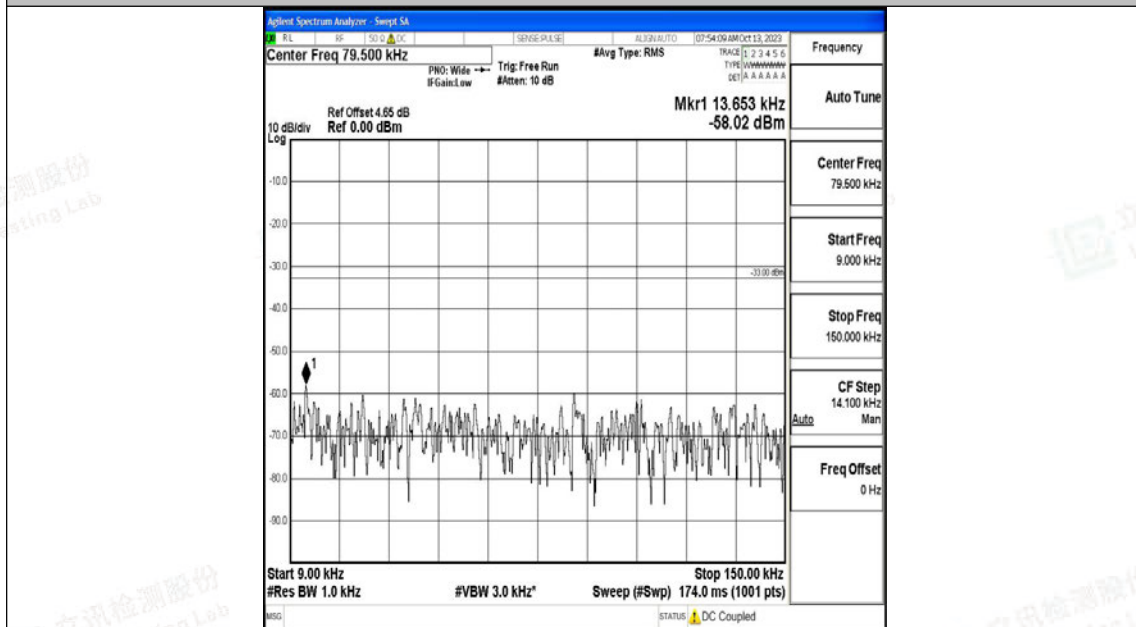

Band12_3MHz_QPSK_23165_1RB#0_3000~10000_3000~10000

Band12_3MHz_16QAM_23165_1RB#0_0.009~0.15_0.009~0.15