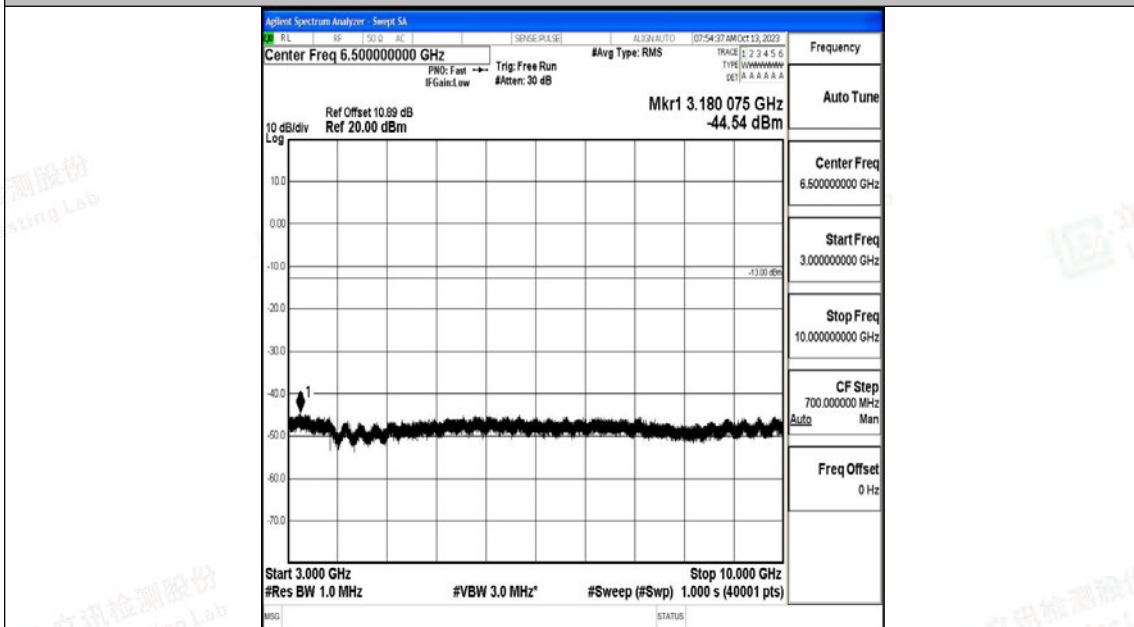

Band12_3MHz_16QAM_23165_1RB#0_1000~3000_1000~3000

Band12_3MHz_16QAM_23165_1RB#0_3000~10000_3000~10000