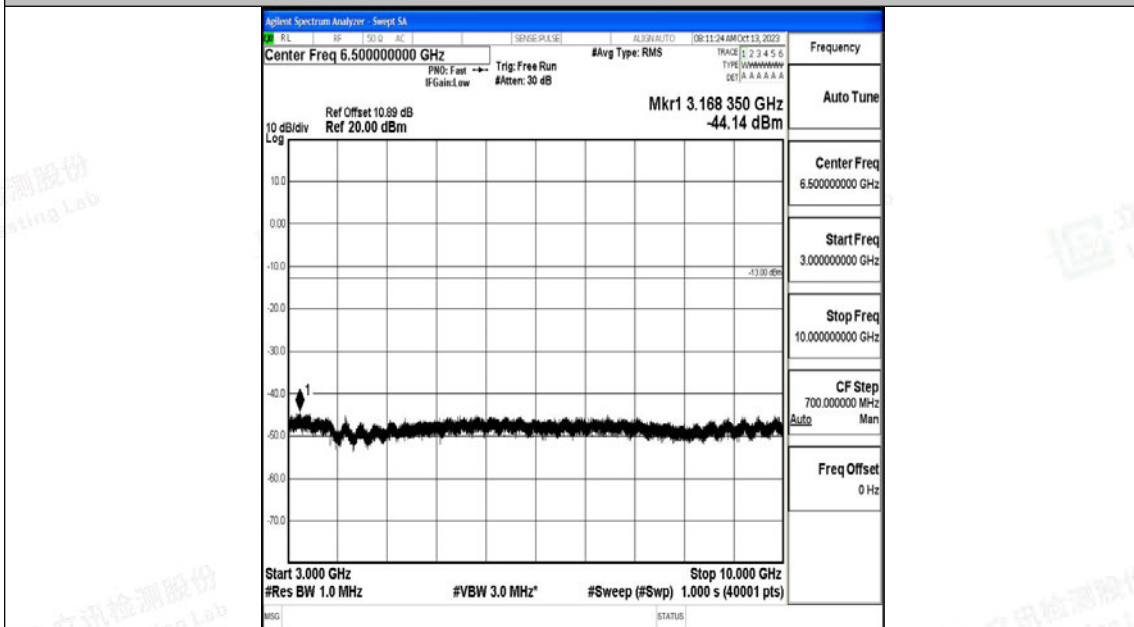

Band12\_5MHz\_16QAM\_23155\_1RB#0\_0.15~30\_0.15~30

Band12\_5MHz\_16QAM\_23155\_1RB#0\_30~1000\_30~1000

Band12\_5MHz\_16QAM\_23155\_1RB#0\_1000~3000\_1000~3000

Band12\_5MHz\_16QAM\_23155\_1RB#0\_3000~10000\_3000~10000