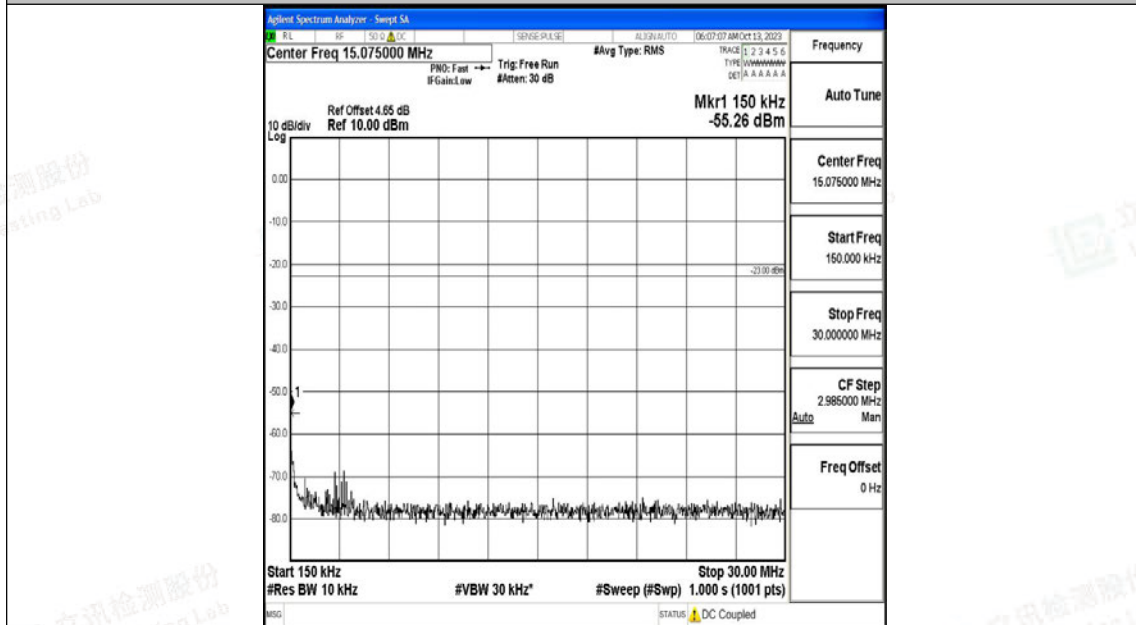

Band5_5MHz_QPSK_20525_1RB#0_0.009~0.15_0.009~0.15

Band5_5MHz_QPSK_20525_1RB#0_0.15~30_0.15~30