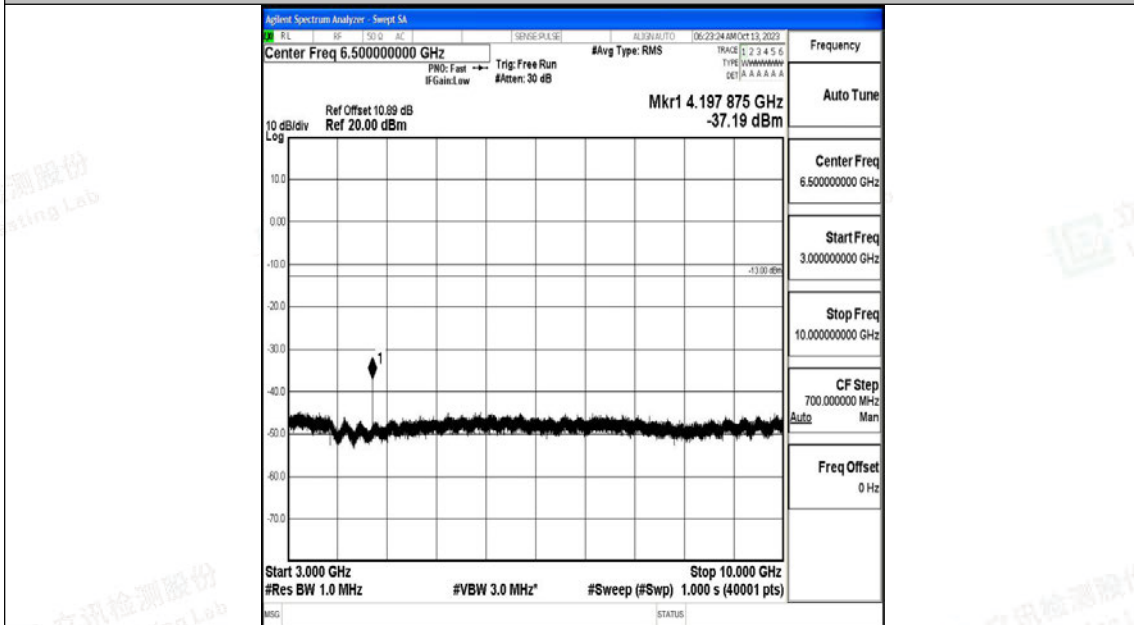

Band5\_10MHz\_16QAM\_20600\_1RB#0\_0.15~30\_0.15~30

Band5\_10MHz\_16QAM\_20600\_1RB#0\_30~1000\_30~1000

Band5\_10MHz\_16QAM\_20600\_1RB#0\_1000~3000\_1000~3000

Band5\_10MHz\_16QAM\_20600\_1RB#0\_3000~10000\_3000~10000