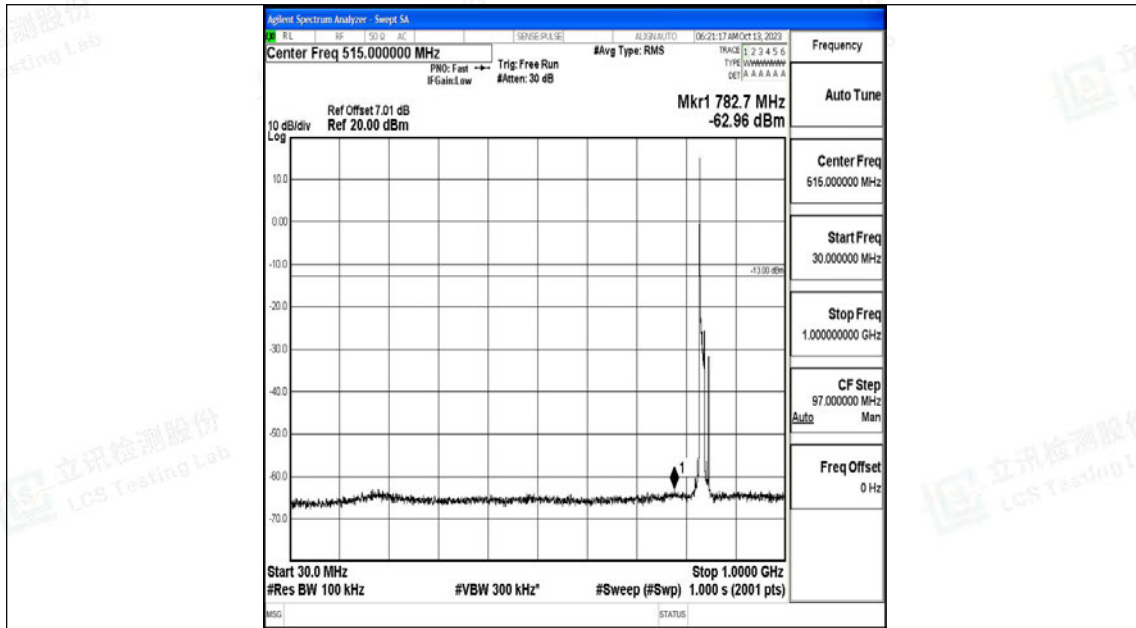

Band5\_10MHz\_16QAM\_20450\_1RB#0\_1000~3000\_1000~3000

Band5\_10MHz\_16QAM\_20450\_1RB#0\_3000~10000\_3000~10000

Band5\_10MHz\_QPSK\_20525\_1RB#0\_0.009~0.15\_0.009~0.15

Band5\_10MHz\_QPSK\_20525\_1RB#0\_0.15~30\_0.15~30