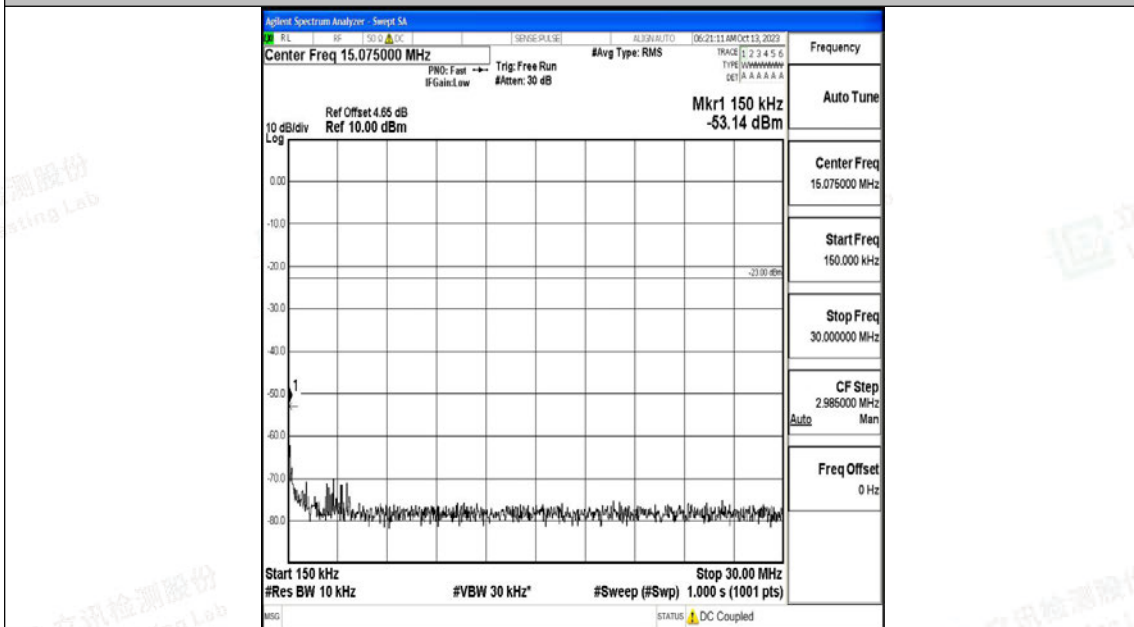

Band5\_10MHz\_16QAM\_20450\_1RB#0\_1000~3000\_1000~3000

Band5\_10MHz\_16QAM\_20450\_1RB#0\_3000~10000\_3000~10000

Band5\_10MHz\_QPSK\_20525\_1RB#0\_0.009~0.15\_0.009~0.15

Band5\_10MHz\_QPSK\_20525\_1RB#0\_0.15~30\_0.15~30