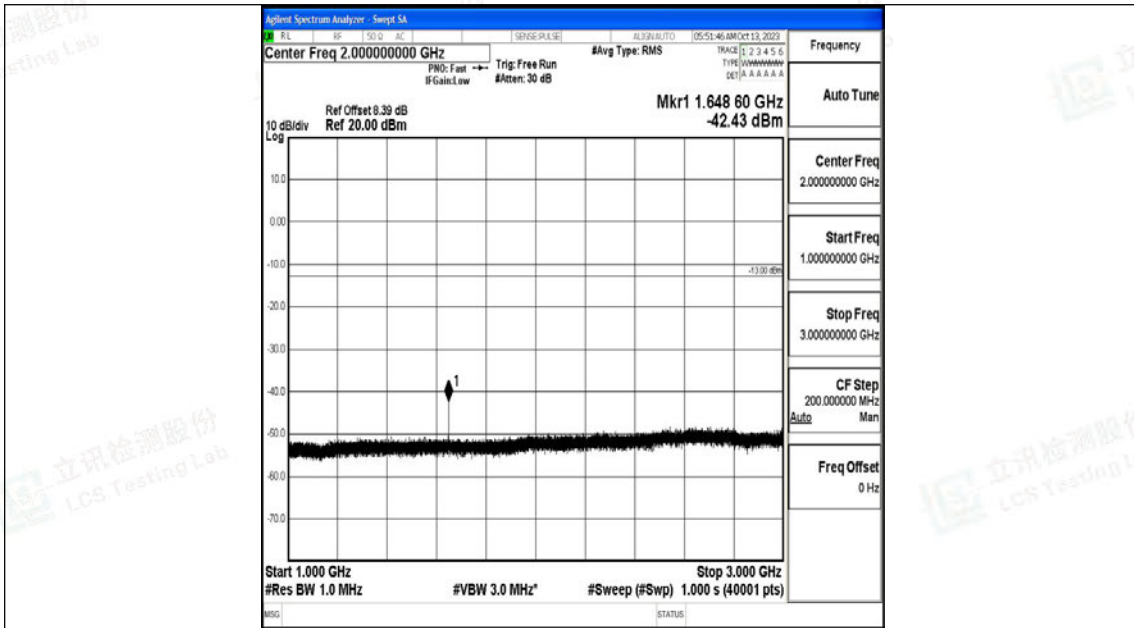

Band5\_3MHz\_QPSK\_20415\_1RB#0\_3000~10000\_3000~10000

Band5\_3MHz\_16QAM\_20415\_1RB#0\_0.009~0.15\_0.009~0.15

Band5\_3MHz\_16QAM\_20415\_1RB#0\_0.15~30\_0.15~30

Band5\_3MHz\_16QAM\_20415\_1RB#0\_30~1000\_30~1000