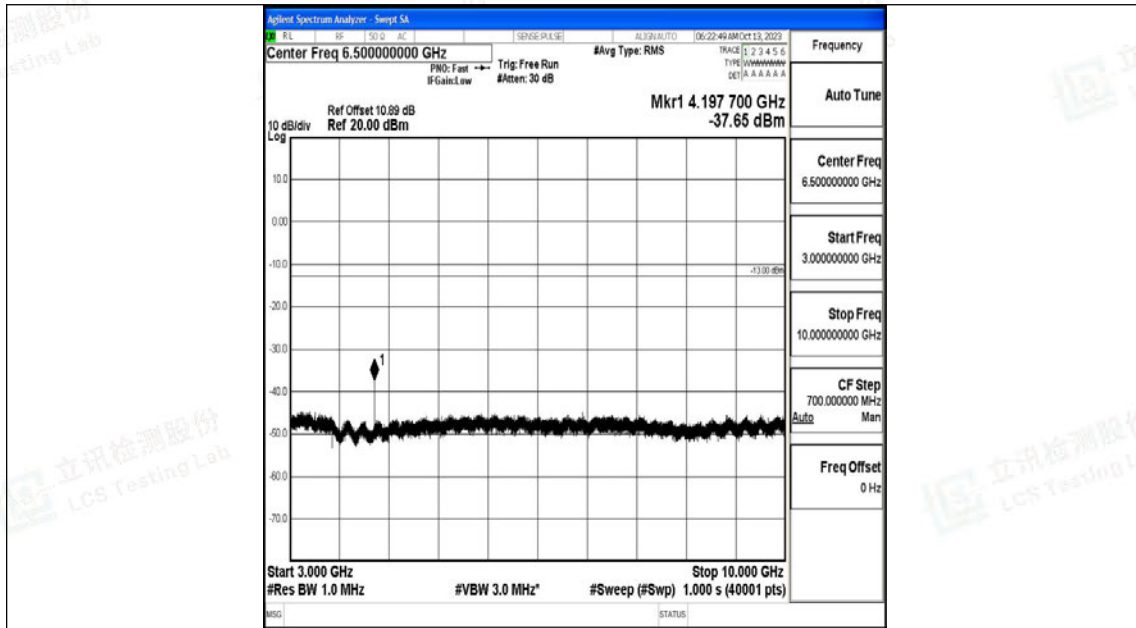

Band5\_10MHz\_QPSK\_20600\_1RB#0\_0.009~0.15\_0.009~0.15

Band5\_10MHz\_QPSK\_20600\_1RB#0\_0.15~30\_0.15~30

Band5\_10MHz\_QPSK\_20600\_1RB#0\_30~1000\_30~1000

Band5\_10MHz\_QPSK\_20600\_1RB#0\_1000~3000\_1000~3000