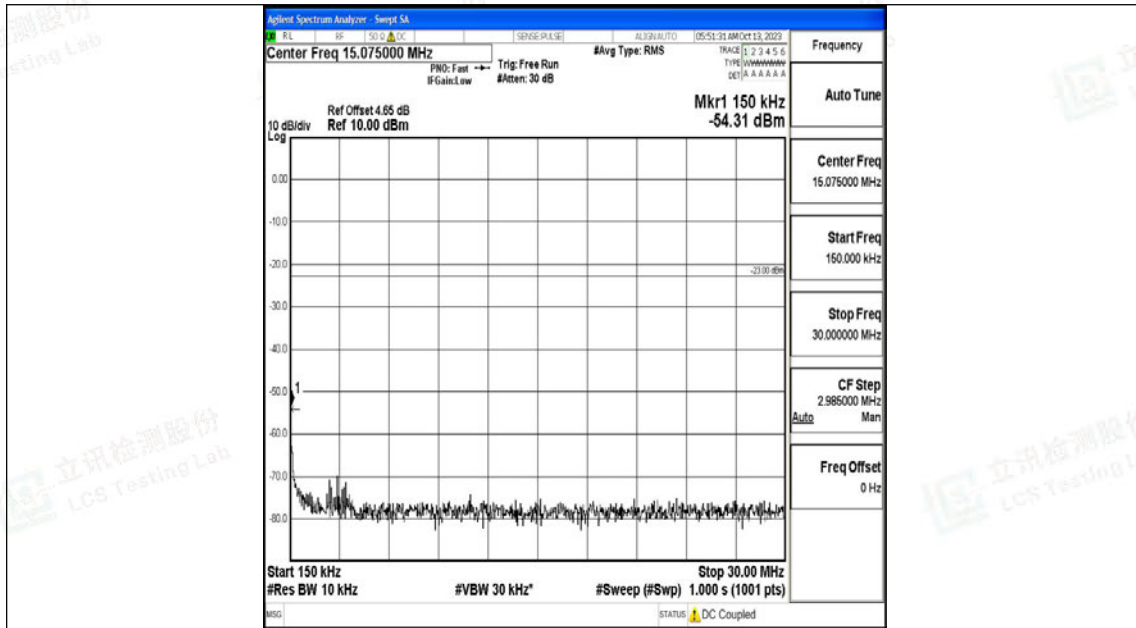

Band5_3MHz_16QAM_20415_1RB#0_0.009~0.15_0.009~0.15

Band5_3MHz_16QAM_20415_1RB#0_0.15~30_0.15~30