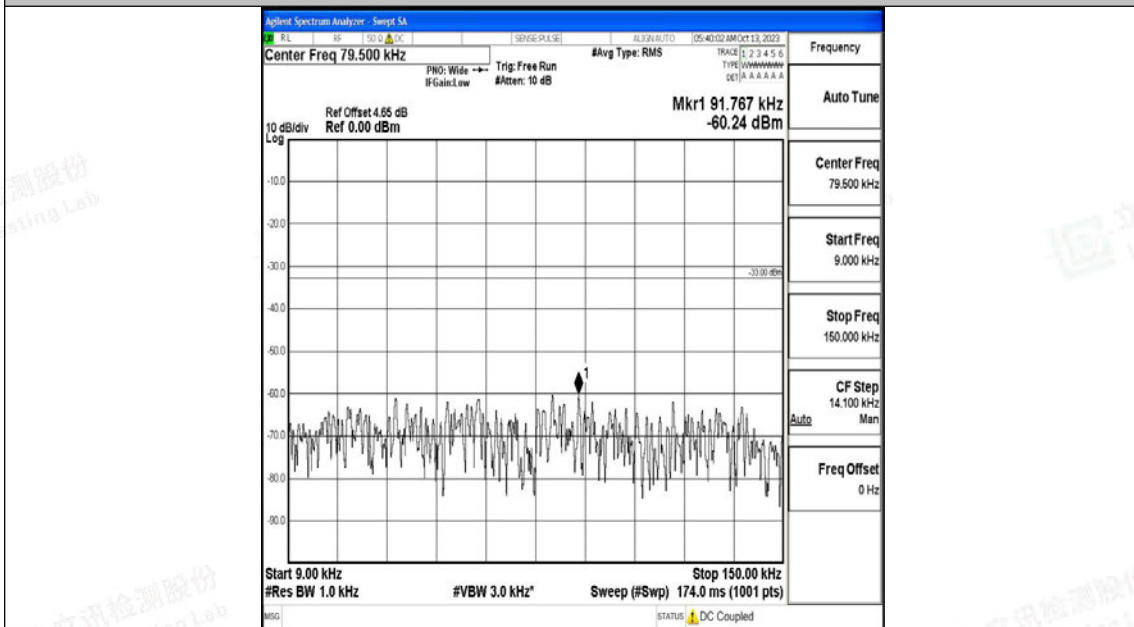

Band5\_1.4MHz\_QPSK\_20643\_1RB#0\_30~1000\_30~1000

Band5\_1.4MHz\_QPSK\_20643\_1RB#0\_1000~3000\_1000~3000

Band5\_1.4MHz\_QPSK\_20643\_1RB#0\_3000~10000\_3000~10000

Band5\_1.4MHz\_16QAM\_20643\_1RB#0\_0.009~0.15\_0.009~0.15