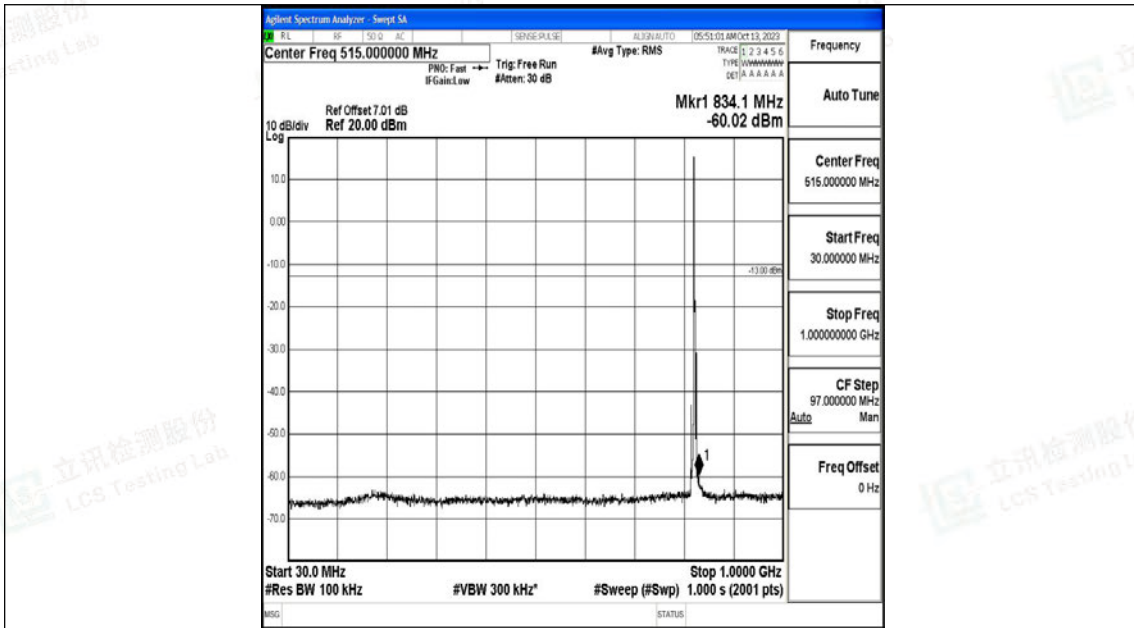

Band5_3MHz_QPSK_20415_1RB#0_0.15~30_0.15~30

Band5_3MHz_QPSK_20415_1RB#0_30~1000_30~1000