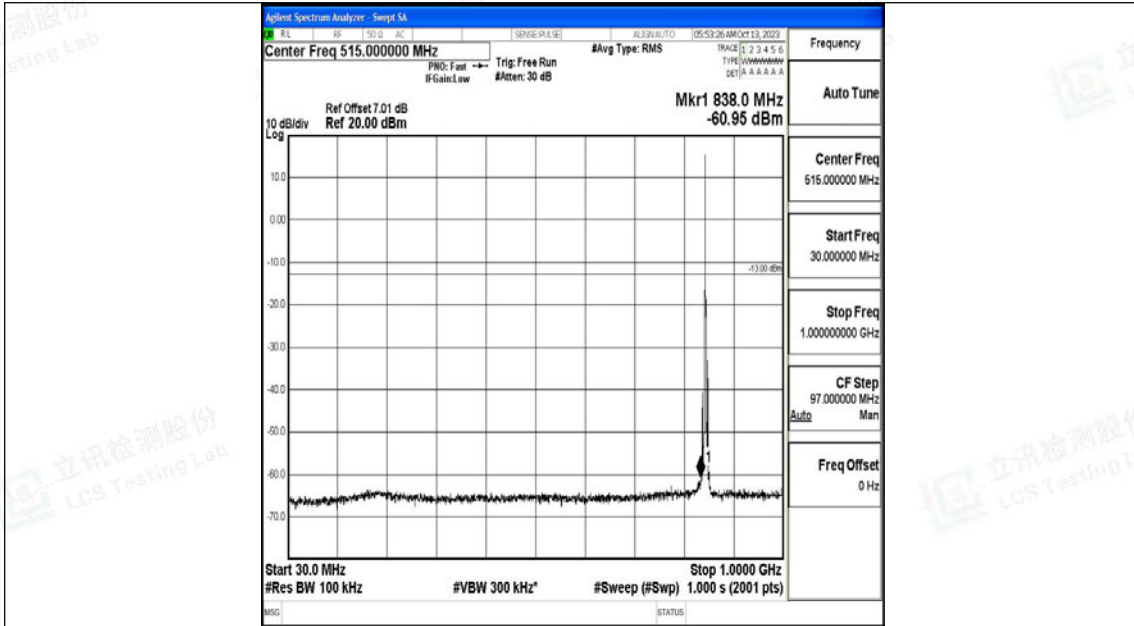

Band5_3MHz_QPSK_20635_1RB#0_0.15~30_0.15~30

Band5_3MHz_QPSK_20635_1RB#0_30~1000_30~1000