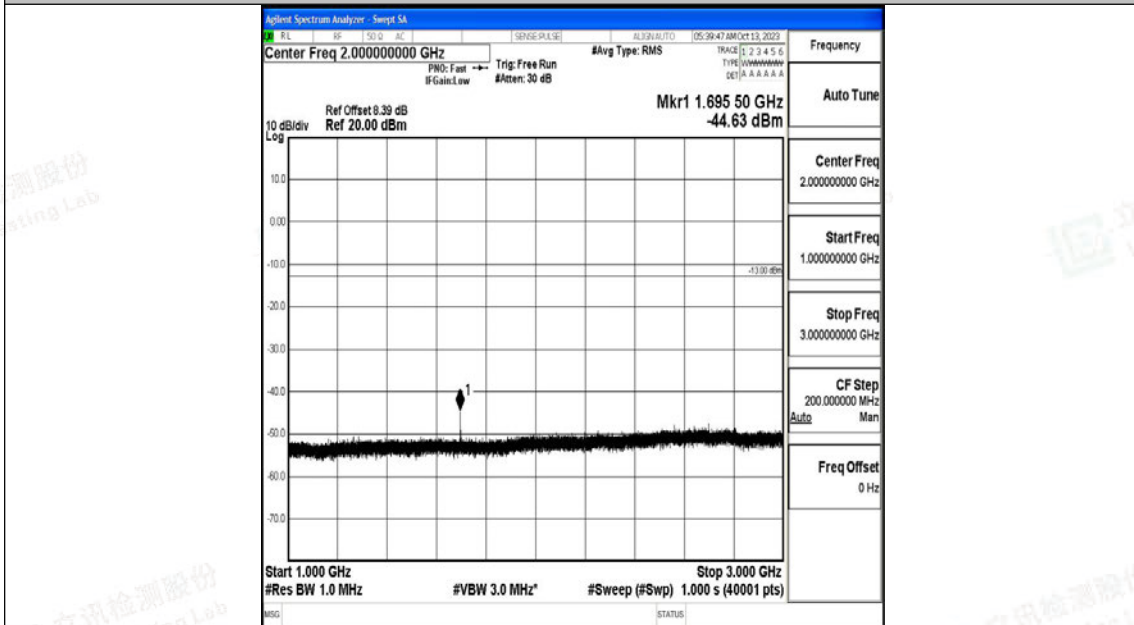

Band5\_1.4MHz\_QPSK\_20643\_1RB#0\_30~1000\_30~1000

Band5\_1.4MHz\_QPSK\_20643\_1RB#0\_1000~3000\_1000~3000

Band5\_1.4MHz\_QPSK\_20643\_1RB#0\_3000~10000\_3000~10000

Band5\_1.4MHz\_16QAM\_20643\_1RB#0\_0.009~0.15\_0.009~0.15