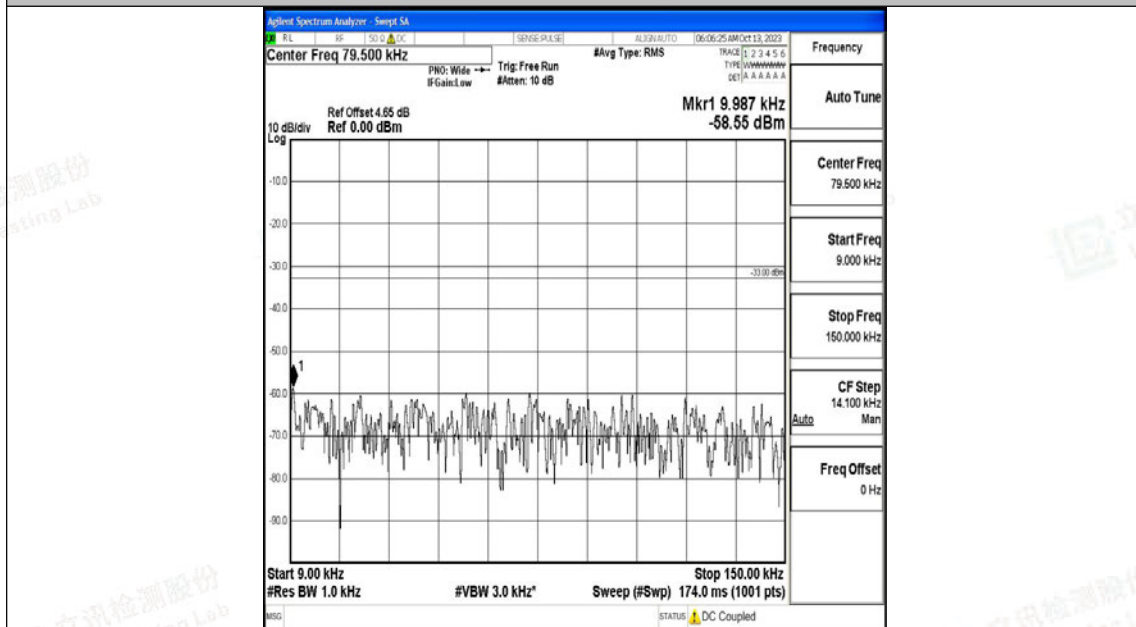

Band5\_5MHz\_QPSK\_20425\_1RB#0\_30~1000\_30~1000

Band5\_5MHz\_QPSK\_20425\_1RB#0\_1000~3000\_1000~3000

Band5\_5MHz\_QPSK\_20425\_1RB#0\_3000~10000\_3000~10000

Band5\_5MHz\_16QAM\_20425\_1RB#0\_0.009~0.15\_0.009~0.15