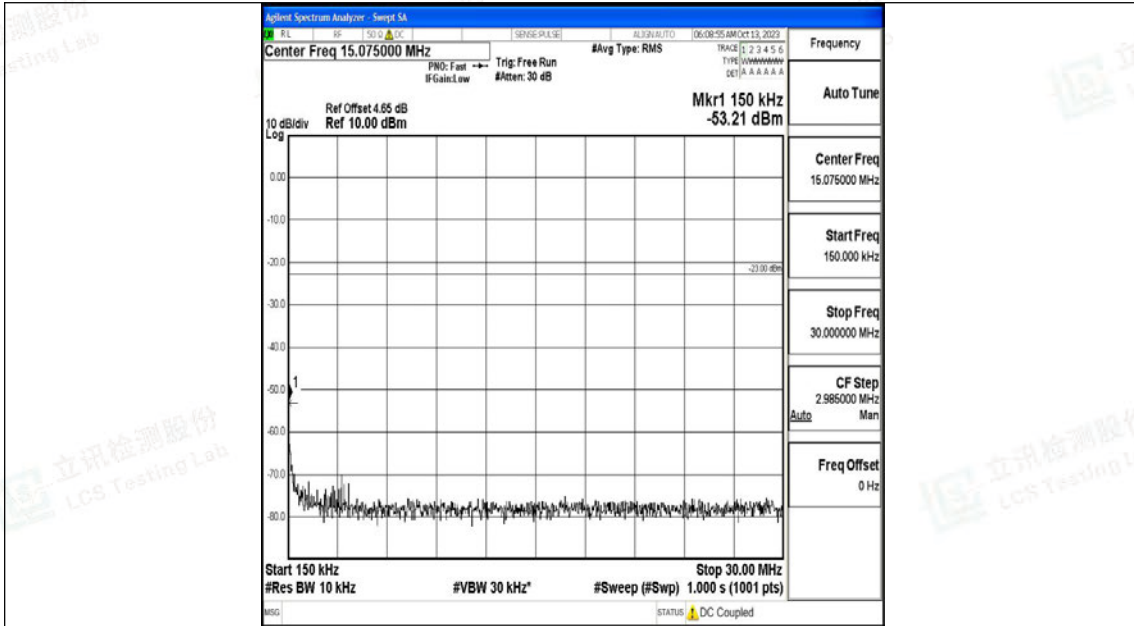

Band5\_5MHz\_QPSK\_20625\_1RB#0\_30~1000\_30~1000

Band5\_5MHz\_QPSK\_20625\_1RB#0\_1000~3000\_1000~3000

Band5\_5MHz\_QPSK\_20625\_1RB#0\_3000~10000\_3000~10000

Band5\_5MHz\_16QAM\_20625\_1RB#0\_0.009~0.15\_0.009~0.15