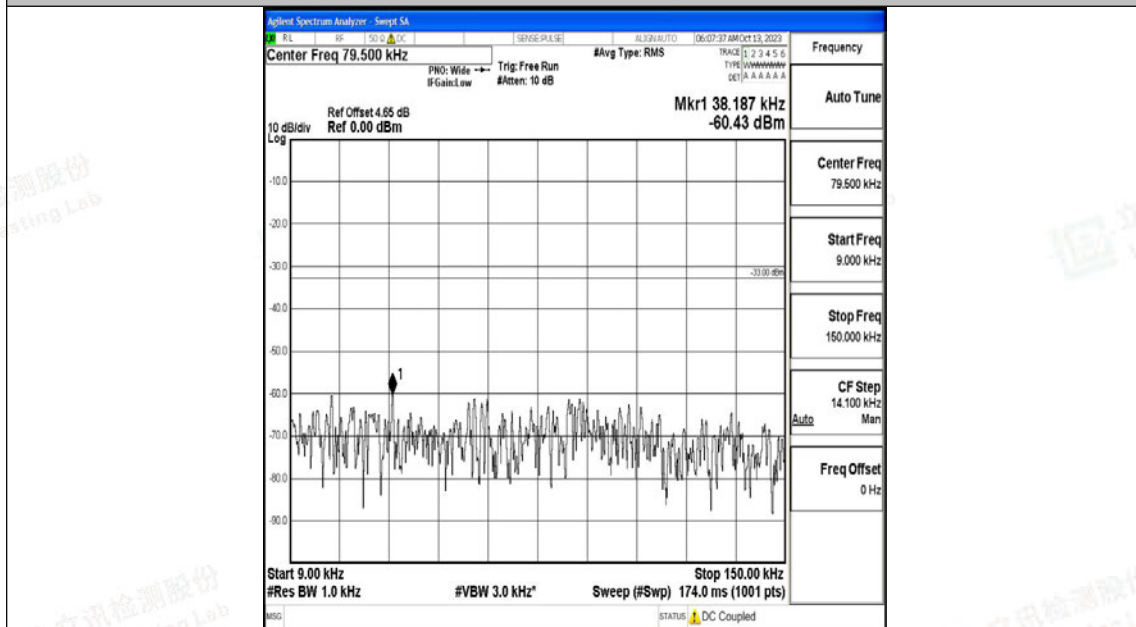

Band5_5MHz_QPSK_20525_1RB#0_3000~10000_3000~10000

Band5_5MHz_16QAM_20525_1RB#0_0.009~0.15_0.009~0.15