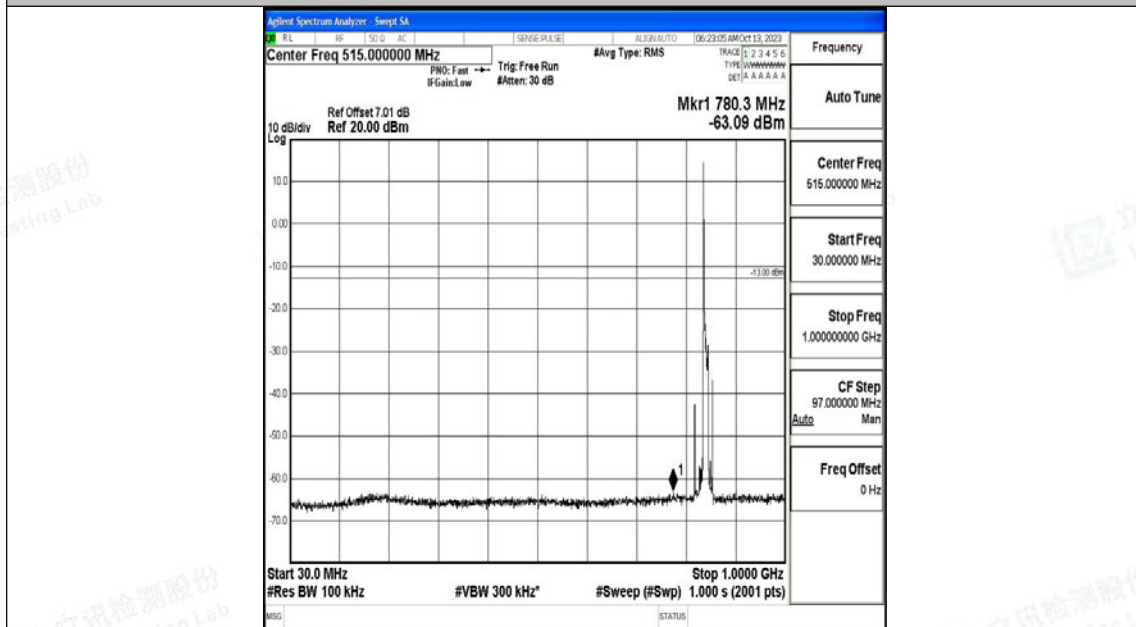

Band5_10MHz_16QAM_20600_1RB#0_0.15~30_0.15~30

Band5_10MHz_16QAM_20600_1RB#0_30~1000_30~1000