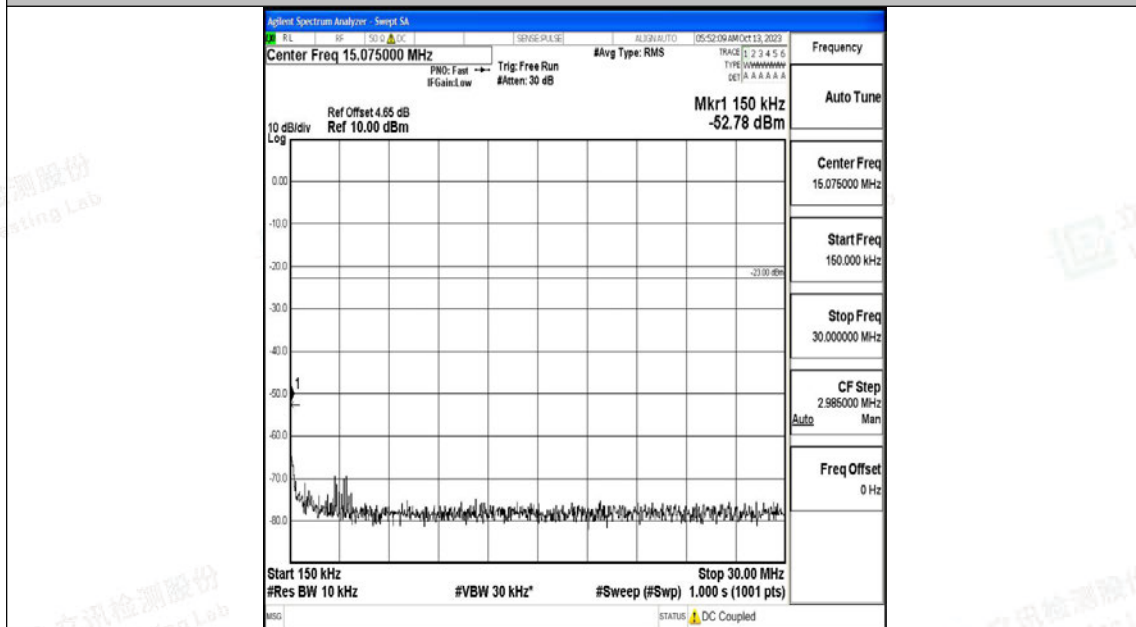

Band5\_3MHz\_16QAM\_20415\_1RB#0\_1000~3000\_1000~3000

Band5\_3MHz\_16QAM\_20415\_1RB#0\_3000~10000\_3000~10000

Band5\_3MHz\_QPSK\_20525\_1RB#0\_0.009~0.15\_0.009~0.15

Band5\_3MHz\_QPSK\_20525\_1RB#0\_0.15~30\_0.15~30