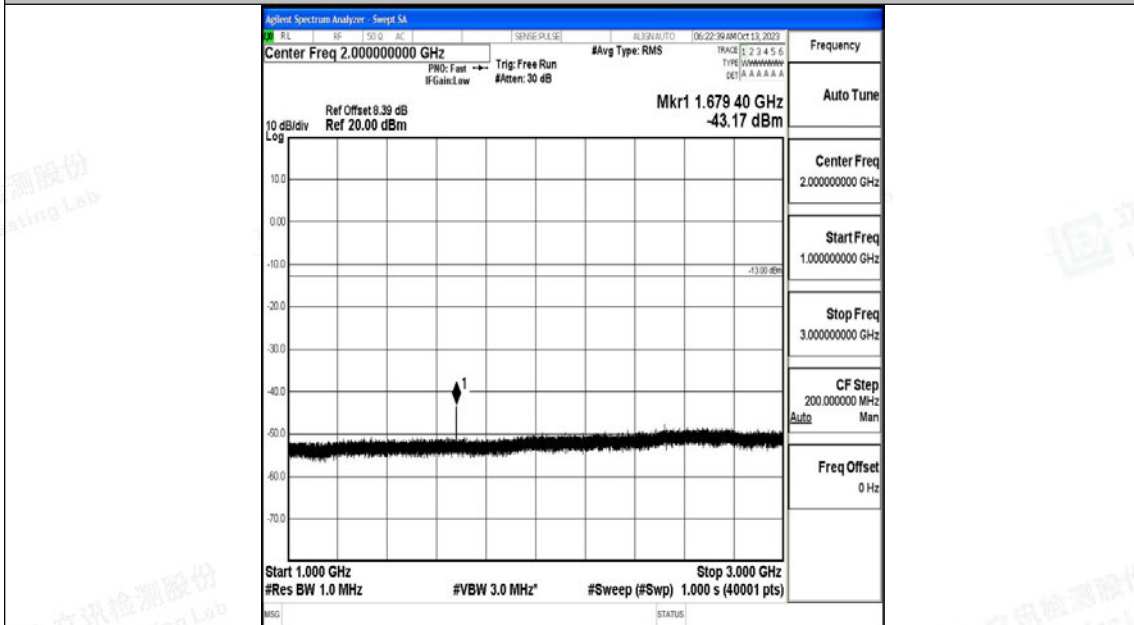

Band5\_10MHz\_QPSK\_20600\_1RB#0\_0.009~0.15\_0.009~0.15

Band5\_10MHz\_QPSK\_20600\_1RB#0\_0.15~30\_0.15~30

Band5\_10MHz\_QPSK\_20600\_1RB#0\_30~1000\_30~1000

Band5\_10MHz\_QPSK\_20600\_1RB#0\_1000~3000\_1000~3000