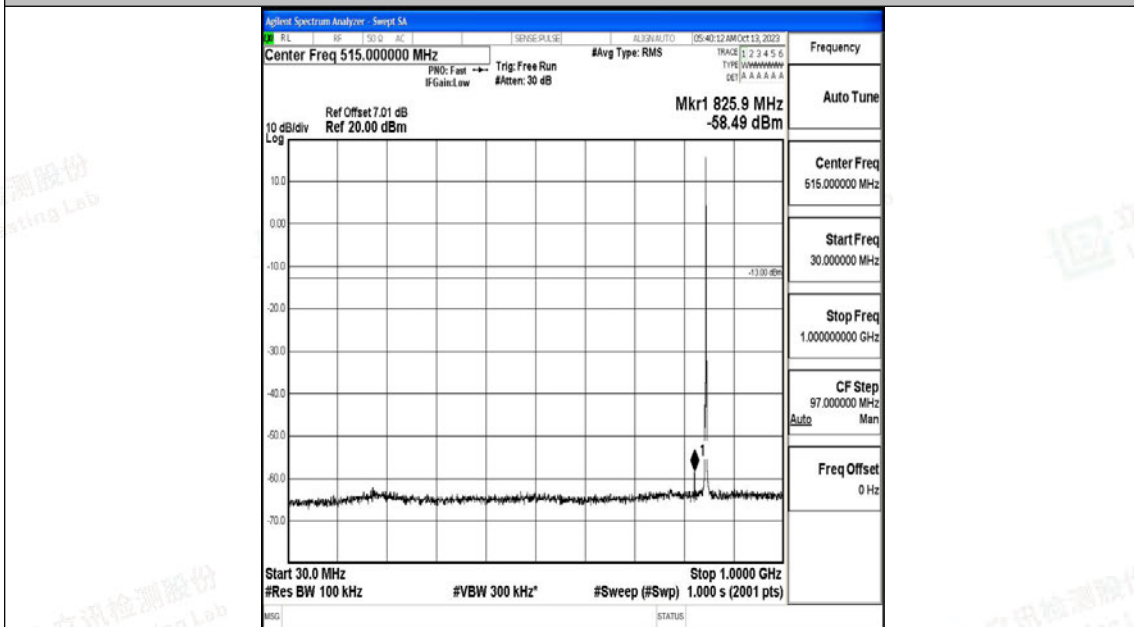

Band5_1.4MHz_16QAM_20643_1RB#0_0.15~30_0.15~30

Band5_1.4MHz_16QAM_20643_1RB#0_30~1000_30~1000