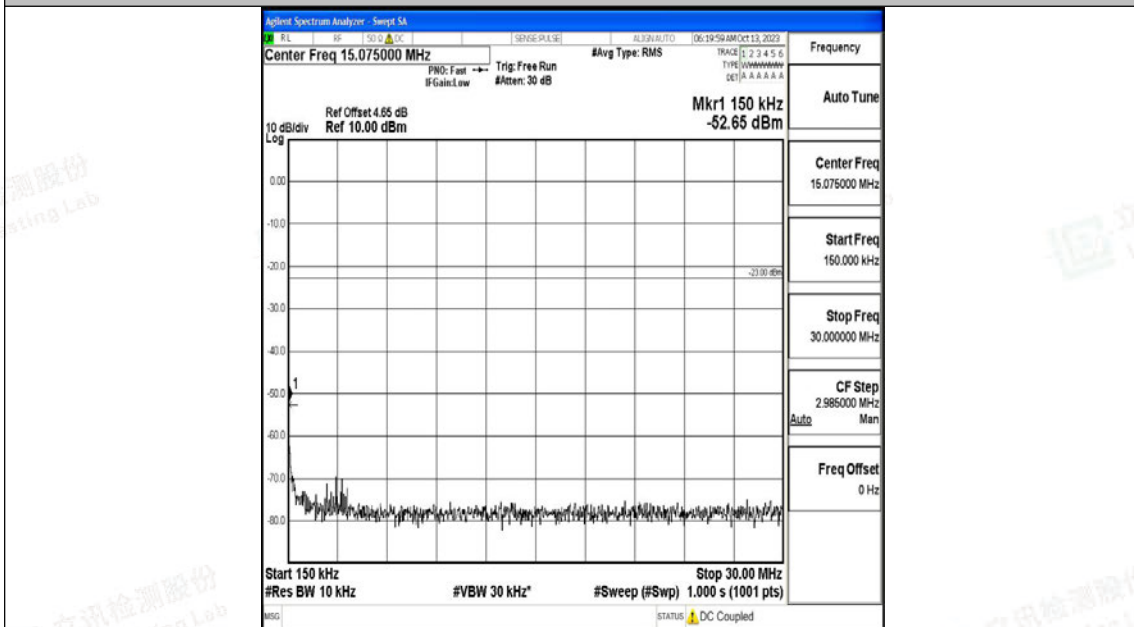

Band5_10MHz_QPSK_20450_1RB#0_0.009~0.15_0.009~0.15

Band5_10MHz_QPSK_20450_1RB#0_0.15~30_0.15~30