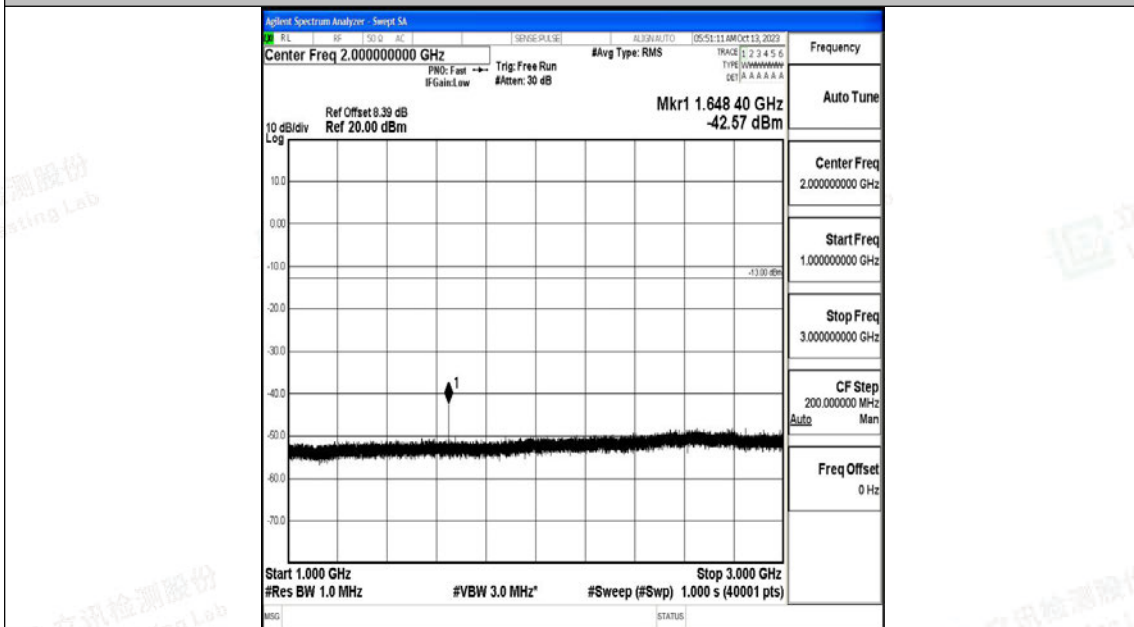

Band5\_3MHz\_QPSK\_20415\_1RB#0\_0.009~0.15\_0.009~0.15

Band5\_3MHz\_QPSK\_20415\_1RB#0\_0.15~30\_0.15~30

Band5\_3MHz\_QPSK\_20415\_1RB#0\_30~1000\_30~1000

Band5\_3MHz\_QPSK\_20415\_1RB#0\_1000~3000\_1000~3000