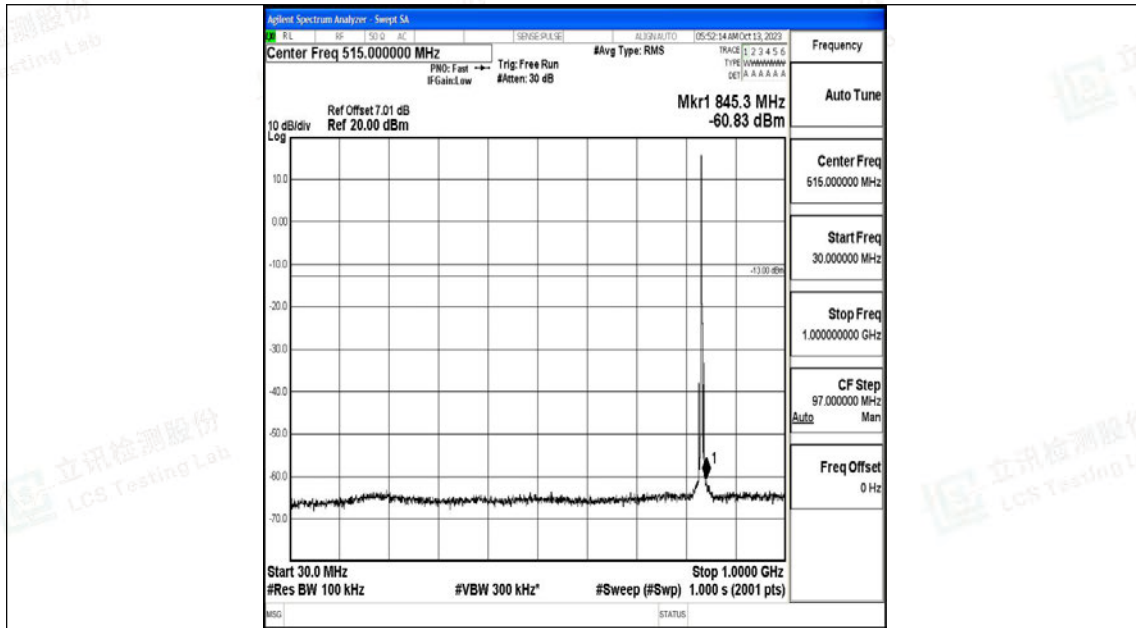

Band5\_3MHz\_16QAM\_20415\_1RB#0\_1000~3000\_1000~3000

Band5\_3MHz\_16QAM\_20415\_1RB#0\_3000~10000\_3000~10000

Band5\_3MHz\_QPSK\_20525\_1RB#0\_0.009~0.15\_0.009~0.15

Band5\_3MHz\_QPSK\_20525\_1RB#0\_0.15~30\_0.15~30