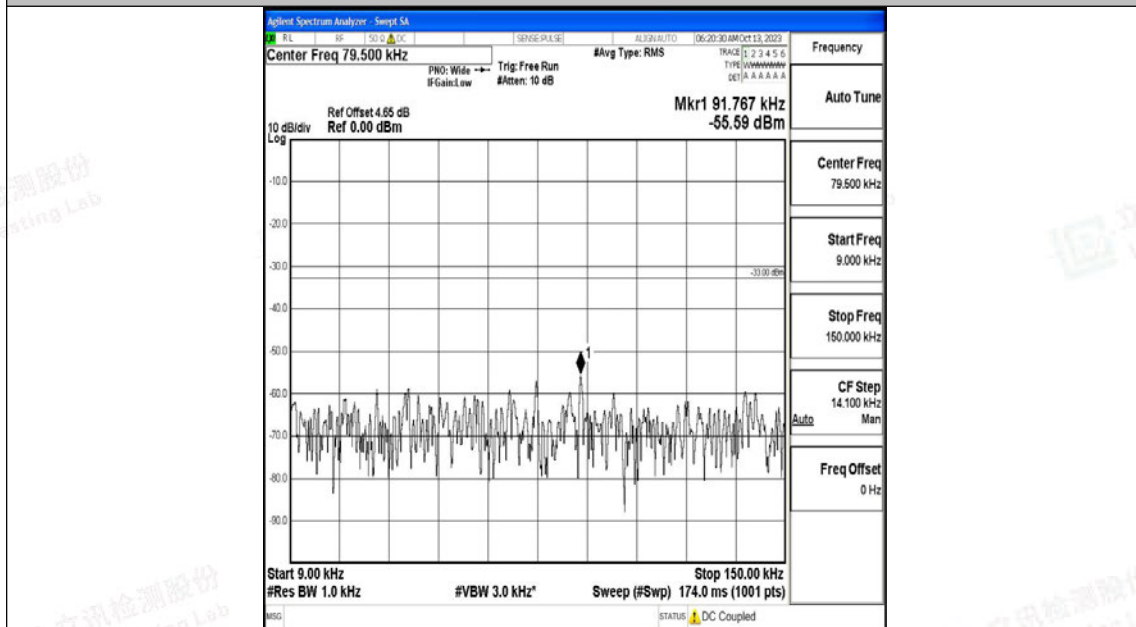

Band5_10MHz_QPSK_20450_1RB#0_3000~10000_3000~10000

Band5_10MHz_16QAM_20450_1RB#0_0.009~0.15_0.009~0.15