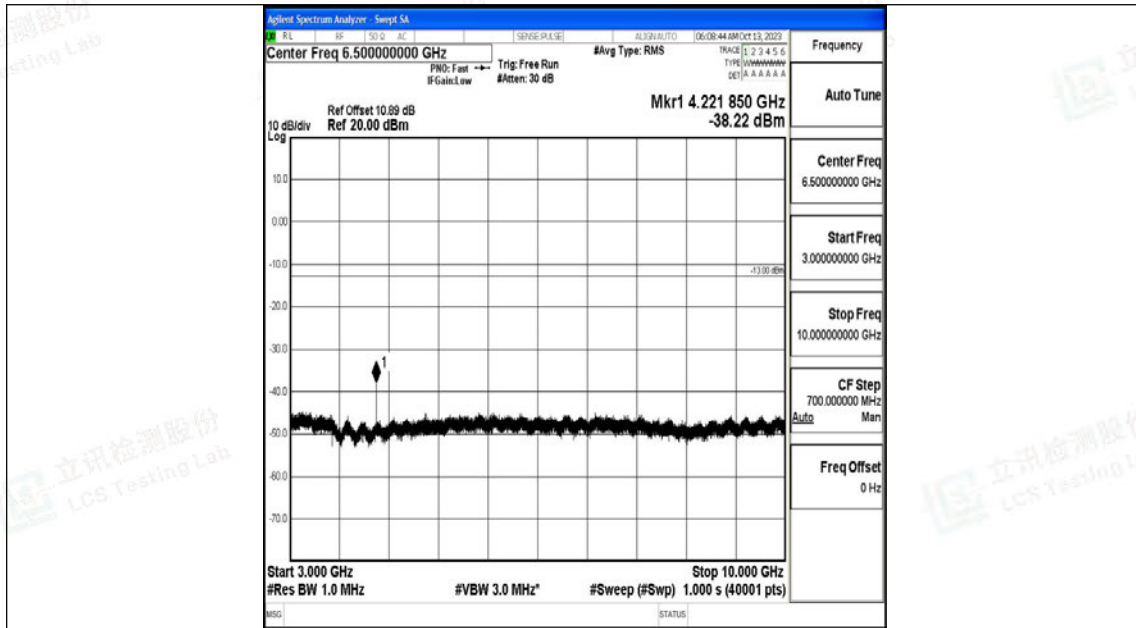

Band5_5MHz_QPSK_20625_1RB#0_1000~3000_1000~3000

Band5_5MHz_QPSK_20625_1RB#0_3000~10000_3000~10000