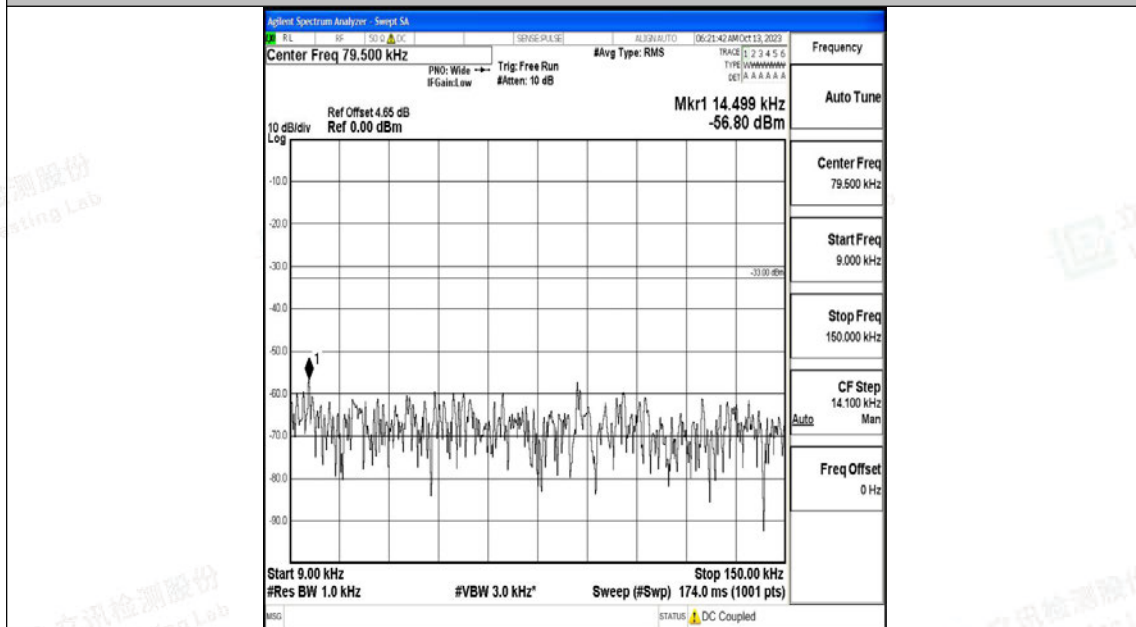

Band5\_10MHz\_QPSK\_20525\_1RB#0\_30~1000\_30~1000

Band5\_10MHz\_QPSK\_20525\_1RB#0\_1000~3000\_1000~3000

Band5\_10MHz\_QPSK\_20525\_1RB#0\_3000~10000\_3000~10000

Band5\_10MHz\_16QAM\_20525\_1RB#0\_0.009~0.15\_0.009~0.15