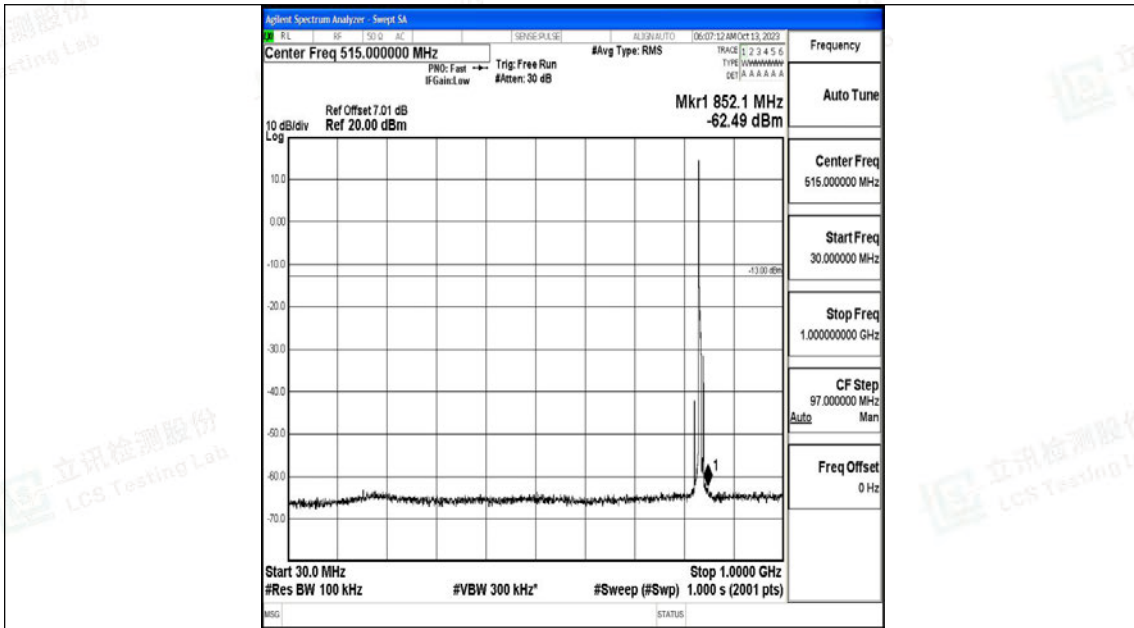

Band5_5MHz_QPSK_20525_1RB#0_0.15~30_0.15~30

Band5_5MHz_QPSK_20525_1RB#0_30~1000_30~1000