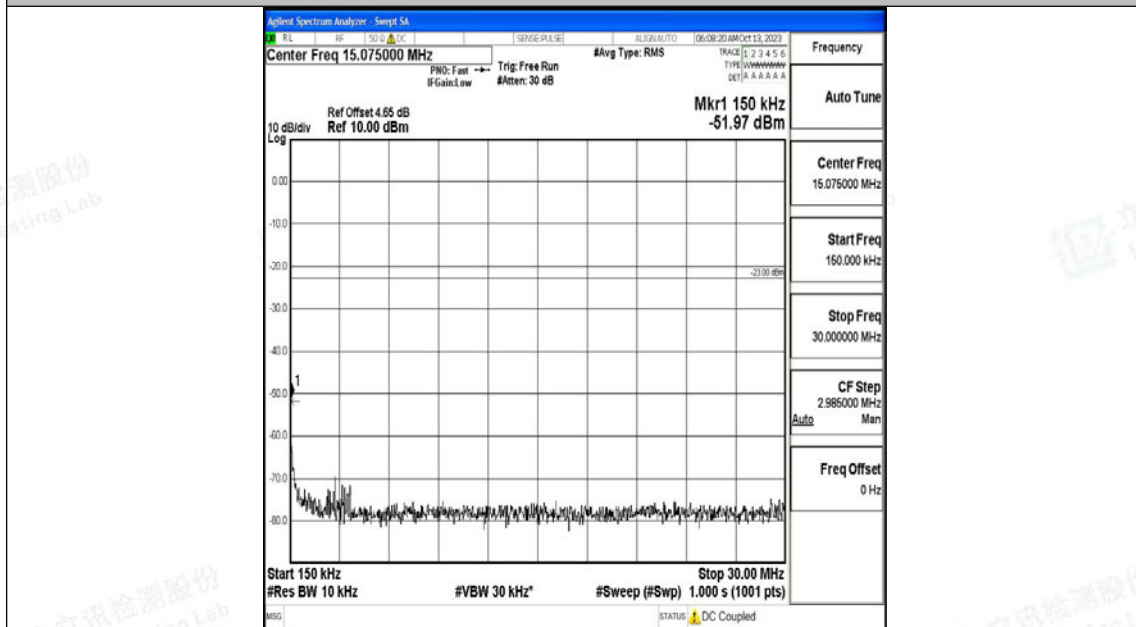

Band5\_5MHz\_16QAM\_20525\_1RB#0\_1000~3000\_1000~3000

Band5\_5MHz\_16QAM\_20525\_1RB#0\_3000~10000\_3000~10000

Band5\_5MHz\_QPSK\_20625\_1RB#0\_0.009~0.15\_0.009~0.15

Band5\_5MHz\_QPSK\_20625\_1RB#0\_0.15~30\_0.15~30