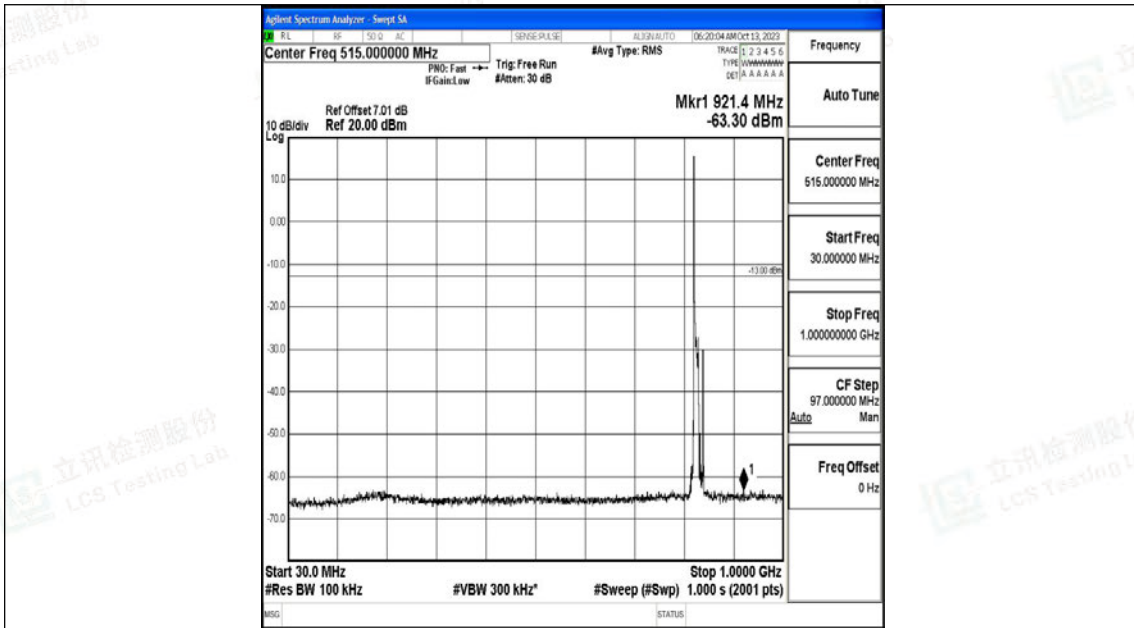

Band5_10MHz_QPSK_20450_1RB#0_0.15~30_0.15~30

Band5_10MHz_QPSK_20450_1RB#0_30~1000_30~1000