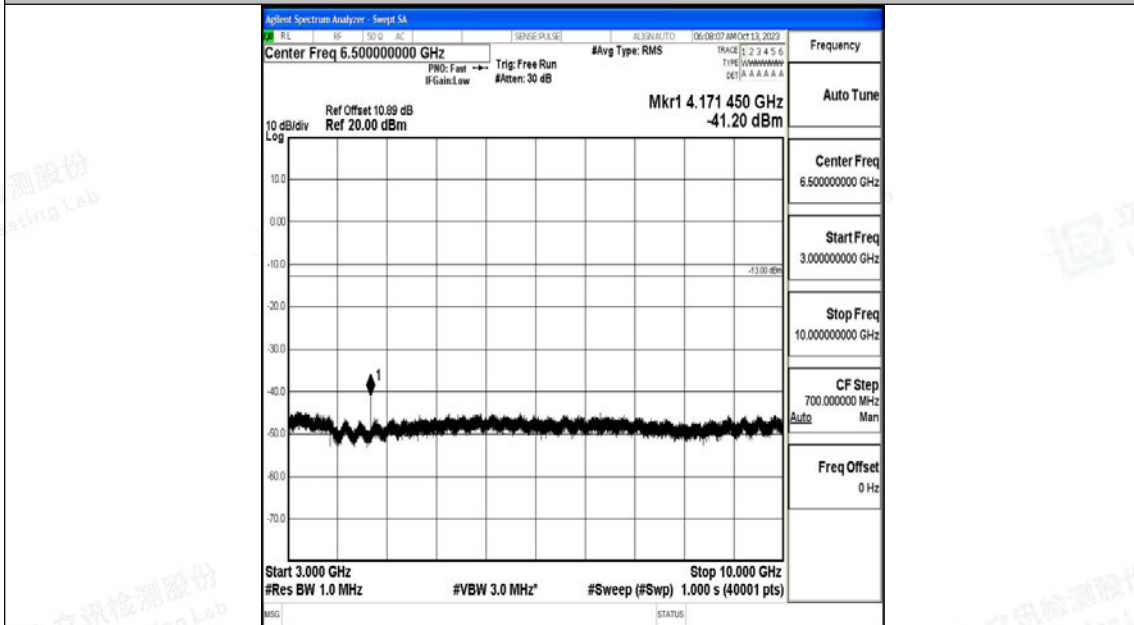

Band5_5MHz_16QAM_20525_1RB#0_1000~3000_1000~3000

Band5_5MHz_16QAM_20525_1RB#0_3000~10000_3000~10000