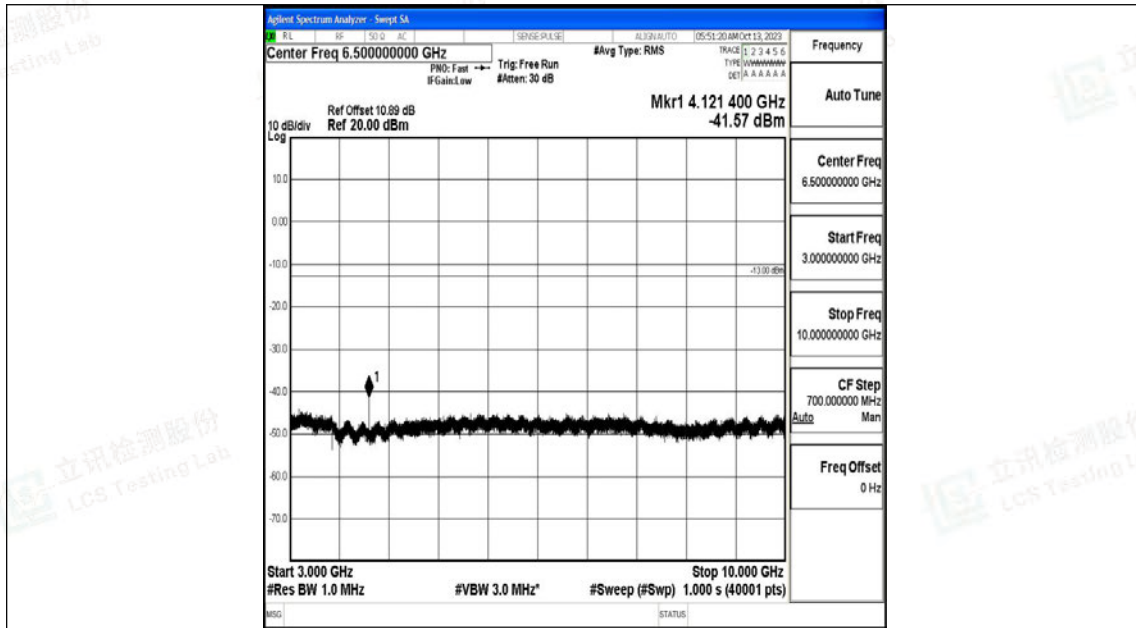

Band5\_3MHz\_QPSK\_20415\_1RB#0\_0.009~0.15\_0.009~0.15

Band5\_3MHz\_QPSK\_20415\_1RB#0\_0.15~30\_0.15~30

Band5\_3MHz\_QPSK\_20415\_1RB#0\_30~1000\_30~1000

Band5\_3MHz\_QPSK\_20415\_1RB#0\_1000~3000\_1000~3000