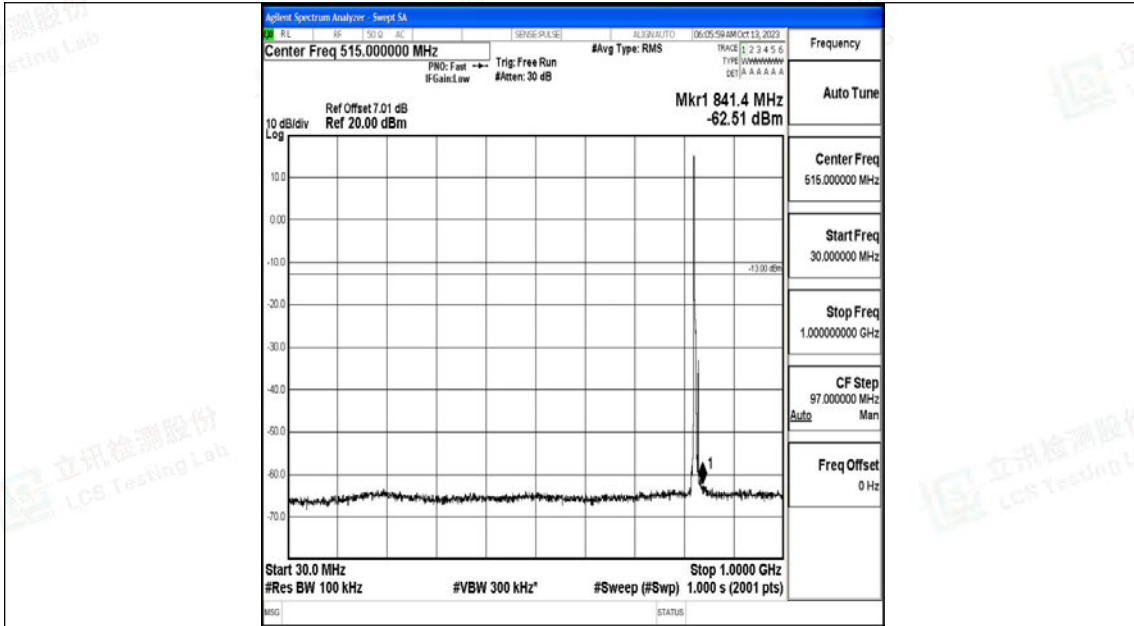

Band5\_3MHz\_16QAM\_20635\_1RB#0\_1000~3000\_1000~3000

Band5\_3MHz\_16QAM\_20635\_1RB#0\_3000~10000\_3000~10000

Band5\_5MHz\_QPSK\_20425\_1RB#0\_0.009~0.15\_0.009~0.15

Band5\_5MHz\_QPSK\_20425\_1RB#0\_0.15~30\_0.15~30