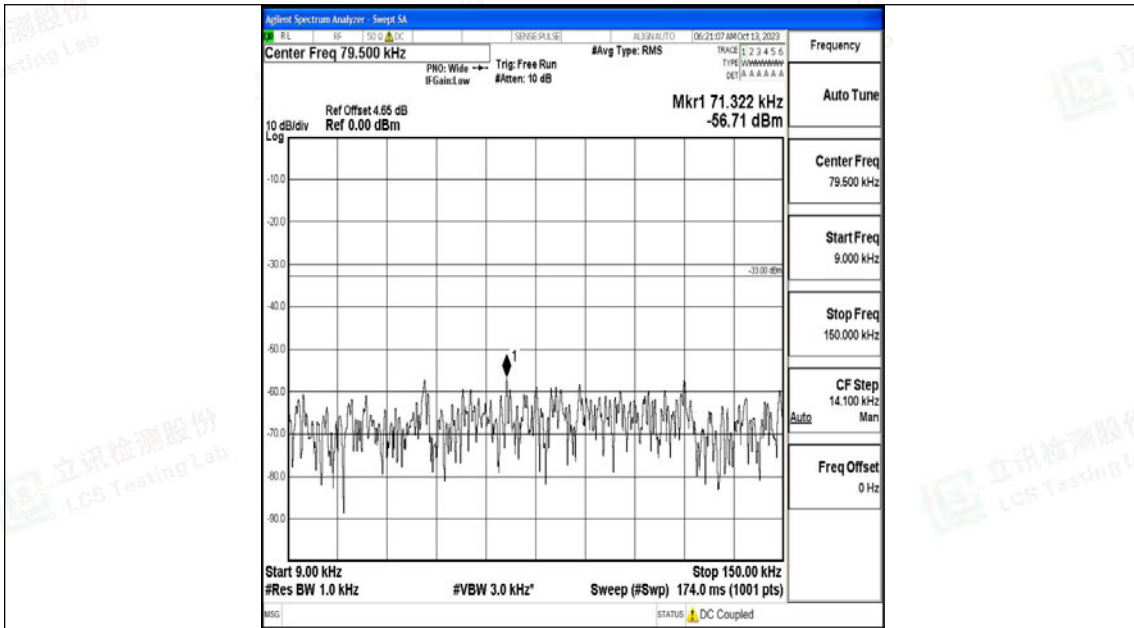

Band5_10MHz_16QAM_20450_1RB#0_3000~10000_3000~10000

Band5_10MHz_QPSK_20525_1RB#0_0.009~0.15_0.009~0.15