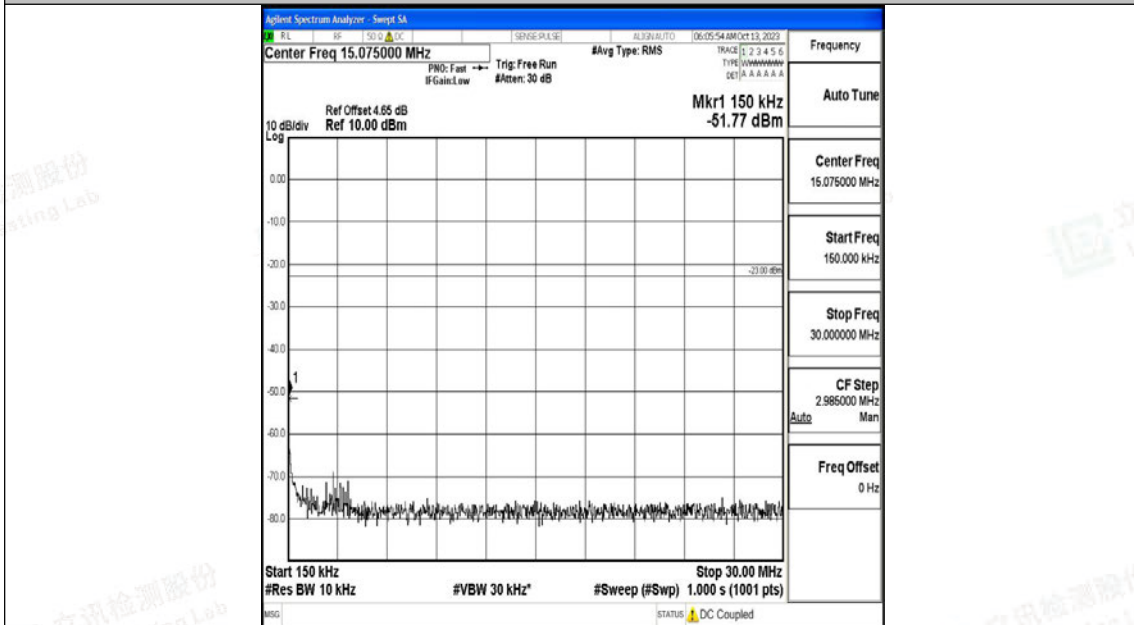

Band5\_3MHz\_16QAM\_20635\_1RB#0\_1000~3000\_1000~3000

Band5\_3MHz\_16QAM\_20635\_1RB#0\_3000~10000\_3000~10000

Band5\_5MHz\_QPSK\_20425\_1RB#0\_0.009~0.15\_0.009~0.15

Band5\_5MHz\_QPSK\_20425\_1RB#0\_0.15~30\_0.15~30