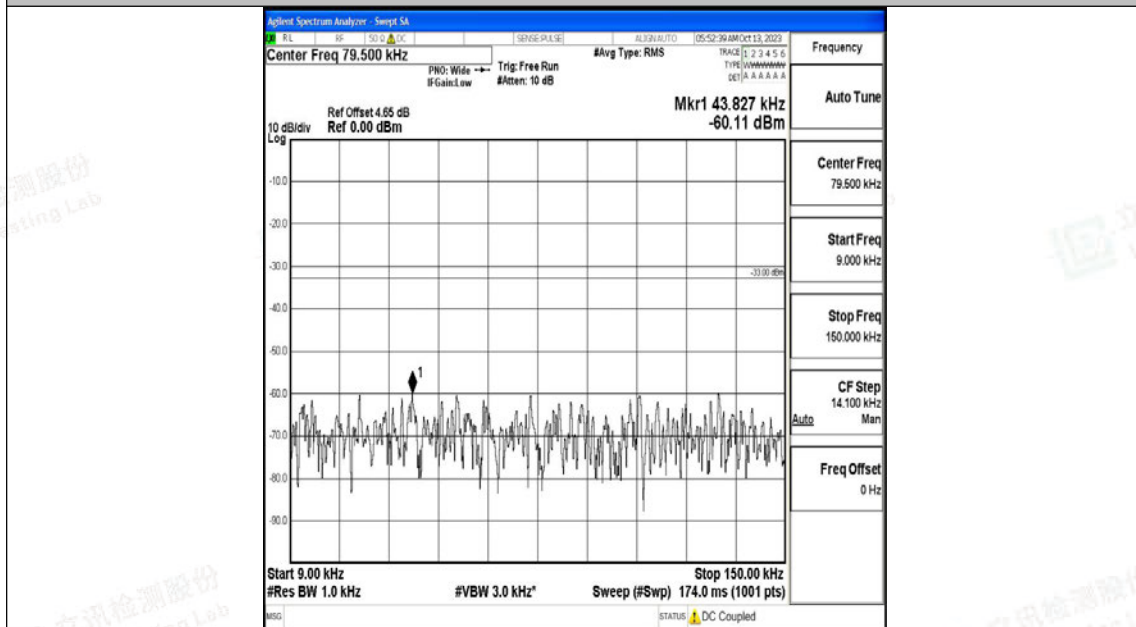

Band5\_3MHz\_QPSK\_20525\_1RB#0\_30~1000\_30~1000

Band5\_3MHz\_QPSK\_20525\_1RB#0\_1000~3000\_1000~3000

Band5\_3MHz\_QPSK\_20525\_1RB#0\_3000~10000\_3000~10000

Band5\_3MHz\_16QAM\_20525\_1RB#0\_0.009~0.15\_0.009~0.15