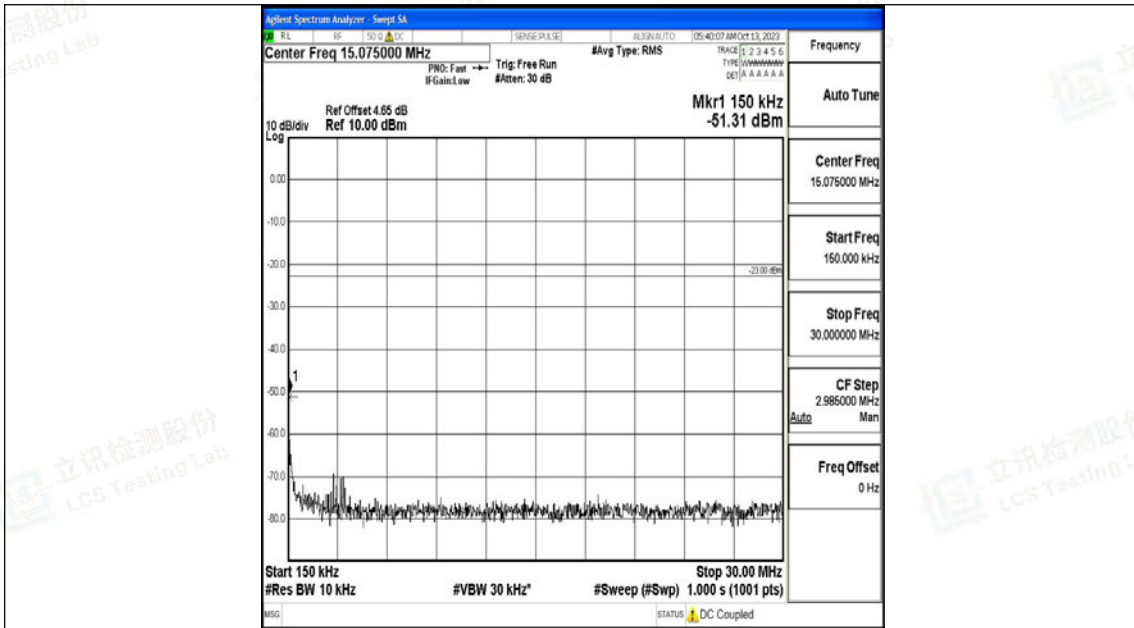

Band5\_1.4MHz\_QPSK\_20643\_1RB#0\_30~1000\_30~1000

Band5\_1.4MHz\_QPSK\_20643\_1RB#0\_1000~3000\_1000~3000

Band5\_1.4MHz\_QPSK\_20643\_1RB#0\_3000~10000\_3000~10000

Band5\_1.4MHz\_16QAM\_20643\_1RB#0\_0.009~0.15\_0.009~0.15