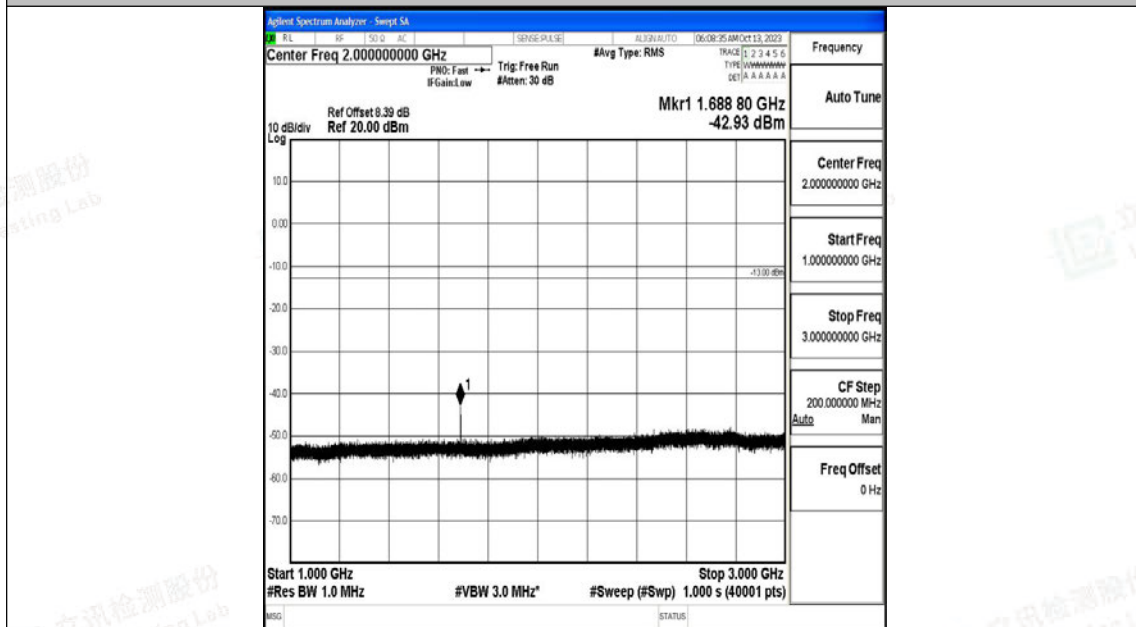

Band5_5MHz_QPSK_20625_1RB#0_30~1000_30~1000

Band5_5MHz_QPSK_20625_1RB#0_1000~3000_1000~3000