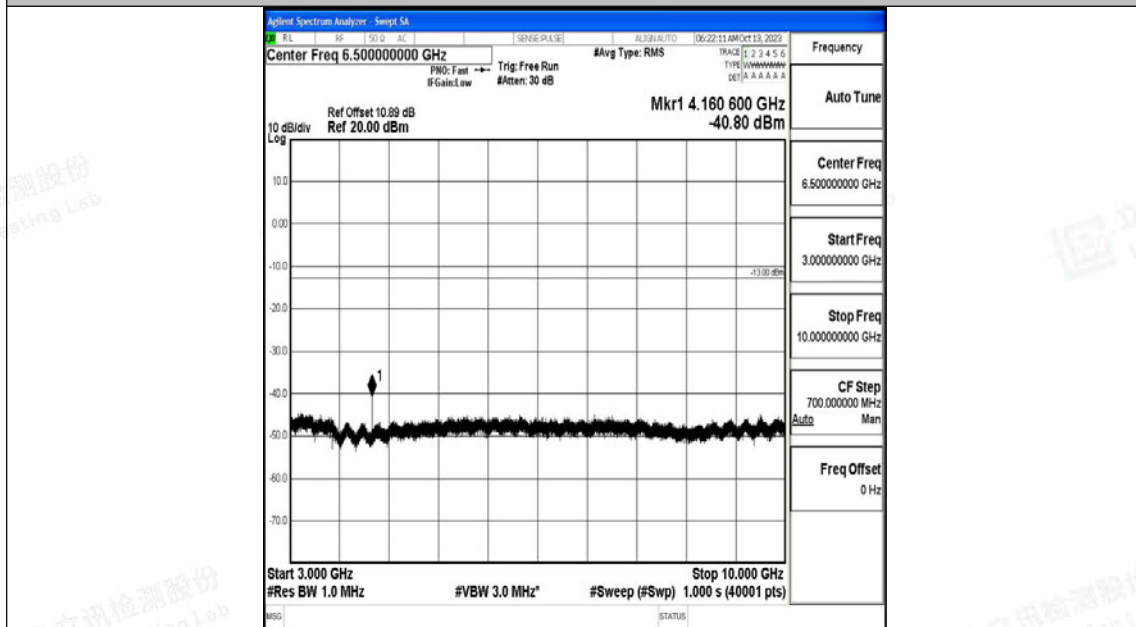

Band5\_10MHz\_16QAM\_20525\_1RB#0\_0.15~30\_0.15~30

Band5\_10MHz\_16QAM\_20525\_1RB#0\_30~1000\_30~1000

Band5\_10MHz\_16QAM\_20525\_1RB#0\_1000~3000\_1000~3000

Band5\_10MHz\_16QAM\_20525\_1RB#0\_3000~10000\_3000~10000