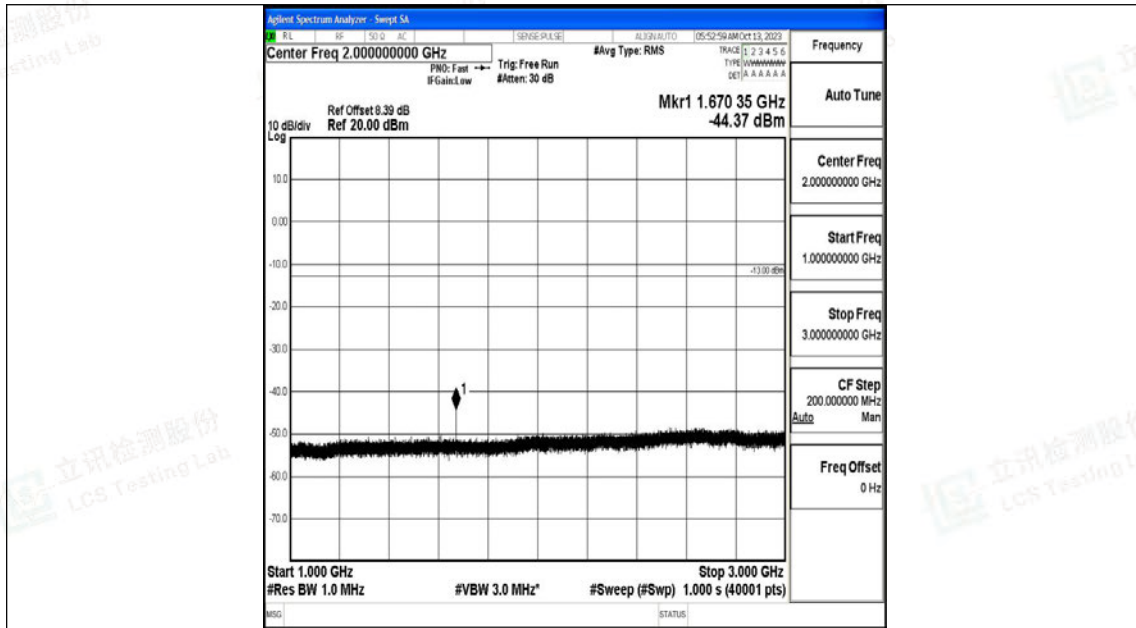

Band5_3MHz_16QAM_20525_1RB#0_30~1000_30~1000

Band5_3MHz_16QAM_20525_1RB#0_1000~3000_1000~3000