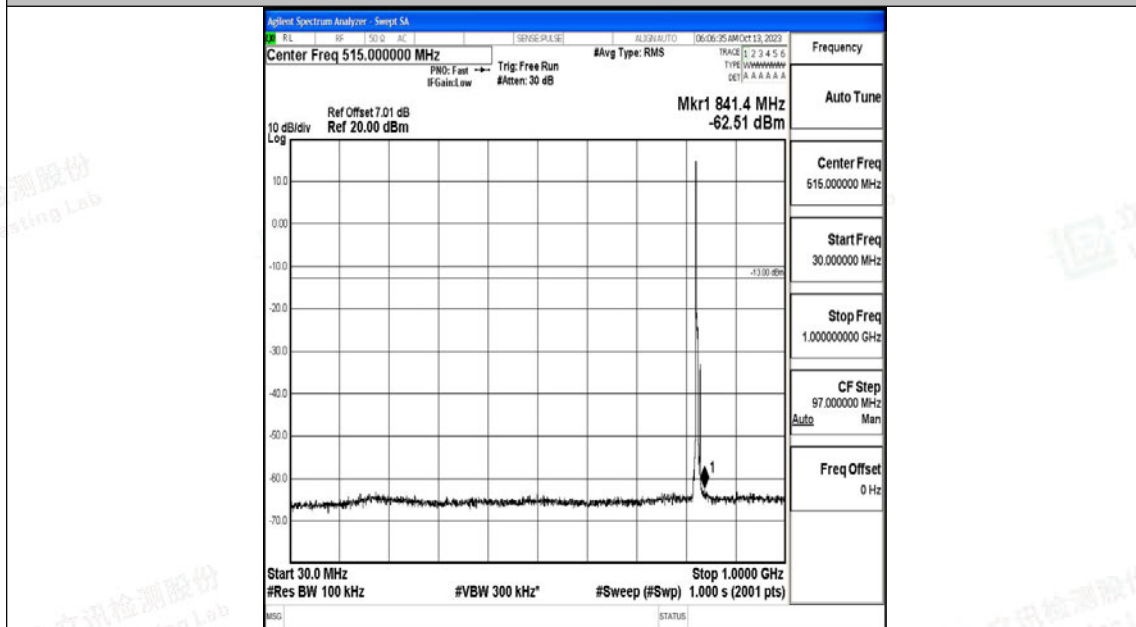

Band5_5MHz_16QAM_20425_1RB#0_0.15~30_0.15~30

Band5_5MHz_16QAM_20425_1RB#0_30~1000_30~1000