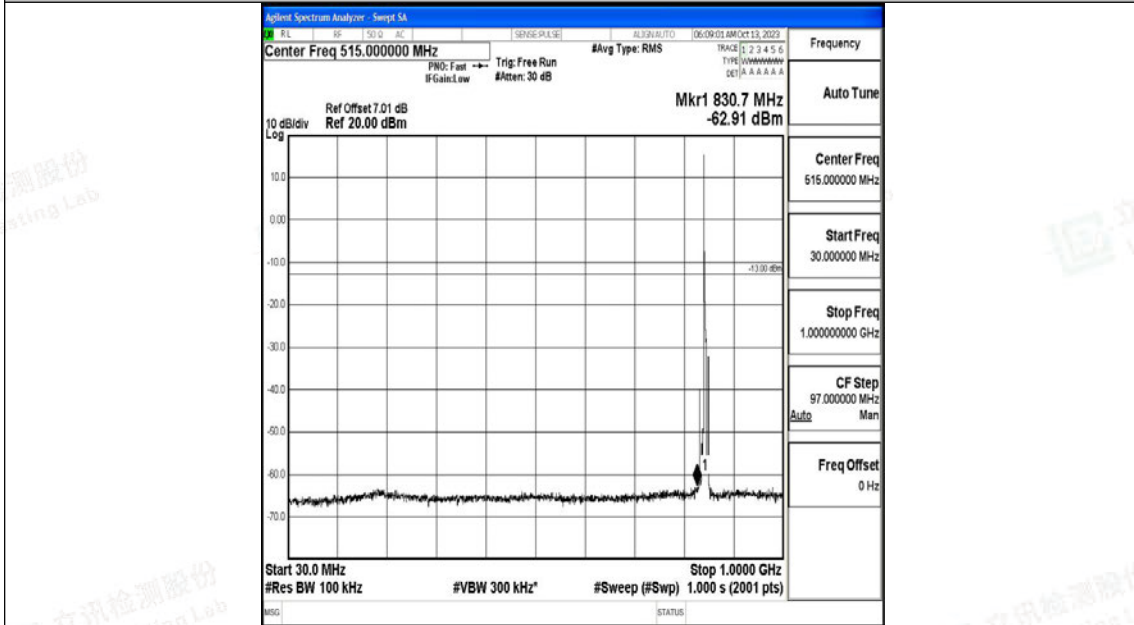

Band5_5MHz_16QAM_20625_1RB#0_0.15~30_0.15~30

Band5_5MHz_16QAM_20625_1RB#0_30~1000_30~1000