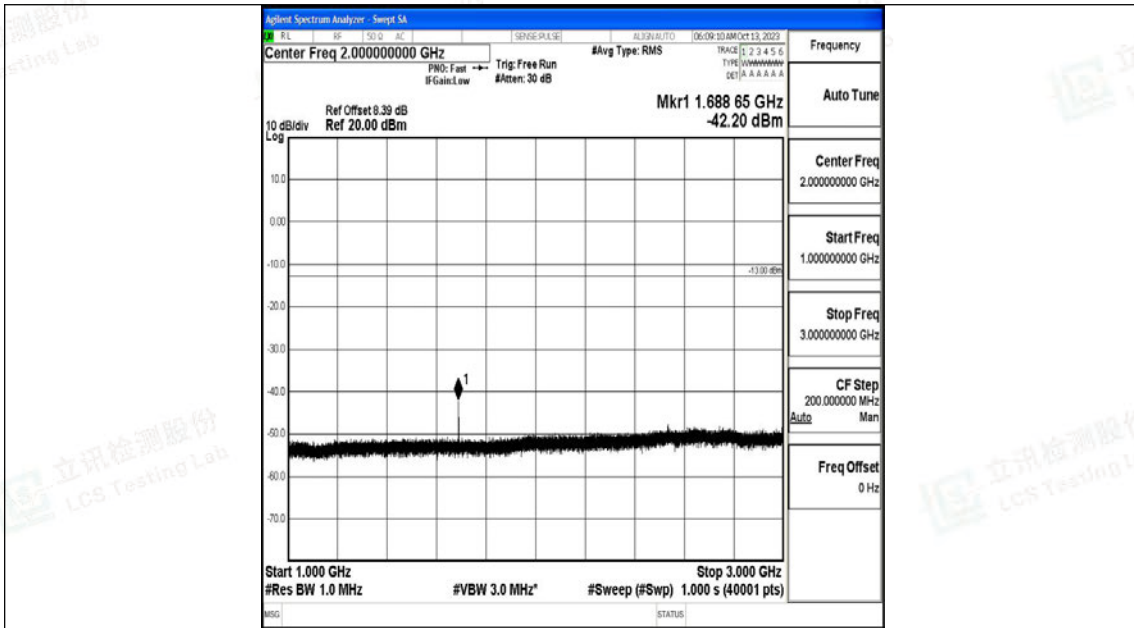

Band5_5MHz_16QAM_20625_1RB#0_30~1000_30~1000

Band5_5MHz_16QAM_20625_1RB#0_1000~3000_1000~3000