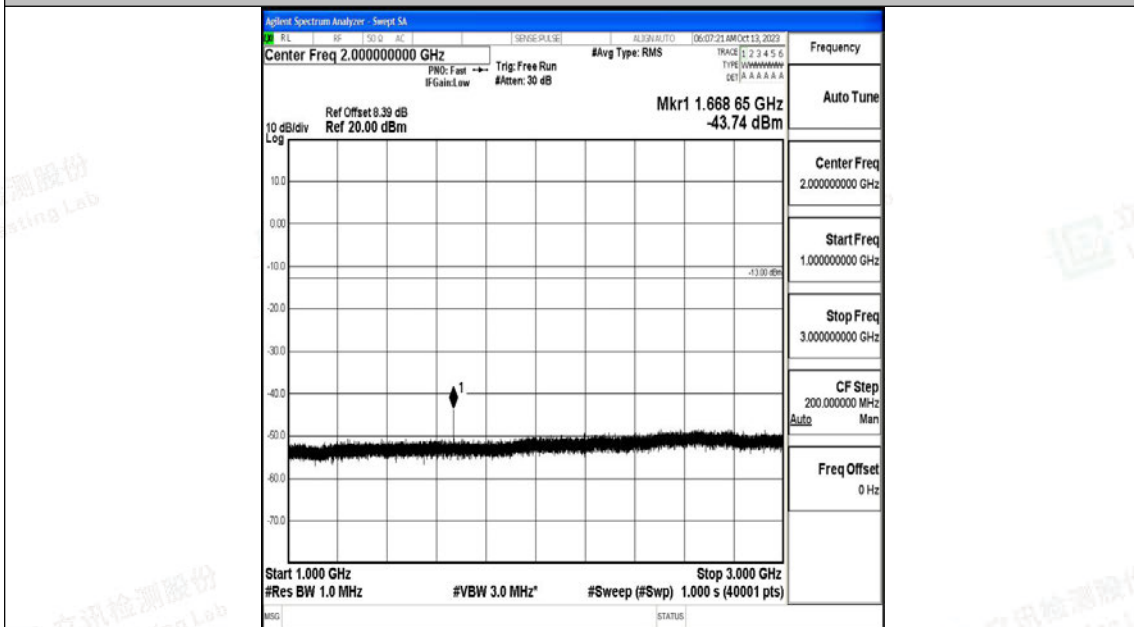

Band5\_5MHz\_QPSK\_20525\_1RB#0\_0.009~0.15\_0.009~0.15

Band5\_5MHz\_QPSK\_20525\_1RB#0\_0.15~30\_0.15~30

Band5\_5MHz\_QPSK\_20525\_1RB#0\_30~1000\_30~1000

Band5\_5MHz\_QPSK\_20525\_1RB#0\_1000~3000\_1000~3000