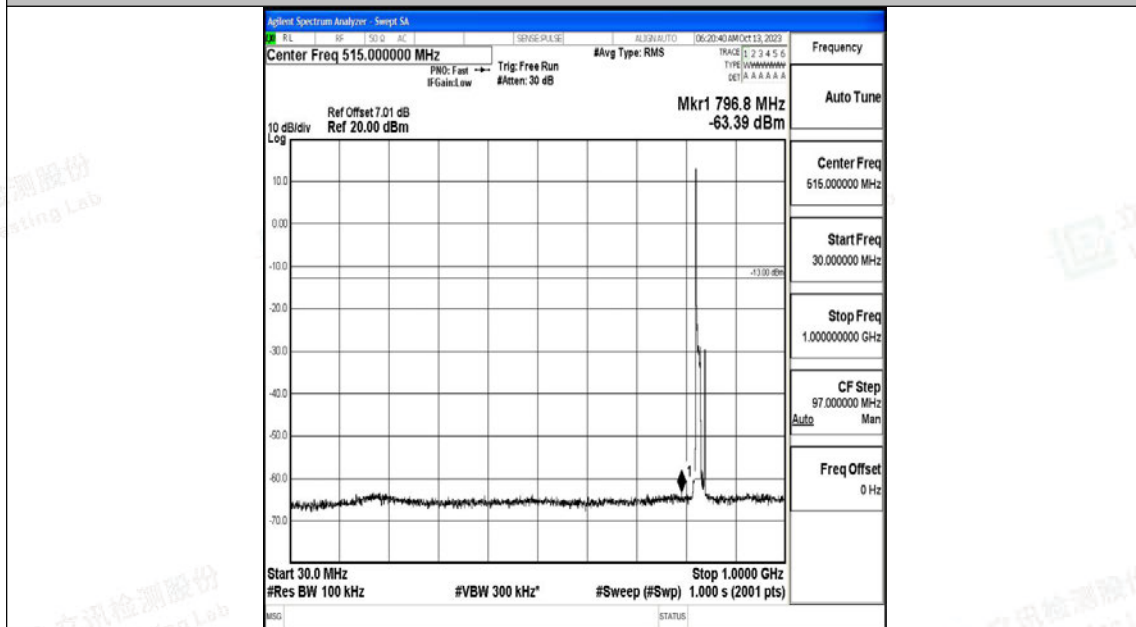

Band5\_10MHz\_QPSK\_20450\_1RB#0\_3000~10000\_3000~10000

Band5\_10MHz\_16QAM\_20450\_1RB#0\_0.009~0.15\_0.009~0.15

Band5\_10MHz\_16QAM\_20450\_1RB#0\_0.15~30\_0.15~30

Band5\_10MHz\_16QAM\_20450\_1RB#0\_30~1000\_30~1000