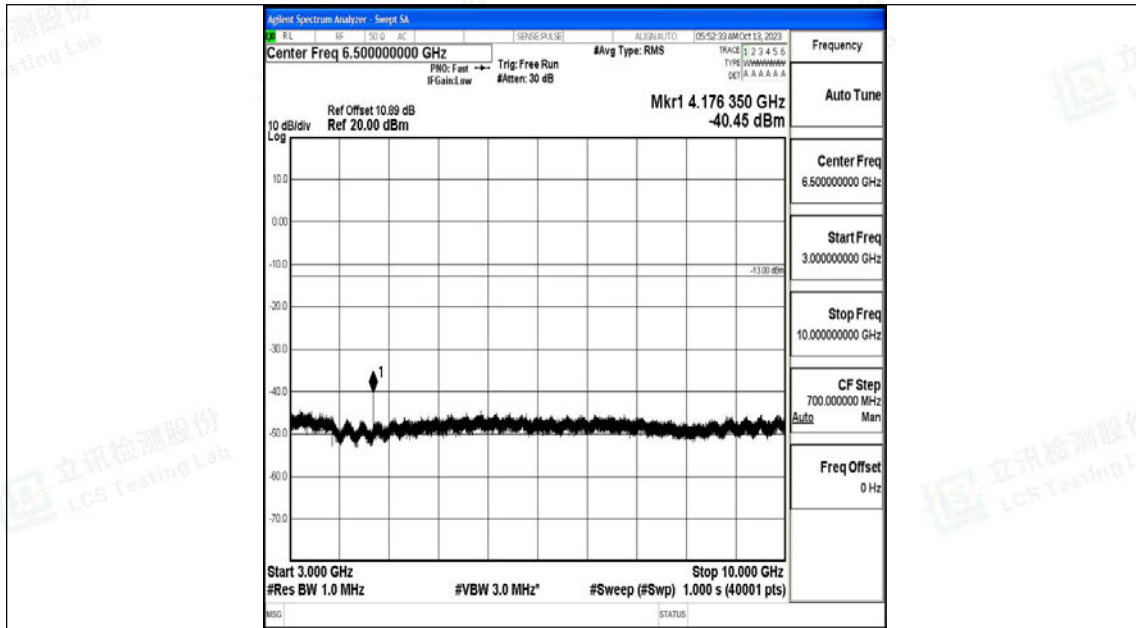

Band5_3MHz_QPSK_20525_1RB#0_1000~3000_1000~3000

Band5_3MHz_QPSK_20525_1RB#0_3000~10000_3000~10000