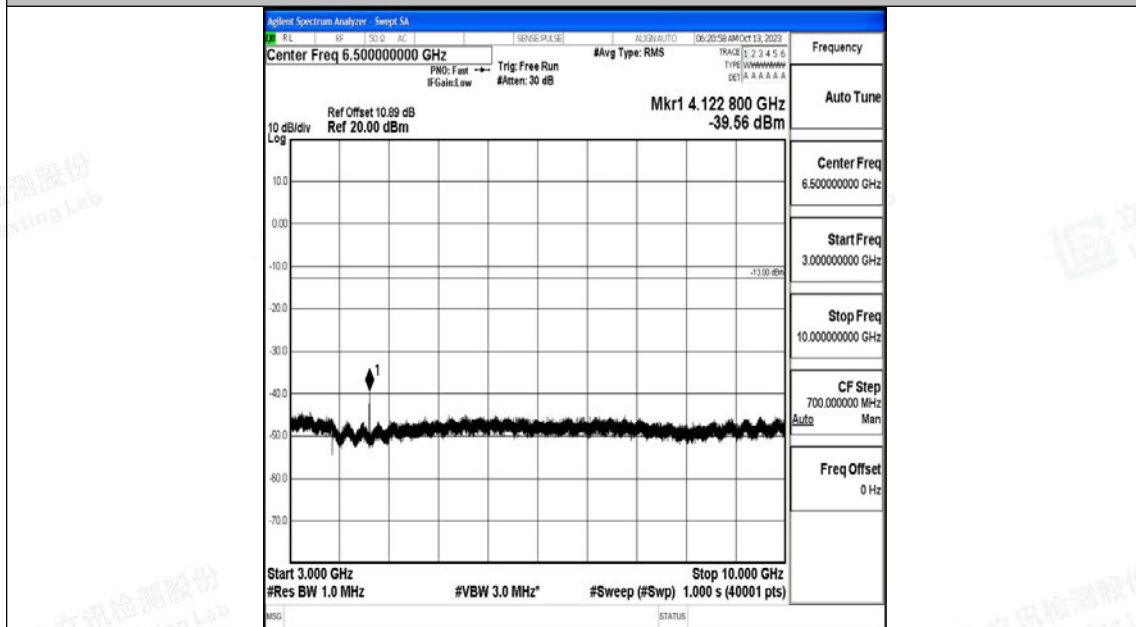

Band5_10MHz_16QAM_20450_1RB#0_1000~3000_1000~3000

Band5_10MHz_16QAM_20450_1RB#0_3000~10000_3000~10000