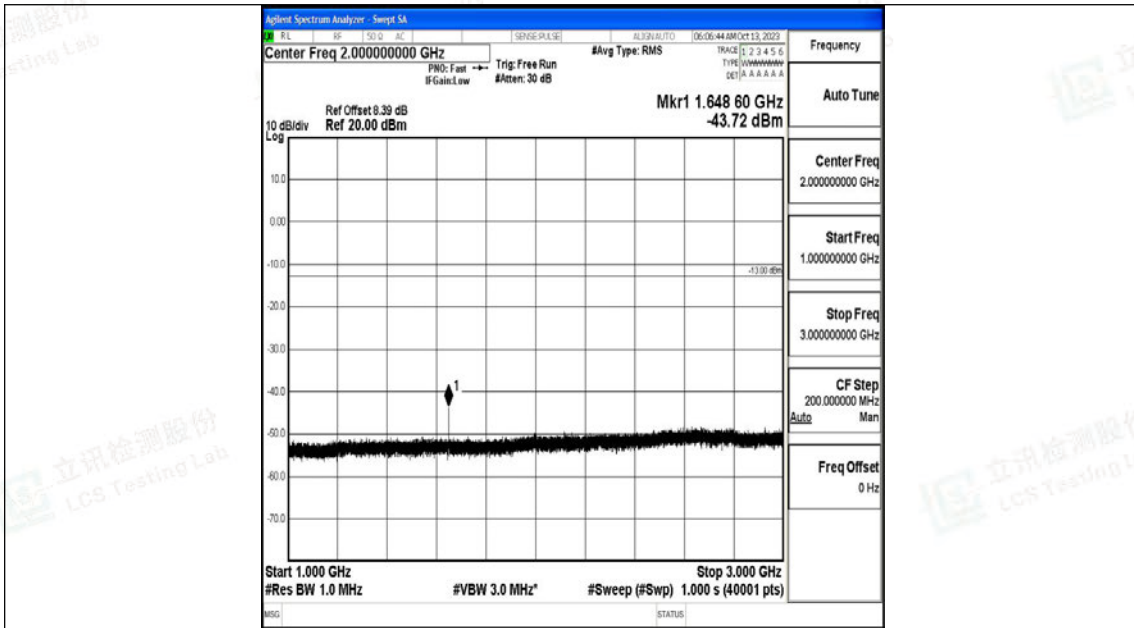

Band5_5MHz_16QAM_20425_1RB#0_30~1000_30~1000

Band5_5MHz_16QAM_20425_1RB#0_1000~3000_1000~3000