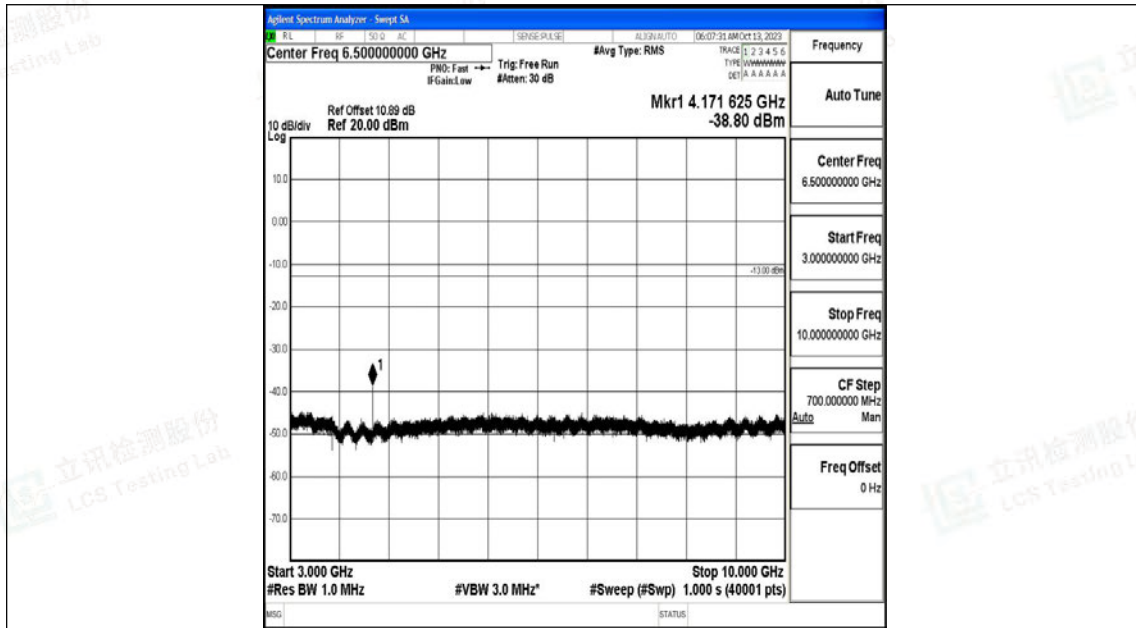

Band5\_5MHz\_QPSK\_20525\_1RB#0\_0.009~0.15\_0.009~0.15

Band5\_5MHz\_QPSK\_20525\_1RB#0\_0.15~30\_0.15~30

Band5\_5MHz\_QPSK\_20525\_1RB#0\_30~1000\_30~1000

Band5\_5MHz\_QPSK\_20525\_1RB#0\_1000~3000\_1000~3000