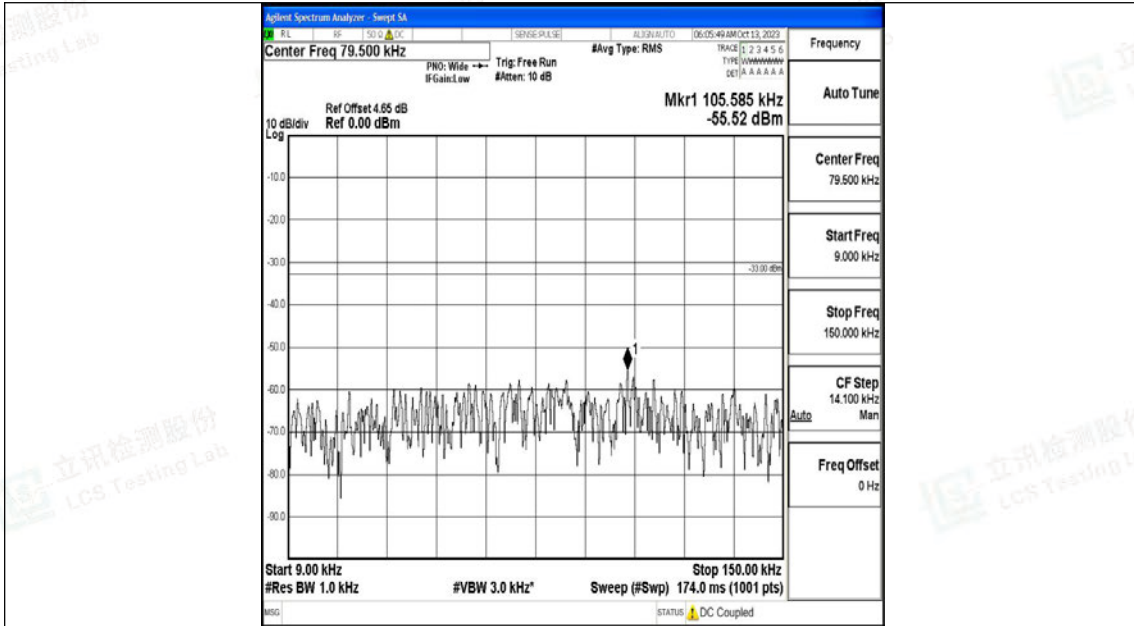

Band5_3MHz_16QAM_20635_1RB#0_3000~10000_3000~10000

Band5_5MHz_QPSK_20425_1RB#0_0.009~0.15_0.009~0.15