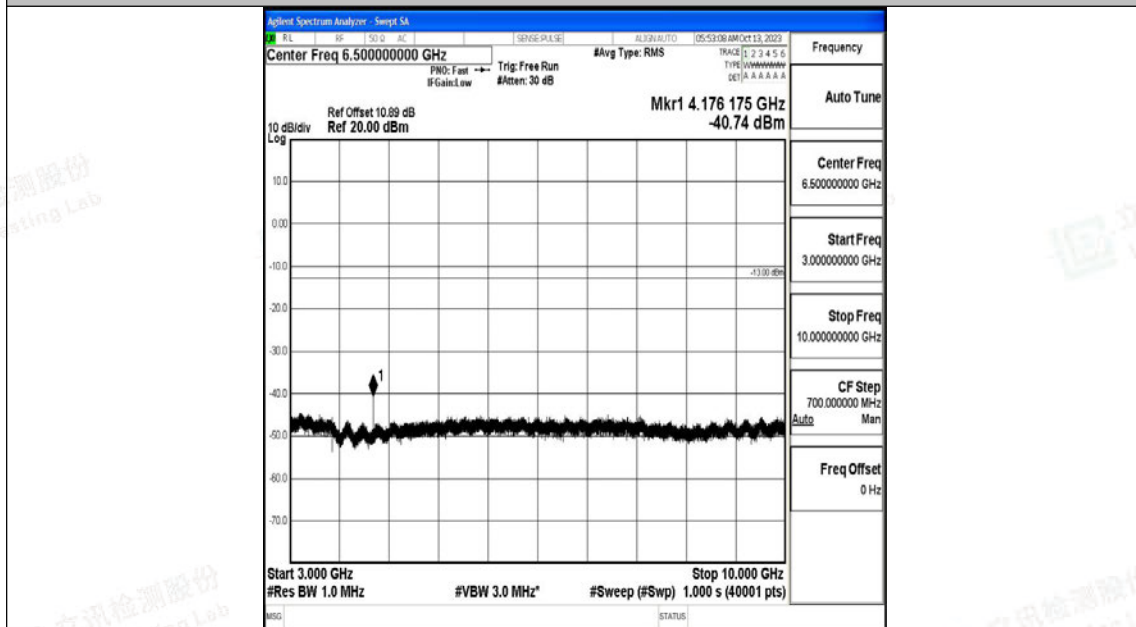

Band5\_3MHz\_16QAM\_20525\_1RB#0\_0.15~30\_0.15~30

Band5\_3MHz\_16QAM\_20525\_1RB#0\_30~1000\_30~1000

Band5\_3MHz\_16QAM\_20525\_1RB#0\_1000~3000\_1000~3000

Band5\_3MHz\_16QAM\_20525\_1RB#0\_3000~10000\_3000~10000