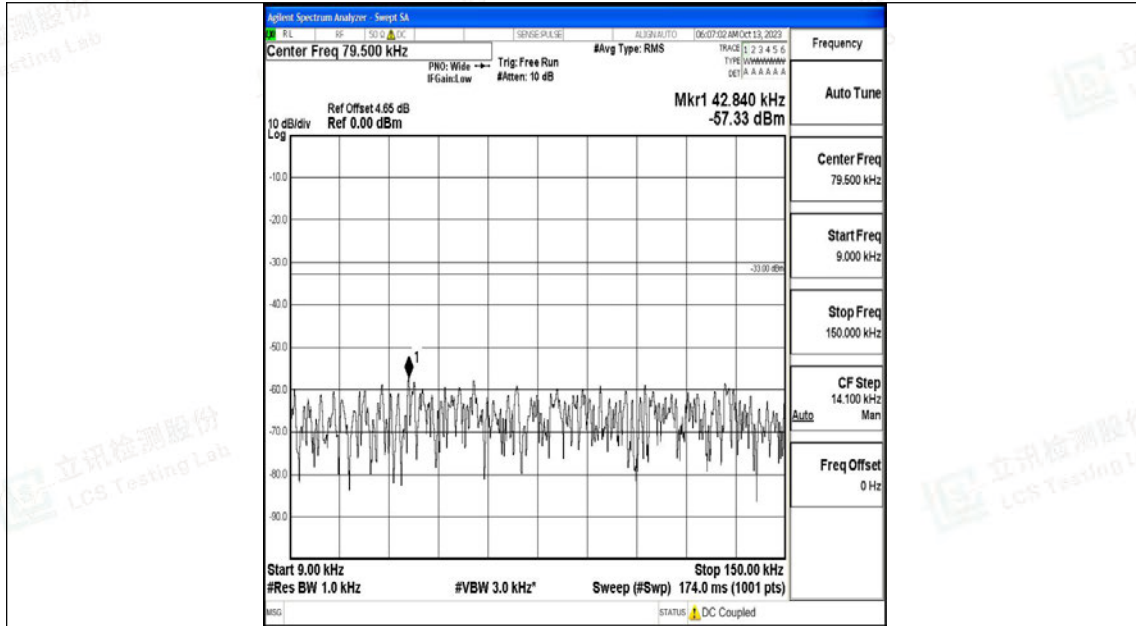

Band5\_5MHz\_16QAM\_20425\_1RB#0\_0.15~30\_0.15~30

Band5\_5MHz\_16QAM\_20425\_1RB#0\_30~1000\_30~1000

Band5\_5MHz\_16QAM\_20425\_1RB#0\_1000~3000\_1000~3000

Band5\_5MHz\_16QAM\_20425\_1RB#0\_3000~10000\_3000~10000