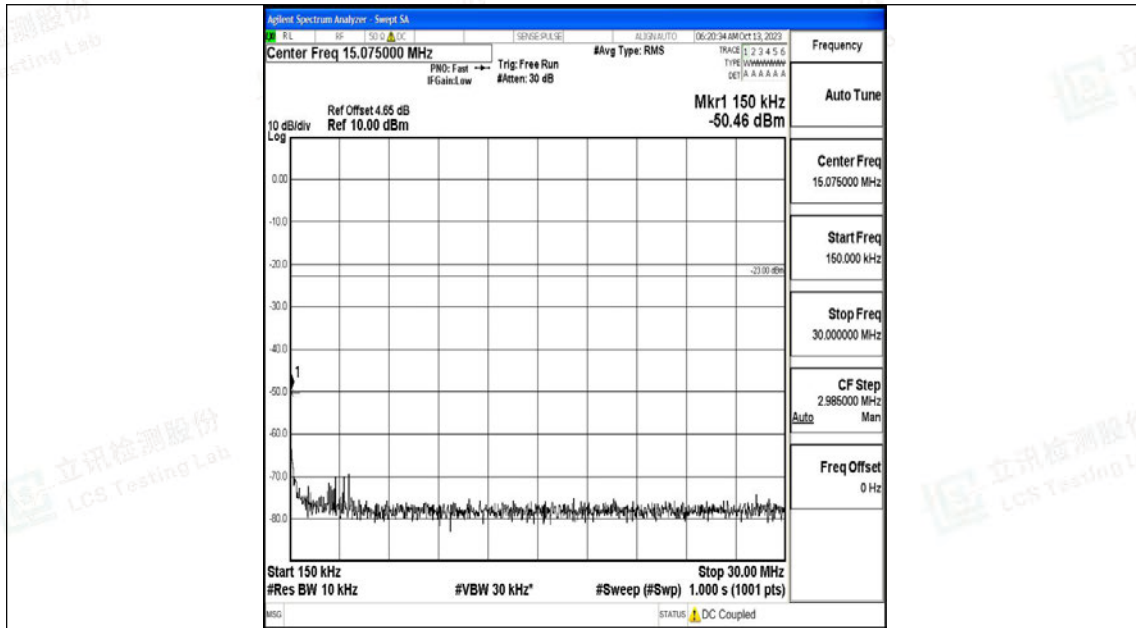

Band5_10MHz_16QAM_20450_1RB#0_0.009~0.15_0.009~0.15

Band5_10MHz_16QAM_20450_1RB#0_0.15~30_0.15~30