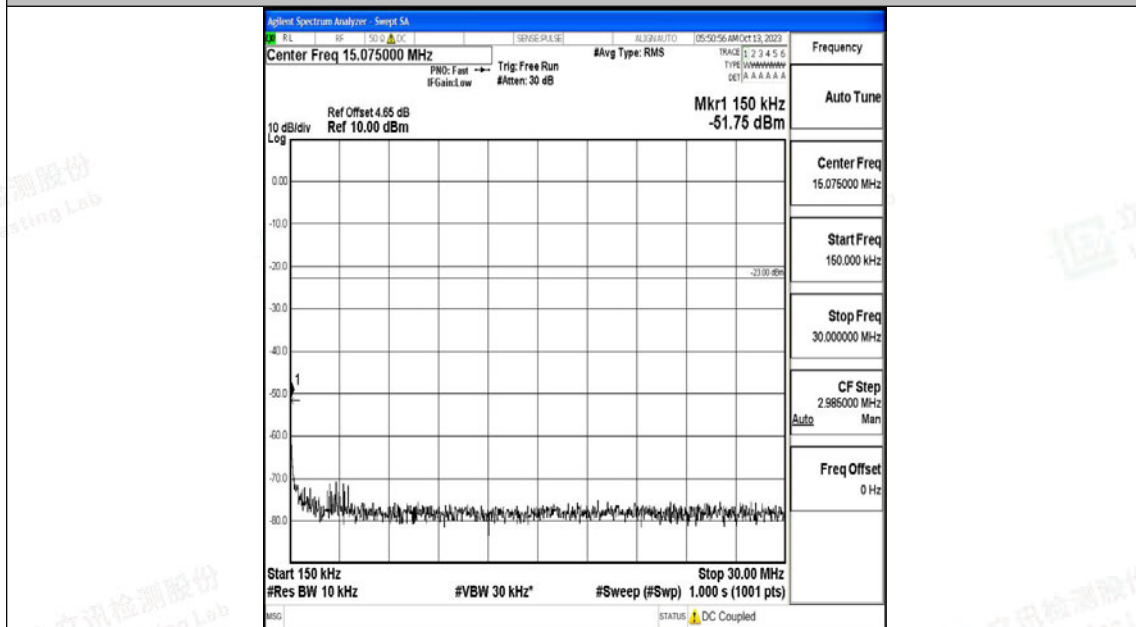

Band5_3MHz_QPSK_20415_1RB#0_0.009~0.15_0.009~0.15

Band5_3MHz_QPSK_20415_1RB#0_0.15~30_0.15~30