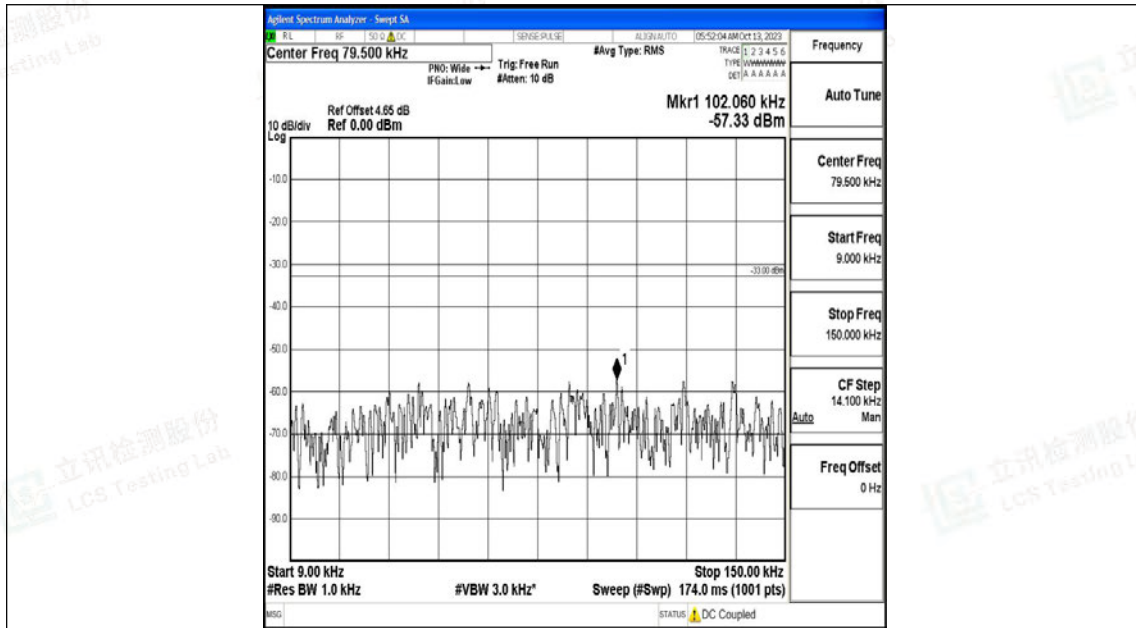

Band5_3MHz_16QAM_20415_1RB#0_3000~10000_3000~10000

Band5_3MHz_QPSK_20525_1RB#0_0.009~0.15_0.009~0.15