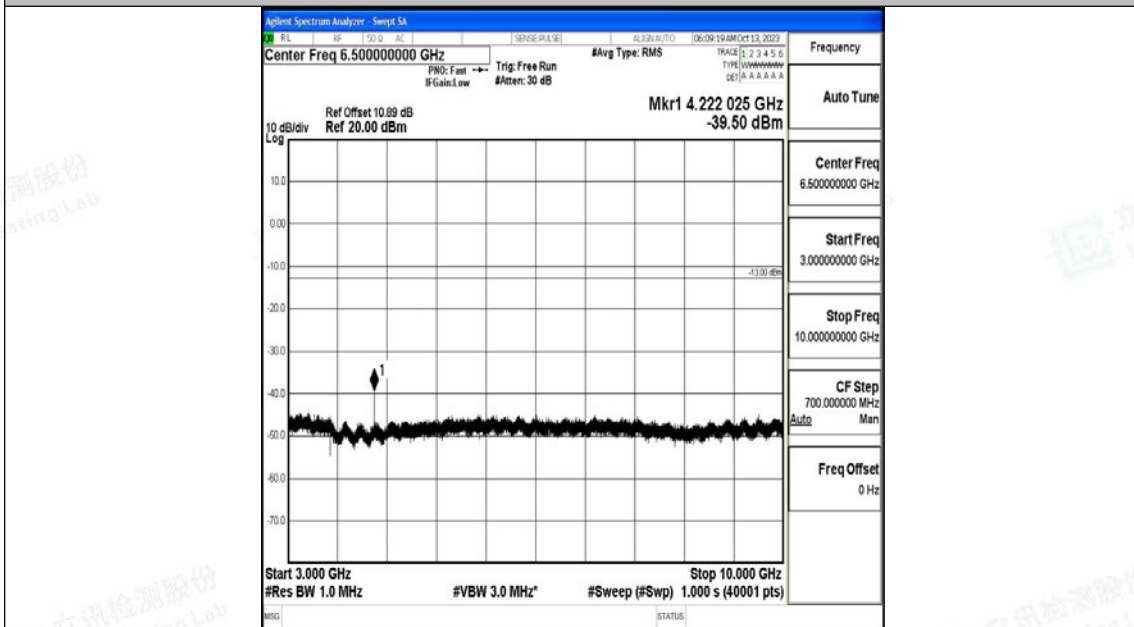

Band5\_5MHz\_16QAM\_20625\_1RB#0\_0.15~30\_0.15~30

Band5\_5MHz\_16QAM\_20625\_1RB#0\_30~1000\_30~1000

Band5\_5MHz\_16QAM\_20625\_1RB#0\_1000~3000\_1000~3000

Band5\_5MHz\_16QAM\_20625\_1RB#0\_3000~10000\_3000~10000