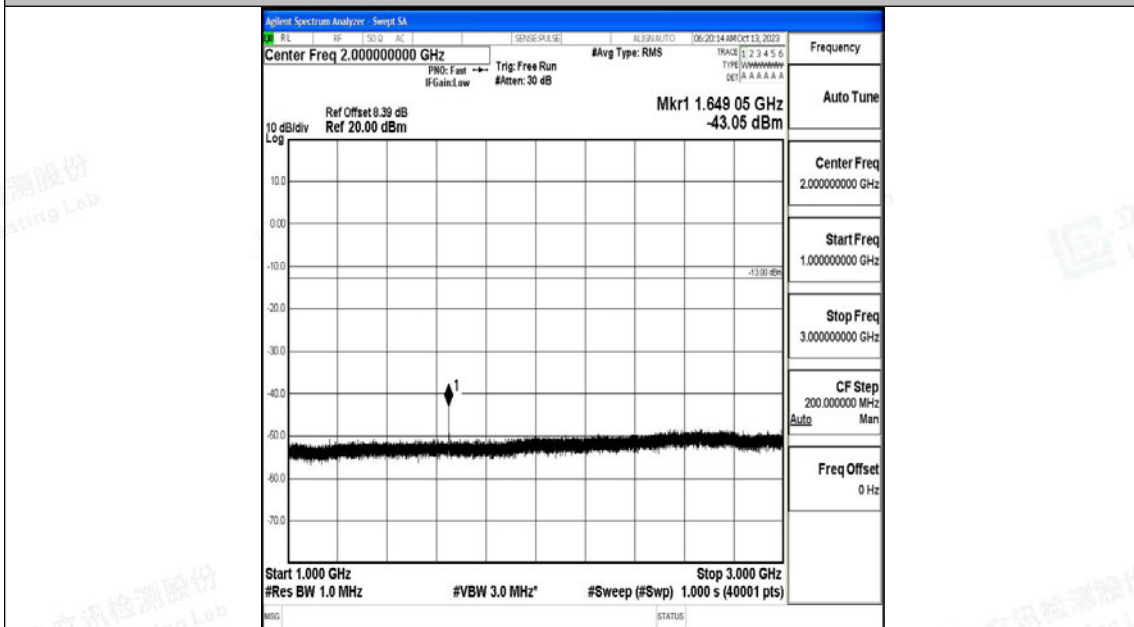

Band5\_10MHz\_QPSK\_20450\_1RB#0\_0.009~0.15\_0.009~0.15

Band5\_10MHz\_QPSK\_20450\_1RB#0\_0.15~30\_0.15~30

Band5\_10MHz\_QPSK\_20450\_1RB#0\_30~1000\_30~1000

Band5\_10MHz\_QPSK\_20450\_1RB#0\_1000~3000\_1000~3000