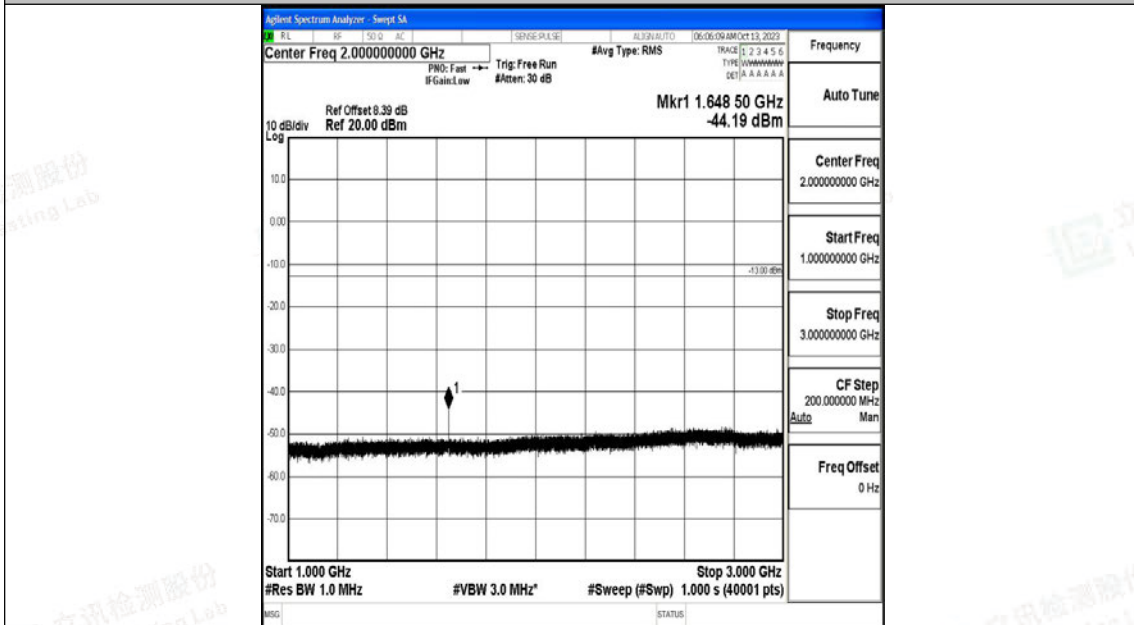

Band5_5MHz_QPSK_20425_1RB#0_30~1000_30~1000

Band5_5MHz_QPSK_20425_1RB#0_1000~3000_1000~3000