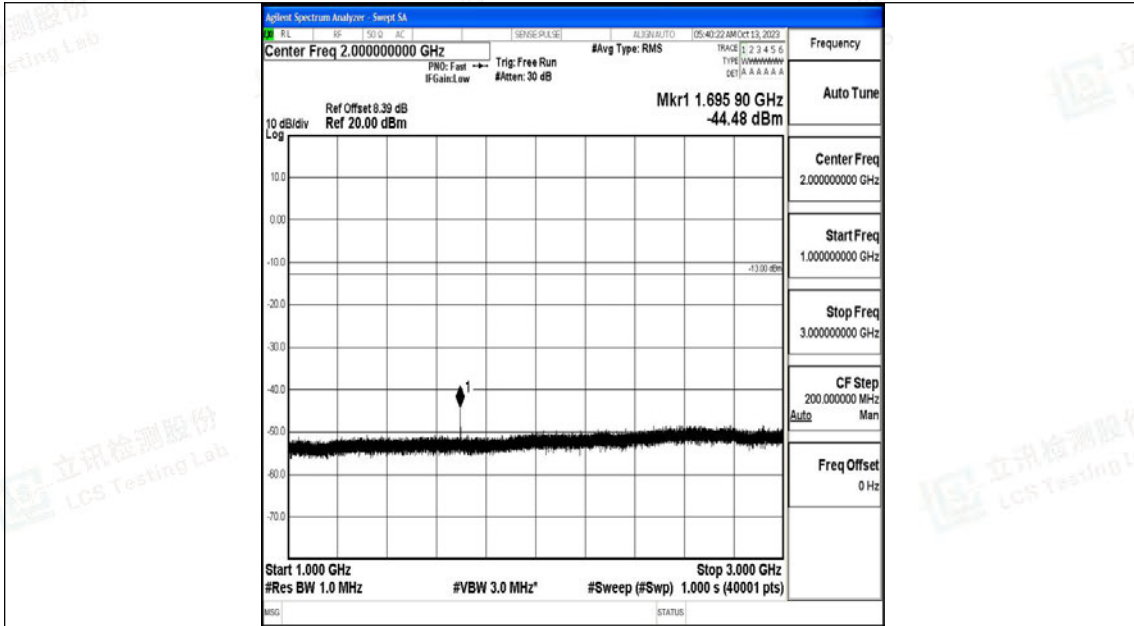

Band5_1.4MHz_16QAM_20643_1RB#0_30~1000_30~1000

Band5_1.4MHz_16QAM_20643_1RB#0_1000~3000_1000~3000