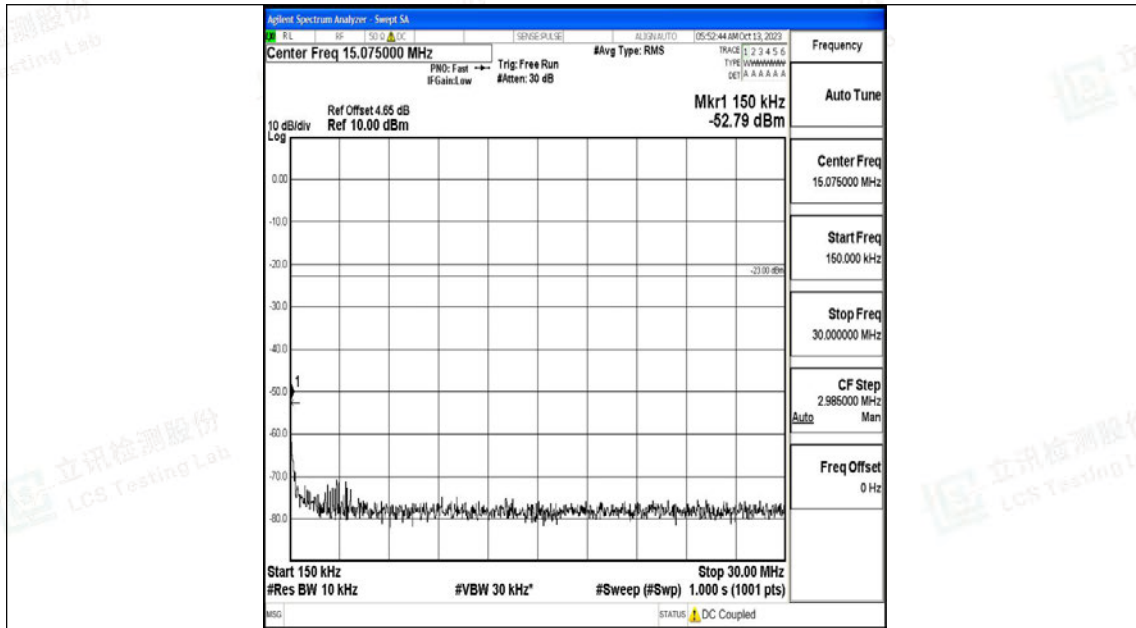

Band5\_3MHz\_QPSK\_20525\_1RB#0\_30~1000\_30~1000

Band5\_3MHz\_QPSK\_20525\_1RB#0\_1000~3000\_1000~3000

Band5\_3MHz\_QPSK\_20525\_1RB#0\_3000~10000\_3000~10000

Band5\_3MHz\_16QAM\_20525\_1RB#0\_0.009~0.15\_0.009~0.15