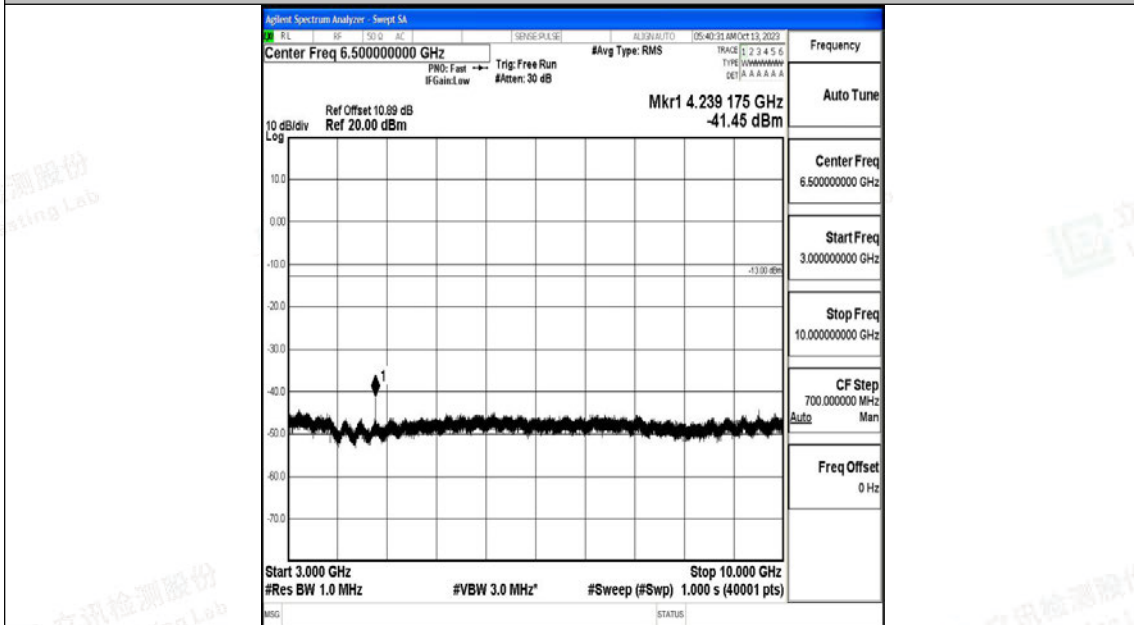

Band5\_1.4MHz\_16QAM\_20643\_1RB#0\_0.15~30\_0.15~30

Band5\_1.4MHz\_16QAM\_20643\_1RB#0\_30~1000\_30~1000

Band5\_1.4MHz\_16QAM\_20643\_1RB#0\_1000~3000\_1000~3000

Band5\_1.4MHz\_16QAM\_20643\_1RB#0\_3000~10000\_3000~10000