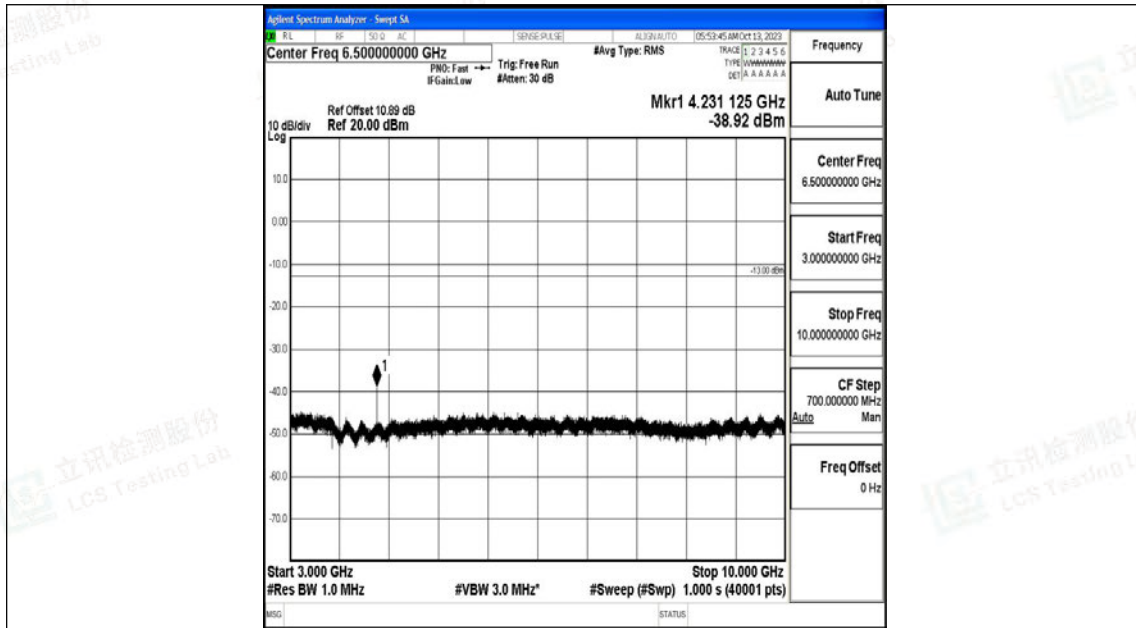

Band5\_3MHz\_QPSK\_20635\_1RB#0\_0.009~0.15\_0.009~0.15

Band5\_3MHz\_QPSK\_20635\_1RB#0\_0.15~30\_0.15~30

Band5\_3MHz\_QPSK\_20635\_1RB#0\_30~1000\_30~1000

Band5\_3MHz\_QPSK\_20635\_1RB#0\_1000~3000\_1000~3000