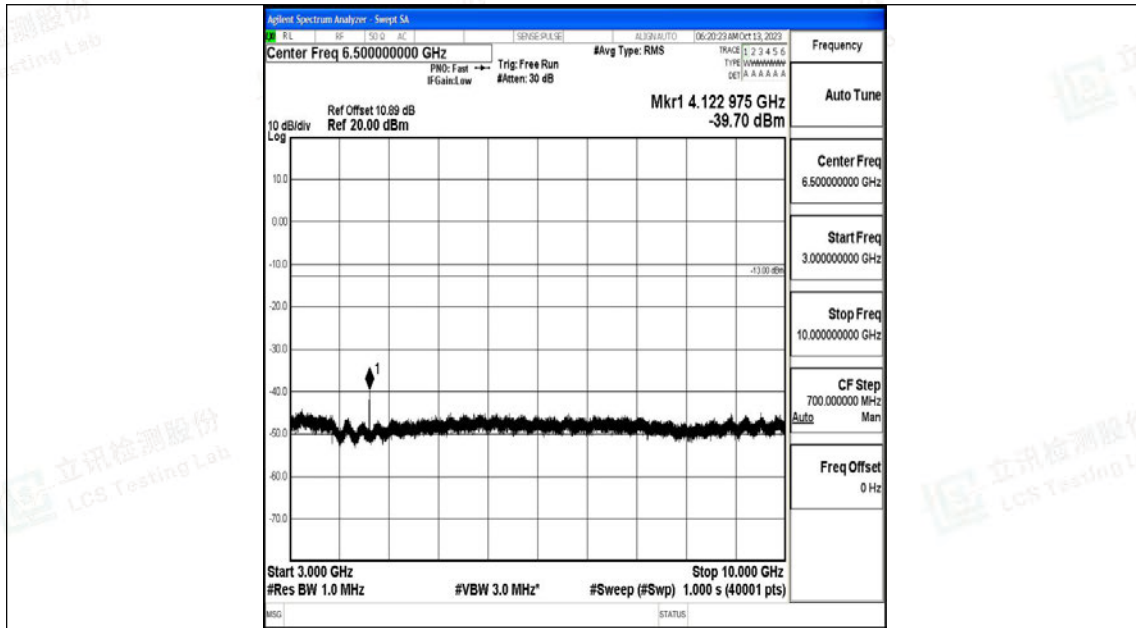

Band5\_10MHz\_QPSK\_20450\_1RB#0\_0.009~0.15\_0.009~0.15

Band5\_10MHz\_QPSK\_20450\_1RB#0\_0.15~30\_0.15~30

Band5\_10MHz\_QPSK\_20450\_1RB#0\_30~1000\_30~1000

Band5\_10MHz\_QPSK\_20450\_1RB#0\_1000~3000\_1000~3000