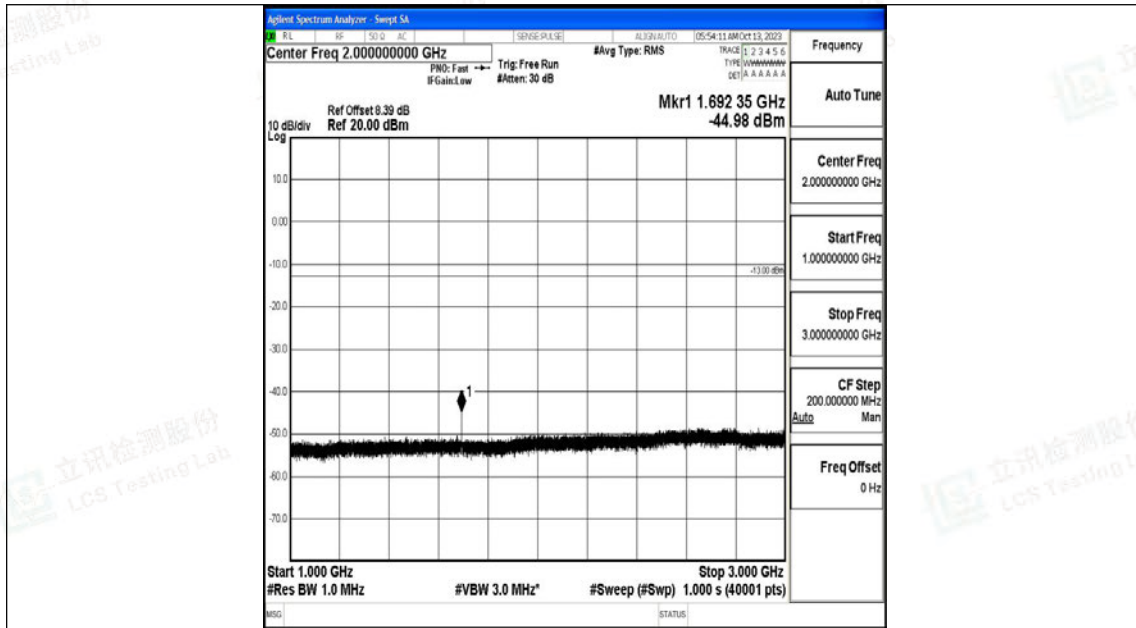

Band5\_3MHz\_QPSK\_20635\_1RB#0\_3000~10000\_3000~10000

Band5\_3MHz\_16QAM\_20635\_1RB#0\_0.009~0.15\_0.009~0.15

Band5\_3MHz\_16QAM\_20635\_1RB#0\_0.15~30\_0.15~30

Band5\_3MHz\_16QAM\_20635\_1RB#0\_30~1000\_30~1000