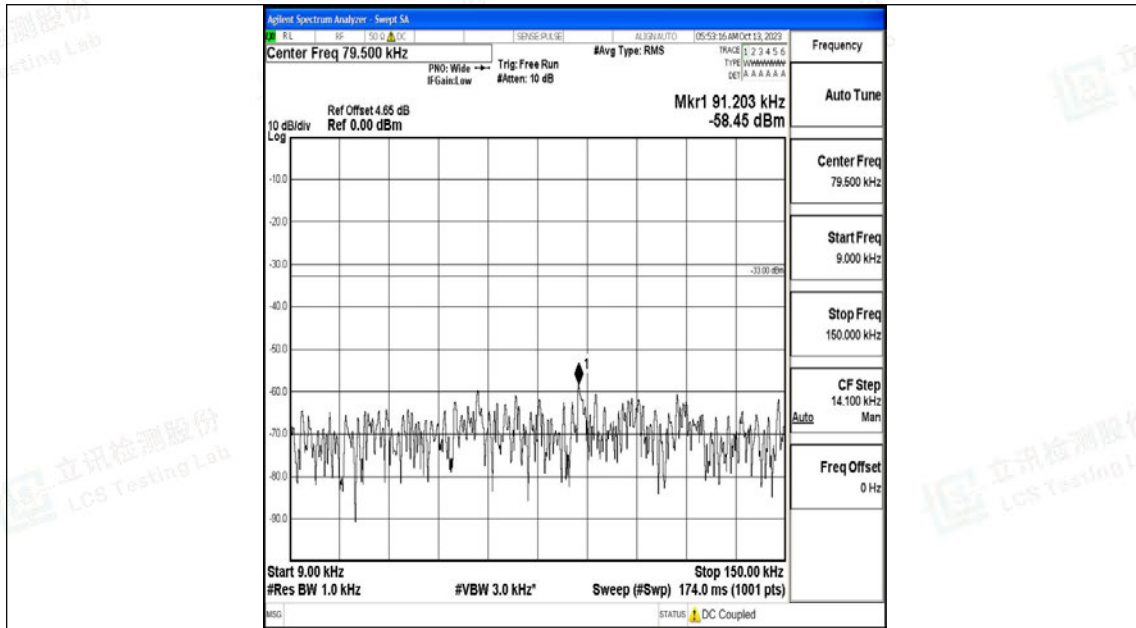

Band5\_3MHz\_16QAM\_20525\_1RB#0\_0.15~30\_0.15~30

Band5\_3MHz\_16QAM\_20525\_1RB#0\_30~1000\_30~1000

Band5\_3MHz\_16QAM\_20525\_1RB#0\_1000~3000\_1000~3000

Band5\_3MHz\_16QAM\_20525\_1RB#0\_3000~10000\_3000~10000