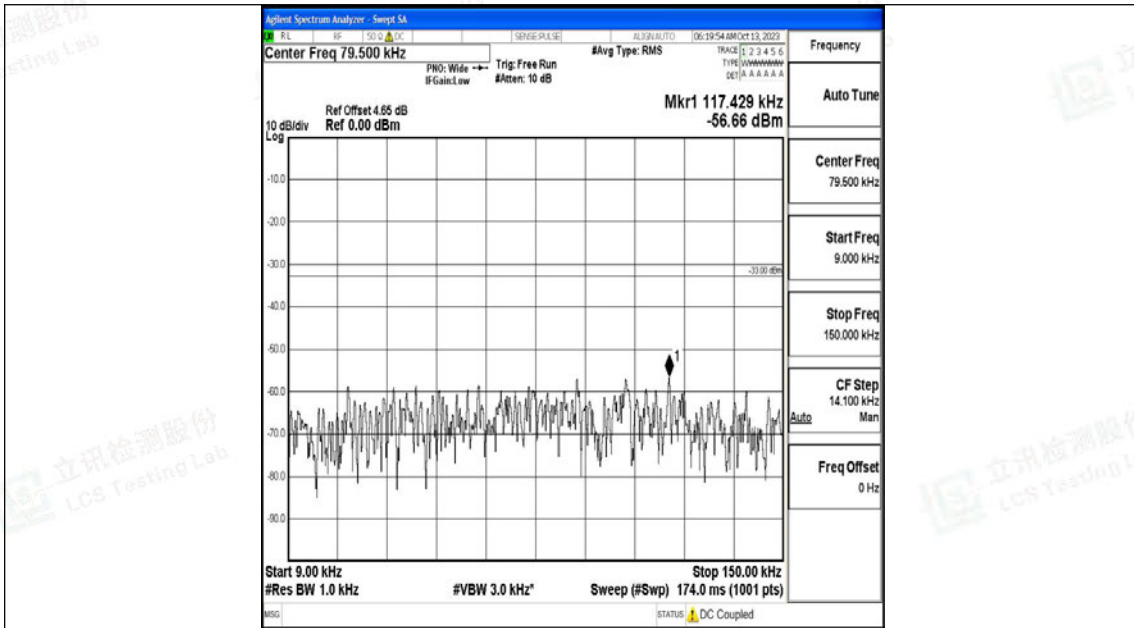

Band5\_5MHz\_16QAM\_20625\_1RB#0\_0.15~30\_0.15~30

Band5\_5MHz\_16QAM\_20625\_1RB#0\_30~1000\_30~1000

Band5\_5MHz\_16QAM\_20625\_1RB#0\_1000~3000\_1000~3000

Band5\_5MHz\_16QAM\_20625\_1RB#0\_3000~10000\_3000~10000