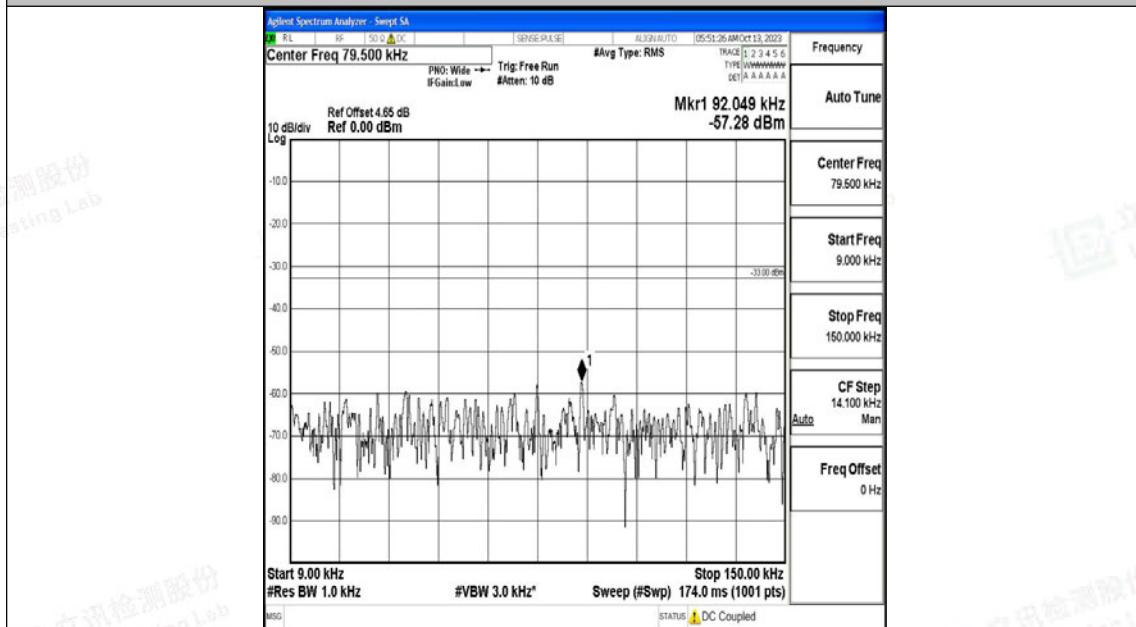

Band5_3MHz_QPSK_20415_1RB#0_3000~10000_3000~10000

Band5_3MHz_16QAM_20415_1RB#0_0.009~0.15_0.009~0.15