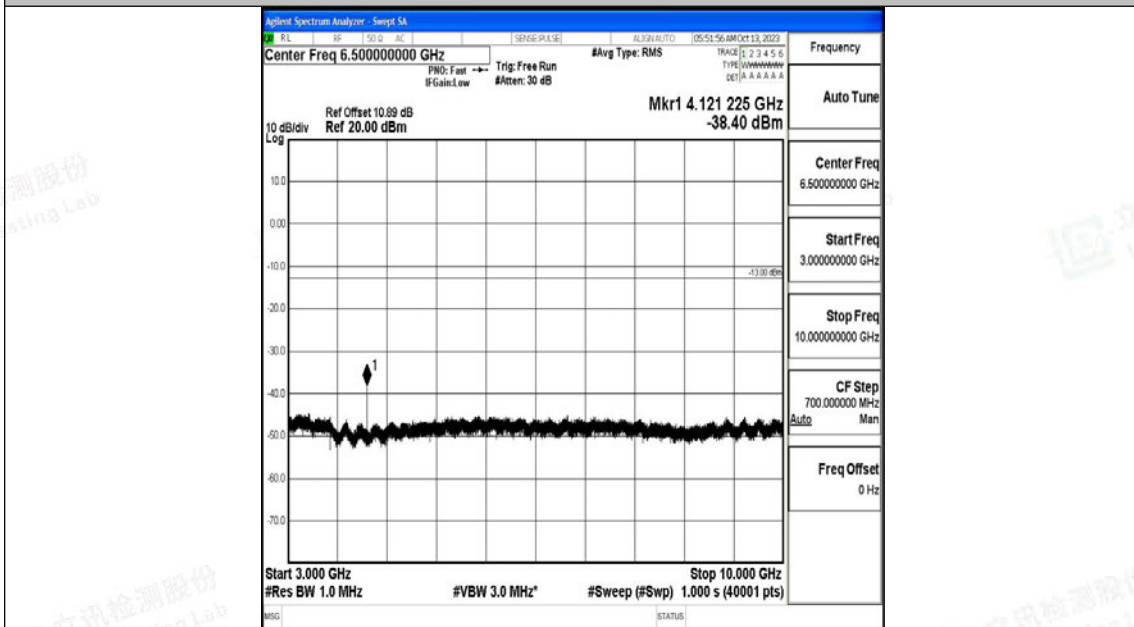

Band5_3MHz_16QAM_20415_1RB#0_1000~3000_1000~3000

Band5_3MHz_16QAM_20415_1RB#0_3000~10000_3000~10000