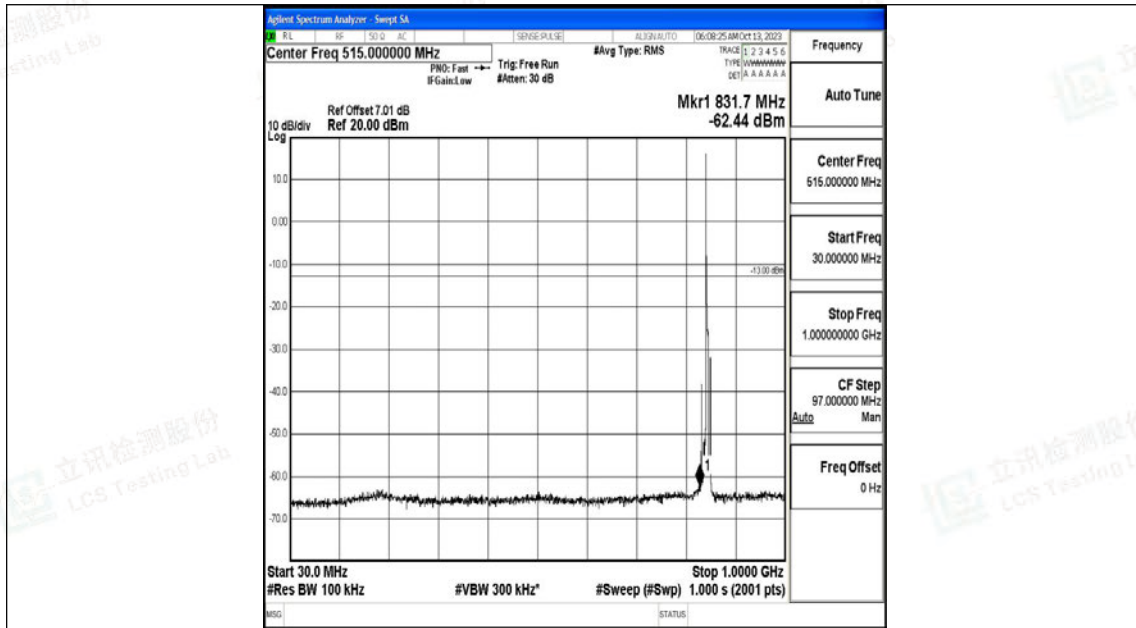

Band5\_5MHz\_16QAM\_20525\_1RB#0\_1000~3000\_1000~3000

Band5\_5MHz\_16QAM\_20525\_1RB#0\_3000~10000\_3000~10000

Band5\_5MHz\_QPSK\_20625\_1RB#0\_0.009~0.15\_0.009~0.15

Band5\_5MHz\_QPSK\_20625\_1RB#0\_0.15~30\_0.15~30