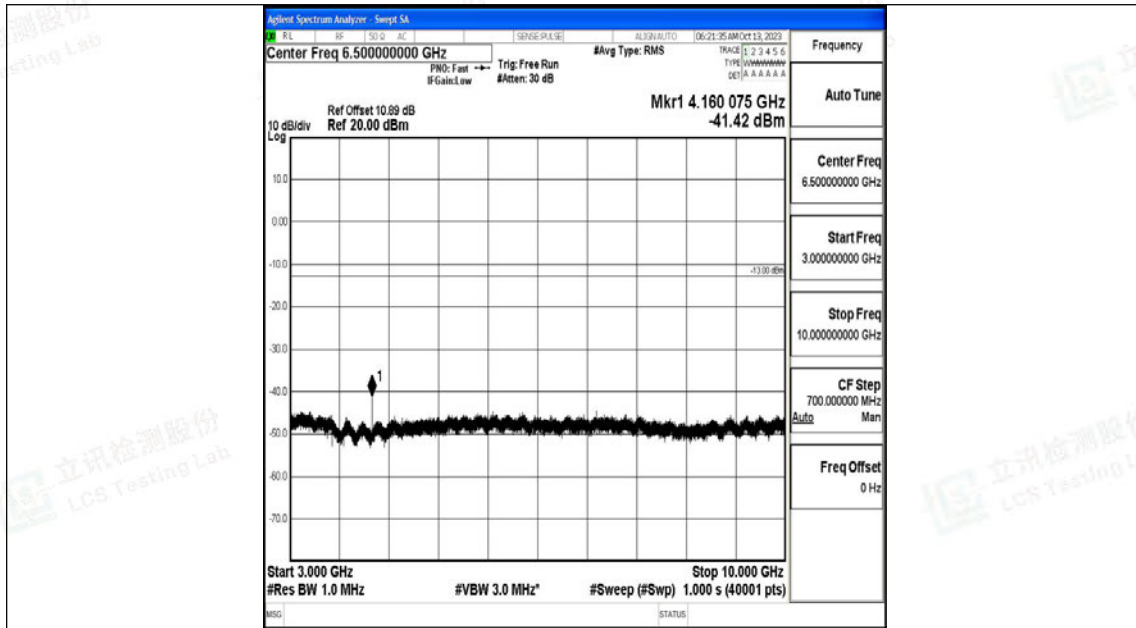

Band5_10MHz_QPSK_20525_1RB#0_1000~3000_1000~3000

Band5_10MHz_QPSK_20525_1RB#0_3000~10000_3000~10000