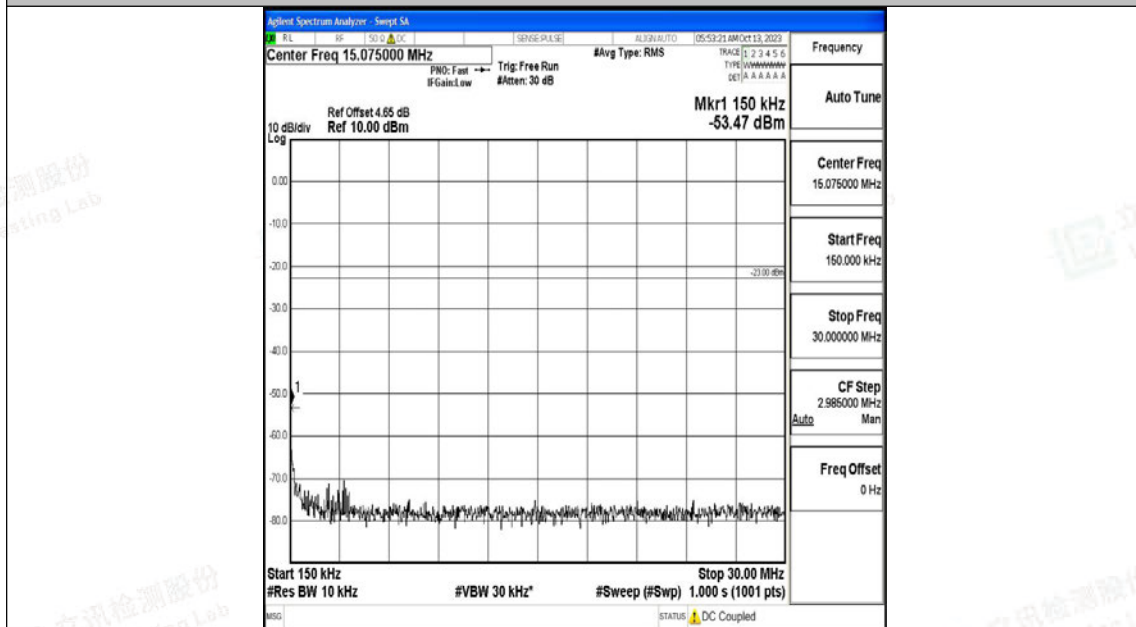

Band5_3MHz_QPSK_20635_1RB#0_0.009~0.15_0.009~0.15

Band5_3MHz_QPSK_20635_1RB#0_0.15~30_0.15~30