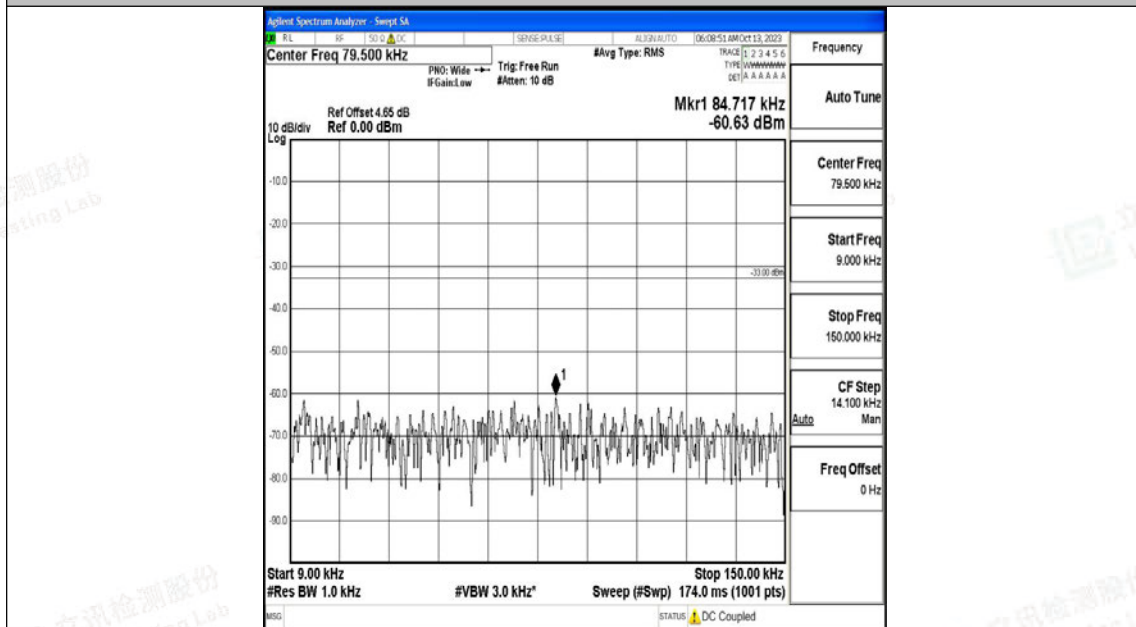

Band5\_5MHz\_QPSK\_20625\_1RB#0\_30~1000\_30~1000

Band5\_5MHz\_QPSK\_20625\_1RB#0\_1000~3000\_1000~3000

Band5\_5MHz\_QPSK\_20625\_1RB#0\_3000~10000\_3000~10000

Band5\_5MHz\_16QAM\_20625\_1RB#0\_0.009~0.15\_0.009~0.15