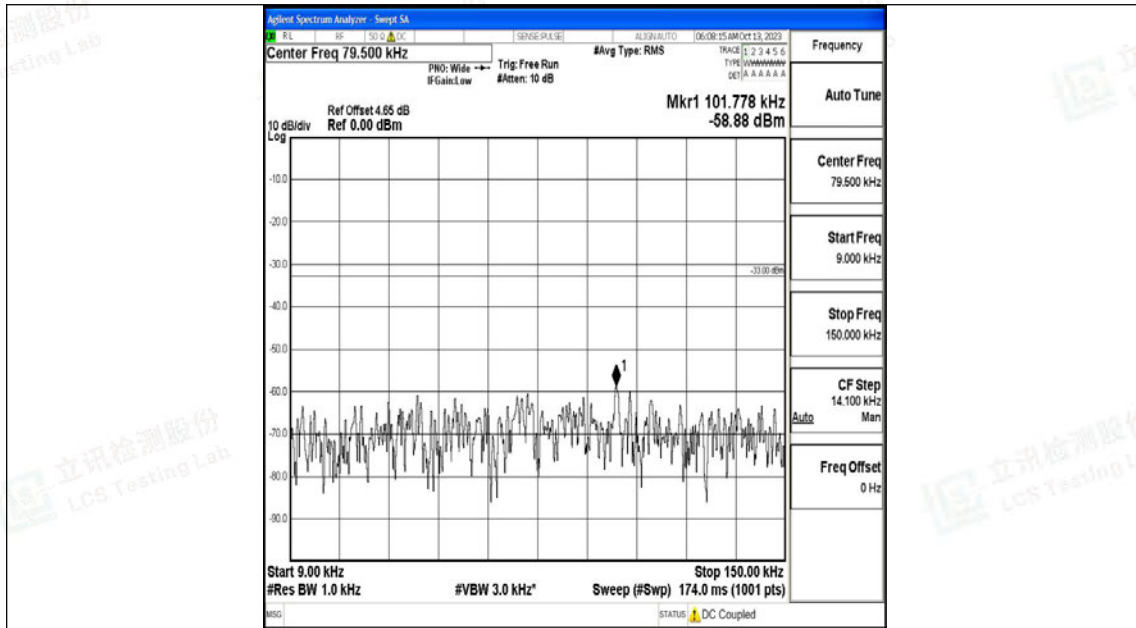

Band5_5MHz_16QAM_20525_1RB#0_3000~10000_3000~10000

Band5_5MHz_QPSK_20625_1RB#0_0.009~0.15_0.009~0.15