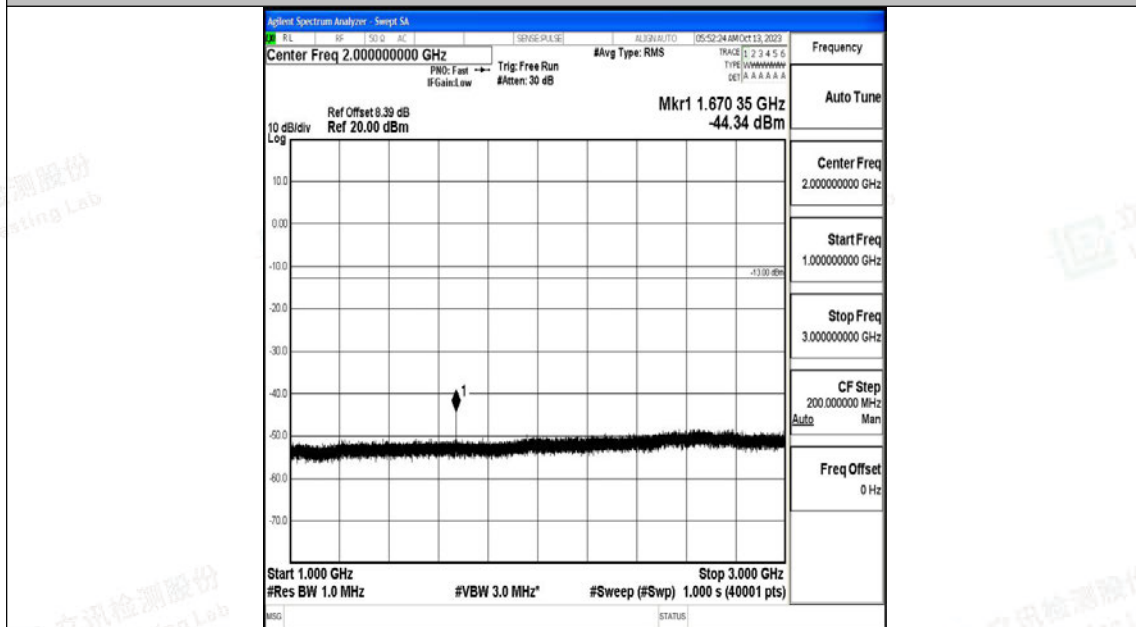

Band5_3MHz_QPSK_20525_1RB#0_30~1000_30~1000

Band5_3MHz_QPSK_20525_1RB#0_1000~3000_1000~3000