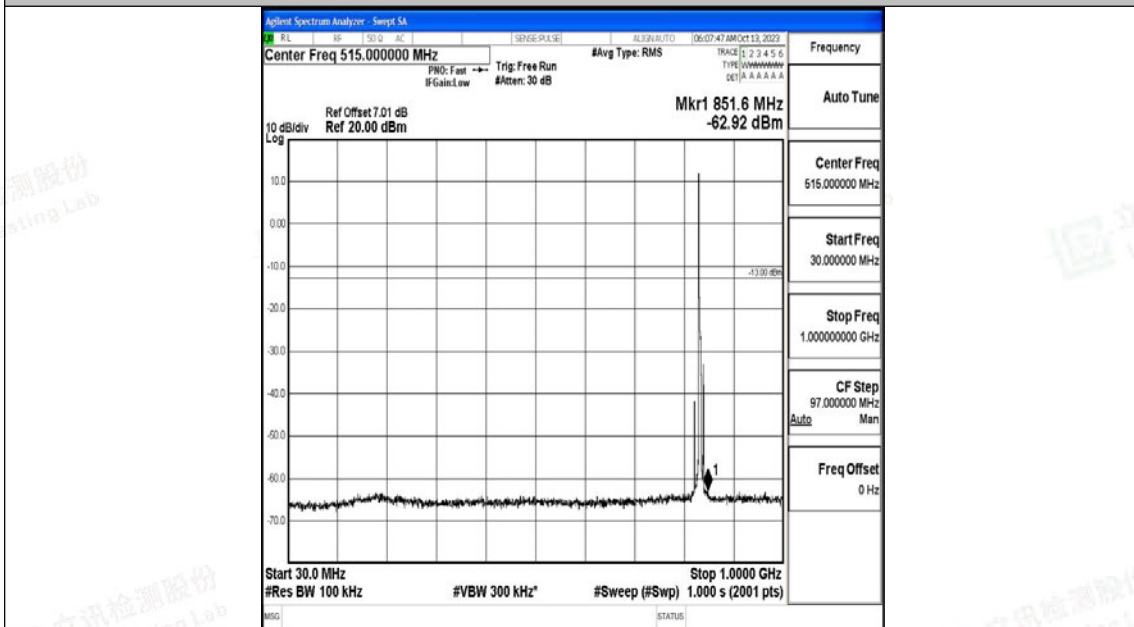

Band5\_5MHz\_QPSK\_20525\_1RB#0\_3000~10000\_3000~10000

Band5\_5MHz\_16QAM\_20525\_1RB#0\_0.009~0.15\_0.009~0.15

Band5\_5MHz\_16QAM\_20525\_1RB#0\_0.15~30\_0.15~30

Band5\_5MHz\_16QAM\_20525\_1RB#0\_30~1000\_30~1000