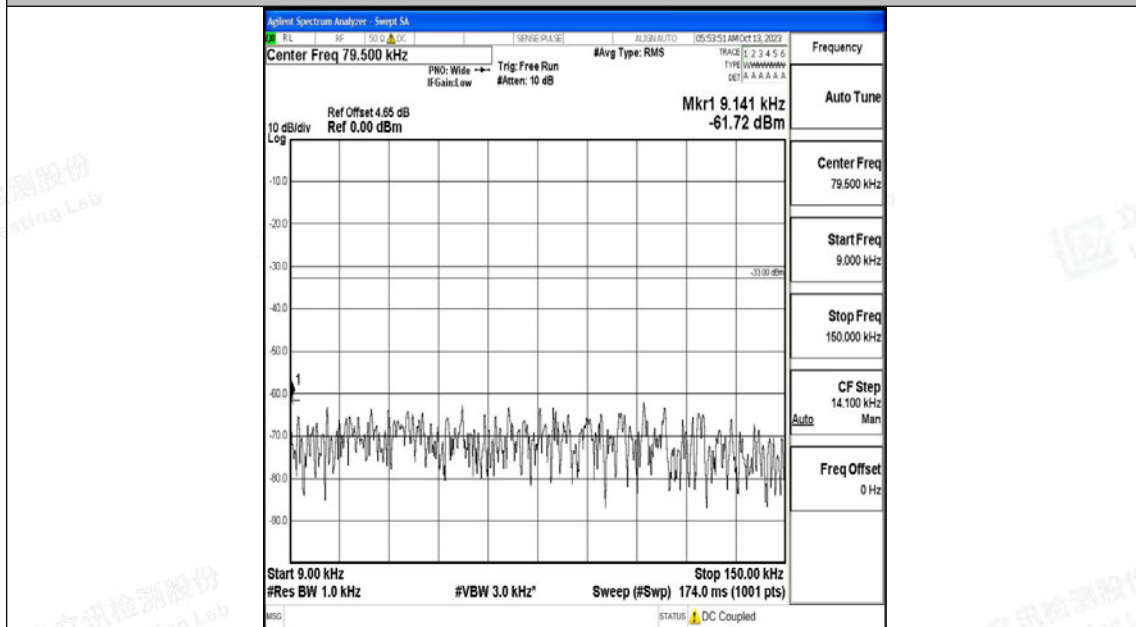

Band5_3MHz_QPSK_20635_1RB#0_3000~10000_3000~10000

Band5_3MHz_16QAM_20635_1RB#0_0.009~0.15_0.009~0.15