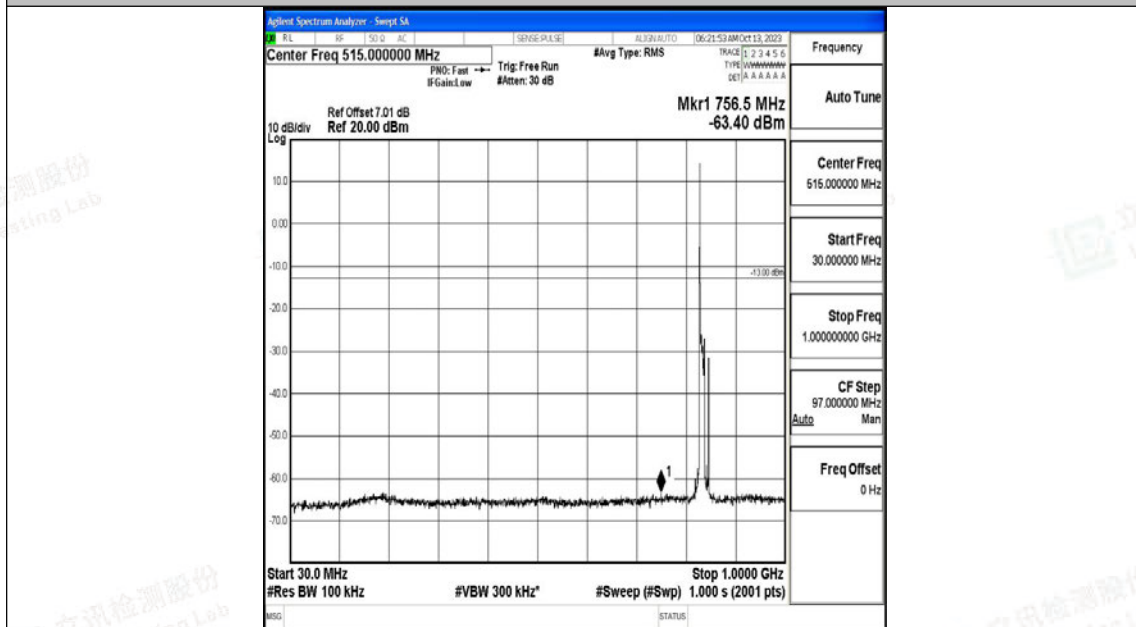

Band5_10MHz_16QAM_20525_1RB#0_0.15~30_0.15~30

Band5_10MHz_16QAM_20525_1RB#0_30~1000_30~1000