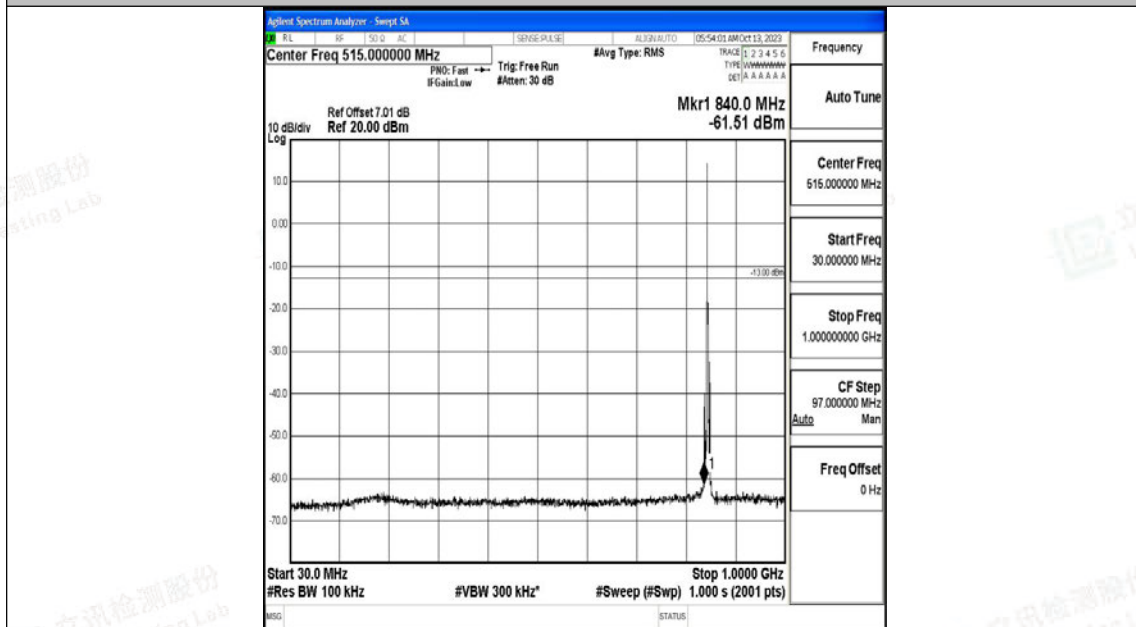

Band5\_3MHz\_QPSK\_20635\_1RB#0\_3000~10000\_3000~10000

Band5\_3MHz\_16QAM\_20635\_1RB#0\_0.009~0.15\_0.009~0.15

Band5\_3MHz\_16QAM\_20635\_1RB#0\_0.15~30\_0.15~30

Band5\_3MHz\_16QAM\_20635\_1RB#0\_30~1000\_30~1000