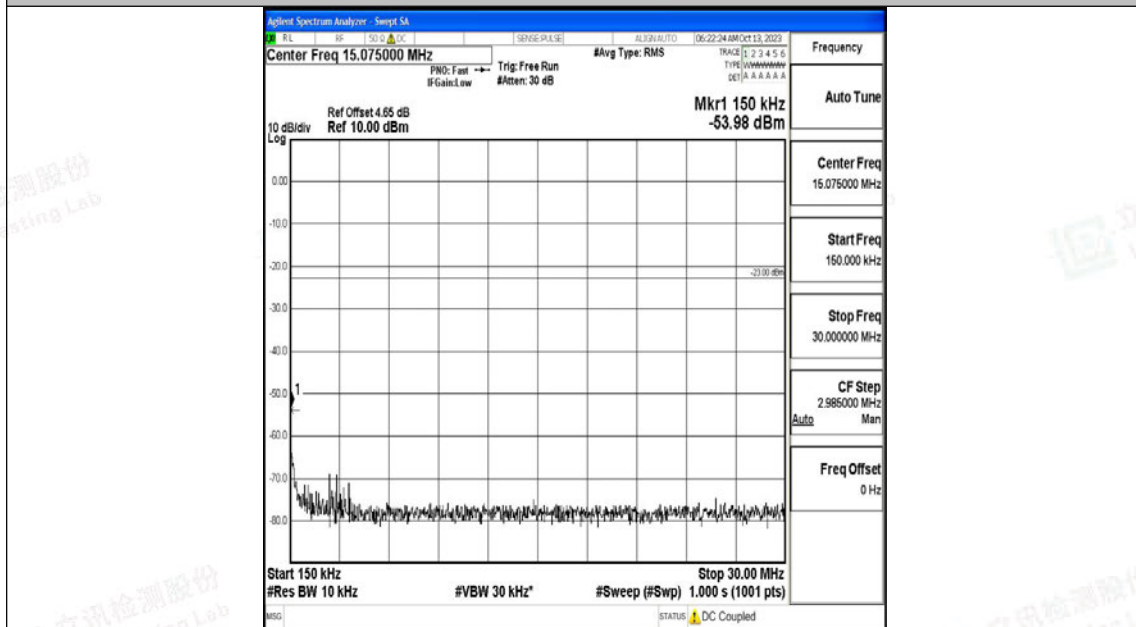

Band5_10MHz_QPSK_20600_1RB#0_0.009~0.15_0.009~0.15

Band5_10MHz_QPSK_20600_1RB#0_0.15~30_0.15~30