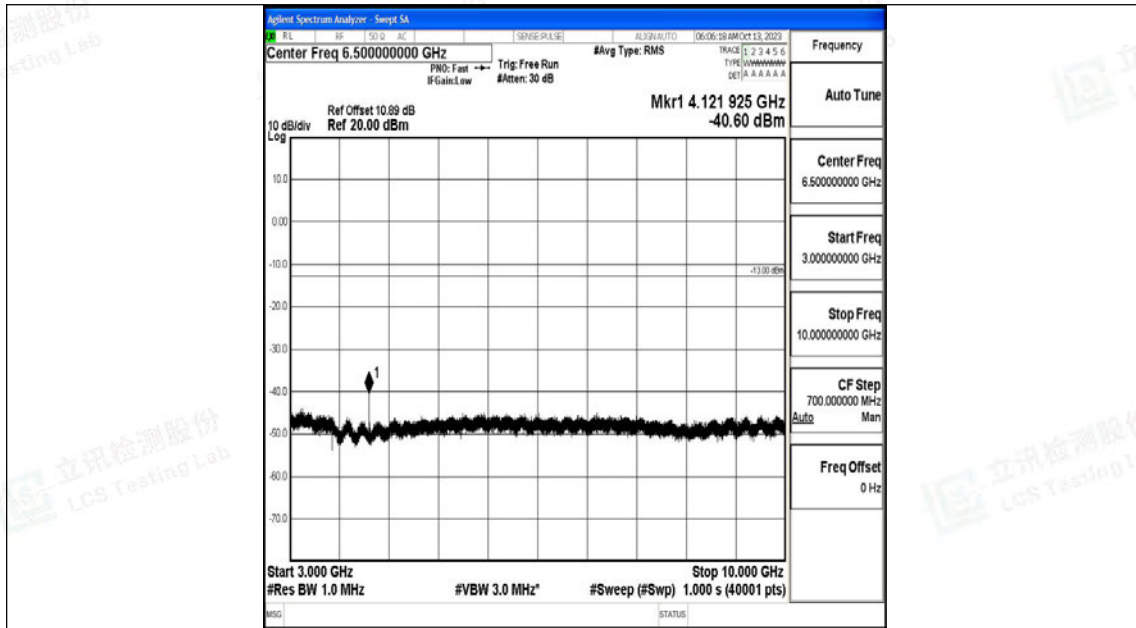

Band5_5MHz_QPSK_20425_1RB#0_1000~3000_1000~3000

Band5_5MHz_QPSK_20425_1RB#0_3000~10000_3000~10000