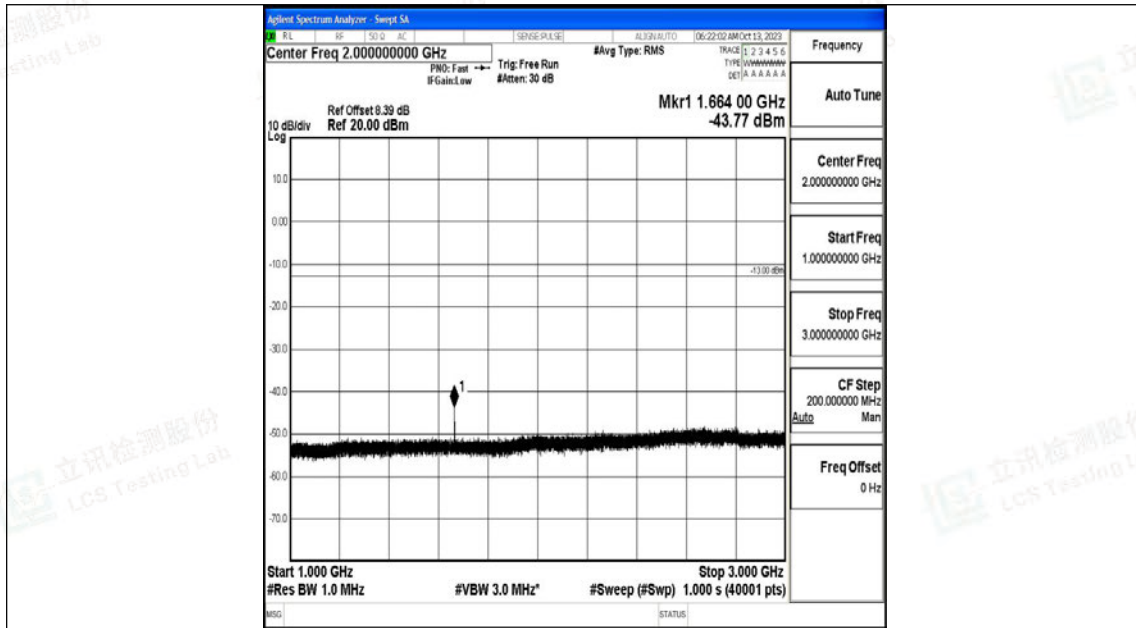

Band5_10MHz_16QAM_20525_1RB#0_30~1000_30~1000

Band5_10MHz_16QAM_20525_1RB#0_1000~3000_1000~3000