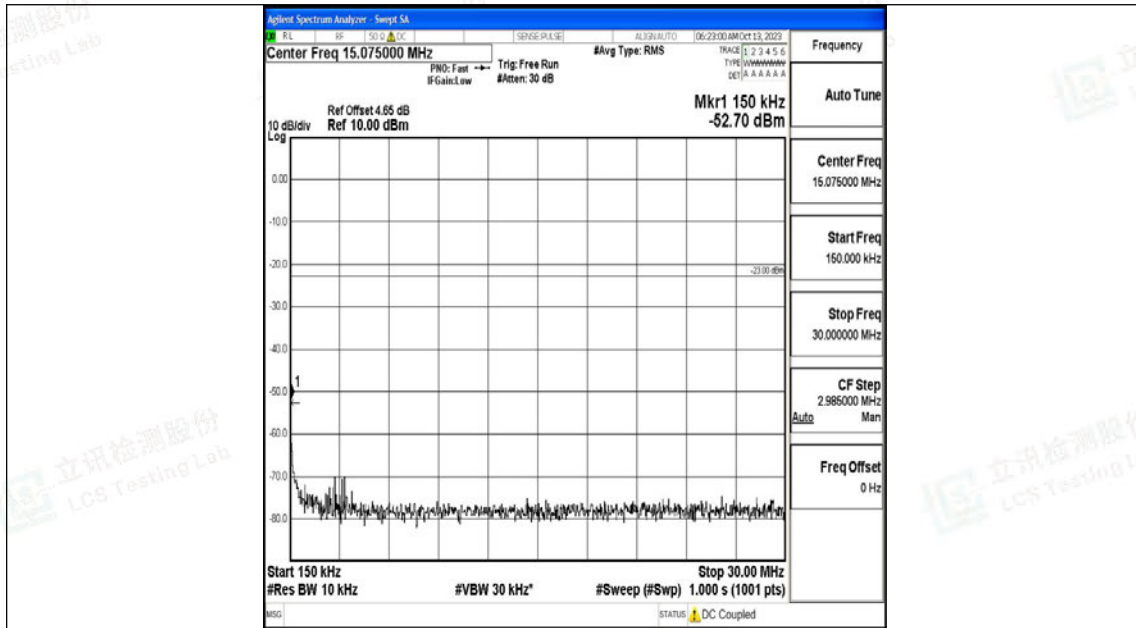

Band5\_10MHz\_QPSK\_20600\_1RB#0\_0.009~0.15\_0.009~0.15

Band5\_10MHz\_QPSK\_20600\_1RB#0\_0.15~30\_0.15~30

Band5\_10MHz\_QPSK\_20600\_1RB#0\_30~1000\_30~1000

Band5\_10MHz\_QPSK\_20600\_1RB#0\_1000~3000\_1000~3000