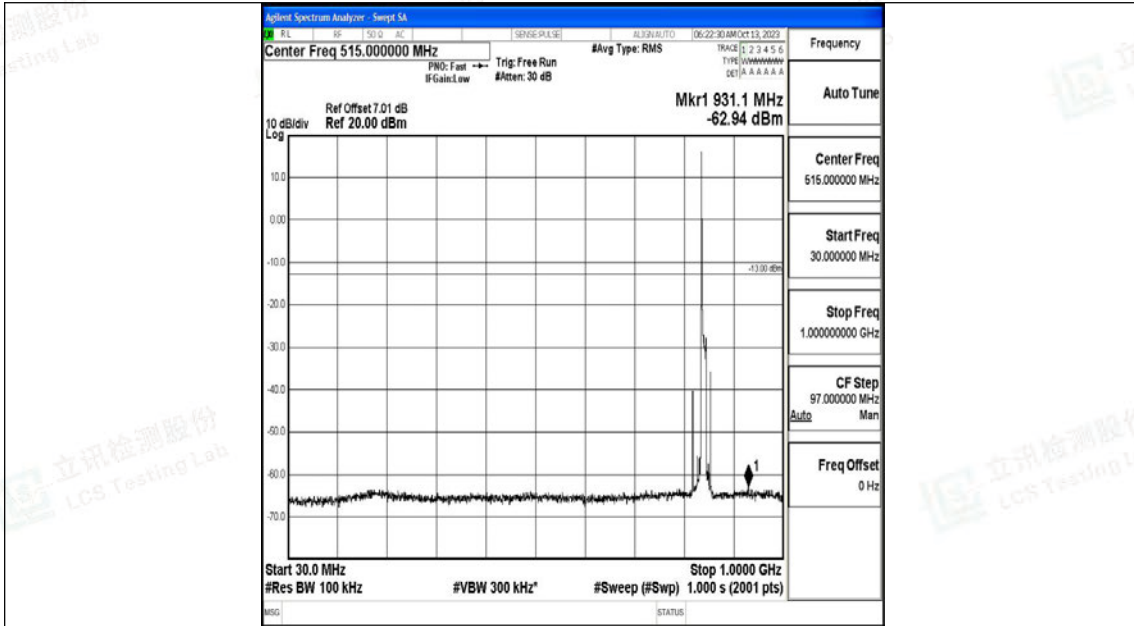

Band5_10MHz_QPSK_20600_1RB#0_0.15~30_0.15~30

Band5_10MHz_QPSK_20600_1RB#0_30~1000_30~1000