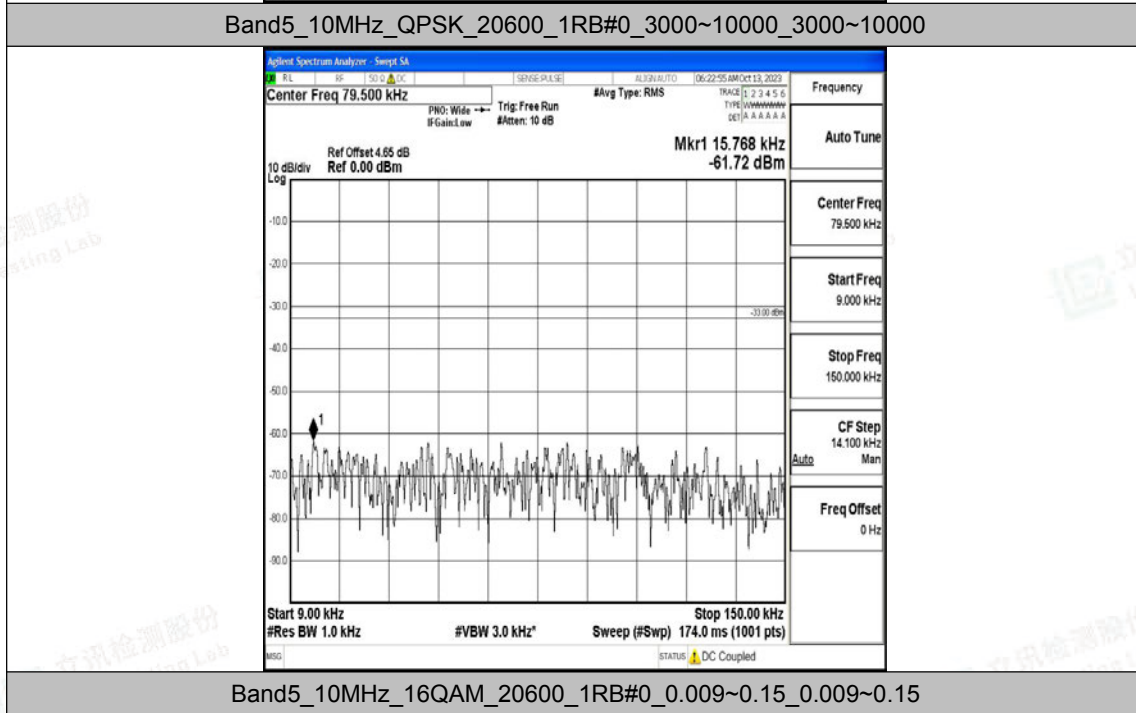

Band5\_10MHz\_QPSK\_20600\_1RB#0\_0.009~0.15\_0.009~0.15

Band5\_10MHz\_QPSK\_20600\_1RB#0\_0.15~30\_0.15~30

Band5\_10MHz\_QPSK\_20600\_1RB#0\_30~1000\_30~1000

Band5\_10MHz\_QPSK\_20600\_1RB#0\_1000~3000\_1000~3000