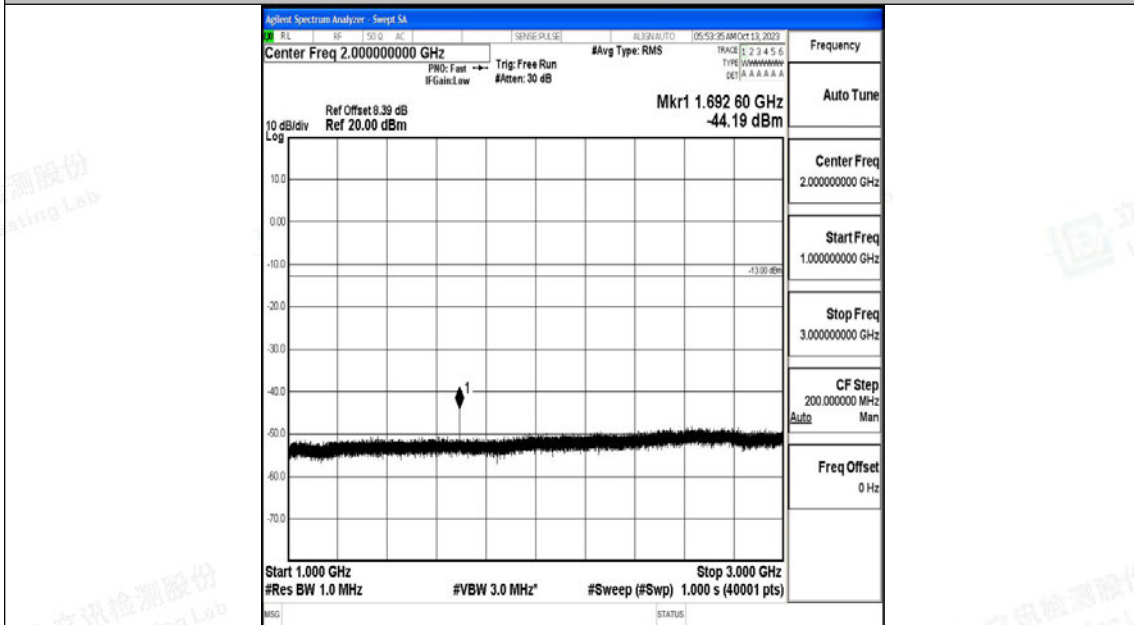

Band5\_3MHz\_QPSK\_20635\_1RB#0\_0.009~0.15\_0.009~0.15

Band5\_3MHz\_QPSK\_20635\_1RB#0\_0.15~30\_0.15~30

Band5\_3MHz\_QPSK\_20635\_1RB#0\_30~1000\_30~1000

Band5\_3MHz\_QPSK\_20635\_1RB#0\_1000~3000\_1000~3000