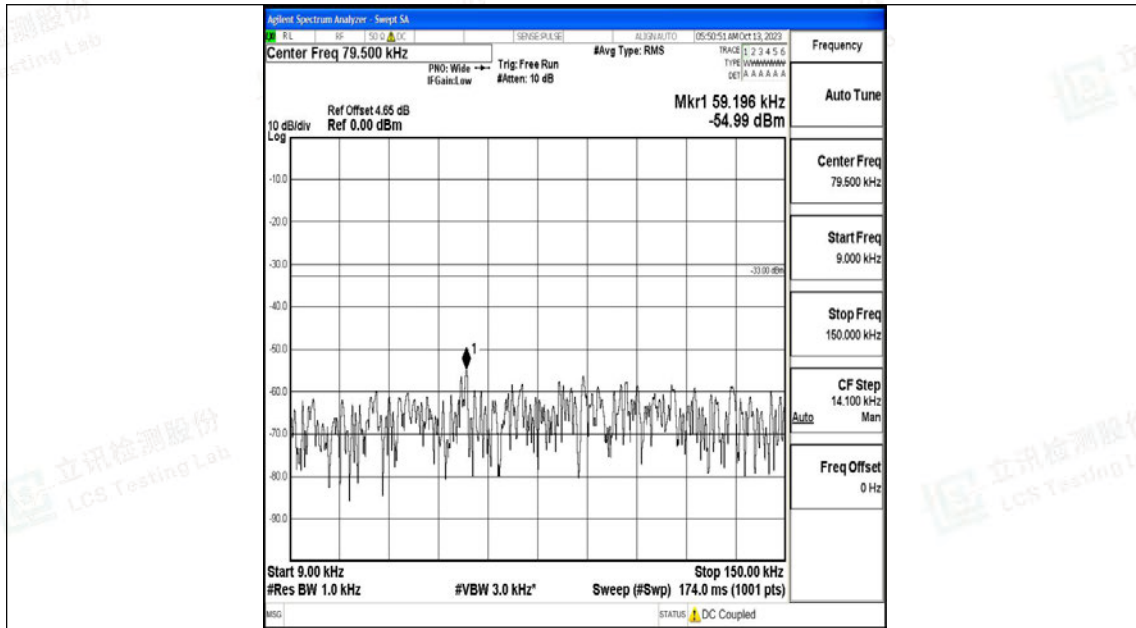

Band5\_1.4MHz\_16QAM\_20643\_1RB#0\_0.15~30\_0.15~30

Band5\_1.4MHz\_16QAM\_20643\_1RB#0\_30~1000\_30~1000

Band5\_1.4MHz\_16QAM\_20643\_1RB#0\_1000~3000\_1000~3000

Band5\_1.4MHz\_16QAM\_20643\_1RB#0\_3000~10000\_3000~10000