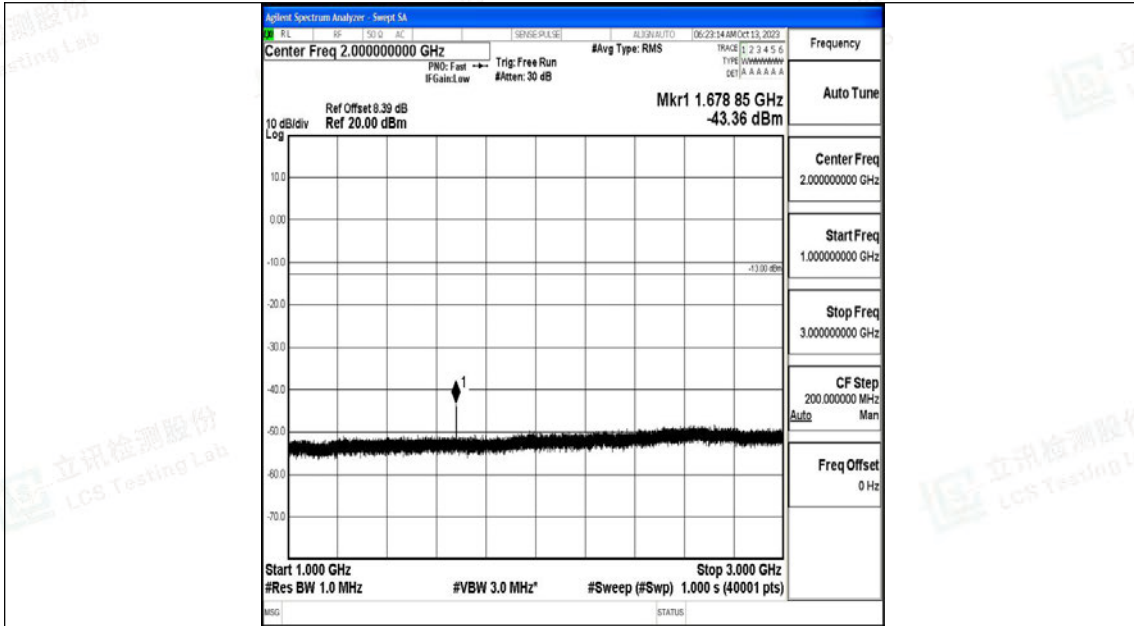

Band5_10MHz_16QAM_20600_1RB#0_30~1000_30~1000

Band5_10MHz_16QAM_20600_1RB#0_1000~3000_1000~3000