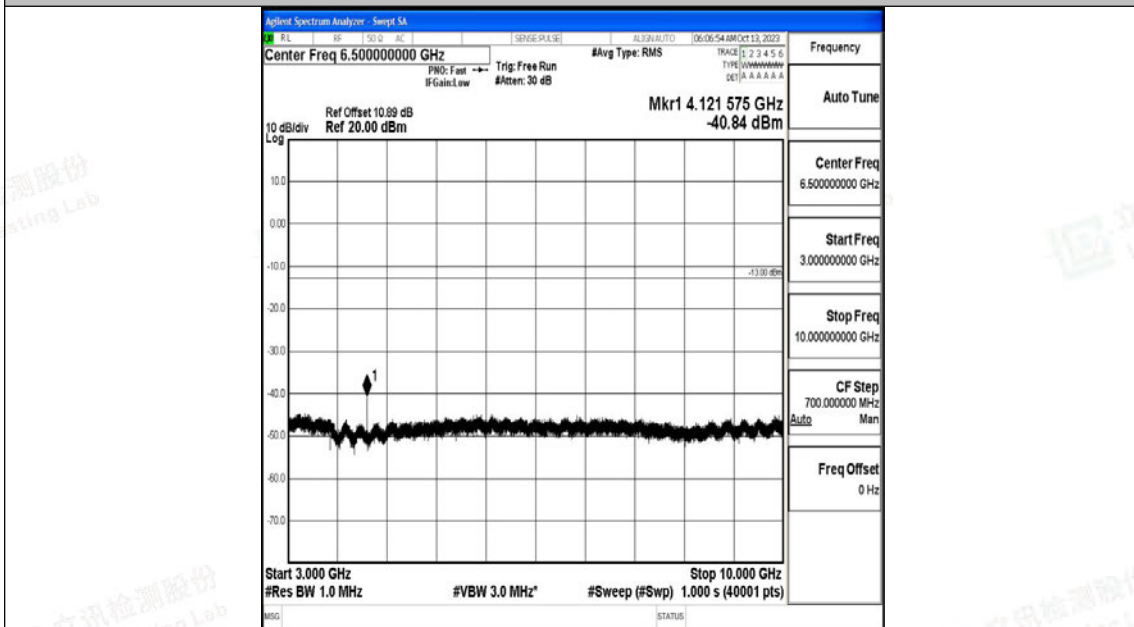

Band5\_5MHz\_16QAM\_20425\_1RB#0\_0.15~30\_0.15~30

Band5\_5MHz\_16QAM\_20425\_1RB#0\_30~1000\_30~1000

Band5\_5MHz\_16QAM\_20425\_1RB#0\_1000~3000\_1000~3000

Band5\_5MHz\_16QAM\_20425\_1RB#0\_3000~10000\_3000~10000