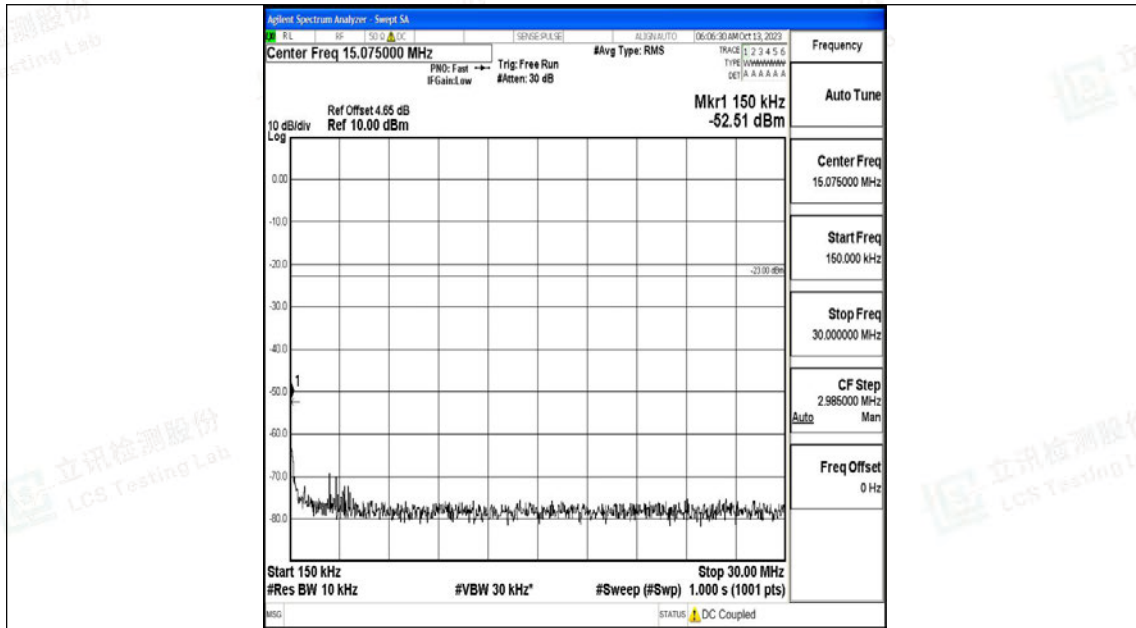

Band5\_5MHz\_QPSK\_20425\_1RB#0\_30~1000\_30~1000

Band5\_5MHz\_QPSK\_20425\_1RB#0\_1000~3000\_1000~3000

Band5\_5MHz\_QPSK\_20425\_1RB#0\_3000~10000\_3000~10000

Band5\_5MHz\_16QAM\_20425\_1RB#0\_0.009~0.15\_0.009~0.15