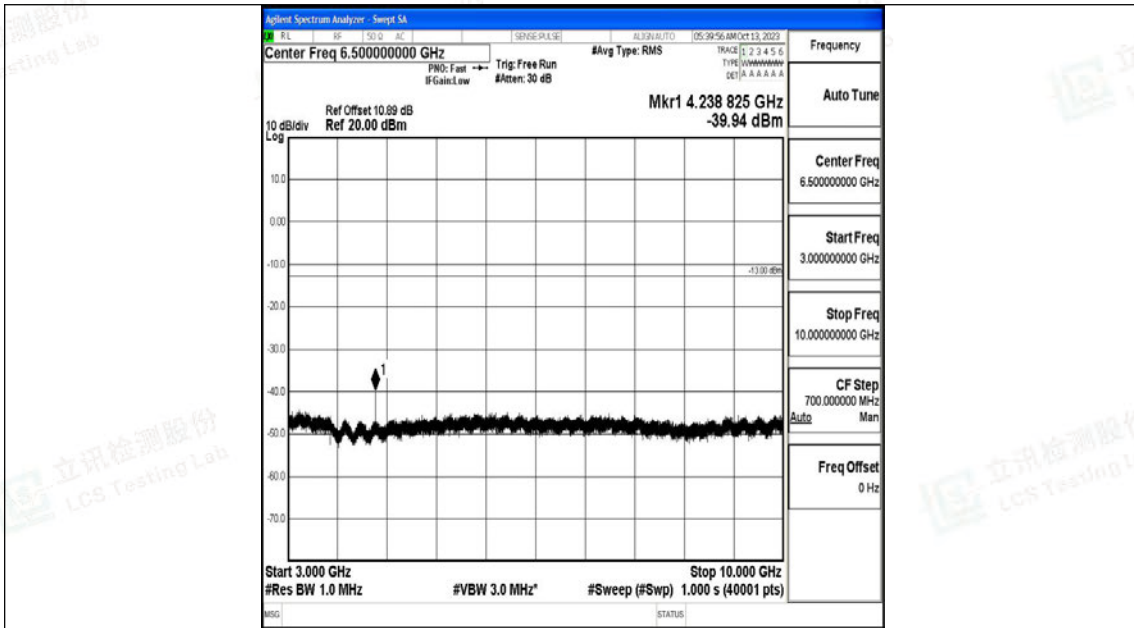

Band5\_1.4MHz\_QPSK\_20643\_1RB#0\_30~1000\_30~1000

Band5\_1.4MHz\_QPSK\_20643\_1RB#0\_1000~3000\_1000~3000

Band5\_1.4MHz\_QPSK\_20643\_1RB#0\_3000~10000\_3000~10000

Band5\_1.4MHz\_16QAM\_20643\_1RB#0\_0.009~0.15\_0.009~0.15