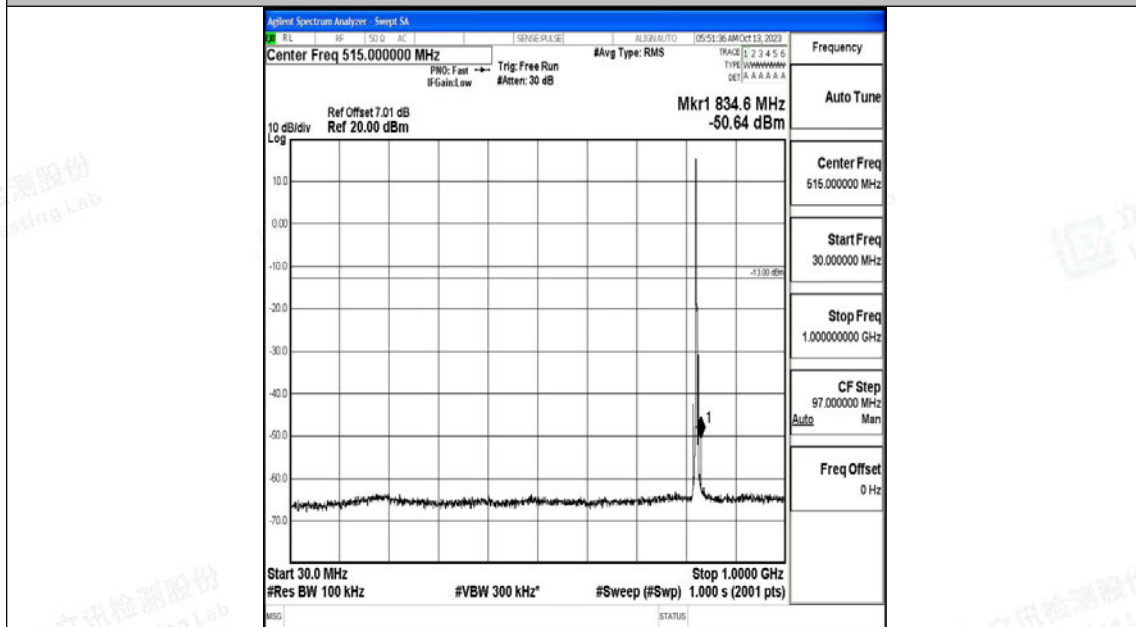

Band5\_3MHz\_QPSK\_20415\_1RB#0\_3000~10000\_3000~10000

Band5\_3MHz\_16QAM\_20415\_1RB#0\_0.009~0.15\_0.009~0.15

Band5\_3MHz\_16QAM\_20415\_1RB#0\_0.15~30\_0.15~30

Band5\_3MHz\_16QAM\_20415\_1RB#0\_30~1000\_30~1000