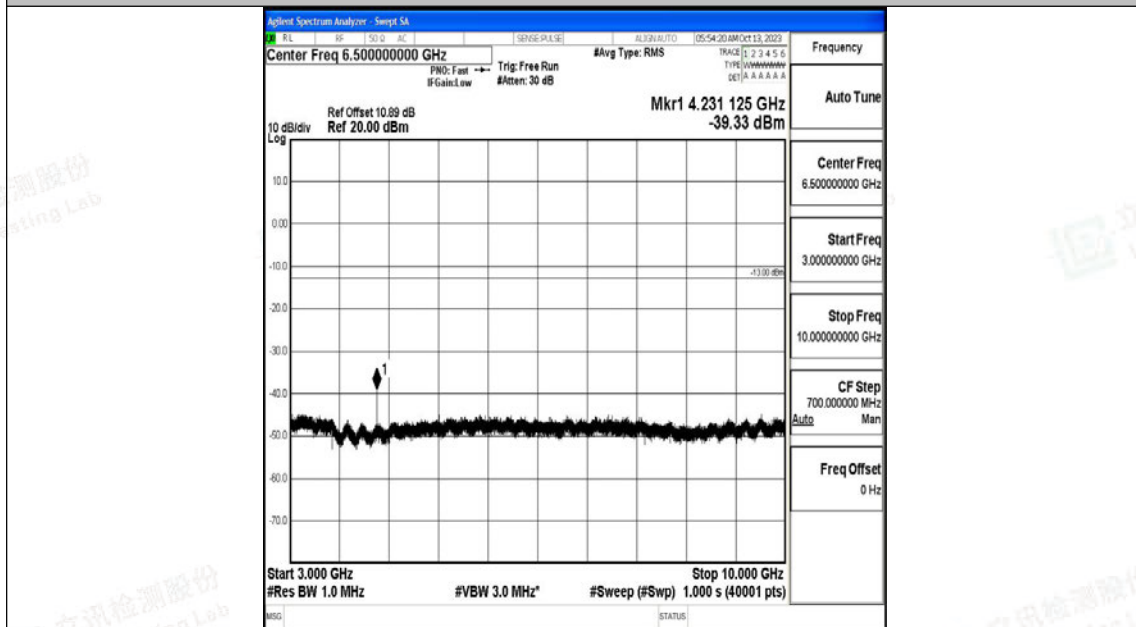

Band5_3MHz_16QAM_20635_1RB#0_1000~3000_1000~3000

Band5_3MHz_16QAM_20635_1RB#0_3000~10000_3000~10000