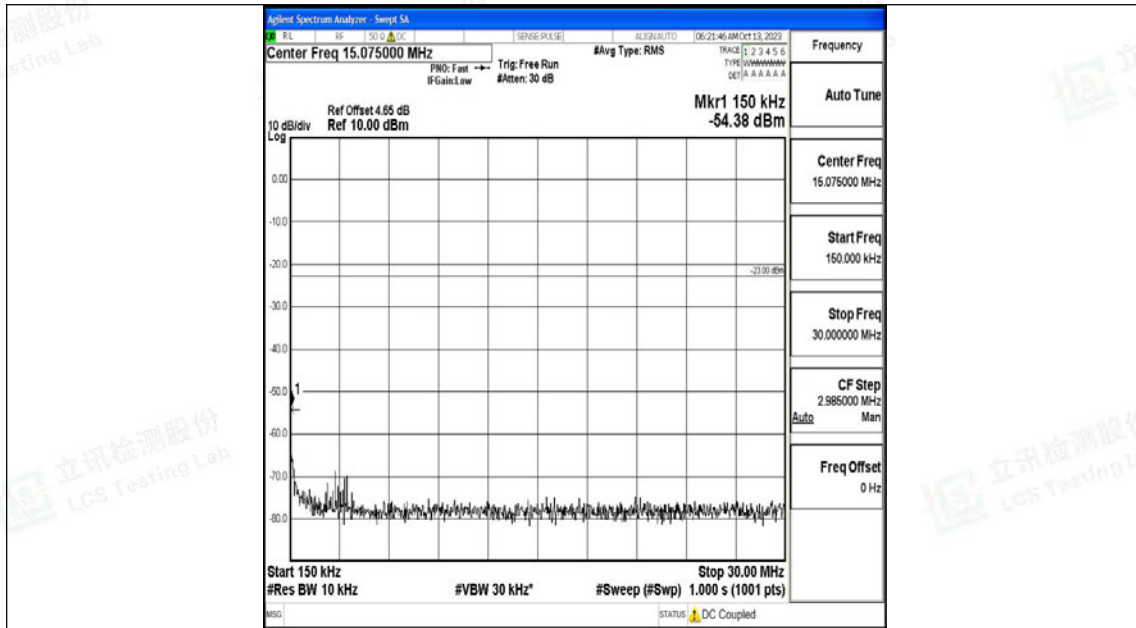

Band5\_10MHz\_QPSK\_20525\_1RB#0\_30~1000\_30~1000

Band5\_10MHz\_QPSK\_20525\_1RB#0\_1000~3000\_1000~3000

Band5\_10MHz\_QPSK\_20525\_1RB#0\_3000~10000\_3000~10000

Band5\_10MHz\_16QAM\_20525\_1RB#0\_0.009~0.15\_0.009~0.15