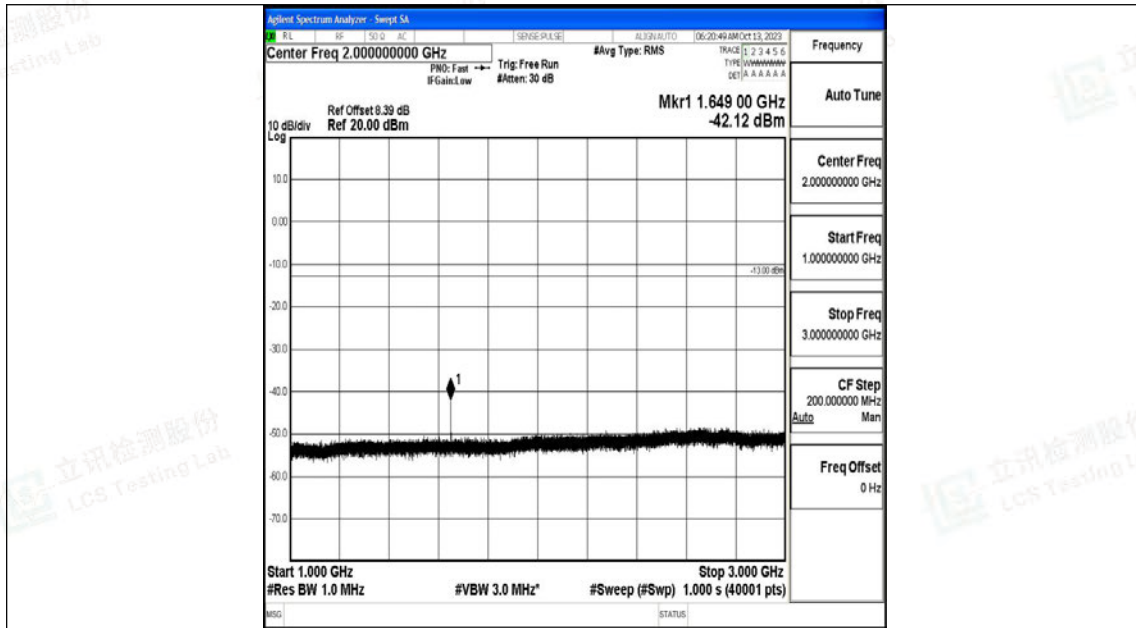

Band5\_10MHz\_QPSK\_20450\_1RB#0\_3000~10000\_3000~10000

Band5\_10MHz\_16QAM\_20450\_1RB#0\_0.009~0.15\_0.009~0.15

Band5\_10MHz\_16QAM\_20450\_1RB#0\_0.15~30\_0.15~30

Band5\_10MHz\_16QAM\_20450\_1RB#0\_30~1000\_30~1000