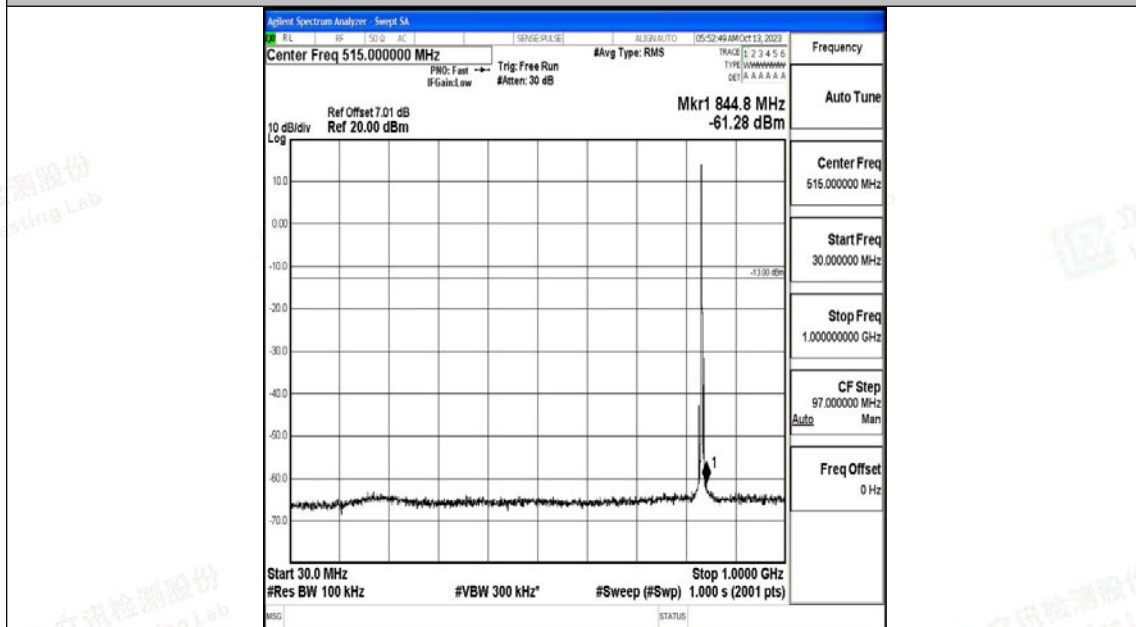

Band5_3MHz_16QAM_20525_1RB#0_0.15~30_0.15~30

Band5_3MHz_16QAM_20525_1RB#0_30~1000_30~1000