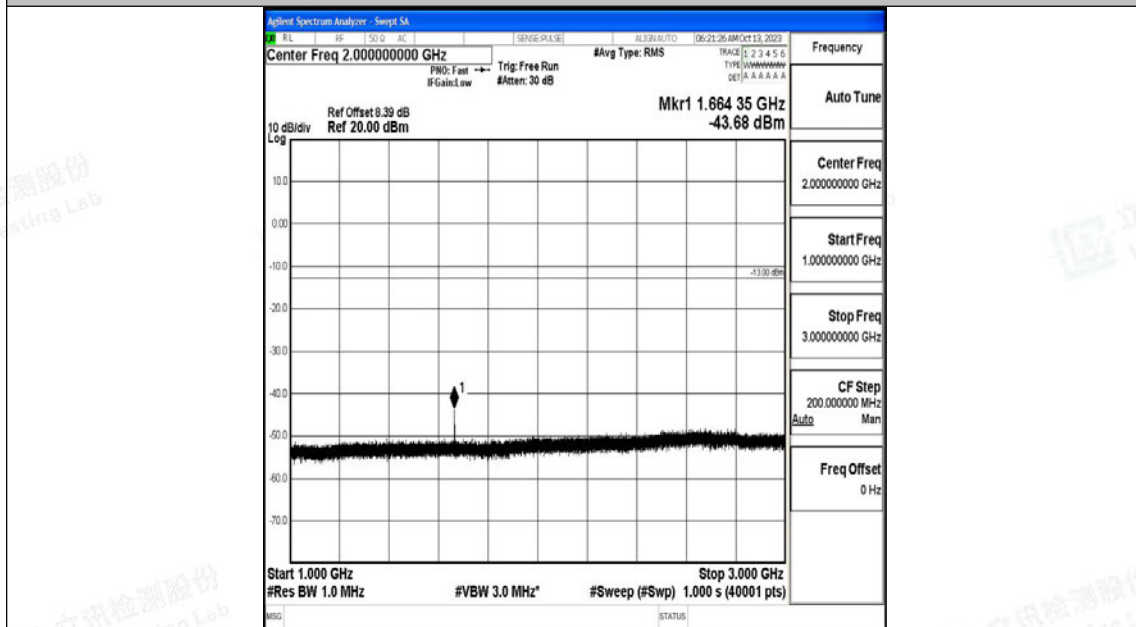

Band5_10MHz_QPSK_20525_1RB#0_30~1000_30~1000

Band5_10MHz_QPSK_20525_1RB#0_1000~3000_1000~3000