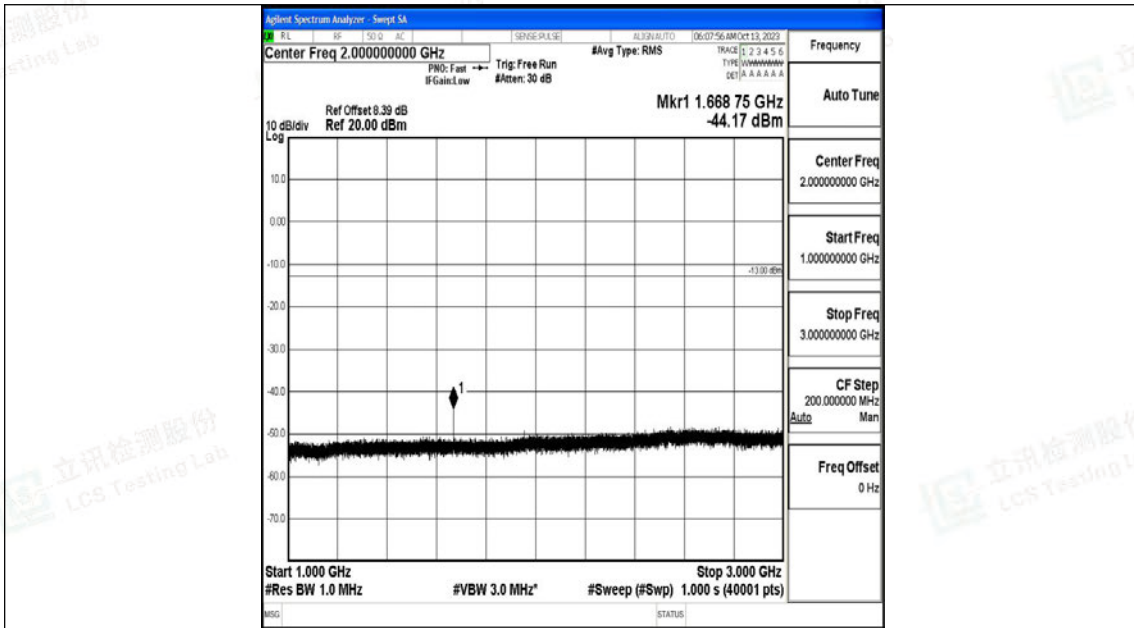

Band5\_5MHz\_QPSK\_20525\_1RB#0\_3000~10000\_3000~10000

Band5\_5MHz\_16QAM\_20525\_1RB#0\_0.009~0.15\_0.009~0.15

Band5\_5MHz\_16QAM\_20525\_1RB#0\_0.15~30\_0.15~30

Band5\_5MHz\_16QAM\_20525\_1RB#0\_30~1000\_30~1000