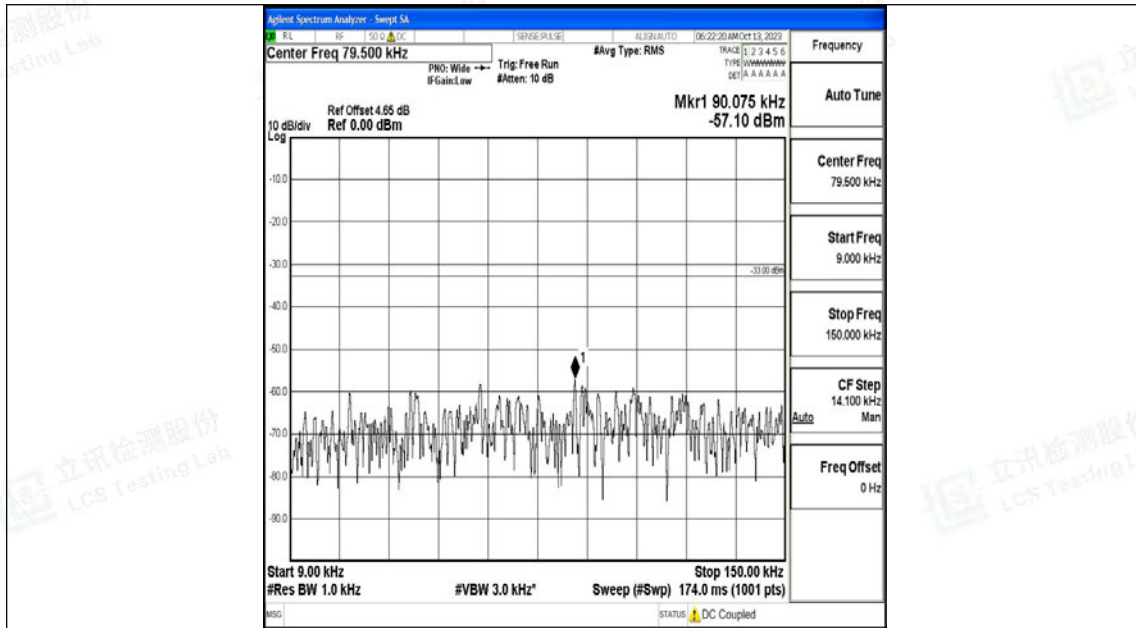

Band5\_10MHz\_16QAM\_20525\_1RB#0\_0.15~30\_0.15~30

Band5\_10MHz\_16QAM\_20525\_1RB#0\_30~1000\_30~1000

Band5\_10MHz\_16QAM\_20525\_1RB#0\_1000~3000\_1000~3000

Band5\_10MHz\_16QAM\_20525\_1RB#0\_3000~10000\_3000~10000