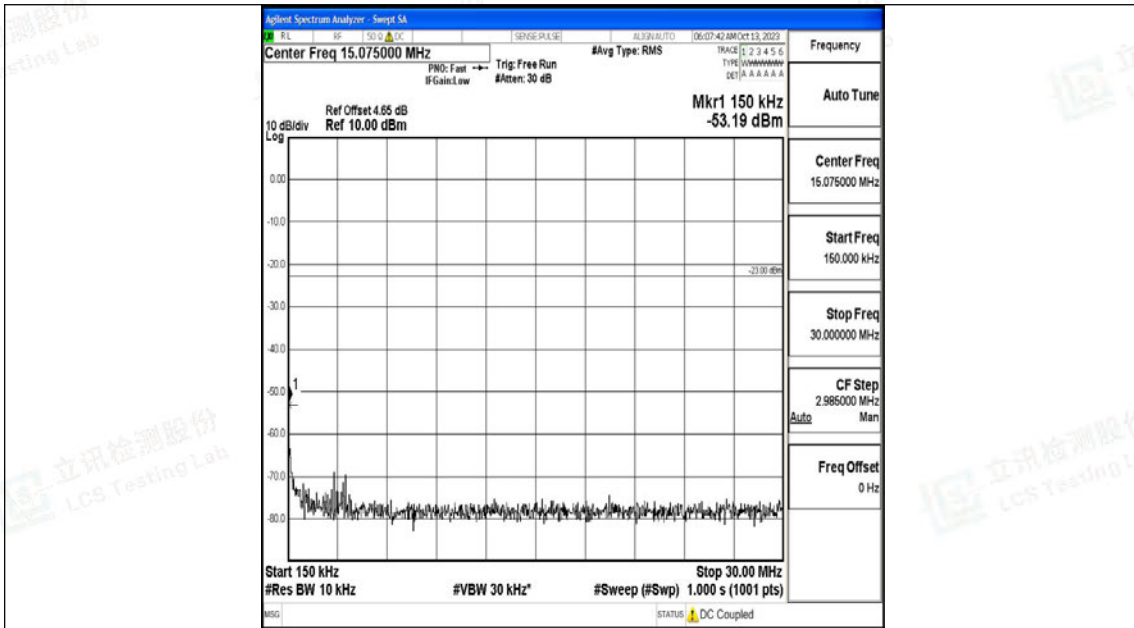

Band5_5MHz_16QAM_20525_1RB#0_0.009~0.15_0.009~0.15

Band5_5MHz_16QAM_20525_1RB#0_0.15~30_0.15~30