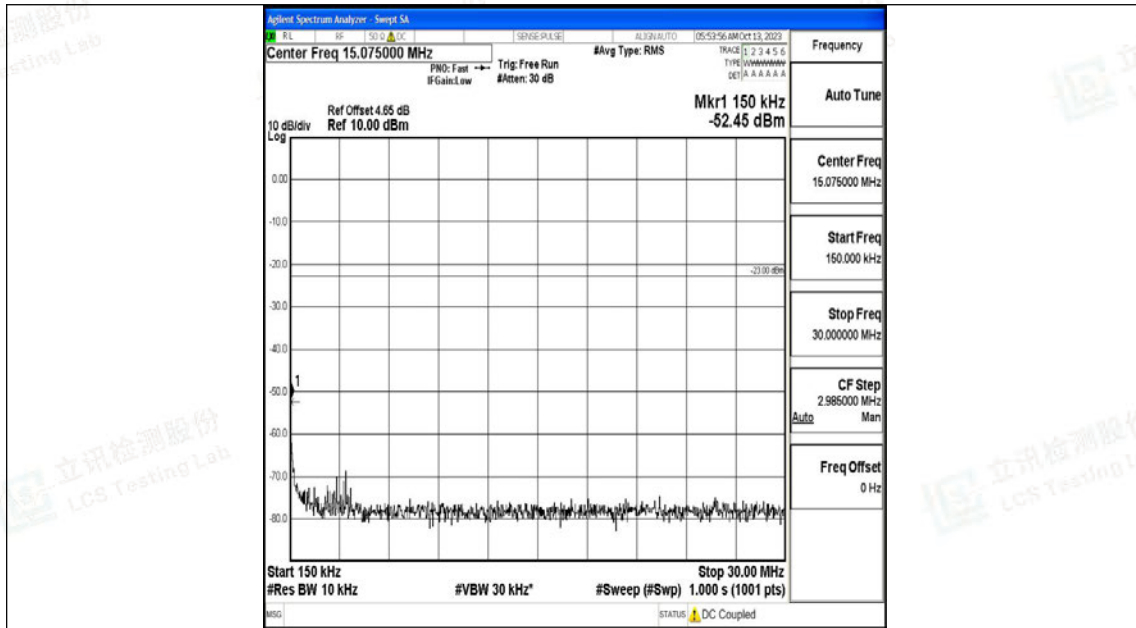

Band5_3MHz_16QAM_20635_1RB#0_0.009~0.15_0.009~0.15

Band5_3MHz_16QAM_20635_1RB#0_0.15~30_0.15~30