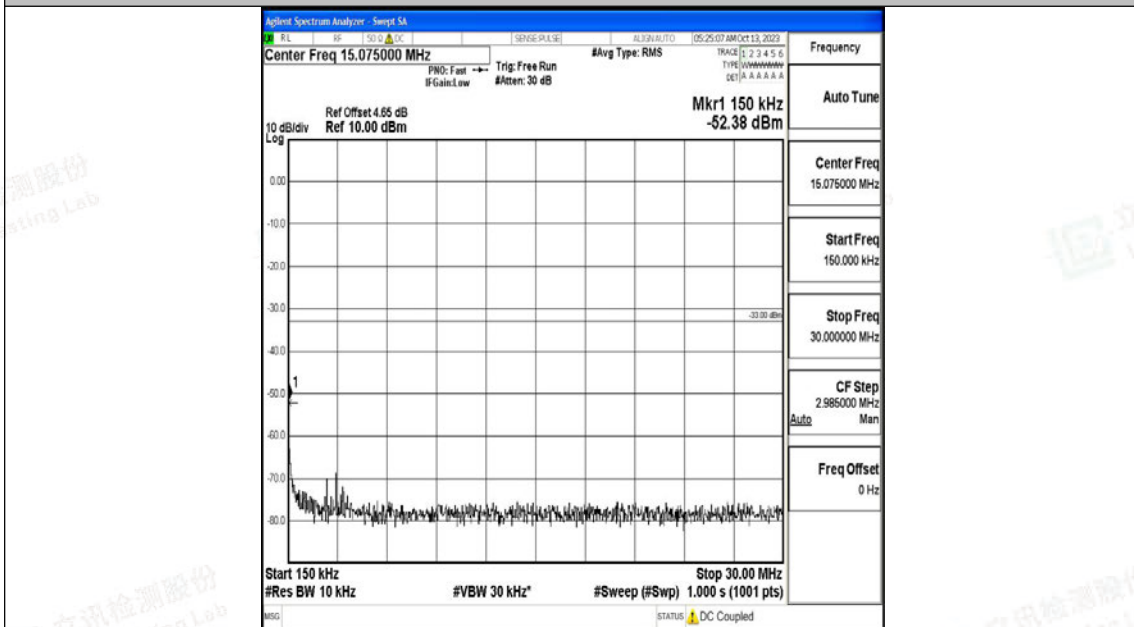

Band4_20MHz_QPSK_20300_1RB#0_0.009~0.15_0.009~0.15

Band4_20MHz_QPSK_20300_1RB#0_0.15~30_0.15~30