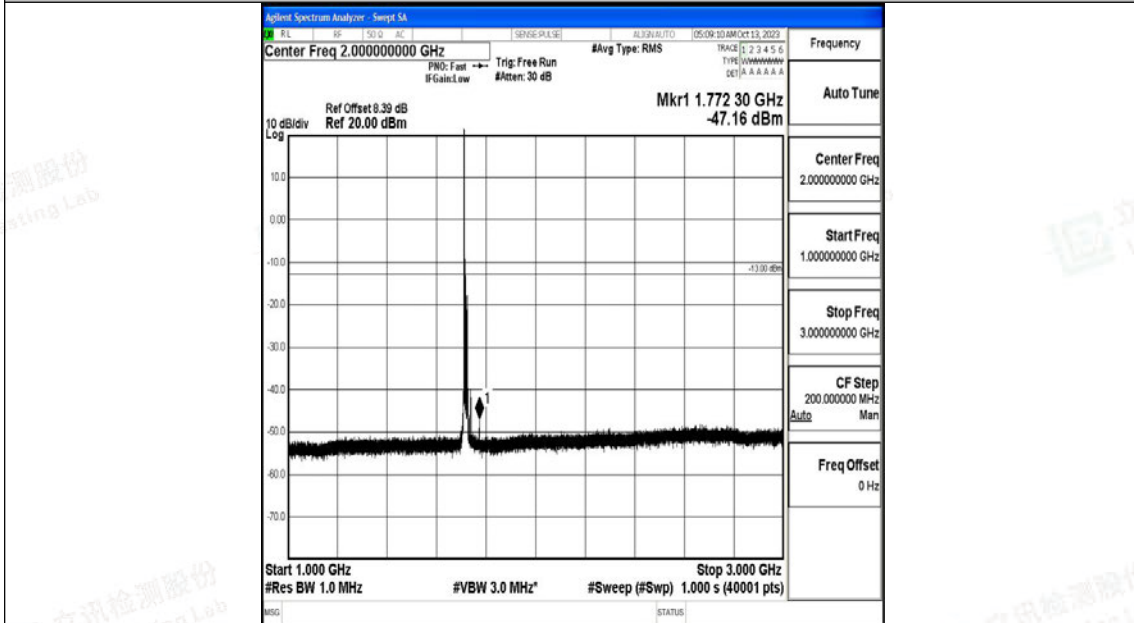

Band4_15MHz_QPSK_20025_1RB#0_30~1000_30~1000

Band4_15MHz_QPSK_20025_1RB#0_1000~3000_1000~3000