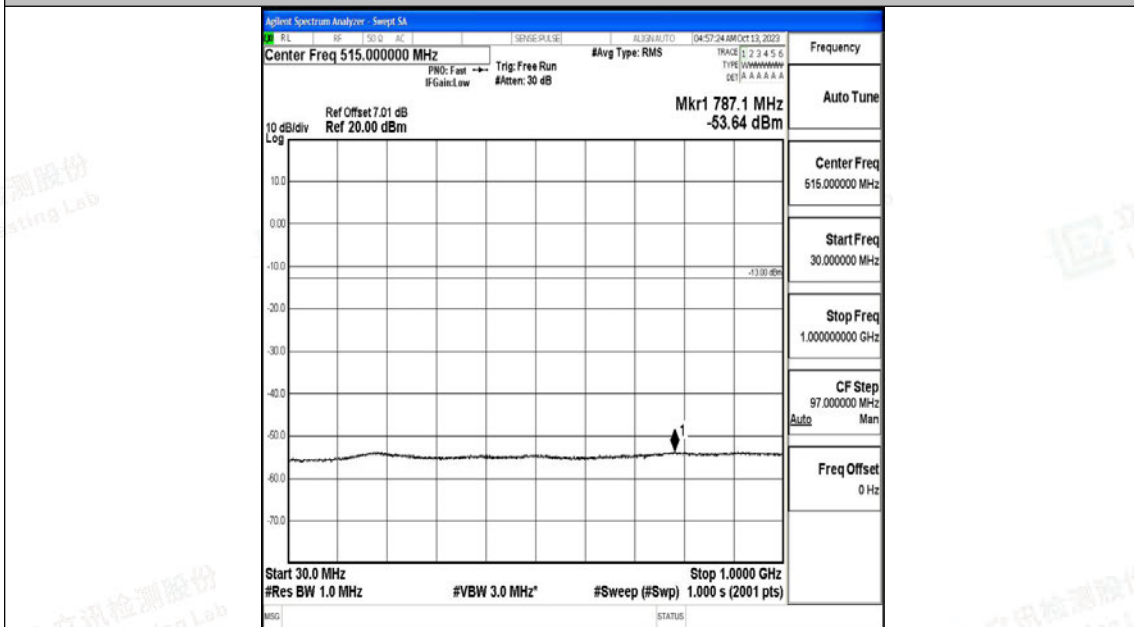

Band4_10MHz_16QAM_20175_1RB#0_0.15~30_0.15~30

Band4_10MHz_16QAM_20175_1RB#0_30~1000_30~1000