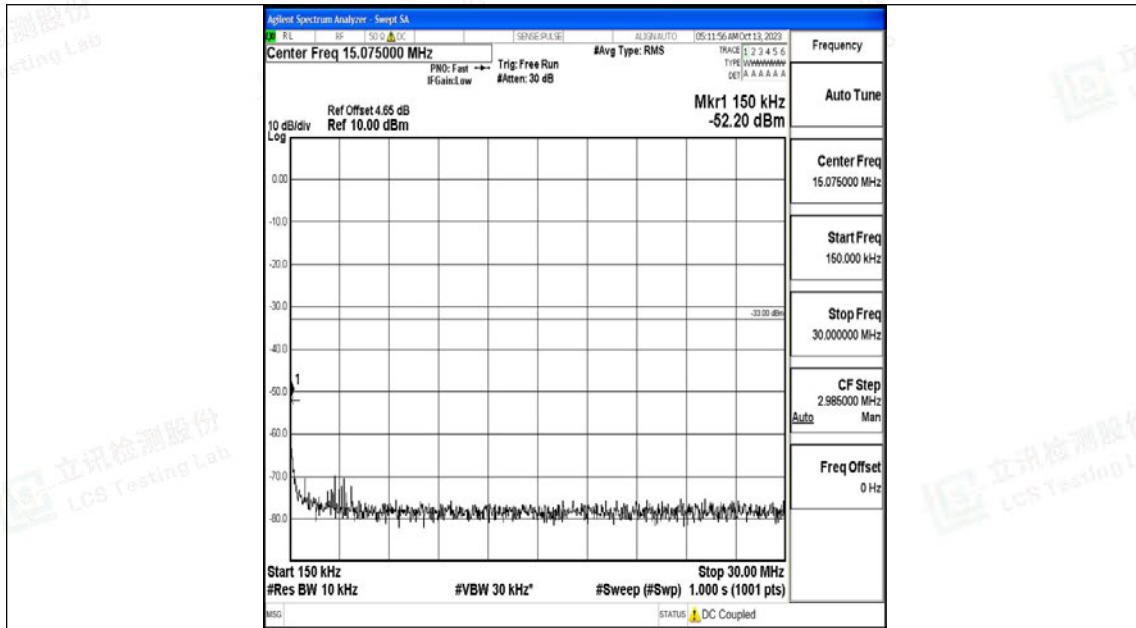

Band4\_15MHz\_QPSK\_20325\_1RB#0\_30~1000\_30~1000

Band4\_15MHz\_QPSK\_20325\_1RB#0\_1000~3000\_1000~3000

Band4\_15MHz\_QPSK\_20325\_1RB#0\_3000~20000\_3000~20000

Band4\_15MHz\_16QAM\_20325\_1RB#0\_0.009~0.15\_0.009~0.15