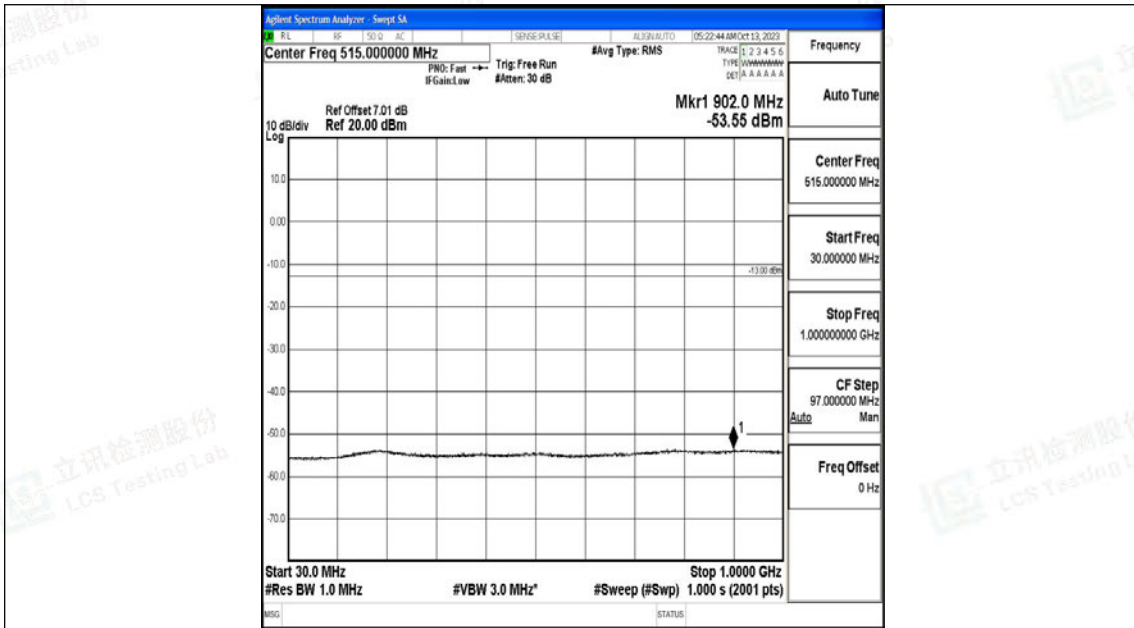

Band4\_20MHz\_QPSK\_20050\_1RB#0\_0.009~0.15\_0.009~0.15

Band4\_20MHz\_QPSK\_20050\_1RB#0\_0.15~30\_0.15~30

Band4\_20MHz\_QPSK\_20050\_1RB#0\_30~1000\_30~1000

Band4\_20MHz\_QPSK\_20050\_1RB#0\_1000~3000\_1000~3000