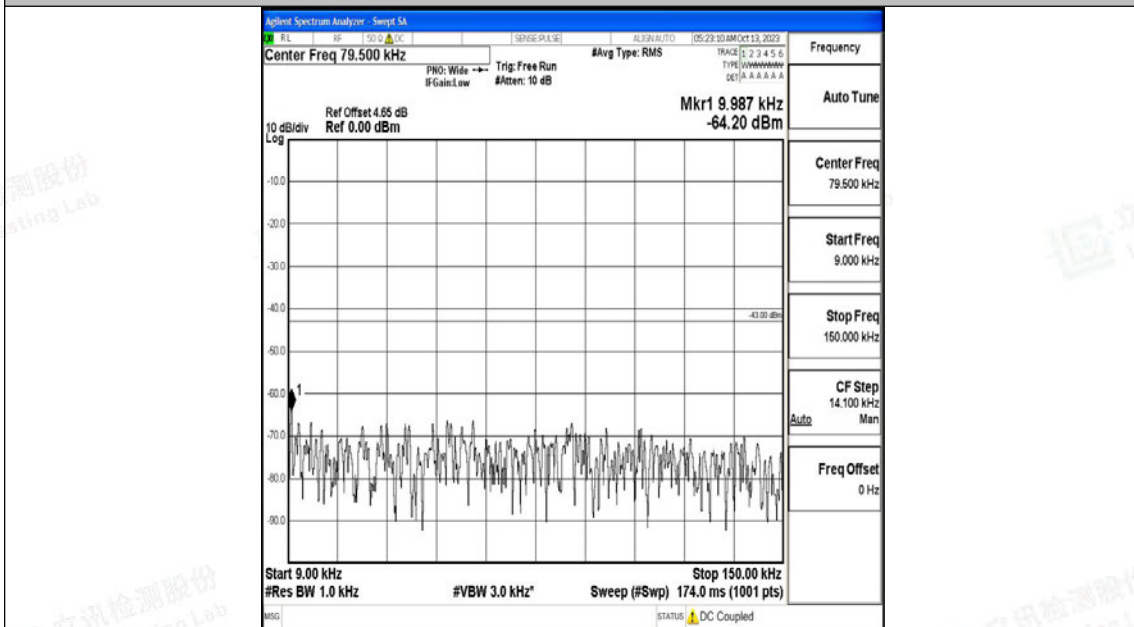

Band4_20MHz_QPSK_20050_1RB#0_3000~20000_3000~20000

Band4_20MHz_16QAM_20050_1RB#0_0.009~0.15_0.009~0.15