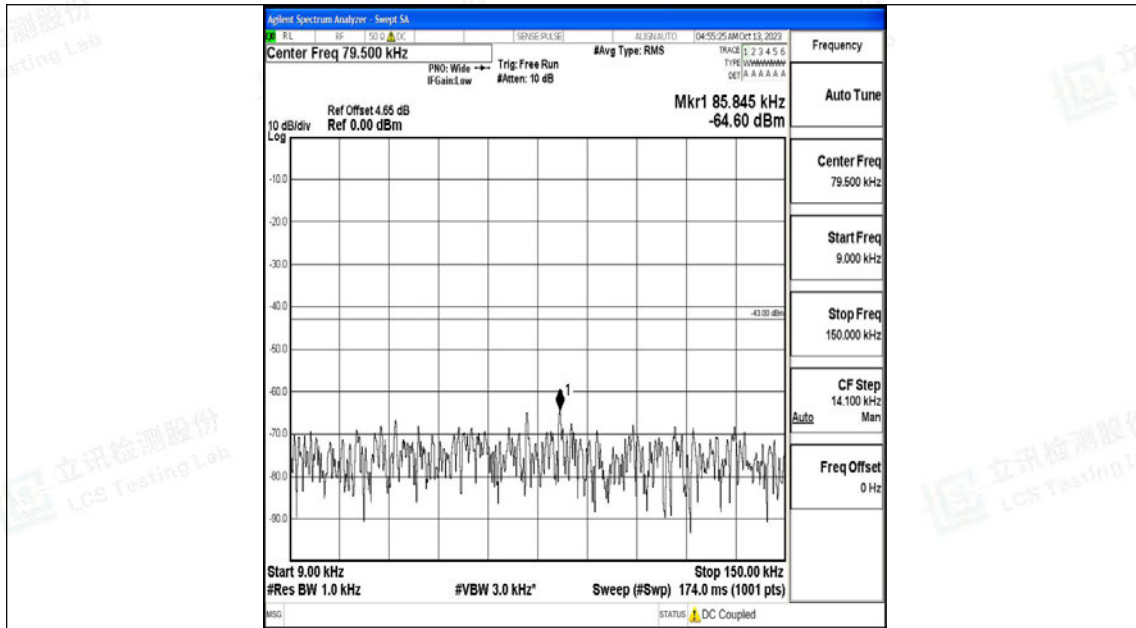

Band4\_5MHz\_16QAM\_20375\_1RB#0\_0.15~30\_0.15~30

Band4\_5MHz\_16QAM\_20375\_1RB#0\_30~1000\_30~1000

Band4\_5MHz\_16QAM\_20375\_1RB#0\_1000~3000\_1000~3000

Band4\_5MHz\_16QAM\_20375\_1RB#0\_3000~20000\_3000~20000