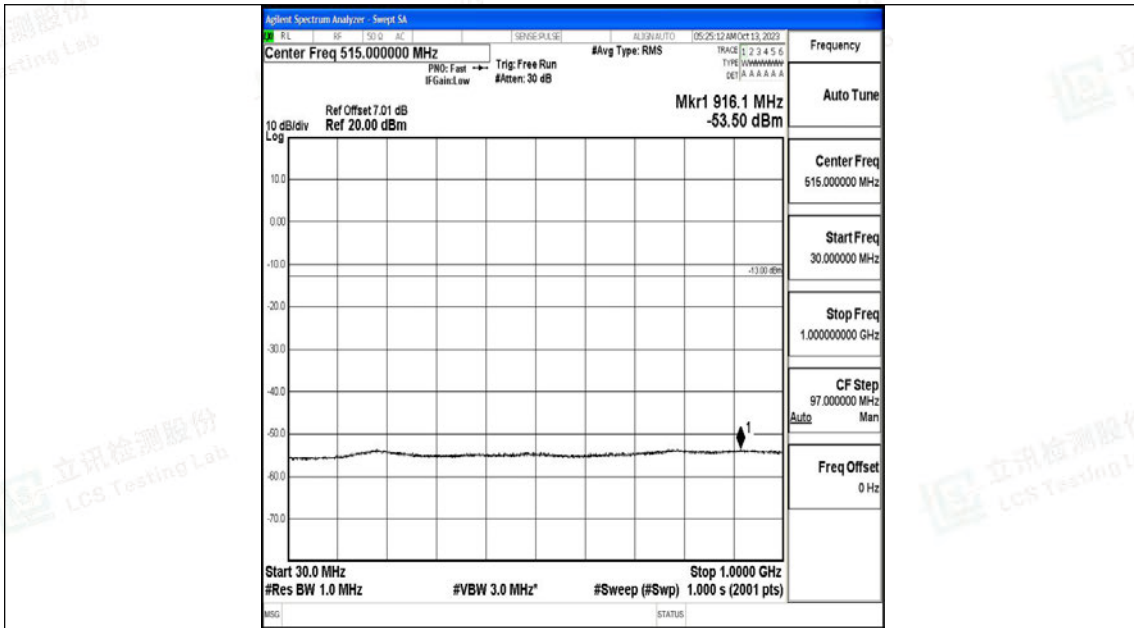

Band4_20MHz_QPSK_20300_1RB#0_0.15~30_0.15~30

Band4_20MHz_QPSK_20300_1RB#0_30~1000_30~1000