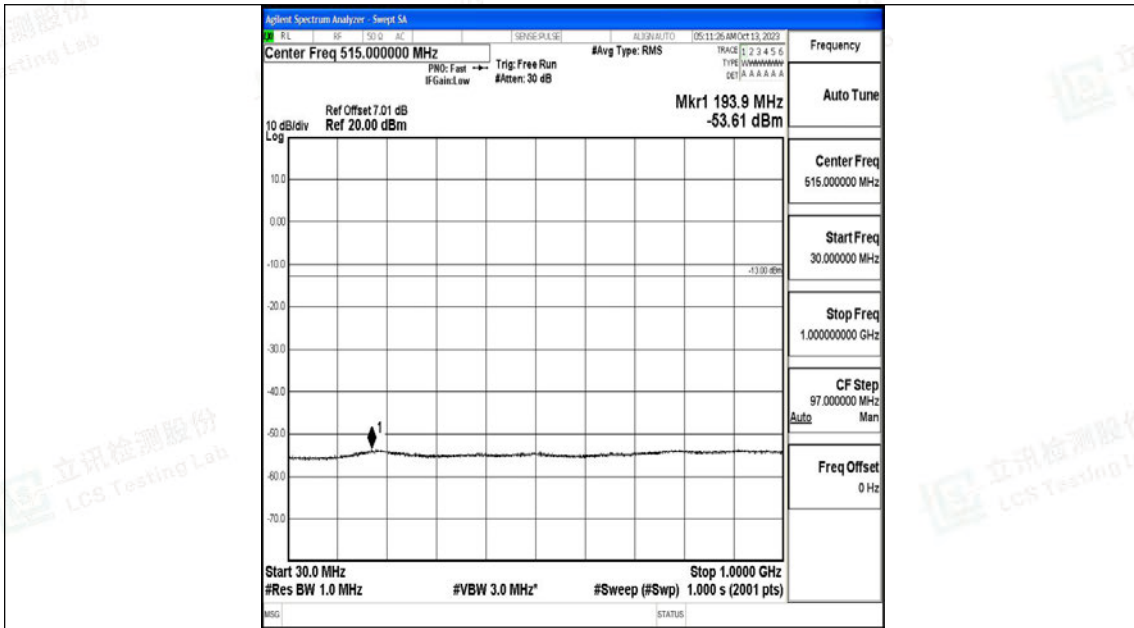

Band4\_15MHz\_16QAM\_20175\_1RB#0\_1000~3000\_1000~3000

Band4\_15MHz\_16QAM\_20175\_1RB#0\_3000~20000\_3000~20000

Band4\_15MHz\_QPSK\_20325\_1RB#0\_0.009~0.15\_0.009~0.15

Band4\_15MHz\_QPSK\_20325\_1RB#0\_0.15~30\_0.15~30