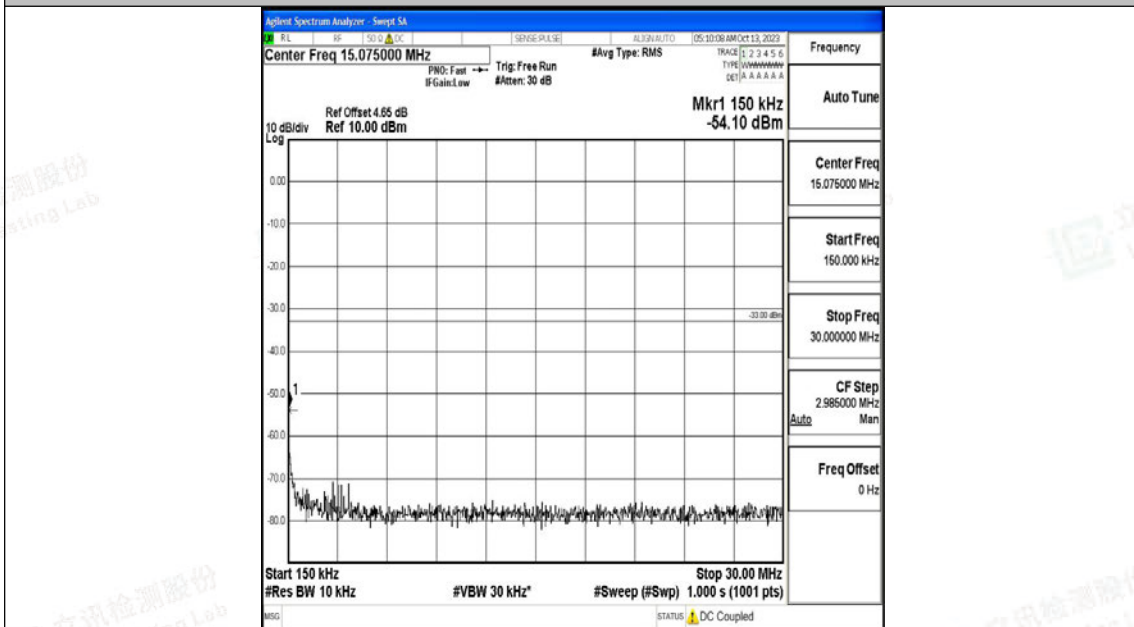

Band4_15MHz_QPSK_20175_1RB#0_0.009~0.15_0.009~0.15

Band4_15MHz_QPSK_20175_1RB#0_0.15~30_0.15~30