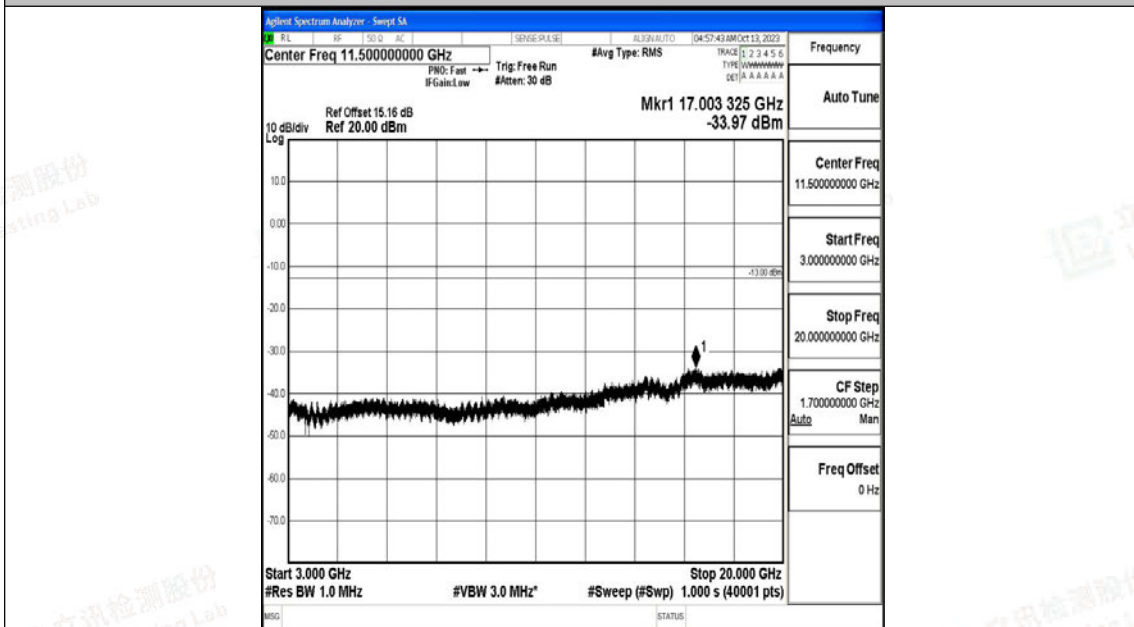

Band4\_10MHz\_16QAM\_20175\_1RB#0\_0.15~30\_0.15~30

Band4\_10MHz\_16QAM\_20175\_1RB#0\_30~1000\_30~1000

Band4\_10MHz\_16QAM\_20175\_1RB#0\_1000~3000\_1000~3000

Band4\_10MHz\_16QAM\_20175\_1RB#0\_3000~20000\_3000~20000