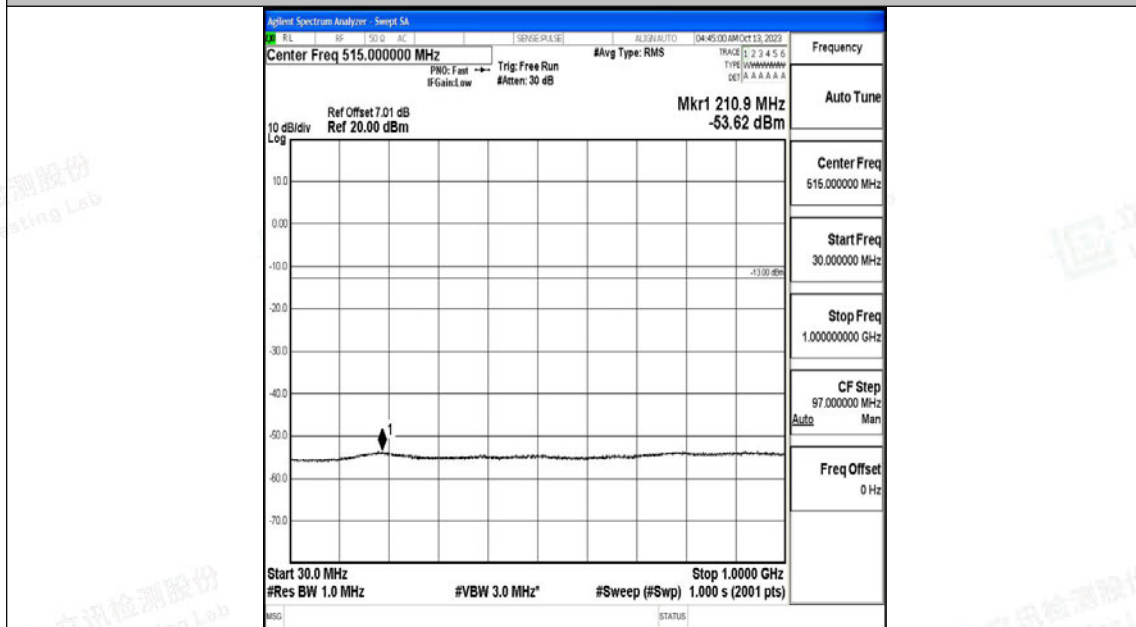

Band4_5MHz_16QAM_20375_1RB#0_0.15~30_0.15~30

Band4_5MHz_16QAM_20375_1RB#0_30~1000_30~1000