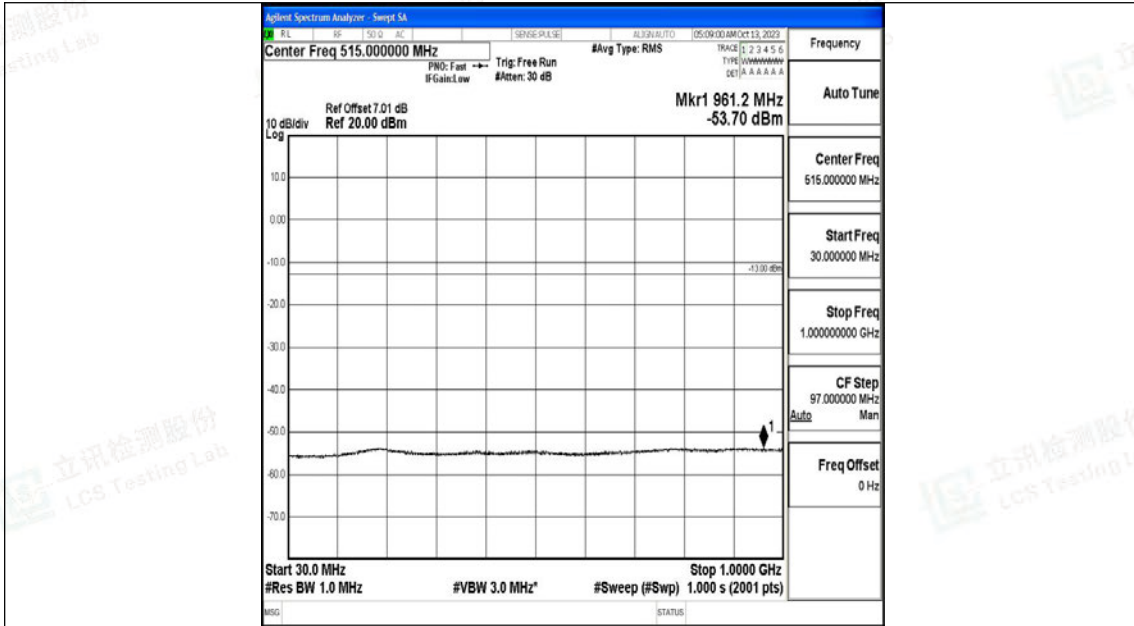

Band4\_10MHz\_16QAM\_20350\_1RB#0\_1000~3000\_1000~3000

Band4\_10MHz\_16QAM\_20350\_1RB#0\_3000~20000\_3000~20000

Band4\_15MHz\_QPSK\_20025\_1RB#0\_0.009~0.15\_0.009~0.15

Band4\_15MHz\_QPSK\_20025\_1RB#0\_0.15~30\_0.15~30