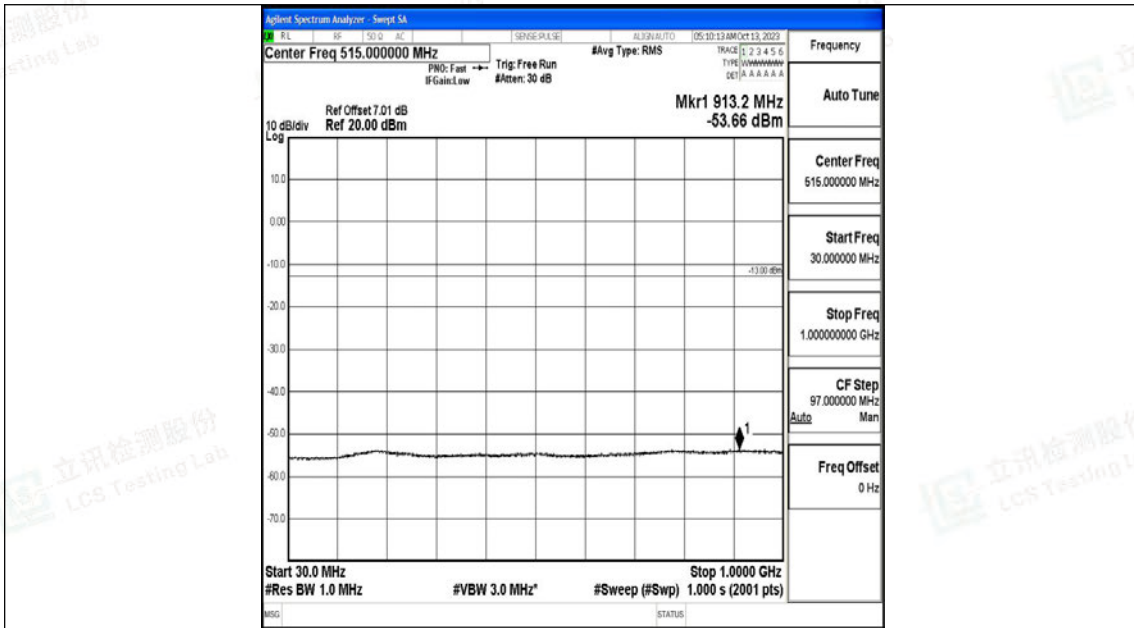

Band4\_15MHz\_QPSK\_20175\_1RB#0\_0.009~0.15\_0.009~0.15

Band4\_15MHz\_QPSK\_20175\_1RB#0\_0.15~30\_0.15~30

Band4\_15MHz\_QPSK\_20175\_1RB#0\_30~1000\_30~1000

Band4\_15MHz\_QPSK\_20175\_1RB#0\_1000~3000\_1000~3000