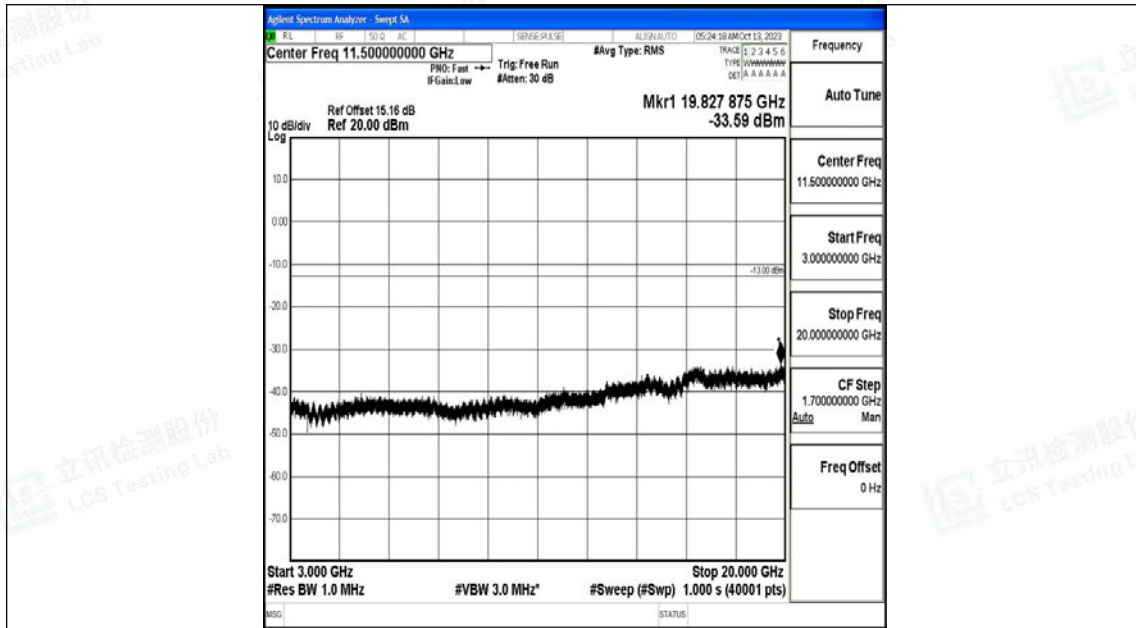

Band4_20MHz_QPSK_20175_1RB#0_1000~3000_1000~3000

Band4_20MHz_QPSK_20175_1RB#0_3000~20000_3000~20000