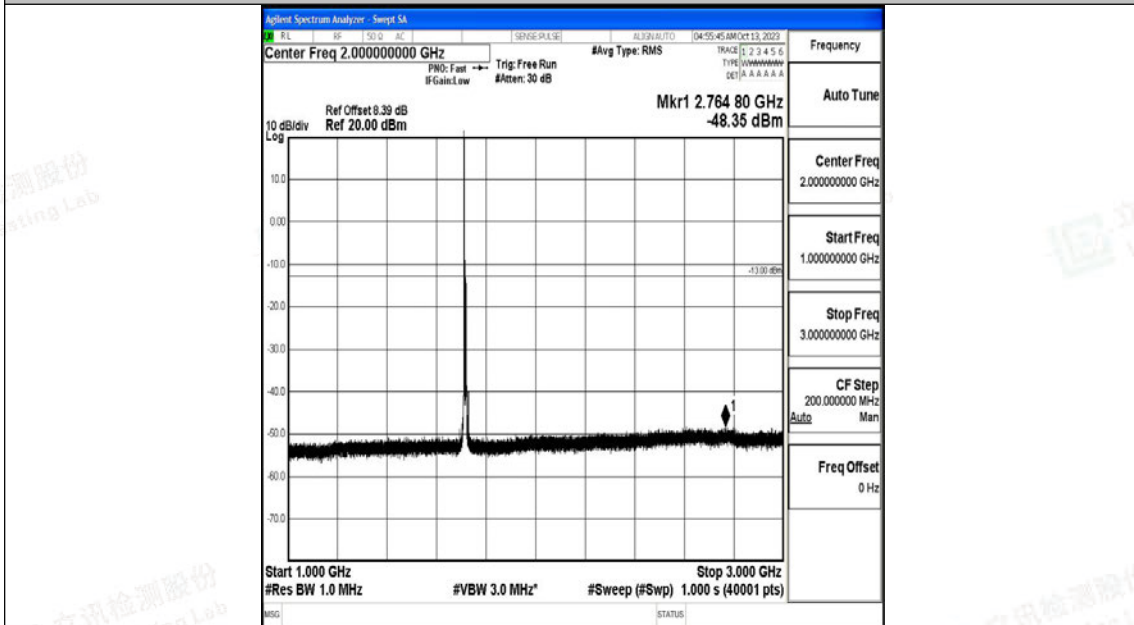

Band4\_10MHz\_QPSK\_20000\_1RB#0\_0.009~0.15\_0.009~0.15

Band4\_10MHz\_QPSK\_20000\_1RB#0\_0.15~30\_0.15~30

Band4\_10MHz\_QPSK\_20000\_1RB#0\_30~1000\_30~1000

Band4\_10MHz\_QPSK\_20000\_1RB#0\_1000~3000\_1000~3000