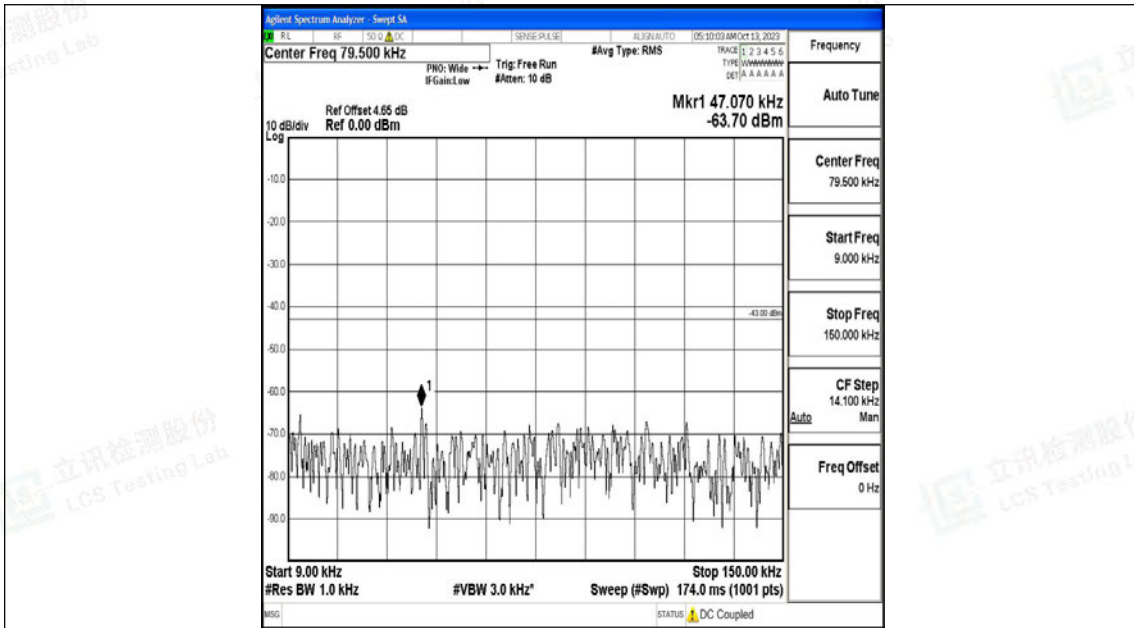

Band4\_15MHz\_QPSK\_20175\_1RB#0\_0.009~0.15\_0.009~0.15

Band4\_15MHz\_QPSK\_20175\_1RB#0\_0.15~30\_0.15~30

Band4\_15MHz\_QPSK\_20175\_1RB#0\_30~1000\_30~1000

Band4\_15MHz\_QPSK\_20175\_1RB#0\_1000~3000\_1000~3000