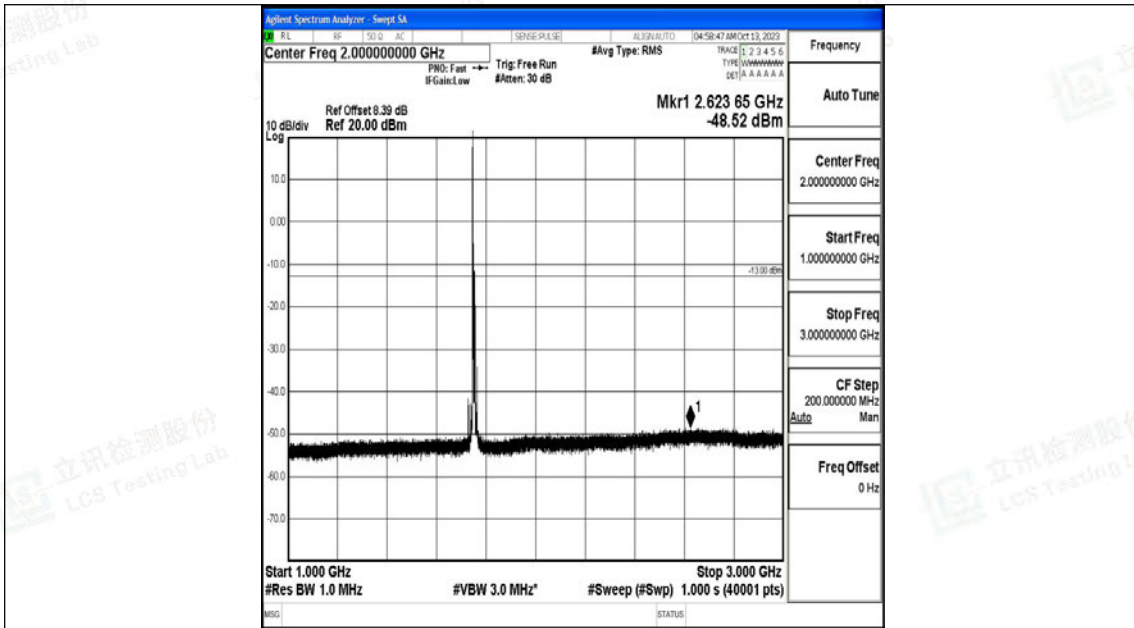

Band4\_10MHz\_QPSK\_20350\_1RB#0\_3000~20000\_3000~20000

Band4\_10MHz\_16QAM\_20350\_1RB#0\_0.009~0.15\_0.009~0.15

Band4\_10MHz\_16QAM\_20350\_1RB#0\_0.15~30\_0.15~30

Band4\_10MHz\_16QAM\_20350\_1RB#0\_30~1000\_30~1000