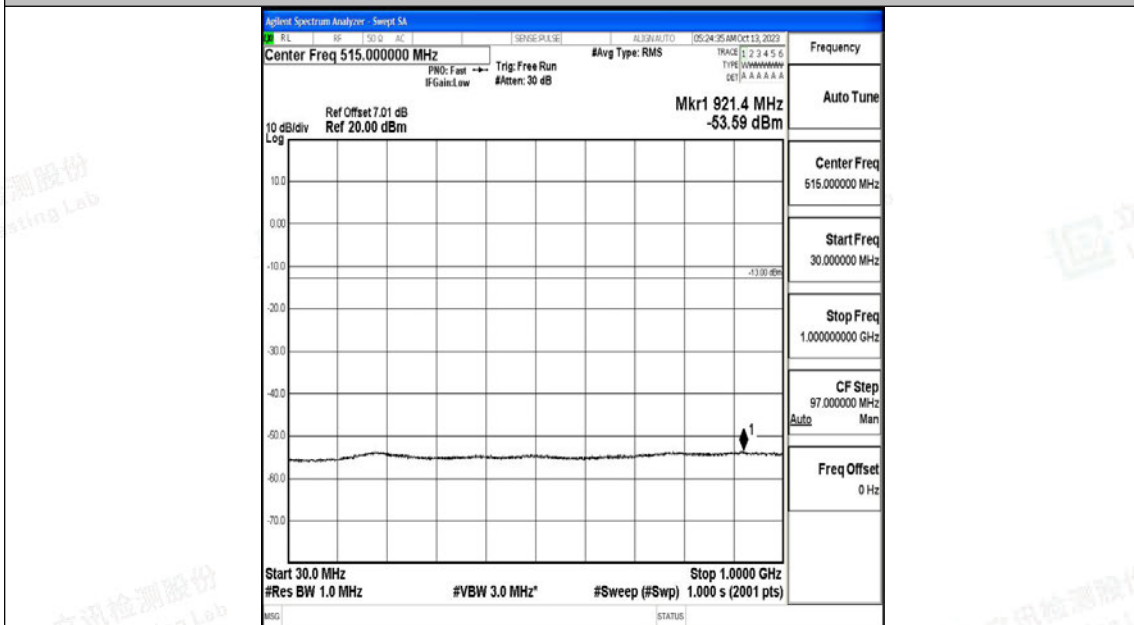

Band4_20MHz_16QAM_20175_1RB#0_0.15~30_0.15~30

Band4_20MHz_16QAM_20175_1RB#0_30~1000_30~1000