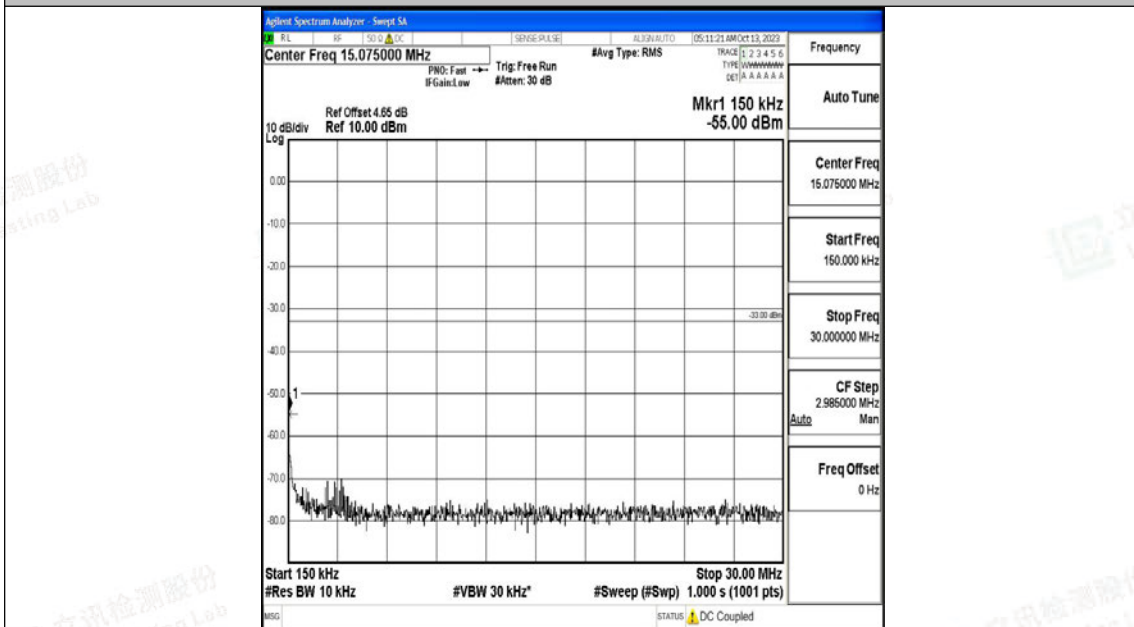

Band4\_15MHz\_16QAM\_20175\_1RB#0\_1000~3000\_1000~3000

Band4\_15MHz\_16QAM\_20175\_1RB#0\_3000~20000\_3000~20000

Band4\_15MHz\_QPSK\_20325\_1RB#0\_0.009~0.15\_0.009~0.15

Band4\_15MHz\_QPSK\_20325\_1RB#0\_0.15~30\_0.15~30