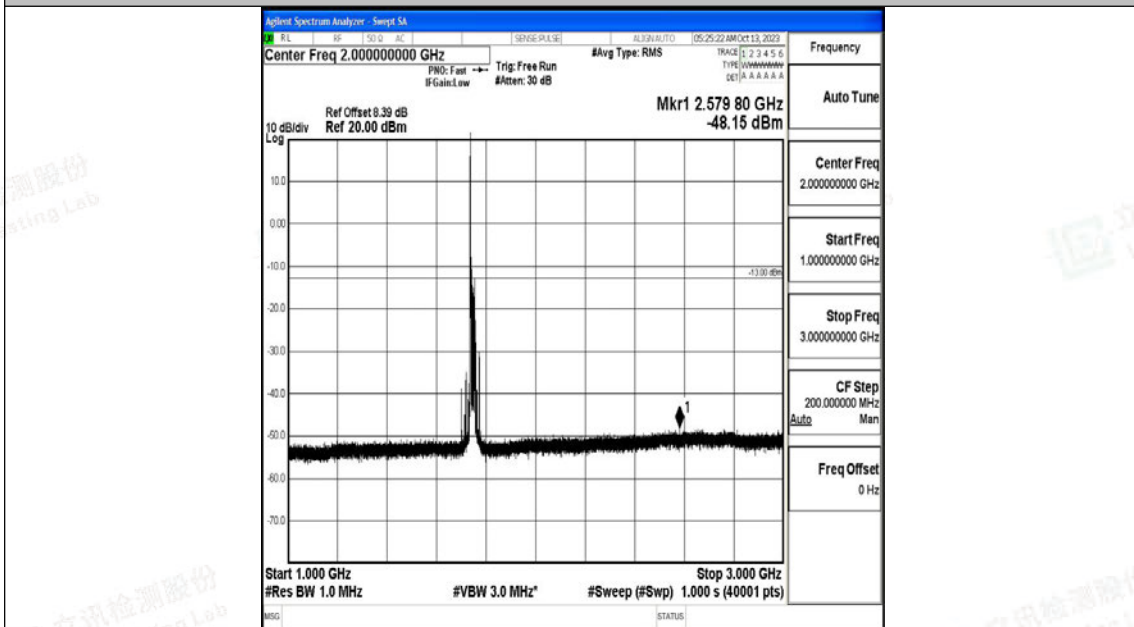

Band4\_20MHz\_QPSK\_20300\_1RB#0\_0.009~0.15\_0.009~0.15

Band4\_20MHz\_QPSK\_20300\_1RB#0\_0.15~30\_0.15~30

Band4\_20MHz\_QPSK\_20300\_1RB#0\_30~1000\_30~1000

Band4\_20MHz\_QPSK\_20300\_1RB#0\_1000~3000\_1000~3000