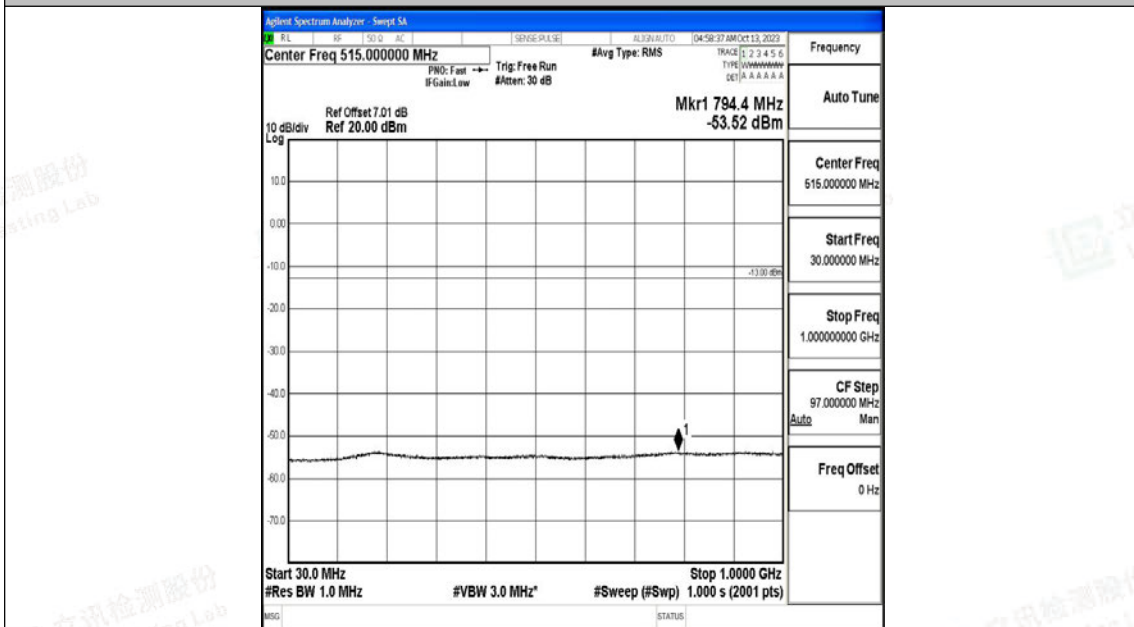

Band4\_10MHz\_QPSK\_20350\_1RB#0\_3000~20000\_3000~20000

Band4\_10MHz\_16QAM\_20350\_1RB#0\_0.009~0.15\_0.009~0.15

Band4\_10MHz\_16QAM\_20350\_1RB#0\_0.15~30\_0.15~30

Band4\_10MHz\_16QAM\_20350\_1RB#0\_30~1000\_30~1000