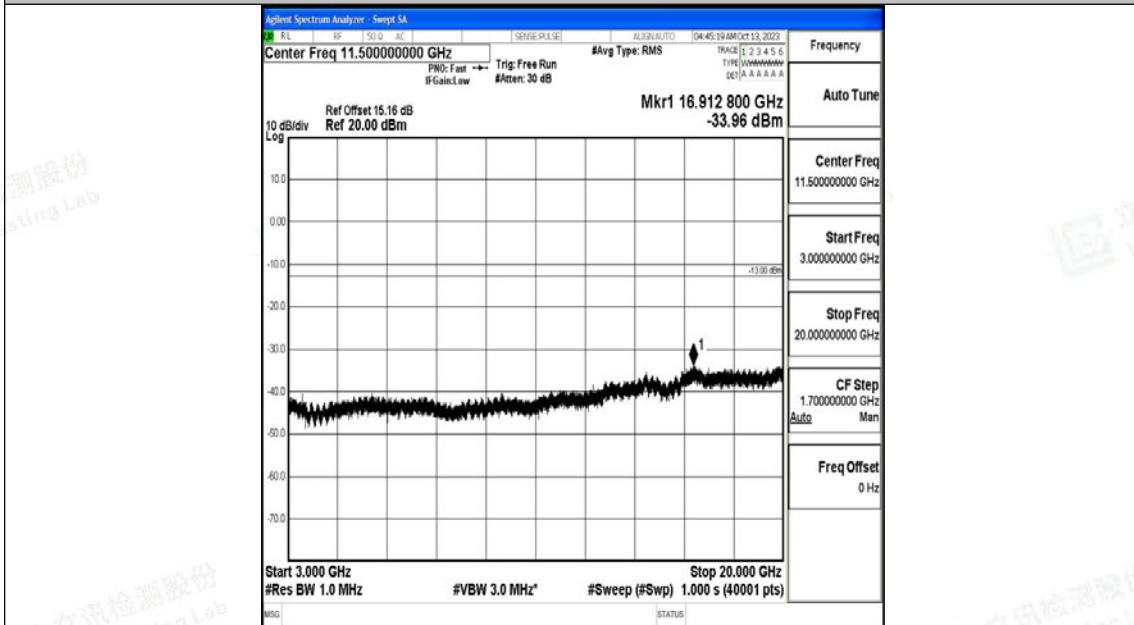

Band4\_5MHz\_16QAM\_20375\_1RB#0\_0.15~30\_0.15~30

Band4\_5MHz\_16QAM\_20375\_1RB#0\_30~1000\_30~1000

Band4\_5MHz\_16QAM\_20375\_1RB#0\_1000~3000\_1000~3000

Band4\_5MHz\_16QAM\_20375\_1RB#0\_3000~20000\_3000~20000