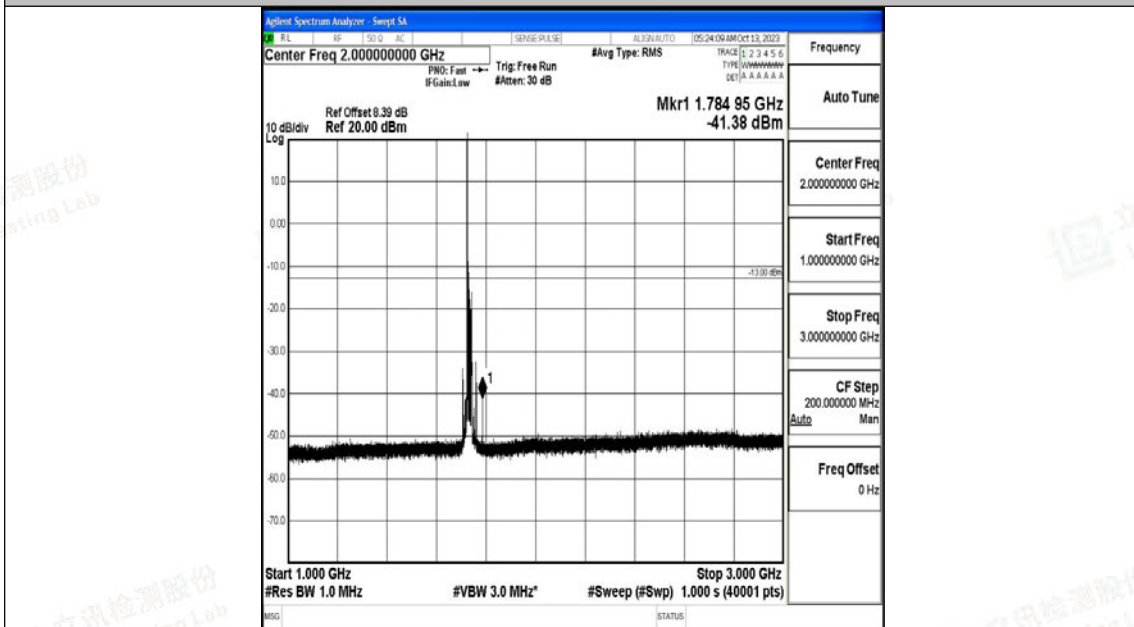

Band4_20MHz_QPSK_20175_1RB#0_30~1000_30~1000

Band4_20MHz_QPSK_20175_1RB#0_1000~3000_1000~3000