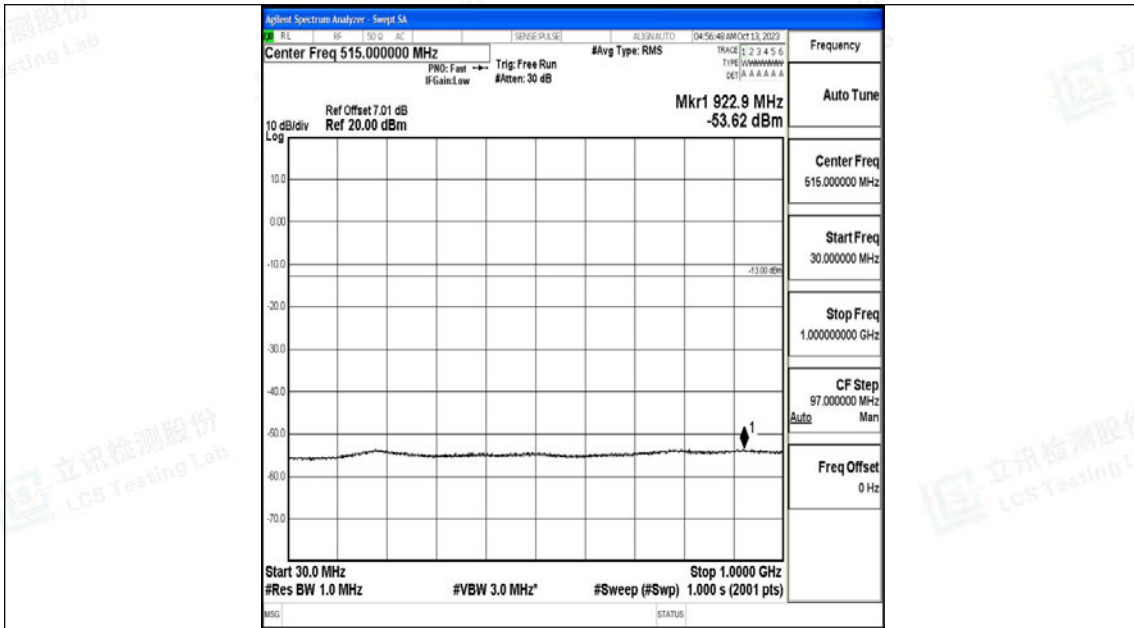

Band4\_10MHz\_16QAM\_20000\_1RB#0\_1000~3000\_1000~3000

Band4\_10MHz\_16QAM\_20000\_1RB#0\_3000~20000\_3000~20000

Band4\_10MHz\_QPSK\_20175\_1RB#0\_0.009~0.15\_0.009~0.15

Band4\_10MHz\_QPSK\_20175\_1RB#0\_0.15~30\_0.15~30