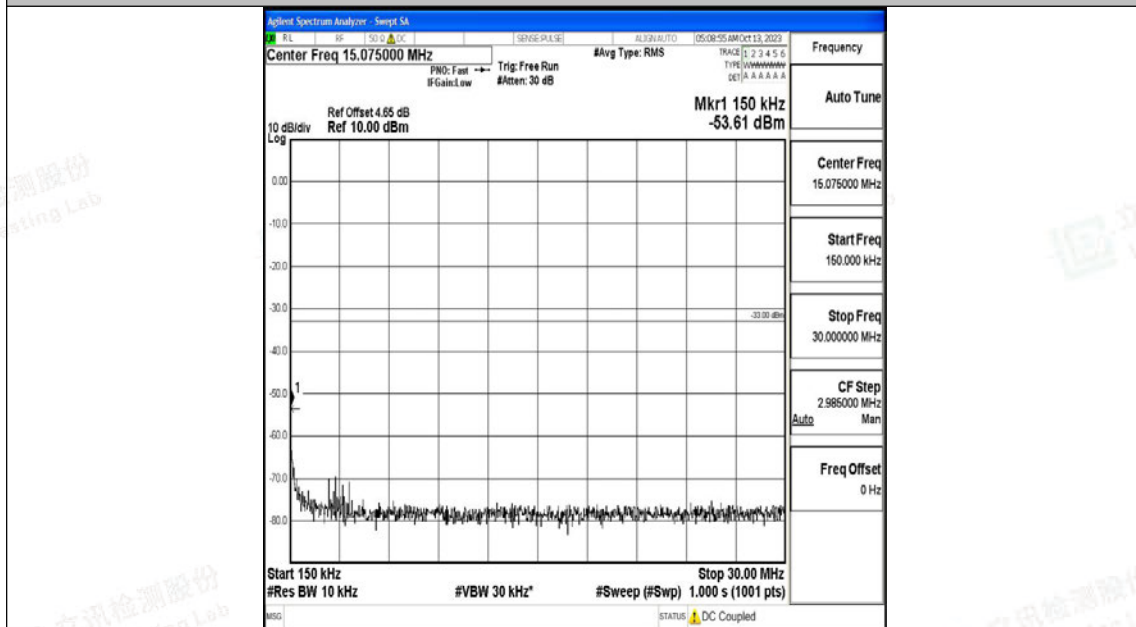

Band4\_10MHz\_16QAM\_20350\_1RB#0\_1000~3000\_1000~3000

Band4\_10MHz\_16QAM\_20350\_1RB#0\_3000~20000\_3000~20000

Band4\_15MHz\_QPSK\_20025\_1RB#0\_0.009~0.15\_0.009~0.15

Band4\_15MHz\_QPSK\_20025\_1RB#0\_0.15~30\_0.15~30