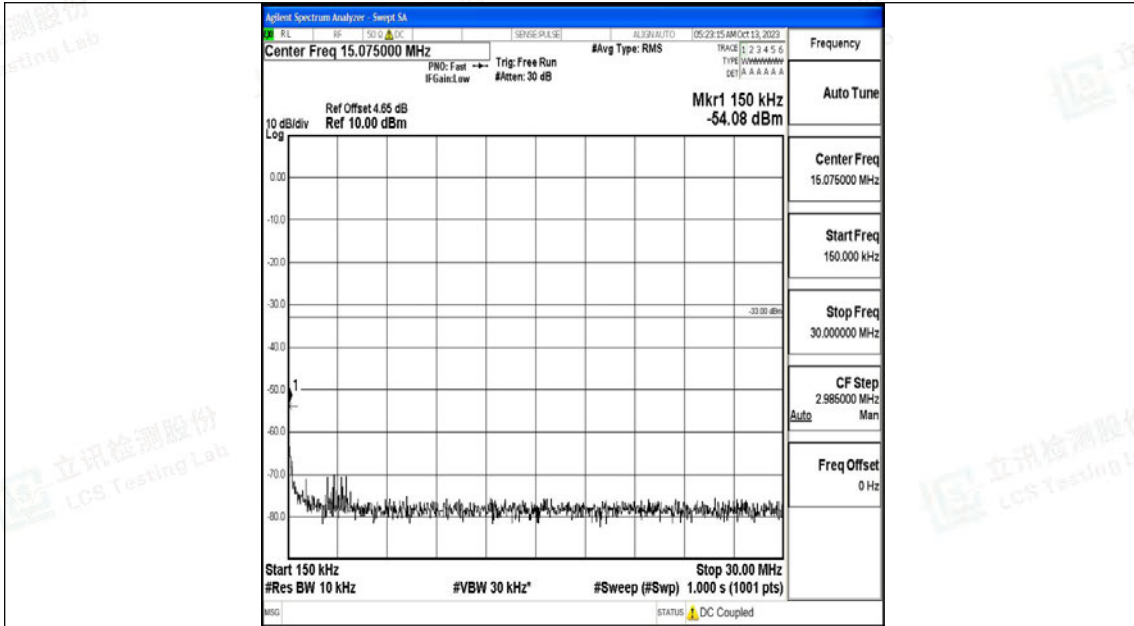

Band4_20MHz_16QAM_20050_1RB#0_0.009~0.15_0.009~0.15

Band4_20MHz_16QAM_20050_1RB#0_0.15~30_0.15~30