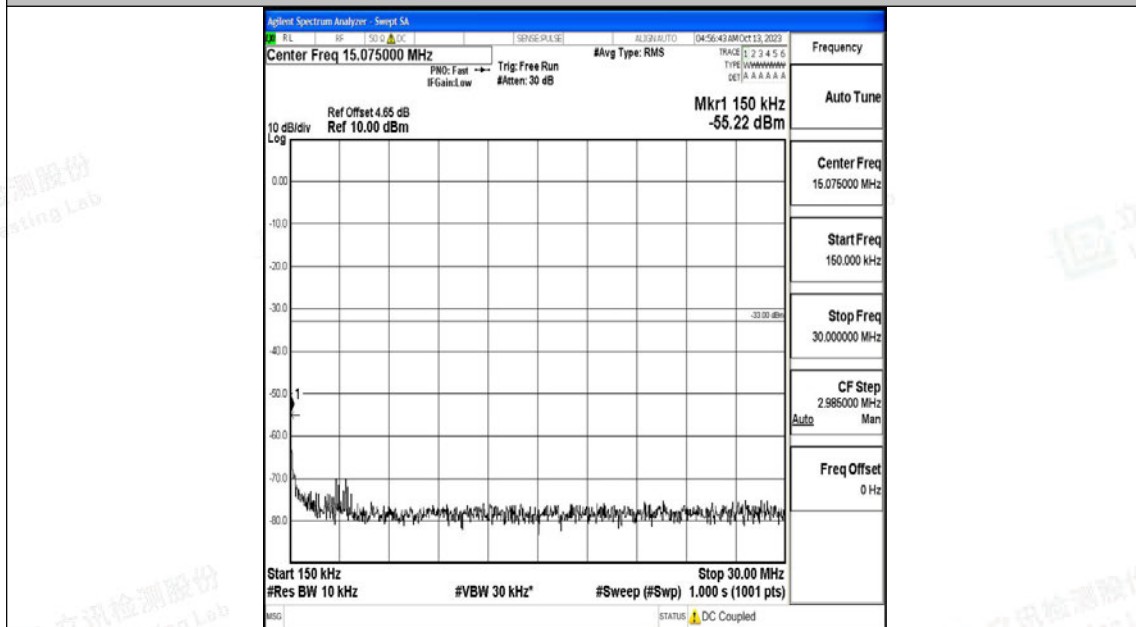

Band4\_10MHz\_16QAM\_20000\_1RB#0\_1000~3000\_1000~3000

Band4\_10MHz\_16QAM\_20000\_1RB#0\_3000~20000\_3000~20000

Band4\_10MHz\_QPSK\_20175\_1RB#0\_0.009~0.15\_0.009~0.15

Band4\_10MHz\_QPSK\_20175\_1RB#0\_0.15~30\_0.15~30