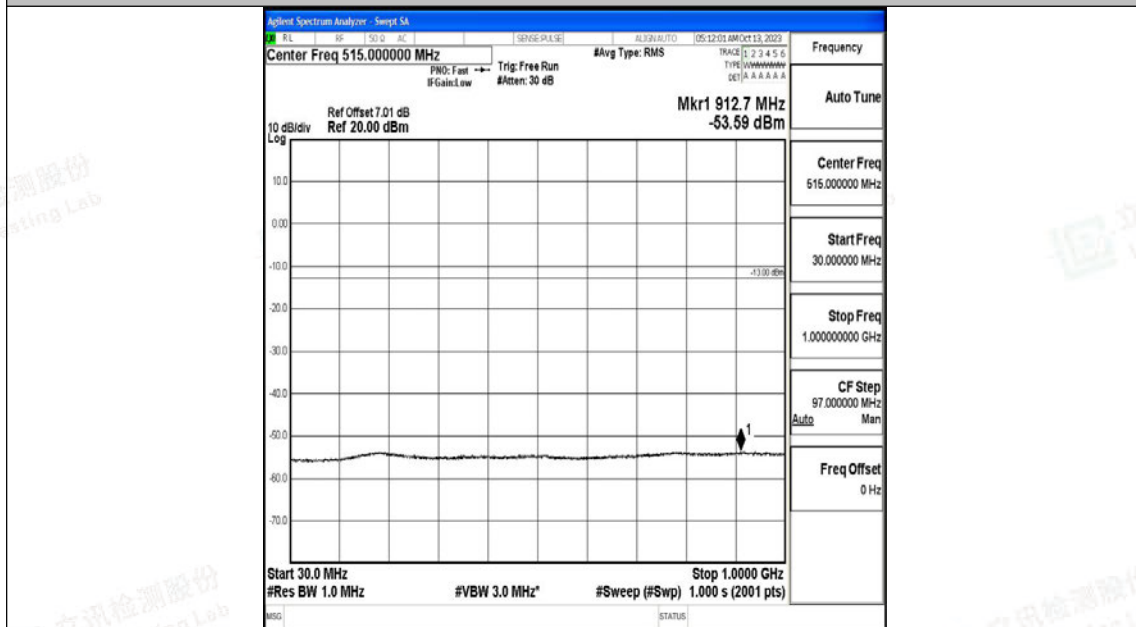

Band4_15MHz_16QAM_20325_1RB#0_0.15~30_0.15~30

Band4_15MHz_16QAM_20325_1RB#0_30~1000_30~1000