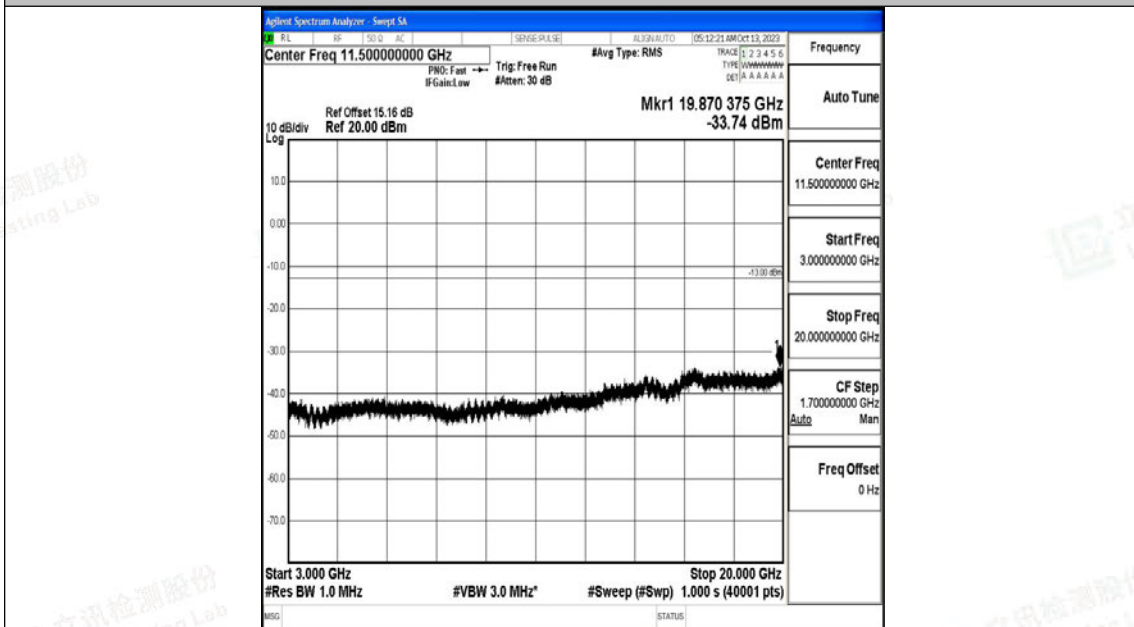

Band4\_15MHz\_16QAM\_20325\_1RB#0\_0.15~30\_0.15~30

Band4\_15MHz\_16QAM\_20325\_1RB#0\_30~1000\_30~1000

Band4\_15MHz\_16QAM\_20325\_1RB#0\_1000~3000\_1000~3000

Band4\_15MHz\_16QAM\_20325\_1RB#0\_3000~20000\_3000~20000