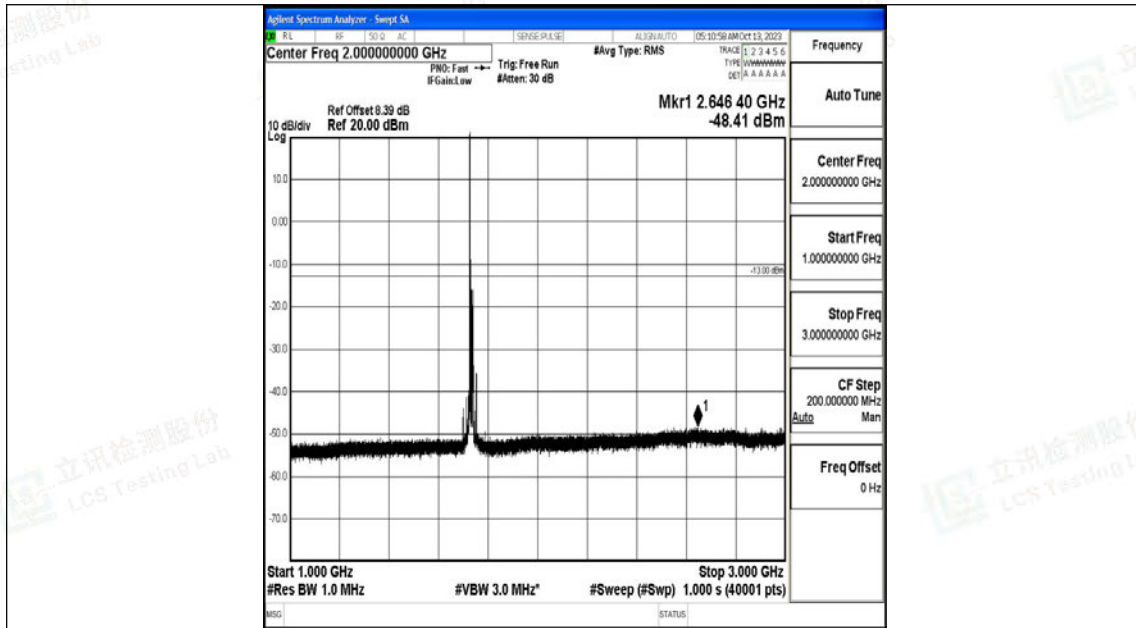

Band4\_15MHz\_QPSK\_20175\_1RB#0\_3000~20000\_3000~20000

Band4\_15MHz\_16QAM\_20175\_1RB#0\_0.009~0.15\_0.009~0.15

Band4\_15MHz\_16QAM\_20175\_1RB#0\_0.15~30\_0.15~30

Band4\_15MHz\_16QAM\_20175\_1RB#0\_30~1000\_30~1000