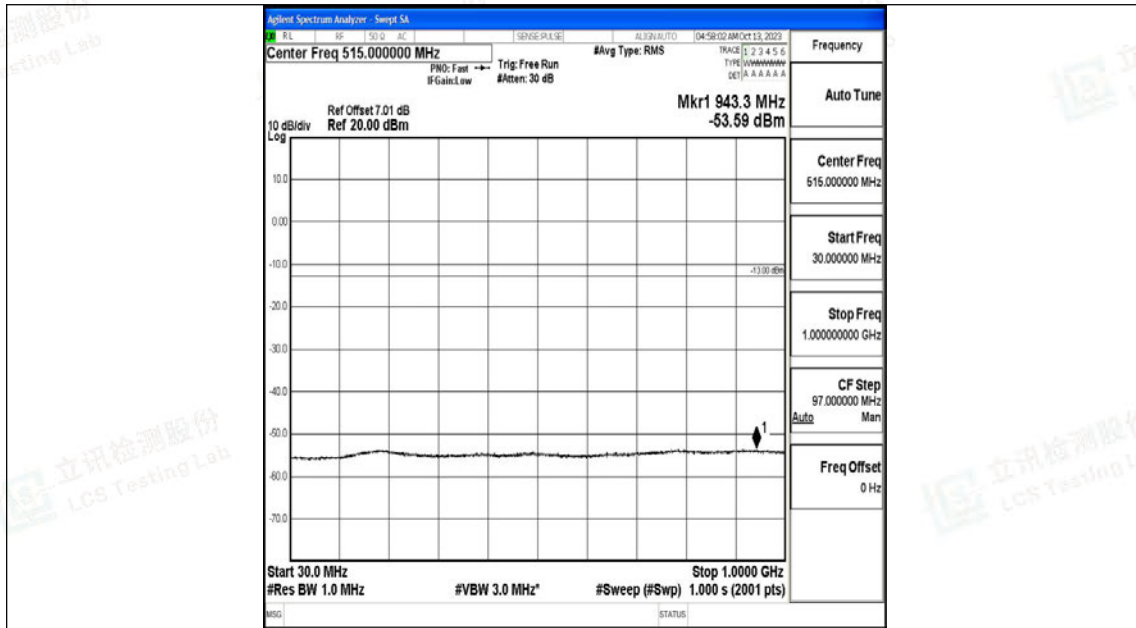

Band4_10MHz_QPSK_20350_1RB#0_0.15~30_0.15~30

Band4_10MHz_QPSK_20350_1RB#0_30~1000_30~1000