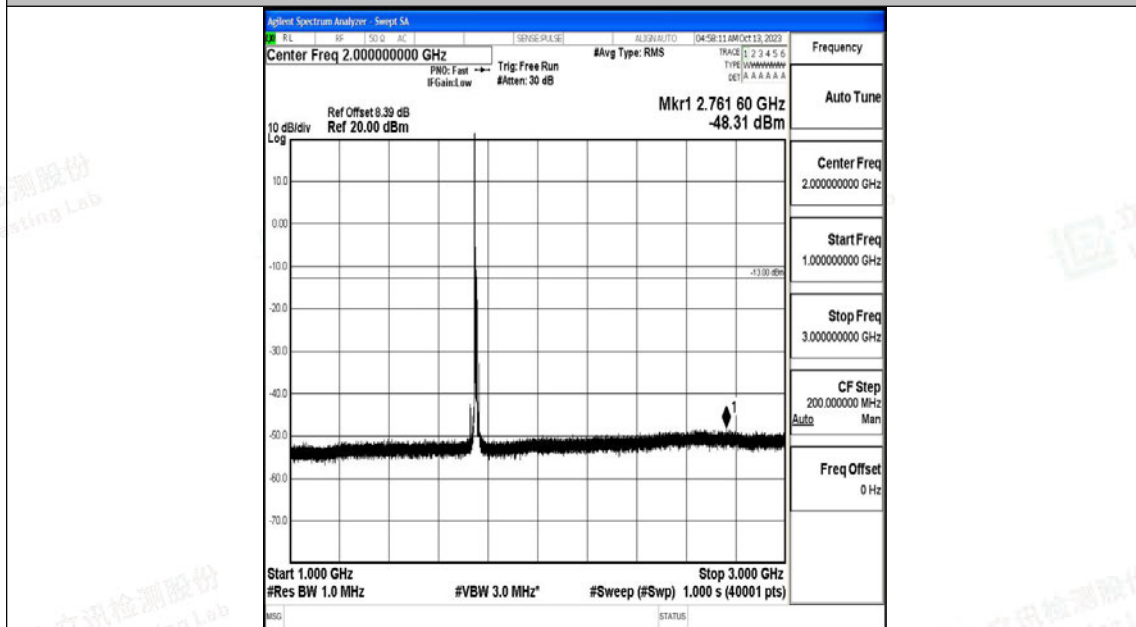

Band4\_10MHz\_QPSK\_20350\_1RB#0\_0.009~0.15\_0.009~0.15

Band4\_10MHz\_QPSK\_20350\_1RB#0\_0.15~30\_0.15~30

Band4\_10MHz\_QPSK\_20350\_1RB#0\_30~1000\_30~1000

Band4\_10MHz\_QPSK\_20350\_1RB#0\_1000~3000\_1000~3000