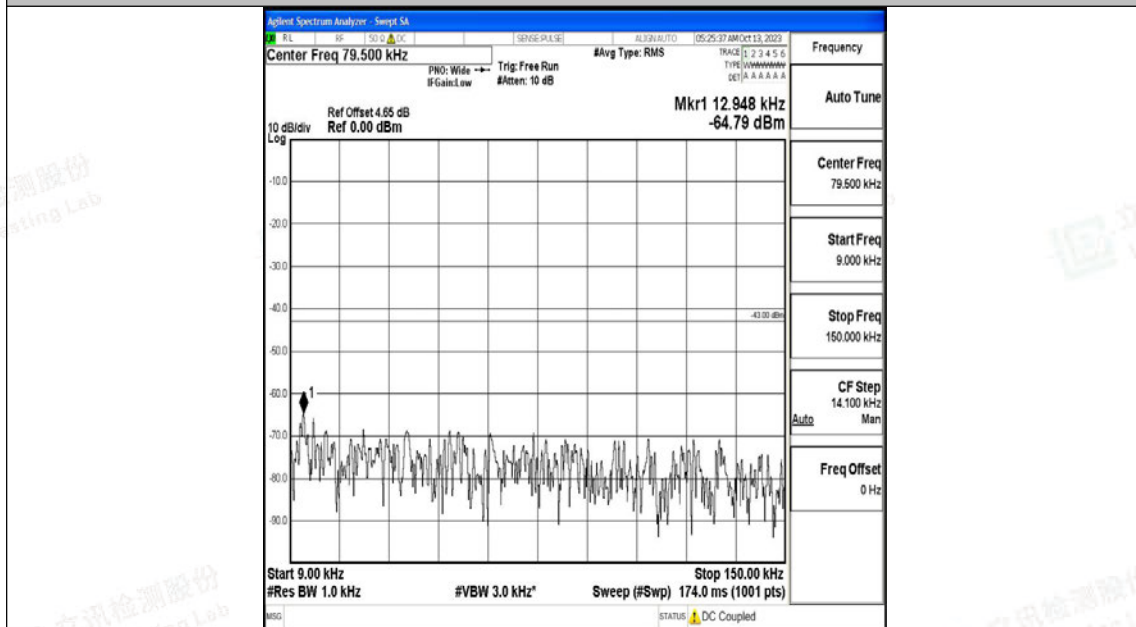

Band4_20MHz_QPSK_20300_1RB#0_3000~20000_3000~20000

Band4_20MHz_16QAM_20300_1RB#0_0.009~0.15_0.009~0.15