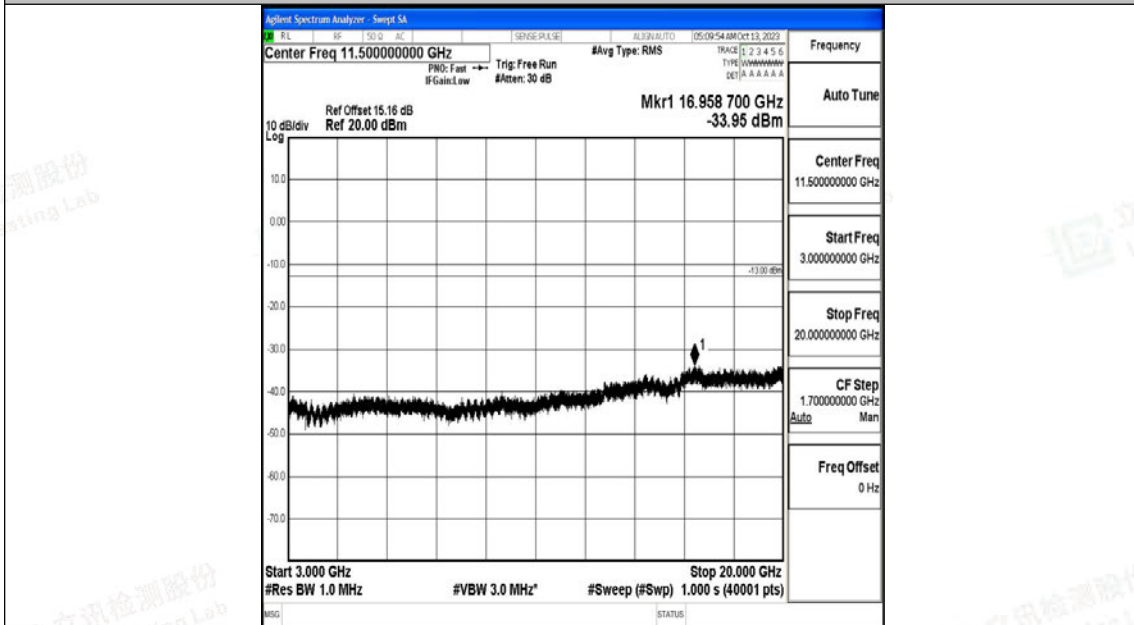

Band4\_15MHz\_16QAM\_2025\_1RB#0\_0.15~30\_0.15~30

Band4\_15MHz\_16QAM\_2025\_1RB#0\_30~1000\_30~1000

Band4\_15MHz\_16QAM\_20025\_1RB#0\_1000~3000\_1000~3000

Band4\_15MHz\_16QAM\_20025\_1RB#0\_3000~20000\_3000~20000