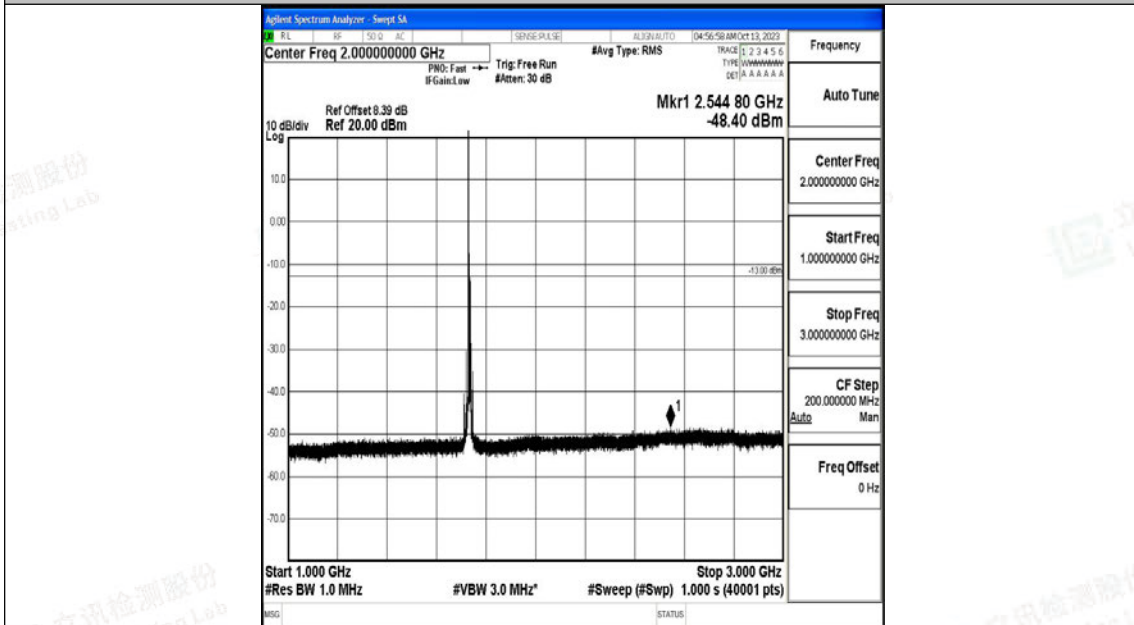

Band4_10MHz_QPSK_20175_1RB#0_30~1000_30~1000

Band4_10MHz_QPSK_20175_1RB#0_1000~3000_1000~3000