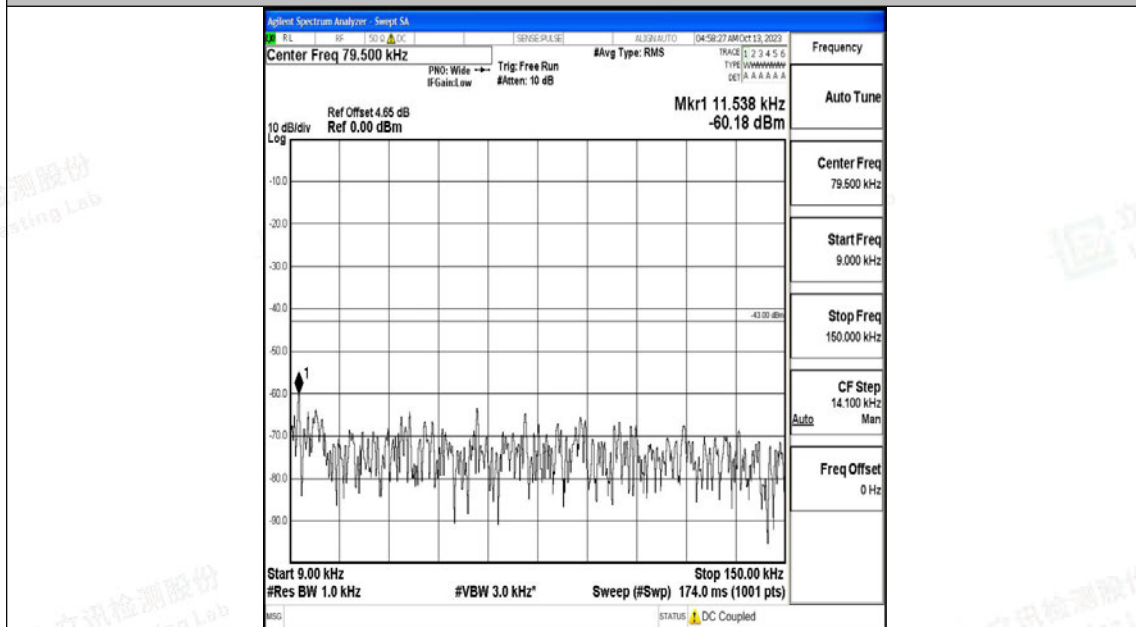

Band4_10MHz_QPSK_20350_1RB#0_3000~20000_3000~20000

Band4_10MHz_16QAM_20350_1RB#0_0.009~0.15_0.009~0.15