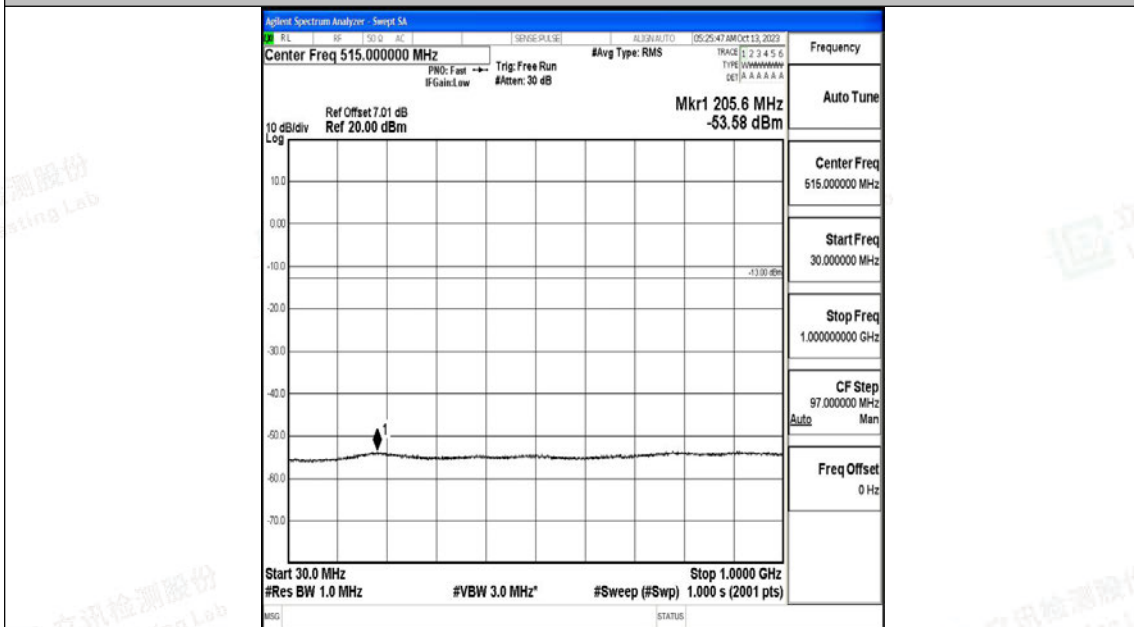

Band4\_20MHz\_QPSK\_20300\_1RB#0\_3000~20000\_3000~20000

Band4\_20MHz\_16QAM\_20300\_1RB#0\_0.009~0.15\_0.009~0.15

Band4\_20MHz\_16QAM\_20300\_1RB#0\_0.15~30\_0.15~30

Band4\_20MHz\_16QAM\_20300\_1RB#0\_30~1000\_30~1000