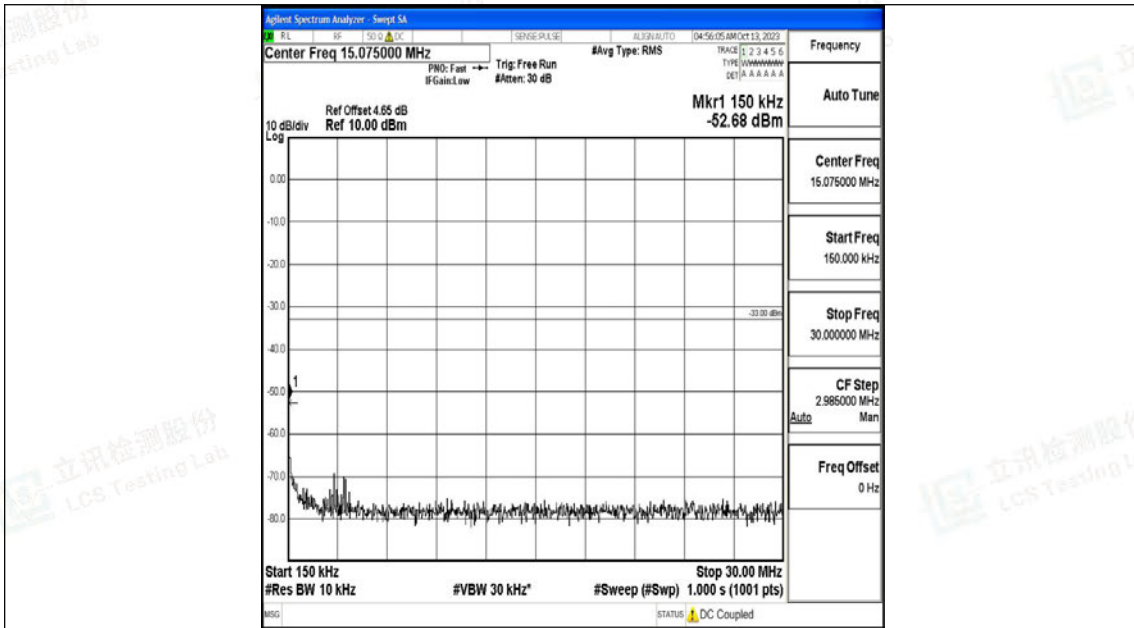

Band4_10MHz_16QAM_20000_1RB#0_0.009~0.15_0.009~0.15

Band4_10MHz_16QAM_20000_1RB#0_0.15~30_0.15~30