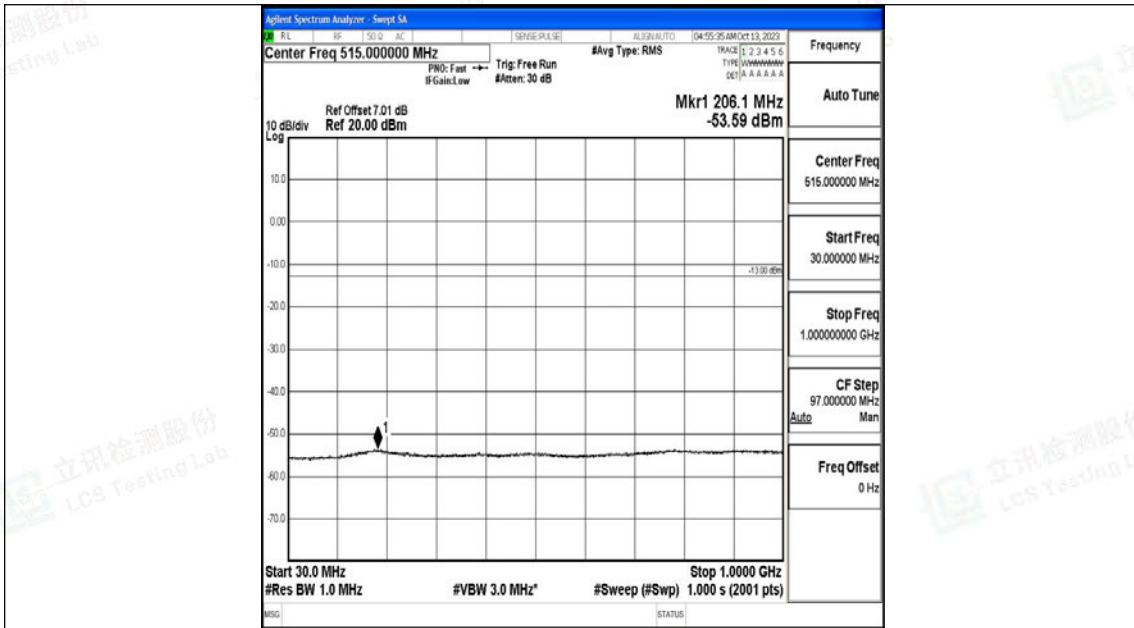

Band4_10MHz_QPSK_20000_1RB#0_0.15~30_0.15~30

Band4_10MHz_QPSK_20000_1RB#0_30~1000_30~1000