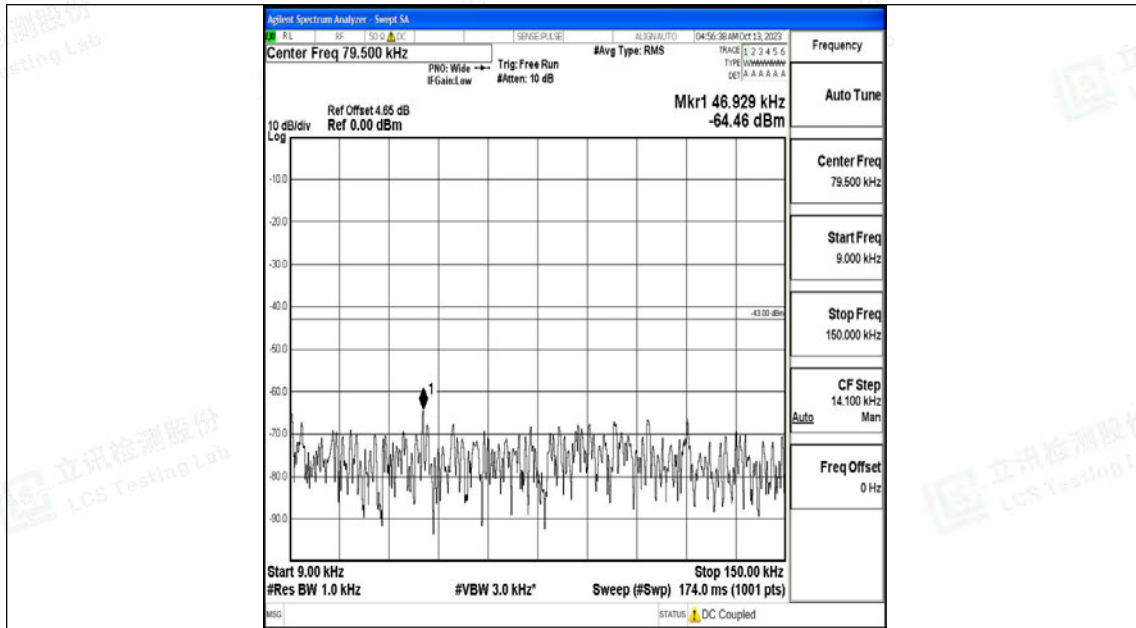

Band4_10MHz_16QAM_20000_1RB#0_3000~20000_3000~20000

Band4_10MHz_QPSK_20175_1RB#0_0.009~0.15_0.009~0.15