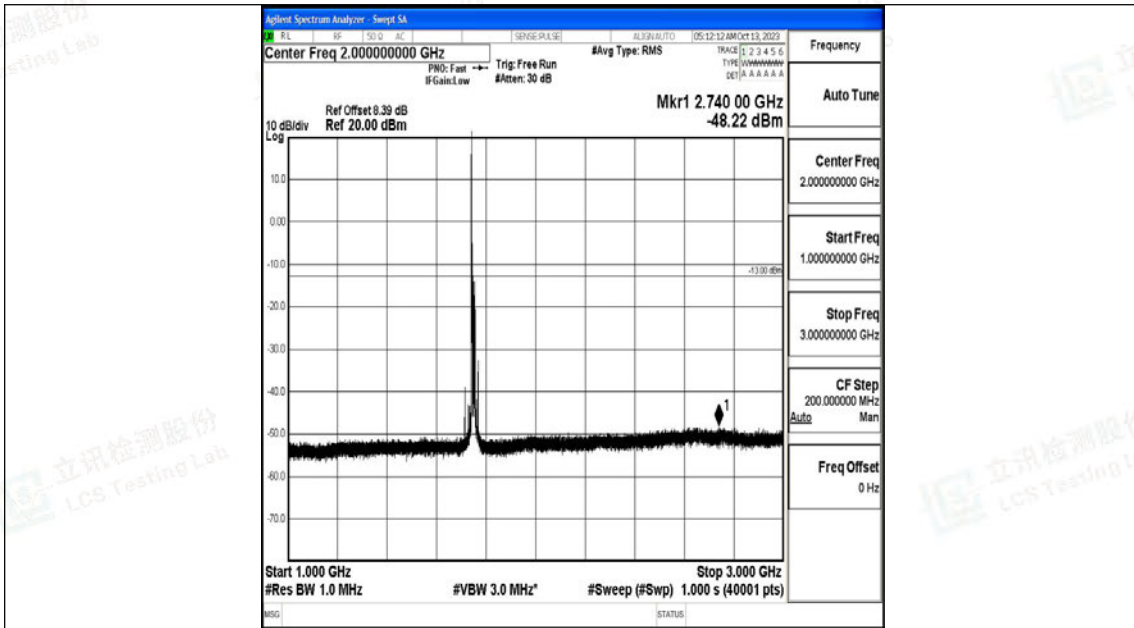

Band4_15MHz_16QAM_20325_1RB#0_30~1000_30~1000

Band4_15MHz_16QAM_20325_1RB#0_1000~3000_1000~3000