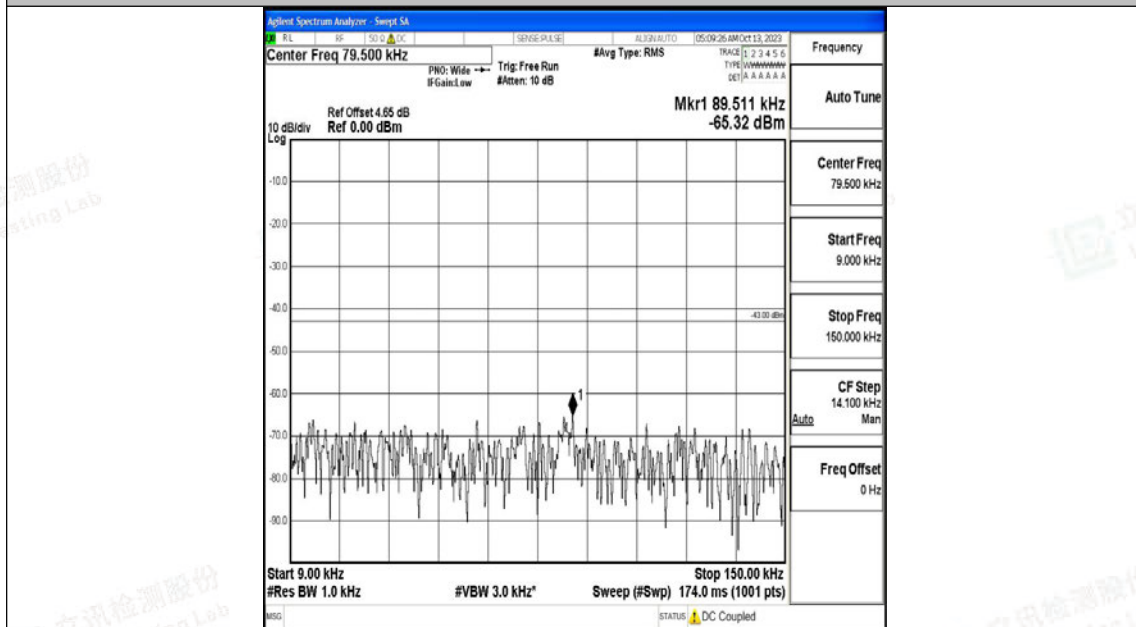

Band4\_15MHz\_QPSK\_20025\_1RB#0\_30~1000\_30~1000

Band4\_15MHz\_QPSK\_20025\_1RB#0\_1000~3000\_1000~3000

Band4\_15MHz\_QPSK\_20025\_1RB#0\_3000~20000\_3000~20000

Band4\_15MHz\_16QAM\_20025\_1RB#0\_0.009~0.15\_0.009~0.15