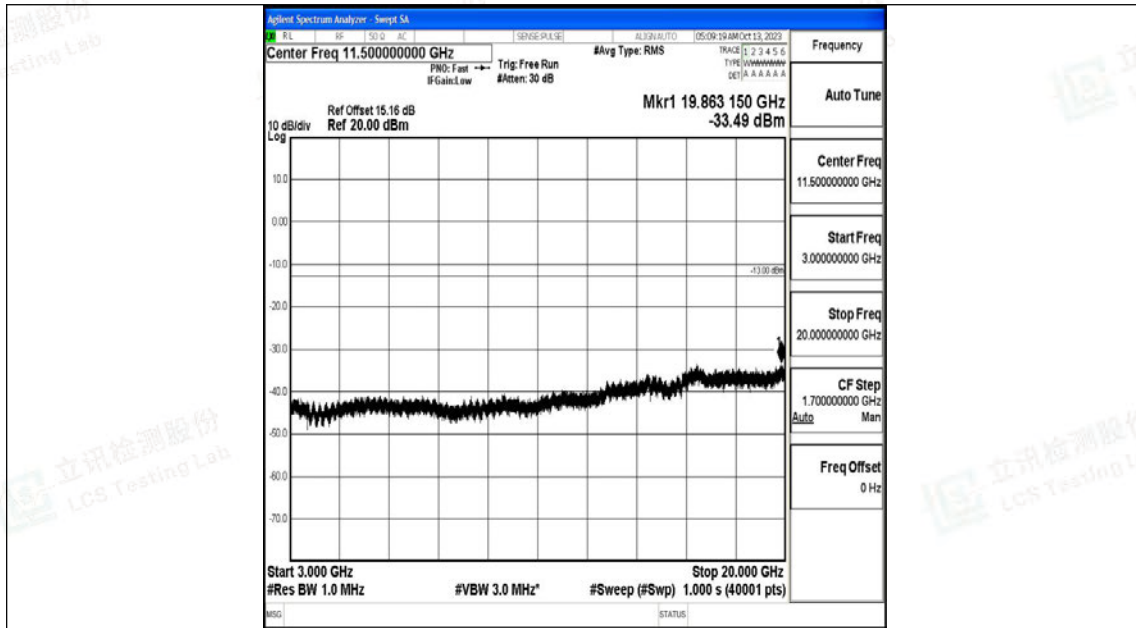

Band4_15MHz_QPSK_20025_1RB#0_1000~3000_1000~3000

Band4_15MHz_QPSK_20025_1RB#0_3000~20000_3000~20000