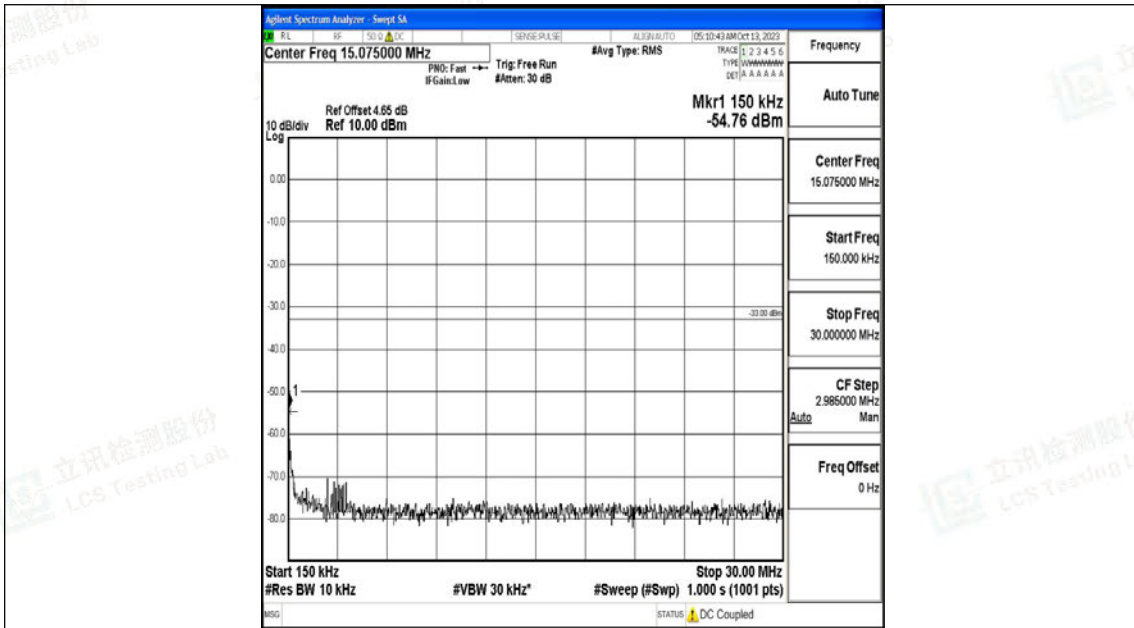

Band4_15MHz_16QAM_20175_1RB#0_0.009~0.15_0.009~0.15

Band4_15MHz_16QAM_20175_1RB#0_0.15~30_0.15~30