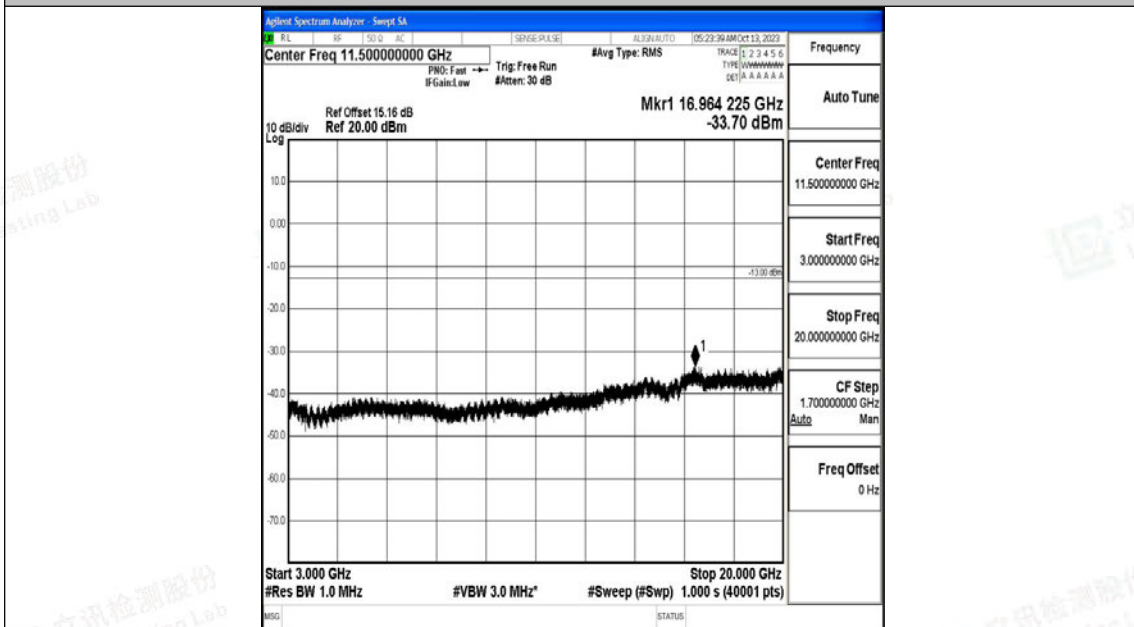

Band4_20MHz_16QAM_20050_1RB#0_1000~3000_1000~3000

Band4_20MHz_16QAM_20050_1RB#0_3000~20000_3000~20000