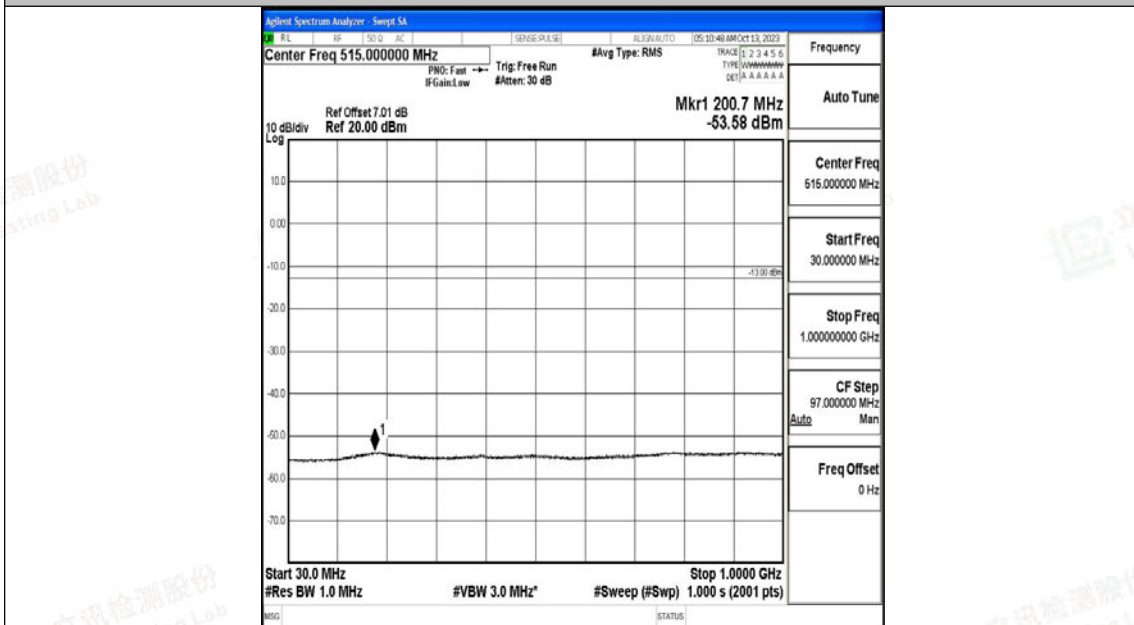

Band4\_15MHz\_QPSK\_20175\_1RB#0\_3000~20000\_3000~20000

Band4\_15MHz\_16QAM\_20175\_1RB#0\_0.009~0.15\_0.009~0.15

Band4\_15MHz\_16QAM\_20175\_1RB#0\_0.15~30\_0.15~30

Band4\_15MHz\_16QAM\_20175\_1RB#0\_30~1000\_30~1000