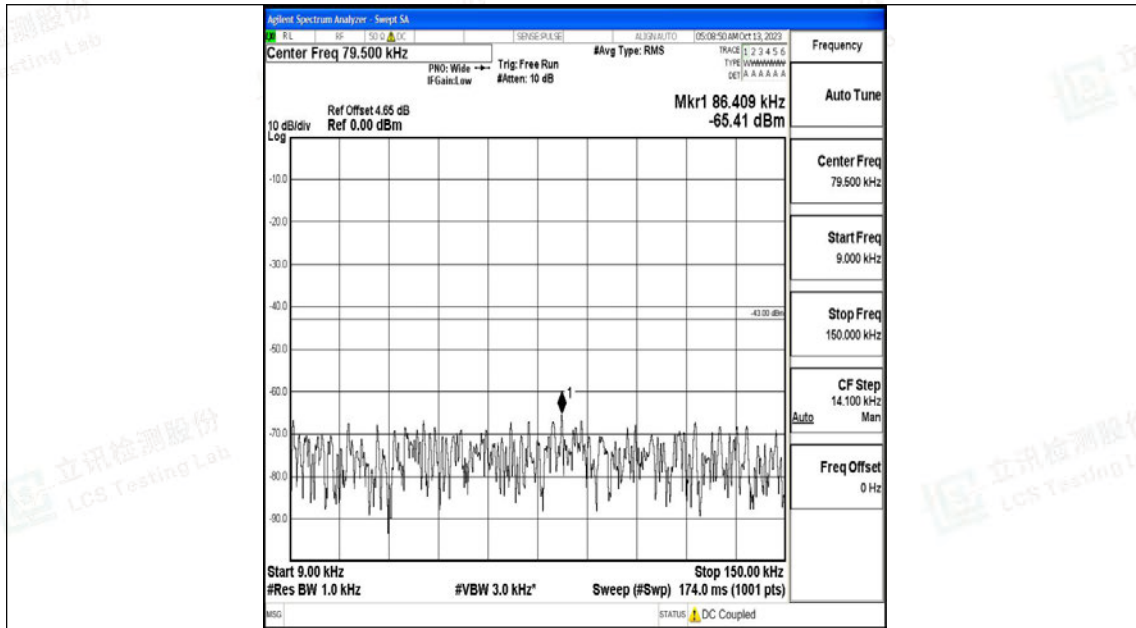

Band4_10MHz_16QAM_20350_1RB#0_3000~20000_3000~20000

Band4_15MHz_QPSK_20025_1RB#0_0.009~0.15_0.009~0.15