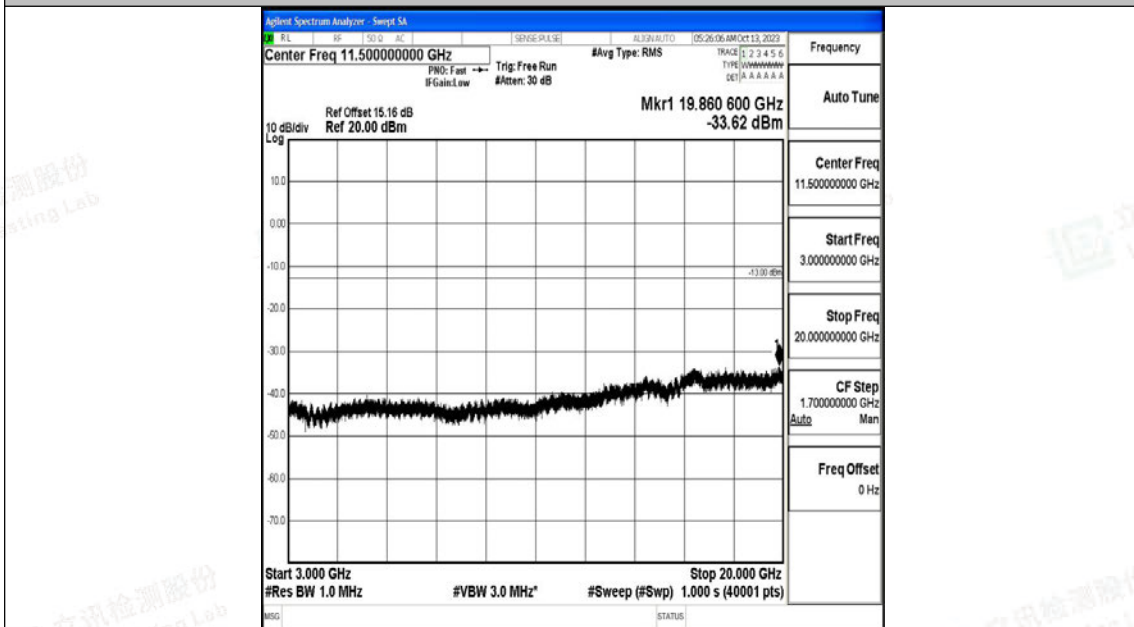

Band4_20MHz_16QAM_20300_1RB#0_1000~3000_1000~3000

Band4_20MHz_16QAM_20300_1RB#0_3000~20000_3000~20000