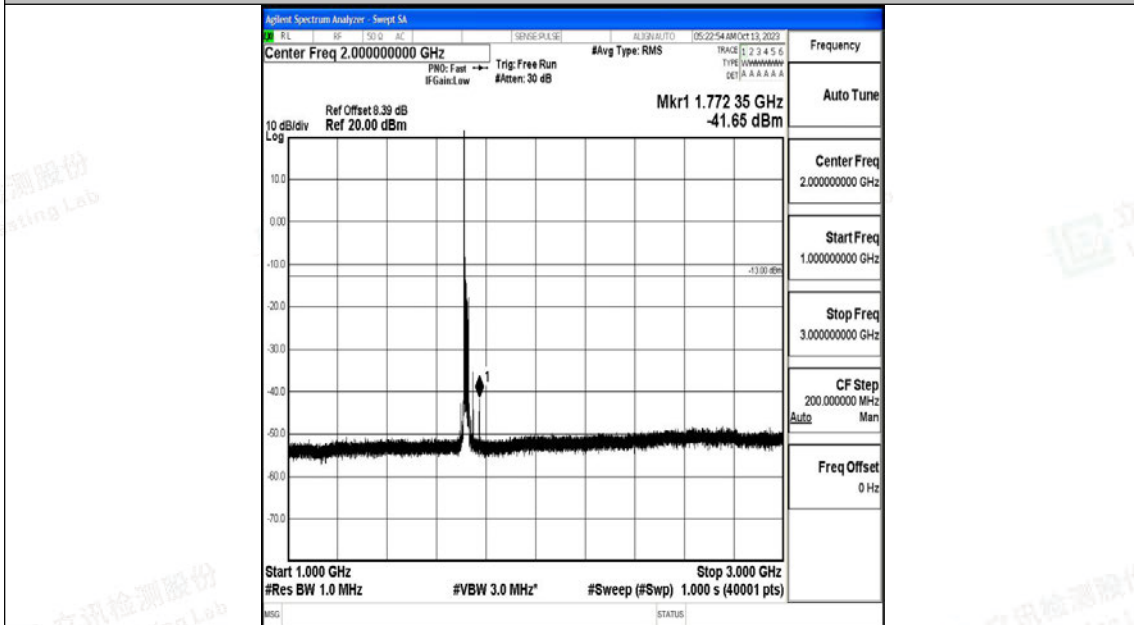

Band4\_20MHz\_QPSK\_20050\_1RB#0\_0.009~0.15\_0.009~0.15

Band4\_20MHz\_QPSK\_20050\_1RB#0\_0.15~30\_0.15~30

Band4\_20MHz\_QPSK\_20050\_1RB#0\_30~1000\_30~1000

Band4\_20MHz\_QPSK\_20050\_1RB#0\_1000~3000\_1000~3000