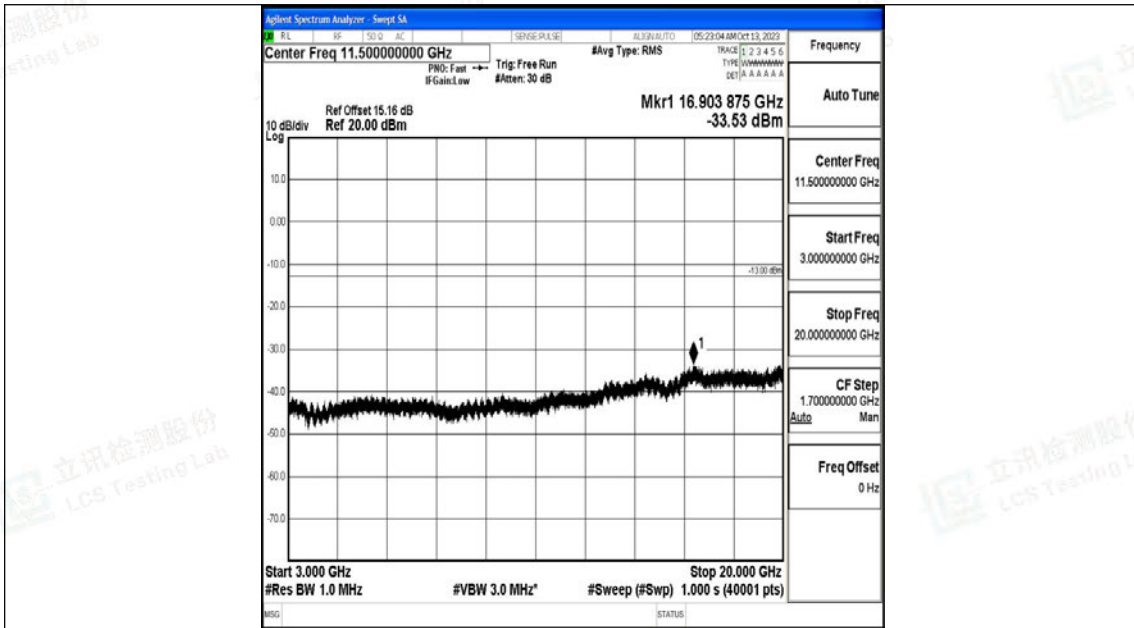

Band4\_20MHz\_QPSK\_20050\_1RB#0\_0.009~0.15\_0.009~0.15

Band4\_20MHz\_QPSK\_20050\_1RB#0\_0.15~30\_0.15~30

Band4\_20MHz\_QPSK\_20050\_1RB#0\_30~1000\_30~1000

Band4\_20MHz\_QPSK\_20050\_1RB#0\_1000~3000\_1000~3000