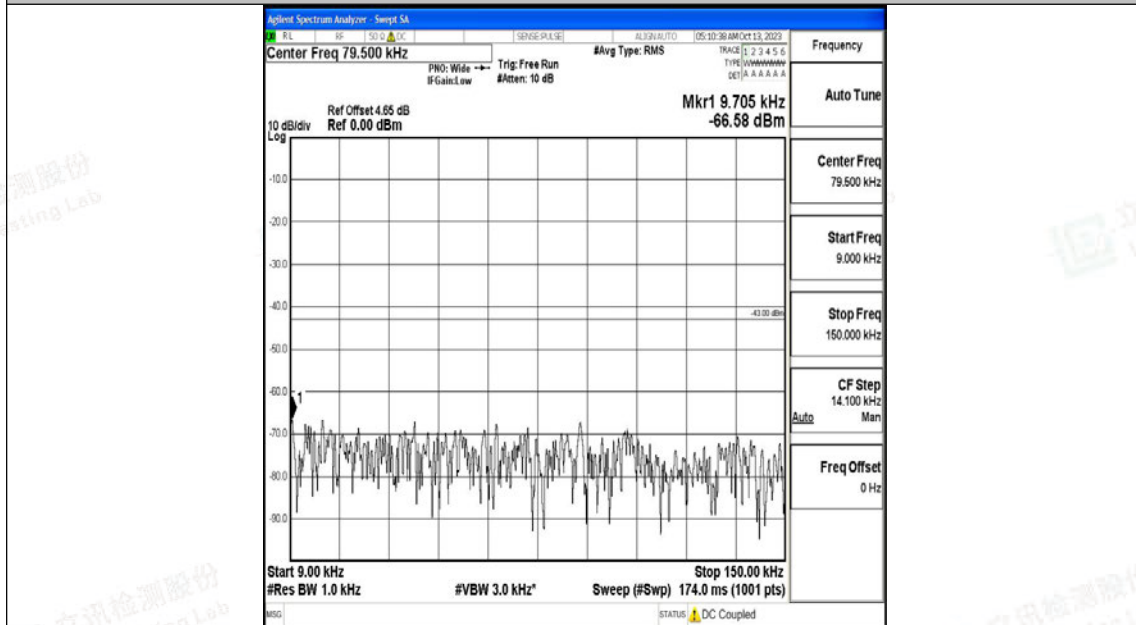

Band4_15MHz_QPSK_20175_1RB#0_3000~20000_3000~20000

Band4_15MHz_16QAM_20175_1RB#0_0.009~0.15_0.009~0.15