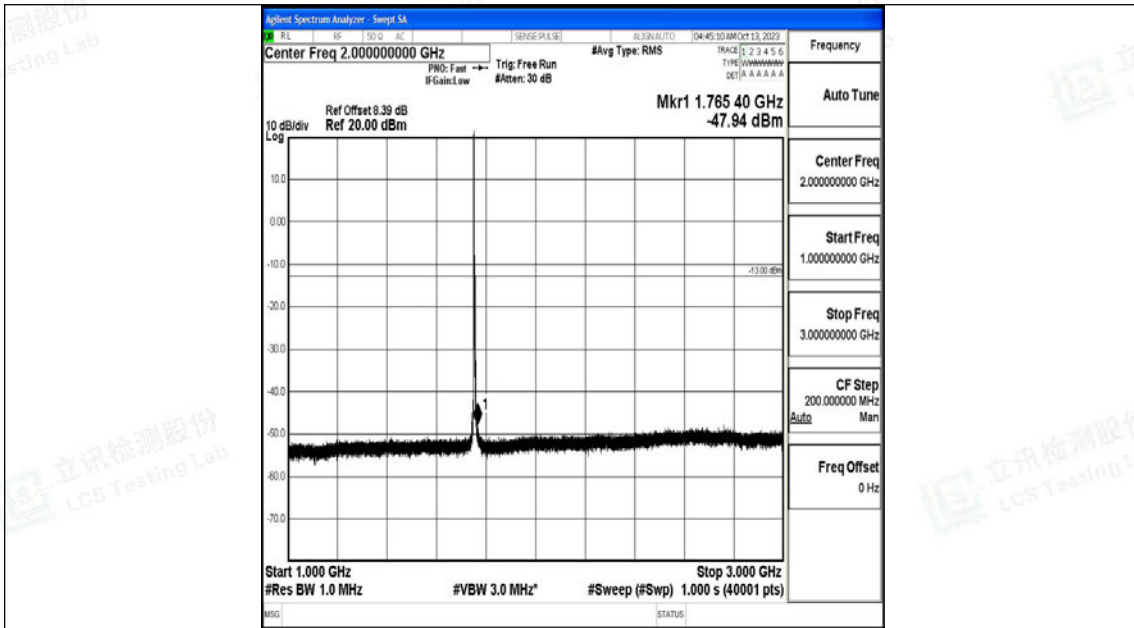

Band4_5MHz_16QAM_20375_1RB#0_30~1000_30~1000

Band4_5MHz_16QAM_20375_1RB#0_1000~3000_1000~3000