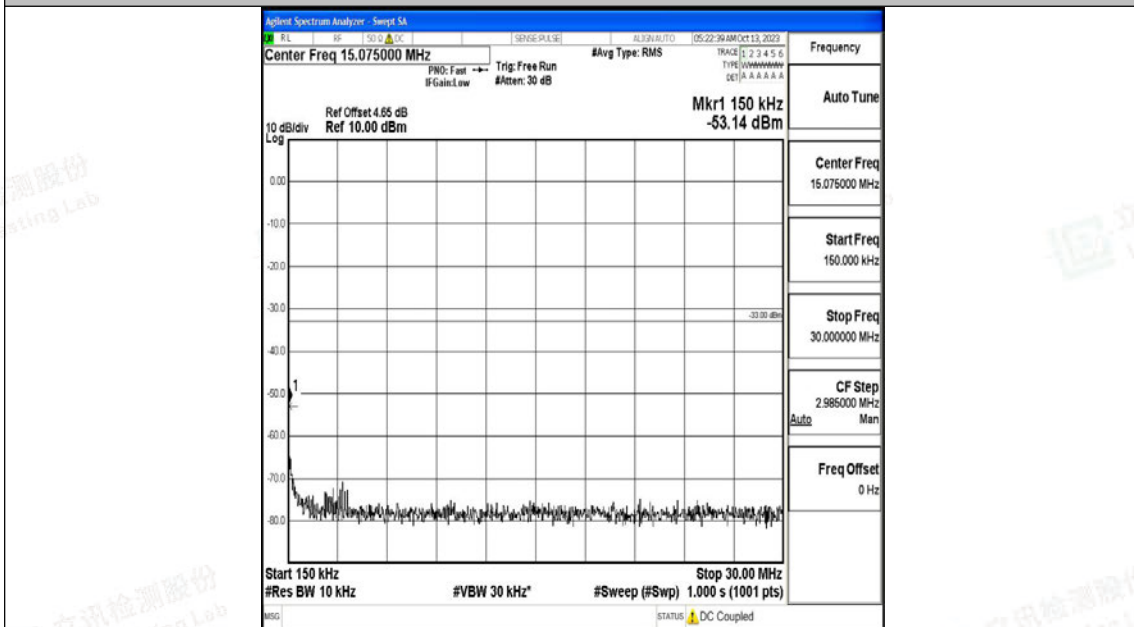

Band4_20MHz_QPSK_20050_1RB#0_0.009~0.15_0.009~0.15

Band4_20MHz_QPSK_20050_1RB#0_0.15~30_0.15~30