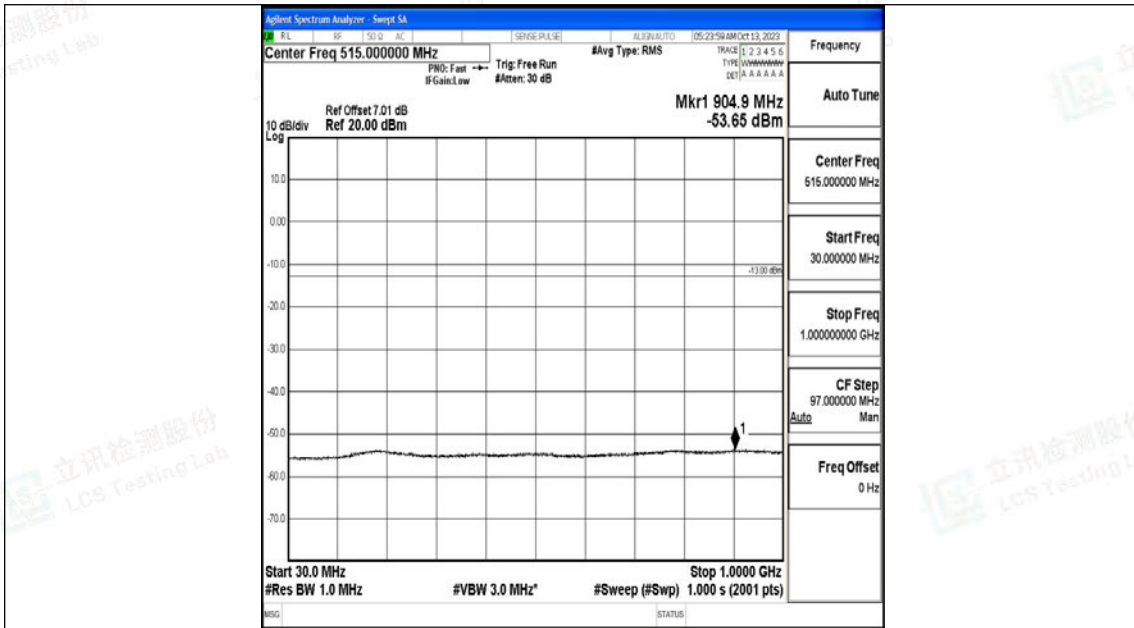

Band4\_20MHz\_16QAM\_20050\_1RB#0\_1000~3000\_1000~3000

Band4\_20MHz\_16QAM\_20050\_1RB#0\_3000~20000\_3000~20000

Band4\_20MHz\_QPSK\_20175\_1RB#0\_0.009~0.15\_0.009~0.15

Band4\_20MHz\_QPSK\_20175\_1RB#0\_0.15~30\_0.15~30