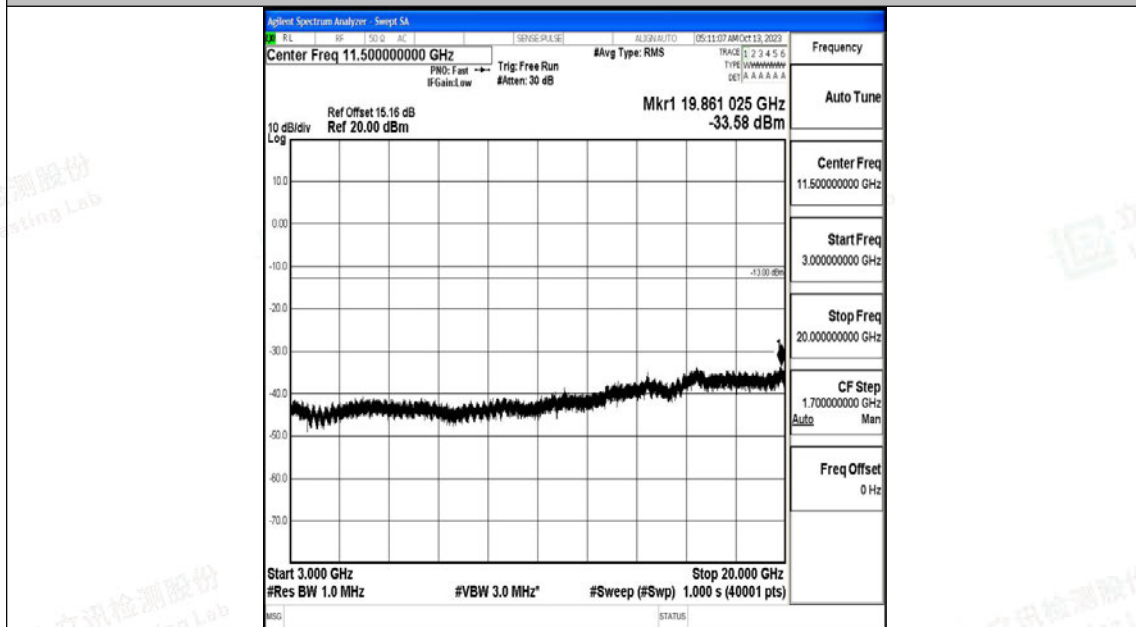

Band4_15MHz_16QAM_20175_1RB#0_1000~3000_1000~3000

Band4_15MHz_16QAM_20175_1RB#0_3000~20000_3000~20000