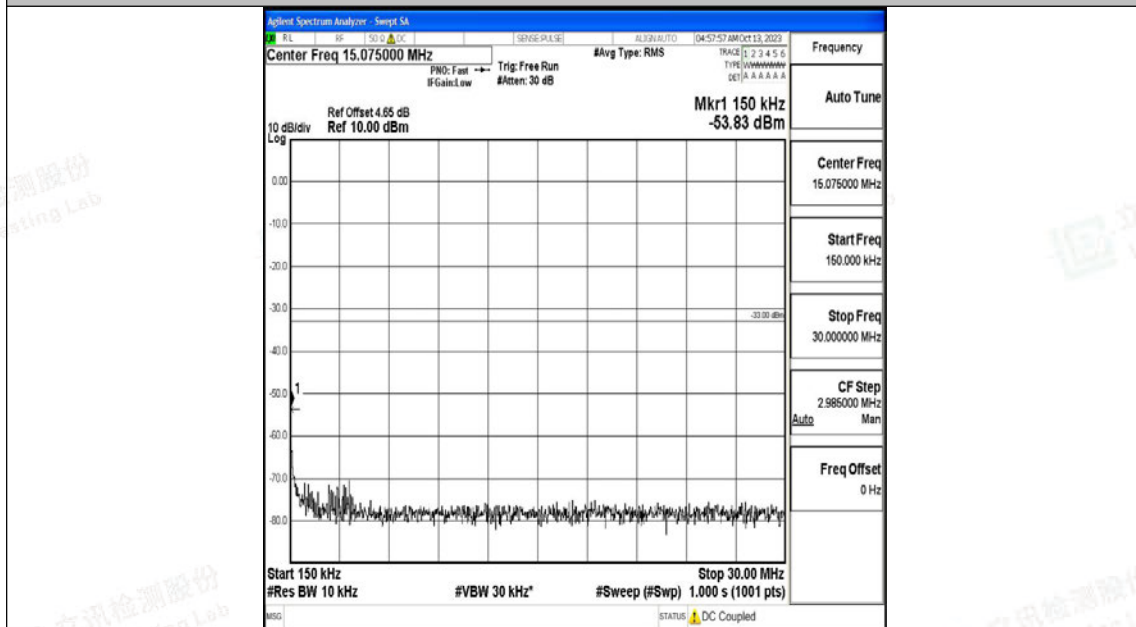

Band4_10MHz_QPSK_20350_1RB#0_0.009~0.15_0.009~0.15

Band4_10MHz_QPSK_20350_1RB#0_0.15~30_0.15~30