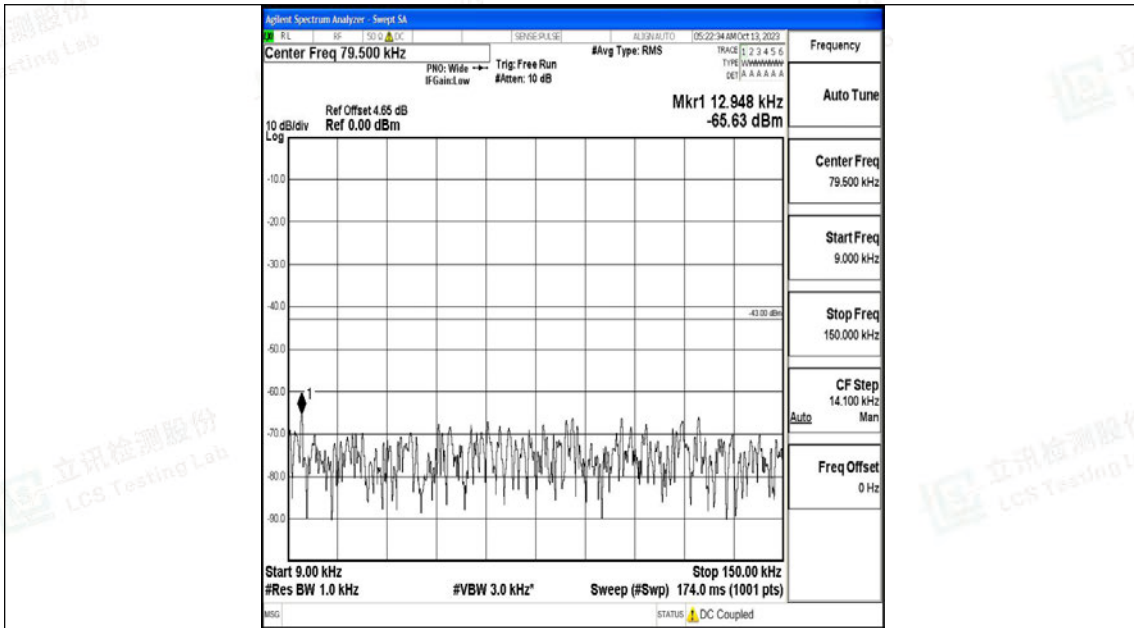

Band4\_15MHz\_16QAM\_20325\_1RB#0\_0.15~30\_0.15~30

Band4\_15MHz\_16QAM\_20325\_1RB#0\_30~1000\_30~1000

Band4\_15MHz\_16QAM\_20325\_1RB#0\_1000~3000\_1000~3000

Band4\_15MHz\_16QAM\_20325\_1RB#0\_3000~20000\_3000~20000