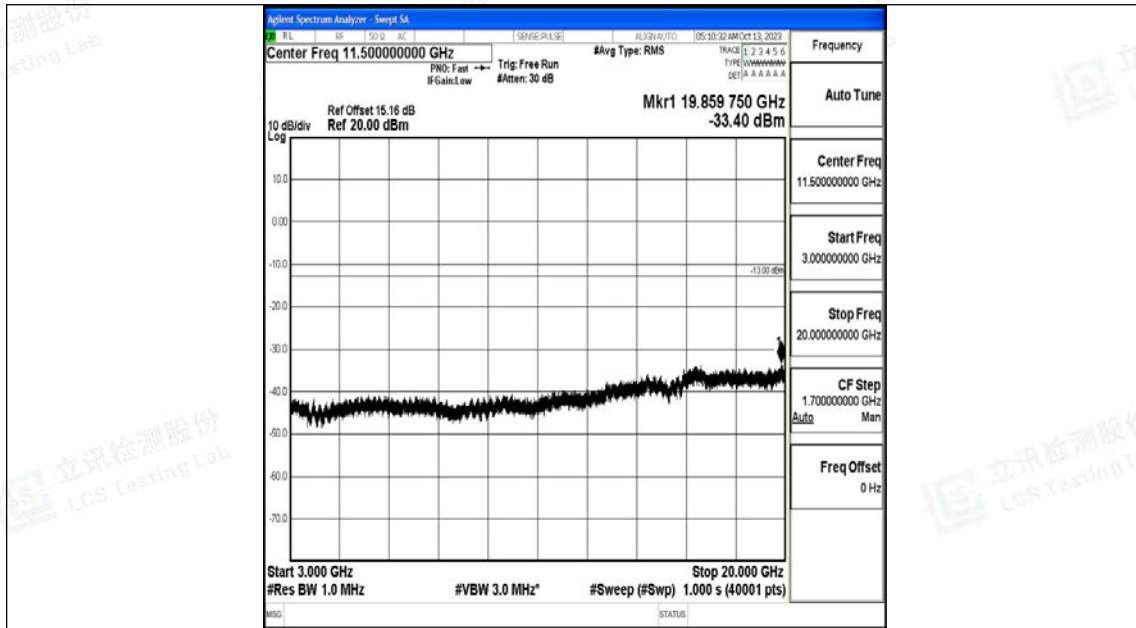

Band4\_15MHz\_QPSK\_20175\_1RB#0\_0.009~0.15\_0.009~0.15

Band4\_15MHz\_QPSK\_20175\_1RB#0\_0.15~30\_0.15~30

Band4\_15MHz\_QPSK\_20175\_1RB#0\_30~1000\_30~1000

Band4\_15MHz\_QPSK\_20175\_1RB#0\_1000~3000\_1000~3000