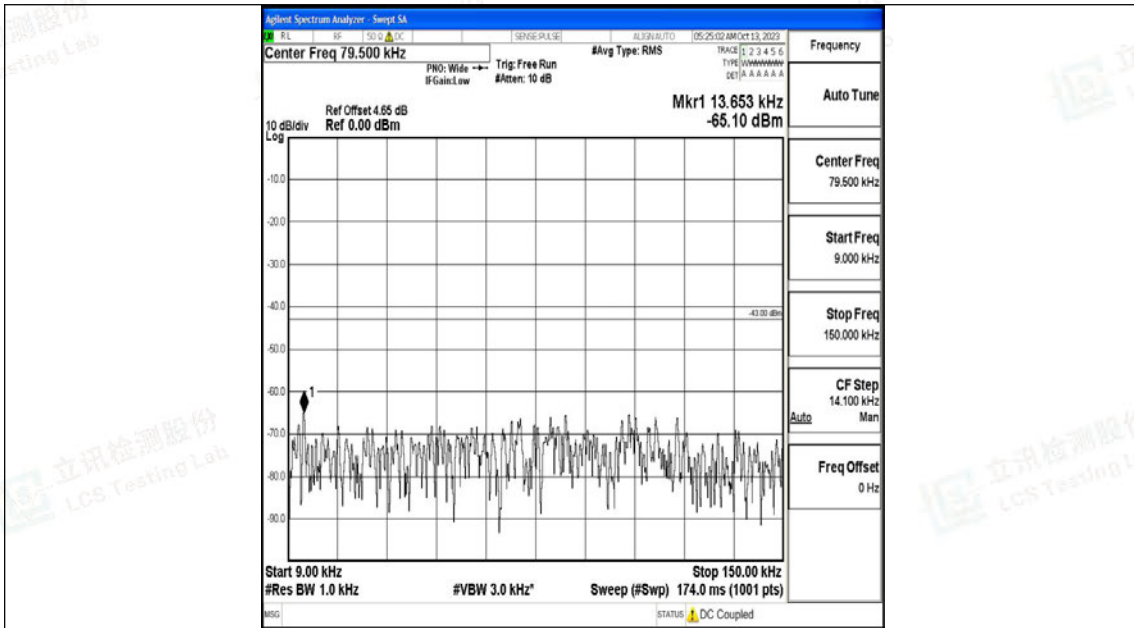

Band4\_20MHz\_16QAM\_20175\_1RB#0\_0.15~30\_0.15~30

Band4\_20MHz\_16QAM\_20175\_1RB#0\_30~1000\_30~1000

Band4\_20MHz\_16QAM\_20175\_1RB#0\_1000~3000\_1000~3000

Band4\_20MHz\_16QAM\_20175\_1RB#0\_3000~20000\_3000~20000