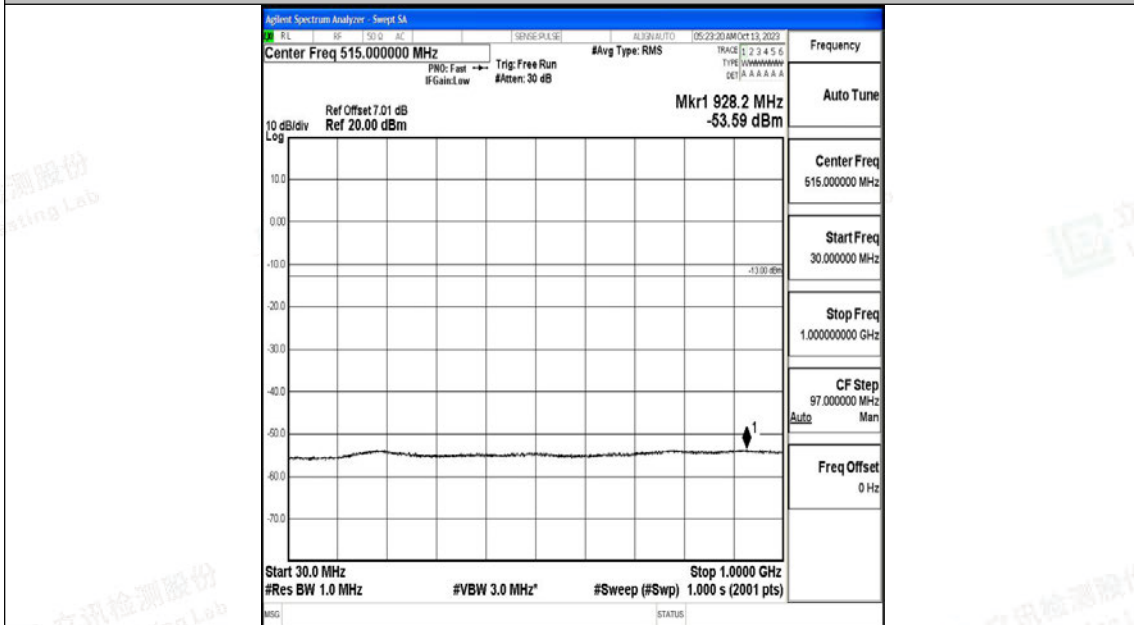

Band4\_20MHz\_QPSK\_20050\_1RB#0\_3000~20000\_3000~20000

Band4\_20MHz\_16QAM\_20050\_1RB#0\_0.009~0.15\_0.009~0.15

Band4\_20MHz\_16QAM\_20050\_1RB#0\_0.15~30\_0.15~30

Band4\_20MHz\_16QAM\_20050\_1RB#0\_30~1000\_30~1000