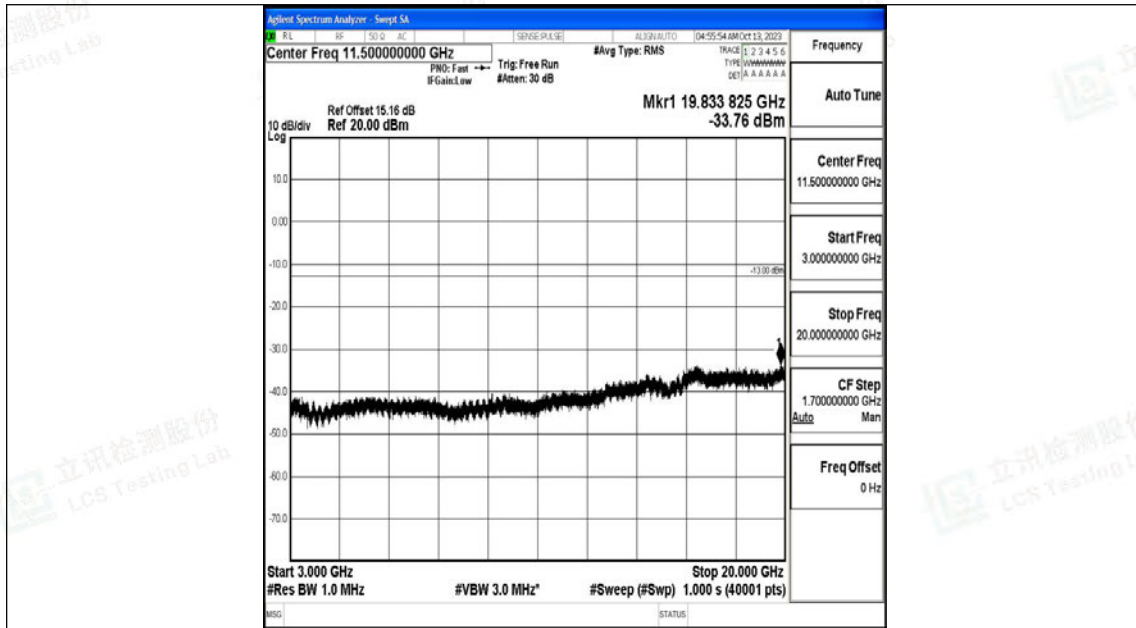

Band4\_10MHz\_QPSK\_20000\_1RB#0\_0.009~0.15\_0.009~0.15

Band4\_10MHz\_QPSK\_20000\_1RB#0\_0.15~30\_0.15~30

Band4\_10MHz\_QPSK\_20000\_1RB#0\_30~1000\_30~1000

Band4\_10MHz\_QPSK\_20000\_1RB#0\_1000~3000\_1000~3000