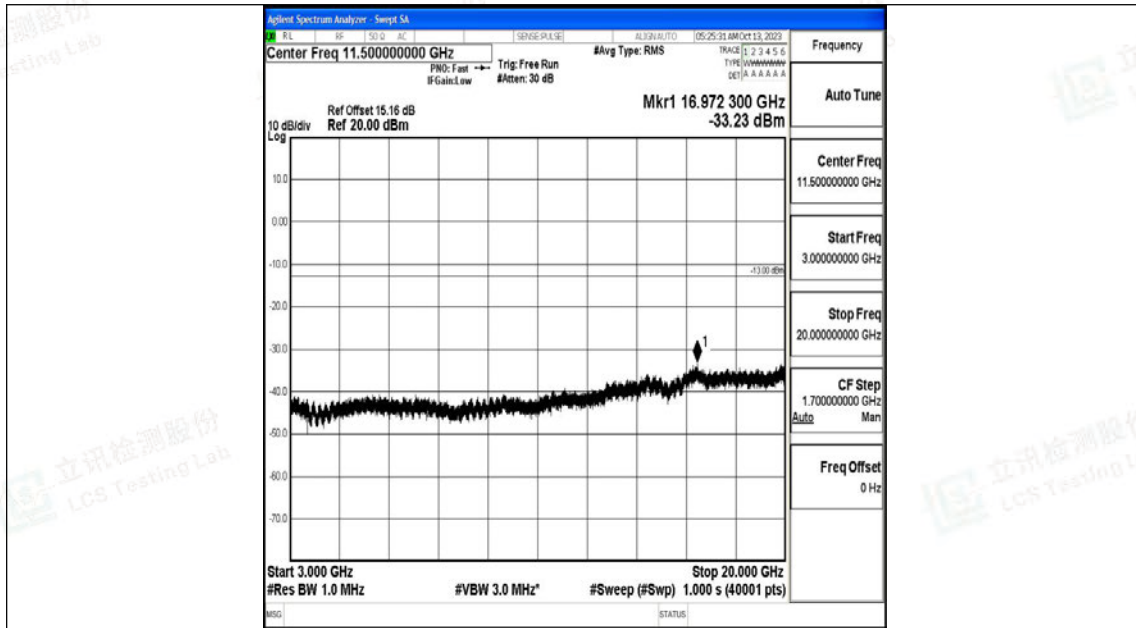

Band4\_20MHz\_QPSK\_20300\_1RB#0\_0.009~0.15\_0.009~0.15

Band4\_20MHz\_QPSK\_20300\_1RB#0\_0.15~30\_0.15~30

Band4\_20MHz\_QPSK\_20300\_1RB#0\_30~1000\_30~1000

Band4\_20MHz\_QPSK\_20300\_1RB#0\_1000~3000\_1000~3000