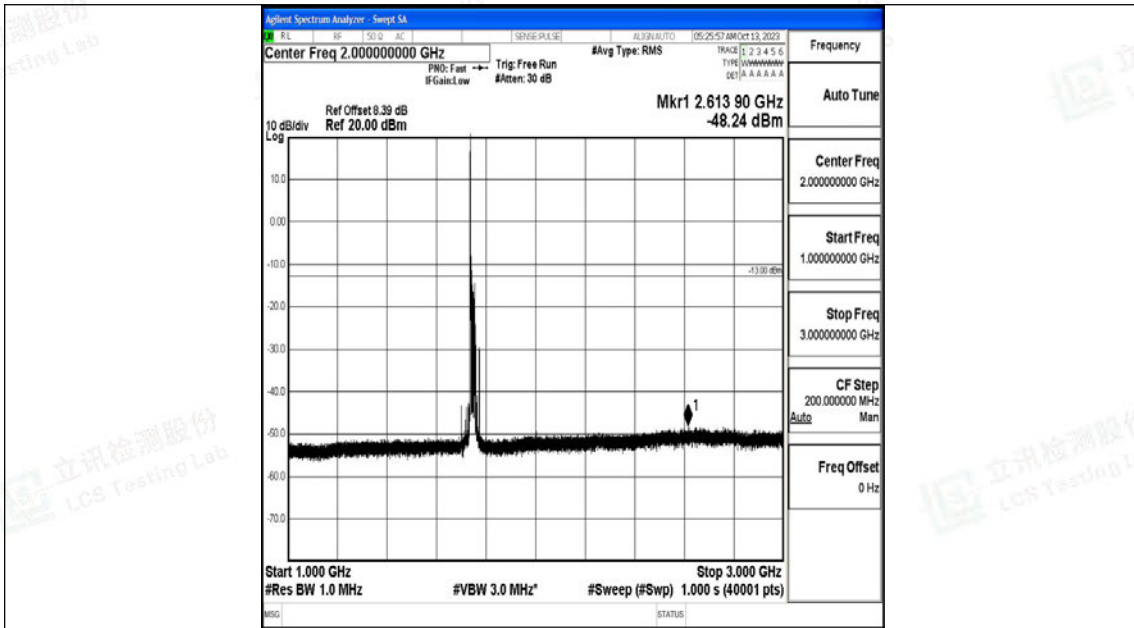

Band4\_20MHz\_QPSK\_20300\_1RB#0\_3000~20000\_3000~20000

Band4\_20MHz\_16QAM\_20300\_1RB#0\_0.009~0.15\_0.009~0.15

Band4\_20MHz\_16QAM\_20300\_1RB#0\_0.15~30\_0.15~30

Band4\_20MHz\_16QAM\_20300\_1RB#0\_30~1000\_30~1000