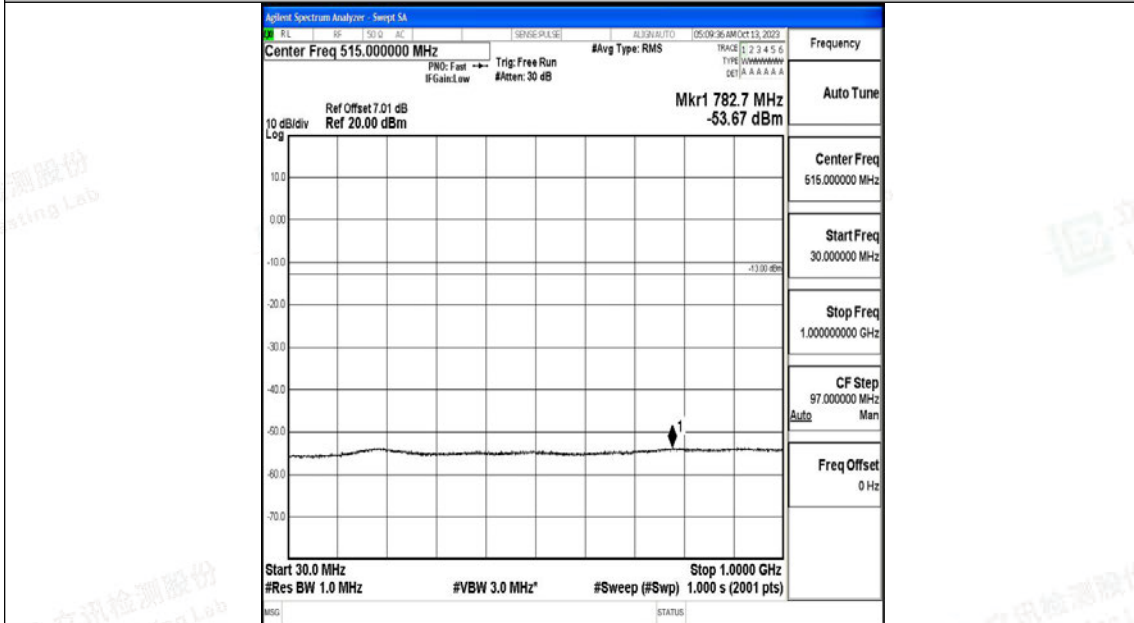

Band4_15MHz_16QAM_2025_1RB#0_0.15~30_0.15~30

Band4_15MHz_16QAM_2025_1RB#0_30~1000_30~1000