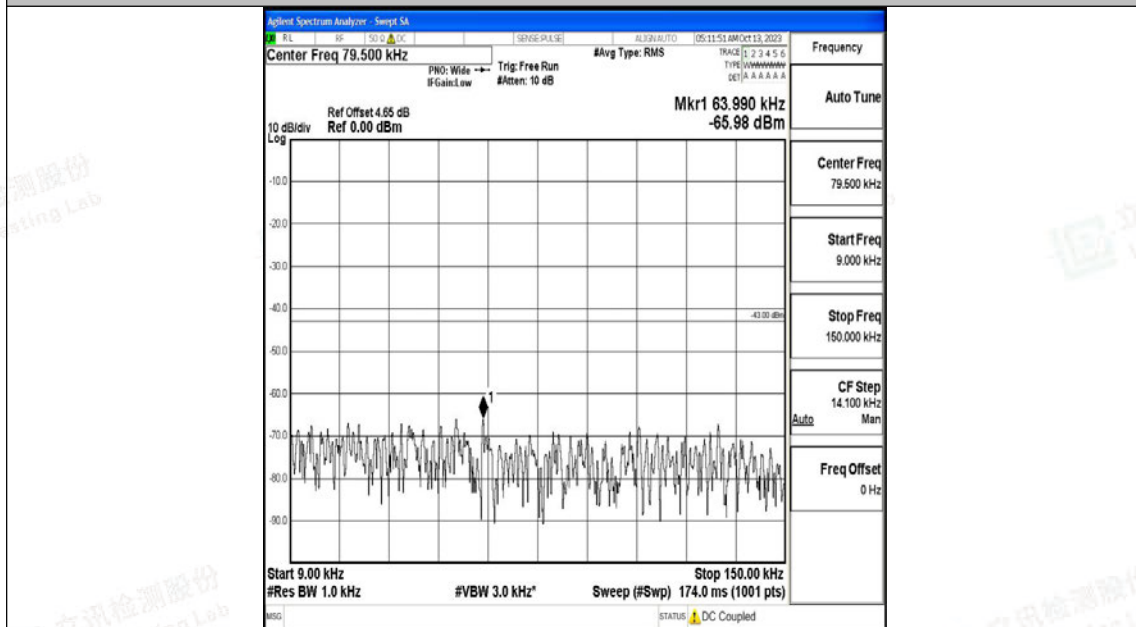

Band4\_15MHz\_QPSK\_20325\_1RB#0\_30~1000\_30~1000

Band4\_15MHz\_QPSK\_20325\_1RB#0\_1000~3000\_1000~3000

Band4\_15MHz\_QPSK\_20325\_1RB#0\_3000~20000\_3000~20000

Band4\_15MHz\_16QAM\_20325\_1RB#0\_0.009~0.15\_0.009~0.15