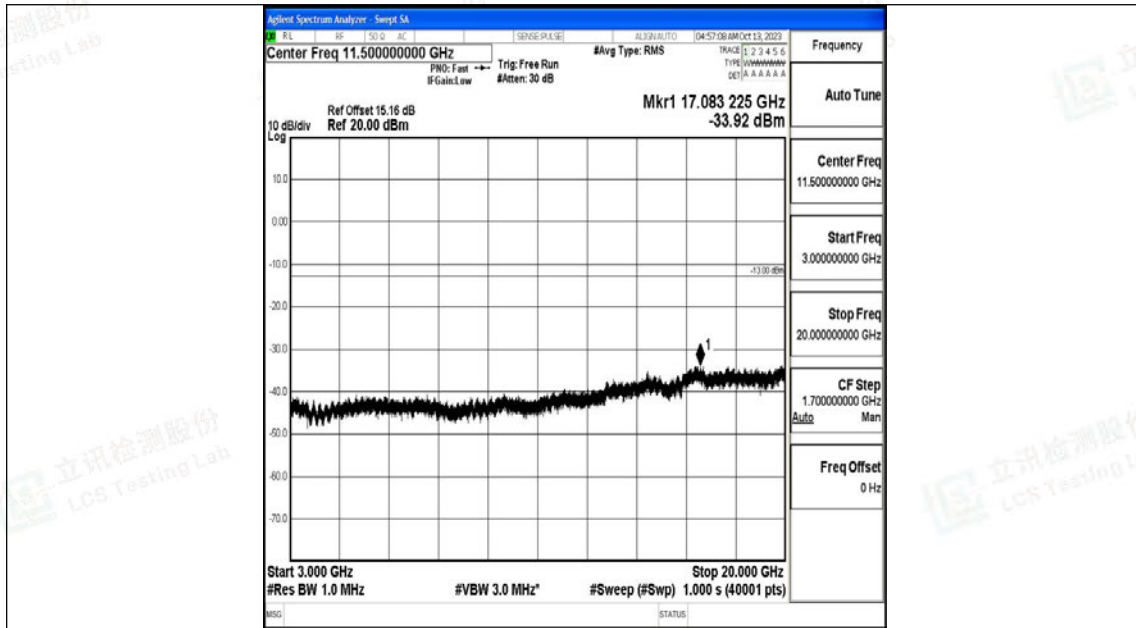

Band4_10MHz_QPSK_20175_1RB#0_1000~3000_1000~3000

Band4_10MHz_QPSK_20175_1RB#0_3000~20000_3000~20000