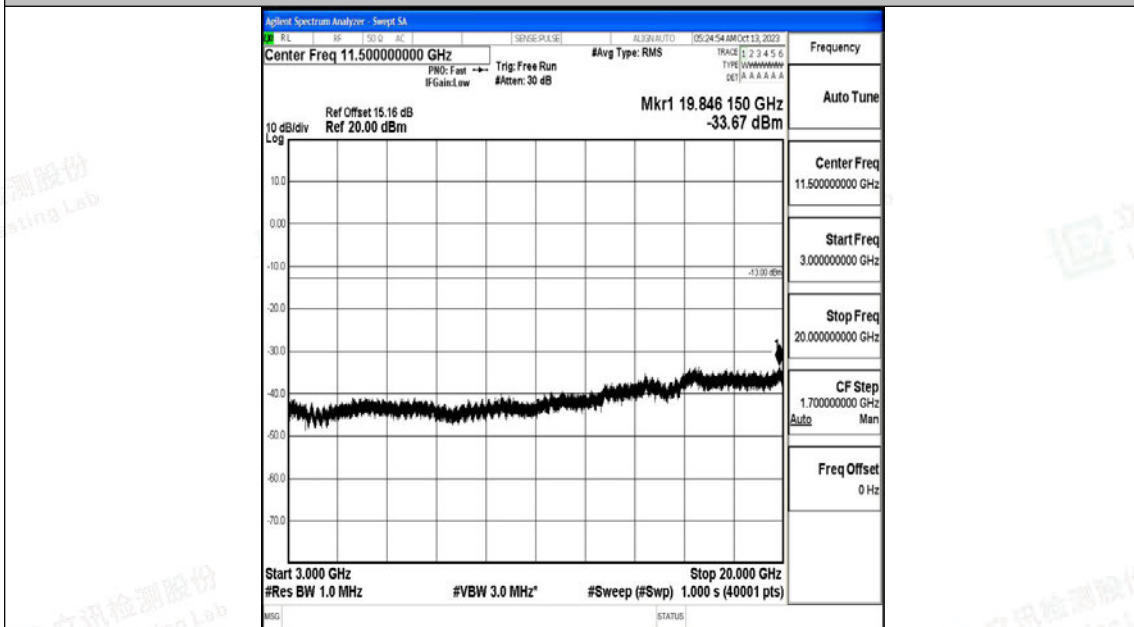

Band4\_20MHz\_16QAM\_20175\_1RB#0\_0.15~30\_0.15~30

Band4\_20MHz\_16QAM\_20175\_1RB#0\_30~1000\_30~1000

Band4\_20MHz\_16QAM\_20175\_1RB#0\_1000~3000\_1000~3000

Band4\_20MHz\_16QAM\_20175\_1RB#0\_3000~20000\_3000~20000