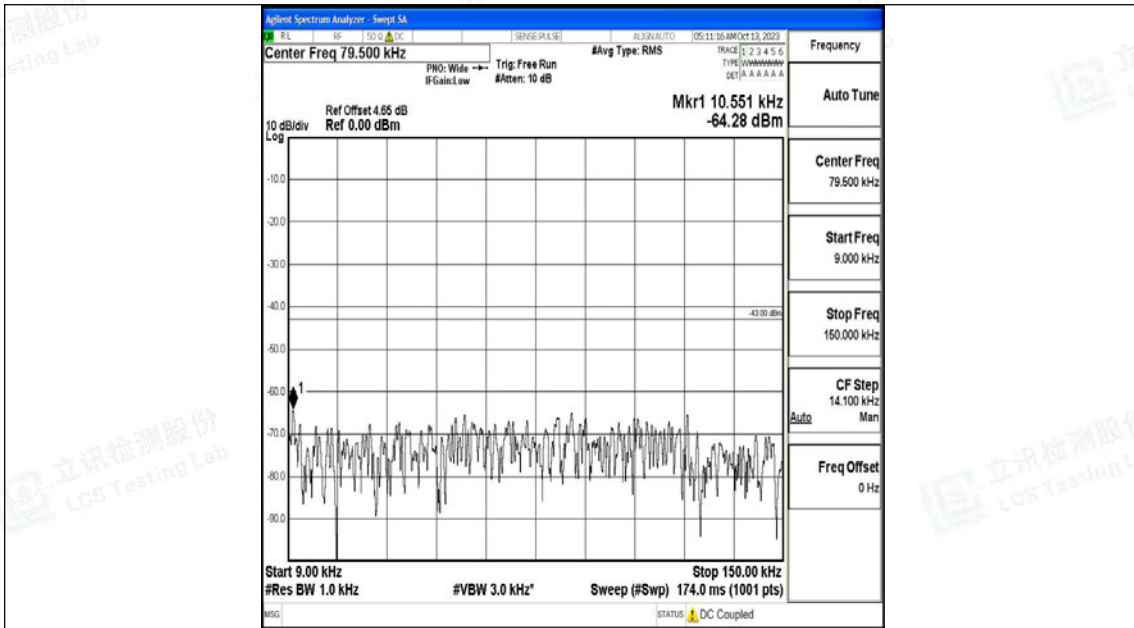

Band4_15MHz_16QAM_20175_1RB#0_3000~20000_3000~20000

Band4_15MHz_QPSK_20325_1RB#0_0.009~0.15_0.009~0.15