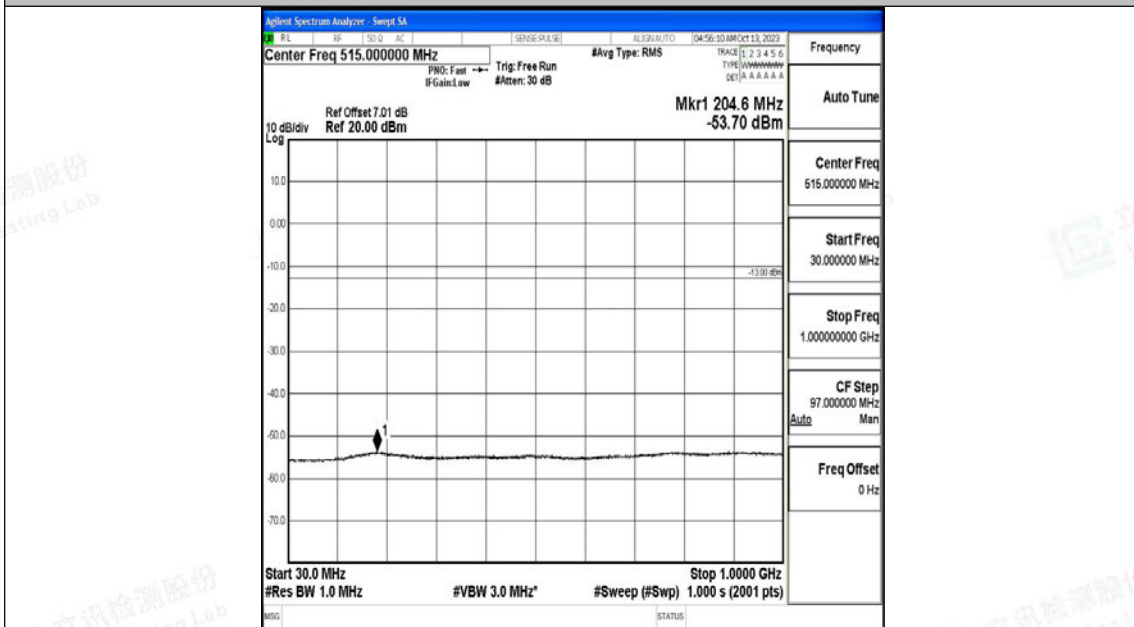

Band4\_10MHz\_QPSK\_20000\_1RB#0\_3000~20000\_3000~20000

Band4\_10MHz\_16QAM\_20000\_1RB#0\_0.009~0.15\_0.009~0.15

Band4\_10MHz\_16QAM\_20000\_1RB#0\_0.15~30\_0.15~30

Band4\_10MHz\_16QAM\_20000\_1RB#0\_30~1000\_30~1000