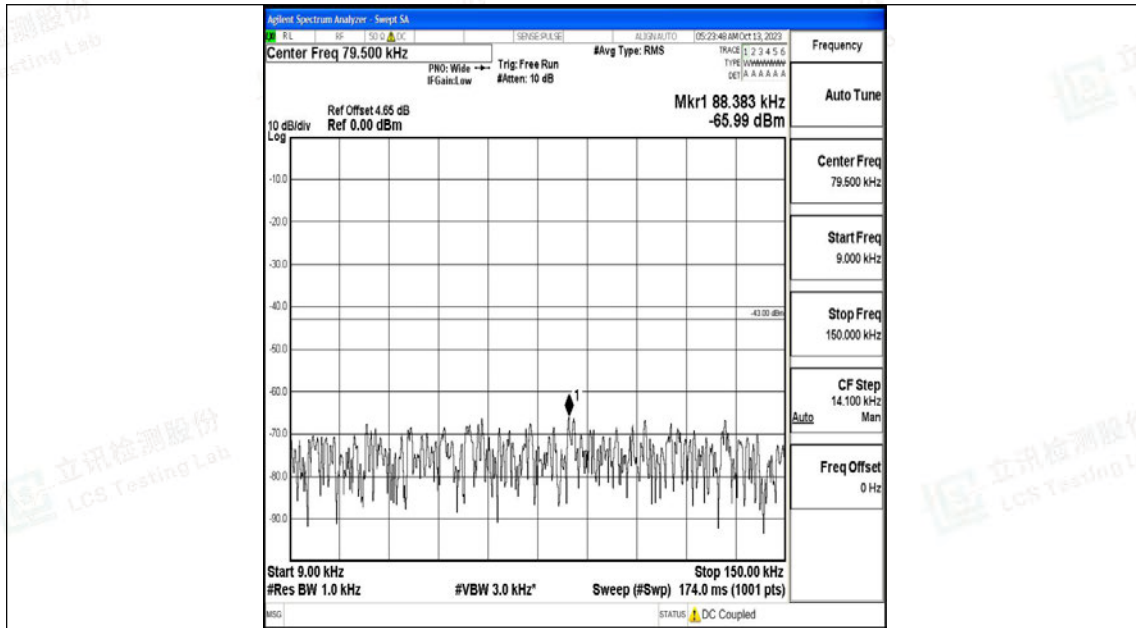

Band4_20MHz_16QAM_20050_1RB#0_3000~20000_3000~20000

Band4_20MHz_QPSK_20175_1RB#0_0.009~0.15_0.009~0.15