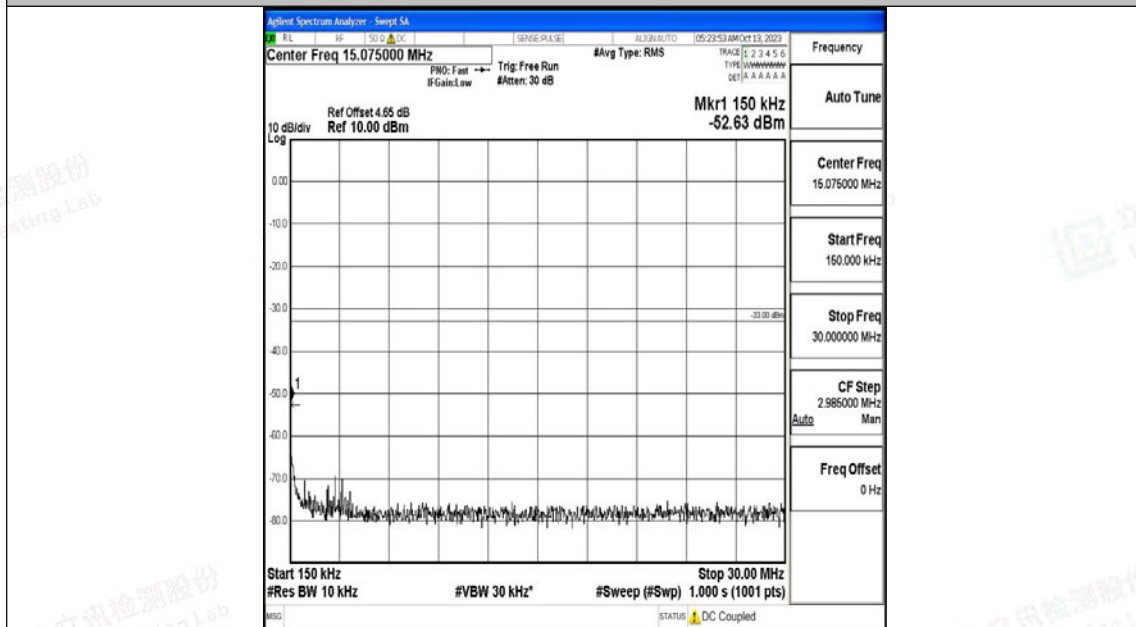

Band4\_20MHz\_16QAM\_20050\_1RB#0\_1000~3000\_1000~3000

Band4\_20MHz\_16QAM\_20050\_1RB#0\_3000~20000\_3000~20000

Band4\_20MHz\_QPSK\_20175\_1RB#0\_0.009~0.15\_0.009~0.15

Band4\_20MHz\_QPSK\_20175\_1RB#0\_0.15~30\_0.15~30