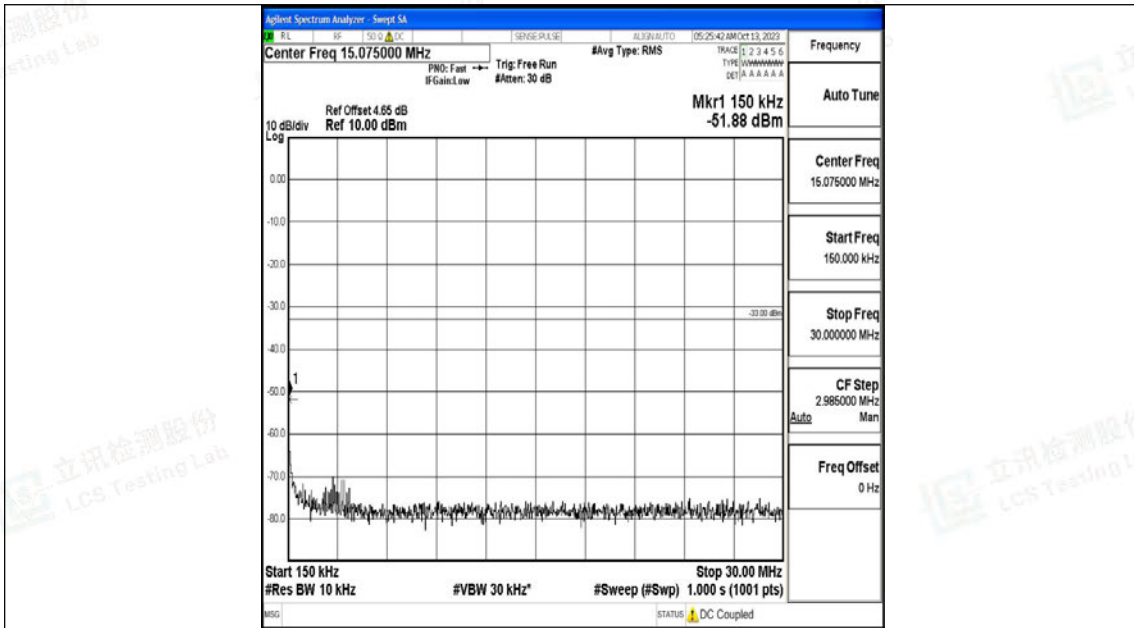

Band4_20MHz_16QAM_20300_1RB#0_0.009~0.15_0.009~0.15

Band4_20MHz_16QAM_20300_1RB#0_0.15~30_0.15~30