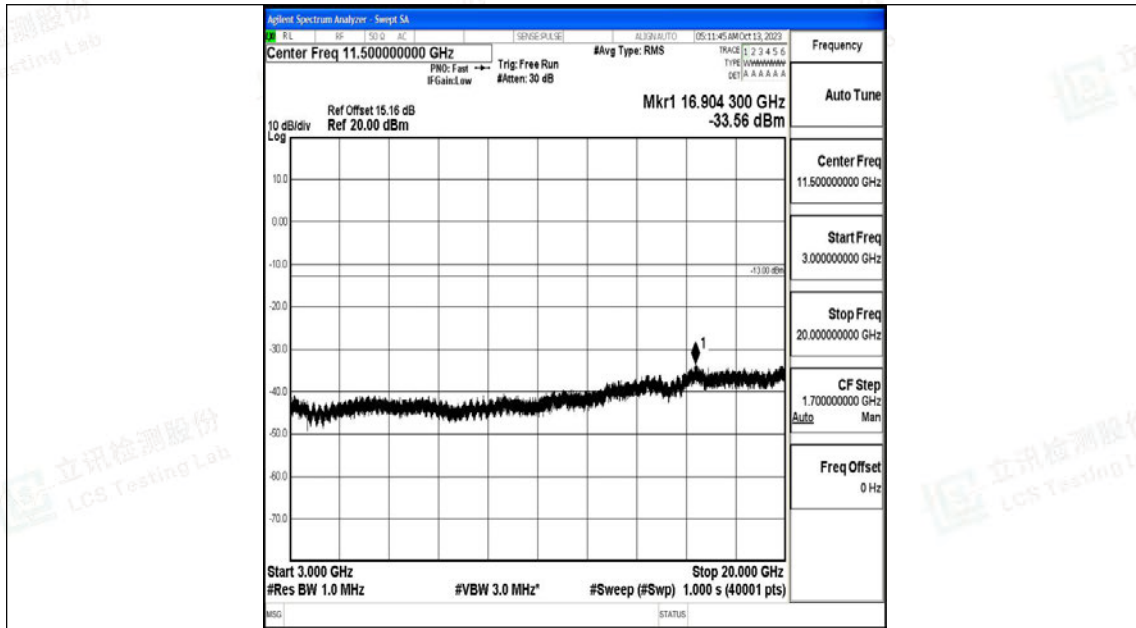

Band4_15MHz_QPSK_20325_1RB#0_1000~3000_1000~3000

Band4_15MHz_QPSK_20325_1RB#0_3000~20000_3000~20000