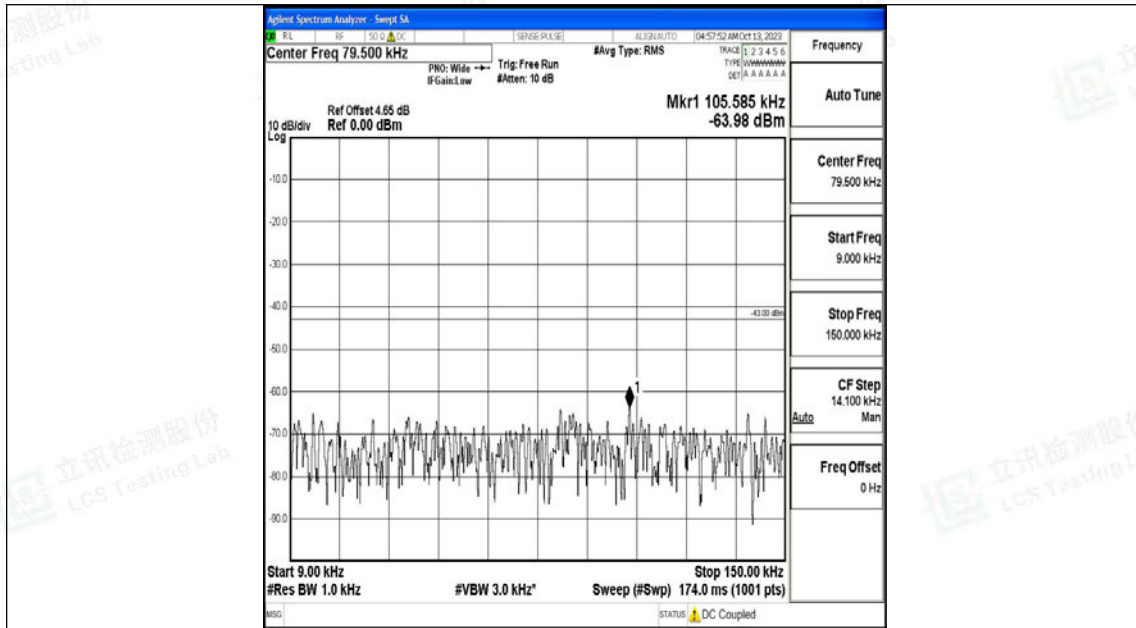

Band4\_10MHz\_16QAM\_20175\_1RB#0\_0.15~30\_0.15~30

Band4\_10MHz\_16QAM\_20175\_1RB#0\_30~1000\_30~1000

Band4\_10MHz\_16QAM\_20175\_1RB#0\_1000~3000\_1000~3000

Band4\_10MHz\_16QAM\_20175\_1RB#0\_3000~20000\_3000~20000