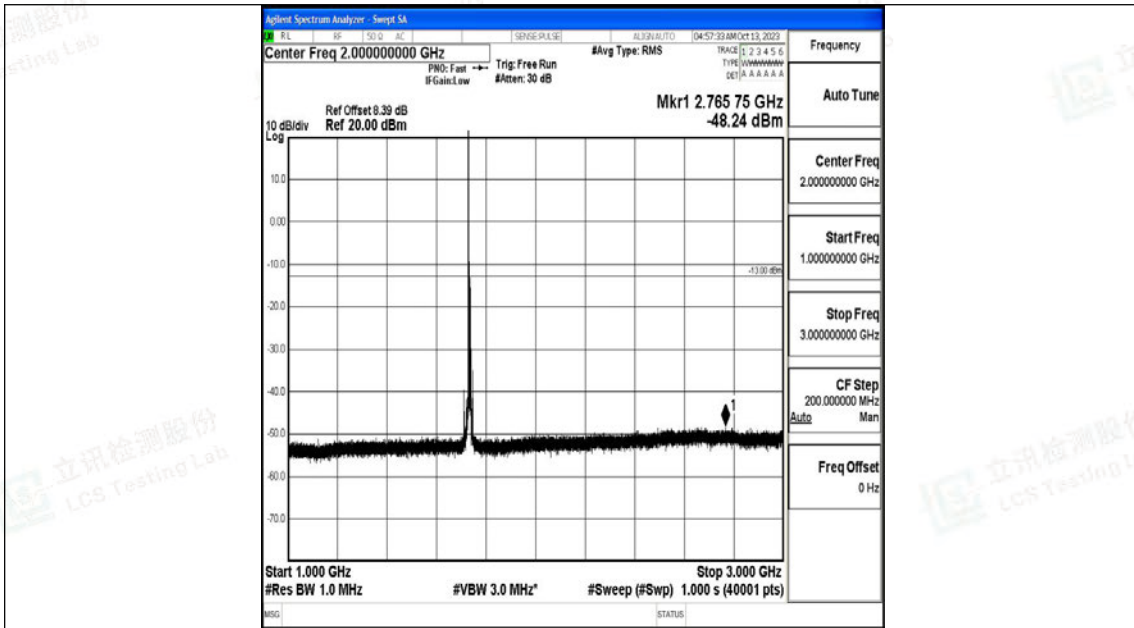

Band4_10MHz_16QAM_20175_1RB#0_30~1000_30~1000

Band4_10MHz_16QAM_20175_1RB#0_1000~3000_1000~3000