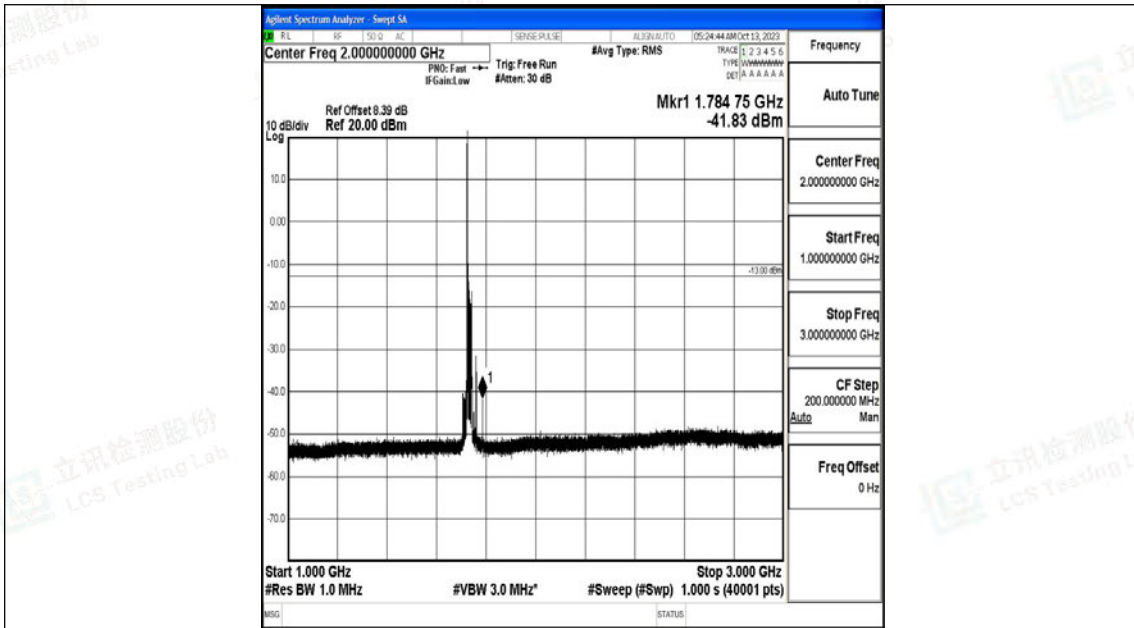

Band4_20MHz_16QAM_20175_1RB#0_30~1000_30~1000

Band4_20MHz_16QAM_20175_1RB#0_1000~3000_1000~3000