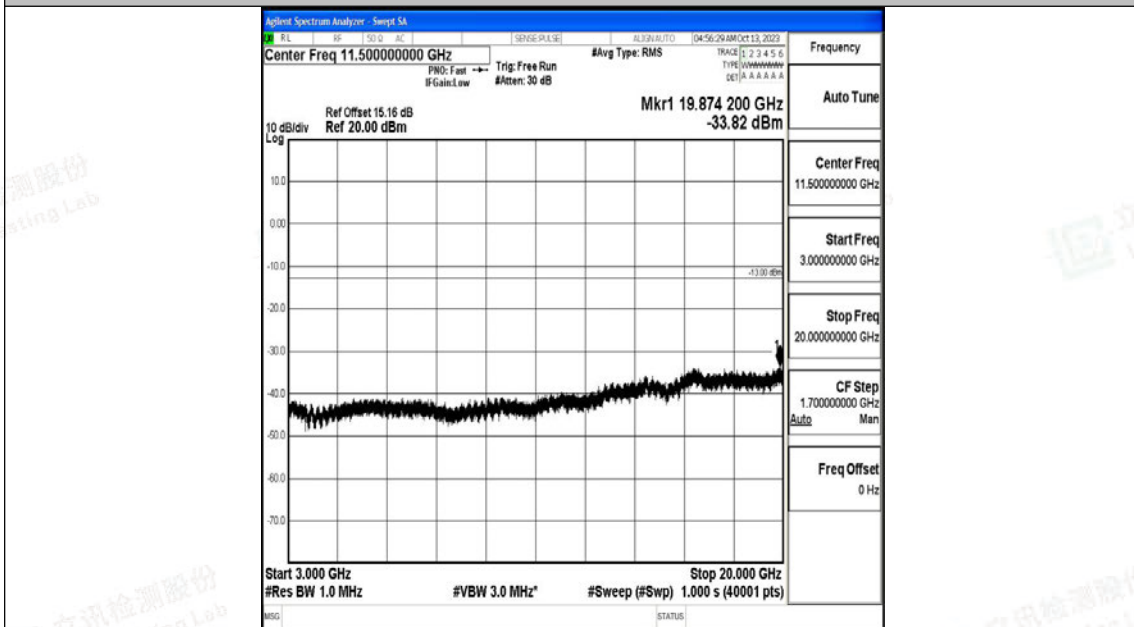

Band4_10MHz_16QAM_20000_1RB#0_1000~3000_1000~3000

Band4_10MHz_16QAM_20000_1RB#0_3000~20000_3000~20000