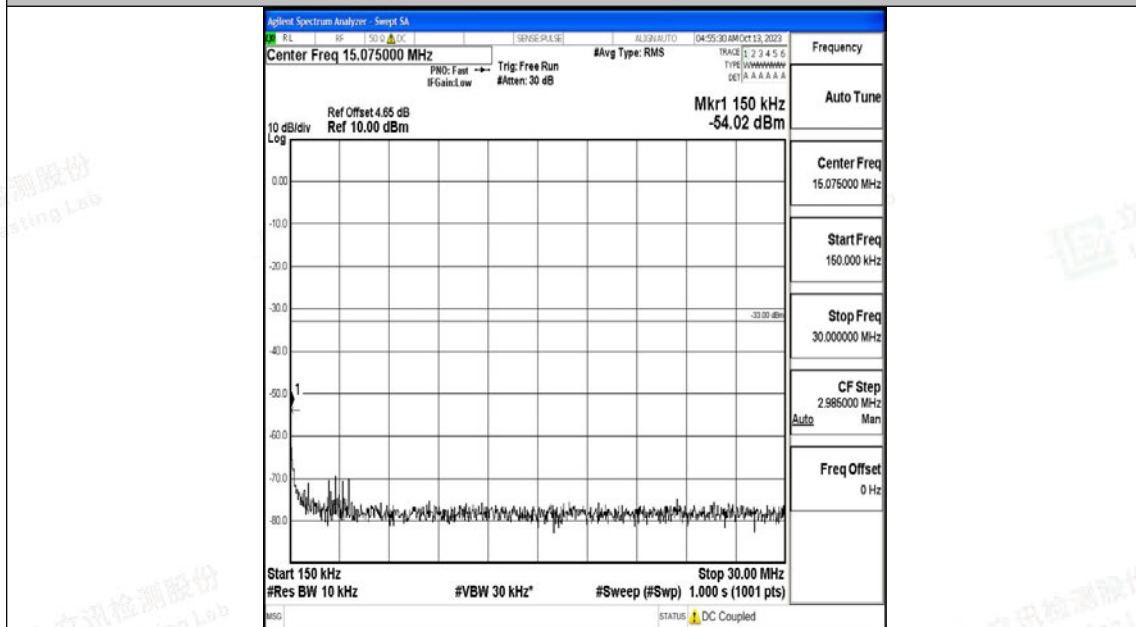

Band4_10MHz_QPSK_20000_1RB#0_0.009~0.15_0.009~0.15

Band4_10MHz_QPSK_20000_1RB#0_0.15~30_0.15~30