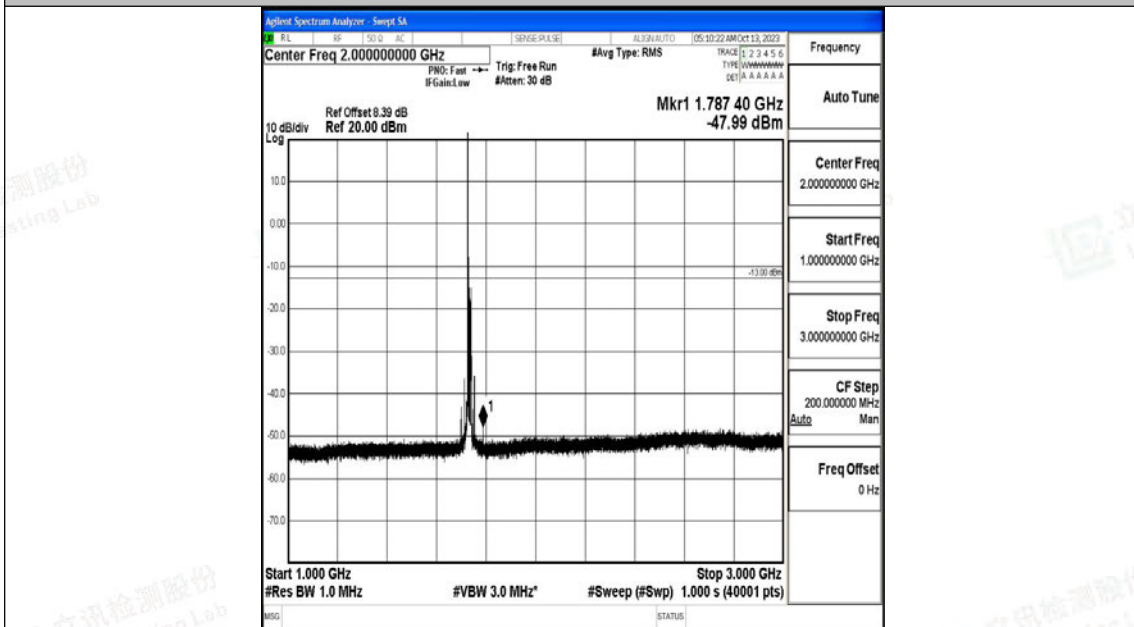

Band4\_15MHz\_QPSK\_20175\_1RB#0\_0.009~0.15\_0.009~0.15

Band4\_15MHz\_QPSK\_20175\_1RB#0\_0.15~30\_0.15~30

Band4\_15MHz\_QPSK\_20175\_1RB#0\_30~1000\_30~1000

Band4\_15MHz\_QPSK\_20175\_1RB#0\_1000~3000\_1000~3000