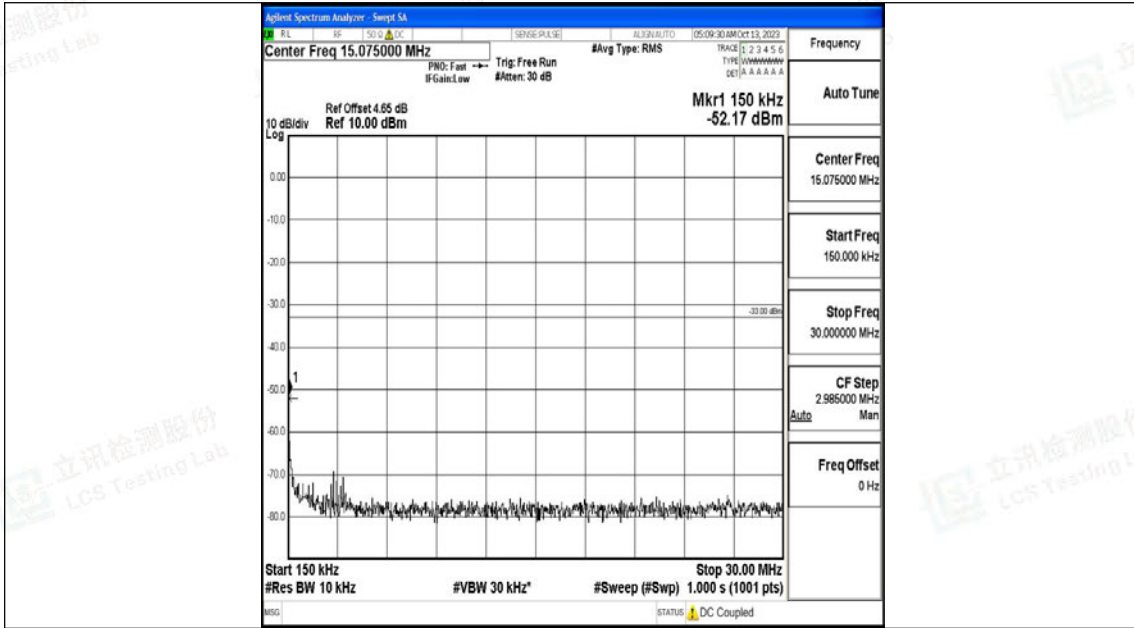

Band4\_15MHz\_QPSK\_20025\_1RB#0\_30~1000\_30~1000

Band4\_15MHz\_QPSK\_20025\_1RB#0\_1000~3000\_1000~3000

Band4\_15MHz\_QPSK\_20025\_1RB#0\_3000~20000\_3000~20000

Band4\_15MHz\_16QAM\_20025\_1RB#0\_0.009~0.15\_0.009~0.15