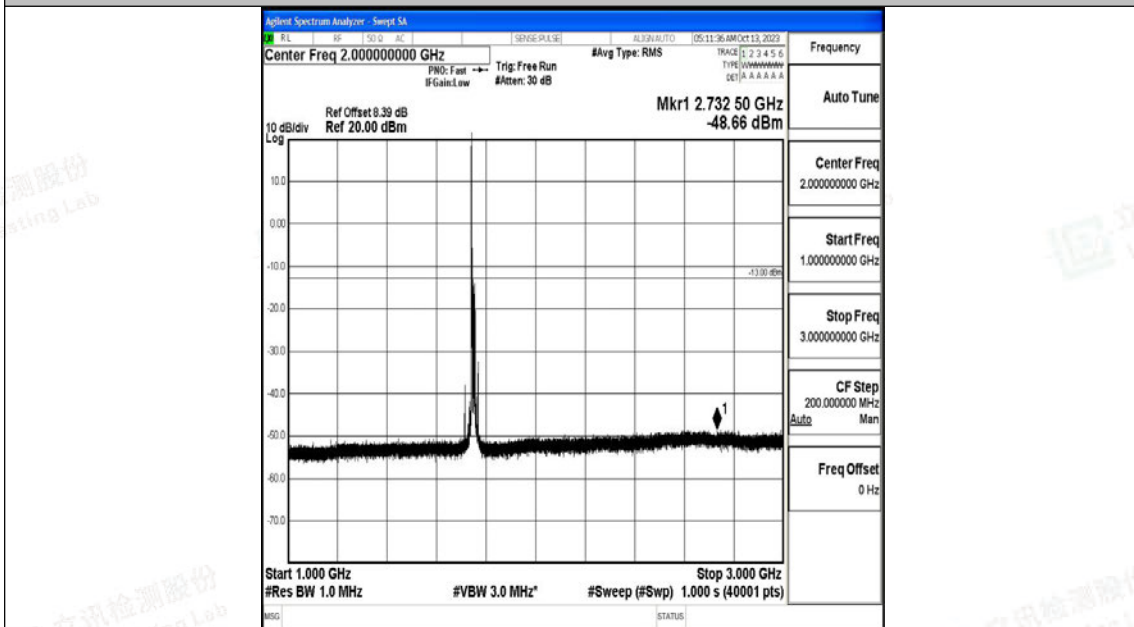

Band4_15MHz_QPSK_20325_1RB#0_30~1000_30~1000

Band4_15MHz_QPSK_20325_1RB#0_1000~3000_1000~3000