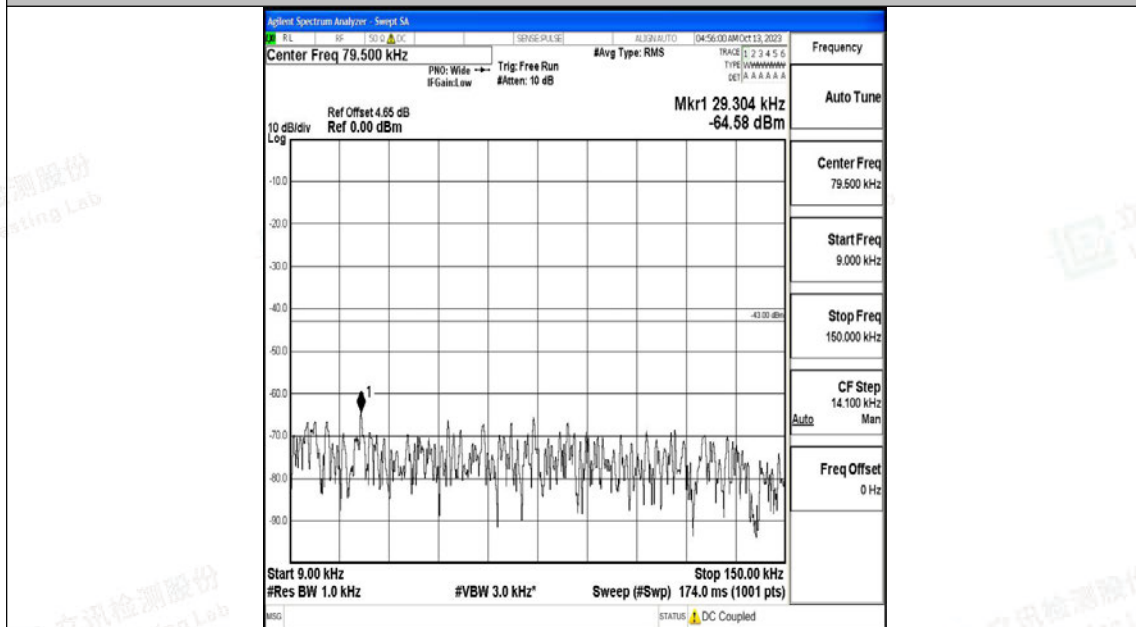

Band4_10MHz_QPSK_20000_1RB#0_3000~20000_3000~20000

Band4_10MHz_16QAM_20000_1RB#0_0.009~0.15_0.009~0.15