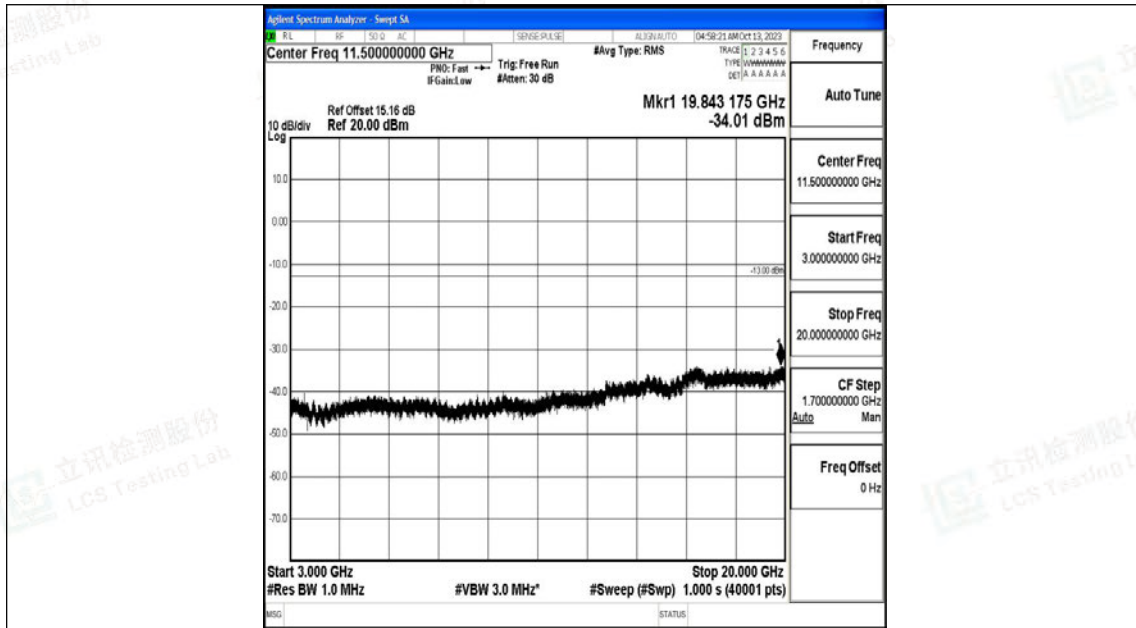

Band4\_10MHz\_QPSK\_20350\_1RB#0\_0.009~0.15\_0.009~0.15

Band4\_10MHz\_QPSK\_20350\_1RB#0\_0.15~30\_0.15~30

Band4\_10MHz\_QPSK\_20350\_1RB#0\_30~1000\_30~1000

Band4\_10MHz\_QPSK\_20350\_1RB#0\_1000~3000\_1000~3000