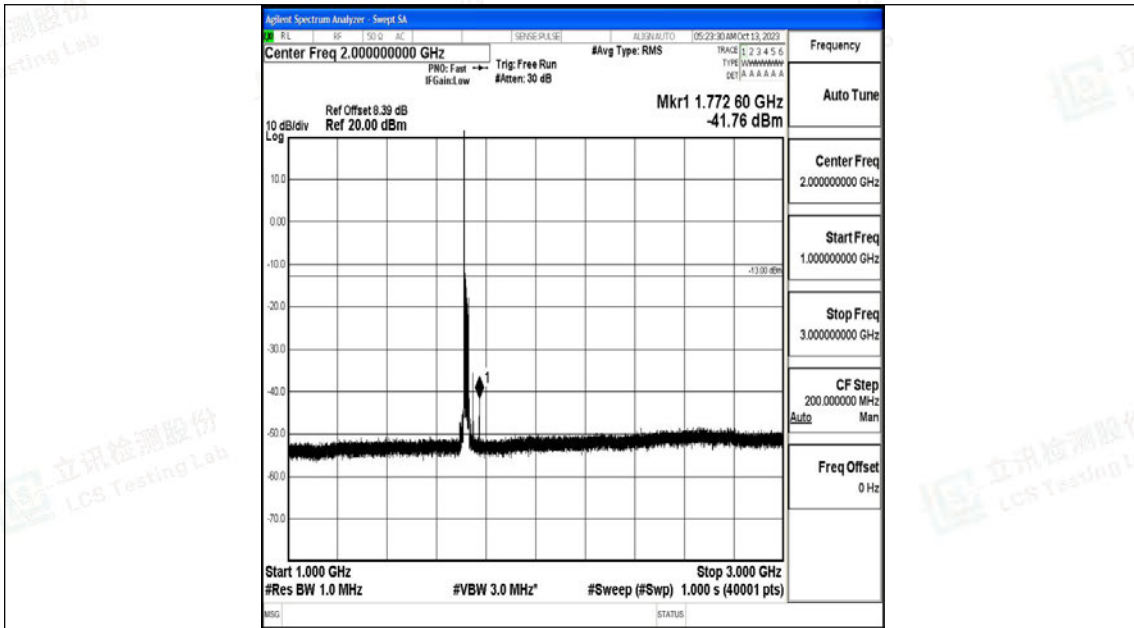

Band4\_20MHz\_QPSK\_20050\_1RB#0\_3000~20000\_3000~20000

Band4\_20MHz\_16QAM\_20050\_1RB#0\_0.009~0.15\_0.009~0.15

Band4\_20MHz\_16QAM\_20050\_1RB#0\_0.15~30\_0.15~30

Band4\_20MHz\_16QAM\_20050\_1RB#0\_30~1000\_30~1000