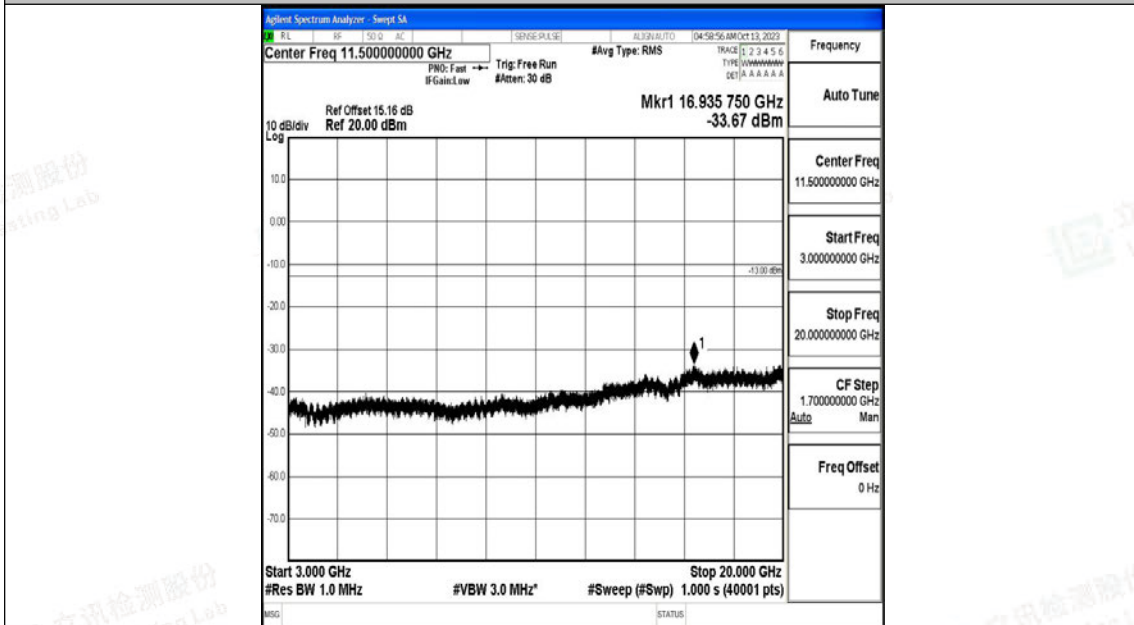

Band4_10MHz_16QAM_20350_1RB#0_1000~3000_1000~3000

Band4_10MHz_16QAM_20350_1RB#0_3000~20000_3000~20000