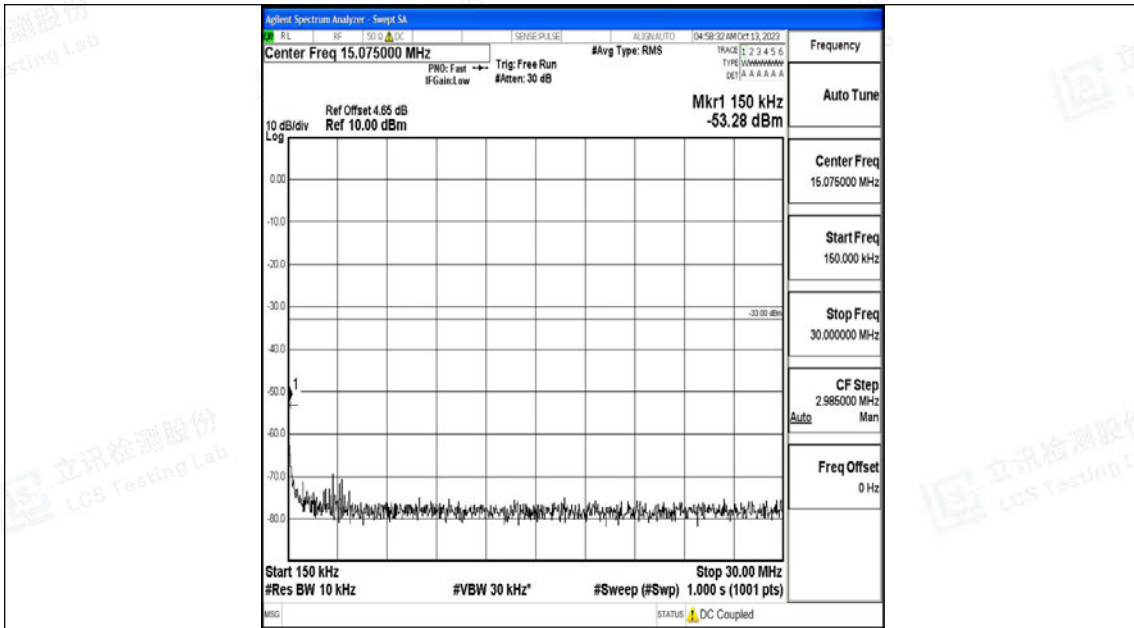

Band4_10MHz_16QAM_20350_1RB#0_0.009~0.15_0.009~0.15

Band4_10MHz_16QAM_20350_1RB#0_0.15~30_0.15~30