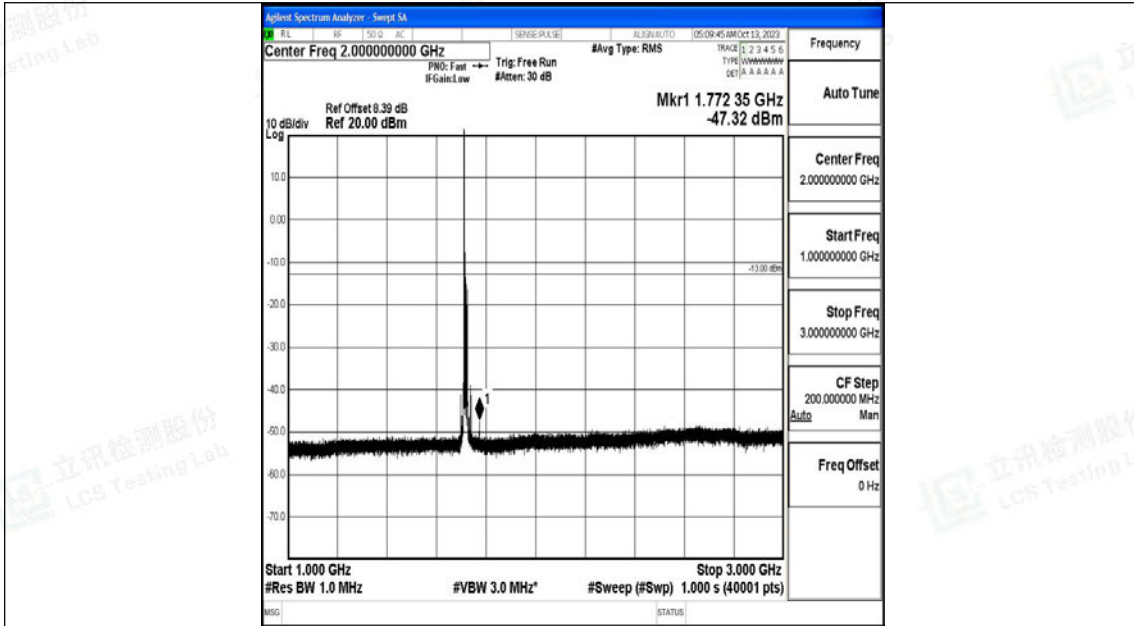

Band4_15MHz_16QAM_2025_1RB#0_30~1000_30~1000

Band4_15MHz_16QAM_20025_1RB#0_1000~3000_1000~3000