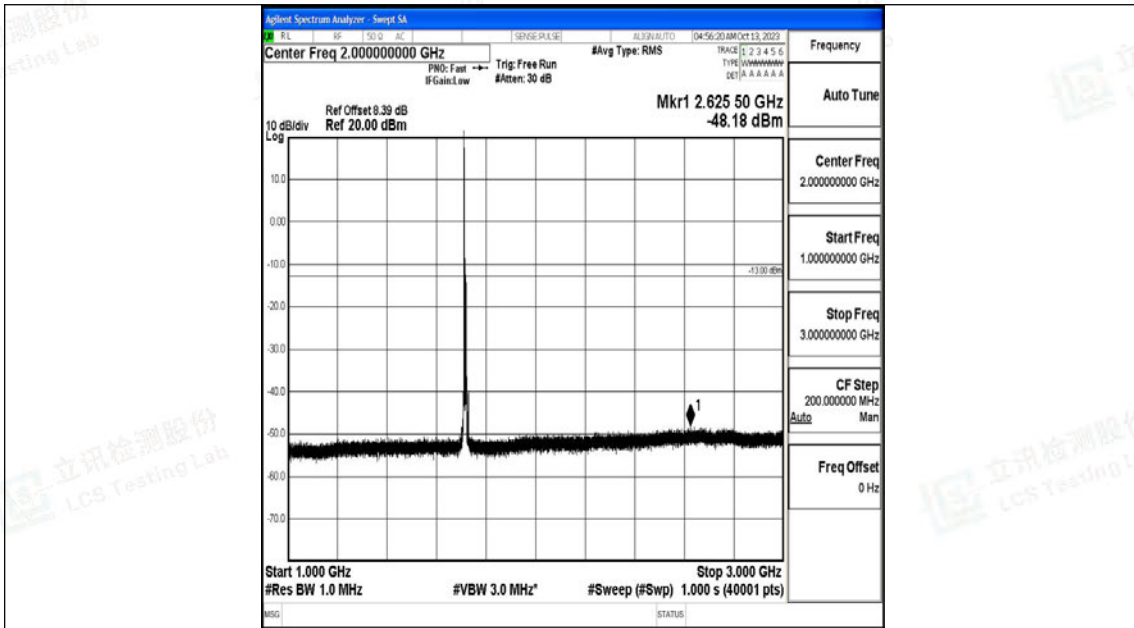

Band4\_10MHz\_QPSK\_20000\_1RB#0\_3000~20000\_3000~20000

Band4\_10MHz\_16QAM\_20000\_1RB#0\_0.009~0.15\_0.009~0.15

Band4\_10MHz\_16QAM\_20000\_1RB#0\_0.15~30\_0.15~30

Band4\_10MHz\_16QAM\_20000\_1RB#0\_30~1000\_30~1000