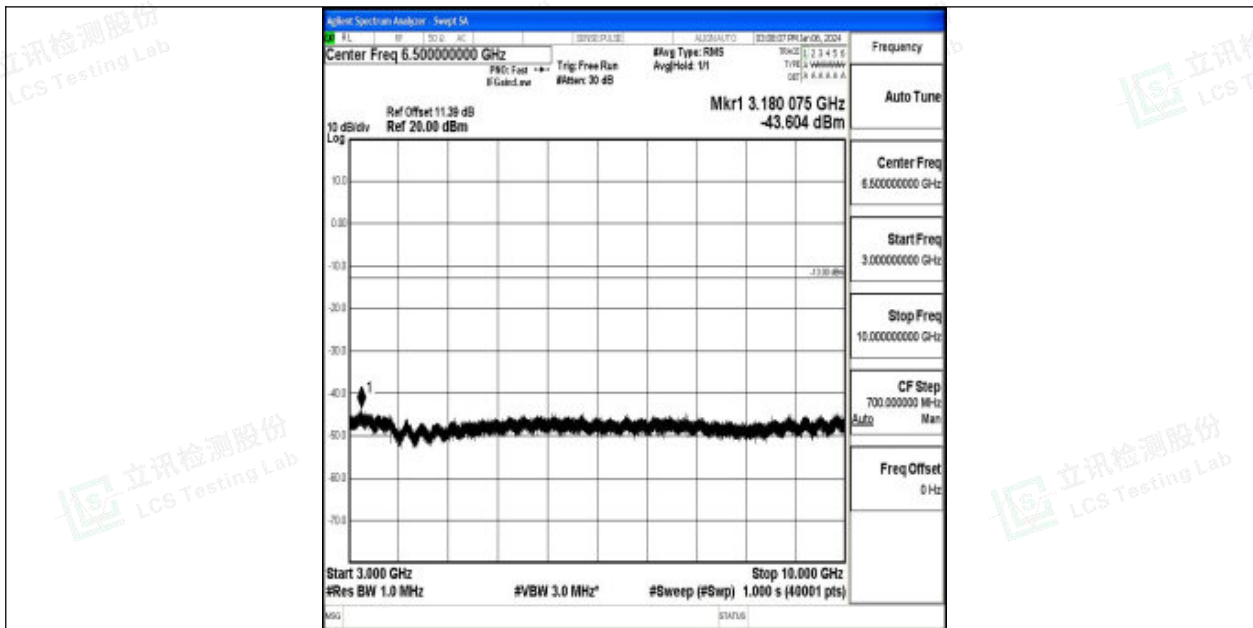

Band71_15MHz_QPSK_133397_1RB#0_3000~10000_3000~10000

Band71_15MHz_16QAM_133397_1RB#0_0.009~0.15_0.009~0.15

Band71_15MHz_16QAM_133397_1RB#0_0.15~30_0.15~30

Band71_15MHz_16QAM_133397_1RB#0_30~1000_30~1000

Band71_15MHz_16QAM_133397_1RB#0_1000~3000_1000~3000