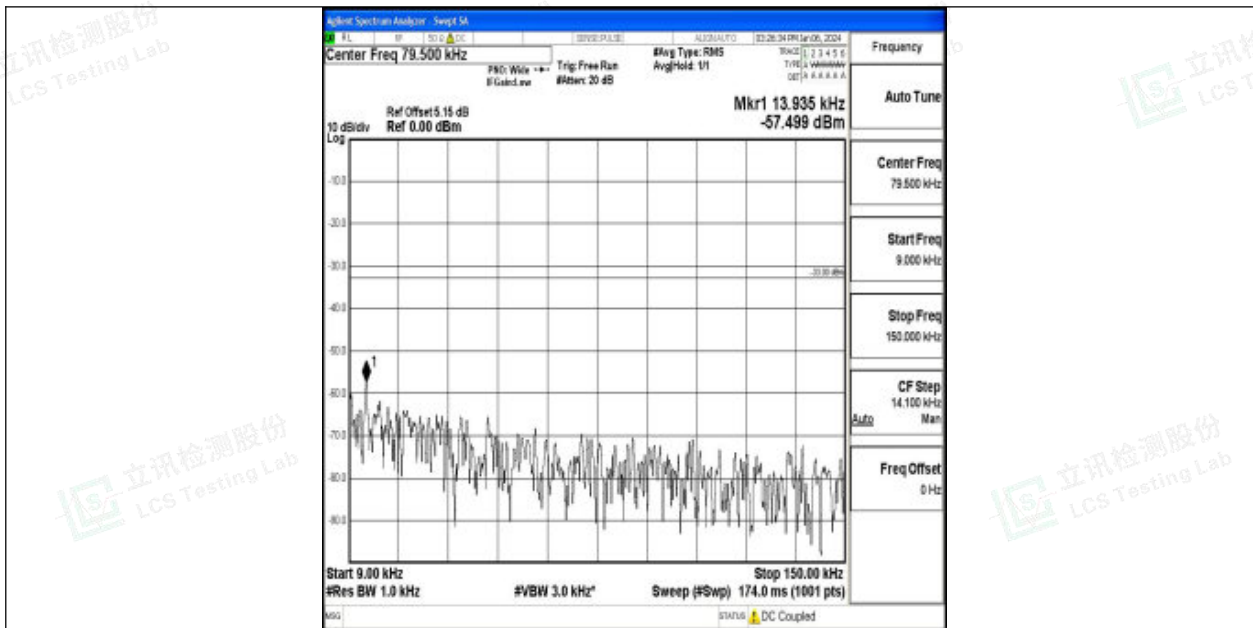

Band71_20MHz_16QAM_133322_1RB#0_0.009~0.15_0.009~0.15