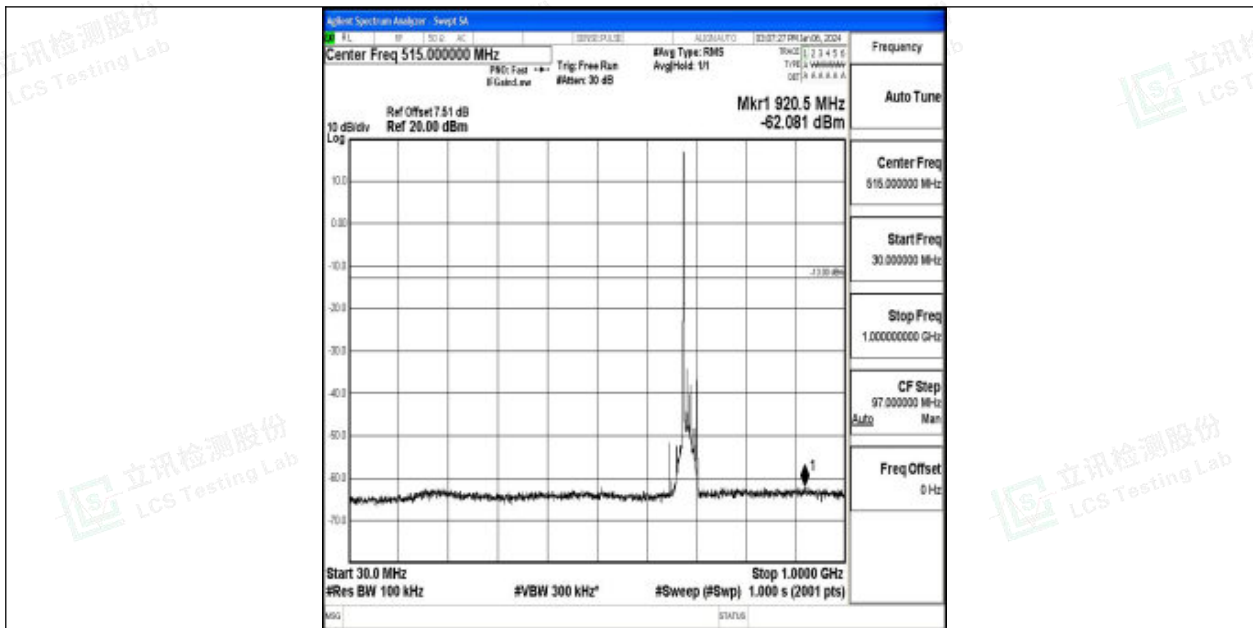

Band71_15MHz_QPSK_133397_1RB#0_3000~10000_3000~10000

Band71_15MHz_16QAM_133397_1RB#0_0.009~0.15_0.009~0.15

Band71_15MHz_16QAM_133397_1RB#0_0.15~30_0.15~30

Band71_15MHz_16QAM_133397_1RB#0_30~1000_30~1000

Band71_15MHz_16QAM_133397_1RB#0_1000~3000_1000~3000