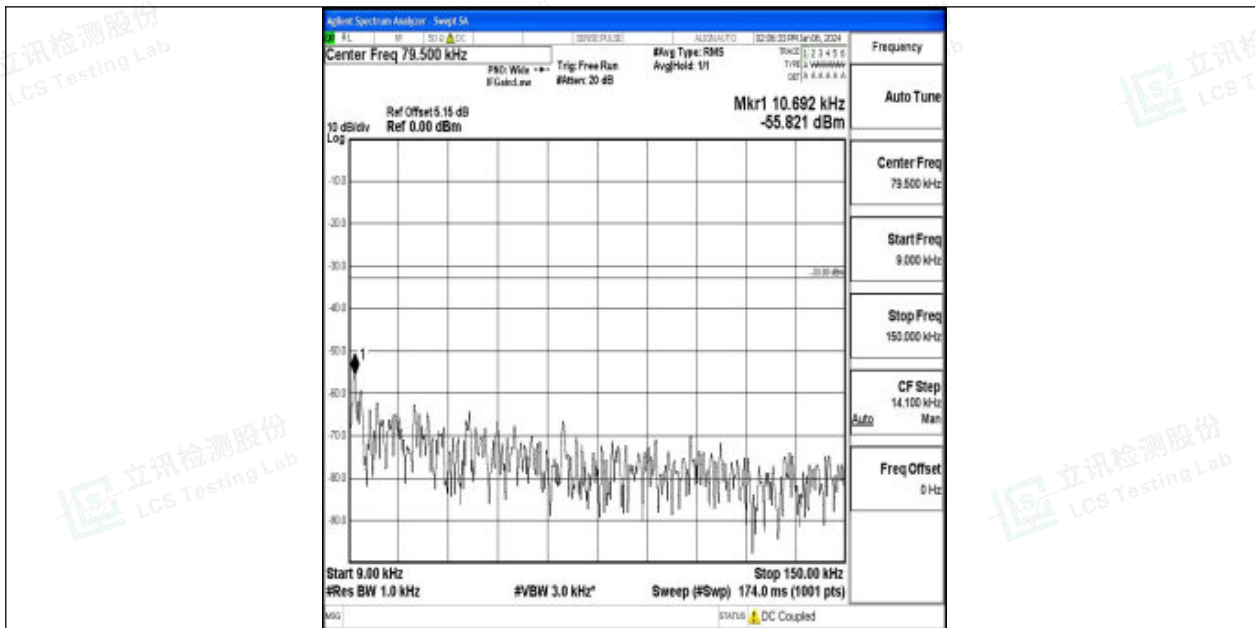

Band71_10MHz_QPSK_133297_1RB#0_3000~10000_3000~10000

Band71_10MHz_16QAM_133297_1RB#0_0.009~0.15_0.009~0.15

Band71_10MHz_16QAM_133297_1RB#0_0.15~30_0.15~30

Band71_10MHz_16QAM_133297_1RB#0_30~1000_30~1000

Band71_10MHz_16QAM_133297_1RB#0_1000~3000_1000~3000