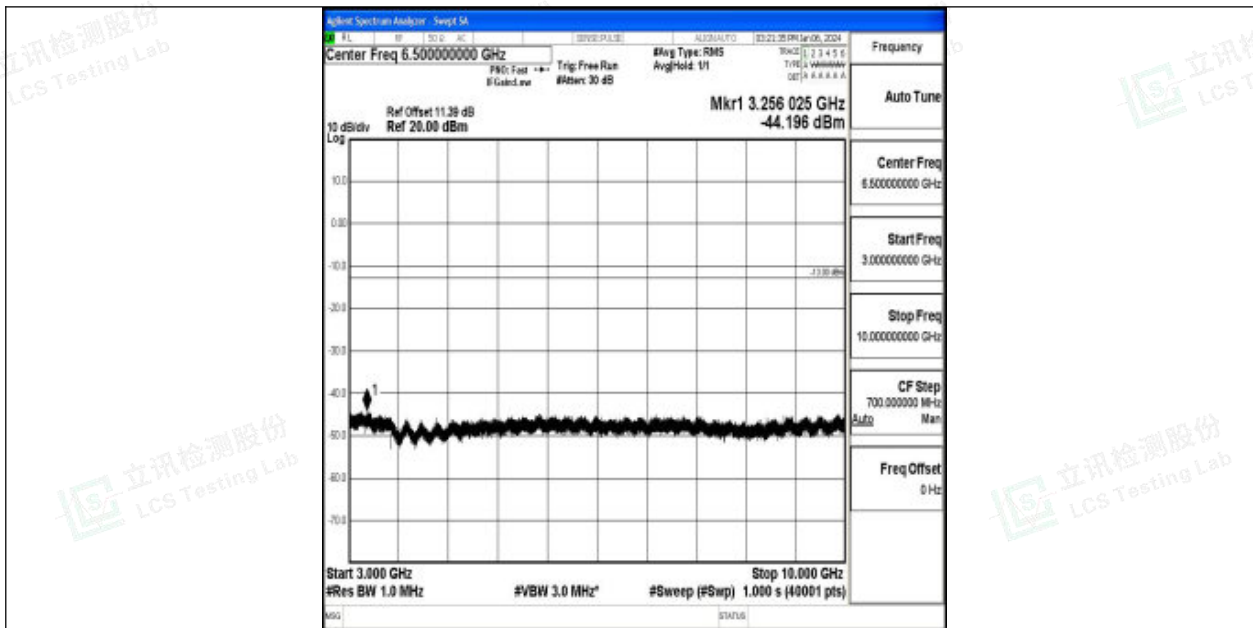

Band71_20MHz_QPSK_133222_1RB#0_3000~10000_3000~10000