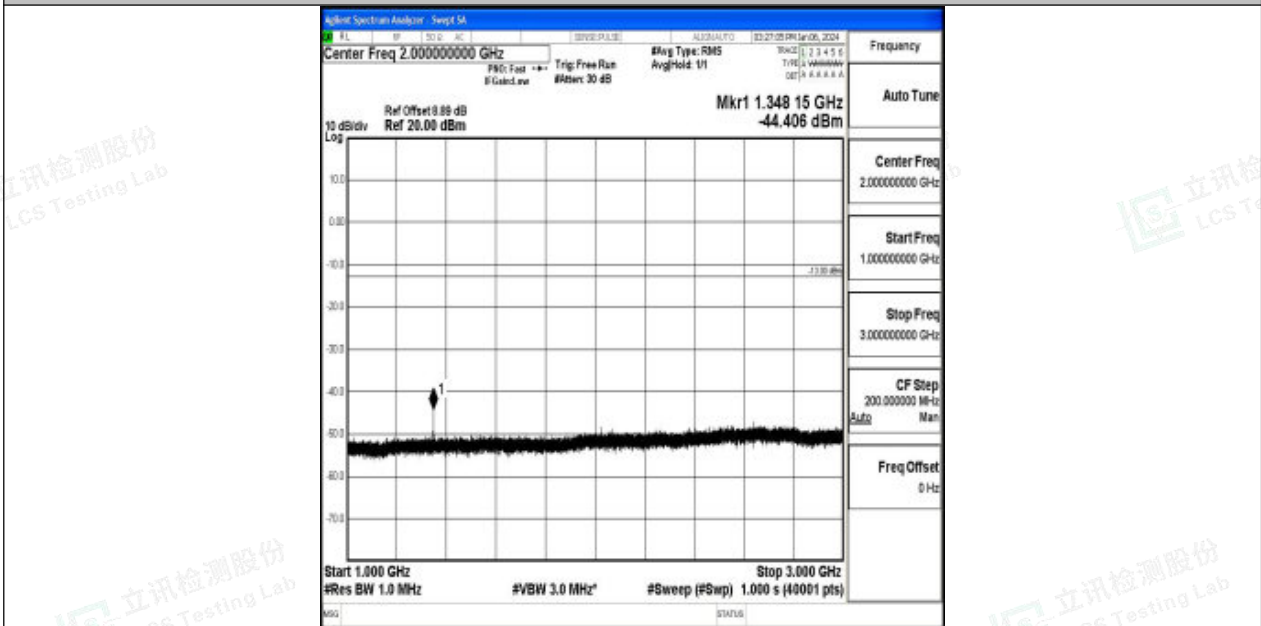

Band71_20MHz_16QAM_133322_1RB#0_1000~3000_1000~3000