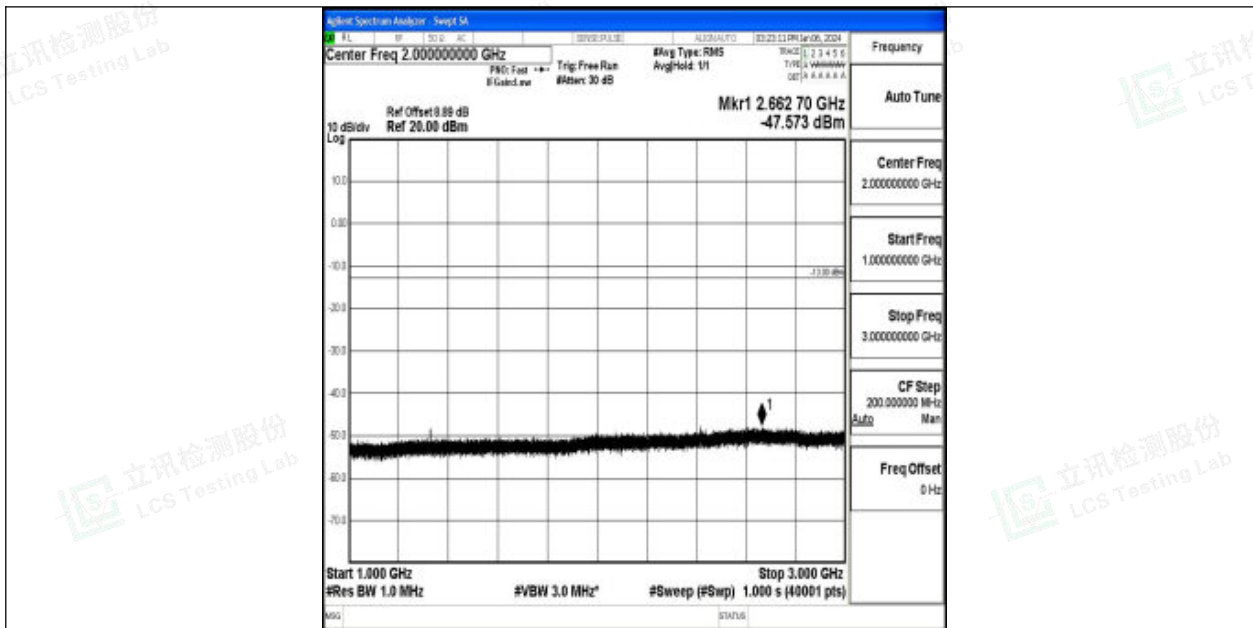

Band71_20MHz_16QAM_133222_1RB#0_1000~3000_1000~3000