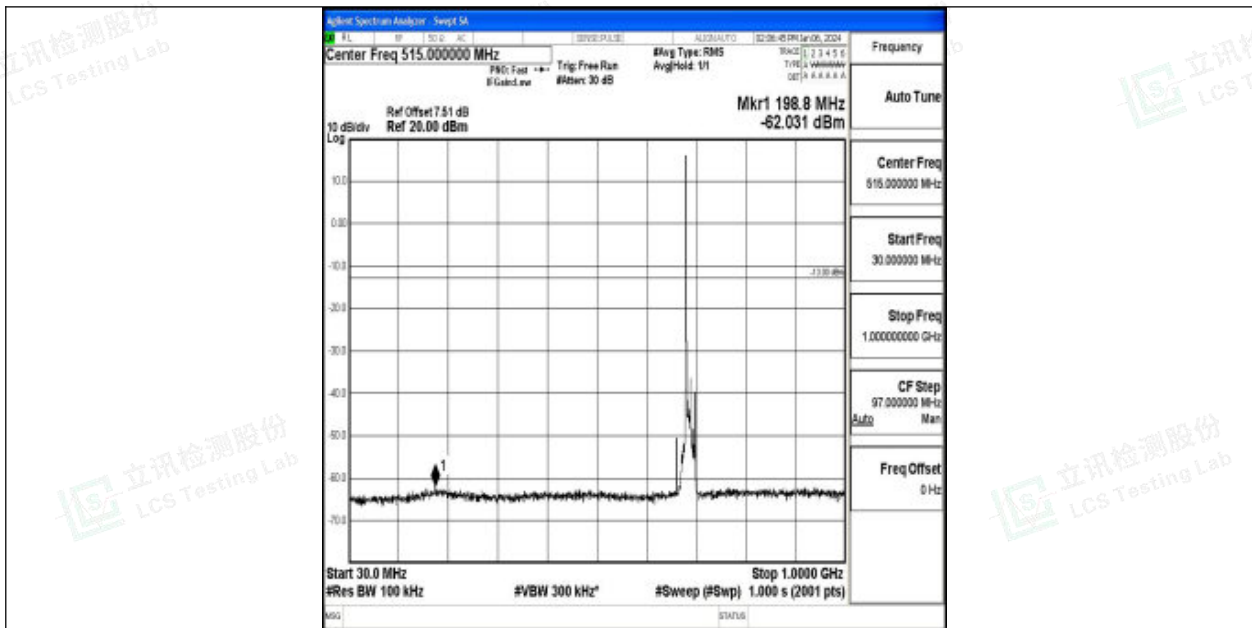

Band71_10MHz_16QAM_133422_1RB#0_30~1000_30~1000