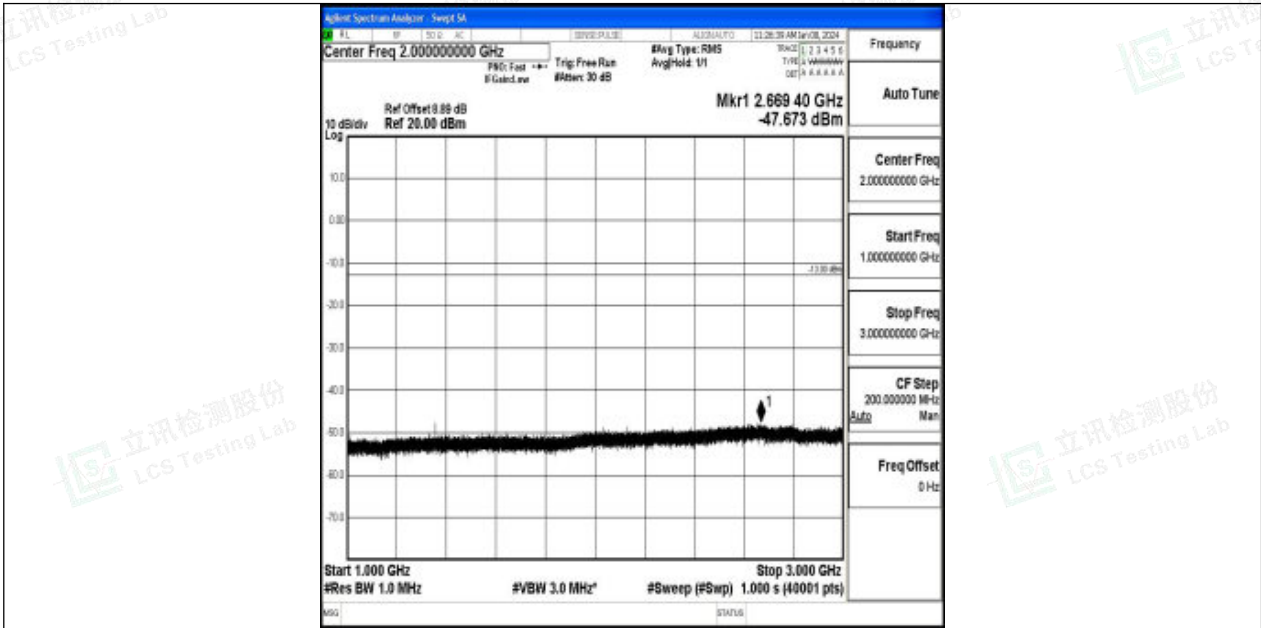

LCSA2123133E1

Band71_5MHz_16QAM_133297_1RB#0_0.15~30_0.15~30

Band71_5MHz_16QAM_133297_1RB#0_30~1000_30~1000

LCSA2123133EI

Band71_5MHz_16QAM_133297_1RB#0_1000~3000_1000~3000

Band71_5MHz_16QAM_133297_1RB#0_3000~10000_3000~10000