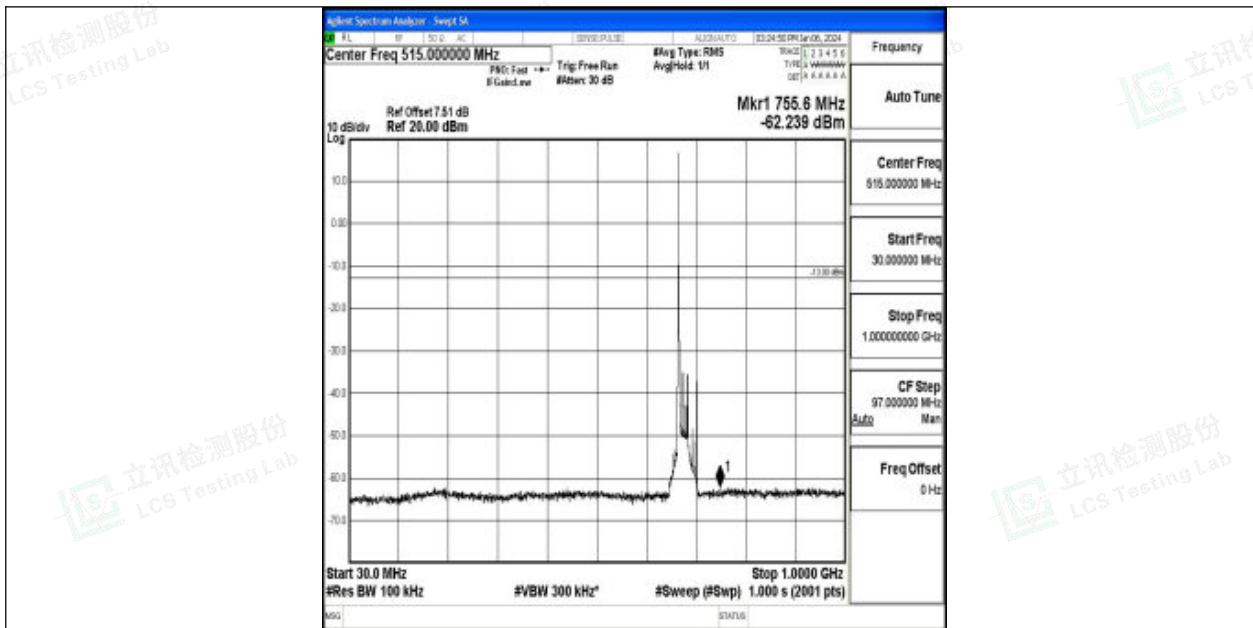

Band71_20MHz_QPSK_133322_1RB#0_30~1000_30~1000