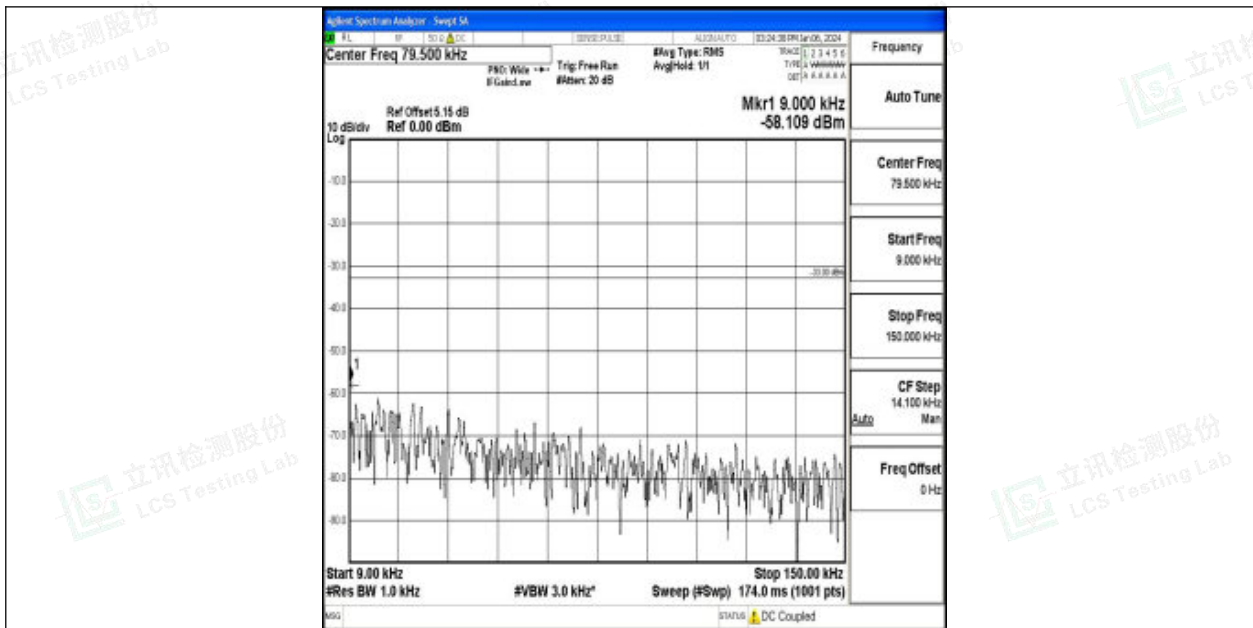

Band71_20MHz_16QAM_133222_1RB#0_0.15~30_0.15~30

Band71_20MHz_16QAM_133222_1RB#0_30~1000_30~1000

Band71_20MHz_16QAM_133222_1RB#0_1000~3000_1000~3000

Band71_20MHz_16QAM_133222_1RB#0_3000~10000_3000~10000

Band71_20MHz_QPSK_133322_1RB#0_0.009~0.15_0.009~0.15