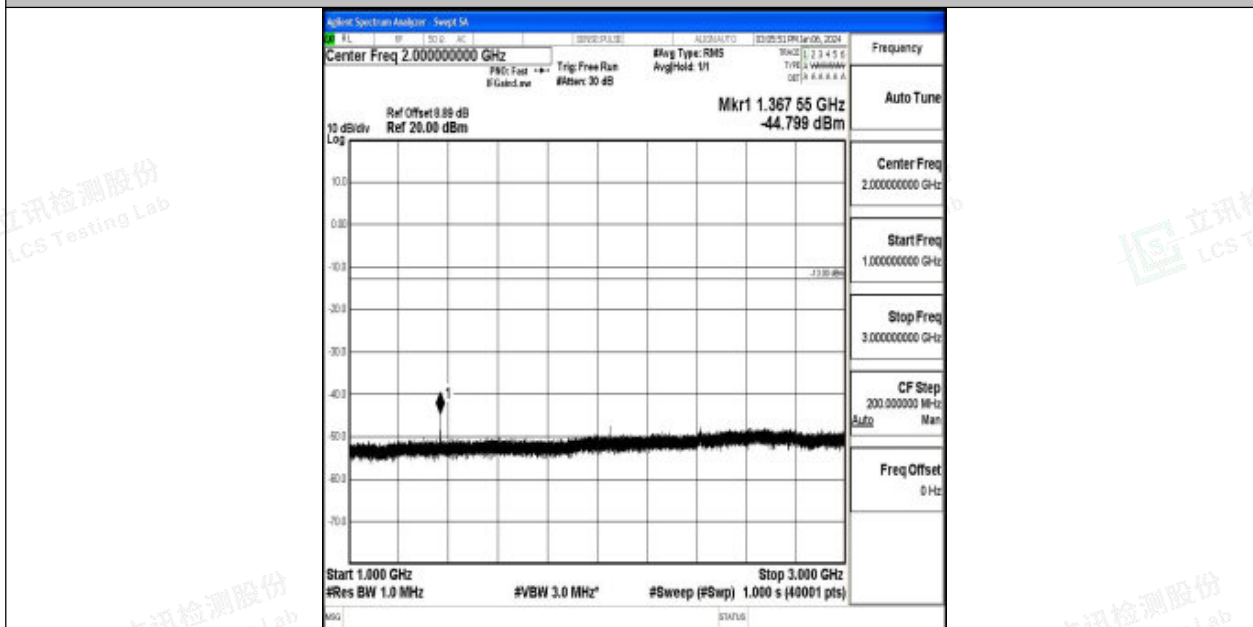

Band71_15MHz_QPSK_133397_1RB#0_1000~3000_1000~3000