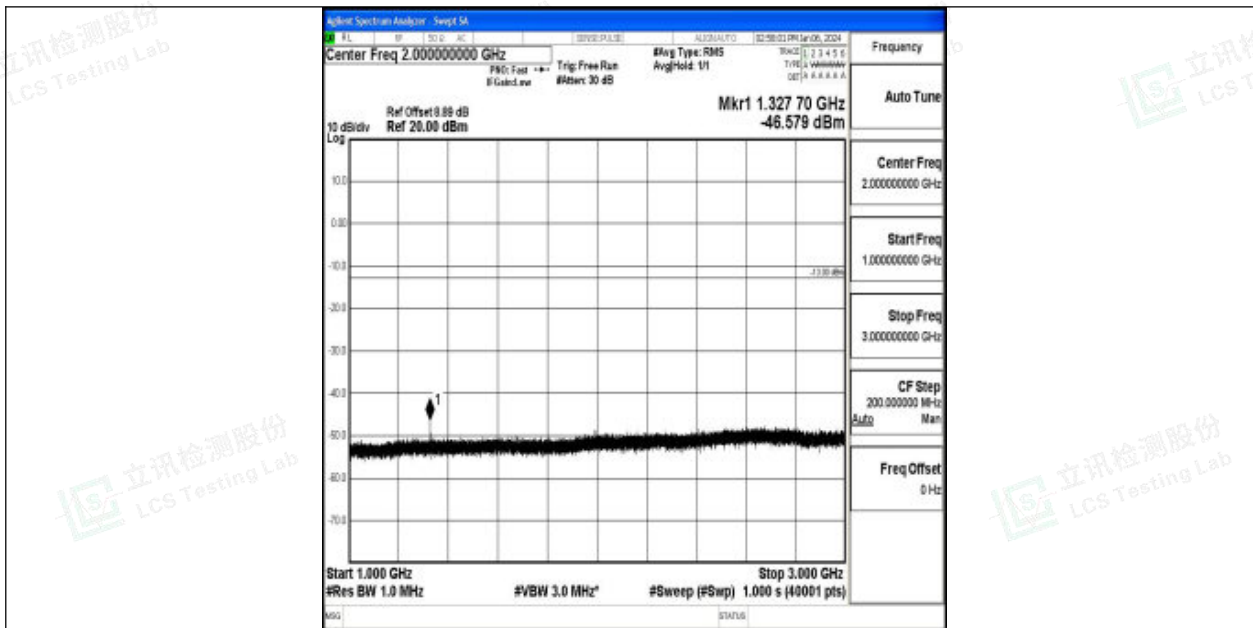

Band71_15MHz_QPSK_133197_1RB#0_0.009~0.15_0.009~0.15

Band71_15MHz_QPSK_133197_1RB#0_0.15~30_0.15~30

Band71_15MHz_QPSK_133197_1RB#0_30~1000_30~1000

Band71_15MHz_QPSK_133197_1RB#0_1000~3000_1000~3000

Band71_15MHz_QPSK_133197_1RB#0_3000~10000_3000~10000