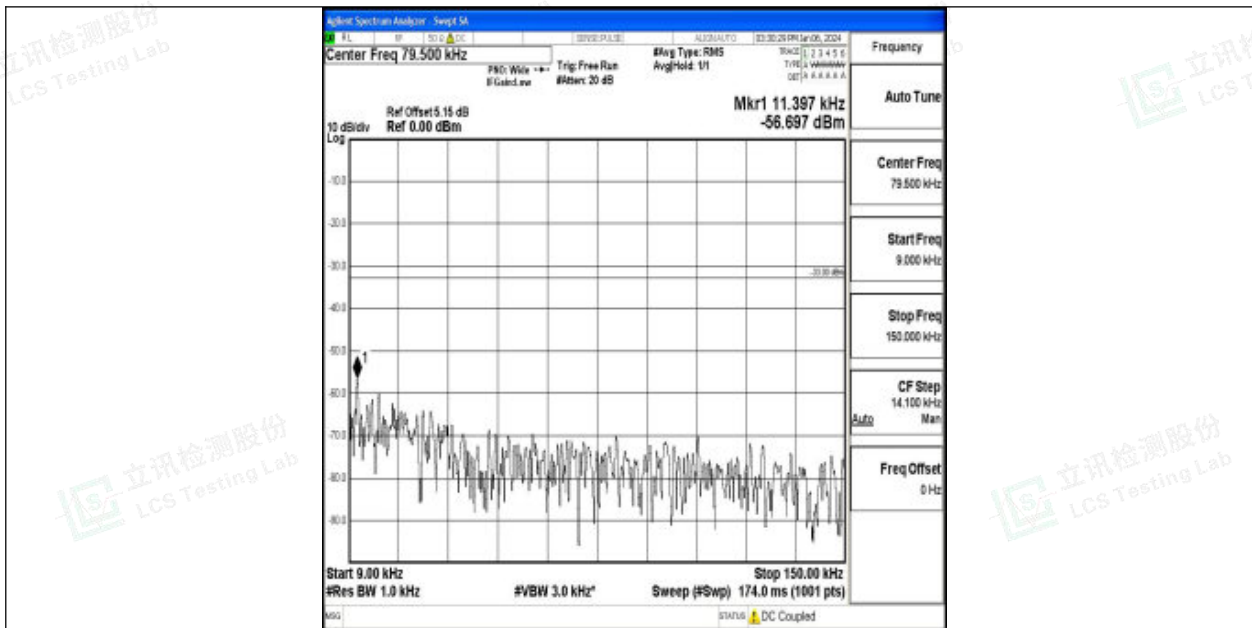

Band71_20MHz_16QAM_133372_1RB#0_0.009~0.15_0.009~0.15