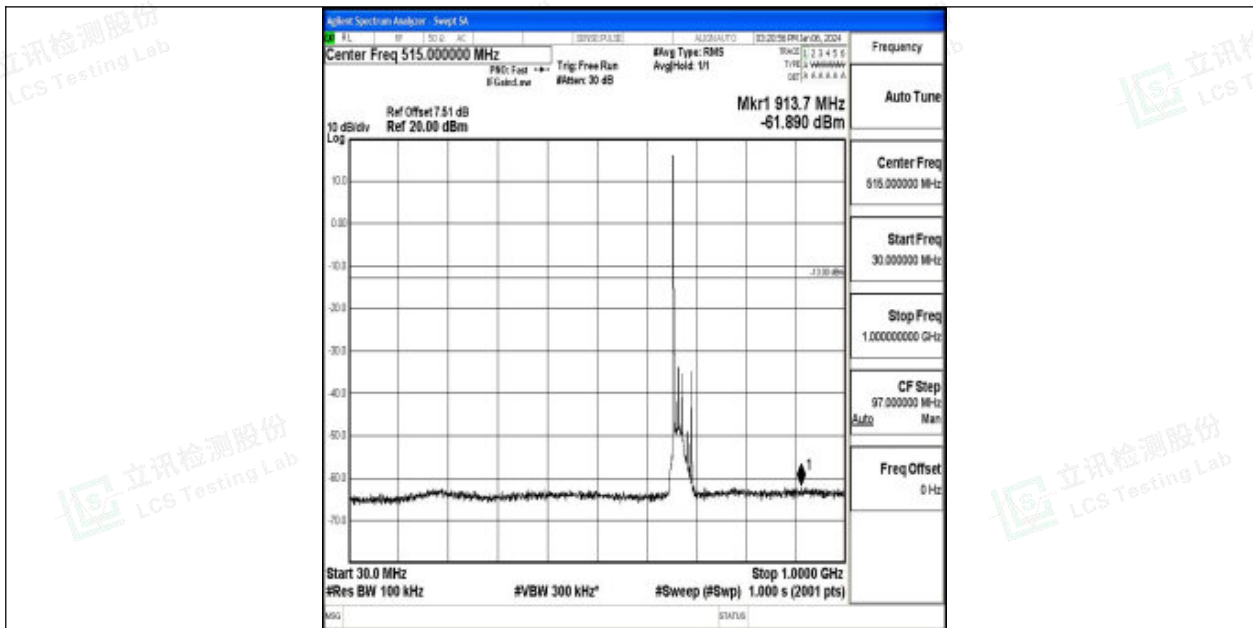

Band71_15MHz_QPSK_133397_1RB#0_0.15~30_0.15~30

Band71_15MHz_QPSK_133397_1RB#0_30~1000_30~1000

Band71_15MHz_QPSK_133397_1RB#0_1000~3000_1000~3000

Band71_20MHz_QPSK_133222_1RB#0_0.009~0.15_0.009~0.15

Band71_20MHz_QPSK_133222_1RB#0_0.15~30_0.15~30