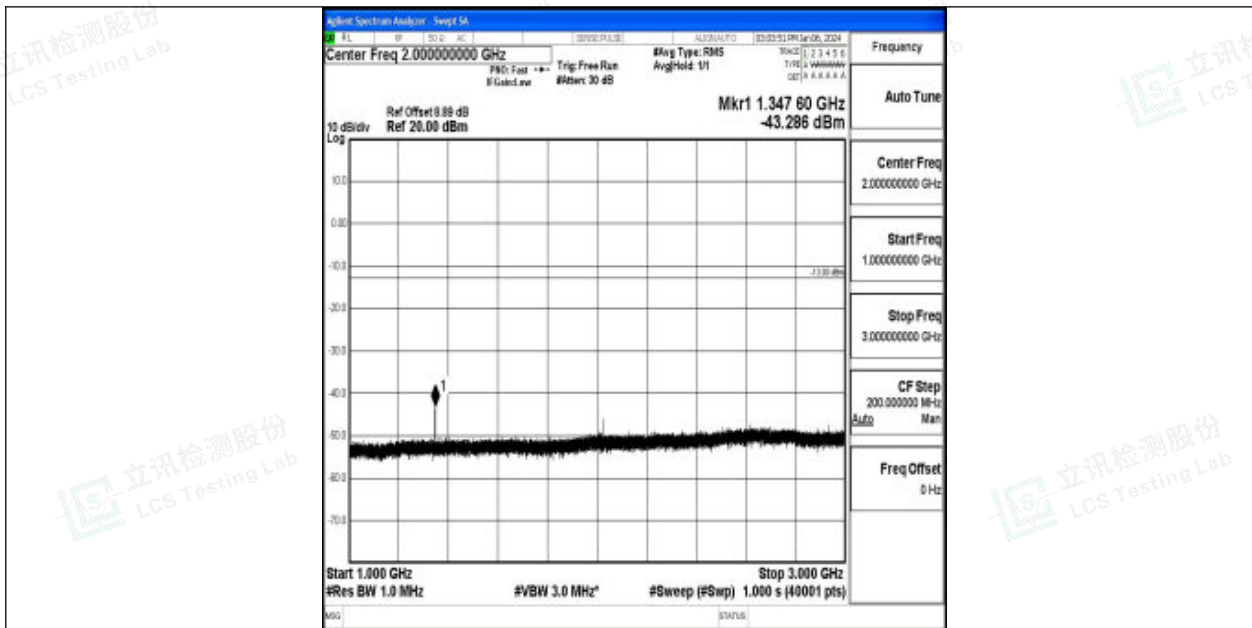

Band71_15MHz_16QAM_133297_1RB#0_1000~3000_1000~3000