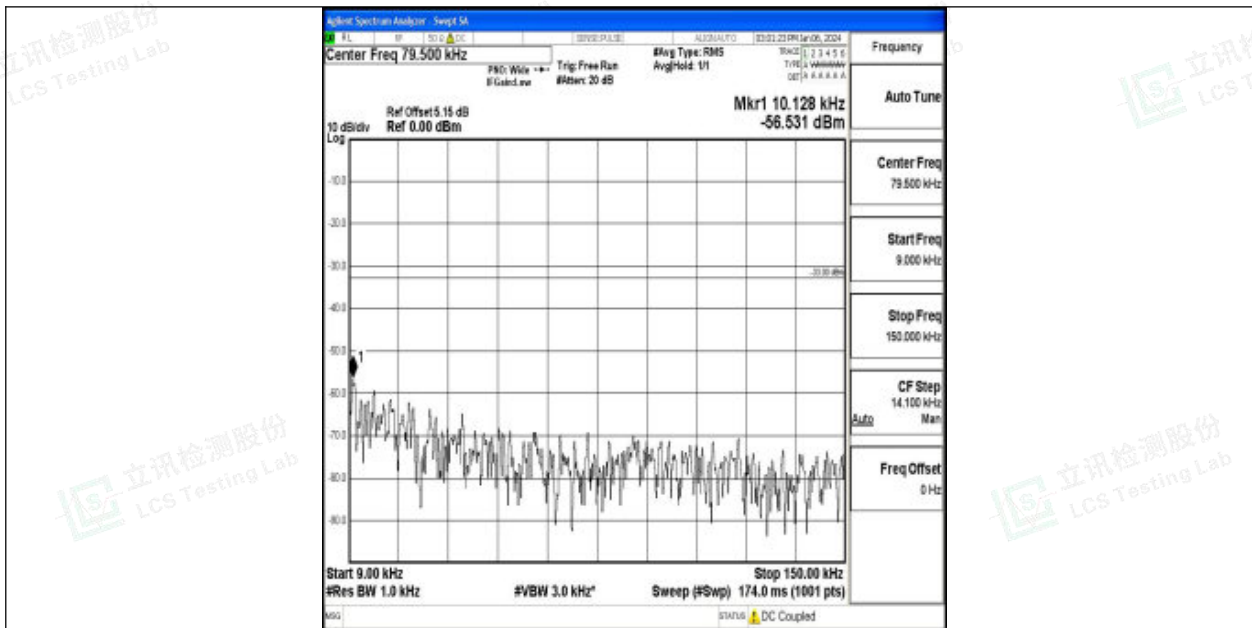

Band71_15MHz_16QAM_133197_1RB#0_0.009~0.15_0.009~0.15

Band71_15MHz_16QAM_133197_1RB#0_0.15~30_0.15~30

Band71_15MHz_16QAM_133197_1RB#0_30~1000_30~1000

Band71_15MHz_16QAM_133197_1RB#0_1000~3000_1000~3000

Band71_15MHz_QPSK_133297_1RB#0_0.009~0.15_0.009~0.15