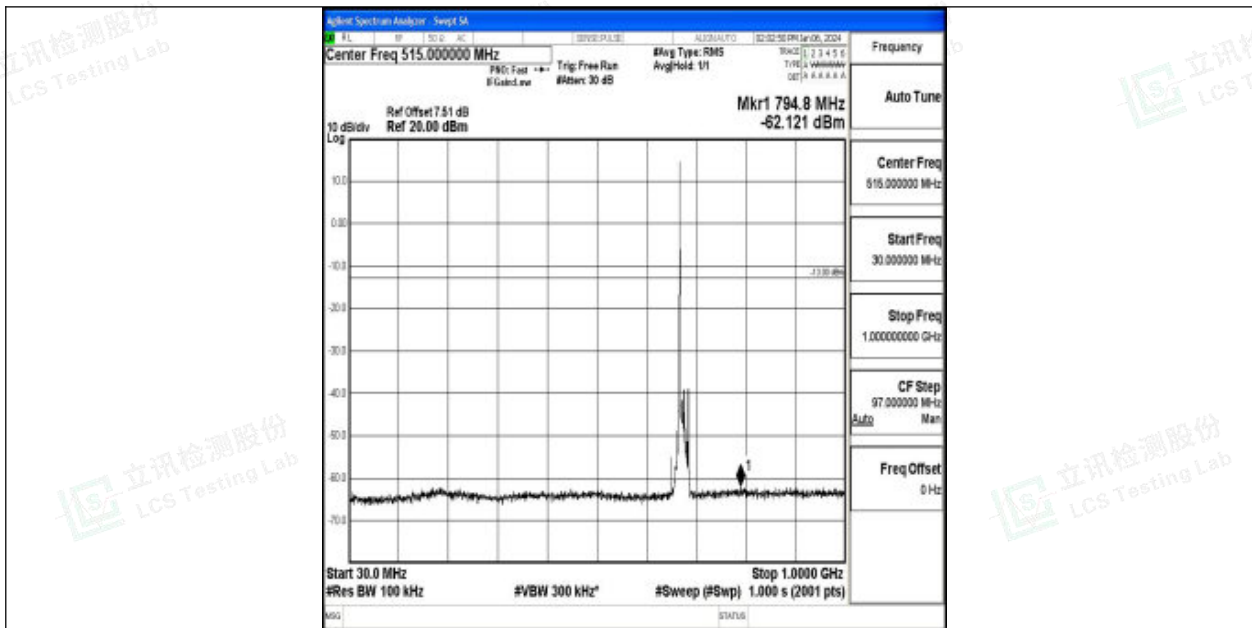

Band71_10MHz_QPSK_133297_1RB#0_3000~10000_3000~10000

Band71_10MHz_16QAM_133297_1RB#0_0.009~0.15_0.009~0.15

Band71_10MHz_16QAM_133297_1RB#0_0.15~30_0.15~30

Band71_10MHz_16QAM_133297_1RB#0_30~1000_30~1000

Band71_10MHz_16QAM_133297_1RB#0_1000~3000_1000~3000