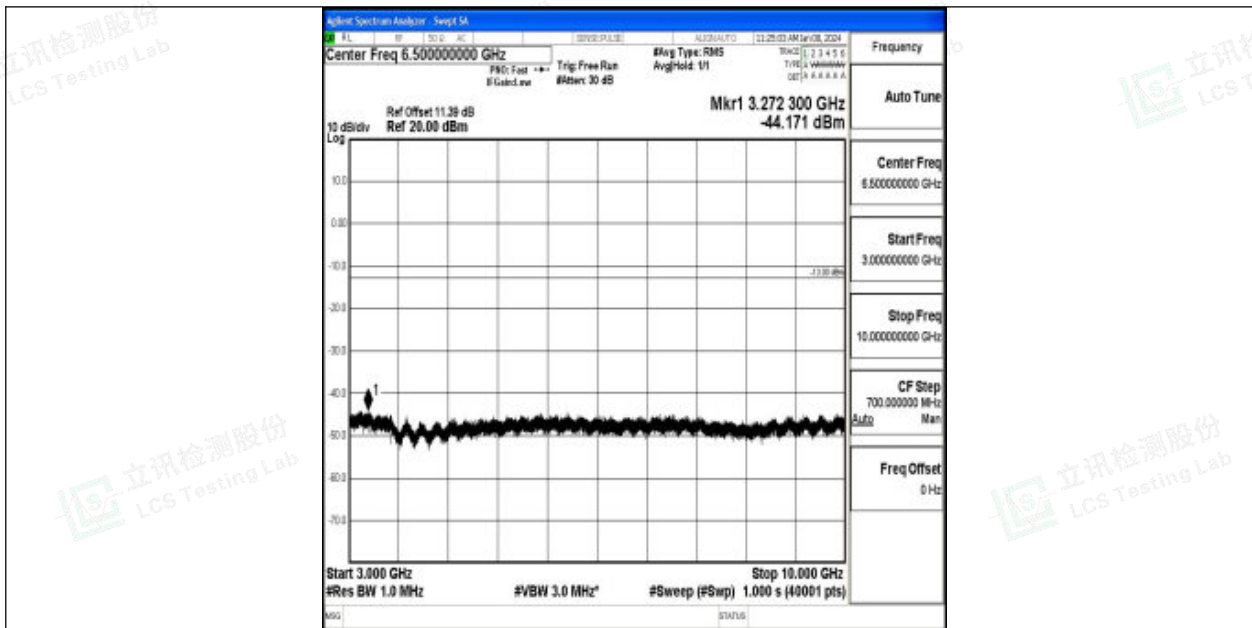

Band71_10MHz_QPSK_133297_1RB#0_0.15~30_0.15~30

Band71_10MHz_QPSK_133172_1RB#0_3000~10000_3000~10000

Band71_5MHz_QPSK_133297_1RB#0_3000~10000_3000~10000

Band71_10MHz_QPSK_133297_1RB#0_30~1000_30~1000

Band71_10MHz_QPSK_133297_1RB#0_1000~3000_1000~3000