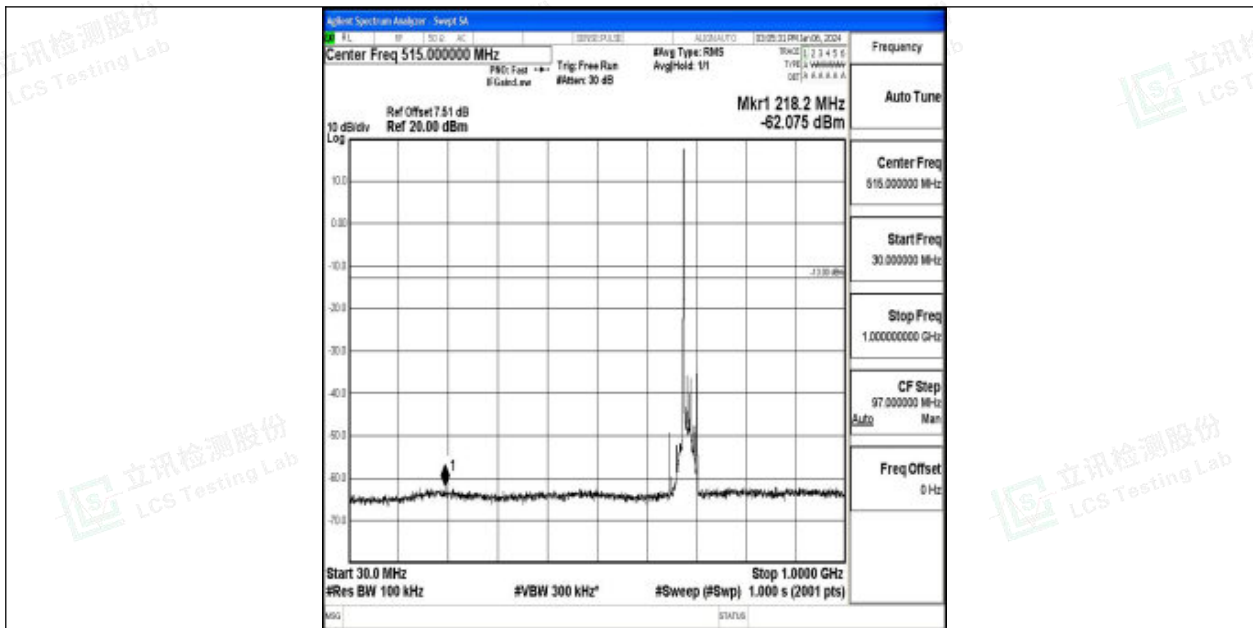

Band71_15MHz_QPSK_133397_1RB#0_30~1000_30~1000