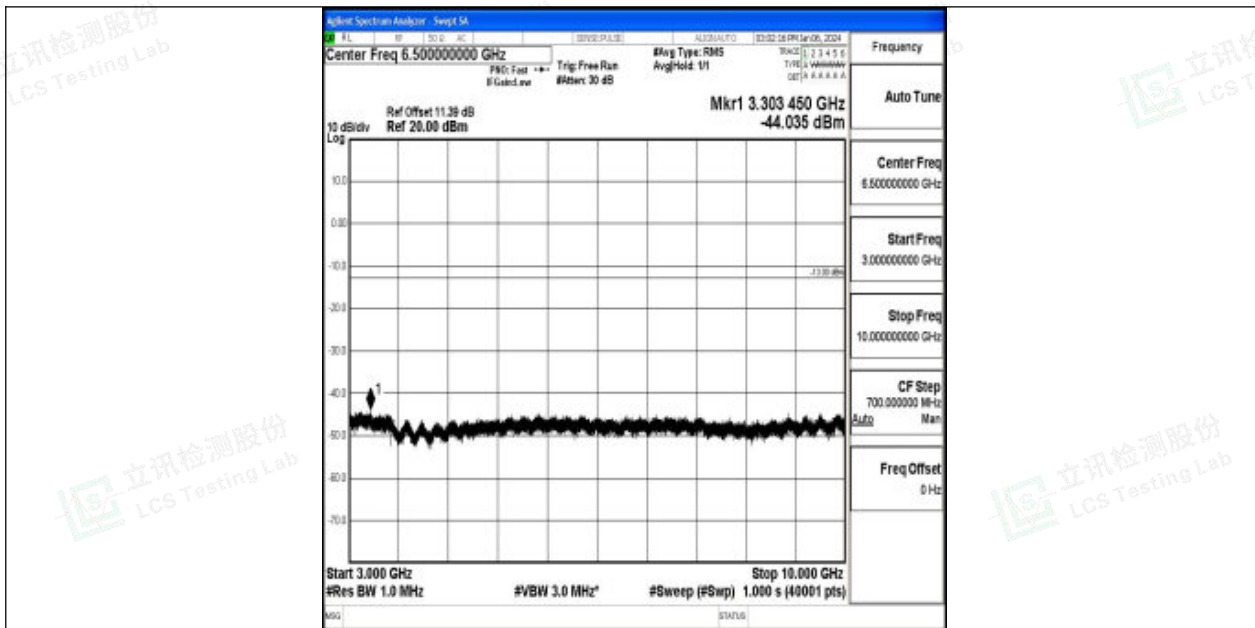

Band71_15MHz_QPSK_133297_1RB#0_0.15~30_0.15~30

Band71_15MHz_QPSK_133297_1RB#0_30~1000_30~1000

Band71_15MHz_QPSK_133297_1RB#0_1000~3000_1000~3000

Band71_15MHz_QPSK_133297_1RB#0_3000~10000_3000~10000

Band71_15MHz_16QAM_133297_1RB#0_0.009~0.15_0.009~0.15