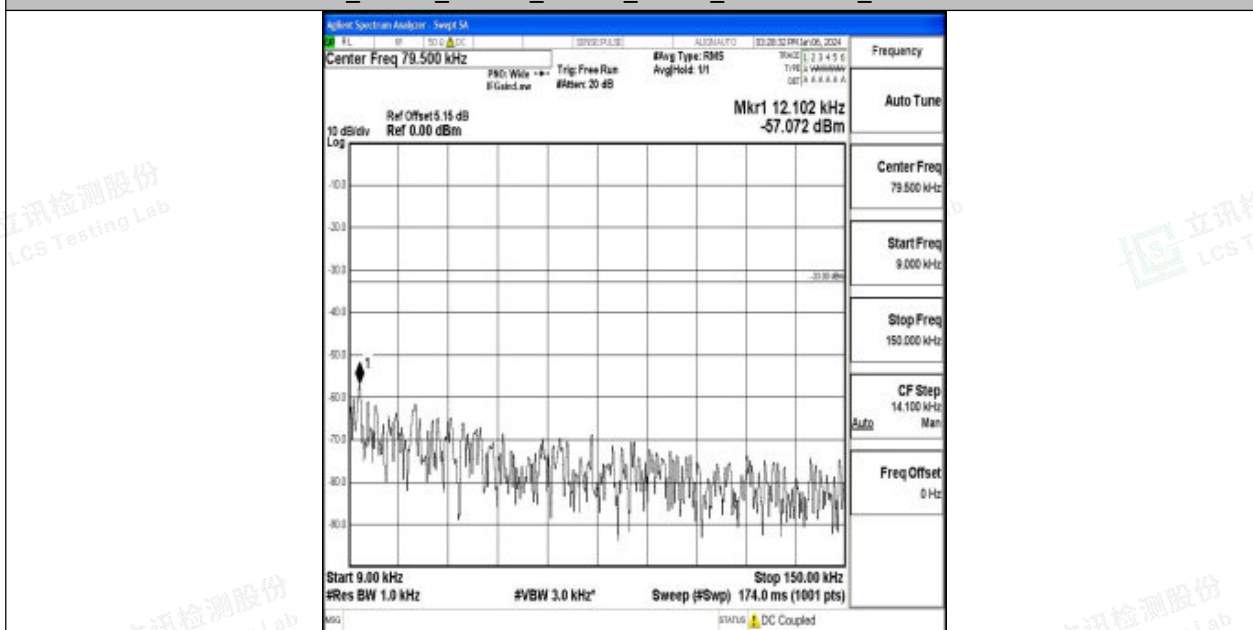

Band71_20MHz_QPSK_133372_1RB#0_0.009~0.15_0.009~0.15