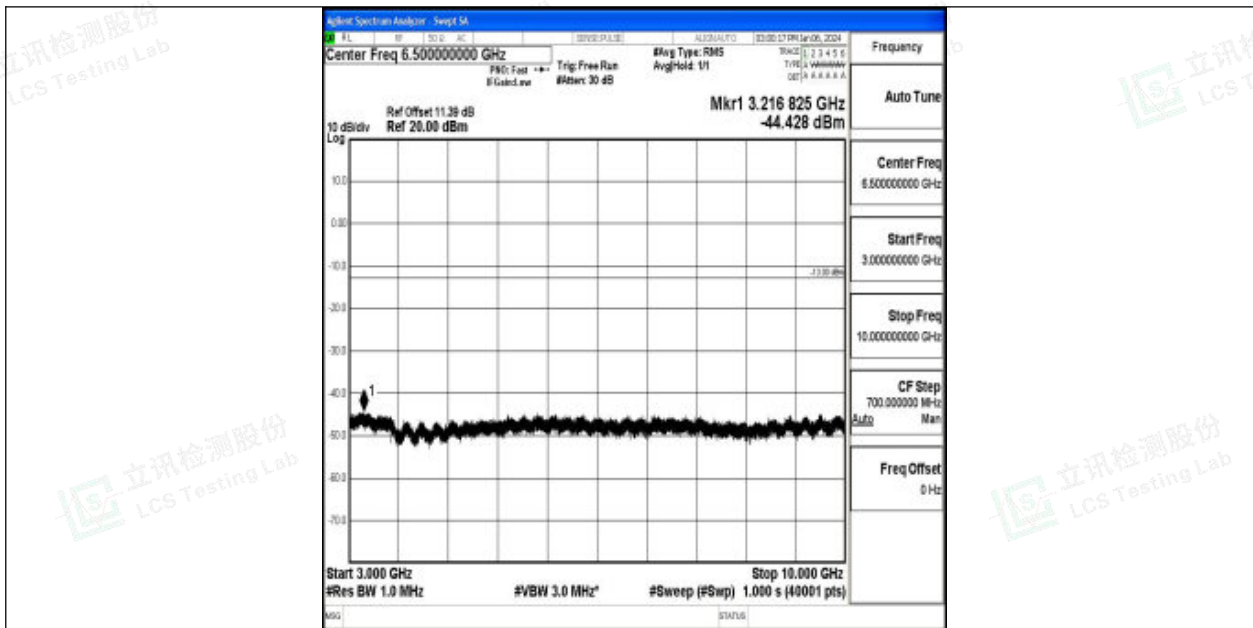

Band71_10MHz_QPSK_133422_1RB#0_0.15~30_0.15~30

Band71_10MHz_QPSK_133422_1RB#0_30~1000_30~1000

Band71_10MHz_QPSK_133422_1RB#0_1000~3000_1000~3000

Band71_10MHz_QPSK_133422_1RB#0_3000~10000_3000~10000

Band71_15MHz_16QAM_133197_1RB#0_3000~10000_3000~10000