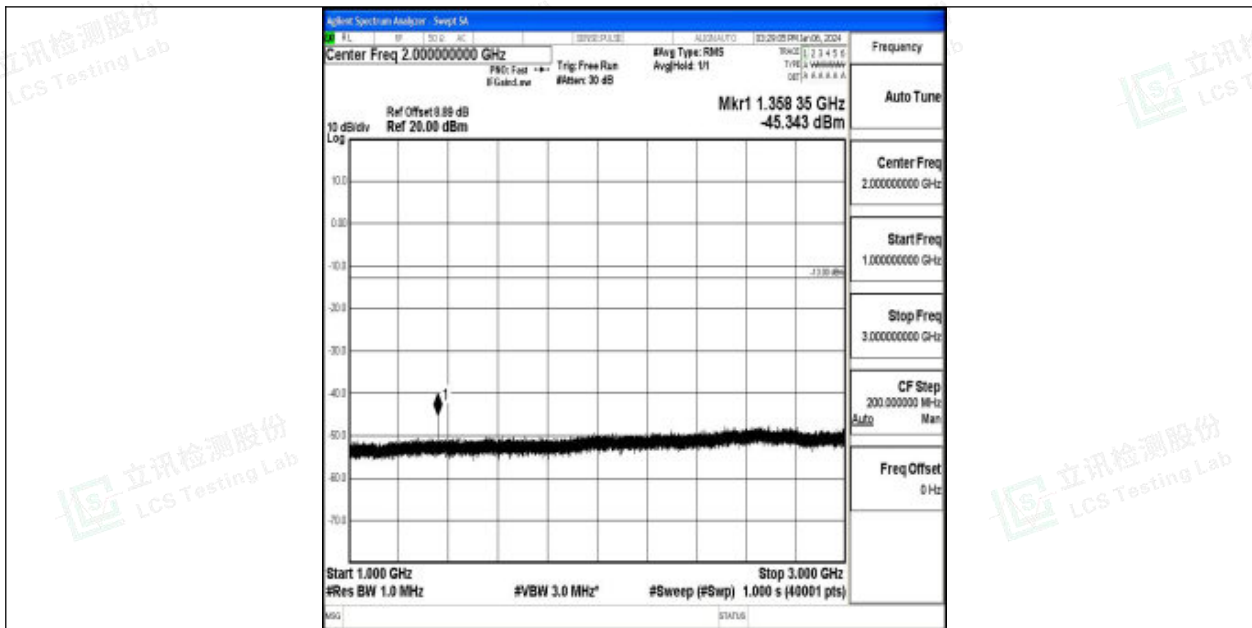

Band71_15MHz_16QAM_133397_1RB#0_3000~10000_3000~10000

Band71_20MHz_QPSK_133372_1RB#0_0.009~0.15_0.009~0.15

Band71_20MHz_QPSK_133372_1RB#0_0.15~30_0.15~30

Band71_20MHz_QPSK_133372_1RB#0_30~1000_30~1000

Band71_20MHz_QPSK_133372_1RB#0_1000~3000_1000~3000