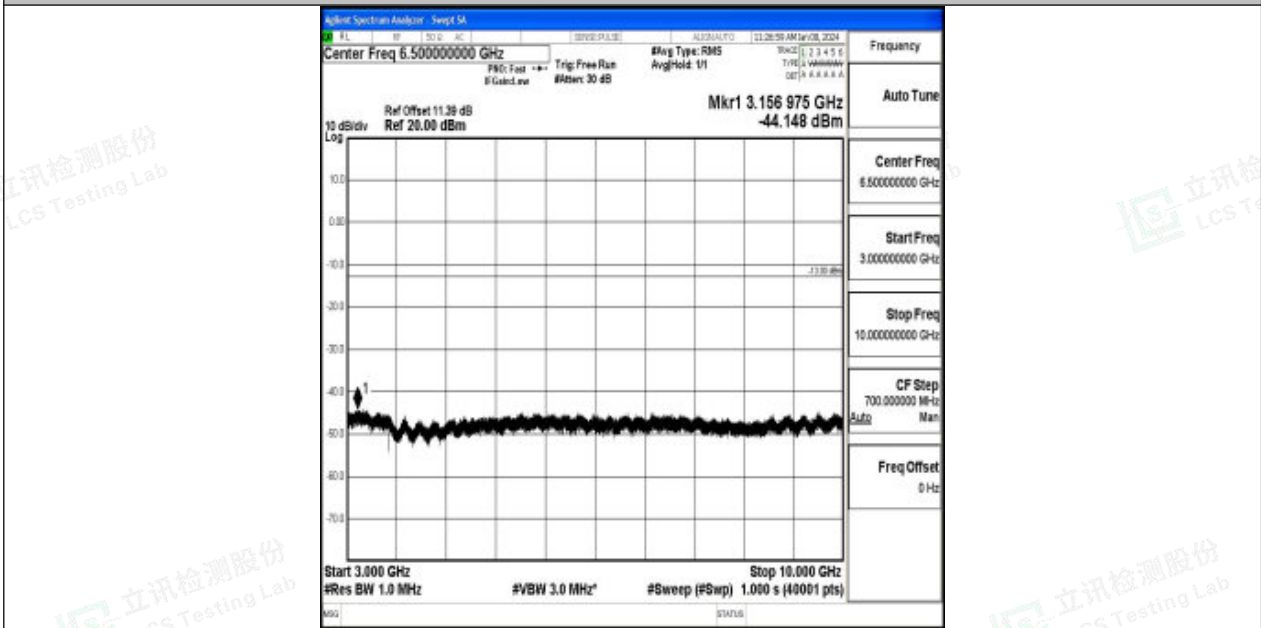

LCSA2123133E1

Band71_5MHz_16QAM_133297_1RB#0_0.15~30_0.15~30

Band71_5MHz_16QAM_133297_1RB#0_30~1000_30~1000

LCSA2123133EI

Band71_5MHz_16QAM_133297_1RB#0_1000~3000_1000~3000

Band71_5MHz_16QAM_133297_1RB#0_3000~10000_3000~10000