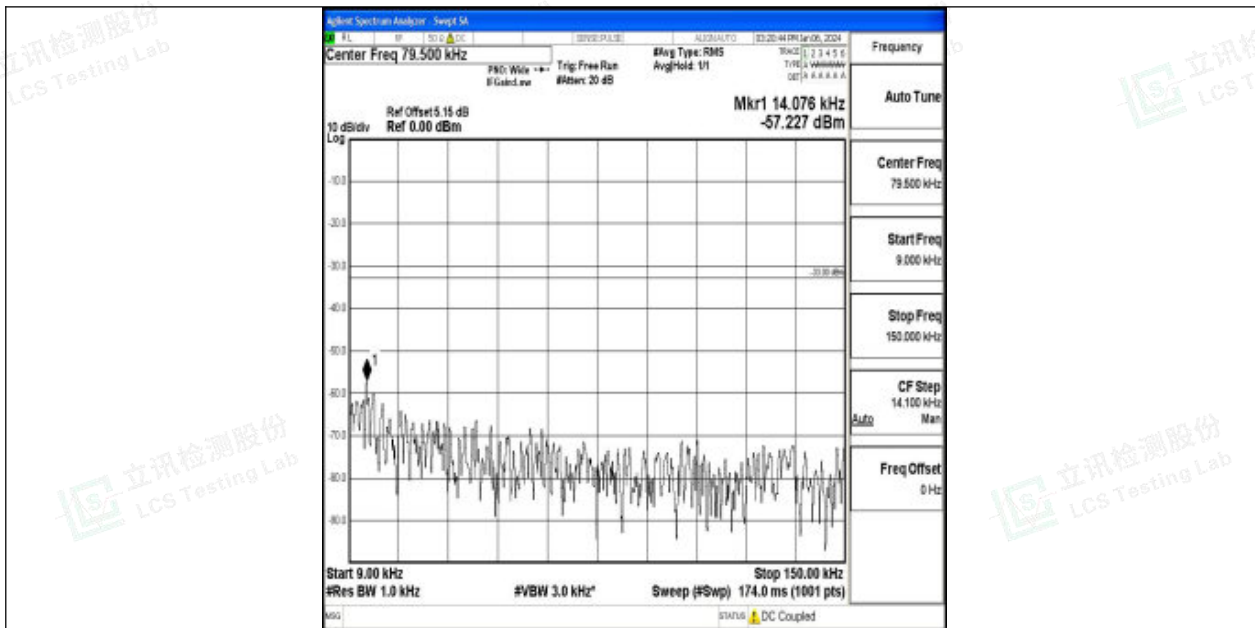

Band71_15MHz_QPSK_133397_1RB#0_0.15~30_0.15~30

Band71_15MHz_QPSK_133397_1RB#0_30~1000_30~1000

Band71_15MHz_QPSK_133397_1RB#0_1000~3000_1000~3000

Band71_20MHz_QPSK_133222_1RB#0_0.009~0.15_0.009~0.15

Band71_20MHz_QPSK_133222_1RB#0_0.15~30_0.15~30