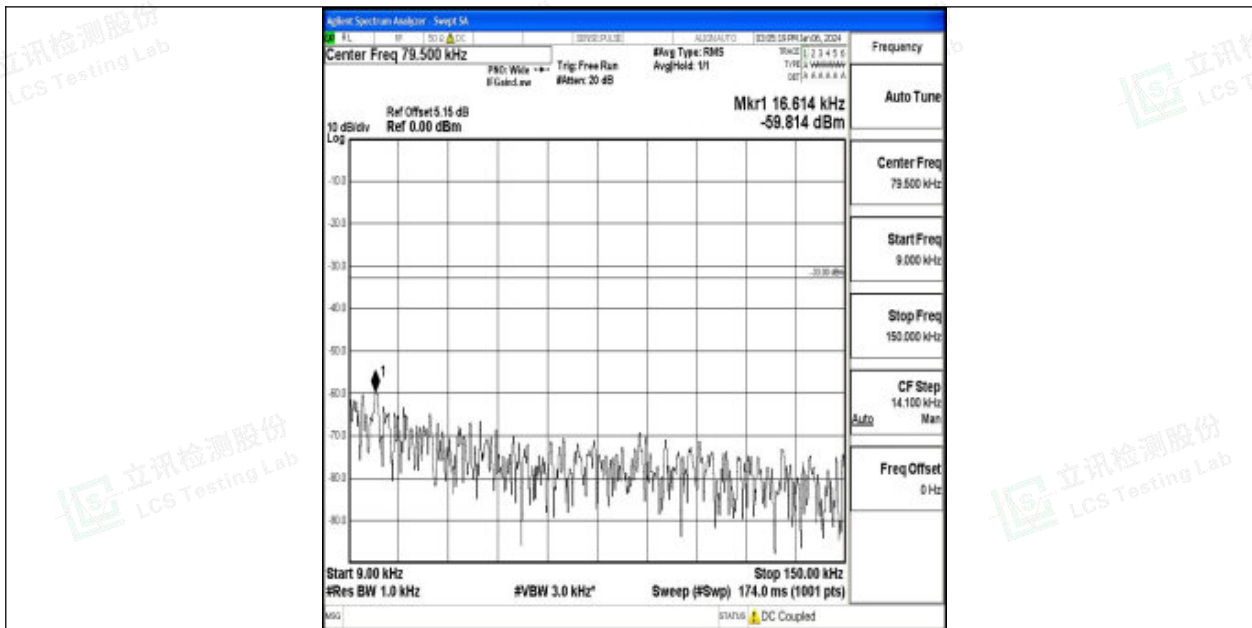

Band71_15MHz_16QAM_133297_1RB#0_0.15~30_0.15~30

Band71_15MHz_16QAM_133297_1RB#0_30~1000_30~1000

Band71_15MHz_16QAM_133297_1RB#0_1000~3000_1000~3000

Band71_15MHz_16QAM_133297_1RB#0_3000~10000_3000~10000

Band71_15MHz_QPSK_133397_1RB#0_0.009~0.15_0.009~0.15