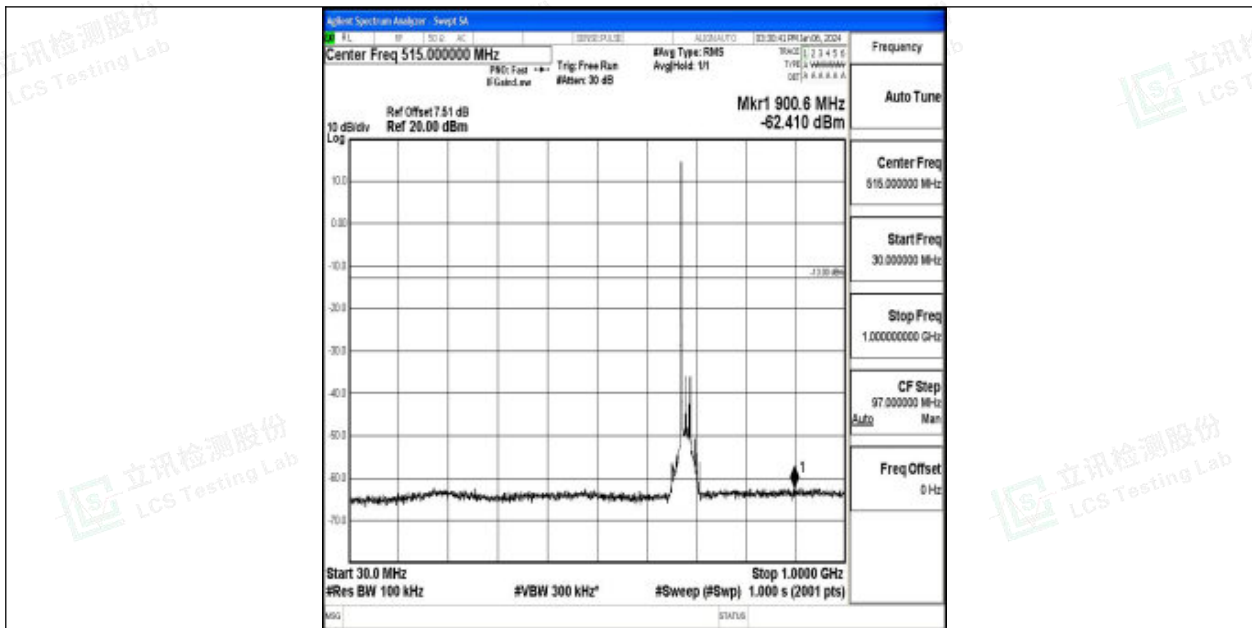

Band71_20MHz_QPSK_133372_1RB#0_3000~10000_3000~10000

Band71_20MHz_16QAM_133372_1RB#0_0.009~0.15_0.009~0.15

Band71_20MHz_16QAM_133372_1RB#0_0.15~30_0.15~30

Band71_20MHz_16QAM_133372_1RB#0_30~1000_30~1000

Band71_20MHz_16QAM_133372_1RB#0_1000~3000_1000~3000