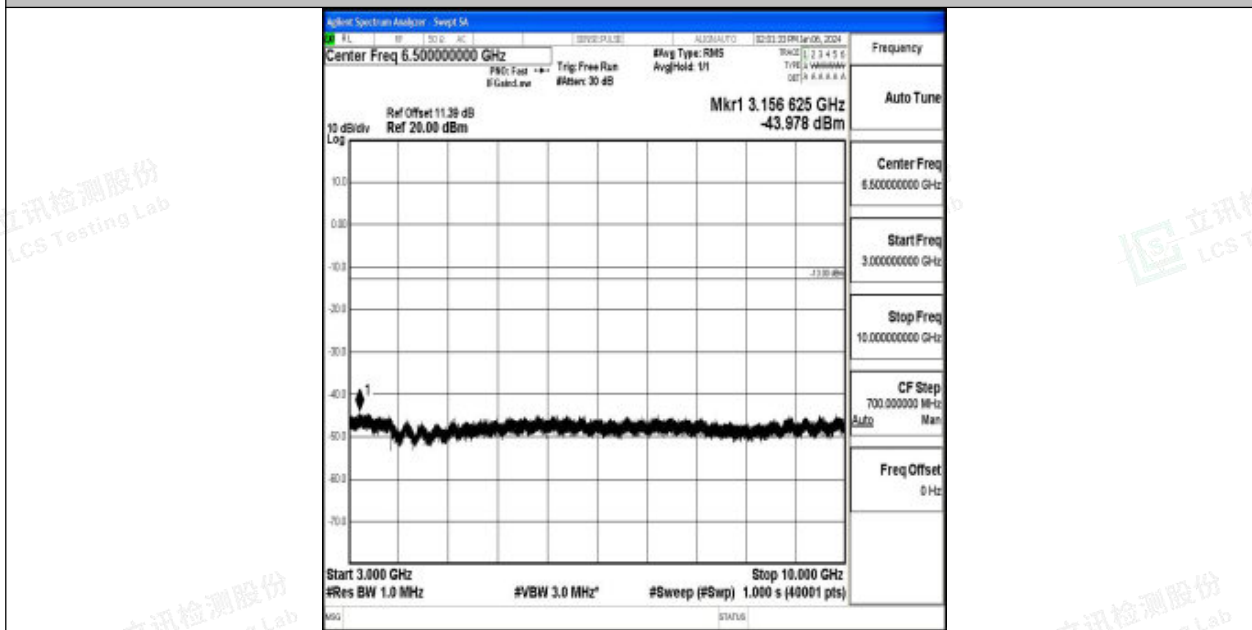

Band71_10MHz_QPSK_133297_1RB#0_0.15~30_0.15~30

Band71_10MHz_QPSK_133172_1RB#0_3000~10000_3000~10000

Band71_5MHz_QPSK_133297_1RB#0_3000~10000_3000~10000

Band71_10MHz_QPSK_133297_1RB#0_30~1000_30~1000

Band71_10MHz_QPSK_133297_1RB#0_1000~3000_1000~3000