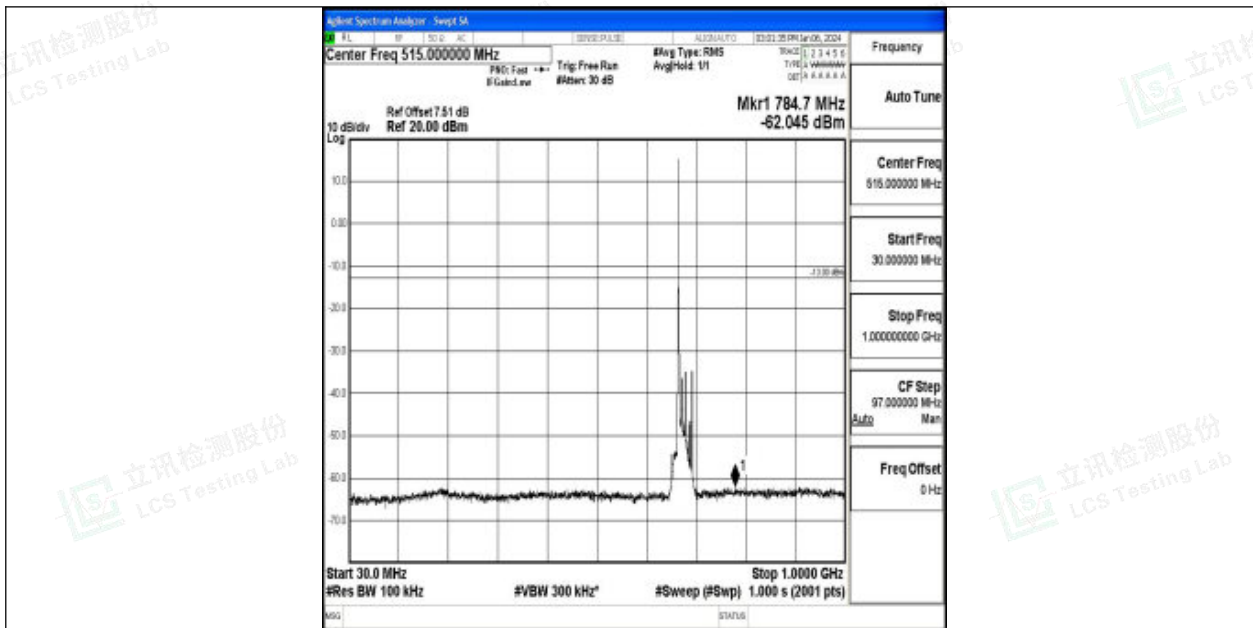

Band71_15MHz_QPSK_133297_1RB#0_30~1000_30~1000