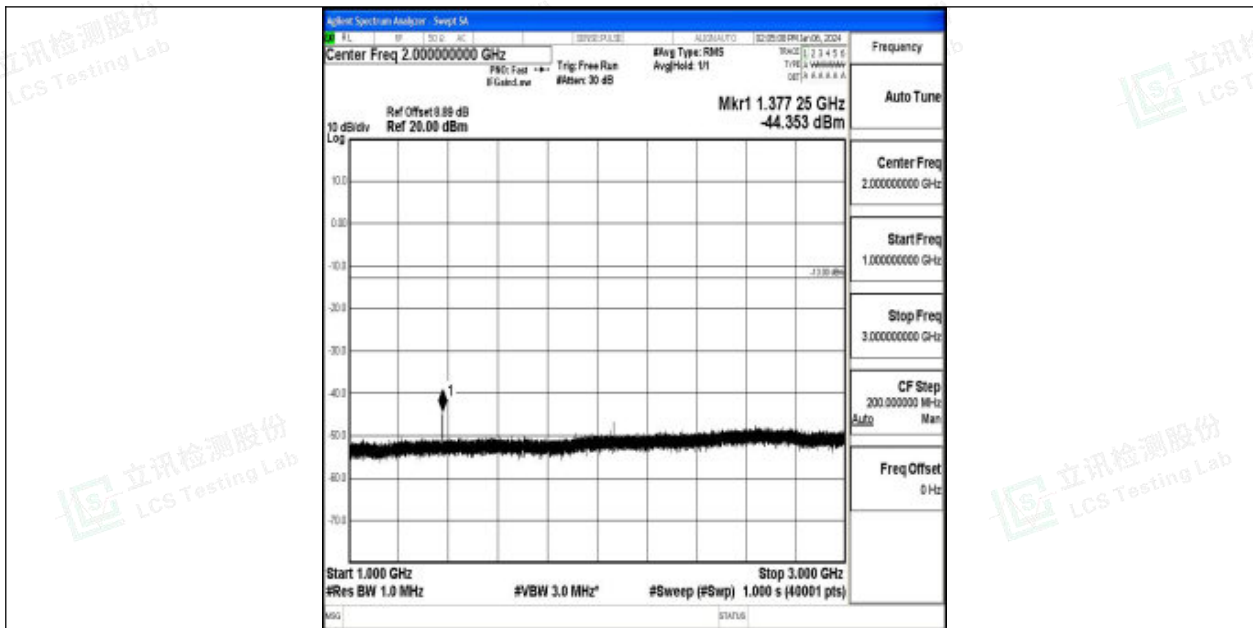

Band71_10MHz_QPSK_133422_1RB#0_1000~3000_1000~3000