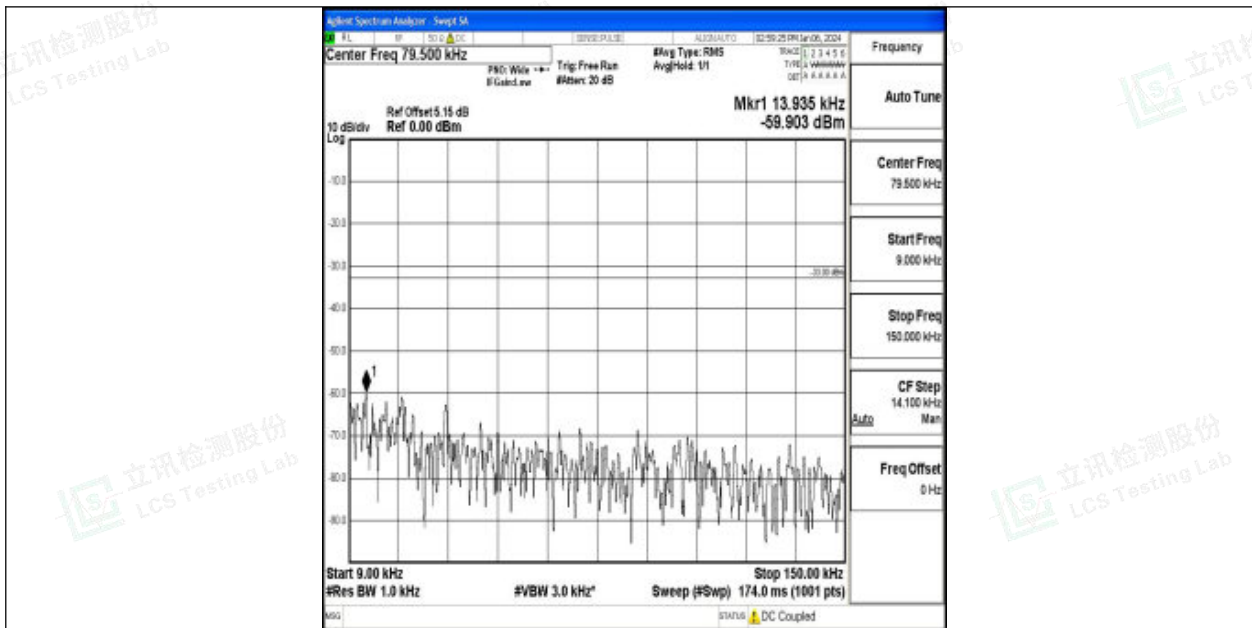

Band71_15MHz_QPSK_133197_1RB#0_0.009~0.15_0.009~0.15

Band71_15MHz_QPSK_133197_1RB#0_0.15~30_0.15~30

Band71_15MHz_QPSK_133197_1RB#0_30~1000_30~1000

Band71_15MHz_QPSK_133197_1RB#0_1000~3000_1000~3000

Band71_15MHz_QPSK_133197_1RB#0_3000~10000_3000~10000