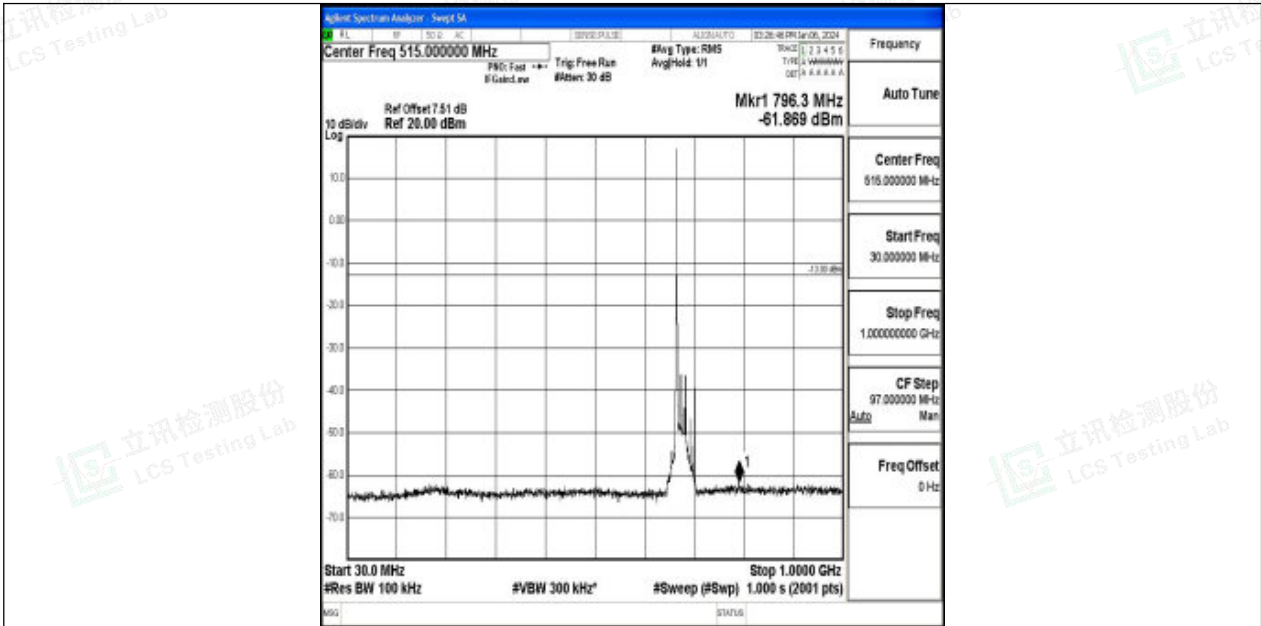

LCSA2023133E1

Band71_20MHz_16QAM_133322_1RB#0_30~1000_30~1000