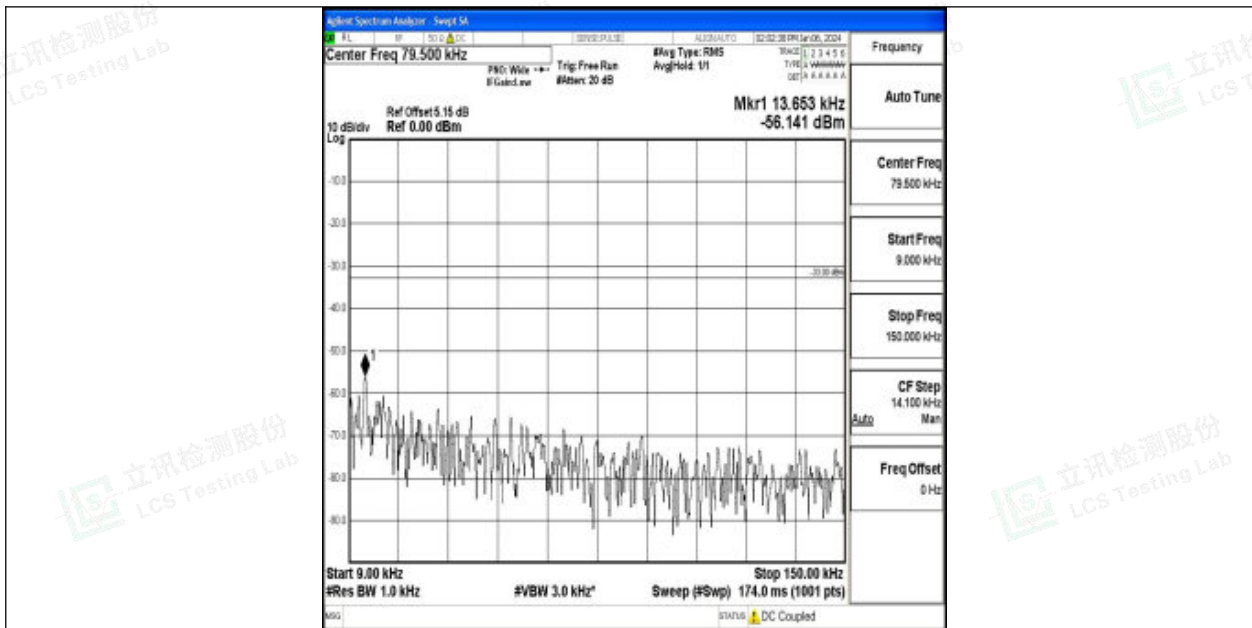

Band71_10MHz_16QAM_133297_1RB#0_0.009~0.15_0.009~0.15