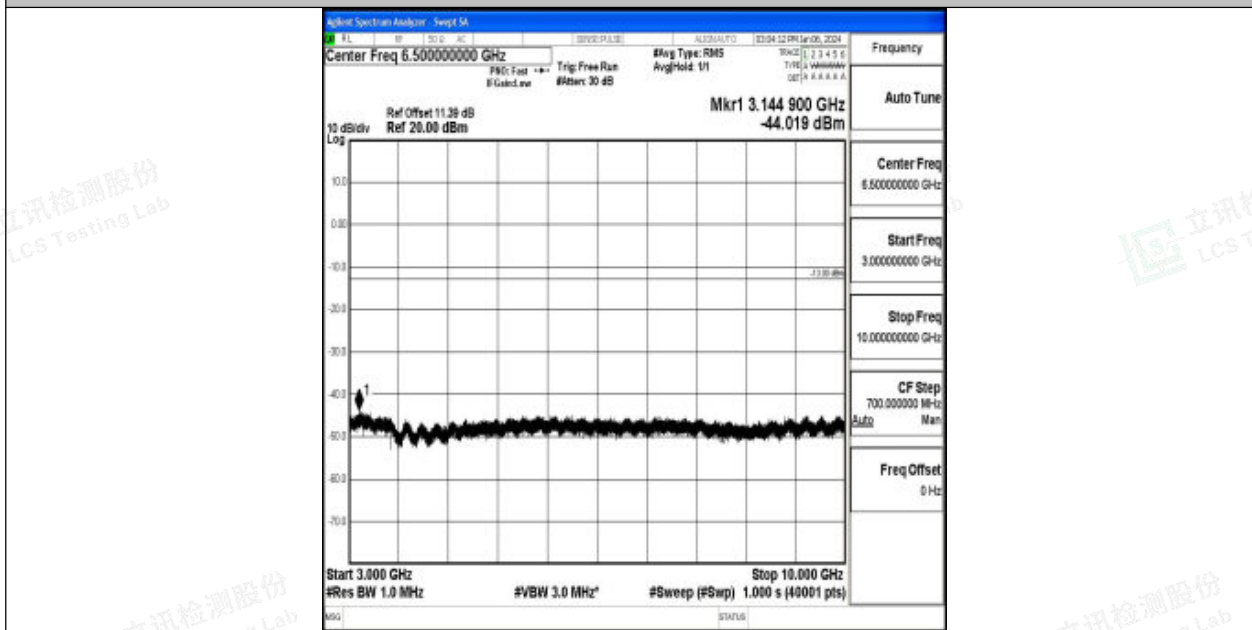

Band71_15MHz_16QAM_133297_1RB#0_0.15~30_0.15~30

Band71_15MHz_16QAM_133297_1RB#0_30~1000_30~1000

Band71_15MHz_16QAM_133297_1RB#0_1000~3000_1000~3000

Band71_15MHz_16QAM_133297_1RB#0_3000~10000_3000~10000

Band71_15MHz_QPSK_133397_1RB#0_0.009~0.15_0.009~0.15