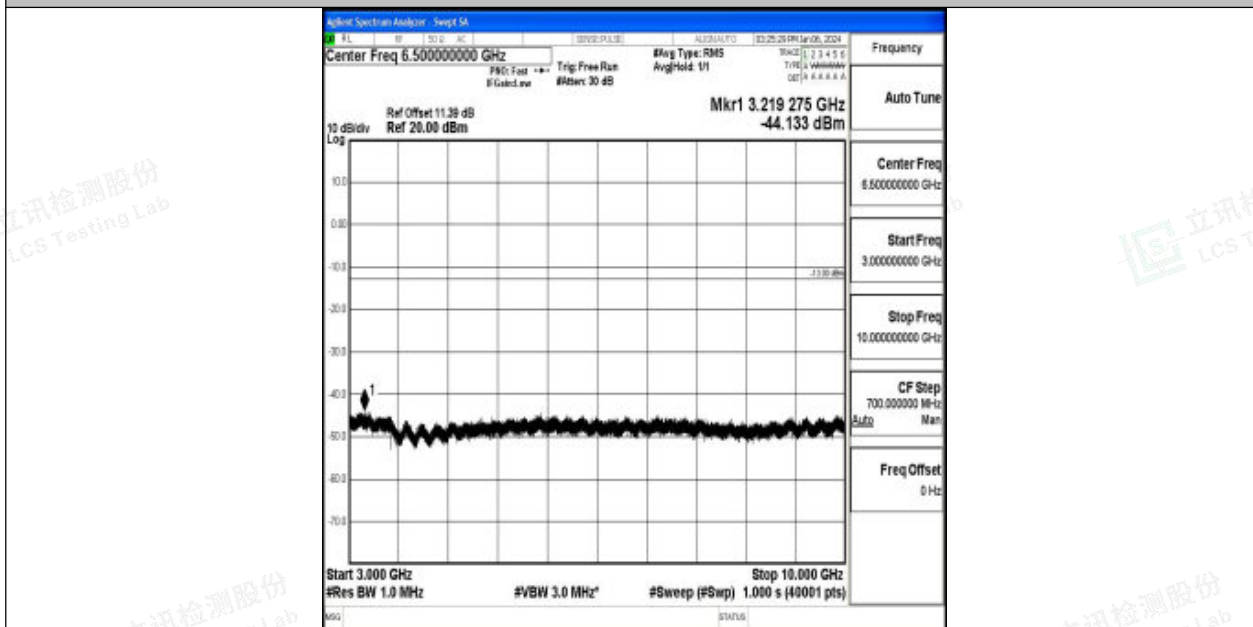

Band71_20MHz_QPSK_133322_1RB#0_3000~10000_3000~10000