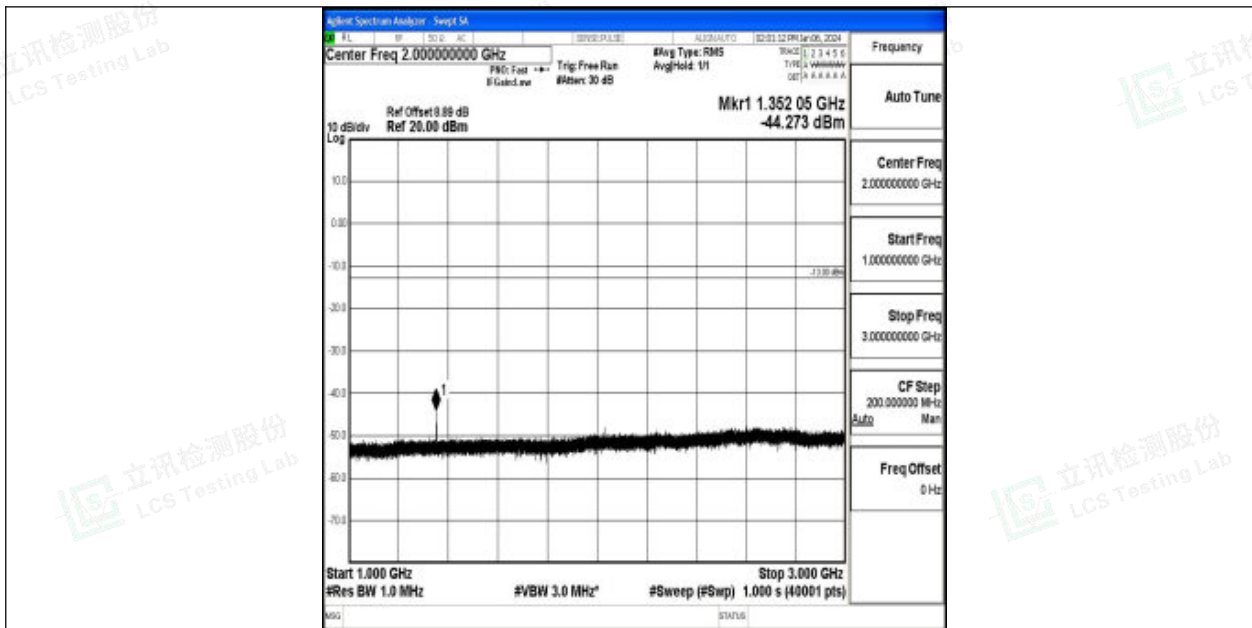

Band71_10MHz_QPSK_133297_1RB#0_0.15~30_0.15~30

Band71_10MHz_QPSK_133172_1RB#0_3000~10000_3000~10000

Band71_5MHz_QPSK_133297_1RB#0_3000~10000_3000~10000

Band71_10MHz_QPSK_133297_1RB#0_30~1000_30~1000

Band71_10MHz_QPSK_133297_1RB#0_1000~3000_1000~3000