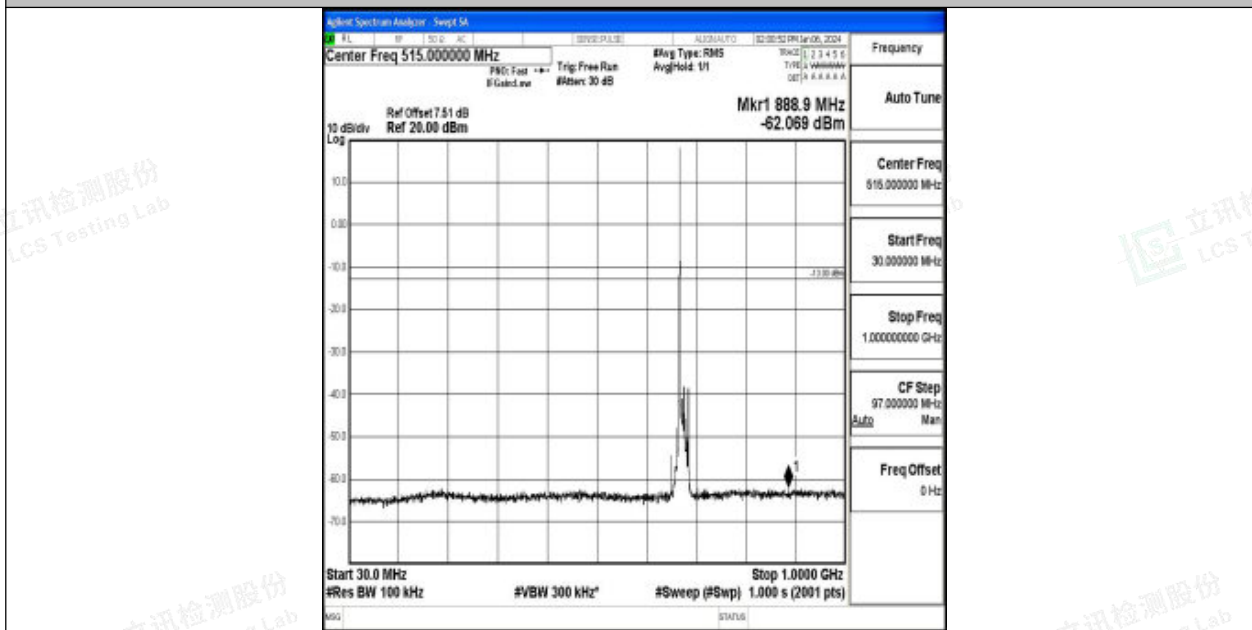

Band71_10MHz_QPSK_133297_1RB#0_0.15~30_0.15~30

Band71_10MHz_QPSK_133172_1RB#0_3000~10000_3000~10000

Band71_5MHz_QPSK_133297_1RB#0_3000~10000_3000~10000

Band71_10MHz_QPSK_133297_1RB#0_30~1000_30~1000

Band71_10MHz_QPSK_133297_1RB#0_1000~3000_1000~3000