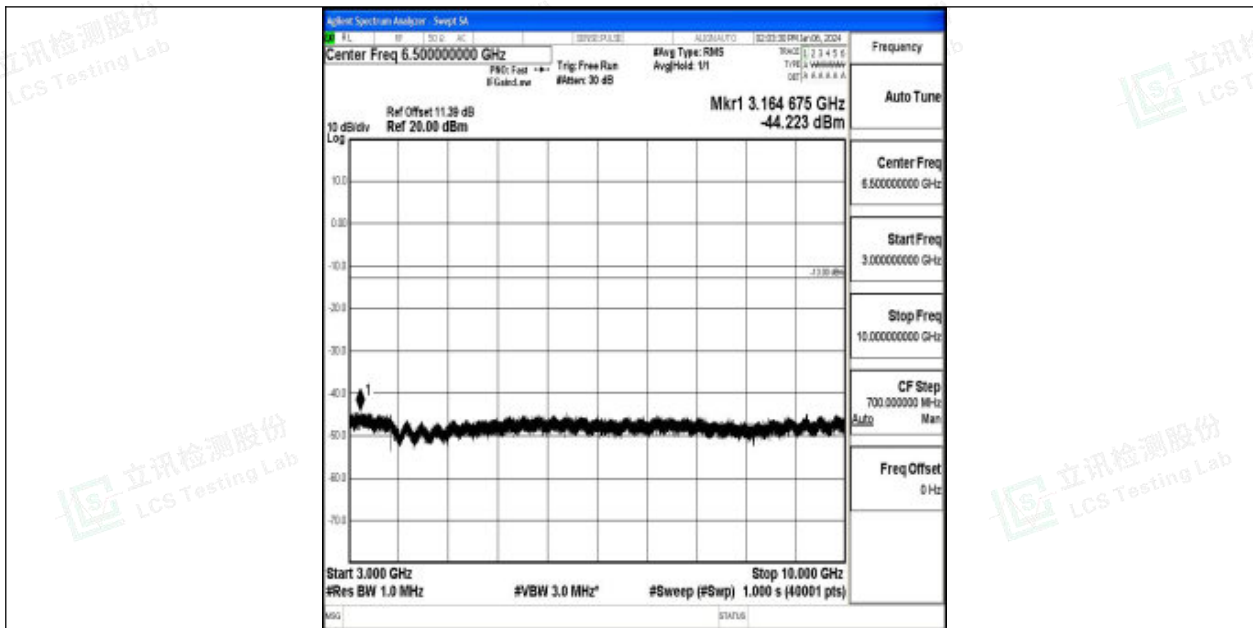

Band71_20MHz_QPSK_133322_1RB#0_0.15~30_0.15~30

Band71_20MHz_QPSK_133322_1RB#0_30~1000_30~1000

Band71_20MHz_QPSK_133322_1RB#0_1000~3000_1000~3000

Band71_10MHz_16QAM_133297_1RB#0_3000~10000_3000~10000

Band71_10MHz_QPSK_133422_1RB#0_0.009~0.15_0.009~0.15