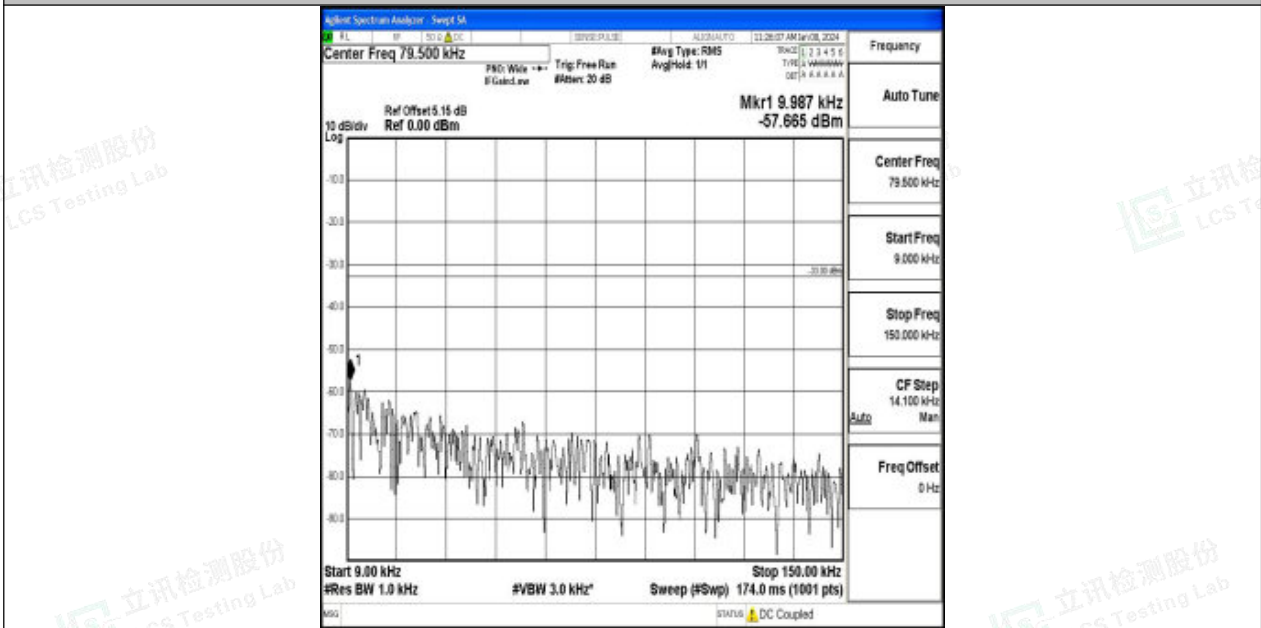

LCSA2023133E1

Band71_20MHz_16QAM_133322_1RB#0_30~1000_30~1000

Band71_20MHz_16QAM_133322_1RB#0_1000~3000_1000~3000

LCSA2123133E1

Band71_20MHz_16QAM_133322_1RB#0_3000~10000_3000~10000

Band71_5MHz_16QAM_133297_1RB#0_0.009~0.15_0.009~0.15