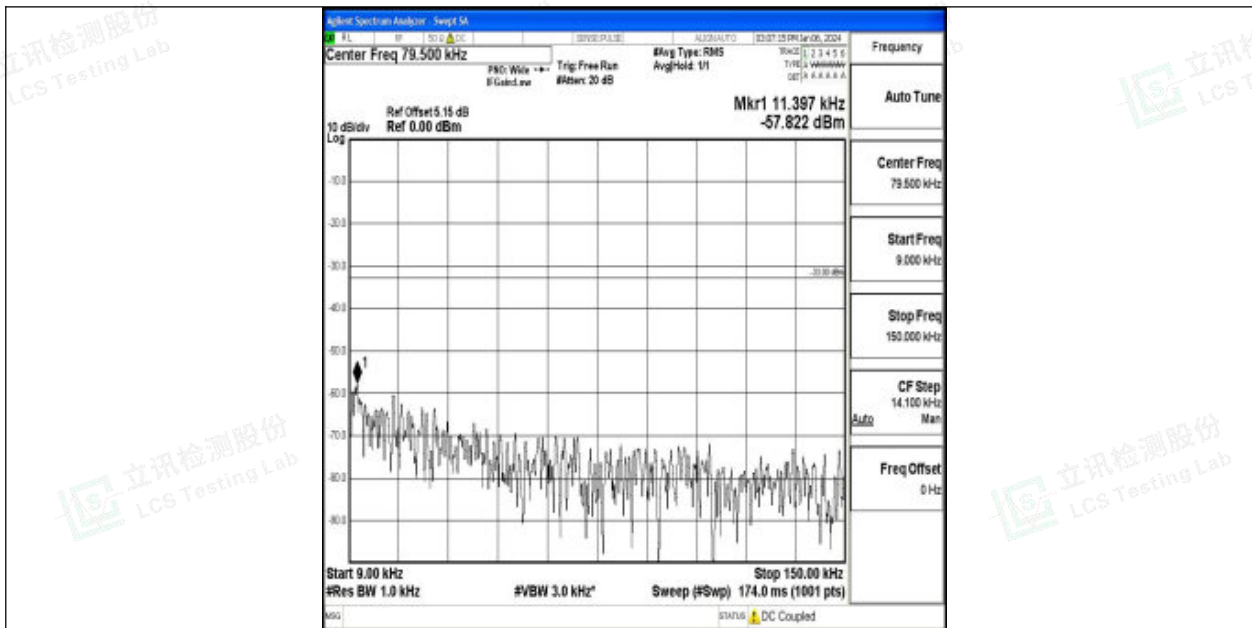

Band71_15MHz_16QAM_133397_1RB#0_0.009~0.15_0.009~0.15