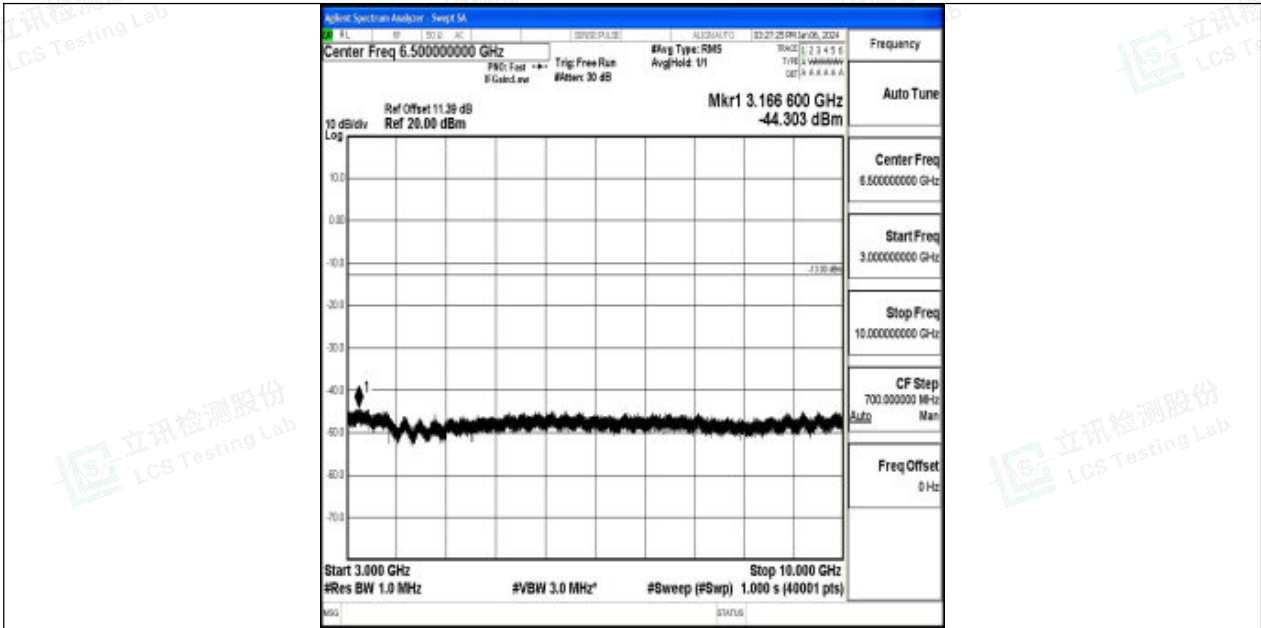

LCSA2023133E1

Band71_20MHz_16QAM_133322_1RB#0_30~1000_30~1000

Band71_20MHz_16QAM_133322_1RB#0_1000~3000_1000~3000

LCSA2123133E1

Band71_20MHz_16QAM_133322_1RB#0_3000~10000_3000~10000

Band71_5MHz_16QAM_133297_1RB#0_0.009~0.15_0.009~0.15