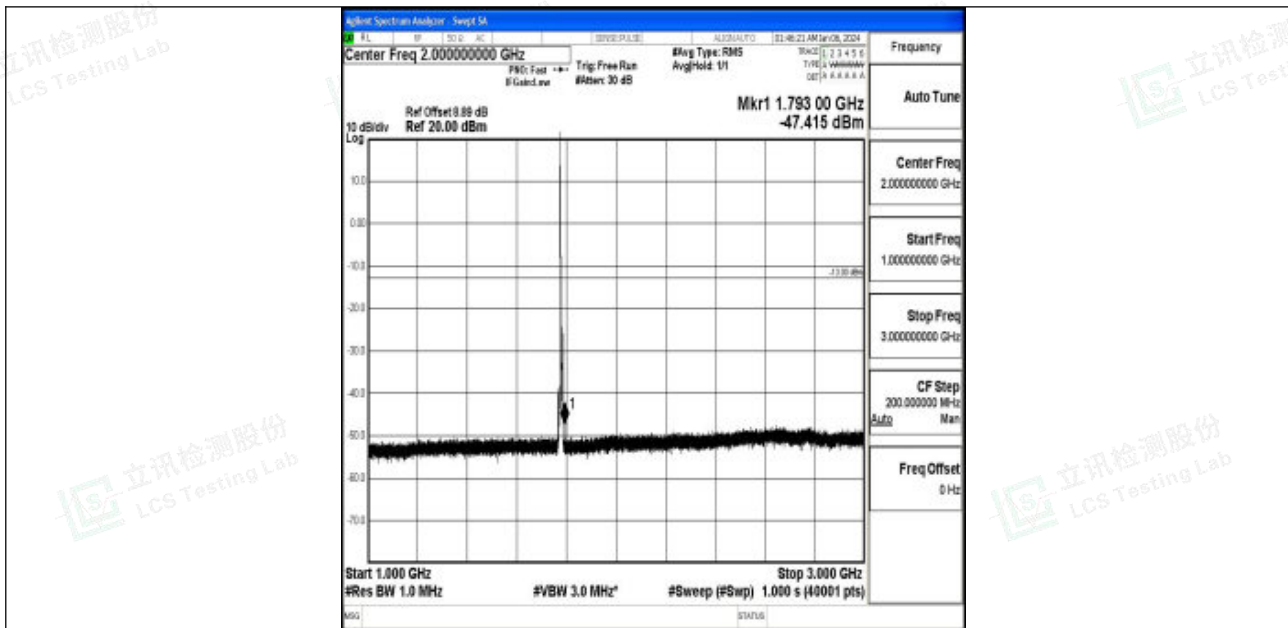

Band66_5MHz_16QAM_132322_1RB#0_3000~20000_3000~20000

Band66_5MHz_QPSK_132647_1RB#0_0.009~0.15_0.009~0.15

Band66_5MHz_QPSK_132647_1RB#0_0.15~30_0.15~30

Band66_5MHz_QPSK_132647_1RB#0_30~1000_30~1000

Band66_5MHz_QPSK_132647_1RB#0_1000~3000_1000~3000