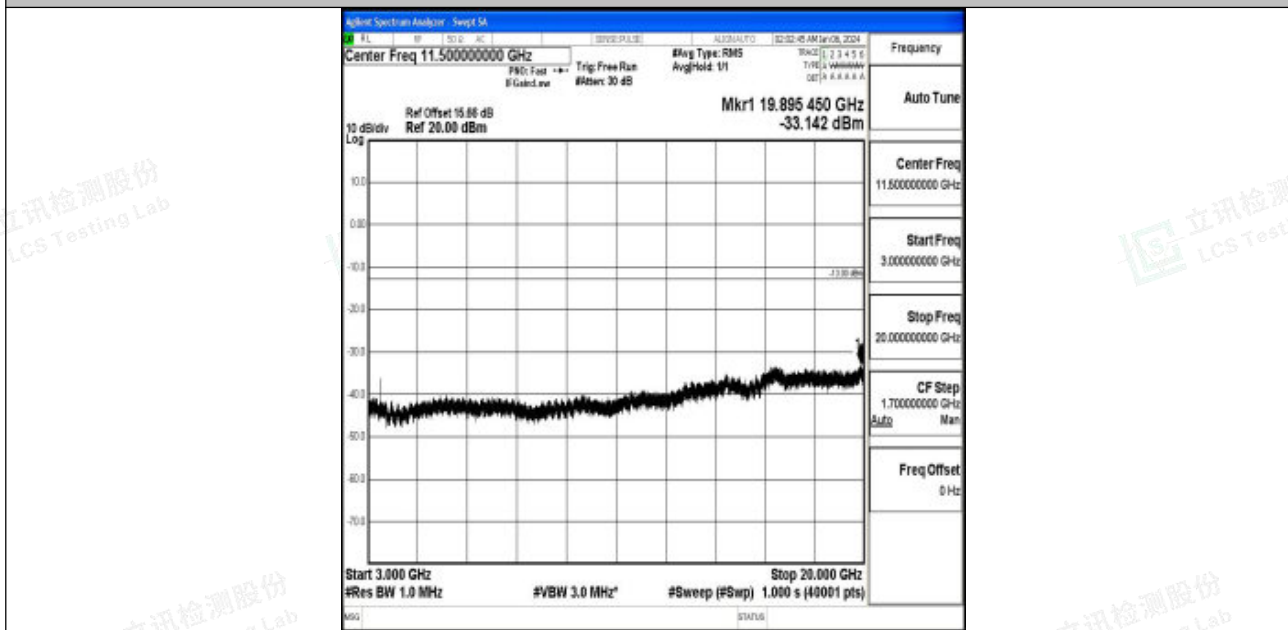

Band66_5MHz_16QAM_132647_1RB#0_3000~20000_3000~20000

Band66_10MHz_QPSK_132022_1RB#0_0.009~0.15_0.009~0.15

Band66_10MHz_QPSK_132022_1RB#0_0.15~30_0.15~30

Band66_10MHz_QPSK_132022_1RB#0_30~1000_30~1000

Band66_10MHz_QPSK_132022_1RB#0_1000~3000_1000~3000