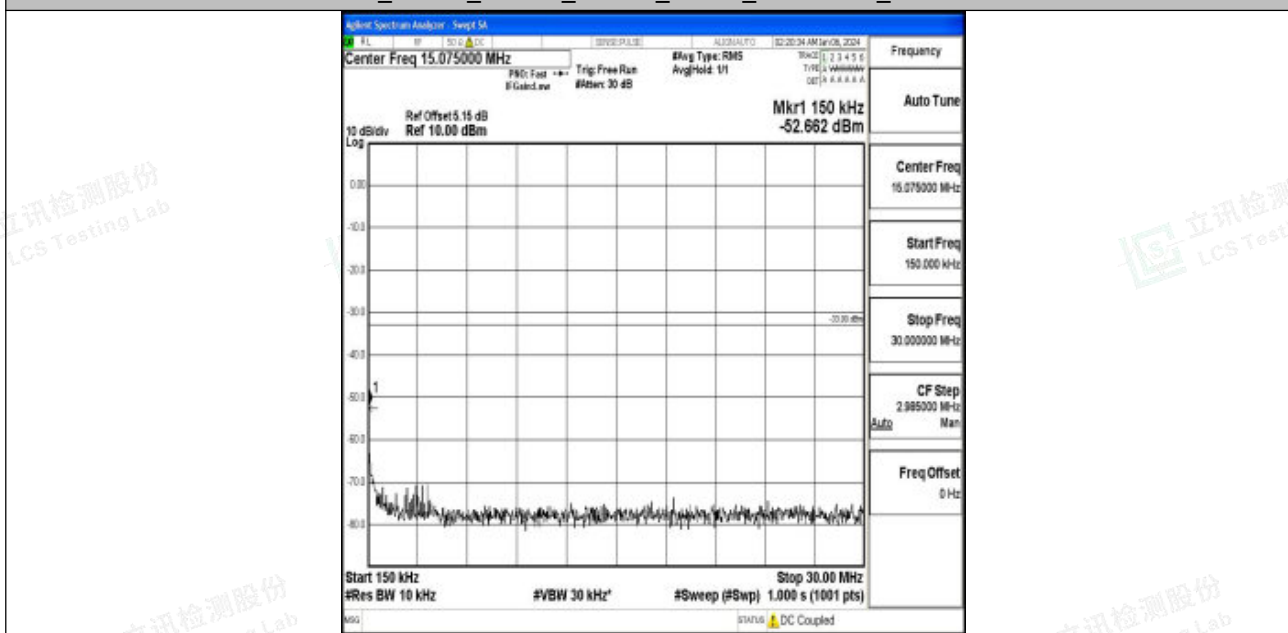

Band66_15MHz_16QAM_132322_1RB#0_0.009~0.15_0.009~0.15

Band66_15MHz_16QAM_132322_1RB#0_0.15~30_0.15~30