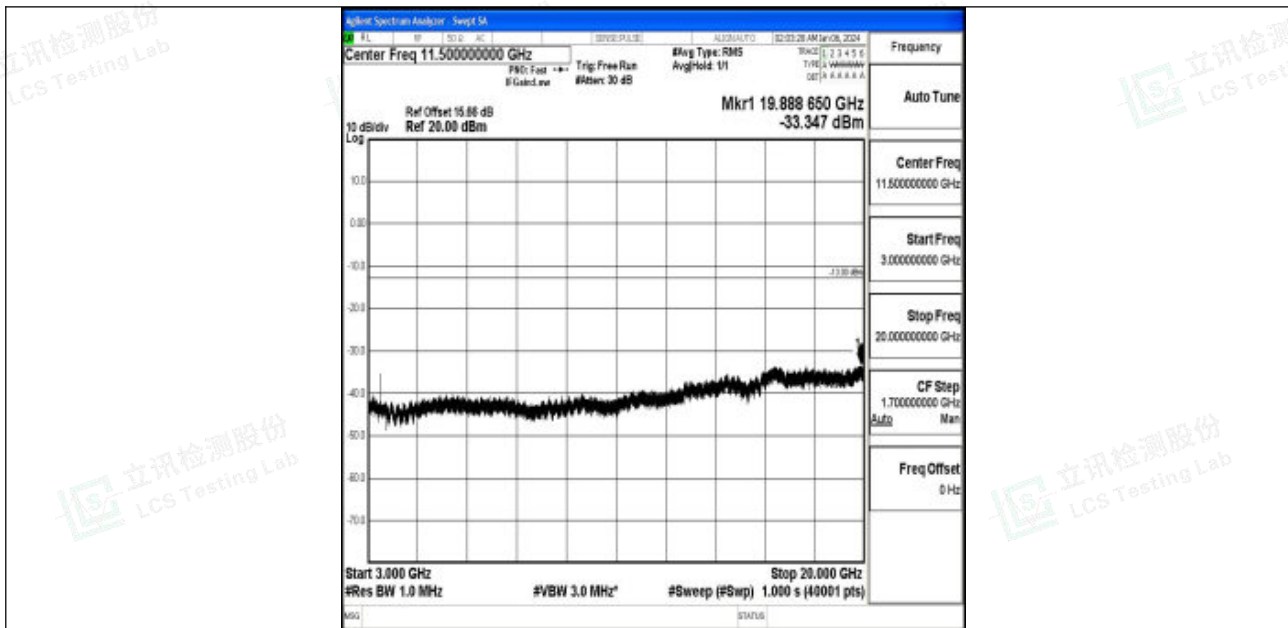

Band66_10MHz_QPSK_132022_1RB#0_3000~20000_3000~20000

Band66_10MHz_16QAM_132022_1RB#0_0.009~0.15_0.009~0.15

Band66_10MHz_16QAM_132022_1RB#0_0.15~30_0.15~30

Band66_10MHz_16QAM_132022_1RB#0_30~1000_30~1000

Band66_10MHz_16QAM_132022_1RB#0_1000~3000_1000~3000