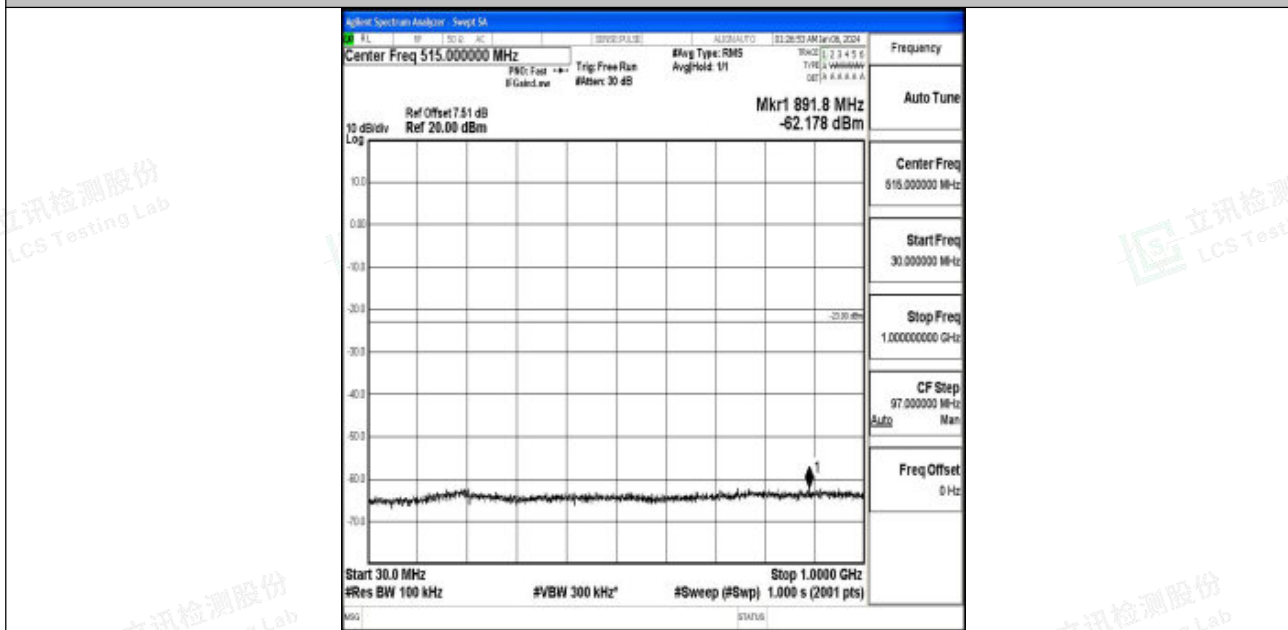

Band66_3MHz_16QAM_132322_1RB#0_3000~20000_3000~20000

Band66_3MHz_QPSK_132657_1RB#0_0.009~0.15_0.009~0.15

Band66_3MHz_QPSK_132657_1RB#0_0.15~30_0.15~30

Band66_3MHz_QPSK_132657_1RB#0_30~1000_30~1000

Band66_3MHz_QPSK_132657_1RB#0_1000~3000_1000~3000