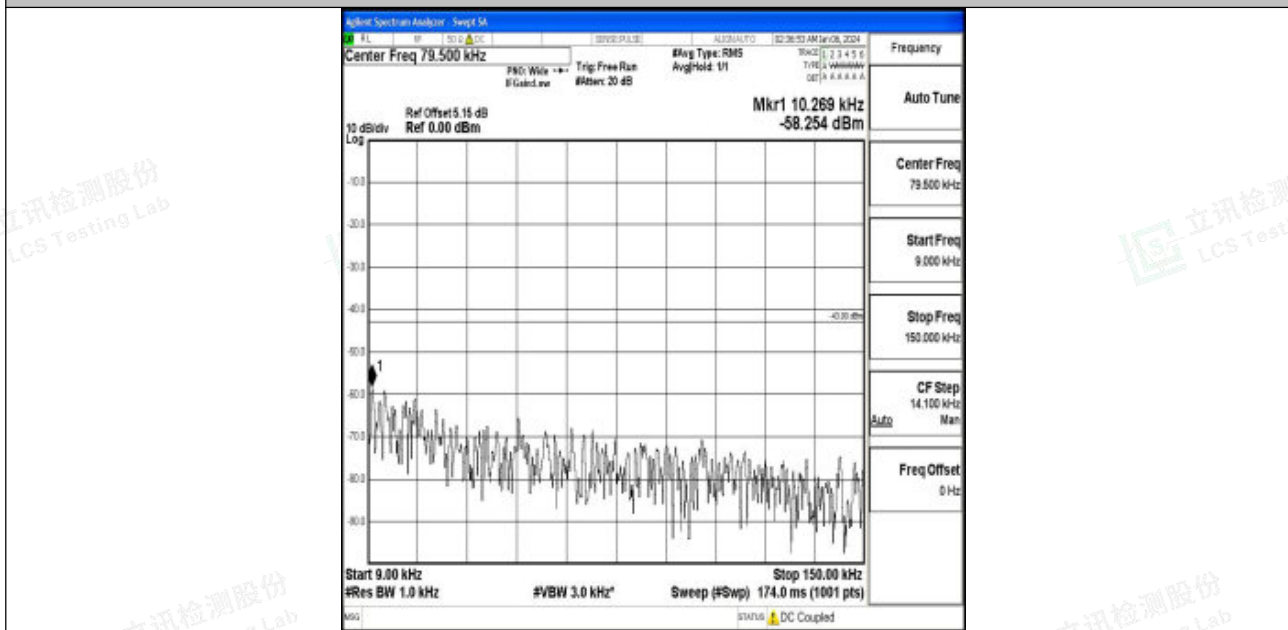

Band66_20MHz_16QAM_132322_1RB#0_0.15~30_0.15~30

Band66_20MHz_16QAM_132322_1RB#0_30~1000_30~1000

Band66_20MHz_16QAM_132322_1RB#0_1000~3000_1000~3000

Band66_20MHz_16QAM_132322_1RB#0_3000~20000_3000~20000

Band66_20MHz_QPSK_132572_1RB#0_0.009~0.15_0.009~0.15