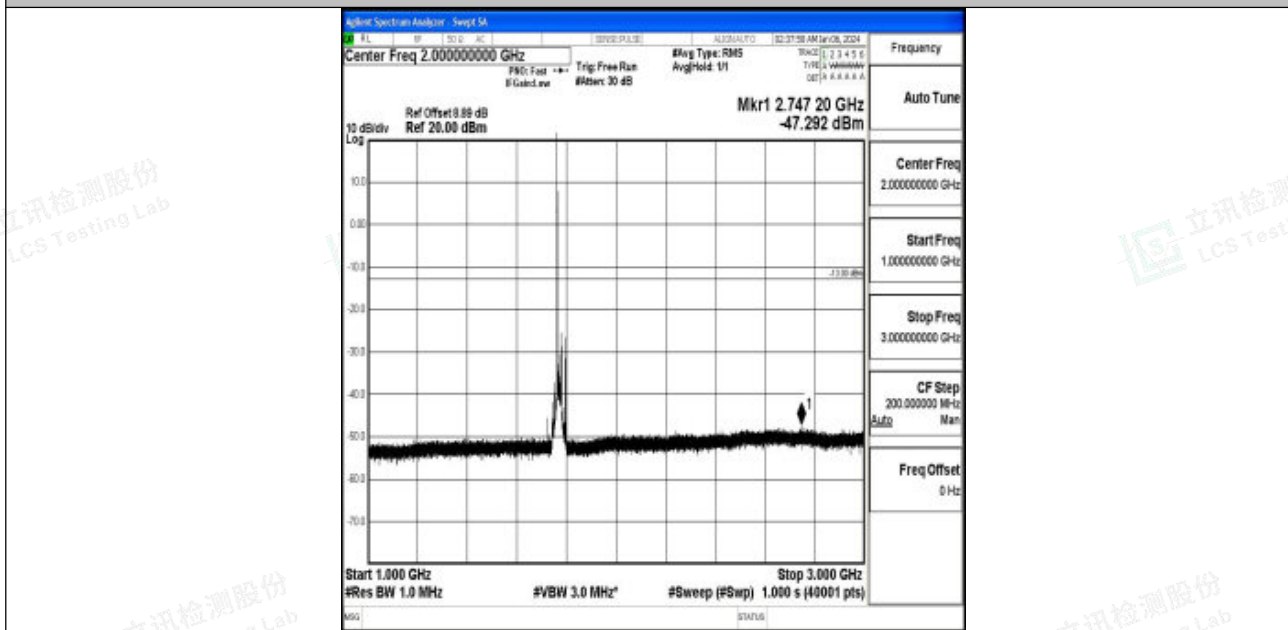

Band66_20MHz_16QAM_132572_1RB#0_30~1000_30~1000

Band66_20MHz_16QAM_132572_1RB#0_1000~3000_1000~3000