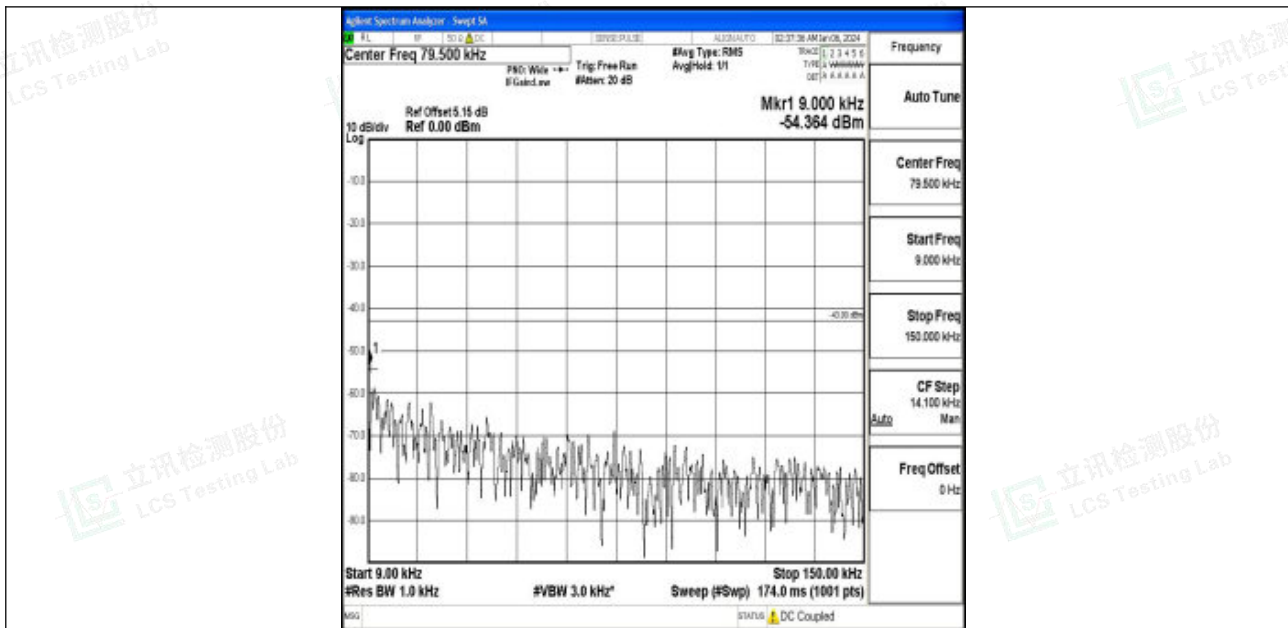

Band66_20MHz_QPSK_132572_1RB#0_0.15~30_0.15~30

Band66_20MHz_QPSK_132572_1RB#0_30~1000_30~1000

Band66_20MHz_QPSK_132572_1RB#0_1000~3000_1000~3000

Band66_20MHz_QPSK_132572_1RB#0_3000~20000_3000~20000

Band66_20MHz_16QAM_132572_1RB#0_0.009~0.15_0.009~0.15