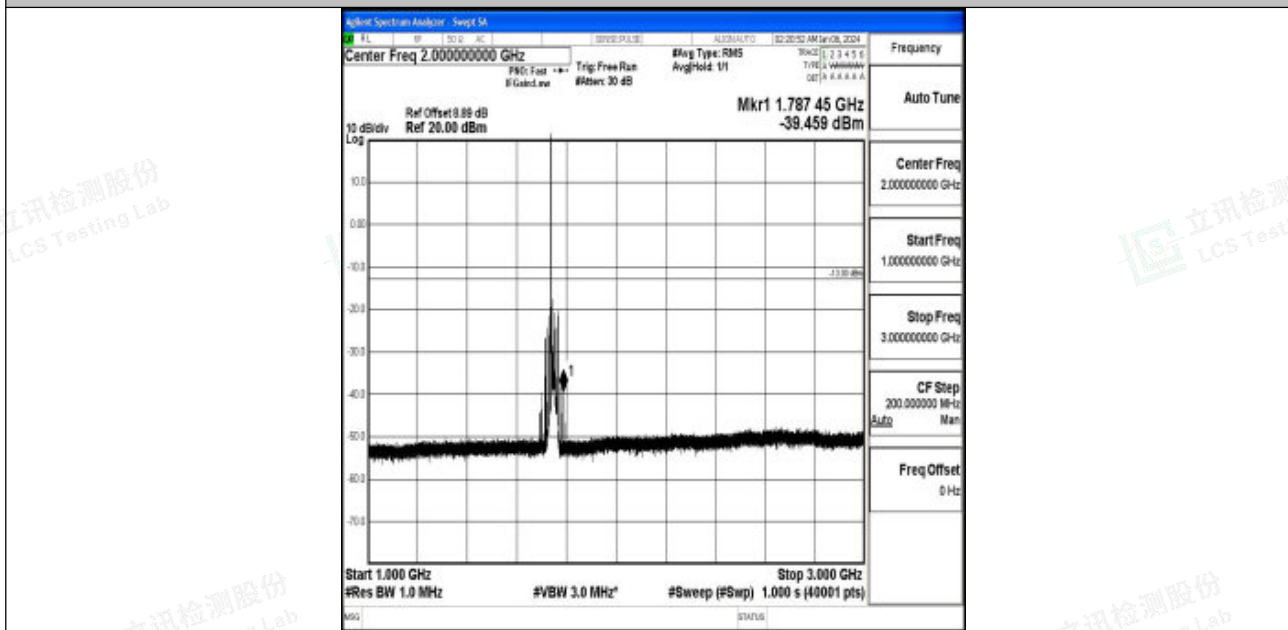

Band66_15MHz_QPSK_132322_1RB#0_3000~20000_3000~20000

Band66_15MHz_16QAM_132322_1RB#0_0.009~0.15_0.009~0.15

Band66_15MHz_16QAM_132322_1RB#0_0.15~30_0.15~30

Band66_15MHz_16QAM_132322_1RB#0_30~1000_30~1000

Band66_15MHz_16QAM_132322_1RB#0_1000~3000_1000~3000