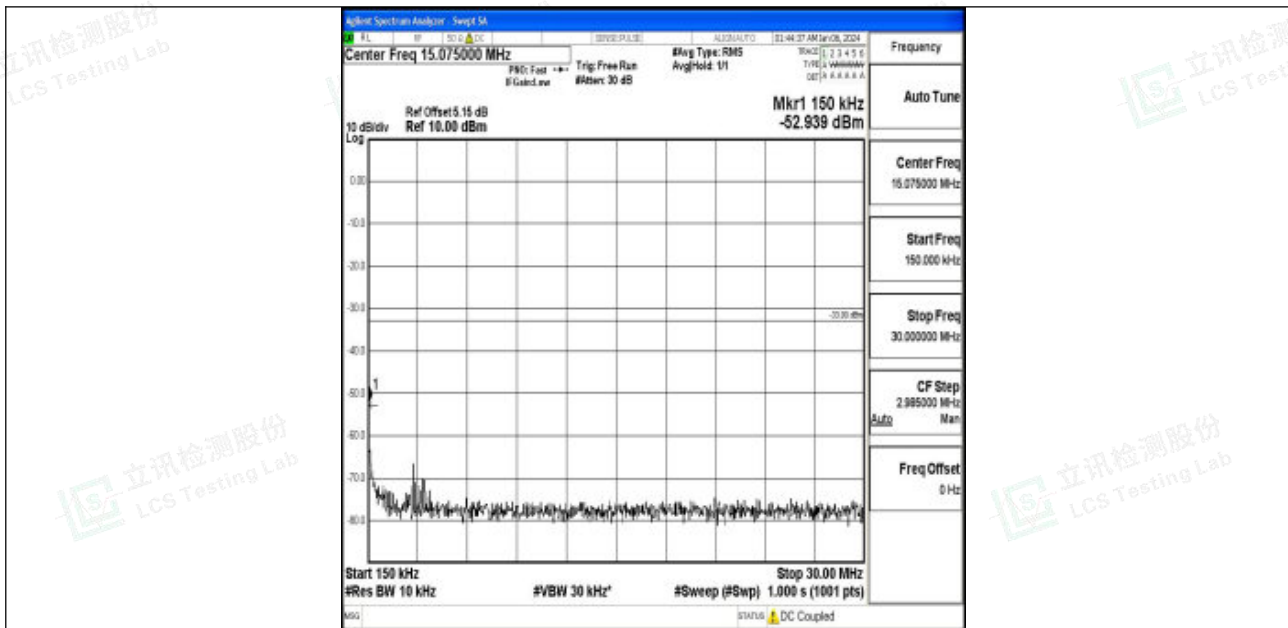

Band66_5MHz_QPSK_132322_1RB#0_0.009~0.15_0.009~0.15

Band66_5MHz_QPSK_132322_1RB#0_0.15~30_0.15~30