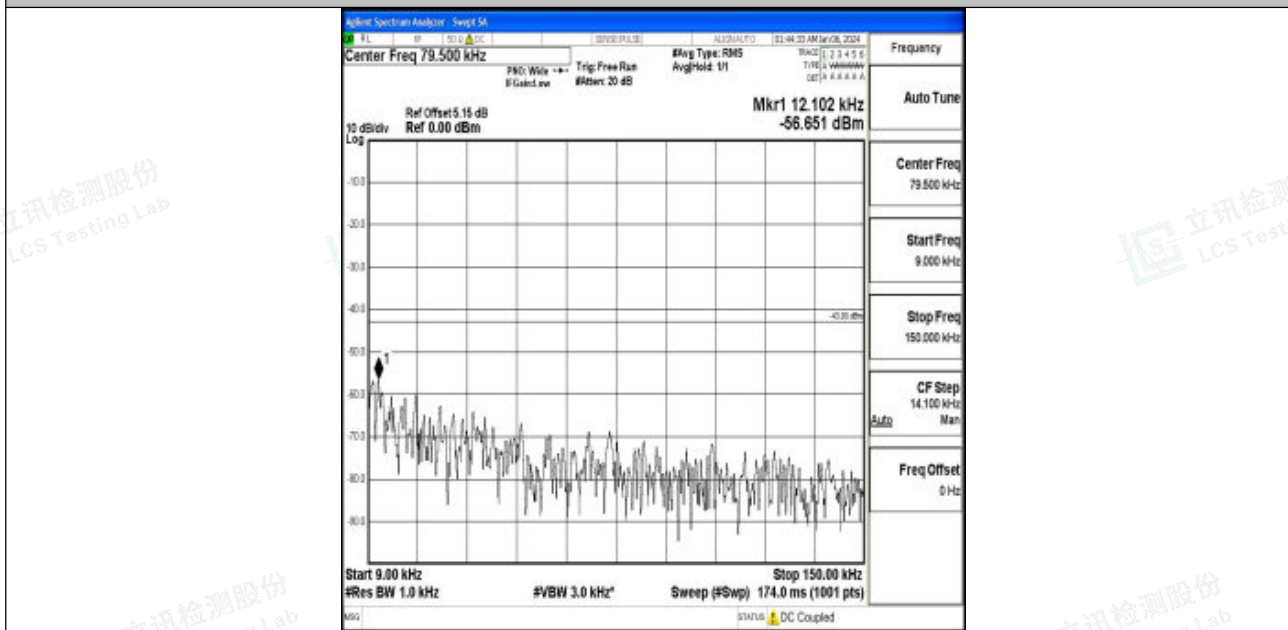

Band66_5MHz_16QAM_131997_1RB#0_3000~20000_3000~20000

Band66_5MHz_QPSK_132322_1RB#0_0.009~0.15_0.009~0.15