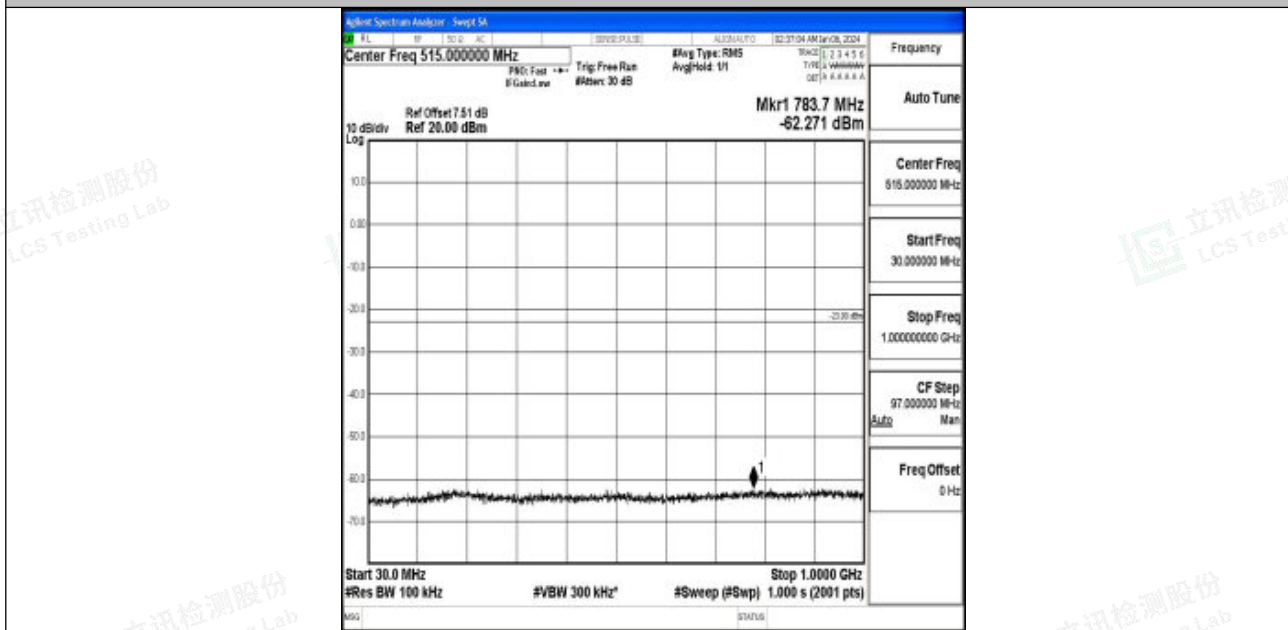

Band66_20MHz_QPSK_132572_1RB#0_0.15~30_0.15~30

Band66_20MHz_QPSK_132572_1RB#0_30~1000_30~1000