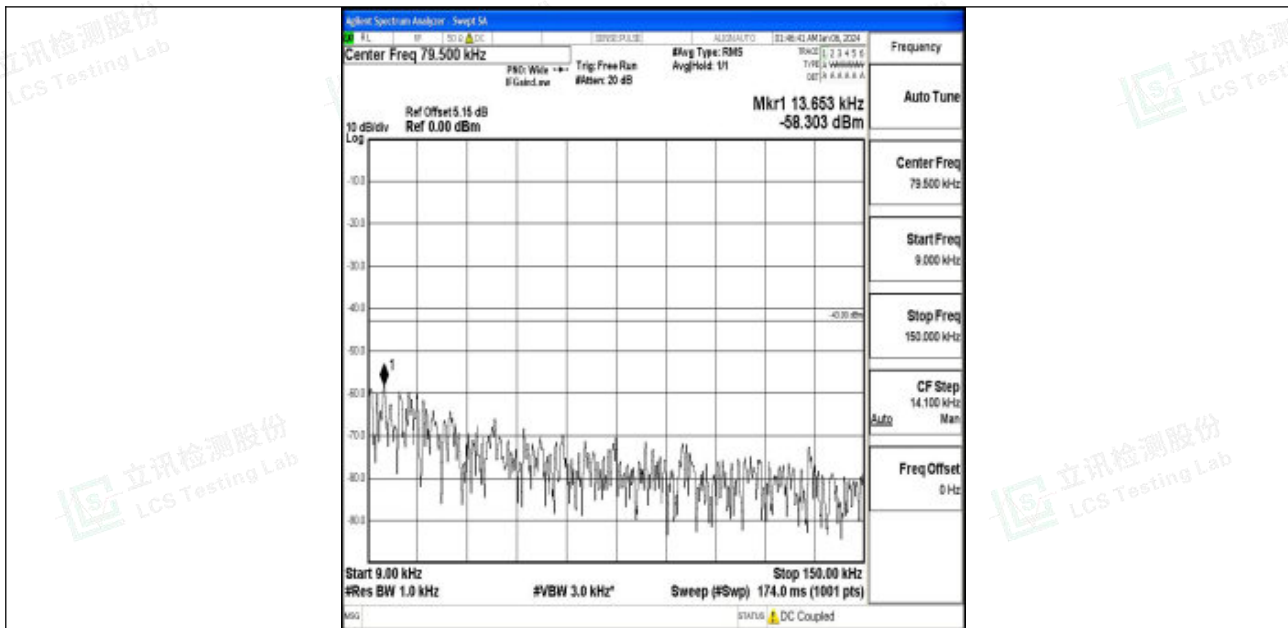

Band66_5MHz_QPSK_132647_1RB#0_3000~20000_3000~20000

Band66_5MHz_16QAM_132647_1RB#0_0.009~0.15_0.009~0.15