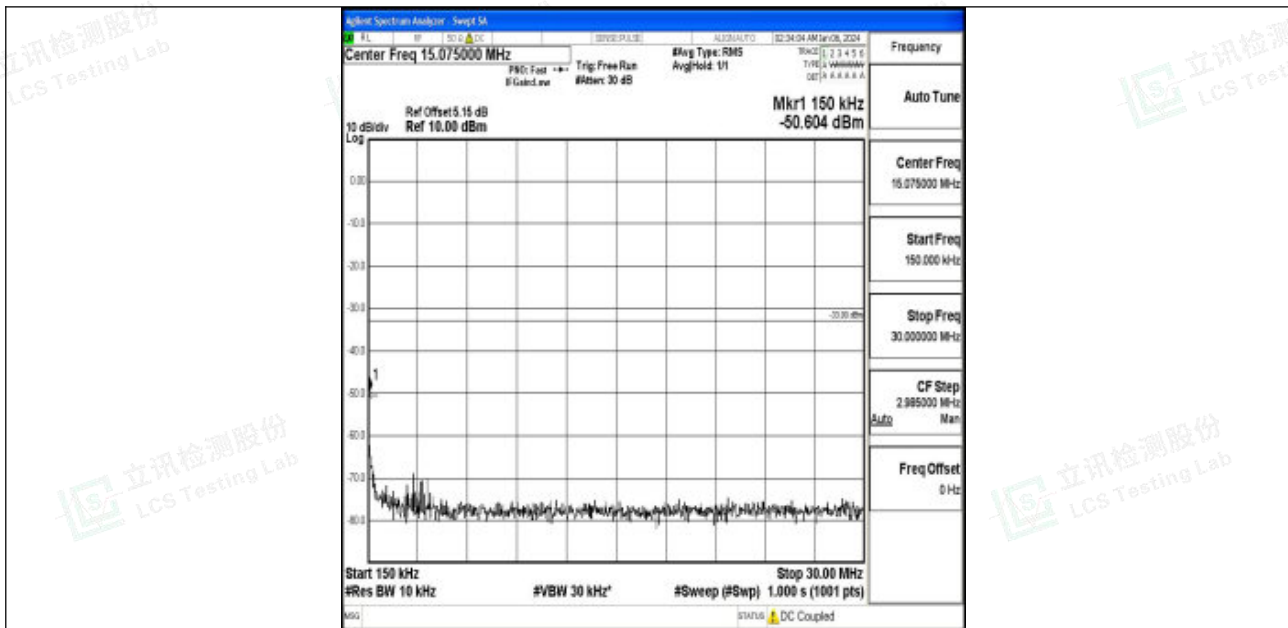

Band66_15MHz_16QAM_132597_1RB#0_0.15~30_0.15~30

Band66_15MHz_16QAM_132597_1RB#0_30~1000_30~1000

Band66_15MHz_16QAM_132597_1RB#0_1000~3000_1000~3000

Band66_15MHz_16QAM_132597_1RB#0_3000~20000_3000~20000

Band66_20MHz_QPSK_132072_1RB#0_0.009~0.15_0.009~0.15