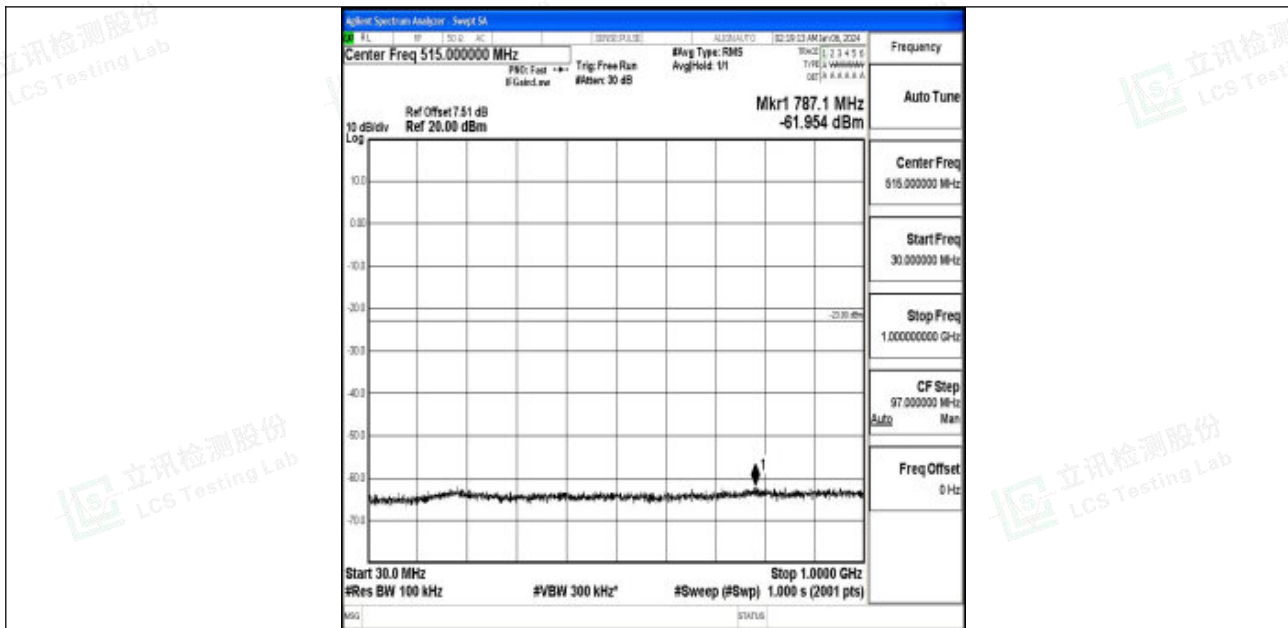

Band66_15MHz_QPSK_132047_1RB#0_3000~20000_3000~20000

Band66_15MHz_16QAM_132047_1RB#0_0.009~0.15_0.009~0.15

Band66_15MHz_16QAM_132047_1RB#0_0.15~30_0.15~30

Band66_15MHz_16QAM_132047_1RB#0_30~1000_30~1000

Band66_15MHz_16QAM_132047_1RB#0_1000~3000_1000~3000