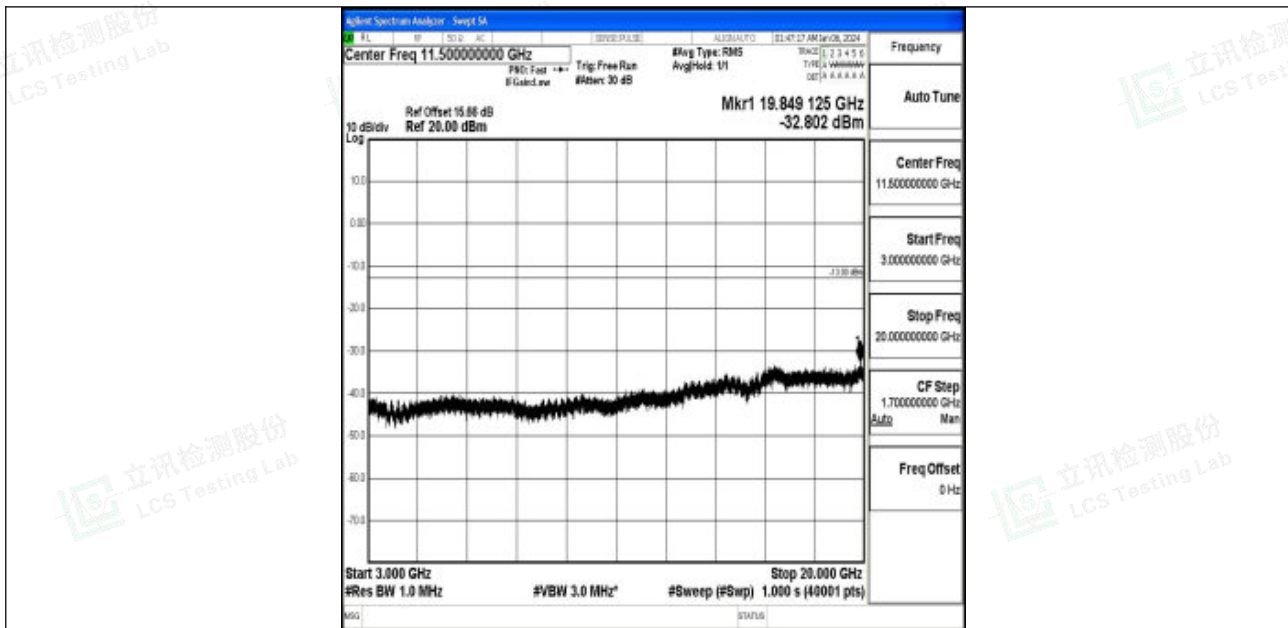

Band66_5MHz_QPSK_132647_1RB#0_3000~20000_3000~20000

Band66_5MHz_16QAM_132647_1RB#0_0.009~0.15_0.009~0.15

Band66_5MHz_16QAM_132647_1RB#0_0.15~30_0.15~30

Band66_5MHz_16QAM_132647_1RB#0_30~1000_30~1000

Band66_5MHz_16QAM_132647_1RB#0_1000~3000_1000~3000