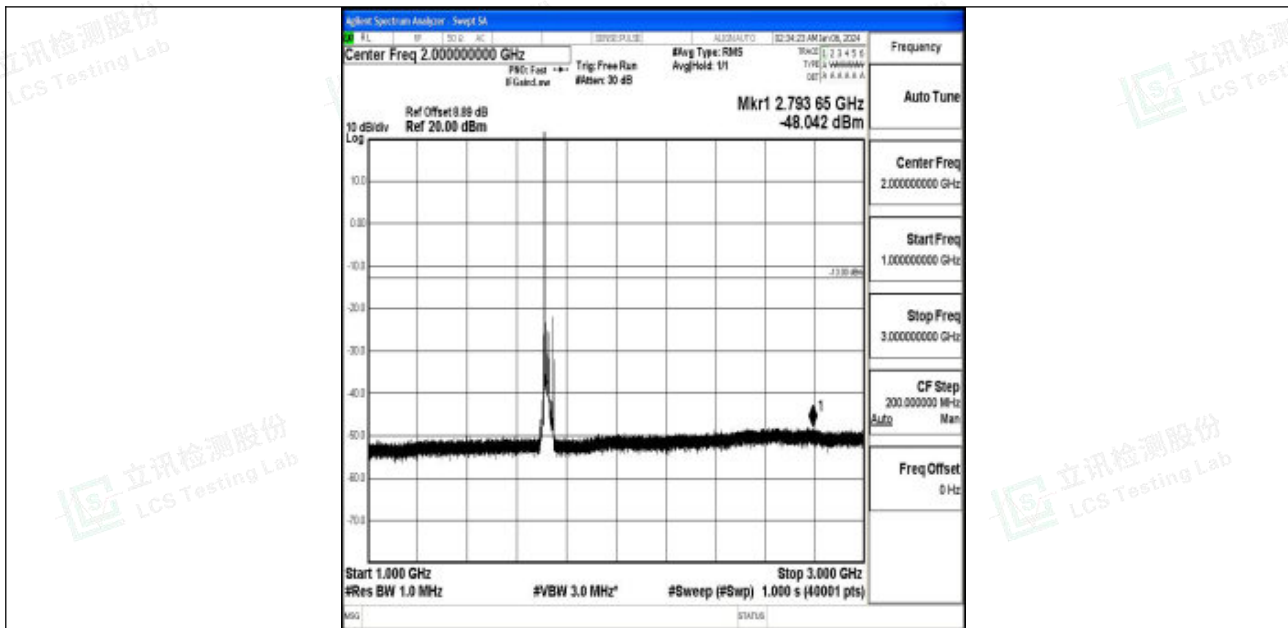

Band66_20MHz_QPSK_132072_1RB#0_30~1000_30~1000

Band66_20MHz_QPSK_132072_1RB#0_1000~3000_1000~3000