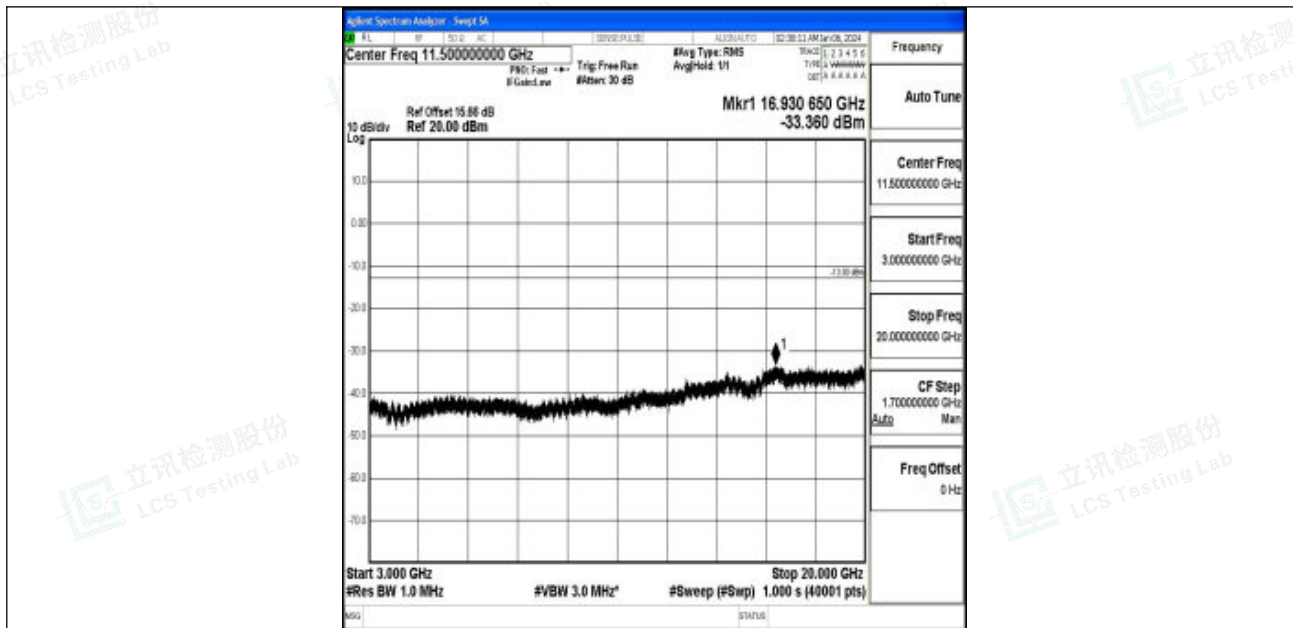

Band66_20MHz_16QAM_132572_1RB#0_0.15~30_0.15~30

Band66_20MHz_16QAM_132572_1RB#0_30~1000_30~1000

Band66_20MHz_16QAM_132572_1RB#0_1000~3000_1000~3000

Band66_20MHz_16QAM_132572_1RB#0_3000~20000_3000~20000