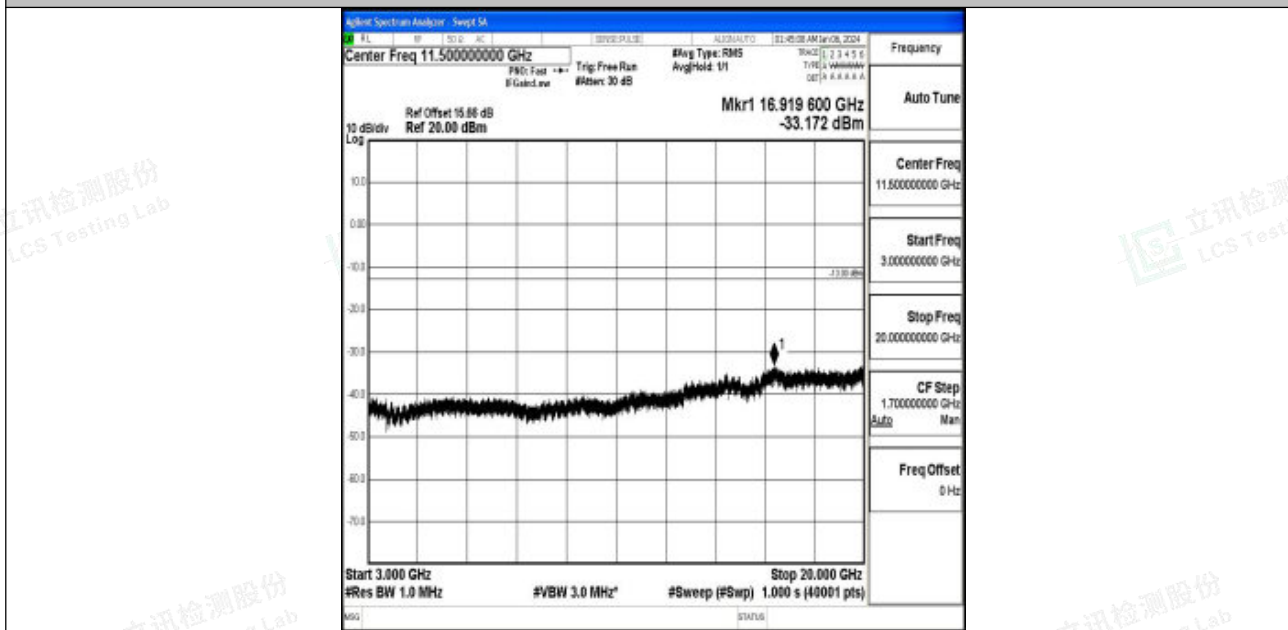

Band66_5MHz_16QAM_131997_1RB#0_3000~20000_3000~20000

Band66_5MHz_QPSK_132322_1RB#0_0.009~0.15_0.009~0.15

Band66_5MHz_QPSK_132322_1RB#0_0.15~30_0.15~30

Band66_5MHz_QPSK_132322_1RB#0_30~1000_30~1000

Band66_5MHz_QPSK_132322_1RB#0_1000~3000_1000~3000