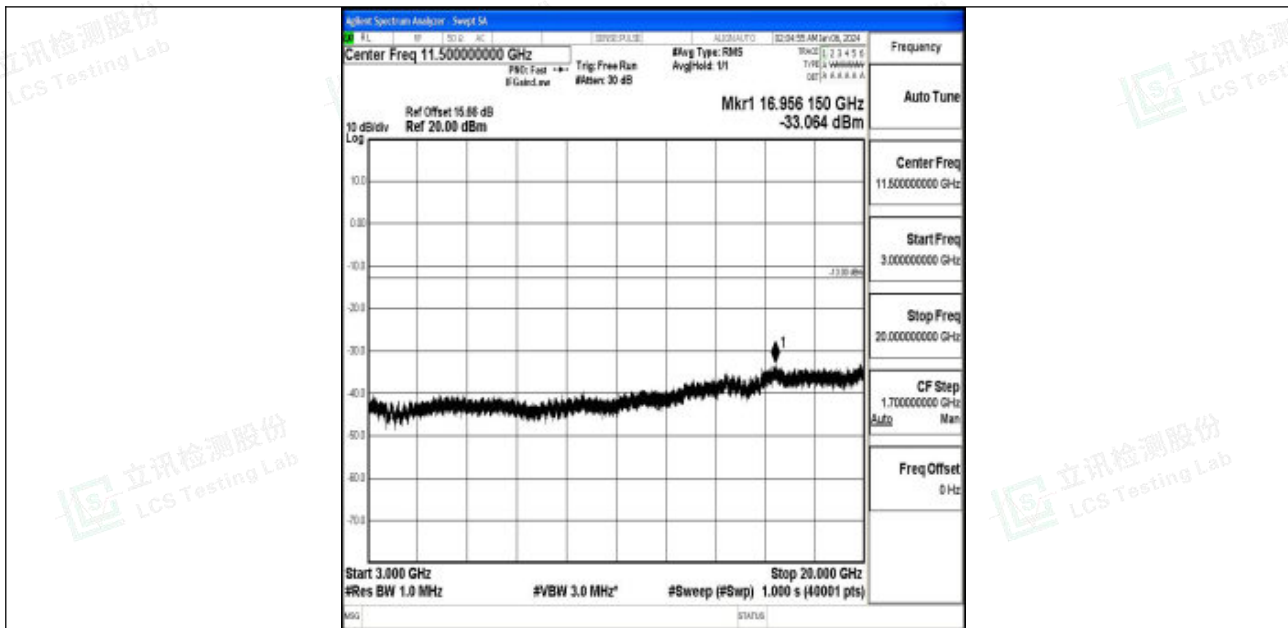

Band66_10MHz_QPSK_132322_1RB#0_3000~20000_3000~20000

Band66_10MHz_16QAM_132322_1RB#0_0.009~0.15_0.009~0.15

Band66_10MHz_16QAM_132322_1RB#0_0.15~30_0.15~30

Band66_10MHz_16QAM_132322_1RB#0_30~1000_30~1000

Band66_10MHz_16QAM_132322_1RB#0_1000~3000_1000~3000