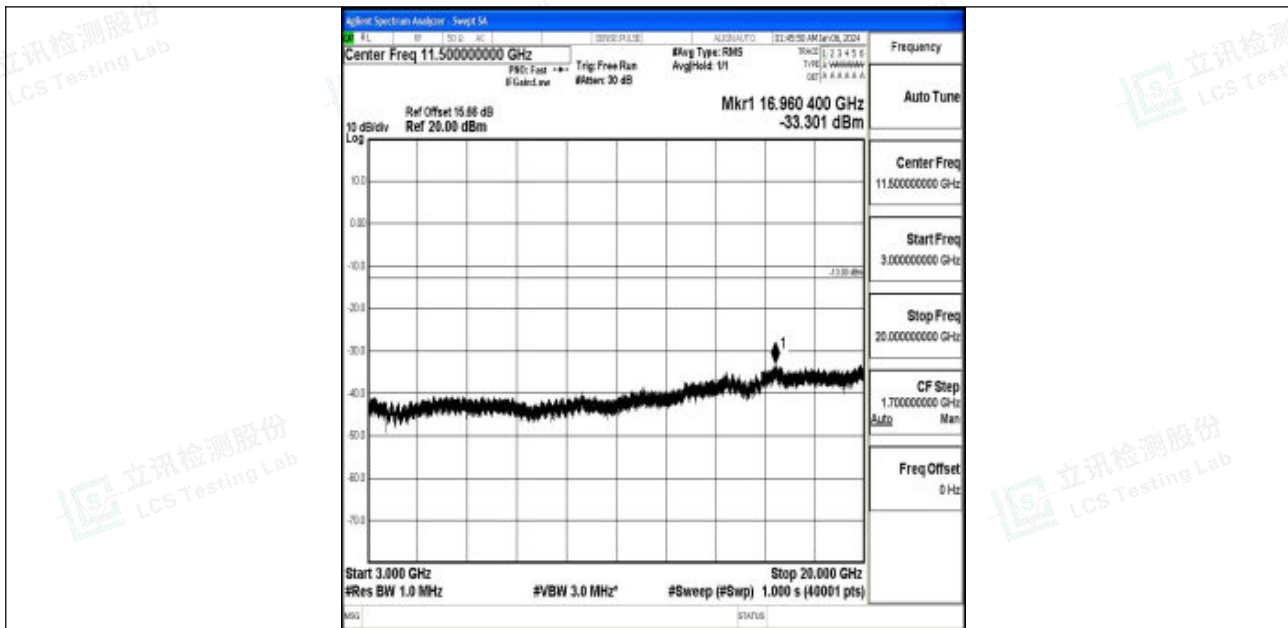

Band66_5MHz_QPSK_132322_1RB#0_3000~20000_3000~20000

Band66_5MHz_16QAM_132322_1RB#0_0.009~0.15_0.009~0.15

Band66_5MHz_16QAM_132322_1RB#0_0.15~30_0.15~30

Band66_5MHz_16QAM_132322_1RB#0_30~1000_30~1000

Band66_5MHz_16QAM_132322_1RB#0_1000~3000_1000~3000