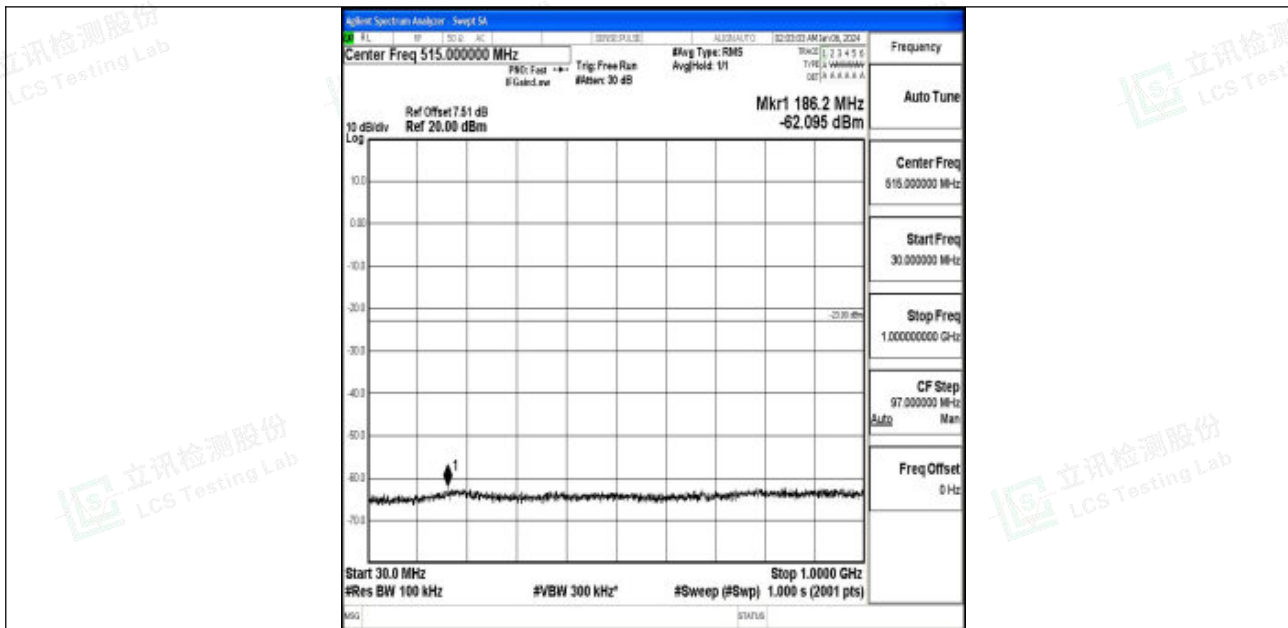

Band66_10MHz_QPSK_132022_1RB#0_3000~20000_3000~20000

Band66_10MHz_16QAM_132022_1RB#0_0.009~0.15_0.009~0.15

Band66_10MHz_16QAM_132022_1RB#0_0.15~30_0.15~30

Band66_10MHz_16QAM_132022_1RB#0_30~1000_30~1000

Band66_10MHz_16QAM_132022_1RB#0_1000~3000_1000~3000