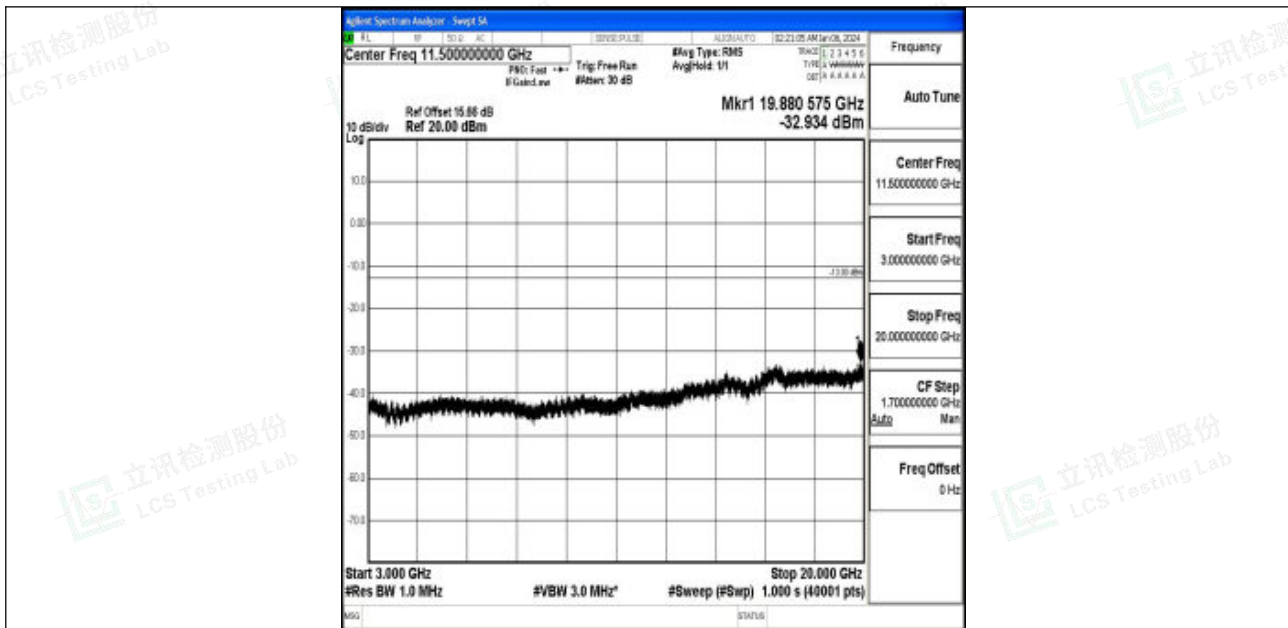

Band66_15MHz_QPSK_132322_1RB#0_3000~20000_3000~20000

Band66_15MHz_16QAM_132322_1RB#0_0.009~0.15_0.009~0.15

Band66_15MHz_16QAM_132322_1RB#0_0.15~30_0.15~30

Band66_15MHz_16QAM_132322_1RB#0_30~1000_30~1000

Band66_15MHz_16QAM_132322_1RB#0_1000~3000_1000~3000