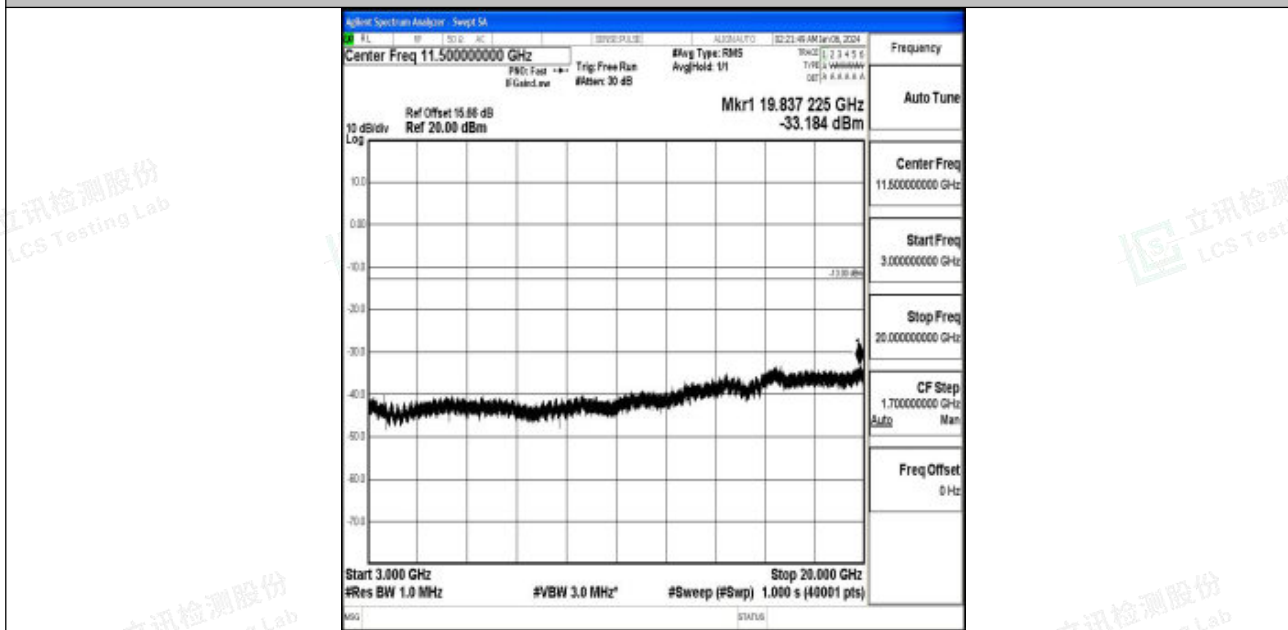

Band66_15MHz_QPSK_132597_1RB#0_0.15~30_0.15~30

Band66_15MHz_QPSK_132597_1RB#0_30~1000_30~1000

Band66_15MHz_QPSK_132597_1RB#0_1000~3000_1000~3000

Band66_15MHz_QPSK_132597_1RB#0_3000~20000_3000~20000

Band66_15MHz_16QAM_132597_1RB#0_0.009~0.15_0.009~0.15