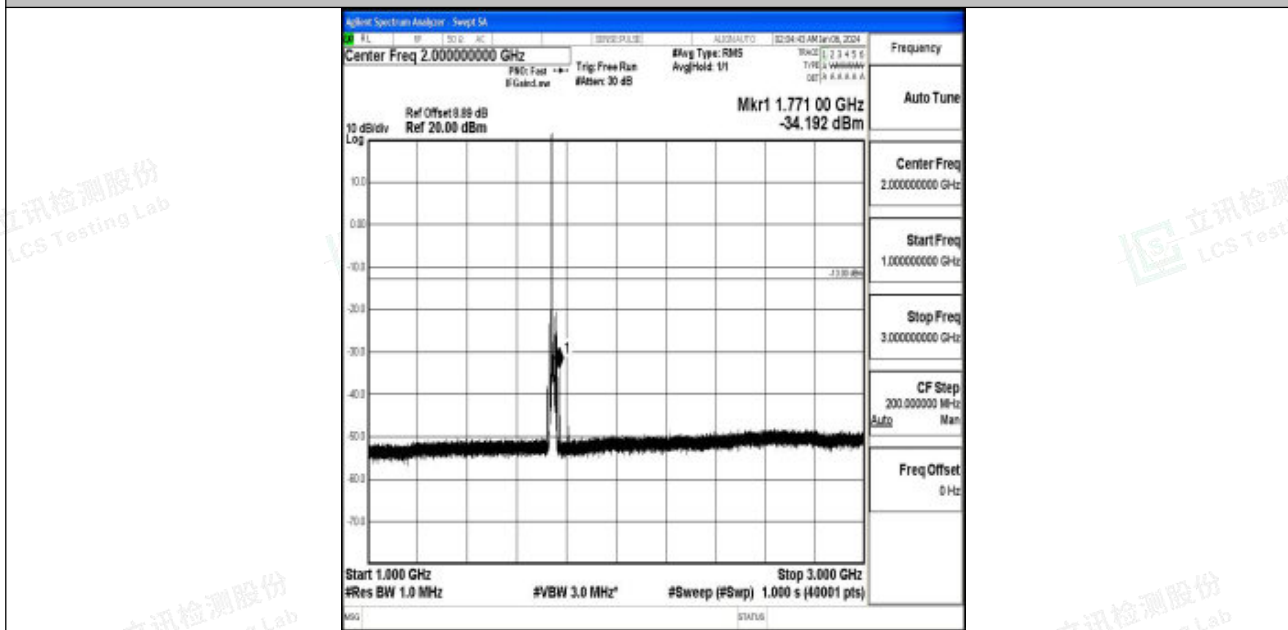

Band66_10MHz_QPSK_132322_1RB#0_3000~20000_3000~20000

Band66_10MHz_16QAM_132322_1RB#0_0.009~0.15_0.009~0.15

Band66_10MHz_16QAM_132322_1RB#0_0.15~30_0.15~30

Band66_10MHz_16QAM_132322_1RB#0_30~1000_30~1000

Band66_10MHz_16QAM_132322_1RB#0_1000~3000_1000~3000