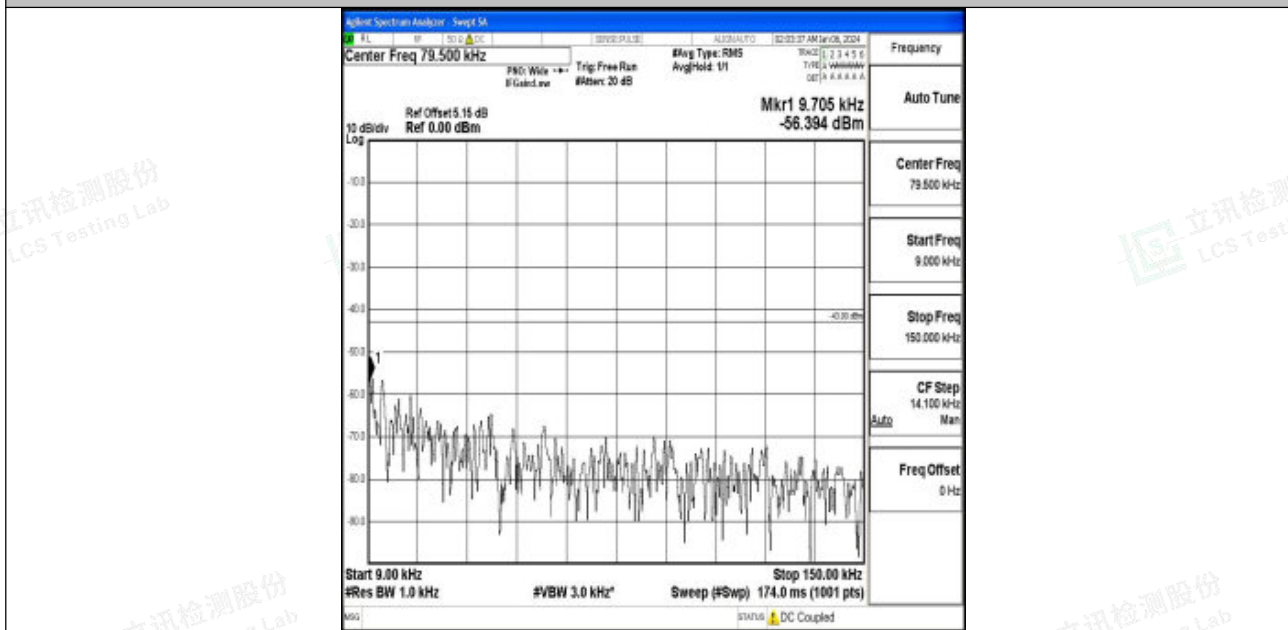

Band66_10MHz_16QAM_132022_1RB#0_3000~20000_3000~20000

Band66_10MHz_QPSK_132322_1RB#0_0.009~0.15_0.009~0.15