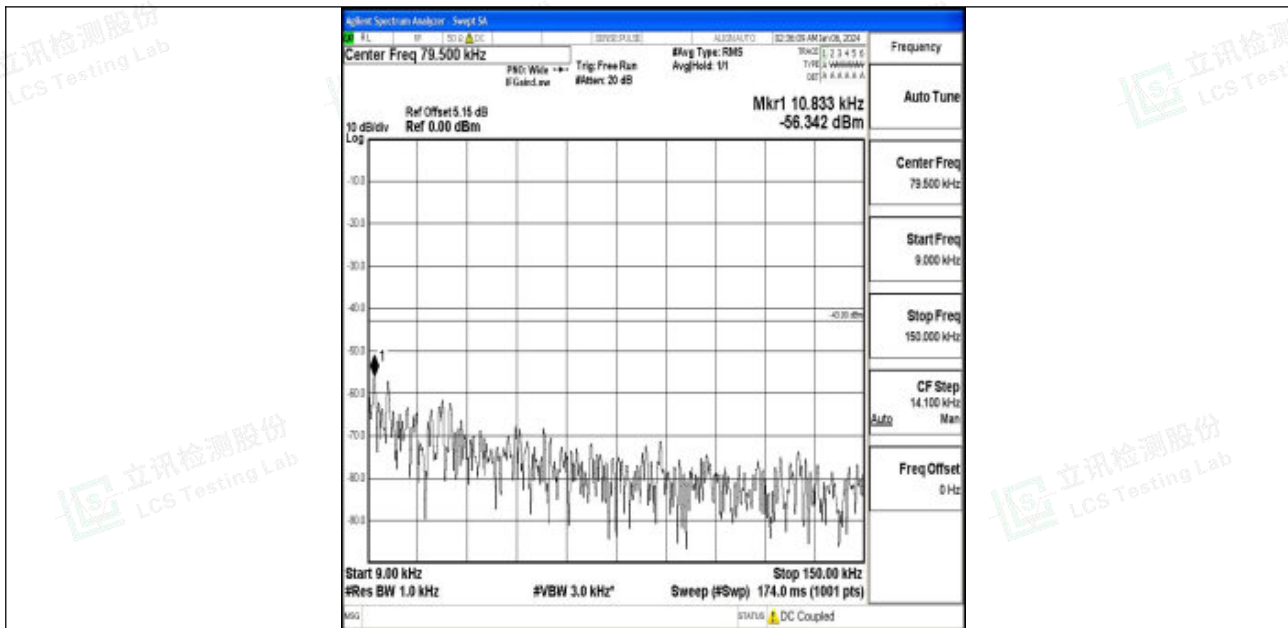

Band66_20MHz_QPSK_132322_1RB#0_0.15~30_0.15~30

Band66_20MHz_QPSK_132322_1RB#0_30~1000_30~1000

Band66_20MHz_QPSK_132322_1RB#0_1000~3000_1000~3000

Band66_20MHz_QPSK_132322_1RB#0_3000~20000_3000~20000

Band66_20MHz_16QAM_132322_1RB#0_0.009~0.15_0.009~0.15