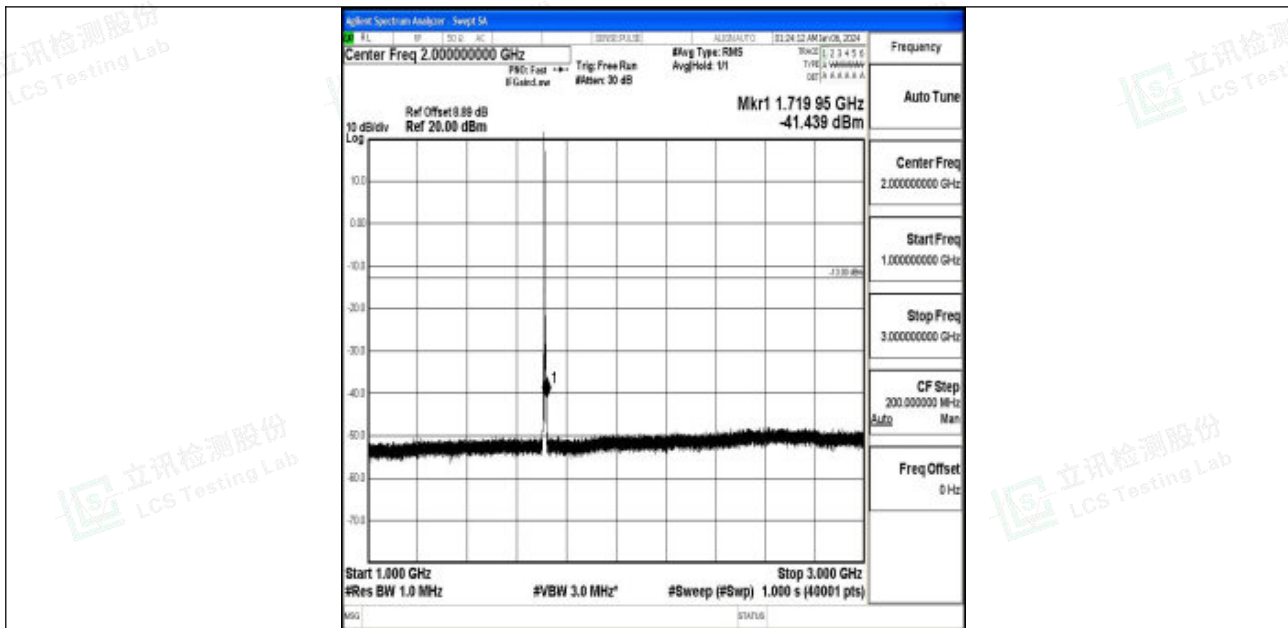

Band66_1.4MHz_16QAM_132665_1RB#0_3000~20000_3000~20000

Band66_3MHz_QPSK_131987_1RB#0_0.009~0.15_0.009~0.15

Band66_3MHz_QPSK_131987_1RB#0_0.15~30_0.15~30

Band66_3MHz_QPSK_131987_1RB#0_30~1000_30~1000

Band66_3MHz_QPSK_131987_1RB#0_1000~3000_1000~3000