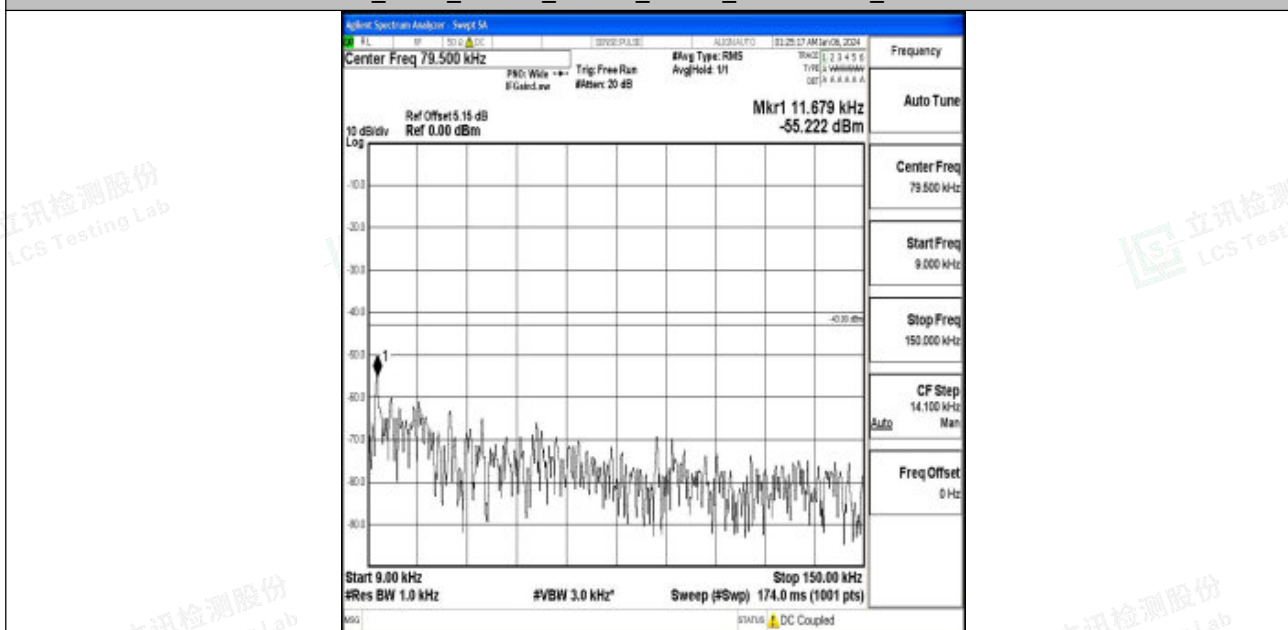

Band66_3MHz_16QAM_131987_1RB#0_3000~20000_3000~20000

Band66_3MHz_QPSK_132322_1RB#0_0.009~0.15_0.009~0.15