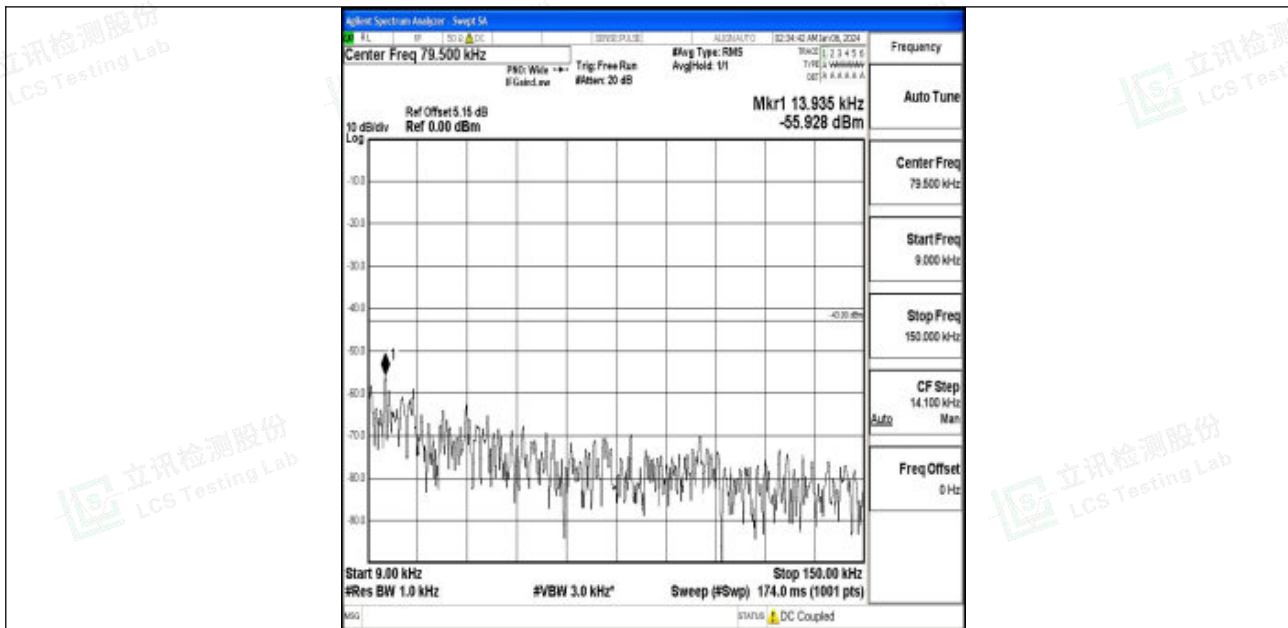

Band66_20MHz_QPSK_132072_1RB#0_0.15~30_0.15~30

Band66_20MHz_QPSK_132072_1RB#0_30~1000_30~1000

Band66_20MHz_QPSK_132072_1RB#0_1000~3000_1000~3000

Band66_20MHz_QPSK_132072_1RB#0_3000~20000_3000~20000

Band66_20MHz_16QAM_132072_1RB#0_0.009~0.15_0.009~0.15