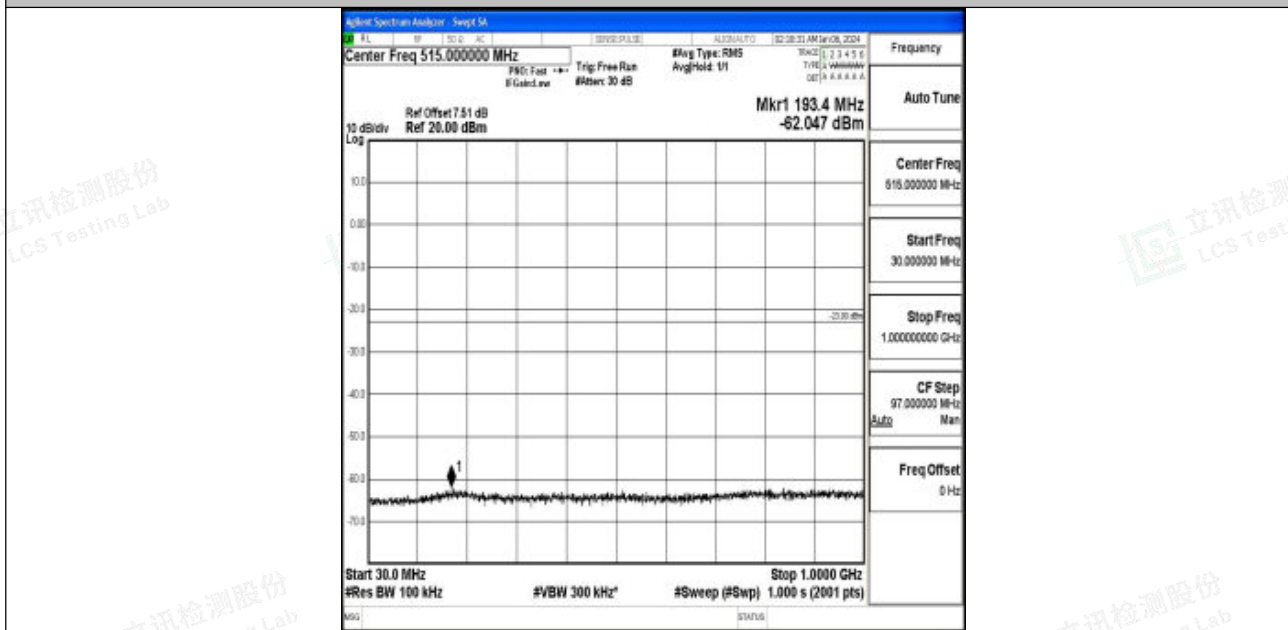

Band66_10MHz_16QAM_132622_1RB#0_3000~20000_3000~20000

Band66_15MHz_QPSK_132047_1RB#0_0.009~0.15_0.009~0.15

Band66_15MHz_QPSK_132047_1RB#0_0.15~30_0.15~30

Band66_15MHz_QPSK_132047_1RB#0_30~1000_30~1000

Band66_15MHz_QPSK_132047_1RB#0_1000~3000_1000~3000