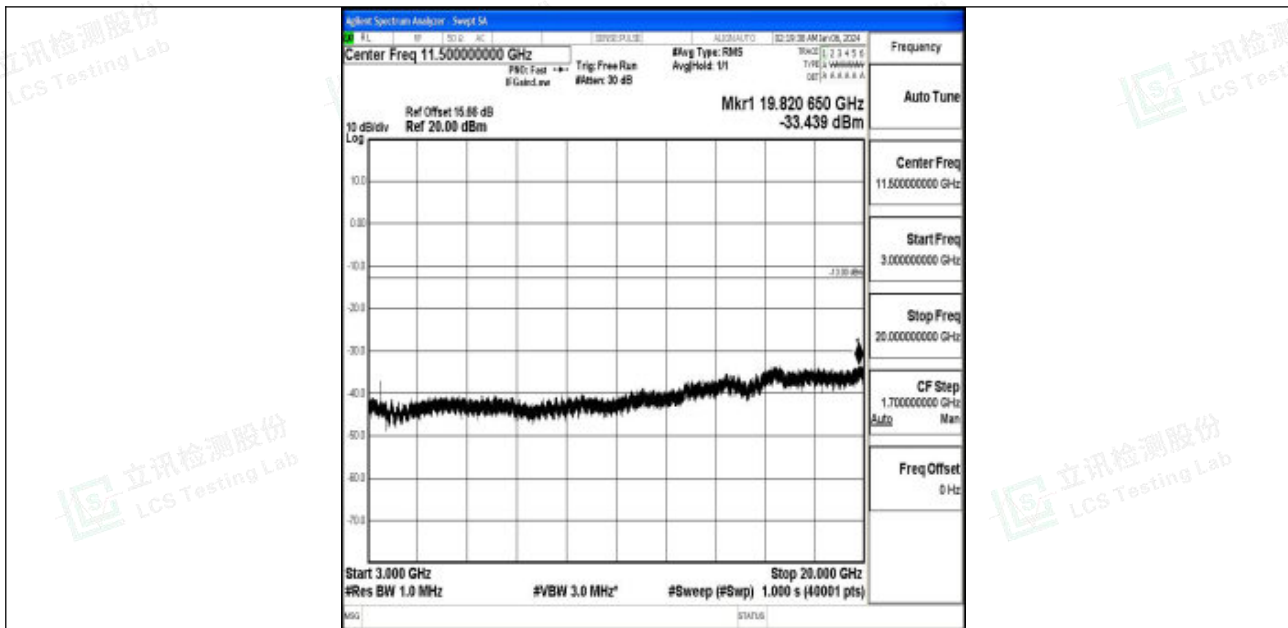

Band66_15MHz_QPSK_132047_1RB#0_3000~20000_3000~20000

Band66_15MHz_16QAM_132047_1RB#0_0.009~0.15_0.009~0.15

Band66_15MHz_16QAM_132047_1RB#0_0.15~30_0.15~30

Band66_15MHz_16QAM_132047_1RB#0_30~1000_30~1000

Band66_15MHz_16QAM_132047_1RB#0_1000~3000_1000~3000