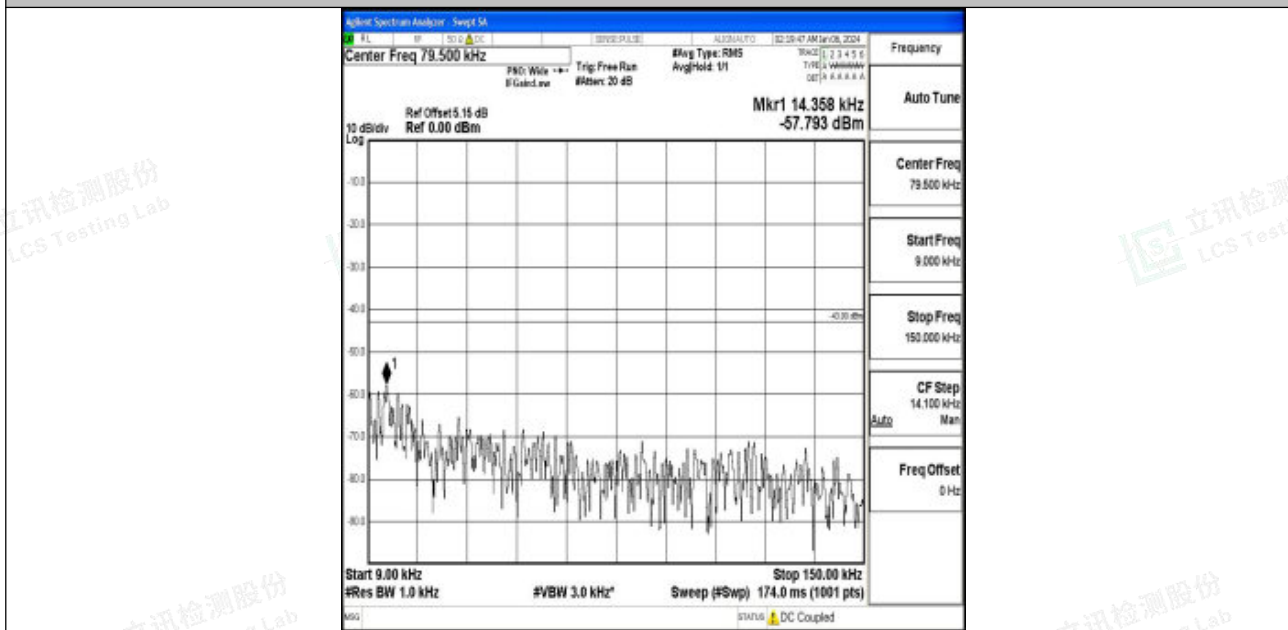

Band66_15MHz_16QAM_132047_1RB#0_3000~20000_3000~20000

Band66_15MHz_QPSK_132322_1RB#0_0.009~0.15_0.009~0.15