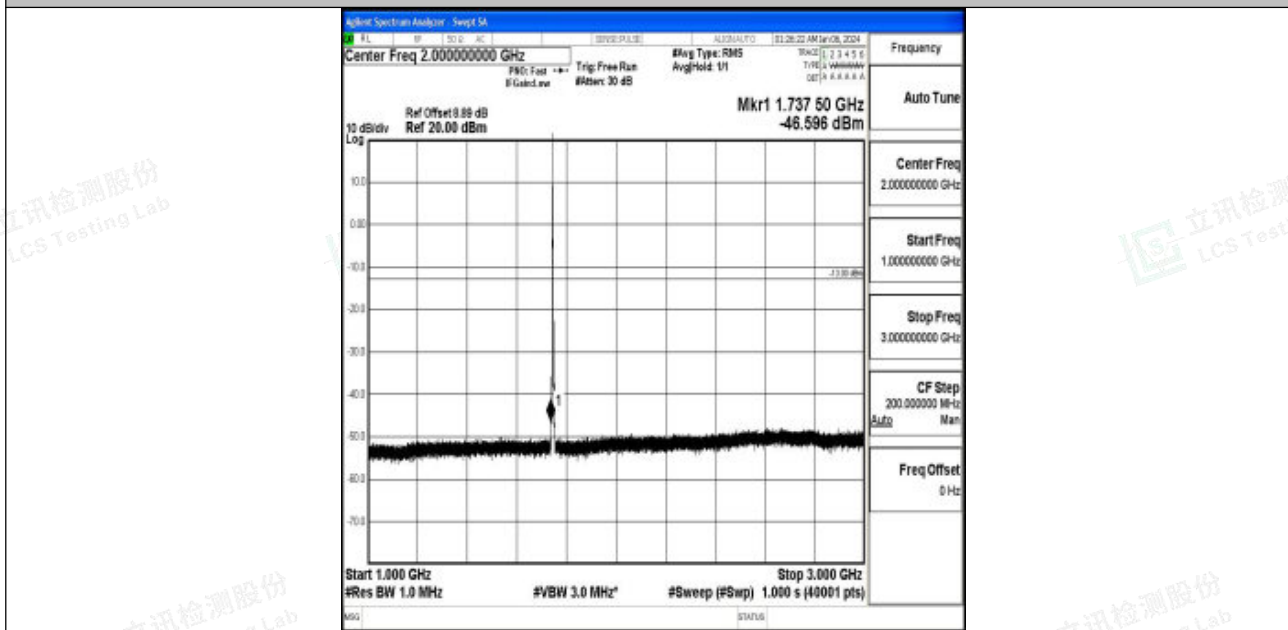

Band66_3MHz_QPSK_132322_1RB#0_3000~20000_3000~20000

Band66_3MHz_16QAM_132322_1RB#0_0.009~0.15_0.009~0.15

Band66_3MHz_16QAM_132322_1RB#0_0.15~30_0.15~30

Band66_3MHz_16QAM_132322_1RB#0_30~1000_30~1000

Band66_3MHz_16QAM_132322_1RB#0_1000~3000_1000~3000