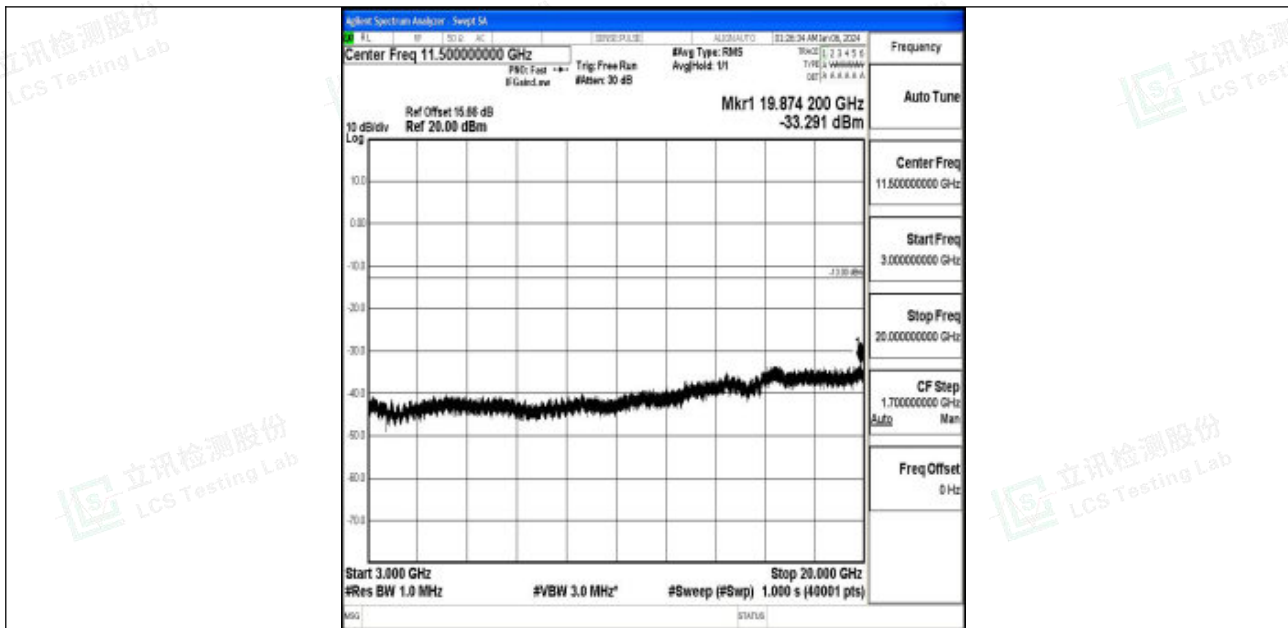

Band66_3MHz_QPSK_132322_1RB#0_3000~20000_3000~20000

Band66_3MHz_16QAM_132322_1RB#0_0.009~0.15_0.009~0.15

Band66_3MHz_16QAM_132322_1RB#0_0.15~30_0.15~30

Band66_3MHz_16QAM_132322_1RB#0_30~1000_30~1000

Band66_3MHz_16QAM_132322_1RB#0_1000~3000_1000~3000