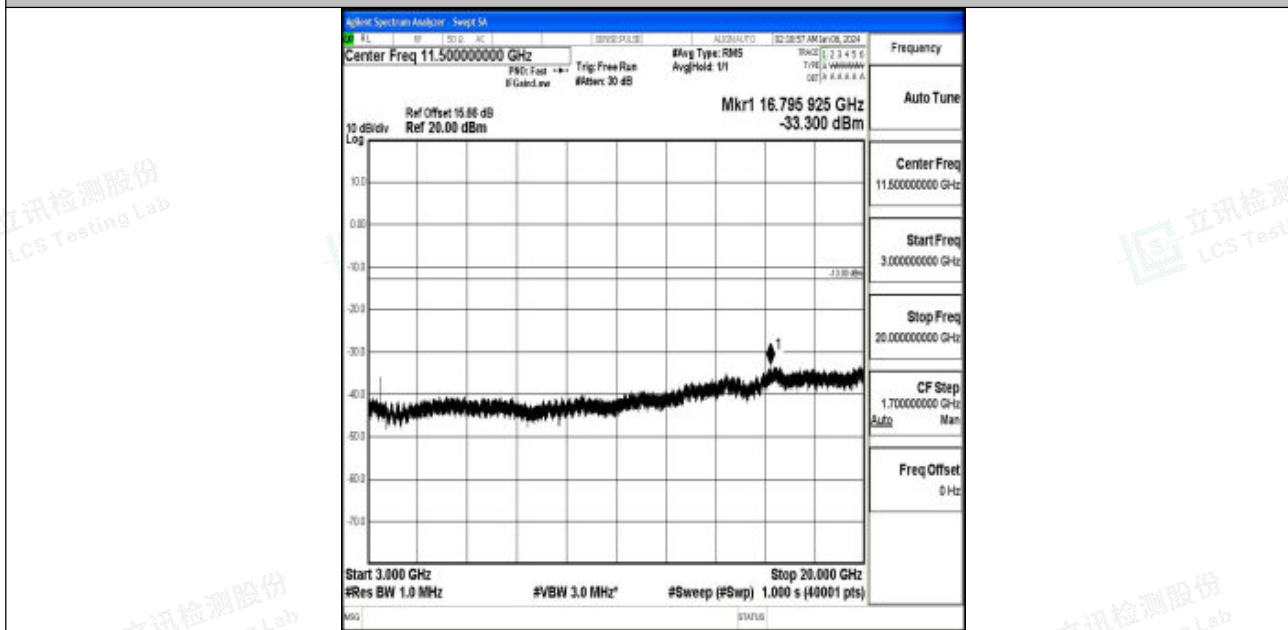

Band66_10MHz_16QAM_132622_1RB#0_3000~20000_3000~20000

Band66_15MHz_QPSK_132047_1RB#0_0.009~0.15_0.009~0.15

Band66_15MHz_QPSK_132047_1RB#0_0.15~30_0.15~30

Band66_15MHz_QPSK_132047_1RB#0_30~1000_30~1000

Band66_15MHz_QPSK_132047_1RB#0_1000~3000_1000~3000