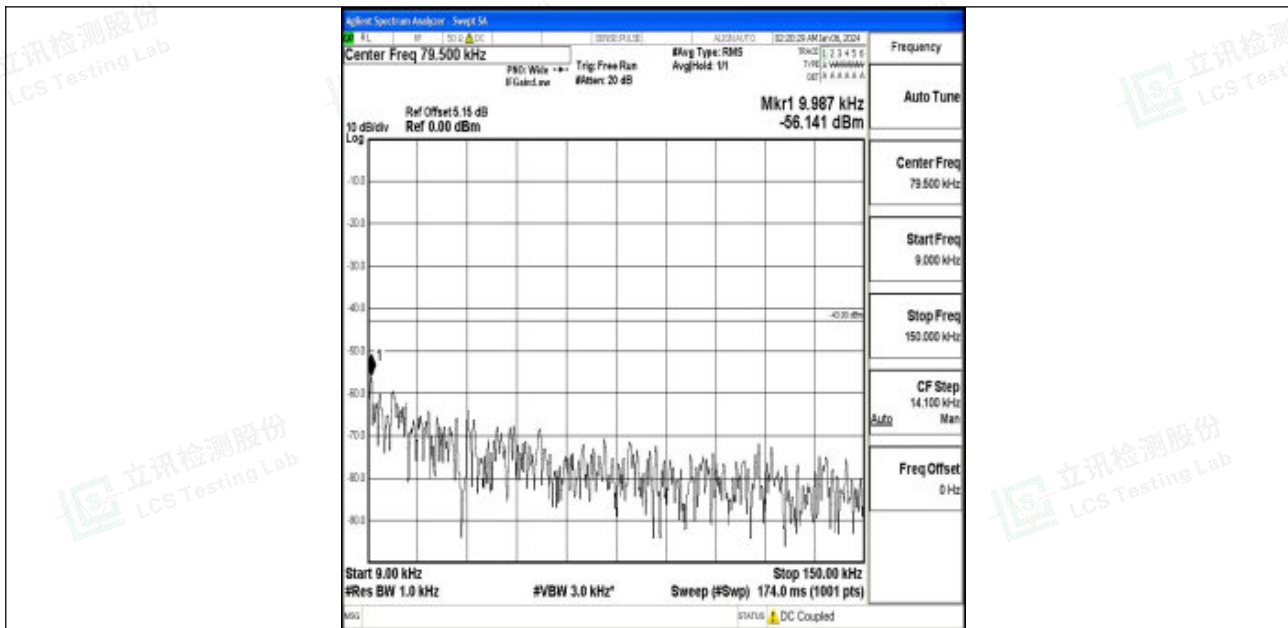

Band66_15MHz_QPSK_132322_1RB#0_3000~20000_3000~20000

Band66_15MHz_16QAM_132322_1RB#0_0.009~0.15_0.009~0.15