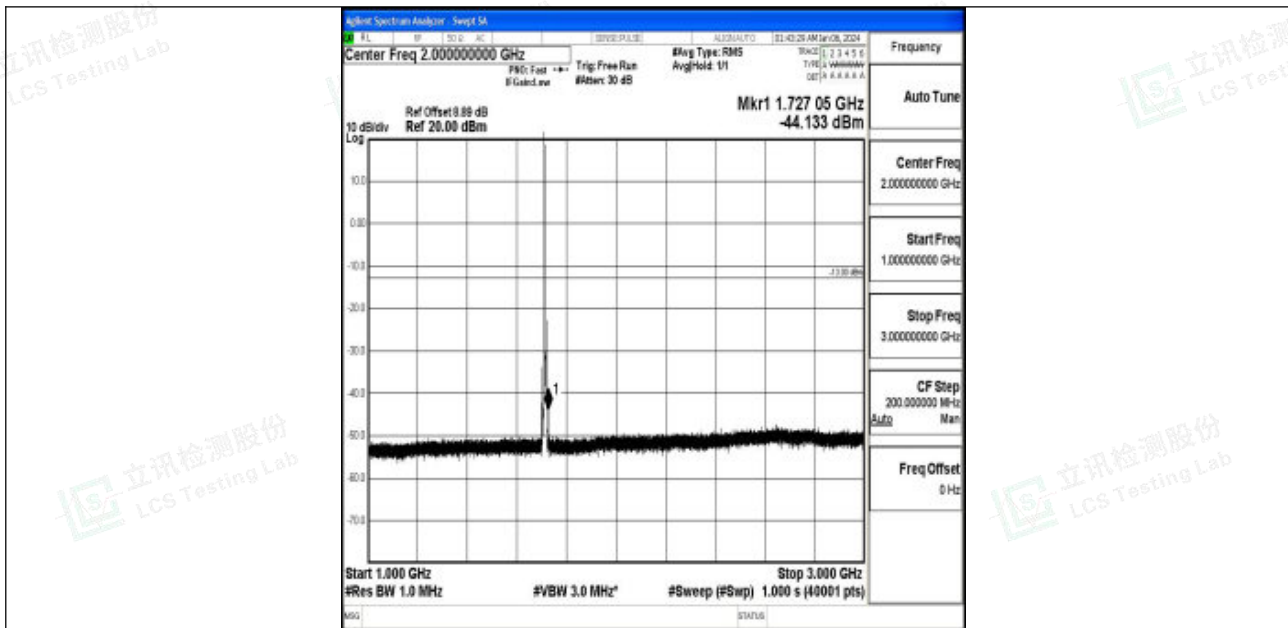

Band66_3MHz_16QAM_132657_1RB#0_3000~20000_3000~20000

Band66_5MHz_QPSK_131997_1RB#0_0.009~0.15_0.009~0.15

Band66_5MHz_QPSK_131997_1RB#0_0.15~30_0.15~30

Band66_5MHz_QPSK_131997_1RB#0_30~1000_30~1000

Band66_5MHz_QPSK_131997_1RB#0_1000~3000_1000~3000