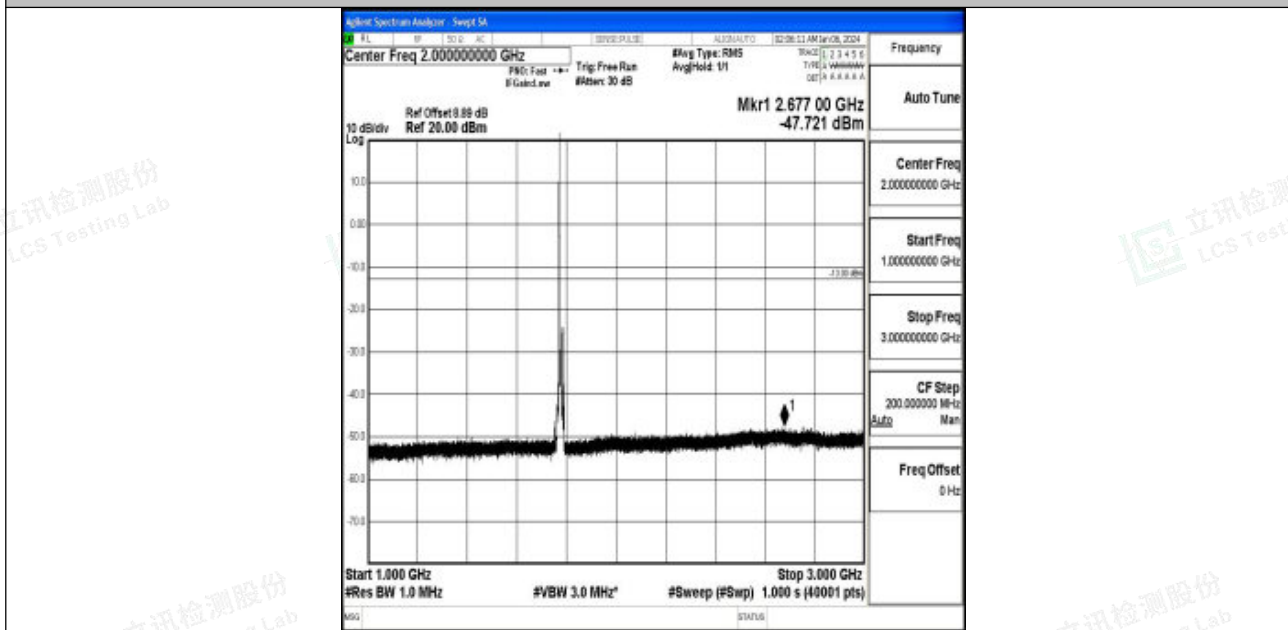

Band66_10MHz_QPSK_132622_1RB#0_3000~20000_3000~20000

Band66_10MHz_16QAM_132622_1RB#0_0.009~0.15_0.009~0.15

Band66_10MHz_16QAM_132622_1RB#0_0.15~30_0.15~30

Band66_10MHz_16QAM_132622_1RB#0_30~1000_30~1000

Band66_10MHz_16QAM_132622_1RB#0_1000~3000_1000~3000