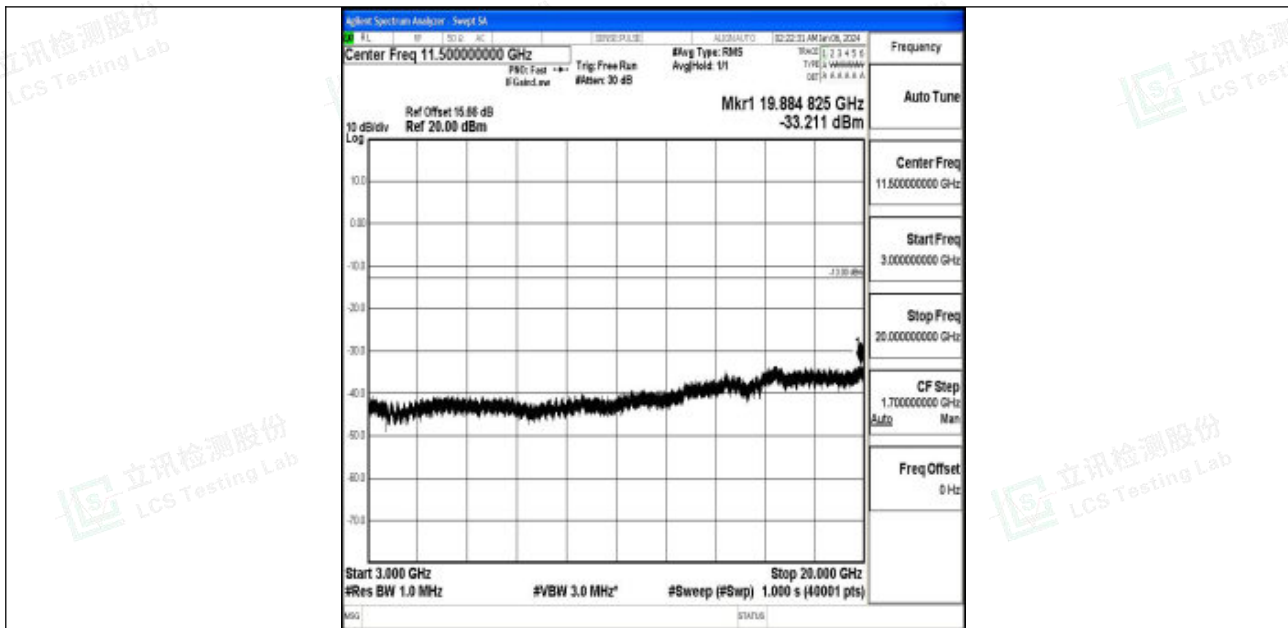

Band66_15MHz_16QAM_132597_1RB#0_0.15~30_0.15~30

Band66_15MHz_16QAM_132597_1RB#0_30~1000_30~1000

Band66_15MHz_16QAM_132597_1RB#0_1000~3000_1000~3000

Band66_15MHz_16QAM_132597_1RB#0_3000~20000_3000~20000

Band66_20MHz_QPSK_132072_1RB#0_0.009~0.15_0.009~0.15