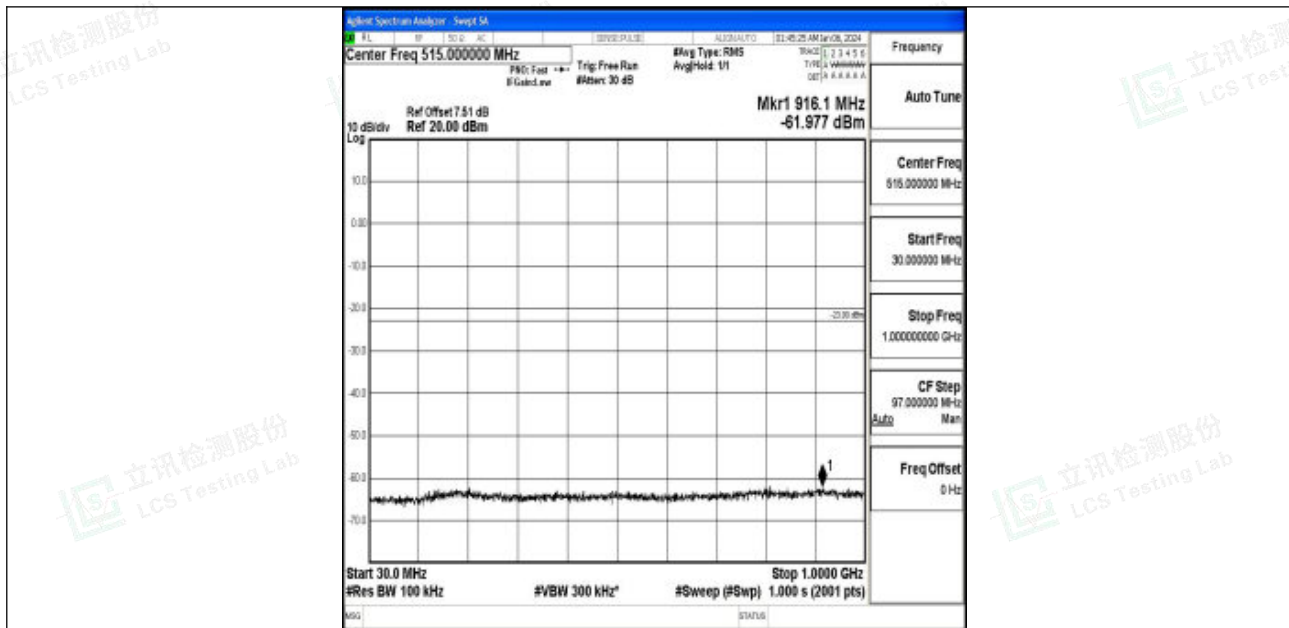

Band66_5MHz_QPSK_132322_1RB#0_3000~20000_3000~20000

Band66_5MHz_16QAM_132322_1RB#0_0.009~0.15_0.009~0.15

Band66_5MHz_16QAM_132322_1RB#0_0.15~30_0.15~30

Band66_5MHz_16QAM_132322_1RB#0_30~1000_30~1000

Band66_5MHz_16QAM_132322_1RB#0_1000~3000_1000~3000