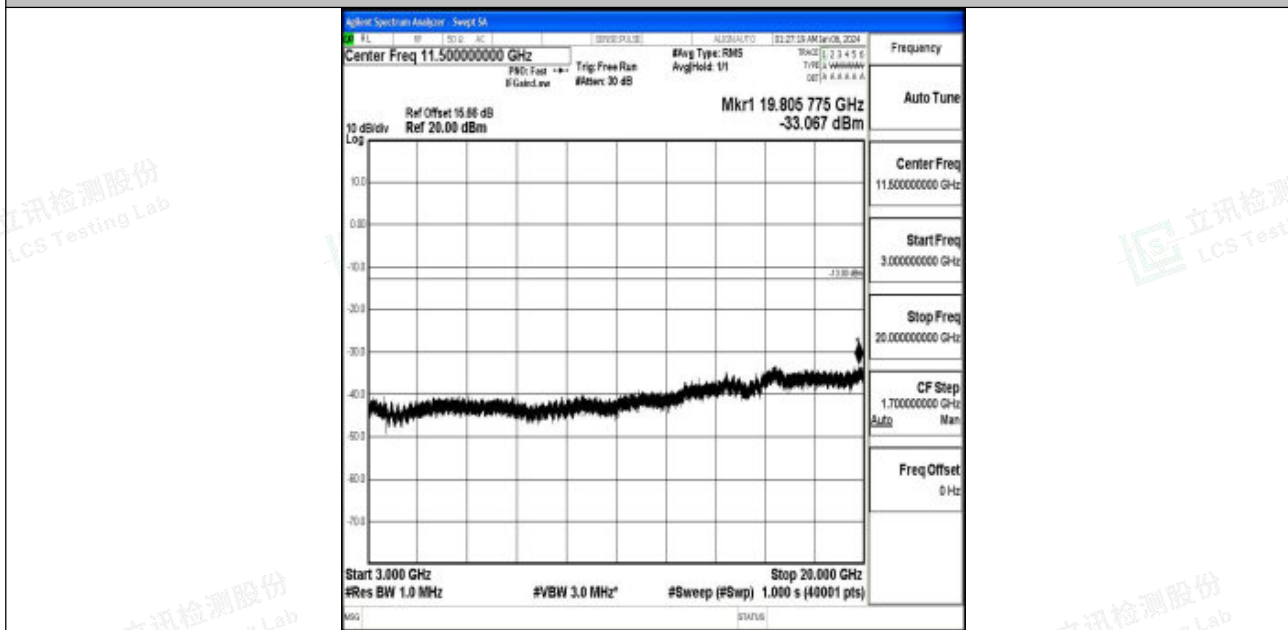

Band66_3MHz_16QAM_132322_1RB#0_3000~20000_3000~20000

Band66_3MHz_QPSK_132657_1RB#0_0.009~0.15_0.009~0.15

Band66_3MHz_QPSK_132657_1RB#0_0.15~30_0.15~30

Band66_3MHz_QPSK_132657_1RB#0_30~1000_30~1000

Band66_3MHz_QPSK_132657_1RB#0_1000~3000_1000~3000