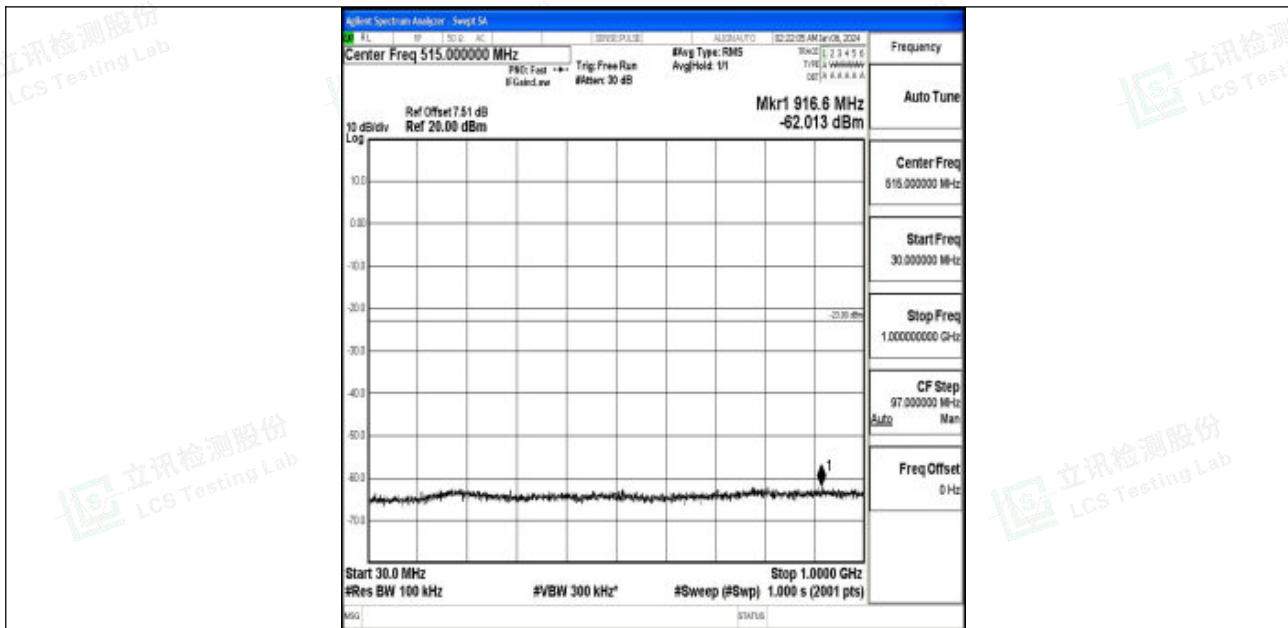

Band66_15MHz_16QAM_132597_1RB#0_0.15~30_0.15~30

Band66_15MHz_16QAM_132597_1RB#0_30~1000_30~1000