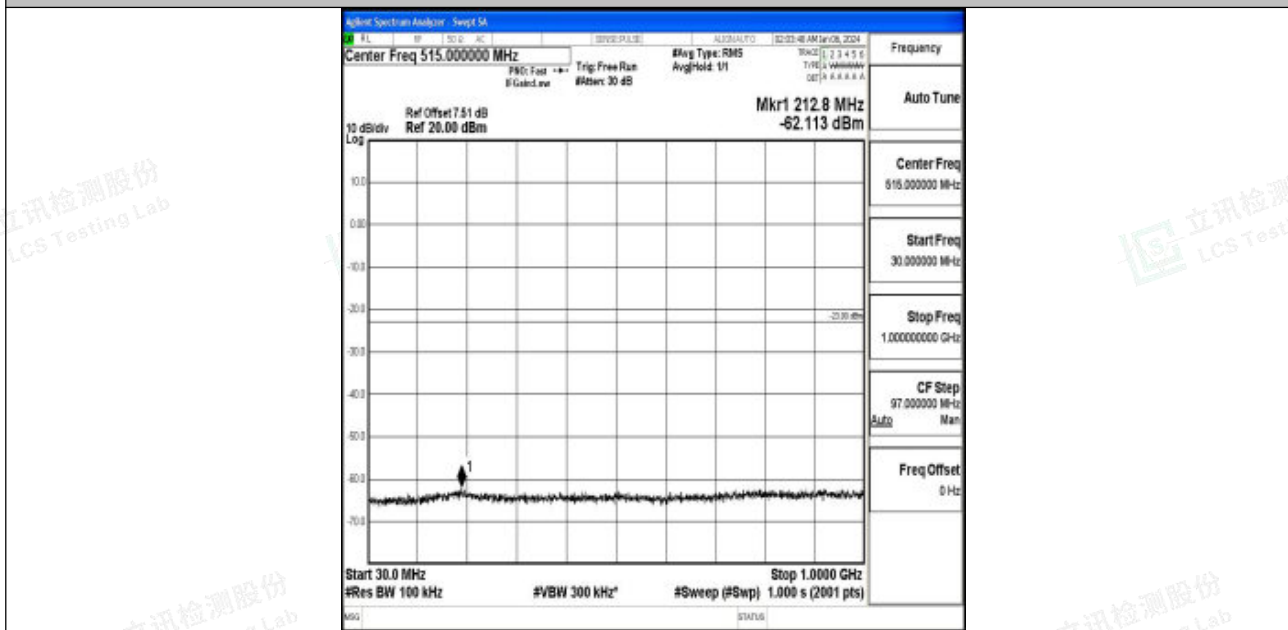

Band66_10MHz_16QAM_132022_1RB#0_3000~20000_3000~20000

Band66_10MHz_QPSK_132322_1RB#0_0.009~0.15_0.009~0.15

Band66_10MHz_QPSK_132322_1RB#0_0.15~30_0.15~30

Band66_10MHz_QPSK_132322_1RB#0_30~1000_30~1000

Band66_10MHz_QPSK_132322_1RB#0_1000~3000_1000~3000