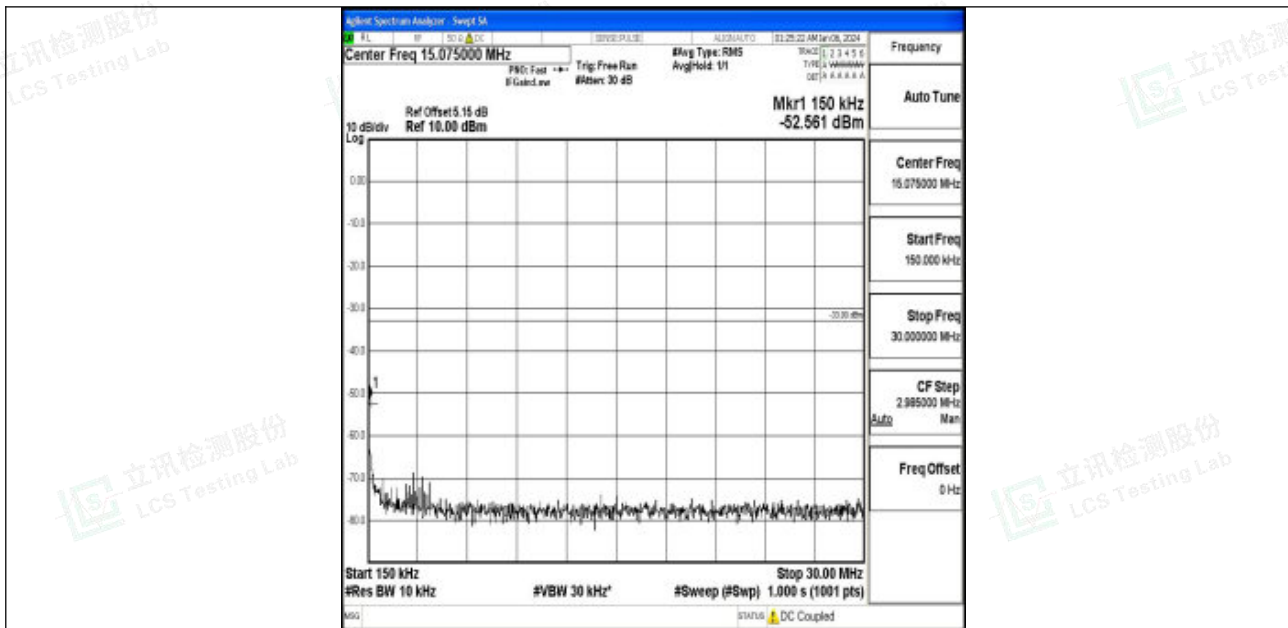

Band66_3MHz_QPSK_132322_1RB#0_0.009~0.15_0.009~0.15

Band66_3MHz_QPSK_132322_1RB#0_0.15~30_0.15~30