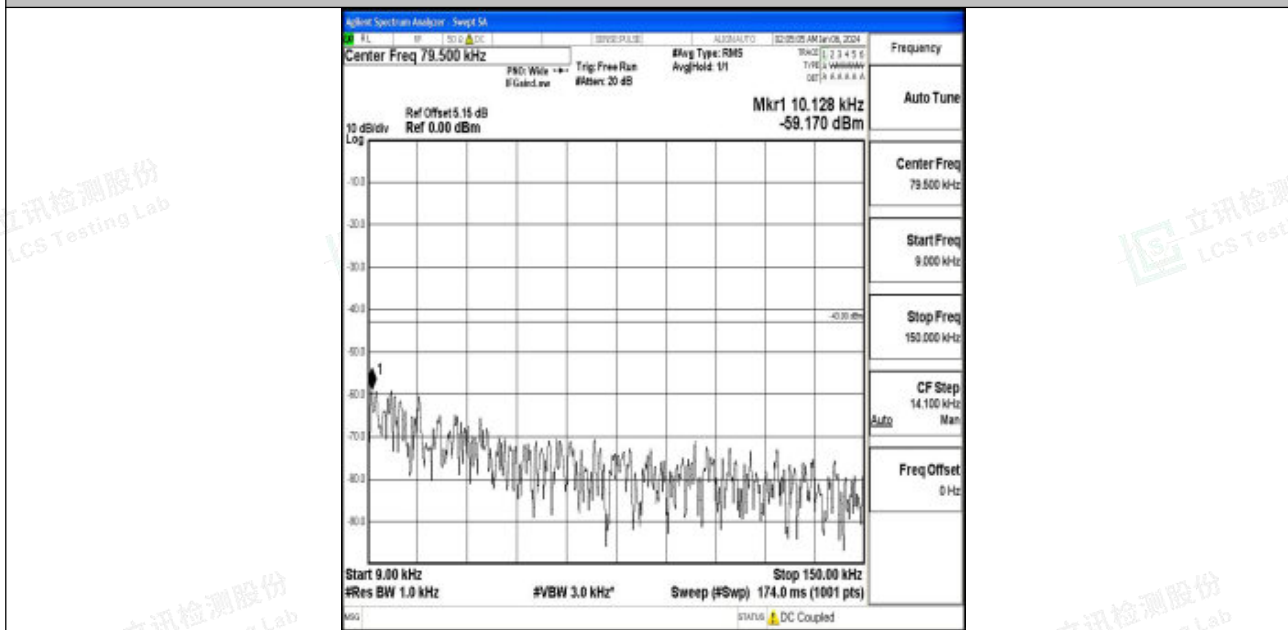

Band66_10MHz_16QAM_132322_1RB#0_3000~20000_3000~20000

Band66_10MHz_QPSK_132622_1RB#0_0.009~0.15_0.009~0.15