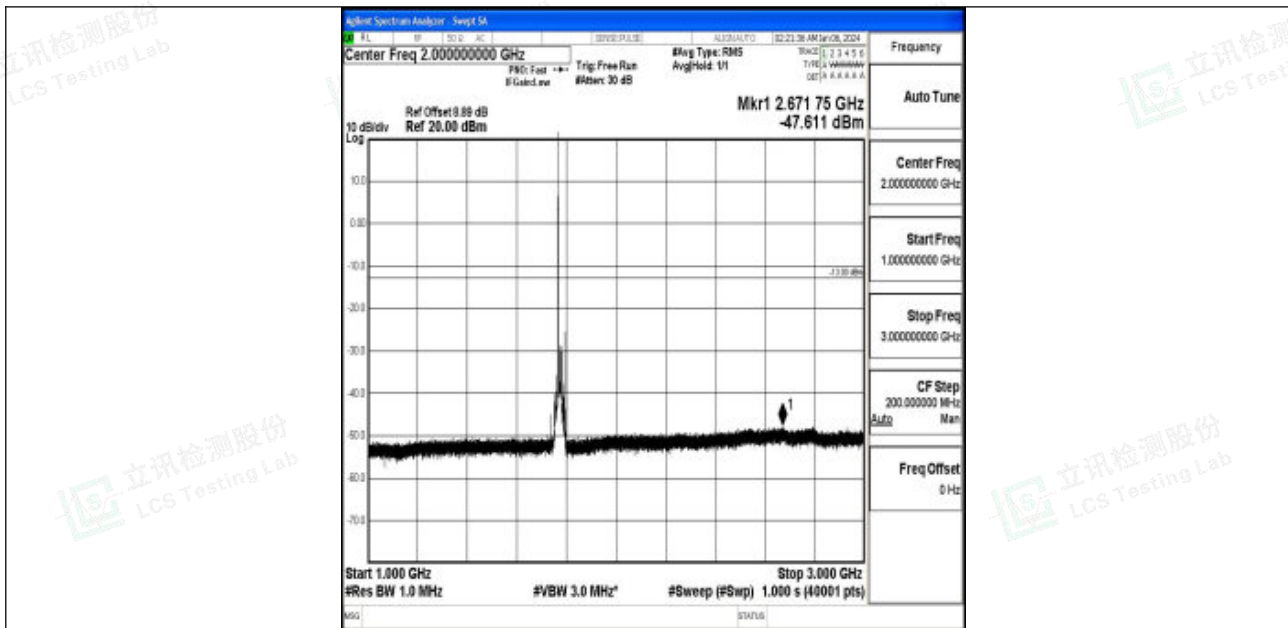

Band66_15MHz_QPSK_132597_1RB#0_30~1000_30~1000

Band66_15MHz_QPSK_132597_1RB#0_1000~3000_1000~3000