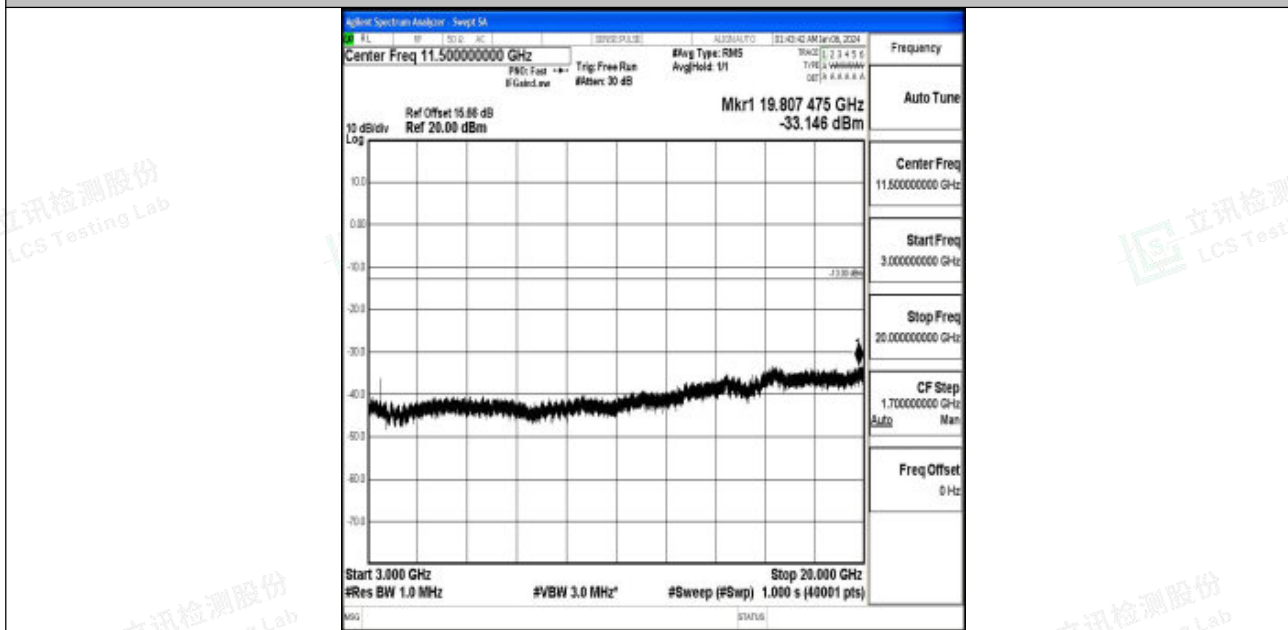

Band66_3MHz_16QAM_132657_1RB#0_3000~20000_3000~20000

Band66_5MHz_QPSK_131997_1RB#0_0.009~0.15_0.009~0.15

Band66_5MHz_QPSK_131997_1RB#0_0.15~30_0.15~30

Band66_5MHz_QPSK_131997_1RB#0_30~1000_30~1000

Band66_5MHz_QPSK_131997_1RB#0_1000~3000_1000~3000