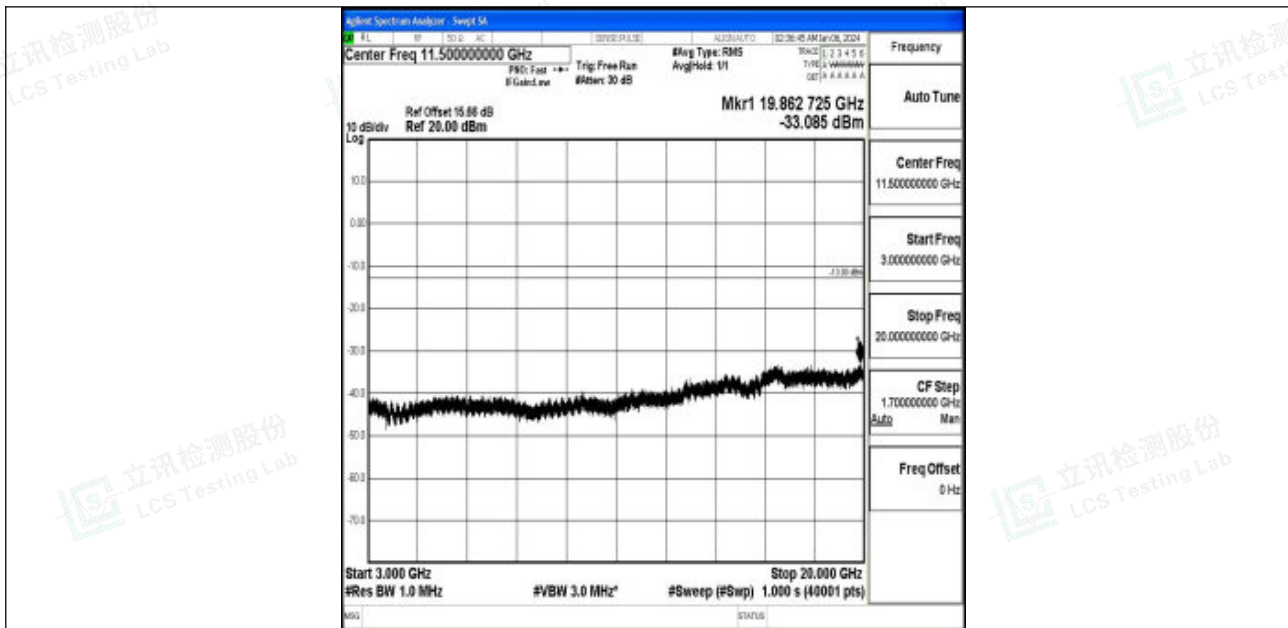

Band66_20MHz_16QAM_132322_1RB#0_0.15~30_0.15~30

Band66_20MHz_16QAM_132322_1RB#0_30~1000_30~1000

Band66_20MHz_16QAM_132322_1RB#0_1000~3000_1000~3000

Band66_20MHz_16QAM_132322_1RB#0_3000~20000_3000~20000

Band66_20MHz_QPSK_132572_1RB#0_0.009~0.15_0.009~0.15