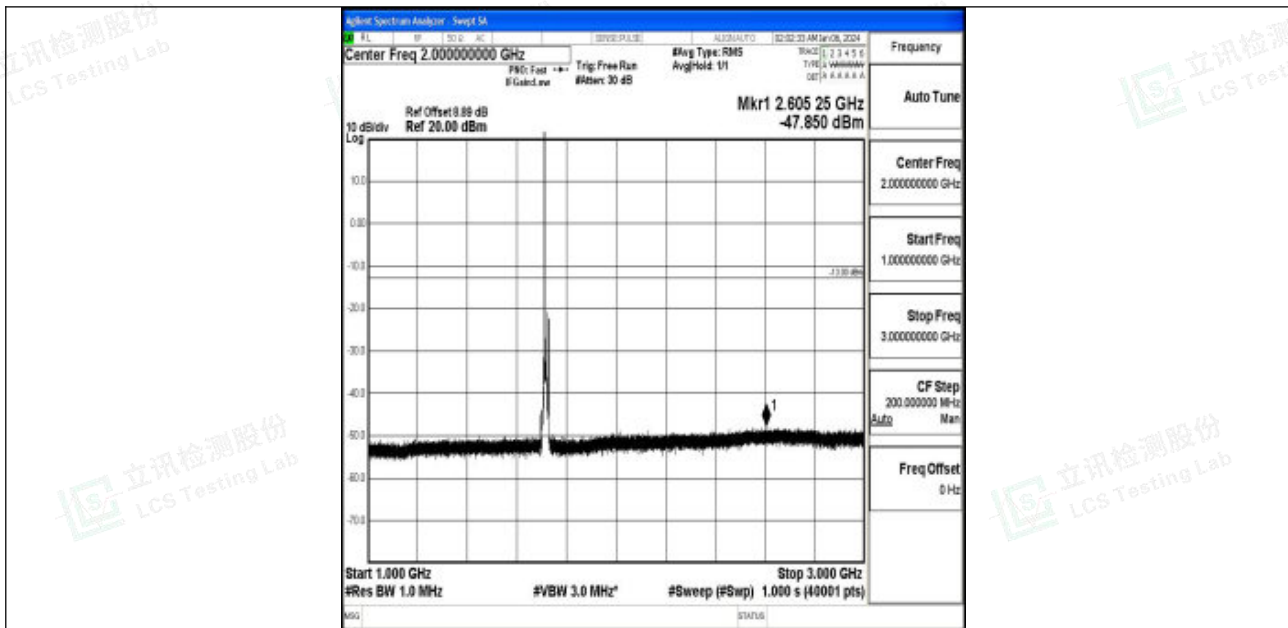

Band66_5MHz_16QAM_132647_1RB#0_3000~20000_3000~20000

Band66_10MHz_QPSK_132022_1RB#0_0.009~0.15_0.009~0.15

Band66_10MHz_QPSK_132022_1RB#0_0.15~30_0.15~30

Band66_10MHz_QPSK_132022_1RB#0_30~1000_30~1000

Band66_10MHz_QPSK_132022_1RB#0_1000~3000_1000~3000