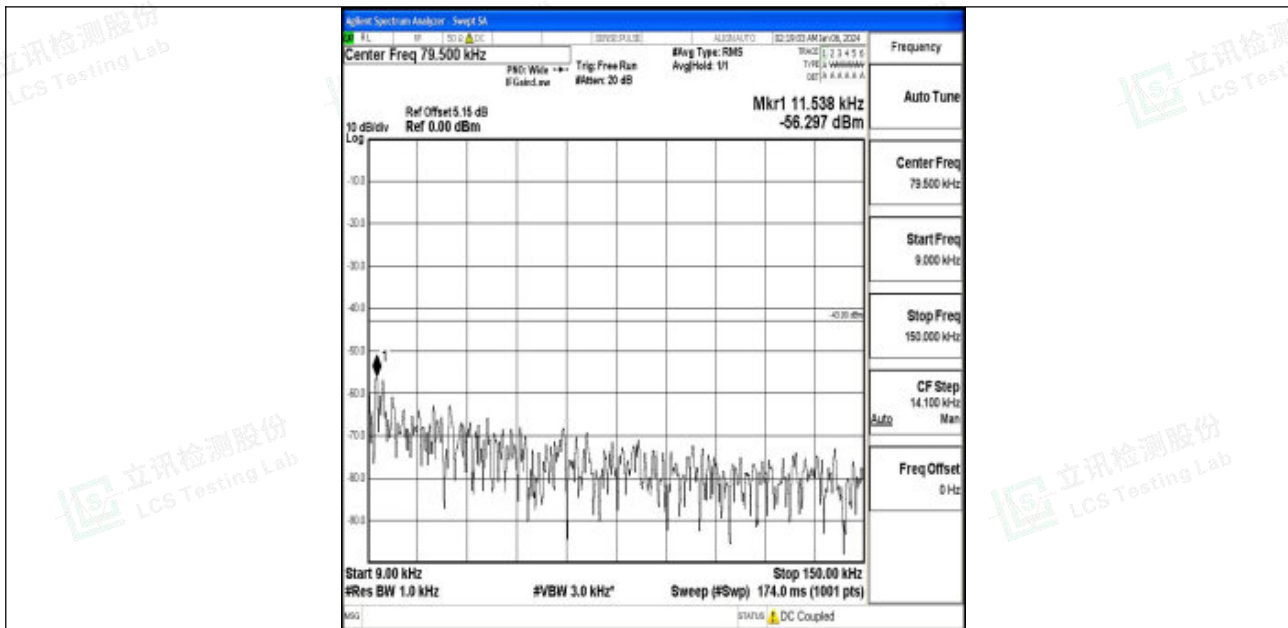

Band66_15MHz_QPSK_132047_1RB#0_3000~20000_3000~20000

Band66_15MHz_16QAM_132047_1RB#0_0.009~0.15_0.009~0.15