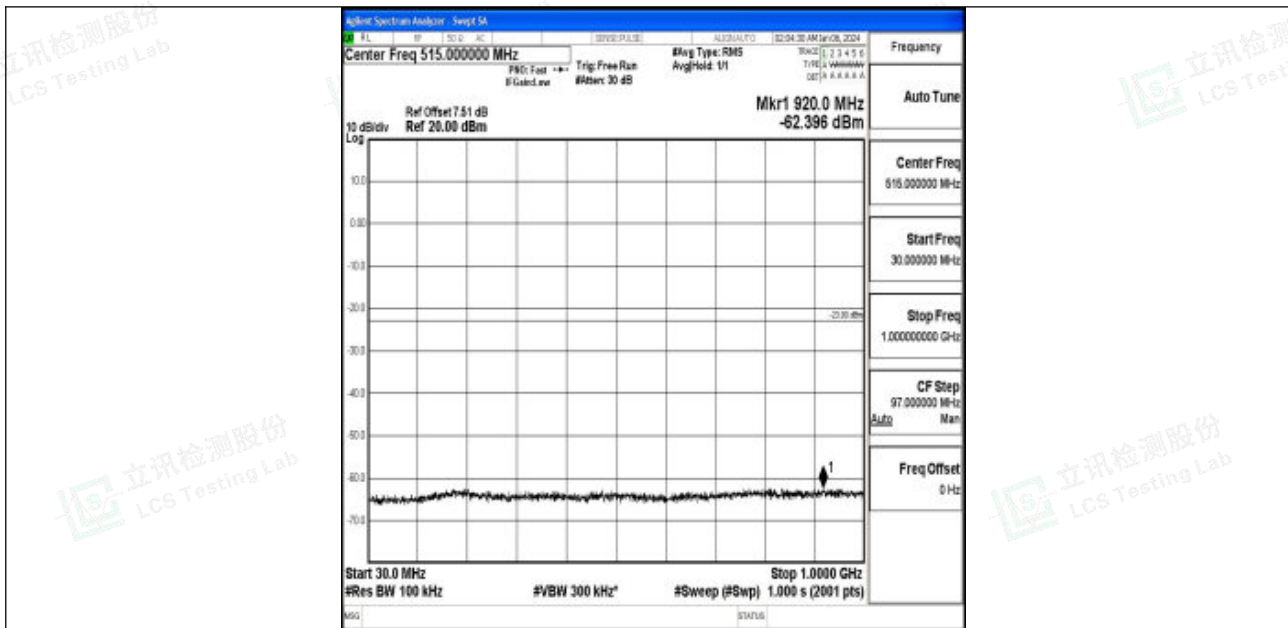

Band66_10MHz_QPSK_132322_1RB#0_3000~20000_3000~20000

Band66_10MHz_16QAM_132322_1RB#0_0.009~0.15_0.009~0.15

Band66_10MHz_16QAM_132322_1RB#0_0.15~30_0.15~30

Band66_10MHz_16QAM_132322_1RB#0_30~1000_30~1000

Band66_10MHz_16QAM_132322_1RB#0_1000~3000_1000~3000