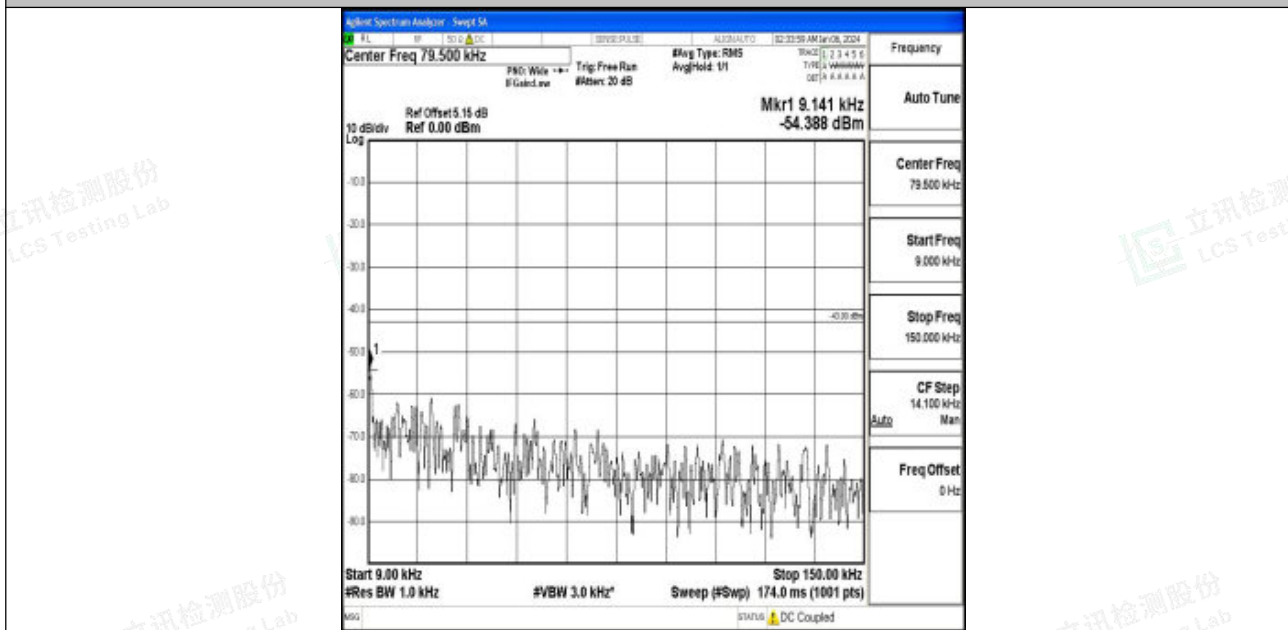

Band66_15MHz_16QAM_132597_1RB#0_0.15~30_0.15~30

Band66_15MHz_16QAM_132597_1RB#0_30~1000_30~1000

Band66_15MHz_16QAM_132597_1RB#0_1000~3000_1000~3000

Band66_15MHz_16QAM_132597_1RB#0_3000~20000_3000~20000

Band66_20MHz_QPSK_132072_1RB#0_0.009~0.15_0.009~0.15