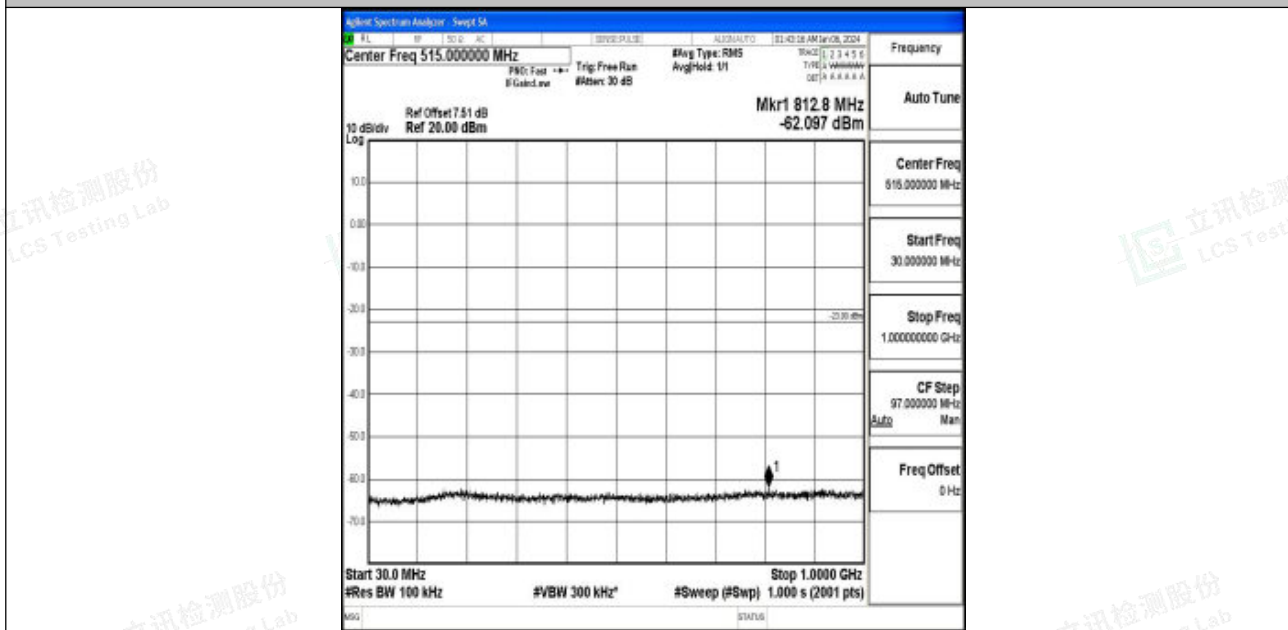

Band66_3MHz_16QAM_132657_1RB#0_3000~20000_3000~20000

Band66_5MHz_QPSK_131997_1RB#0_0.009~0.15_0.009~0.15

Band66_5MHz_QPSK_131997_1RB#0_0.15~30_0.15~30

Band66_5MHz_QPSK_131997_1RB#0_30~1000_30~1000

Band66_5MHz_QPSK_131997_1RB#0_1000~3000_1000~3000