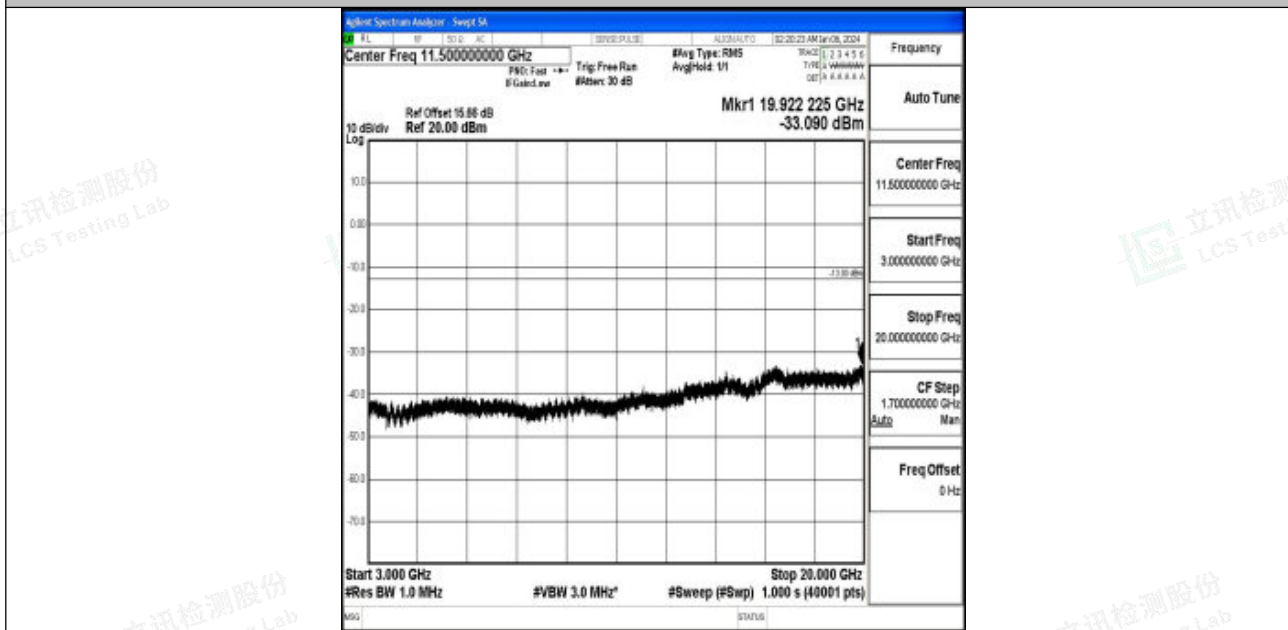

Band66_15MHz_16QAM_132047_1RB#0_3000~20000_3000~20000

Band66_15MHz_QPSK_132322_1RB#0_0.009~0.15_0.009~0.15

Band66_15MHz_QPSK_132322_1RB#0_0.15~30_0.15~30

Band66_15MHz_QPSK_132322_1RB#0_30~1000_30~1000

Band66_15MHz_QPSK_132322_1RB#0_1000~3000_1000~3000