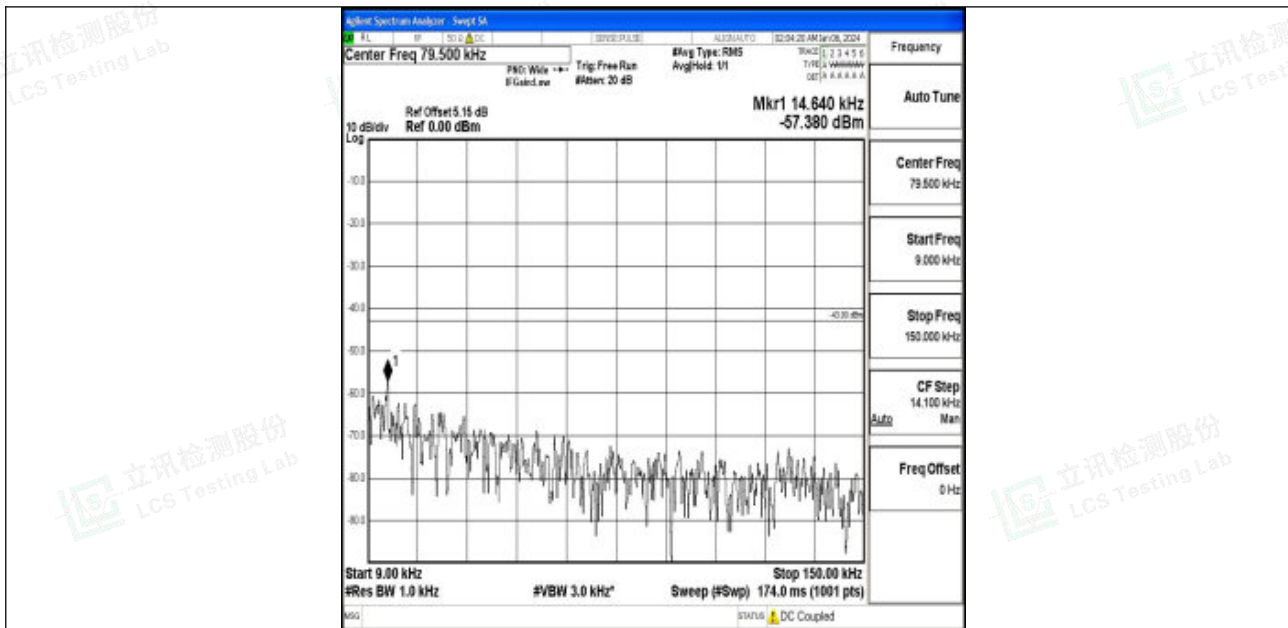

Band66_10MHz_QPSK_132322_1RB#0_3000~20000_3000~20000

Band66_10MHz_16QAM_132322_1RB#0_0.009~0.15_0.009~0.15