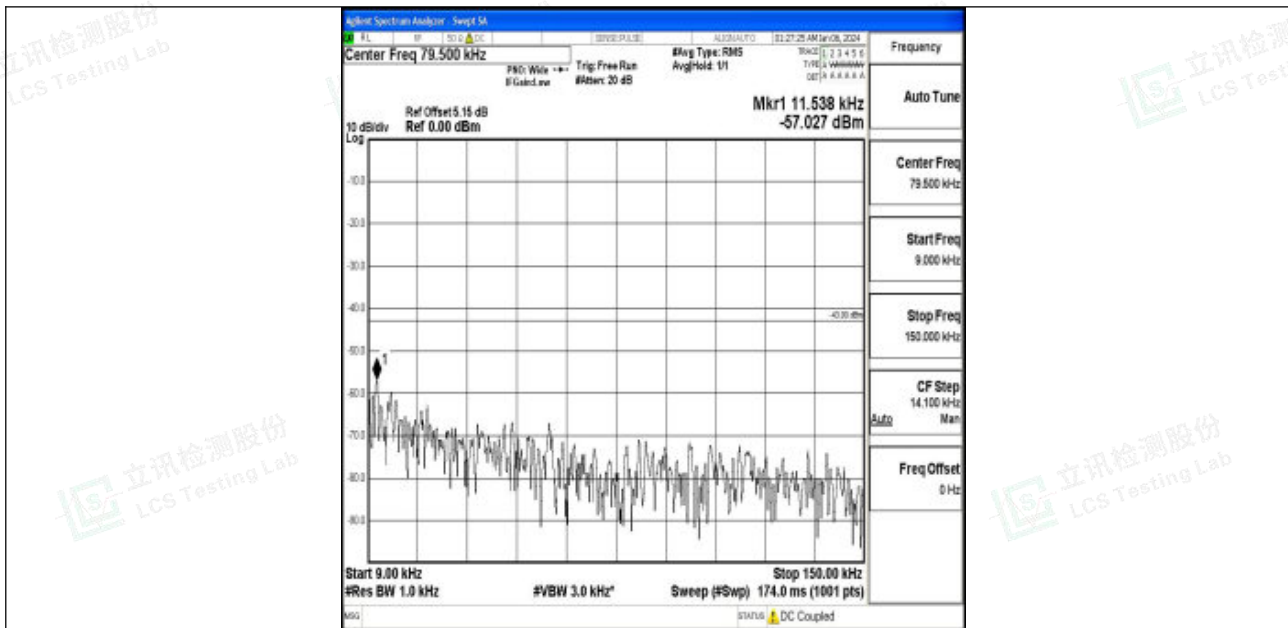

Band66_3MHz_QPSK_132657_1RB#0_3000~20000_3000~20000

Band66_3MHz_16QAM_132657_1RB#0_0.009~0.15_0.009~0.15