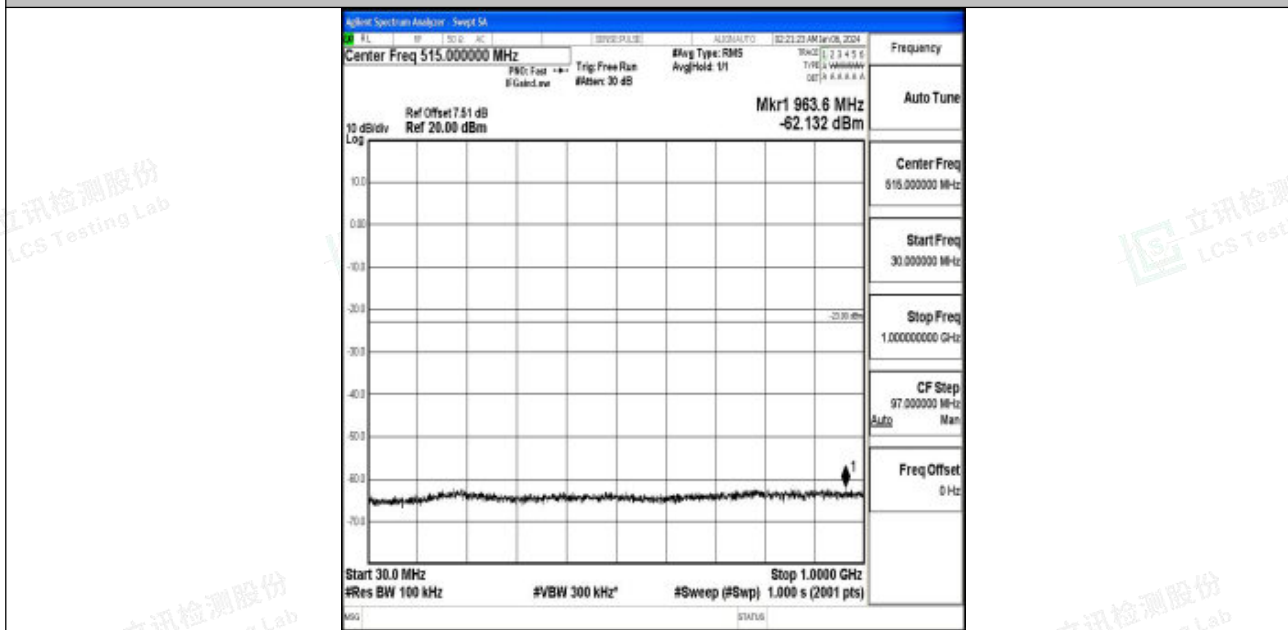

Band66_15MHz_QPSK_132597_1RB#0_0.15~30_0.15~30

Band66_15MHz_QPSK_132597_1RB#0_30~1000_30~1000