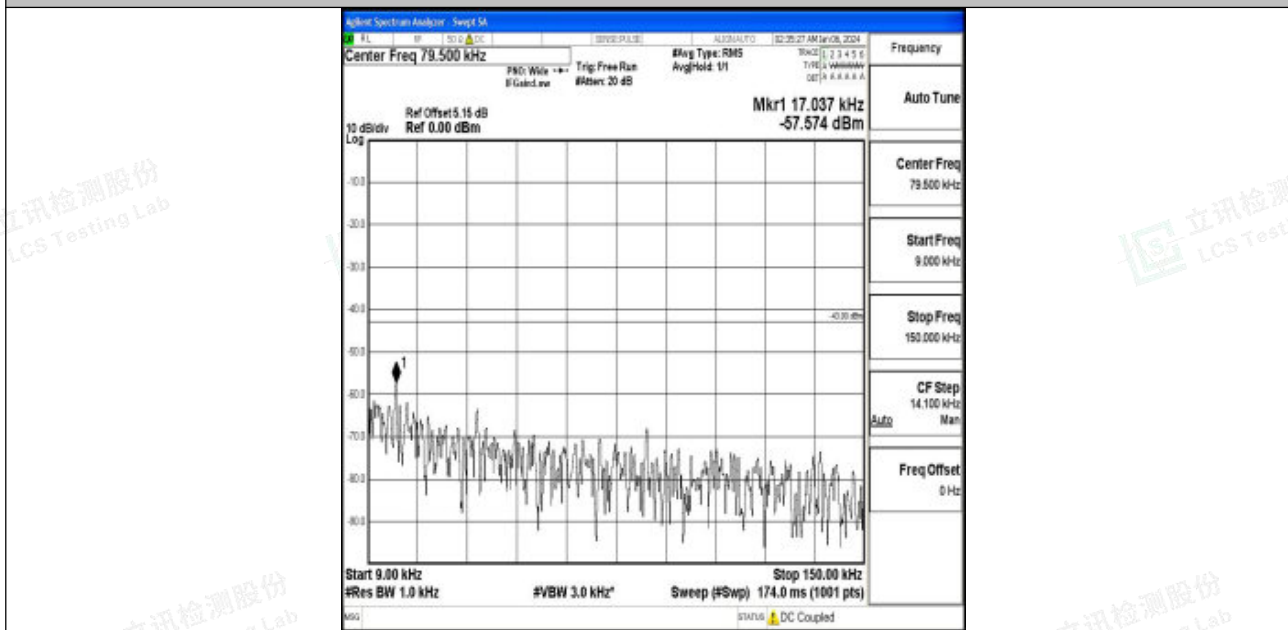

Band66_20MHz_16QAM_132072_1RB#0_0.15~30_0.15~30

Band66_20MHz_16QAM_132072_1RB#0_30~1000_30~1000

Band66_20MHz_16QAM_132072_1RB#0_1000~3000_1000~3000

Band66_20MHz_16QAM_132072_1RB#0_3000~20000_3000~20000

Band66_20MHz_QPSK_132322_1RB#0_0.009~0.15_0.009~0.15