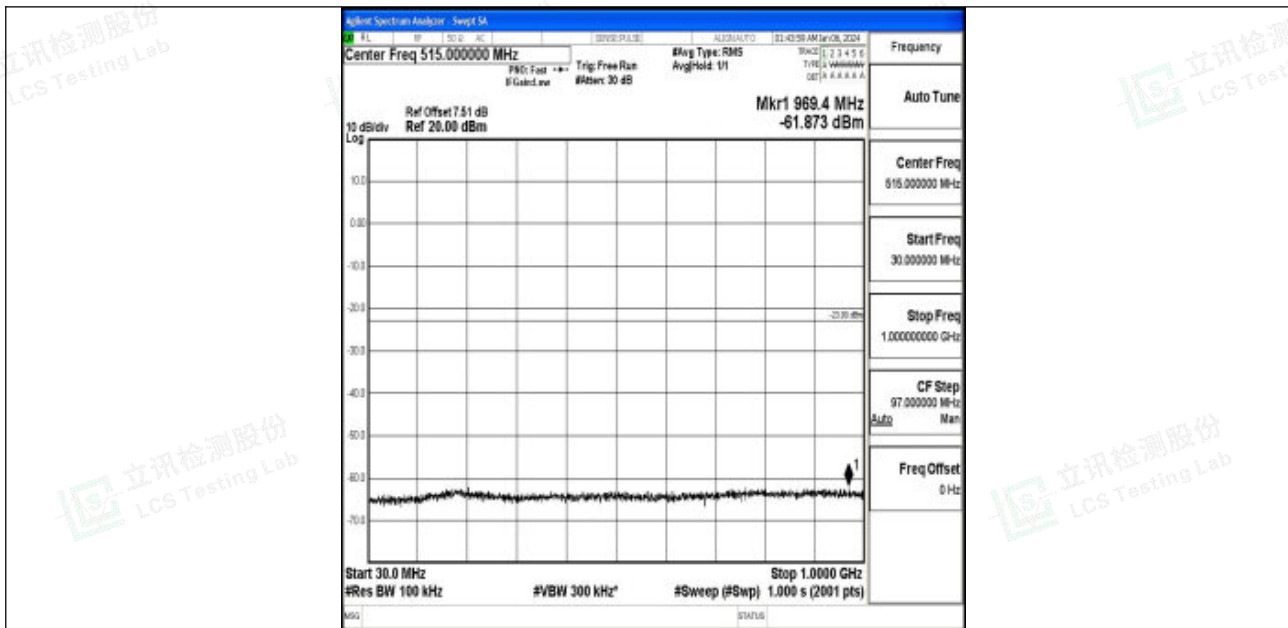

Band66_5MHz_QPSK_131997_1RB#0_3000~20000_3000~20000

Band66_5MHz_16QAM_131997_1RB#0_0.009~0.15_0.009~0.15

Band66_5MHz_16QAM_131997_1RB#0_0.15~30_0.15~30

Band66_5MHz_16QAM_131997_1RB#0_30~1000_30~1000

Band66_5MHz_16QAM_131997_1RB#0_1000~3000_1000~3000