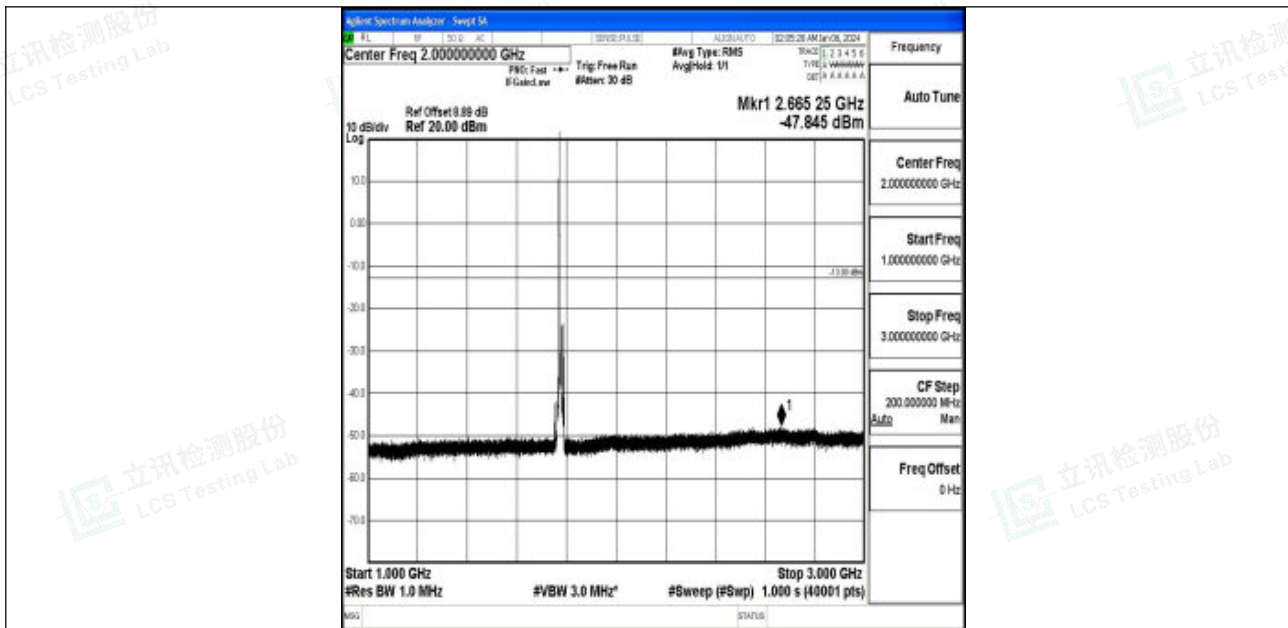

Band66_10MHz_16QAM_132322_1RB#0_3000~20000_3000~20000

Band66_10MHz_QPSK_132622_1RB#0_0.009~0.15_0.009~0.15

Band66_10MHz_QPSK_132622_1RB#0_0.15~30_0.15~30

Band66_10MHz_QPSK_132622_1RB#0_30~1000_30~1000

Band66_10MHz_QPSK_132622_1RB#0_1000~3000_1000~3000