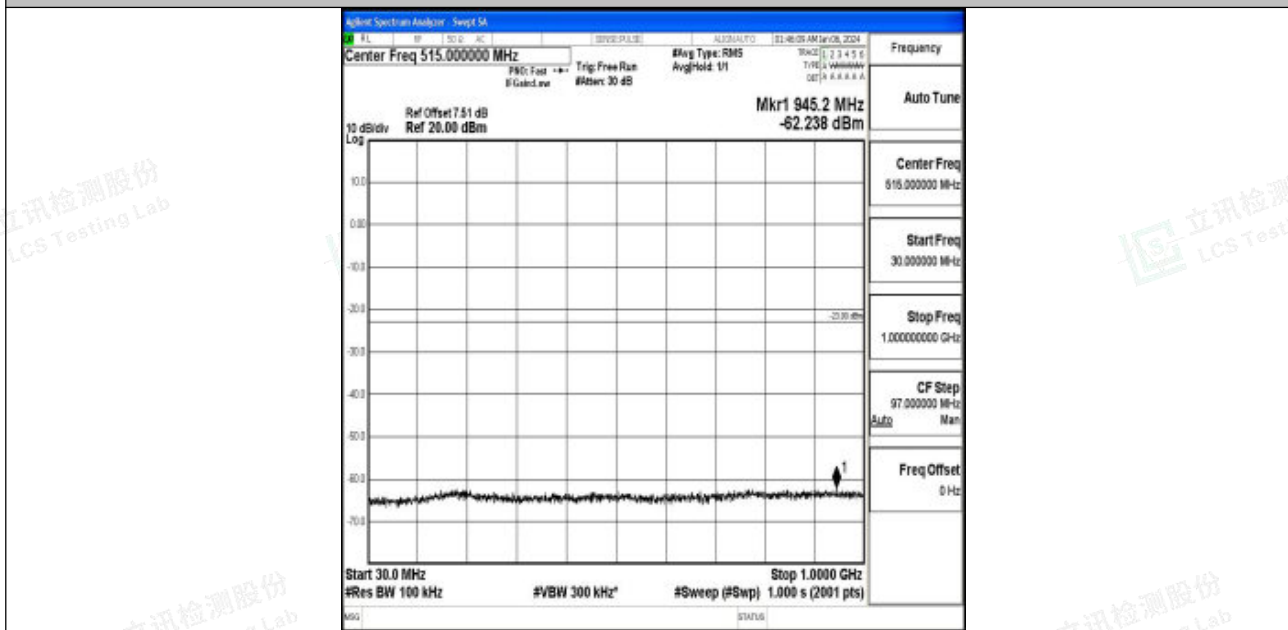

Band66_5MHz_16QAM_132322_1RB#0_3000~20000_3000~20000

Band66_5MHz_QPSK_132647_1RB#0_0.009~0.15_0.009~0.15

Band66_5MHz_QPSK_132647_1RB#0_0.15~30_0.15~30

Band66_5MHz_QPSK_132647_1RB#0_30~1000_30~1000

Band66_5MHz_QPSK_132647_1RB#0_1000~3000_1000~3000