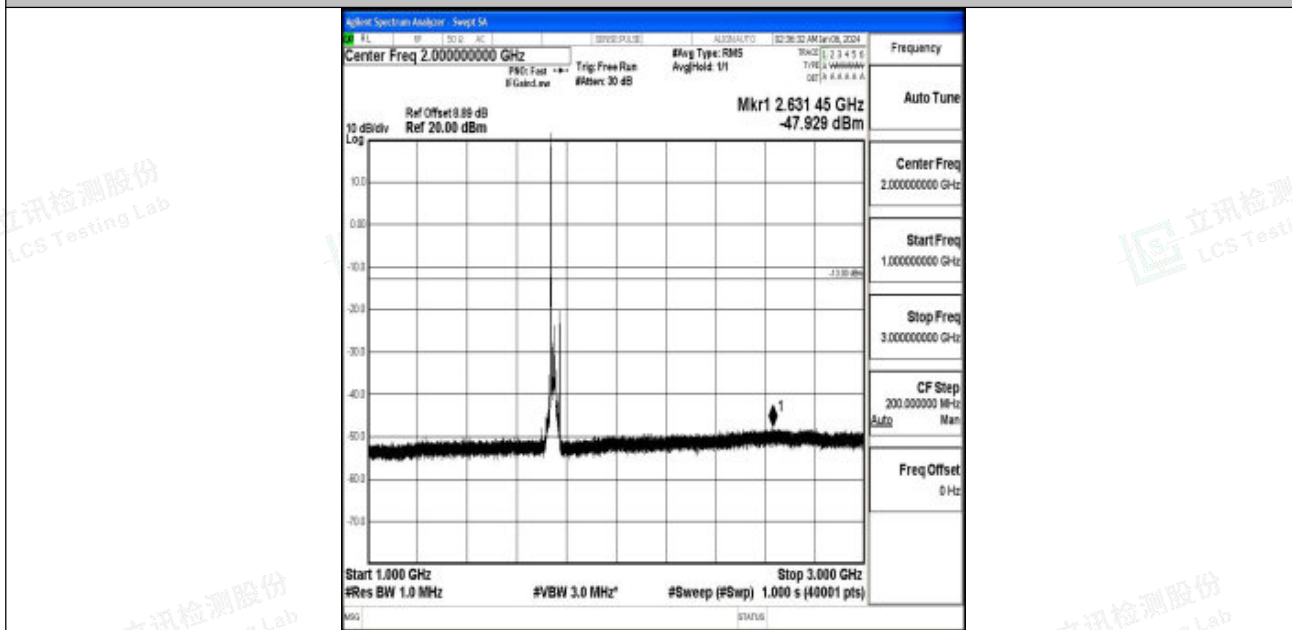

Band66_20MHz_16QAM_132322_1RB#0_30~1000_30~1000

Band66_20MHz_16QAM_132322_1RB#0_1000~3000_1000~3000