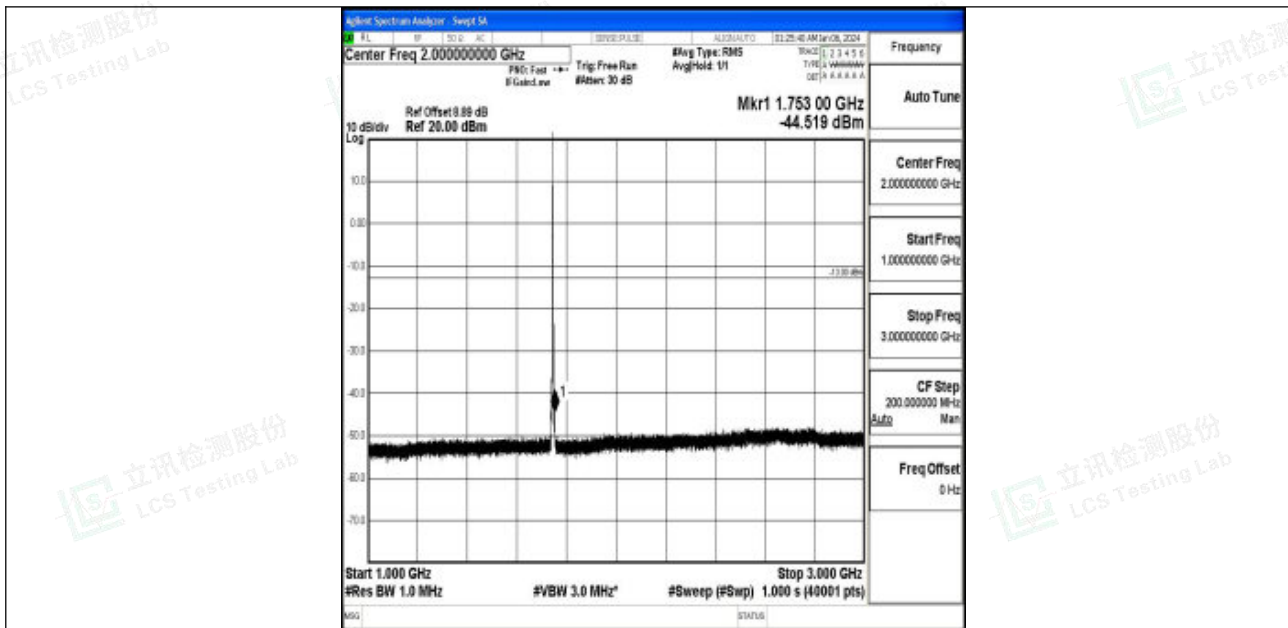

Band66_3MHz_16QAM_131987_1RB#0_3000~20000_3000~20000

Band66_3MHz_QPSK_132322_1RB#0_0.009~0.15_0.009~0.15

Band66_3MHz_QPSK_132322_1RB#0_0.15~30_0.15~30

Band66_3MHz_QPSK_132322_1RB#0_30~1000_30~1000

Band66_3MHz_QPSK_132322_1RB#0_1000~3000_1000~3000