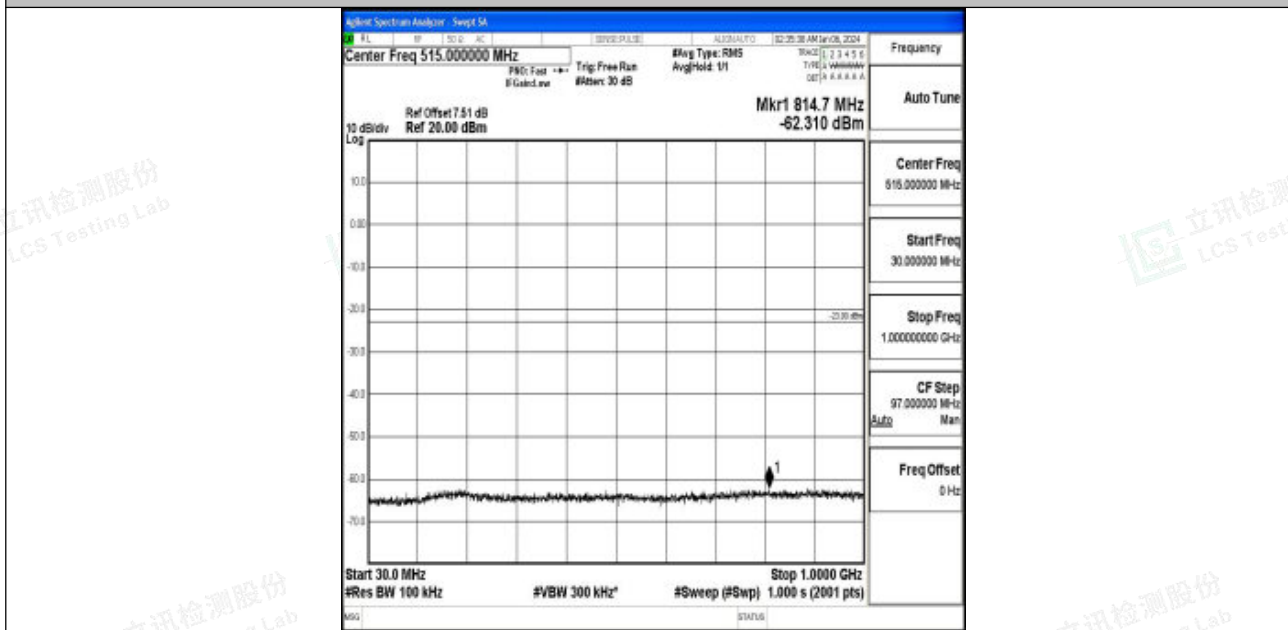

Band66_20MHz_QPSK_132322_1RB#0_0.15~30_0.15~30

Band66_20MHz_QPSK_132322_1RB#0_30~1000_30~1000