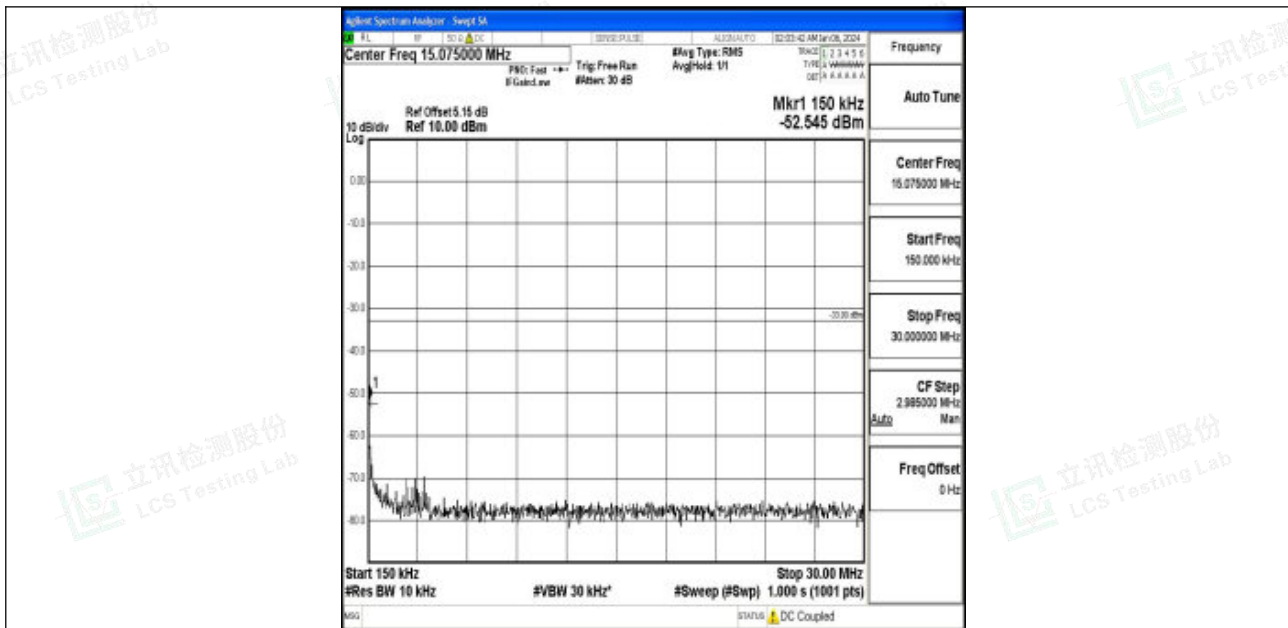

Band66_10MHz_QPSK_132322_1RB#0_0.009~0.15_0.009~0.15

Band66_10MHz_QPSK_132322_1RB#0_0.15~30_0.15~30