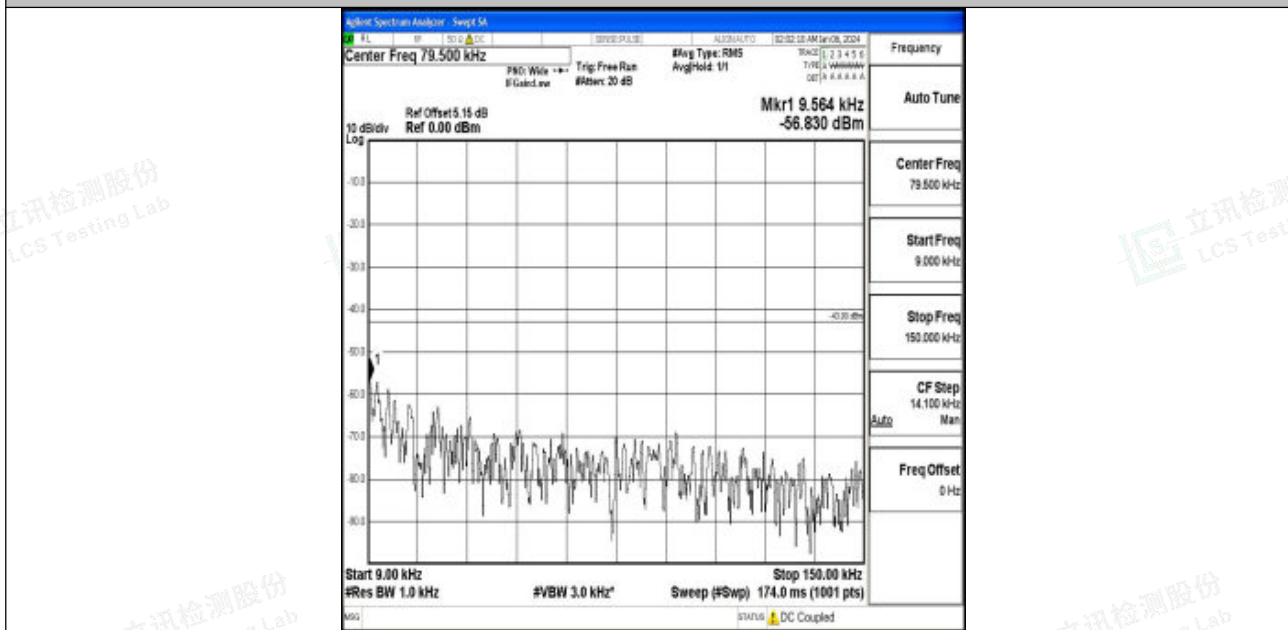

Band66_5MHz_16QAM_132647_1RB#0_3000~20000_3000~20000

Band66_10MHz_QPSK_132022_1RB#0_0.009~0.15_0.009~0.15