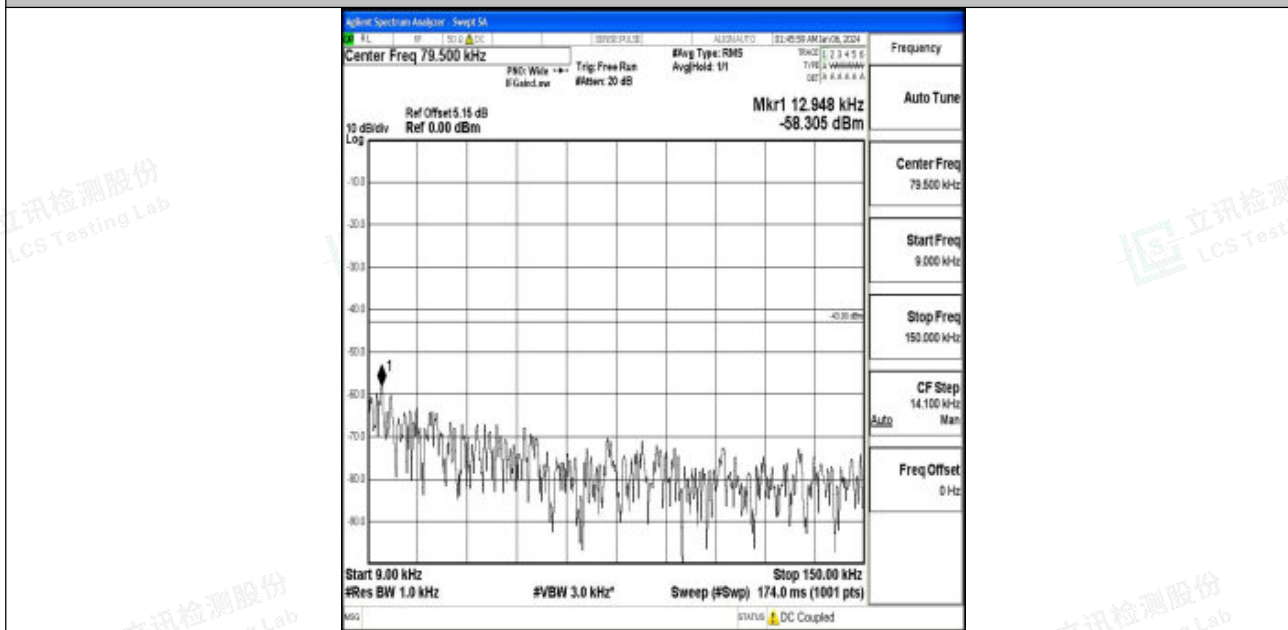

Band66_5MHz_16QAM_132322_1RB#0_3000~20000_3000~20000

Band66_5MHz_QPSK_132647_1RB#0_0.009~0.15_0.009~0.15