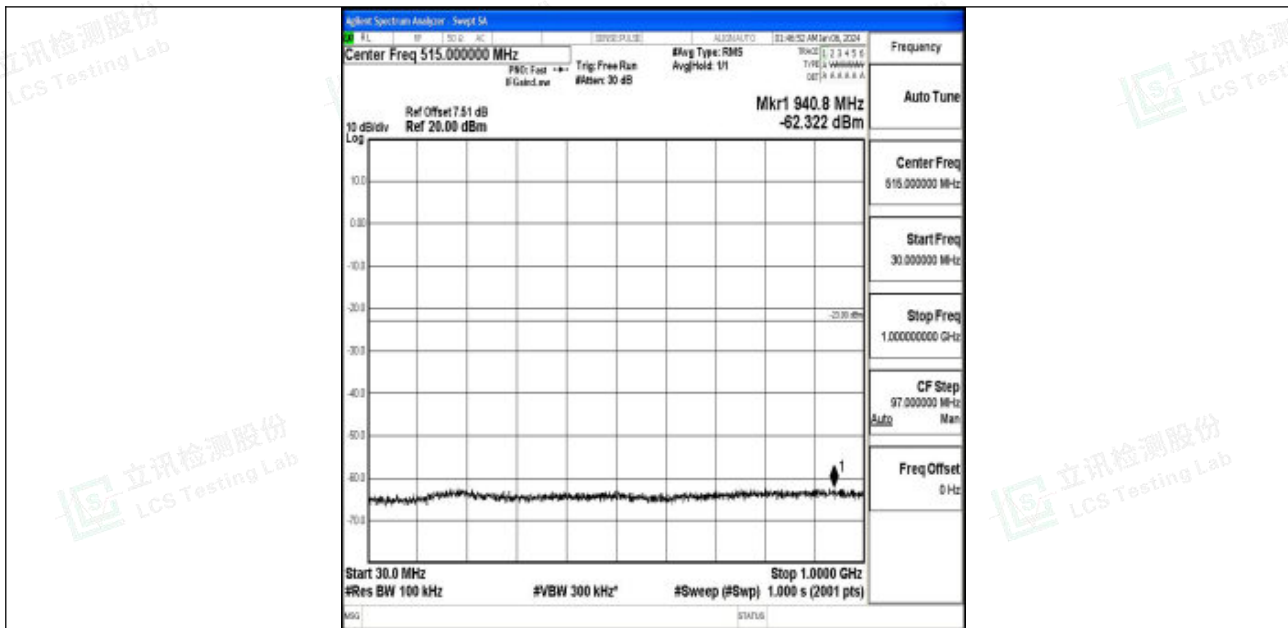

Band66_5MHz_QPSK_132647_1RB#0_3000~20000_3000~20000

Band66_5MHz_16QAM_132647_1RB#0_0.009~0.15_0.009~0.15

Band66_5MHz_16QAM_132647_1RB#0_0.15~30_0.15~30

Band66_5MHz_16QAM_132647_1RB#0_30~1000_30~1000

Band66_5MHz_16QAM_132647_1RB#0_1000~3000_1000~3000