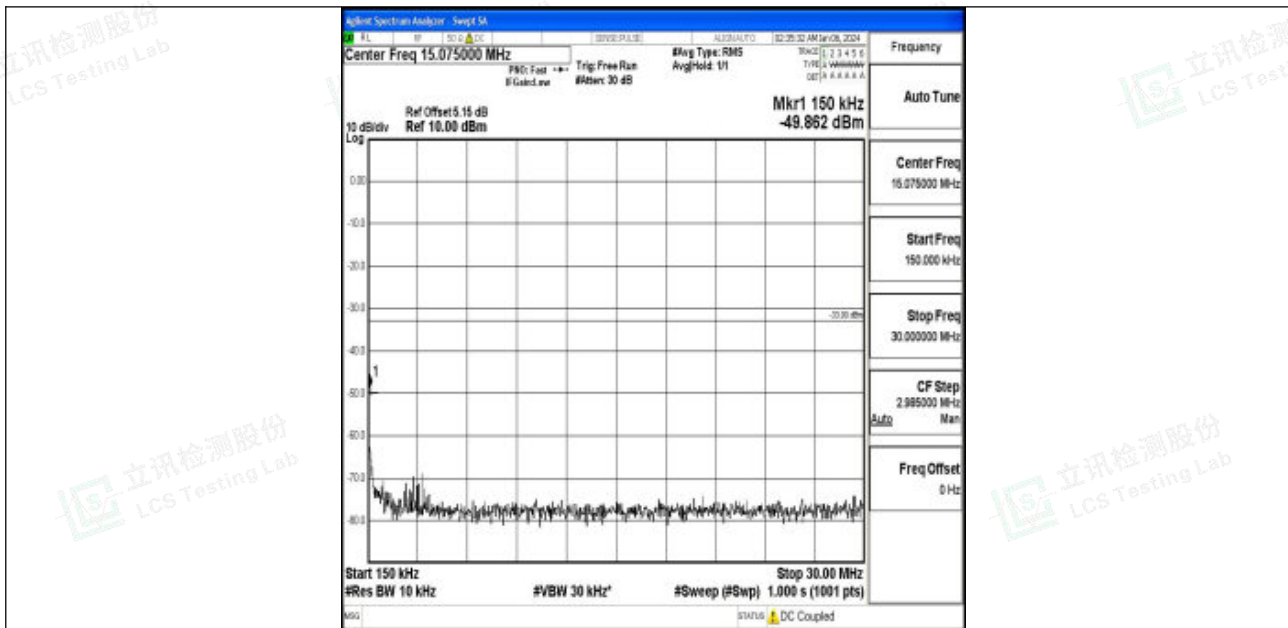

Band66_20MHz_16QAM_132072_1RB#0_0.15~30_0.15~30

Band66_20MHz_16QAM_132072_1RB#0_30~1000_30~1000

Band66_20MHz_16QAM_132072_1RB#0_1000~3000_1000~3000

Band66_20MHz_16QAM_132072_1RB#0_3000~20000_3000~20000

Band66_20MHz_QPSK_132322_1RB#0_0.009~0.15_0.009~0.15