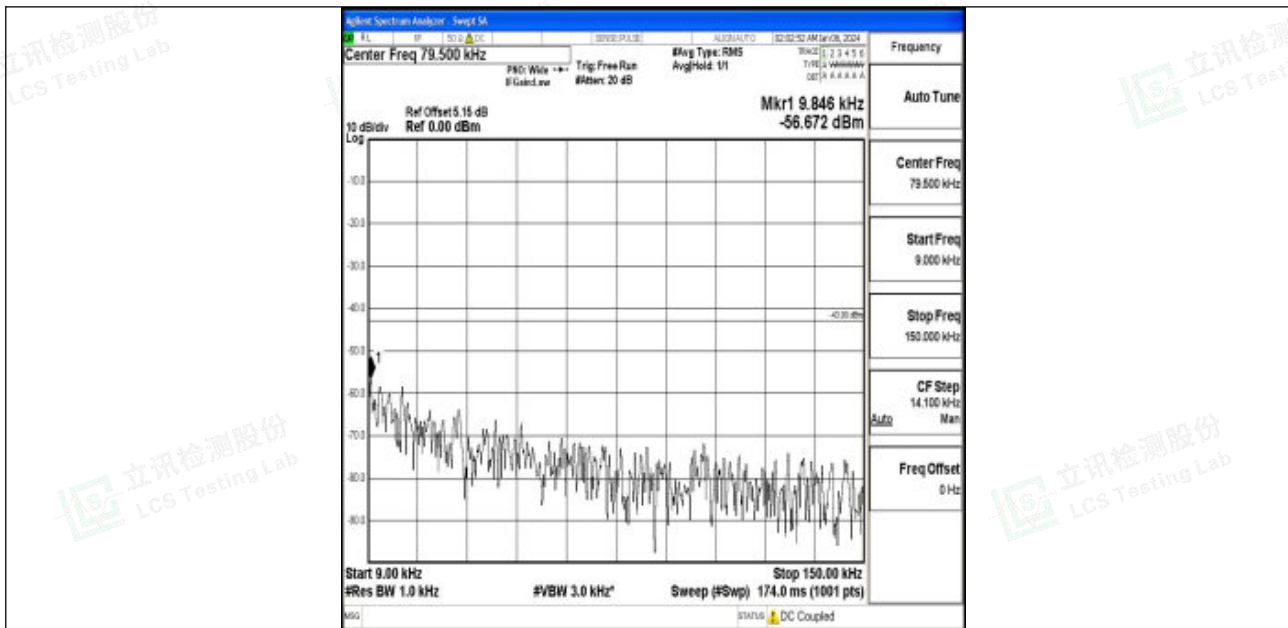

Band66_10MHz_QPSK_132022_1RB#0_3000~20000_3000~20000

Band66_10MHz_16QAM_132022_1RB#0_0.009~0.15_0.009~0.15