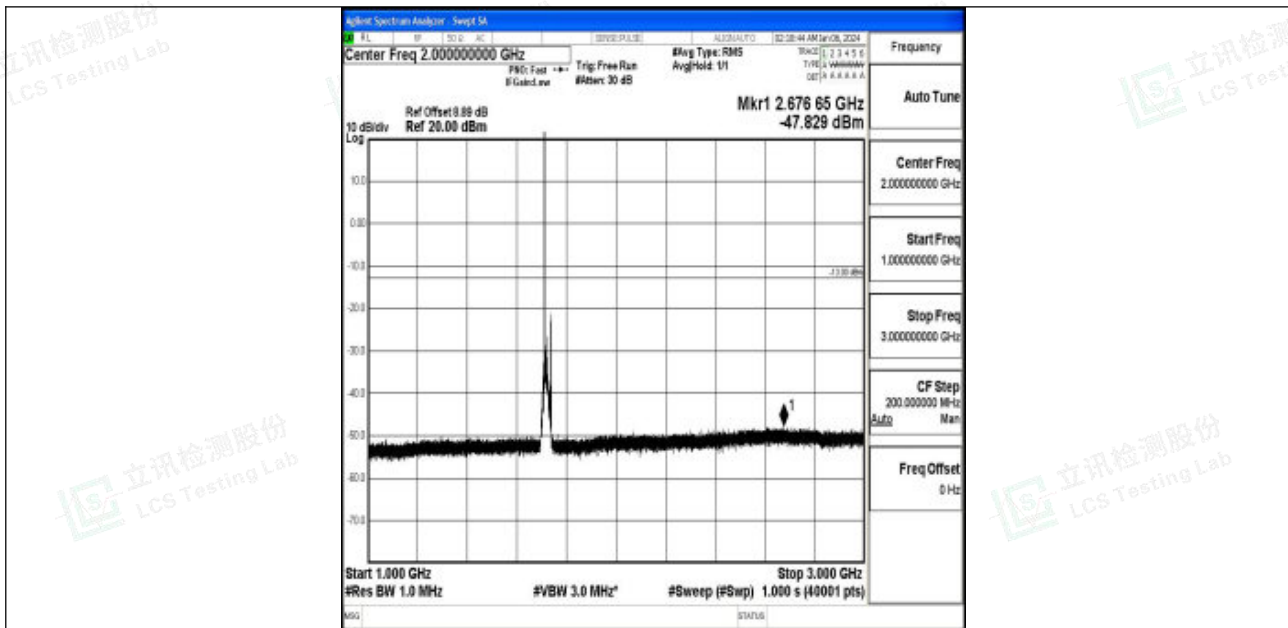

Band66_10MHz_16QAM_132622_1RB#0_3000~20000_3000~20000

Band66_15MHz_QPSK_132047_1RB#0_0.009~0.15_0.009~0.15

Band66_15MHz_QPSK_132047_1RB#0_0.15~30_0.15~30

Band66_15MHz_QPSK_132047_1RB#0_30~1000_30~1000

Band66_15MHz_QPSK_132047_1RB#0_1000~3000_1000~3000