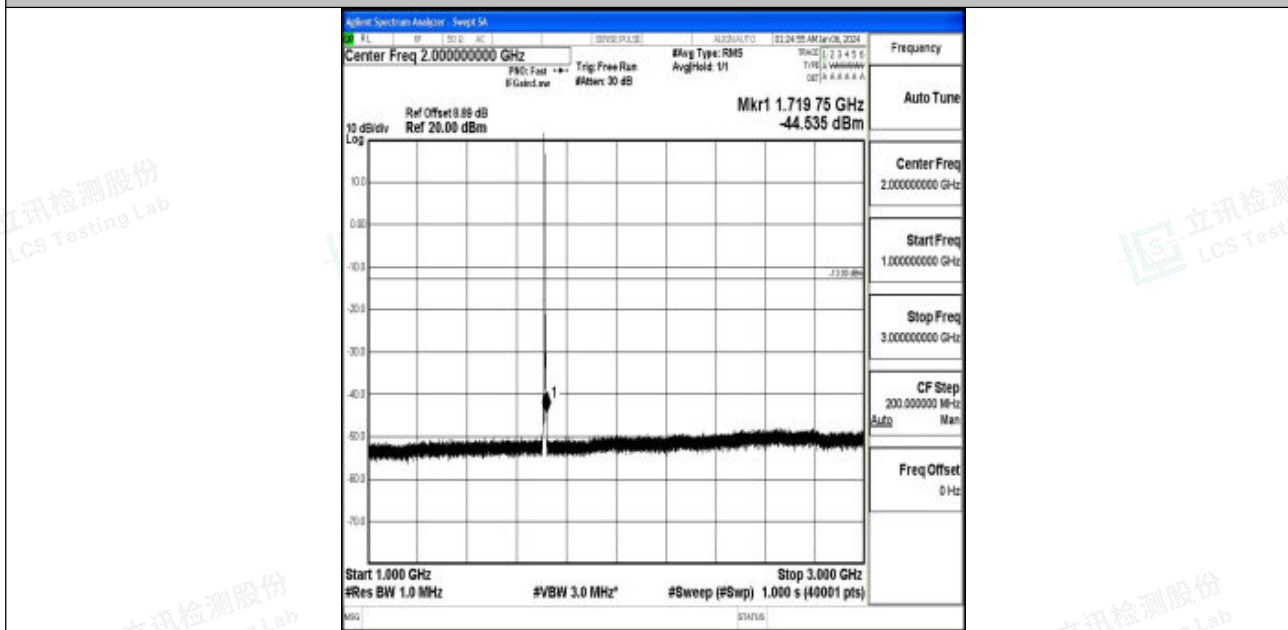

Band66_3MHz_QPSK_131987_1RB#0_3000~20000_3000~20000

Band66_3MHz_16QAM_131987_1RB#0_0.009~0.15_0.009~0.15

Band66_3MHz_16QAM_131987_1RB#0_0.15~30_0.15~30

Band66_3MHz_16QAM_131987_1RB#0_30~1000_30~1000

Band66_3MHz_16QAM_131987_1RB#0_1000~3000_1000~3000