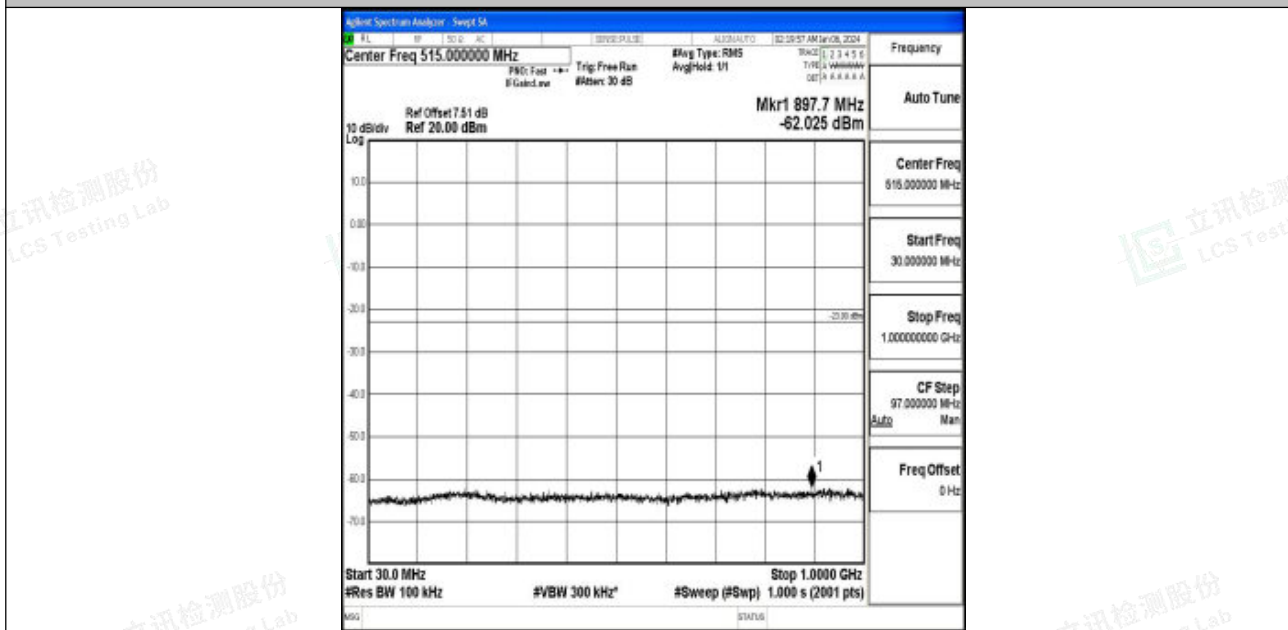

Band66_15MHz_16QAM_132047_1RB#0_3000~20000_3000~20000

Band66_15MHz_QPSK_132322_1RB#0_0.009~0.15_0.009~0.15

Band66_15MHz_QPSK_132322_1RB#0_0.15~30_0.15~30

Band66_15MHz_QPSK_132322_1RB#0_30~1000_30~1000

Band66_15MHz_QPSK_132322_1RB#0_1000~3000_1000~3000