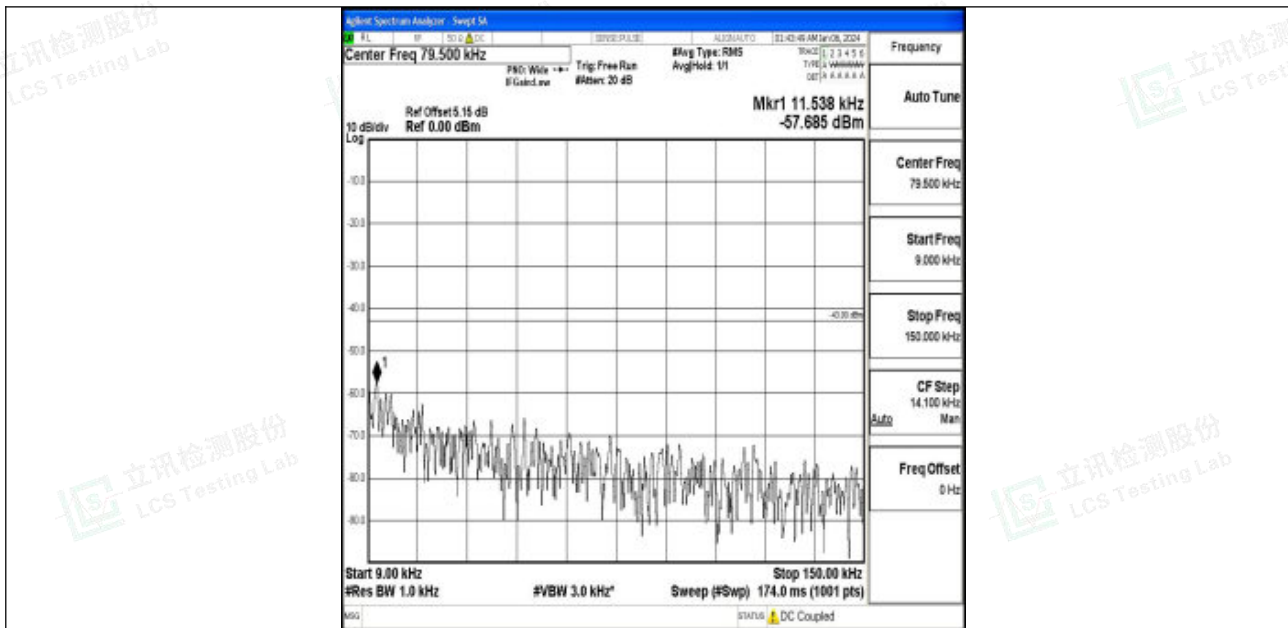

Band66_5MHz_QPSK_131997_1RB#0_3000~20000_3000~20000

Band66_5MHz_16QAM_131997_1RB#0_0.009~0.15_0.009~0.15