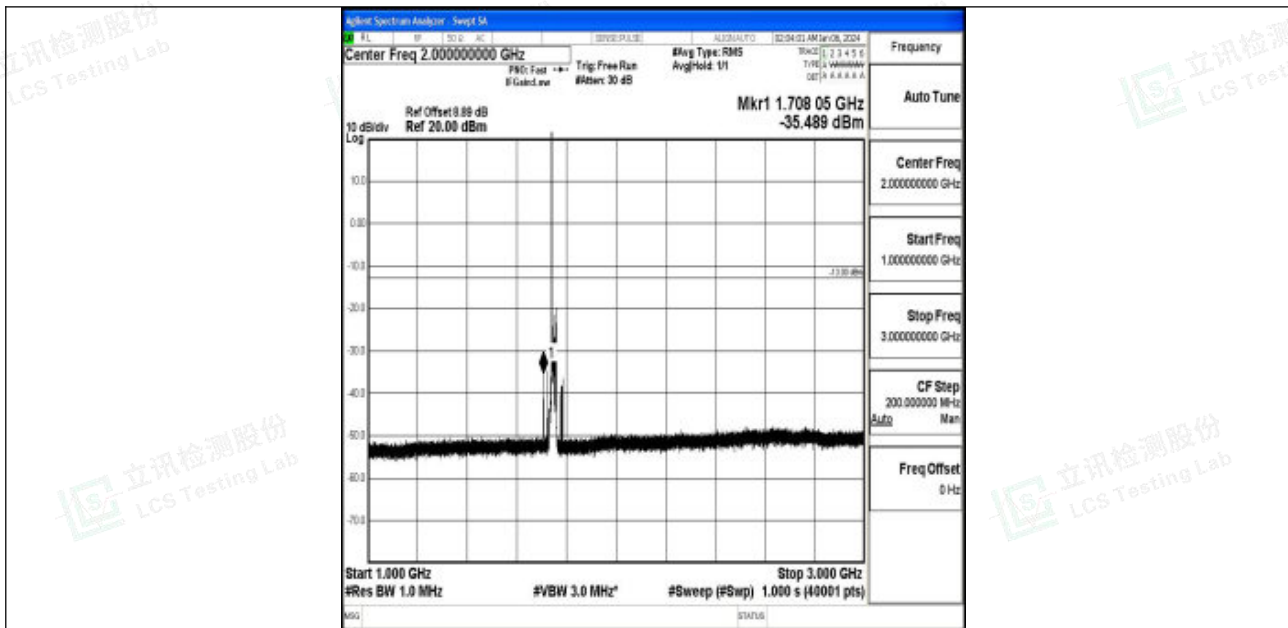

Band66_10MHz_16QAM_132022_1RB#0_3000~20000_3000~20000

Band66_10MHz_QPSK_132322_1RB#0_0.009~0.15_0.009~0.15

Band66_10MHz_QPSK_132322_1RB#0_0.15~30_0.15~30

Band66_10MHz_QPSK_132322_1RB#0_30~1000_30~1000

Band66_10MHz_QPSK_132322_1RB#0_1000~3000_1000~3000