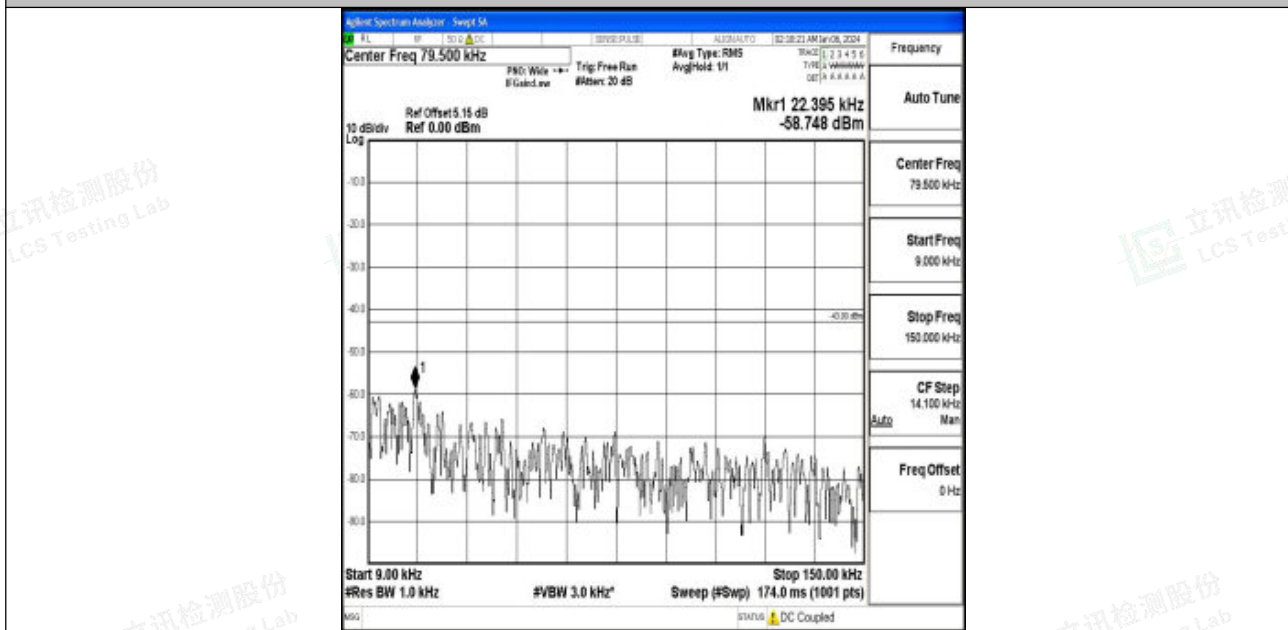

Band66_10MHz_16QAM_132622_1RB#0_3000~20000_3000~20000

Band66_15MHz_QPSK_132047_1RB#0_0.009~0.15_0.009~0.15