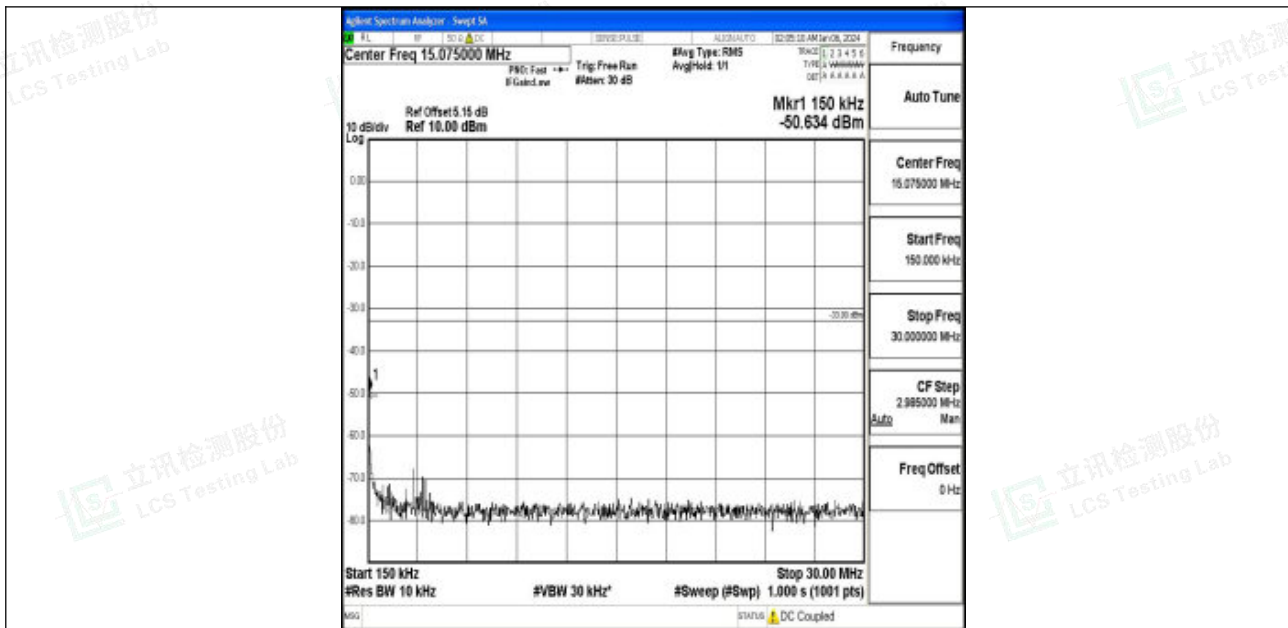

Band66_10MHz_QPSK_132622_1RB#0_0.009~0.15_0.009~0.15

Band66_10MHz_QPSK_132622_1RB#0_0.15~30_0.15~30