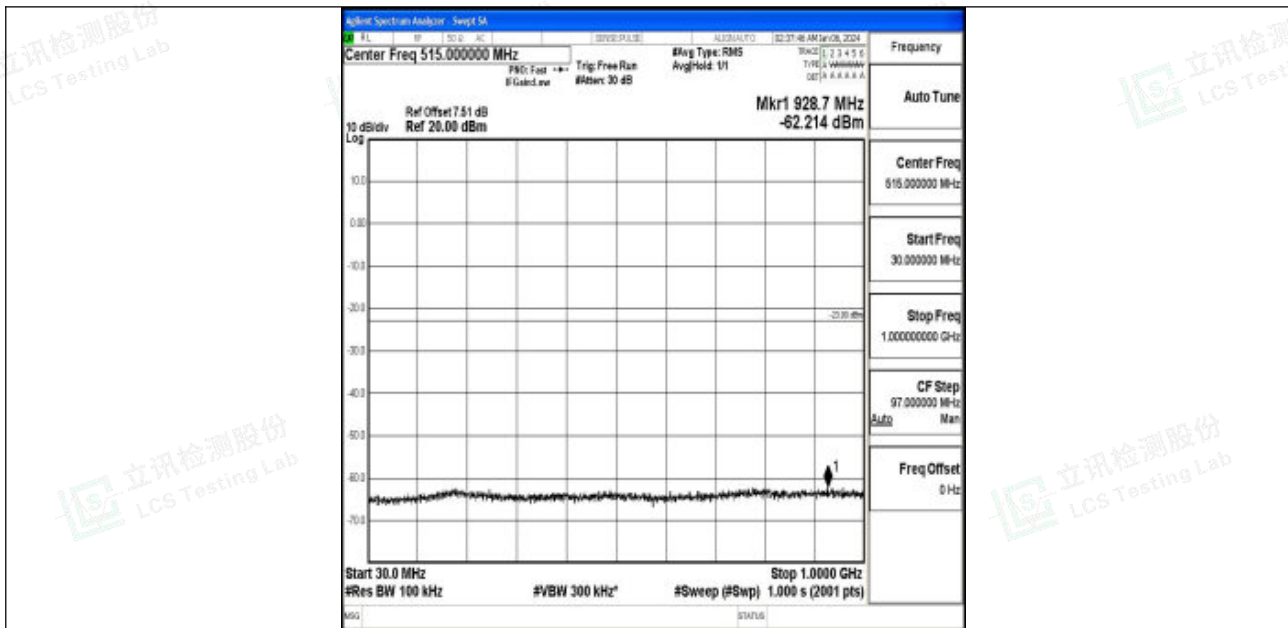

Band66_20MHz_16QAM_132572_1RB#0_0.15~30_0.15~30

Band66_20MHz_16QAM_132572_1RB#0_30~1000_30~1000