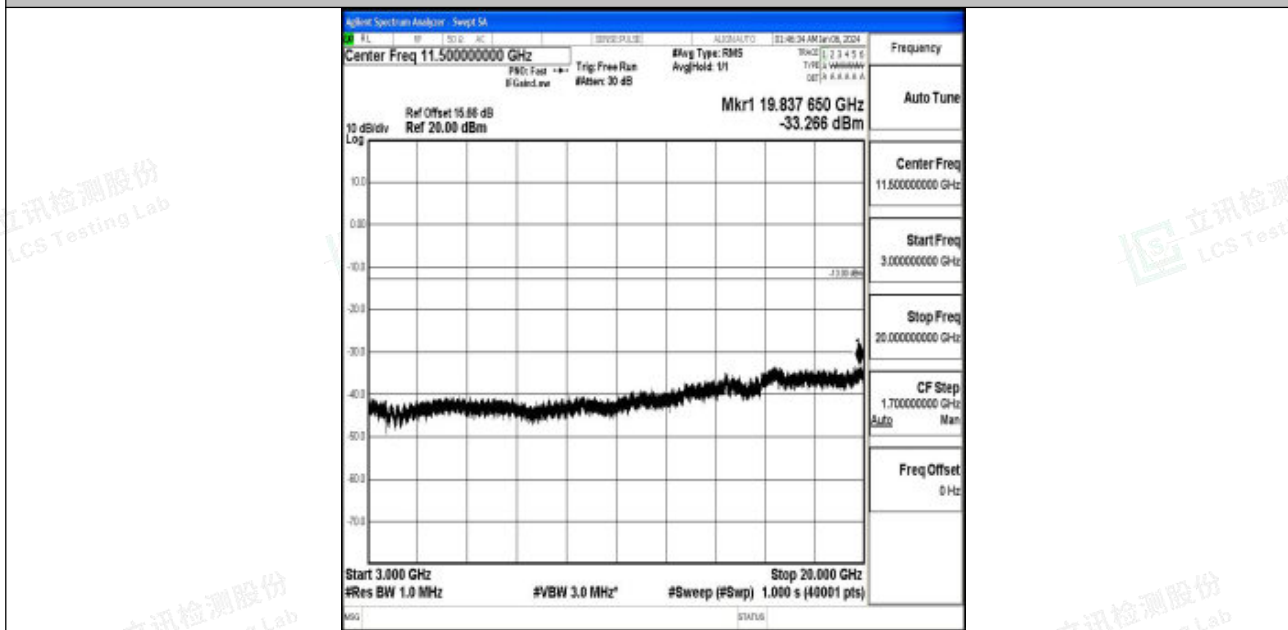

Band66_5MHz_16QAM_132322_1RB#0_3000~20000_3000~20000

Band66_5MHz_QPSK_132647_1RB#0_0.009~0.15_0.009~0.15

Band66_5MHz_QPSK_132647_1RB#0_0.15~30_0.15~30

Band66_5MHz_QPSK_132647_1RB#0_30~1000_30~1000

Band66_5MHz_QPSK_132647_1RB#0_1000~3000_1000~3000