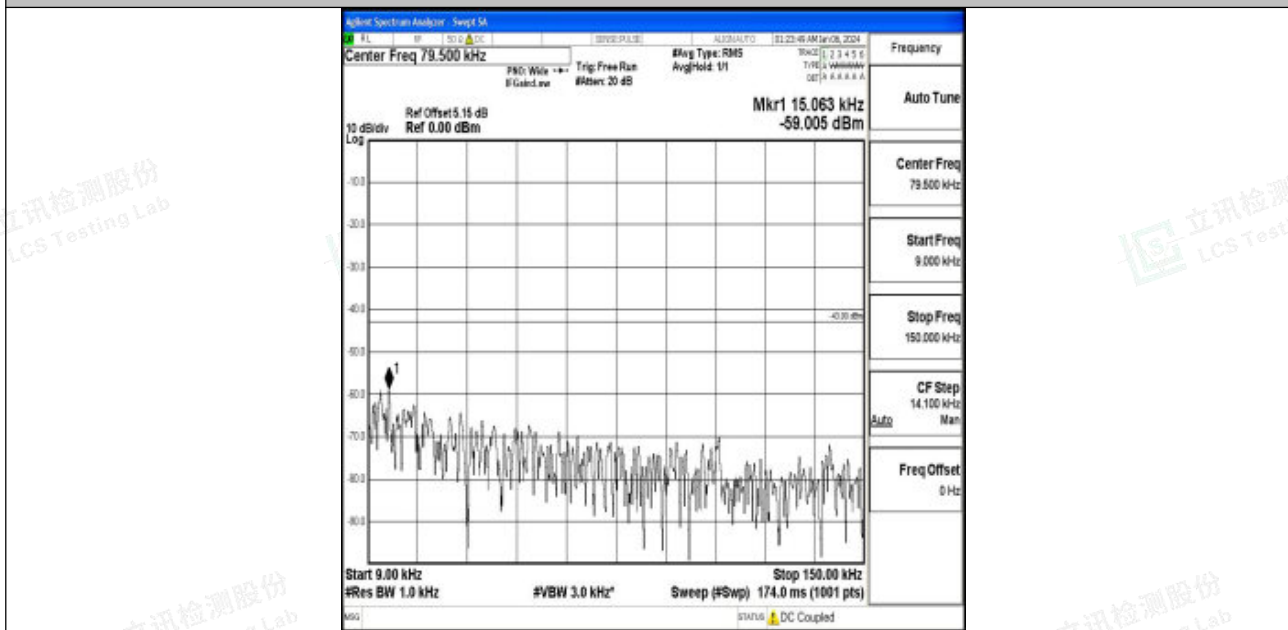

Band66_1.4MHz_16QAM_132665_1RB#0_3000~20000_3000~20000

Band66_3MHz_QPSK_131987_1RB#0_0.009~0.15_0.009~0.15

Band66_3MHz_QPSK_131987_1RB#0_0.15~30_0.15~30

Band66_3MHz_QPSK_131987_1RB#0_30~1000_30~1000

Band66_3MHz_QPSK_131987_1RB#0_1000~3000_1000~3000