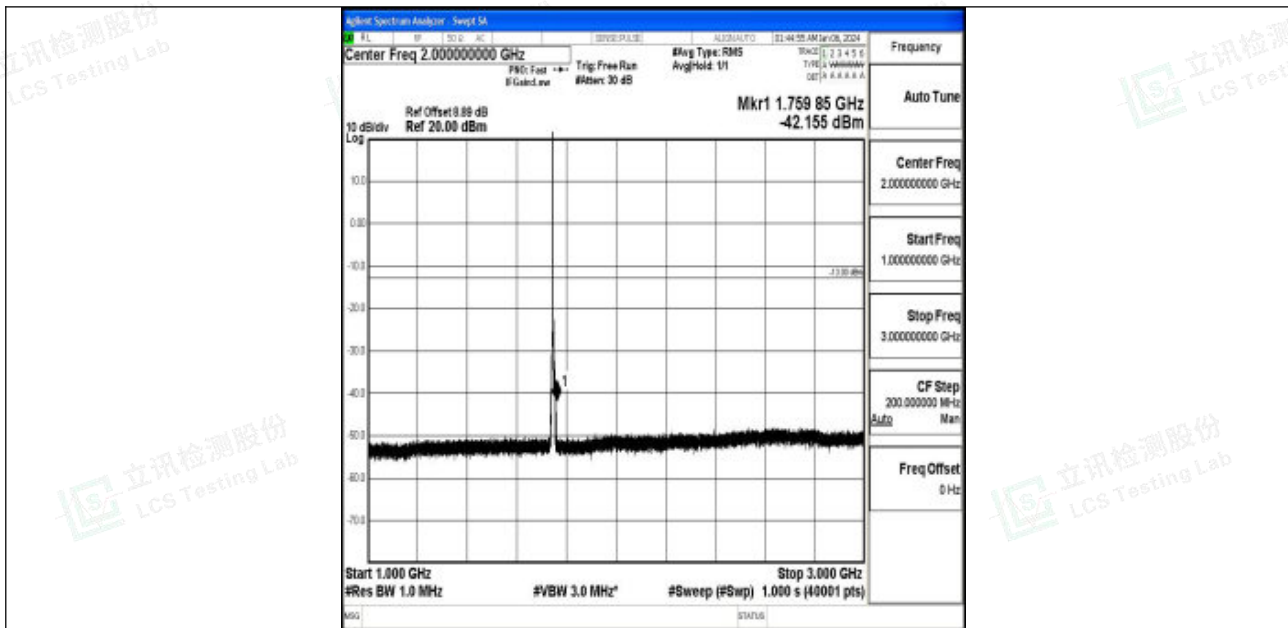

Band66_5MHz_16QAM_131997_1RB#0_3000~20000_3000~20000

Band66_5MHz_QPSK_132322_1RB#0_0.009~0.15_0.009~0.15

Band66_5MHz_QPSK_132322_1RB#0_0.15~30_0.15~30

Band66_5MHz_QPSK_132322_1RB#0_30~1000_30~1000

Band66_5MHz_QPSK_132322_1RB#0_1000~3000_1000~3000