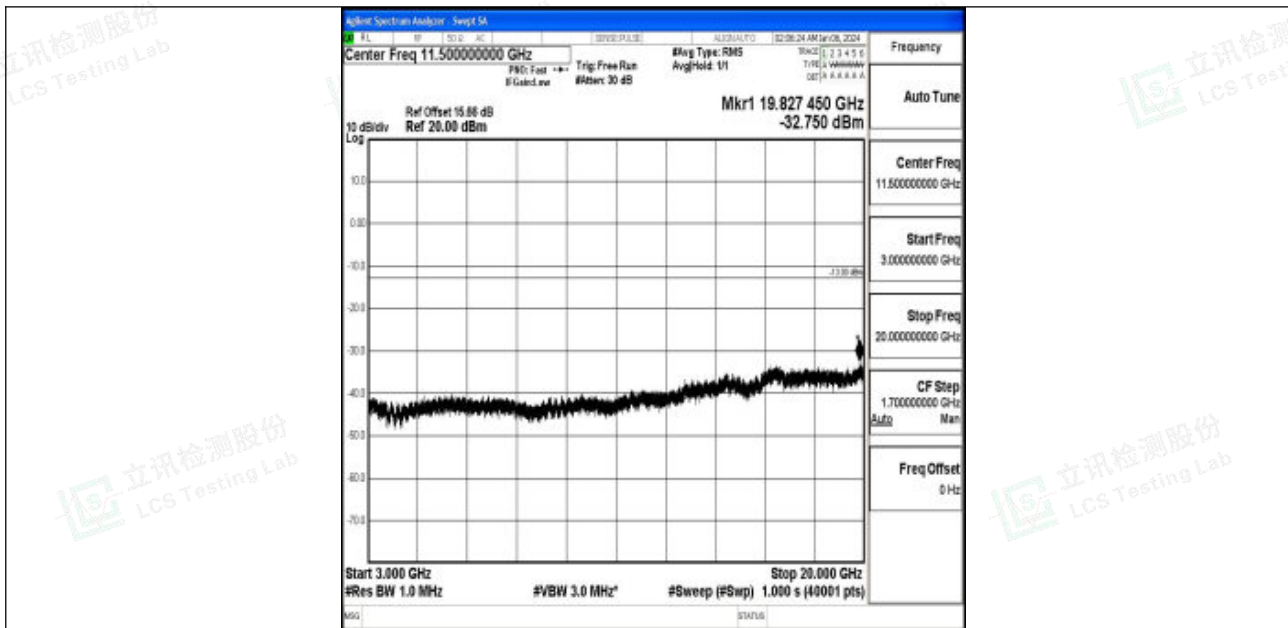

Band66_10MHz_QPSK_132622_1RB#0_3000~20000_3000~20000

Band66_10MHz_16QAM_132622_1RB#0_0.009~0.15_0.009~0.15

Band66_10MHz_16QAM_132622_1RB#0_0.15~30_0.15~30

Band66_10MHz_16QAM_132622_1RB#0_30~1000_30~1000

Band66_10MHz_16QAM_132622_1RB#0_1000~3000_1000~3000