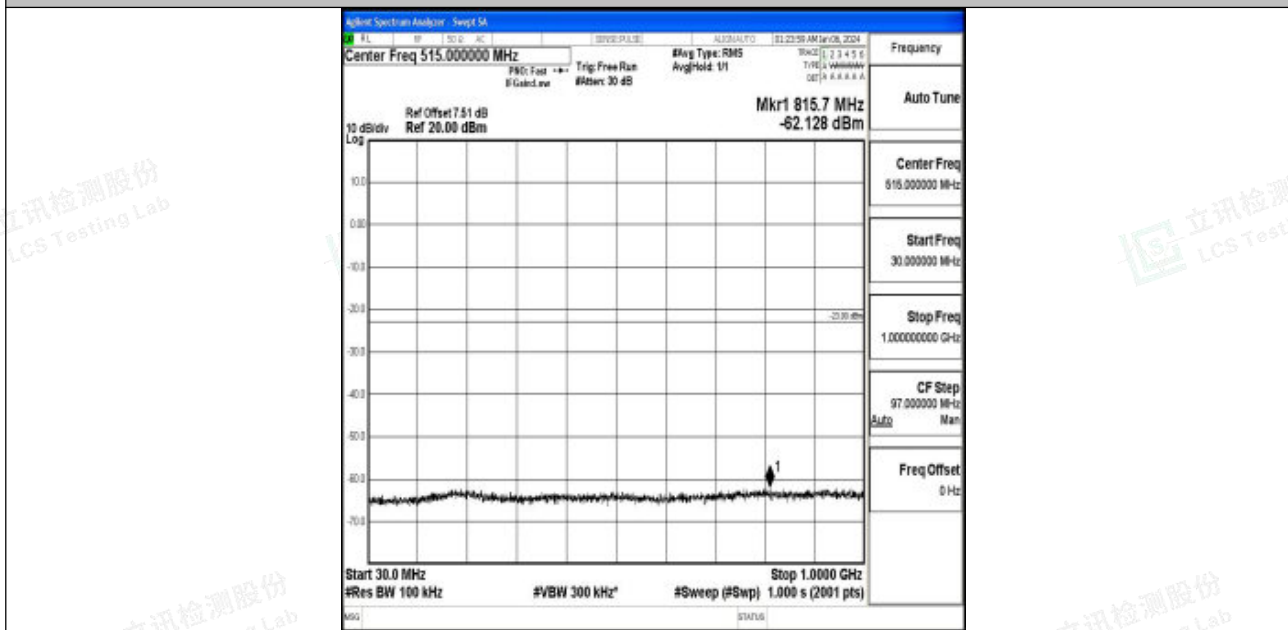

Band66_1.4MHz_16QAM_132665_1RB#0_3000~20000_3000~20000

Band66_3MHz_QPSK_131987_1RB#0_0.009~0.15_0.009~0.15

Band66_3MHz_QPSK_131987_1RB#0_0.15~30_0.15~30

Band66_3MHz_QPSK_131987_1RB#0_30~1000_30~1000

Band66_3MHz_QPSK_131987_1RB#0_1000~3000_1000~3000