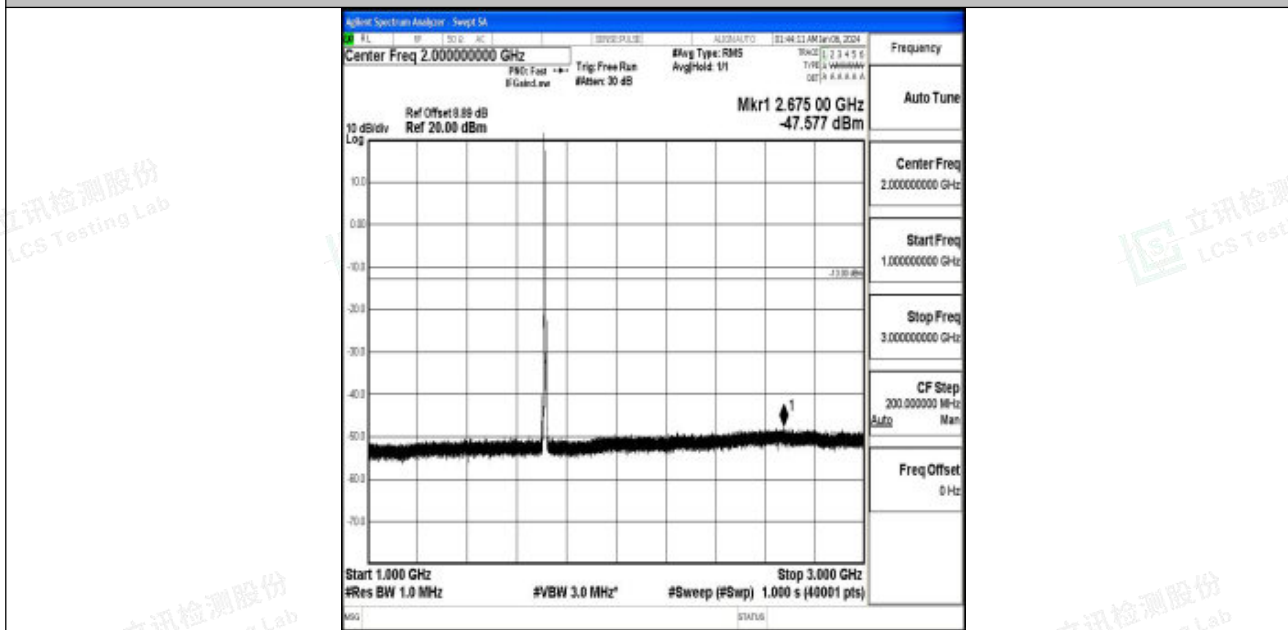

Band66_5MHz_QPSK_131997_1RB#0_3000~20000_3000~20000

Band66_5MHz_16QAM_131997_1RB#0_0.009~0.15_0.009~0.15

Band66_5MHz_16QAM_131997_1RB#0_0.15~30_0.15~30

Band66_5MHz_16QAM_131997_1RB#0_30~1000_30~1000

Band66_5MHz_16QAM_131997_1RB#0_1000~3000_1000~3000