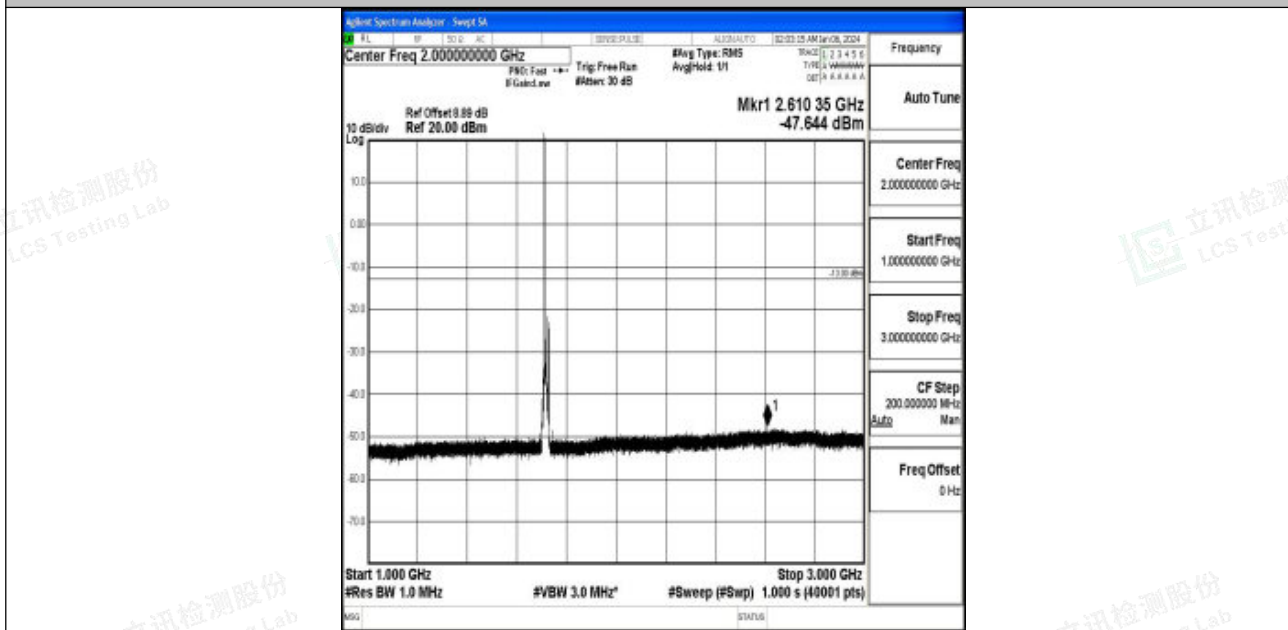

Band66_10MHz_QPSK_132022_1RB#0_3000~20000_3000~20000

Band66_10MHz_16QAM_132022_1RB#0_0.009~0.15_0.009~0.15

Band66_10MHz_16QAM_132022_1RB#0_0.15~30_0.15~30

Band66_10MHz_16QAM_132022_1RB#0_30~1000_30~1000

Band66_10MHz_16QAM_132022_1RB#0_1000~3000_1000~3000