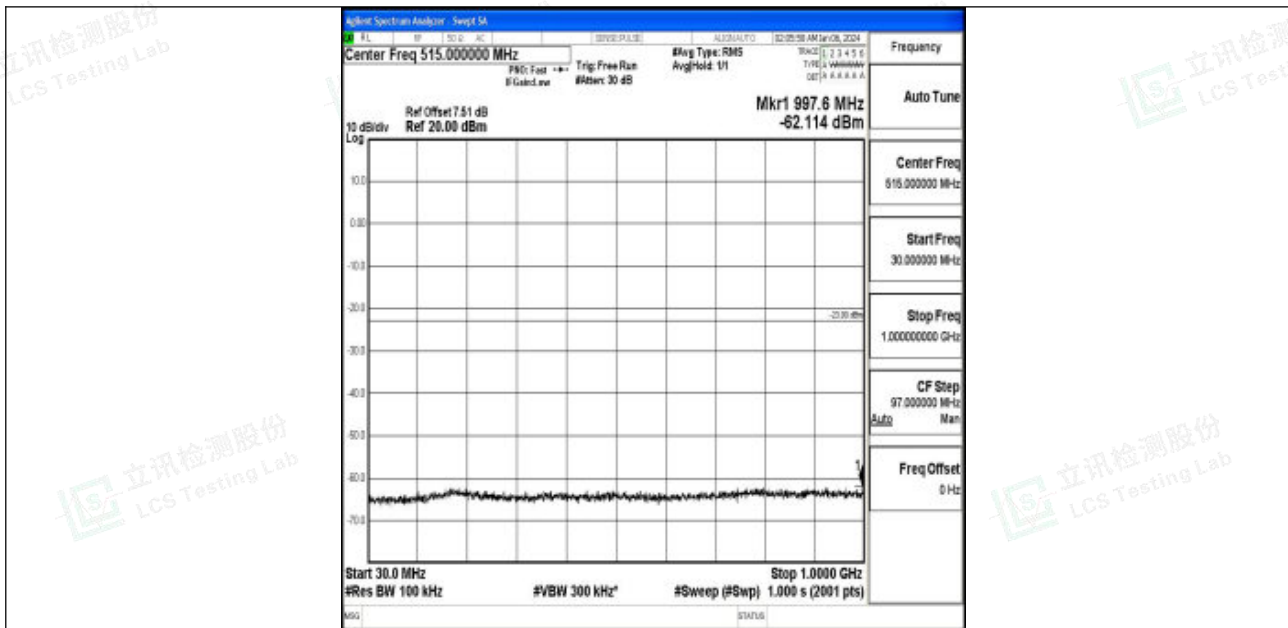

Band66_10MHz_QPSK_132622_1RB#0_3000~20000_3000~20000

Band66_10MHz_16QAM_132622_1RB#0_0.009~0.15_0.009~0.15

Band66_10MHz_16QAM_132622_1RB#0_0.15~30_0.15~30

Band66_10MHz_16QAM_132622_1RB#0_30~1000_30~1000

Band66_10MHz_16QAM_132622_1RB#0_1000~3000_1000~3000