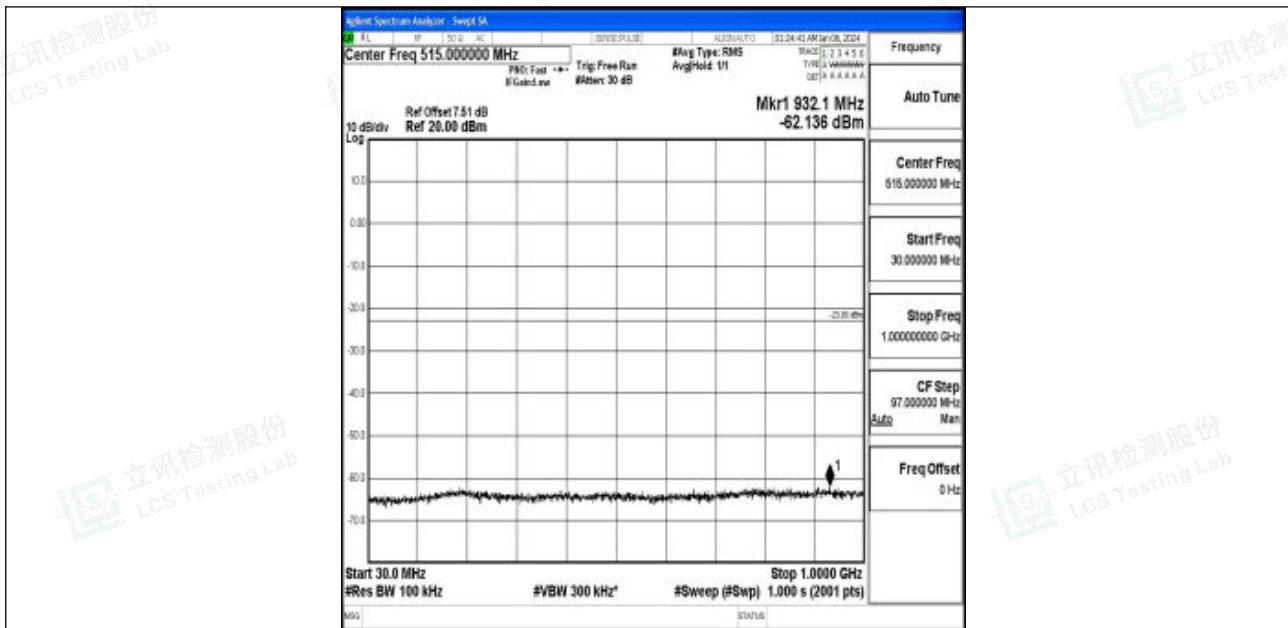

Band66_3MHz_QPSK_131987_1RB#0_3000~20000_3000~20000

Band66_3MHz_16QAM_131987_1RB#0_0.009~0.15_0.009~0.15

Band66_3MHz_16QAM_131987_1RB#0_0.15~30_0.15~30

Band66_3MHz_16QAM_131987_1RB#0_30~1000_30~1000

Band66_3MHz_16QAM_131987_1RB#0_1000~3000_1000~3000