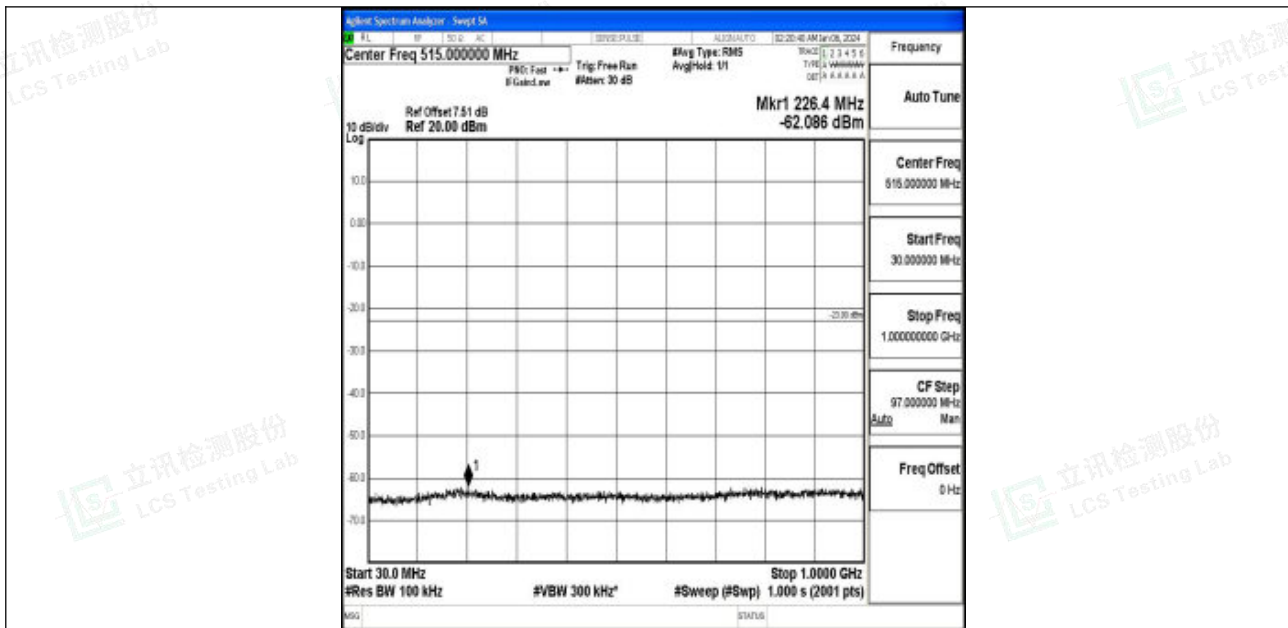

Band66_15MHz_QPSK_132322_1RB#0_3000~20000_3000~20000

Band66_15MHz_16QAM_132322_1RB#0_0.009~0.15_0.009~0.15

Band66_15MHz_16QAM_132322_1RB#0_0.15~30_0.15~30

Band66_15MHz_16QAM_132322_1RB#0_30~1000_30~1000

Band66_15MHz_16QAM_132322_1RB#0_1000~3000_1000~3000