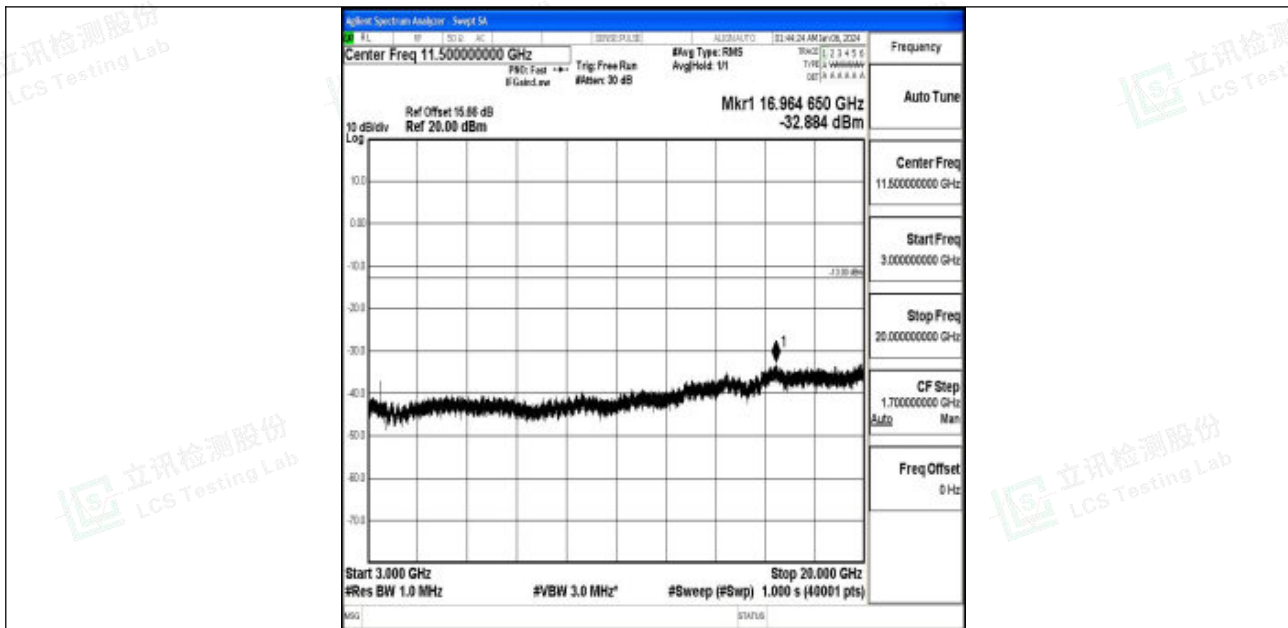

Band66_5MHz_QPSK_131997_1RB#0_3000~20000_3000~20000

Band66_5MHz_16QAM_131997_1RB#0_0.009~0.15_0.009~0.15

Band66_5MHz_16QAM_131997_1RB#0_0.15~30_0.15~30

Band66_5MHz_16QAM_131997_1RB#0_30~1000_30~1000

Band66_5MHz_16QAM_131997_1RB#0_1000~3000_1000~3000