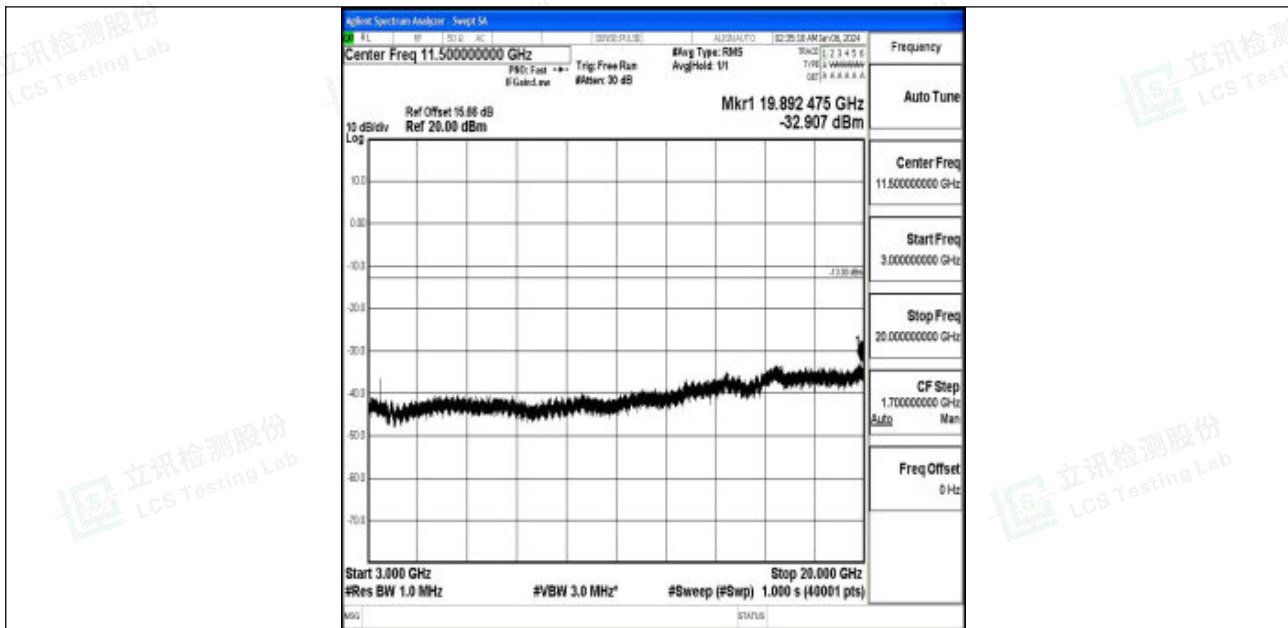

Band66_20MHz_16QAM_132072_1RB#0_0.15~30_0.15~30

Band66_20MHz_16QAM_132072_1RB#0_30~1000_30~1000

Band66_20MHz_16QAM_132072_1RB#0_1000~3000_1000~3000

Band66_20MHz_16QAM_132072_1RB#0_3000~20000_3000~20000

Band66_20MHz_QPSK_132322_1RB#0_0.009~0.15_0.009~0.15