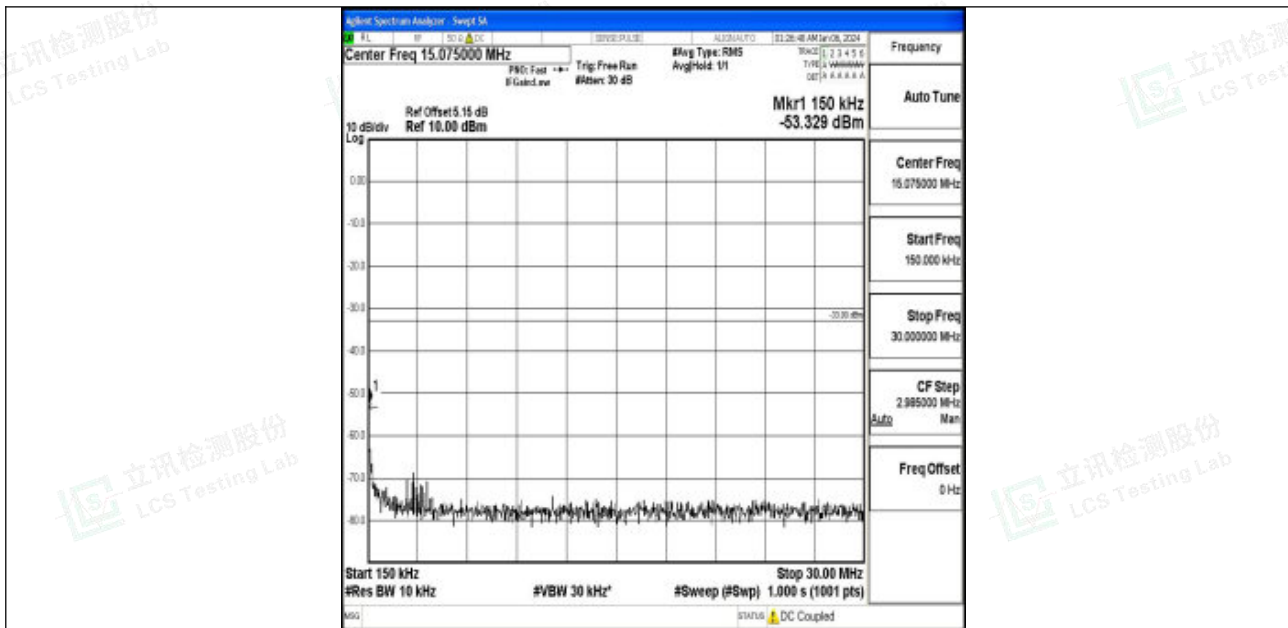

Band66_3MHz_QPSK_132657_1RB#0_0.009~0.15_0.009~0.15

Band66_3MHz_QPSK_132657_1RB#0_0.15~30_0.15~30