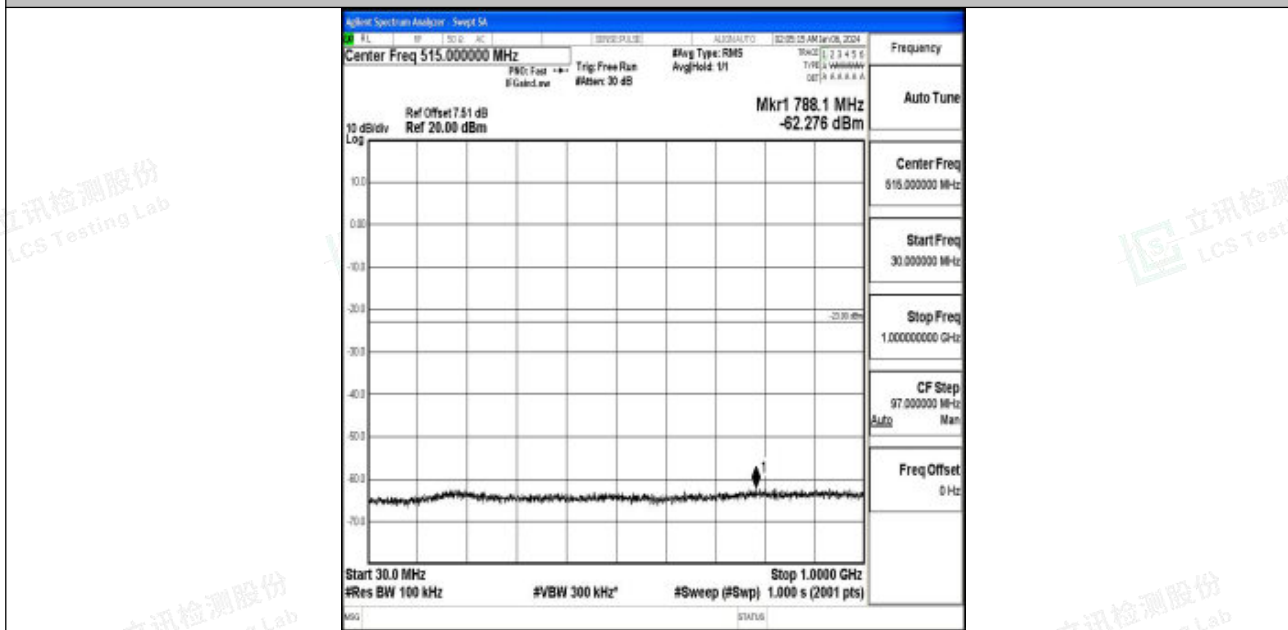

Band66_10MHz_16QAM_132322_1RB#0_3000~20000_3000~20000

Band66_10MHz_QPSK_132622_1RB#0_0.009~0.15_0.009~0.15

Band66_10MHz_QPSK_132622_1RB#0_0.15~30_0.15~30

Band66_10MHz_QPSK_132622_1RB#0_30~1000_30~1000

Band66_10MHz_QPSK_132622_1RB#0_1000~3000_1000~3000