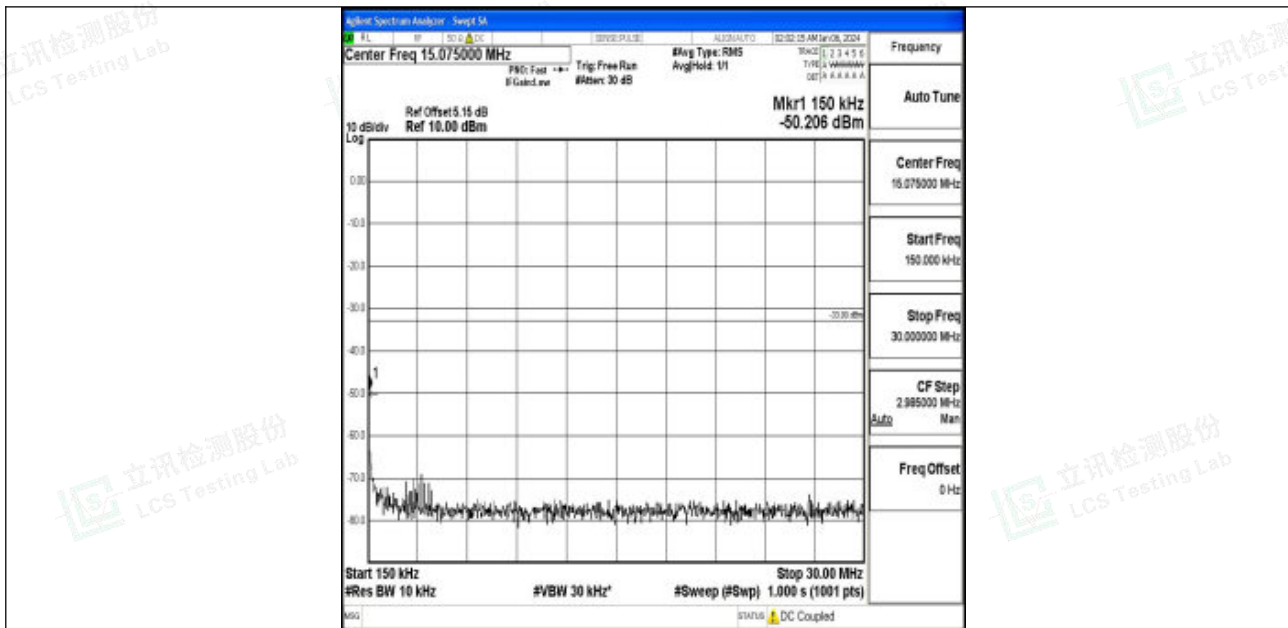

Band66_10MHz_QPSK_132022_1RB#0_0.009~0.15_0.009~0.15

Band66_10MHz_QPSK_132022_1RB#0_0.15~30_0.15~30