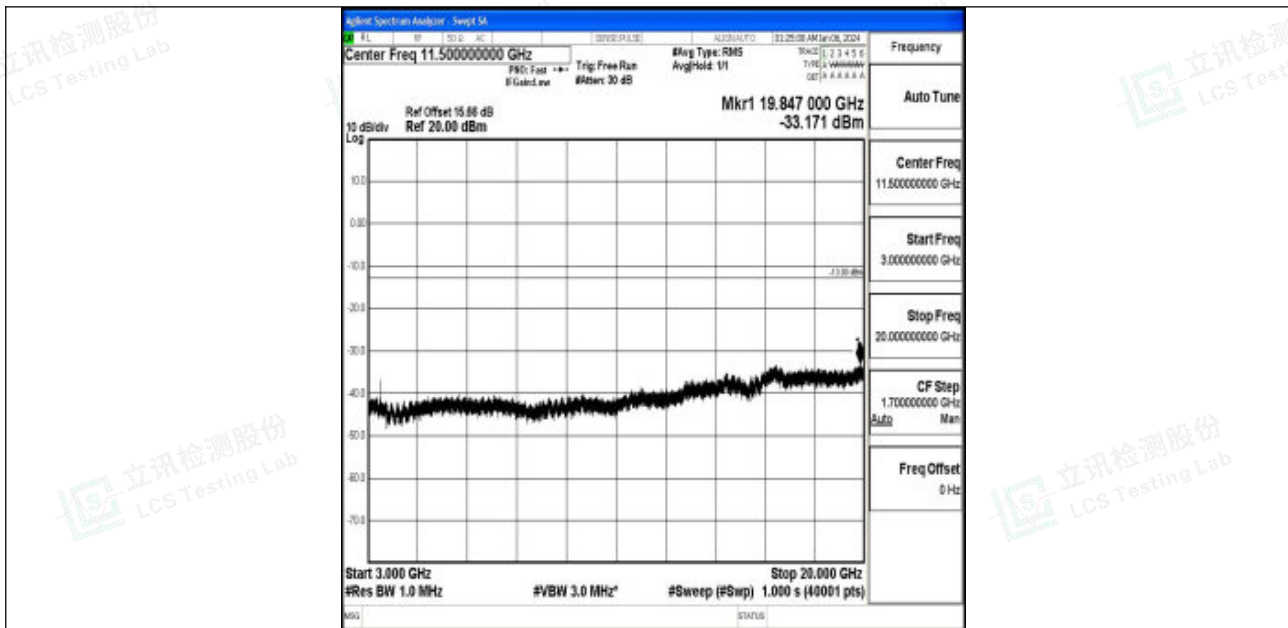

Band66_3MHz_QPSK_131987_1RB#0_3000~20000_3000~20000

Band66_3MHz_16QAM_131987_1RB#0_0.009~0.15_0.009~0.15

Band66_3MHz_16QAM_131987_1RB#0_0.15~30_0.15~30

Band66_3MHz_16QAM_131987_1RB#0_30~1000_30~1000

Band66_3MHz_16QAM_131987_1RB#0_1000~3000_1000~3000