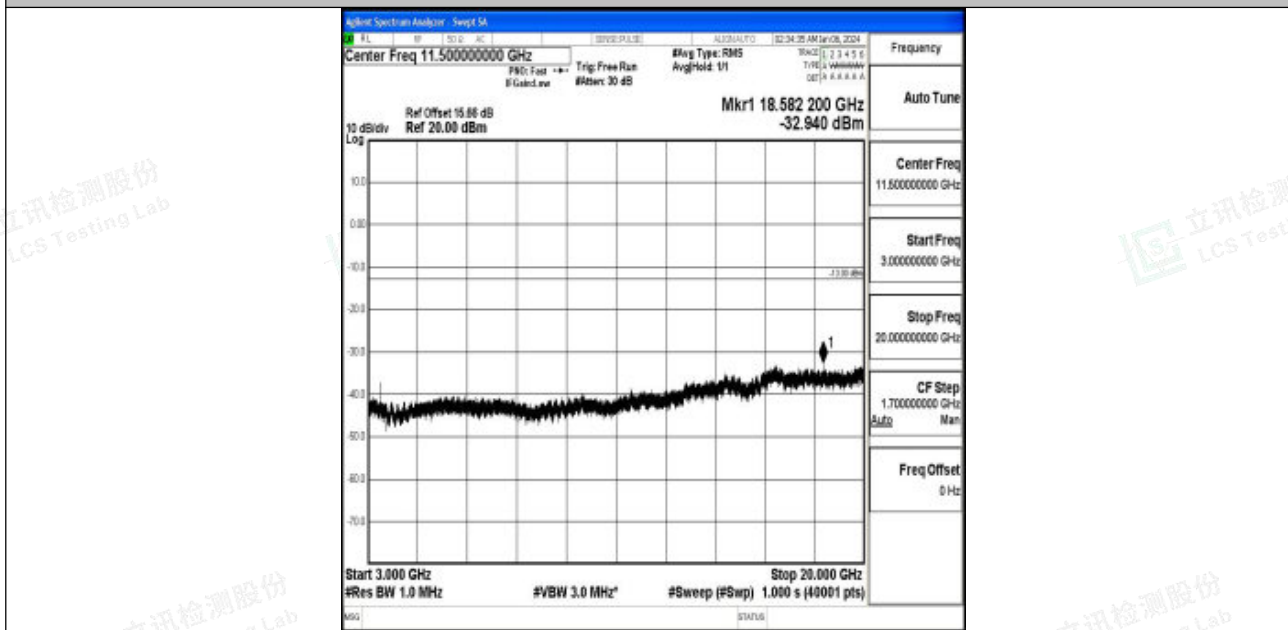

Band66_20MHz_QPSK_132072_1RB#0_0.15~30_0.15~30

Band66_20MHz_QPSK_132072_1RB#0_30~1000_30~1000

Band66_20MHz_QPSK_132072_1RB#0_1000~3000_1000~3000

Band66_20MHz_QPSK_132072_1RB#0_3000~20000_3000~20000

Band66_20MHz_16QAM_132072_1RB#0_0.009~0.15_0.009~0.15