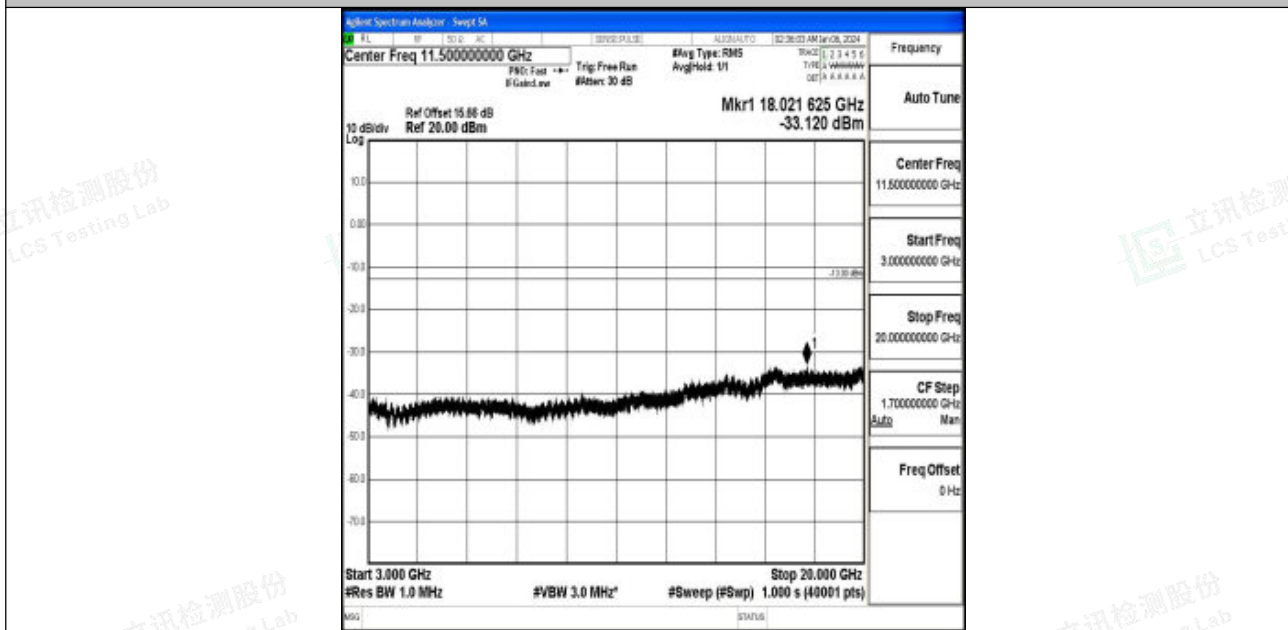

Band66_20MHz_QPSK_132322_1RB#0_0.15~30_0.15~30

Band66_20MHz_QPSK_132322_1RB#0_30~1000_30~1000

Band66_20MHz_QPSK_132322_1RB#0_1000~3000_1000~3000

Band66_20MHz_QPSK_132322_1RB#0_3000~20000_3000~20000

Band66_20MHz_16QAM_132322_1RB#0_0.009~0.15_0.009~0.15