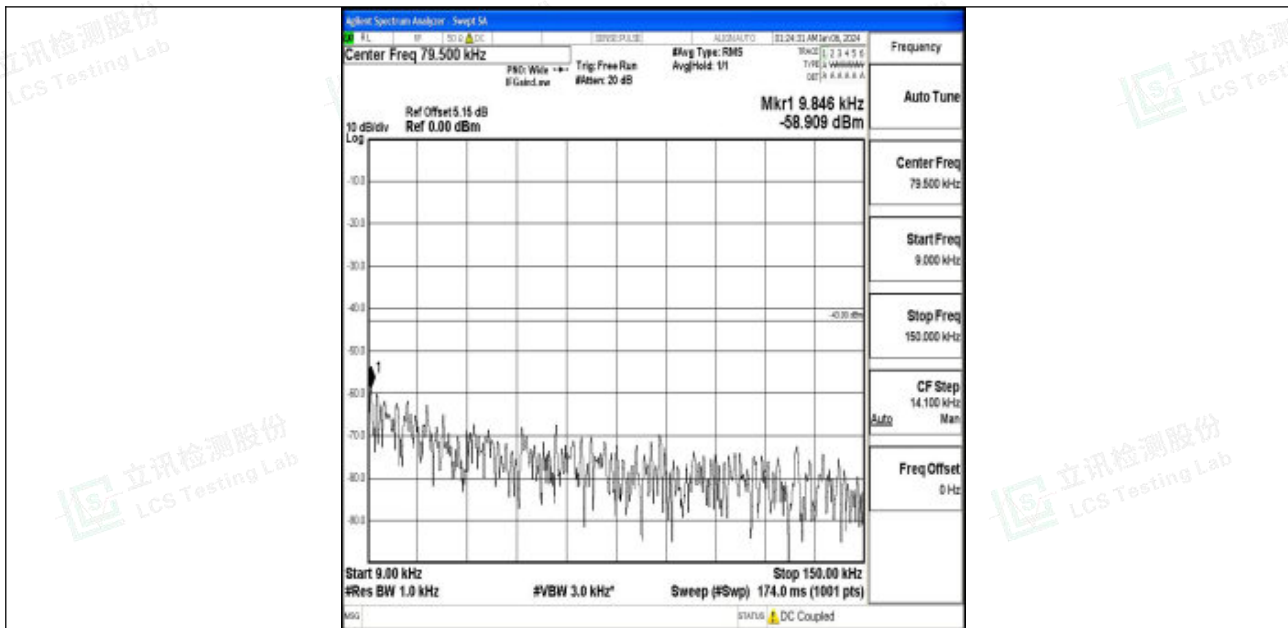

Band66_3MHz_QPSK_131987_1RB#0_3000~20000_3000~20000

Band66_3MHz_16QAM_131987_1RB#0_0.009~0.15_0.009~0.15