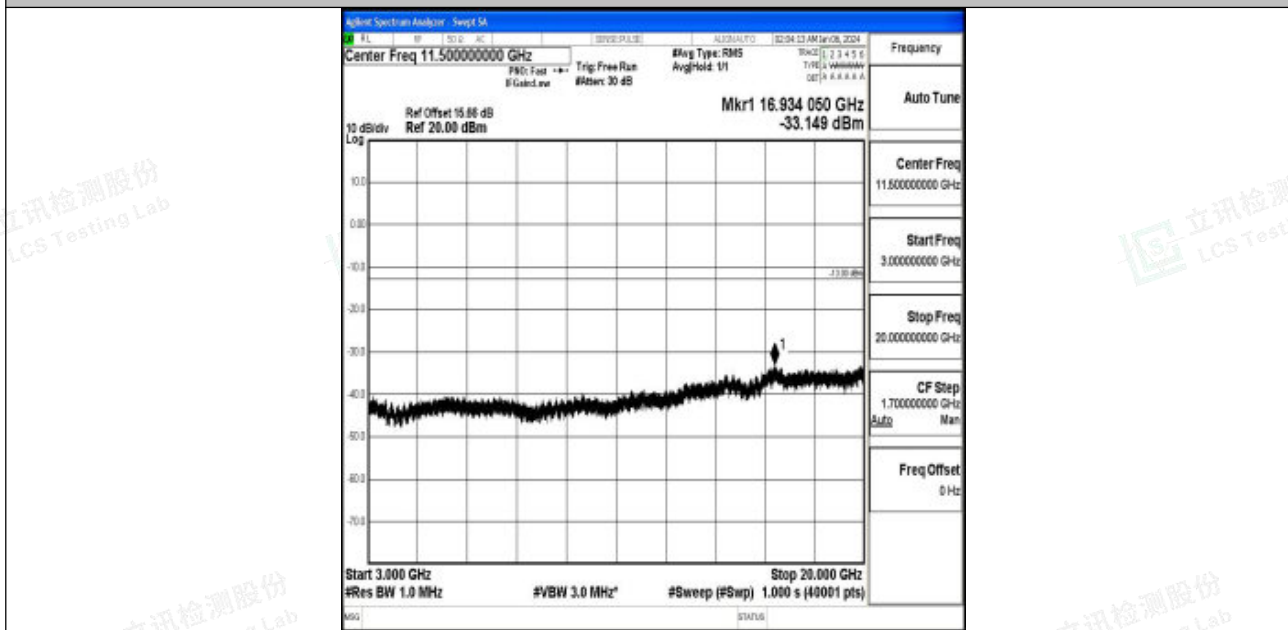

Band66_10MHz_16QAM_132022_1RB#0_3000~20000_3000~20000

Band66_10MHz_QPSK_132322_1RB#0_0.009~0.15_0.009~0.15

Band66_10MHz_QPSK_132322_1RB#0_0.15~30_0.15~30

Band66_10MHz_QPSK_132322_1RB#0_30~1000_30~1000

Band66_10MHz_QPSK_132322_1RB#0_1000~3000_1000~3000