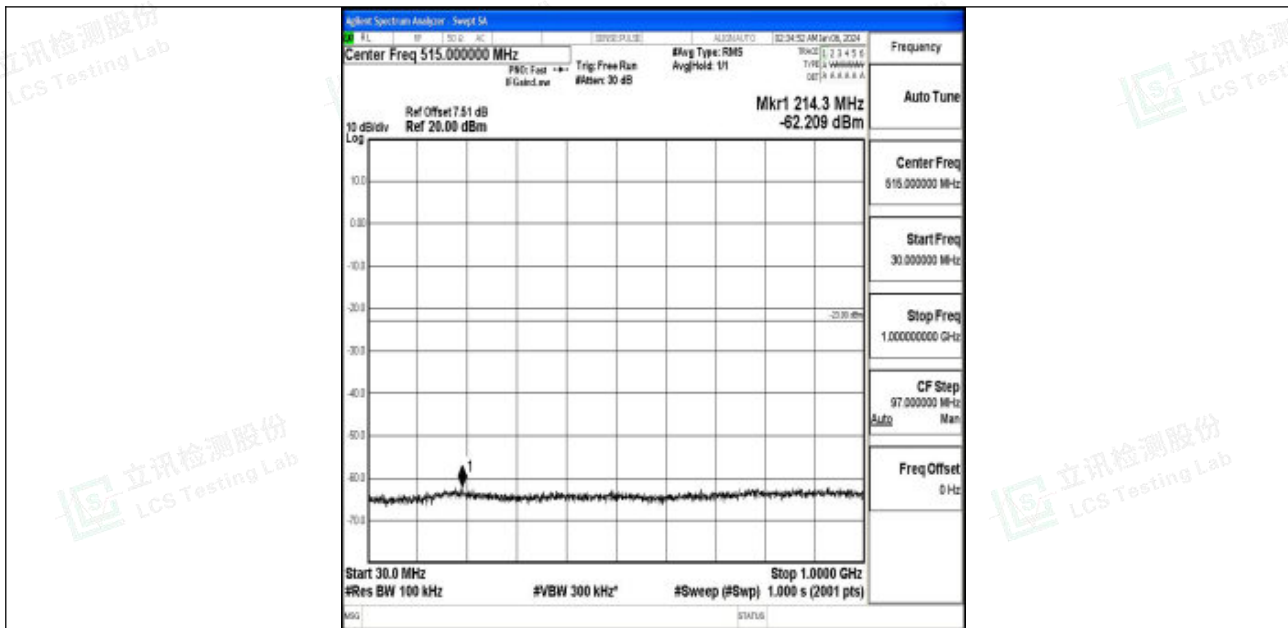

Band66_20MHz_16QAM_132072_1RB#0_0.15~30_0.15~30

Band66_20MHz_16QAM_132072_1RB#0_30~1000_30~1000