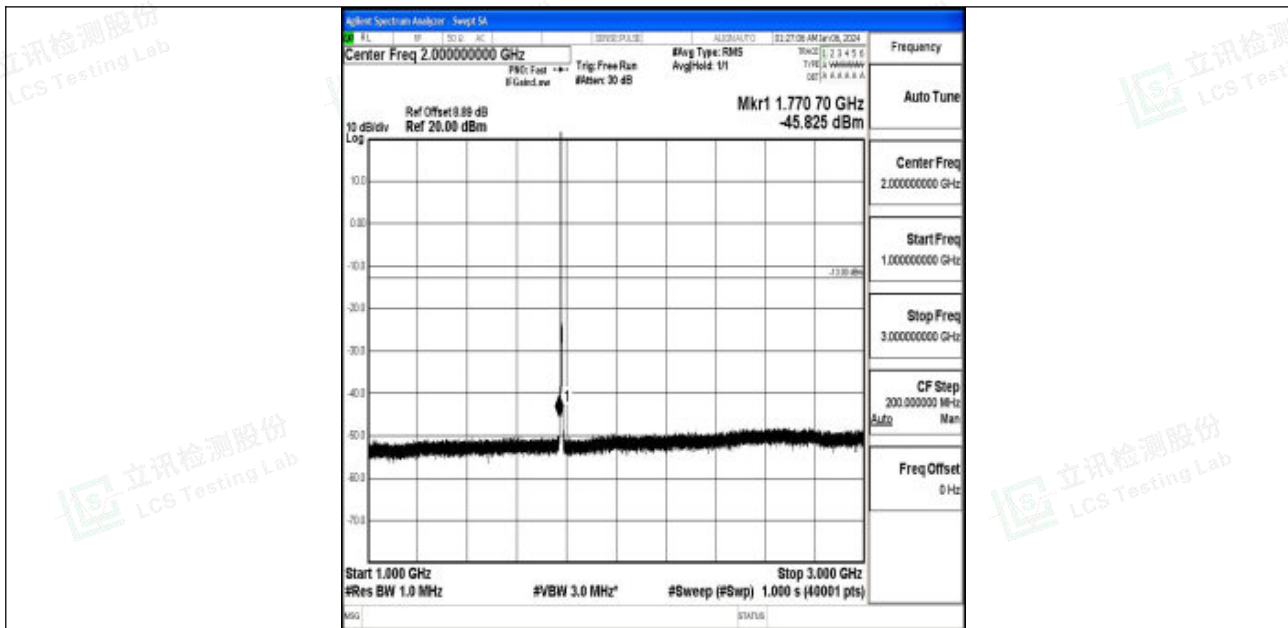

Band66_3MHz_16QAM_132322_1RB#0_3000~20000_3000~20000

Band66_3MHz_QPSK_132657_1RB#0_0.009~0.15_0.009~0.15

Band66_3MHz_QPSK_132657_1RB#0_0.15~30_0.15~30

Band66_3MHz_QPSK_132657_1RB#0_30~1000_30~1000

Band66_3MHz_QPSK_132657_1RB#0_1000~3000_1000~3000