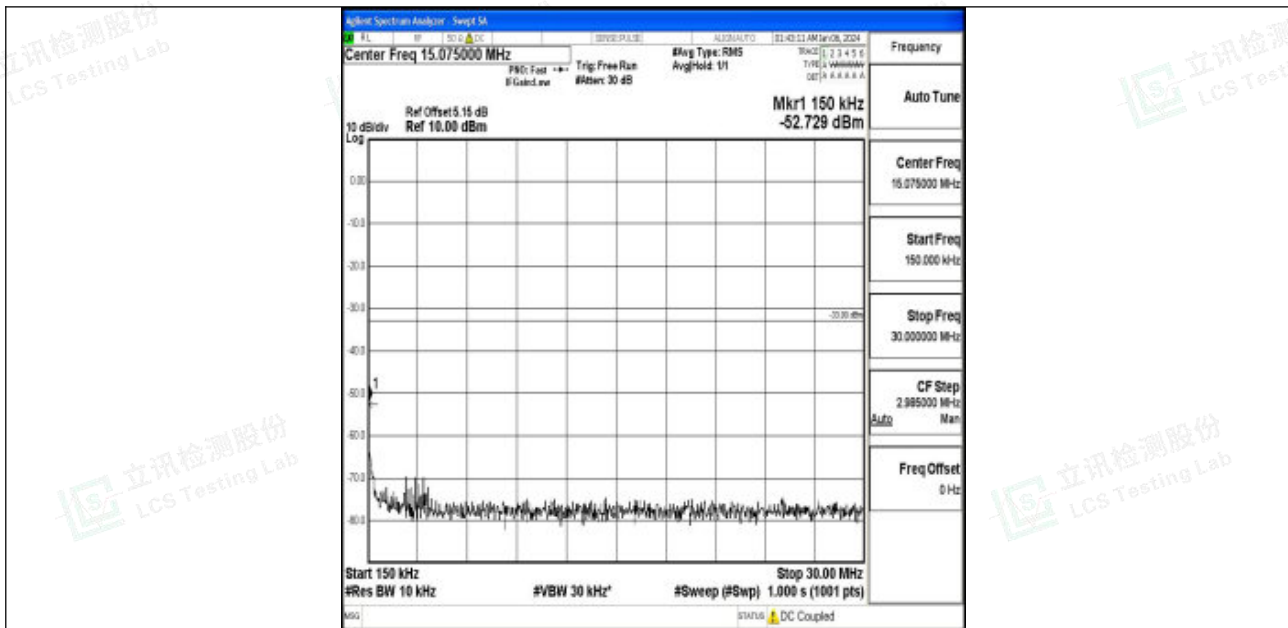

Band66_5MHz_QPSK_131997_1RB#0_0.009~0.15_0.009~0.15

Band66_5MHz_QPSK_131997_1RB#0_0.15~30_0.15~30