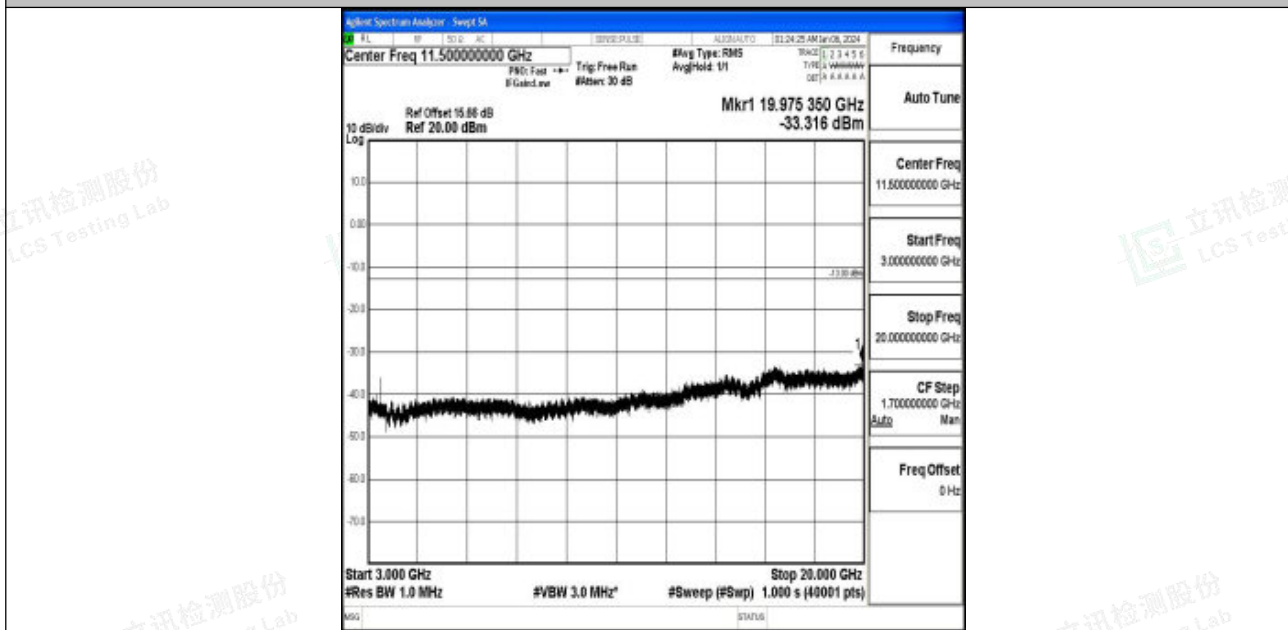

Band66_1.4MHz_16QAM_132665_1RB#0_3000~20000_3000~20000

Band66_3MHz_QPSK_131987_1RB#0_0.009~0.15_0.009~0.15

Band66_3MHz_QPSK_131987_1RB#0_0.15~30_0.15~30

Band66_3MHz_QPSK_131987_1RB#0_30~1000_30~1000

Band66_3MHz_QPSK_131987_1RB#0_1000~3000_1000~3000