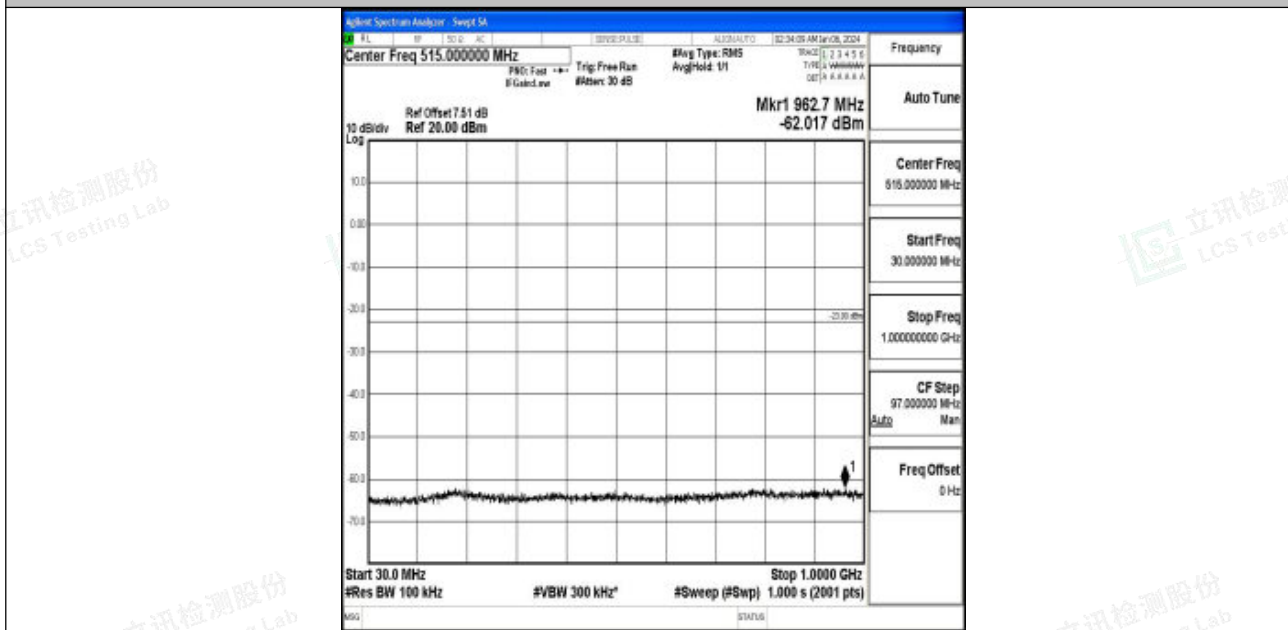

Band66_20MHz_QPSK_132072_1RB#0_0.15~30_0.15~30

Band66_20MHz_QPSK_132072_1RB#0_30~1000_30~1000