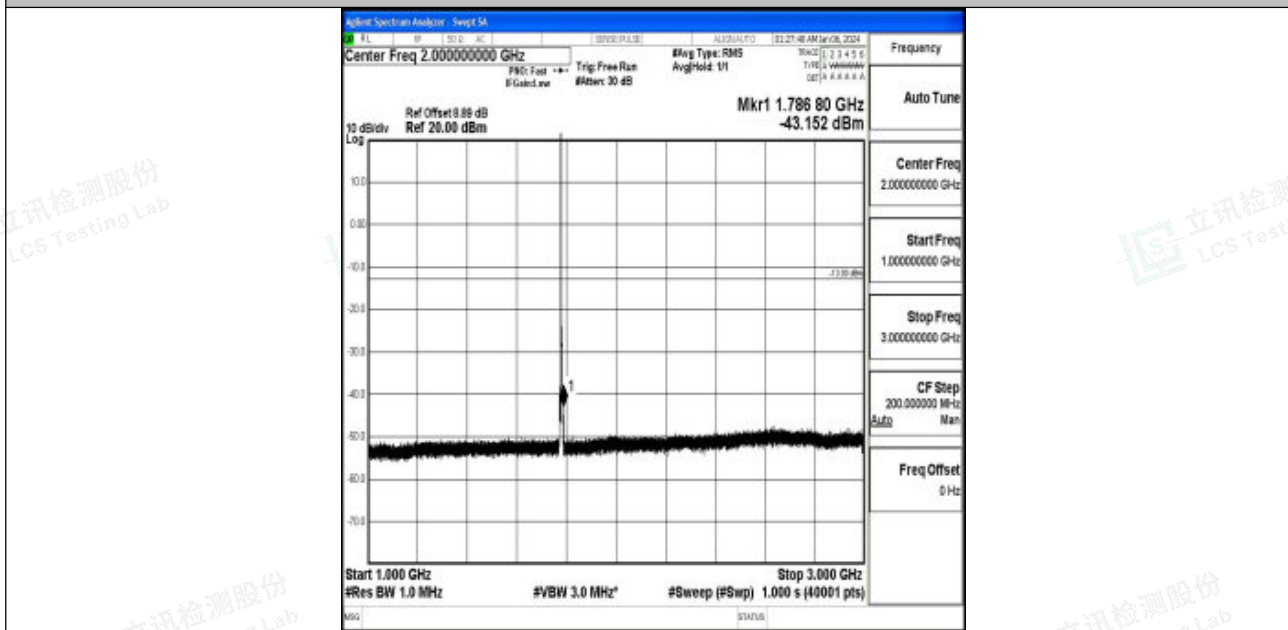

Band66_3MHz_QPSK_132657_1RB#0_3000~20000_3000~20000

Band66_3MHz_16QAM_132657_1RB#0_0.009~0.15_0.009~0.15

Band66_3MHz_16QAM_132657_1RB#0_0.15~30_0.15~30

Band66_3MHz_16QAM_132657_1RB#0_30~1000_30~1000

Band66_3MHz_16QAM_132657_1RB#0_1000~3000_1000~3000