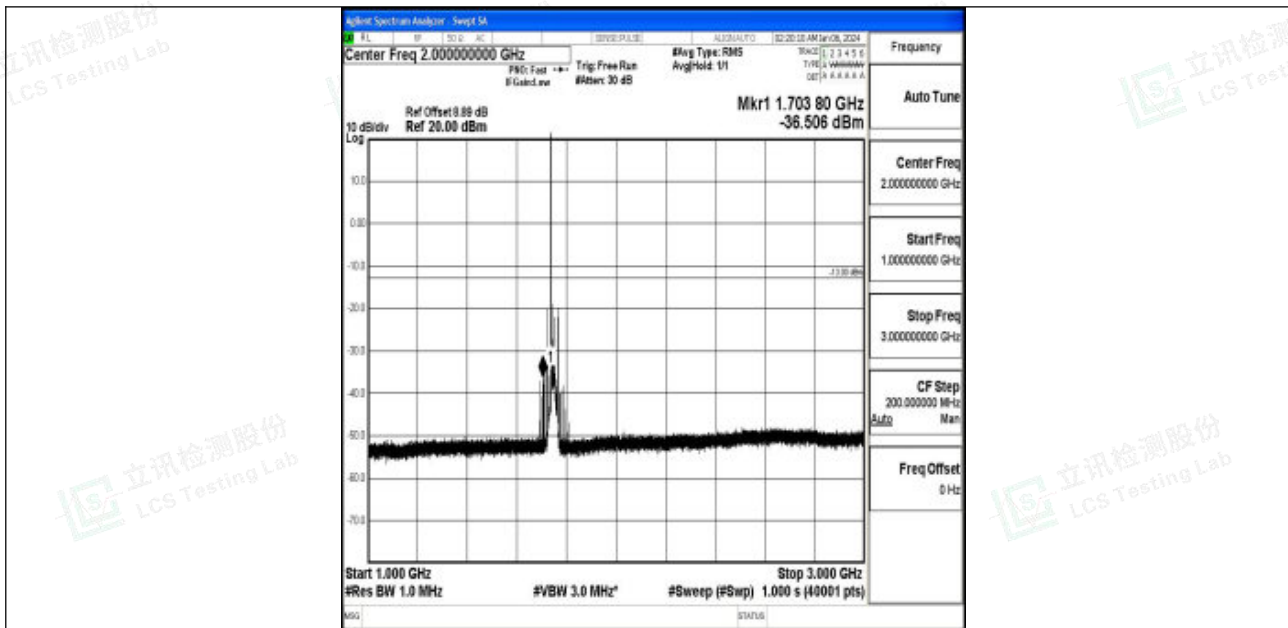

Band66_15MHz_16QAM_132047_1RB#0_3000~20000_3000~20000

Band66_15MHz_QPSK_132322_1RB#0_0.009~0.15_0.009~0.15

Band66_15MHz_QPSK_132322_1RB#0_0.15~30_0.15~30

Band66_15MHz_QPSK_132322_1RB#0_30~1000_30~1000

Band66_15MHz_QPSK_132322_1RB#0_1000~3000_1000~3000