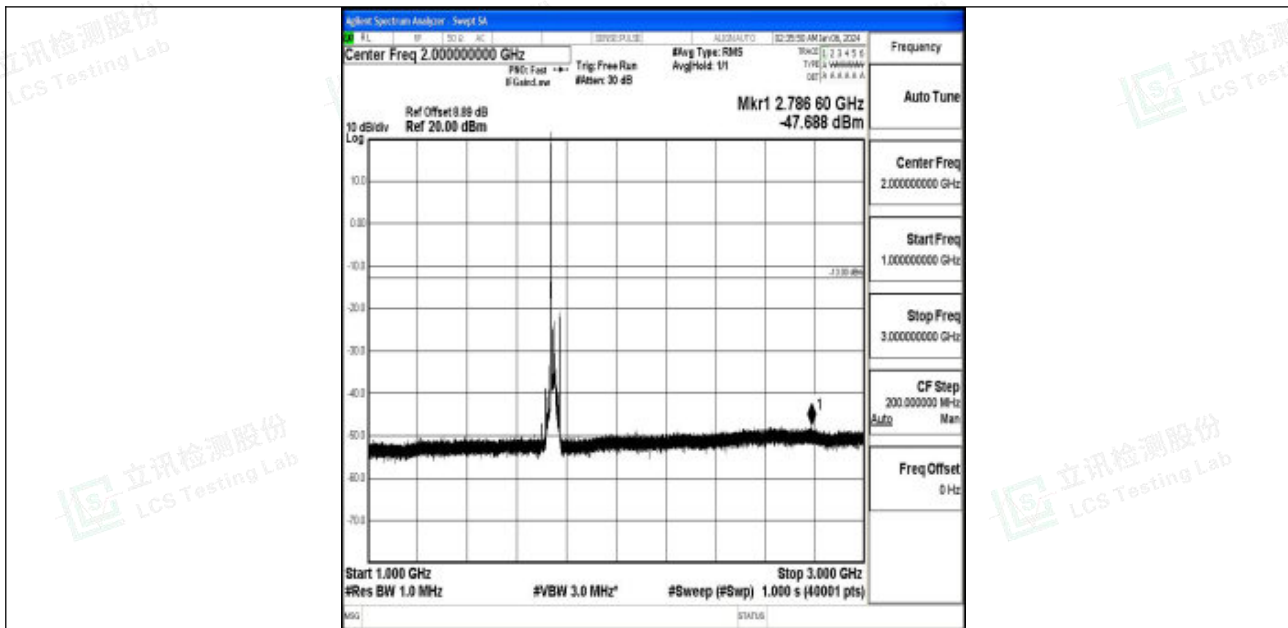

Band66_20MHz_QPSK_132322_1RB#0_30~1000_30~1000

Band66_20MHz_QPSK_132322_1RB#0_1000~3000_1000~3000