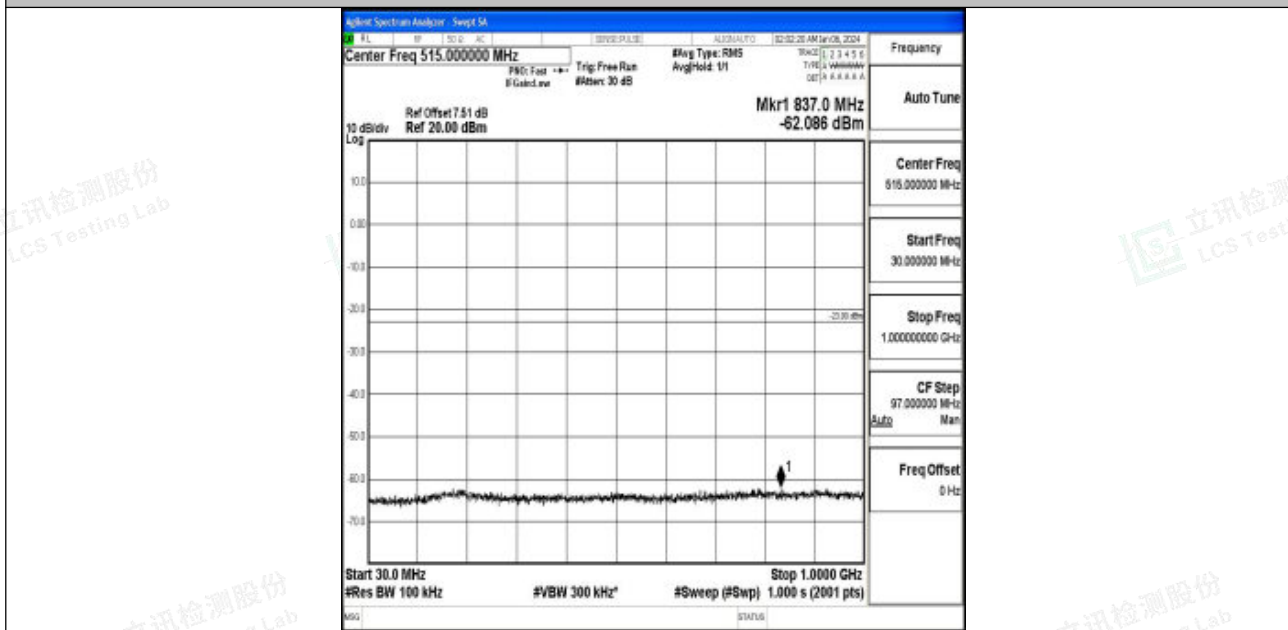

Band66_5MHz_16QAM_132647_1RB#0_3000~20000_3000~20000

Band66_10MHz_QPSK_132022_1RB#0_0.009~0.15_0.009~0.15

Band66_10MHz_QPSK_132022_1RB#0_0.15~30_0.15~30

Band66_10MHz_QPSK_132022_1RB#0_30~1000_30~1000

Band66_10MHz_QPSK_132022_1RB#0_1000~3000_1000~3000