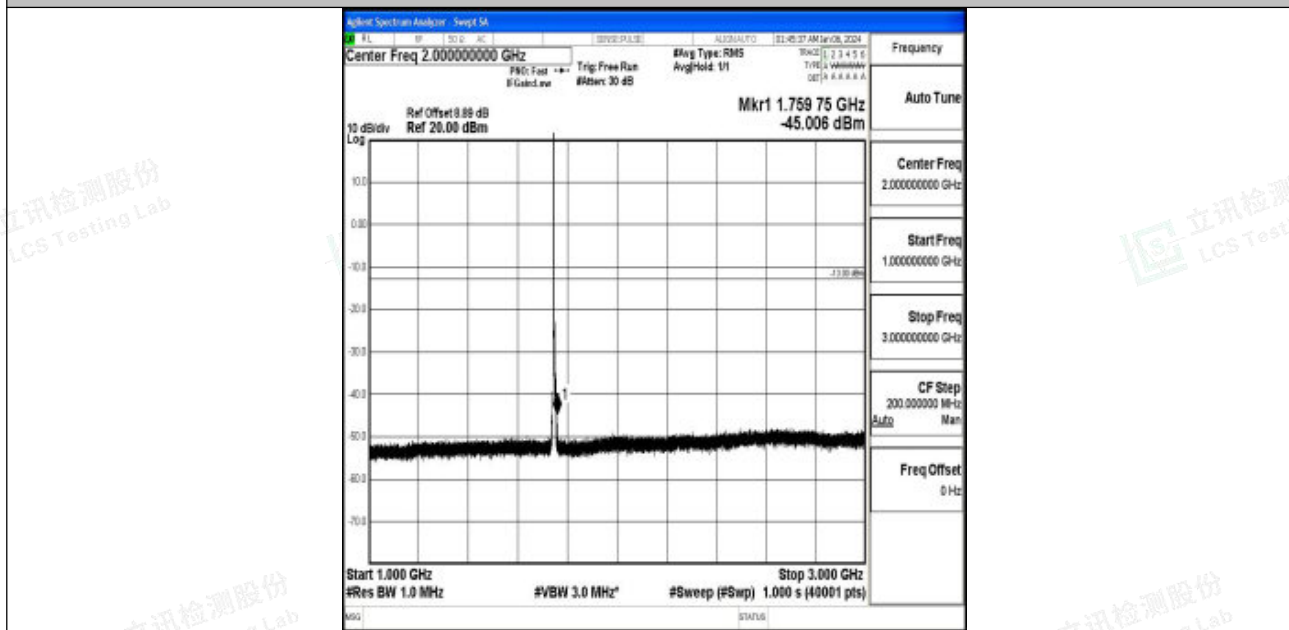

Band66_5MHz_QPSK_132322_1RB#0_3000~20000_3000~20000

Band66_5MHz_16QAM_132322_1RB#0_0.009~0.15_0.009~0.15

Band66_5MHz_16QAM_132322_1RB#0_0.15~30_0.15~30

Band66_5MHz_16QAM_132322_1RB#0_30~1000_30~1000

Band66_5MHz_16QAM_132322_1RB#0_1000~3000_1000~3000