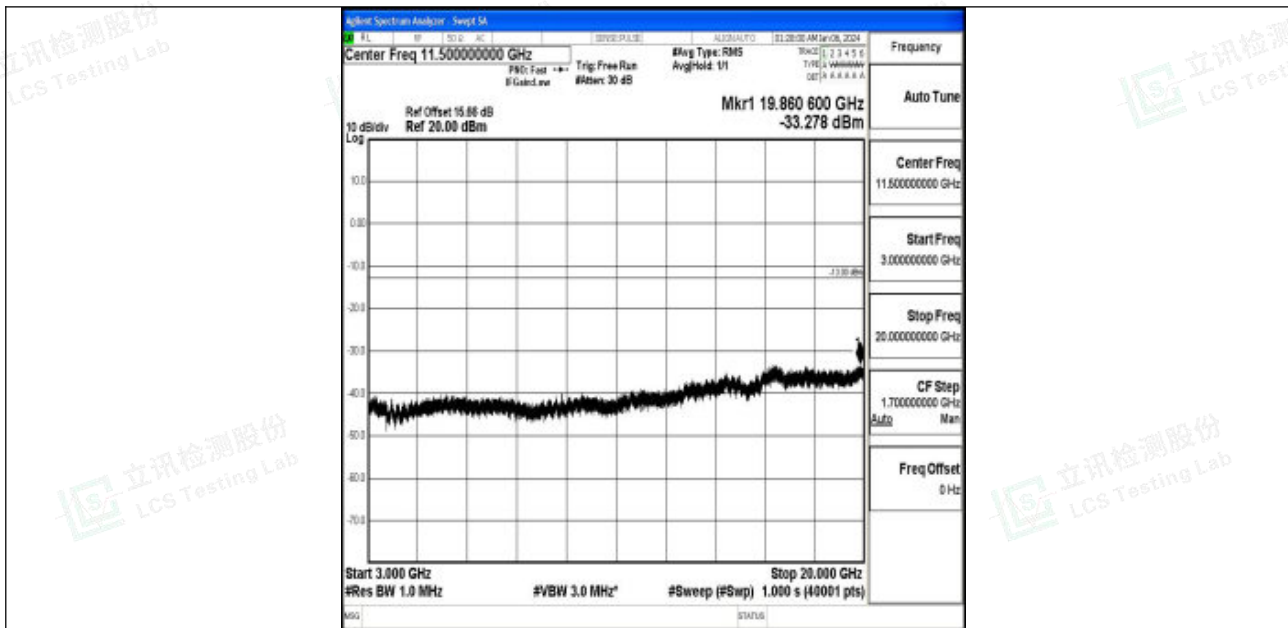

Band66_3MHz_QPSK_132657_1RB#0_3000~20000_3000~20000

Band66_3MHz_16QAM_132657_1RB#0_0.009~0.15_0.009~0.15

Band66_3MHz_16QAM_132657_1RB#0_0.15~30_0.15~30

Band66_3MHz_16QAM_132657_1RB#0_30~1000_30~1000

Band66_3MHz_16QAM_132657_1RB#0_1000~3000_1000~3000