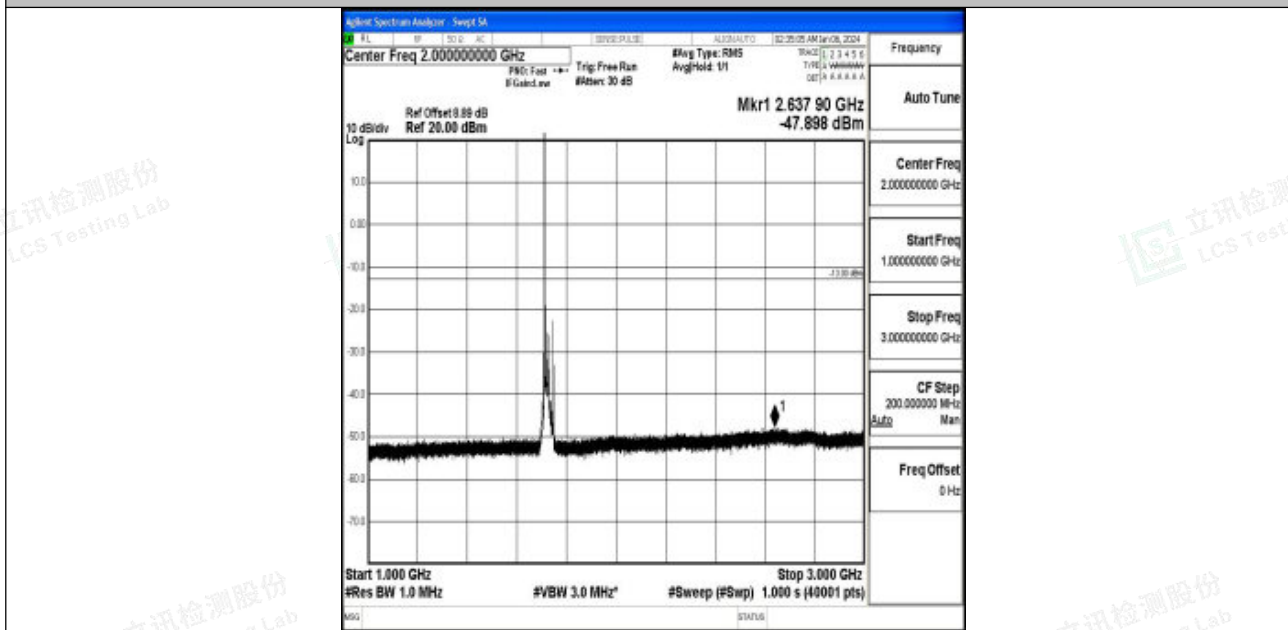

Band66_20MHz_16QAM_132072_1RB#0_30~1000_30~1000

Band66_20MHz_16QAM_132072_1RB#0_1000~3000_1000~3000