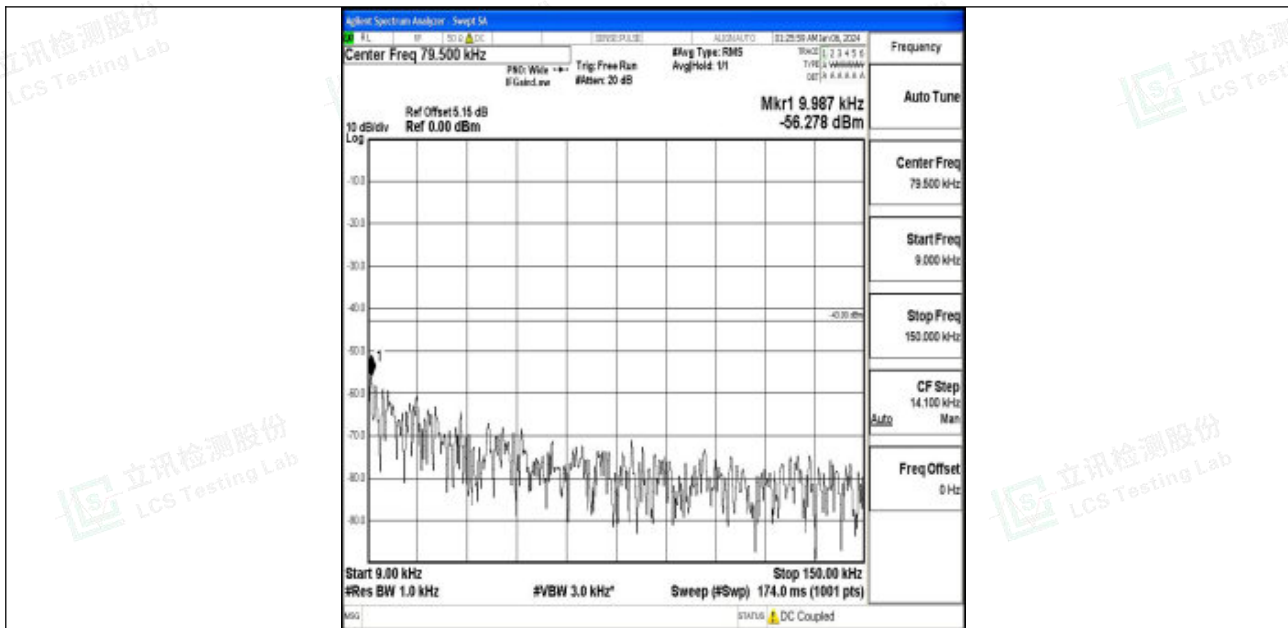

Band66_3MHz_QPSK_132322_1RB#0_3000~20000_3000~20000

Band66_3MHz_16QAM_132322_1RB#0_0.009~0.15_0.009~0.15