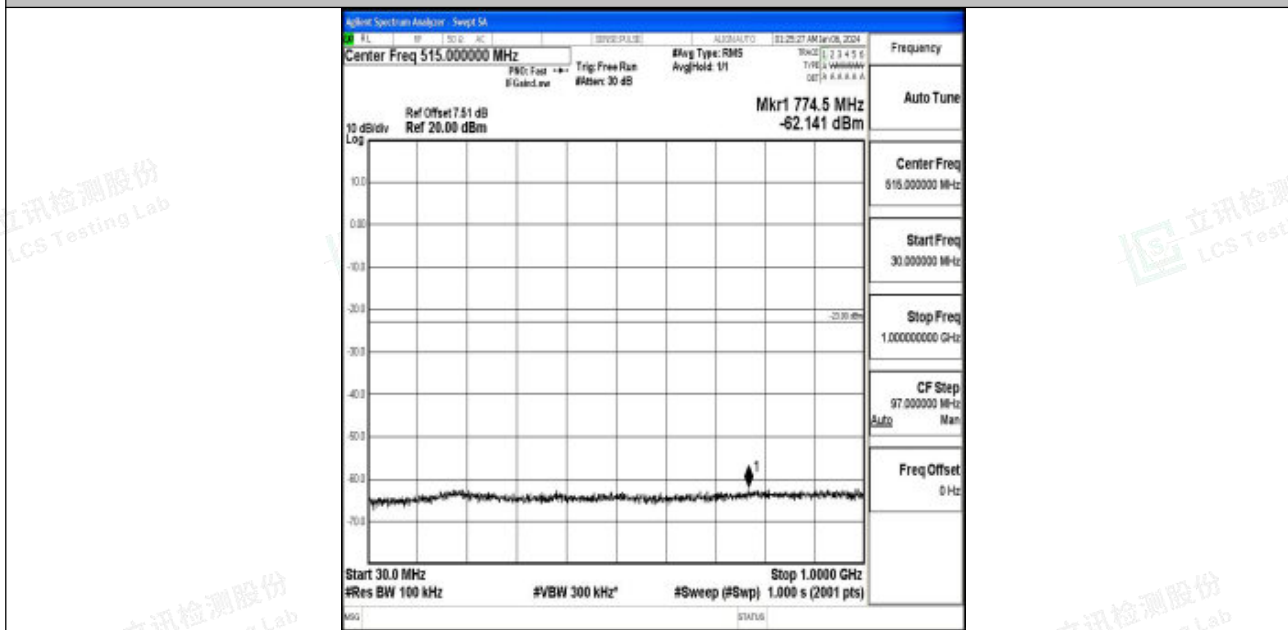

Band66_3MHz_16QAM_131987_1RB#0_3000~20000_3000~20000

Band66_3MHz_QPSK_132322_1RB#0_0.009~0.15_0.009~0.15

Band66_3MHz_QPSK_132322_1RB#0_0.15~30_0.15~30

Band66_3MHz_QPSK_132322_1RB#0_30~1000_30~1000

Band66_3MHz_QPSK_132322_1RB#0_1000~3000_1000~3000