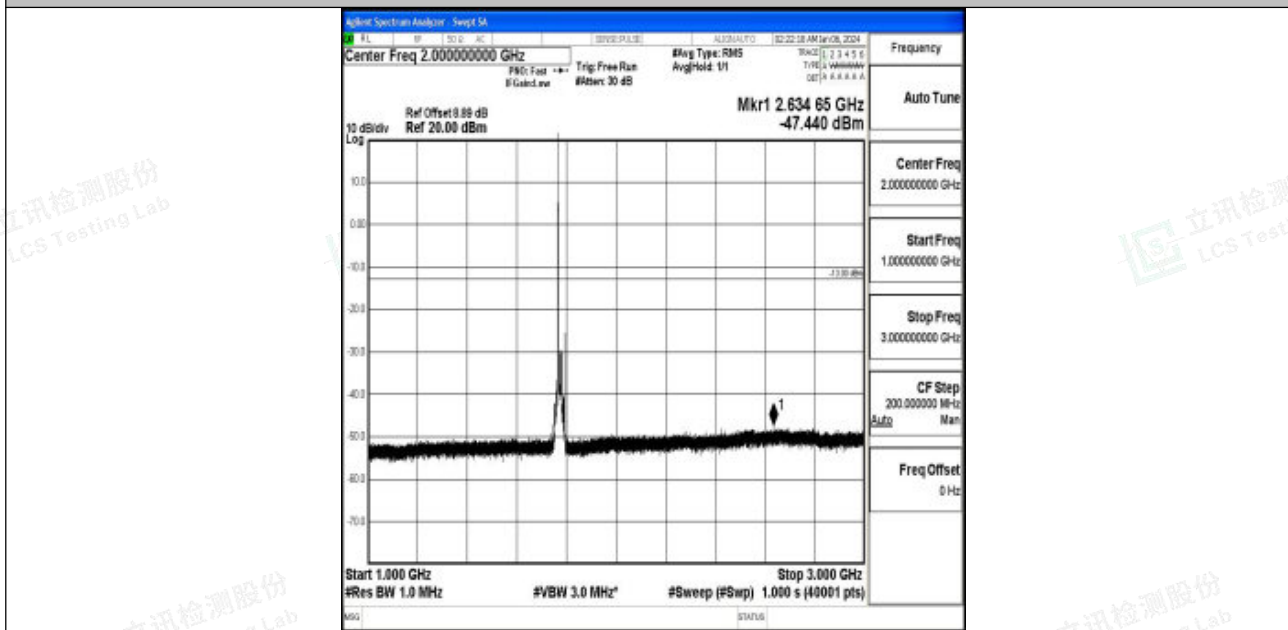

Band66_15MHz_16QAM_132597_1RB#0_30~1000_30~1000

Band66_15MHz_16QAM_132597_1RB#0_1000~3000_1000~3000