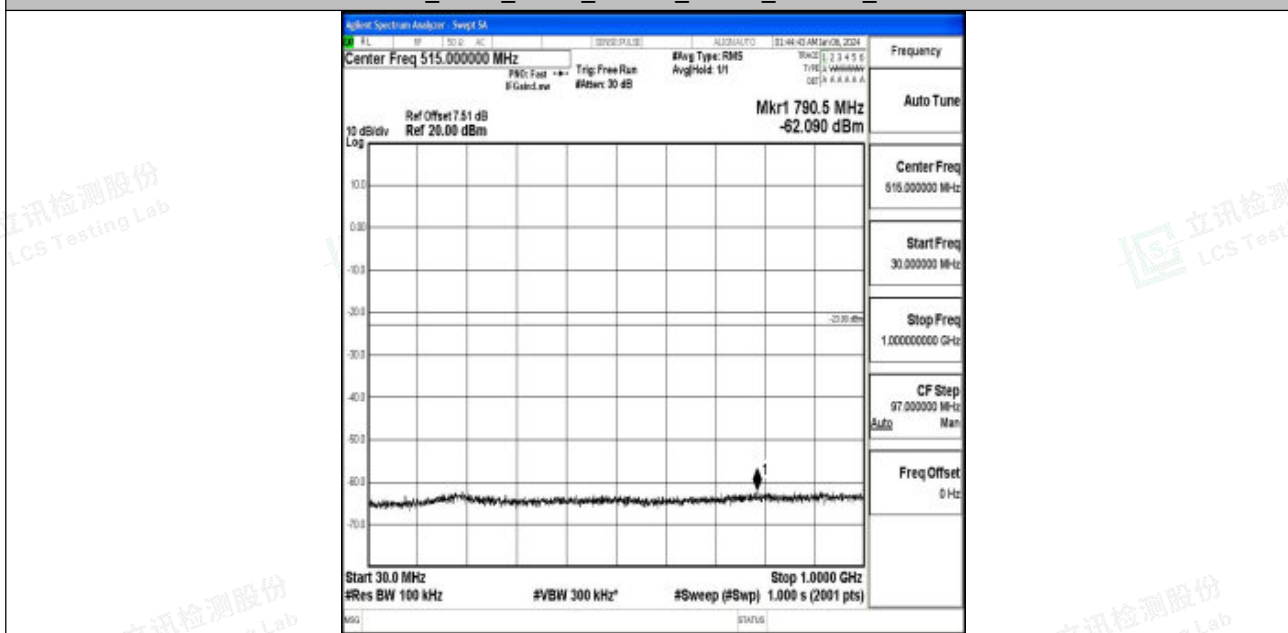

Band66_5MHz_16QAM_131997_1RB#0_3000~20000_3000~20000

Band66_5MHz_QPSK_132322_1RB#0_0.009~0.15_0.009~0.15

Band66_5MHz_QPSK_132322_1RB#0_0.15~30_0.15~30

Band66_5MHz_QPSK_132322_1RB#0_30~1000_30~1000

Band66_5MHz_QPSK_132322_1RB#0_1000~3000_1000~3000