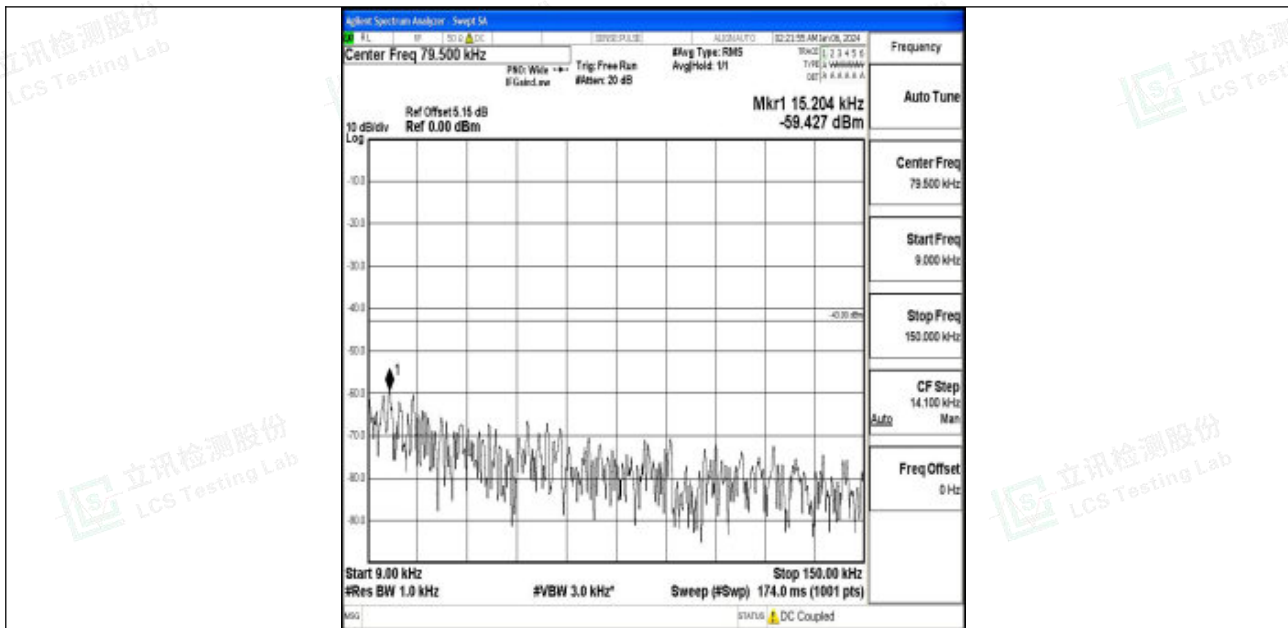

Band66_15MHz_QPSK_132597_1RB#0_0.15~30_0.15~30

Band66_15MHz_QPSK_132597_1RB#0_30~1000_30~1000

Band66_15MHz_QPSK_132597_1RB#0_1000~3000_1000~3000

Band66_15MHz_QPSK_132597_1RB#0_3000~20000_3000~20000

Band66_15MHz_16QAM_132597_1RB#0_0.009~0.15_0.009~0.15