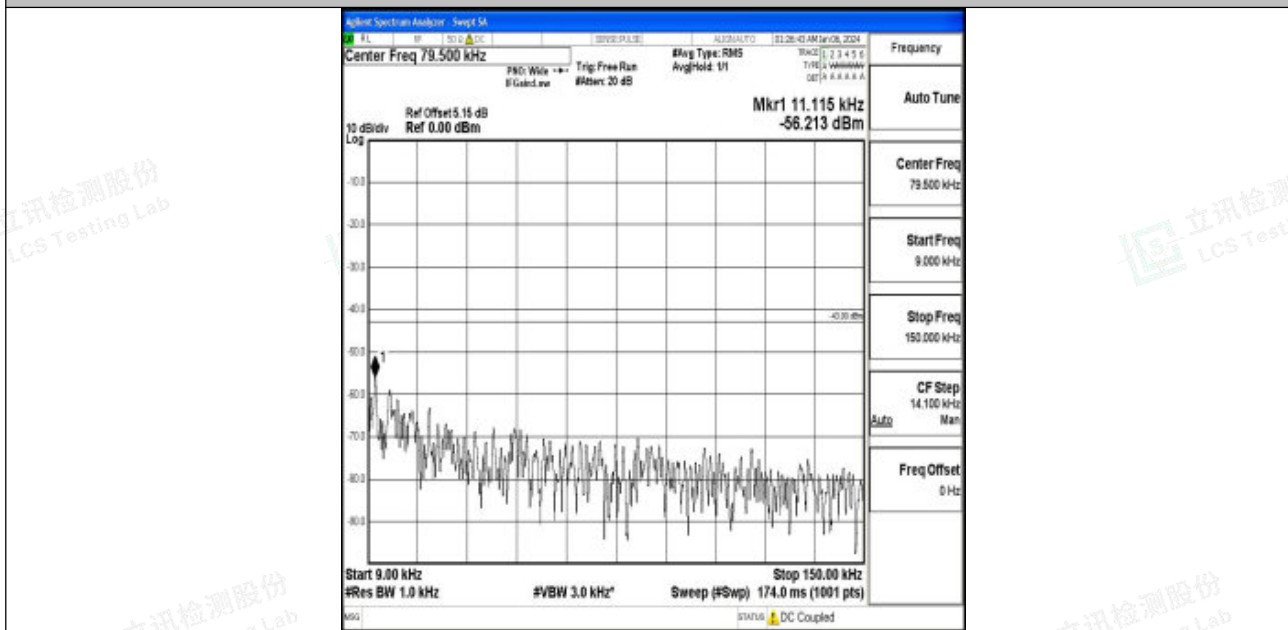

Band66_3MHz_16QAM_132322_1RB#0_3000~20000_3000~20000

Band66_3MHz_QPSK_132657_1RB#0_0.009~0.15_0.009~0.15