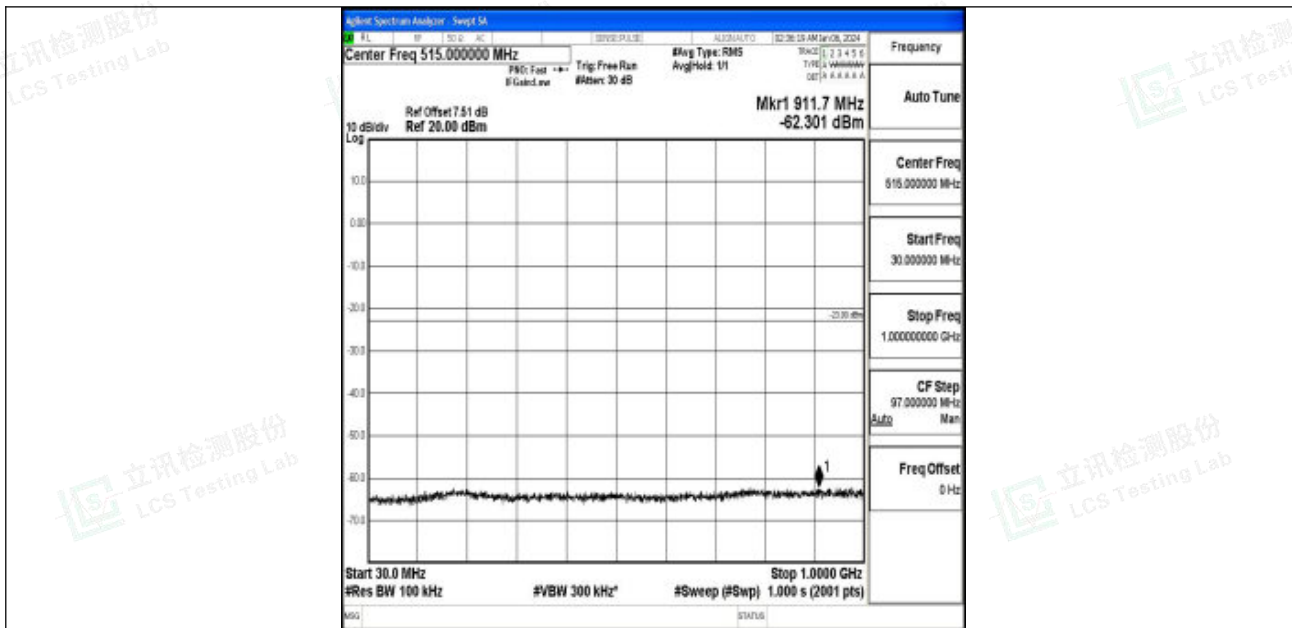

Band66_20MHz_16QAM_132322_1RB#0_0.15~30_0.15~30

Band66_20MHz_16QAM_132322_1RB#0_30~1000_30~1000