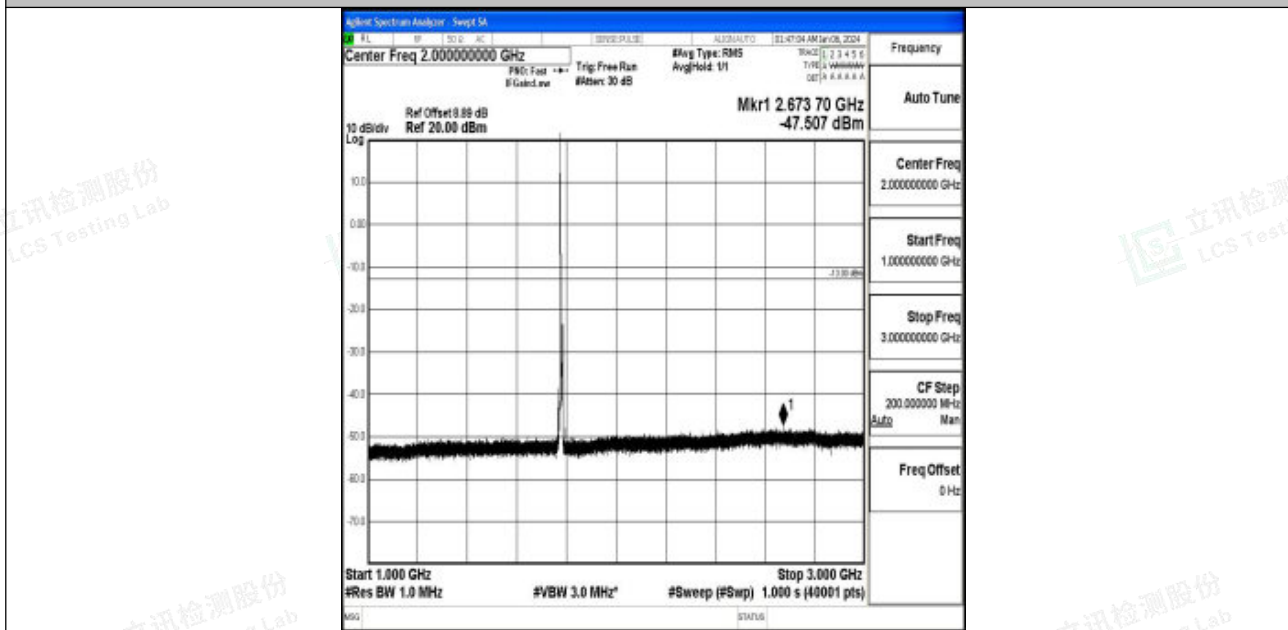

Band66_5MHz_QPSK_132647_1RB#0_3000~20000_3000~20000

Band66_5MHz_16QAM_132647_1RB#0_0.009~0.15_0.009~0.15

Band66_5MHz_16QAM_132647_1RB#0_0.15~30_0.15~30

Band66_5MHz_16QAM_132647_1RB#0_30~1000_30~1000

Band66_5MHz_16QAM_132647_1RB#0_1000~3000_1000~3000