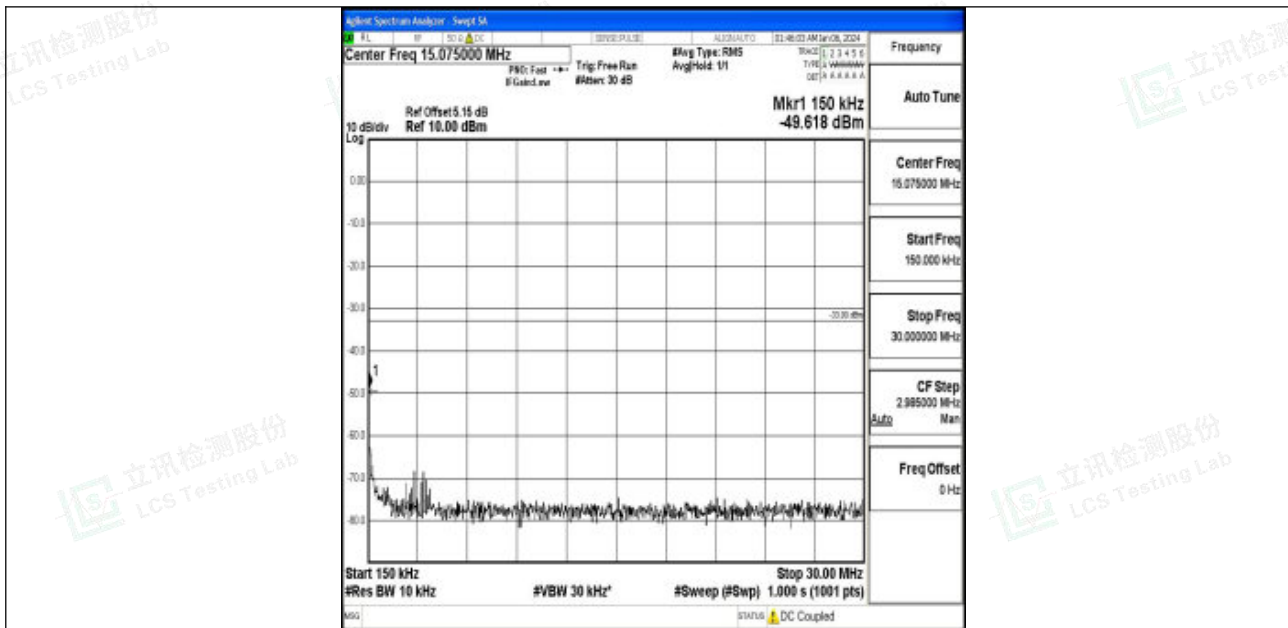

Band66_5MHz_QPSK_132647_1RB#0_0.009~0.15_0.009~0.15

Band66_5MHz_QPSK_132647_1RB#0_0.15~30_0.15~30