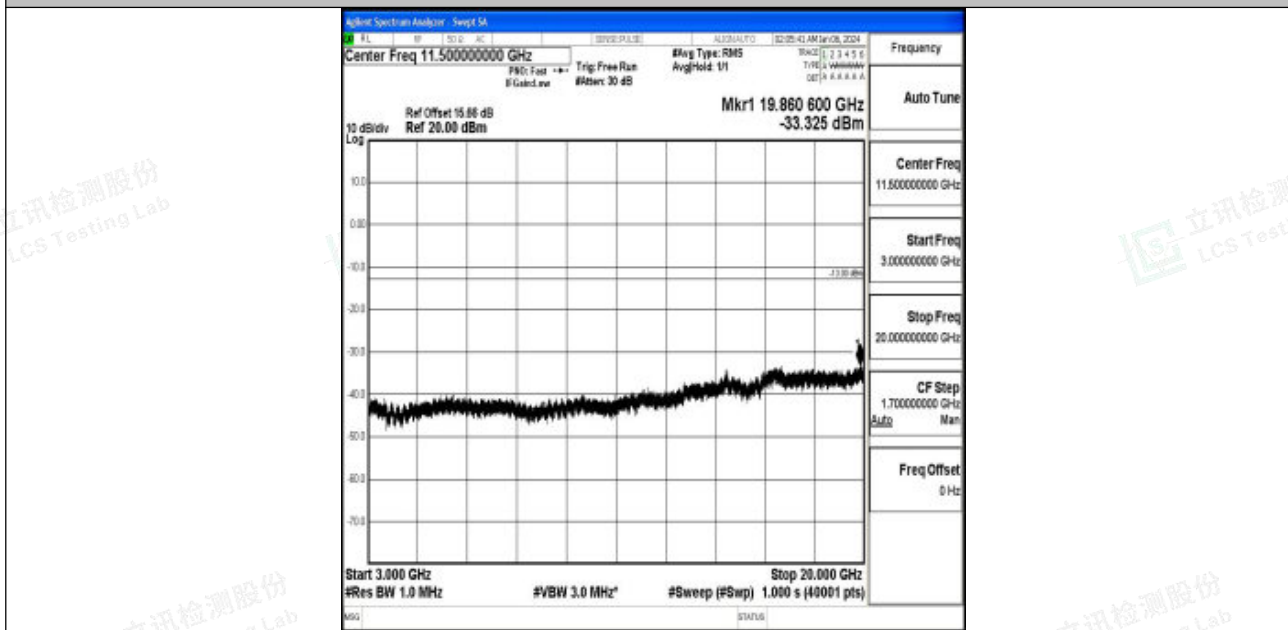

Band66_10MHz_16QAM_132322_1RB#0_3000~20000_3000~20000

Band66_10MHz_QPSK_132622_1RB#0_0.009~0.15_0.009~0.15

Band66_10MHz_QPSK_132622_1RB#0_0.15~30_0.15~30

Band66_10MHz_QPSK_132622_1RB#0_30~1000_30~1000

Band66_10MHz_QPSK_132622_1RB#0_1000~3000_1000~3000