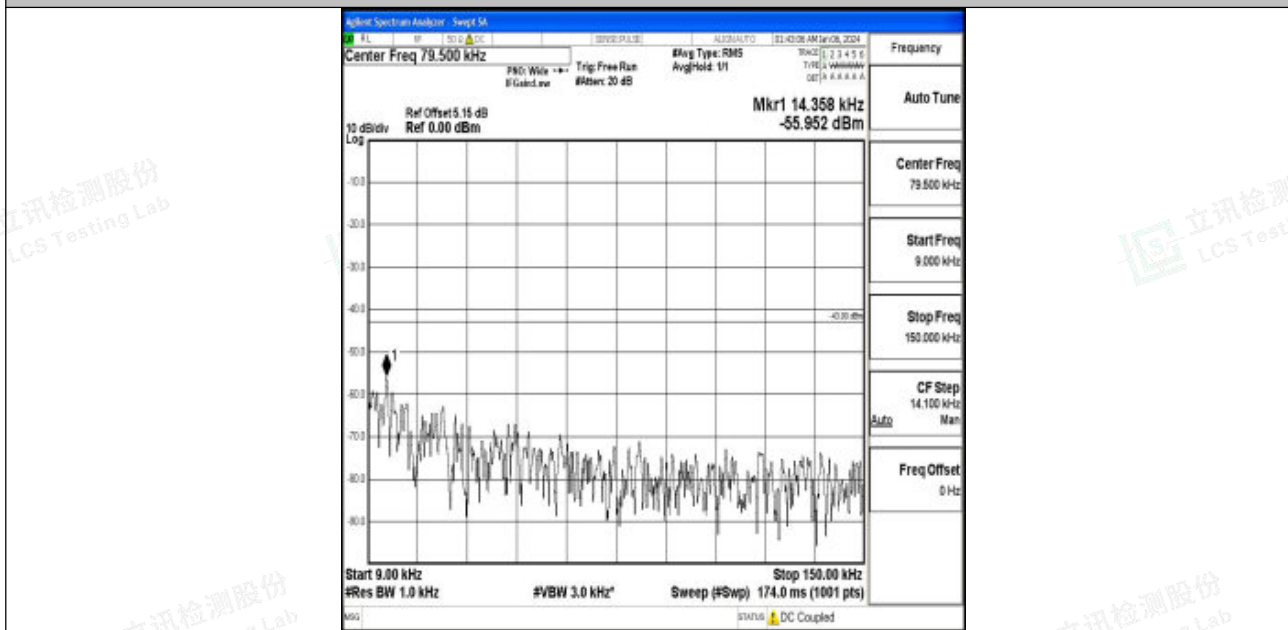

Band66_3MHz_16QAM_132657_1RB#0_3000~20000_3000~20000

Band66_5MHz_QPSK_131997_1RB#0_0.009~0.15_0.009~0.15