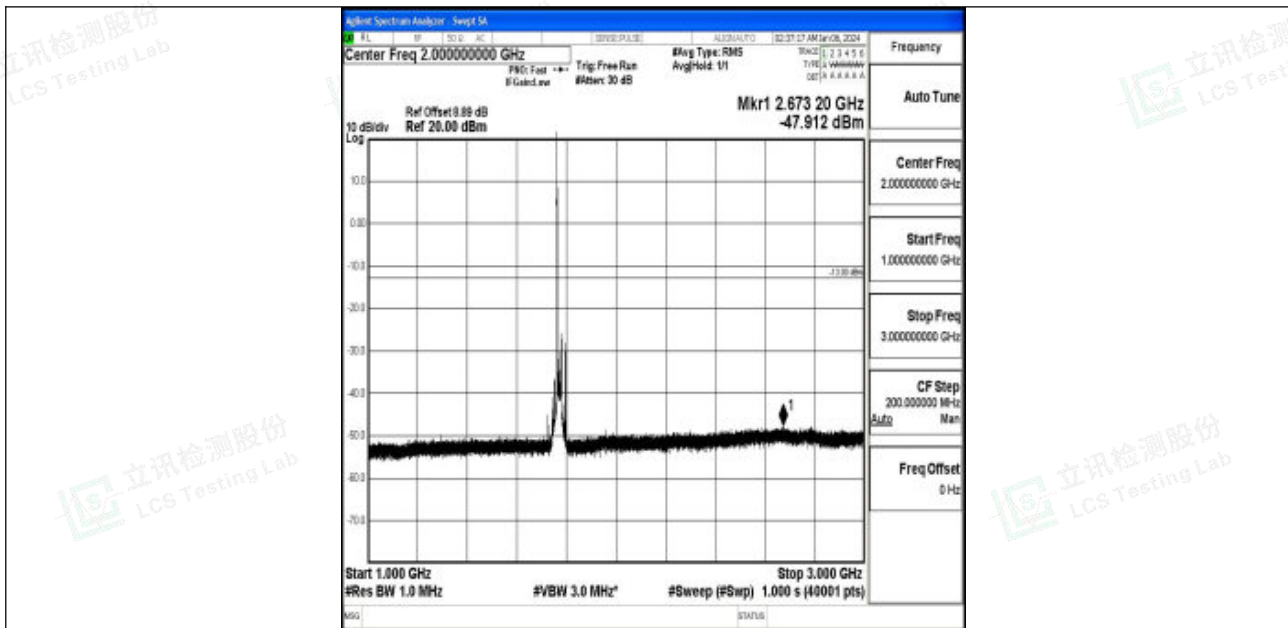

Band66_20MHz_QPSK_132572_1RB#0_30~1000_30~1000

Band66_20MHz_QPSK_132572_1RB#0_1000~3000_1000~3000