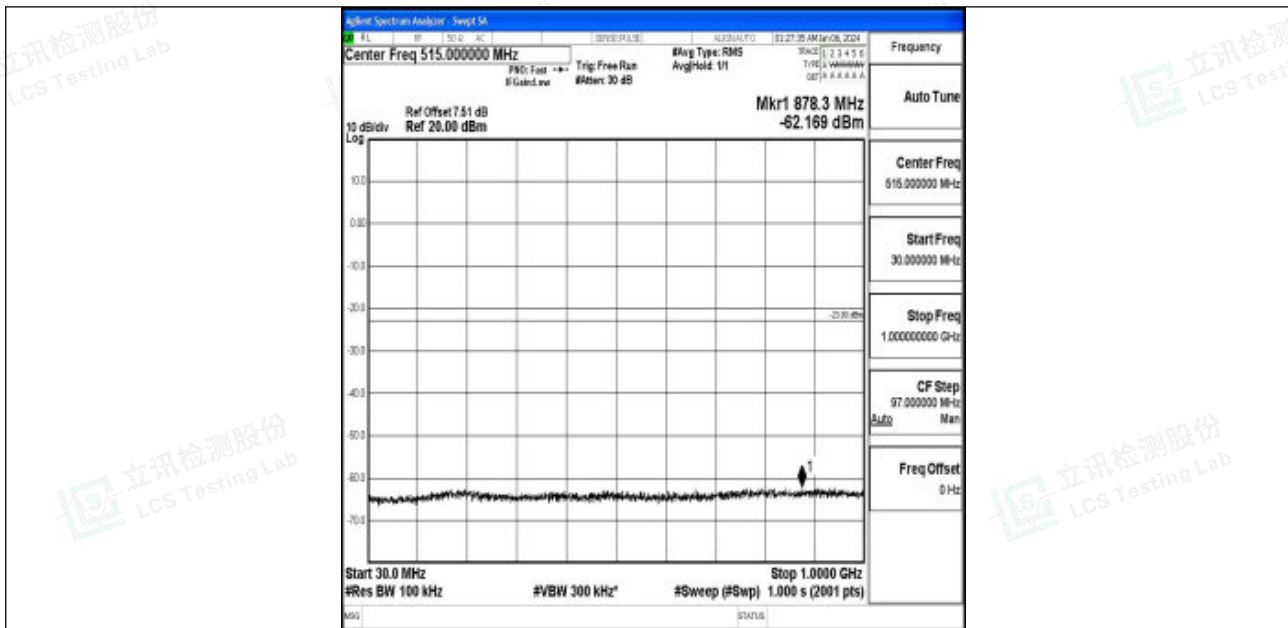

Band66_3MHz_QPSK_132657_1RB#0_3000~20000_3000~20000

Band66_3MHz_16QAM_132657_1RB#0_0.009~0.15_0.009~0.15

Band66_3MHz_16QAM_132657_1RB#0_0.15~30_0.15~30

Band66_3MHz_16QAM_132657_1RB#0_30~1000_30~1000

Band66_3MHz_16QAM_132657_1RB#0_1000~3000_1000~3000