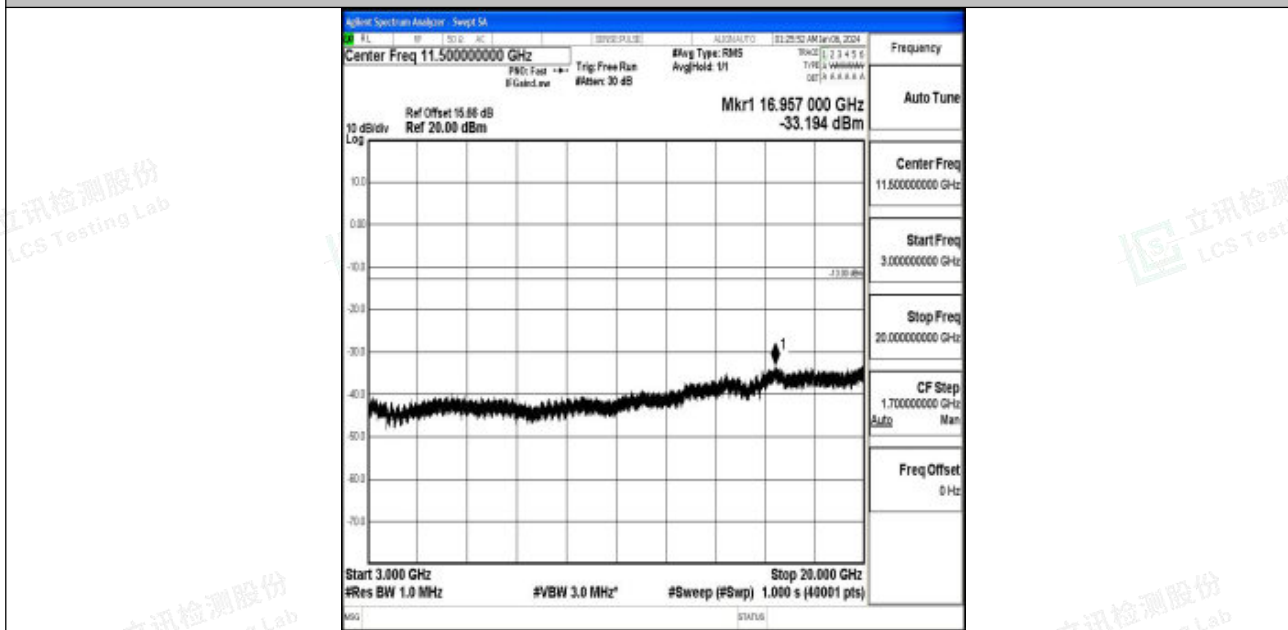

Band66_3MHz_16QAM_131987_1RB#0_3000~20000_3000~20000

Band66_3MHz_QPSK_132322_1RB#0_0.009~0.15_0.009~0.15

Band66_3MHz_QPSK_132322_1RB#0_0.15~30_0.15~30

Band66_3MHz_QPSK_132322_1RB#0_30~1000_30~1000

Band66_3MHz_QPSK_132322_1RB#0_1000~3000_1000~3000