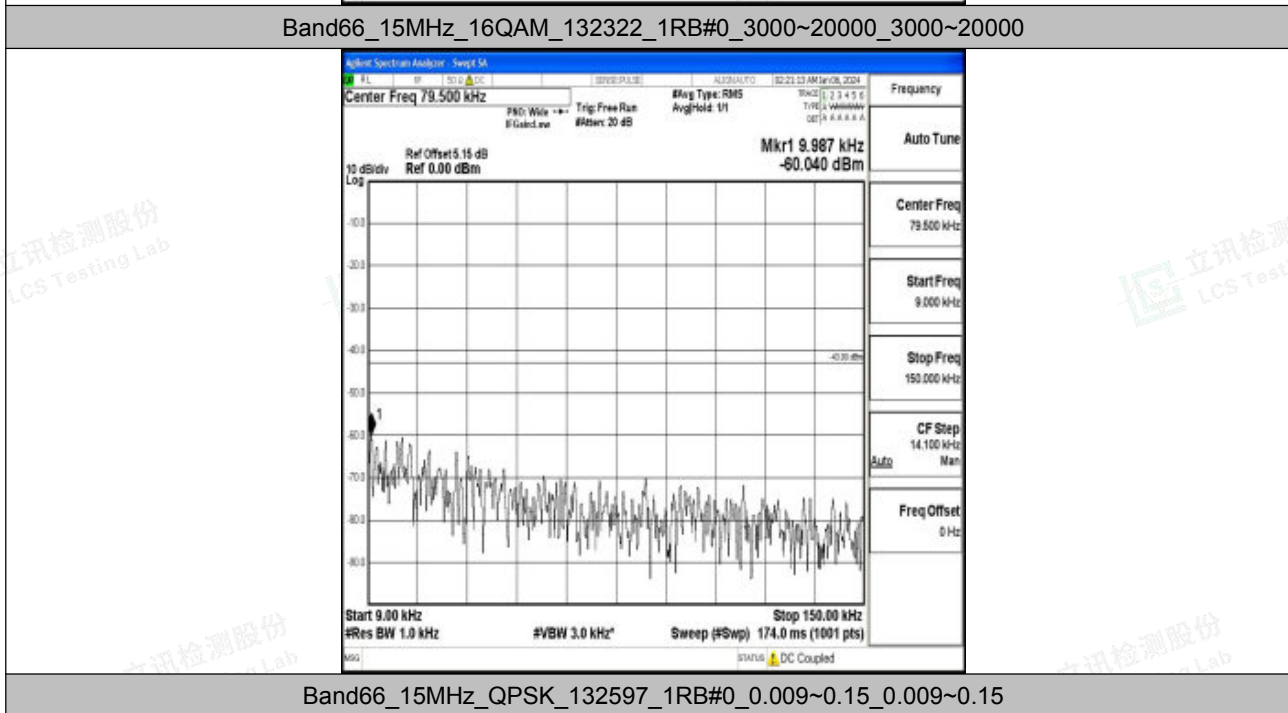

Band66_15MHz_QPSK_132322_1RB#0_3000~20000_3000~20000

Band66_15MHz_16QAM_132322_1RB#0_0.009~0.15_0.009~0.15

Band66_15MHz_16QAM_132322_1RB#0_0.15~30_0.15~30

Band66_15MHz_16QAM_132322_1RB#0_30~1000_30~1000

Band66_15MHz_16QAM_132322_1RB#0_1000~3000_1000~3000