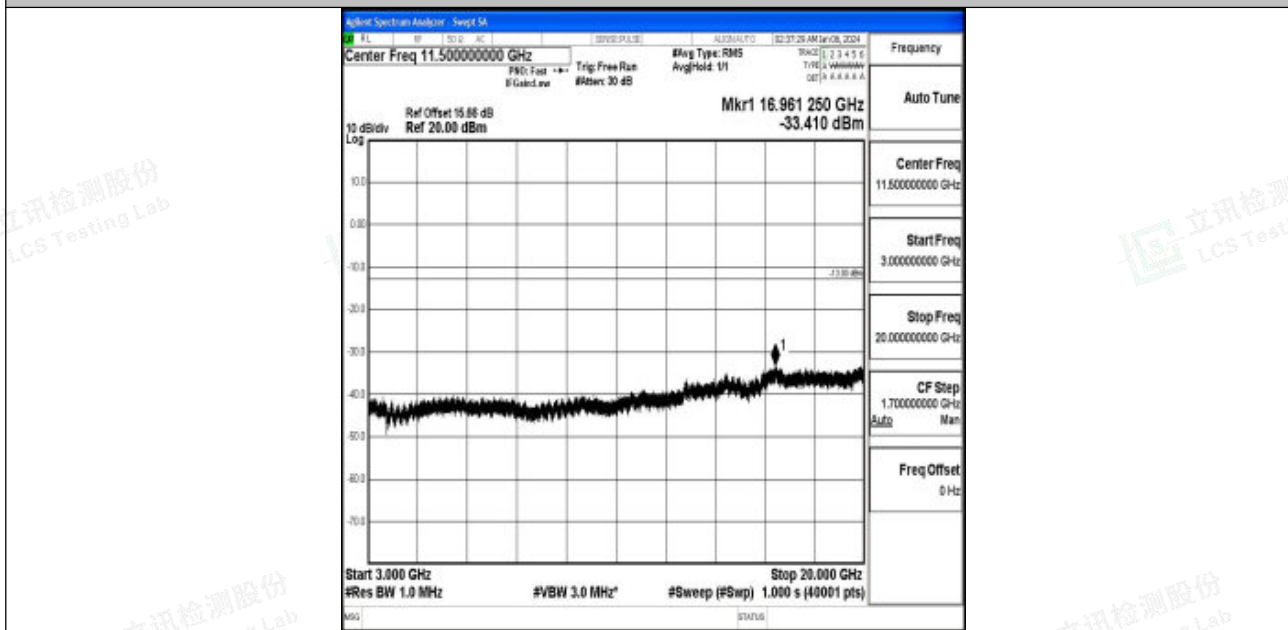

Band66_20MHz_QPSK_132572_1RB#0_0.15~30_0.15~30

Band66_20MHz_QPSK_132572_1RB#0_30~1000_30~1000

Band66_20MHz_QPSK_132572_1RB#0_1000~3000_1000~3000

Band66_20MHz_QPSK_132572_1RB#0_3000~20000_3000~20000

Band66_20MHz_16QAM_132572_1RB#0_0.009~0.15_0.009~0.15