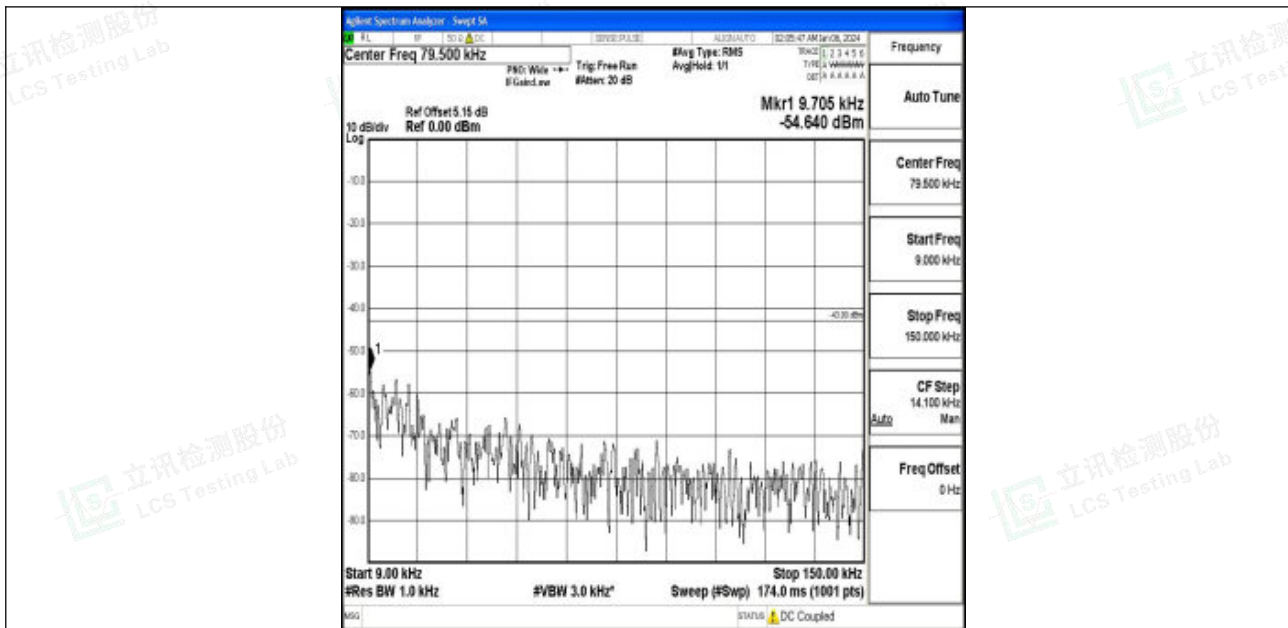

Band66_10MHz_QPSK_132622_1RB#0_3000~20000_3000~20000

Band66_10MHz_16QAM_132622_1RB#0_0.009~0.15_0.009~0.15