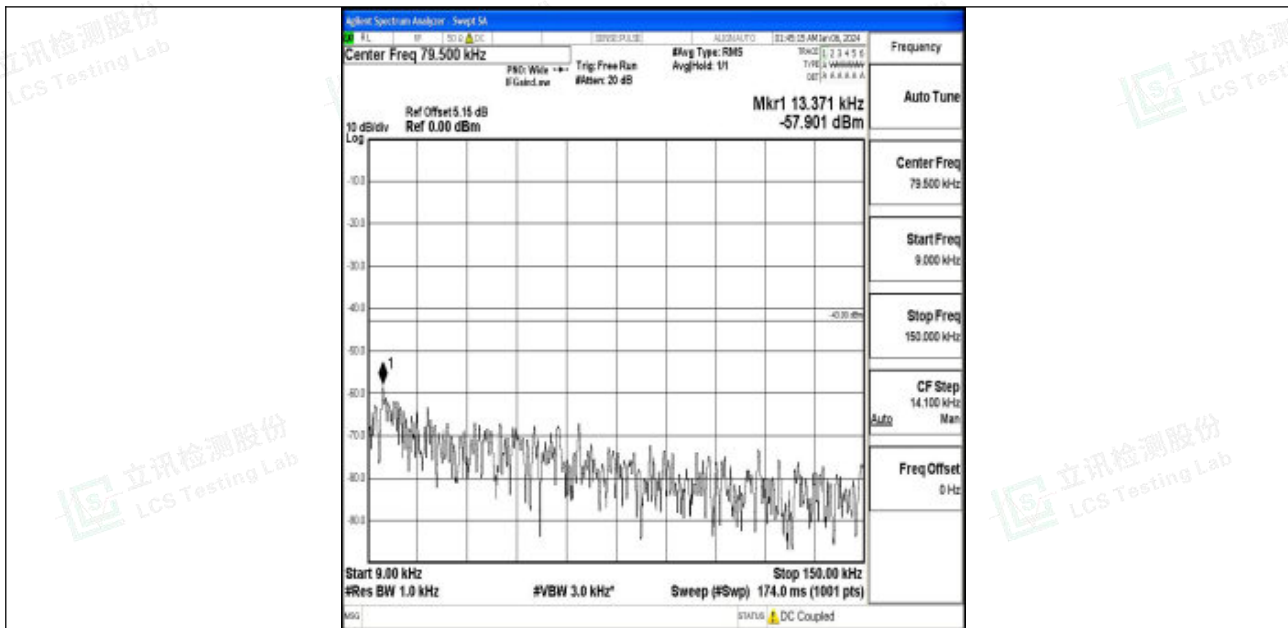

Band66_5MHz_QPSK_132322_1RB#0_3000~20000_3000~20000

Band66_5MHz_16QAM_132322_1RB#0_0.009~0.15_0.009~0.15