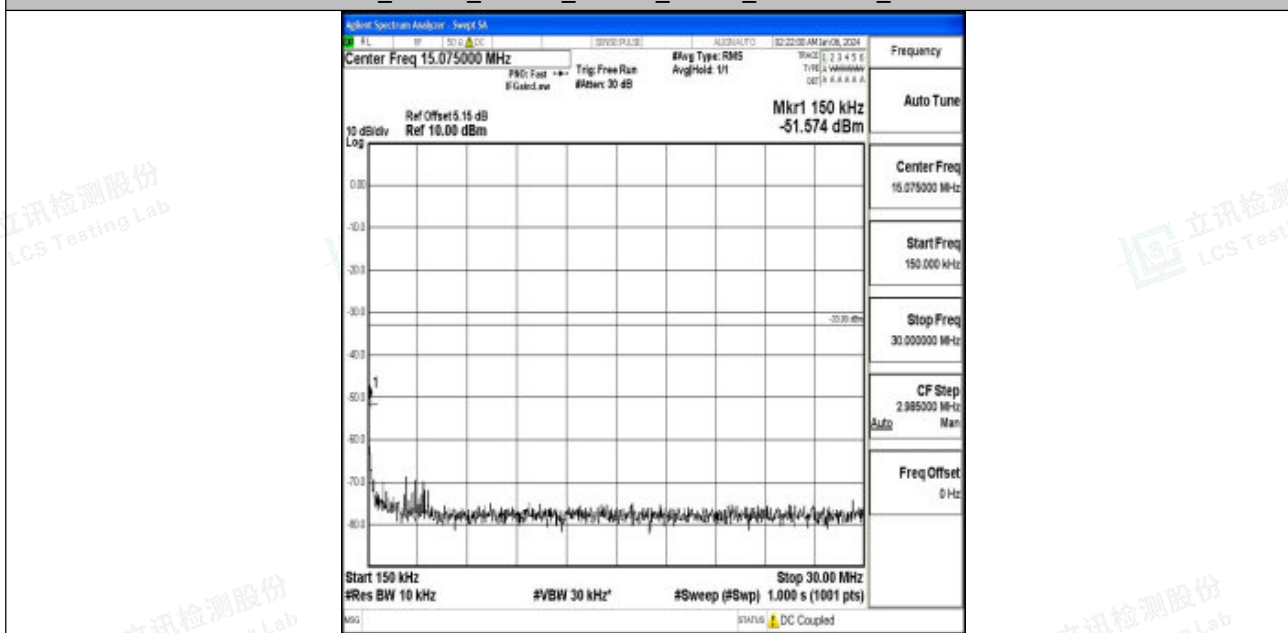

Band66_15MHz_QPSK_132597_1RB#0_0.15~30_0.15~30

Band66_15MHz_QPSK_132597_1RB#0_30~1000_30~1000

Band66_15MHz_QPSK_132597_1RB#0_1000~3000_1000~3000

Band66_15MHz_QPSK_132597_1RB#0_3000~20000_3000~20000

Band66_15MHz_16QAM_132597_1RB#0_0.009~0.15_0.009~0.15