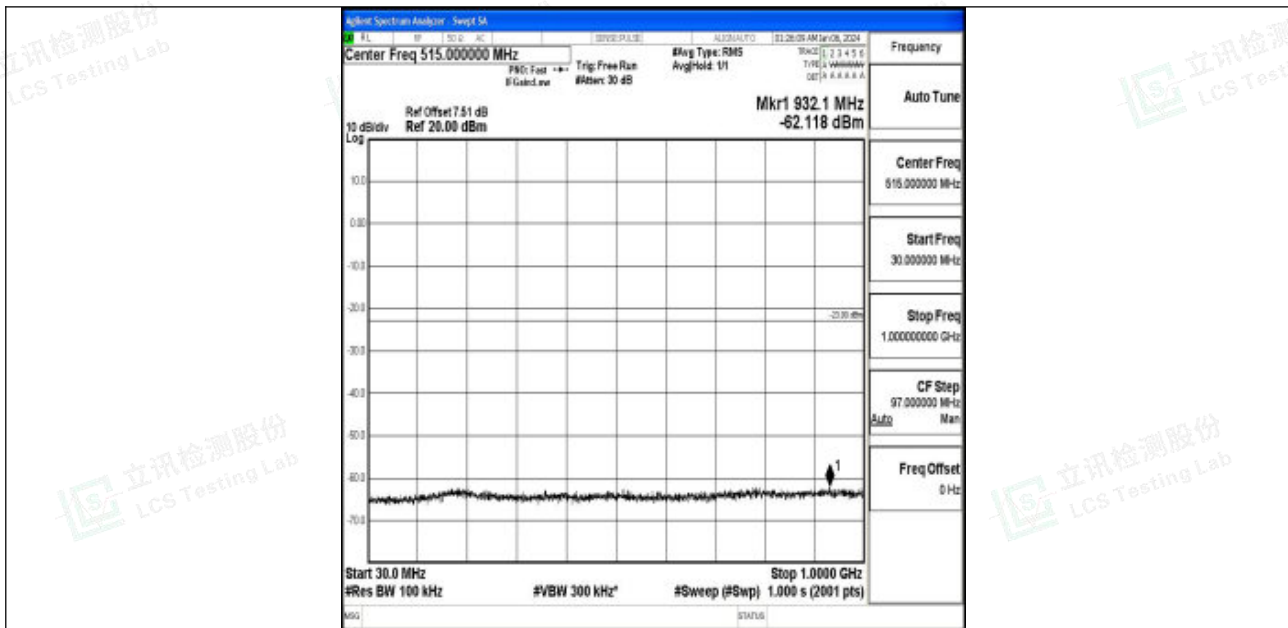

Band66_3MHz_QPSK_132322_1RB#0_3000~20000_3000~20000

Band66_3MHz_16QAM_132322_1RB#0_0.009~0.15_0.009~0.15

Band66_3MHz_16QAM_132322_1RB#0_0.15~30_0.15~30

Band66_3MHz_16QAM_132322_1RB#0_30~1000_30~1000

Band66_3MHz_16QAM_132322_1RB#0_1000~3000_1000~3000