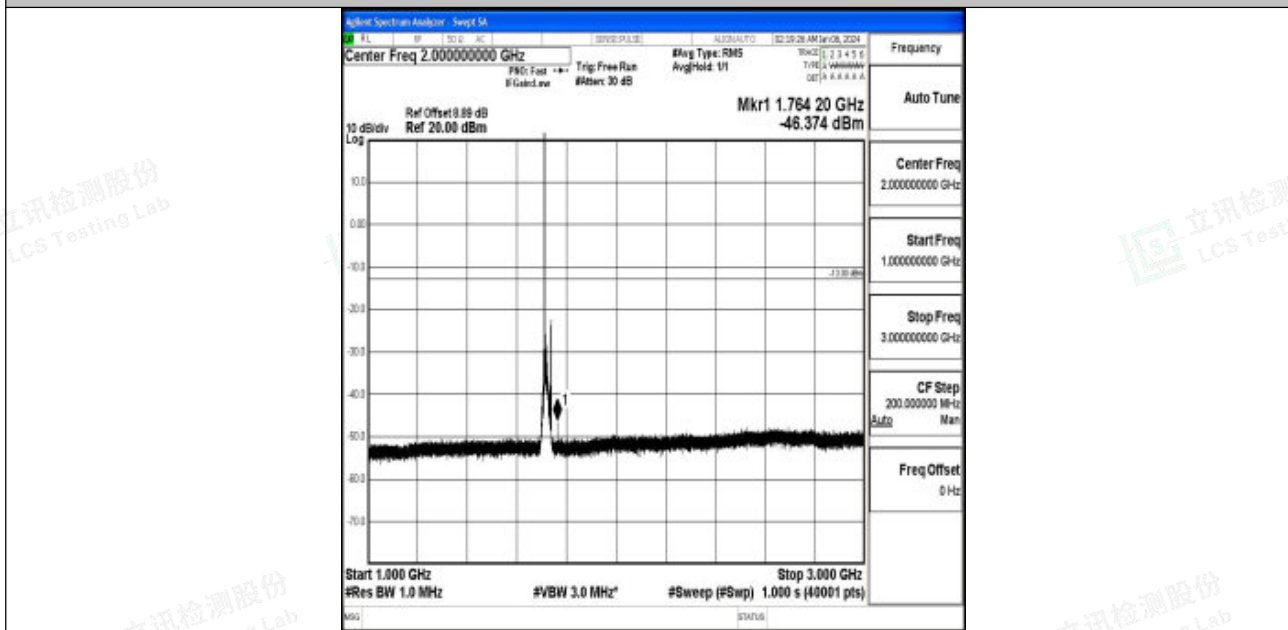

Band66_15MHz_QPSK_132047_1RB#0_3000~20000_3000~20000

Band66_15MHz_16QAM_132047_1RB#0_0.009~0.15_0.009~0.15

Band66_15MHz_16QAM_132047_1RB#0_0.15~30_0.15~30

Band66_15MHz_16QAM_132047_1RB#0_30~1000_30~1000

Band66_15MHz_16QAM_132047_1RB#0_1000~3000_1000~3000