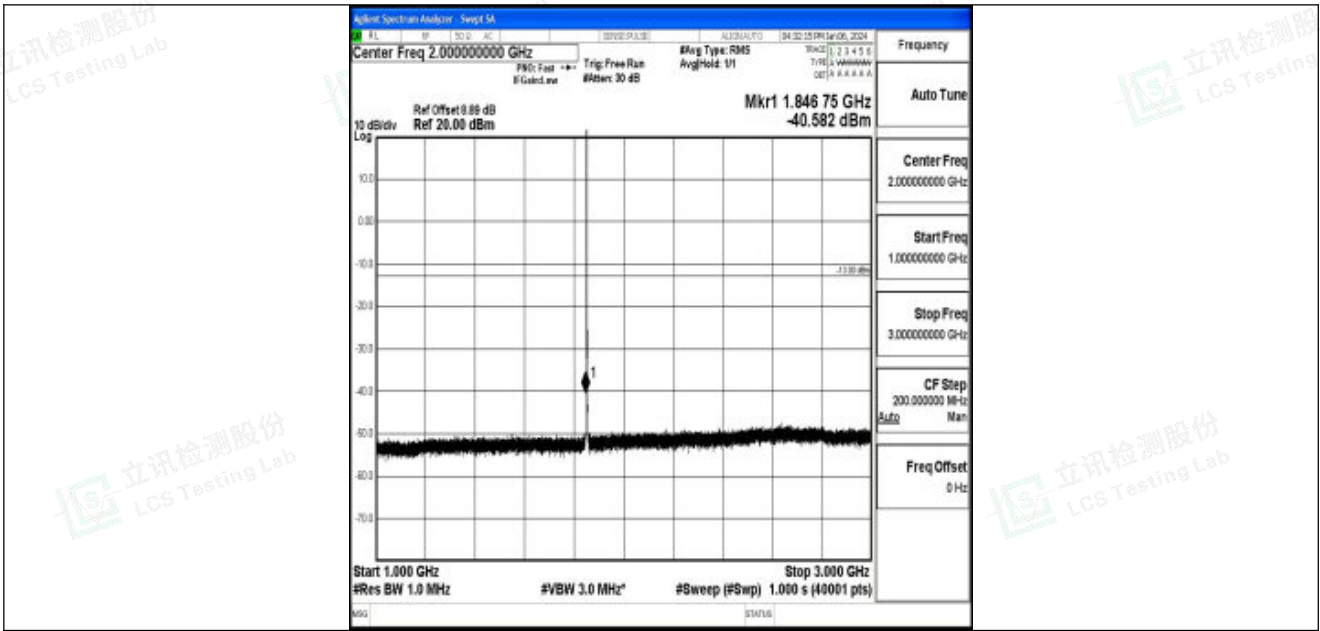

Test Graphs

Band25_1.4MHz_QPSK_26047_1RB#0_0.15~30_0.15~30

Band25_1.4MHz_QPSK_26047_1RB#0_30~1000_30~1000

Band25_1.4MHz_QPSK_26047_1RB#0_1000~3000_1000~3000

Band25_1.4MHz_QPSK_26047_1RB#0_3000~20000_3000~20000