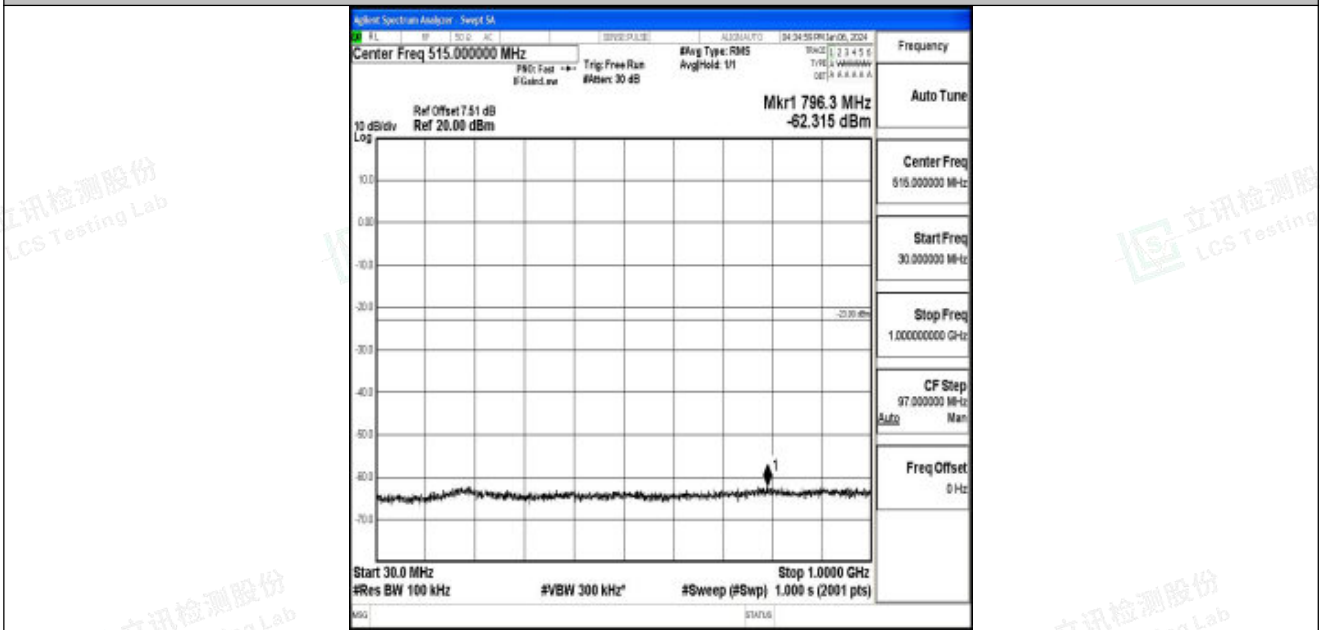

Band25_1.4MHz_QPSK_26683_1RB#0_30~1000_30~1000