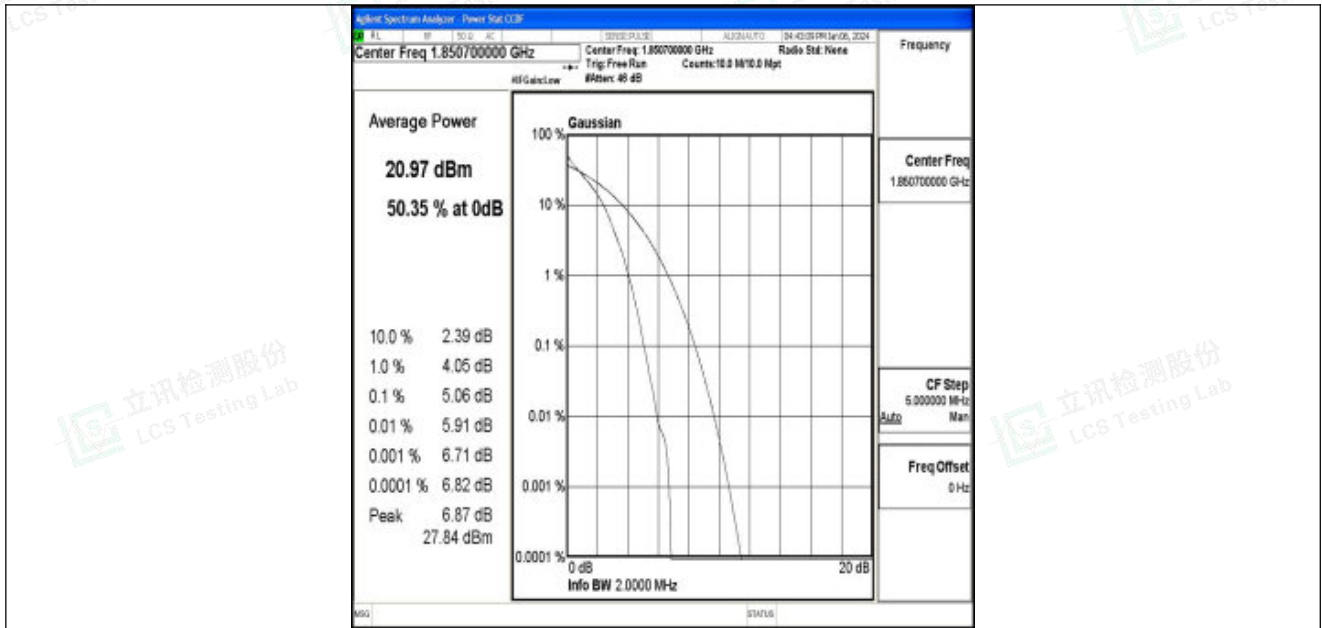

Test Graphs

Band25-1.4MHz-QPSK-26047-6RB#0-PASS