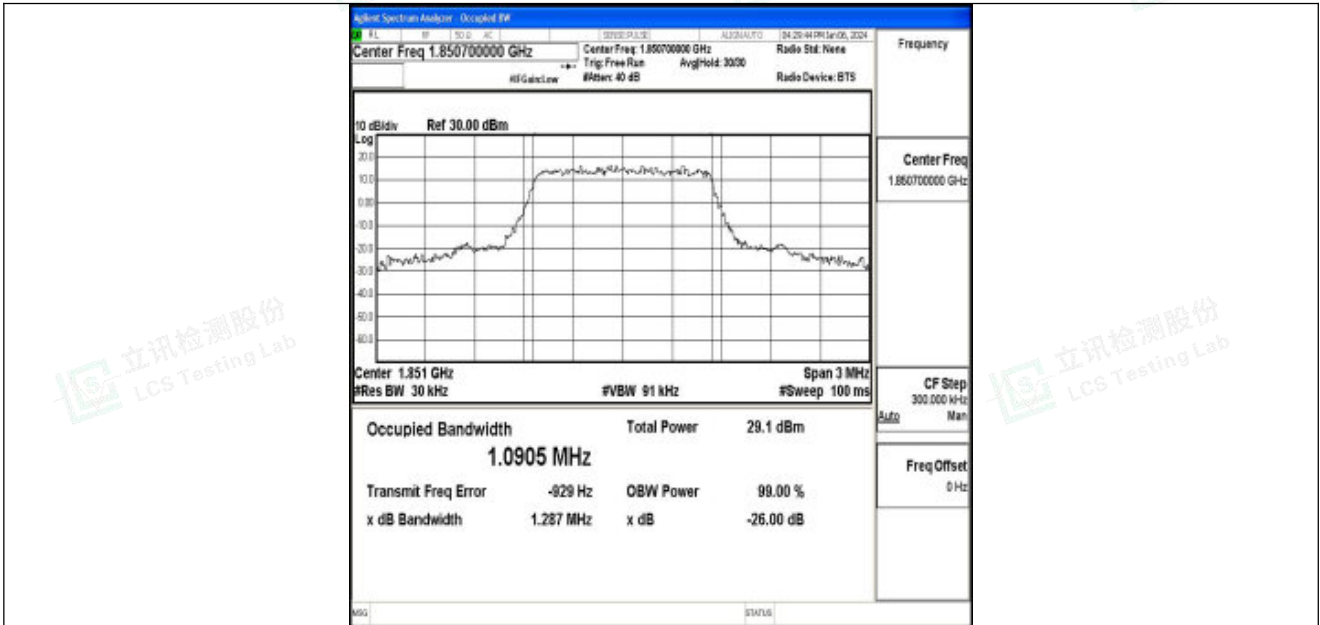

Test Graphs

Band25-1.4MHz-QPSK-26047-6RB#0-PASS