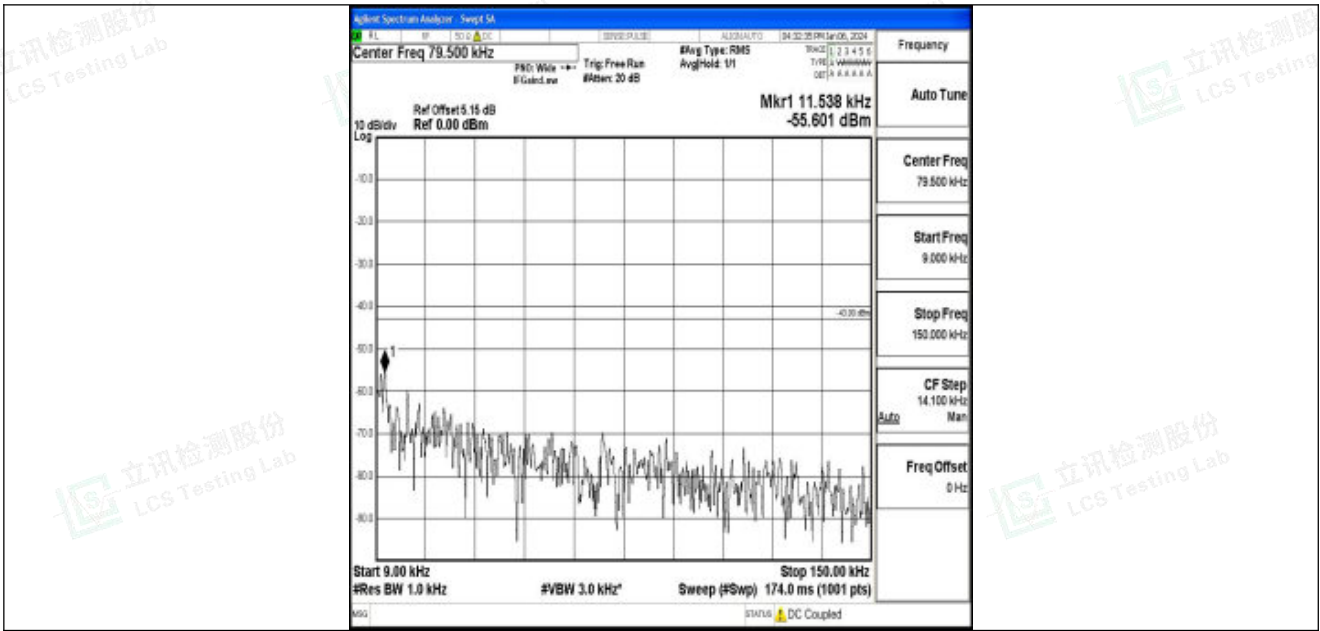

Test Graphs

Band25_1.4MHz_QPSK_26047_1RB#0_0.15~30_0.15~30

Band25_1.4MHz_QPSK_26047_1RB#0_30~1000_30~1000

Band25_1.4MHz_QPSK_26047_1RB#0_1000~3000_1000~3000

Band25_1.4MHz_QPSK_26047_1RB#0_3000~20000_3000~20000