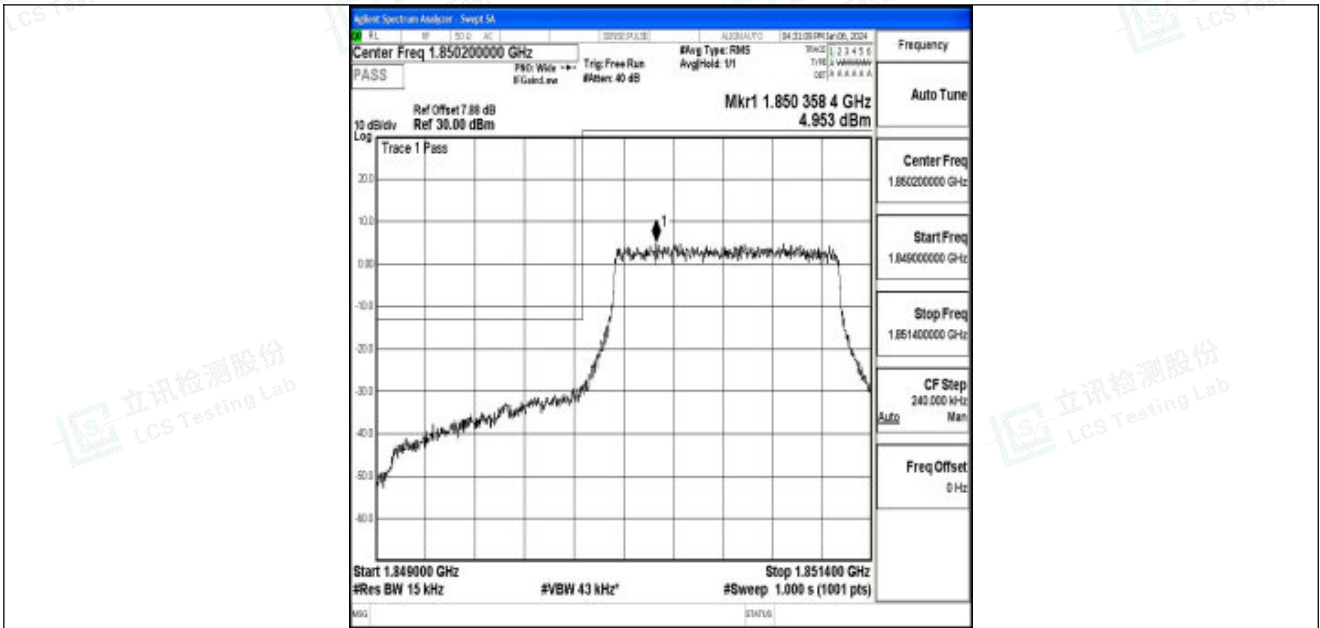

Test Graphs