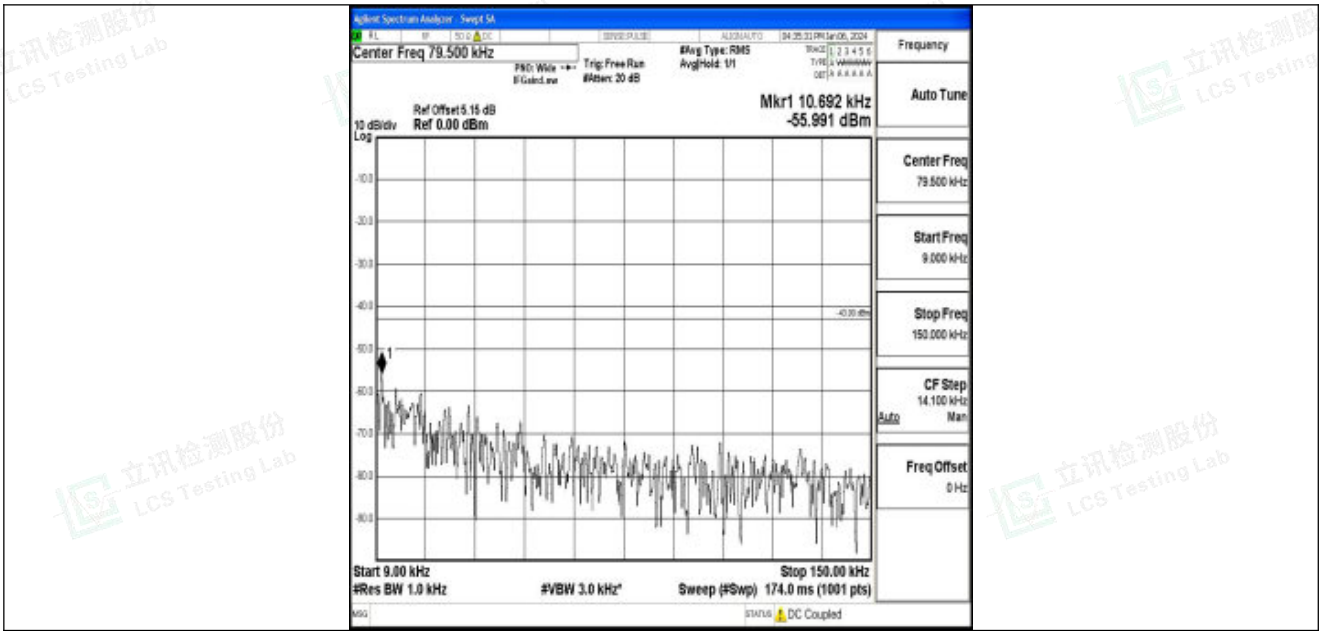

Band25_1.4MHz_QPSK_26683_1RB#0_0.009~0.15_0.009~0.15

Band25_1.4MHz_QPSK_26683_1RB#0_0.15~30_0.15~30

Band25_1.4MHz_QPSK_26683_1RB#0_30~1000_30~1000

Band25_1.4MHz_QPSK_26683_1RB#0_1000~3000_1000~3000

Band25_1.4MHz_QPSK_26683_1RB#0_3000~20000_3000~20000