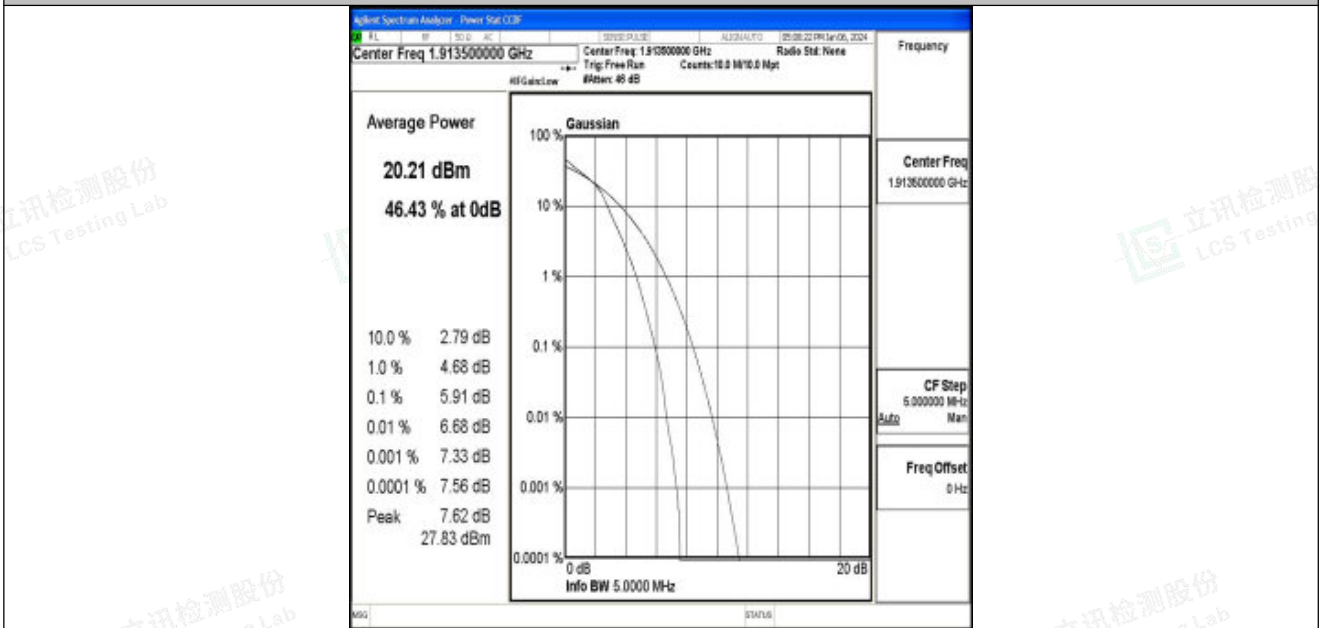

Band25-3MHz-16QAM-26675-15RB#0-PASS