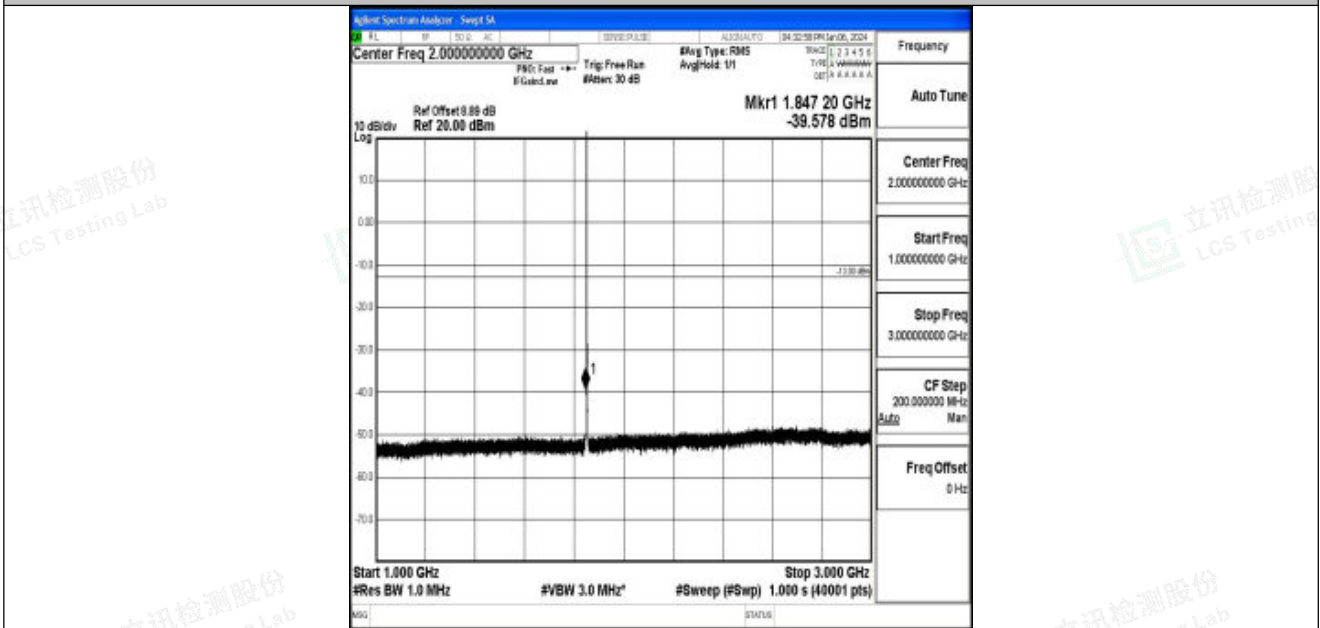

Band25_1.4MHz_16QAM_26047_1RB#0_1000~3000_1000~3000