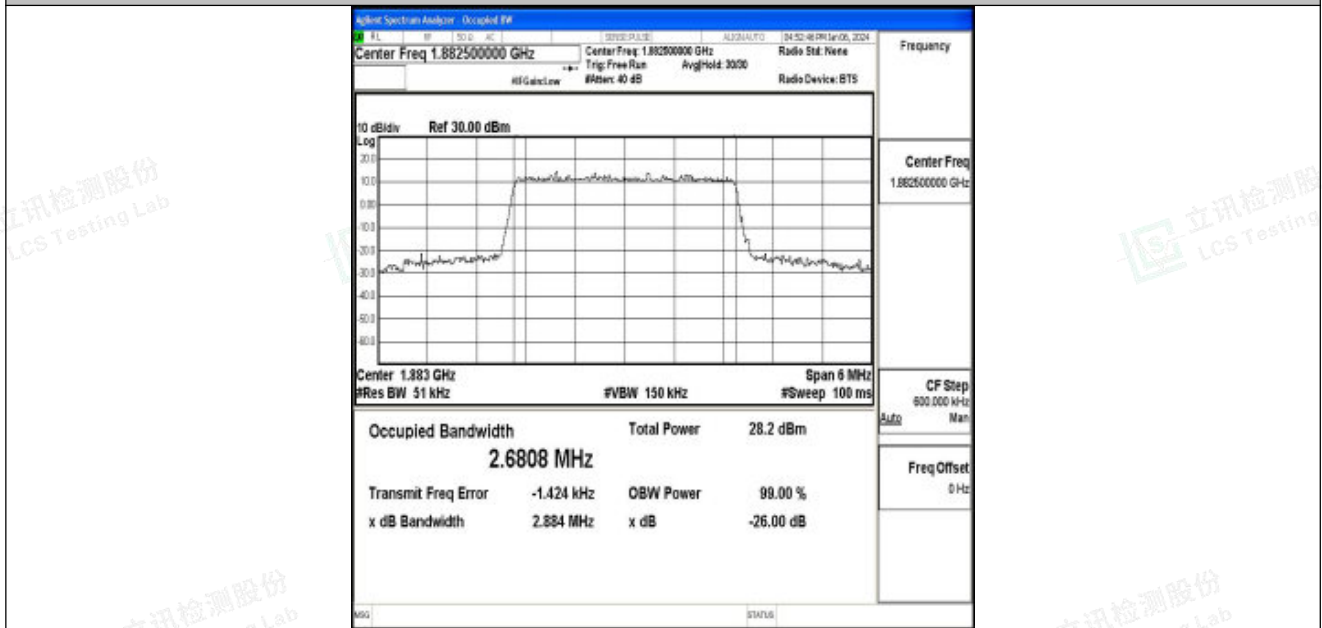

Band25-3MHz-16QAM-26365-15RB#0-PASS