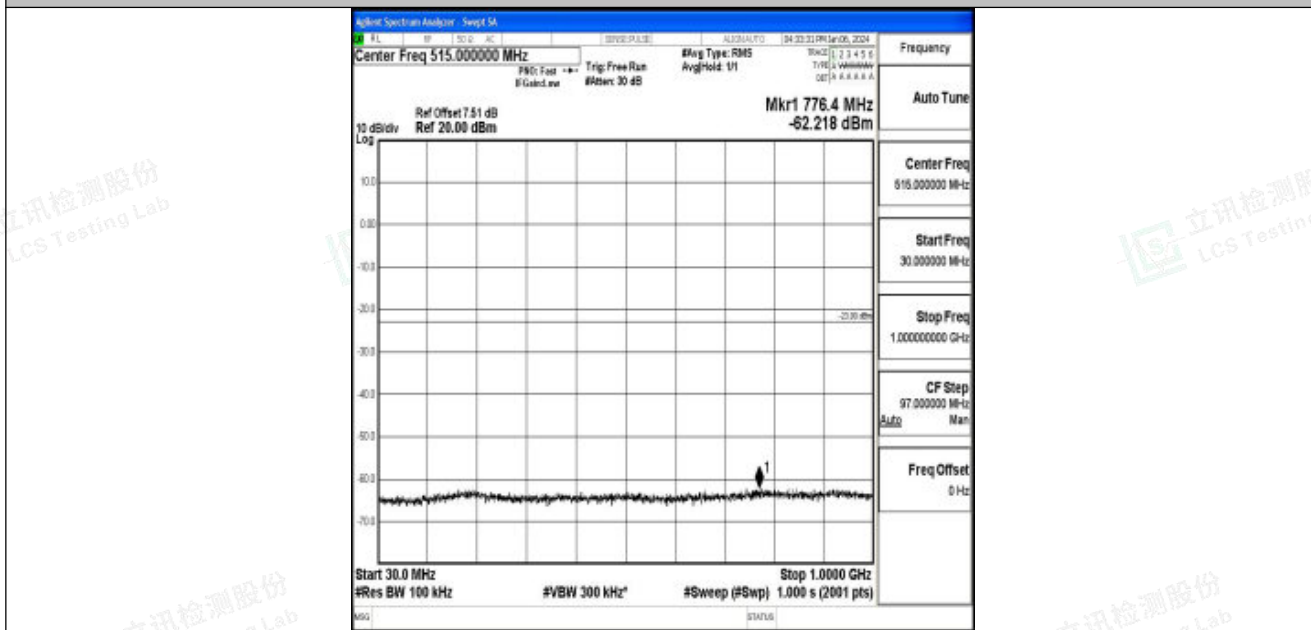

Band25_1.4MHz_QPSK_26365_1RB#0_30~1000_30~1000