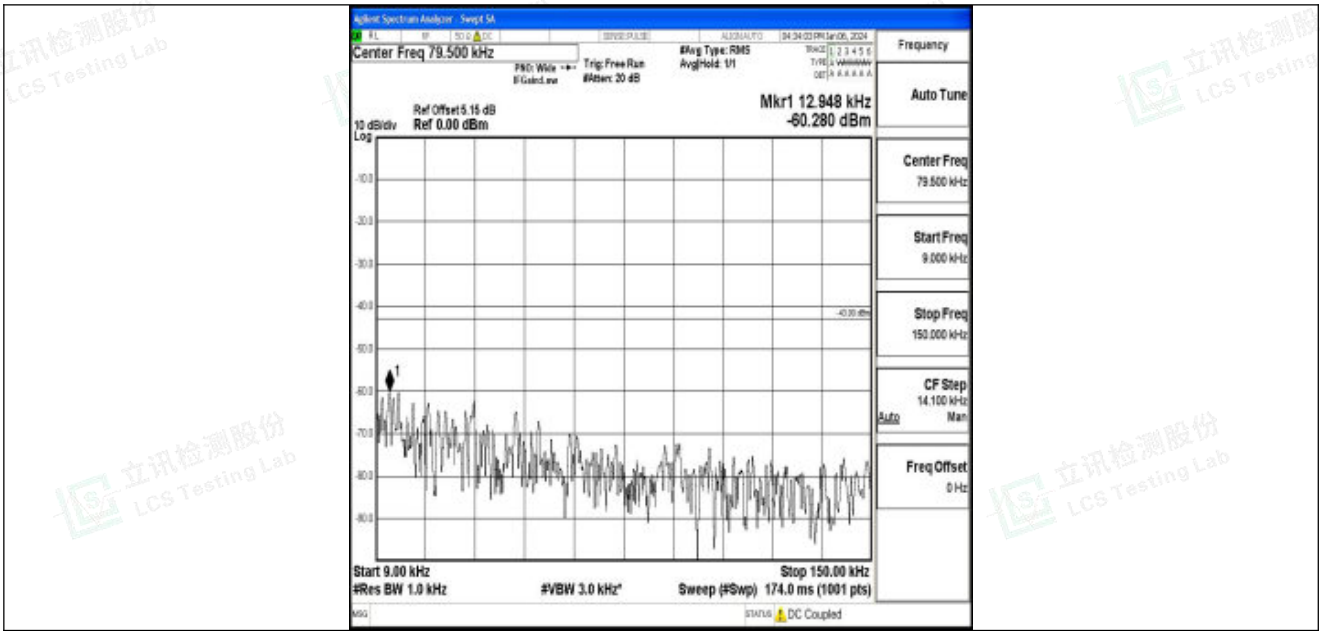

Band25_1.4MHz_QPSK_26365_1RB#0_0.009~0.15_0.009~0.15

Band25_1.4MHz_QPSK_26365_1RB#0_0.15~30_0.15~30

Band25_1.4MHz_QPSK_26365_1RB#0_30~1000_30~1000

Band25_1.4MHz_QPSK_26365_1RB#0_1000~3000_1000~3000

Band25_1.4MHz_QPSK_26365_1RB#0_3000~20000_3000~20000