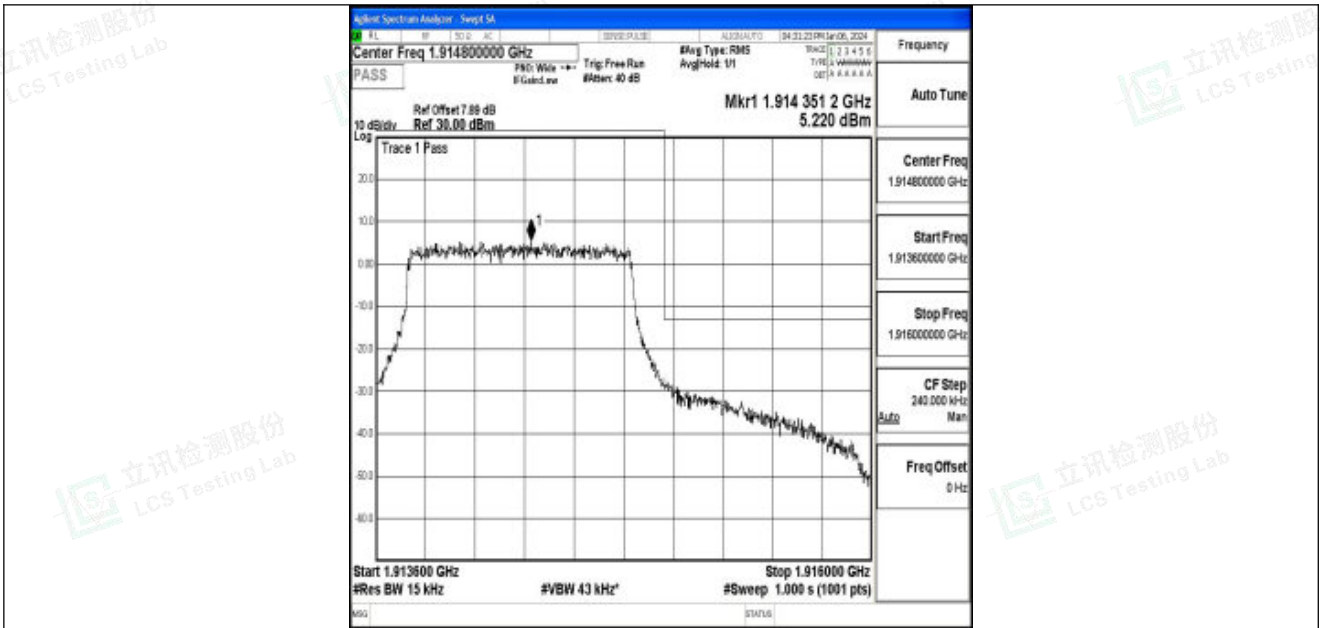

Band25_1.4MHz_QPSK_26683_6RB#0