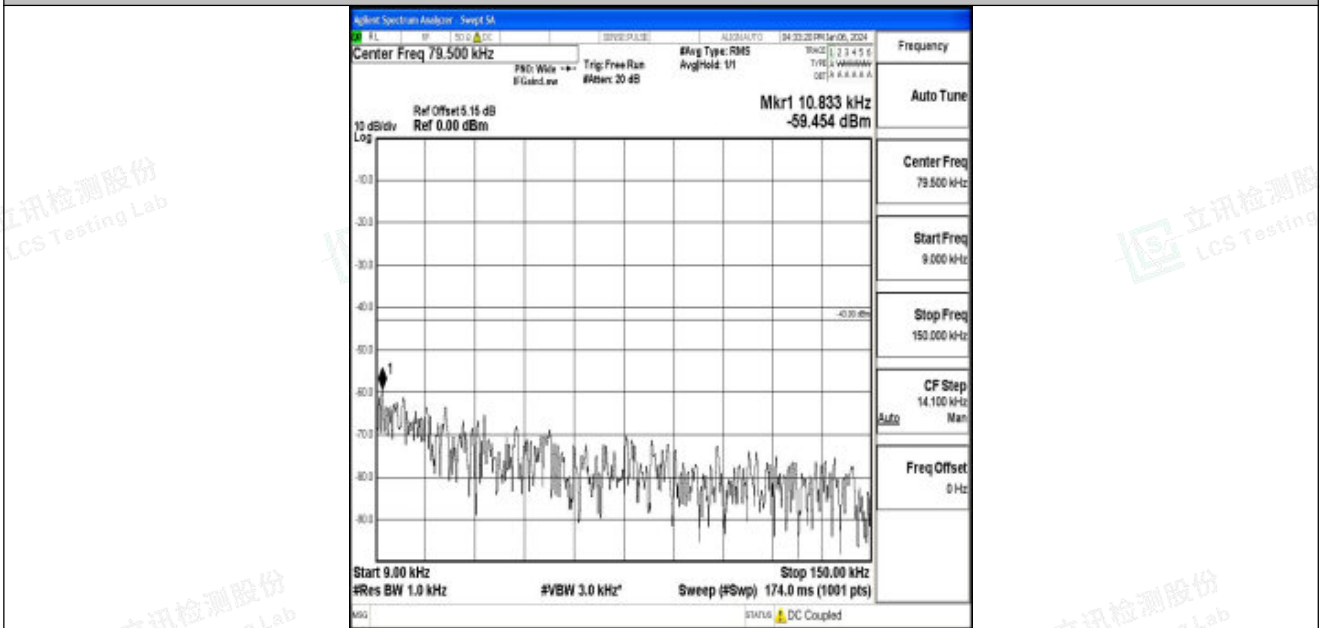

Band25_1.4MHz_QPSK_26365_1RB#0_0.009~0.15_0.009~0.15