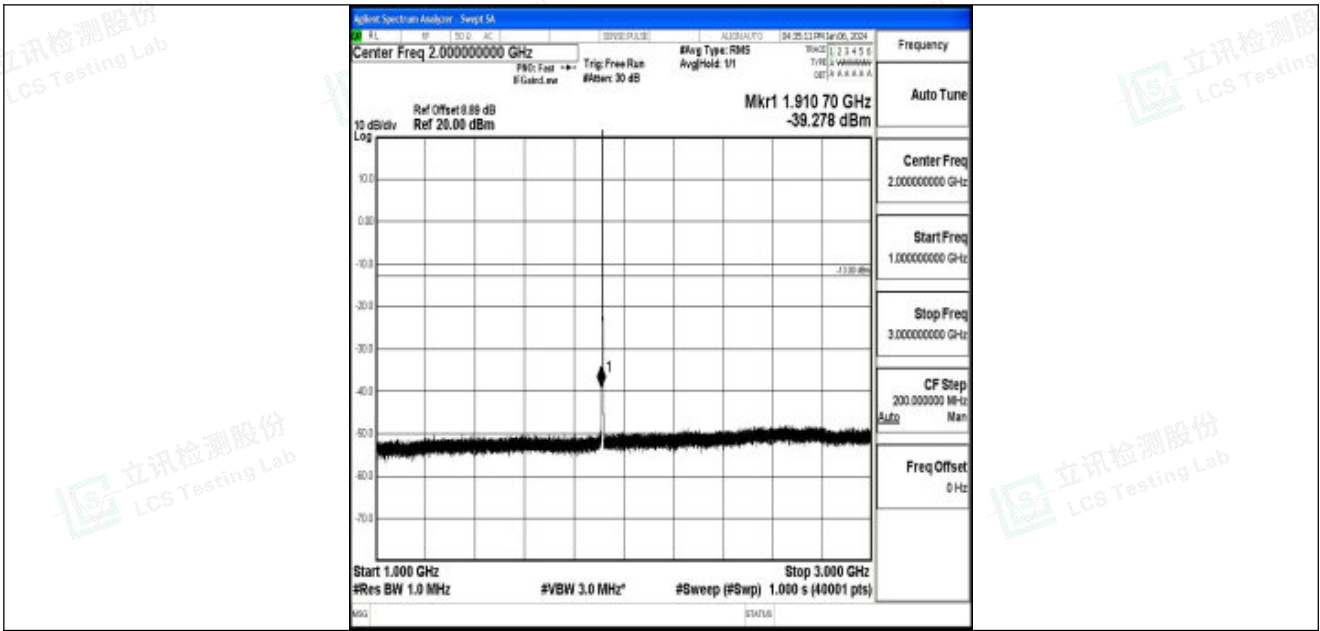

Band25_1.4MHz_QPSK_26683_1RB#0_0.009~0.15_0.009~0.15

Band25_1.4MHz_QPSK_26683_1RB#0_0.15~30_0.15~30

Band25_1.4MHz_QPSK_26683_1RB#0_30~1000_30~1000

Band25_1.4MHz_QPSK_26683_1RB#0_1000~3000_1000~3000

Band25_1.4MHz_QPSK_26683_1RB#0_3000~20000_3000~20000