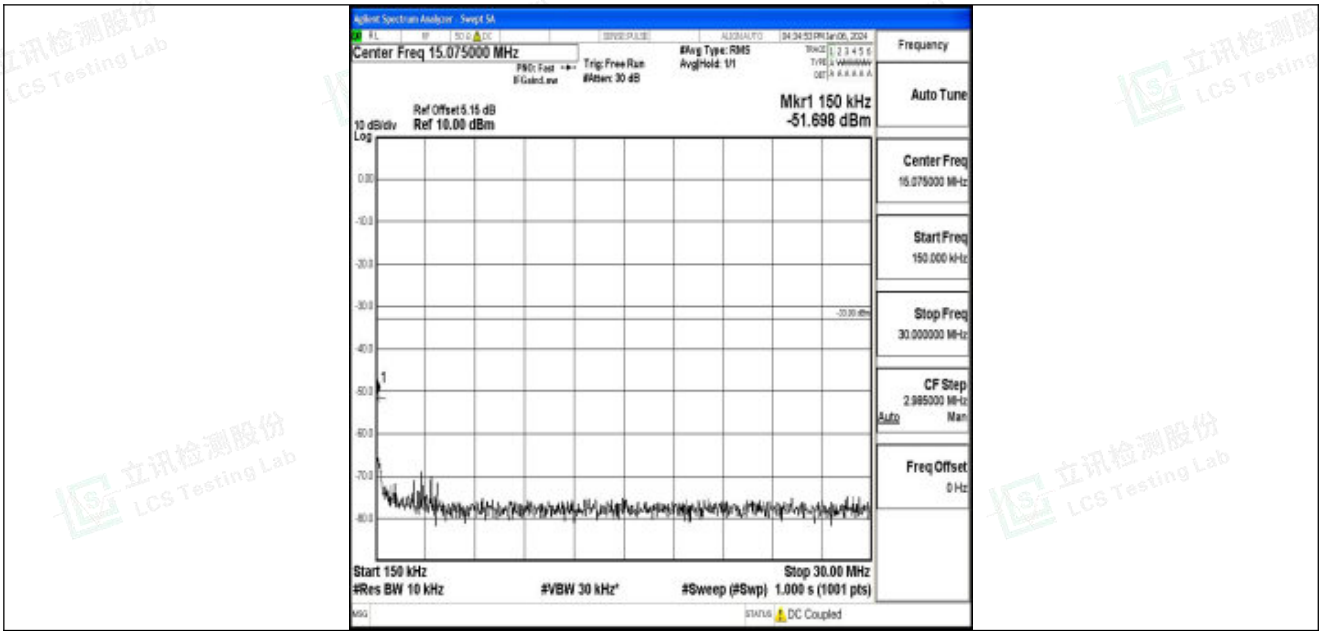

Band25_1.4MHz_QPSK_26683_1RB#0_0.15~30_0.15~30