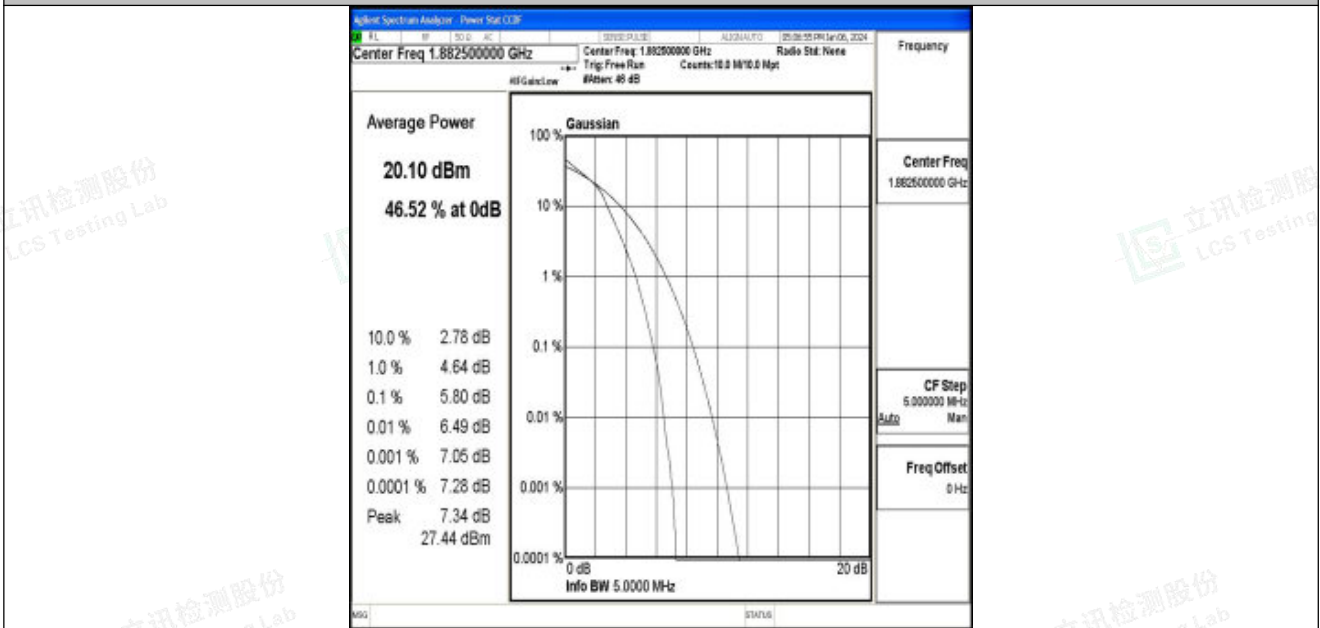

Band25-3MHz-16QAM-26365-15RB#0-PASS