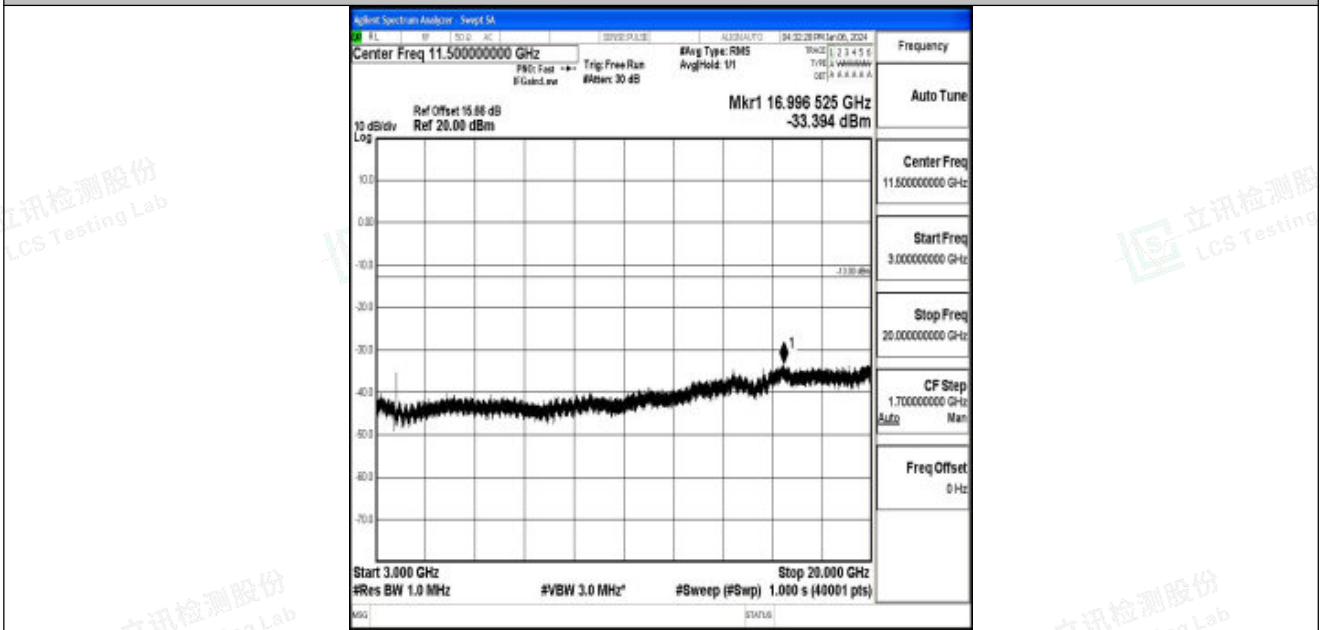

Test Graphs

Band25_1.4MHz_QPSK_26047_1RB#0_0.15~30_0.15~30

Band25_1.4MHz_QPSK_26047_1RB#0_30~1000_30~1000

Band25_1.4MHz_QPSK_26047_1RB#0_1000~3000_1000~3000

Band25_1.4MHz_QPSK_26047_1RB#0_3000~20000_3000~20000