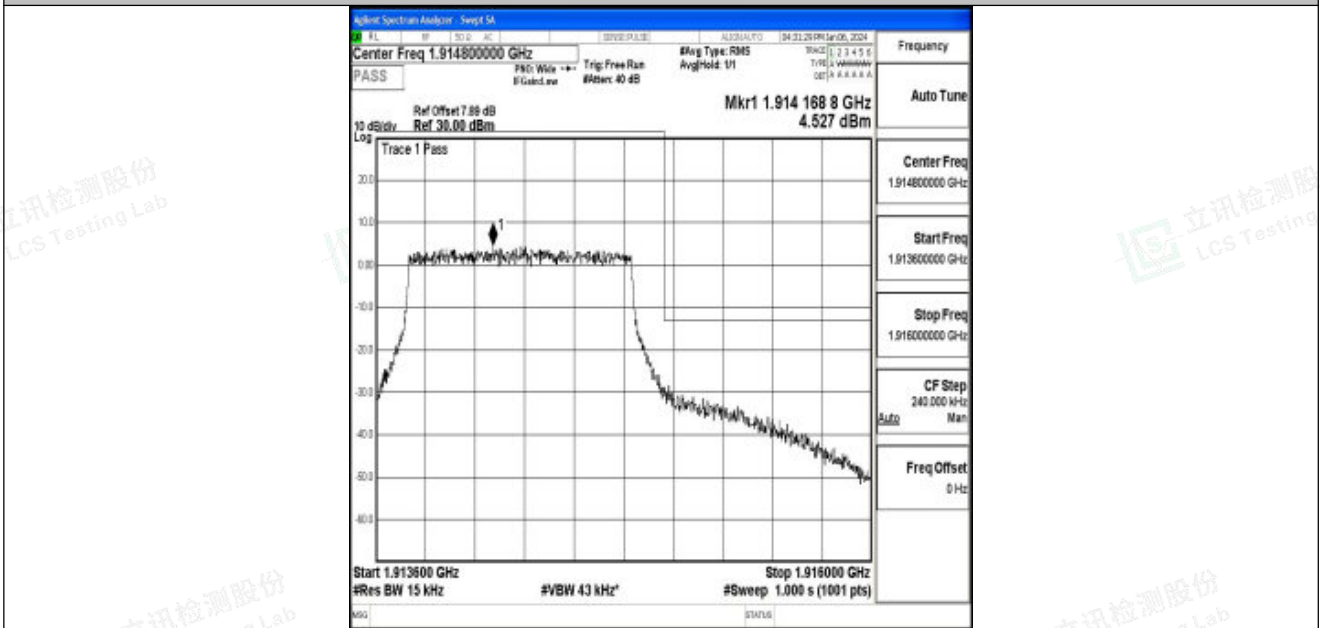

Band25_1.4MHz_16QAM_26683_6RB#0