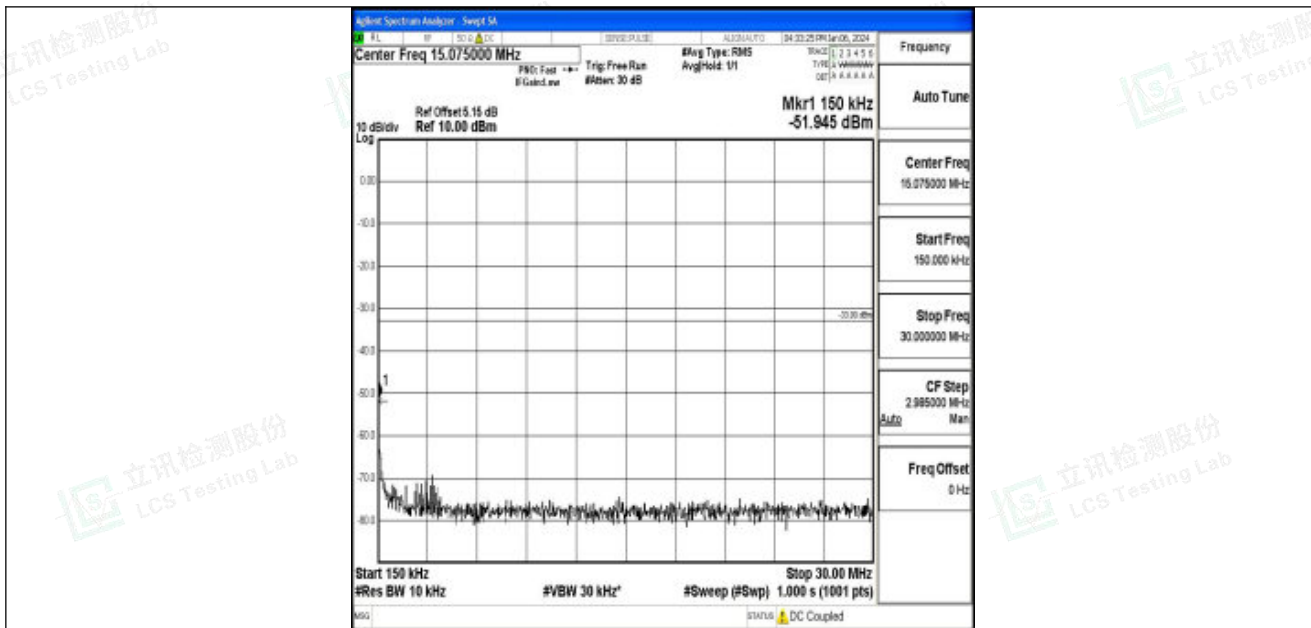

Band25_1.4MHz_QPSK_26365_1RB#0_0.15~30_0.15~30