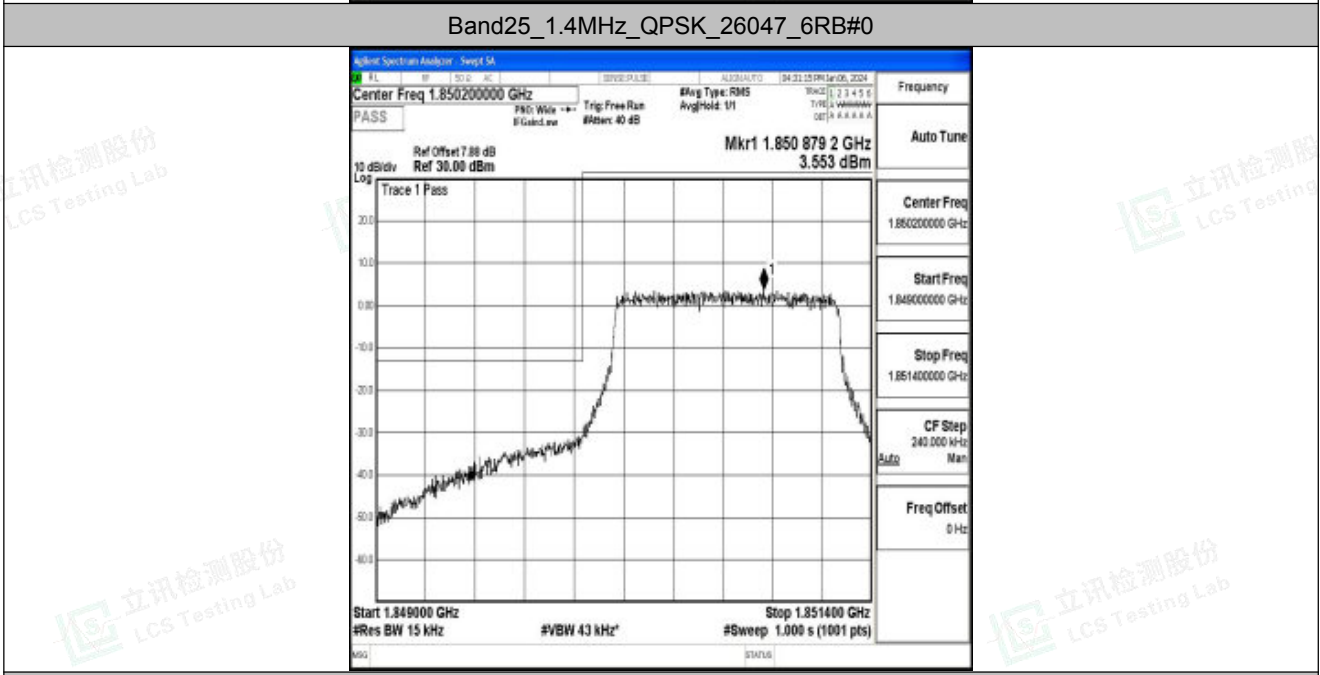

Test Graphs