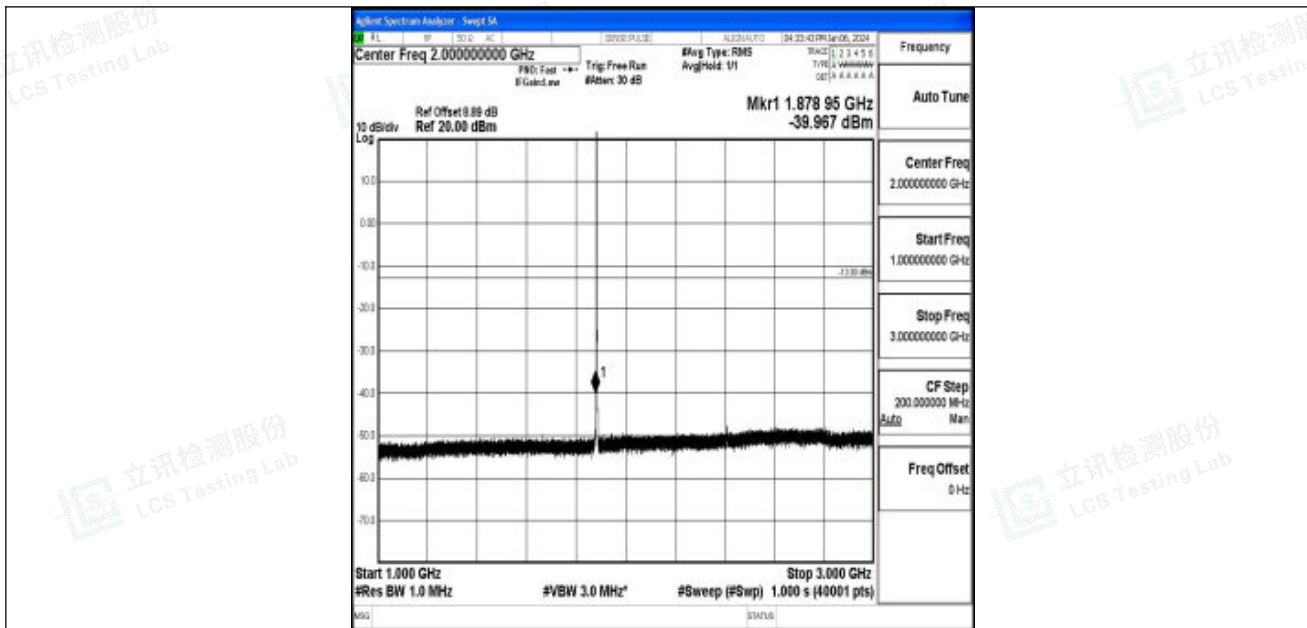

Band25_1.4MHz_QPSK_26365_1RB#0_0.009~0.15_0.009~0.15

Band25_1.4MHz_QPSK_26365_1RB#0_0.15~30_0.15~30

Band25_1.4MHz_QPSK_26365_1RB#0_30~1000_30~1000

Band25_1.4MHz_QPSK_26365_1RB#0_1000~3000_1000~3000

Band25_1.4MHz_QPSK_26365_1RB#0_3000~20000_3000~20000