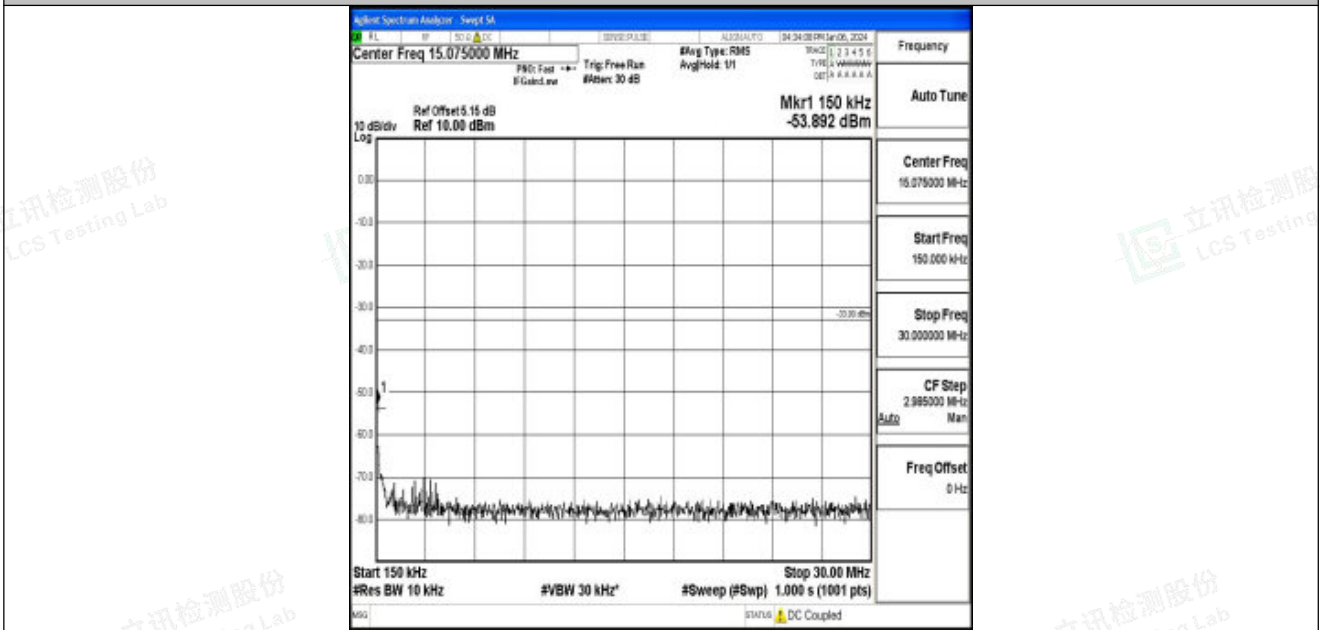

Band25_1.4MHz_16QAM_26365_1RB#0_0.15~30_0.15~30