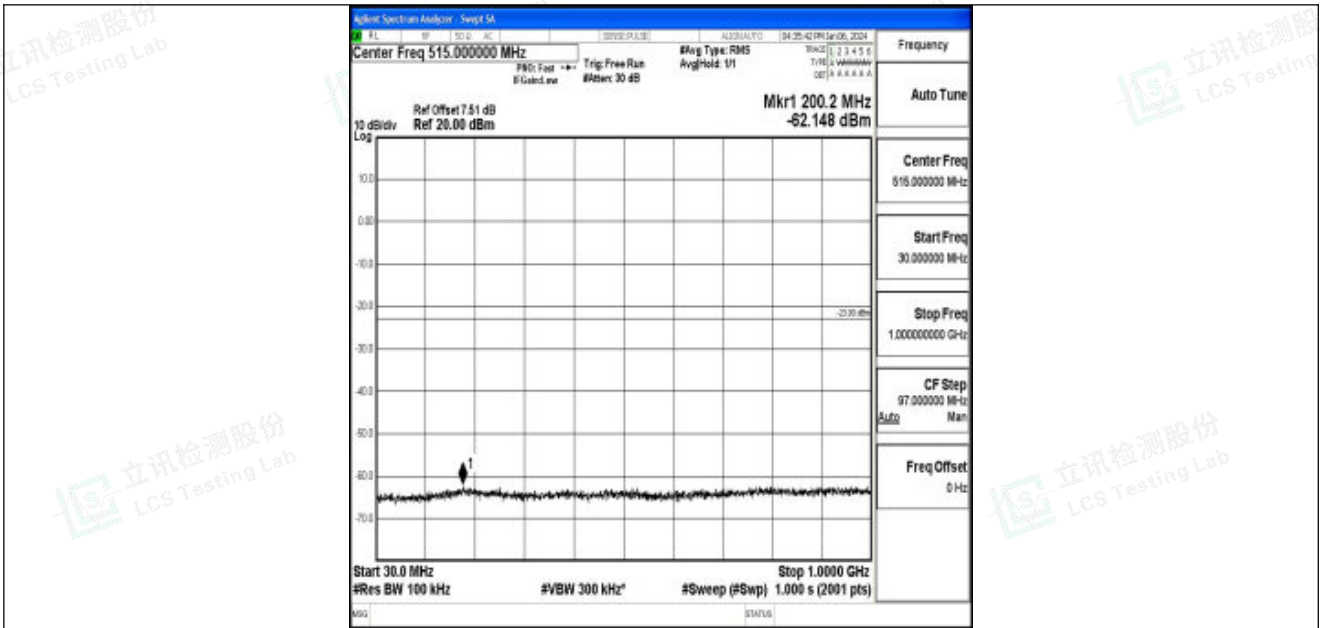

Band25_1.4MHz_16QAM_26683_1RB#0_30~1000_30~1000