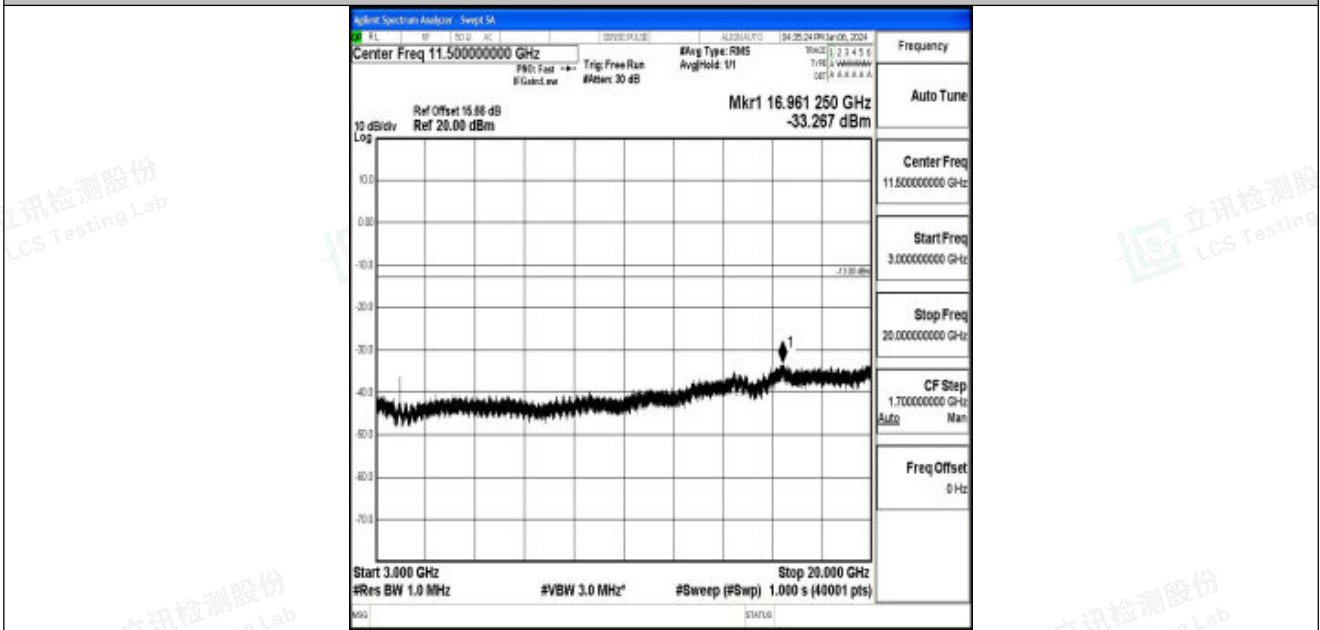

Band25_1.4MHz_QPSK_26683_1RB#0_0.009~0.15_0.009~0.15

Band25_1.4MHz_QPSK_26683_1RB#0_0.15~30_0.15~30

Band25_1.4MHz_QPSK_26683_1RB#0_30~1000_30~1000

Band25_1.4MHz_QPSK_26683_1RB#0_1000~3000_1000~3000

Band25_1.4MHz_QPSK_26683_1RB#0_3000~20000_3000~20000