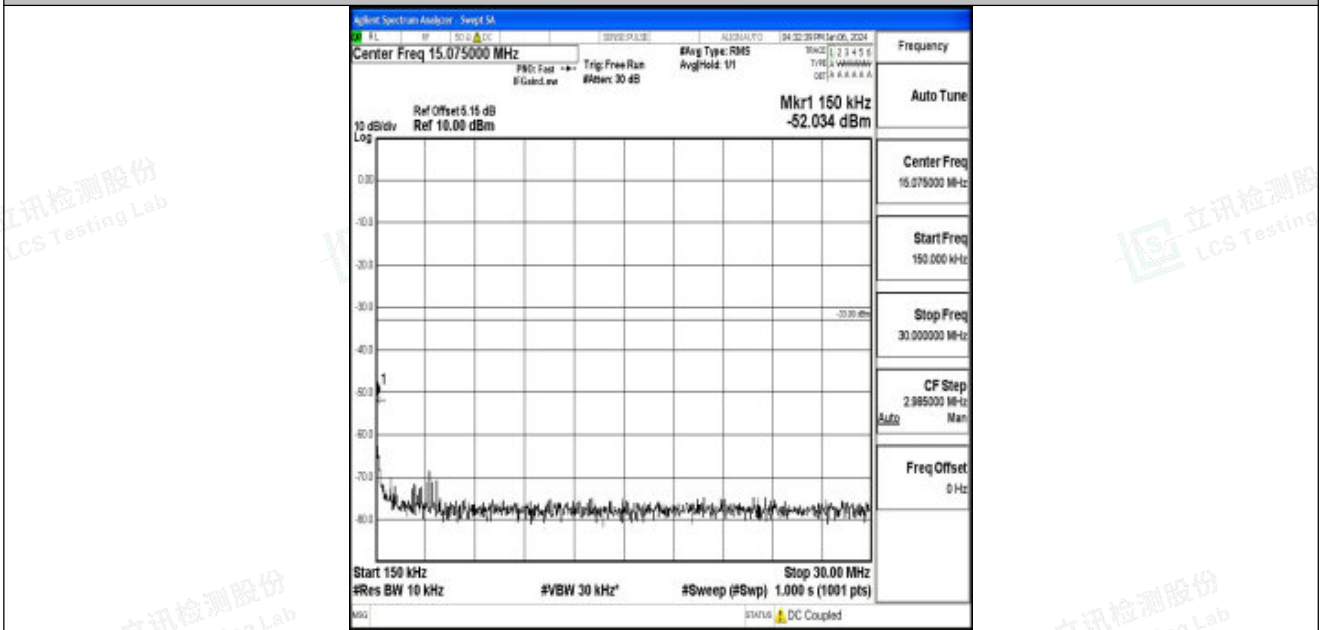

Band25_1.4MHz_16QAM_26047_1RB#0_0.15~30_0.15~30