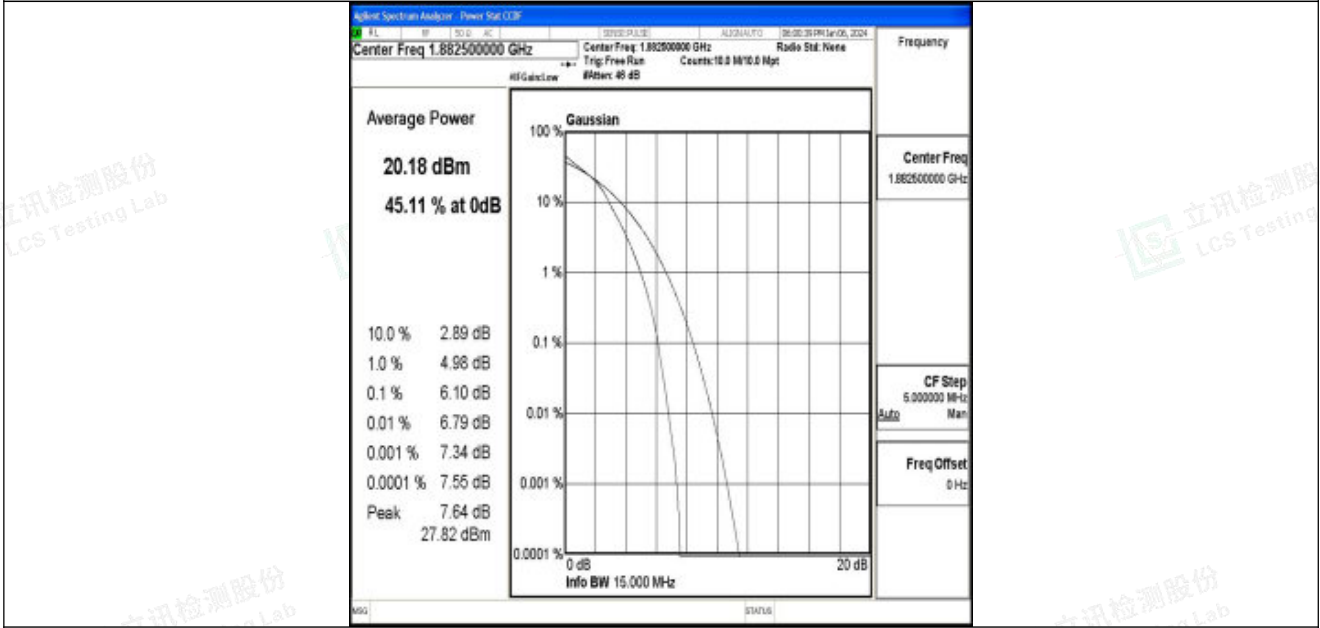

Band25-15MHz-16QAM-26365-75RB#0-PASS