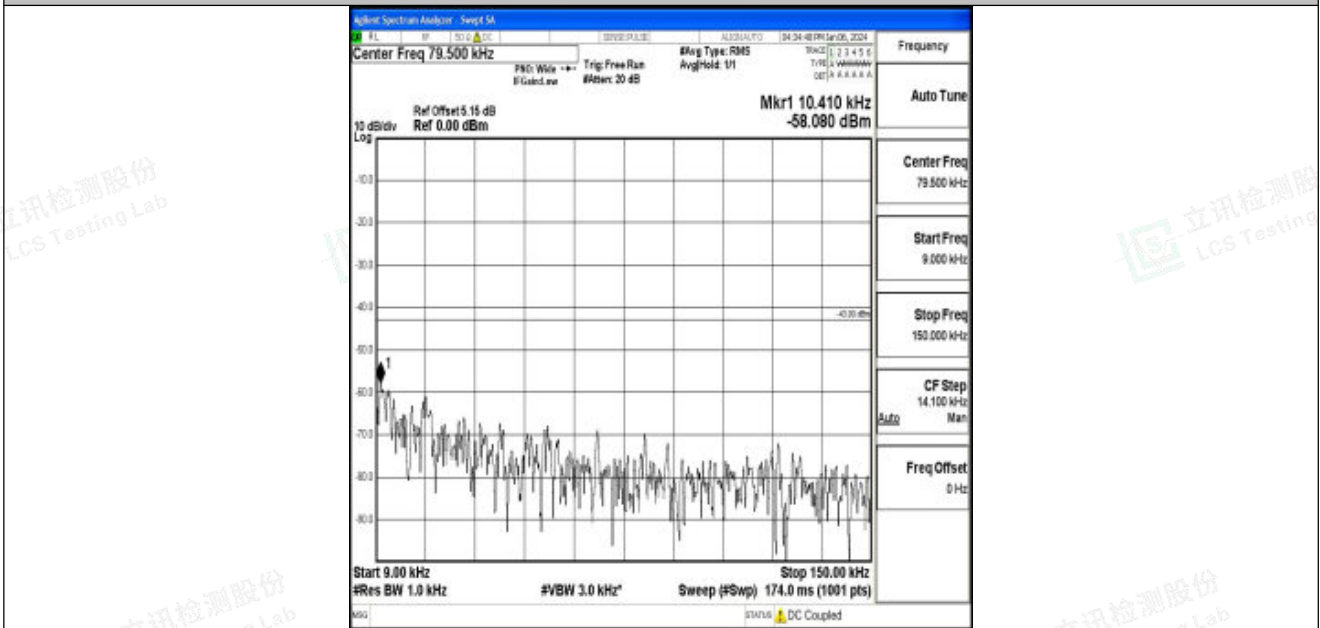

Band25_1.4MHz_16QAM_26365_1RB#0_0.009~0.15_0.009~0.15

Band25_1.4MHz_16QAM_26365_1RB#0_0.15~30_0.15~30

Band25_1.4MHz_16QAM_26365_1RB#0_30~1000_30~1000

Band25_1.4MHz_16QAM_26365_1RB#0_1000~3000_1000~3000

Band25_1.4MHz_16QAM_26365_1RB#0_3000~20000_3000~20000