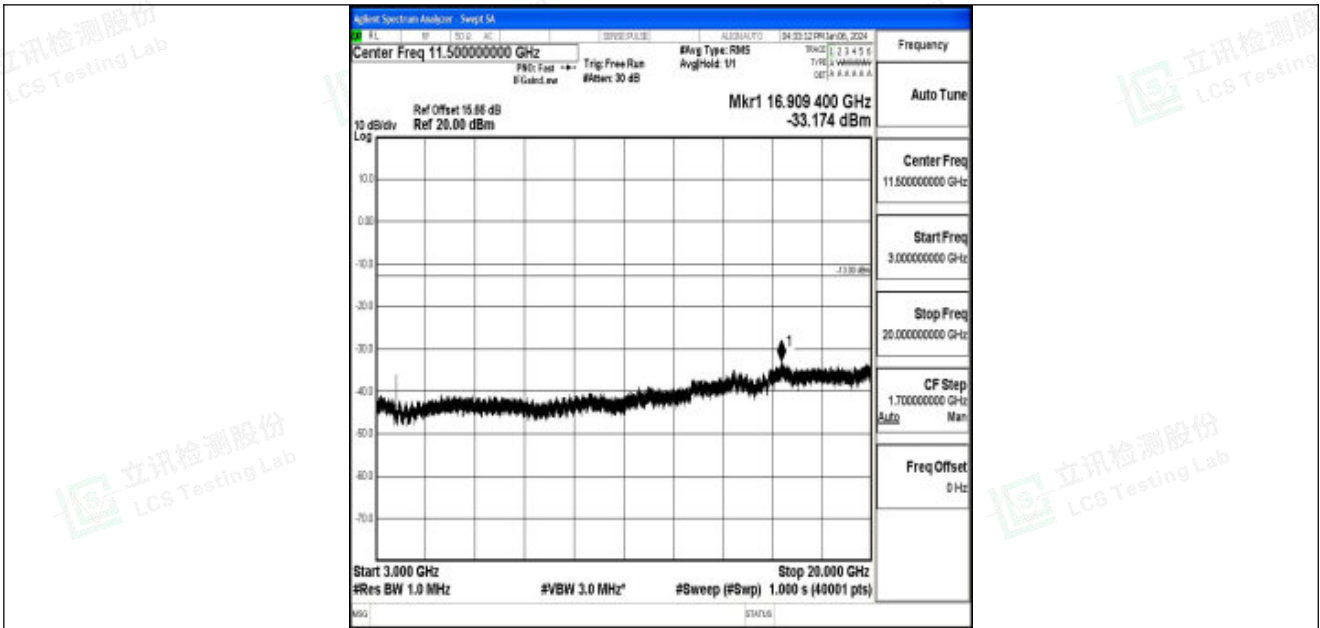

Band25_1.4MHz_16QAM_26047_1RB#0_3000~20000_3000~20000