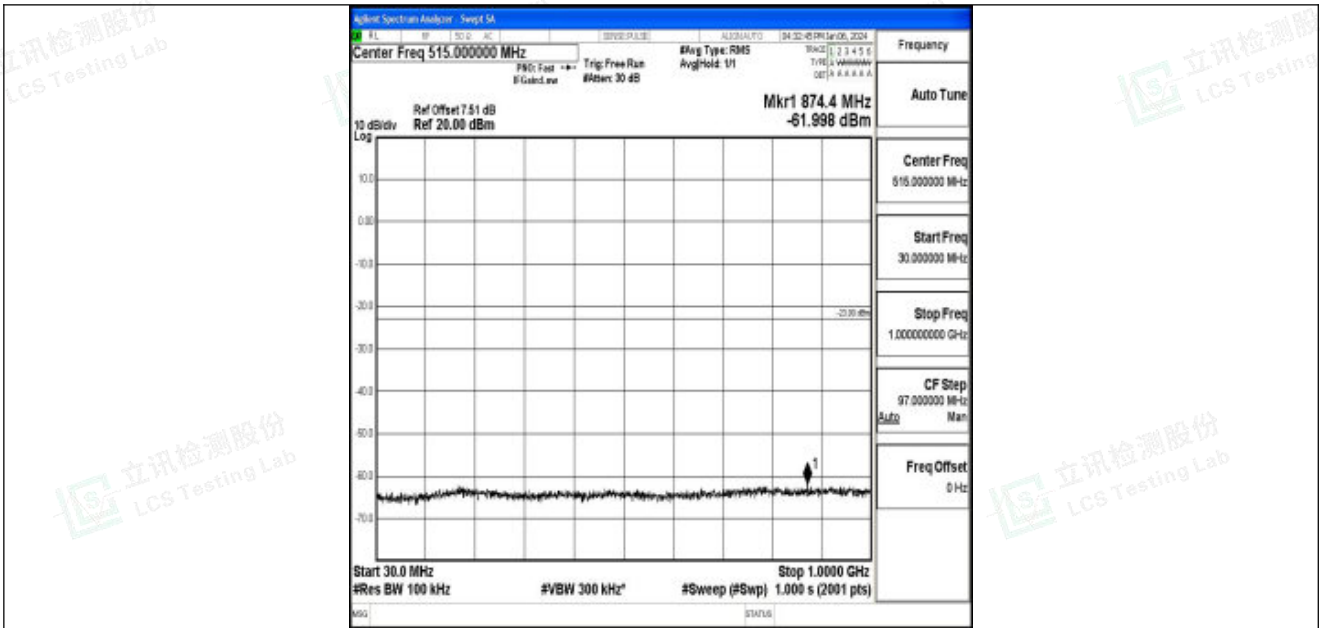

Band25_1.4MHz_16QAM_26047_1RB#0_30~1000_30~1000