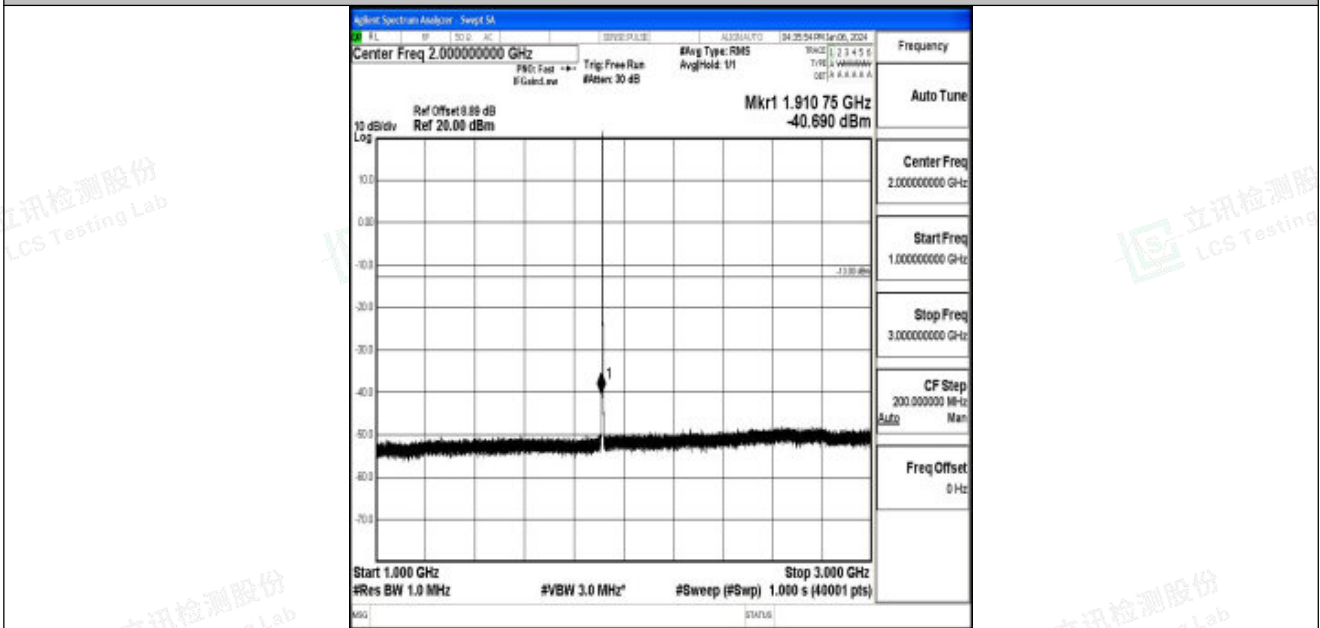

Band25_1.4MHz_16QAM_26683_1RB#0_0.009~0.15_0.009~0.15

Band25_1.4MHz_16QAM_26683_1RB#0_0.15~30_0.15~30

Band25_1.4MHz_16QAM_26683_1RB#0_30~1000_30~1000

Band25_1.4MHz_16QAM_26683_1RB#0_1000~3000_1000~3000