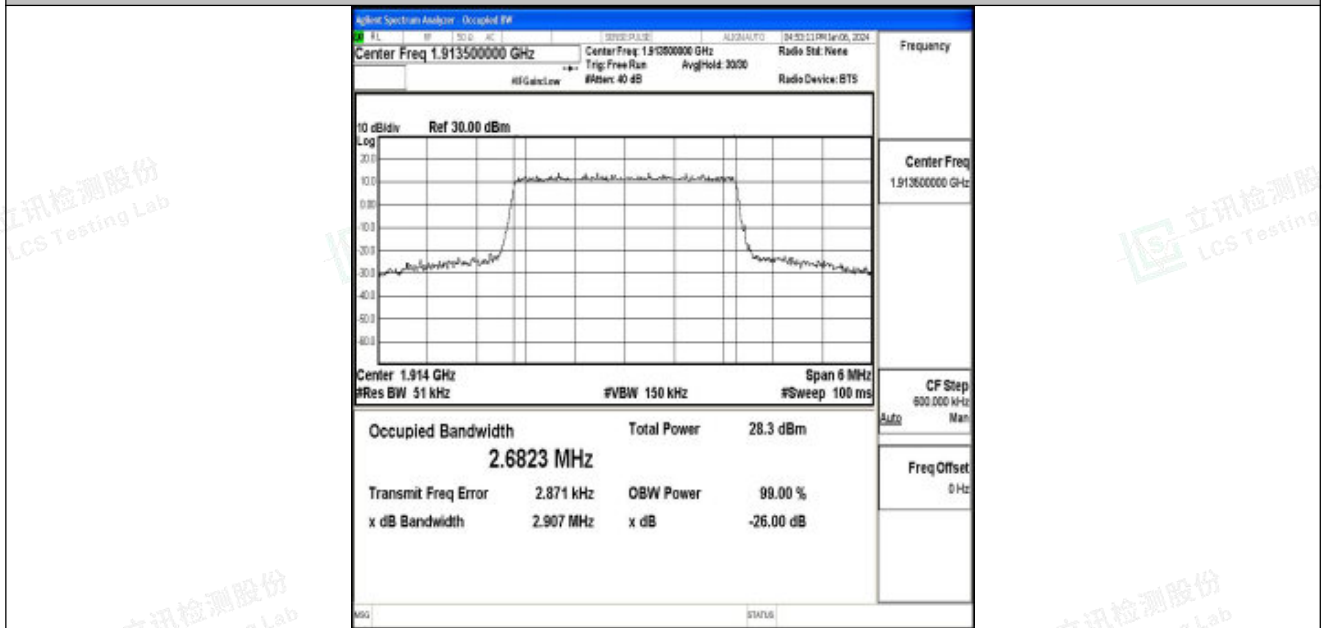

Band25-3MHz-16QAM-26675-15RB#0-PASS