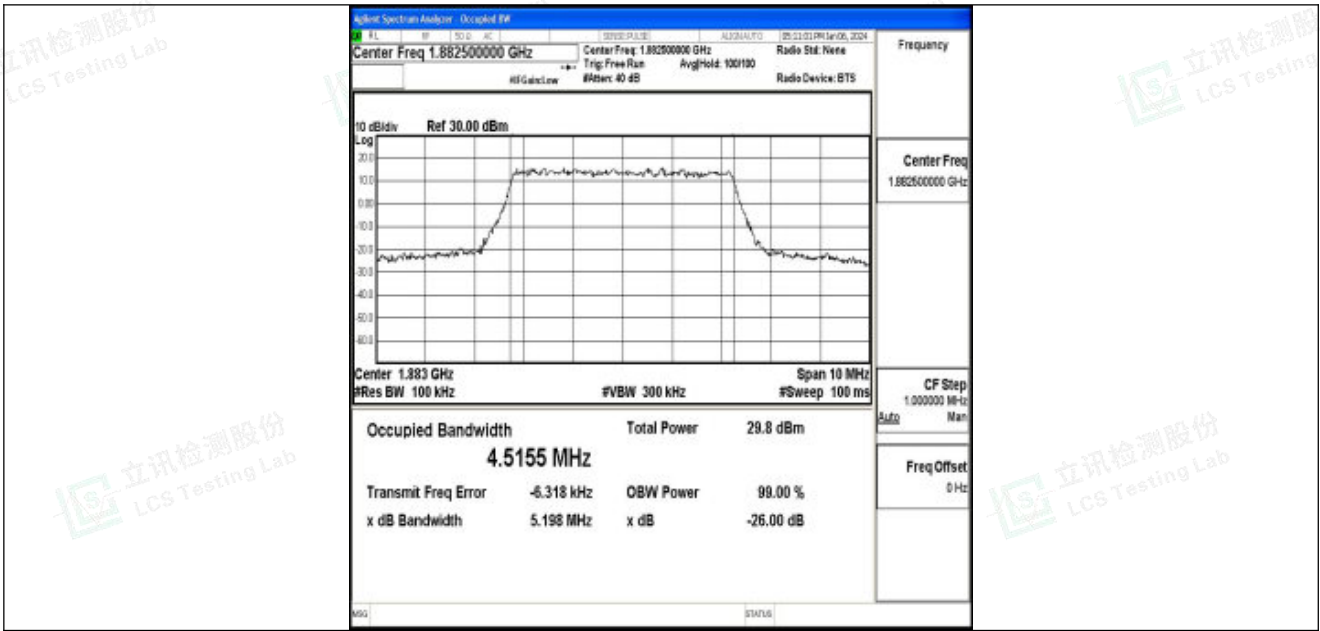

Band25-5MHz-QPSK-26365-25RB#0-PASS