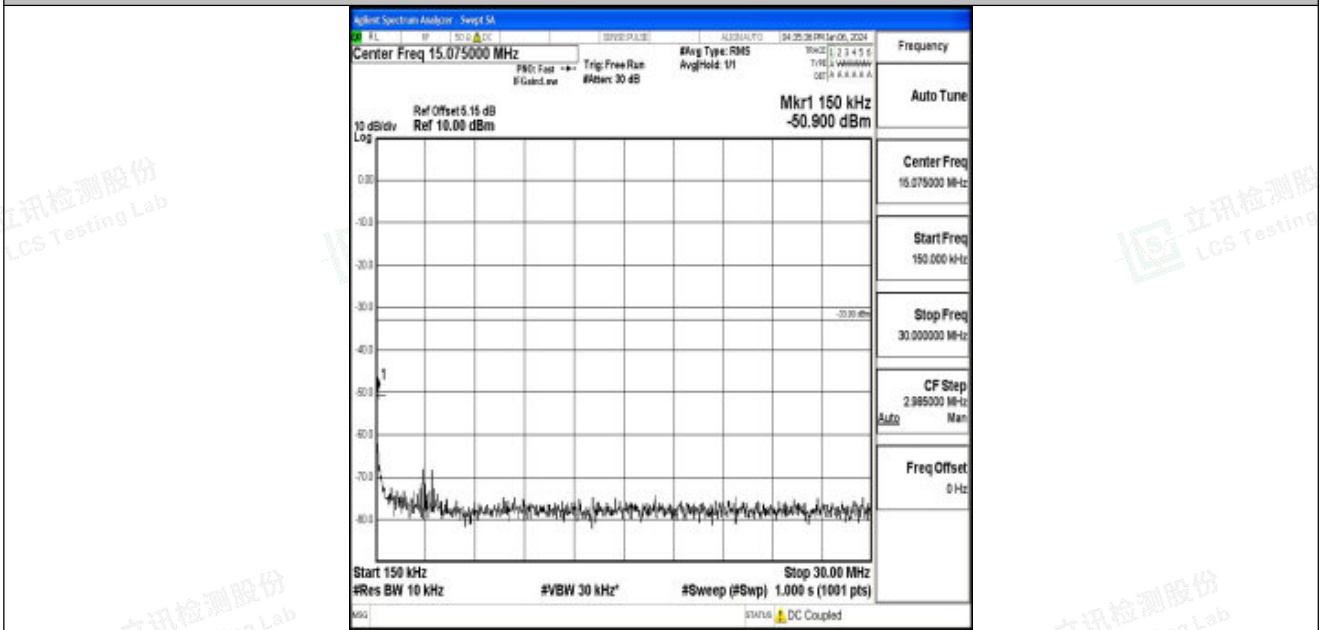

Band25_1.4MHz_16QAM_26683_1RB#0_0.15~30_0.15~30