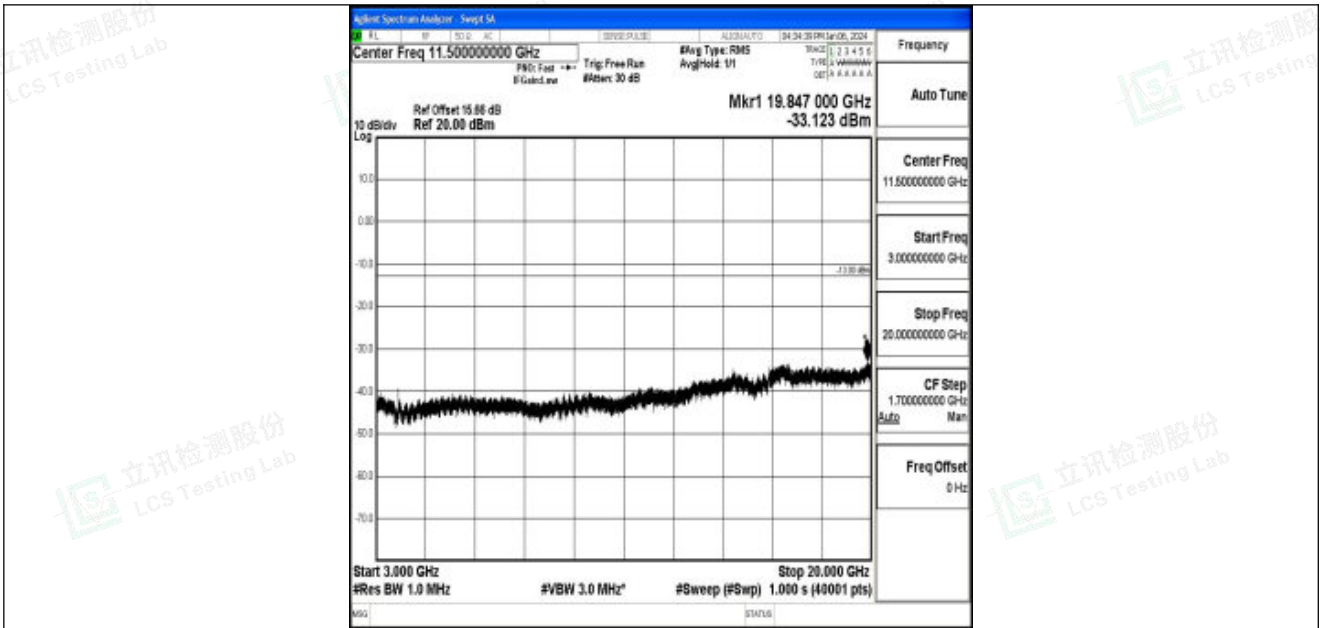

Band25_1.4MHz_16QAM_26365_1RB#0_0.009~0.15_0.009~0.15

Band25_1.4MHz_16QAM_26365_1RB#0_0.15~30_0.15~30

Band25_1.4MHz_16QAM_26365_1RB#0_30~1000_30~1000

Band25_1.4MHz_16QAM_26365_1RB#0_1000~3000_1000~3000

Band25_1.4MHz_16QAM_26365_1RB#0_3000~20000_3000~20000