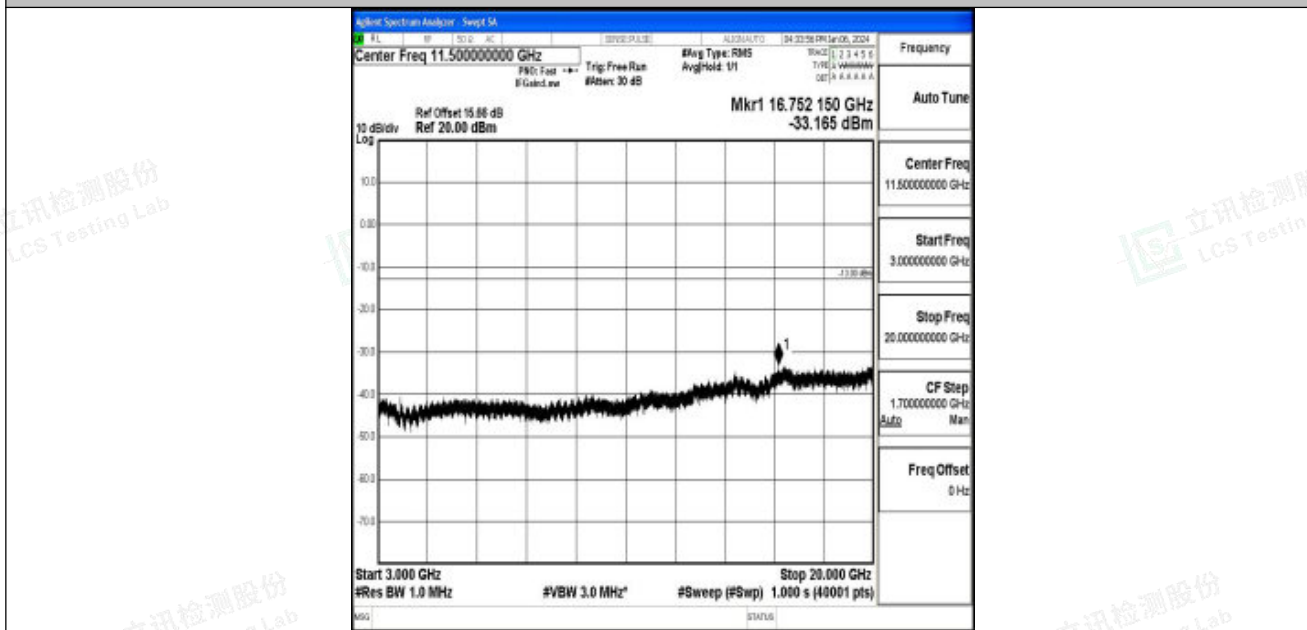

Band25_1.4MHz_QPSK_26365_1RB#0_0.009~0.15_0.009~0.15

Band25_1.4MHz_QPSK_26365_1RB#0_0.15~30_0.15~30

Band25_1.4MHz_QPSK_26365_1RB#0_30~1000_30~1000

Band25_1.4MHz_QPSK_26365_1RB#0_1000~3000_1000~3000

Band25_1.4MHz_QPSK_26365_1RB#0_3000~20000_3000~20000