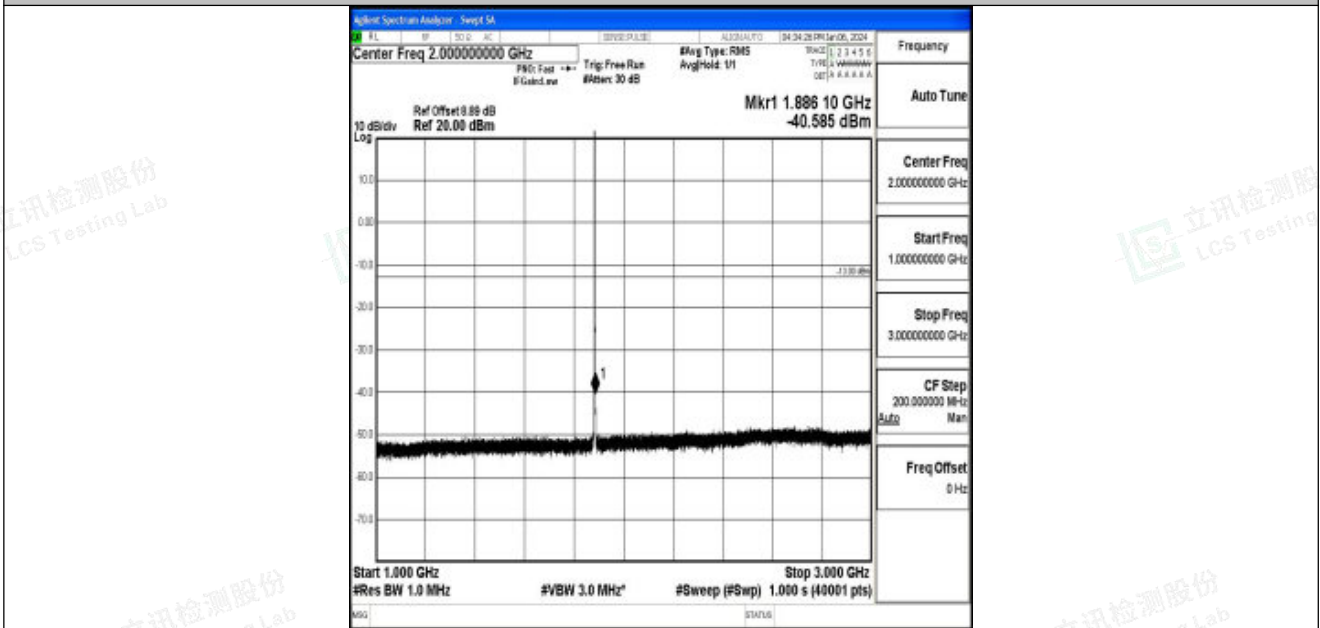

Band25_1.4MHz_16QAM_26365_1RB#0_0.009~0.15_0.009~0.15

Band25_1.4MHz_16QAM_26365_1RB#0_0.15~30_0.15~30

Band25_1.4MHz_16QAM_26365_1RB#0_30~1000_30~1000

Band25_1.4MHz_16QAM_26365_1RB#0_1000~3000_1000~3000

Band25_1.4MHz_16QAM_26365_1RB#0_3000~20000_3000~20000