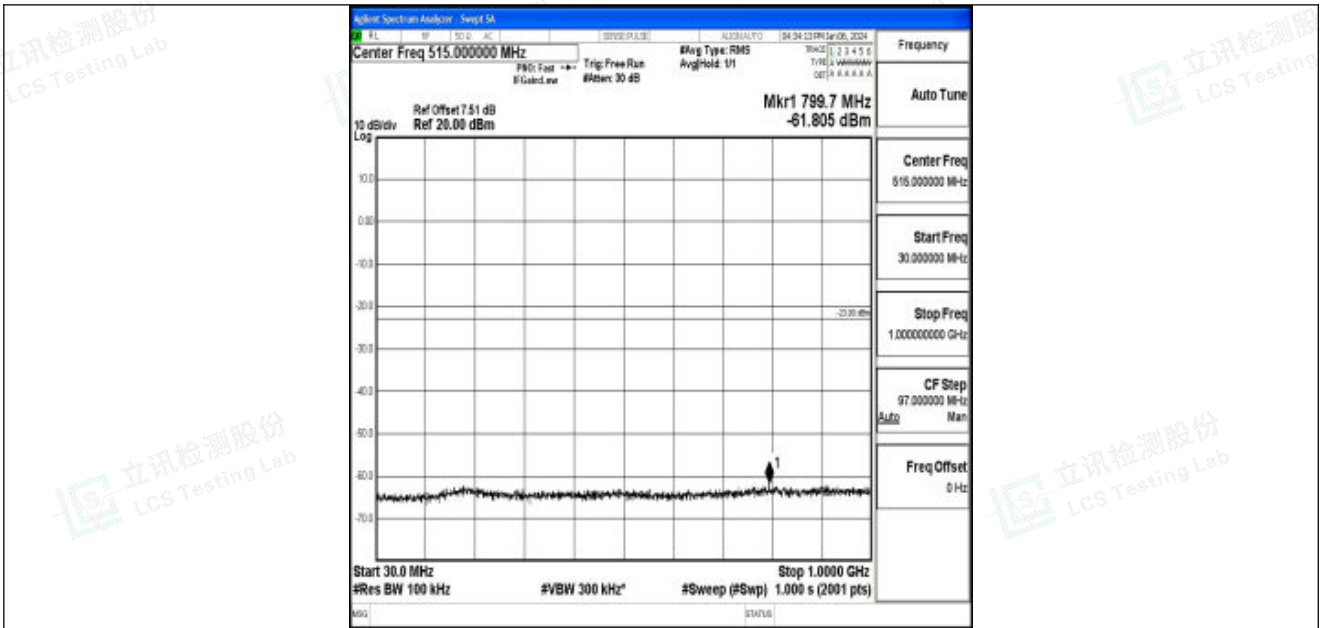

Band25_1.4MHz_16QAM_26365_1RB#0_30~1000_30~1000