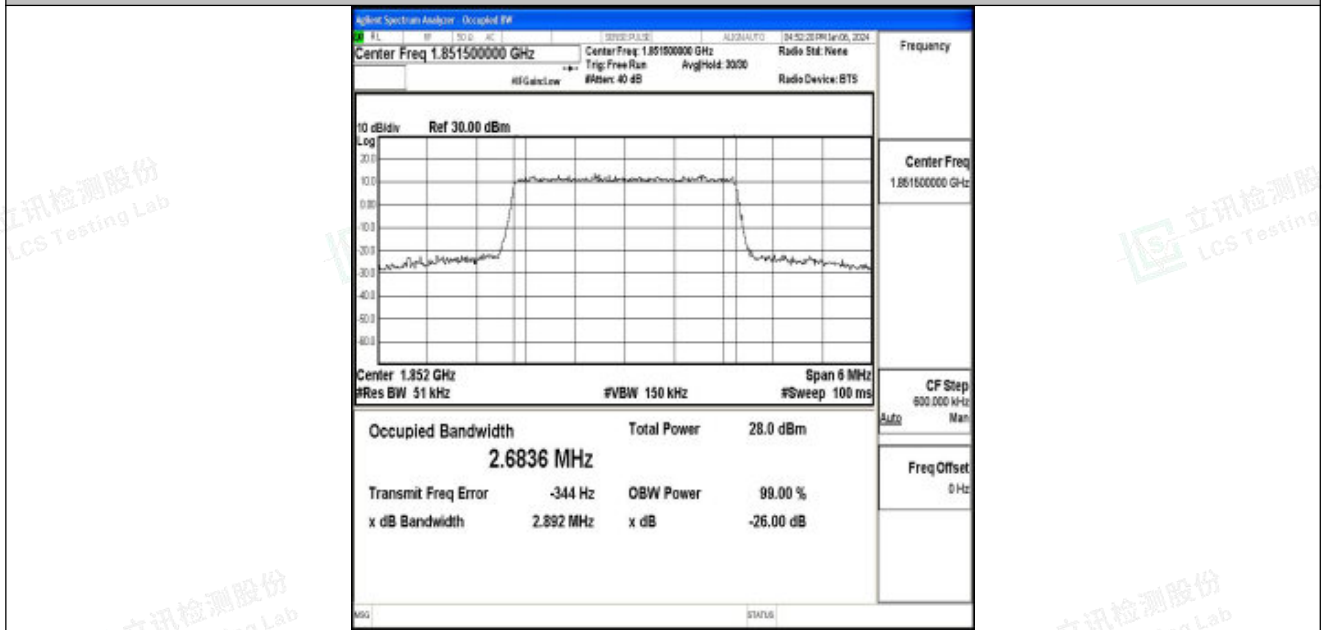

Band25-3MHz-16QAM-26055-15RB#0-PASS