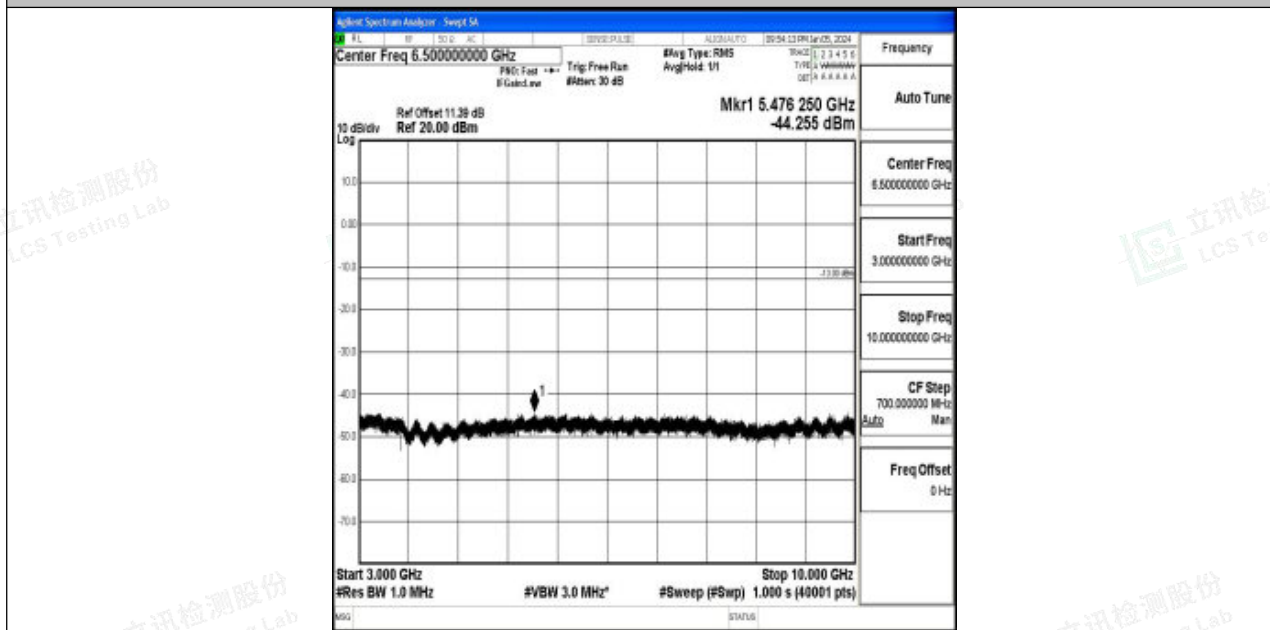

Band5_10MHz_16QAM_20600_1RB#0_1000~3000_1000~3000

Band5_10MHz_16QAM_20600_1RB#0_3000~10000_3000~10000