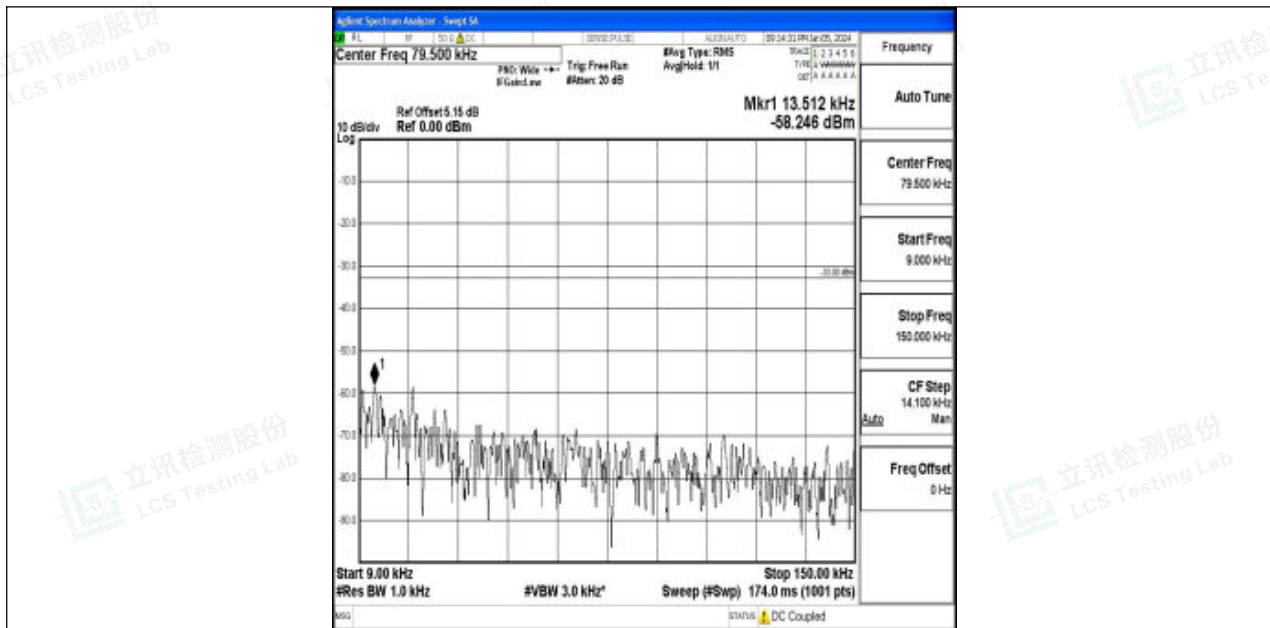

Band5_3MHz_16QAM_20415_1RB#0_30~1000_30~1000

Band5_3MHz_16QAM_20415_1RB#0_1000~3000_1000~3000

Band5_3MHz_16QAM_20415_1RB#0_3000~10000_3000~10000

Band5_3MHz_QPSK_20525_1RB#0_0.009~0.15_0.009~0.15

Band5_3MHz_QPSK_20525_1RB#0_0.15~30_0.15~30