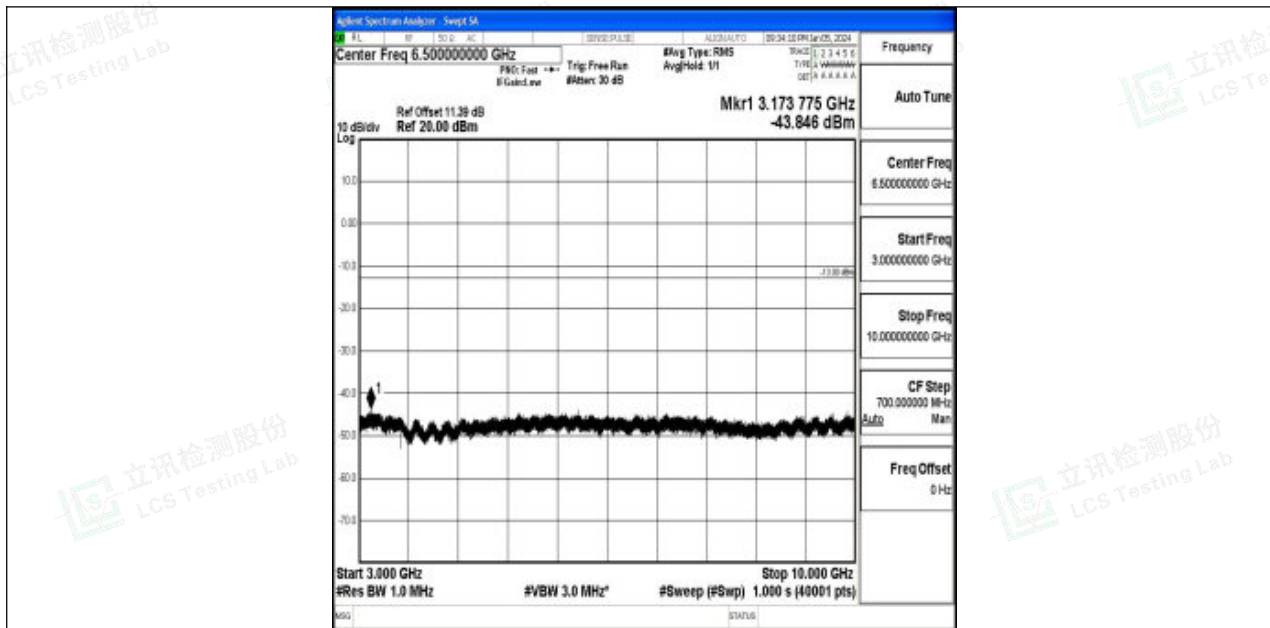

Band5_5MHz_QPSK_20525_1RB#0_1000~3000_1000~3000

Band5_5MHz_QPSK_20525_1RB#0_3000~10000_3000~10000