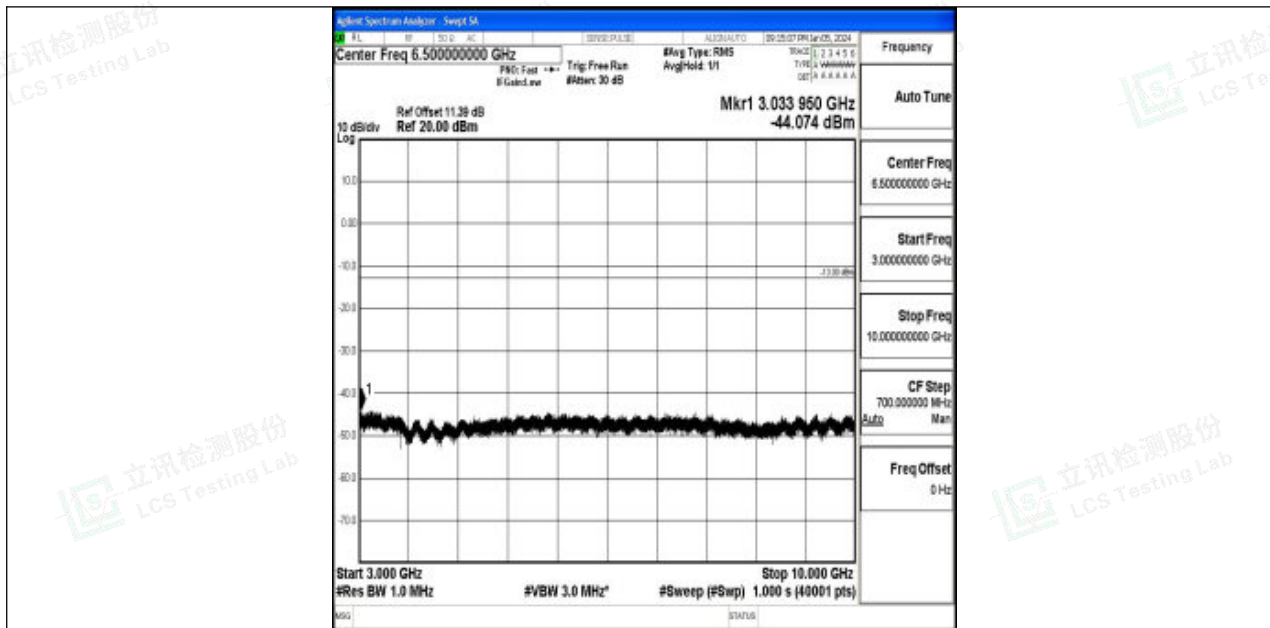

Band5_3MHz_QPSK_20525_1RB#0_1000~3000_1000~3000

Band5_3MHz_QPSK_20525_1RB#0_3000~10000_3000~10000