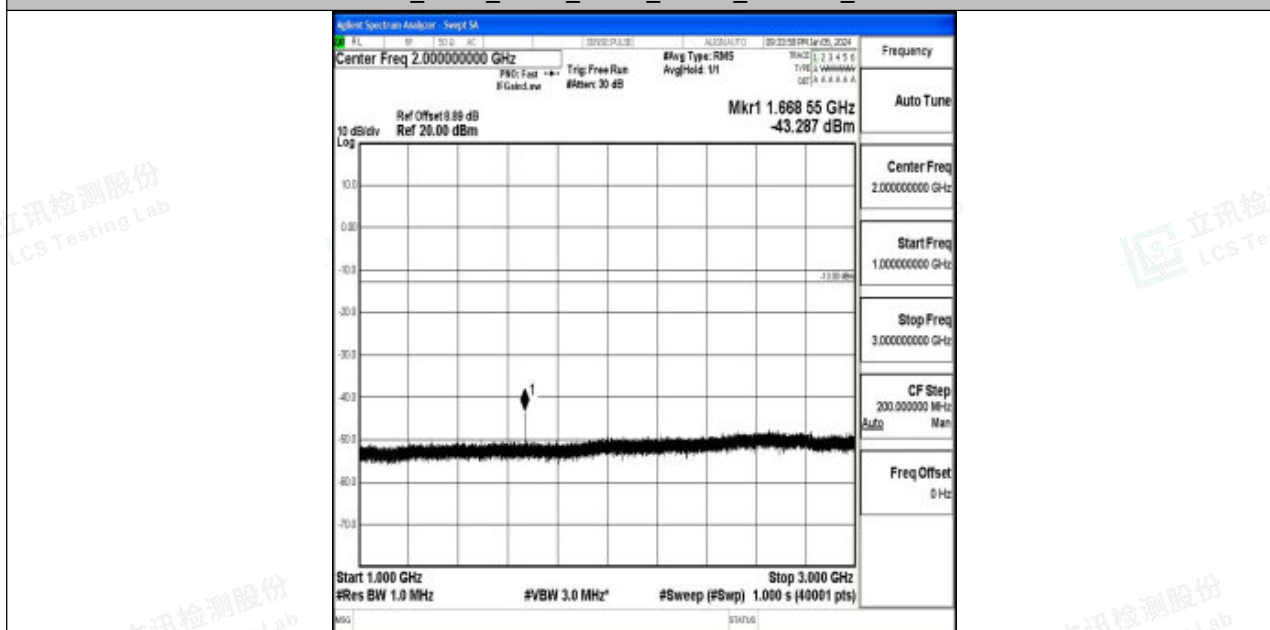

Band5_5MHz_QPSK_20525_1RB#0_30~1000_30~1000

Band5_5MHz_QPSK_20525_1RB#0_1000~3000_1000~3000