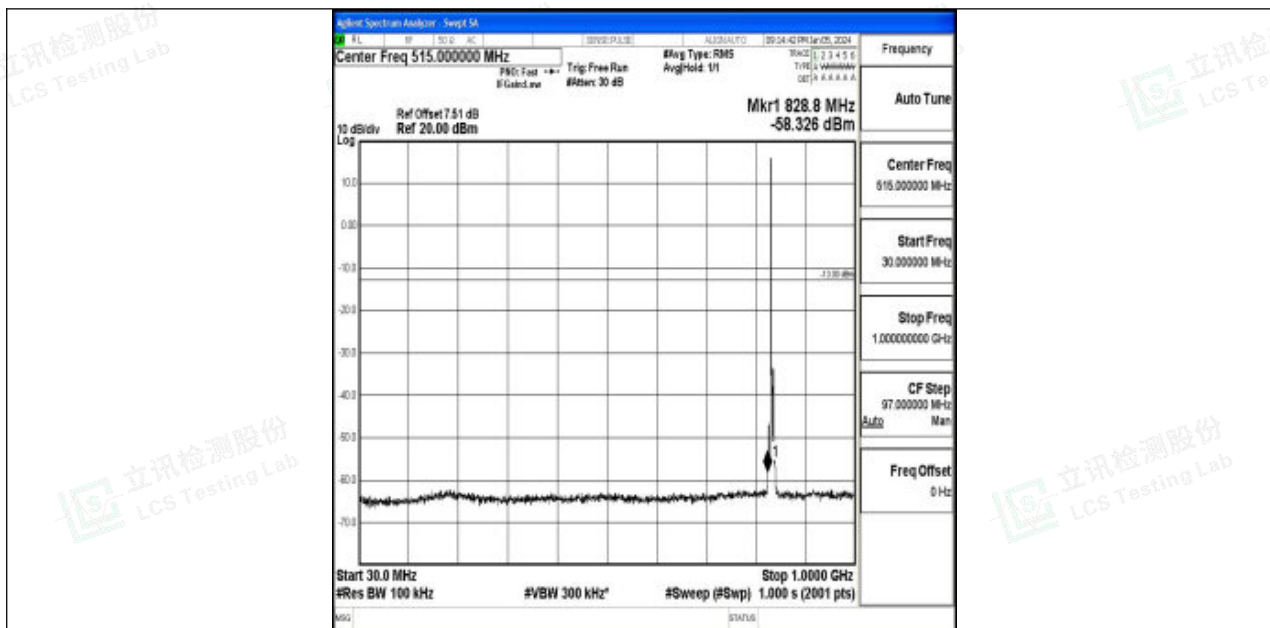

Band5_3MHz_16QAM_20415_1RB#0_30~1000_30~1000

Band5_3MHz_16QAM_20415_1RB#0_1000~3000_1000~3000

Band5_3MHz_16QAM_20415_1RB#0_3000~10000_3000~10000

Band5_3MHz_QPSK_20525_1RB#0_0.009~0.15_0.009~0.15

Band5_3MHz_QPSK_20525_1RB#0_0.15~30_0.15~30