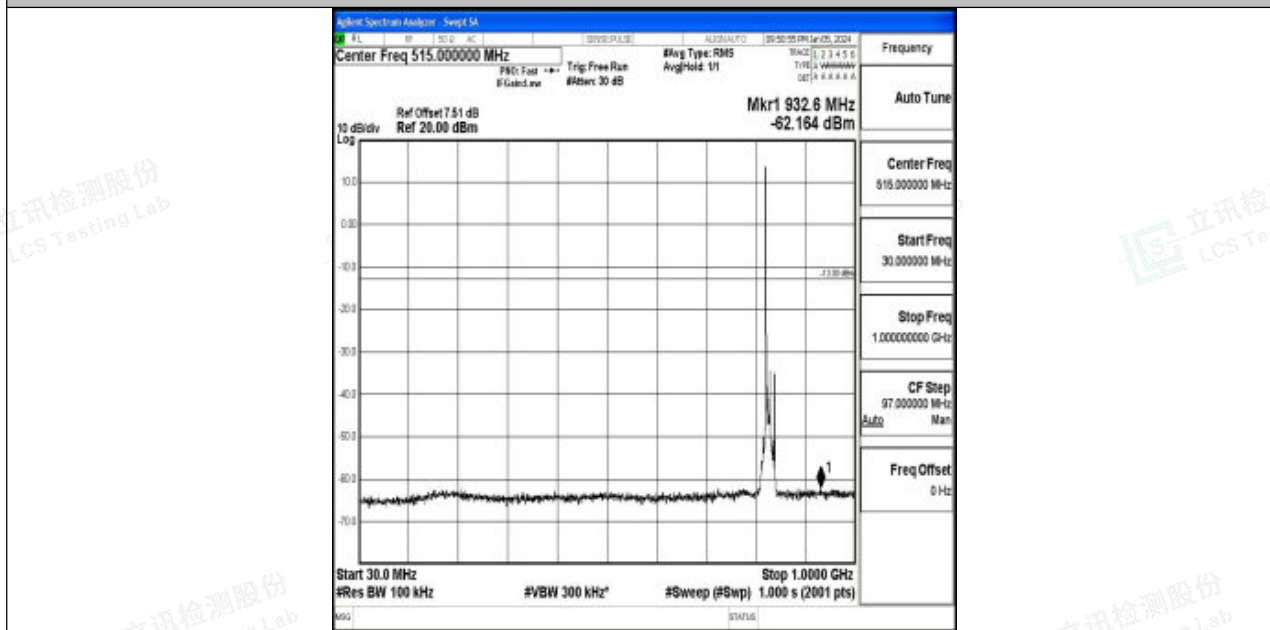

Band5_10MHz_QPSK_20450_1RB#0_30~1000_30~1000

Band5_10MHz_QPSK_20450_1RB#0_1000~3000_1000~3000

Band5_10MHz_QPSK_20450_1RB#0_3000~10000_3000~10000

Band5_10MHz_16QAM_20450_1RB#0_0.009~0.15_0.009~0.15

Band5_10MHz_16QAM_20450_1RB#0_0.15~30_0.15~30