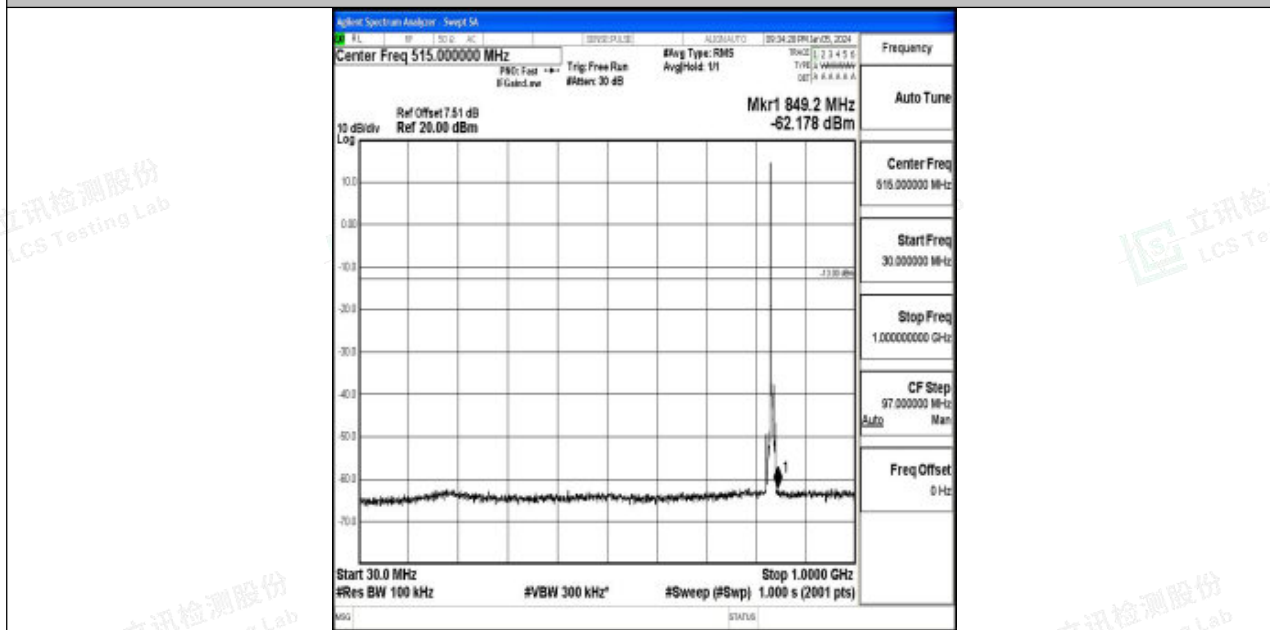

Band5_5MHz_QPSK_20525_1RB#0_30~1000_30~1000

Band5_5MHz_QPSK_20525_1RB#0_1000~3000_1000~3000

Band5_5MHz_QPSK_20525_1RB#0_3000~10000_3000~10000

Band5_5MHz_16QAM_20525_1RB#0_0.009~0.15_0.009~0.15

Band5_5MHz_16QAM_20525_1RB#0_0.15~30_0.15~30