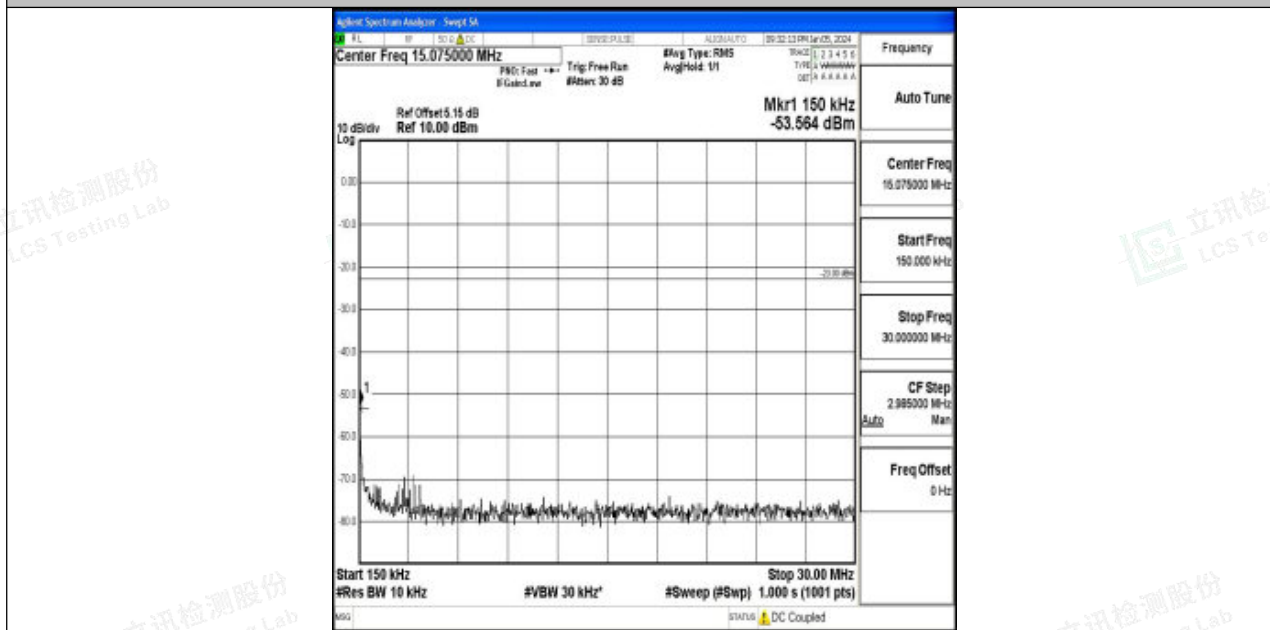

Band5_3MHz_16QAM_20635_1RB#0_30~1000_30~1000

Band5_3MHz_16QAM_20635_1RB#0_1000~3000_1000~3000

Band5_3MHz_16QAM_20635_1RB#0_3000~10000_3000~10000

Band5_5MHz_QPSK_20425_1RB#0_0.009~0.15_0.009~0.15

Band5_5MHz_QPSK_20425_1RB#0_0.15~30_0.15~30