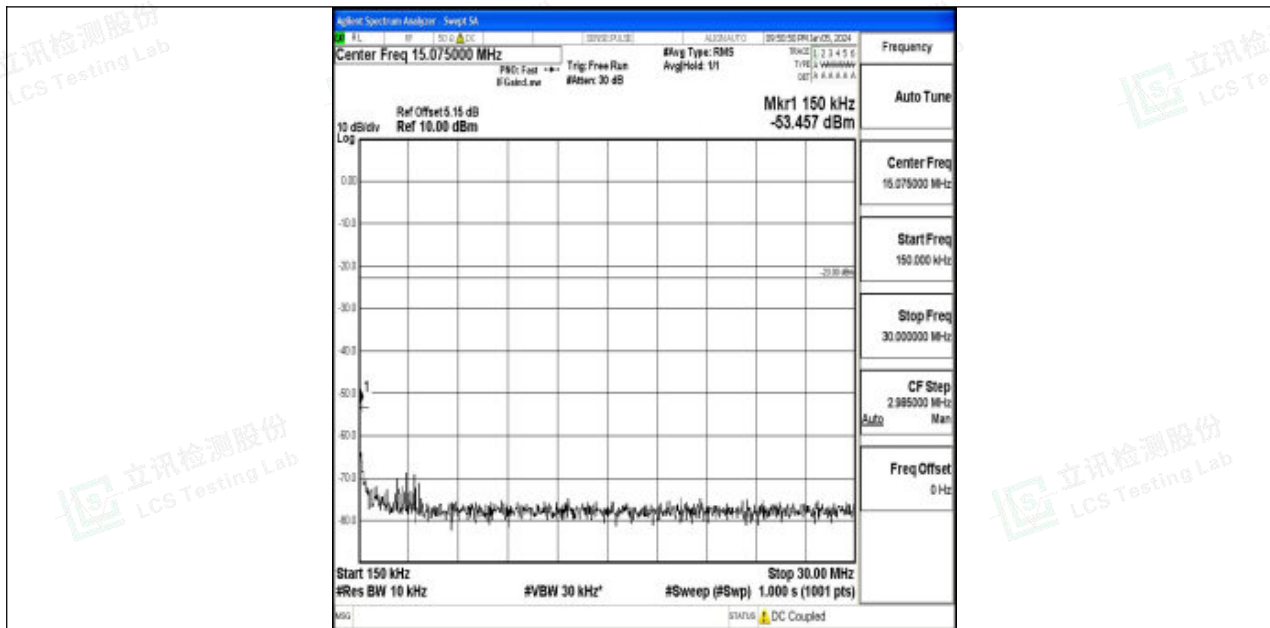

Band5_10MHz_QPSK_20450_1RB#0_30~1000_30~1000

Band5_10MHz_QPSK_20450_1RB#0_1000~3000_1000~3000

Band5_10MHz_QPSK_20450_1RB#0_3000~10000_3000~10000

Band5_10MHz_16QAM_20450_1RB#0_0.009~0.15_0.009~0.15

Band5_10MHz_16QAM_20450_1RB#0_0.15~30_0.15~30