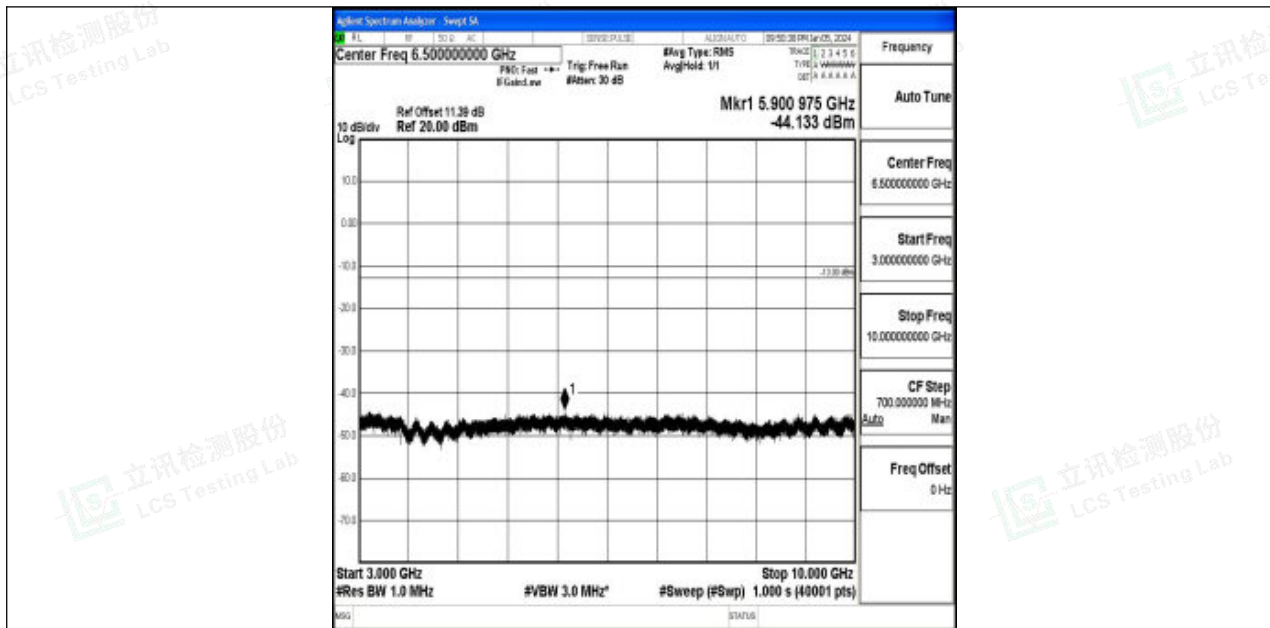

Band5_10MHz_QPSK_20450_1RB#0_1000~3000_1000~3000

Band5_10MHz_QPSK_20450_1RB#0_3000~10000_3000~10000