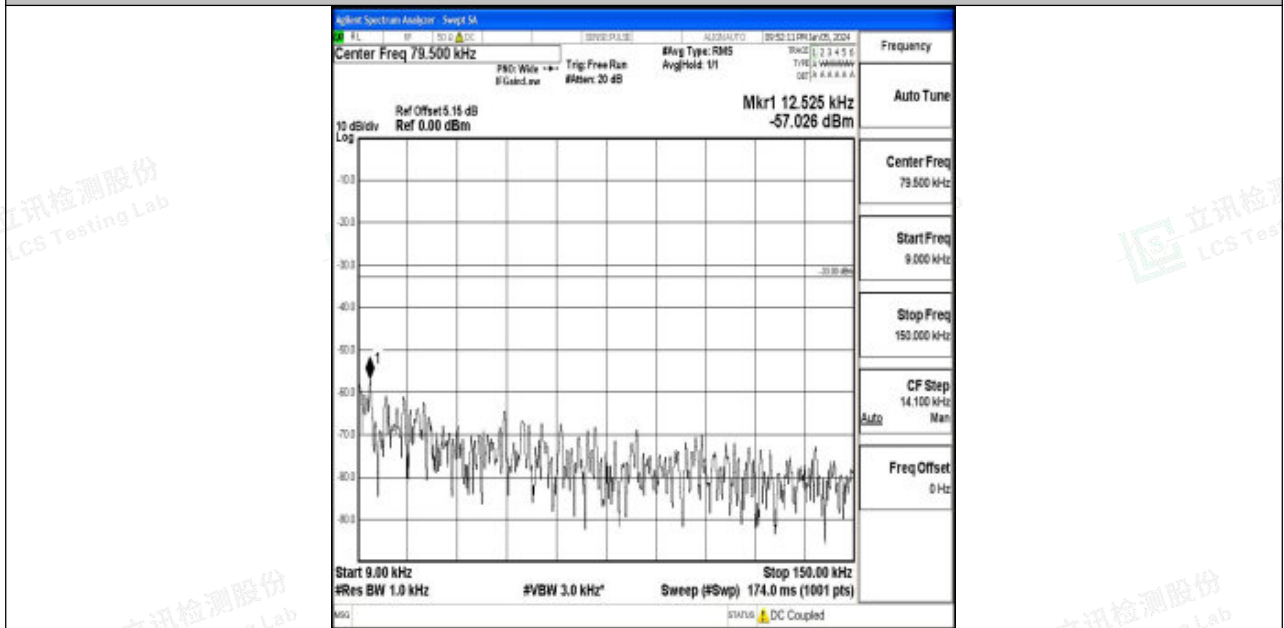

Band5_10MHz_QPSK_20525_1RB#0_30~1000_30~1000

Band5_10MHz_QPSK_20525_1RB#0_1000~3000_1000~3000

Band5_10MHz_QPSK_20525_1RB#0_3000~10000_3000~10000

Band5_10MHz_16QAM_20525_1RB#0_0.009~0.15_0.009~0.15

Band5_10MHz_16QAM_20525_1RB#0_0.15~30_0.15~30