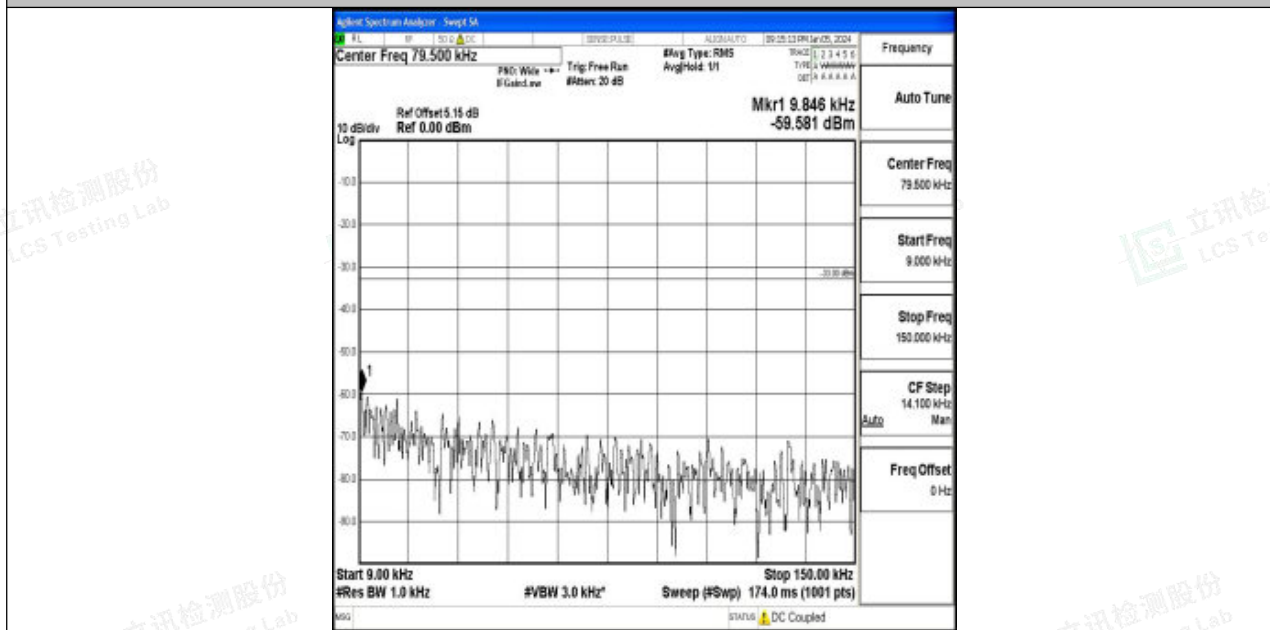

Band5_3MHz_QPSK_20525_1RB#0_30~1000_30~1000

Band5_3MHz_QPSK_20525_1RB#0_1000~3000_1000~3000

Band5_3MHz_QPSK_20525_1RB#0_3000~10000_3000~10000

Band5_3MHz_16QAM_20525_1RB#0_0.009~0.15_0.009~0.15

Band5_3MHz_16QAM_20525_1RB#0_0.15~30_0.15~30