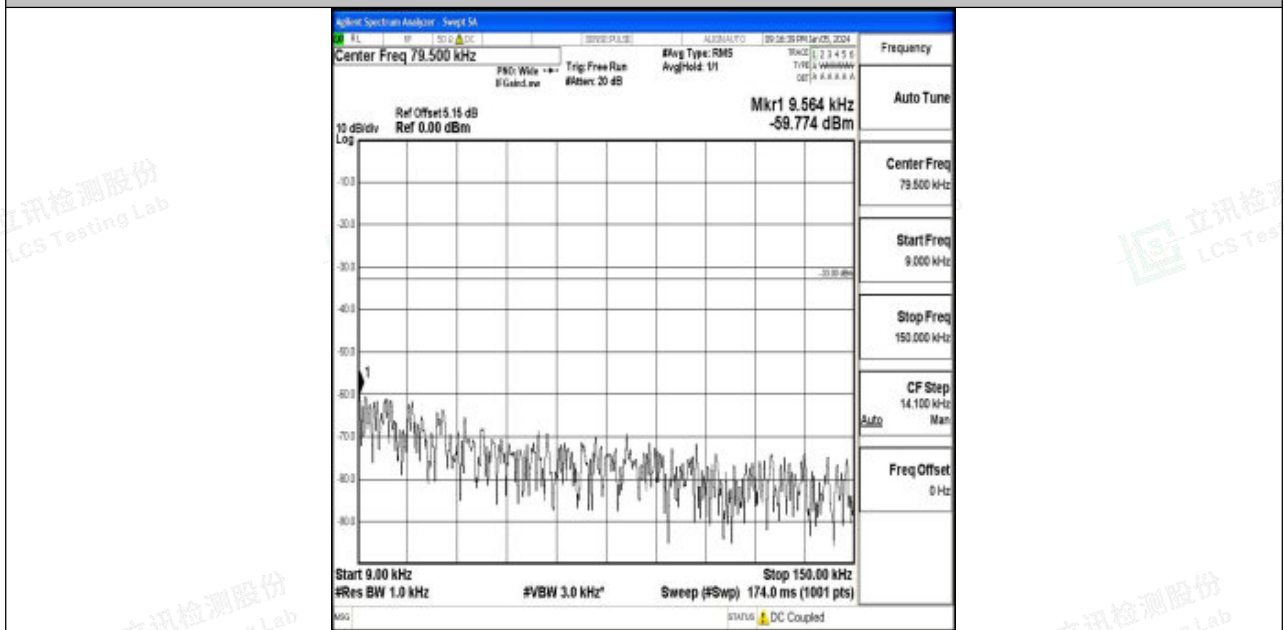

Band5_3MHz_QPSK_20635_1RB#0_30~1000_30~1000

Band5_3MHz_QPSK_20635_1RB#0_1000~3000_1000~3000

Band5_3MHz_QPSK_20635_1RB#0_3000~10000_3000~10000

Band5_3MHz_16QAM_20635_1RB#0_0.009~0.15_0.009~0.15

Band5_3MHz_16QAM_20635_1RB#0_0.15~30_0.15~30