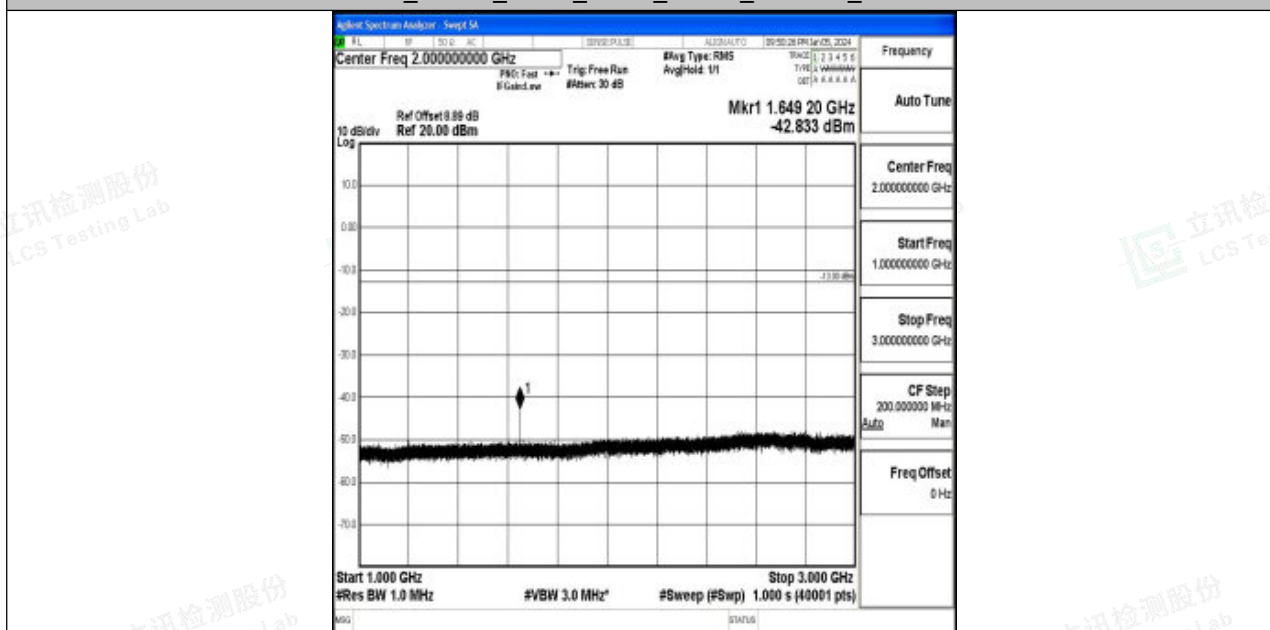

Band5_10MHz_QPSK_20450_1RB#0_30~1000_30~1000

Band5_10MHz_QPSK_20450_1RB#0_1000~3000_1000~3000