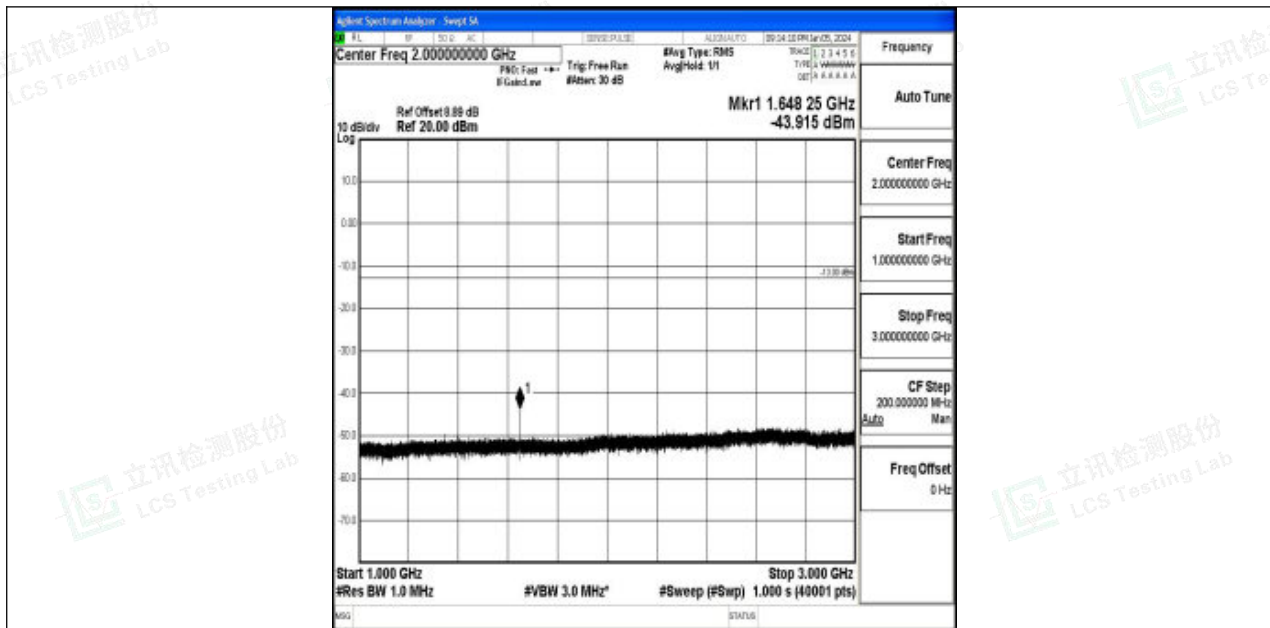

Band5_3MHz_16QAM_20415_1RB#0_30~1000_30~1000

Band5_3MHz_16QAM_20415_1RB#0_1000~3000_1000~3000