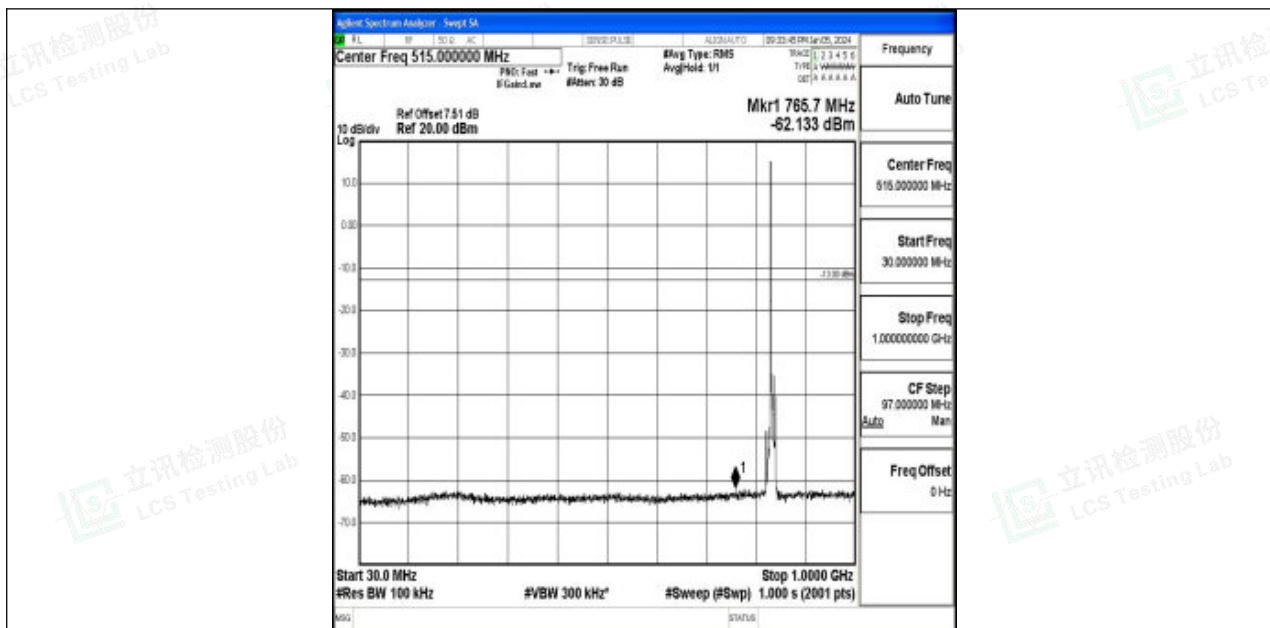

Band5_5MHz_16QAM_20425_1RB#0_30~1000_30~1000

Band5_5MHz_16QAM_20425_1RB#0_1000~3000_1000~3000

Band5_5MHz_16QAM_20425_1RB#0_3000~10000_3000~10000

Band5_5MHz_QPSK_20525_1RB#0_0.009~0.15_0.009~0.15

Band5_5MHz_QPSK_20525_1RB#0_0.15~30_0.15~30