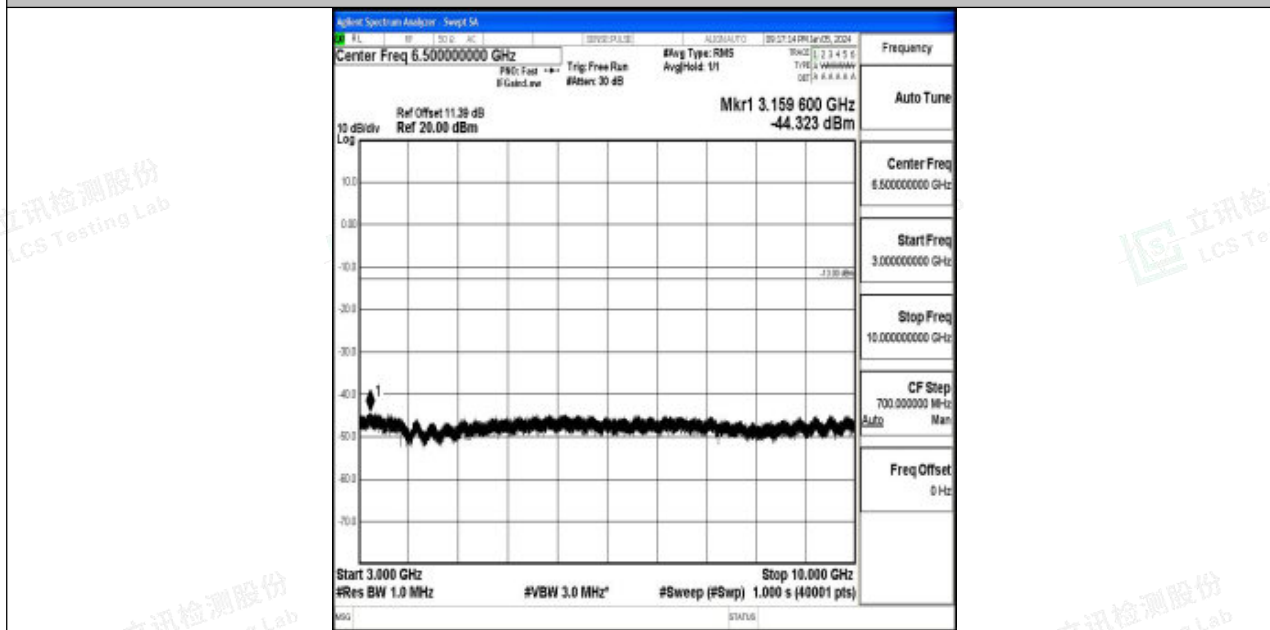

Band5_3MHz_16QAM_20635_1RB#0_1000~3000_1000~3000

Band5_3MHz_16QAM_20635_1RB#0_3000~10000_3000~10000