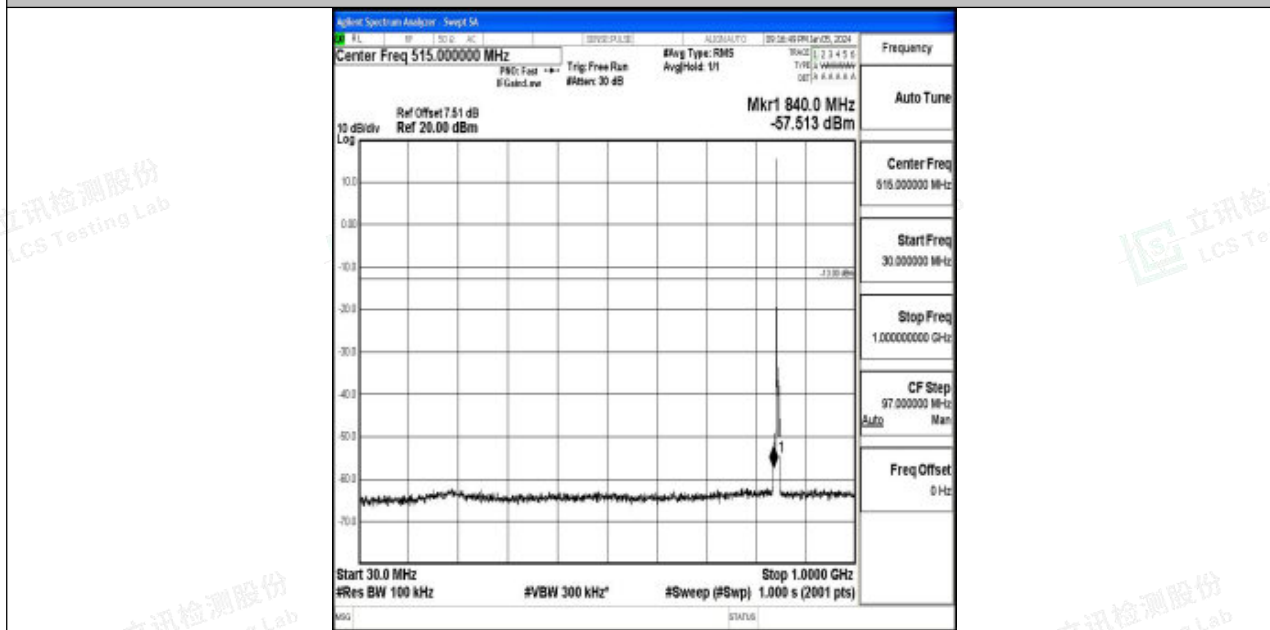

Band5_3MHz_QPSK_20635_1RB#0_30~1000_30~1000

Band5_3MHz_QPSK_20635_1RB#0_1000~3000_1000~3000

Band5_3MHz_QPSK_20635_1RB#0_3000~10000_3000~10000

Band5_3MHz_16QAM_20635_1RB#0_0.009~0.15_0.009~0.15

Band5_3MHz_16QAM_20635_1RB#0_0.15~30_0.15~30