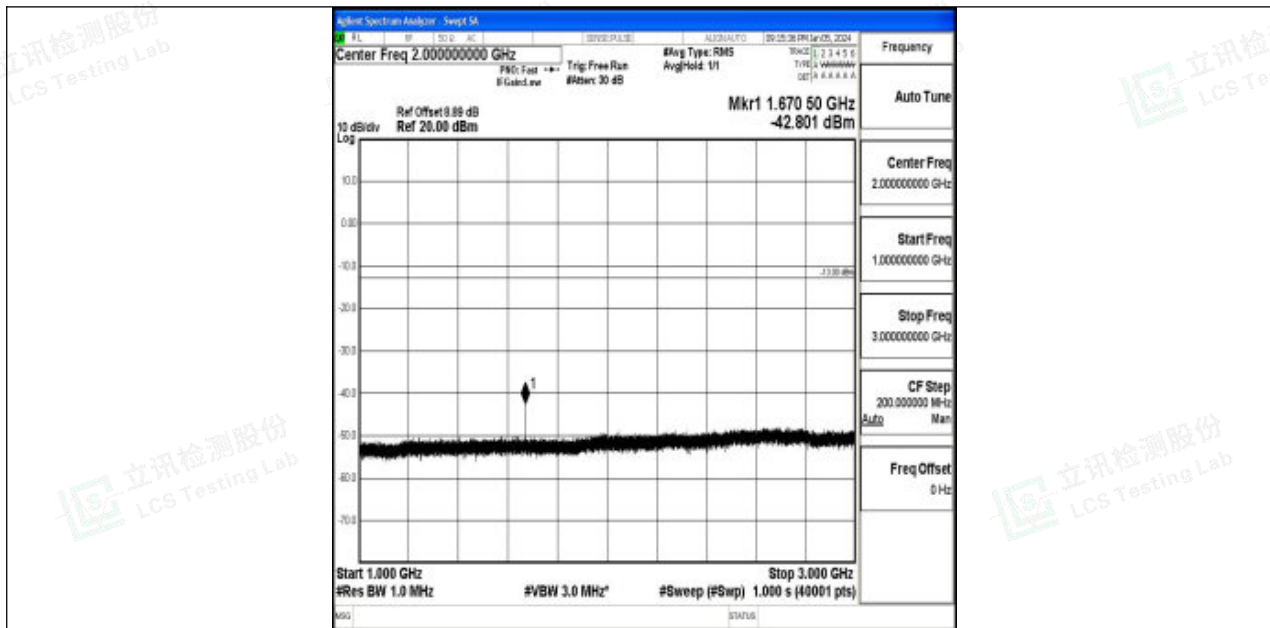

Band5_3MHz_16QAM_20525_1RB#0_30~1000_30~1000

Band5_3MHz_16QAM_20525_1RB#0_1000~3000_1000~3000