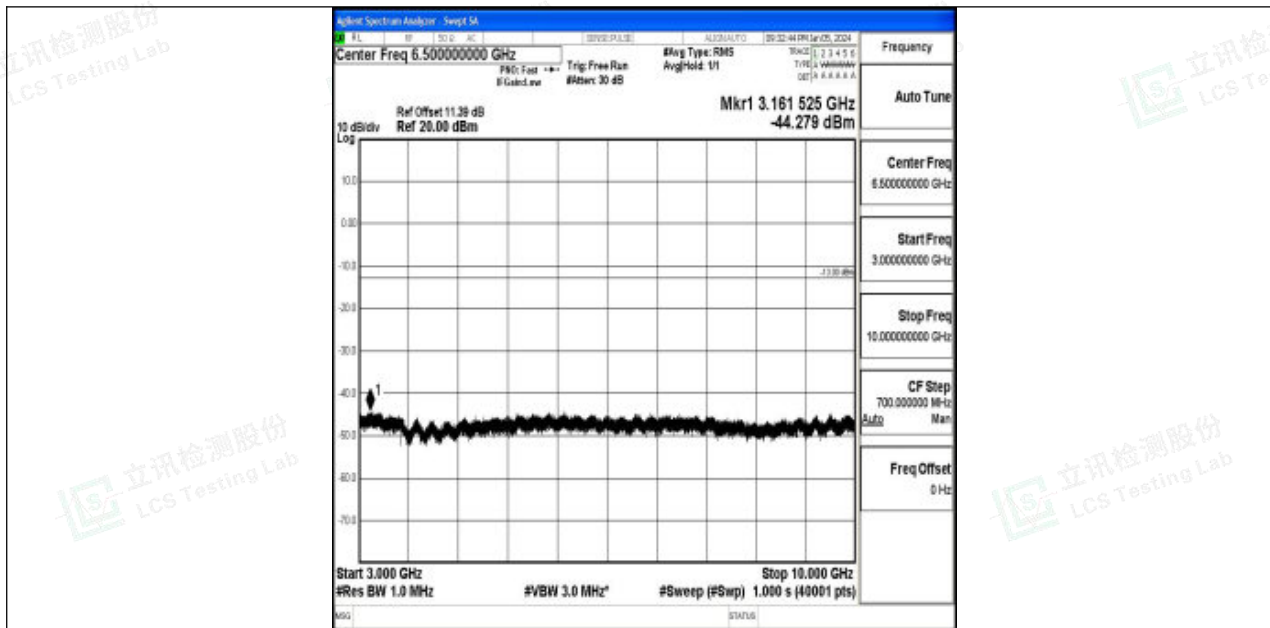

Band5_5MHz_QPSK_20425_1RB#0_1000~3000_1000~3000

Band5_5MHz_QPSK_20425_1RB#0_3000~10000_3000~10000