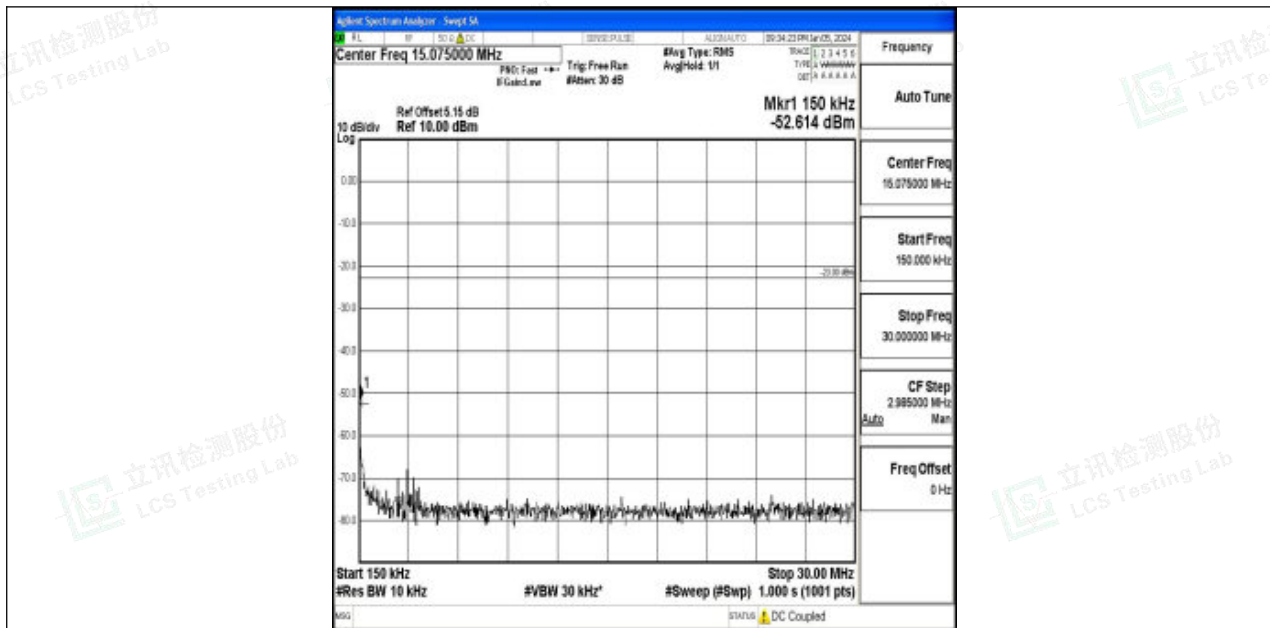

Band5_5MHz_QPSK_20525_1RB#0_30~1000_30~1000

Band5_5MHz_QPSK_20525_1RB#0_1000~3000_1000~3000

Band5_5MHz_QPSK_20525_1RB#0_3000~10000_3000~10000

Band5_5MHz_16QAM_20525_1RB#0_0.009~0.15_0.009~0.15

Band5_5MHz_16QAM_20525_1RB#0_0.15~30_0.15~30