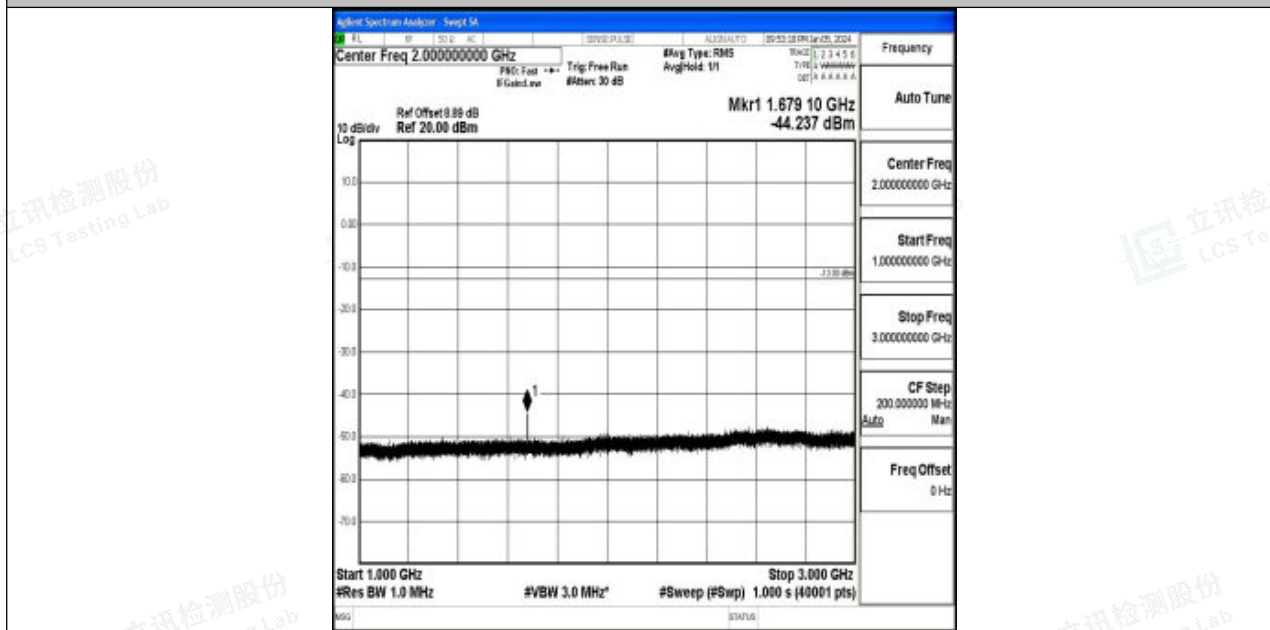

Band5_10MHz_QPSK_20600_1RB#0_30~1000_30~1000

Band5_10MHz_QPSK_20600_1RB#0_1000~3000_1000~3000