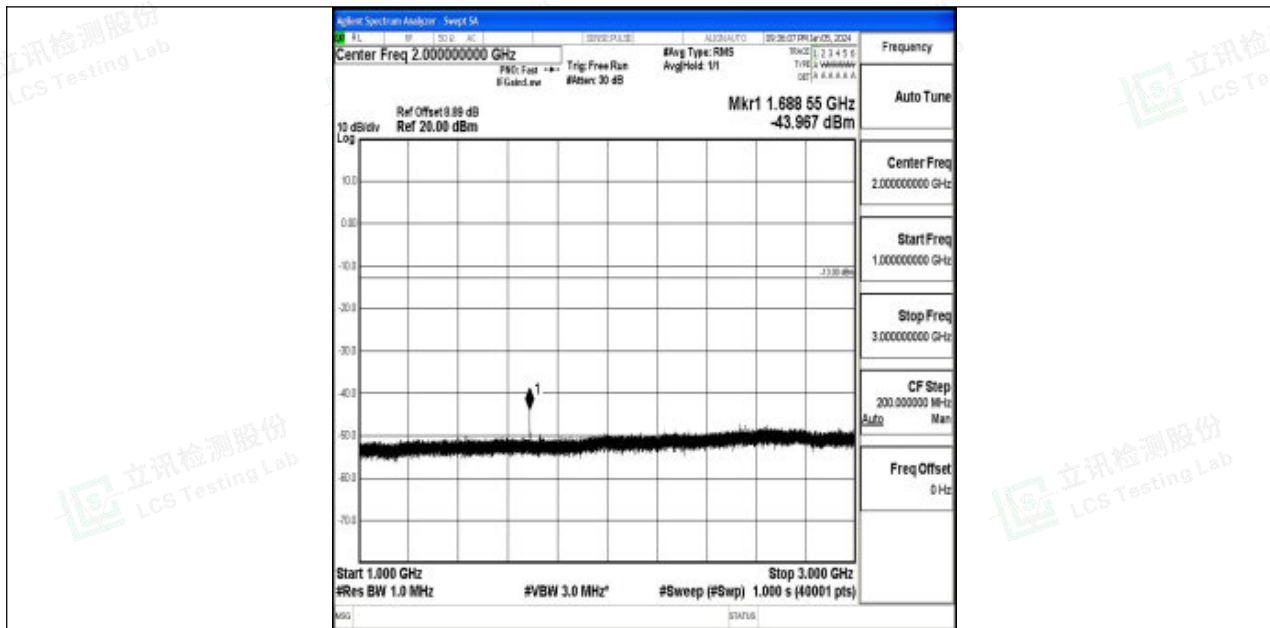

Band5_5MHz_16QAM_20625_1RB#0_30~1000_30~1000

Band5_5MHz_16QAM_20625_1RB#0_1000~3000_1000~3000