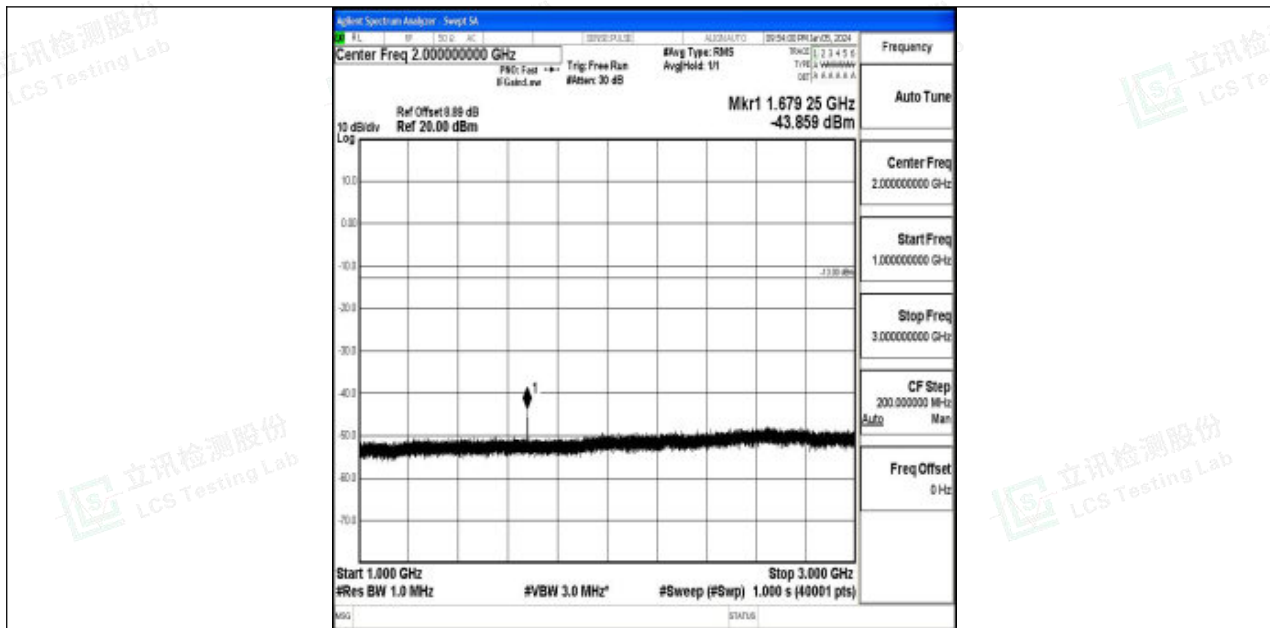

Band5_10MHz_16QAM_20600_1RB#0_30~1000_30~1000

Band5_10MHz_16QAM_20600_1RB#0_1000~3000_1000~3000