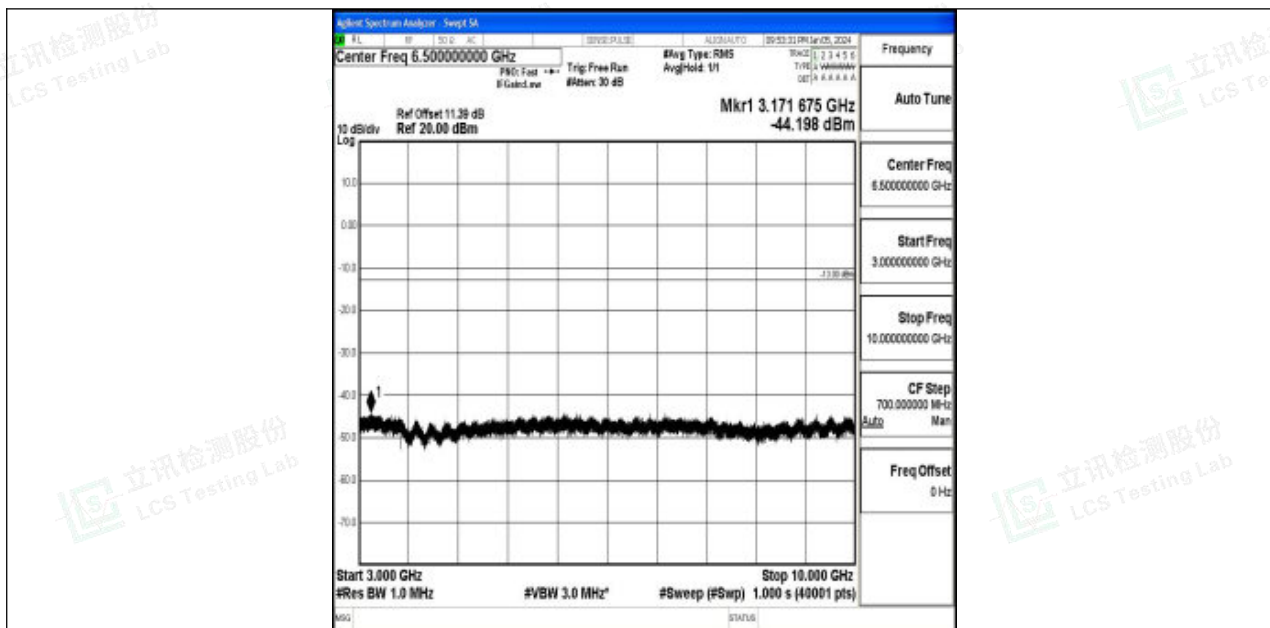

Band5_10MHz_QPSK_20600_1RB#0_1000~3000_1000~3000

Band5_10MHz_QPSK_20600_1RB#0_3000~10000_3000~10000