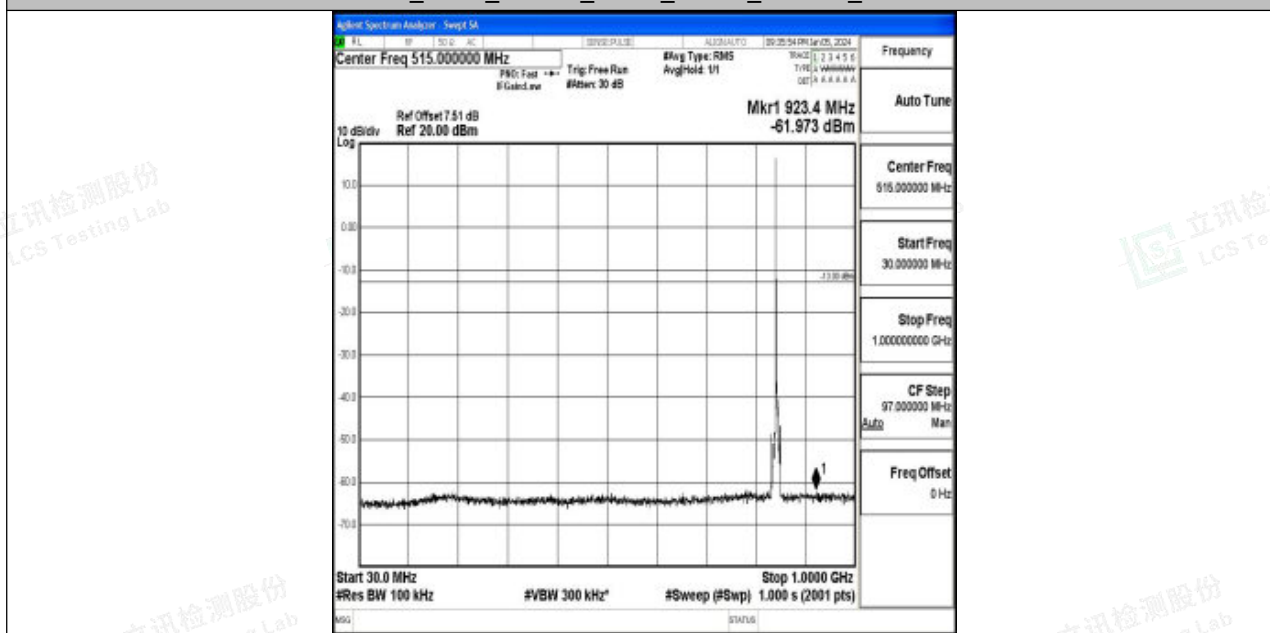

Band5_5MHz_QPSK_20625_1RB#0_30~1000_30~1000

Band5_5MHz_QPSK_20625_1RB#0_1000~3000_1000~3000

Band5_5MHz_QPSK_20625_1RB#0_3000~10000_3000~10000

Band5_5MHz_16QAM_20625_1RB#0_0.009~0.15_0.009~0.15

Band5_5MHz_16QAM_20625_1RB#0_0.15~30_0.15~30