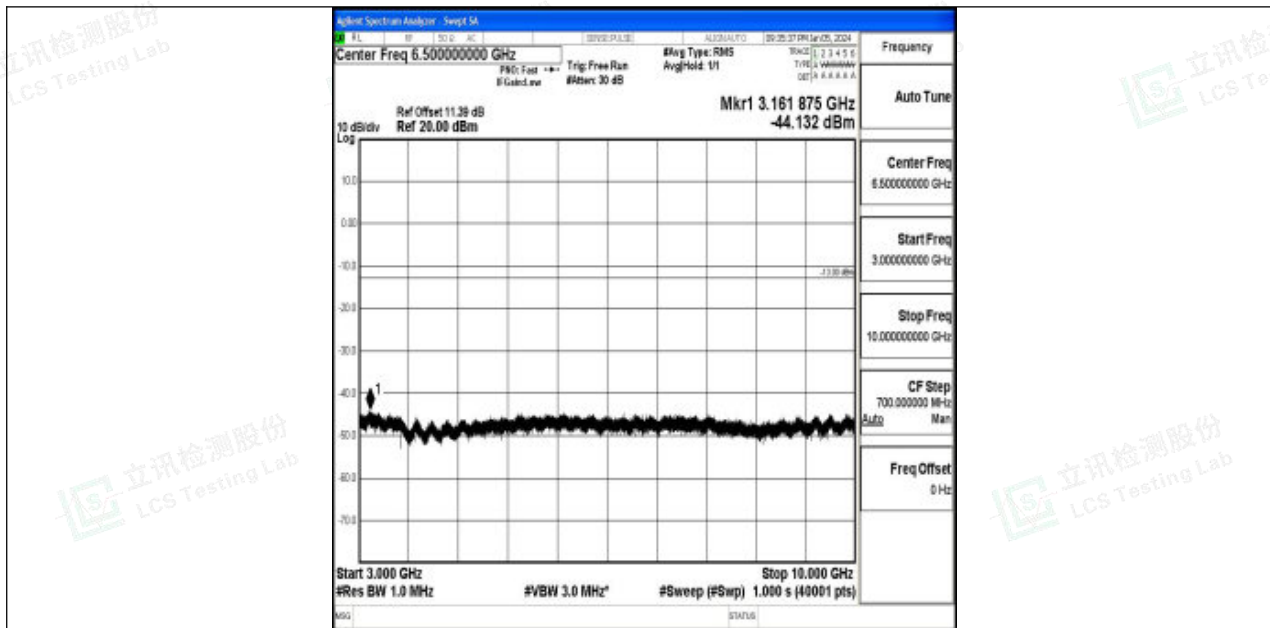

Band5_5MHz_QPSK_20625_1RB#0_1000~3000_1000~3000

Band5_5MHz_QPSK_20625_1RB#0_3000~10000_3000~10000