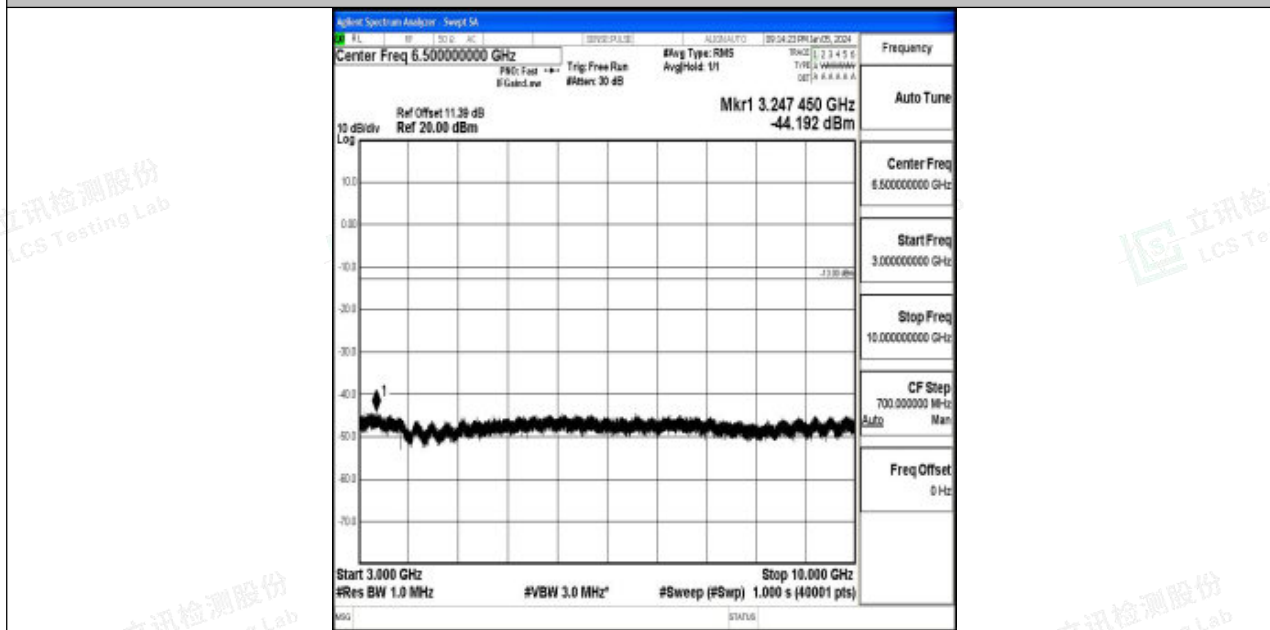

Band5_3MHz_16QAM_20415_1RB#0_1000~3000_1000~3000

Band5_3MHz_16QAM_20415_1RB#0_3000~10000_3000~10000