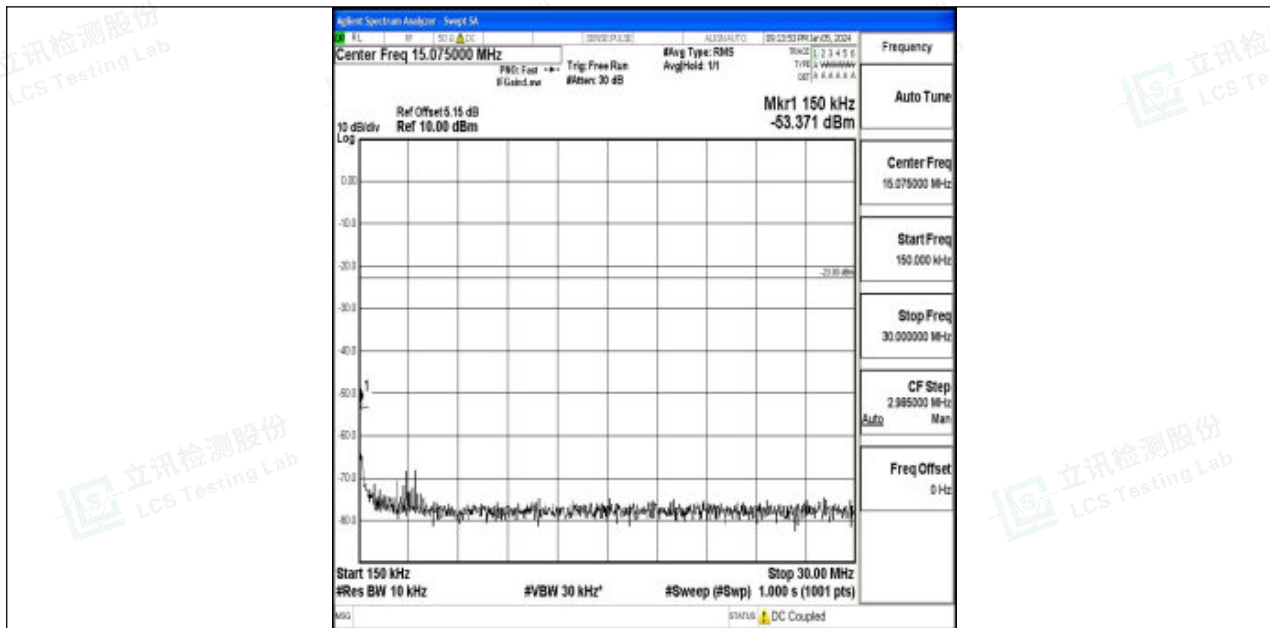

Band5_3MHz_QPSK_20415_1RB#0_30~1000_30~1000

Band5_3MHz_QPSK_20415_1RB#0_1000~3000_1000~3000

Band5_3MHz_QPSK_20415_1RB#0_3000~10000_3000~10000

Band5_3MHz_16QAM_20415_1RB#0_0.009~0.15_0.009~0.15

Band5_3MHz_16QAM_20415_1RB#0_0.15~30_0.15~30