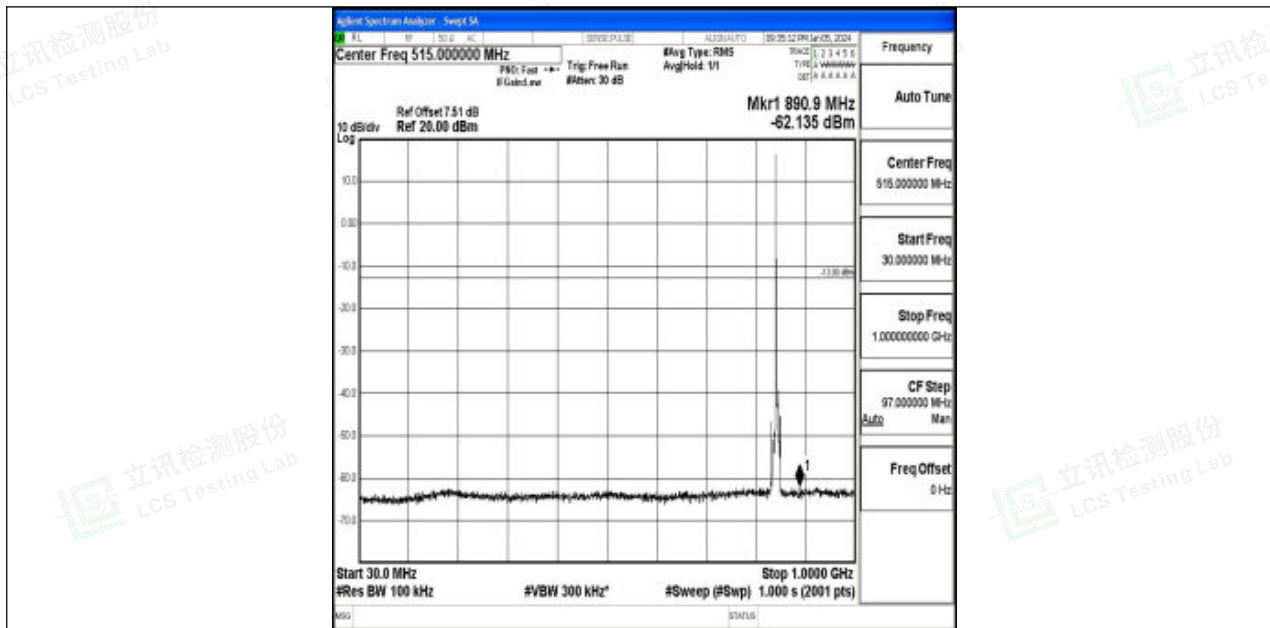

Band5_5MHz_16QAM_20525_1RB#0_30~1000_30~1000

Band5_5MHz_16QAM_20525_1RB#0_1000~3000_1000~3000

Band5_5MHz_16QAM_20525_1RB#0_3000~10000_3000~10000

Band5_5MHz_QPSK_20625_1RB#0_0.009~0.15_0.009~0.15

Band5_5MHz_QPSK_20625_1RB#0_0.15~30_0.15~30