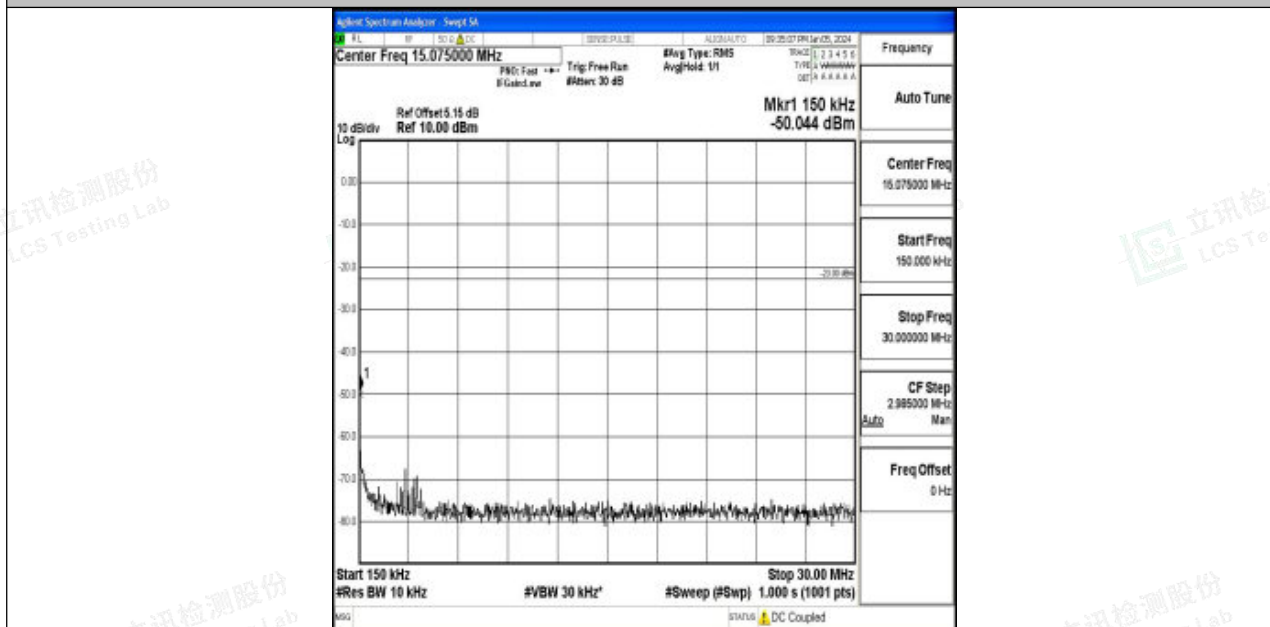

Band5_5MHz_16QAM_20525_1RB#0_30~1000_30~1000

Band5_5MHz_16QAM_20525_1RB#0_1000~3000_1000~3000

Band5_5MHz_16QAM_20525_1RB#0_3000~10000_3000~10000

Band5_5MHz_QPSK_20625_1RB#0_0.009~0.15_0.009~0.15

Band5_5MHz_QPSK_20625_1RB#0_0.15~30_0.15~30