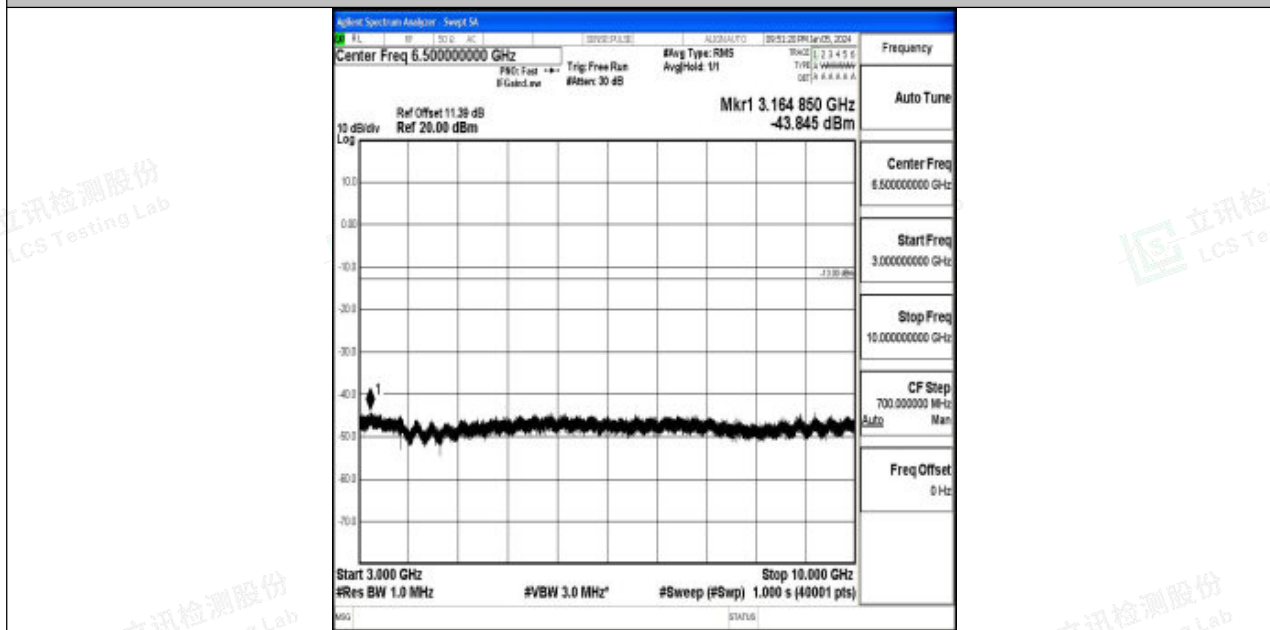

Band5_10MHz_16QAM_20450_1RB#0_1000~3000_1000~3000

Band5_10MHz_16QAM_20450_1RB#0_3000~10000_3000~10000