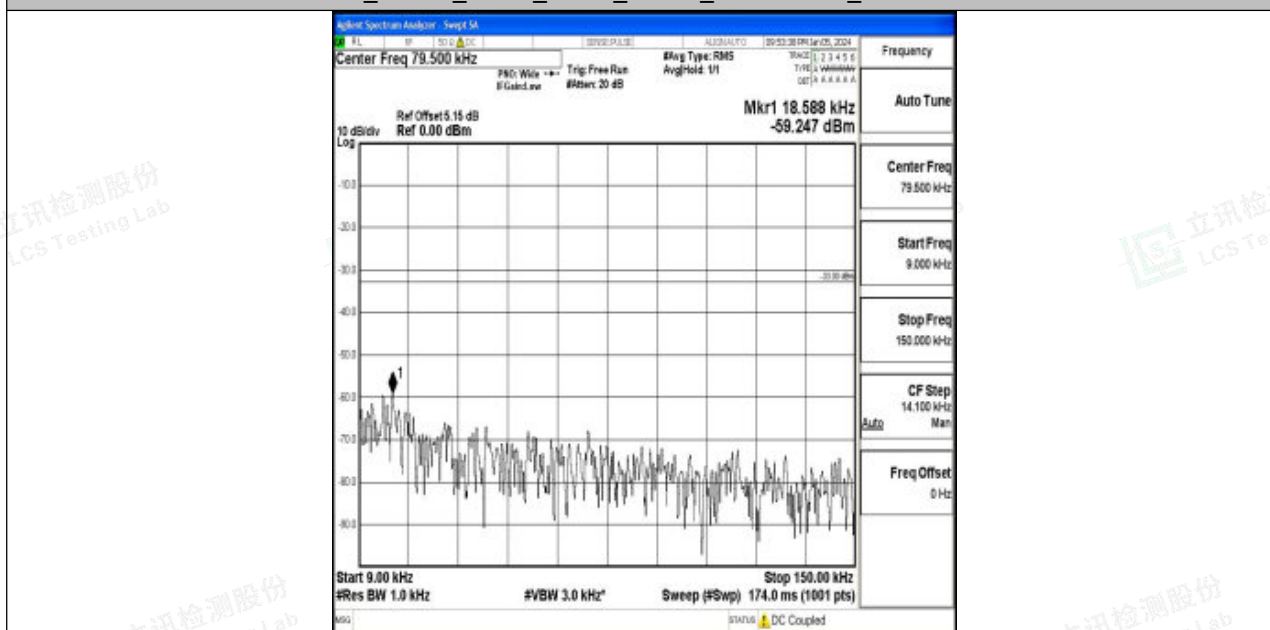

Band5_10MHz_QPSK_20600_1RB#0_30~1000_30~1000

Band5_10MHz_QPSK_20600_1RB#0_1000~3000_1000~3000

Band5_10MHz_QPSK_20600_1RB#0_3000~10000_3000~10000

Band5_10MHz_16QAM_20600_1RB#0_0.009~0.15_0.009~0.15

Band5_10MHz_16QAM_20600_1RB#0_0.15~30_0.15~30