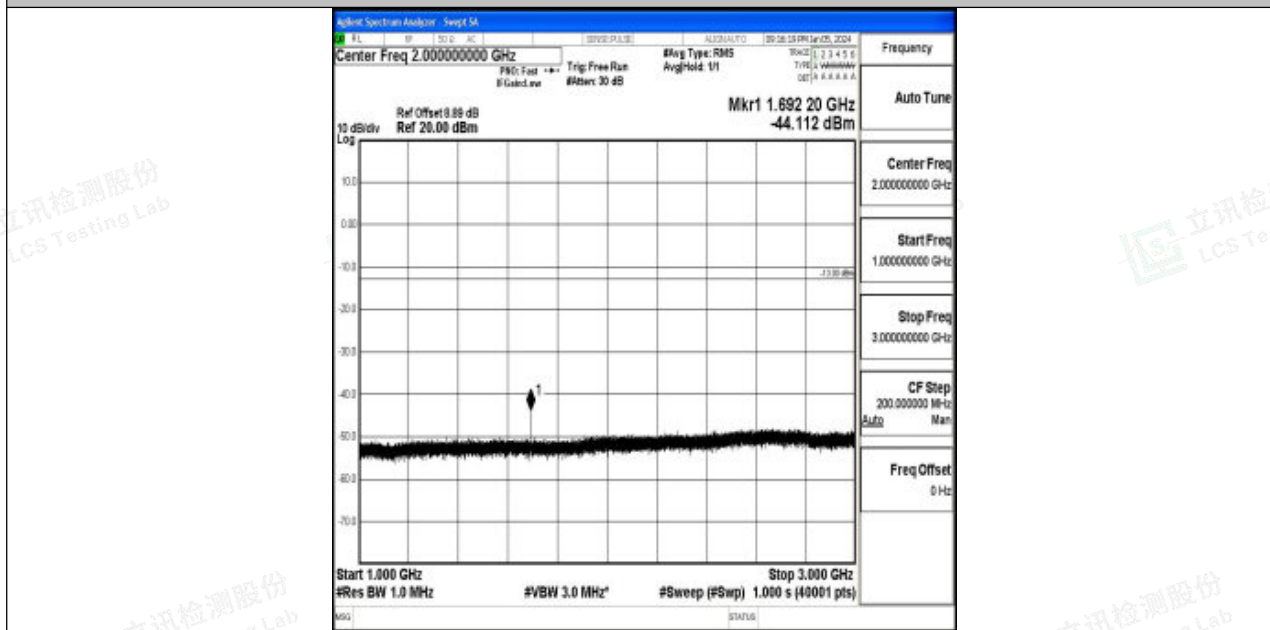

Band5_3MHz_QPSK_20635_1RB#0_30~1000_30~1000

Band5_3MHz_QPSK_20635_1RB#0_1000~3000_1000~3000