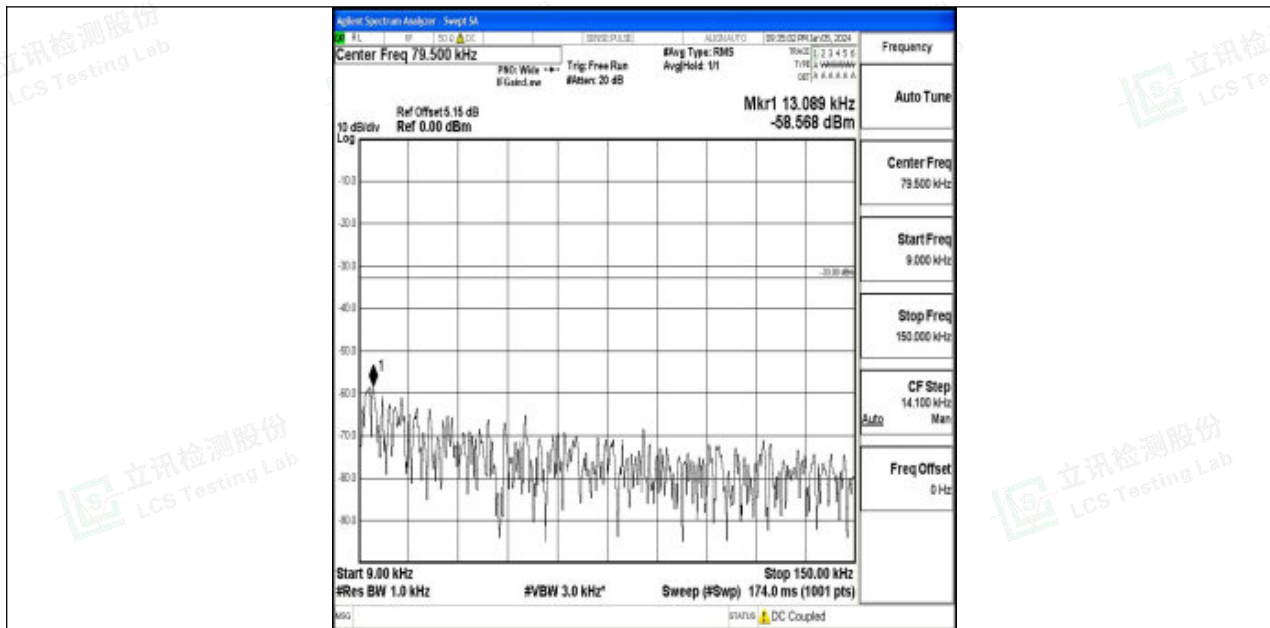

Band5_5MHz_16QAM_20525_1RB#0_30~1000_30~1000

Band5_5MHz_16QAM_20525_1RB#0_1000~3000_1000~3000

Band5_5MHz_16QAM_20525_1RB#0_3000~10000_3000~10000

Band5_5MHz_QPSK_20625_1RB#0_0.009~0.15_0.009~0.15

Band5_5MHz_QPSK_20625_1RB#0_0.15~30_0.15~30