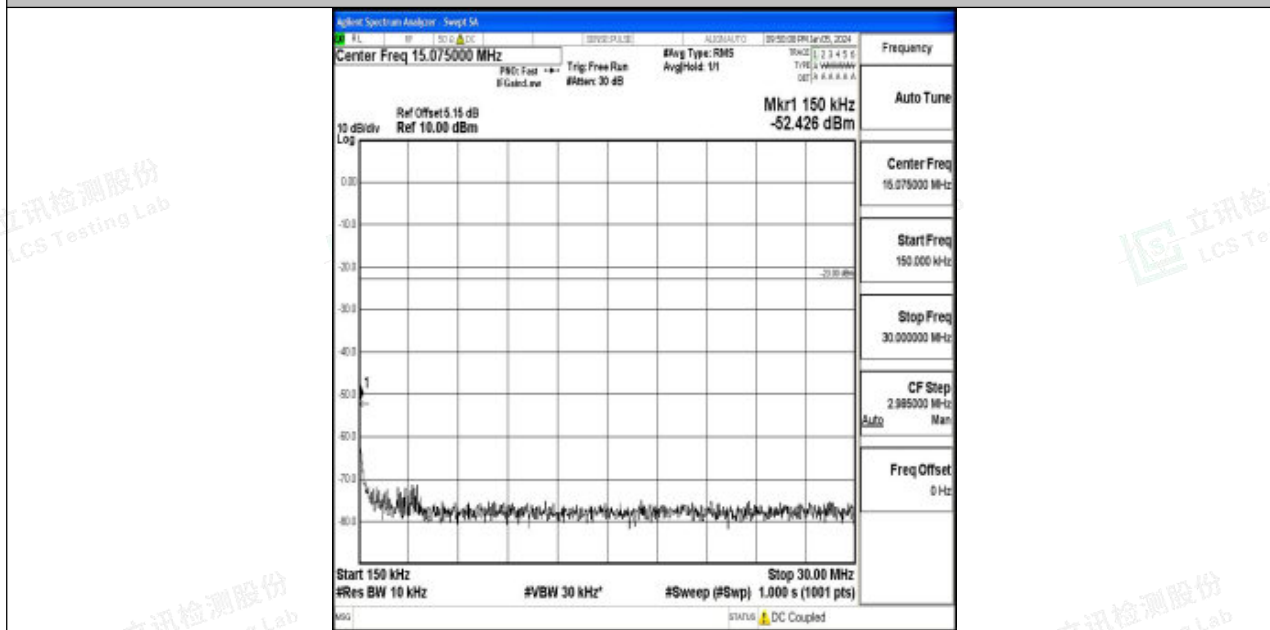

Band5_5MHz_16QAM_20625_1RB#0_30~1000_30~1000

Band5_5MHz_16QAM_20625_1RB#0_1000~3000_1000~3000

Band5_5MHz_16QAM_20625_1RB#0_3000~10000_3000~10000

Band5_10MHz_QPSK_20450_1RB#0_0.009~0.15_0.009~0.15

Band5_10MHz_QPSK_20450_1RB#0_0.15~30_0.15~30