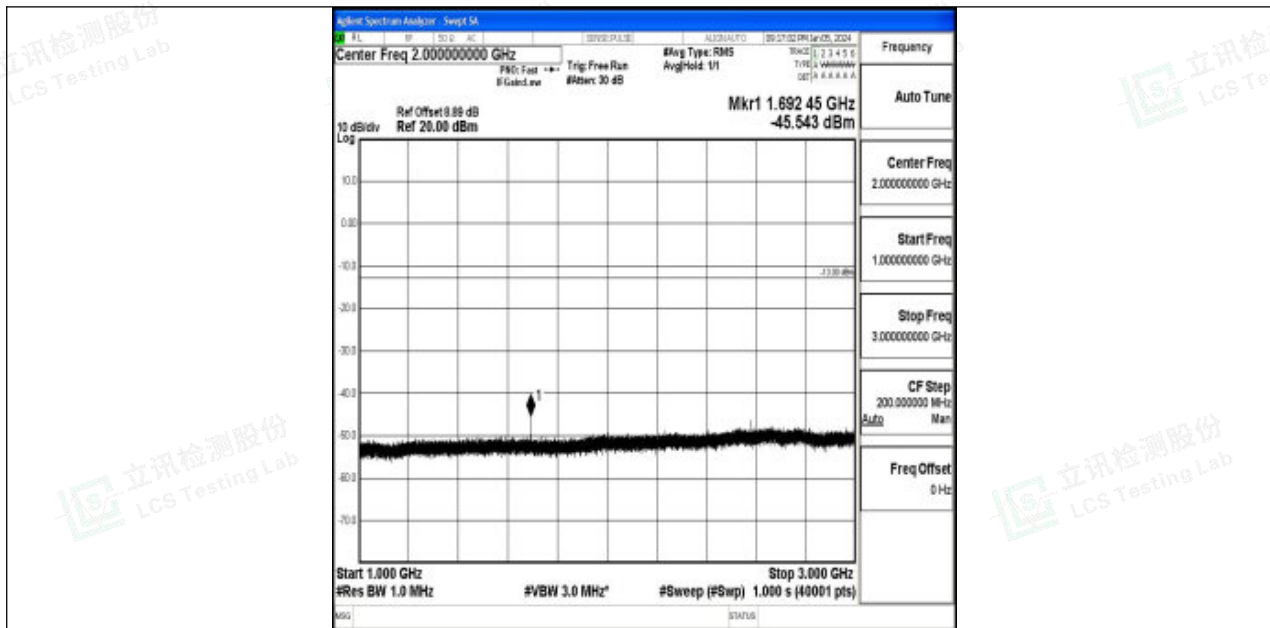

Band5_3MHz_16QAM_20635_1RB#0_30~1000_30~1000

Band5_3MHz_16QAM_20635_1RB#0_1000~3000_1000~3000