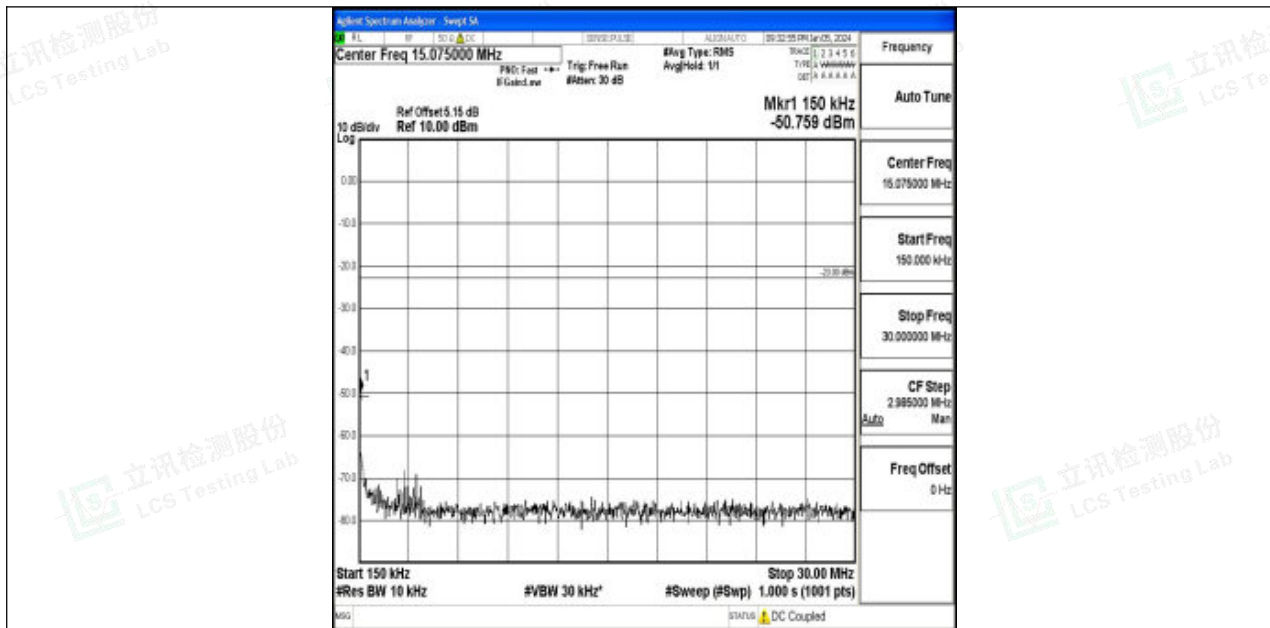

Band5_5MHz_QPSK_20425_1RB#0_30~1000_30~1000

Band5_5MHz_QPSK_20425_1RB#0_1000~3000_1000~3000

Band5_5MHz_QPSK_20425_1RB#0_3000~10000_3000~10000

Band5_5MHz_16QAM_20425_1RB#0_0.009~0.15_0.009~0.15

Band5_5MHz_16QAM_20425_1RB#0_0.15~30_0.15~30