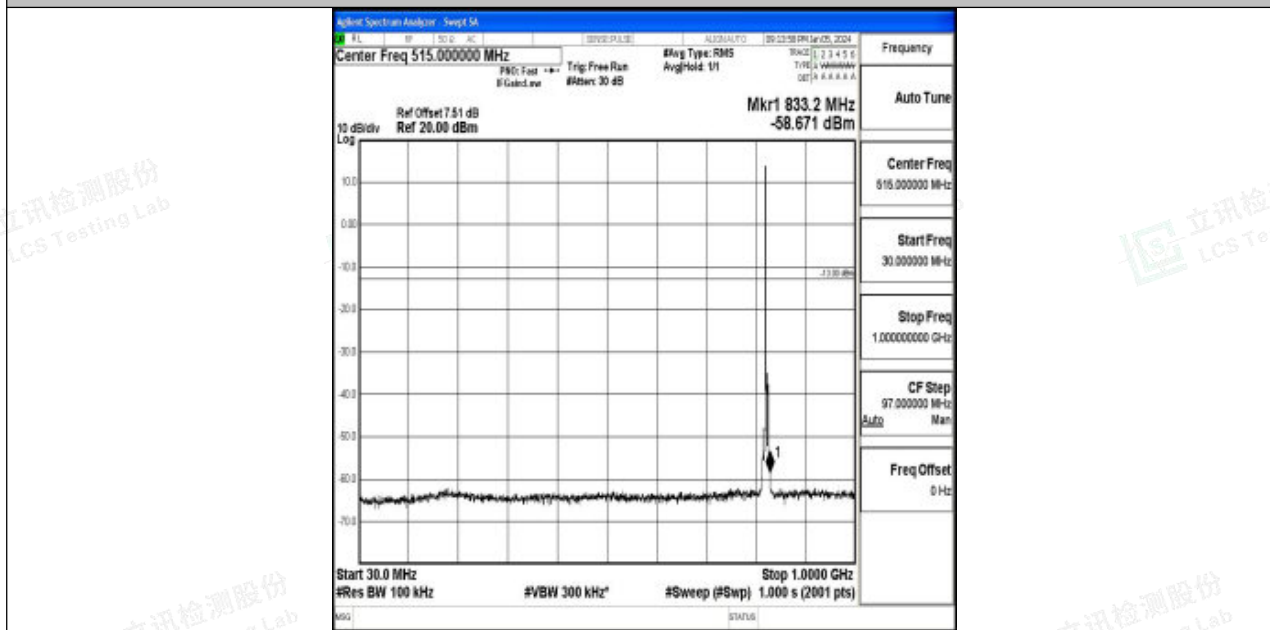

Band5_3MHz_QPSK_20415_1RB#0_30~1000_30~1000

Band5_3MHz_QPSK_20415_1RB#0_1000~3000_1000~3000

Band5_3MHz_QPSK_20415_1RB#0_3000~10000_3000~10000

Band5_3MHz_16QAM_20415_1RB#0_0.009~0.15_0.009~0.15

Band5_3MHz_16QAM_20415_1RB#0_0.15~30_0.15~30