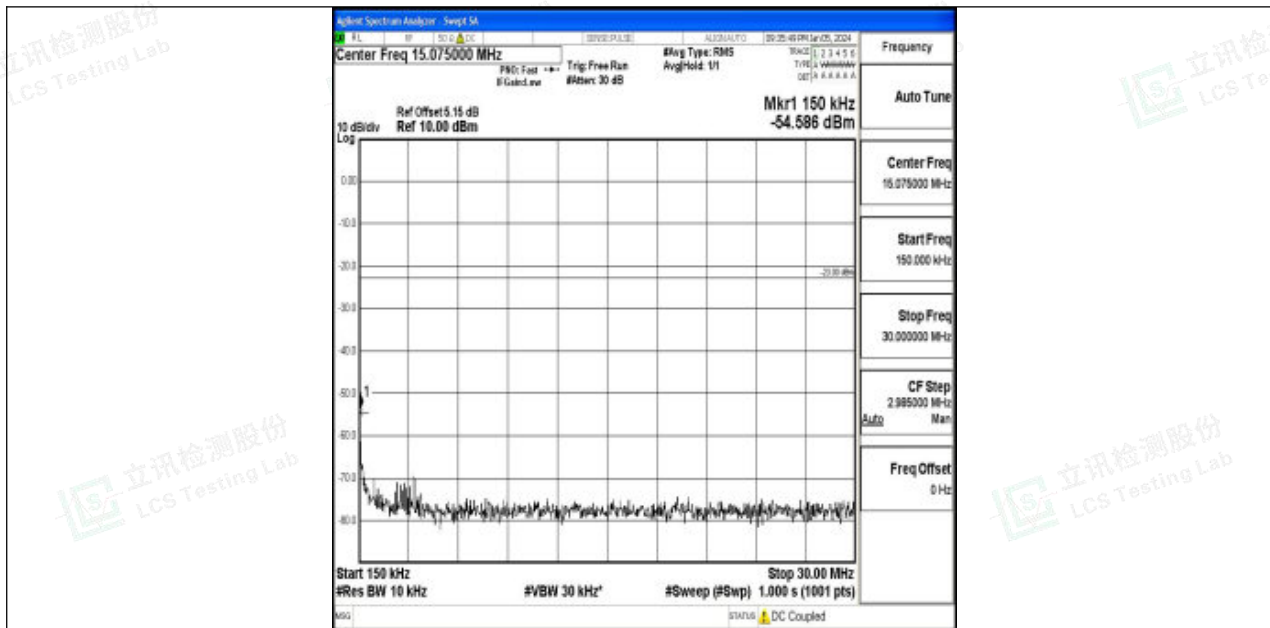

Band5_5MHz_QPSK_20625_1RB#0_30~1000_30~1000

Band5_5MHz_QPSK_20625_1RB#0_1000~3000_1000~3000

Band5_5MHz_QPSK_20625_1RB#0_3000~10000_3000~10000

Band5_5MHz_16QAM_20625_1RB#0_0.009~0.15_0.009~0.15

Band5_5MHz_16QAM_20625_1RB#0_0.15~30_0.15~30