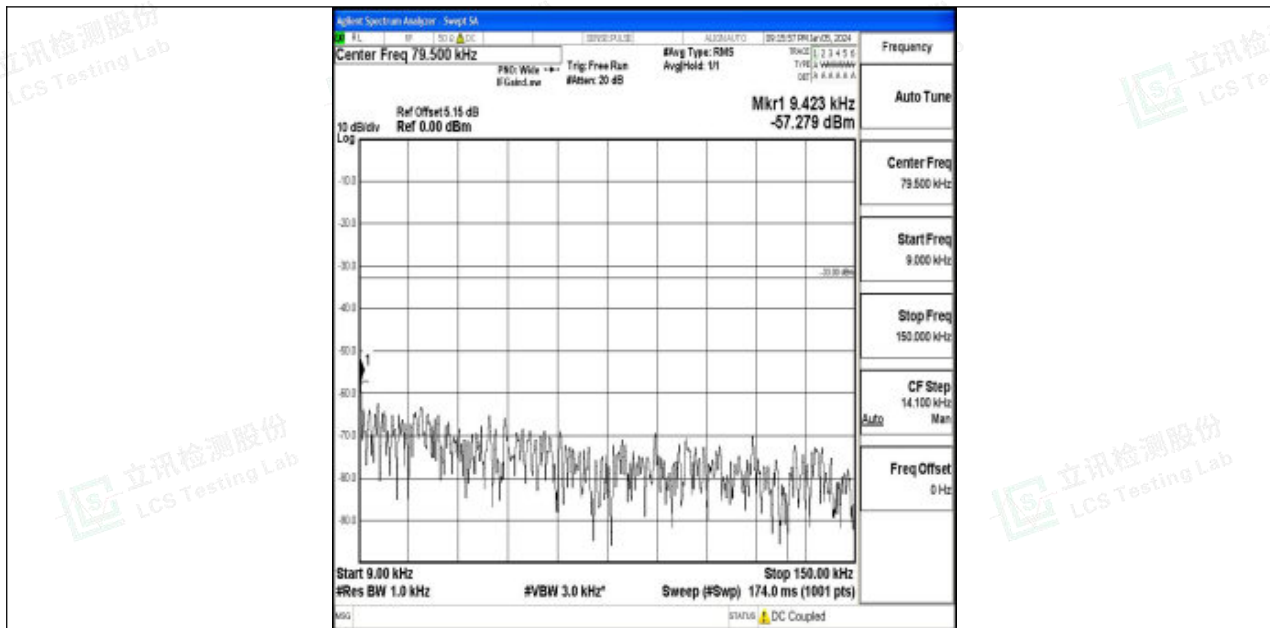

Band5_3MHz_16QAM_20525_1RB#0_30~1000_30~1000

Band5_3MHz_16QAM_20525_1RB#0_1000~3000_1000~3000

Band5_3MHz_16QAM_20525_1RB#0_3000~10000_3000~10000

Band5_3MHz_QPSK_20635_1RB#0_0.009~0.15_0.009~0.15

Band5_3MHz_QPSK_20635_1RB#0_0.15~30_0.15~30