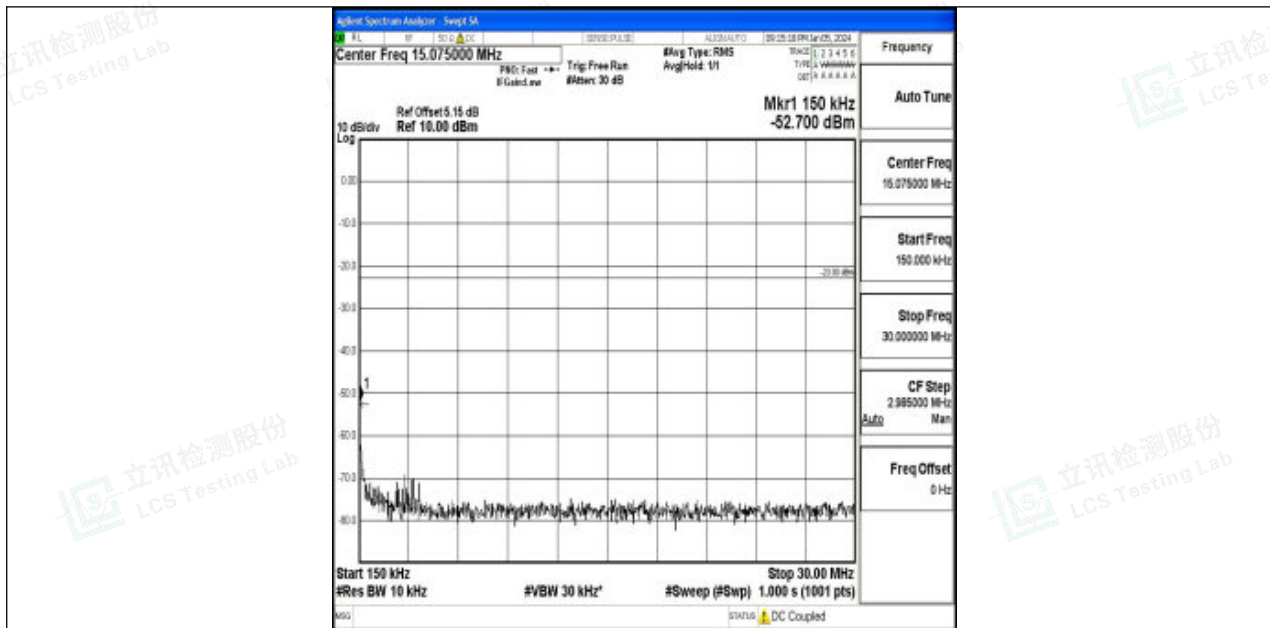

Band5_3MHz_QPSK_20525_1RB#0_30~1000_30~1000

Band5_3MHz_QPSK_20525_1RB#0_1000~3000_1000~3000

Band5_3MHz_QPSK_20525_1RB#0_3000~10000_3000~10000

Band5_3MHz_16QAM_20525_1RB#0_0.009~0.15_0.009~0.15

Band5_3MHz_16QAM_20525_1RB#0_0.15~30_0.15~30