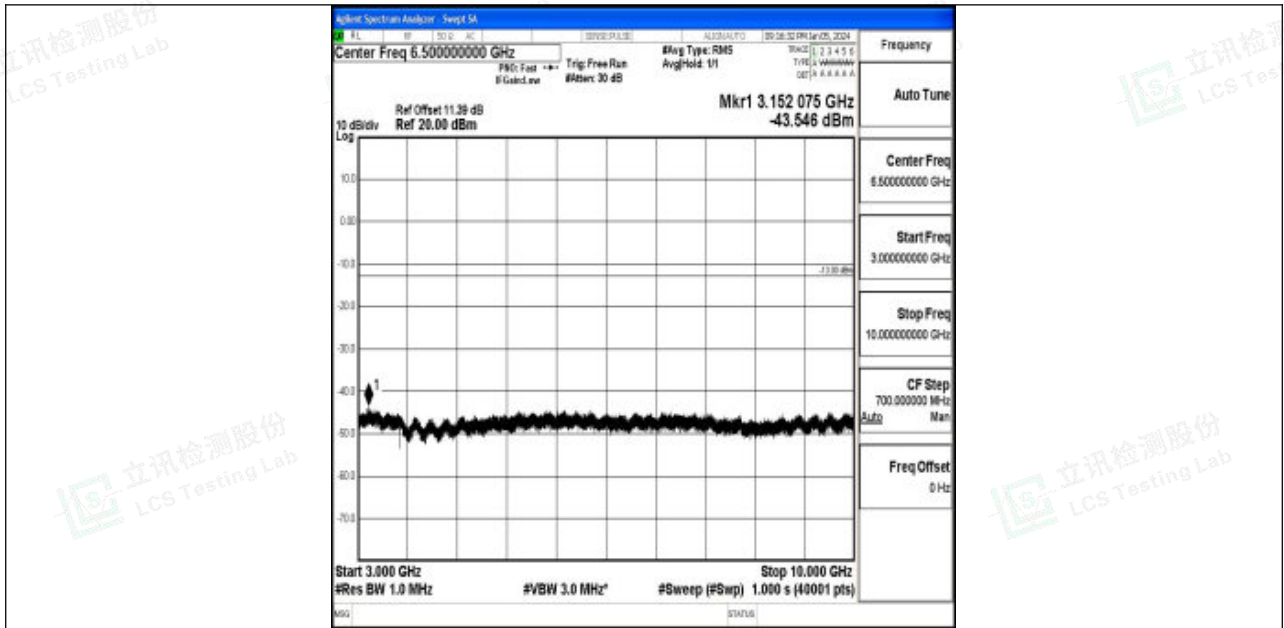

Band5_3MHz_QPSK_20635_1RB#0_1000~3000_1000~3000

Band5_3MHz_QPSK_20635_1RB#0_3000~10000_3000~10000