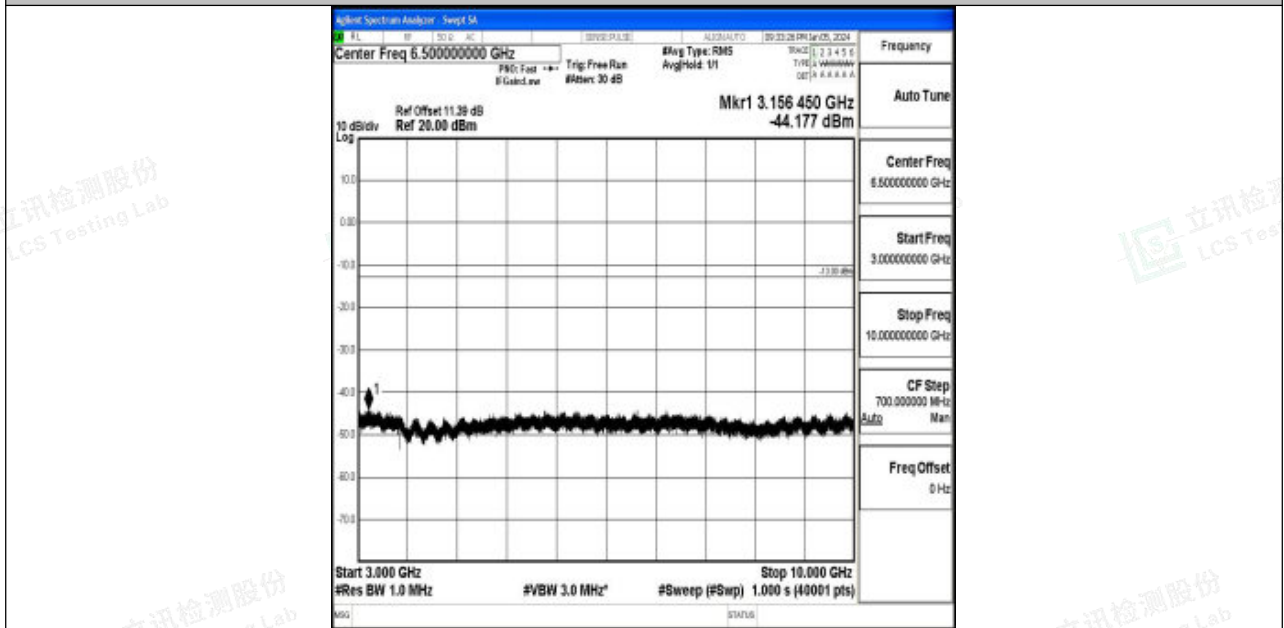

Band5_5MHz_16QAM_20425_1RB#0_1000~3000_1000~3000

Band5_5MHz_16QAM_20425_1RB#0_3000~10000_3000~10000