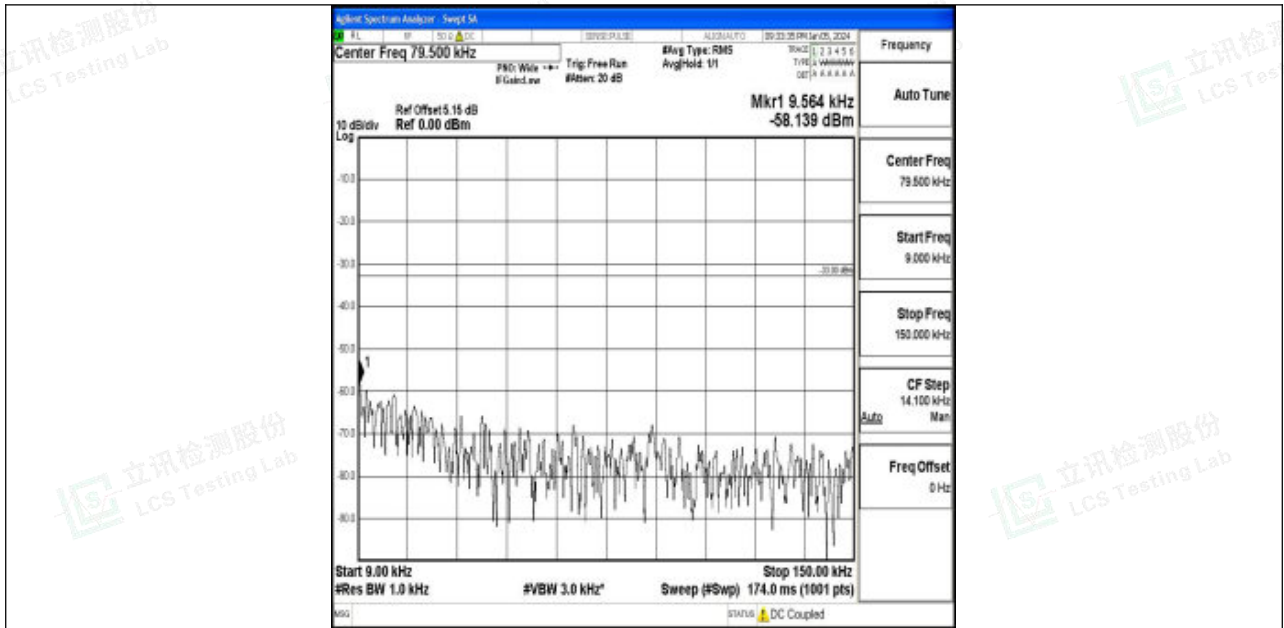

Band5_5MHz_16QAM_20425_1RB#0_30~1000_30~1000

Band5_5MHz_16QAM_20425_1RB#0_1000~3000_1000~3000

Band5_5MHz_16QAM_20425_1RB#0_3000~10000_3000~10000

Band5_5MHz_QPSK_20525_1RB#0_0.009~0.15_0.009~0.15

Band5_5MHz_QPSK_20525_1RB#0_0.15~30_0.15~30