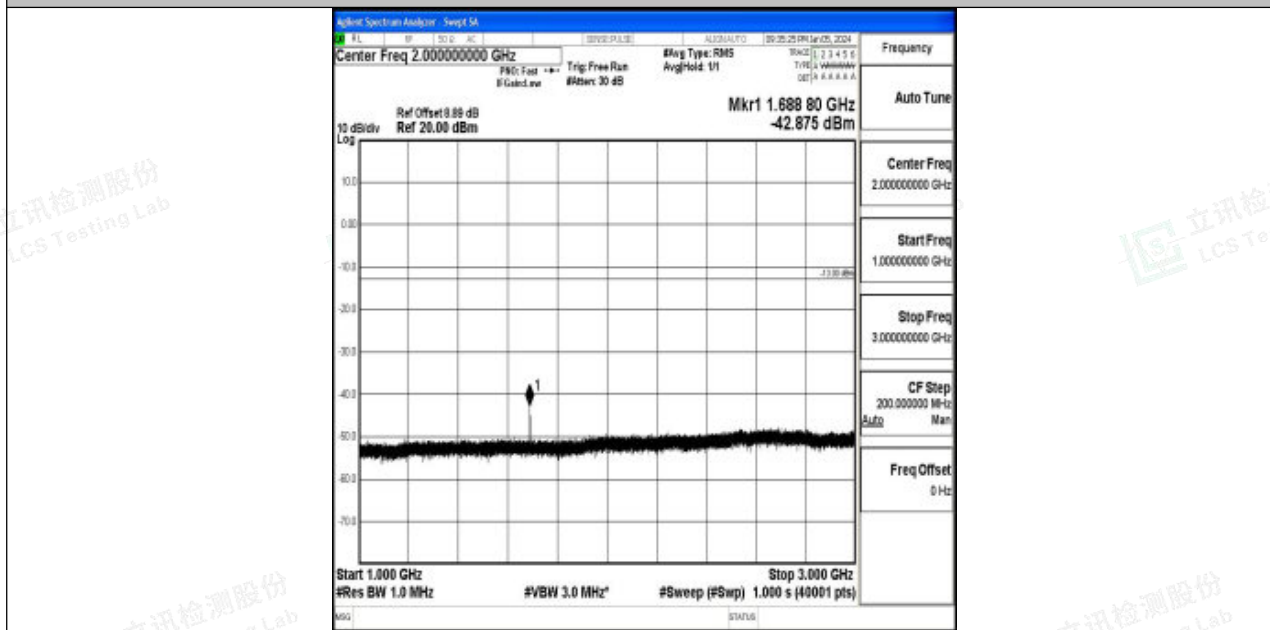

Band5_5MHz_QPSK_20625_1RB#0_30~1000_30~1000

Band5_5MHz_QPSK_20625_1RB#0_1000~3000_1000~3000