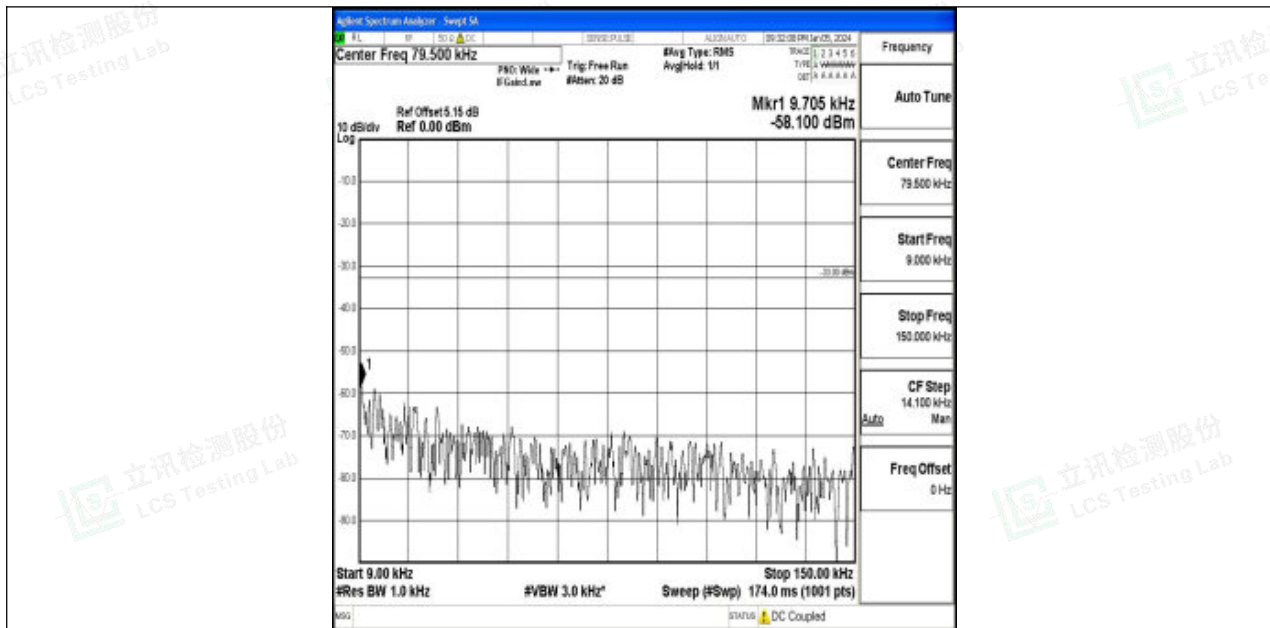

Band5_3MHz_16QAM_20635_1RB#0_30~1000_30~1000

Band5_3MHz_16QAM_20635_1RB#0_1000~3000_1000~3000

Band5_3MHz_16QAM_20635_1RB#0_3000~10000_3000~10000

Band5_5MHz_QPSK_20425_1RB#0_0.009~0.15_0.009~0.15

Band5_5MHz_QPSK_20425_1RB#0_0.15~30_0.15~30