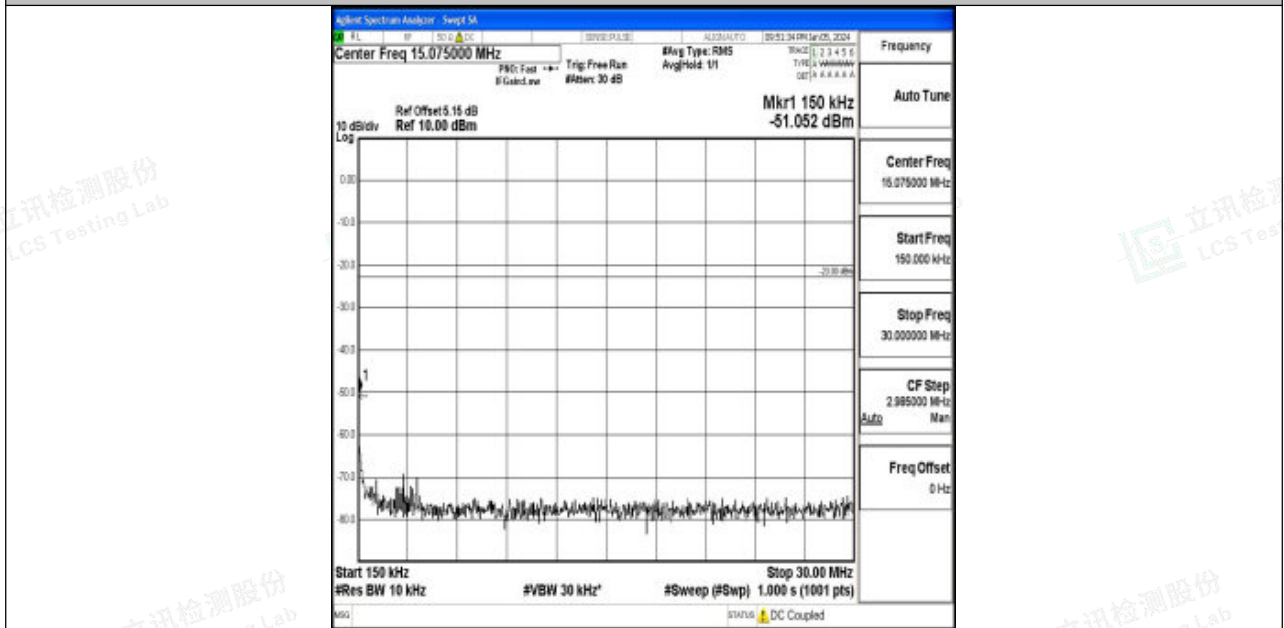

Band5_10MHz_16QAM_20450_1RB#0_30~1000_30~1000

Band5_10MHz_16QAM_20450_1RB#0_1000~3000_1000~3000

Band5_10MHz_16QAM_20450_1RB#0_3000~10000_3000~10000

Band5_10MHz_QPSK_20525_1RB#0_0.009~0.15_0.009~0.15

Band5_10MHz_QPSK_20525_1RB#0_0.15~30_0.15~30