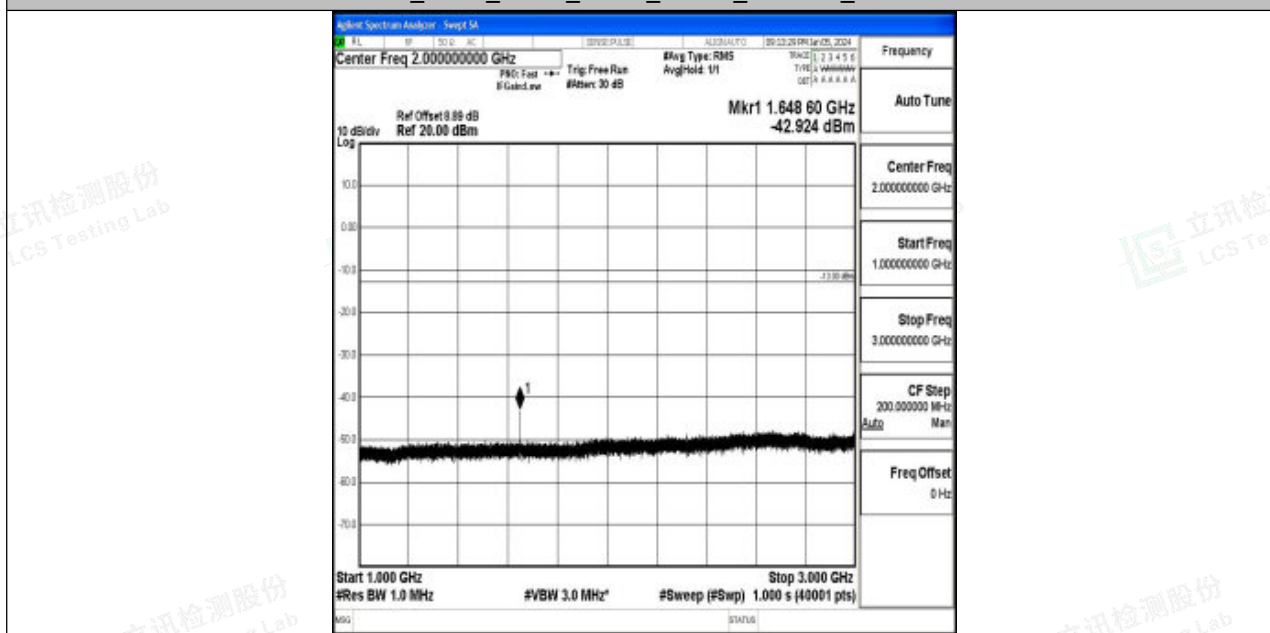

Band5_3MHz_QPSK_20415_1RB#0_30~1000_30~1000

Band5_3MHz_QPSK_20415_1RB#0_1000~3000_1000~3000

Band5_3MHz_QPSK_20415_1RB#0_3000~10000_3000~10000

Band5_3MHz_16QAM_20415_1RB#0_0.009~0.15_0.009~0.15

Band5_3MHz_16QAM_20415_1RB#0_0.15~30_0.15~30