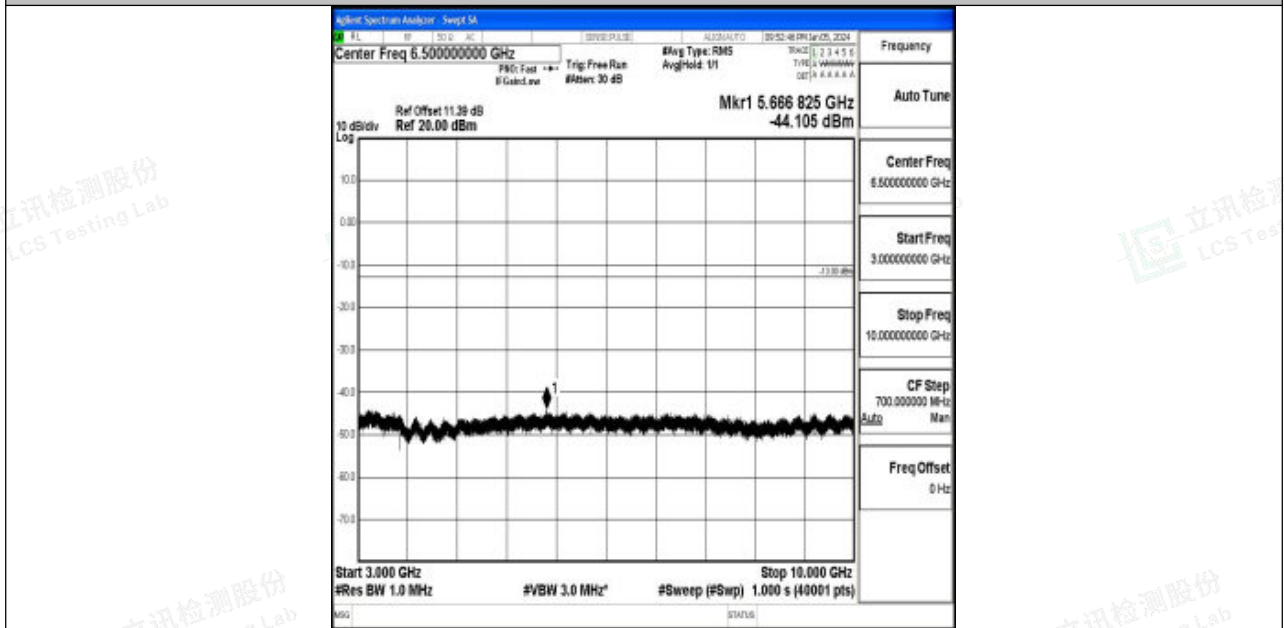

Band5_10MHz_16QAM_20525_1RB#0_1000~3000_1000~3000

Band5_10MHz_16QAM_20525_1RB#0_3000~10000_3000~10000