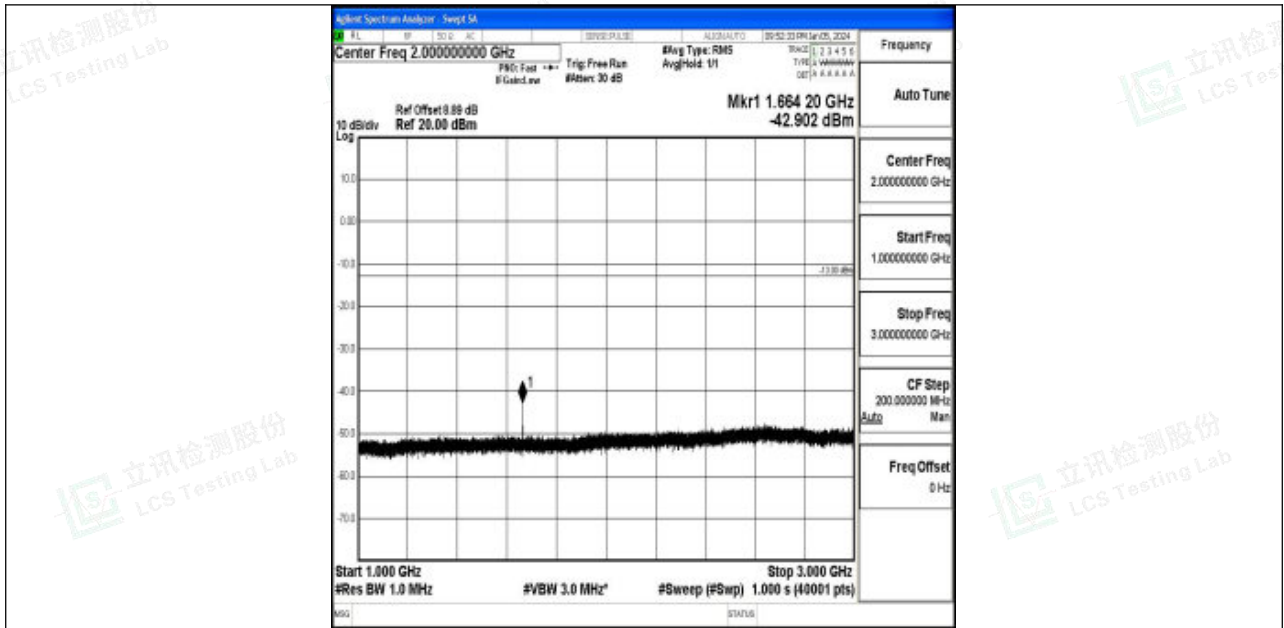

Band5_10MHz_16QAM_20525_1RB#0_30~1000_30~1000

Band5_10MHz_16QAM_20525_1RB#0_1000~3000_1000~3000