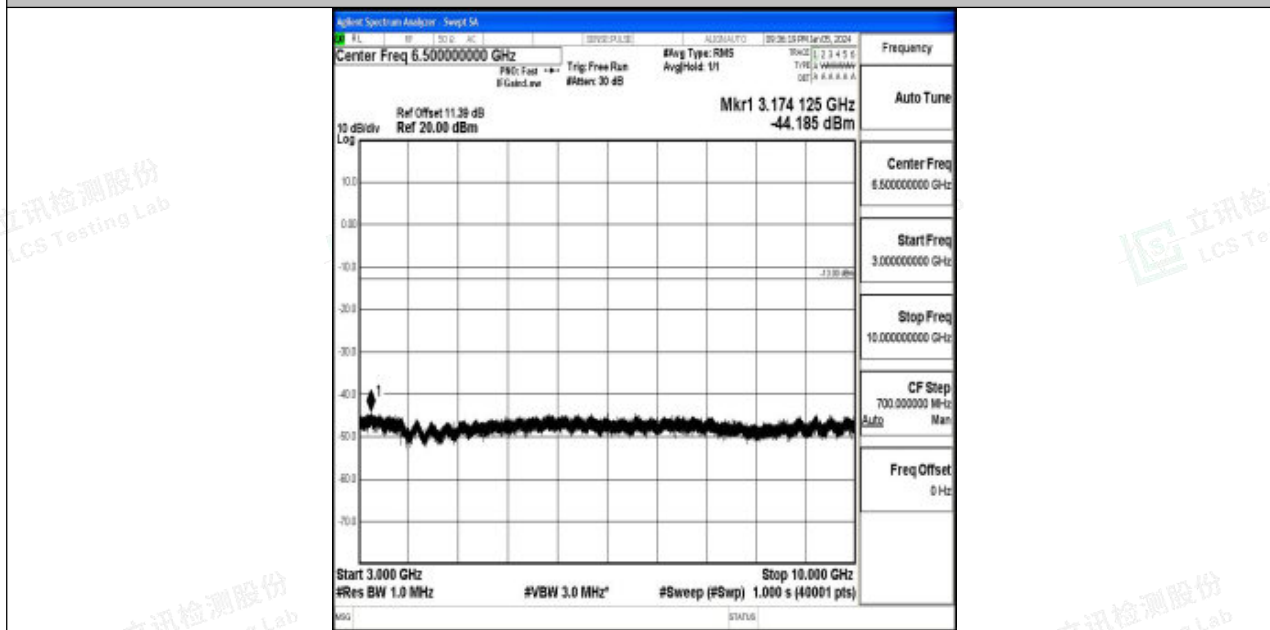

Band5_5MHz_16QAM_20625_1RB#0_1000~3000_1000~3000

Band5_5MHz_16QAM_20625_1RB#0_3000~10000_3000~10000