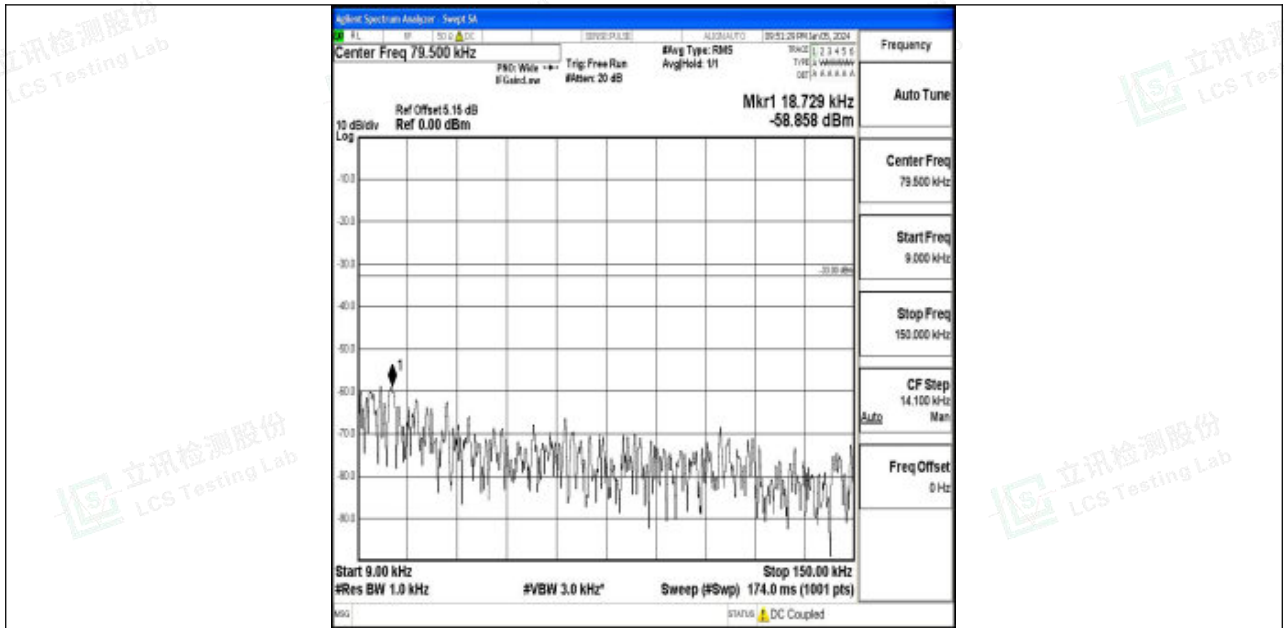

Band5_10MHz_16QAM_20450_1RB#0_30~1000_30~1000

Band5_10MHz_16QAM_20450_1RB#0_1000~3000_1000~3000

Band5_10MHz_16QAM_20450_1RB#0_3000~10000_3000~10000

Band5_10MHz_QPSK_20525_1RB#0_0.009~0.15_0.009~0.15

Band5_10MHz_QPSK_20525_1RB#0_0.15~30_0.15~30