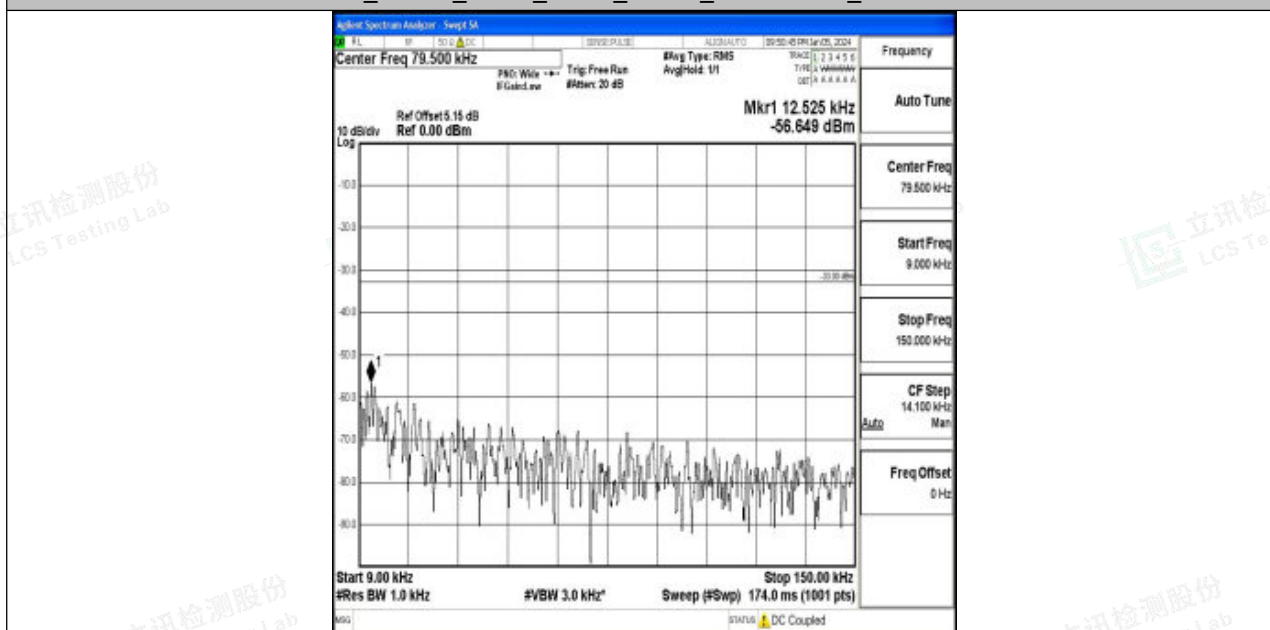

Band5_10MHz_QPSK_20450_1RB#0_30~1000_30~1000

Band5_10MHz_QPSK_20450_1RB#0_1000~3000_1000~3000

Band5_10MHz_QPSK_20450_1RB#0_3000~10000_3000~10000

Band5_10MHz_16QAM_20450_1RB#0_0.009~0.15_0.009~0.15

Band5_10MHz_16QAM_20450_1RB#0_0.15~30_0.15~30