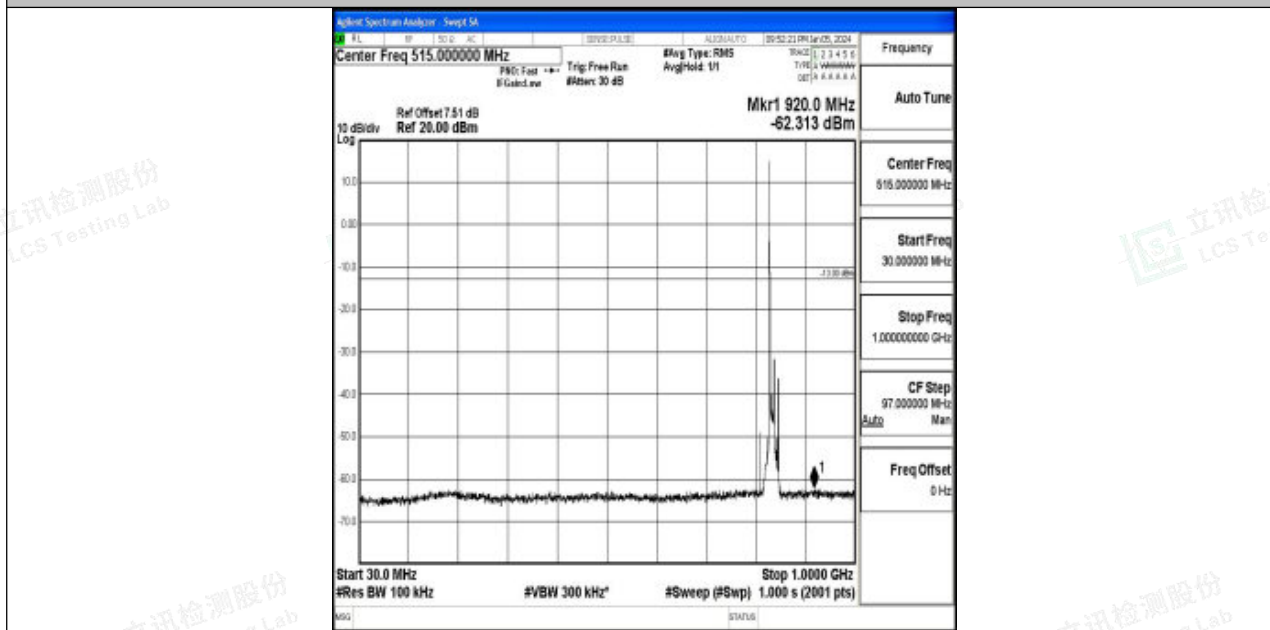

Band5_10MHz_QPSK_20525_1RB#0_30~1000_30~1000

Band5_10MHz_QPSK_20525_1RB#0_1000~3000_1000~3000

Band5_10MHz_QPSK_20525_1RB#0_3000~10000_3000~10000

Band5_10MHz_16QAM_20525_1RB#0_0.009~0.15_0.009~0.15

Band5_10MHz_16QAM_20525_1RB#0_0.15~30_0.15~30