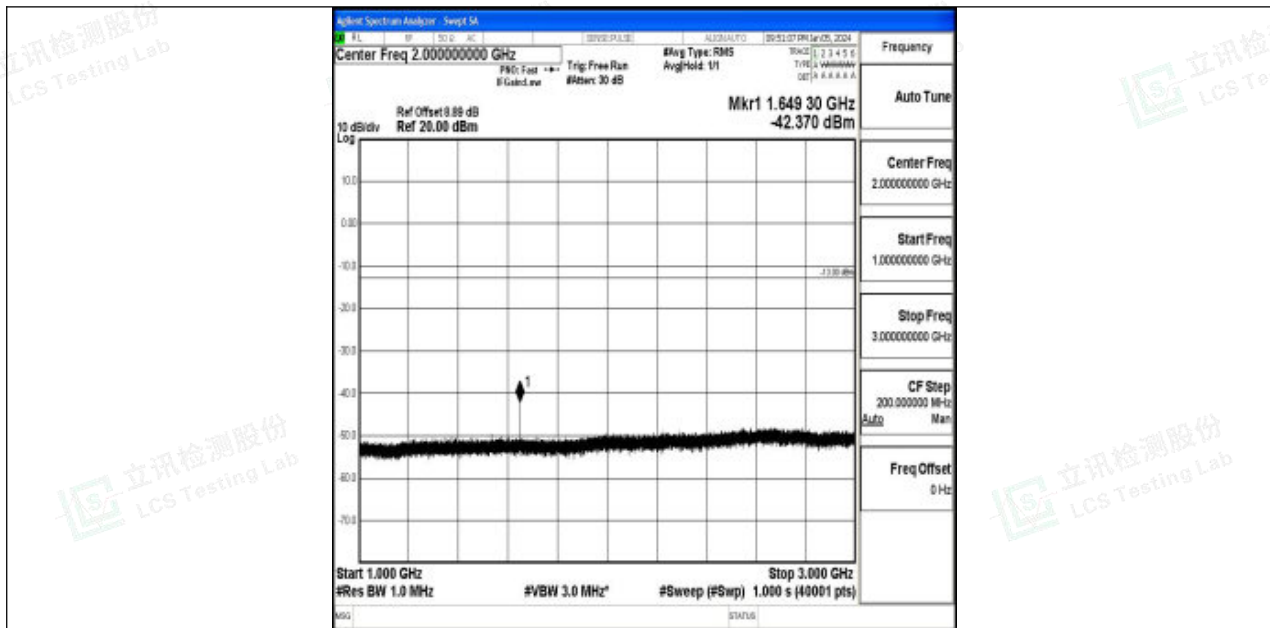

Band5_10MHz_16QAM_20450_1RB#0_30~1000_30~1000

Band5_10MHz_16QAM_20450_1RB#0_1000~3000_1000~3000