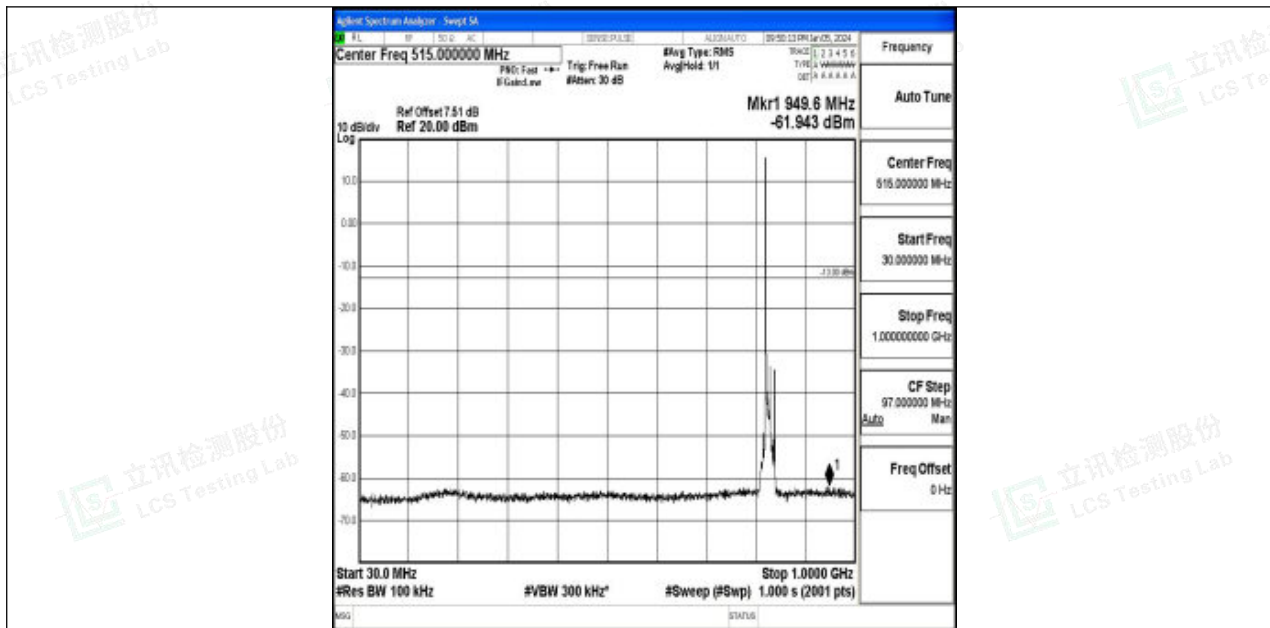

Band5_5MHz_16QAM_20625_1RB#0_30~1000_30~1000

Band5_5MHz_16QAM_20625_1RB#0_1000~3000_1000~3000

Band5_5MHz_16QAM_20625_1RB#0_3000~10000_3000~10000

Band5_10MHz_QPSK_20450_1RB#0_0.009~0.15_0.009~0.15

Band5_10MHz_QPSK_20450_1RB#0_0.15~30_0.15~30