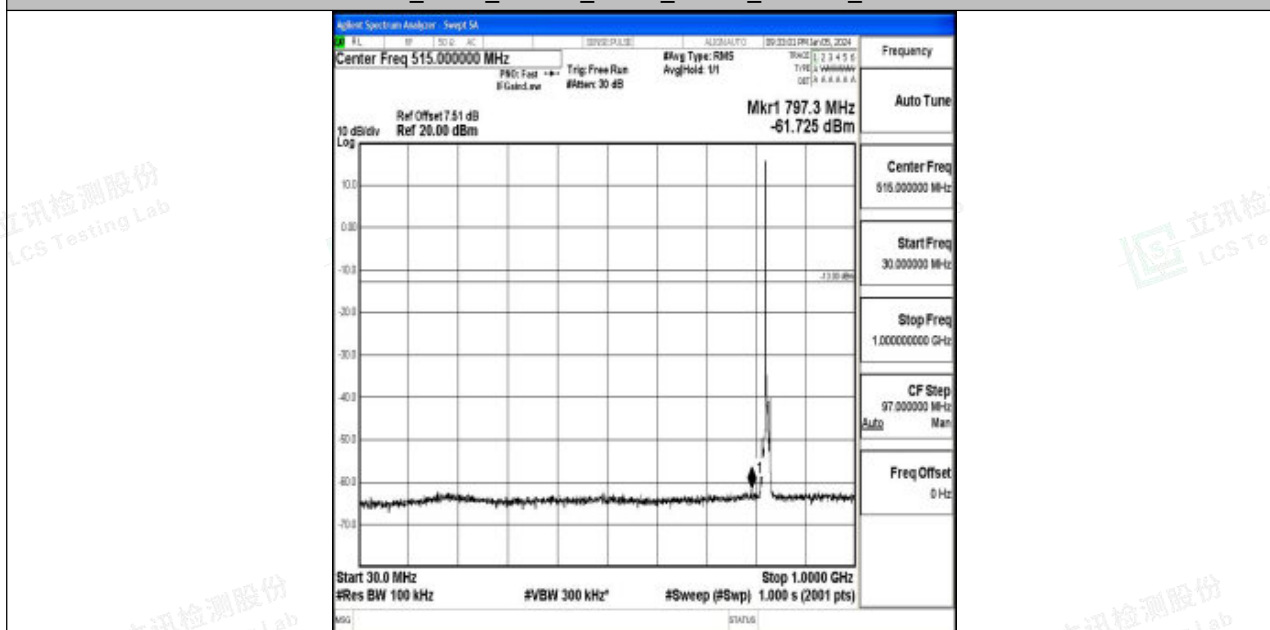

Band5_5MHz_QPSK_20425_1RB#0_30~1000_30~1000

Band5_5MHz_QPSK_20425_1RB#0_1000~3000_1000~3000

Band5_5MHz_QPSK_20425_1RB#0_3000~10000_3000~10000

Band5_5MHz_16QAM_20425_1RB#0_0.009~0.15_0.009~0.15

Band5_5MHz_16QAM_20425_1RB#0_0.15~30_0.15~30