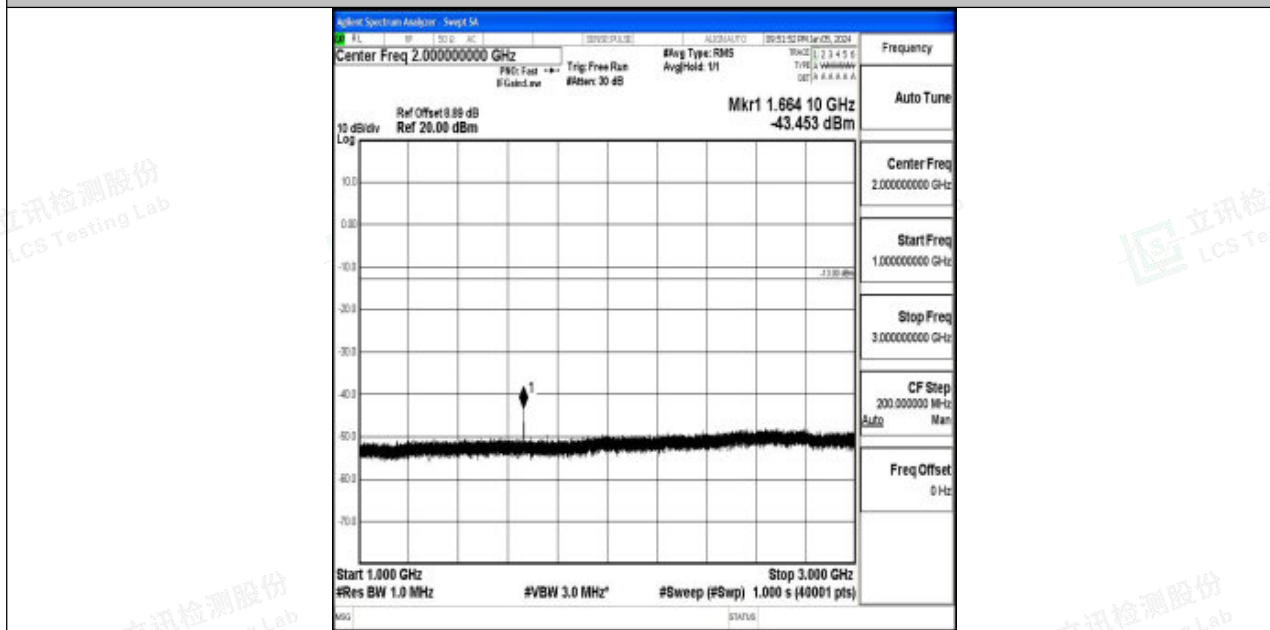

Band5_10MHz_QPSK_20525_1RB#0_30~1000_30~1000

Band5_10MHz_QPSK_20525_1RB#0_1000~3000_1000~3000