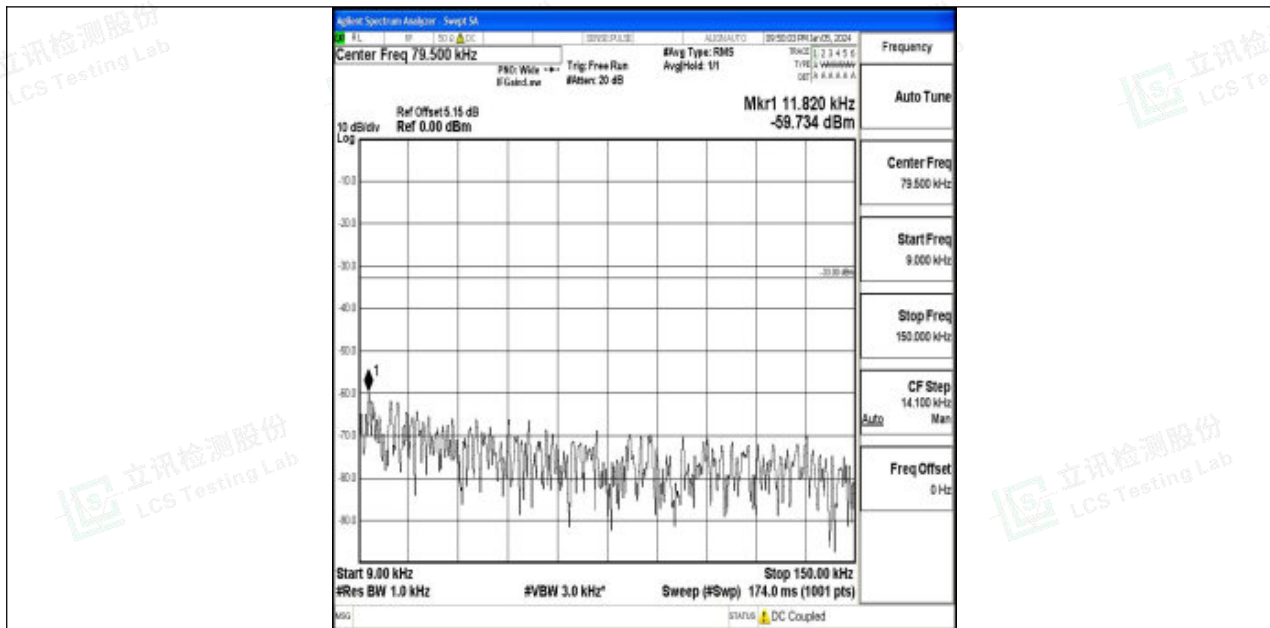

Band5_5MHz_16QAM_20625_1RB#0_30~1000_30~1000

Band5_5MHz_16QAM_20625_1RB#0_1000~3000_1000~3000

Band5_5MHz_16QAM_20625_1RB#0_3000~10000_3000~10000

Band5_10MHz_QPSK_20450_1RB#0_0.009~0.15_0.009~0.15

Band5_10MHz_QPSK_20450_1RB#0_0.15~30_0.15~30