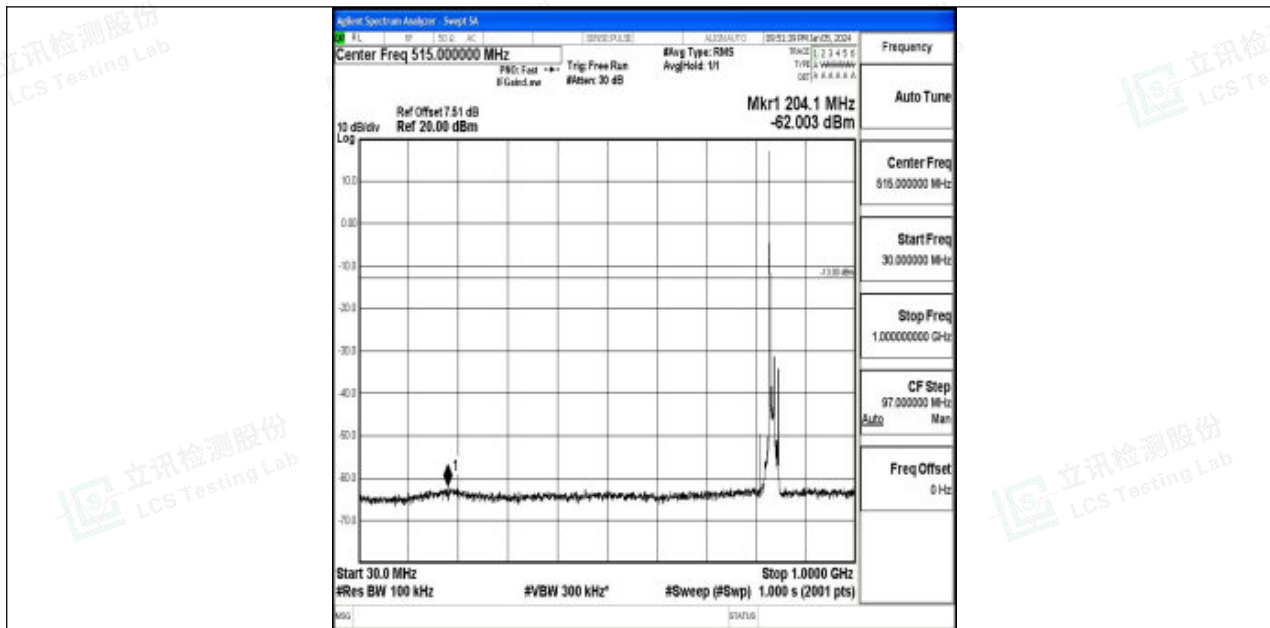

Band5_10MHz_16QAM_20450_1RB#0_30~1000_30~1000

Band5_10MHz_16QAM_20450_1RB#0_1000~3000_1000~3000

Band5_10MHz_16QAM_20450_1RB#0_3000~10000_3000~10000

Band5_10MHz_QPSK_20525_1RB#0_0.009~0.15_0.009~0.15

Band5_10MHz_QPSK_20525_1RB#0_0.15~30_0.15~30