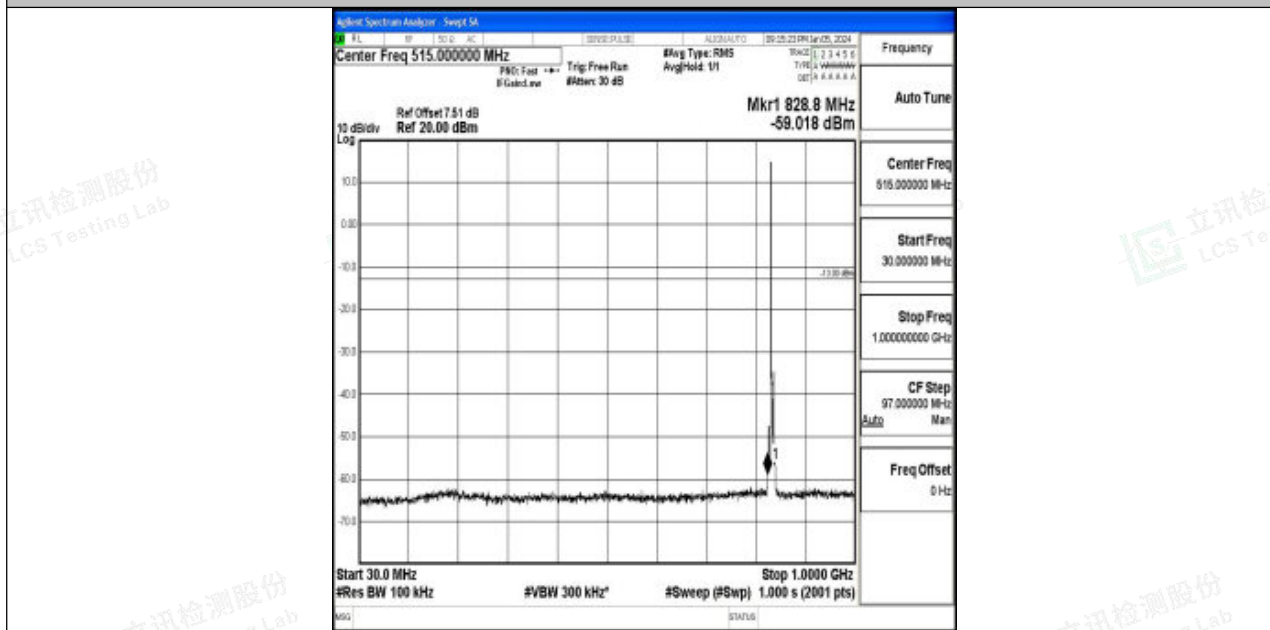

Band5_3MHz_QPSK_20525_1RB#0_30~1000_30~1000

Band5_3MHz_QPSK_20525_1RB#0_1000~3000_1000~3000

Band5_3MHz_QPSK_20525_1RB#0_3000~10000_3000~10000

Band5_3MHz_16QAM_20525_1RB#0_0.009~0.15_0.009~0.15

Band5_3MHz_16QAM_20525_1RB#0_0.15~30_0.15~30