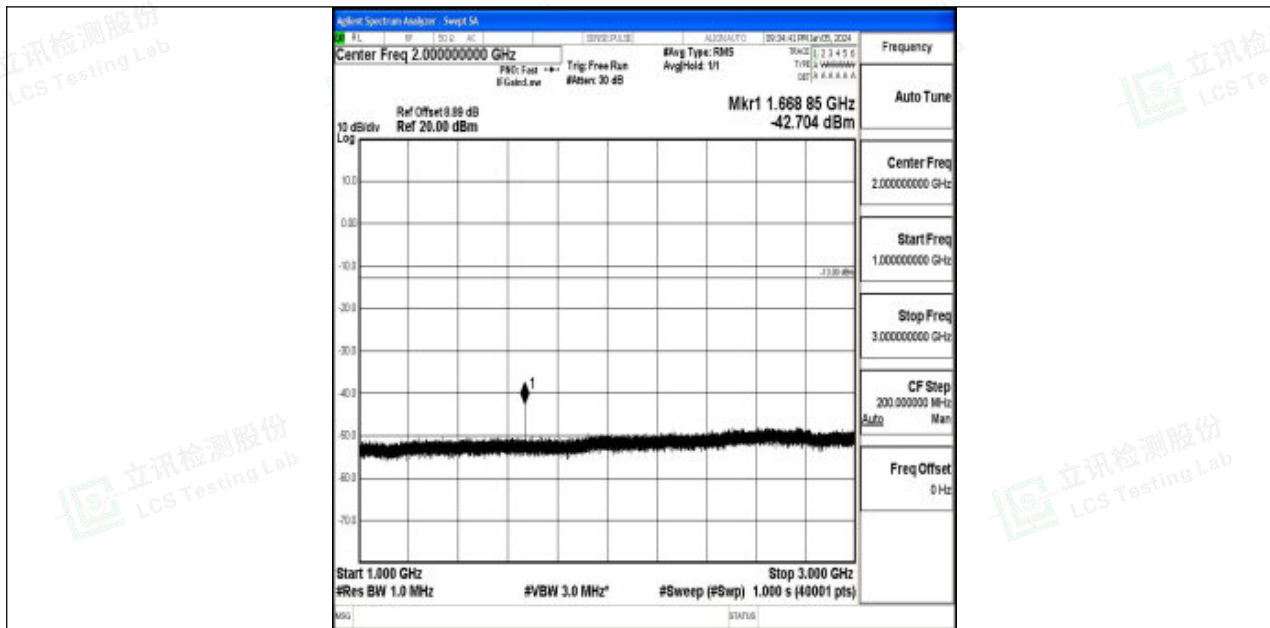

Band5_5MHz_16QAM_20525_1RB#0_30~1000_30~1000

Band5_5MHz_16QAM_20525_1RB#0_1000~3000_1000~3000