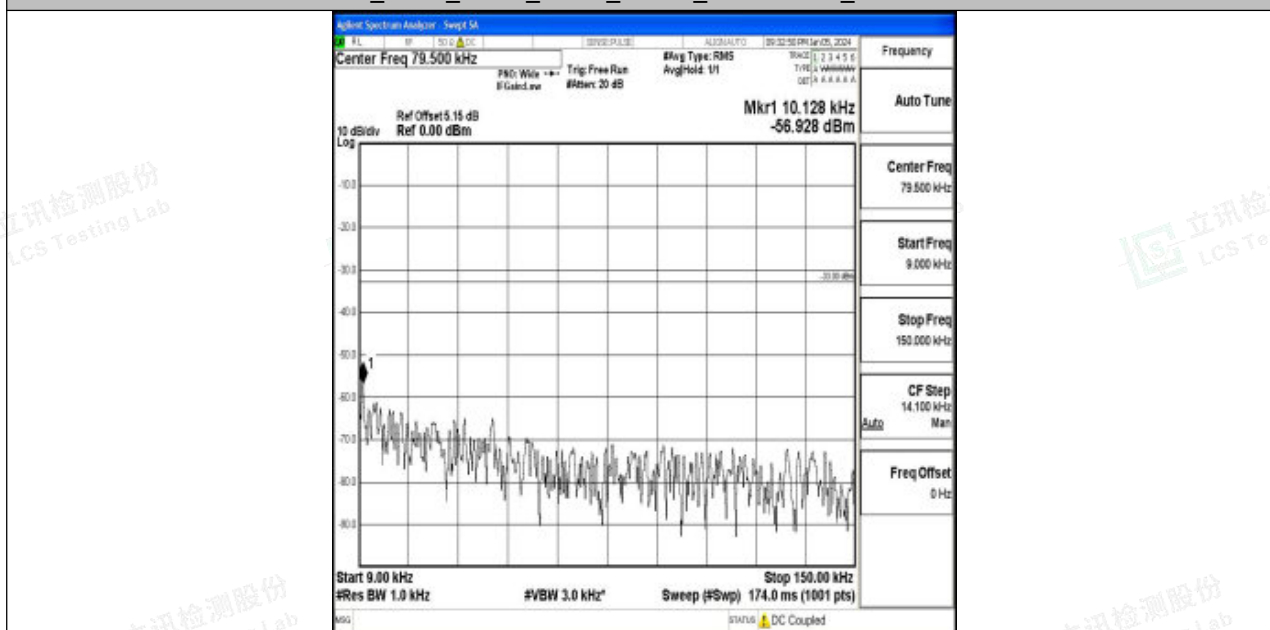

Band5_5MHz_QPSK_20425_1RB#0_30~1000_30~1000

Band5_5MHz_QPSK_20425_1RB#0_1000~3000_1000~3000

Band5_5MHz_QPSK_20425_1RB#0_3000~10000_3000~10000

Band5_5MHz_16QAM_20425_1RB#0_0.009~0.15_0.009~0.15

Band5_5MHz_16QAM_20425_1RB#0_0.15~30_0.15~30