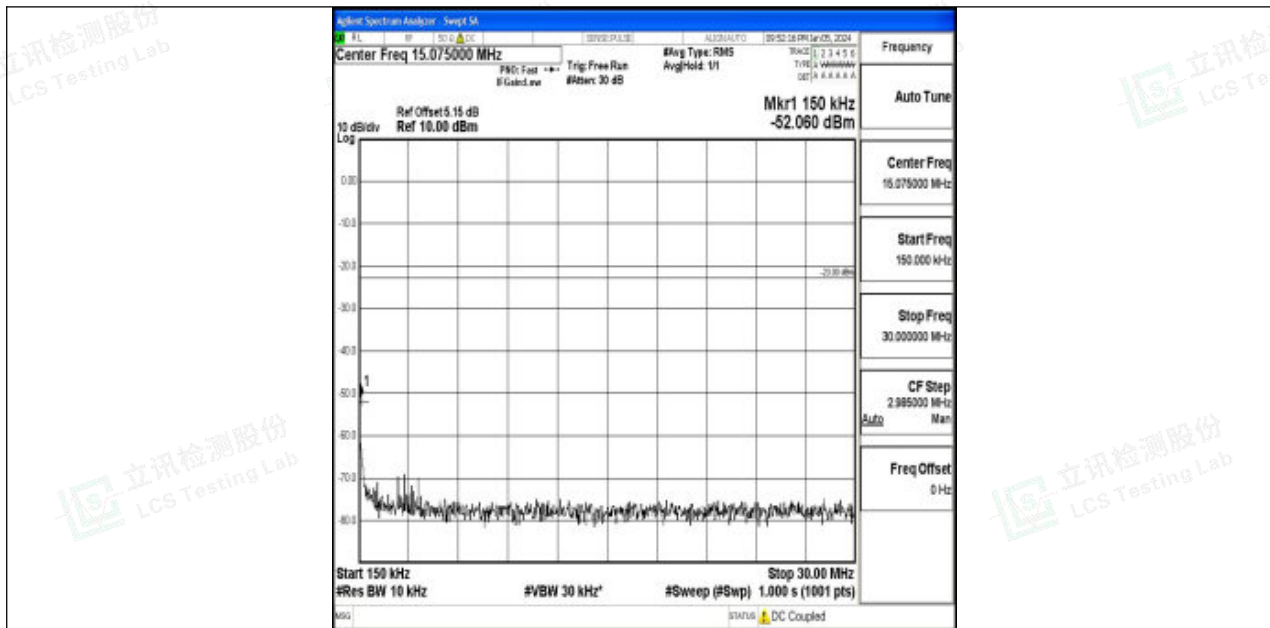

Band5_10MHz_QPSK_20525_1RB#0_30~1000_30~1000

Band5_10MHz_QPSK_20525_1RB#0_1000~3000_1000~3000

Band5_10MHz_QPSK_20525_1RB#0_3000~10000_3000~10000

Band5_10MHz_16QAM_20525_1RB#0_0.009~0.15_0.009~0.15

Band5_10MHz_16QAM_20525_1RB#0_0.15~30_0.15~30