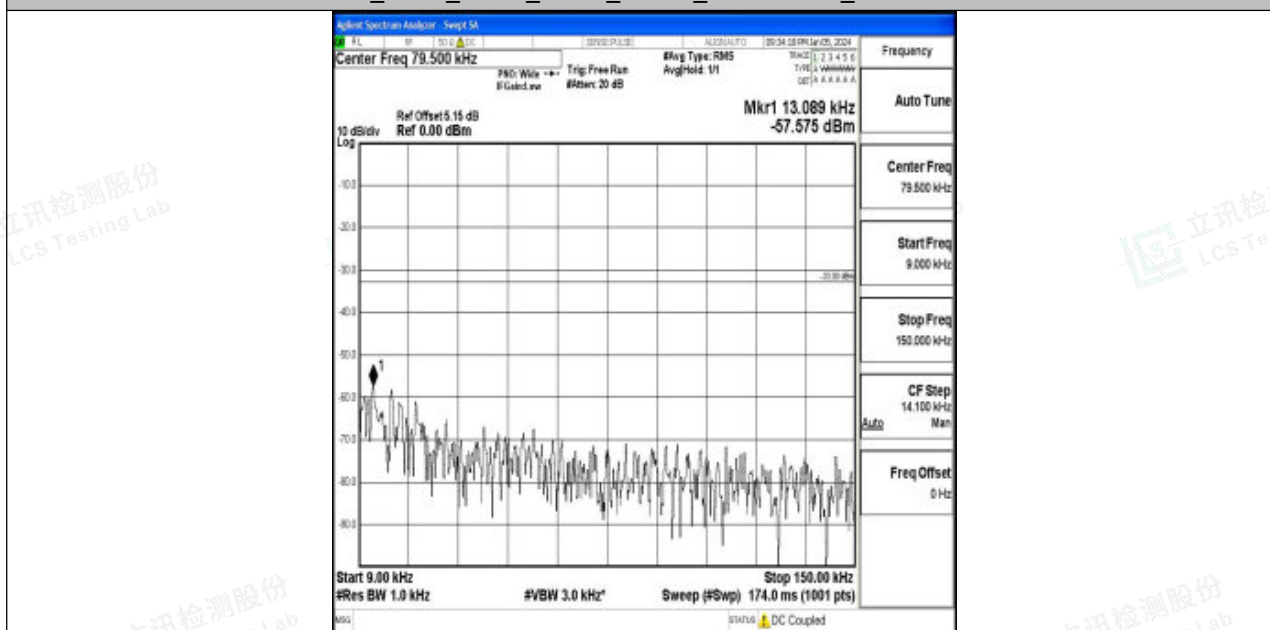

Band5_5MHz_QPSK_20525_1RB#0_30~1000_30~1000

Band5_5MHz_QPSK_20525_1RB#0_1000~3000_1000~3000

Band5_5MHz_QPSK_20525_1RB#0_3000~10000_3000~10000

Band5_5MHz_16QAM_20525_1RB#0_0.009~0.15_0.009~0.15

Band5_5MHz_16QAM_20525_1RB#0_0.15~30_0.15~30