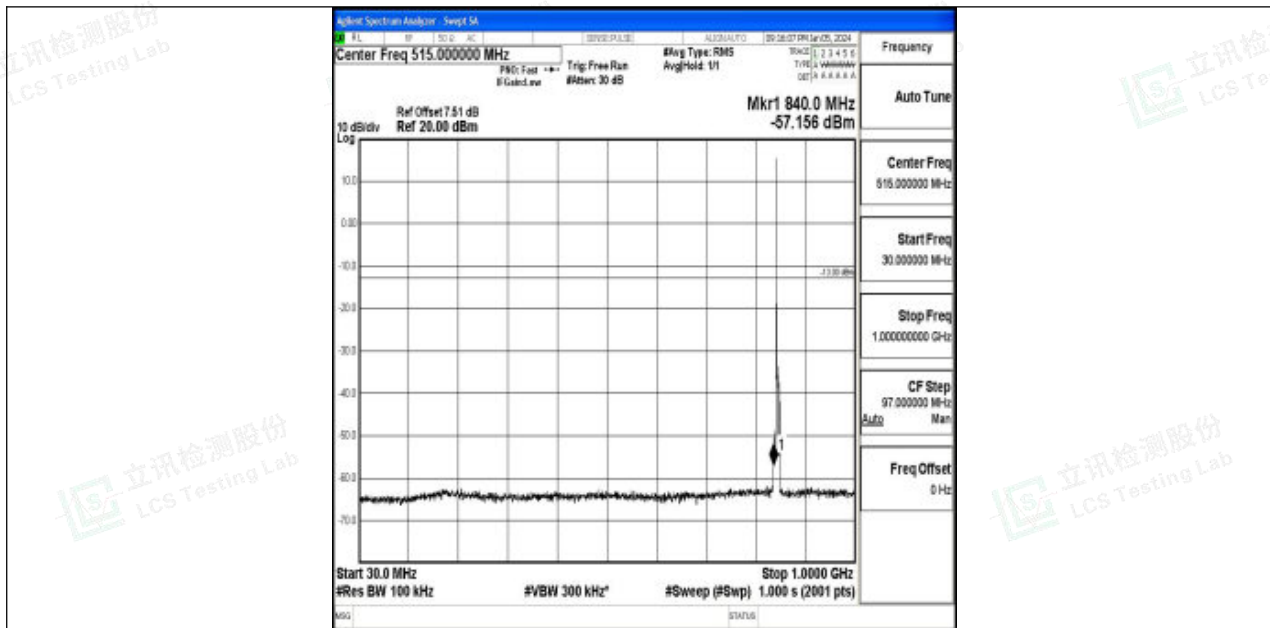

Band5_3MHz_16QAM_20525_1RB#0_30~1000_30~1000

Band5_3MHz_16QAM_20525_1RB#0_1000~3000_1000~3000

Band5_3MHz_16QAM_20525_1RB#0_3000~10000_3000~10000

Band5_3MHz_QPSK_20635_1RB#0_0.009~0.15_0.009~0.15

Band5_3MHz_QPSK_20635_1RB#0_0.15~30_0.15~30