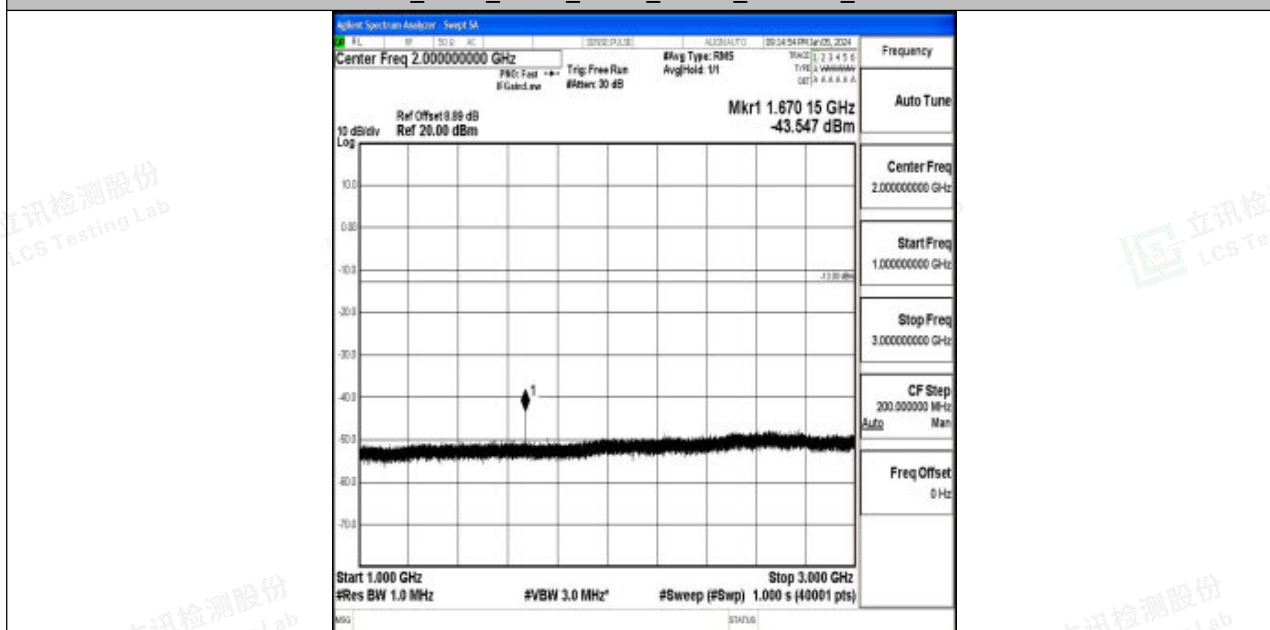

Band5_3MHz_QPSK_20525_1RB#0_30~1000_30~1000

Band5_3MHz_QPSK_20525_1RB#0_1000~3000_1000~3000