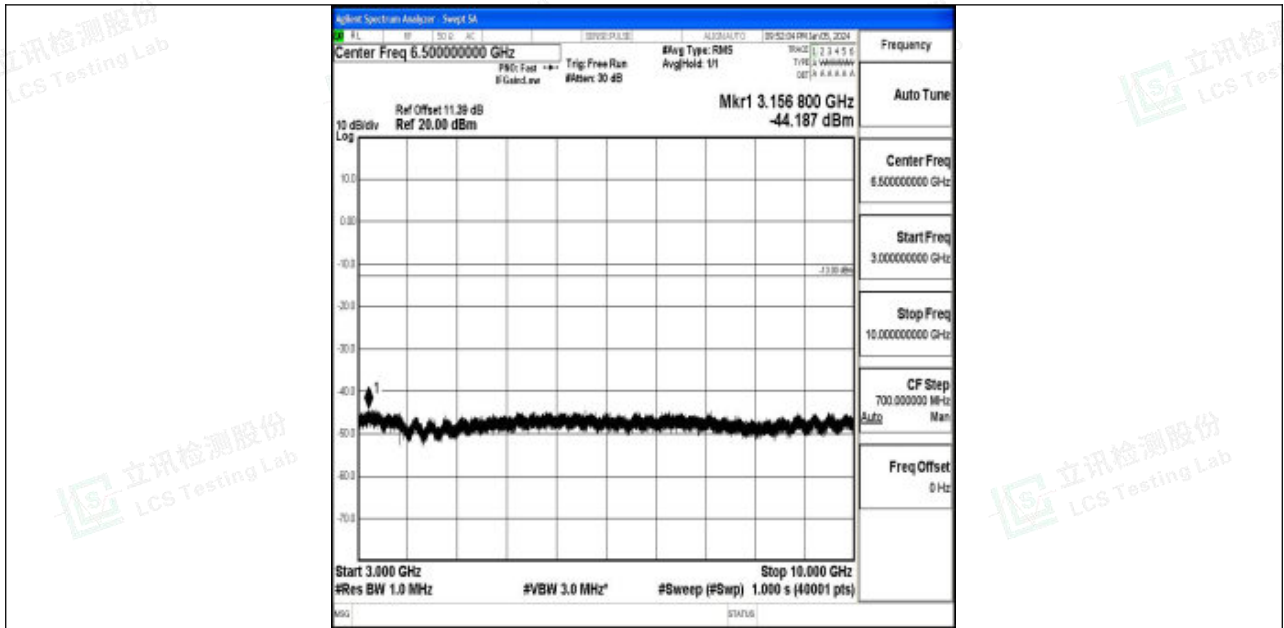

Band5_10MHz_QPSK_20525_1RB#0_1000~3000_1000~3000

Band5_10MHz_QPSK_20525_1RB#0_3000~10000_3000~10000