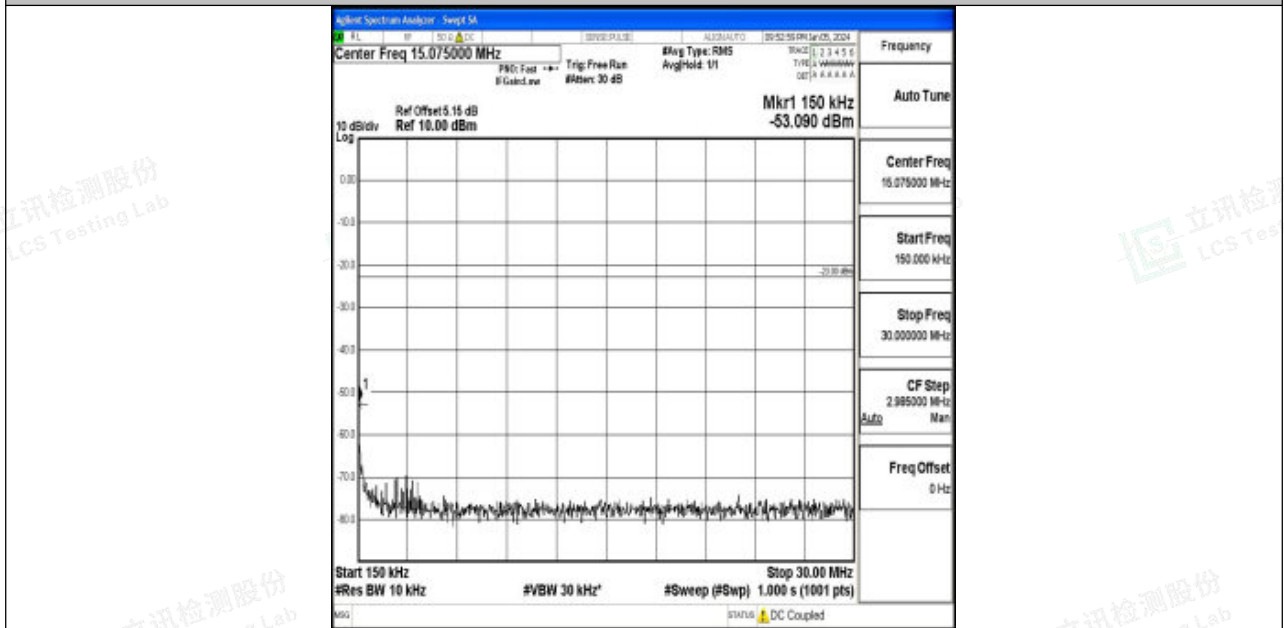

Band5_10MHz_16QAM_20525_1RB#0_30~1000_30~1000

Band5_10MHz_16QAM_20525_1RB#0_1000~3000_1000~3000

Band5_10MHz_16QAM_20525_1RB#0_3000~10000_3000~10000

Band5_10MHz_QPSK_20600_1RB#0_0.009~0.15_0.009~0.15

Band5_10MHz_QPSK_20600_1RB#0_0.15~30_0.15~30