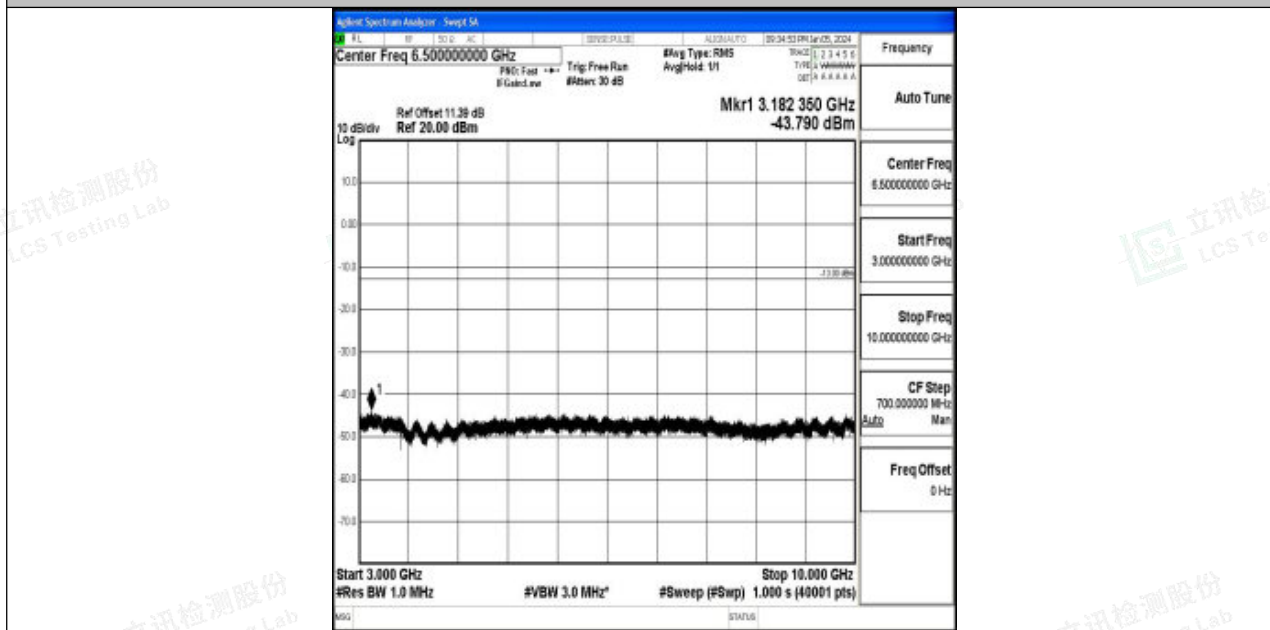

Band5_5MHz_16QAM_20525_1RB#0_1000~3000_1000~3000

Band5_5MHz_16QAM_20525_1RB#0_3000~10000_3000~10000