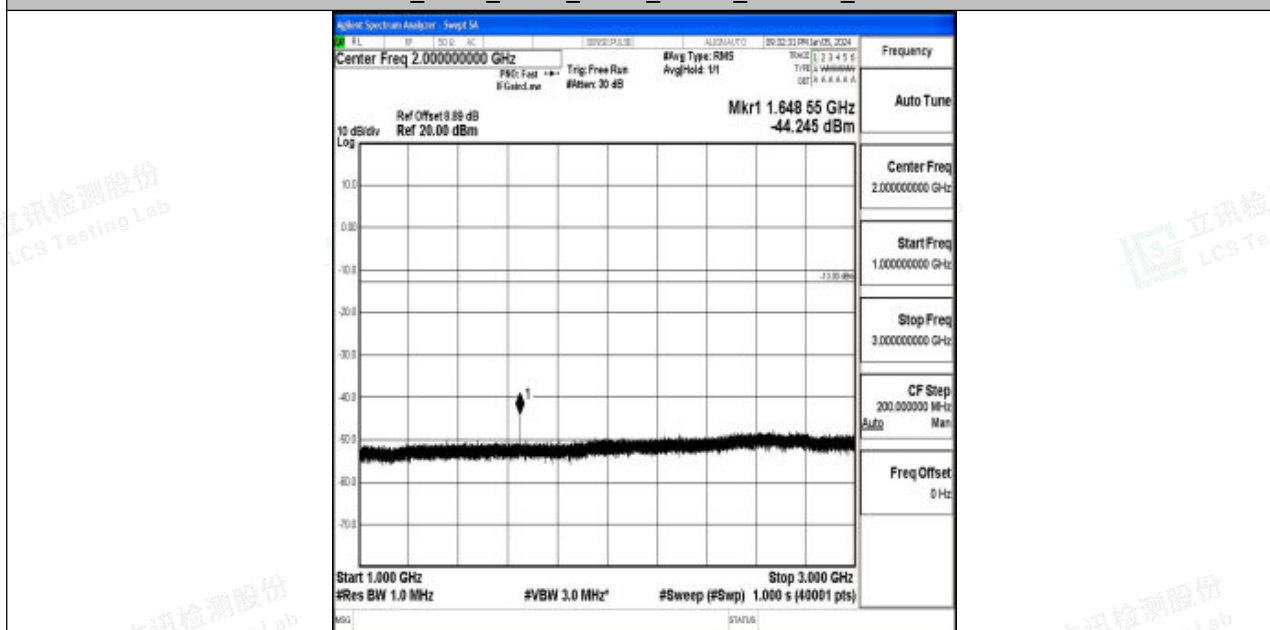

Band5_5MHz_QPSK_20425_1RB#0_30~1000_30~1000

Band5_5MHz_QPSK_20425_1RB#0_1000~3000_1000~3000