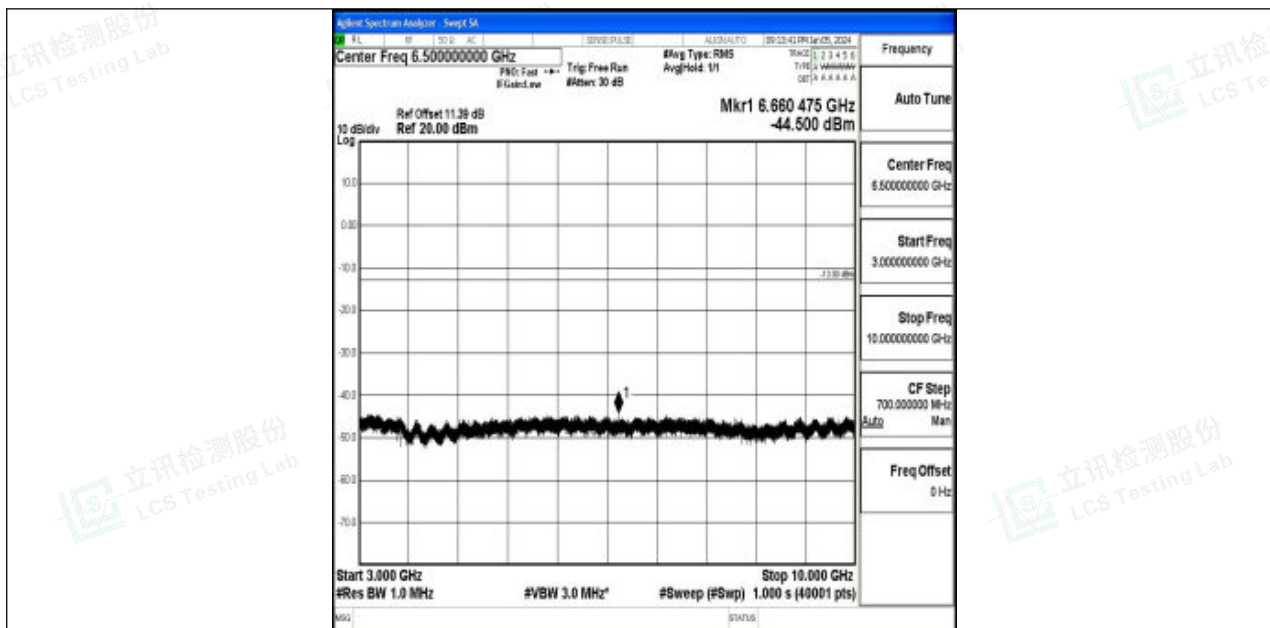

Band5_3MHz_QPSK_20415_1RB#0_30~1000_30~1000

Band5_3MHz_QPSK_20415_1RB#0_1000~3000_1000~3000

Band5_3MHz_QPSK_20415_1RB#0_3000~10000_3000~10000

Band5_3MHz_16QAM_20415_1RB#0_0.009~0.15_0.009~0.15

Band5_3MHz_16QAM_20415_1RB#0_0.15~30_0.15~30