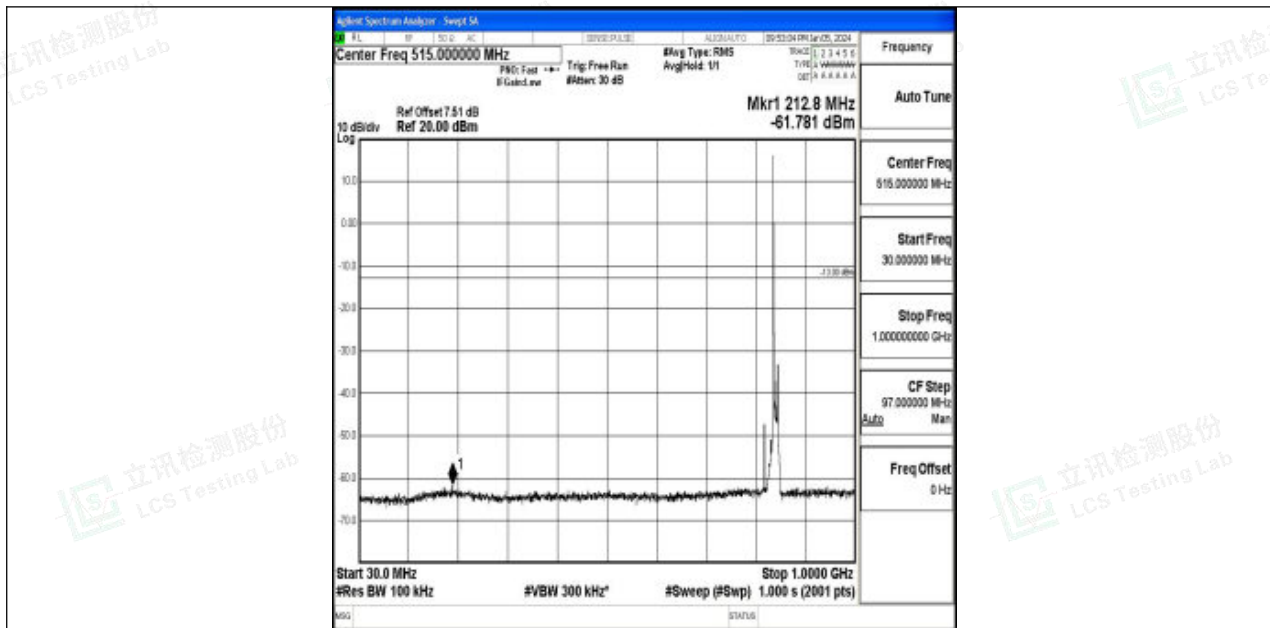

Band5_10MHz_16QAM_20525_1RB#0_30~1000_30~1000

Band5_10MHz_16QAM_20525_1RB#0_1000~3000_1000~3000

Band5_10MHz_16QAM_20525_1RB#0_3000~10000_3000~10000

Band5_10MHz_QPSK_20600_1RB#0_0.009~0.15_0.009~0.15

Band5_10MHz_QPSK_20600_1RB#0_0.15~30_0.15~30