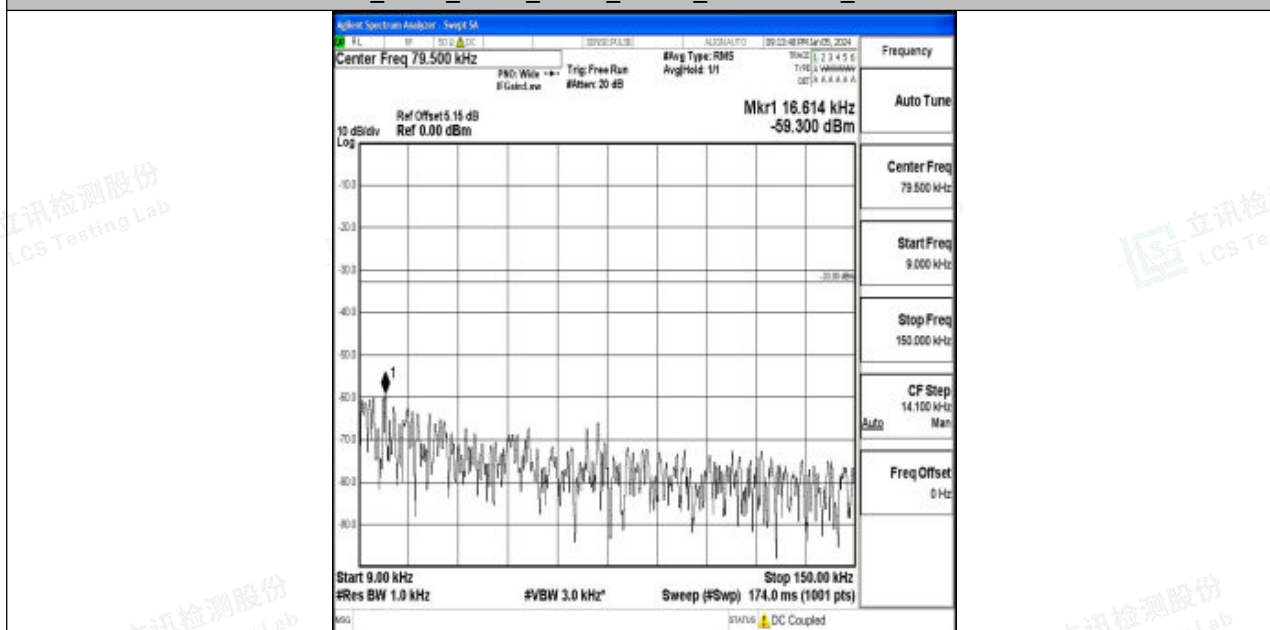

Band5_3MHz_QPSK_20415_1RB#0_30~1000_30~1000

Band5_3MHz_QPSK_20415_1RB#0_1000~3000_1000~3000

Band5_3MHz_QPSK_20415_1RB#0_3000~10000_3000~10000

Band5_3MHz_16QAM_20415_1RB#0_0.009~0.15_0.009~0.15

Band5_3MHz_16QAM_20415_1RB#0_0.15~30_0.15~30