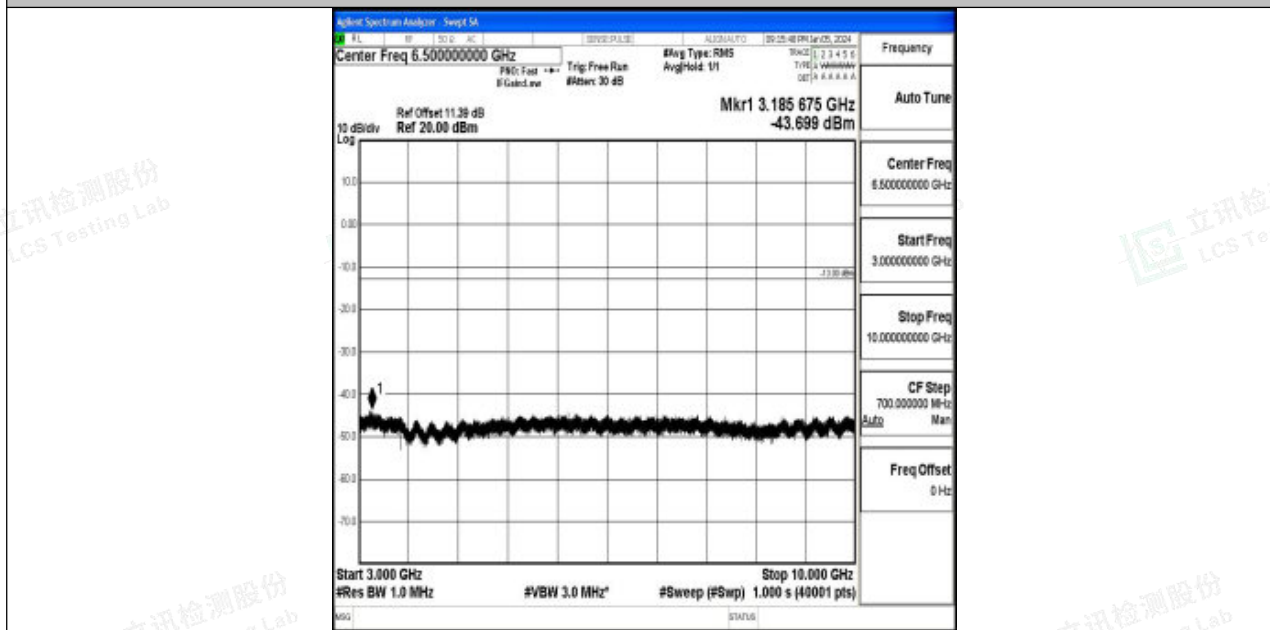

Band5_3MHz_16QAM_20525_1RB#0_1000~3000_1000~3000

Band5_3MHz_16QAM_20525_1RB#0_3000~10000_3000~10000