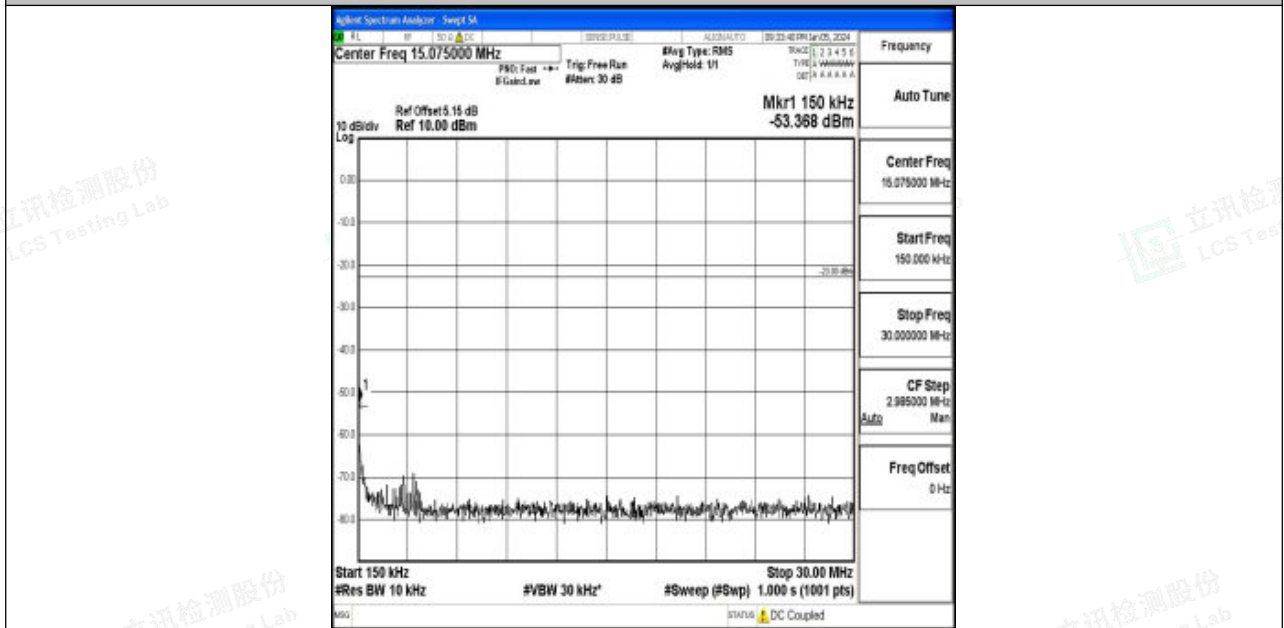

Band5_5MHz_16QAM_20425_1RB#0_30~1000_30~1000

Band5_5MHz_16QAM_20425_1RB#0_1000~3000_1000~3000

Band5_5MHz_16QAM_20425_1RB#0_3000~10000_3000~10000

Band5_5MHz_QPSK_20525_1RB#0_0.009~0.15_0.009~0.15

Band5_5MHz_QPSK_20525_1RB#0_0.15~30_0.15~30