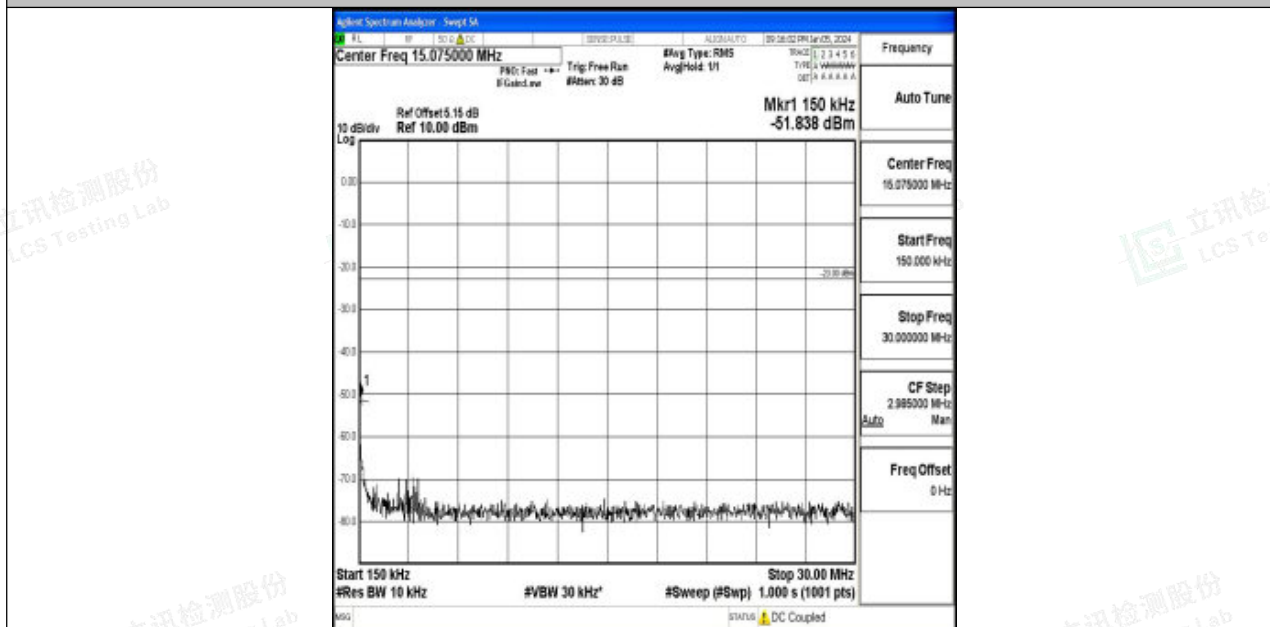

Band5_3MHz_16QAM_20525_1RB#0_30~1000_30~1000

Band5_3MHz_16QAM_20525_1RB#0_1000~3000_1000~3000

Band5_3MHz_16QAM_20525_1RB#0_3000~10000_3000~10000

Band5_3MHz_QPSK_20635_1RB#0_0.009~0.15_0.009~0.15

Band5_3MHz_QPSK_20635_1RB#0_0.15~30_0.15~30