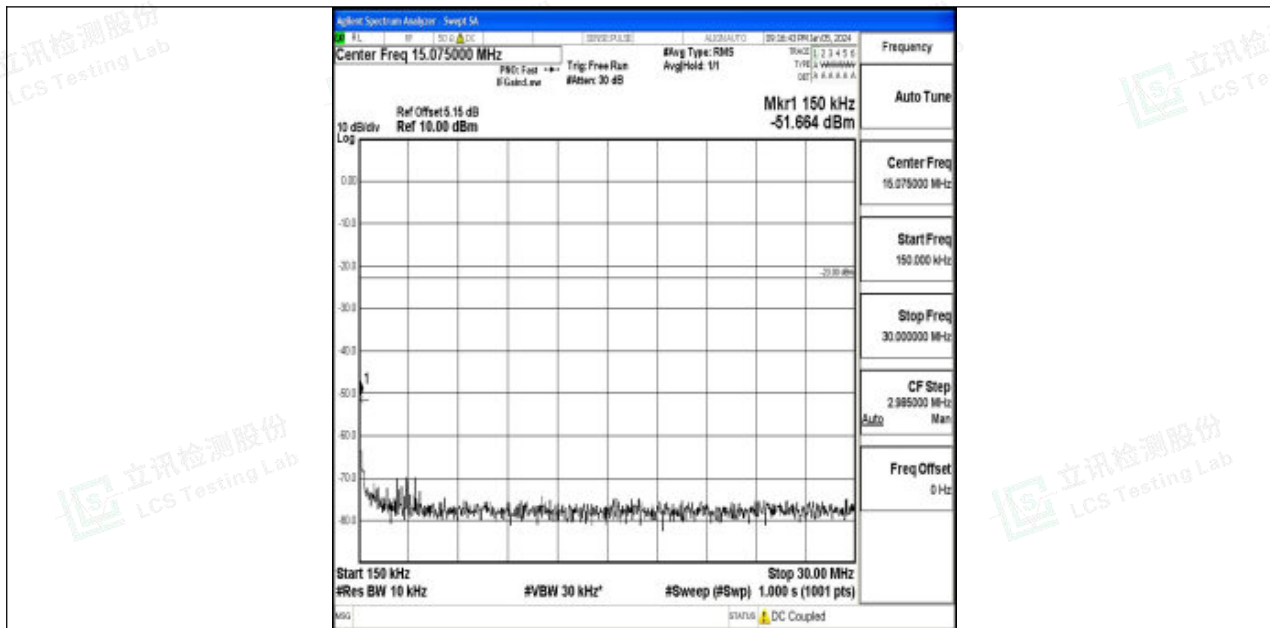

Band5_3MHz_QPSK_20635_1RB#0_30~1000_30~1000

Band5_3MHz_QPSK_20635_1RB#0_1000~3000_1000~3000

Band5_3MHz_QPSK_20635_1RB#0_3000~10000_3000~10000

Band5_3MHz_16QAM_20635_1RB#0_0.009~0.15_0.009~0.15

Band5_3MHz_16QAM_20635_1RB#0_0.15~30_0.15~30