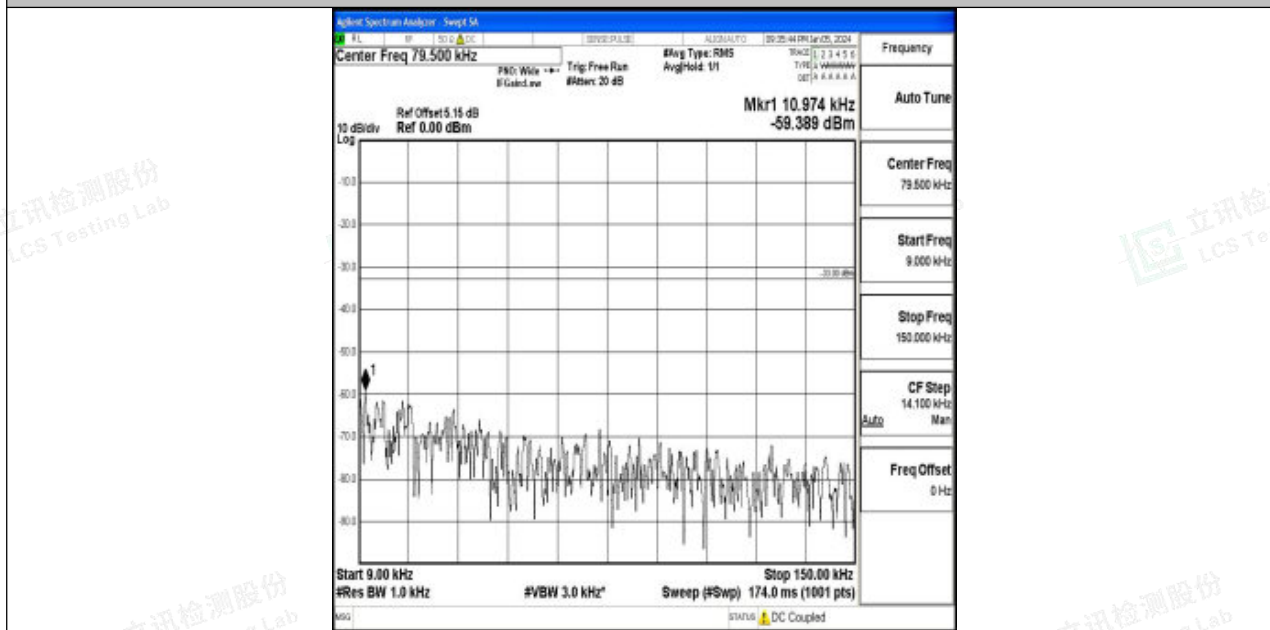

Band5_5MHz_QPSK_20625_1RB#0_30~1000_30~1000

Band5_5MHz_QPSK_20625_1RB#0_1000~3000_1000~3000

Band5_5MHz_QPSK_20625_1RB#0_3000~10000_3000~10000

Band5_5MHz_16QAM_20625_1RB#0_0.009~0.15_0.009~0.15

Band5_5MHz_16QAM_20625_1RB#0_0.15~30_0.15~30