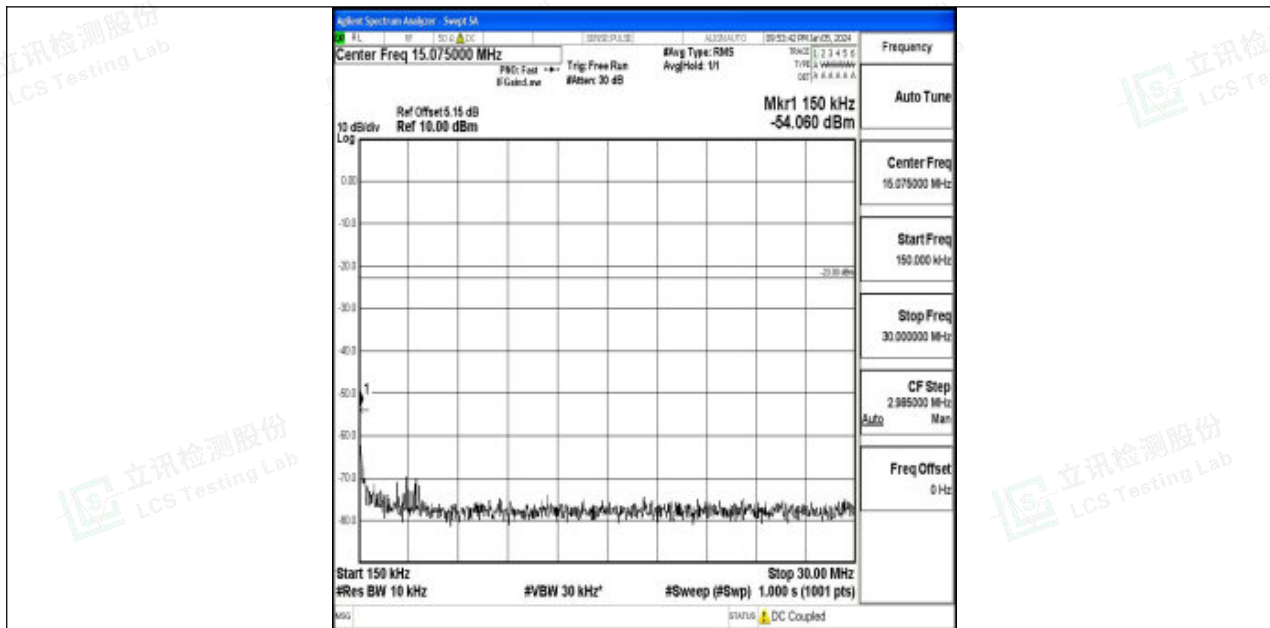

Band5_10MHz_QPSK_20600_1RB#0_30~1000_30~1000

Band5_10MHz_QPSK_20600_1RB#0_1000~3000_1000~3000

Band5_10MHz_QPSK_20600_1RB#0_3000~10000_3000~10000

Band5_10MHz_16QAM_20600_1RB#0_0.009~0.15_0.009~0.15

Band5_10MHz_16QAM_20600_1RB#0_0.15~30_0.15~30