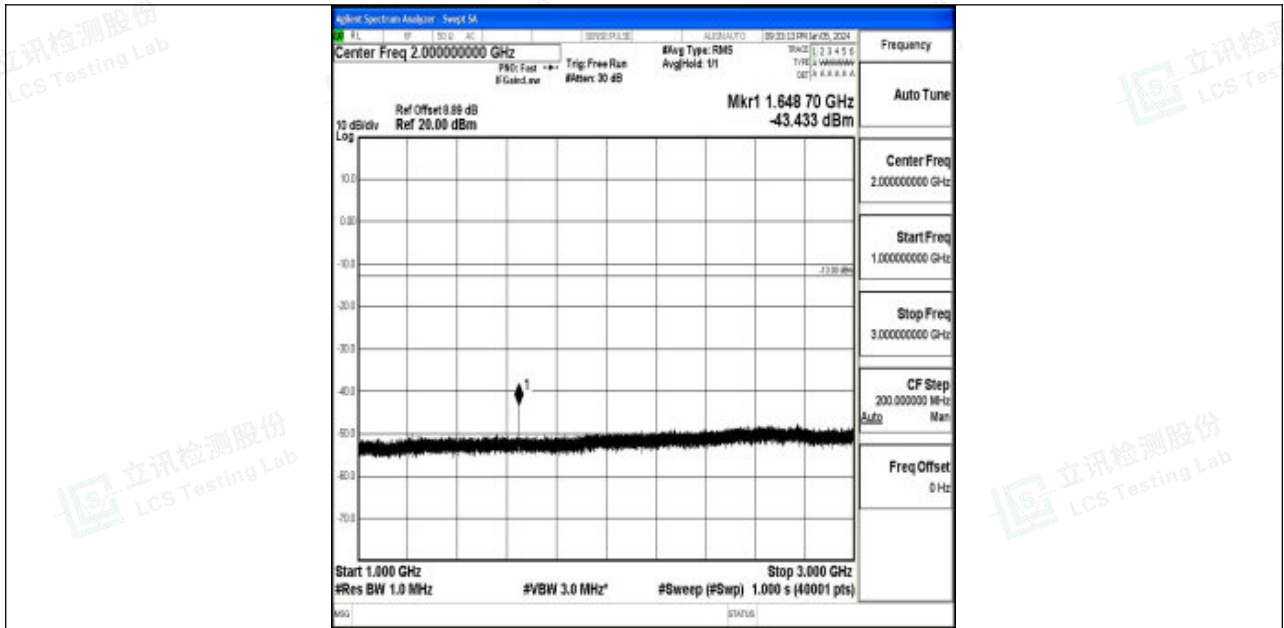

Band5_5MHz_16QAM_20425_1RB#0_30~1000_30~1000

Band5_5MHz_16QAM_20425_1RB#0_1000~3000_1000~3000