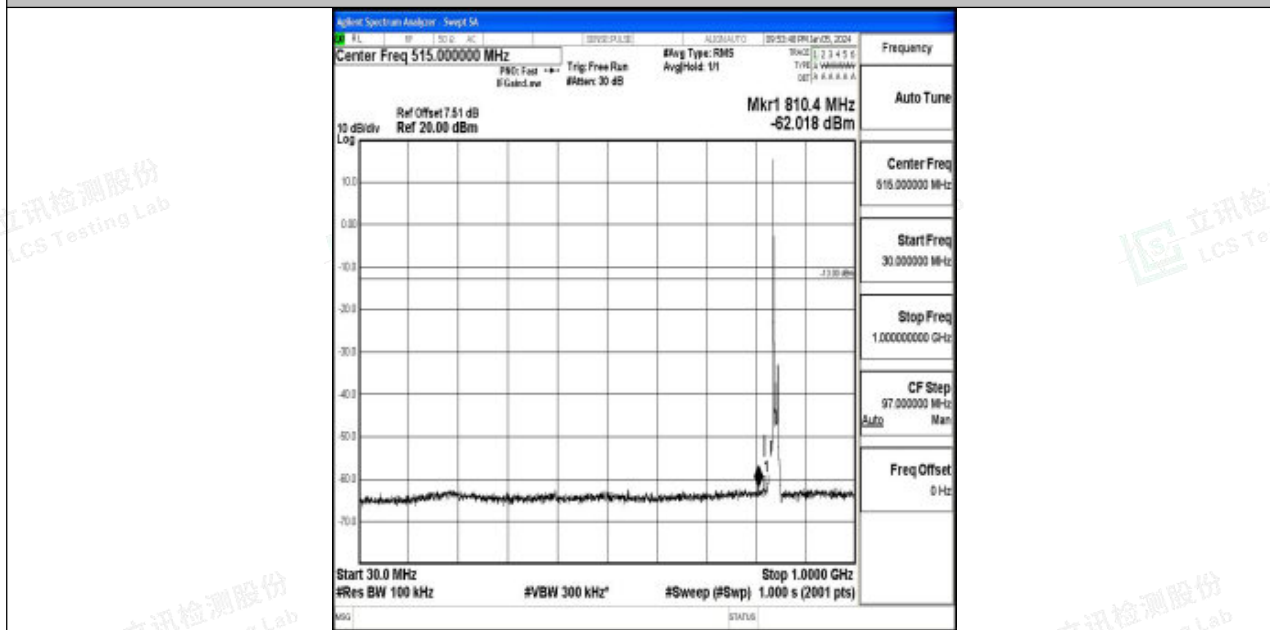

Band5_10MHz_QPSK_20600_1RB#0_30~1000_30~1000

Band5_10MHz_QPSK_20600_1RB#0_1000~3000_1000~3000

Band5_10MHz_QPSK_20600_1RB#0_3000~10000_3000~10000

Band5_10MHz_16QAM_20600_1RB#0_0.009~0.15_0.009~0.15

Band5_10MHz_16QAM_20600_1RB#0_0.15~30_0.15~30