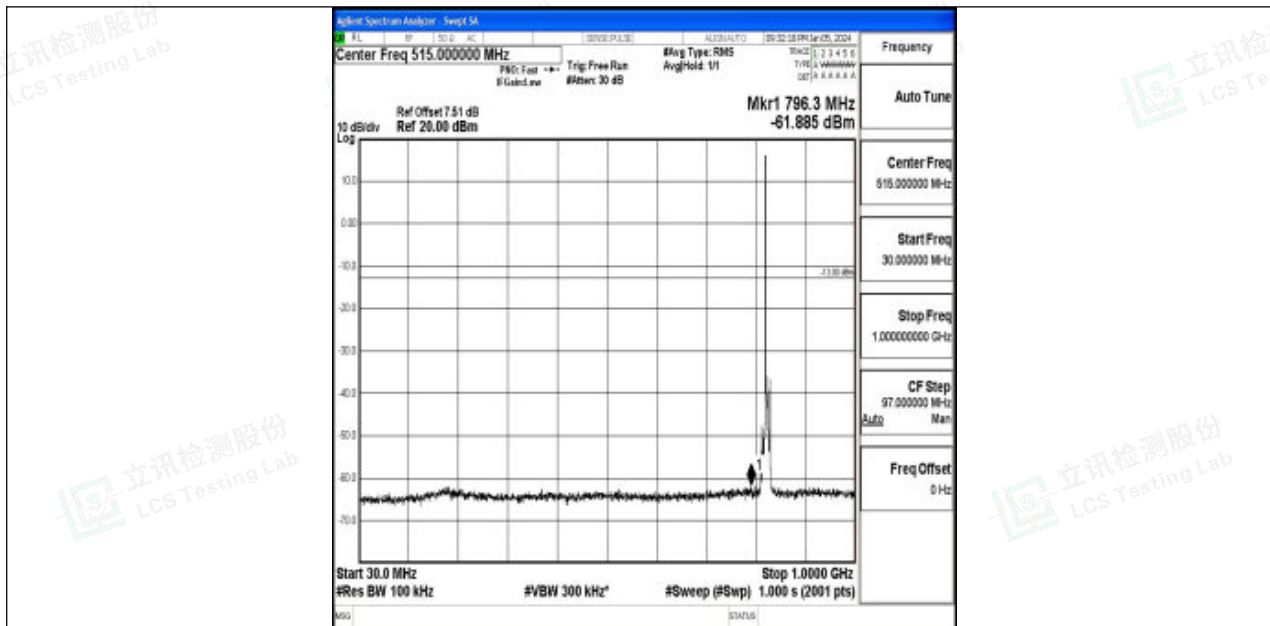

Band5_3MHz_16QAM_20635_1RB#0_30~1000_30~1000

Band5_3MHz_16QAM_20635_1RB#0_1000~3000_1000~3000

Band5_3MHz_16QAM_20635_1RB#0_3000~10000_3000~10000

Band5_5MHz_QPSK_20425_1RB#0_0.009~0.15_0.009~0.15

Band5_5MHz_QPSK_20425_1RB#0_0.15~30_0.15~30