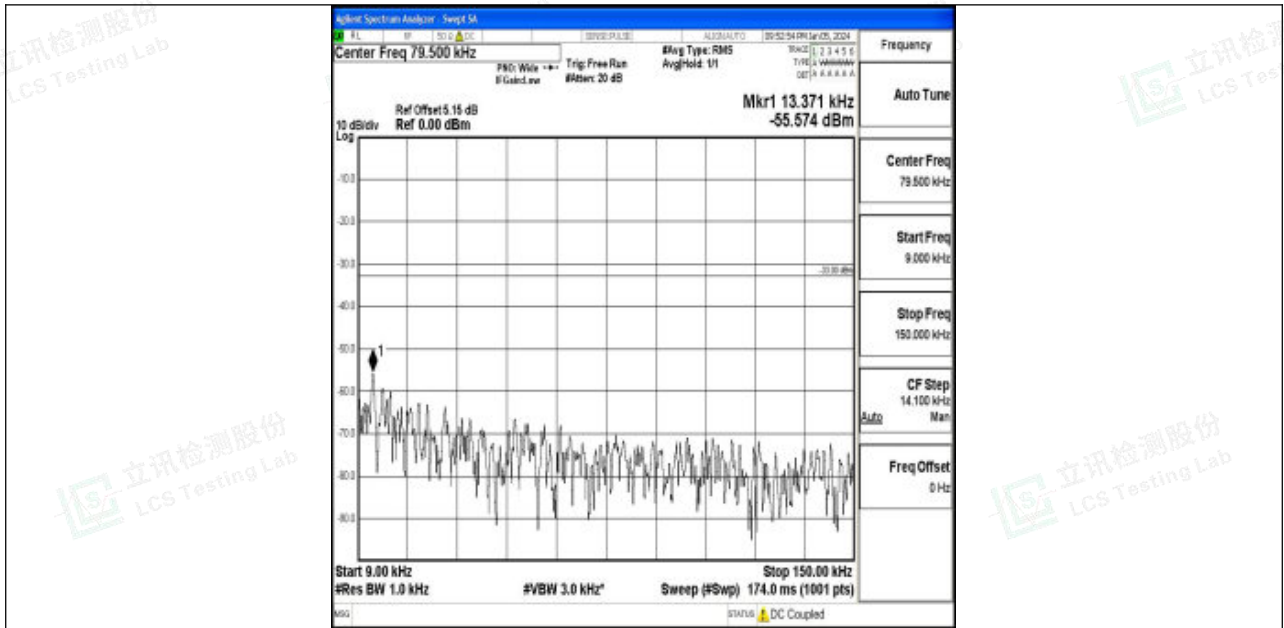

Band5_10MHz_16QAM_20525_1RB#0_30~1000_30~1000

Band5_10MHz_16QAM_20525_1RB#0_1000~3000_1000~3000

Band5_10MHz_16QAM_20525_1RB#0_3000~10000_3000~10000

Band5_10MHz_QPSK_20600_1RB#0_0.009~0.15_0.009~0.15

Band5_10MHz_QPSK_20600_1RB#0_0.15~30_0.15~30