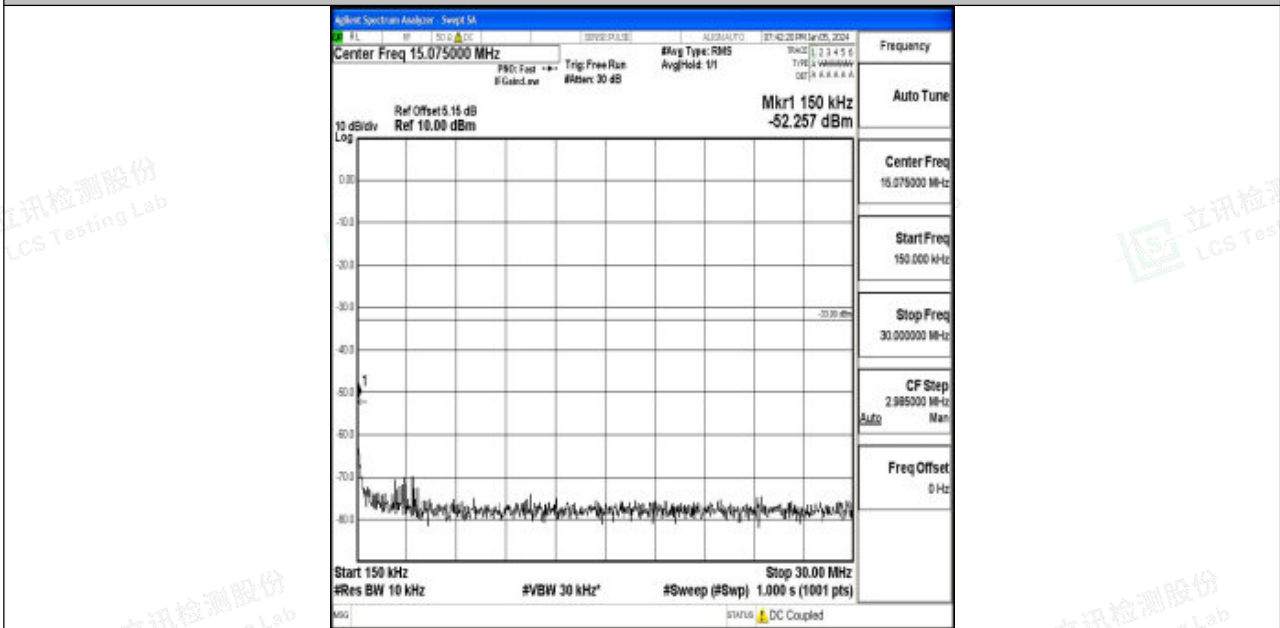

Band4_15MHz_16QAM_20025_1RB#0_0.009~0.15_0.009~0.15

Band4_15MHz_16QAM_20025_1RB#0_0.15~30_0.15~30