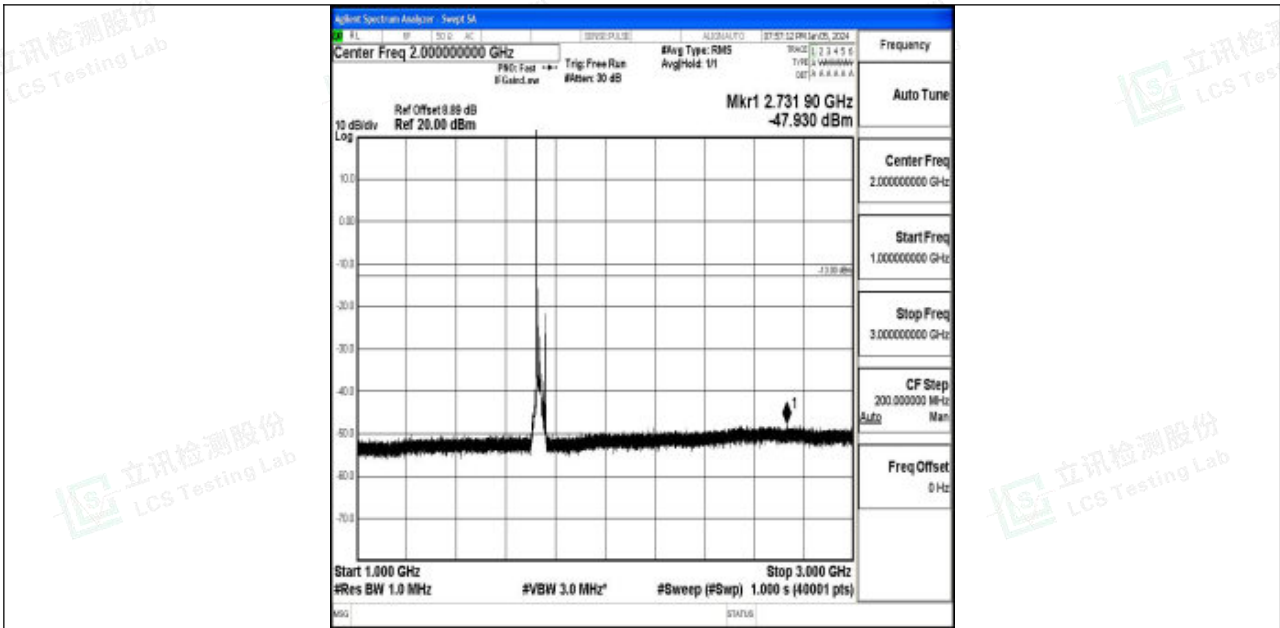

Band4_20MHz_16QAM_20050_1RB#0_3000~20000_3000~20000

Band4_20MHz_QPSK_20175_1RB#0_0.009~0.15_0.009~0.15

Band4_20MHz_QPSK_20175_1RB#0_0.15~30_0.15~30

Band4_20MHz_QPSK_20175_1RB#0_30~1000_30~1000

Band4_20MHz_QPSK_20175_1RB#0_1000~3000_1000~3000