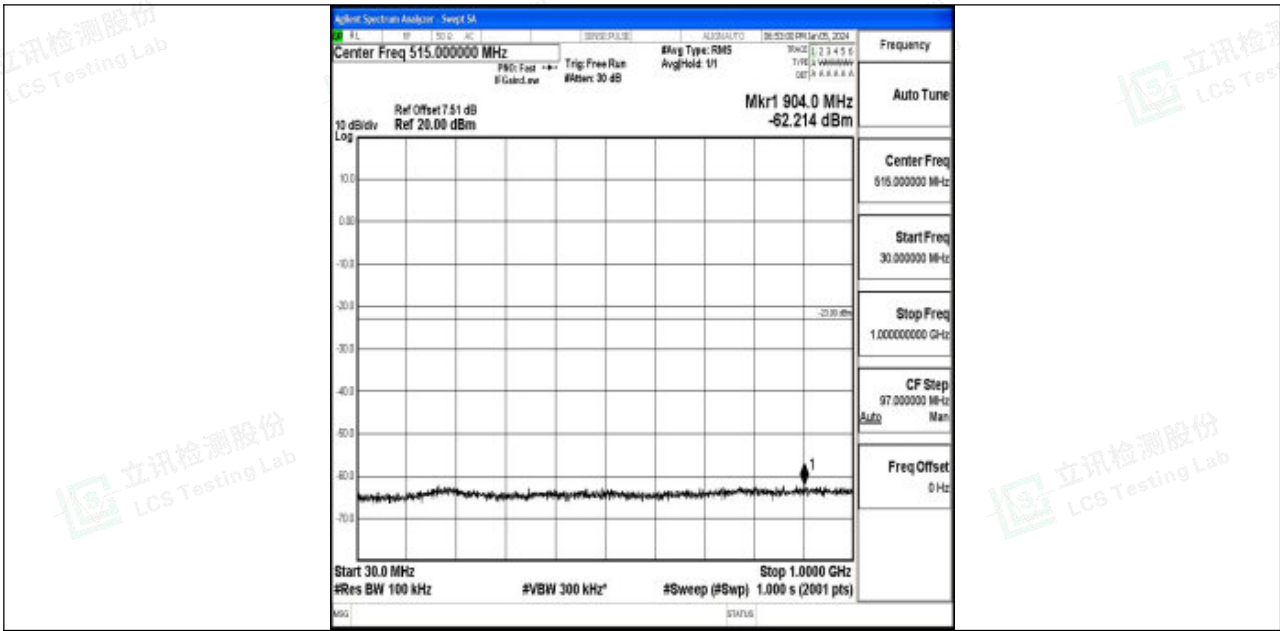

Band4_3MHz_QPSK_20175_1RB#0_3000~20000_3000~20000

Band4_3MHz_16QAM_20175_1RB#0_0.009~0.15_0.009~0.15

Band4_3MHz_16QAM_20175_1RB#0_0.15~30_0.15~30

Band4_3MHz_16QAM_20175_1RB#0_30~1000_30~1000

Band4_3MHz_16QAM_20175_1RB#0_1000~3000_1000~3000