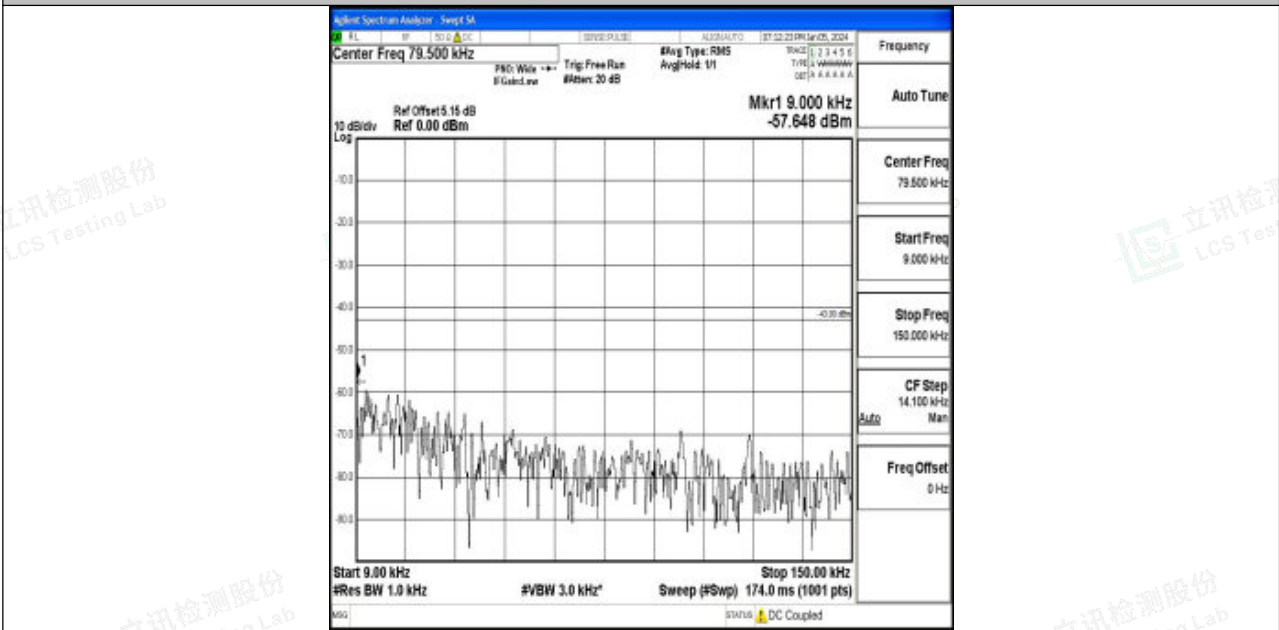

Band4_5MHz_16QAM_20175_1RB#0_3000~20000_3000~20000

Band4_5MHz_QPSK_20375_1RB#0_0.009~0.15_0.009~0.15