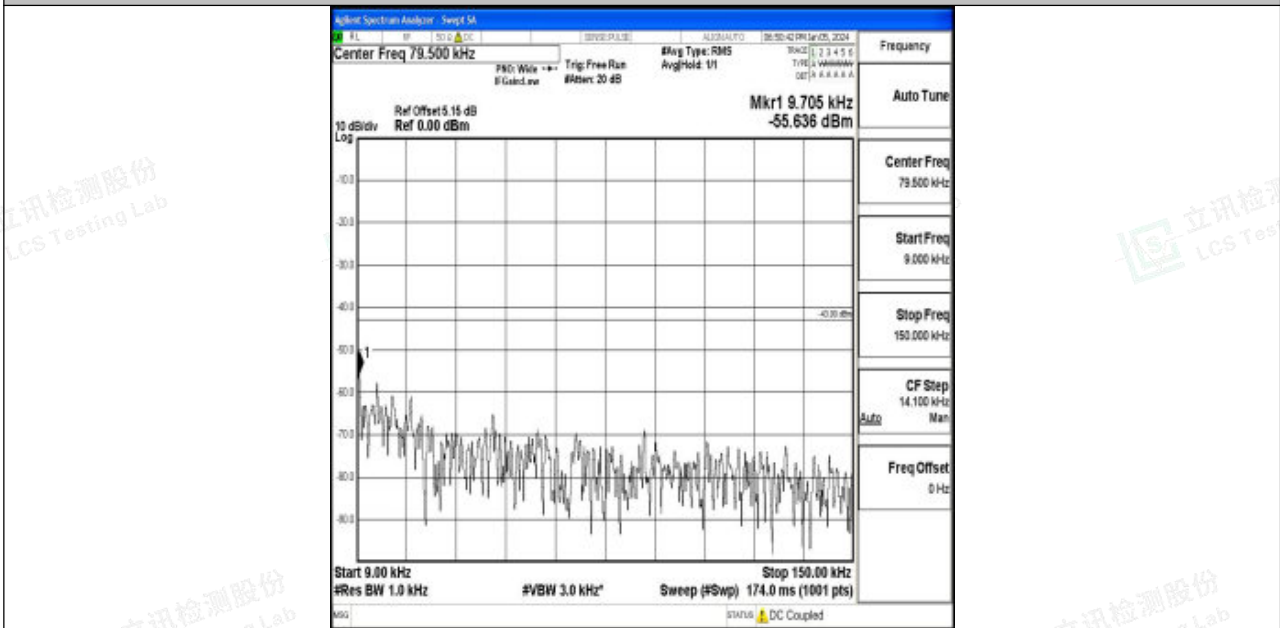

Band4_1.4MHz_16QAM_20393_1RB#0_3000~20000_3000~20000

Band4_3MHz_QPSK_19965_1RB#0_0.009~0.15_0.009~0.15

Band4_3MHz_QPSK_19965_1RB#0_0.15~30_0.15~30

Band4_3MHz_QPSK_19965_1RB#0_30~1000_30~1000

Band4_3MHz_QPSK_19965_1RB#0_1000~3000_1000~3000