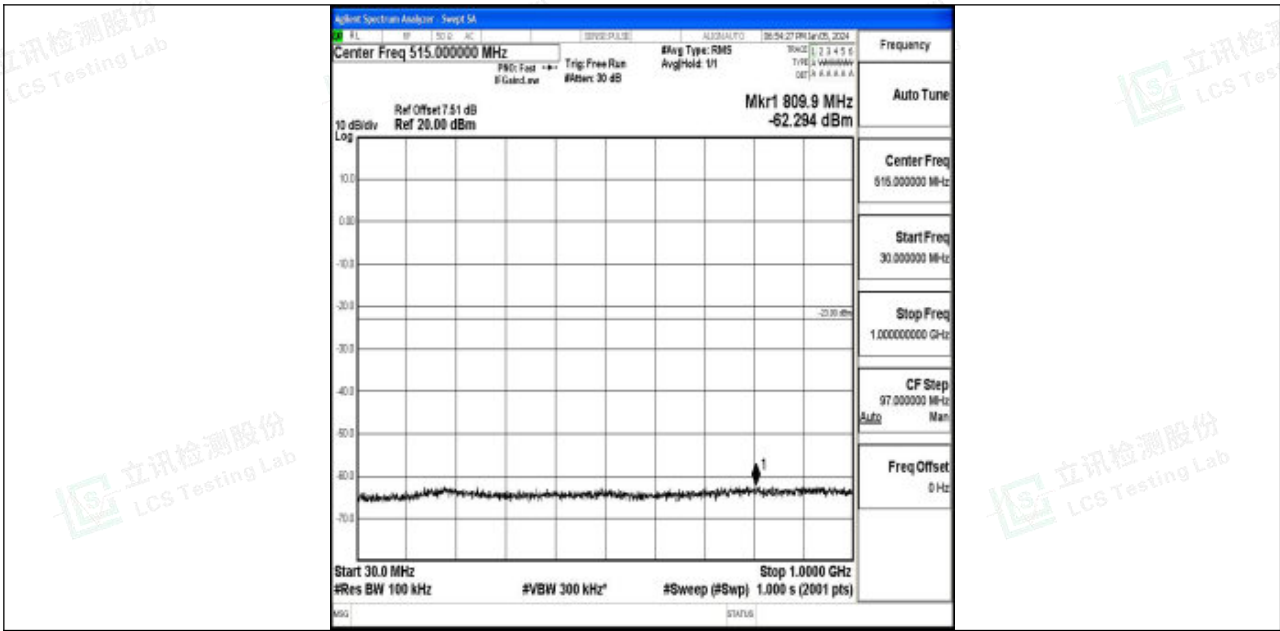

Band4_3MHz_QPSK_20385_1RB#0_3000~20000_3000~20000

Band4_3MHz_16QAM_20385_1RB#0_0.009~0.15_0.009~0.15

Band4_3MHz_16QAM_20385_1RB#0_0.15~30_0.15~30

Band4_3MHz_16QAM_20385_1RB#0_30~1000_30~1000

Band4_3MHz_16QAM_20385_1RB#0_1000~3000_1000~3000