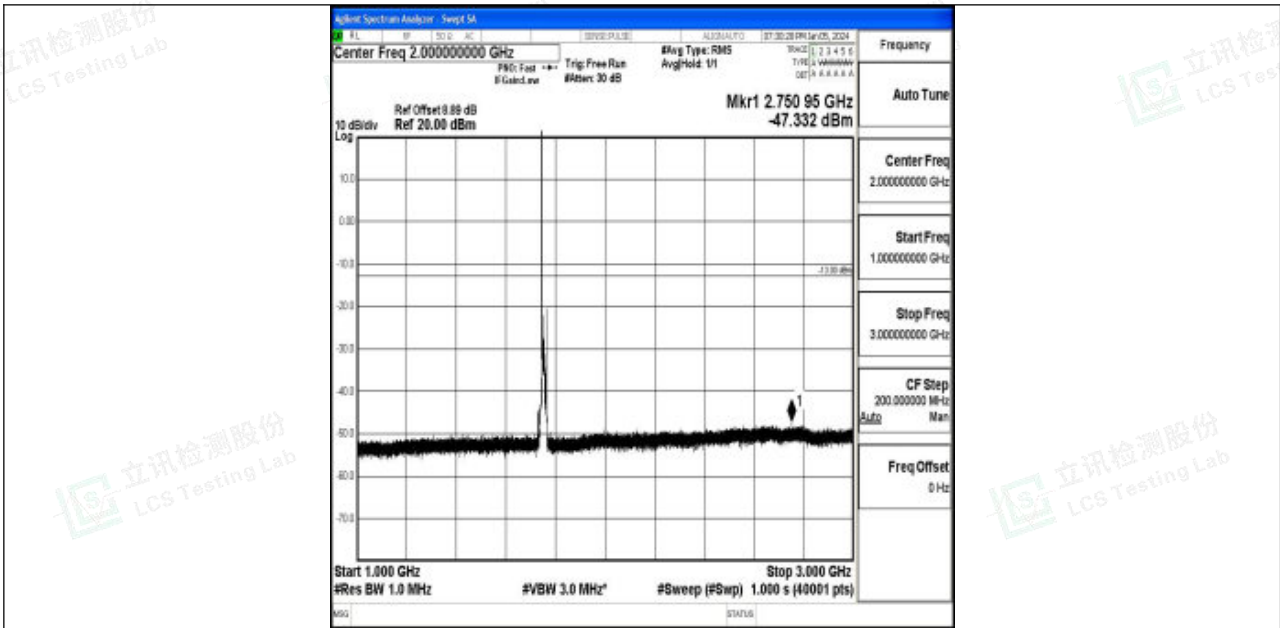

Band4_10MHz_16QAM_20175_1RB#0_3000~20000_3000~20000

Band4_10MHz_QPSK_20350_1RB#0_0.009~0.15_0.009~0.15

Band4_10MHz_QPSK_20350_1RB#0_0.15~30_0.15~30

Band4_10MHz_QPSK_20350_1RB#0_30~1000_30~1000

Band4_10MHz_QPSK_20350_1RB#0_1000~3000_1000~3000