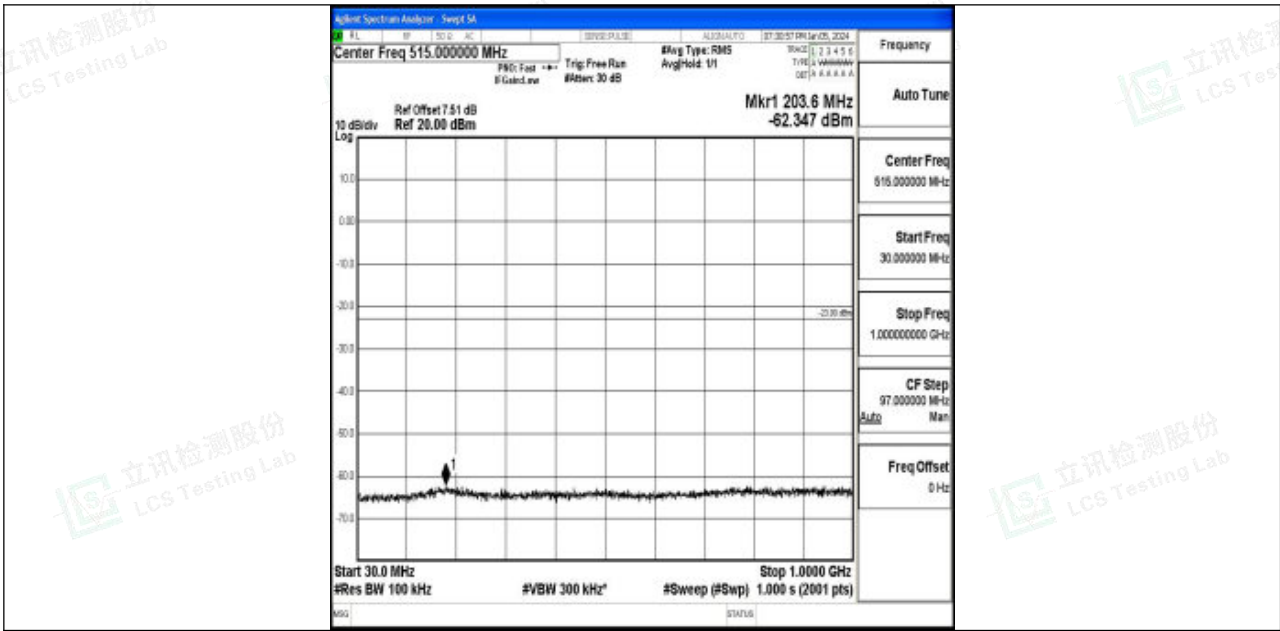

Band4_10MHz_QPSK_20350_1RB#0_3000~20000_3000~20000

Band4_10MHz_16QAM_20350_1RB#0_0.009~0.15_0.009~0.15

Band4_10MHz_16QAM_20350_1RB#0_0.15~30_0.15~30

Band4_10MHz_16QAM_20350_1RB#0_30~1000_30~1000

Band4_10MHz_16QAM_20350_1RB#0_1000~3000_1000~3000