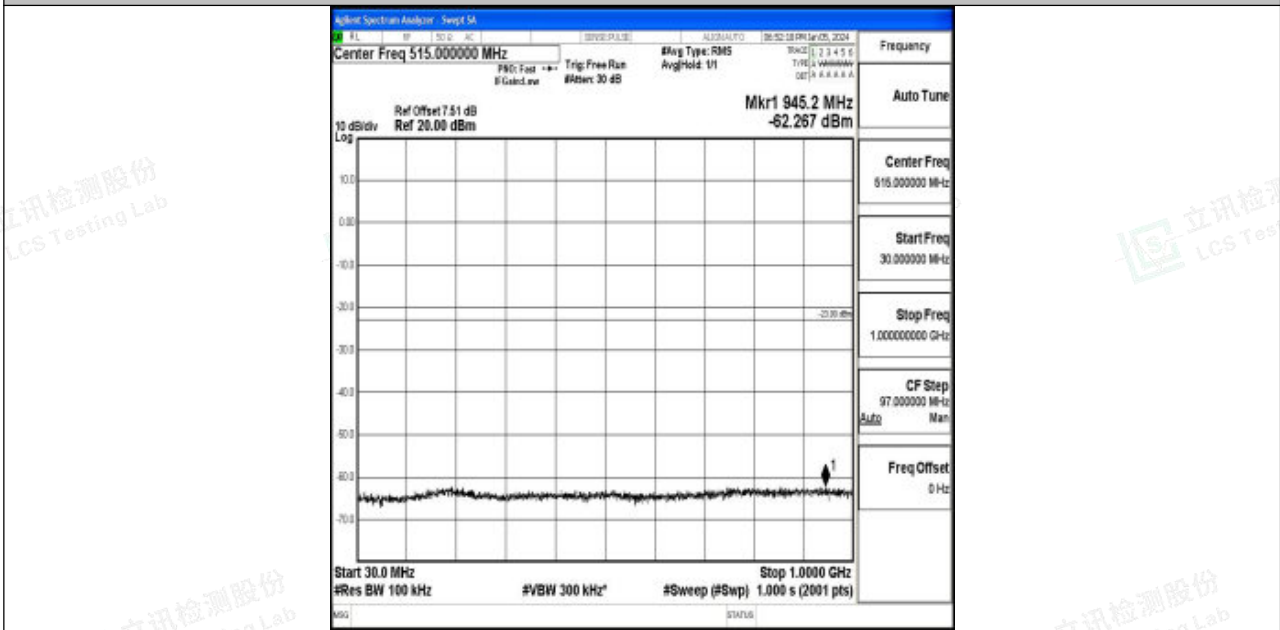

Band4_3MHz_16QAM_19965_1RB#0_3000~20000_3000~20000

Band4_3MHz_QPSK_20175_1RB#0_0.009~0.15_0.009~0.15

Band4_3MHz_QPSK_20175_1RB#0_0.15~30_0.15~30

Band4_3MHz_QPSK_20175_1RB#0_30~1000_30~1000

Band4_3MHz_QPSK_20175_1RB#0_1000~3000_1000~3000