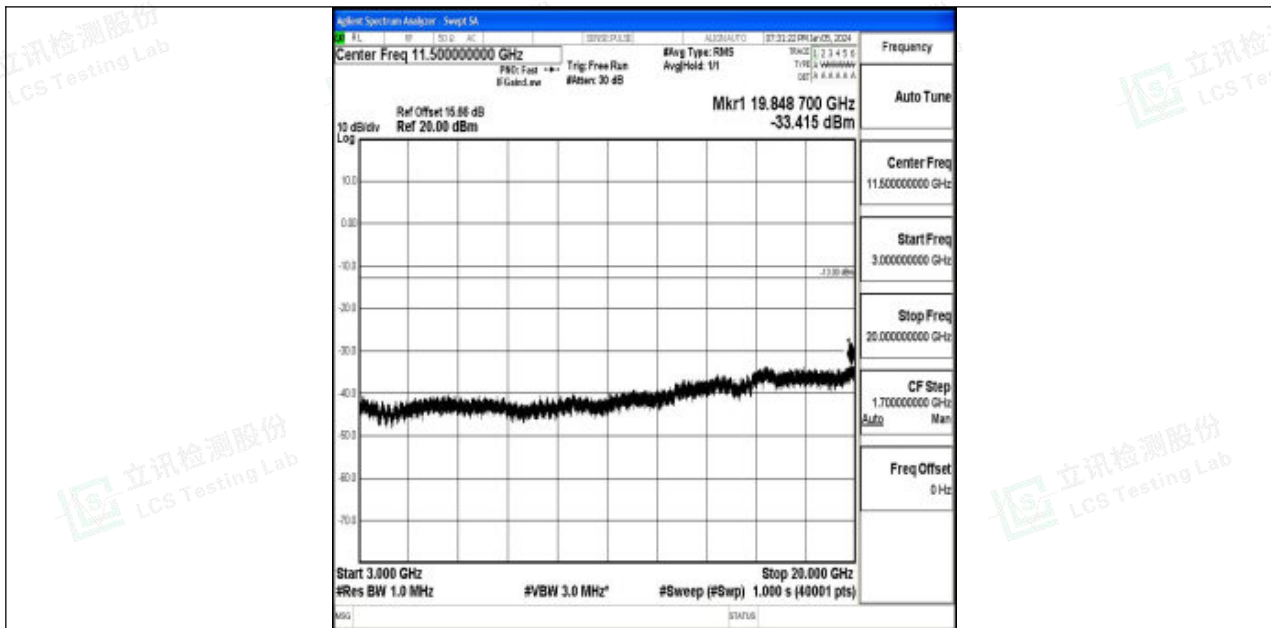

Band4_10MHz_QPSK_20350_1RB#0_3000~20000_3000~20000

Band4_10MHz_16QAM_20350_1RB#0_0.009~0.15_0.009~0.15

Band4_10MHz_16QAM_20350_1RB#0_0.15~30_0.15~30

Band4_10MHz_16QAM_20350_1RB#0_30~1000_30~1000

Band4_10MHz_16QAM_20350_1RB#0_1000~3000_1000~3000