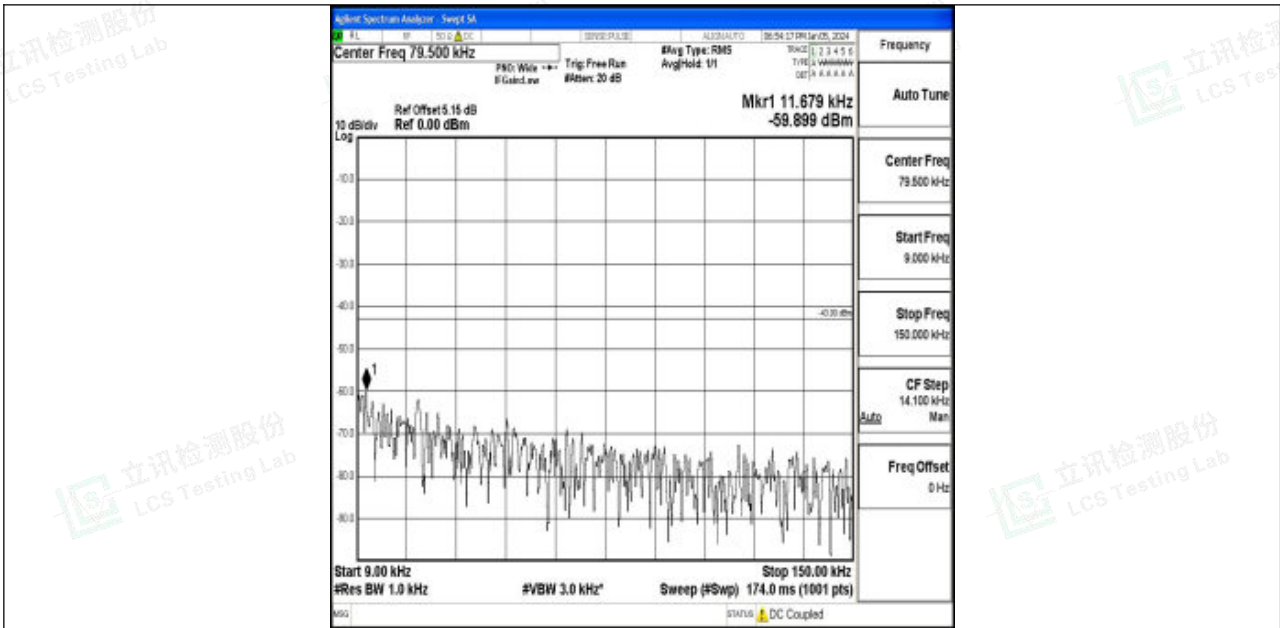

Band4_3MHz_QPSK_20385_1RB#0_3000~20000_3000~20000

Band4_3MHz_16QAM_20385_1RB#0_0.009~0.15_0.009~0.15