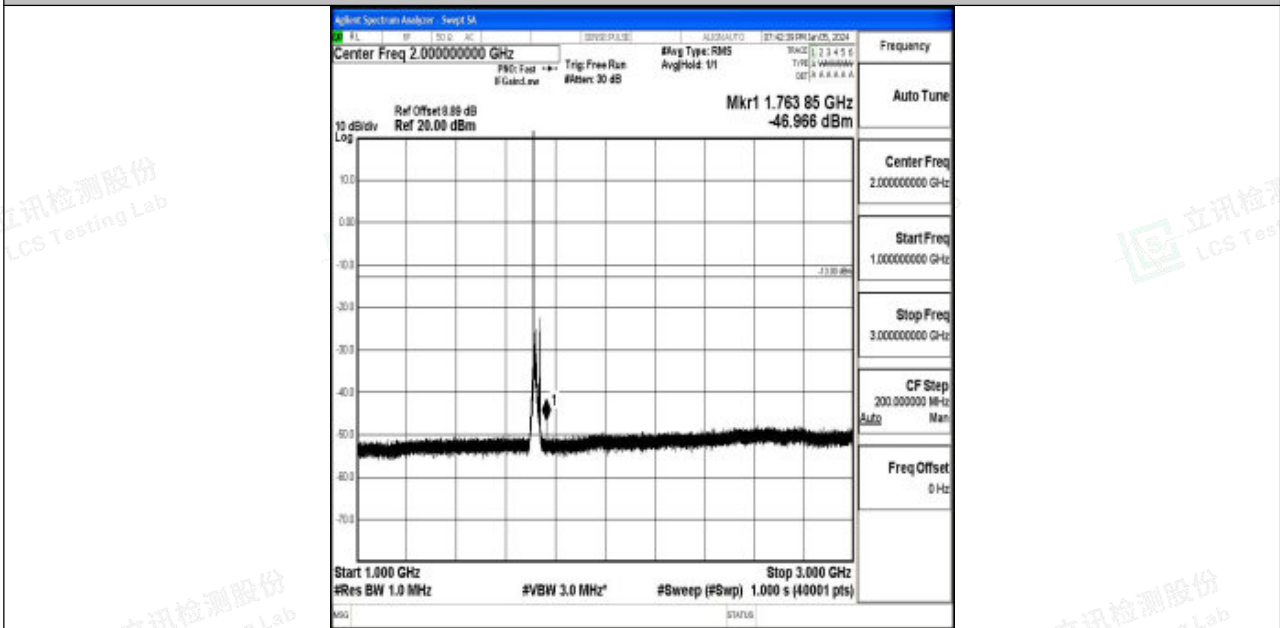

Band4_15MHz_QPSK_20025_1RB#0_3000~20000_3000~20000

Band4_15MHz_16QAM_20025_1RB#0_0.009~0.15_0.009~0.15

Band4_15MHz_16QAM_20025_1RB#0_0.15~30_0.15~30

Band4_15MHz_16QAM_20025_1RB#0_30~1000_30~1000

Band4_15MHz_16QAM_20025_1RB#0_1000~3000_1000~3000