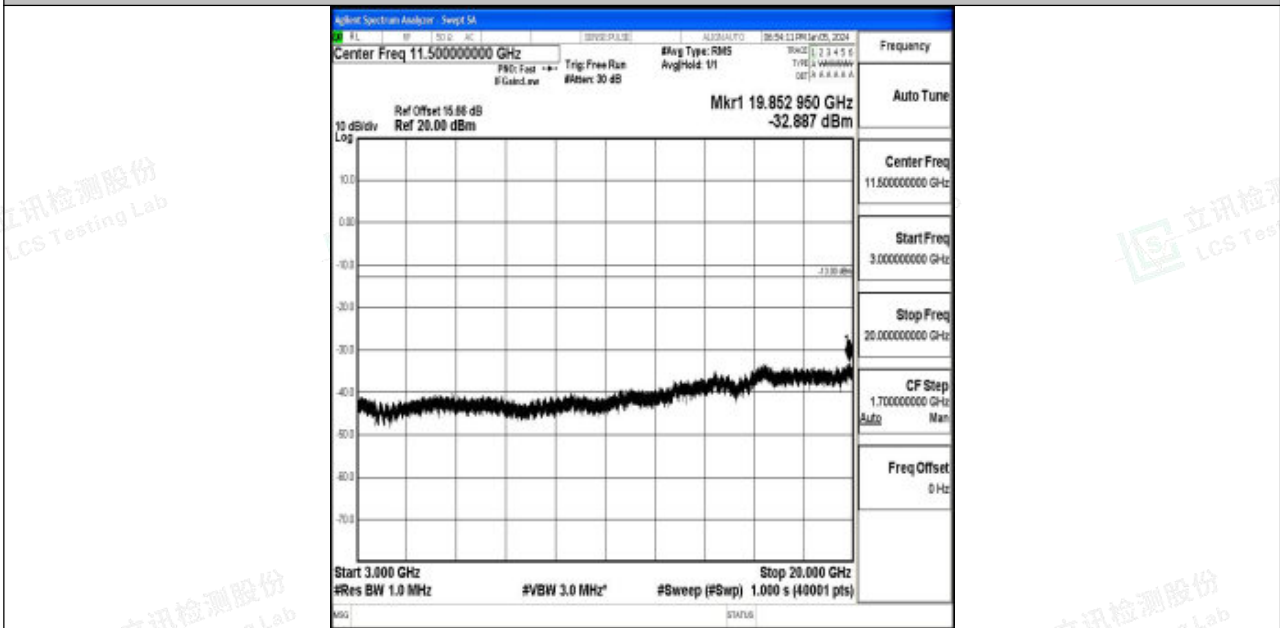

Band4_3MHz_16QAM_20175_1RB#0_3000~20000_3000~20000

Band4_3MHz_QPSK_20385_1RB#0_0.009~0.15_0.009~0.15

Band4_3MHz_QPSK_20385_1RB#0_0.15~30_0.15~30

Band4_3MHz_QPSK_20385_1RB#0_30~1000_30~1000

Band4_3MHz_QPSK_20385_1RB#0_1000~3000_1000~3000