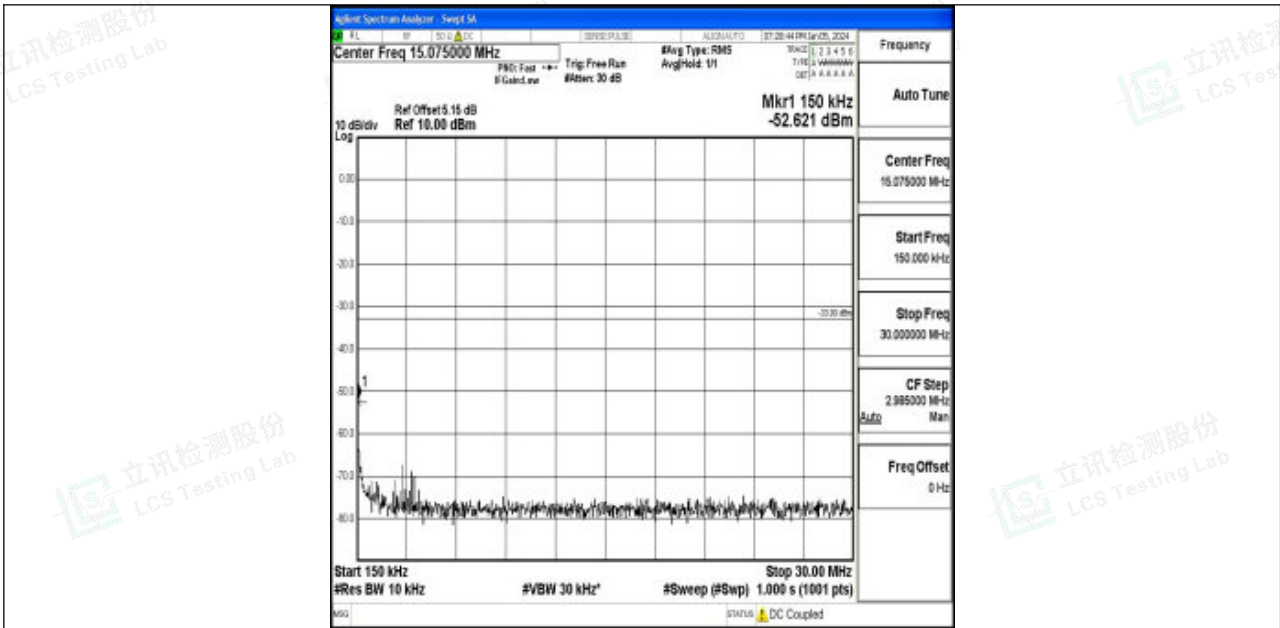

Band4_10MHz_QPSK_20175_1RB#0_0.009~0.15_0.009~0.15

Band4_10MHz_QPSK_20175_1RB#0_0.15~30_0.15~30