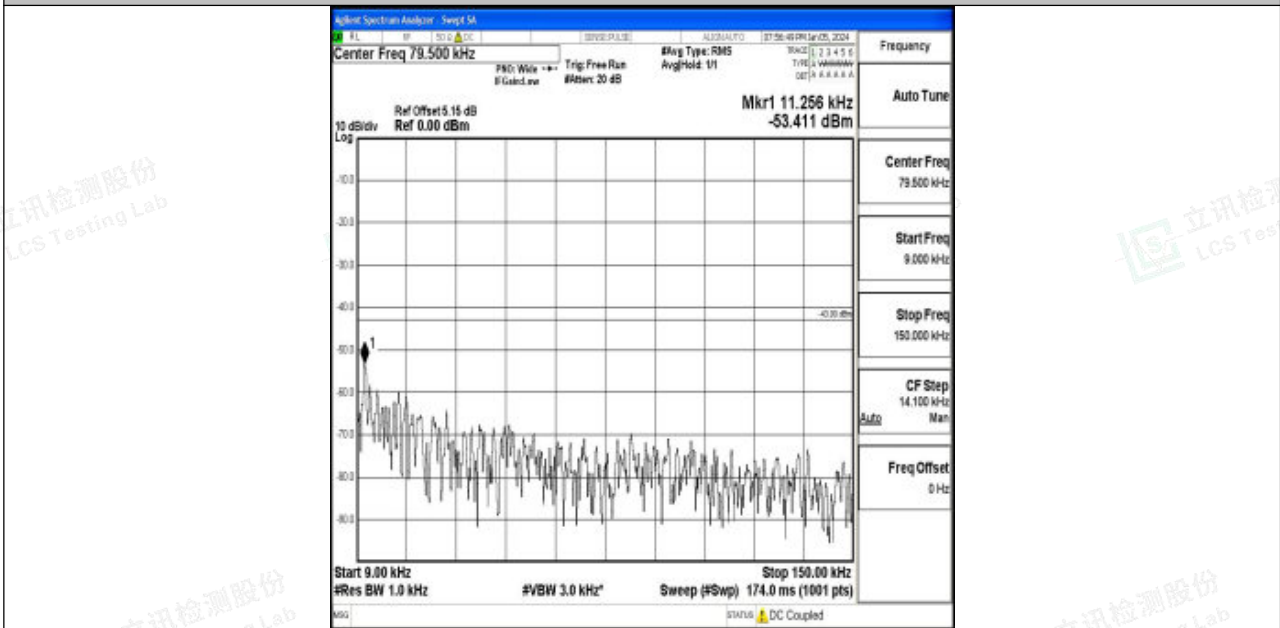

Band4_20MHz_16QAM_20050_1RB#0_3000~20000_3000~20000

Band4_20MHz_QPSK_20175_1RB#0_0.009~0.15_0.009~0.15