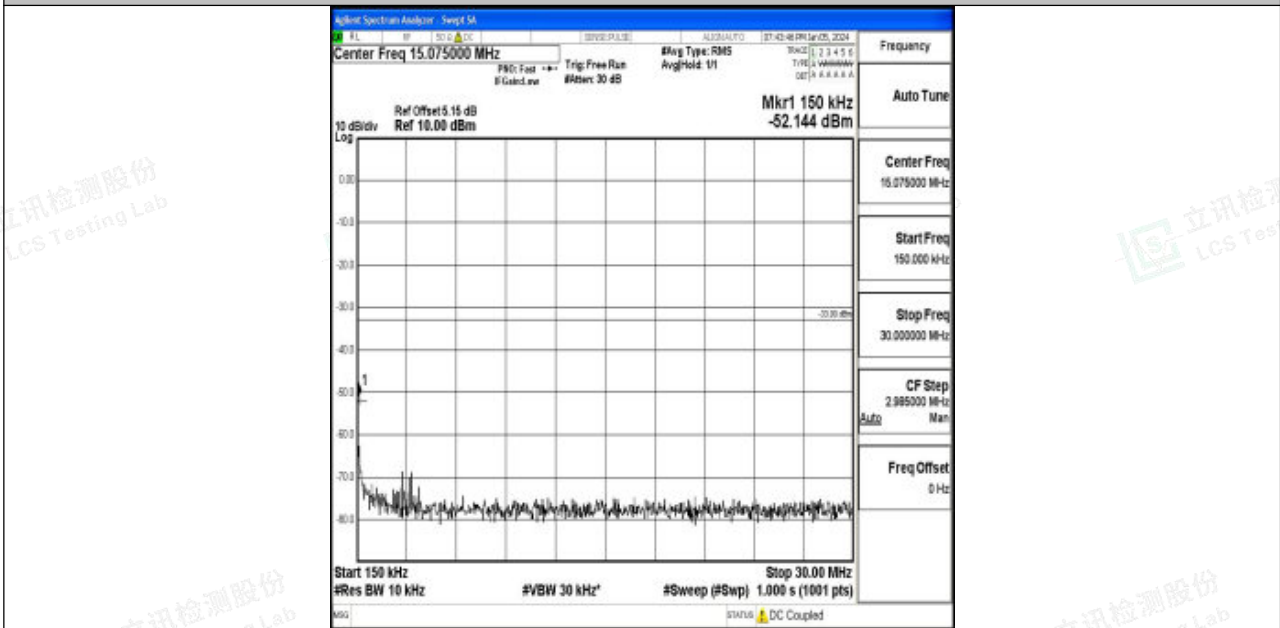

Band4_15MHz_16QAM_20175_1RB#0_0.009~0.15_0.009~0.15

Band4_15MHz_16QAM_20175_1RB#0_0.15~30_0.15~30