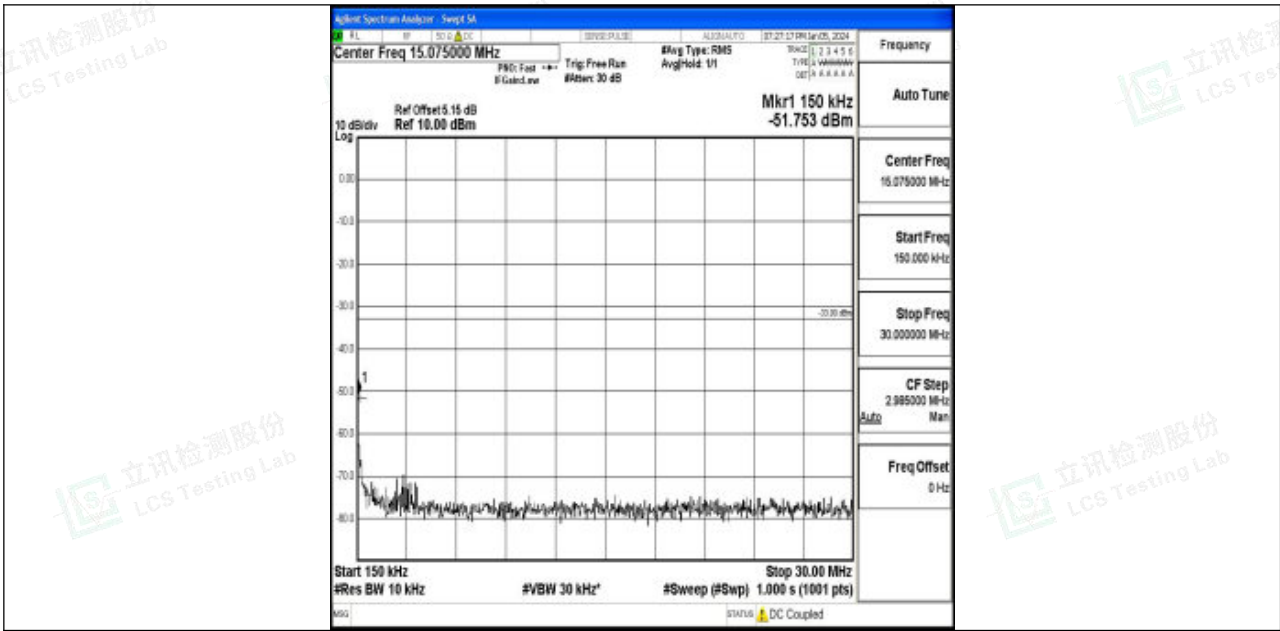

Band4_10MHz_QPSK_20000_1RB#0_0.009~0.15_0.009~0.15

Band4_10MHz_QPSK_20000_1RB#0_0.15~30_0.15~30