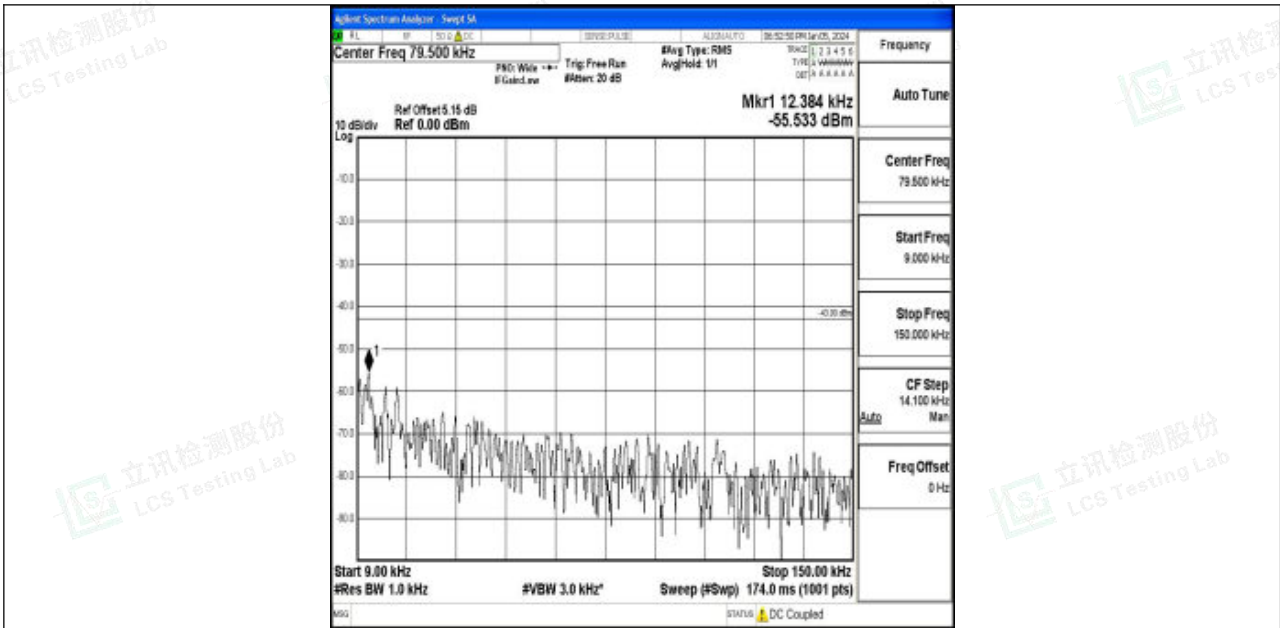

Band4_3MHz_QPSK_20175_1RB#0_3000~20000_3000~20000

Band4_3MHz_16QAM_20175_1RB#0_0.009~0.15_0.009~0.15