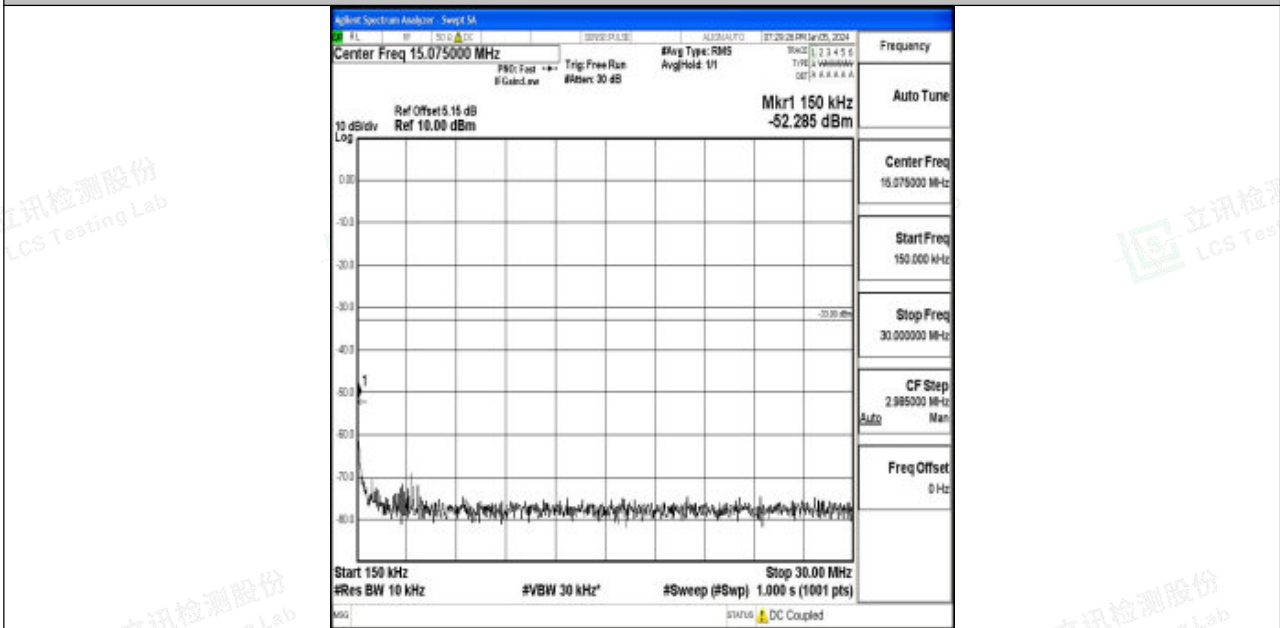

Band4_10MHz_16QAM_20175_1RB#0_0.009~0.15_0.009~0.15

Band4_10MHz_16QAM_20175_1RB#0_0.15~30_0.15~30