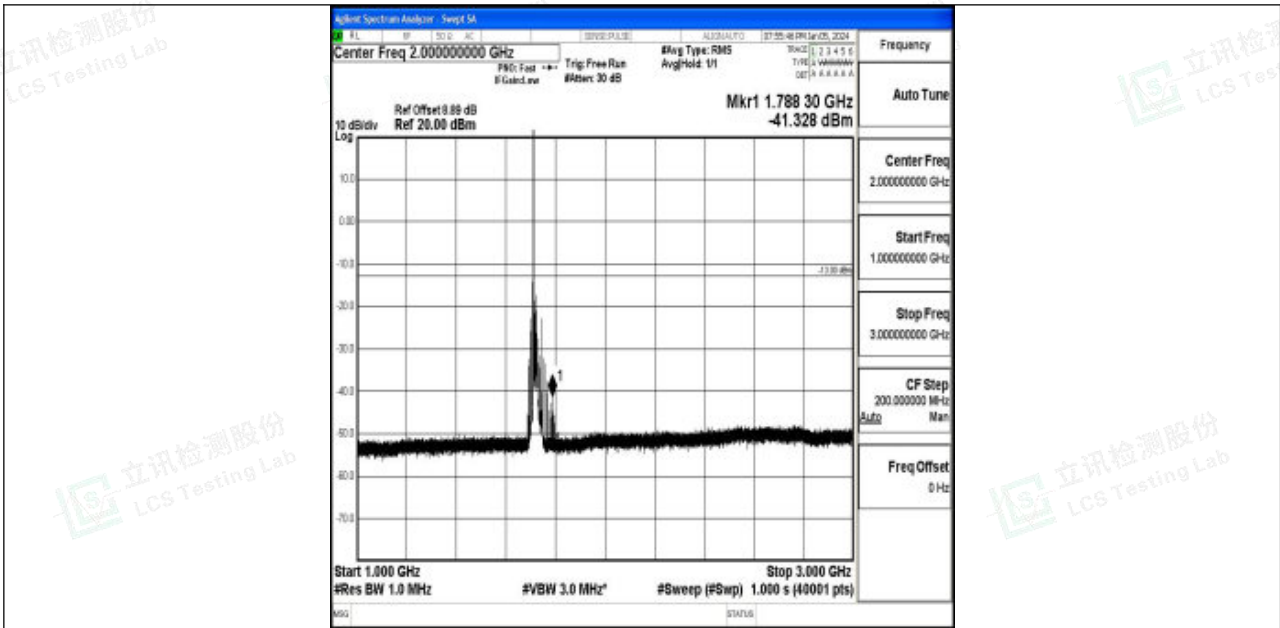

Band4_15MHz_16QAM_20325_1RB#0_3000~20000_3000~20000

Band4_20MHz_QPSK_20050_1RB#0_0.009~0.15_0.009~0.15

Band4_20MHz_QPSK_20050_1RB#0_0.15~30_0.15~30

Band4_20MHz_QPSK_20050_1RB#0_30~1000_30~1000

Band4_20MHz_QPSK_20050_1RB#0_1000~3000_1000~3000