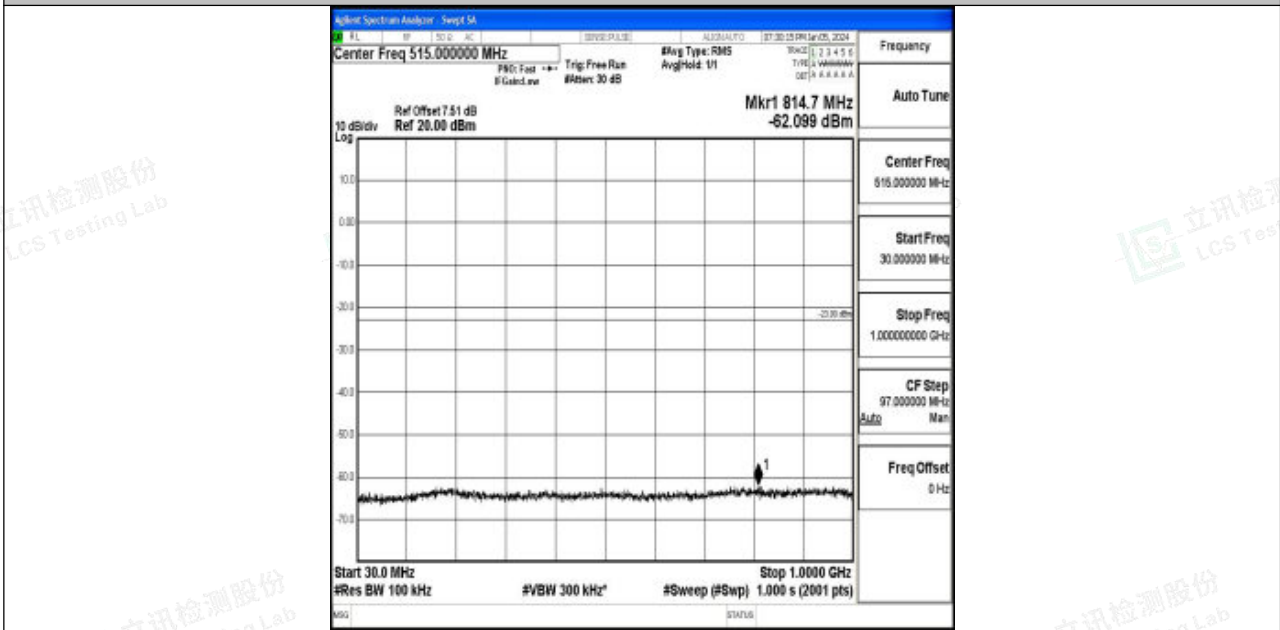

Band4_10MHz_16QAM_20175_1RB#0_3000~20000_3000~20000

Band4_10MHz_QPSK_20350_1RB#0_0.009~0.15_0.009~0.15

Band4_10MHz_QPSK_20350_1RB#0_0.15~30_0.15~30

Band4_10MHz_QPSK_20350_1RB#0_30~1000_30~1000

Band4_10MHz_QPSK_20350_1RB#0_1000~3000_1000~3000