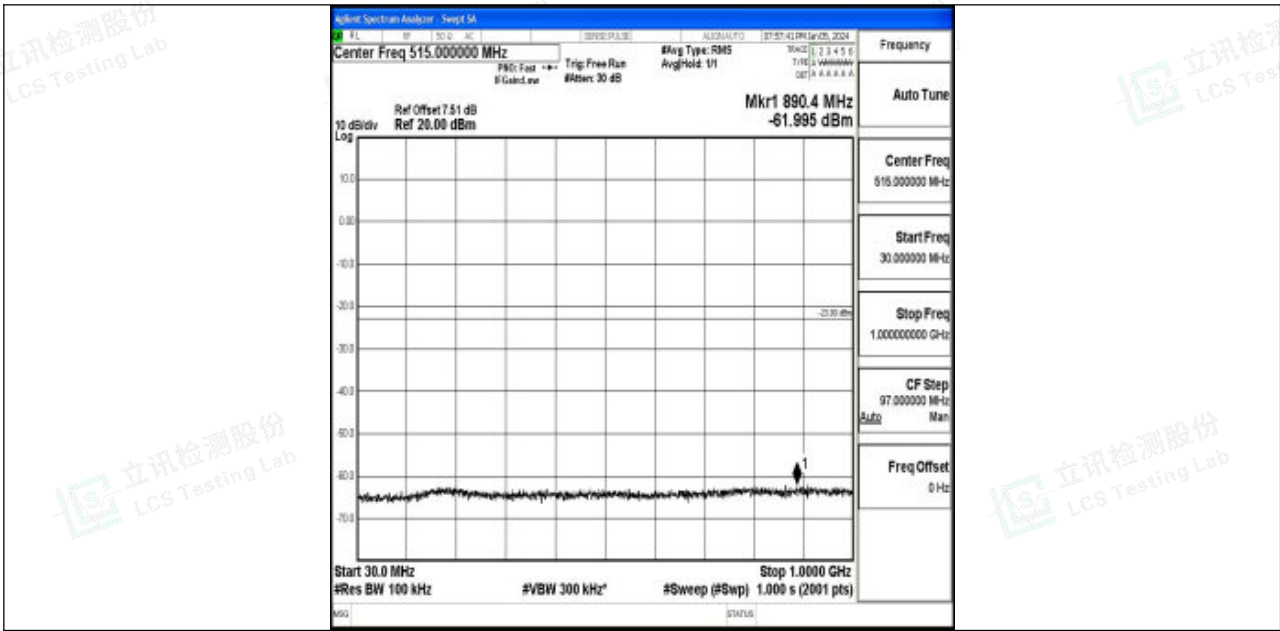

Band4_20MHz_QPSK_20175_1RB#0_3000~20000_3000~20000

Band4_20MHz_16QAM_20175_1RB#0_0.009~0.15_0.009~0.15

Band4_20MHz_16QAM_20175_1RB#0_0.15~30_0.15~30

Band4_20MHz_16QAM_20175_1RB#0_30~1000_30~1000

Band4_20MHz_16QAM_20175_1RB#0_1000~3000_1000~3000