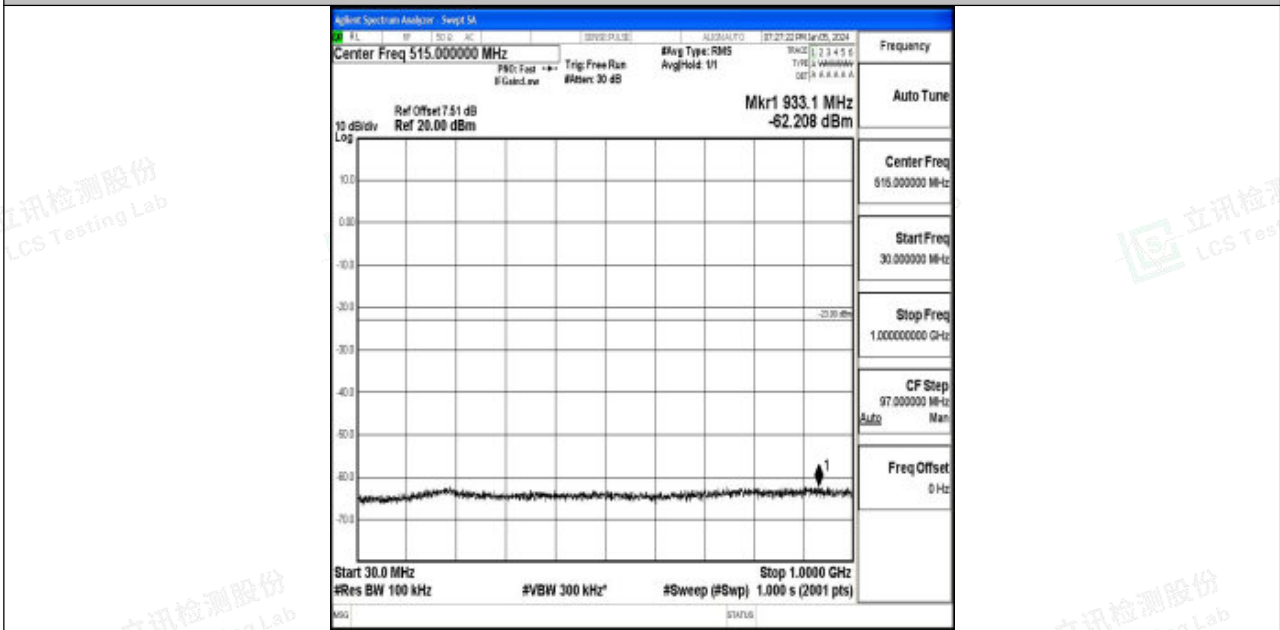

Band4_5MHz_16QAM_20375_1RB#0_3000~20000_3000~20000

Band4_10MHz_QPSK_20000_1RB#0_0.009~0.15_0.009~0.15

Band4_10MHz_QPSK_20000_1RB#0_0.15~30_0.15~30

Band4_10MHz_QPSK_20000_1RB#0_30~1000_30~1000

Band4_10MHz_QPSK_20000_1RB#0_1000~3000_1000~3000