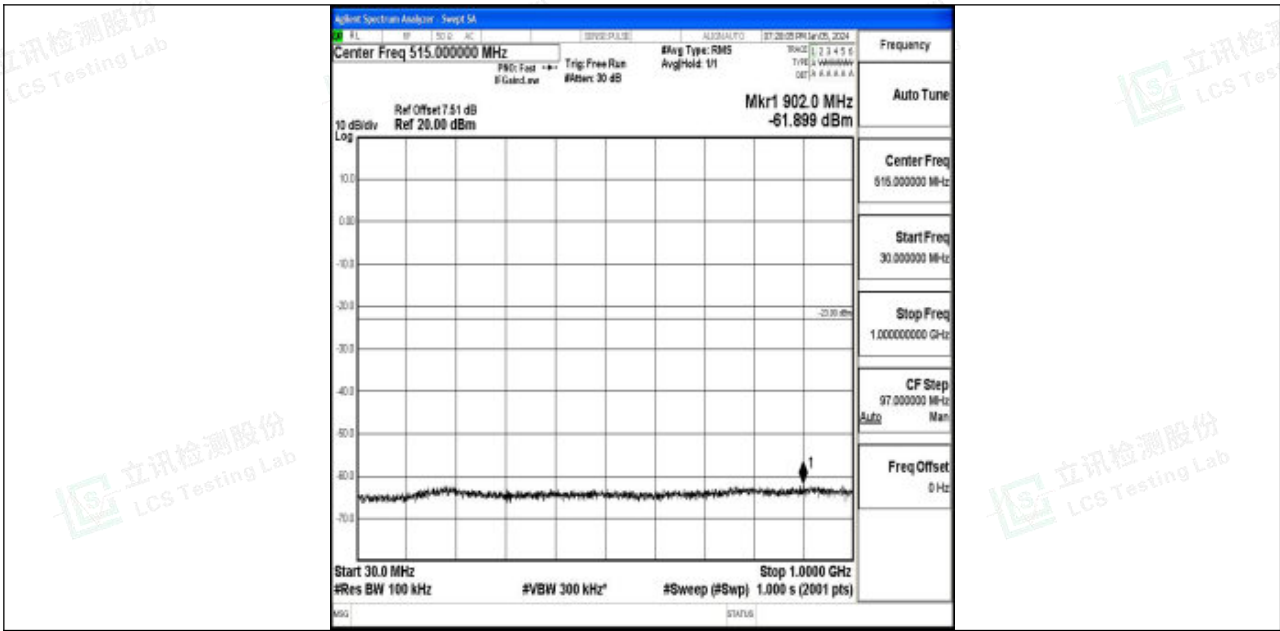

Band4_10MHz_QPSK_20000_1RB#0_3000~20000_3000~20000

Band4_10MHz_16QAM_20000_1RB#0_0.009~0.15_0.009~0.15

Band4_10MHz_16QAM_20000_1RB#0_0.15~30_0.15~30

Band4_10MHz_16QAM_20000_1RB#0_30~1000_30~1000

Band4_10MHz_16QAM_20000_1RB#0_1000~3000_1000~3000