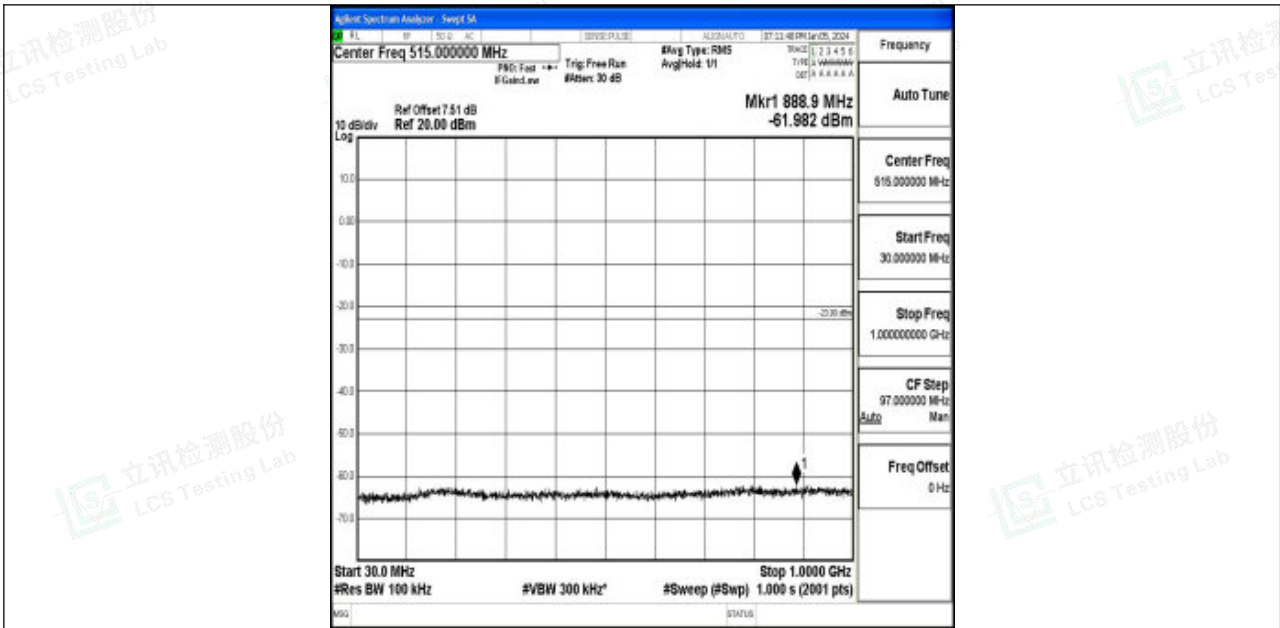

Band4_5MHz_QPSK_20175_1RB#0_3000~20000_3000~20000

Band4_5MHz_16QAM_20175_1RB#0_0.009~0.15_0.009~0.15

Band4_5MHz_16QAM_20175_1RB#0_0.15~30_0.15~30

Band4_5MHz_16QAM_20175_1RB#0_30~1000_30~1000

Band4_5MHz_16QAM_20175_1RB#0_1000~3000_1000~3000