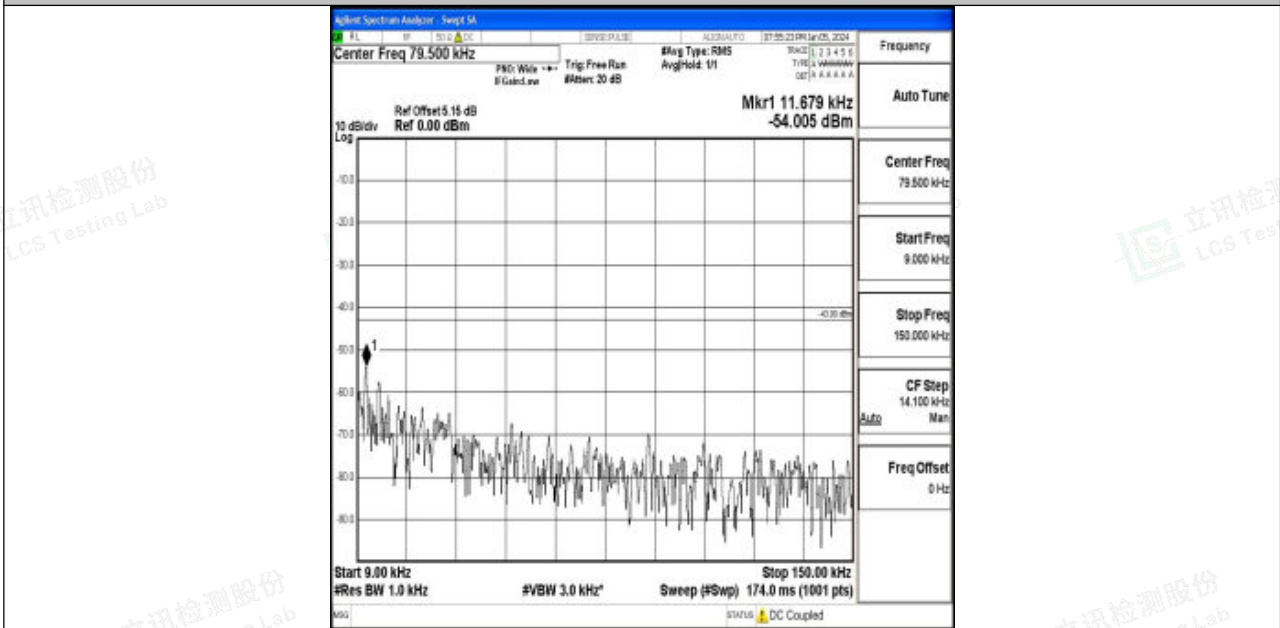

Band4_15MHz_16QAM_20325_1RB#0_3000~20000_3000~20000

Band4_20MHz_QPSK_20050_1RB#0_0.009~0.15_0.009~0.15