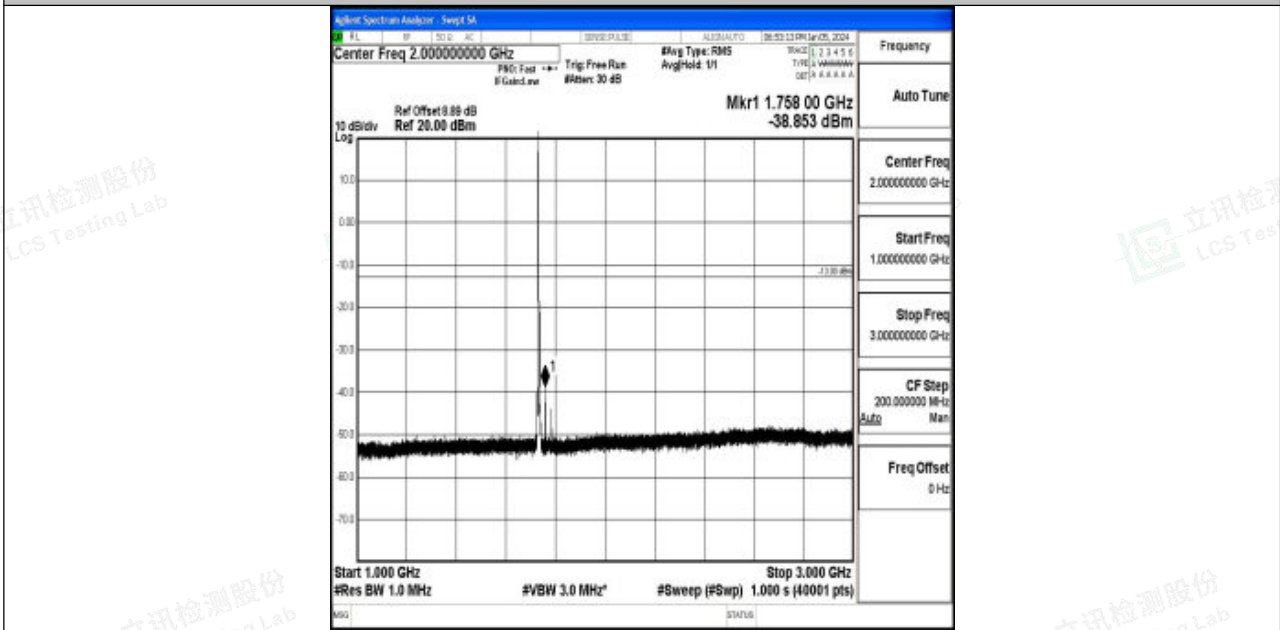

Band4_3MHz_QPSK_20175_1RB#0_3000~20000_3000~20000

Band4_3MHz_16QAM_20175_1RB#0_0.009~0.15_0.009~0.15

Band4_3MHz_16QAM_20175_1RB#0_0.15~30_0.15~30

Band4_3MHz_16QAM_20175_1RB#0_30~1000_30~1000

Band4_3MHz_16QAM_20175_1RB#0_1000~3000_1000~3000