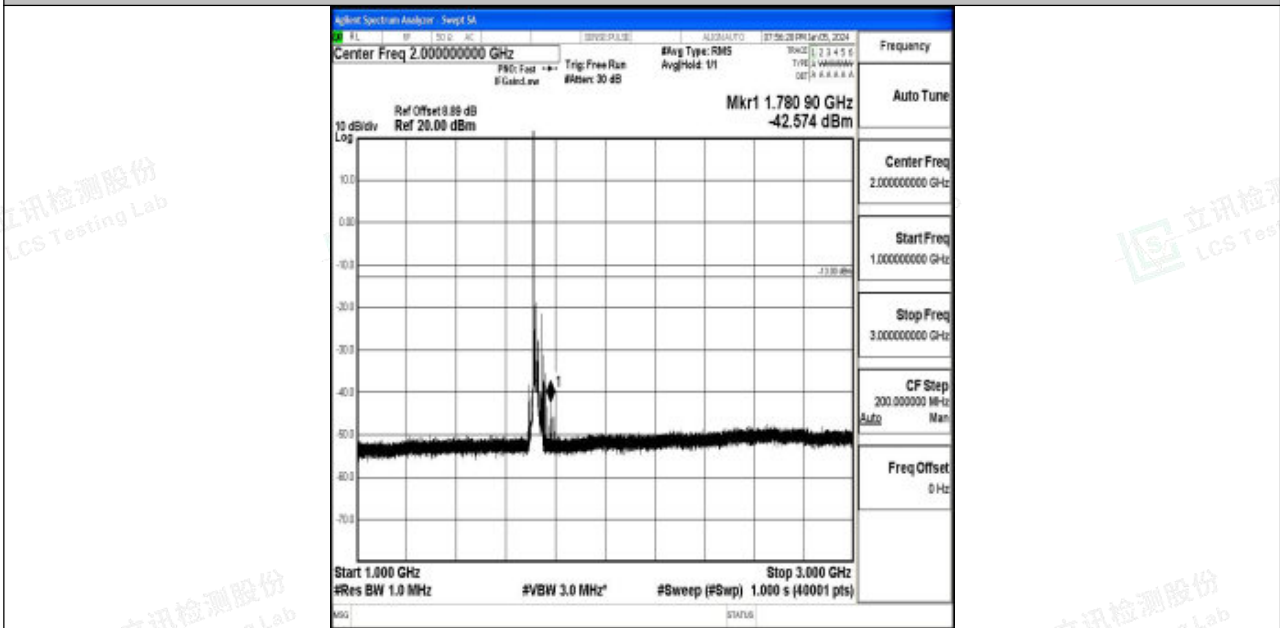

Band4_20MHz_QPSK_20050_1RB#0_3000~20000_3000~20000

Band4_20MHz_16QAM_20050_1RB#0_0.009~0.15_0.009~0.15

Band4_20MHz_16QAM_20050_1RB#0_0.15~30_0.15~30

Band4_20MHz_16QAM_20050_1RB#0_30~1000_30~1000

Band4_20MHz_16QAM_20050_1RB#0_1000~3000_1000~3000