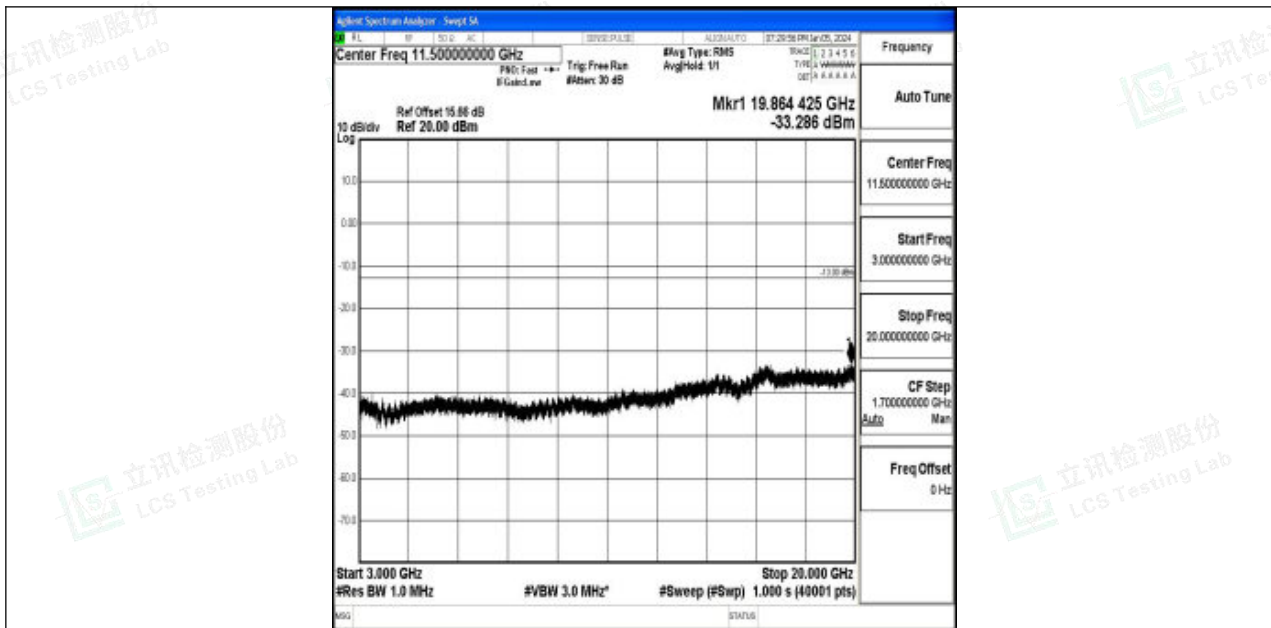

Band4_10MHz_QPSK_20175_1RB#0_3000~20000_3000~20000

Band4_10MHz_16QAM_20175_1RB#0_0.009~0.15_0.009~0.15

Band4_10MHz_16QAM_20175_1RB#0_0.15~30_0.15~30

Band4_10MHz_16QAM_20175_1RB#0_30~1000_30~1000

Band4_10MHz_16QAM_20175_1RB#0_1000~3000_1000~3000