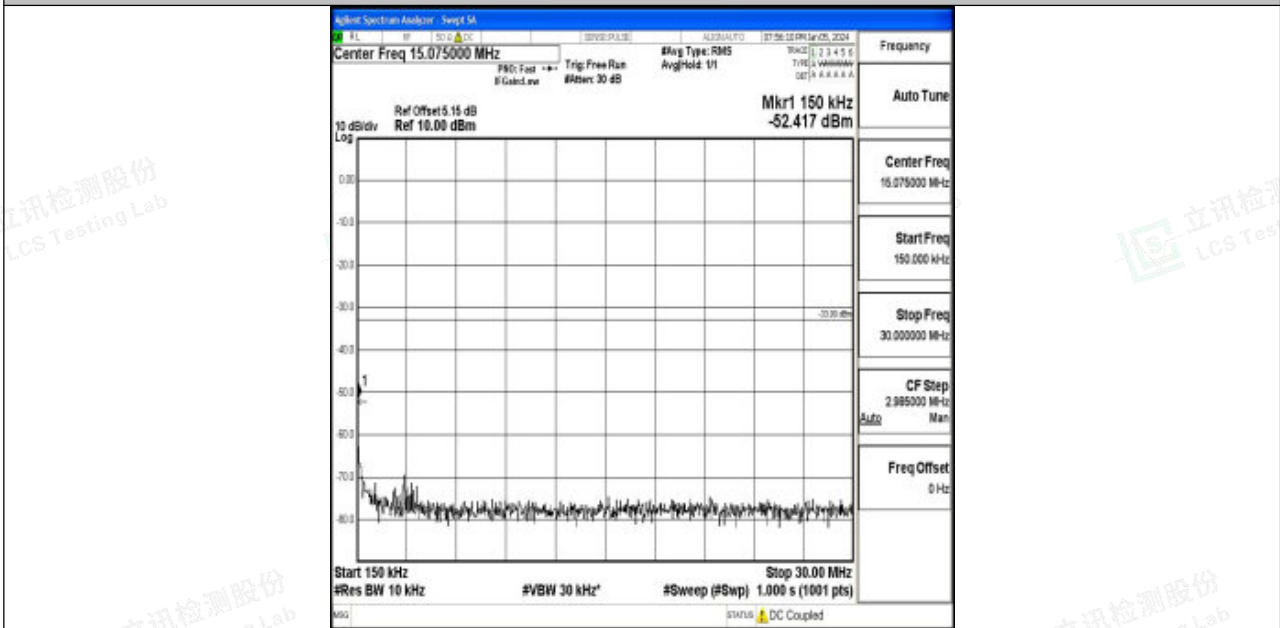

Band4_20MHz_16QAM_20050_1RB#0_0.009~0.15_0.009~0.15

Band4_20MHz_16QAM_20050_1RB#0_0.15~30_0.15~30