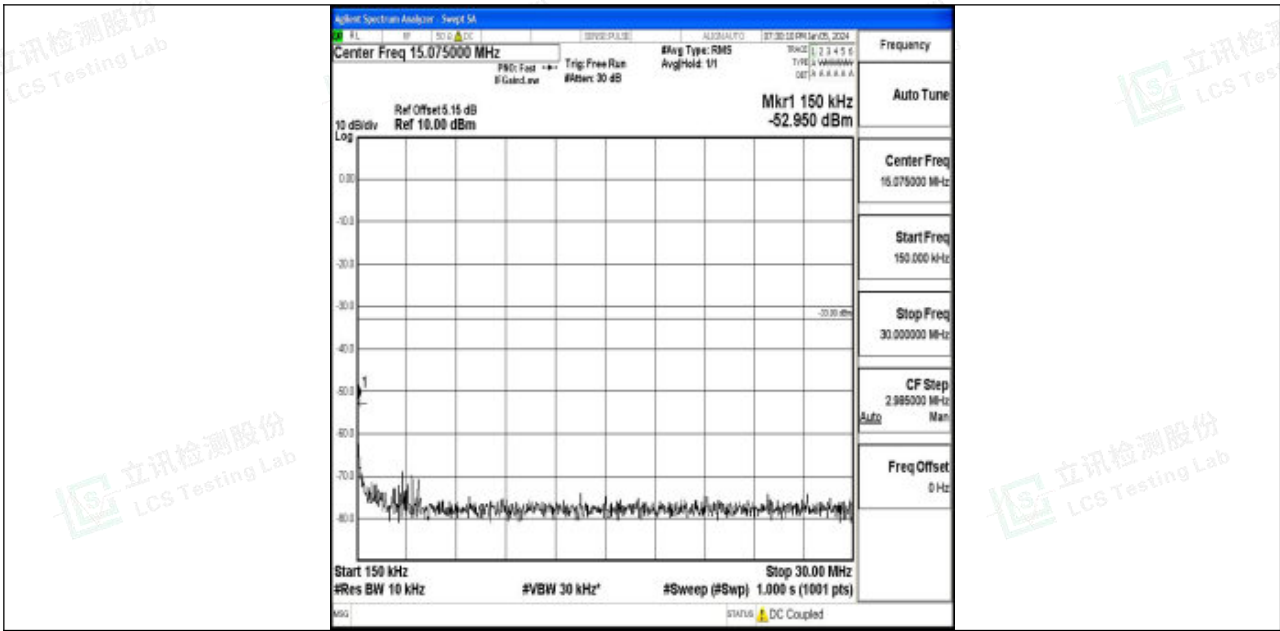

Band4_10MHz_QPSK_20350_1RB#0_0.009~0.15_0.009~0.15

Band4_10MHz_QPSK_20350_1RB#0_0.15~30_0.15~30