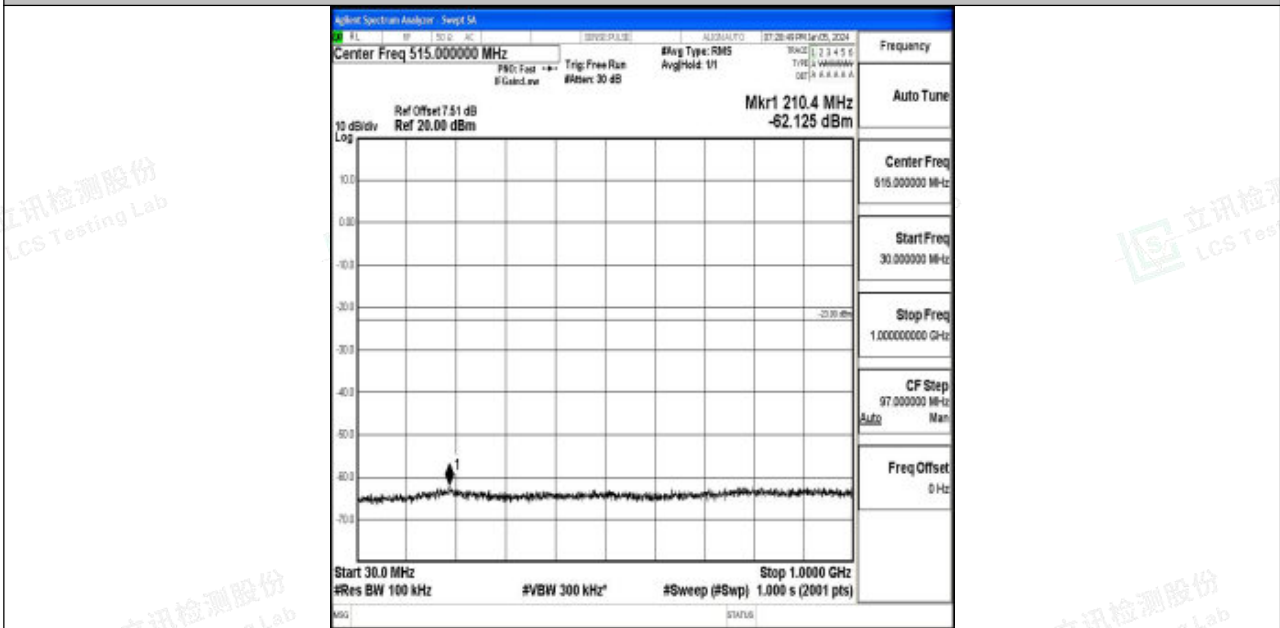

Band4_10MHz_16QAM_20000_1RB#0_3000~20000_3000~20000

Band4_10MHz_QPSK_20175_1RB#0_0.009~0.15_0.009~0.15

Band4_10MHz_QPSK_20175_1RB#0_0.15~30_0.15~30

Band4_10MHz_QPSK_20175_1RB#0_30~1000_30~1000

Band4_10MHz_QPSK_20175_1RB#0_1000~3000_1000~3000