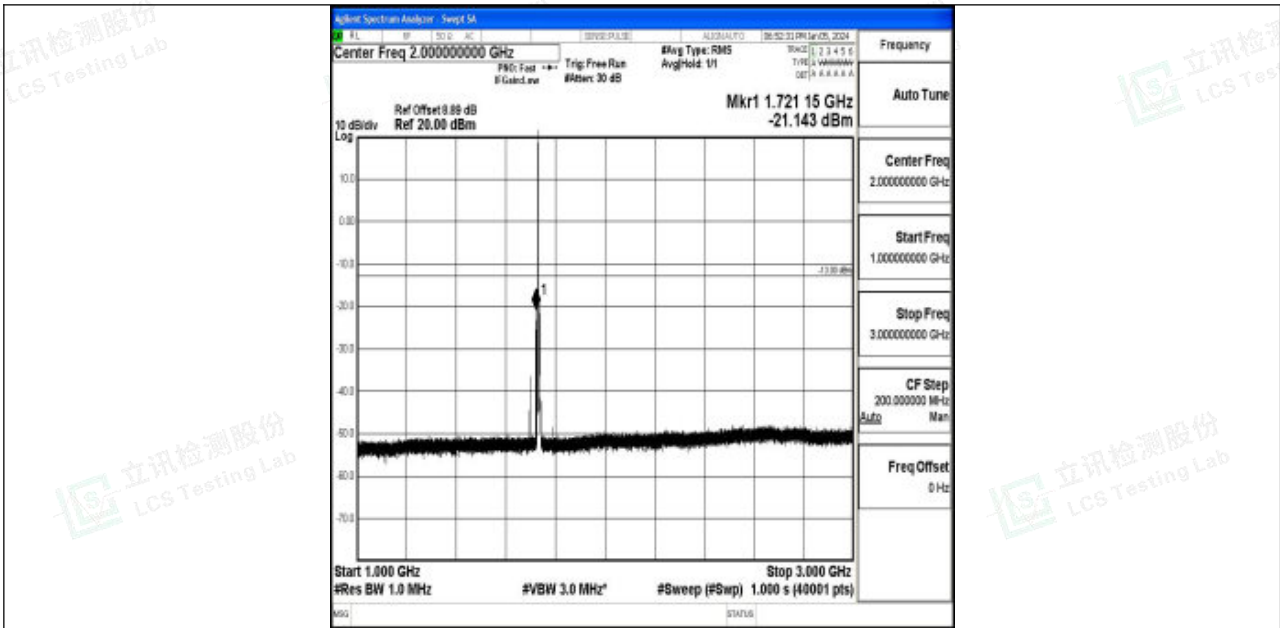

Band4_3MHz_16QAM_19965_1RB#0_3000~20000_3000~20000

Band4_3MHz_QPSK_20175_1RB#0_0.009~0.15_0.009~0.15

Band4_3MHz_QPSK_20175_1RB#0_0.15~30_0.15~30

Band4_3MHz_QPSK_20175_1RB#0_30~1000_30~1000

Band4_3MHz_QPSK_20175_1RB#0_1000~3000_1000~3000