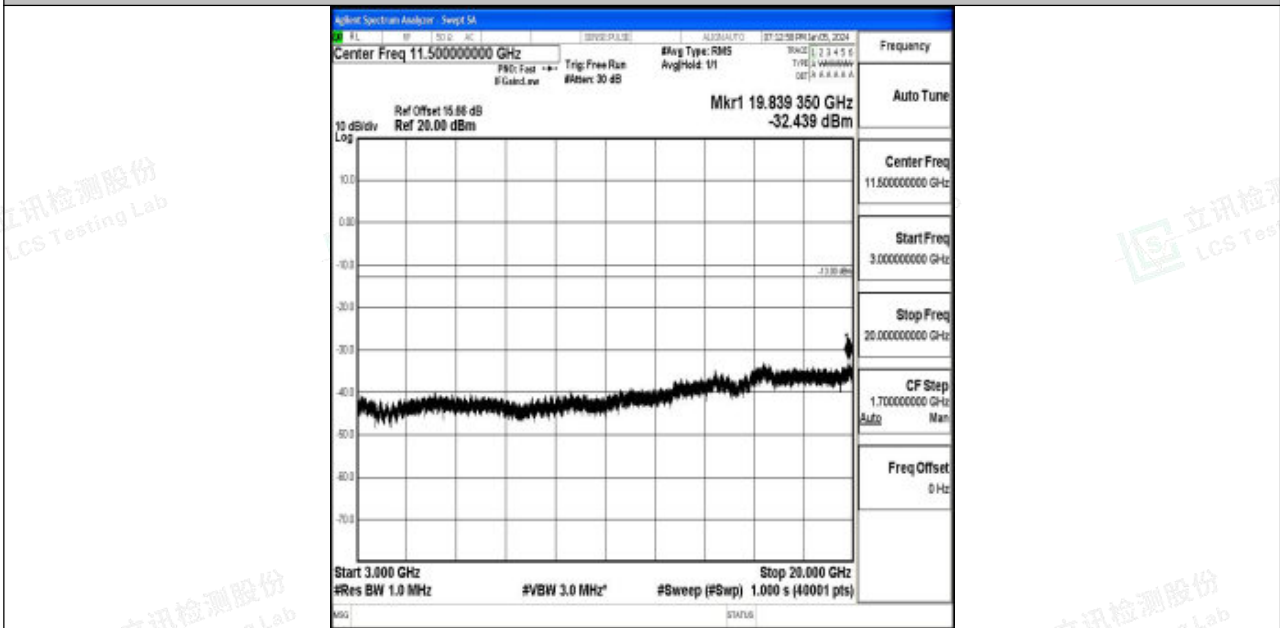

Band4_5MHz_16QAM_20175_1RB#0_3000~20000_3000~20000

Band4_5MHz_QPSK_20375_1RB#0_0.009~0.15_0.009~0.15

Band4_5MHz_QPSK_20375_1RB#0_0.15~30_0.15~30

Band4_5MHz_QPSK_20375_1RB#0_30~1000_30~1000

Band4_5MHz_QPSK_20375_1RB#0_1000~3000_1000~3000