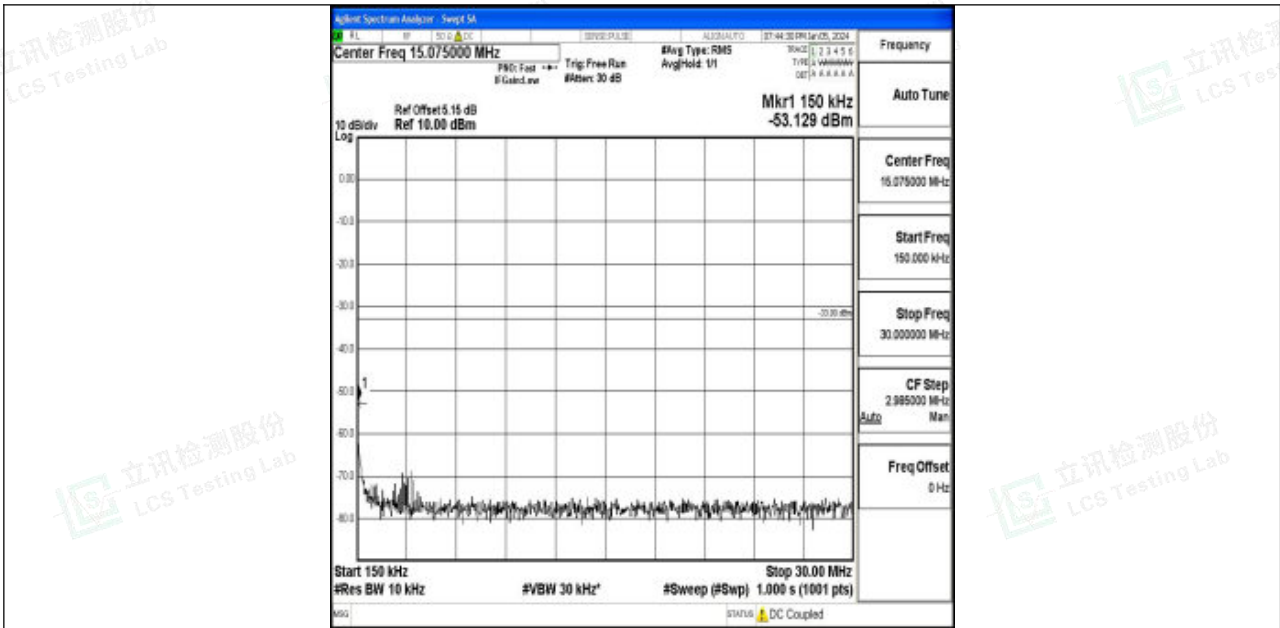

Band4_15MHz_QPSK_20325_1RB#0_0.009~0.15_0.009~0.15

Band4_15MHz_QPSK_20325_1RB#0_0.15~30_0.15~30