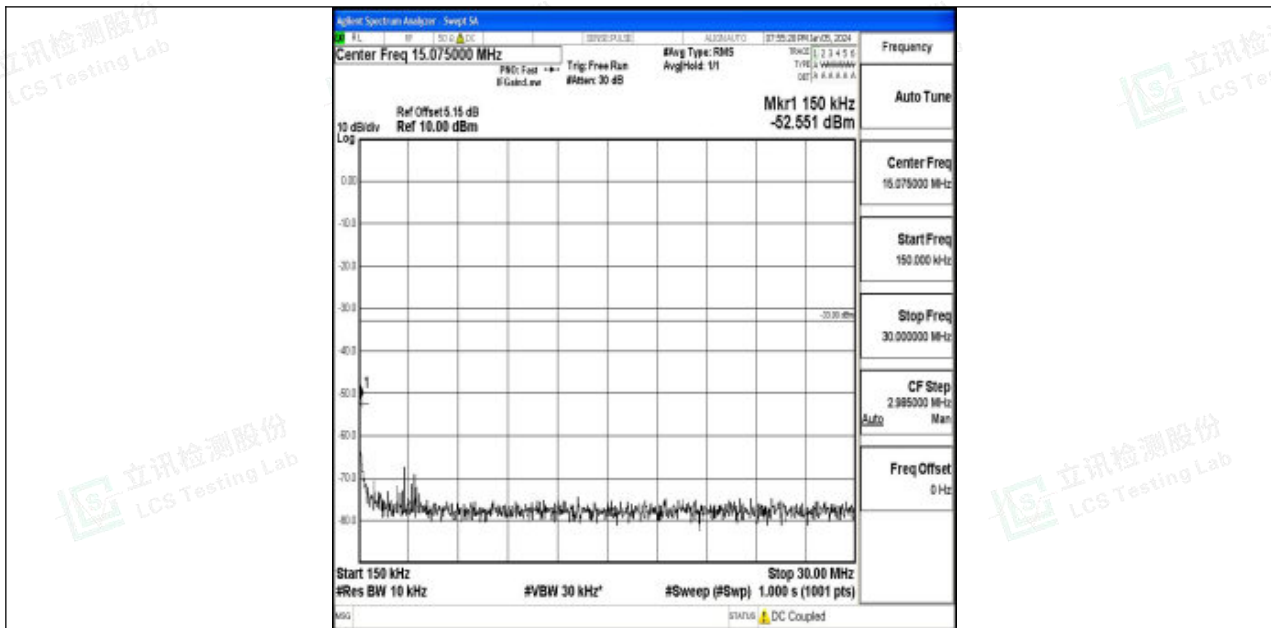

Band4_20MHz_QPSK_20050_1RB#0_0.009~0.15_0.009~0.15

Band4_20MHz_QPSK_20050_1RB#0_0.15~30_0.15~30