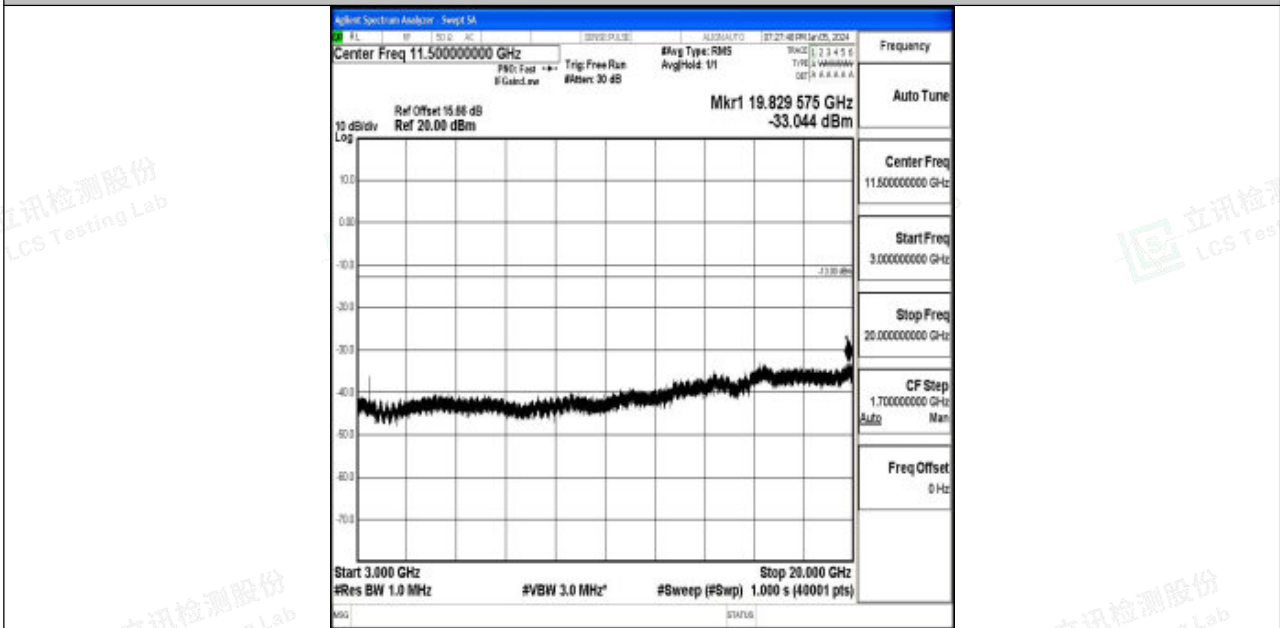

Band4_5MHz_16QAM_20375_1RB#0_3000~20000_3000~20000

Band4_10MHz_QPSK_20000_1RB#0_0.009~0.15_0.009~0.15

Band4_10MHz_QPSK_20000_1RB#0_0.15~30_0.15~30

Band4_10MHz_QPSK_20000_1RB#0_30~1000_30~1000

Band4_10MHz_QPSK_20000_1RB#0_1000~3000_1000~3000