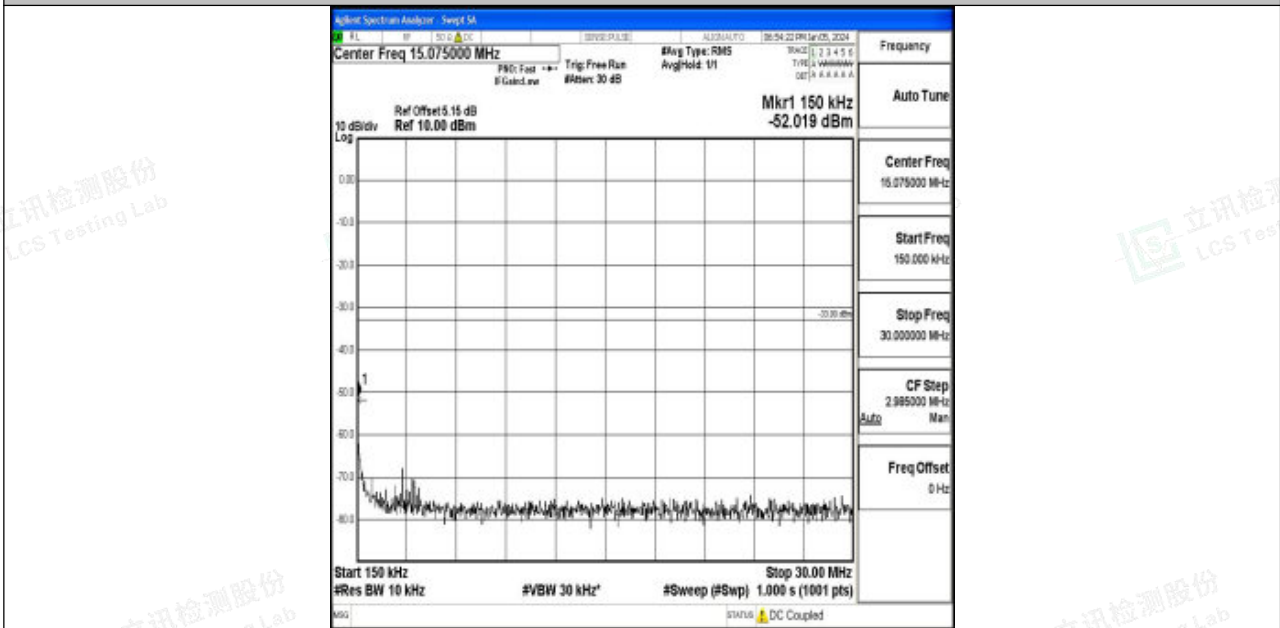

Band4_3MHz_16QAM_20385_1RB#0_0.009~0.15_0.009~0.15

Band4_3MHz_16QAM_20385_1RB#0_0.15~30_0.15~30