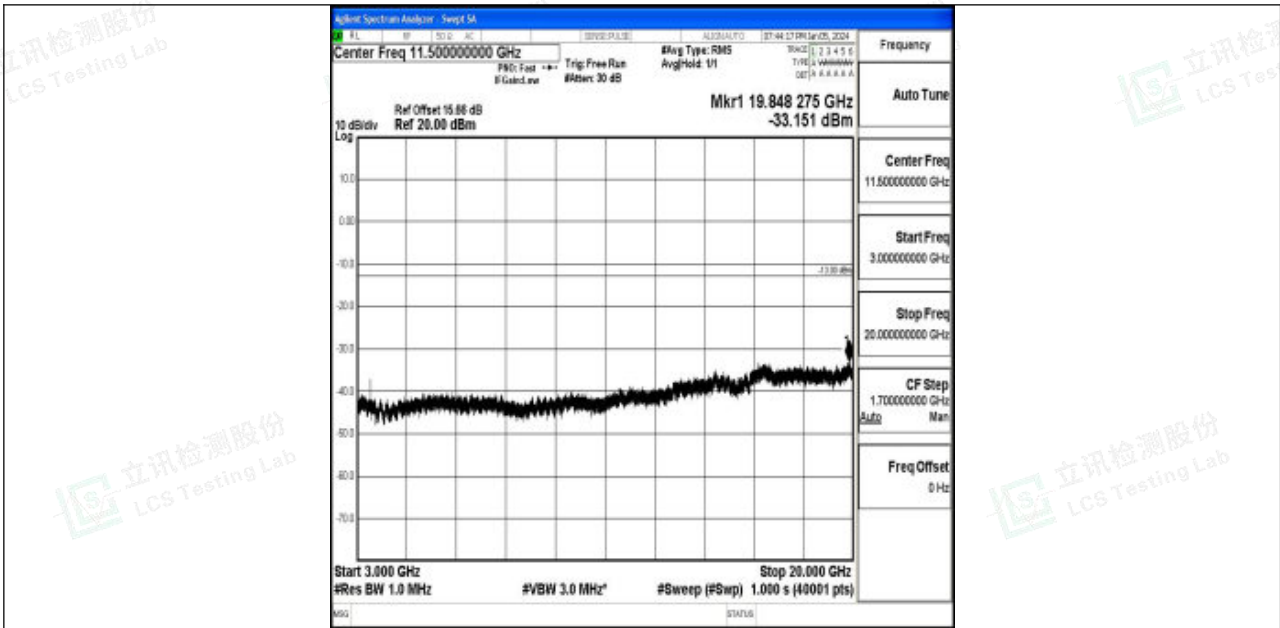

Band4_15MHz_QPSK_20175_1RB#0_3000~20000_3000~20000

Band4_15MHz_16QAM_20175_1RB#0_0.009~0.15_0.009~0.15

Band4_15MHz_16QAM_20175_1RB#0_0.15~30_0.15~30

Band4_15MHz_16QAM_20175_1RB#0_30~1000_30~1000

Band4_15MHz_16QAM_20175_1RB#0_1000~3000_1000~3000