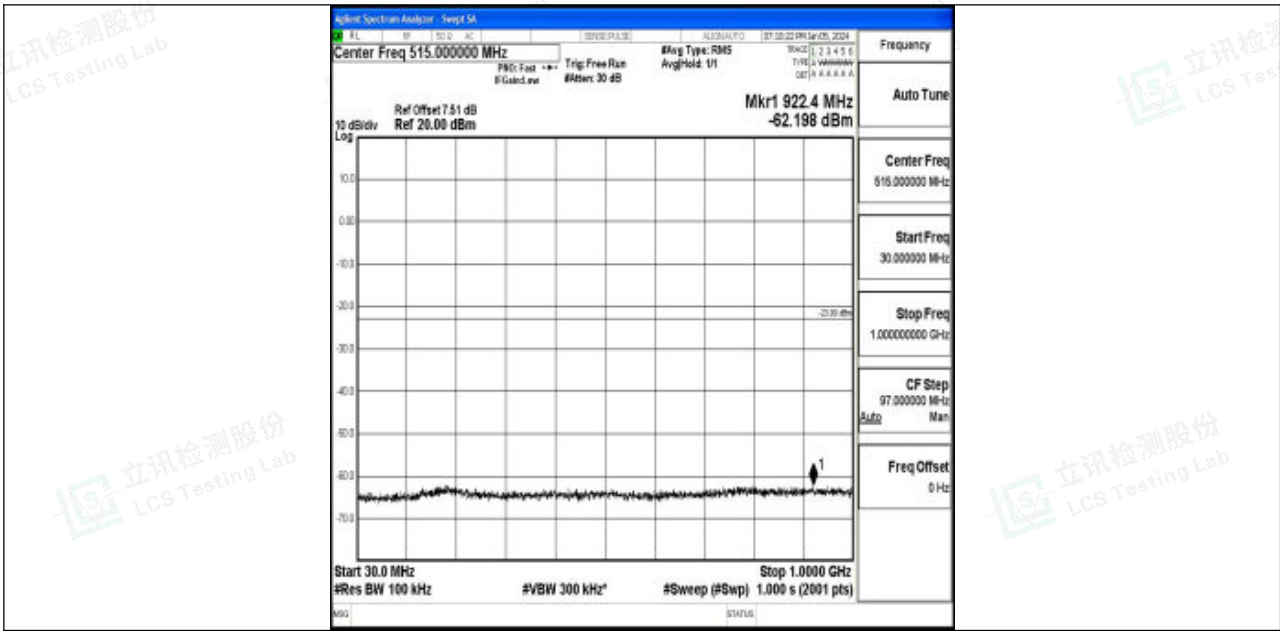

Band4_5MHz_QPSK_19975_1RB#0_3000~20000_3000~20000

Band4_5MHz_16QAM_19975_1RB#0_0.009~0.15_0.009~0.15

Band4_5MHz_16QAM_19975_1RB#0_0.15~30_0.15~30

Band4_5MHz_16QAM_19975_1RB#0_30~1000_30~1000

Band4_5MHz_16QAM_19975_1RB#0_1000~3000_1000~3000