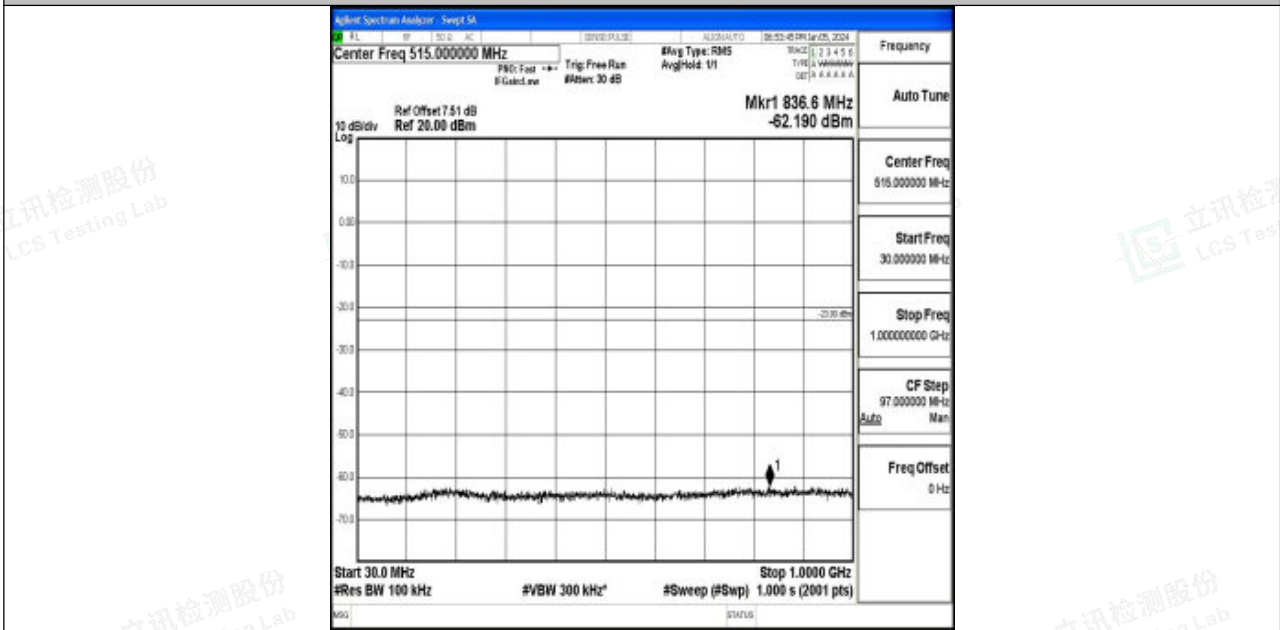

Band4_3MHz_16QAM_20175_1RB#0_3000~20000_3000~20000

Band4_3MHz_QPSK_20385_1RB#0_0.009~0.15_0.009~0.15

Band4_3MHz_QPSK_20385_1RB#0_0.15~30_0.15~30

Band4_3MHz_QPSK_20385_1RB#0_30~1000_30~1000

Band4_3MHz_QPSK_20385_1RB#0_1000~3000_1000~3000