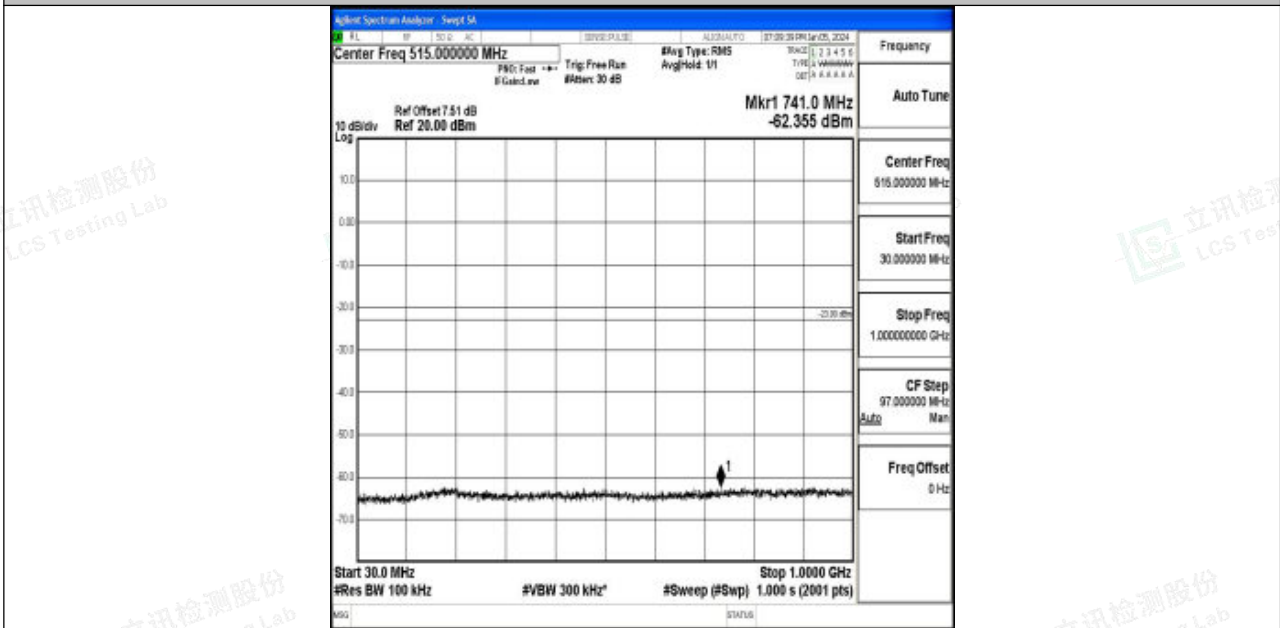

Band4_3MHz_16QAM_20385_1RB#0_3000~20000_3000~20000

Band4_5MHz_QPSK_19975_1RB#0_0.009~0.15_0.009~0.15

Band4_5MHz_QPSK_19975_1RB#0_0.15~30_0.15~30

Band4_5MHz_QPSK_19975_1RB#0_30~1000_30~1000

Band4_5MHz_QPSK_19975_1RB#0_1000~3000_1000~3000