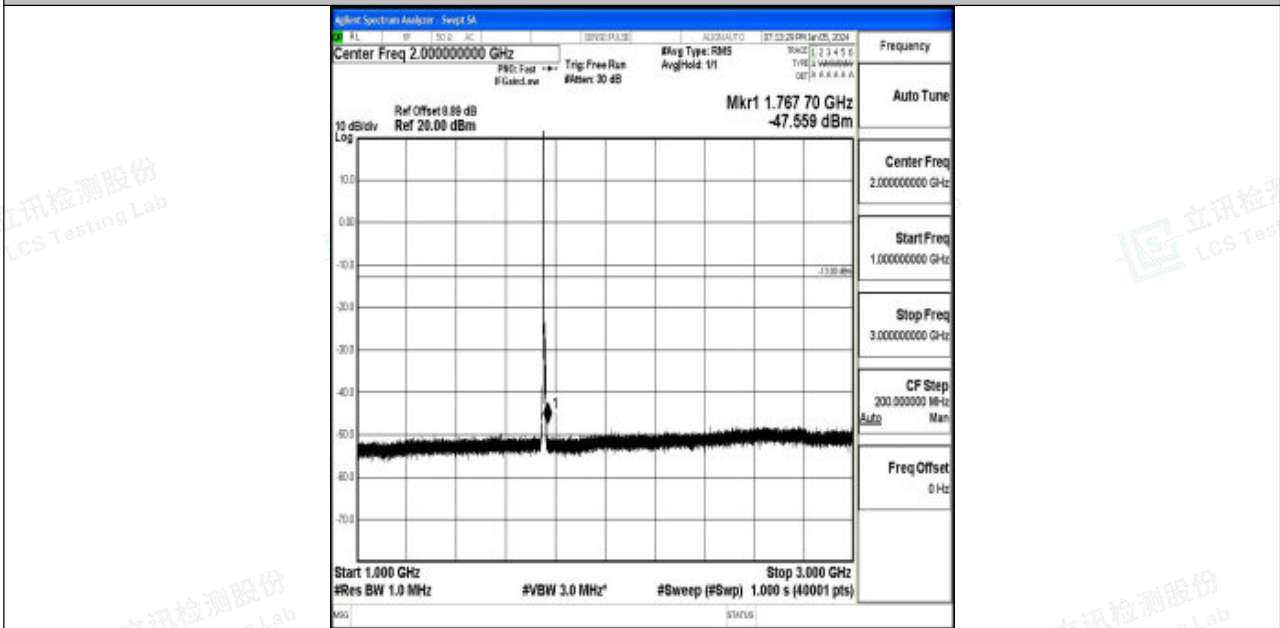

Band4_5MHz_QPSK_20375_1RB#0_3000~20000_3000~20000

Band4_5MHz_16QAM_20375_1RB#0_0.009~0.15_0.009~0.15

Band4_5MHz_16QAM_20375_1RB#0_0.15~30_0.15~30

Band4_5MHz_16QAM_20375_1RB#0_30~1000_30~1000

Band4_5MHz_16QAM_20375_1RB#0_1000~3000_1000~3000