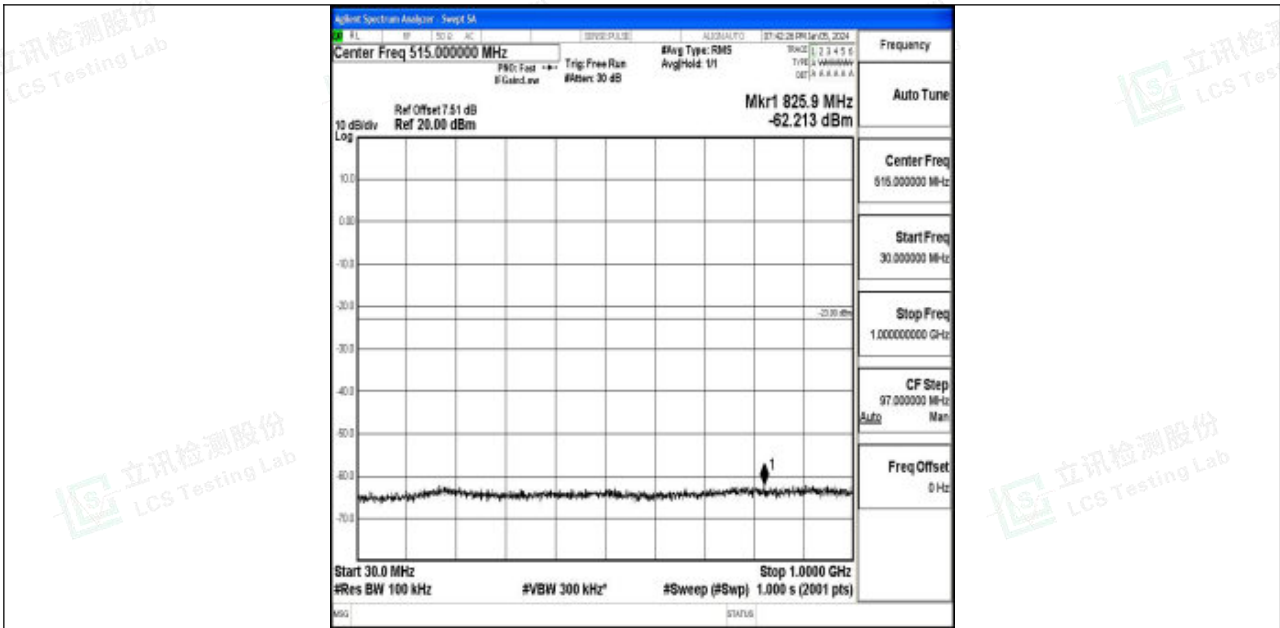

Band4_15MHz_QPSK_20025_1RB#0_3000~20000_3000~20000

Band4_15MHz_16QAM_20025_1RB#0_0.009~0.15_0.009~0.15

Band4_15MHz_16QAM_20025_1RB#0_0.15~30_0.15~30

Band4_15MHz_16QAM_20025_1RB#0_30~1000_30~1000

Band4_15MHz_16QAM_20025_1RB#0_1000~3000_1000~3000