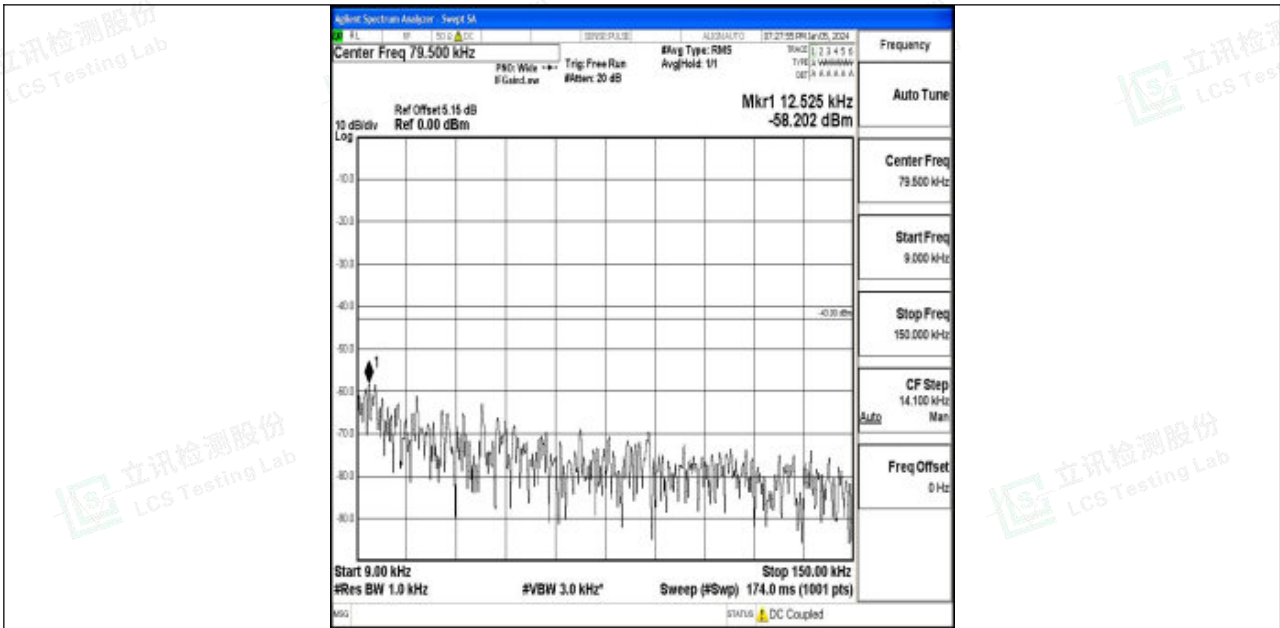

Band4_10MHz_QPSK_20000_1RB#0_3000~20000_3000~20000

Band4_10MHz_16QAM_20000_1RB#0_0.009~0.15_0.009~0.15