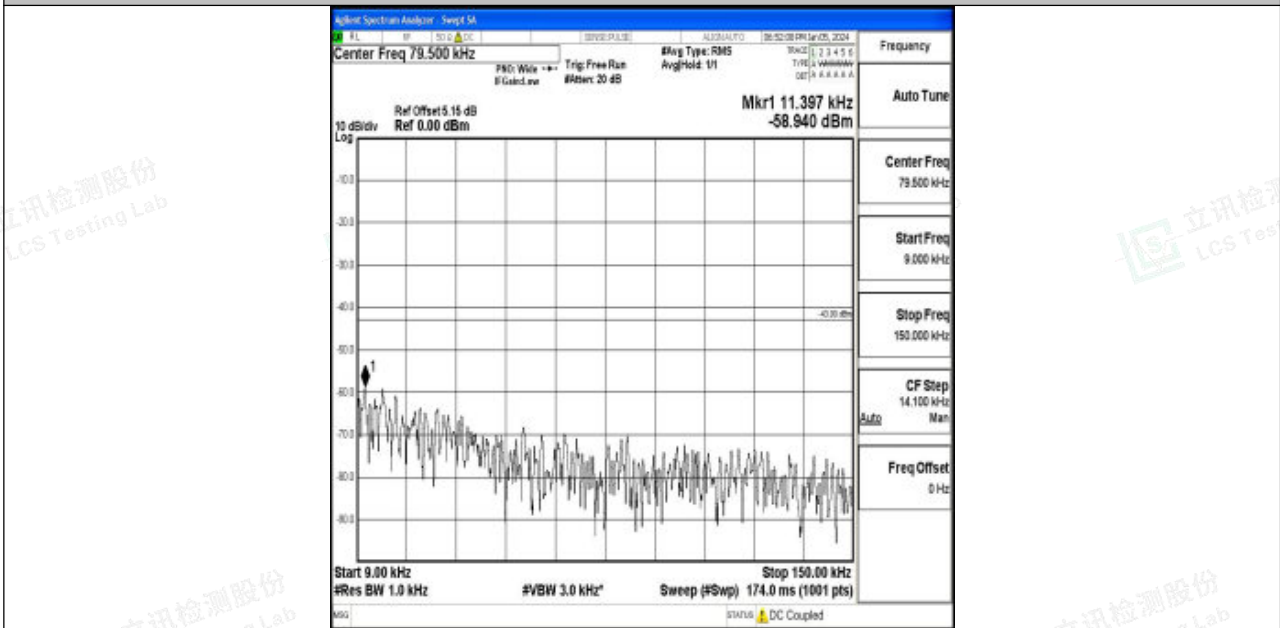

Band4_3MHz_16QAM_19965_1RB#0_3000~20000_3000~20000

Band4_3MHz_QPSK_20175_1RB#0_0.009~0.15_0.009~0.15