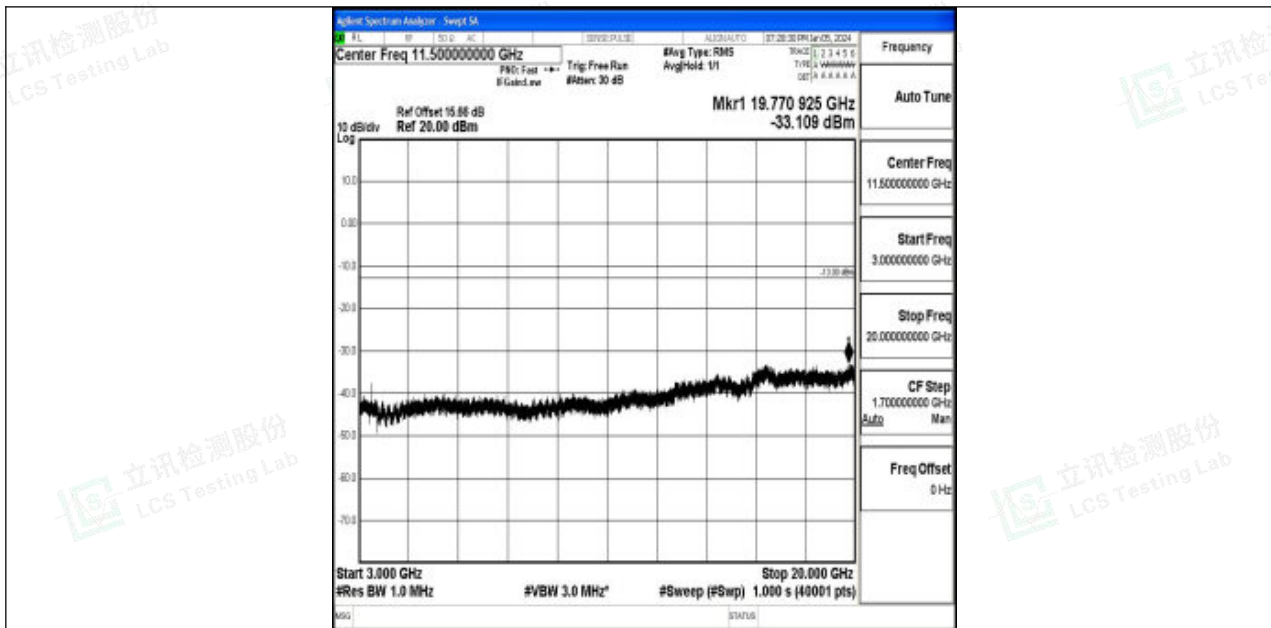

Band4_10MHz_QPSK_20000_1RB#0_3000~20000_3000~20000

Band4_10MHz_16QAM_20000_1RB#0_0.009~0.15_0.009~0.15

Band4_10MHz_16QAM_20000_1RB#0_0.15~30_0.15~30

Band4_10MHz_16QAM_20000_1RB#0_30~1000_30~1000

Band4_10MHz_16QAM_20000_1RB#0_1000~3000_1000~3000