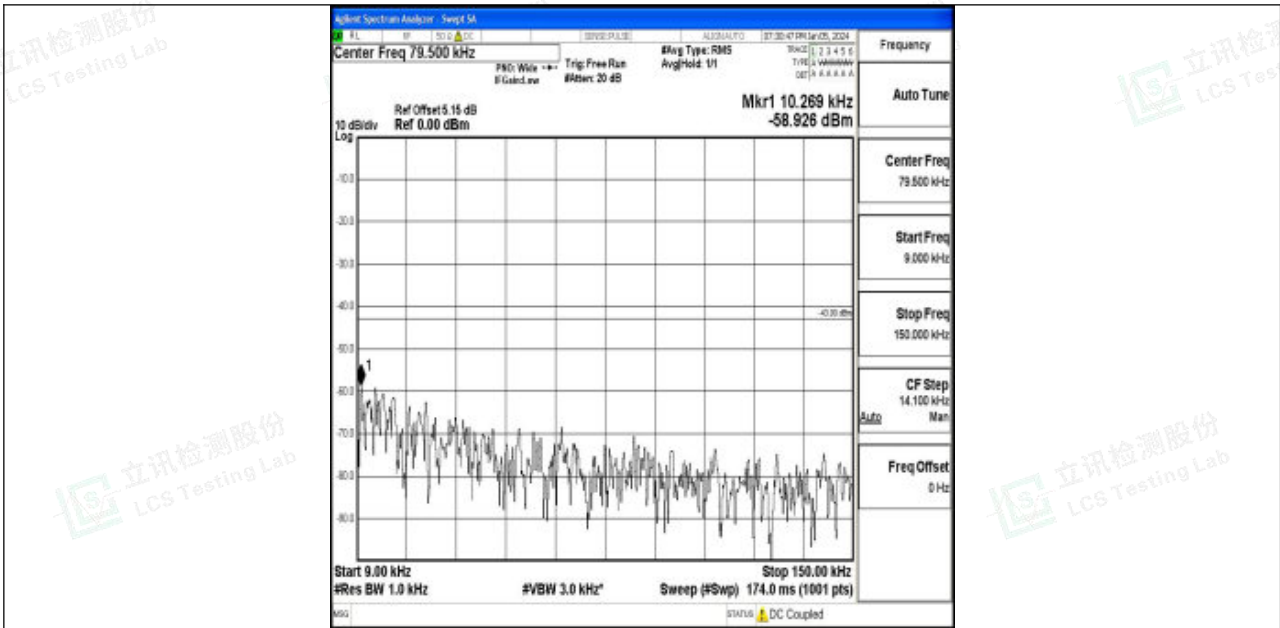

Band4_10MHz_QPSK_20350_1RB#0_3000~20000_3000~20000

Band4_10MHz_16QAM_20350_1RB#0_0.009~0.15_0.009~0.15