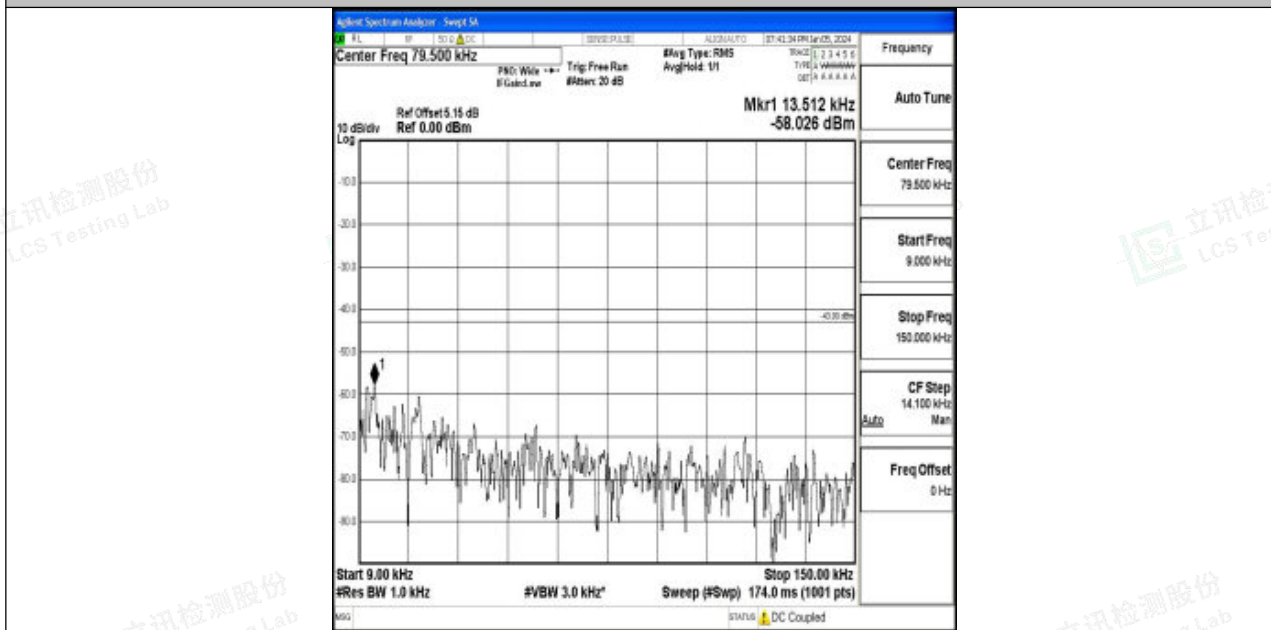

Band4_10MHz_16QAM_20350_1RB#0_3000~20000_3000~20000

Band4_15MHz_QPSK_20025_1RB#0_0.009~0.15_0.009~0.15