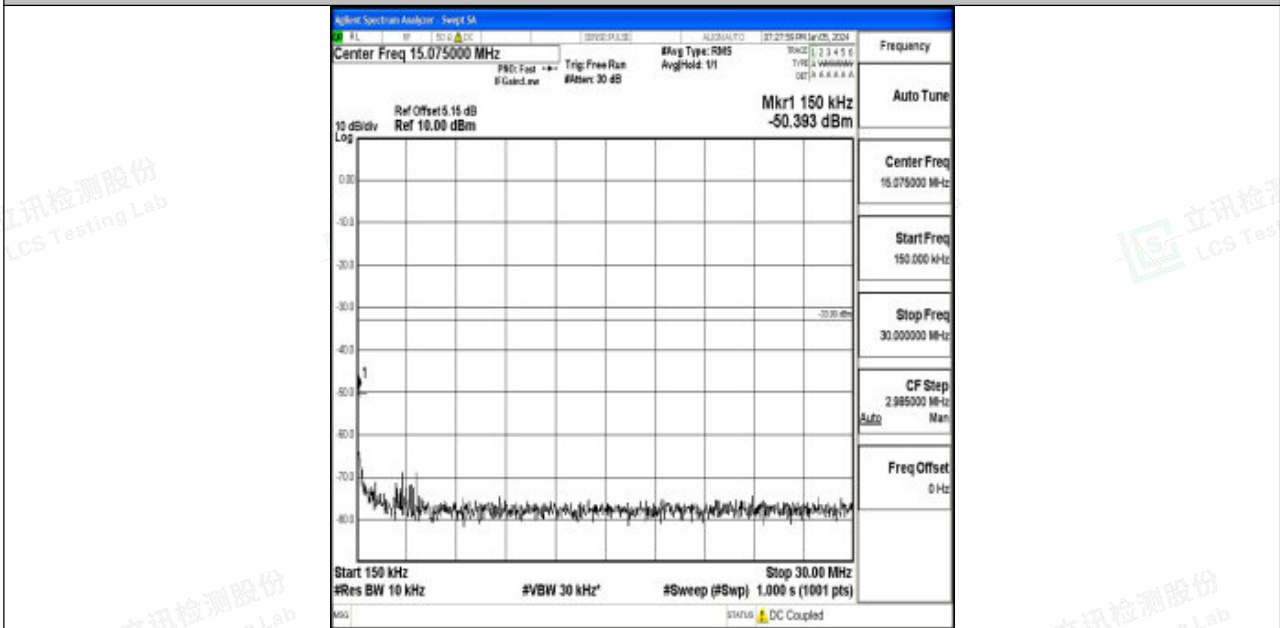

Band4_10MHz_16QAM_20000_1RB#0_0.009~0.15_0.009~0.15

Band4_10MHz_16QAM_20000_1RB#0_0.15~30_0.15~30