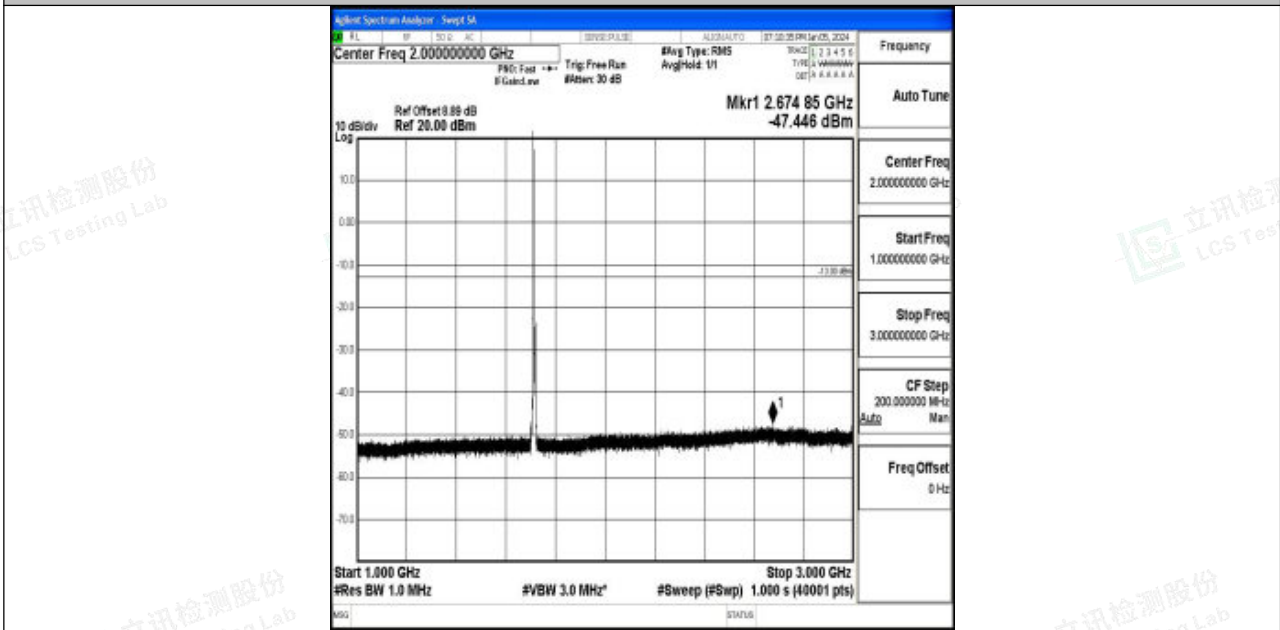

Band4_5MHz_QPSK_19975_1RB#0_3000~20000_3000~20000

Band4_5MHz_16QAM_19975_1RB#0_0.009~0.15_0.009~0.15

Band4_5MHz_16QAM_19975_1RB#0_0.15~30_0.15~30

Band4_5MHz_16QAM_19975_1RB#0_30~1000_30~1000

Band4_5MHz_16QAM_19975_1RB#0_1000~3000_1000~3000