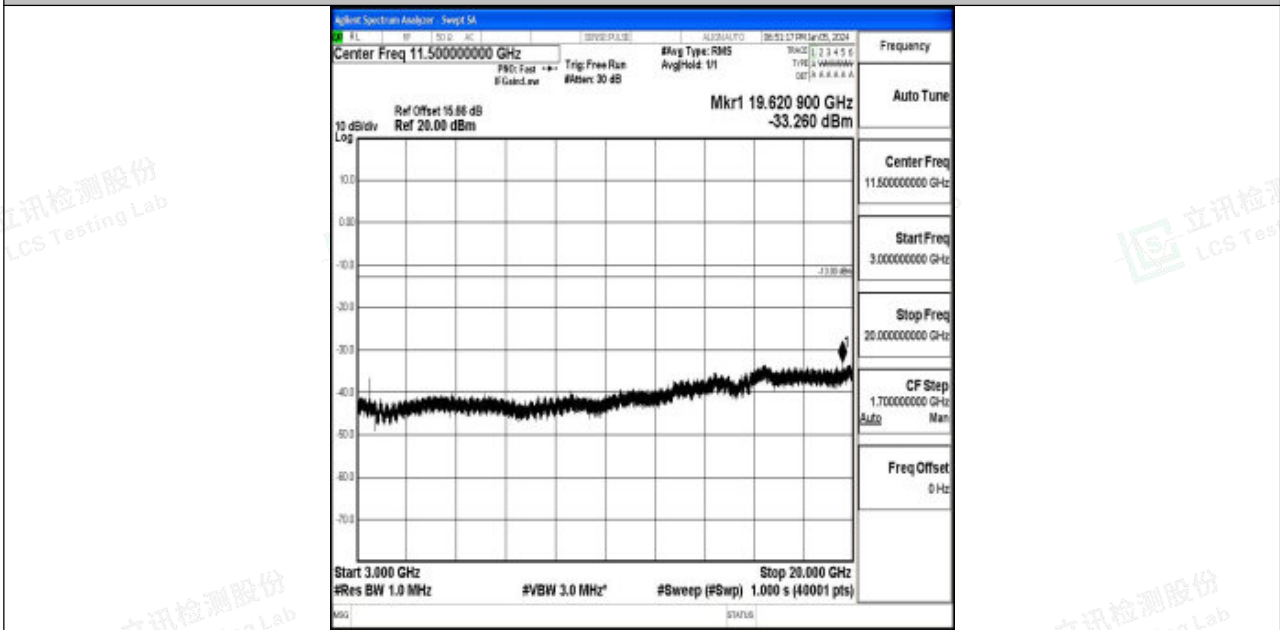

Band4_1.4MHz_16QAM_20393_1RB#0_3000~20000_3000~20000

Band4_3MHz_QPSK_19965_1RB#0_0.009~0.15_0.009~0.15

Band4_3MHz_QPSK_19965_1RB#0_0.15~30_0.15~30

Band4_3MHz_QPSK_19965_1RB#0_30~1000_30~1000

Band4_3MHz_QPSK_19965_1RB#0_1000~3000_1000~3000