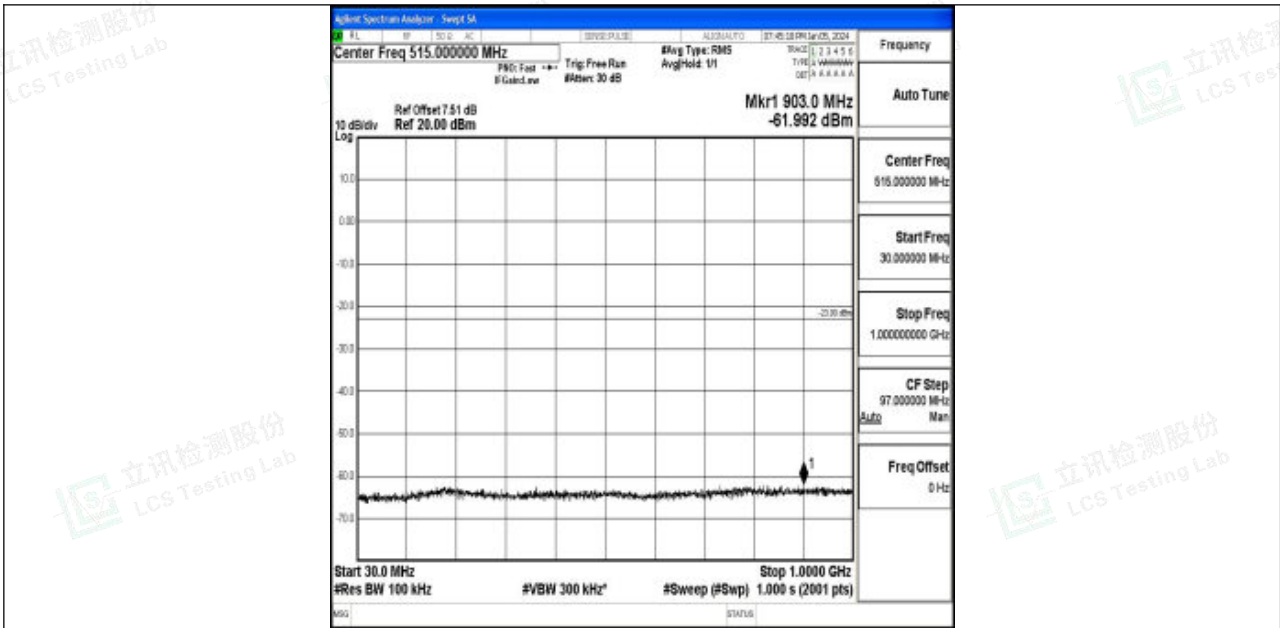

Band4_15MHz_QPSK_20325_1RB#0_3000~20000_3000~20000

Band4_15MHz_16QAM_20325_1RB#0_0.009~0.15_0.009~0.15

Band4_15MHz_16QAM_20325_1RB#0_0.15~30_0.15~30

Band4_15MHz_16QAM_20325_1RB#0_30~1000_30~1000

Band4_15MHz_16QAM_20325_1RB#0_1000~3000_1000~3000