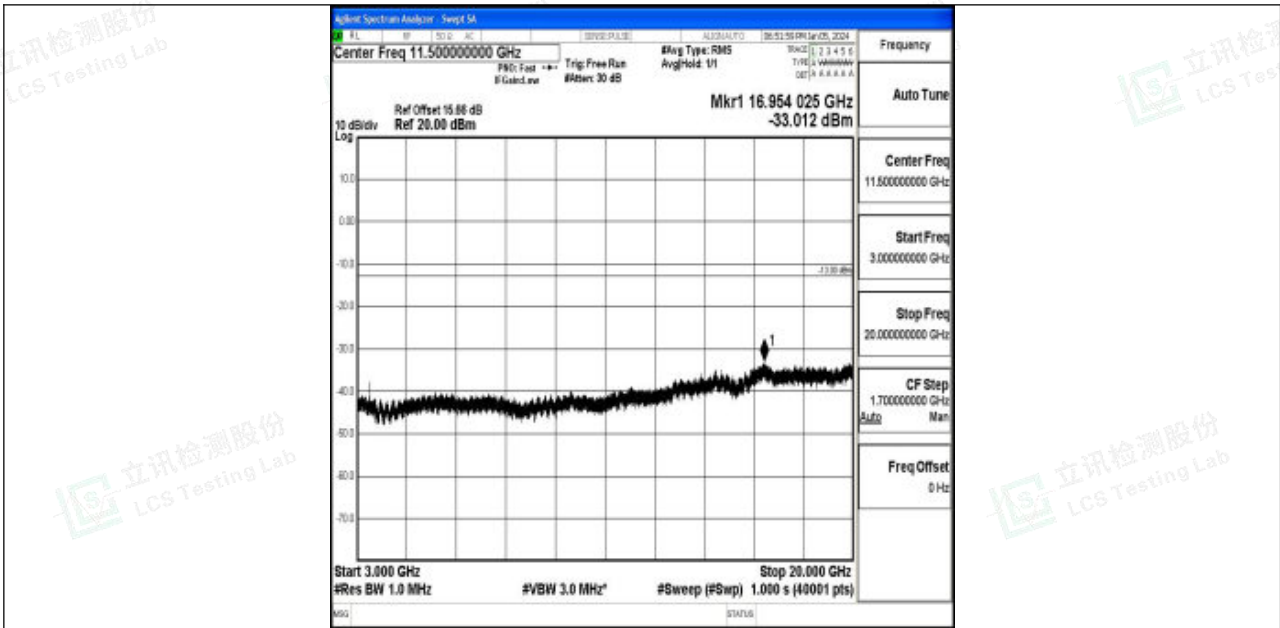

Band4_3MHz_QPSK_19965_1RB#0_3000~20000_3000~20000

Band4_3MHz_16QAM_19965_1RB#0_0.009~0.15_0.009~0.15

Band4_3MHz_16QAM_19965_1RB#0_0.15~30_0.15~30

Band4_3MHz_16QAM_19965_1RB#0_30~1000_30~1000

Band4_3MHz_16QAM_19965_1RB#0_1000~3000_1000~3000