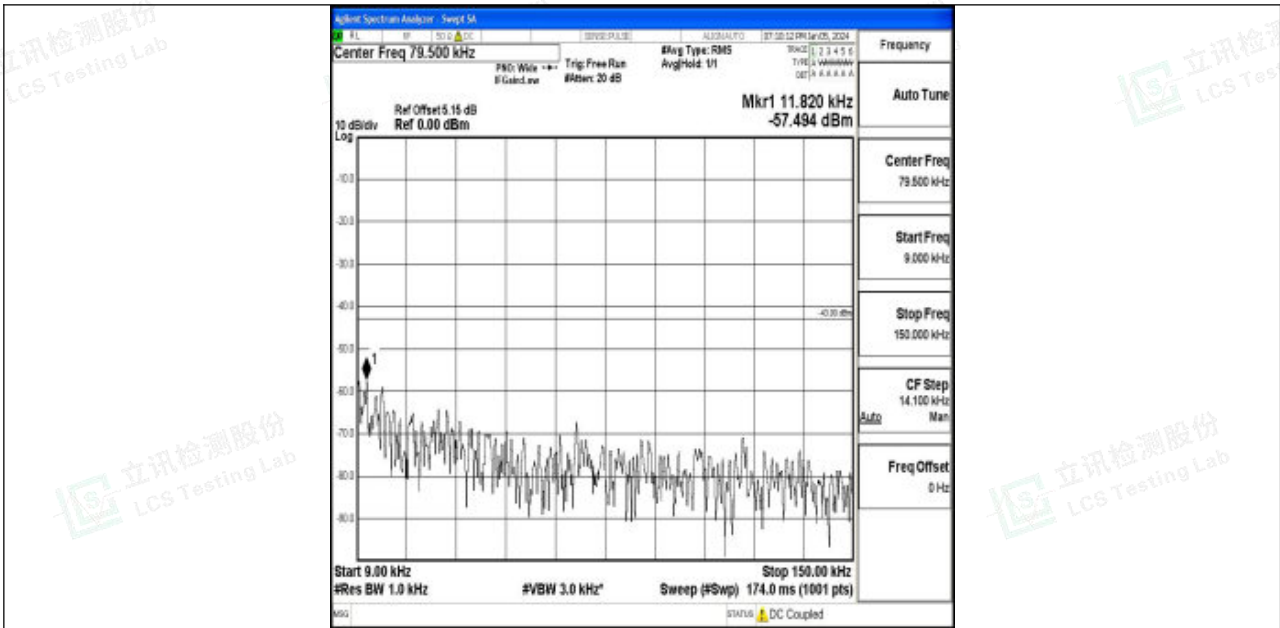

Band4_5MHz_QPSK_19975_1RB#0_3000~20000_3000~20000

Band4_5MHz_16QAM_19975_1RB#0_0.009~0.15_0.009~0.15