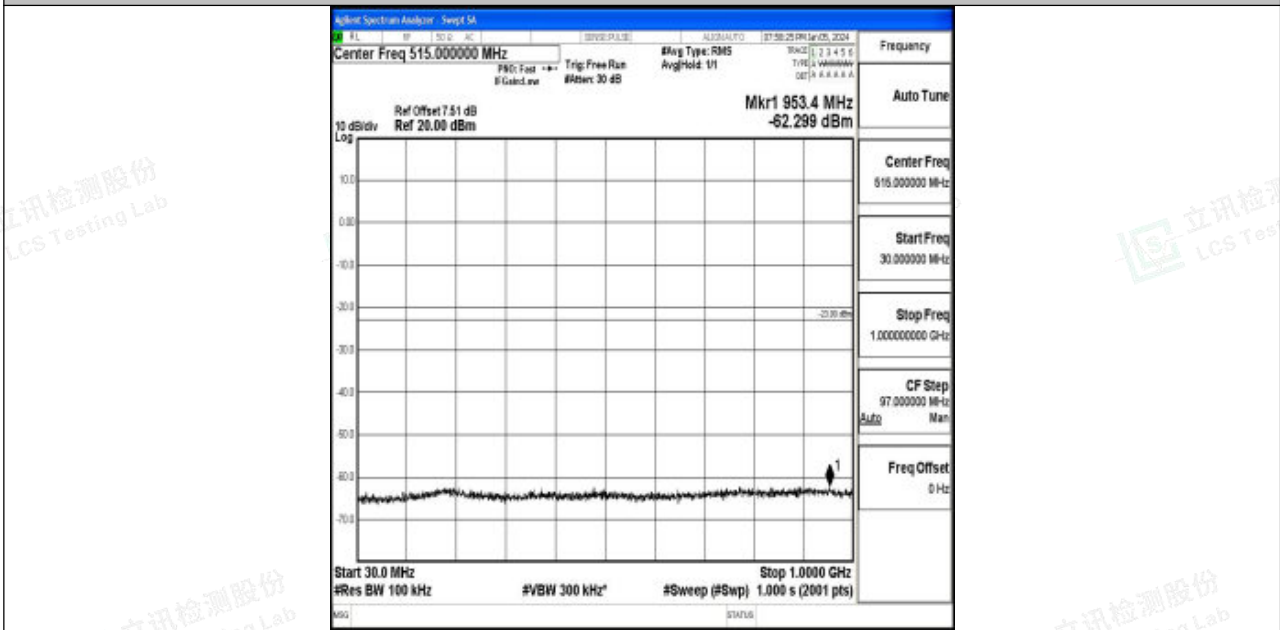

Band4_20MHz_16QAM_20175_1RB#0_3000~20000_3000~20000

Band4_20MHz_QPSK_20300_1RB#0_0.009~0.15_0.009~0.15

Band4_20MHz_QPSK_20300_1RB#0_0.15~30_0.15~30

Band4_20MHz_QPSK_20300_1RB#0_30~1000_30~1000

Band4_20MHz_QPSK_20300_1RB#0_1000~3000_1000~3000