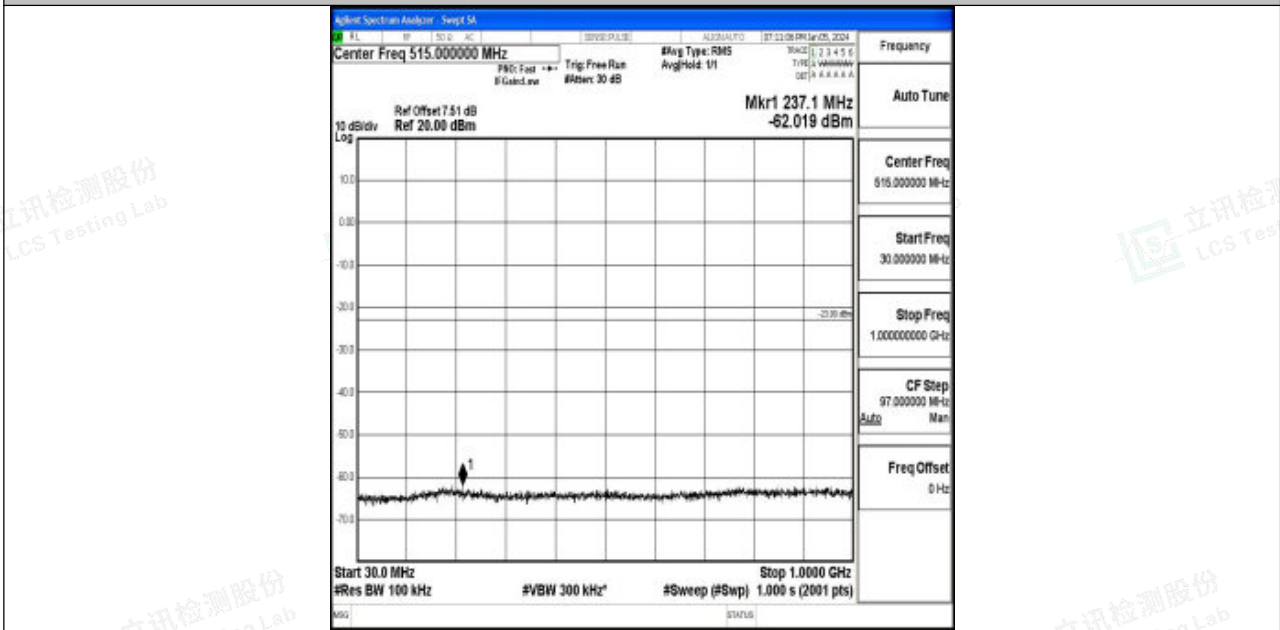

Band4_5MHz_16QAM_19975_1RB#0_3000~20000_3000~20000

Band4_5MHz_QPSK_20175_1RB#0_0.009~0.15_0.009~0.15

Band4_5MHz_QPSK_20175_1RB#0_0.15~30_0.15~30

Band4_5MHz_QPSK_20175_1RB#0_30~1000_30~1000

Band4_5MHz_QPSK_20175_1RB#0_1000~3000_1000~3000