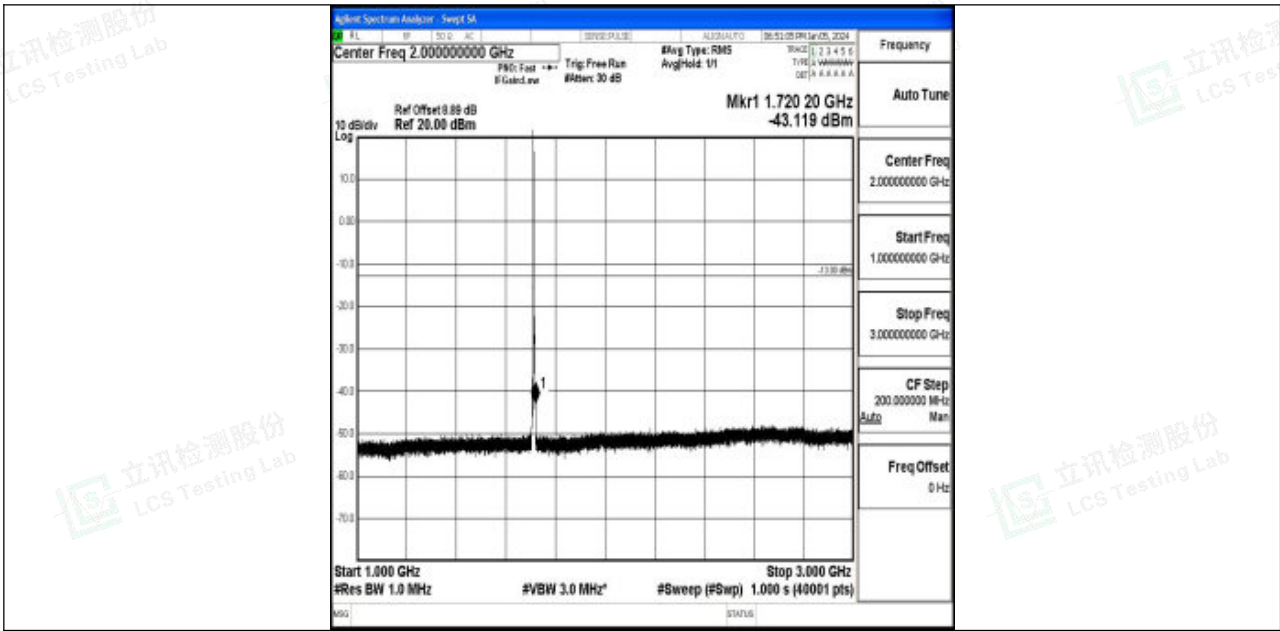

Band4_1.4MHz_16QAM_20393_1RB#0_3000~20000_3000~20000

Band4_3MHz_QPSK_19965_1RB#0_0.009~0.15_0.009~0.15

Band4_3MHz_QPSK_19965_1RB#0_0.15~30_0.15~30

Band4_3MHz_QPSK_19965_1RB#0_30~1000_30~1000

Band4_3MHz_QPSK_19965_1RB#0_1000~3000_1000~3000