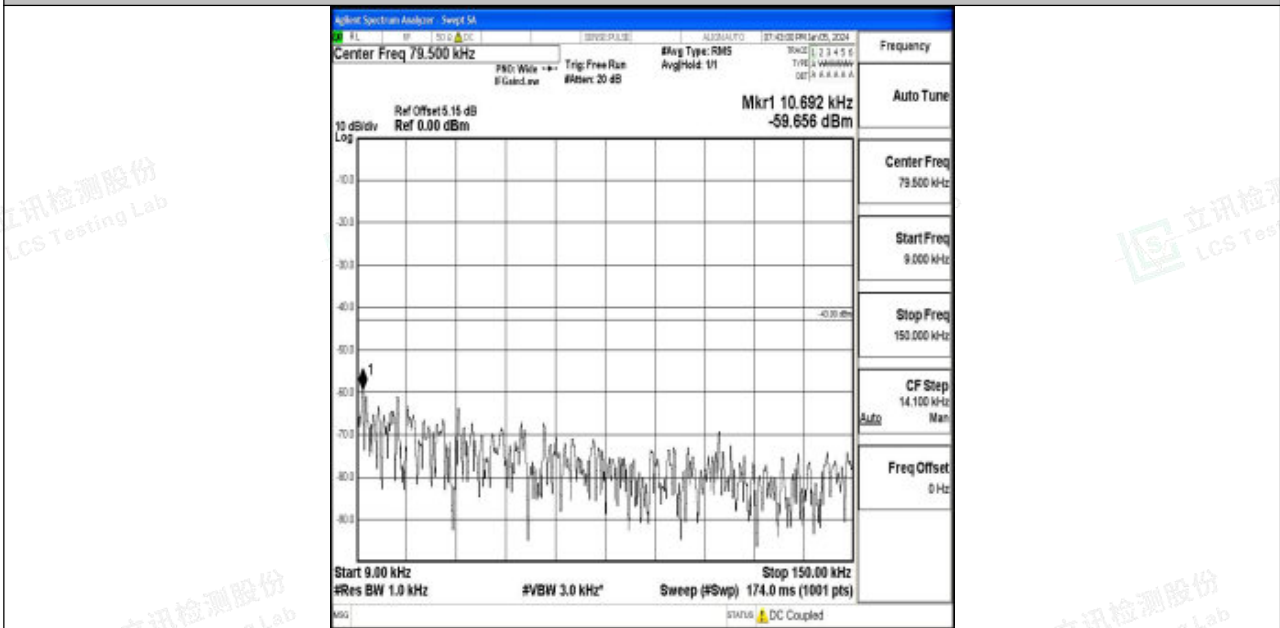

Band4_15MHz_16QAM_20025_1RB#0_3000~20000_3000~20000

Band4_15MHz_QPSK_20175_1RB#0_0.009~0.15_0.009~0.15