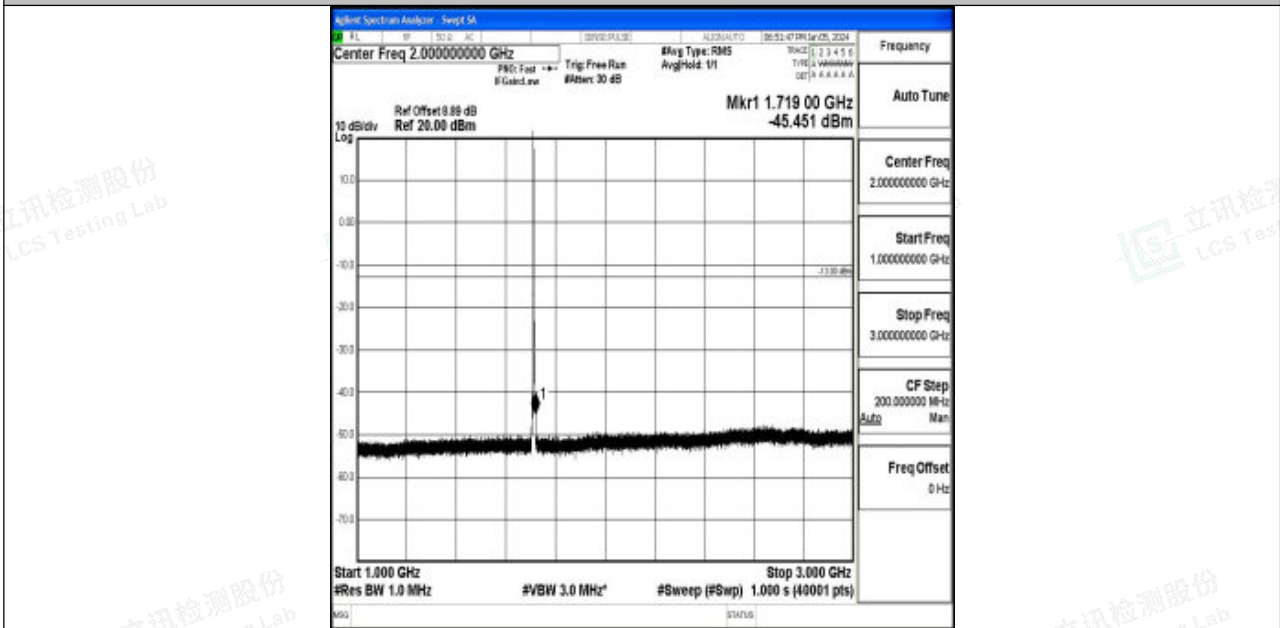

Band4_3MHz_QPSK_19965_1RB#0_3000~20000_3000~20000

Band4_3MHz_16QAM_19965_1RB#0_0.009~0.15_0.009~0.15

Band4_3MHz_16QAM_19965_1RB#0_0.15~30_0.15~30

Band4_3MHz_16QAM_19965_1RB#0_30~1000_30~1000

Band4_3MHz_16QAM_19965_1RB#0_1000~3000_1000~3000