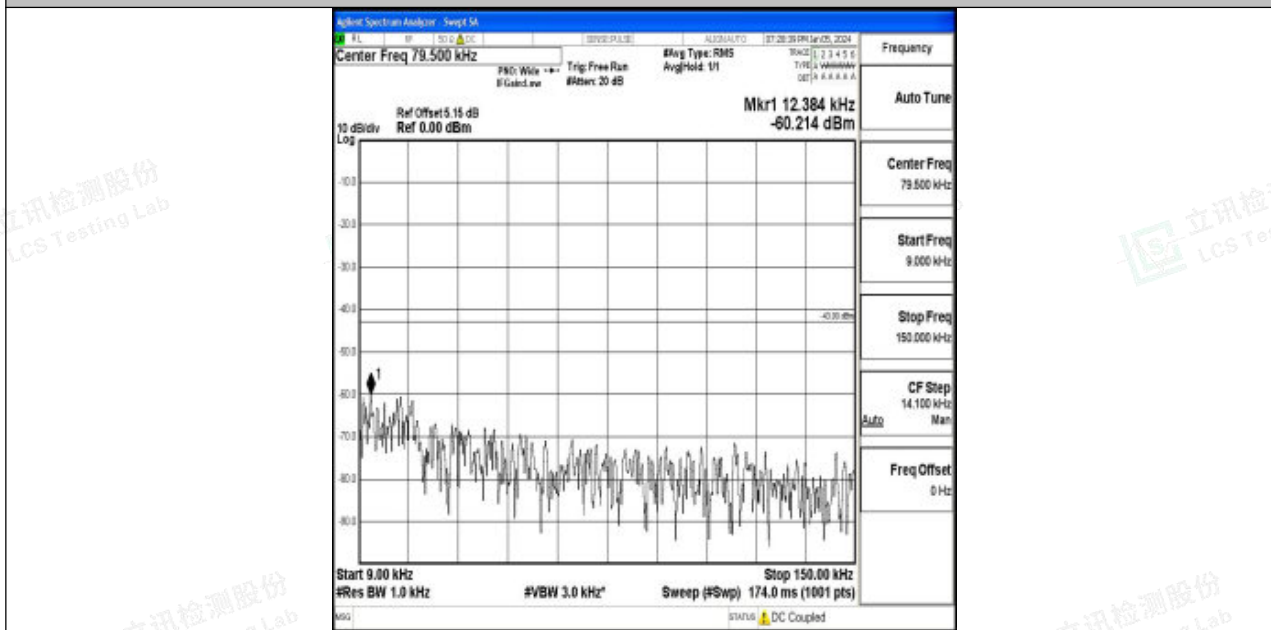

Band4_10MHz_16QAM_20000_1RB#0_3000~20000_3000~20000

Band4_10MHz_QPSK_20175_1RB#0_0.009~0.15_0.009~0.15