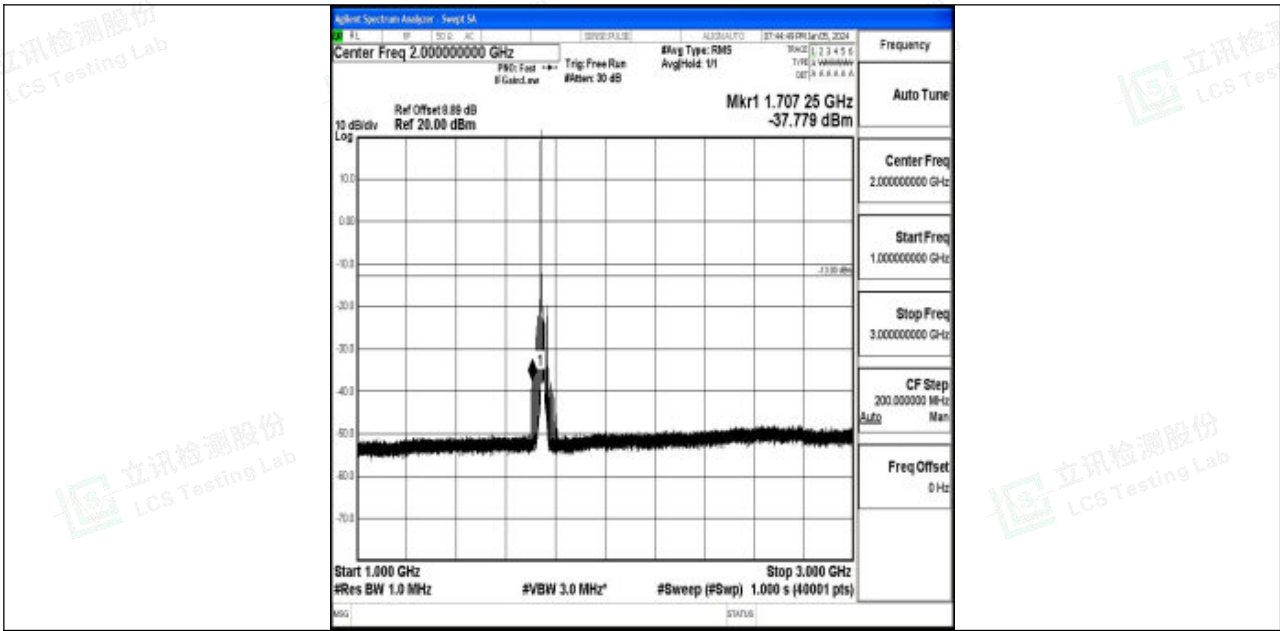

Band4_15MHz_16QAM_20175_1RB#0_3000~20000_3000~20000

Band4_15MHz_QPSK_20325_1RB#0_0.009~0.15_0.009~0.15

Band4_15MHz_QPSK_20325_1RB#0_0.15~30_0.15~30

Band4_15MHz_QPSK_20325_1RB#0_30~1000_30~1000

Band4_15MHz_QPSK_20325_1RB#0_1000~3000_1000~3000