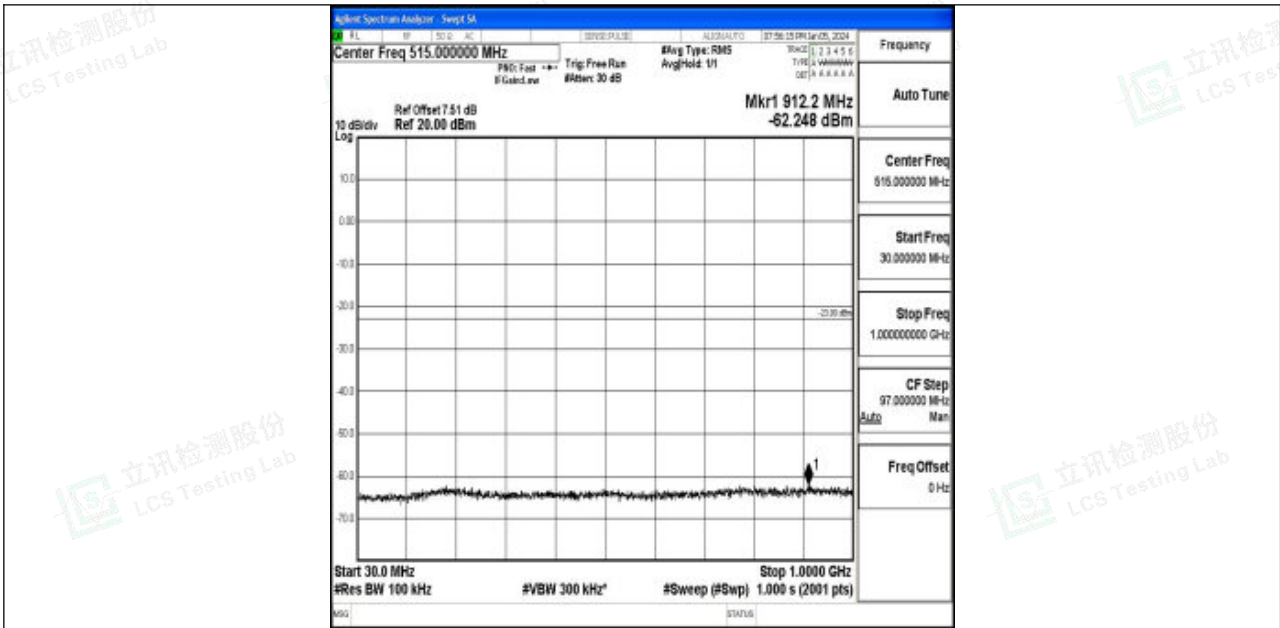

Band4_20MHz_QPSK_20050_1RB#0_3000~20000_3000~20000

Band4_20MHz_16QAM_20050_1RB#0_0.009~0.15_0.009~0.15

Band4_20MHz_16QAM_20050_1RB#0_0.15~30_0.15~30

Band4_20MHz_16QAM_20050_1RB#0_30~1000_30~1000

Band4_20MHz_16QAM_20050_1RB#0_1000~3000_1000~3000