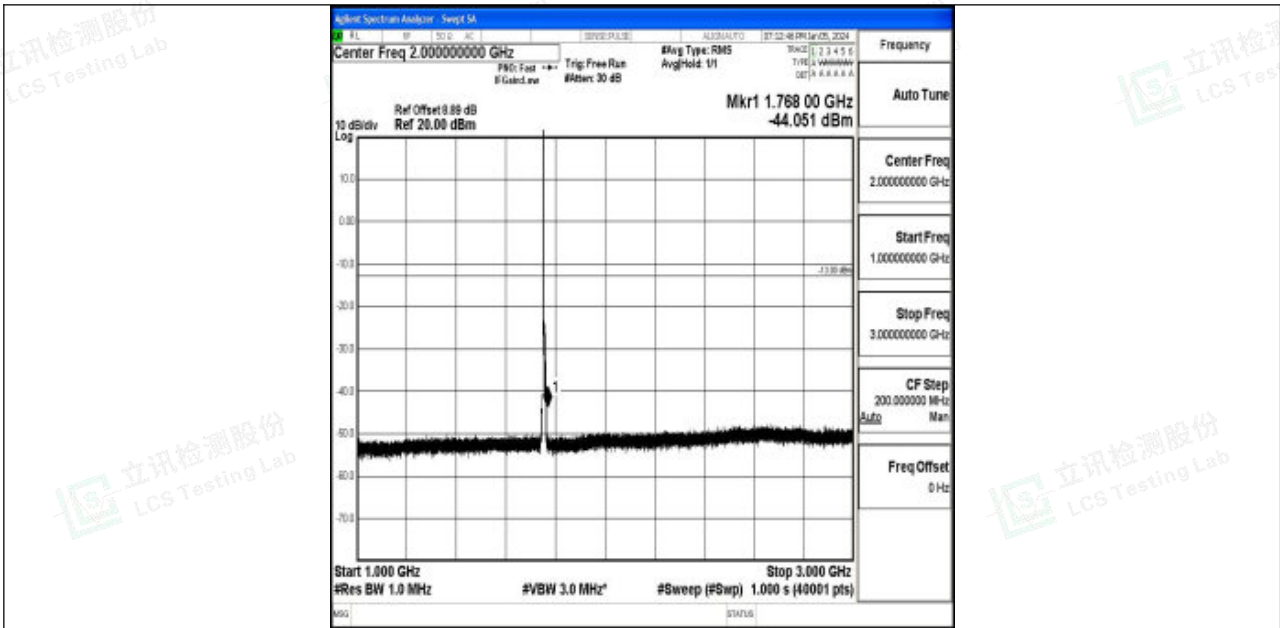

Band4_5MHz_16QAM_20175_1RB#0_3000~20000_3000~20000

Band4_5MHz_QPSK_20375_1RB#0_0.009~0.15_0.009~0.15

Band4_5MHz_QPSK_20375_1RB#0_0.15~30_0.15~30

Band4_5MHz_QPSK_20375_1RB#0_30~1000_30~1000

Band4_5MHz_QPSK_20375_1RB#0_1000~3000_1000~3000