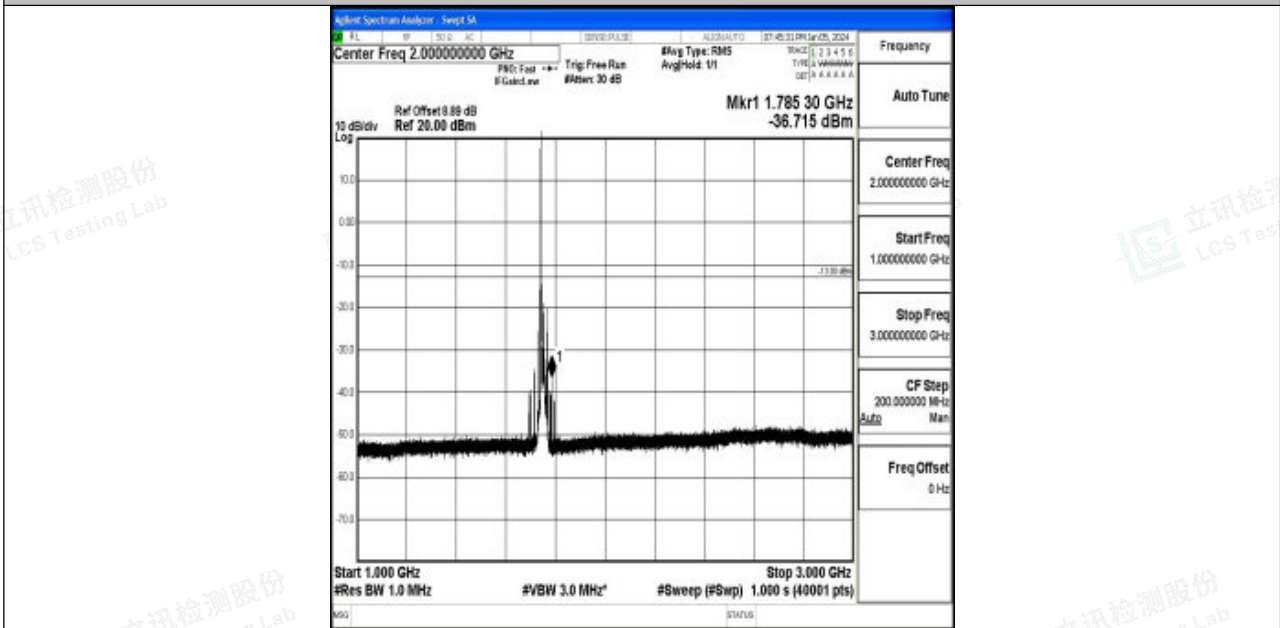

Band4_15MHz_QPSK_20325_1RB#0_3000~20000_3000~20000

Band4_15MHz_16QAM_20325_1RB#0_0.009~0.15_0.009~0.15

Band4_15MHz_16QAM_20325_1RB#0_0.15~30_0.15~30

Band4_15MHz_16QAM_20325_1RB#0_30~1000_30~1000

Band4_15MHz_16QAM_20325_1RB#0_1000~3000_1000~3000