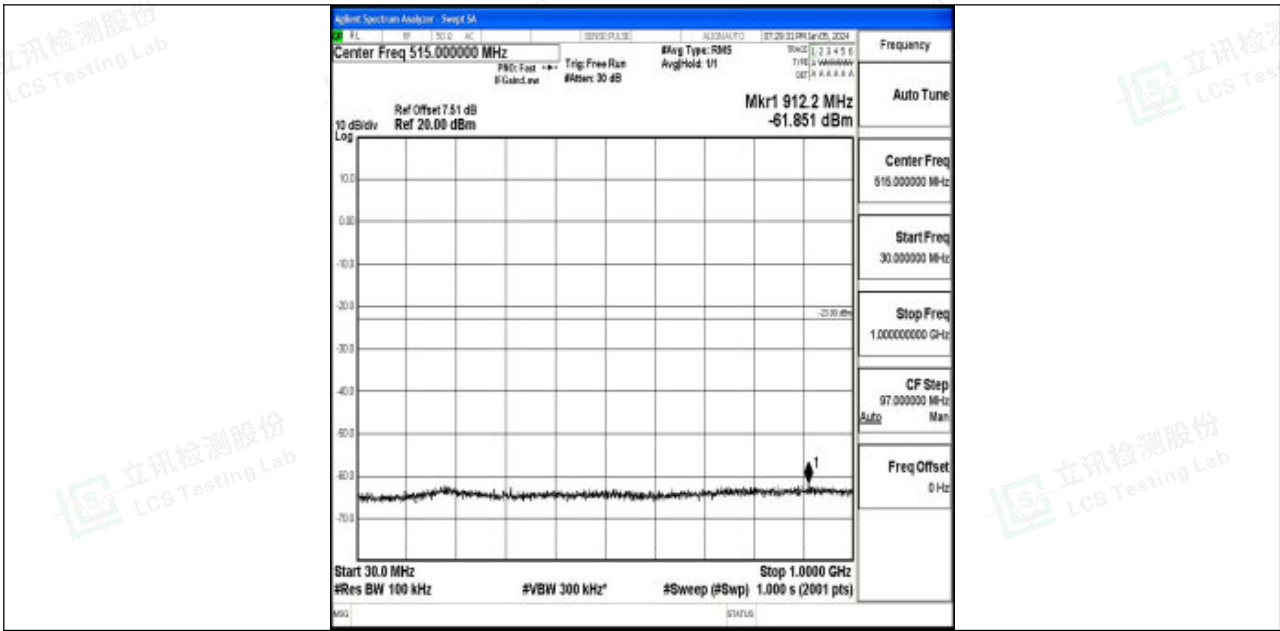

Band4_10MHz_QPSK_20175_1RB#0_3000~20000_3000~20000

Band4_10MHz_16QAM_20175_1RB#0_0.009~0.15_0.009~0.15

Band4_10MHz_16QAM_20175_1RB#0_0.15~30_0.15~30

Band4_10MHz_16QAM_20175_1RB#0_30~1000_30~1000

Band4_10MHz_16QAM_20175_1RB#0_1000~3000_1000~3000