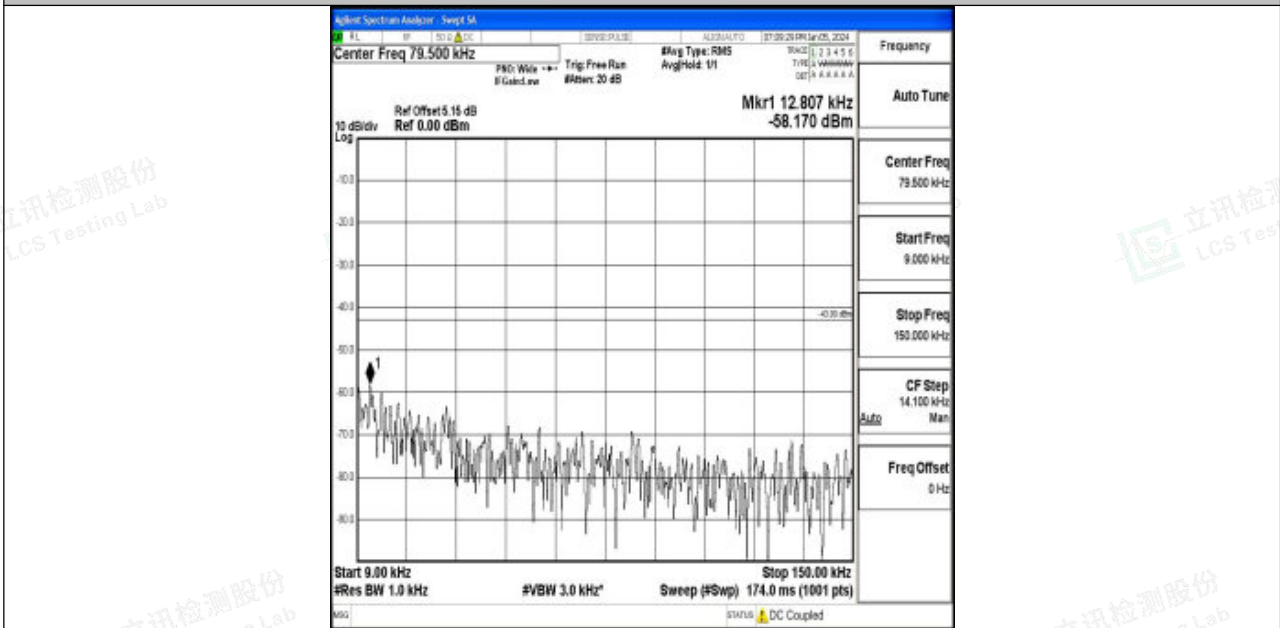

Band4_3MHz_16QAM_20385_1RB#0_3000~20000_3000~20000

Band4_5MHz_QPSK_19975_1RB#0_0.009~0.15_0.009~0.15