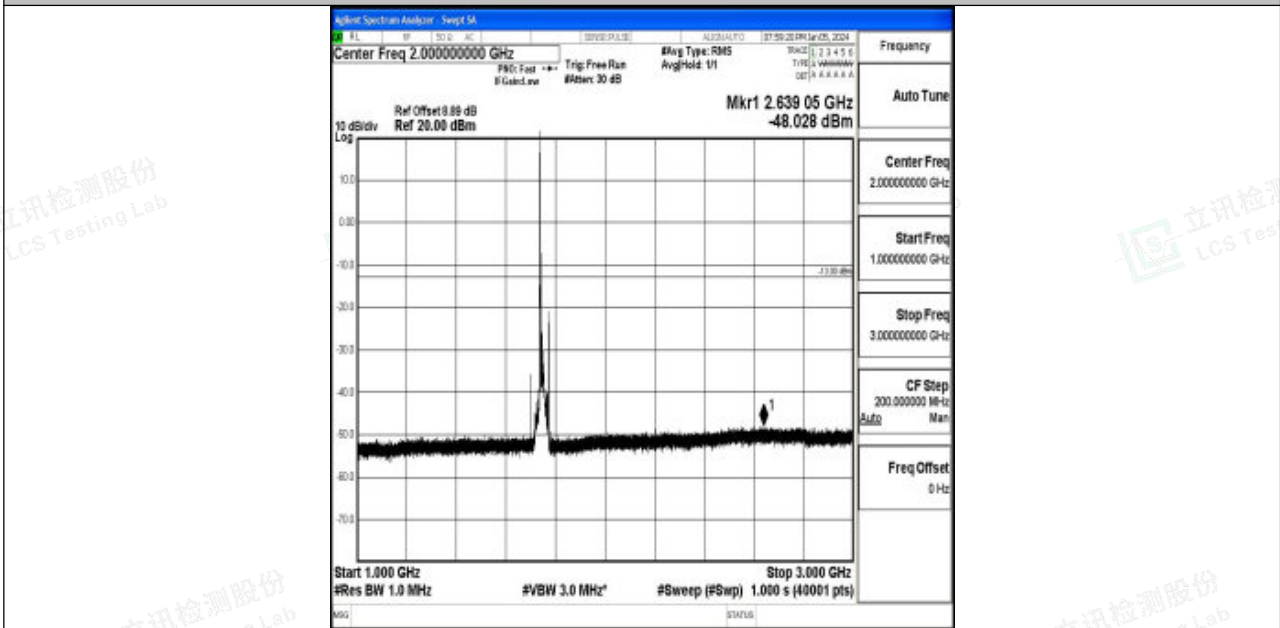

Band4_20MHz_QPSK_20300_1RB#0_3000~20000_3000~20000

Band4_20MHz_16QAM_20300_1RB#0_0.009~0.15_0.009~0.15

Band4_20MHz_16QAM_20300_1RB#0_0.15~30_0.15~30

Band4_20MHz_16QAM_20300_1RB#0_30~1000_30~1000

Band4_20MHz_16QAM_20300_1RB#0_1000~3000_1000~3000