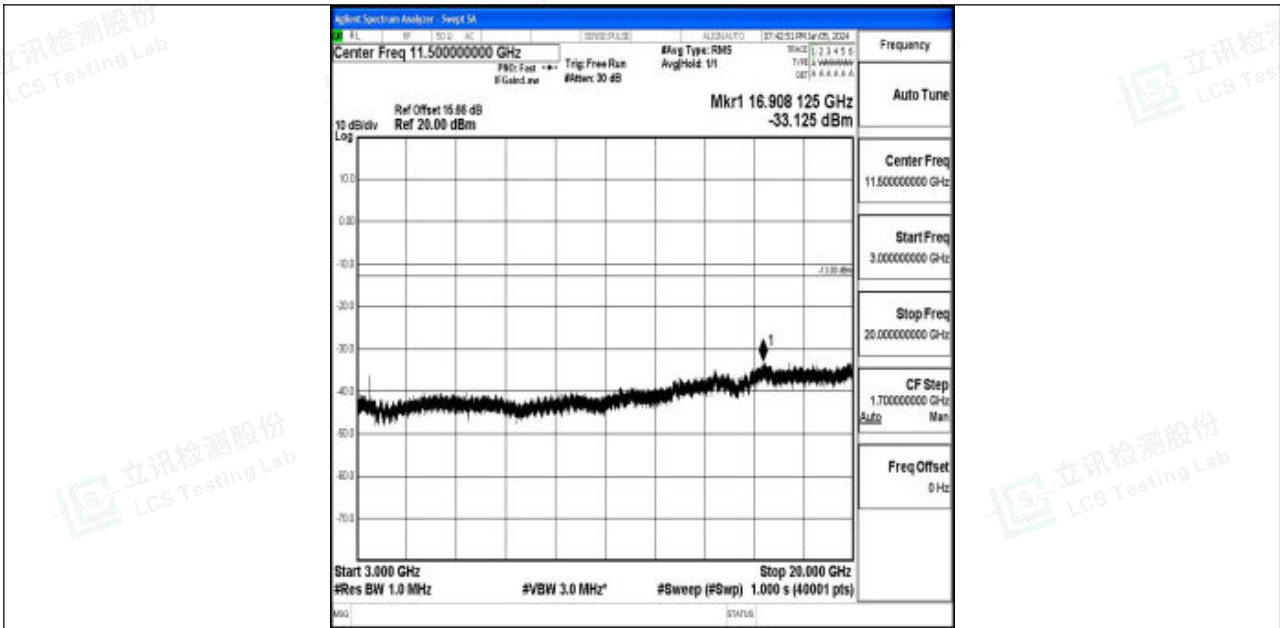

Band4_15MHz_QPSK_20025_1RB#0_3000~20000_3000~20000

Band4_15MHz_16QAM_20025_1RB#0_0.009~0.15_0.009~0.15

Band4_15MHz_16QAM_20025_1RB#0_0.15~30_0.15~30

Band4_15MHz_16QAM_20025_1RB#0_30~1000_30~1000

Band4_15MHz_16QAM_20025_1RB#0_1000~3000_1000~3000