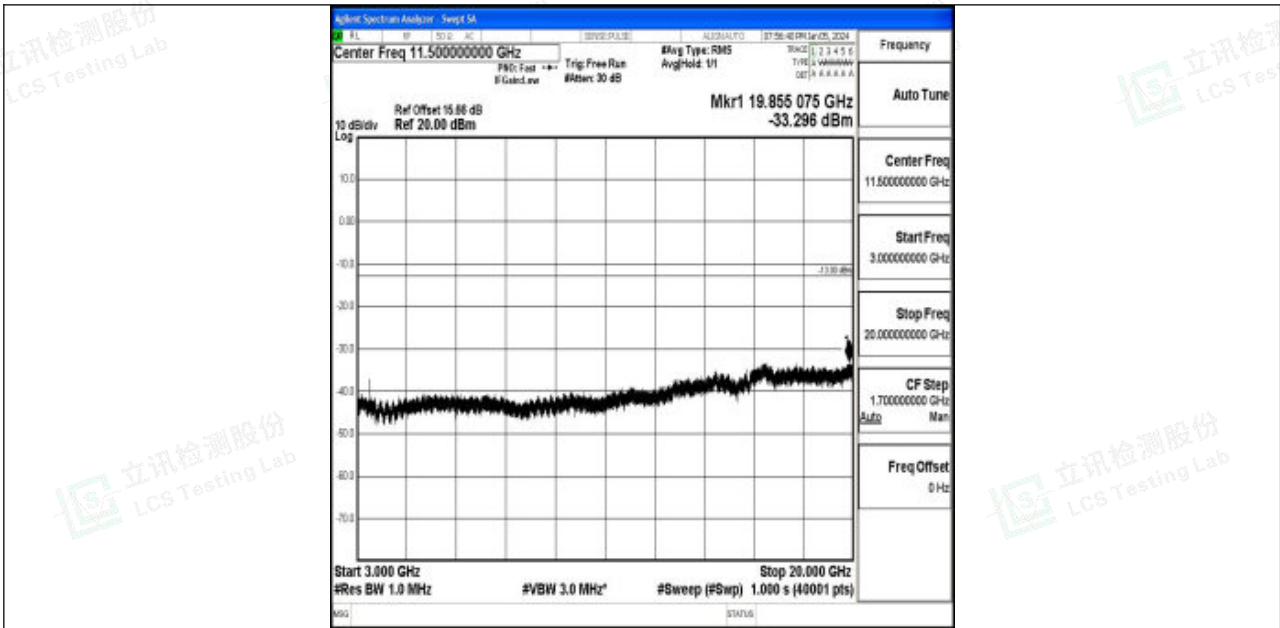

Band4_20MHz_QPSK_20050_1RB#0_3000~20000_3000~20000

Band4_20MHz_16QAM_20050_1RB#0_0.009~0.15_0.009~0.15

Band4_20MHz_16QAM_20050_1RB#0_0.15~30_0.15~30

Band4_20MHz_16QAM_20050_1RB#0_30~1000_30~1000

Band4_20MHz_16QAM_20050_1RB#0_1000~3000_1000~3000