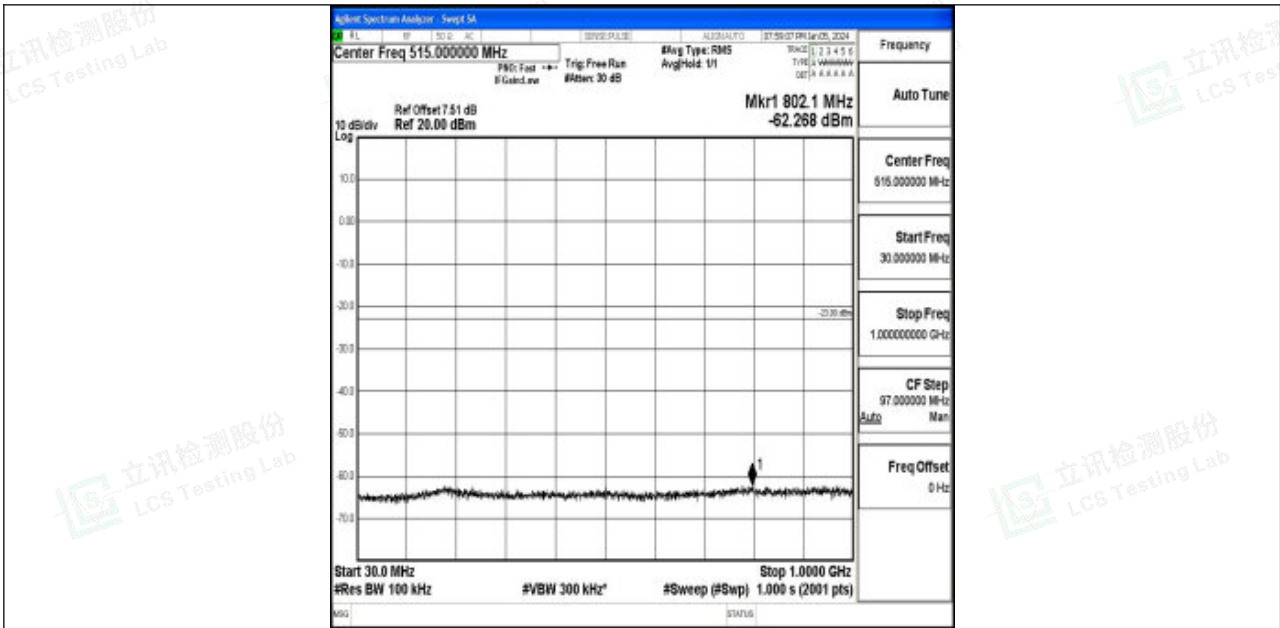

Band4_20MHz_QPSK_20300_1RB#0_3000~20000_3000~20000

Band4_20MHz_16QAM_20300_1RB#0_0.009~0.15_0.009~0.15

Band4_20MHz_16QAM_20300_1RB#0_0.15~30_0.15~30

Band4_20MHz_16QAM_20300_1RB#0_30~1000_30~1000

Band4_20MHz_16QAM_20300_1RB#0_1000~3000_1000~3000