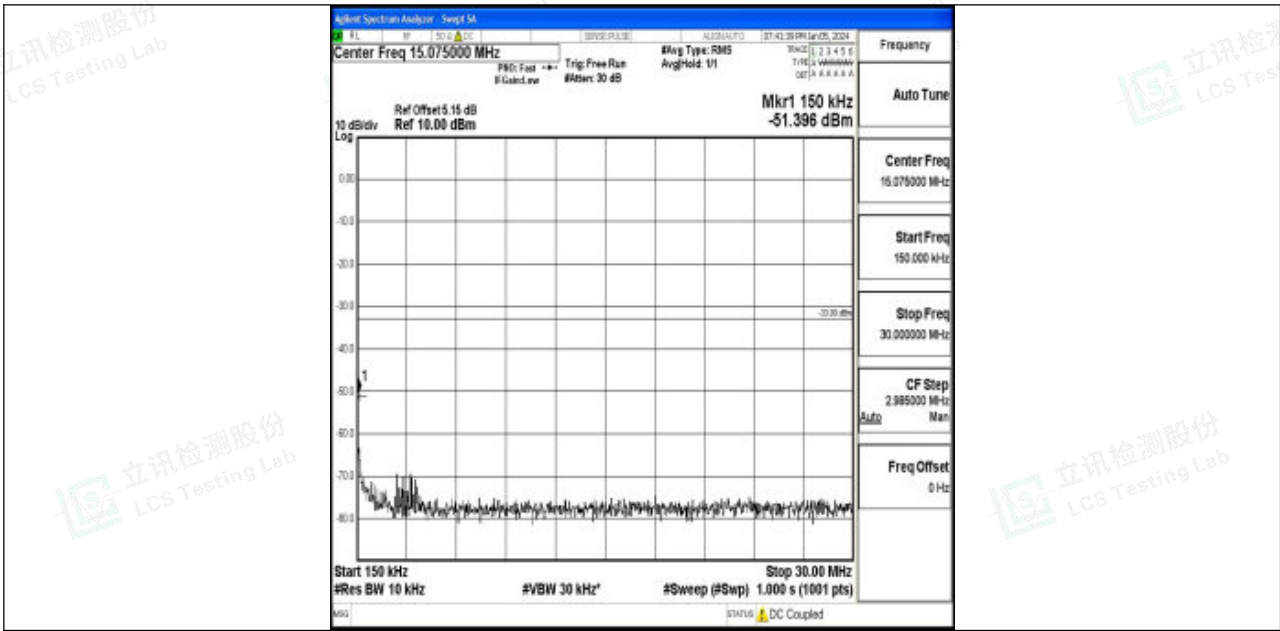

Band4_15MHz_QPSK_20025_1RB#0_0.009~0.15_0.009~0.15

Band4_15MHz_QPSK_20025_1RB#0_0.15~30_0.15~30