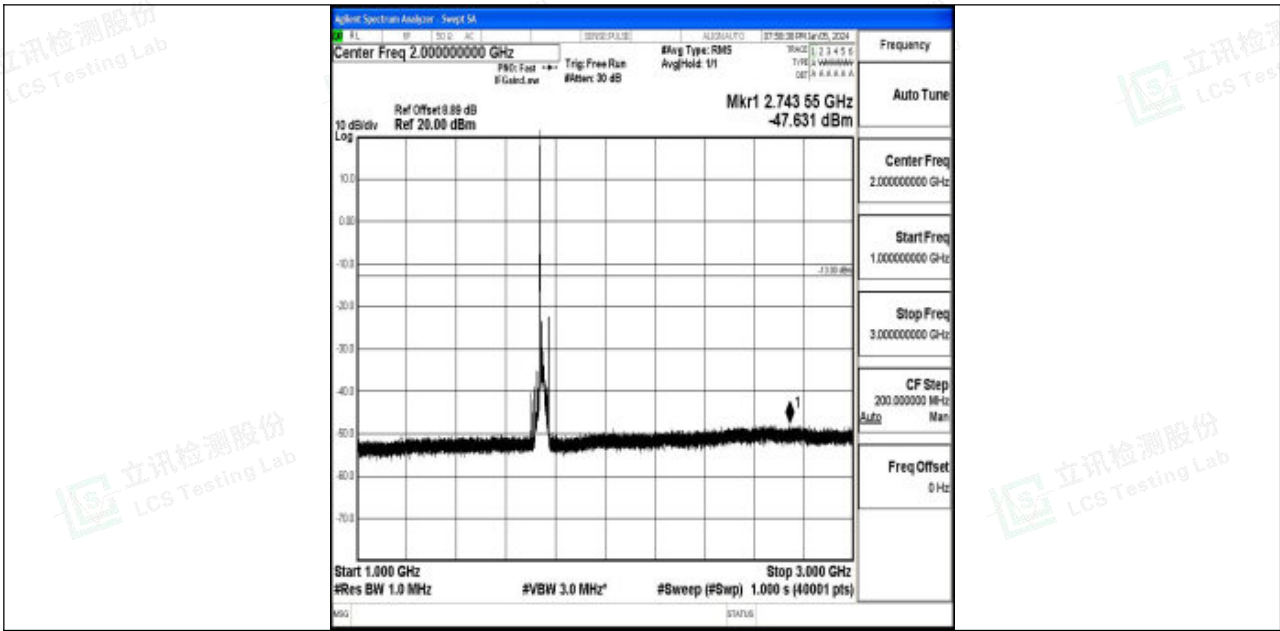

Band4_20MHz_16QAM_20175_1RB#0_3000~20000_3000~20000

Band4_20MHz_QPSK_20300_1RB#0_0.009~0.15_0.009~0.15

Band4_20MHz_QPSK_20300_1RB#0_0.15~30_0.15~30

Band4_20MHz_QPSK_20300_1RB#0_30~1000_30~1000

Band4_20MHz_QPSK_20300_1RB#0_1000~3000_1000~3000