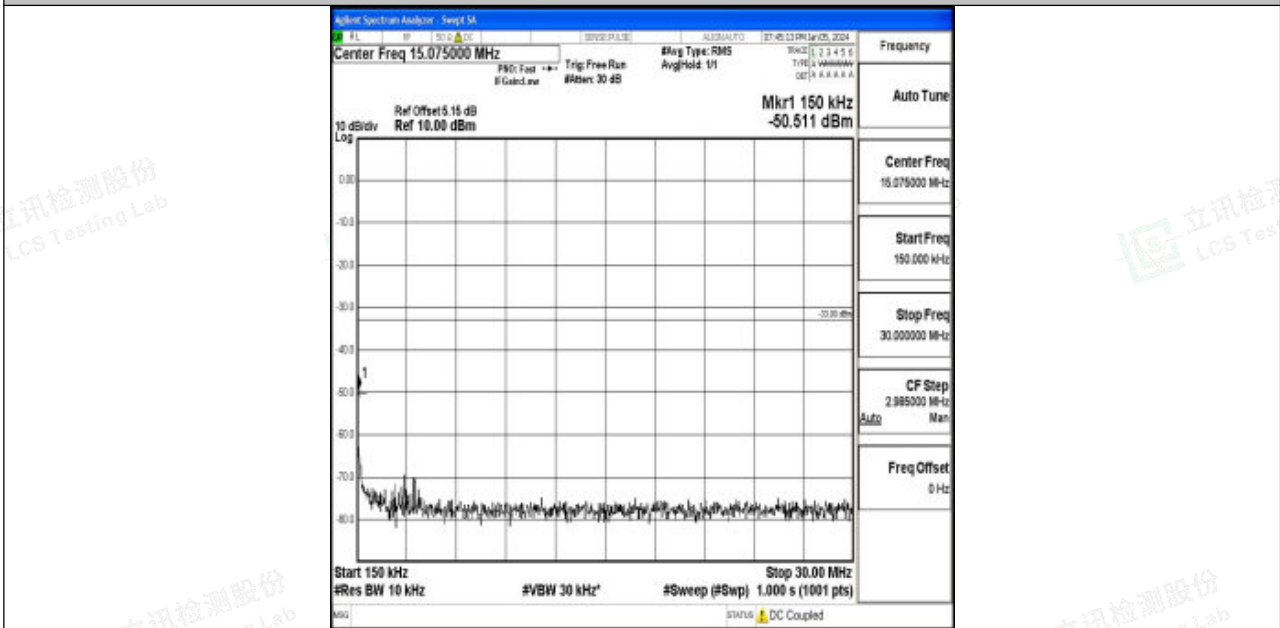

Band4_15MHz_16QAM_20325_1RB#0_0.009~0.15_0.009~0.15

Band4_15MHz_16QAM_20325_1RB#0_0.15~30_0.15~30