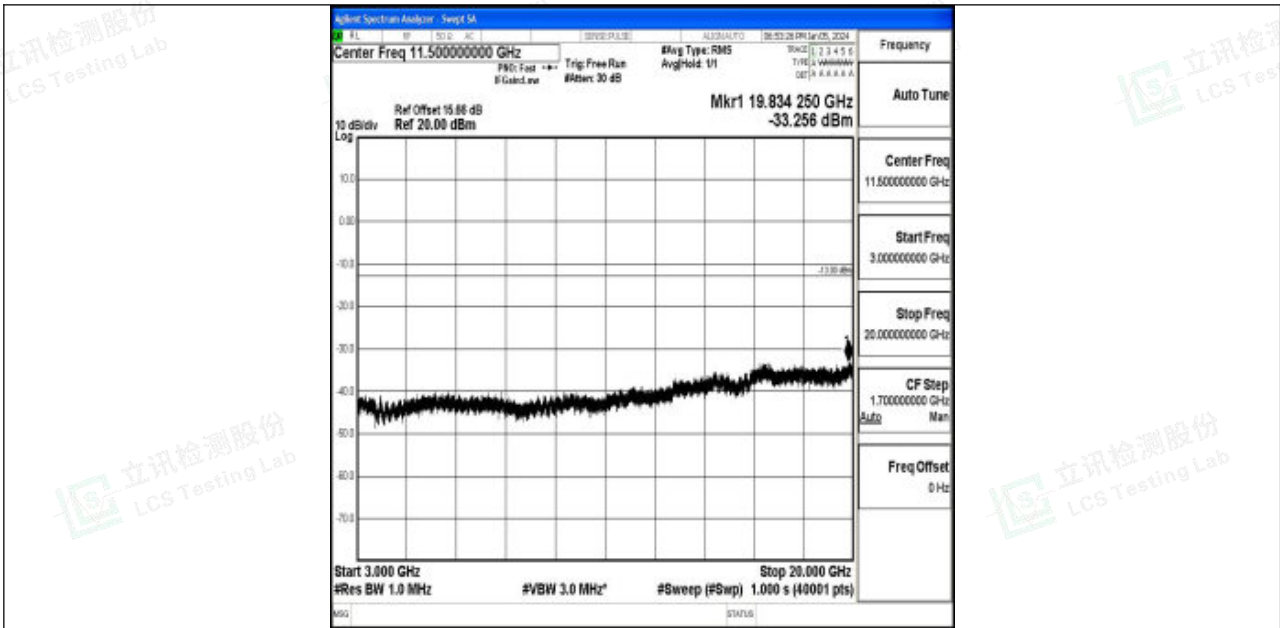

Band4_3MHz_QPSK_20175_1RB#0_3000~20000_3000~20000

Band4_3MHz_16QAM_20175_1RB#0_0.009~0.15_0.009~0.15

Band4_3MHz_16QAM_20175_1RB#0_0.15~30_0.15~30

Band4_3MHz_16QAM_20175_1RB#0_30~1000_30~1000

Band4_3MHz_16QAM_20175_1RB#0_1000~3000_1000~3000