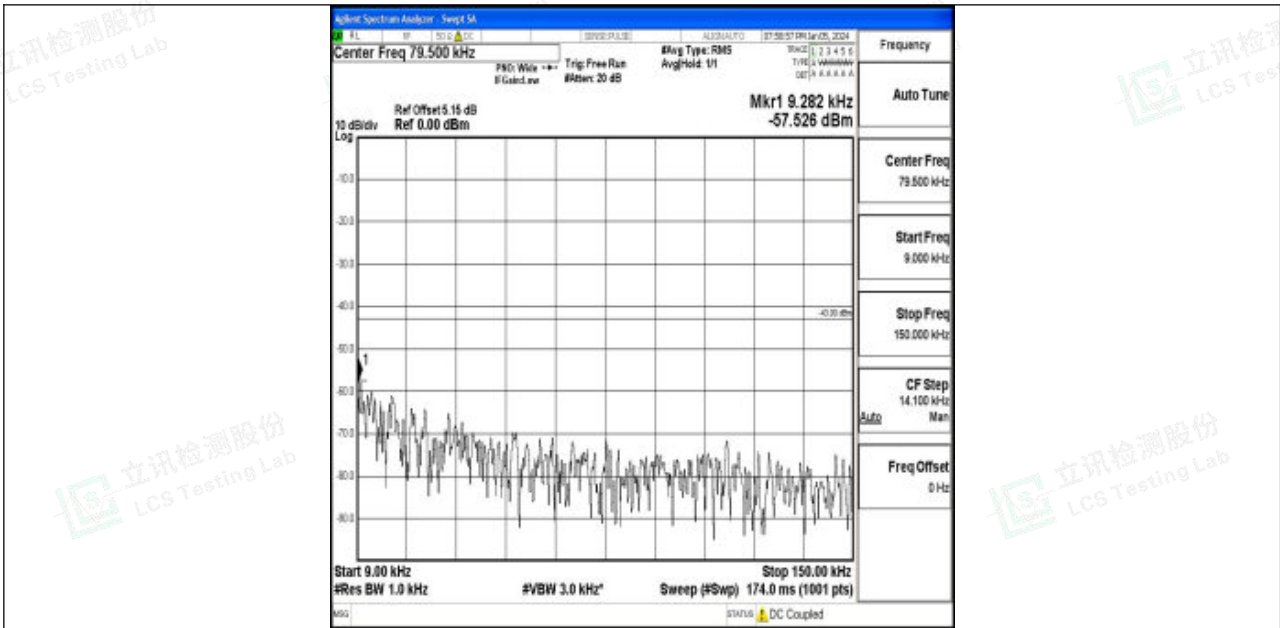

Band4_20MHz_QPSK_20300_1RB#0_3000~20000_3000~20000

Band4_20MHz_16QAM_20300_1RB#0_0.009~0.15_0.009~0.15