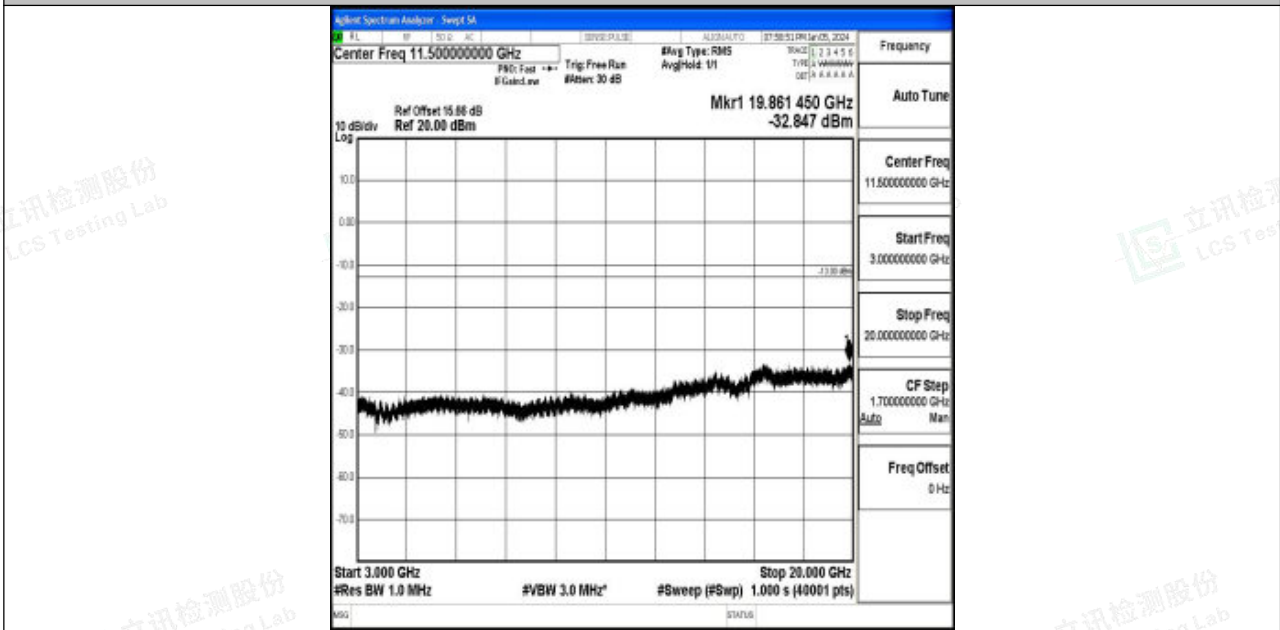

Band4_20MHz_16QAM_20175_1RB#0_3000~20000_3000~20000

Band4_20MHz_QPSK_20300_1RB#0_0.009~0.15_0.009~0.15

Band4_20MHz_QPSK_20300_1RB#0_0.15~30_0.15~30

Band4_20MHz_QPSK_20300_1RB#0_30~1000_30~1000

Band4_20MHz_QPSK_20300_1RB#0_1000~3000_1000~3000