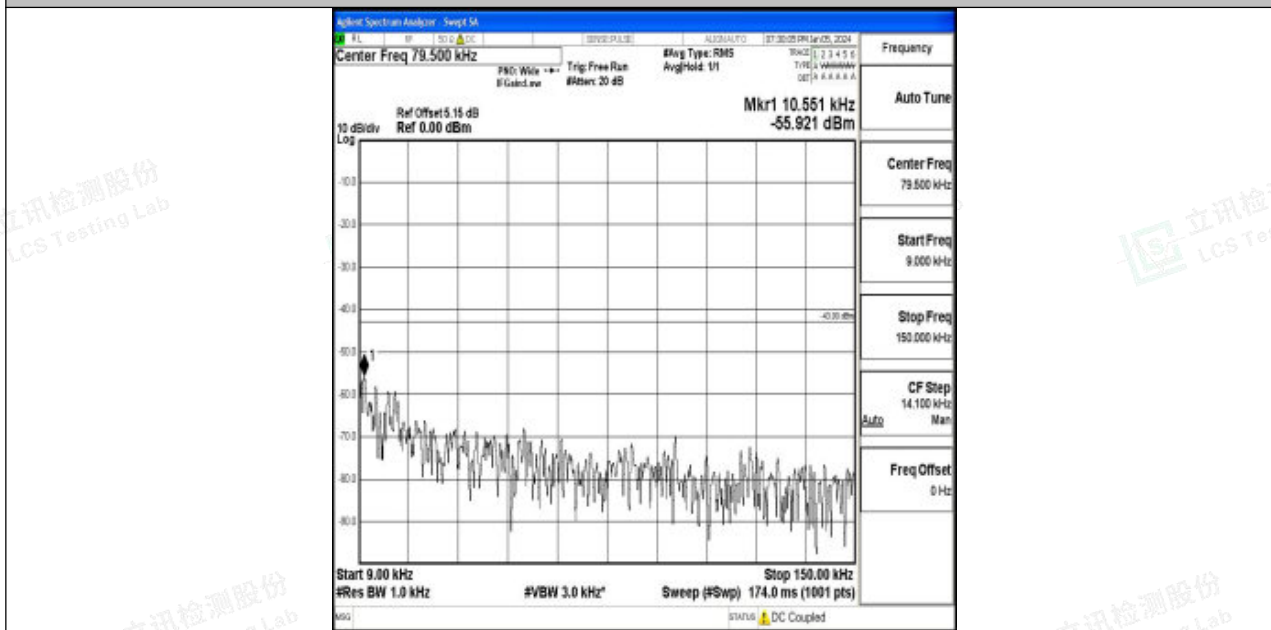

Band4_10MHz_16QAM_20175_1RB#0_3000~20000_3000~20000

Band4_10MHz_QPSK_20350_1RB#0_0.009~0.15_0.009~0.15