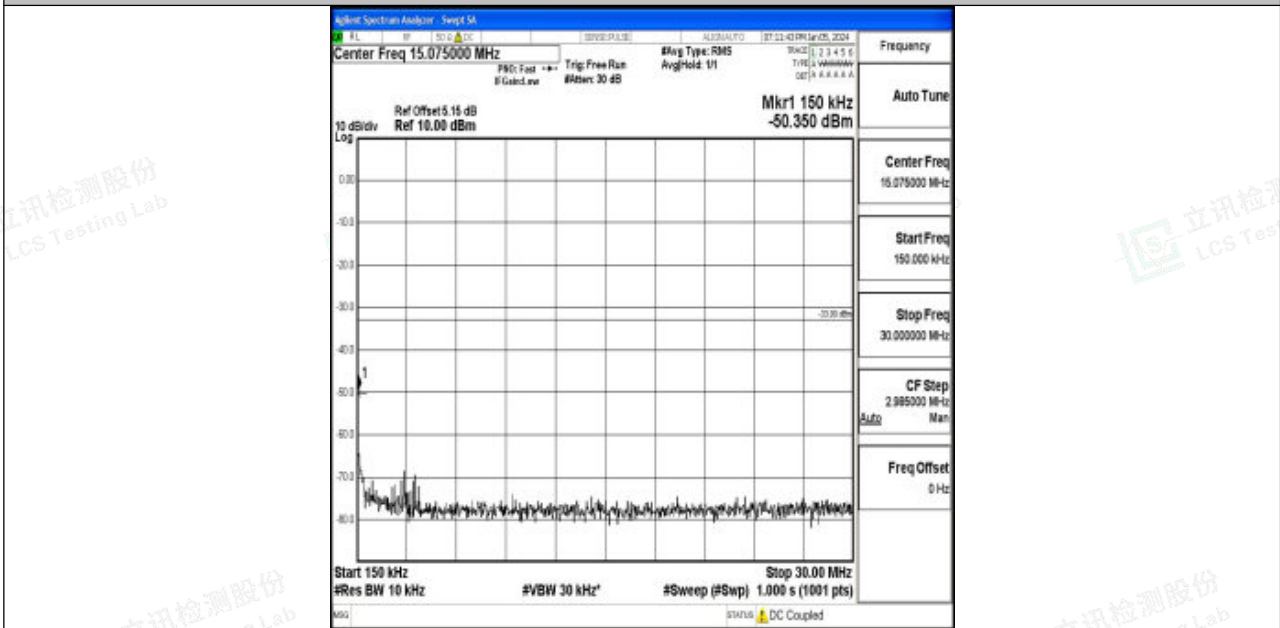

Band4_5MHz_16QAM_20175_1RB#0_0.009~0.15_0.009~0.15

Band4_5MHz_16QAM_20175_1RB#0_0.15~30_0.15~30