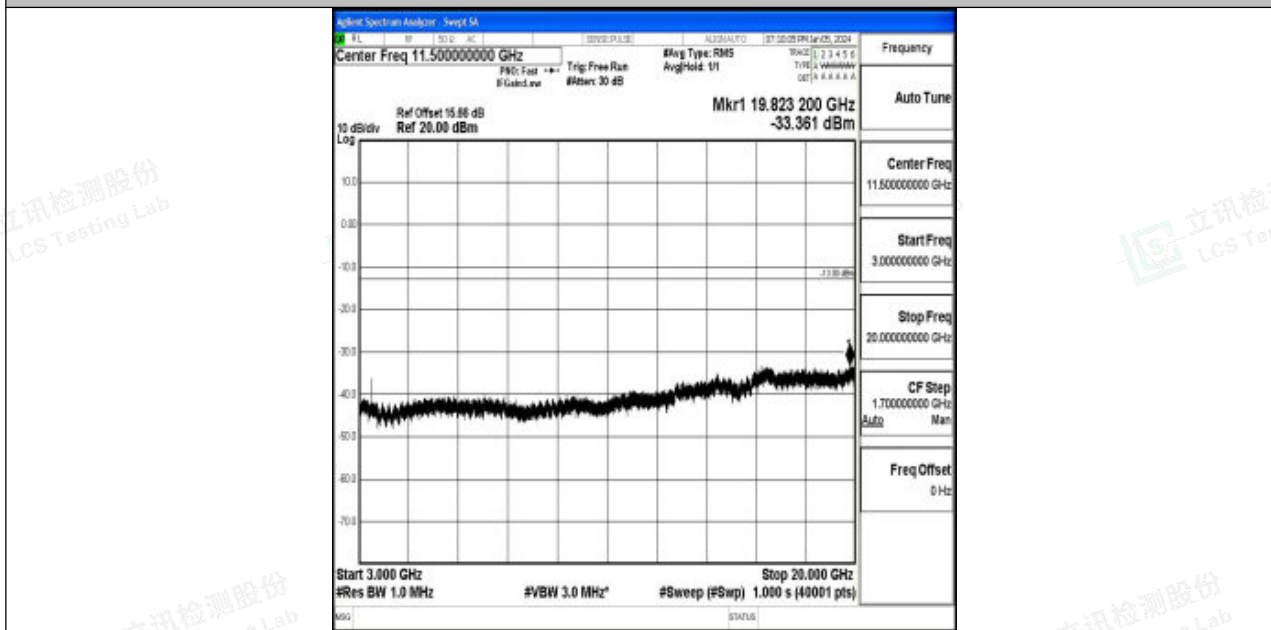

Band4_3MHz_16QAM_20385_1RB#0_3000~20000_3000~20000

Band4_5MHz_QPSK_19975_1RB#0_0.009~0.15_0.009~0.15

Band4_5MHz_QPSK_19975_1RB#0_0.15~30_0.15~30

Band4_5MHz_QPSK_19975_1RB#0_30~1000_30~1000

Band4_5MHz_QPSK_19975_1RB#0_1000~3000_1000~3000