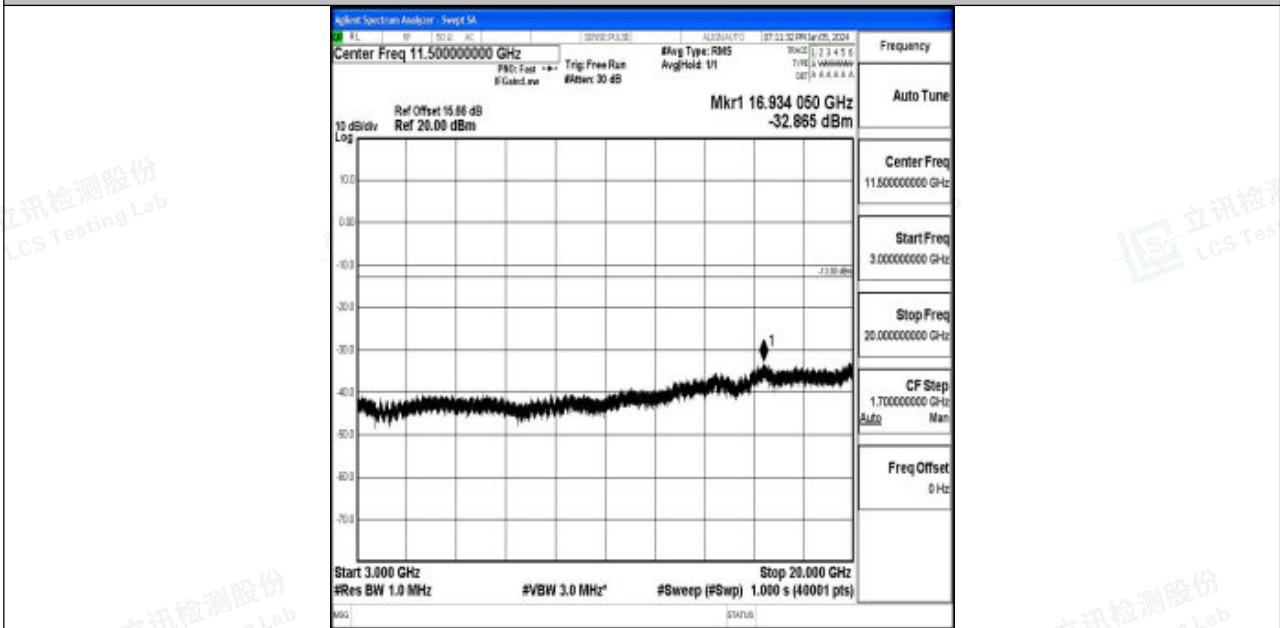

Band4_5MHz_16QAM_19975_1RB#0_3000~20000_3000~20000

Band4_5MHz_QPSK_20175_1RB#0_0.009~0.15_0.009~0.15

Band4_5MHz_QPSK_20175_1RB#0_0.15~30_0.15~30

Band4_5MHz_QPSK_20175_1RB#0_30~1000_30~1000

Band4_5MHz_QPSK_20175_1RB#0_1000~3000_1000~3000