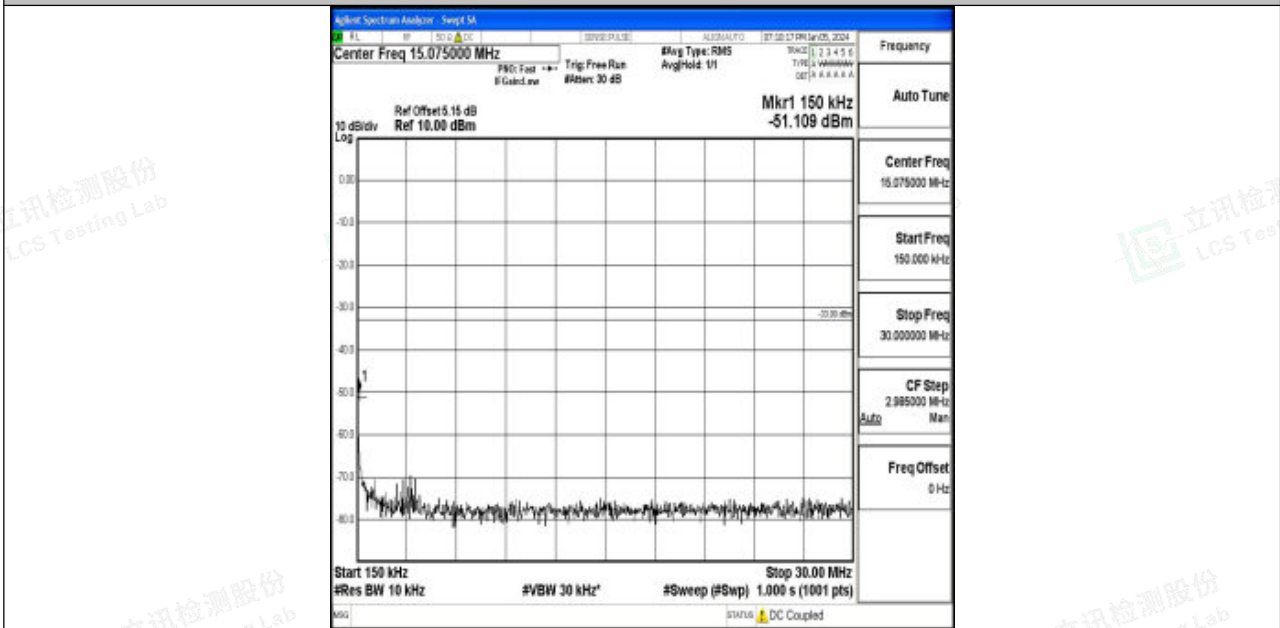

Band4_5MHz_16QAM_19975_1RB#0_0.009~0.15_0.009~0.15

Band4_5MHz_16QAM_19975_1RB#0_0.15~30_0.15~30