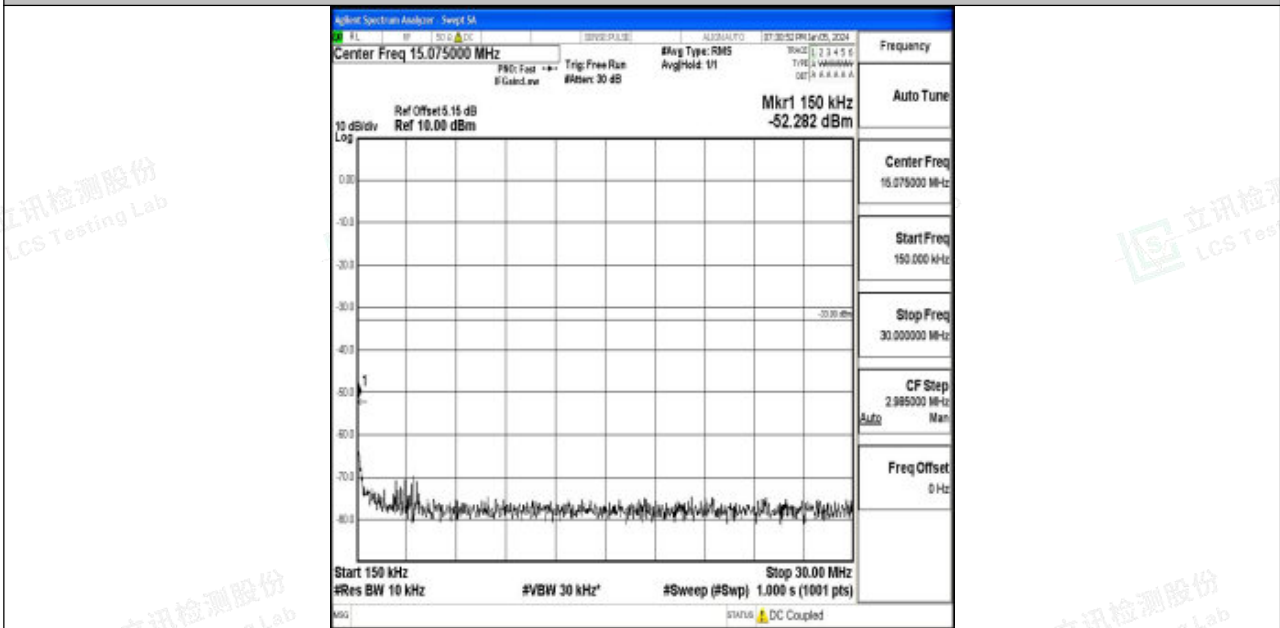

Band4_10MHz_16QAM_20350_1RB#0_0.009~0.15_0.009~0.15

Band4_10MHz_16QAM_20350_1RB#0_0.15~30_0.15~30