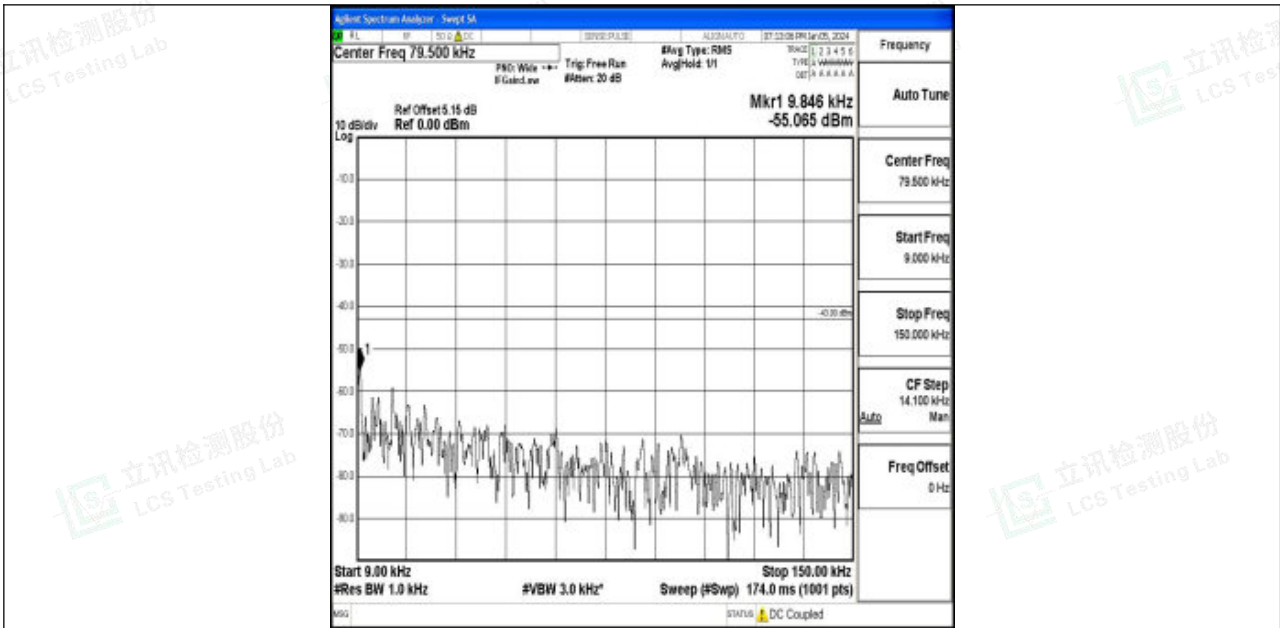

Band4_5MHz_QPSK_20375_1RB#0_3000~20000_3000~20000

Band4_5MHz_16QAM_20375_1RB#0_0.009~0.15_0.009~0.15