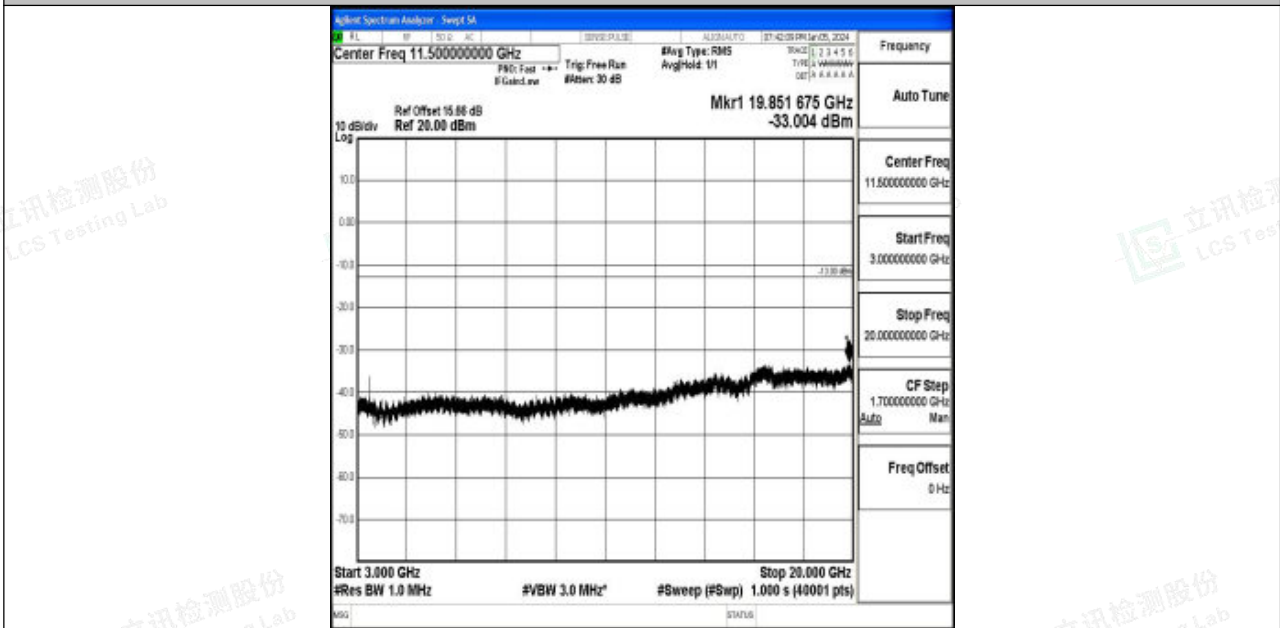

Band4_10MHz_16QAM_20350_1RB#0_3000~20000_3000~20000

Band4_15MHz_QPSK_20025_1RB#0_0.009~0.15_0.009~0.15

Band4_15MHz_QPSK_20025_1RB#0_0.15~30_0.15~30

Band4_15MHz_QPSK_20025_1RB#0_30~1000_30~1000

Band4_15MHz_QPSK_20025_1RB#0_1000~3000_1000~3000