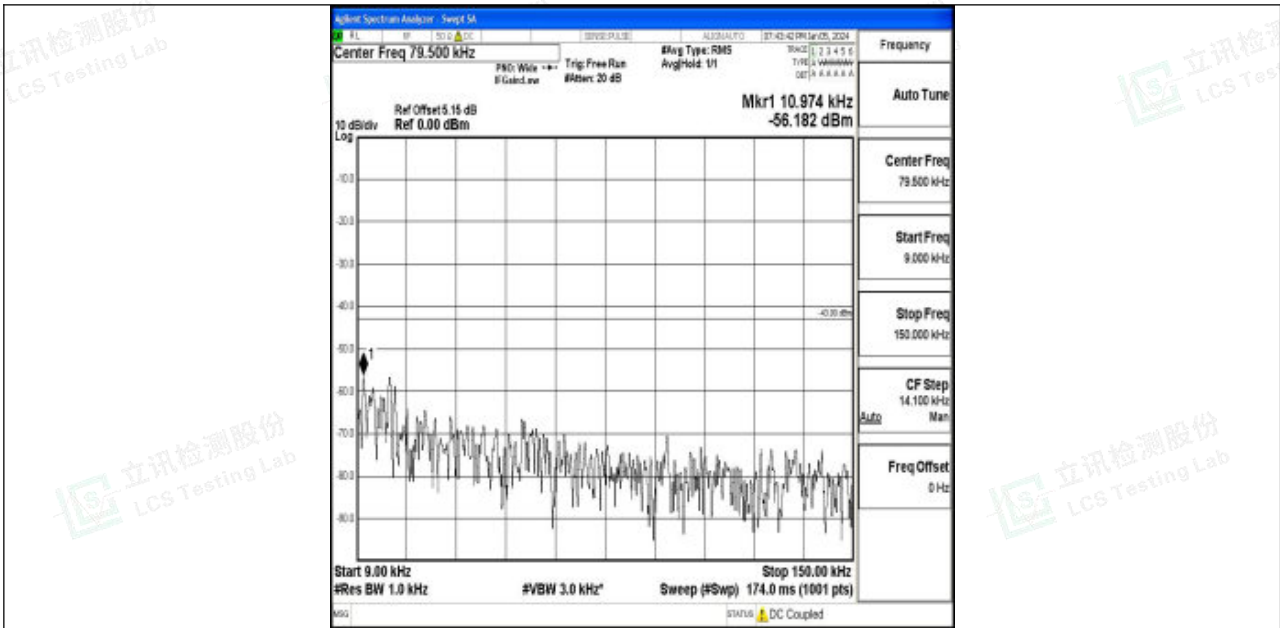

Band4_15MHz_QPSK_20175_1RB#0_3000~20000_3000~20000

Band4_15MHz_16QAM_20175_1RB#0_0.009~0.15_0.009~0.15