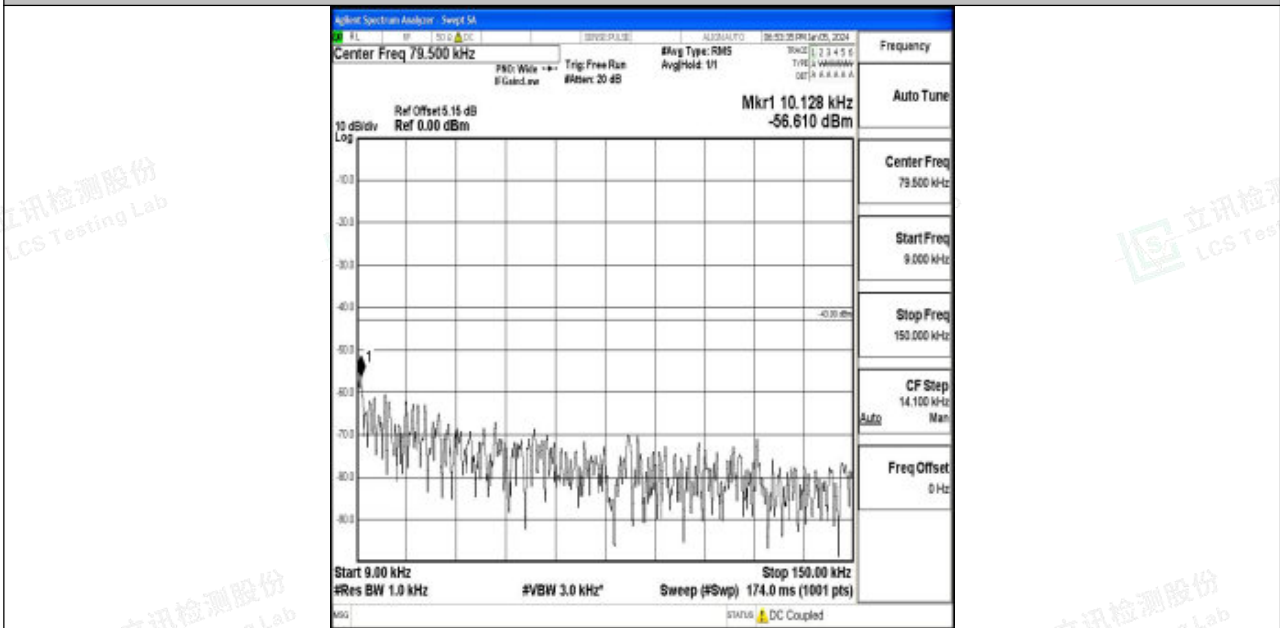

Band4_3MHz_16QAM_20175_1RB#0_3000~20000_3000~20000

Band4_3MHz_QPSK_20385_1RB#0_0.009~0.15_0.009~0.15