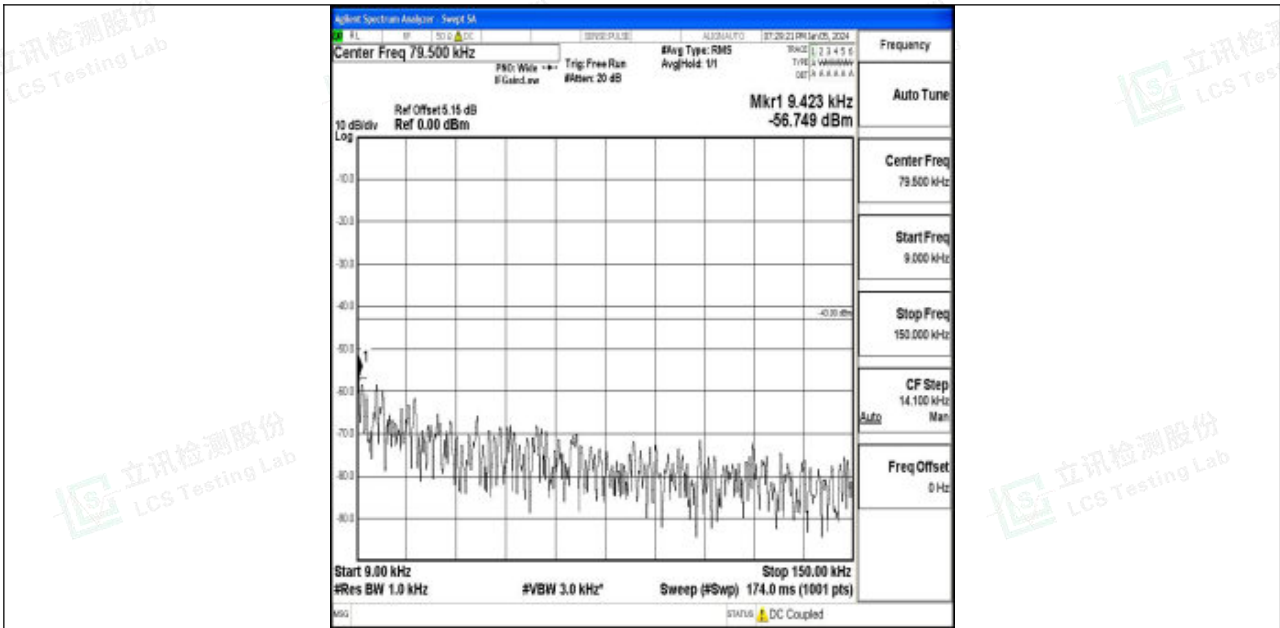

Band4_10MHz_QPSK_20175_1RB#0_3000~20000_3000~20000

Band4_10MHz_16QAM_20175_1RB#0_0.009~0.15_0.009~0.15