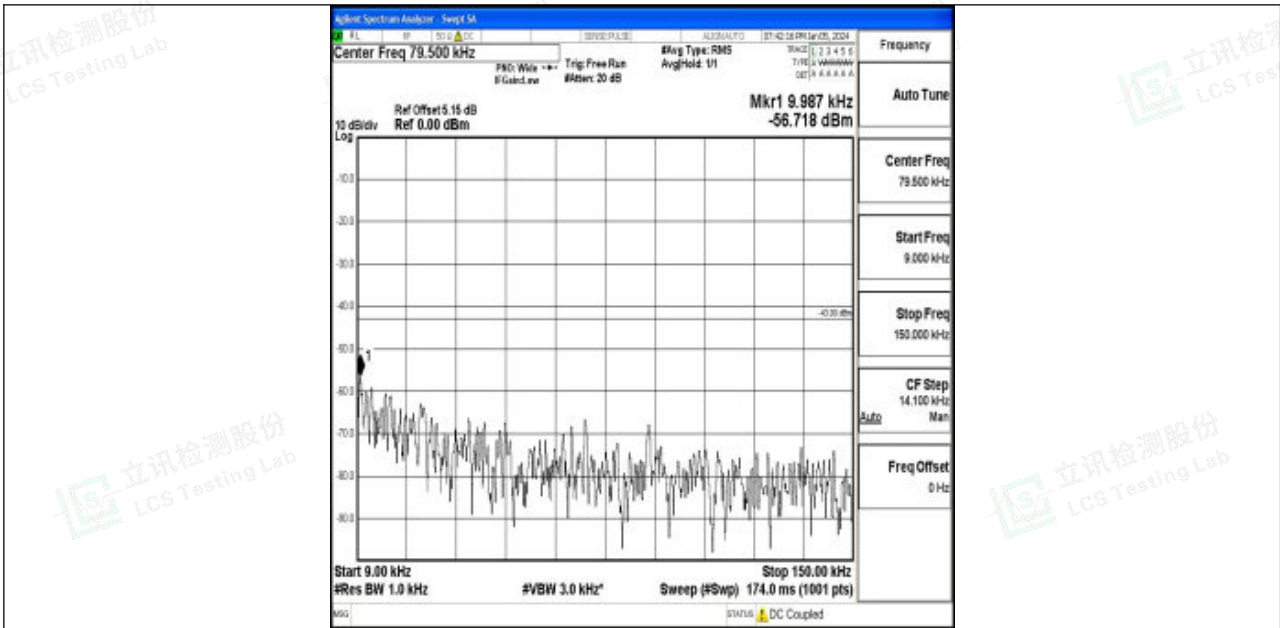

Band4_15MHz_QPSK_20025_1RB#0_3000~20000_3000~20000

Band4_15MHz_16QAM_20025_1RB#0_0.009~0.15_0.009~0.15