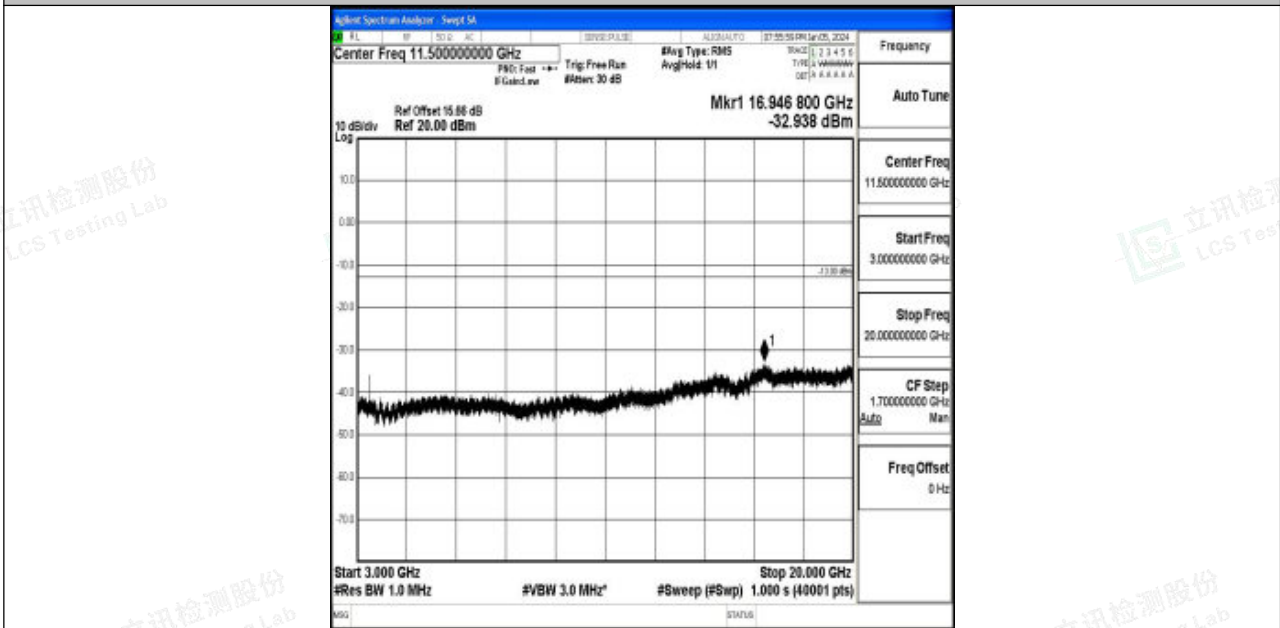

Band4_15MHz_16QAM_20325_1RB#0_3000~20000_3000~20000

Band4_20MHz_QPSK_20050_1RB#0_0.009~0.15_0.009~0.15

Band4_20MHz_QPSK_20050_1RB#0_0.15~30_0.15~30

Band4_20MHz_QPSK_20050_1RB#0_30~1000_30~1000

Band4_20MHz_QPSK_20050_1RB#0_1000~3000_1000~3000