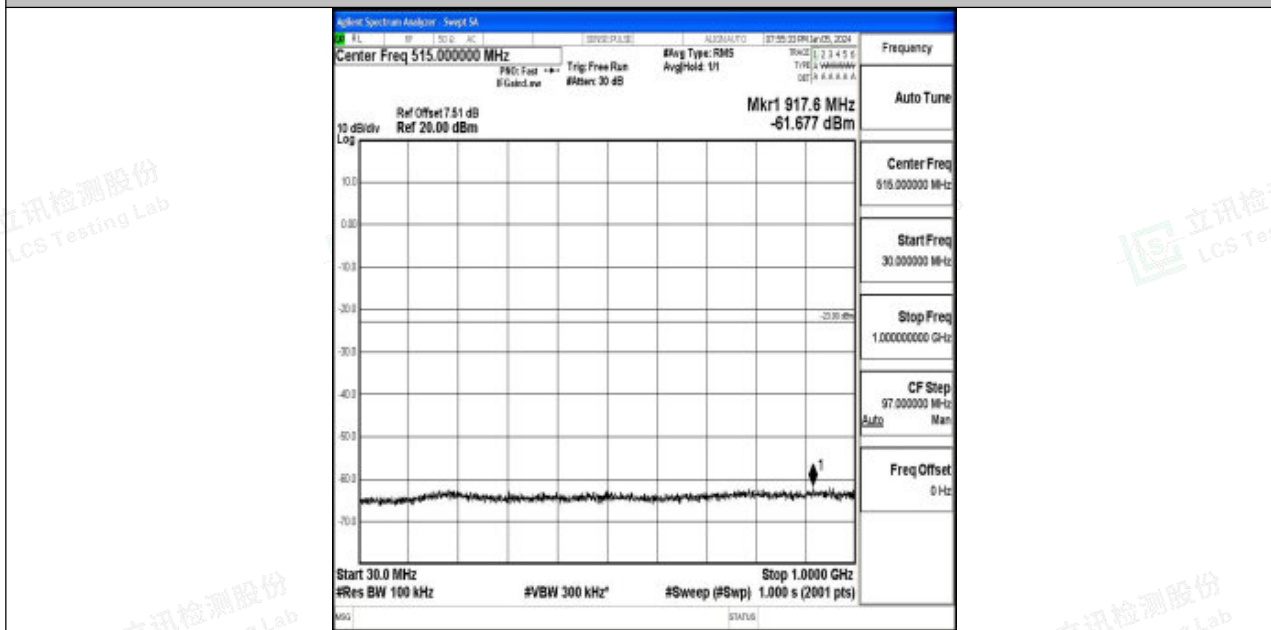

Band4_15MHz_16QAM_20325_1RB#0_3000~20000_3000~20000

Band4_20MHz_QPSK_20050_1RB#0_0.009~0.15_0.009~0.15

Band4_20MHz_QPSK_20050_1RB#0_0.15~30_0.15~30

Band4_20MHz_QPSK_20050_1RB#0_30~1000_30~1000

Band4_20MHz_QPSK_20050_1RB#0_1000~3000_1000~3000