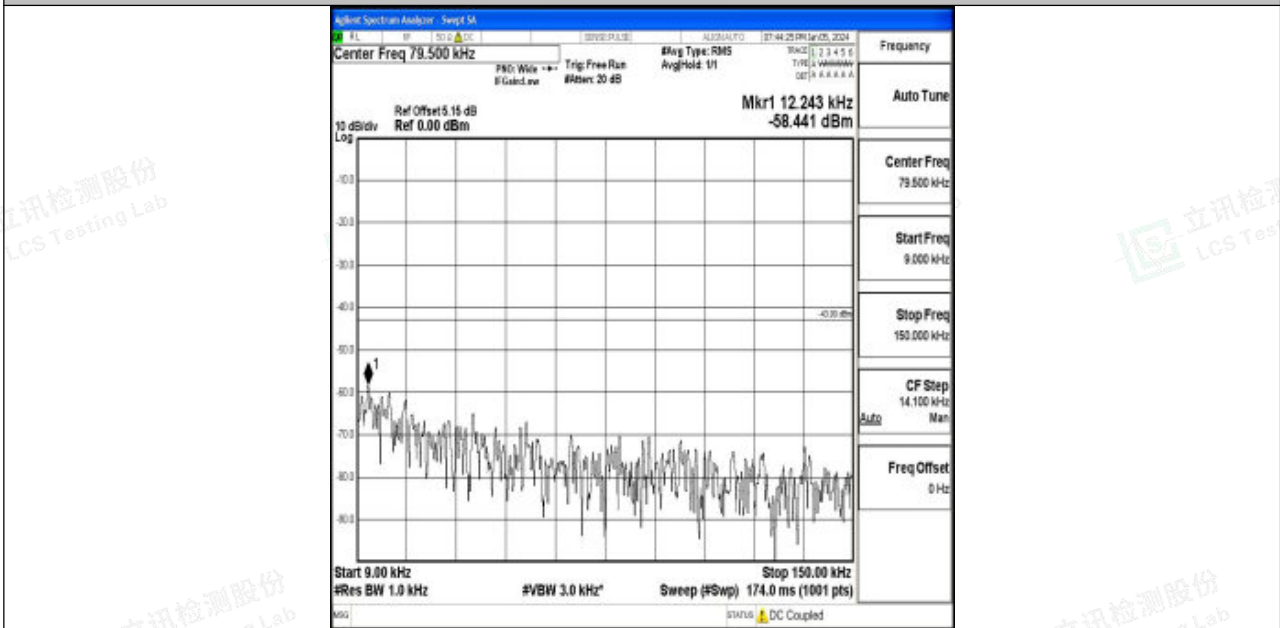

Band4_15MHz_16QAM_20175_1RB#0_3000~20000_3000~20000

Band4_15MHz_QPSK_20325_1RB#0_0.009~0.15_0.009~0.15