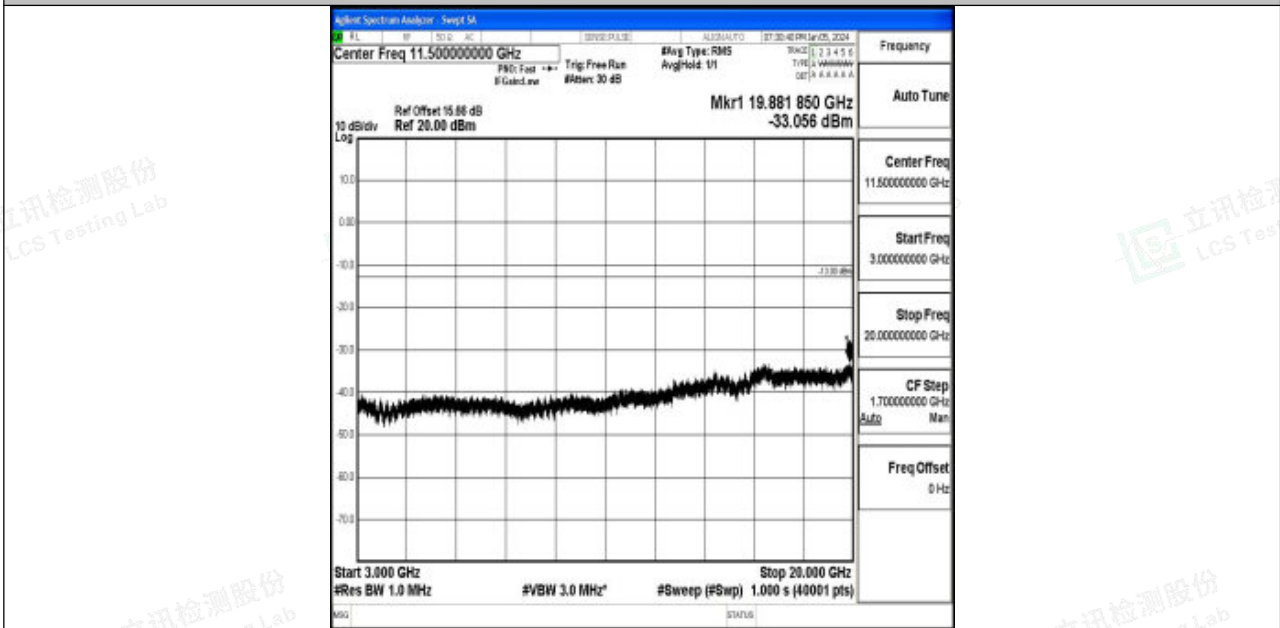

Band4_10MHz_16QAM_20175_1RB#0_3000~20000_3000~20000

Band4_10MHz_QPSK_20350_1RB#0_0.009~0.15_0.009~0.15

Band4_10MHz_QPSK_20350_1RB#0_0.15~30_0.15~30

Band4_10MHz_QPSK_20350_1RB#0_30~1000_30~1000

Band4_10MHz_QPSK_20350_1RB#0_1000~3000_1000~3000