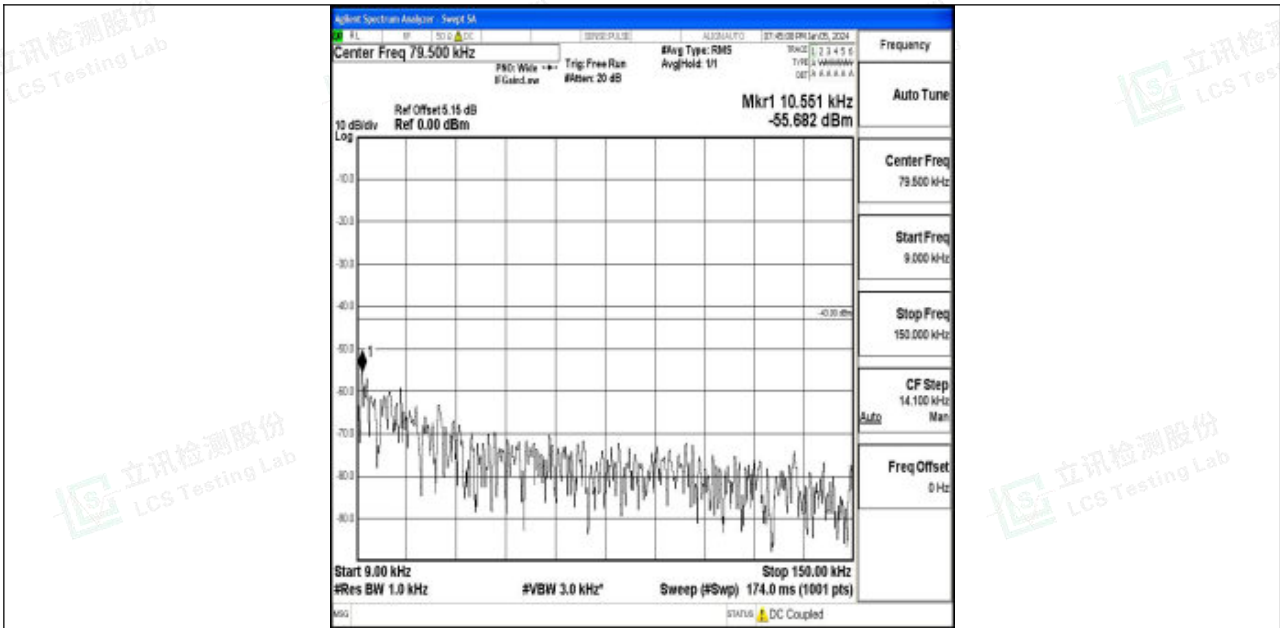

Band4_15MHz_QPSK_20325_1RB#0_3000~20000_3000~20000

Band4_15MHz_16QAM_20325_1RB#0_0.009~0.15_0.009~0.15