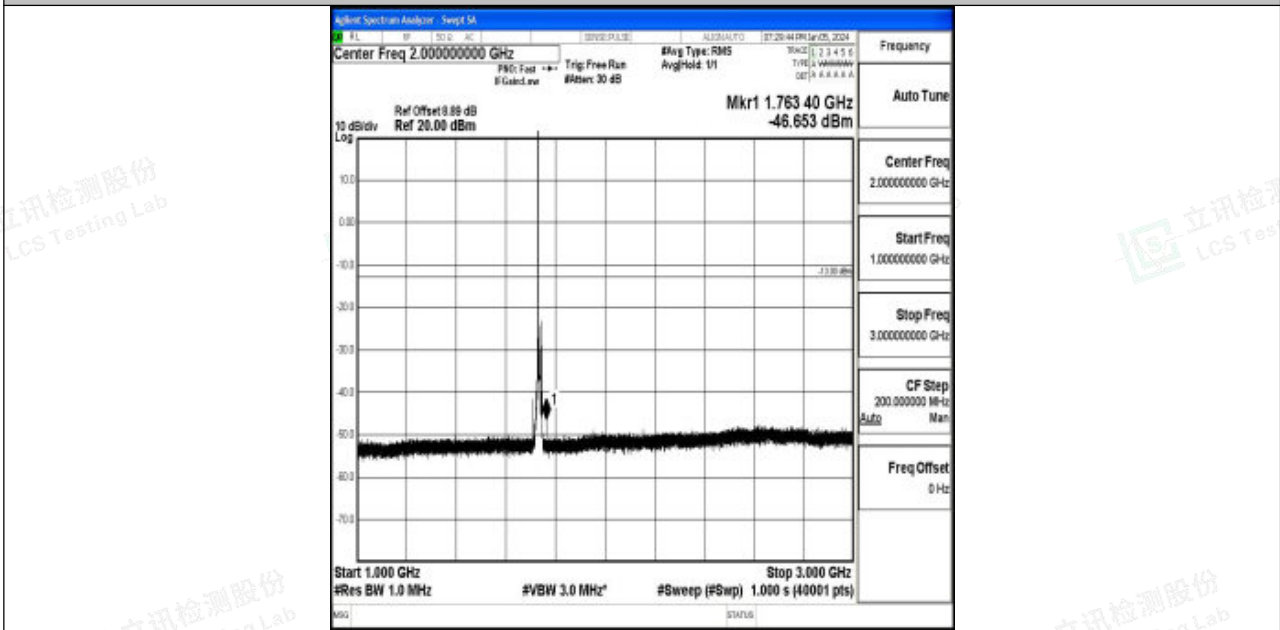

Band4_10MHz_QPSK_20175_1RB#0_3000~20000_3000~20000

Band4_10MHz_16QAM_20175_1RB#0_0.009~0.15_0.009~0.15

Band4_10MHz_16QAM_20175_1RB#0_0.15~30_0.15~30

Band4_10MHz_16QAM_20175_1RB#0_30~1000_30~1000

Band4_10MHz_16QAM_20175_1RB#0_1000~3000_1000~3000