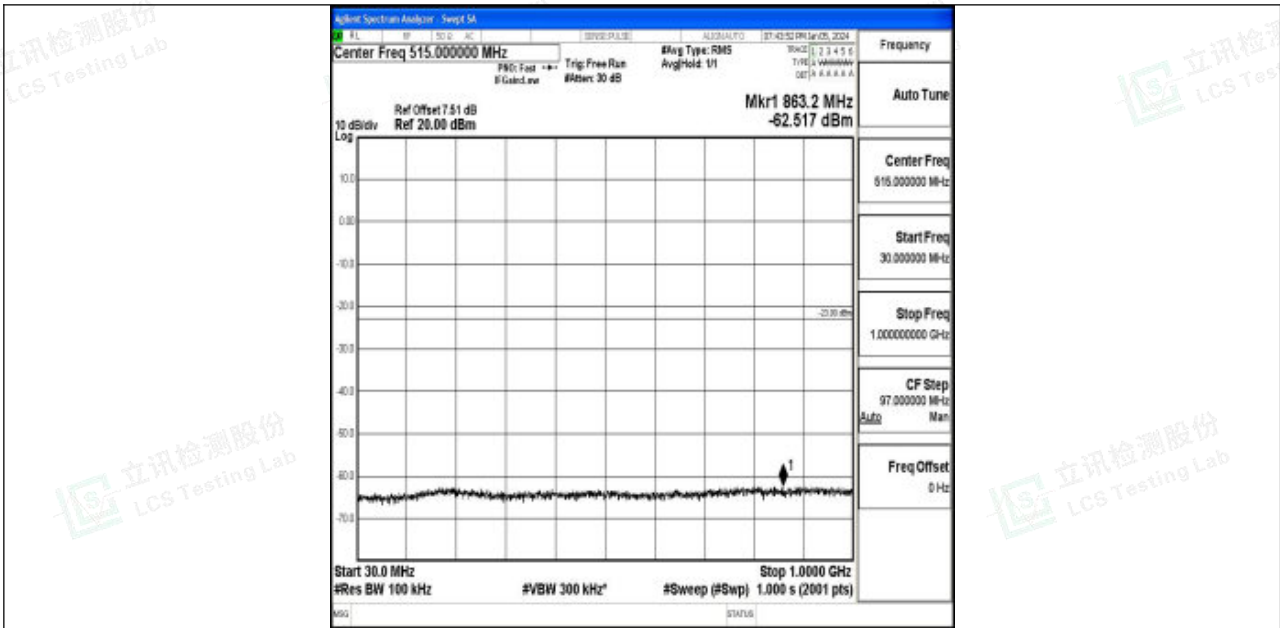

Band4_15MHz_QPSK_20175_1RB#0_3000~20000_3000~20000

Band4_15MHz_16QAM_20175_1RB#0_0.009~0.15_0.009~0.15

Band4_15MHz_16QAM_20175_1RB#0_0.15~30_0.15~30

Band4_15MHz_16QAM_20175_1RB#0_30~1000_30~1000

Band4_15MHz_16QAM_20175_1RB#0_1000~3000_1000~3000