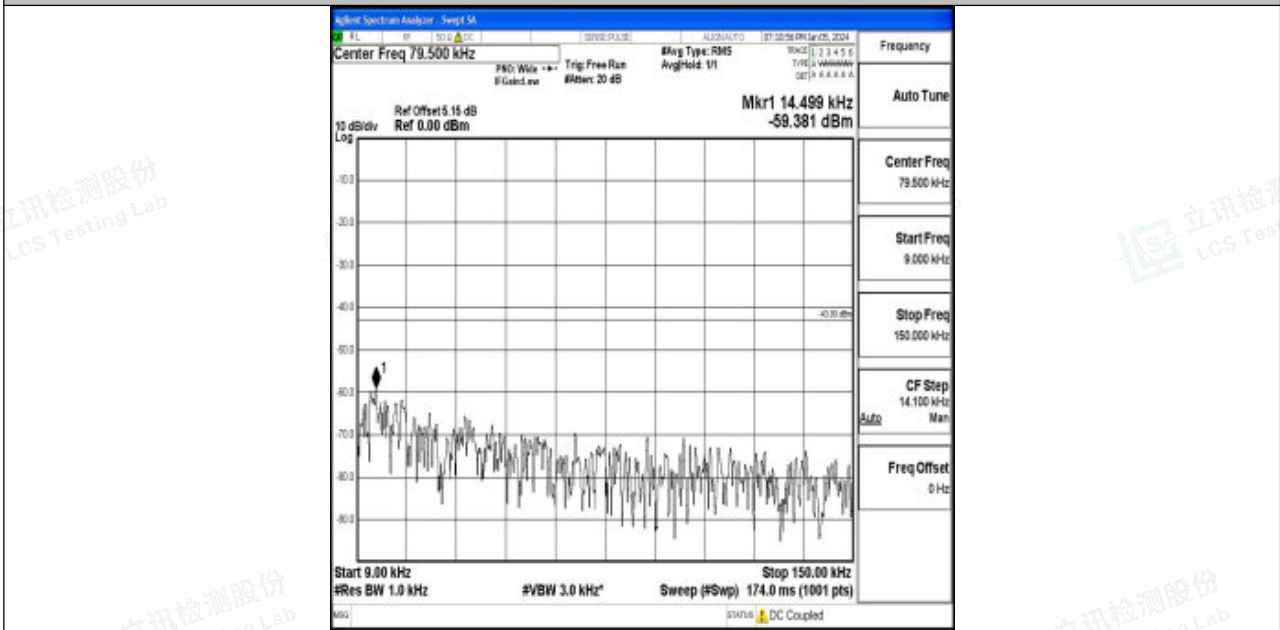

Band4_5MHz_16QAM_19975_1RB#0_3000~20000_3000~20000

Band4_5MHz_QPSK_20175_1RB#0_0.009~0.15_0.009~0.15