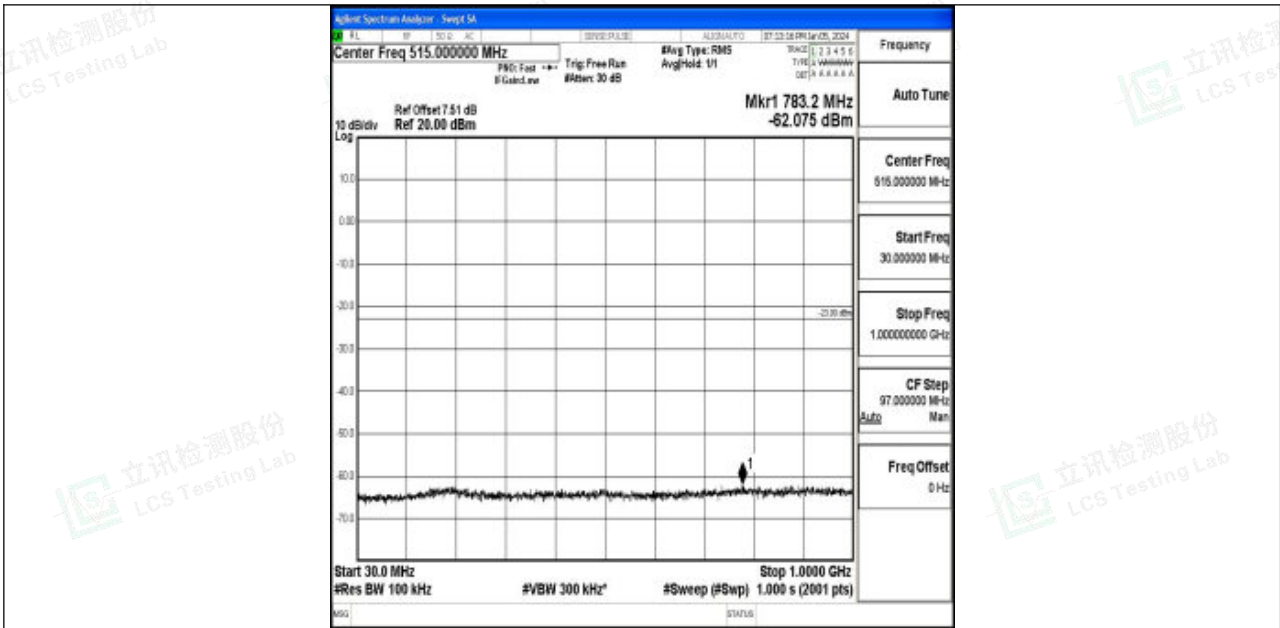

Band4_5MHz_QPSK_20375_1RB#0_3000~20000_3000~20000

Band4_5MHz_16QAM_20375_1RB#0_0.009~0.15_0.009~0.15

Band4_5MHz_16QAM_20375_1RB#0_0.15~30_0.15~30

Band4_5MHz_16QAM_20375_1RB#0_30~1000_30~1000

Band4_5MHz_16QAM_20375_1RB#0_1000~3000_1000~3000