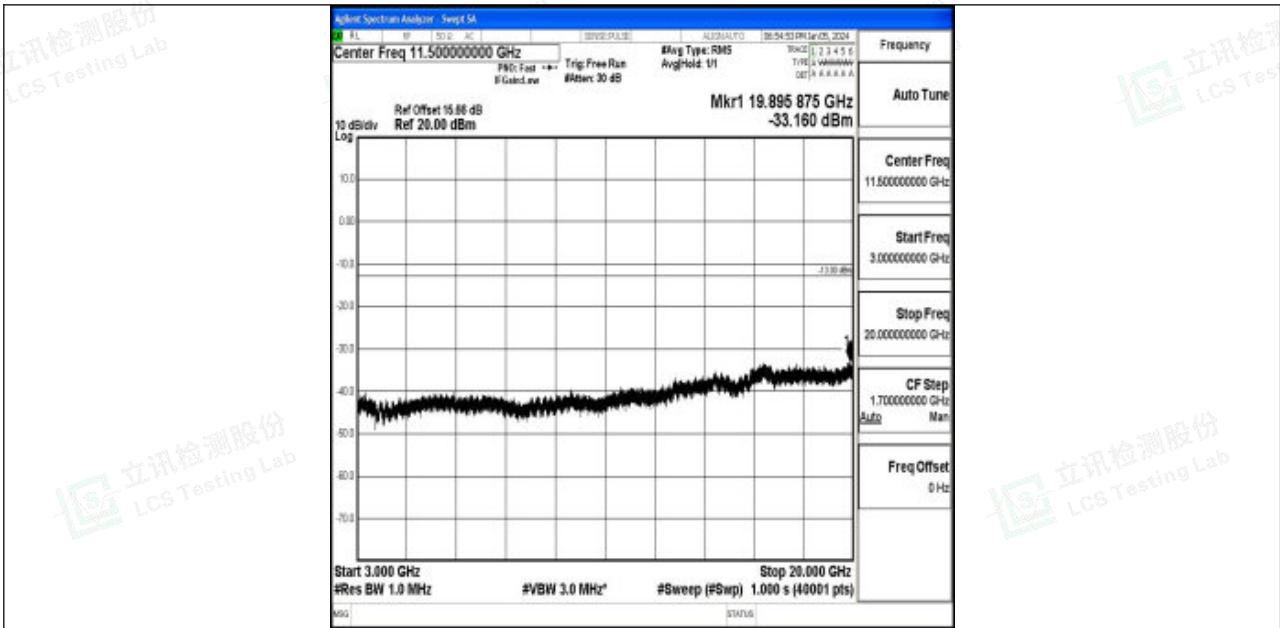

Band4_3MHz_QPSK_20385_1RB#0_3000~20000_3000~20000

Band4_3MHz_16QAM_20385_1RB#0_0.009~0.15_0.009~0.15

Band4_3MHz_16QAM_20385_1RB#0_0.15~30_0.15~30

Band4_3MHz_16QAM_20385_1RB#0_30~1000_30~1000

Band4_3MHz_16QAM_20385_1RB#0_1000~3000_1000~3000