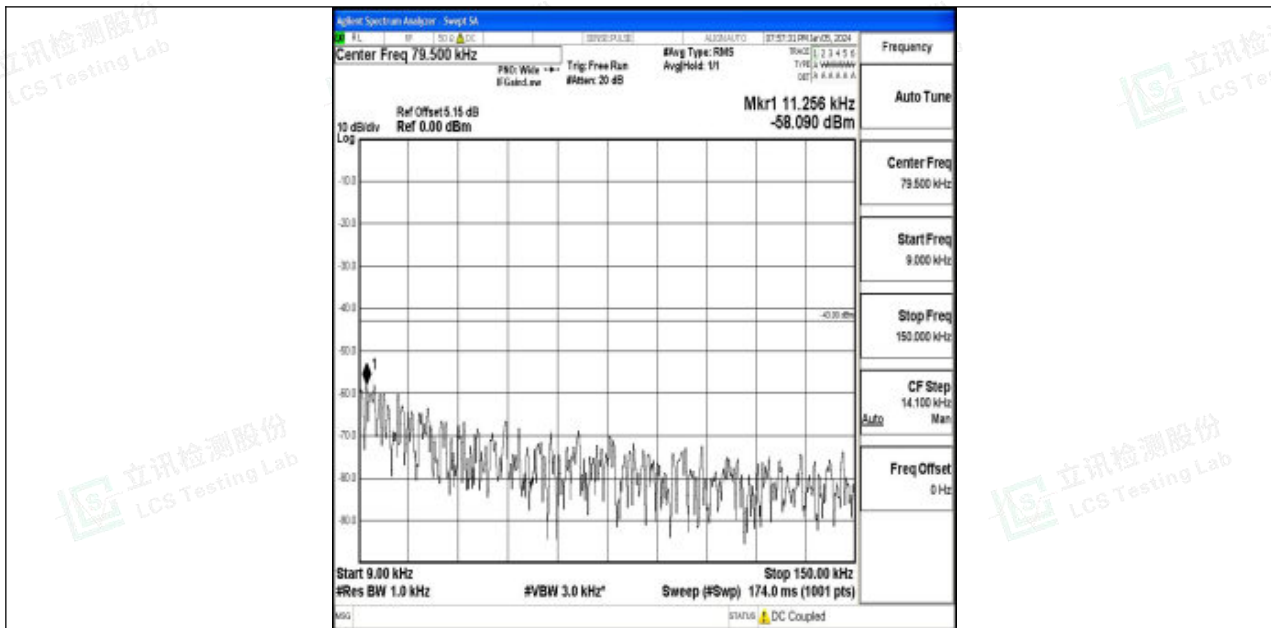

Band4_20MHz_QPSK_20175_1RB#0_3000~20000_3000~20000

Band4_20MHz_16QAM_20175_1RB#0_0.009~0.15_0.009~0.15