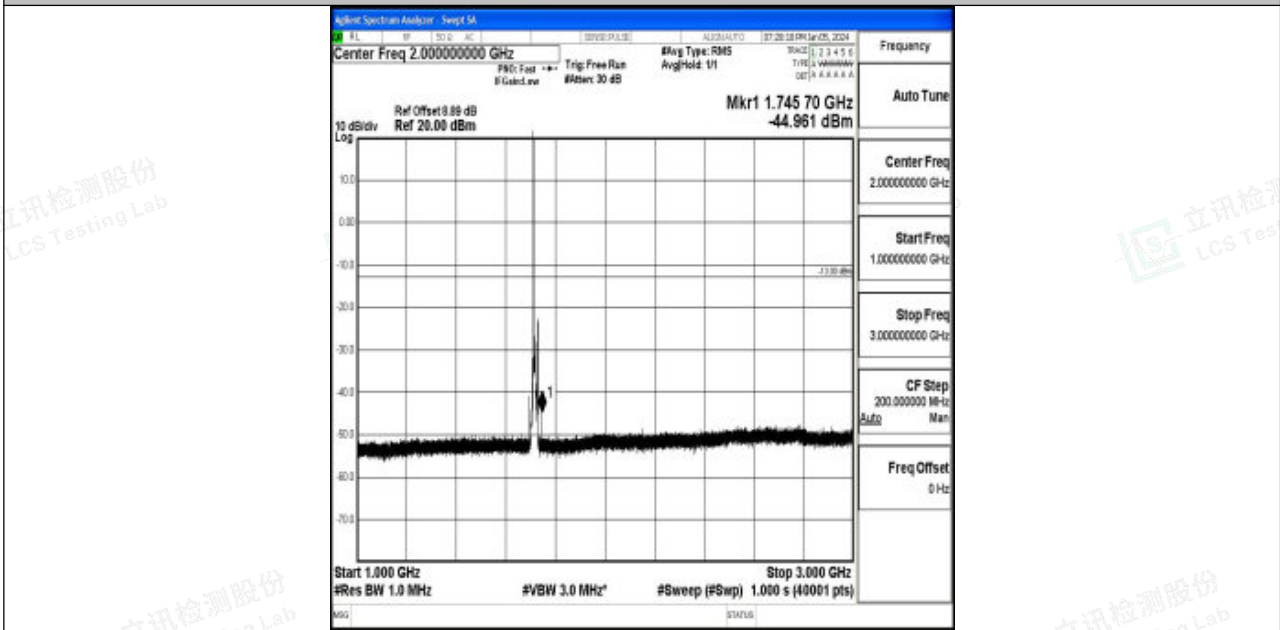

Band4_10MHz_QPSK_20000_1RB#0_3000~20000_3000~20000

Band4_10MHz_16QAM_20000_1RB#0_0.009~0.15_0.009~0.15

Band4_10MHz_16QAM_20000_1RB#0_0.15~30_0.15~30

Band4_10MHz_16QAM_20000_1RB#0_30~1000_30~1000

Band4_10MHz_16QAM_20000_1RB#0_1000~3000_1000~3000