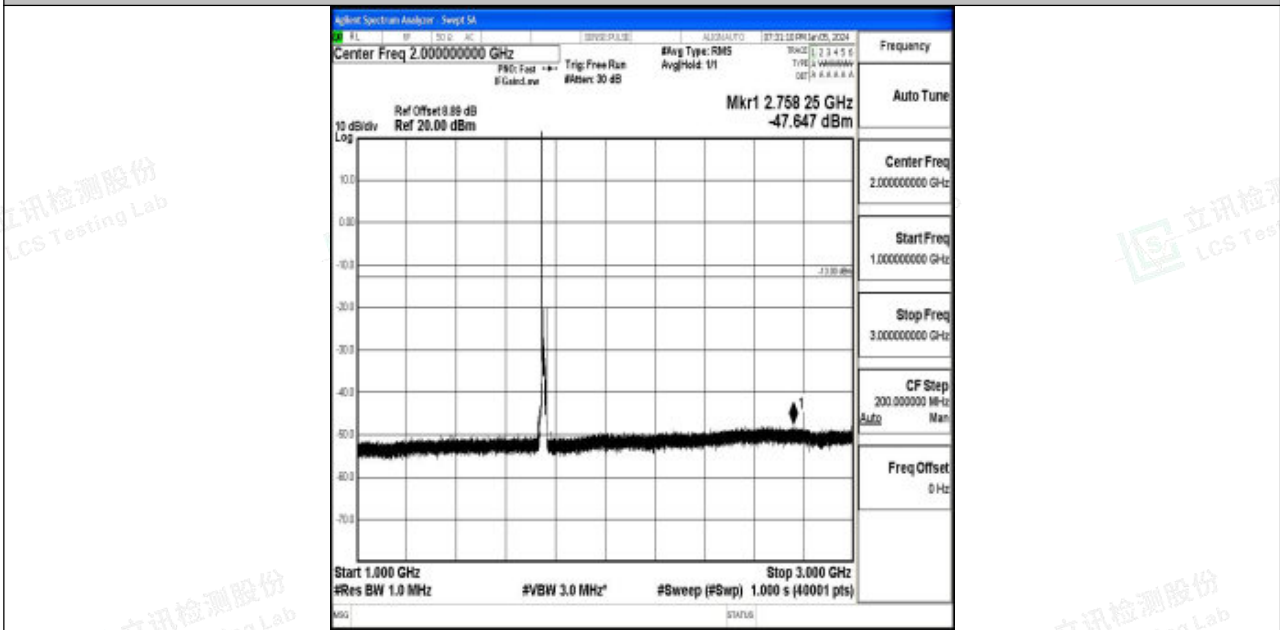

Band4_10MHz_QPSK_20350_1RB#0_3000~20000_3000~20000

Band4_10MHz_16QAM_20350_1RB#0_0.009~0.15_0.009~0.15

Band4_10MHz_16QAM_20350_1RB#0_0.15~30_0.15~30

Band4_10MHz_16QAM_20350_1RB#0_30~1000_30~1000

Band4_10MHz_16QAM_20350_1RB#0_1000~3000_1000~3000