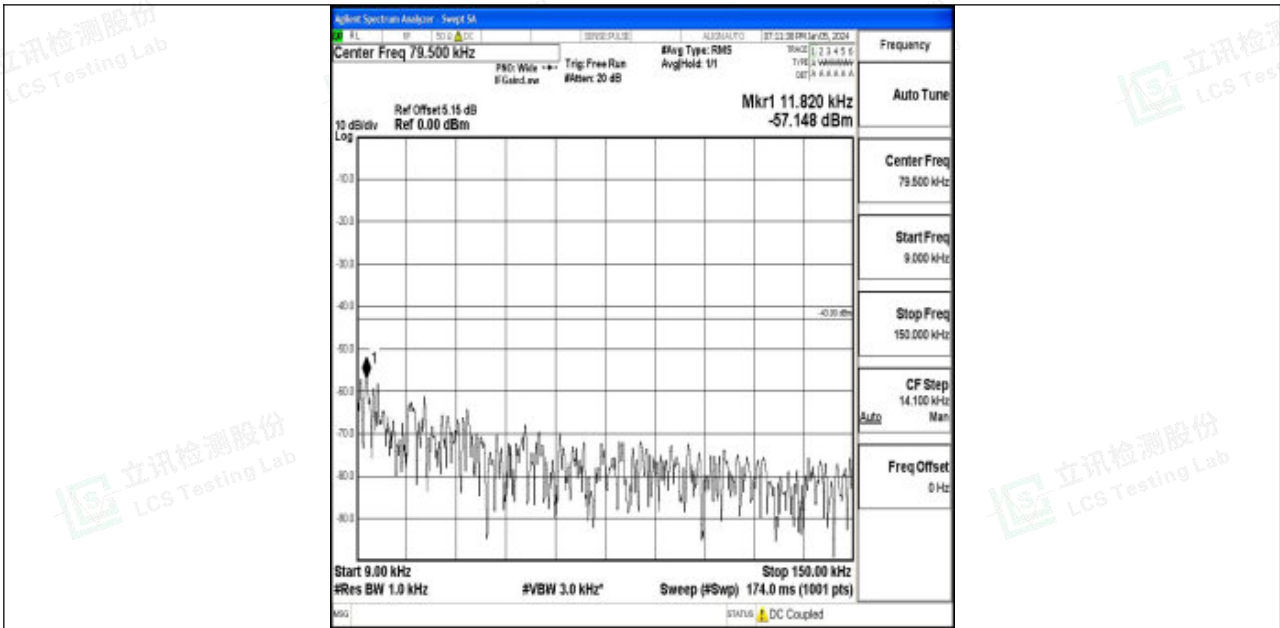

Band4_5MHz_QPSK_20175_1RB#0_3000~20000_3000~20000

Band4_5MHz_16QAM_20175_1RB#0_0.009~0.15_0.009~0.15