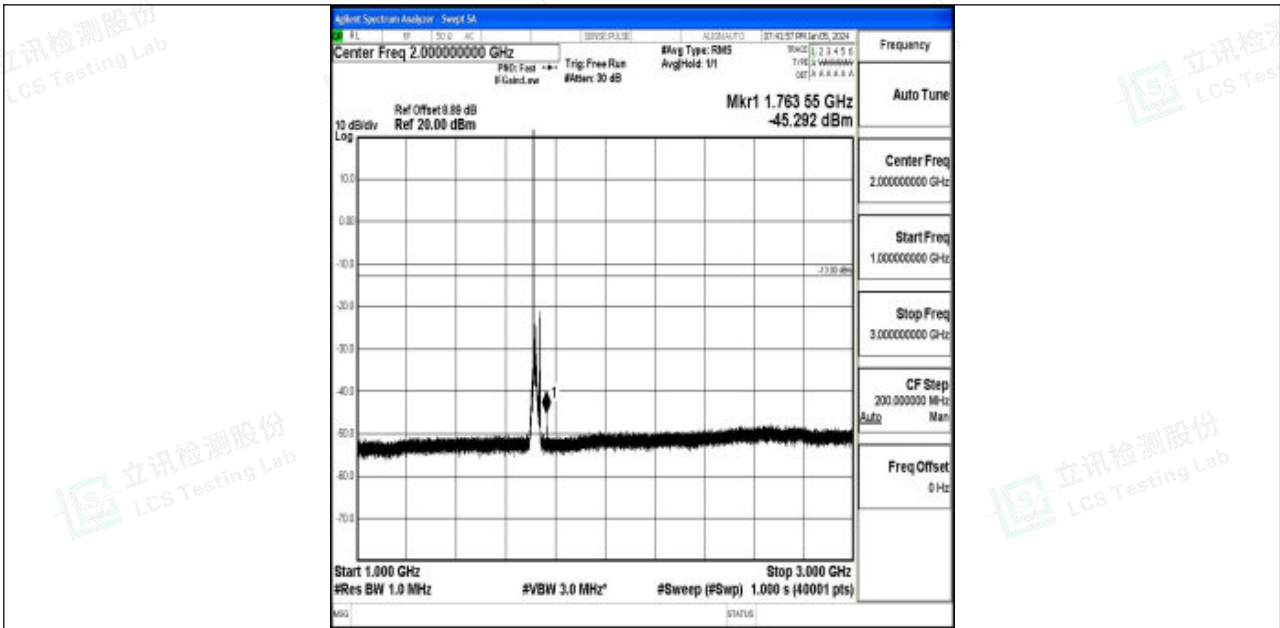

Band4_10MHz_16QAM_20350_1RB#0_3000~20000_3000~20000

Band4_15MHz_QPSK_20025_1RB#0_0.009~0.15_0.009~0.15

Band4_15MHz_QPSK_20025_1RB#0_0.15~30_0.15~30

Band4_15MHz_QPSK_20025_1RB#0_30~1000_30~1000

Band4_15MHz_QPSK_20025_1RB#0_1000~3000_1000~3000