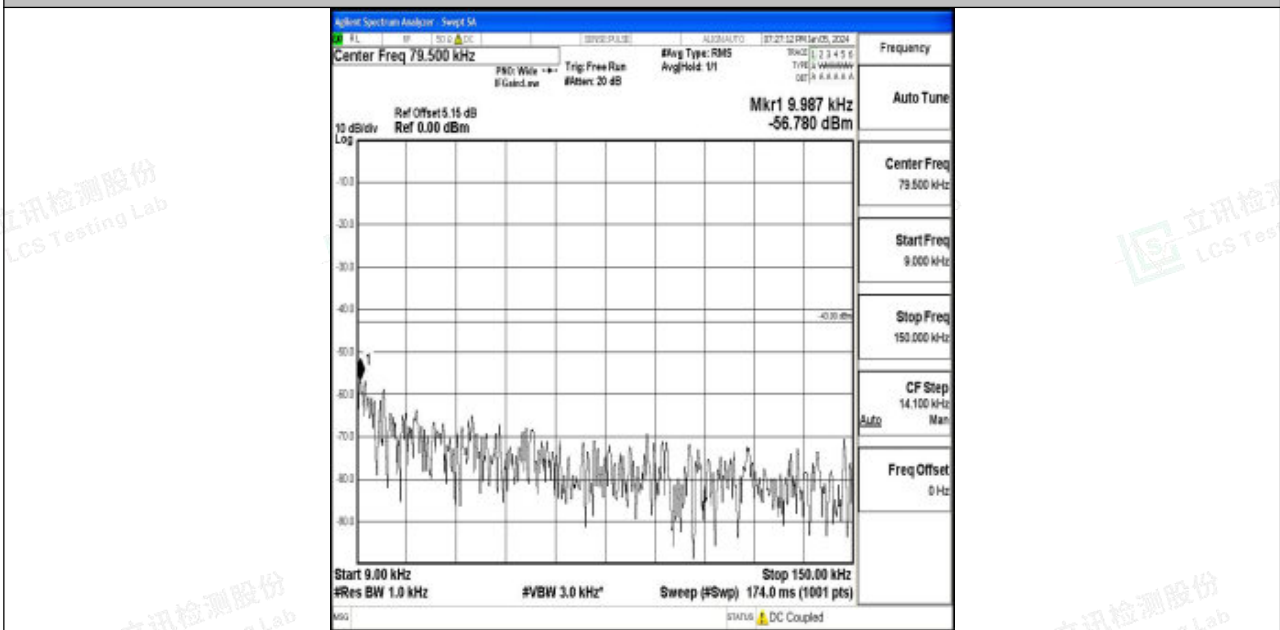

Band4_5MHz_16QAM_20375_1RB#0_3000~20000_3000~20000

Band4_10MHz_QPSK_20000_1RB#0_0.009~0.15_0.009~0.15