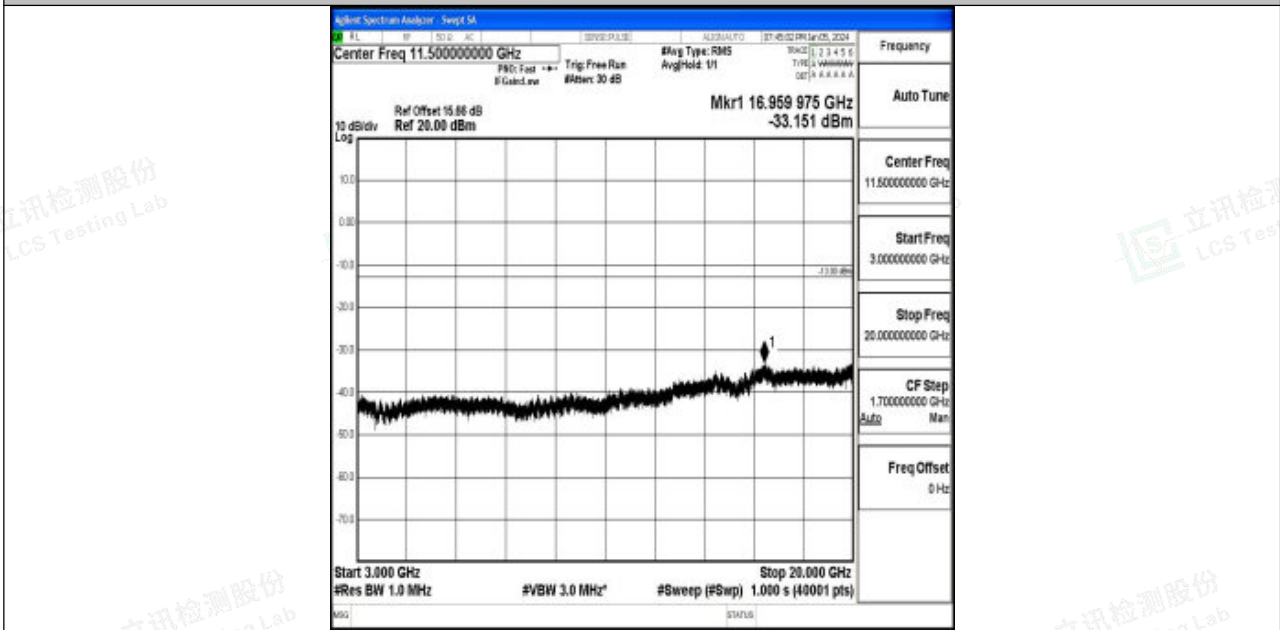

Band4_15MHz_16QAM_20175_1RB#0_3000~20000_3000~20000

Band4_15MHz_QPSK_20325_1RB#0_0.009~0.15_0.009~0.15

Band4_15MHz_QPSK_20325_1RB#0_0.15~30_0.15~30

Band4_15MHz_QPSK_20325_1RB#0_30~1000_30~1000

Band4_15MHz_QPSK_20325_1RB#0_1000~3000_1000~3000