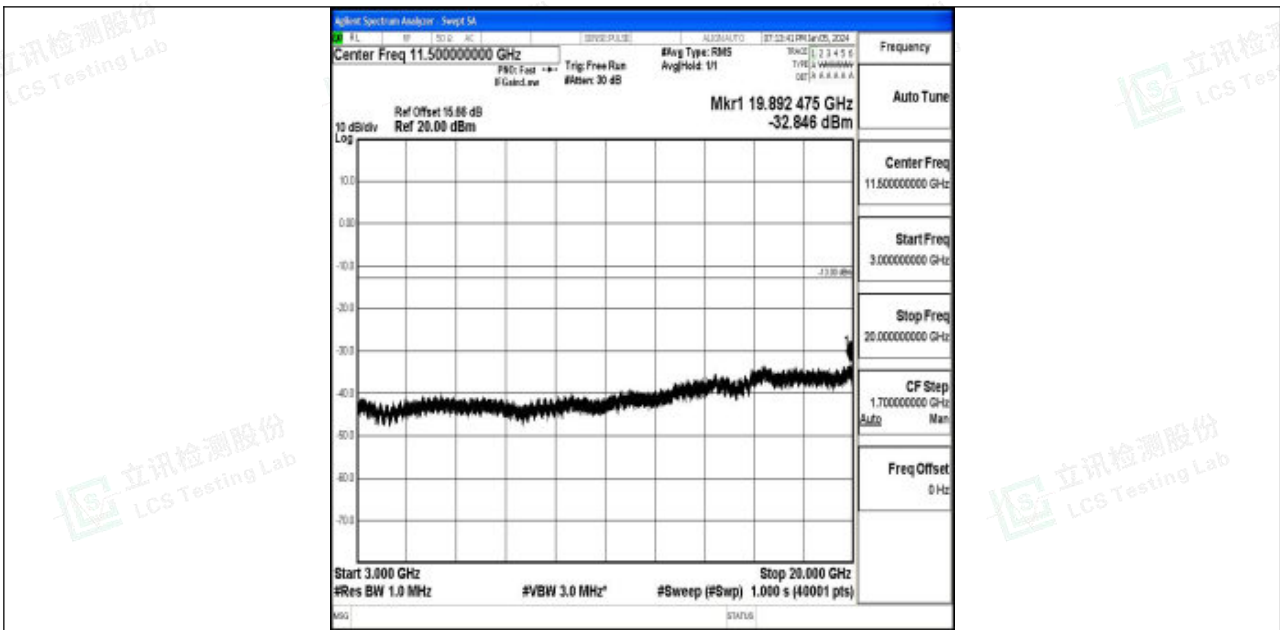

Band4_5MHz_QPSK_20375_1RB#0_3000~20000_3000~20000

Band4_5MHz_16QAM_20375_1RB#0_0.009~0.15_0.009~0.15

Band4_5MHz_16QAM_20375_1RB#0_0.15~30_0.15~30

Band4_5MHz_16QAM_20375_1RB#0_30~1000_30~1000

Band4_5MHz_16QAM_20375_1RB#0_1000~3000_1000~3000