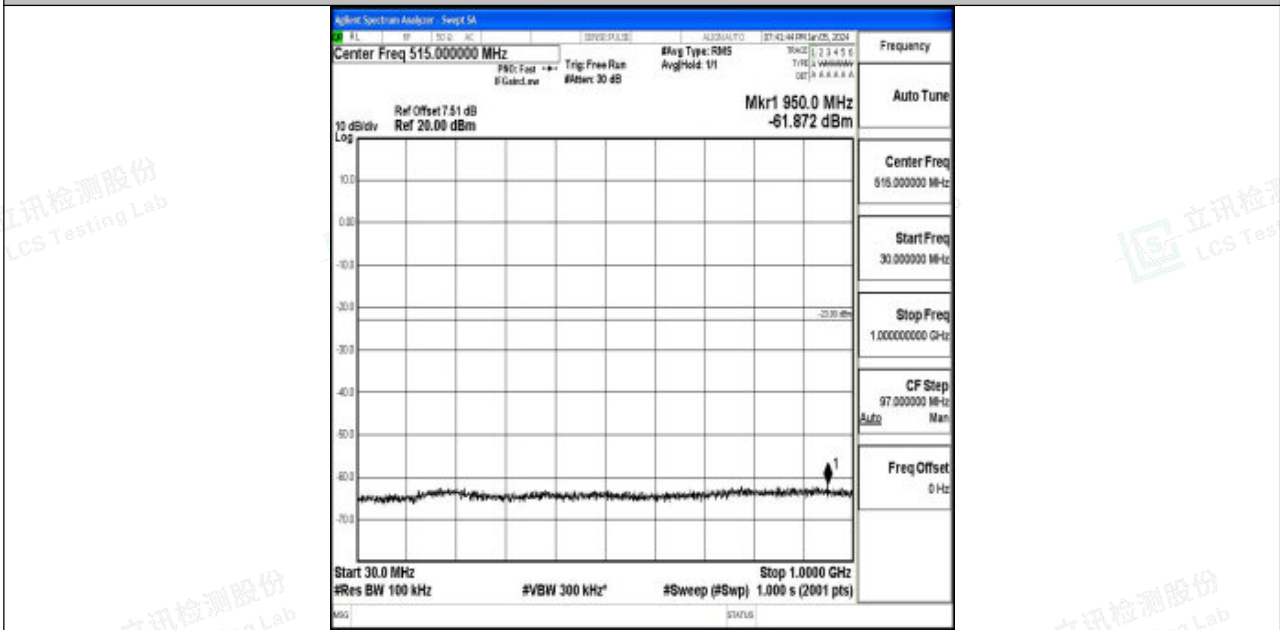

Band4_10MHz_16QAM_20350_1RB#0_3000~20000_3000~20000

Band4_15MHz_QPSK_20025_1RB#0_0.009~0.15_0.009~0.15

Band4_15MHz_QPSK_20025_1RB#0_0.15~30_0.15~30

Band4_15MHz_QPSK_20025_1RB#0_30~1000_30~1000

Band4_15MHz_QPSK_20025_1RB#0_1000~3000_1000~3000