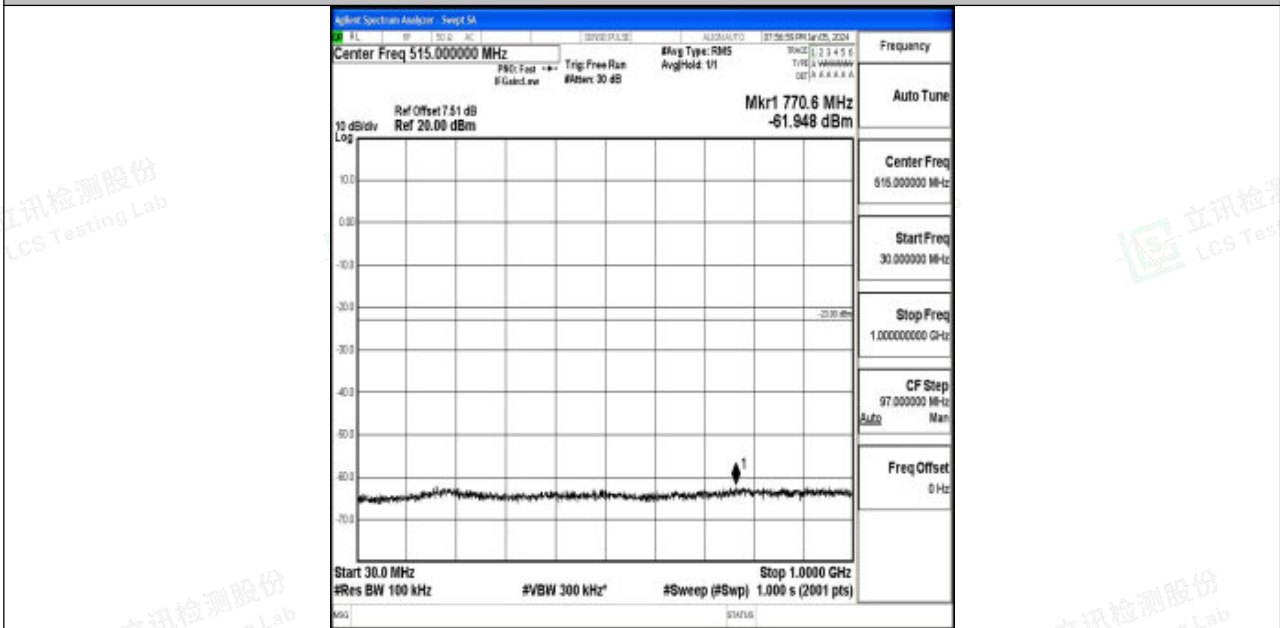

Band4_20MHz_16QAM_20050_1RB#0_3000~20000_3000~20000

Band4_20MHz_QPSK_20175_1RB#0_0.009~0.15_0.009~0.15

Band4_20MHz_QPSK_20175_1RB#0_0.15~30_0.15~30

Band4_20MHz_QPSK_20175_1RB#0_30~1000_30~1000

Band4_20MHz_QPSK_20175_1RB#0_1000~3000_1000~3000