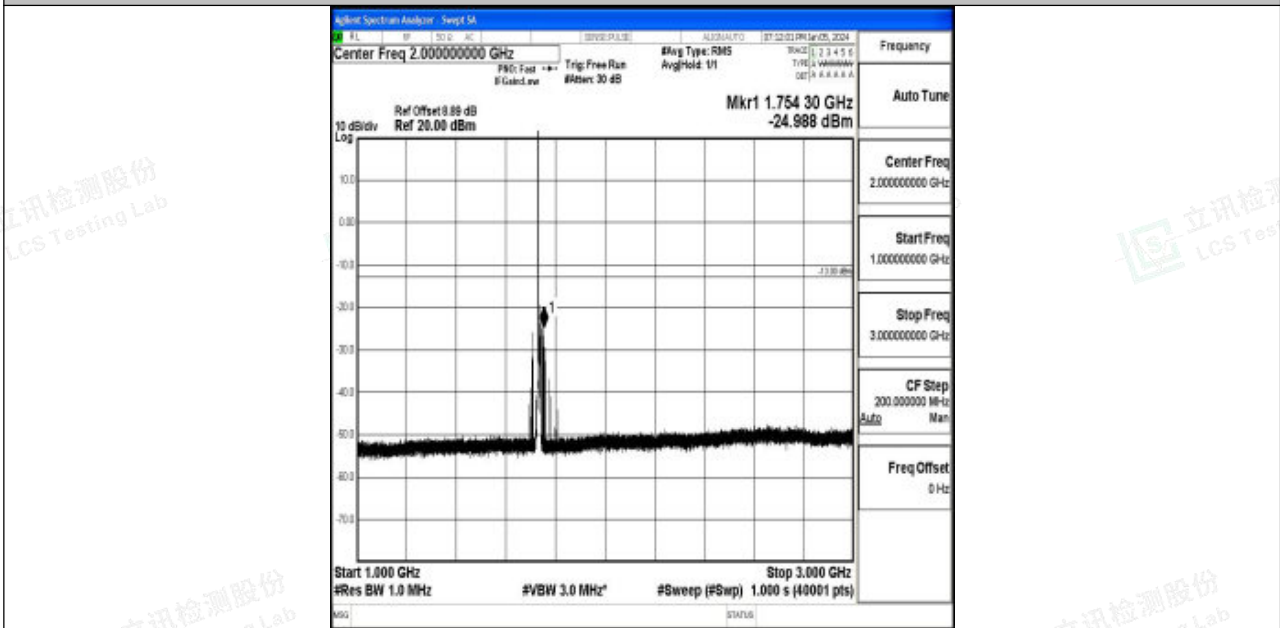

Band4_5MHz_QPSK_20175_1RB#0_3000~20000_3000~20000

Band4_5MHz_16QAM_20175_1RB#0_0.009~0.15_0.009~0.15

Band4_5MHz_16QAM_20175_1RB#0_0.15~30_0.15~30

Band4_5MHz_16QAM_20175_1RB#0_30~1000_30~1000

Band4_5MHz_16QAM_20175_1RB#0_1000~3000_1000~3000