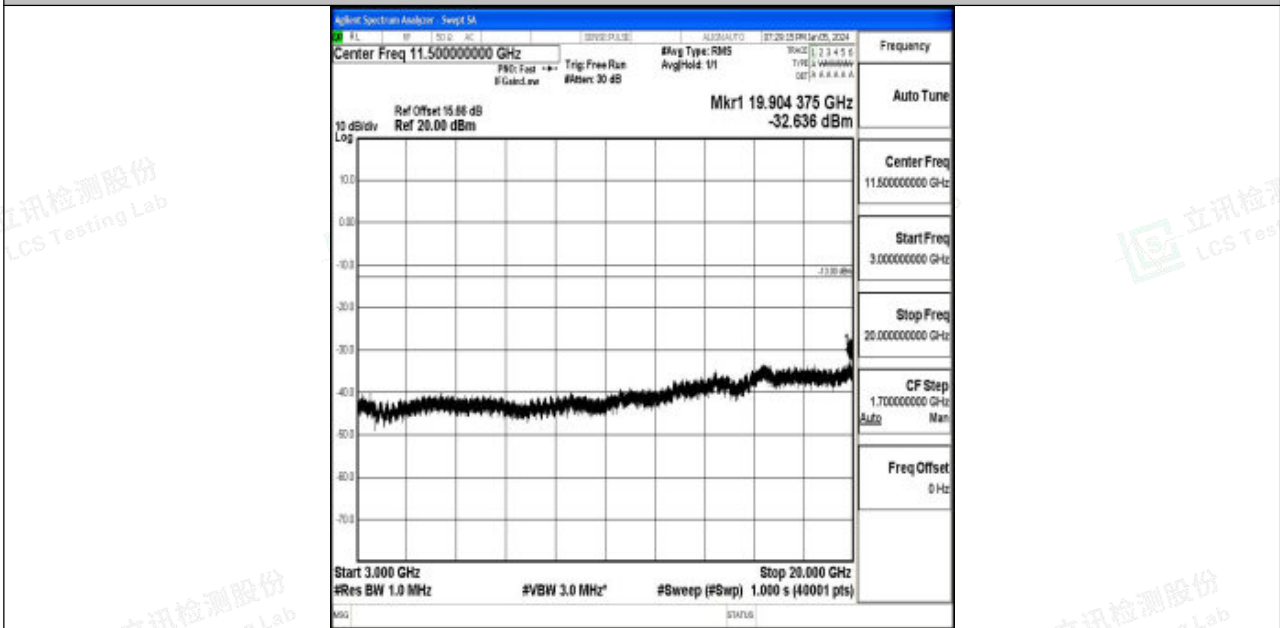

Band4_10MHz_16QAM_20000_1RB#0_3000~20000_3000~20000

Band4_10MHz_QPSK_20175_1RB#0_0.009~0.15_0.009~0.15

Band4_10MHz_QPSK_20175_1RB#0_0.15~30_0.15~30

Band4_10MHz_QPSK_20175_1RB#0_30~1000_30~1000

Band4_10MHz_QPSK_20175_1RB#0_1000~3000_1000~3000