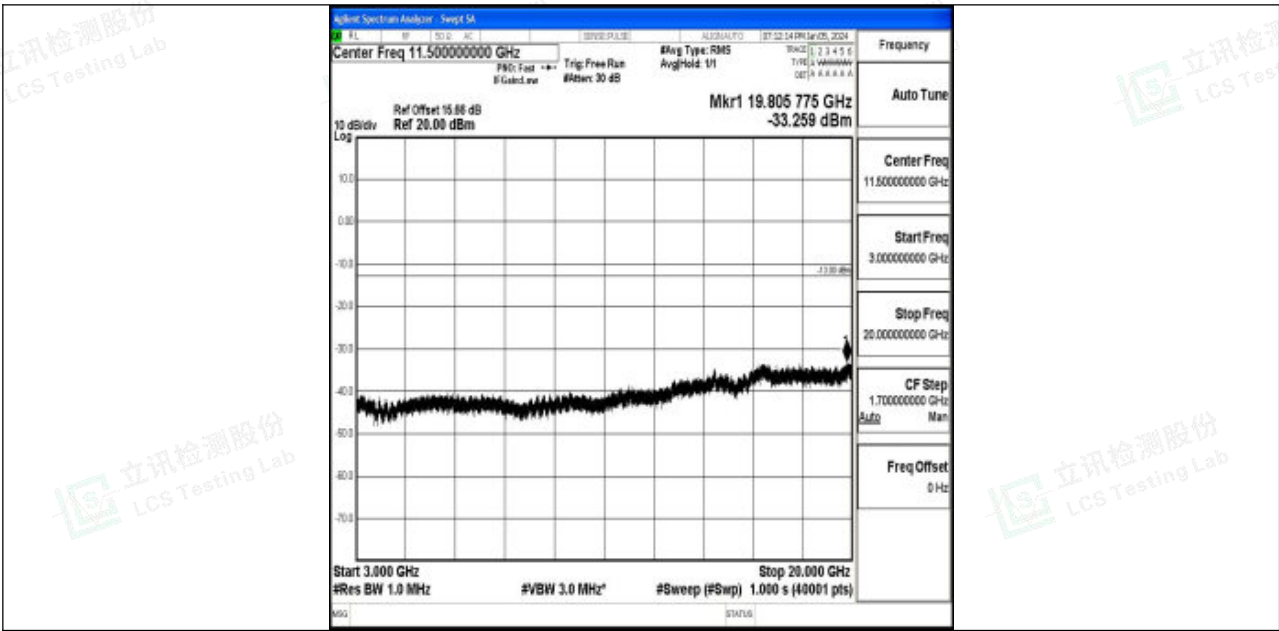

Band4_5MHz_QPSK_20175_1RB#0_3000~20000_3000~20000

Band4_5MHz_16QAM_20175_1RB#0_0.009~0.15_0.009~0.15

Band4_5MHz_16QAM_20175_1RB#0_0.15~30_0.15~30

Band4_5MHz_16QAM_20175_1RB#0_30~1000_30~1000

Band4_5MHz_16QAM_20175_1RB#0_1000~3000_1000~3000