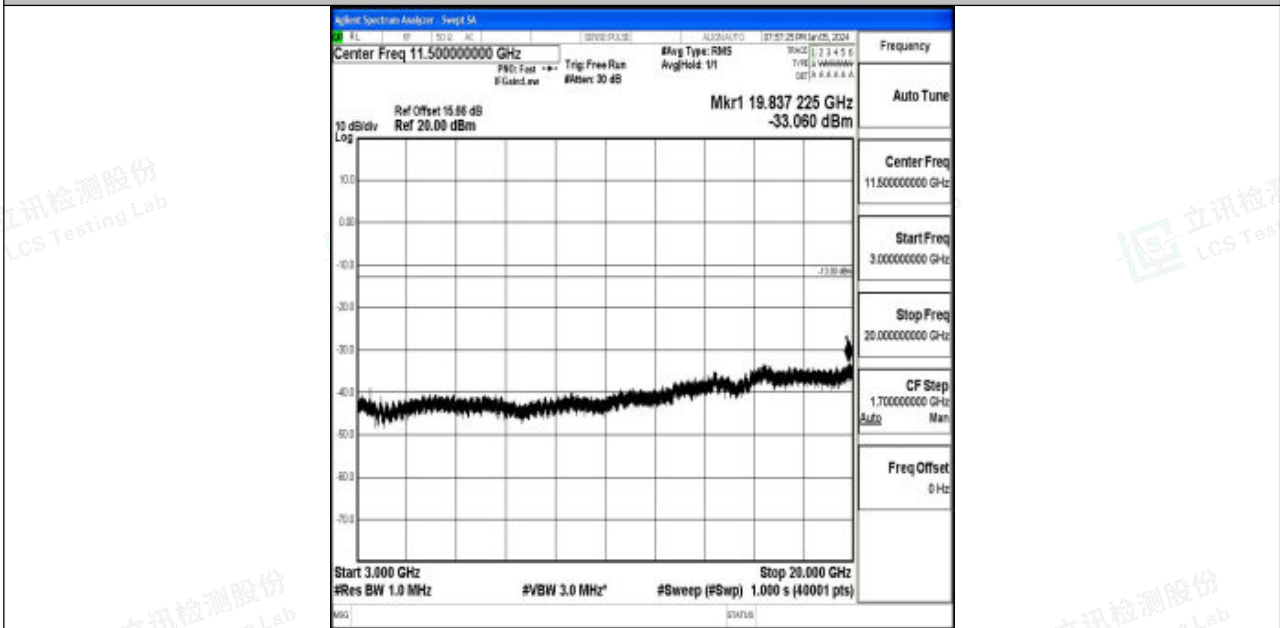

Band4_20MHz_16QAM_20050_1RB#0_3000~20000_3000~20000

Band4_20MHz_QPSK_20175_1RB#0_0.009~0.15_0.009~0.15

Band4_20MHz_QPSK_20175_1RB#0_0.15~30_0.15~30

Band4_20MHz_QPSK_20175_1RB#0_30~1000_30~1000

Band4_20MHz_QPSK_20175_1RB#0_1000~3000_1000~3000