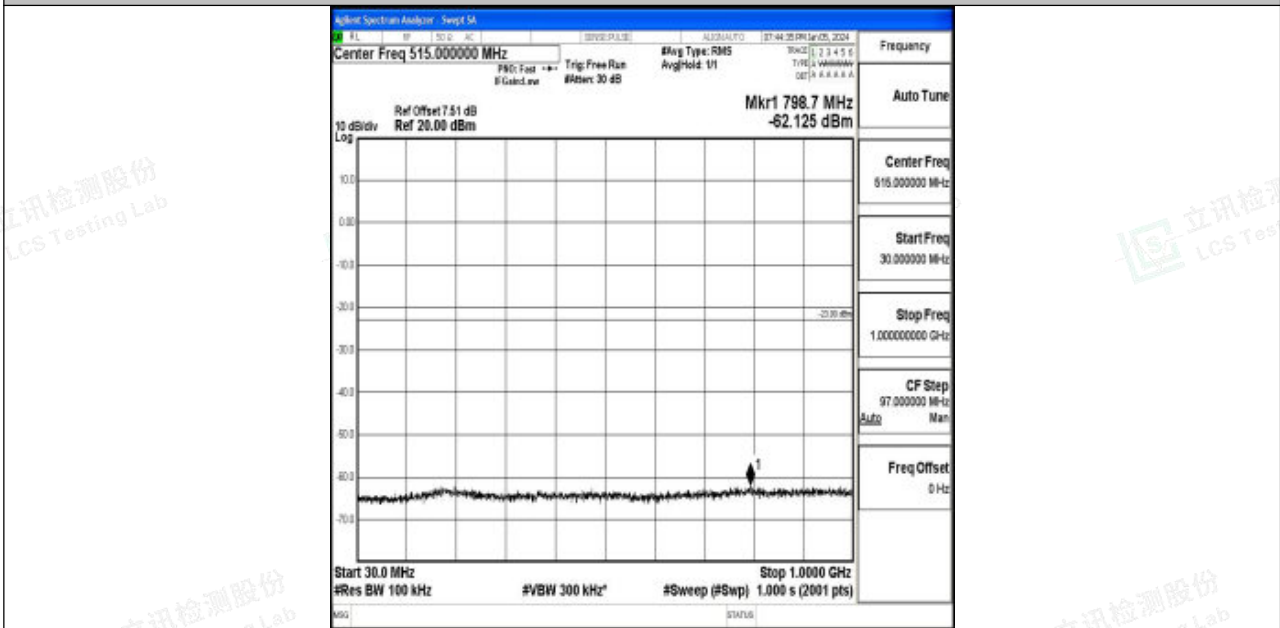

Band4_15MHz_16QAM_20175_1RB#0_3000~20000_3000~20000

Band4_15MHz_QPSK_20325_1RB#0_0.009~0.15_0.009~0.15

Band4_15MHz_QPSK_20325_1RB#0_0.15~30_0.15~30

Band4_15MHz_QPSK_20325_1RB#0_30~1000_30~1000

Band4_15MHz_QPSK_20325_1RB#0_1000~3000_1000~3000