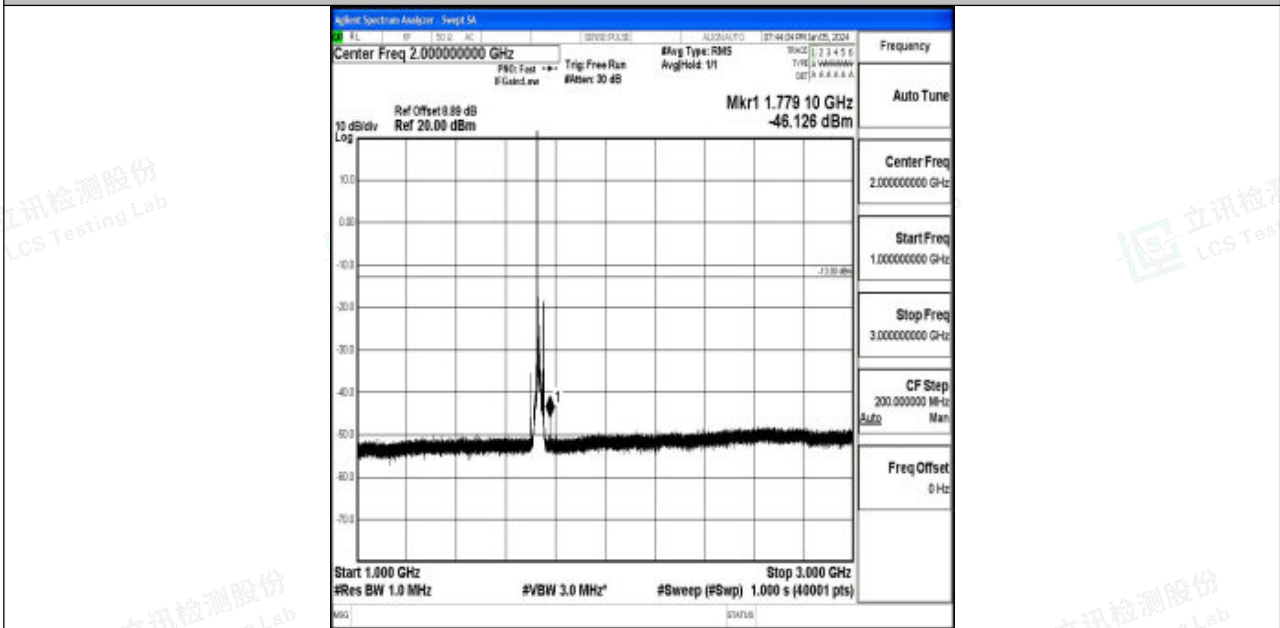

Band4_15MHz_QPSK_20175_1RB#0_3000~20000_3000~20000

Band4_15MHz_16QAM_20175_1RB#0_0.009~0.15_0.009~0.15

Band4_15MHz_16QAM_20175_1RB#0_0.15~30_0.15~30

Band4_15MHz_16QAM_20175_1RB#0_30~1000_30~1000

Band4_15MHz_16QAM_20175_1RB#0_1000~3000_1000~3000