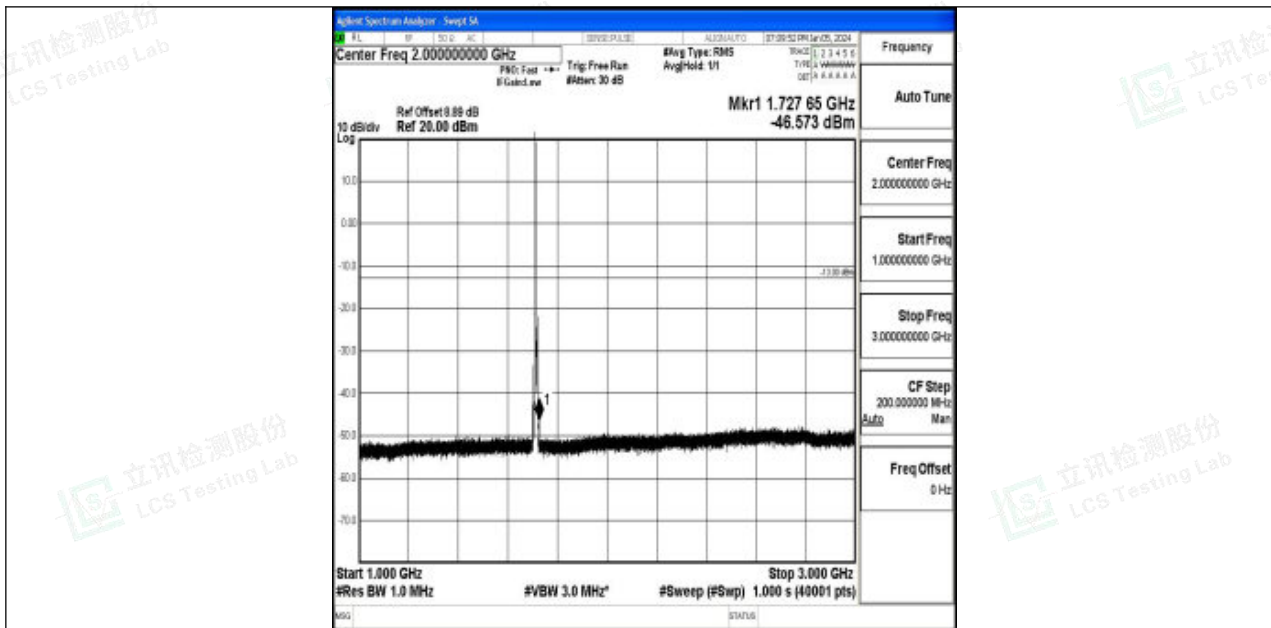

Band4_3MHz_16QAM_20385_1RB#0_3000~20000_3000~20000

Band4_5MHz_QPSK_19975_1RB#0_0.009~0.15_0.009~0.15

Band4_5MHz_QPSK_19975_1RB#0_0.15~30_0.15~30

Band4_5MHz_QPSK_19975_1RB#0_30~1000_30~1000

Band4_5MHz_QPSK_19975_1RB#0_1000~3000_1000~3000