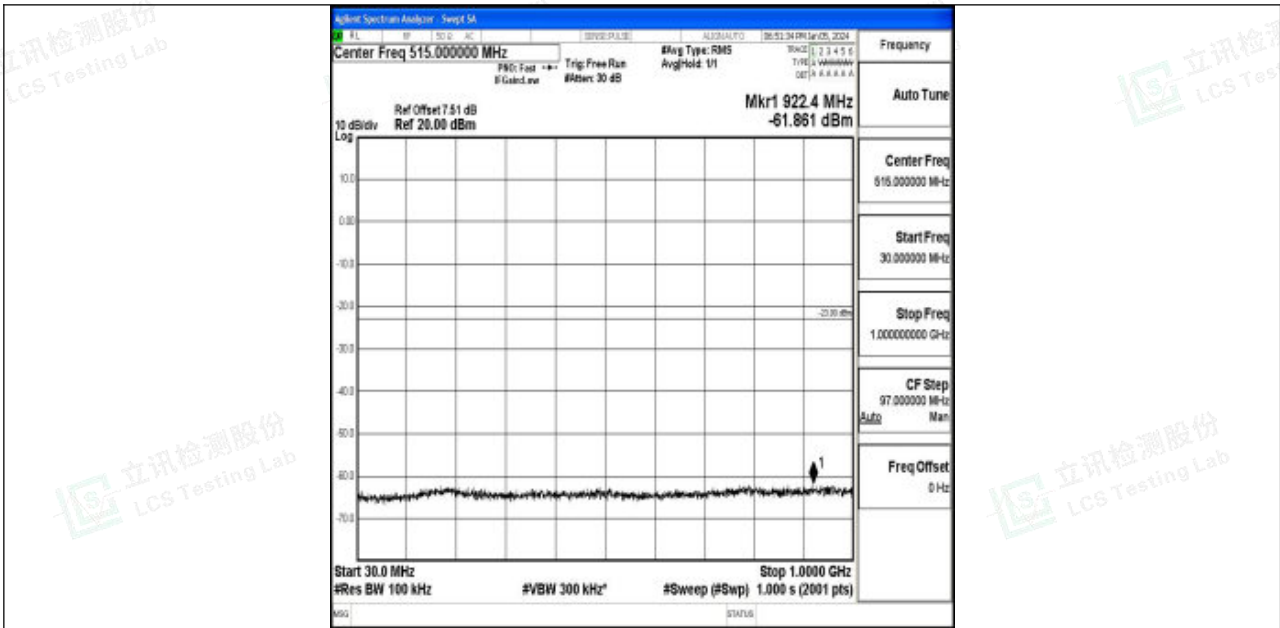

Band4_3MHz_QPSK_19965_1RB#0_3000~20000_3000~20000

Band4_3MHz_16QAM_19965_1RB#0_0.009~0.15_0.009~0.15

Band4_3MHz_16QAM_19965_1RB#0_0.15~30_0.15~30

Band4_3MHz_16QAM_19965_1RB#0_30~1000_30~1000

Band4_3MHz_16QAM_19965_1RB#0_1000~3000_1000~3000