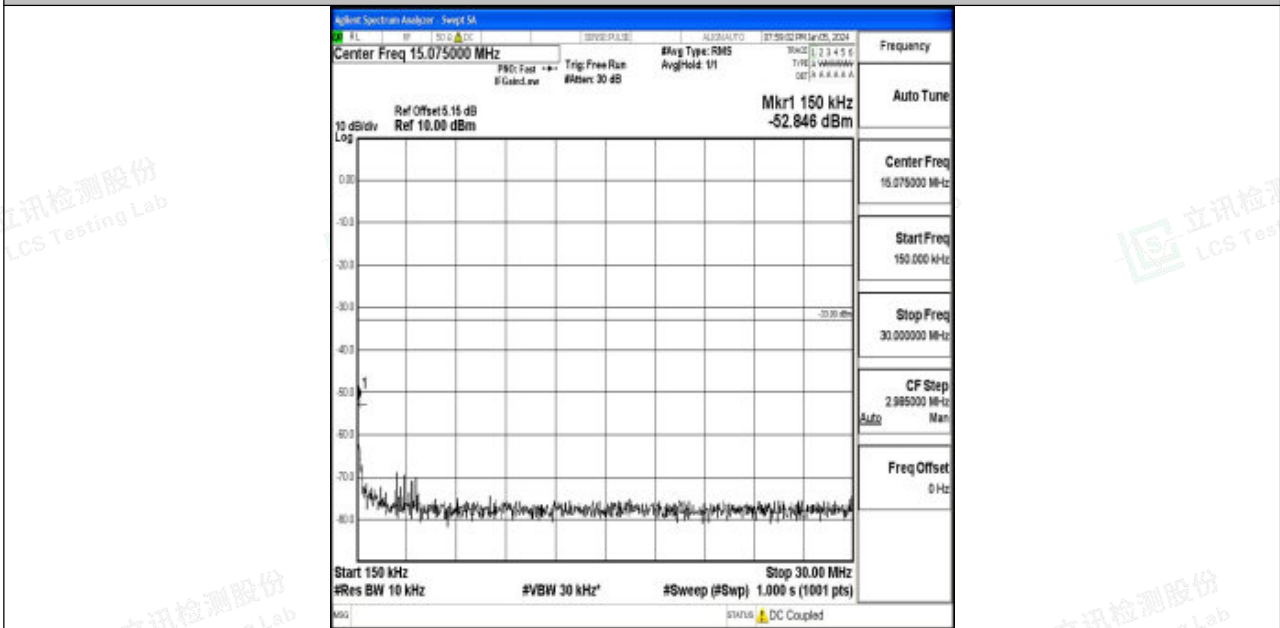

Band4_20MHz_16QAM_20300_1RB#0_0.009~0.15_0.009~0.15

Band4_20MHz_16QAM_20300_1RB#0_0.15~30_0.15~30