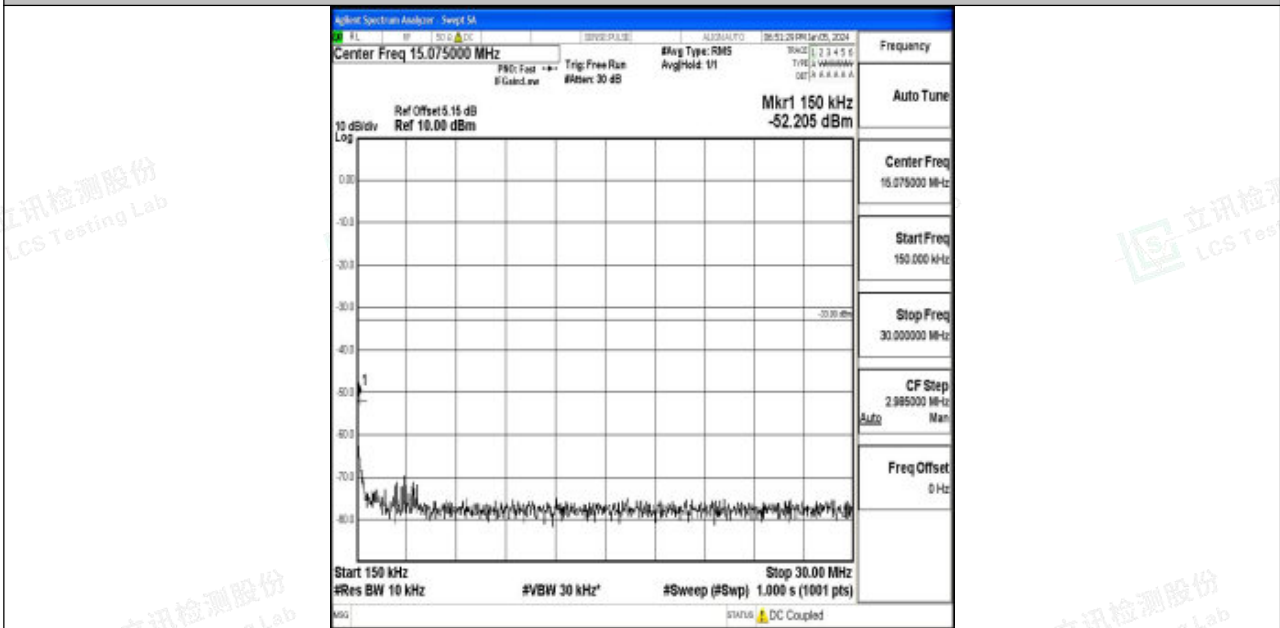

Band4_3MHz_16QAM_19965_1RB#0_0.009~0.15_0.009~0.15

Band4_3MHz_16QAM_19965_1RB#0_0.15~30_0.15~30