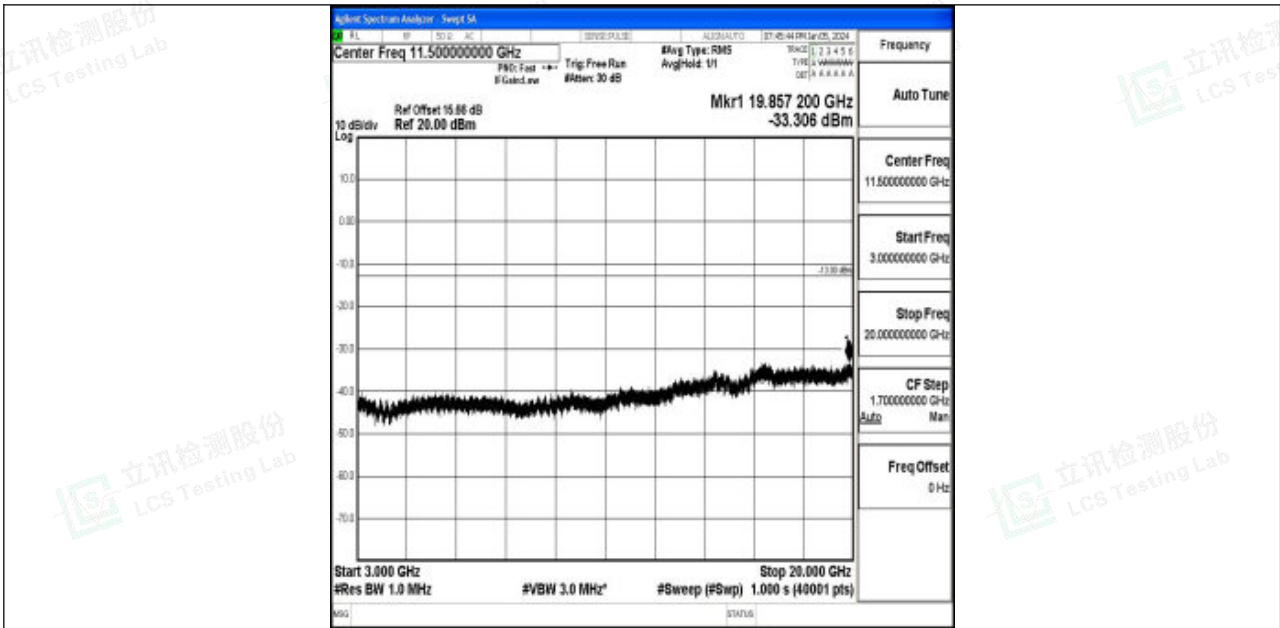

Band4_15MHz_QPSK_20325_1RB#0_3000~20000_3000~20000

Band4_15MHz_16QAM_20325_1RB#0_0.009~0.15_0.009~0.15

Band4_15MHz_16QAM_20325_1RB#0_0.15~30_0.15~30

Band4_15MHz_16QAM_20325_1RB#0_30~1000_30~1000

Band4_15MHz_16QAM_20325_1RB#0_1000~3000_1000~3000