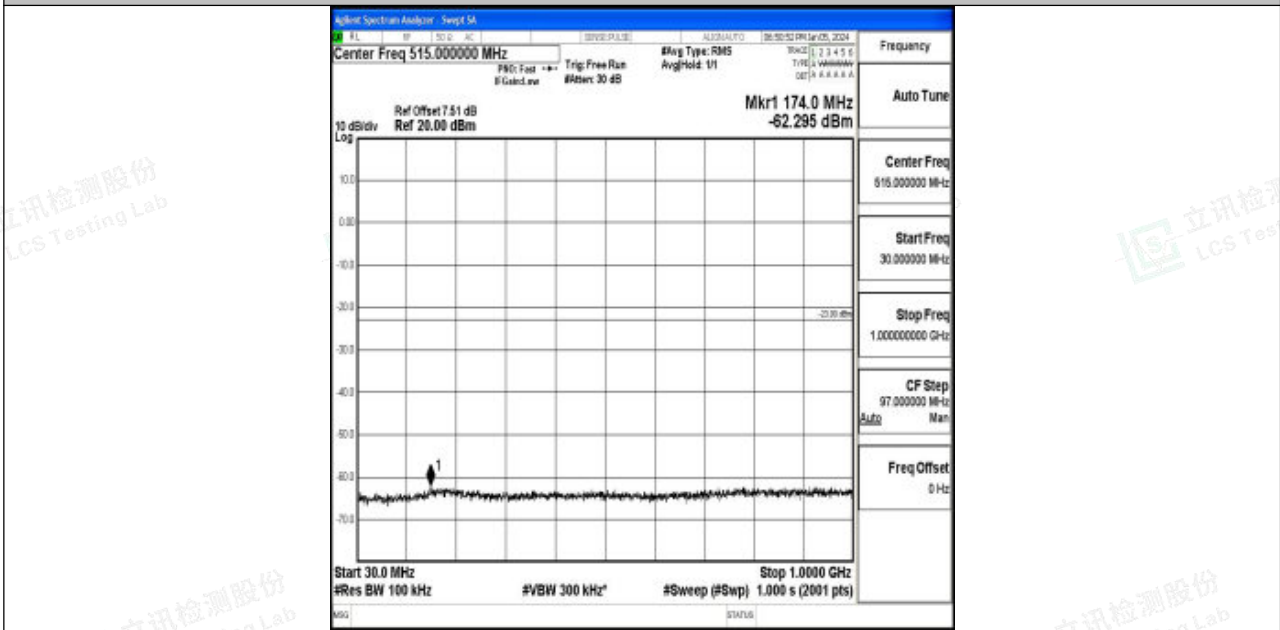

Band4_1.4MHz_16QAM_20393_1RB#0_3000~20000_3000~20000

Band4_3MHz_QPSK_19965_1RB#0_0.009~0.15_0.009~0.15

Band4_3MHz_QPSK_19965_1RB#0_0.15~30_0.15~30

Band4_3MHz_QPSK_19965_1RB#0_30~1000_30~1000

Band4_3MHz_QPSK_19965_1RB#0_1000~3000_1000~3000