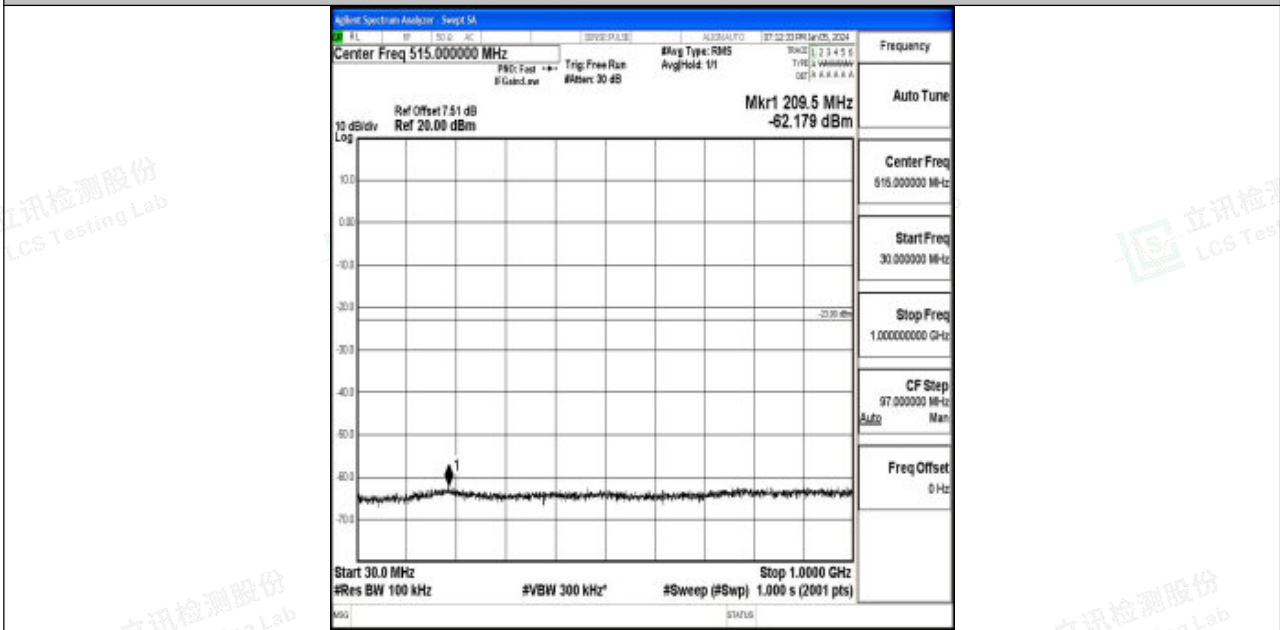

Band4_5MHz_16QAM_20175_1RB#0_3000~20000_3000~20000

Band4_5MHz_QPSK_20375_1RB#0_0.009~0.15_0.009~0.15

Band4_5MHz_QPSK_20375_1RB#0_0.15~30_0.15~30

Band4_5MHz_QPSK_20375_1RB#0_30~1000_30~1000

Band4_5MHz_QPSK_20375_1RB#0_1000~3000_1000~3000