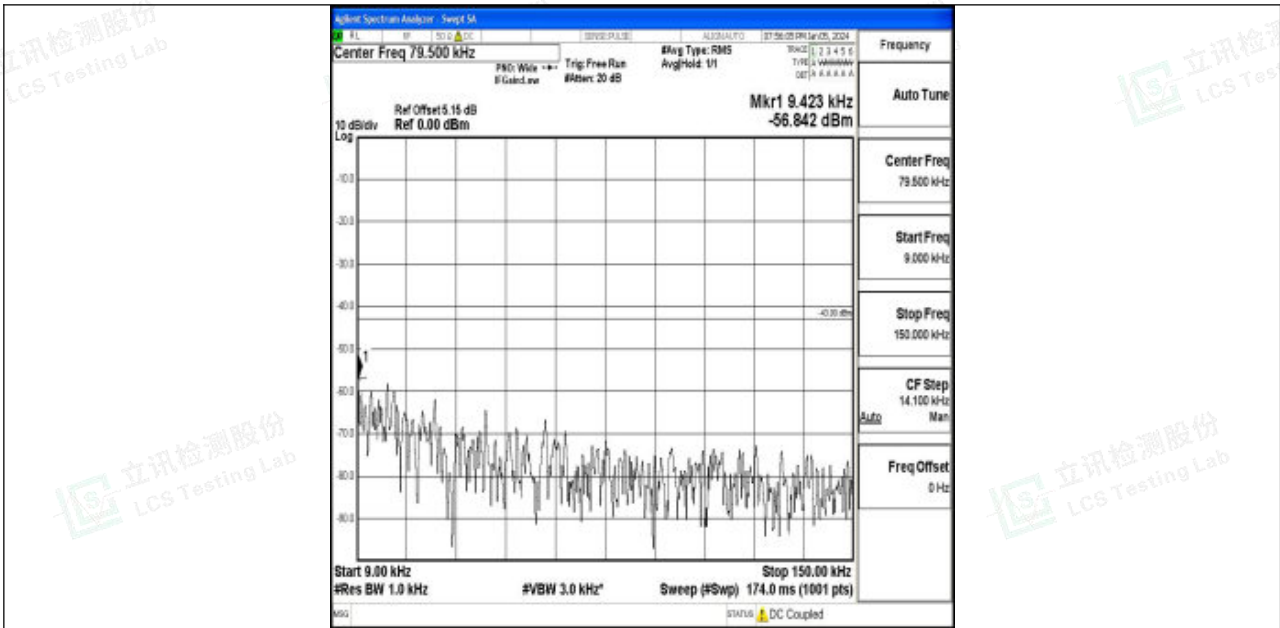

Band4_20MHz_QPSK_20050_1RB#0_3000~20000_3000~20000

Band4_20MHz_16QAM_20050_1RB#0_0.009~0.15_0.009~0.15