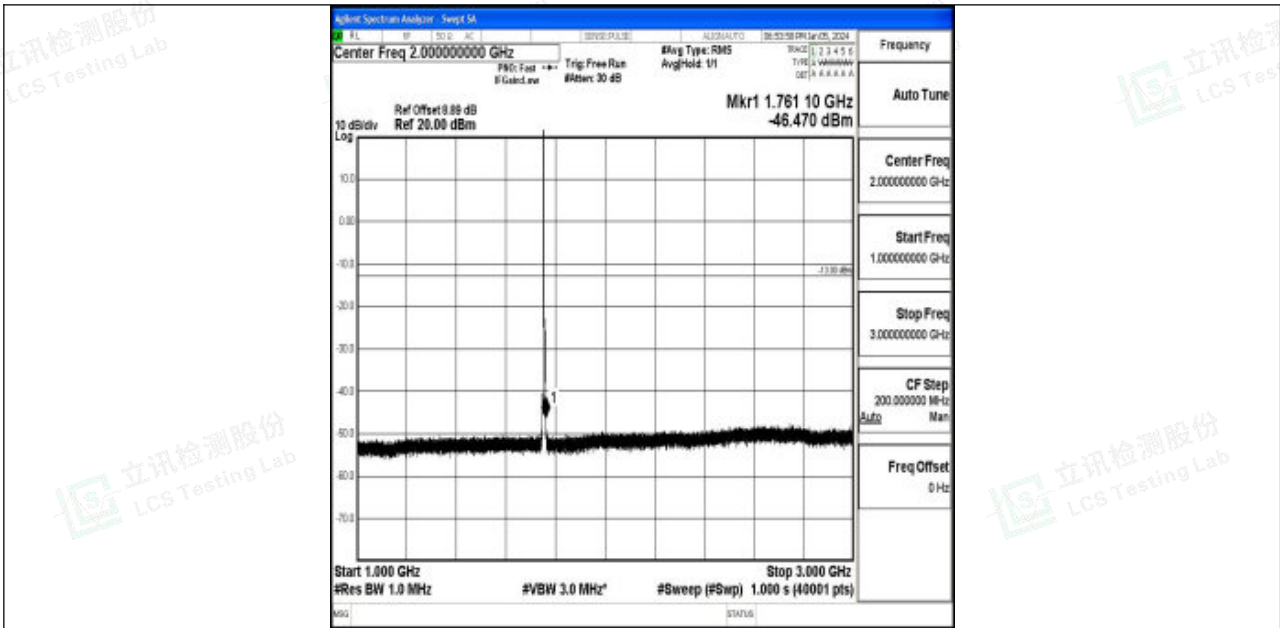

Band4_3MHz_16QAM_20175_1RB#0_3000~20000_3000~20000

Band4_3MHz_QPSK_20385_1RB#0_0.009~0.15_0.009~0.15

Band4_3MHz_QPSK_20385_1RB#0_0.15~30_0.15~30

Band4_3MHz_QPSK_20385_1RB#0_30~1000_30~1000

Band4_3MHz_QPSK_20385_1RB#0_1000~3000_1000~3000