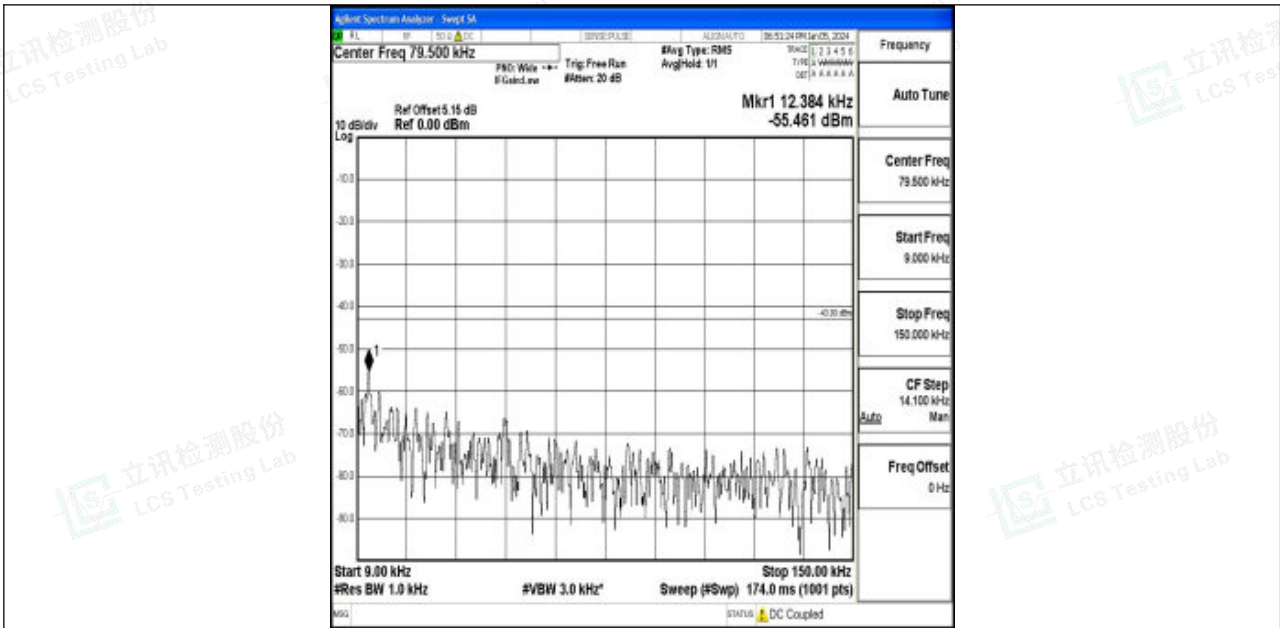

Band4_3MHz_QPSK_19965_1RB#0_3000~20000_3000~20000

Band4_3MHz_16QAM_19965_1RB#0_0.009~0.15_0.009~0.15