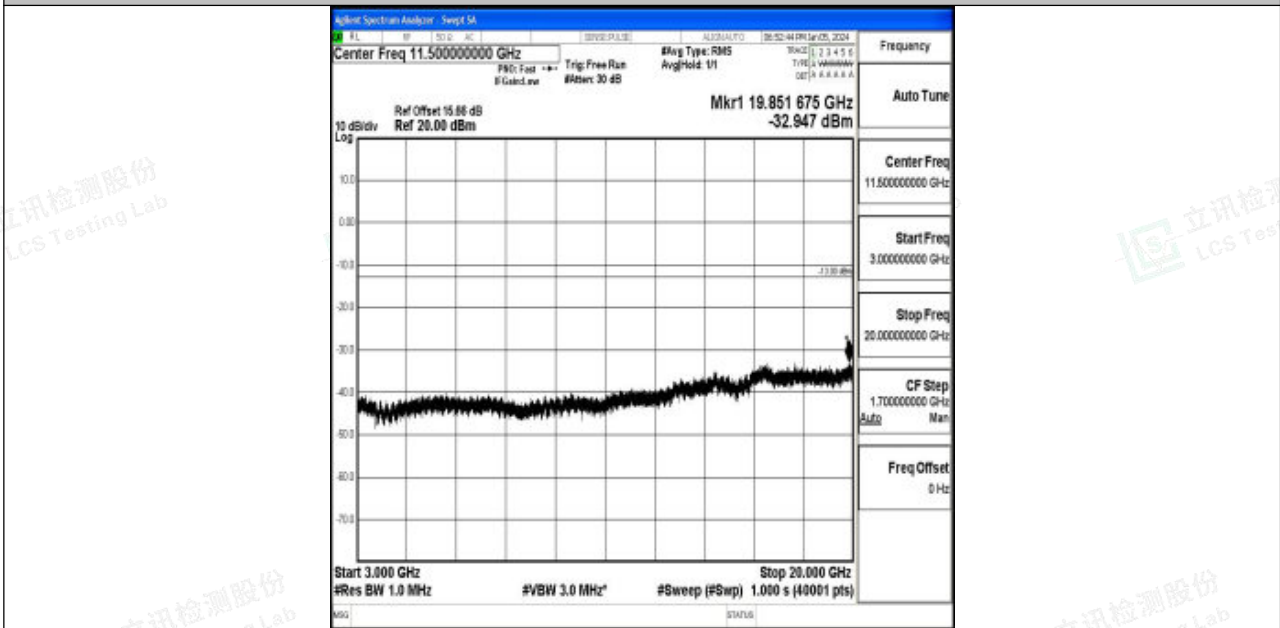

Band4_3MHz_16QAM_19965_1RB#0_3000~20000_3000~20000

Band4_3MHz_QPSK_20175_1RB#0_0.009~0.15_0.009~0.15

Band4_3MHz_QPSK_20175_1RB#0_0.15~30_0.15~30

Band4_3MHz_QPSK_20175_1RB#0_30~1000_30~1000

Band4_3MHz_QPSK_20175_1RB#0_1000~3000_1000~3000