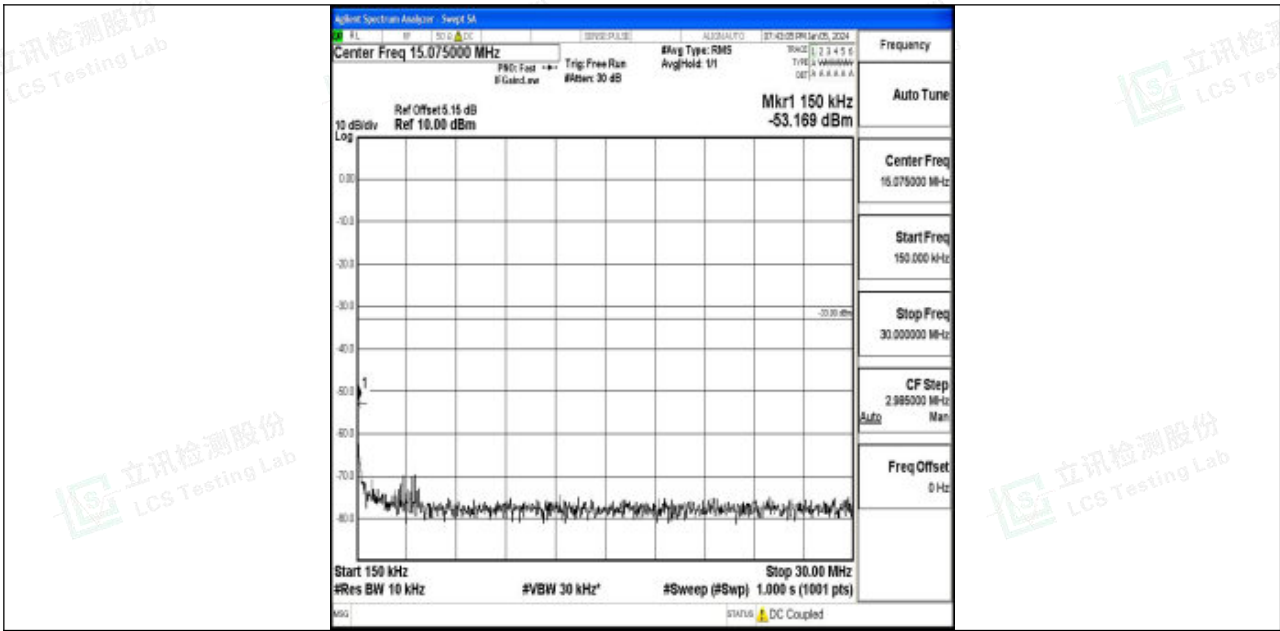

Band4_15MHz_QPSK_20175_1RB#0_0.009~0.15_0.009~0.15

Band4_15MHz_QPSK_20175_1RB#0_0.15~30_0.15~30