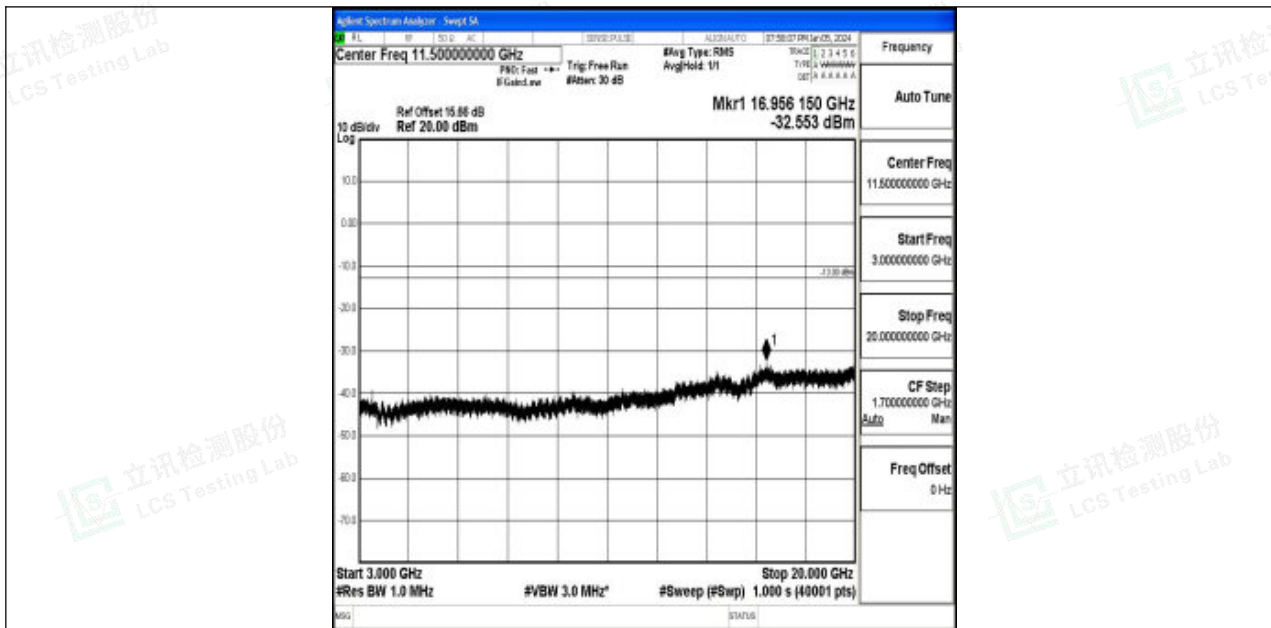

Band4_20MHz_QPSK_20175_1RB#0_3000~20000_3000~20000

Band4_20MHz_16QAM_20175_1RB#0_0.009~0.15_0.009~0.15

Band4_20MHz_16QAM_20175_1RB#0_0.15~30_0.15~30

Band4_20MHz_16QAM_20175_1RB#0_30~1000_30~1000

Band4_20MHz_16QAM_20175_1RB#0_1000~3000_1000~3000