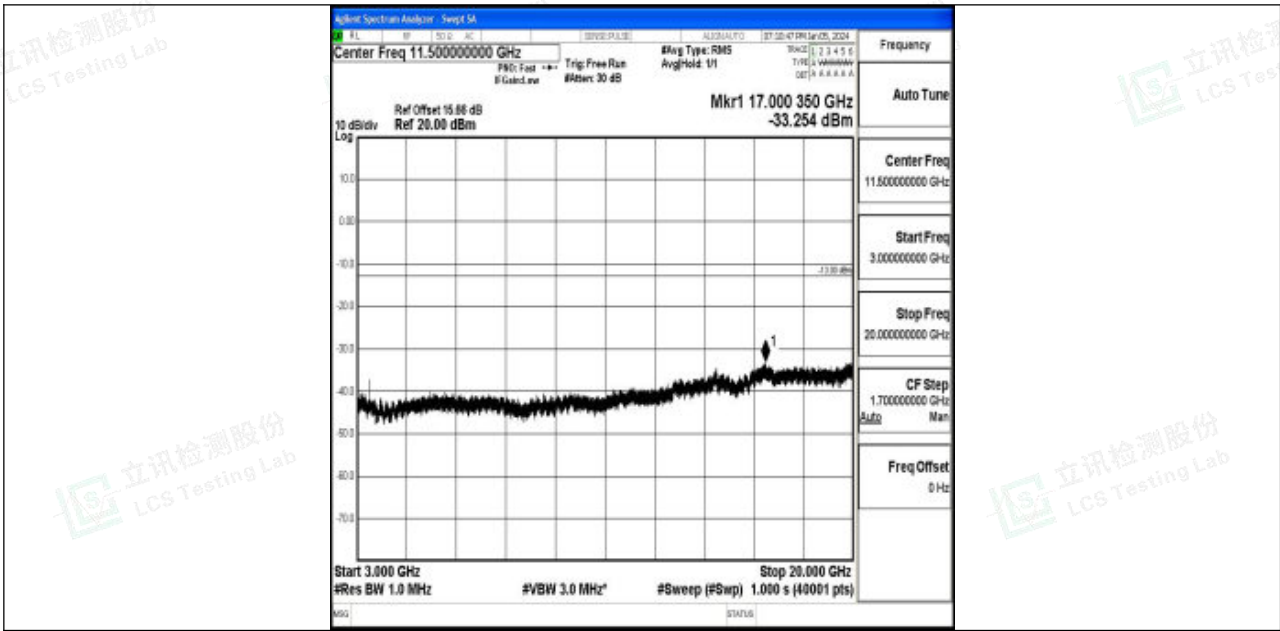

Band4_5MHz_QPSK_19975_1RB#0_3000~20000_3000~20000

Band4_5MHz_16QAM_19975_1RB#0_0.009~0.15_0.009~0.15

Band4_5MHz_16QAM_19975_1RB#0_0.15~30_0.15~30

Band4_5MHz_16QAM_19975_1RB#0_30~1000_30~1000

Band4_5MHz_16QAM_19975_1RB#0_1000~3000_1000~3000