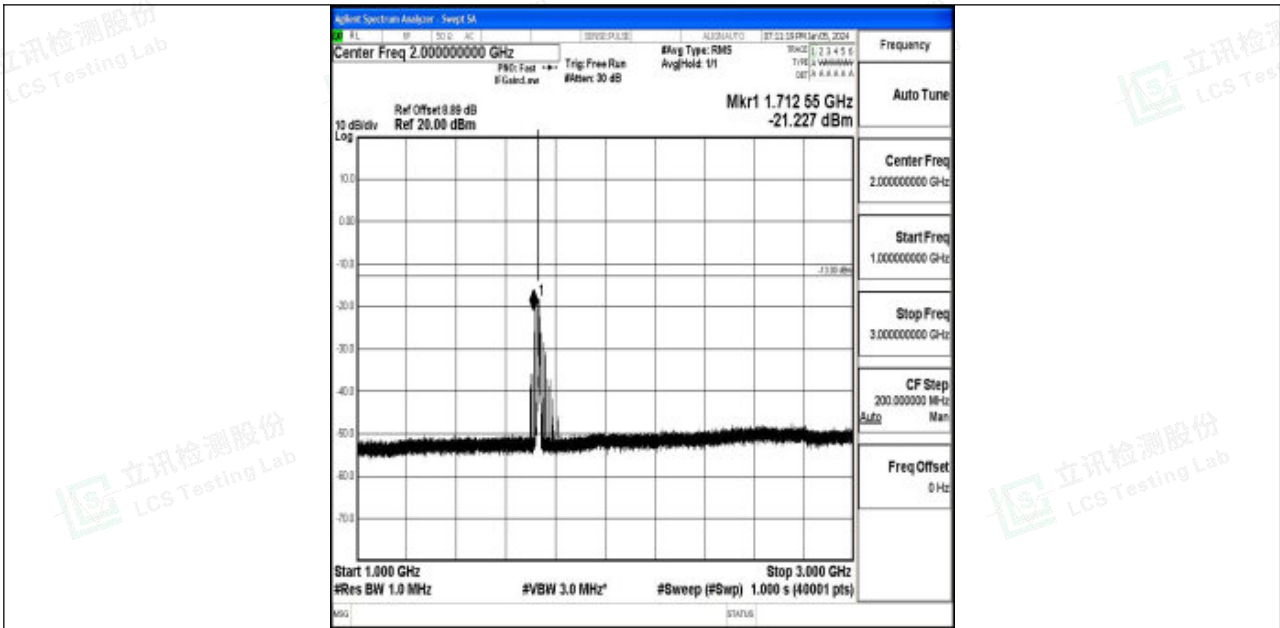

Band4_5MHz_16QAM_19975_1RB#0_3000~20000_3000~20000

Band4_5MHz_QPSK_20175_1RB#0_0.009~0.15_0.009~0.15

Band4_5MHz_QPSK_20175_1RB#0_0.15~30_0.15~30

Band4_5MHz_QPSK_20175_1RB#0_30~1000_30~1000

Band4_5MHz_QPSK_20175_1RB#0_1000~3000_1000~3000