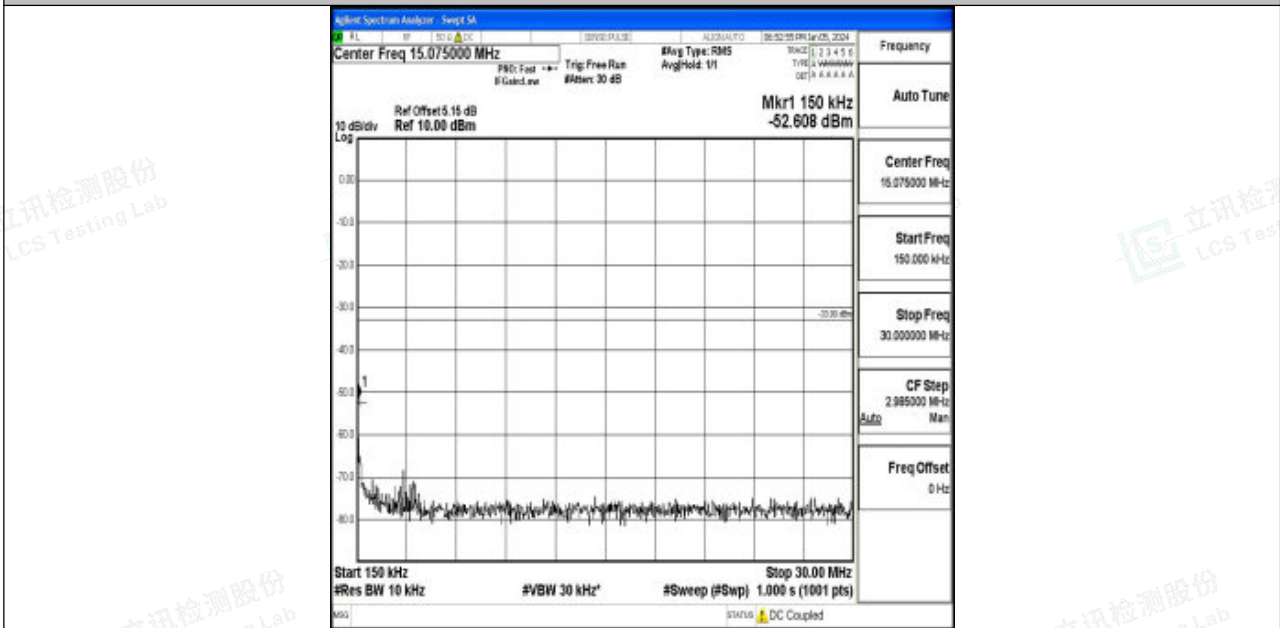

Band4_3MHz_16QAM_20175_1RB#0_0.009~0.15_0.009~0.15

Band4_3MHz_16QAM_20175_1RB#0_0.15~30_0.15~30