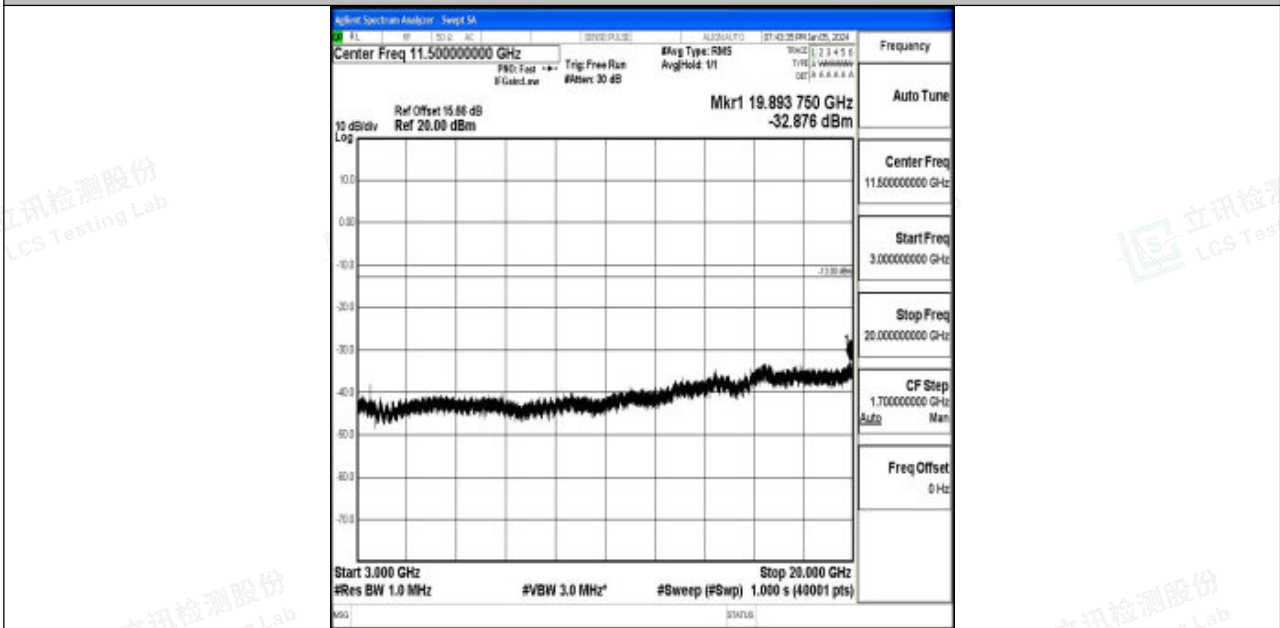

Band4_15MHz_16QAM_20025_1RB#0_3000~20000_3000~20000

Band4_15MHz_QPSK_20175_1RB#0_0.009~0.15_0.009~0.15

Band4_15MHz_QPSK_20175_1RB#0_0.15~30_0.15~30

Band4_15MHz_QPSK_20175_1RB#0_30~1000_30~1000

Band4_15MHz_QPSK_20175_1RB#0_1000~3000_1000~3000