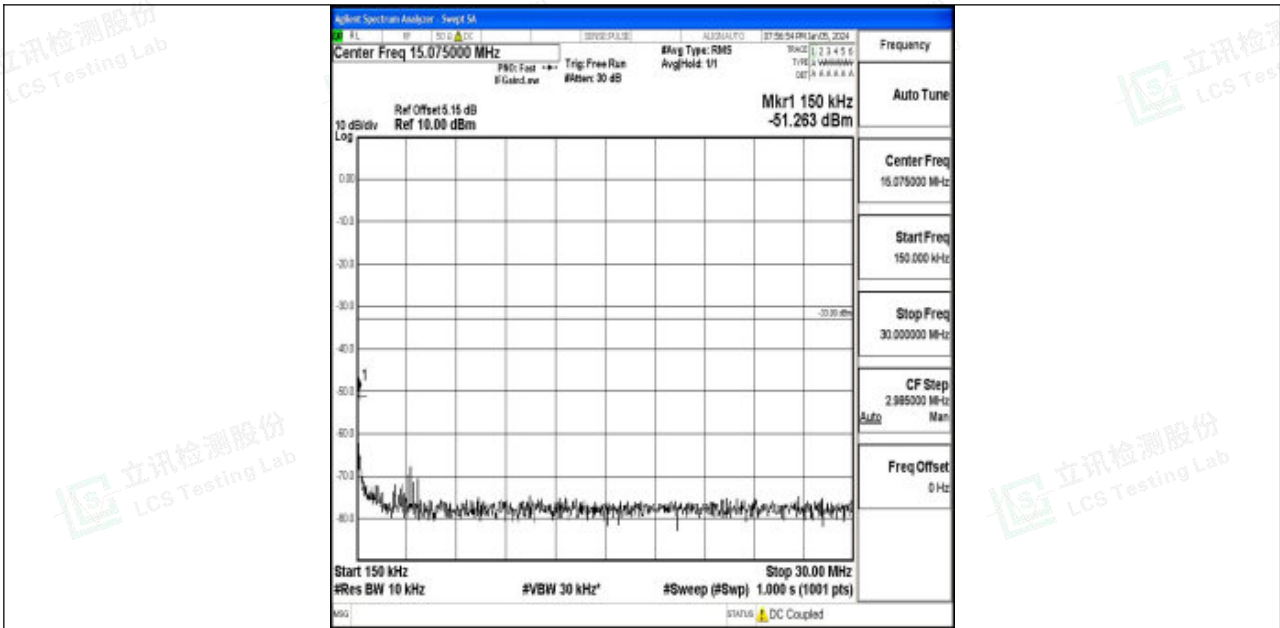

Band4_20MHz_QPSK_20175_1RB#0_0.009~0.15_0.009~0.15

Band4_20MHz_QPSK_20175_1RB#0_0.15~30_0.15~30