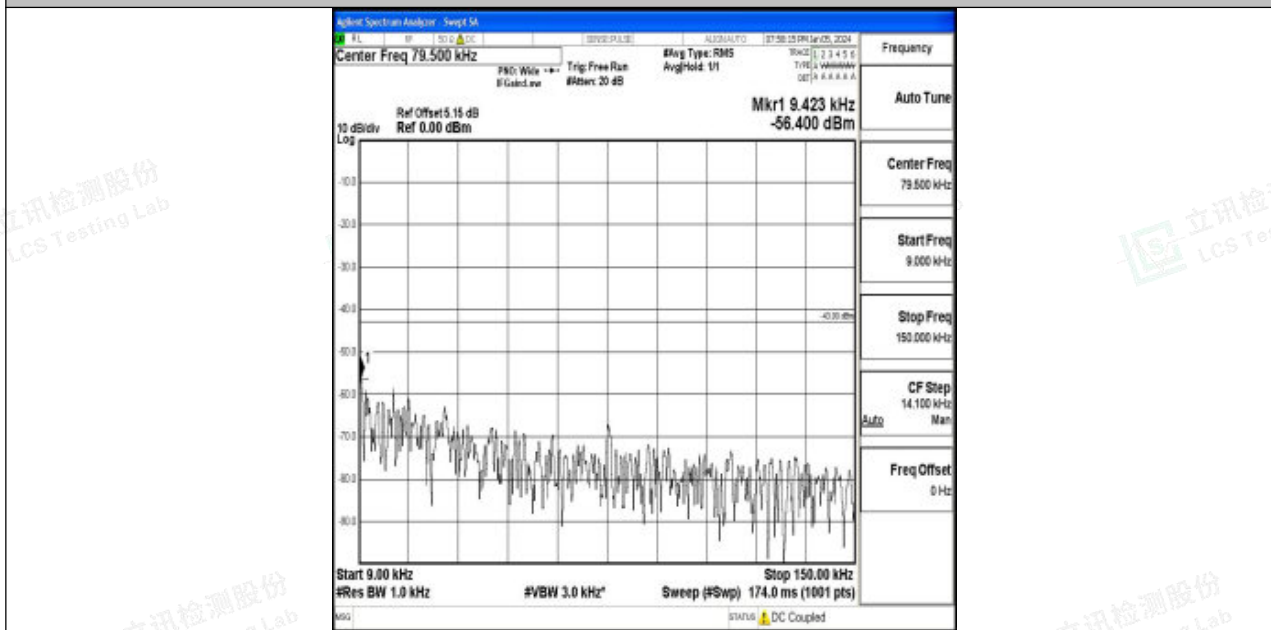

Band4_20MHz_16QAM_20175_1RB#0_3000~20000_3000~20000

Band4_20MHz_QPSK_20300_1RB#0_0.009~0.15_0.009~0.15