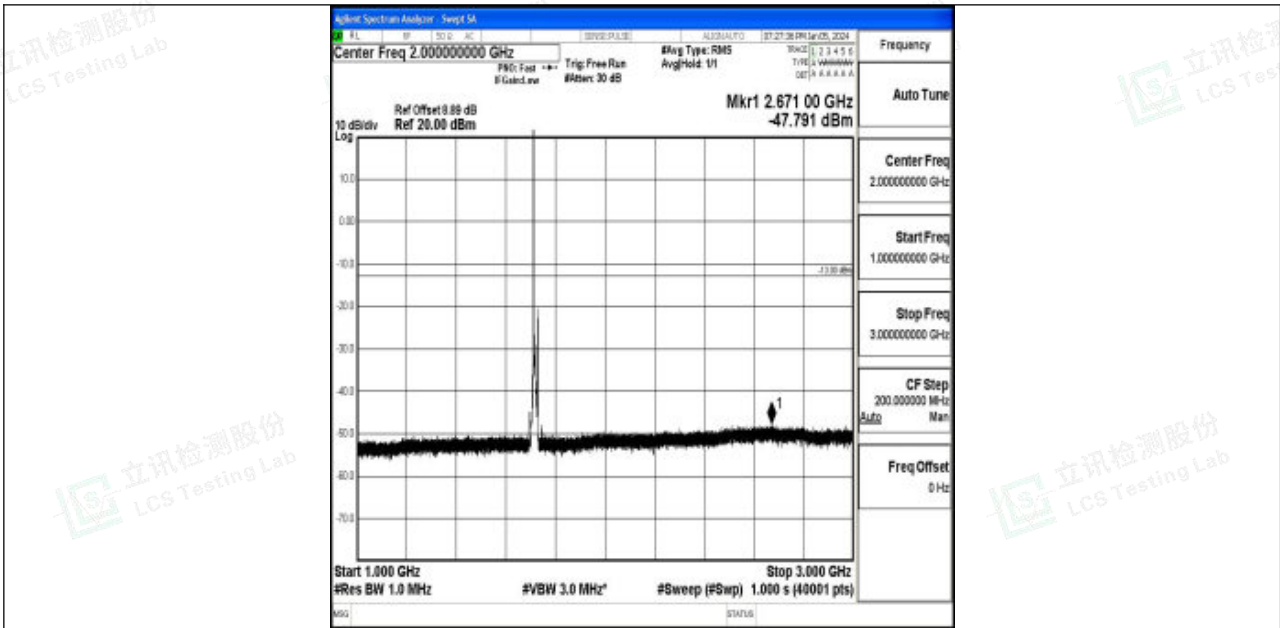

Band4_5MHz_16QAM_20375_1RB#0_3000~20000_3000~20000

Band4_10MHz_QPSK_20000_1RB#0_0.009~0.15_0.009~0.15

Band4_10MHz_QPSK_20000_1RB#0_0.15~30_0.15~30

Band4_10MHz_QPSK_20000_1RB#0_30~1000_30~1000

Band4_10MHz_QPSK_20000_1RB#0_1000~3000_1000~3000