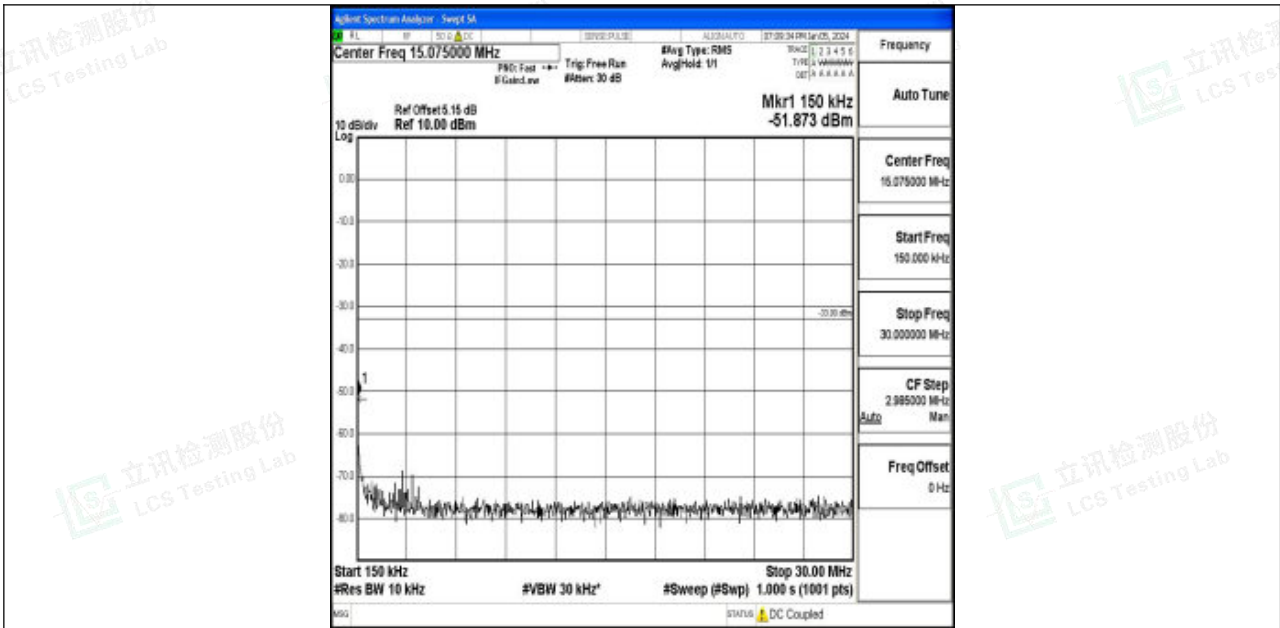

Band4_5MHz_QPSK_19975_1RB#0_0.009~0.15_0.009~0.15

Band4_5MHz_QPSK_19975_1RB#0_0.15~30_0.15~30