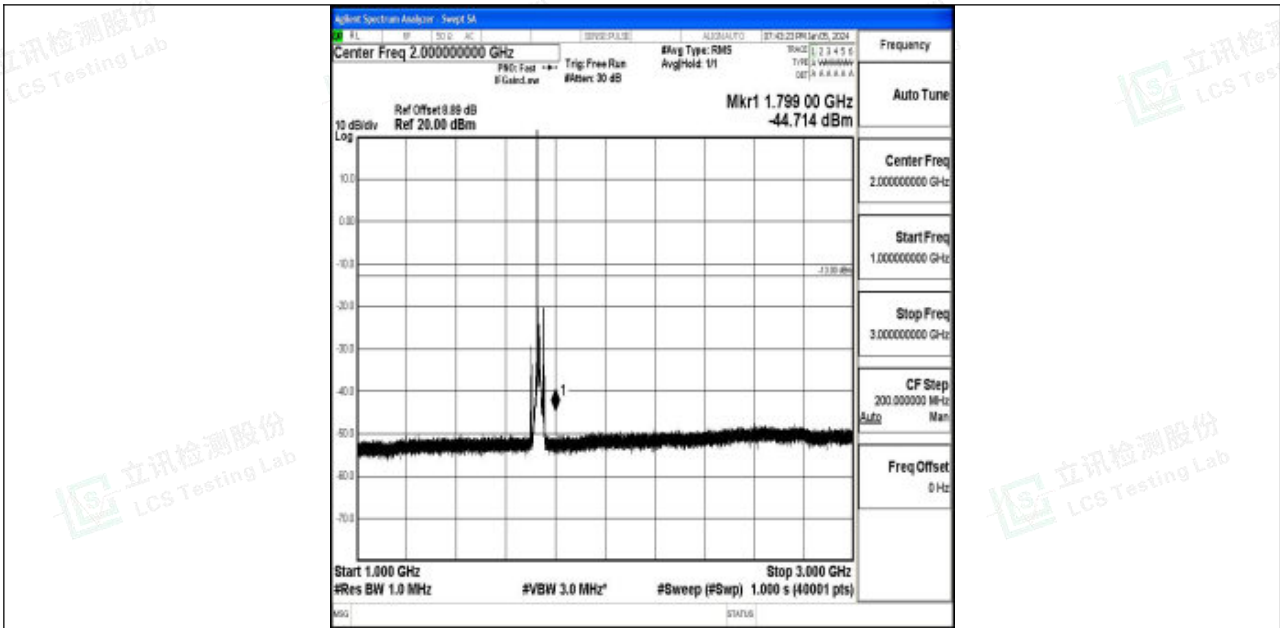

Band4_15MHz_16QAM_20025_1RB#0_3000~20000_3000~20000

Band4_15MHz_QPSK_20175_1RB#0_0.009~0.15_0.009~0.15

Band4_15MHz_QPSK_20175_1RB#0_0.15~30_0.15~30

Band4_15MHz_QPSK_20175_1RB#0_30~1000_30~1000

Band4_15MHz_QPSK_20175_1RB#0_1000~3000_1000~3000