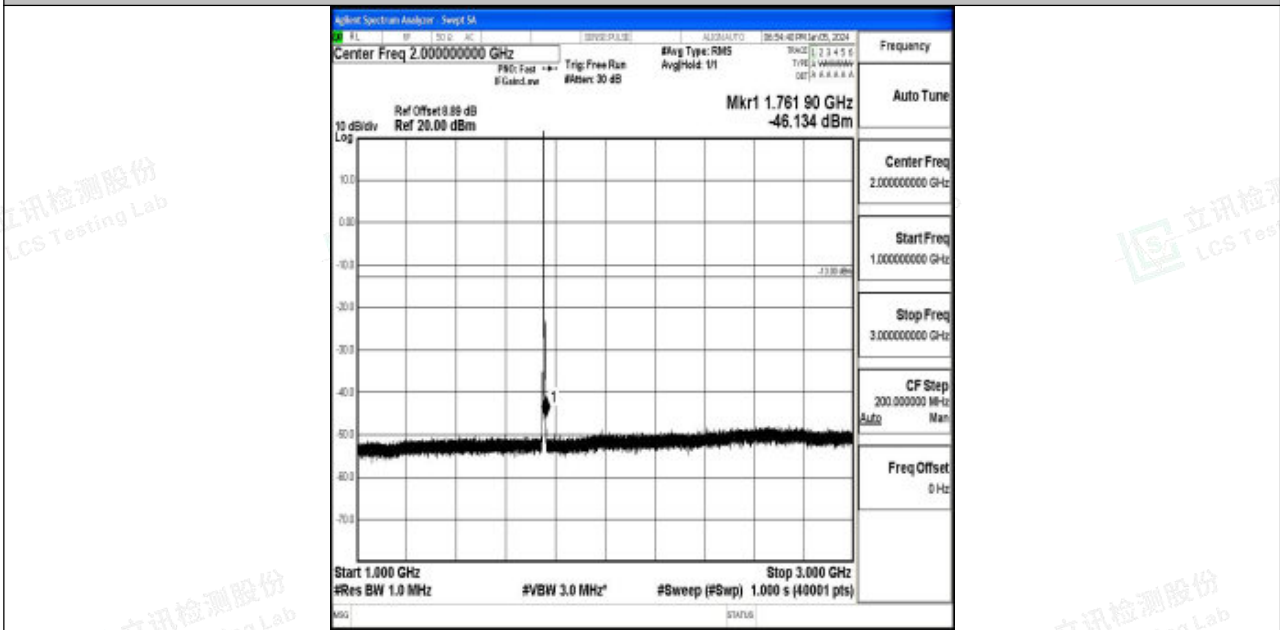

Band4_3MHz_QPSK_20385_1RB#0_3000~20000_3000~20000

Band4_3MHz_16QAM_20385_1RB#0_0.009~0.15_0.009~0.15

Band4_3MHz_16QAM_20385_1RB#0_0.15~30_0.15~30

Band4_3MHz_16QAM_20385_1RB#0_30~1000_30~1000

Band4_3MHz_16QAM_20385_1RB#0_1000~3000_1000~3000