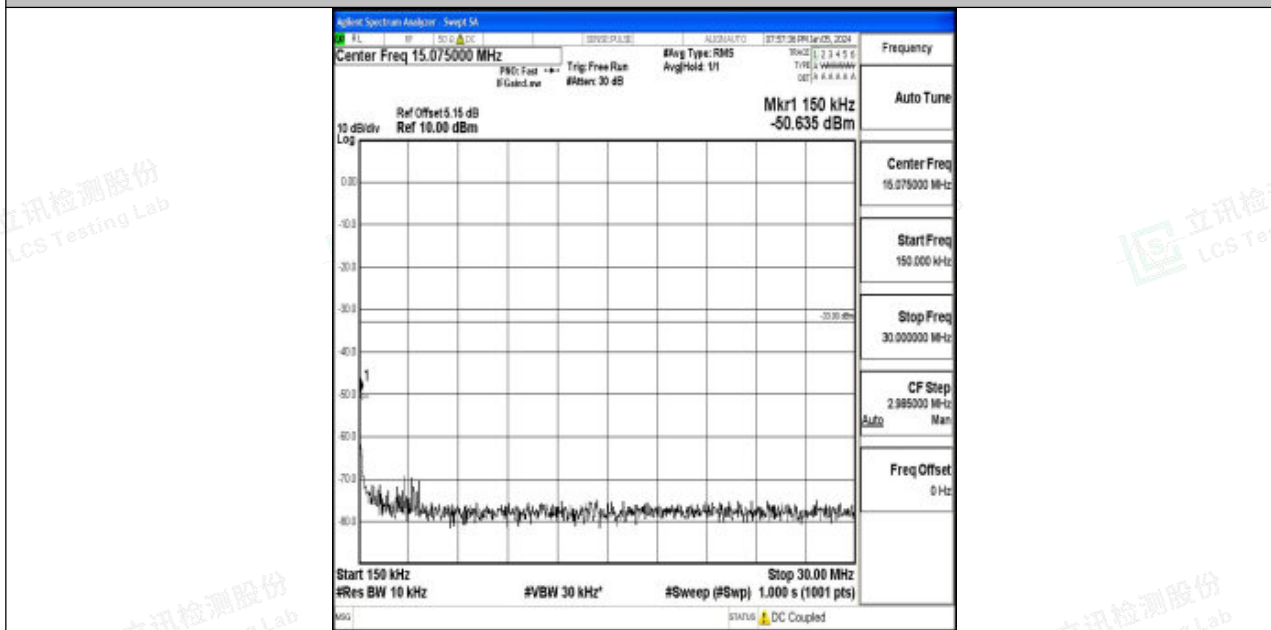

Band4_20MHz_16QAM_20175_1RB#0_0.009~0.15_0.009~0.15

Band4_20MHz_16QAM_20175_1RB#0_0.15~30_0.15~30