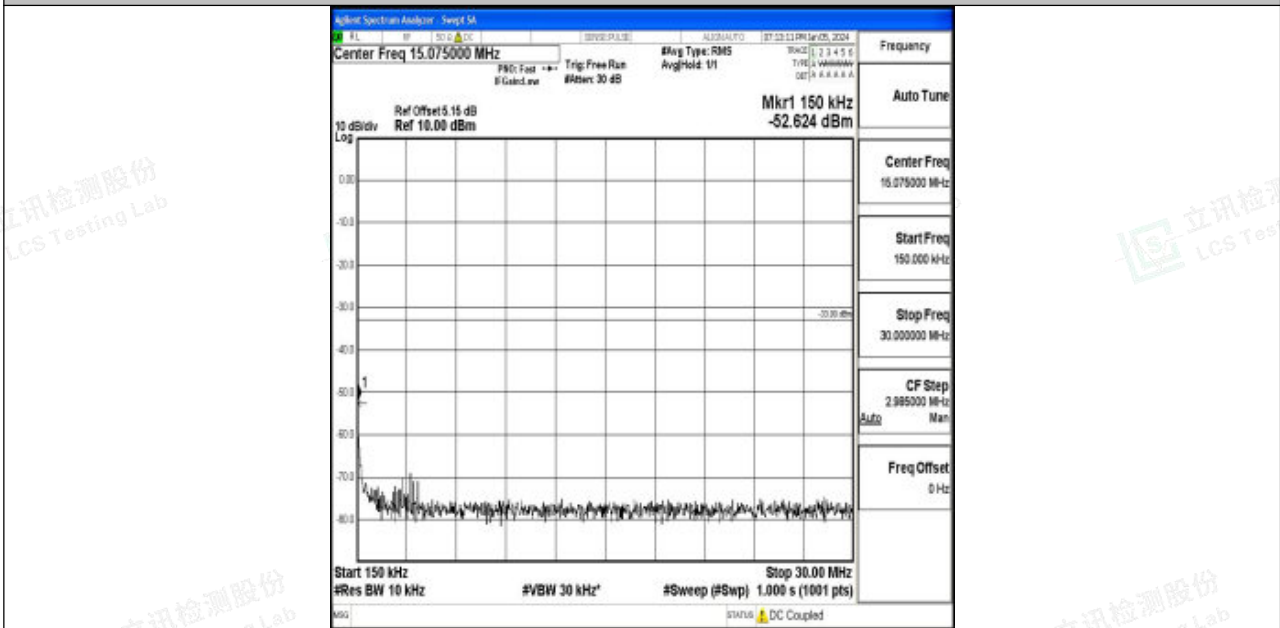

Band4_5MHz_16QAM_20375_1RB#0_0.009~0.15_0.009~0.15

Band4_5MHz_16QAM_20375_1RB#0_0.15~30_0.15~30