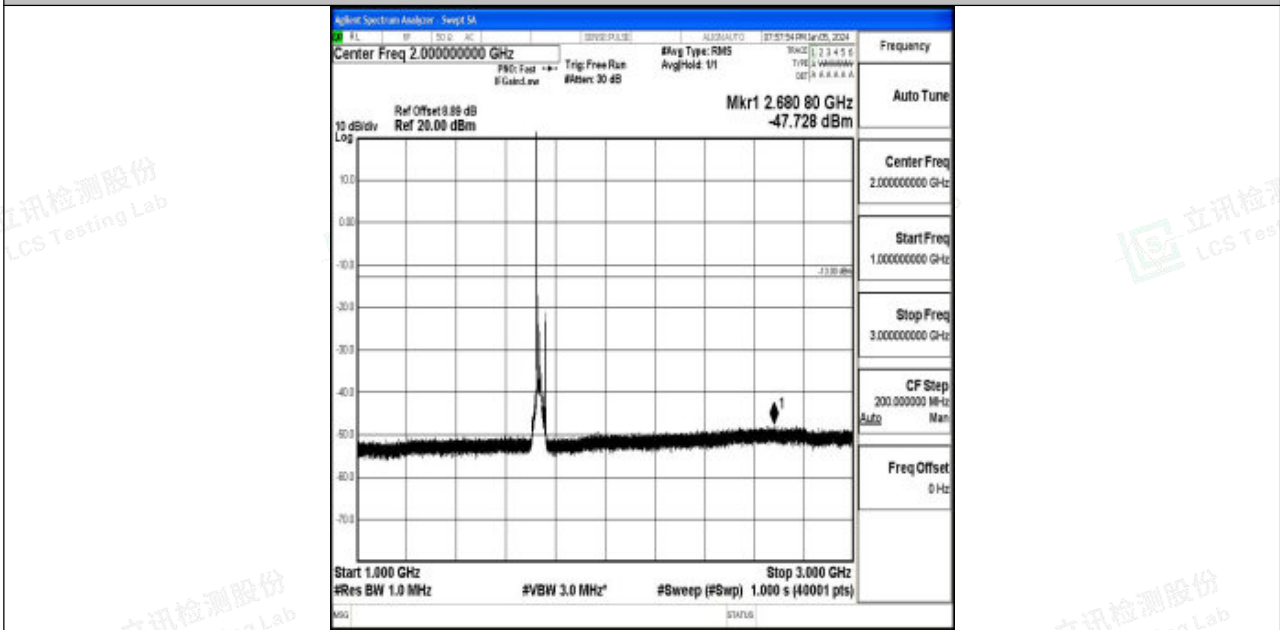

Band4_20MHz_QPSK_20175_1RB#0_3000~20000_3000~20000

Band4_20MHz_16QAM_20175_1RB#0_0.009~0.15_0.009~0.15

Band4_20MHz_16QAM_20175_1RB#0_0.15~30_0.15~30

Band4_20MHz_16QAM_20175_1RB#0_30~1000_30~1000

Band4_20MHz_16QAM_20175_1RB#0_1000~3000_1000~3000