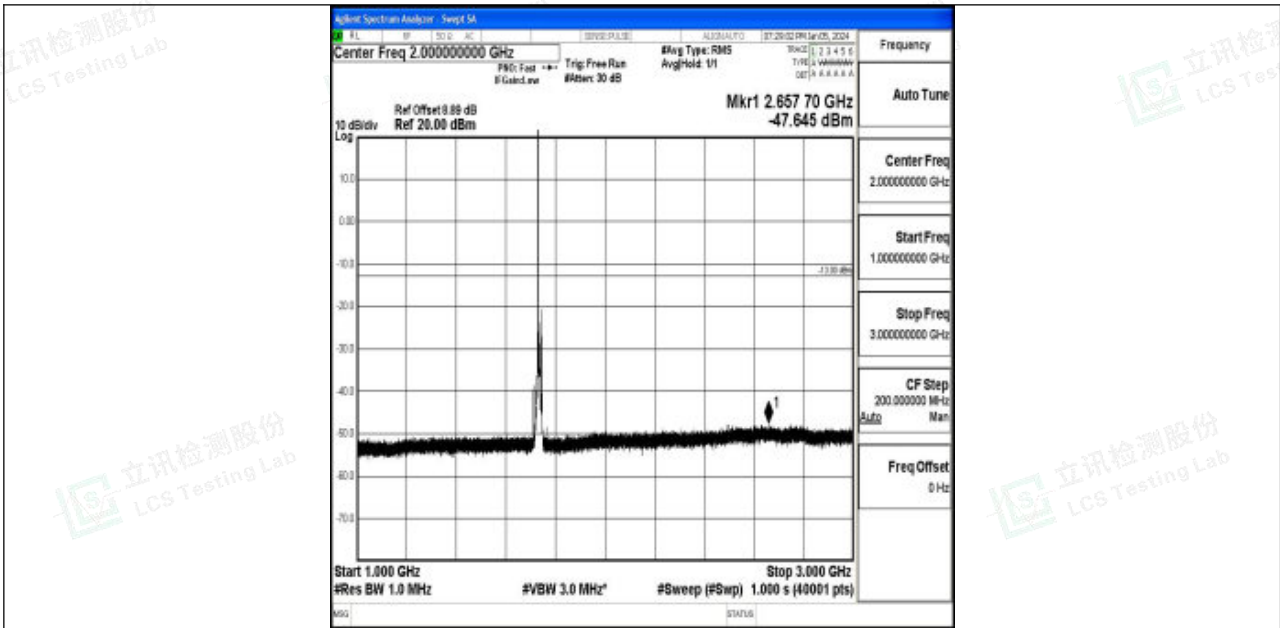

Band4_10MHz_16QAM_20000_1RB#0_3000~20000_3000~20000

Band4_10MHz_QPSK_20175_1RB#0_0.009~0.15_0.009~0.15

Band4_10MHz_QPSK_20175_1RB#0_0.15~30_0.15~30

Band4_10MHz_QPSK_20175_1RB#0_30~1000_30~1000

Band4_10MHz_QPSK_20175_1RB#0_1000~3000_1000~3000