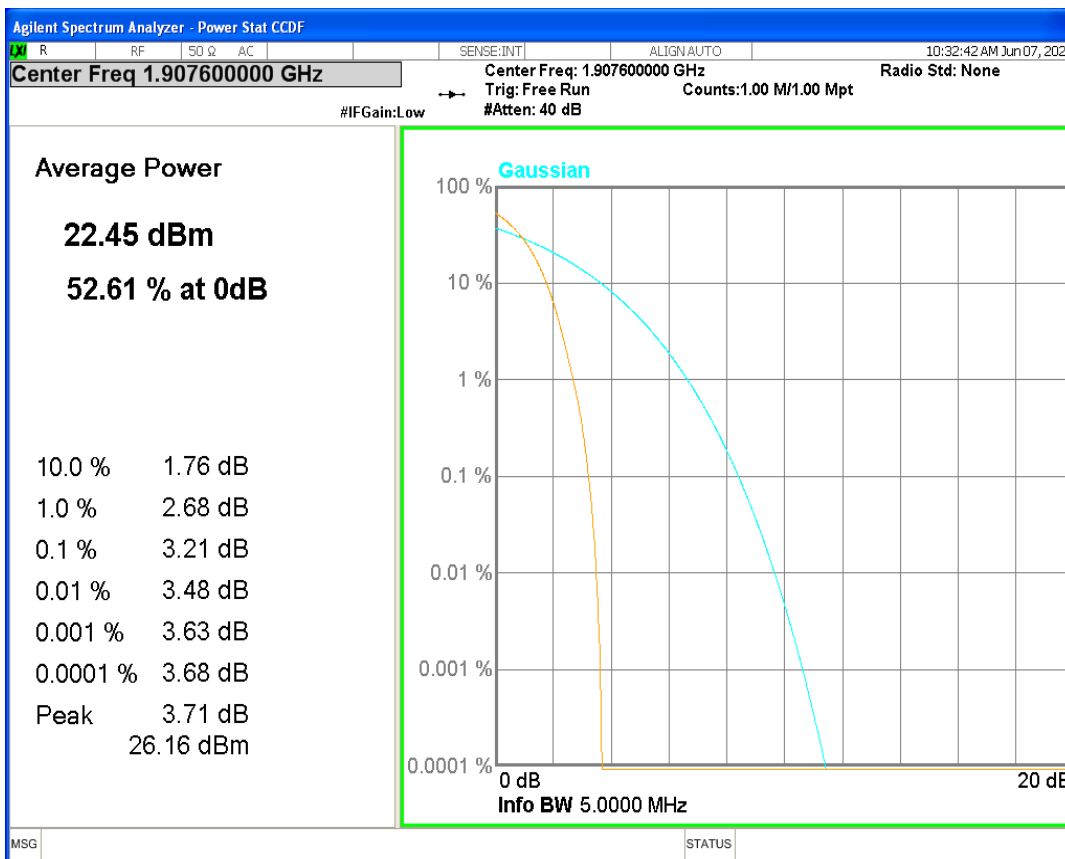

WCDMA Band2 Channel=9538