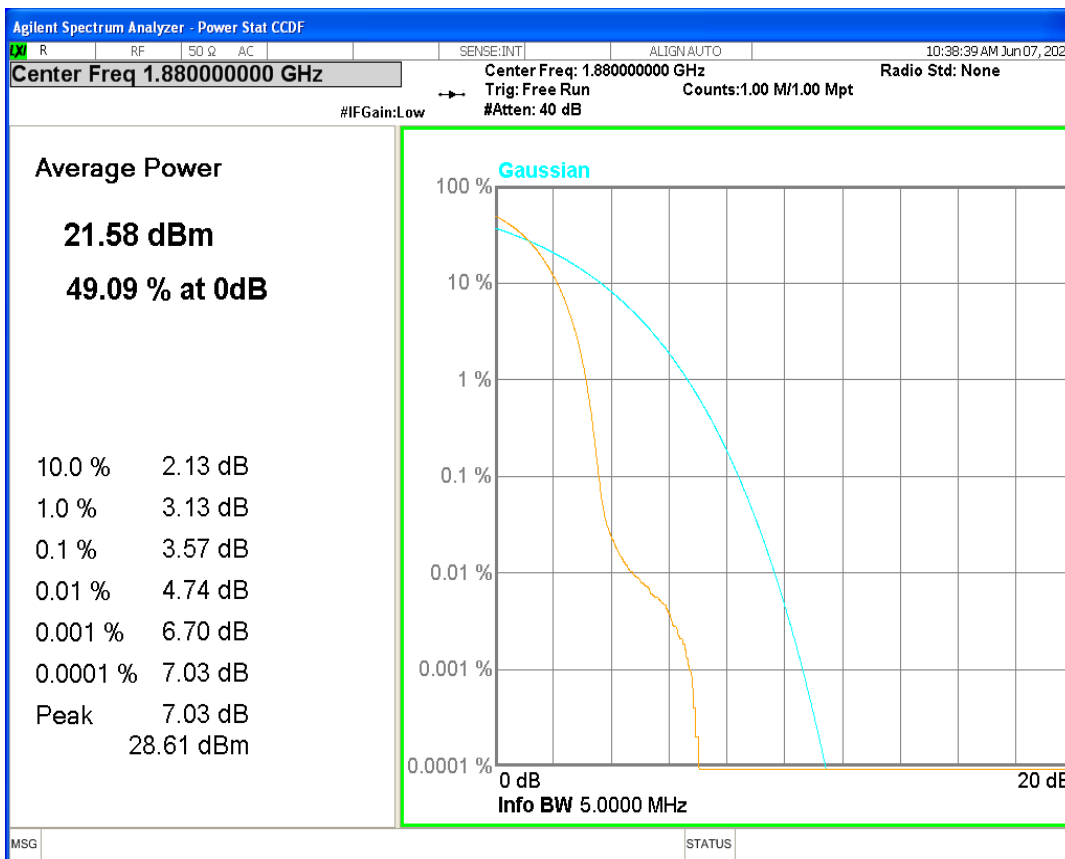

HSDPA Band2 Subtest1 Channel=9262

HSDPA Band2 Subtest1 Channel=9400

HSDPA Band2 Subtest1 Channel=9538

HSUPA Band2 Subtest1 Channel=9262

HSUPA Band2 Subtest1 Channel=9400

HSUPA Band2 Subtest1 Channel=9538

WCDMA Band2 Channel=9262