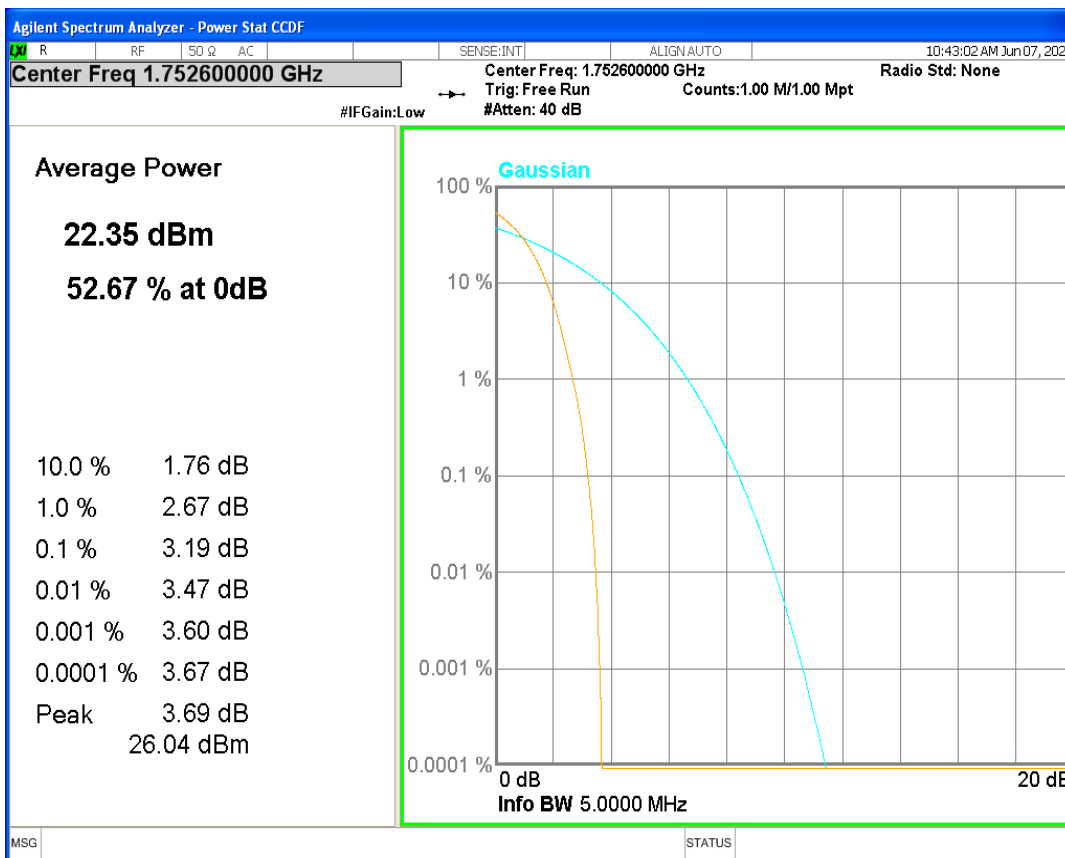

HSUPA Band4 Subtest1 Channel=1513

WCDMA Band4 Channel=1312

WCDMA Band4 Channel=1450

WCDMA Band4 Channel=1513

HSDPA Band5 Subtest1 Channel=4132

HSDPA Band5 Subtest1 Channel=4182

HSDPA Band5 Subtest1 Channel=4233