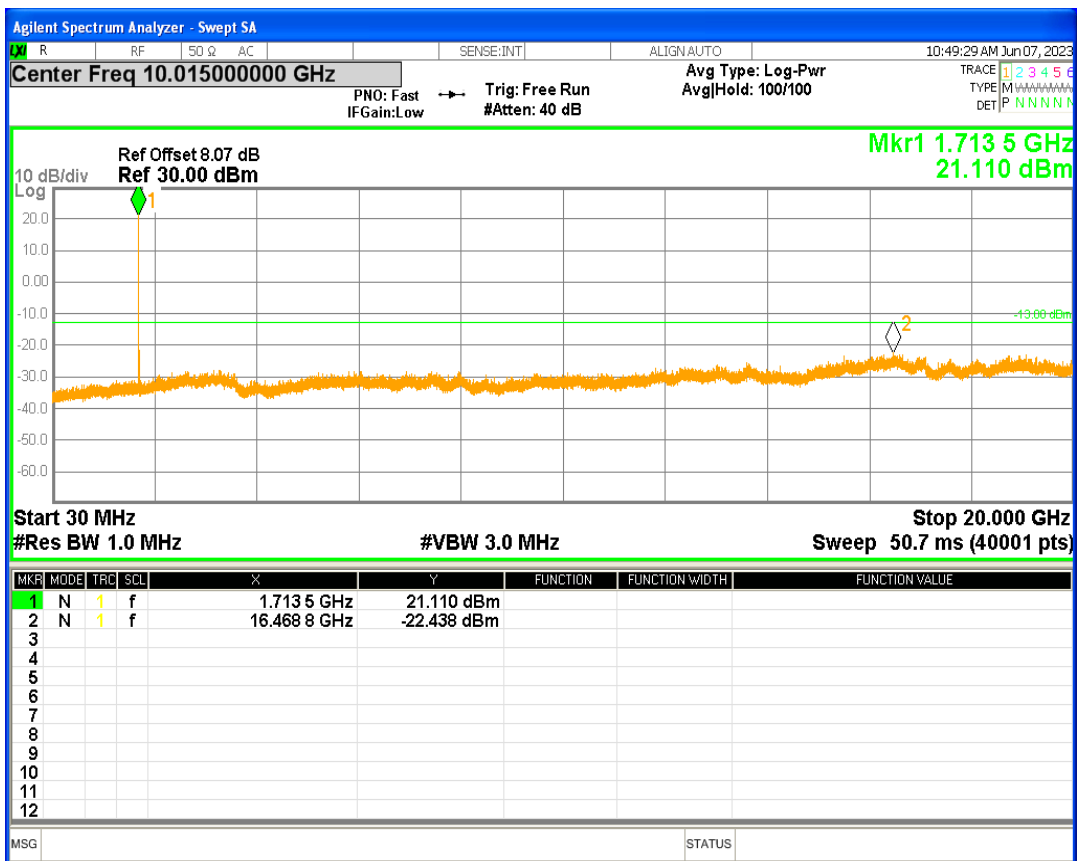

HSDPA Band4 Subtest1 Channel=1312