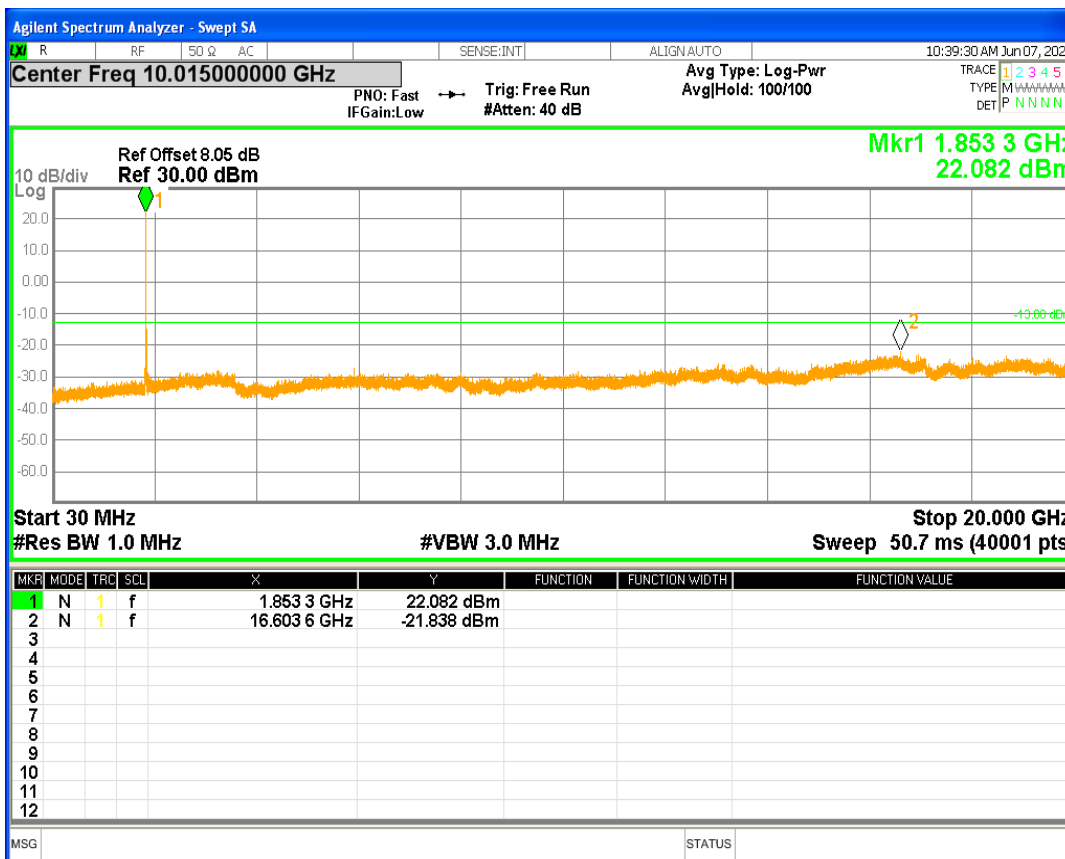

HSDPA Band2 Subtest1 Channel=9262

HSDPA Band2 Subtest1 Channel=9400

HSDPA Band2 Subtest1 Channel=9538

HSUPA Band2 Subtest1 Channel=9262

HSUPA Band2 Subtest1 Channel=9400

HSUPA Band2 Subtest1 Channel=9538

WCDMA Band2 Channel=9262