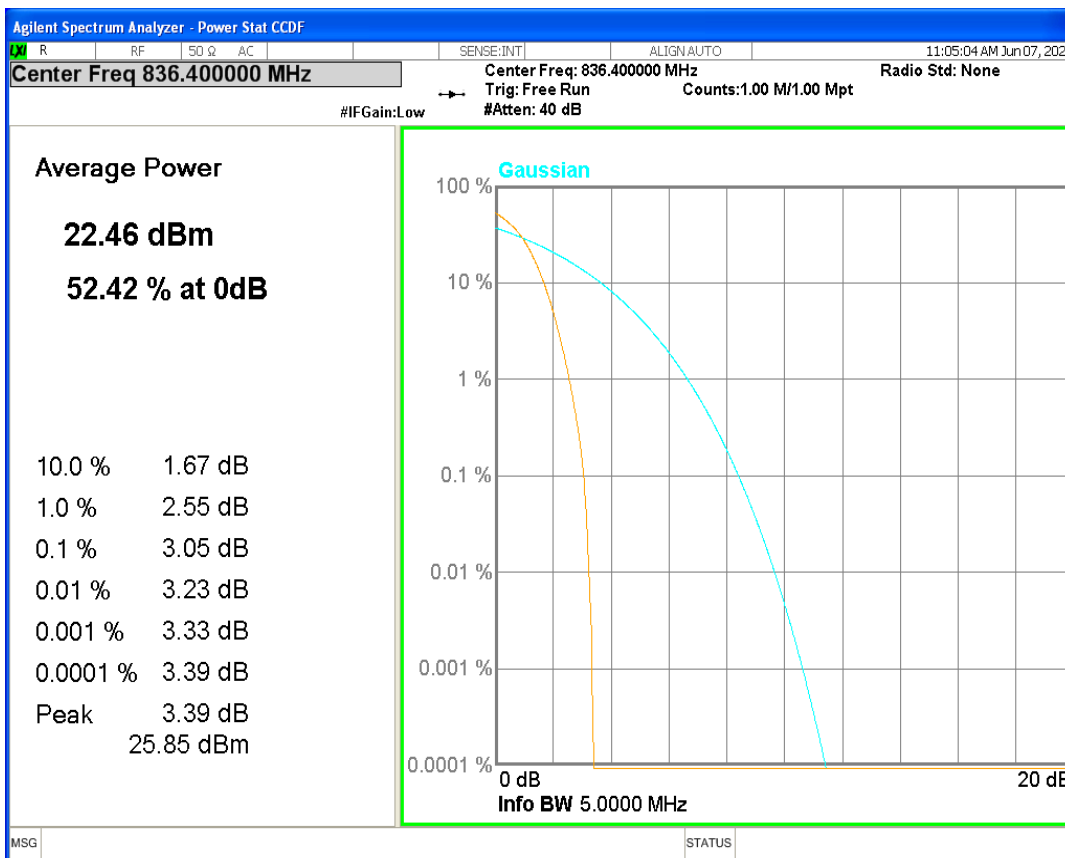

HSUPA Band4 Subtest1 Channel=1513

WCDMA Band4 Channel=1312

WCDMA Band4 Channel=1450

WCDMA Band4 Channel=1513

HSDPA Band5 Subtest1 Channel=4132

HSDPA Band5 Subtest1 Channel=4182

HSDPA Band5 Subtest1 Channel=4233