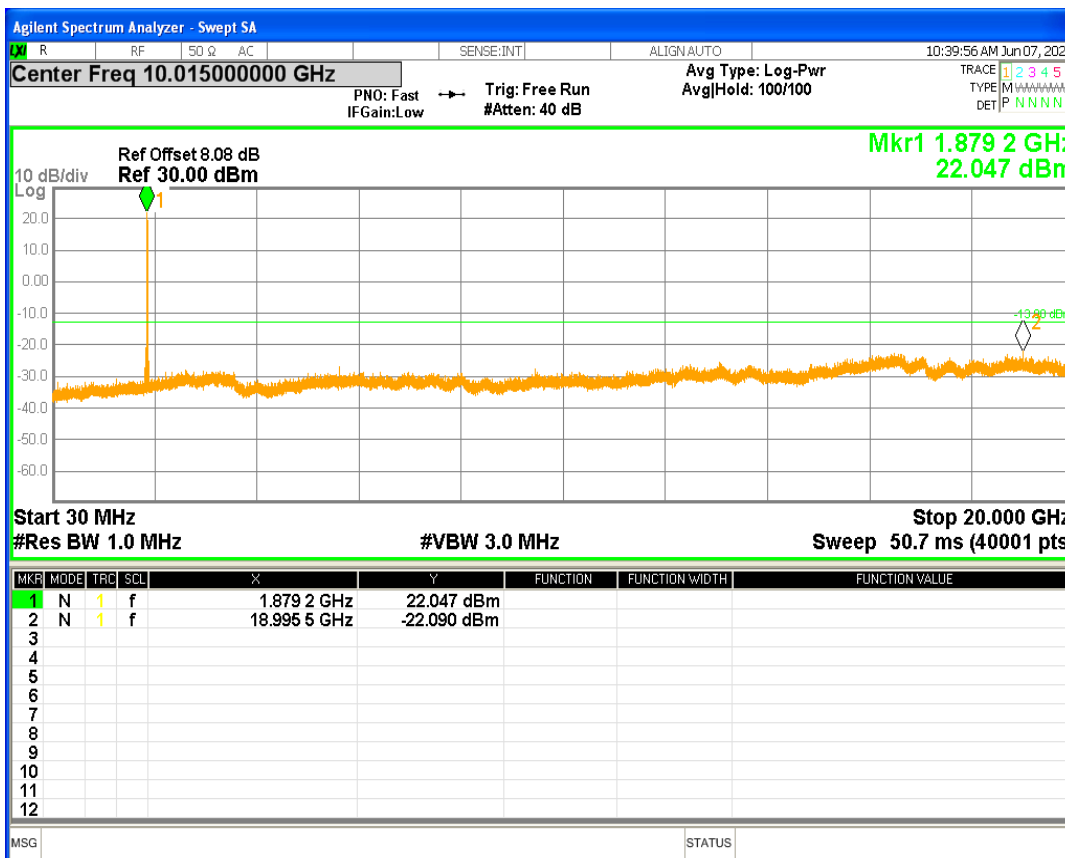

HSDPA Band2 Subtest1 Channel=9262

HSDPA Band2 Subtest1 Channel=9400

HSDPA Band2 Subtest1 Channel=9538

HSUPA Band2 Subtest1 Channel=9262

HSUPA Band2 Subtest1 Channel=9400

HSUPA Band2 Subtest1 Channel=9538

WCDMA Band2 Channel=9262