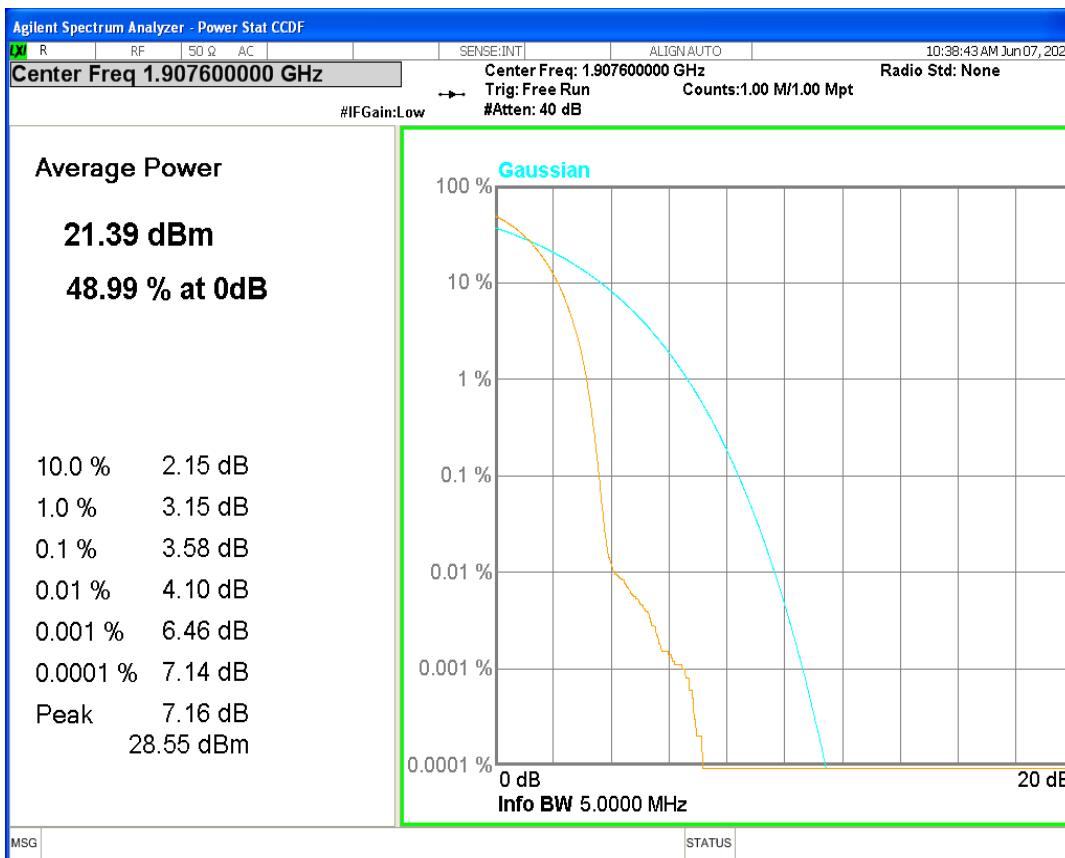

HSDPA Band2 Subtest1 Channel=9262

HSDPA Band2 Subtest1 Channel=9400

HSDPA Band2 Subtest1 Channel=9538

HSUPA Band2 Subtest1 Channel=9262

HSUPA Band2 Subtest1 Channel=9400

HSUPA Band2 Subtest1 Channel=9538

WCDMA Band2 Channel=9262