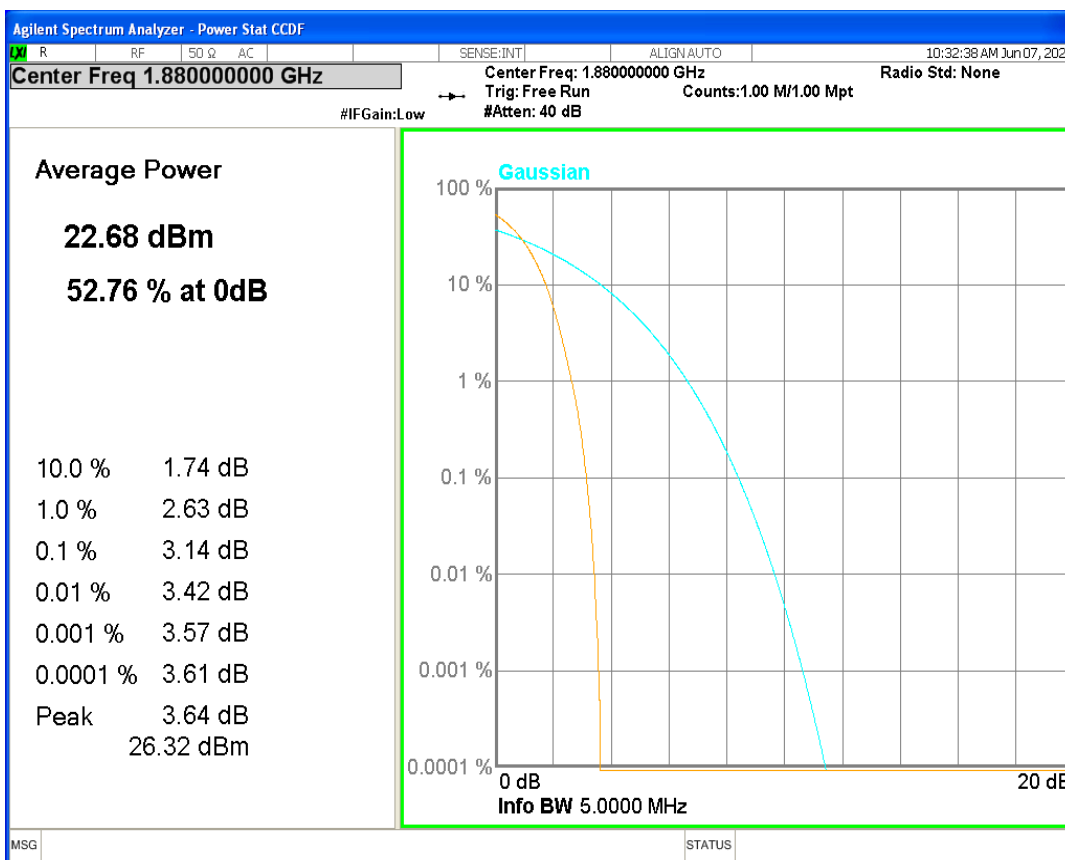

WCDMA Band2 Channel=9400