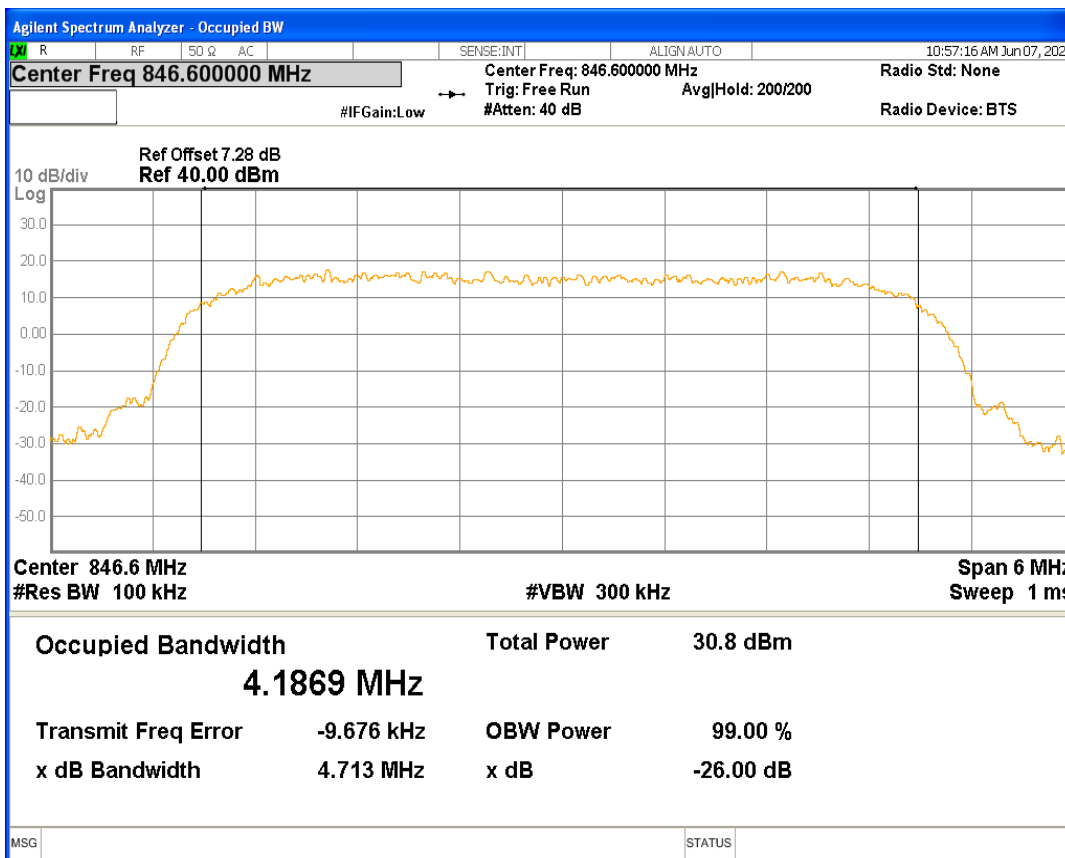

HSUPA Band5 Subtest1 Channel=4132

HSUPA Band5 Subtest1 Channel=4182

HSUPA Band5 Subtest1 Channel=4233

WCDMA Band5 Channel=4132

WCDMA Band5 Channel=4182

WCDMA Band5 Channel=4233

05 Band edge

Band	Channel	Frequency (MHz)	Spur Freq (MHz)	Spur Level (dBm)	Limit (dBm)	Verdict
HSDPA Band2 Subtest1	9262	1852.4	1850.00	-21.99	-13	PASS
HSDPA Band2 Subtest1	9538	1907.6	1910.01	-23.34	-13	PASS
HSUPA Band2 Subtest1	9262	1852.4	1849.99	-21.55	-13	PASS
HSUPA Band2 Subtest1	9538	1907.6	1910.00	-23.08	-13	PASS
WCDMA Band2	9262	1852.4	1850.00	-19.74	-13	PASS
WCDMA Band2	9538	1907.6	1910.00	-22.07	-13	PASS
HSDPA Band4 Subtest1	1312	1712.4	1709.88	-24.92	-13	PASS
HSDPA Band4 Subtest1	1513	1752.6	1755.11	-24.75	-13	PASS
HSUPA Band4 Subtest1	1312	1712.4	1709.84	-24.13	-13	PASS
HSUPA Band4 Subtest1	1513	1752.6	1755.00	-24.45	-13	PASS
WCDMA Band4	1312	1712.4	1709.89	-24.62	-13	PASS
WCDMA Band4	1513	1752.6	1755.00	-23.54	-13	PASS
HSDPA Band5 Subtest1	4132	826.4	824.00	-23.10	-13	PASS
HSDPA Band5 Subtest1	4233	846.6	849.00	-23.79	-13	PASS
HSUPA Band5 Subtest1	4132	826.4	824.00	-22.27	-13	PASS
HSUPA Band5 Subtest1	4233	846.6	849.00	-25.59	-13	PASS
WCDMA Band5	4132	826.4	824.00	-20.97	-13	PASS
WCDMA Band5	4233	846.6	849.00	-22.79	-13	PASS