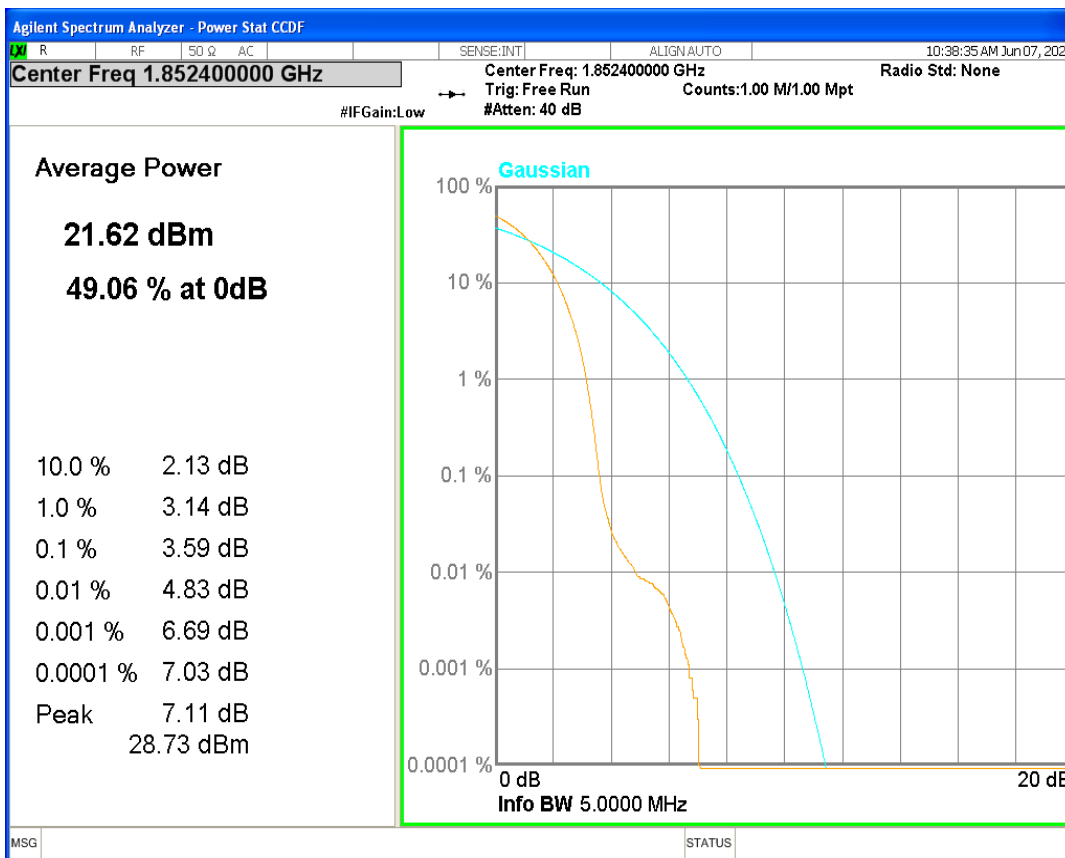

HSDPA Band2 Subtest1 Channel=9262

HSDPA Band2 Subtest1 Channel=9400

HSDPA Band2 Subtest1 Channel=9538

HSUPA Band2 Subtest1 Channel=9262

HSUPA Band2 Subtest1 Channel=9400

HSUPA Band2 Subtest1 Channel=9538

WCDMA Band2 Channel=9262