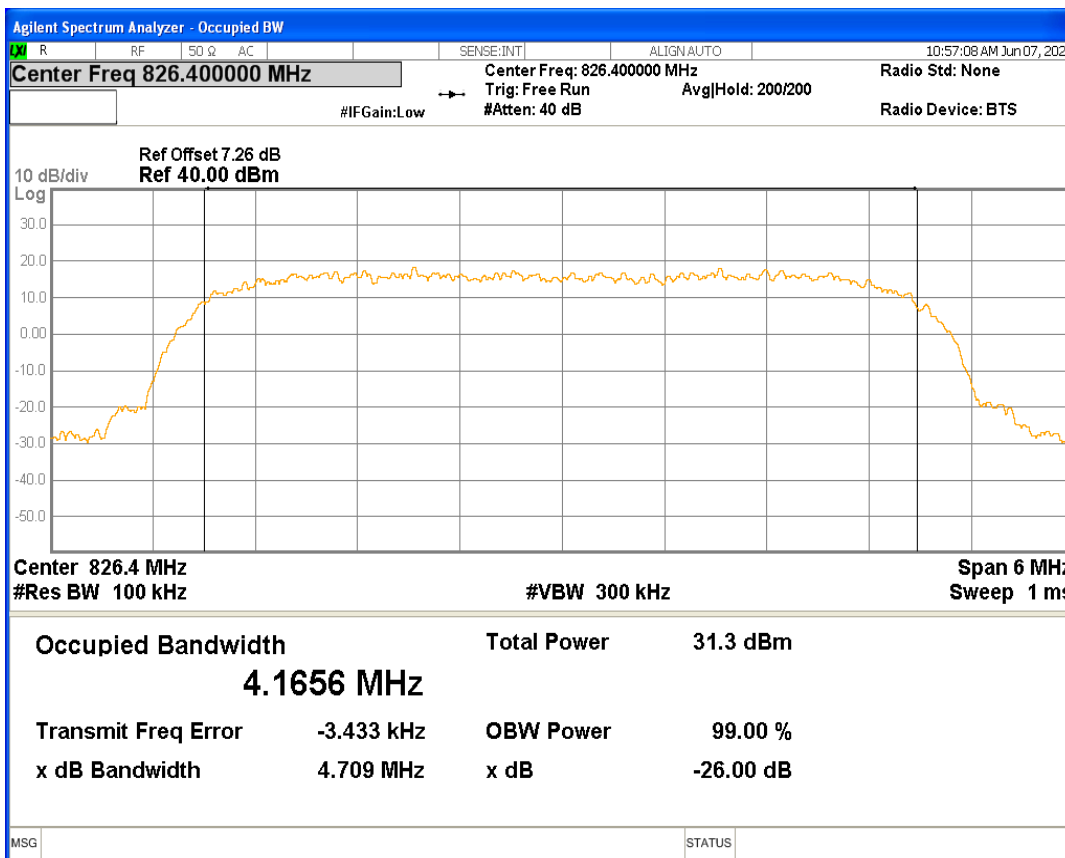

HSUPA Band5 Subtest1 Channel=4132

HSUPA Band5 Subtest1 Channel=4182

HSUPA Band5 Subtest1 Channel=4233

WCDMA Band5 Channel=4132

WCDMA Band5 Channel=4182

WCDMA Band5 Channel=4233

05 Band edge

Band	Channel	Frequency (MHz)	Spur Freq (MHz)	Spur Level (dBm)	Limit (dBm)	Verdict
HSDPA Band2 Subtest1	9262	1852.4	1850.00	-21.99	-13	PASS
HSDPA Band2 Subtest1	9538	1907.6	1910.01	-23.34	-13	PASS
HSUPA Band2 Subtest1	9262	1852.4	1849.99	-21.55	-13	PASS
HSUPA Band2 Subtest1	9538	1907.6	1910.00	-23.08	-13	PASS
WCDMA Band2	9262	1852.4	1850.00	-19.74	-13	PASS
WCDMA Band2	9538	1907.6	1910.00	-22.07	-13	PASS
HSDPA Band4 Subtest1	1312	1712.4	1709.88	-24.92	-13	PASS
HSDPA Band4 Subtest1	1513	1752.6	1755.11	-24.75	-13	PASS
HSUPA Band4 Subtest1	1312	1712.4	1709.84	-24.13	-13	PASS
HSUPA Band4 Subtest1	1513	1752.6	1755.00	-24.45	-13	PASS
WCDMA Band4	1312	1712.4	1709.89	-24.62	-13	PASS
WCDMA Band4	1513	1752.6	1755.00	-23.54	-13	PASS
HSDPA Band5 Subtest1	4132	826.4	824.00	-23.10	-13	PASS
HSDPA Band5 Subtest1	4233	846.6	849.00	-23.79	-13	PASS
HSUPA Band5 Subtest1	4132	826.4	824.00	-22.27	-13	PASS
HSUPA Band5 Subtest1	4233	846.6	849.00	-25.59	-13	PASS
WCDMA Band5	4132	826.4	824.00	-20.97	-13	PASS
WCDMA Band5	4233	846.6	849.00	-22.79	-13	PASS