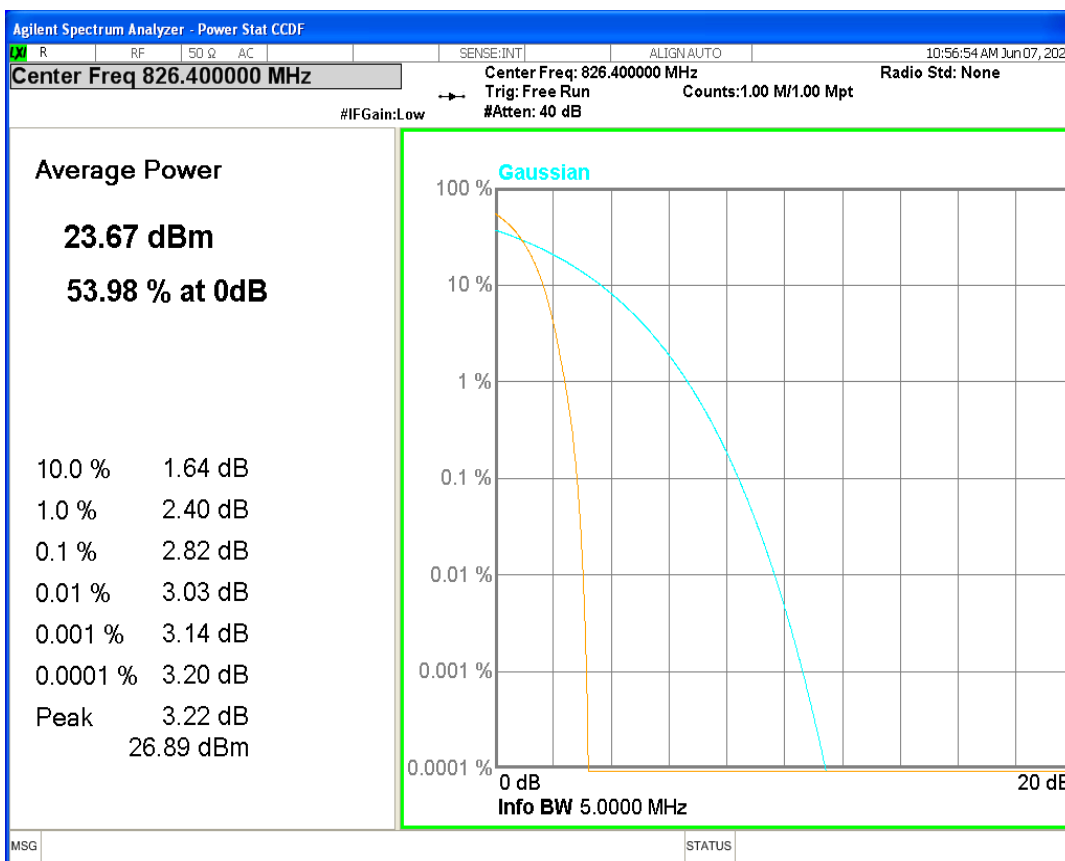

HSUPA Band5 Subtest1 Channel=4132

HSUPA Band5 Subtest1 Channel=4182

HSUPA Band5 Subtest1 Channel=4233

WCDMA Band5 Channel=4132

WCDMA Band5 Channel=4182

WCDMA Band5 Channel=4233

**04 Occupied bandwidth**

Band	Channel	Frequency (MHz)	99% OBW (kHz)	-26dB EBW (kHz)	Verdict
HSDPA Band2 Subtest1	9262	1852.4	4190.252	4752.435	PASS
HSDPA Band2 Subtest1	9400	1880	4202.410	4708.802	PASS
HSDPA Band2 Subtest1	9538	1907.6	4192.306	4700.177	PASS
HSUPA Band2 Subtest1	9262	1852.4	4189.140	4782.205	PASS
HSUPA Band2 Subtest1	9400	1880	4182.294	4782.542	PASS
HSUPA Band2 Subtest1	9538	1907.6	4189.403	4878.265	PASS
WCDMA Band2	9262	1852.4	4192.556	4741.723	PASS
WCDMA Band2	9400	1880	4183.536	4706.976	PASS
WCDMA Band2	9538	1907.6	4191.956	4693.064	PASS
HSDPA Band4 Subtest1	1312	1712.4	4181.859	4687.732	PASS
HSDPA Band4 Subtest1	1450	1740	4189.447	4685.305	PASS
HSDPA Band4 Subtest1	1513	1752.6	4184.302	4683.229	PASS
HSUPA Band4 Subtest1	1312	1712.4	4191.918	4863.271	PASS
HSUPA Band4 Subtest1	1450	1740	4209.776	5023.305	PASS
HSUPA Band4 Subtest1	1513	1752.6	4207.795	5139.514	PASS
WCDMA Band4	1312	1712.4	4178.778	4705.281	PASS
WCDMA Band4	1450	1740	4161.158	4708.646	PASS
WCDMA Band4	1513	1752.6	4171.726	4704.339	PASS
HSDPA Band5 Subtest1	4132	826.4	4162.085	4722.849	PASS
HSDPA Band5 Subtest1	4182	836.4	4179.627	4705.220	PASS
HSDPA Band5 Subtest1	4233	846.6	4187.691	4691.141	PASS