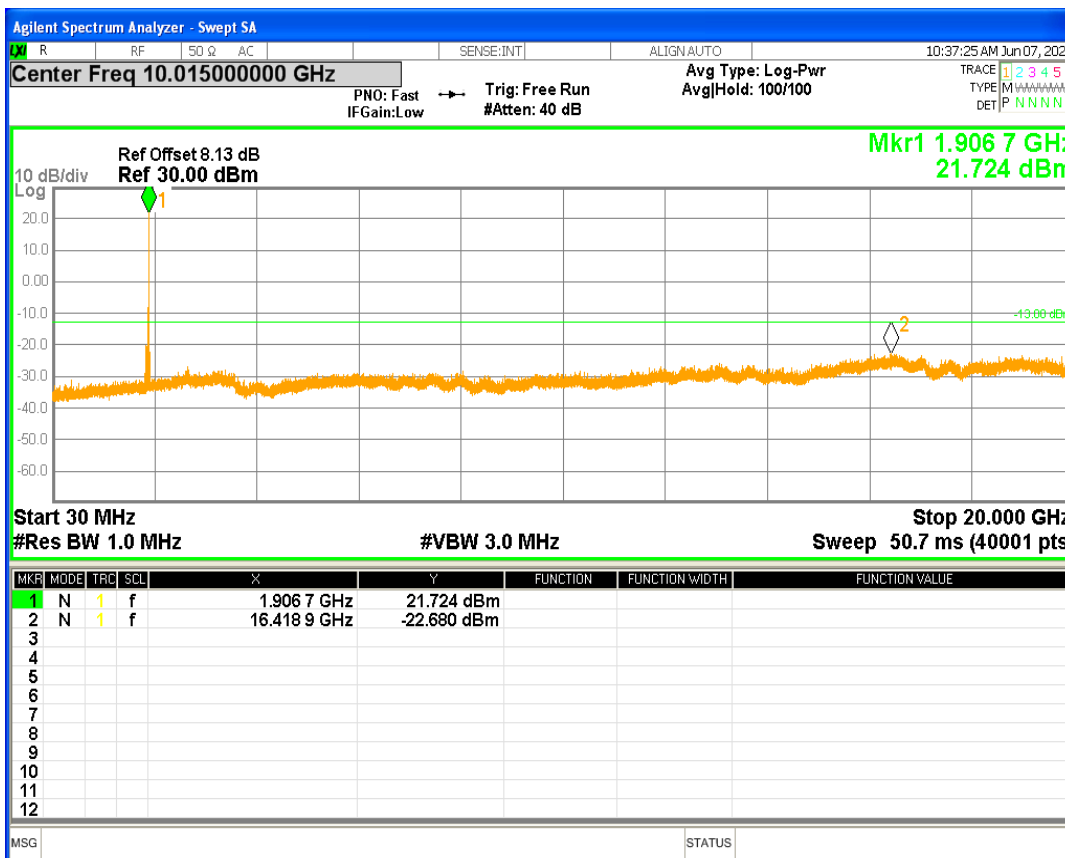

HSDPA Band2 Subtest1 Channel=9262

HSDPA Band2 Subtest1 Channel=9400

HSDPA Band2 Subtest1 Channel=9538

HSUPA Band2 Subtest1 Channel=9262

HSUPA Band2 Subtest1 Channel=9400

HSUPA Band2 Subtest1 Channel=9538

WCDMA Band2 Channel=9262