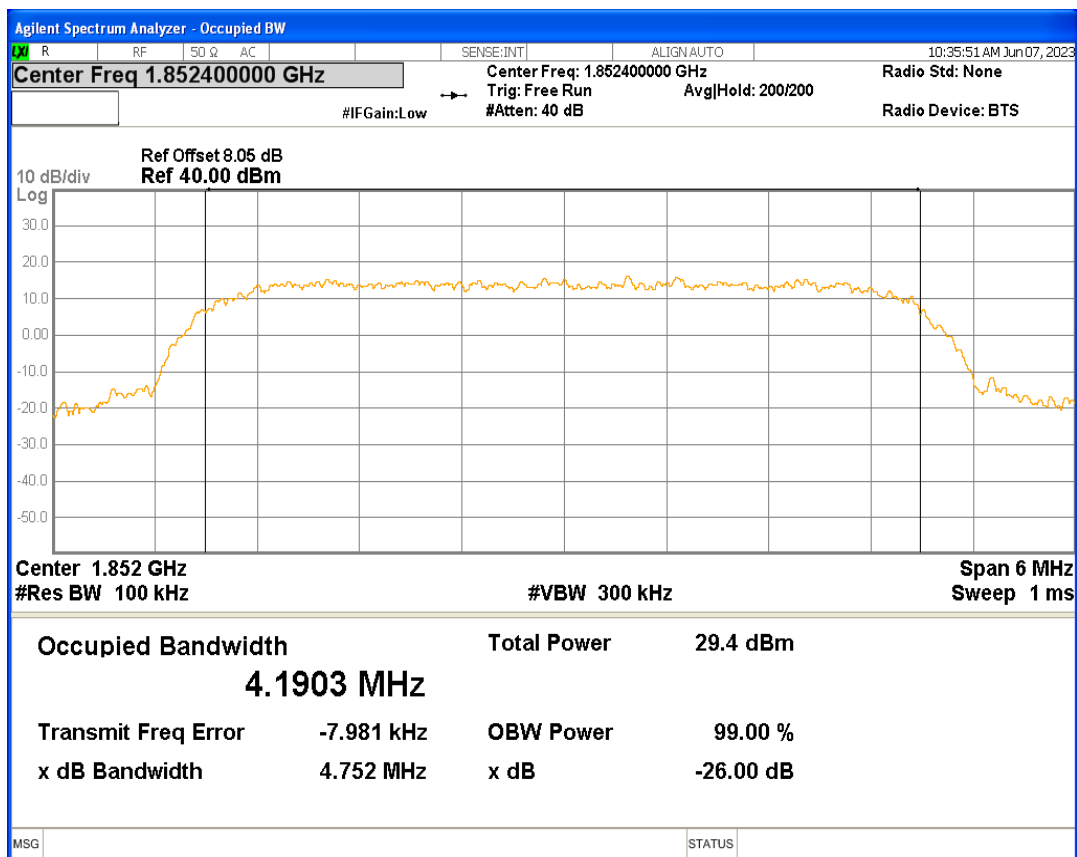

HSUPA Band5 Subtest1	4132	826.4	4185.111	4680.247	PASS
HSUPA Band5 Subtest1	4182	836.4	4186.868	4725.616	PASS
HSUPA Band5 Subtest1	4233	846.6	4180.742	4798.221	PASS
WCDMA Band5	4132	826.4	4165.578	4708.509	PASS
WCDMA Band5	4182	836.4	4178.379	4707.413	PASS
WCDMA Band5	4233	846.6	4186.911	4712.924	PASS

HSDPA Band2 Subtest1 Channel=9262