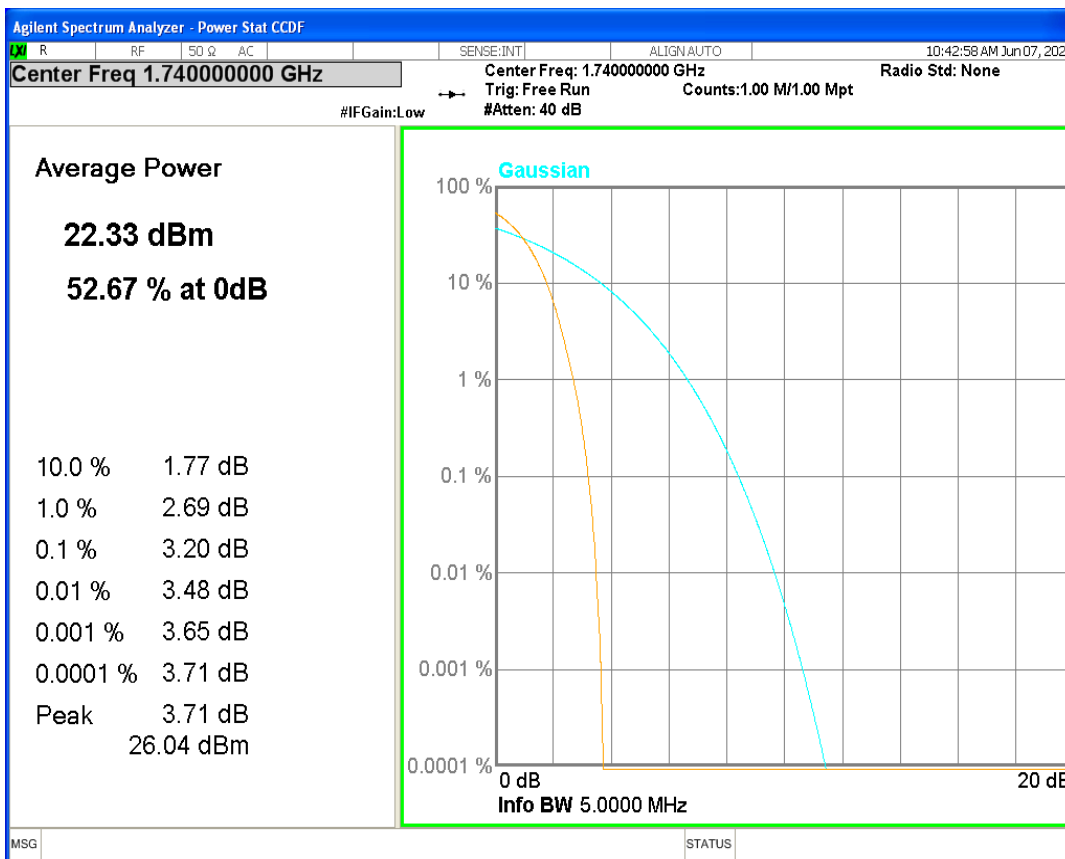

HSUPA Band4 Subtest1 Channel=1513

WCDMA Band4 Channel=1312

WCDMA Band4 Channel=1450

WCDMA Band4 Channel=1513

HSDPA Band5 Subtest1 Channel=4132

HSDPA Band5 Subtest1 Channel=4182

HSDPA Band5 Subtest1 Channel=4233