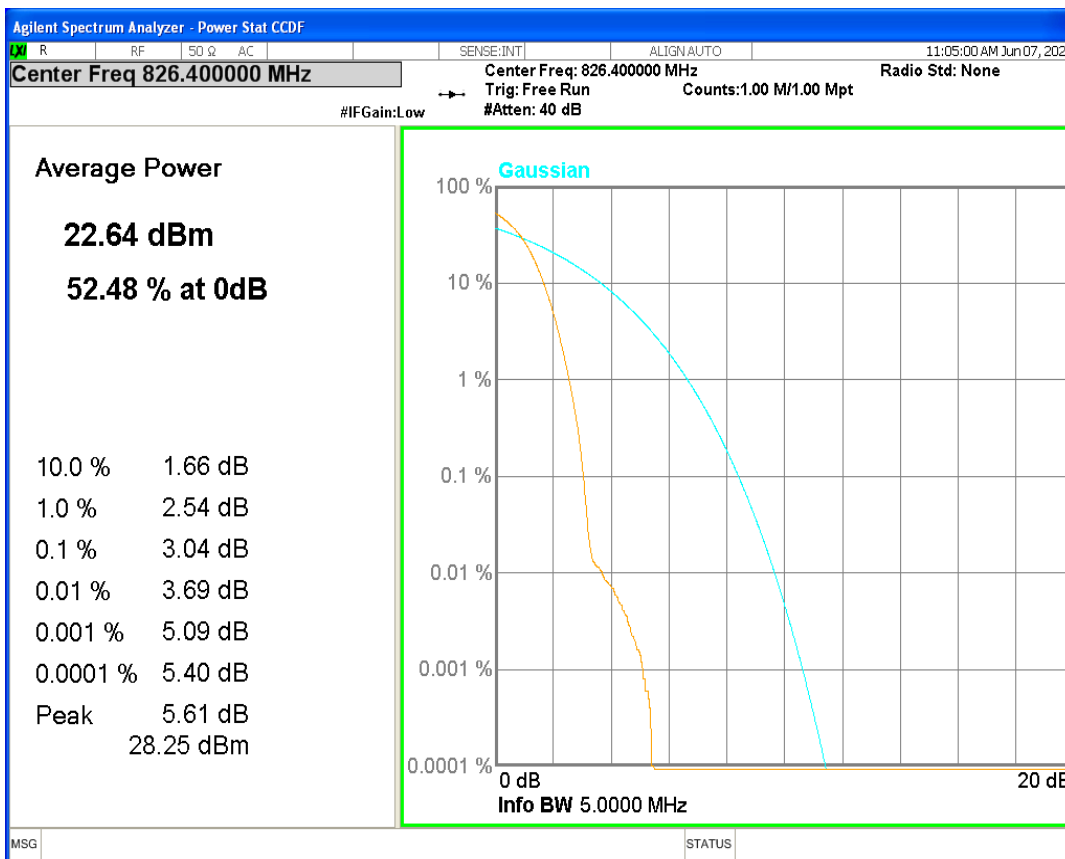

HSUPA Band4 Subtest1 Channel=1513

WCDMA Band4 Channel=1312

WCDMA Band4 Channel=1450

WCDMA Band4 Channel=1513

HSDPA Band5 Subtest1 Channel=4132

HSDPA Band5 Subtest1 Channel=4182

HSDPA Band5 Subtest1 Channel=4233