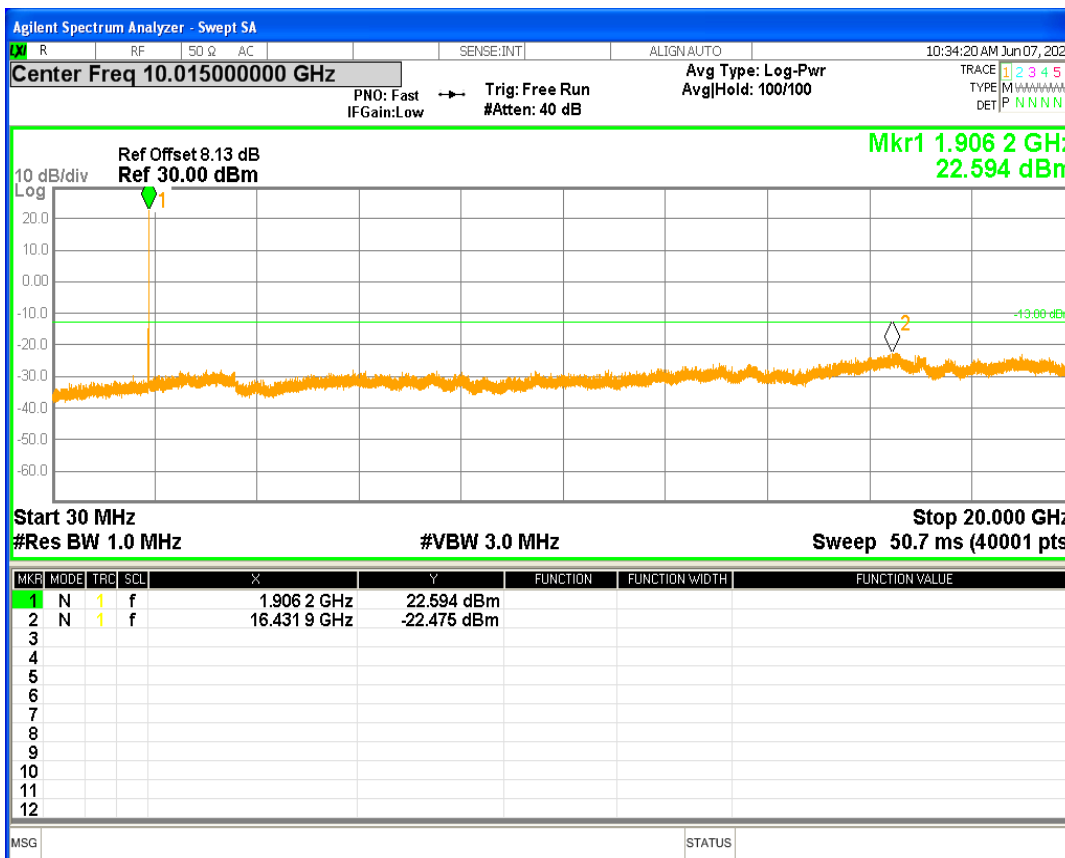

WCDMA Band2 Channel=9538