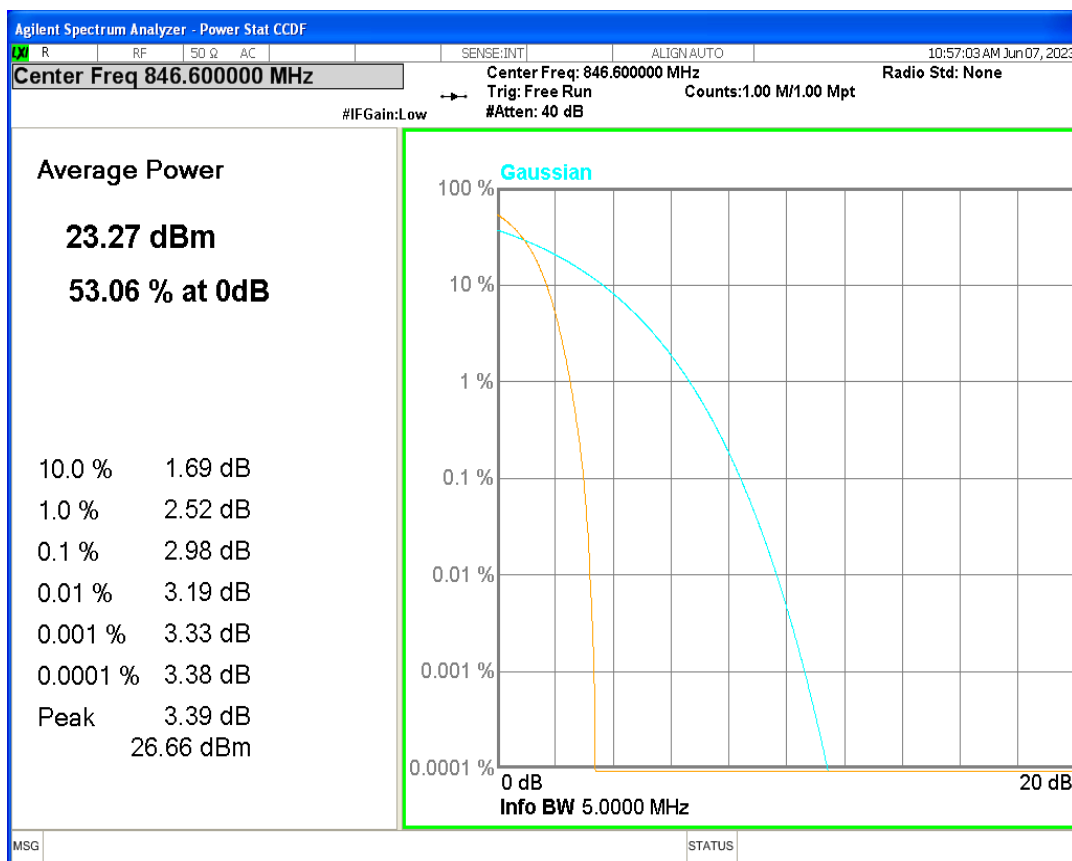

HSUPA Band5 Subtest1 Channel=4132

HSUPA Band5 Subtest1 Channel=4182

HSUPA Band5 Subtest1 Channel=4233

WCDMA Band5 Channel=4132

WCDMA Band5 Channel=4182

WCDMA Band5 Channel=4233

**04 Occupied bandwidth**

Band	Channel	Frequency (MHz)	99% OBW (kHz)	-26dB EBW (kHz)	Verdict
HSDPA Band2 Subtest1	9262	1852.4	4190.252	4752.435	PASS
HSDPA Band2 Subtest1	9400	1880	4202.410	4708.802	PASS
HSDPA Band2 Subtest1	9538	1907.6	4192.306	4700.177	PASS
HSUPA Band2 Subtest1	9262	1852.4	4189.140	4782.205	PASS
HSUPA Band2 Subtest1	9400	1880	4182.294	4782.542	PASS
HSUPA Band2 Subtest1	9538	1907.6	4189.403	4878.265	PASS
WCDMA Band2	9262	1852.4	4192.556	4741.723	PASS
WCDMA Band2	9400	1880	4183.536	4706.976	PASS
WCDMA Band2	9538	1907.6	4191.956	4693.064	PASS
HSDPA Band4 Subtest1	1312	1712.4	4181.859	4687.732	PASS
HSDPA Band4 Subtest1	1450	1740	4189.447	4685.305	PASS
HSDPA Band4 Subtest1	1513	1752.6	4184.302	4683.229	PASS
HSUPA Band4 Subtest1	1312	1712.4	4191.918	4863.271	PASS
HSUPA Band4 Subtest1	1450	1740	4209.776	5023.305	PASS
HSUPA Band4 Subtest1	1513	1752.6	4207.795	5139.514	PASS
WCDMA Band4	1312	1712.4	4178.778	4705.281	PASS
WCDMA Band4	1450	1740	4161.158	4708.646	PASS
WCDMA Band4	1513	1752.6	4171.726	4704.339	PASS
HSDPA Band5 Subtest1	4132	826.4	4162.085	4722.849	PASS
HSDPA Band5 Subtest1	4182	836.4	4179.627	4705.220	PASS
HSDPA Band5 Subtest1	4233	846.6	4187.691	4691.141	PASS