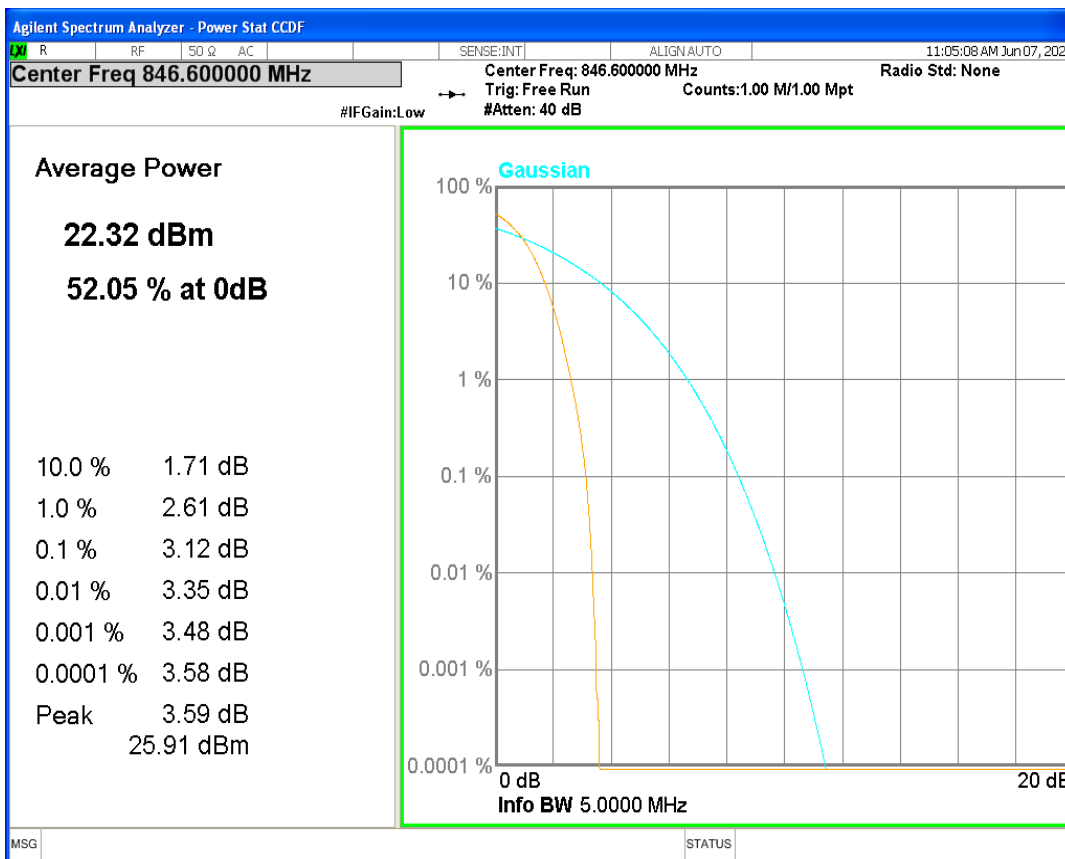

HSUPA Band4 Subtest1 Channel=1513

WCDMA Band4 Channel=1312

WCDMA Band4 Channel=1450

WCDMA Band4 Channel=1513

HSDPA Band5 Subtest1 Channel=4132

HSDPA Band5 Subtest1 Channel=4182

HSDPA Band5 Subtest1 Channel=4233