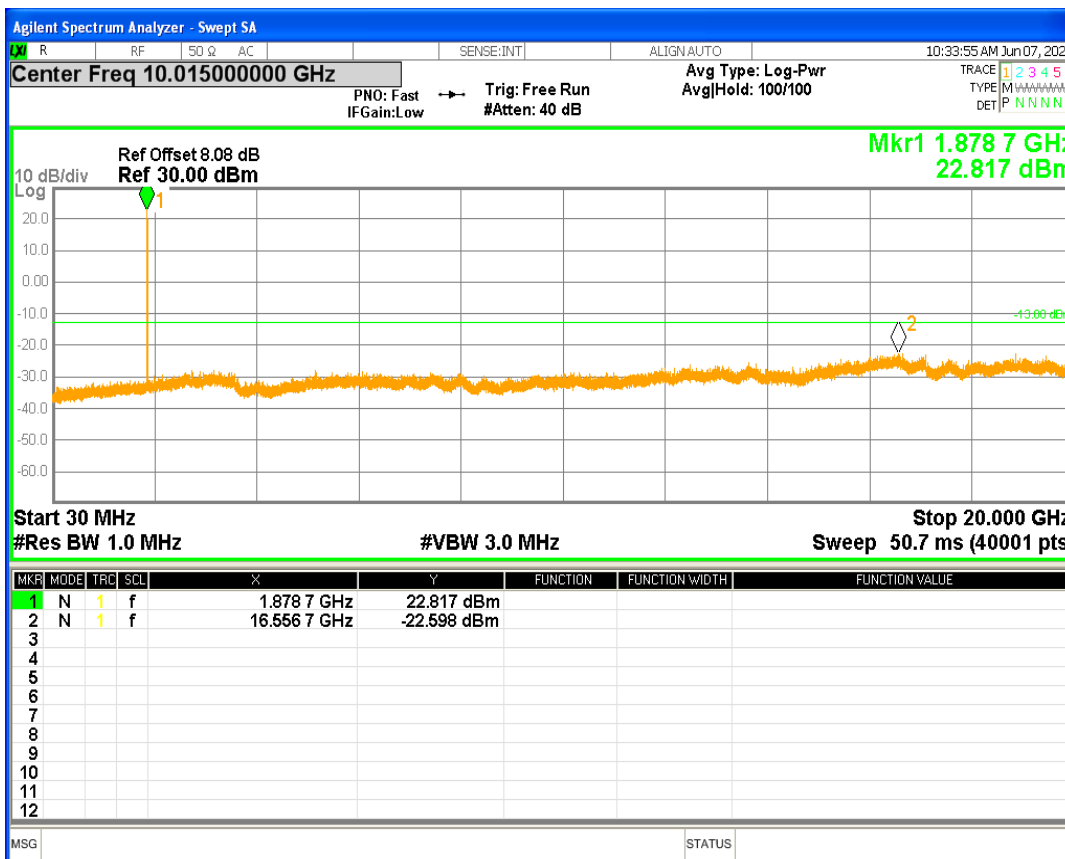

WCDMA Band2 Channel=9400