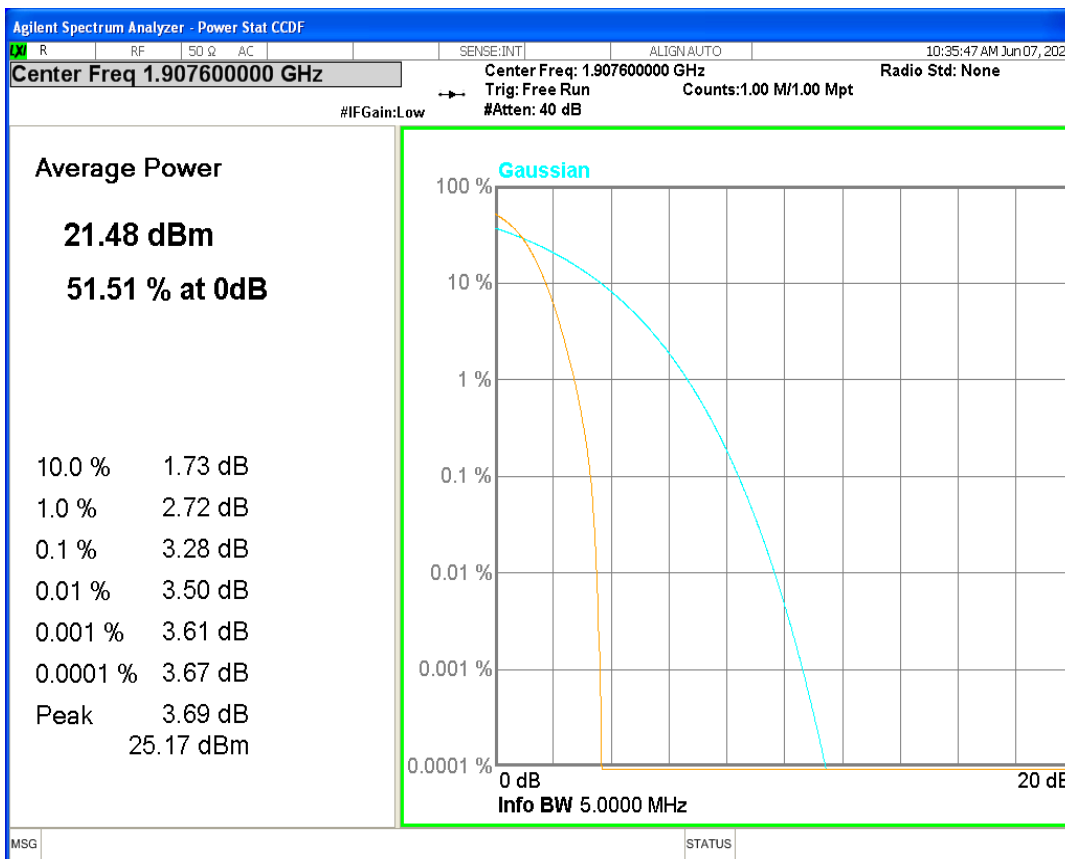

HSDPA Band2 Subtest1 Channel=9538