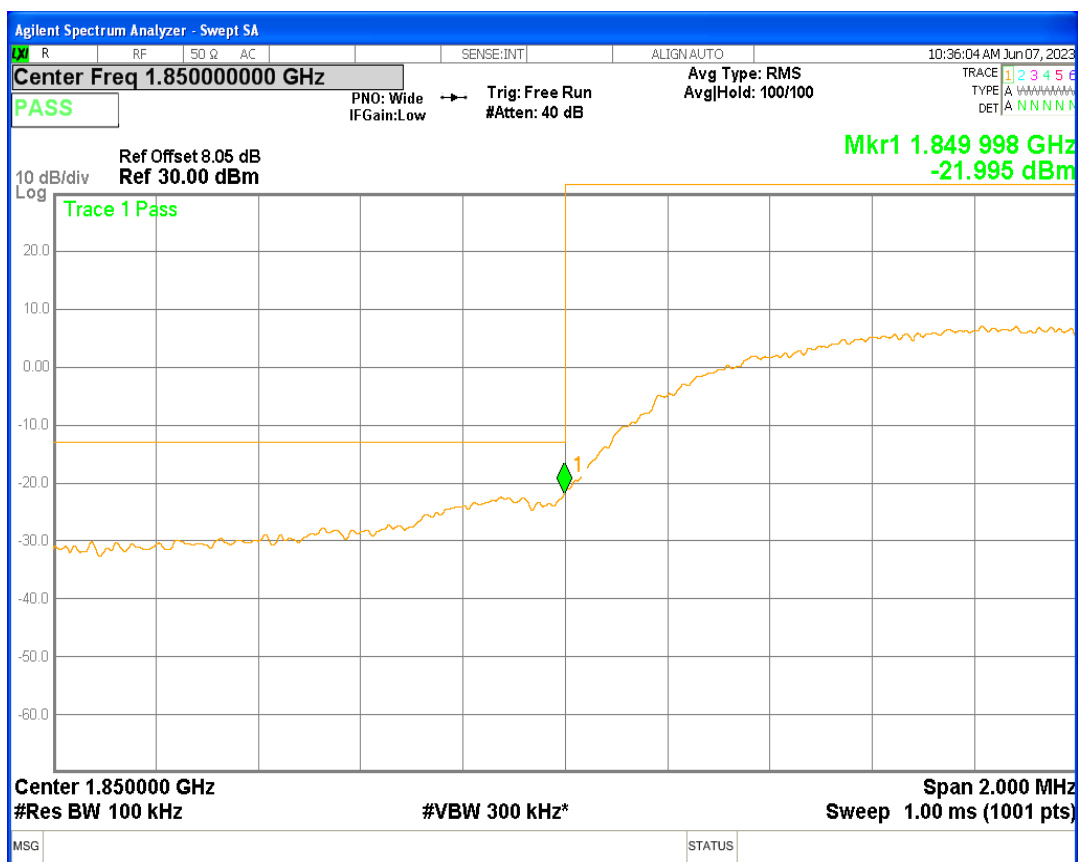

HSUPA Band5 Subtest1 Channel=4132

HSUPA Band5 Subtest1 Channel=4182

HSUPA Band5 Subtest1 Channel=4233

WCDMA Band5 Channel=4132

WCDMA Band5 Channel=4182

WCDMA Band5 Channel=4233

05 Band edge

Band	Channel	Frequency (MHz)	Spur Freq (MHz)	Spur Level (dBm)	Limit (dBm)	Verdict
HSDPA Band2 Subtest1	9262	1852.4	1850.00	-21.99	-13	PASS
HSDPA Band2 Subtest1	9538	1907.6	1910.01	-23.34	-13	PASS
HSUPA Band2 Subtest1	9262	1852.4	1849.99	-21.55	-13	PASS
HSUPA Band2 Subtest1	9538	1907.6	1910.00	-23.08	-13	PASS
WCDMA Band2	9262	1852.4	1850.00	-19.74	-13	PASS
WCDMA Band2	9538	1907.6	1910.00	-22.07	-13	PASS
HSDPA Band4 Subtest1	1312	1712.4	1709.88	-24.92	-13	PASS
HSDPA Band4 Subtest1	1513	1752.6	1755.11	-24.75	-13	PASS
HSUPA Band4 Subtest1	1312	1712.4	1709.84	-24.13	-13	PASS
HSUPA Band4 Subtest1	1513	1752.6	1755.00	-24.45	-13	PASS
WCDMA Band4	1312	1712.4	1709.89	-24.62	-13	PASS
WCDMA Band4	1513	1752.6	1755.00	-23.54	-13	PASS
HSDPA Band5 Subtest1	4132	826.4	824.00	-23.10	-13	PASS
HSDPA Band5 Subtest1	4233	846.6	849.00	-23.79	-13	PASS
HSUPA Band5 Subtest1	4132	826.4	824.00	-22.27	-13	PASS
HSUPA Band5 Subtest1	4233	846.6	849.00	-25.59	-13	PASS
WCDMA Band5	4132	826.4	824.00	-20.97	-13	PASS
WCDMA Band5	4233	846.6	849.00	-22.79	-13	PASS

HSDPA Band2 Subtest1 Channel=9262

HSDPA Band2 Subtest1 Channel=9538

HSUPA Band2 Subtest1 Channel=9262

HSUPA Band2 Subtest1 Channel=9538

WCDMA Band2 Channel=9262

WCDMA Band2 Channel=9538

HSDPA Band4 Subtest1 Channel=1312