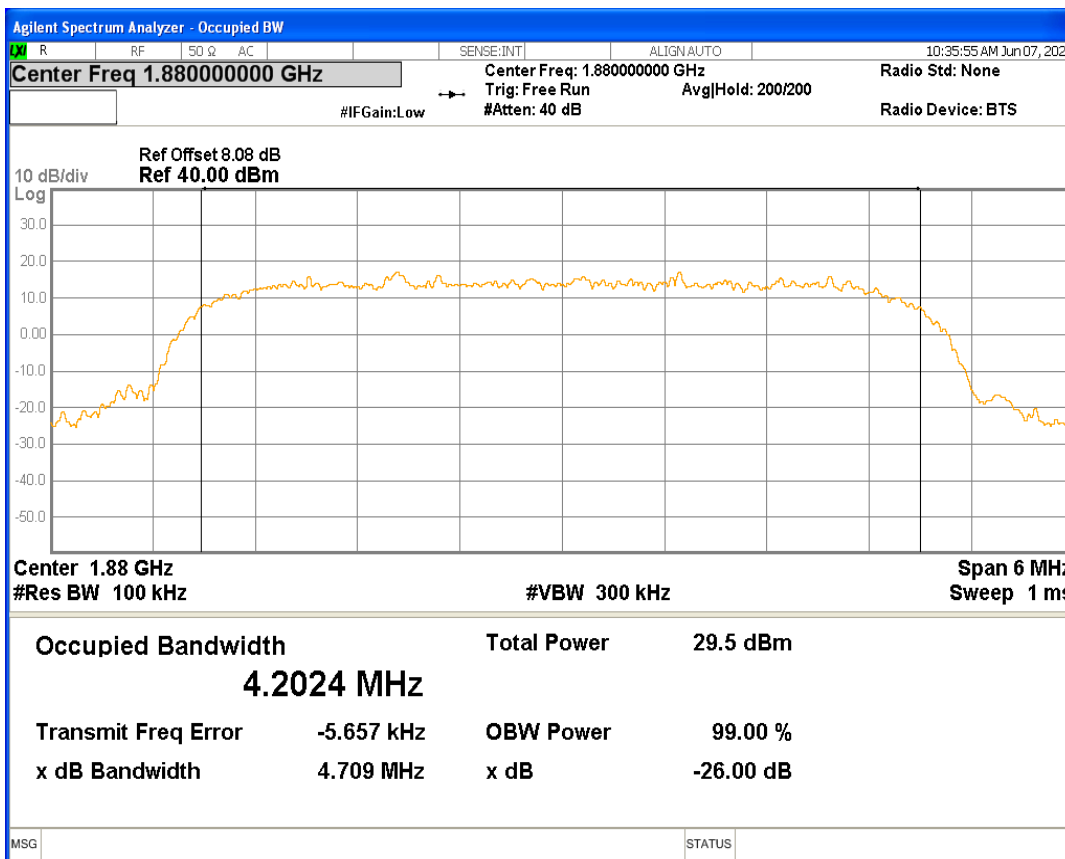

HSDPA Band2 Subtest1 Channel=9400