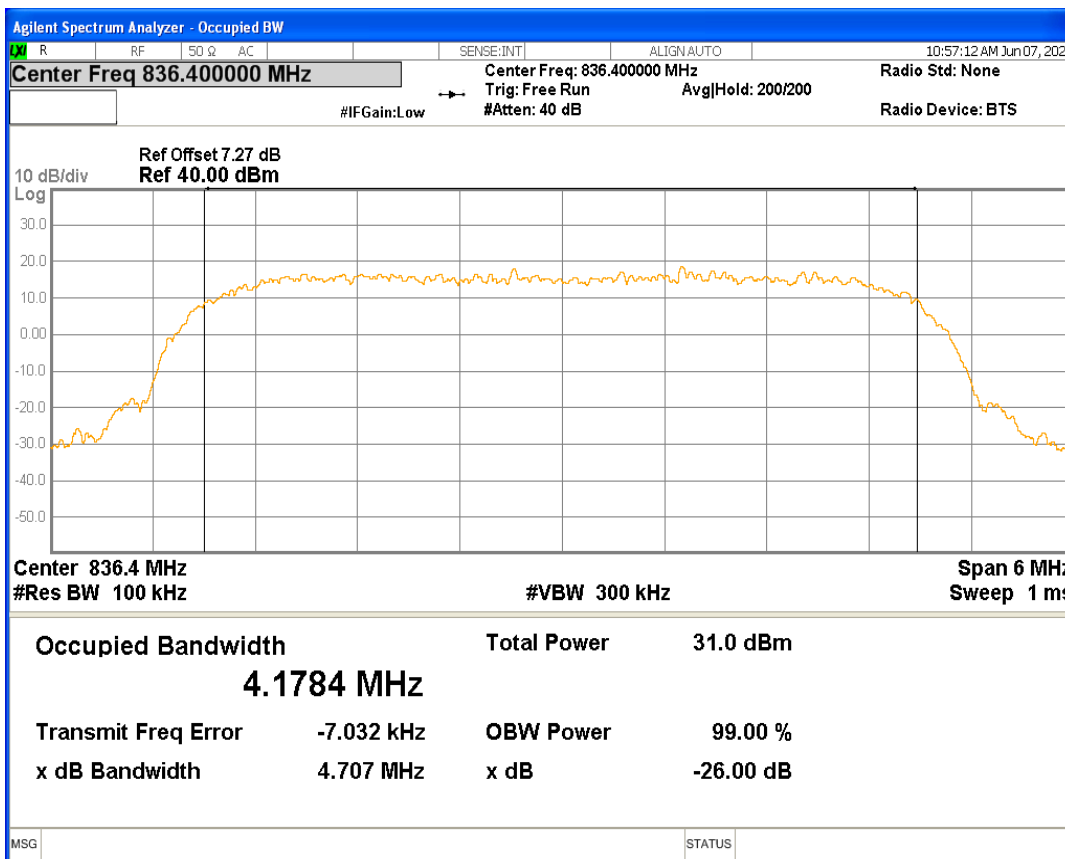

HSUPA Band5 Subtest1 Channel=4132

HSUPA Band5 Subtest1 Channel=4182

HSUPA Band5 Subtest1 Channel=4233

WCDMA Band5 Channel=4132

WCDMA Band5 Channel=4182

WCDMA Band5 Channel=4233

05 Band edge

Band	Channel	Frequency (MHz)	Spur Freq (MHz)	Spur Level (dBm)	Limit (dBm)	Verdict
HSDPA Band2 Subtest1	9262	1852.4	1850.00	-21.99	-13	PASS
HSDPA Band2 Subtest1	9538	1907.6	1910.01	-23.34	-13	PASS
HSUPA Band2 Subtest1	9262	1852.4	1849.99	-21.55	-13	PASS
HSUPA Band2 Subtest1	9538	1907.6	1910.00	-23.08	-13	PASS
WCDMA Band2	9262	1852.4	1850.00	-19.74	-13	PASS
WCDMA Band2	9538	1907.6	1910.00	-22.07	-13	PASS
HSDPA Band4 Subtest1	1312	1712.4	1709.88	-24.92	-13	PASS
HSDPA Band4 Subtest1	1513	1752.6	1755.11	-24.75	-13	PASS
HSUPA Band4 Subtest1	1312	1712.4	1709.84	-24.13	-13	PASS
HSUPA Band4 Subtest1	1513	1752.6	1755.00	-24.45	-13	PASS
WCDMA Band4	1312	1712.4	1709.89	-24.62	-13	PASS
WCDMA Band4	1513	1752.6	1755.00	-23.54	-13	PASS
HSDPA Band5 Subtest1	4132	826.4	824.00	-23.10	-13	PASS
HSDPA Band5 Subtest1	4233	846.6	849.00	-23.79	-13	PASS
HSUPA Band5 Subtest1	4132	826.4	824.00	-22.27	-13	PASS
HSUPA Band5 Subtest1	4233	846.6	849.00	-25.59	-13	PASS
WCDMA Band5	4132	826.4	824.00	-20.97	-13	PASS
WCDMA Band5	4233	846.6	849.00	-22.79	-13	PASS