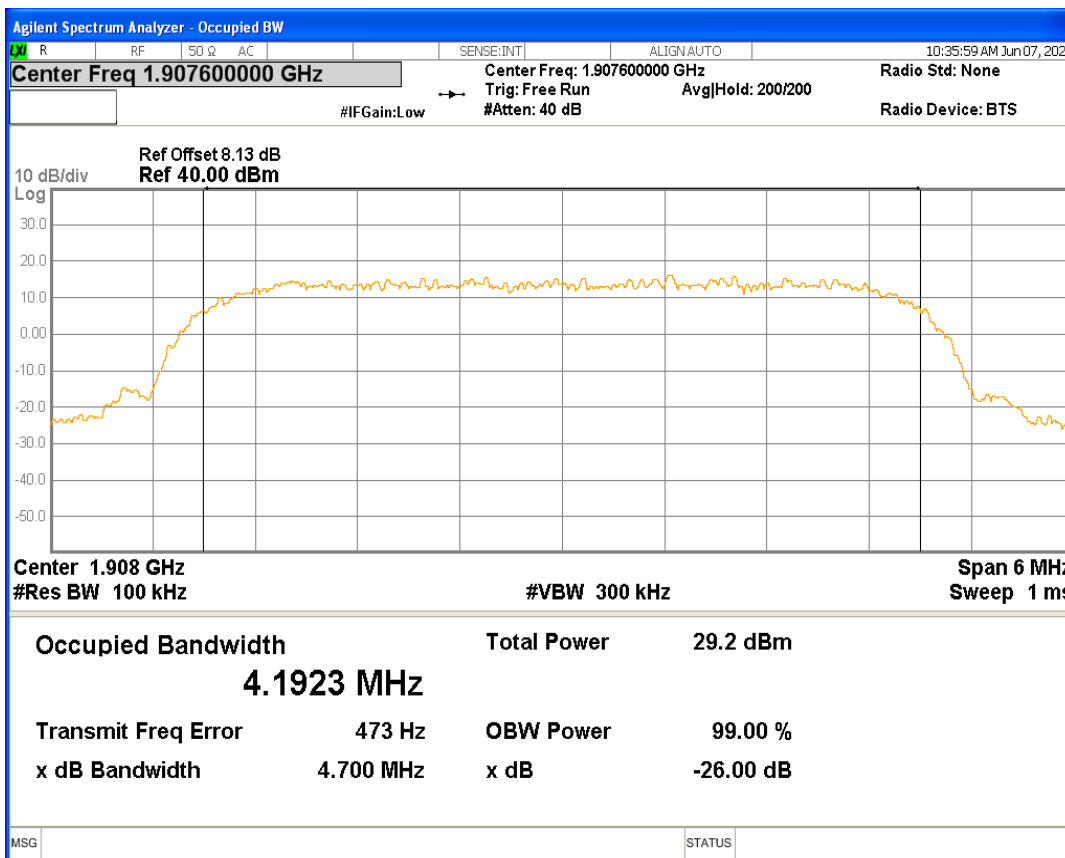

HSDPA Band2 Subtest1 Channel=9262

HSDPA Band2 Subtest1 Channel=9400

HSDPA Band2 Subtest1 Channel=9538

HSUPA Band2 Subtest1 Channel=9262

HSUPA Band2 Subtest1 Channel=9400

HSUPA Band2 Subtest1 Channel=9538

WCDMA Band2 Channel=9262