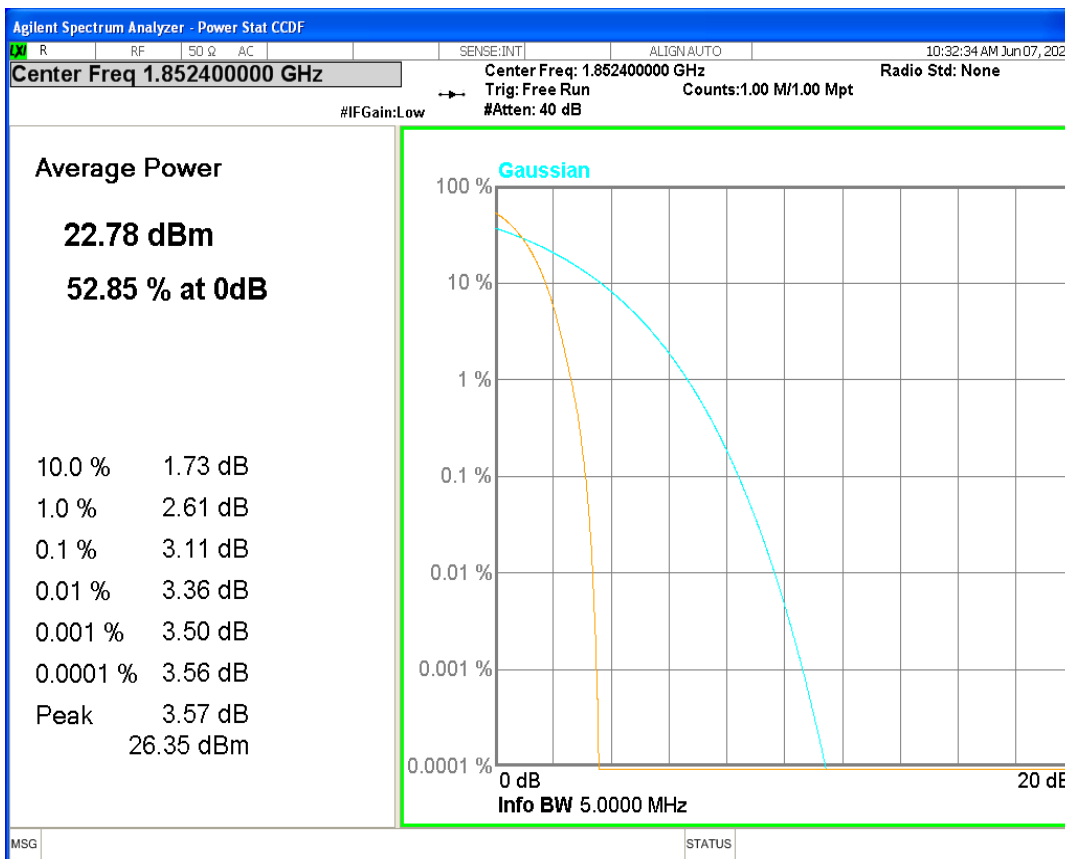

HSDPA Band2 Subtest1 Channel=9262

HSDPA Band2 Subtest1 Channel=9400

HSDPA Band2 Subtest1 Channel=9538

HSUPA Band2 Subtest1 Channel=9262

HSUPA Band2 Subtest1 Channel=9400

HSUPA Band2 Subtest1 Channel=9538

WCDMA Band2 Channel=9262