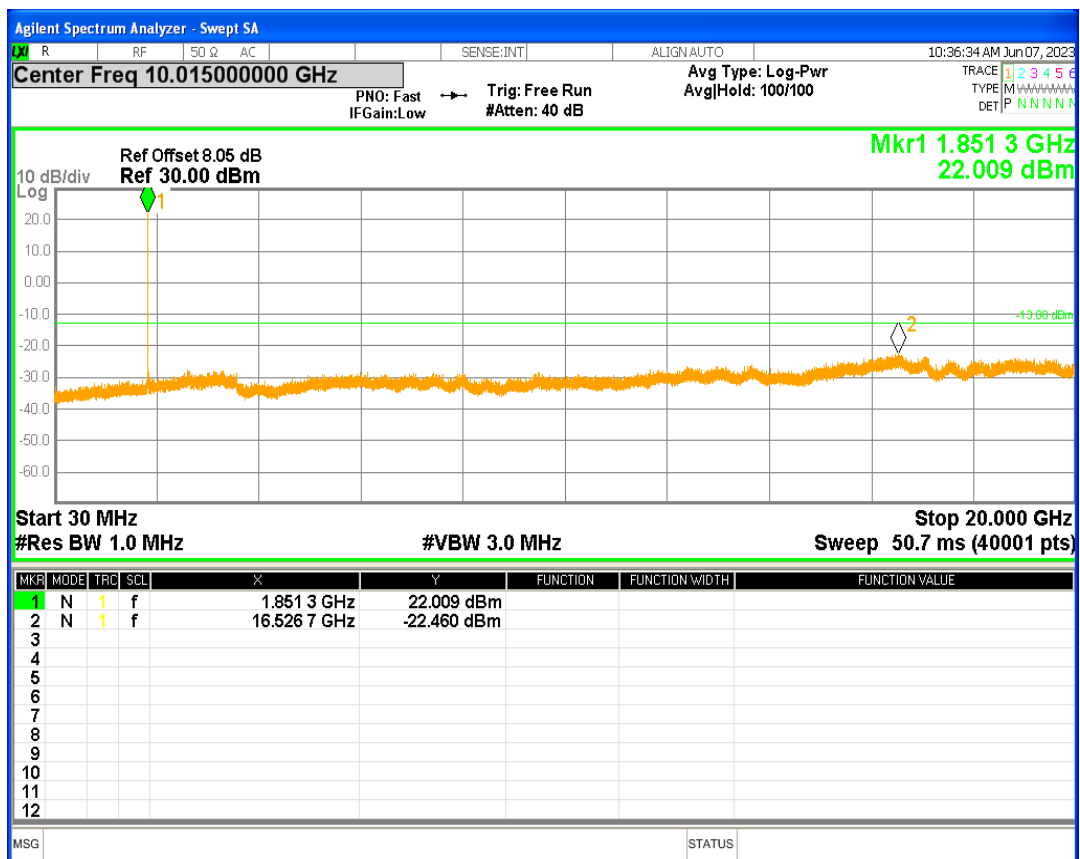

HSUPA Band5 Subtest1	4132	826.4	5895.85	-28.49	-13	PASS
HSUPA Band5 Subtest1	4182	836.4	6949.68	-28.62	-13	PASS
HSUPA Band5 Subtest1	4233	846.6	3082.81	-28.84	-13	PASS
WCDMA Band5	4132	826.4	3265.02	-29.14	-13	PASS
WCDMA Band5	4182	836.4	3189.24	-28.34	-13	PASS
WCDMA Band5	4233	846.6	6967.13	-29.09	-13	PASS

HSDPA Band2 Subtest1 Channel=9262