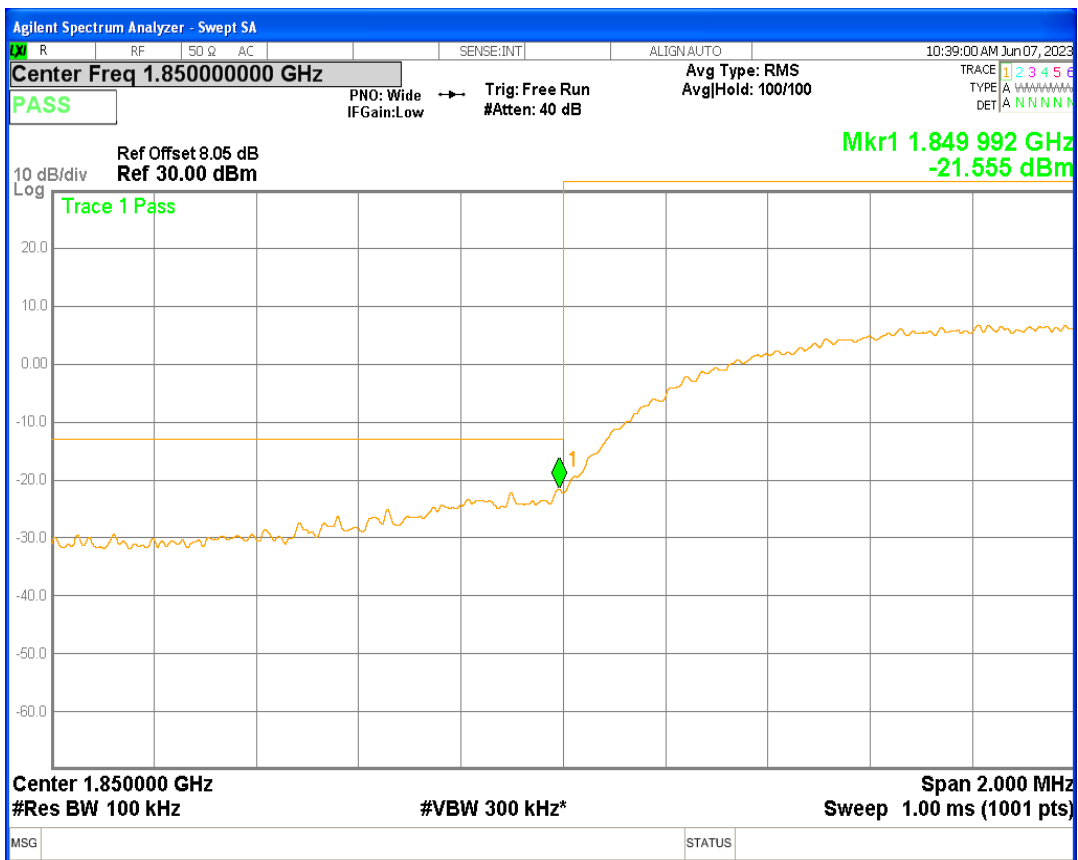

HSUPA Band5 Subtest1 Channel=4132

HSUPA Band5 Subtest1 Channel=4182

HSUPA Band5 Subtest1 Channel=4233

WCDMA Band5 Channel=4132

WCDMA Band5 Channel=4182

WCDMA Band5 Channel=4233

05 Band edge

Band	Channel	Frequency (MHz)	Spur Freq (MHz)	Spur Level (dBm)	Limit (dBm)	Verdict
HSDPA Band2 Subtest1	9262	1852.4	1850.00	-21.99	-13	PASS
HSDPA Band2 Subtest1	9538	1907.6	1910.01	-23.34	-13	PASS
HSUPA Band2 Subtest1	9262	1852.4	1849.99	-21.55	-13	PASS
HSUPA Band2 Subtest1	9538	1907.6	1910.00	-23.08	-13	PASS
WCDMA Band2	9262	1852.4	1850.00	-19.74	-13	PASS
WCDMA Band2	9538	1907.6	1910.00	-22.07	-13	PASS
HSDPA Band4 Subtest1	1312	1712.4	1709.88	-24.92	-13	PASS
HSDPA Band4 Subtest1	1513	1752.6	1755.11	-24.75	-13	PASS
HSUPA Band4 Subtest1	1312	1712.4	1709.84	-24.13	-13	PASS
HSUPA Band4 Subtest1	1513	1752.6	1755.00	-24.45	-13	PASS
WCDMA Band4	1312	1712.4	1709.89	-24.62	-13	PASS
WCDMA Band4	1513	1752.6	1755.00	-23.54	-13	PASS
HSDPA Band5 Subtest1	4132	826.4	824.00	-23.10	-13	PASS
HSDPA Band5 Subtest1	4233	846.6	849.00	-23.79	-13	PASS
HSUPA Band5 Subtest1	4132	826.4	824.00	-22.27	-13	PASS
HSUPA Band5 Subtest1	4233	846.6	849.00	-25.59	-13	PASS
WCDMA Band5	4132	826.4	824.00	-20.97	-13	PASS
WCDMA Band5	4233	846.6	849.00	-22.79	-13	PASS

HSDPA Band2 Subtest1 Channel=9262

HSDPA Band2 Subtest1 Channel=9538

HSUPA Band2 Subtest1 Channel=9262

HSUPA Band2 Subtest1 Channel=9538

WCDMA Band2 Channel=9262

WCDMA Band2 Channel=9538

HSDPA Band4 Subtest1 Channel=1312