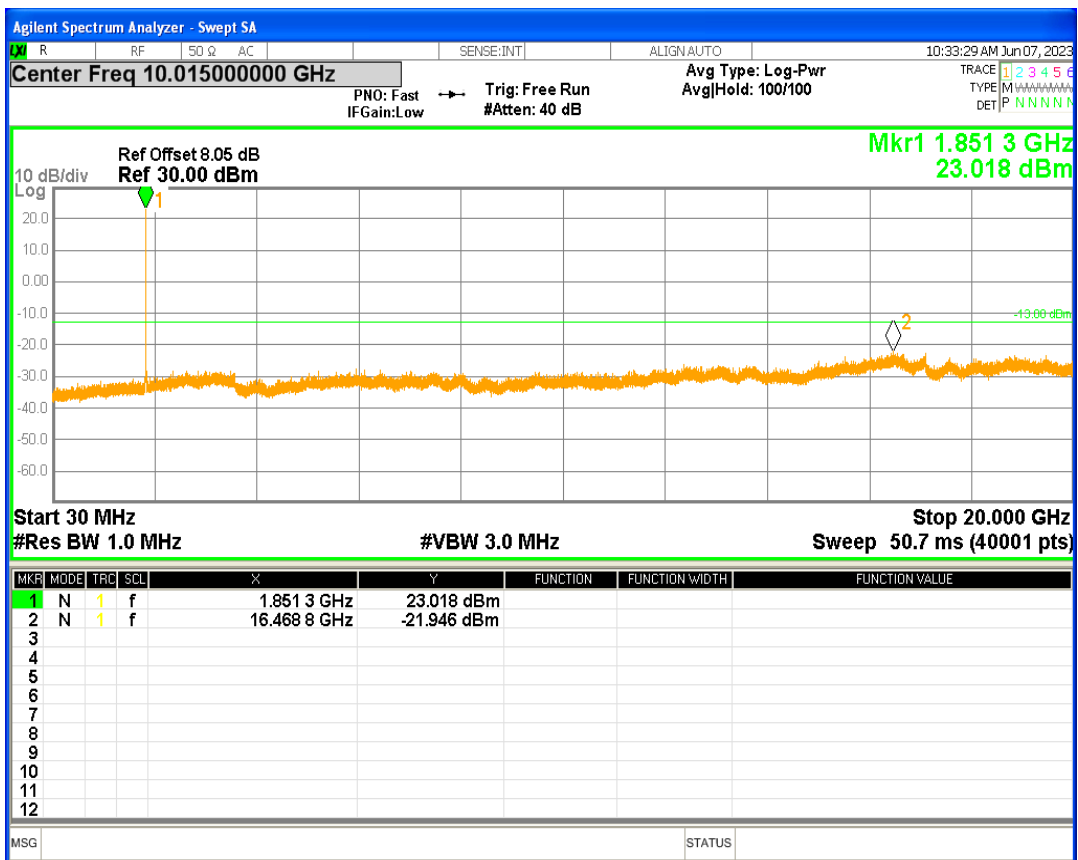

HSDPA Band2 Subtest1 Channel=9262

HSDPA Band2 Subtest1 Channel=9400

HSDPA Band2 Subtest1 Channel=9538

HSUPA Band2 Subtest1 Channel=9262

HSUPA Band2 Subtest1 Channel=9400

HSUPA Band2 Subtest1 Channel=9538

WCDMA Band2 Channel=9262