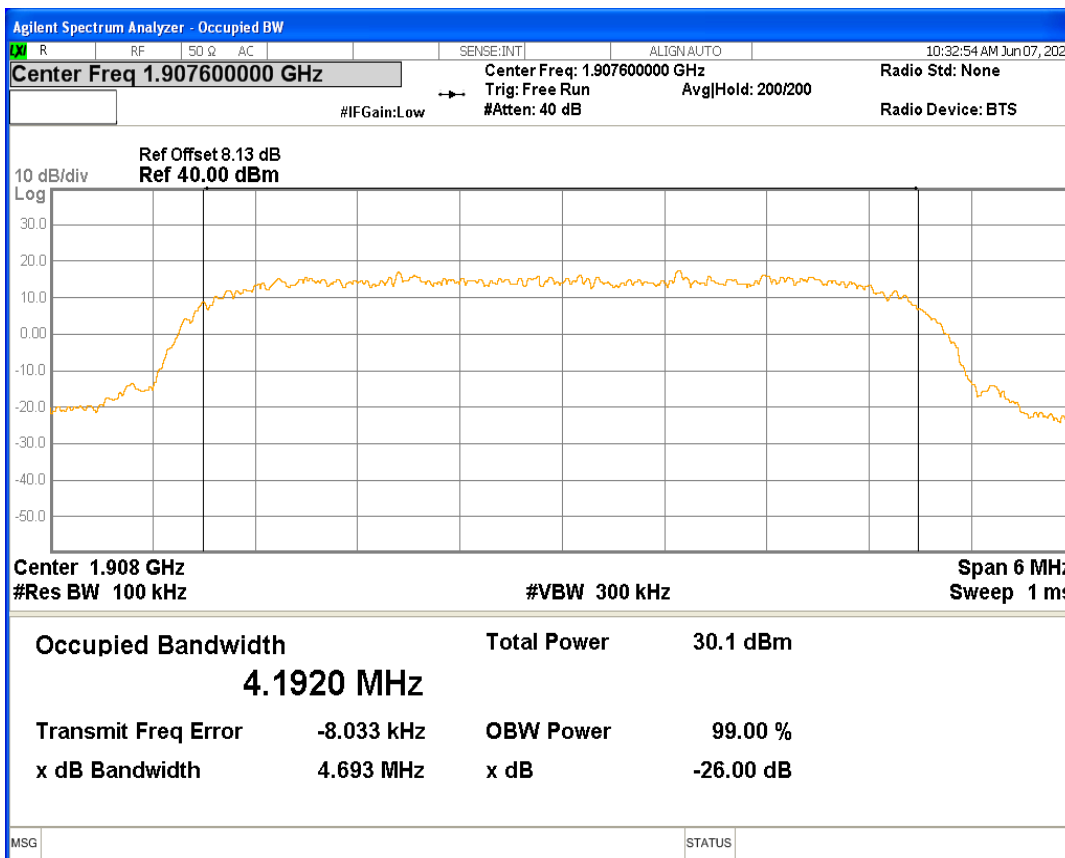

WCDMA Band2 Channel=9538