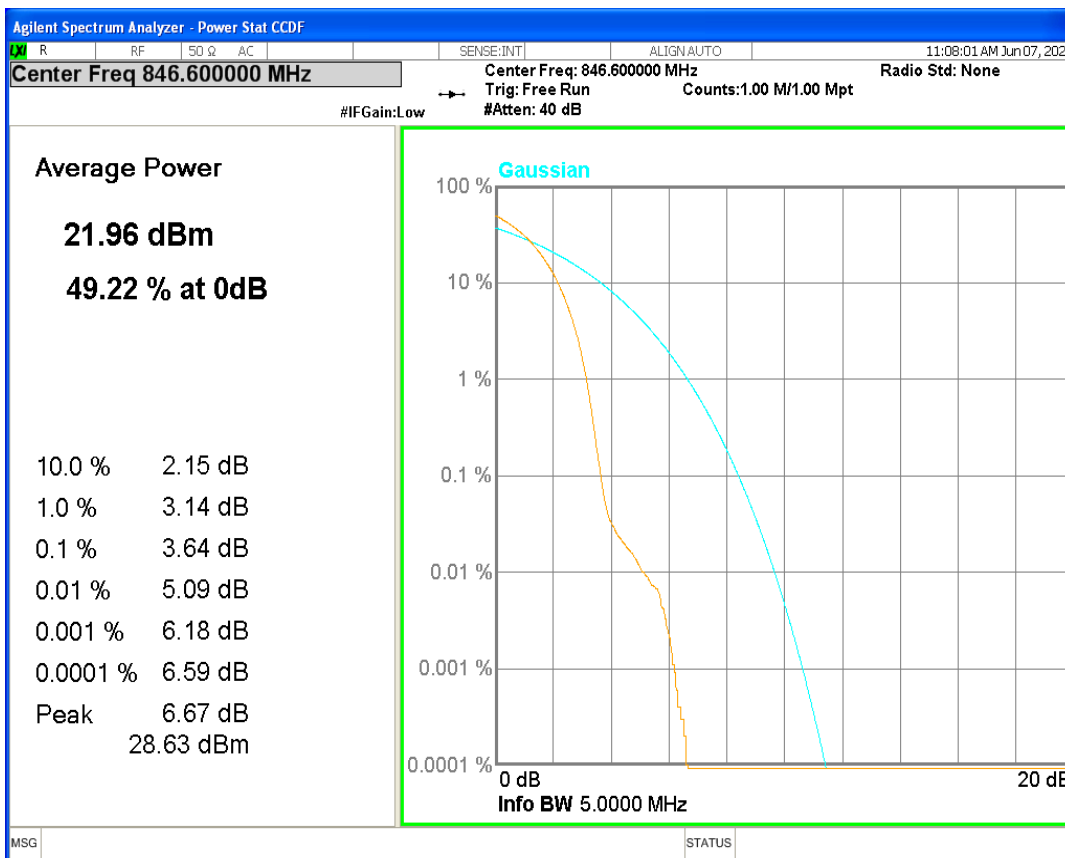

HSUPA Band5 Subtest1 Channel=4233