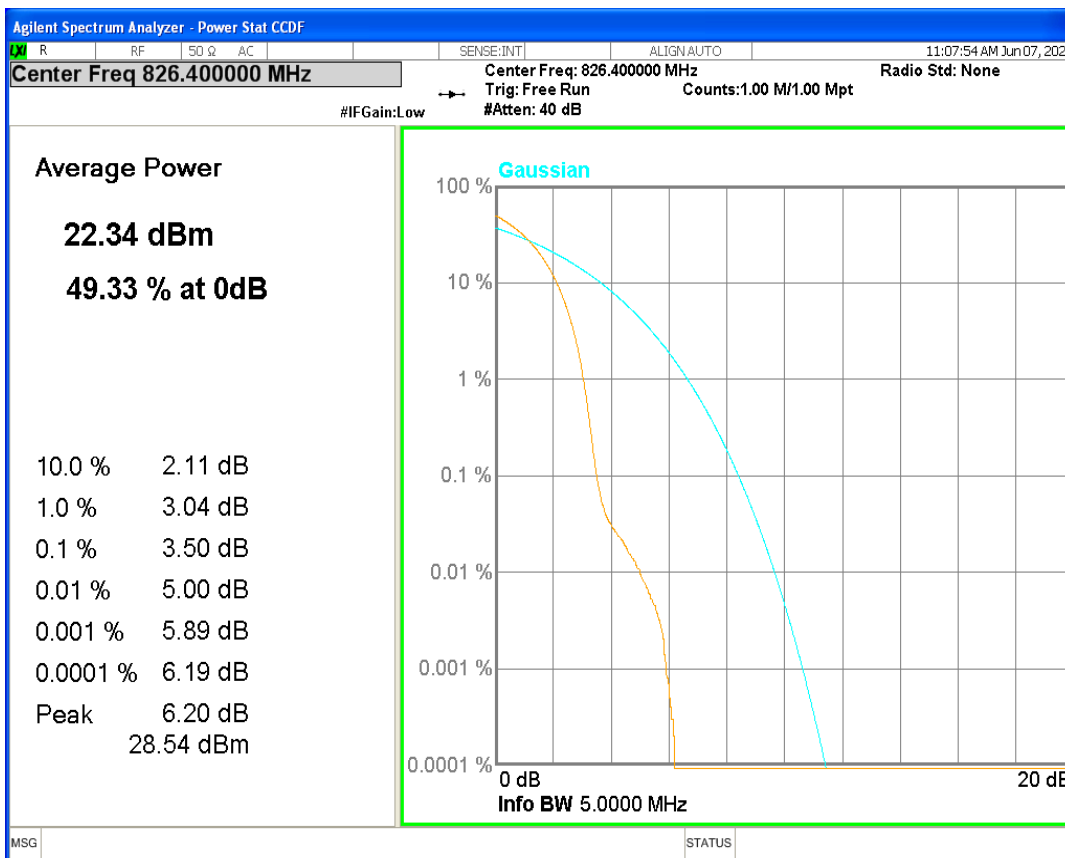

HSUPA Band5 Subtest1 Channel=4132