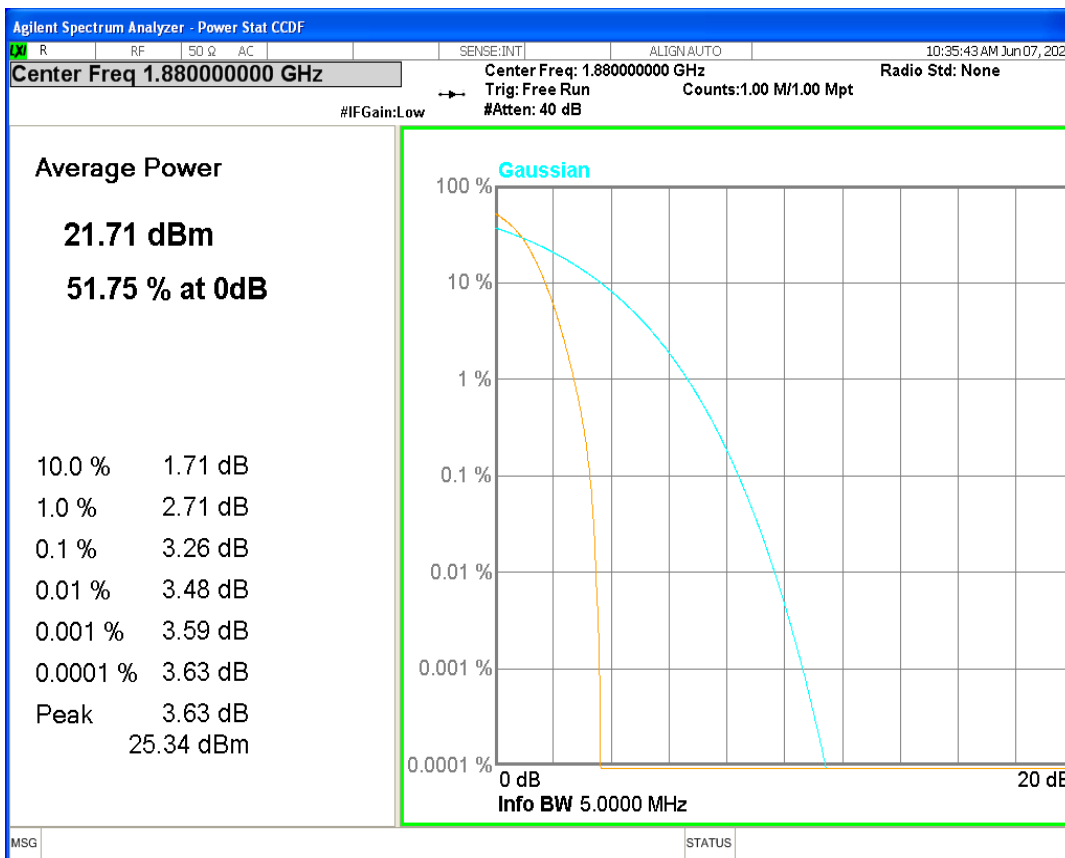

HSDPA Band2 Subtest1 Channel=9400