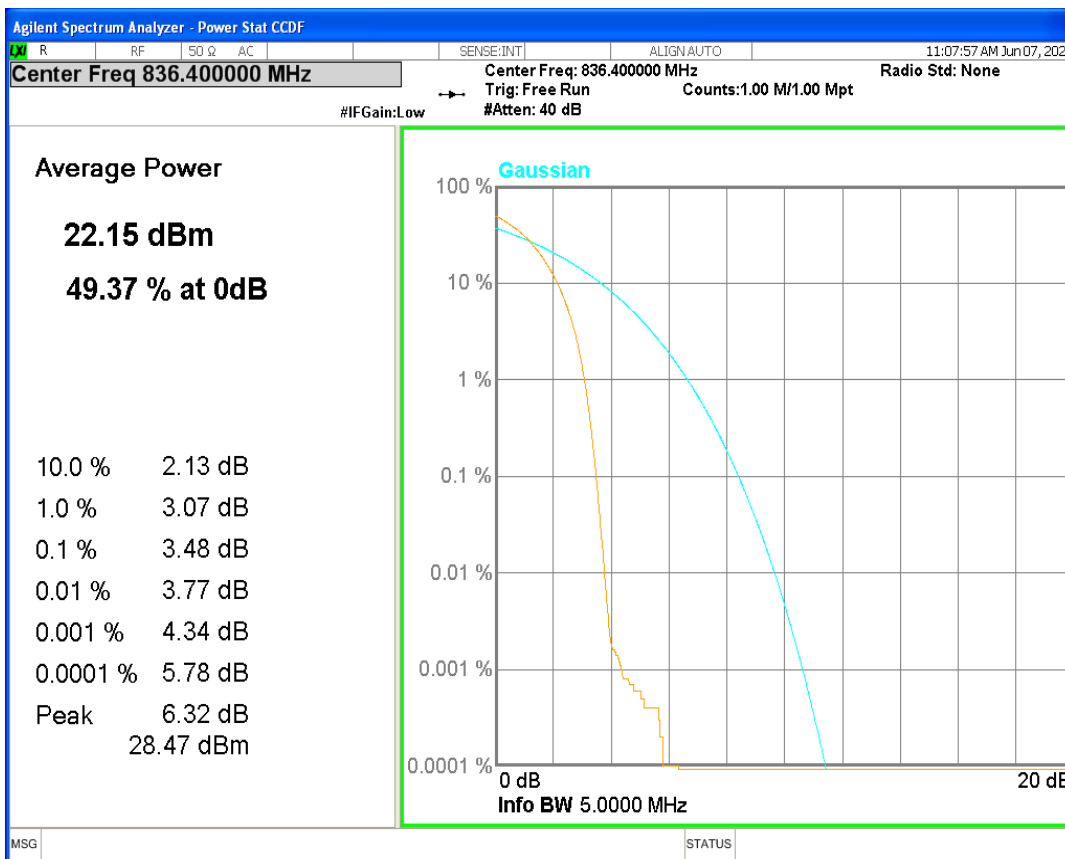

HSUPA Band5 Subtest1 Channel=4182