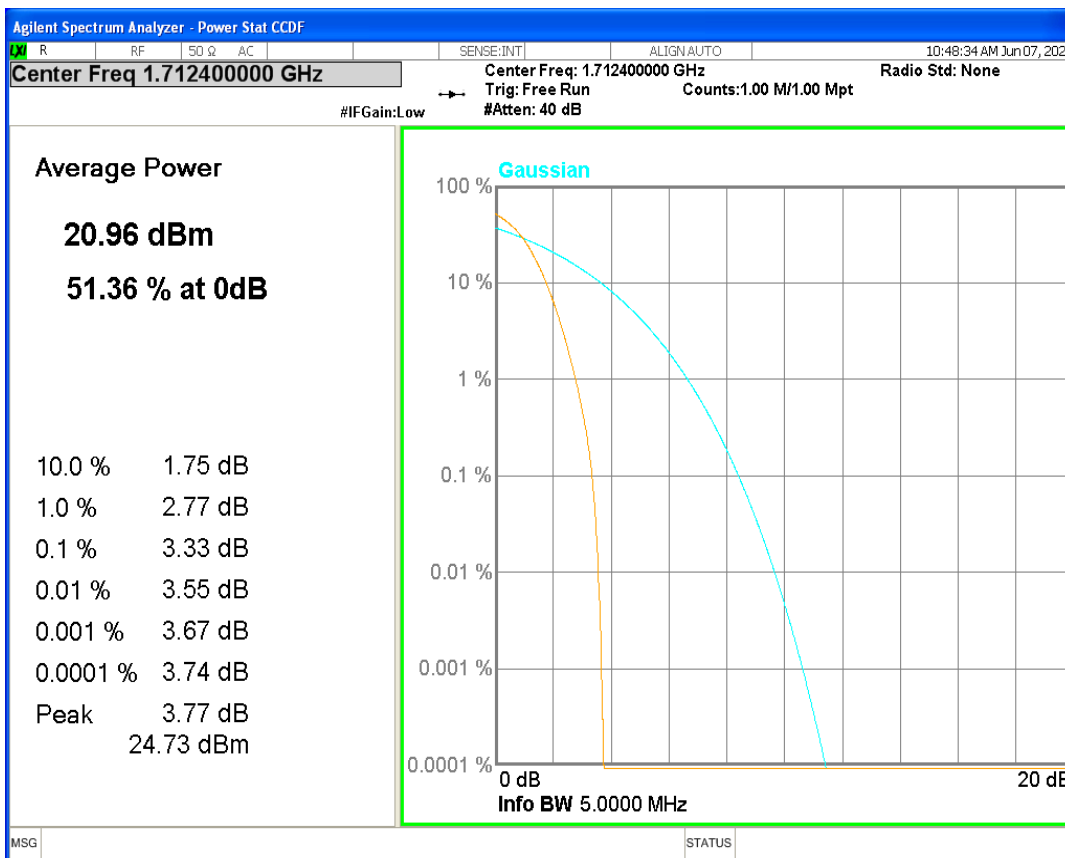

HSDPA Band4 Subtest1 Channel=1312