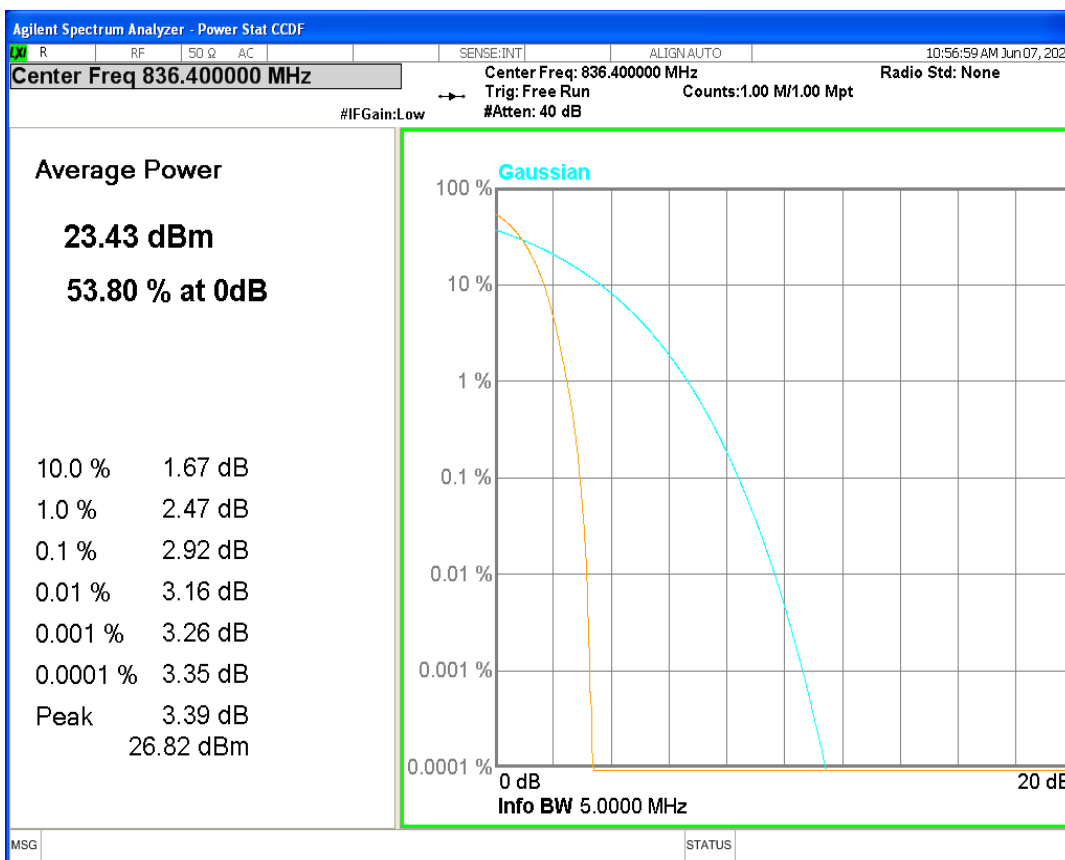

HSUPA Band5 Subtest1 Channel=4132

HSUPA Band5 Subtest1 Channel=4182

HSUPA Band5 Subtest1 Channel=4233

WCDMA Band5 Channel=4132

WCDMA Band5 Channel=4182

WCDMA Band5 Channel=4233

**04 Occupied bandwidth**

Band	Channel	Frequency (MHz)	99% OBW (kHz)	-26dB EBW (kHz)	Verdict
HSDPA Band2 Subtest1	9262	1852.4	4190.252	4752.435	PASS
HSDPA Band2 Subtest1	9400	1880	4202.410	4708.802	PASS
HSDPA Band2 Subtest1	9538	1907.6	4192.306	4700.177	PASS
HSUPA Band2 Subtest1	9262	1852.4	4189.140	4782.205	PASS
HSUPA Band2 Subtest1	9400	1880	4182.294	4782.542	PASS
HSUPA Band2 Subtest1	9538	1907.6	4189.403	4878.265	PASS
WCDMA Band2	9262	1852.4	4192.556	4741.723	PASS
WCDMA Band2	9400	1880	4183.536	4706.976	PASS
WCDMA Band2	9538	1907.6	4191.956	4693.064	PASS
HSDPA Band4 Subtest1	1312	1712.4	4181.859	4687.732	PASS
HSDPA Band4 Subtest1	1450	1740	4189.447	4685.305	PASS
HSDPA Band4 Subtest1	1513	1752.6	4184.302	4683.229	PASS
HSUPA Band4 Subtest1	1312	1712.4	4191.918	4863.271	PASS
HSUPA Band4 Subtest1	1450	1740	4209.776	5023.305	PASS
HSUPA Band4 Subtest1	1513	1752.6	4207.795	5139.514	PASS
WCDMA Band4	1312	1712.4	4178.778	4705.281	PASS
WCDMA Band4	1450	1740	4161.158	4708.646	PASS
WCDMA Band4	1513	1752.6	4171.726	4704.339	PASS
HSDPA Band5 Subtest1	4132	826.4	4162.085	4722.849	PASS
HSDPA Band5 Subtest1	4182	836.4	4179.627	4705.220	PASS
HSDPA Band5 Subtest1	4233	846.6	4187.691	4691.141	PASS