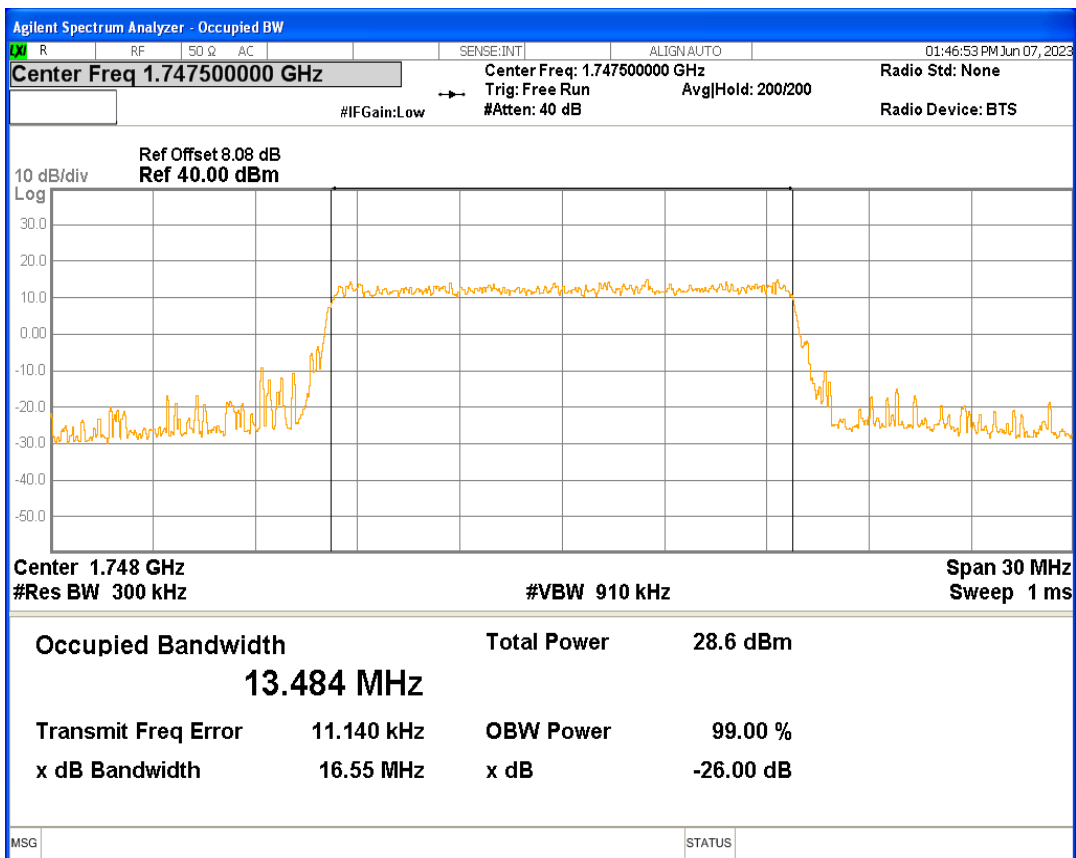

Band4 16QAM BW=20MHz Channel=20050 RB Size=100 Position=#0