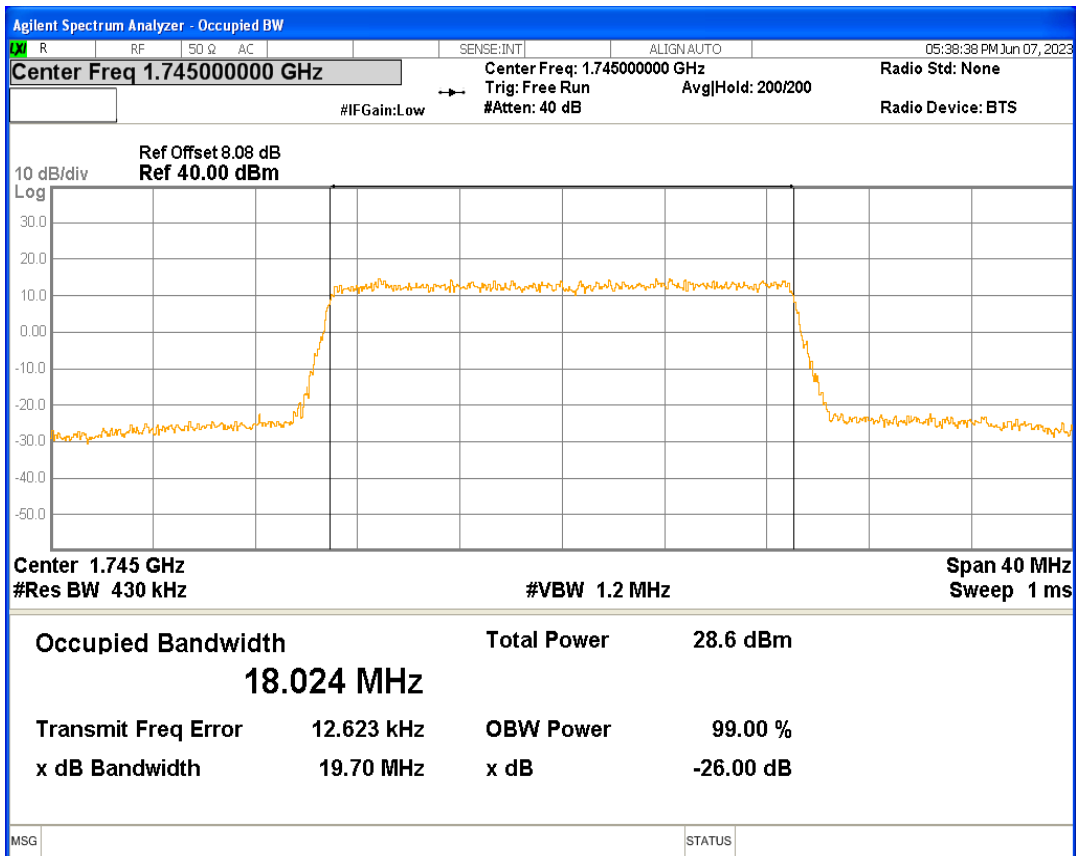

Band66 16QAM BW=20MHz Channel=132572 RB Size=100 Position=#0