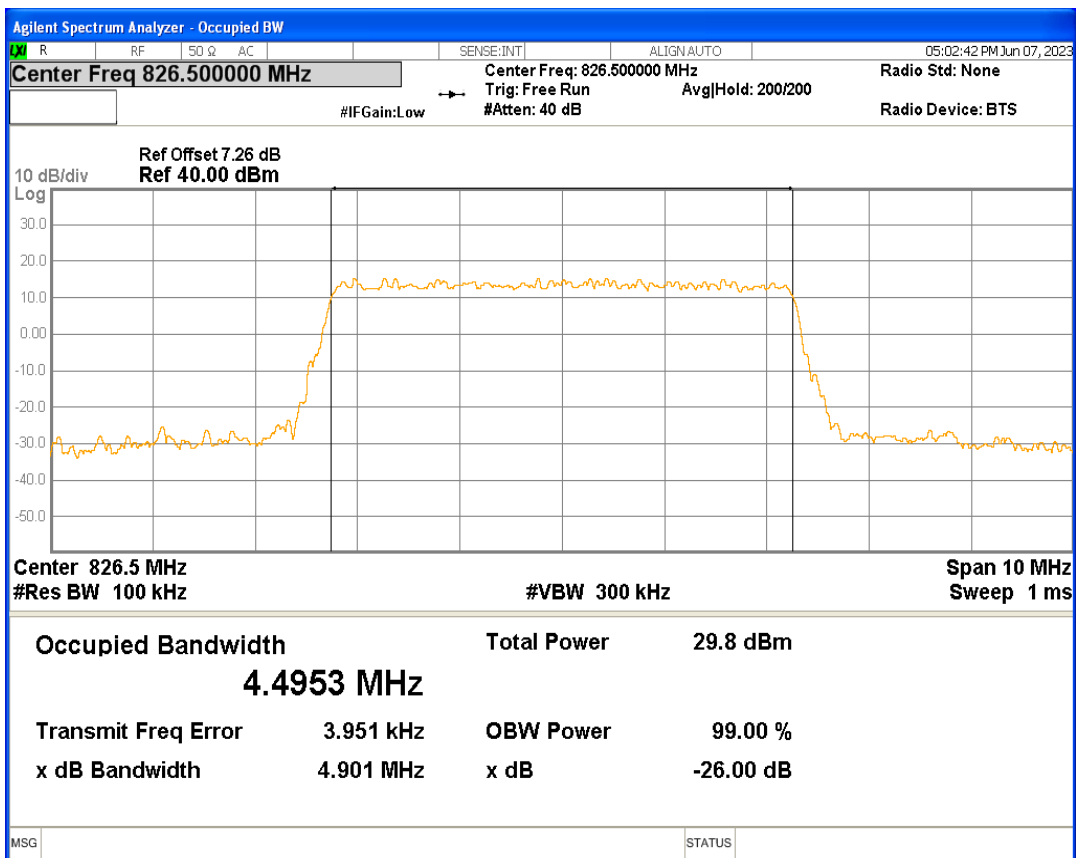

Band26(824-849) 16QAM BW=5MHz Channel=26915 RB Size=25 Position=#0