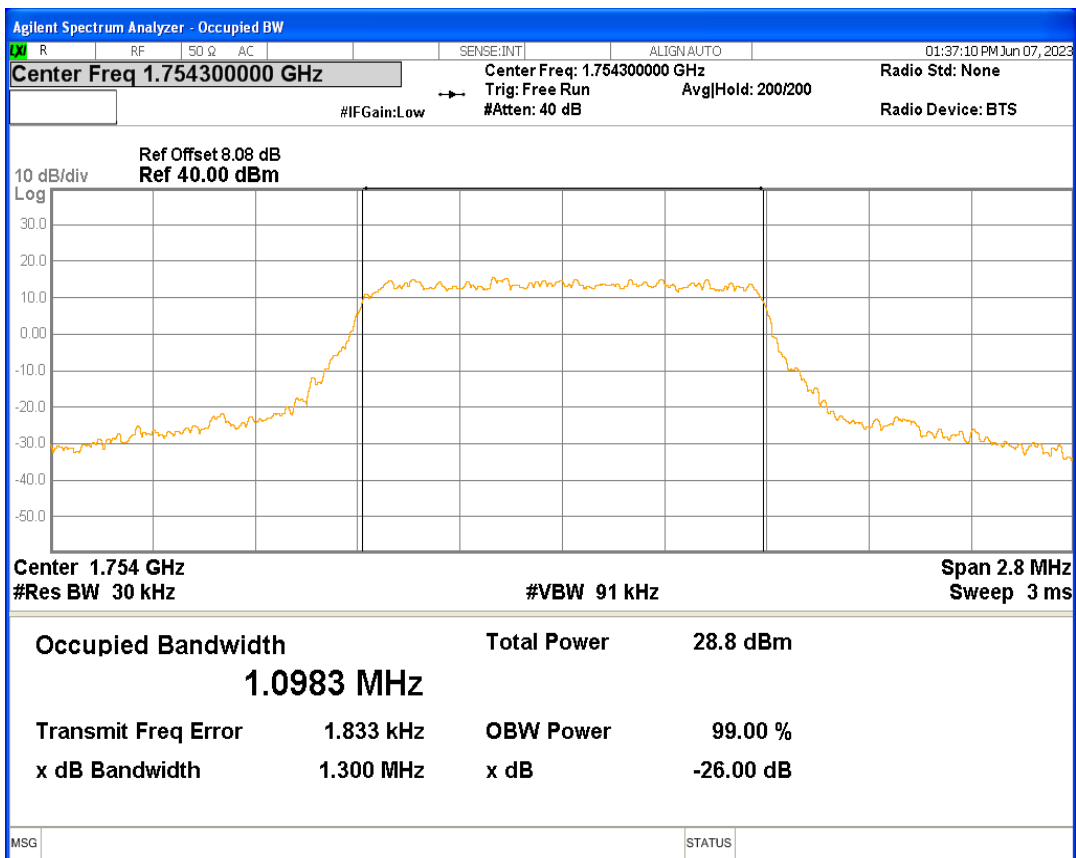

Band4 16QAM BW=10MHz Channel=20000 RB Size=50 Position=#0