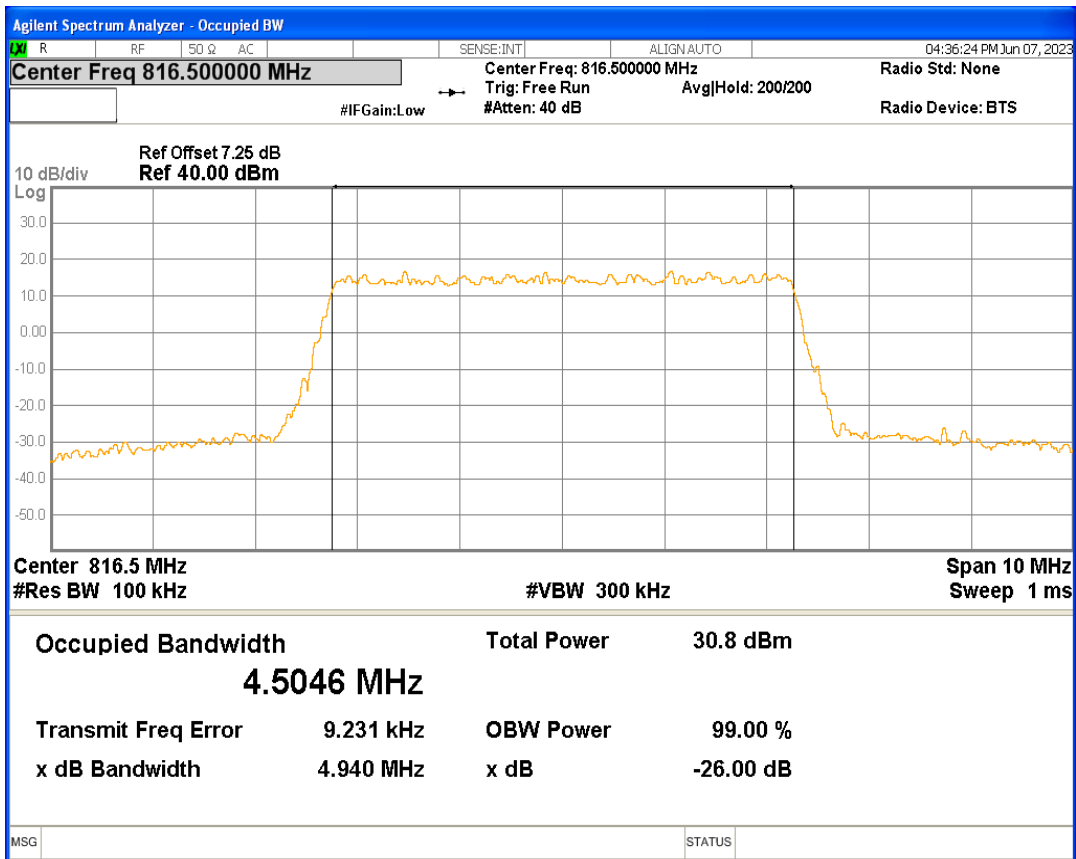

Band26(814-824) QPSK BW=5MHz Channel=26740 RB Size=25 Position=#0