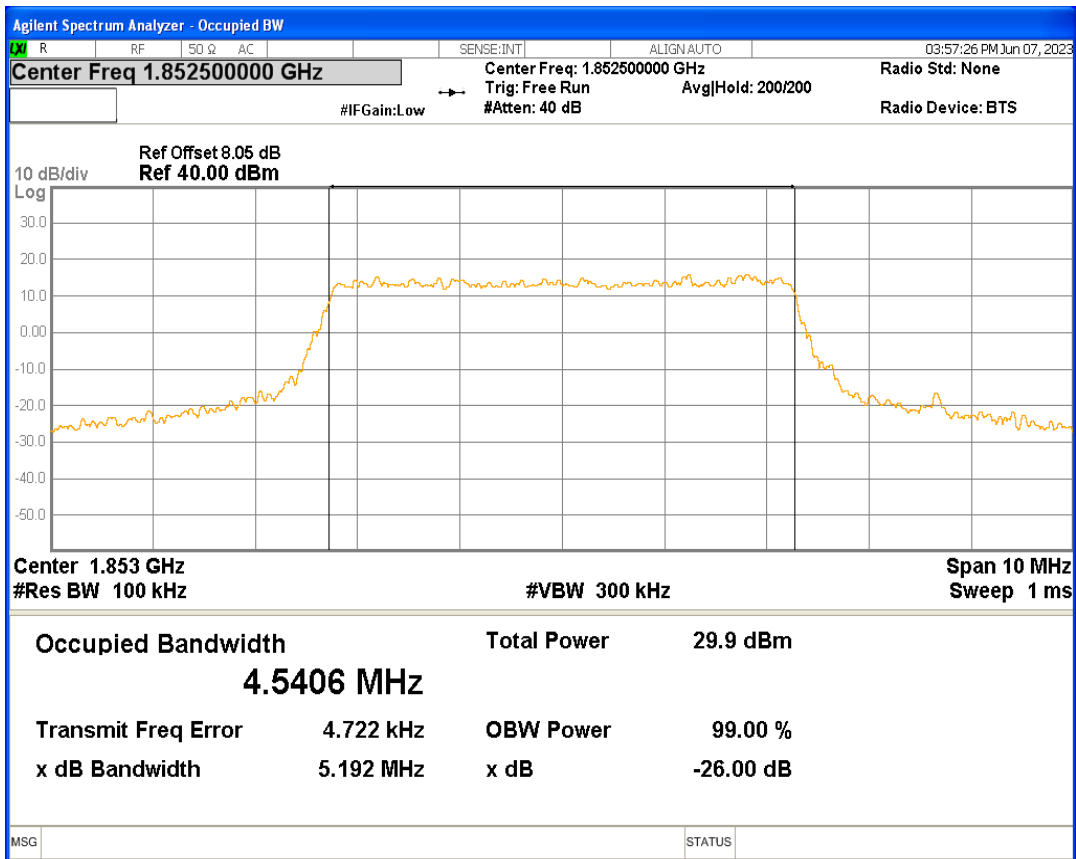

Band25 QPSK BW=3MHz Channel=26055 RB Size=15 Position=#0

Band25 QPSK BW=3MHz Channel=26365 RB Size=15 Position=#0

Band25 QPSK BW=3MHz Channel=26675 RB Size=15 Position=#0

Band25 QPSK BW=5MHz Channel=26065 RB Size=25 Position=#0