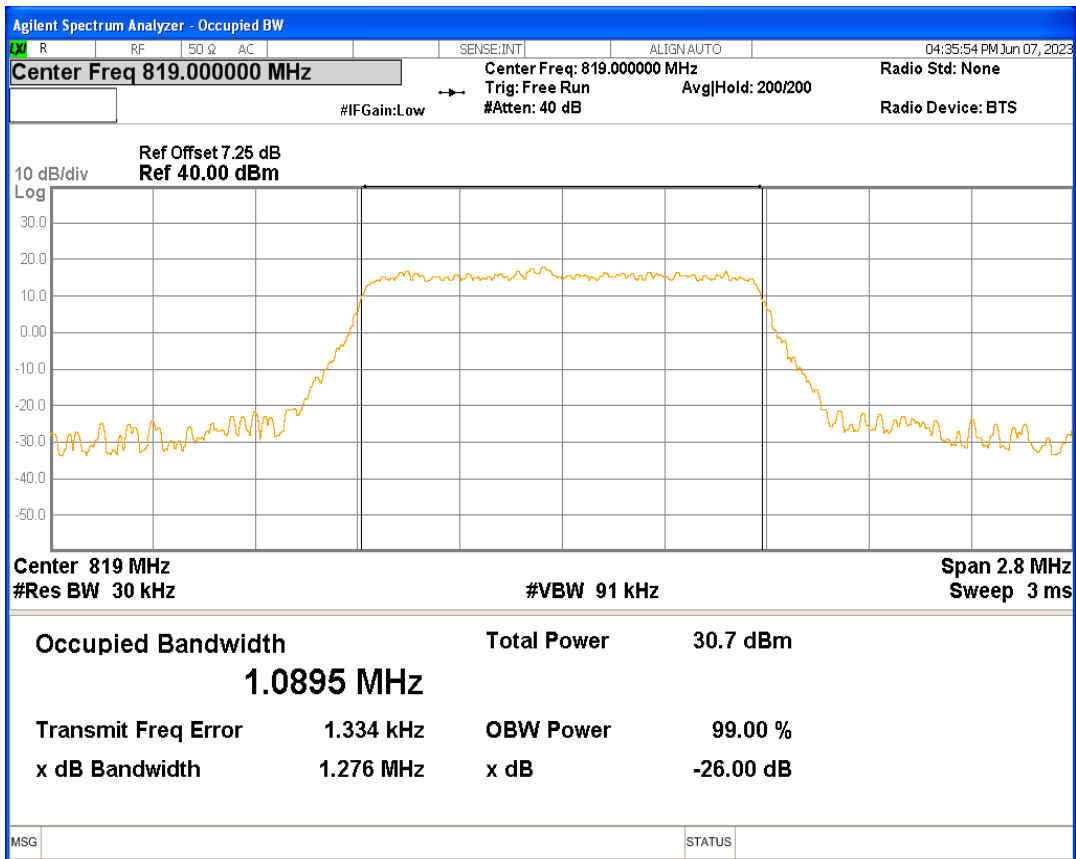

Band26(814-824) QPSK BW=1.4MHz Channel=26783 RB Size=6 Position=#0