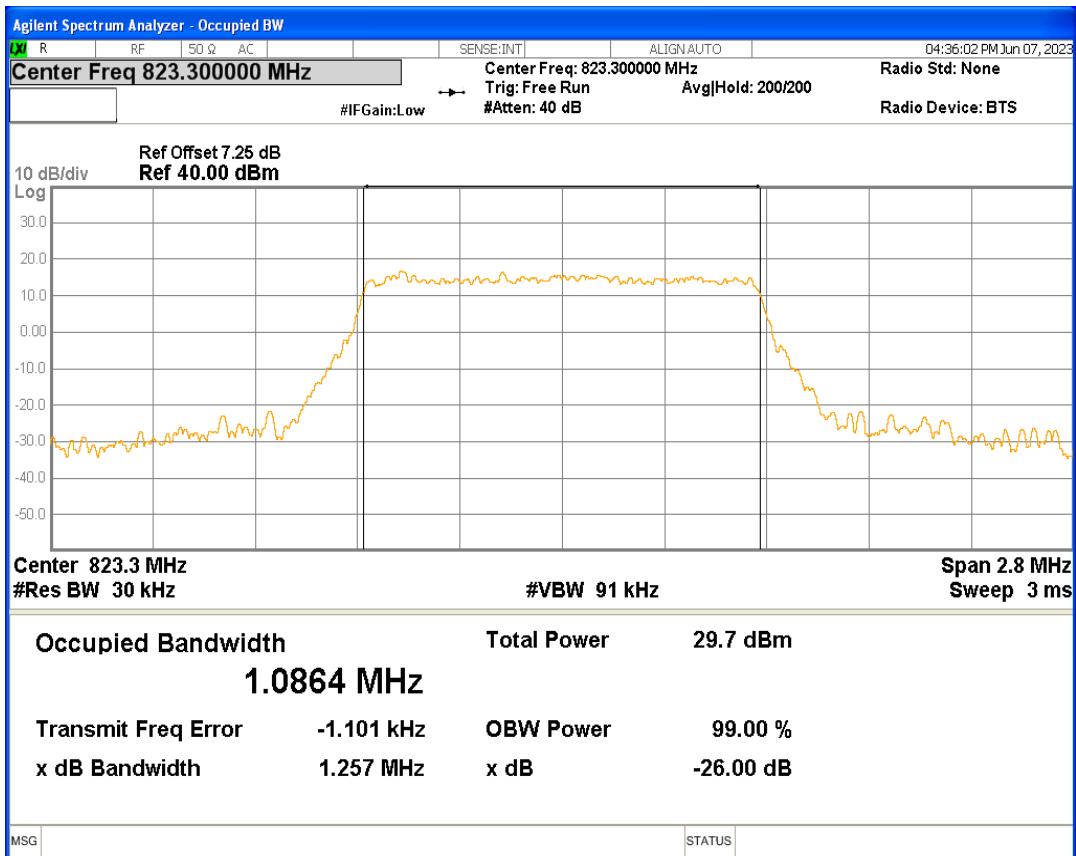

Band26(814-824) 16QAM BW=10MHz Channel=26740 RB Size=50 Position=#0