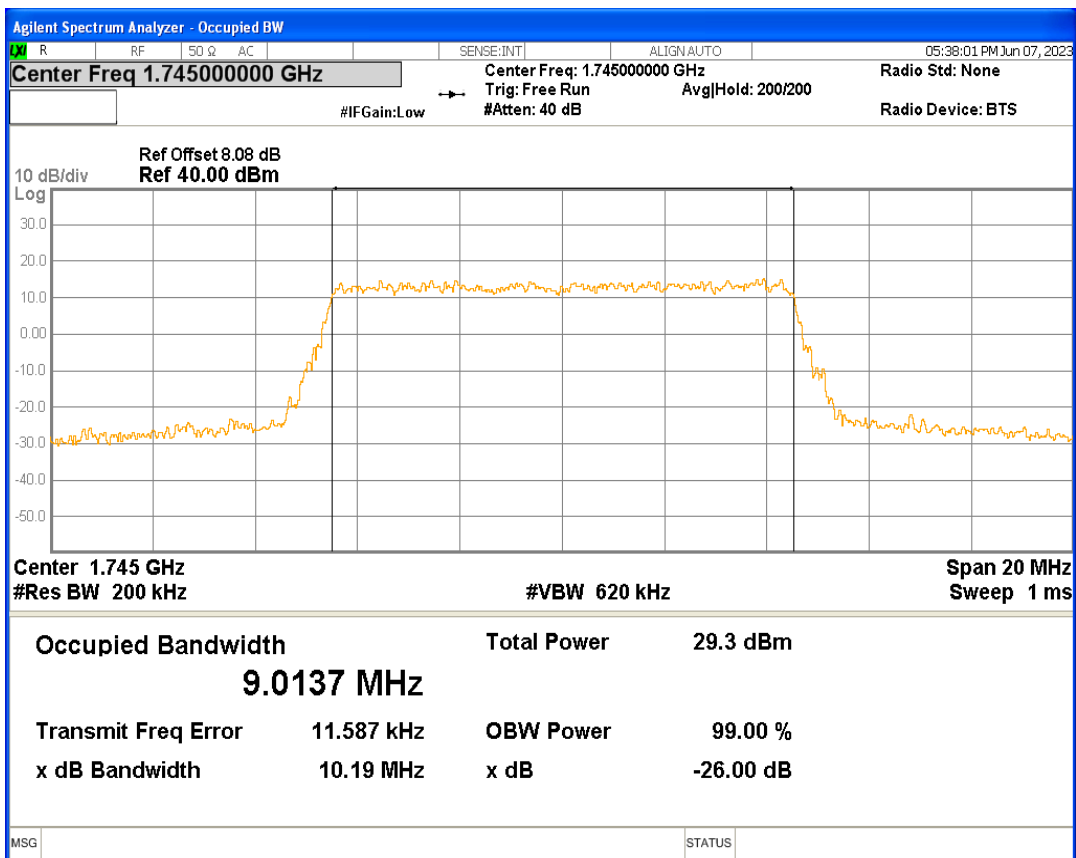

Band66 QPSK BW=10MHz Channel=132622 RB Size=50 Position=#0