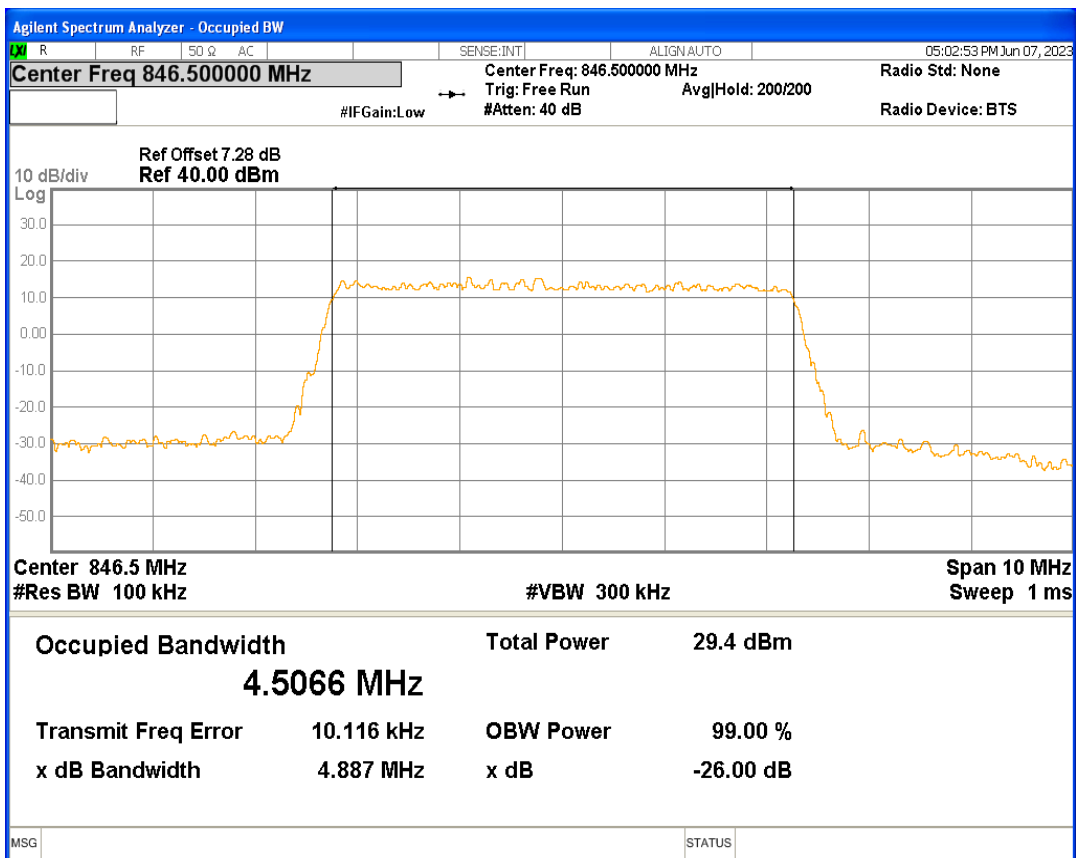

Band26(824-849) QPSK BW=1.4MHz Channel=26797 RB Size=6 Position=#0