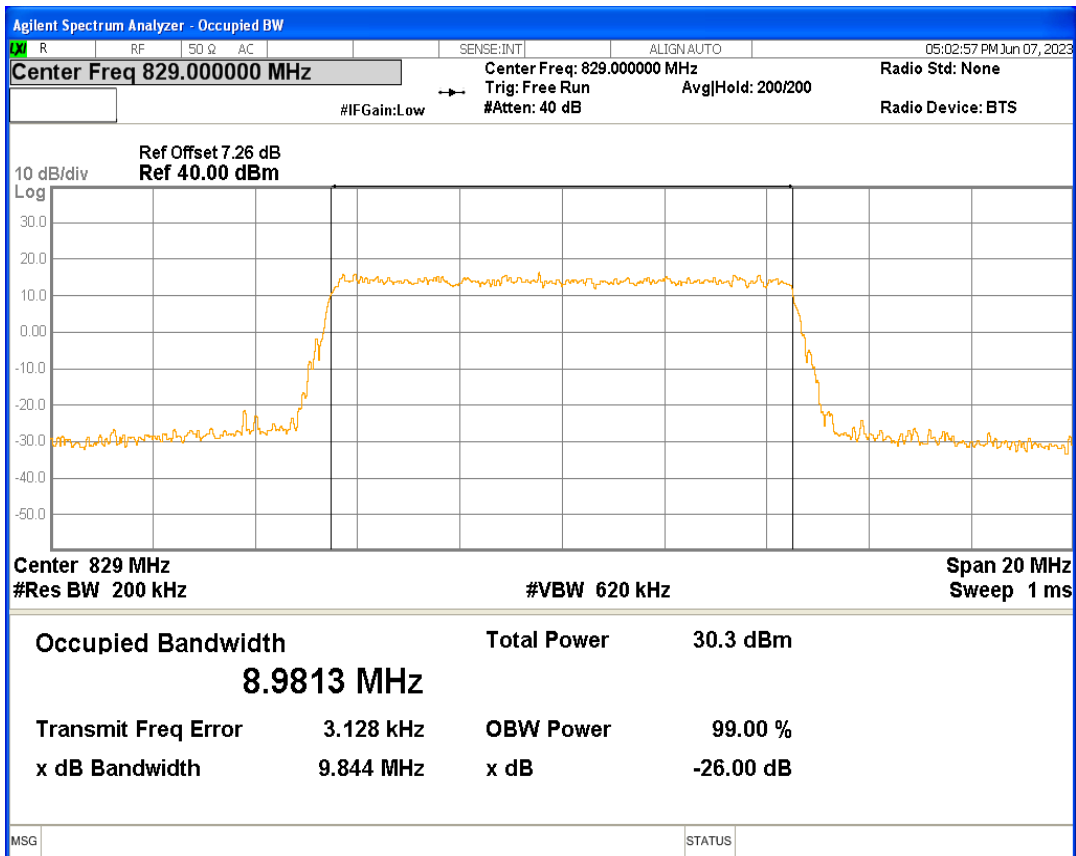

Band26(824-849) QPSK BW=10MHz Channel=26915 RB Size=50 Position=#0