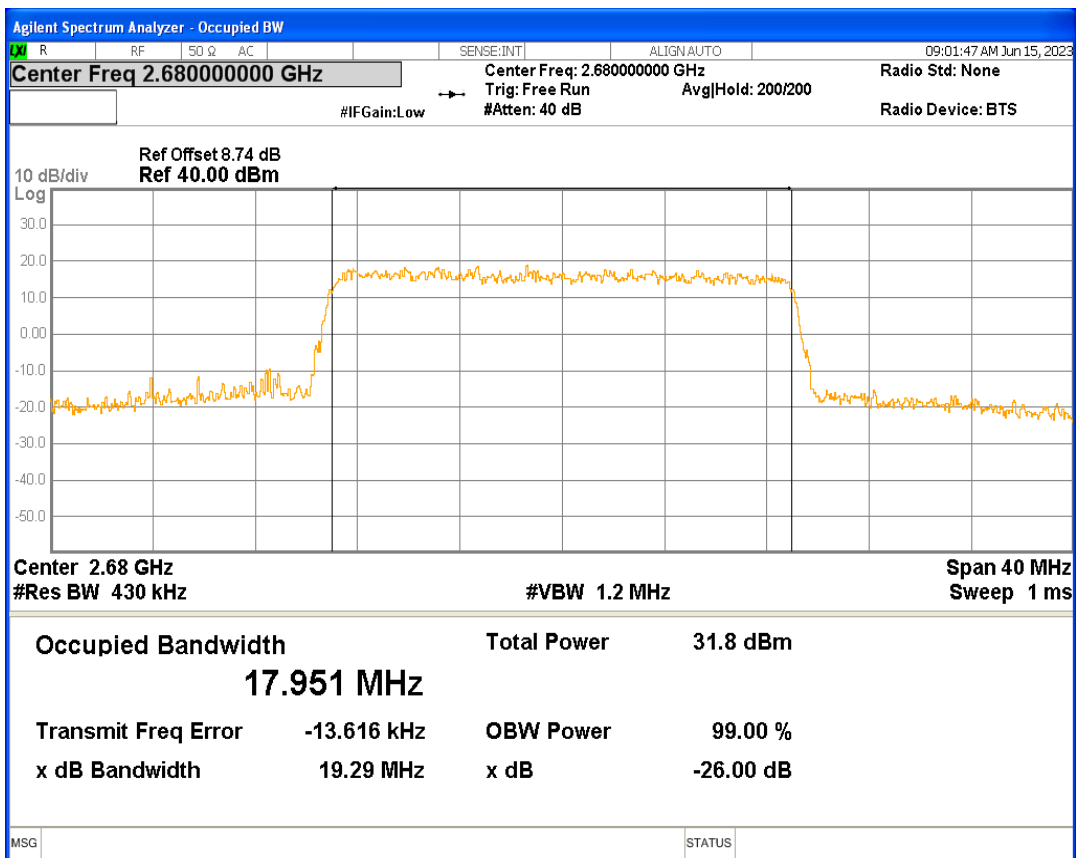

Band41 16QAM BW=5MHz Channel=39675 RB Size=25 Position=#0