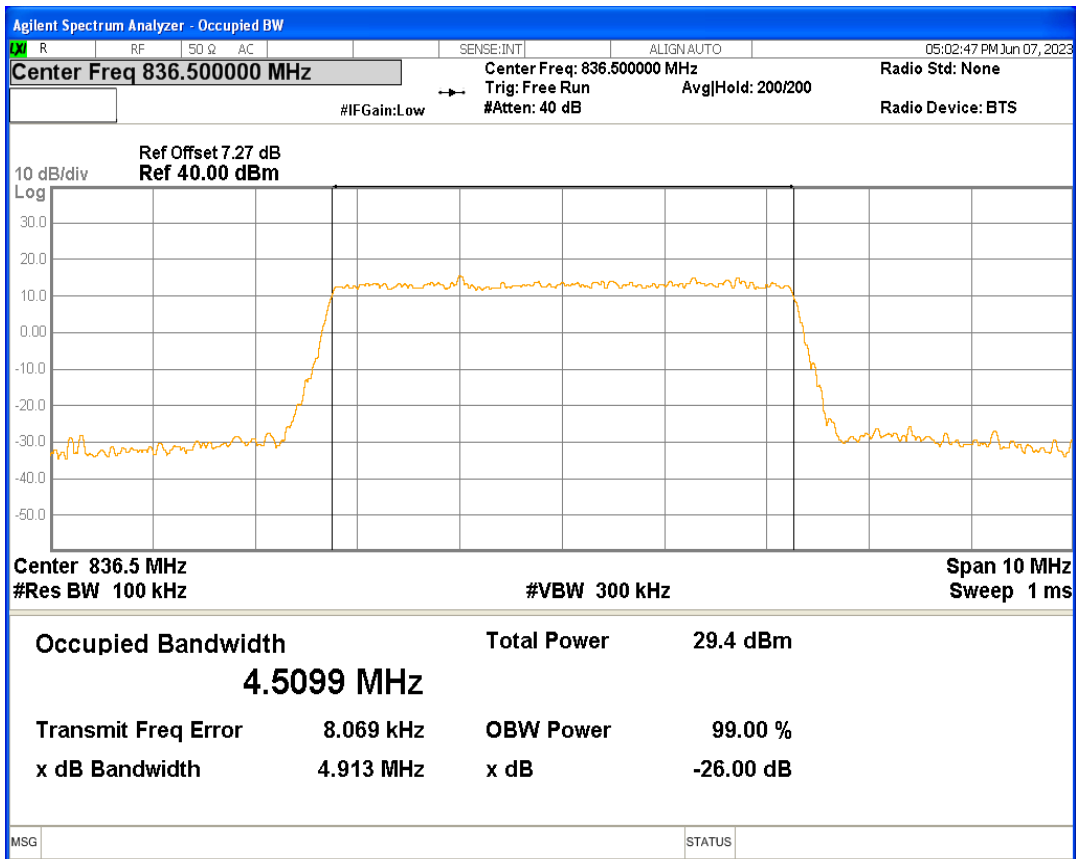

Band26(824-849) 16QAM BW=3MHz Channel=26915 RB Size=15 Position=#0

Band26(824-849) 16QAM BW=3MHz Channel=27025 RB Size=15 Position=#0

Band26(824-849) 16QAM BW=5MHz Channel=26815 RB Size=25 Position=#0

Band26(824-849) 16QAM BW=5MHz Channel=26915 RB Size=25 Position=#0