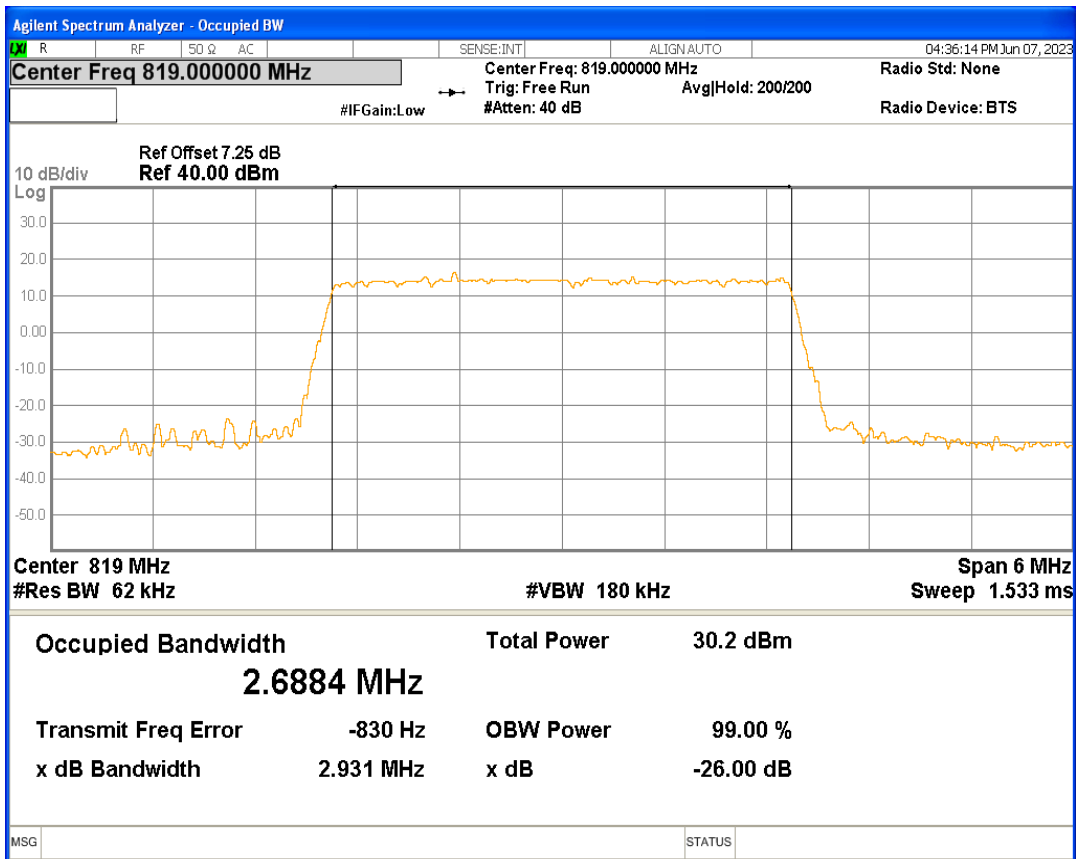

Band26(814-824) 16QAM BW=3MHz Channel=26775 RB Size=15 Position=#0