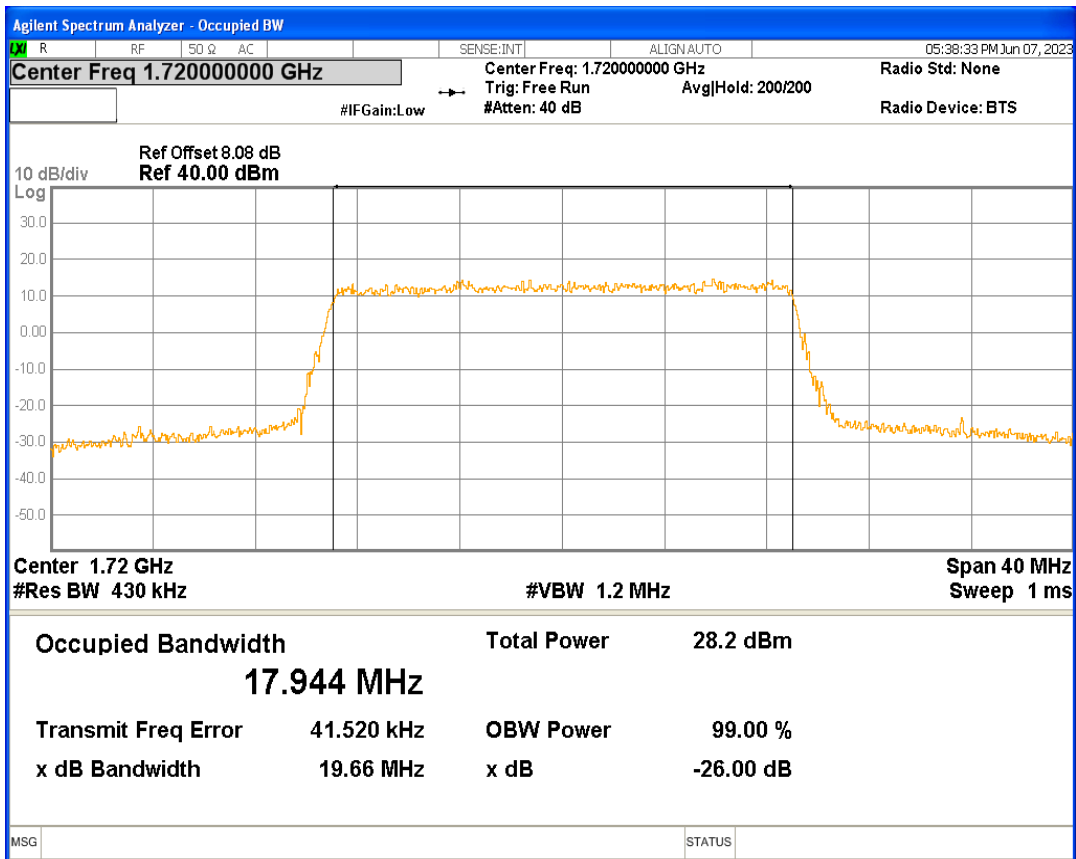

Band66 16QAM BW=20MHz Channel=132322 RB Size=100 Position=#0