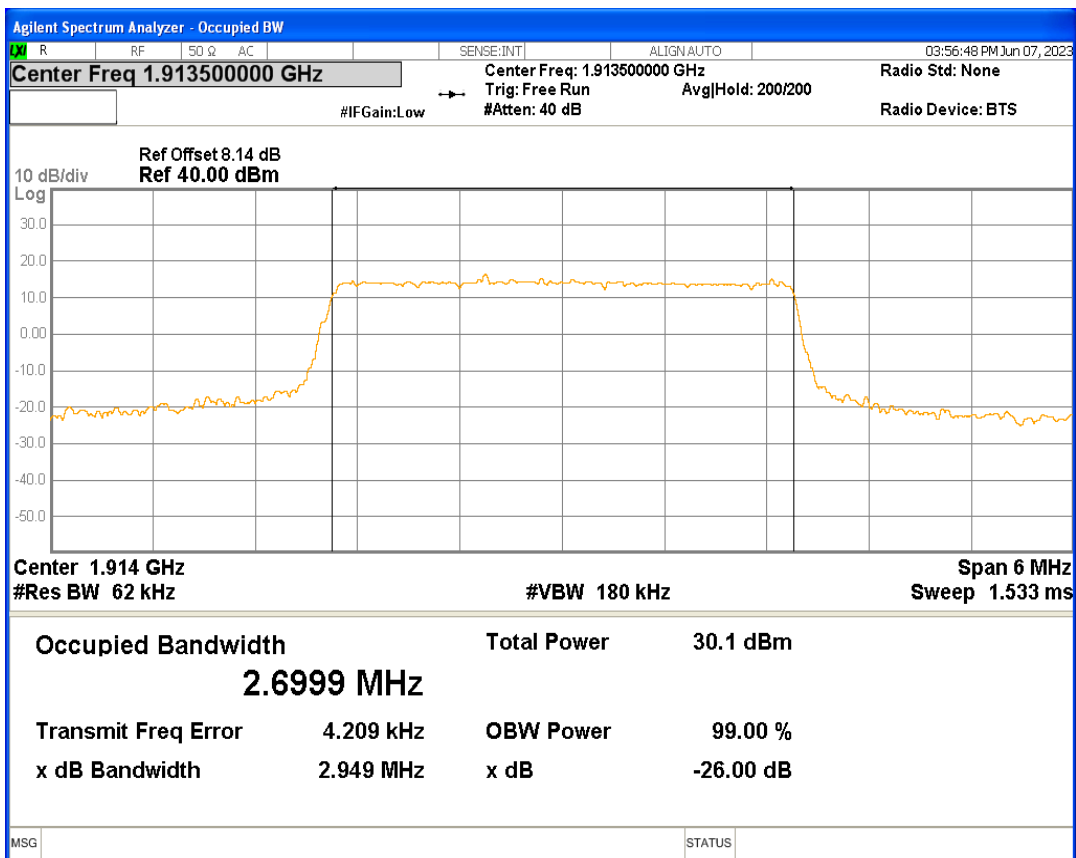

Band25 QPSK BW=3MHz Channel=26675 RB Size=15 Position=#0