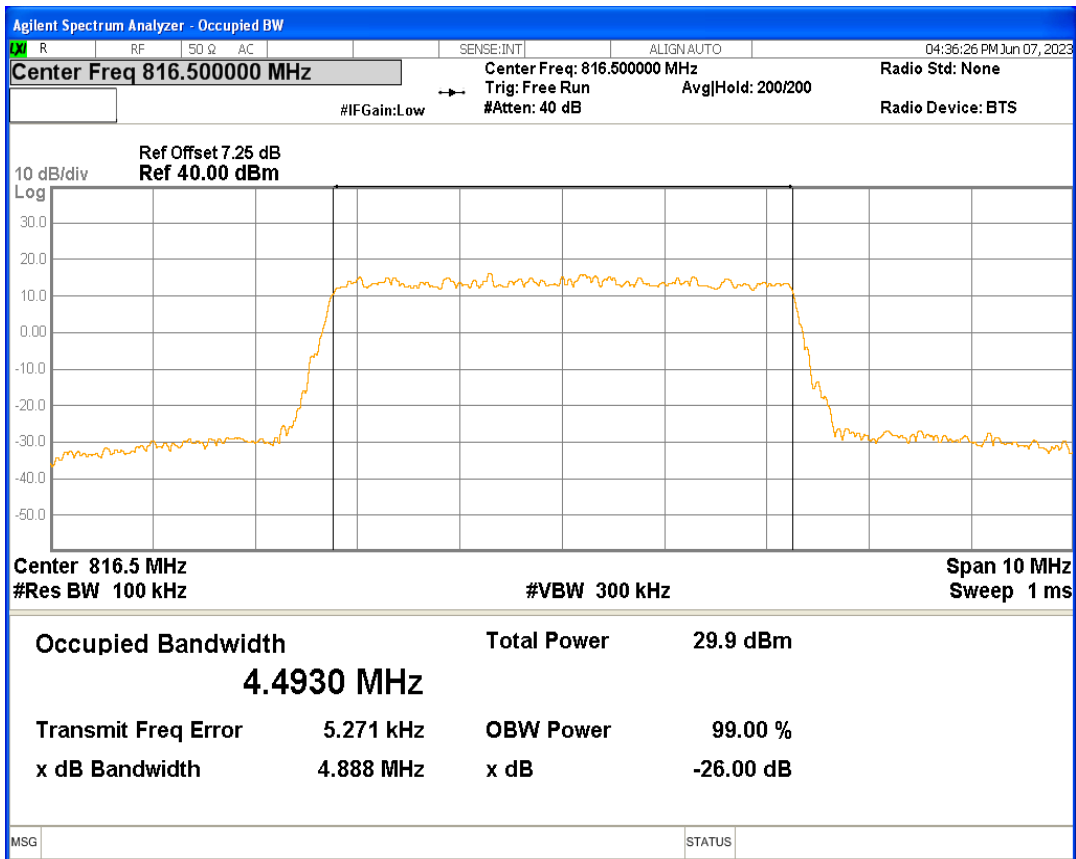

Band26(814-824) 16QAM BW=3MHz Channel=26740 RB Size=15 Position=#0

Band26(814-824) 16QAM BW=3MHz Channel=26775 RB Size=15 Position=#0

Band26(814-824) 16QAM BW=5MHz Channel=26715 RB Size=25 Position=#0

Band26(814-824) 16QAM BW=5MHz Channel=26740 RB Size=25 Position=#0