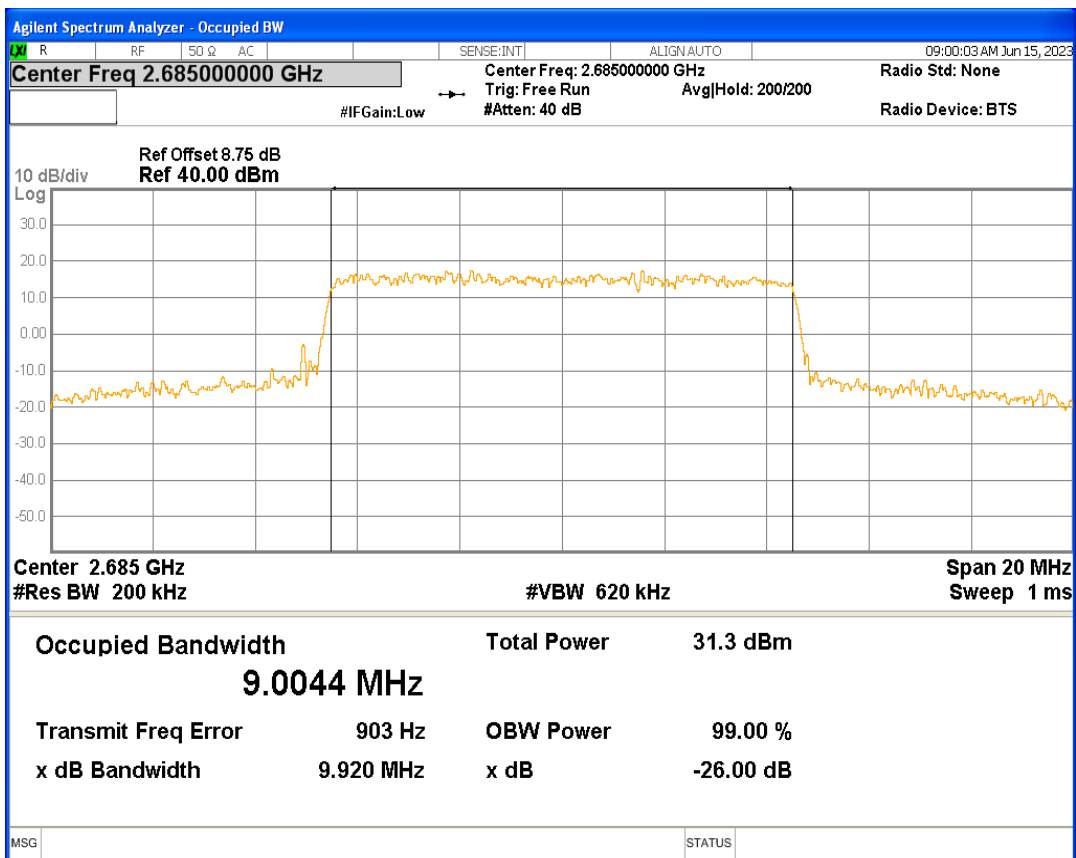

Band41 QPSK BW=15MHz Channel=39725 RB Size=75 Position=#0