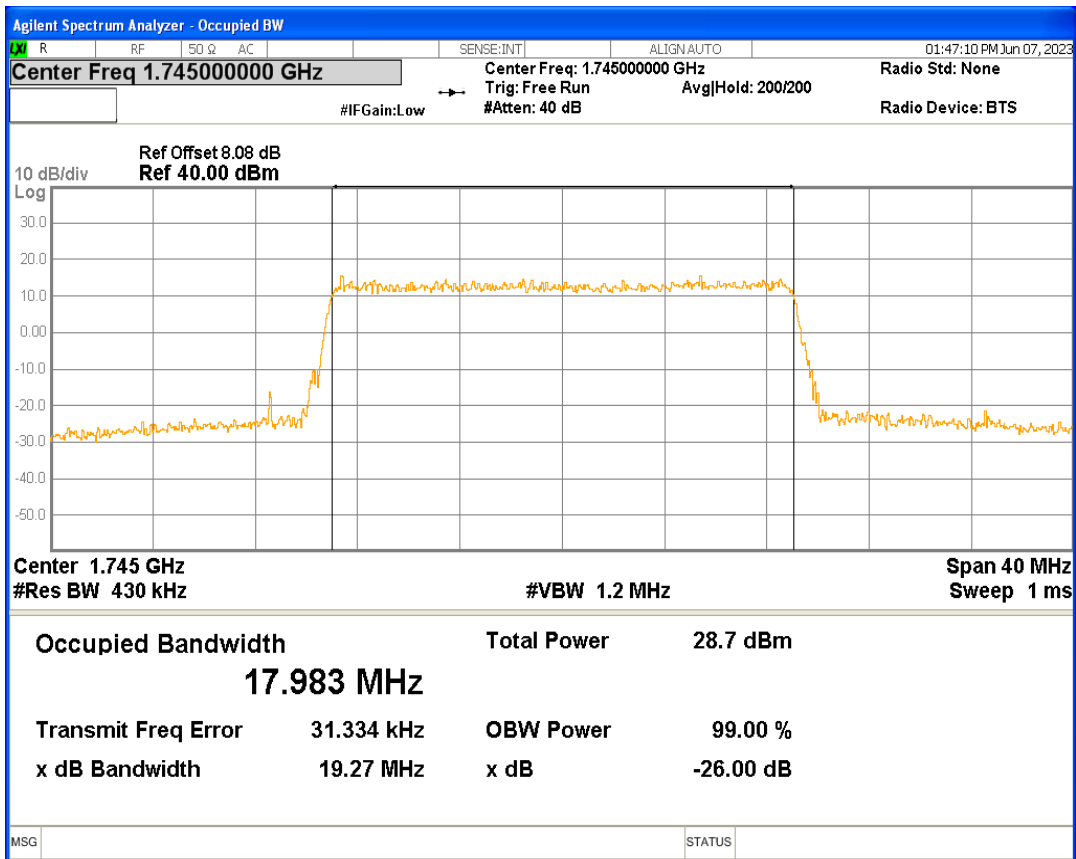

Band4 16QAM BW=15MHz Channel=20325 RB Size=75 Position=#0

Band4 16QAM BW=20MHz Channel=20050 RB Size=100 Position=#0

Band4 16QAM BW=20MHz Channel=20175 RB Size=100 Position=#0

Band4 16QAM BW=20MHz Channel=20300 RB Size=100 Position=#0