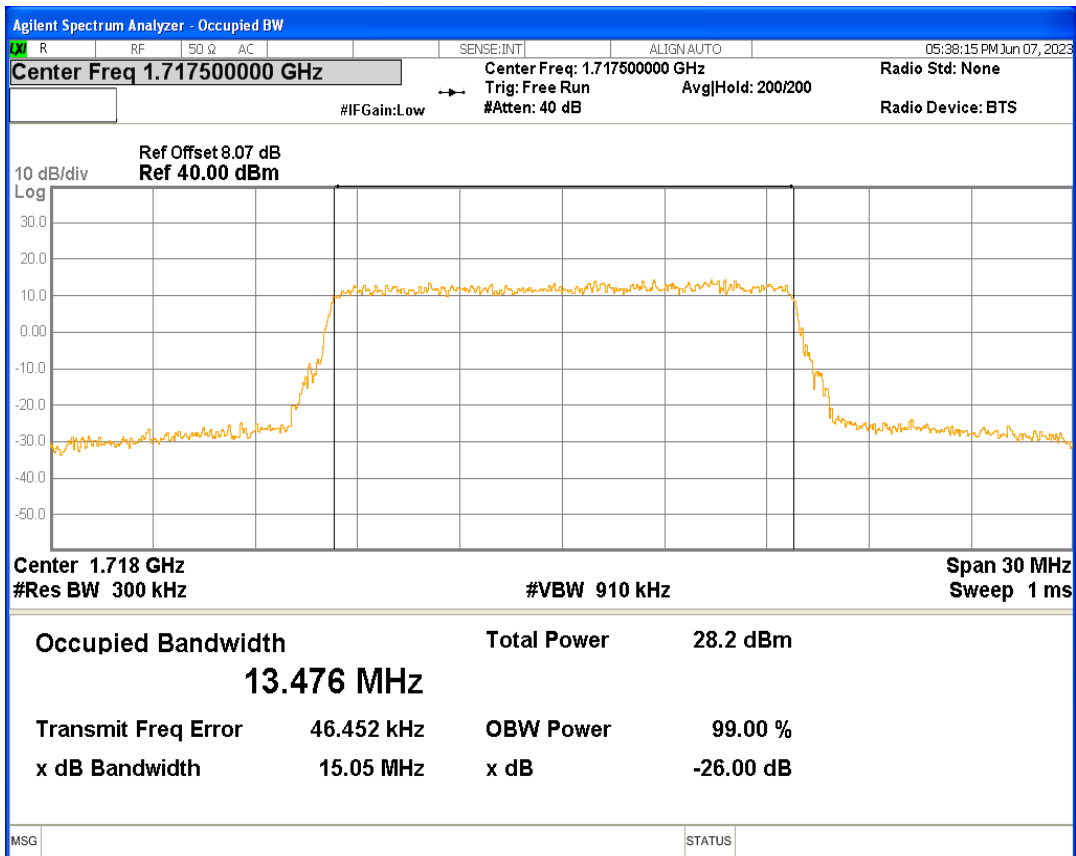

Band66 16QAM BW=15MHz Channel=132322 RB Size=75 Position=#0