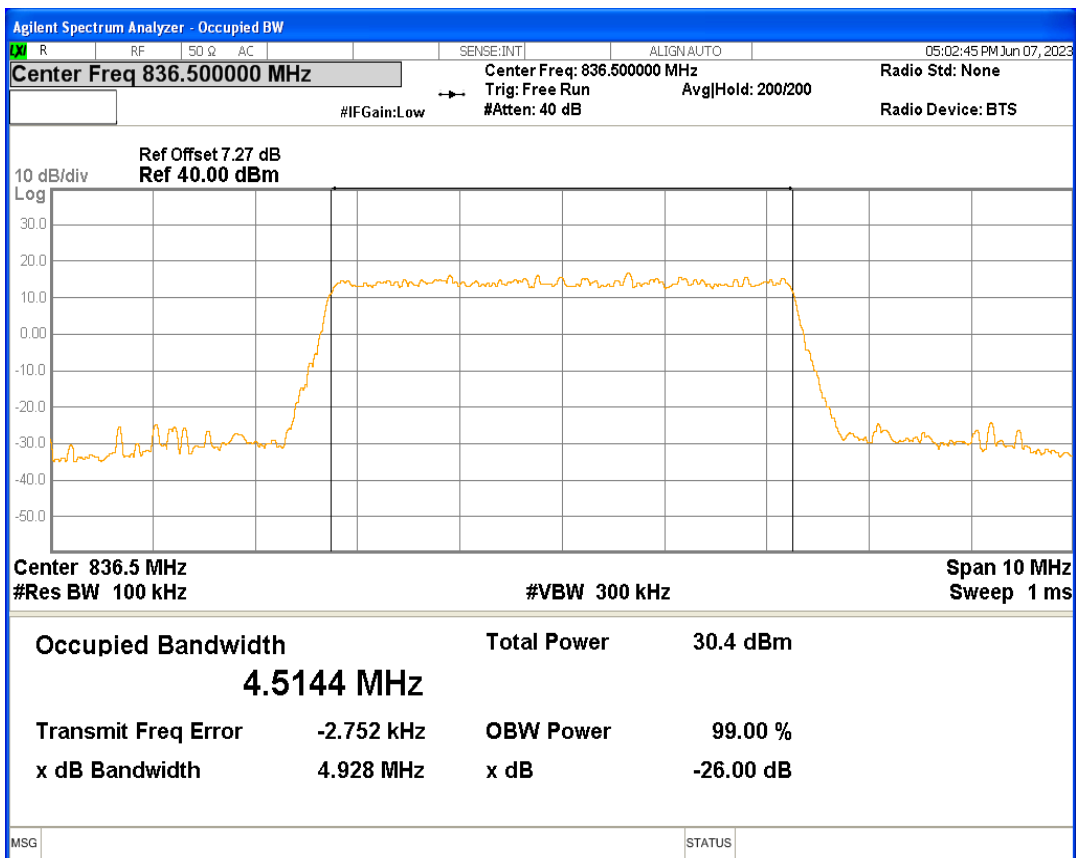

Band26(824-849) QPSK BW=5MHz Channel=27015 RB Size=25 Position=#0