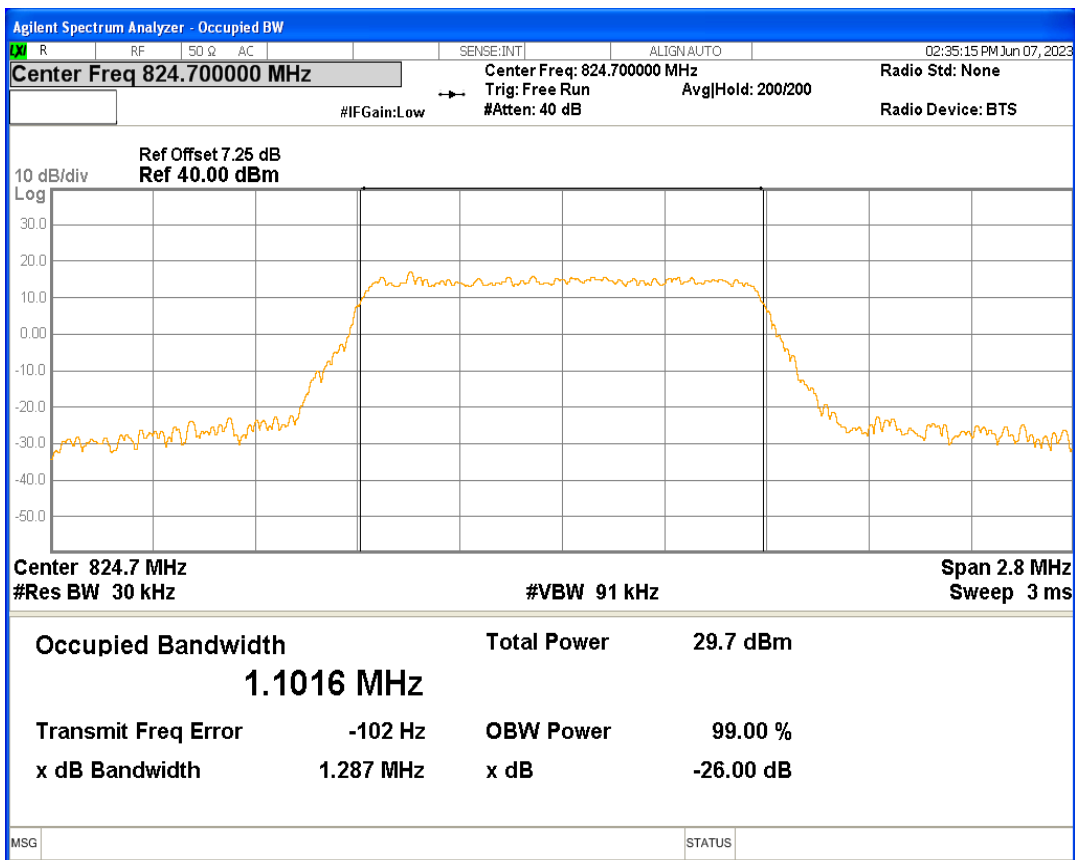

Band5 16QAM BW=1.4MHz Channel=20525 RB Size=6 Position=#0