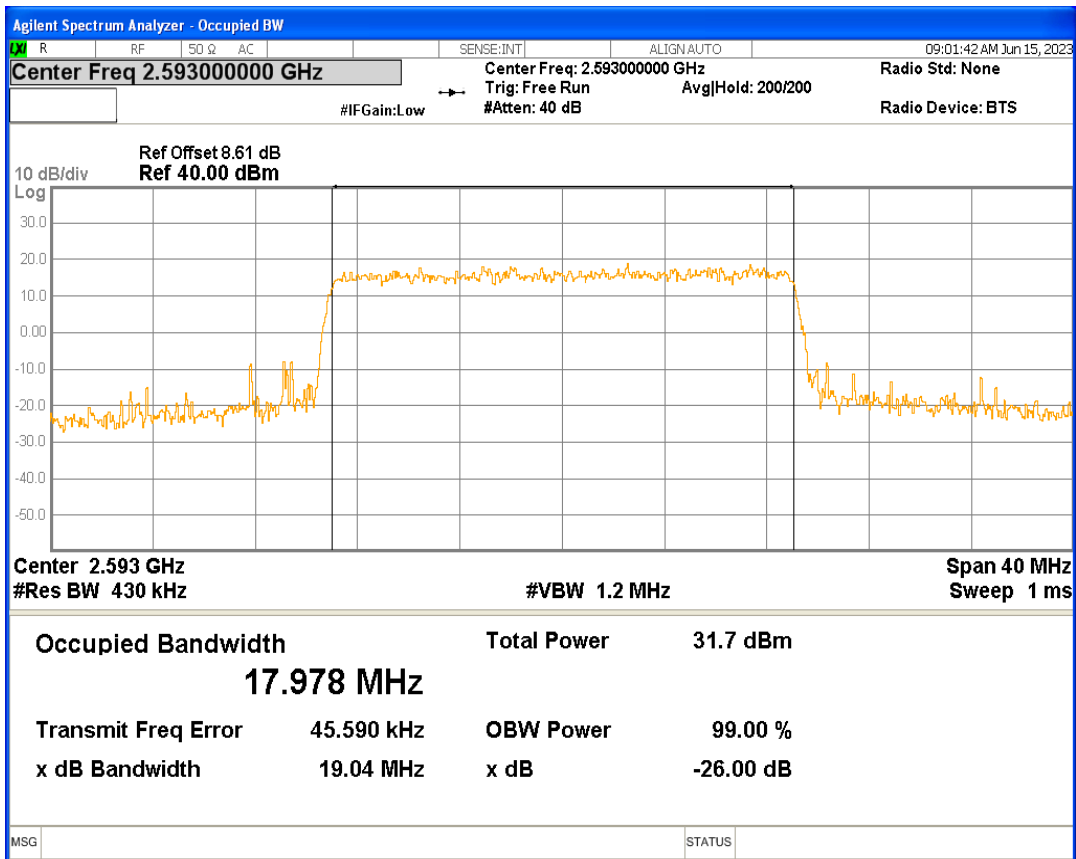

Band41 16QAM BW=15MHz Channel=40620 RB Size=75 Position=#0

Band41 16QAM BW=15MHz Channel=41515 RB Size=75 Position=#0

Band41 16QAM BW=20MHz Channel=39750 RB Size=100 Position=#0

Band41 16QAM BW=20MHz Channel=40620 RB Size=100 Position=#0