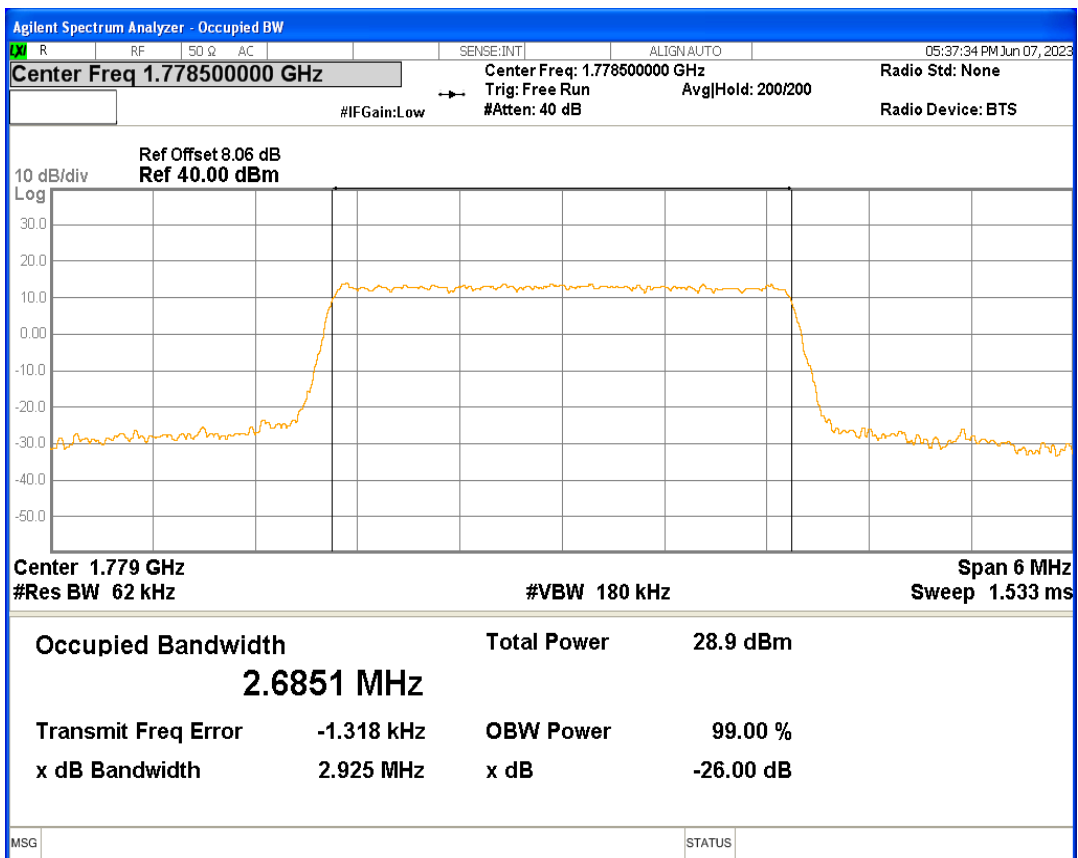

Band66 16QAM BW=5MHz Channel=131997 RB Size=25 Position=#0