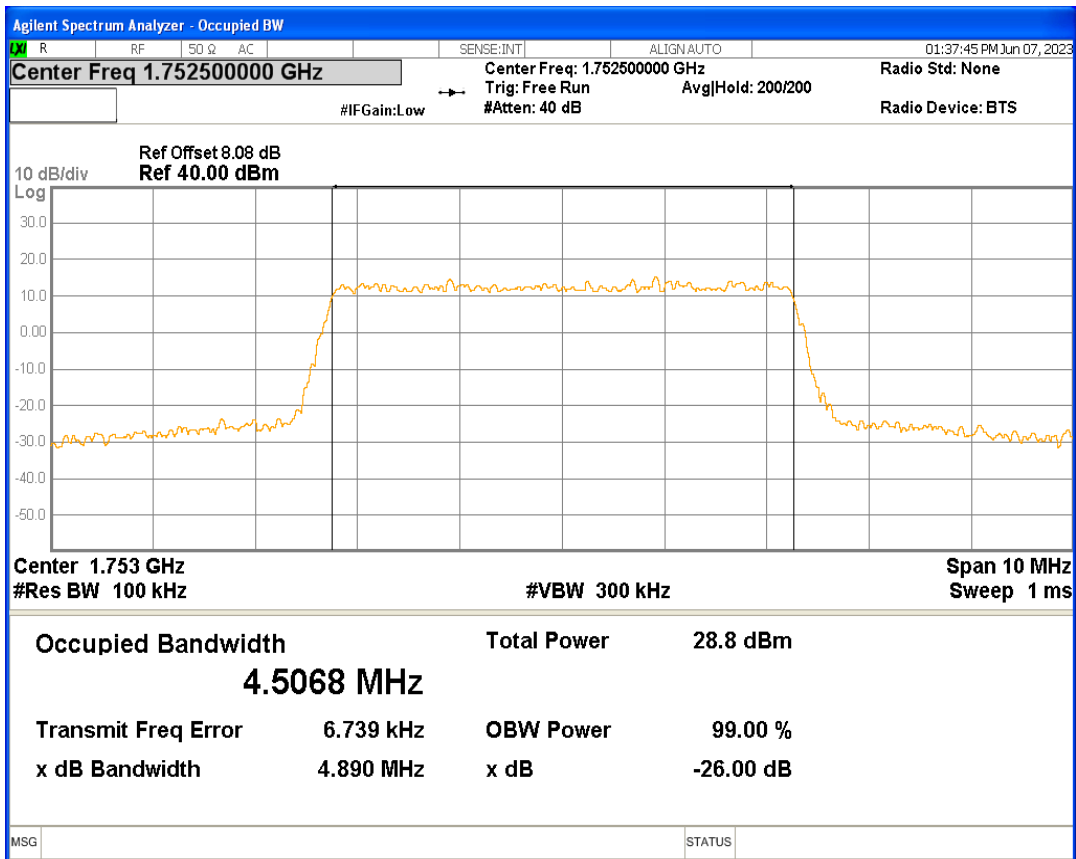

Band4 QPSK BW=1.4MHz Channel=19957 RB Size=6 Position=#0