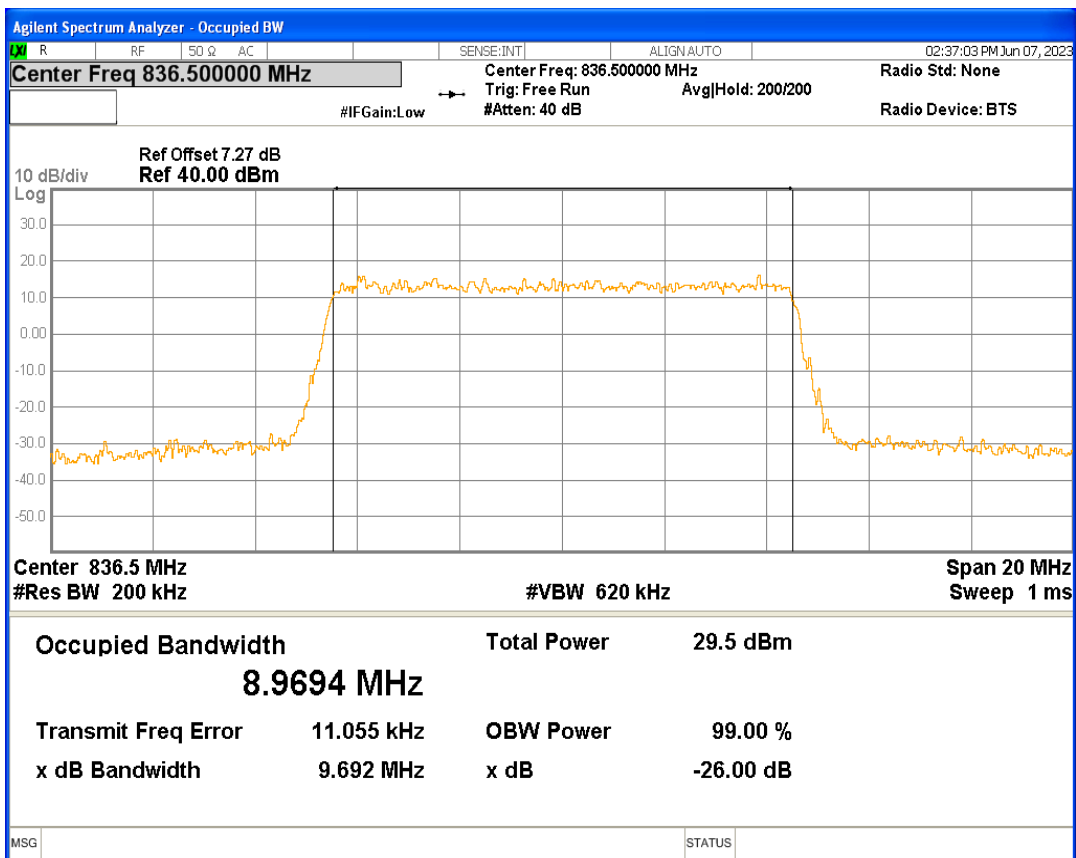

Band5 16QAM BW=10MHz Channel=20600 RB Size=50 Position=#0