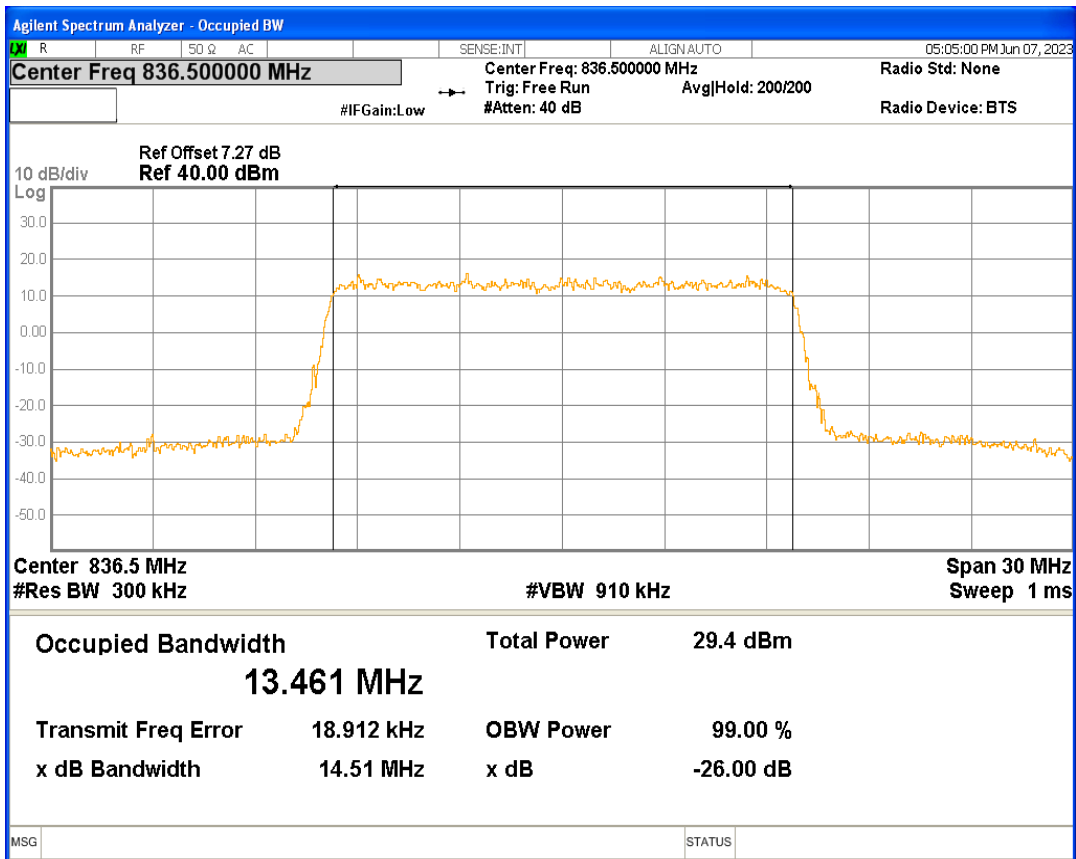

Band26(824-849) 16QAM BW=15MHz Channel=26965 RB Size=75 Position=#0