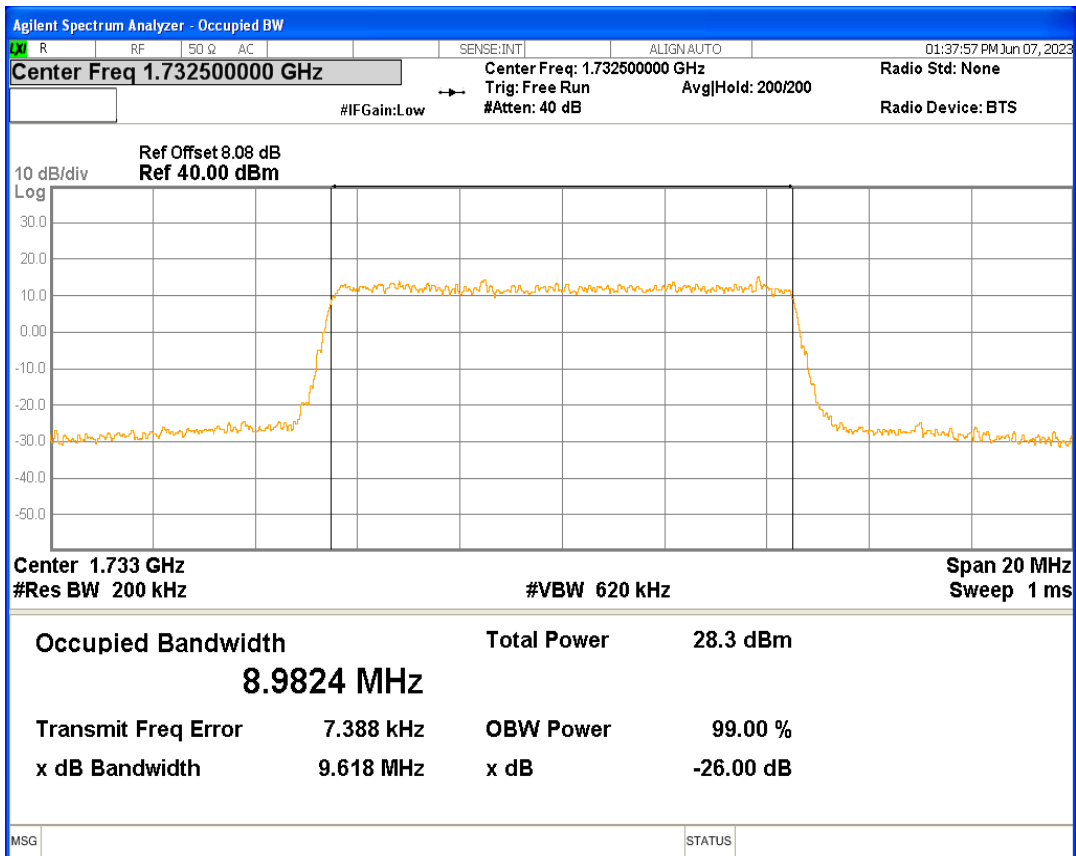

Band4 16QAM BW=10MHz Channel=20350 RB Size=50 Position=#0