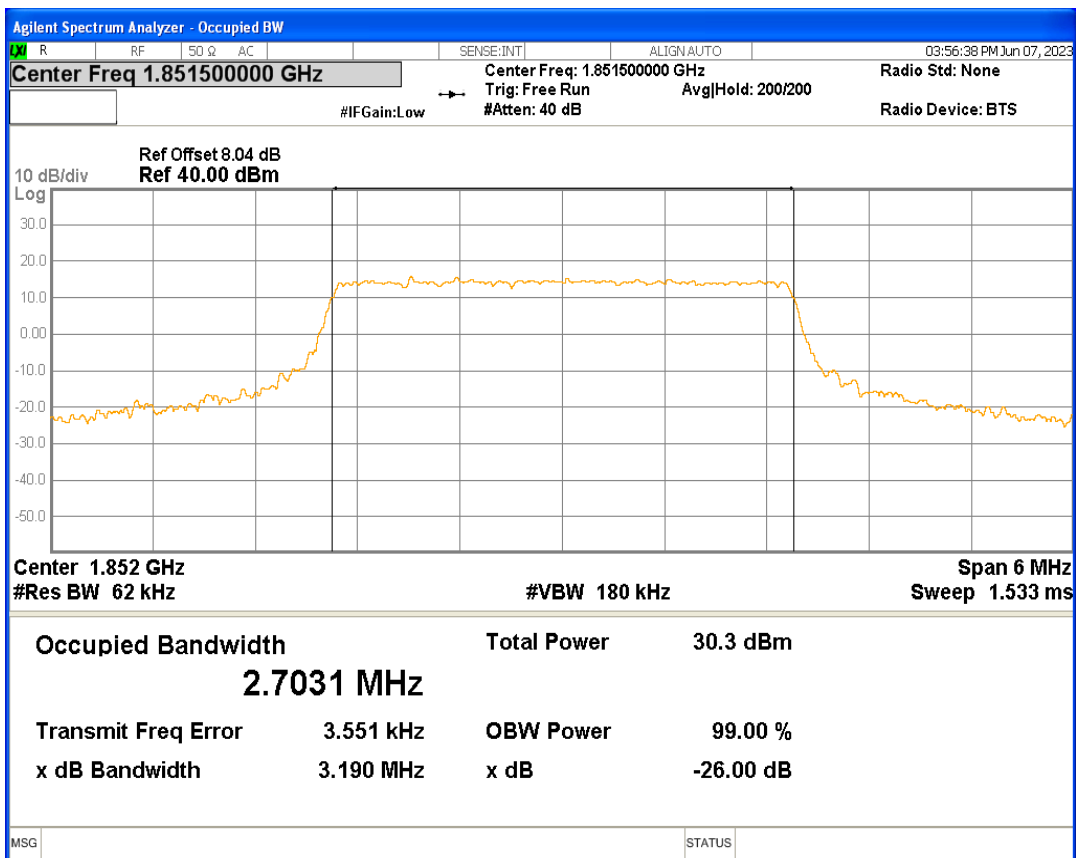

Band25 QPSK BW=3MHz Channel=26055 RB Size=15 Position=#0