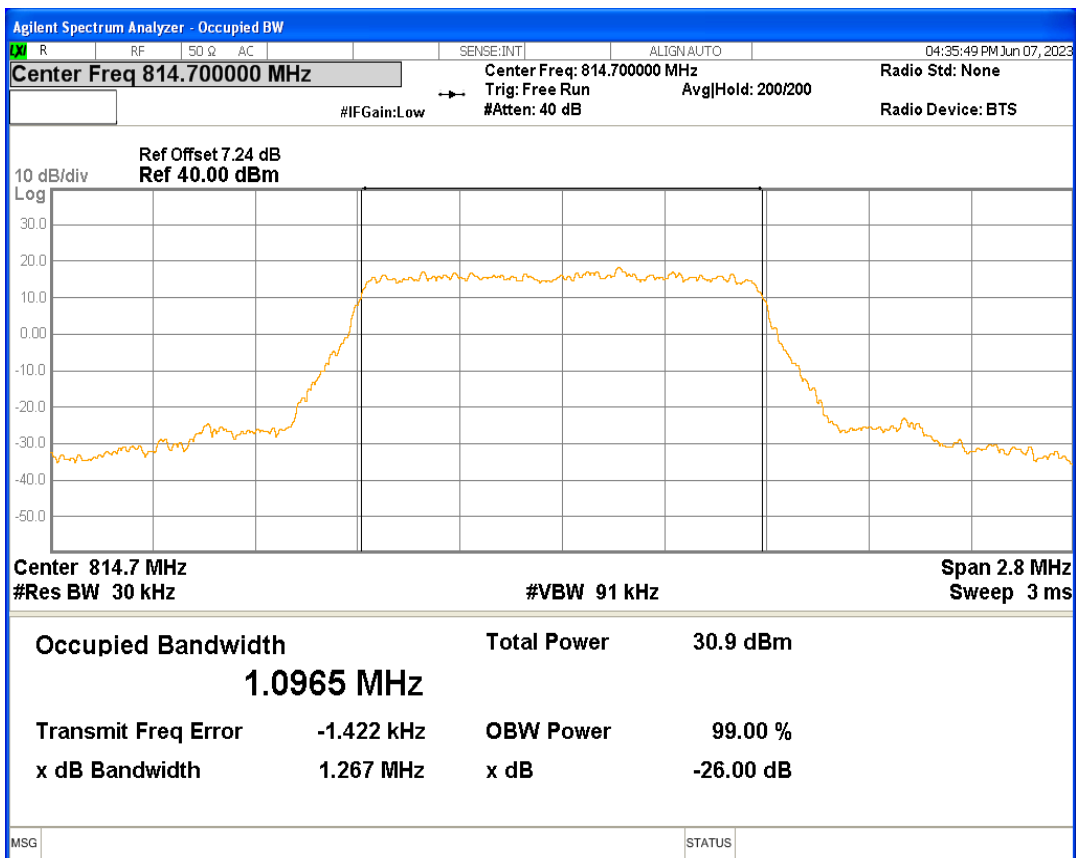

Band26(814-824) QPSK BW=1.4MHz Channel=26740 RB Size=6 Position=#0