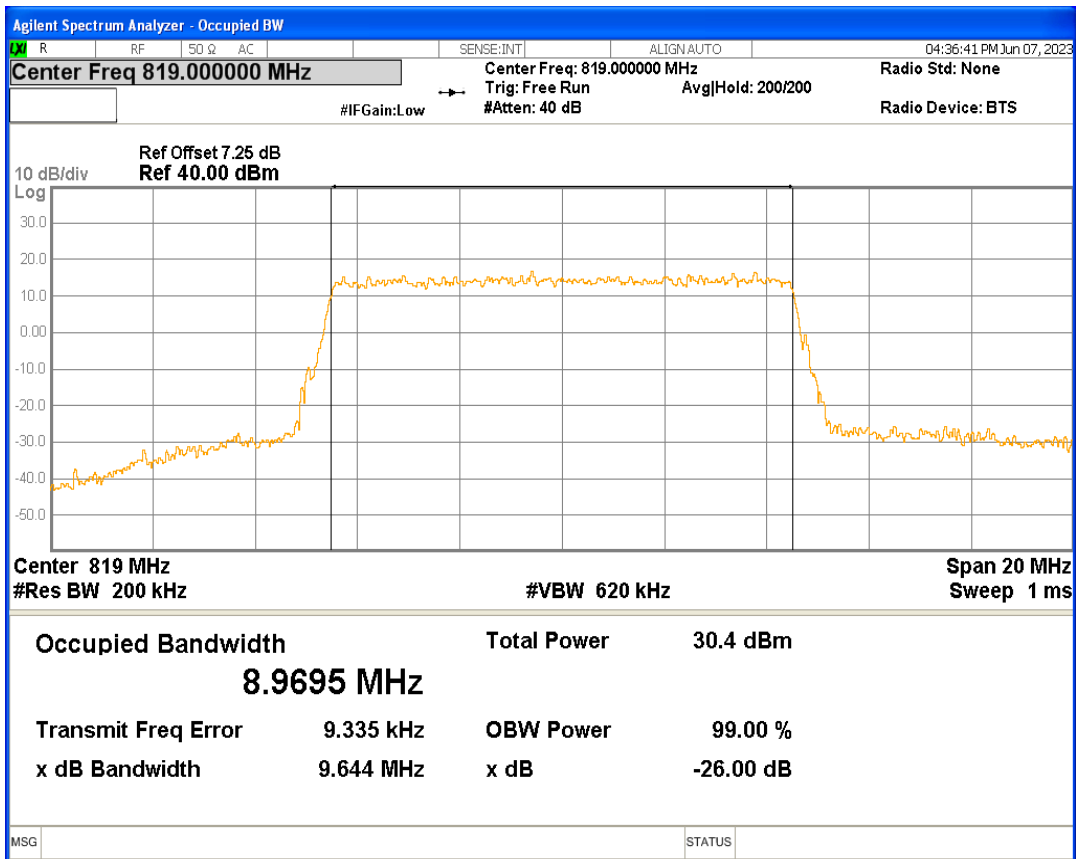

Band26(814-824) QPSK BW=3MHz Channel=26705 RB Size=15 Position=#0