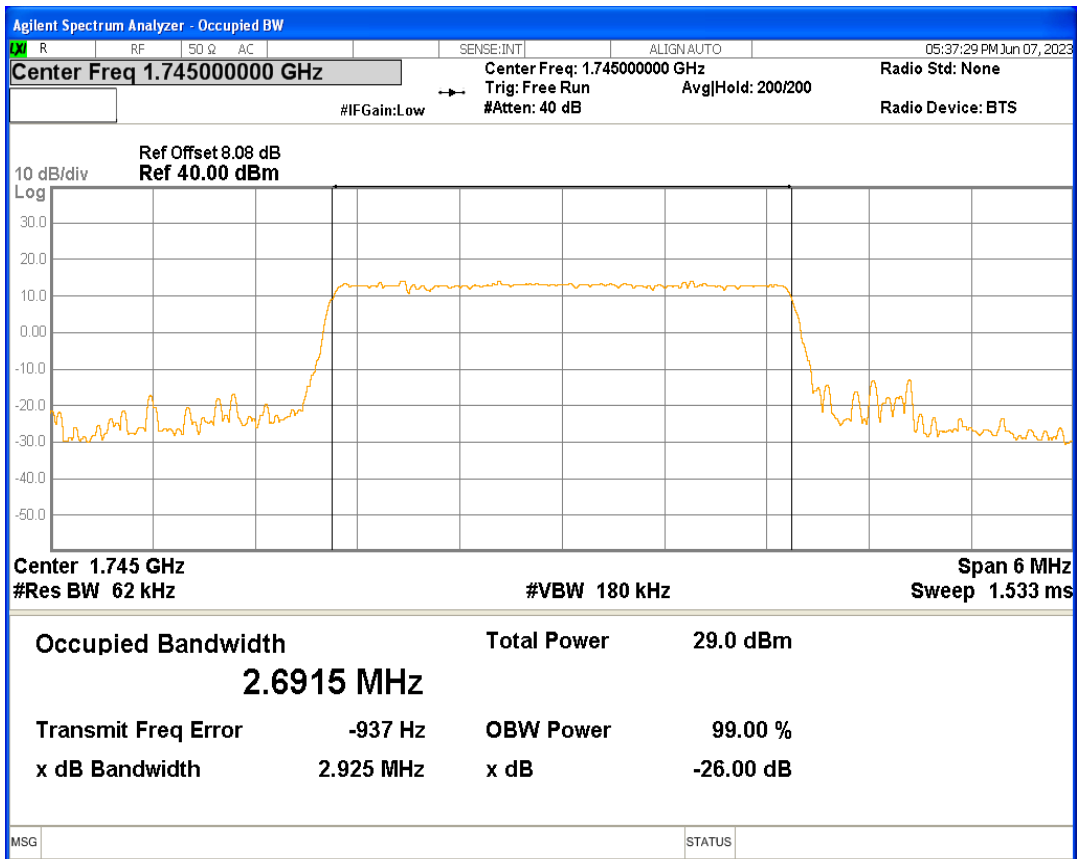

Band66 16QAM BW=3MHz Channel=132657 RB Size=15 Position=#0