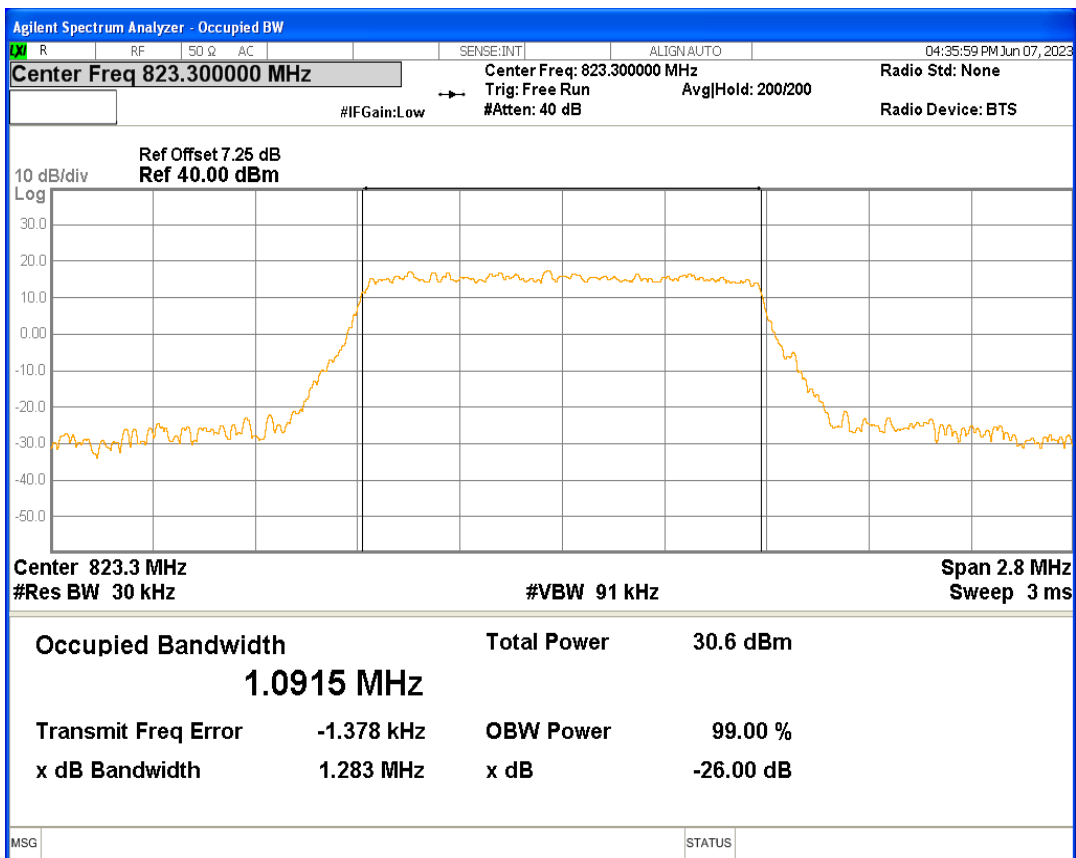

Band26(814-824) 16QAM BW=5MHz Channel=26765 RB Size=25 Position=#0

Band26(814-824) QPSK BW=1.4MHz Channel=26697 RB Size=6 Position=#0

Band26(814-824) QPSK BW=1.4MHz Channel=26740 RB Size=6 Position=#0

Band26(814-824) QPSK BW=1.4MHz Channel=26783 RB Size=6 Position=#0