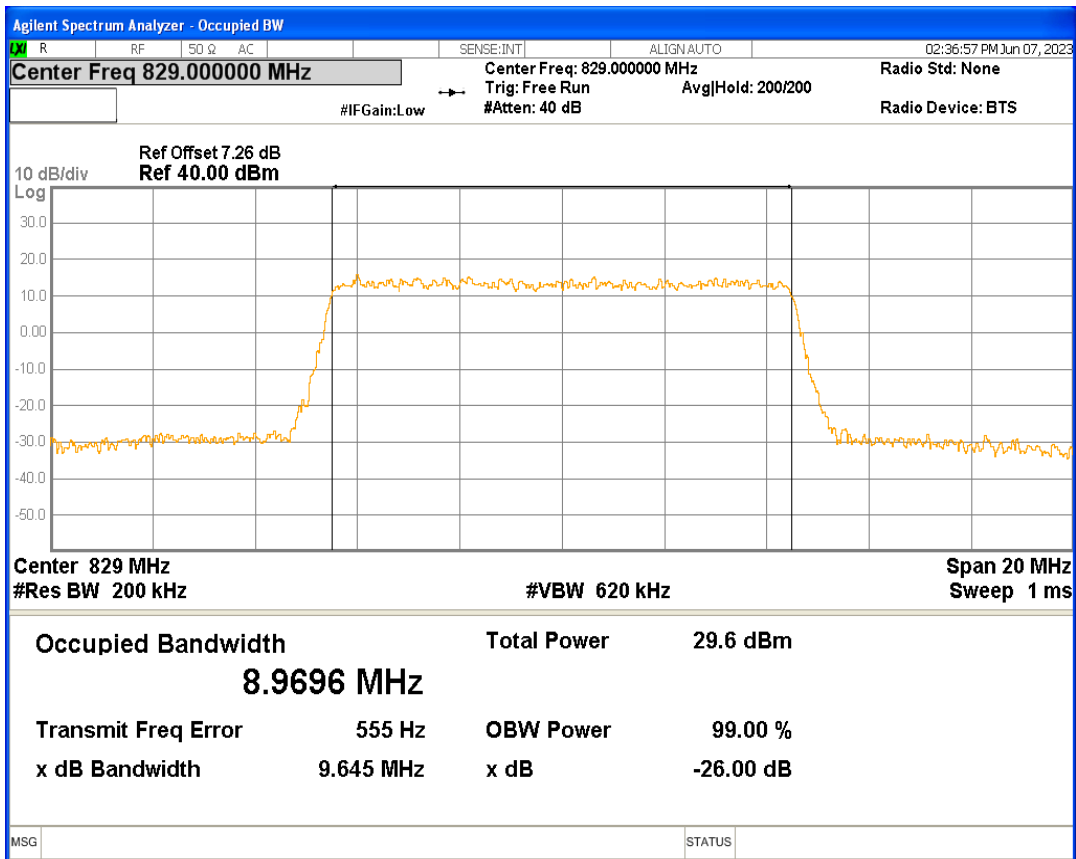

Band5 16QAM BW=1.4MHz Channel=20407 RB Size=6 Position=#0

Band5 16QAM BW=1.4MHz Channel=20525 RB Size=6 Position=#0

Band5 16QAM BW=1.4MHz Channel=20643 RB Size=6 Position=#0

Band5 16QAM BW=10MHz Channel=20450 RB Size=50 Position=#0