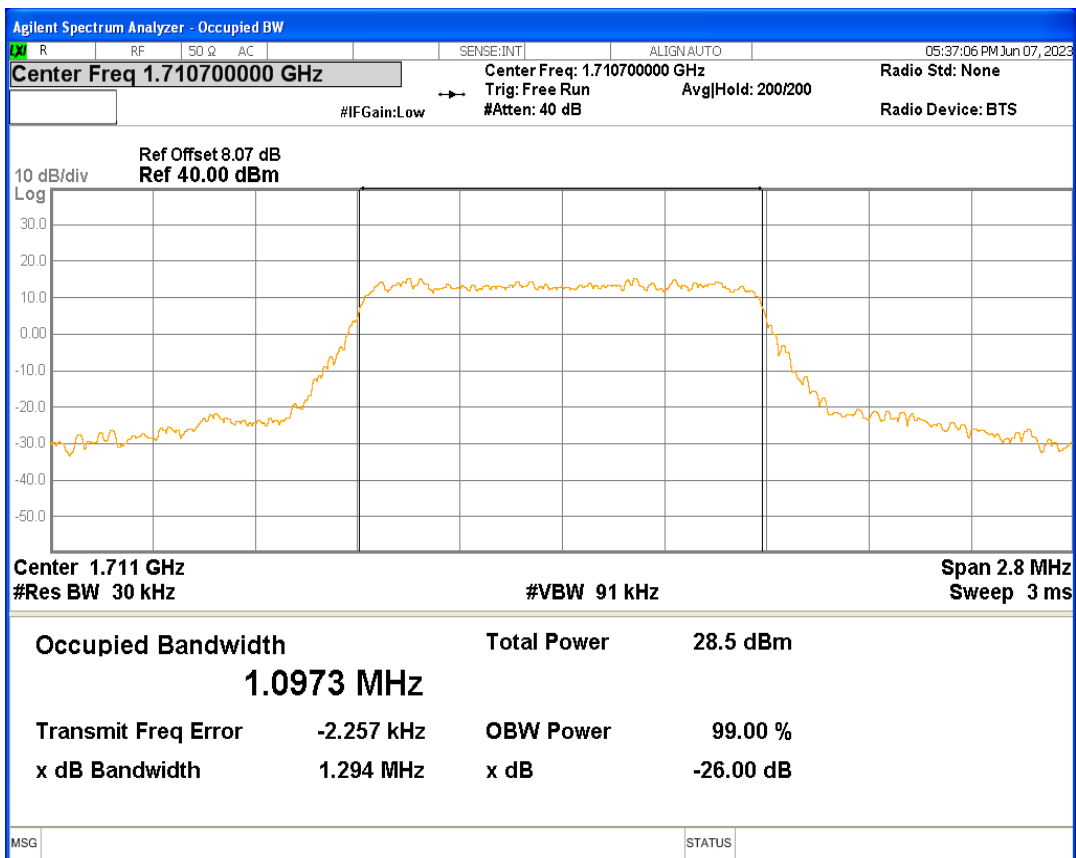

Band66 16QAM BW=1.4MHz Channel=132322 RB Size=6 Position=#0