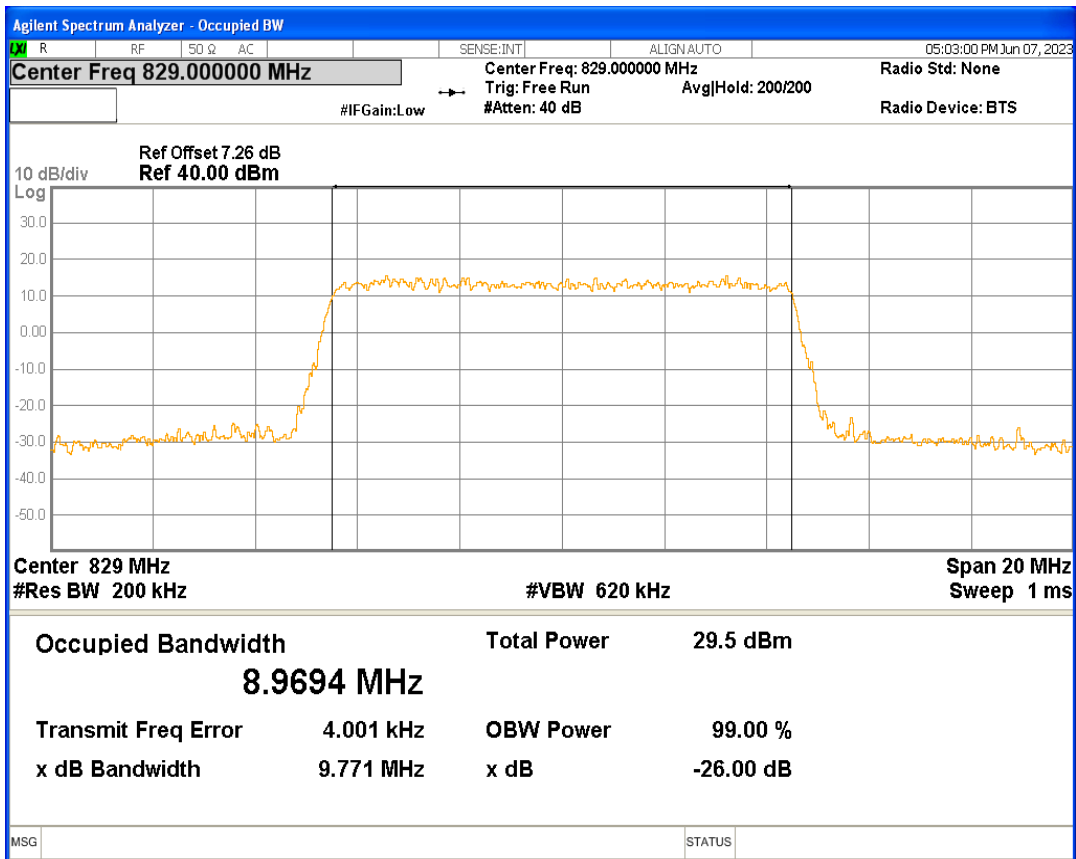

Band26(824-849) 16QAM BW=1.4MHz Channel=26915 RB Size=6 Position=#0

Band26(824-849) 16QAM BW=1.4MHz Channel=27033 RB Size=6 Position=#0

Band26(824-849) 16QAM BW=10MHz Channel=26840 RB Size=50 Position=#0