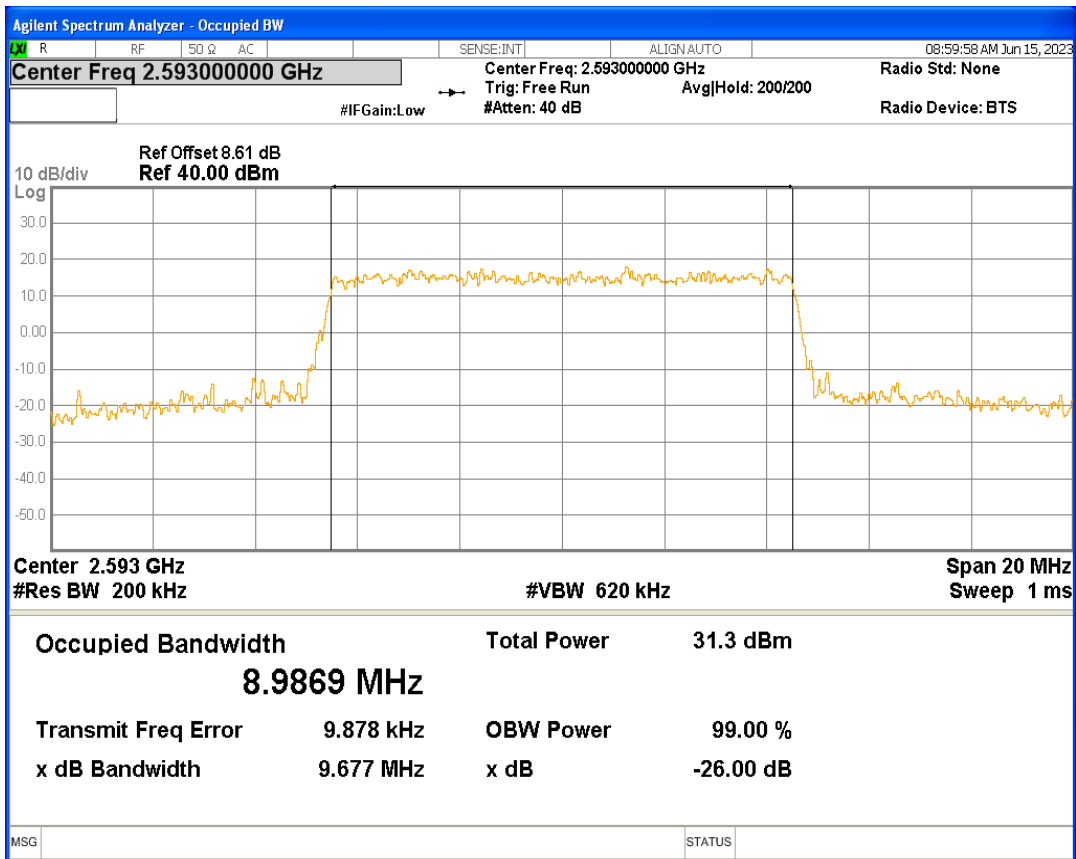

Band41 QPSK BW=10MHz Channel=41540 RB Size=50 Position=#0