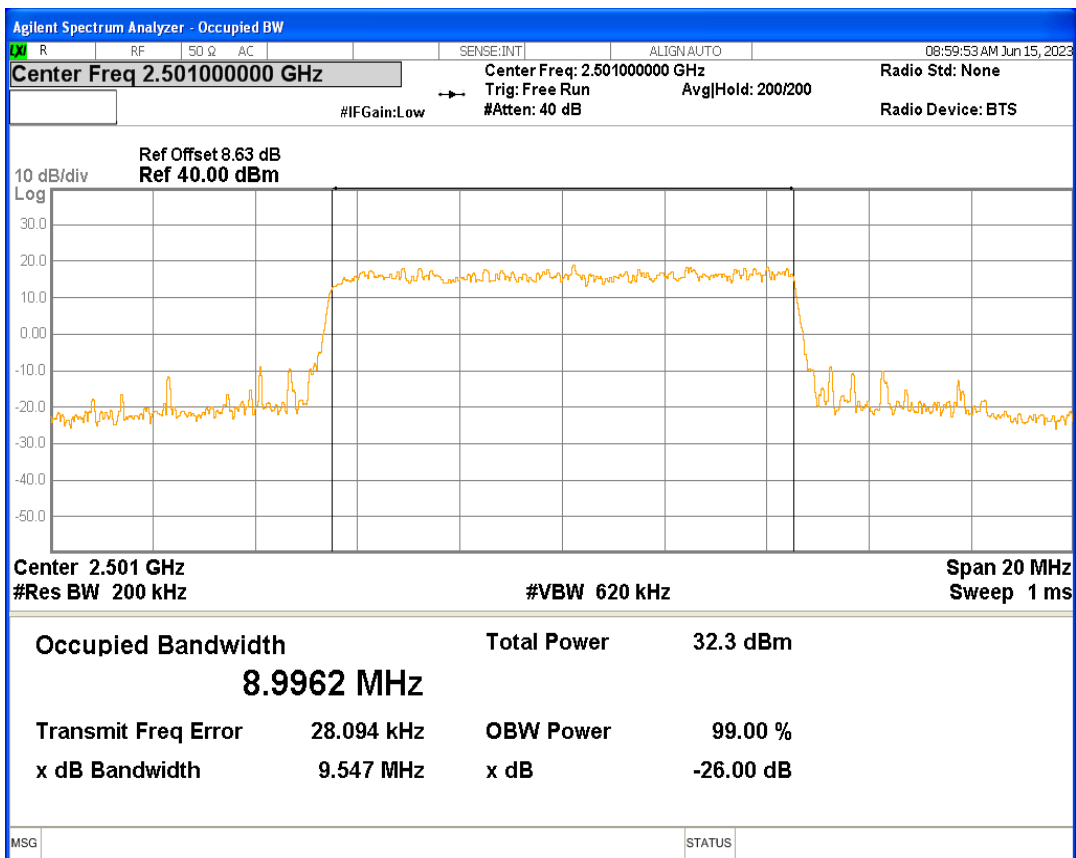

Band41 QPSK BW=10MHz Channel=40620 RB Size=50 Position=#0