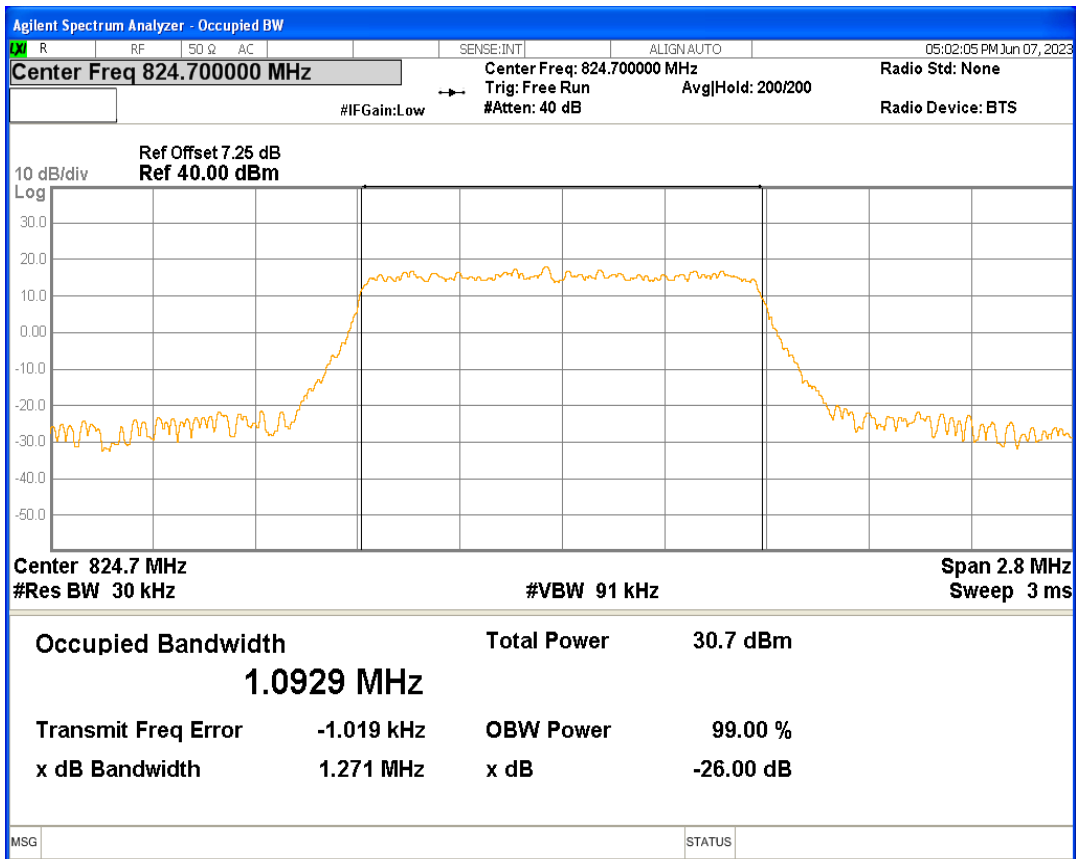

Band26(824-849) QPSK BW=1.4MHz Channel=26915 RB Size=6 Position=#0