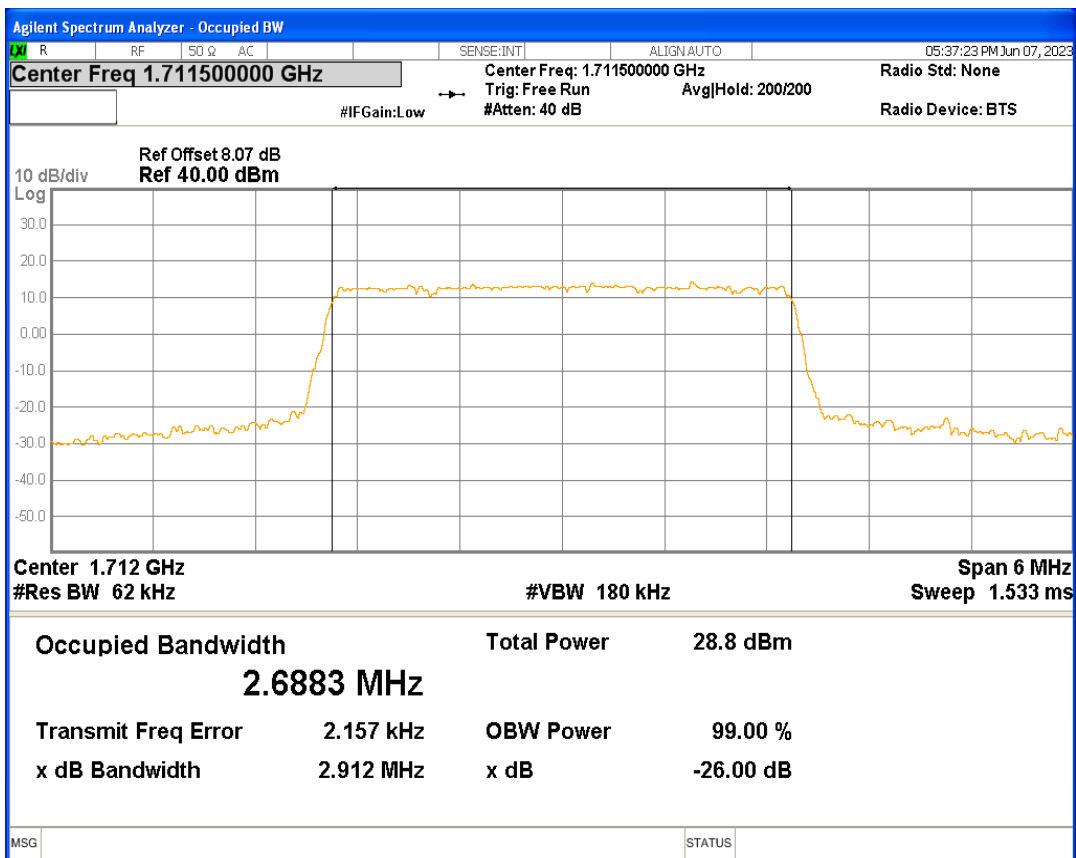

Band66 16QAM BW=3MHz Channel=132322 RB Size=15 Position=#0