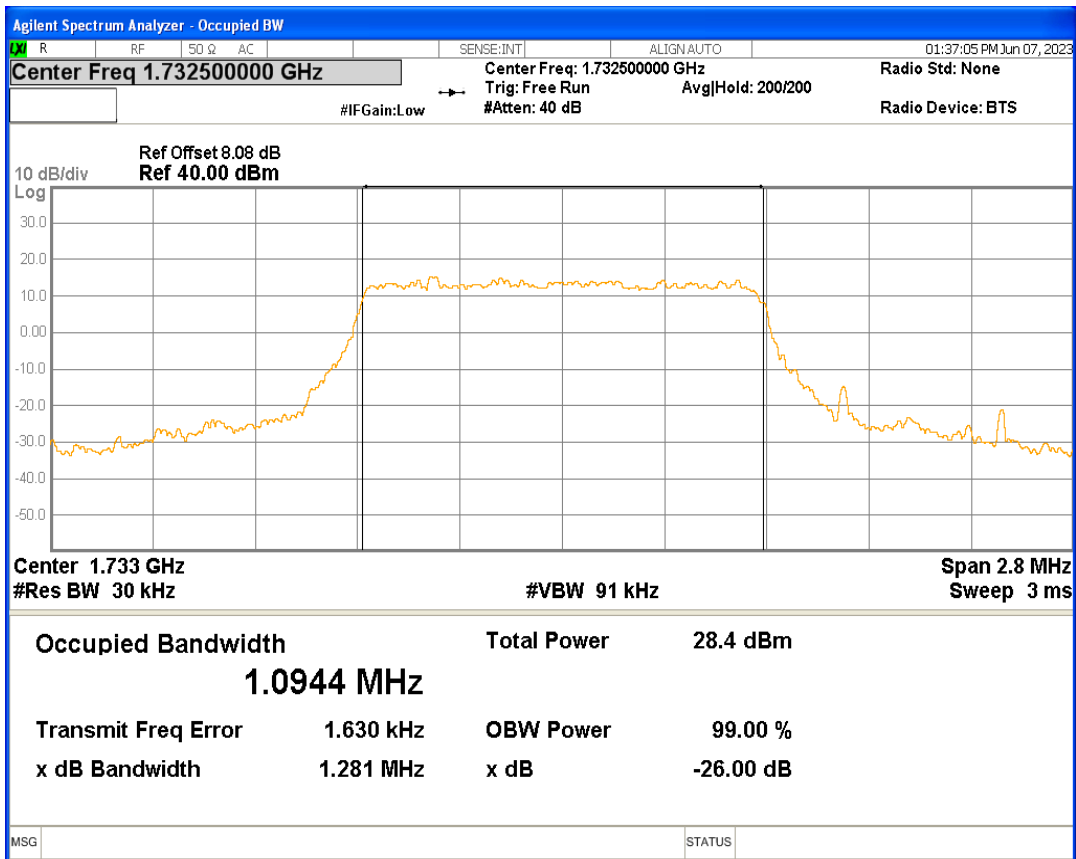

Band4 16QAM BW=1.4MHz Channel=20393 RB Size=6 Position=#0