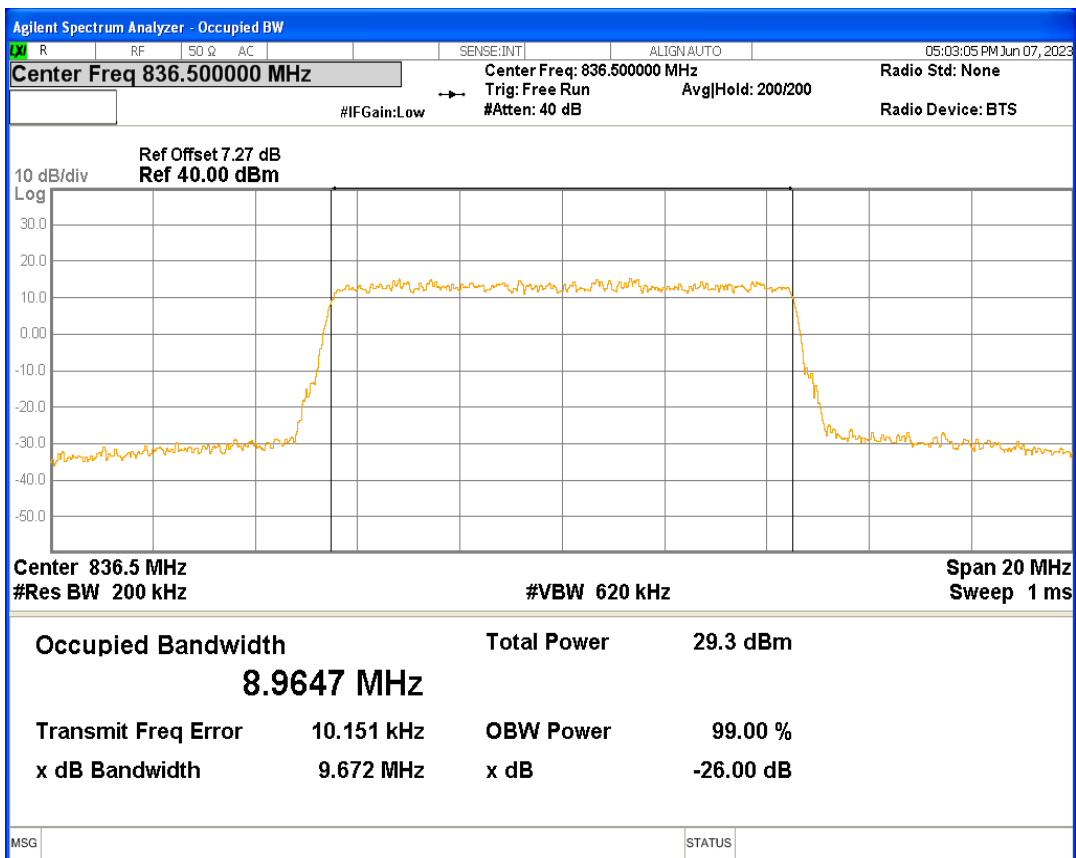

Band26(824-849) 16QAM BW=10MHz Channel=26990 RB Size=50 Position=#0