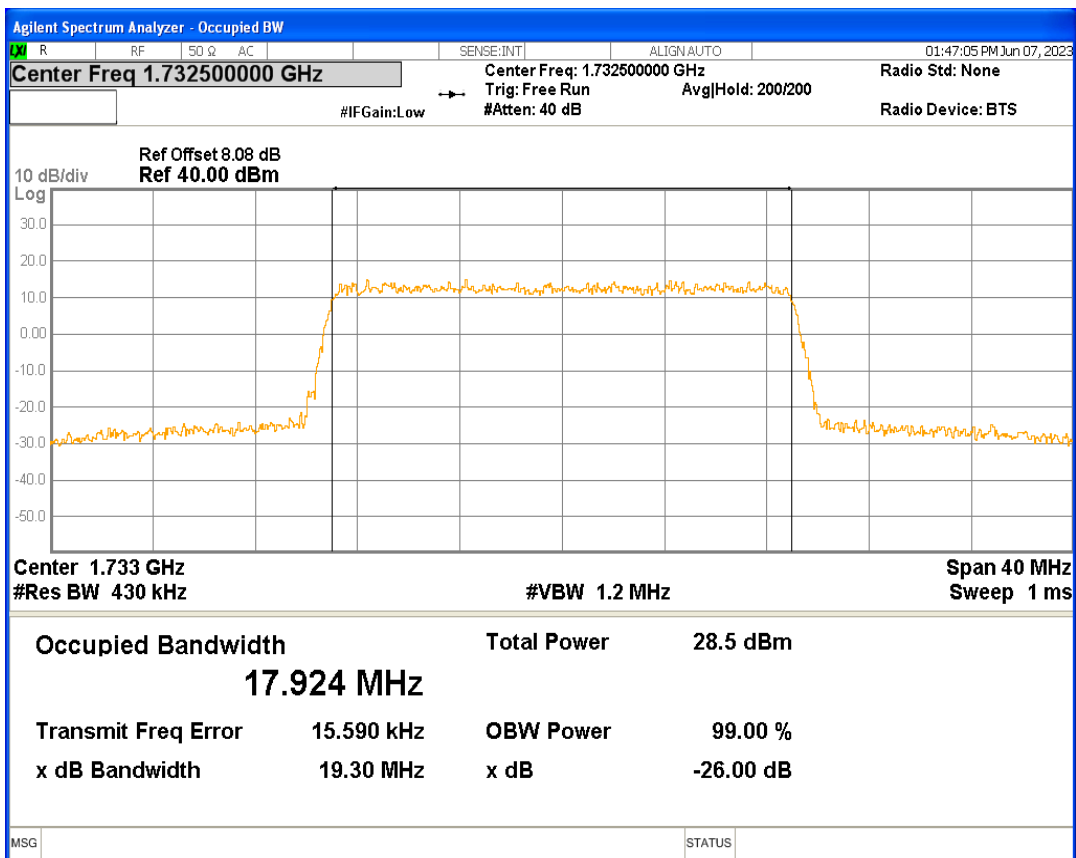

Band4 16QAM BW=20MHz Channel=20300 RB Size=100 Position=#0