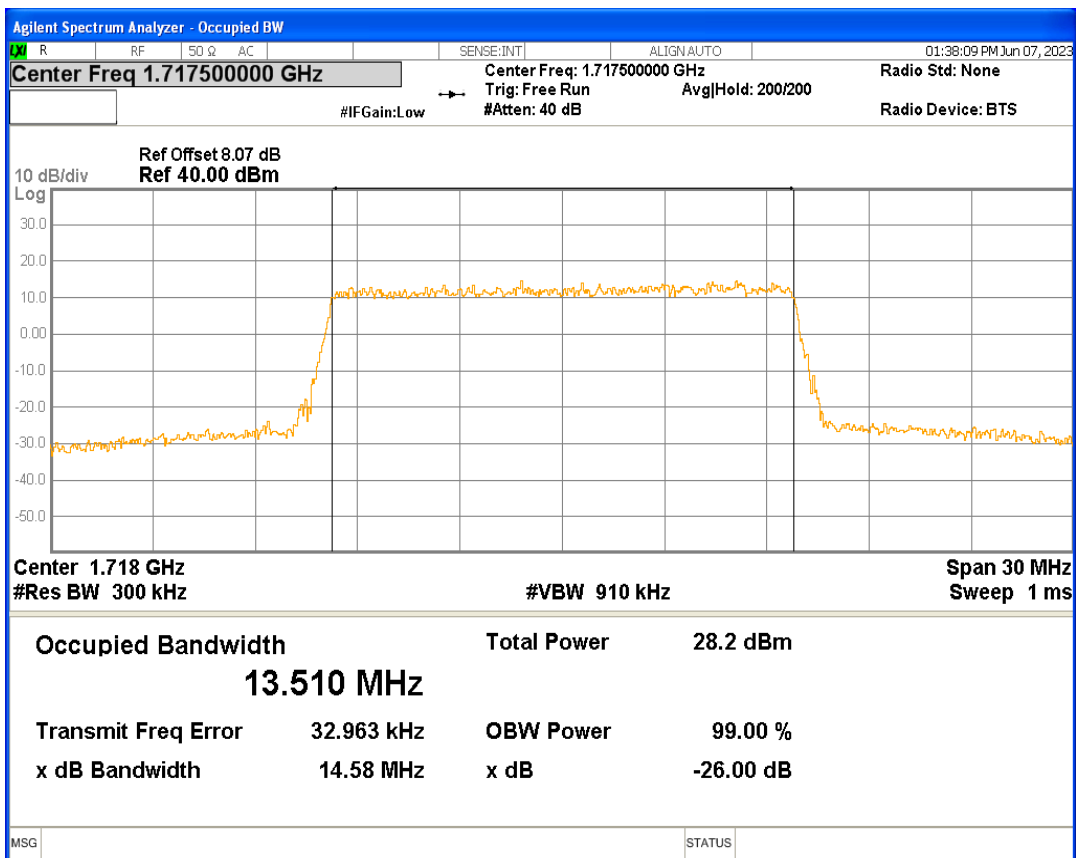

Band4 16QAM BW=15MHz Channel=20175 RB Size=75 Position=#0