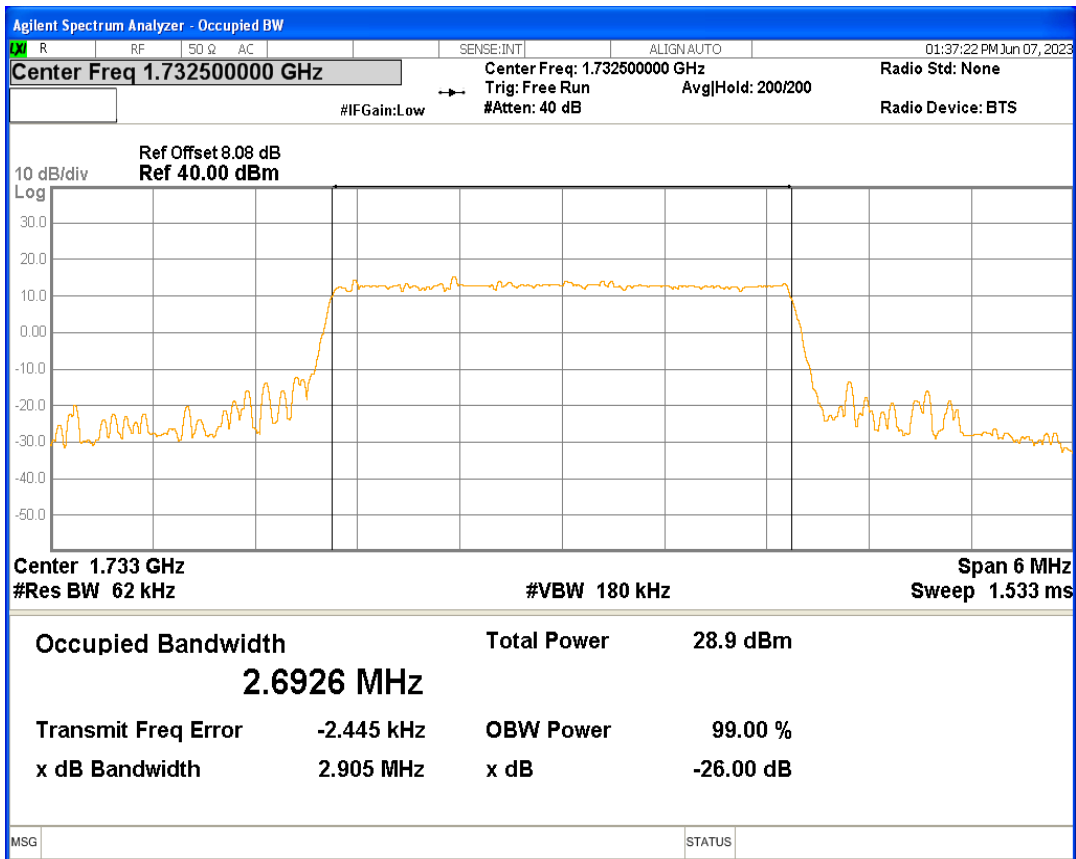

Band4 16QAM BW=3MHz Channel=20385 RB Size=15 Position=#0