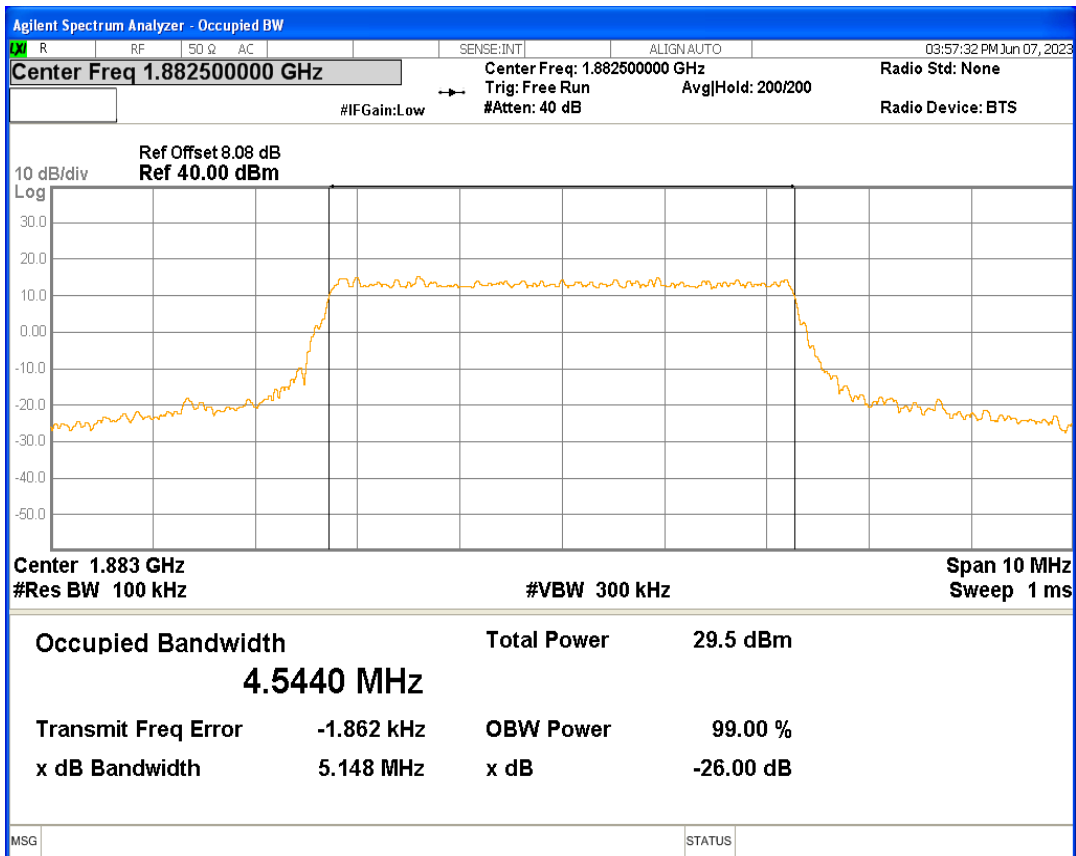

Band25 QPSK BW=5MHz Channel=26365 RB Size=25 Position=#0