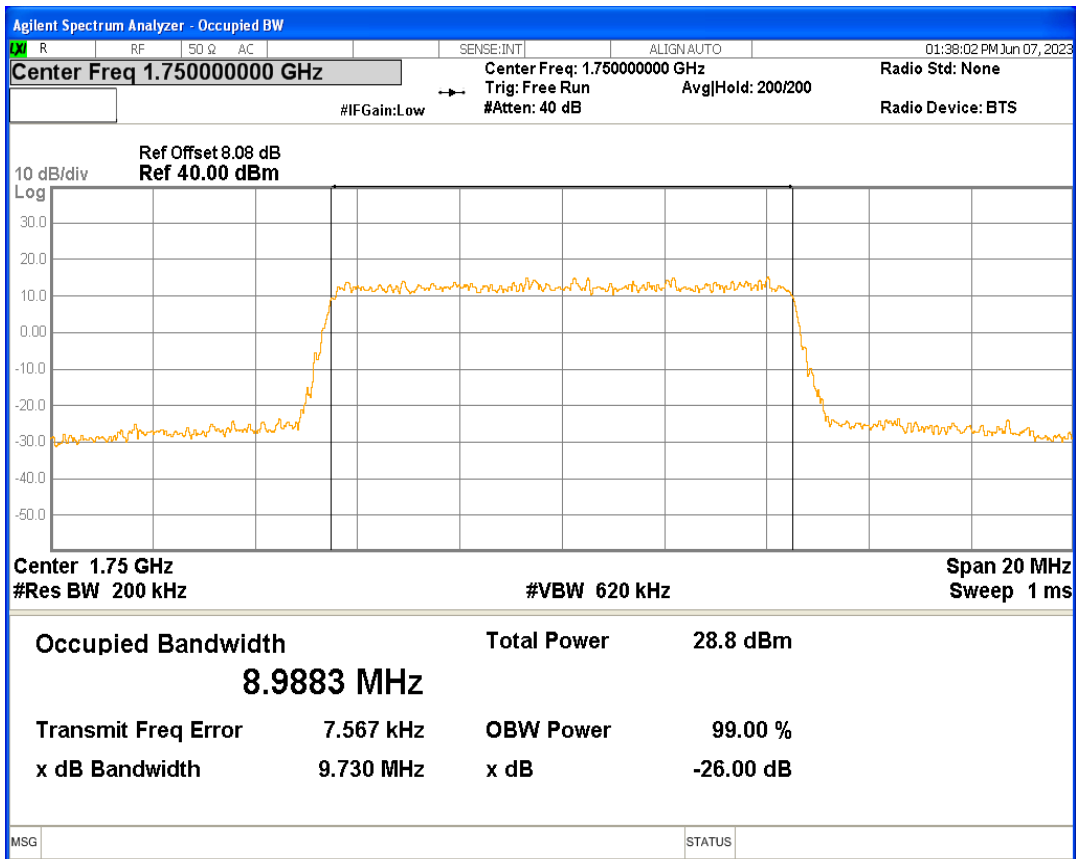

Band4 16QAM BW=15MHz Channel=20025 RB Size=75 Position=#0