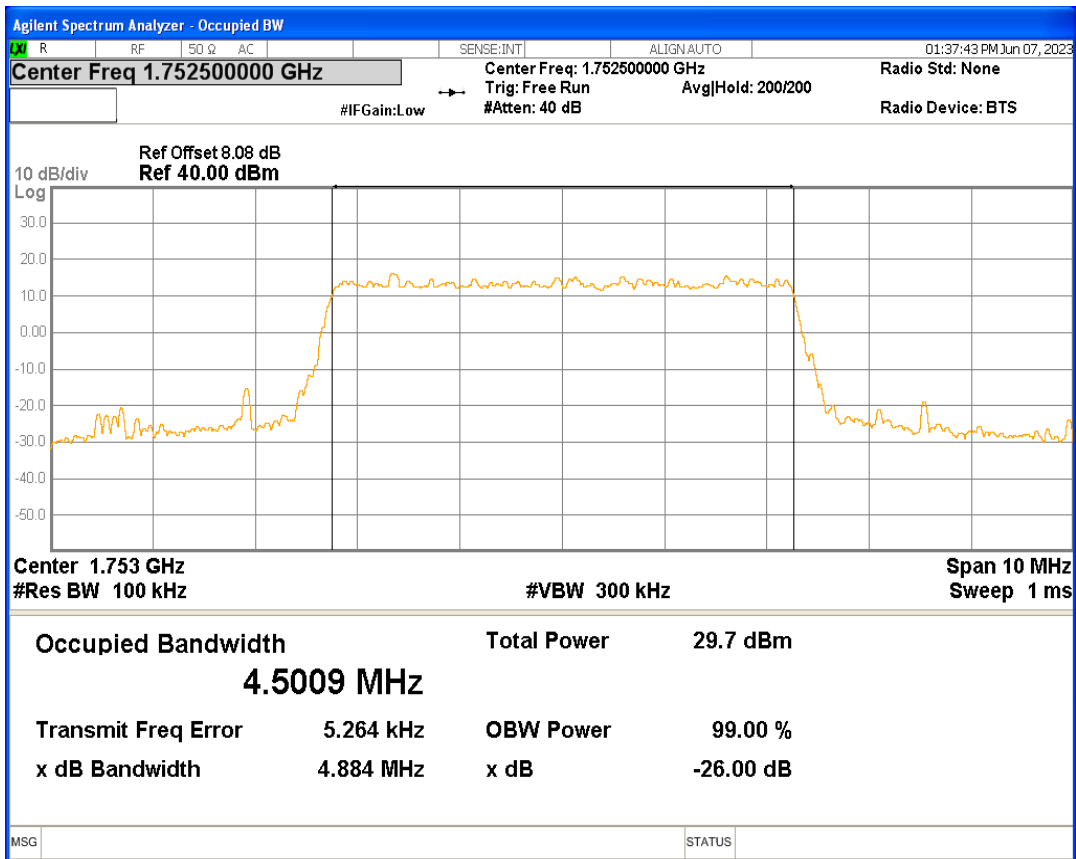

Band4 QPSK BW=3MHz Channel=20385 RB Size=15 Position=#0

Band4 QPSK BW=5MHz Channel=19975 RB Size=25 Position=#0

Band4 QPSK BW=5MHz Channel=20175 RB Size=25 Position=#0

Band4 QPSK BW=5MHz Channel=20375 RB Size=25 Position=#0