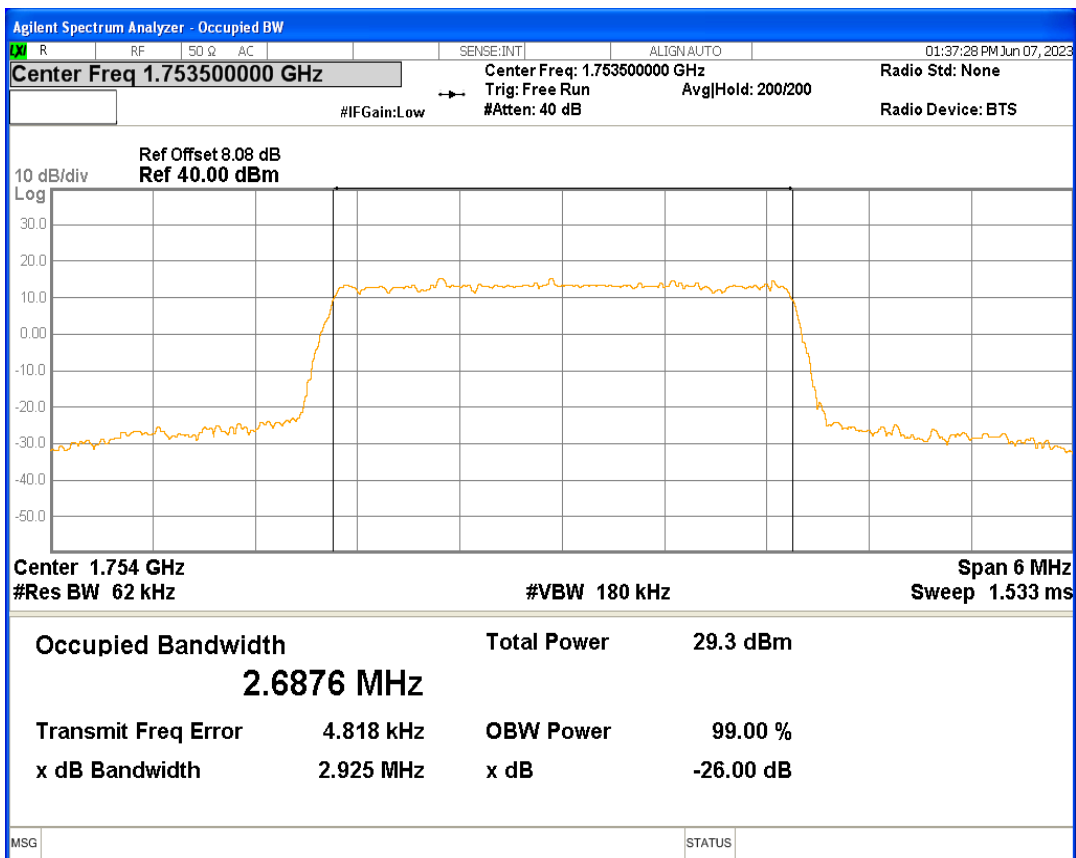

Band4 16QAM BW=5MHz Channel=19975 RB Size=25 Position=#0