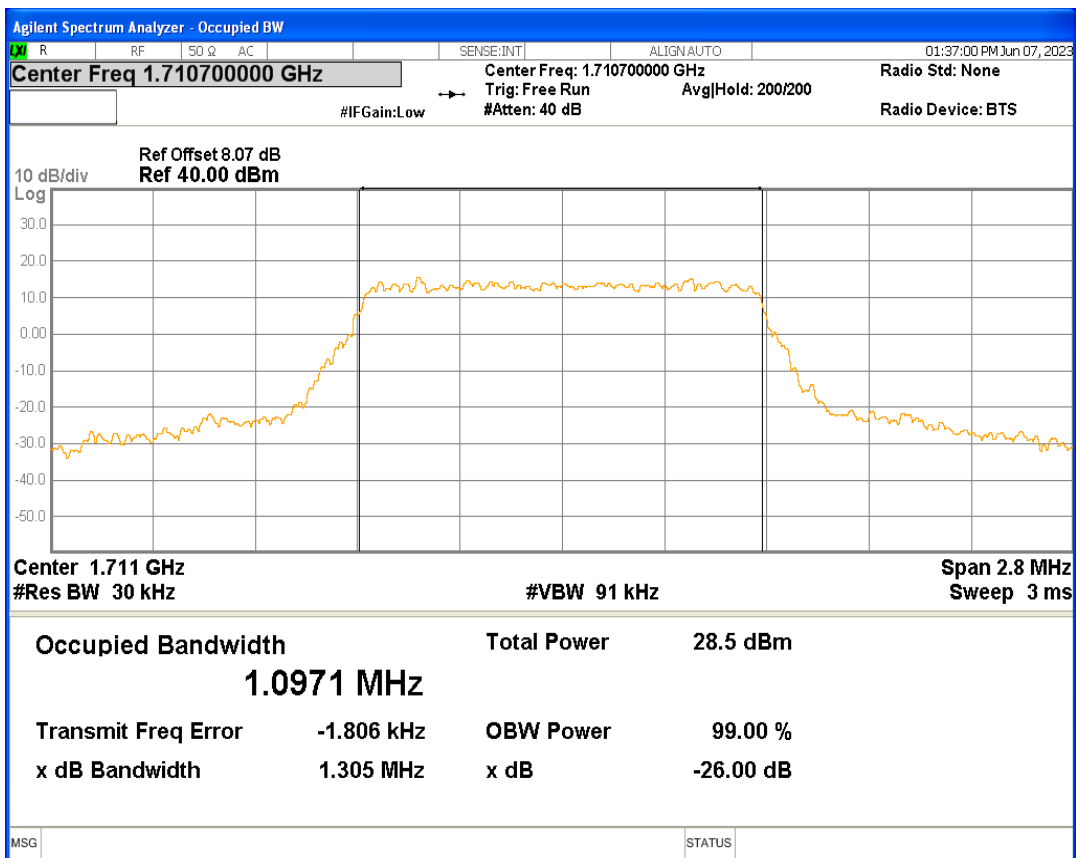

Band4 16QAM BW=1.4MHz Channel=20175 RB Size=6 Position=#0