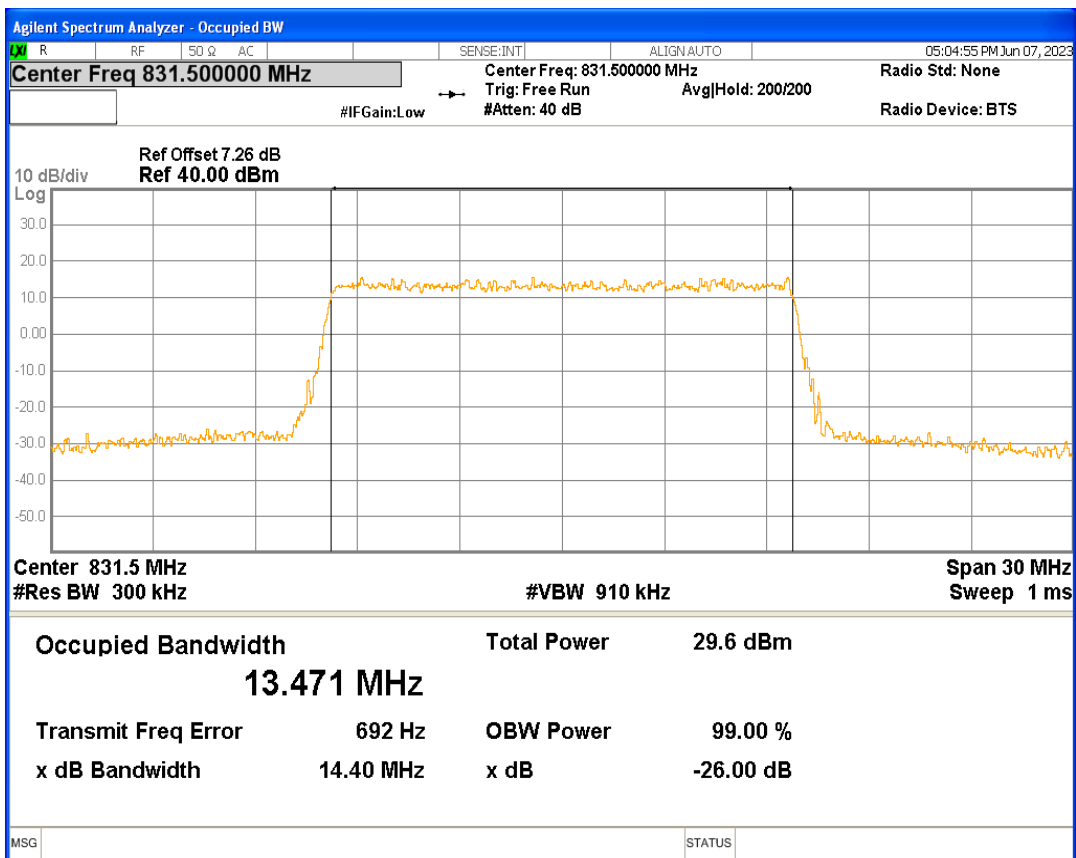

Band26(824-849) 16QAM BW=15MHz Channel=26915 RB Size=75 Position=#0