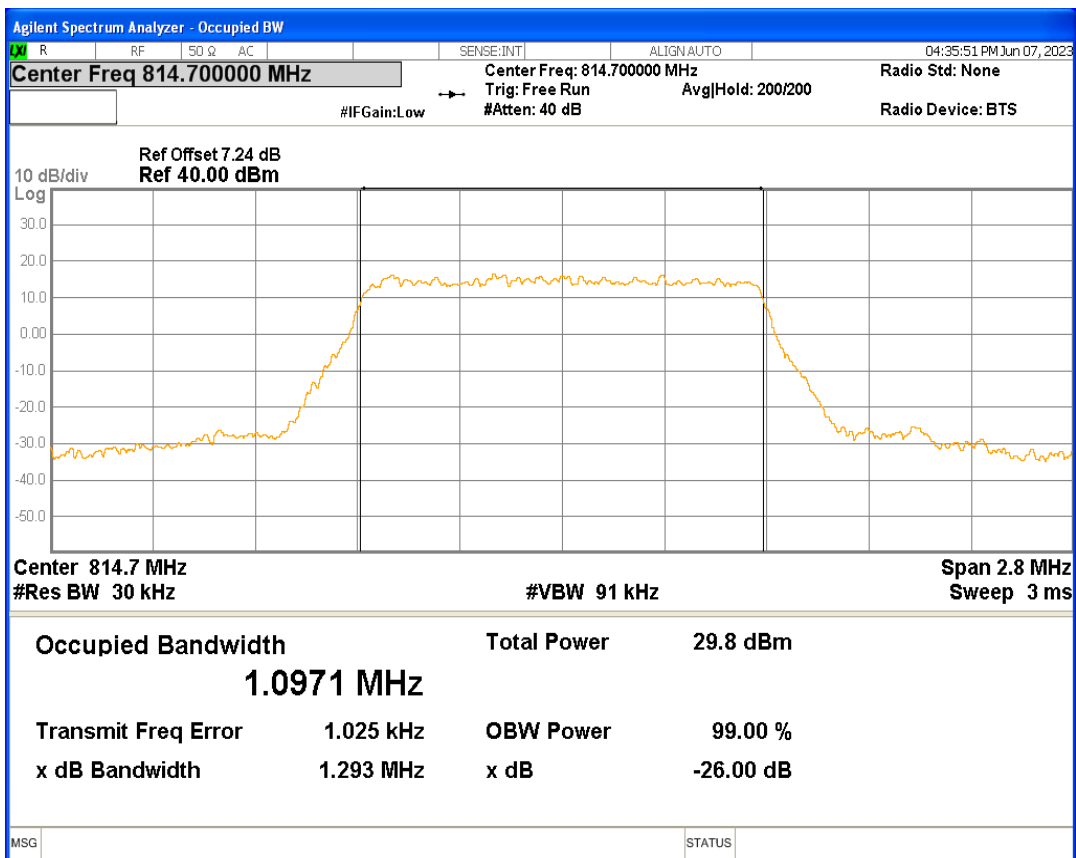

Band26(814-824) 16QAM BW=1.4MHz Channel=26740 RB Size=6 Position=#0