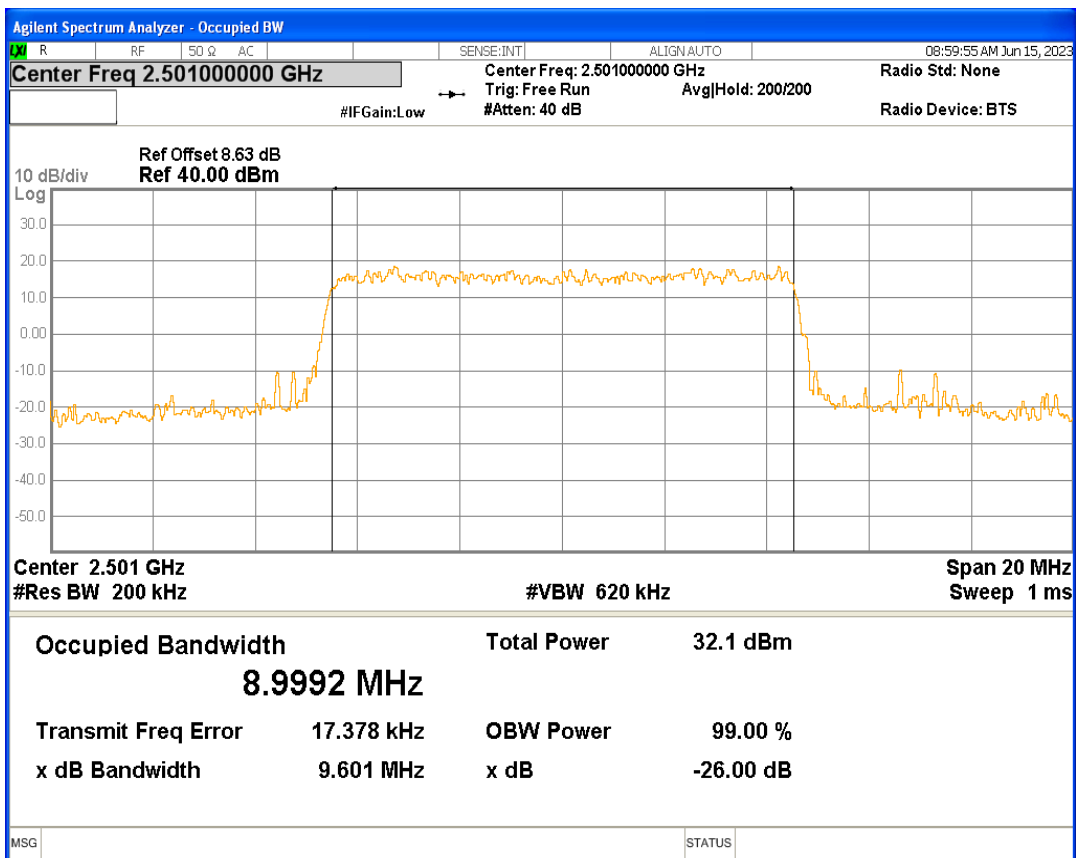

Band41 16QAM BW=10MHz Channel=40620 RB Size=50 Position=#0