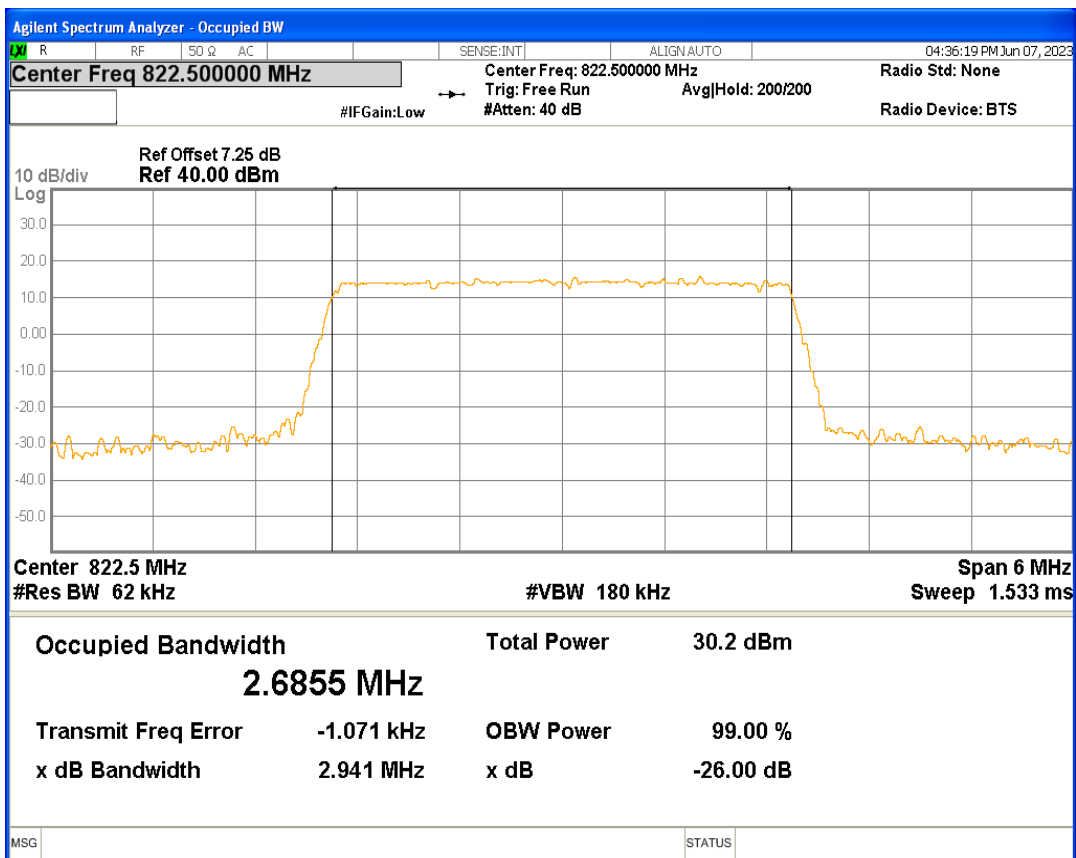

Band26(814-824) 16QAM BW=5MHz Channel=26715 RB Size=25 Position=#0