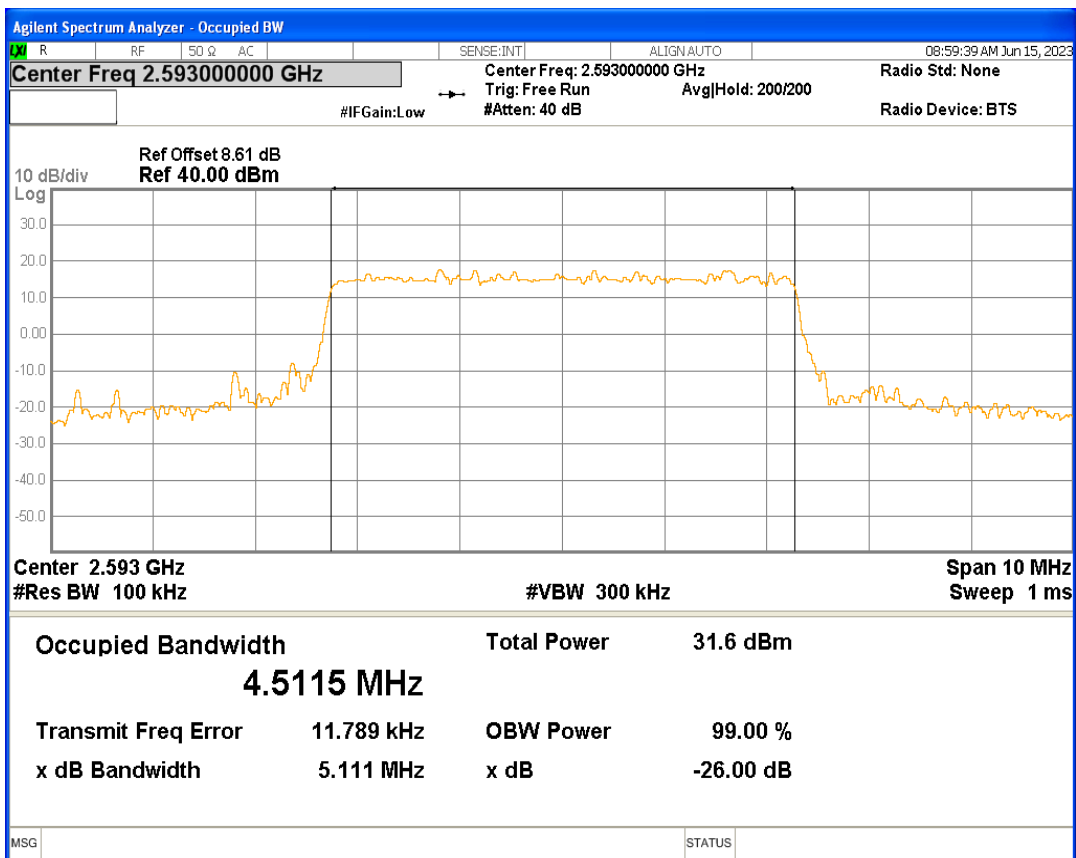

Band41 QPSK BW=5MHz Channel=41565 RB Size=25 Position=#0