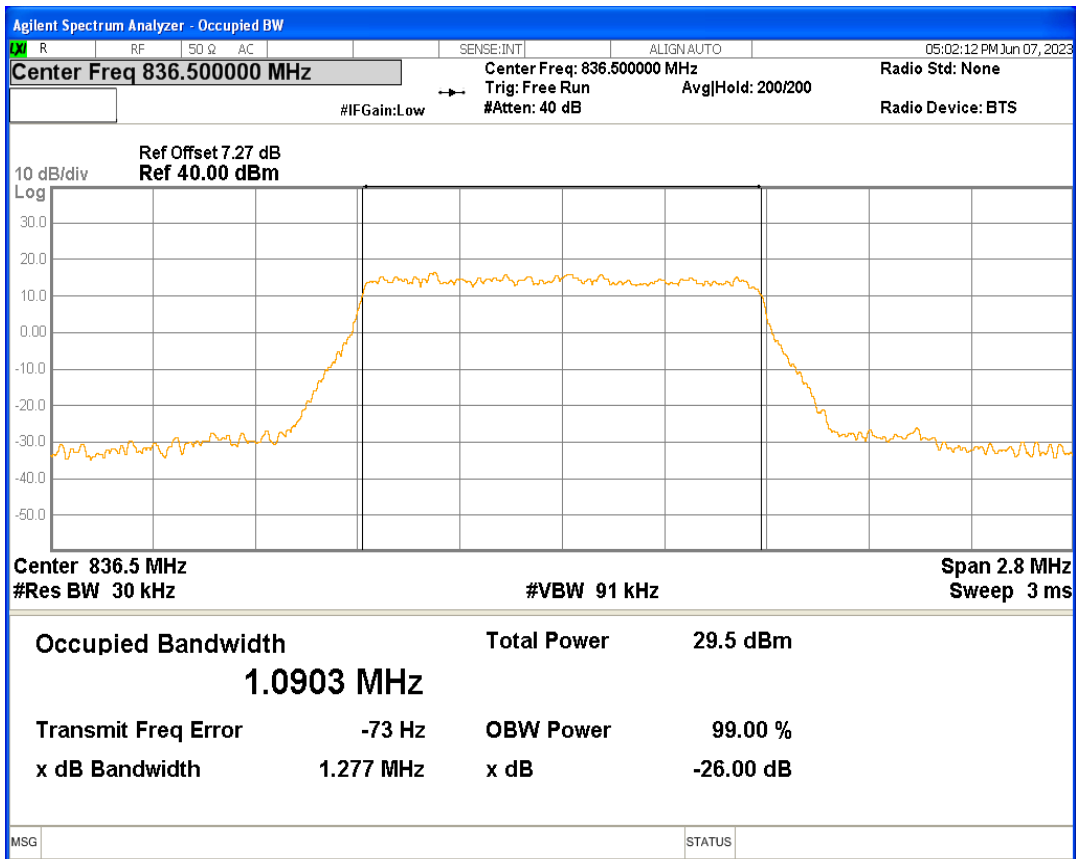

Band26(824-849) 16QAM BW=1.4MHz Channel=27033 RB Size=6 Position=#0