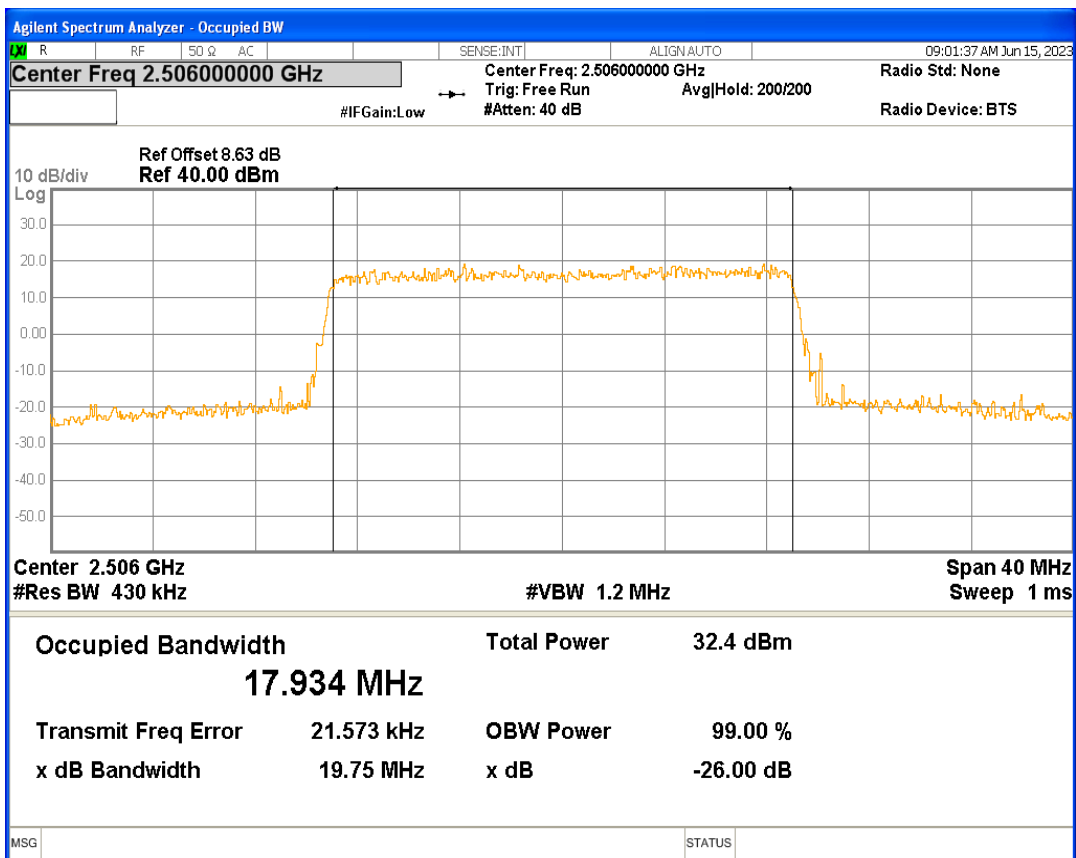

Band41 16QAM BW=20MHz Channel=40620 RB Size=100 Position=#0