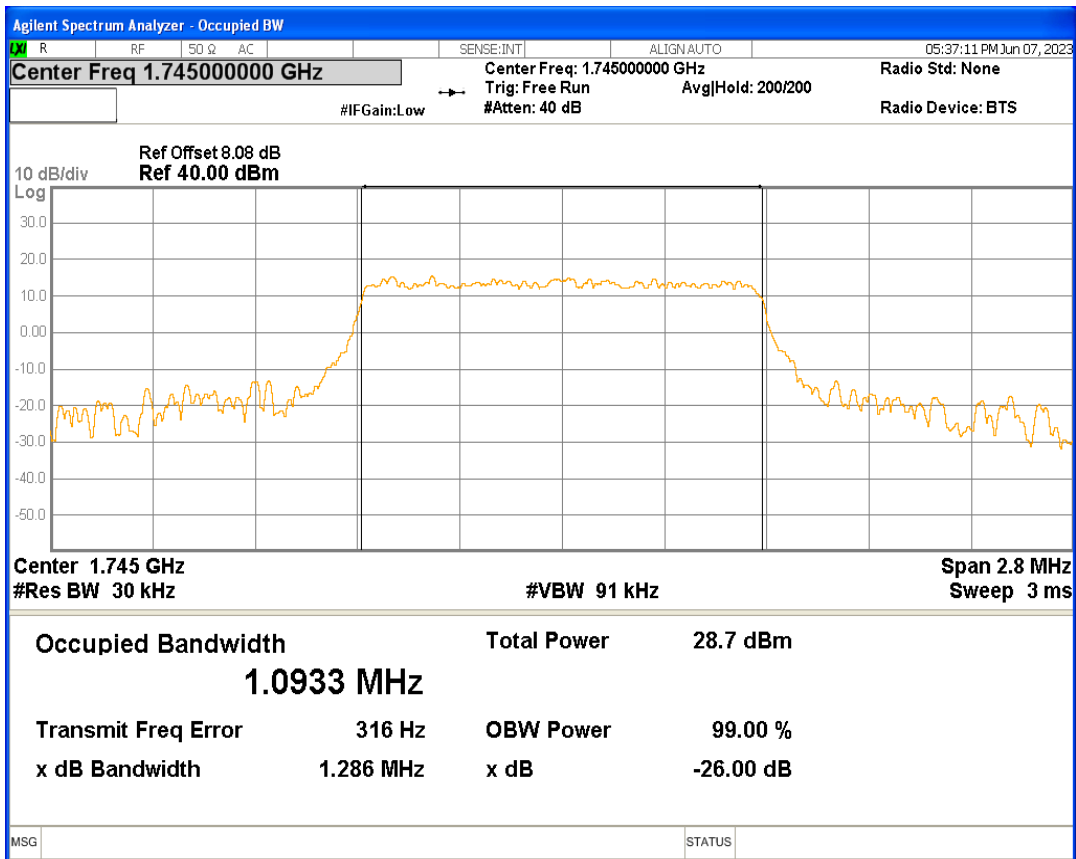

Band66 16QAM BW=1.4MHz Channel=132665 RB Size=6 Position=#0