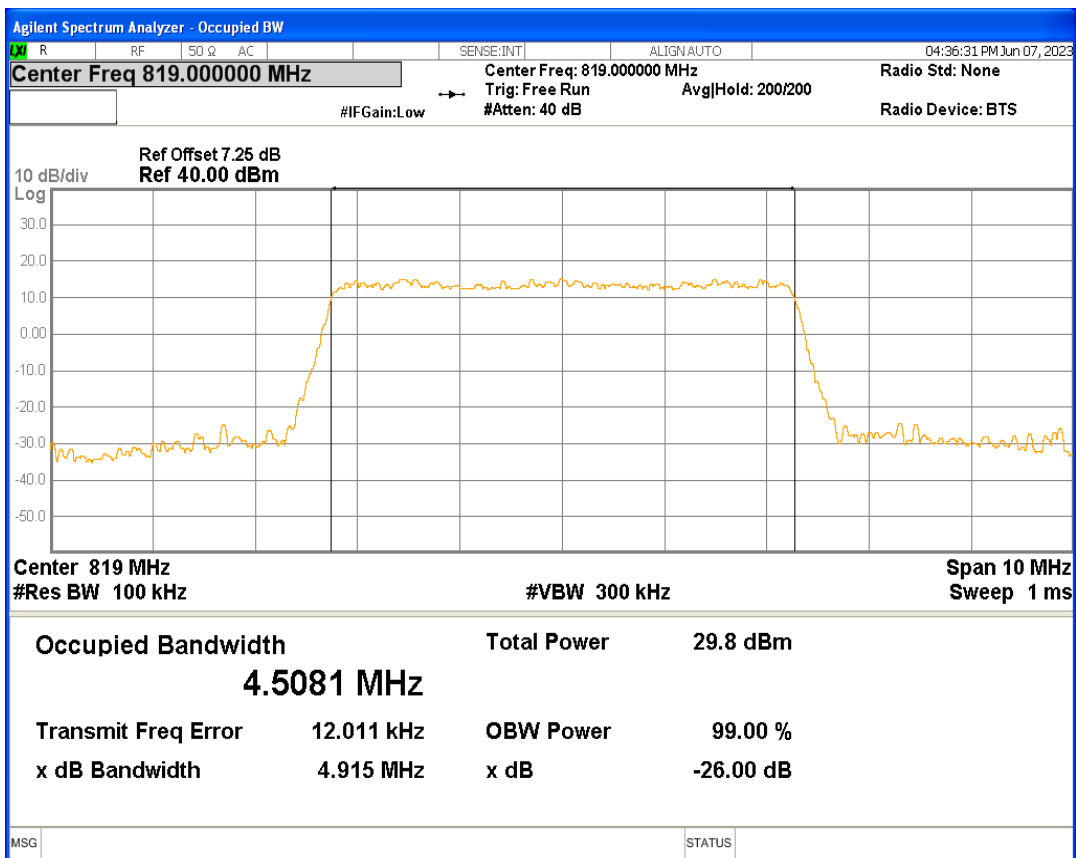

Band26(814-824) 16QAM BW=3MHz Channel=26740 RB Size=15 Position=#0

Band26(814-824) 16QAM BW=3MHz Channel=26775 RB Size=15 Position=#0

Band26(814-824) 16QAM BW=5MHz Channel=26715 RB Size=25 Position=#0

Band26(814-824) 16QAM BW=5MHz Channel=26740 RB Size=25 Position=#0