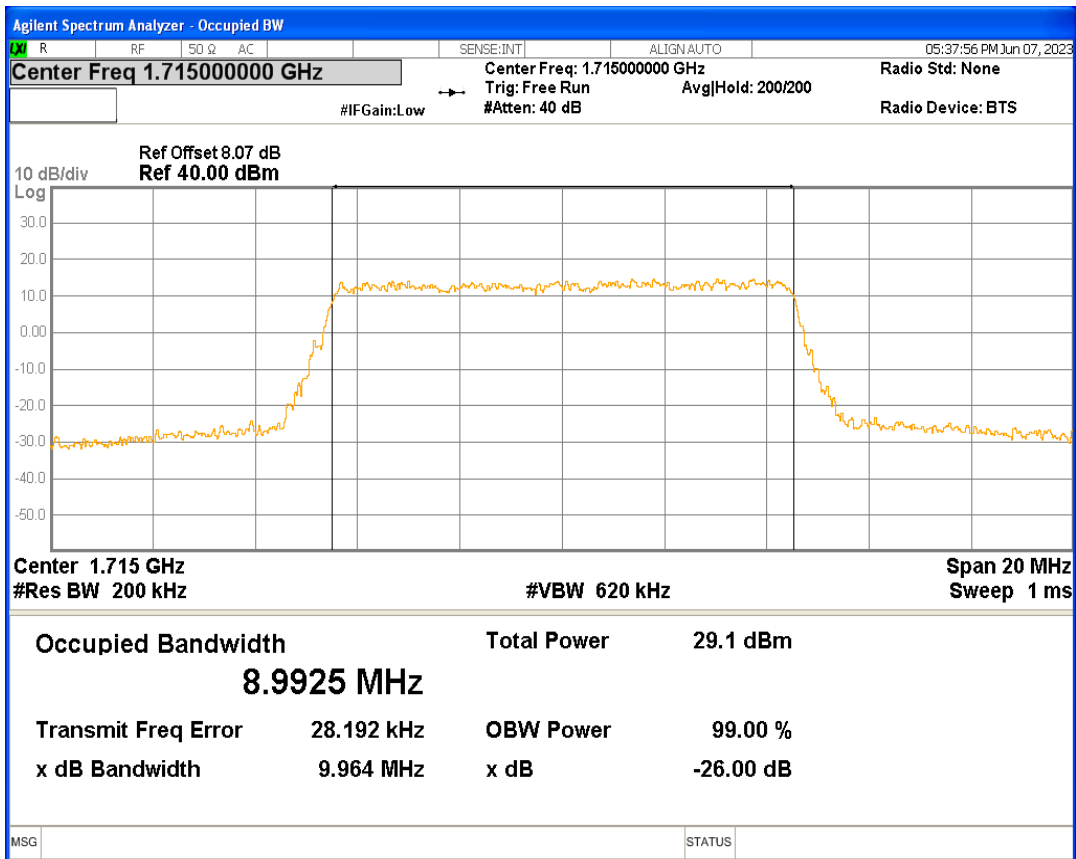

Band66 QPSK BW=10MHz Channel=132322 RB Size=50 Position=#0