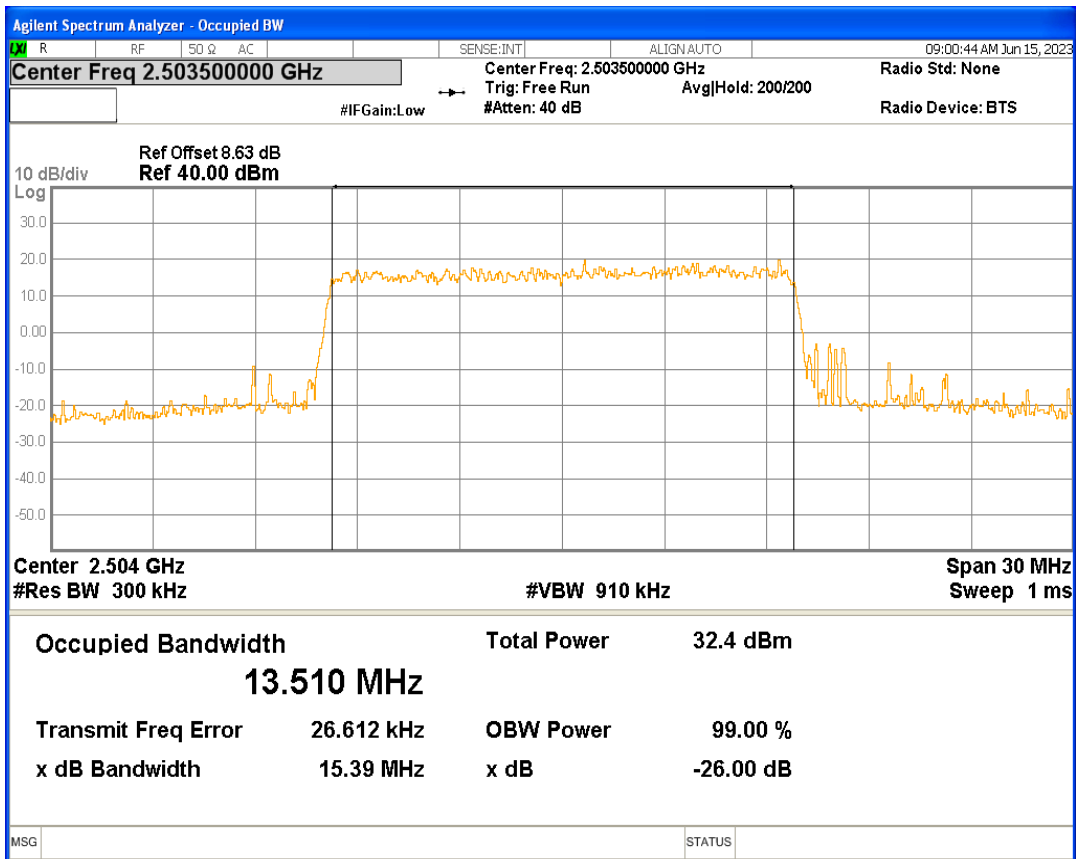

Band41 16QAM BW=10MHz Channel=39700 RB Size=50 Position=#0

Band41 16QAM BW=10MHz Channel=40620 RB Size=50 Position=#0

Band41 16QAM BW=10MHz Channel=41540 RB Size=50 Position=#0

Band41 16QAM BW=15MHz Channel=39725 RB Size=75 Position=#0