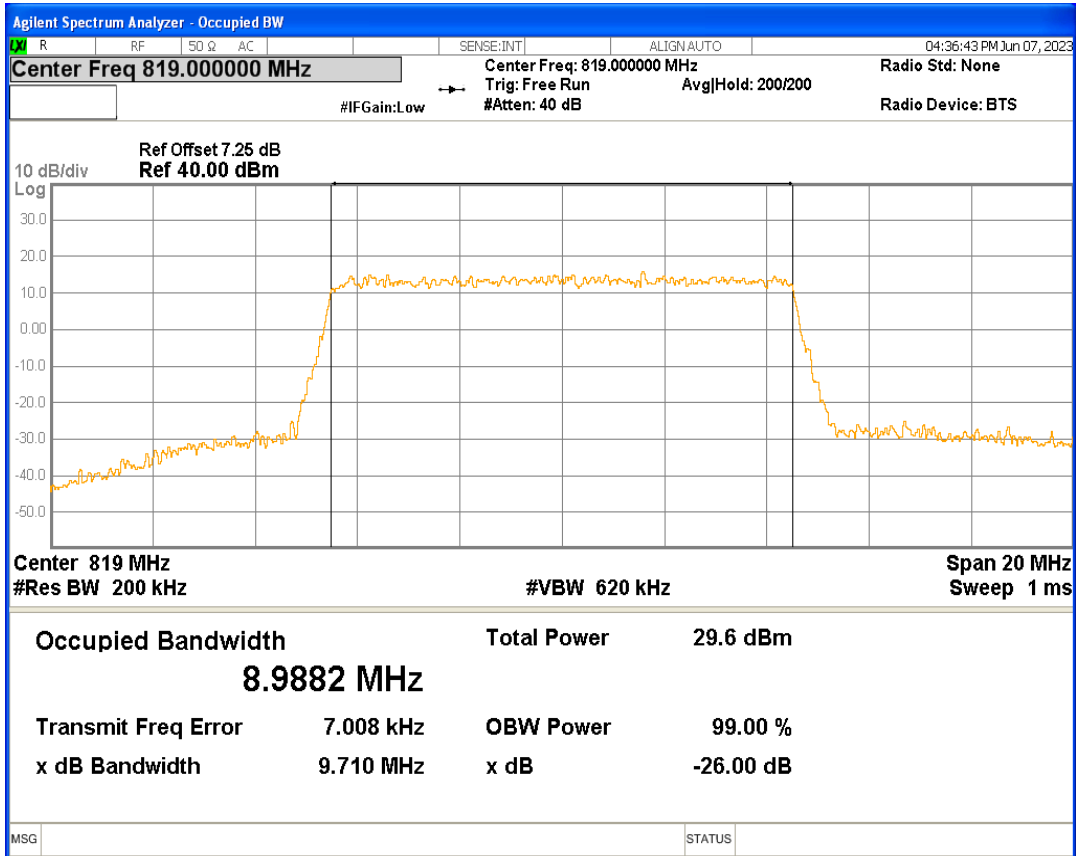

Band26(814-824) 16QAM BW=3MHz Channel=26705 RB Size=15 Position=#0