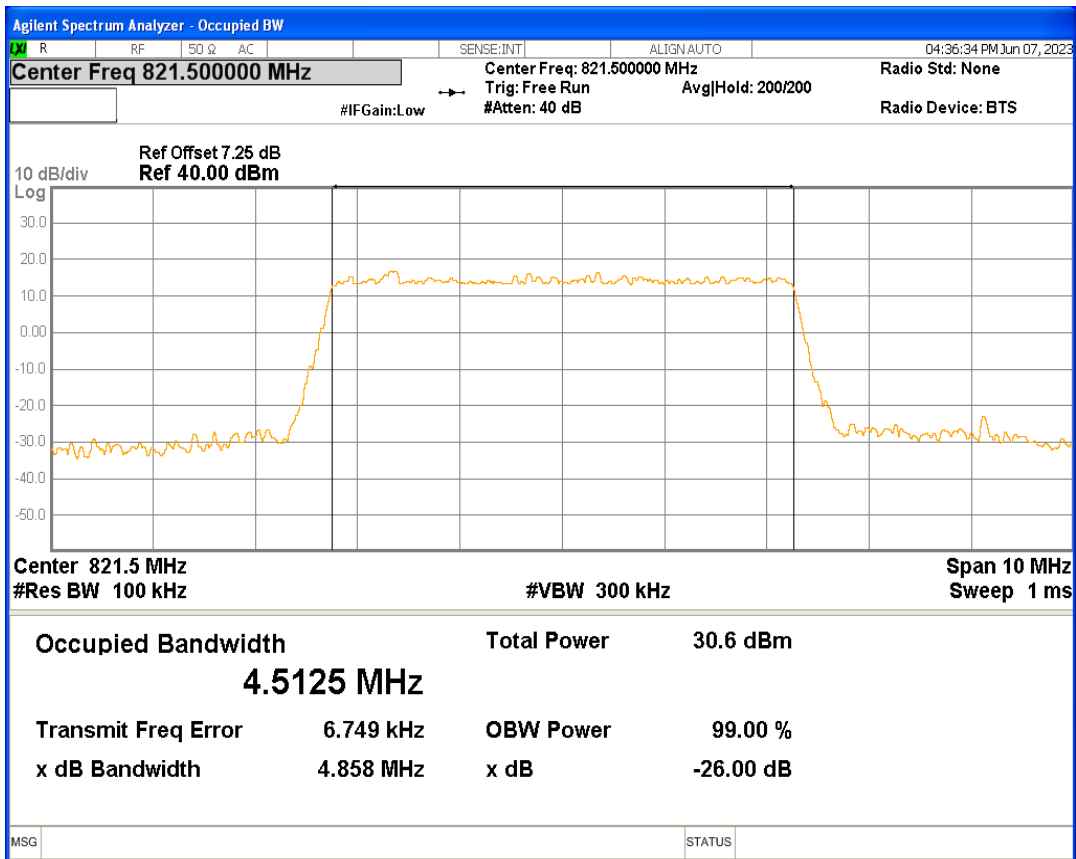

Band26(824-849) 16QAM BW=1.4MHz Channel=26797 RB Size=6 Position=#0