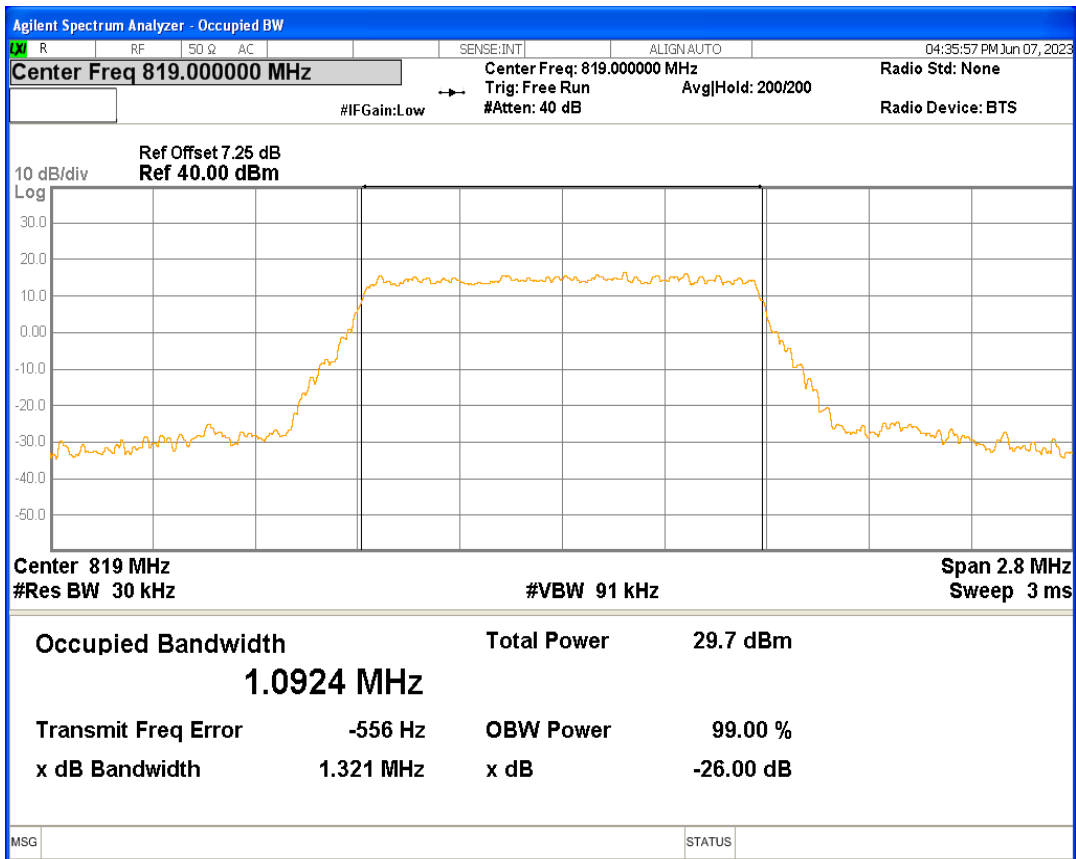

Band25 QPSK BW=5MHz Channel=26365 RB Size=25 Position=#0

Band25 QPSK BW=5MHz Channel=26665 RB Size=25 Position=#0

Band26(814-824) 16QAM BW=1.4MHz Channel=26697 RB Size=6 Position=#0

Band26(814-824) 16QAM BW=1.4MHz Channel=26740 RB Size=6 Position=#0