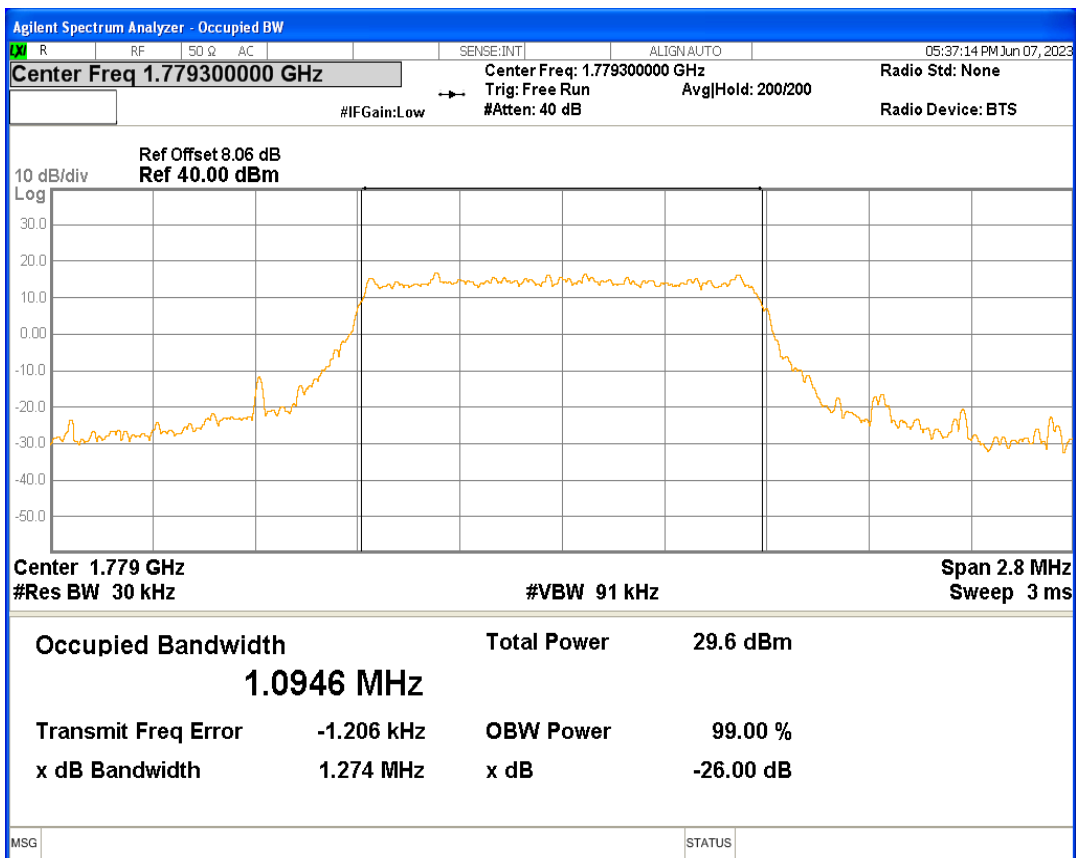

Band66 QPSK BW=10MHz Channel=132022 RB Size=50 Position=#0