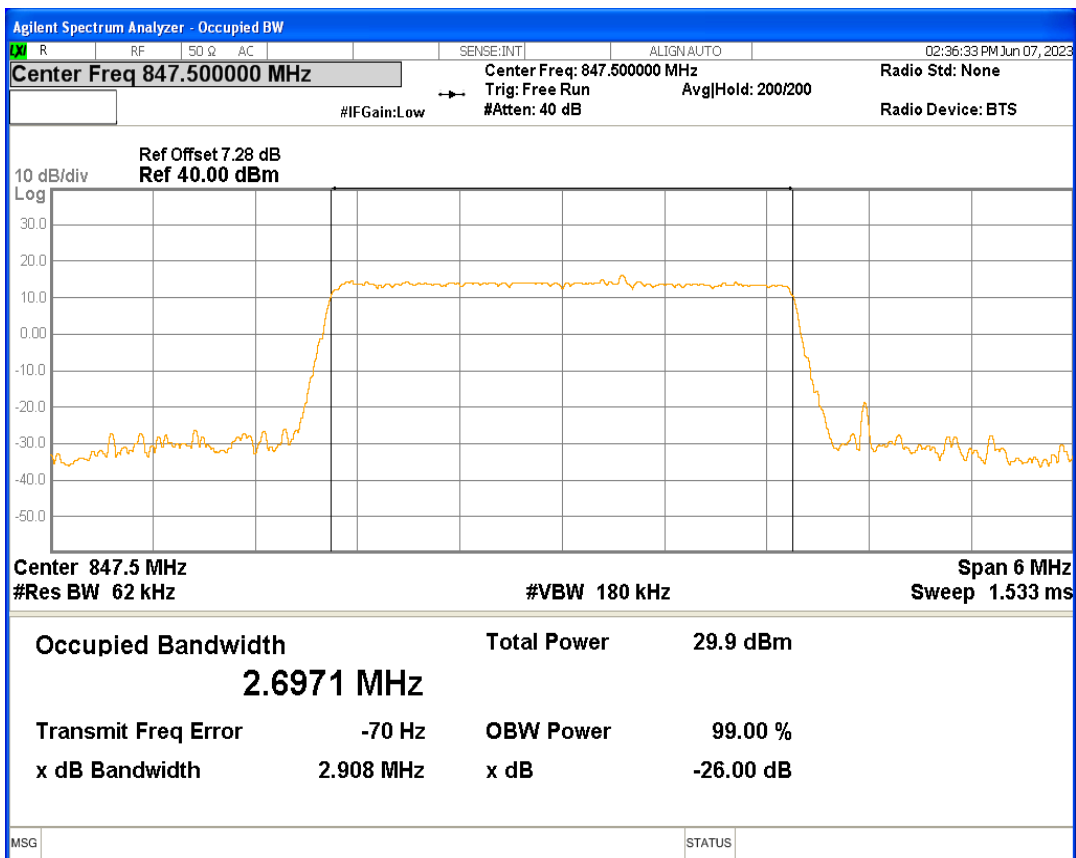

Band5 16QAM BW=5MHz Channel=20425 RB Size=25 Position=#0