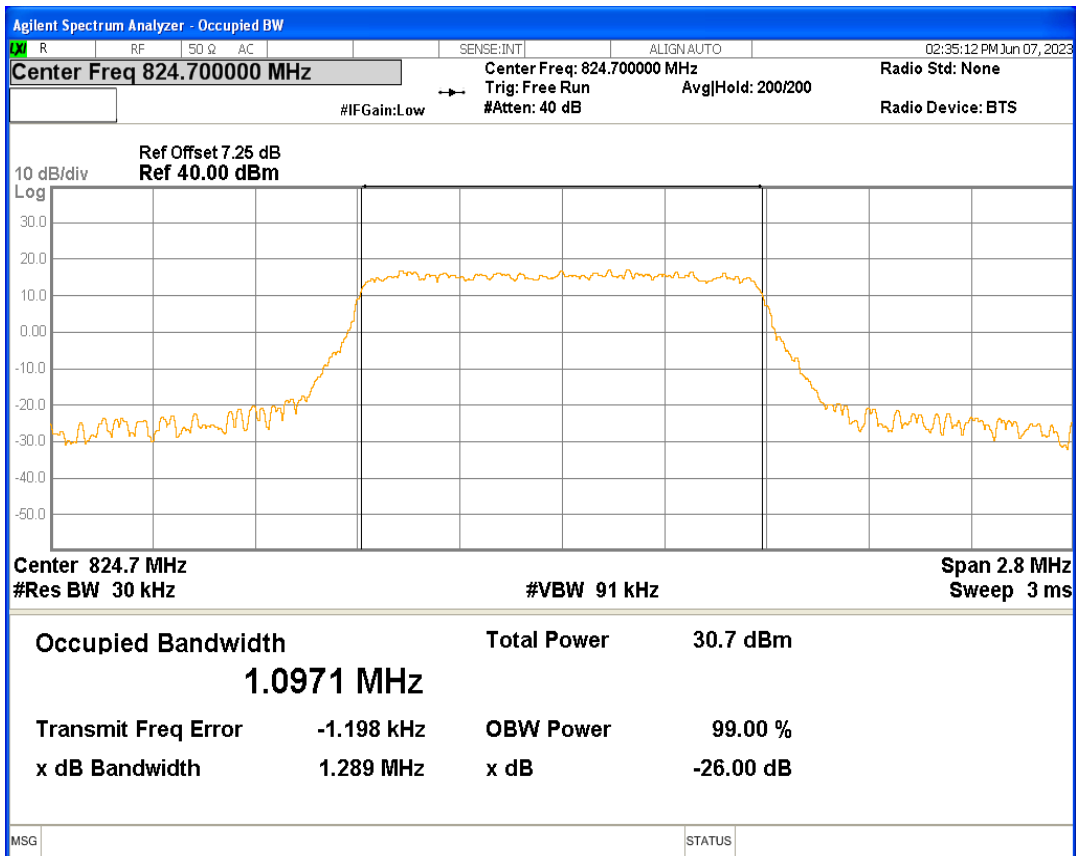

Band5 QPSK BW=1.4MHz Channel=20525 RB Size=6 Position=#0