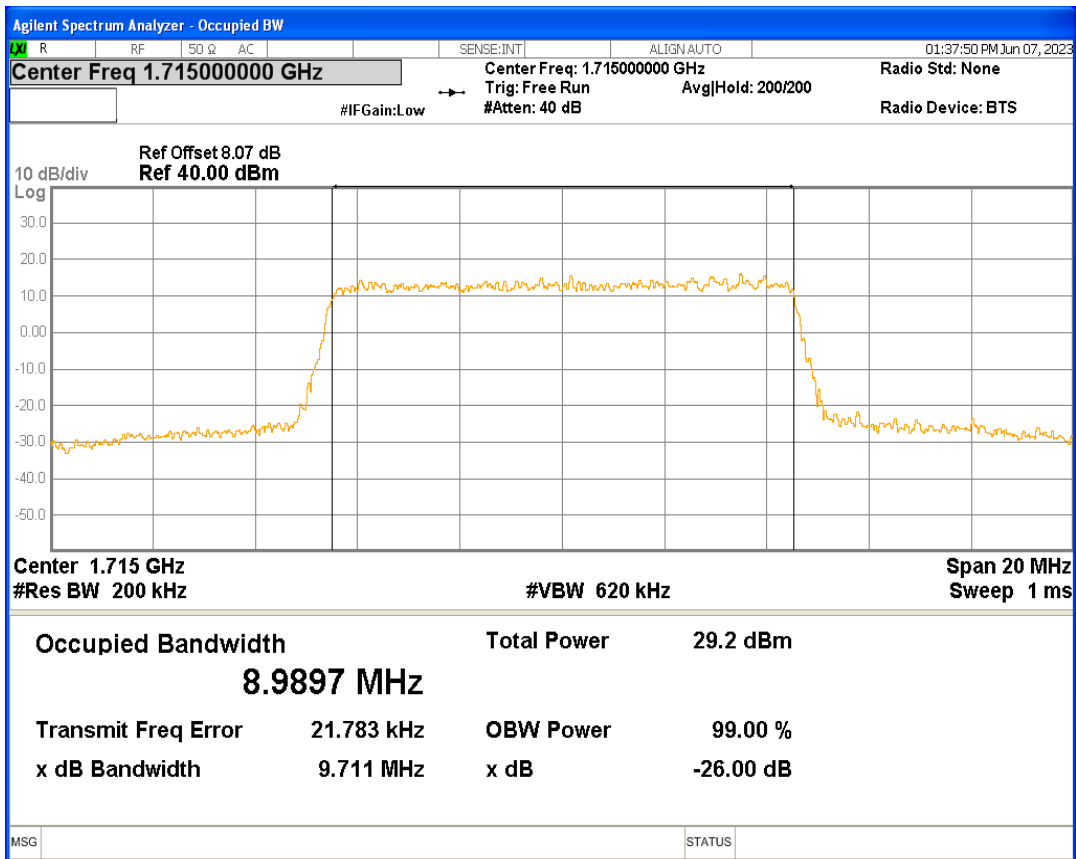

Band4 QPSK BW=10MHz Channel=20175 RB Size=50 Position=#0