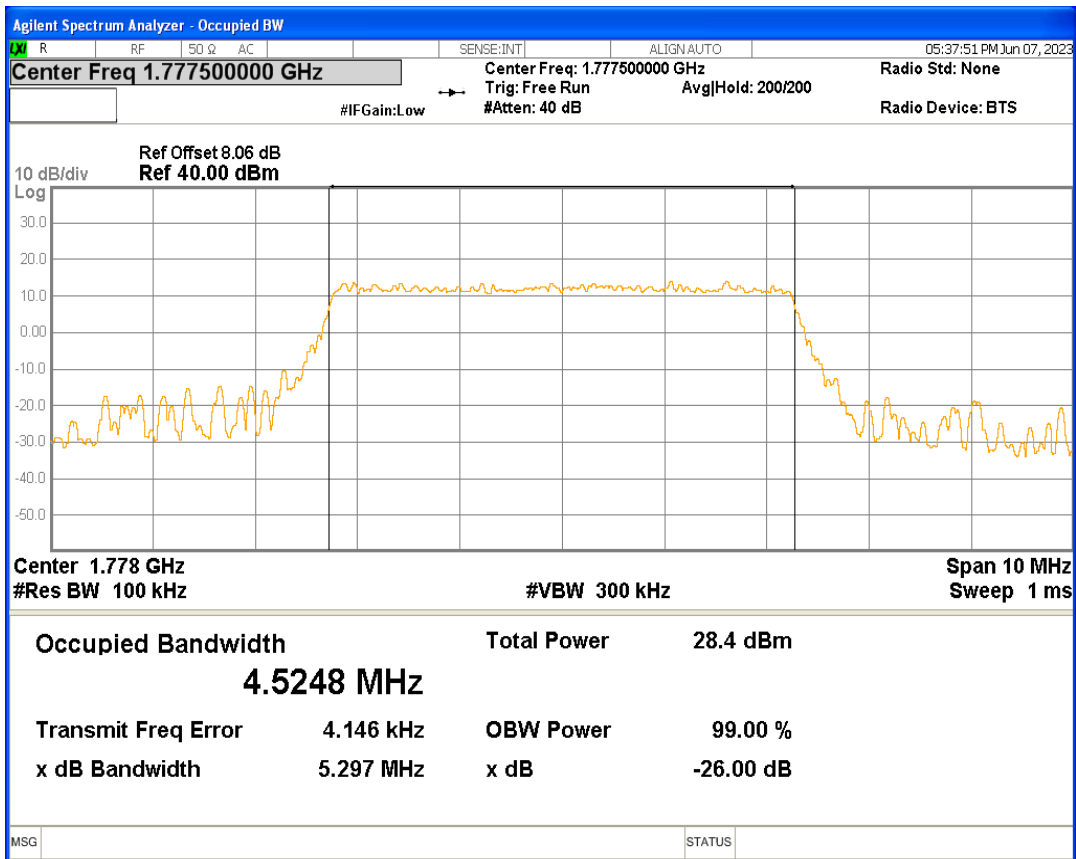

Band66 QPSK BW=1.4MHz Channel=131979 RB Size=6 Position=#0