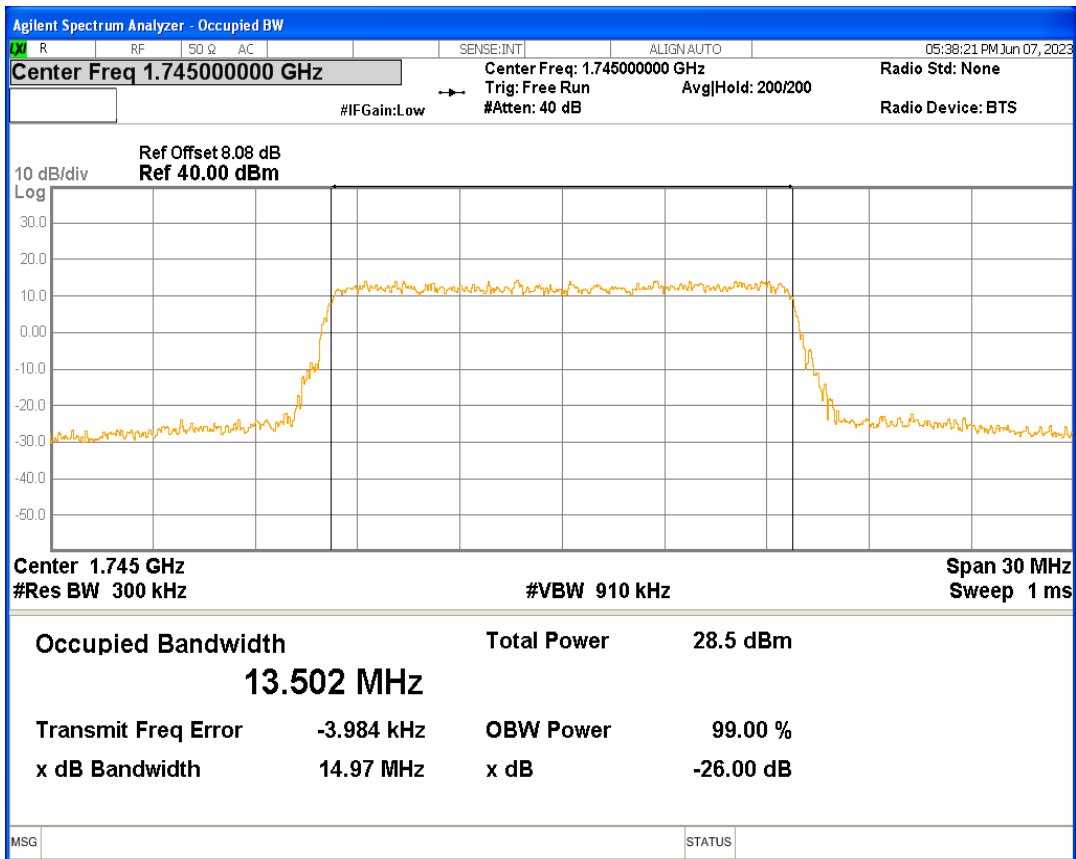

Band66 16QAM BW=10MHz Channel=132322 RB Size=50 Position=#0

Band66 16QAM BW=10MHz Channel=132622 RB Size=50 Position=#0

Band66 16QAM BW=15MHz Channel=132047 RB Size=75 Position=#0

Band66 16QAM BW=15MHz Channel=132322 RB Size=75 Position=#0