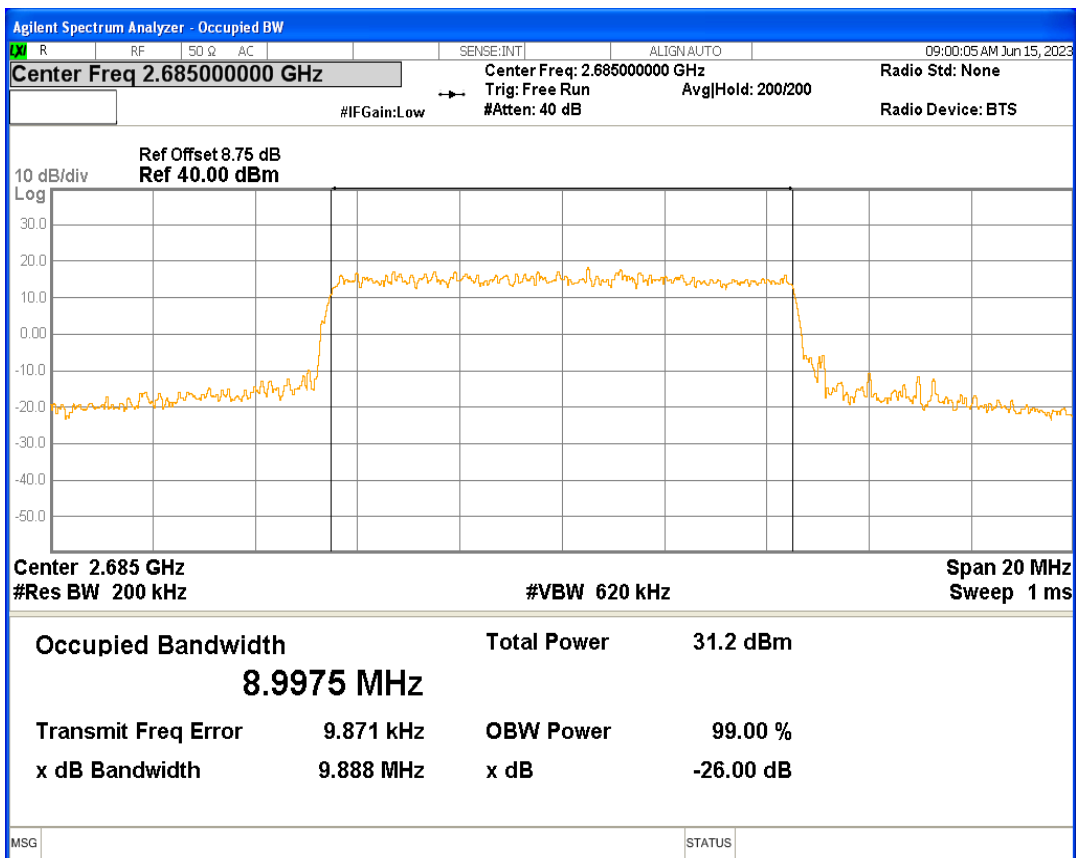

Band41 16QAM BW=15MHz Channel=39725 RB Size=75 Position=#0