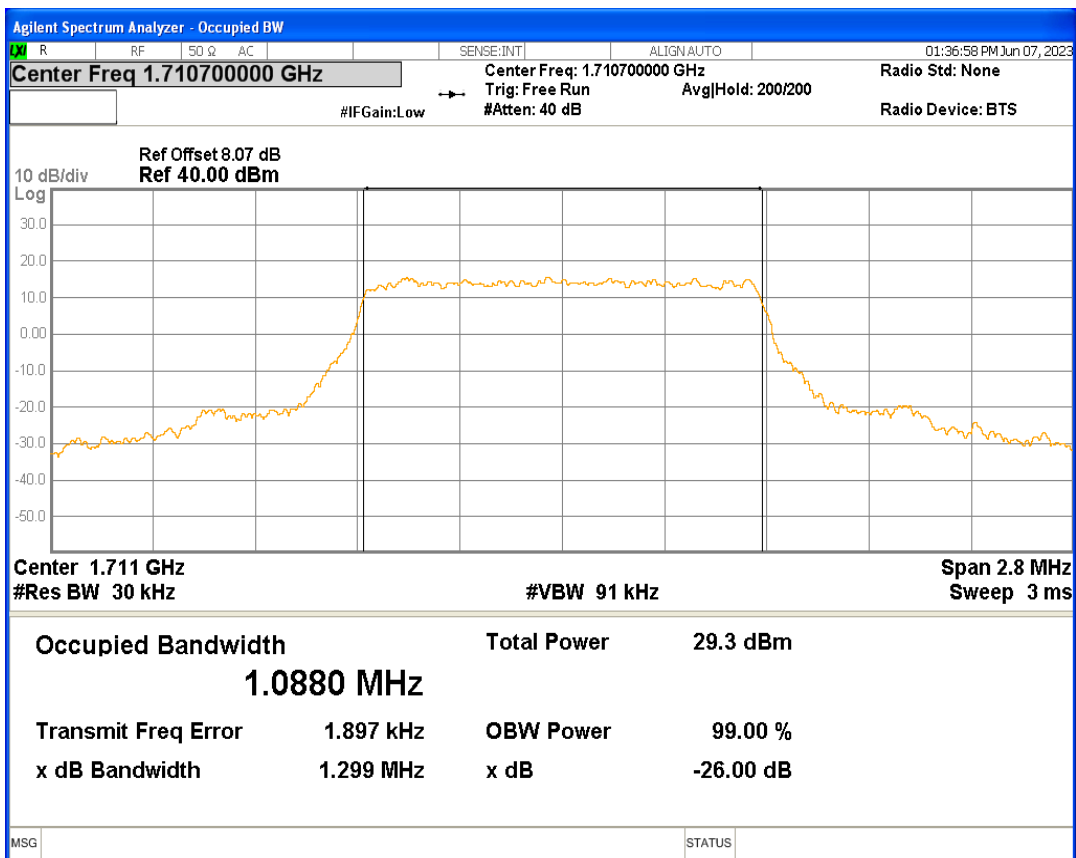

Band4 QPSK BW=1.4MHz Channel=20175 RB Size=6 Position=#0