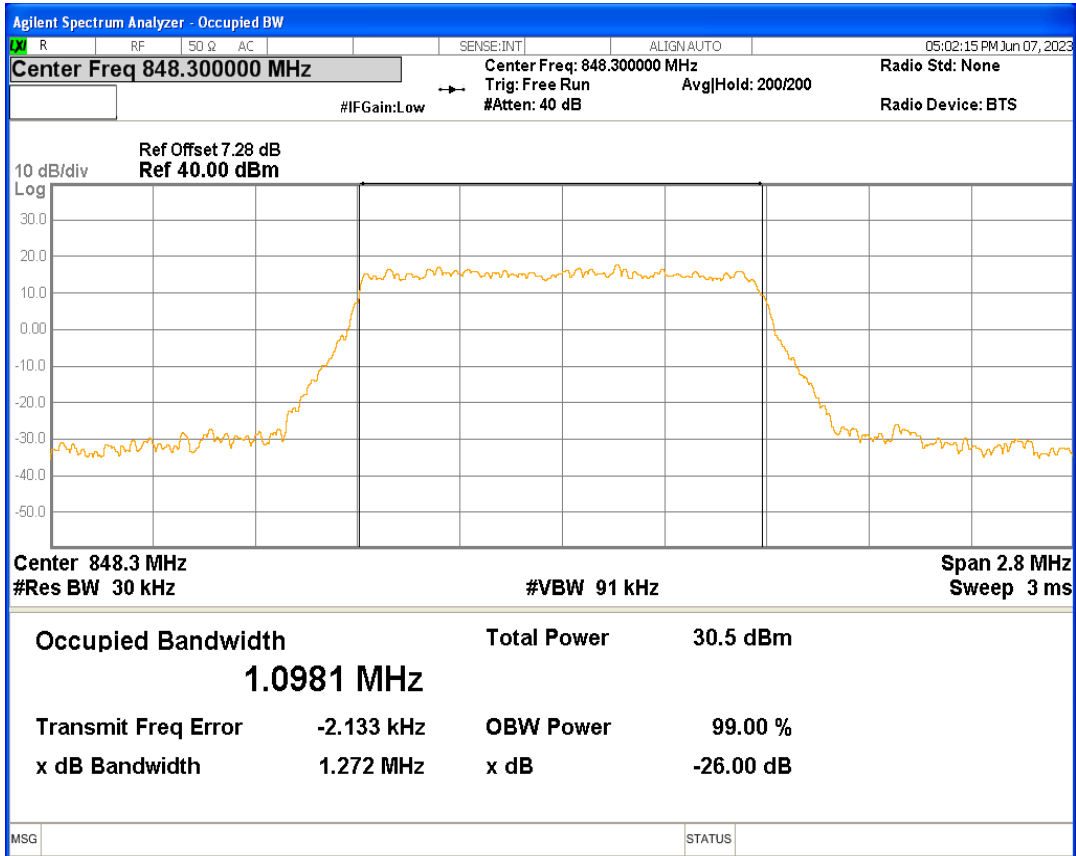

Band26(824-849) 16QAM BW=5MHz Channel=27015 RB Size=25 Position=#0

Band26(824-849) QPSK BW=1.4MHz Channel=26797 RB Size=6 Position=#0

Band26(824-849) QPSK BW=1.4MHz Channel=26915 RB Size=6 Position=#0

Band26(824-849) QPSK BW=1.4MHz Channel=27033 RB Size=6 Position=#0