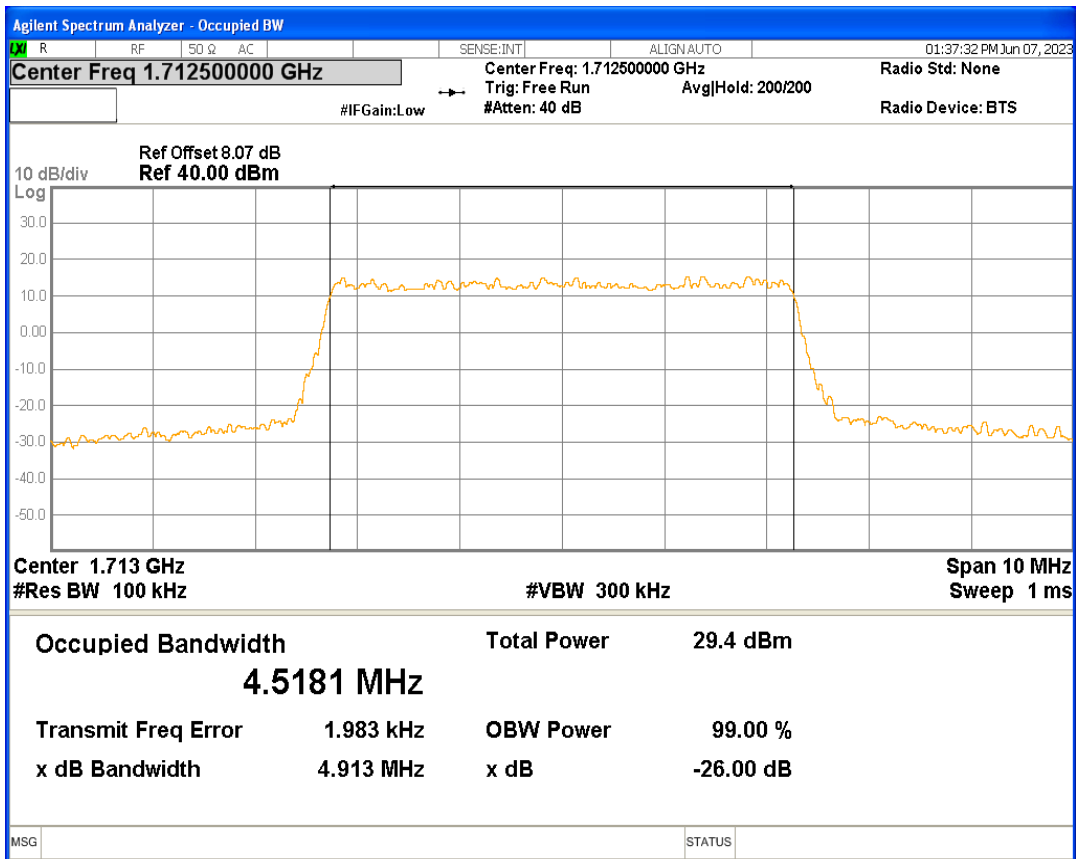

Band4 QPSK BW=5MHz Channel=20175 RB Size=25 Position=#0