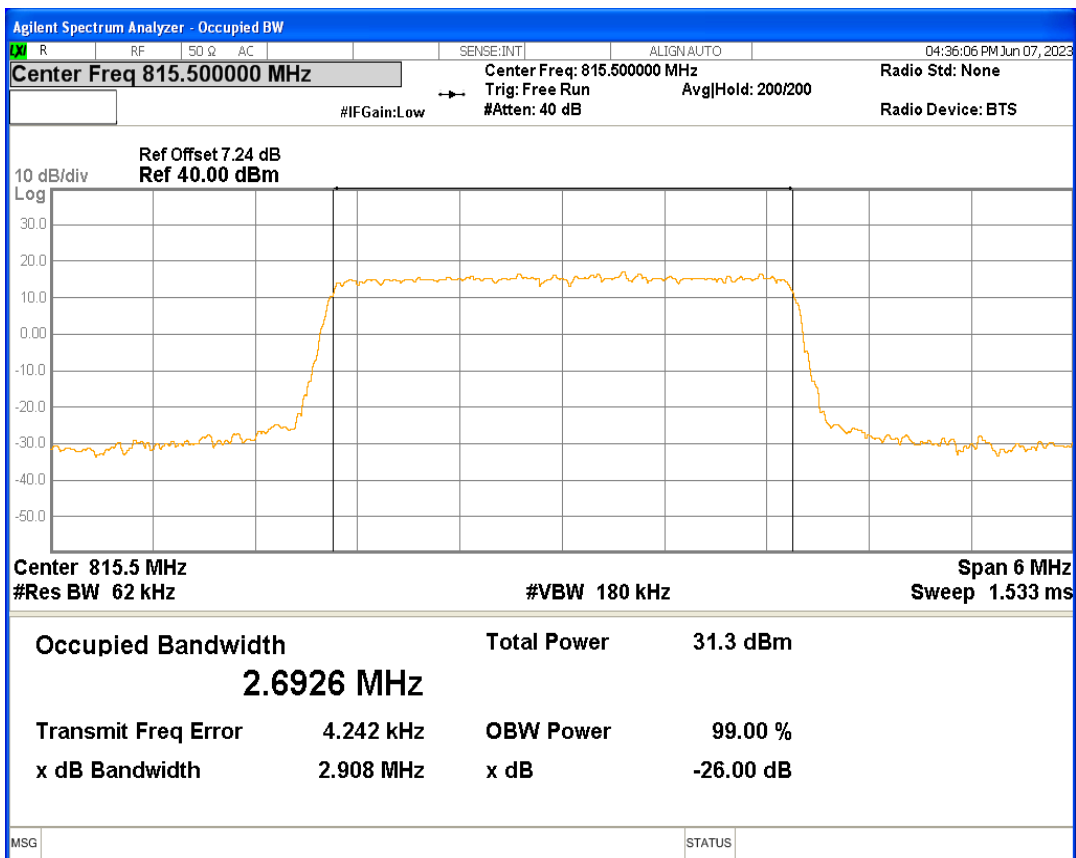

Band26(814-824) QPSK BW=3MHz Channel=26740 RB Size=15 Position=#0