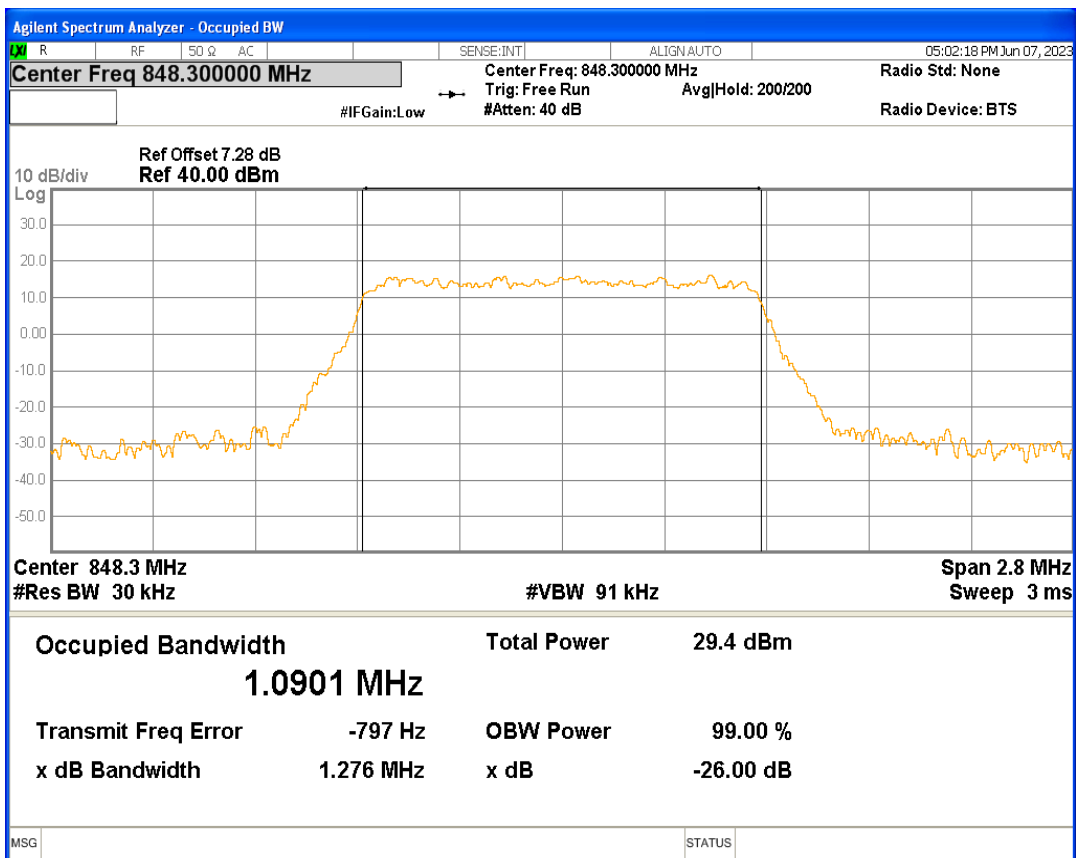

Band26(824-849) 16QAM BW=10MHz Channel=26840 RB Size=50 Position=#0