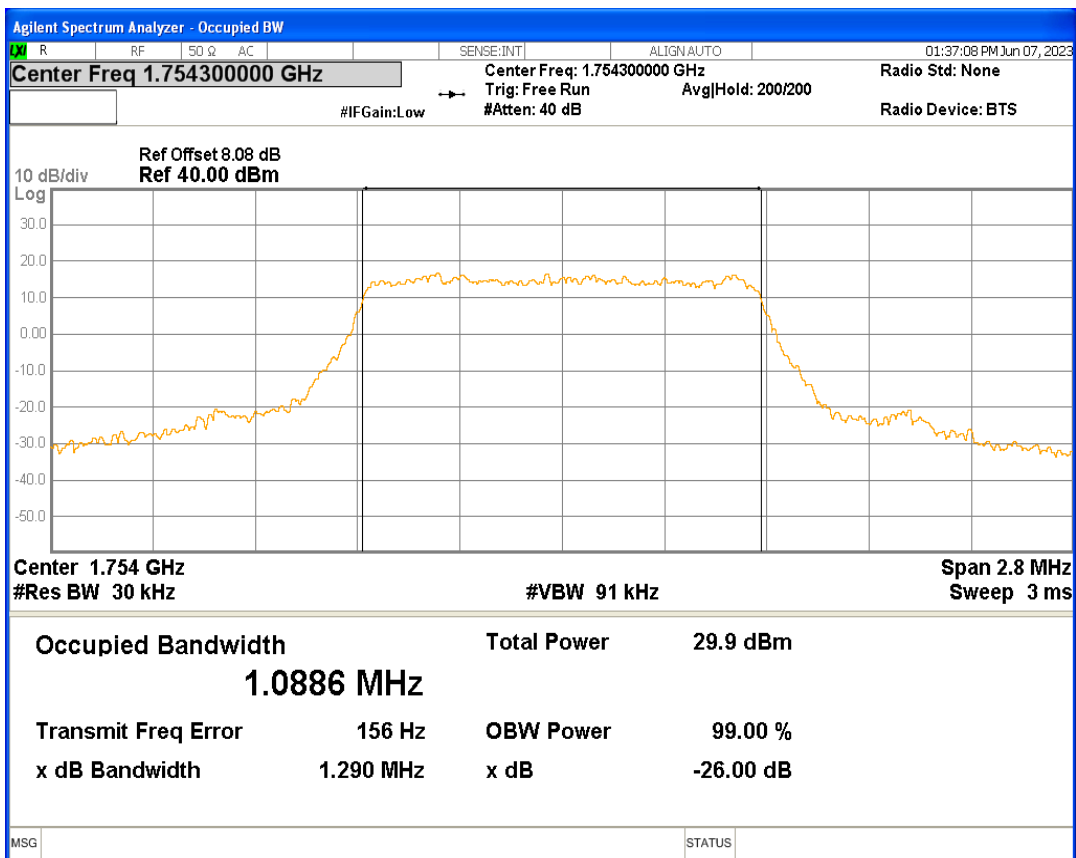

Band4 QPSK BW=10MHz Channel=20000 RB Size=50 Position=#0