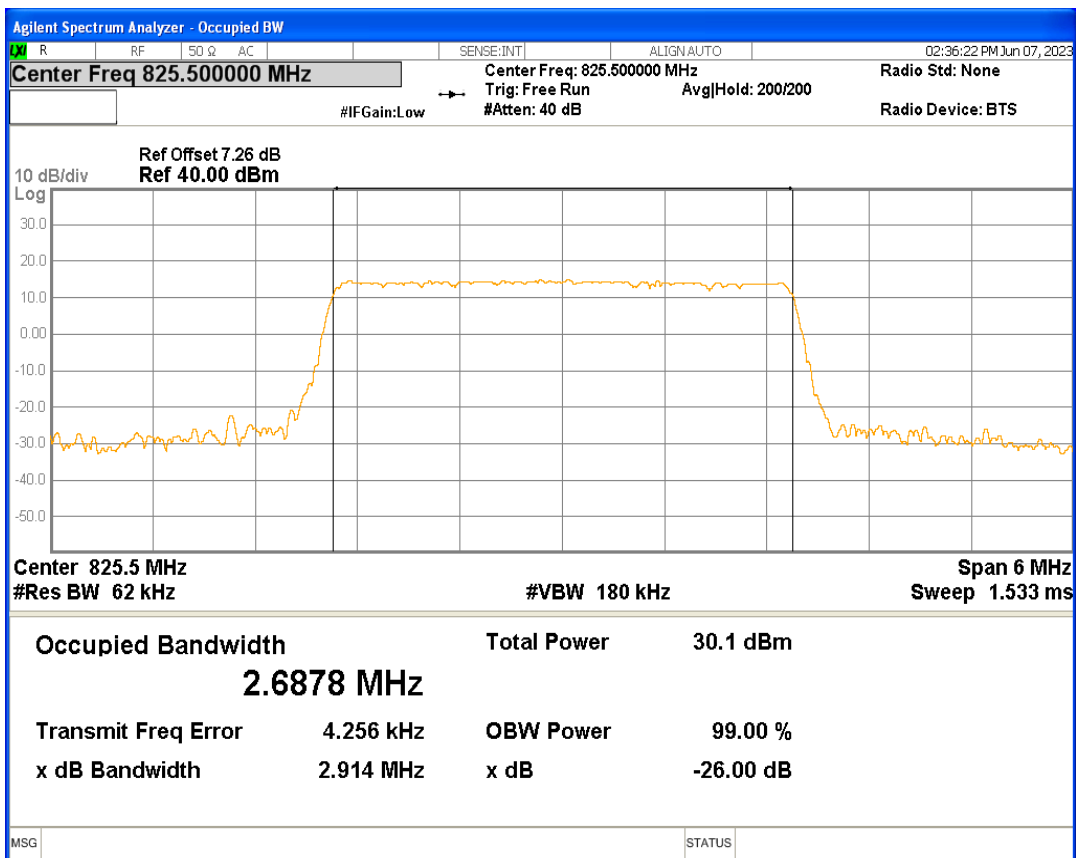

Band5 16QAM BW=3MHz Channel=20525 RB Size=15 Position=#0