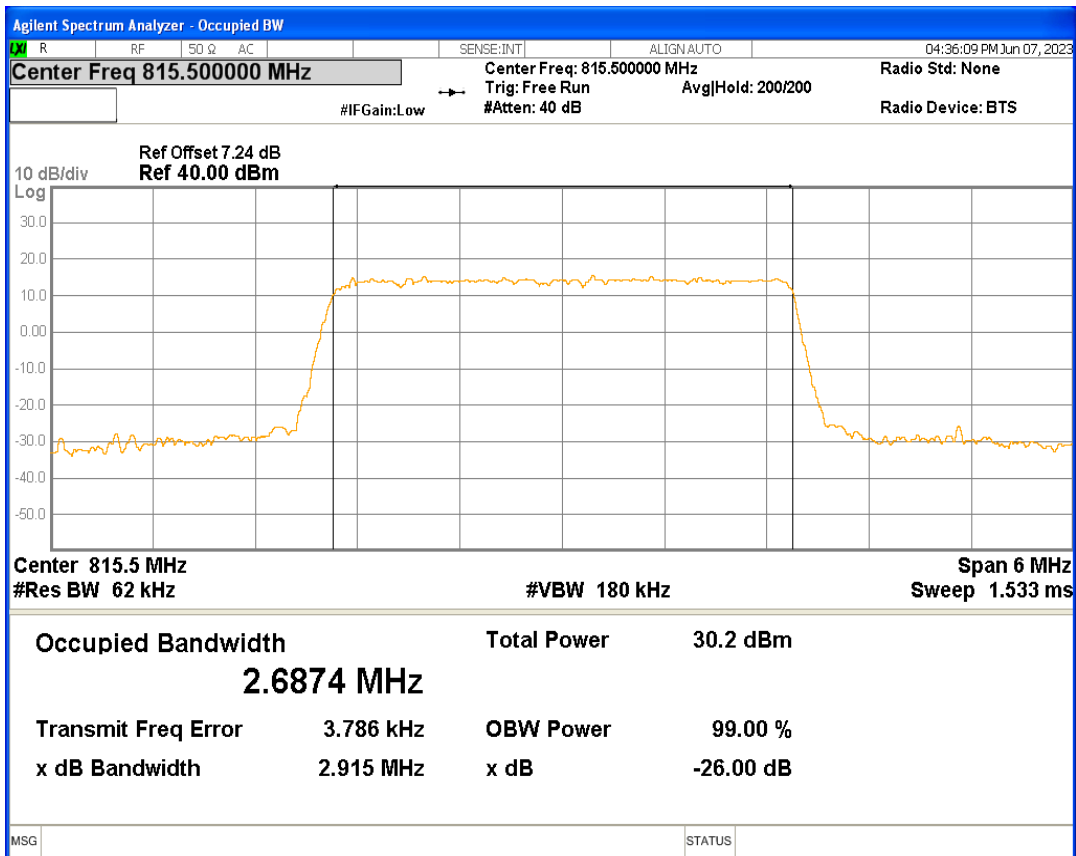

Band26(814-824) 16QAM BW=3MHz Channel=26740 RB Size=15 Position=#0