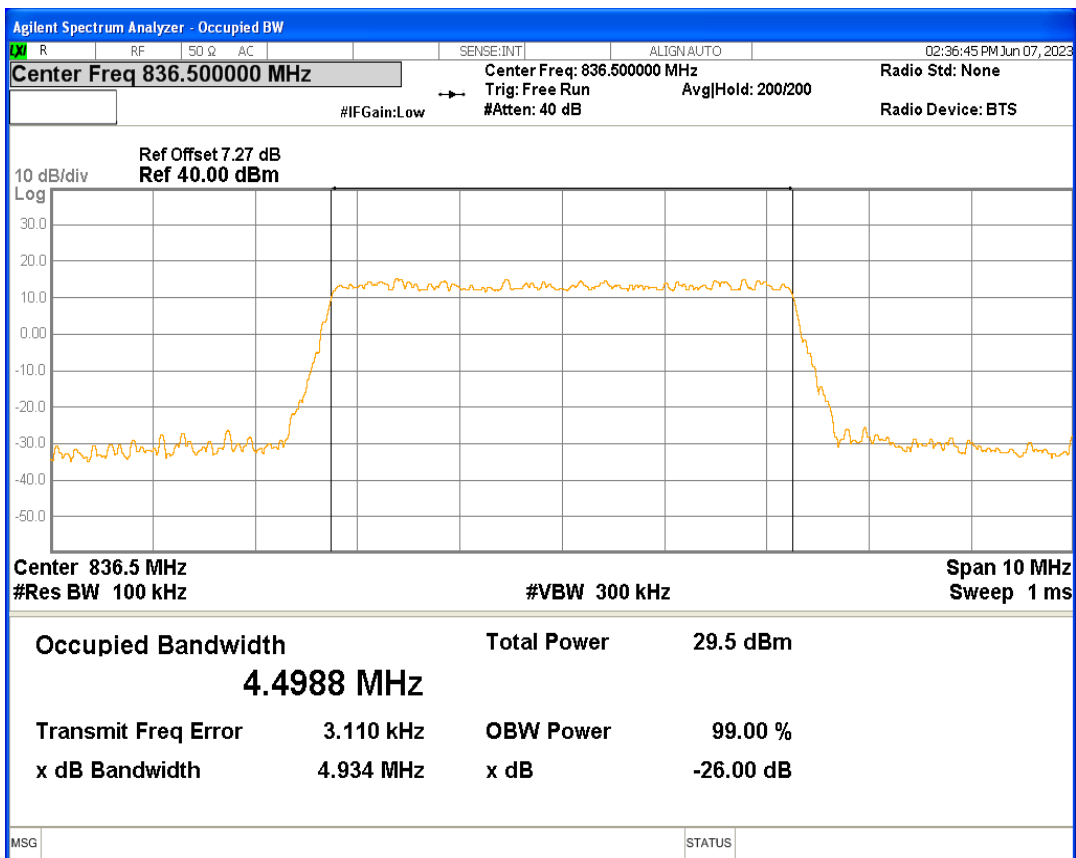

Band5 16QAM BW=5MHz Channel=20625 RB Size=25 Position=#0