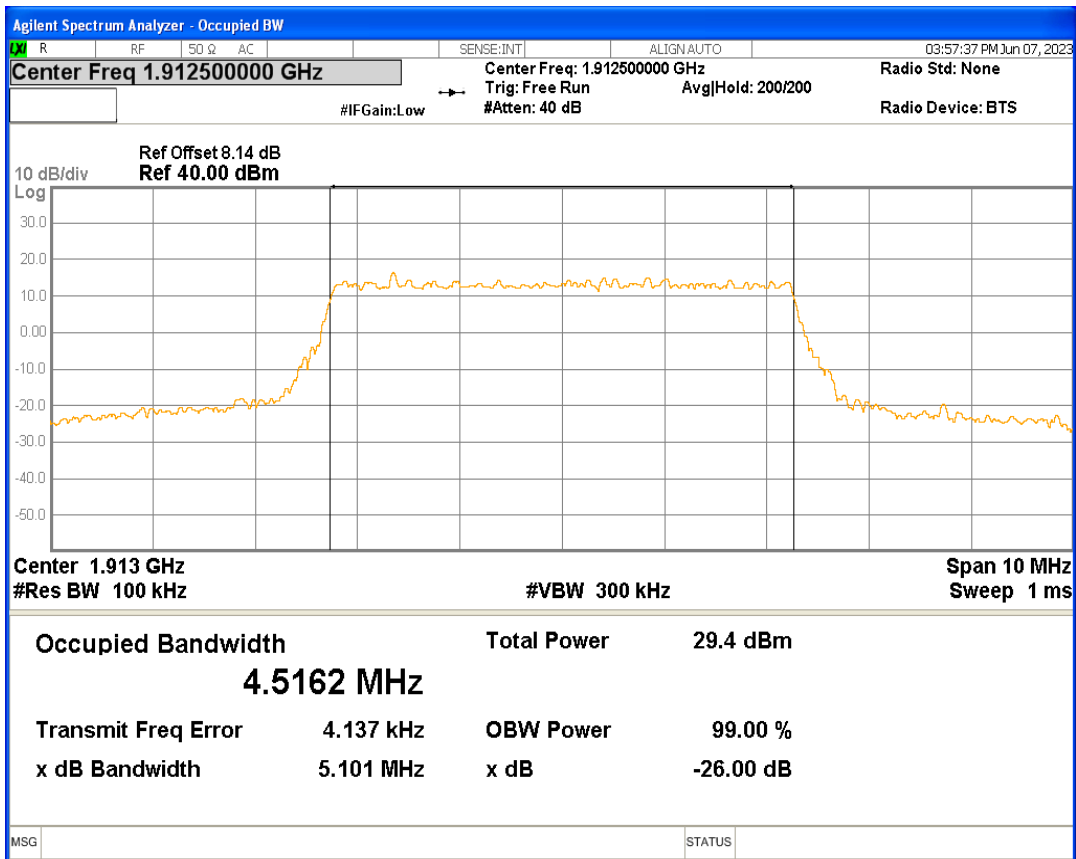

Band25 QPSK BW=5MHz Channel=26665 RB Size=25 Position=#0

Band26(814-824) 16QAM BW=1.4MHz Channel=26697 RB Size=6 Position=#0