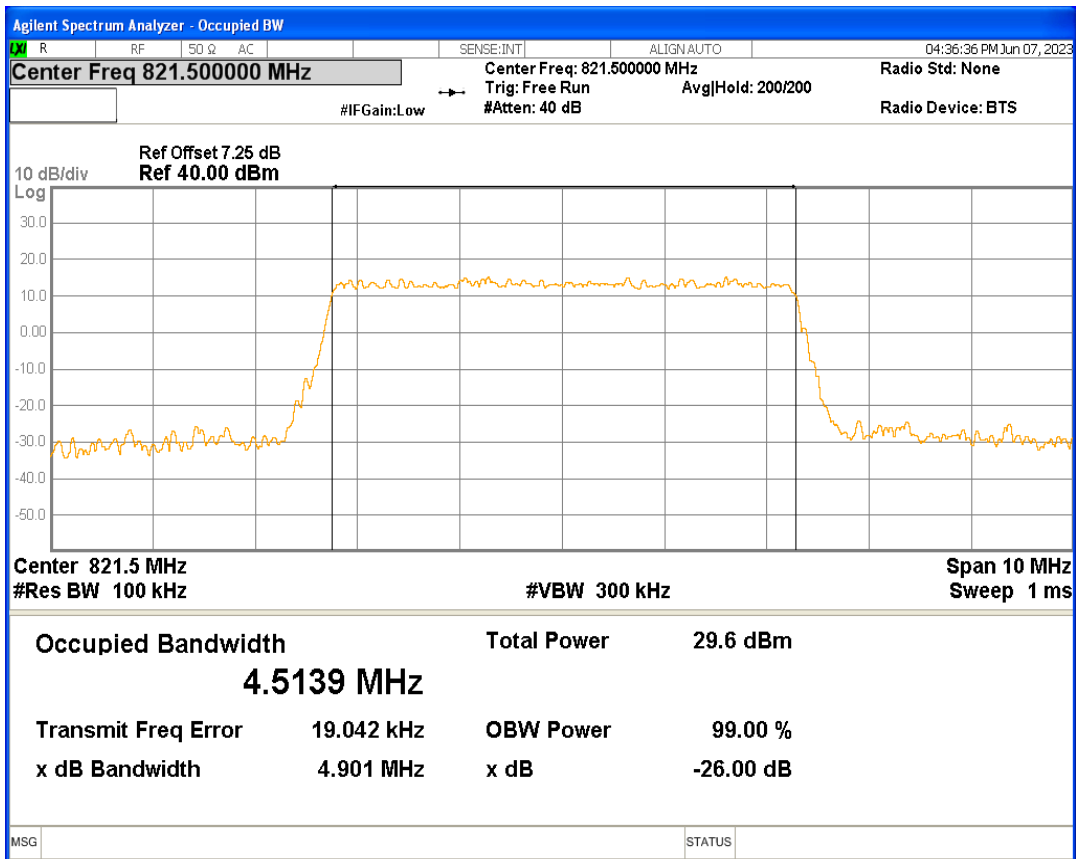

Band26(814-824) QPSK BW=1.4MHz Channel=26697 RB Size=6 Position=#0