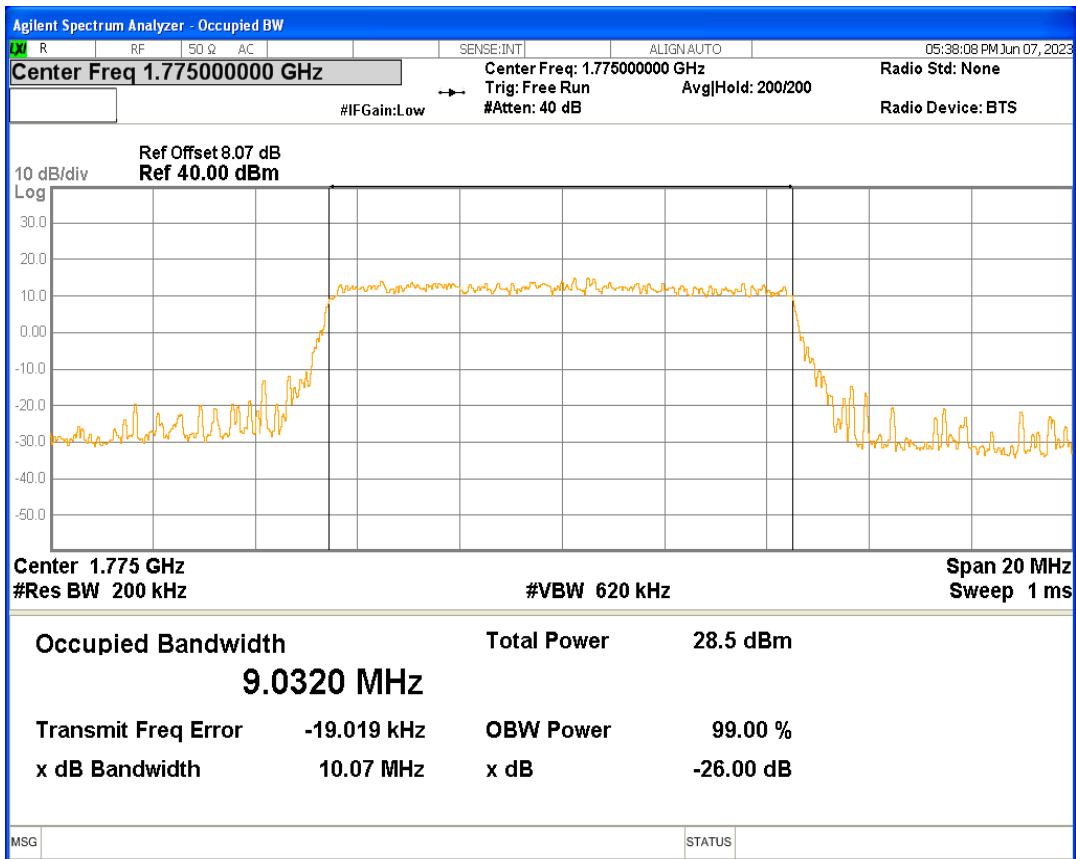

Band66 16QAM BW=15MHz Channel=132047 RB Size=75 Position=#0