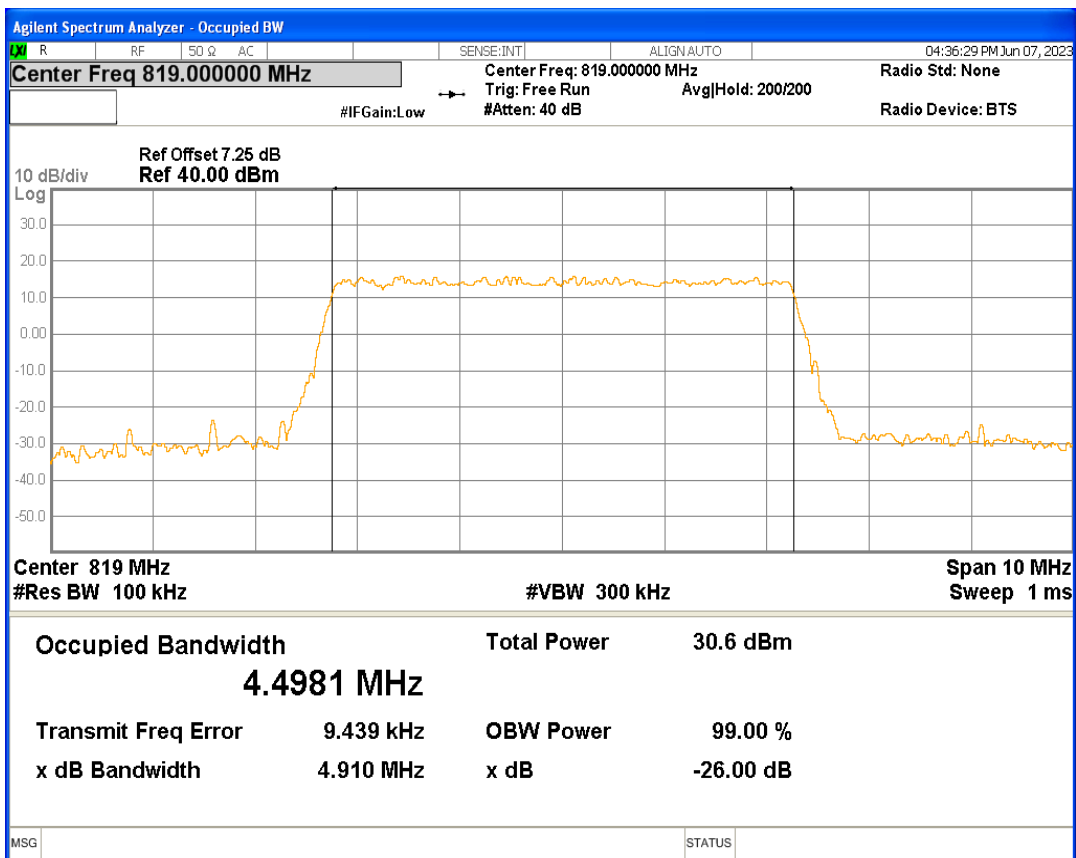

Band26(814-824) QPSK BW=5MHz Channel=26765 RB Size=25 Position=#0