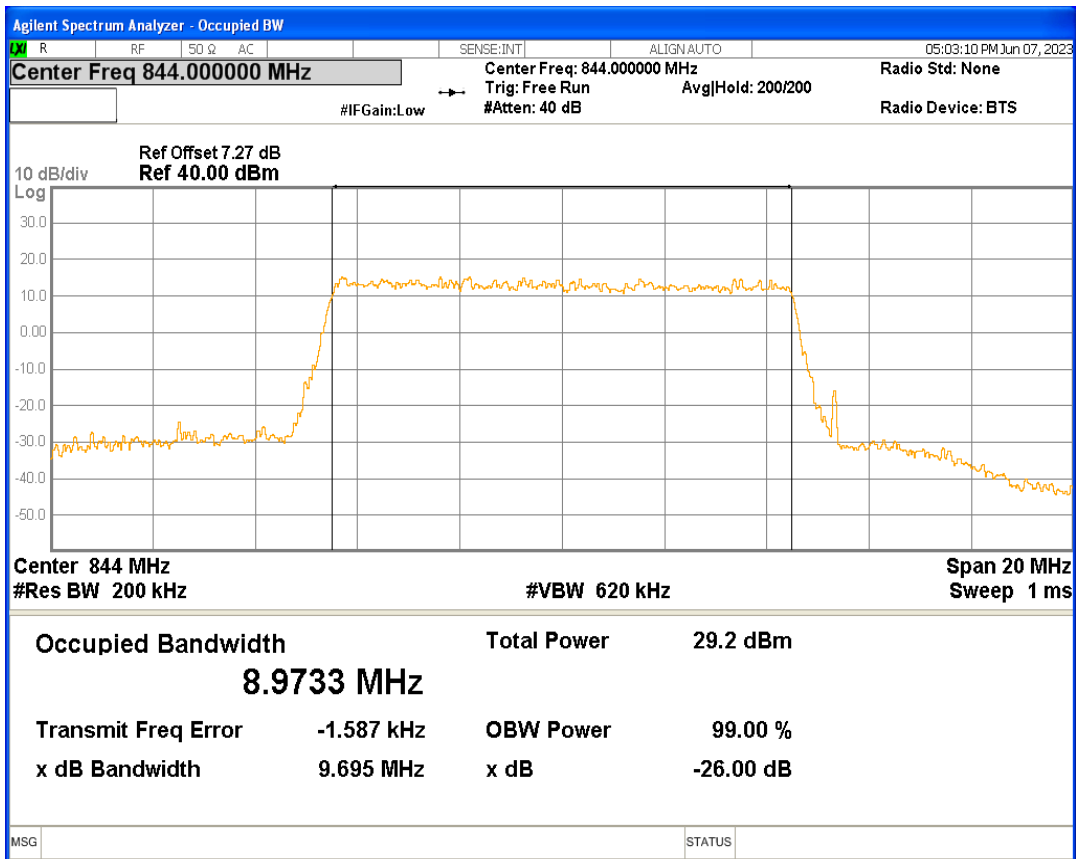

Band26(824-849) 16QAM BW=15MHz Channel=26865 RB Size=75 Position=#0