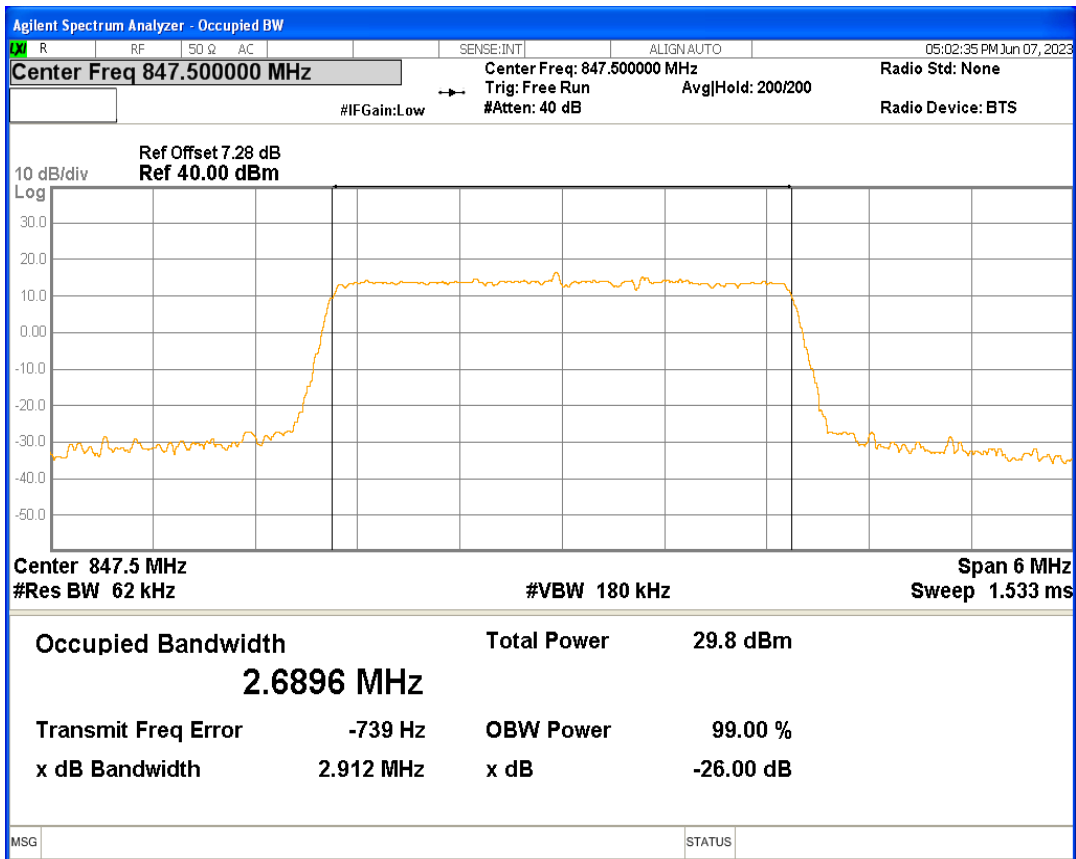

Band26(824-849) 16QAM BW=5MHz Channel=26815 RB Size=25 Position=#0