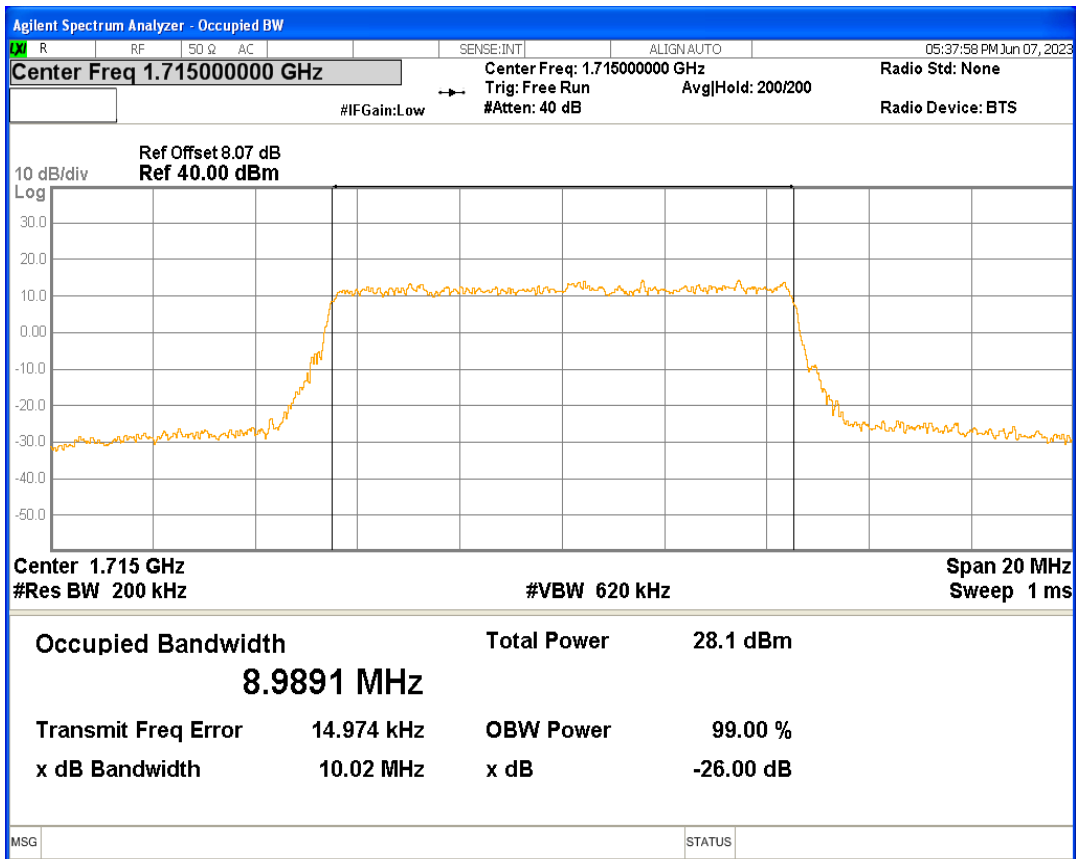

Band66 16QAM BW=1.4MHz Channel=131979 RB Size=6 Position=#0

Band66 16QAM BW=1.4MHz Channel=132322 RB Size=6 Position=#0

Band66 16QAM BW=1.4MHz Channel=132665 RB Size=6 Position=#0

Band66 16QAM BW=10MHz Channel=132022 RB Size=50 Position=#0