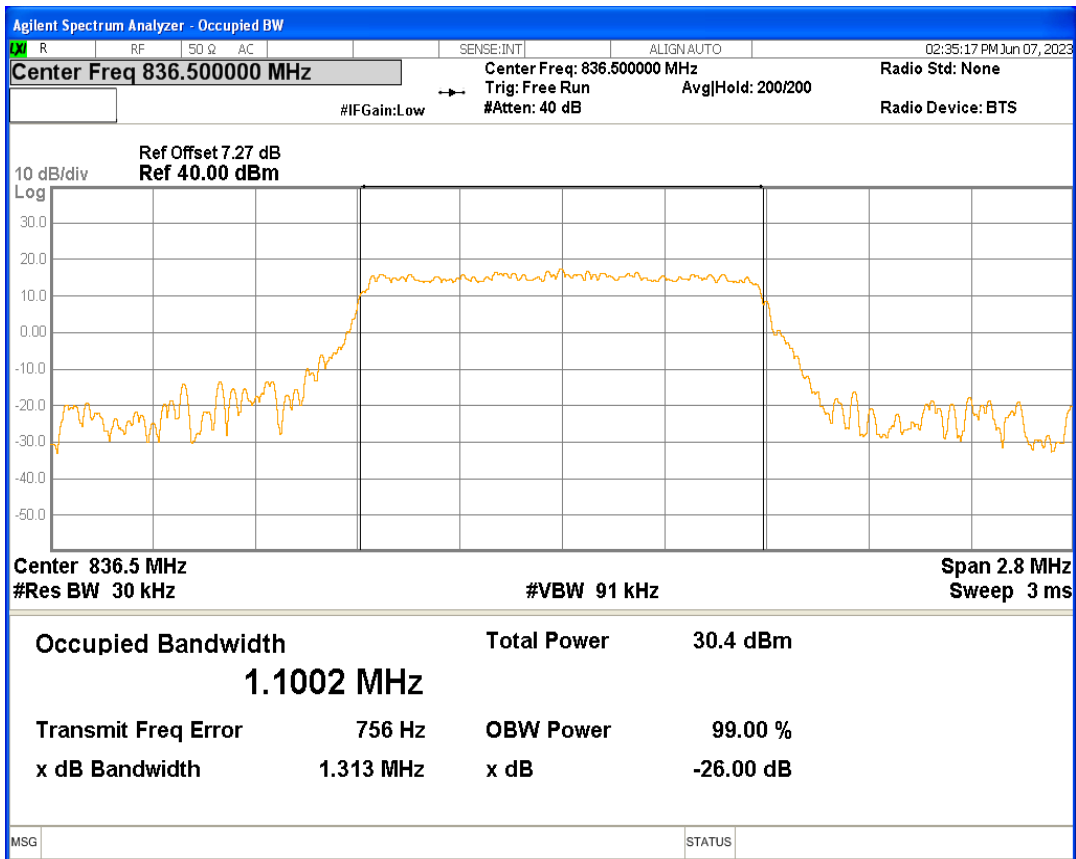

Band5 QPSK BW=1.4MHz Channel=20643 RB Size=6 Position=#0