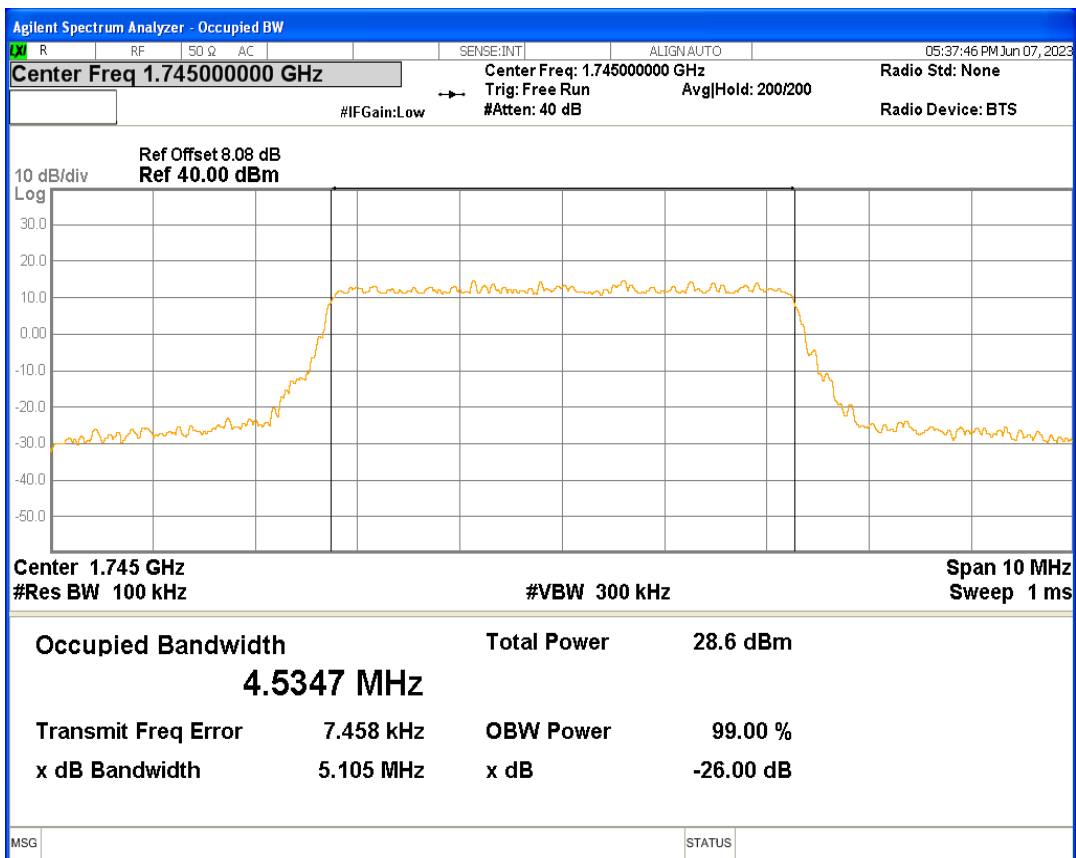

Band66 16QAM BW=5MHz Channel=132647 RB Size=25 Position=#0