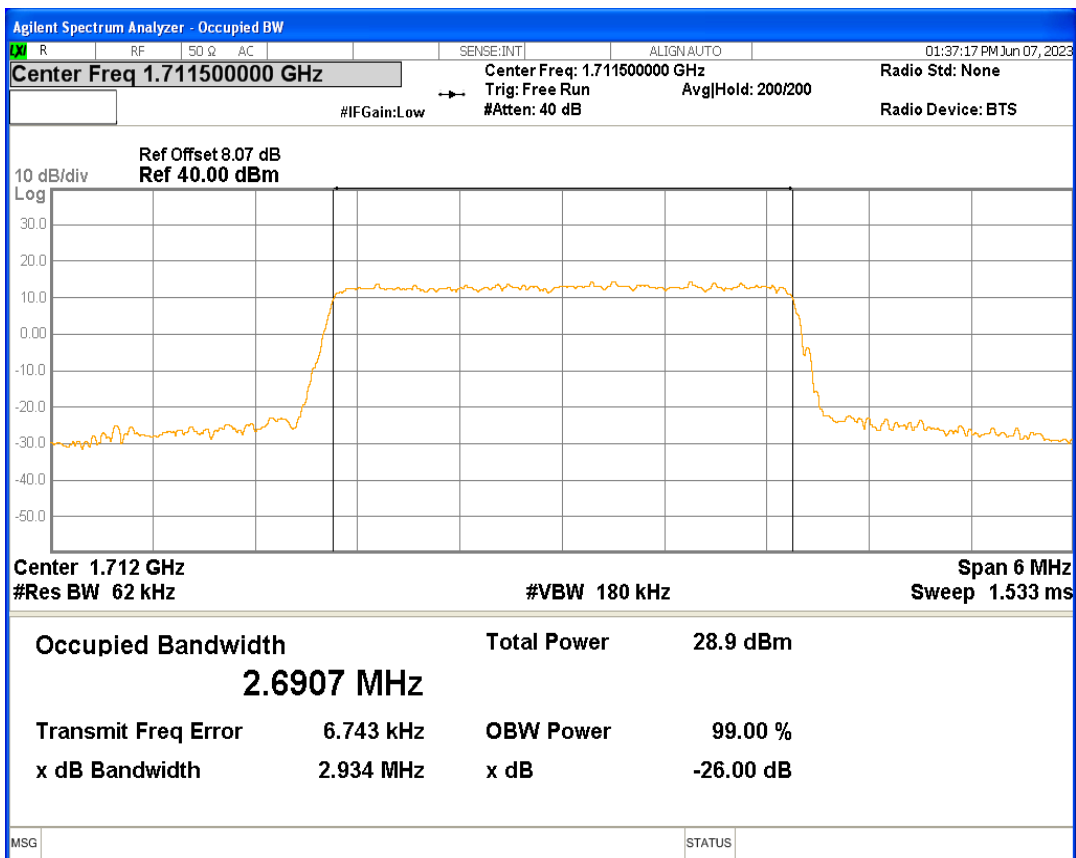

Band4 16QAM BW=3MHz Channel=20175 RB Size=15 Position=#0