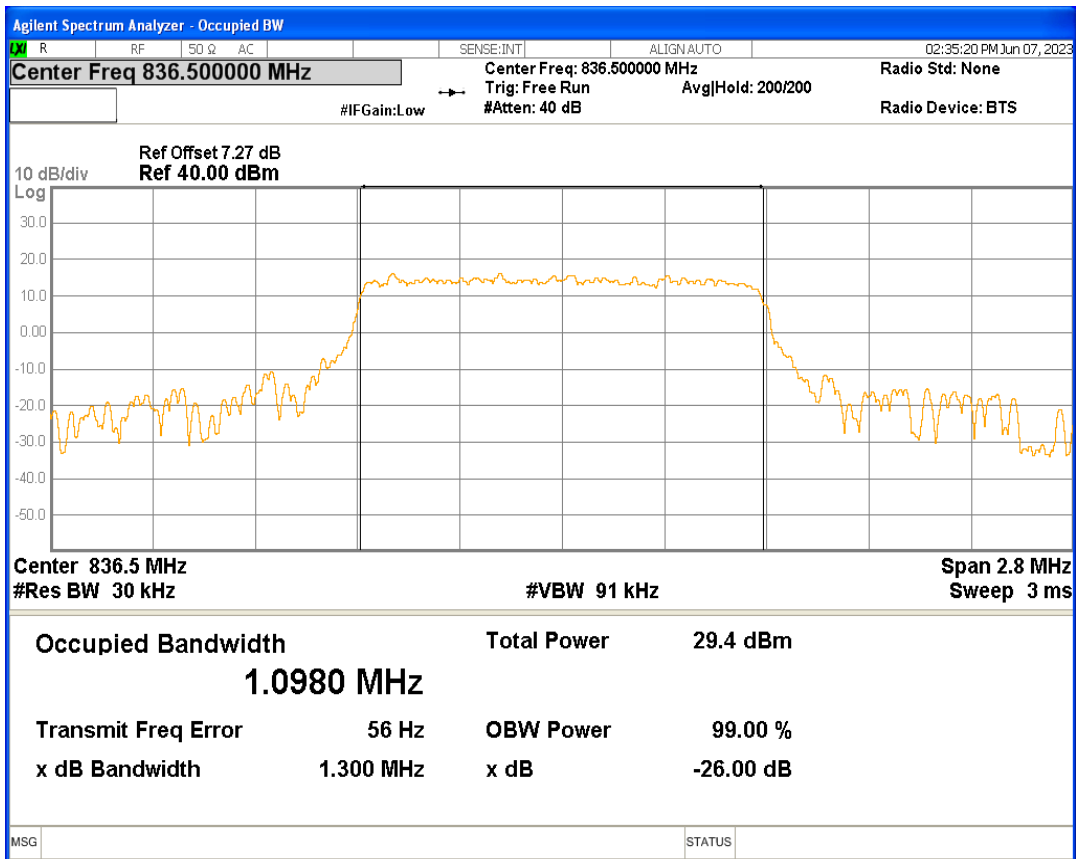

Band5 16QAM BW=1.4MHz Channel=20643 RB Size=6 Position=#0