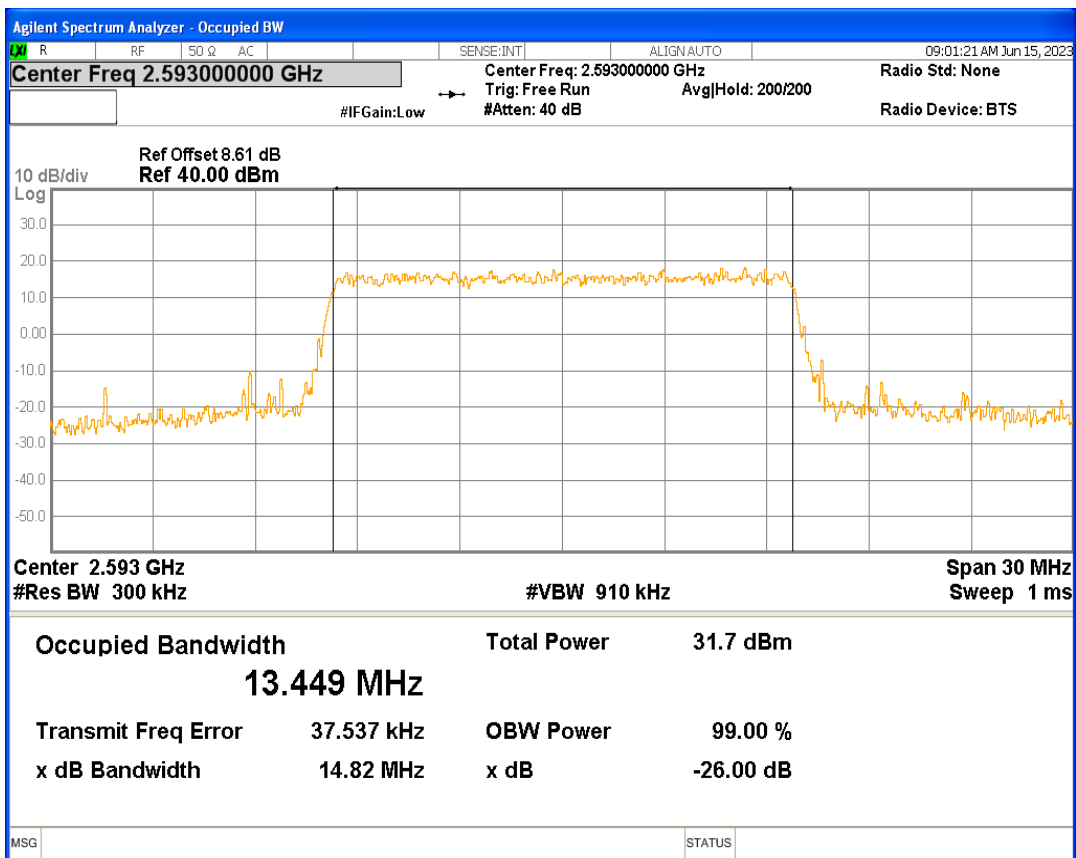

Band41 16QAM BW=15MHz Channel=41515 RB Size=75 Position=#0