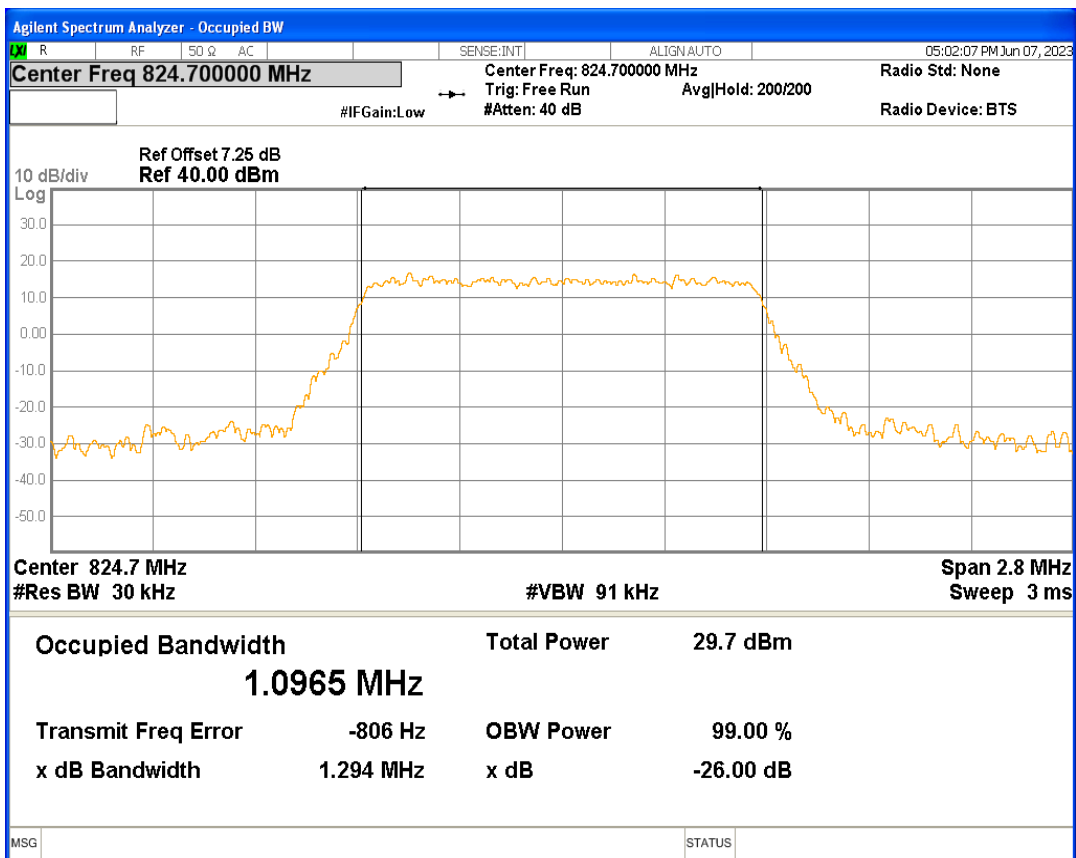

Band26(814-824) QPSK BW=5MHz Channel=26715 RB Size=25 Position=#0

Band26(814-824) QPSK BW=5MHz Channel=26740 RB Size=25 Position=#0

Band26(814-824) QPSK BW=5MHz Channel=26765 RB Size=25 Position=#0

Band26(824-849) 16QAM BW=1.4MHz Channel=26797 RB Size=6 Position=#0