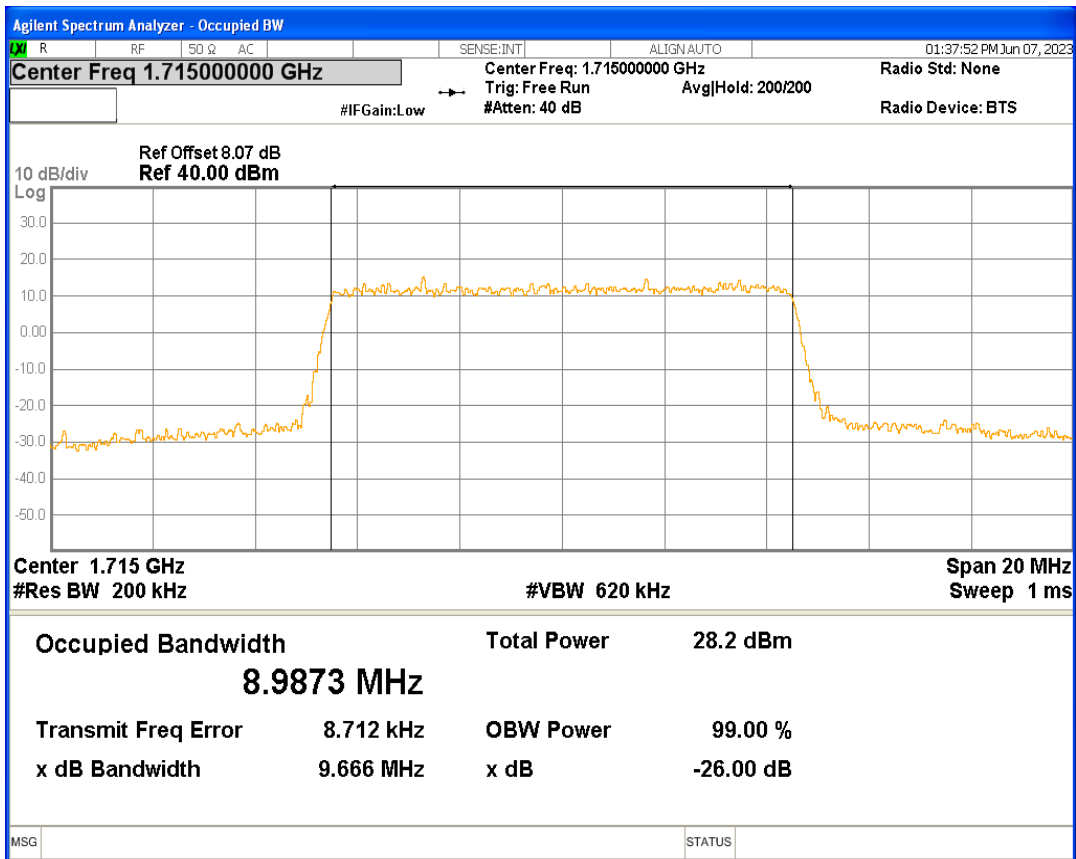

Band4 16QAM BW=1.4MHz Channel=19957 RB Size=6 Position=#0

Band4 16QAM BW=1.4MHz Channel=20175 RB Size=6 Position=#0

Band4 16QAM BW=1.4MHz Channel=20393 RB Size=6 Position=#0

Band4 16QAM BW=10MHz Channel=20000 RB Size=50 Position=#0