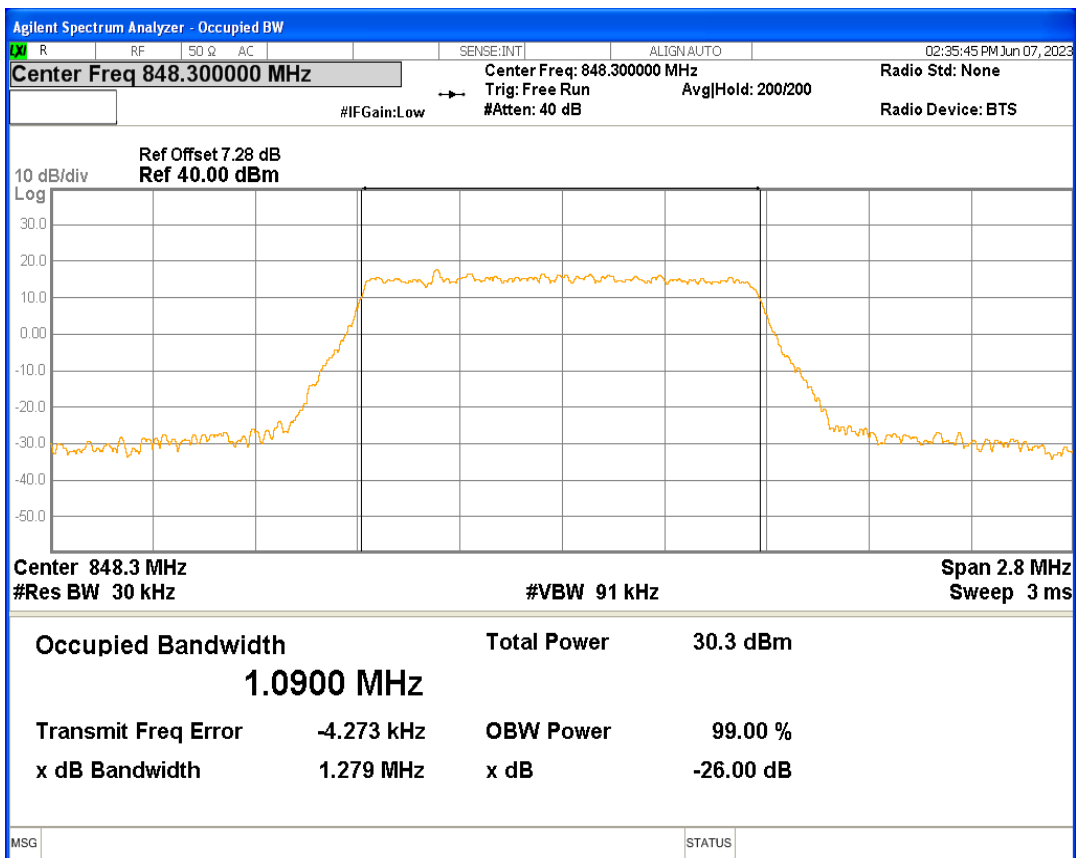

Band5 QPSK BW=10MHz Channel=20450 RB Size=50 Position=#0