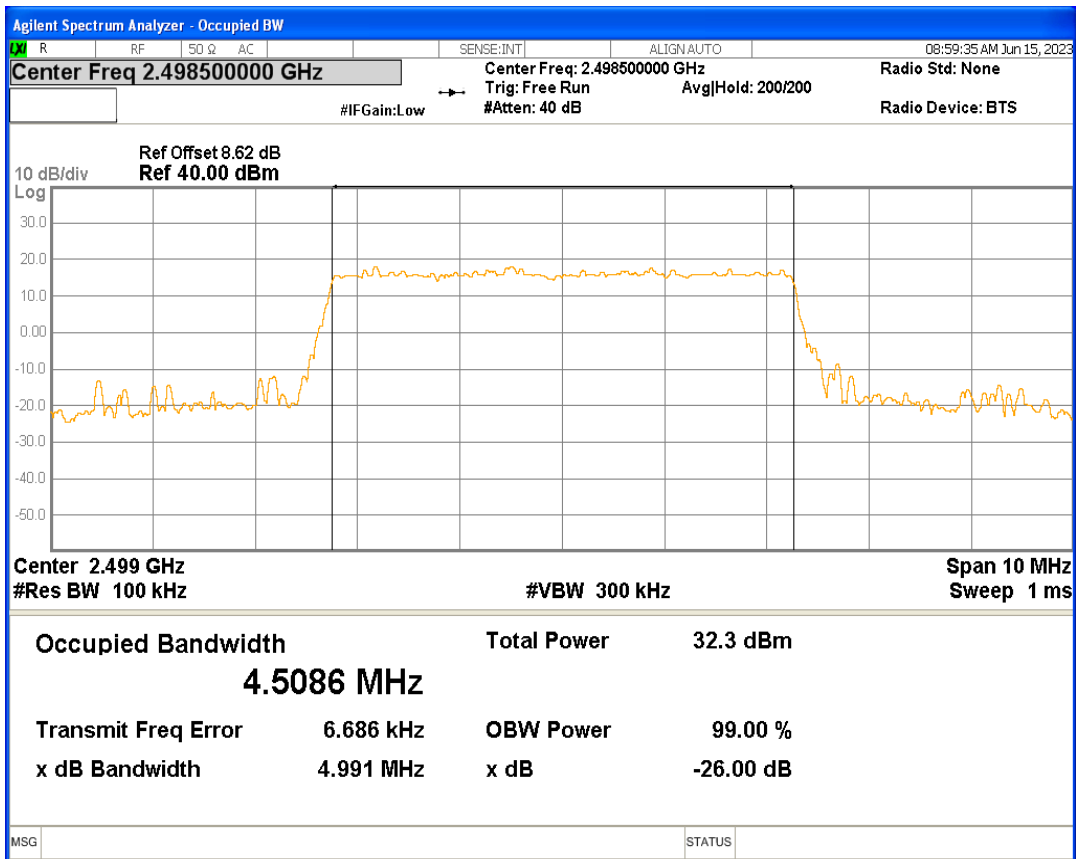

Band41 16QAM BW=5MHz Channel=40620 RB Size=25 Position=#0