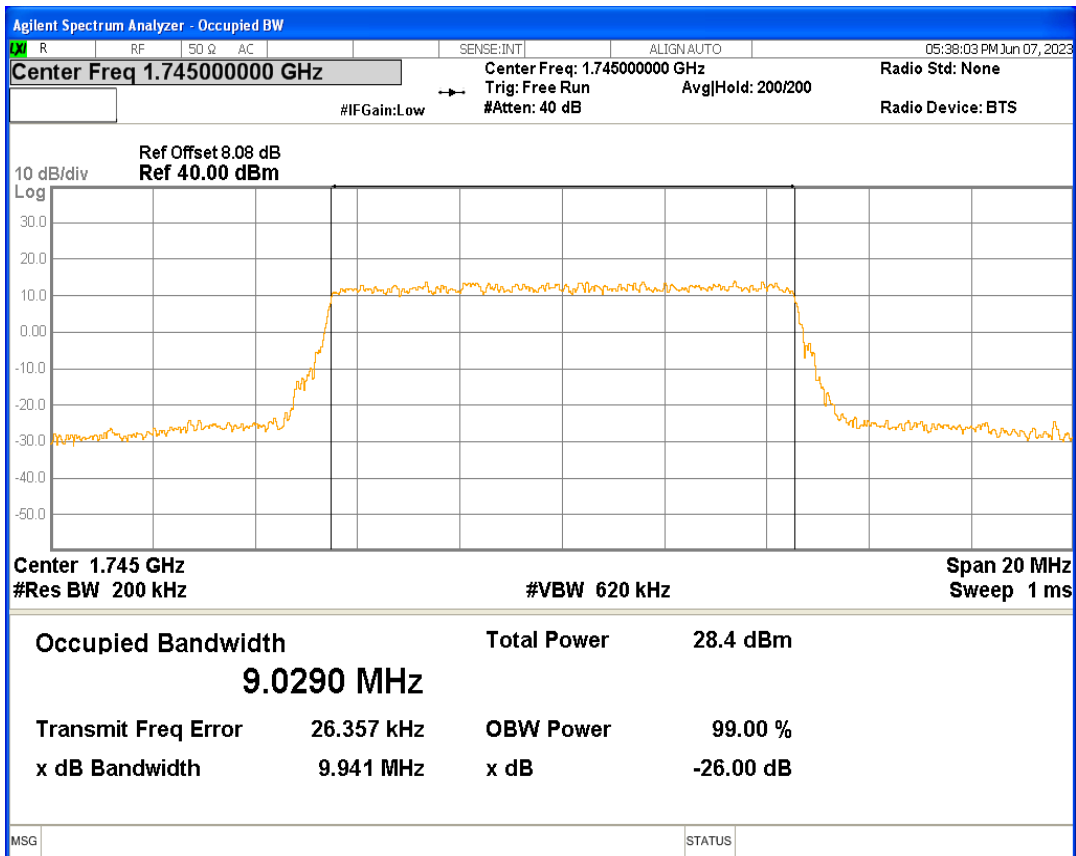

Band66 16QAM BW=10MHz Channel=132622 RB Size=50 Position=#0