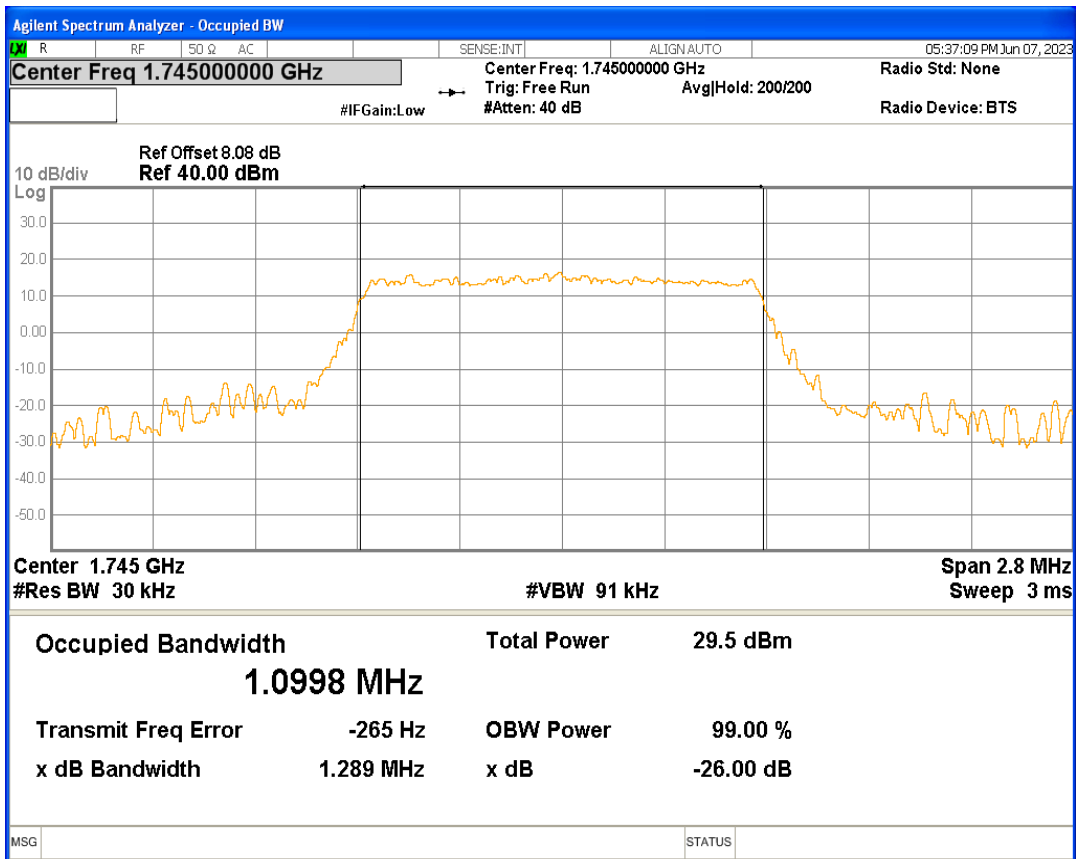

Band66 16QAM BW=5MHz Channel=132322 RB Size=25 Position=#0

Band66 16QAM BW=5MHz Channel=132647 RB Size=25 Position=#0

Band66 QPSK BW=1.4MHz Channel=131979 RB Size=6 Position=#0

Band66 QPSK BW=1.4MHz Channel=132322 RB Size=6 Position=#0