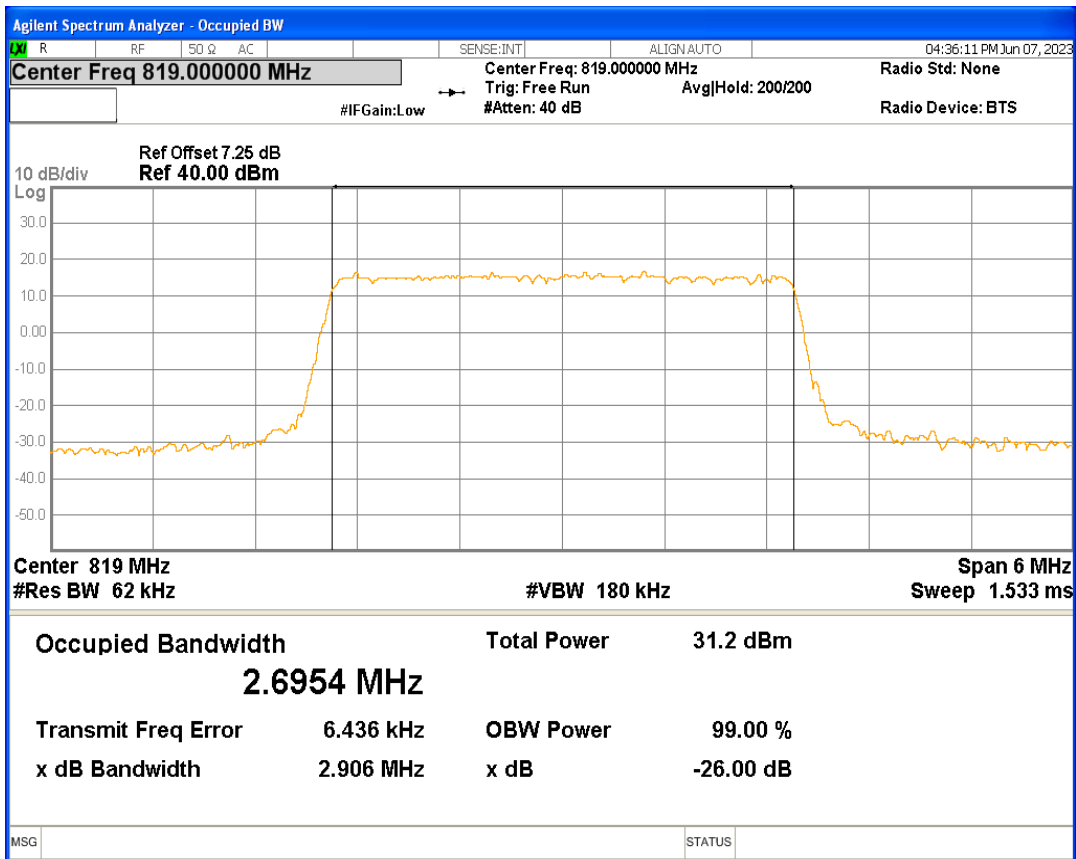

Band26(814-824) QPSK BW=3MHz Channel=26775 RB Size=15 Position=#0