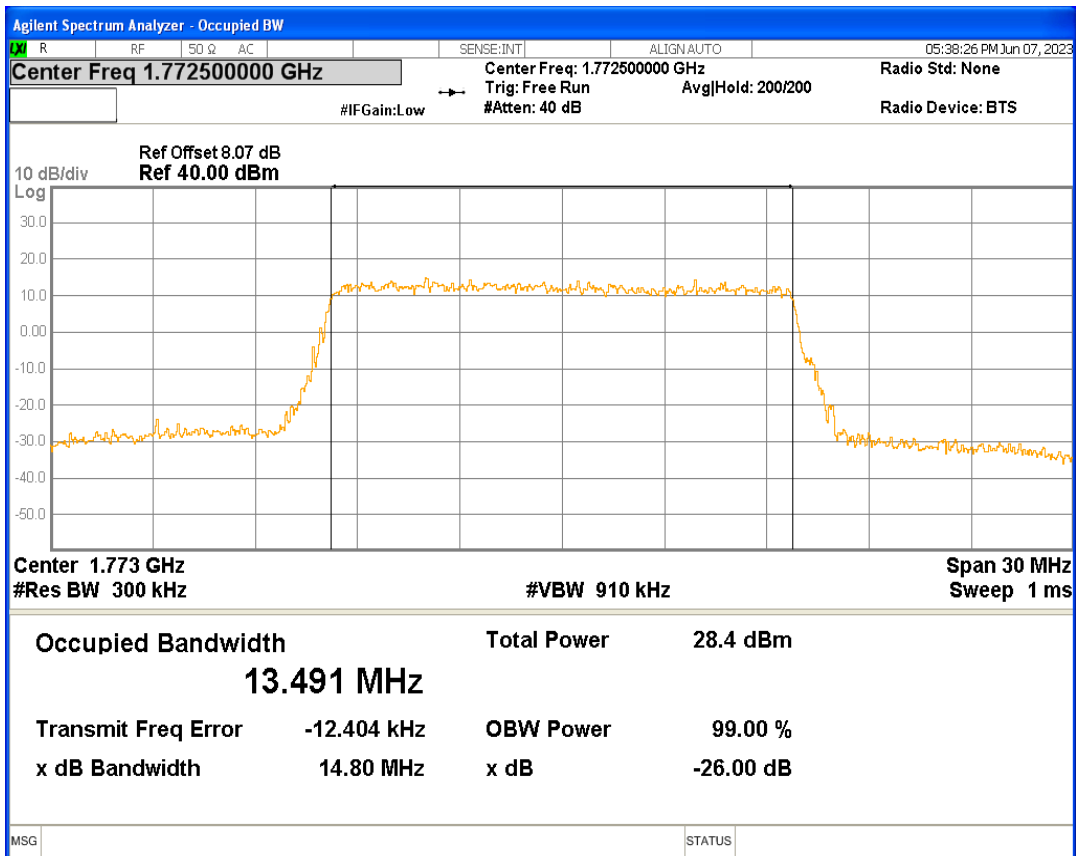

Band66 16QAM BW=20MHz Channel=132072 RB Size=100 Position=#0