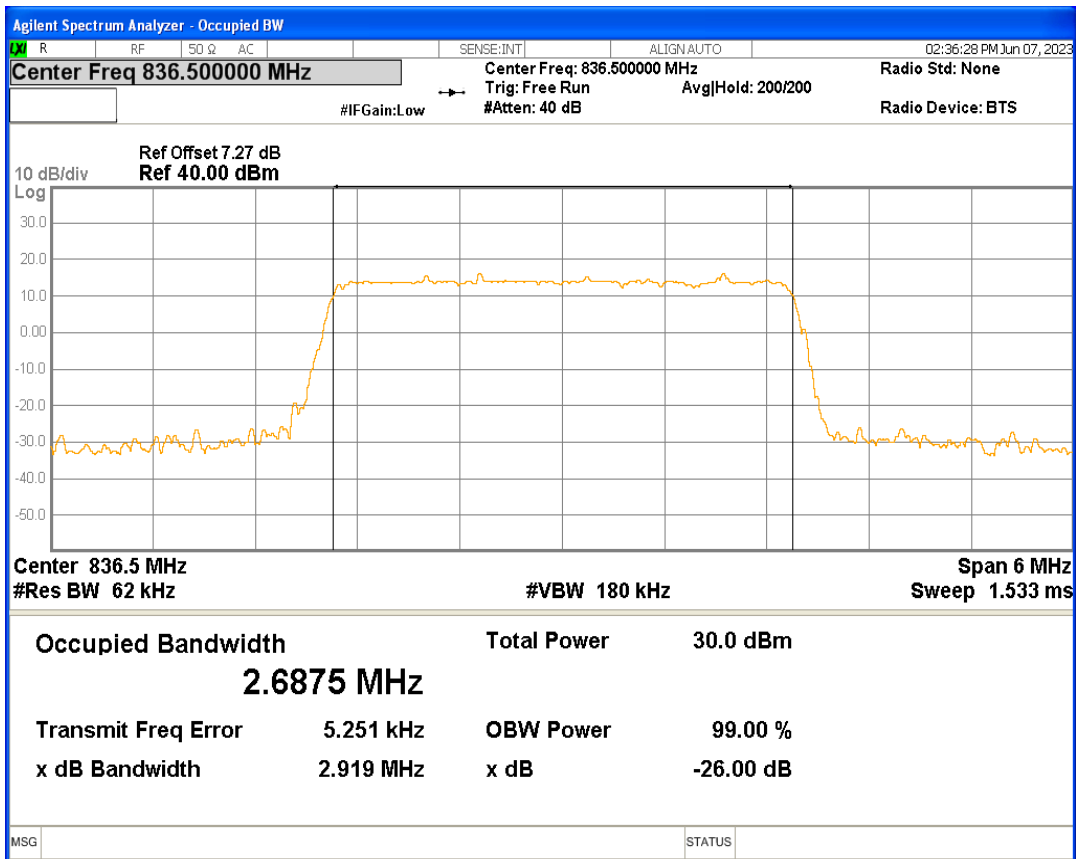

Band5 16QAM BW=10MHz Channel=20525 RB Size=50 Position=#0

Band5 16QAM BW=10MHz Channel=20600 RB Size=50 Position=#0

Band5 16QAM BW=3MHz Channel=20415 RB Size=15 Position=#0

Band5 16QAM BW=3MHz Channel=20525 RB Size=15 Position=#0