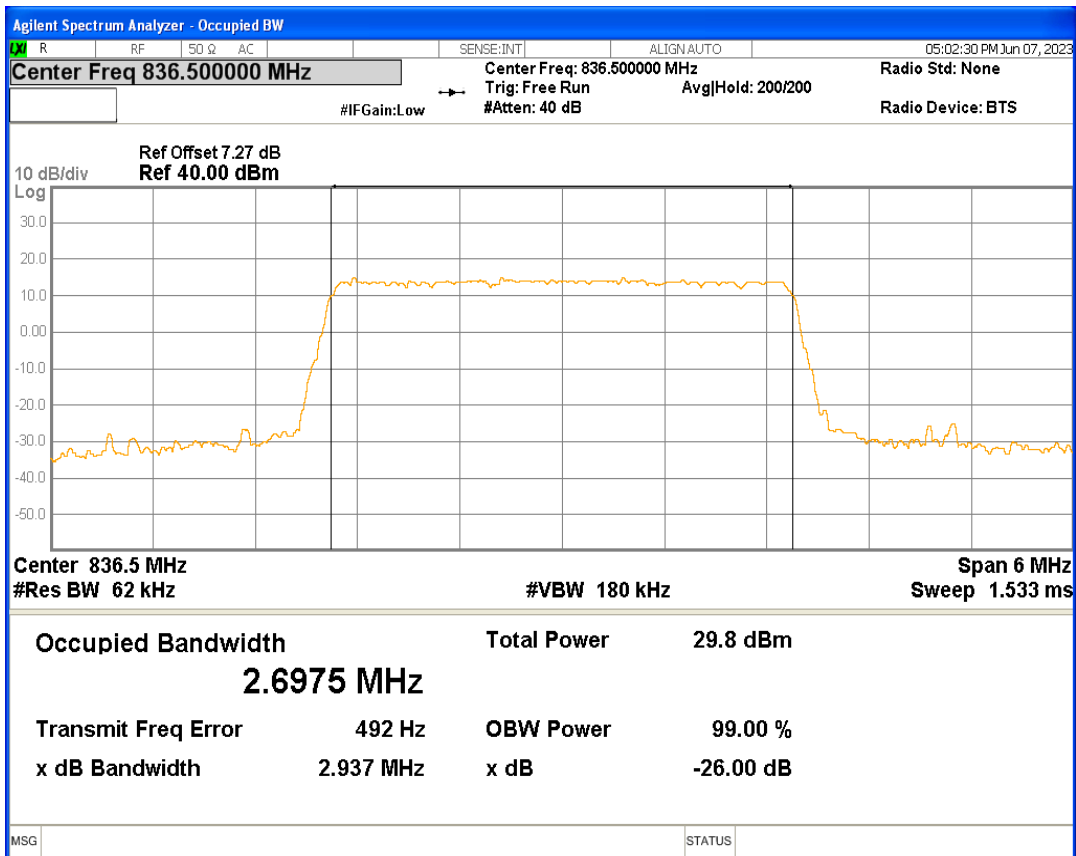

Band26(824-849) 16QAM BW=3MHz Channel=27025 RB Size=15 Position=#0