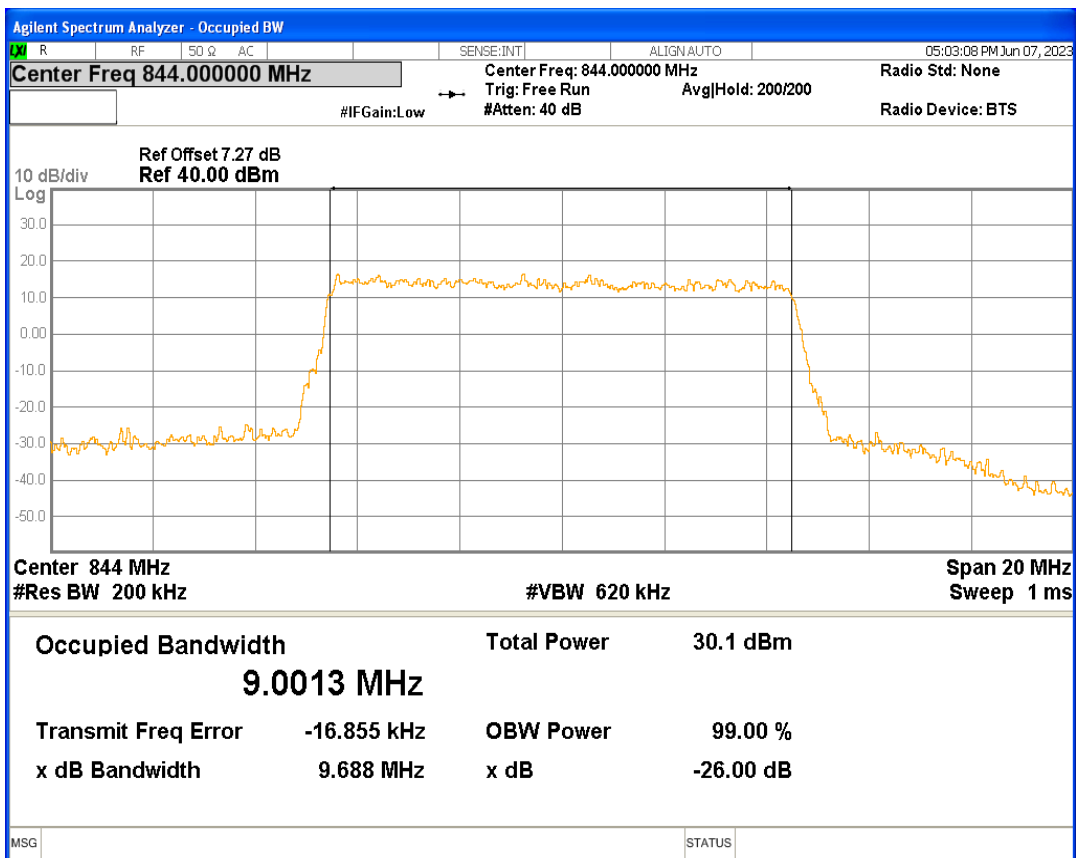

Band26(824-849) QPSK BW=15MHz Channel=26865 RB Size=75 Position=#0