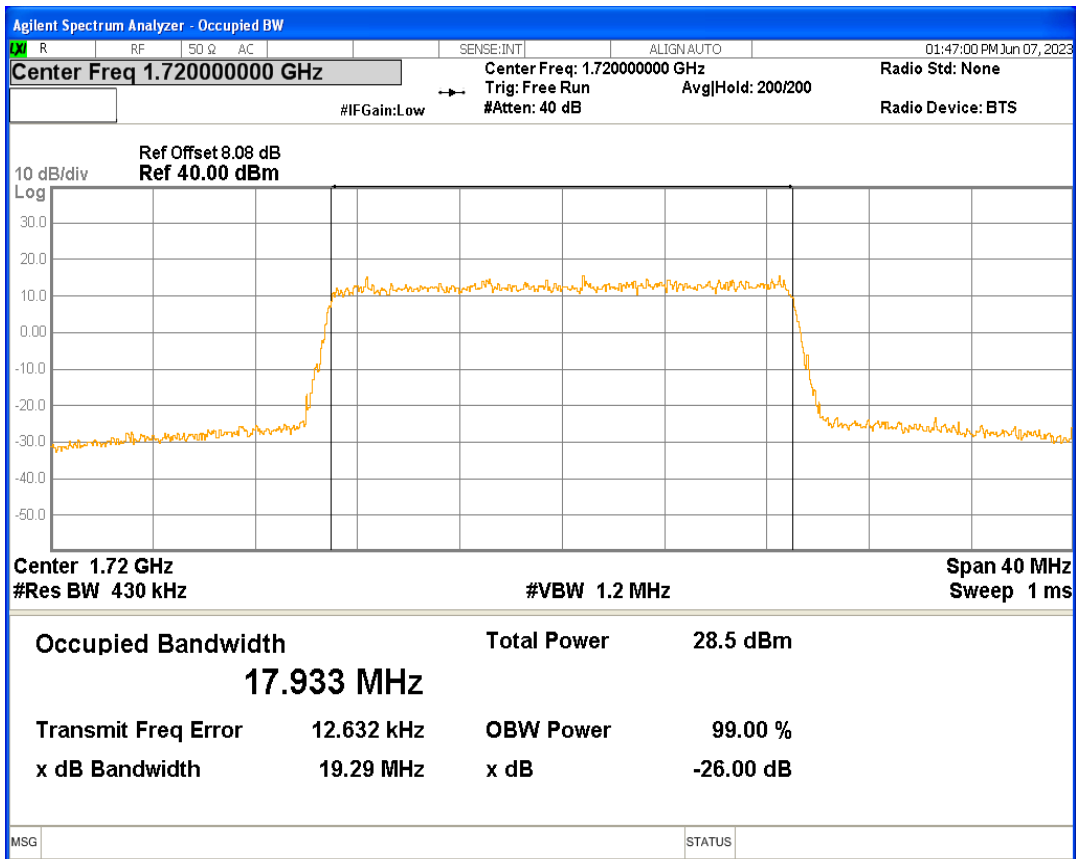

Band4 16QAM BW=20MHz Channel=20175 RB Size=100 Position=#0