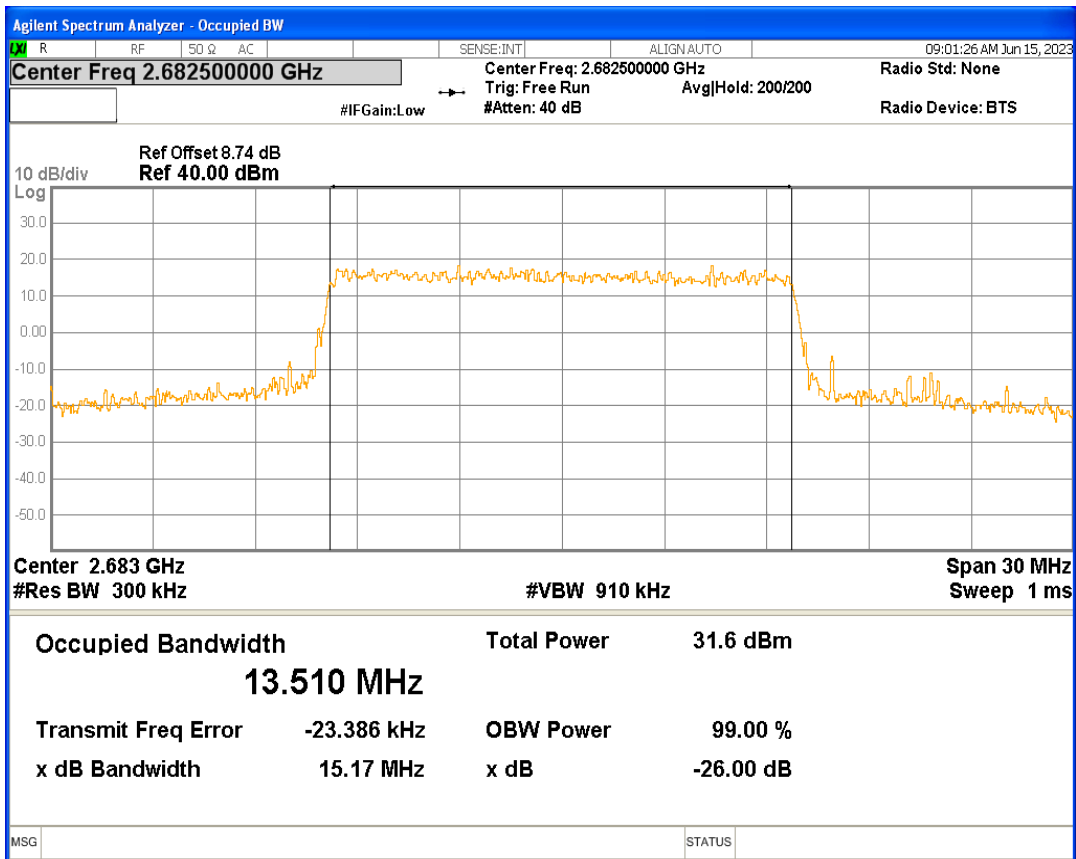

Band41 16QAM BW=20MHz Channel=39750 RB Size=100 Position=#0