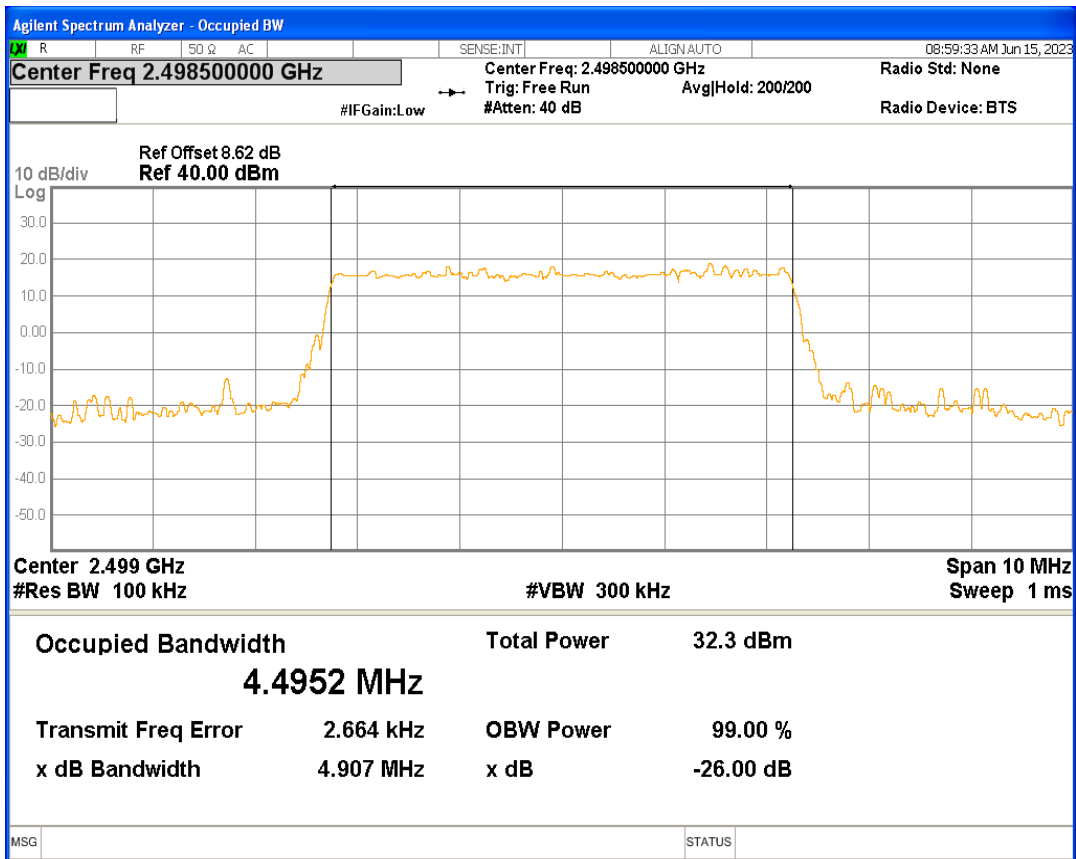

Band41 QPSK BW=5MHz Channel=40620 RB Size=25 Position=#0