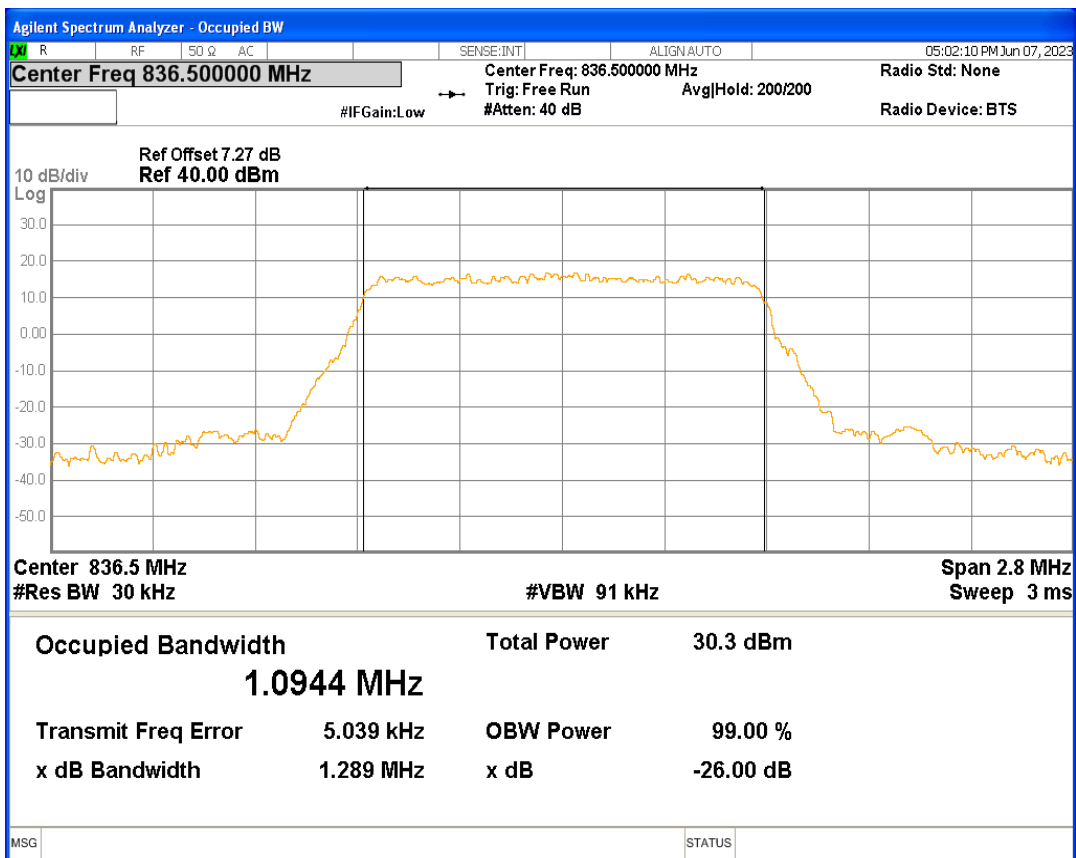

Band26(824-849) QPSK BW=1.4MHz Channel=27033 RB Size=6 Position=#0