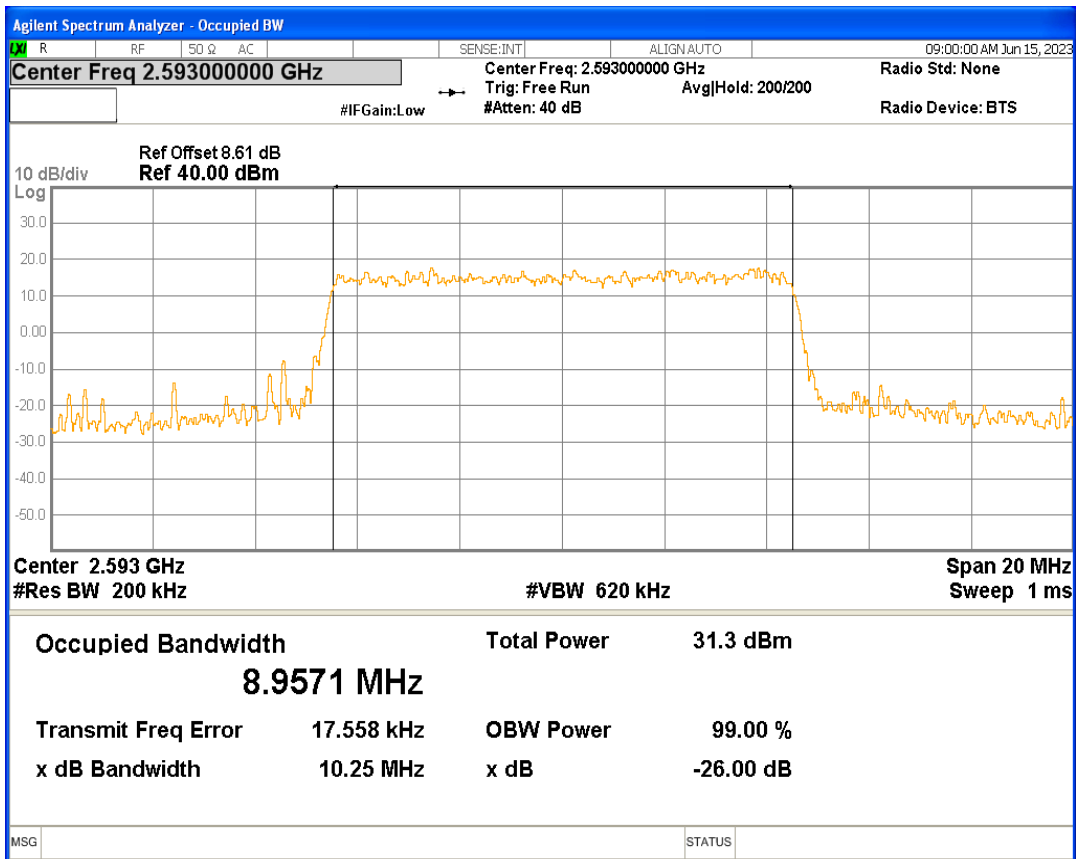

Band41 16QAM BW=10MHz Channel=41540 RB Size=50 Position=#0