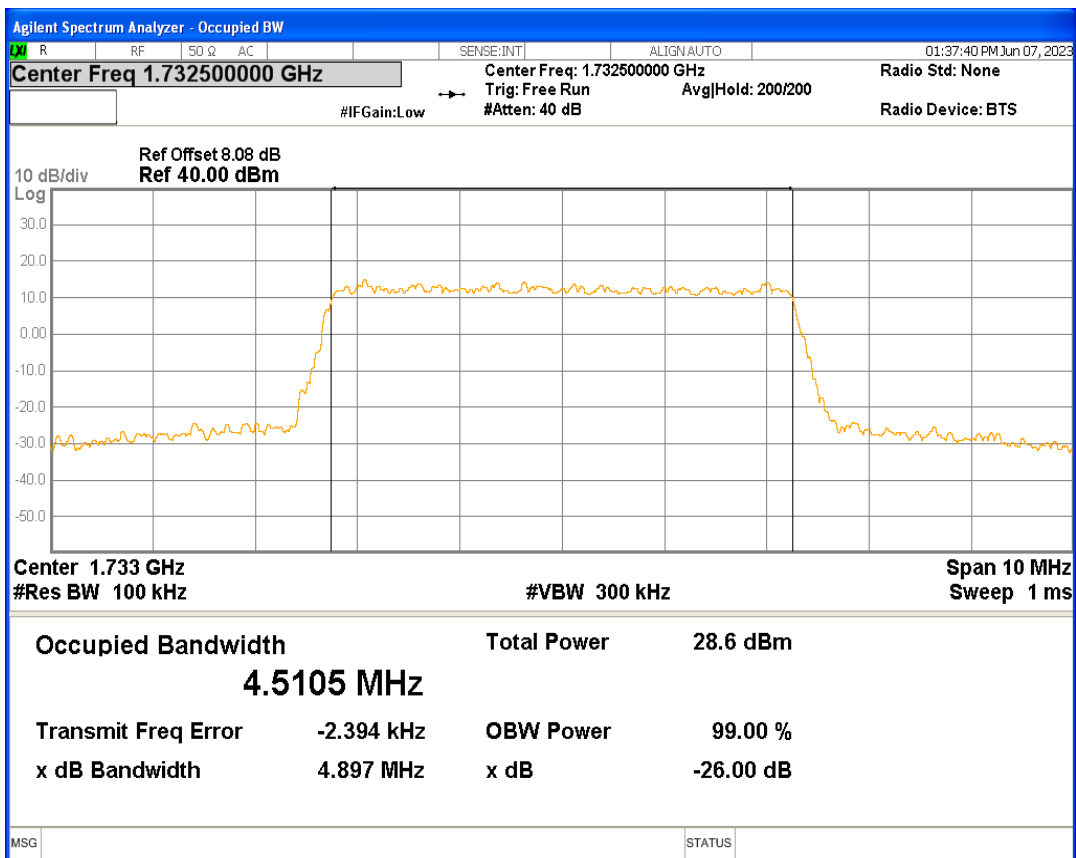

Band4 16QAM BW=5MHz Channel=20375 RB Size=25 Position=#0