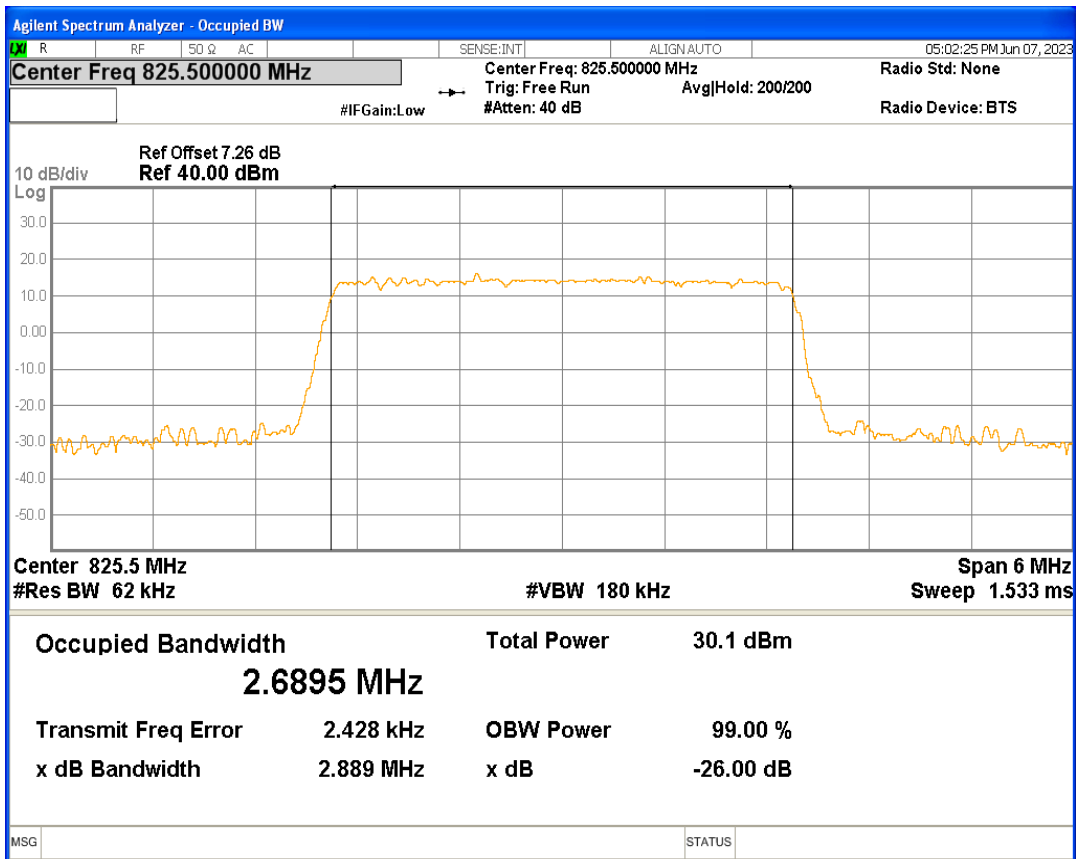

Band26(824-849) 16QAM BW=3MHz Channel=26915 RB Size=15 Position=#0