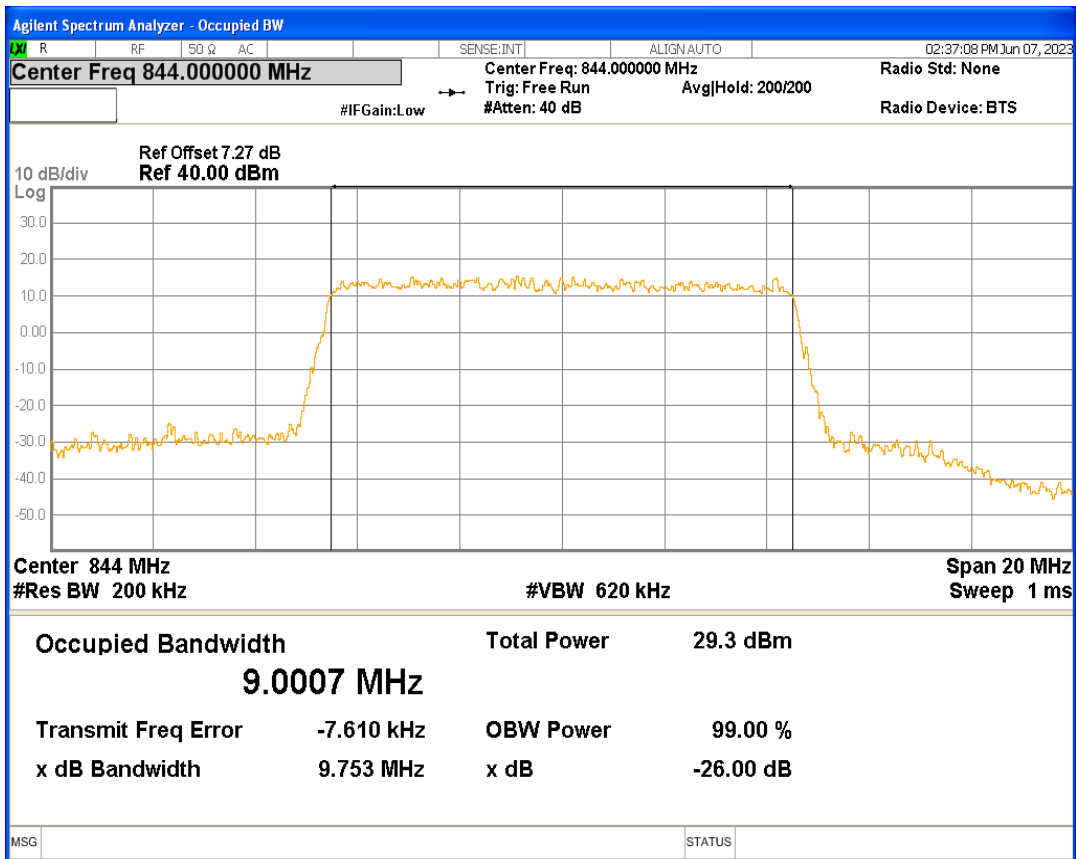

Band5 16QAM BW=3MHz Channel=20415 RB Size=15 Position=#0