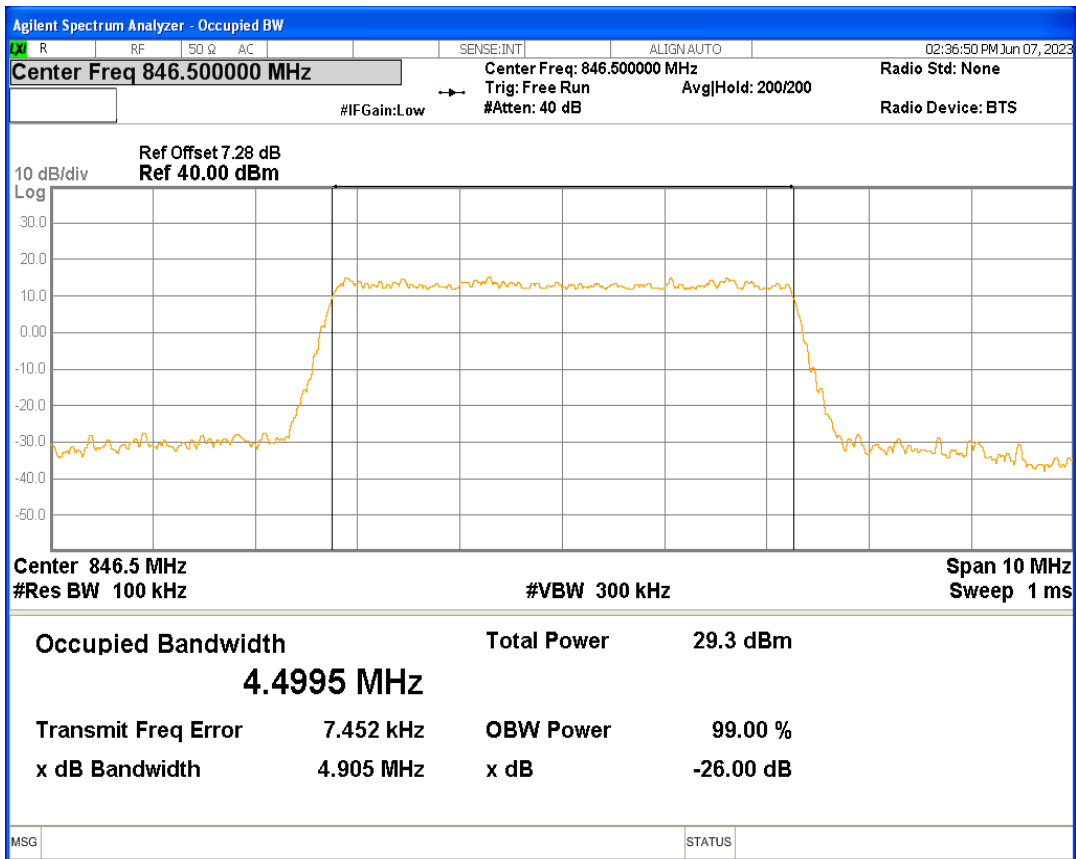

Band5 16QAM BW=3MHz Channel=20635 RB Size=15 Position=#0

Band5 16QAM BW=5MHz Channel=20425 RB Size=25 Position=#0

Band5 16QAM BW=5MHz Channel=20525 RB Size=25 Position=#0

Band5 16QAM BW=5MHz Channel=20625 RB Size=25 Position=#0