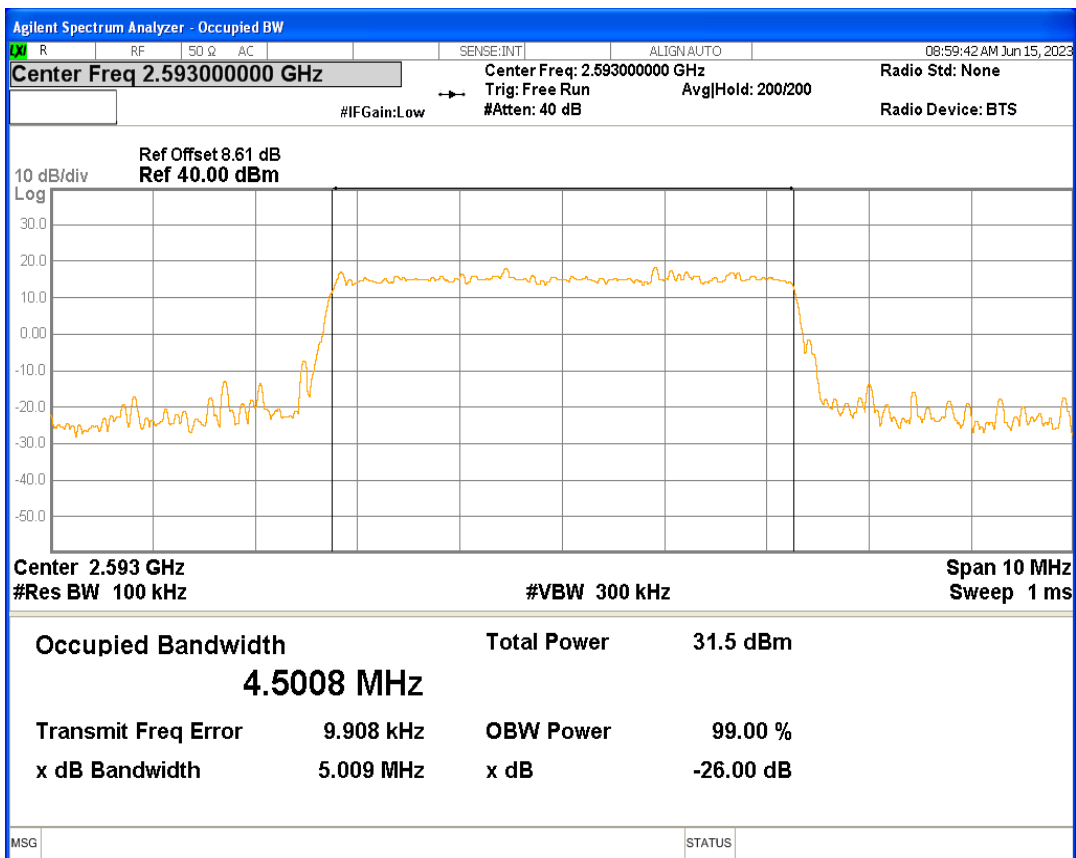

Band41 16QAM BW=5MHz Channel=41565 RB Size=25 Position=#0