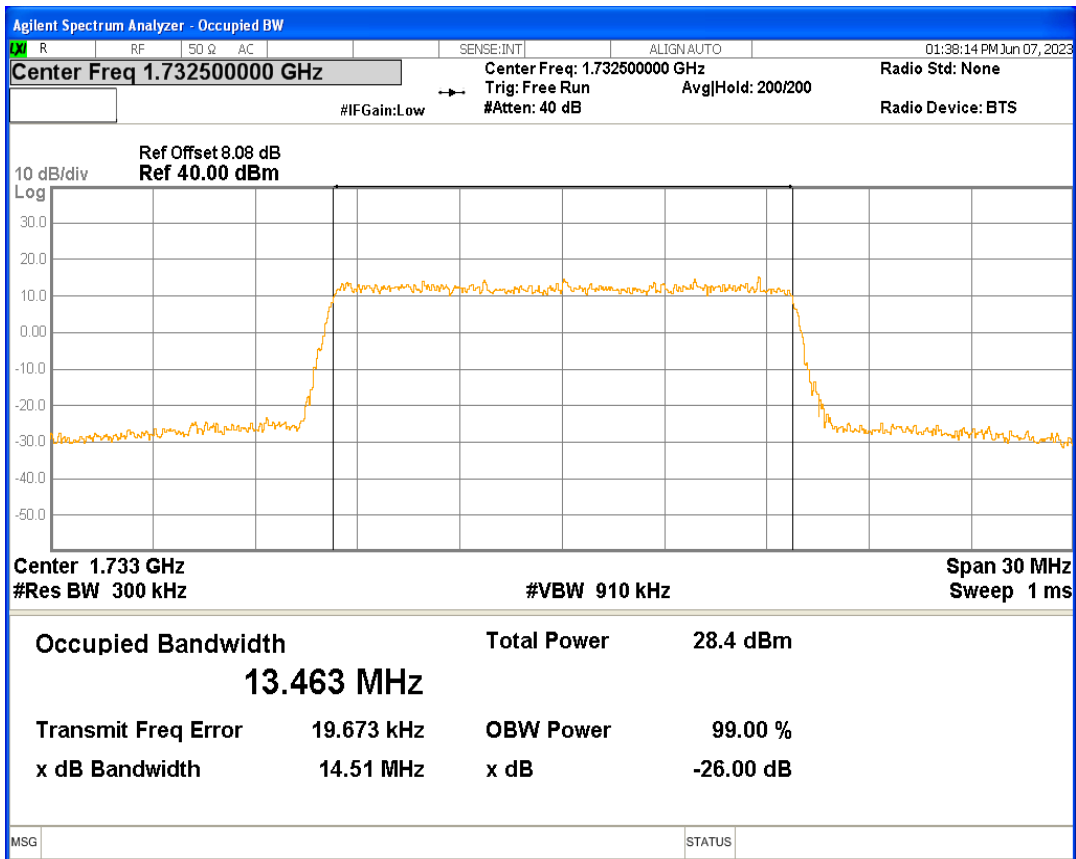

Band4 16QAM BW=10MHz Channel=20175 RB Size=50 Position=#0

Band4 16QAM BW=10MHz Channel=20350 RB Size=50 Position=#0

Band4 16QAM BW=15MHz Channel=20025 RB Size=75 Position=#0

Band4 16QAM BW=15MHz Channel=20175 RB Size=75 Position=#0