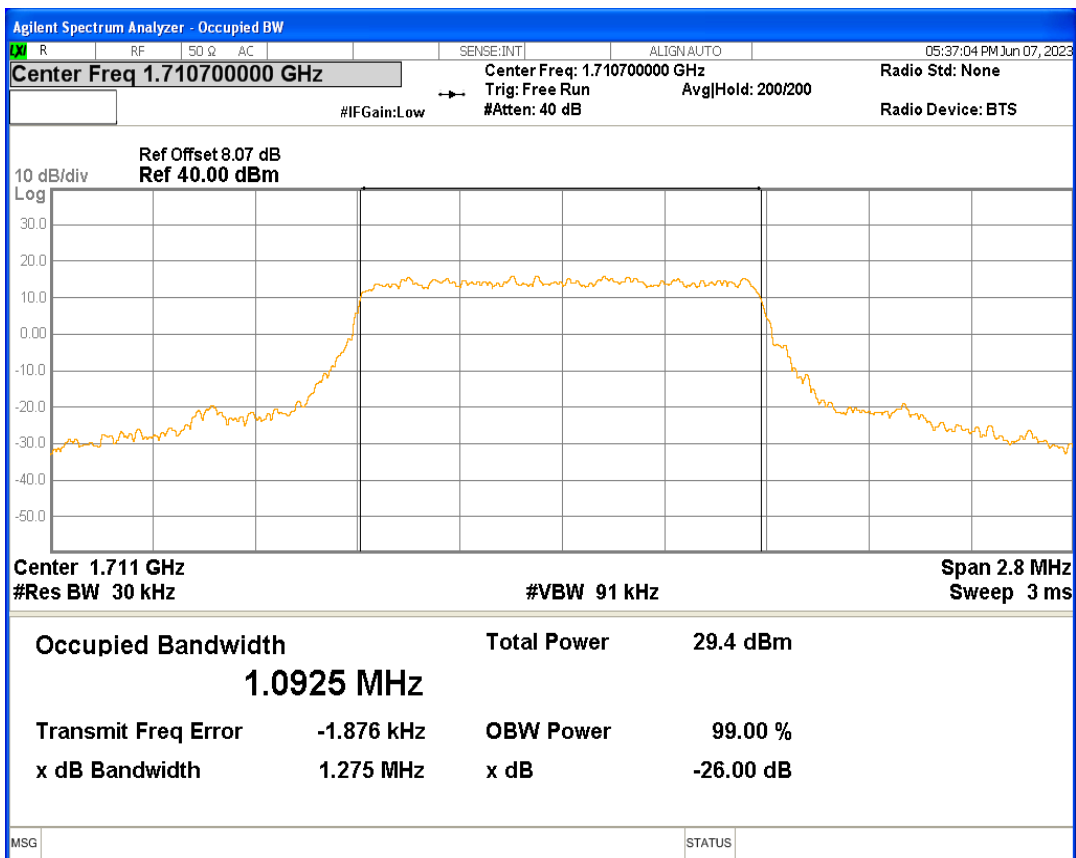

Band66 QPSK BW=1.4MHz Channel=132322 RB Size=6 Position=#0