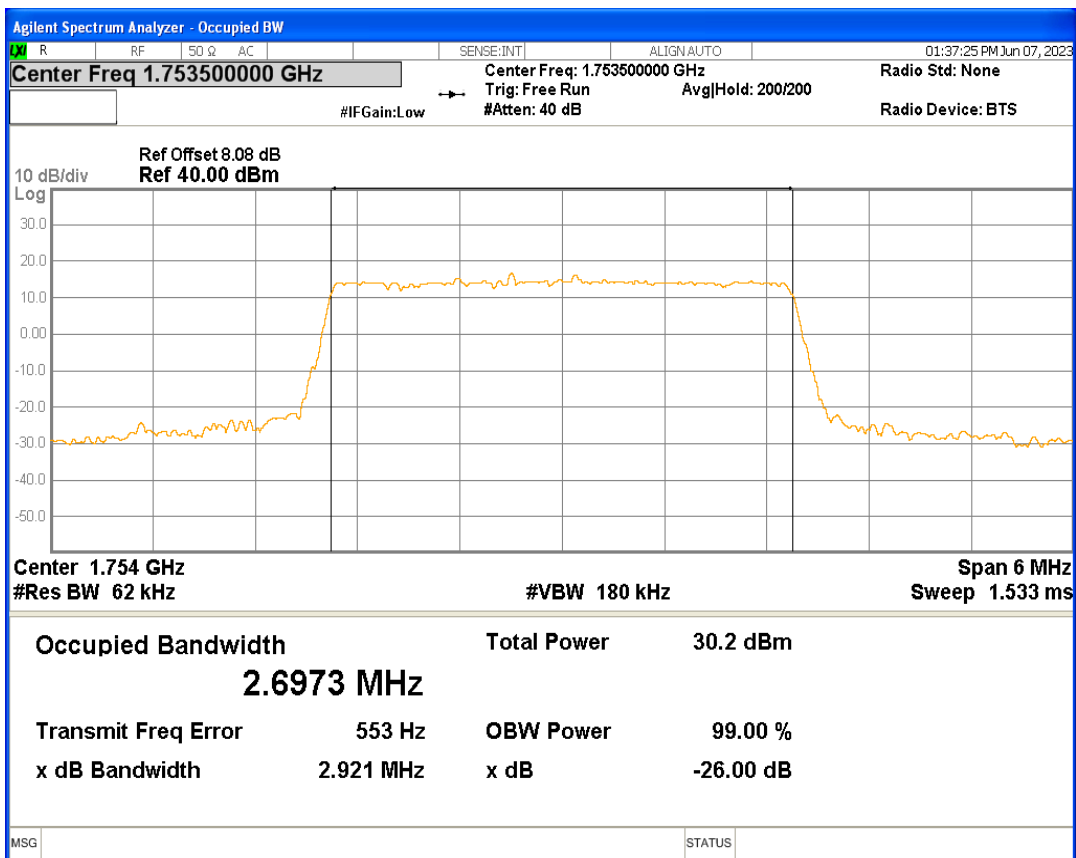

Band4 QPSK BW=5MHz Channel=19975 RB Size=25 Position=#0