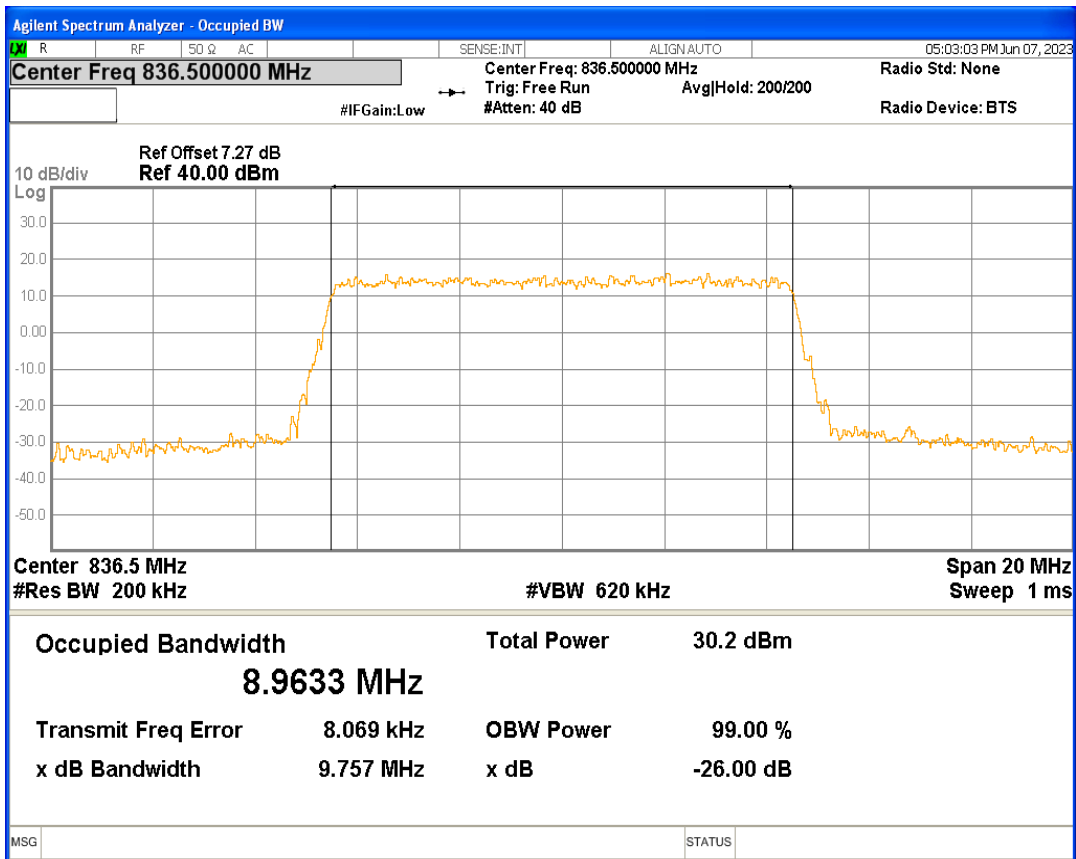

Band26(824-849) QPSK BW=10MHz Channel=26990 RB Size=50 Position=#0