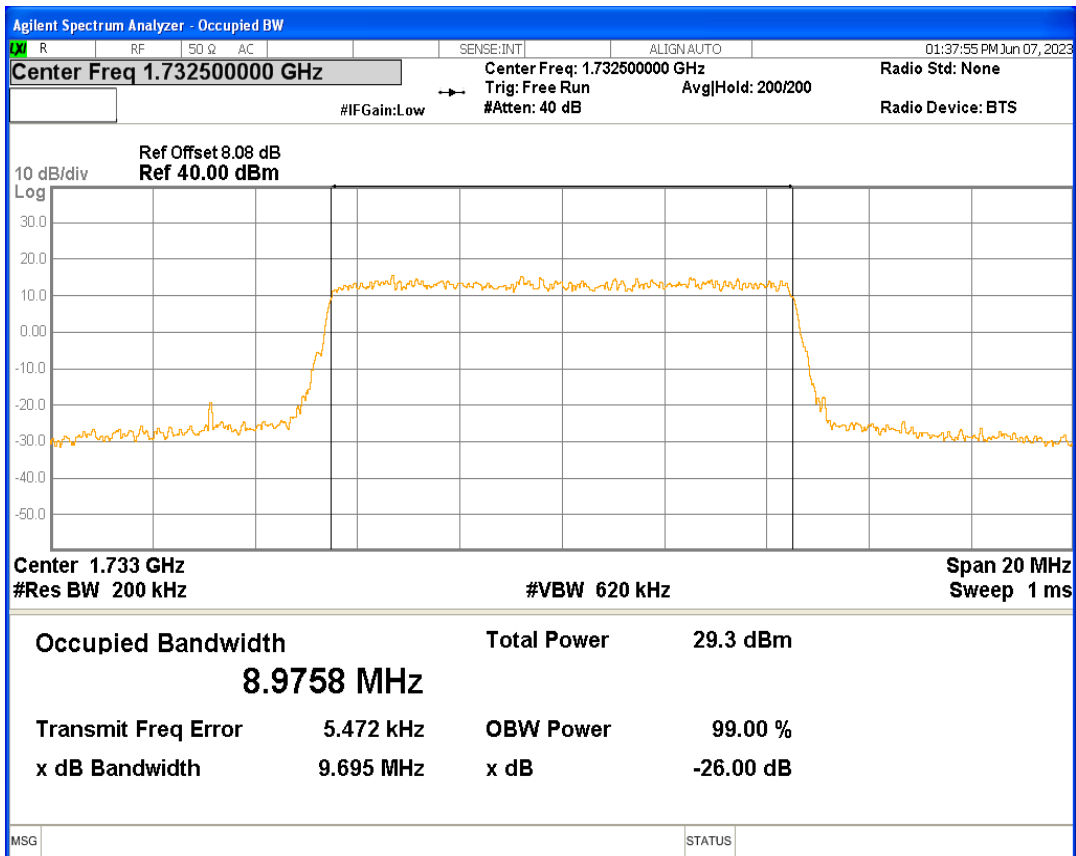

Band4 QPSK BW=10MHz Channel=20350 RB Size=50 Position=#0