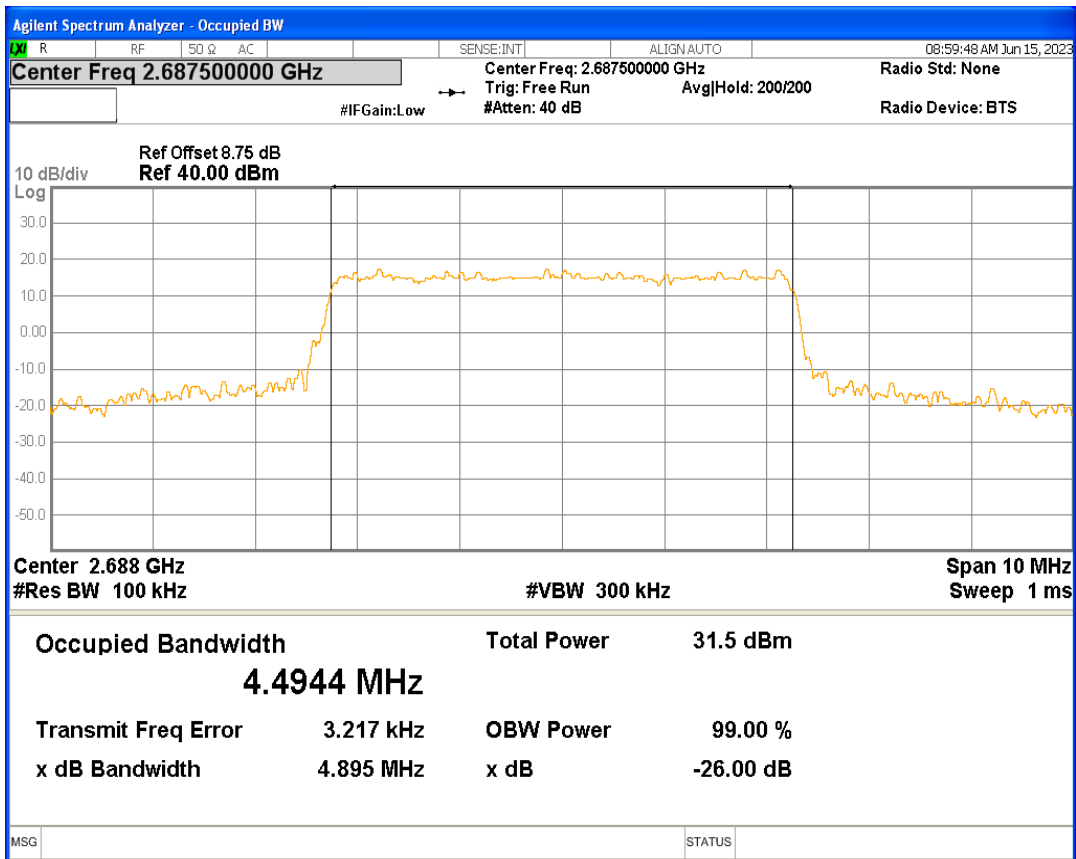

Band41 16QAM BW=20MHz Channel=41490 RB Size=100 Position=#0

Band41 16QAM BW=5MHz Channel=39675 RB Size=25 Position=#0

Band41 16QAM BW=5MHz Channel=40620 RB Size=25 Position=#0

Band41 16QAM BW=5MHz Channel=41565 RB Size=25 Position=#0