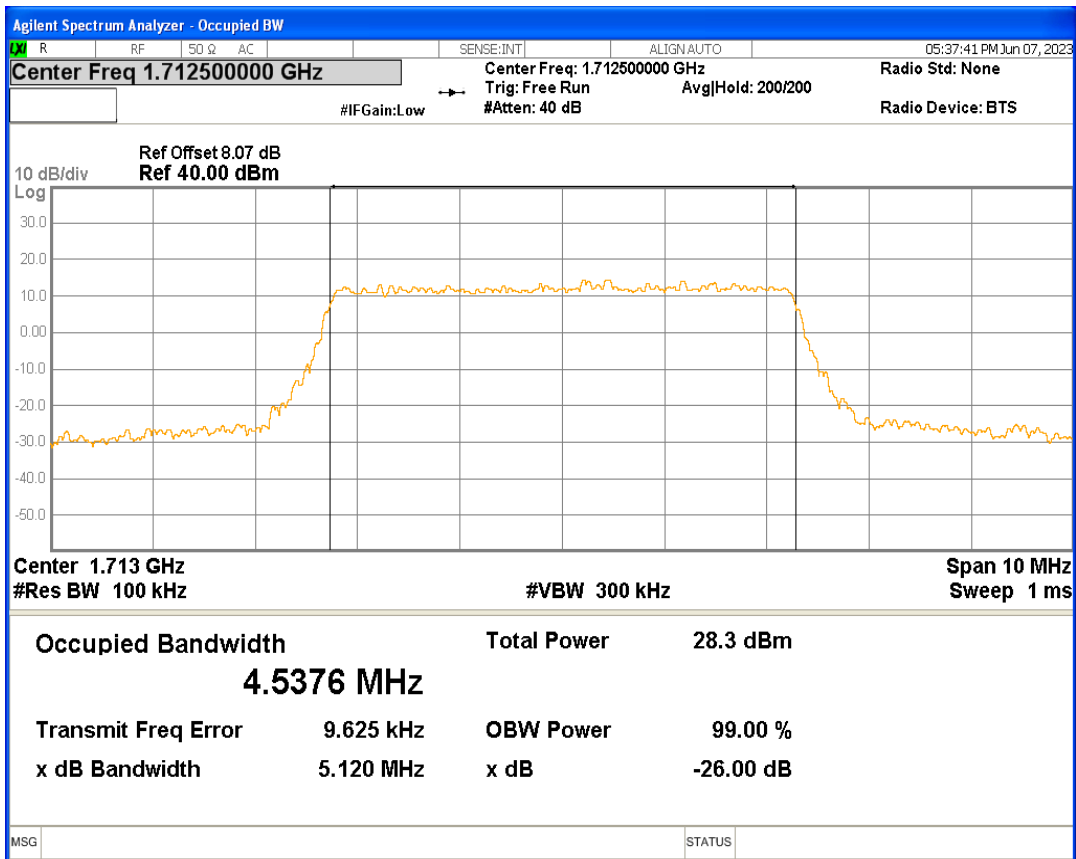

Band66 16QAM BW=3MHz Channel=131987 RB Size=15 Position=#0

Band66 16QAM BW=3MHz Channel=132322 RB Size=15 Position=#0

Band66 16QAM BW=3MHz Channel=132657 RB Size=15 Position=#0

Band66 16QAM BW=5MHz Channel=131997 RB Size=25 Position=#0