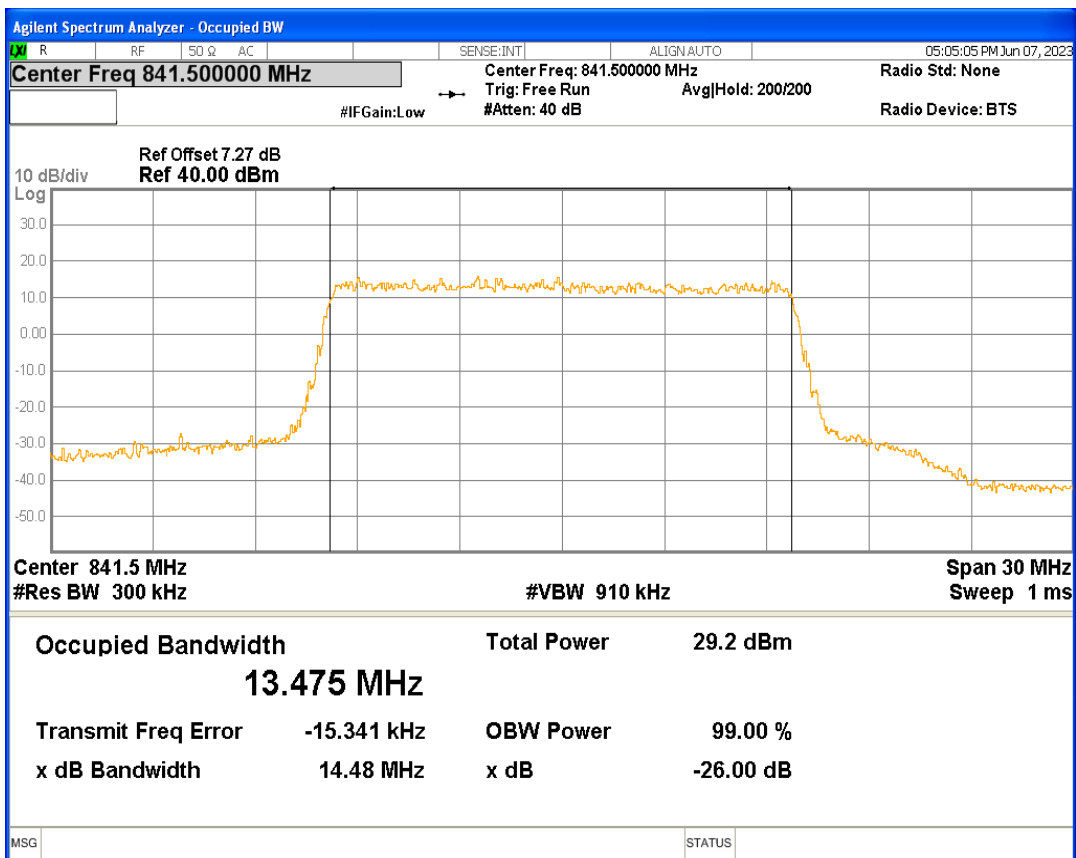

Band26(824-849) 16QAM BW=3MHz Channel=26805 RB Size=15 Position=#0