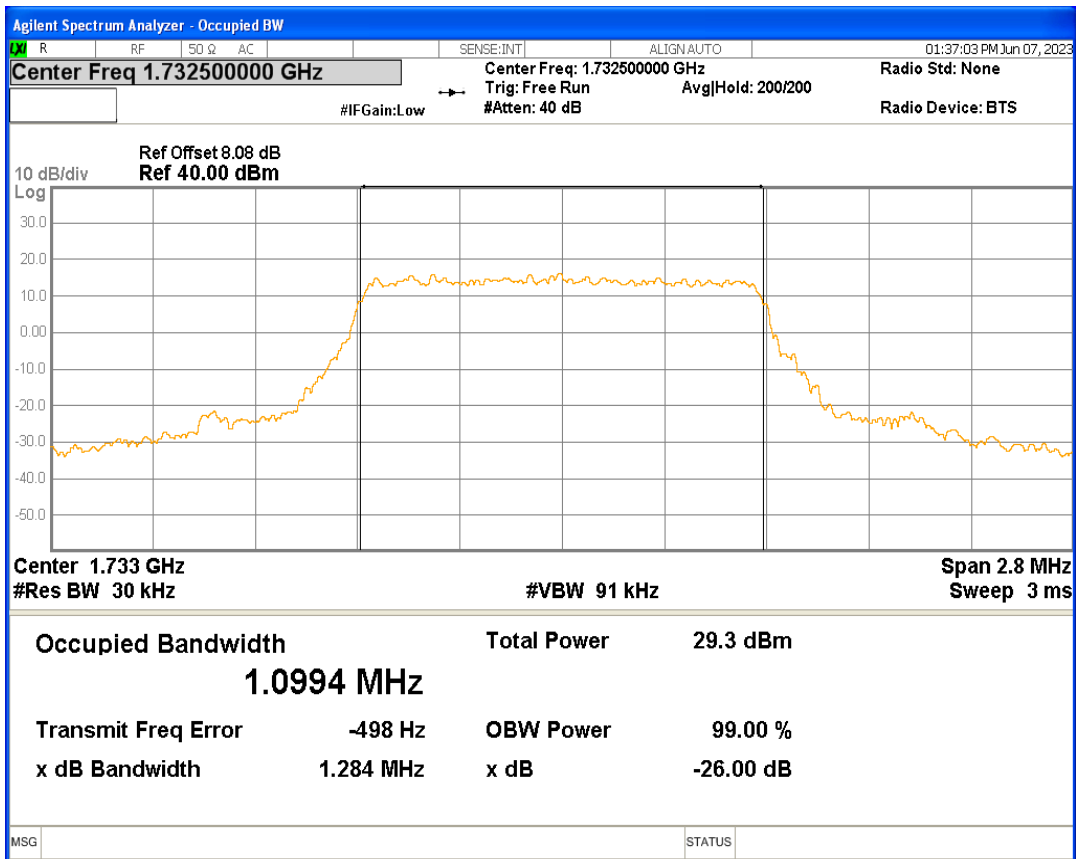

Band4 16QAM BW=5MHz Channel=20175 RB Size=25 Position=#0

Band4 16QAM BW=5MHz Channel=20375 RB Size=25 Position=#0

Band4 QPSK BW=1.4MHz Channel=19957 RB Size=6 Position=#0

Band4 QPSK BW=1.4MHz Channel=20175 RB Size=6 Position=#0