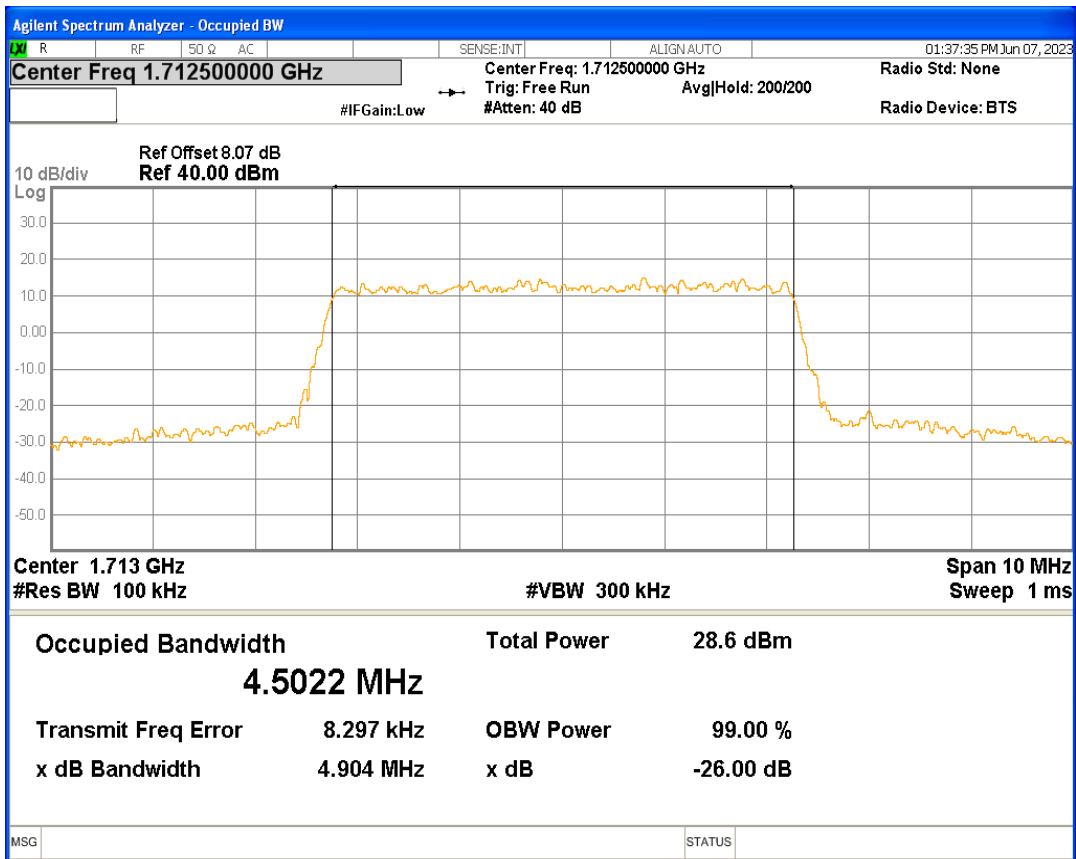

Band4 16QAM BW=3MHz Channel=19965 RB Size=15 Position=#0

Band4 16QAM BW=3MHz Channel=20175 RB Size=15 Position=#0

Band4 16QAM BW=3MHz Channel=20385 RB Size=15 Position=#0

Band4 16QAM BW=5MHz Channel=19975 RB Size=25 Position=#0