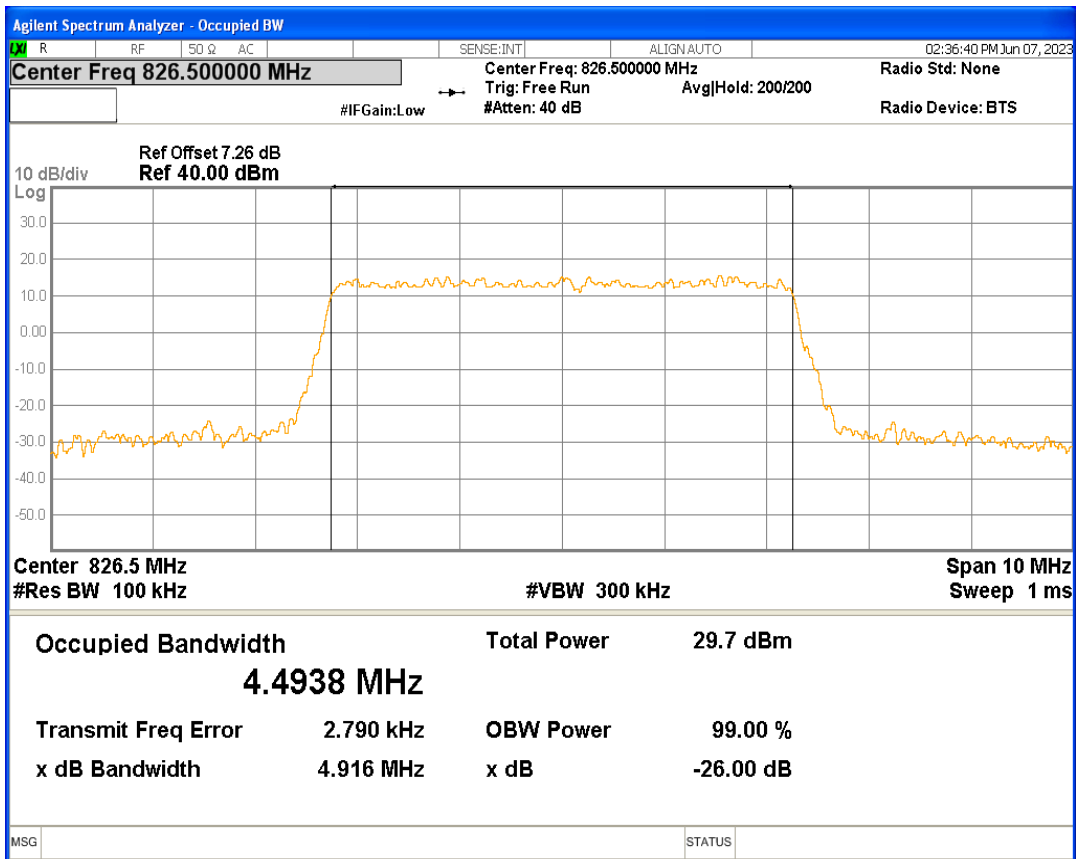

Band5 16QAM BW=5MHz Channel=20525 RB Size=25 Position=#0