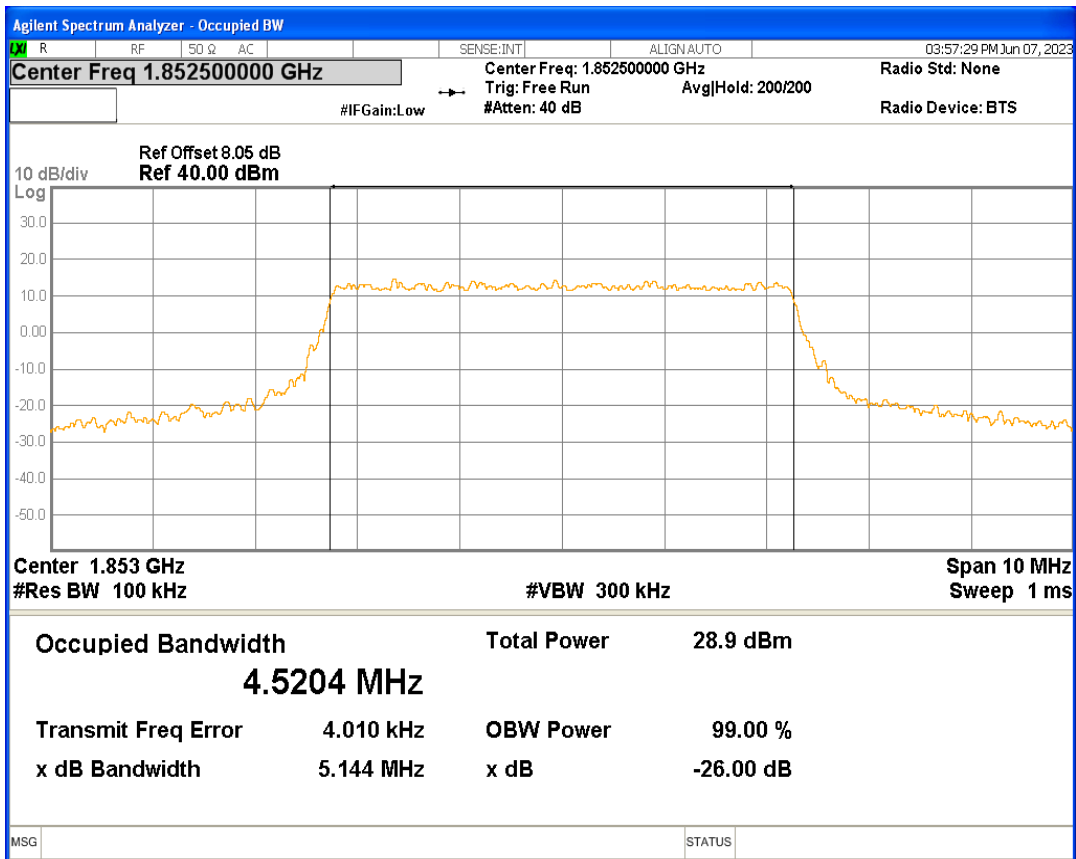

Band25 16QAM BW=3MHz Channel=26055 RB Size=15 Position=#0

Band25 16QAM BW=3MHz Channel=26365 RB Size=15 Position=#0

Band25 16QAM BW=3MHz Channel=26675 RB Size=15 Position=#0

Band25 16QAM BW=5MHz Channel=26065 RB Size=25 Position=#0