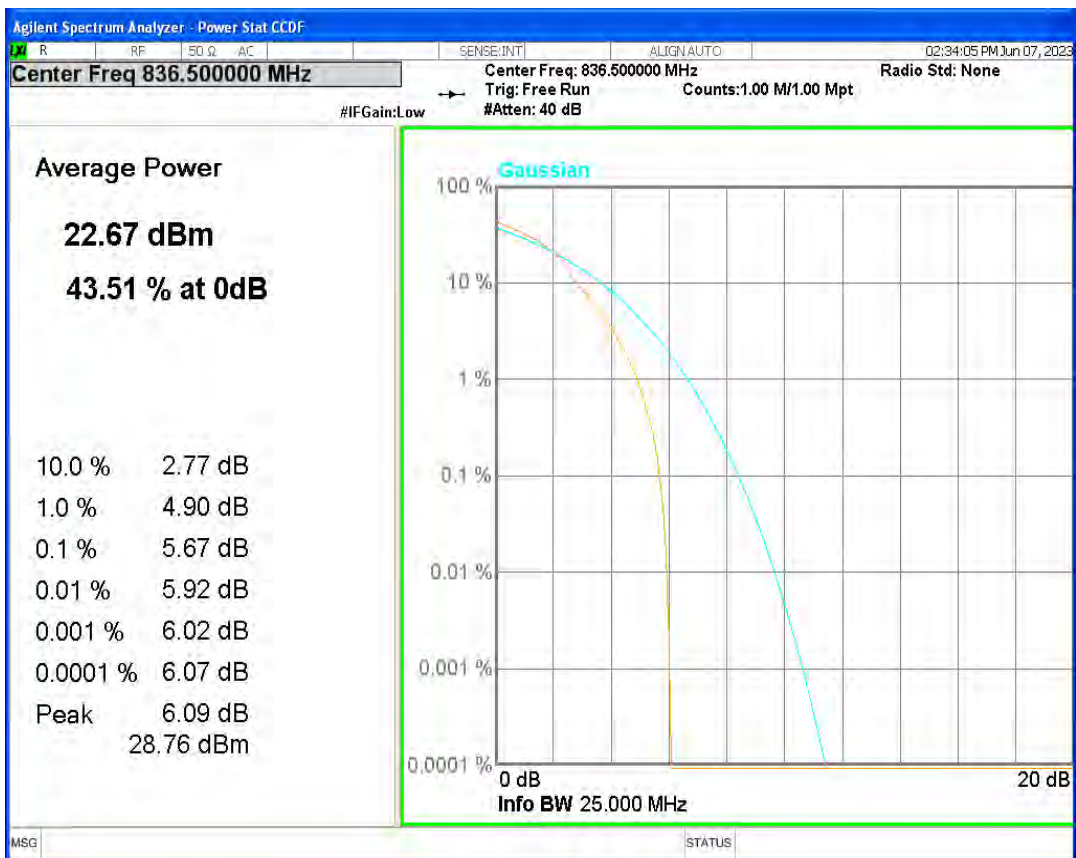

Band5 16QAM BW=5MHz Channel=20525 RB Size=1 Position=#0