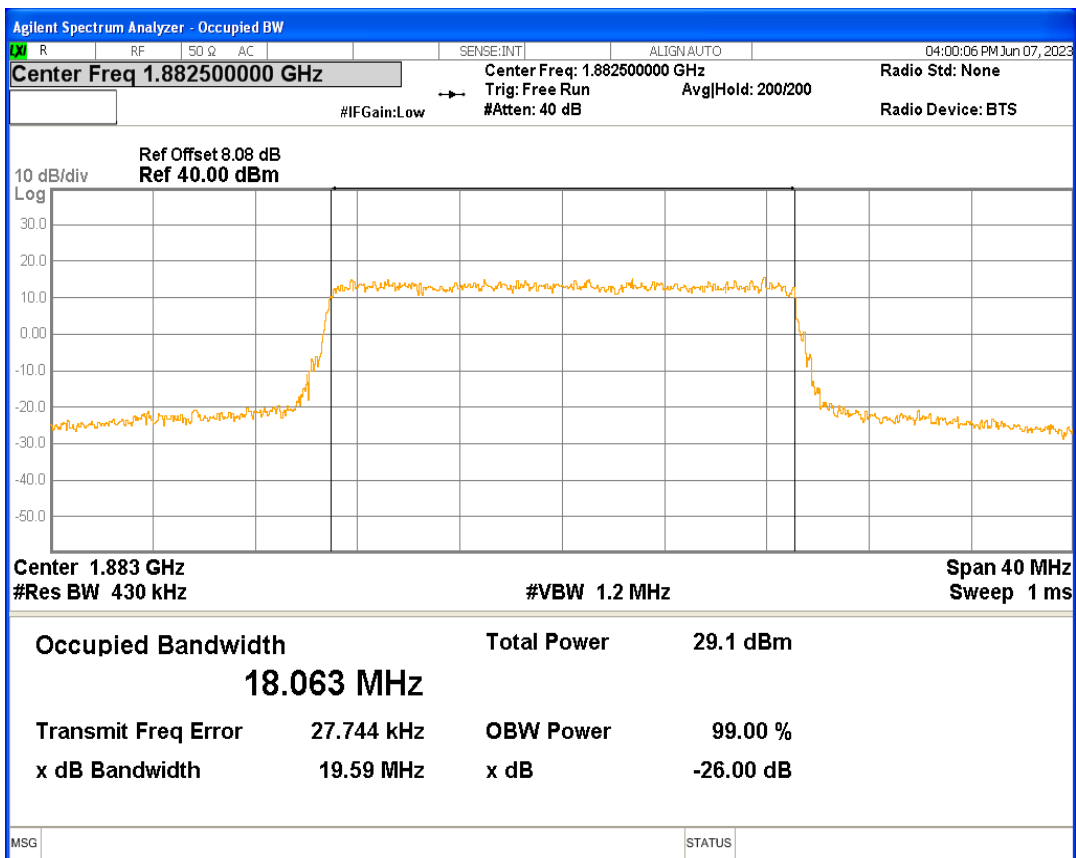

Band25 16QAM BW=20MHz Channel=26590 RB Size=100 Position=#0