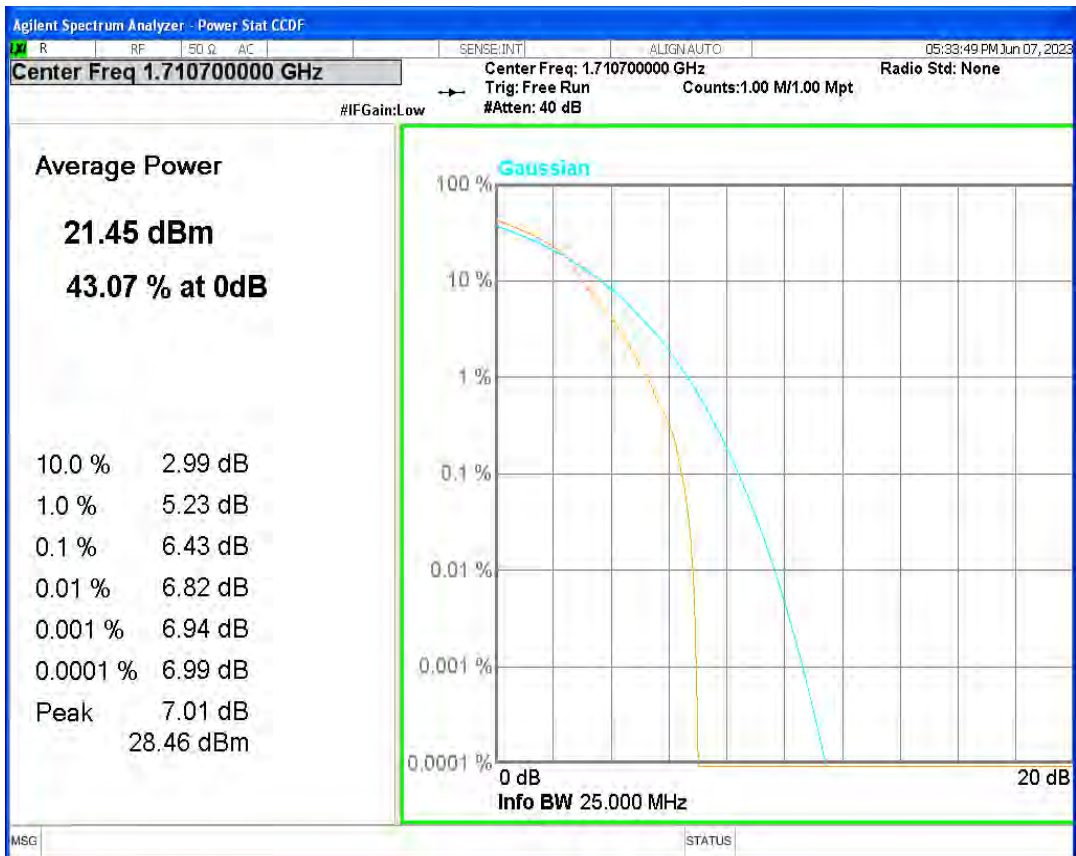

Band66 16QAM BW=1.4MHz Channel=131979 RB Size=1 Position=#0