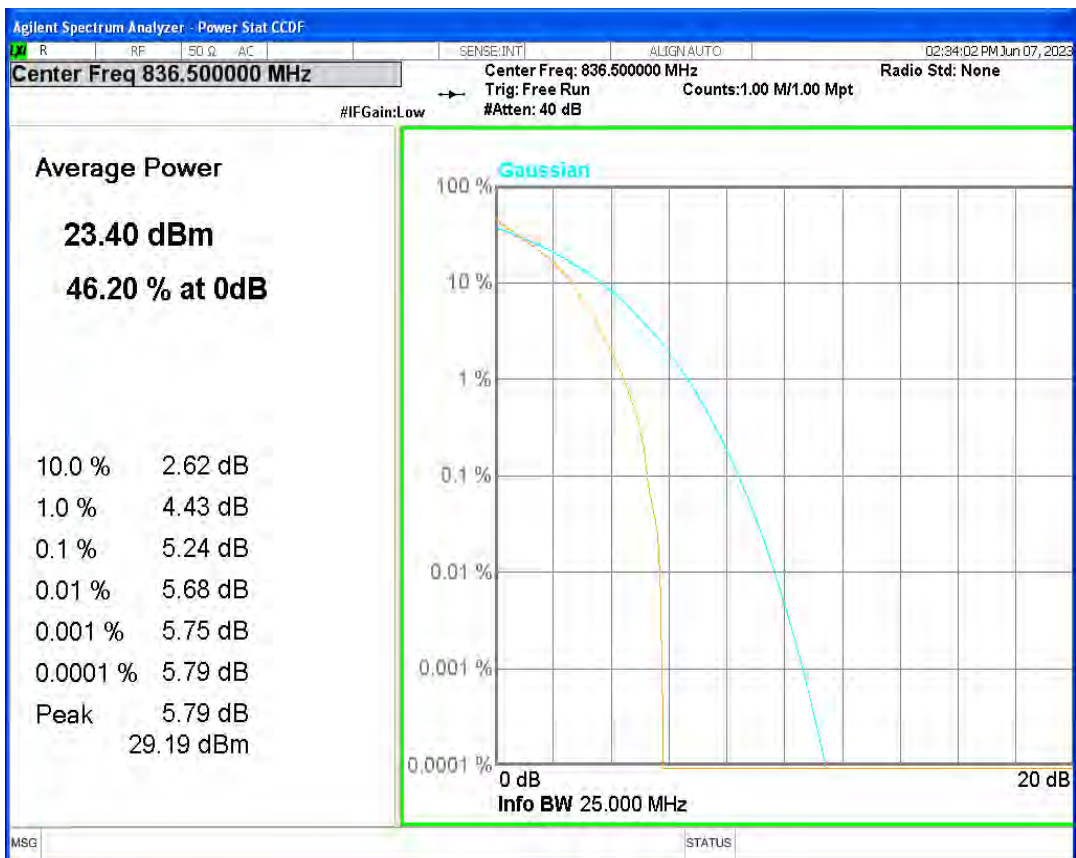

Band5 QPSK BW=5MHz Channel=20525 RB Size=1 Position=#0