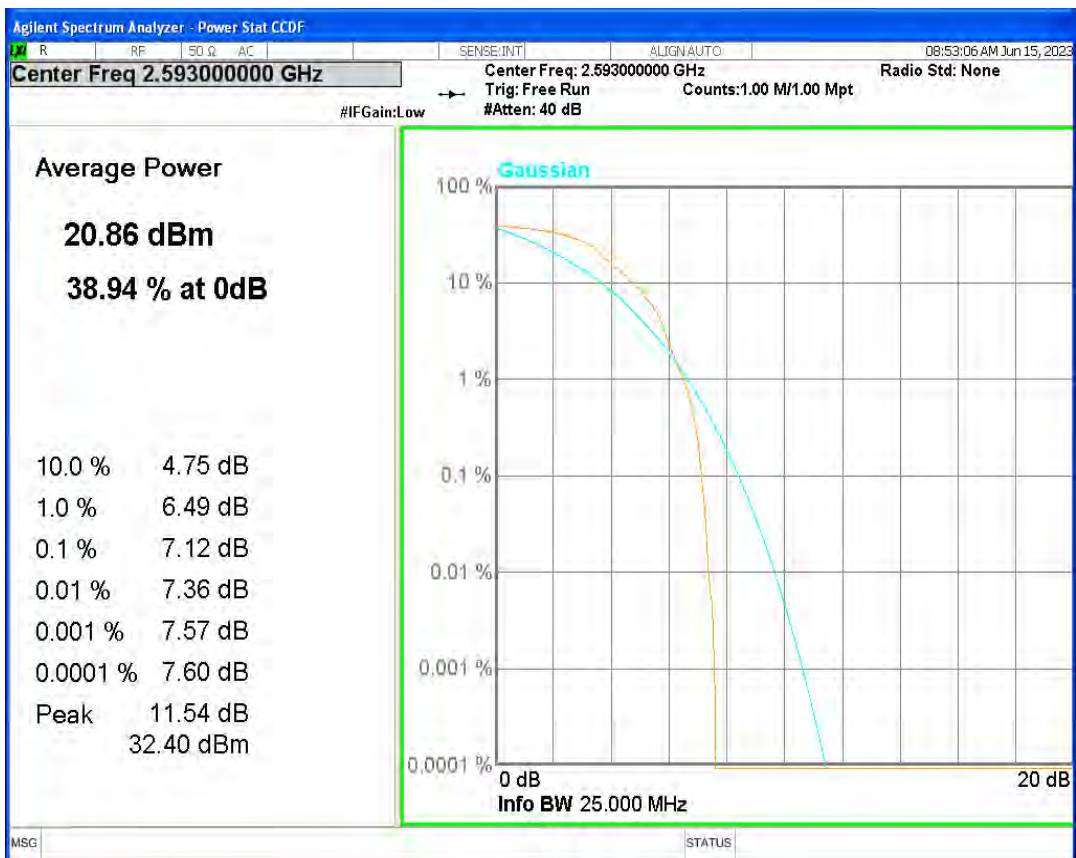

Band41 QPSK BW=5MHz Channel=40620 RB Size=1 Position=#0