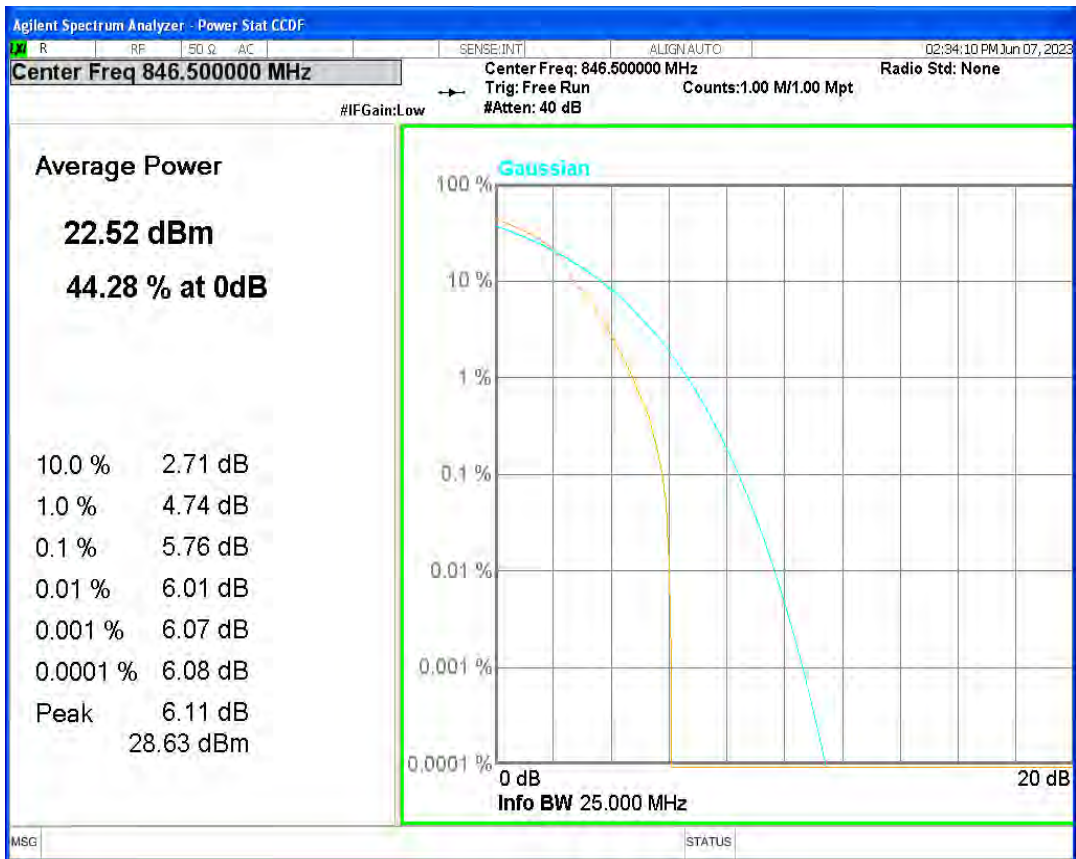

Band5 16QAM BW=5MHz Channel=20625 RB Size=1 Position=#0