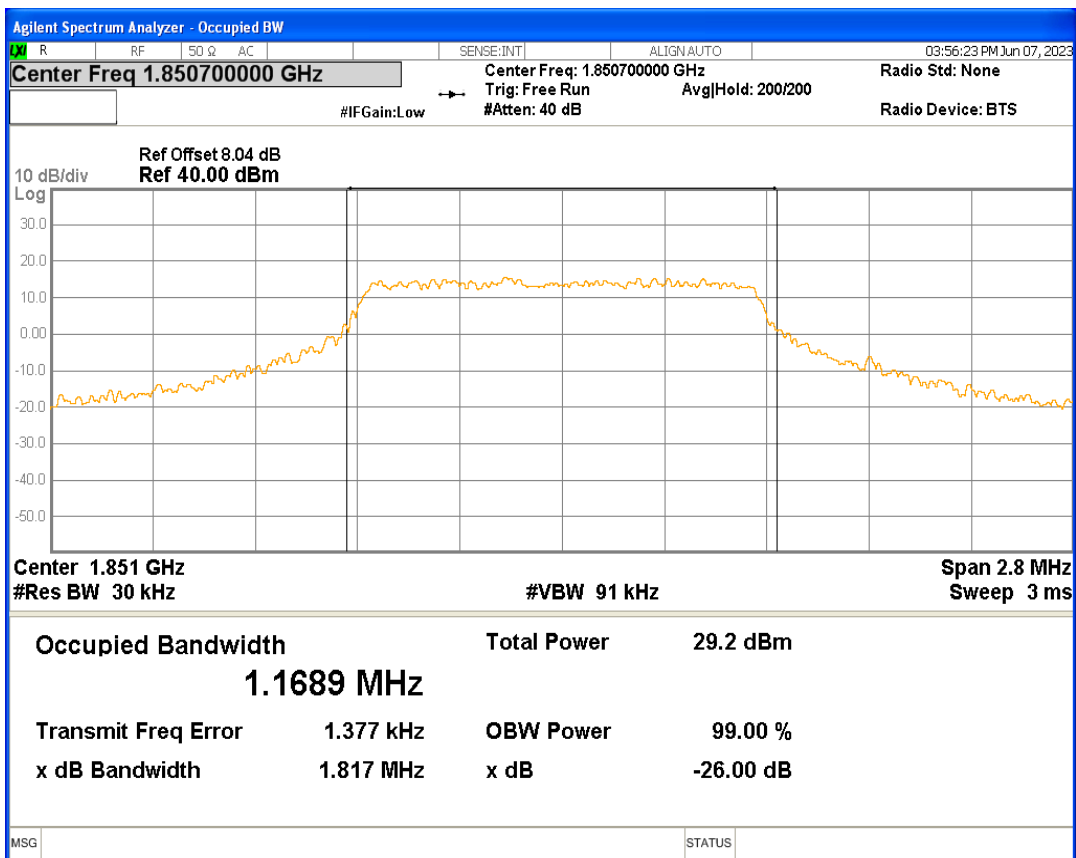

Band25 16QAM BW=1.4MHz Channel=26365 RB Size=6 Position=#0