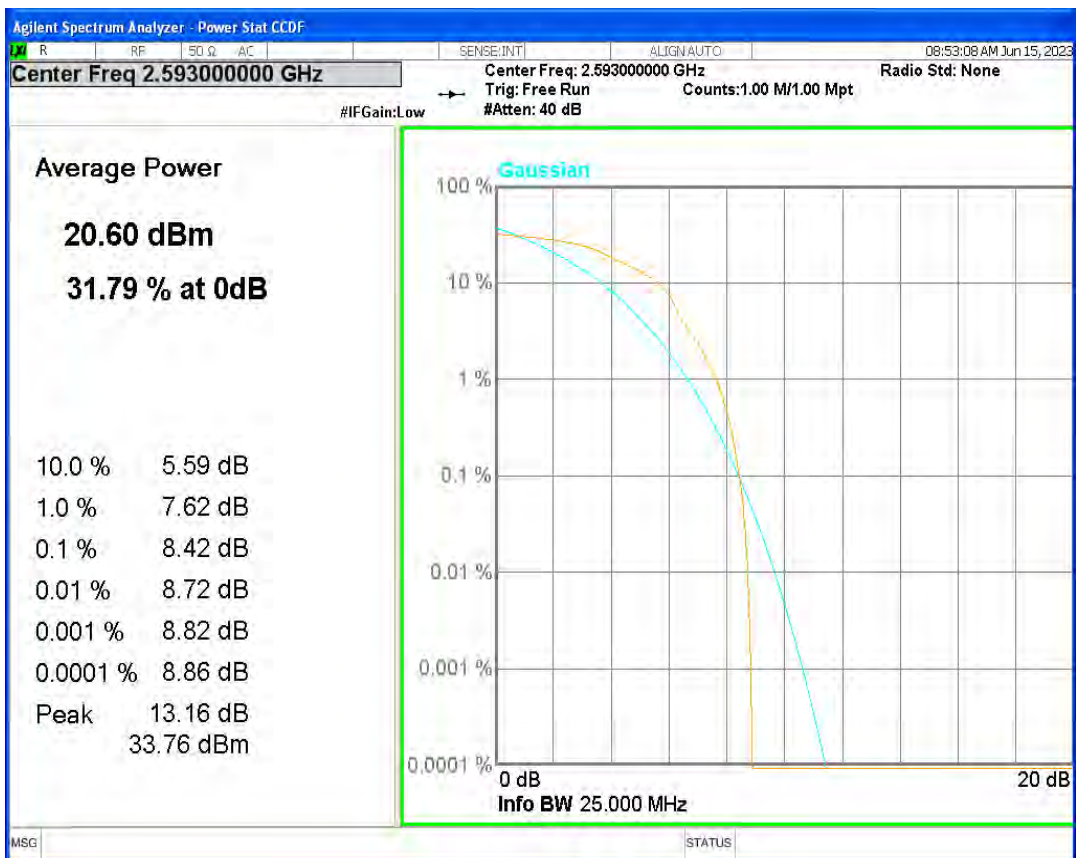

Band41 16QAM BW=5MHz Channel=40620 RB Size=1 Position=#0