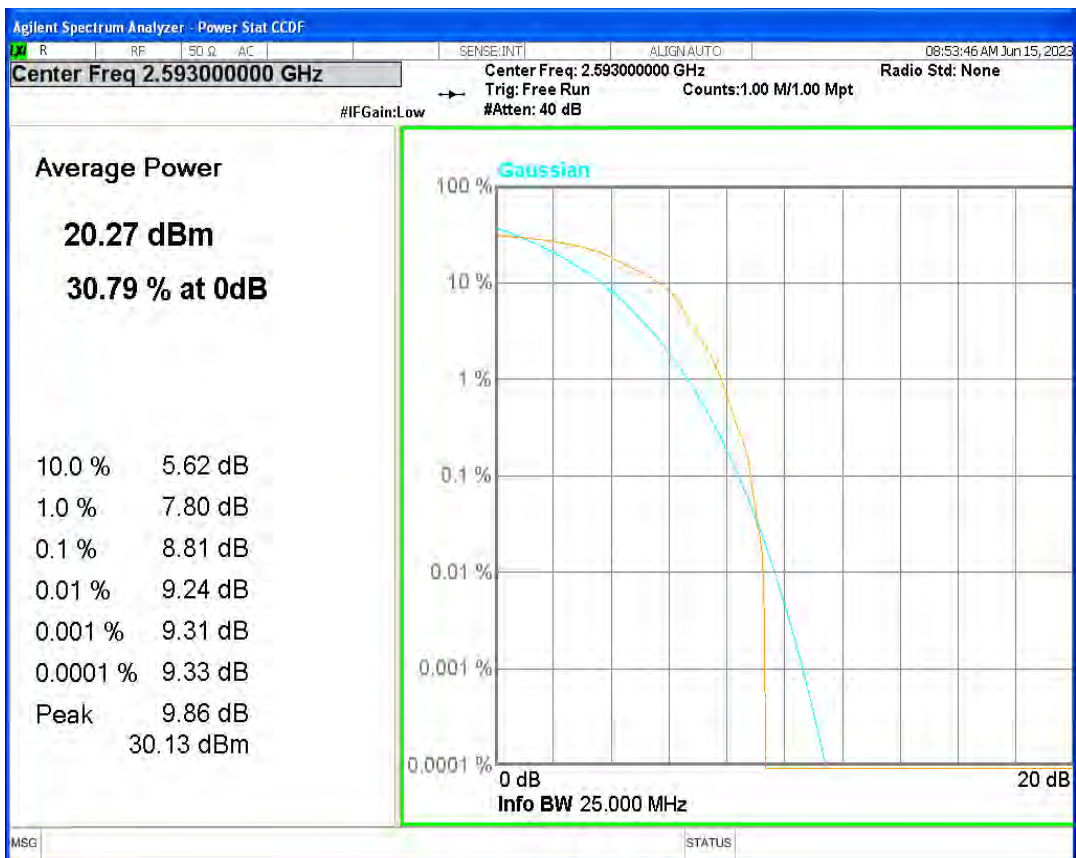

Band41 16QAM BW=15MHz Channel=40620 RB Size=1 Position=#0