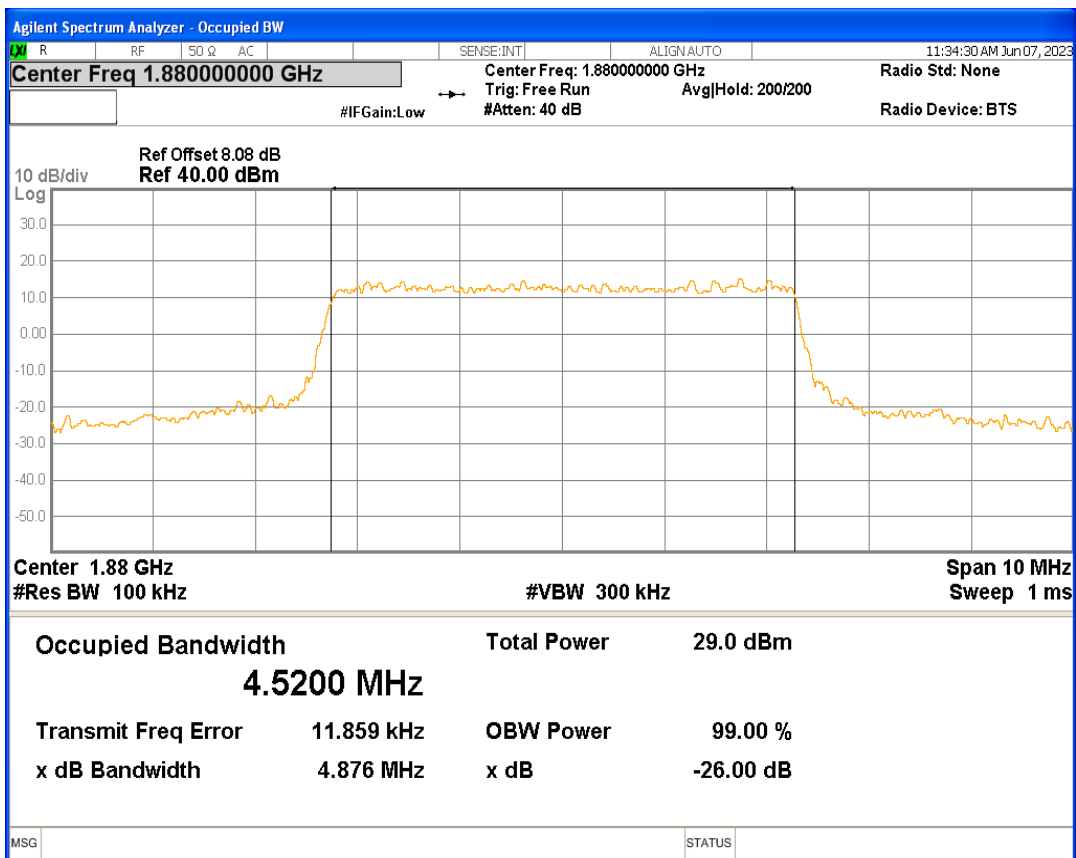

Band2 16QAM BW=5MHz Channel=18900 RB Size=25 Position=#0