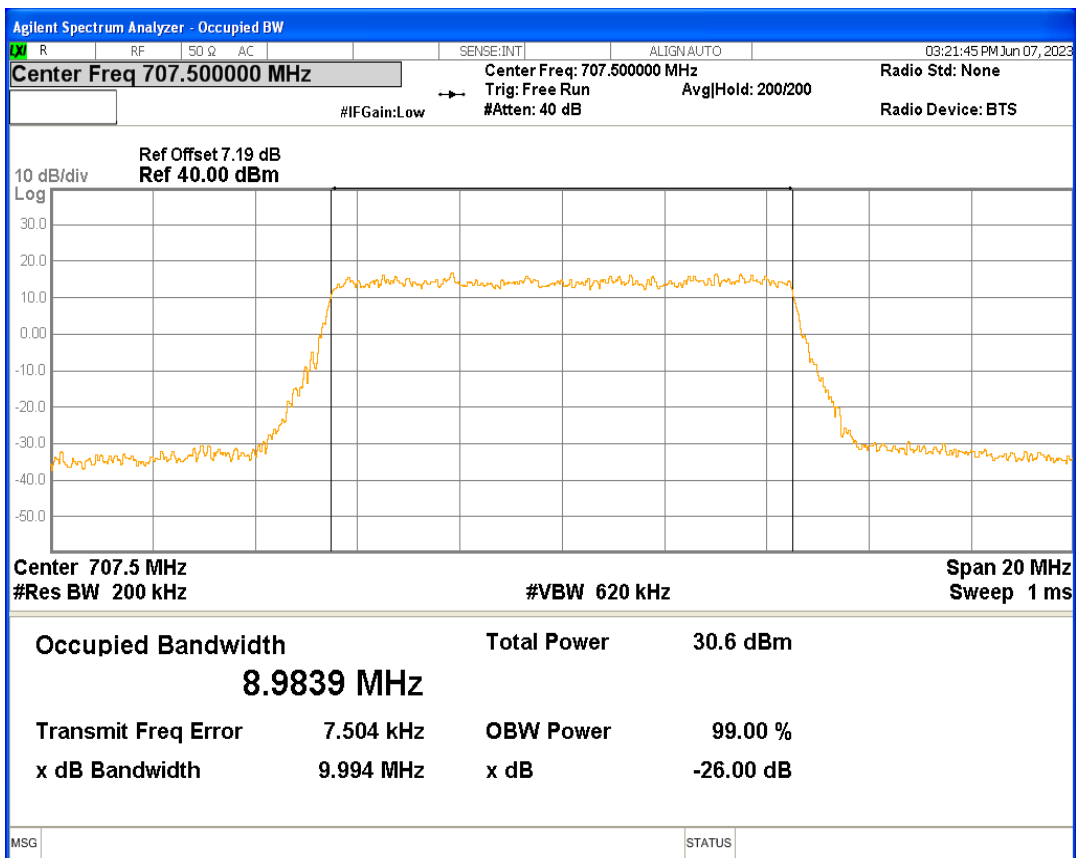

Band12 QPSK BW=10MHz Channel=23095 RB Size=50 Position=#0