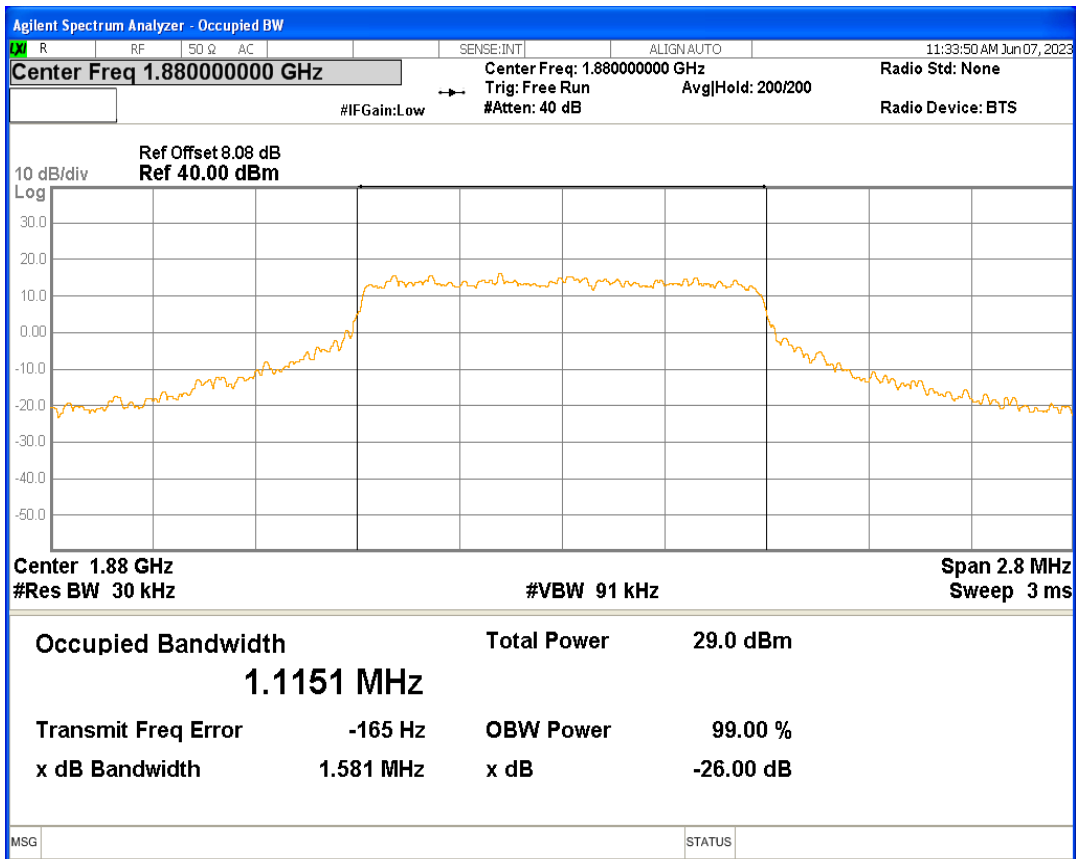

Band2 16QAM BW=1.4MHz Channel=18900 RB Size=6 Position=#0