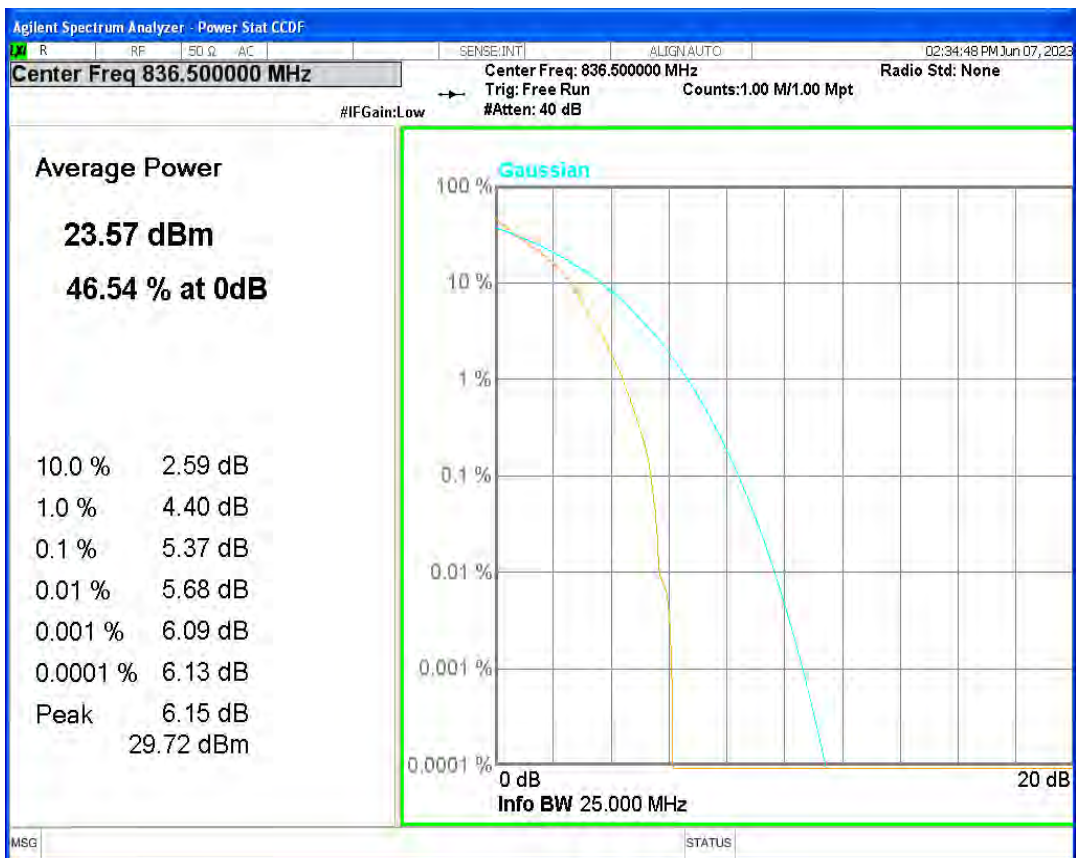

Band5 QPSK BW=10MHz Channel=20525 RB Size=1 Position=#0