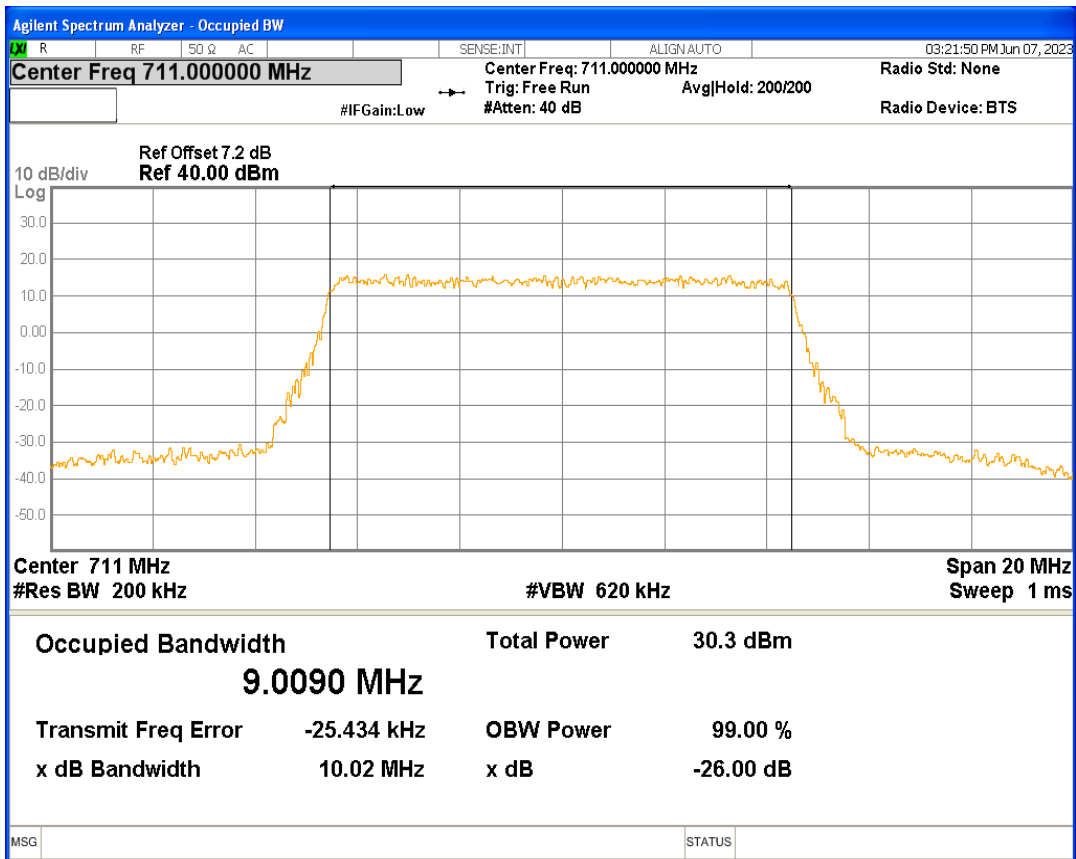

Band12 QPSK BW=10MHz Channel=23130 RB Size=50 Position=#0