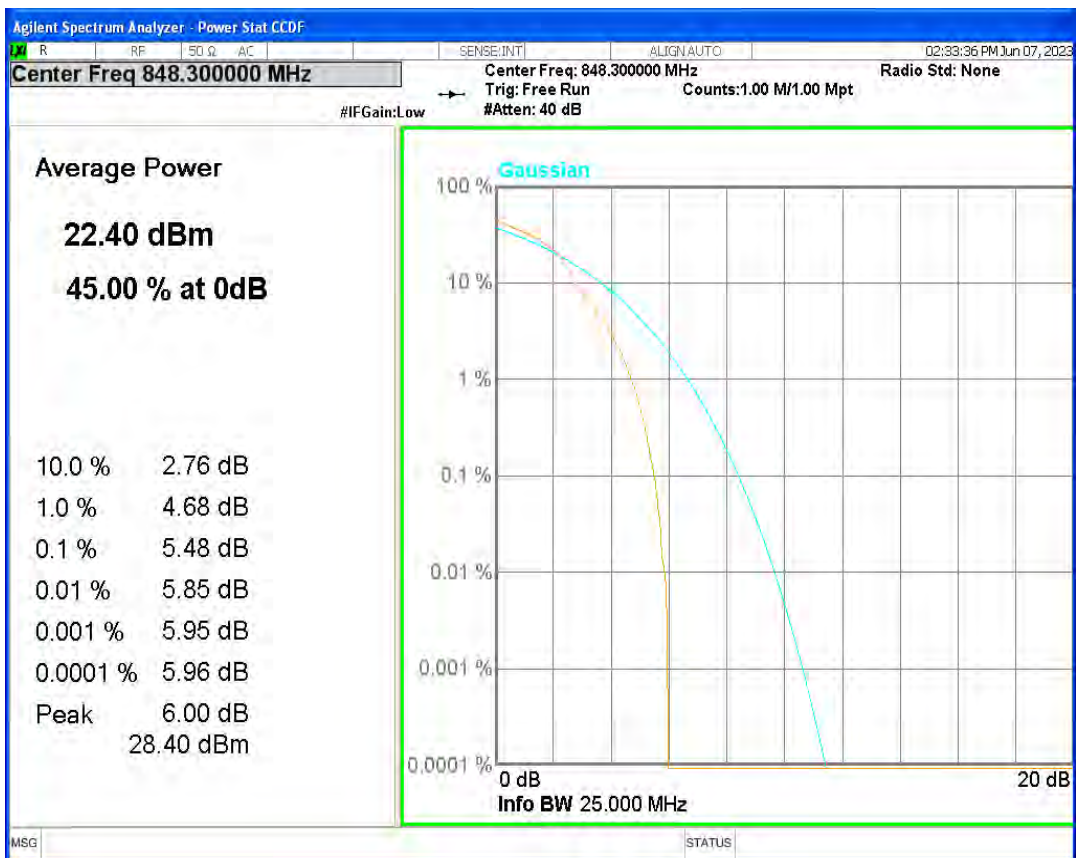

Band5 16QAM BW=1.4MHz Channel=20643 RB Size=1 Position=#0