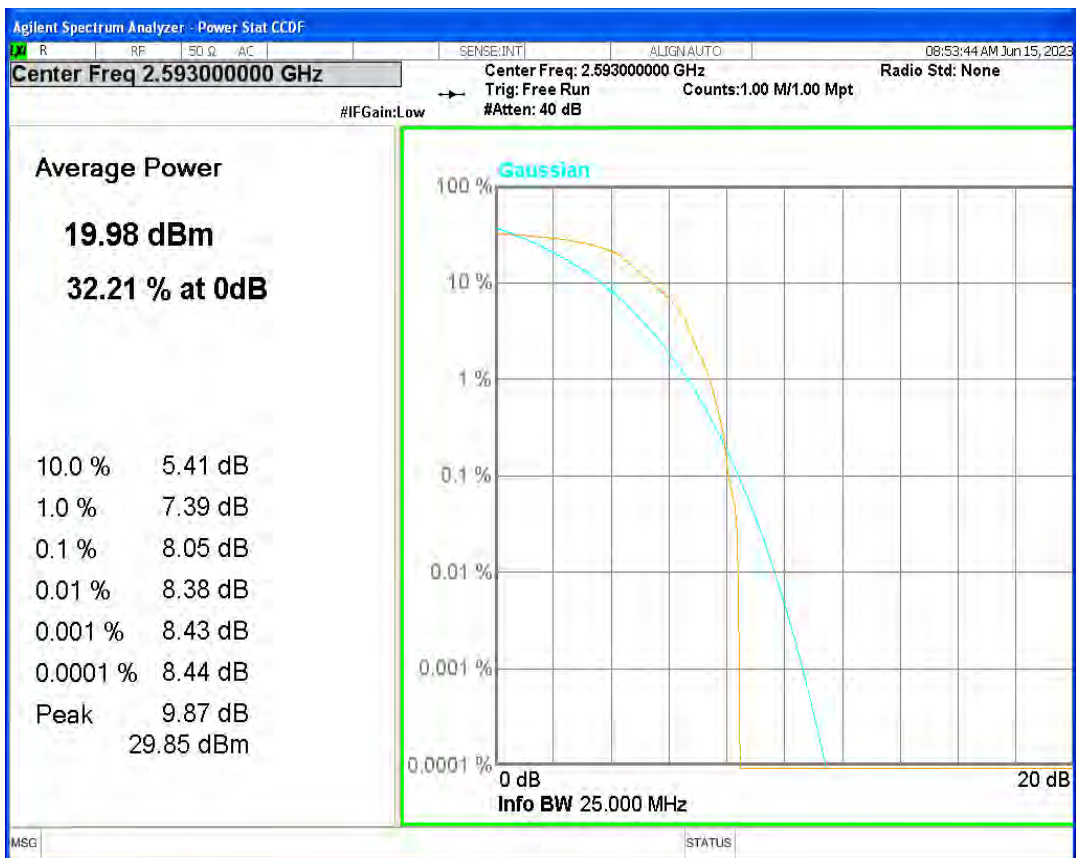

Band41 QPSK BW=15MHz Channel=40620 RB Size=1 Position=#0