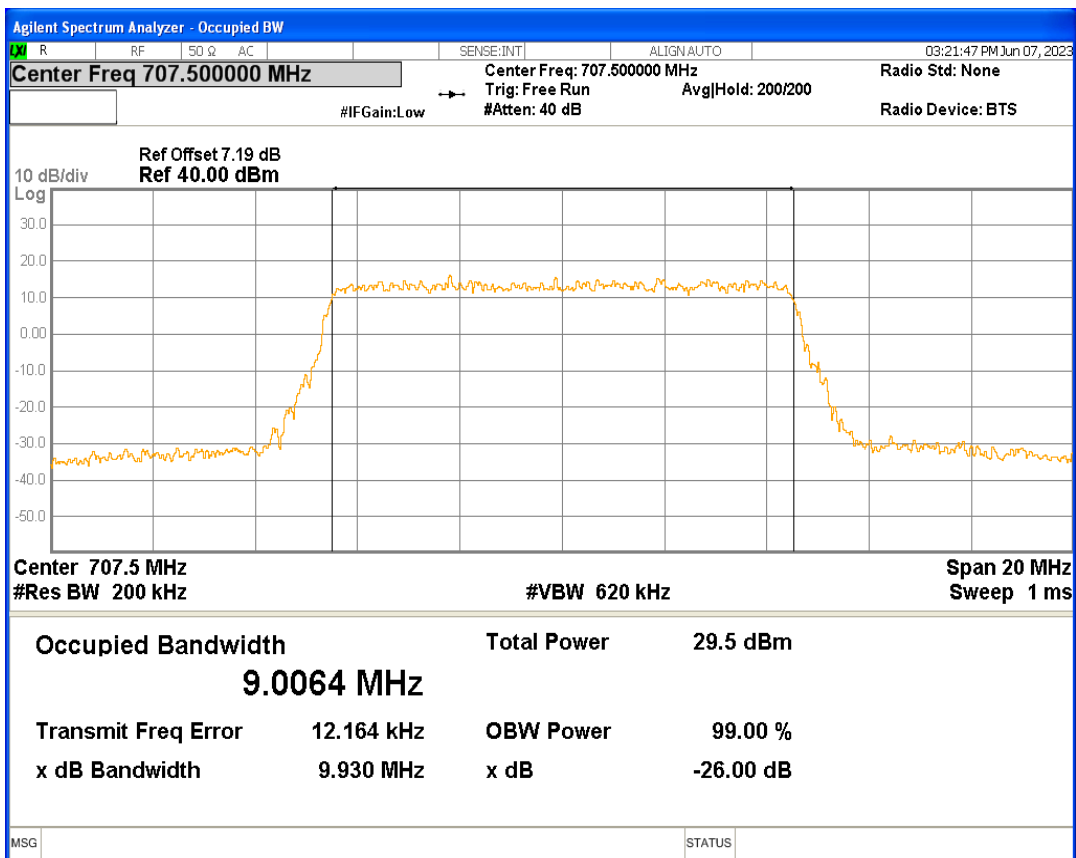

Band12 16QAM BW=10MHz Channel=23095 RB Size=50 Position=#0