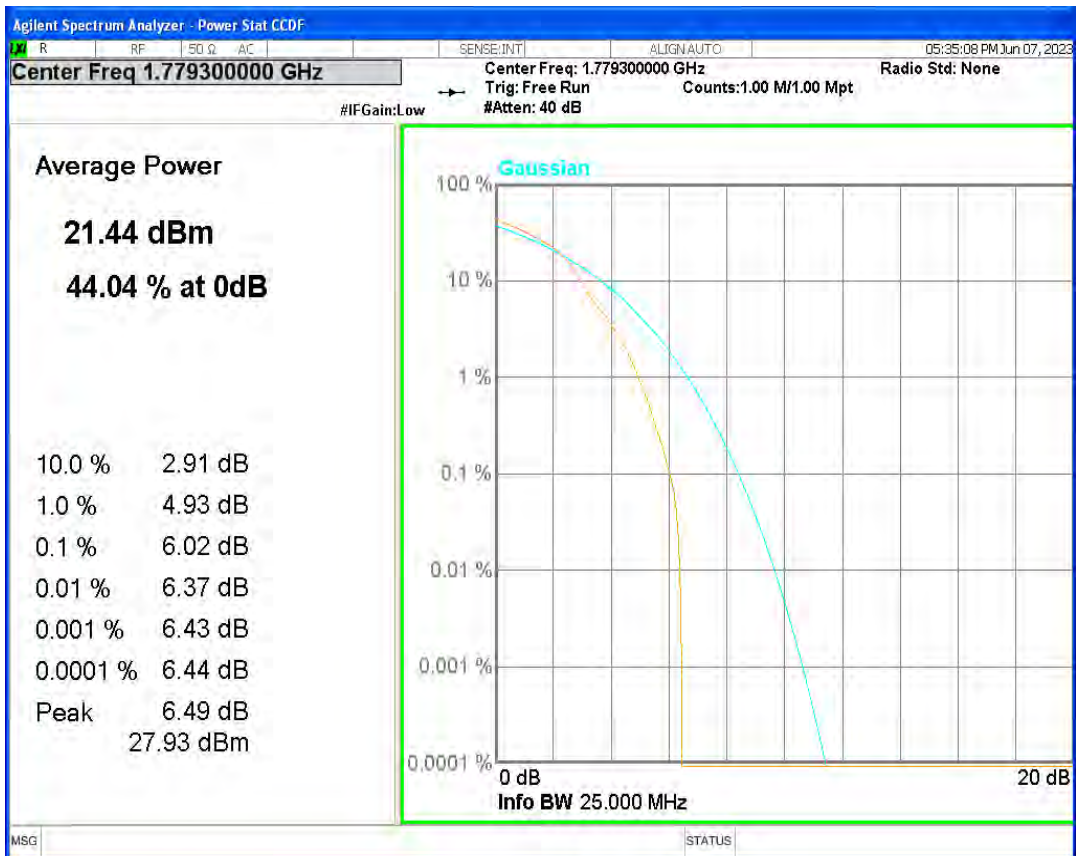

Band66 16QAM BW=1.4MHz Channel=132665 RB Size=1 Position=#0