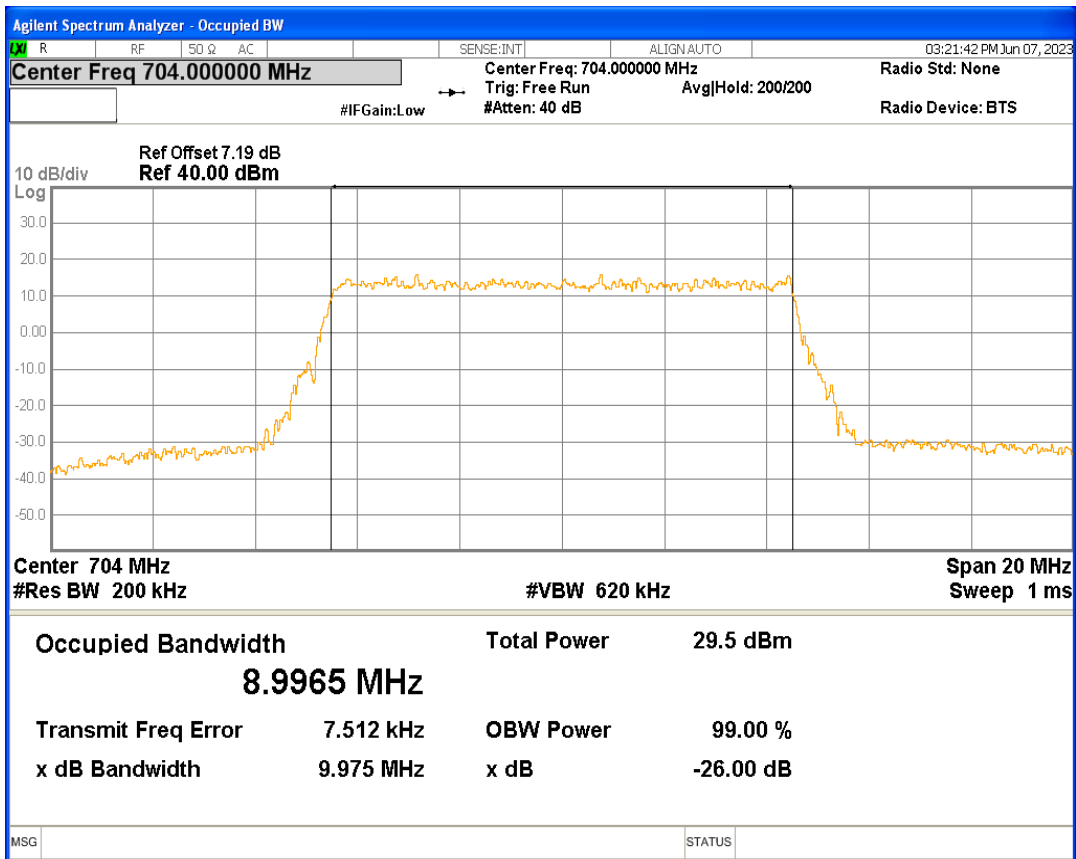

Band12 16QAM BW=1.4MHz Channel=23017 RB Size=6 Position=#0

Band12 16QAM BW=1.4MHz Channel=23095 RB Size=6 Position=#0

Band12 16QAM BW=1.4MHz Channel=23173 RB Size=6 Position=#0

Band12 16QAM BW=10MHz Channel=23060 RB Size=50 Position=#0