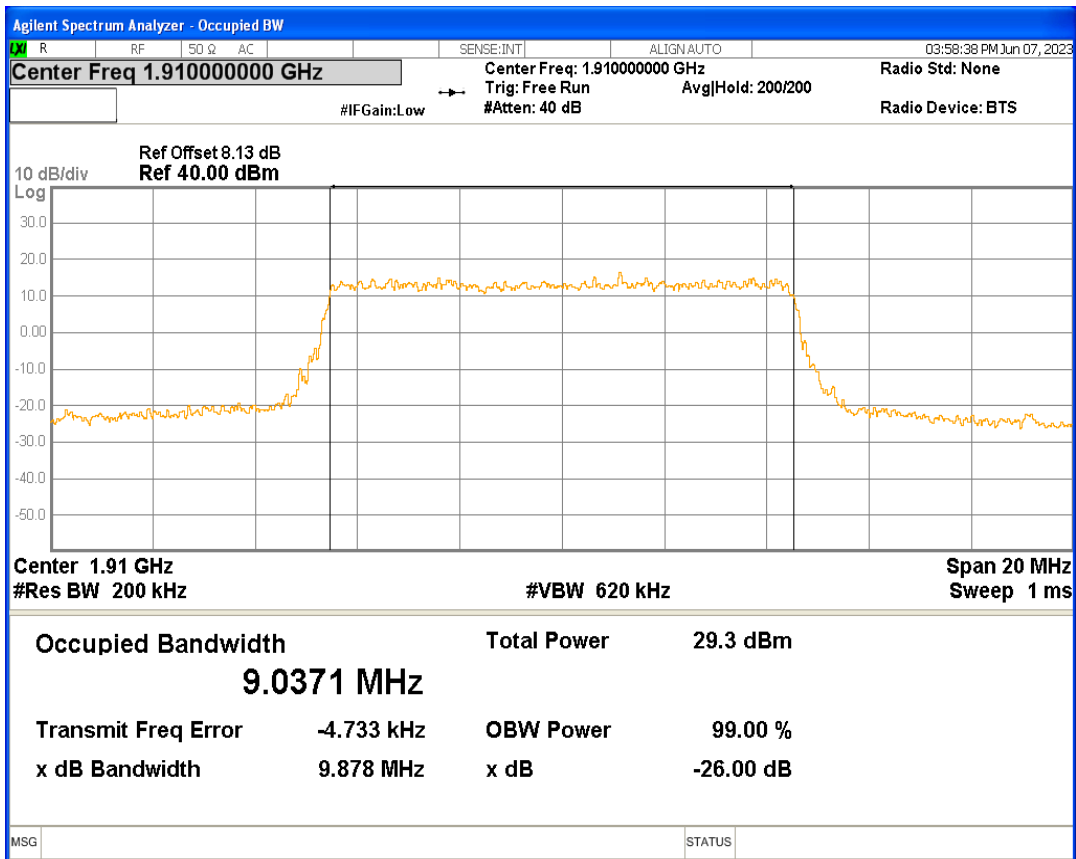

Band25 QPSK BW=1.4MHz Channel=26683 RB Size=6 Position=#0

Band25 QPSK BW=10MHz Channel=26090 RB Size=50 Position=#0

Band25 QPSK BW=10MHz Channel=26365 RB Size=50 Position=#0

Band25 QPSK BW=10MHz Channel=26640 RB Size=50 Position=#0