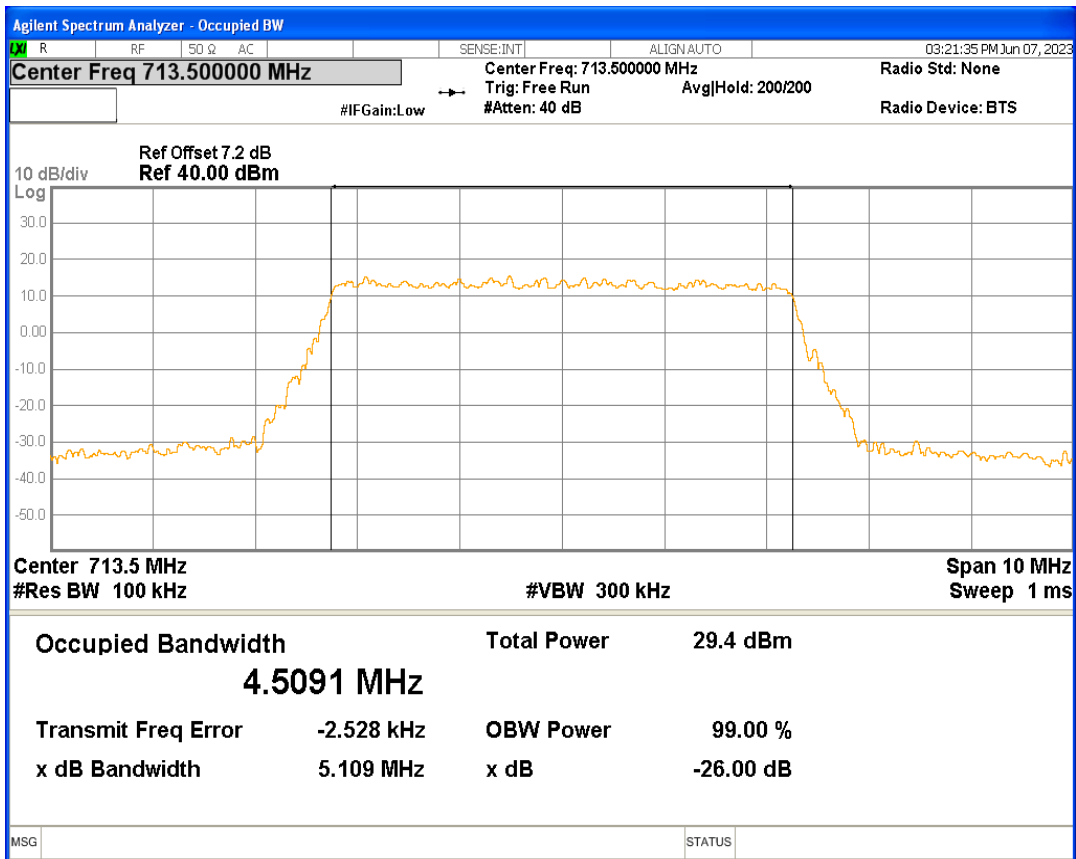

Band12 16QAM BW=3MHz Channel=23165 RB Size=15 Position=#0

Band12 16QAM BW=5MHz Channel=23035 RB Size=25 Position=#0

Band12 16QAM BW=5MHz Channel=23095 RB Size=25 Position=#0

Band12 16QAM BW=5MHz Channel=23155 RB Size=25 Position=#0