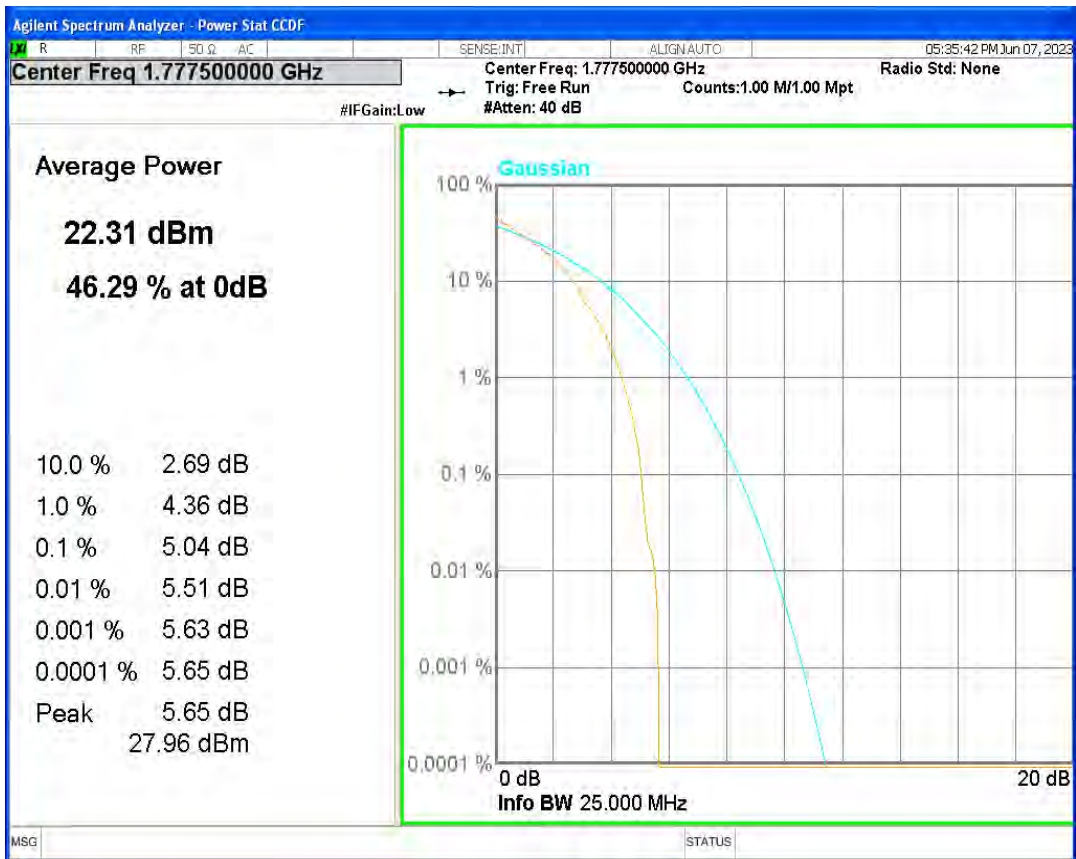

Band66 QPSK BW=3MHz Channel=131987 RB Size=1 Position=#0

Band66 QPSK BW=3MHz Channel=132322 RB Size=1 Position=#0

Band66 QPSK BW=5MHz Channel=132322 RB Size=1 Position=#0

Band66 QPSK BW=5MHz Channel=132647 RB Size=1 Position=#0