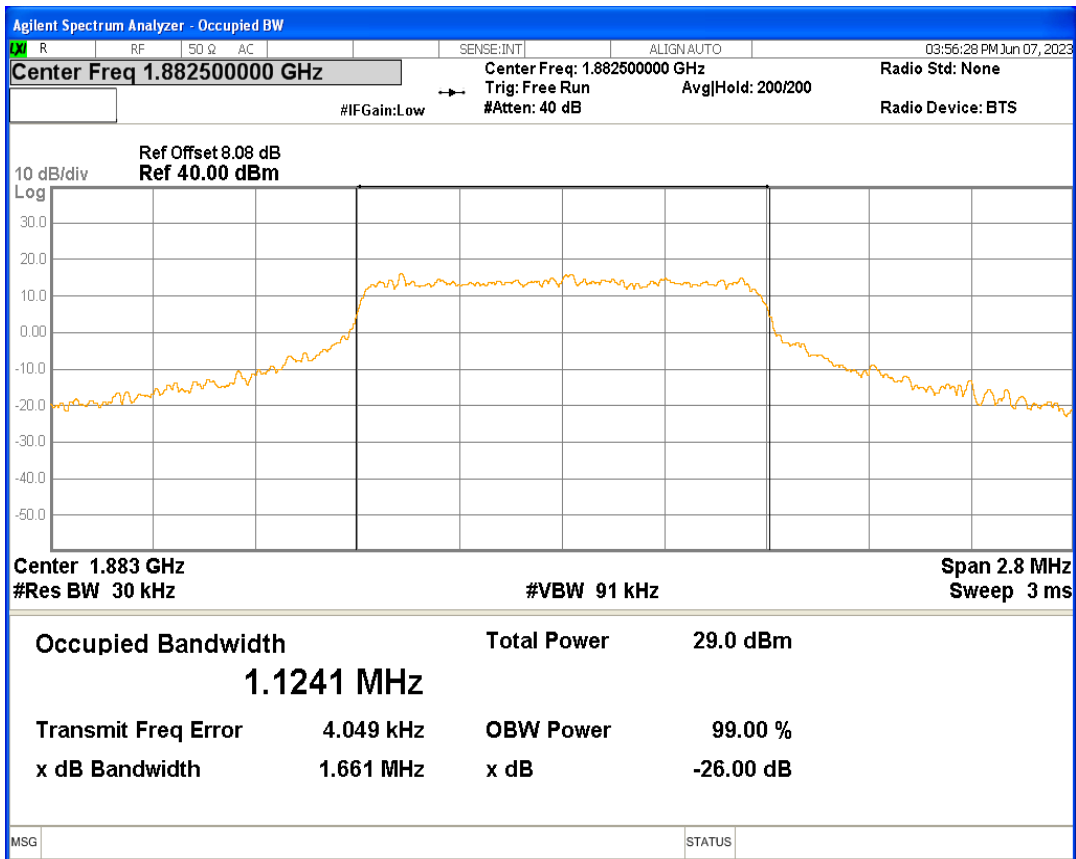

Band25 16QAM BW=1.4MHz Channel=26683 RB Size=6 Position=#0