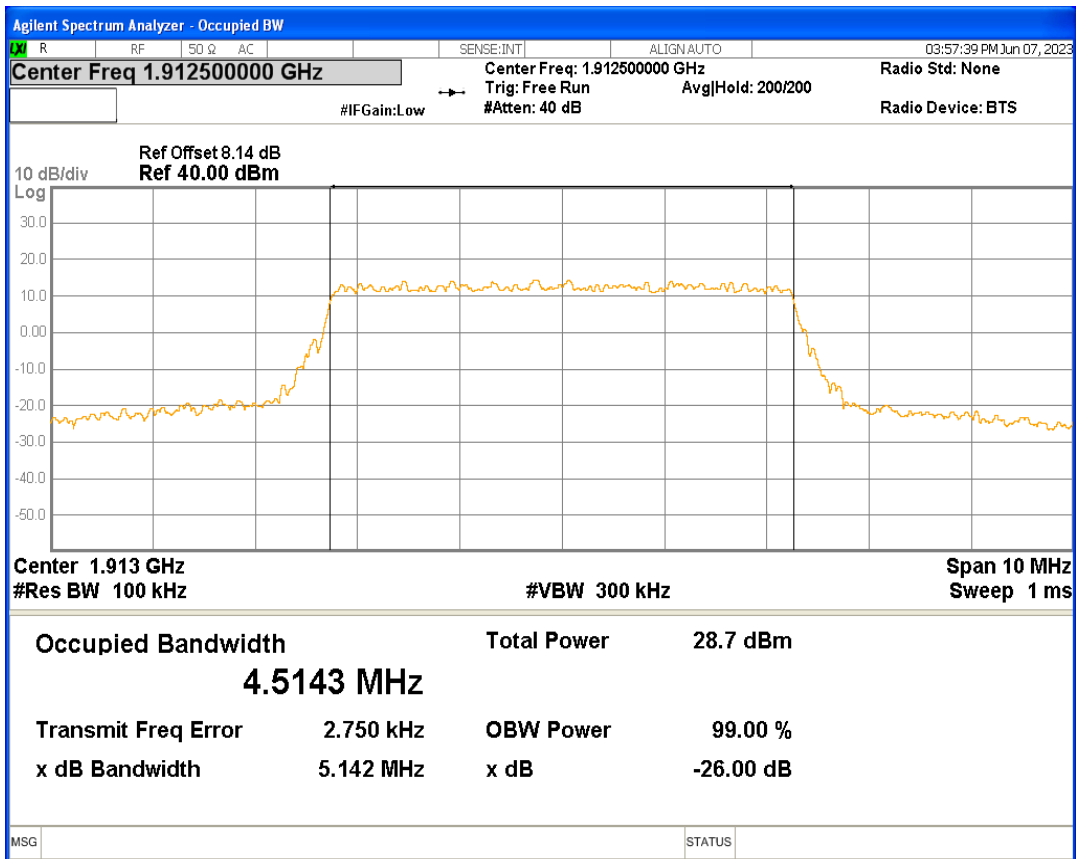

Band25 QPSK BW=1.4MHz Channel=26047 RB Size=6 Position=#0