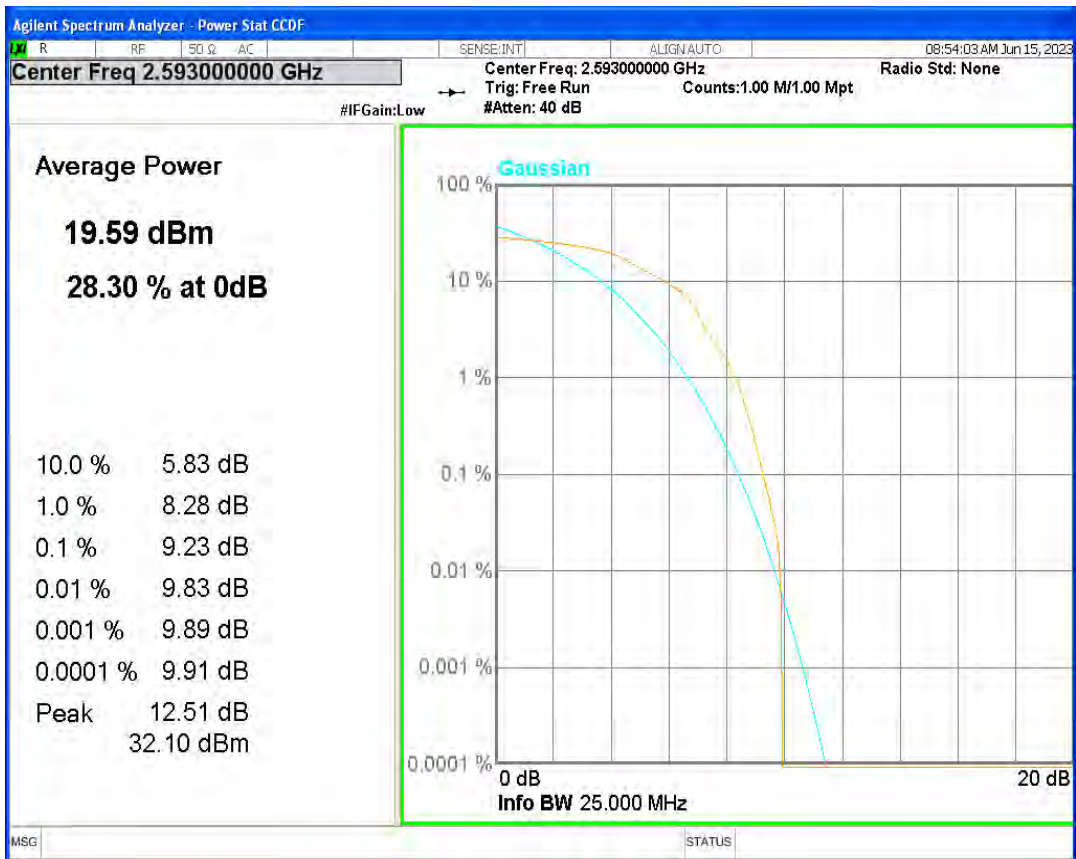

Band41 16QAM BW=15MHz Channel=40620 RB Size=1 Position=#0

Band41 16QAM BW=15MHz Channel=41515 RB Size=1 Position=#0

Band41 16QAM BW=20MHz Channel=39750 RB Size=1 Position=#0

Band41 16QAM BW=20MHz Channel=40620 RB Size=1 Position=#0