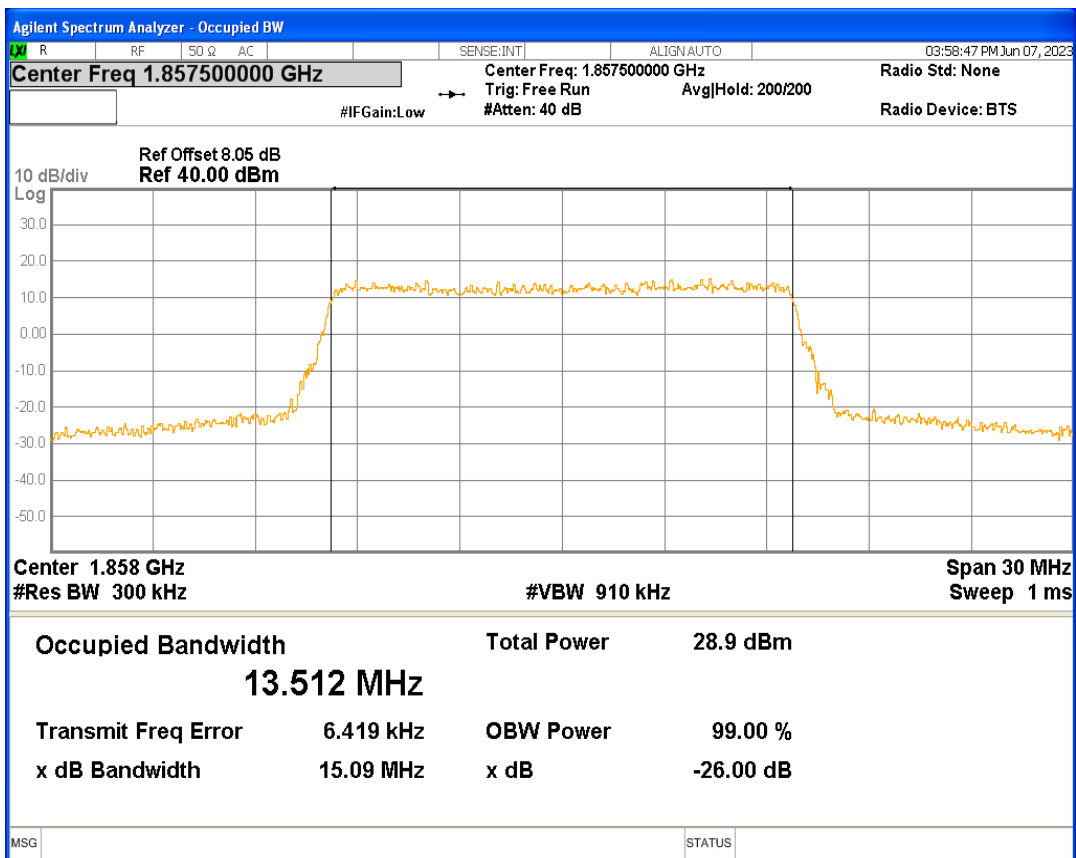

Band25 16QAM BW=15MHz Channel=26365 RB Size=75 Position=#0