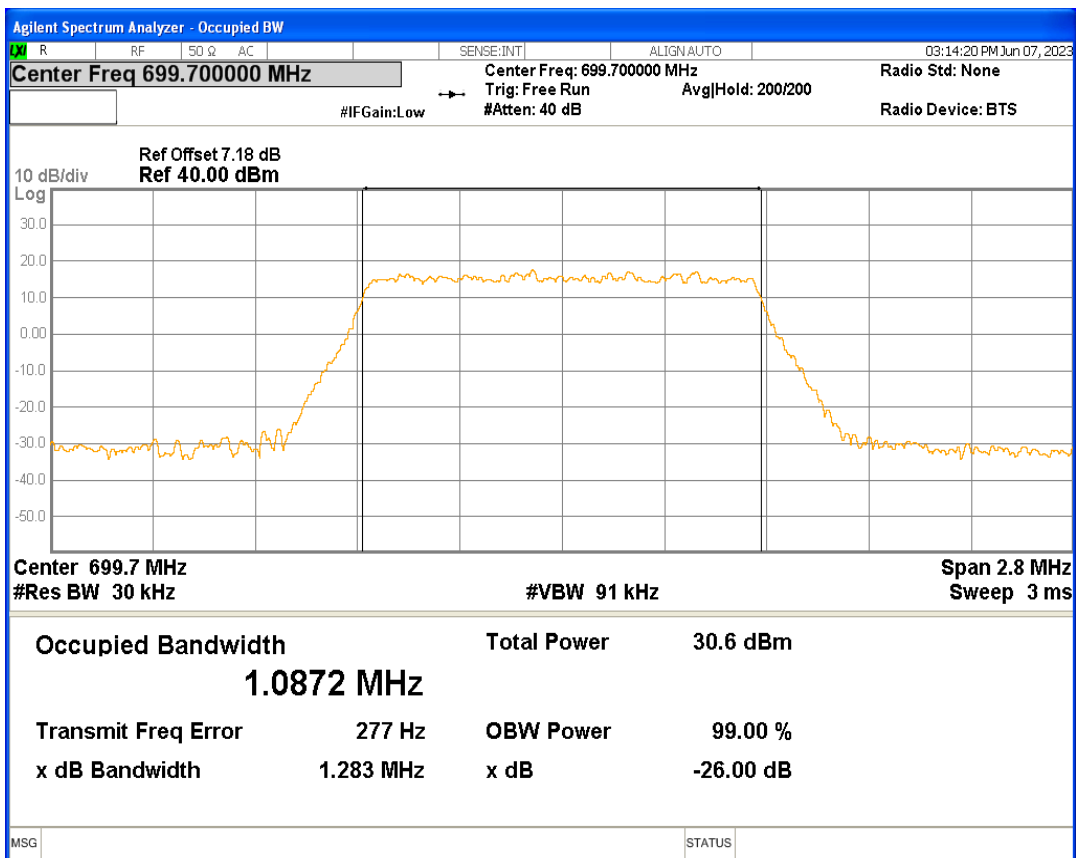

Band12 QPSK BW=1.4MHz Channel=23017 RB Size=6 Position=#0