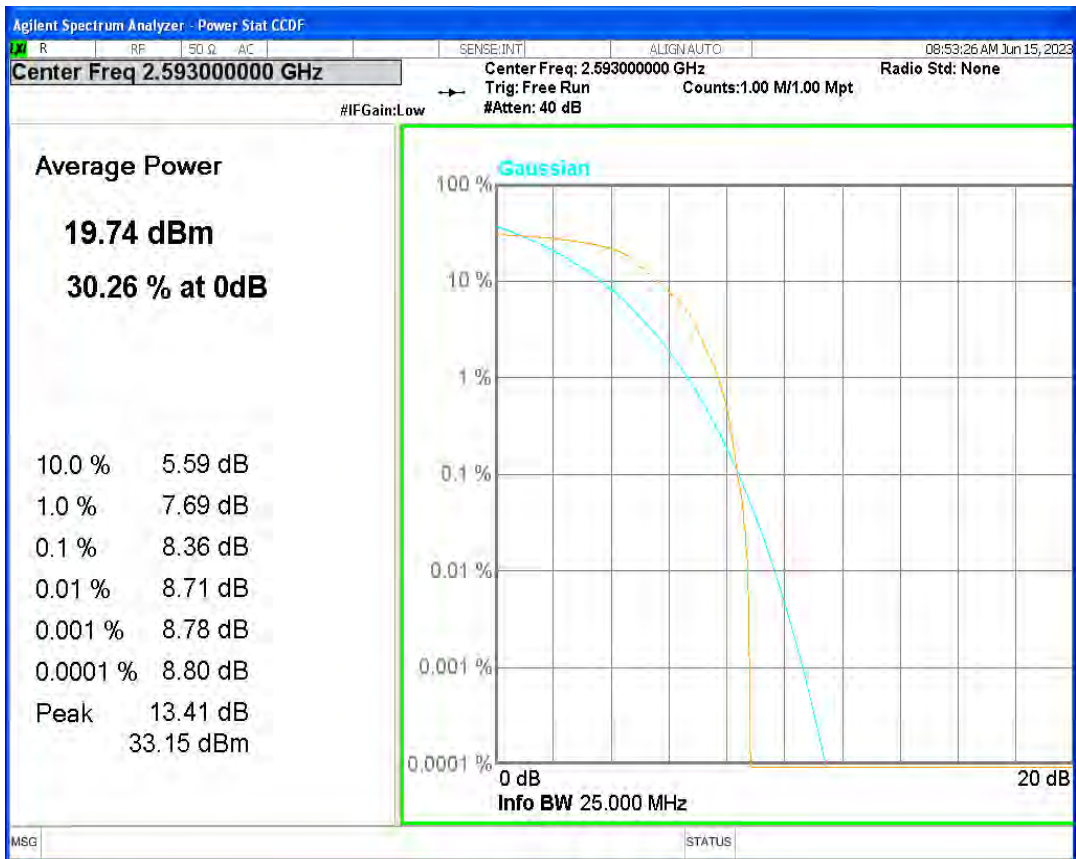

Band41 16QAM BW=20MHz Channel=41490 RB Size=1 Position=#0

Band41 16QAM BW=5MHz Channel=39675 RB Size=1 Position=#0

Band41 16QAM BW=5MHz Channel=40620 RB Size=1 Position=#0

Band41 16QAM BW=5MHz Channel=41565 RB Size=1 Position=#0