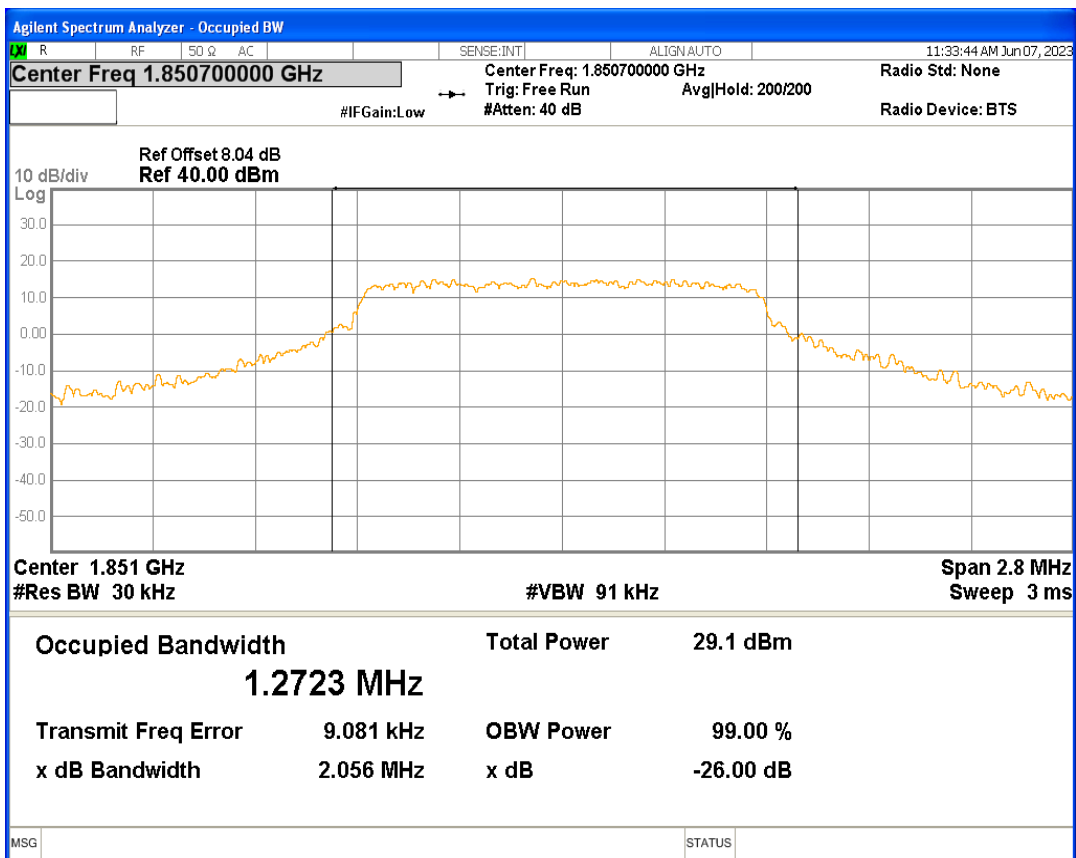

Band2 16QAM BW=1.4MHz Channel=18607 RB Size=6 Position=#0