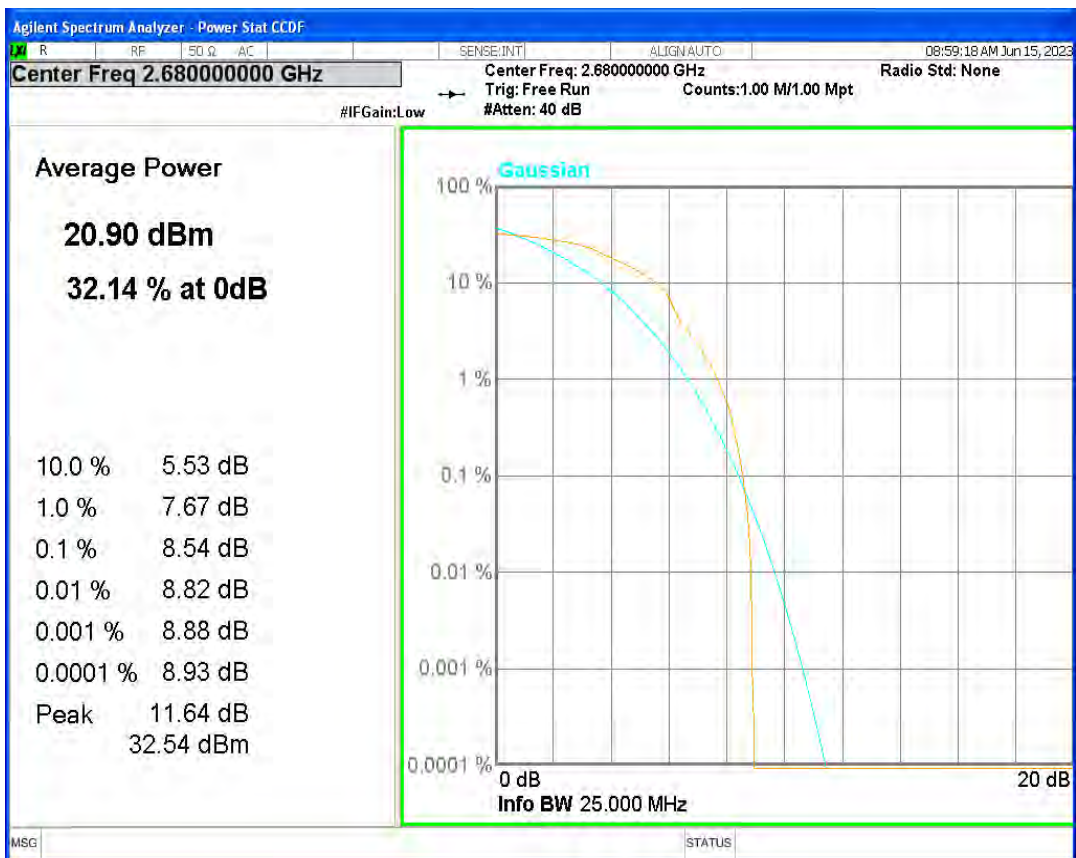

Band41 16QAM BW=20MHz Channel=41490 RB Size=1 Position=#0