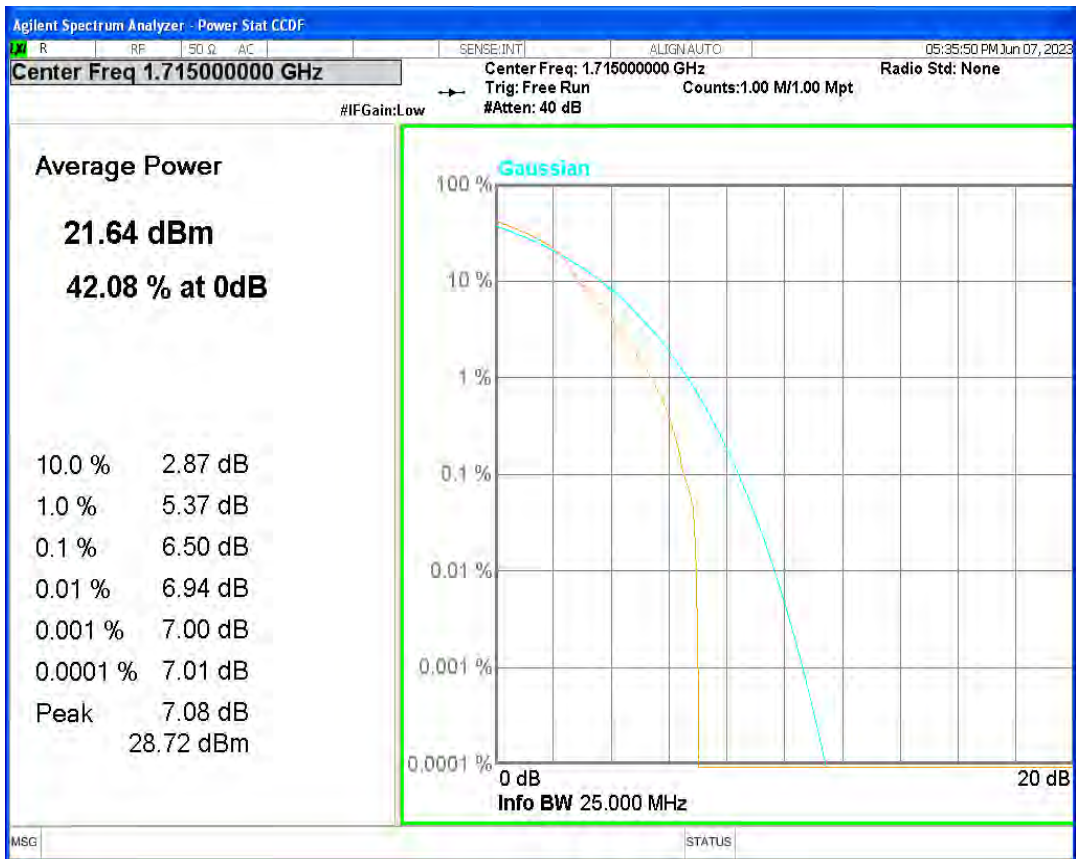

Band66 16QAM BW=10MHz Channel=132022 RB Size=1 Position=#0