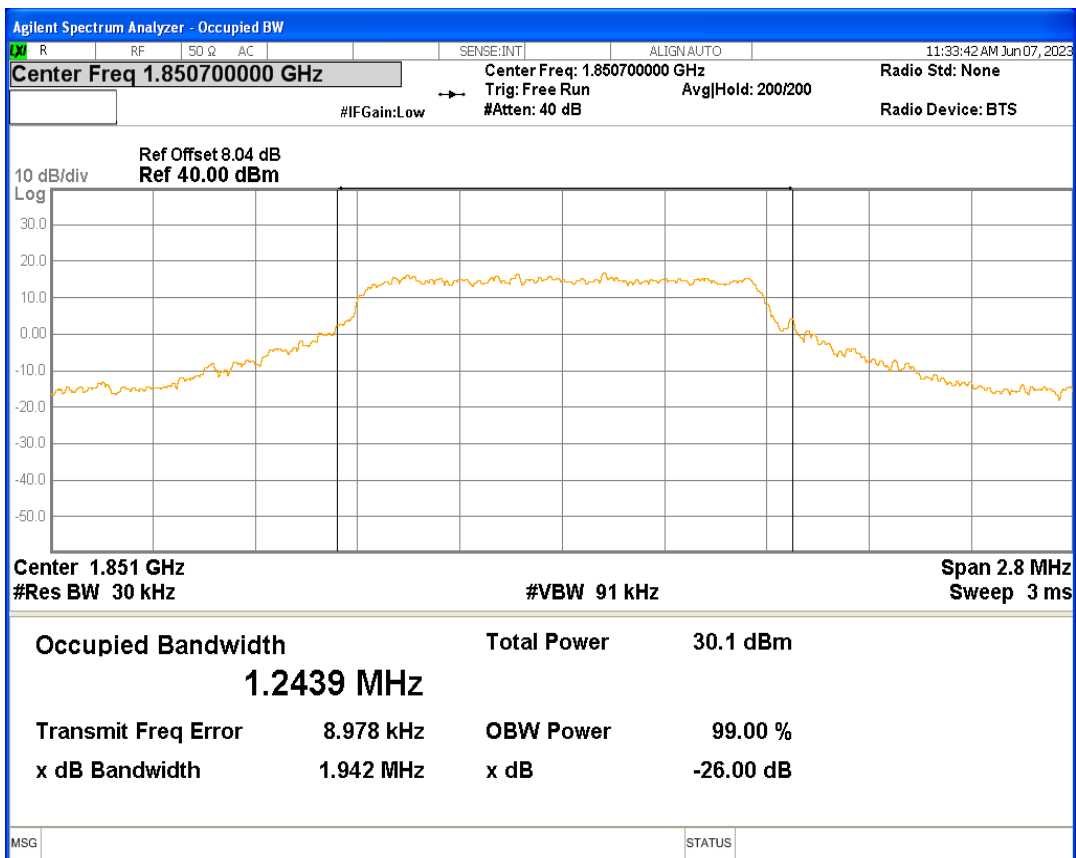

Band2 QPSK BW=1.4MHz Channel=18900 RB Size=6 Position=#0