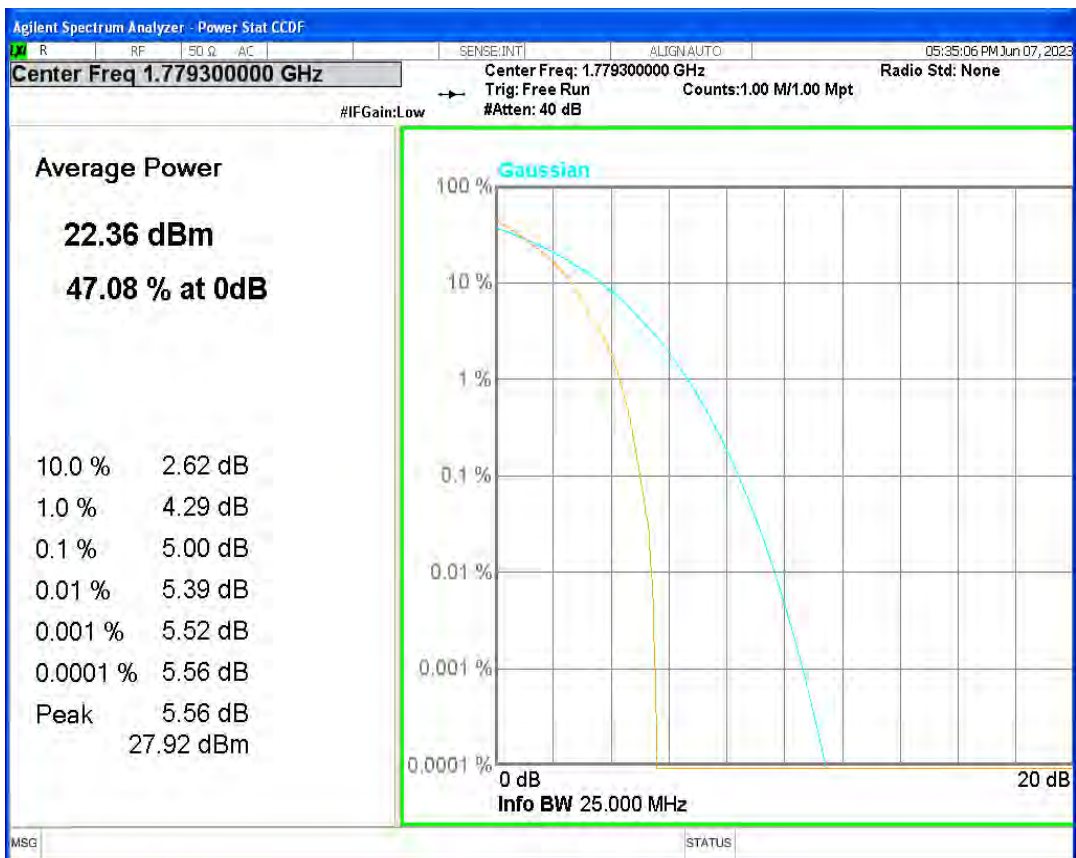

Band66 QPSK BW=1.4MHz Channel=132665 RB Size=1 Position=#0