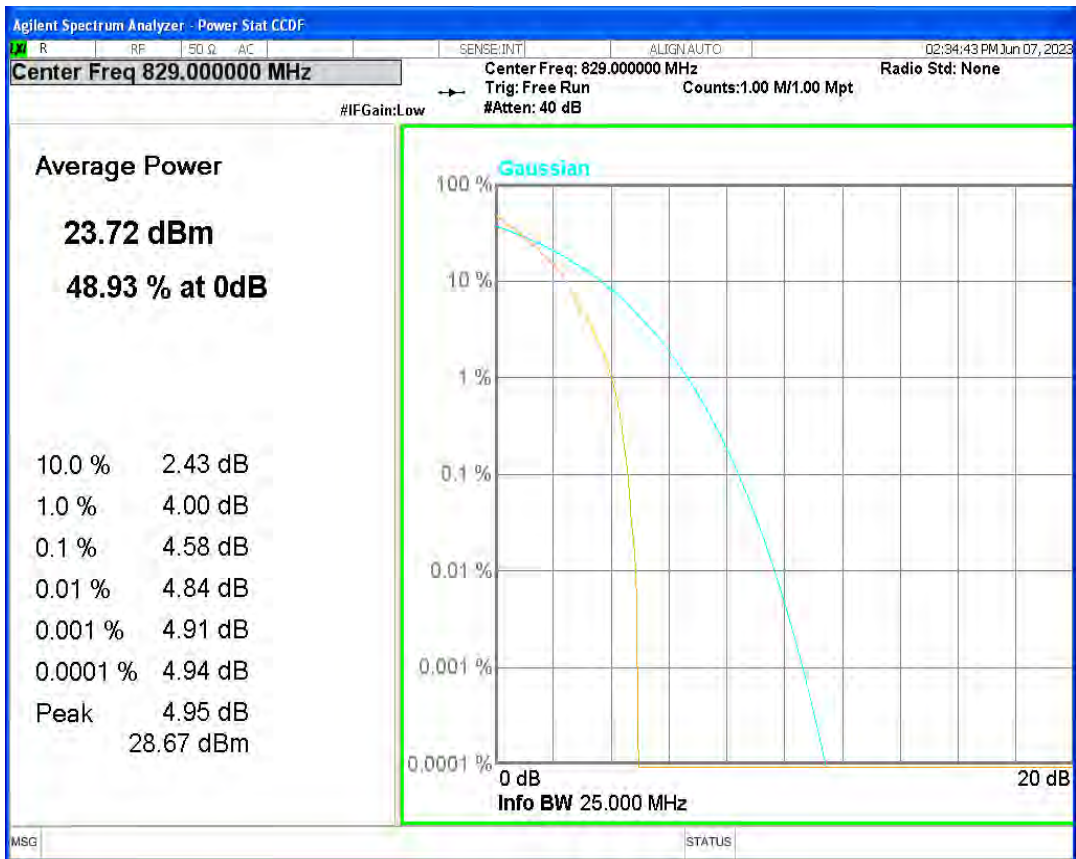

Band5 QPSK BW=10MHz Channel=20450 RB Size=1 Position=#0