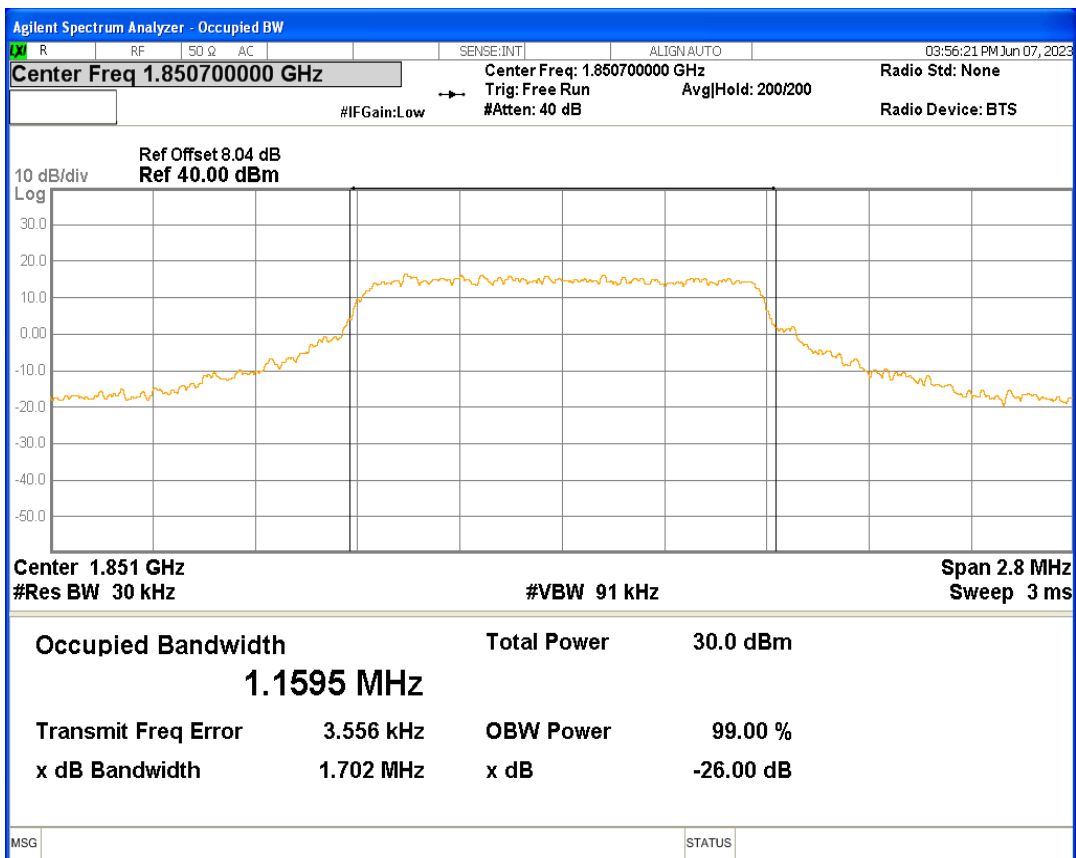

Band25 QPSK BW=1.4MHz Channel=26365 RB Size=6 Position=#0