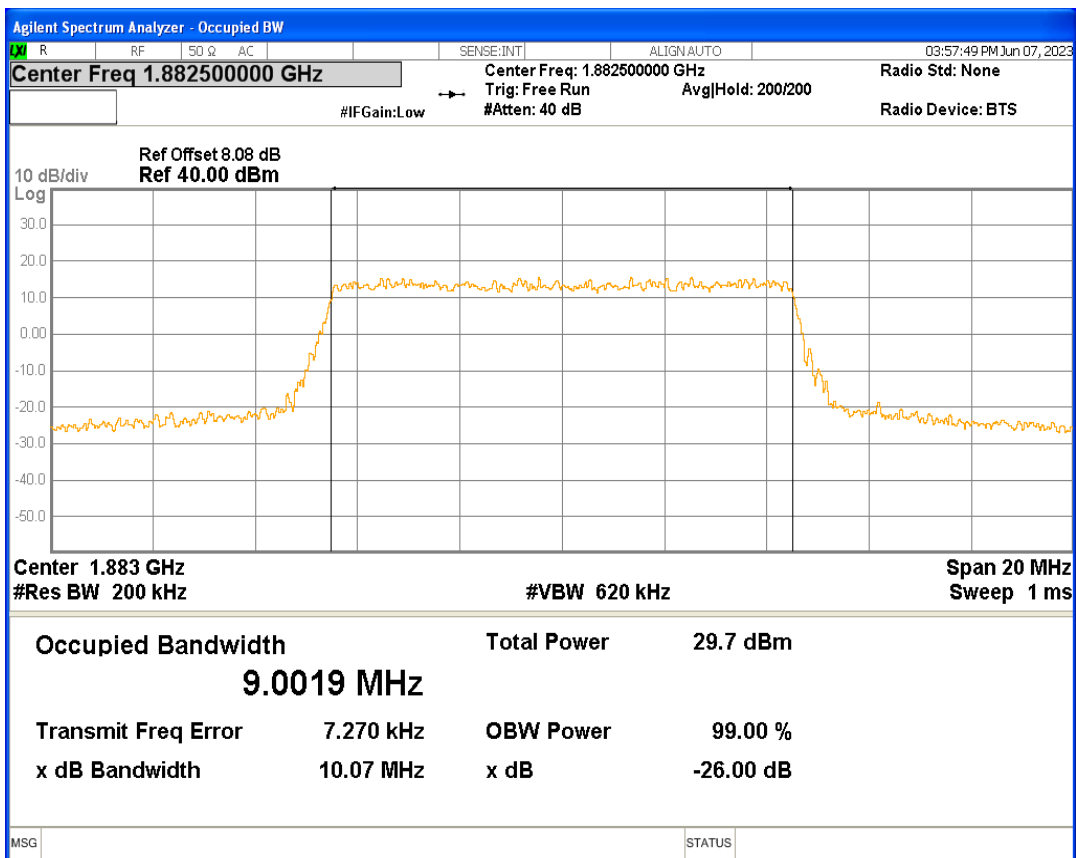

Band25 QPSK BW=10MHz Channel=26640 RB Size=50 Position=#0