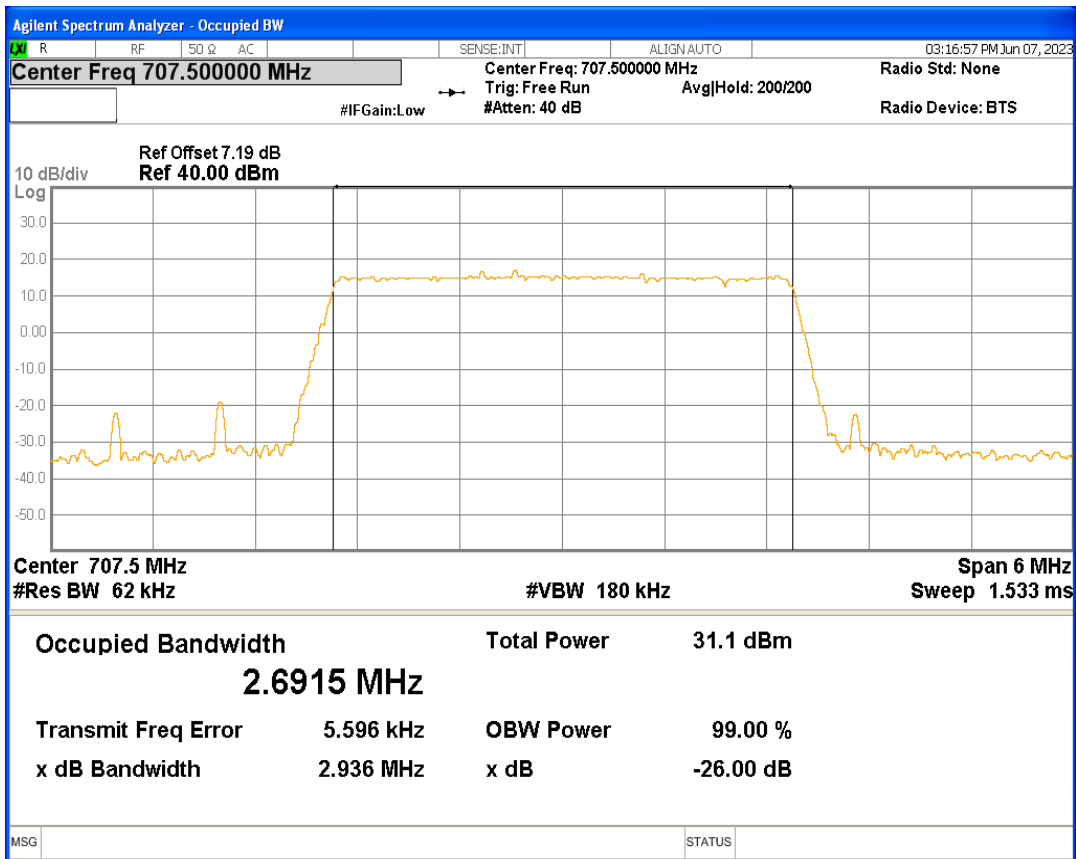

Band12 QPSK BW=10MHz Channel=23095 RB Size=50 Position=#0

Band12 QPSK BW=10MHz Channel=23130 RB Size=50 Position=#0

Band12 QPSK BW=3MHz Channel=23025 RB Size=15 Position=#0

Band12 QPSK BW=3MHz Channel=23095 RB Size=15 Position=#0