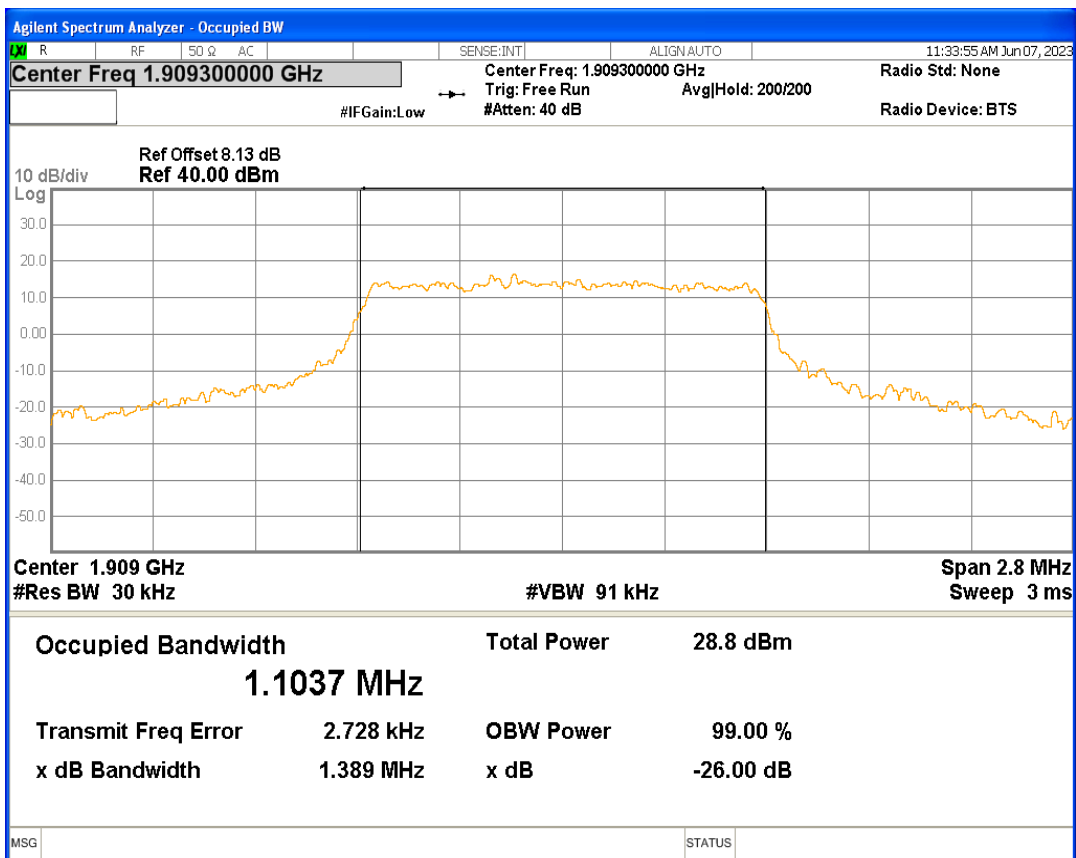

Band2 16QAM BW=1.4MHz Channel=19193 RB Size=6 Position=#0