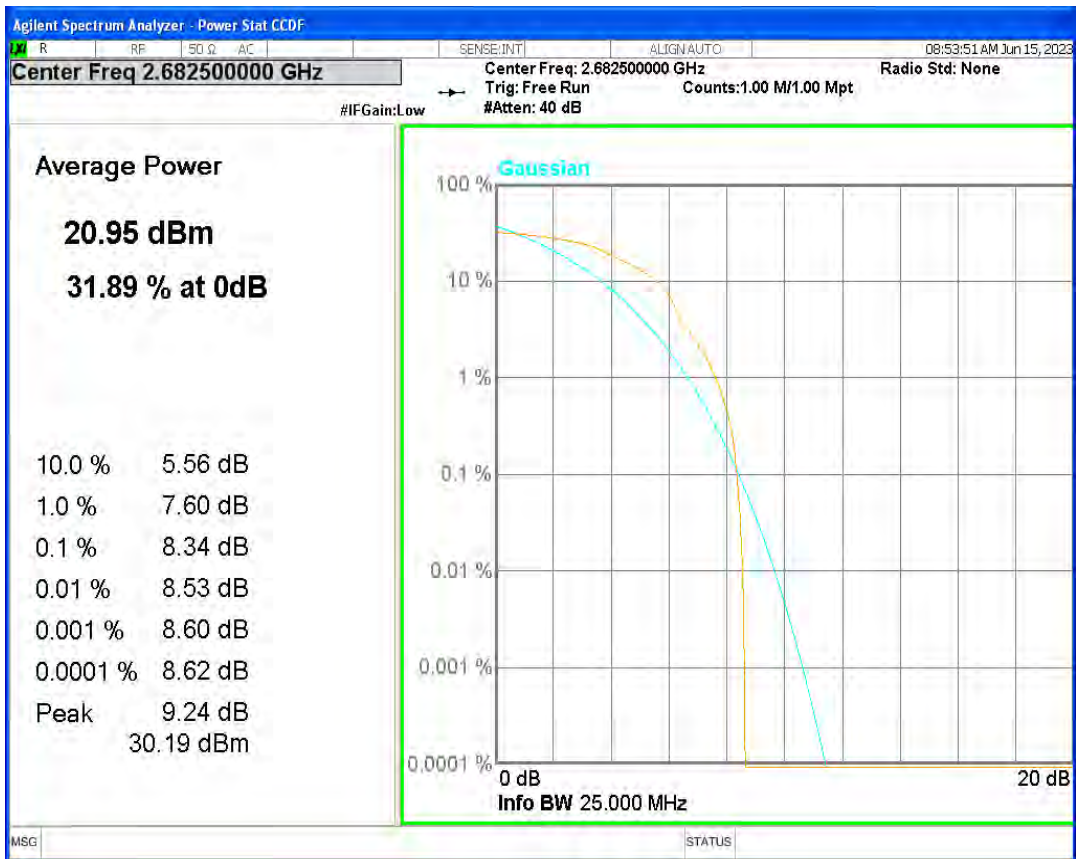

Band41 16QAM BW=15MHz Channel=41515 RB Size=1 Position=#0