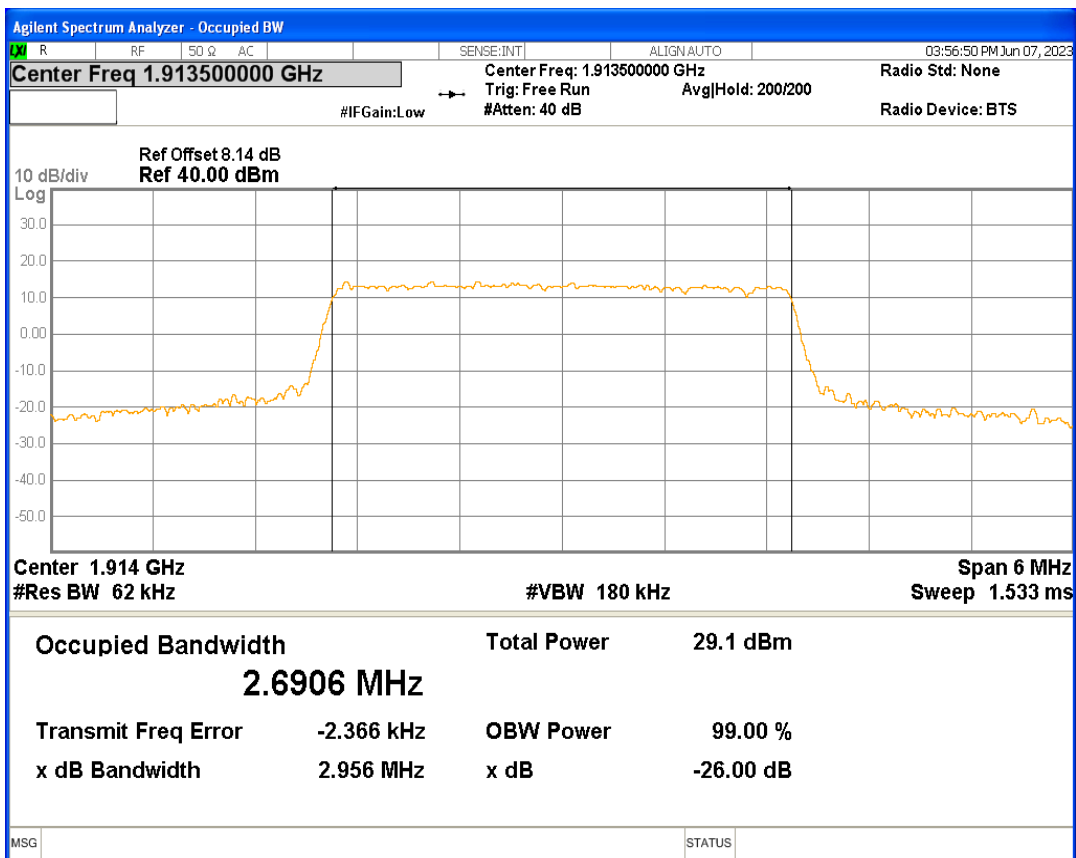

Band25 16QAM BW=5MHz Channel=26065 RB Size=25 Position=#0