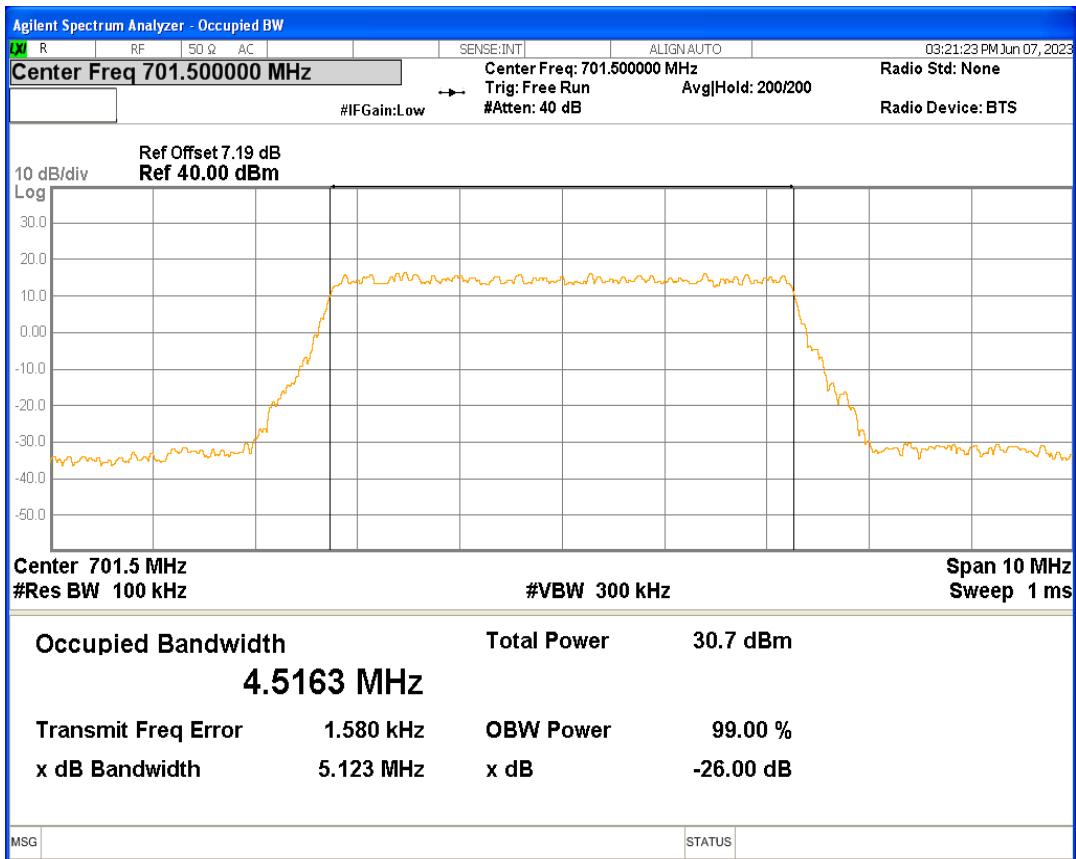

Band12 QPSK BW=5MHz Channel=23035 RB Size=25 Position=#0