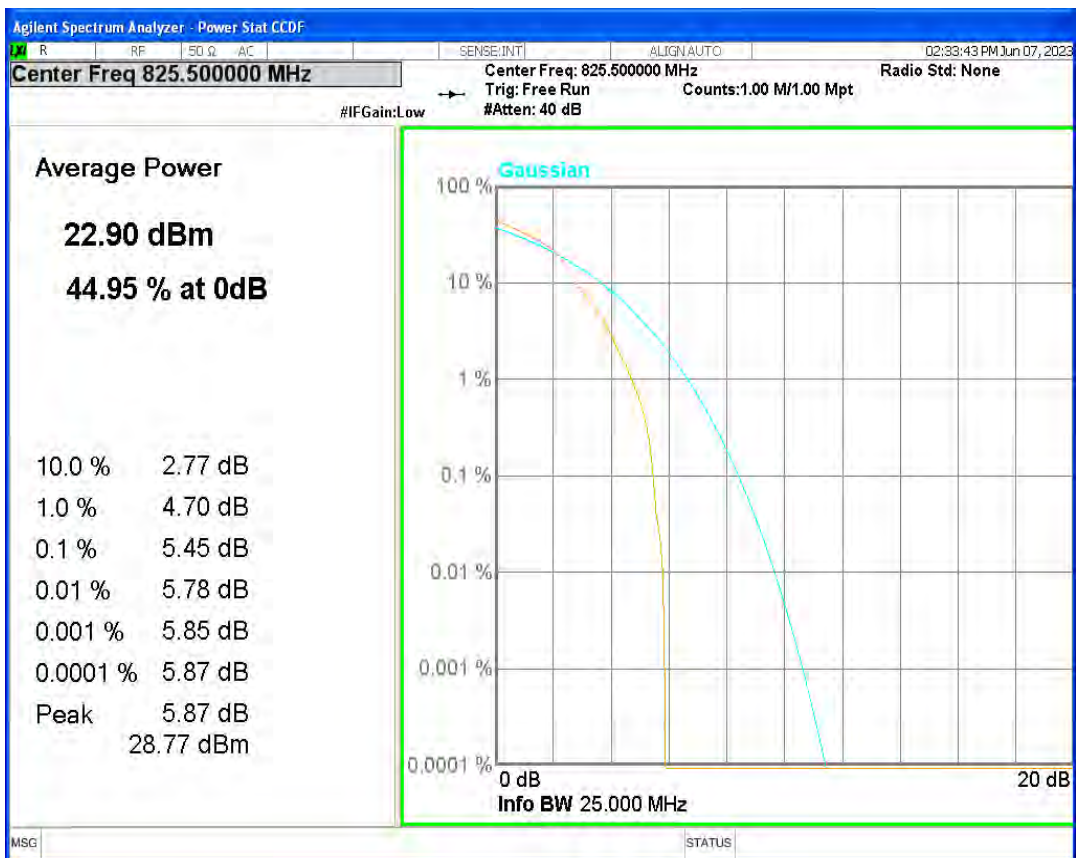

Band5 16QAM BW=3MHz Channel=20415 RB Size=1 Position=#0