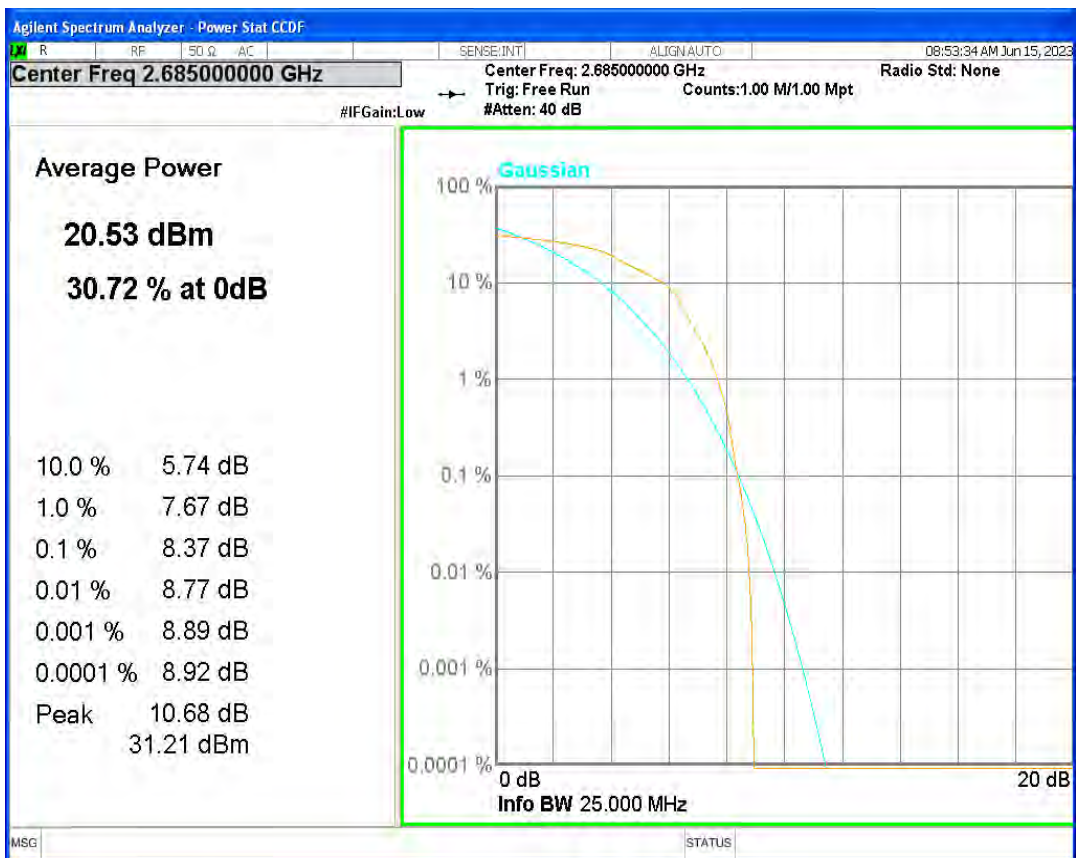

Band41 16QAM BW=10MHz Channel=39700 RB Size=1 Position=#0

Band41 16QAM BW=10MHz Channel=40620 RB Size=1 Position=#0

Band41 16QAM BW=10MHz Channel=41540 RB Size=1 Position=#0

Band41 16QAM BW=15MHz Channel=39725 RB Size=1 Position=#0