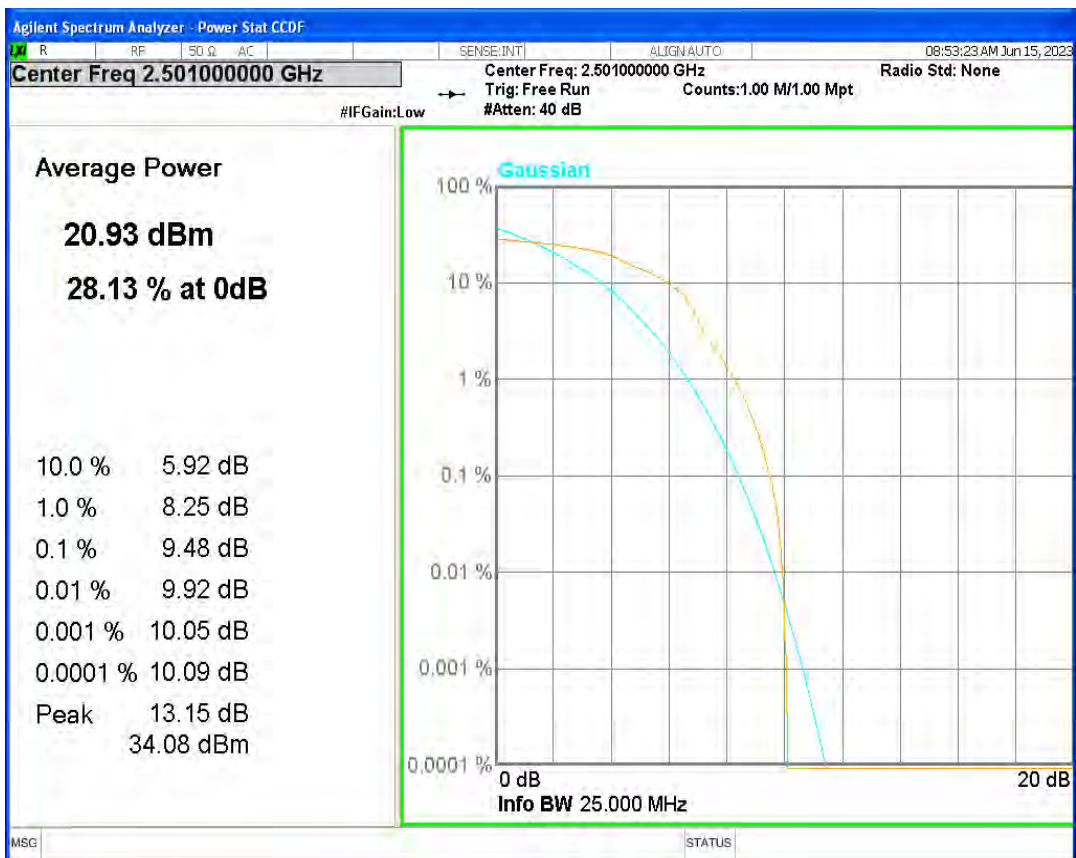

Band41 16QAM BW=10MHz Channel=39700 RB Size=1 Position=#0

Band41 16QAM BW=10MHz Channel=40620 RB Size=1 Position=#0

Band41 16QAM BW=10MHz Channel=41540 RB Size=1 Position=#0

Band41 16QAM BW=15MHz Channel=39725 RB Size=1 Position=#0