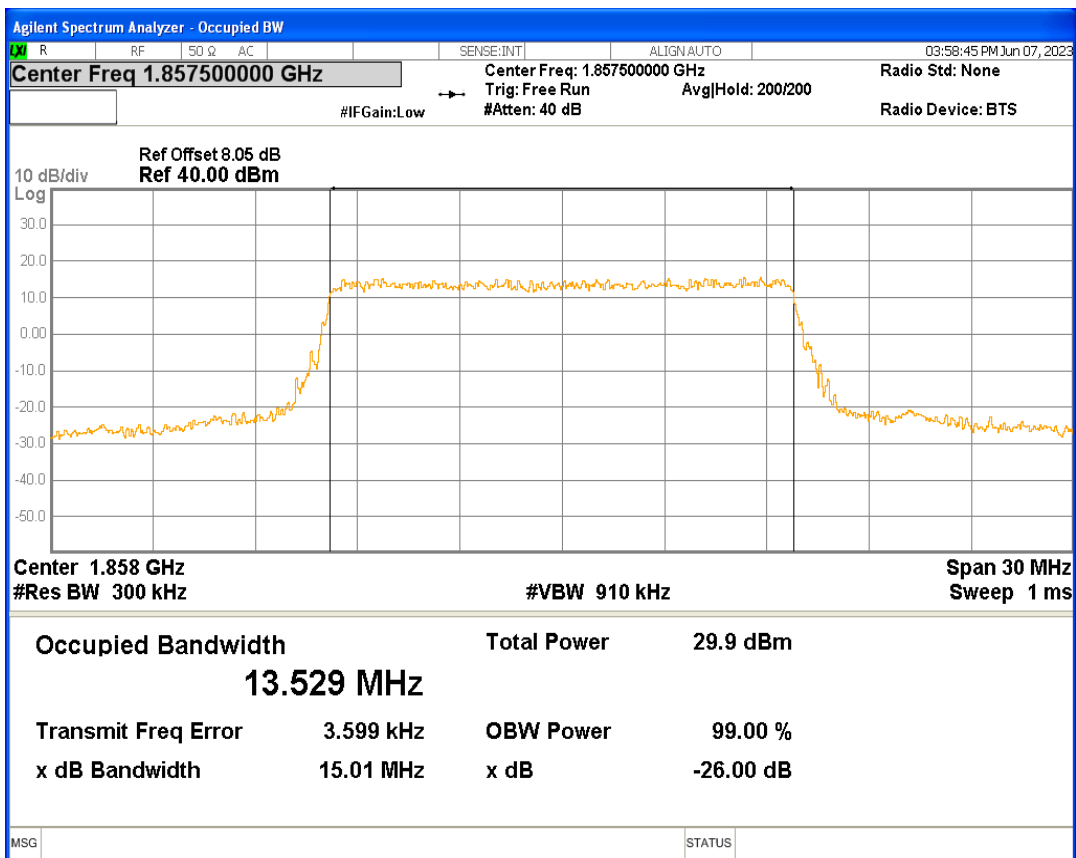

Band25 QPSK BW=15MHz Channel=26365 RB Size=75 Position=#0