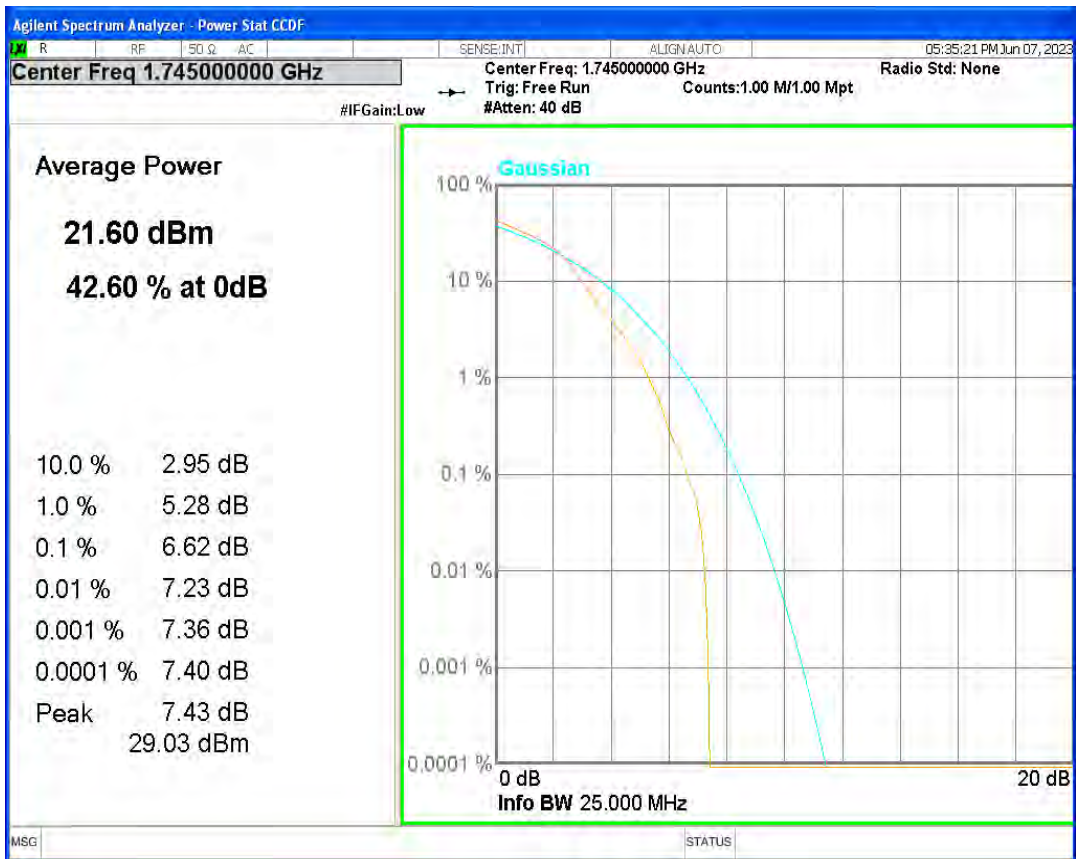

Band66 16QAM BW=20MHz Channel=132322 RB Size=1 Position=#0

Band66 16QAM BW=20MHz Channel=132572 RB Size=1 Position=#0

Band66 16QAM BW=3MHz Channel=131987 RB Size=1 Position=#0

Band66 16QAM BW=3MHz Channel=132322 RB Size=1 Position=#0