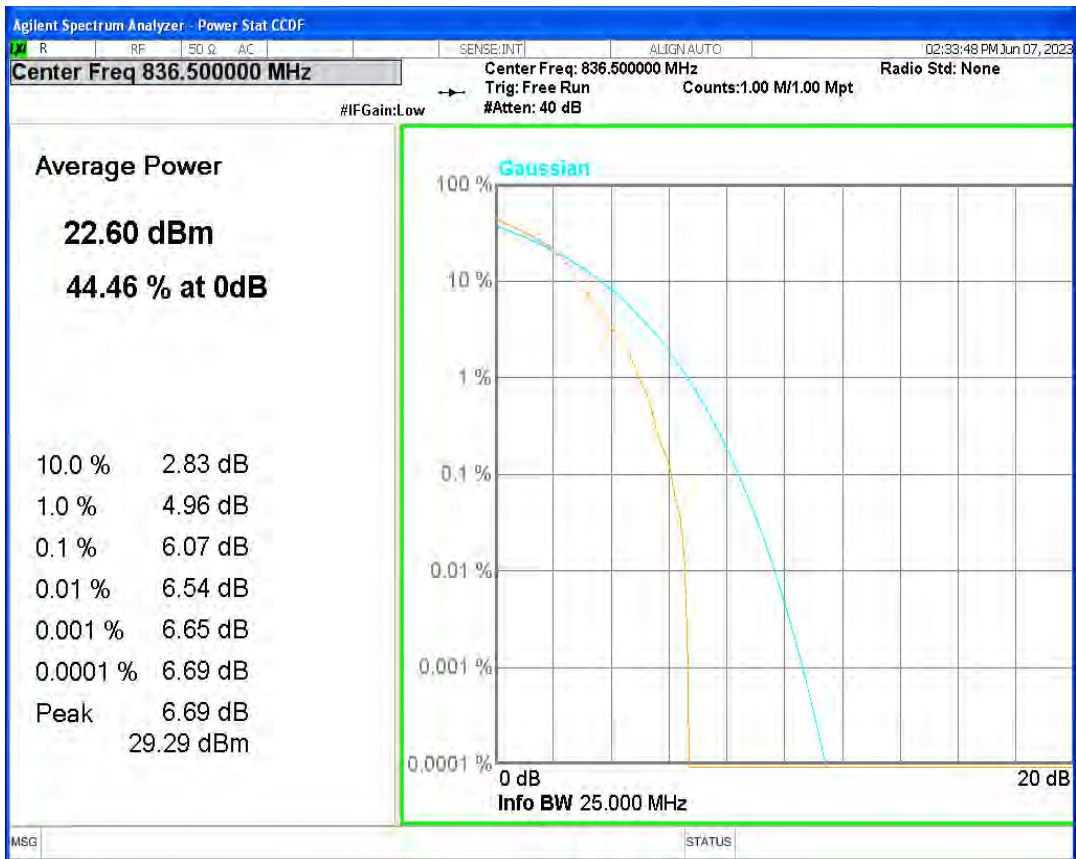

Band5 16QAM BW=3MHz Channel=20525 RB Size=1 Position=#0