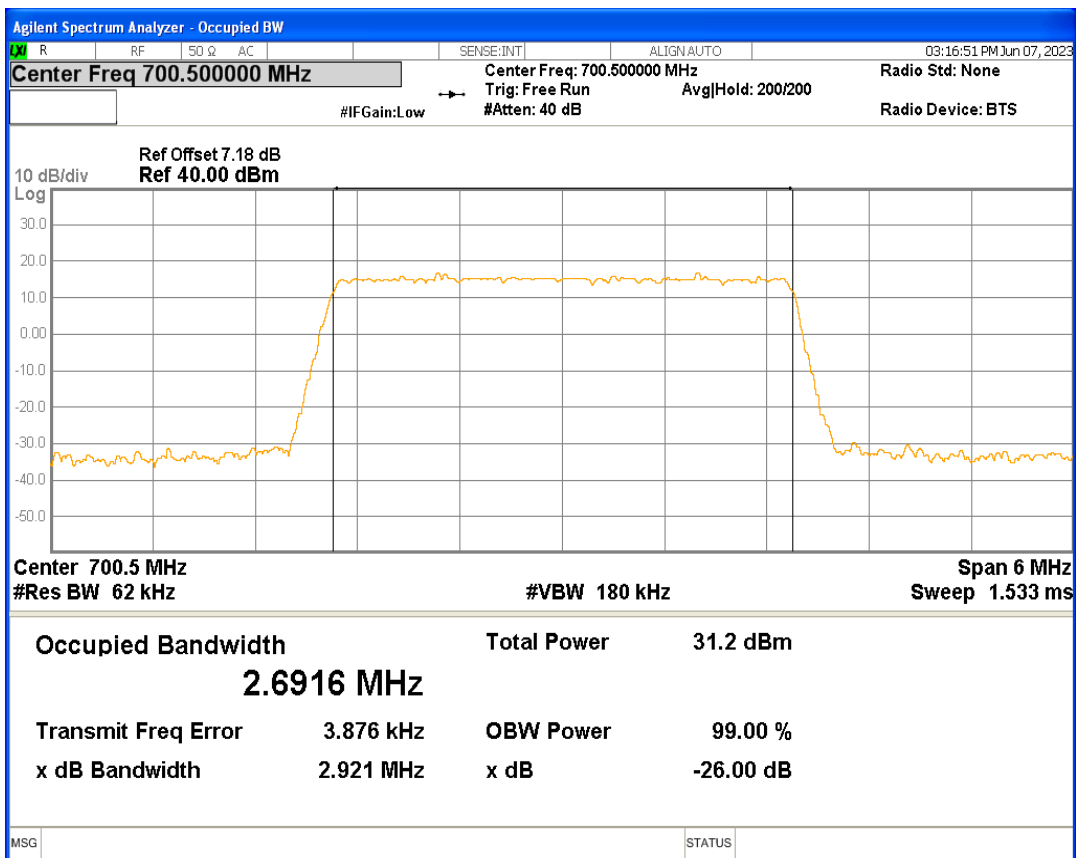

Band12 QPSK BW=3MHz Channel=23025 RB Size=15 Position=#0