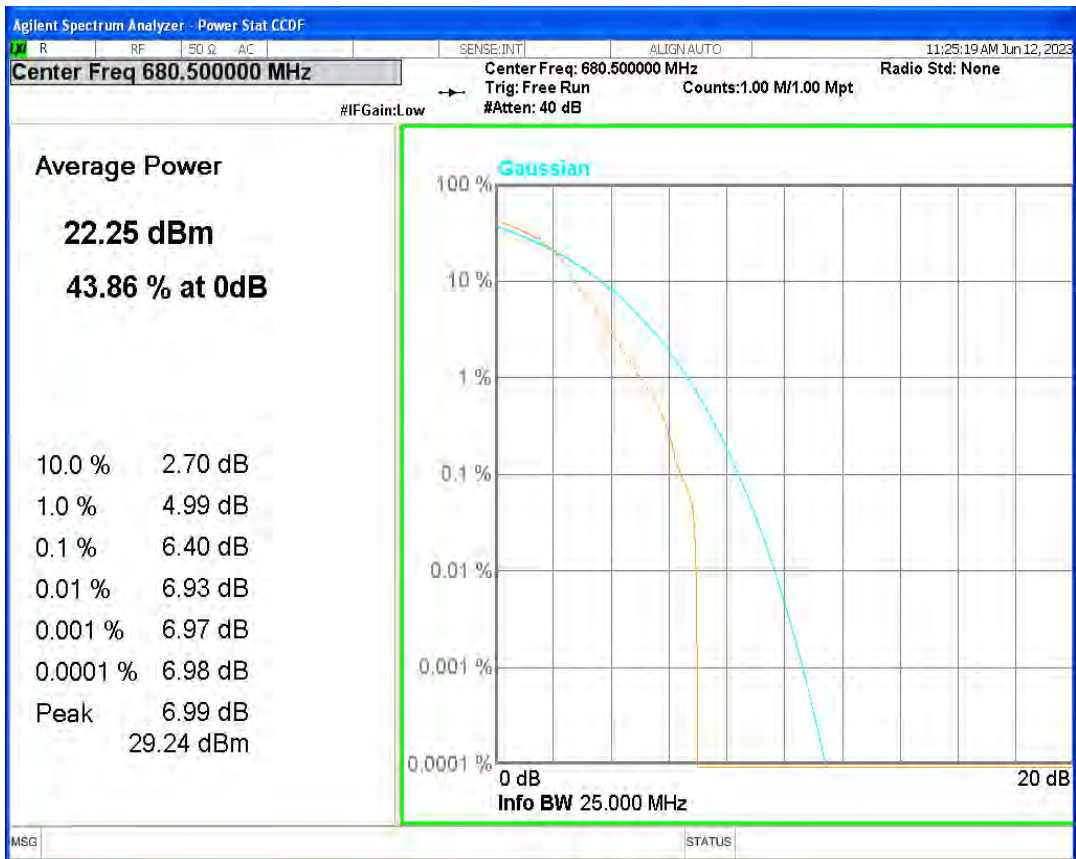

Band71 16QAM BW=15MHz Channel=133297 RB Size=1 Position=#0