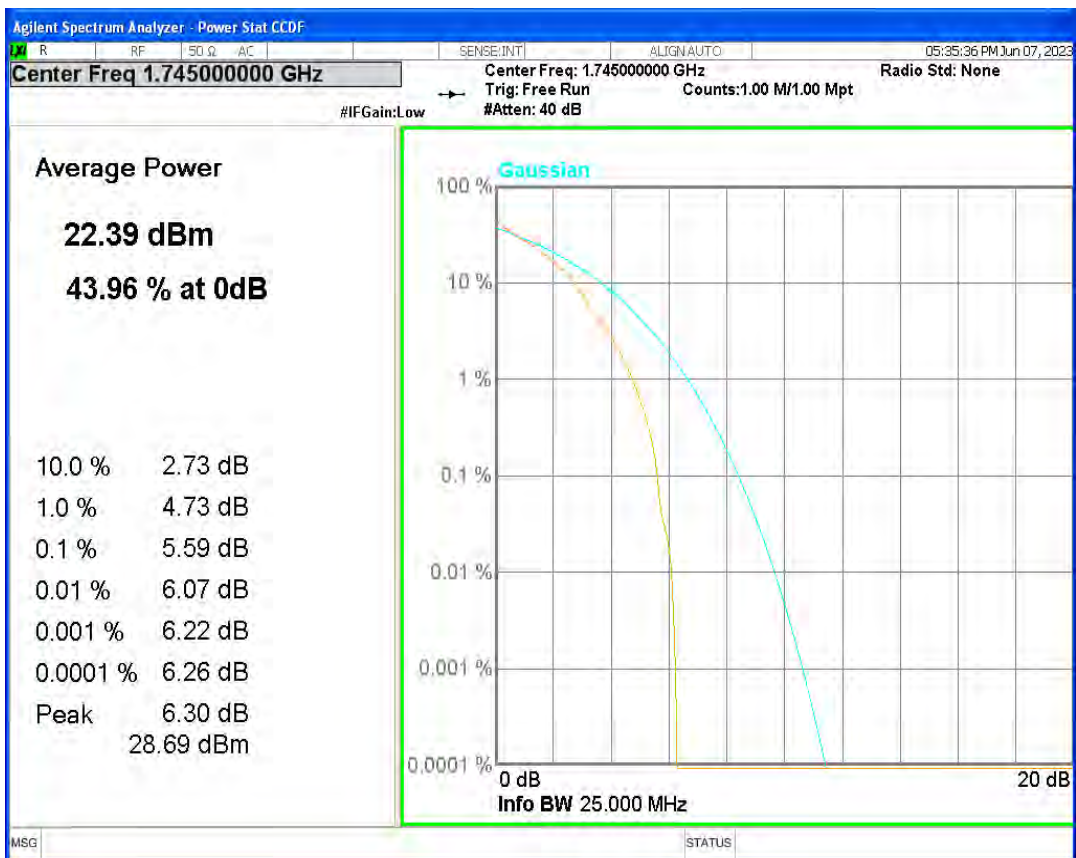

Band66 QPSK BW=3MHz Channel=131987 RB Size=1 Position=#0

Band66 QPSK BW=3MHz Channel=132322 RB Size=1 Position=#0

Band66 QPSK BW=5MHz Channel=132322 RB Size=1 Position=#0

Band66 QPSK BW=5MHz Channel=132647 RB Size=1 Position=#0