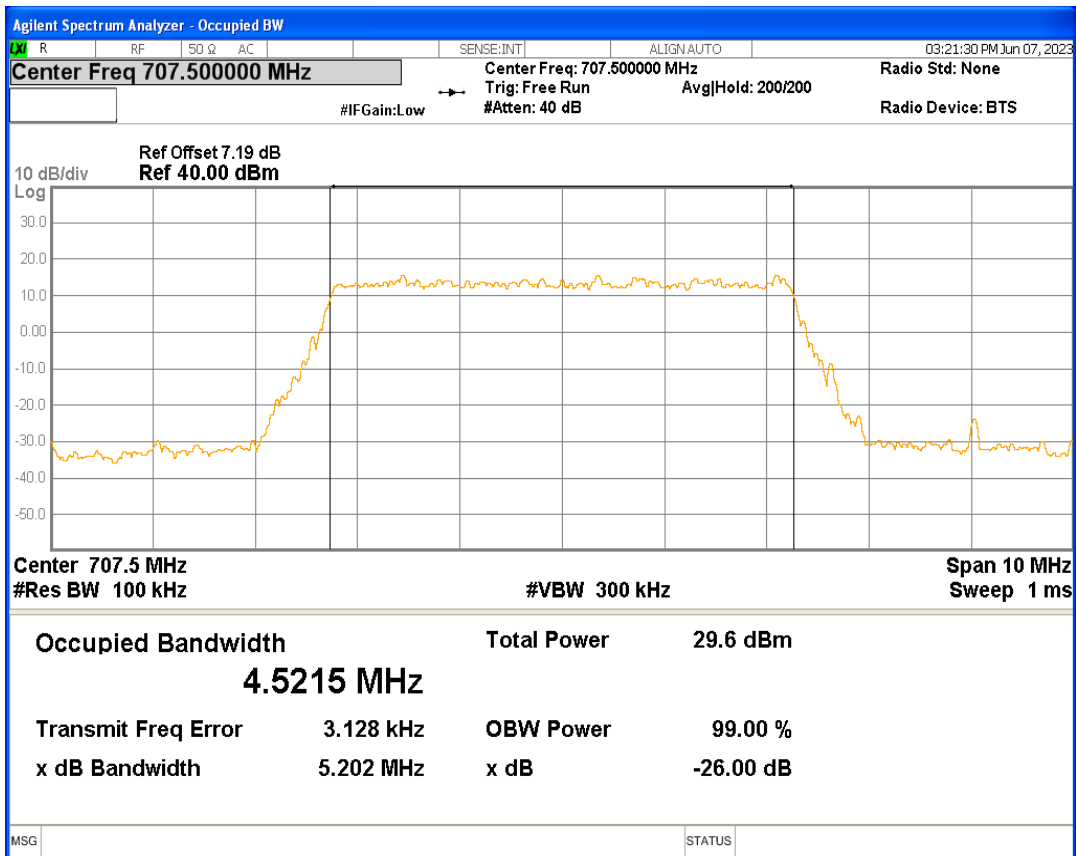

Band12 16QAM BW=5MHz Channel=23095 RB Size=25 Position=#0