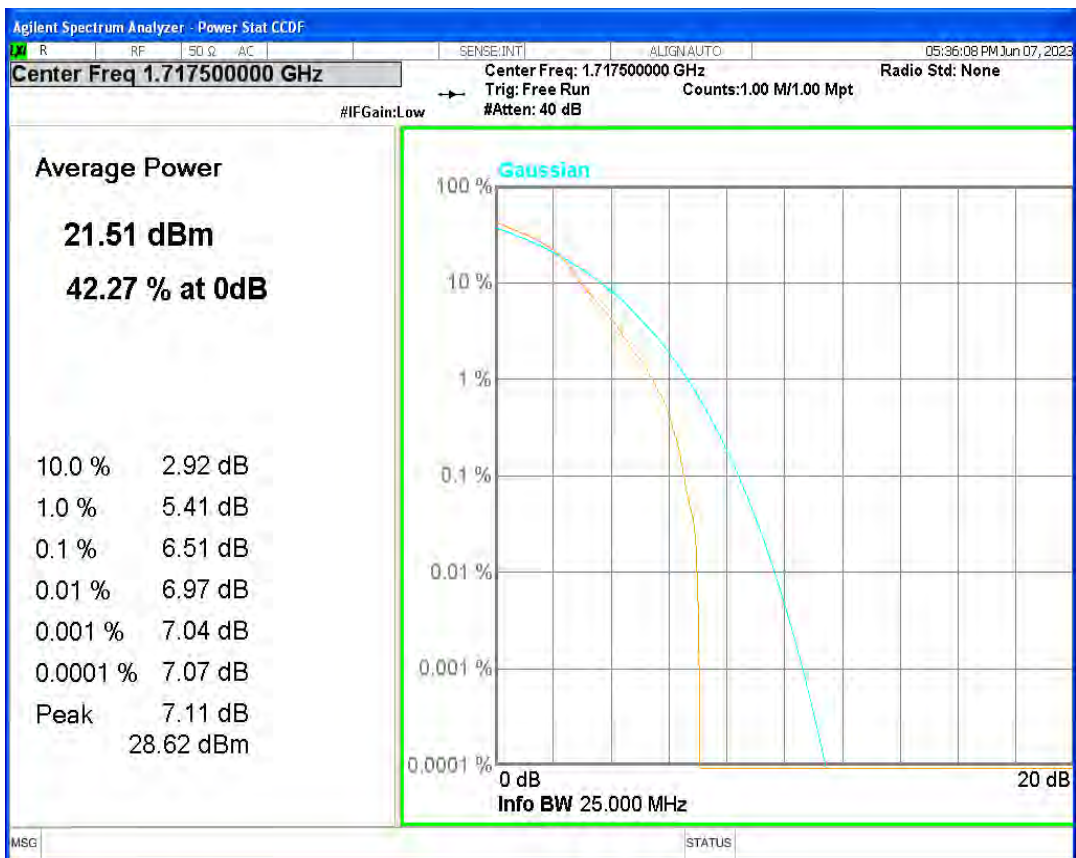

Band66 16QAM BW=15MHz Channel=132047 RB Size=1 Position=#0