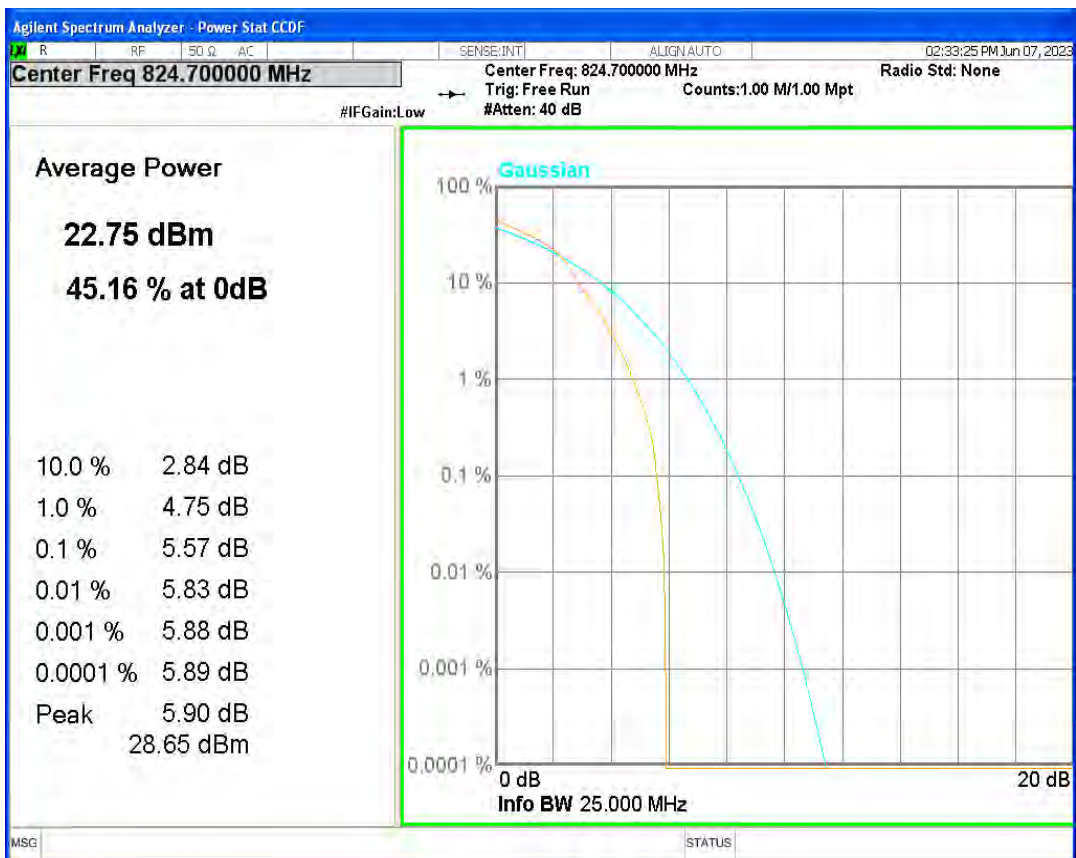

Band5 16QAM BW=1.4MHz Channel=20407 RB Size=1 Position=#0