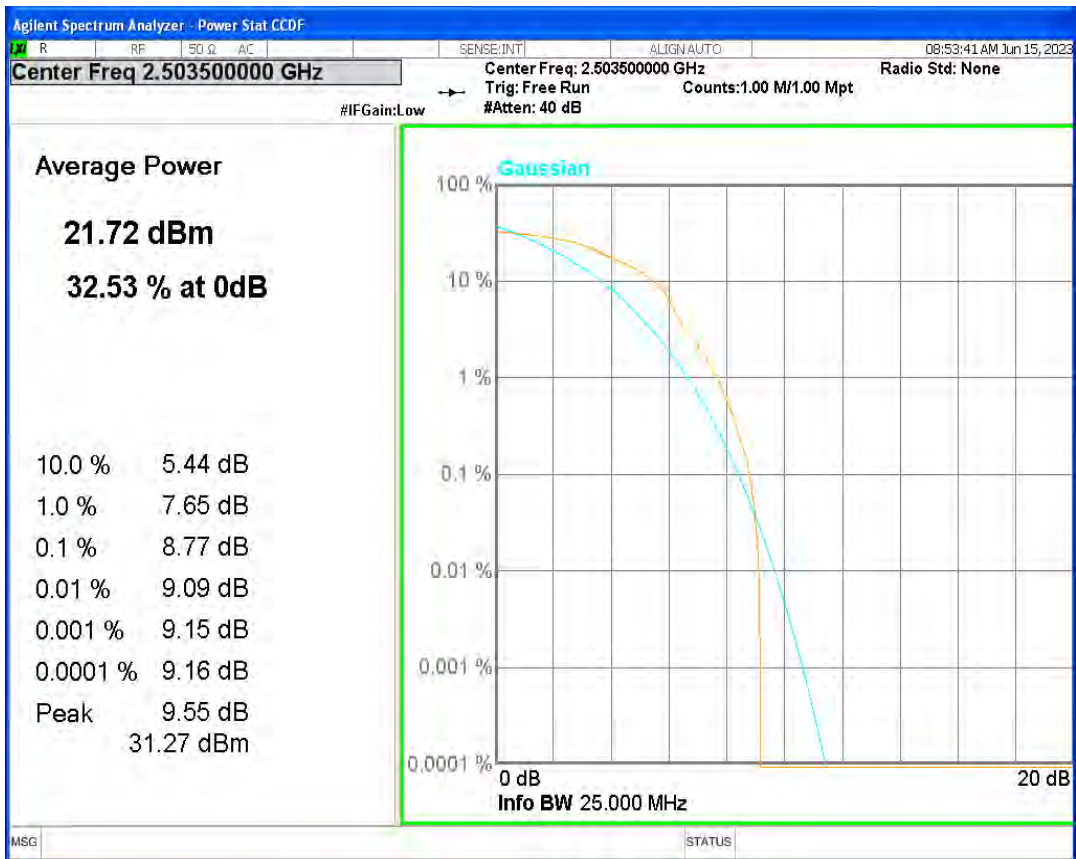

Band41 16QAM BW=10MHz Channel=39700 RB Size=1 Position=#0

Band41 16QAM BW=10MHz Channel=40620 RB Size=1 Position=#0

Band41 16QAM BW=10MHz Channel=41540 RB Size=1 Position=#0

Band41 16QAM BW=15MHz Channel=39725 RB Size=1 Position=#0