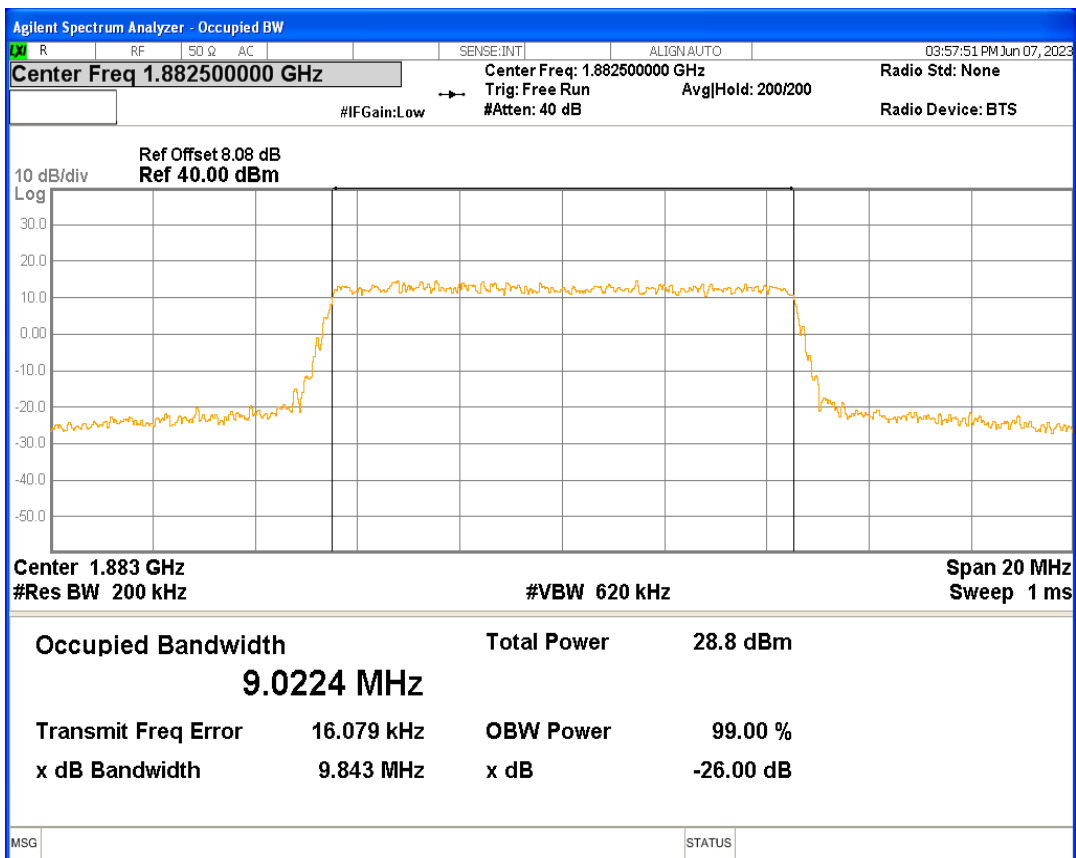

Band25 16QAM BW=10MHz Channel=26640 RB Size=50 Position=#0