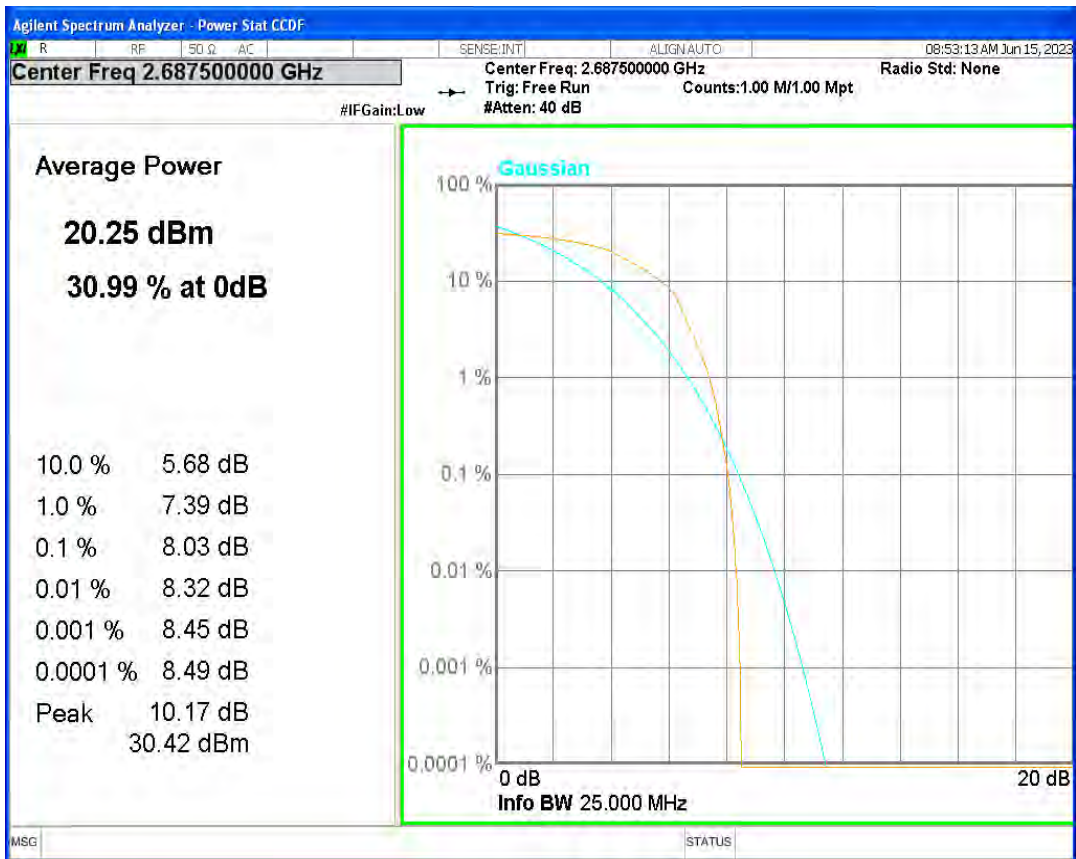

Band41 16QAM BW=20MHz Channel=41490 RB Size=1 Position=#0

Band41 16QAM BW=5MHz Channel=39675 RB Size=1 Position=#0

Band41 16QAM BW=5MHz Channel=40620 RB Size=1 Position=#0

Band41 16QAM BW=5MHz Channel=41565 RB Size=1 Position=#0