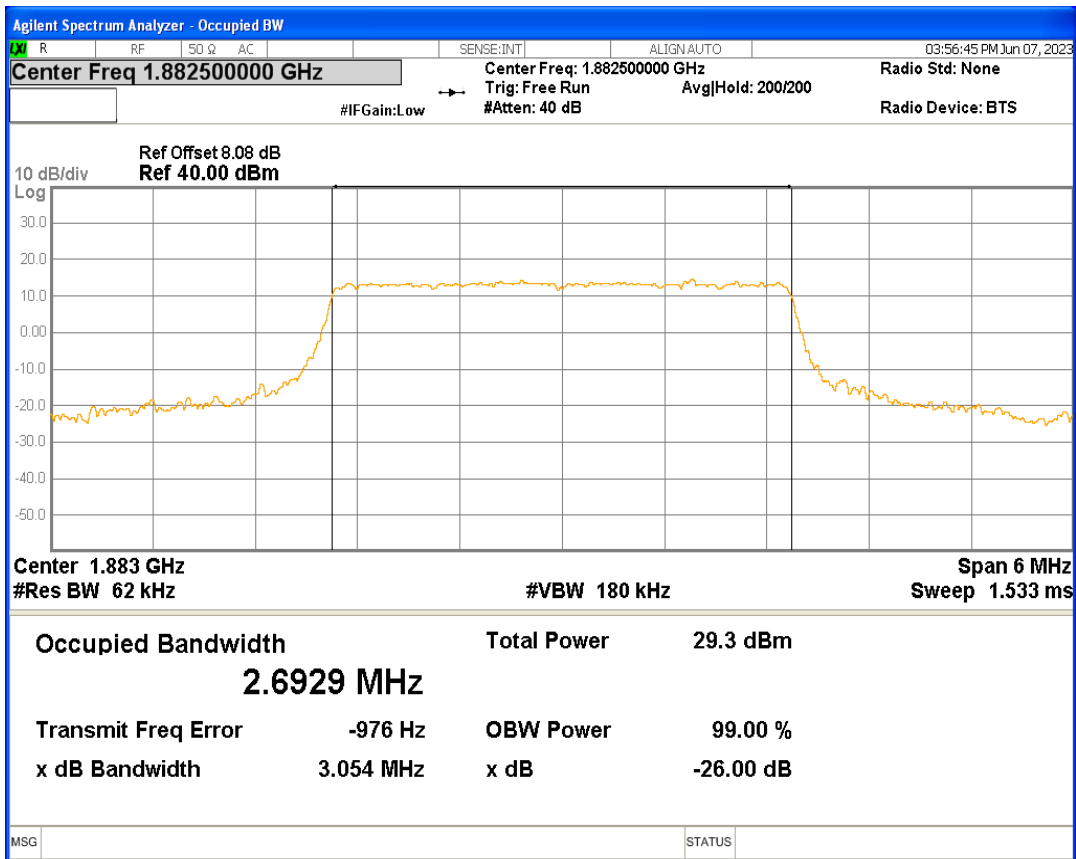

Band25 16QAM BW=3MHz Channel=26675 RB Size=15 Position=#0