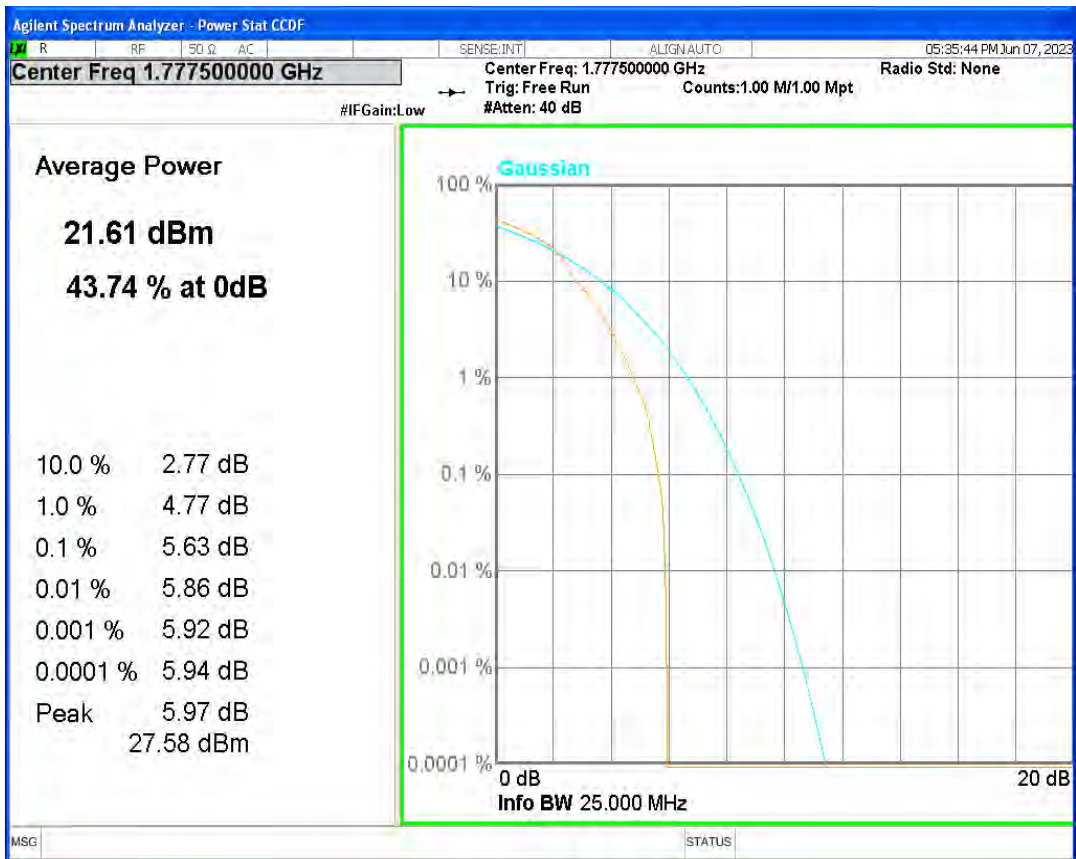

Band66 16QAM BW=3MHz Channel=132657 RB Size=1 Position=#0

Band66 16QAM BW=5MHz Channel=131997 RB Size=1 Position=#0

Band66 16QAM BW=5MHz Channel=132322 RB Size=1 Position=#0

Band66 16QAM BW=5MHz Channel=132647 RB Size=1 Position=#0