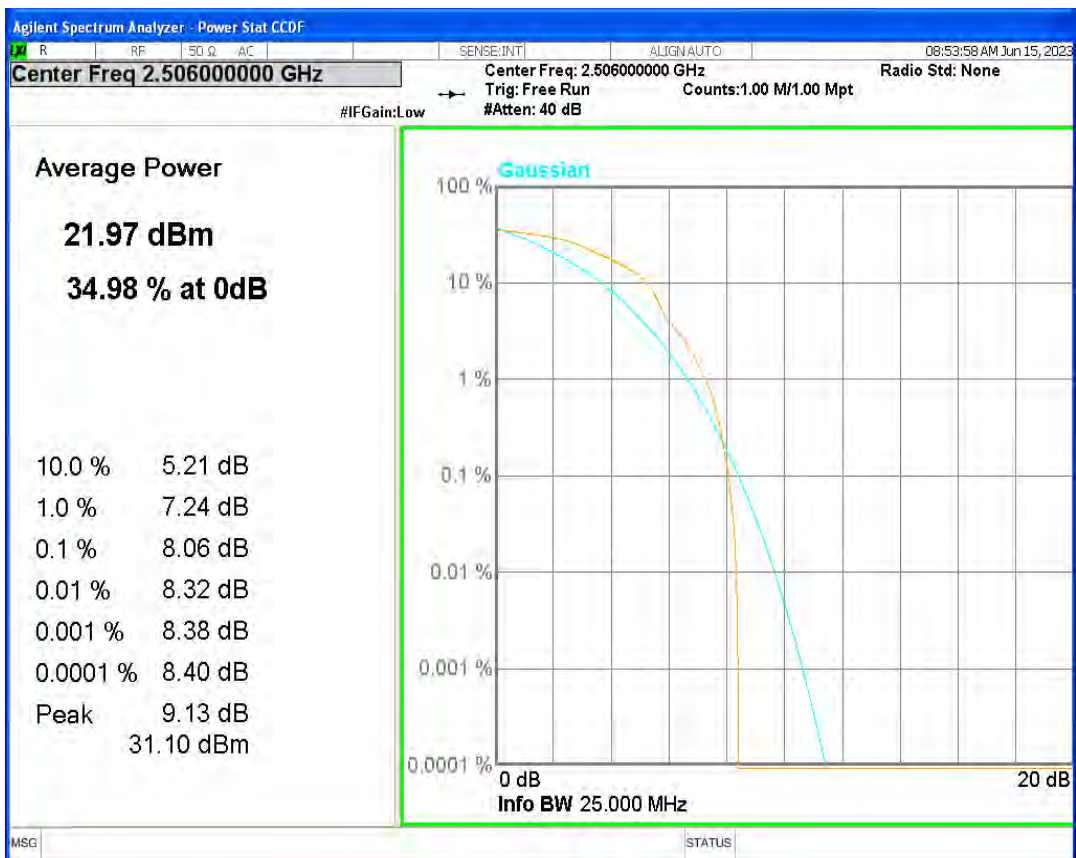

Band41 16QAM BW=20MHz Channel=39750 RB Size=1 Position=#0