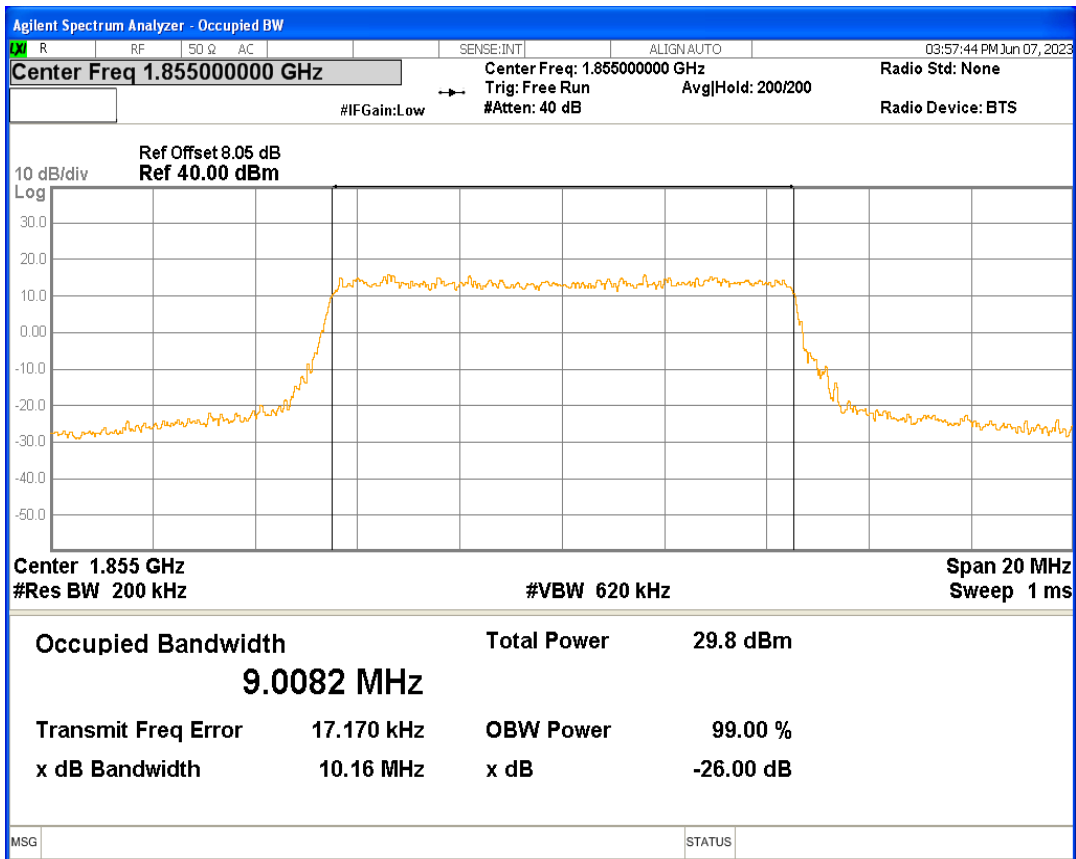

Band25 QPSK BW=10MHz Channel=26365 RB Size=50 Position=#0