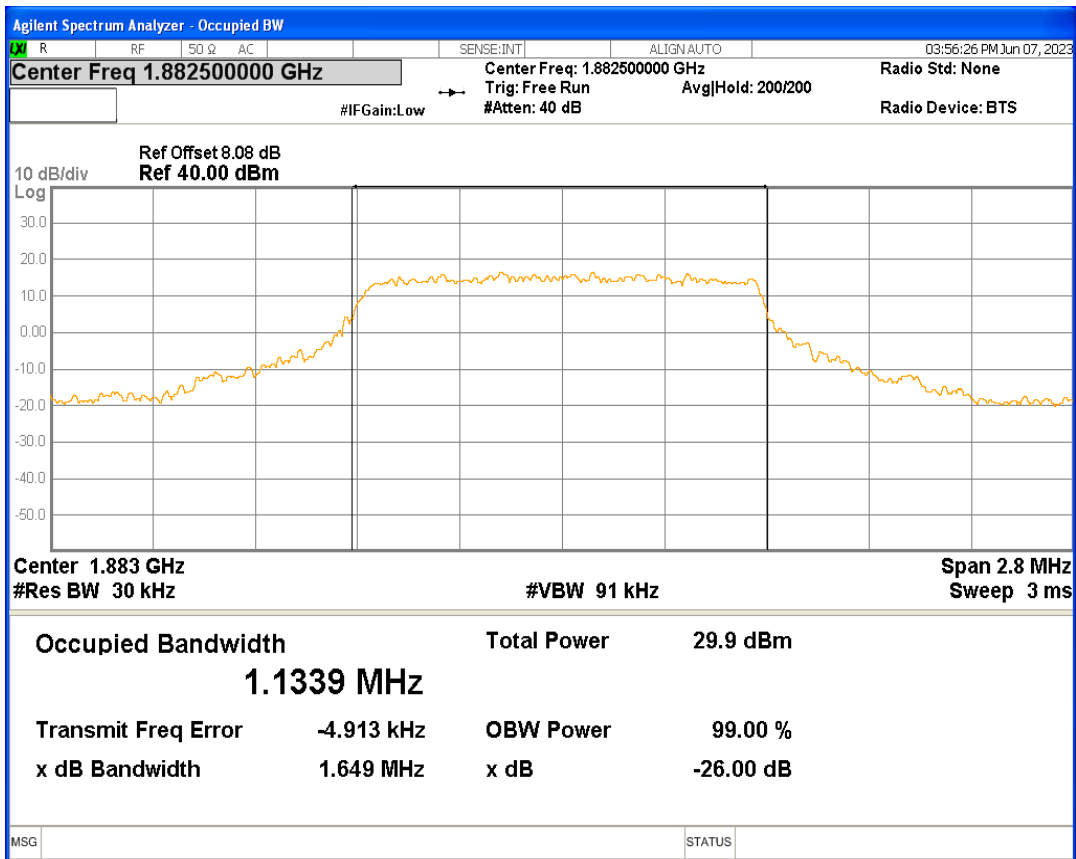

Band25 16QAM BW=5MHz Channel=26365 RB Size=25 Position=#0

Band25 16QAM BW=5MHz Channel=26665 RB Size=25 Position=#0

Band25 QPSK BW=1.4MHz Channel=26047 RB Size=6 Position=#0

Band25 QPSK BW=1.4MHz Channel=26365 RB Size=6 Position=#0