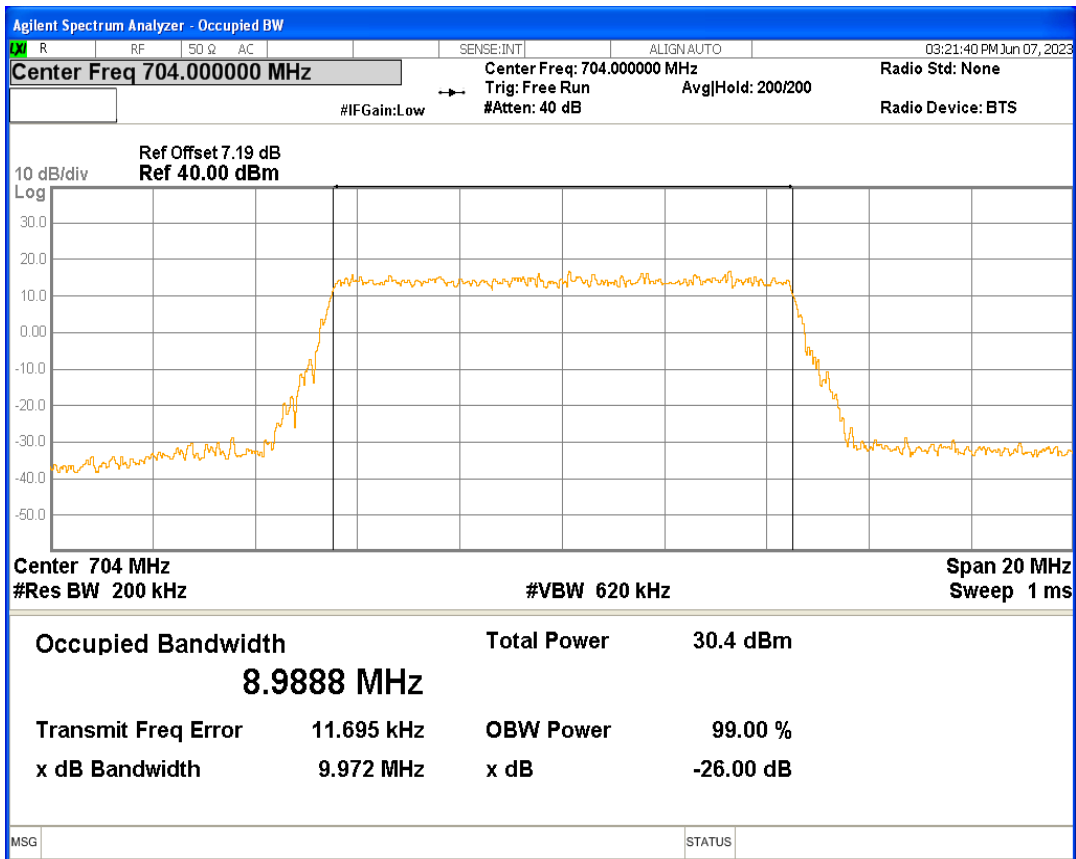

Band12 QPSK BW=1.4MHz Channel=23017 RB Size=6 Position=#0

Band12 QPSK BW=1.4MHz Channel=23095 RB Size=6 Position=#0

Band12 QPSK BW=1.4MHz Channel=23173 RB Size=6 Position=#0

Band12 QPSK BW=10MHz Channel=23060 RB Size=50 Position=#0