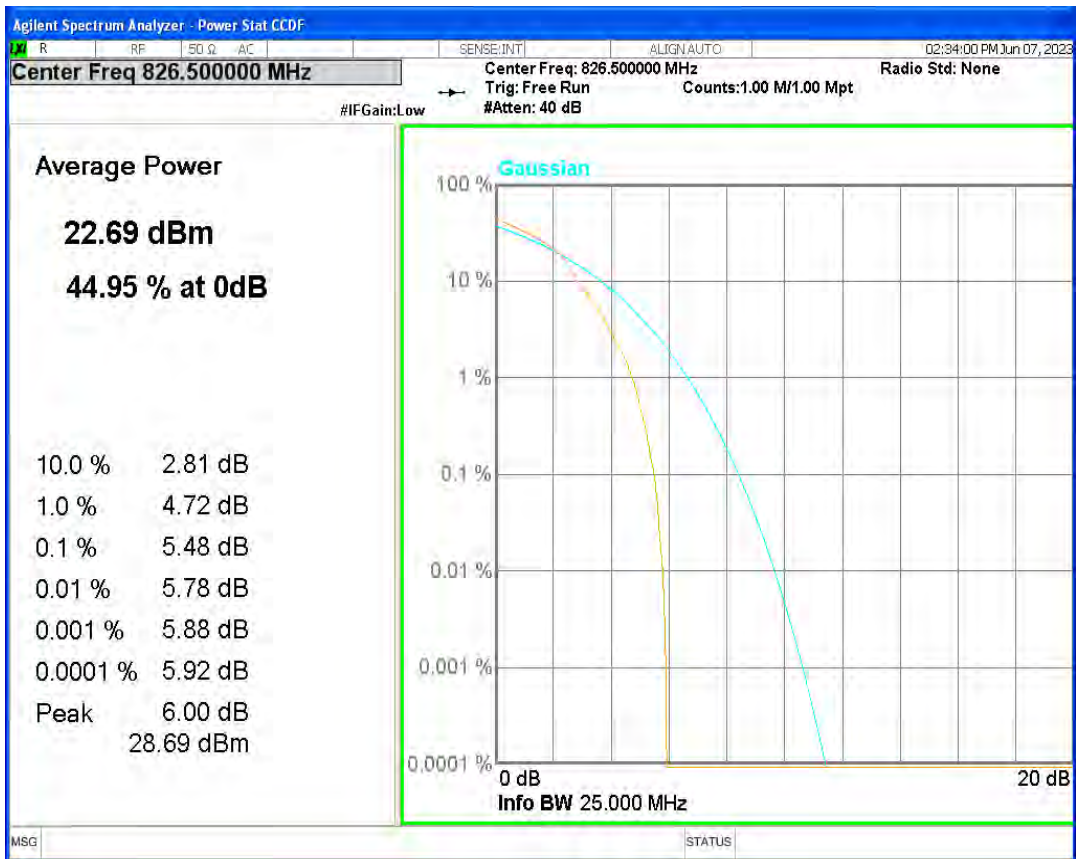

Band5 16QAM BW=3MHz Channel=20415 RB Size=1 Position=#0

Band5 16QAM BW=3MHz Channel=20525 RB Size=1 Position=#0

Band5 16QAM BW=3MHz Channel=20635 RB Size=1 Position=#0

Band5 16QAM BW=5MHz Channel=20425 RB Size=1 Position=#0