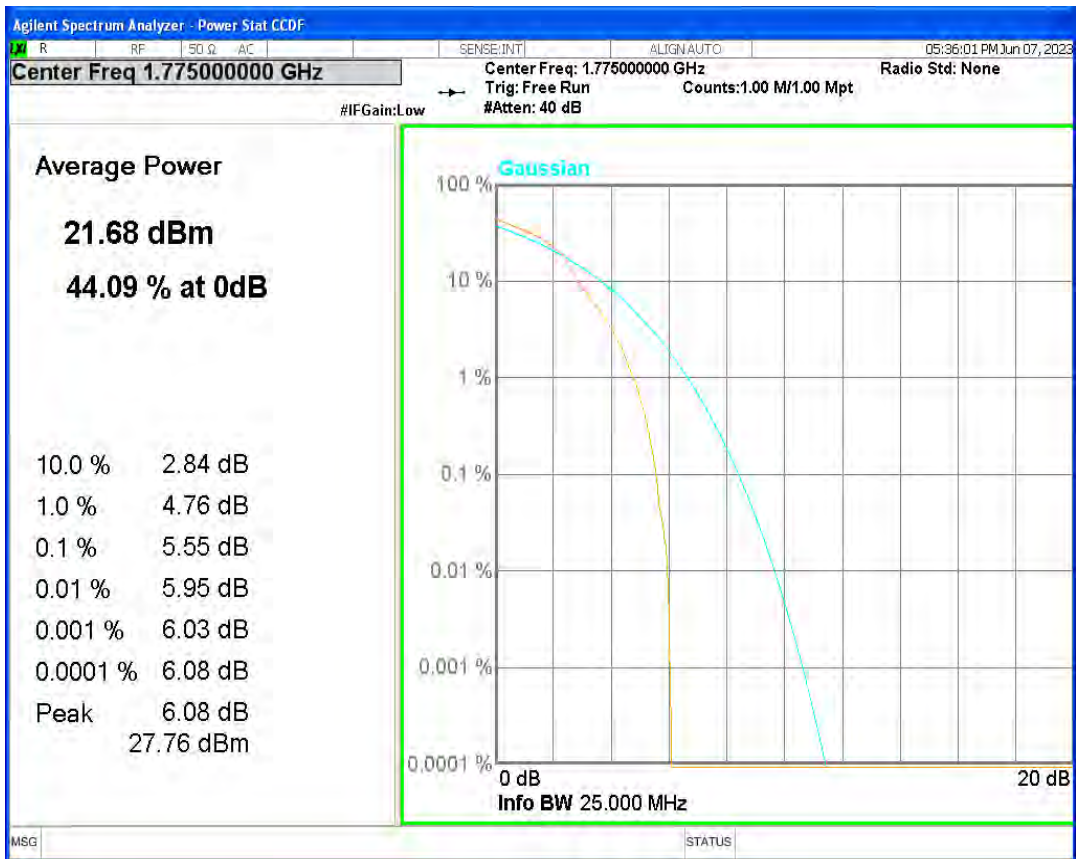

Band66 16QAM BW=1.4MHz Channel=132665 RB Size=1 Position=#0

Band66 16QAM BW=10MHz Channel=132022 RB Size=1 Position=#0

Band66 16QAM BW=10MHz Channel=132322 RB Size=1 Position=#0

Band66 16QAM BW=10MHz Channel=132622 RB Size=1 Position=#0