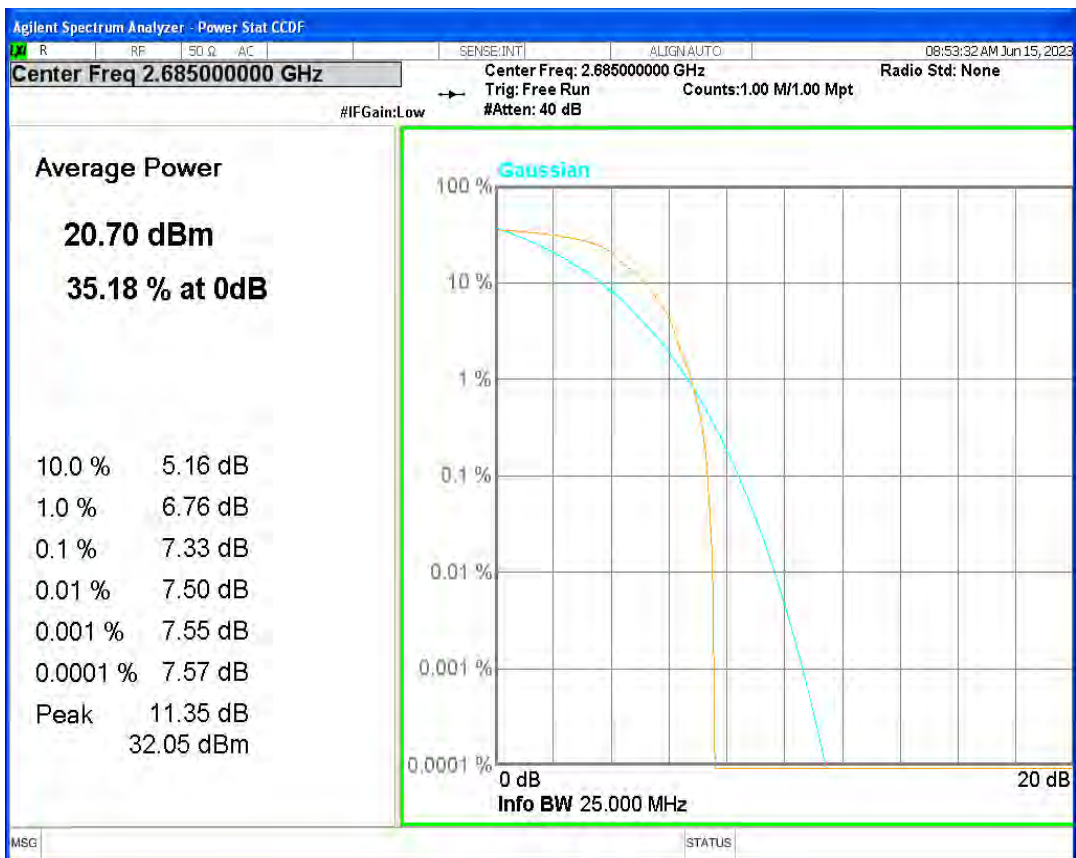

Band41 QPSK BW=10MHz Channel=41540 RB Size=1 Position=#0