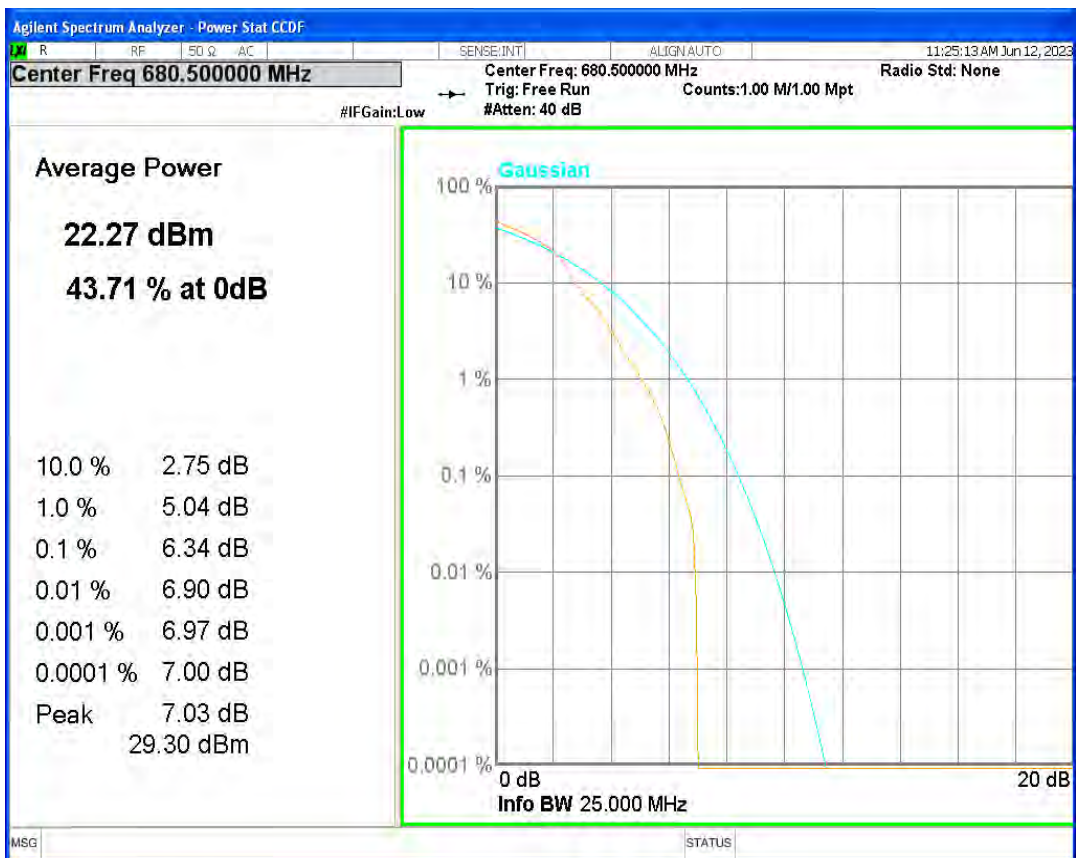

Band71 16QAM BW=10MHz Channel=133297 RB Size=1 Position=#0