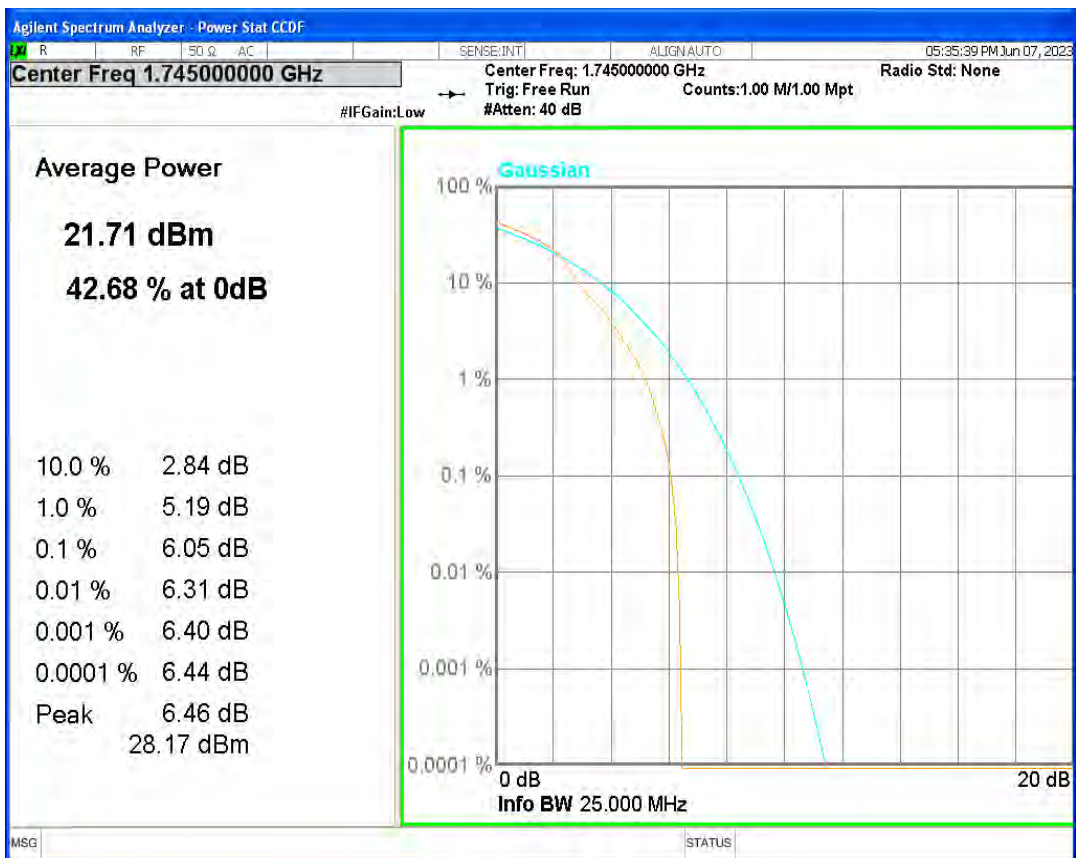

Band66 16QAM BW=5MHz Channel=132322 RB Size=1 Position=#0