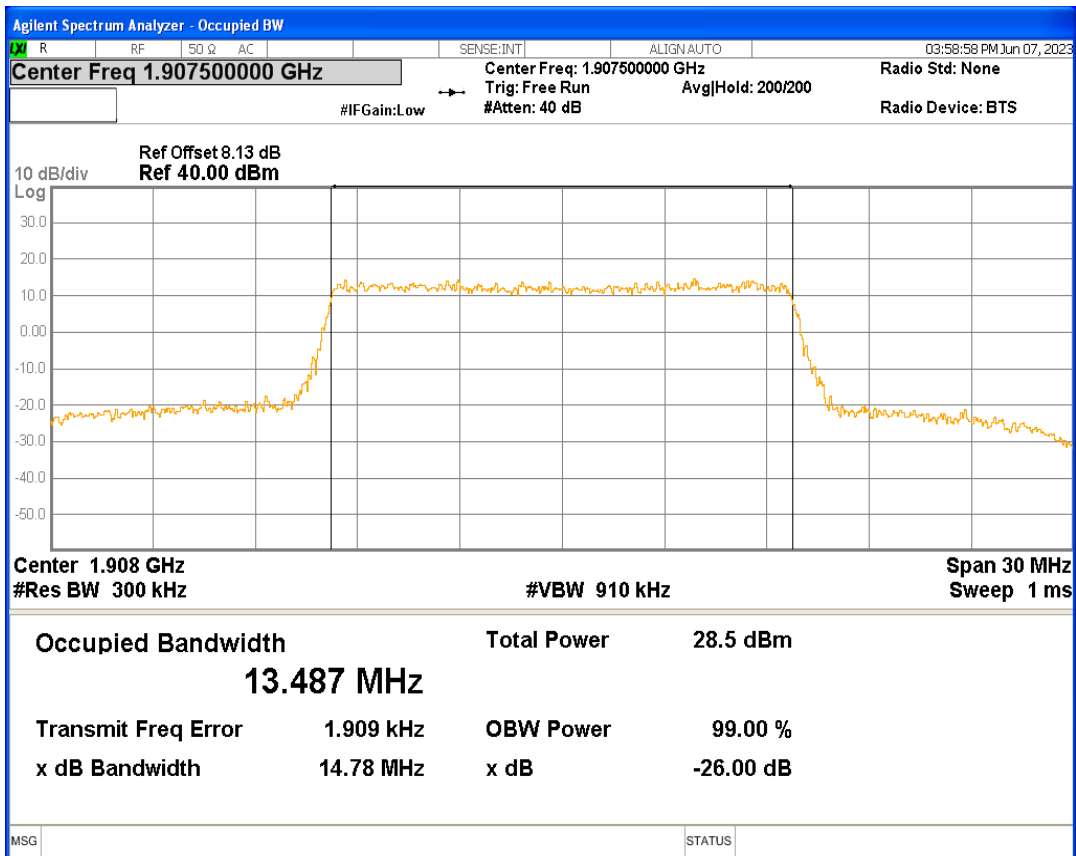

Band25 16QAM BW=20MHz Channel=26140 RB Size=100 Position=#0