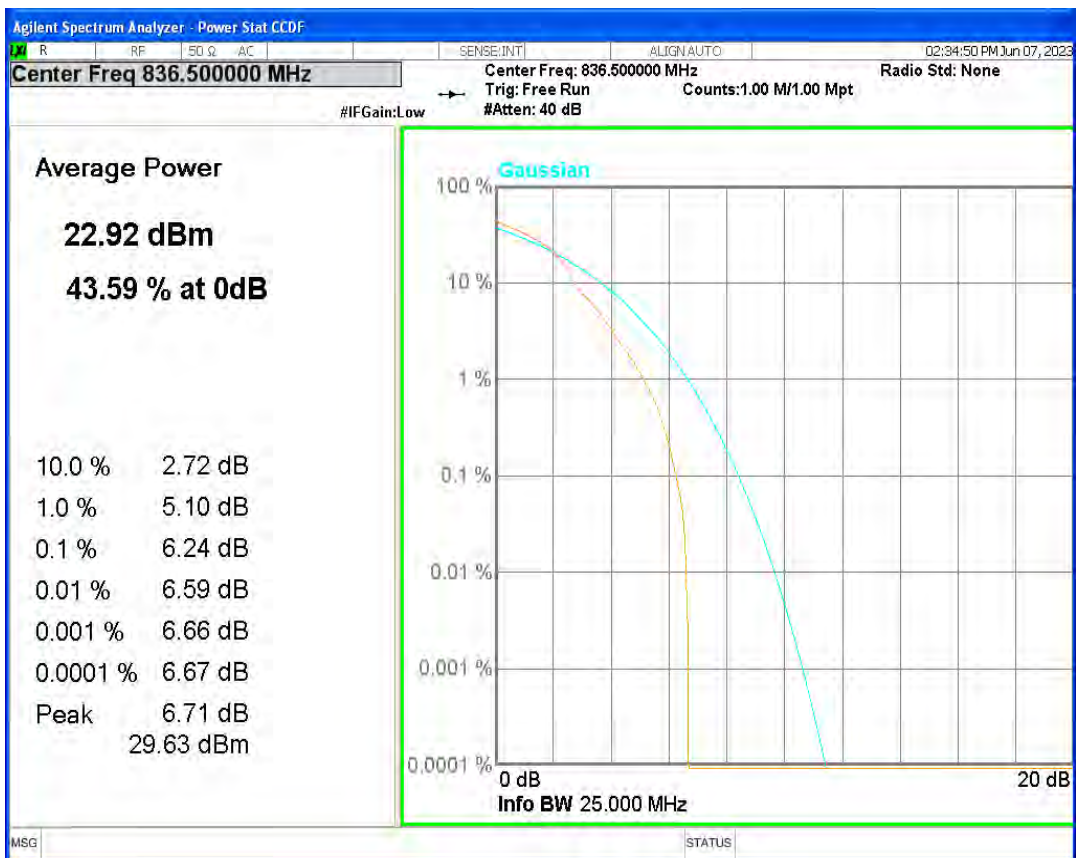

Band5 16QAM BW=10MHz Channel=20525 RB Size=1 Position=#0