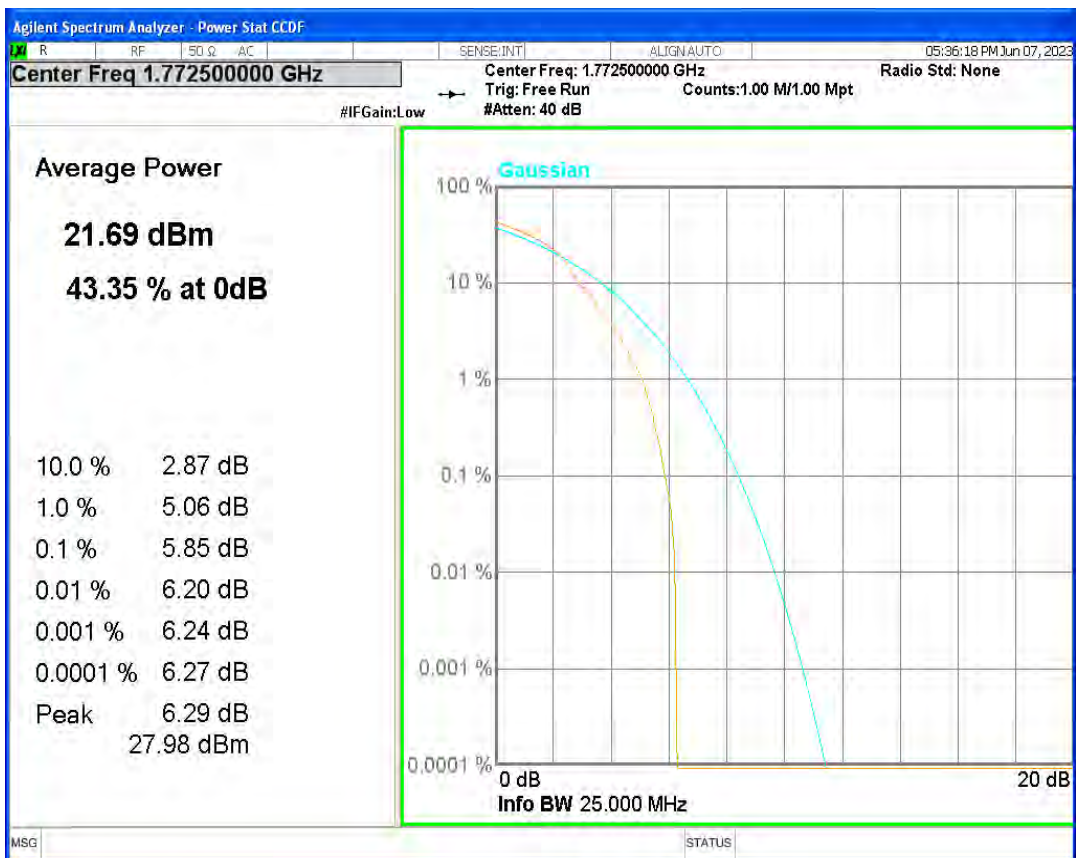

Band66 16QAM BW=15MHz Channel=132597 RB Size=1 Position=#0