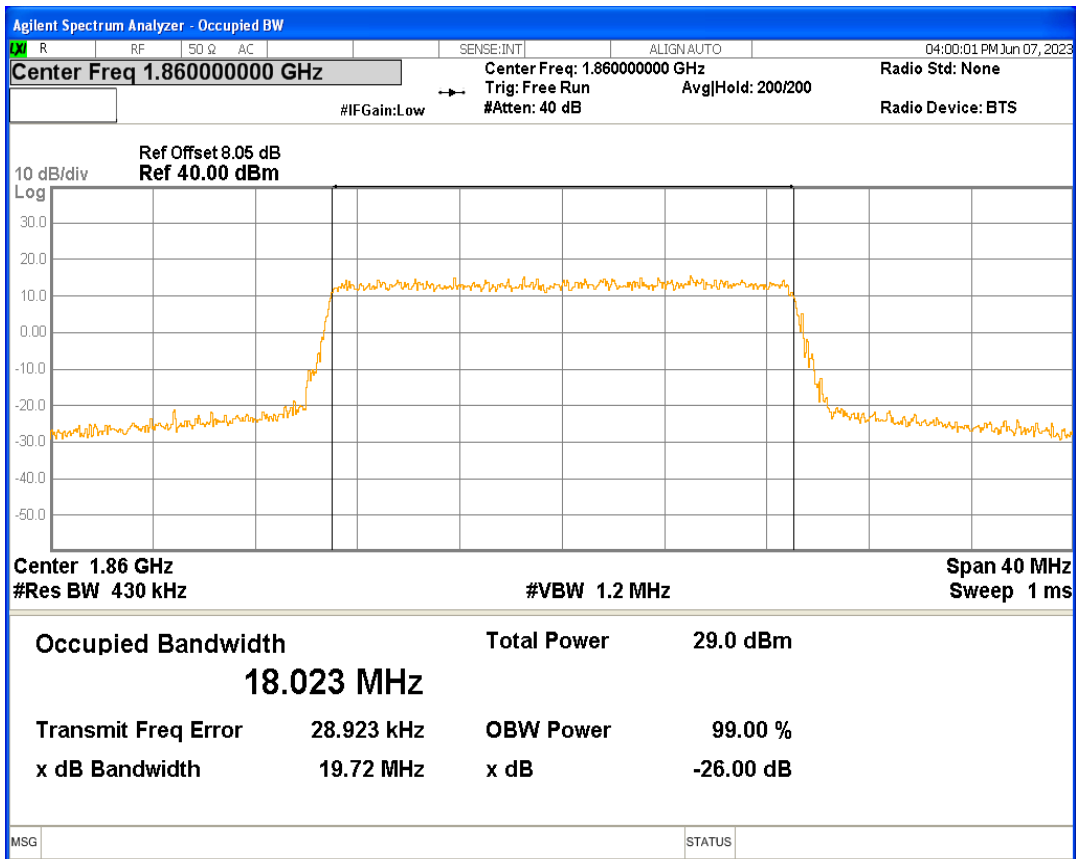

Band25 16QAM BW=20MHz Channel=26365 RB Size=100 Position=#0