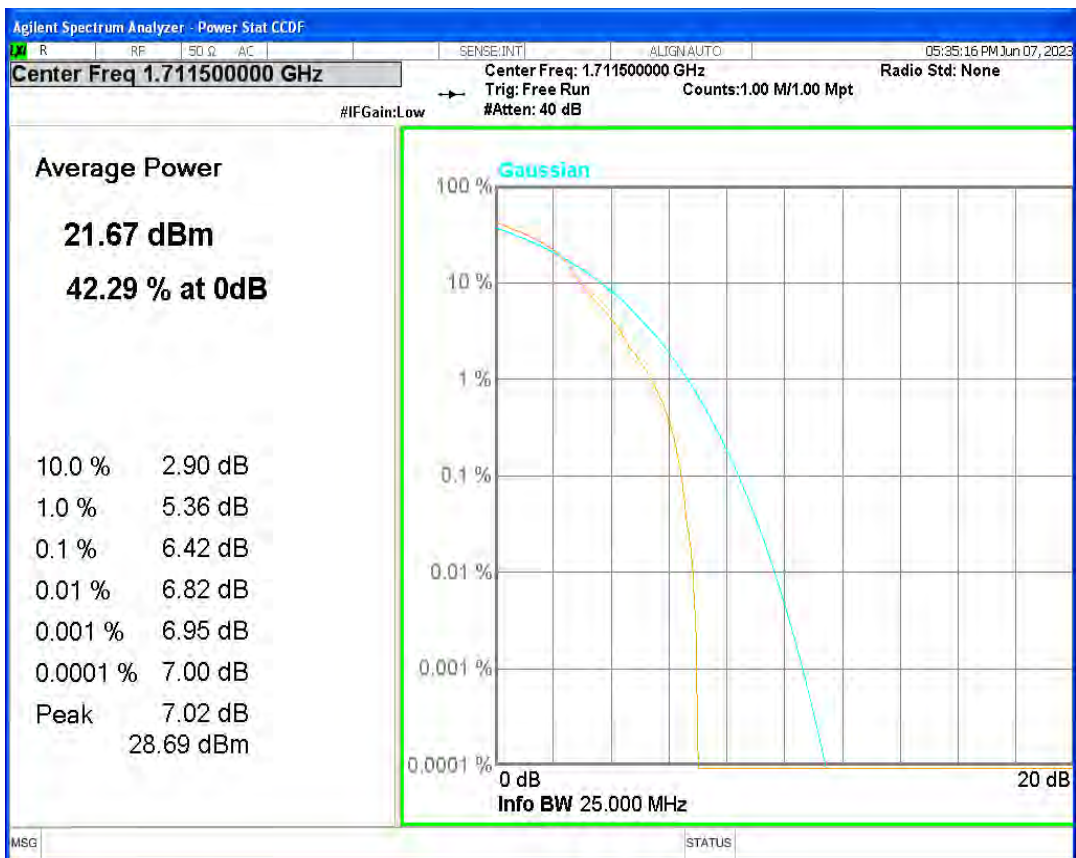

Band66 16QAM BW=3MHz Channel=131987 RB Size=1 Position=#0