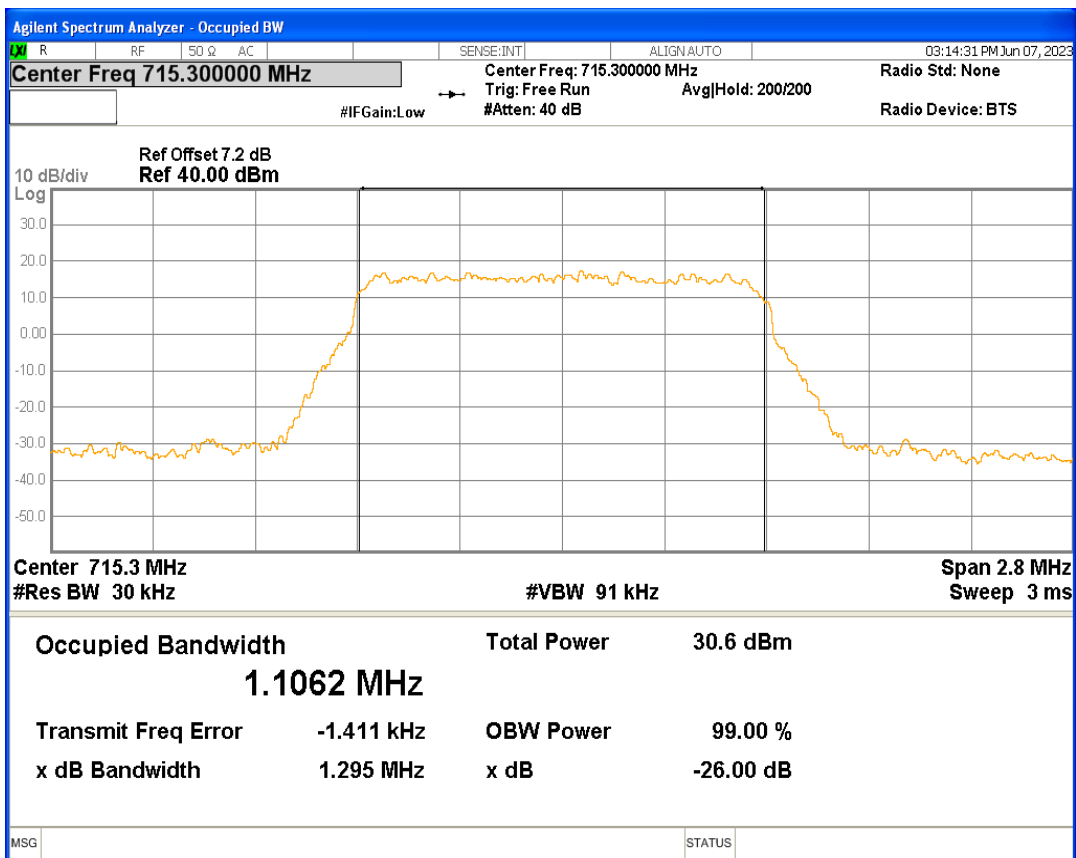

Band12 QPSK BW=1.4MHz Channel=23173 RB Size=6 Position=#0