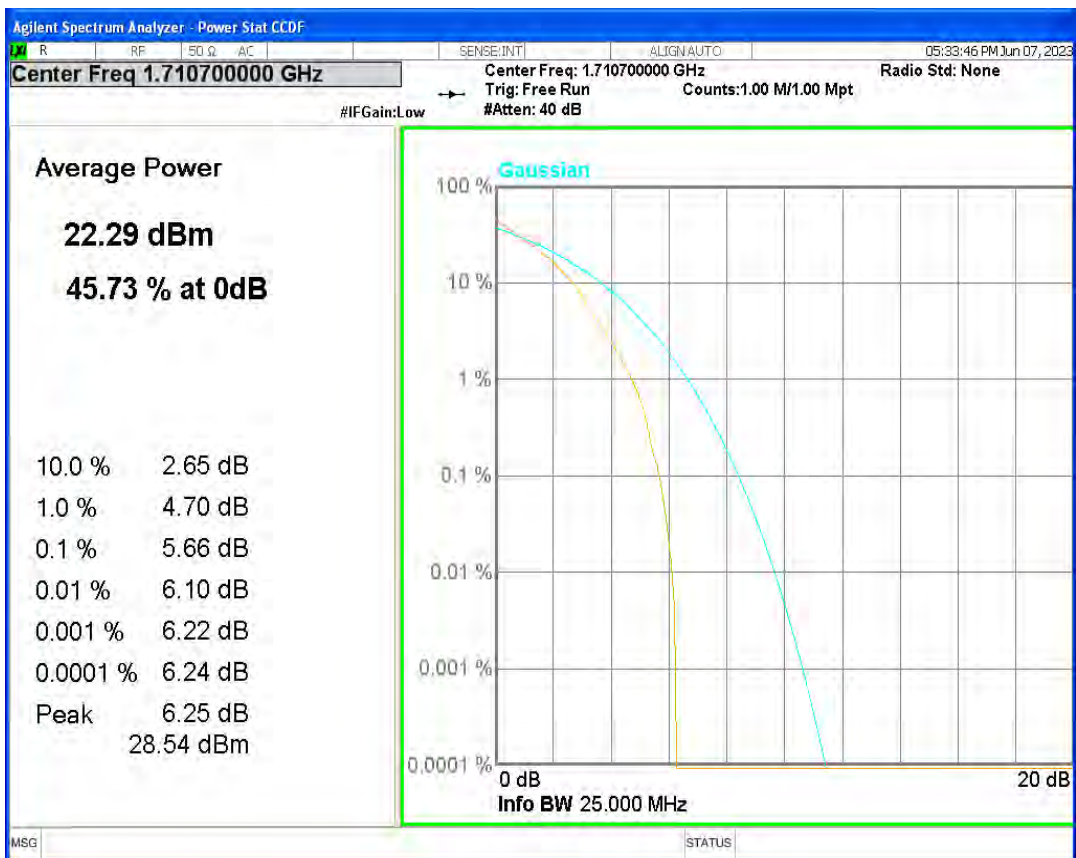

Band66 QPSK BW=1.4MHz Channel=131979 RB Size=1 Position=#0