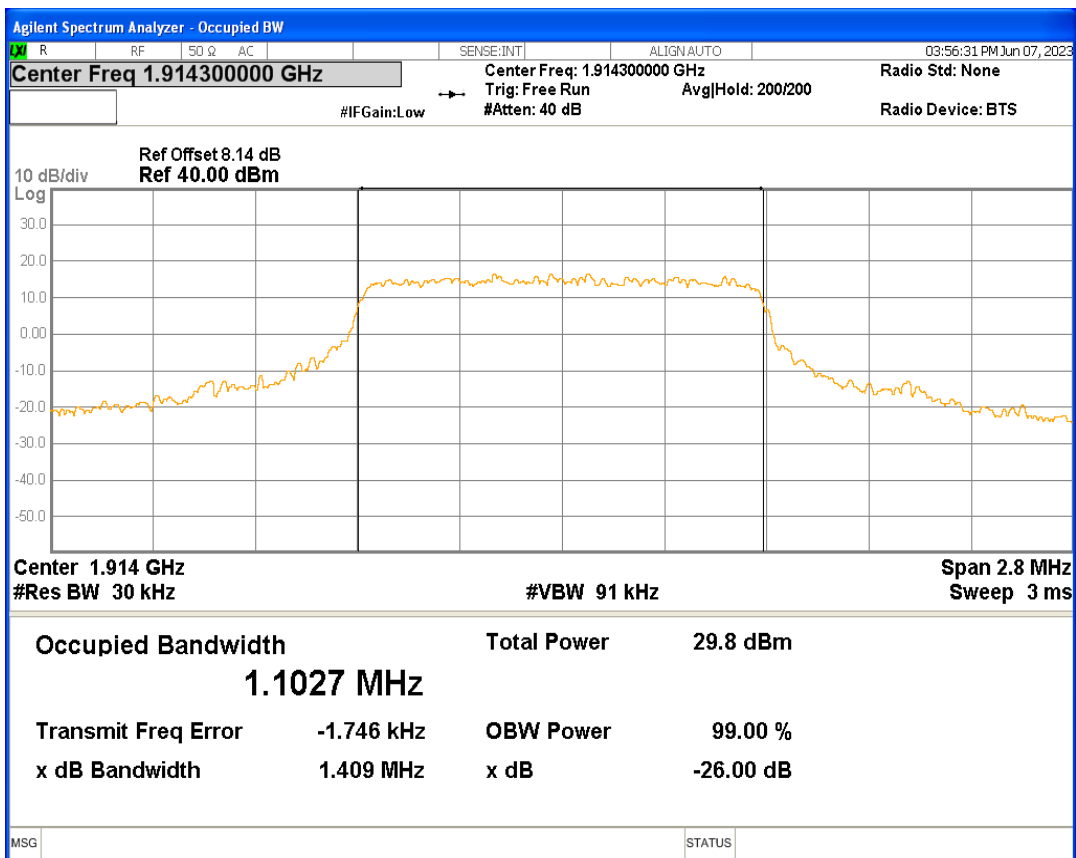

Band25 QPSK BW=10MHz Channel=26090 RB Size=50 Position=#0