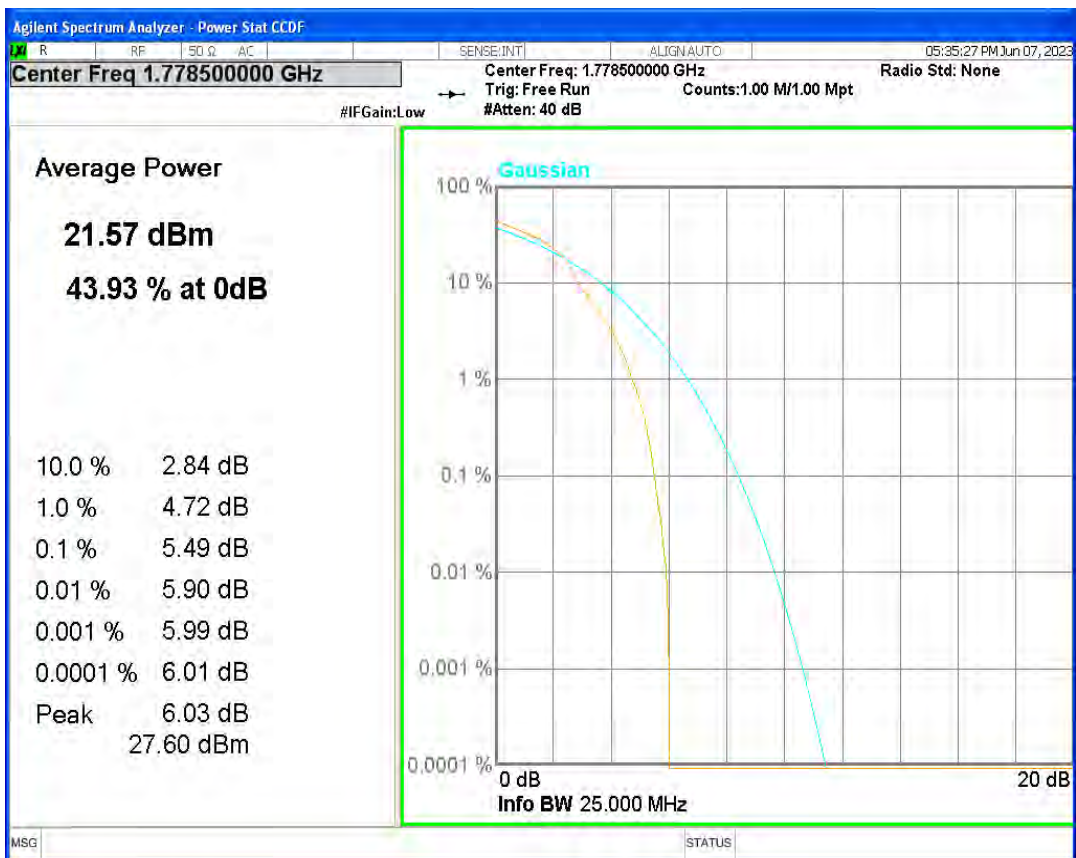

Band66 16QAM BW=3MHz Channel=132657 RB Size=1 Position=#0