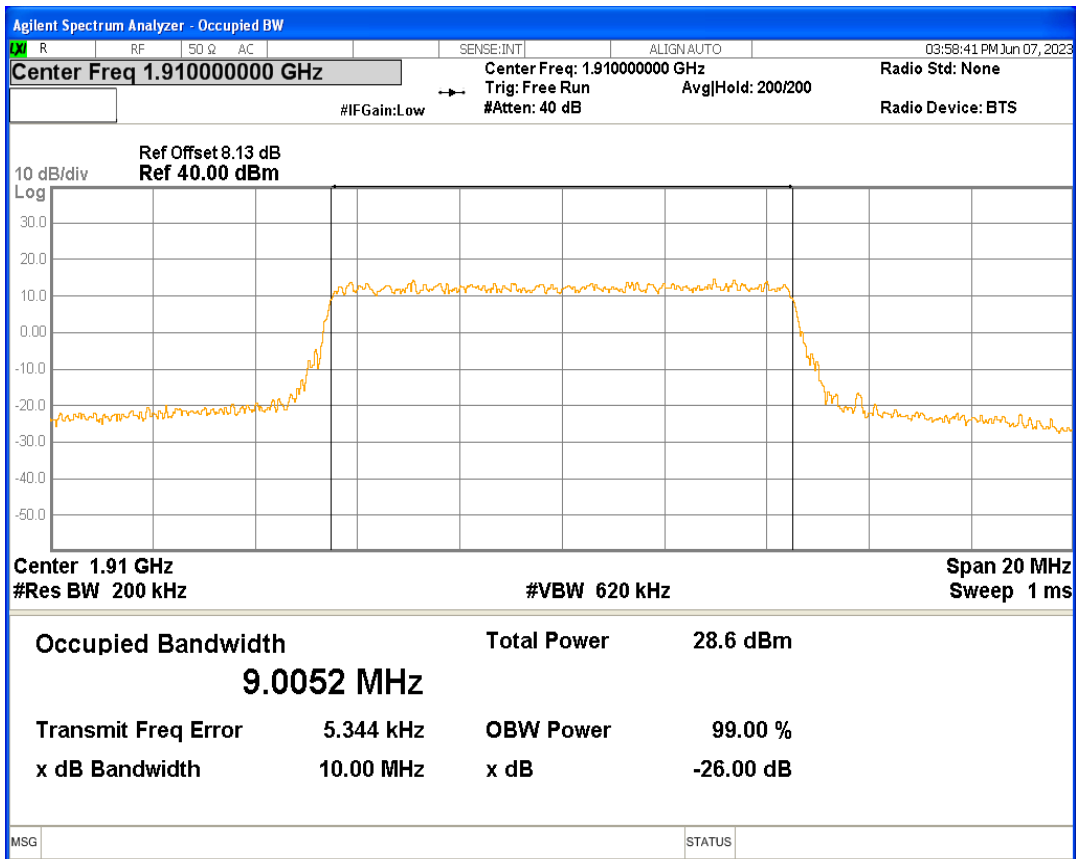

Band25 16QAM BW=15MHz Channel=26115 RB Size=75 Position=#0