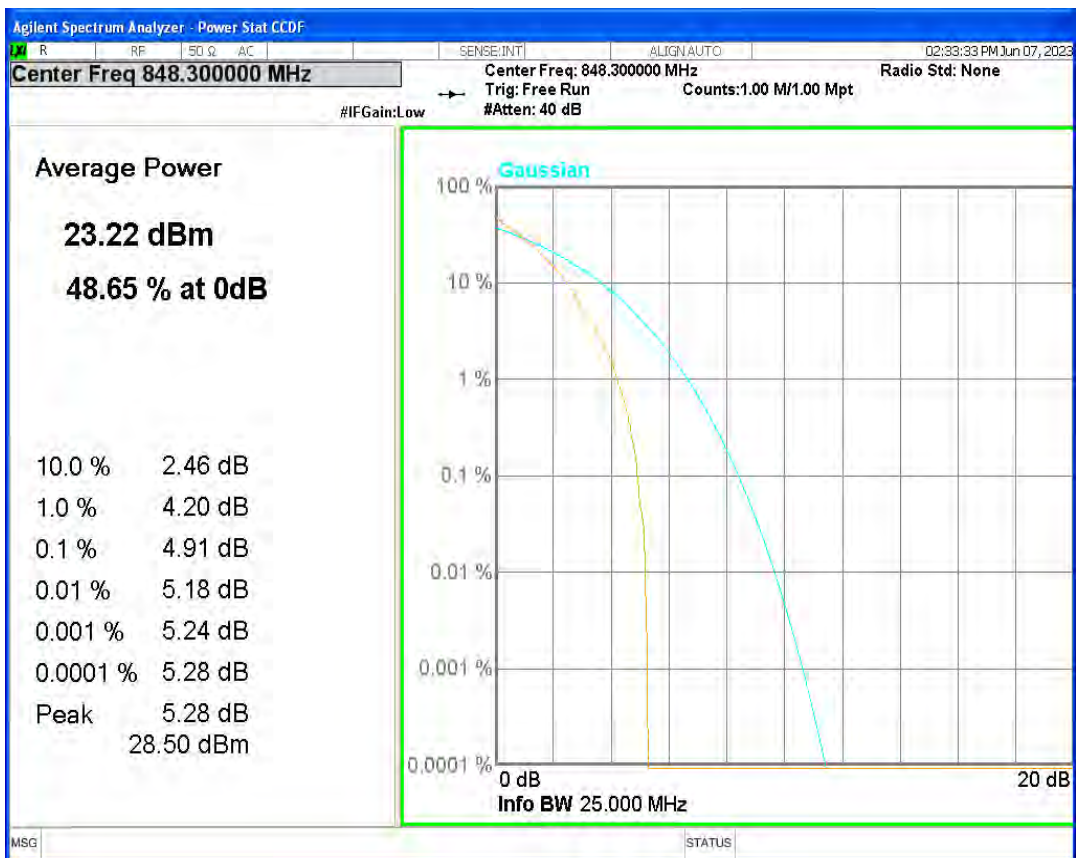

Band5 QPSK BW=1.4MHz Channel=20643 RB Size=1 Position=#0