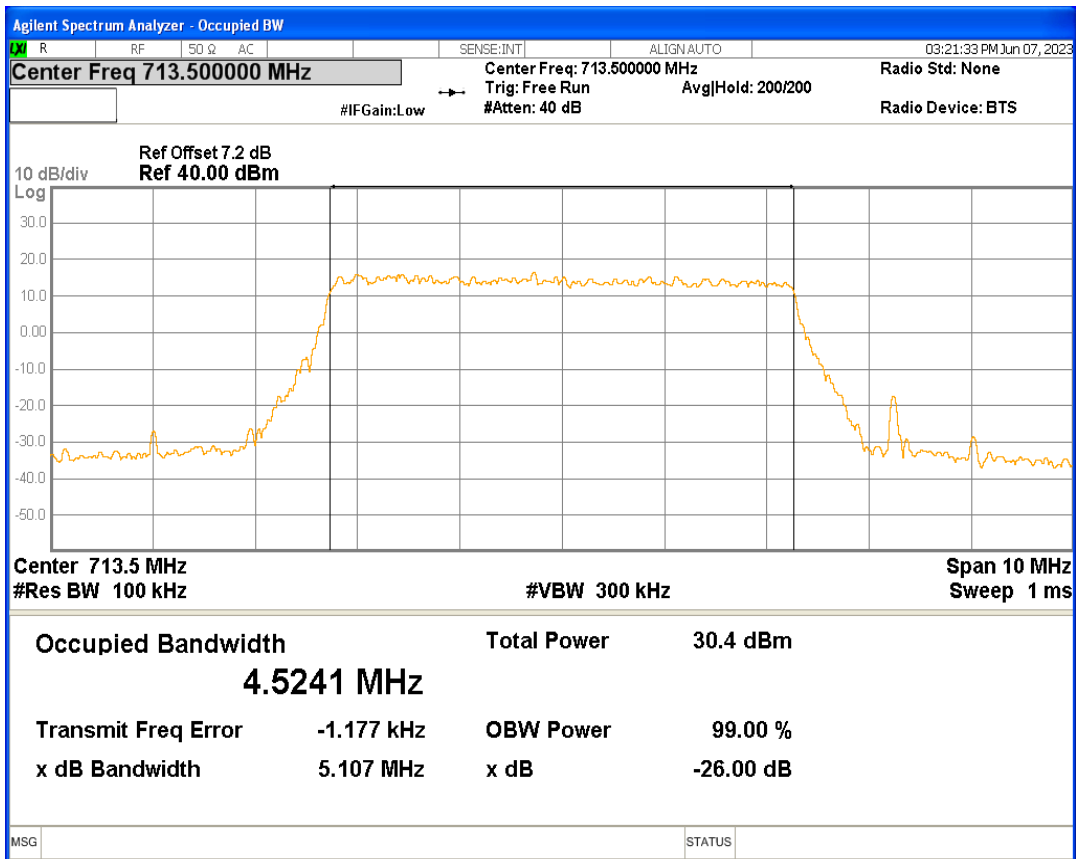

Band12 QPSK BW=3MHz Channel=23165 RB Size=15 Position=#0

Band12 QPSK BW=5MHz Channel=23035 RB Size=25 Position=#0

Band12 QPSK BW=5MHz Channel=23095 RB Size=25 Position=#0

Band12 QPSK BW=5MHz Channel=23155 RB Size=25 Position=#0