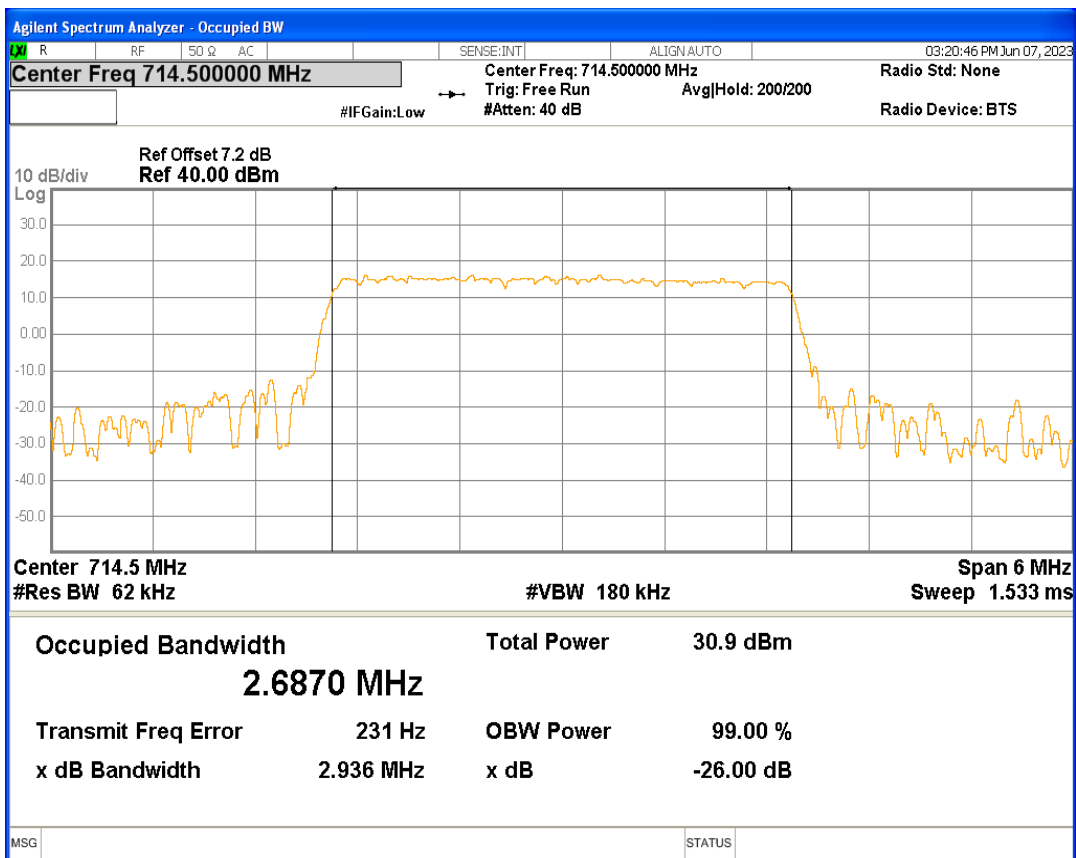

Band12 QPSK BW=3MHz Channel=23165 RB Size=15 Position=#0