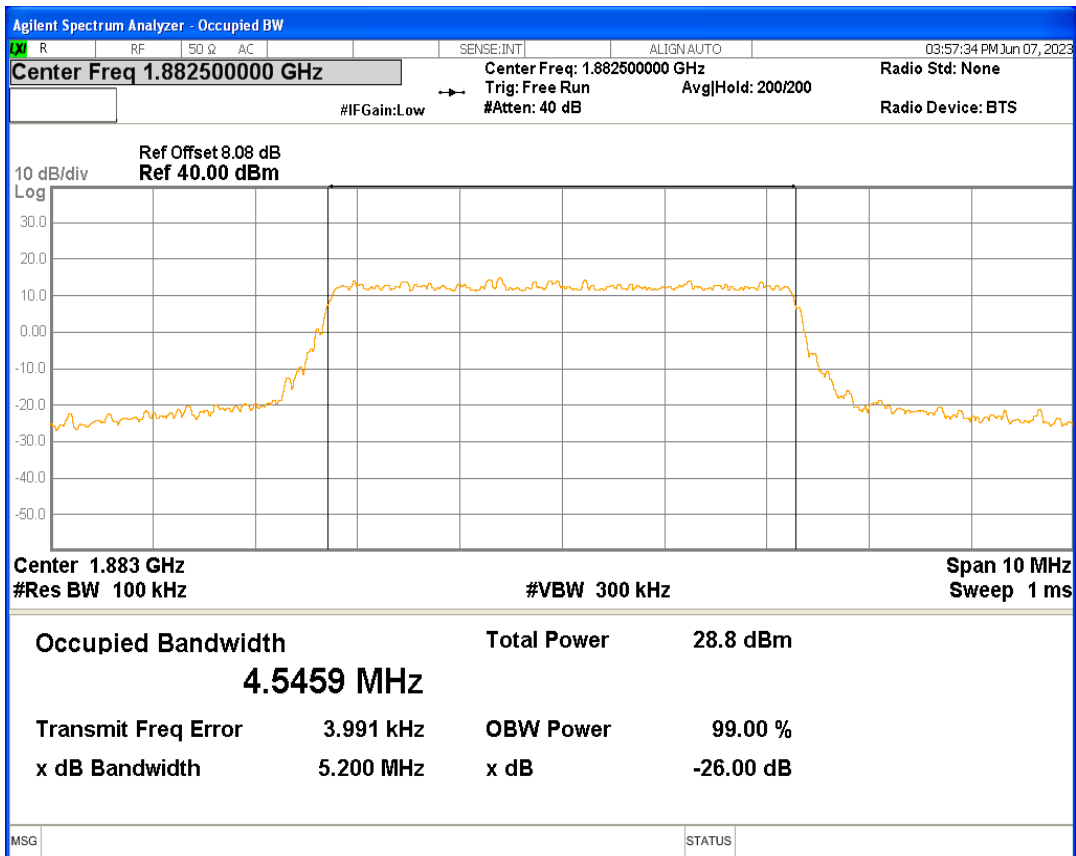

Band25 16QAM BW=5MHz Channel=26665 RB Size=25 Position=#0