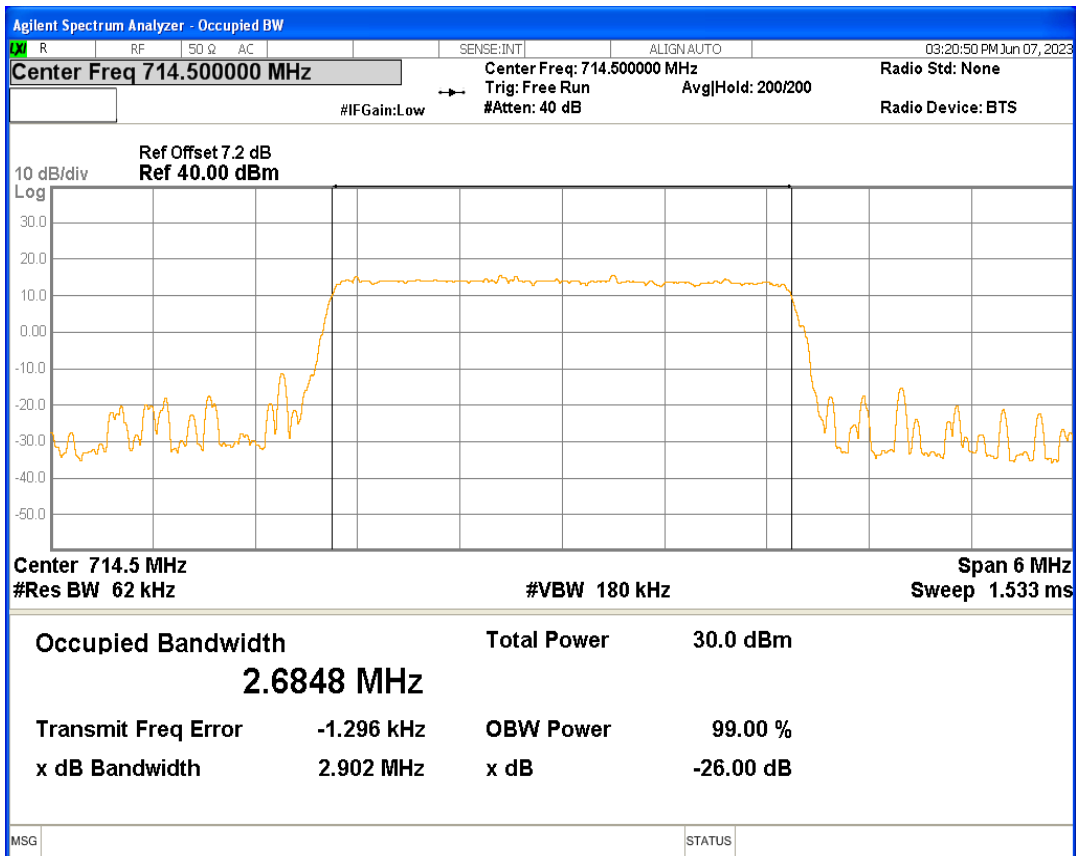

Band12 16QAM BW=3MHz Channel=23165 RB Size=15 Position=#0