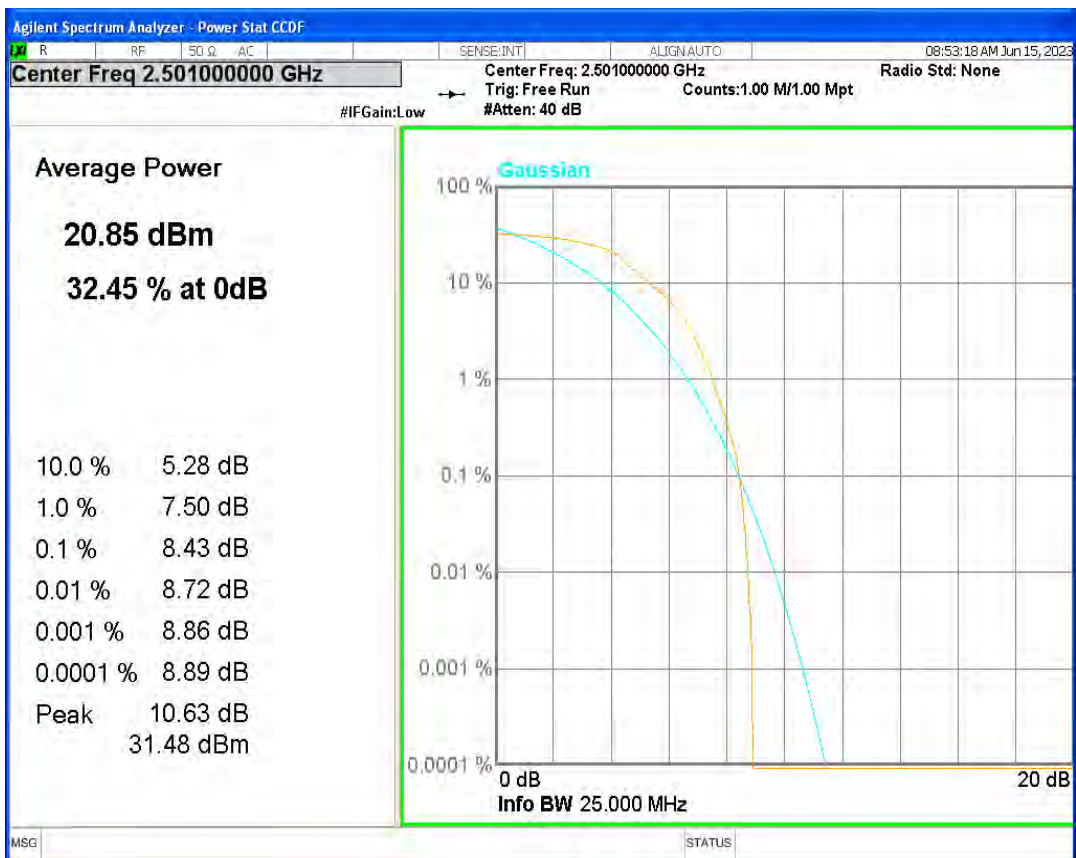

Band41 16QAM BW=20MHz Channel=41490 RB Size=1 Position=#0

Band41 16QAM BW=5MHz Channel=39675 RB Size=1 Position=#0

Band41 16QAM BW=5MHz Channel=40620 RB Size=1 Position=#0

Band41 16QAM BW=5MHz Channel=41565 RB Size=1 Position=#0