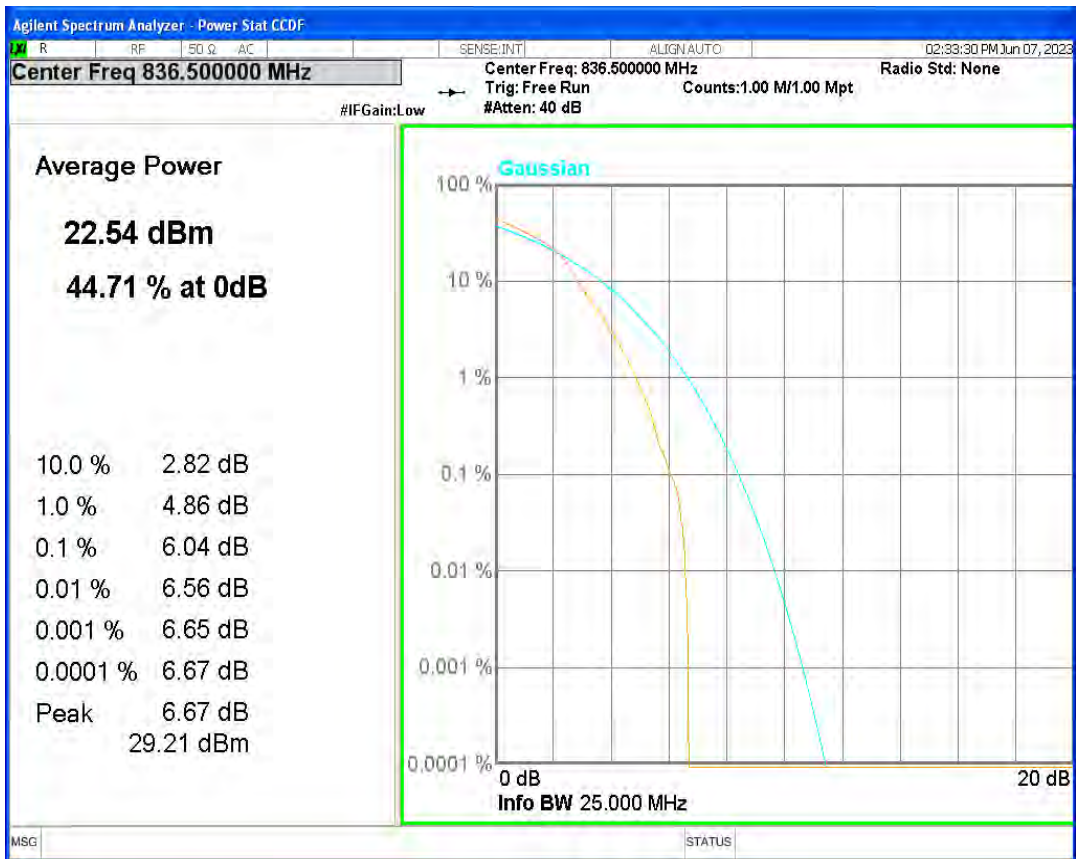

Band41 QPSK BW=5MHz Channel=40620 RB Size=1 Position=#0

Band41 QPSK BW=5MHz Channel=41565 RB Size=1 Position=#0

Band5 16QAM BW=1.4MHz Channel=20407 RB Size=1 Position=#0

Band5 16QAM BW=1.4MHz Channel=20525 RB Size=1 Position=#0