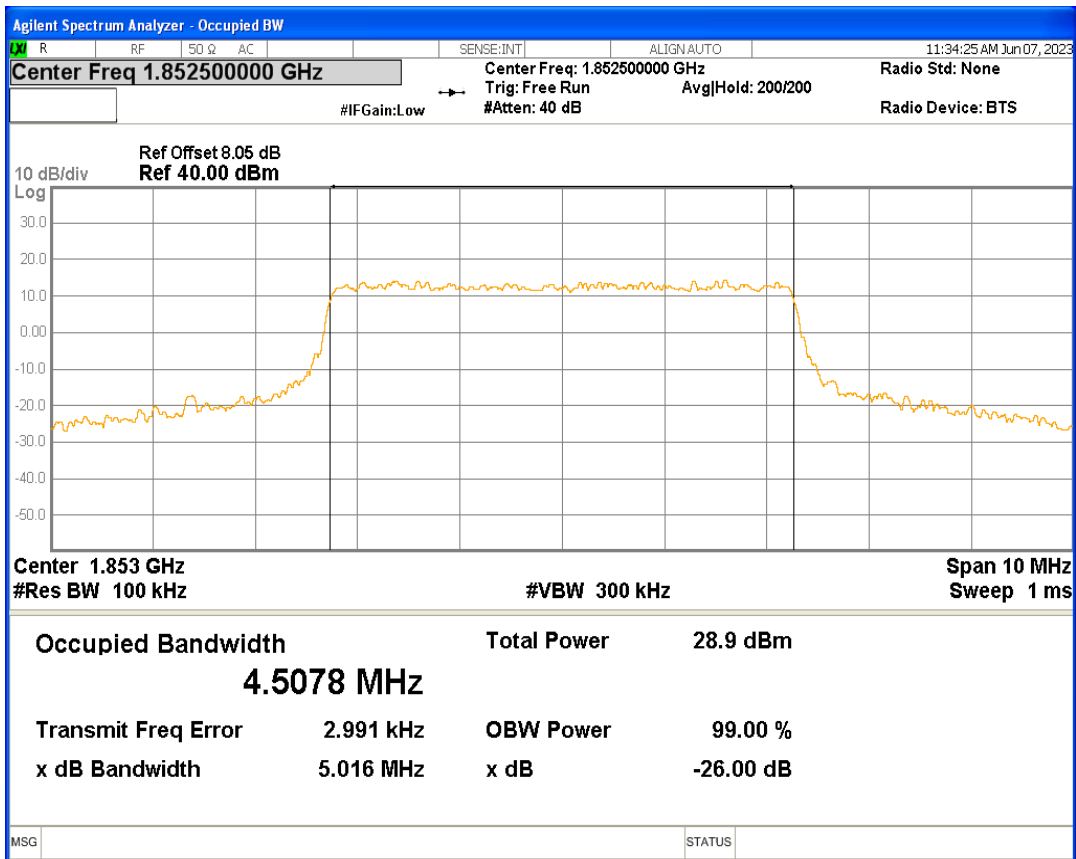

Band2 16QAM BW=3MHz Channel=18615 RB Size=15 Position=#0

Band2 16QAM BW=3MHz Channel=18900 RB Size=15 Position=#0

Band2 16QAM BW=3MHz Channel=19185 RB Size=15 Position=#0

Band2 16QAM BW=5MHz Channel=18625 RB Size=25 Position=#0