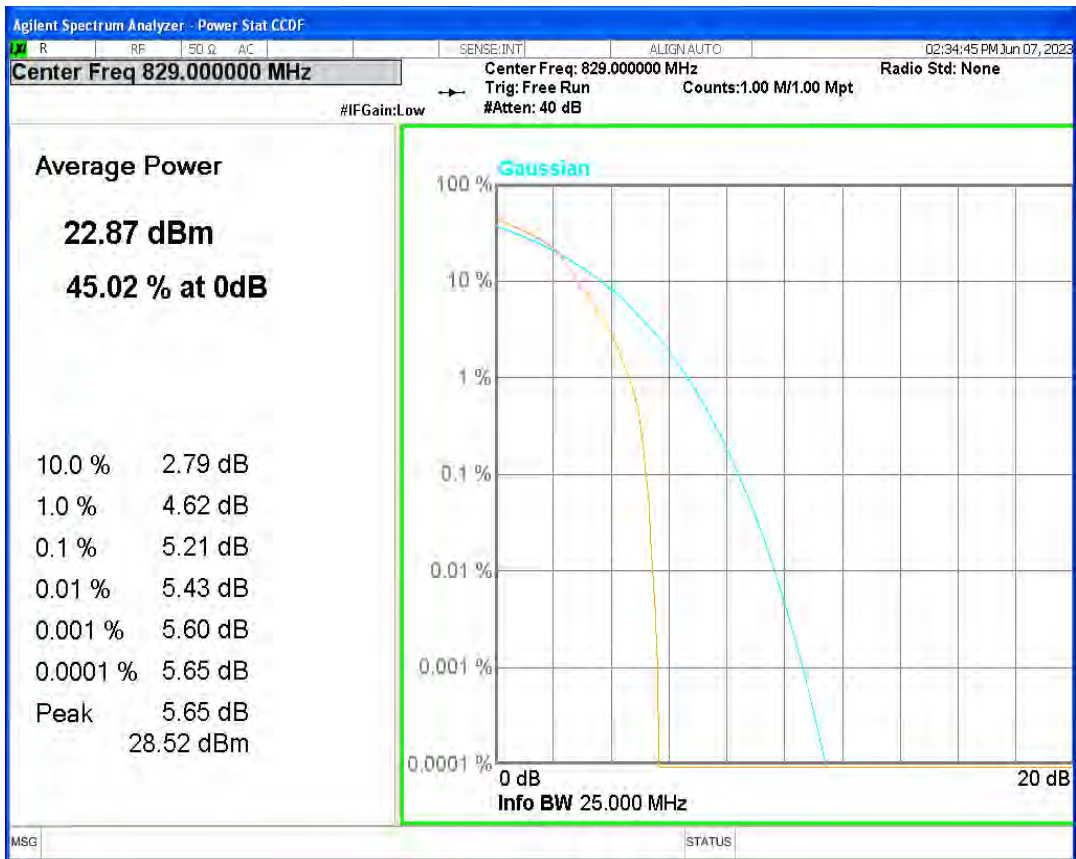

Band5 16QAM BW=10MHz Channel=20450 RB Size=1 Position=#0