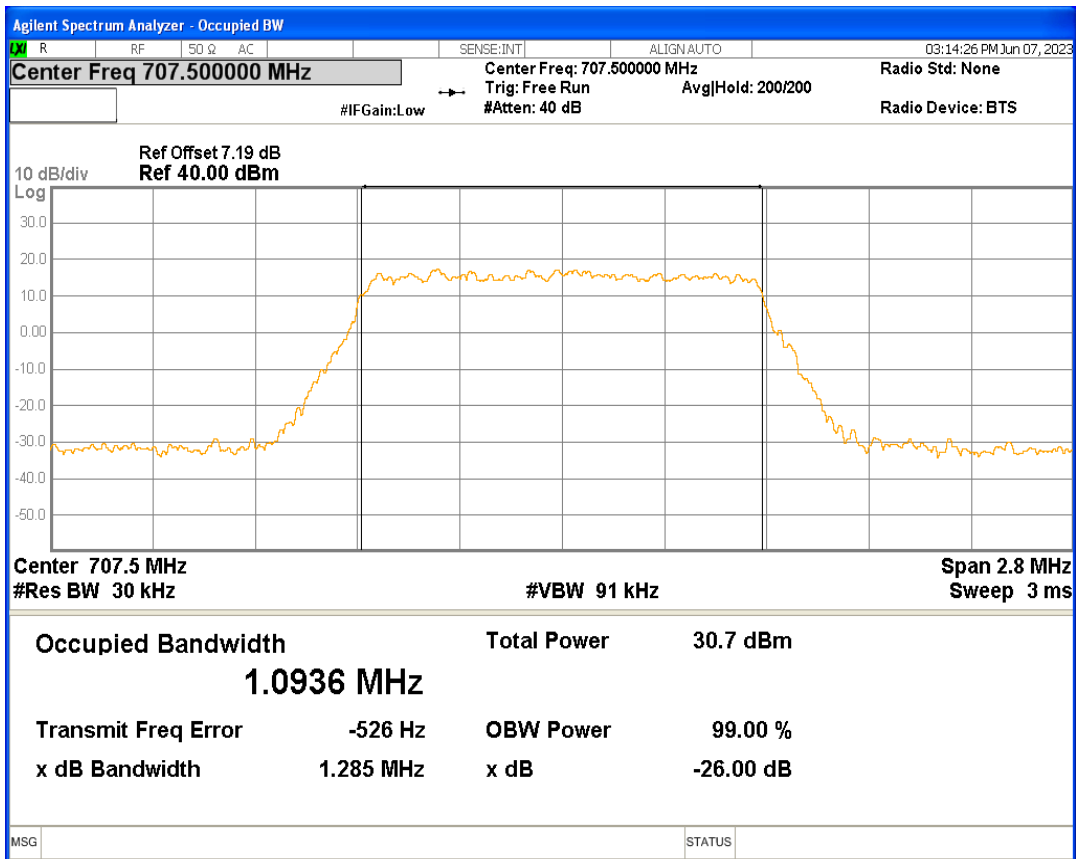

Band12 QPSK BW=1.4MHz Channel=23095 RB Size=6 Position=#0