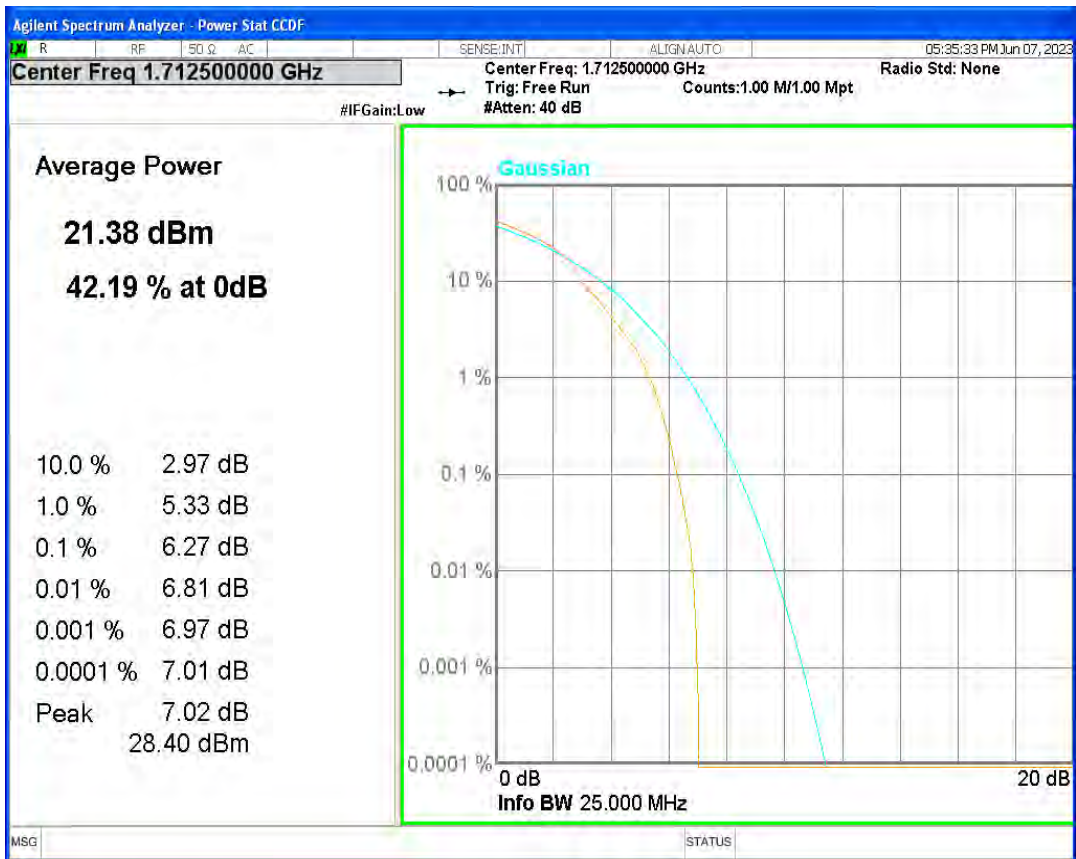

Band66 16QAM BW=5MHz Channel=131997 RB Size=1 Position=#0