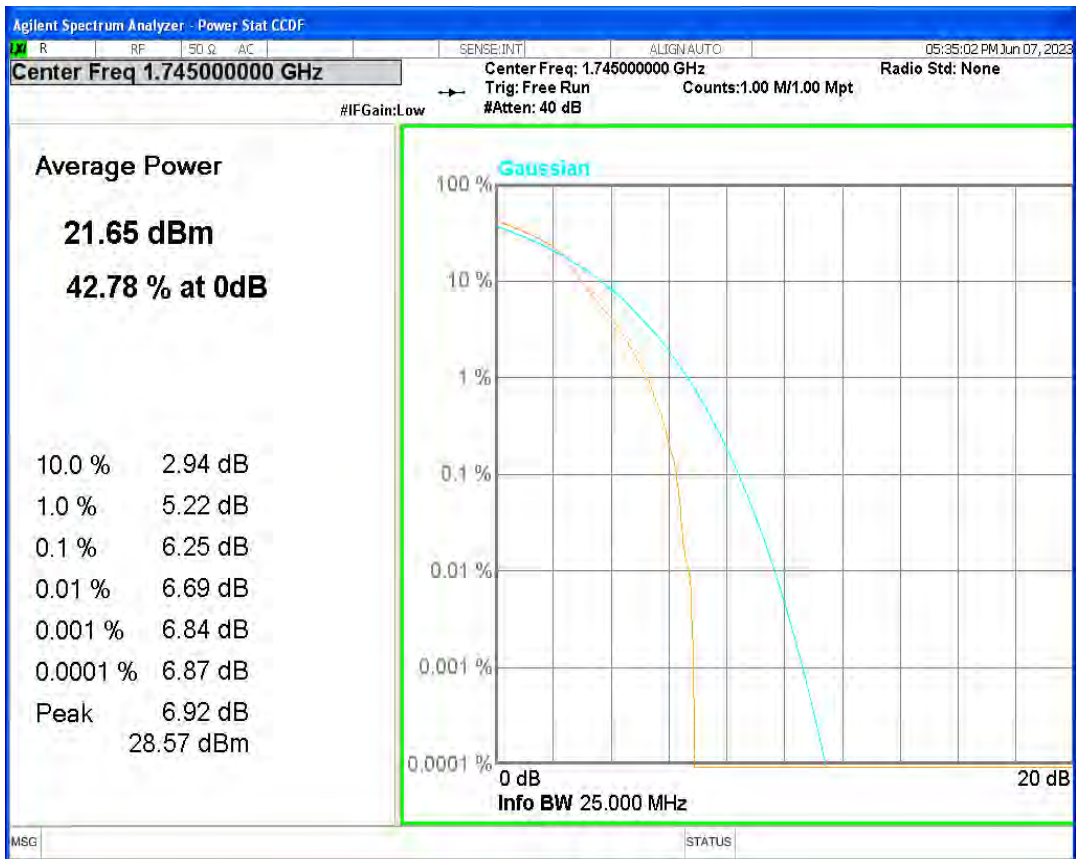

Band5 QPSK BW=5MHz Channel=20525 RB Size=1 Position=#0

Band5 QPSK BW=5MHz Channel=20625 RB Size=1 Position=#0

Band66 16QAM BW=1.4MHz Channel=131979 RB Size=1 Position=#0

Band66 16QAM BW=1.4MHz Channel=132322 RB Size=1 Position=#0