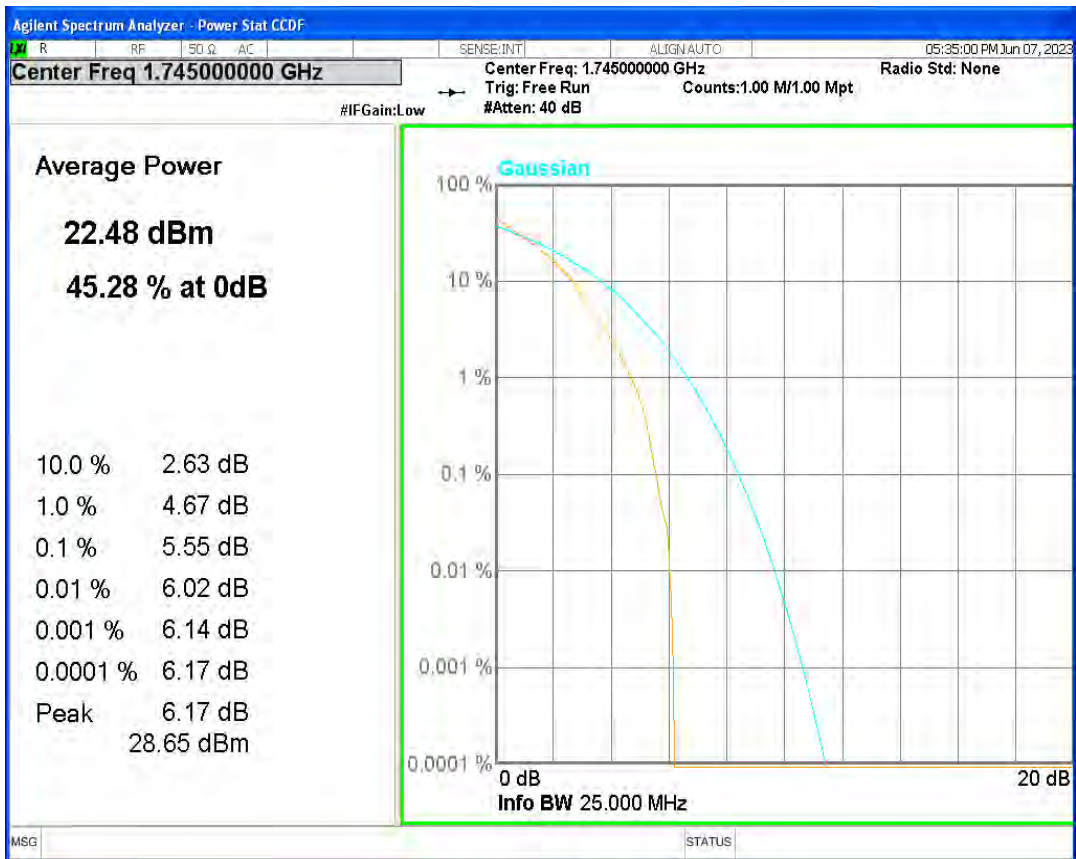

Band66 QPSK BW=1.4MHz Channel=132322 RB Size=1 Position=#0