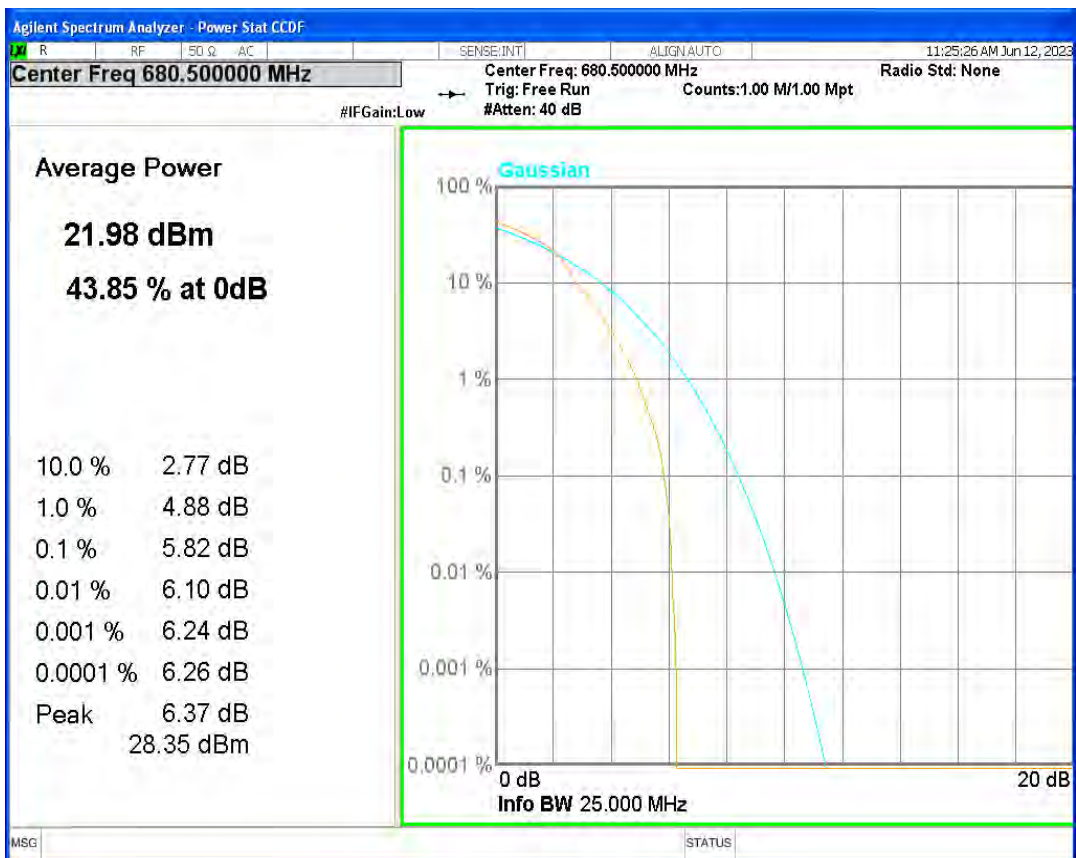

Band71 16QAM BW=20MHz Channel=133297 RB Size=1 Position=#0