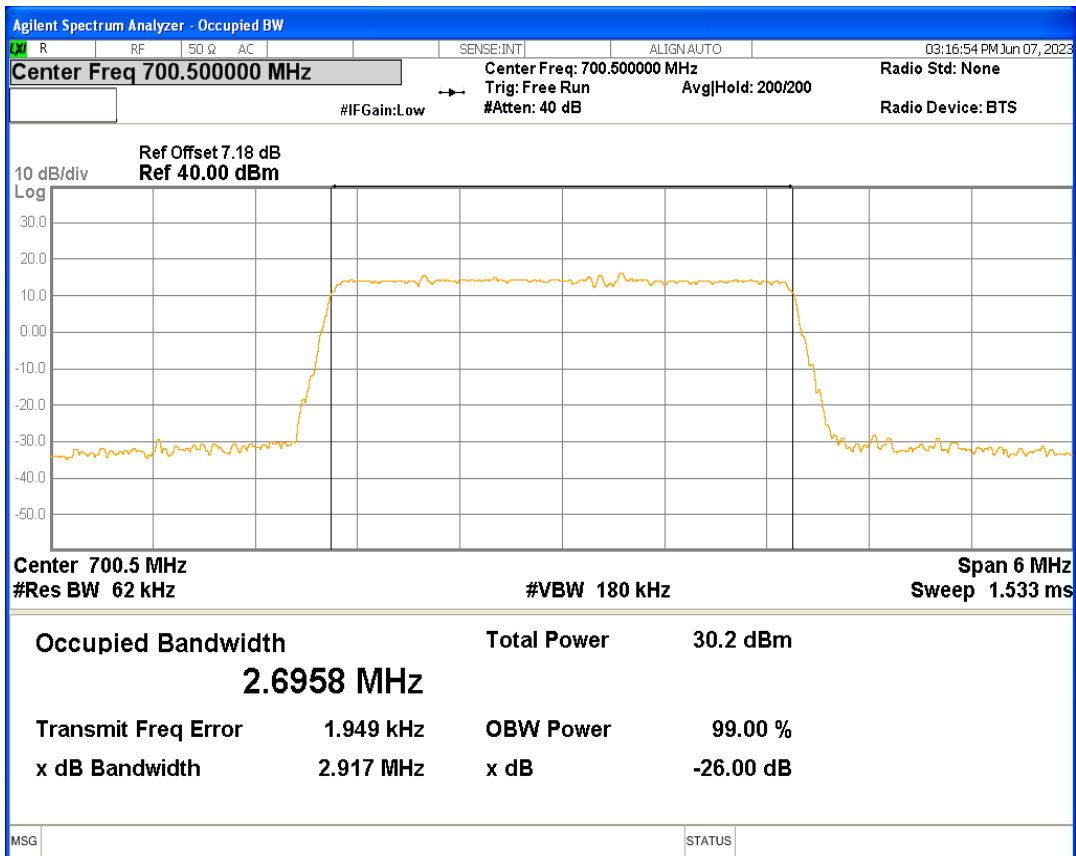

Band12 16QAM BW=3MHz Channel=23025 RB Size=15 Position=#0