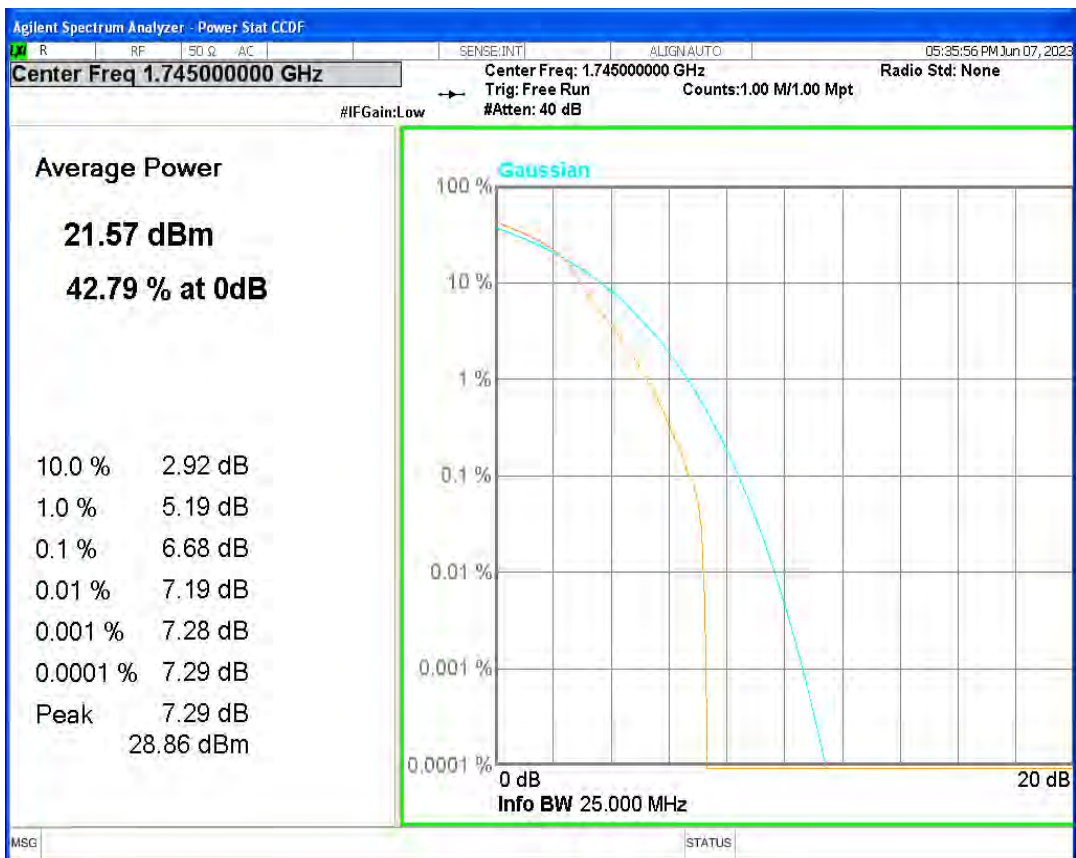

Band66 16QAM BW=10MHz Channel=132322 RB Size=1 Position=#0