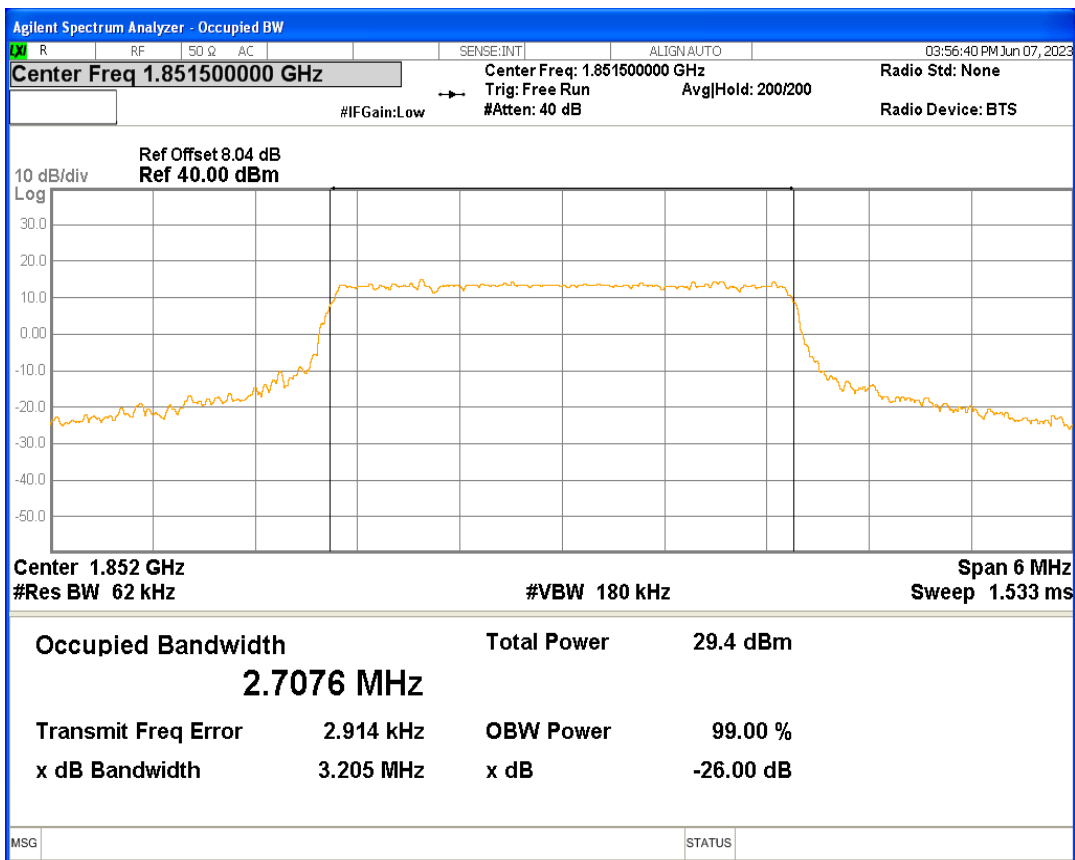

Band25 16QAM BW=3MHz Channel=26365 RB Size=15 Position=#0