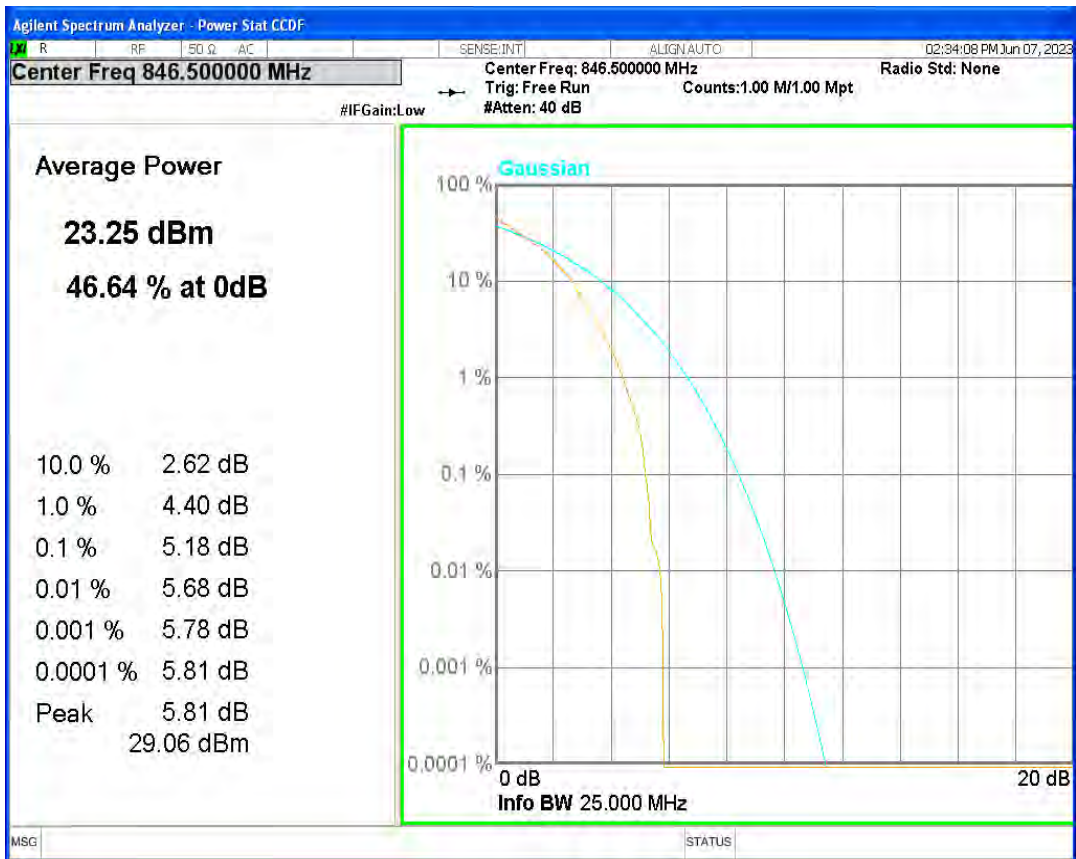

Band5 QPSK BW=5MHz Channel=20625 RB Size=1 Position=#0