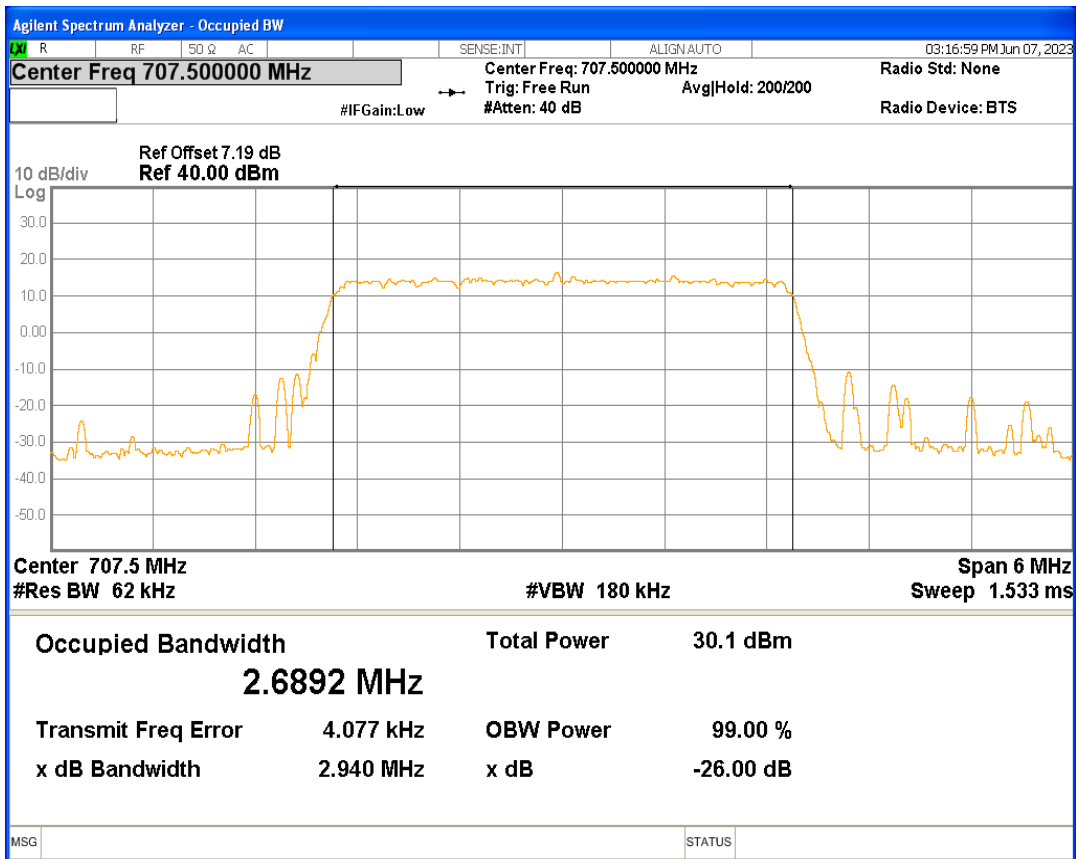

Band12 16QAM BW=10MHz Channel=23095 RB Size=50 Position=#0

Band12 16QAM BW=10MHz Channel=23130 RB Size=50 Position=#0

Band12 16QAM BW=3MHz Channel=23025 RB Size=15 Position=#0

Band12 16QAM BW=3MHz Channel=23095 RB Size=15 Position=#0