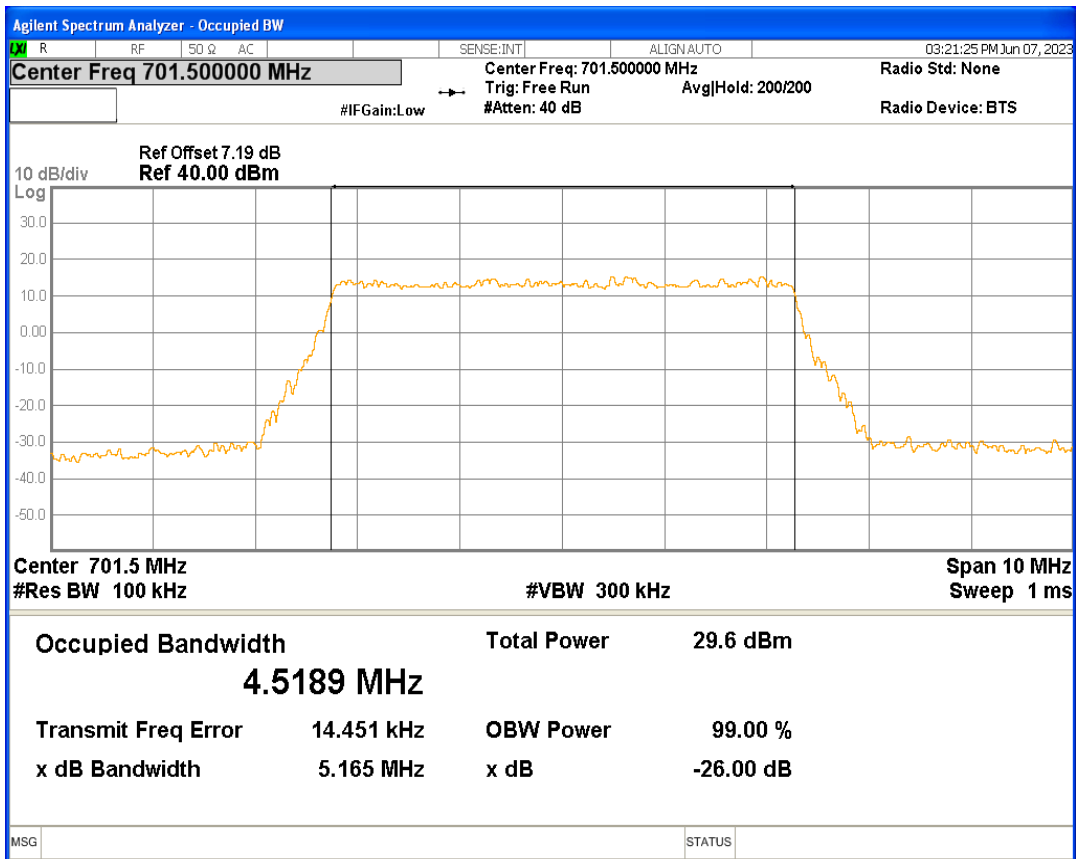

Band12 16QAM BW=5MHz Channel=23035 RB Size=25 Position=#0