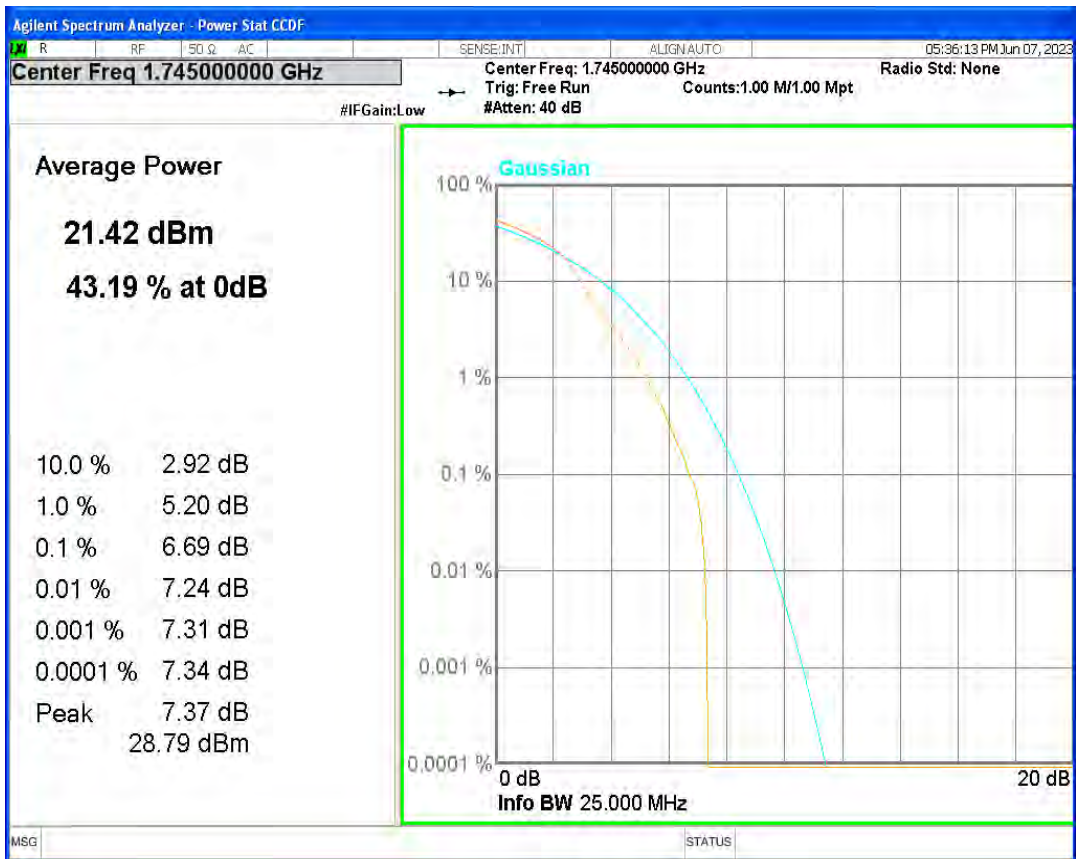

Band66 16QAM BW=15MHz Channel=132322 RB Size=1 Position=#0