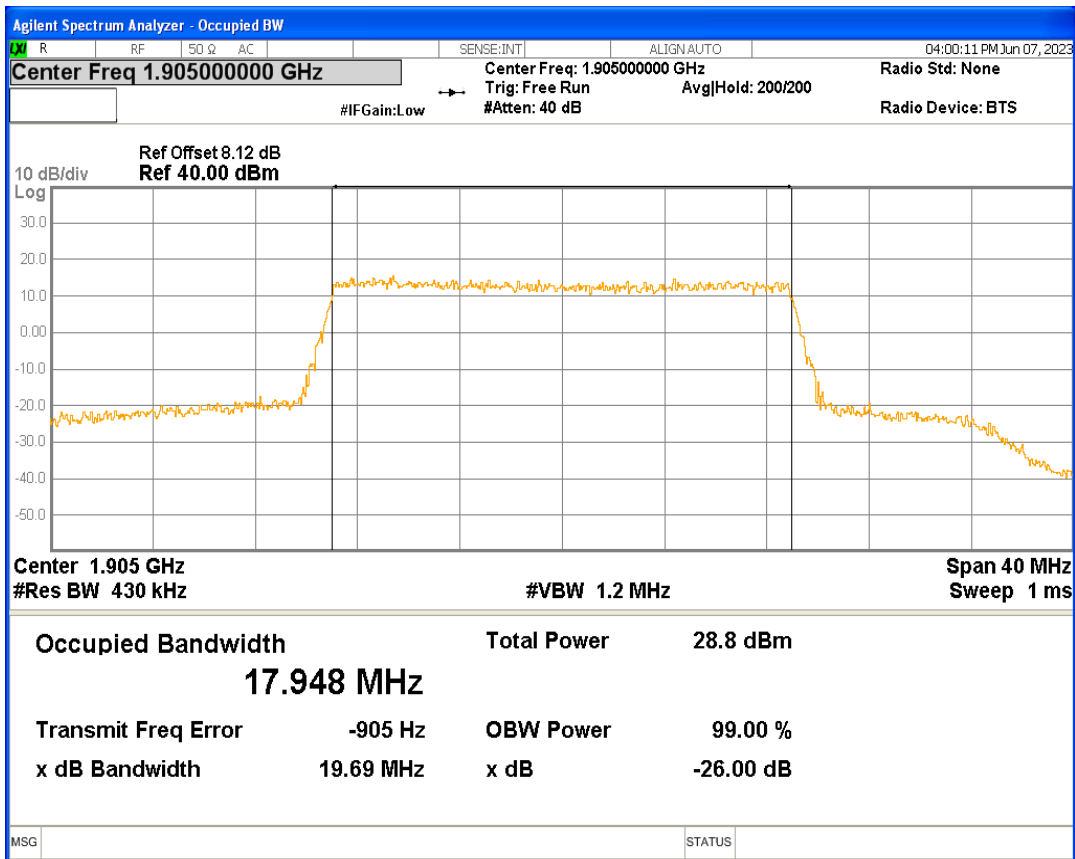

Band25 16QAM BW=15MHz Channel=26615 RB Size=75 Position=#0

Band25 16QAM BW=20MHz Channel=26140 RB Size=100 Position=#0

Band25 16QAM BW=20MHz Channel=26365 RB Size=100 Position=#0

Band25 16QAM BW=20MHz Channel=26590 RB Size=100 Position=#0