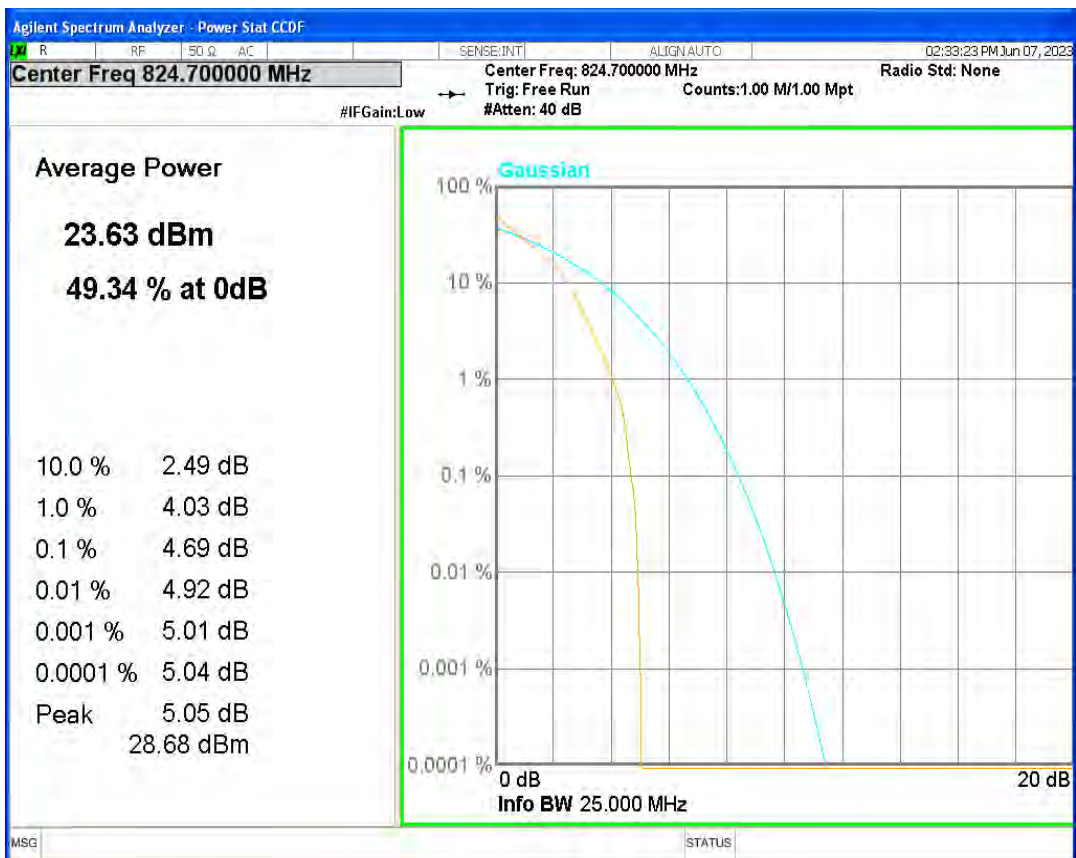

Band5 QPSK BW=1.4MHz Channel=20407 RB Size=1 Position=#0