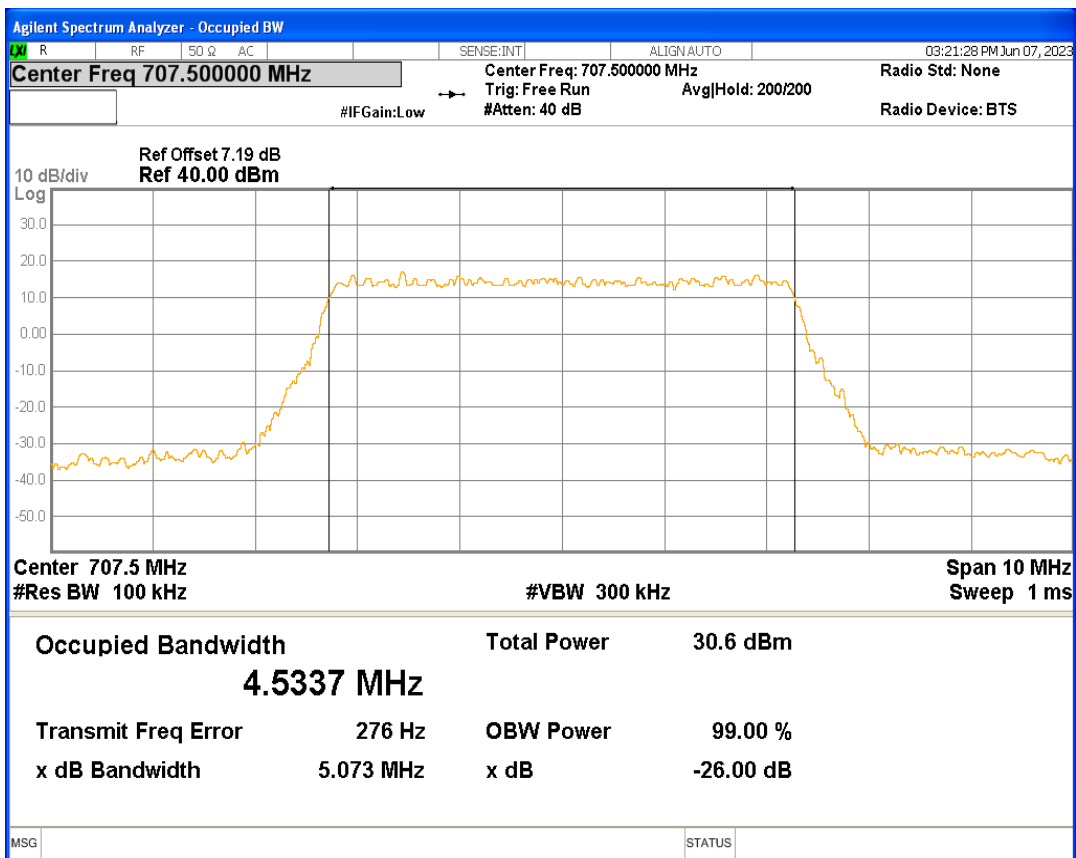

Band12 QPSK BW=5MHz Channel=23095 RB Size=25 Position=#0