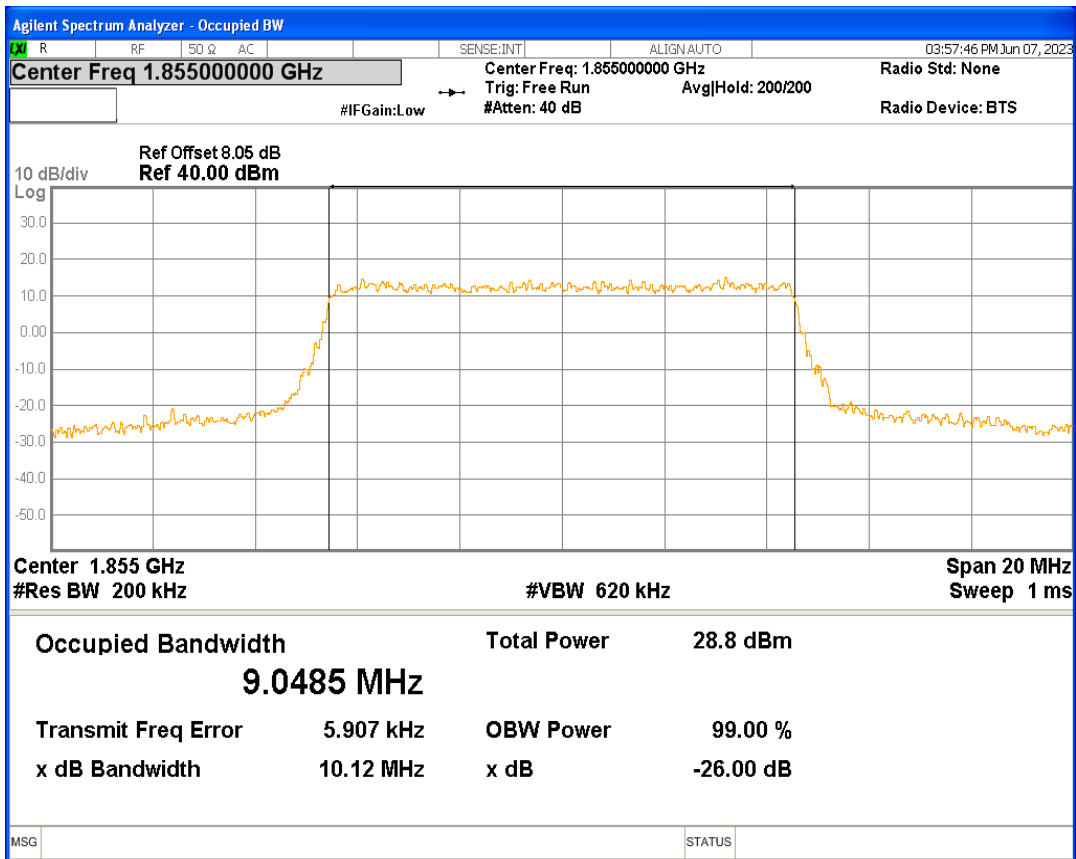

Band25 16QAM BW=1.4MHz Channel=26047 RB Size=6 Position=#0

Band25 16QAM BW=1.4MHz Channel=26365 RB Size=6 Position=#0

Band25 16QAM BW=1.4MHz Channel=26683 RB Size=6 Position=#0

Band25 16QAM BW=10MHz Channel=26090 RB Size=50 Position=#0