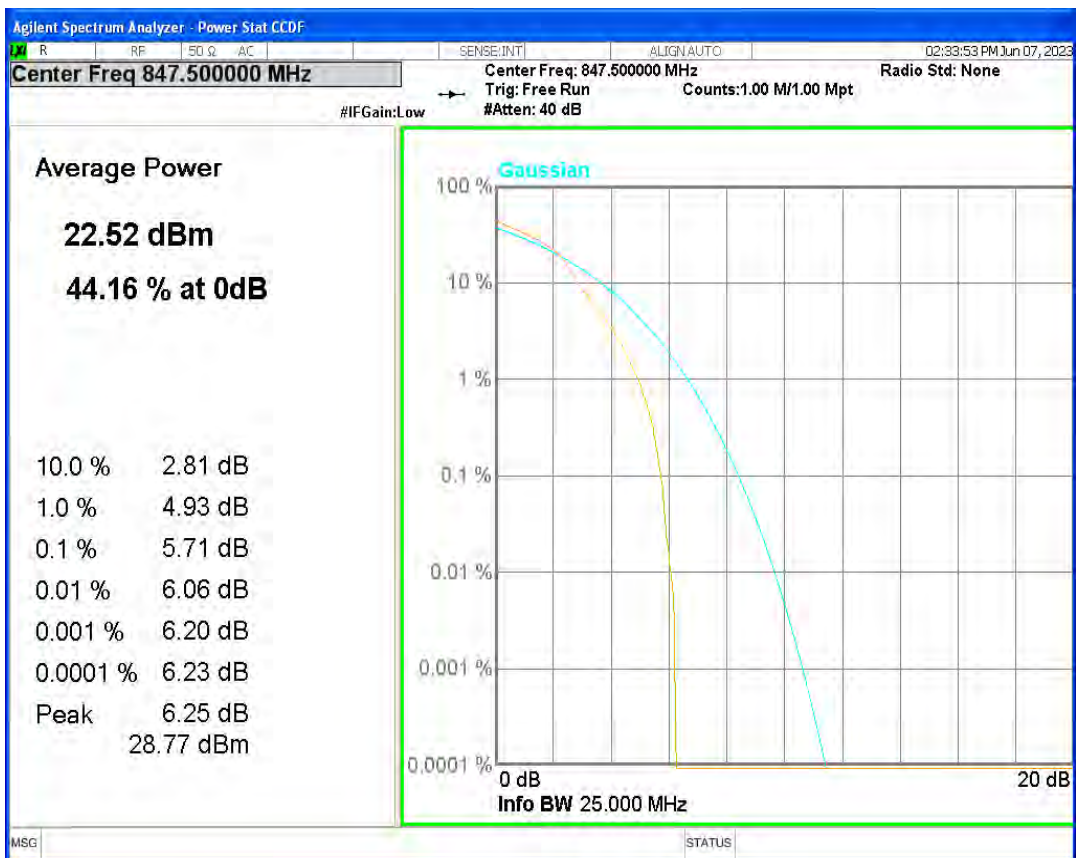

Band5 16QAM BW=3MHz Channel=20635 RB Size=1 Position=#0