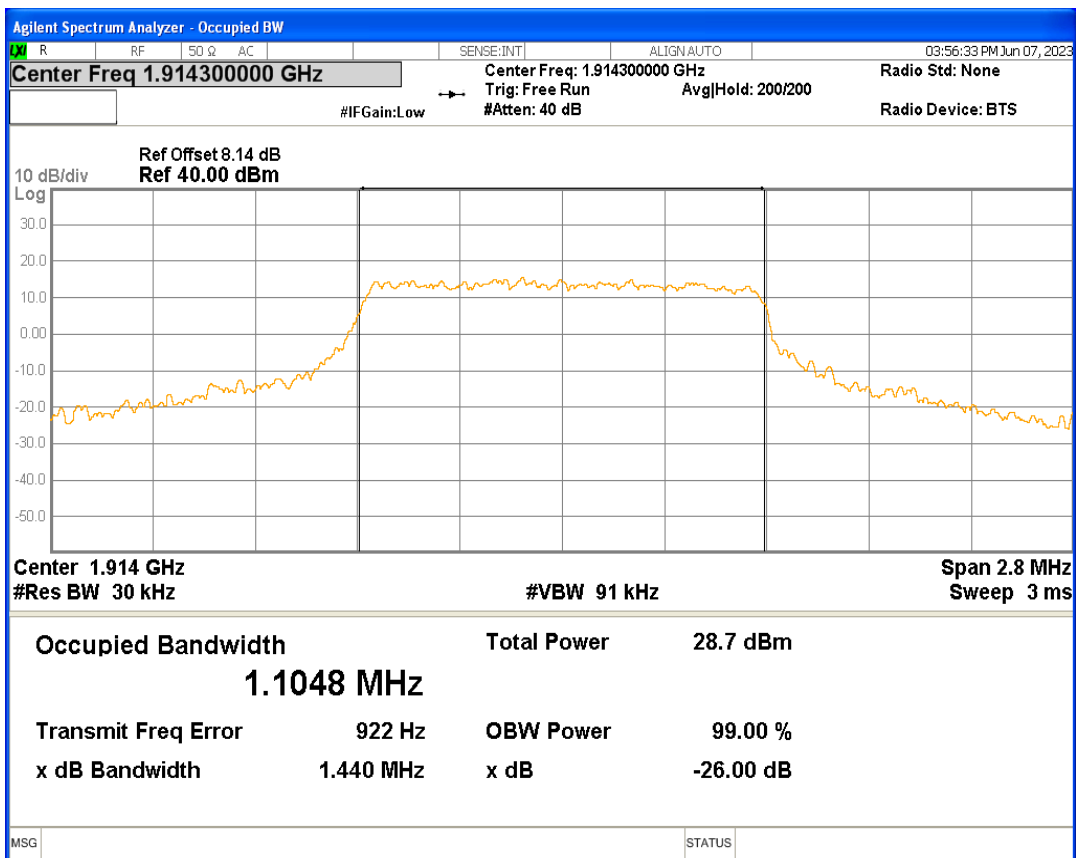

Band25 16QAM BW=10MHz Channel=26090 RB Size=50 Position=#0