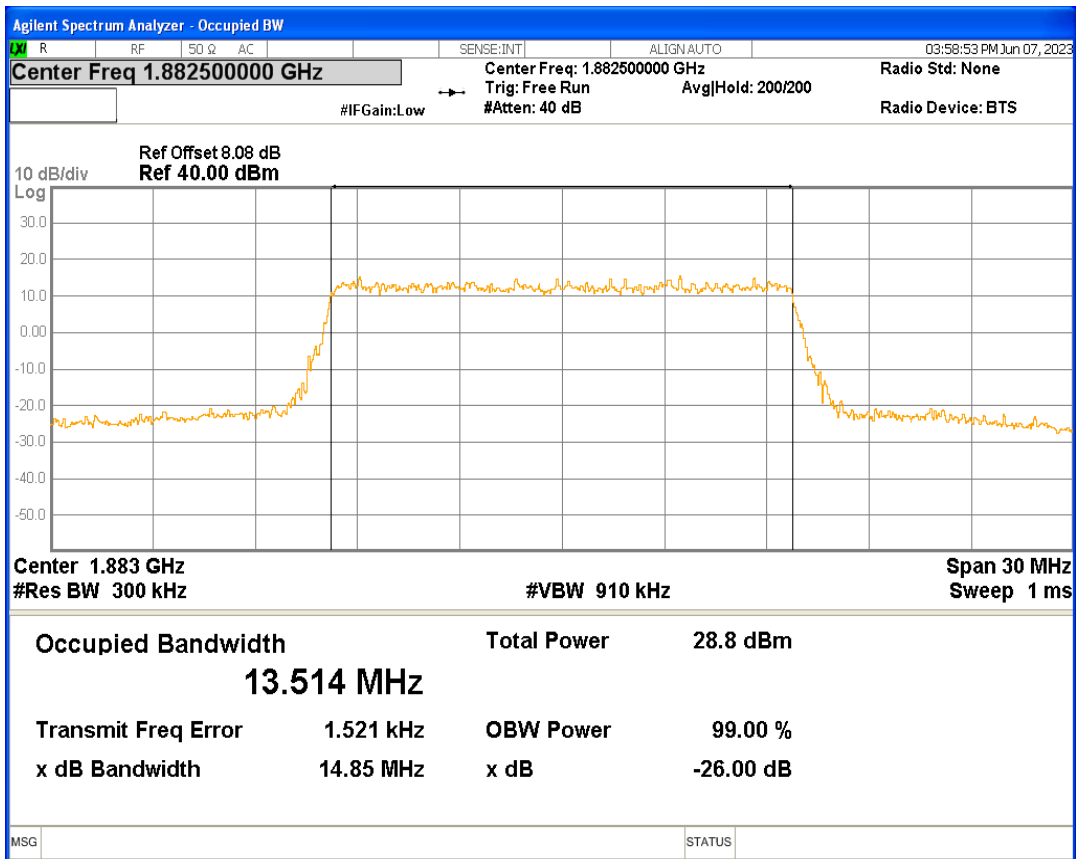

Band25 16QAM BW=10MHz Channel=26365 RB Size=50 Position=#0

Band25 16QAM BW=10MHz Channel=26640 RB Size=50 Position=#0

Band25 16QAM BW=15MHz Channel=26115 RB Size=75 Position=#0

Band25 16QAM BW=15MHz Channel=26365 RB Size=75 Position=#0