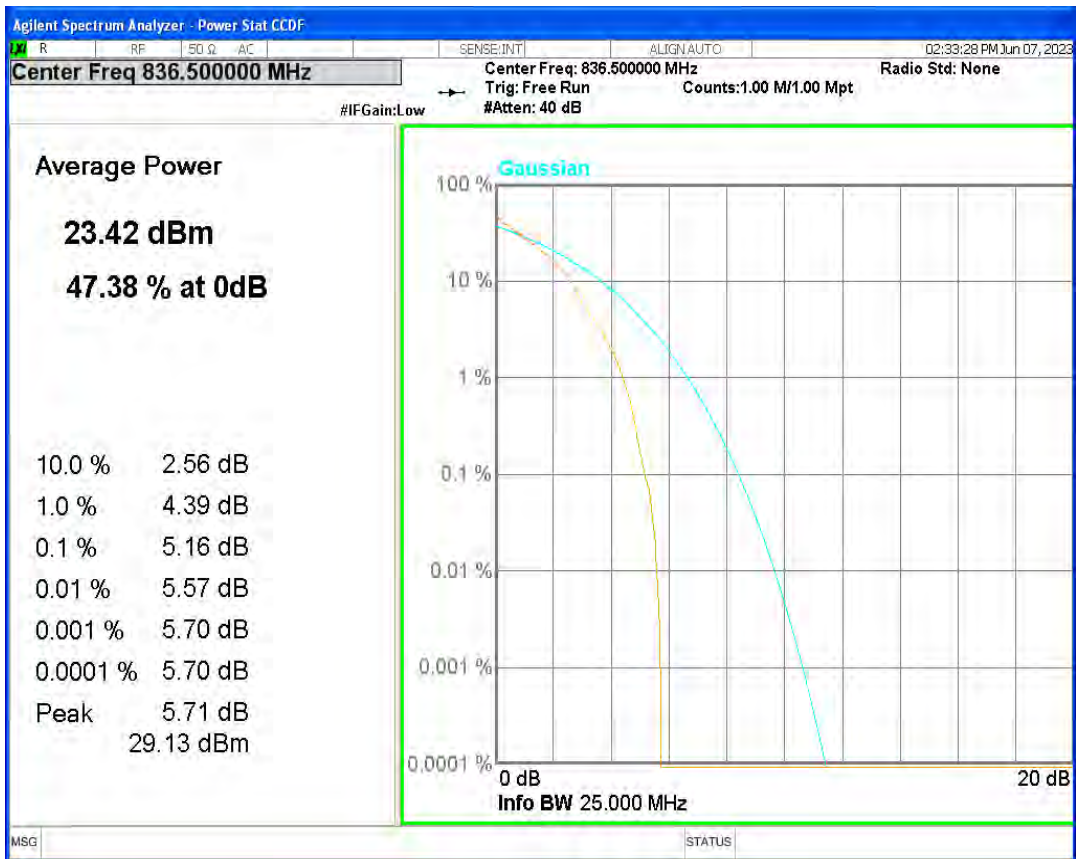

Band5 16QAM BW=5MHz Channel=20525 RB Size=1 Position=#0

Band5 16QAM BW=5MHz Channel=20625 RB Size=1 Position=#0

Band5 QPSK BW=1.4MHz Channel=20407 RB Size=1 Position=#0

Band5 QPSK BW=1.4MHz Channel=20525 RB Size=1 Position=#0