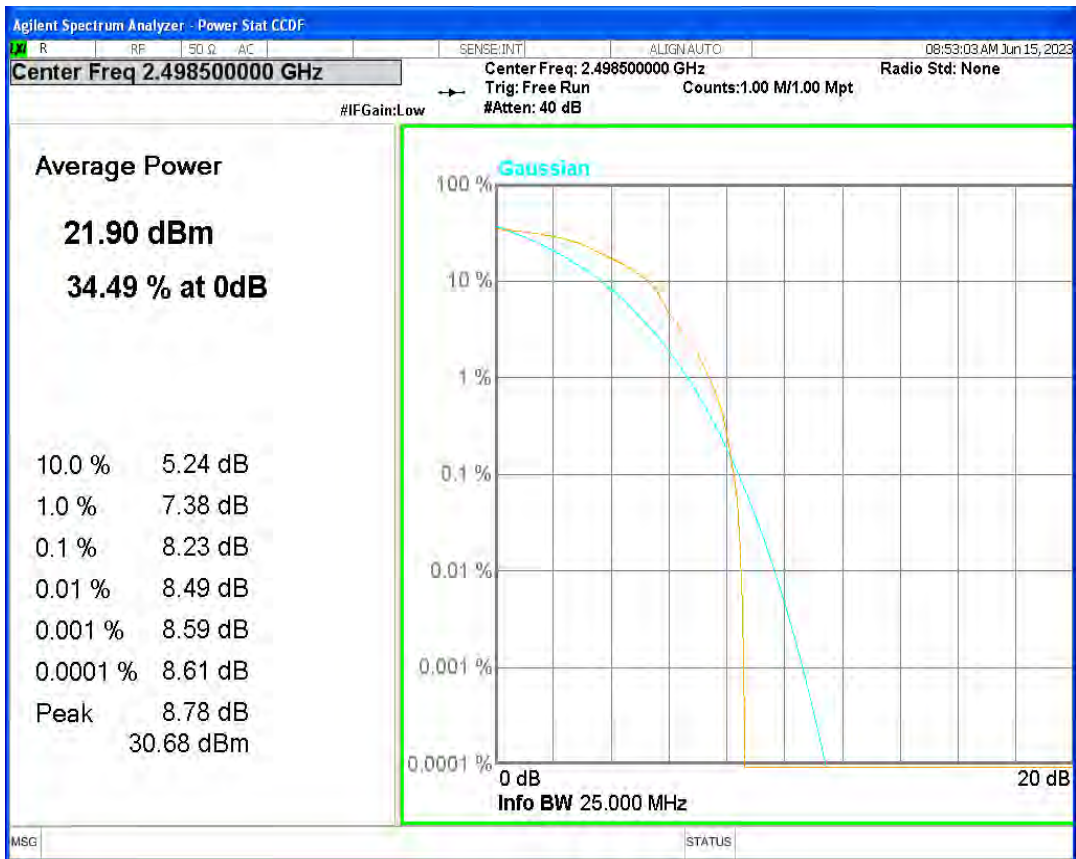

Band41 16QAM BW=5MHz Channel=39675 RB Size=1 Position=#0