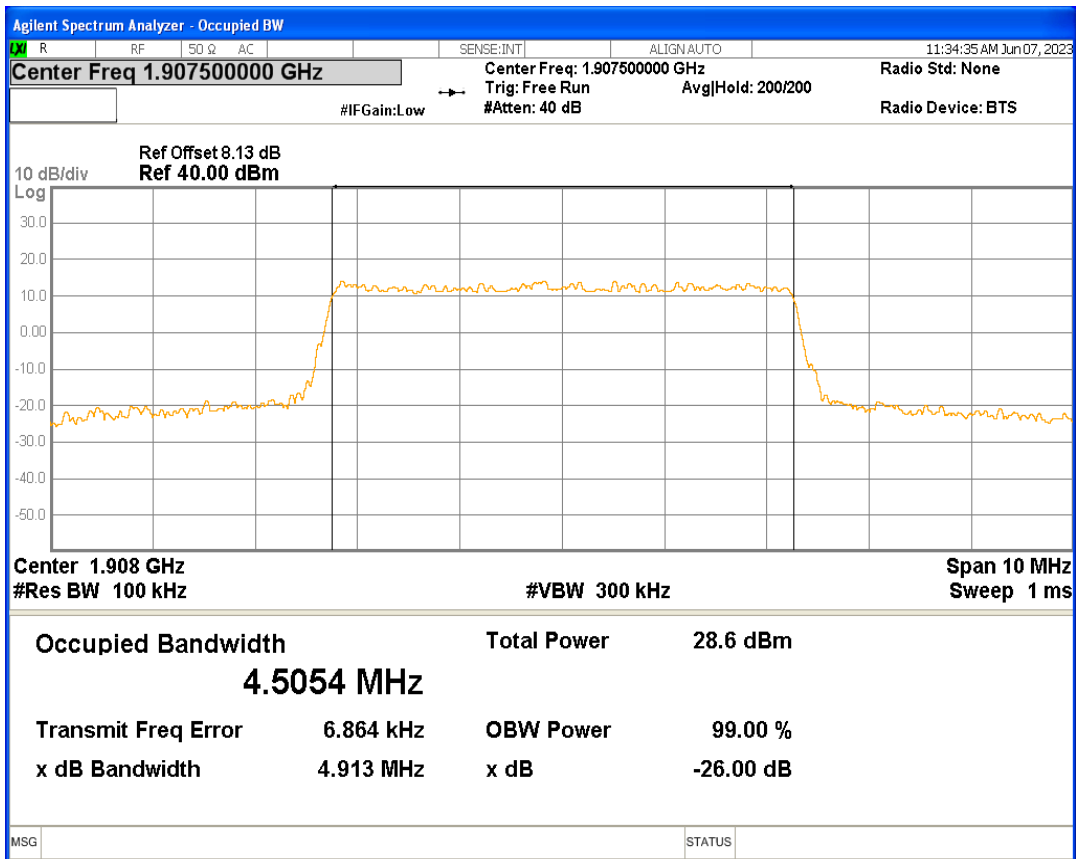

Band2 16QAM BW=5MHz Channel=19175 RB Size=25 Position=#0

Band2 QPSK BW=1.4MHz Channel=18607 RB Size=6 Position=#0