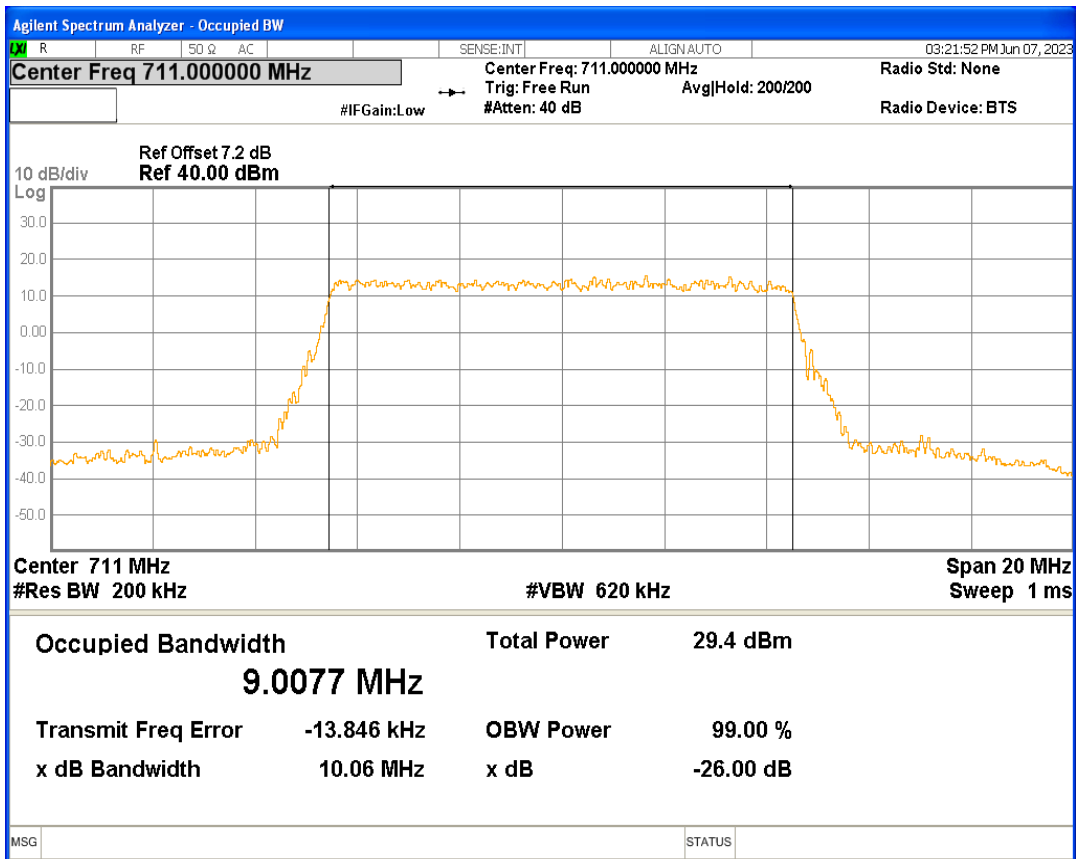

Band12 16QAM BW=10MHz Channel=23130 RB Size=50 Position=#0