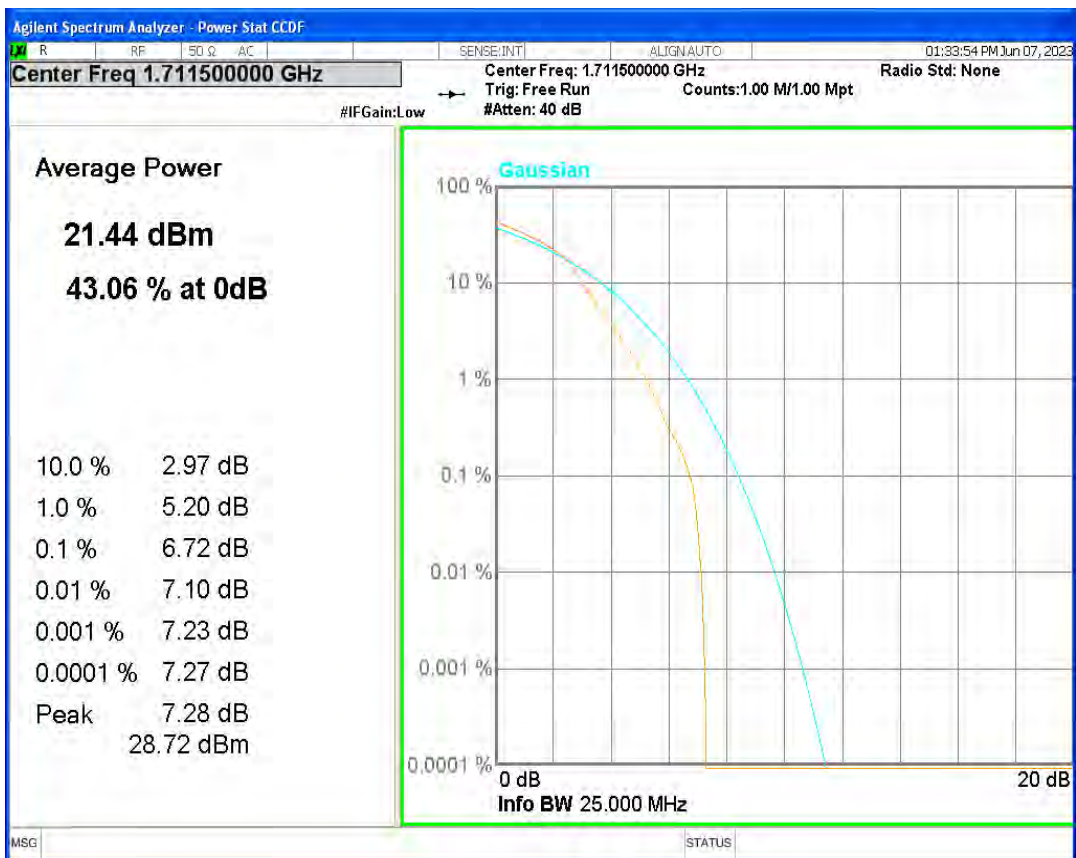

Band4 16QAM BW=20MHz Channel=20050 RB Size=1 Position=#0

Band4 16QAM BW=20MHz Channel=20175 RB Size=1 Position=#0

Band4 16QAM BW=20MHz Channel=20300 RB Size=1 Position=#0

Band4 16QAM BW=3MHz Channel=19965 RB Size=1 Position=#0