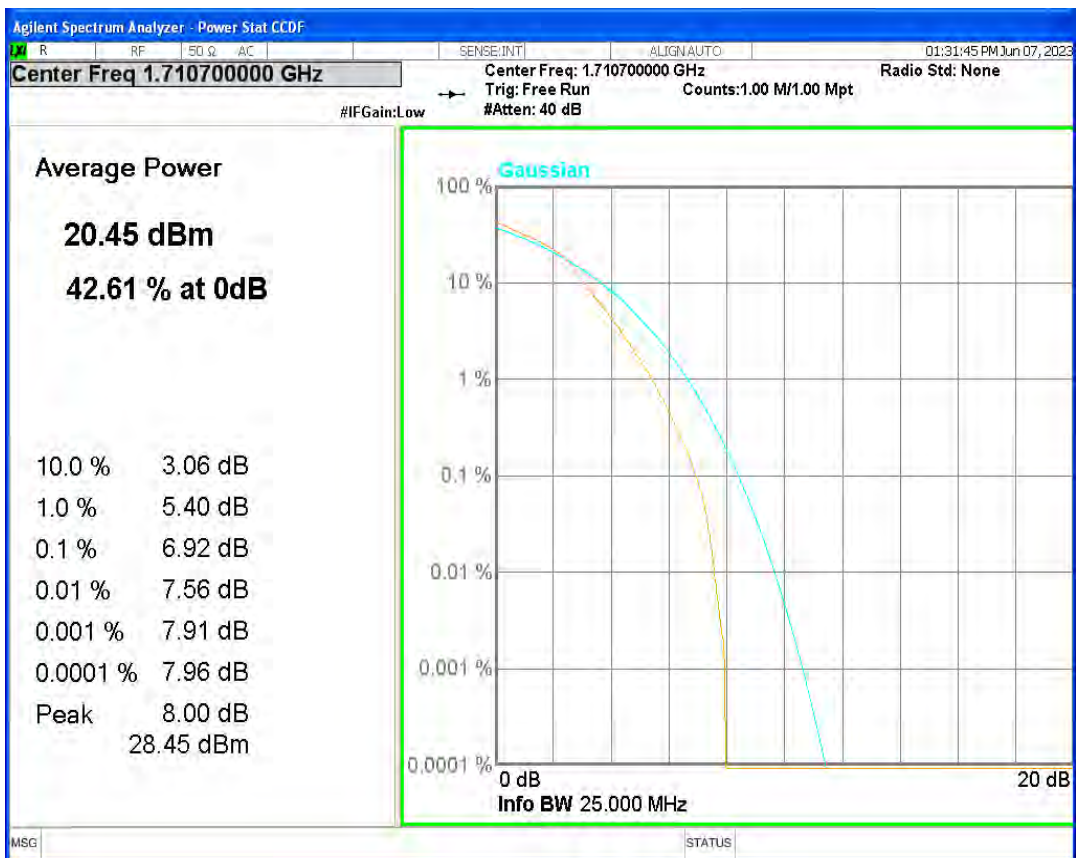

Band4 16QAM BW=3MHz Channel=20175 RB Size=1 Position=#0

Band4 16QAM BW=5MHz Channel=20175 RB Size=1 Position=#0

Band4 16QAM BW=5MHz Channel=20375 RB Size=1 Position=#0

Band4 QPSK BW=1.4MHz Channel=19957 RB Size=1 Position=#0