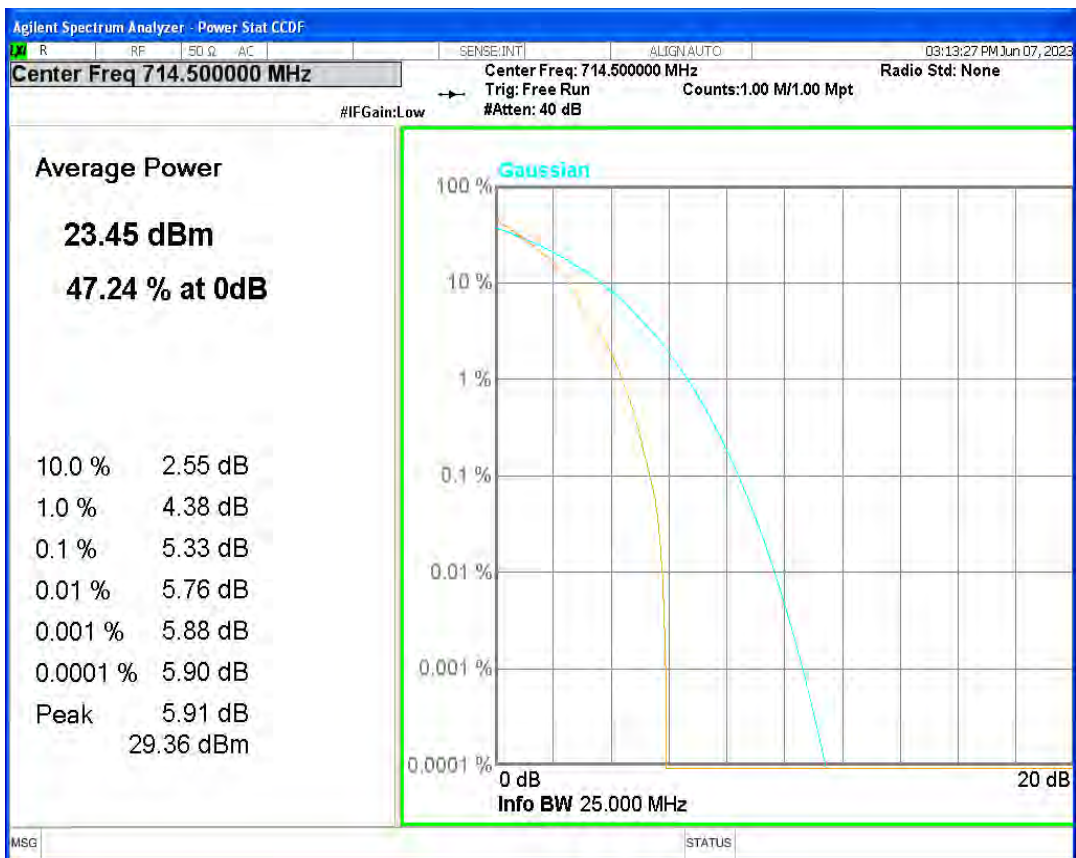

Band12 QPSK BW=3MHz Channel=23165 RB Size=1 Position=#0