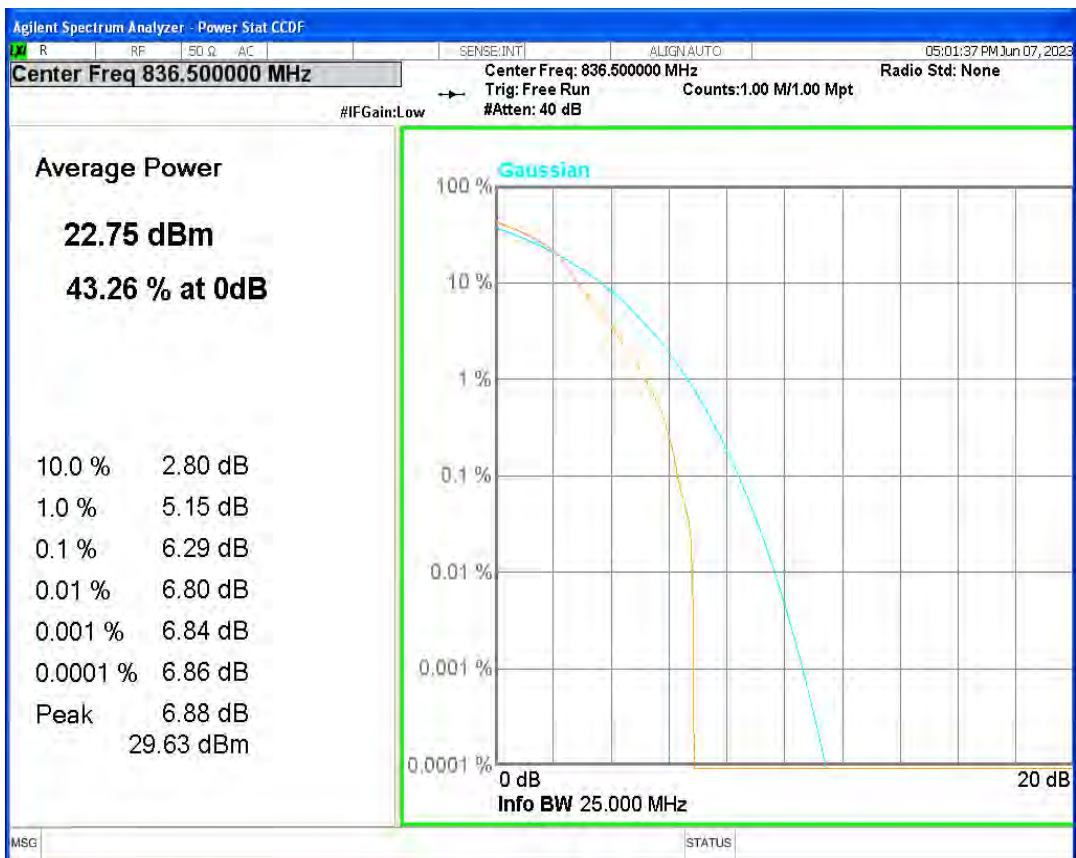

Band26(824-849) 16QAM BW=10MHz Channel=26915 RB Size=1 Position=#0