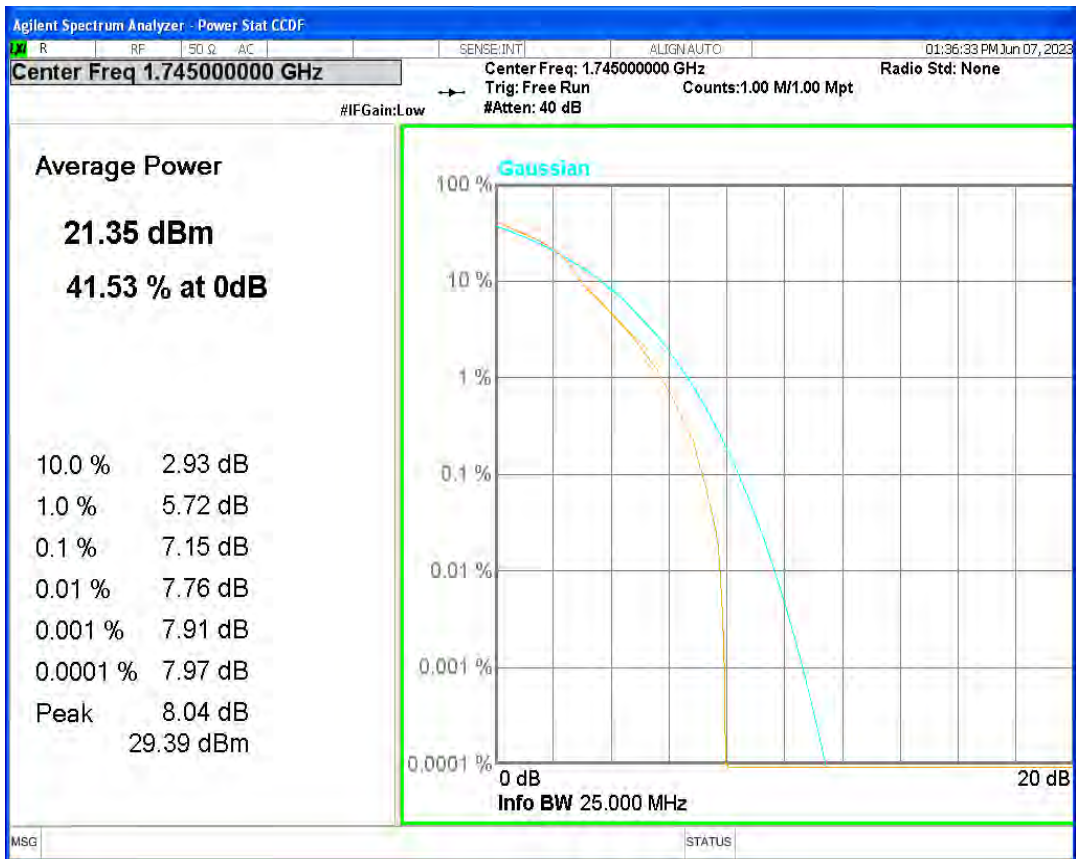

Band4 16QAM BW=20MHz Channel=20300 RB Size=1 Position=#0