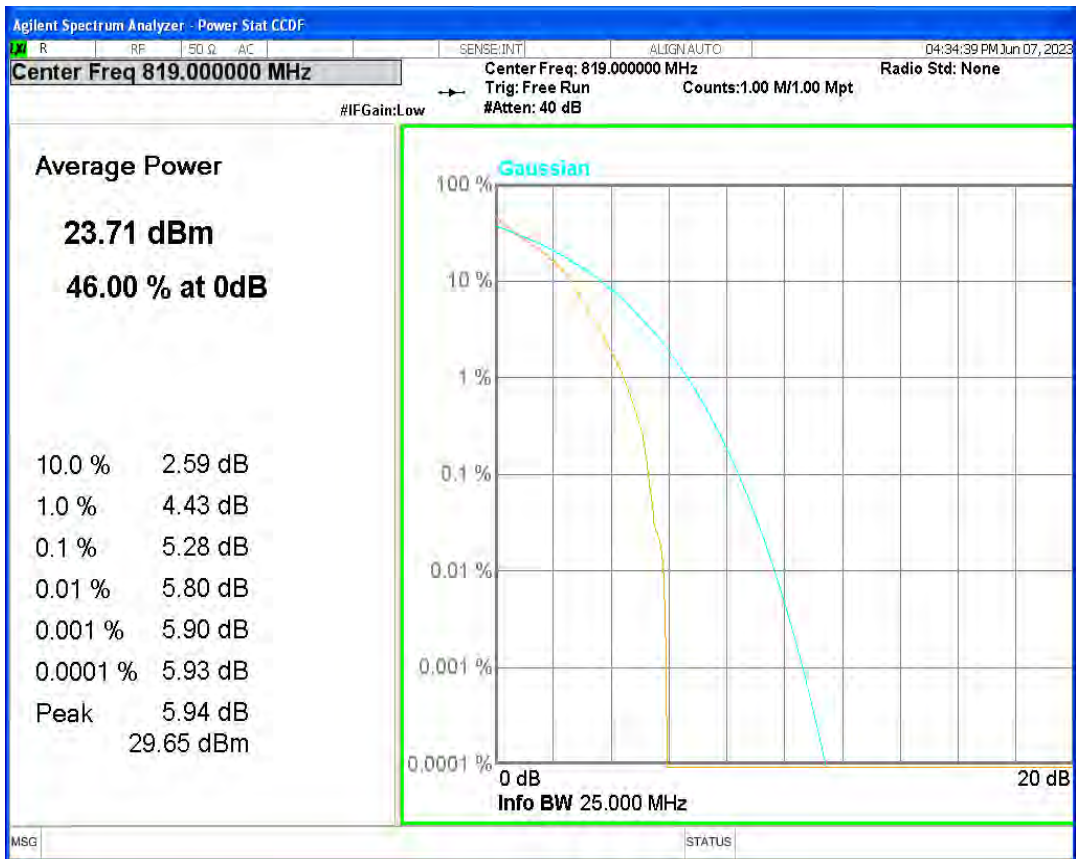

Band26(814-824) QPSK BW=10MHz Channel=26740 RB Size=1 Position=#0