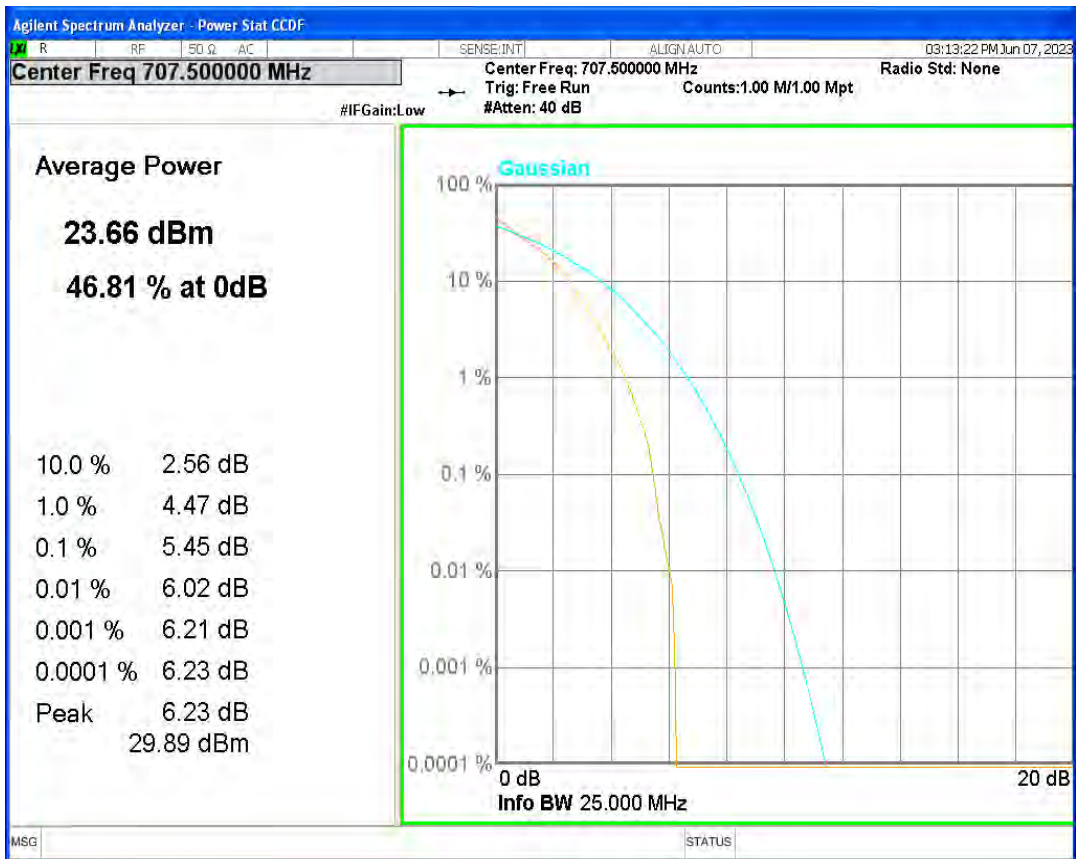

Band12 QPSK BW=10MHz Channel=23095 RB Size=1 Position=#0

Band12 QPSK BW=10MHz Channel=23130 RB Size=1 Position=#0

Band12 QPSK BW=3MHz Channel=23025 RB Size=1 Position=#0

Band12 QPSK BW=3MHz Channel=23095 RB Size=1 Position=#0