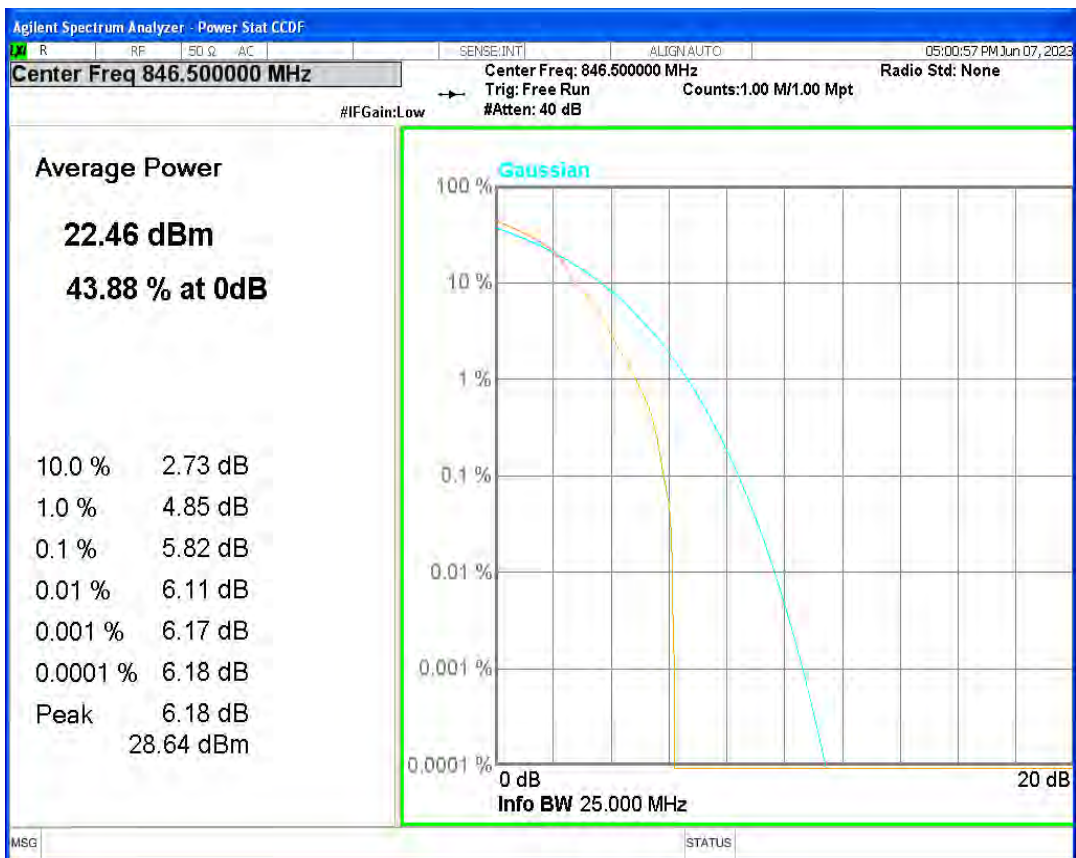

Band26(824-849) 16QAM BW=3MHz Channel=27025 RB Size=1 Position=#0

Band26(824-849) 16QAM BW=5MHz Channel=26815 RB Size=1 Position=#0

Band26(824-849) 16QAM BW=5MHz Channel=26915 RB Size=1 Position=#0

Band26(824-849) 16QAM BW=5MHz Channel=27015 RB Size=1 Position=#0