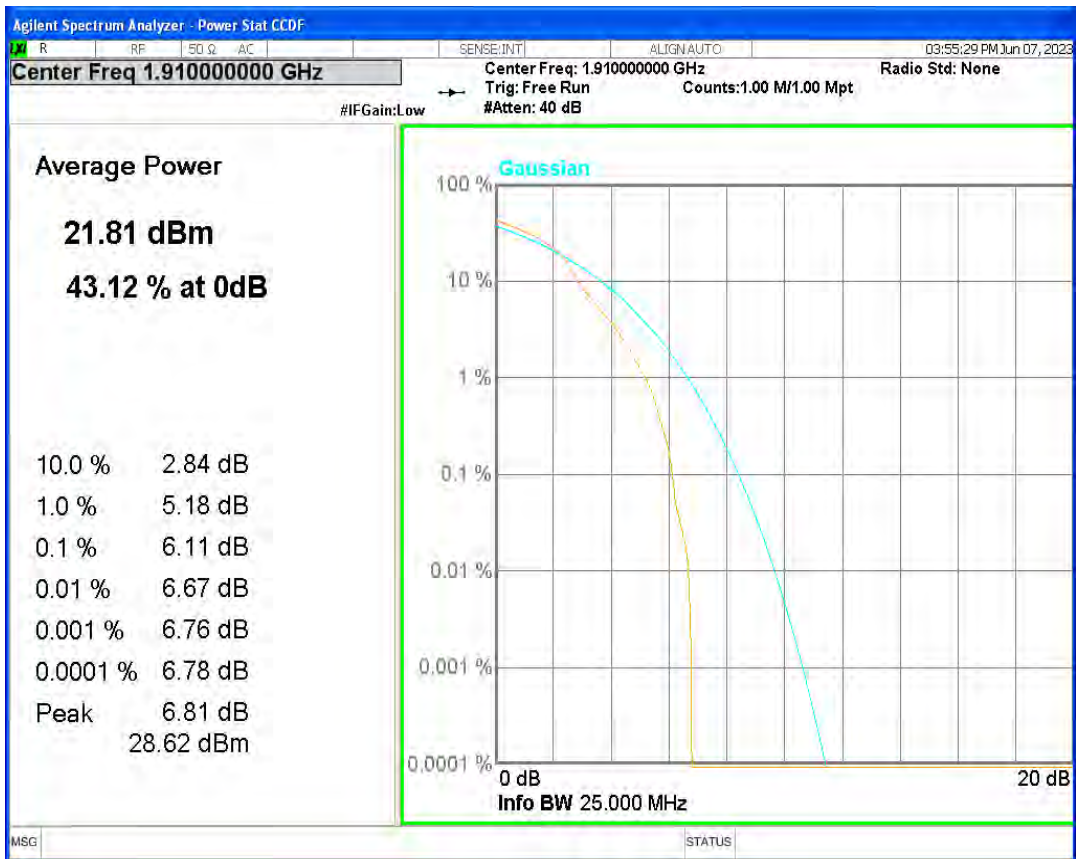

Band25 16QAM BW=10MHz Channel=26640 RB Size=1 Position=#0