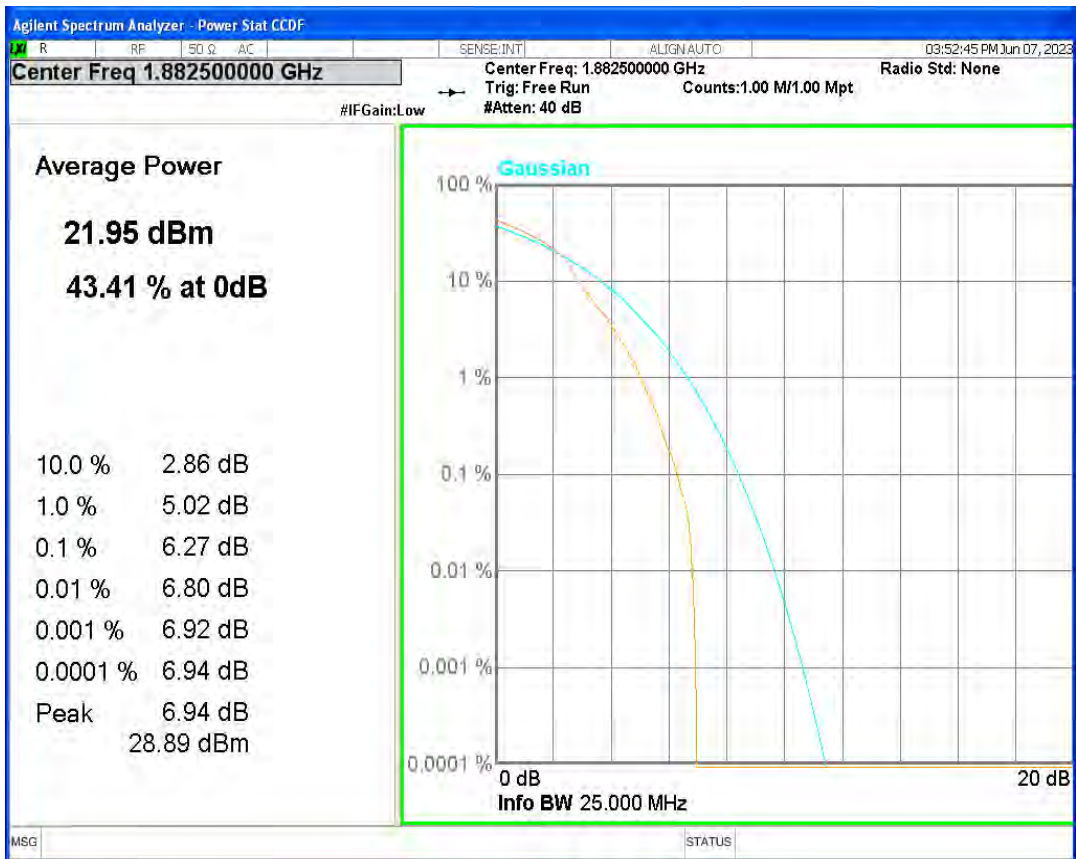

Band25 16QAM BW=3MHz Channel=26365 RB Size=1 Position=#0