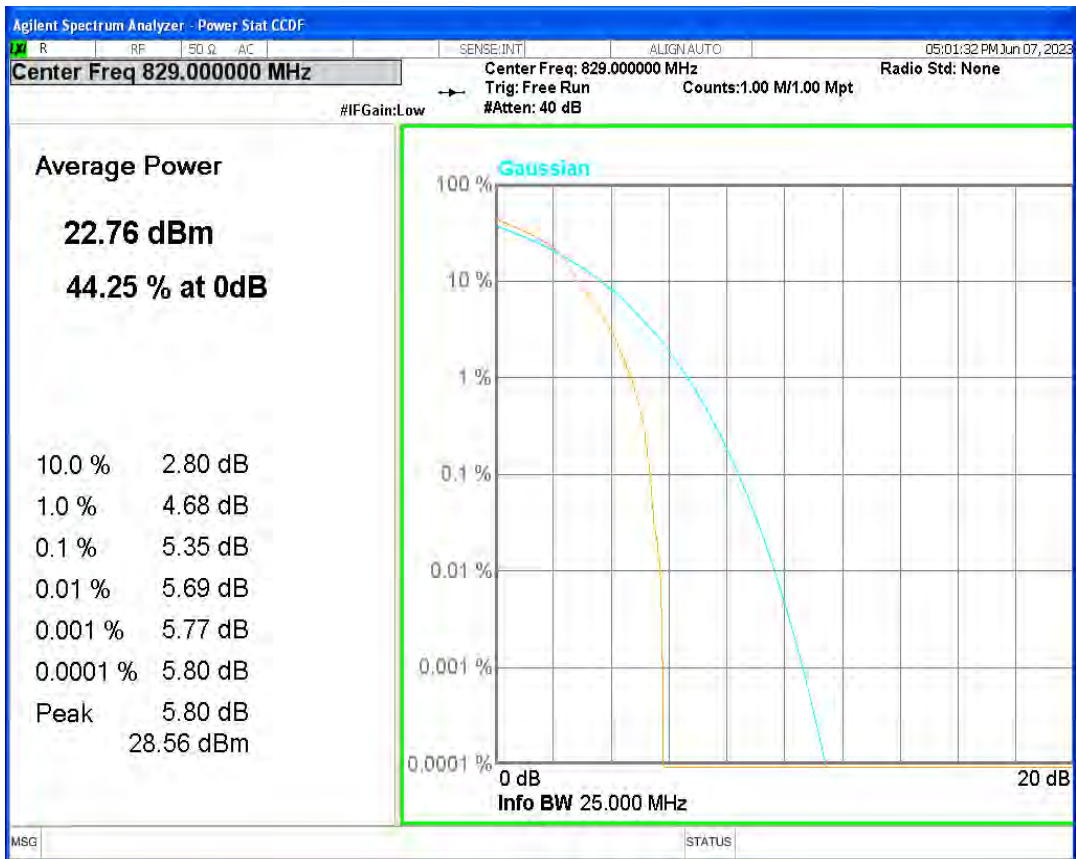

Band26(824-849) 16QAM BW=10MHz Channel=26840 RB Size=1 Position=#0