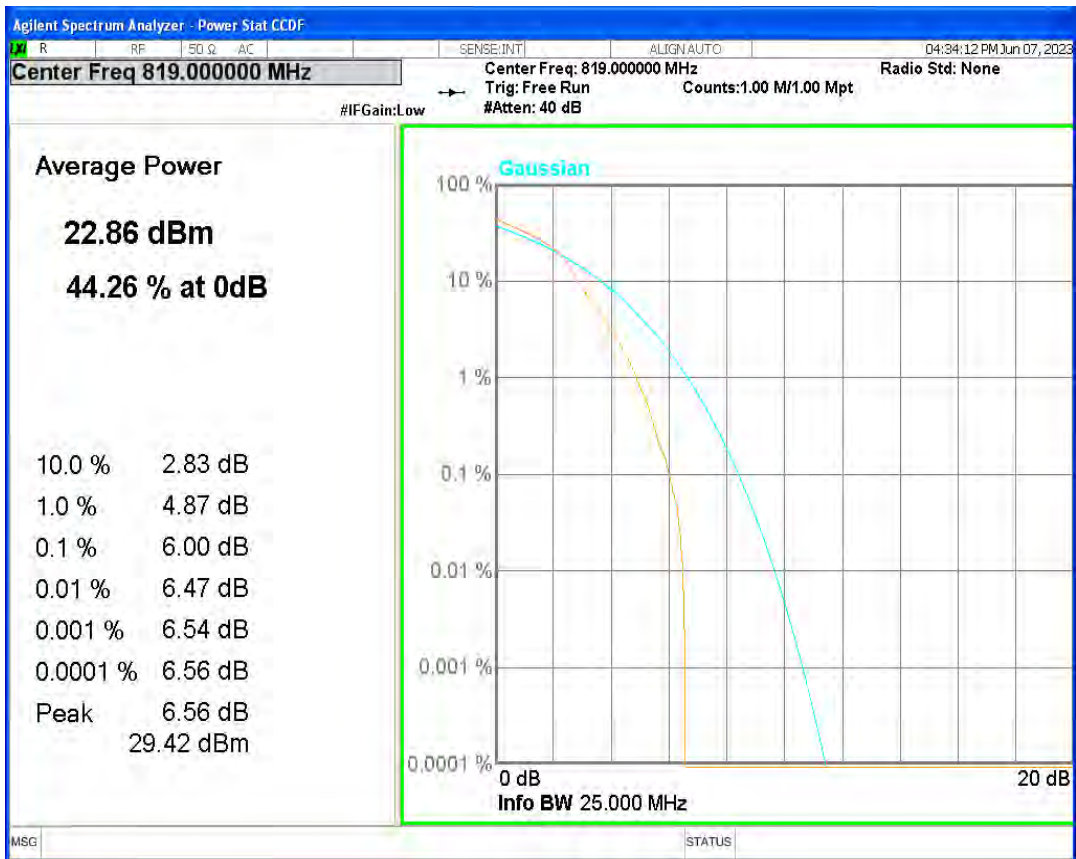

Band26(814-824) 16QAM BW=3MHz Channel=26740 RB Size=1 Position=#0