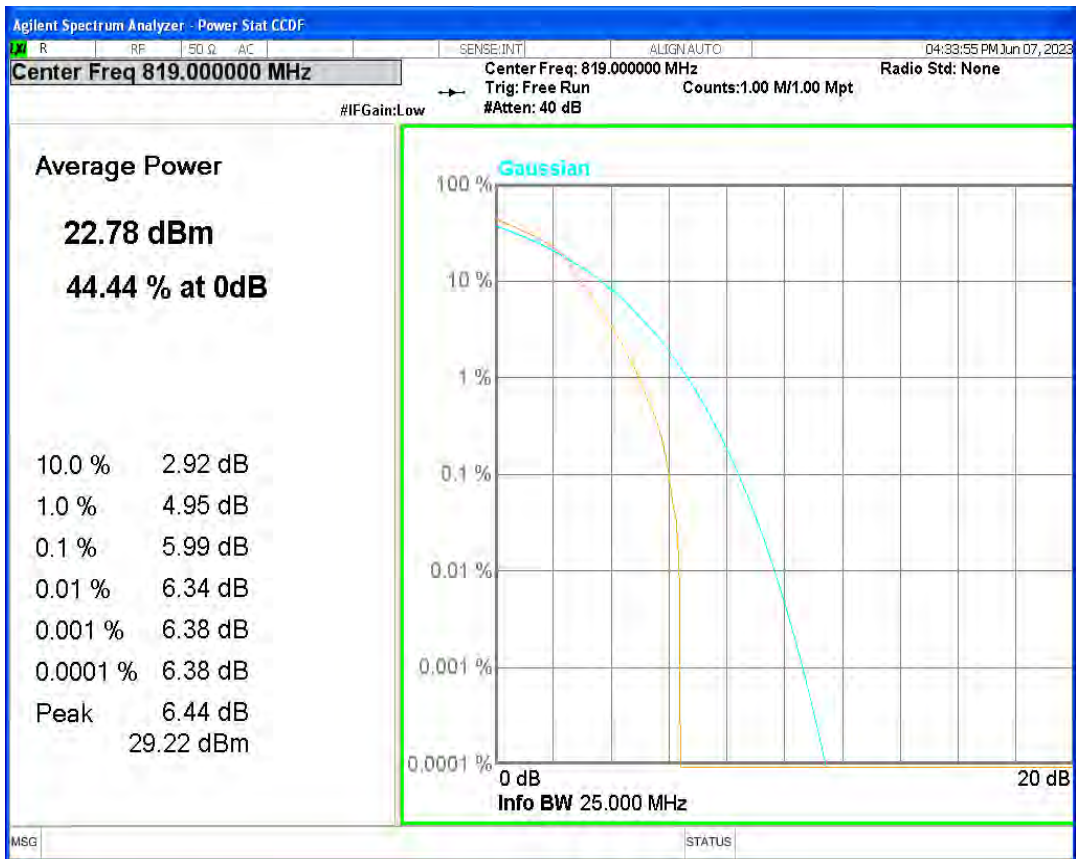

Band26(814-824) 16QAM BW=1.4MHz Channel=26740 RB Size=1 Position=#0