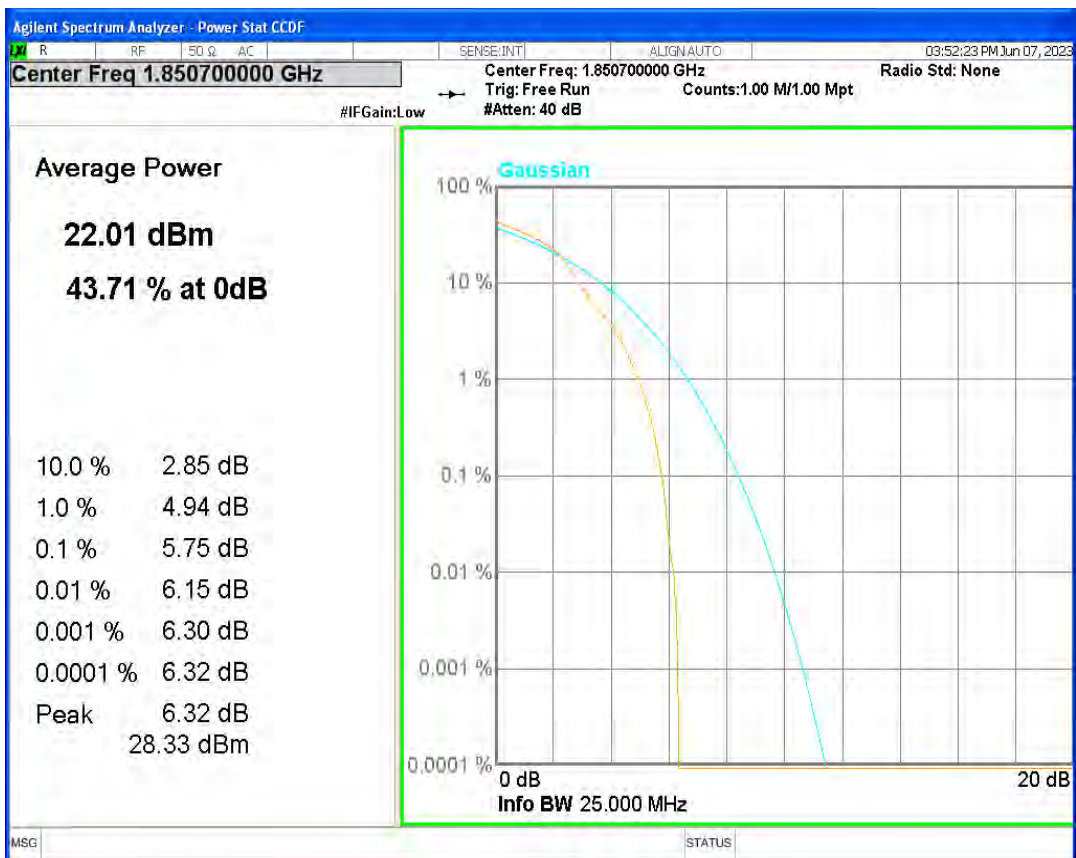

Band25 16QAM BW=1.4MHz Channel=26047 RB Size=1 Position=#0