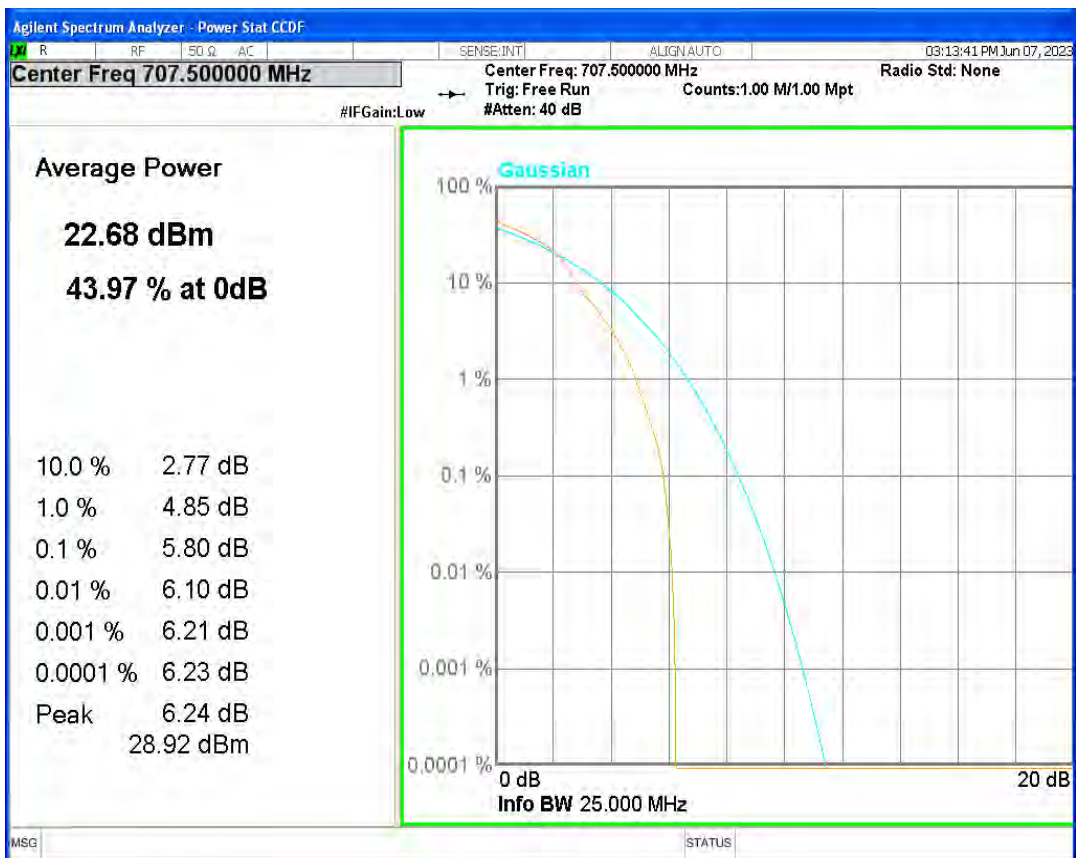

Band12 16QAM BW=5MHz Channel=23095 RB Size=1 Position=#0