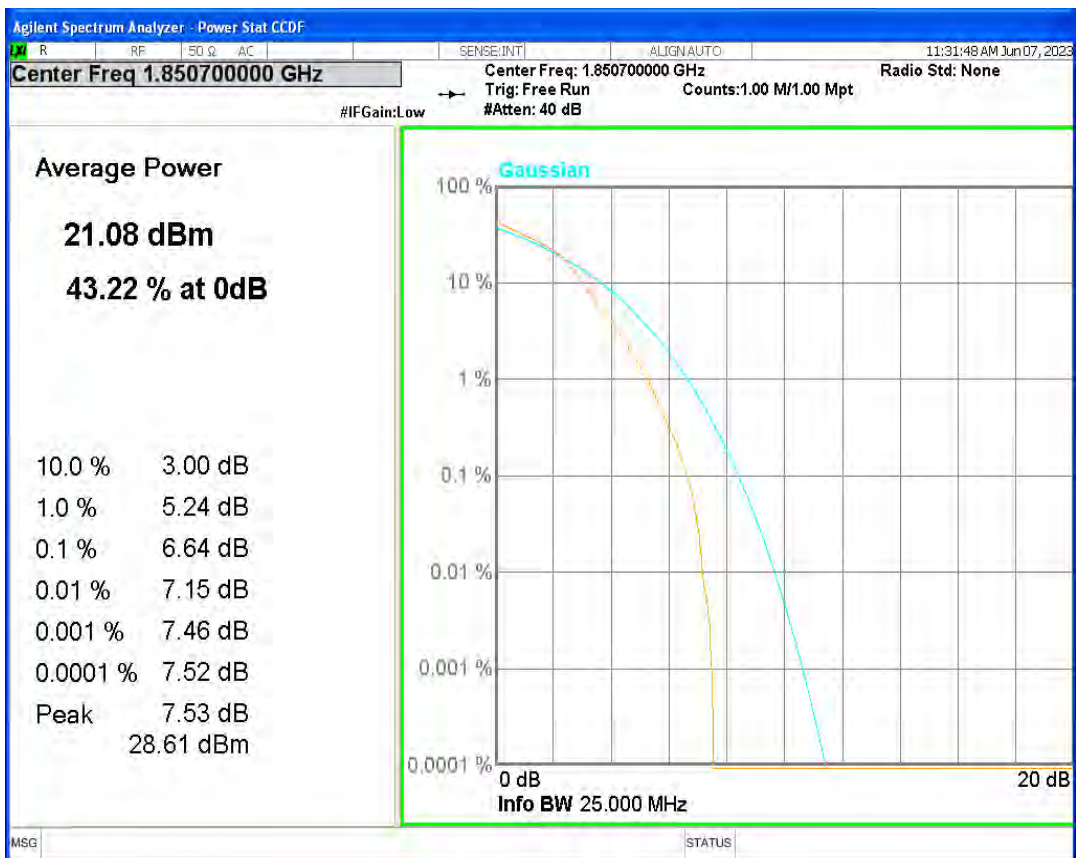

Band2 QPSK BW=1.4MHz Channel=18607 RB Size=1 Position=#0