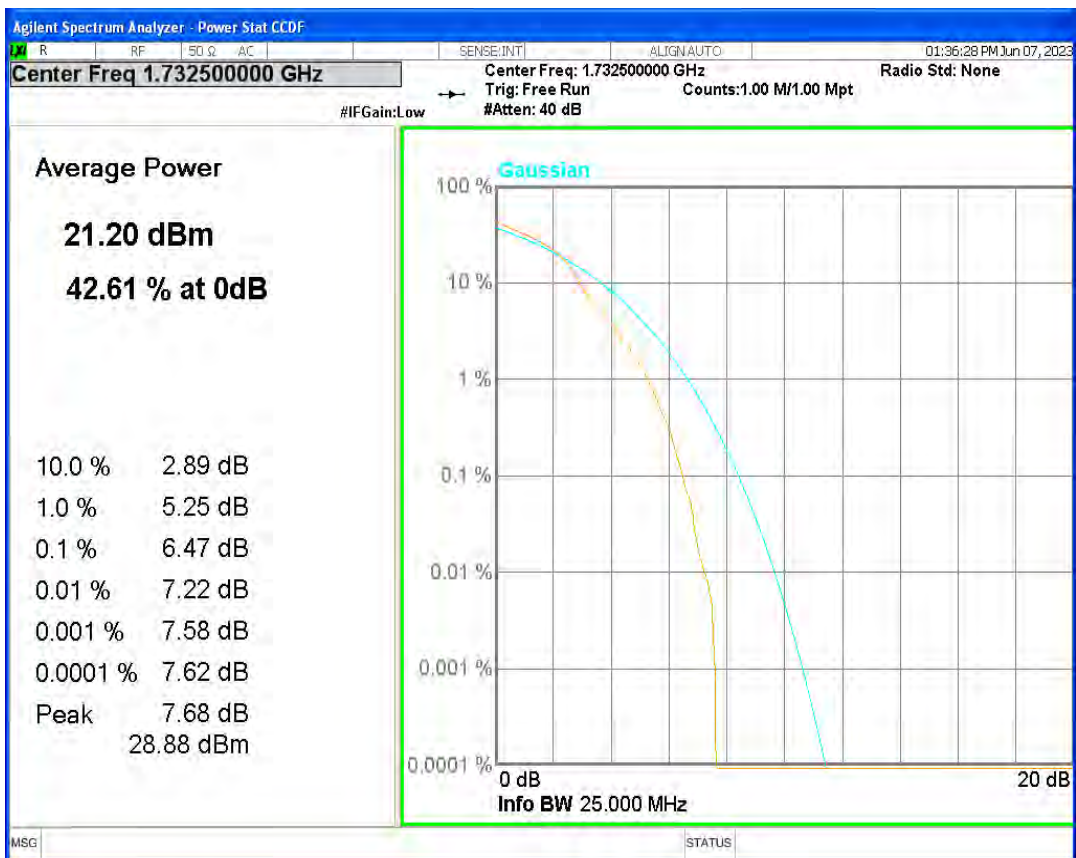

Band4 16QAM BW=20MHz Channel=20175 RB Size=1 Position=#0