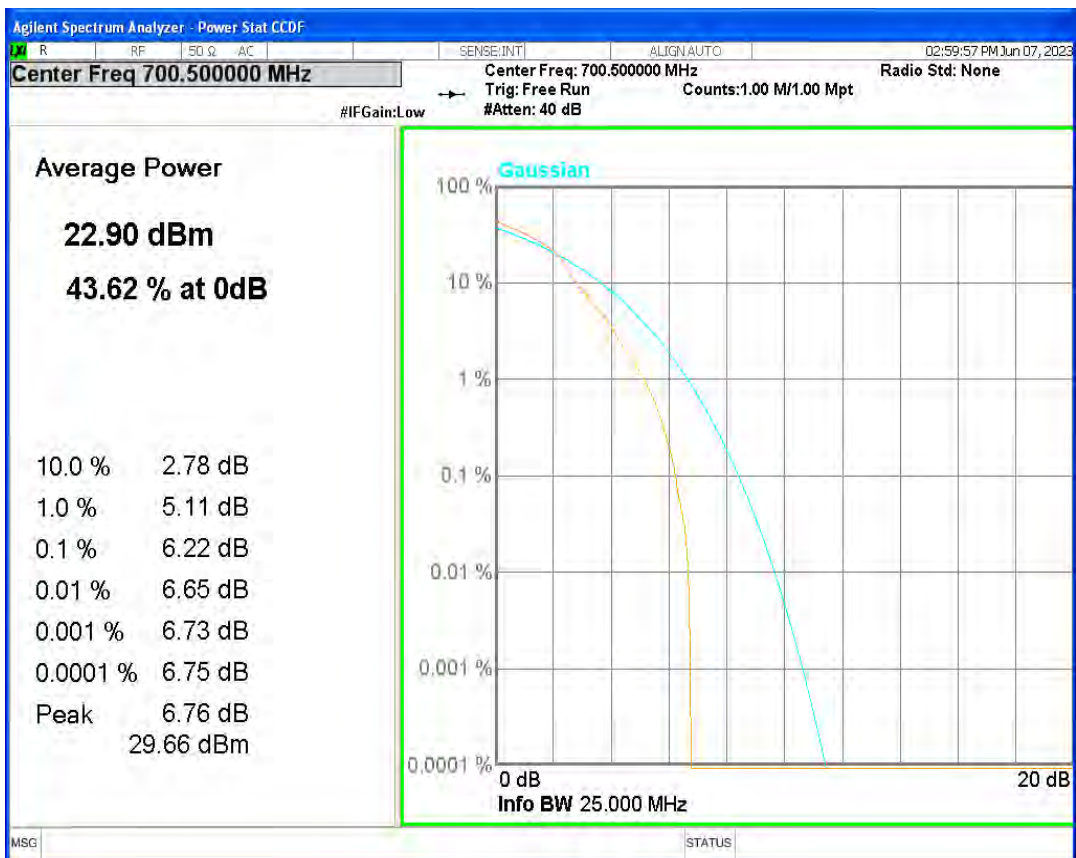

Band12 16QAM BW=3MHz Channel=23025 RB Size=1 Position=#0