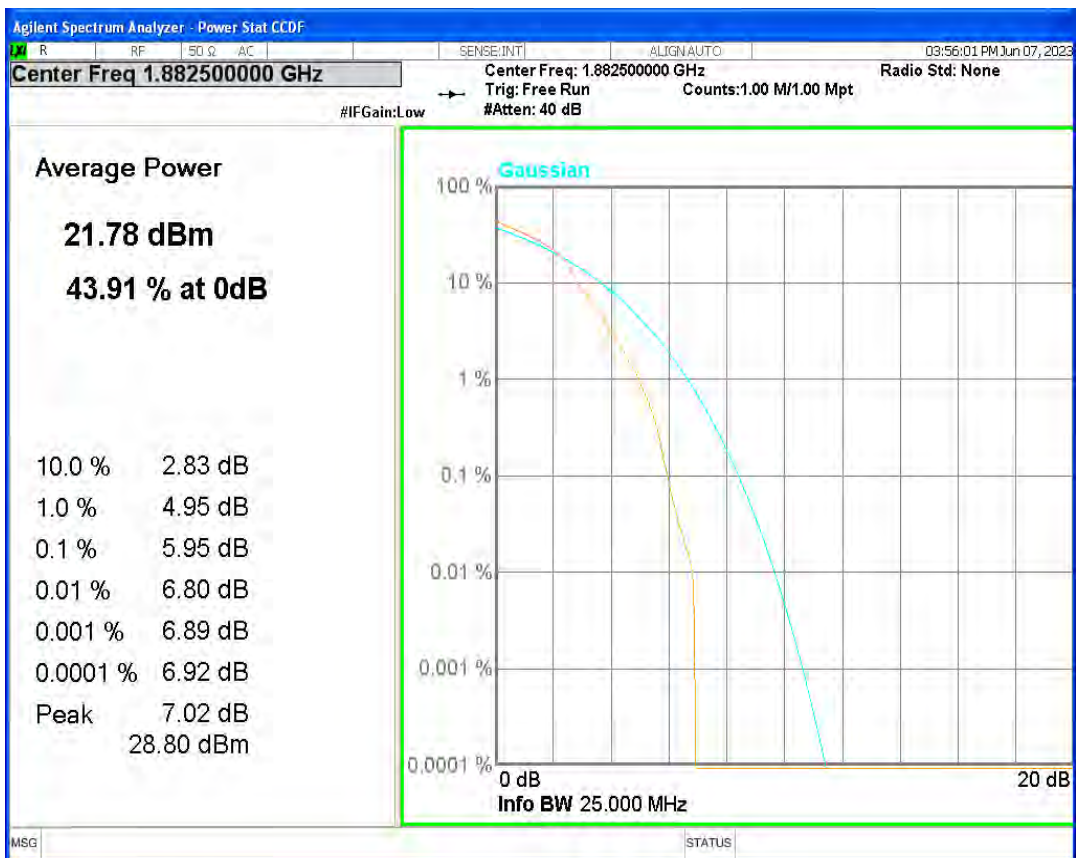

Band25 16QAM BW=20MHz Channel=26365 RB Size=1 Position=#0