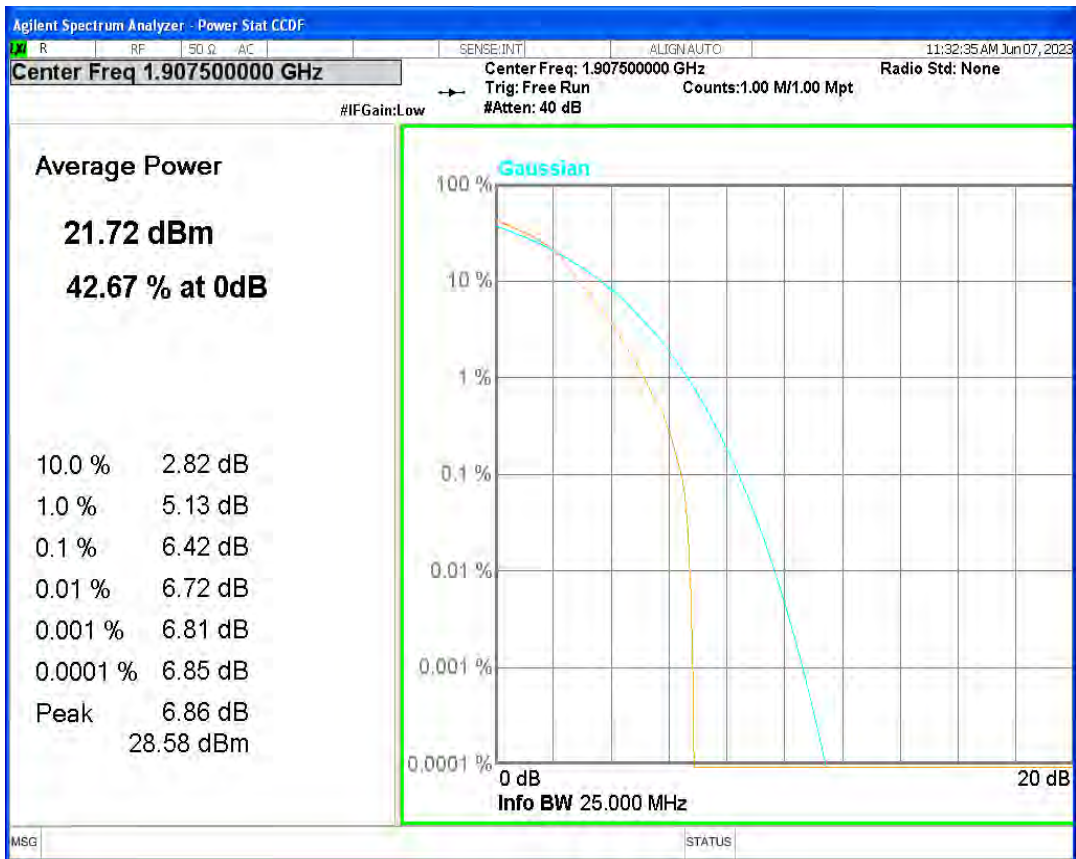

Band2 16QAM BW=5MHz Channel=19175 RB Size=1 Position=#0