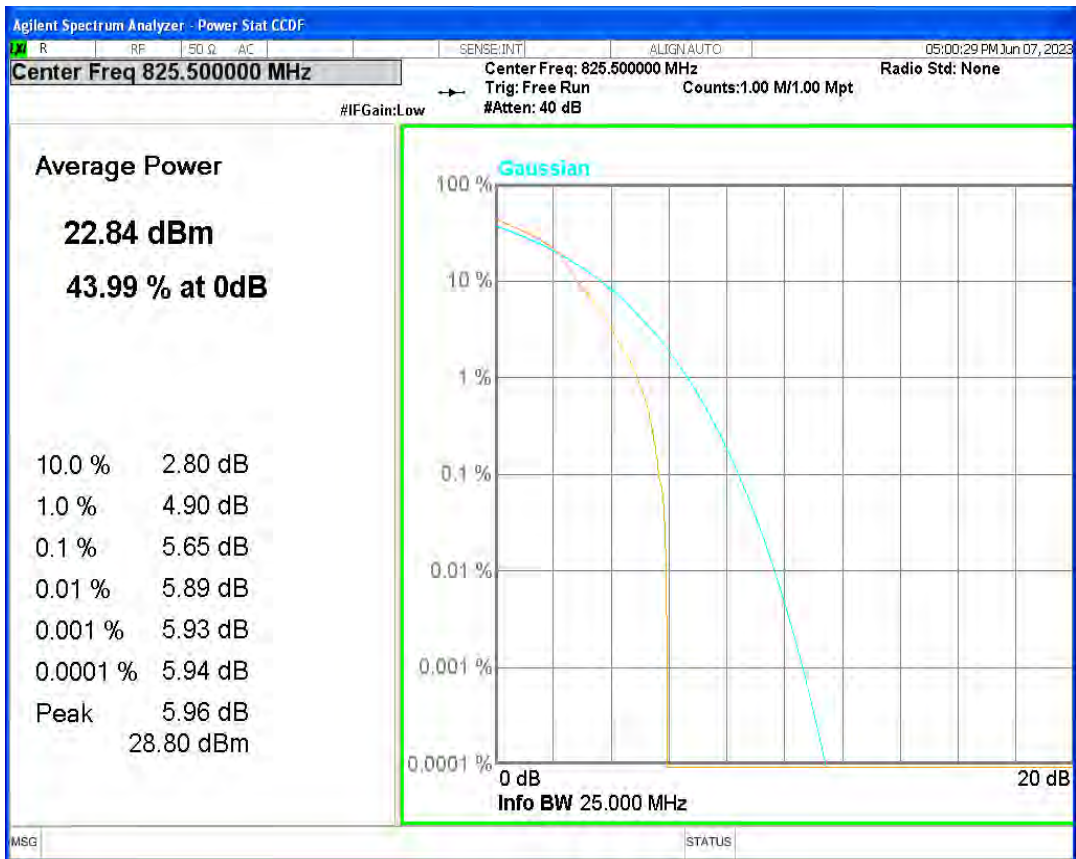

Band26(824-849) 16QAM BW=3MHz Channel=26805 RB Size=1 Position=#0