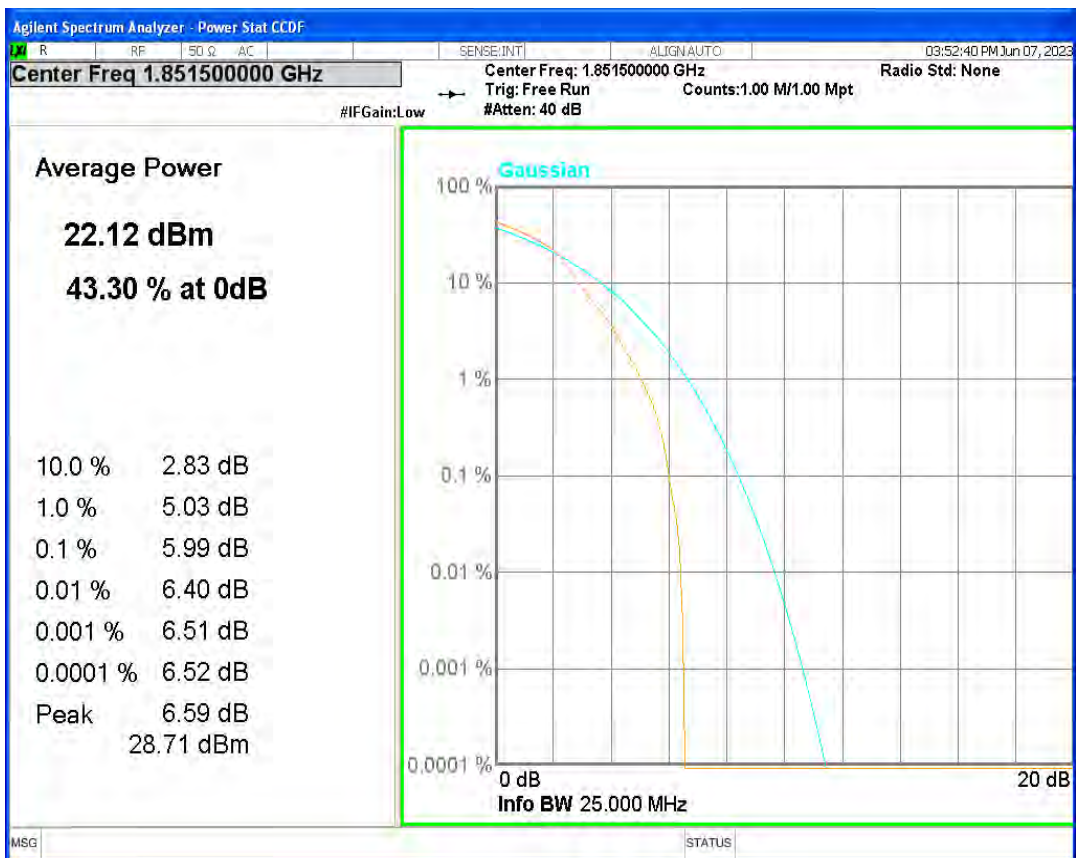

Band25 16QAM BW=3MHz Channel=26055 RB Size=1 Position=#0