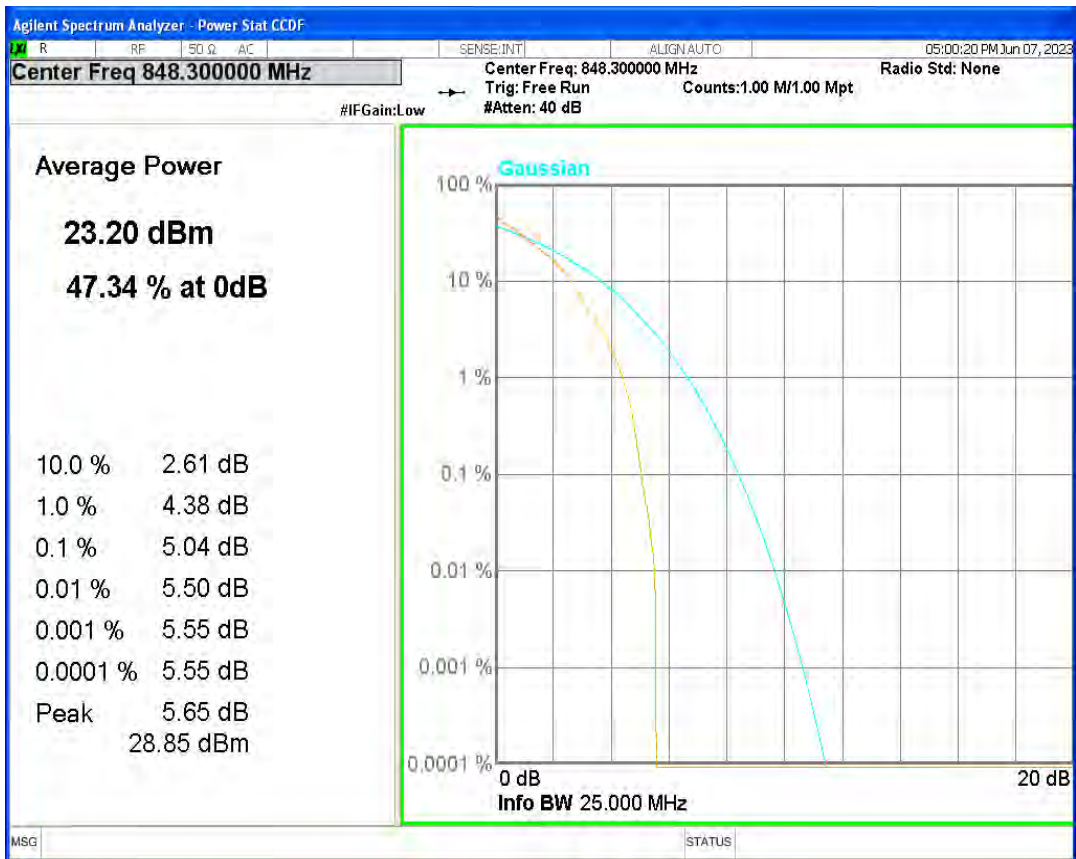

Band26(824-849) QPSK BW=1.4MHz Channel=27033 RB Size=1 Position=#0