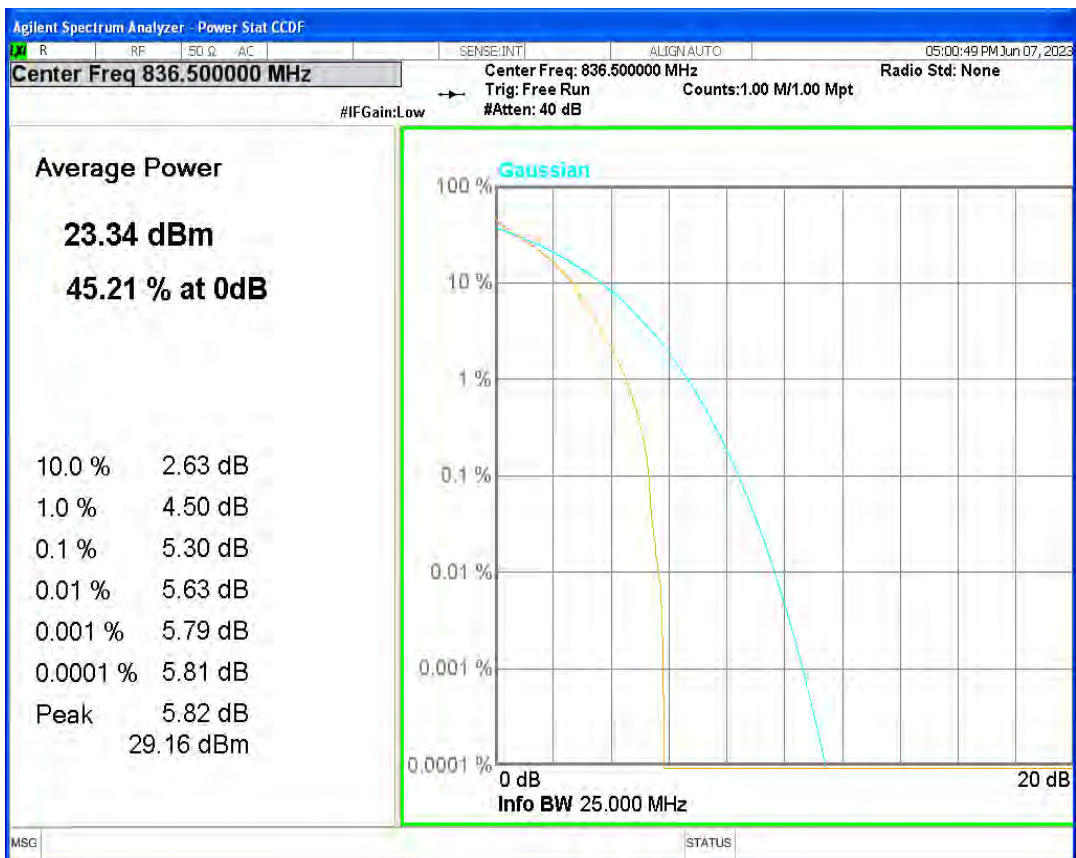

Band26(824-849) QPSK BW=5MHz Channel=26915 RB Size=1 Position=#0