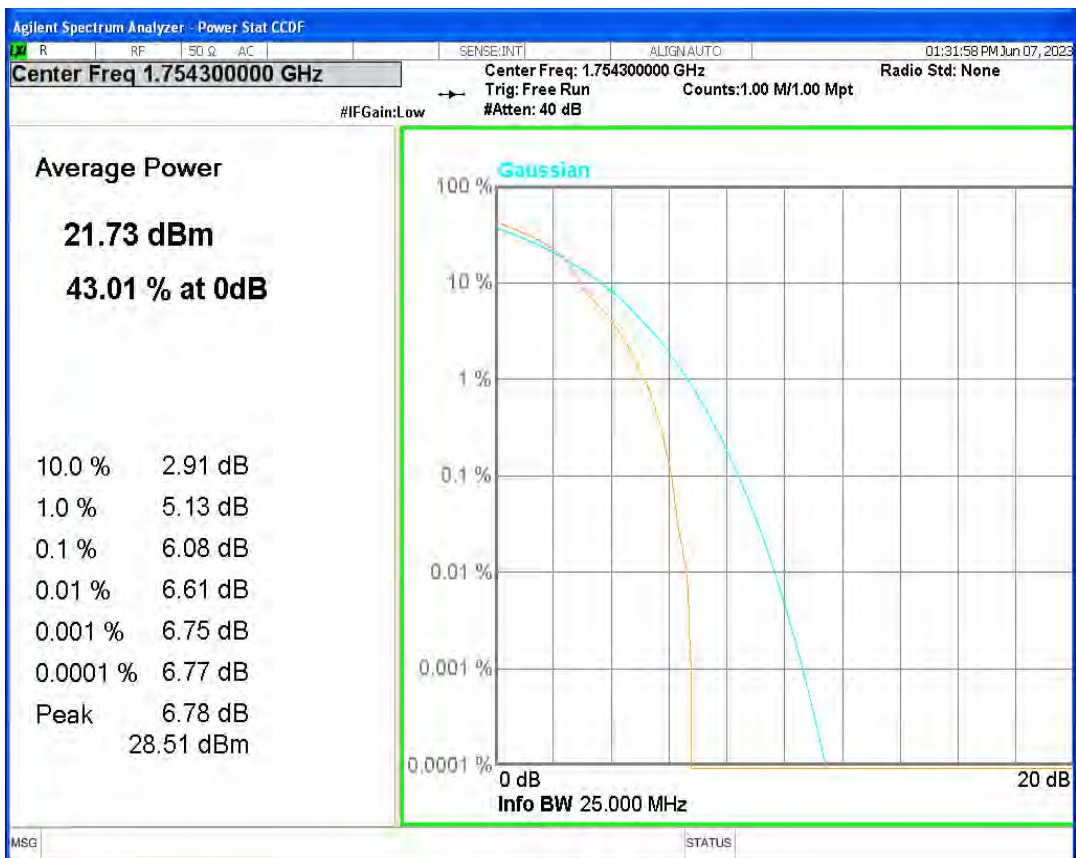

Band4 16QAM BW=1.4MHz Channel=20393 RB Size=1 Position=#0