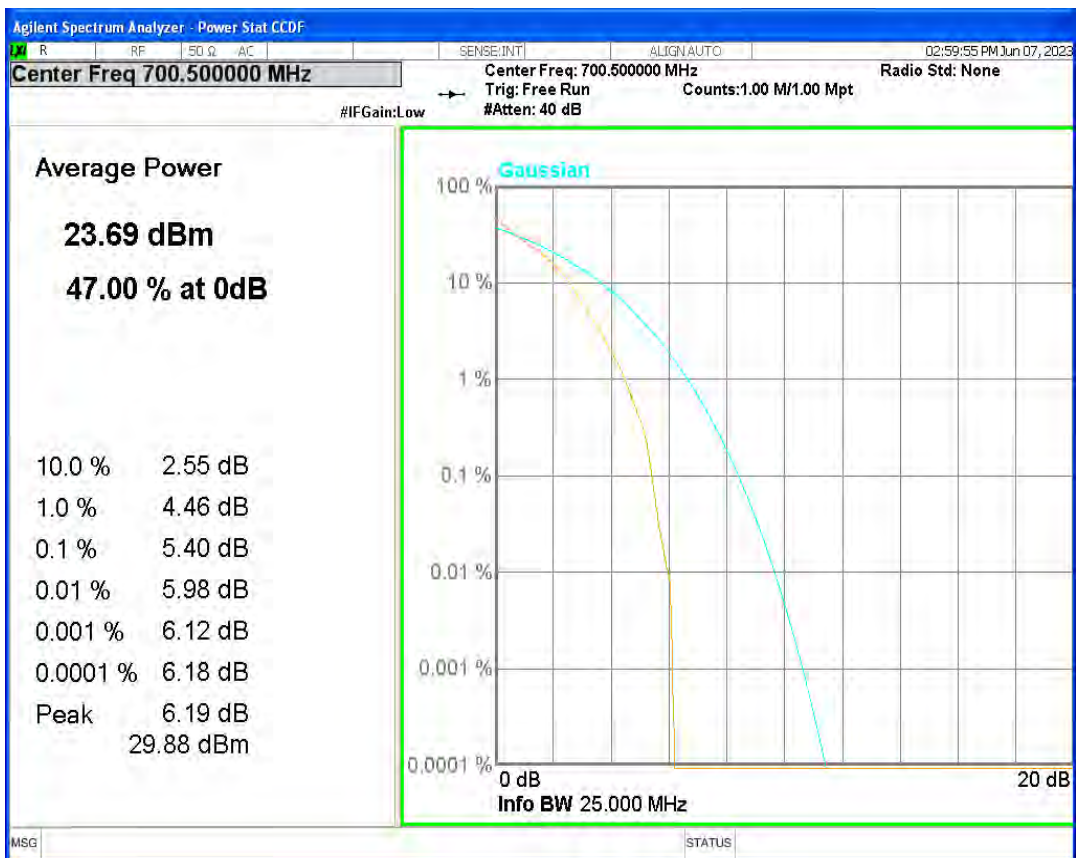

Band12 QPSK BW=3MHz Channel=23025 RB Size=1 Position=#0