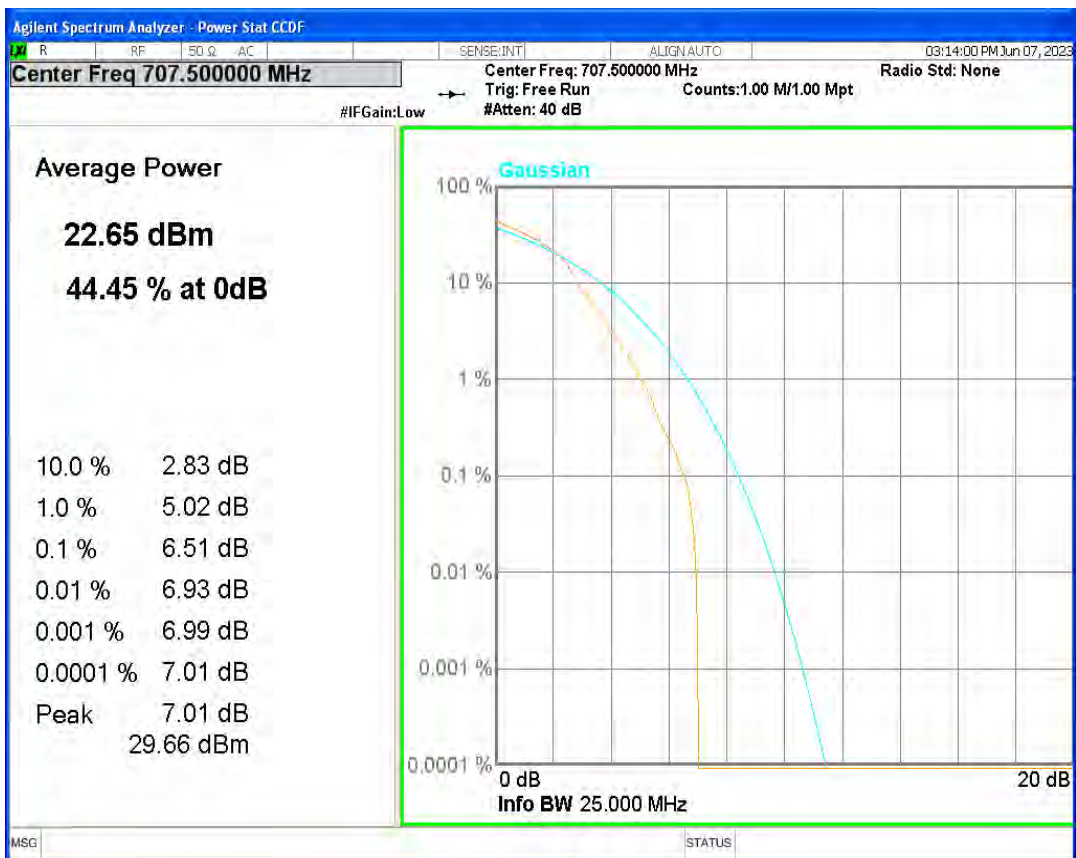

Band12 16QAM BW=10MHz Channel=23095 RB Size=1 Position=#0