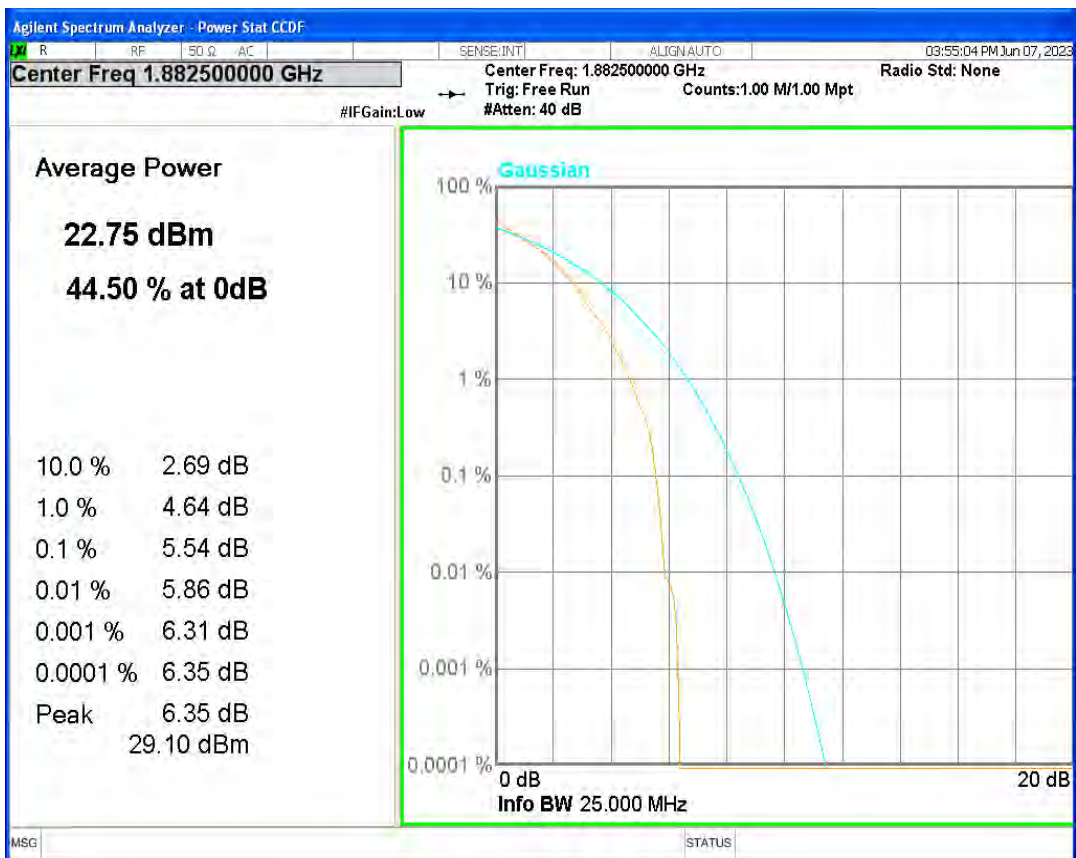

Band25 QPSK BW=5MHz Channel=26365 RB Size=1 Position=#0