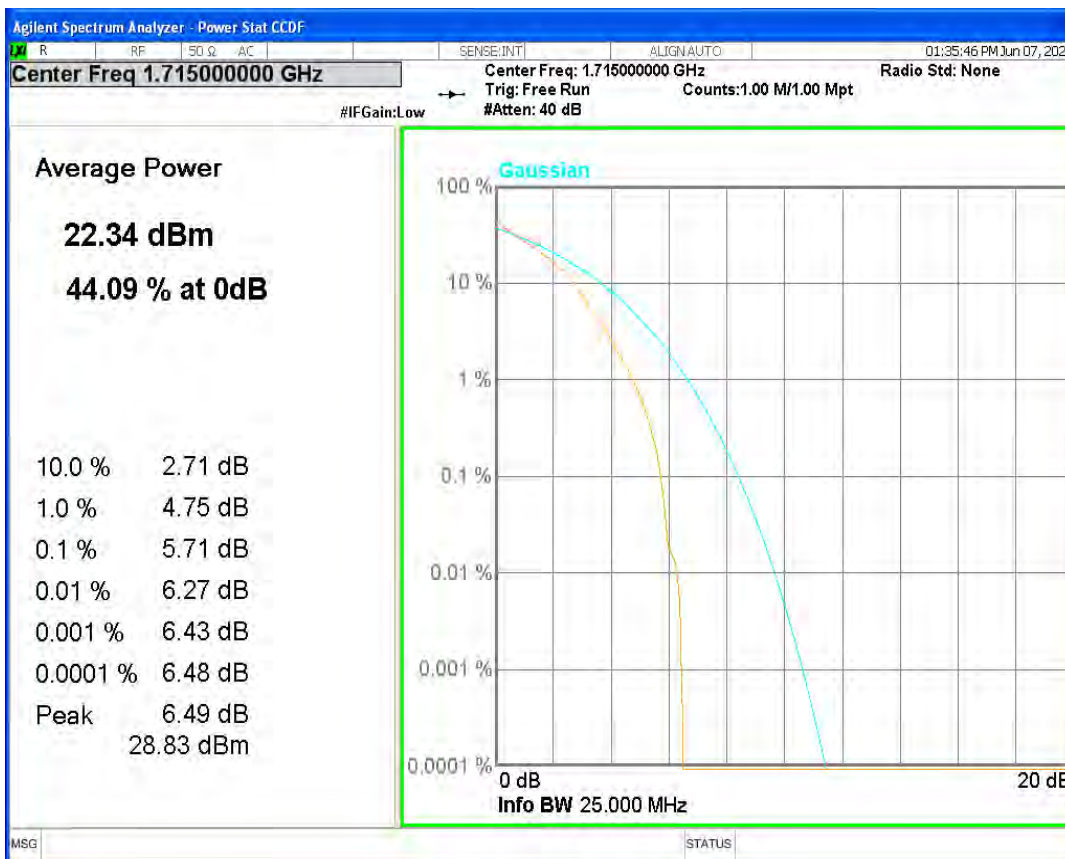

Band4 QPSK BW=10MHz Channel=20000 RB Size=1 Position=#0