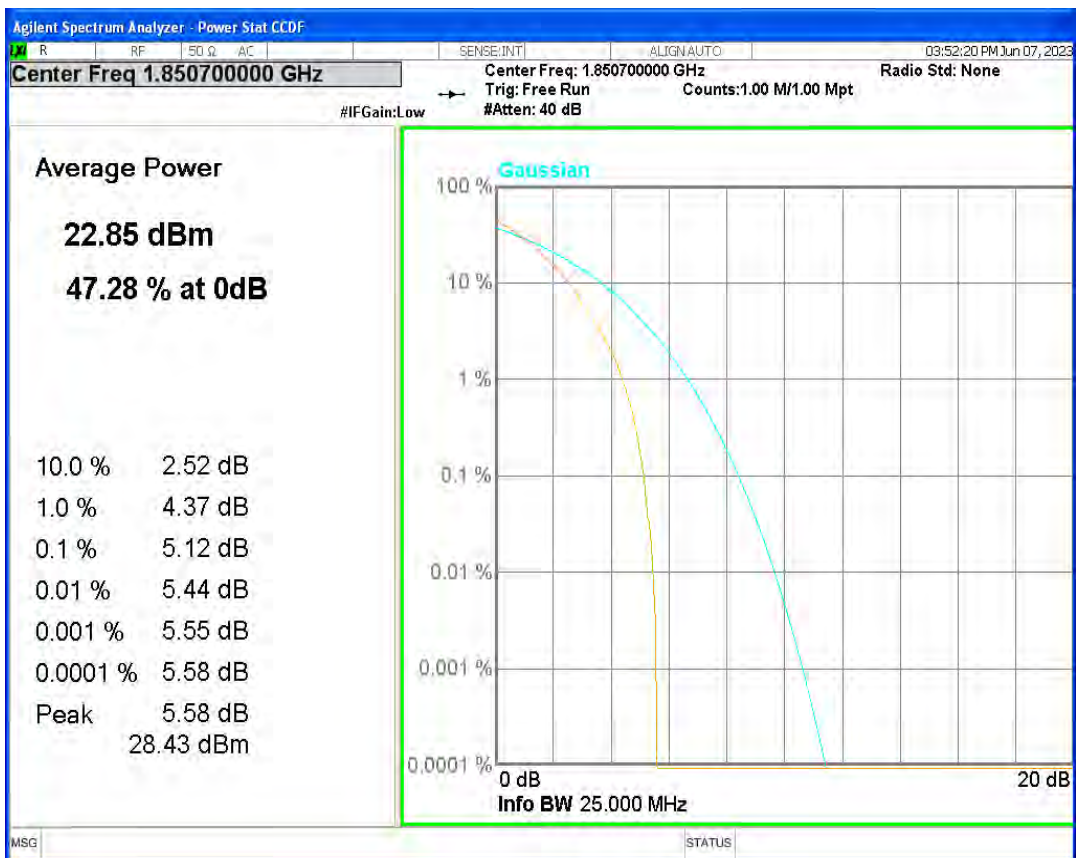

Band25 QPSK BW=1.4MHz Channel=26047 RB Size=1 Position=#0