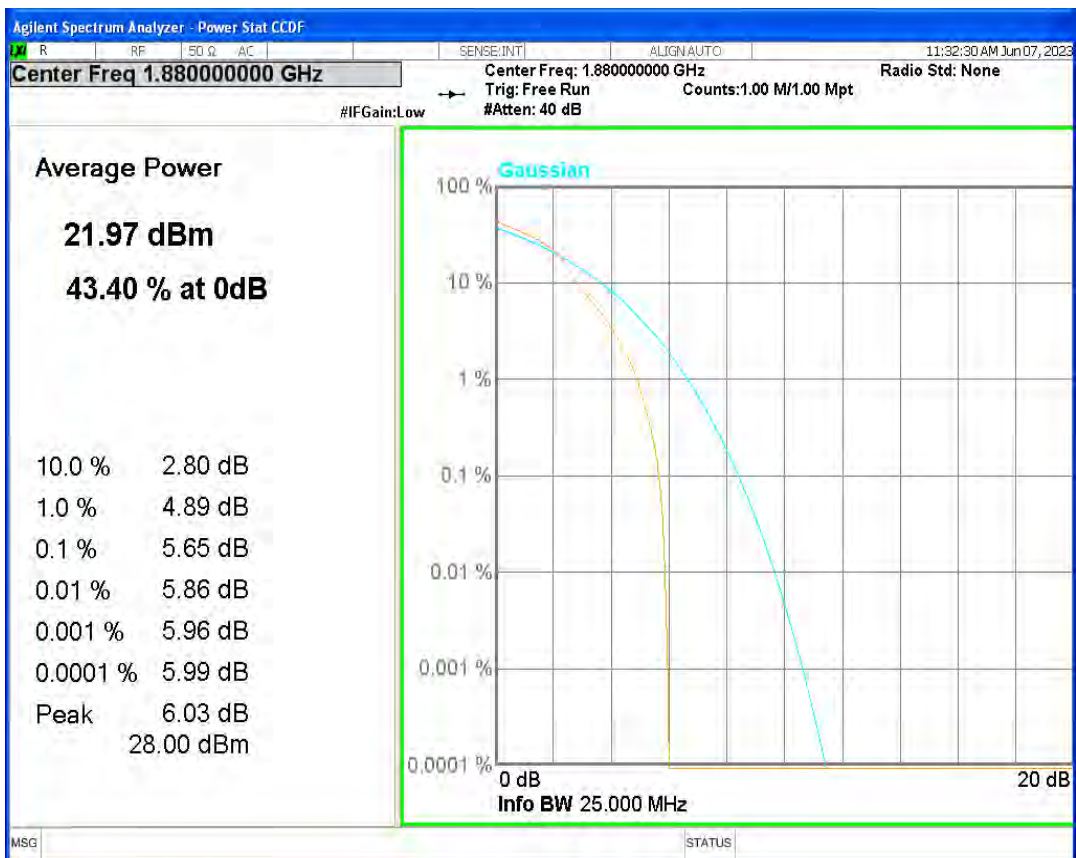

Band2 16QAM BW=5MHz Channel=18900 RB Size=1 Position=#0