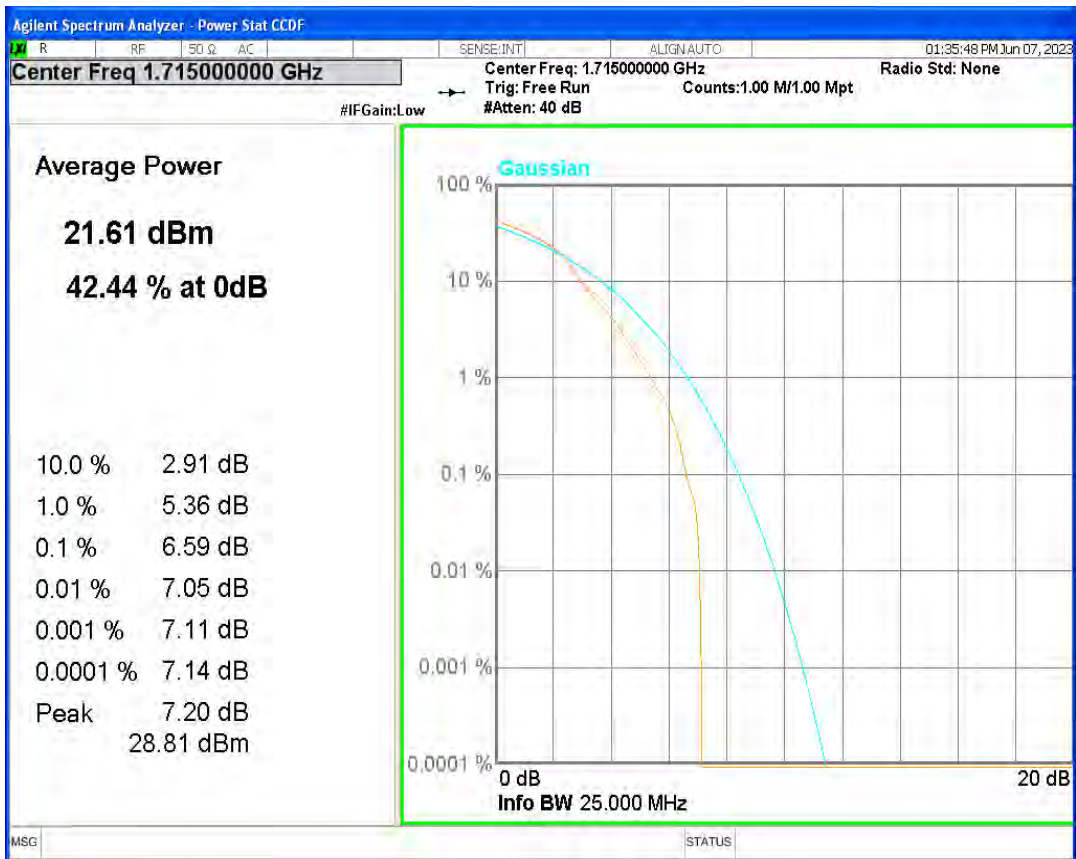

Band4 16QAM BW=10MHz Channel=20000 RB Size=1 Position=#0