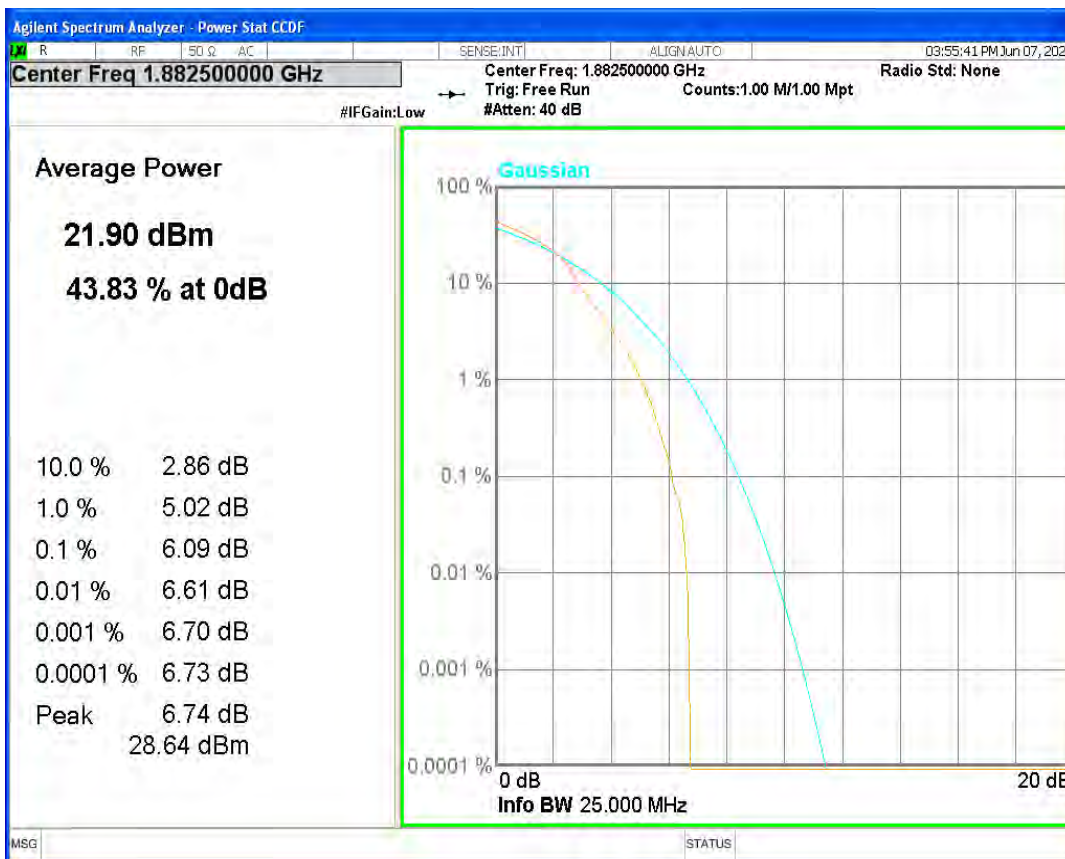

Band25 16QAM BW=10MHz Channel=26365 RB Size=1 Position=#0

Band25 16QAM BW=10MHz Channel=26640 RB Size=1 Position=#0

Band25 16QAM BW=15MHz Channel=26115 RB Size=1 Position=#0

Band25 16QAM BW=15MHz Channel=26365 RB Size=1 Position=#0