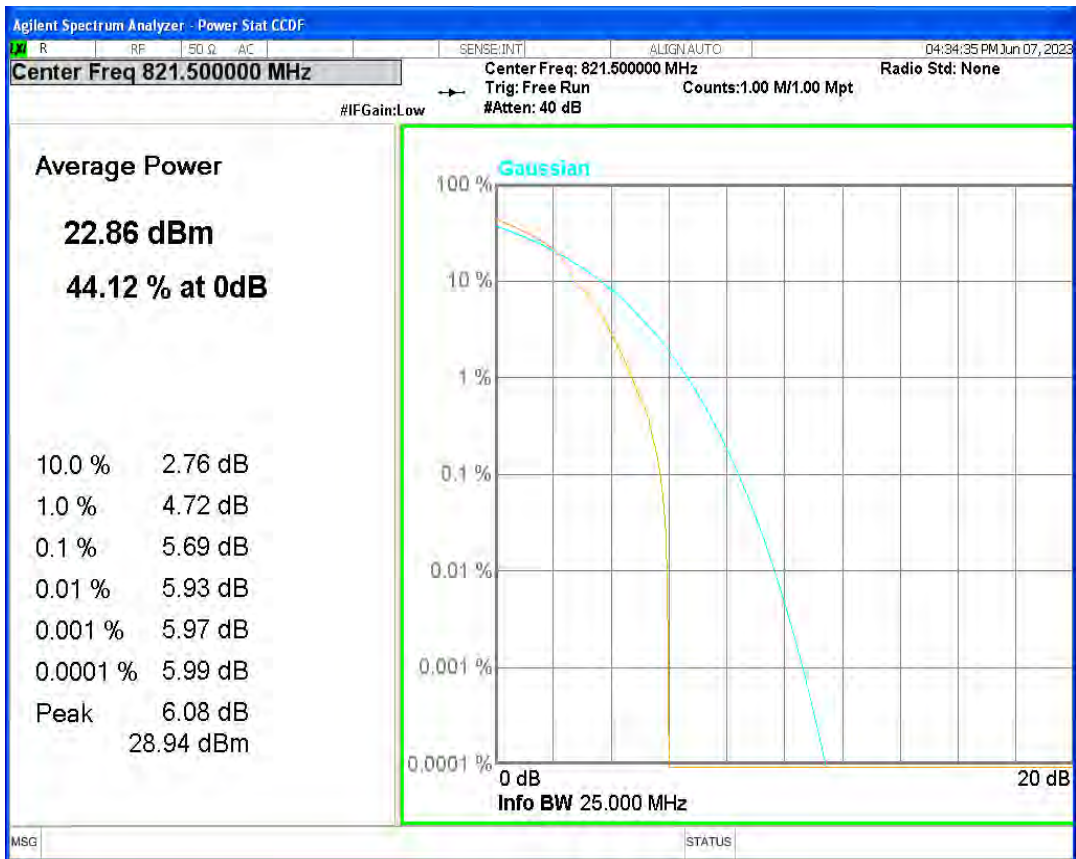

Band26(814-824) 16QAM BW=5MHz Channel=26765 RB Size=1 Position=#0