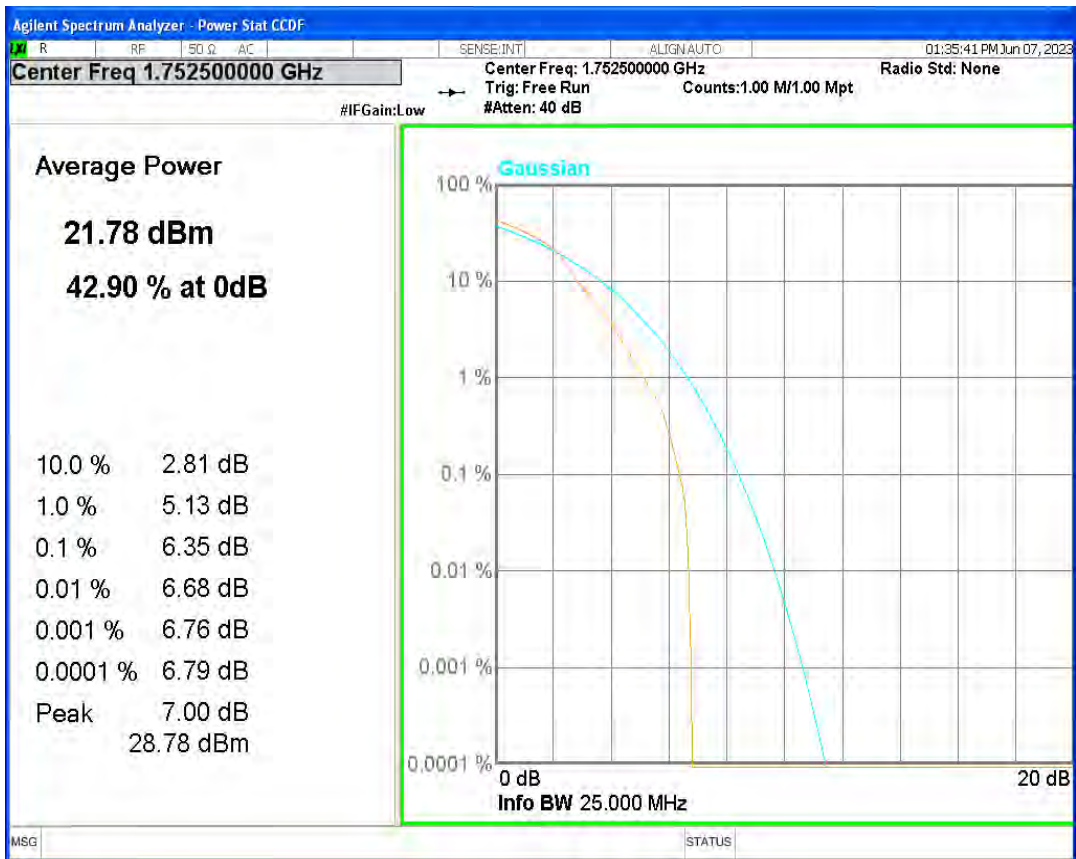

Band4 16QAM BW=3MHz Channel=20175 RB Size=1 Position=#0

Band4 16QAM BW=5MHz Channel=20175 RB Size=1 Position=#0

Band4 16QAM BW=5MHz Channel=20375 RB Size=1 Position=#0

Band4 QPSK BW=1.4MHz Channel=19957 RB Size=1 Position=#0