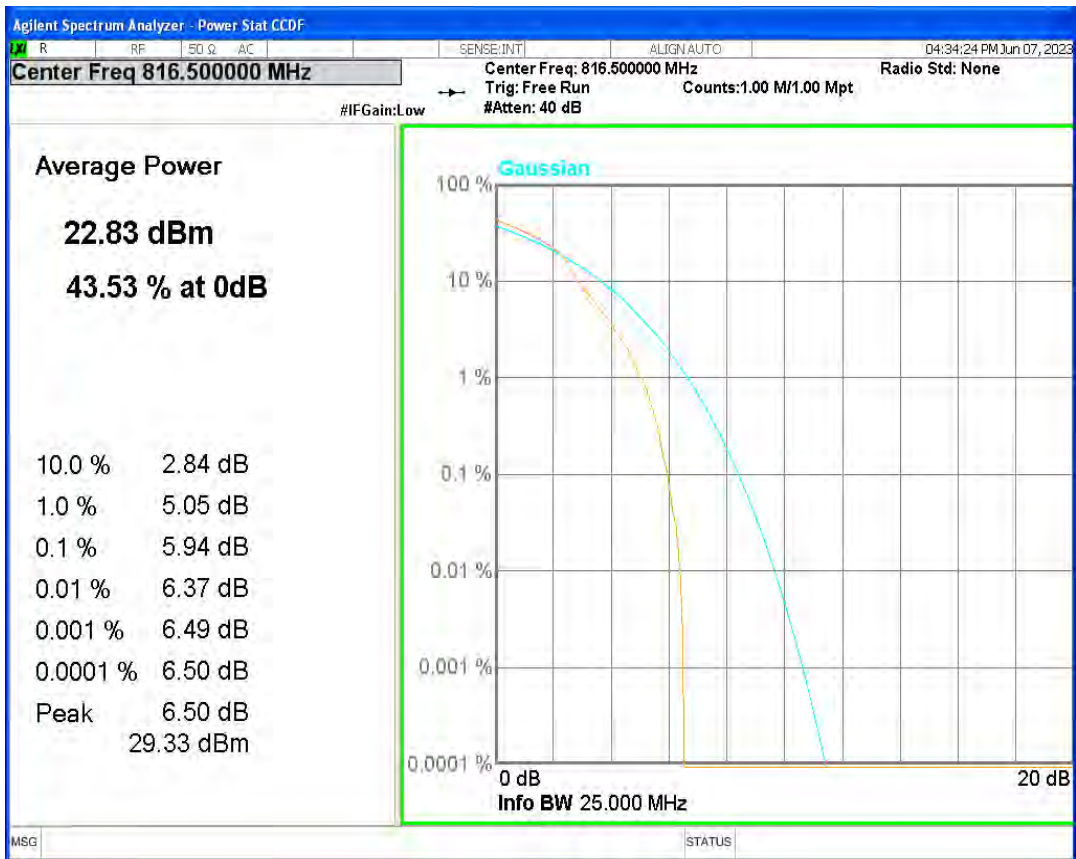

Band26(814-824) 16QAM BW=5MHz Channel=26715 RB Size=1 Position=#0