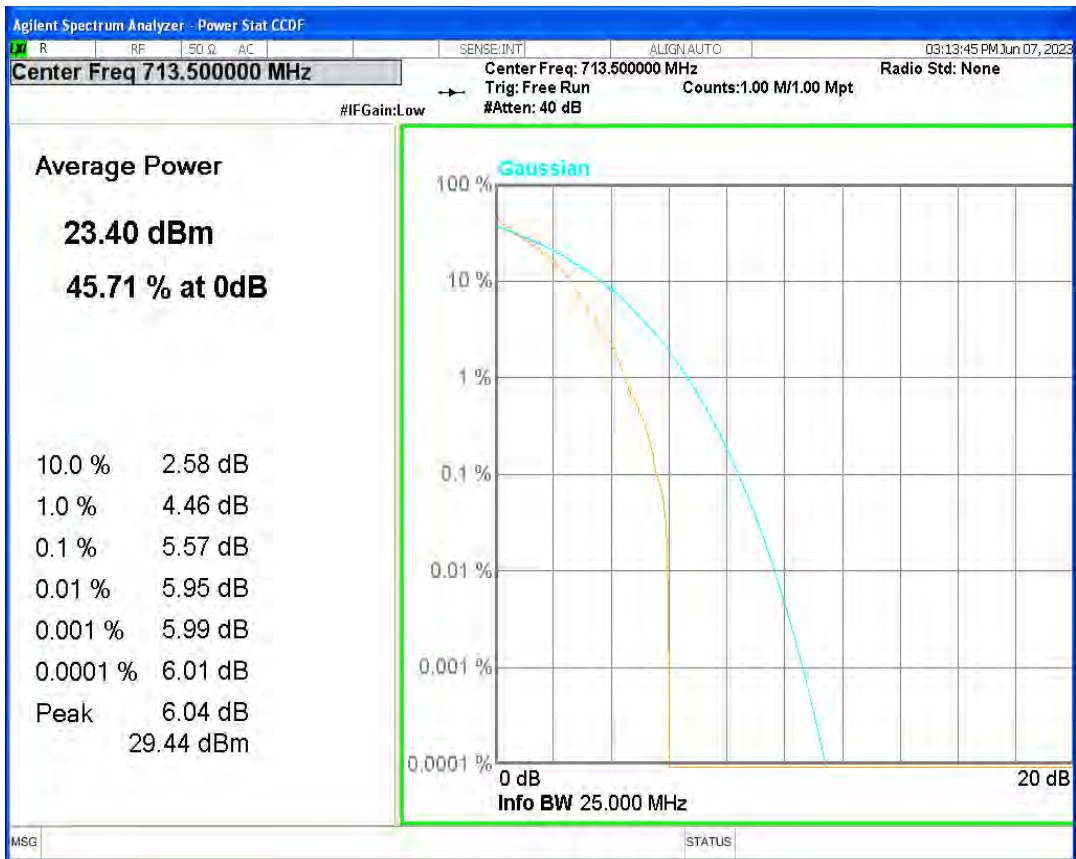

Band12 QPSK BW=3MHz Channel=23165 RB Size=1 Position=#0

Band12 QPSK BW=5MHz Channel=23035 RB Size=1 Position=#0

Band12 QPSK BW=5MHz Channel=23095 RB Size=1 Position=#0

Band12 QPSK BW=5MHz Channel=23155 RB Size=1 Position=#0