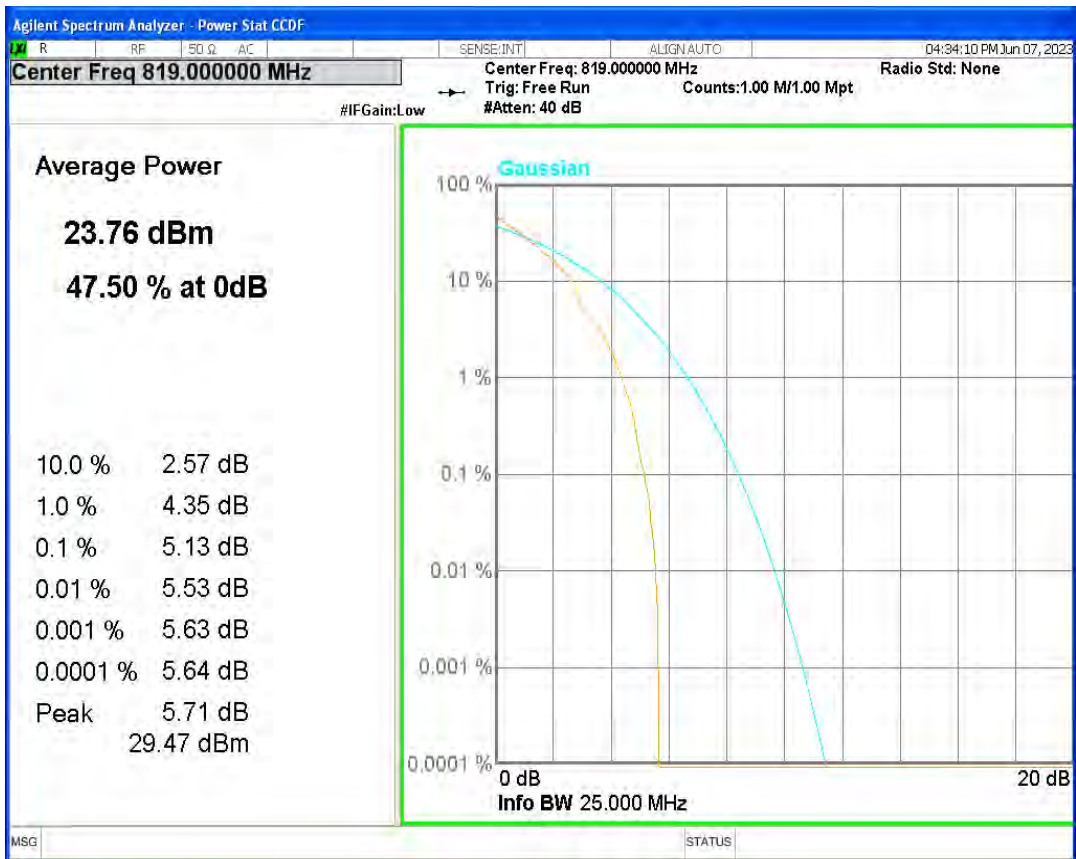

Band26(814-824) QPSK BW=3MHz Channel=26740 RB Size=1 Position=#0