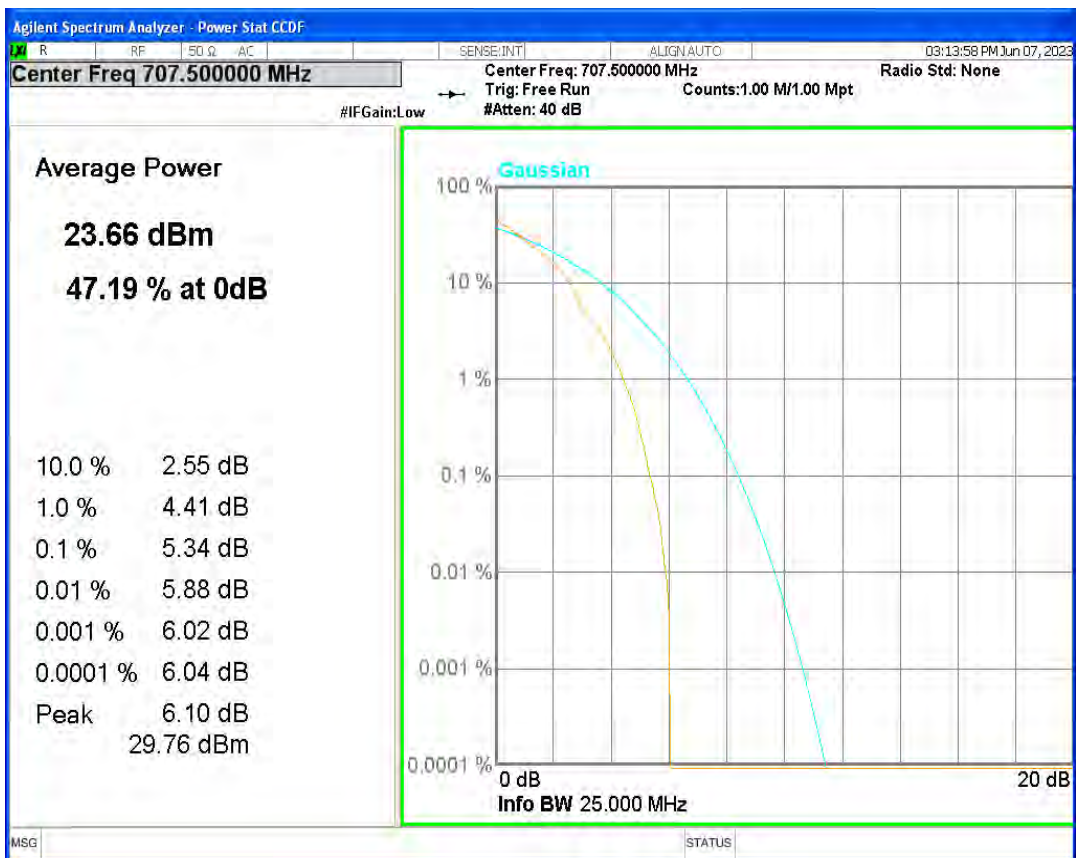

Band12 QPSK BW=10MHz Channel=23095 RB Size=1 Position=#0