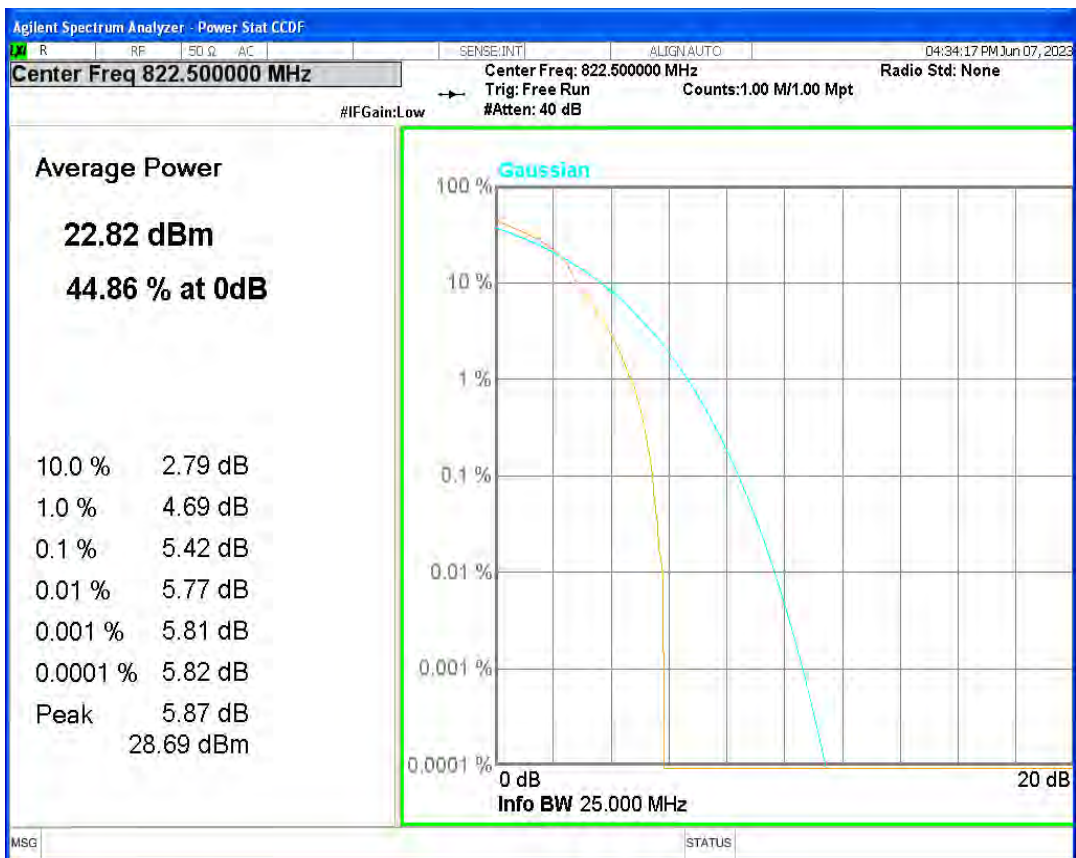

Band26(814-824) 16QAM BW=10MHz Channel=26740 RB Size=1 Position=#0

Band26(814-824) 16QAM BW=3MHz Channel=26705 RB Size=1 Position=#0

Band26(814-824) 16QAM BW=3MHz Channel=26740 RB Size=1 Position=#0

Band26(814-824) 16QAM BW=3MHz Channel=26775 RB Size=1 Position=#0