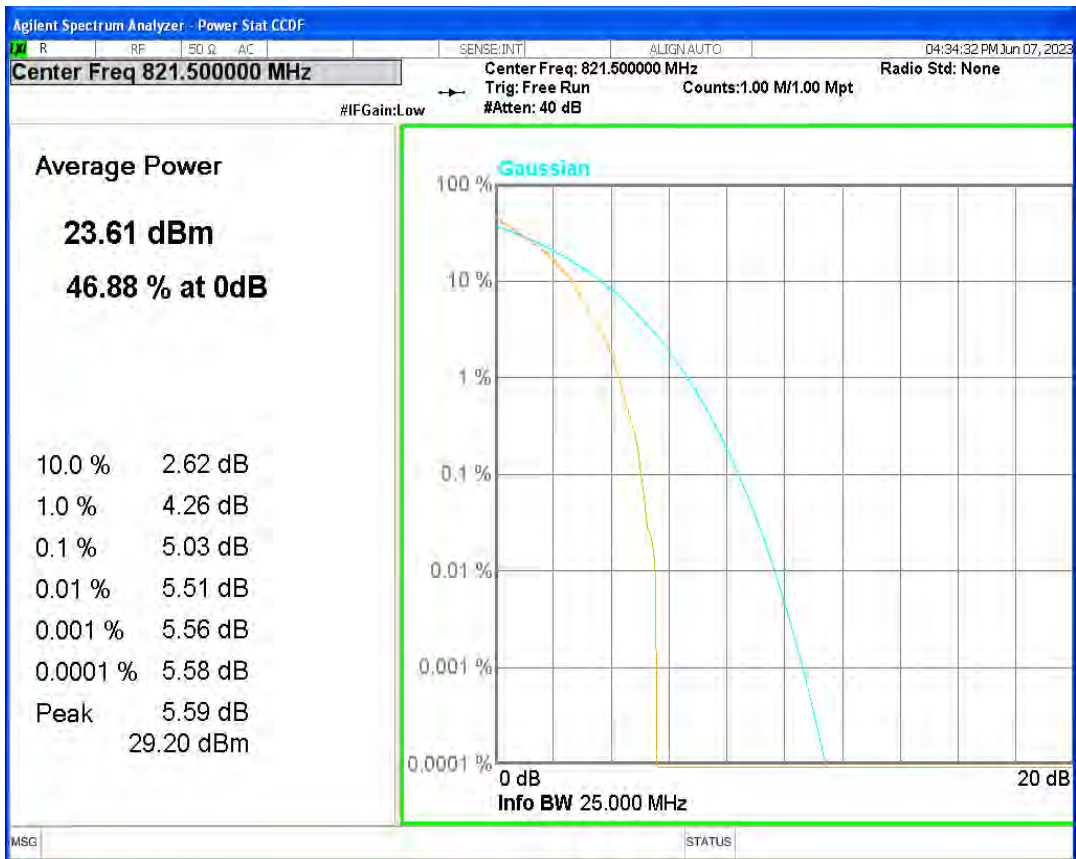

Band26(814-824) QPSK BW=5MHz Channel=26765 RB Size=1 Position=#0