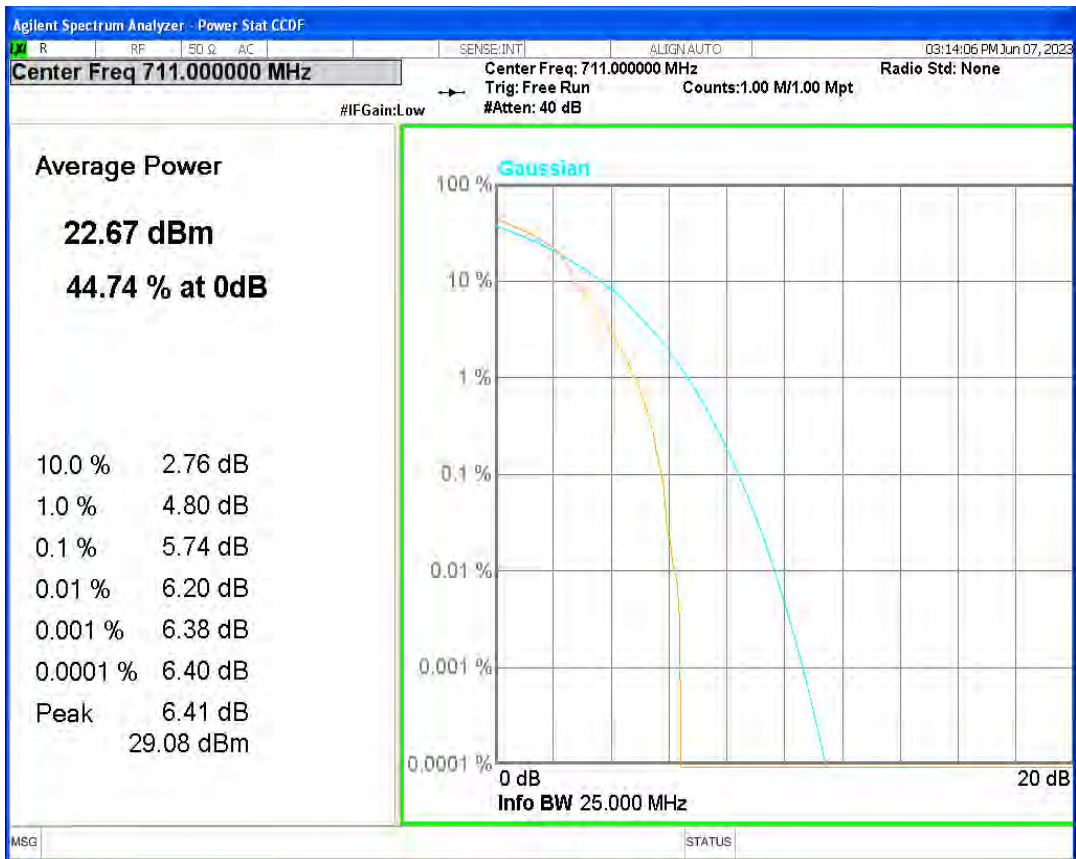

Band12 16QAM BW=10MHz Channel=23130 RB Size=1 Position=#0