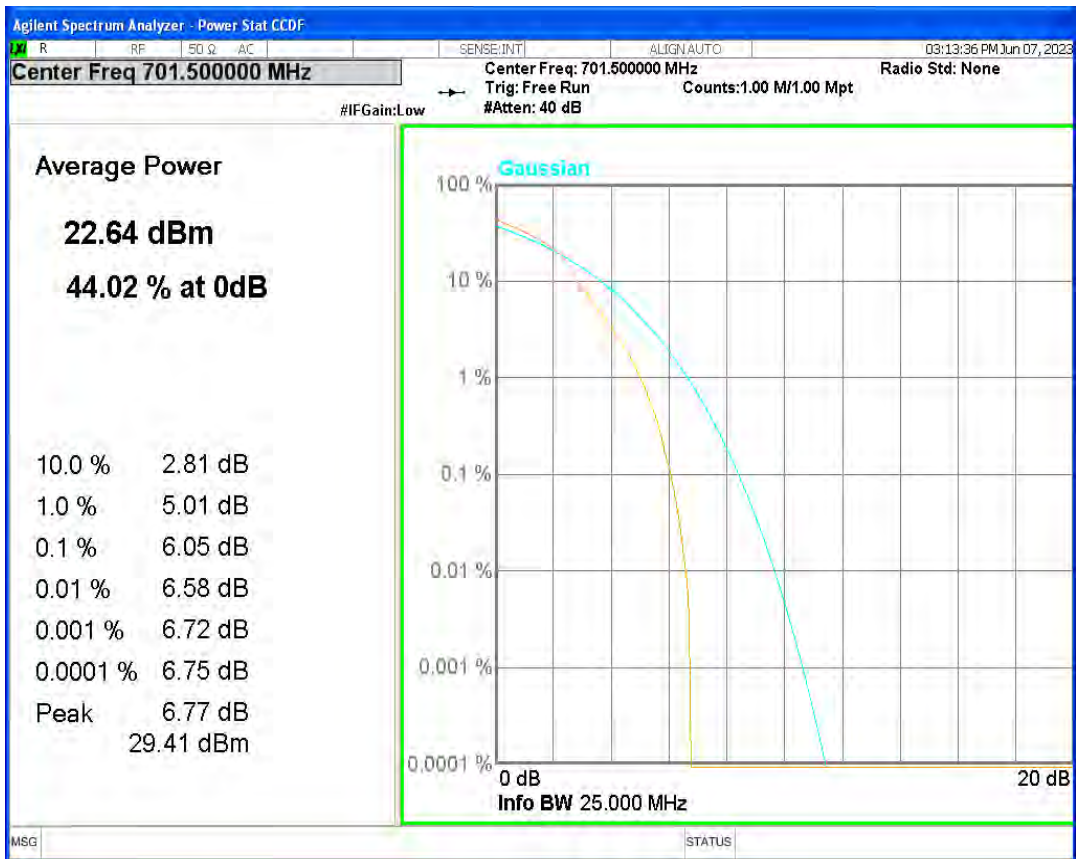

Band12 16QAM BW=5MHz Channel=23035 RB Size=1 Position=#0