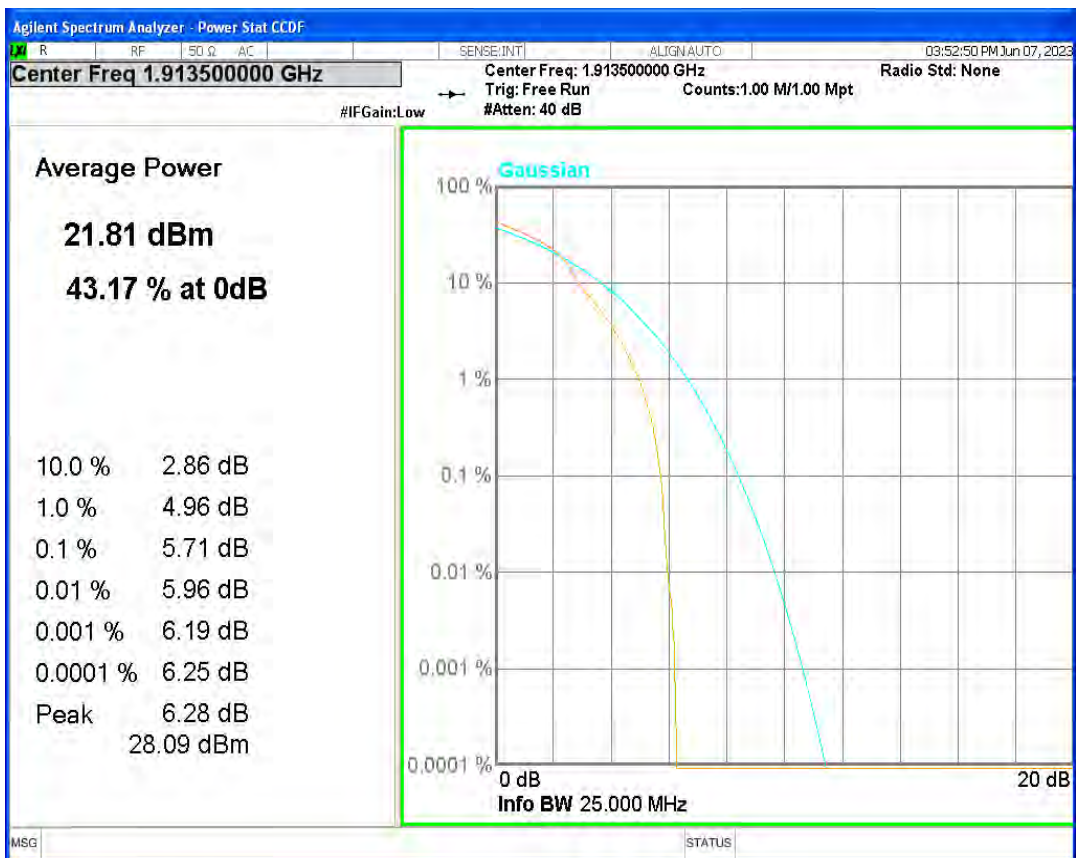

Band25 16QAM BW=3MHz Channel=26675 RB Size=1 Position=#0