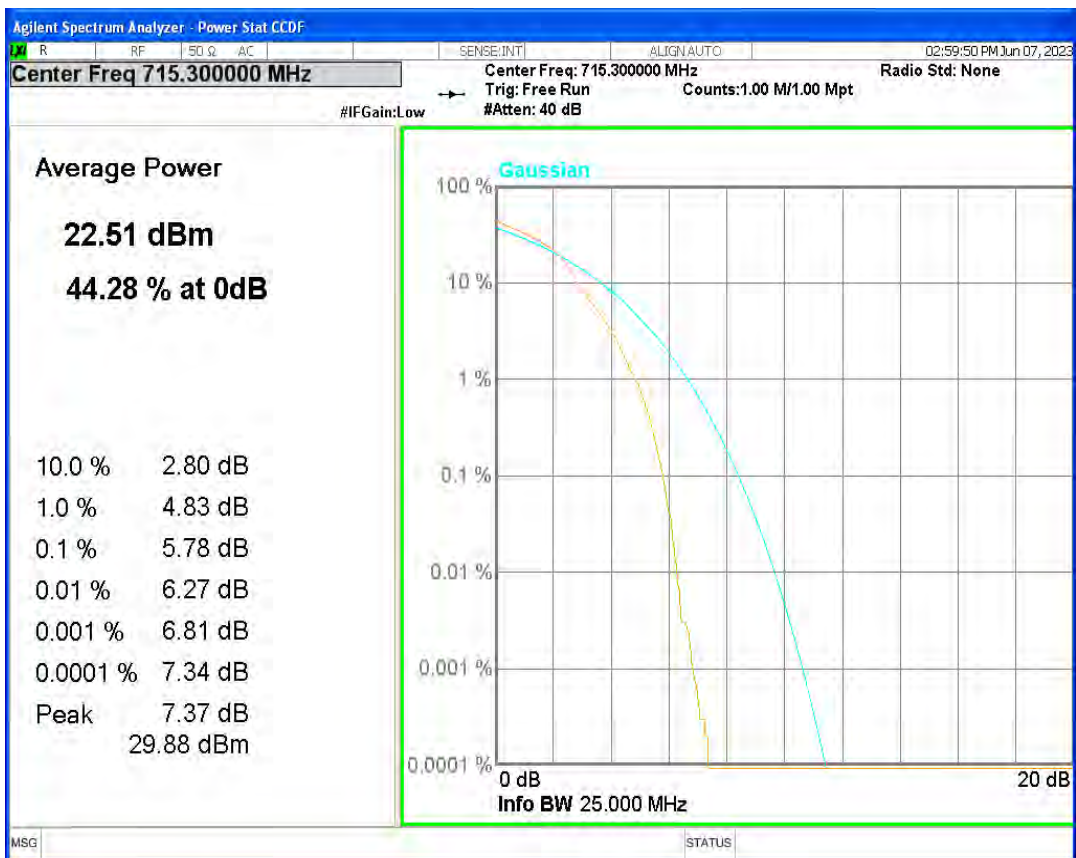

Band12 16QAM BW=1.4MHz Channel=23017 RB Size=1 Position=#0

Band12 16QAM BW=1.4MHz Channel=23095 RB Size=1 Position=#0

Band12 16QAM BW=1.4MHz Channel=23173 RB Size=1 Position=#0

Band12 16QAM BW=10MHz Channel=23060 RB Size=1 Position=#0