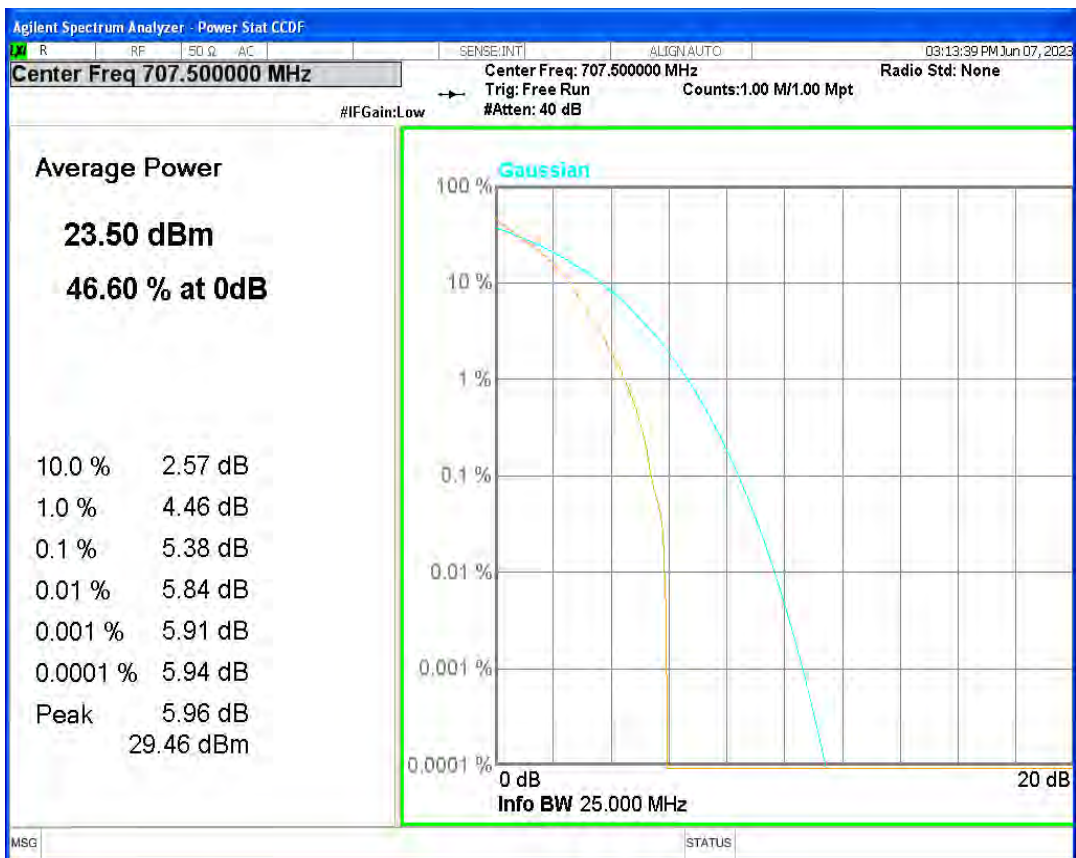

Band12 QPSK BW=5MHz Channel=23095 RB Size=1 Position=#0