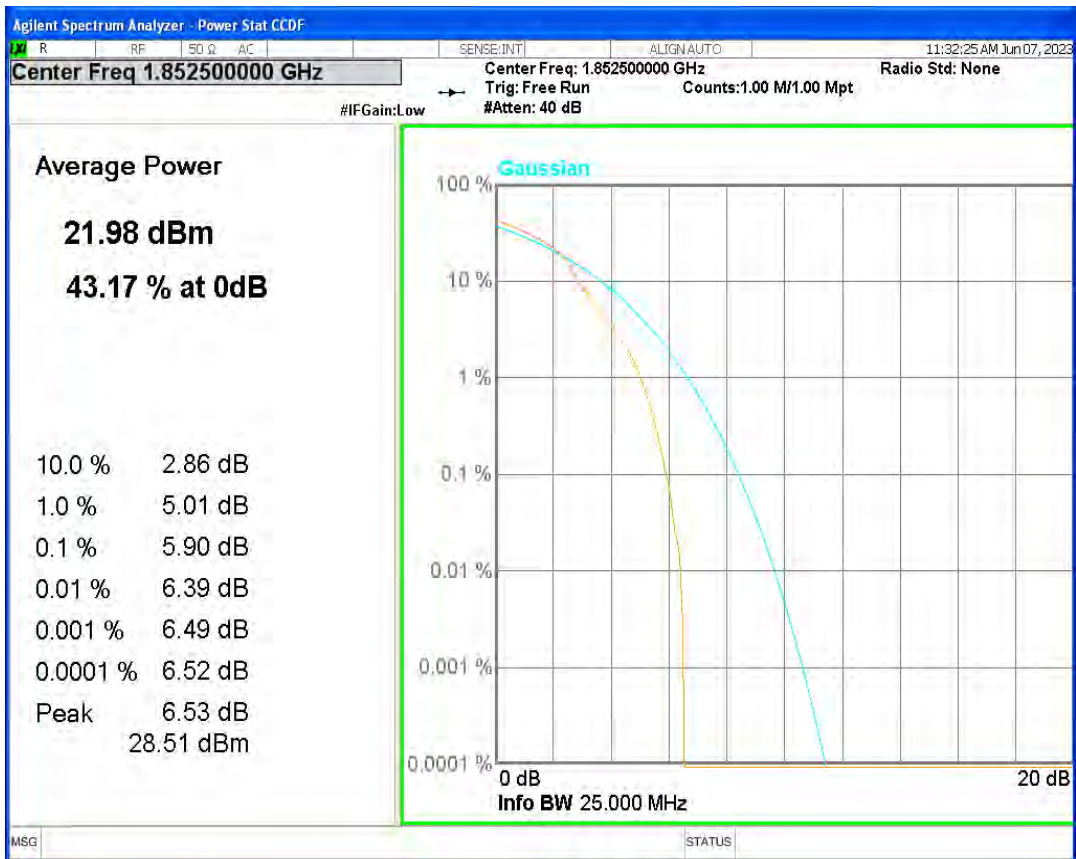

Band2 16QAM BW=3MHz Channel=18615 RB Size=1 Position=#0

Band2 16QAM BW=3MHz Channel=18900 RB Size=1 Position=#0

Band2 16QAM BW=3MHz Channel=19185 RB Size=1 Position=#0

Band2 16QAM BW=5MHz Channel=18625 RB Size=1 Position=#0