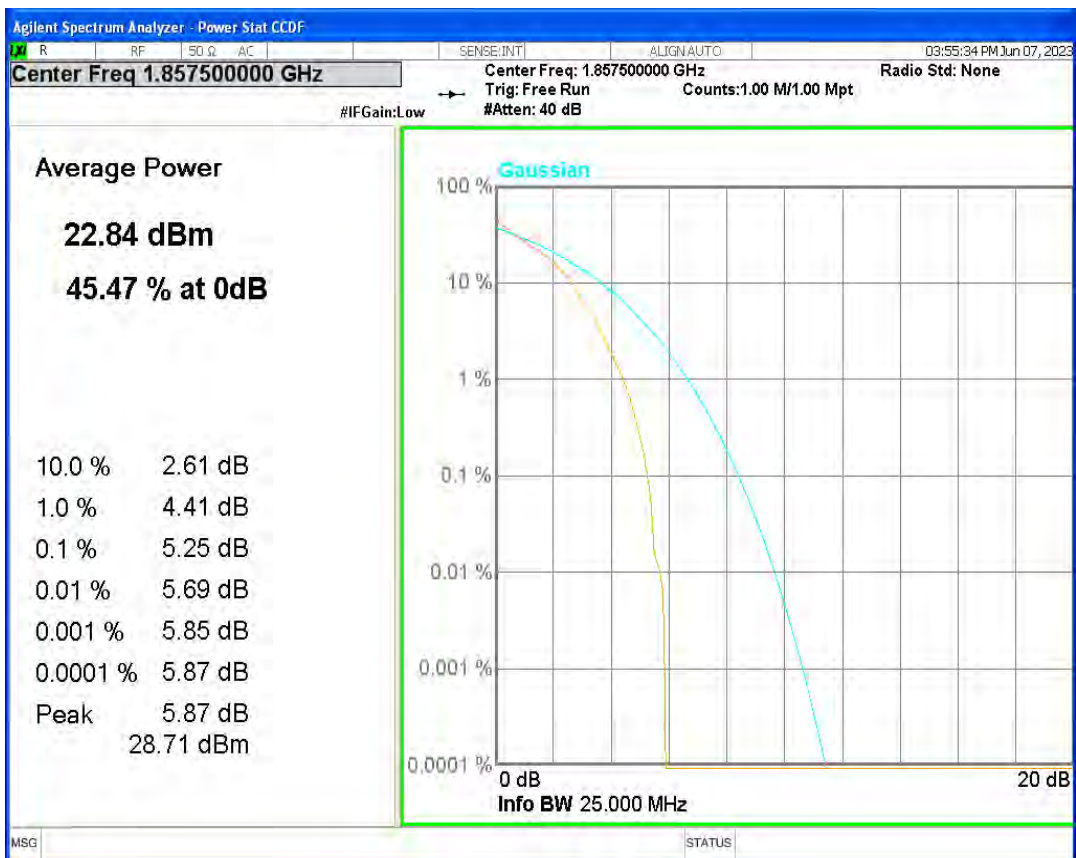

Band25 QPSK BW=15MHz Channel=26115 RB Size=1 Position=#0