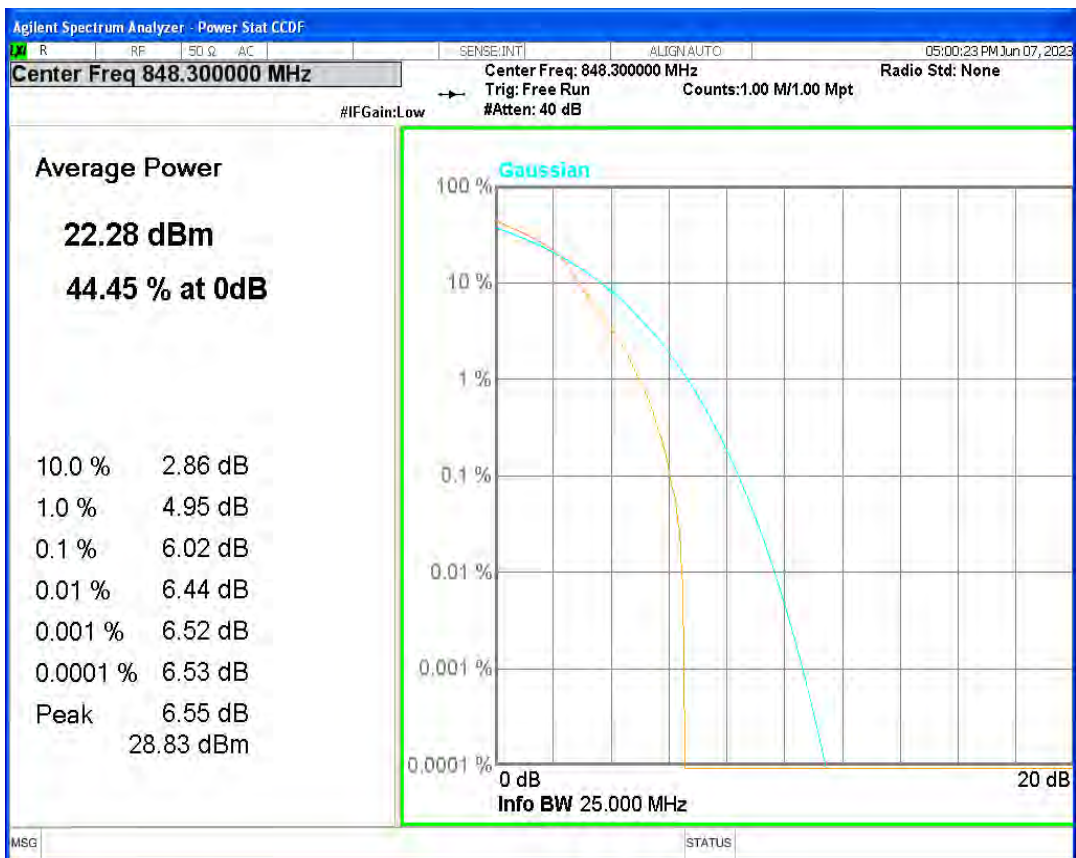

Band26(814-824) QPSK BW=5MHz Channel=26765 RB Size=1 Position=#0

Band26(824-849) 16QAM BW=1.4MHz Channel=26797 RB Size=1 Position=#0

Band26(824-849) 16QAM BW=1.4MHz Channel=26915 RB Size=1 Position=#0

Band26(824-849) 16QAM BW=1.4MHz Channel=27033 RB Size=1 Position=#0