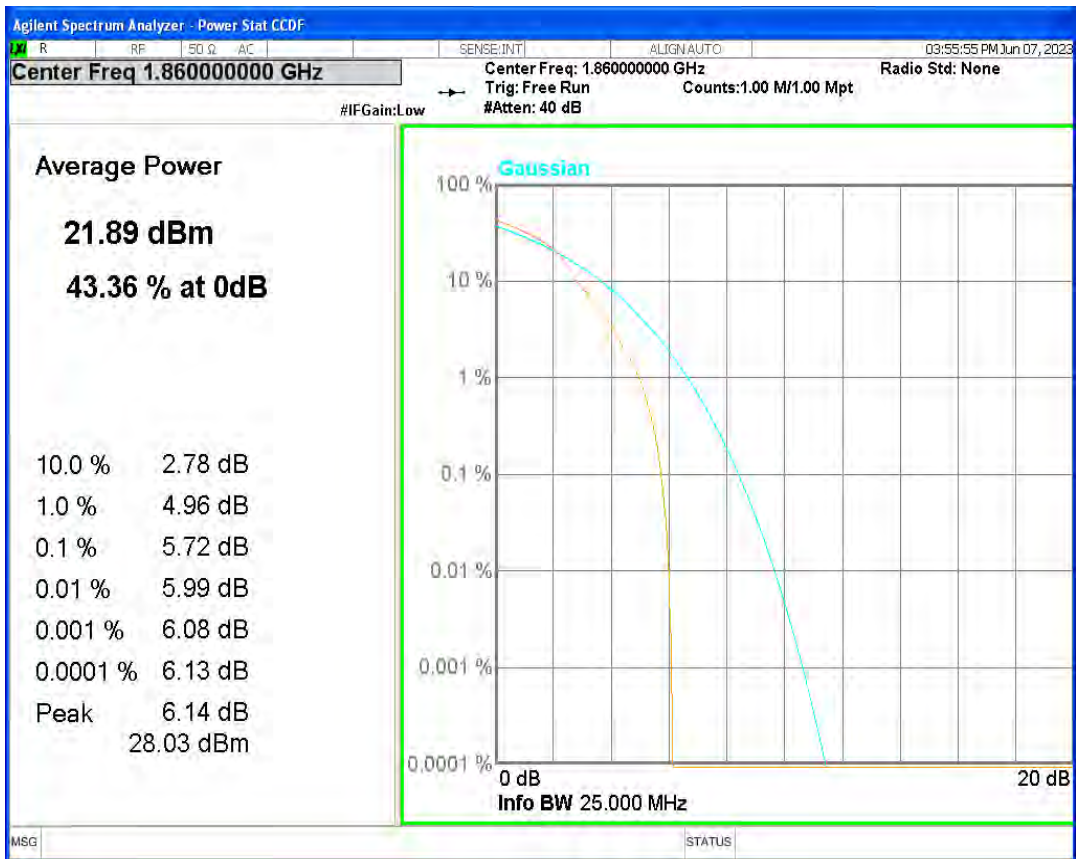

Band25 16QAM BW=20MHz Channel=26140 RB Size=1 Position=#0