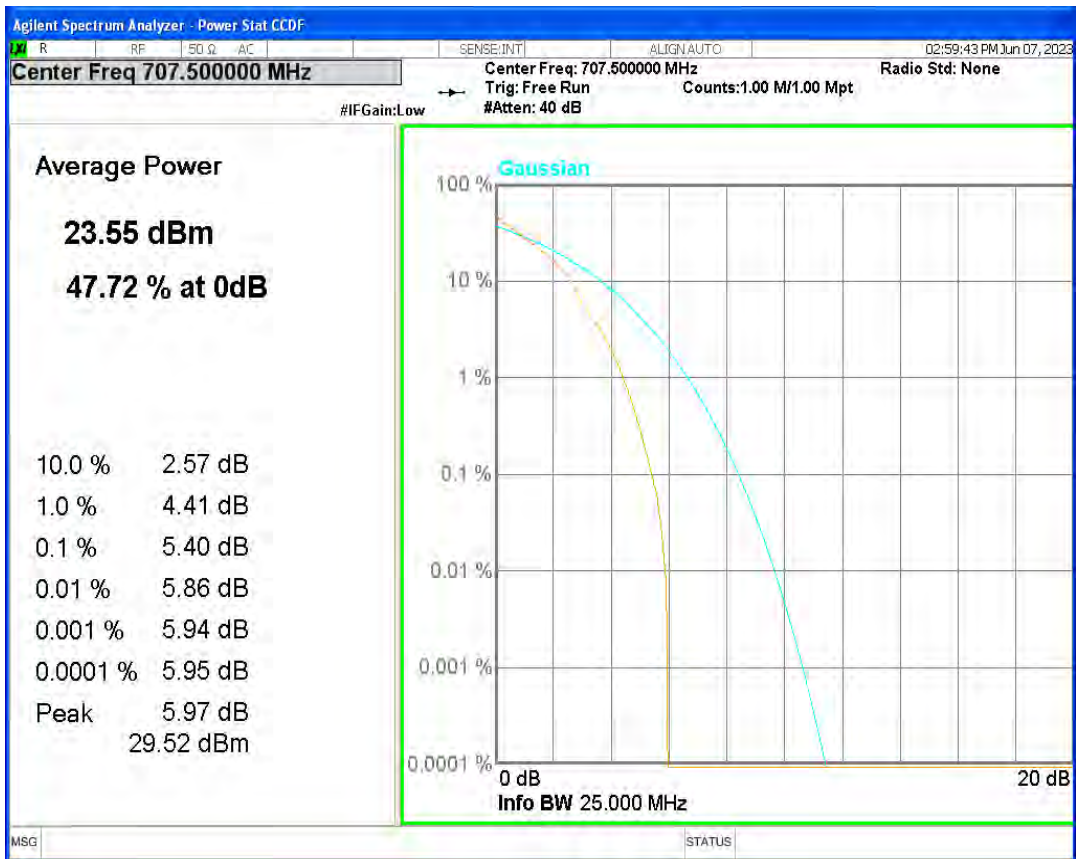

Band12 QPSK BW=1.4MHz Channel=23095 RB Size=1 Position=#0