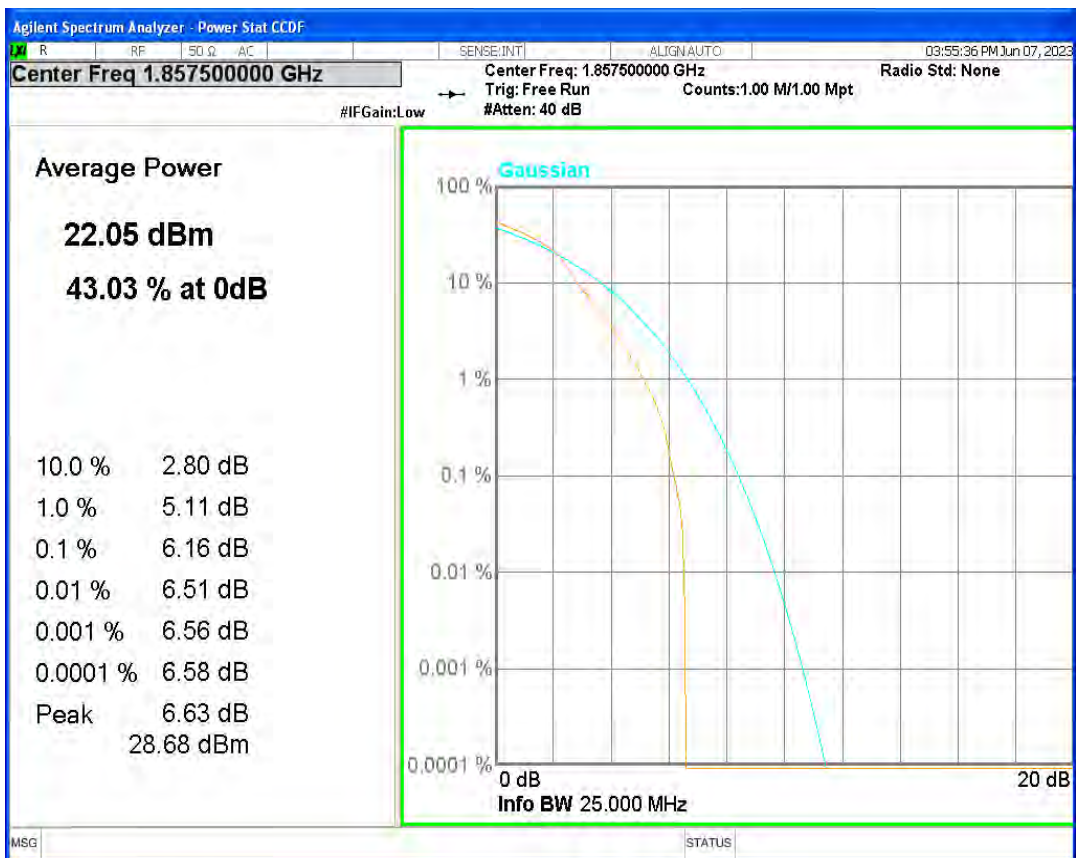

Band25 16QAM BW=15MHz Channel=26115 RB Size=1 Position=#0