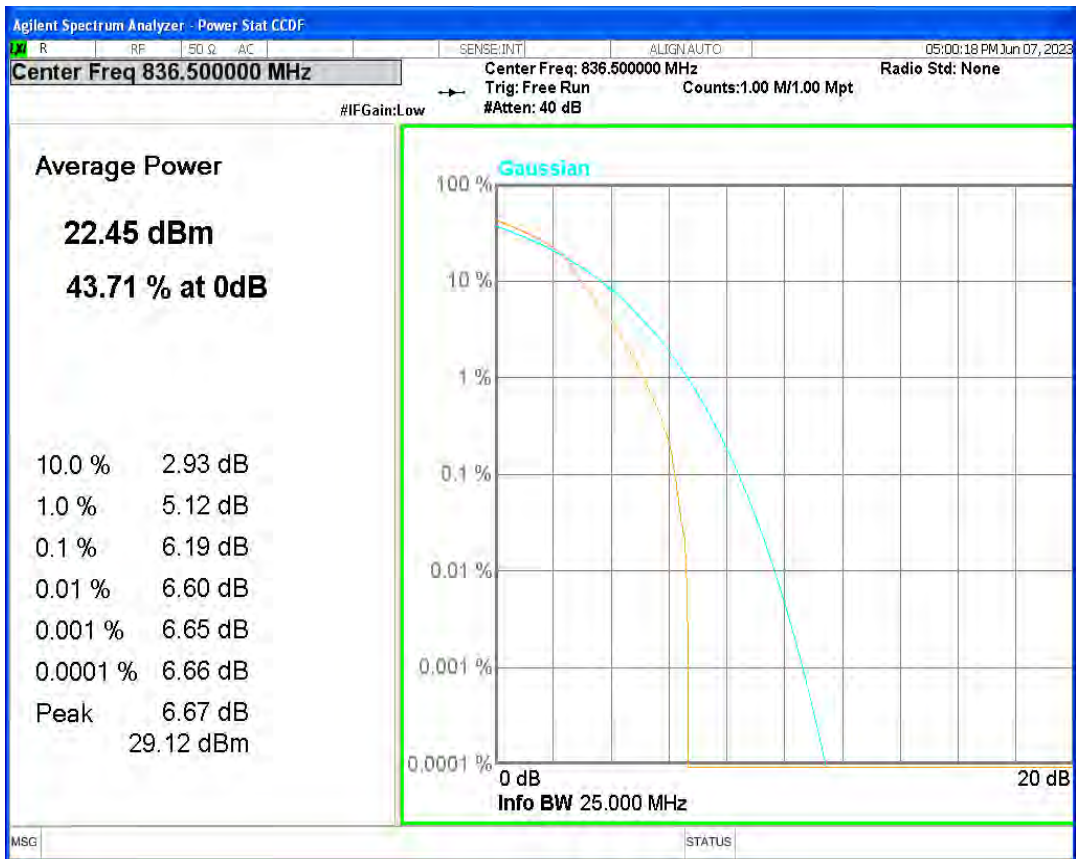

Band26(824-849) 16QAM BW=1.4MHz Channel=26915 RB Size=1 Position=#0