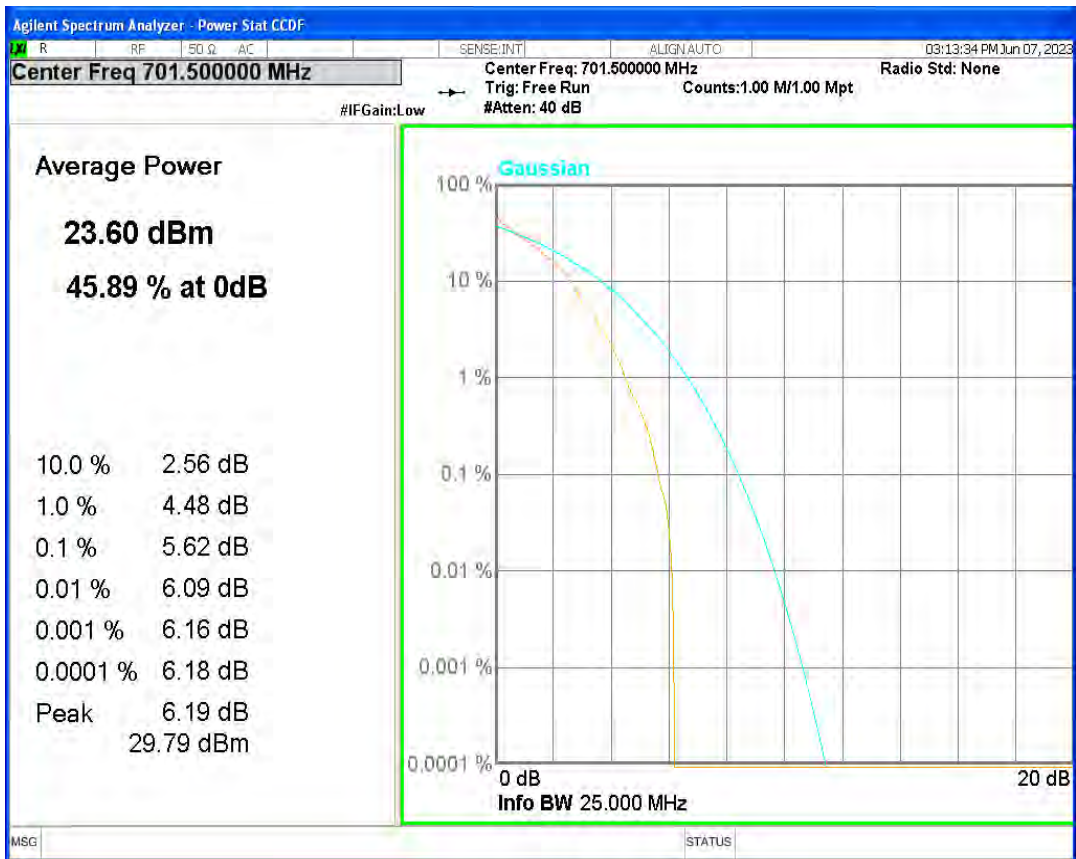

Band12 QPSK BW=5MHz Channel=23035 RB Size=1 Position=#0