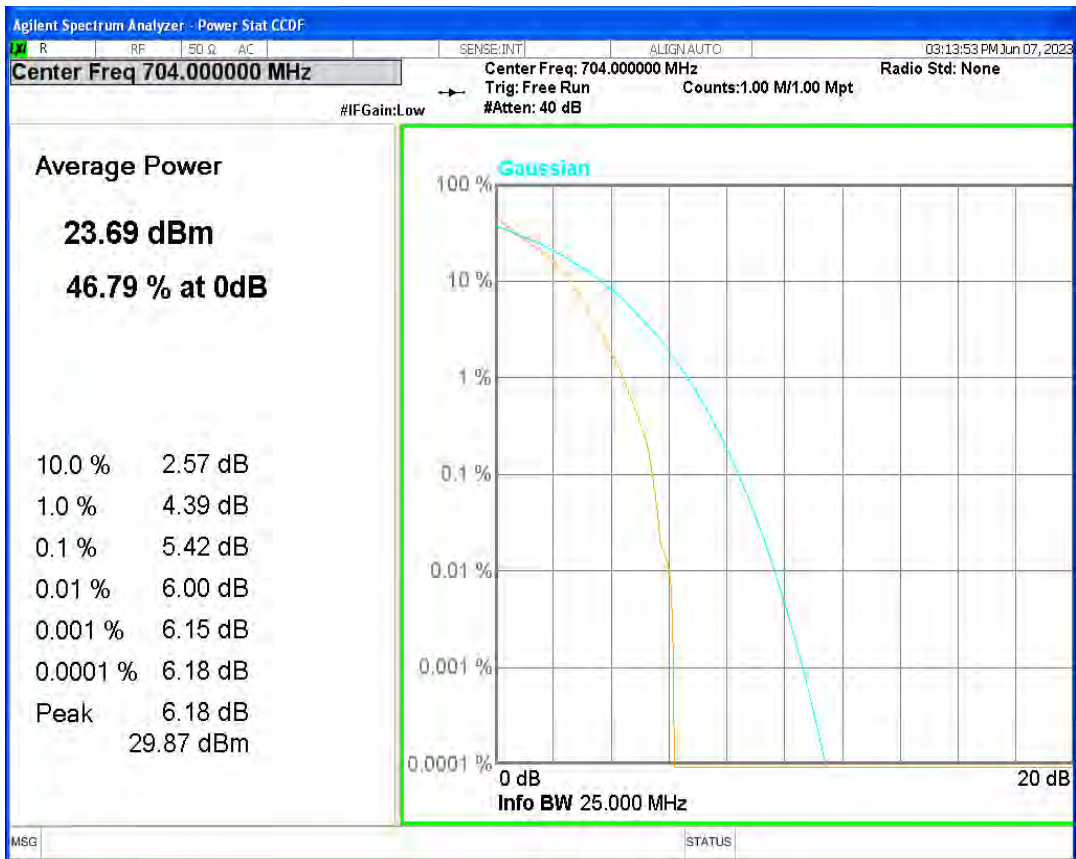

Band12 QPSK BW=1.4MHz Channel=23017 RB Size=1 Position=#0

Band12 QPSK BW=1.4MHz Channel=23095 RB Size=1 Position=#0

Band12 QPSK BW=1.4MHz Channel=23173 RB Size=1 Position=#0

Band12 QPSK BW=10MHz Channel=23060 RB Size=1 Position=#0