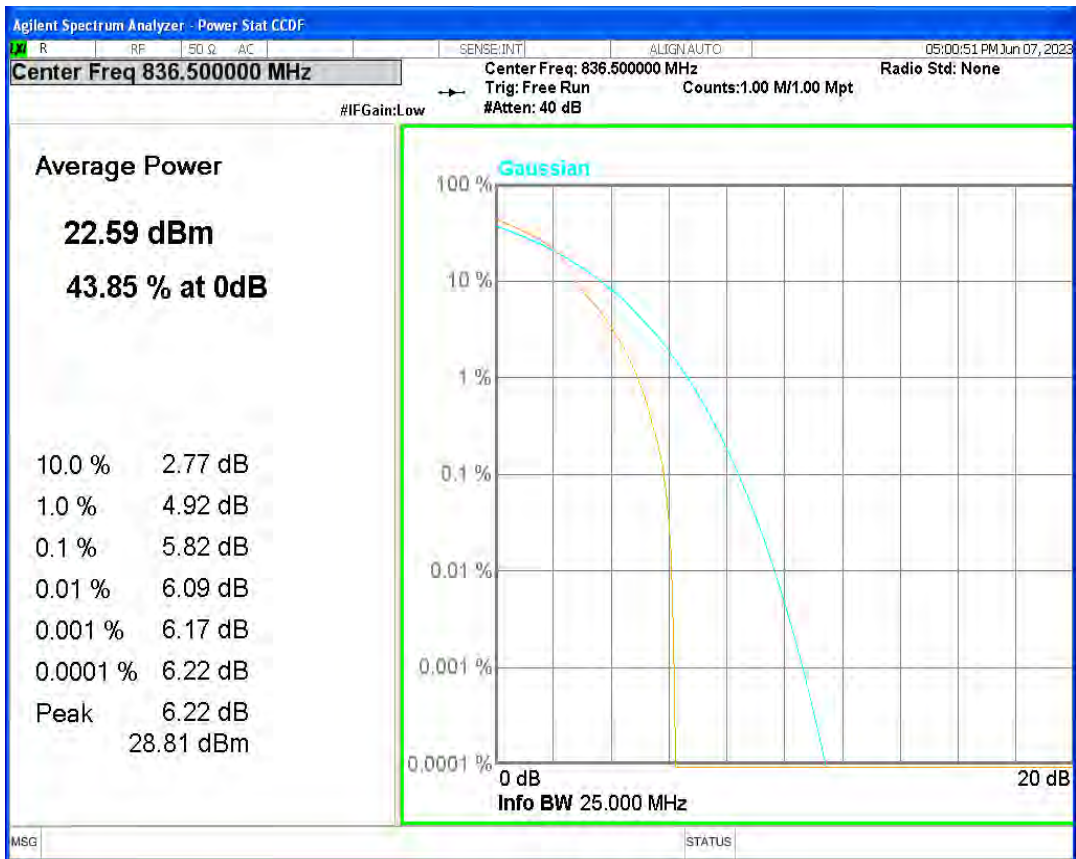

Band26(824-849) 16QAM BW=5MHz Channel=26915 RB Size=1 Position=#0