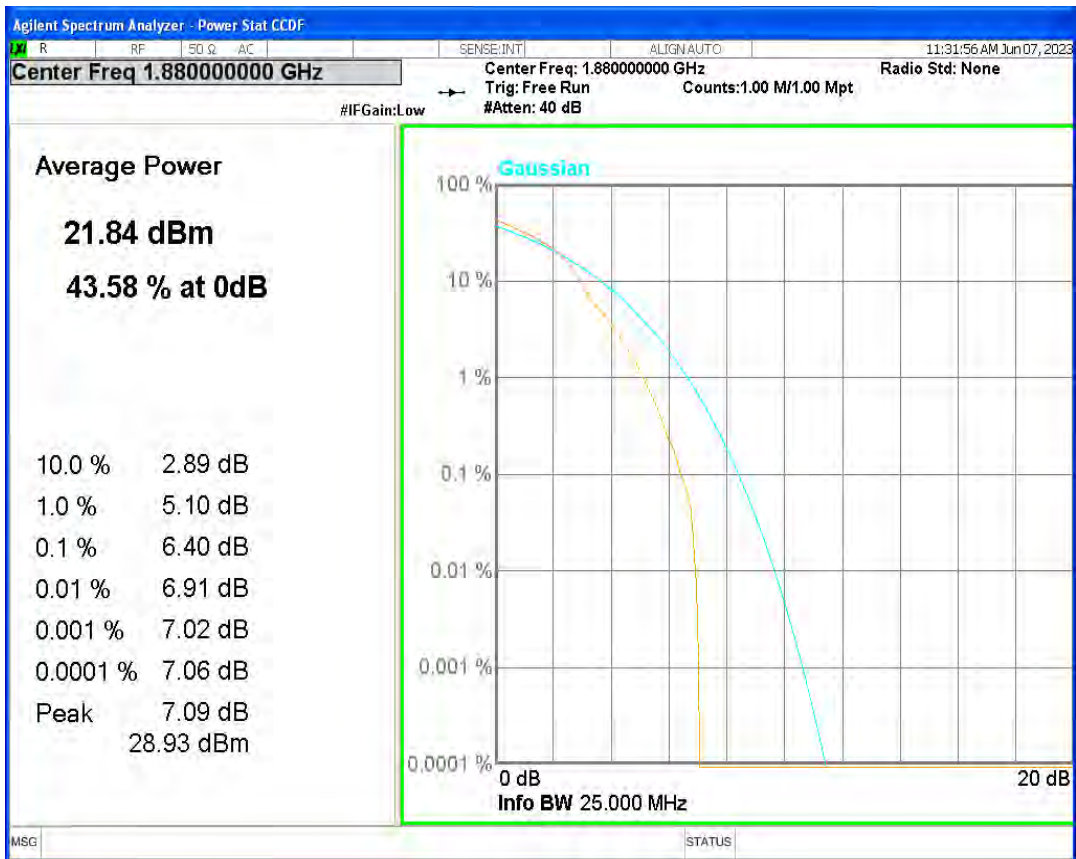

Band2 16QAM BW=1.4MHz Channel=18900 RB Size=1 Position=#0