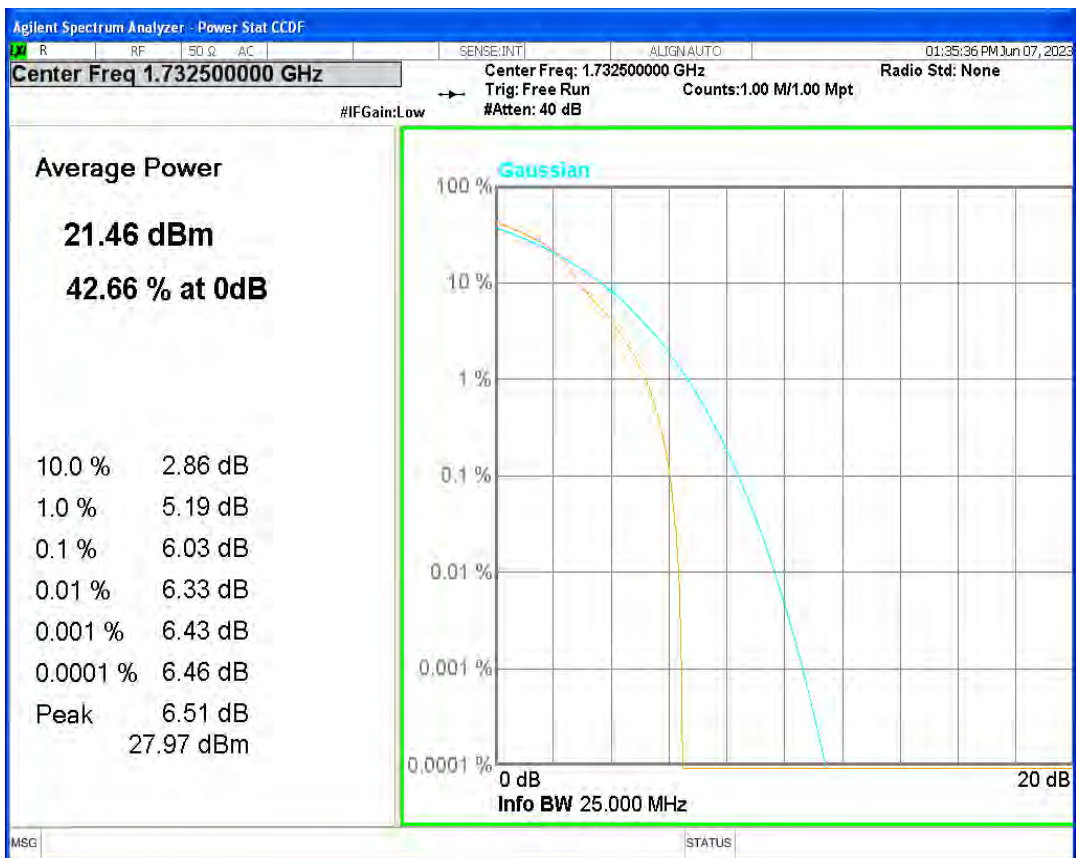

Band4 16QAM BW=5MHz Channel=20175 RB Size=1 Position=#0