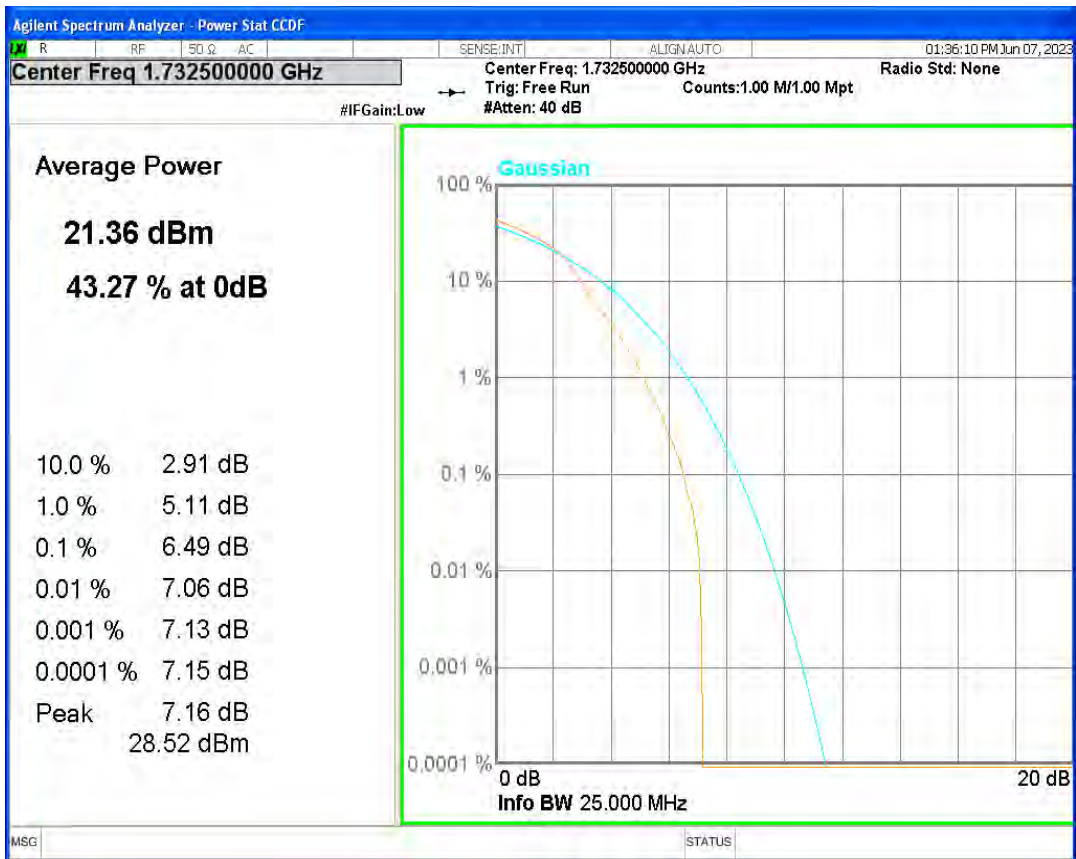

Band4 16QAM BW=15MHz Channel=20175 RB Size=1 Position=#0