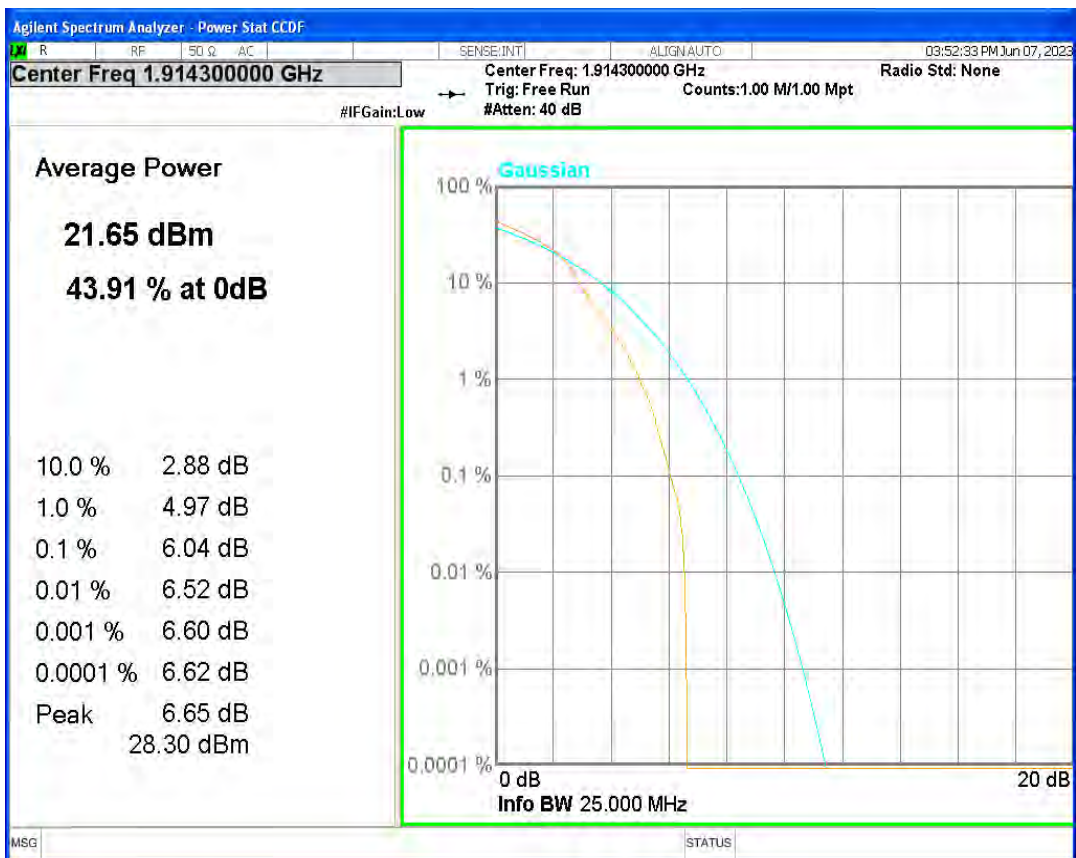

Band25 16QAM BW=1.4MHz Channel=26683 RB Size=1 Position=#0