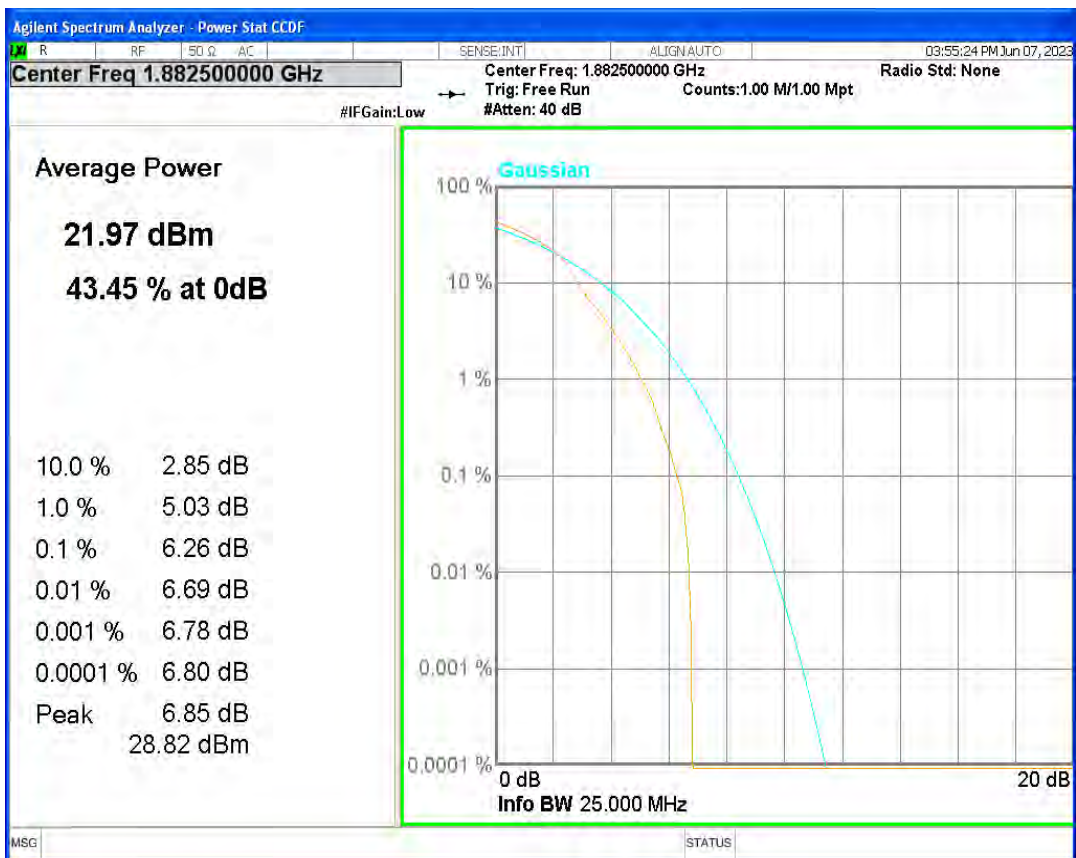

Band25 16QAM BW=10MHz Channel=26365 RB Size=1 Position=#0