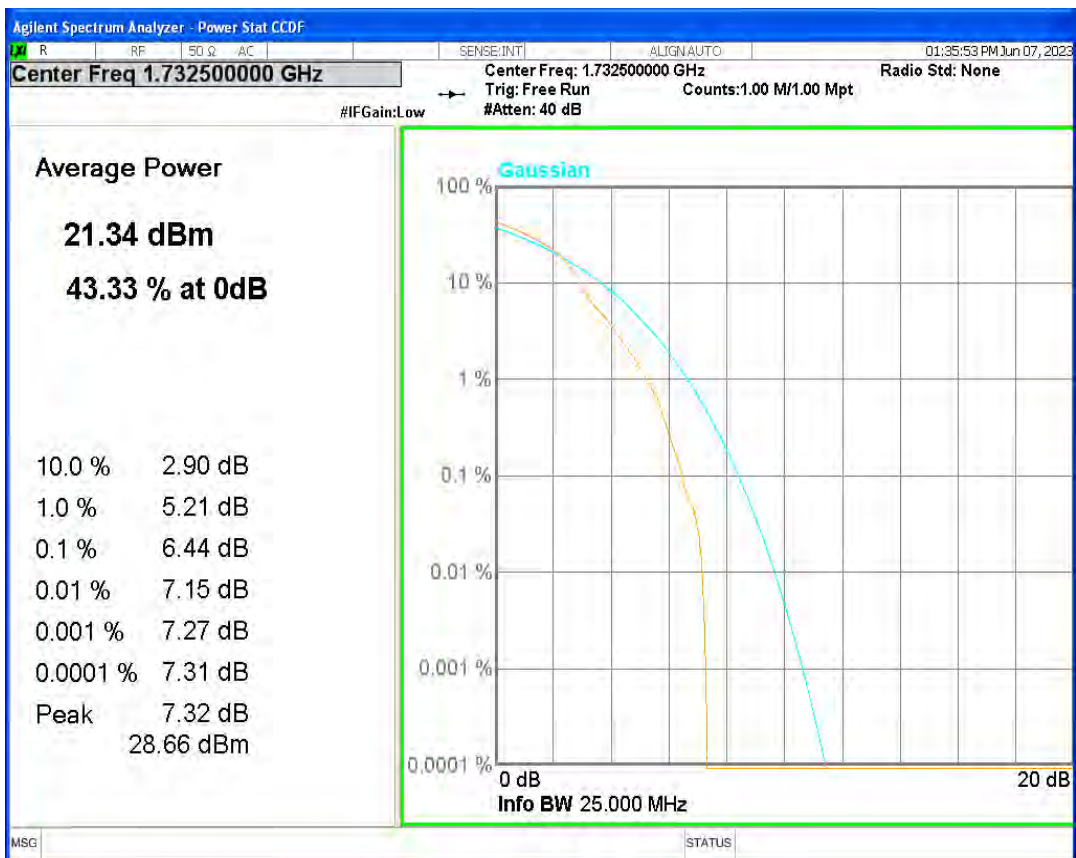

Band4 16QAM BW=1.4MHz Channel=20175 RB Size=1 Position=#0

Band4 16QAM BW=1.4MHz Channel=20393 RB Size=1 Position=#0

Band4 16QAM BW=10MHz Channel=20000 RB Size=1 Position=#0

Band4 16QAM BW=10MHz Channel=20175 RB Size=1 Position=#0