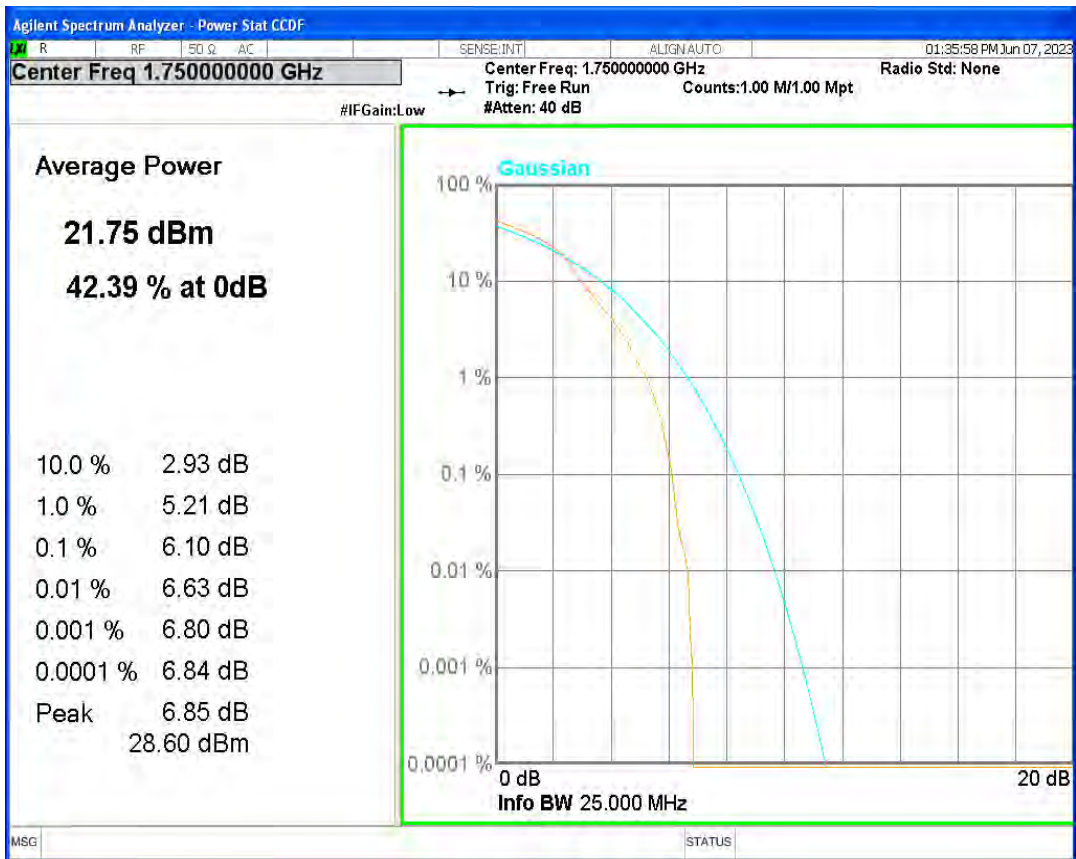

Band4 16QAM BW=10MHz Channel=20350 RB Size=1 Position=#0