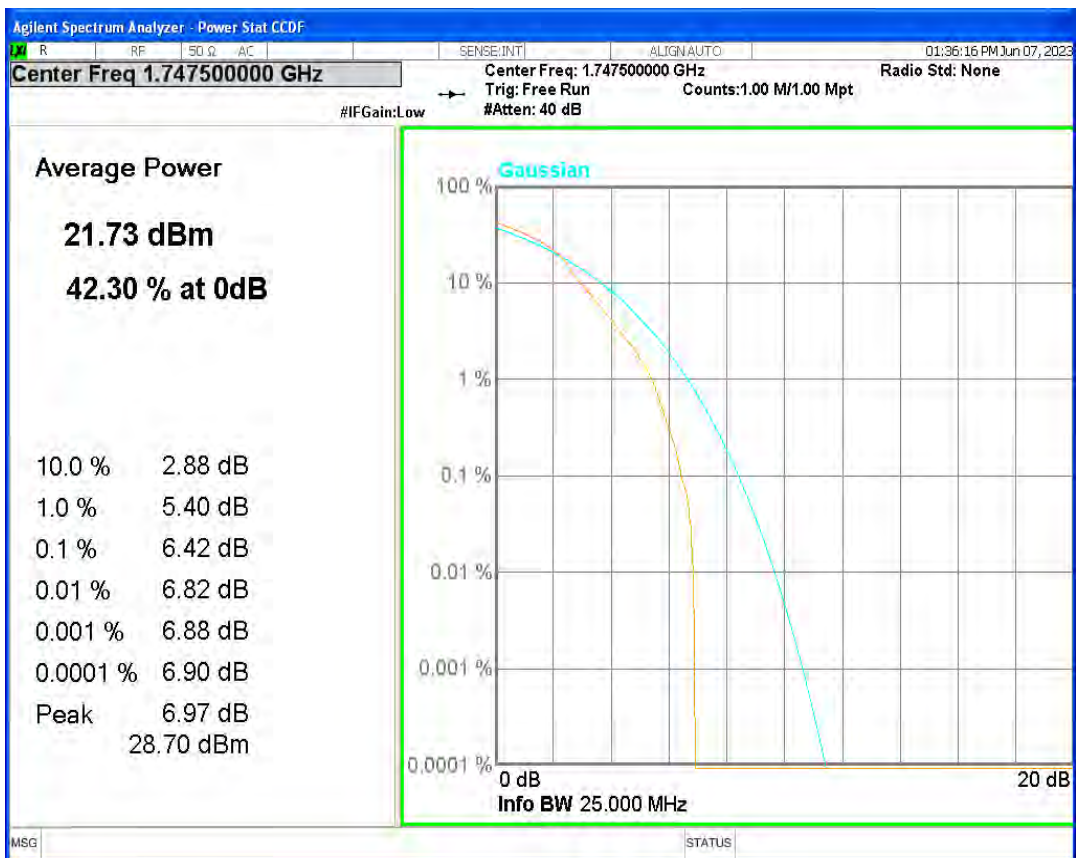

Band4 16QAM BW=10MHz Channel=20350 RB Size=1 Position=#0

Band4 16QAM BW=15MHz Channel=20025 RB Size=1 Position=#0

Band4 16QAM BW=15MHz Channel=20175 RB Size=1 Position=#0

Band4 16QAM BW=15MHz Channel=20325 RB Size=1 Position=#0