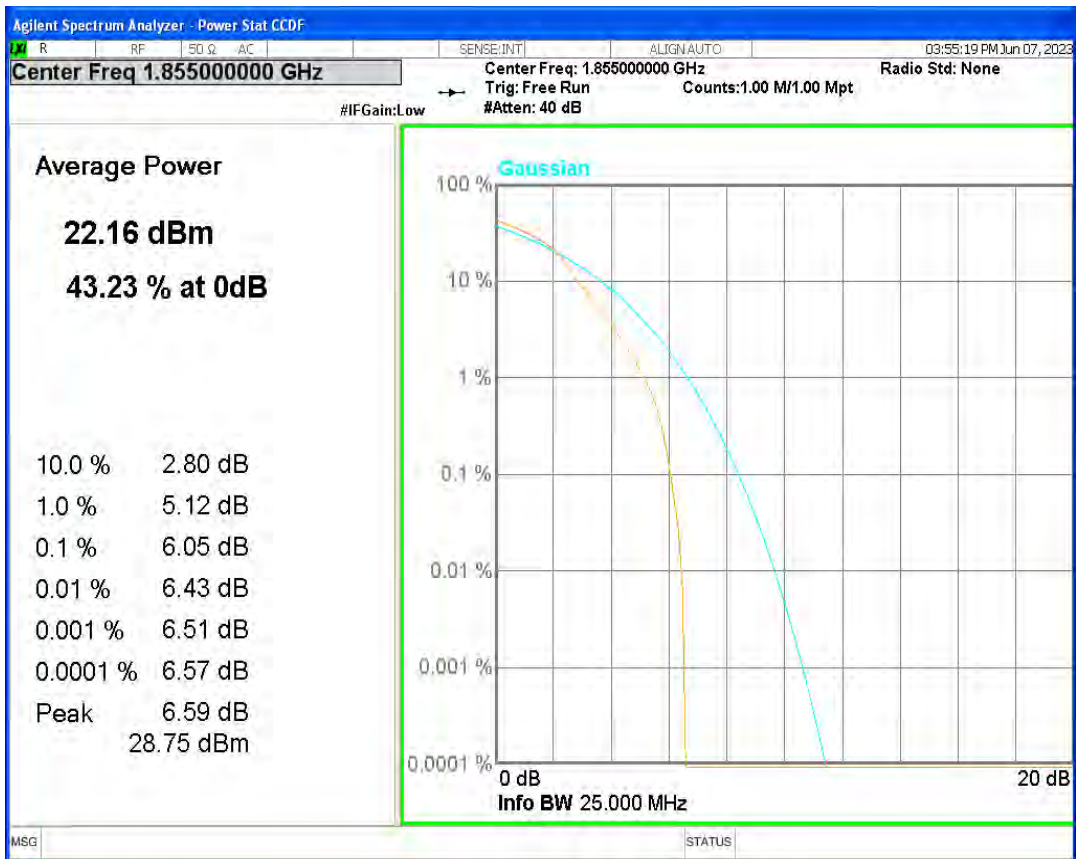

Band25 16QAM BW=1.4MHz Channel=26047 RB Size=1 Position=#0

Band25 16QAM BW=1.4MHz Channel=26365 RB Size=1 Position=#0

Band25 16QAM BW=1.4MHz Channel=26683 RB Size=1 Position=#0

Band25 16QAM BW=10MHz Channel=26090 RB Size=1 Position=#0