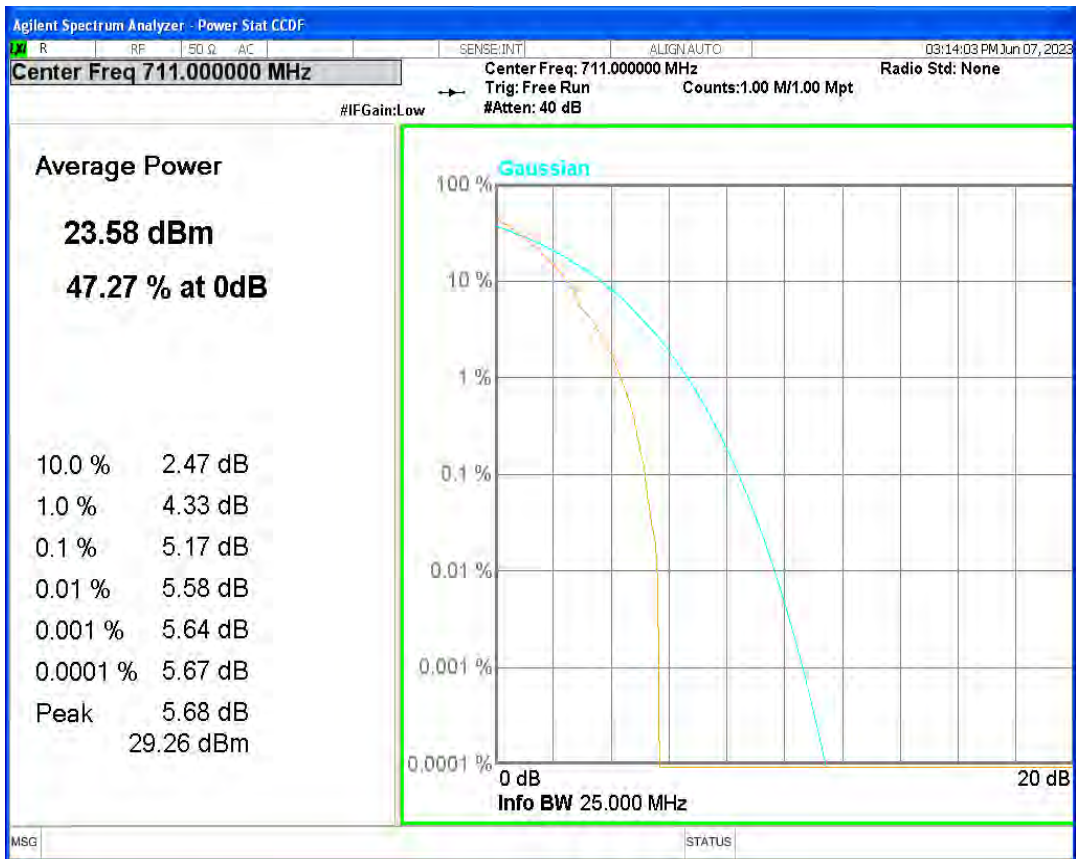

Band12 QPSK BW=10MHz Channel=23130 RB Size=1 Position=#0