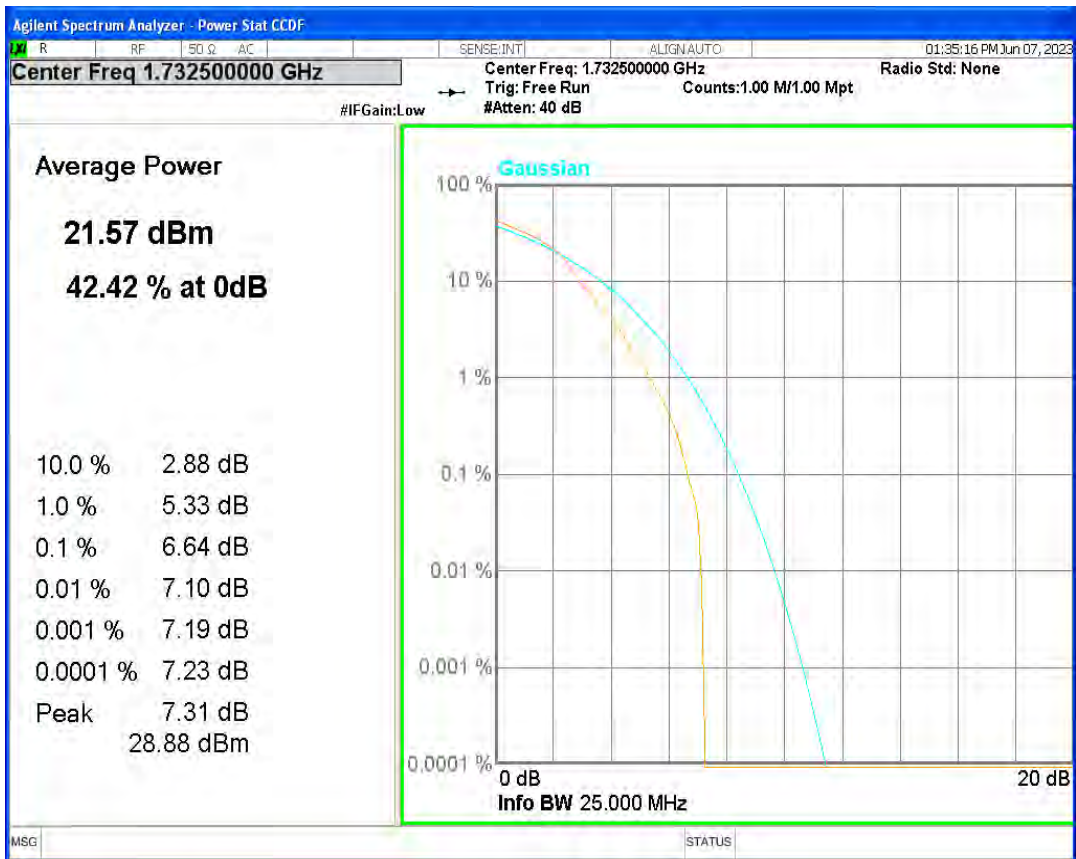

Band4 16QAM BW=3MHz Channel=20175 RB Size=1 Position=#0