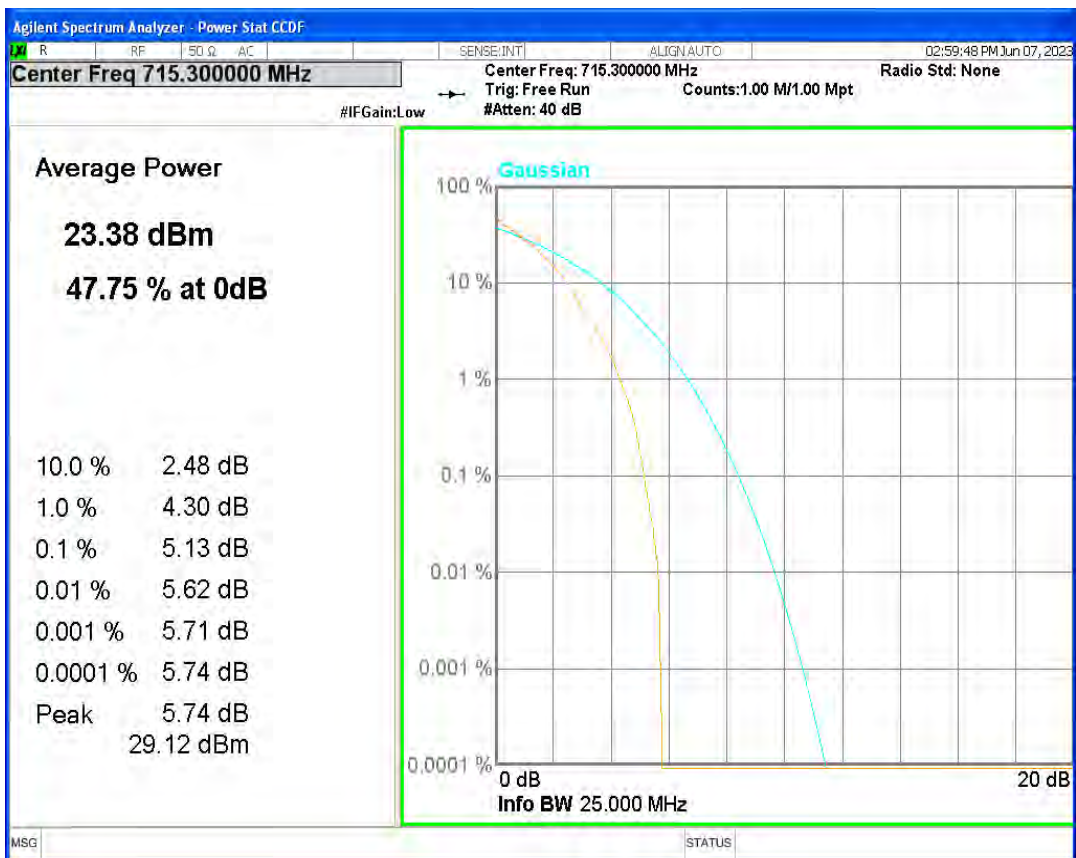

Band12 QPSK BW=1.4MHz Channel=23173 RB Size=1 Position=#0