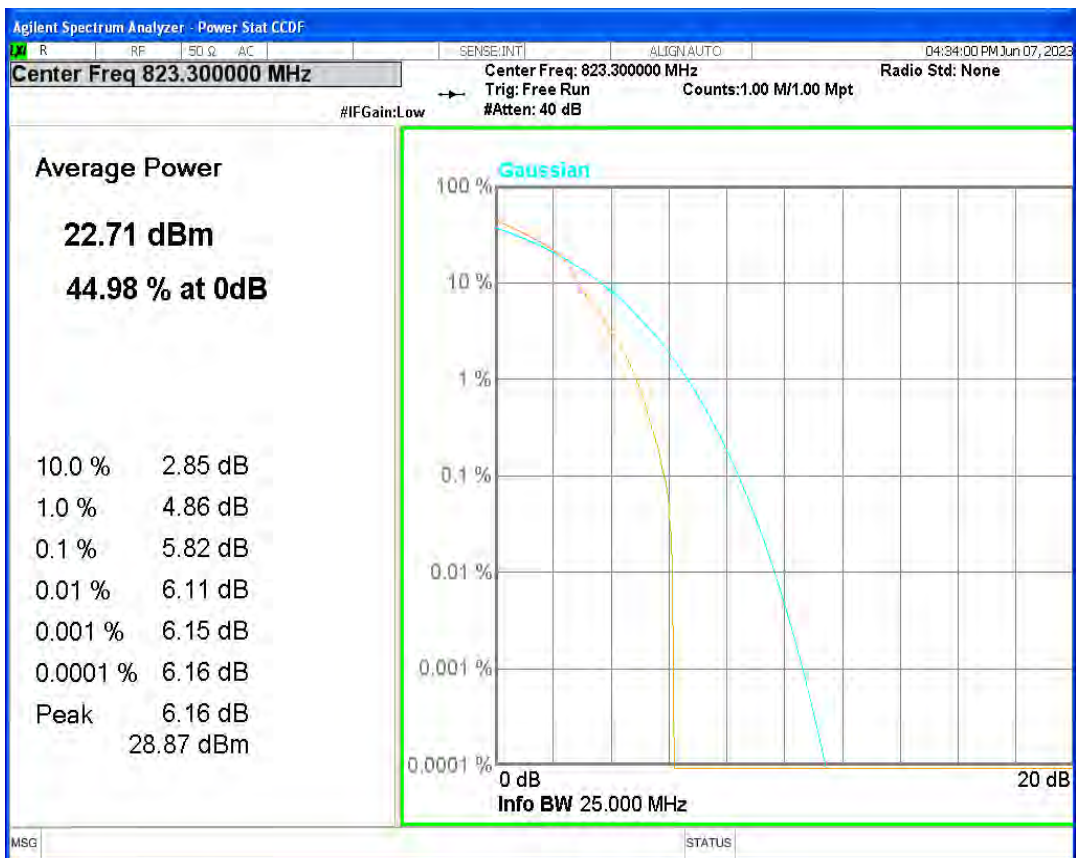

Band26(814-824) 16QAM BW=1.4MHz Channel=26783 RB Size=1 Position=#0