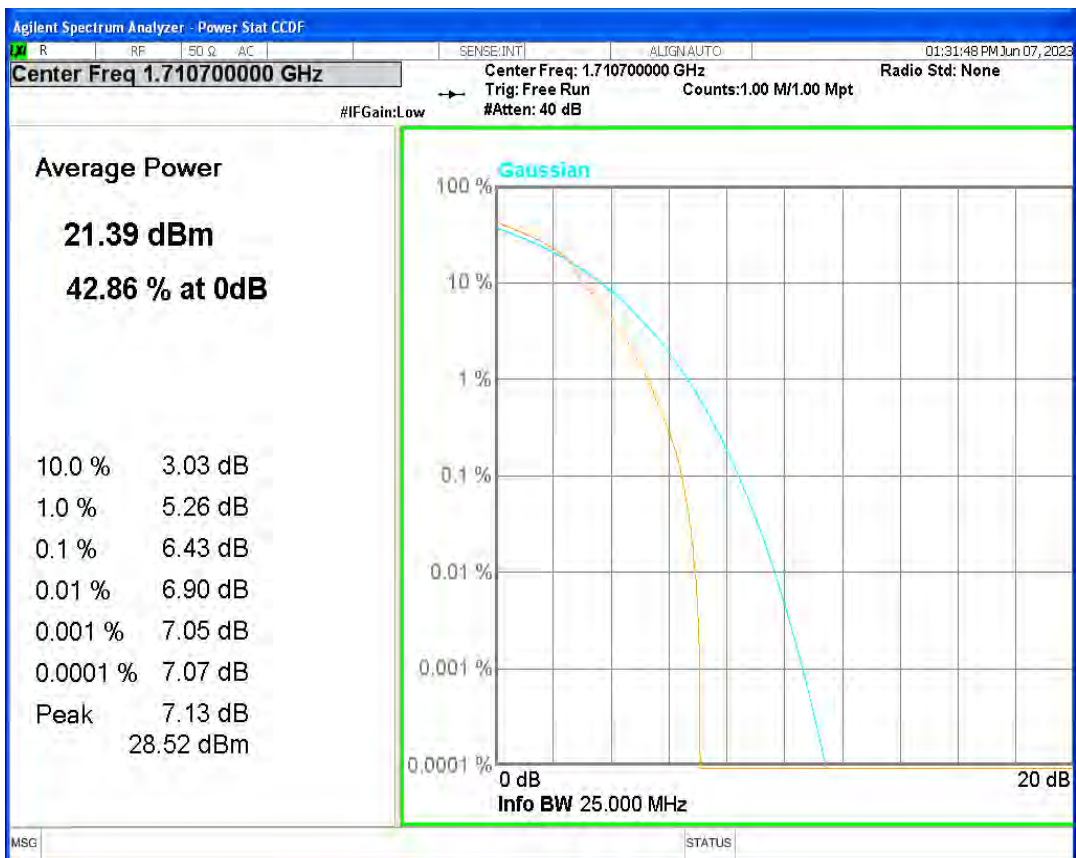

Band26(824-849) QPSK BW=5MHz Channel=26815 RB Size=1 Position=#0

Band26(824-849) QPSK BW=5MHz Channel=26915 RB Size=1 Position=#0

Band26(824-849) QPSK BW=5MHz Channel=27015 RB Size=1 Position=#0

Band4 16QAM BW=1.4MHz Channel=19957 RB Size=1 Position=#0