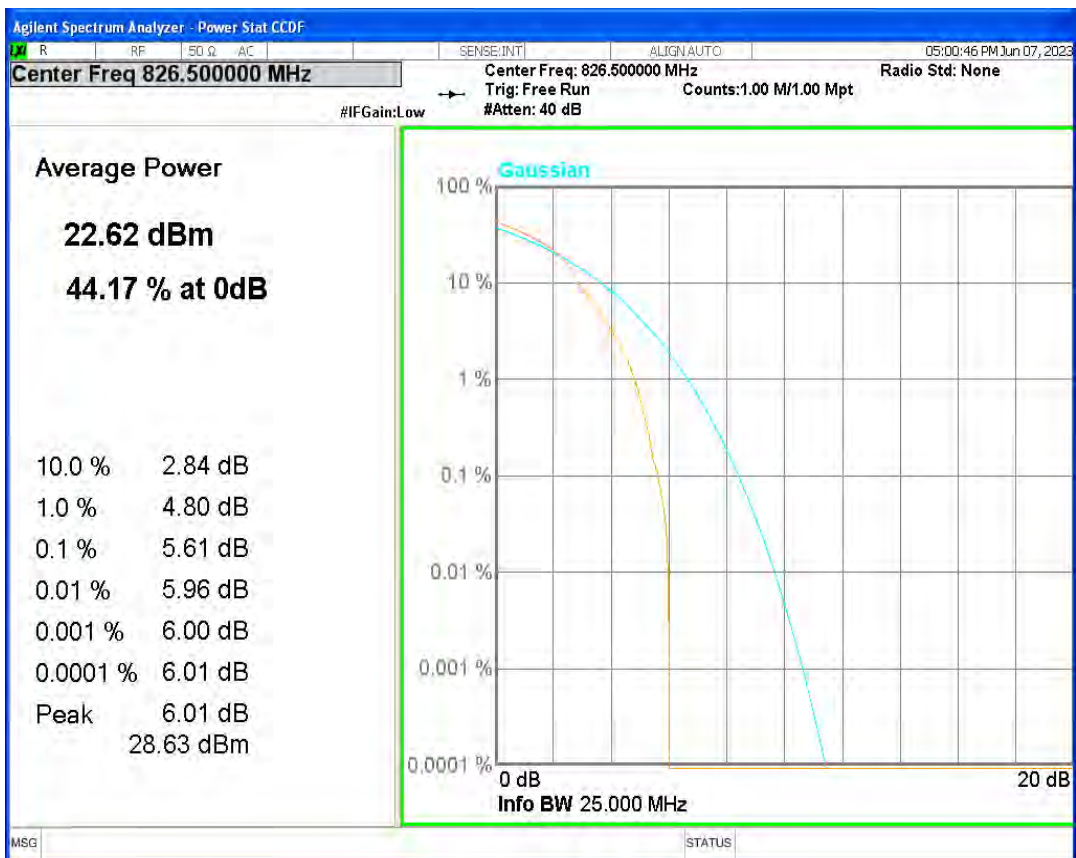

Band26(824-849) 16QAM BW=5MHz Channel=26815 RB Size=1 Position=#0