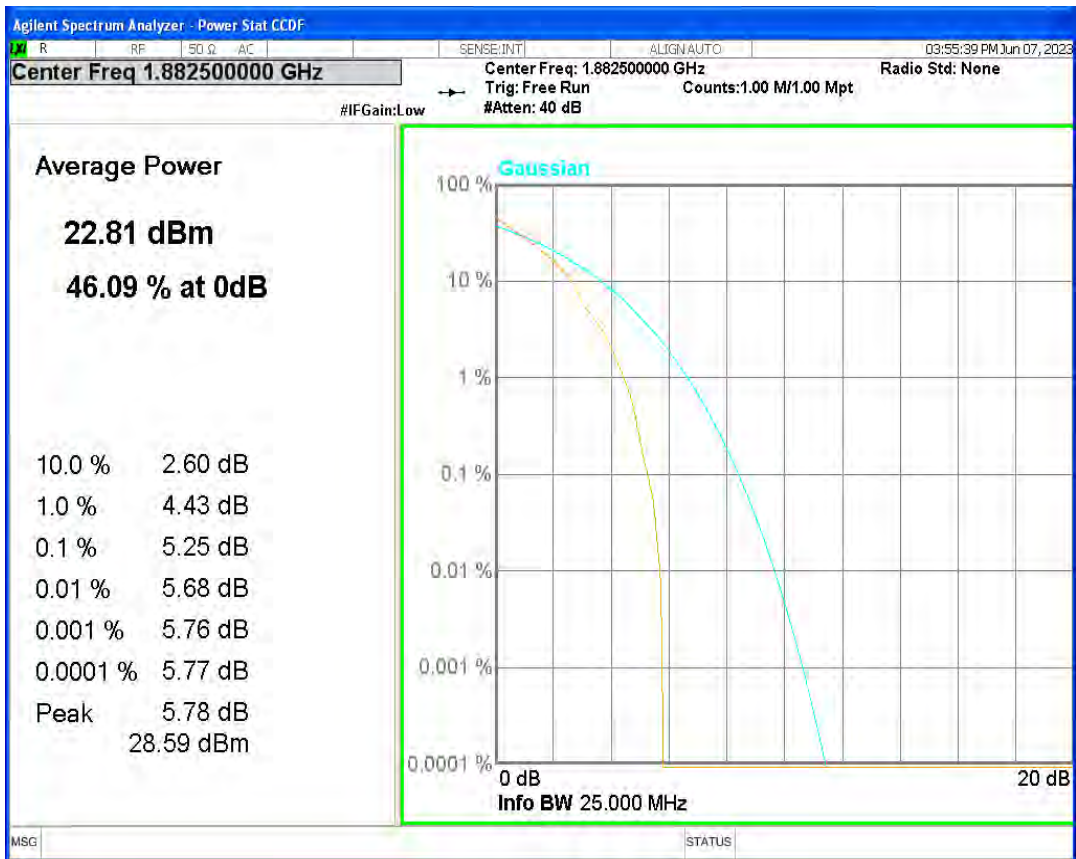

Band25 QPSK BW=15MHz Channel=26365 RB Size=1 Position=#0