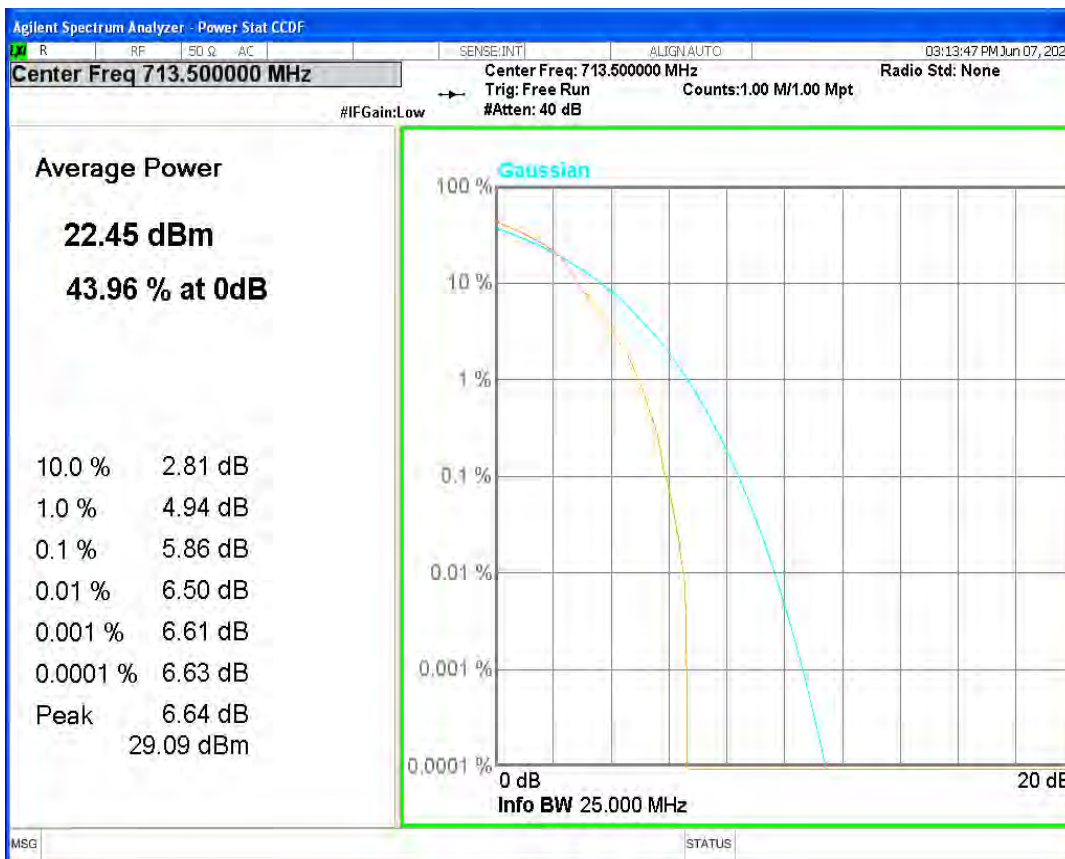

Band12 16QAM BW=3MHz Channel=23165 RB Size=1 Position=#0

Band12 16QAM BW=5MHz Channel=23035 RB Size=1 Position=#0

Band12 16QAM BW=5MHz Channel=23095 RB Size=1 Position=#0

Band12 16QAM BW=5MHz Channel=23155 RB Size=1 Position=#0