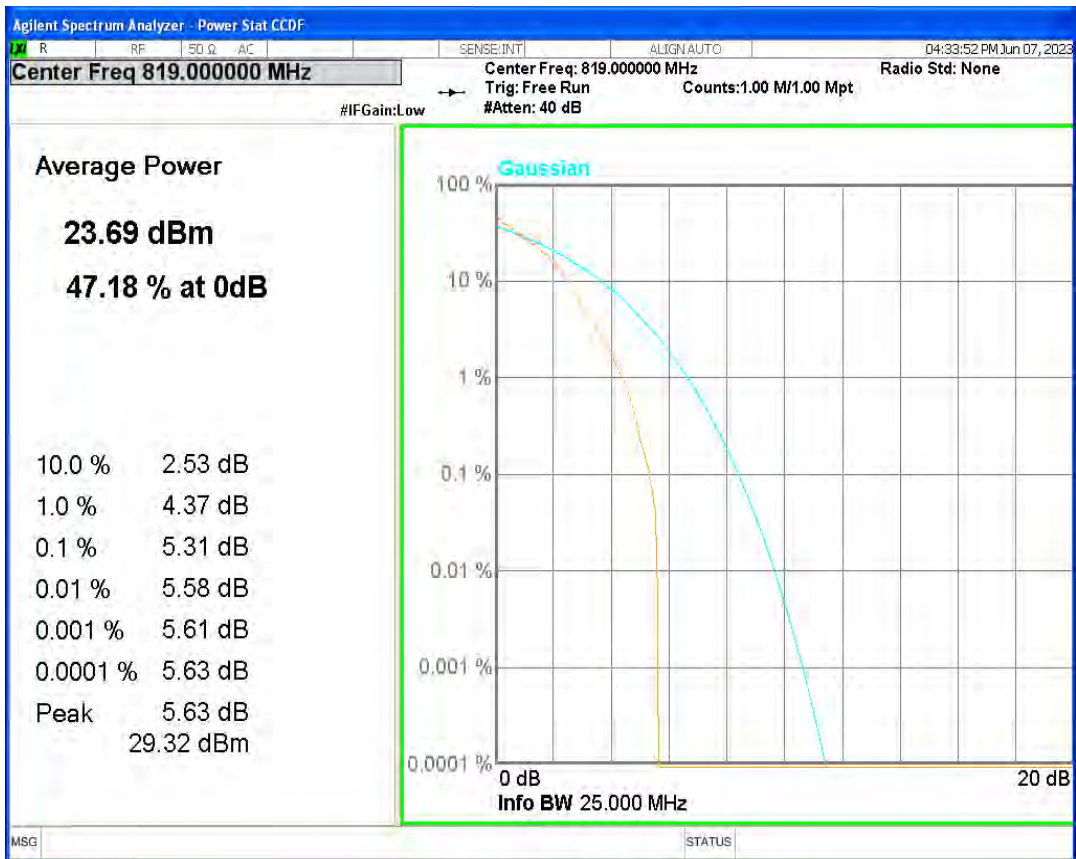

Band26(814-824) QPSK BW=1.4MHz Channel=26740 RB Size=1 Position=#0