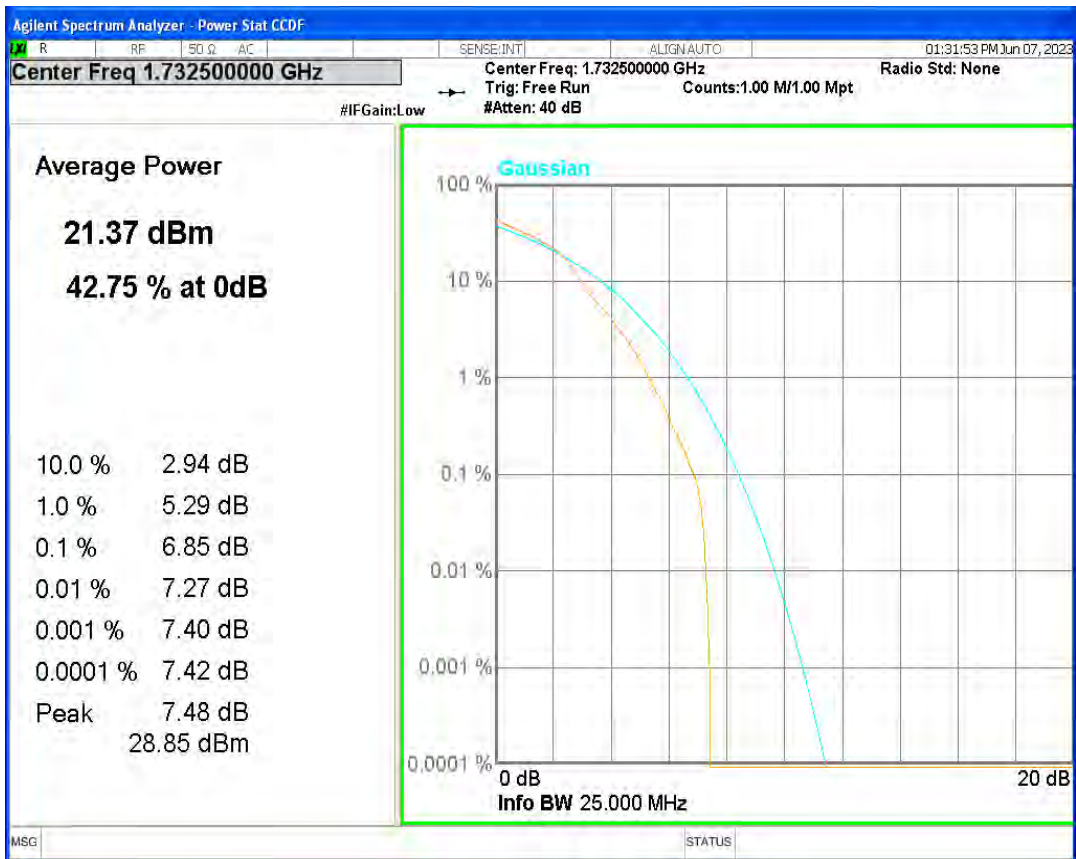

Band4 16QAM BW=1.4MHz Channel=20175 RB Size=1 Position=#0