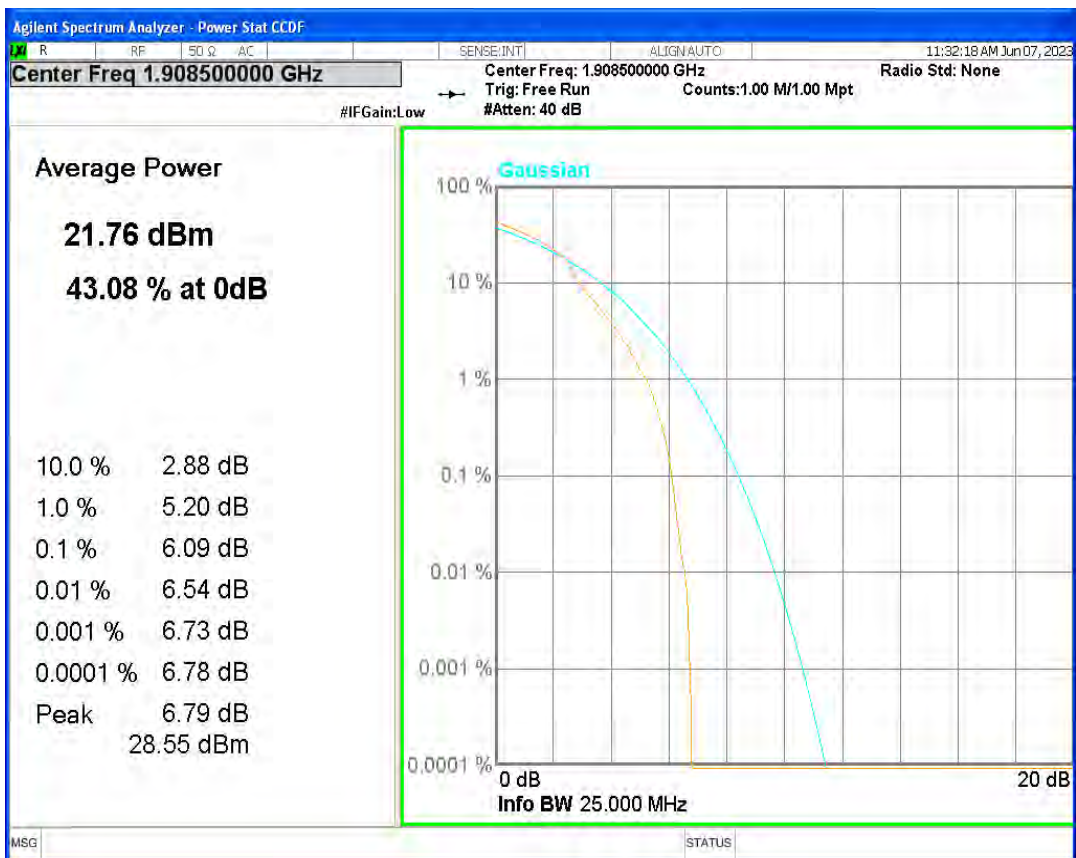

Band2 16QAM BW=3MHz Channel=19185 RB Size=1 Position=#0