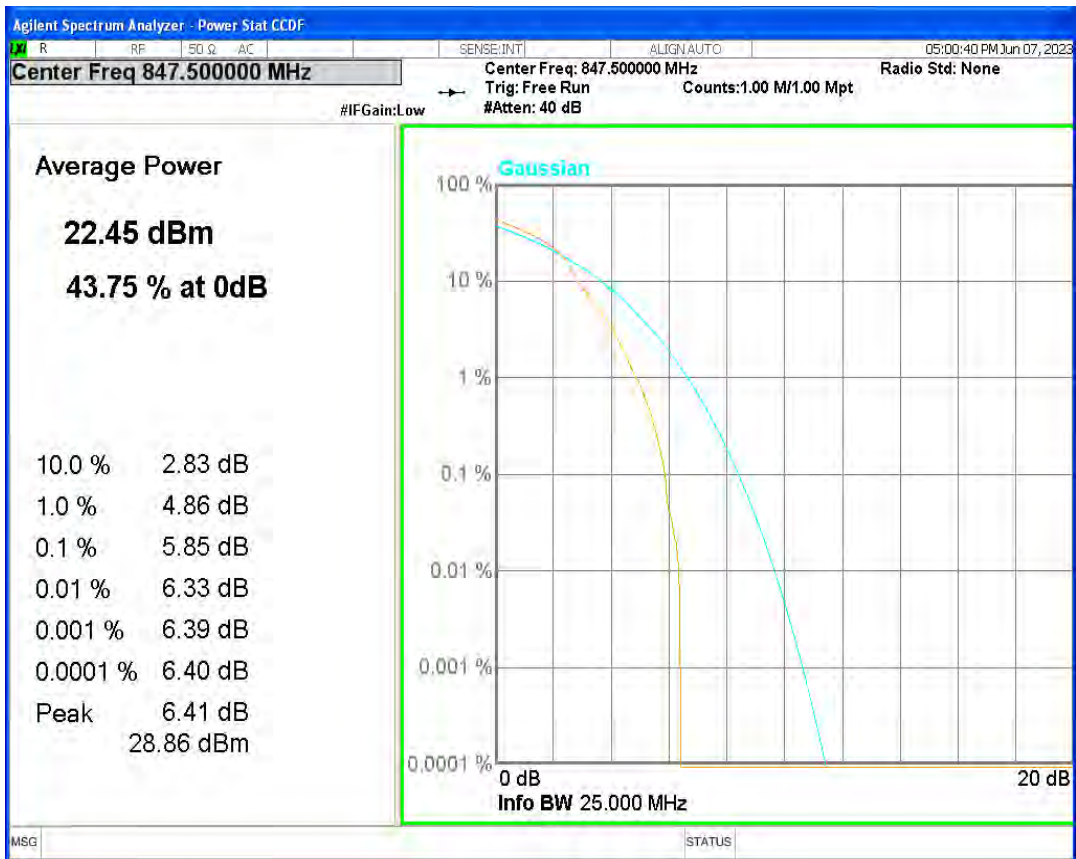

Band26(824-849) 16QAM BW=3MHz Channel=27025 RB Size=1 Position=#0