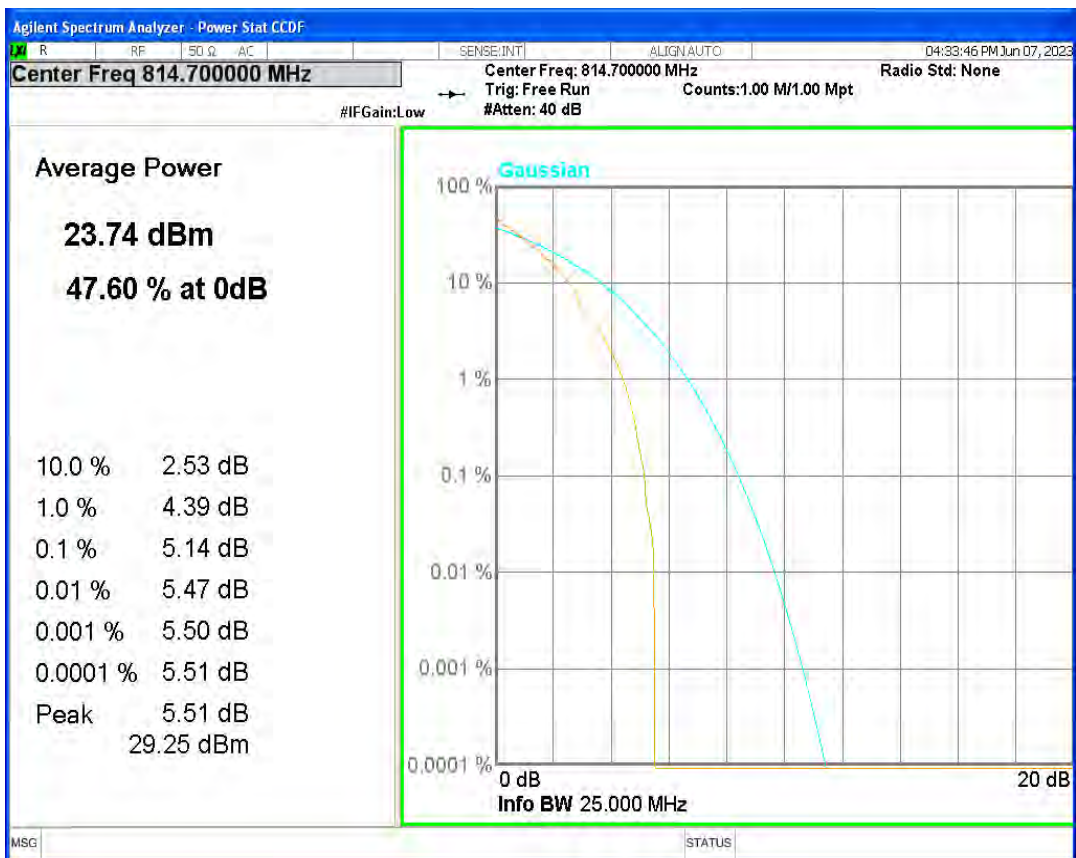

Band26(814-824) 16QAM BW=5MHz Channel=26715 RB Size=1 Position=#0

Band26(814-824) 16QAM BW=5MHz Channel=26740 RB Size=1 Position=#0

Band26(814-824) 16QAM BW=5MHz Channel=26765 RB Size=1 Position=#0

Band26(814-824) QPSK BW=1.4MHz Channel=26697 RB Size=1 Position=#0