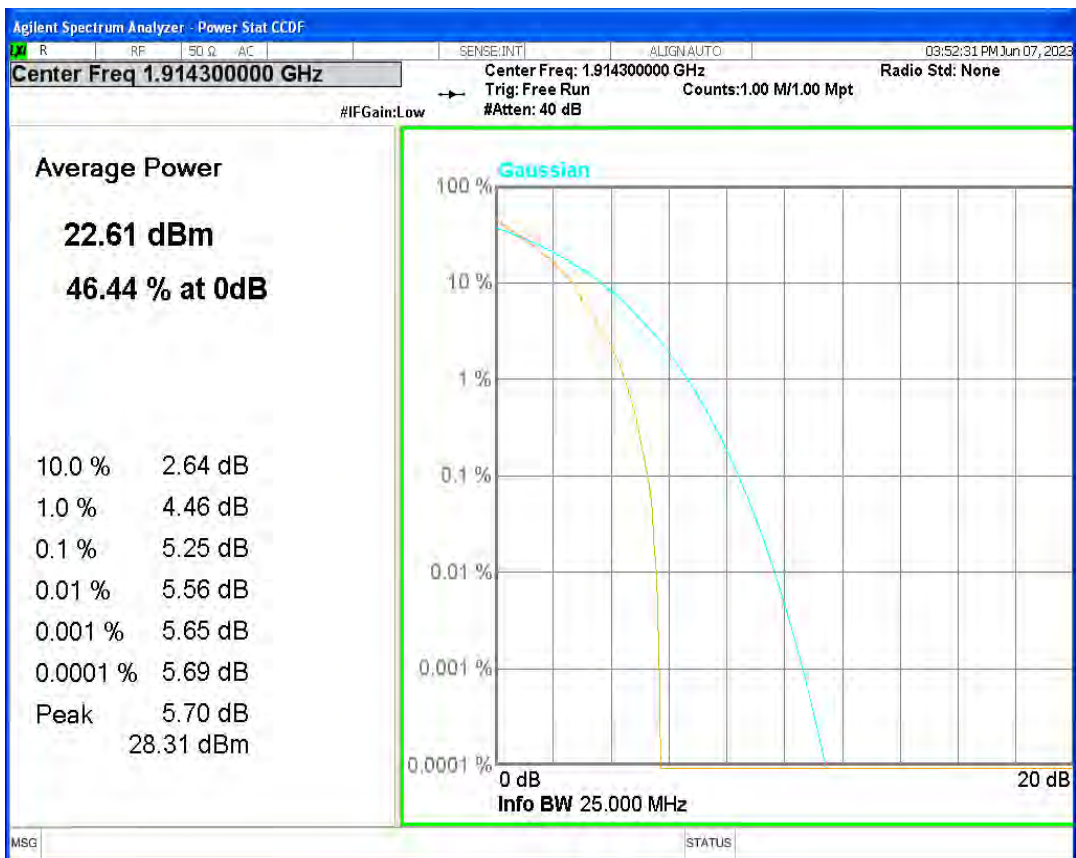

Band25 QPSK BW=1.4MHz Channel=26683 RB Size=1 Position=#0