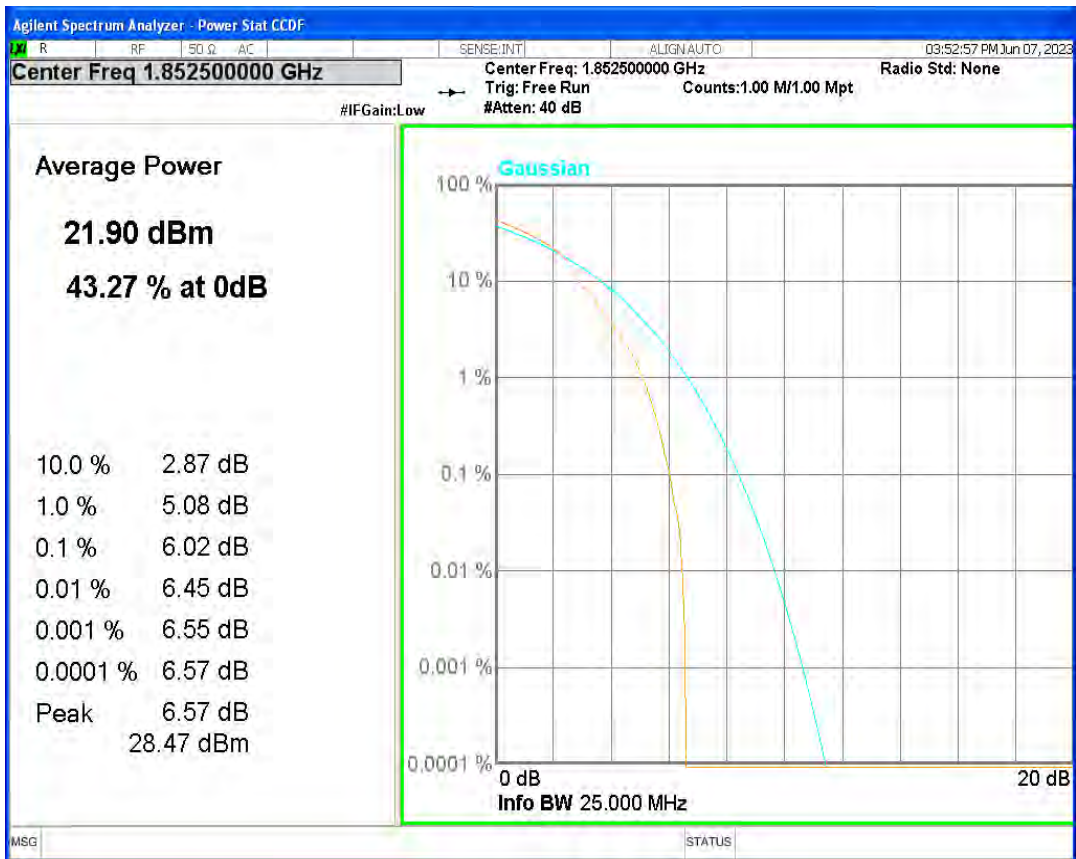

Band25 16QAM BW=3MHz Channel=26055 RB Size=1 Position=#0

Band25 16QAM BW=3MHz Channel=26365 RB Size=1 Position=#0

Band25 16QAM BW=3MHz Channel=26675 RB Size=1 Position=#0

Band25 16QAM BW=5MHz Channel=26065 RB Size=1 Position=#0