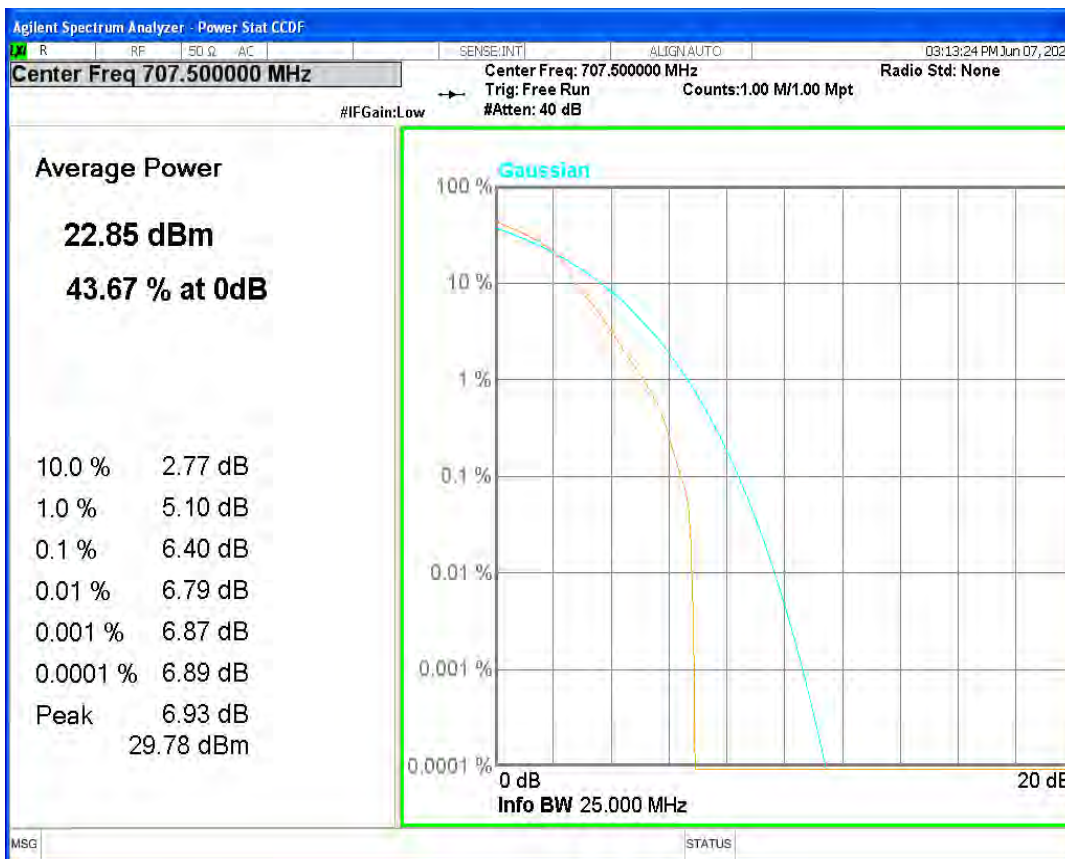

Band12 16QAM BW=10MHz Channel=23095 RB Size=1 Position=#0

Band12 16QAM BW=10MHz Channel=23130 RB Size=1 Position=#0

Band12 16QAM BW=3MHz Channel=23025 RB Size=1 Position=#0

Band12 16QAM BW=3MHz Channel=23095 RB Size=1 Position=#0