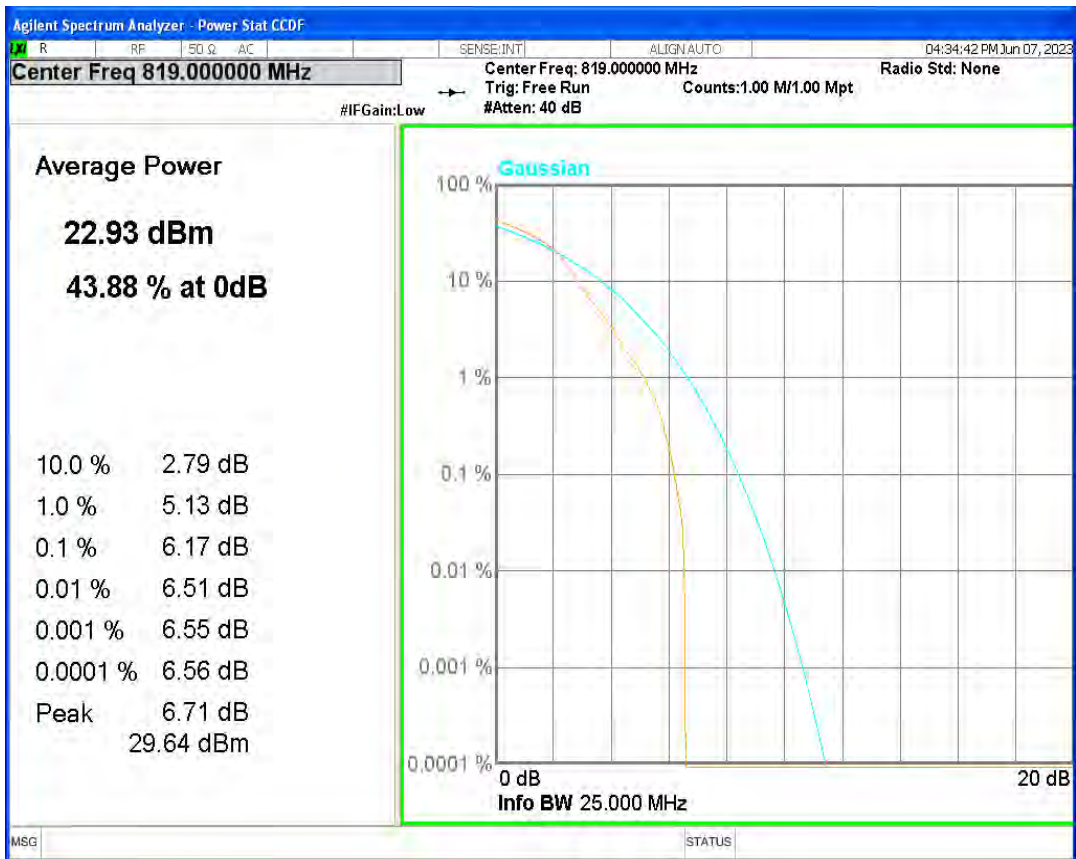

Band26(814-824) 16QAM BW=10MHz Channel=26740 RB Size=1 Position=#0