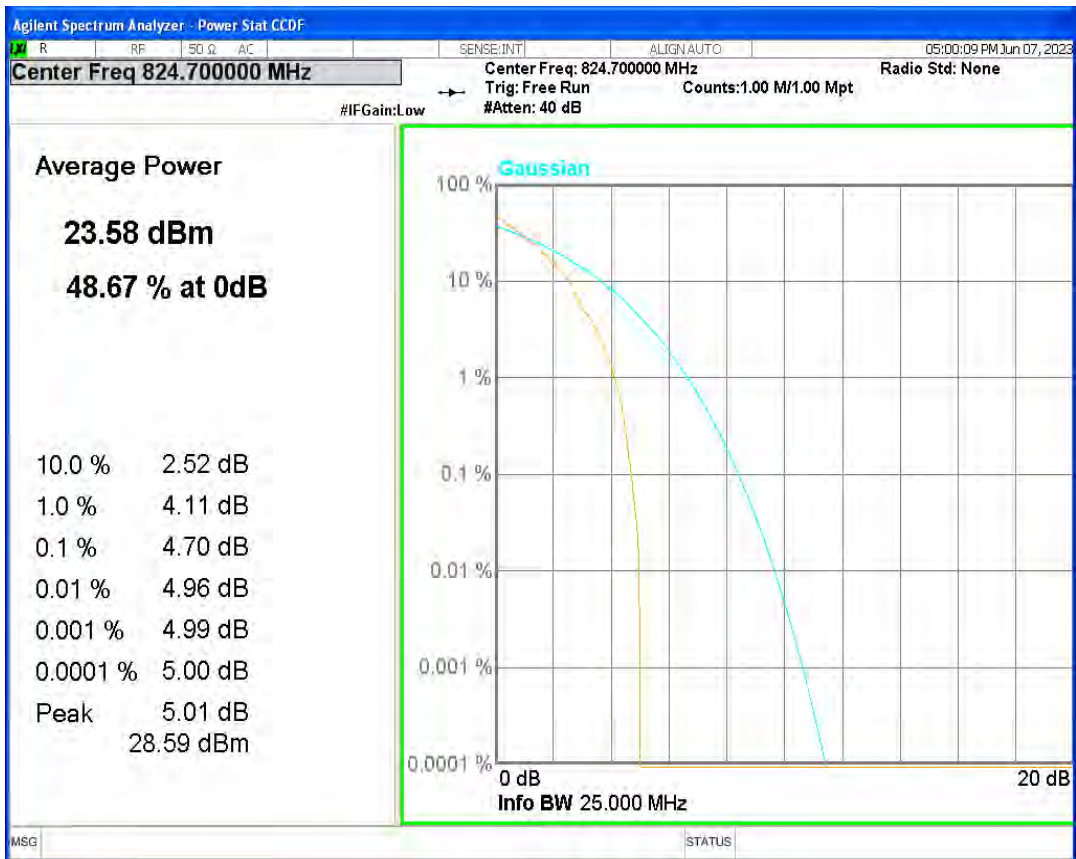

Band26(824-849) QPSK BW=1.4MHz Channel=26797 RB Size=1 Position=#0