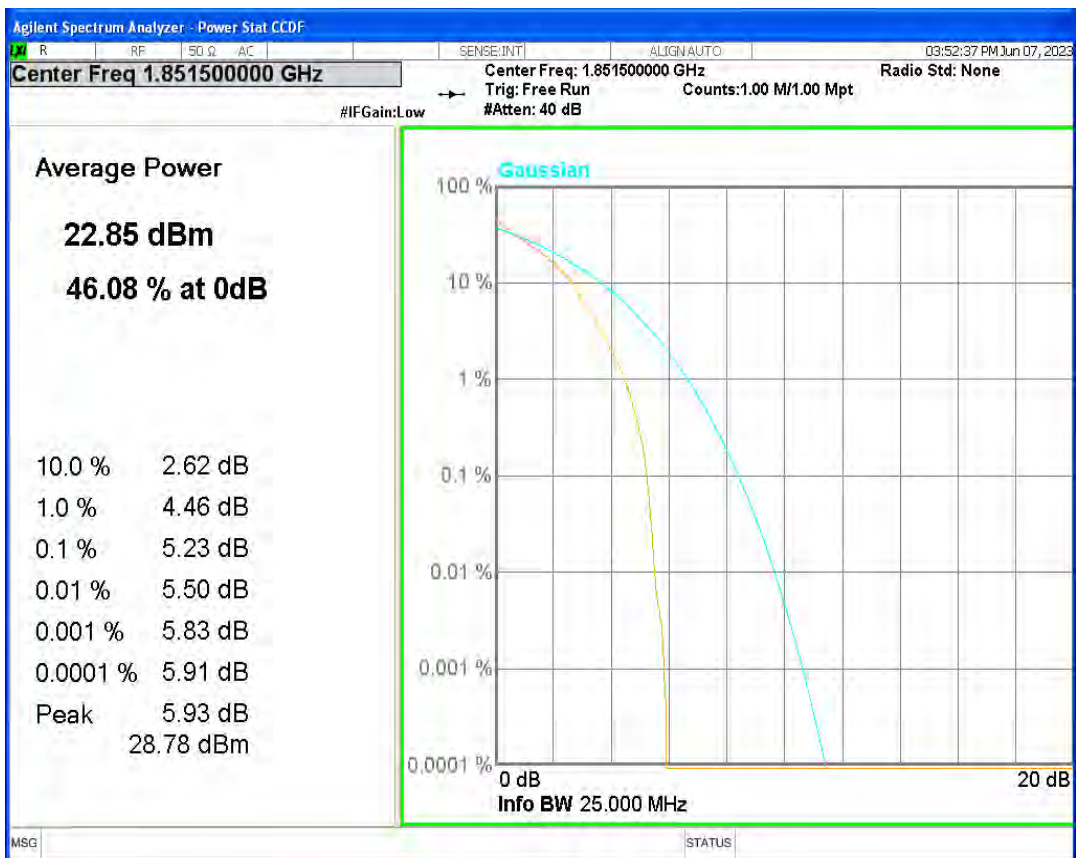

Band25 QPSK BW=3MHz Channel=26055 RB Size=1 Position=#0