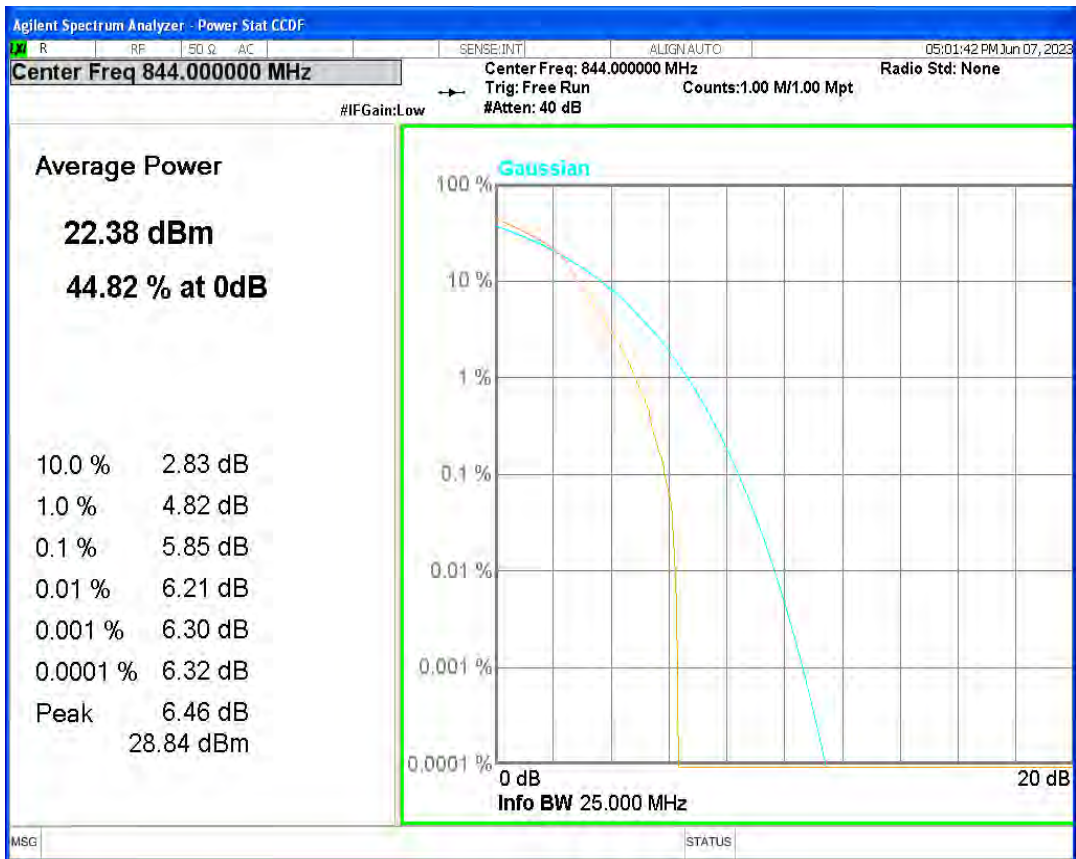

Band26(824-849) 16QAM BW=10MHz Channel=26990 RB Size=1 Position=#0