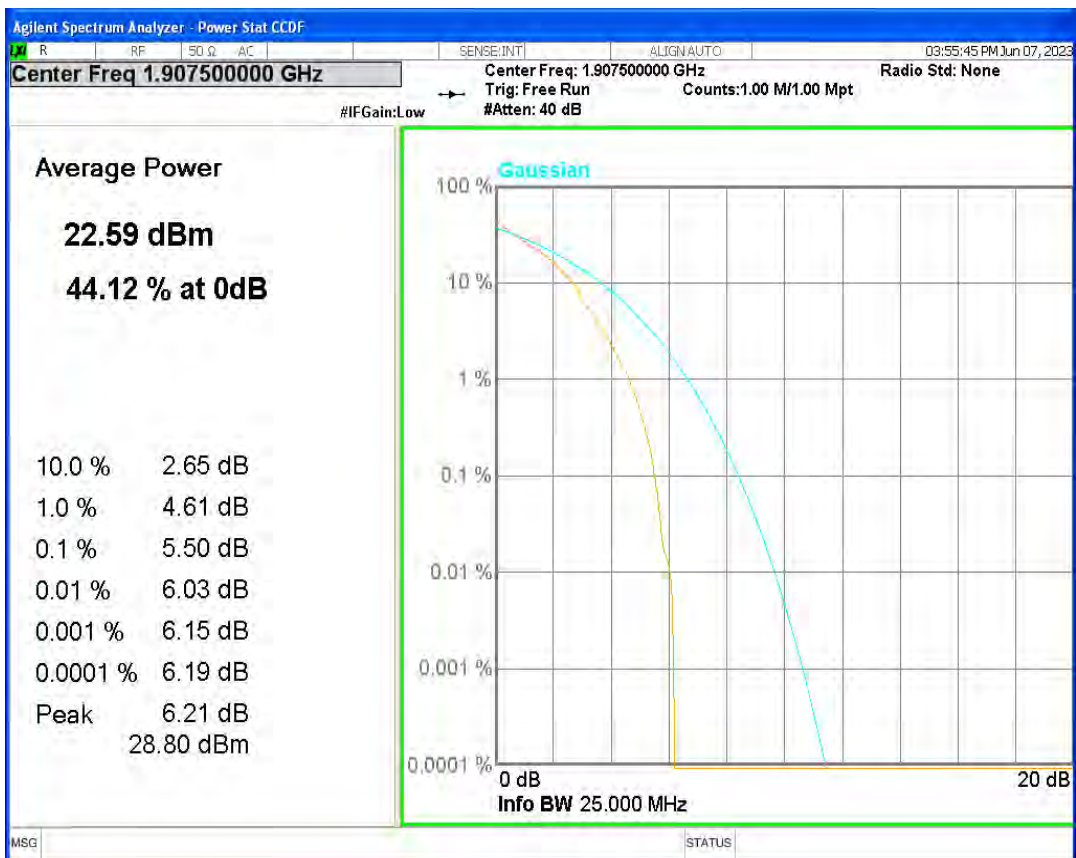

Band25 QPSK BW=15MHz Channel=26615 RB Size=1 Position=#0