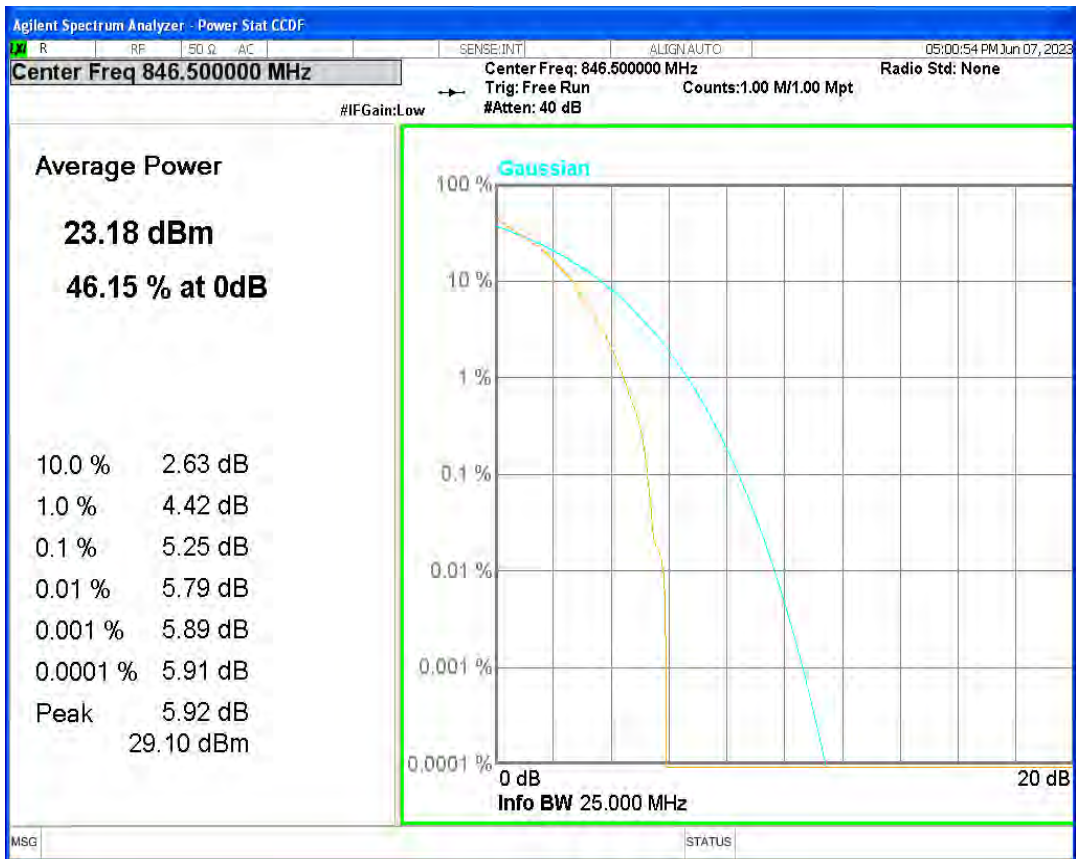

Band26(824-849) QPSK BW=5MHz Channel=27015 RB Size=1 Position=#0