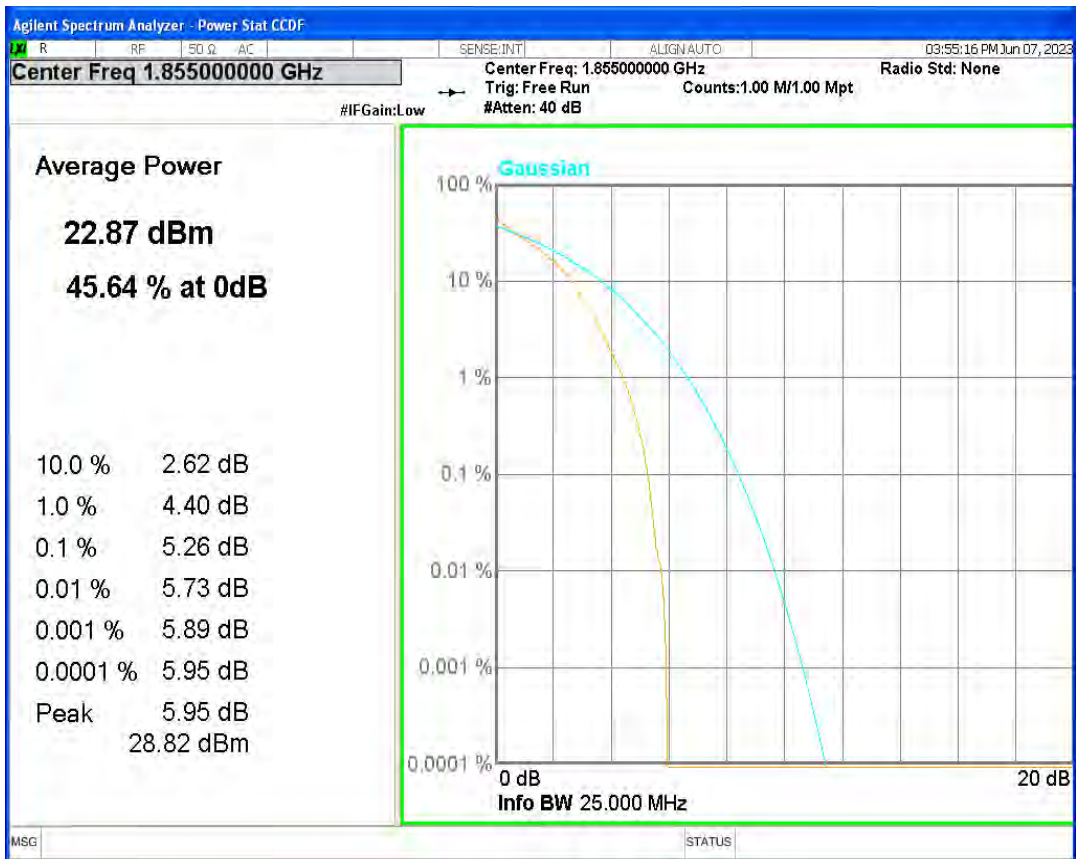

Band25 QPSK BW=10MHz Channel=26090 RB Size=1 Position=#0