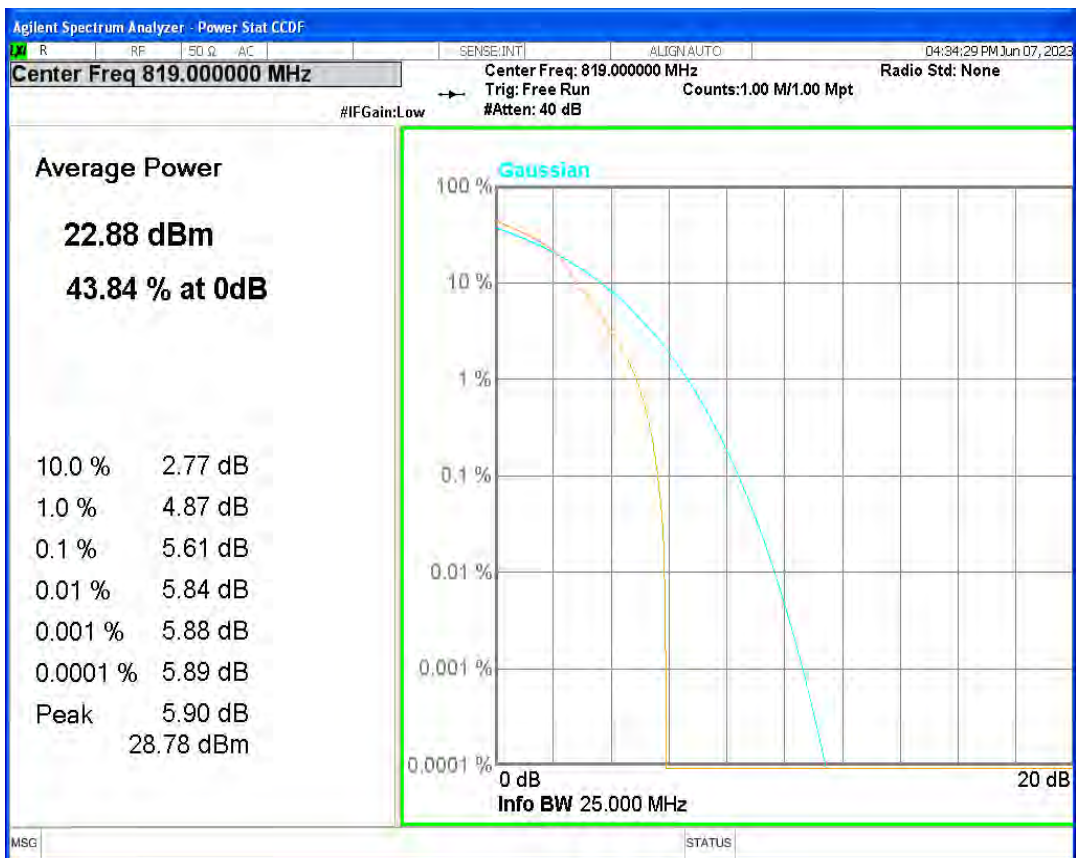

Band26(814-824) 16QAM BW=5MHz Channel=26740 RB Size=1 Position=#0