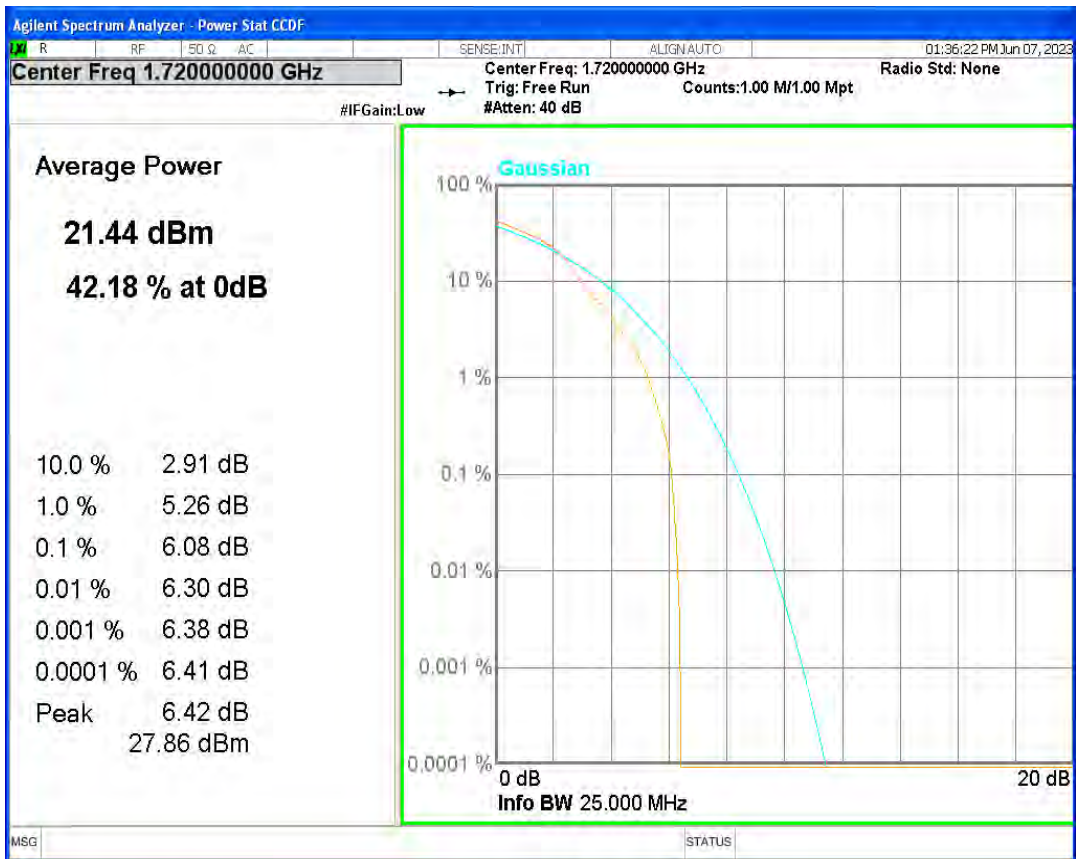

Band4 16QAM BW=20MHz Channel=20050 RB Size=1 Position=#0