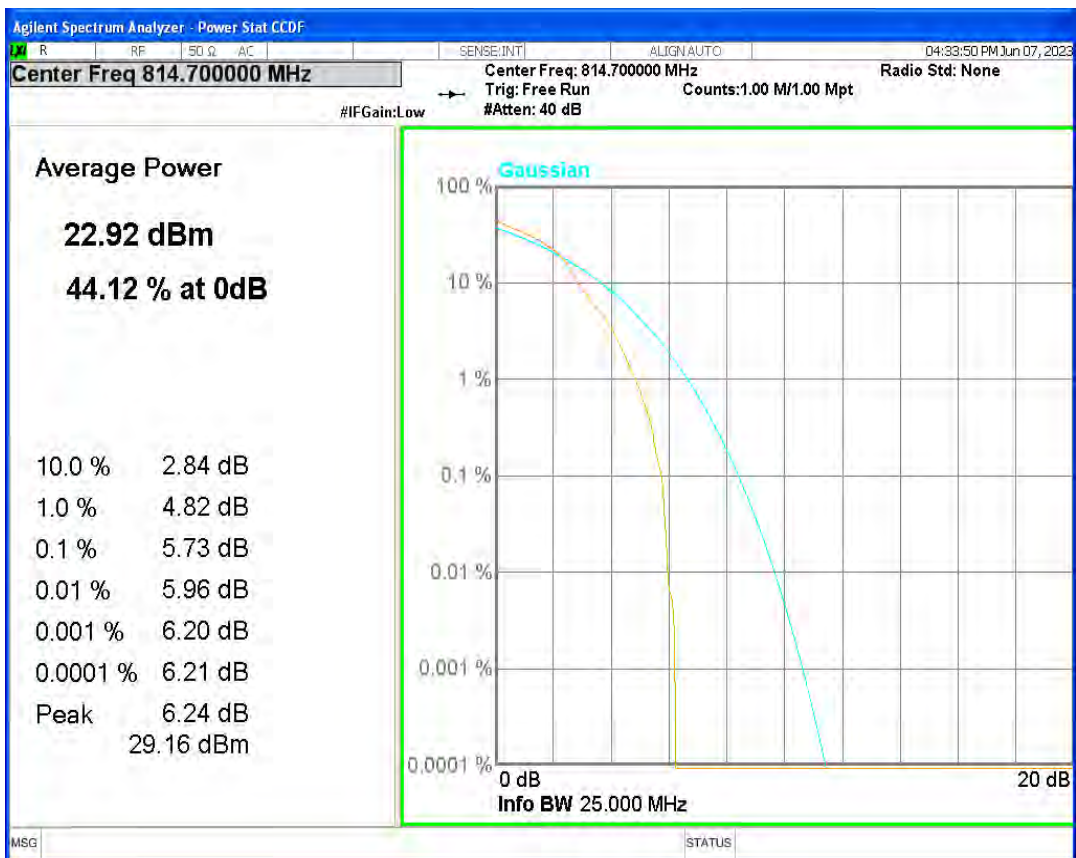

Band26(814-824) 16QAM BW=1.4MHz Channel=26697 RB Size=1 Position=#0