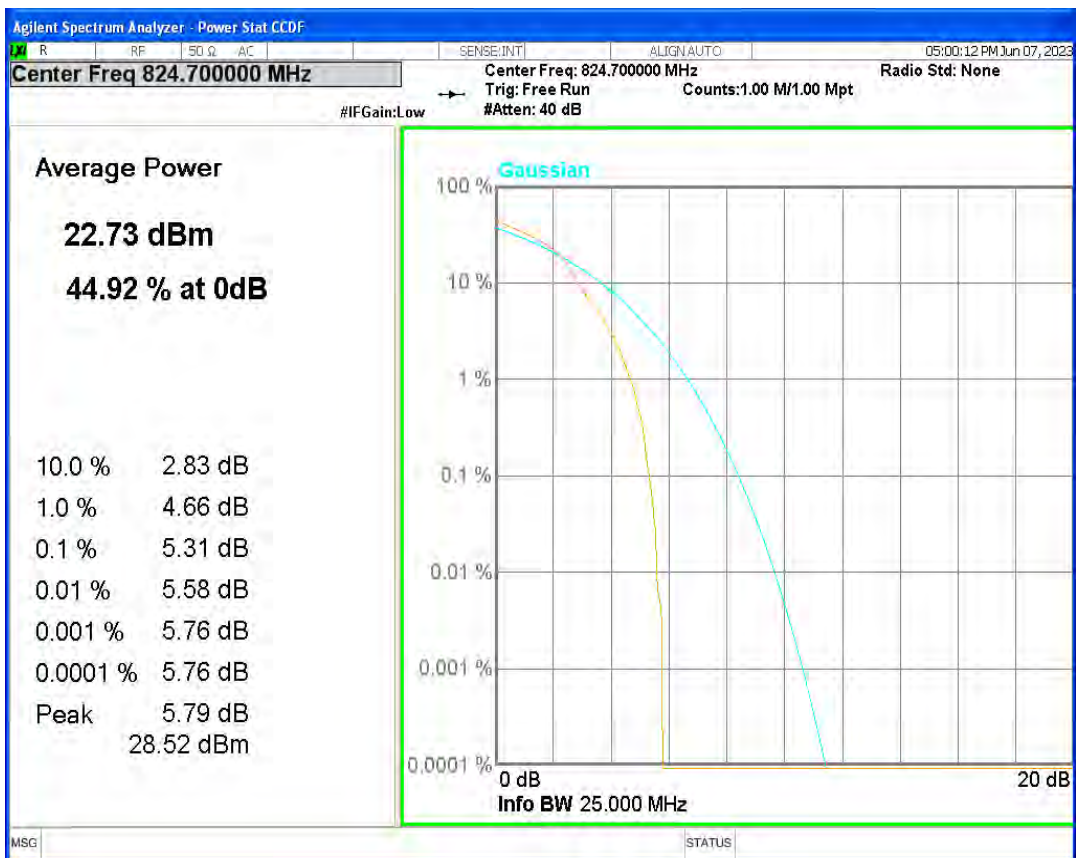

Band26(824-849) 16QAM BW=1.4MHz Channel=26797 RB Size=1 Position=#0