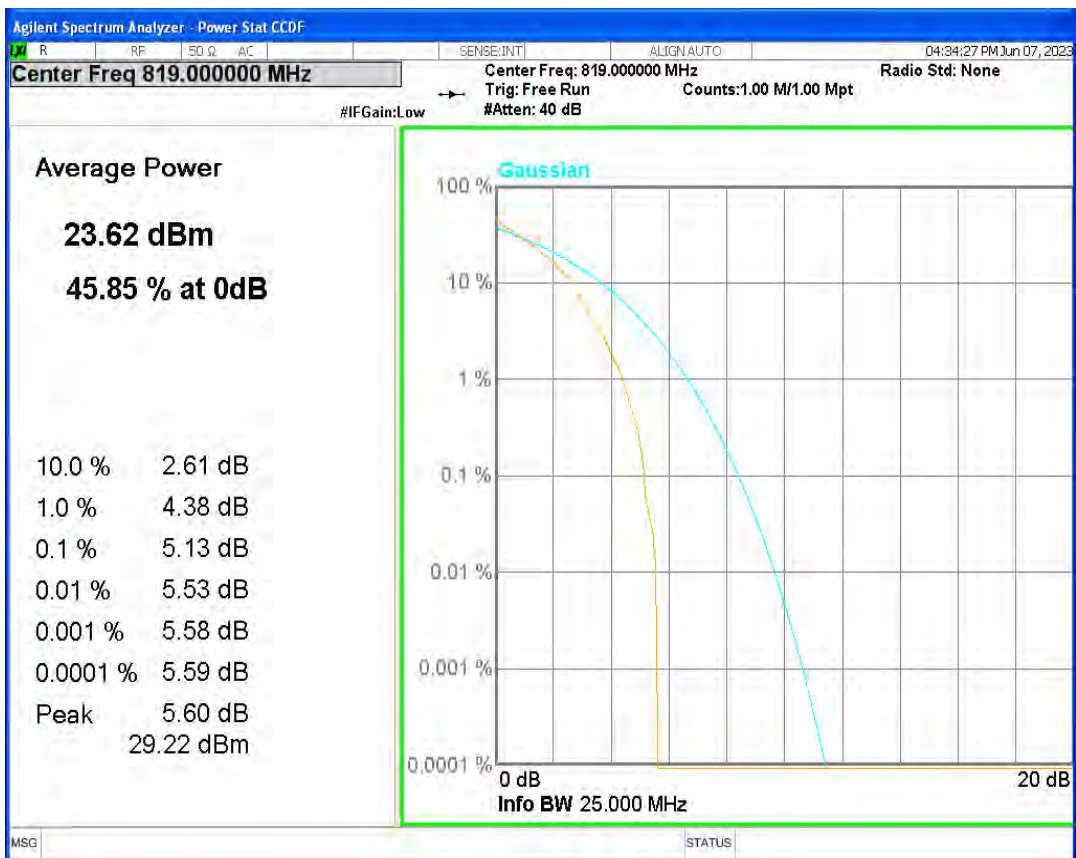

Band26(814-824) QPSK BW=3MHz Channel=26740 RB Size=1 Position=#0

Band26(814-824) QPSK BW=3MHz Channel=26775 RB Size=1 Position=#0

Band26(814-824) QPSK BW=5MHz Channel=26715 RB Size=1 Position=#0

Band26(814-824) QPSK BW=5MHz Channel=26740 RB Size=1 Position=#0