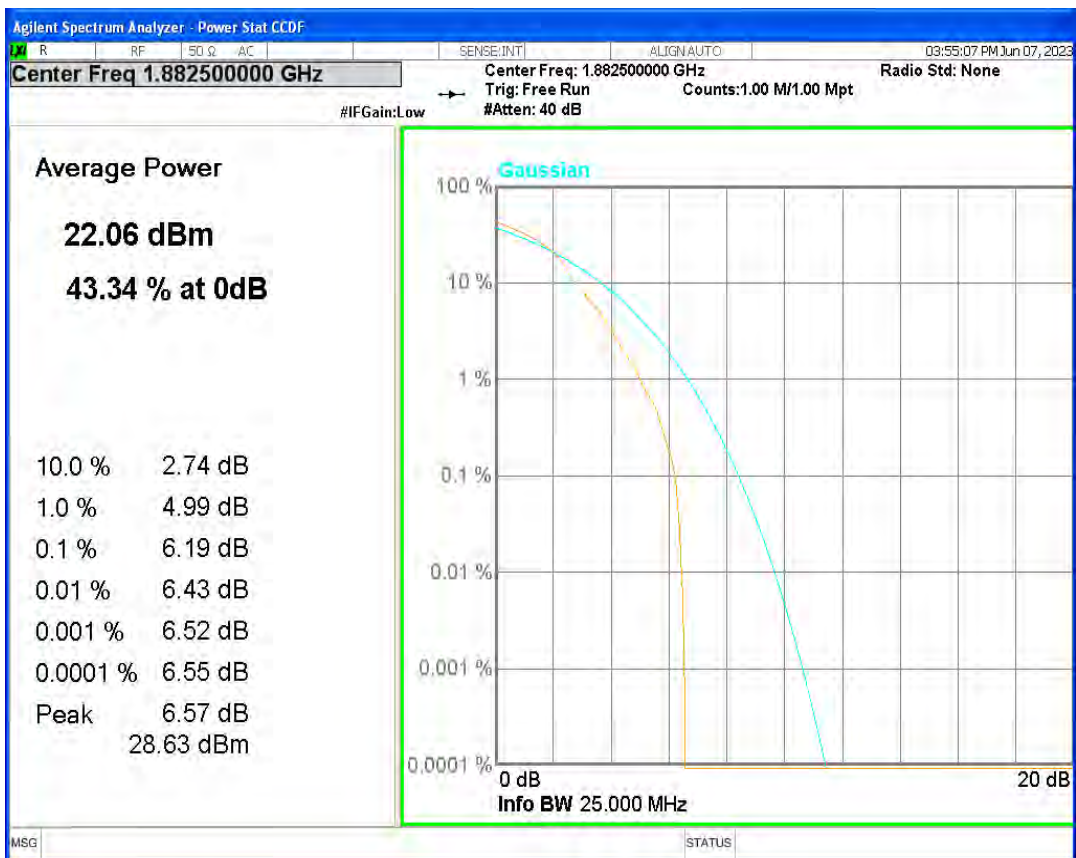

Band25 16QAM BW=5MHz Channel=26365 RB Size=1 Position=#0