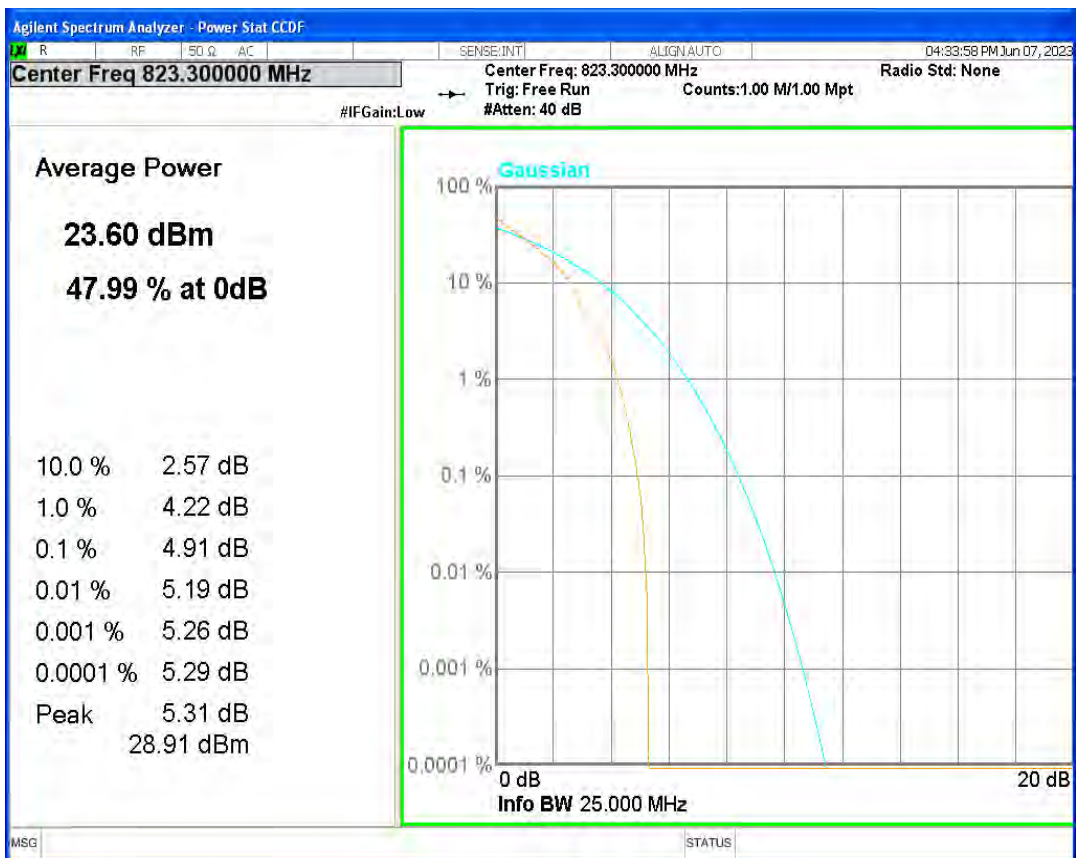

Band26(814-824) QPSK BW=1.4MHz Channel=26783 RB Size=1 Position=#0