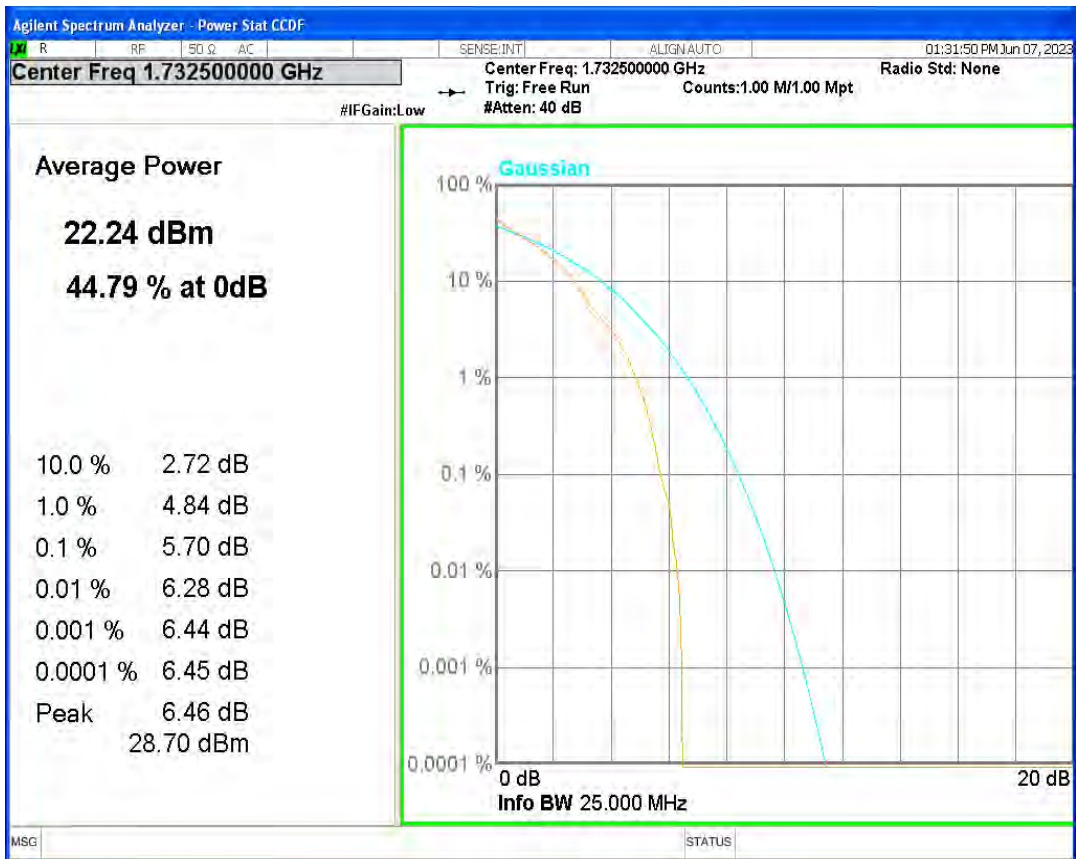

Band4 QPSK BW=1.4MHz Channel=20175 RB Size=1 Position=#0