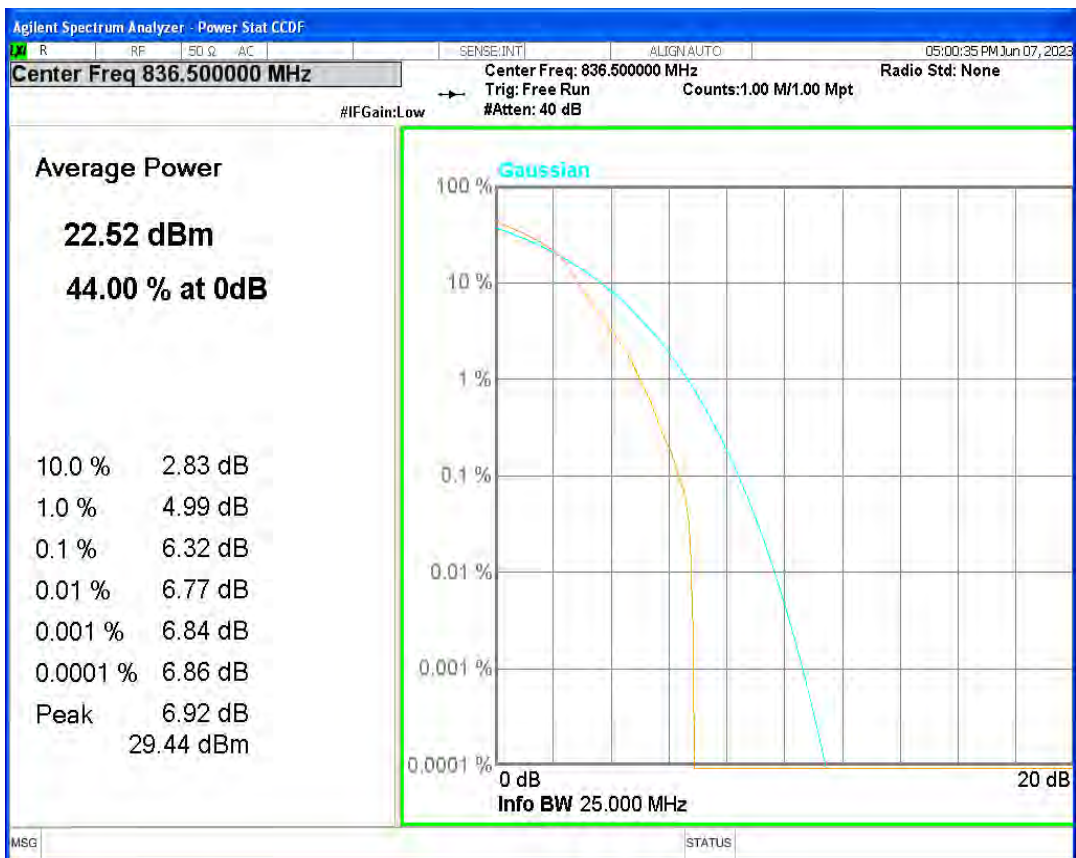

Band26(824-849) 16QAM BW=15MHz Channel=26915 RB Size=1 Position=#0

Band26(824-849) 16QAM BW=15MHz Channel=26965 RB Size=1 Position=#0

Band26(824-849) 16QAM BW=3MHz Channel=26805 RB Size=1 Position=#0

Band26(824-849) 16QAM BW=3MHz Channel=26915 RB Size=1 Position=#0