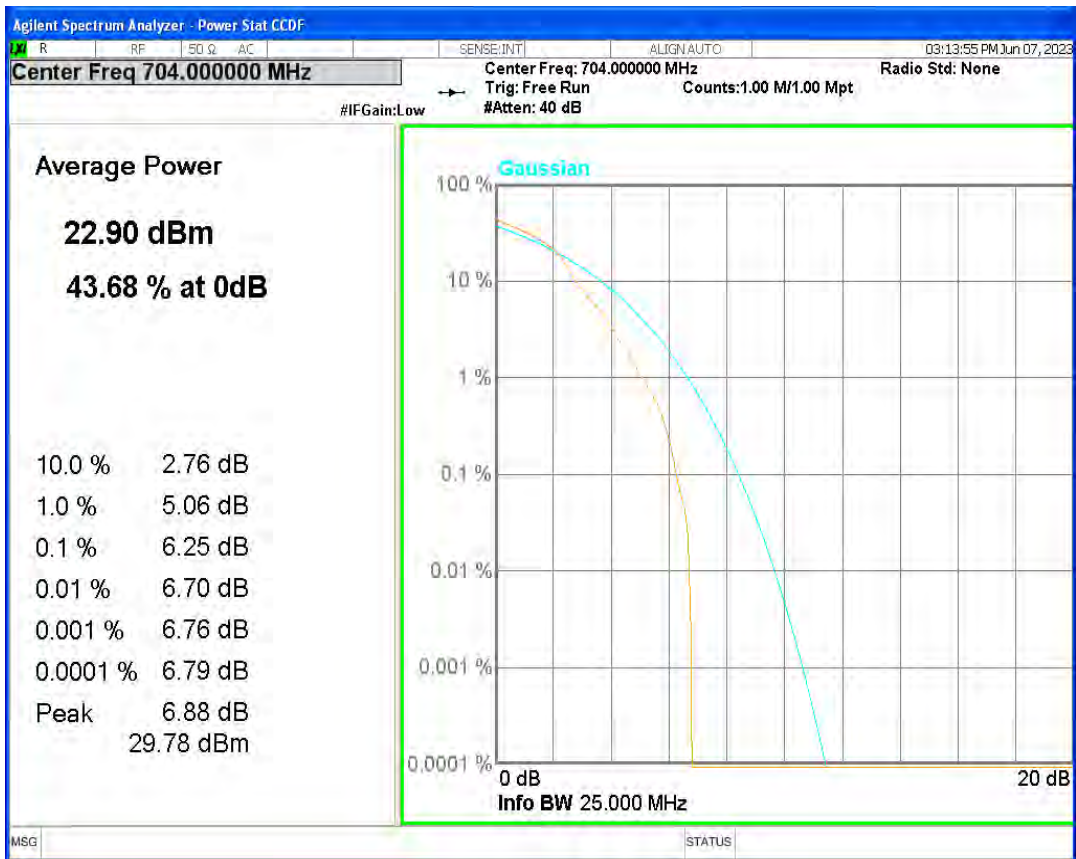

Band12 16QAM BW=1.4MHz Channel=23017 RB Size=1 Position=#0

Band12 16QAM BW=1.4MHz Channel=23095 RB Size=1 Position=#0

Band12 16QAM BW=1.4MHz Channel=23173 RB Size=1 Position=#0

Band12 16QAM BW=10MHz Channel=23060 RB Size=1 Position=#0