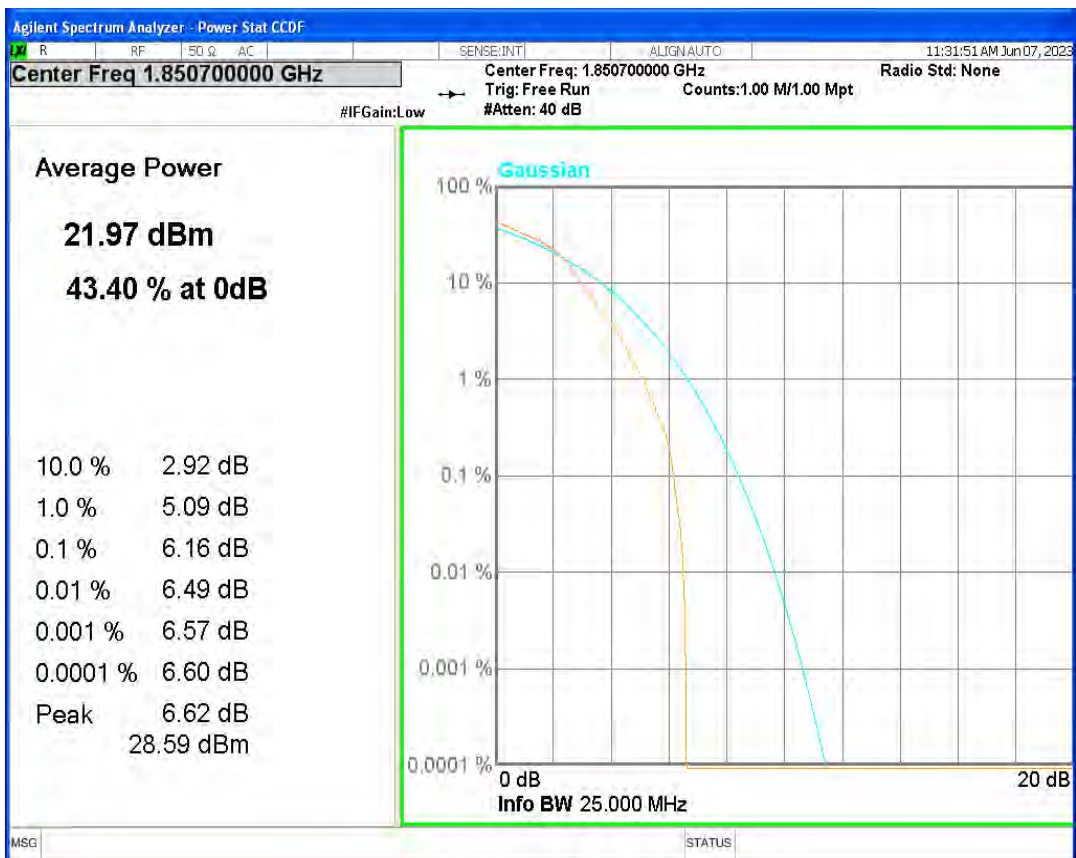

Band2 16QAM BW=1.4MHz Channel=18607 RB Size=1 Position=#0