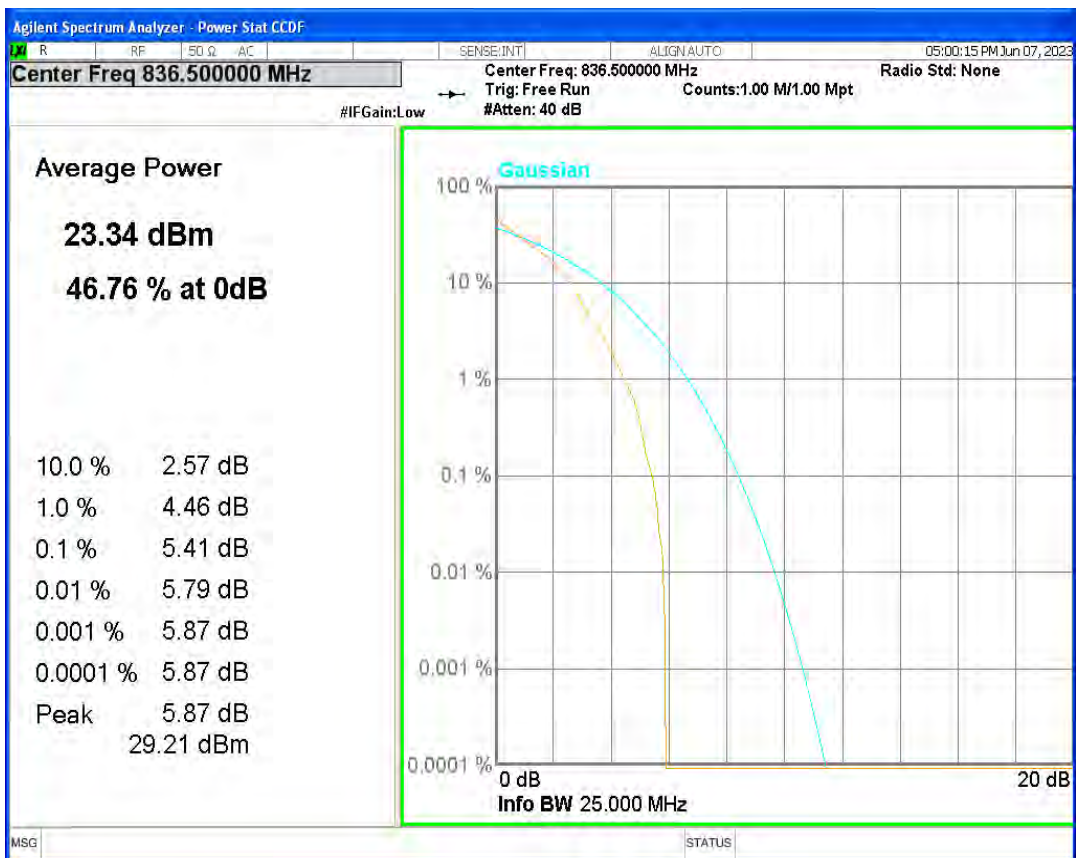

Band26(824-849) QPSK BW=1.4MHz Channel=26915 RB Size=1 Position=#0