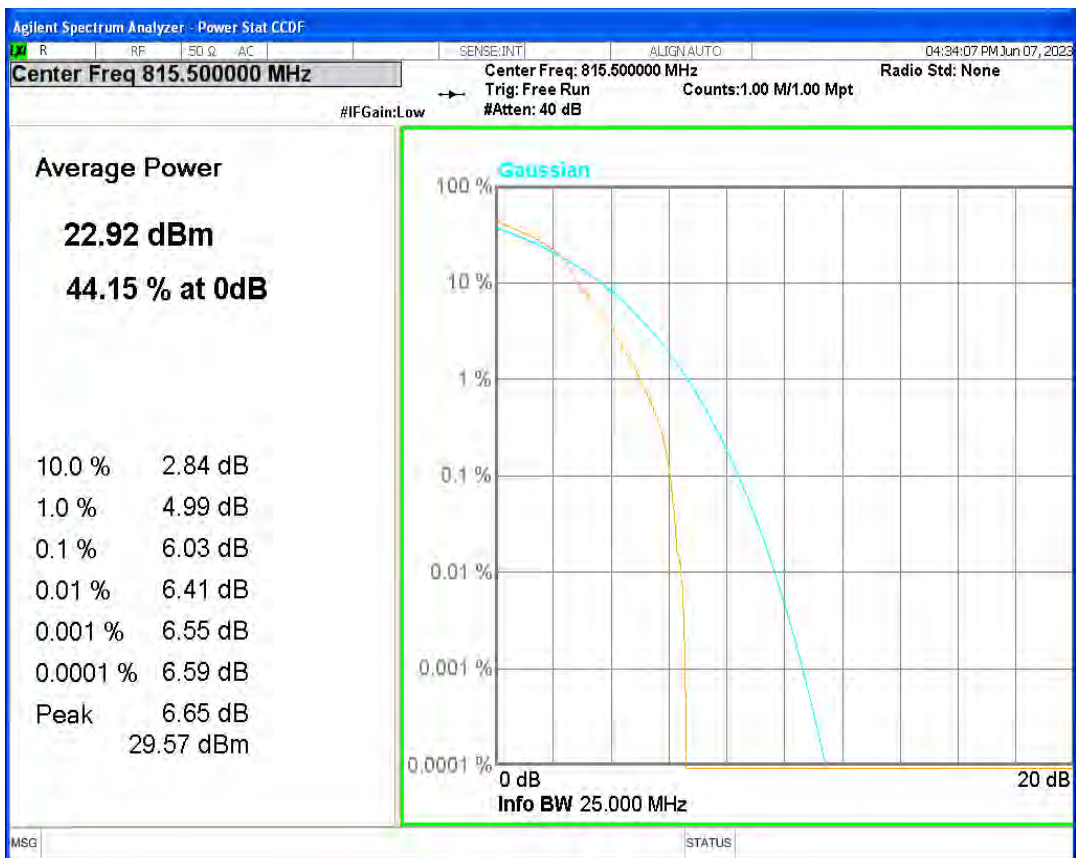

Band26(814-824) 16QAM BW=3MHz Channel=26705 RB Size=1 Position=#0