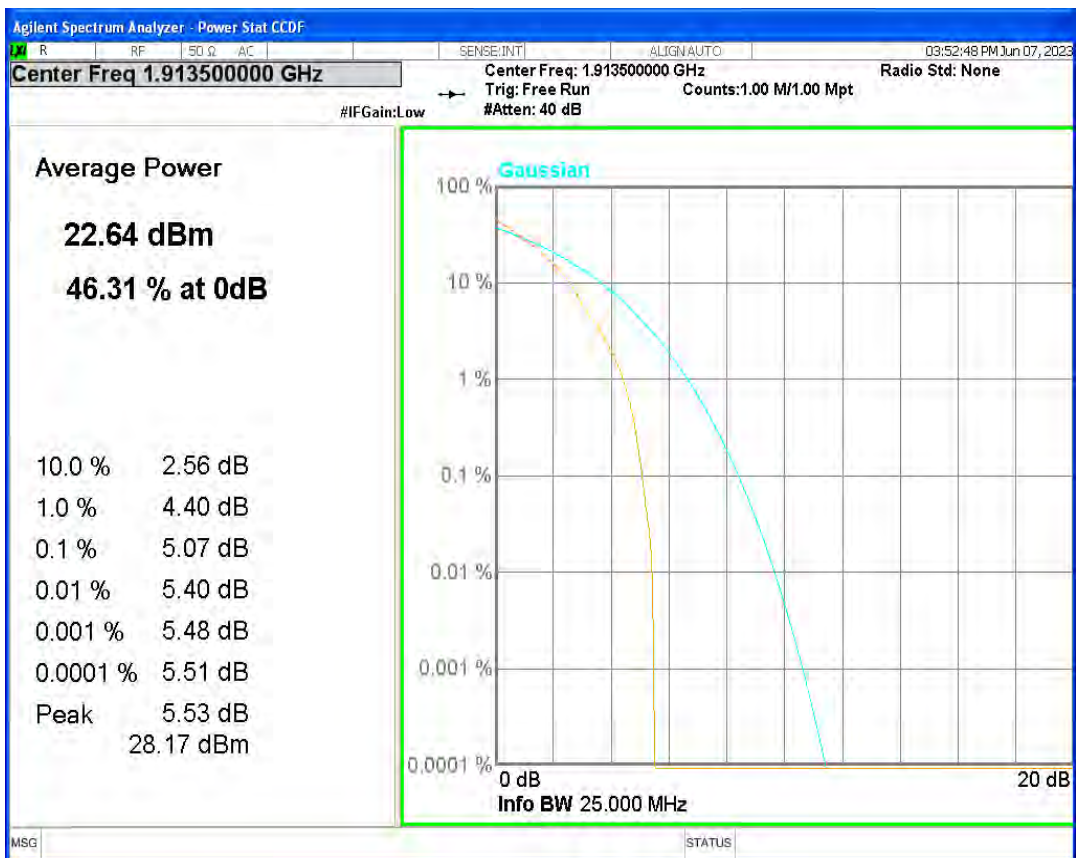

Band25 QPSK BW=3MHz Channel=26675 RB Size=1 Position=#0