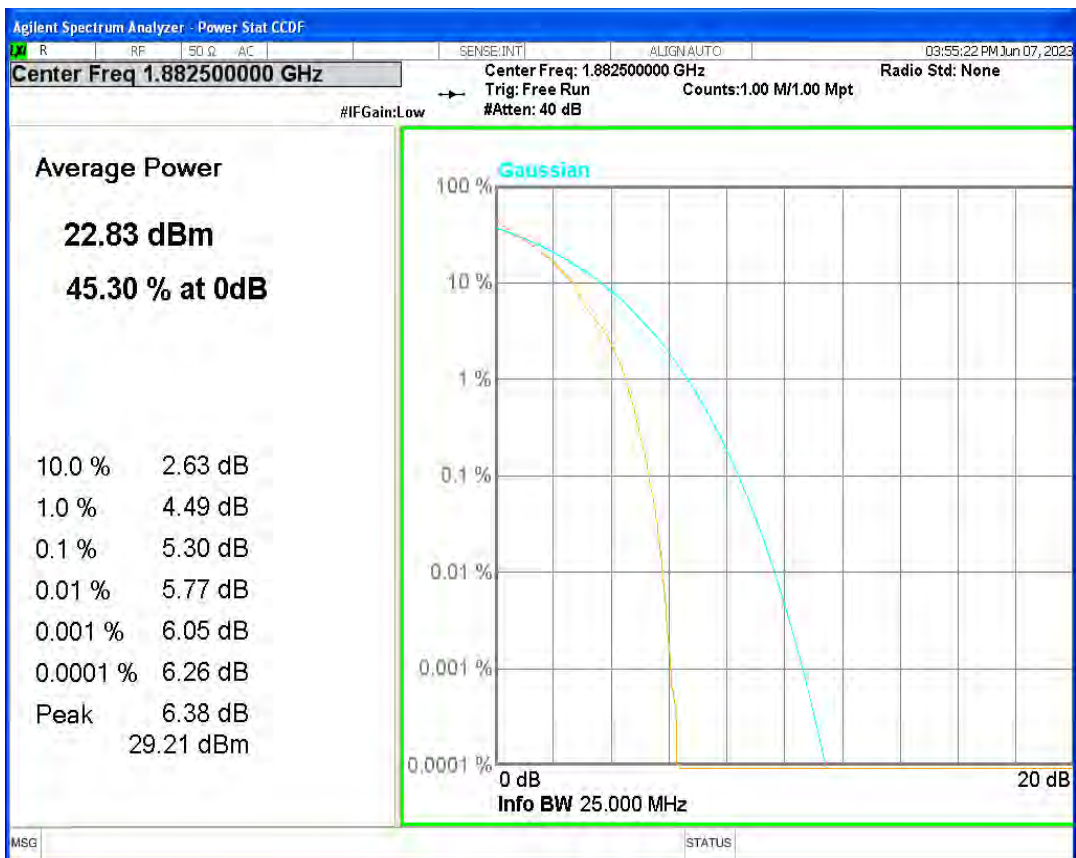

Band25 QPSK BW=10MHz Channel=26365 RB Size=1 Position=#0