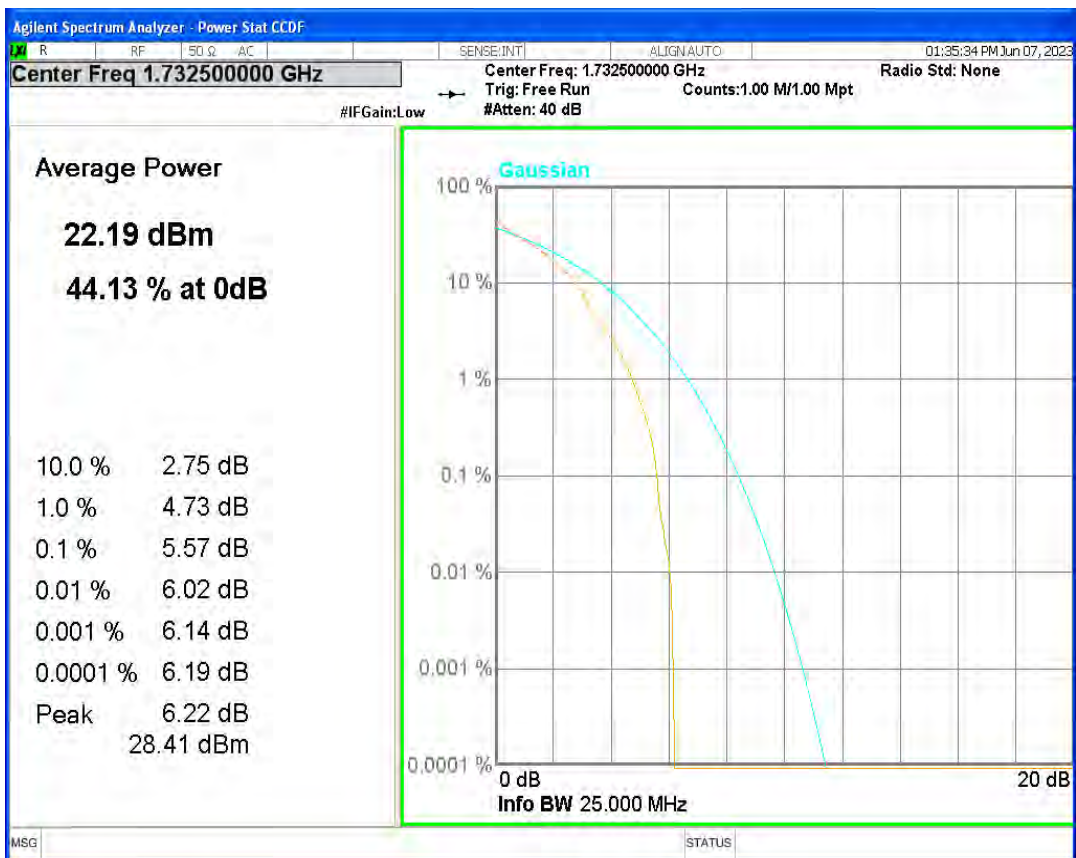

Band4 QPSK BW=3MHz Channel=20175 RB Size=1 Position=#0

Band4 QPSK BW=3MHz Channel=20385 RB Size=1 Position=#0

Band4 QPSK BW=5MHz Channel=19975 RB Size=1 Position=#0

Band4 QPSK BW=5MHz Channel=20175 RB Size=1 Position=#0

Band4 QPSK BW=5MHz Channel=20375 RB Size=1 Position=#0