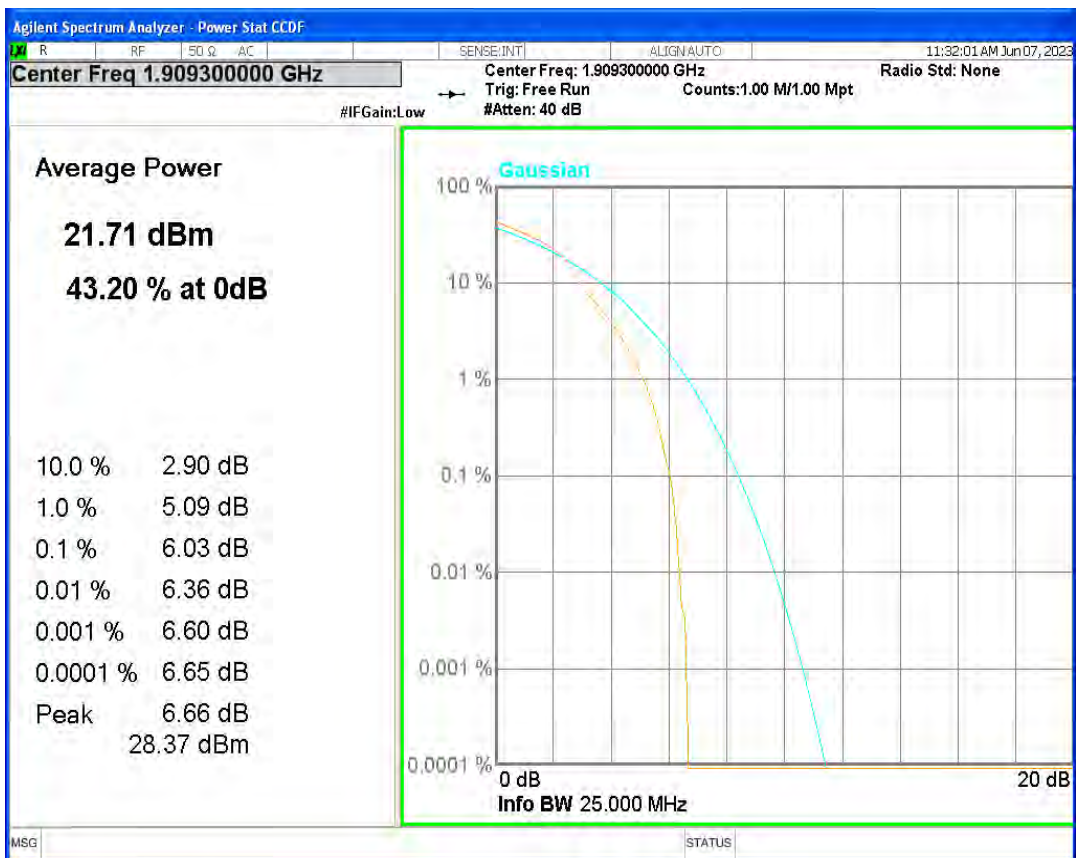

Band2 16QAM BW=1.4MHz Channel=19193 RB Size=1 Position=#0