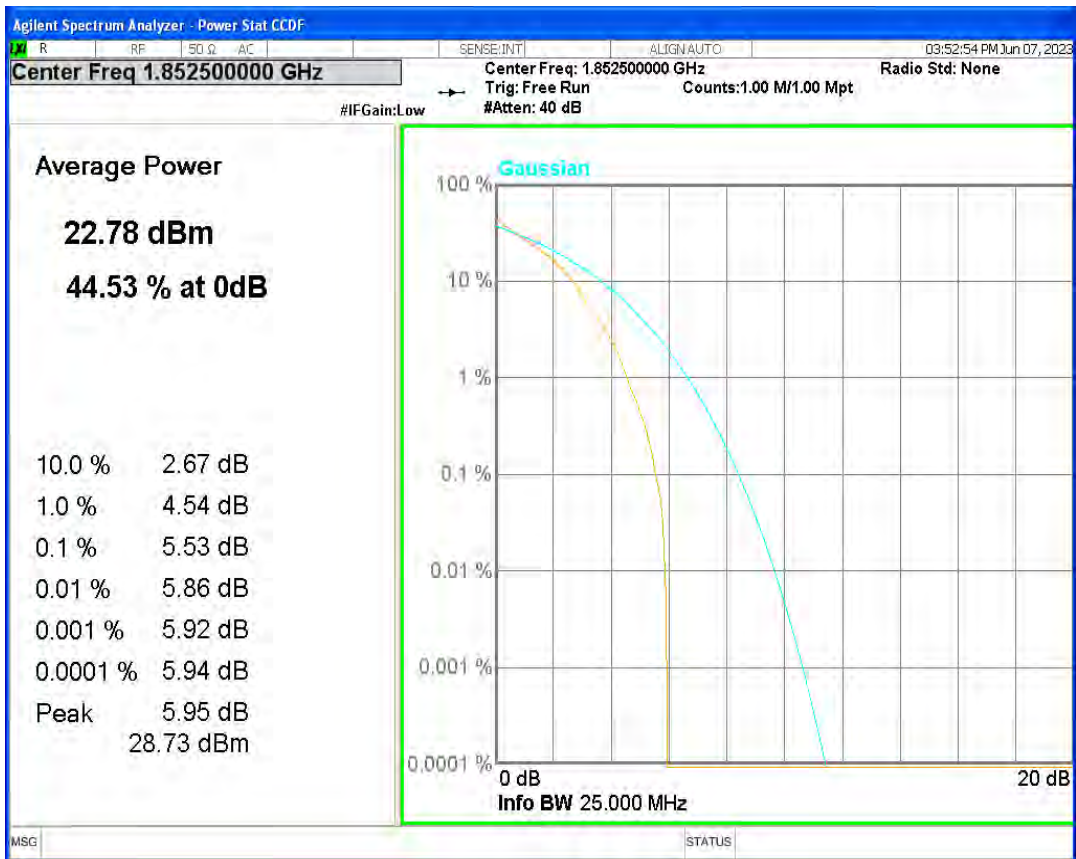

Band25 QPSK BW=5MHz Channel=26065 RB Size=1 Position=#0