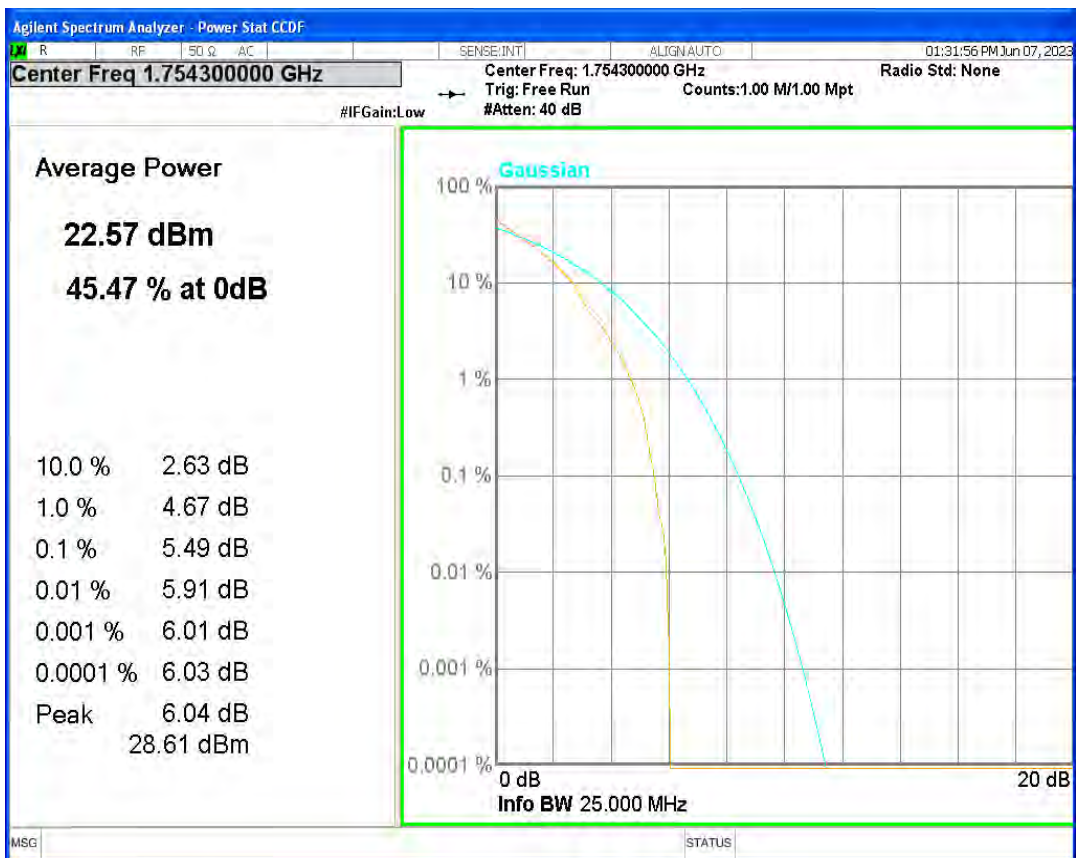

Band4 QPSK BW=1.4MHz Channel=20393 RB Size=1 Position=#0