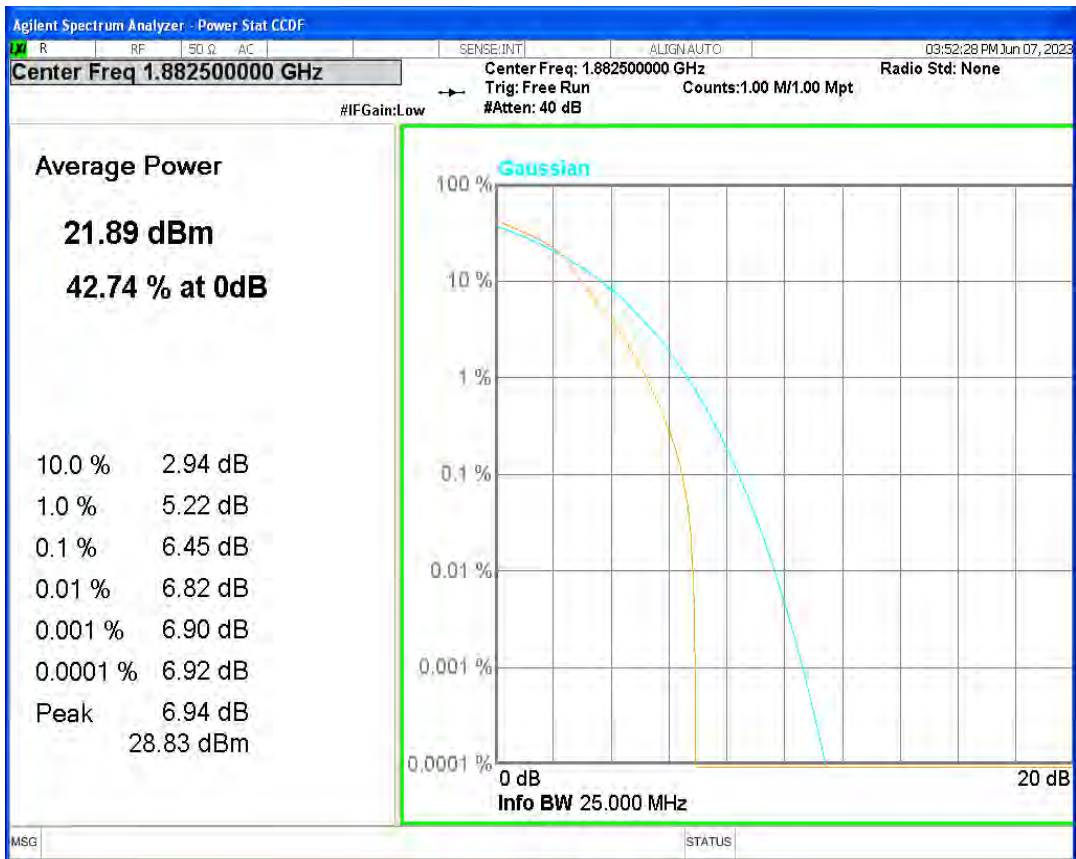

Band25 16QAM BW=1.4MHz Channel=26365 RB Size=1 Position=#0