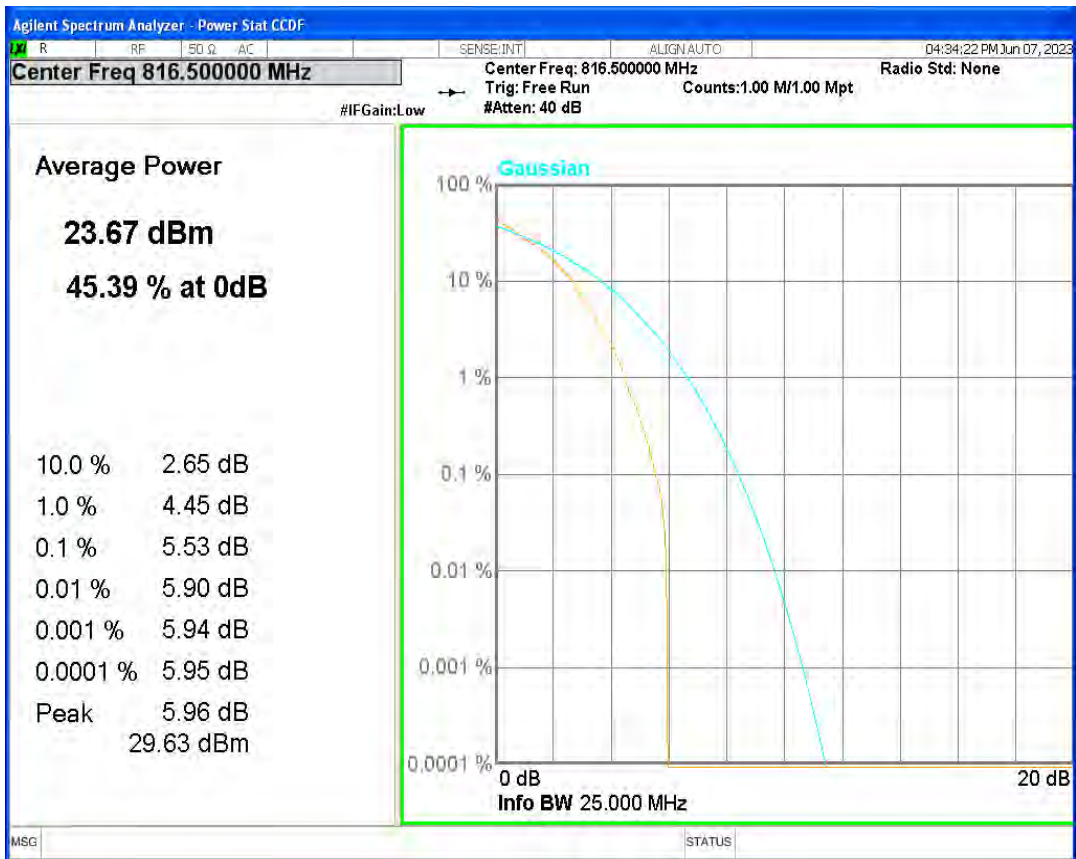

Band26(814-824) QPSK BW=5MHz Channel=26715 RB Size=1 Position=#0