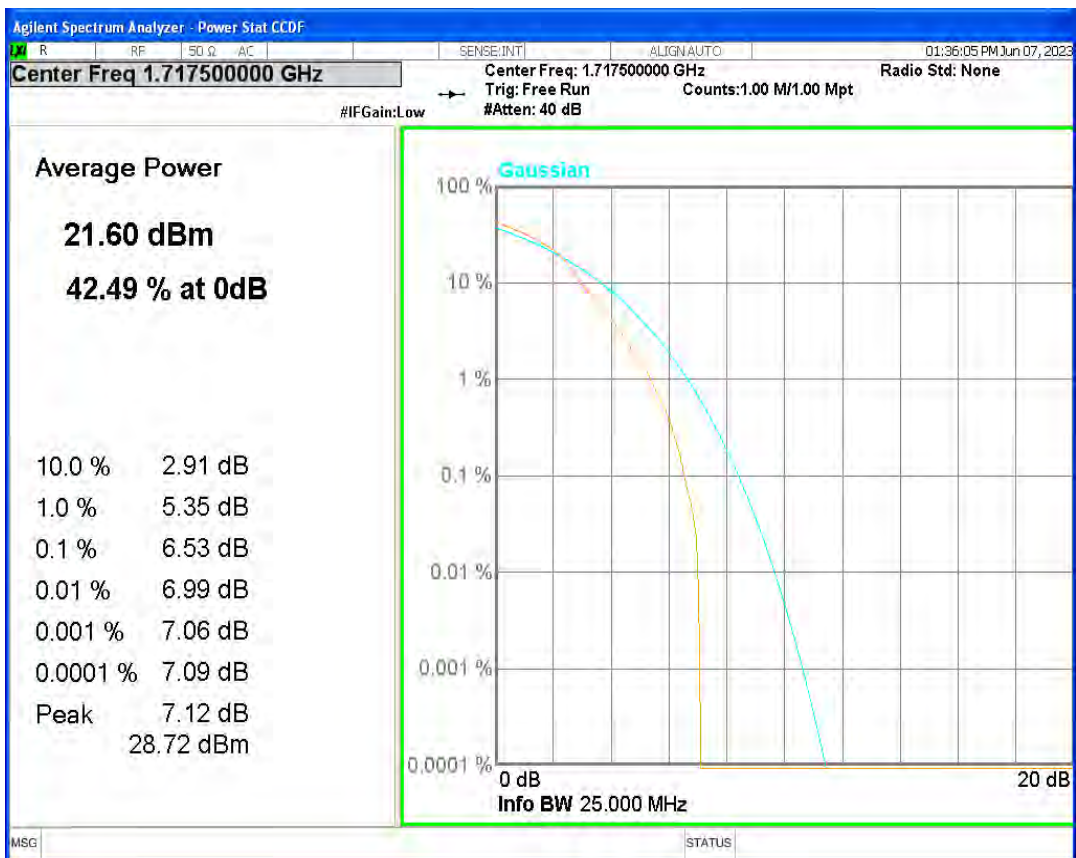

Band4 16QAM BW=15MHz Channel=20025 RB Size=1 Position=#0