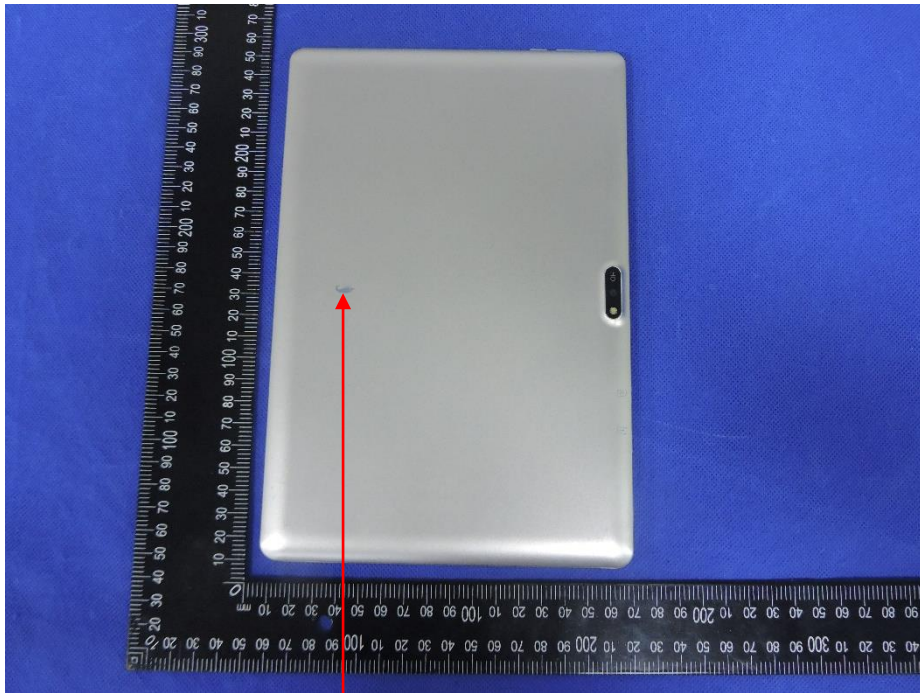

FCC Label

W:15mm

Tablet

Model name: AP32

FCC ID: 2A33N-AP32

L:30mm

Note:The label is silk-screen on the sample