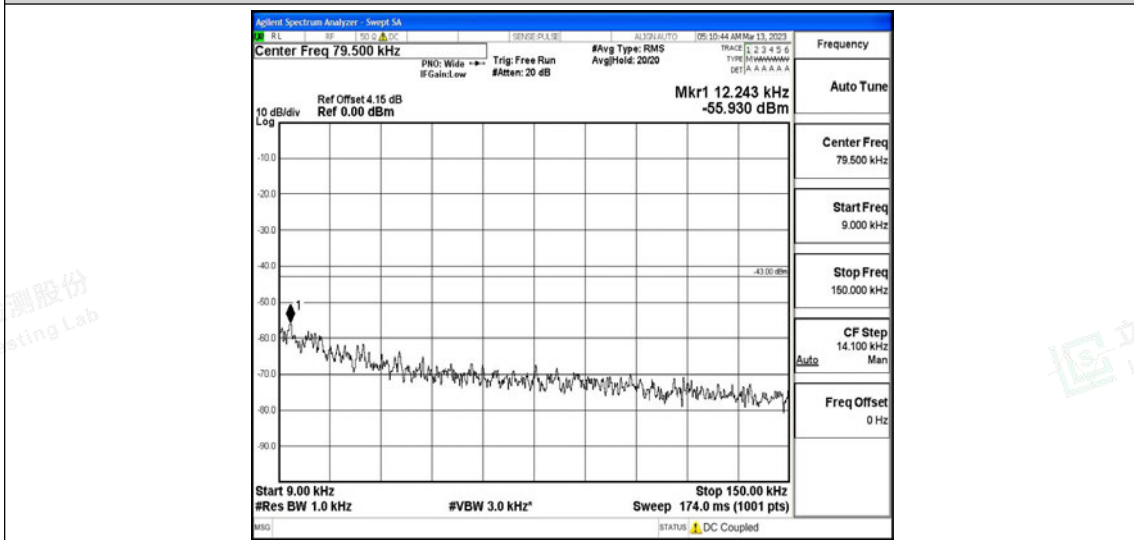

Band71-20MHz-16QAM-133372-1RB#0-Range2:0.15~30MHz