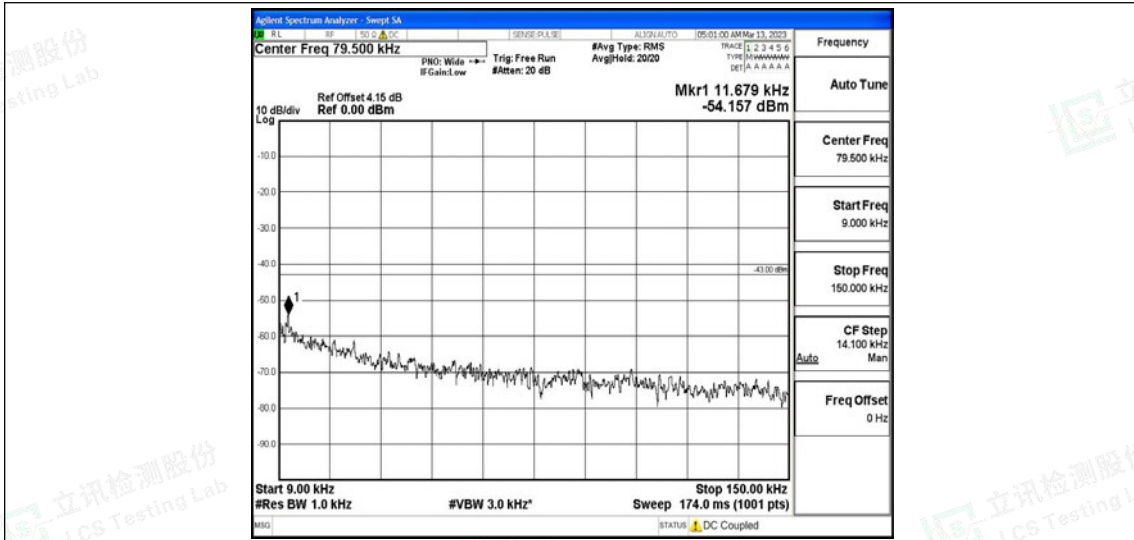

Band71-15MHz-16QAM-133297-1RB#0-Range2:0.15~30MHz