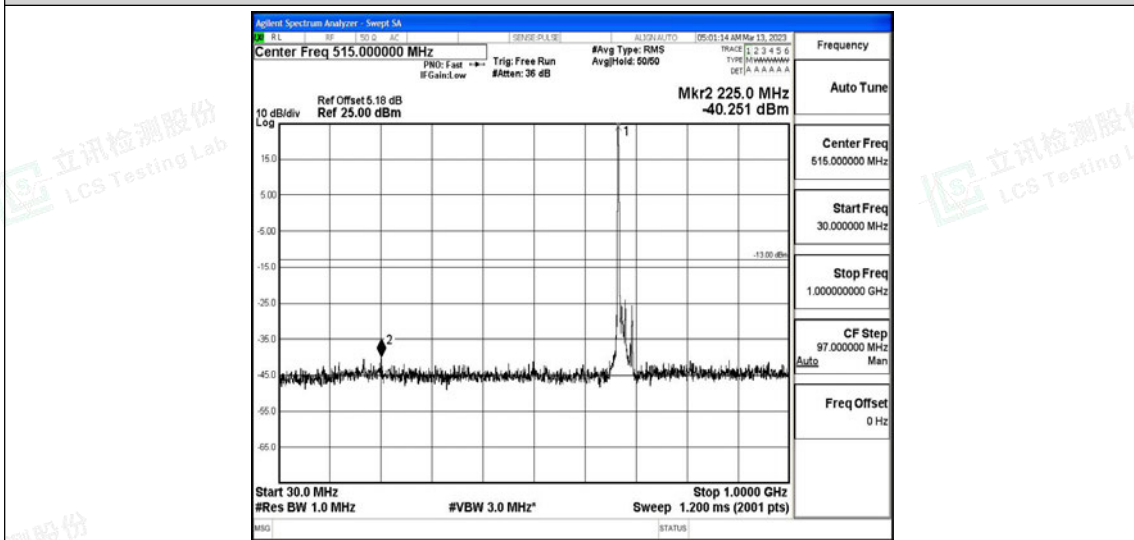

Band71-15MHz-16QAM-133297-1RB#0-Range4:1000~10000MHz