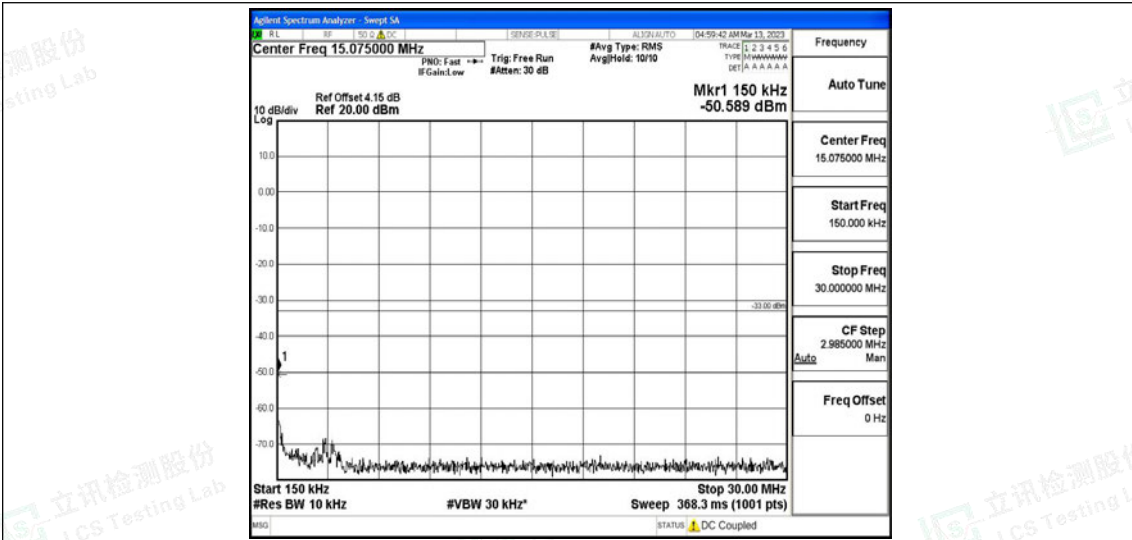

Scan code to check authenticity

Band71-15MHz-QPSK-133397-1RB#0-Range4: 1000~10000MHz

Band71-15MHz-16QAM-133197-1RB#0-Range1:0.009~0.15MHz

Band71-15MHz-16QAM-133197-1RB#0-Range2:0.15~30MHz

Band71-15MHz-16QAM-133197-1RB#0-Range3:30~1000MHz