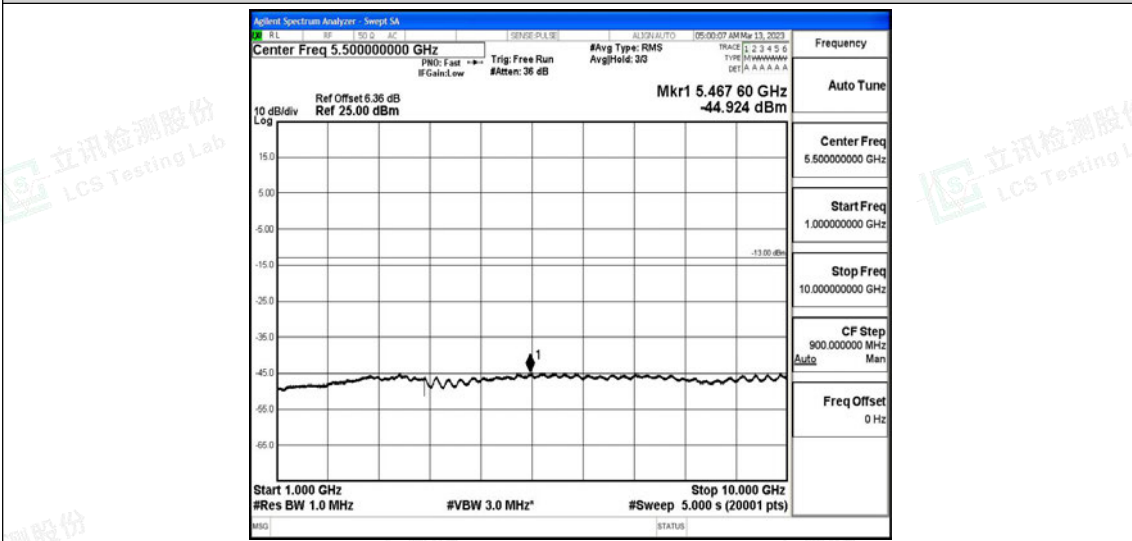

Band71-15MHz-16QAM-133297-1RB#0-Range1:0.009~0.15MHz