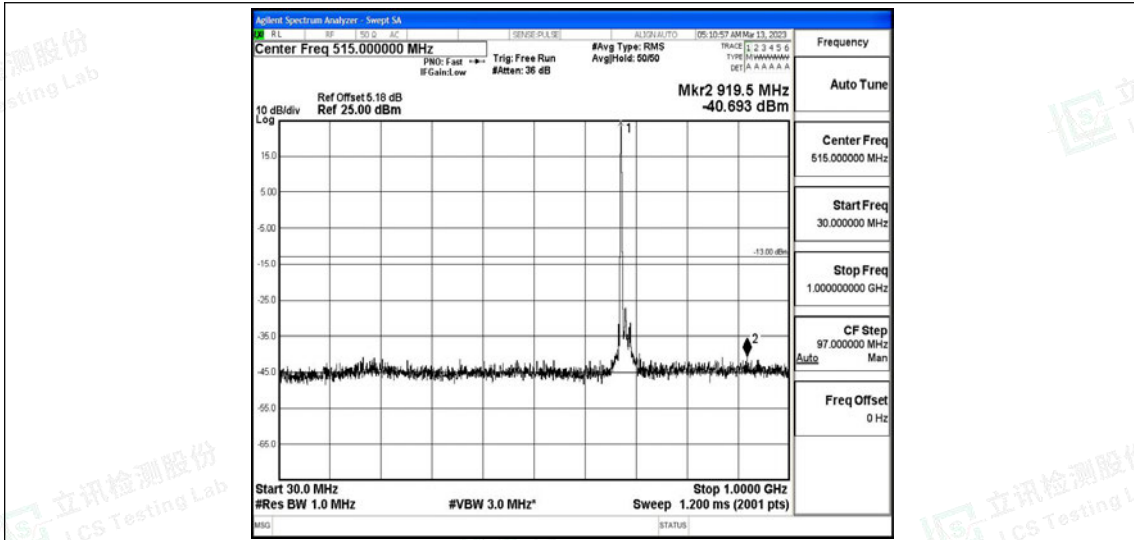

Band71-20MHz-16QAM-133372-1RB#0-Range4:1000~10000MHz