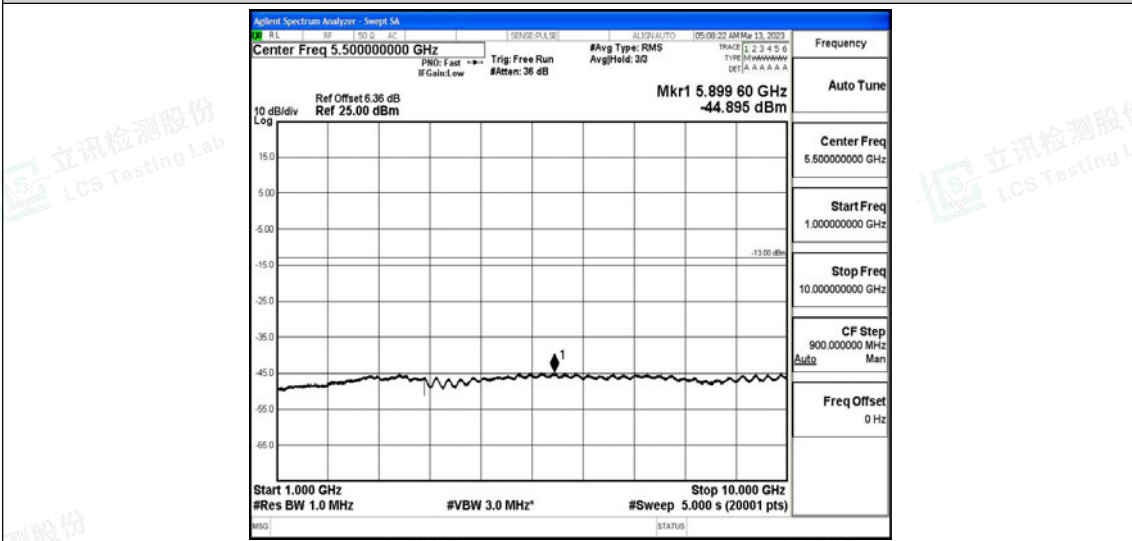

Band71-20MHz-16QAM-133297-1RB#0-Range1:0.009~0.15MHz

Shenzhen LCS Compliance Testing Laboratory Ltd.

Add: 101, 201 Bldg A & 301 Bldg C, Juji Industrial Park Yabianxueziwei, Shajing Street, Baoan District, Shenzhen, 518000, China

Tel: +(86) 0755-82591330 | E-mail: webmaster@lcs-cert.com | Web: www.lcs-cert.com

Scan code to check authenticity