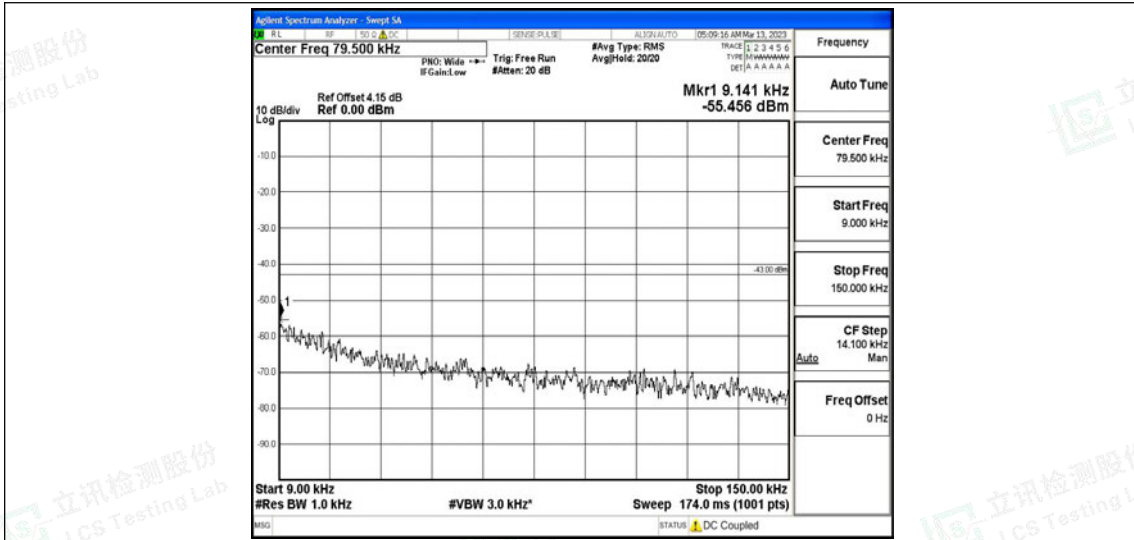

Band71-20MHz-16QAM-133297-1RB#0-Range2:0.15~30MHz