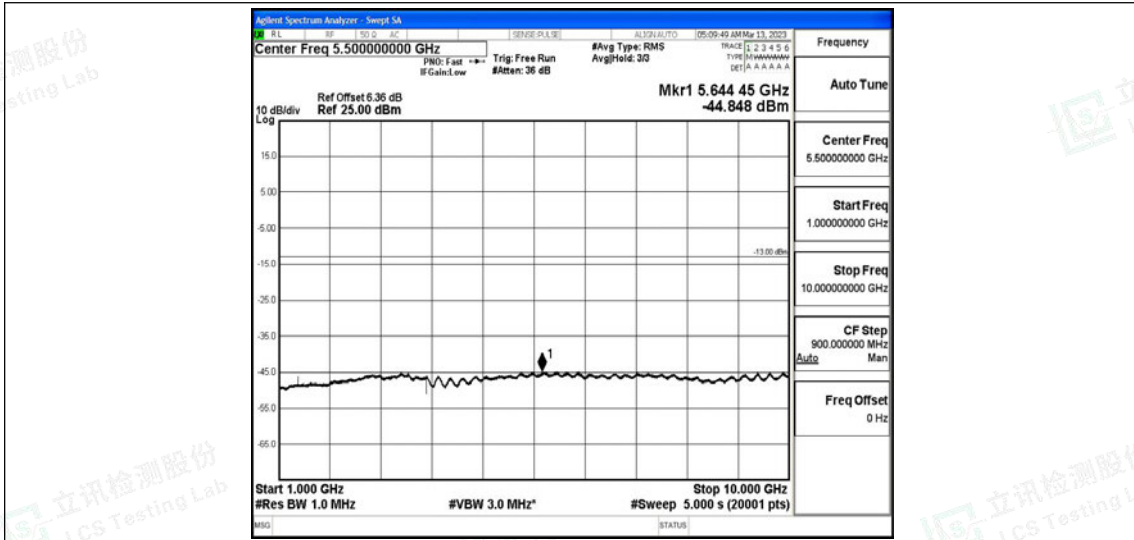

Band71-20MHz-16QAM-133372-1RB#0-Range1:0.009~0.15MHz