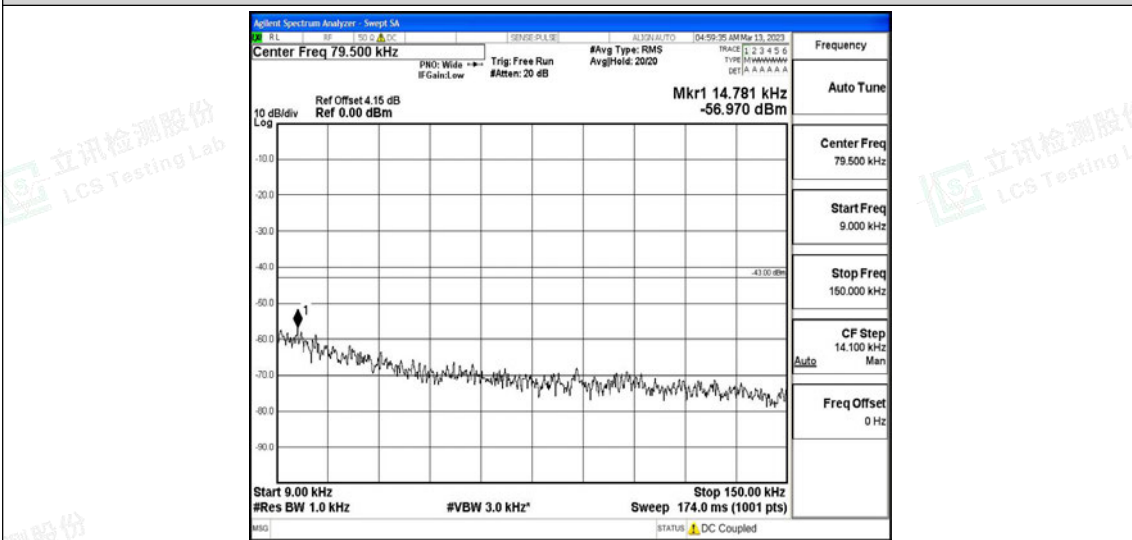

Scan code to check authenticity

Band71-15MHz-QPSK-133397-1RB#0-Range4: 1000~10000MHz

Band71-15MHz-16QAM-133197-1RB#0-Range1:0.009~0.15MHz

Band71-15MHz-16QAM-133197-1RB#0-Range2:0.15~30MHz

Band71-15MHz-16QAM-133197-1RB#0-Range3:30~1000MHz