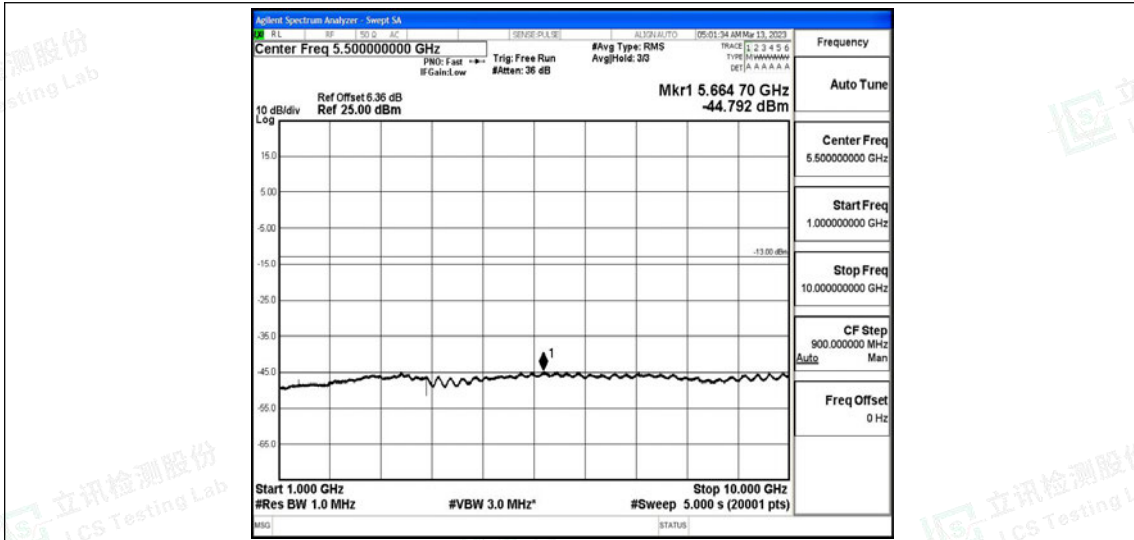

Band71-15MHz-16QAM-133397-1RB#0-Range1:0.009~0.15MHz