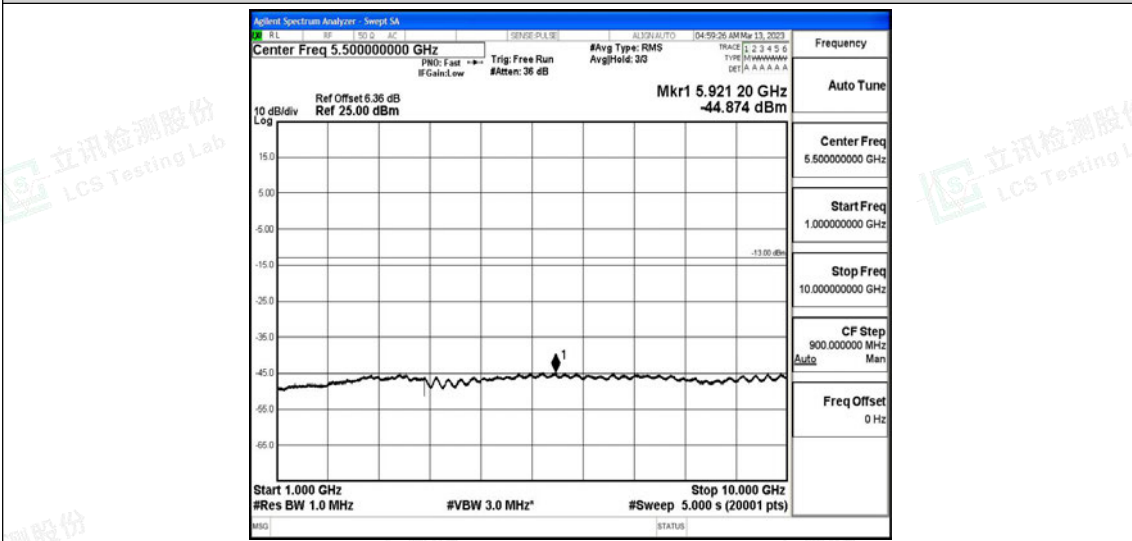

Band71-15MHz-QPSK-133297-1RB#0-Range1:0.009~0.15MHz