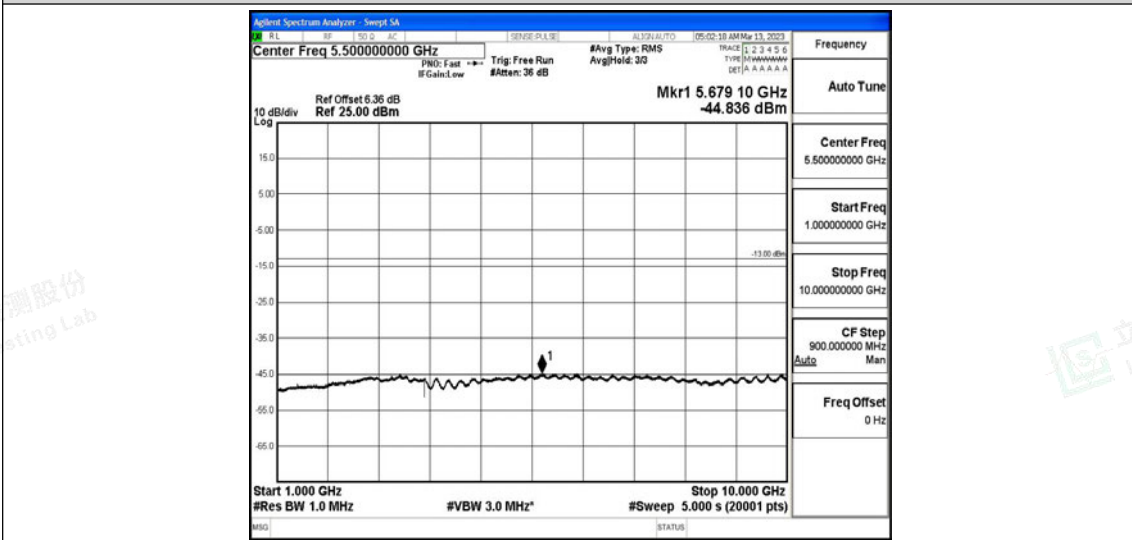

Band71-15MHz-16QAM-133197-1RB#0-Range1:0.009~0.15MHz