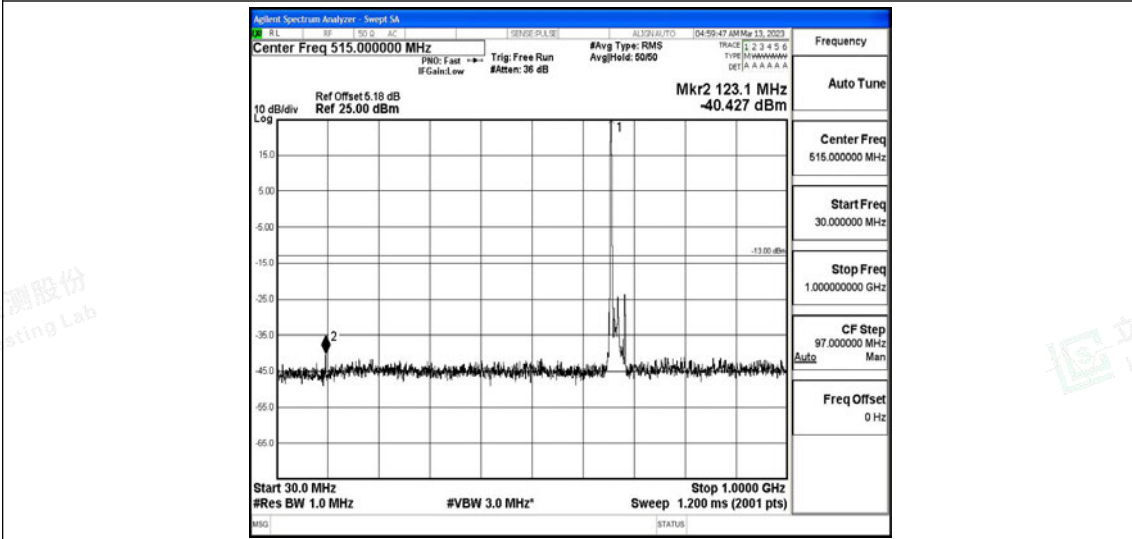

Scan code to check authenticity

Band71-15MHz-QPSK-133397-1RB#0-Range4: 1000~10000MHz

Band71-15MHz-16QAM-133197-1RB#0-Range1:0.009~0.15MHz

Band71-15MHz-16QAM-133197-1RB#0-Range2:0.15~30MHz

Band71-15MHz-16QAM-133197-1RB#0-Range3:30~1000MHz