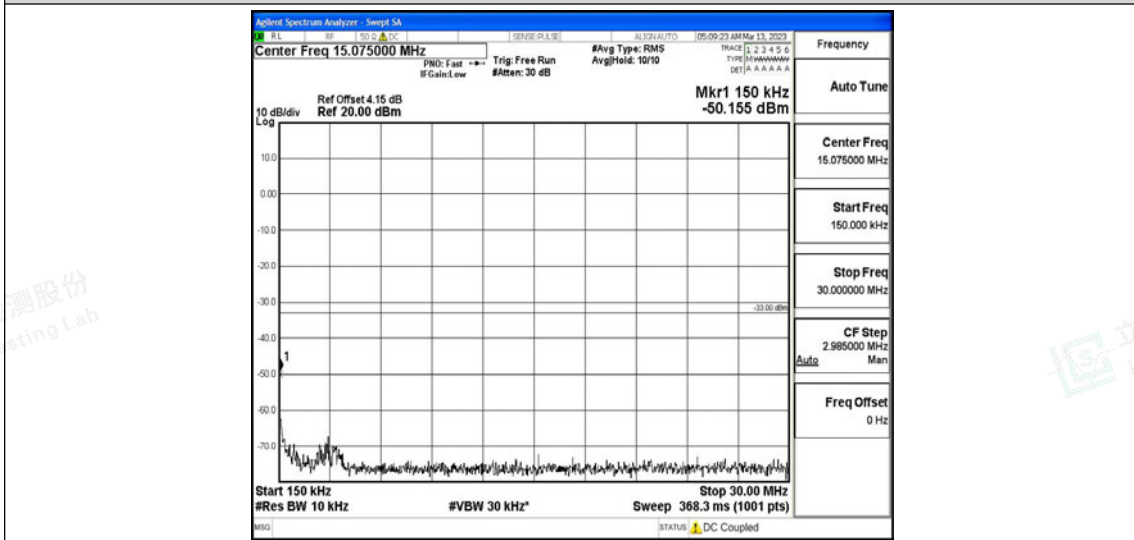

Band71-20MHz-16QAM-133297-1RB#0-Range3:30~1000MHz