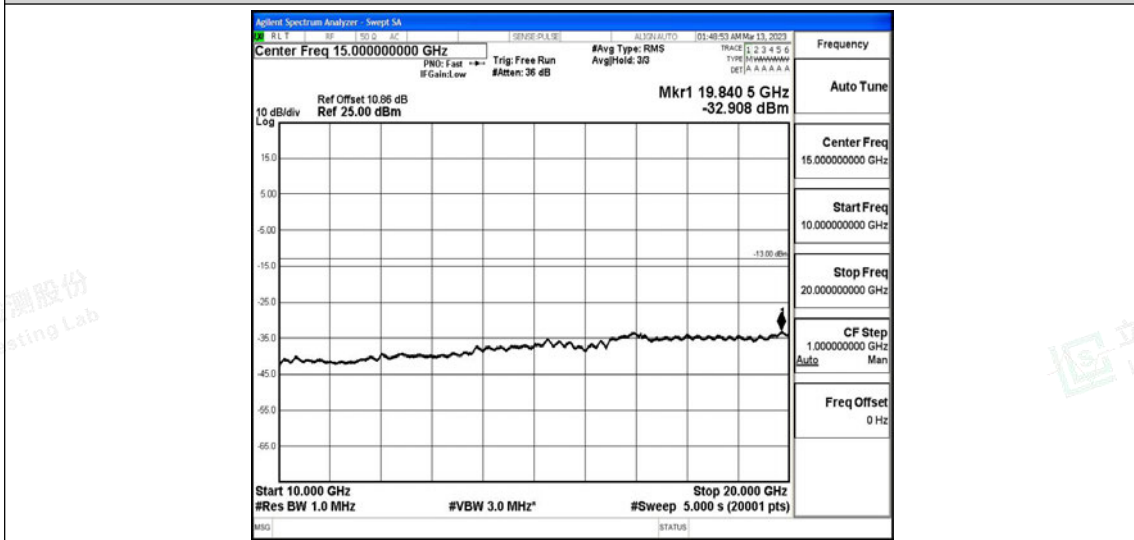

Band66-5MHz-16QAM-131997-1RB#0-Range1:0.009~0.15MHz