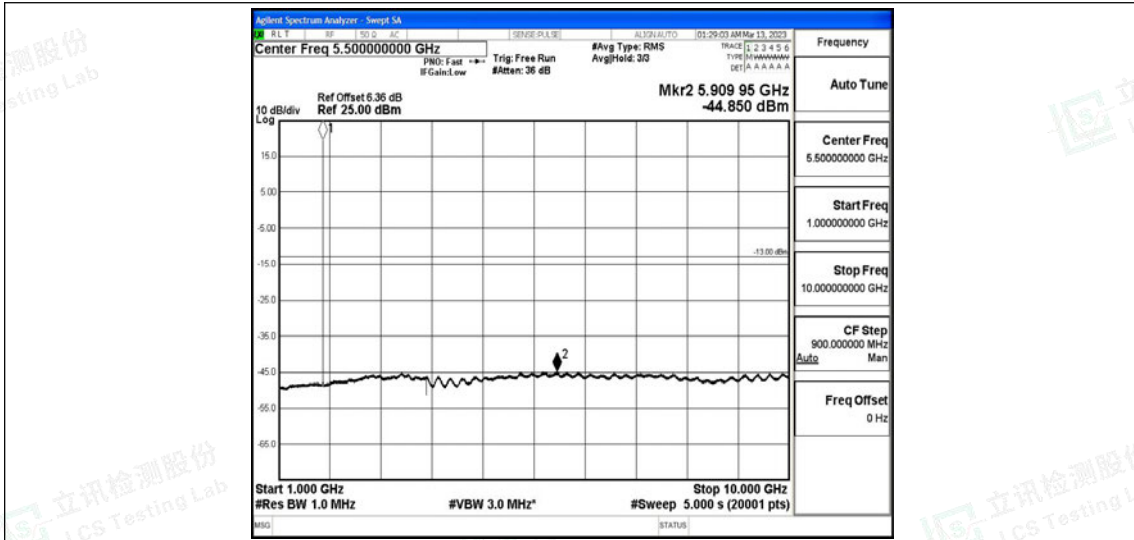

Band66-1.4MHz-16QAM-132665-1RB#0-Range5:10000~20000MHz