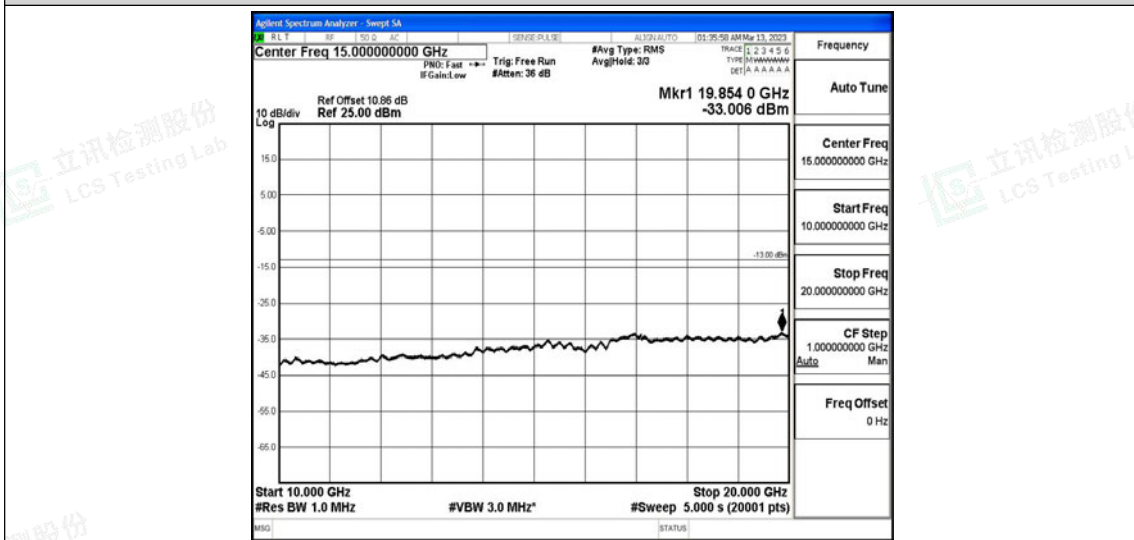

Band66-3MHz-QPSK-132657-1RB#0-Range1:0.009~0.15MHz