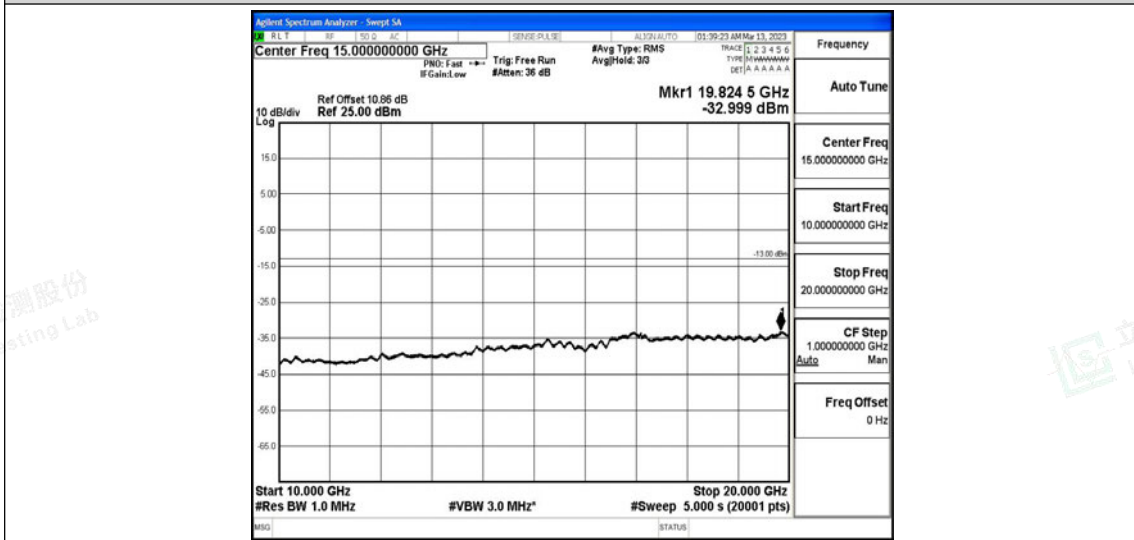

Band66-5MHz-QPSK-131997-1RB#0-Range1:0.009~0.15MHz