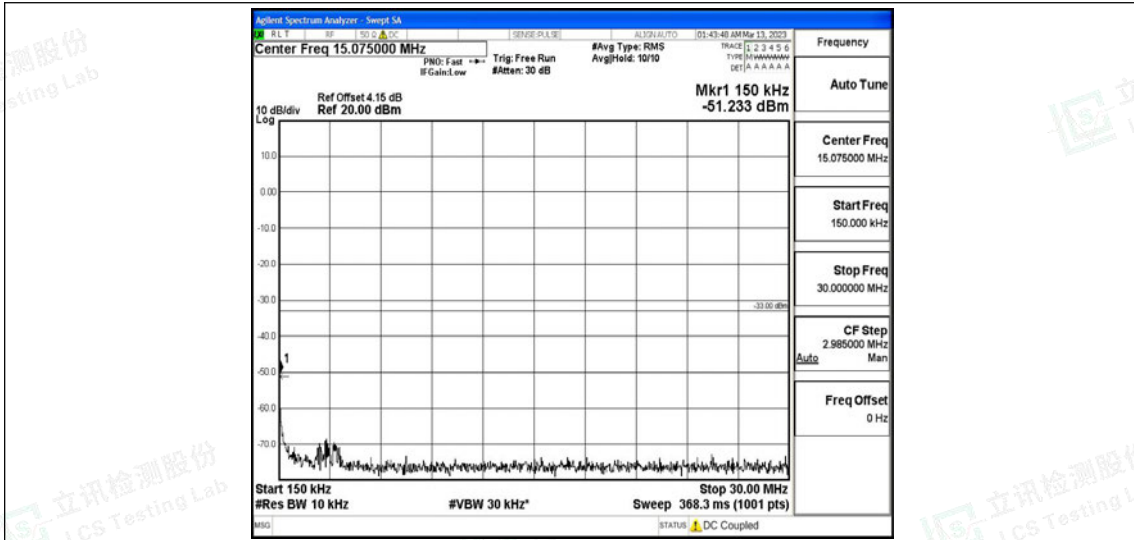

Scan code to check authenticity

Band66-5MHz-QPSK-131997-1RB#0-Range3:30~1000MHz

Band66-5MHz-QPSK-131997-1RB#0-Range4:1000~10000MHz

Band66-5MHz-QPSK-131997-1RB#0-Range5:10000~20000MHz

Shenzhen LCS Compliance Testing Laboratory Ltd.