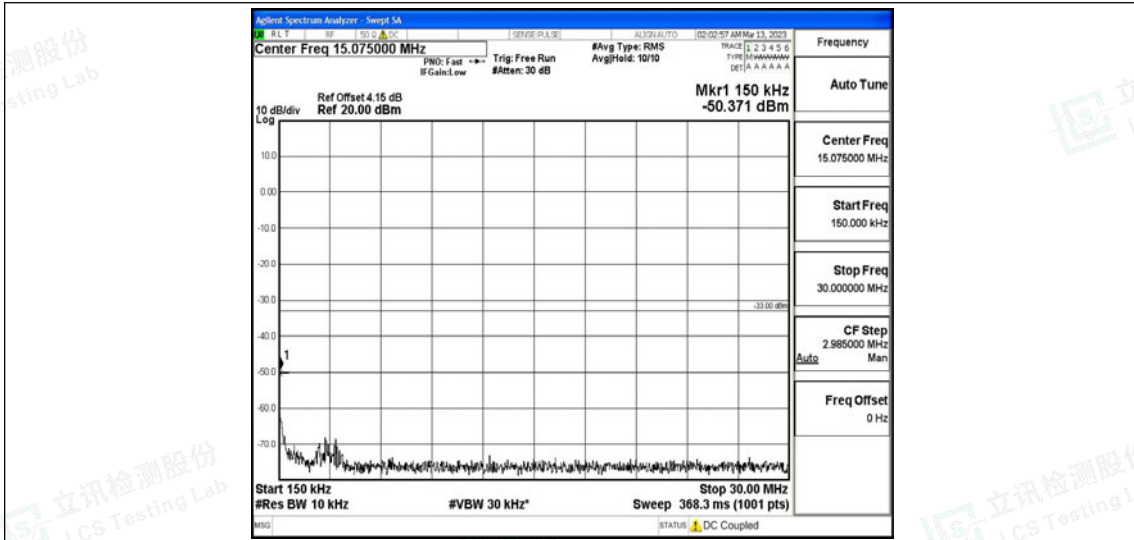

Band66-15MHz-QPSK-132047-1RB#0-Range3:30~1000MHz