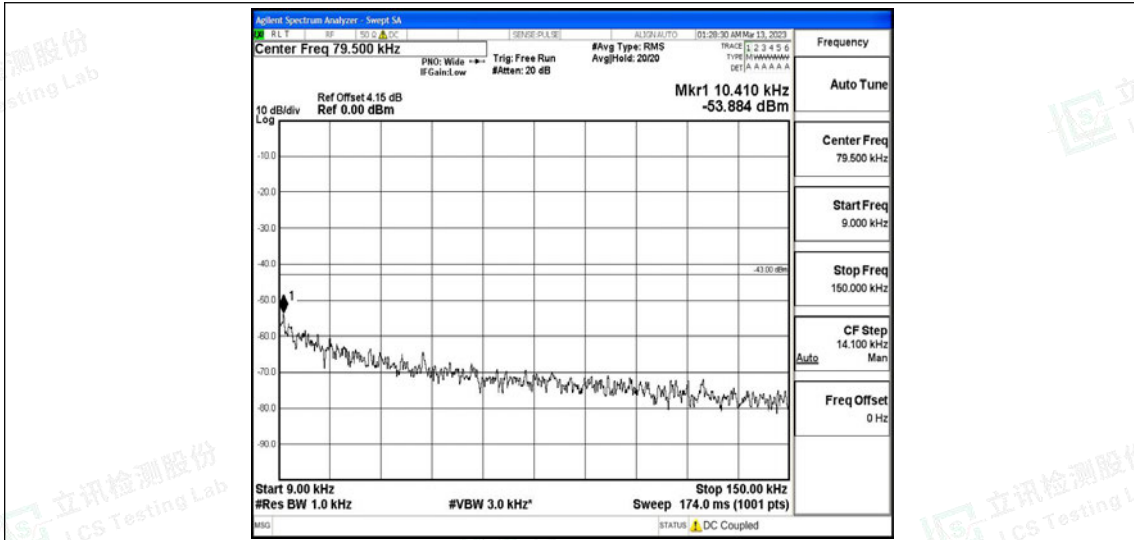

Band66-1.4MHz-16QAM-132665-1RB#0-Range2:0.15~30MHz