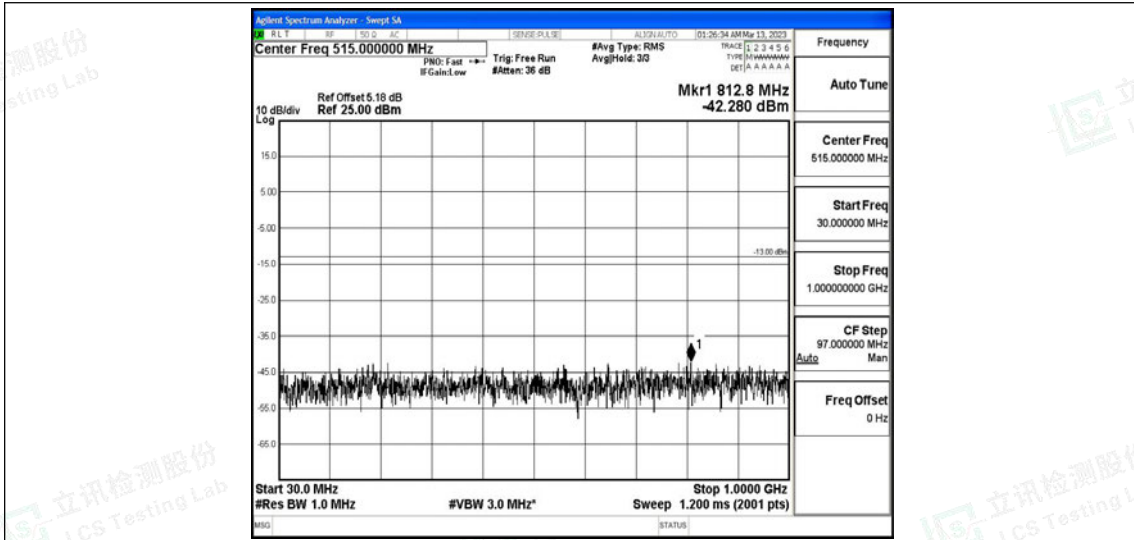

Band66-1.4MHz-16QAM-132322-1RB#0-Range1:0.009~0.15MHz

Band66-1.4MHz-16QAM-132322-1RB#0-Range2:0.15~30MHz

Band66-1.4MHz-16QAM-132322-1RB#0-Range3:30~1000MHz

Band66-1.4MHz-16QAM-132322-1RB#0-Range4:1000~10000MHz