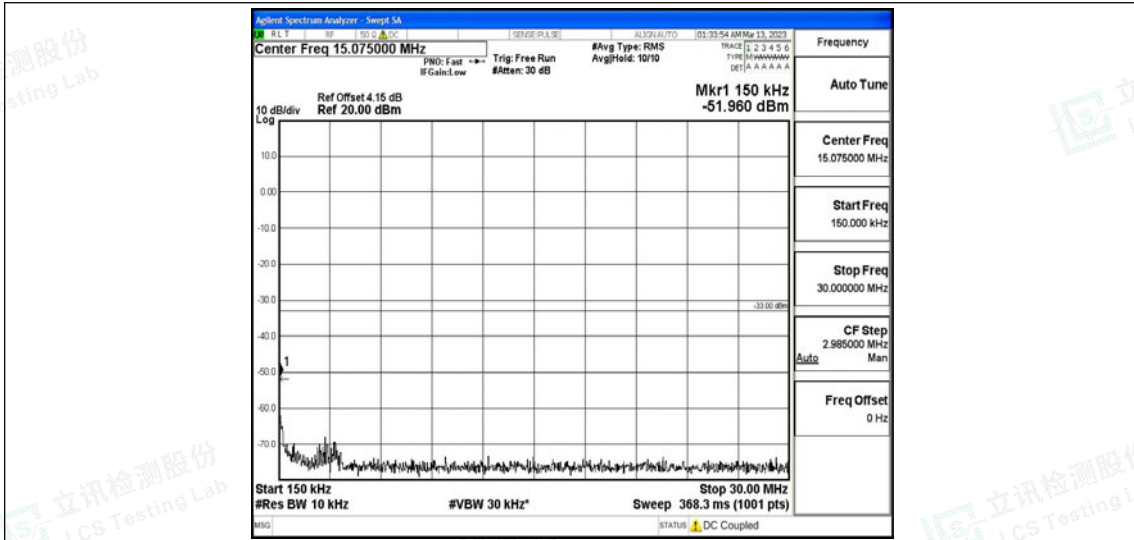

Band66-3MHz-16QAM-131987-1RB#0-Range3:30~1000MHz