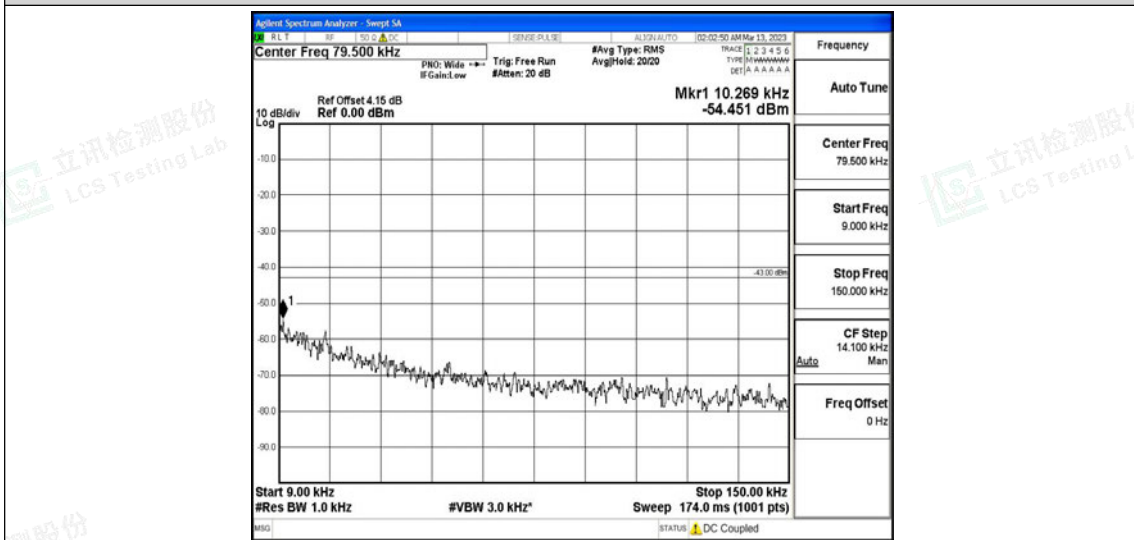

Band66-15MHz-QPSK-132047-1RB#0-Range2:0.15~30MHz