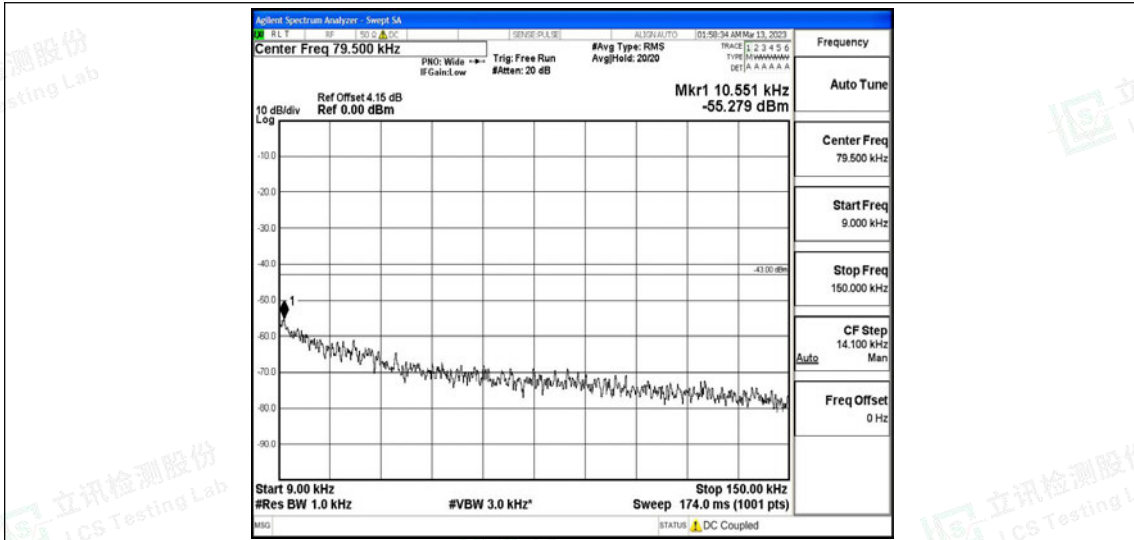

Scan code to check authenticity

Band66-10MHz-16QAM-132322-1RB#0-Range4:1000~10000MHz

Band66-10MHz-16QAM-132322-1RB#0-Range5:10000~20000MHz

Band66-10MHz-16QAM-132622-1RB#0-Range1:0.009~0.15MHz

Band66-10MHz-16QAM-132622-1RB#0-Range2:0.15~30MHz