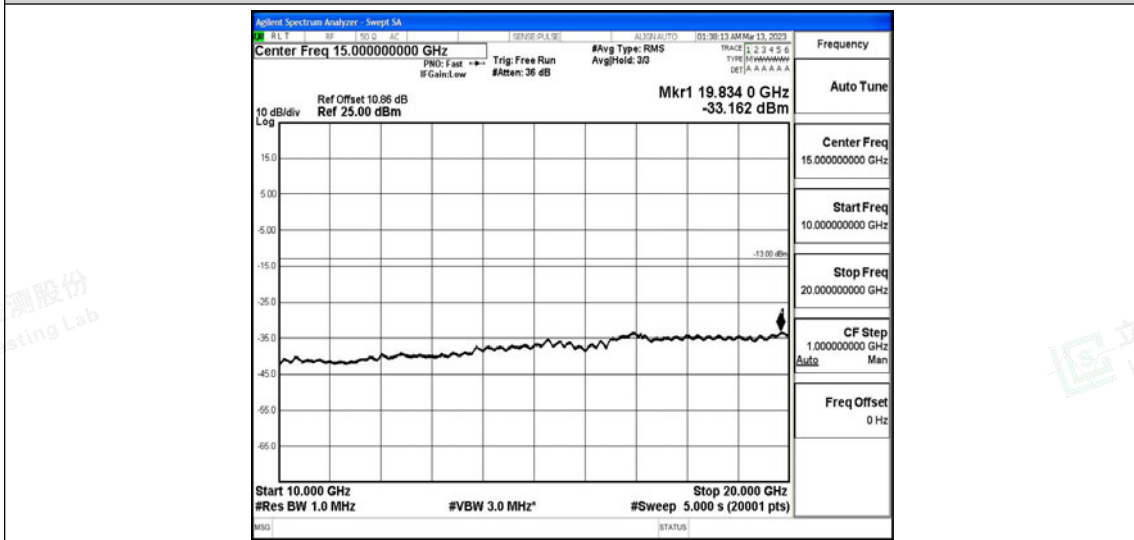

Band66-3MHz-16QAM-131987-1RB#0-Range1:0.009~0.15MHz