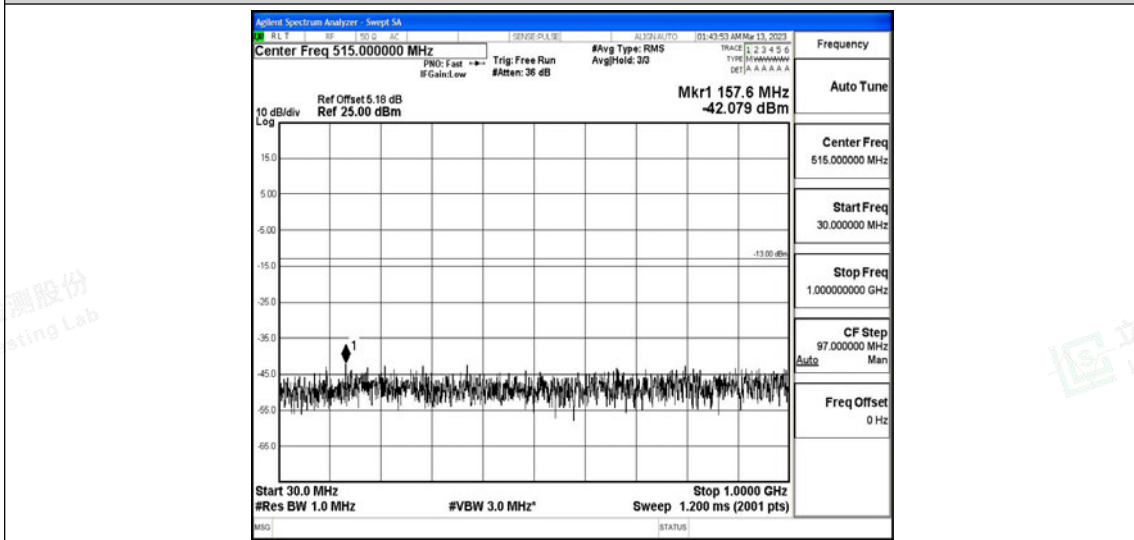

Scan code to check authenticity

Band66-5MHz-QPSK-131997-1RB#0-Range3:30~1000MHz

Band66-5MHz-QPSK-131997-1RB#0-Range4:1000~10000MHz

Band66-5MHz-QPSK-131997-1RB#0-Range5:10000~20000MHz

Shenzhen LCS Compliance Testing Laboratory Ltd.