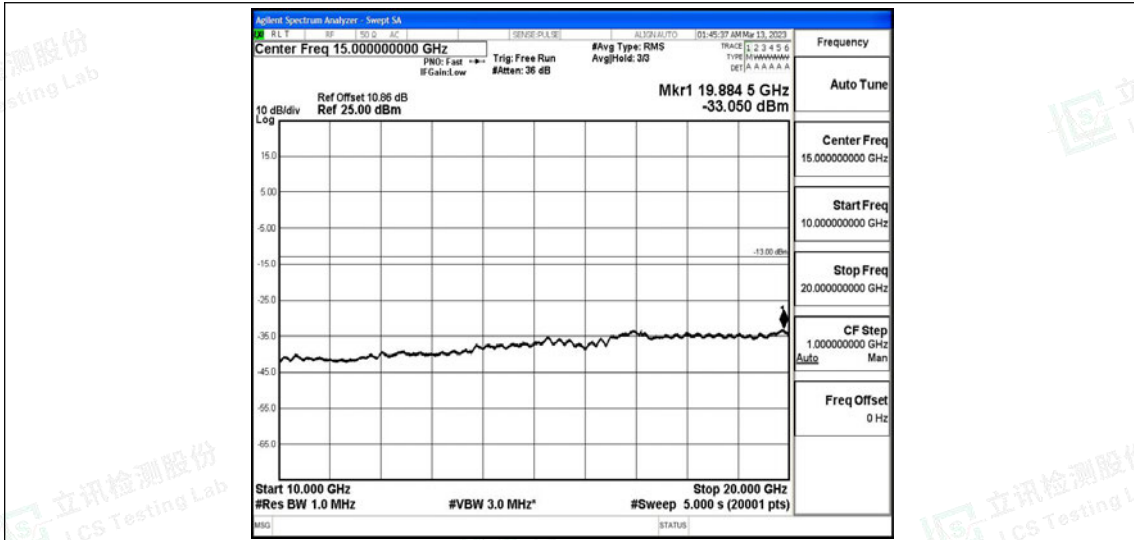

Band66-5MHz-16QAM-131997-1RB#0-Range3:30~1000MHz

Band66-5MHz-16QAM-131997-1RB#0-Range4:1000~10000MHz

Band66-5MHz-16QAM-131997-1RB#0-Range5:10000~20000MHz

Band66-5MHz-16QAM-132322-1RB#0-Range1:0.009~0.15MHz