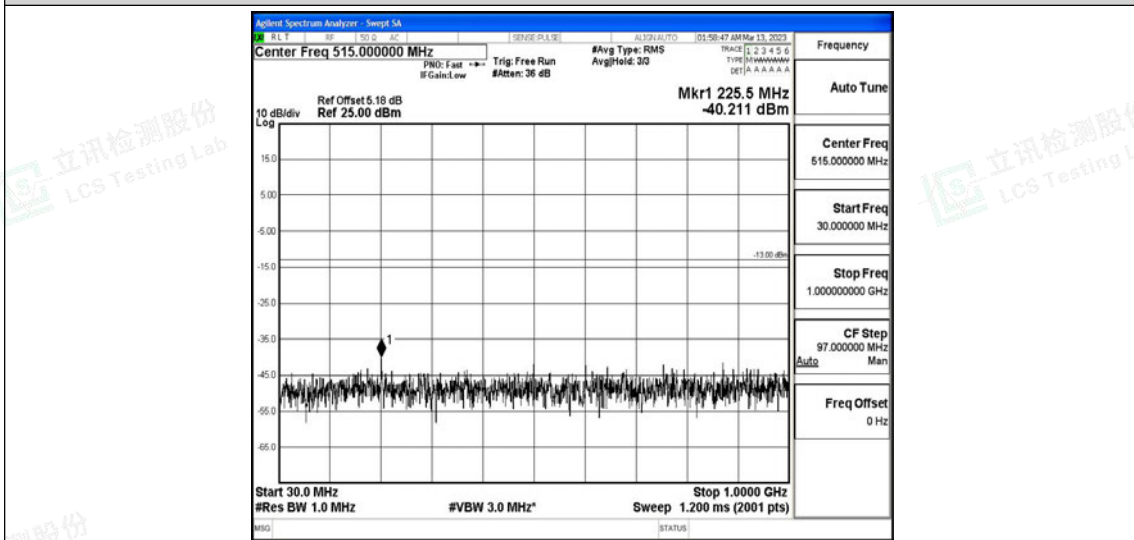

Band66-10MHz-16QAM-132622-1RB#0-Range4:1000~10000MHz