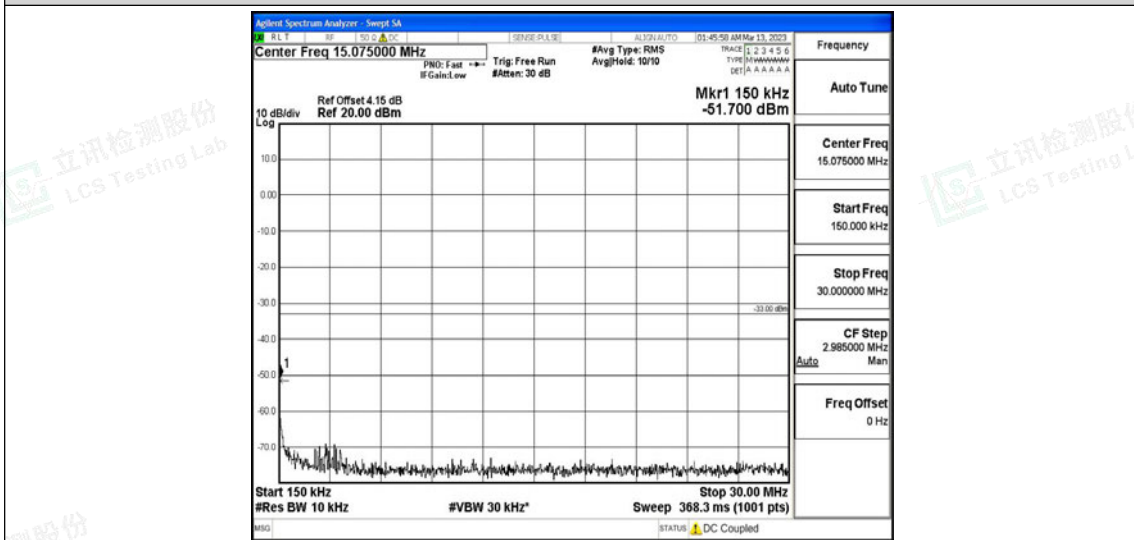

Scan code to check authenticity

Band66-5MHz-QPSK-131997-1RB#0-Range3:30~1000MHz

Band66-5MHz-QPSK-131997-1RB#0-Range4:1000~10000MHz

Band66-5MHz-QPSK-131997-1RB#0-Range5:10000~20000MHz

Shenzhen LCS Compliance Testing Laboratory Ltd.

Scan code to check authenticity

Band66-5MHz-QPSK-132322-1RB#0-Range1:0.009~0.15MHz

Band66-5MHz-QPSK-132322-1RB#0-Range2:0.15~30MHz

Band66-5MHz-QPSK-132322-1RB#0-Range3:30~1000MHz

Shenzhen LCS Compliance Testing Laboratory Ltd.