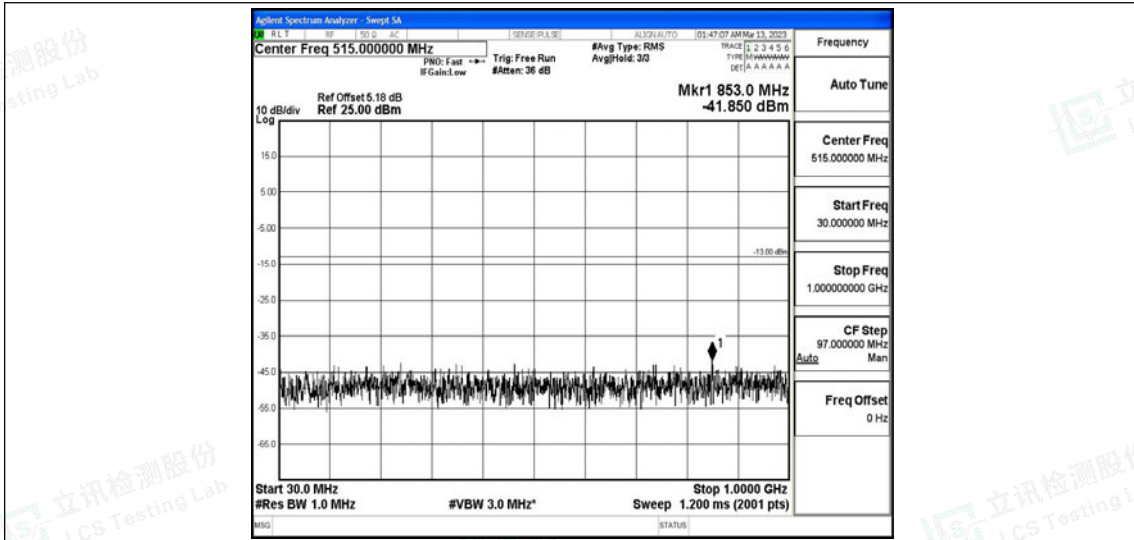

Band66-5MHz-16QAM-132322-1RB#0-Range4: 1000~10000MHz