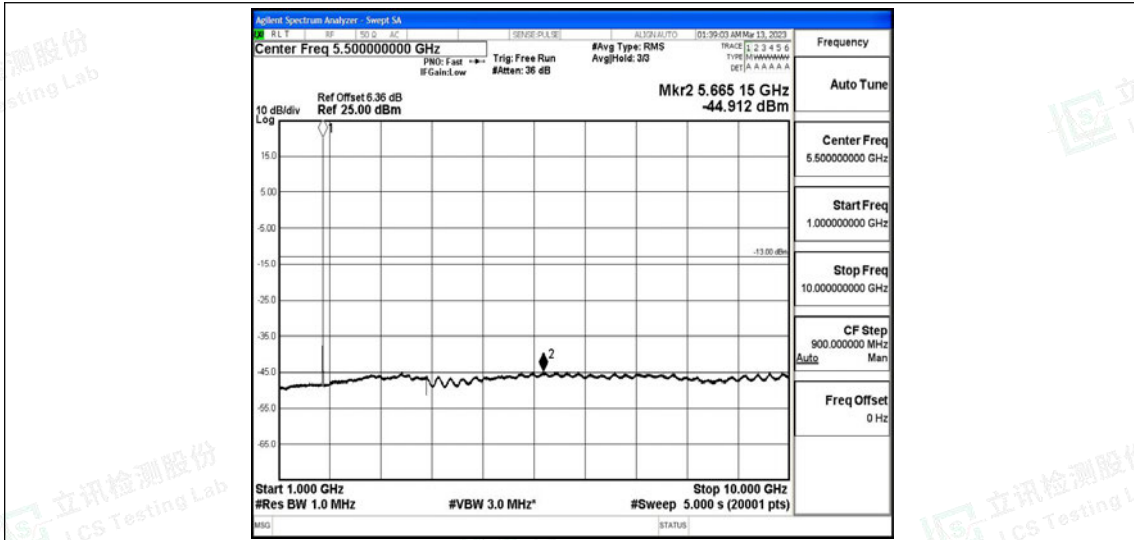

Band66-3MHz-16QAM-132657-1RB#0-Range5:10000~20000MHz