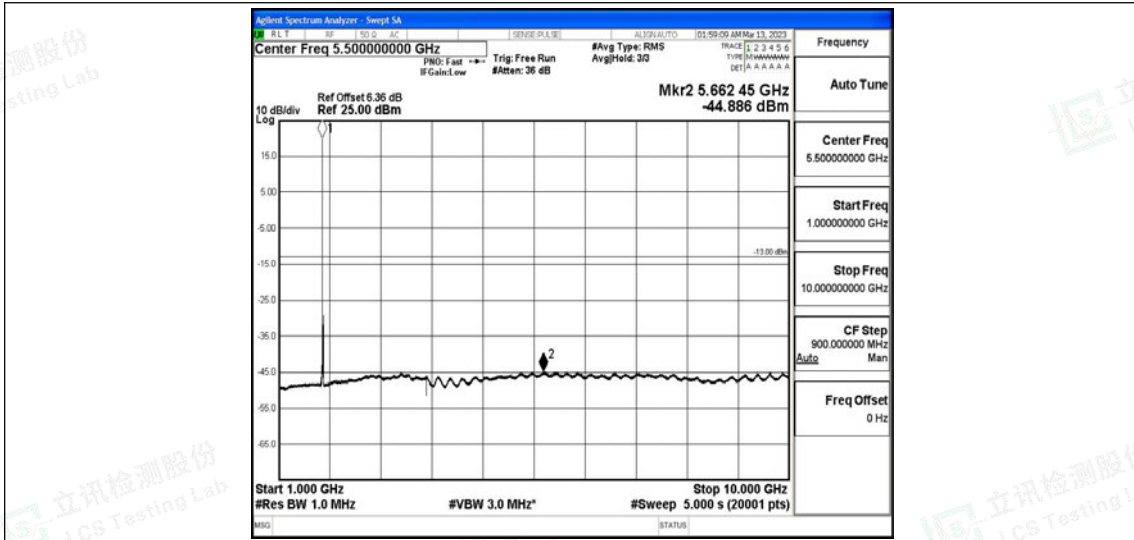

Band66-10MHz-16QAM-132622-1RB#0-Range5: 10000~20000MHz