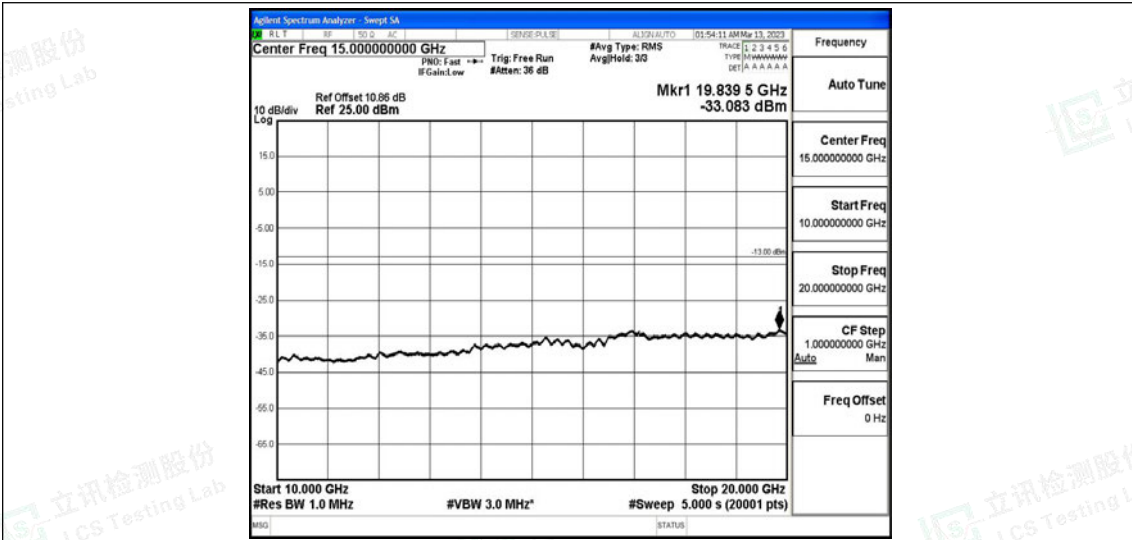

Band66-10MHz-QPSK-132322-1RB#0-Range1:0.009~0.15MHz