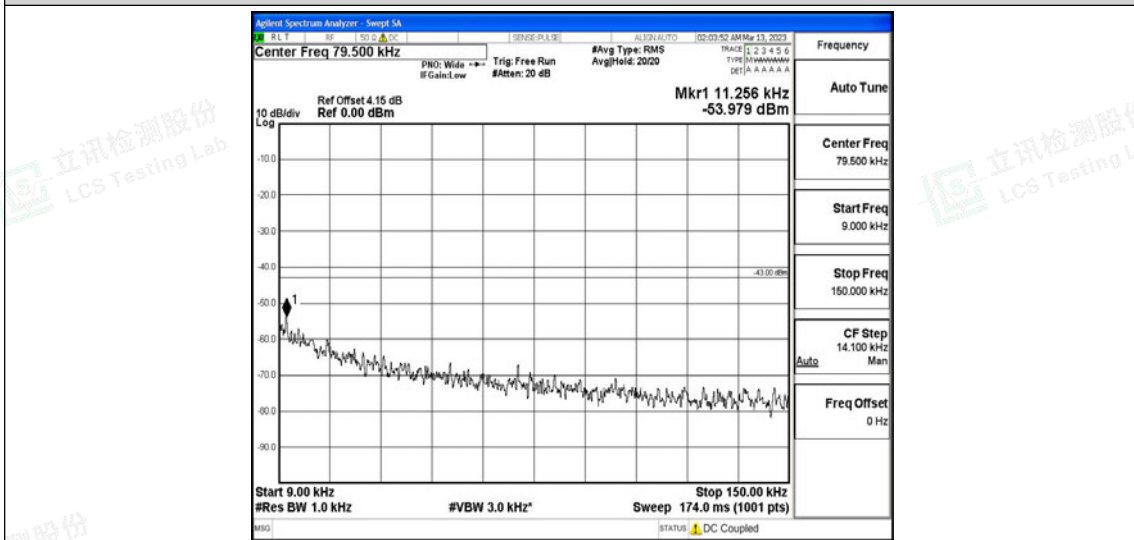

Band66-15MHz-16QAM-132047-1RB#0-Range2:0.15~30MHz