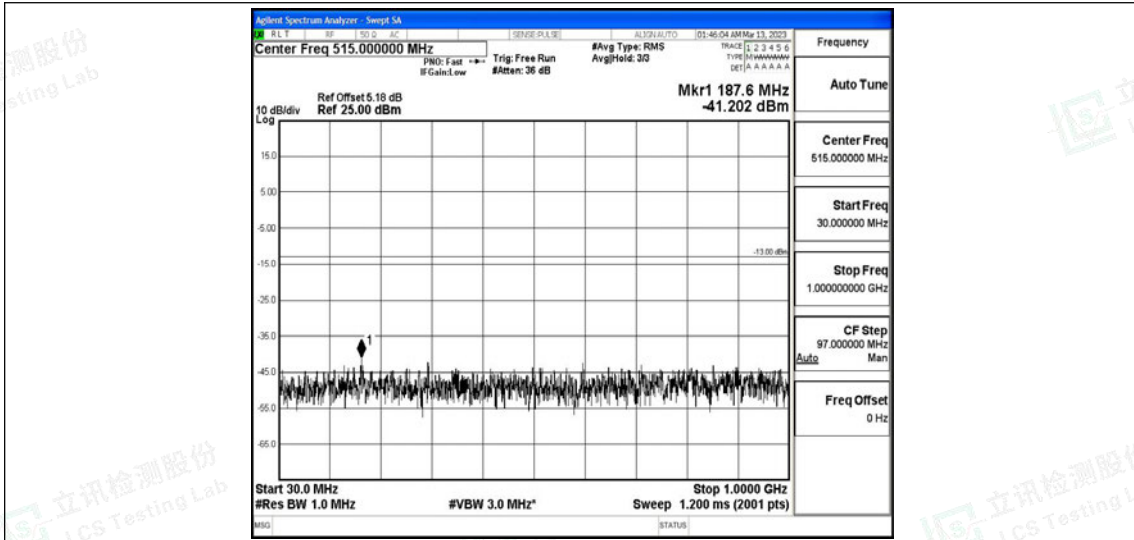

Band66-5MHz-QPSK-132322-1RB#0-Range4:1000~10000MHz