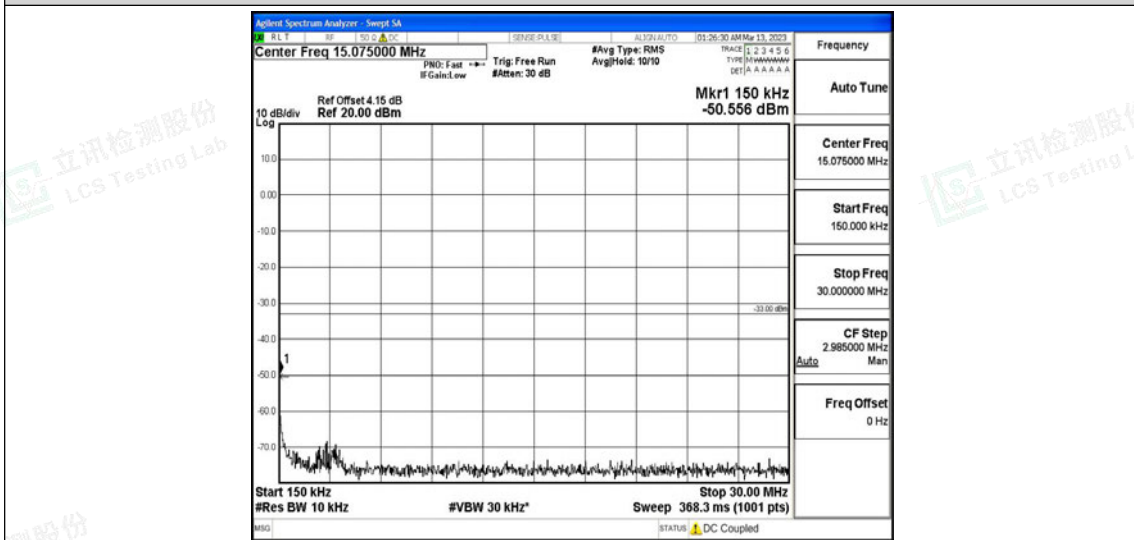

Band66-1.4MHz-16QAM-132322-1RB#0-Range1:0.009~0.15MHz

Band66-1.4MHz-16QAM-132322-1RB#0-Range2:0.15~30MHz

Band66-1.4MHz-16QAM-132322-1RB#0-Range3:30~1000MHz

Band66-1.4MHz-16QAM-132322-1RB#0-Range4:1000~10000MHz