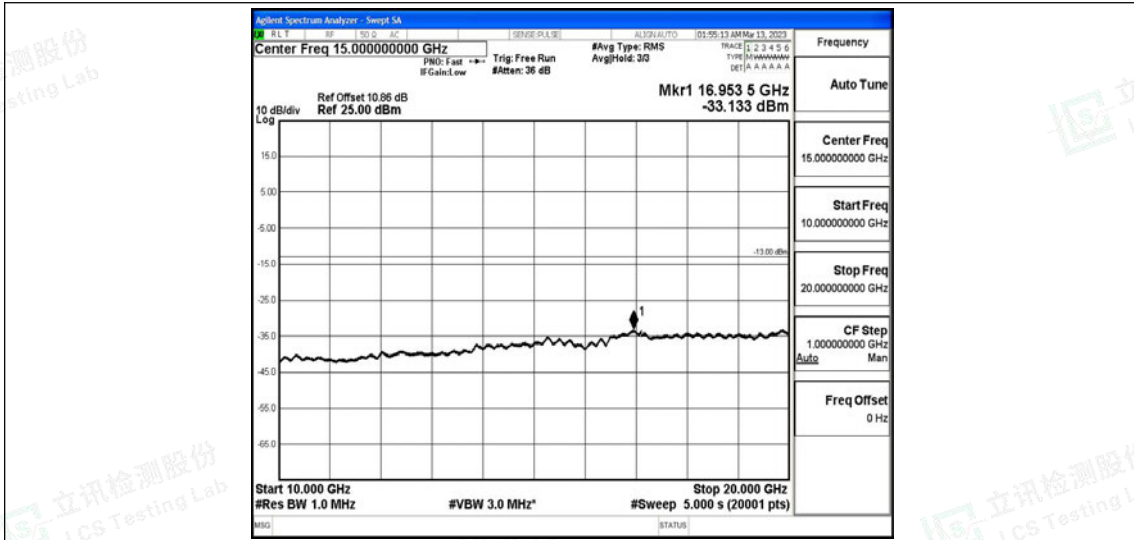

Band66-10MHz-16QAM-132322-1RB#0-Range1:0.009~0.15MHz