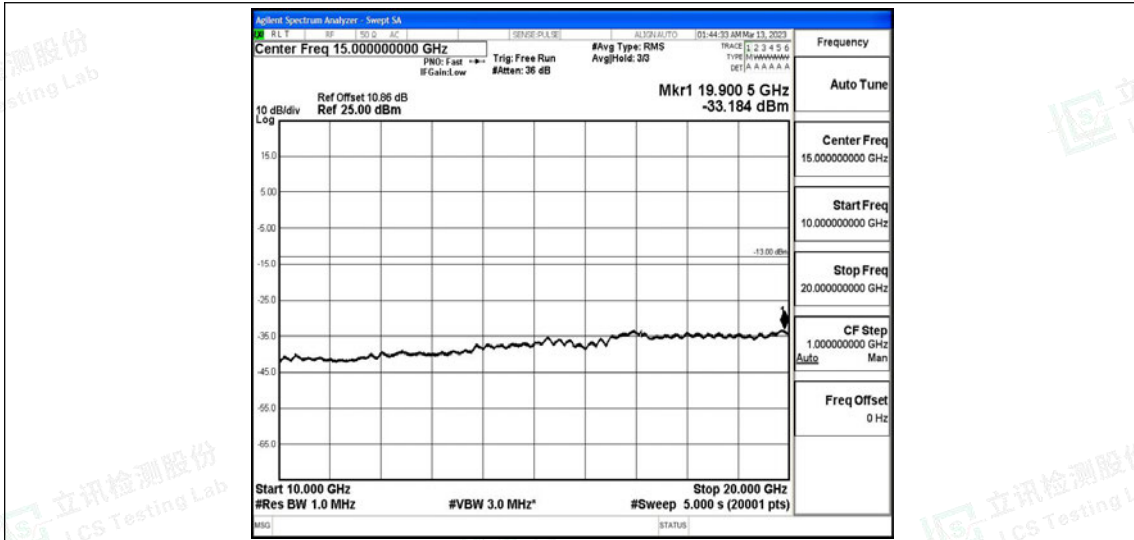

Band66-5MHz-QPSK-132322-1RB#0-Range1:0.009~0.15MHz