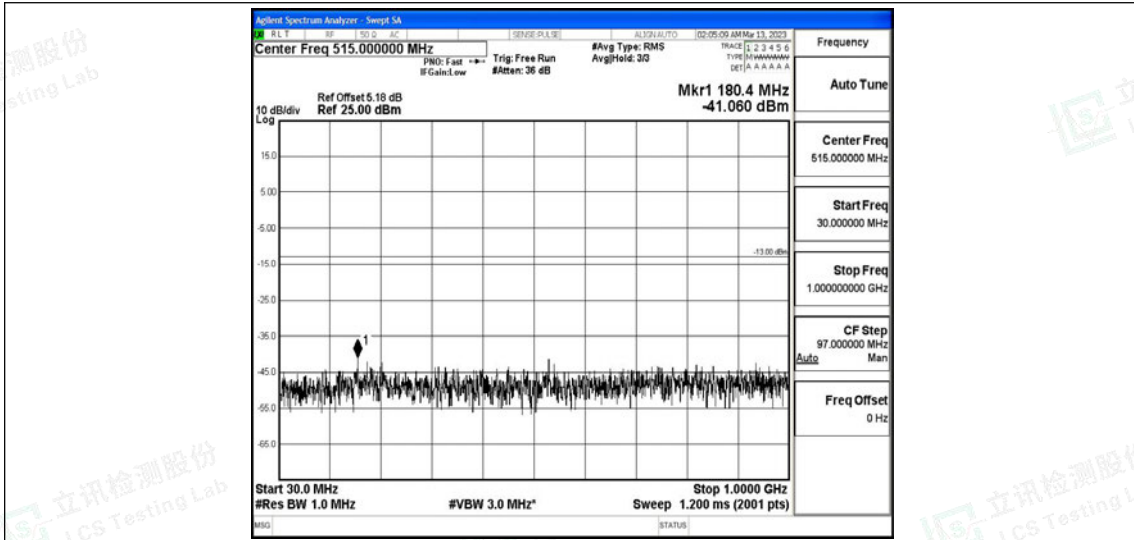

Band66-15MHz-QPSK-132322-1RB#0-Range4: 1000~10000MHz