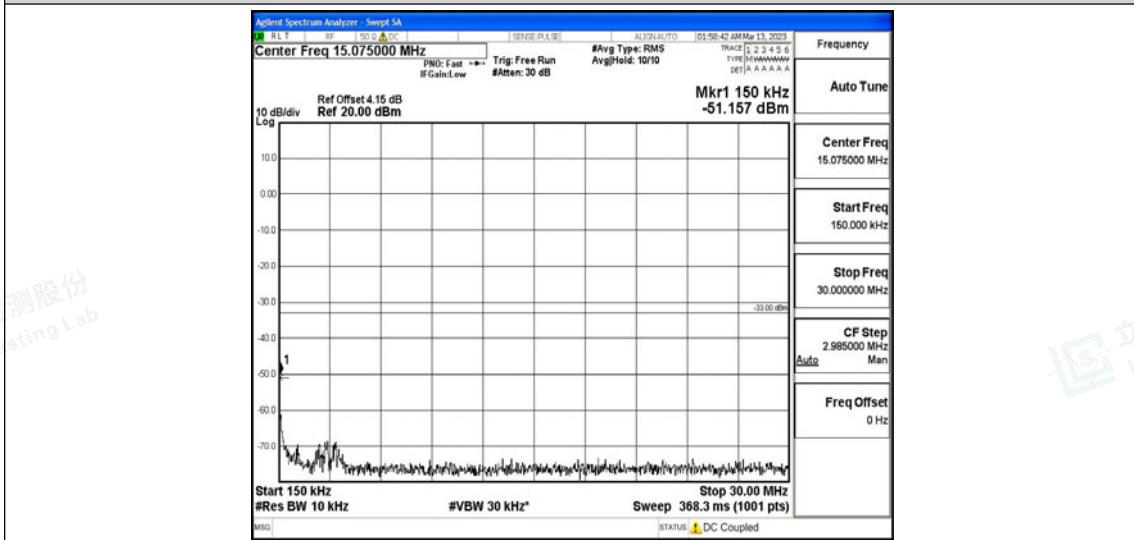

Scan code to check authenticity

Band66-10MHz-16QAM-132322-1RB#0-Range4:1000~10000MHz

Band66-10MHz-16QAM-132322-1RB#0-Range5:10000~20000MHz

Band66-10MHz-16QAM-132622-1RB#0-Range1:0.009~0.15MHz

Band66-10MHz-16QAM-132622-1RB#0-Range2:0.15~30MHz