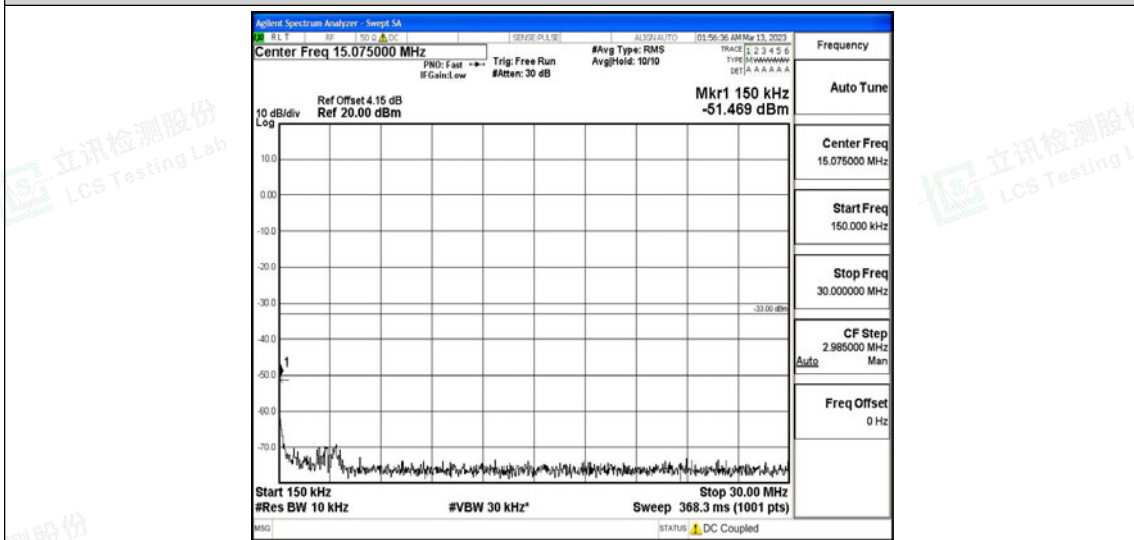

Band66-10MHz-16QAM-132322-1RB#0-Range3:30~1000MHz

Shenzhen LCS Compliance Testing Laboratory Ltd.

Add: 101, 201 Bldg A & 301 Bldg C, Juji Industrial Park Yabianxueziwei, Shajing Street, Baoan District, Shenzhen, 518000, China

Tel: +(86) 0755-82591330 | E-mail: webmaster@lcs-cert.com | Web: www.lcs-cert.com

Scan code to check authenticity