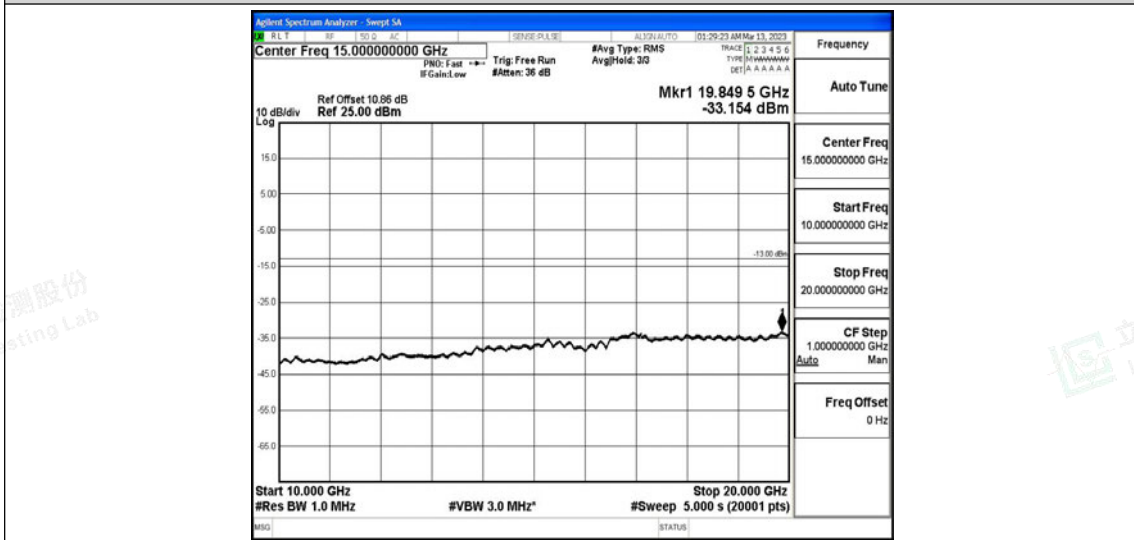

Band66-3MHz-QPSK-131987-1RB#0-Range1:0.009~0.15MHz