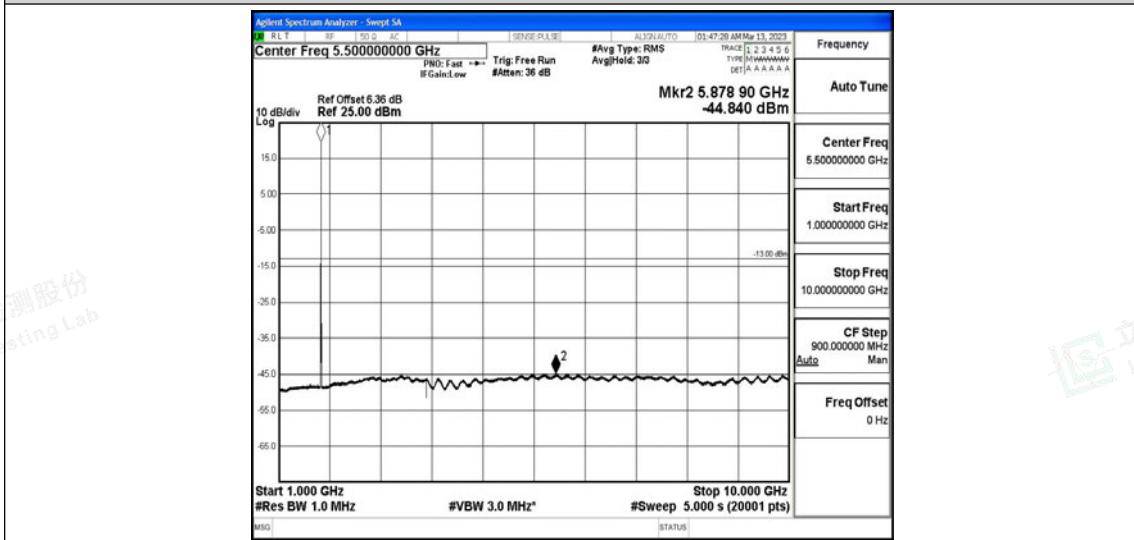

Band66-5MHz-16QAM-132322-1RB#0-Range2:0.15~30MHz

Band66-5MHz-16QAM-132322-1RB#0-Range3:30~1000MHz

Band66-5MHz-16QAM-132322-1RB#0-Range4: 1000~10000MHz

Band66-5MHz-16QAM-132322-1RB#0-Range5: 10000~20000MHz