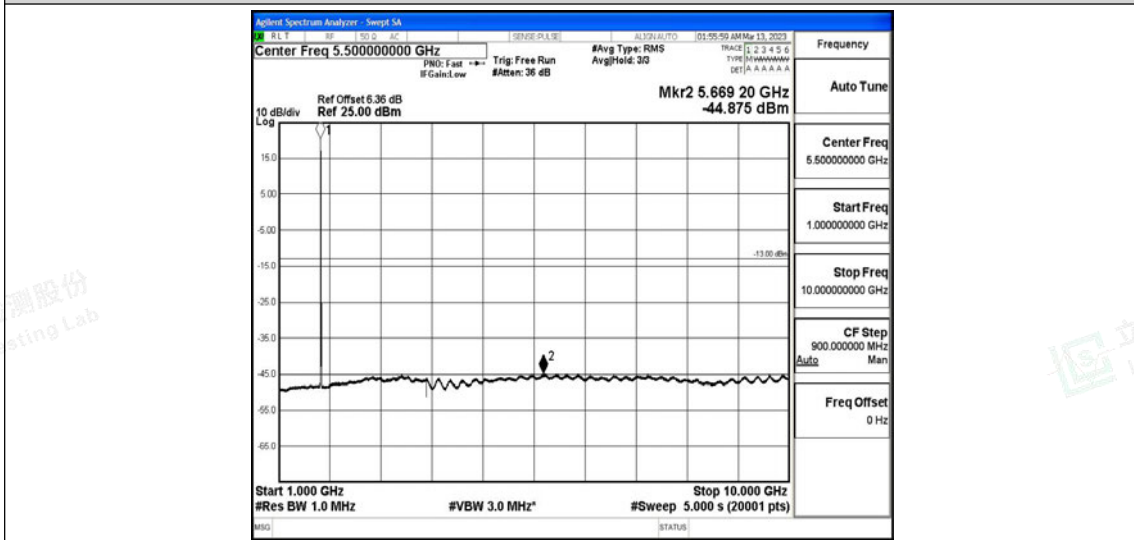

Band66-10MHz-QPSK-132322-1RB#0-Range5: 10000~20000MHz