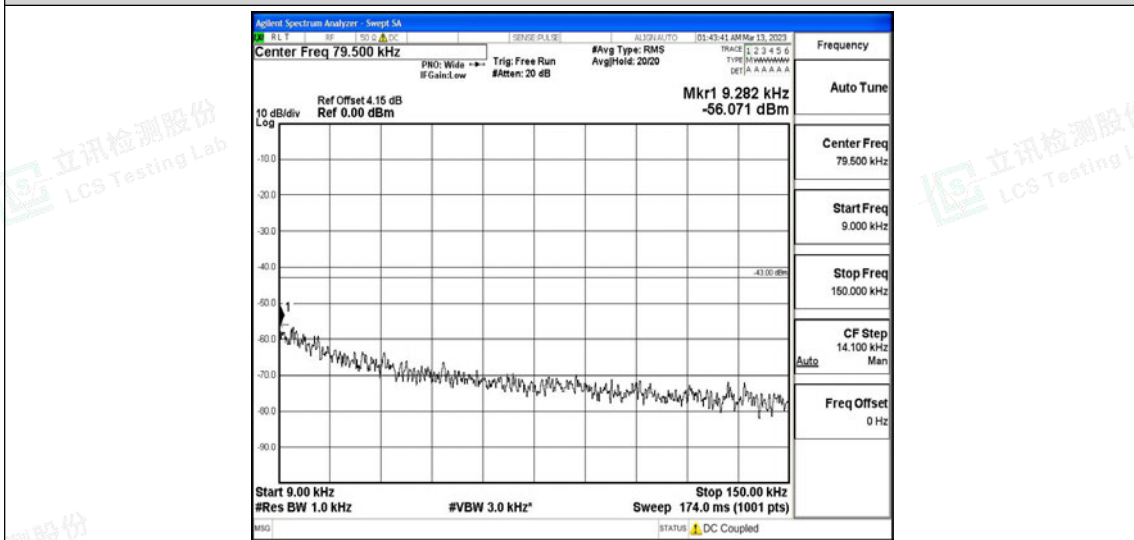

Band66-5MHz-QPSK-131997-1RB#0-Range2:0.15~30MHz

Shenzhen LCS Compliance Testing Laboratory Ltd.

Add: 101, 201 Bldg A & 301 Bldg C, Juji Industrial Park Yabianxueziwei, Shajing Street, Baoan District, Shenzhen, 518000, China

Tel: +(86) 0755-82591330 | E-mail: webmaster@lcs-cert.com | Web: www.lcs-cert.com

Scan code to check authenticity