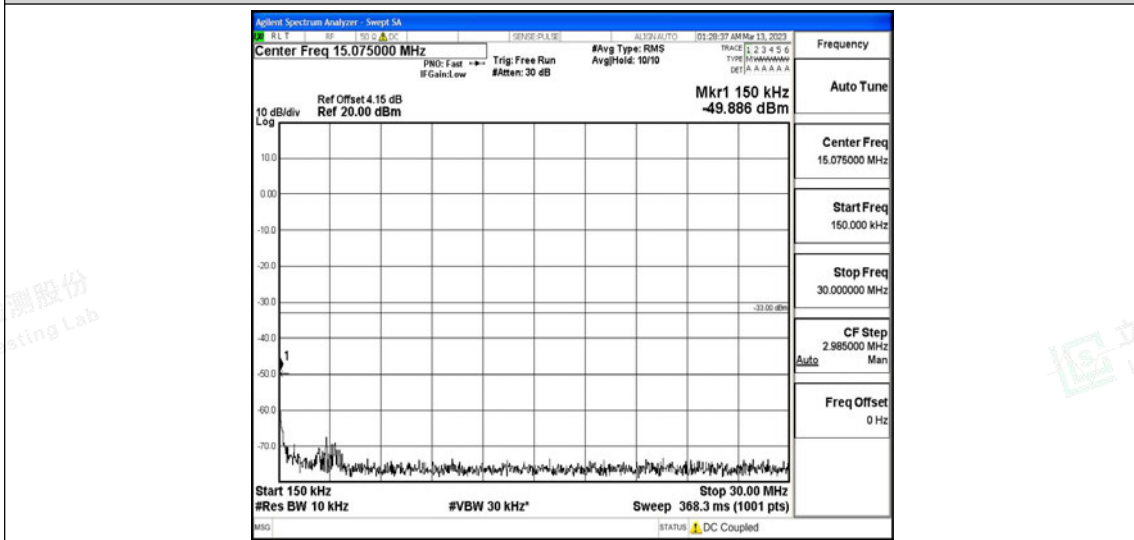

Band66-1.4MHz-16QAM-132322-1RB#0-Range5:10000~20000MHz

Band66-1.4MHz-16QAM-132665-1RB#0-Range1:0.009~0.15MHz

Band66-1.4MHz-16QAM-132665-1RB#0-Range2:0.15~30MHz

Band66-1.4MHz-16QAM-132665-1RB#0-Range3:30~1000MHz