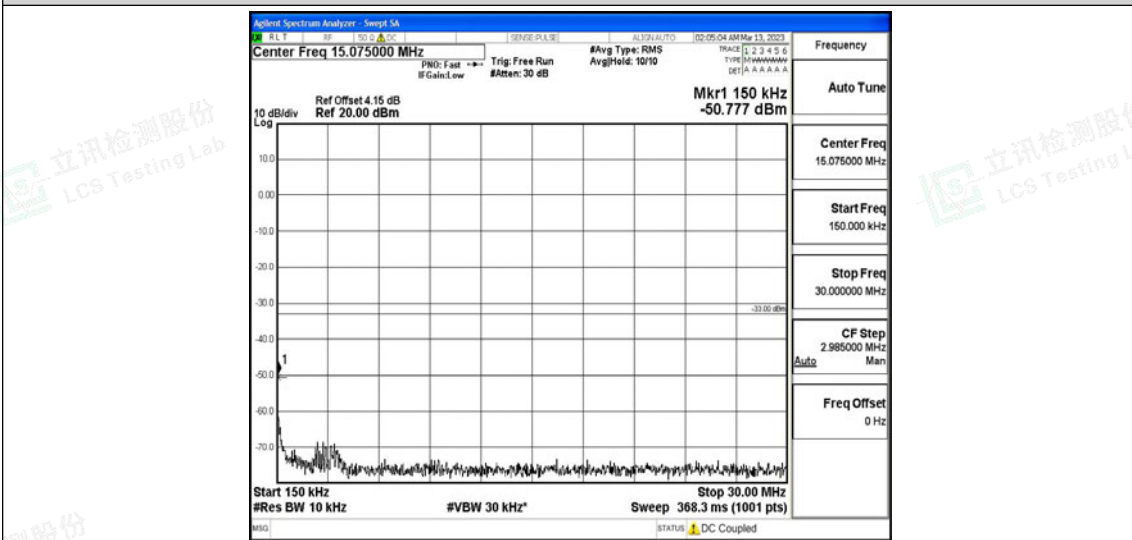

Band66-15MHz-QPSK-132322-1RB#0-Range3:30~1000MHz