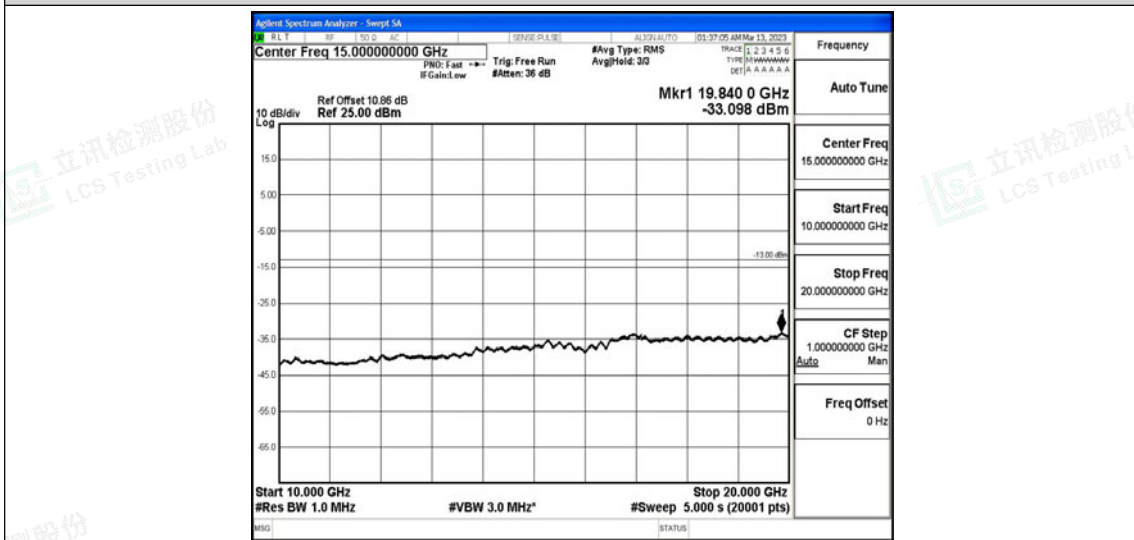

Band66-3MHz-16QAM-132657-1RB#0-Range1: 0.009~0.15MHz