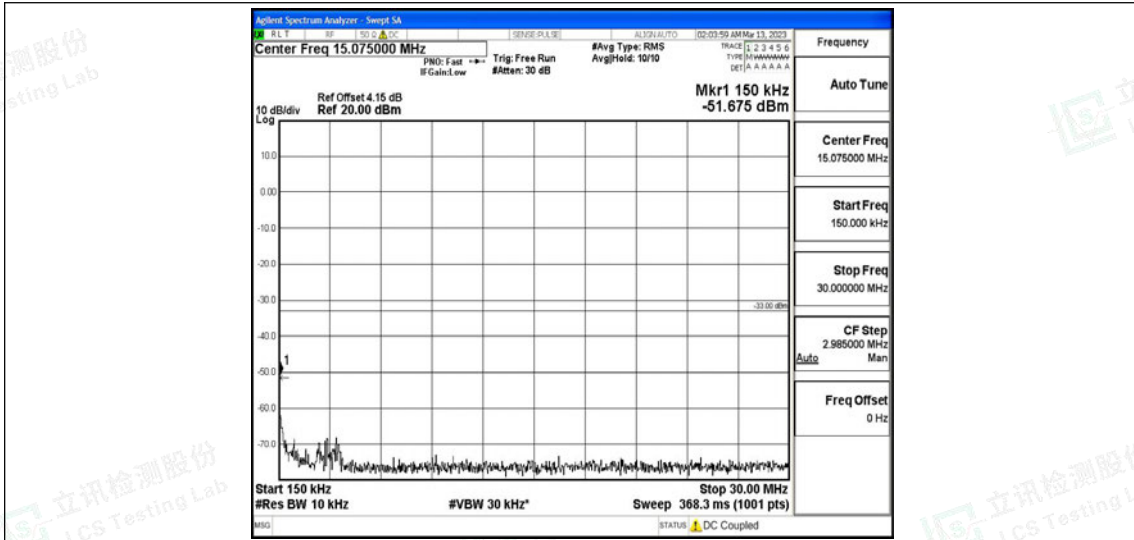

Band66-15MHz-16QAM-132047-1RB#0-Range3:30~1000MHz