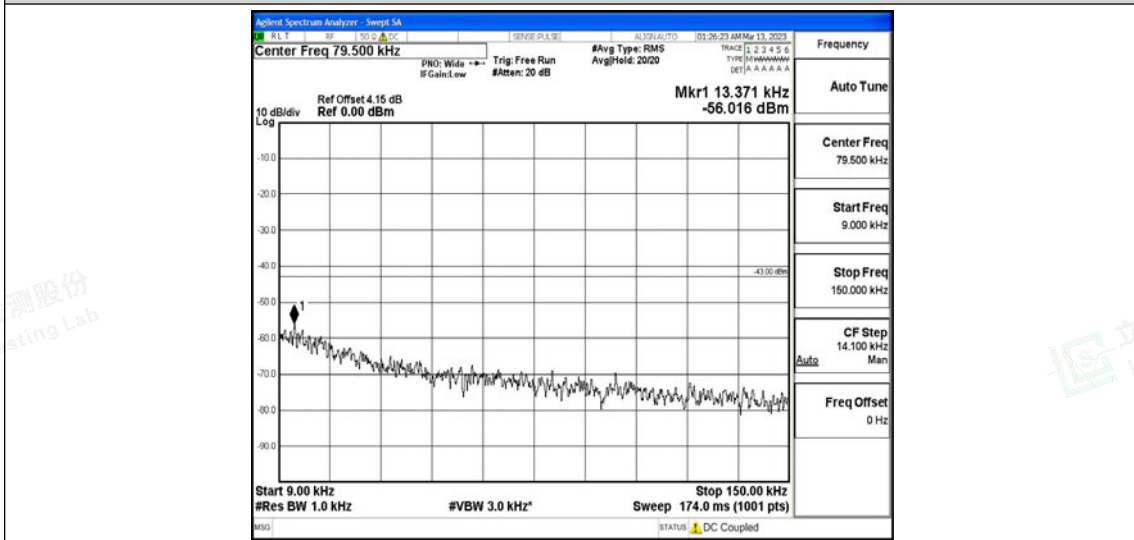

Band66-1.4MHz-16QAM-132322-1RB#0-Range1:0.009~0.15MHz

Band66-1.4MHz-16QAM-132322-1RB#0-Range2:0.15~30MHz

Band66-1.4MHz-16QAM-132322-1RB#0-Range3:30~1000MHz

Band66-1.4MHz-16QAM-132322-1RB#0-Range4:1000~10000MHz