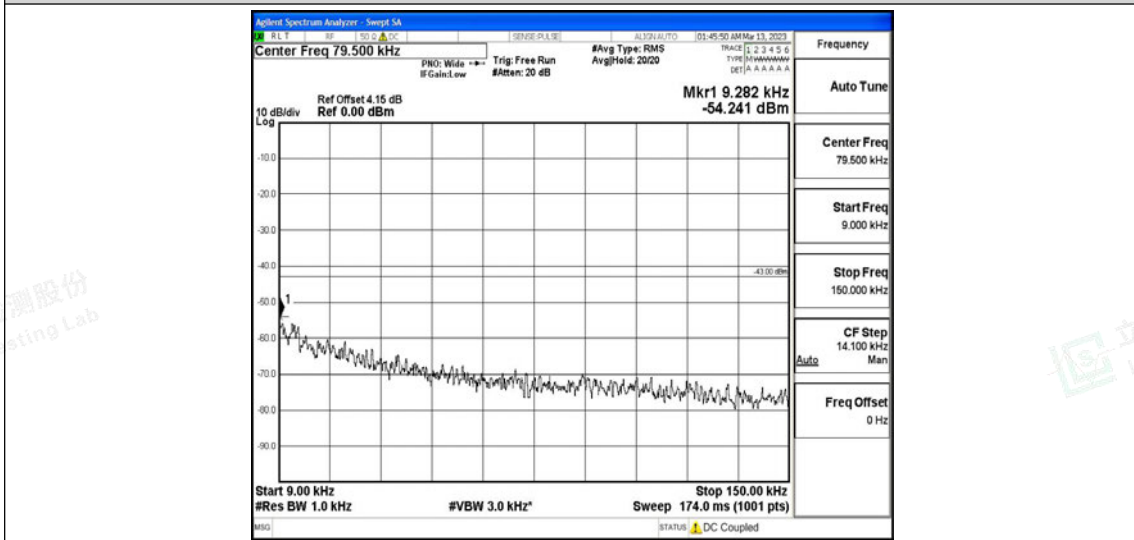

Band66-5MHz-QPSK-132322-1RB#0-Range2:0.15~30MHz