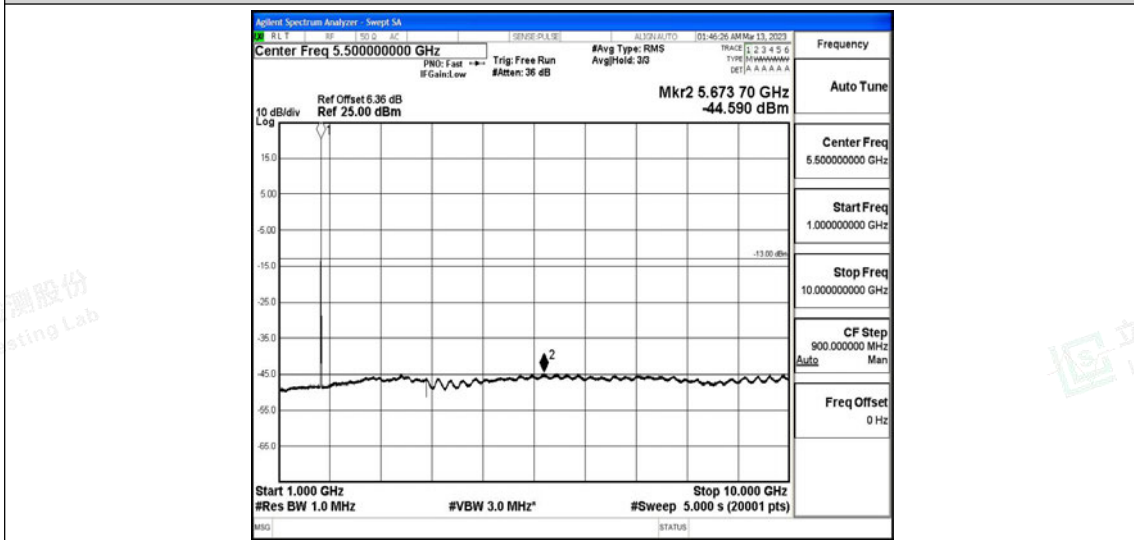

Band66-5MHz-QPSK-132322-1RB#0-Range5:10000~20000MHz