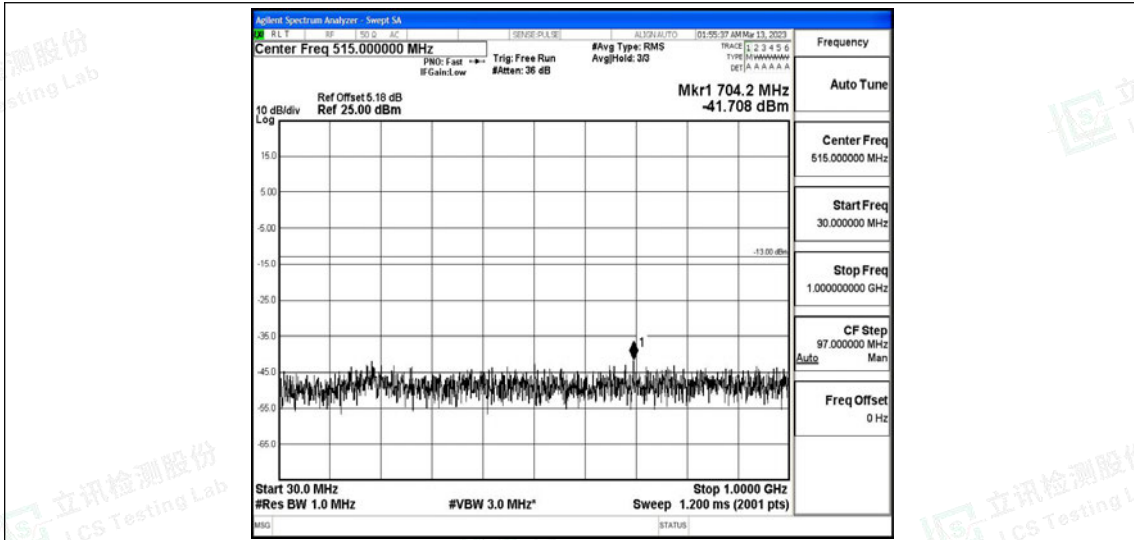

Band66-10MHz-QPSK-132322-1RB#0-Range4: 1000~10000MHz