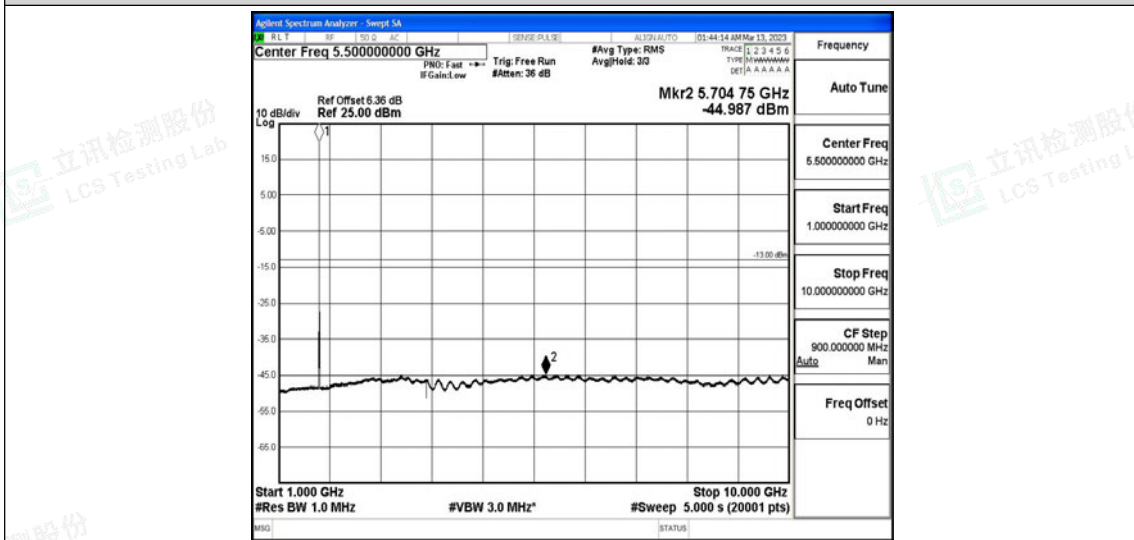

Scan code to check authenticity

Band66-5MHz-QPSK-131997-1RB#0-Range3:30~1000MHz

Band66-5MHz-QPSK-131997-1RB#0-Range4:1000~10000MHz

Band66-5MHz-QPSK-131997-1RB#0-Range5:10000~20000MHz

Shenzhen LCS Compliance Testing Laboratory Ltd.