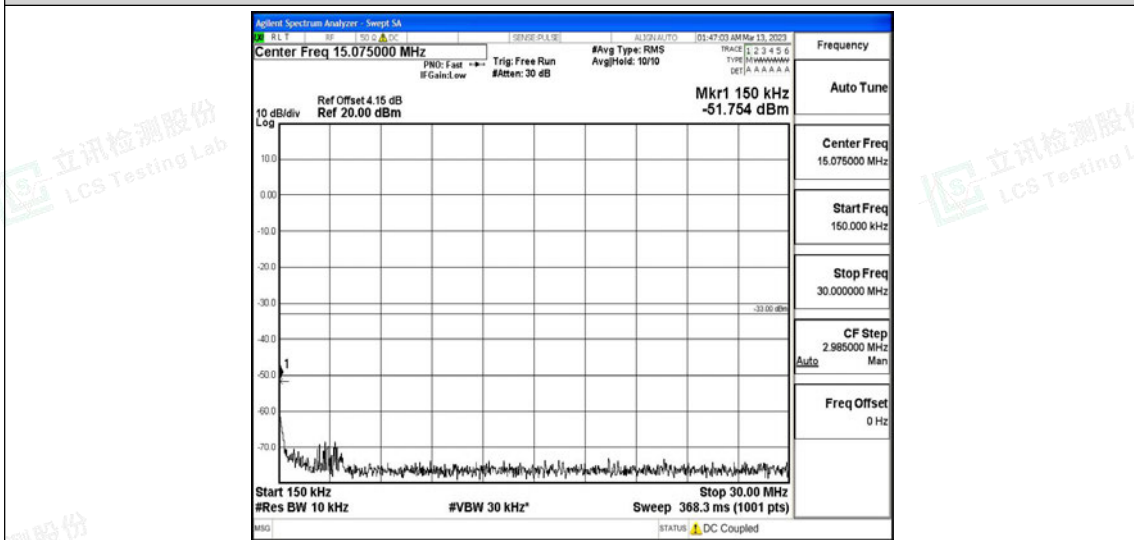

Band66-5MHz-16QAM-132322-1RB#0-Range3:30~1000MHz