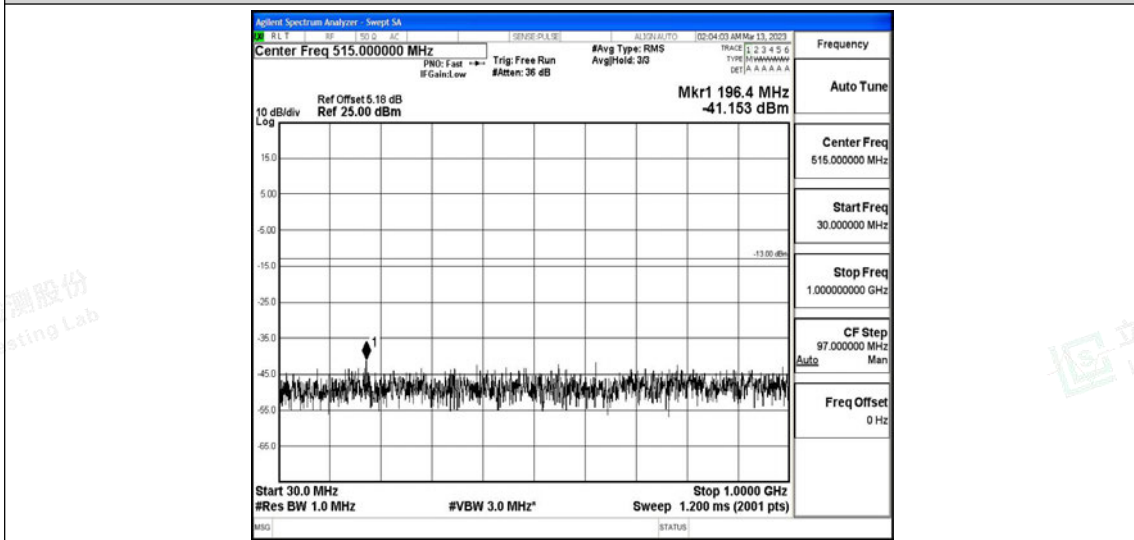

Band66-15MHz-16QAM-132047-1RB#0-Range1:0.009~0.15MHz

Band66-15MHz-16QAM-132047-1RB#0-Range2:0.15~30MHz

Band66-15MHz-16QAM-132047-1RB#0-Range3:30~1000MHz

Band66-15MHz-16QAM-132047-1RB#0-Range4:1000~10000MHz