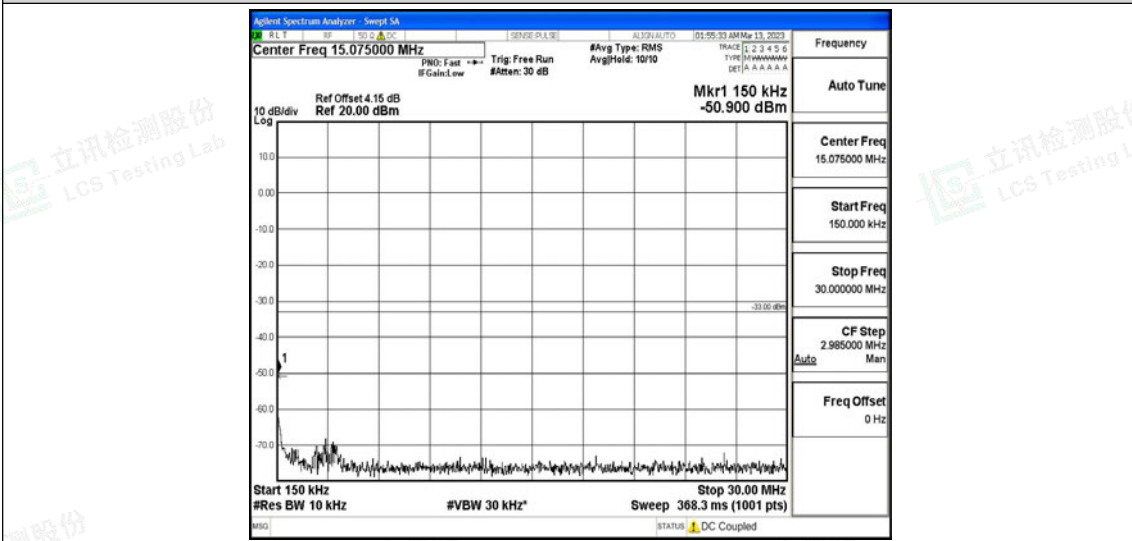

Band66-10MHz-QPSK-132322-1RB#0-Range3:30~1000MHz

Shenzhen LCS Compliance Testing Laboratory Ltd.

Add: 101, 201 Bldg A & 301 Bldg C, Juji Industrial Park Yabianxueziwei, Shajing Street, Baoan District, Shenzhen, 518000, China