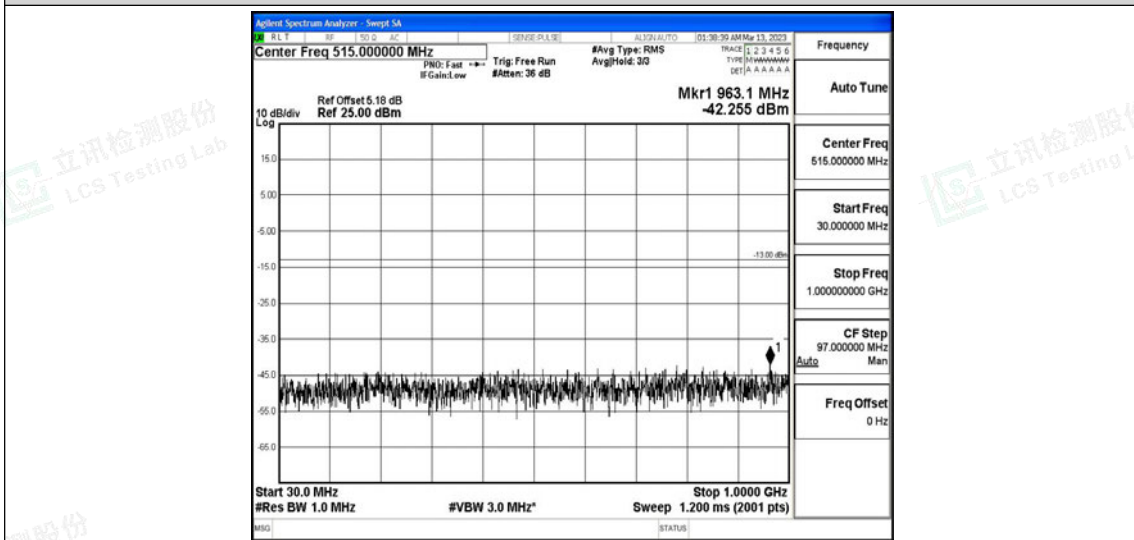

Band66-3MHz-16QAM-132657-1RB#0-Range4:1000~10000MHz