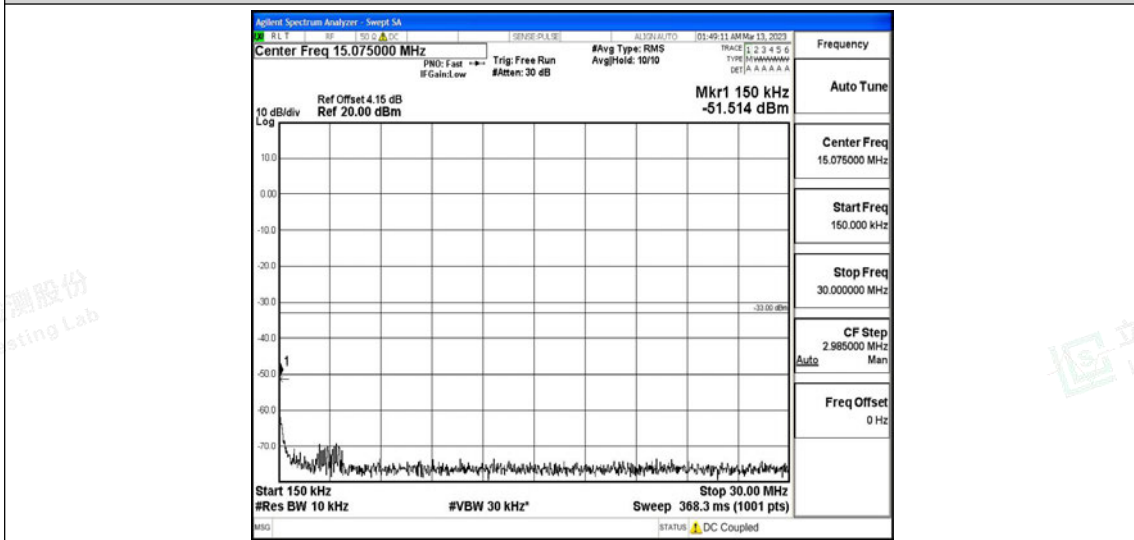

Band66-5MHz-16QAM-132647-1RB#0-Range3:30~1000MHz