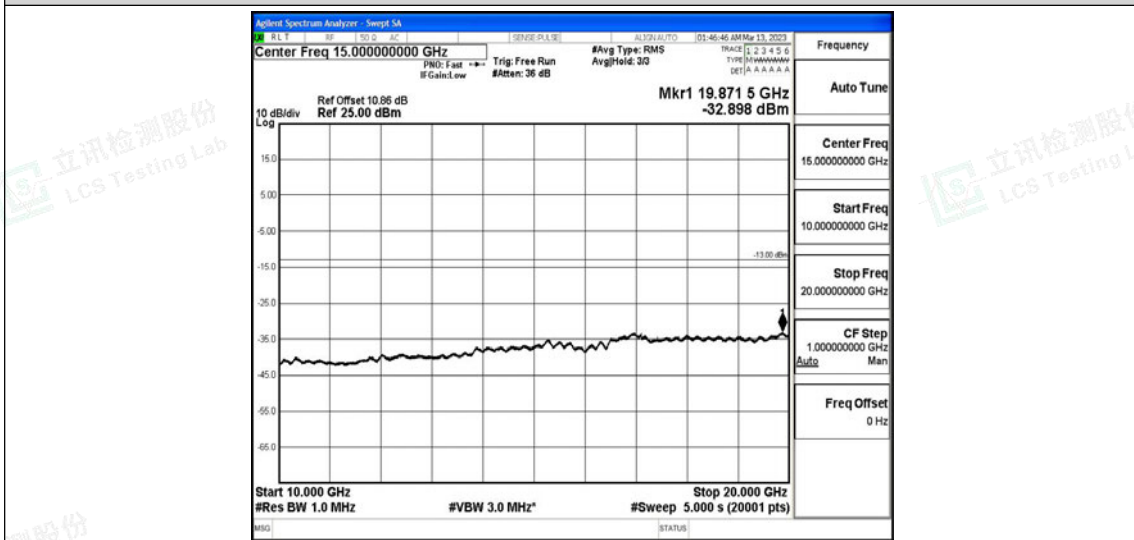

Band66-5MHz-QPSK-132647-1RB#0-Range1:0.009~0.15MHz