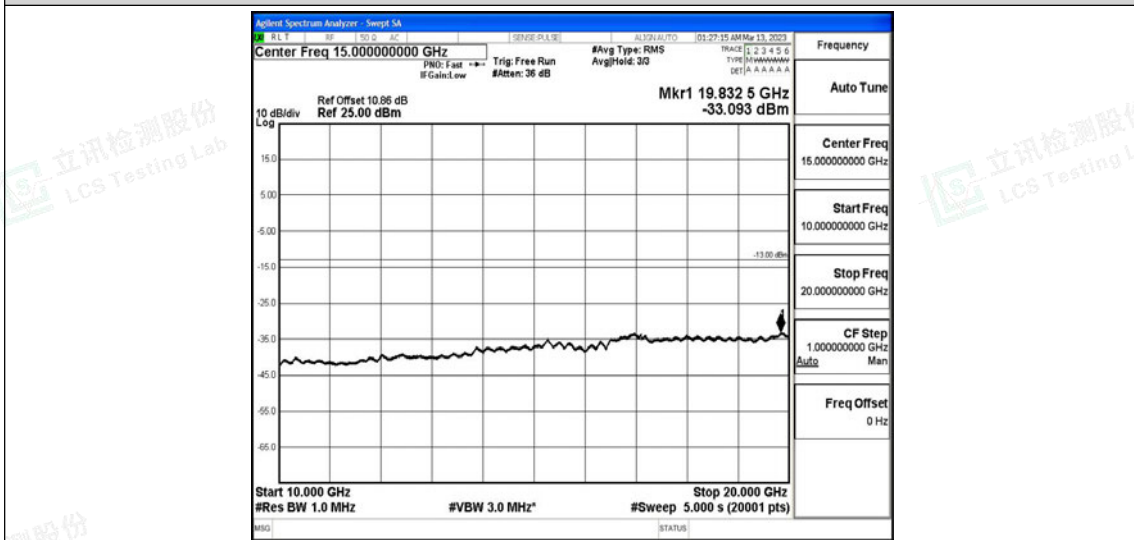

Band66-1.4MHz-16QAM-132665-1RB#0-Range1:0.009~0.15MHz