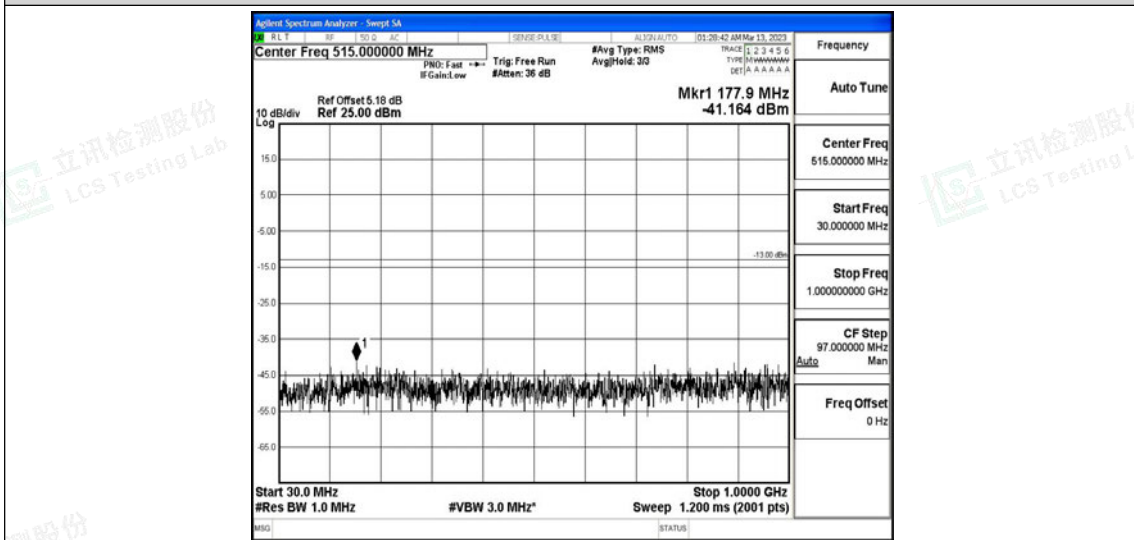

Band66-1.4MHz-16QAM-132665-1RB#0-Range4:1000~10000MHz

Shenzhen LCS Compliance Testing Laboratory Ltd.

Add: 101, 201 Bldg A & 301 Bldg C, Juji Industrial Park Yabianxueziwei, Shajing Street, Baoan District, Shenzhen, 518000, China