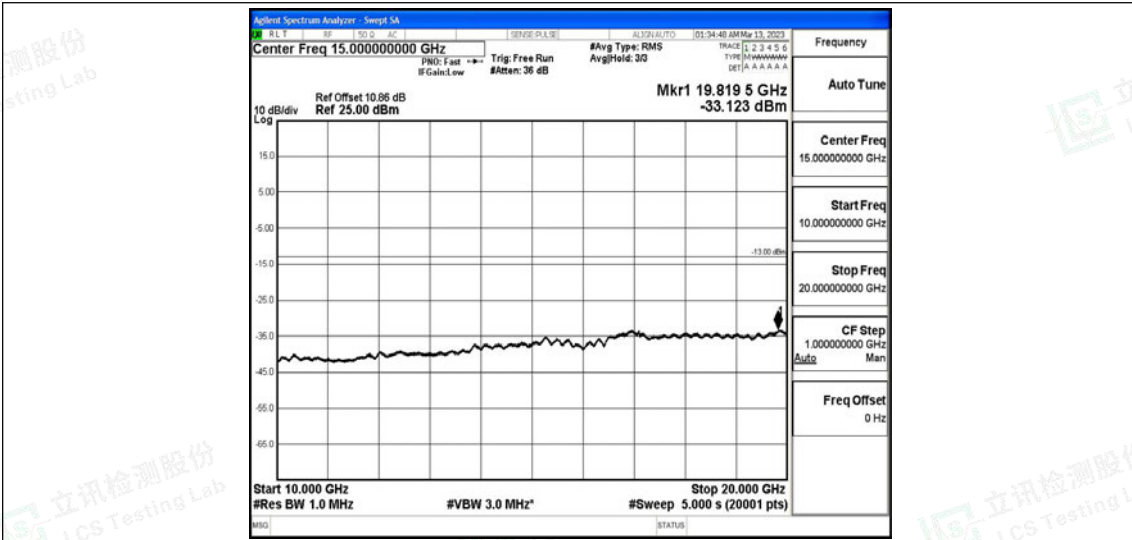

Band66-3MHz-16QAM-132322-1RB#0-Range1:0.009~0.15MHz