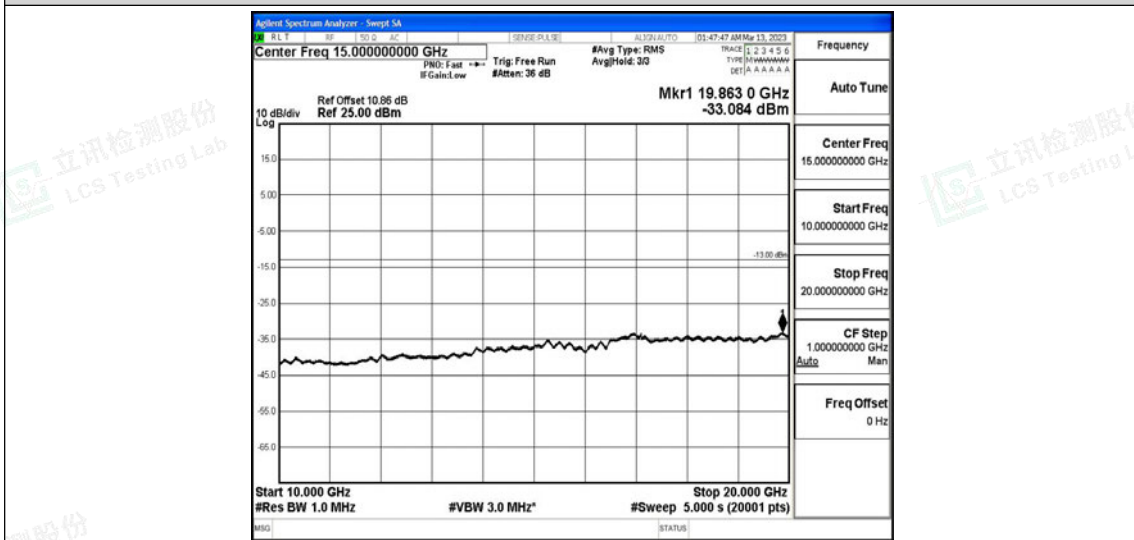

Band66-5MHz-16QAM-132322-1RB#0-Range2:0.15~30MHz

Band66-5MHz-16QAM-132322-1RB#0-Range3:30~1000MHz

Band66-5MHz-16QAM-132322-1RB#0-Range4: 1000~10000MHz

Band66-5MHz-16QAM-132322-1RB#0-Range5: 10000~20000MHz