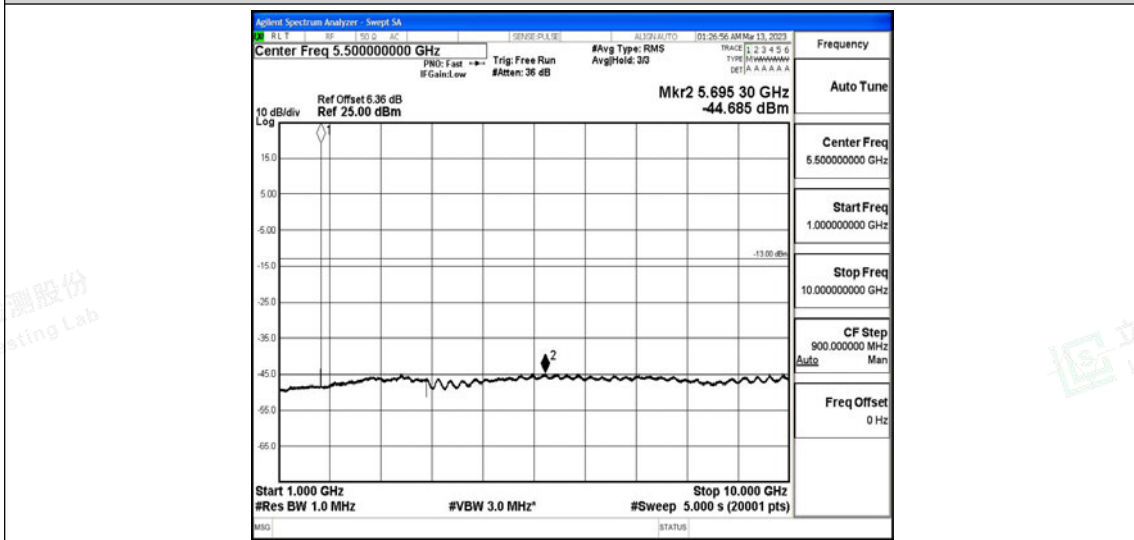

Band66-1.4MHz-16QAM-132322-1RB#0-Range1:0.009~0.15MHz

Band66-1.4MHz-16QAM-132322-1RB#0-Range2:0.15~30MHz

Band66-1.4MHz-16QAM-132322-1RB#0-Range3:30~1000MHz

Band66-1.4MHz-16QAM-132322-1RB#0-Range4:1000~10000MHz