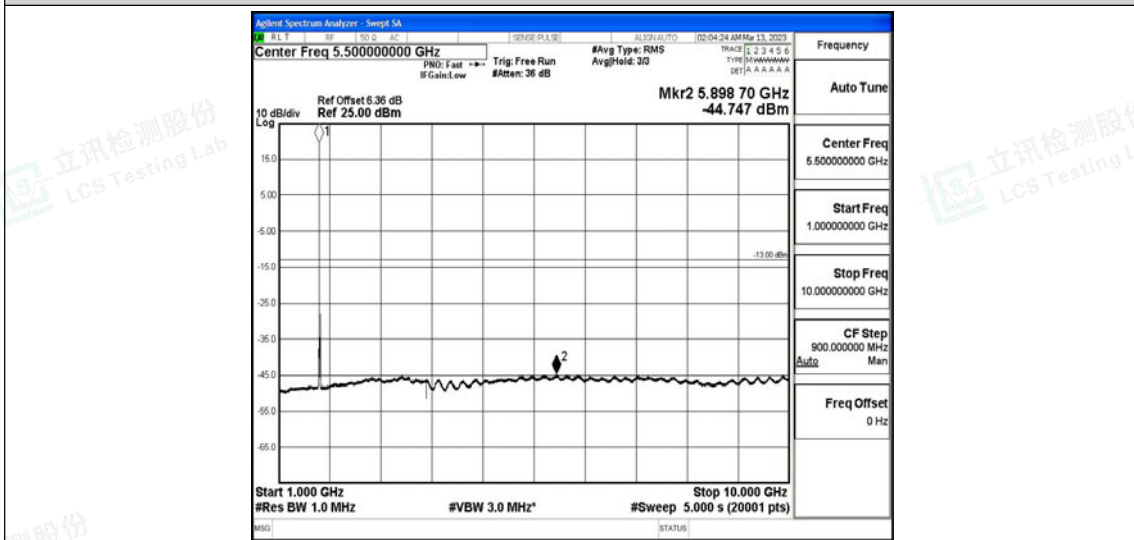

Band66-15MHz-16QAM-132047-1RB#0-Range5:10000~20000MHz

Shenzhen LCS Compliance Testing Laboratory Ltd.

Add: 101, 201 Bldg A & 301 Bldg C, Juji Industrial Park Yabianxueziwei, Shajing Street, Baoan District, Shenzhen, 518000, China