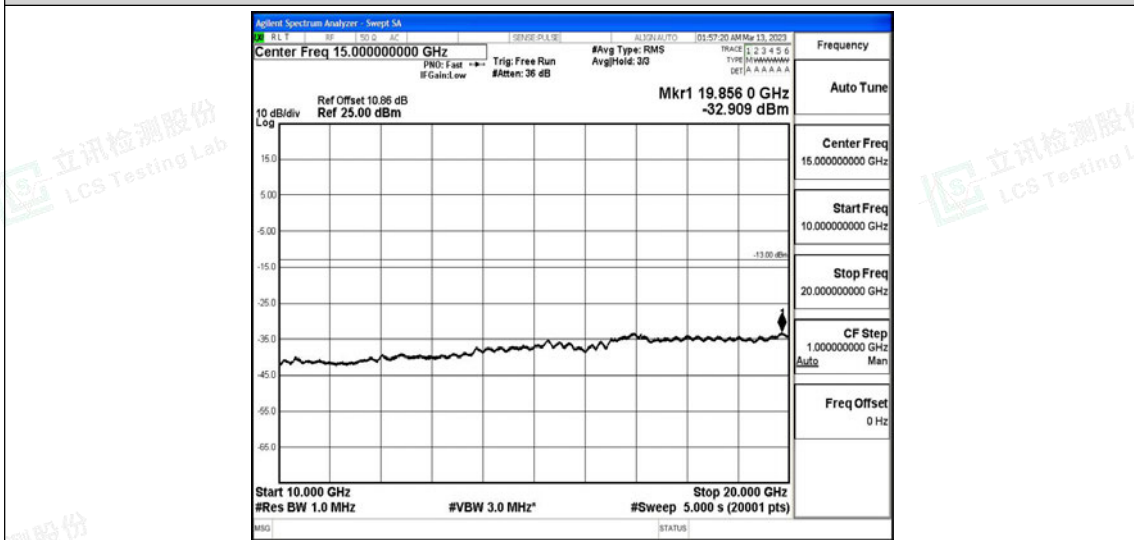

Scan code to check authenticity

Band66-10MHz-16QAM-132322-1RB#0-Range4:1000~10000MHz

Band66-10MHz-16QAM-132322-1RB#0-Range5:10000~20000MHz

Band66-10MHz-16QAM-132622-1RB#0-Range1:0.009~0.15MHz

Band66-10MHz-16QAM-132622-1RB#0-Range2:0.15~30MHz