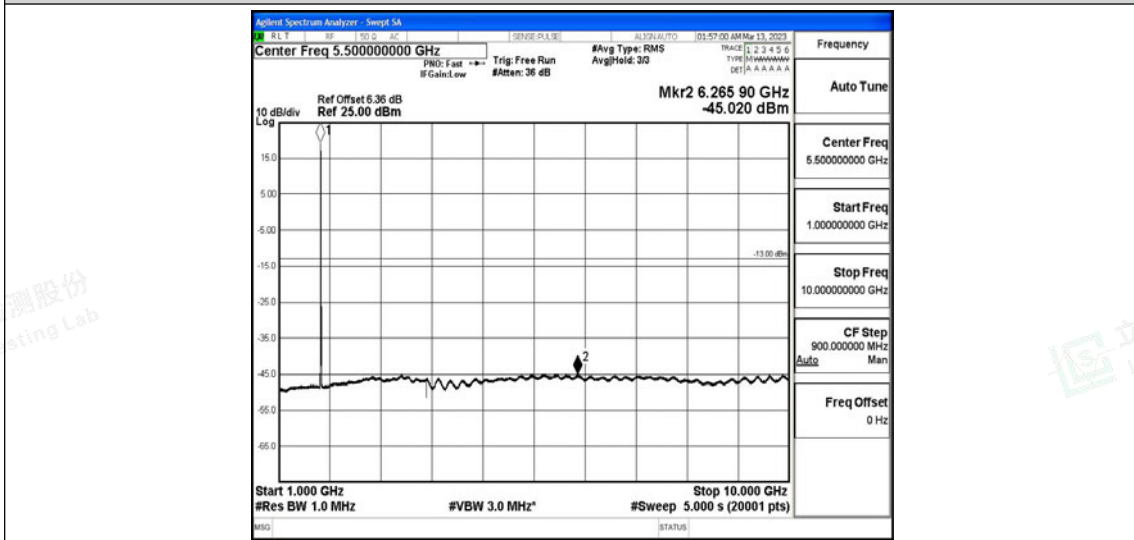

Scan code to check authenticity

Band66-10MHz-16QAM-132322-1RB#0-Range4:1000~10000MHz

Band66-10MHz-16QAM-132322-1RB#0-Range5:10000~20000MHz

Band66-10MHz-16QAM-132622-1RB#0-Range1:0.009~0.15MHz

Band66-10MHz-16QAM-132622-1RB#0-Range2:0.15~30MHz