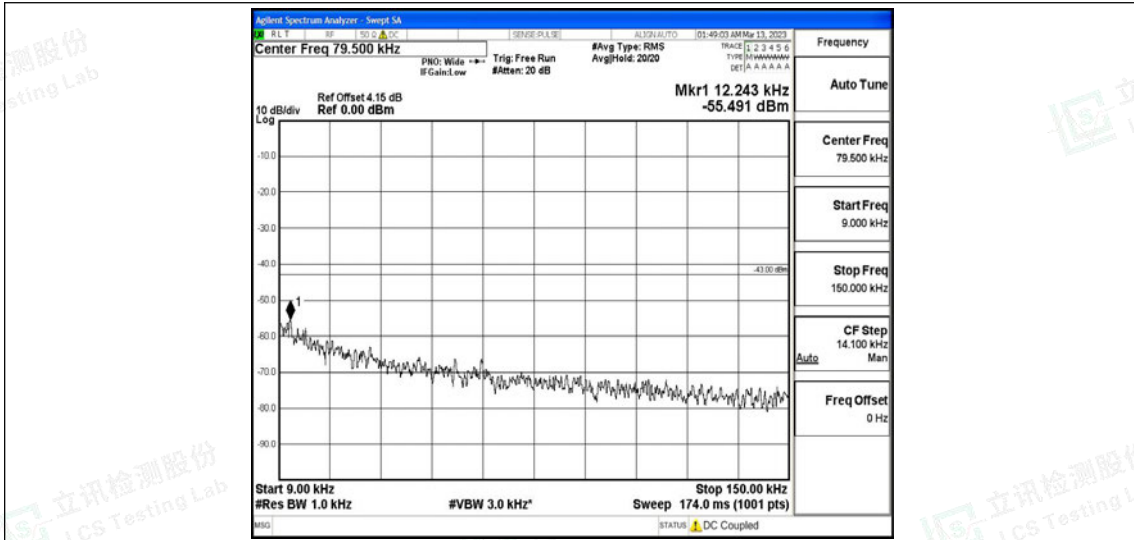

Band66-5MHz-16QAM-132647-1RB#0-Range2:0.15~30MHz