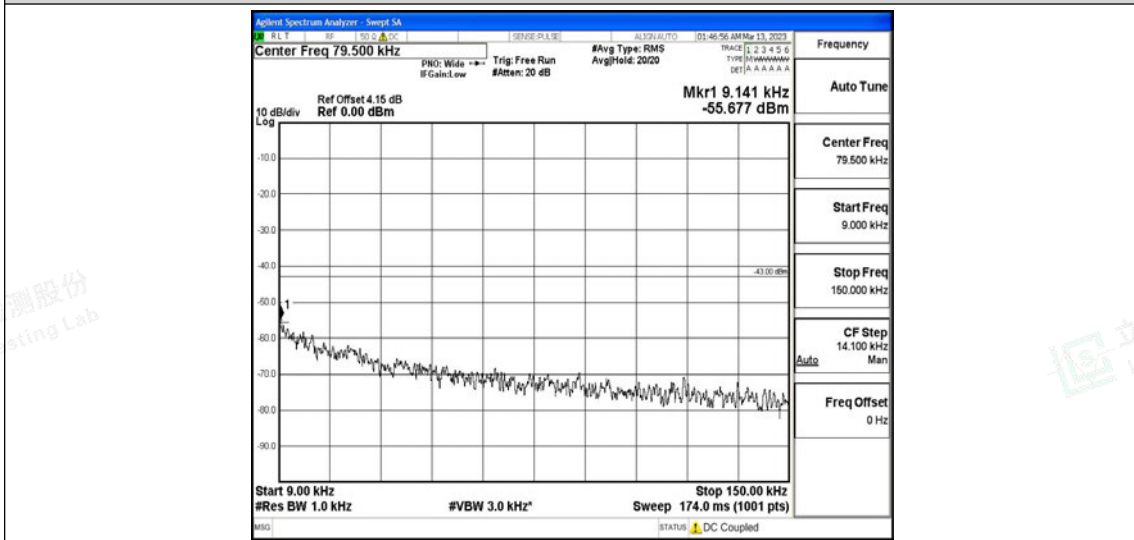

Band66-5MHz-16QAM-131997-1RB#0-Range3:30~1000MHz

Band66-5MHz-16QAM-131997-1RB#0-Range4:1000~10000MHz

Band66-5MHz-16QAM-131997-1RB#0-Range5:10000~20000MHz

Band66-5MHz-16QAM-132322-1RB#0-Range1:0.009~0.15MHz