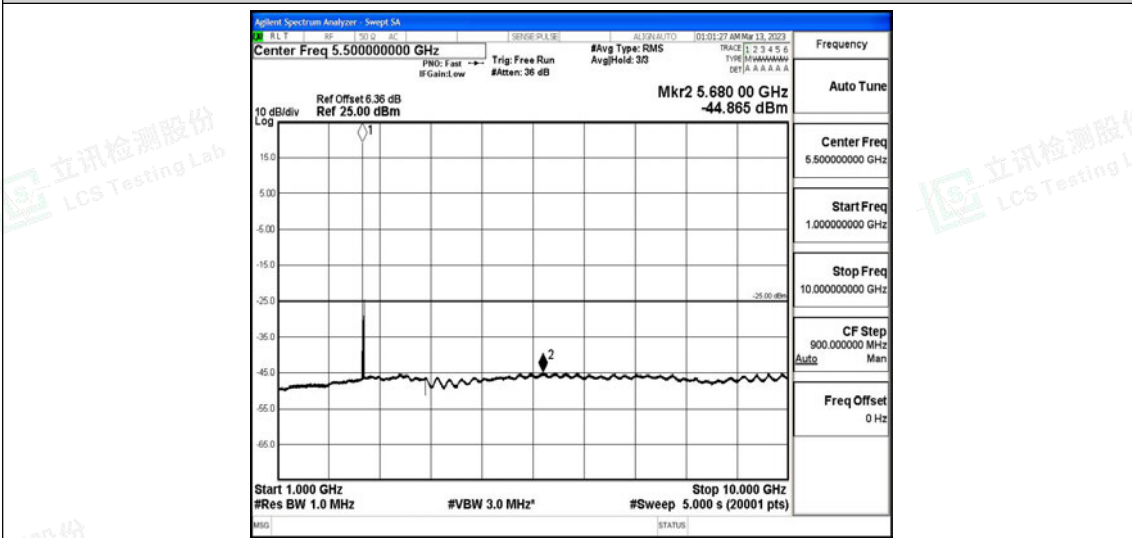

Band41-15MHz-16QAM-39725-1RB#0-Range2:0.15~30MHz

Band41-15MHz-16QAM-39725-1RB#0-Range3:30~1000MHz

Band41-15MHz-16QAM-39725-1RB#0-Range4:1000~10000MHz

Band41-15MHz-16QAM-39725-1RB#0-Range5:10000~20000MHz

Band41-15MHz-16QAM-39725-1RB#0-Range6:20000~26500MHz