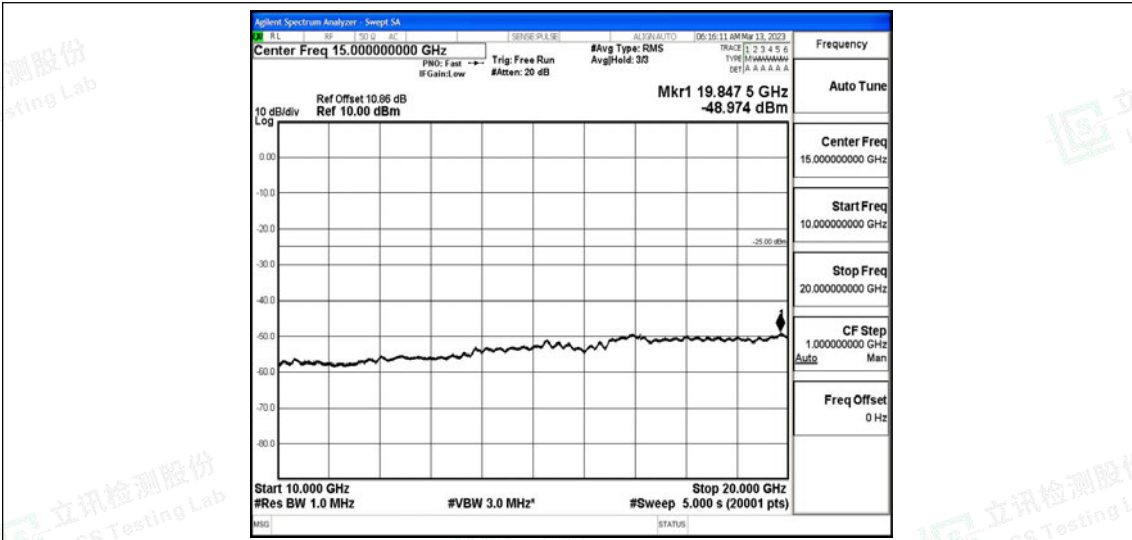

Band41-15MHz-16QAM-41515-1RB#0-Range5:10000~20000MHz

Band41-15MHz-16QAM-41515-1RB#0-Range6:20000~26500MHz