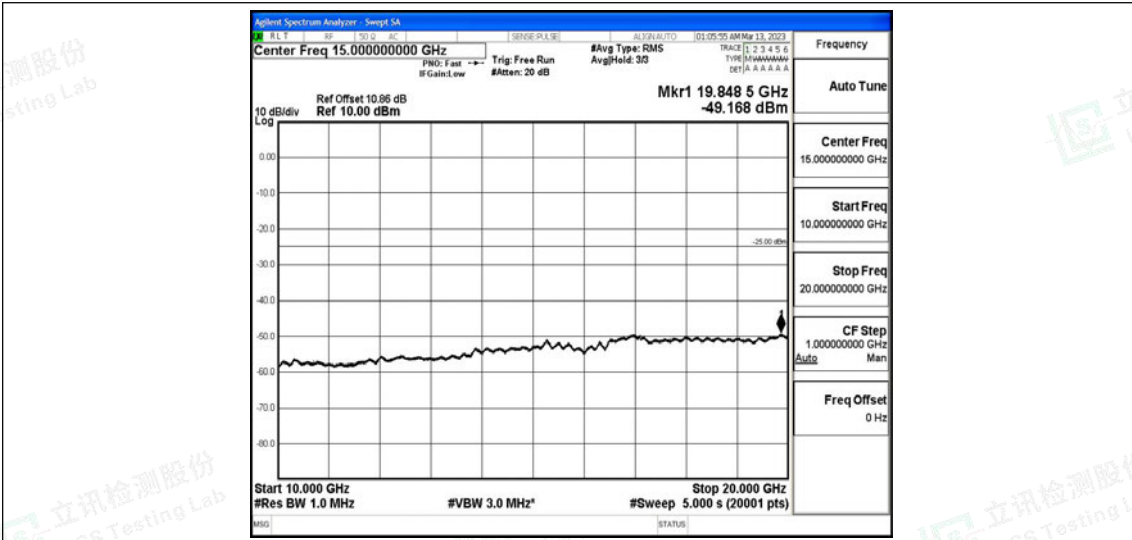

Band41-15MHz-QPSK-41515-1RB#0-Range5:10000~20000MHz

Band41-15MHz-QPSK-41515-1RB#0-Range6:20000~26500MHz