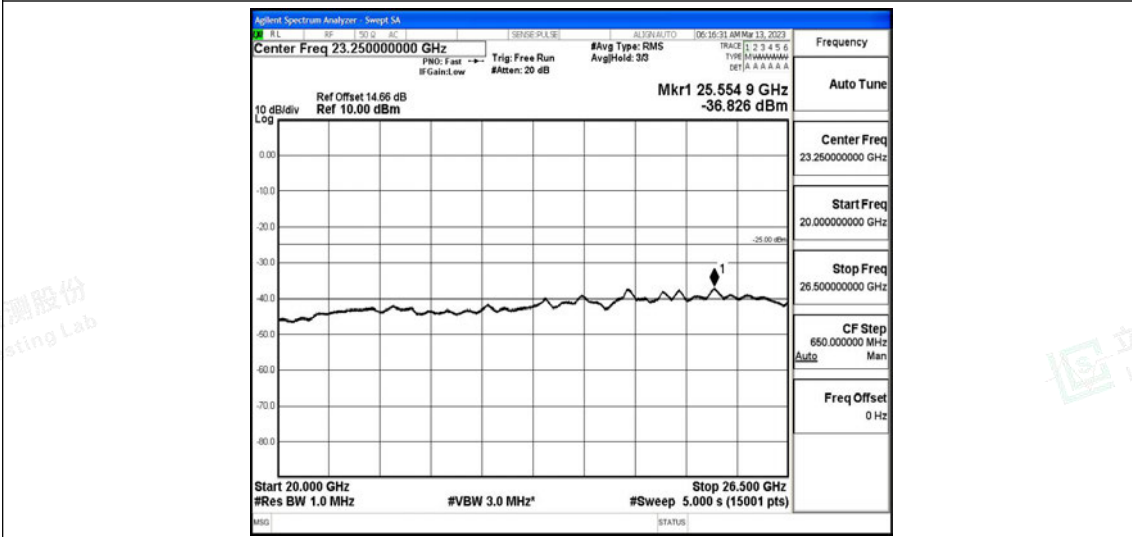

Band41-15MHz-16QAM-41515-1RB#0-Range6:20000~26500MHz

Band41-20MHz-QPSK-39750-1RB#0-Range1:0.009~0.15MHz