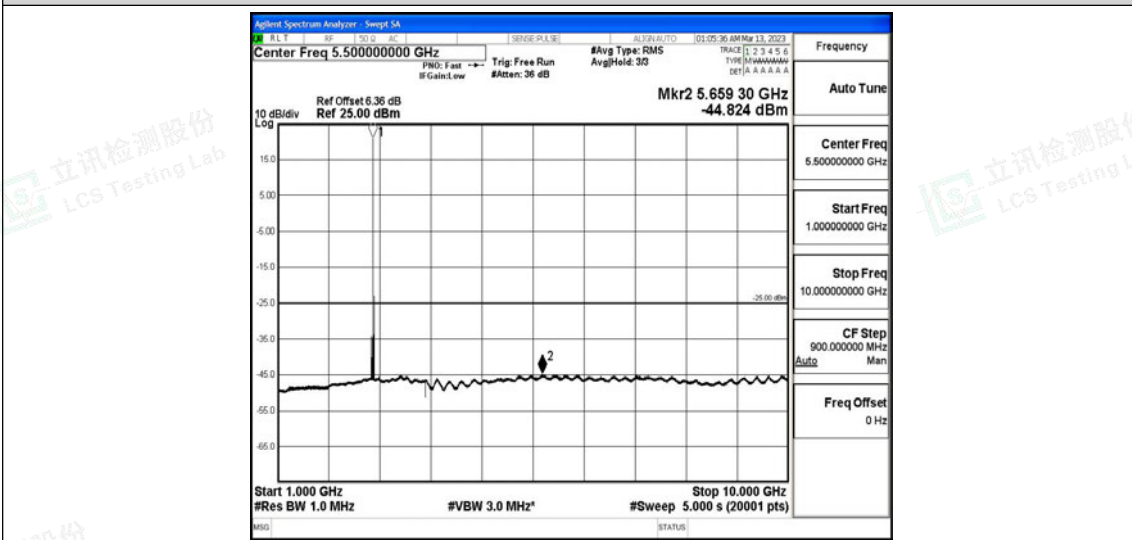

Band41-15MHz-QPSK-41515-1RB#0-Range4:1000~10000MHz

Band41-15MHz-QPSK-41515-1RB#0-Range5:10000~20000MHz