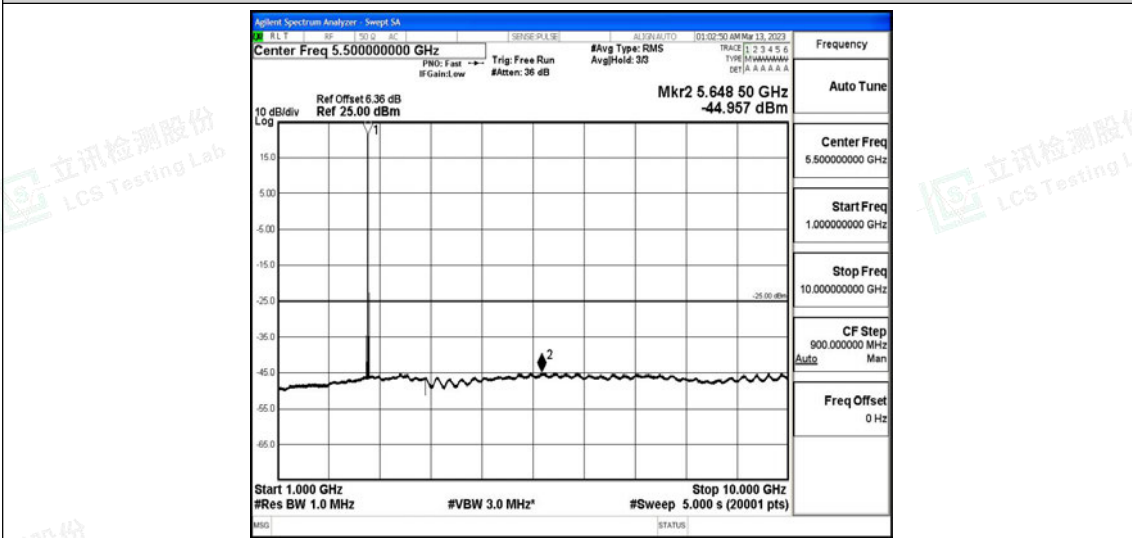

Band41-15MHz-QPSK-39725-1RB#0-Range6:20000~26500MHz

Band41-15MHz-QPSK-40620-1RB#0-Range1:0.009~0.15MHz

Band41-15MHz-QPSK-40620-1RB#0-Range2:0.15~30MHz

Band41-15MHz-QPSK-40620-1RB#0-Range3:30~1000MHz

Band41-15MHz-QPSK-40620-1RB#0-Range4:1000~10000MHz