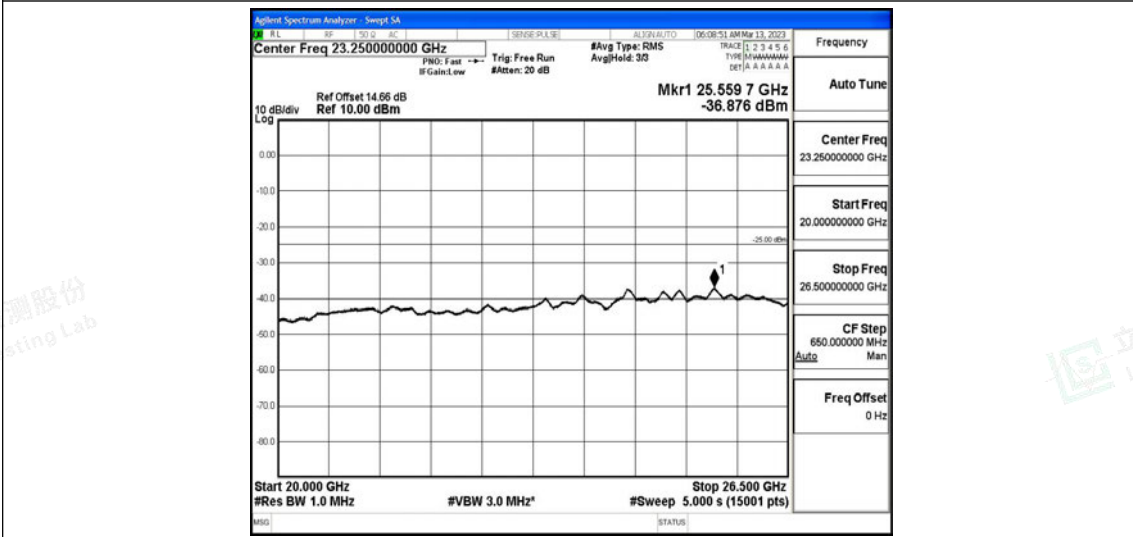

Band41-10MHz-16QAM-40620-1RB#0-Range6:20000~26500MHz

Band41-10MHz-16QAM-41540-1RB#0-Range1:0.009~0.15MHz