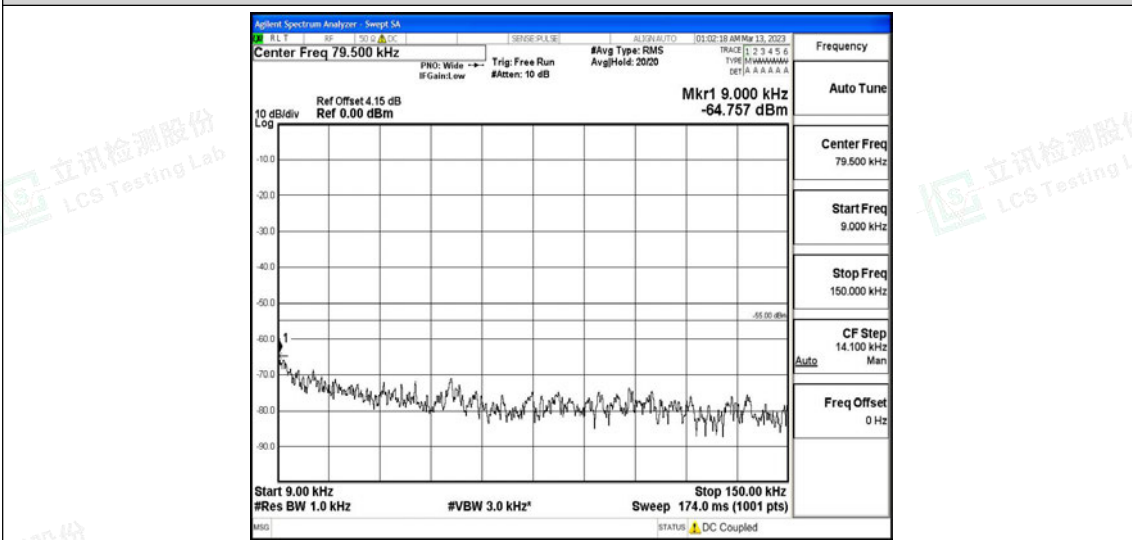

Band41-15MHz-QPSK-40620-1RB#0-Range1:0.009~0.15MHz

Band41-15MHz-QPSK-40620-1RB#0-Range2:0.15~30MHz