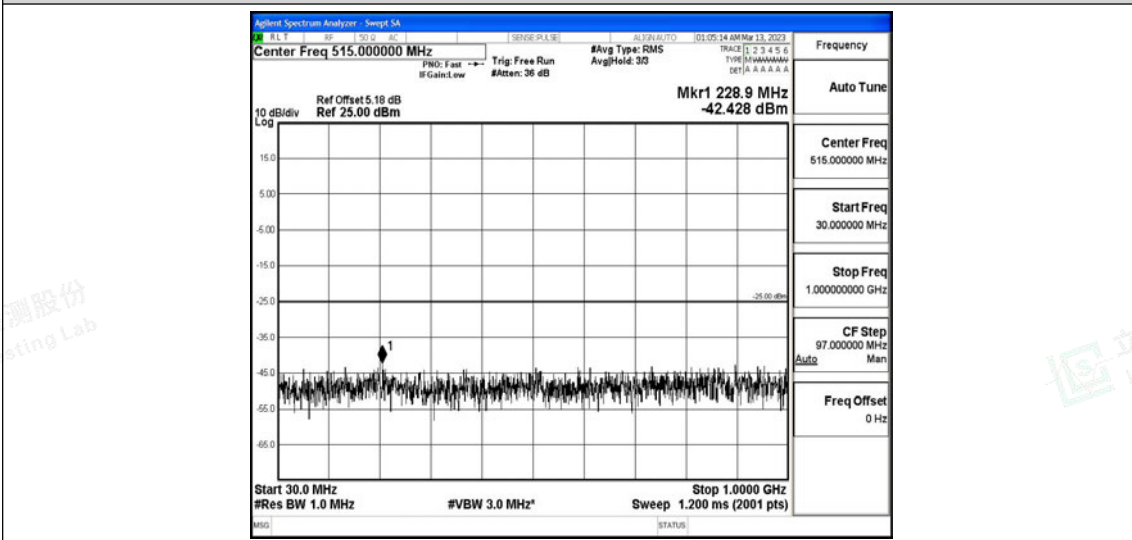

Band41-15MHz-QPSK-40620-1RB#0-Range5:10000~20000MHz

Band41-15MHz-QPSK-40620-1RB#0-Range6:20000~26500MHz

Band41-15MHz-QPSK-41515-1RB#0-Range1:0.009~0.15MHz

Band41-15MHz-QPSK-41515-1RB#0-Range2:0.15~30MHz

Band41-15MHz-QPSK-41515-1RB#0-Range3:30~1000MHz