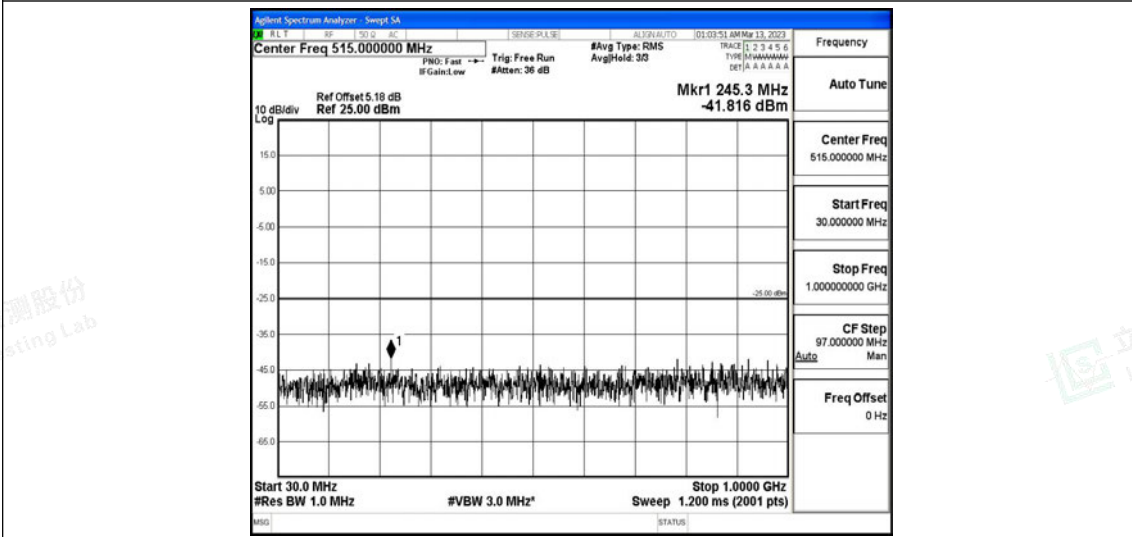

Band41-15MHz-16QAM-40620-1RB#0-Range1:0.009~0.15MHz

Band41-15MHz-16QAM-40620-1RB#0-Range2:0.15~30MHz

Band41-15MHz-16QAM-40620-1RB#0-Range3:30~1000MHz

Band41-15MHz-16QAM-40620-1RB#0-Range4:1000~10000MHz

Band41-15MHz-16QAM-40620-1RB#0-Range5:10000~20000MHz