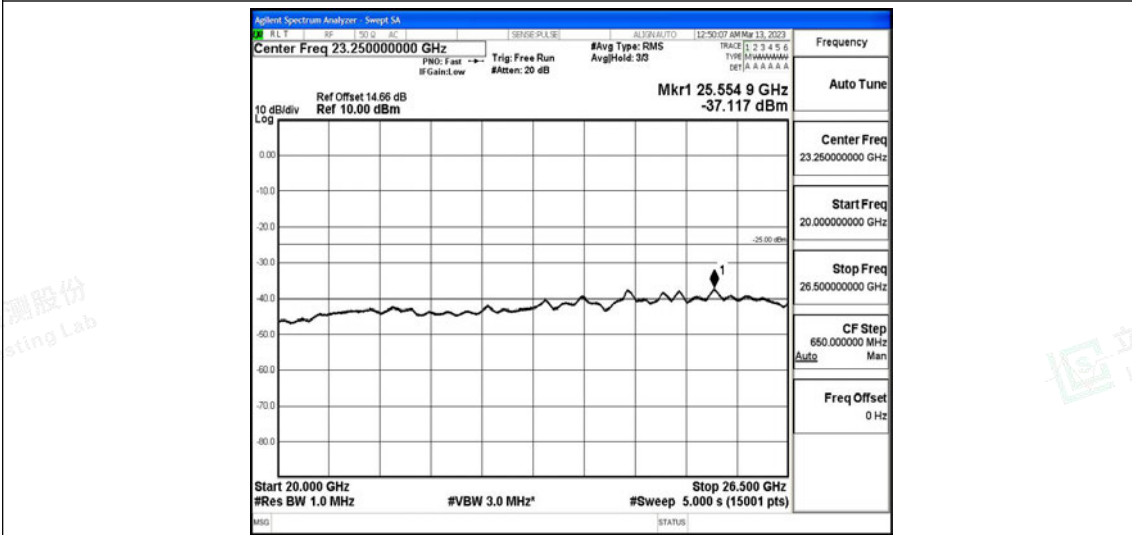

Band41-10MHz-16QAM-39700-1RB#0-Range6:20000~26500MHz

Band41-10MHz-16QAM-40620-1RB#0-Range1:0.009~0.15MHz