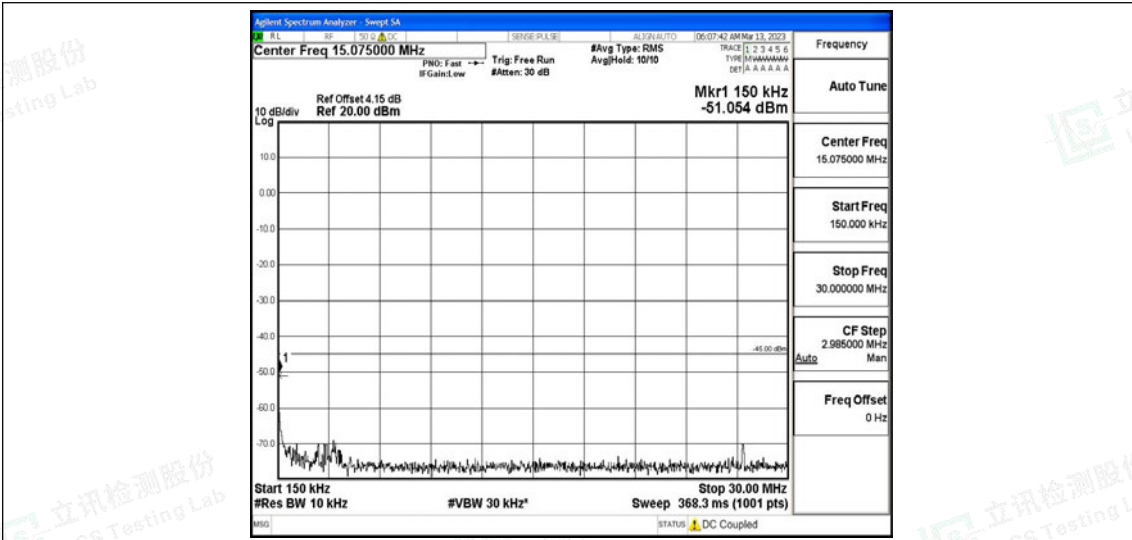

Band41-10MHz-16QAM-39700-1RB#0-Range6:20000~26500MHz

Band41-10MHz-16QAM-40620-1RB#0-Range1:0.009~0.15MHz

Band41-10MHz-16QAM-40620-1RB#0-Range2:0.15~30MHz

Band41-10MHz-16QAM-40620-1RB#0-Range3:30~1000MHz

Band41-10MHz-16QAM-40620-1RB#0-Range4:1000~10000MHz