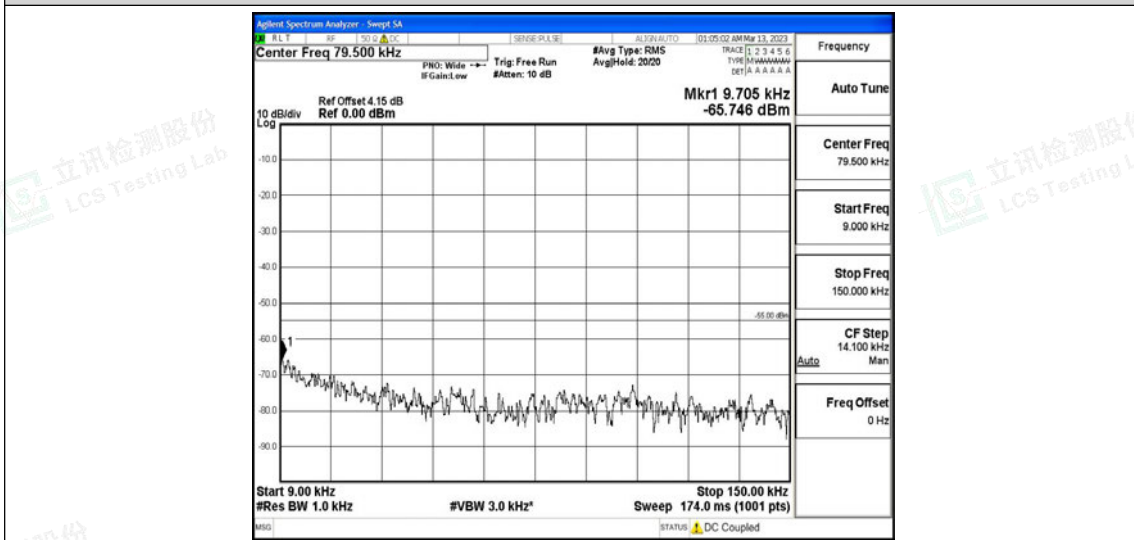

Band41-15MHz-QPSK-40620-1RB#0-Range5:10000~20000MHz

Band41-15MHz-QPSK-40620-1RB#0-Range6:20000~26500MHz

Band41-15MHz-QPSK-41515-1RB#0-Range1:0.009~0.15MHz

Band41-15MHz-QPSK-41515-1RB#0-Range2:0.15~30MHz

Band41-15MHz-QPSK-41515-1RB#0-Range3:30~1000MHz