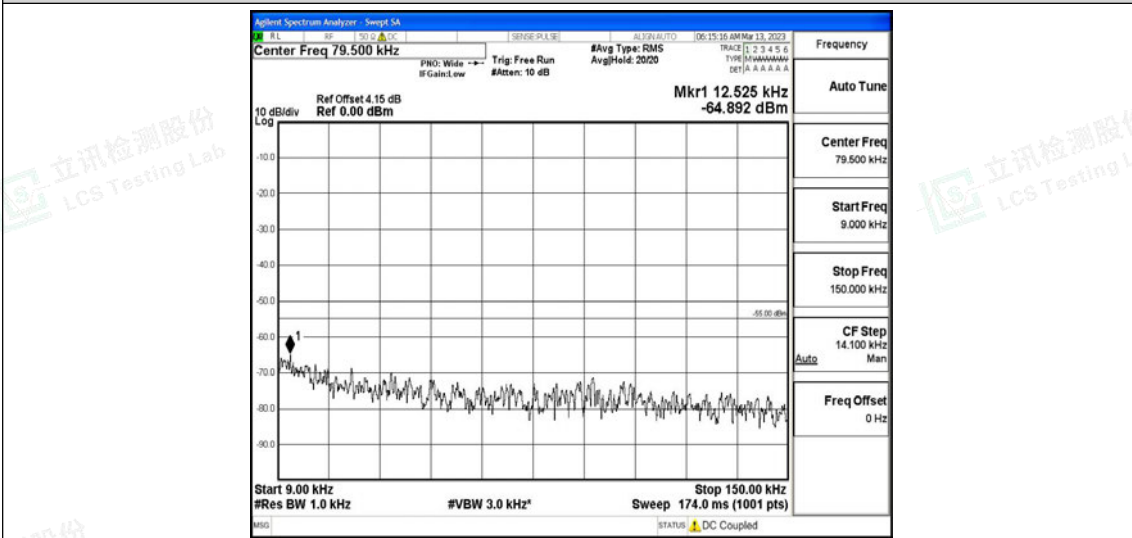

Band41-15MHz-16QAM-41515-1RB#0-Range1:0.009~0.15MHz

Band41-15MHz-16QAM-41515-1RB#0-Range2:0.15~30MHz