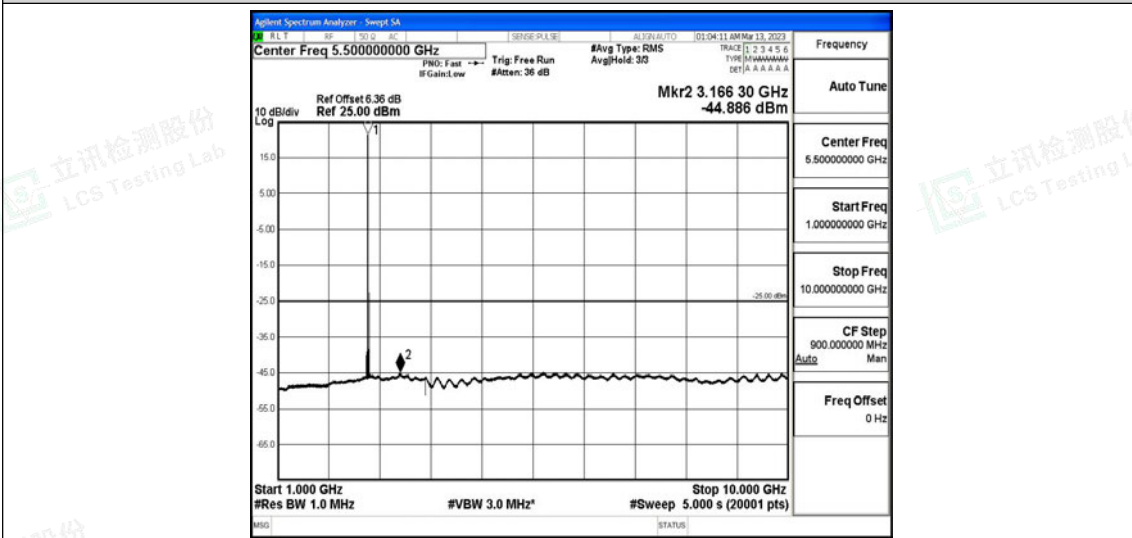

Band41-15MHz-16QAM-40620-1RB#0-Range1:0.009~0.15MHz

Band41-15MHz-16QAM-40620-1RB#0-Range2:0.15~30MHz

Band41-15MHz-16QAM-40620-1RB#0-Range3:30~1000MHz

Band41-15MHz-16QAM-40620-1RB#0-Range4:1000~10000MHz

Band41-15MHz-16QAM-40620-1RB#0-Range5:10000~20000MHz