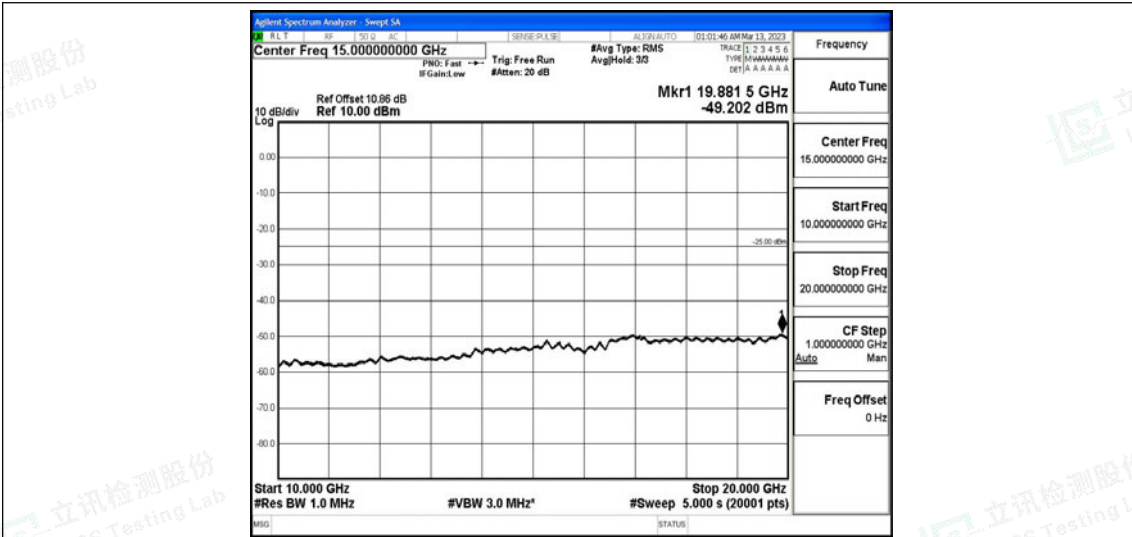

Band41-15MHz-16QAM-39725-1RB#0-Range2:0.15~30MHz

Band41-15MHz-16QAM-39725-1RB#0-Range3:30~1000MHz

Band41-15MHz-16QAM-39725-1RB#0-Range4:1000~10000MHz

Band41-15MHz-16QAM-39725-1RB#0-Range5:10000~20000MHz

Band41-15MHz-16QAM-39725-1RB#0-Range6:20000~26500MHz