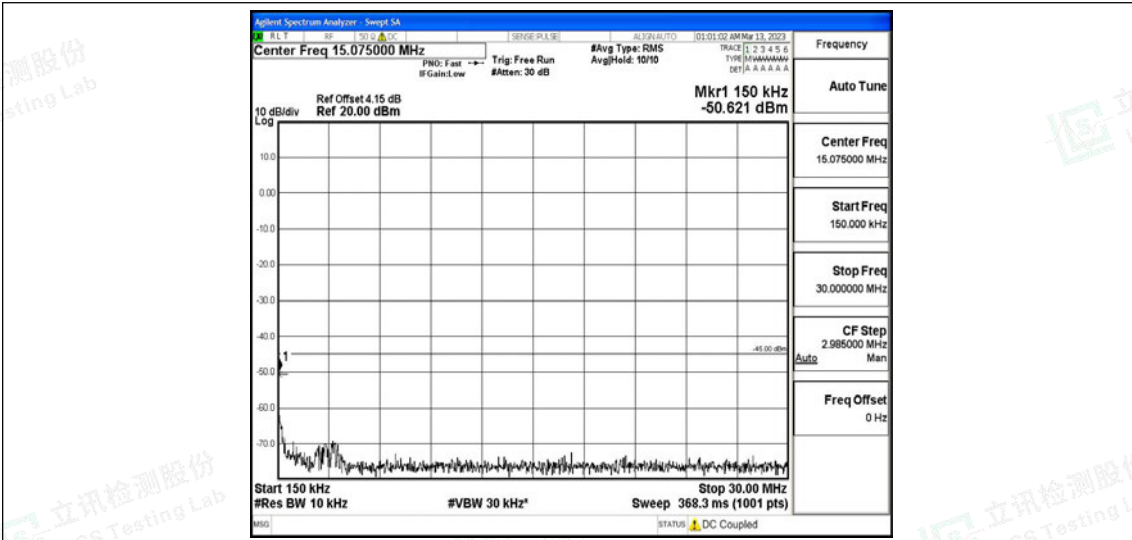

Band41-15MHz-16QAM-39725-1RB#0-Range2:0.15~30MHz

Band41-15MHz-16QAM-39725-1RB#0-Range3:30~1000MHz