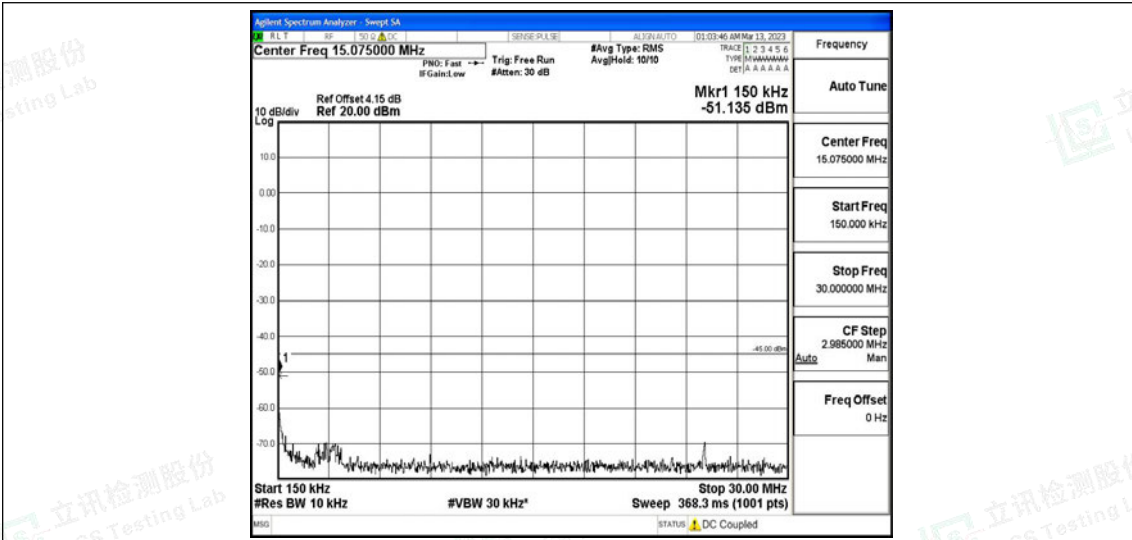

Band41-15MHz-16QAM-40620-1RB#0-Range2:0.15~30MHz

Band41-15MHz-16QAM-40620-1RB#0-Range3:30~1000MHz