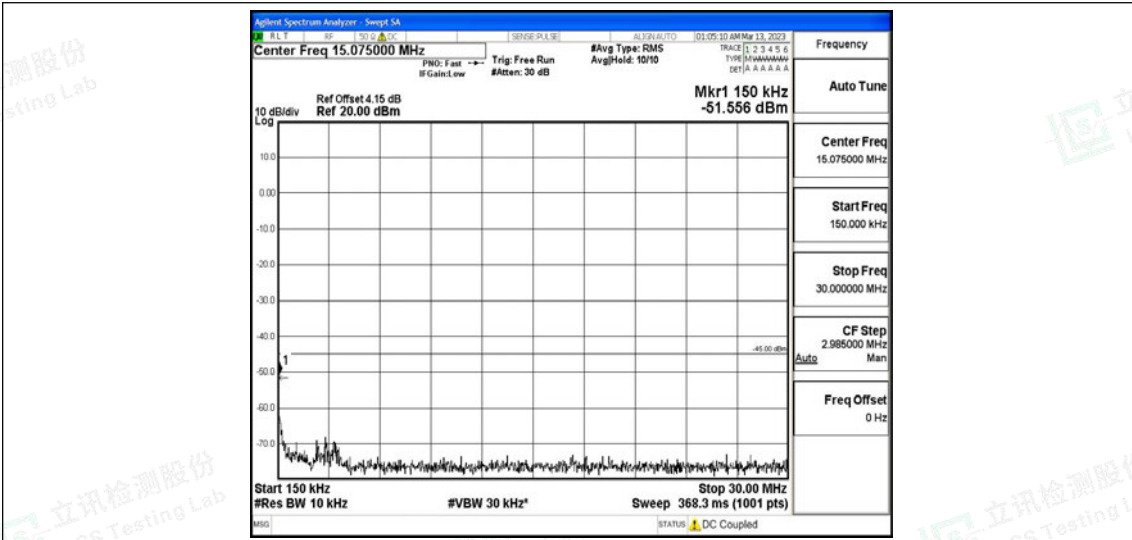

Band41-15MHz-QPSK-40620-1RB#0-Range5:10000~20000MHz

Band41-15MHz-QPSK-40620-1RB#0-Range6:20000~26500MHz

Band41-15MHz-QPSK-41515-1RB#0-Range1:0.009~0.15MHz

Band41-15MHz-QPSK-41515-1RB#0-Range2:0.15~30MHz

Band41-15MHz-QPSK-41515-1RB#0-Range3:30~1000MHz