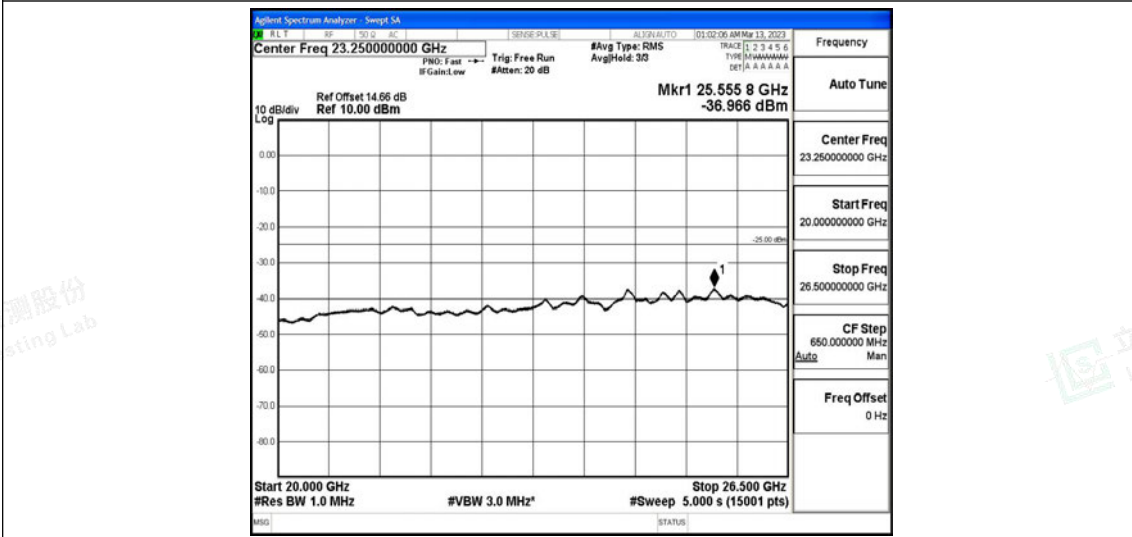

Band41-15MHz-16QAM-39725-1RB#0-Range2:0.15~30MHz

Band41-15MHz-16QAM-39725-1RB#0-Range3:30~1000MHz

Band41-15MHz-16QAM-39725-1RB#0-Range4:1000~10000MHz

Band41-15MHz-16QAM-39725-1RB#0-Range5:10000~20000MHz

Band41-15MHz-16QAM-39725-1RB#0-Range6:20000~26500MHz