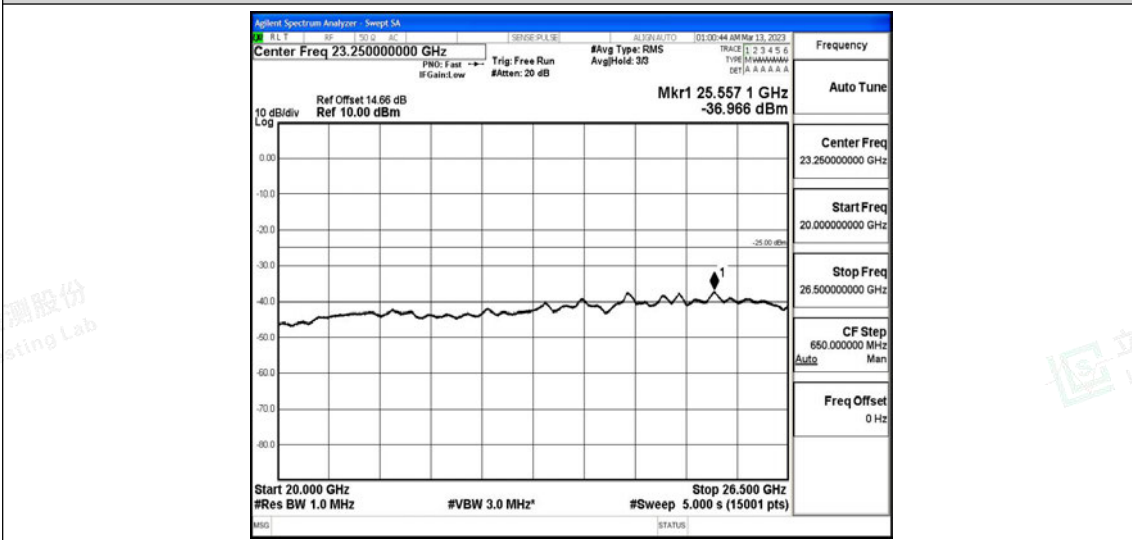

Band41-15MHz-QPSK-39725-1RB#0-Range6:20000~26500MHz

Band41-15MHz-QPSK-40620-1RB#0-Range1:0.009~0.15MHz