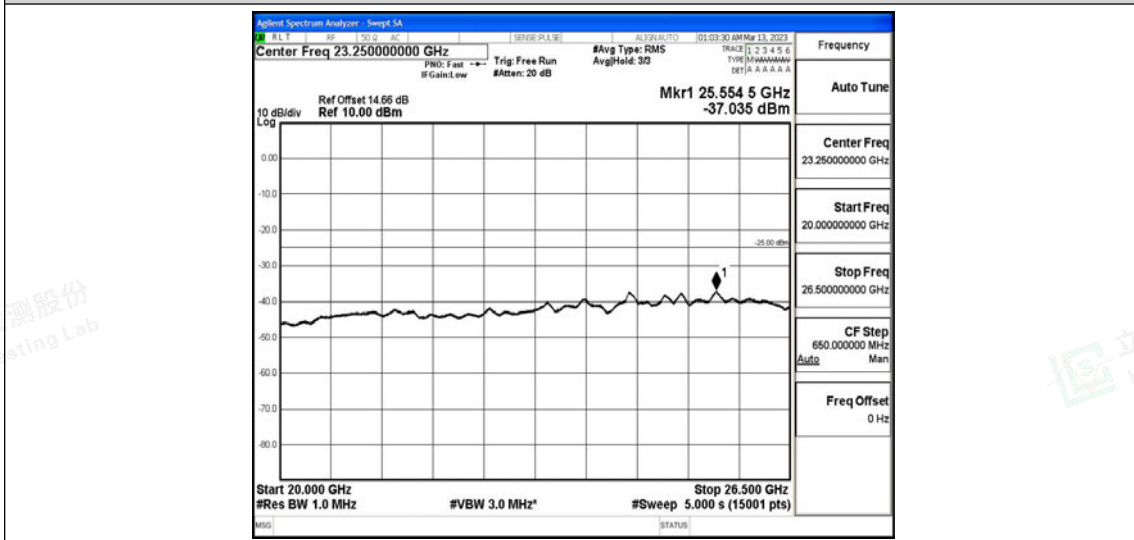

Band41-15MHz-QPSK-40620-1RB#0-Range6:20000~26500MHz

Band41-15MHz-QPSK-41515-1RB#0-Range1:0.009~0.15MHz