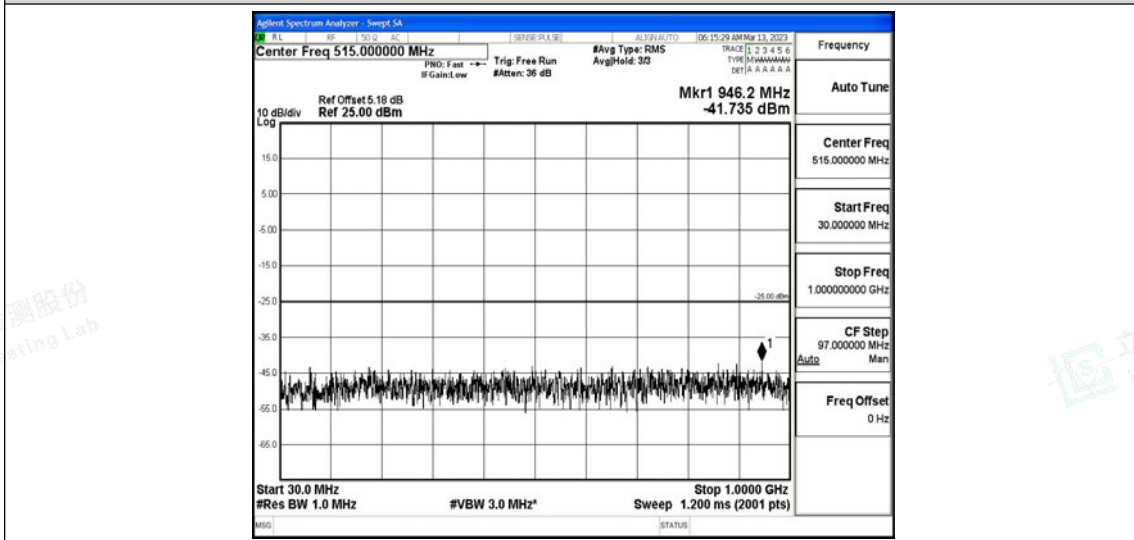

Band41-15MHz-16QAM-40620-1RB#0-Range6:20000~26500MHz

Band41-15MHz-16QAM-41515-1RB#0-Range1:0.009~0.15MHz

Band41-15MHz-16QAM-41515-1RB#0-Range2:0.15~30MHz

Band41-15MHz-16QAM-41515-1RB#0-Range3:30~1000MHz

Band41-15MHz-16QAM-41515-1RB#0-Range4:1000~10000MHz