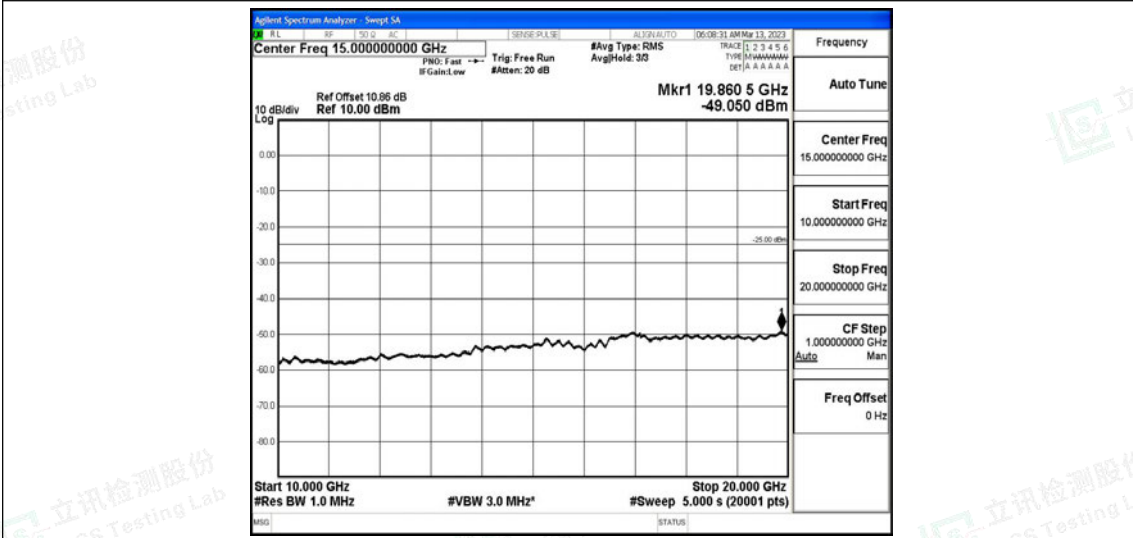

Band41-10MHz-16QAM-40620-1RB#0-Range5:10000~20000MHz

Band41-10MHz-16QAM-40620-1RB#0-Range6:20000~26500MHz