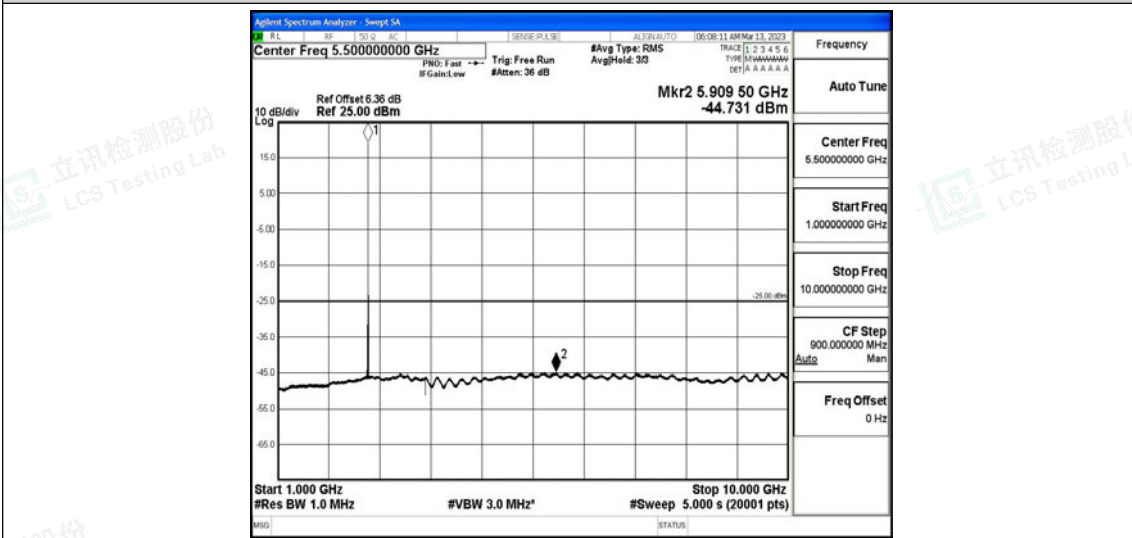

Band41-10MHz-16QAM-39700-1RB#0-Range6:20000~26500MHz

Band41-10MHz-16QAM-40620-1RB#0-Range1:0.009~0.15MHz

Band41-10MHz-16QAM-40620-1RB#0-Range2:0.15~30MHz

Band41-10MHz-16QAM-40620-1RB#0-Range3:30~1000MHz

Band41-10MHz-16QAM-40620-1RB#0-Range4:1000~10000MHz