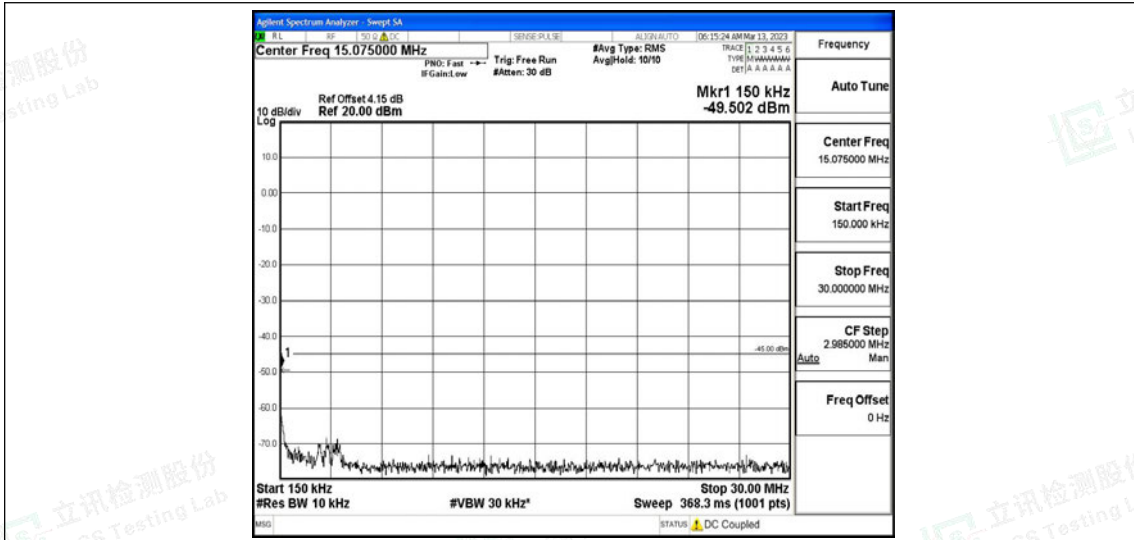

Band41-15MHz-16QAM-40620-1RB#0-Range6:20000~26500MHz

Band41-15MHz-16QAM-41515-1RB#0-Range1:0.009~0.15MHz

Band41-15MHz-16QAM-41515-1RB#0-Range2:0.15~30MHz

Band41-15MHz-16QAM-41515-1RB#0-Range3:30~1000MHz

Band41-15MHz-16QAM-41515-1RB#0-Range4:1000~10000MHz