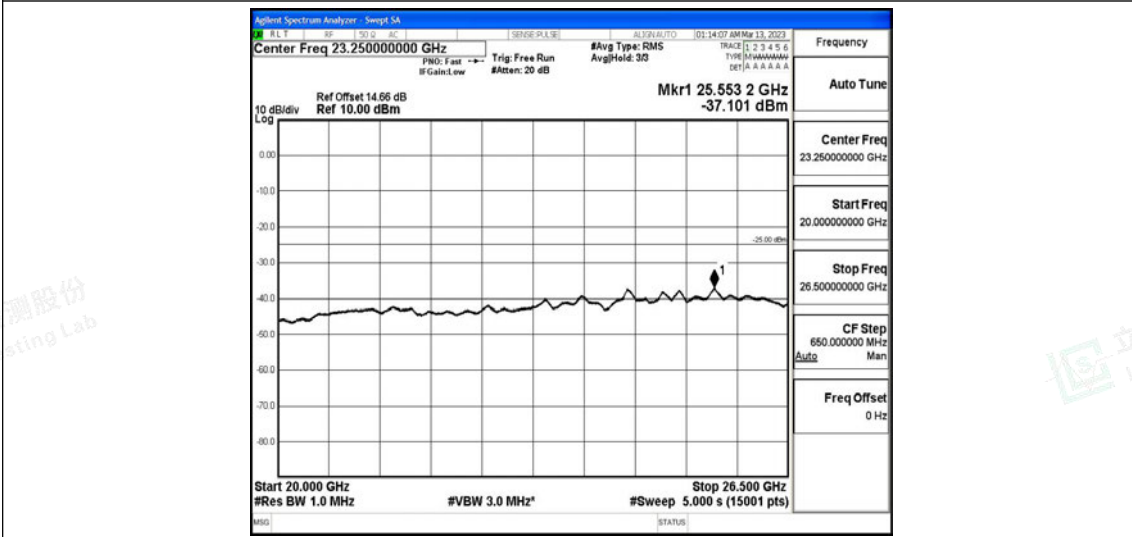

Band41-20MHz-16QAM-39750-1RB#0-Range6:20000~26500MHz

Band41-20MHz-16QAM-40620-1RB#0-Range1:0.009~0.15MHz