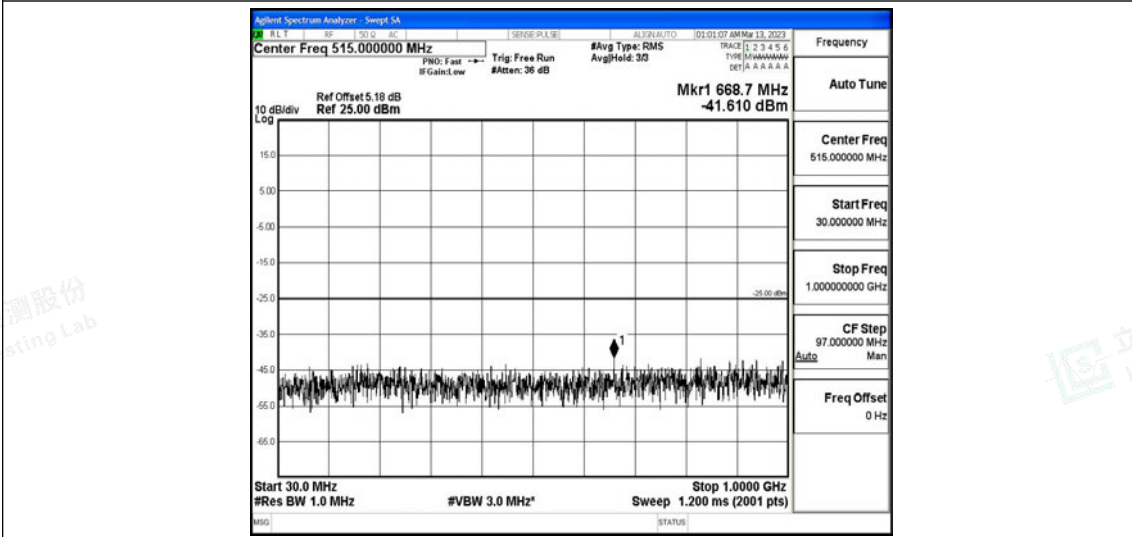

Band41-15MHz-16QAM-39725-1RB#0-Range3:30~1000MHz

Band41-15MHz-16QAM-39725-1RB#0-Range4:1000~10000MHz