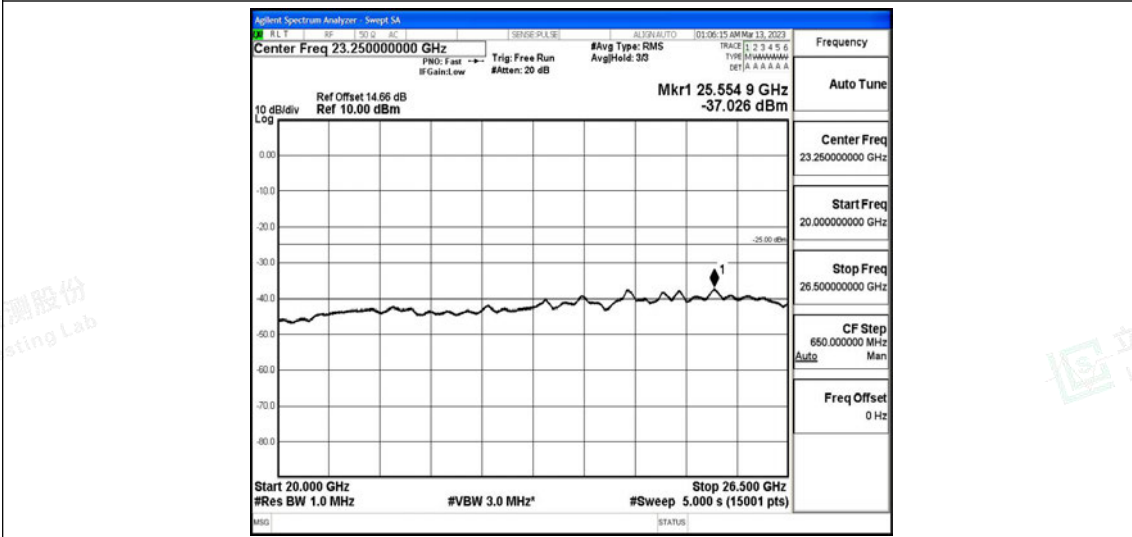

Band41-15MHz-QPSK-41515-1RB#0-Range4:1000~10000MHz

Band41-15MHz-QPSK-41515-1RB#0-Range5:10000~20000MHz

Band41-15MHz-QPSK-41515-1RB#0-Range6:20000~26500MHz

Band41-15MHz-16QAM-39725-1RB#0-Range1:0.009~0.15MHz