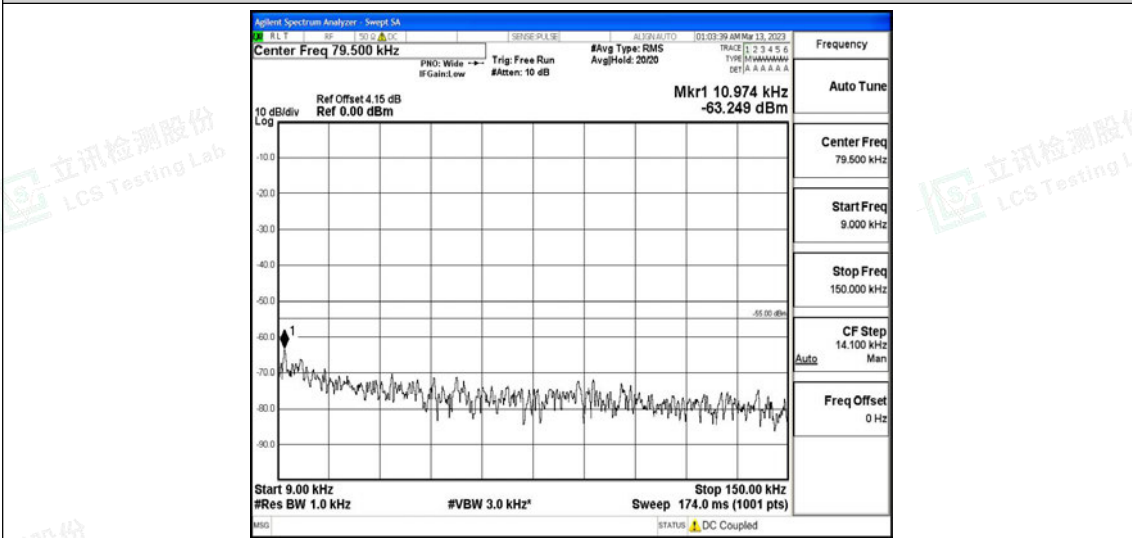

Band41-15MHz-16QAM-40620-1RB#0-Range1:0.009~0.15MHz

Band41-15MHz-16QAM-40620-1RB#0-Range2:0.15~30MHz