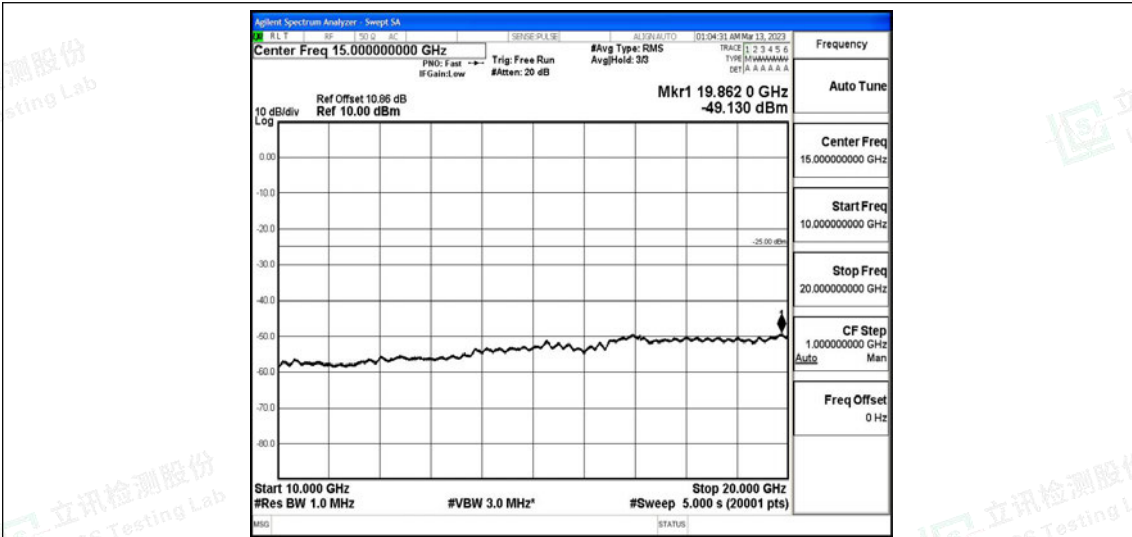

Band41-15MHz-16QAM-40620-1RB#0-Range1:0.009~0.15MHz

Band41-15MHz-16QAM-40620-1RB#0-Range2:0.15~30MHz

Band41-15MHz-16QAM-40620-1RB#0-Range3:30~1000MHz

Band41-15MHz-16QAM-40620-1RB#0-Range4:1000~10000MHz

Band41-15MHz-16QAM-40620-1RB#0-Range5:10000~20000MHz