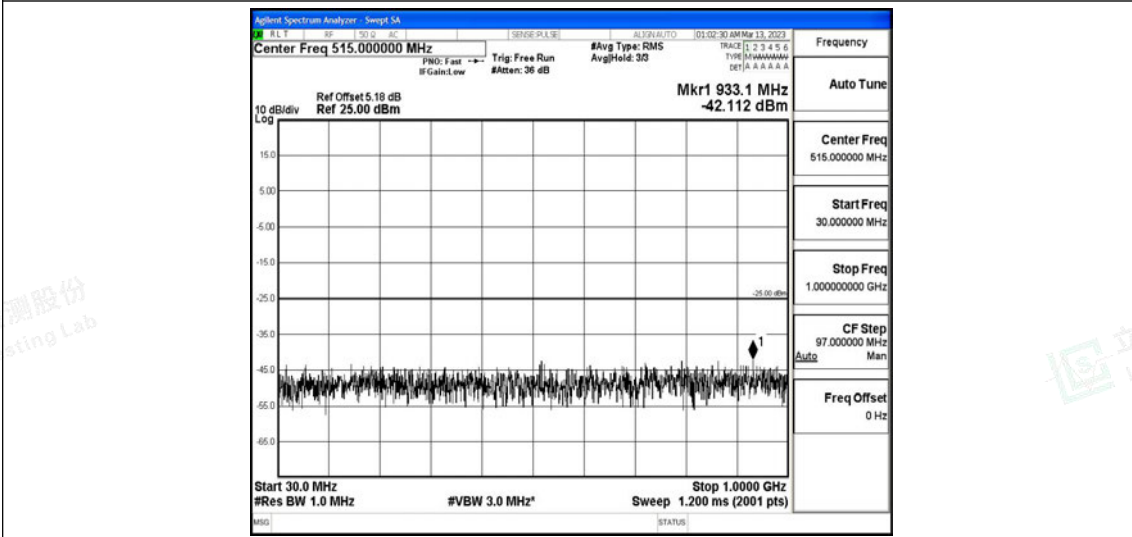

Band41-15MHz-QPSK-39725-1RB#0-Range6:20000~26500MHz

Band41-15MHz-QPSK-40620-1RB#0-Range1:0.009~0.15MHz

Band41-15MHz-QPSK-40620-1RB#0-Range2:0.15~30MHz

Band41-15MHz-QPSK-40620-1RB#0-Range3:30~1000MHz

Band41-15MHz-QPSK-40620-1RB#0-Range4:1000~10000MHz