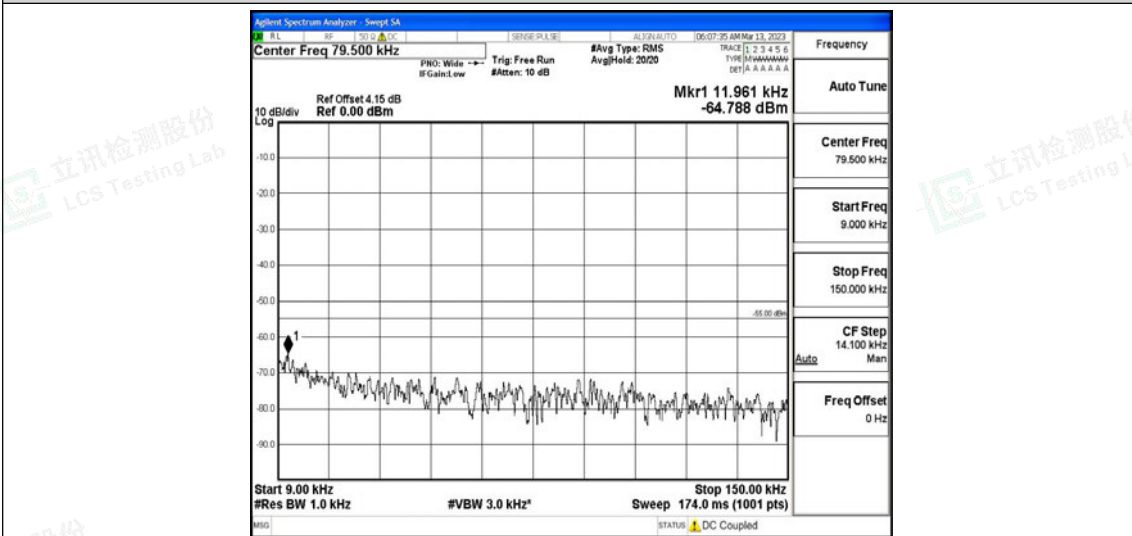

Band41-10MHz-16QAM-40620-1RB#0-Range1:0.009~0.15MHz

Band41-10MHz-16QAM-40620-1RB#0-Range2:0.15~30MHz