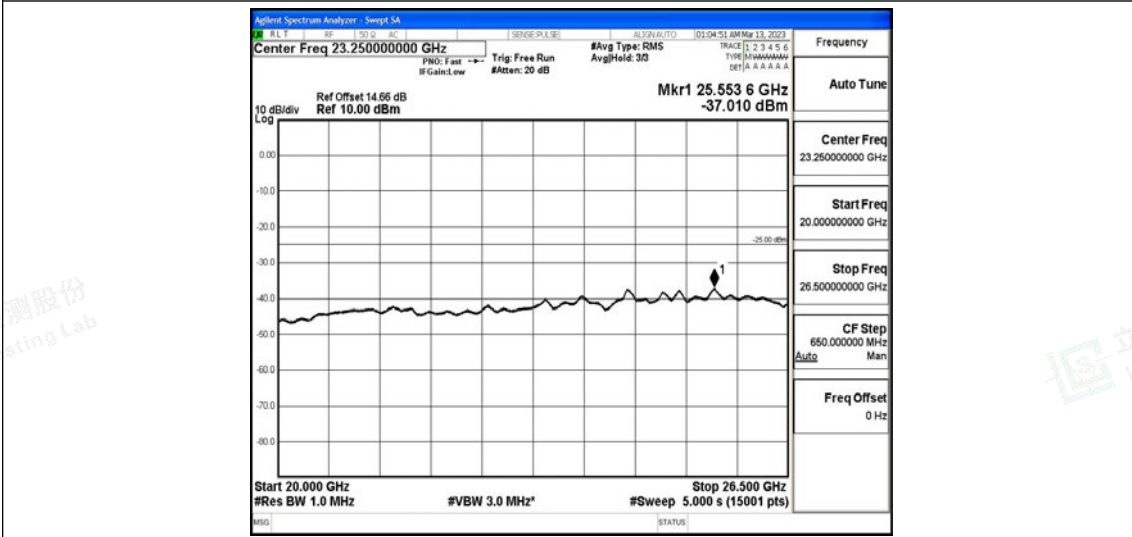

Band41-15MHz-16QAM-40620-1RB#0-Range6:20000~26500MHz

Band41-15MHz-16QAM-41515-1RB#0-Range1:0.009~0.15MHz