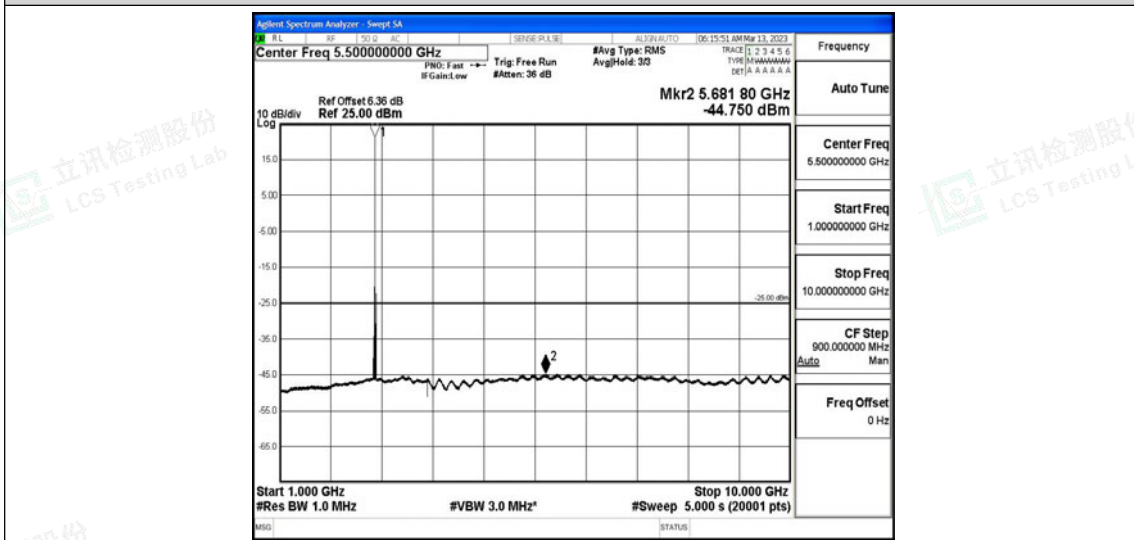

Band41-15MHz-16QAM-40620-1RB#0-Range6:20000~26500MHz

Band41-15MHz-16QAM-41515-1RB#0-Range1:0.009~0.15MHz

Band41-15MHz-16QAM-41515-1RB#0-Range2:0.15~30MHz

Band41-15MHz-16QAM-41515-1RB#0-Range3:30~1000MHz

Band41-15MHz-16QAM-41515-1RB#0-Range4:1000~10000MHz