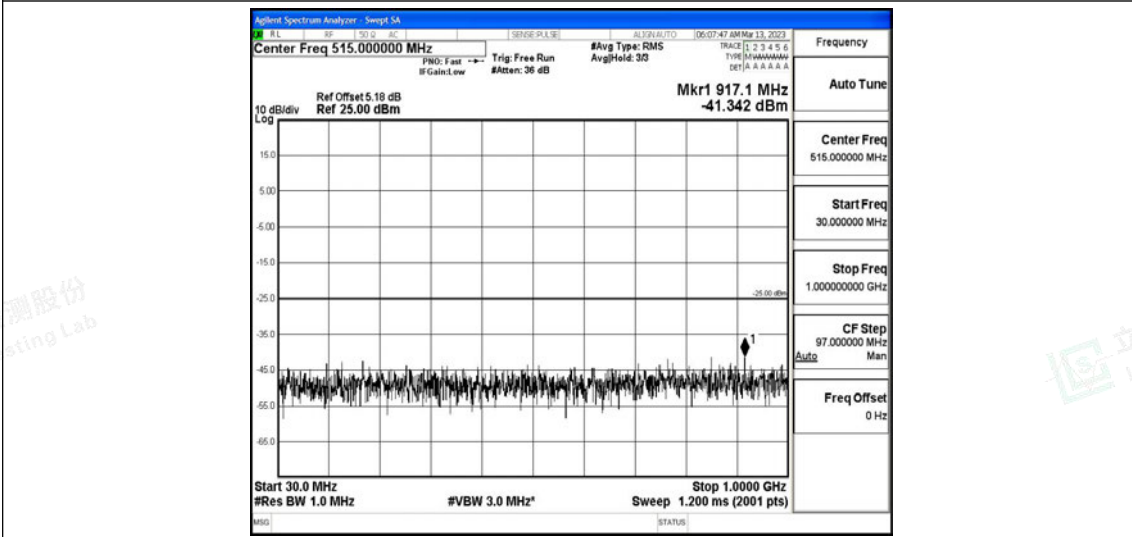

Band41-10MHz-16QAM-39700-1RB#0-Range6:20000~26500MHz

Band41-10MHz-16QAM-40620-1RB#0-Range1:0.009~0.15MHz

Band41-10MHz-16QAM-40620-1RB#0-Range2:0.15~30MHz

Band41-10MHz-16QAM-40620-1RB#0-Range3:30~1000MHz

Band41-10MHz-16QAM-40620-1RB#0-Range4:1000~10000MHz