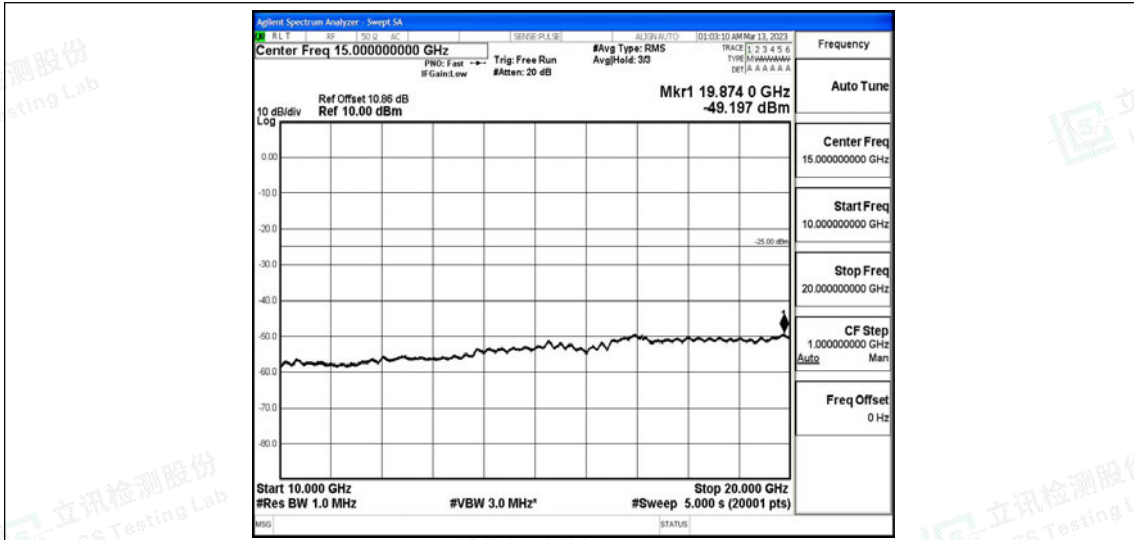

Band41-15MHz-QPSK-40620-1RB#0-Range5:10000~20000MHz

Band41-15MHz-QPSK-40620-1RB#0-Range6:20000~26500MHz