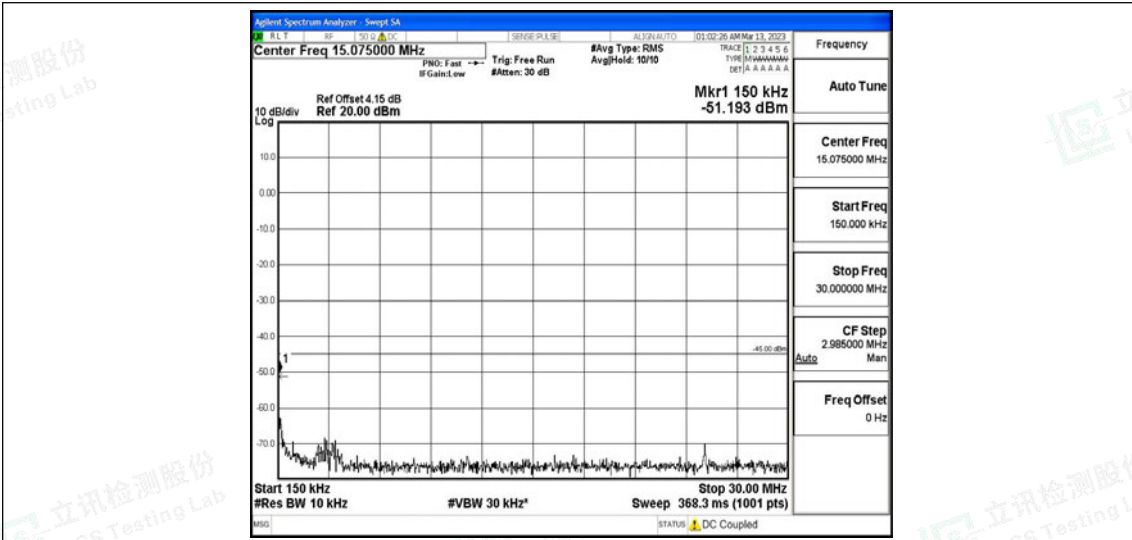

Band41-15MHz-QPSK-39725-1RB#0-Range6:20000~26500MHz

Band41-15MHz-QPSK-40620-1RB#0-Range1:0.009~0.15MHz

Band41-15MHz-QPSK-40620-1RB#0-Range2:0.15~30MHz

Band41-15MHz-QPSK-40620-1RB#0-Range3:30~1000MHz

Band41-15MHz-QPSK-40620-1RB#0-Range4:1000~10000MHz