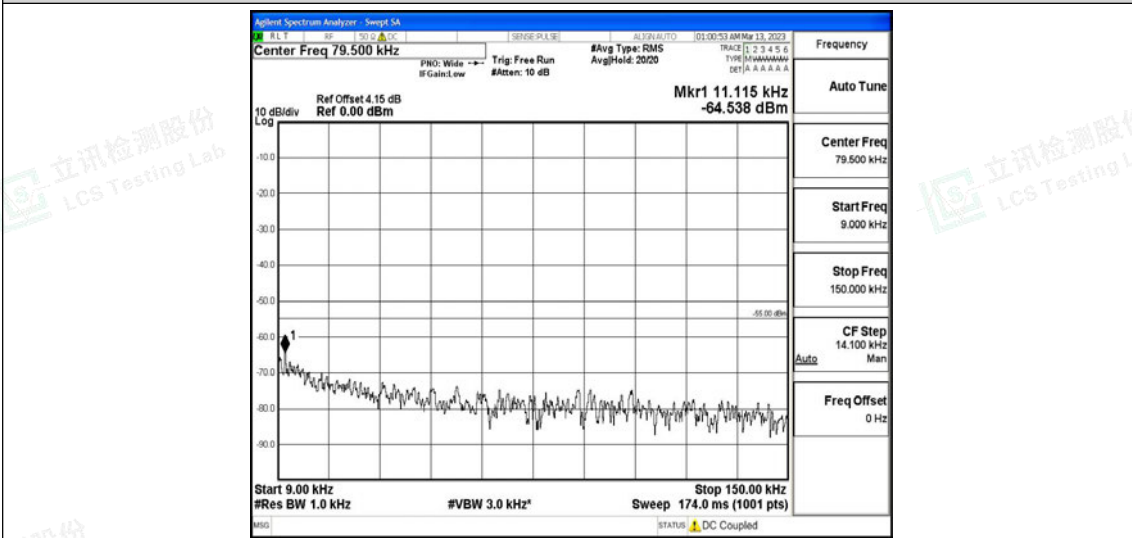

Band41-15MHz-QPSK-41515-1RB#0-Range4:1000~10000MHz

Band41-15MHz-QPSK-41515-1RB#0-Range5:10000~20000MHz

Band41-15MHz-QPSK-41515-1RB#0-Range6:20000~26500MHz

Band41-15MHz-16QAM-39725-1RB#0-Range1:0.009~0.15MHz