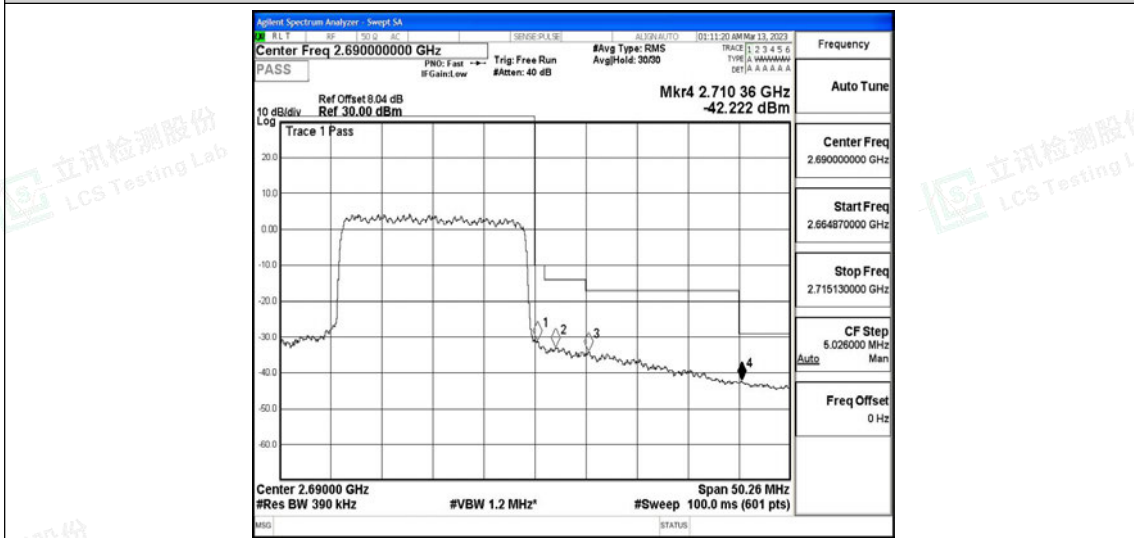

Band41-15MHz-QPSK-41515-75RB#0

Band41-15MHz-16QAM-39725-75RB#0

Band41-15MHz-16QAM-41515-75RB#0

Band41-20MHz-QPSK-39750-100RB#0

Band41-20MHz-QPSK-41490-100RB#0

Band41-20MHz-16QAM-39750-100RB#0

Band41-20MHz-16QAM-41490-100RB#0