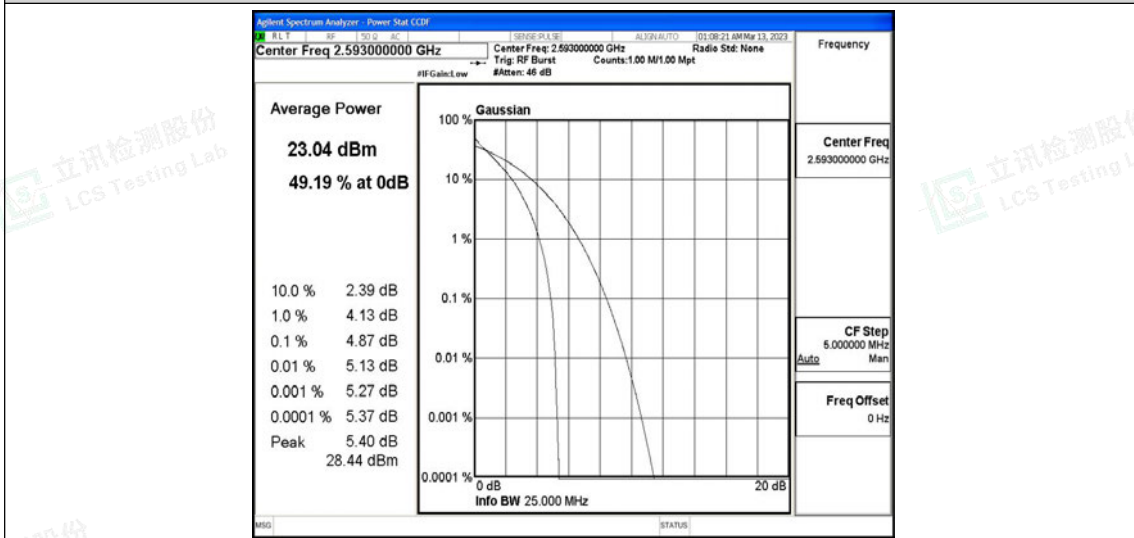

Band41-15MHz-QPSK-40620-75RB#0