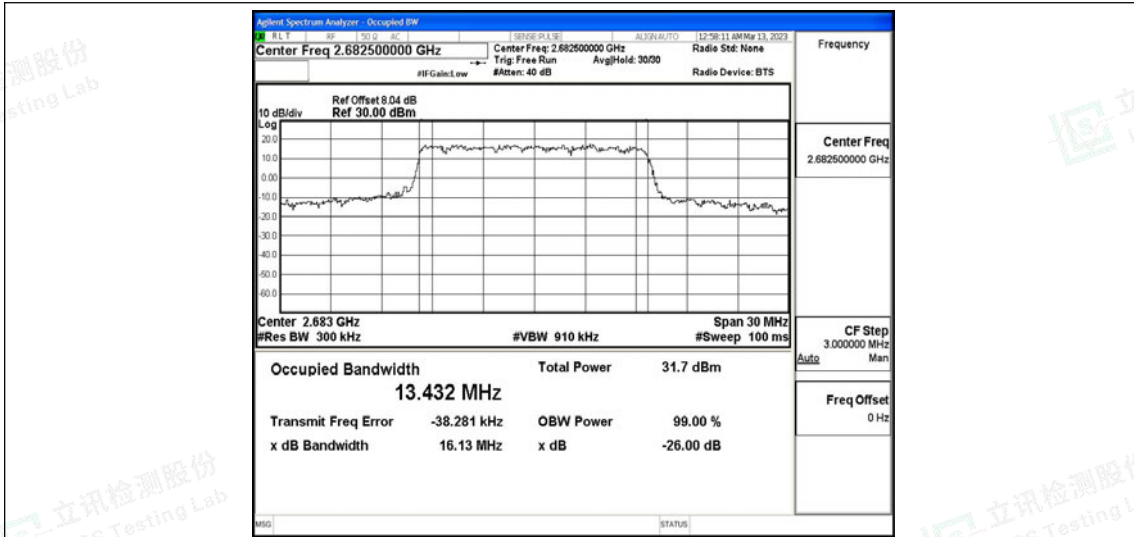

Band41-15MHz-QPSK-41515-75RB#0