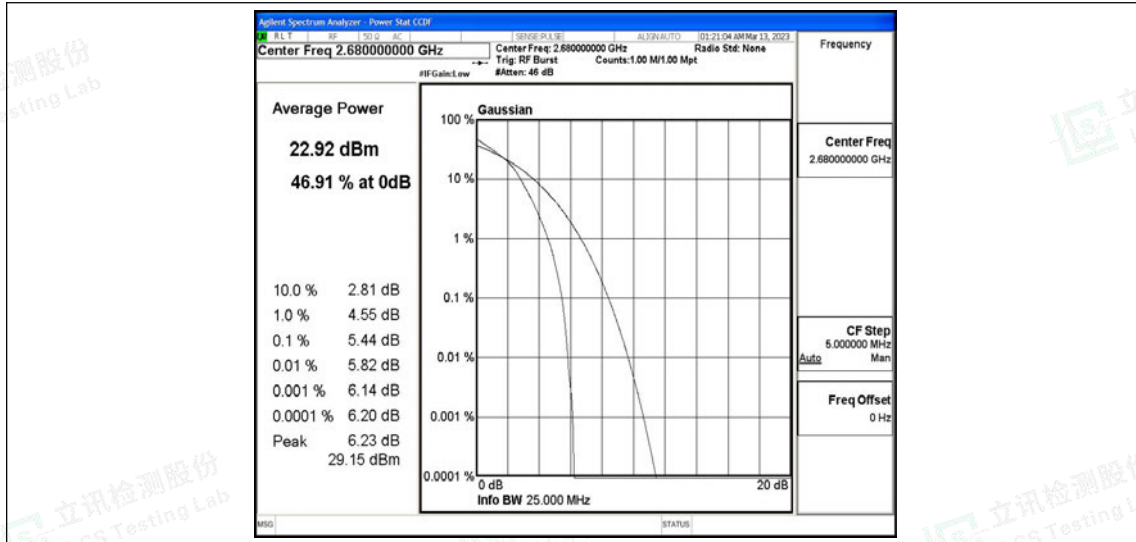

Band41-20MHz-QPSK-41490-100RB#0

Band41-20MHz-16QAM-39750-100RB#0

Band41-20MHz-16QAM-40620-100RB#0

Band41-20MHz-16QAM-41490-100RB#0

M.3 26dB Bandwidth and Occupied Bandwidth

Test Result

Band	Bandwidth	Modulation	Channel	RB Configuration	Occupied Bandwidth (MHz)	26dB Bandwidth (MHz)	Verdict
Band41	5MHz	QPSK	39675	25RB#0	4.4993	4.902	PASS
Band41	5MHz	QPSK	40620	25RB#0	4.4979	4.910	PASS
Band41	5MHz	QPSK	41565	25RB#0	4.5102	5.592	PASS
Band41	5MHz	16QAM	39675	25RB#0	4.4971	5.192	PASS
Band41	5MHz	16QAM	40620	25RB#0	4.4936	5.070	PASS
Band41	5MHz	16QAM	41565	25RB#0	4.5002	5.465	PASS
Band41	10MHz	QPSK	39700	50RB#0	8.9855	9.663	PASS
Band41	10MHz	QPSK	40620	50RB#0	8.9780	10.25	PASS
Band41	10MHz	QPSK	41540	50RB#0	9.0110	11.33	PASS
Band41	10MHz	16QAM	39700	50RB#0	8.9924	10.22	PASS
Band41	10MHz	16QAM	40620	50RB#0	8.9918	9.834	PASS
Band41	10MHz	16QAM	41540	50RB#0	8.9691	9.699	PASS
Band41	15MHz	QPSK	39725	75RB#0	13.343	15.28	PASS
Band41	15MHz	QPSK	40620	75RB#0	13.538	15.02	PASS
Band41	15MHz	QPSK	41515	75RB#0	13.432	16.13	PASS
Band41	15MHz	16QAM	39725	75RB#0	13.472	15.20	PASS
Band41	15MHz	16QAM	40620	75RB#0	13.489	15.58	PASS
Band41	15MHz	16QAM	41515	75RB#0	13.507	15.80	PASS
Band41	20MHz	QPSK	39750	100RB#0	17.916	19.91	PASS
Band41	20MHz	QPSK	40620	100RB#0	18.016	19.58	PASS
Band41	20MHz	QPSK	41490	100RB#0	17.902	20.12	PASS
Band41	20MHz	16QAM	39750	100RB#0	17.923	19.73	PASS
Band41	20MHz	16QAM	40620	100RB#0	17.962	20.28	PASS
Band41	20MHz	16QAM	41490	100RB#0	17.890	20.13	PASS