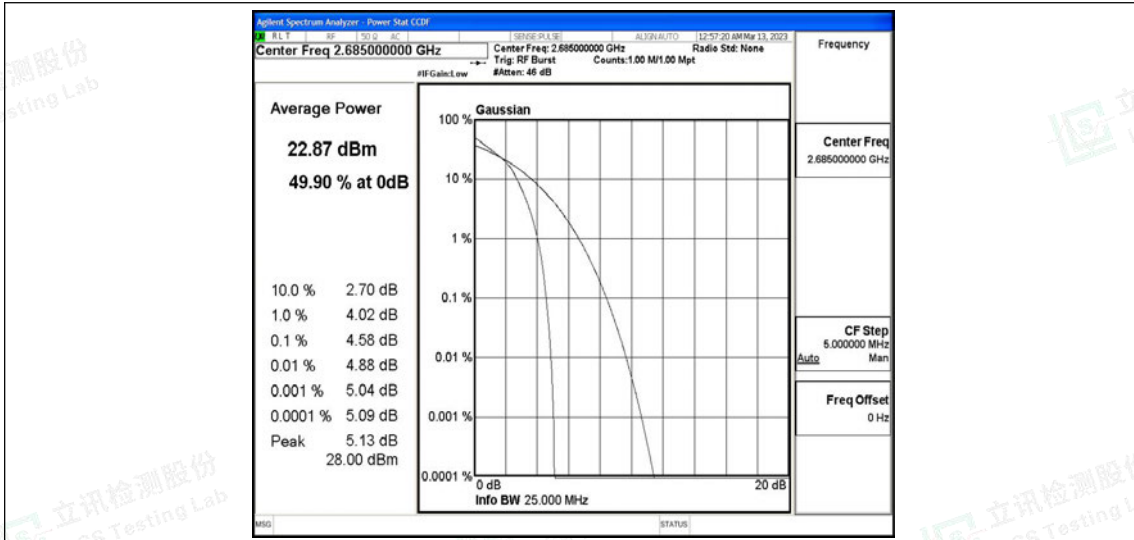

Band41-10MHz-16QAM-41540-50RB#0