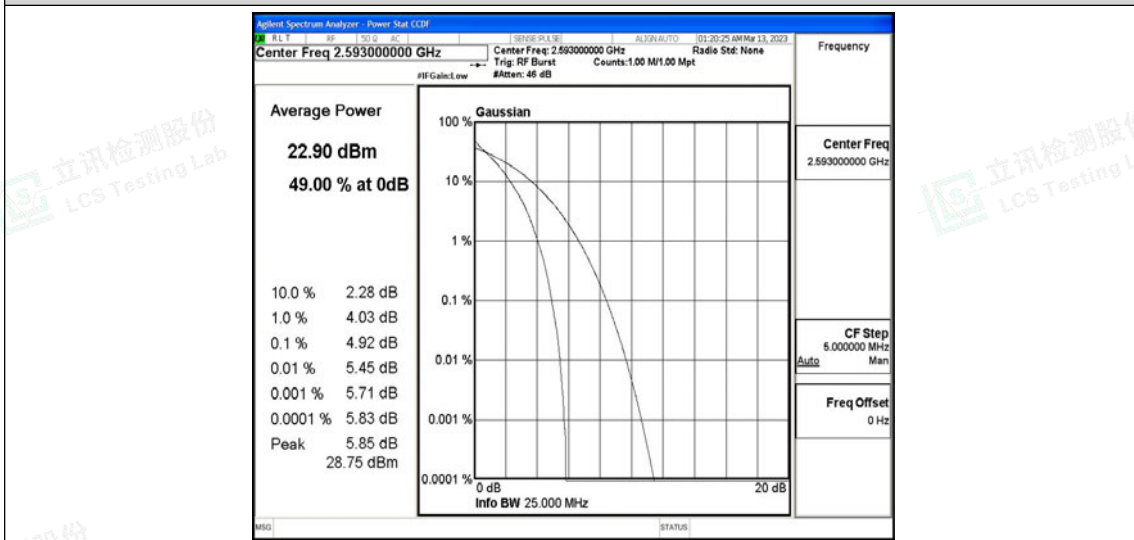

Band41-15MHz-QPSK-40620-75RB#0

Band41-15MHz-QPSK-41515-75RB#0

Band41-15MHz-16QAM-39725-75RB#0

Band41-15MHz-16QAM-40620-75RB#0

Band41-15MHz-16QAM-41515-75RB#0

Band41-20MHz-QPSK-39750-100RB#0

Band41-20MHz-QPSK-40620-100RB#0