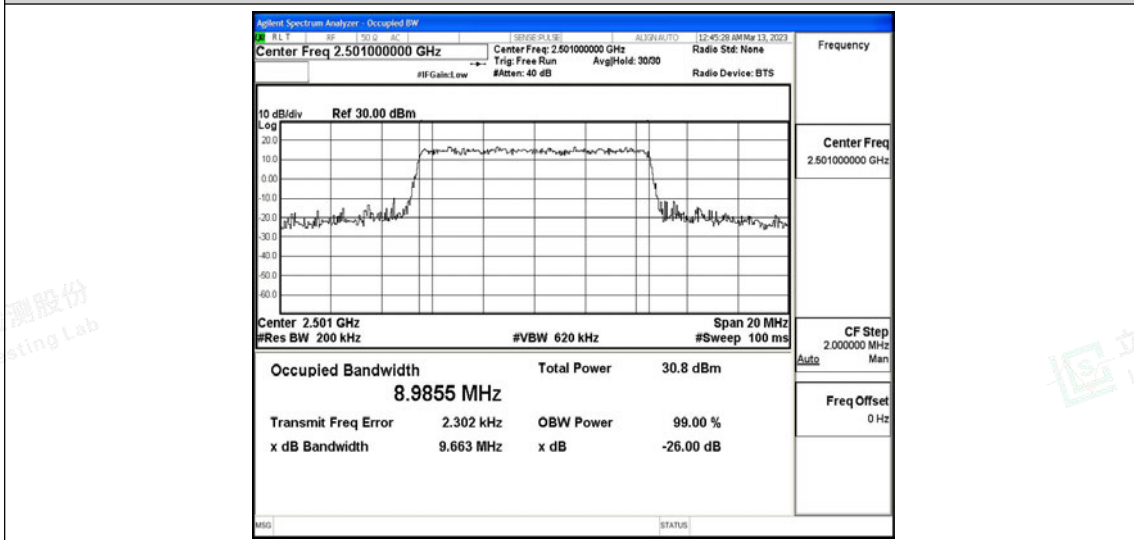

Band41-10MHz-QPSK-39700-50RB#0