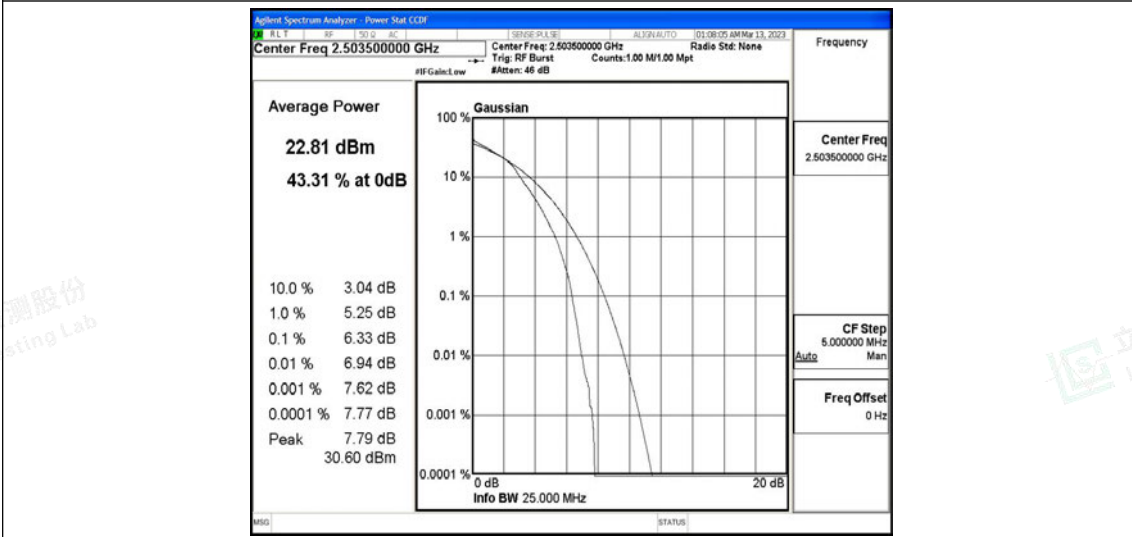

Band41-15MHz-16QAM-39725-75RB#0