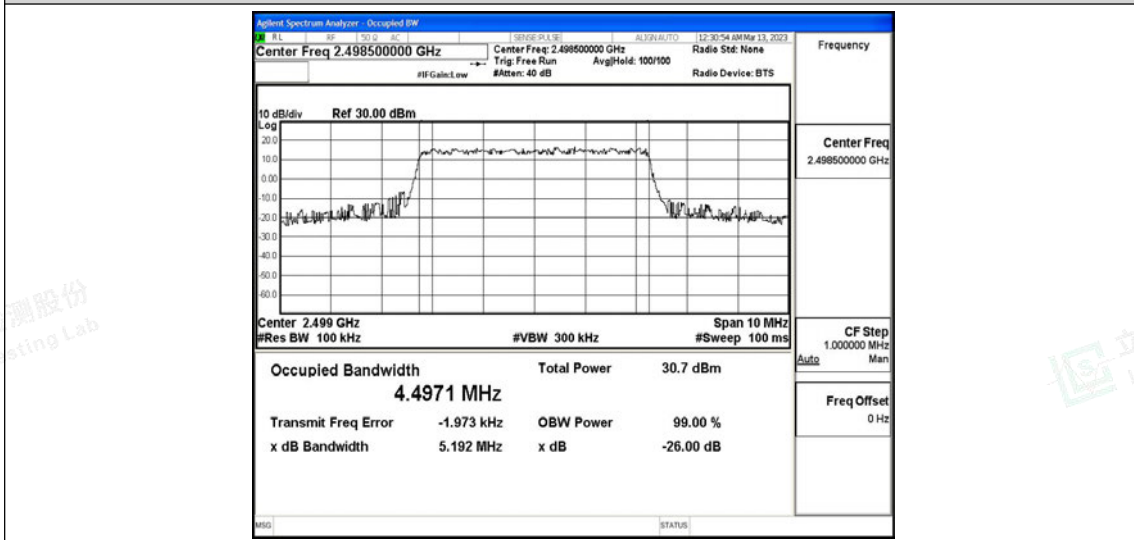

Scan code to check authenticity

Test Graphs

Band41-5MHz-QPSK-39675-25RB#0

Band41-5MHz-QPSK-40620-25RB#0

Band41-5MHz-QPSK-41565-25RB#0

Band41-5MHz-16QAM-39675-25RB#0

Band41-5MHz-16QAM-40620-25RB#0

Band41-5MHz-16QAM-41565-25RB#0