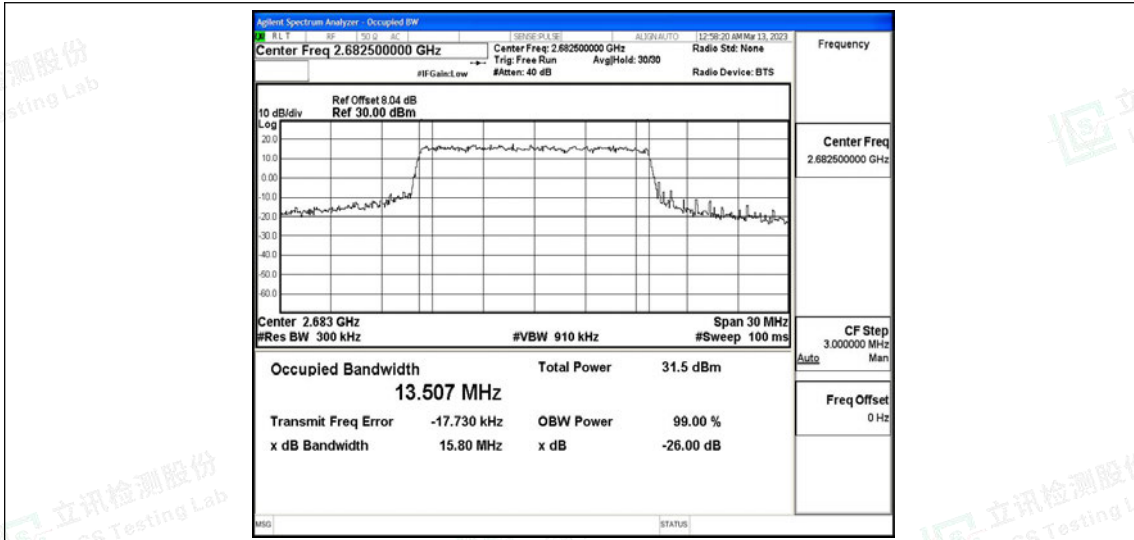

Band41-15MHz-QPSK-40620-75RB#0

Band41-15MHz-QPSK-41515-75RB#0

Band41-15MHz-16QAM-39725-75RB#0

Band41-15MHz-16QAM-40620-75RB#0

Band41-15MHz-16QAM-41515-75RB#0

Band41-20MHz-QPSK-39750-100RB#0

Band41-20MHz-QPSK-40620-100RB#0