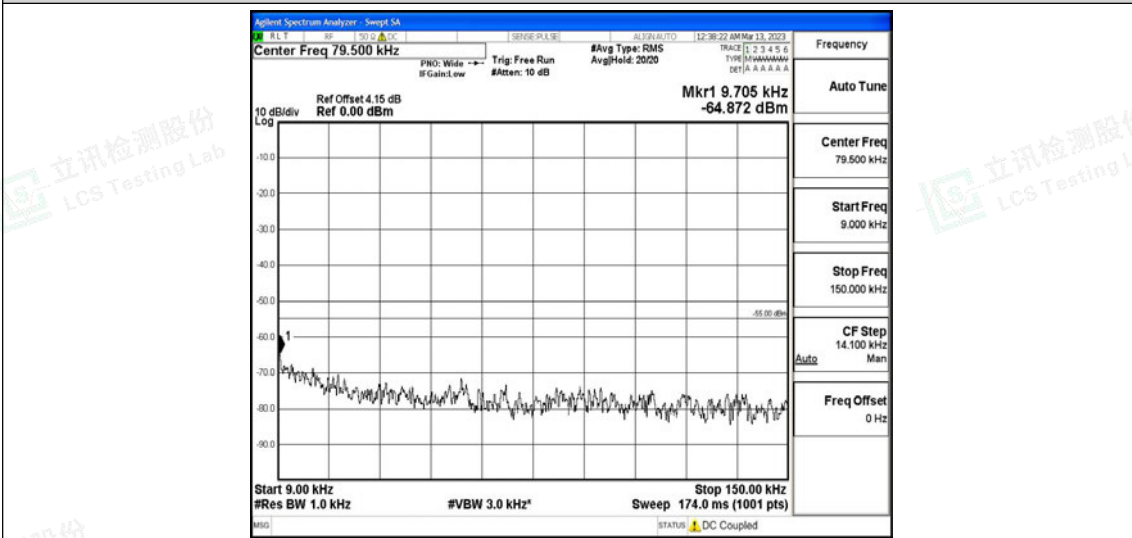

Band41-5MHz-QPSK-40620-1RB#0-Range1:0.009~0.15MHz