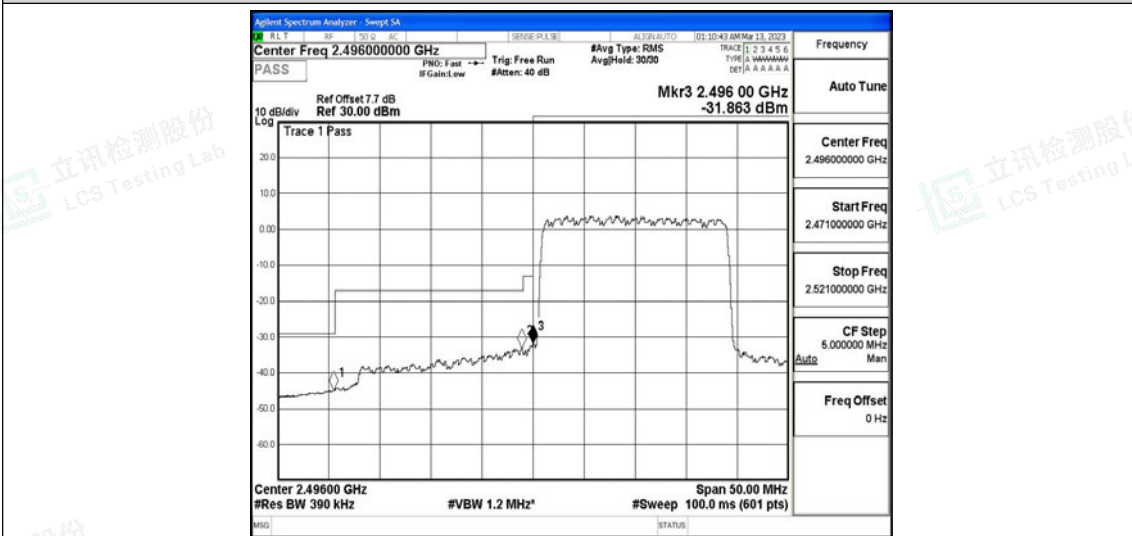

Band41-15MHz-QPSK-41515-75RB#0

Band41-15MHz-16QAM-39725-75RB#0

Band41-15MHz-16QAM-41515-75RB#0

Band41-20MHz-QPSK-39750-100RB#0

Band41-20MHz-QPSK-41490-100RB#0

Band41-20MHz-16QAM-39750-100RB#0

Band41-20MHz-16QAM-41490-100RB#0