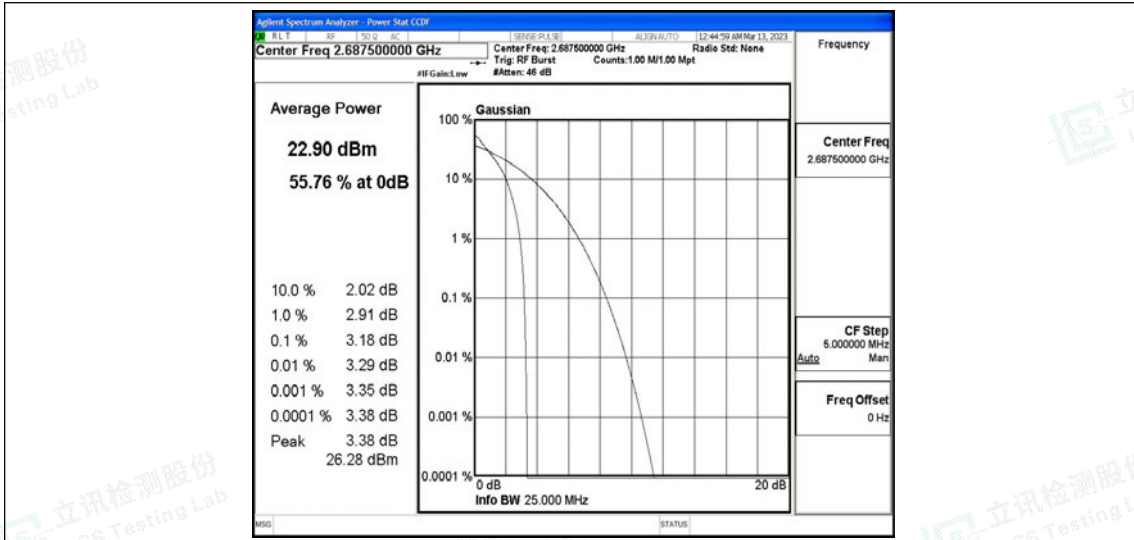

Scan code to check authenticity

Test Graphs

Band41-5MHz-QPSK-39675-25RB#0

Band41-5MHz-QPSK-40620-25RB#0

Band41-5MHz-QPSK-41565-25RB#0

Band41-5MHz-16QAM-39675-25RB#0

Band41-5MHz-16QAM-40620-25RB#0

Band41-5MHz-16QAM-41565-25RB#0