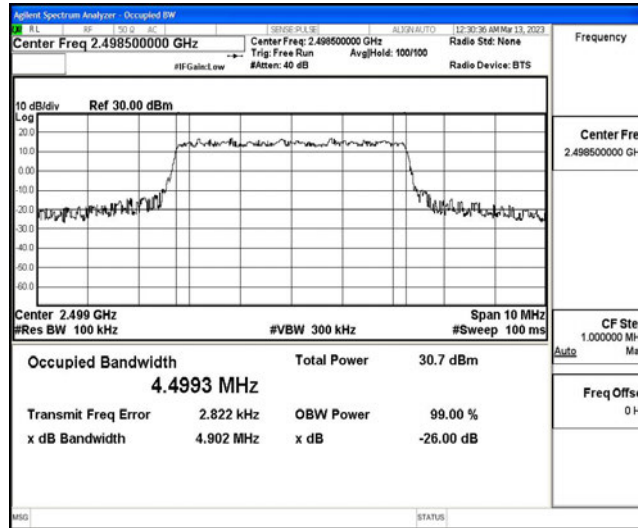

Scan code to check authenticity

Test Graphs

Band41-5MHz-QPSK-39675-25RB#0

Band41-5MHz-QPSK-40620-25RB#0

Band41-5MHz-QPSK-41565-25RB#0

Band41-5MHz-16QAM-39675-25RB#0

Band41-5MHz-16QAM-40620-25RB#0

Band41-5MHz-16QAM-41565-25RB#0