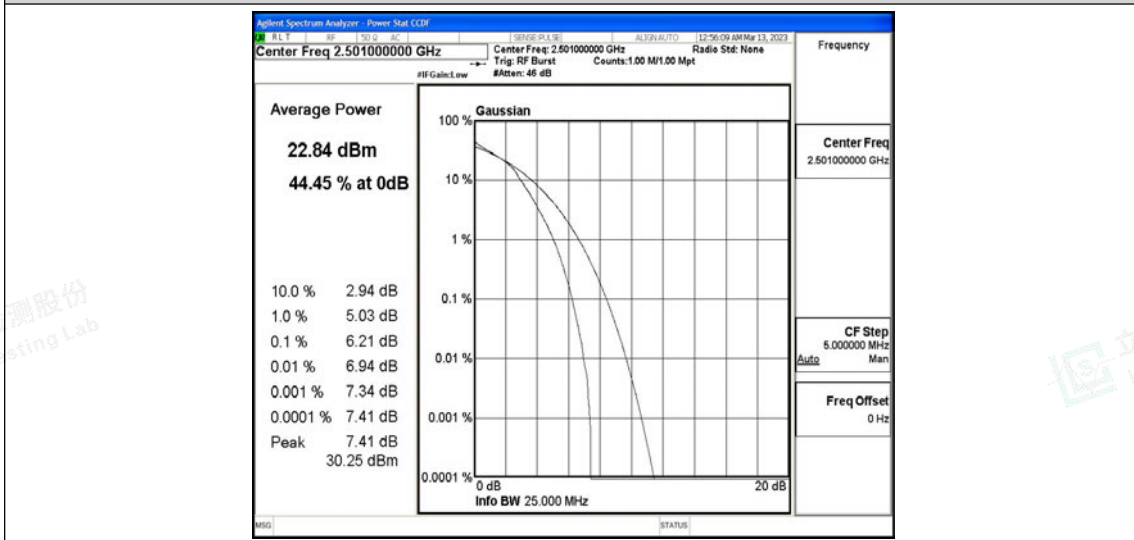

Band41-10MHz-16QAM-39700-50RB#0