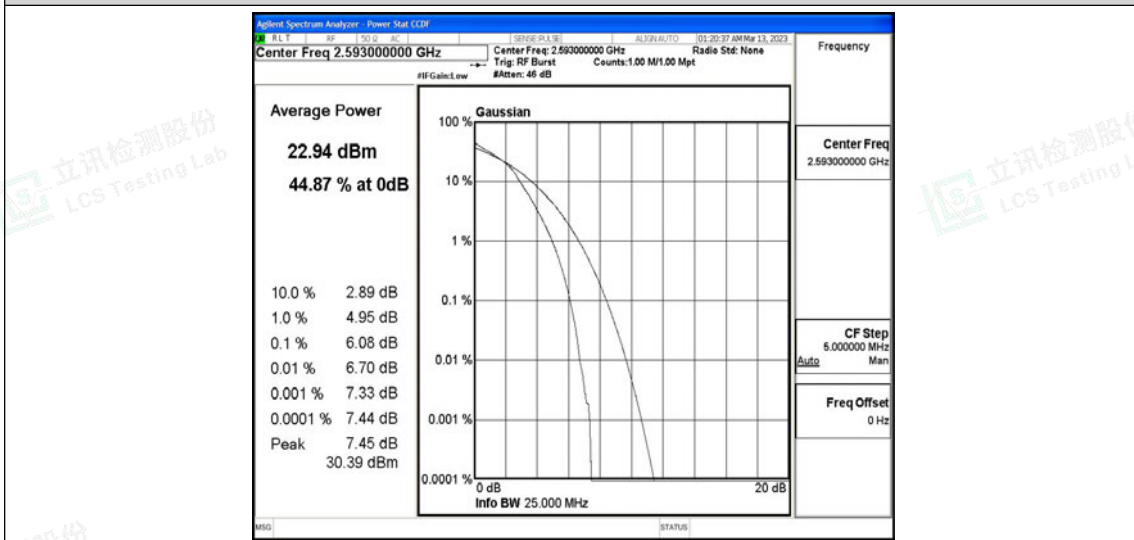

Band41-20MHz-QPSK-41490-100RB#0

Band41-20MHz-16QAM-39750-100RB#0

Band41-20MHz-16QAM-40620-100RB#0

Band41-20MHz-16QAM-41490-100RB#0

M.3 26dB Bandwidth and Occupied Bandwidth

Test Result

Band	Bandwidth	Modulation	Channel	RB Configuration	Occupied Bandwidth (MHz)	26dB Bandwidth (MHz)	Verdict
Band41	5MHz	QPSK	39675	25RB#0	4.4993	4.902	PASS
Band41	5MHz	QPSK	40620	25RB#0	4.4979	4.910	PASS
Band41	5MHz	QPSK	41565	25RB#0	4.5102	5.592	PASS
Band41	5MHz	16QAM	39675	25RB#0	4.4971	5.192	PASS
Band41	5MHz	16QAM	40620	25RB#0	4.4936	5.070	PASS
Band41	5MHz	16QAM	41565	25RB#0	4.5002	5.465	PASS
Band41	10MHz	QPSK	39700	50RB#0	8.9855	9.663	PASS
Band41	10MHz	QPSK	40620	50RB#0	8.9780	10.25	PASS
Band41	10MHz	QPSK	41540	50RB#0	9.0110	11.33	PASS
Band41	10MHz	16QAM	39700	50RB#0	8.9924	10.22	PASS
Band41	10MHz	16QAM	40620	50RB#0	8.9918	9.834	PASS
Band41	10MHz	16QAM	41540	50RB#0	8.9691	9.699	PASS
Band41	15MHz	QPSK	39725	75RB#0	13.343	15.28	PASS
Band41	15MHz	QPSK	40620	75RB#0	13.538	15.02	PASS
Band41	15MHz	QPSK	41515	75RB#0	13.432	16.13	PASS
Band41	15MHz	16QAM	39725	75RB#0	13.472	15.20	PASS
Band41	15MHz	16QAM	40620	75RB#0	13.489	15.58	PASS
Band41	15MHz	16QAM	41515	75RB#0	13.507	15.80	PASS
Band41	20MHz	QPSK	39750	100RB#0	17.916	19.91	PASS
Band41	20MHz	QPSK	40620	100RB#0	18.016	19.58	PASS
Band41	20MHz	QPSK	41490	100RB#0	17.902	20.12	PASS
Band41	20MHz	16QAM	39750	100RB#0	17.923	19.73	PASS
Band41	20MHz	16QAM	40620	100RB#0	17.962	20.28	PASS
Band41	20MHz	16QAM	41490	100RB#0	17.890	20.13	PASS