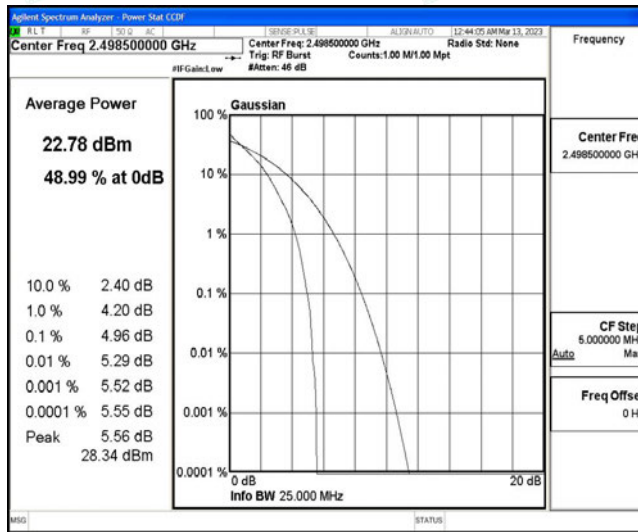

Scan code to check authenticity

Test Graphs

Band41-5MHz-QPSK-39675-25RB#0

Band41-5MHz-QPSK-40620-25RB#0

Band41-5MHz-QPSK-41565-25RB#0

Band41-5MHz-16QAM-39675-25RB#0

Band41-5MHz-16QAM-40620-25RB#0

Band41-5MHz-16QAM-41565-25RB#0