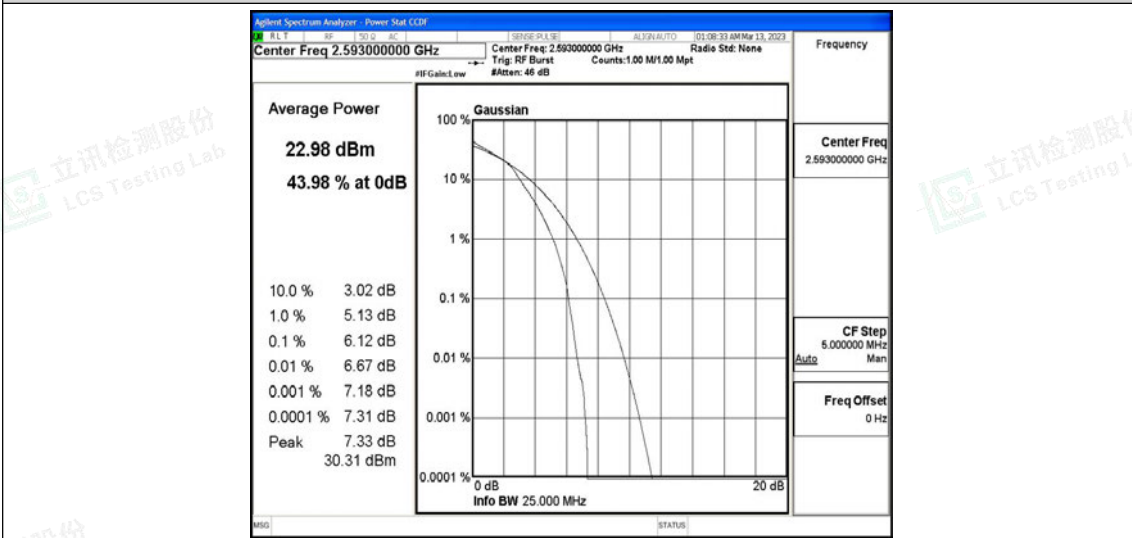

Band41-15MHz-QPSK-40620-75RB#0

Band41-15MHz-QPSK-41515-75RB#0

Band41-15MHz-16QAM-39725-75RB#0

Band41-15MHz-16QAM-40620-75RB#0

Band41-15MHz-16QAM-41515-75RB#0

Band41-20MHz-QPSK-39750-100RB#0

Band41-20MHz-QPSK-40620-100RB#0