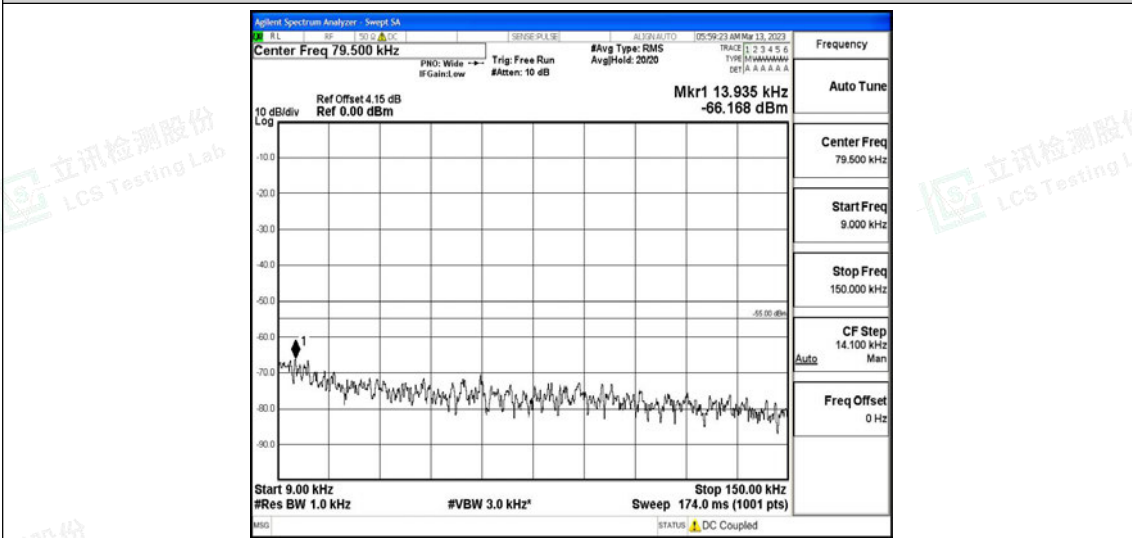

Band41-5MHz-16QAM-41565-1RB#0-Range1:0.009~0.15MHz