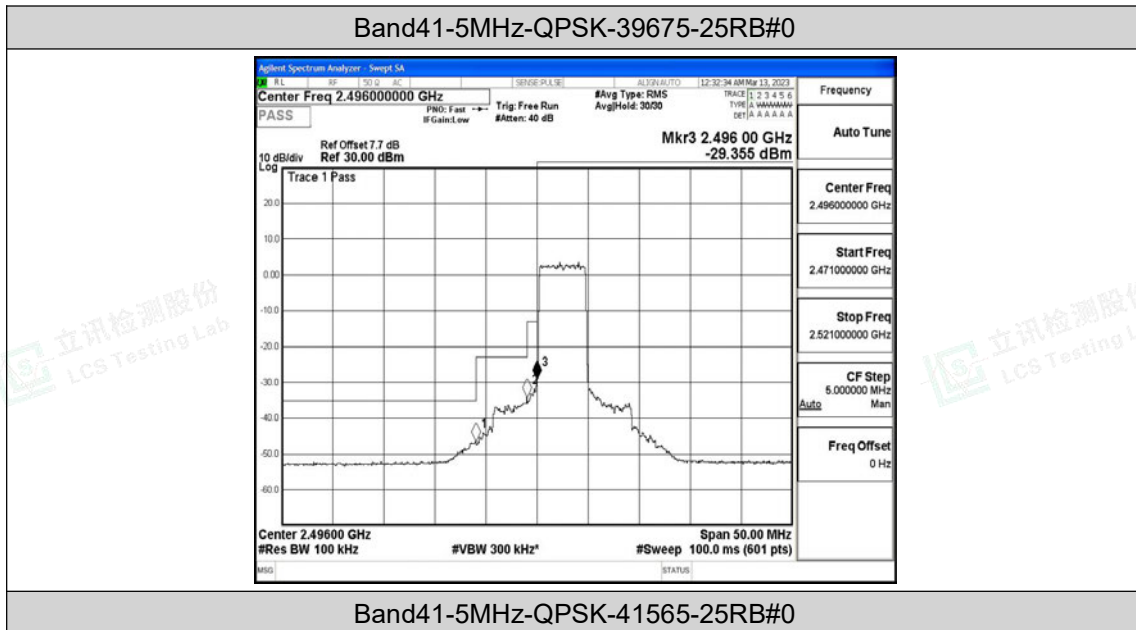

M.4 Band Edge

Test Result

Band	Bandwidth	Modulation	Channel	RB Configuration	Result(dBm)	Verdict
Band41	5MHz	QPSK	39675	25RB#0	-46.52,-34.16,-29.36	PASS
Band41	5MHz	QPSK	41565	25RB#0	-20.22,-24.75,-43.97,-43.85	PASS
Band41	5MHz	16QAM	39675	25RB#0	-46.71,-32.11,-27.56	PASS
Band41	5MHz	16QAM	41565	25RB#0	-23.36,-29.18,-45.42,-46.78	PASS
Band41	10MHz	QPSK	39700	50RB#0	-44.28,-34.27,-31.60	PASS
Band41	10MHz	QPSK	41540	50RB#0	-24.00,-25.39,-30.15,-43.50	PASS
Band41	10MHz	16QAM	39700	50RB#0	-44.56,-31.97,-28.32	PASS
Band41	10MHz	16QAM	41540	50RB#0	-25.79,-29.21,-36.19,-43.57	PASS
Band41	15MHz	QPSK	39725	75RB#0	-42.71,-31.65,-31.02	PASS
Band41	15MHz	QPSK	41515	75RB#0	-21.72,-23.51,-26.17,-41.48	PASS
Band41	15MHz	16QAM	39725	75RB#0	-43.27,-29.48,-30.64	PASS
Band41	15MHz	16QAM	41515	75RB#0	-26.04,-28.93,-32.34,-42.53	PASS
Band41	20MHz	QPSK	39750	100RB#0	-44.86,-33.08,-31.86	PASS
Band41	20MHz	QPSK	41490	100RB#0	-24.97,-27.00,-28.32,-42.54	PASS
Band41	20MHz	16QAM	39750	100RB#0	-44.78,-29.98,-30.56	PASS
Band41	20MHz	16QAM	41490	100RB#0	-31.07,-32.98,-34.05,-42.22	PASS

Test Graphs