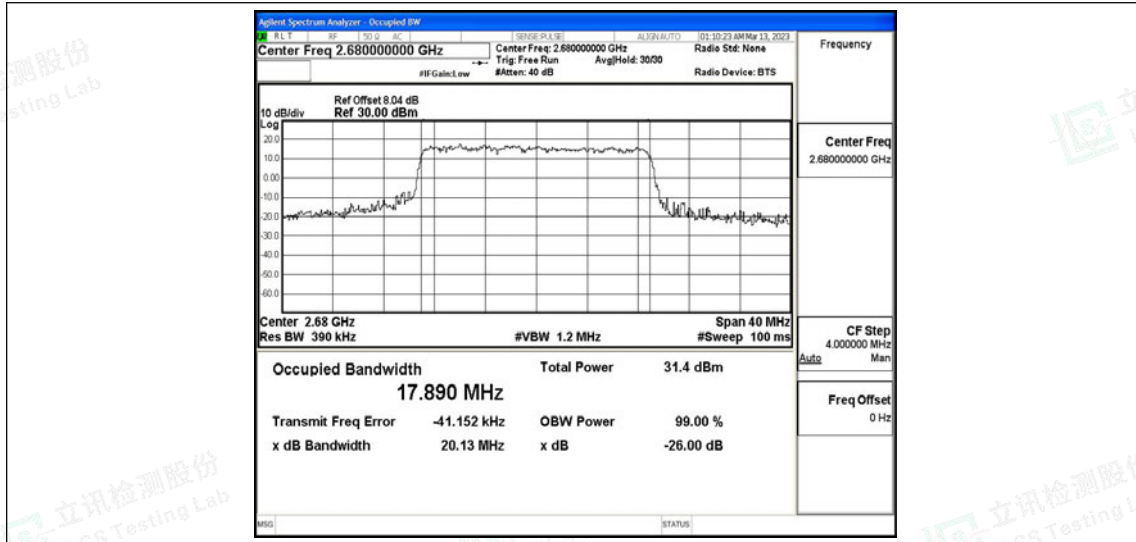

Band41-20MHz-QPSK-41490-100RB#0

Band41-20MHz-16QAM-39750-100RB#0

Band41-20MHz-16QAM-40620-100RB#0

Band41-20MHz-16QAM-41490-100RB#0

M.4 Band Edge

Test Result

Band	Bandwidth	Modulation	Channel	RB Configuration	Result(dBm)	Verdict
Band41	5MHz	QPSK	39675	25RB#0	-46.52,-34.16,-29.36	PASS
Band41	5MHz	QPSK	41565	25RB#0	-20.22,-24.75,-43.97,-43.85	PASS
Band41	5MHz	16QAM	39675	25RB#0	-46.71,-32.11,-27.56	PASS
Band41	5MHz	16QAM	41565	25RB#0	-23.36,-29.18,-45.42,-46.78	PASS
Band41	10MHz	QPSK	39700	50RB#0	-44.28,-34.27,-31.60	PASS
Band41	10MHz	QPSK	41540	50RB#0	-24.00,-25.39,-30.15,-43.50	PASS
Band41	10MHz	16QAM	39700	50RB#0	-44.56,-31.97,-28.32	PASS
Band41	10MHz	16QAM	41540	50RB#0	-25.79,-29.21,-36.19,-43.57	PASS
Band41	15MHz	QPSK	39725	75RB#0	-42.71,-31.65,-31.02	PASS
Band41	15MHz	QPSK	41515	75RB#0	-21.72,-23.51,-26.17,-41.48	PASS
Band41	15MHz	16QAM	39725	75RB#0	-43.27,-29.48,-30.64	PASS
Band41	15MHz	16QAM	41515	75RB#0	-26.04,-28.93,-32.34,-42.53	PASS
Band41	20MHz	QPSK	39750	100RB#0	-44.86,-33.08,-31.86	PASS
Band41	20MHz	QPSK	41490	100RB#0	-24.97,-27.00,-28.32,-42.54	PASS
Band41	20MHz	16QAM	39750	100RB#0	-44.78,-29.98,-30.56	PASS
Band41	20MHz	16QAM	41490	100RB#0	-31.07,-32.98,-34.05,-42.22	PASS