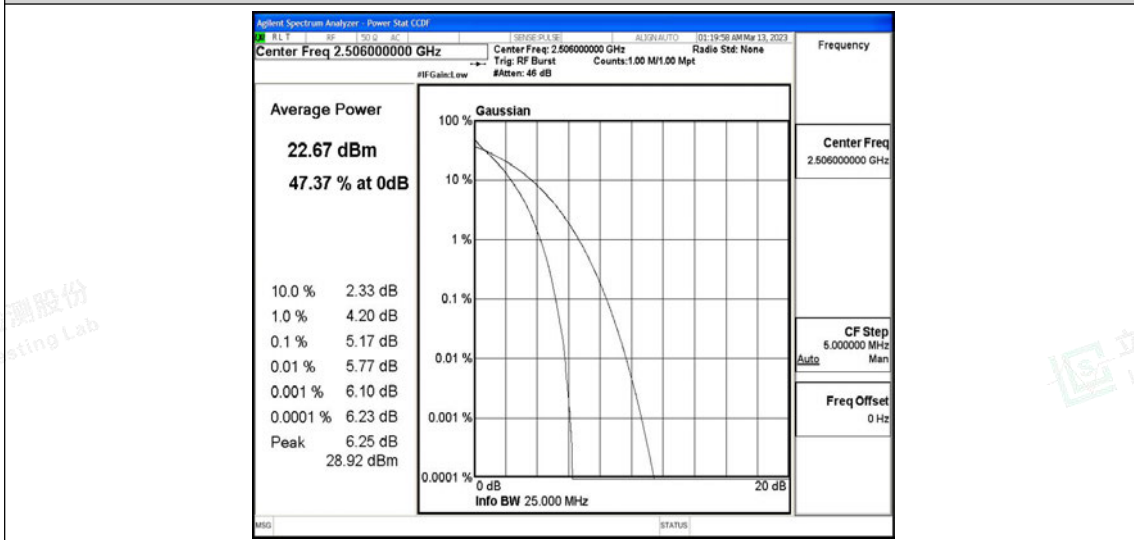

Band41-15MHz-QPSK-40620-75RB#0

Band41-15MHz-QPSK-41515-75RB#0

Band41-15MHz-16QAM-39725-75RB#0

Band41-15MHz-16QAM-40620-75RB#0

Band41-15MHz-16QAM-41515-75RB#0

Band41-20MHz-QPSK-39750-100RB#0

Band41-20MHz-QPSK-40620-100RB#0