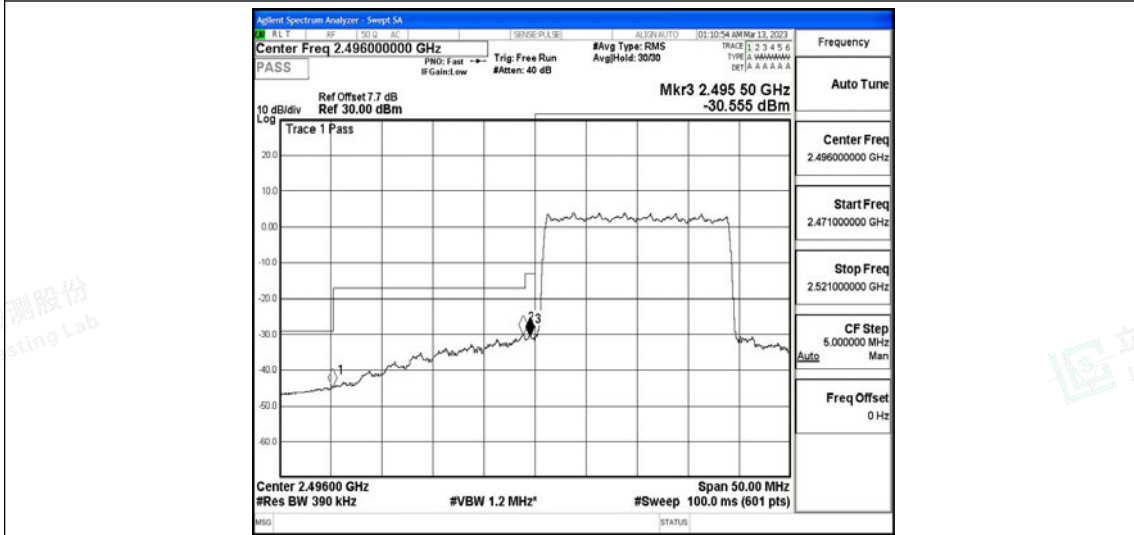

Band41-15MHz-QPSK-41515-75RB#0

Band41-15MHz-16QAM-39725-75RB#0

Band41-15MHz-16QAM-41515-75RB#0

Band41-20MHz-QPSK-39750-100RB#0

Band41-20MHz-QPSK-41490-100RB#0

Band41-20MHz-16QAM-39750-100RB#0

Band41-20MHz-16QAM-41490-100RB#0