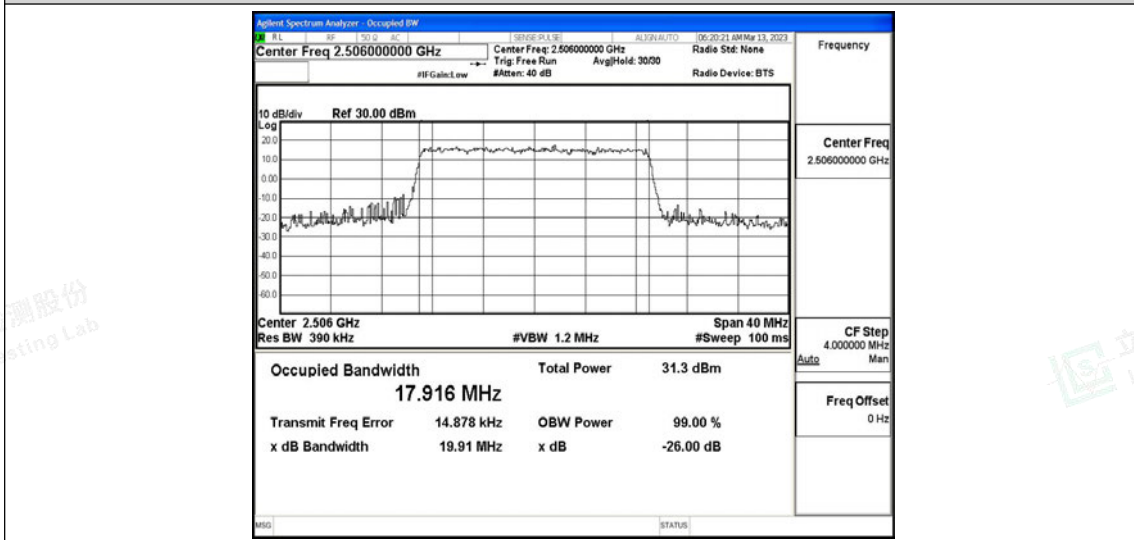

Band41-15MHz-QPSK-40620-75RB#0

Band41-15MHz-QPSK-41515-75RB#0

Band41-15MHz-16QAM-39725-75RB#0

Band41-15MHz-16QAM-40620-75RB#0

Band41-15MHz-16QAM-41515-75RB#0

Band41-20MHz-QPSK-39750-100RB#0

Band41-20MHz-QPSK-40620-100RB#0