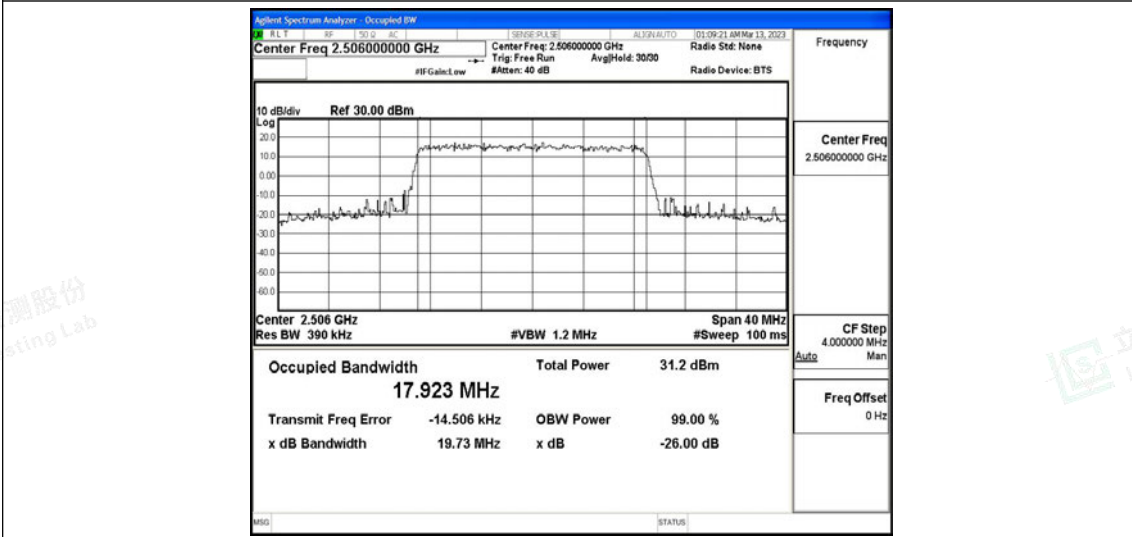

Band41-20MHz-16QAM-39750-100RB#0