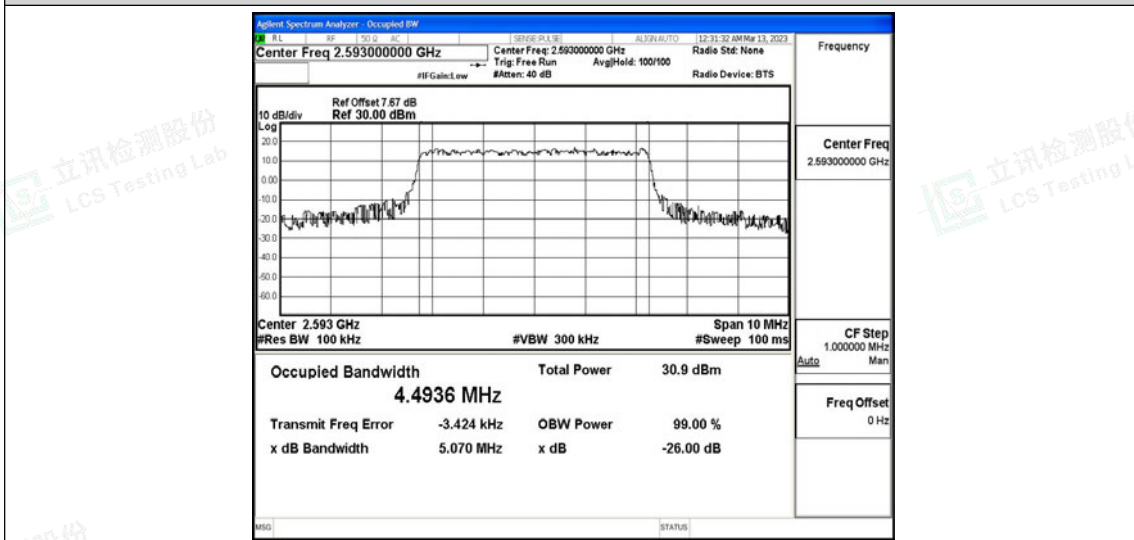

Scan code to check authenticity

Test Graphs

Band41-5MHz-QPSK-39675-25RB#0

Band41-5MHz-QPSK-40620-25RB#0

Band41-5MHz-QPSK-41565-25RB#0

Band41-5MHz-16QAM-39675-25RB#0

Band41-5MHz-16QAM-40620-25RB#0

Band41-5MHz-16QAM-41565-25RB#0