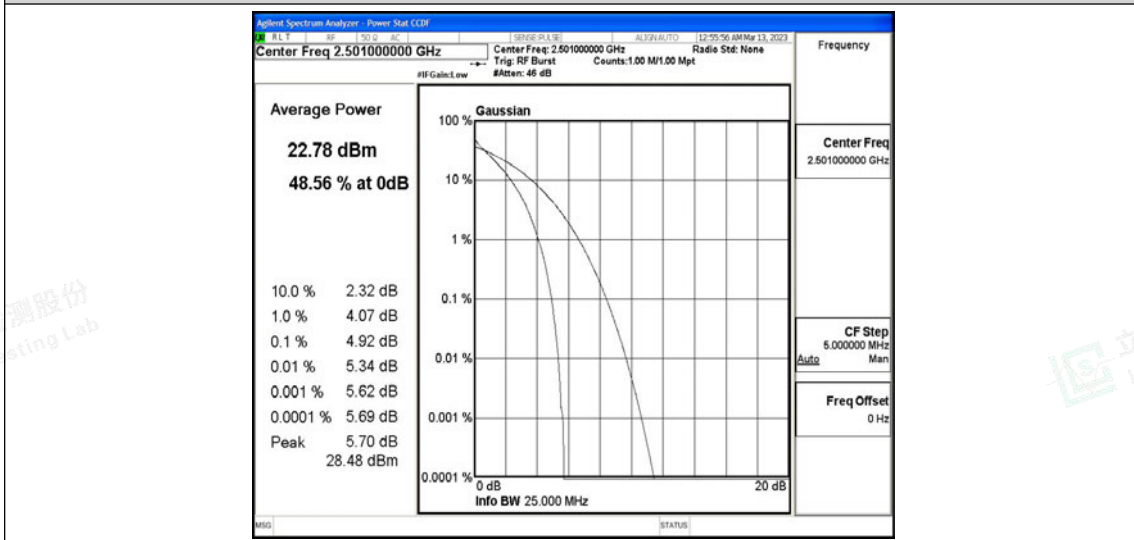

Band41-10MHz-QPSK-39700-50RB#0