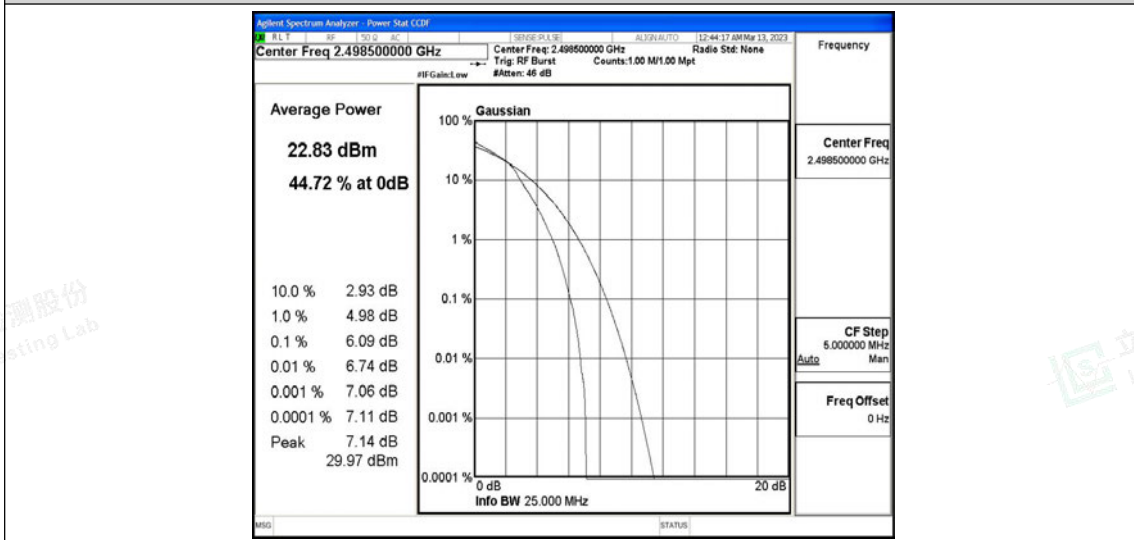

Scan code to check authenticity

Test Graphs

Band41-5MHz-QPSK-39675-25RB#0

Band41-5MHz-QPSK-40620-25RB#0

Band41-5MHz-QPSK-41565-25RB#0

Band41-5MHz-16QAM-39675-25RB#0

Band41-5MHz-16QAM-40620-25RB#0

Band41-5MHz-16QAM-41565-25RB#0