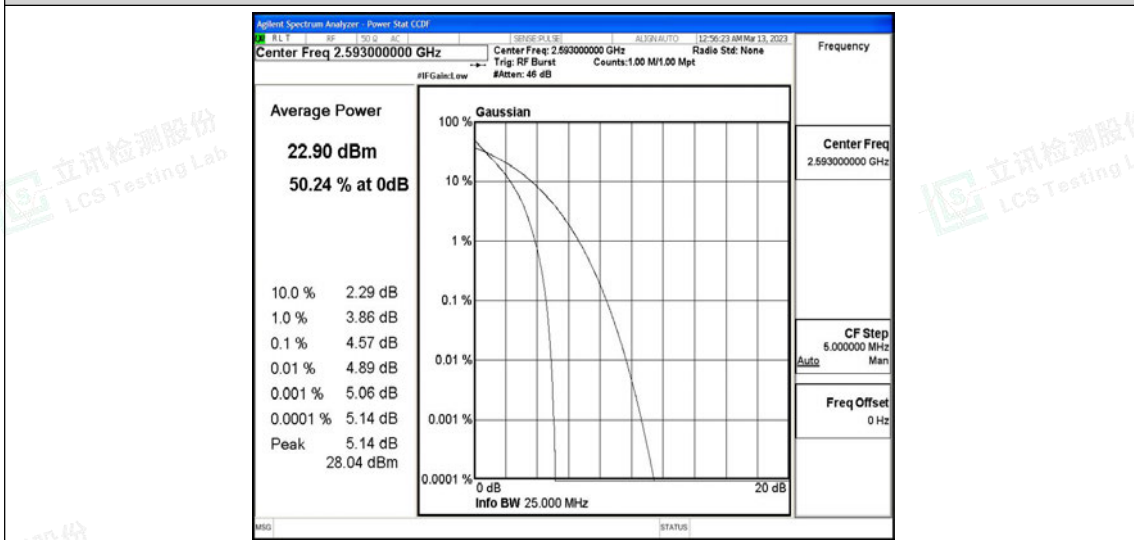

Band41-10MHz-QPSK-40620-50RB#0