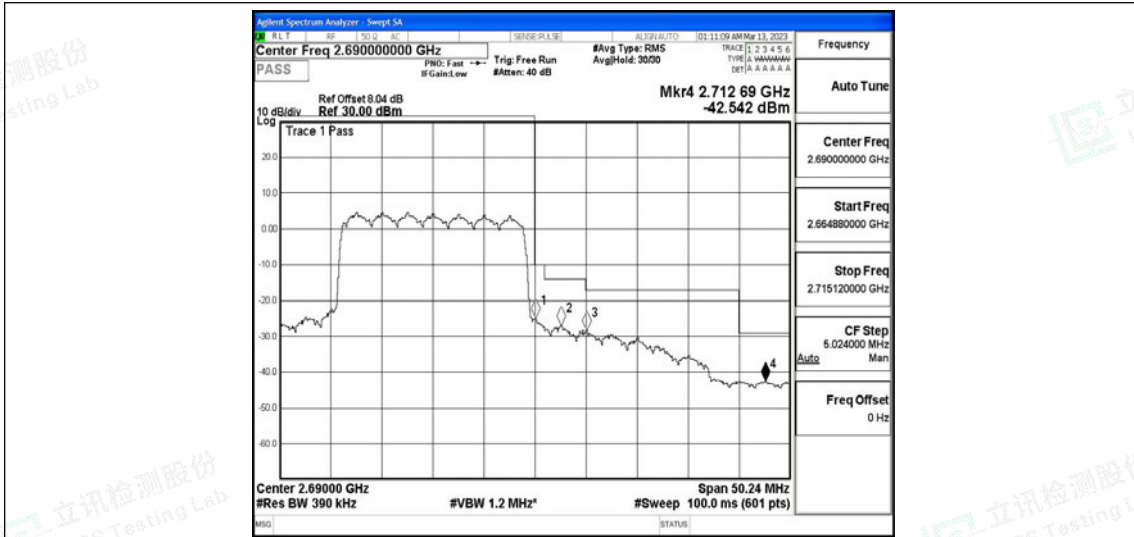

Band41-15MHz-QPSK-41515-75RB#0

Band41-15MHz-16QAM-39725-75RB#0

Band41-15MHz-16QAM-41515-75RB#0

Band41-20MHz-QPSK-39750-100RB#0

Band41-20MHz-QPSK-41490-100RB#0

Band41-20MHz-16QAM-39750-100RB#0

Band41-20MHz-16QAM-41490-100RB#0