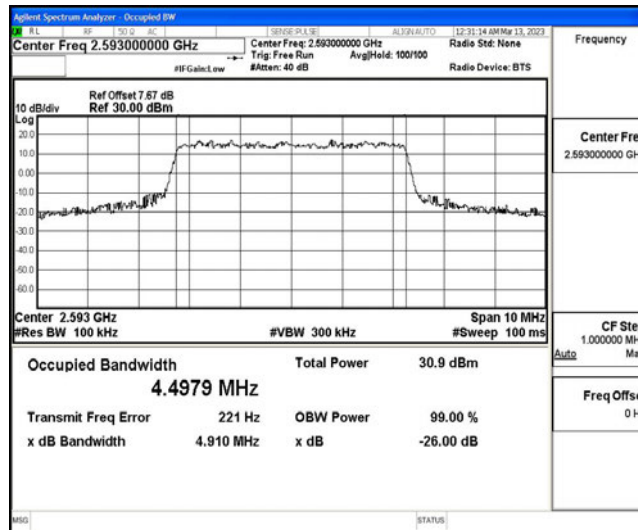

Scan code to check authenticity

Test Graphs

Band41-5MHz-QPSK-39675-25RB#0

Band41-5MHz-QPSK-40620-25RB#0

Band41-5MHz-QPSK-41565-25RB#0

Band41-5MHz-16QAM-39675-25RB#0

Band41-5MHz-16QAM-40620-25RB#0

Band41-5MHz-16QAM-41565-25RB#0