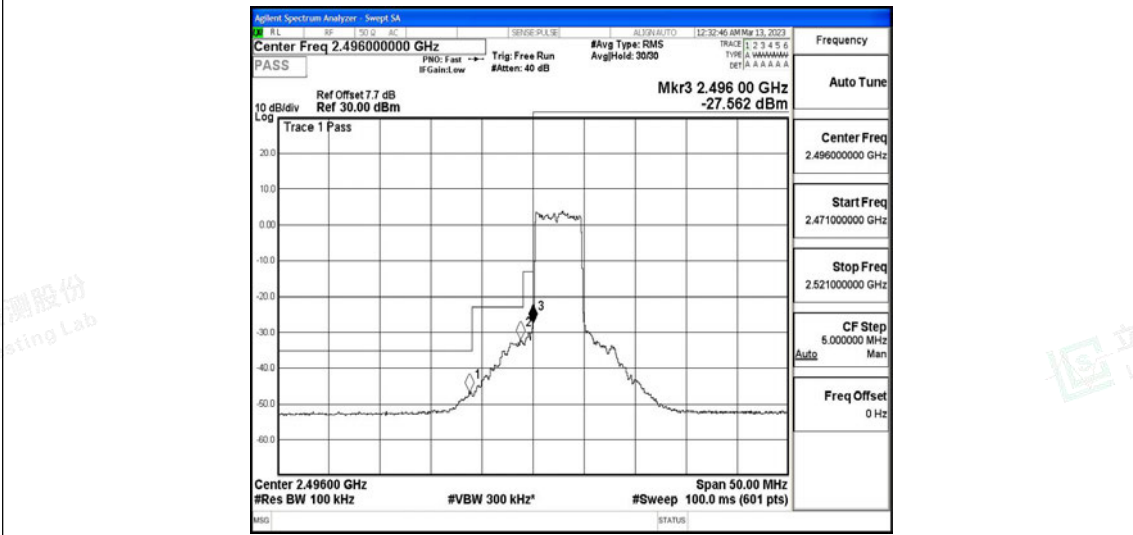

Band41-5MHz-16QAM-39675-25RB#0