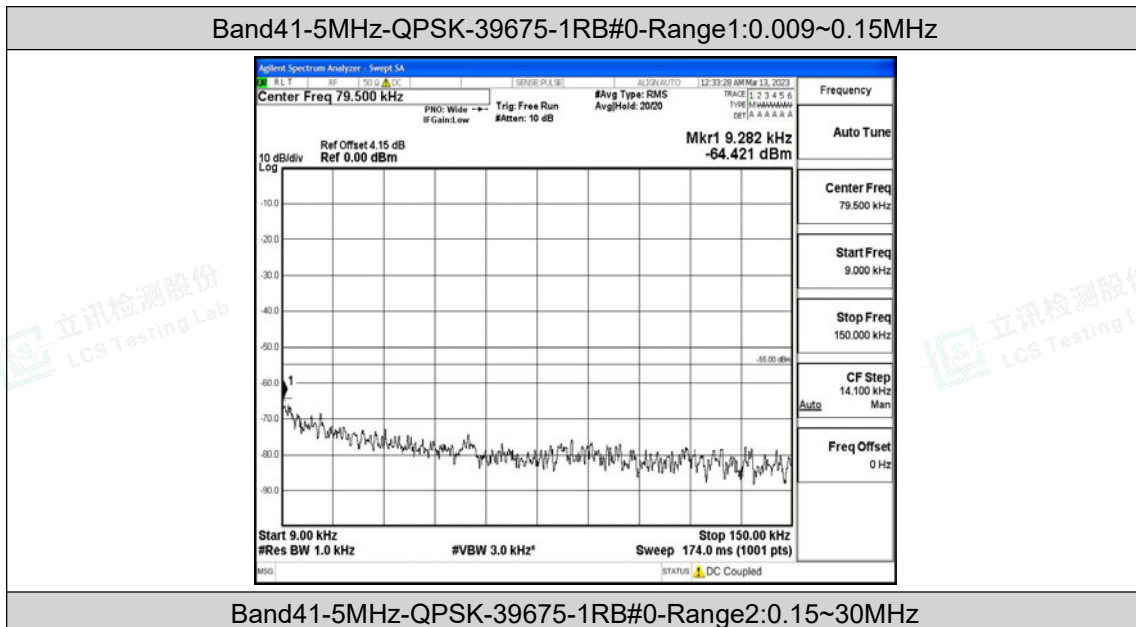

Band41	20MHz	QPSK	41490	1RB#0	Range4:1000~10000MHz	-44.87	PASS
Band41	20MHz	QPSK	41490	1RB#0	Range5:10000~20000MHz	-49.04	PASS
Band41	20MHz	QPSK	41490	1RB#0	Range6:20000~26500MHz	-37.06	PASS
Band41	20MHz	16QAM	39750	1RB#0	Range1:0.009~0.15MHz	-65.83	PASS
Band41	20MHz	16QAM	39750	1RB#0	Range2:0.15~30MHz	-51.69	PASS
Band41	20MHz	16QAM	39750	1RB#0	Range3:30~1000MHz	-41.82	PASS
Band41	20MHz	16QAM	39750	1RB#0	Range4:1000~10000MHz	-44.83	PASS
Band41	20MHz	16QAM	39750	1RB#0	Range5:10000~20000MHz	-49.09	PASS
Band41	20MHz	16QAM	39750	1RB#0	Range6:20000~26500MHz	-37.1	PASS
Band41	20MHz	16QAM	40620	1RB#0	Range1:0.009~0.15MHz	-63.77	PASS
Band41	20MHz	16QAM	40620	1RB#0	Range2:0.15~30MHz	-51.52	PASS
Band41	20MHz	16QAM	40620	1RB#0	Range3:30~1000MHz	-41.08	PASS
Band41	20MHz	16QAM	40620	1RB#0	Range4:1000~10000MHz	-44.92	PASS
Band41	20MHz	16QAM	40620	1RB#0	Range5:10000~20000MHz	-49.21	PASS
Band41	20MHz	16QAM	40620	1RB#0	Range6:20000~26500MHz	-37.02	PASS
Band41	20MHz	16QAM	41490	1RB#0	Range1:0.009~0.15MHz	-65.79	PASS
Band41	20MHz	16QAM	41490	1RB#0	Range2:0.15~30MHz	-51.96	PASS
Band41	20MHz	16QAM	41490	1RB#0	Range3:30~1000MHz	-40.97	PASS
Band41	20MHz	16QAM	41490	1RB#0	Range4:1000~10000MHz	-44.97	PASS
Band41	20MHz	16QAM	41490	1RB#0	Range5:10000~20000MHz	-49.06	PASS
Band41	20MHz	16QAM	41490	1RB#0	Range6:20000~26500MHz	-36.96	PASS

Test Graphs