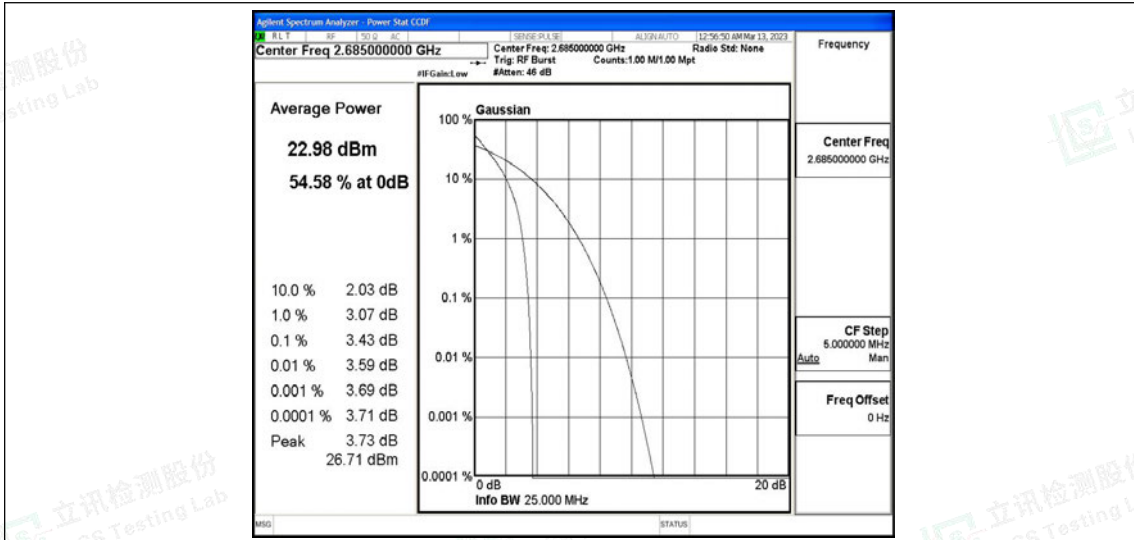

Band41-10MHz-QPSK-41540-50RB#0