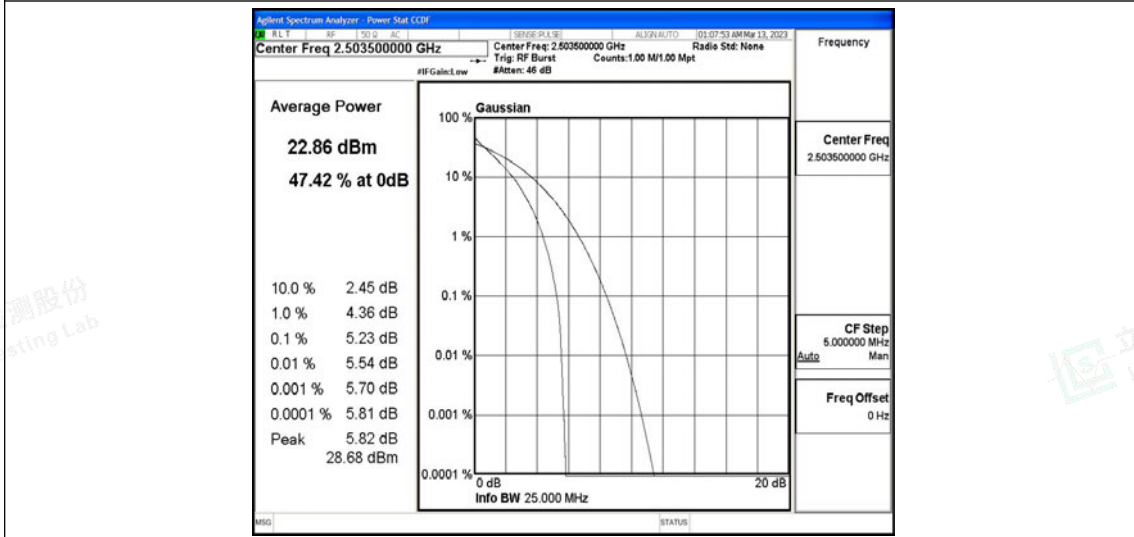

Band41-15MHz-QPSK-39725-75RB#0