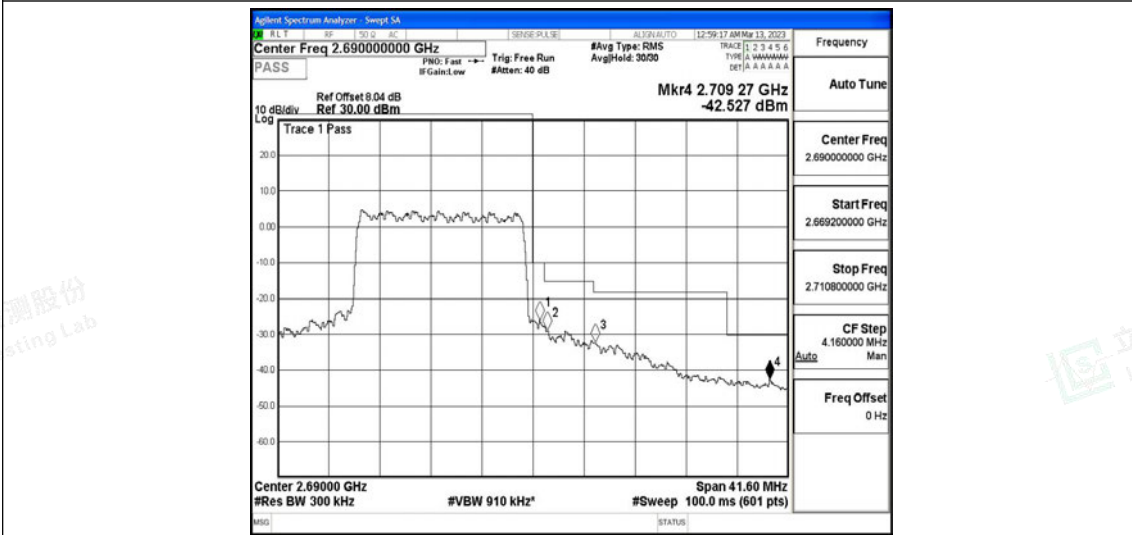

Band41-15MHz-QPSK-41515-75RB#0

Band41-15MHz-16QAM-39725-75RB#0

Band41-15MHz-16QAM-41515-75RB#0

Band41-20MHz-QPSK-39750-100RB#0

Band41-20MHz-QPSK-41490-100RB#0

Band41-20MHz-16QAM-39750-100RB#0

Band41-20MHz-16QAM-41490-100RB#0