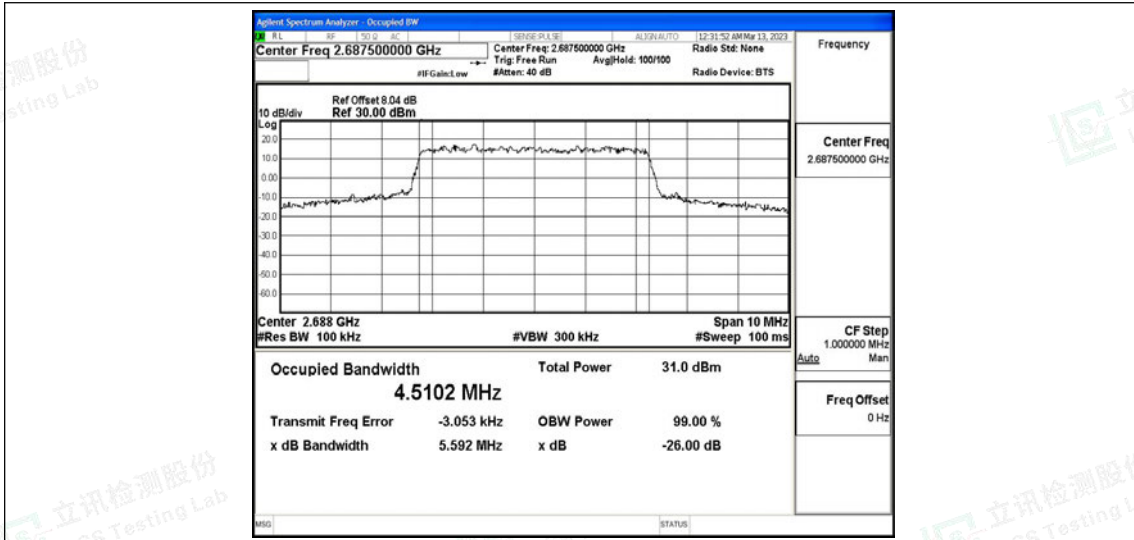

Scan code to check authenticity

Test Graphs

Band41-5MHz-QPSK-39675-25RB#0

Band41-5MHz-QPSK-40620-25RB#0

Band41-5MHz-QPSK-41565-25RB#0

Band41-5MHz-16QAM-39675-25RB#0

Band41-5MHz-16QAM-40620-25RB#0

Band41-5MHz-16QAM-41565-25RB#0