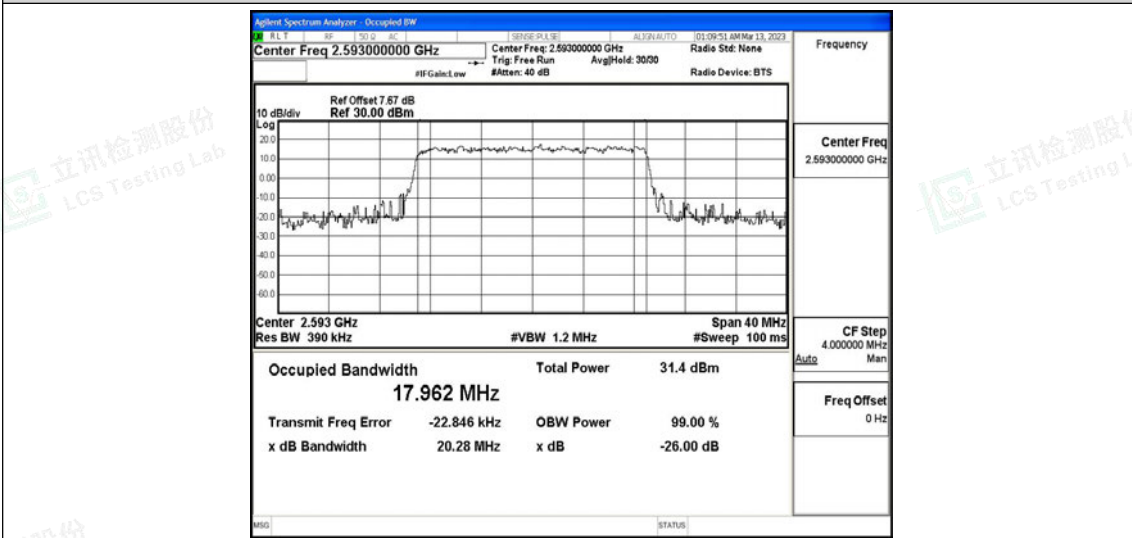

Band41-20MHz-QPSK-41490-100RB#0

Band41-20MHz-16QAM-39750-100RB#0

Band41-20MHz-16QAM-40620-100RB#0

Band41-20MHz-16QAM-41490-100RB#0

M.4 Band Edge

Test Result

Band	Bandwidth	Modulation	Channel	RB Configuration	Result(dBm)	Verdict
Band41	5MHz	QPSK	39675	25RB#0	-46.52,-34.16,-29.36	PASS
Band41	5MHz	QPSK	41565	25RB#0	-20.22,-24.75,-43.97,-43.85	PASS
Band41	5MHz	16QAM	39675	25RB#0	-46.71,-32.11,-27.56	PASS
Band41	5MHz	16QAM	41565	25RB#0	-23.36,-29.18,-45.42,-46.78	PASS
Band41	10MHz	QPSK	39700	50RB#0	-44.28,-34.27,-31.60	PASS
Band41	10MHz	QPSK	41540	50RB#0	-24.00,-25.39,-30.15,-43.50	PASS
Band41	10MHz	16QAM	39700	50RB#0	-44.56,-31.97,-28.32	PASS
Band41	10MHz	16QAM	41540	50RB#0	-25.79,-29.21,-36.19,-43.57	PASS
Band41	15MHz	QPSK	39725	75RB#0	-42.71,-31.65,-31.02	PASS
Band41	15MHz	QPSK	41515	75RB#0	-21.72,-23.51,-26.17,-41.48	PASS
Band41	15MHz	16QAM	39725	75RB#0	-43.27,-29.48,-30.64	PASS
Band41	15MHz	16QAM	41515	75RB#0	-26.04,-28.93,-32.34,-42.53	PASS
Band41	20MHz	QPSK	39750	100RB#0	-44.86,-33.08,-31.86	PASS
Band41	20MHz	QPSK	41490	100RB#0	-24.97,-27.00,-28.32,-42.54	PASS
Band41	20MHz	16QAM	39750	100RB#0	-44.78,-29.98,-30.56	PASS
Band41	20MHz	16QAM	41490	100RB#0	-31.07,-32.98,-34.05,-42.22	PASS