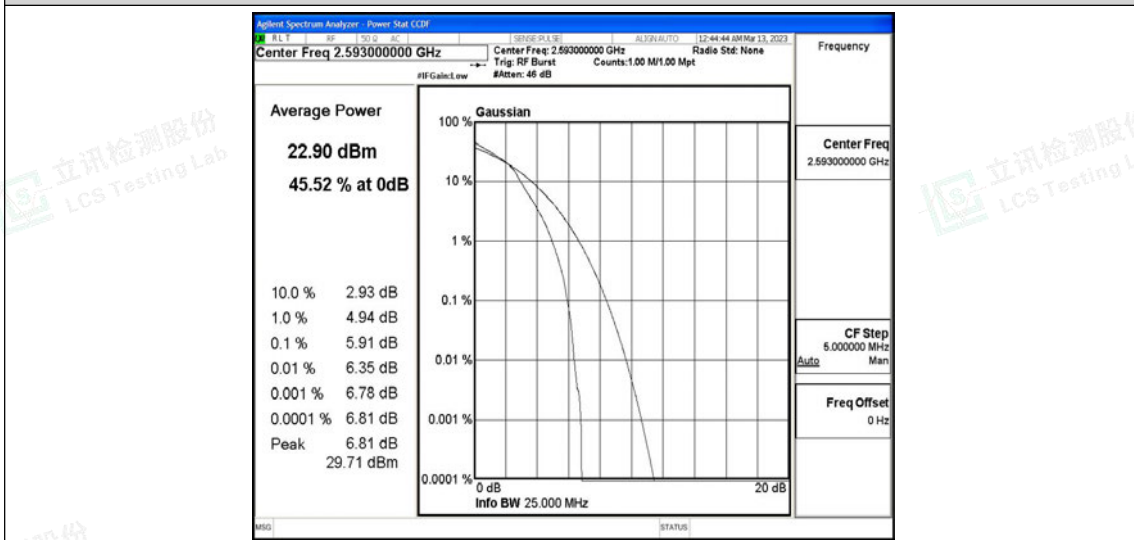

Scan code to check authenticity

Test Graphs

Band41-5MHz-QPSK-39675-25RB#0

Band41-5MHz-QPSK-40620-25RB#0

Band41-5MHz-QPSK-41565-25RB#0

Band41-5MHz-16QAM-39675-25RB#0

Band41-5MHz-16QAM-40620-25RB#0

Band41-5MHz-16QAM-41565-25RB#0