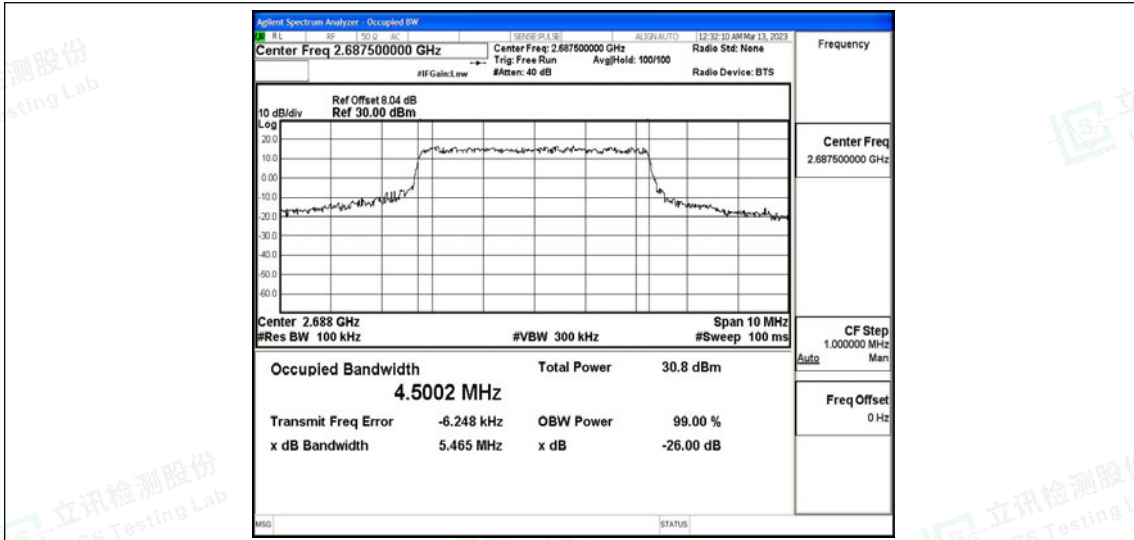

Scan code to check authenticity

Test Graphs

Band41-5MHz-QPSK-39675-25RB#0

Band41-5MHz-QPSK-40620-25RB#0

Band41-5MHz-QPSK-41565-25RB#0

Band41-5MHz-16QAM-39675-25RB#0

Band41-5MHz-16QAM-40620-25RB#0

Band41-5MHz-16QAM-41565-25RB#0