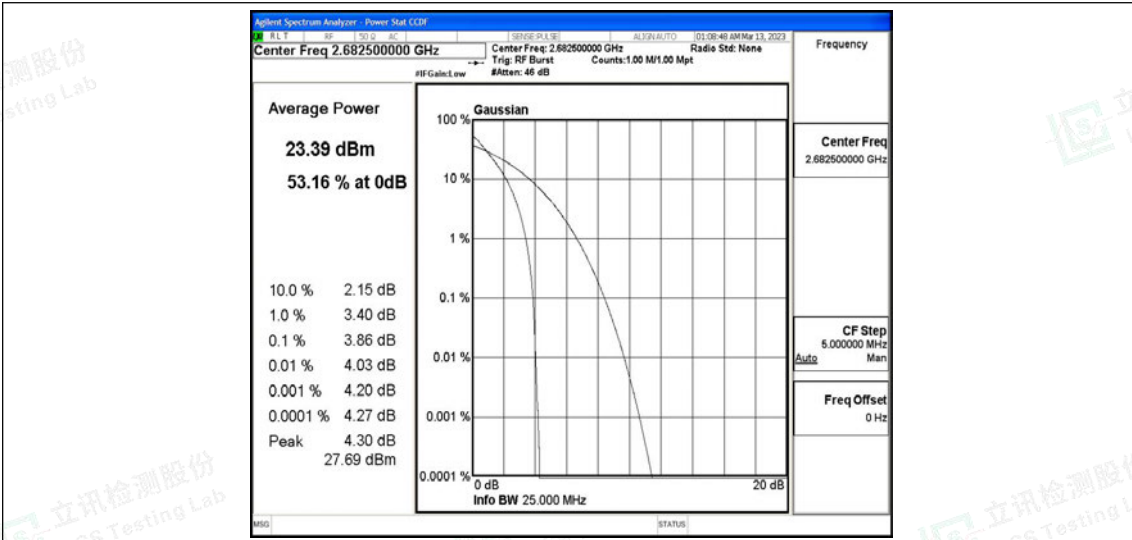

Band41-15MHz-QPSK-41515-75RB#0