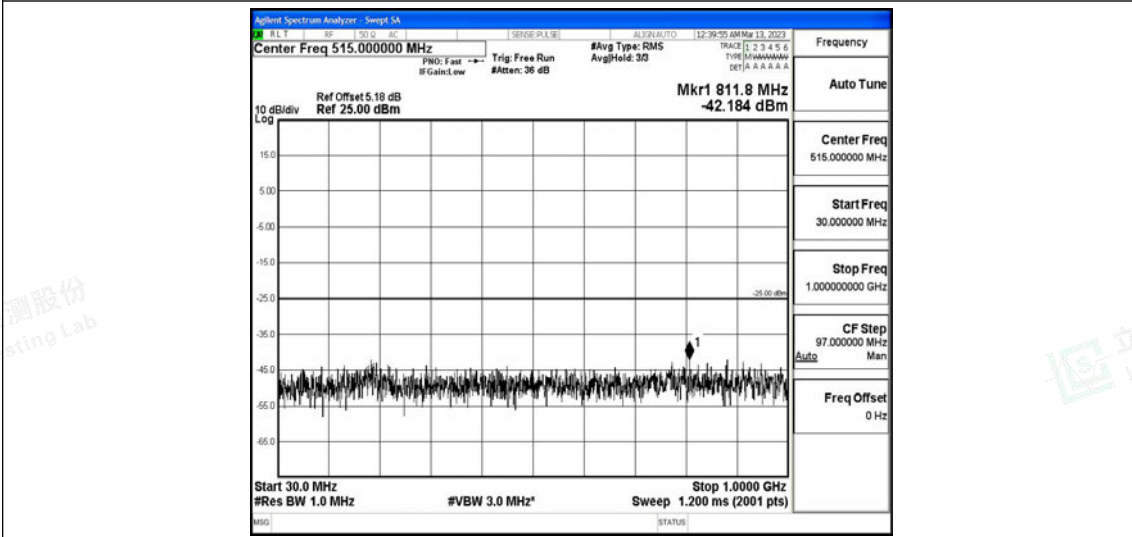

Band41-5MHz-16QAM-40620-1RB#0-Range3:30~1000MHz