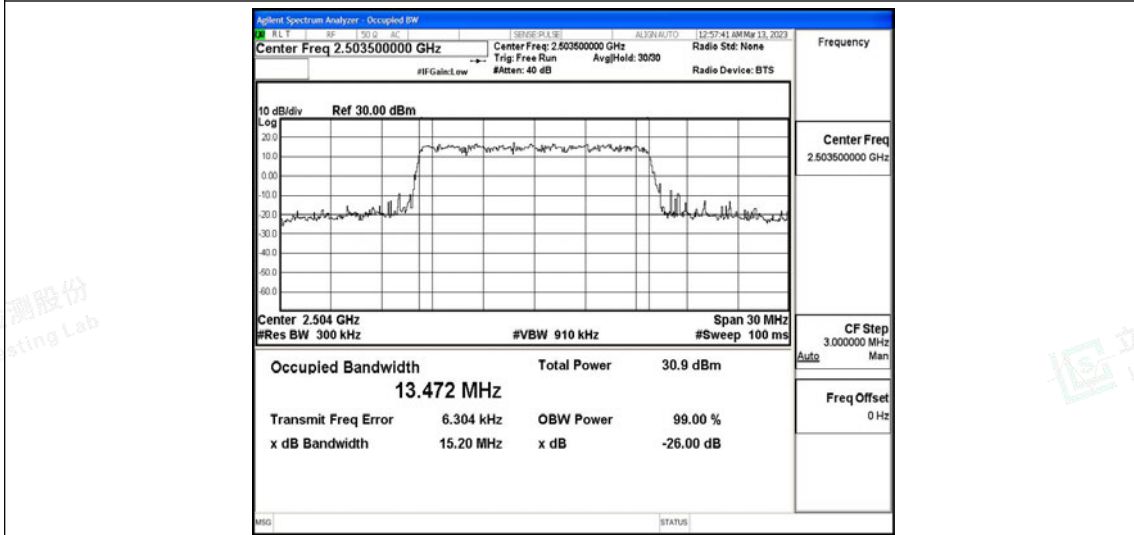

Band41-15MHz-QPSK-40620-75RB#0

Band41-15MHz-QPSK-41515-75RB#0

Band41-15MHz-16QAM-39725-75RB#0

Band41-15MHz-16QAM-40620-75RB#0

Band41-15MHz-16QAM-41515-75RB#0

Band41-20MHz-QPSK-39750-100RB#0

Band41-20MHz-QPSK-40620-100RB#0