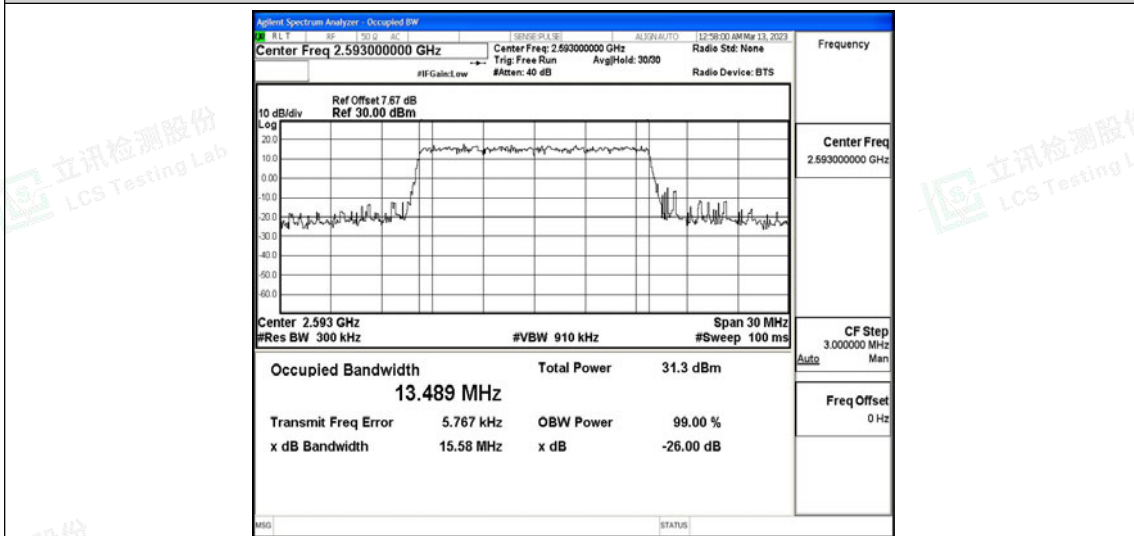

Band41-15MHz-QPSK-40620-75RB#0

Band41-15MHz-QPSK-41515-75RB#0

Band41-15MHz-16QAM-39725-75RB#0

Band41-15MHz-16QAM-40620-75RB#0

Band41-15MHz-16QAM-41515-75RB#0

Band41-20MHz-QPSK-39750-100RB#0

Band41-20MHz-QPSK-40620-100RB#0