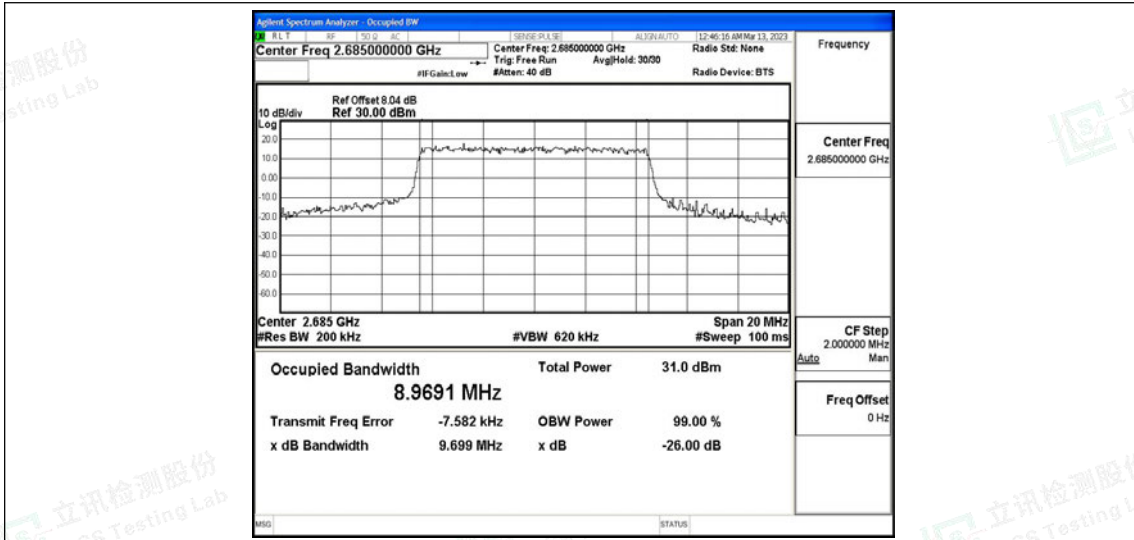

Band41-10MHz-16QAM-41540-50RB#0