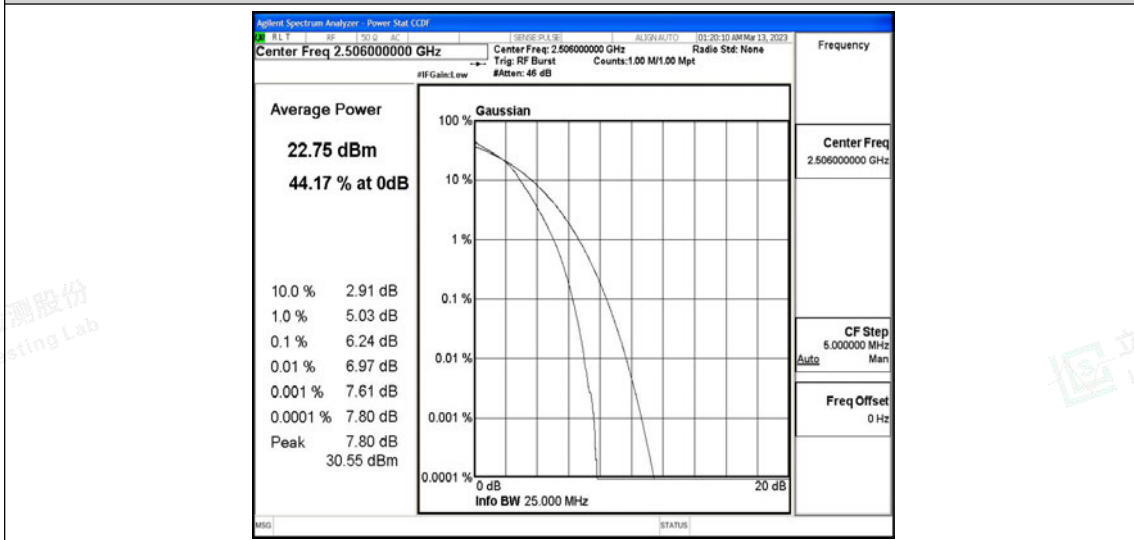

Band41-20MHz-16QAM-39750-100RB#0