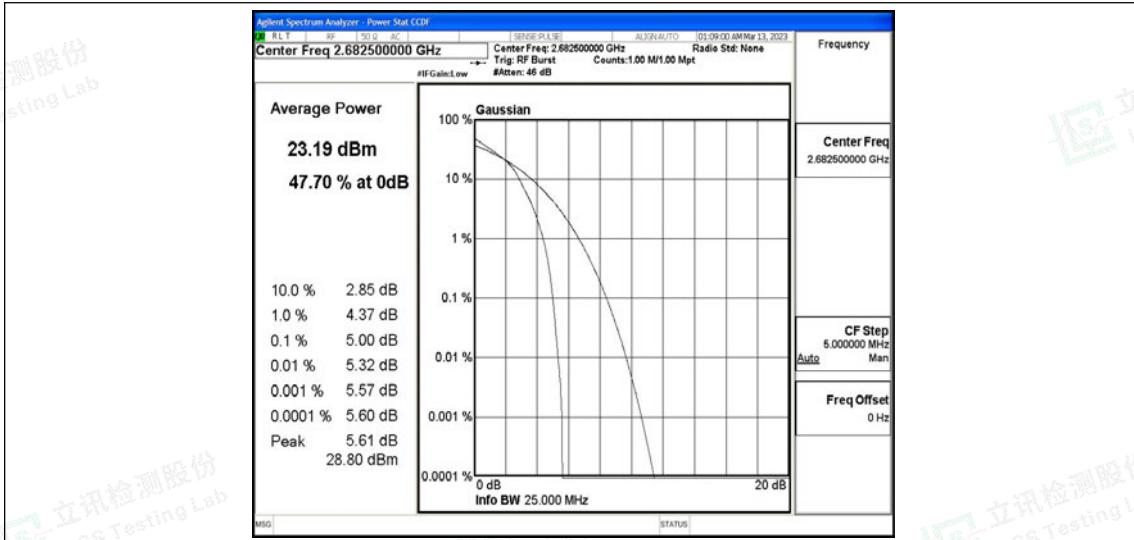

Band41-15MHz-QPSK-40620-75RB#0

Band41-15MHz-QPSK-41515-75RB#0

Band41-15MHz-16QAM-39725-75RB#0

Band41-15MHz-16QAM-40620-75RB#0

Band41-15MHz-16QAM-41515-75RB#0

Band41-20MHz-QPSK-39750-100RB#0

Band41-20MHz-QPSK-40620-100RB#0