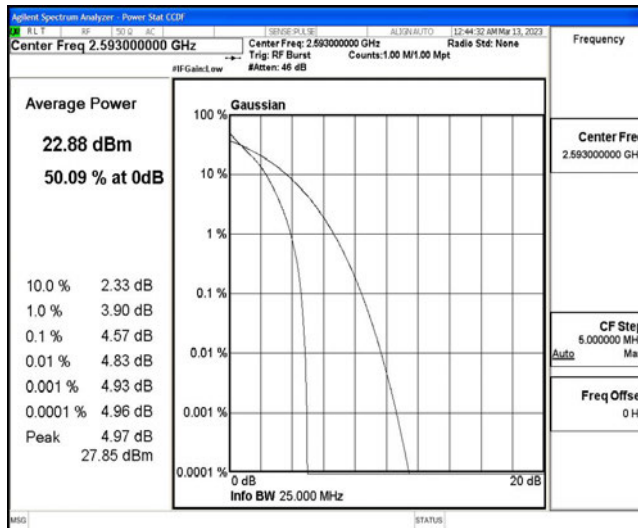

Scan code to check authenticity

Test Graphs

Band41-5MHz-QPSK-39675-25RB#0

Band41-5MHz-QPSK-40620-25RB#0

Band41-5MHz-QPSK-41565-25RB#0

Band41-5MHz-16QAM-39675-25RB#0

Band41-5MHz-16QAM-40620-25RB#0

Band41-5MHz-16QAM-41565-25RB#0