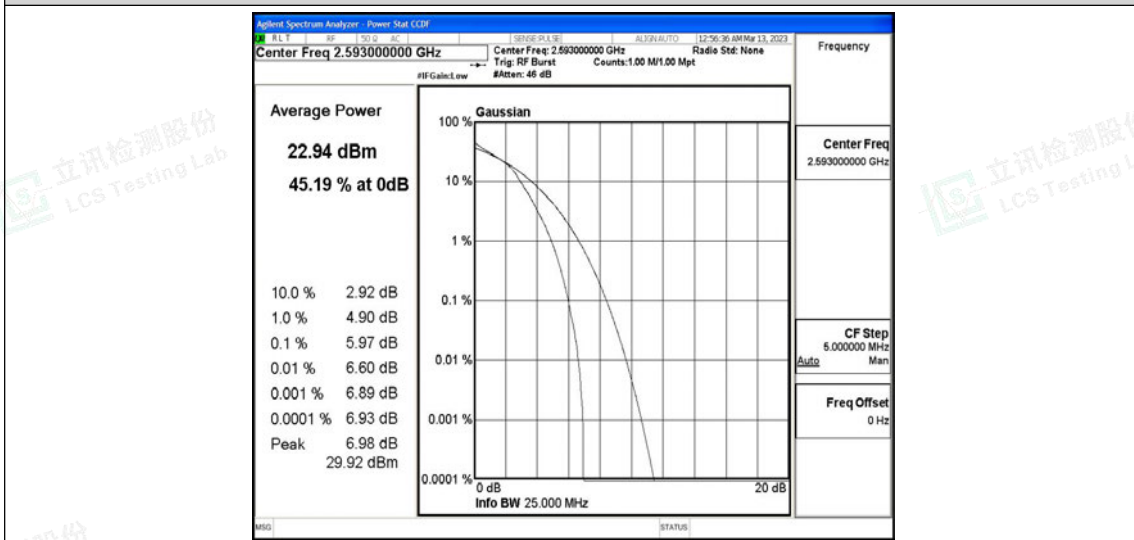

Band41-10MHz-16QAM-40620-50RB#0