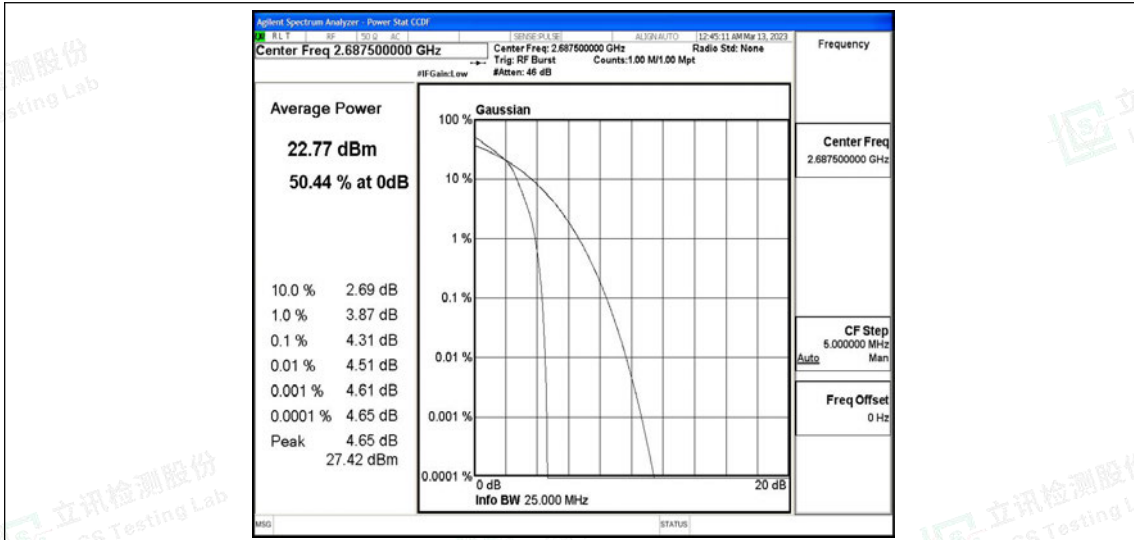

Scan code to check authenticity

Test Graphs

Band41-5MHz-QPSK-39675-25RB#0

Band41-5MHz-QPSK-40620-25RB#0

Band41-5MHz-QPSK-41565-25RB#0

Band41-5MHz-16QAM-39675-25RB#0

Band41-5MHz-16QAM-40620-25RB#0

Band41-5MHz-16QAM-41565-25RB#0