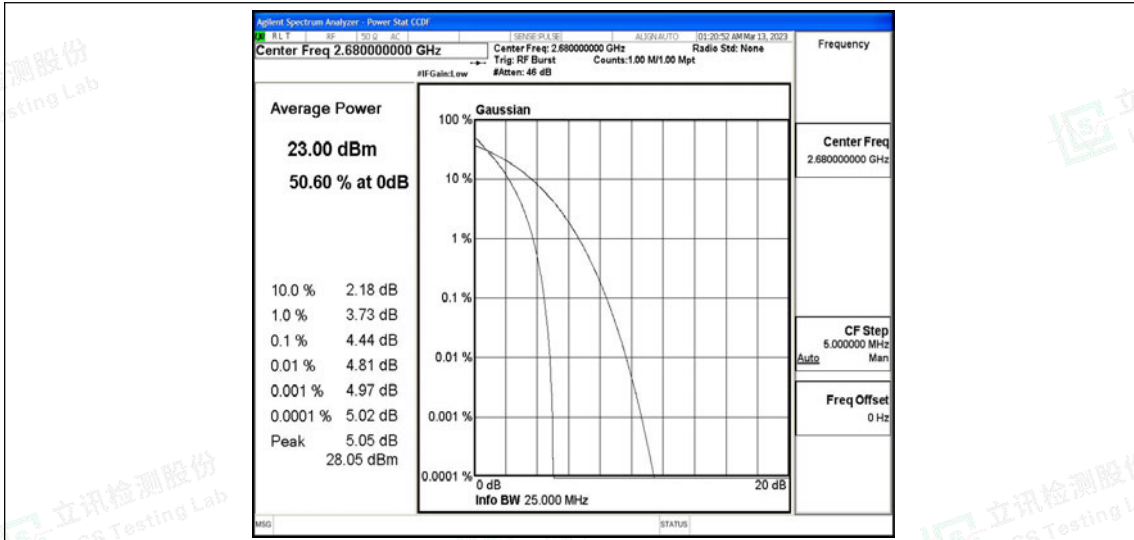

Band41-20MHz-QPSK-41490-100RB#0