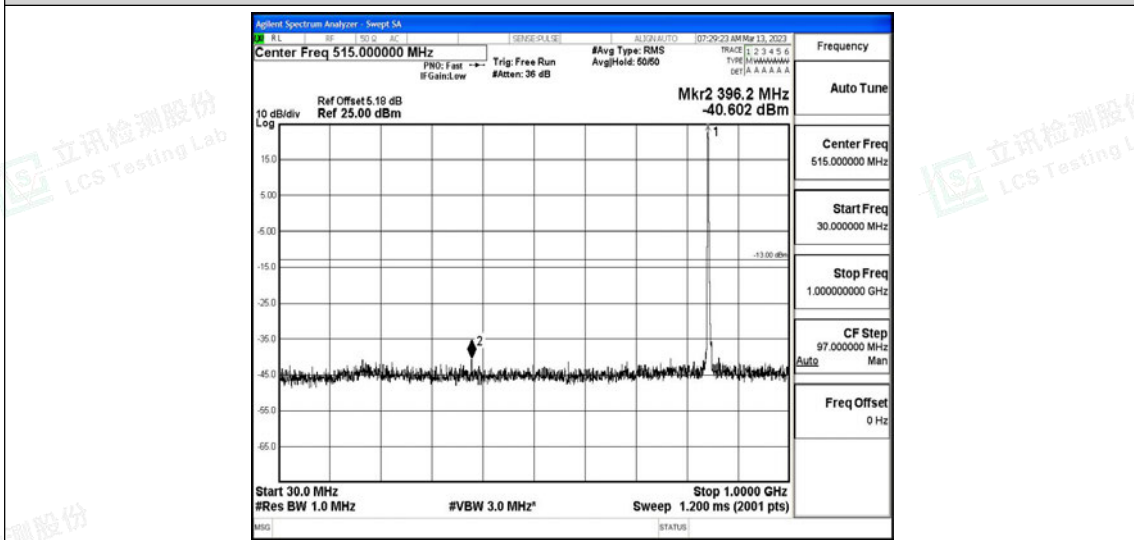

Band26-5MHz-16QAM-27015-1RB#0-Range3:30~1000MHz

Band26-5MHz-16QAM-27015-1RB#0-Range4:1000~10000MHz

Shenzhen LCS Compliance Testing Laboratory Ltd.

Add: 101, 201 Bldg A & 301 Bldg C, Juji Industrial Park Yabianxueziwei, Shajing Street, Baoan District, Shenzhen, 518000, China

Tel: +(86) 0755-82591330 | E-mail: webmaster@lcs-cert.com | Web: www.lcs-cert.com

Scan code to check authenticity