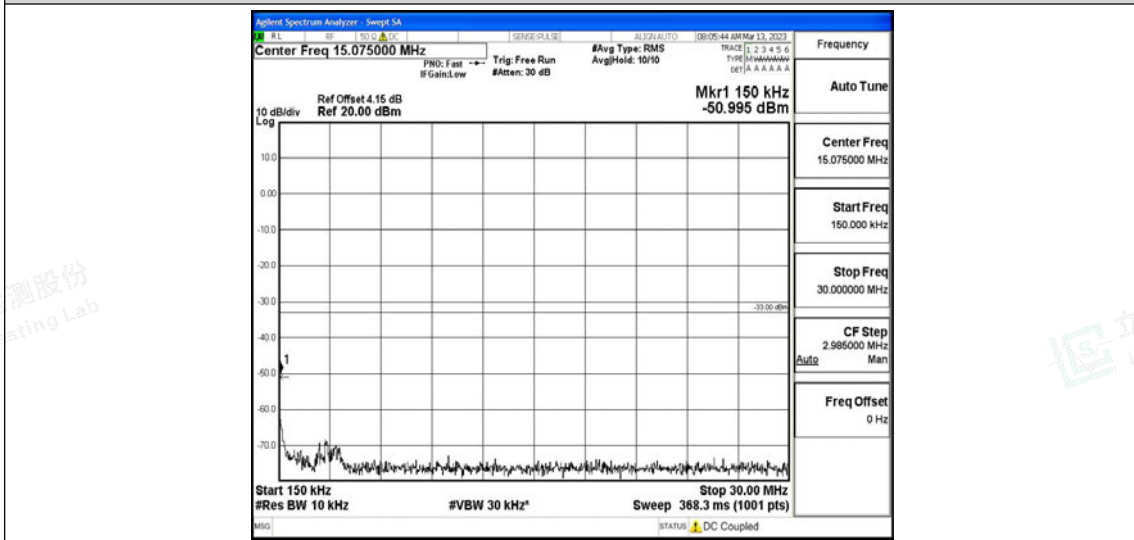

Band26-15MHz-QPSK-26965-1RB#0-Range2:0.15~30MHz

Band26-15MHz-QPSK-26965-1RB#0-Range3:30~1000MHz