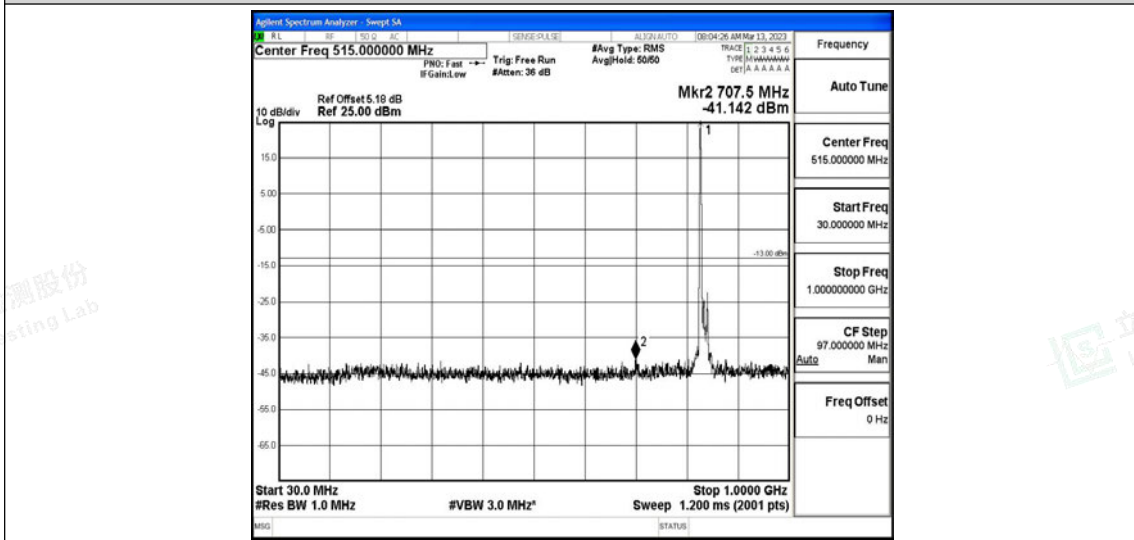

Band26-15MHz-QPSK-26865-1RB#0-Range4:1000~10000MHz

Band26-15MHz-QPSK-26915-1RB#0-Range1:0.009~0.15MHz

Band26-15MHz-QPSK-26915-1RB#0-Range2:0.15~30MHz

Band26-15MHz-QPSK-26915-1RB#0-Range3:30~1000MHz

Band26-15MHz-QPSK-26915-1RB#0-Range4:1000~10000MHz