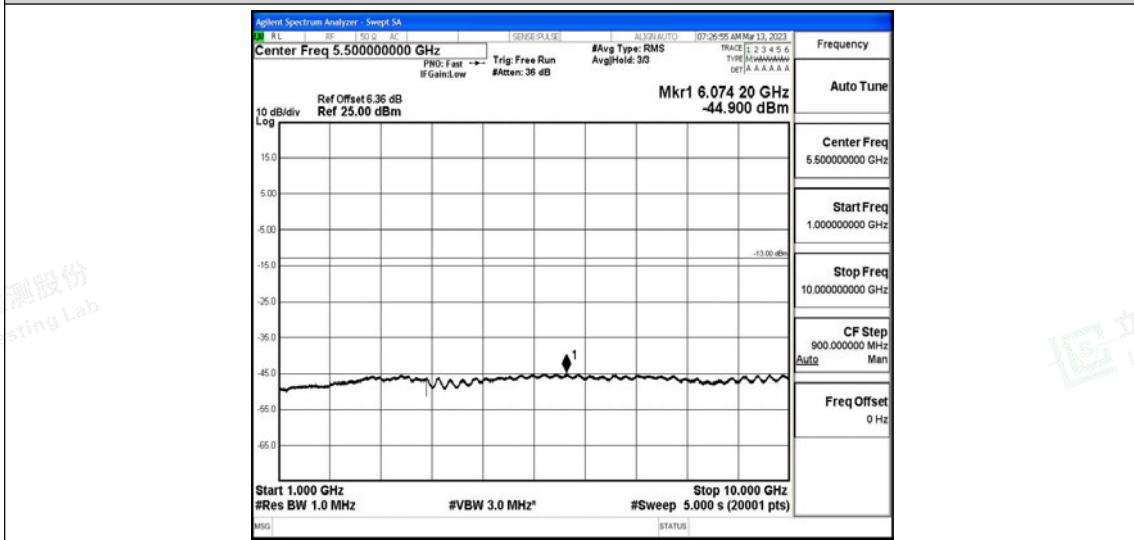

Band26-5MHz-16QAM-26815-1RB#0-Range4:1000~10000MHz

Band26-5MHz-16QAM-26915-1RB#0-Range1:0.009~0.15MHz