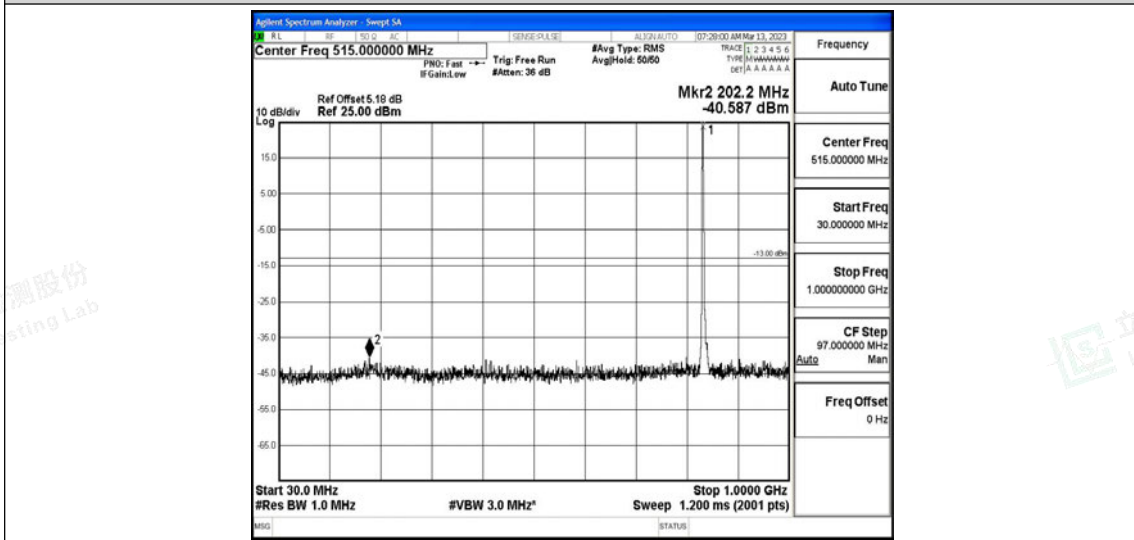

Scan code to check authenticity

Band26-5MHz-16QAM-26815-1RB#0-Range4:1000~10000MHz

Band26-5MHz-16QAM-26915-1RB#0-Range1:0.009~0.15MHz

Band26-5MHz-16QAM-26915-1RB#0-Range2:0.15~30MHz

Band26-5MHz-16QAM-26915-1RB#0-Range3:30~1000MHz