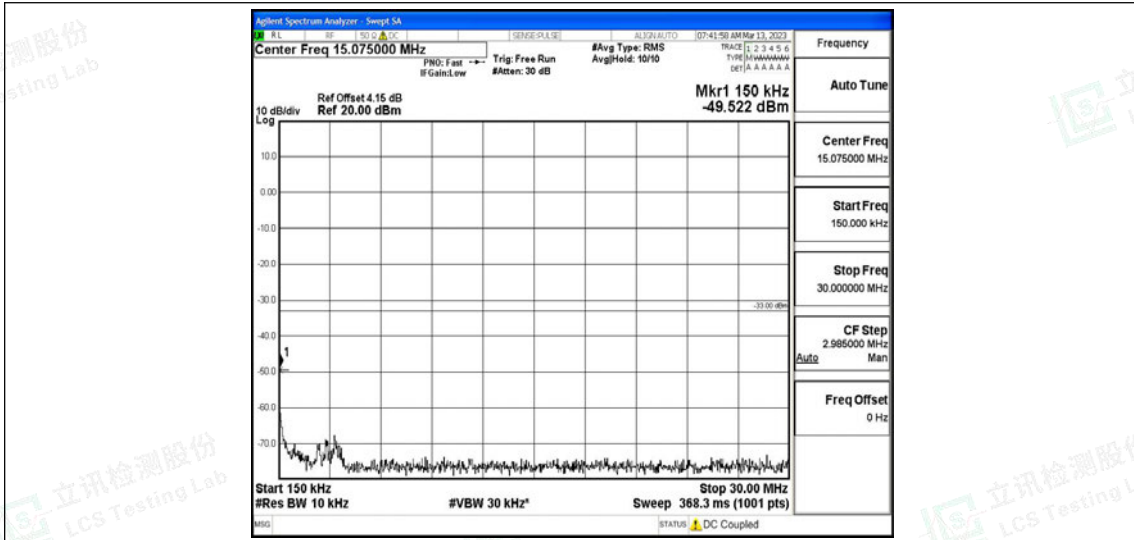

Band26-10MHz-16QAM-26915-1RB#0-Range2:0.15~30MHz

Band26-10MHz-16QAM-26915-1RB#0-Range3:30~1000MHz