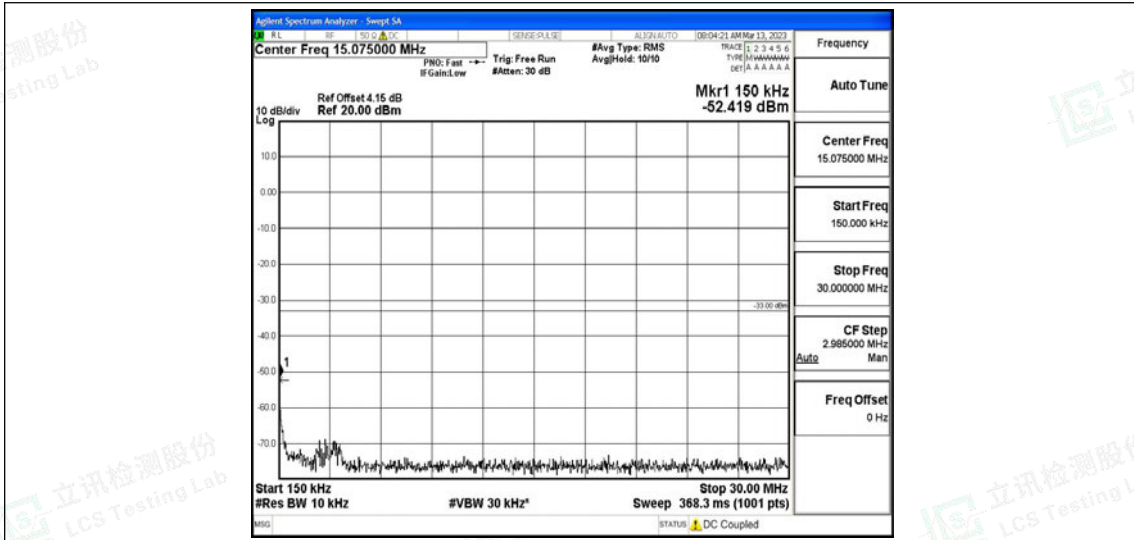

Band26-15MHz-QPSK-26865-1RB#0-Range4:1000~10000MHz

Band26-15MHz-QPSK-26915-1RB#0-Range1:0.009~0.15MHz

Band26-15MHz-QPSK-26915-1RB#0-Range2:0.15~30MHz

Band26-15MHz-QPSK-26915-1RB#0-Range3:30~1000MHz

Band26-15MHz-QPSK-26915-1RB#0-Range4:1000~10000MHz