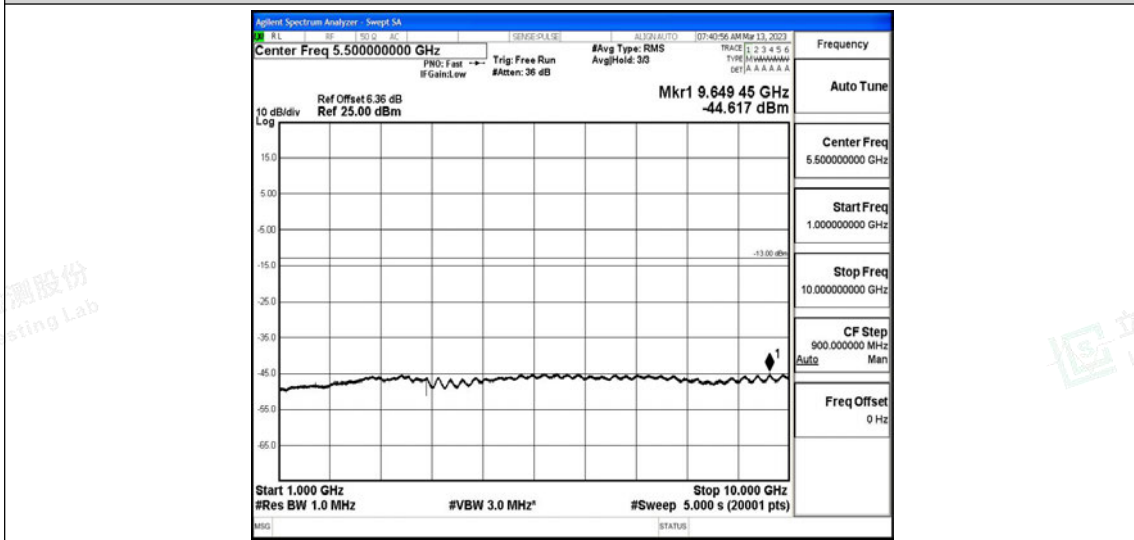

Tel: +(86) 0755-82591330 | E-mail: webmaster@lcs-cert.com | Web: www.lcs-cert.com

Scan code to check authenticity

Band26-10MHz-16QAM-26840-1RB#0-Range4: 1000~10000MHz

Band26-10MHz-16QAM-26915-1RB#0-Range1:0.009~0.15MHz