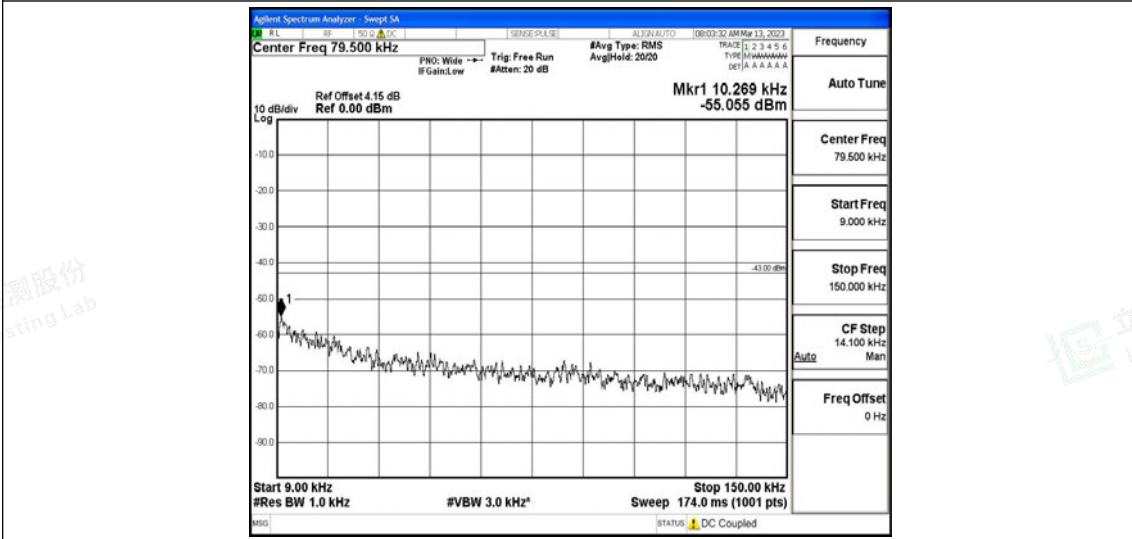

Band26-15MHz-QPSK-26965-1RB#0-Range1:0.009~0.15MHz

Band26-15MHz-QPSK-26965-1RB#0-Range2:0.15~30MHz

Band26-15MHz-QPSK-26965-1RB#0-Range3:30~1000MHz

Band26-15MHz-QPSK-26965-1RB#0-Range4:1000~10000MHz

Band26-15MHz-16QAM-26865-1RB#0-Range1:0.009~0.15MHz