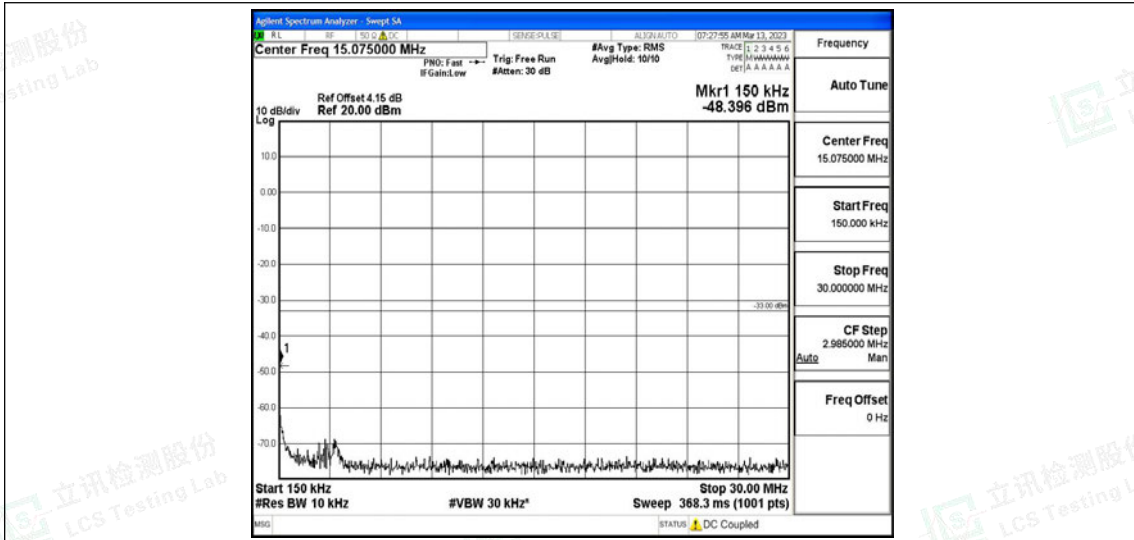

Scan code to check authenticity

Band26-5MHz-16QAM-26815-1RB#0-Range4:1000~10000MHz

Band26-5MHz-16QAM-26915-1RB#0-Range1:0.009~0.15MHz

Band26-5MHz-16QAM-26915-1RB#0-Range2:0.15~30MHz

Band26-5MHz-16QAM-26915-1RB#0-Range3:30~1000MHz