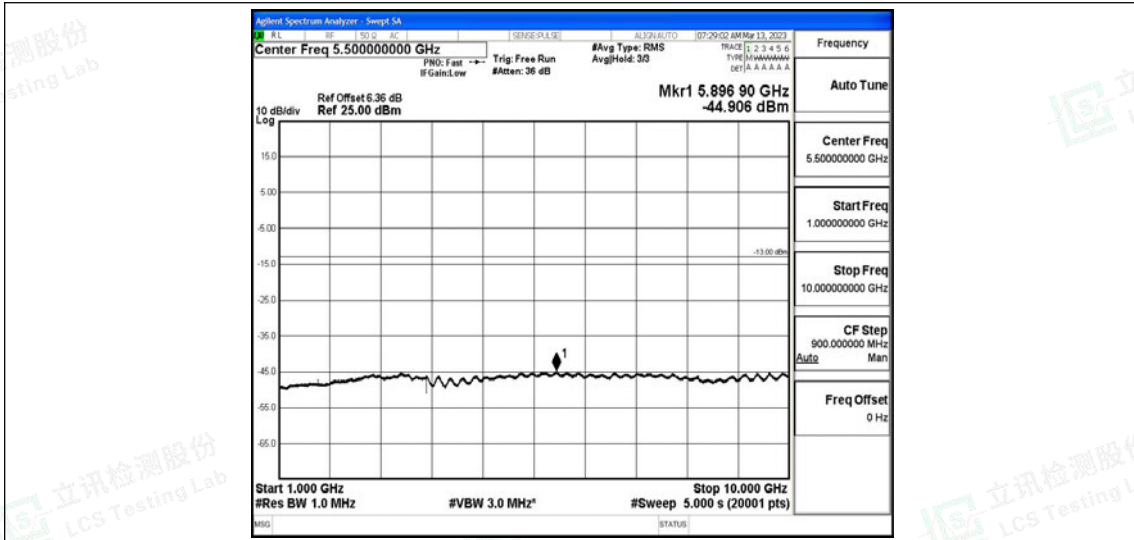

Band26-5MHz-QPSK-27015-1RB#0-Range4:1000~10000MHz

Band26-5MHz-16QAM-26815-1RB#0-Range1:0.009~0.15MHz