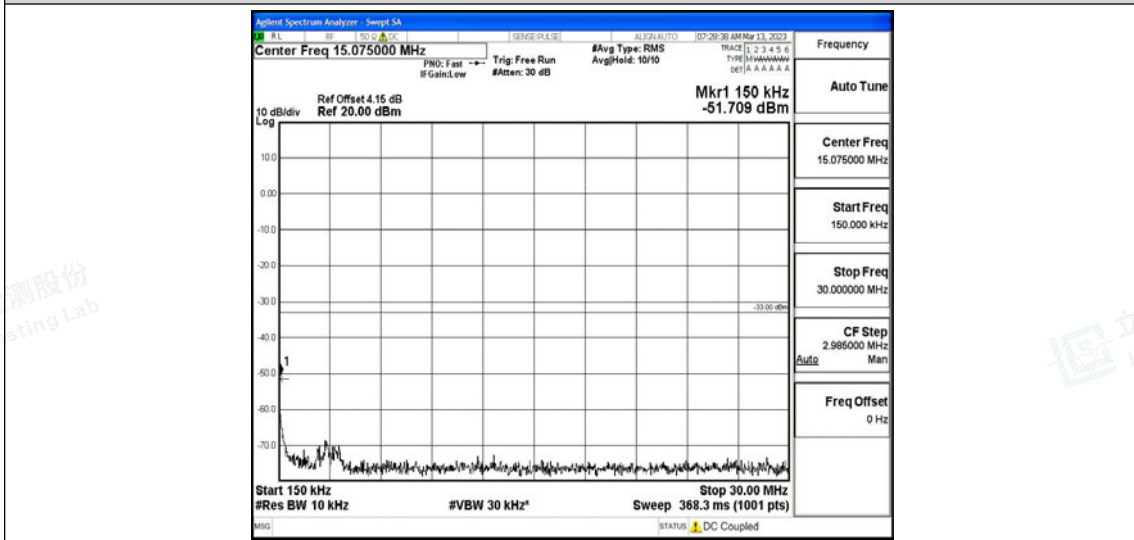

Scan code to check authenticity

Band26-5MHz-QPSK-27015-1RB#0-Range2:0.15~30MHz

Band26-5MHz-QPSK-27015-1RB#0-Range3:30~1000MHz

Band26-5MHz-QPSK-27015-1RB#0-Range4:1000~10000MHz

Shenzhen LCS Compliance Testing Laboratory Ltd.