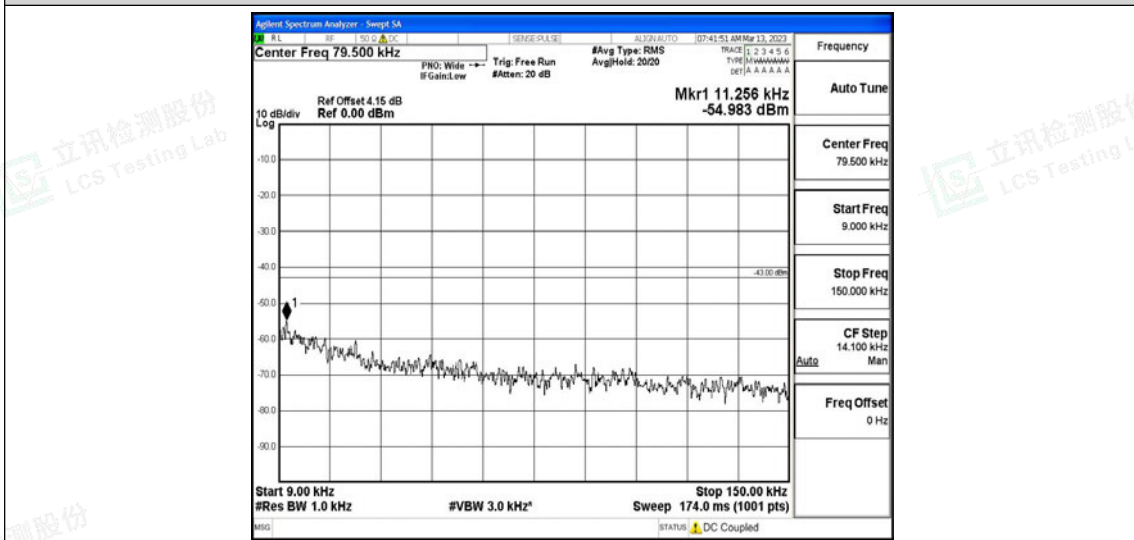

Tel: +(86) 0755-82591330 | E-mail: webmaster@lcs-cert.com | Web: www.lcs-cert.com

Scan code to check authenticity

Band26-10MHz-16QAM-26840-1RB#0-Range4: 1000~10000MHz

Band26-10MHz-16QAM-26915-1RB#0-Range1:0.009~0.15MHz