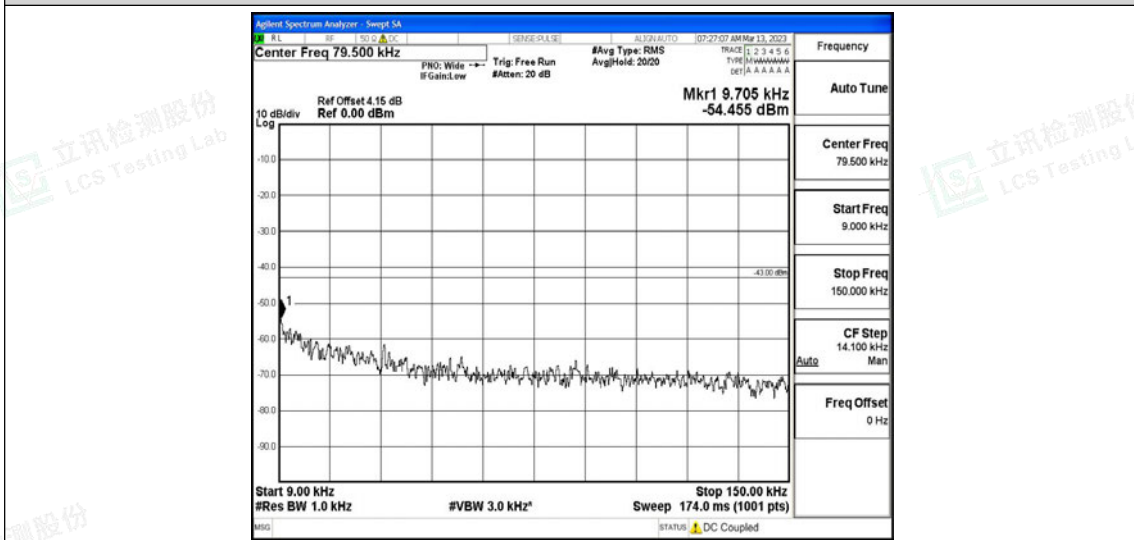

Band26-5MHz-QPSK-26915-1RB#0-Range1: 0.009~0.15MHz

Band26-5MHz-QPSK-26915-1RB#0-Range2: 0.15~30MHz