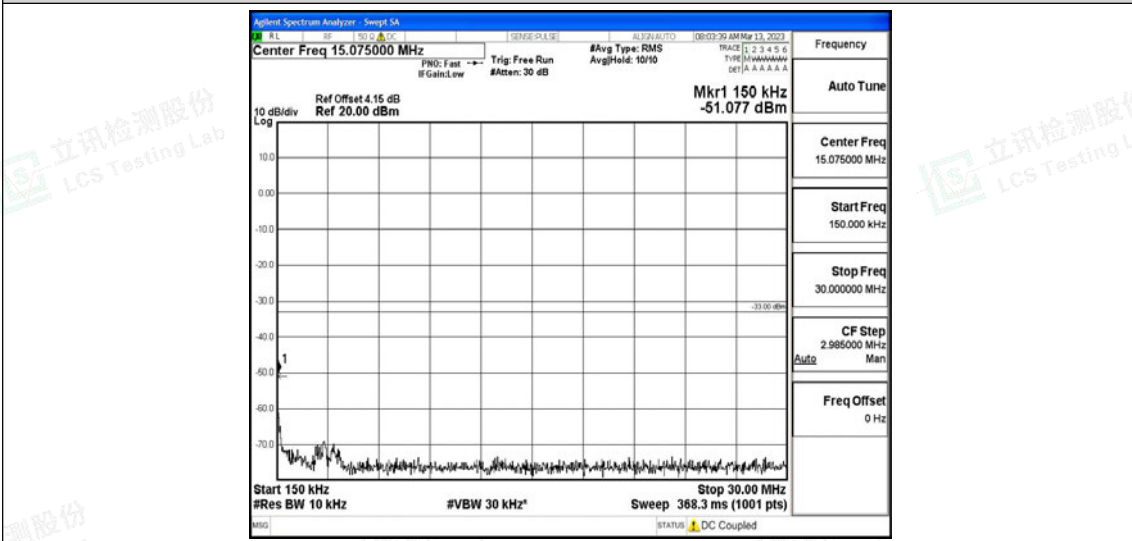

Band26-15MHz-16QAM-26865-1RB#0-Range2:0.15~30MHz

Band26-15MHz-16QAM-26865-1RB#0-Range3:30~1000MHz

Shenzhen LCS Compliance Testing Laboratory Ltd.

Add: 101, 201 Bldg A & 301 Bldg C, Juji Industrial Park Yabianxueziwei, Shajing Street, Baoan District, Shenzhen, 518000, China