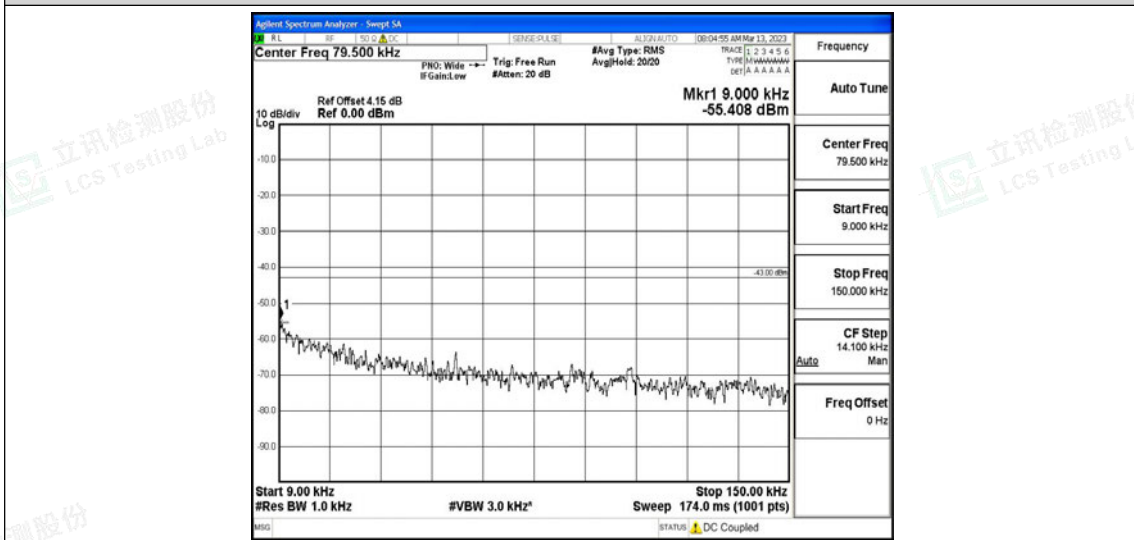

Tel: +(86) 0755-82591330 | E-mail: webmaster@lcs-cert.com | Web: www.lcs-cert.com

Scan code to check authenticity

Band26-15MHz-16QAM-26865-1RB#0-Range4: 1000~10000MHz

Band26-15MHz-16QAM-26915-1RB#0-Range1:0.009~0.15MHz