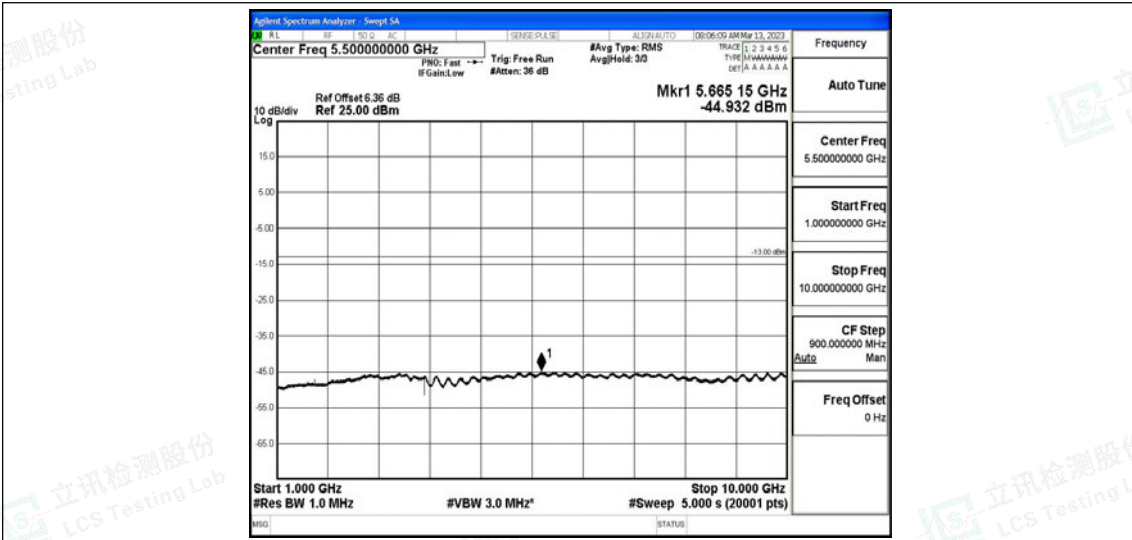

Band26-15MHz-QPSK-26965-1RB#0-Range4:1000~10000MHz

Band26-15MHz-16QAM-26865-1RB#0-Range1:0.009~0.15MHz