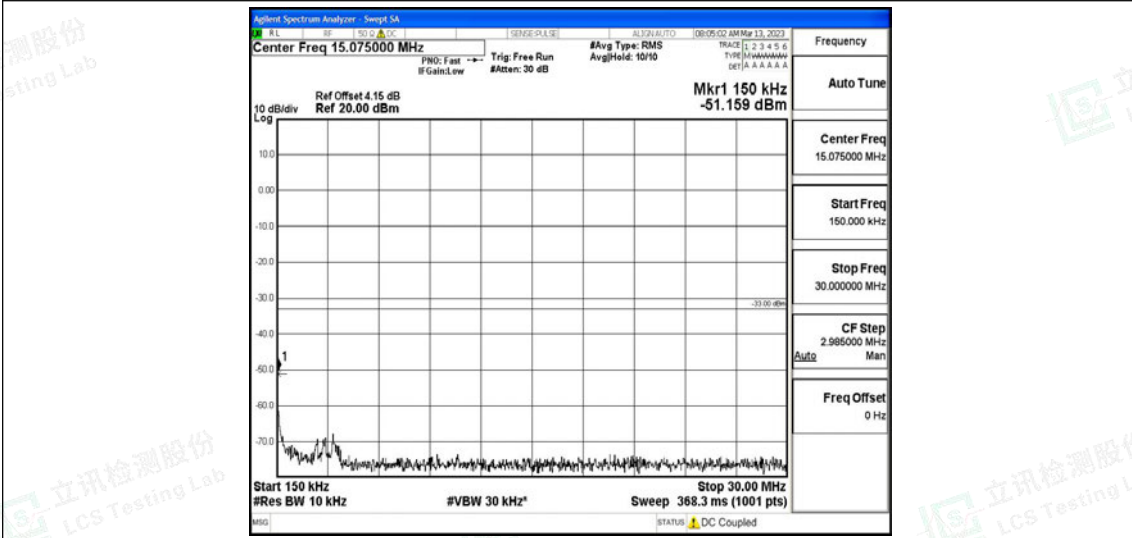

Band26-15MHz-16QAM-26915-1RB#0-Range2:0.15~30MHz

Band26-15MHz-16QAM-26915-1RB#0-Range3:30~1000MHz