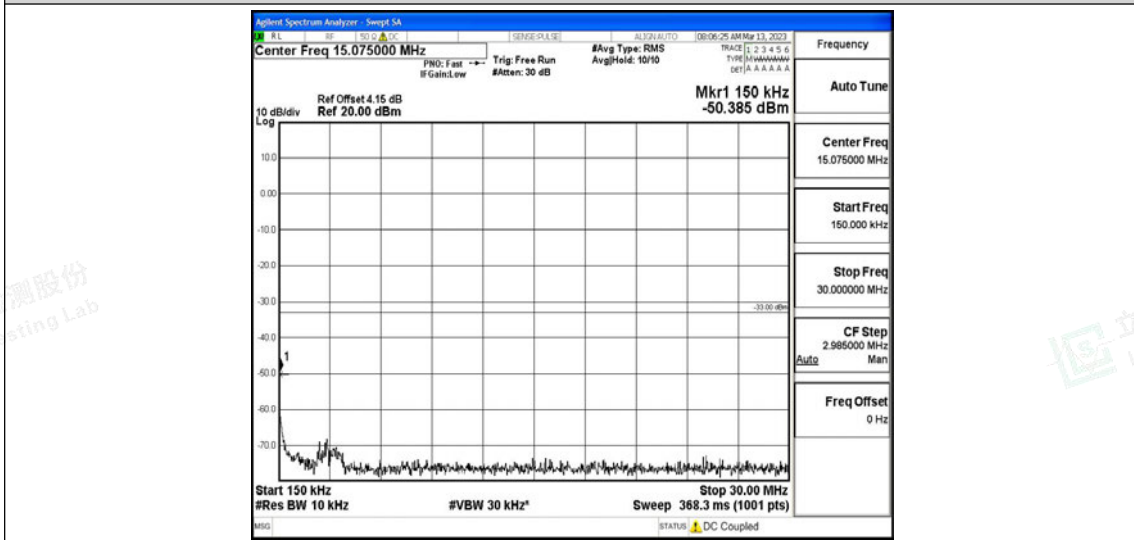

Band26-15MHz-16QAM-26965-1RB#0-Range2:0.15~30MHz

Band26-15MHz-16QAM-26965-1RB#0-Range3:30~1000MHz