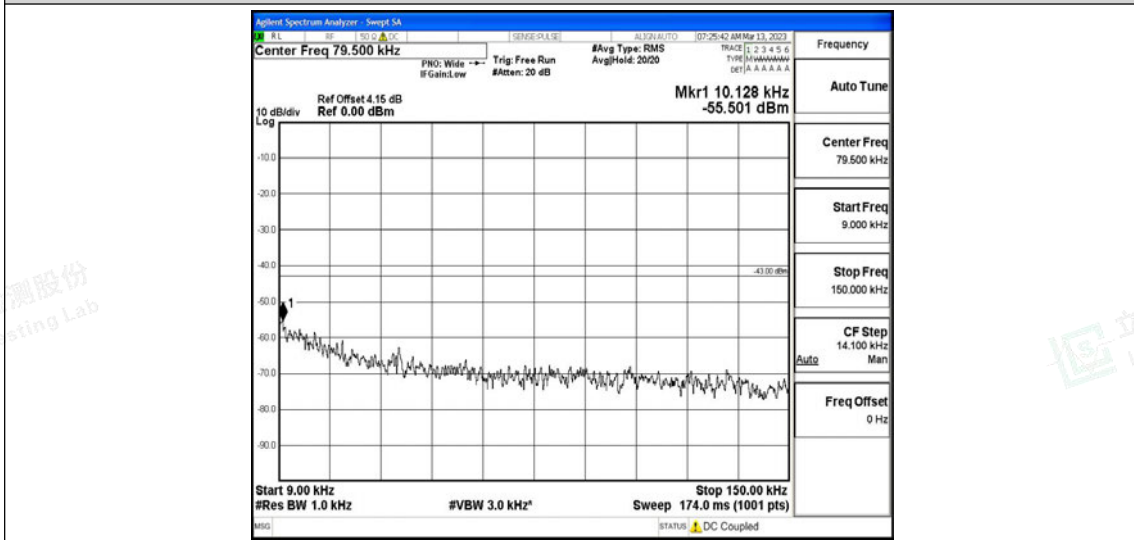

Band26-5MHz-QPSK-26815-1RB#0-Range1:0.009~0.15MHz

Band26-5MHz-QPSK-26815-1RB#0-Range2:0.15~30MHz