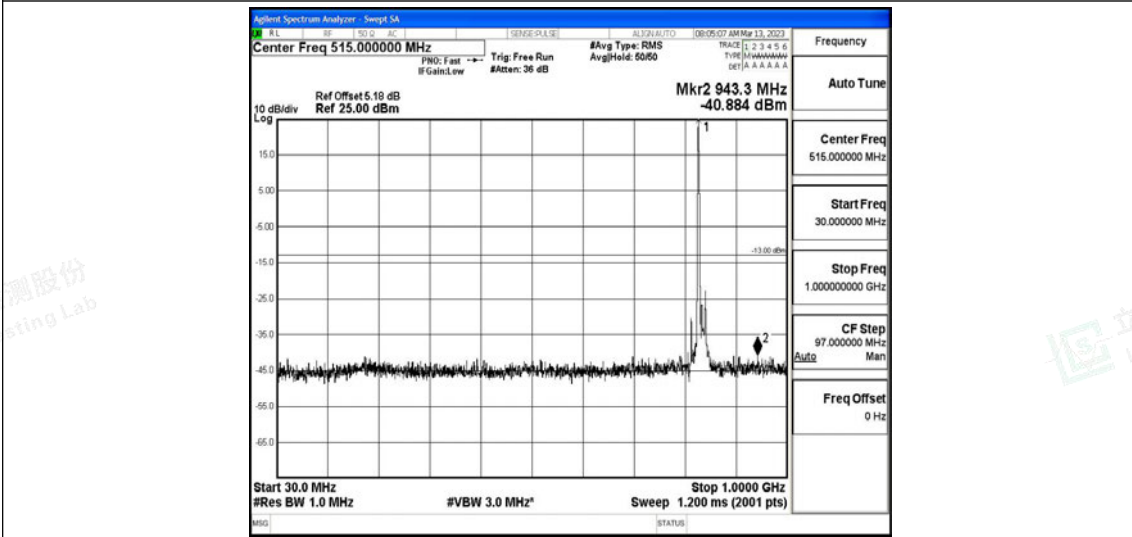

Band26-15MHz-16QAM-26915-1RB#0-Range3:30~1000MHz

Band26-15MHz-16QAM-26915-1RB#0-Range4:1000~10000MHz