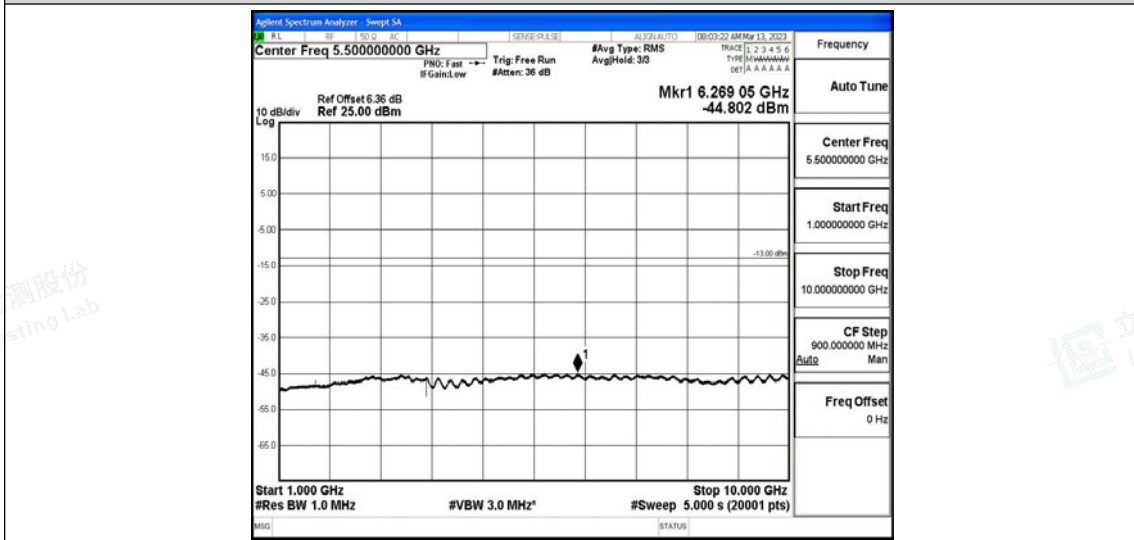

Band26-15MHz-QPSK-26865-1RB#0-Range4:1000~10000MHz

Band26-15MHz-QPSK-26915-1RB#0-Range1:0.009~0.15MHz