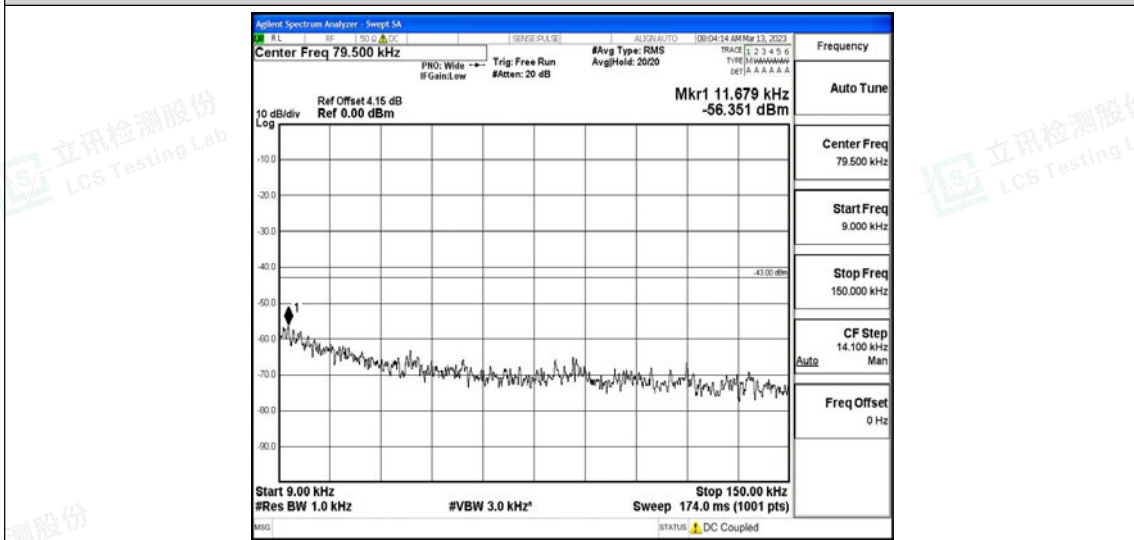

Band26-15MHz-QPSK-26915-1RB#0-Range1:0.009~0.15MHz

Band26-15MHz-QPSK-26915-1RB#0-Range2:0.15~30MHz