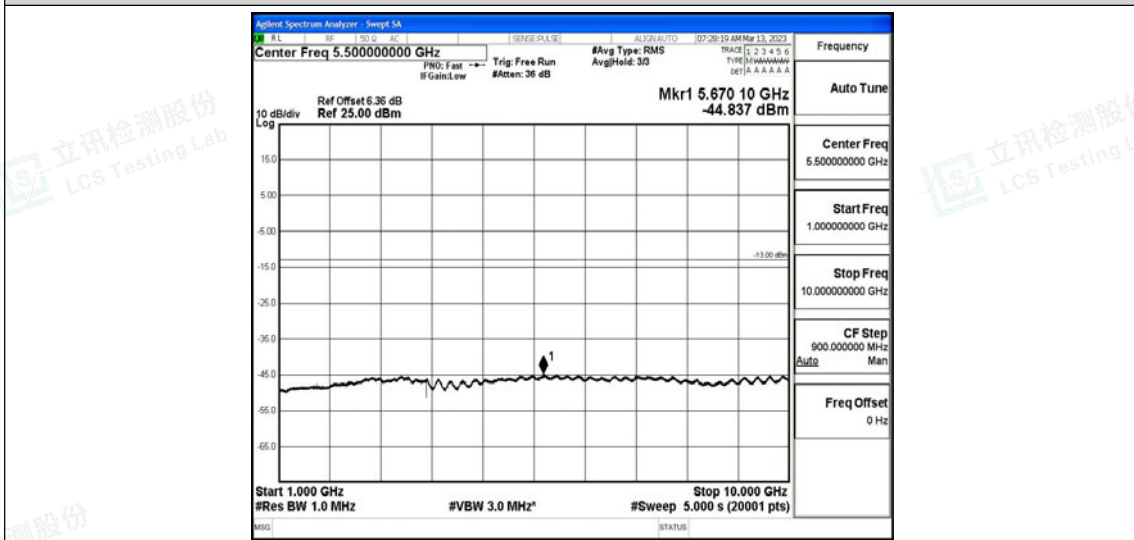

Band26-5MHz-16QAM-26915-1RB#0-Range4:1000~10000MHz

Band26-5MHz-16QAM-27015-1RB#0-Range1:0.009~0.15MHz