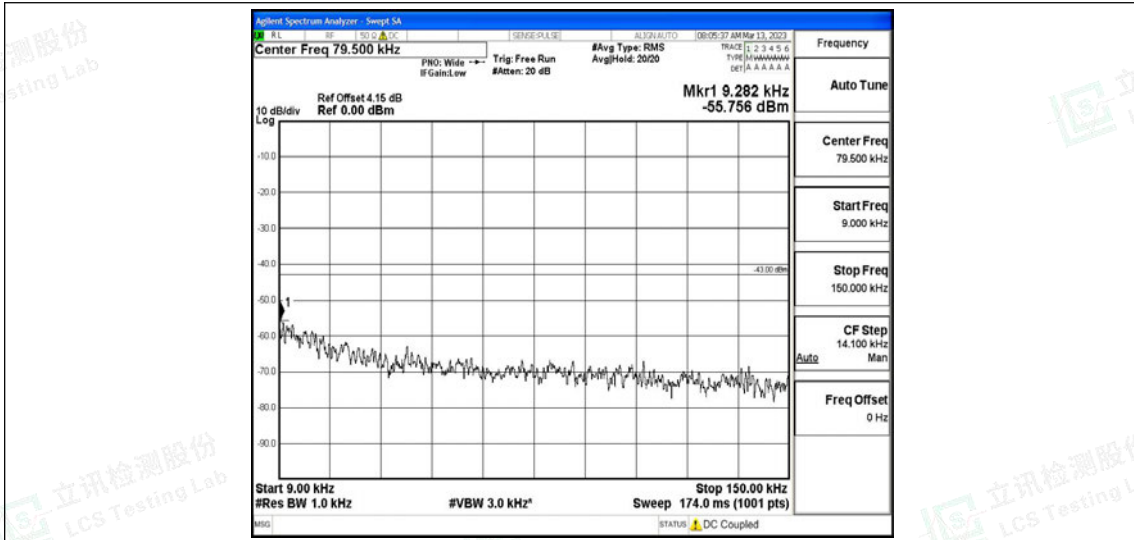

Band26-15MHz-QPSK-26965-1RB#0-Range1:0.009~0.15MHz

Band26-15MHz-QPSK-26965-1RB#0-Range2:0.15~30MHz