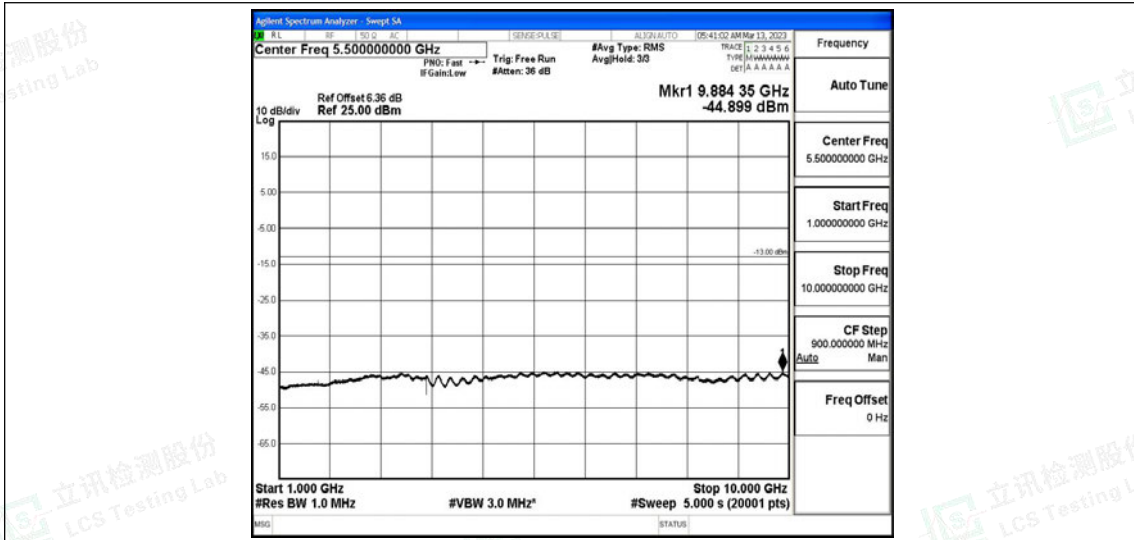

Band26-3MHz-16QAM-27025-1RB#0-Range4:1000~10000MHz

Band26-5MHz-QPSK-26815-1RB#0-Range1:0.009~0.15MHz