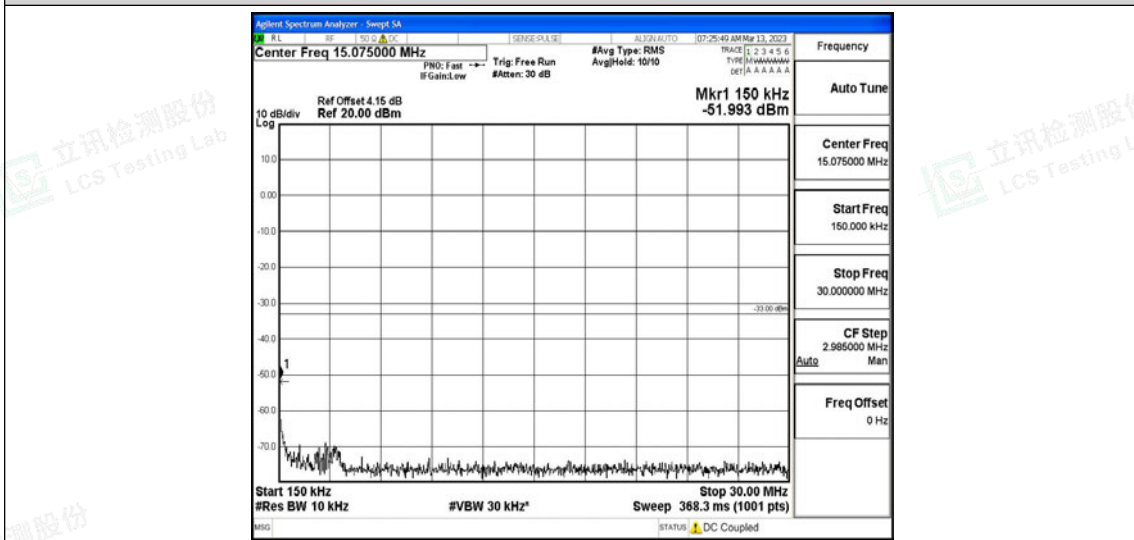

Scan code to check authenticity

Band26-3MHz-16QAM-27025-1RB#0-Range2:0.15~30MHz

Band26-3MHz-16QAM-27025-1RB#0-Range3:30~1000MHz

Band26-3MHz-16QAM-27025-1RB#0-Range4:1000~10000MHz

Shenzhen LCS Compliance Testing Laboratory Ltd.

Scan code to check authenticity

Band26-5MHz-QPSK-26815-1RB#0-Range1:0.009~0.15MHz

Band26-5MHz-QPSK-26815-1RB#0-Range2:0.15~30MHz

Band26-5MHz-QPSK-26815-1RB#0-Range3:30~1000MHz

Band26-5MHz-QPSK-26815-1RB#0-Range4: 1000~10000MHz