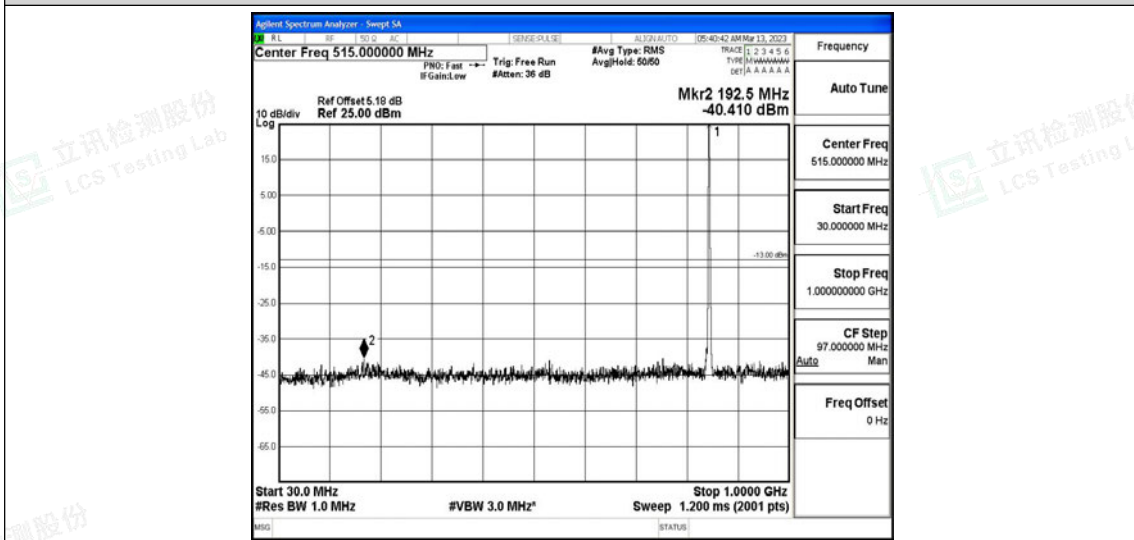

Scan code to check authenticity

Band26-3MHz-16QAM-27025-1RB#0-Range2:0.15~30MHz

Band26-3MHz-16QAM-27025-1RB#0-Range3:30~1000MHz

Band26-3MHz-16QAM-27025-1RB#0-Range4:1000~10000MHz

Shenzhen LCS Compliance Testing Laboratory Ltd.