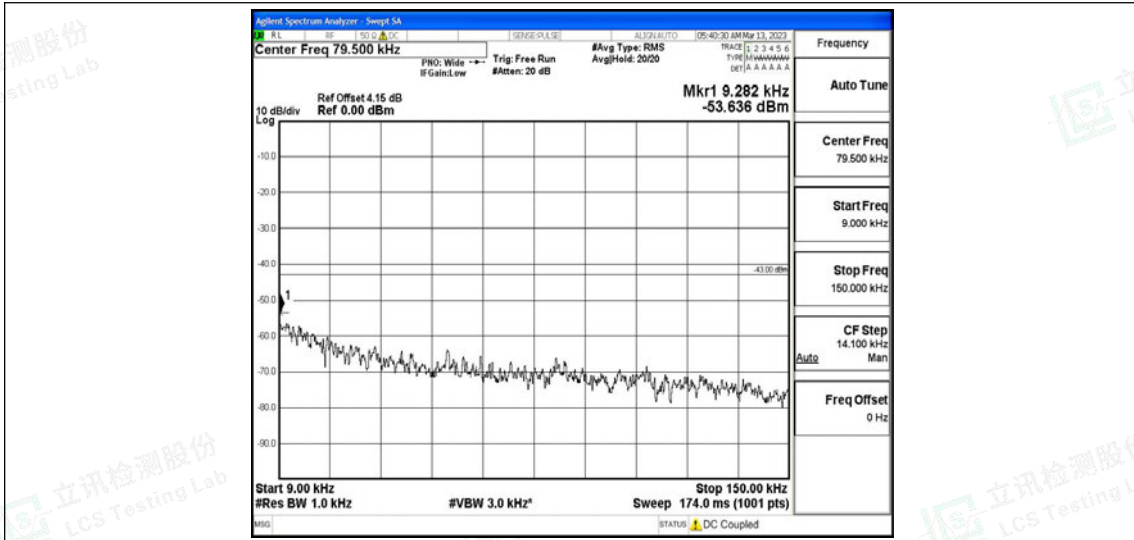

Band26-3MHz-16QAM-26915-1RB#0-Range2:0.15~30MHz

Band26-3MHz-16QAM-26915-1RB#0-Range3:30~1000MHz

Band26-3MHz-16QAM-26915-1RB#0-Range4:1000~10000MHz

Band26-3MHz-16QAM-27025-1RB#0-Range1:0.009~0.15MHz

Shenzhen LCS Compliance Testing Laboratory Ltd.

Scan code to check authenticity

Band26-3MHz-16QAM-27025-1RB#0-Range2:0.15~30MHz

Band26-3MHz-16QAM-27025-1RB#0-Range3:30~1000MHz

Band26-3MHz-16QAM-27025-1RB#0-Range4:1000~10000MHz

Shenzhen LCS Compliance Testing Laboratory Ltd.