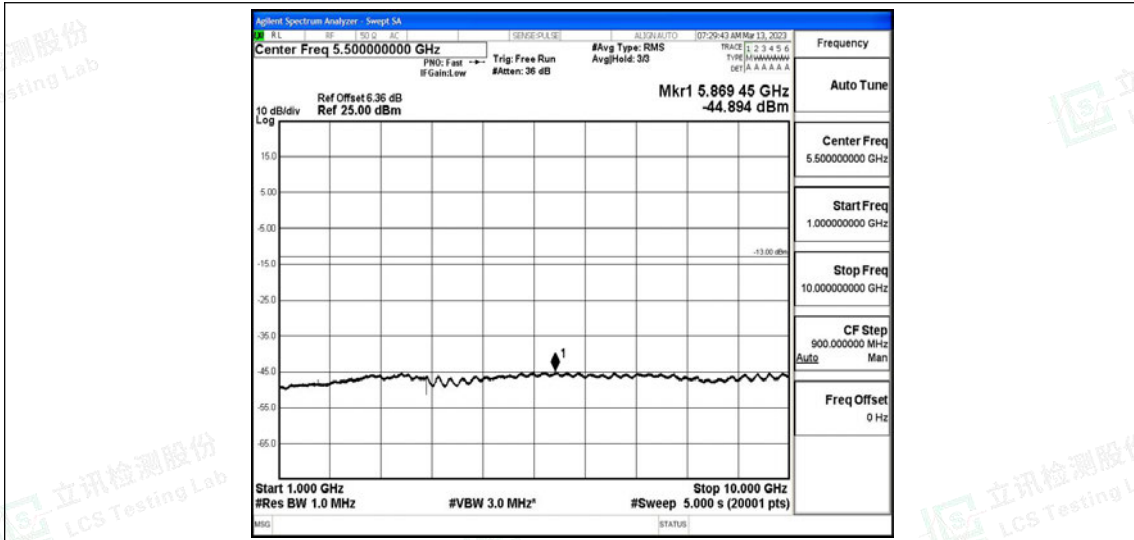

Band26-5MHz-16QAM-27015-1RB#0-Range4:1000~10000MHz

Band26-10MHz-QPSK-26840-1RB#0-Range1:0.009~0.15MHz