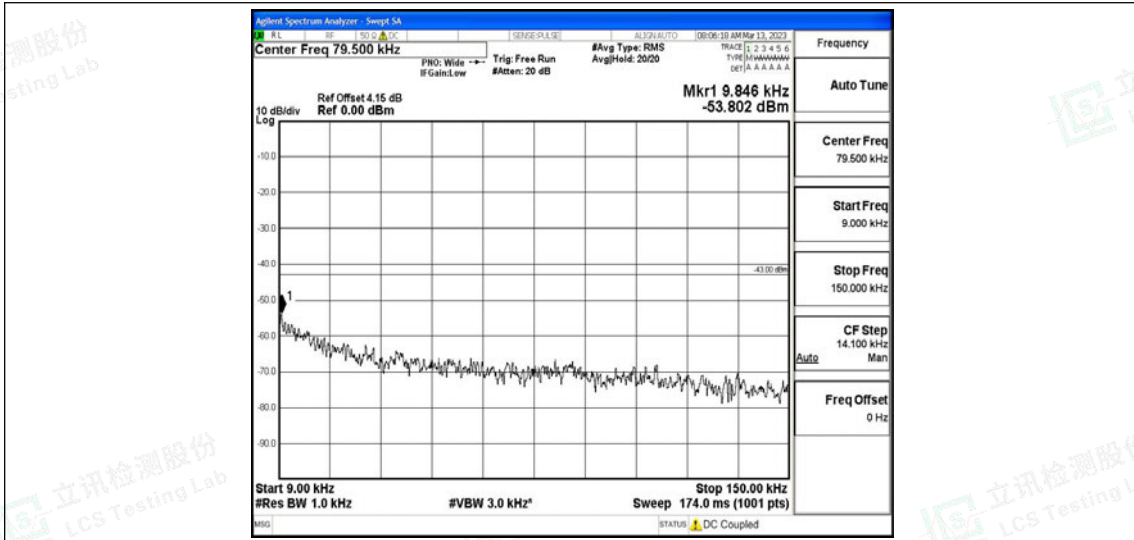

Band26-15MHz-16QAM-26965-1RB#0-Range1:0.009~0.15MHz

Band26-15MHz-16QAM-26965-1RB#0-Range2:0.15~30MHz