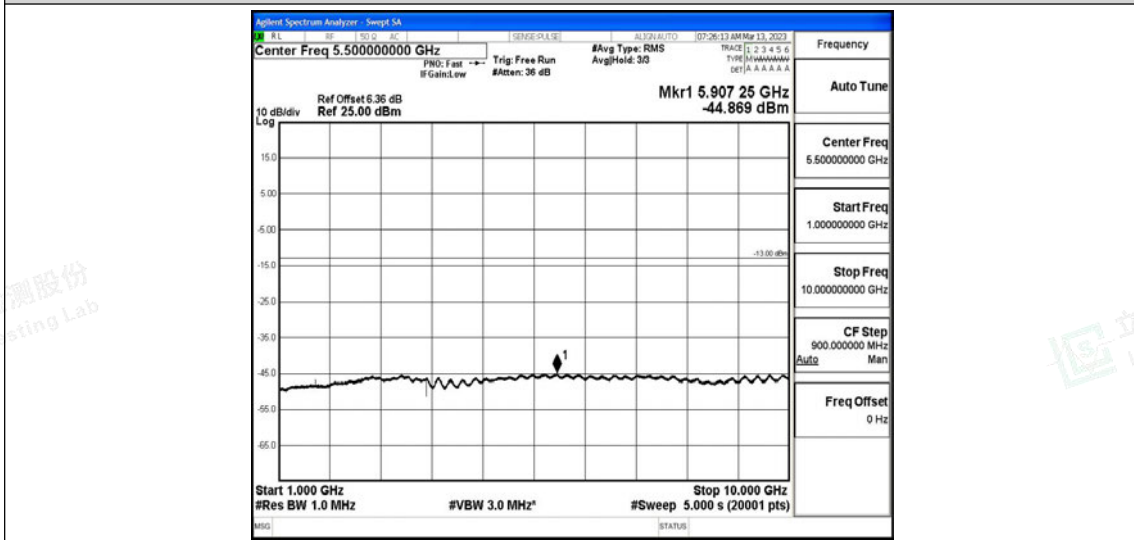

Scan code to check authenticity

Band26-5MHz-QPSK-26815-1RB#0-Range1:0.009~0.15MHz

Band26-5MHz-QPSK-26815-1RB#0-Range2:0.15~30MHz

Band26-5MHz-QPSK-26815-1RB#0-Range3:30~1000MHz

Band26-5MHz-QPSK-26815-1RB#0-Range4: 1000~10000MHz