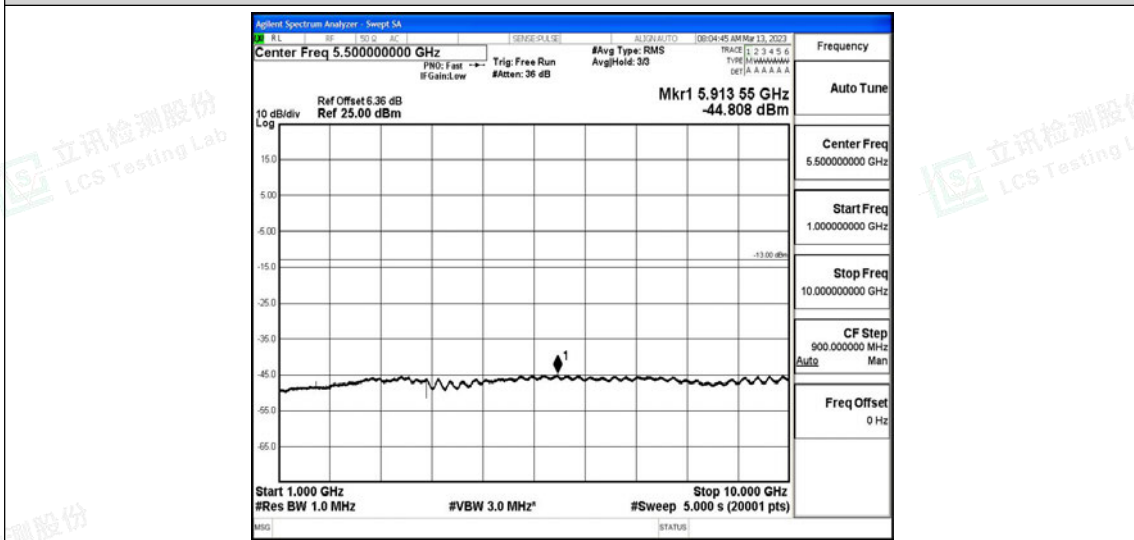

Band26-15MHz-QPSK-26865-1RB#0-Range4:1000~10000MHz

Band26-15MHz-QPSK-26915-1RB#0-Range1:0.009~0.15MHz

Band26-15MHz-QPSK-26915-1RB#0-Range2:0.15~30MHz

Band26-15MHz-QPSK-26915-1RB#0-Range3:30~1000MHz

Band26-15MHz-QPSK-26915-1RB#0-Range4:1000~10000MHz