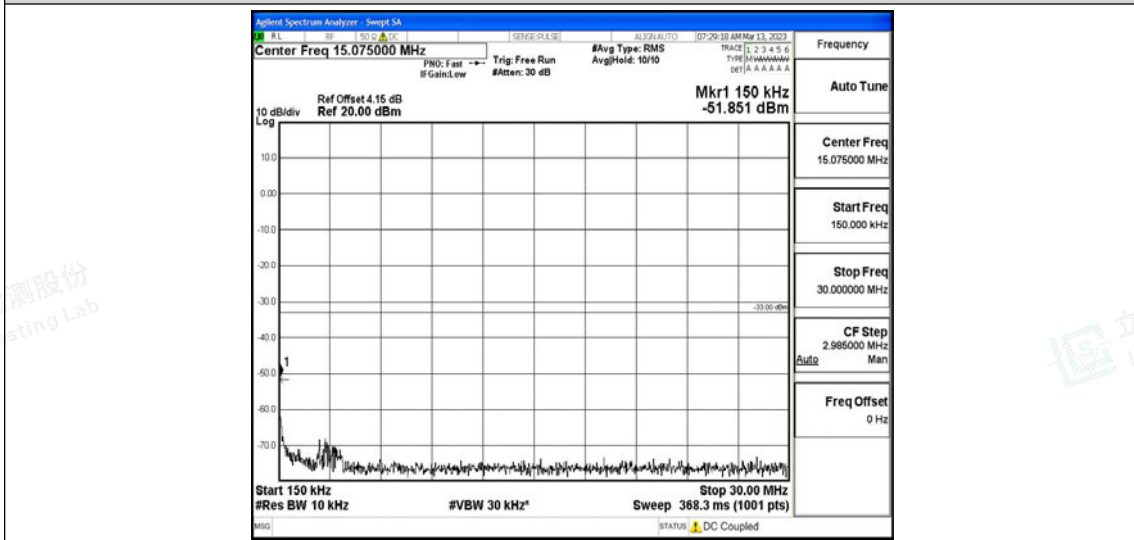

Band26-5MHz-16QAM-26915-1RB#0-Range4:1000~10000MHz

Band26-5MHz-16QAM-27015-1RB#0-Range1:0.009~0.15MHz

Band26-5MHz-16QAM-27015-1RB#0-Range2:0.15~30MHz

Band26-5MHz-16QAM-27015-1RB#0-Range3:30~1000MHz

Band26-5MHz-16QAM-27015-1RB#0-Range4:1000~10000MHz