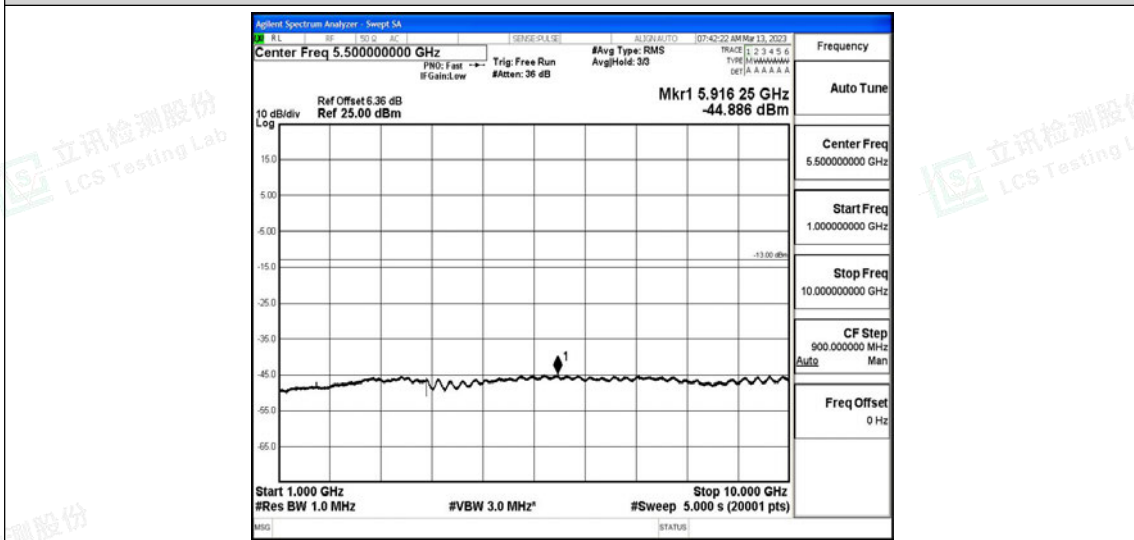

Band26-10MHz-16QAM-26915-1RB#0-Range4:1000~10000MHz

Band26-10MHz-16QAM-26990-1RB#0-Range1:0.009~0.15MHz