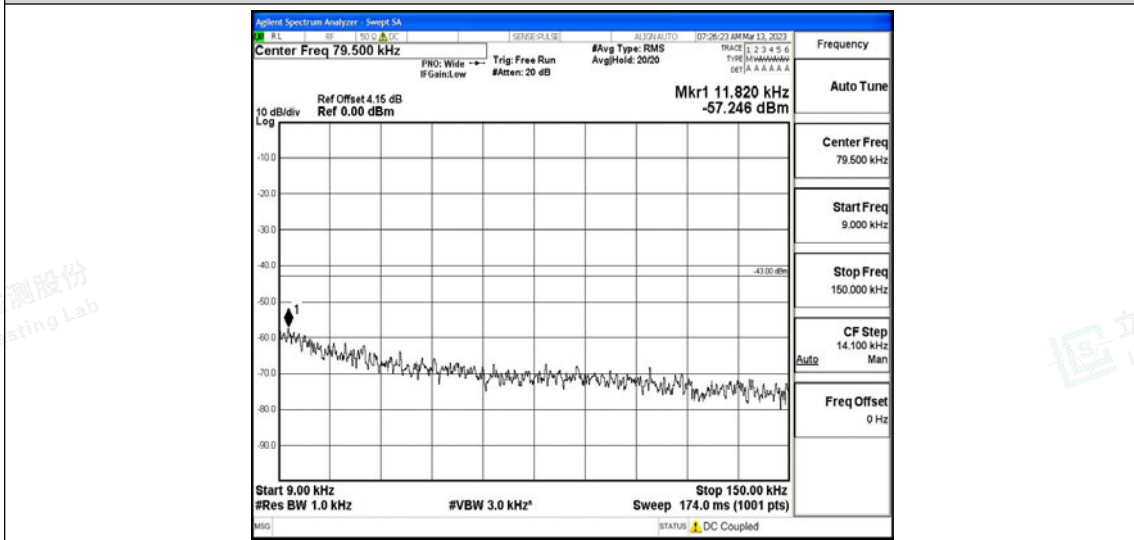

Band26-5MHz-16QAM-26815-1RB#0-Range1:0.009~0.15MHz

Band26-5MHz-16QAM-26815-1RB#0-Range2:0.15~30MHz