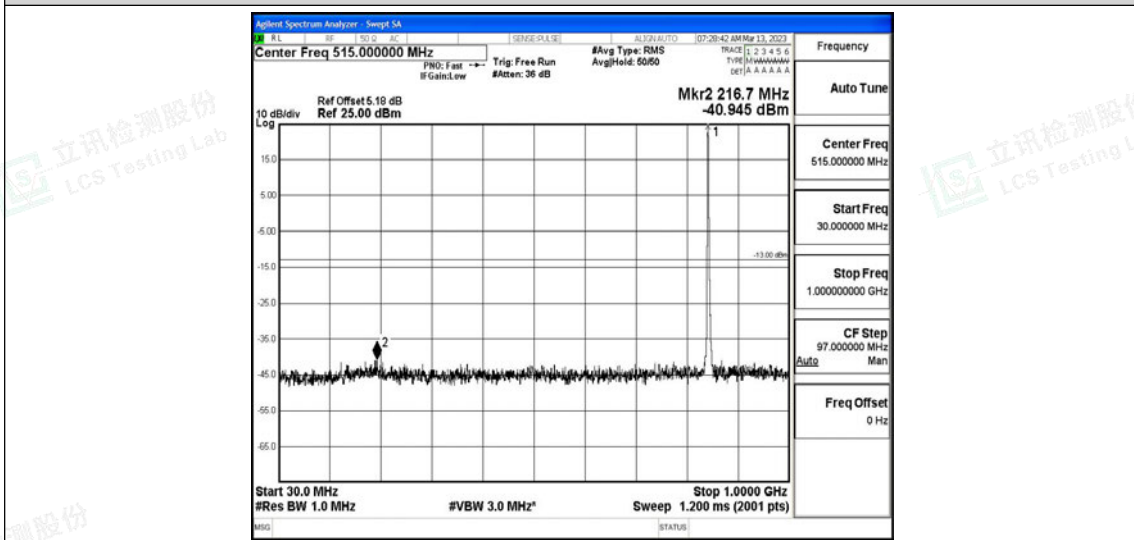

Scan code to check authenticity

Band26-5MHz-QPSK-27015-1RB#0-Range2:0.15~30MHz

Band26-5MHz-QPSK-27015-1RB#0-Range3:30~1000MHz

Band26-5MHz-QPSK-27015-1RB#0-Range4:1000~10000MHz

Shenzhen LCS Compliance Testing Laboratory Ltd.