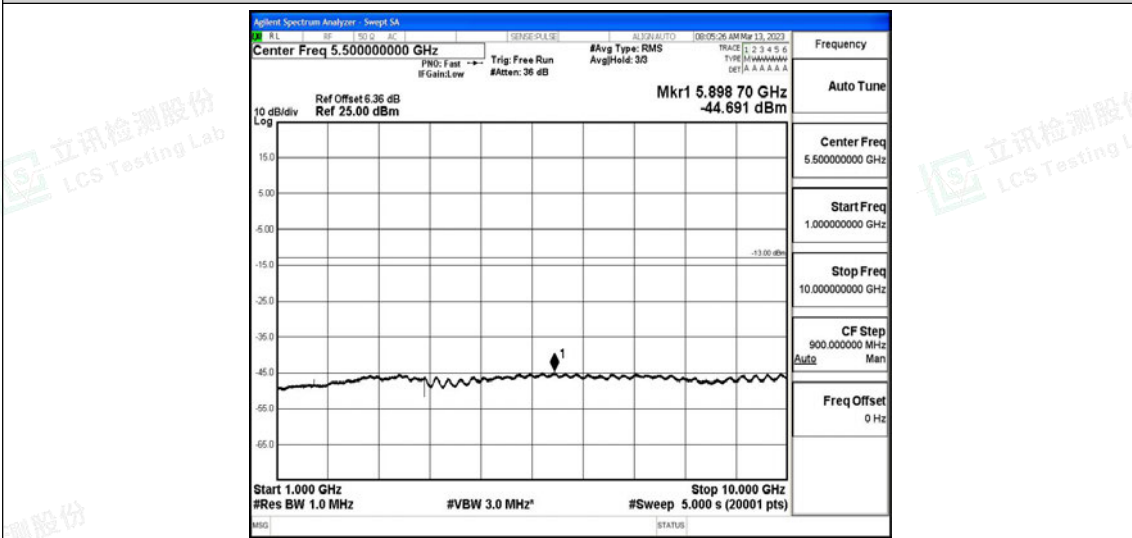

Band26-15MHz-16QAM-26915-1RB#0-Range2:0.15~30MHz

Band26-15MHz-16QAM-26915-1RB#0-Range3:30~1000MHz

Band26-15MHz-16QAM-26915-1RB#0-Range4:1000~10000MHz

Band26-15MHz-16QAM-26965-1RB#0-Range1:0.009~0.15MHz

Shenzhen LCS Compliance Testing Laboratory Ltd.