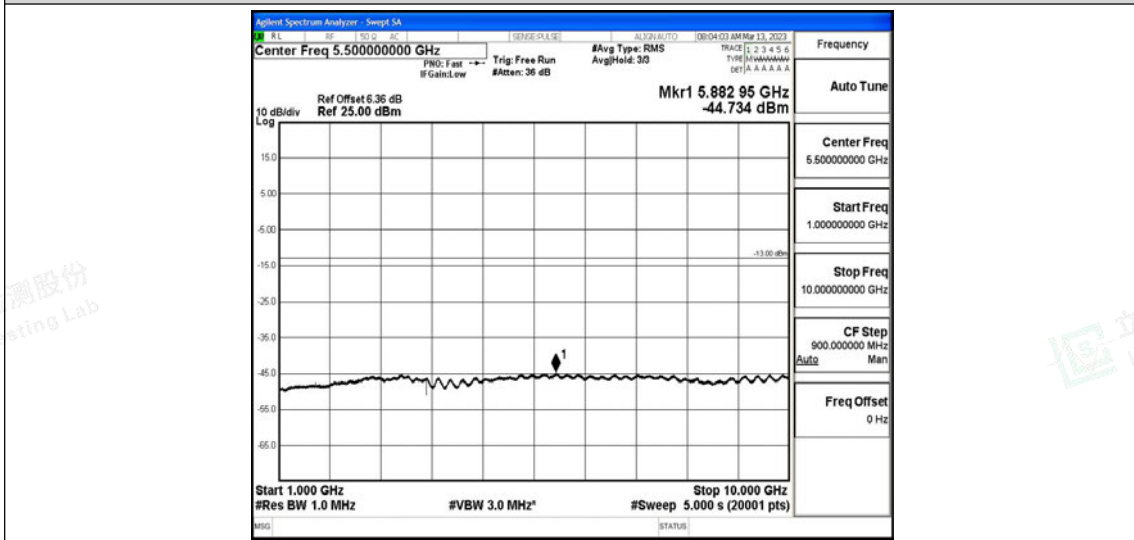

Band26-15MHz-16QAM-26865-1RB#0-Range4: 1000~10000MHz

Band26-15MHz-16QAM-26915-1RB#0-Range1:0.009~0.15MHz