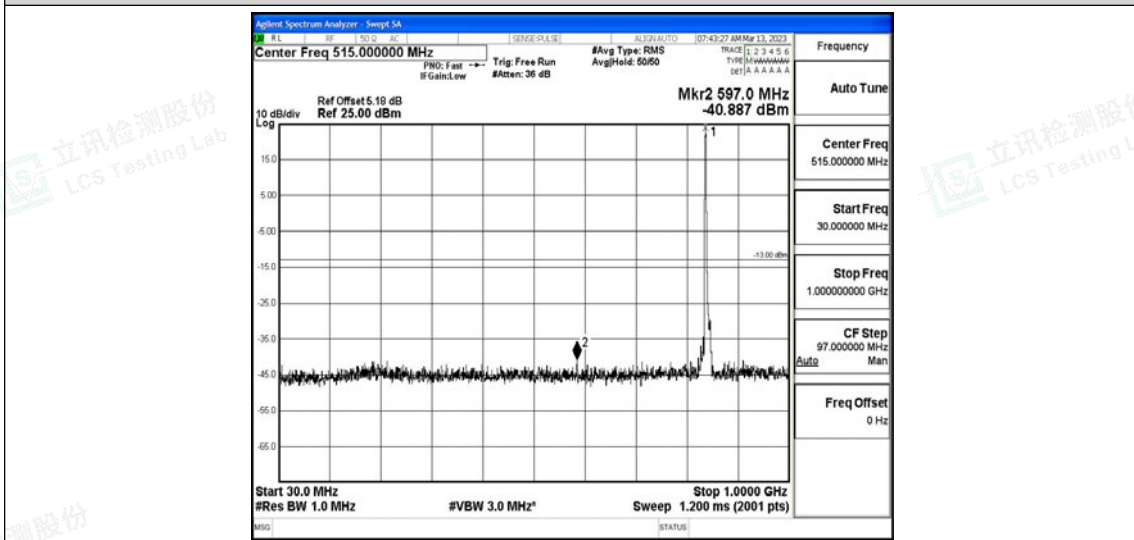

Band26-10MHz-16QAM-26990-1RB#0-Range3:30~1000MHz

Band26-10MHz-16QAM-26990-1RB#0-Range4:1000~10000MHz