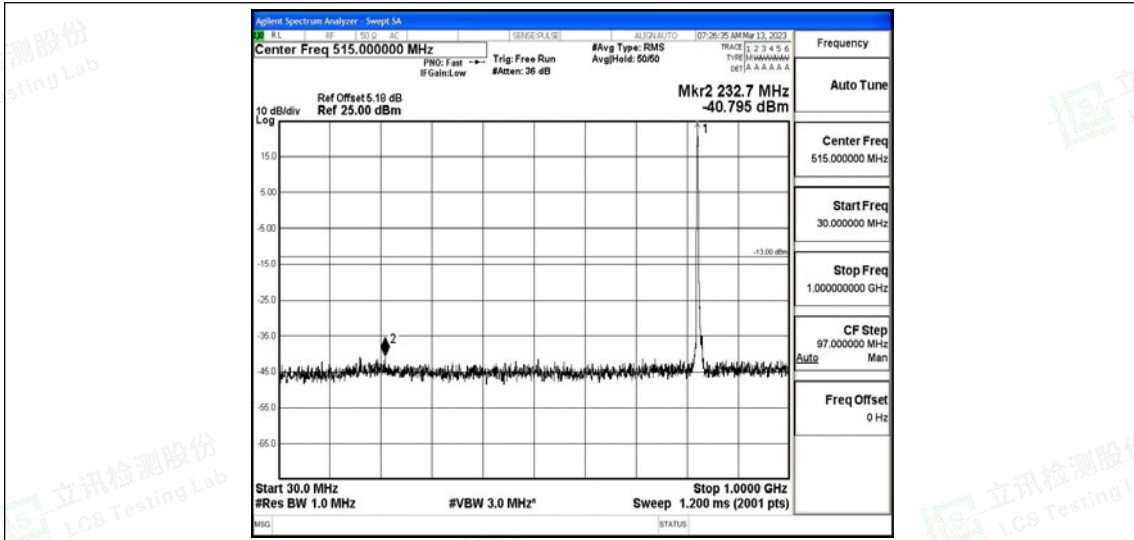

Band26-5MHz-16QAM-26815-1RB#0-Range3:30~1000MHz

Band26-5MHz-16QAM-26815-1RB#0-Range4:1000~10000MHz