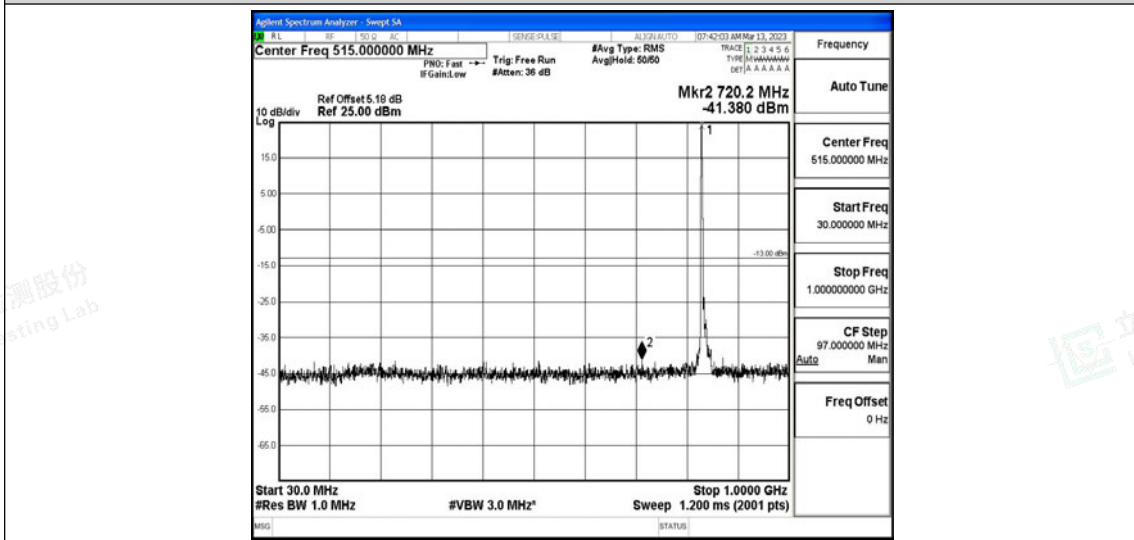

Band26-10MHz-16QAM-26915-1RB#0-Range3:30~1000MHz

Band26-10MHz-16QAM-26915-1RB#0-Range4:1000~10000MHz