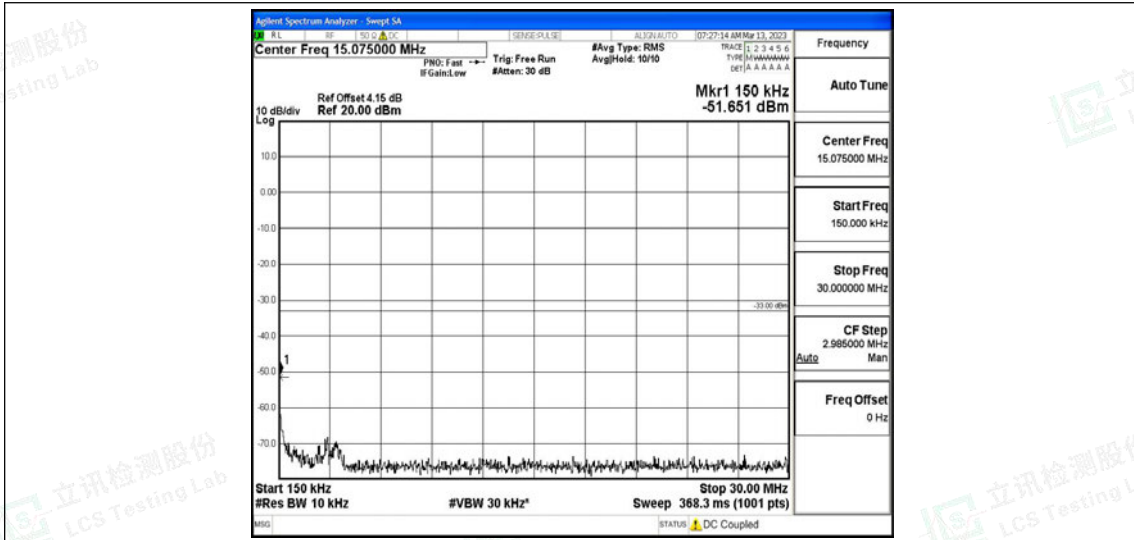

Band26-5MHz-QPSK-26915-1RB#0-Range2: 0.15~30MHz

Band26-5MHz-QPSK-26915-1RB#0-Range3:30~1000MHz