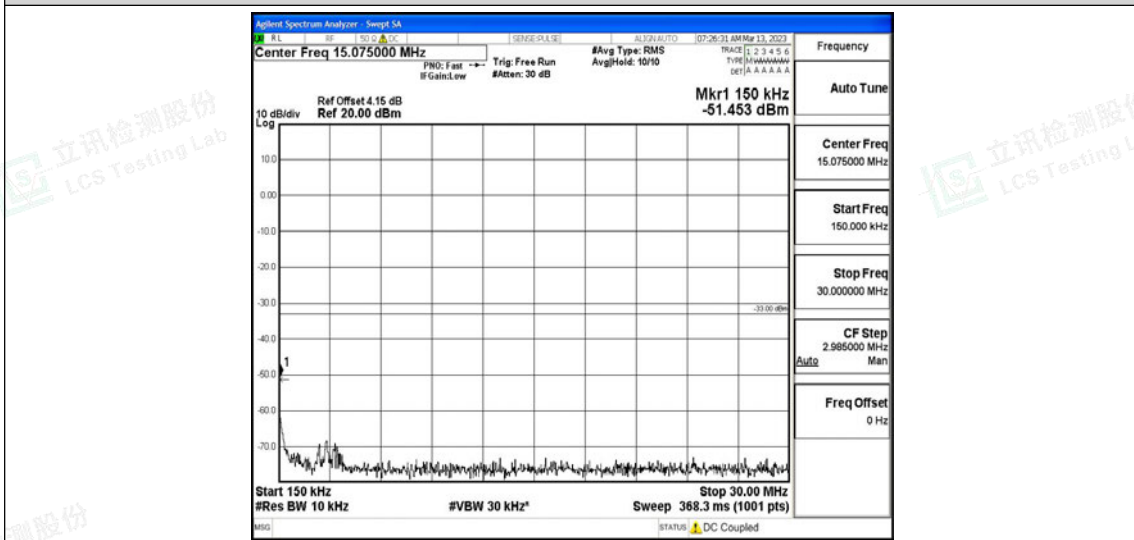

Scan code to check authenticity

Band26-5MHz-QPSK-27015-1RB#0-Range2:0.15~30MHz

Band26-5MHz-QPSK-27015-1RB#0-Range3:30~1000MHz

Band26-5MHz-QPSK-27015-1RB#0-Range4:1000~10000MHz

Shenzhen LCS Compliance Testing Laboratory Ltd.

Scan code to check authenticity

Band26-5MHz-16QAM-26815-1RB#0-Range1:0.009~0.15MHz

Band26-5MHz-16QAM-26815-1RB#0-Range2:0.15~30MHz

Band26-5MHz-16QAM-26815-1RB#0-Range3:30~1000MHz

Shenzhen LCS Compliance Testing Laboratory Ltd.