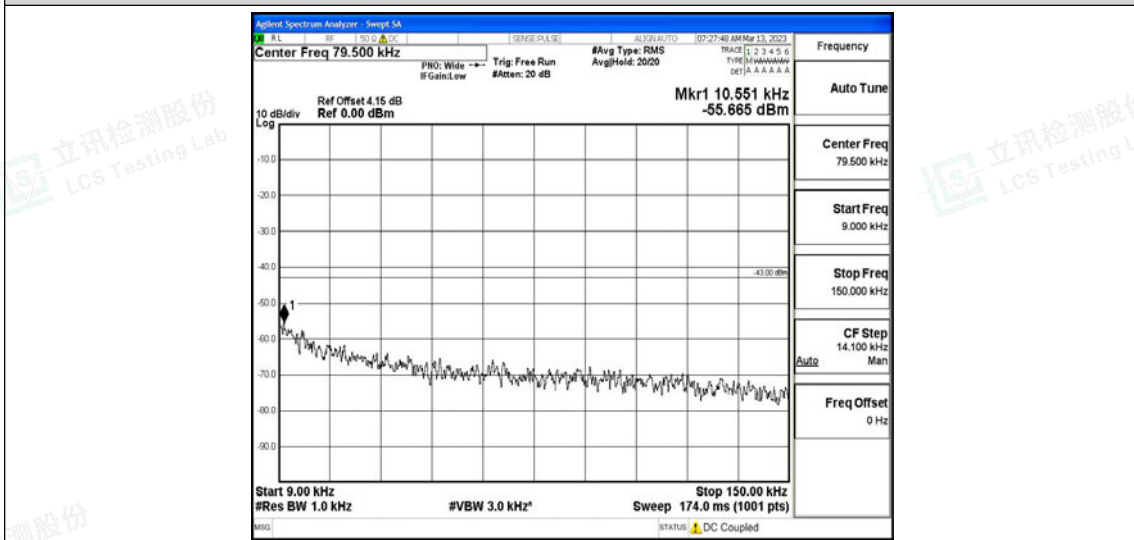

Band26-5MHz-16QAM-26915-1RB#0-Range1:0.009~0.15MHz

Band26-5MHz-16QAM-26915-1RB#0-Range2:0.15~30MHz