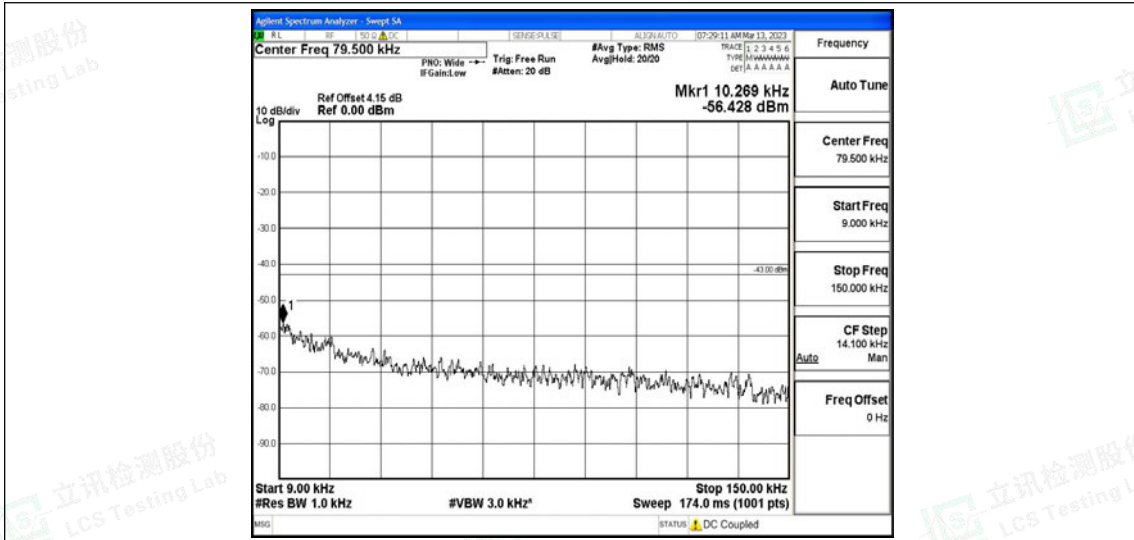

Band26-5MHz-16QAM-27015-1RB#0-Range1:0.009~0.15MHz

Band26-5MHz-16QAM-27015-1RB#0-Range2:0.15~30MHz