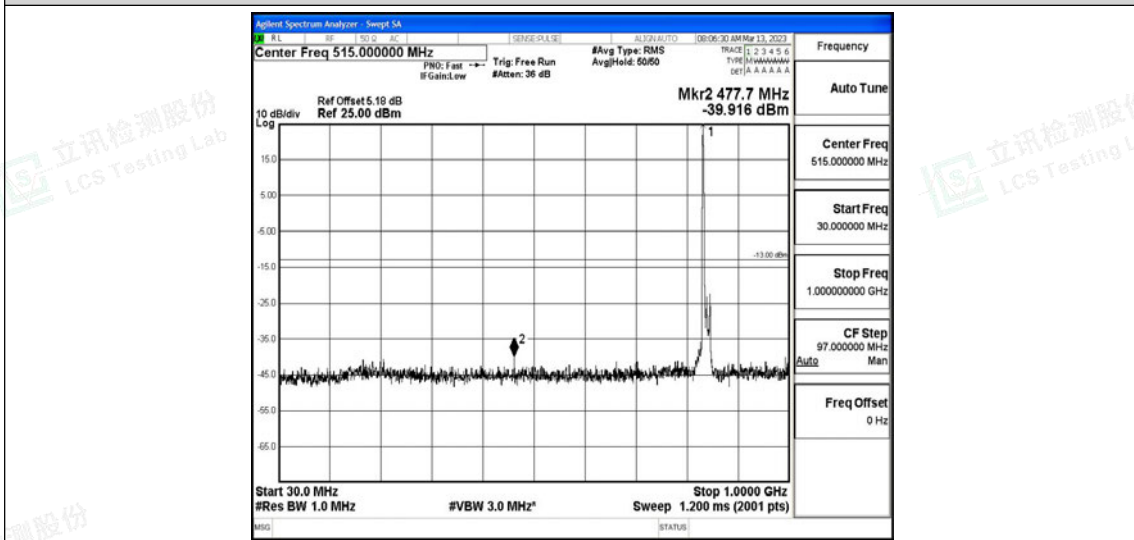

Scan code to check authenticity

Band26-15MHz-16QAM-26965-1RB#0-Range2:0.15~30MHz

Band26-15MHz-16QAM-26965-1RB#0-Range3:30~1000MHz

Band26-15MHz-16QAM-26965-1RB#0-Range4:1000~10000MHz