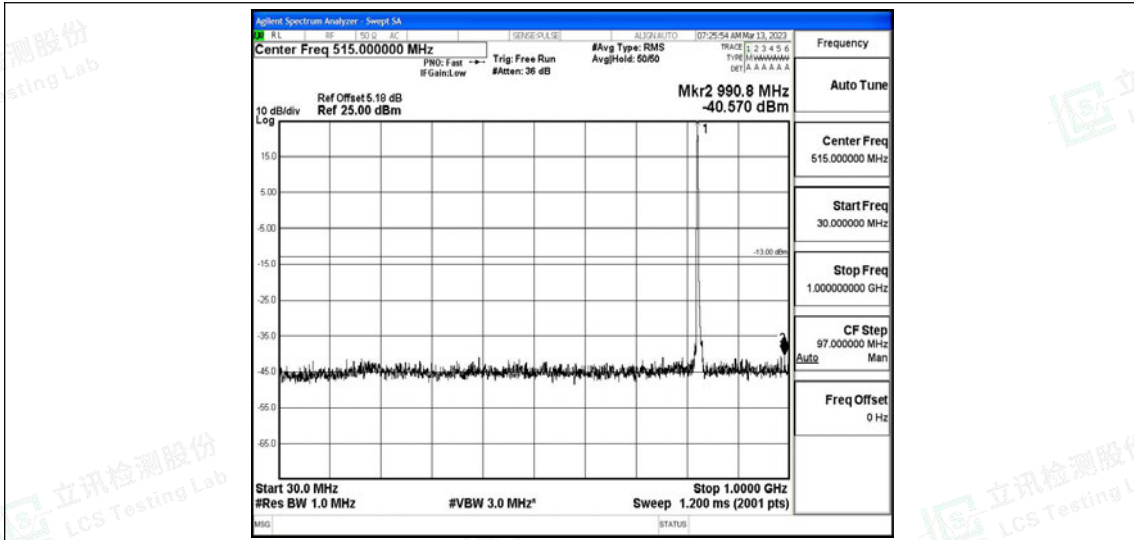

Scan code to check authenticity

Band26-5MHz-QPSK-26815-1RB#0-Range1:0.009~0.15MHz

Band26-5MHz-QPSK-26815-1RB#0-Range2:0.15~30MHz

Band26-5MHz-QPSK-26815-1RB#0-Range3:30~1000MHz

Band26-5MHz-QPSK-26815-1RB#0-Range4: 1000~10000MHz