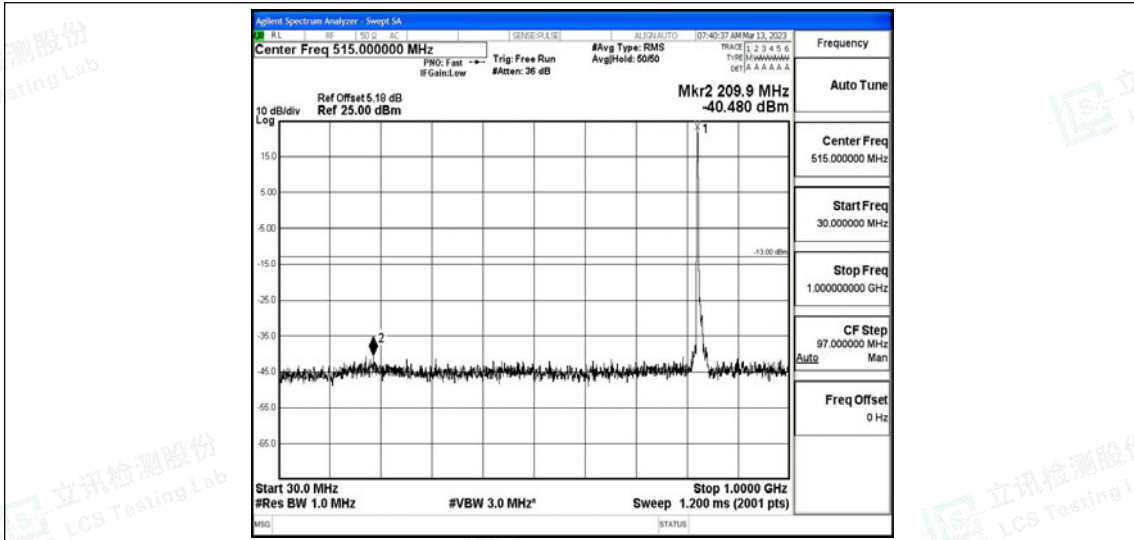

Band26-10MHz-16QAM-26840-1RB#0-Range3:30~1000MHz

Band26-10MHz-16QAM-26840-1RB#0-Range4: 1000~10000MHz