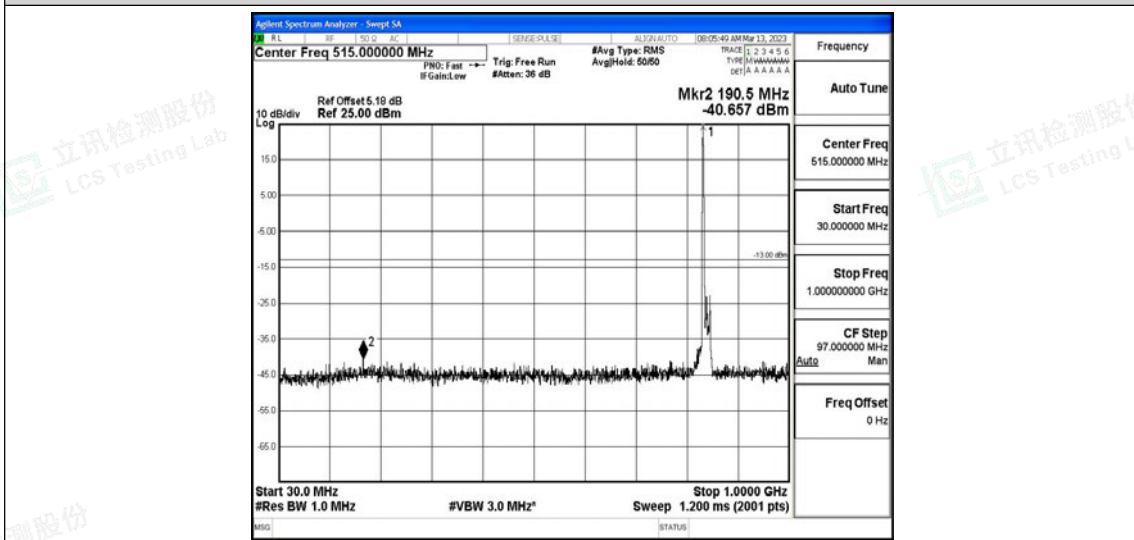

Band26-15MHz-QPSK-26965-1RB#0-Range1:0.009~0.15MHz

Band26-15MHz-QPSK-26965-1RB#0-Range2:0.15~30MHz

Band26-15MHz-QPSK-26965-1RB#0-Range3:30~1000MHz

Band26-15MHz-QPSK-26965-1RB#0-Range4:1000~10000MHz

Band26-15MHz-16QAM-26865-1RB#0-Range1:0.009~0.15MHz