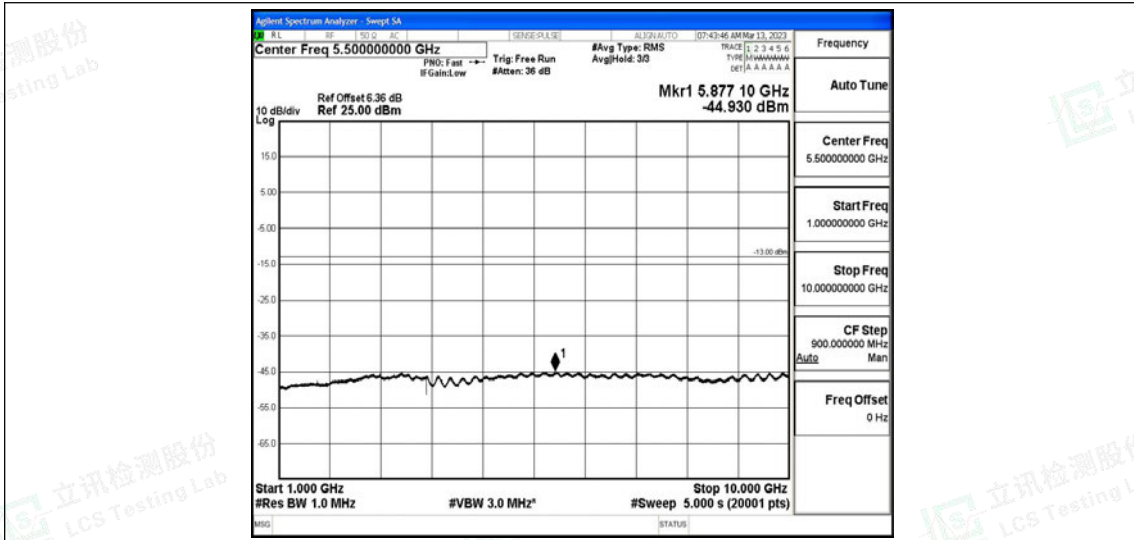

Band26-10MHz-16QAM-26990-1RB#0-Range4:1000~10000MHz

Band26-15MHz-QPSK-26865-1RB#0-Range1:0.009~0.15MHz