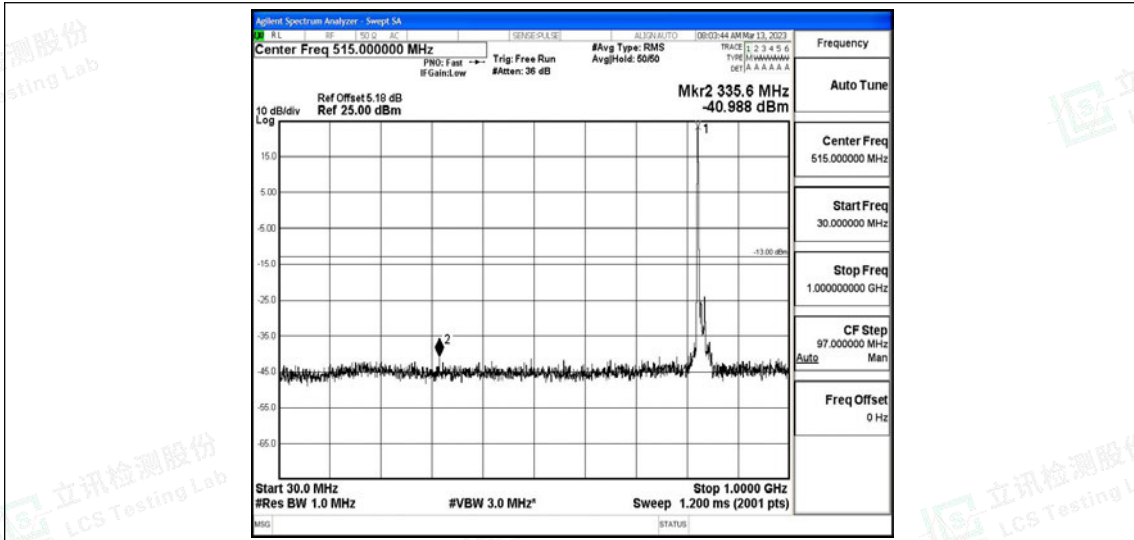

Band26-15MHz-16QAM-26865-1RB#0-Range3:30~1000MHz

Band26-15MHz-16QAM-26865-1RB#0-Range4: 1000~10000MHz