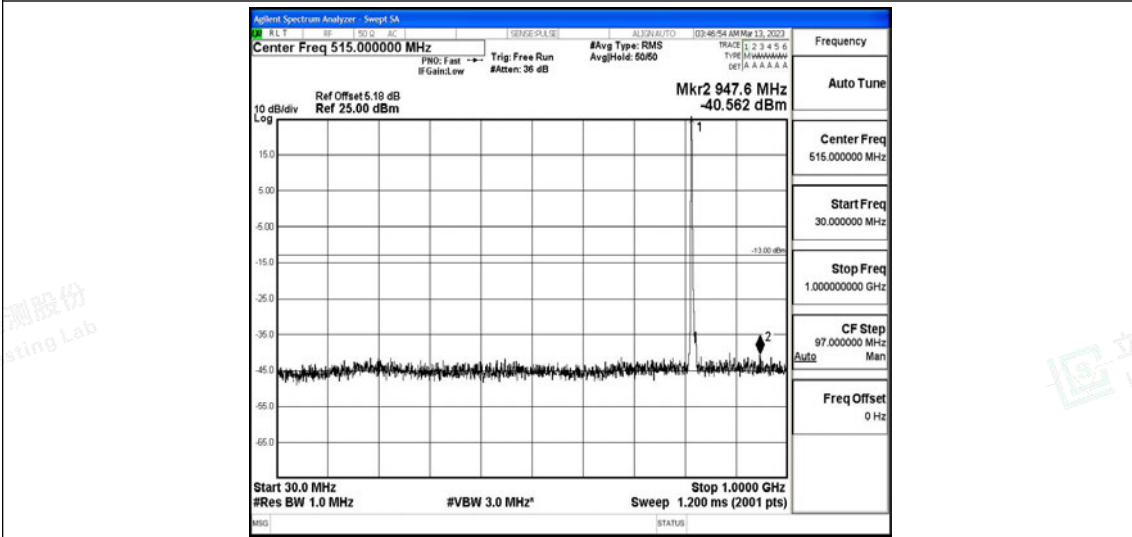

Band26-5MHz-16QAM-26740-1RB#0-Range3:30~1000MHz

Band26-5MHz-16QAM-26740-1RB#0-Range4:1000~10000MHz