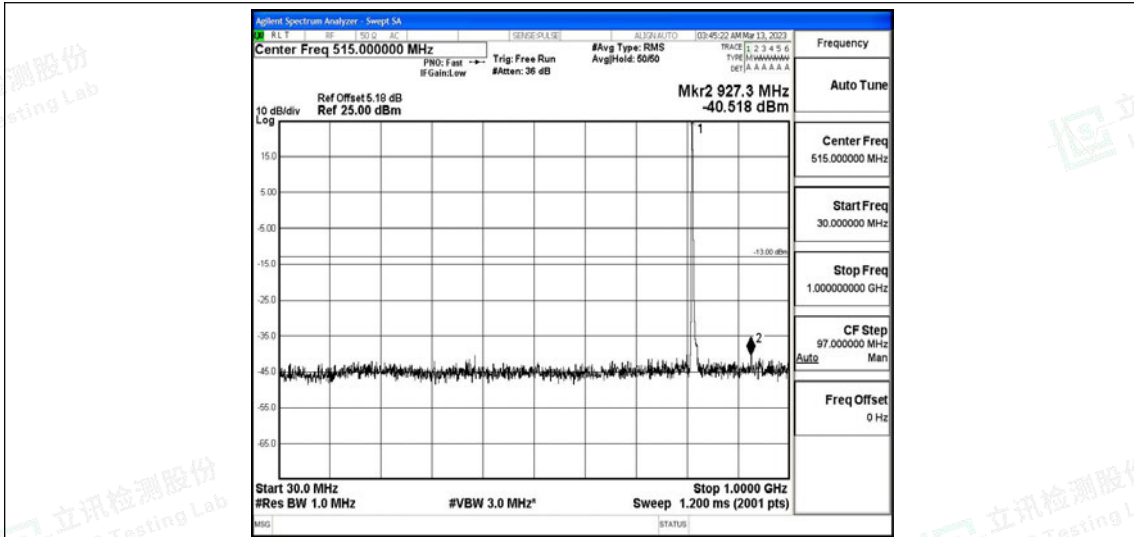

Band26-5MHz-16QAM-26715-1RB#0-Range1:0.009~0.15MHz

Band26-5MHz-16QAM-26715-1RB#0-Range2:0.15~30MHz

Band26-5MHz-16QAM-26715-1RB#0-Range3:30~1000MHz

Band26-5MHz-16QAM-26715-1RB#0-Range4:1000~10000MHz

Band26-5MHz-16QAM-26740-1RB#0-Range1:0.009~0.15MHz