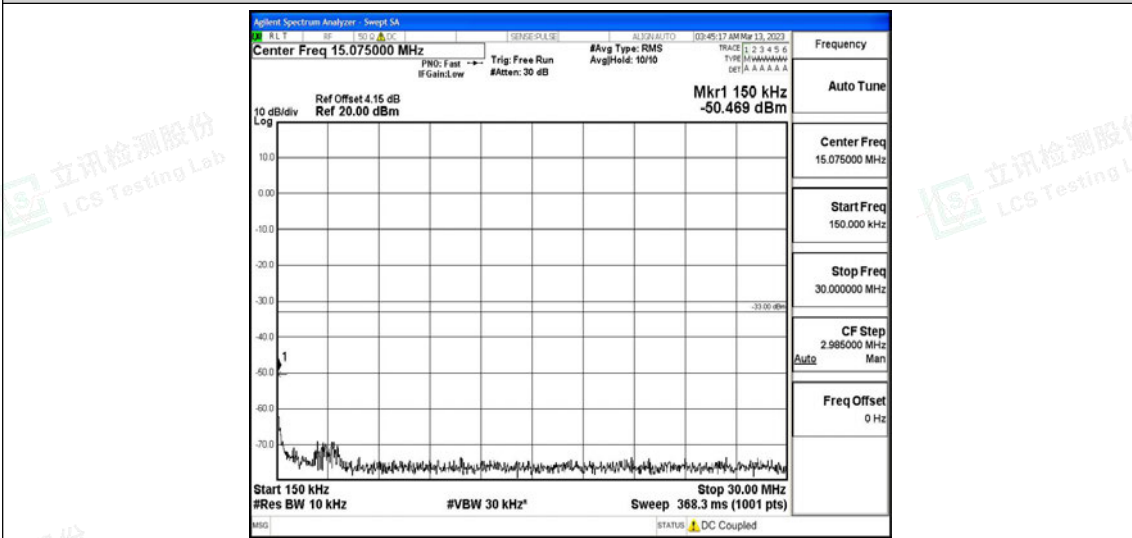

Band26-5MHz-16QAM-26715-1RB#0-Range1:0.009~0.15MHz

Band26-5MHz-16QAM-26715-1RB#0-Range2:0.15~30MHz

Band26-5MHz-16QAM-26715-1RB#0-Range3:30~1000MHz

Band26-5MHz-16QAM-26715-1RB#0-Range4:1000~10000MHz

Band26-5MHz-16QAM-26740-1RB#0-Range1:0.009~0.15MHz