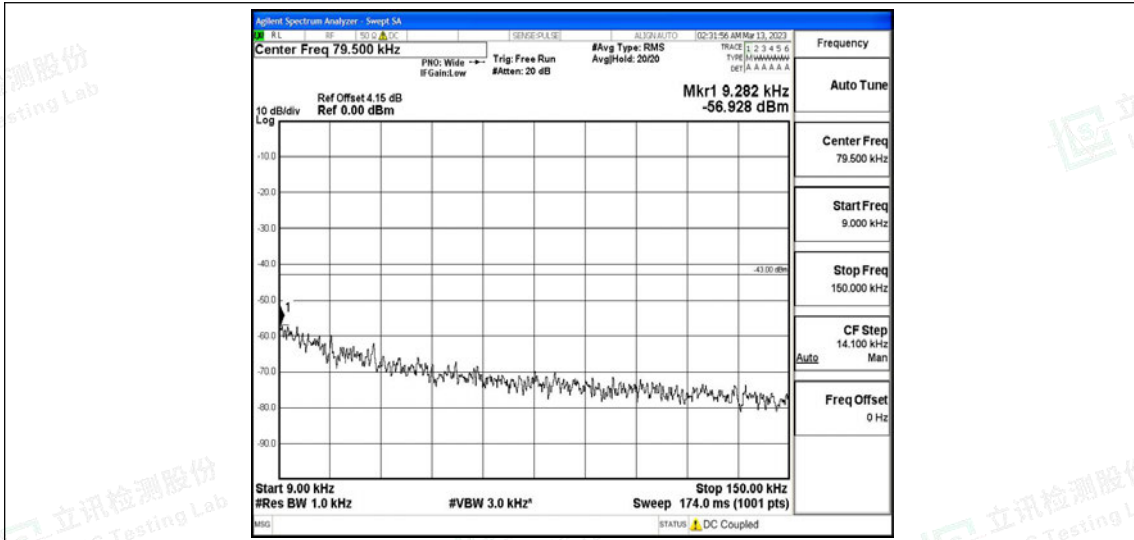

Band25-1.4MHz-16QAM-26683-1RB#0-Range1:0.009~0.15MHz

Band25-1.4MHz-16QAM-26683-1RB#0-Range2:0.15~30MHz