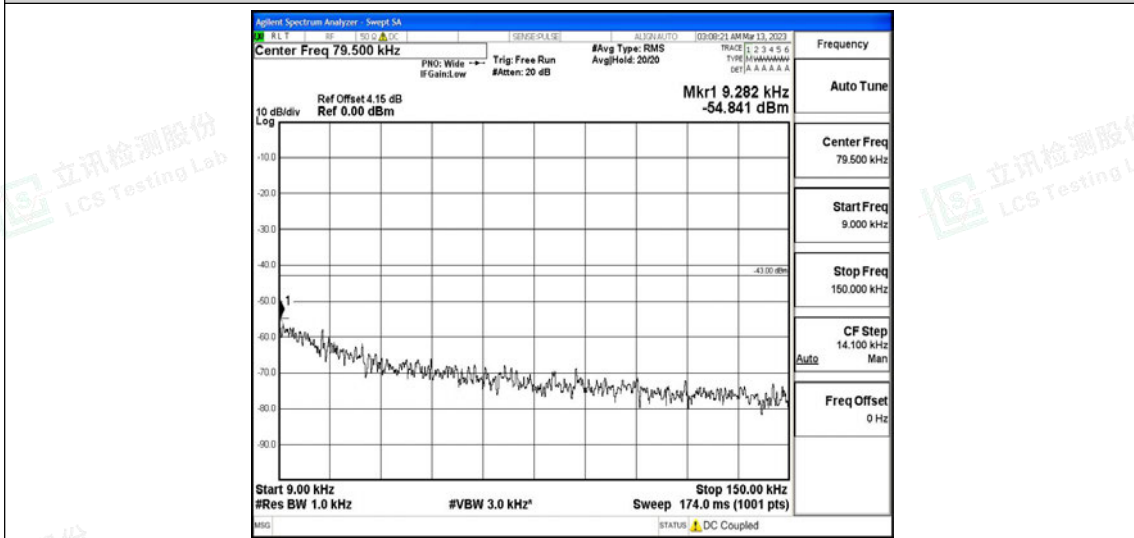

Band25-15MHz-16QAM-26115-1RB#0-Range1:0.009~0.15MHz

Band25-15MHz-16QAM-26115-1RB#0-Range2:0.15~30MHz