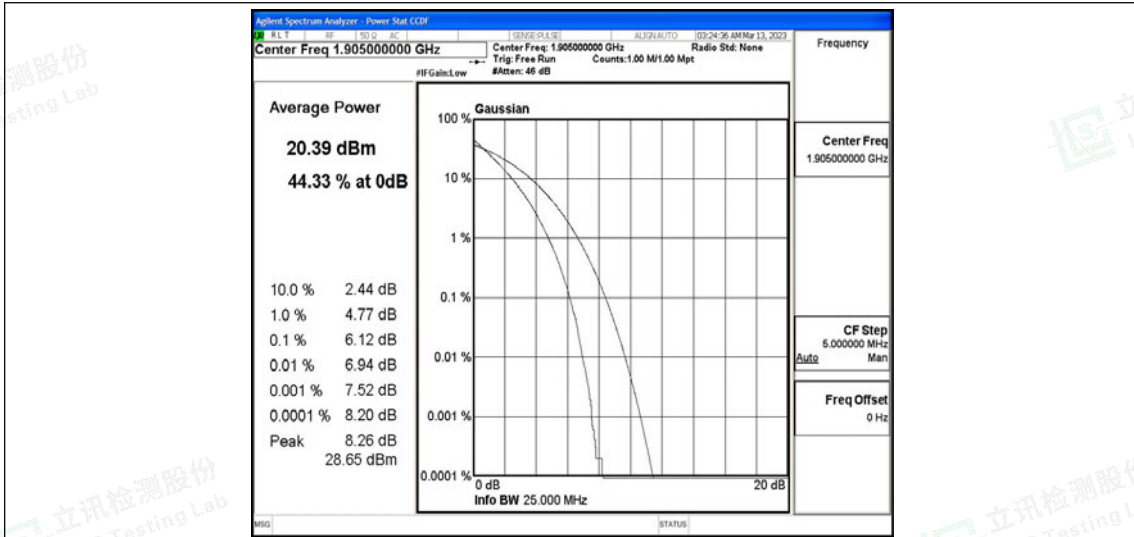

Band25-20MHz-QPSK-26590-100RB#0