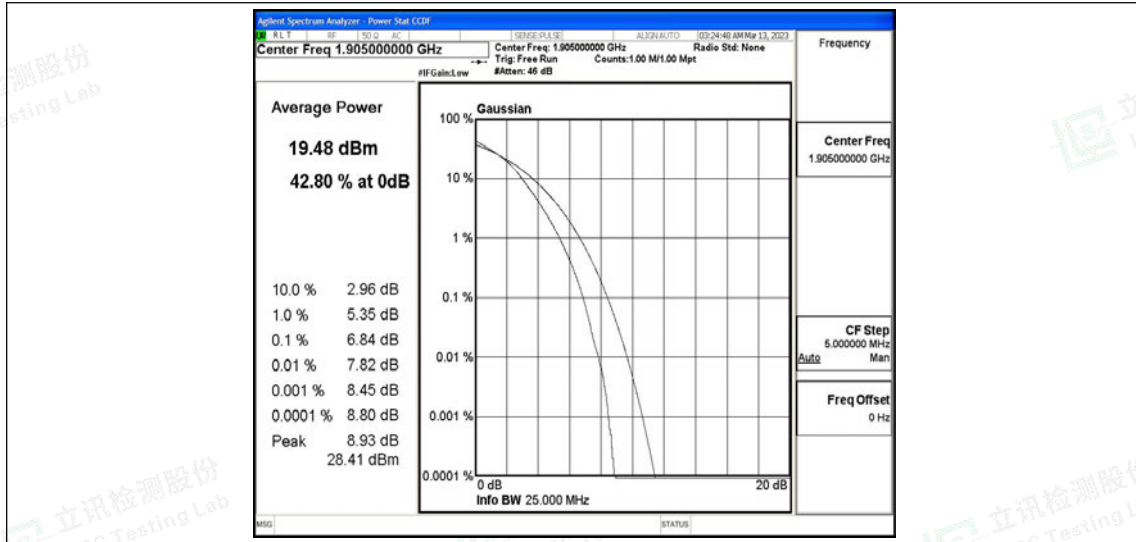

### J.3 26dB Bandwidth and Occupied Bandwidth