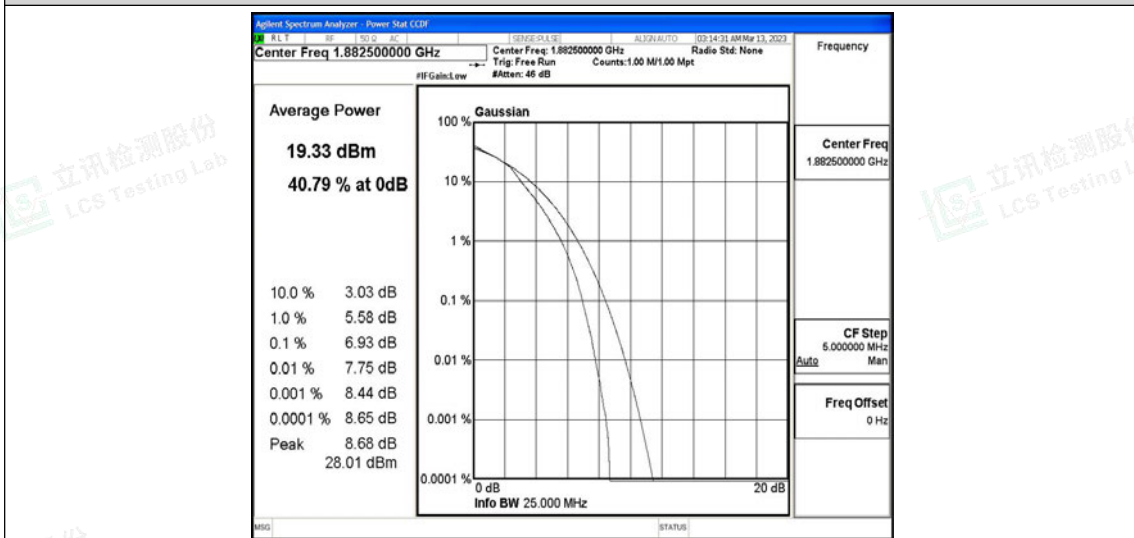

Band25-15MHz-16QAM-26365-75RB#0