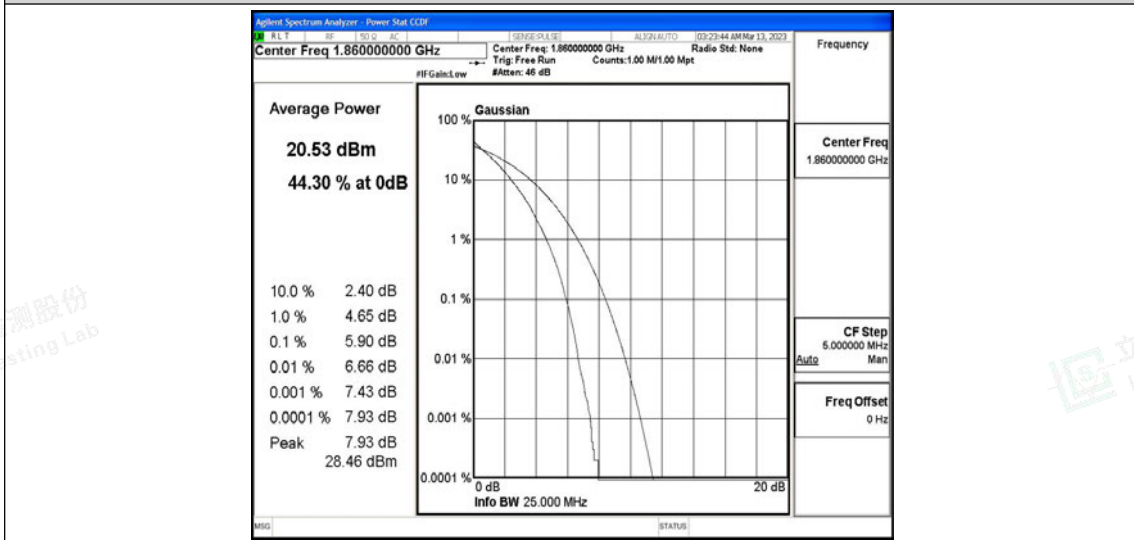

Band25-20MHz-QPSK-26140-100RB#0