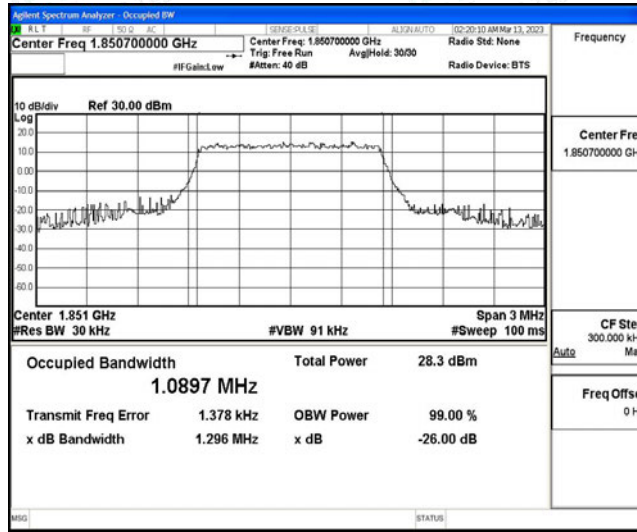

Test Graphs

Band25-1.4MHz-QPSK-26047-6RB#0