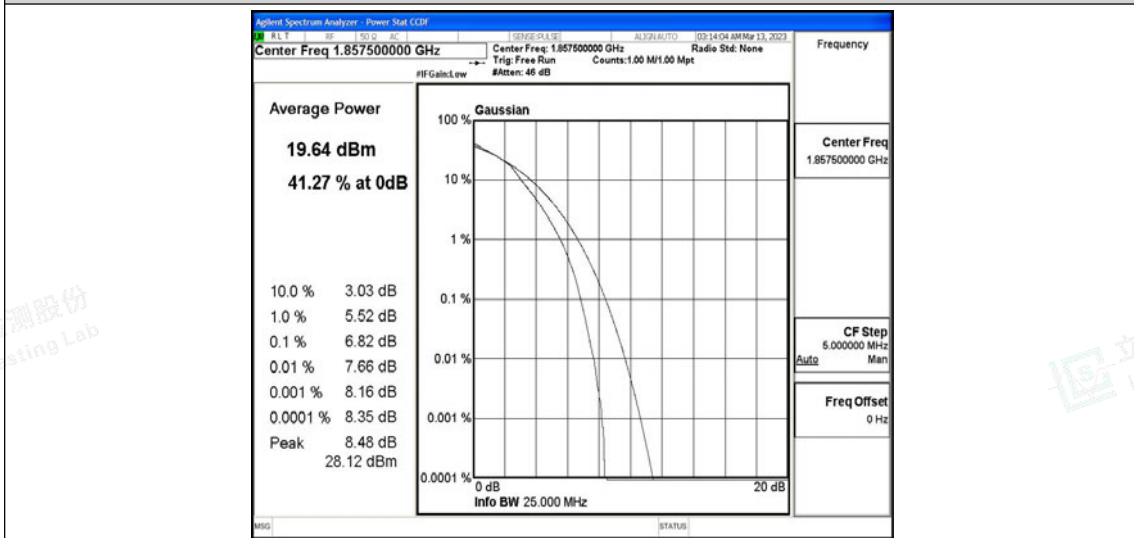

Band25-15MHz-16QAM-26115-75RB#0