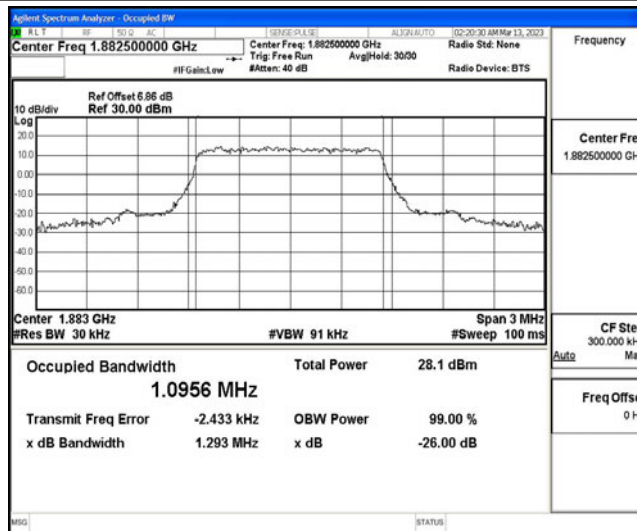

Band25-1.4MHz-QPSK-26365-6RB#0