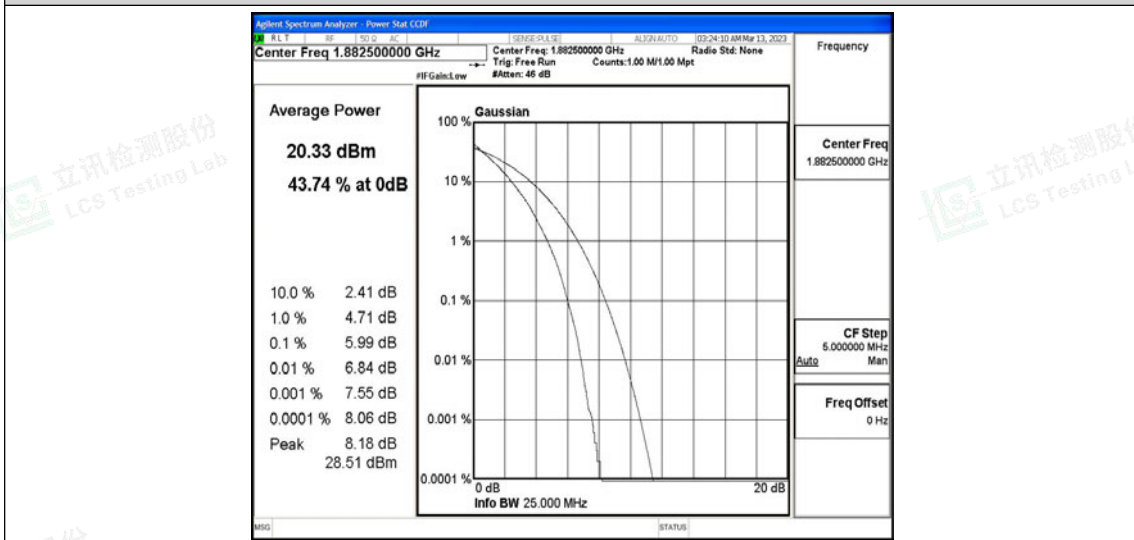

Band25-20MHz-QPSK-26365-100RB#0