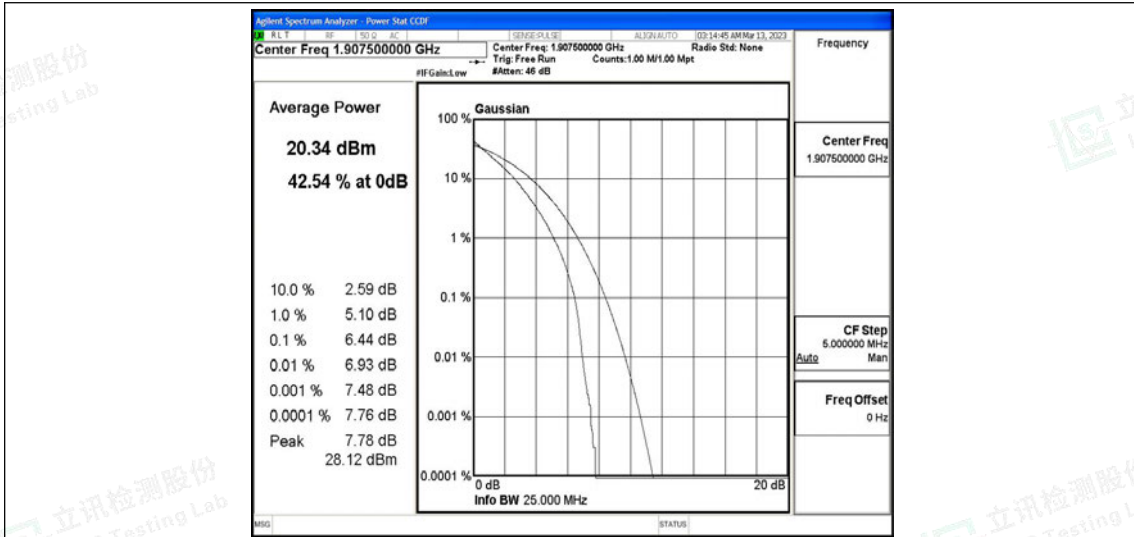

Band25-15MHz-QPSK-26615-75RB#0