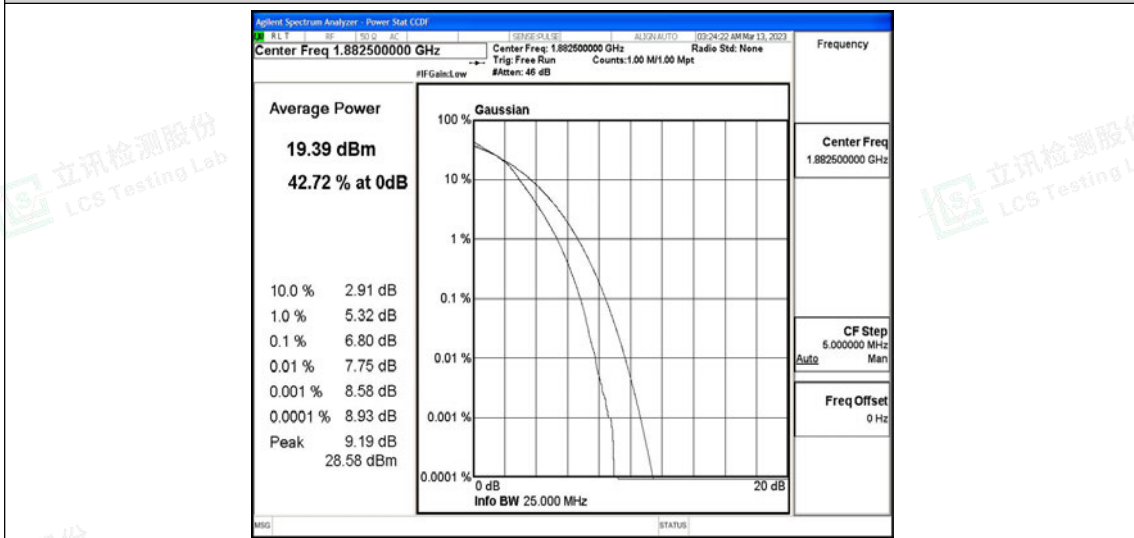

Band25-20MHz-16QAM-26365-100RB#0