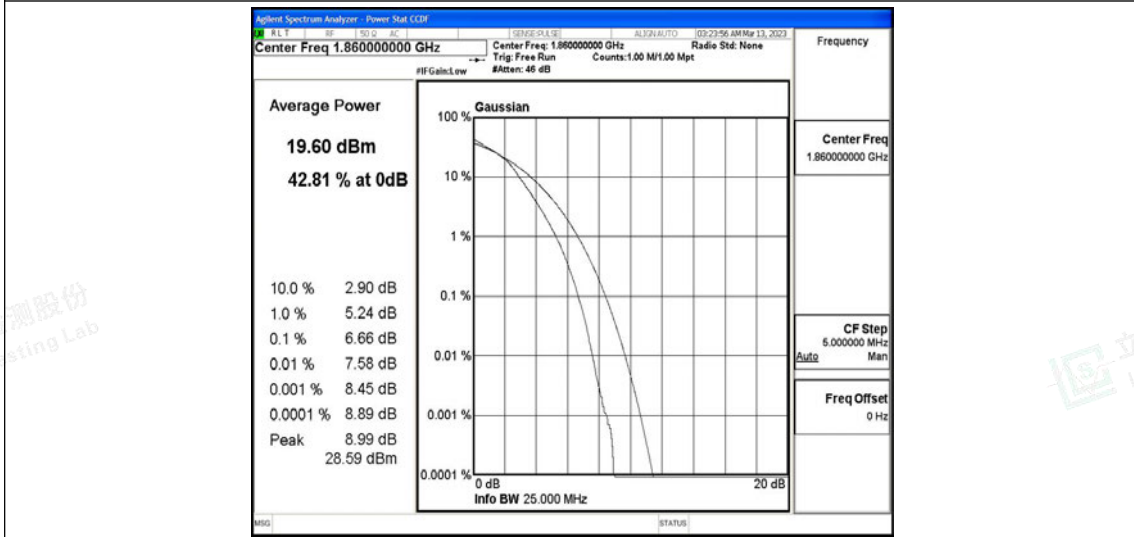

Band25-20MHz-16QAM-26140-100RB#0