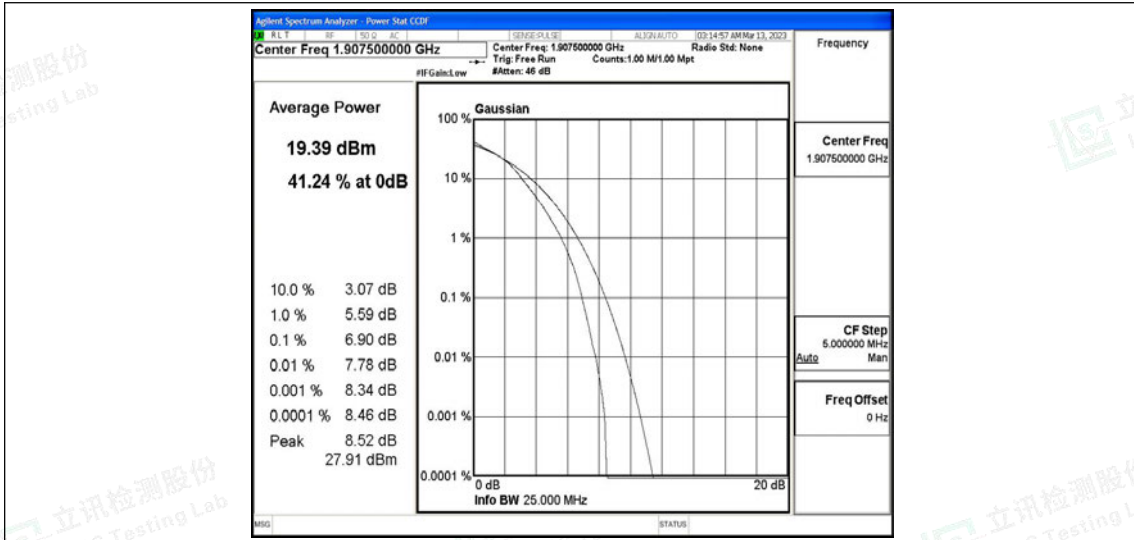

Band25-15MHz-16QAM-26615-75RB#0