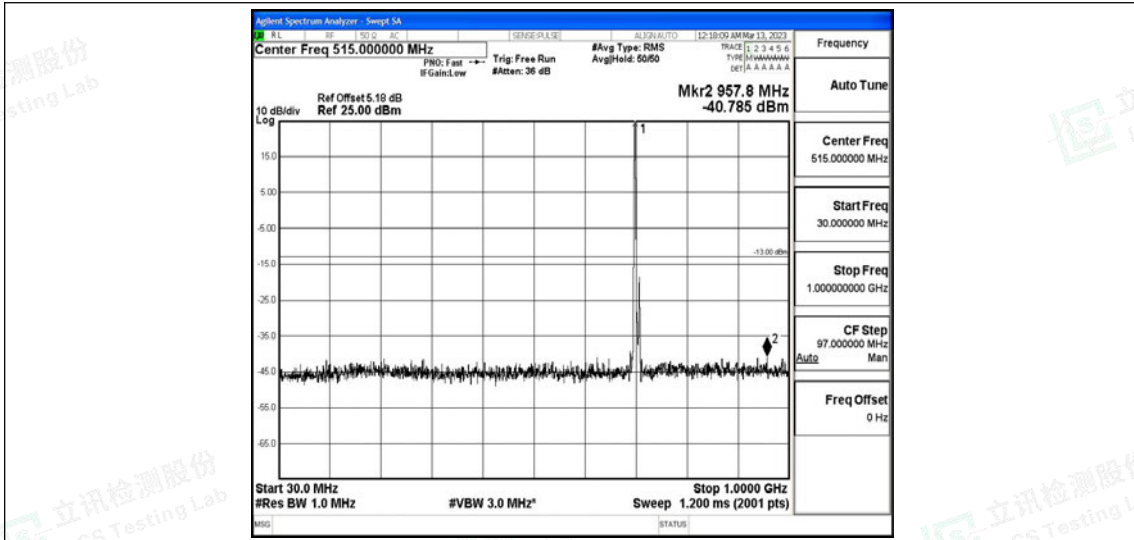

Band12-5MHz-16QAM-23095-1RB#0-Range3:30~1000MHz

Band12-5MHz-16QAM-23095-1RB#0-Range4:1000~10000MHz