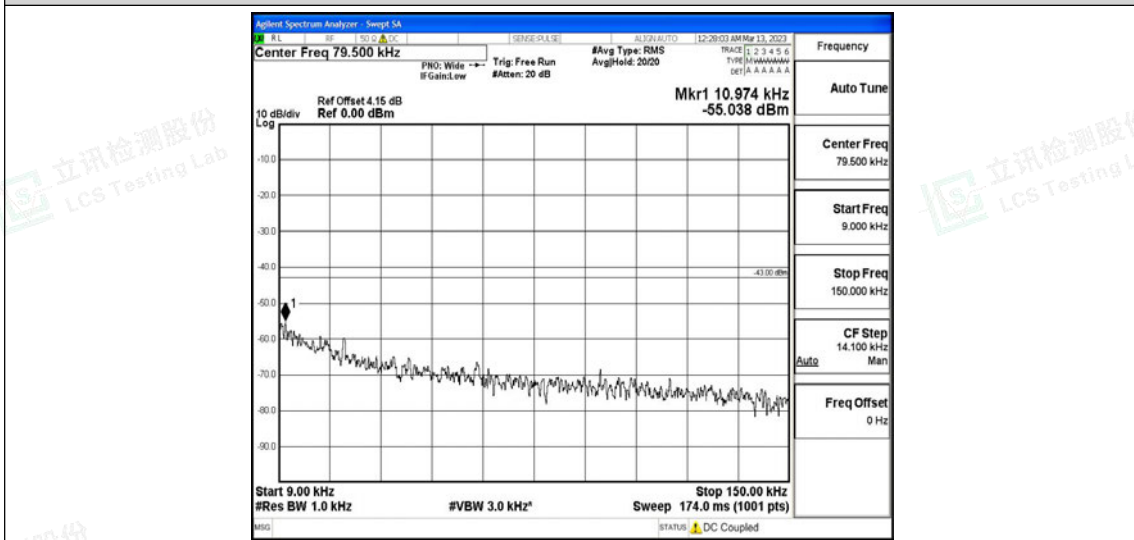

Band12-10MHz-16QAM-23130-1RB#0-Range1:0.009~0.15MHz

Band12-10MHz-16QAM-23130-1RB#0-Range2:0.15~30MHz