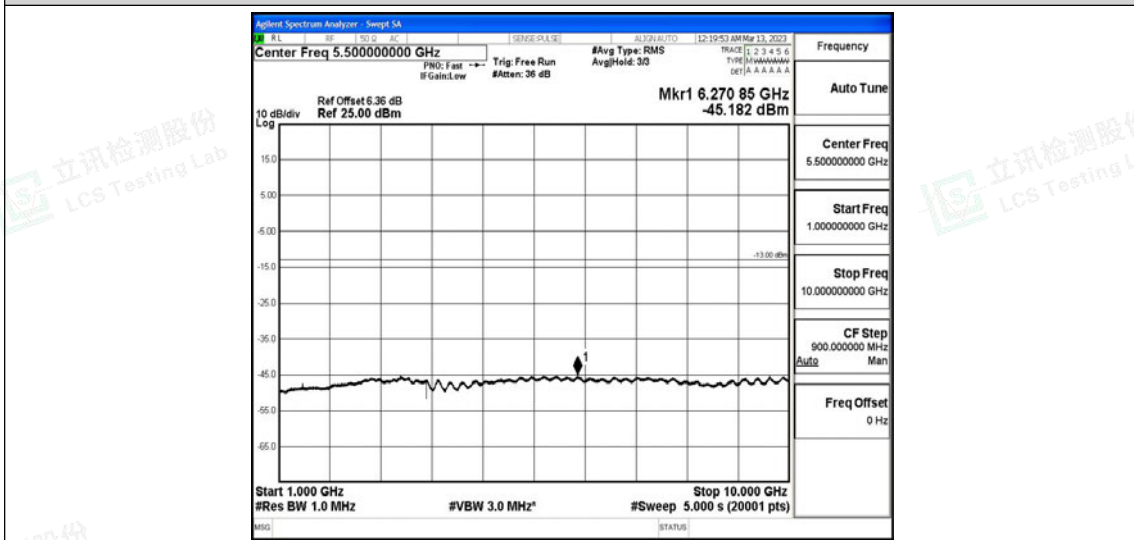

Band12-5MHz-16QAM-23155-1RB#0-Range4:1000~10000MHz

Band12-10MHz-QPSK-23060-1RB#0-Range1:0.009~0.15MHz