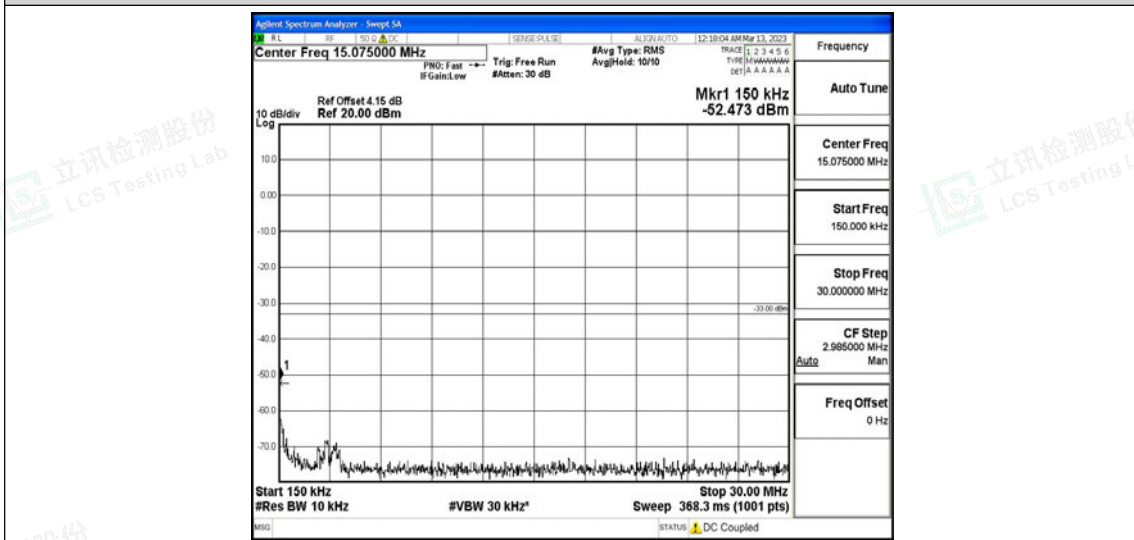

Band12-5MHz-16QAM-23035-1RB#0-Range2:0.15~30MHz

Band12-5MHz-16QAM-23035-1RB#0-Range3:30~1000MHz

Band12-5MHz-16QAM-23035-1RB#0-Range4:1000~10000MHz

Band12-5MHz-16QAM-23095-1RB#0-Range1:0.009~0.15MHz

Band12-5MHz-16QAM-23095-1RB#0-Range2:0.15~30MHz