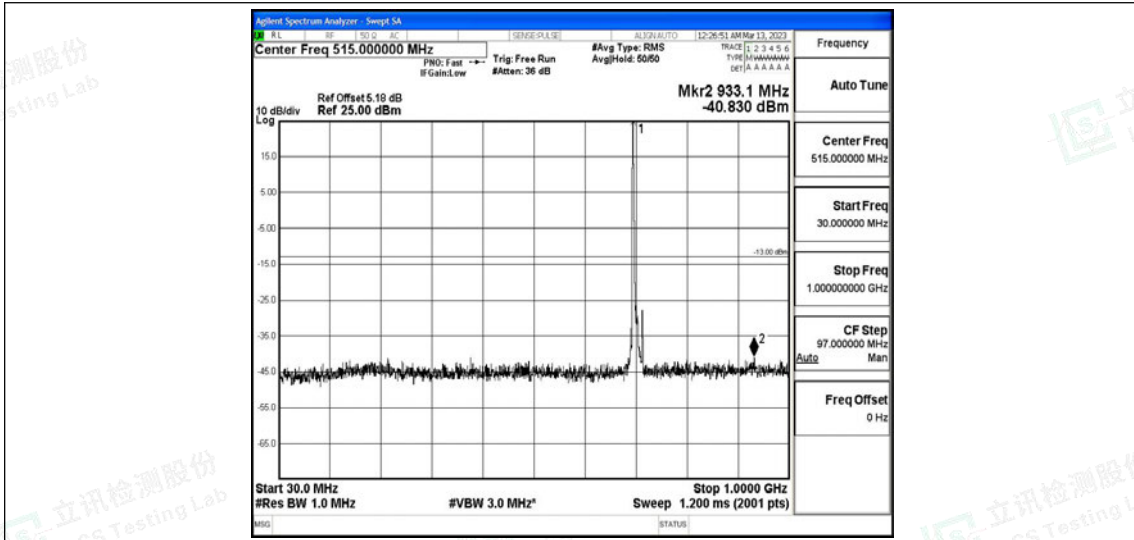

Band12-10MHz-16QAM-23060-1RB#0-Range3:30~1000MHz

Band12-10MHz-16QAM-23060-1RB#0-Range4:1000~10000MHz

Band12-10MHz-16QAM-23095-1RB#0-Range1:0.009~0.15MHz

Band12-10MHz-16QAM-23095-1RB#0-Range2:0.15~30MHz

Band12-10MHz-16QAM-23095-1RB#0-Range3:30~1000MHz