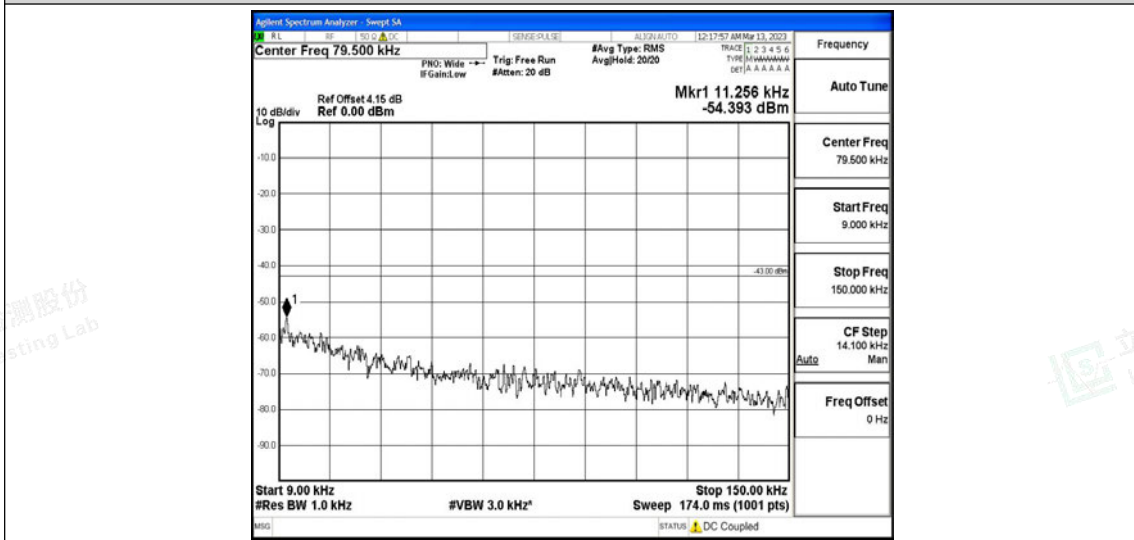

Band12-5MHz-16QAM-23035-1RB#0-Range2:0.15~30MHz

Band12-5MHz-16QAM-23035-1RB#0-Range3:30~1000MHz

Band12-5MHz-16QAM-23035-1RB#0-Range4:1000~10000MHz

Band12-5MHz-16QAM-23095-1RB#0-Range1:0.009~0.15MHz

Band12-5MHz-16QAM-23095-1RB#0-Range2:0.15~30MHz