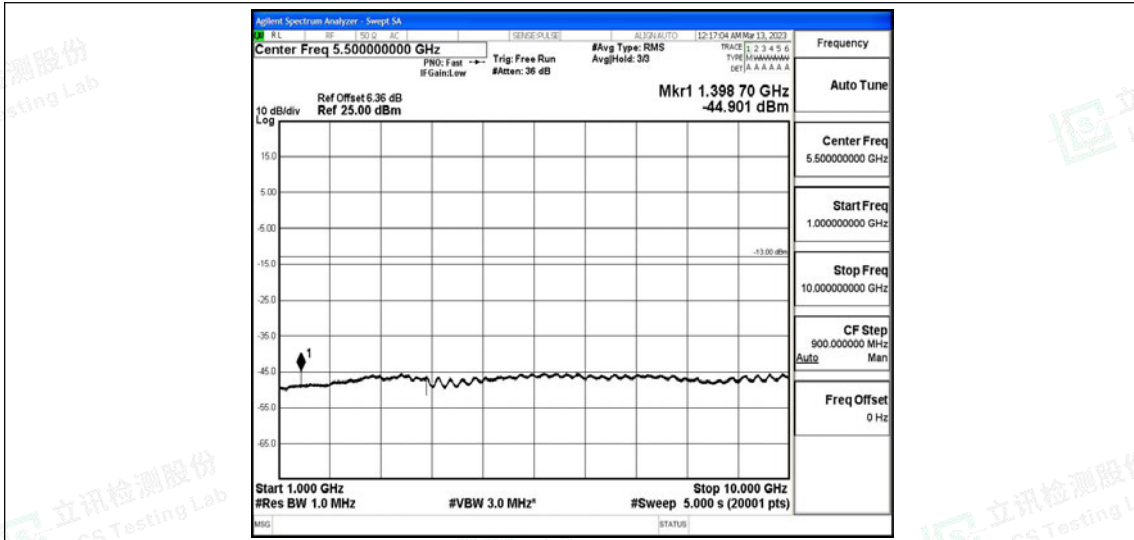

Band12-5MHz-16QAM-23035-1RB#0-Range2:0.15~30MHz

Band12-5MHz-16QAM-23035-1RB#0-Range3:30~1000MHz

Band12-5MHz-16QAM-23035-1RB#0-Range4:1000~10000MHz

Band12-5MHz-16QAM-23095-1RB#0-Range1:0.009~0.15MHz

Band12-5MHz-16QAM-23095-1RB#0-Range2:0.15~30MHz