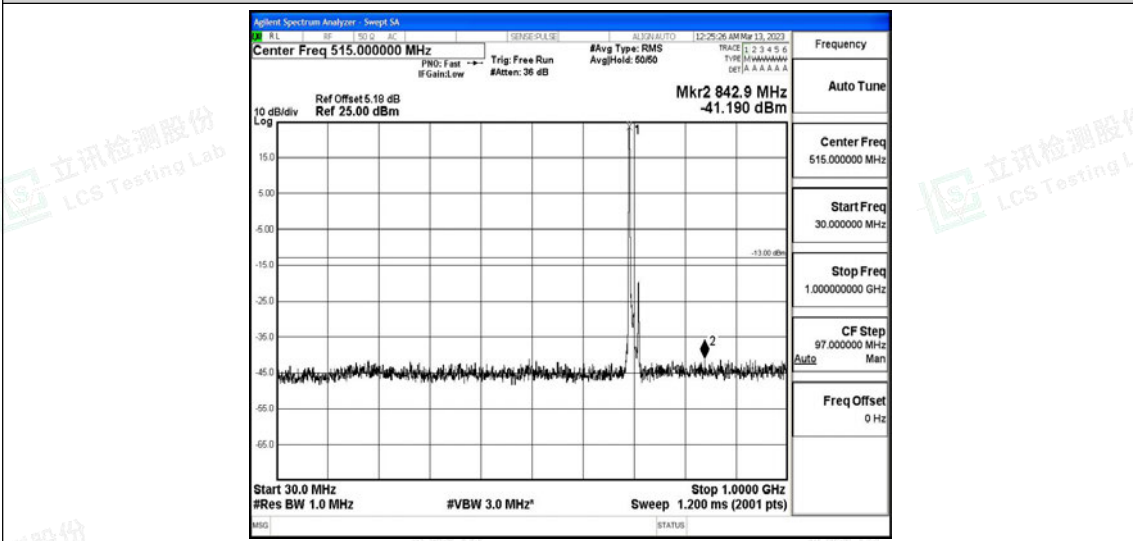

Band12-10MHz-16QAM-23060-1RB#0-Range3:30~1000MHz

Band12-10MHz-16QAM-23060-1RB#0-Range4:1000~10000MHz