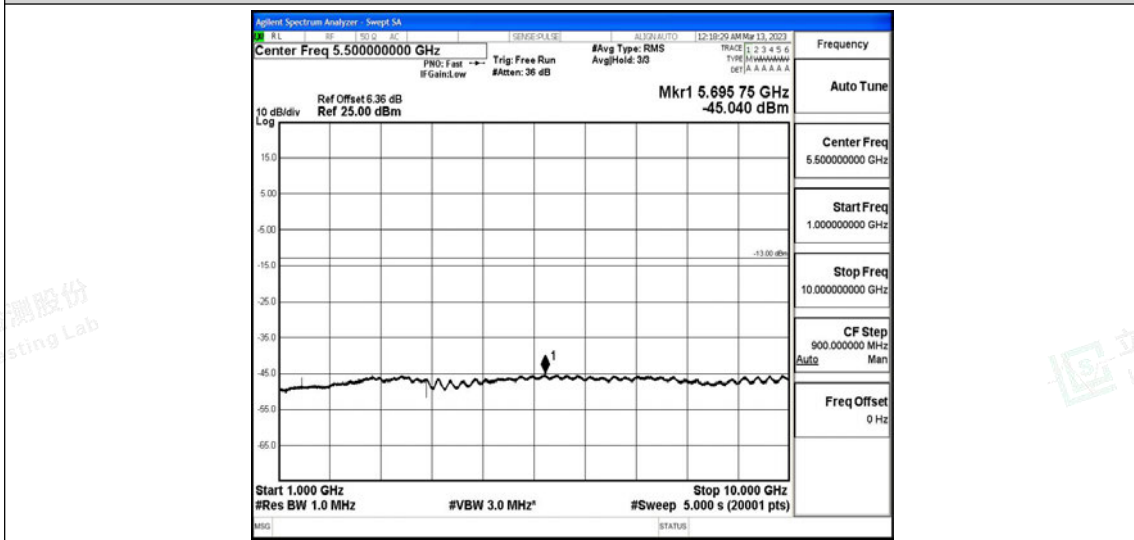

Band12-5MHz-16QAM-23095-1RB#0-Range4:1000~10000MHz

Band12-5MHz-16QAM-23155-1RB#0-Range1:0.009~0.15MHz