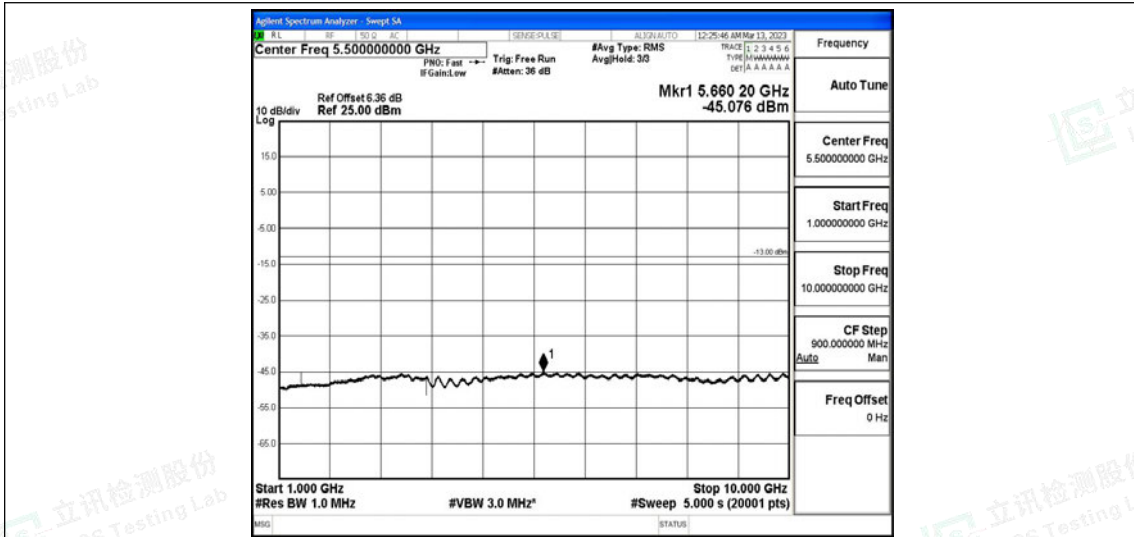

Band12-10MHz-16QAM-23060-1RB#0-Range4:1000~10000MHz

Band12-10MHz-16QAM-23095-1RB#0-Range1:0.009~0.15MHz