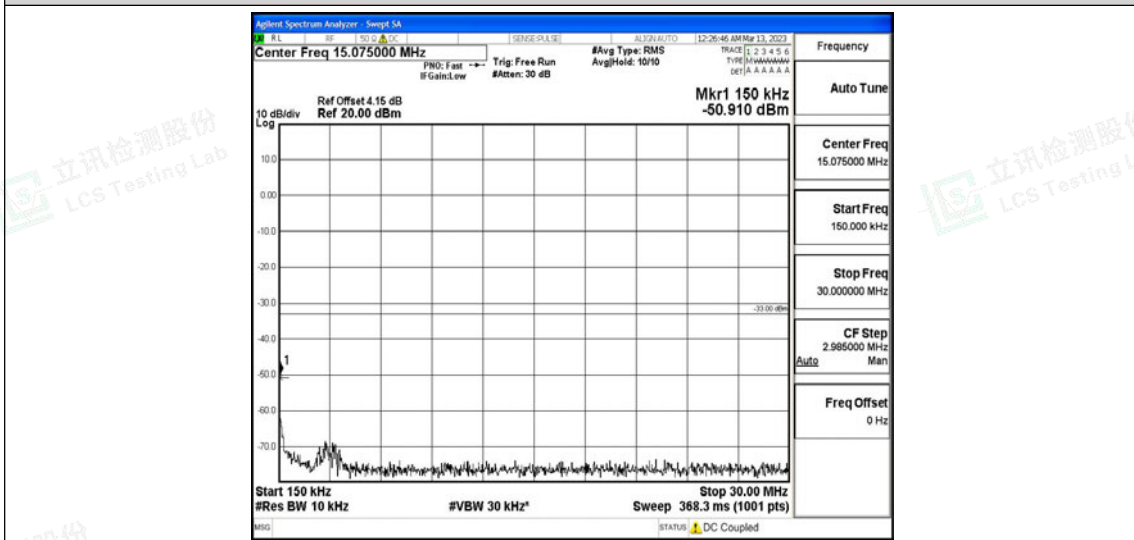

Band12-10MHz-16QAM-23060-1RB#0-Range3:30~1000MHz

Band12-10MHz-16QAM-23060-1RB#0-Range4:1000~10000MHz

Band12-10MHz-16QAM-23095-1RB#0-Range1:0.009~0.15MHz

Band12-10MHz-16QAM-23095-1RB#0-Range2:0.15~30MHz

Band12-10MHz-16QAM-23095-1RB#0-Range3:30~1000MHz