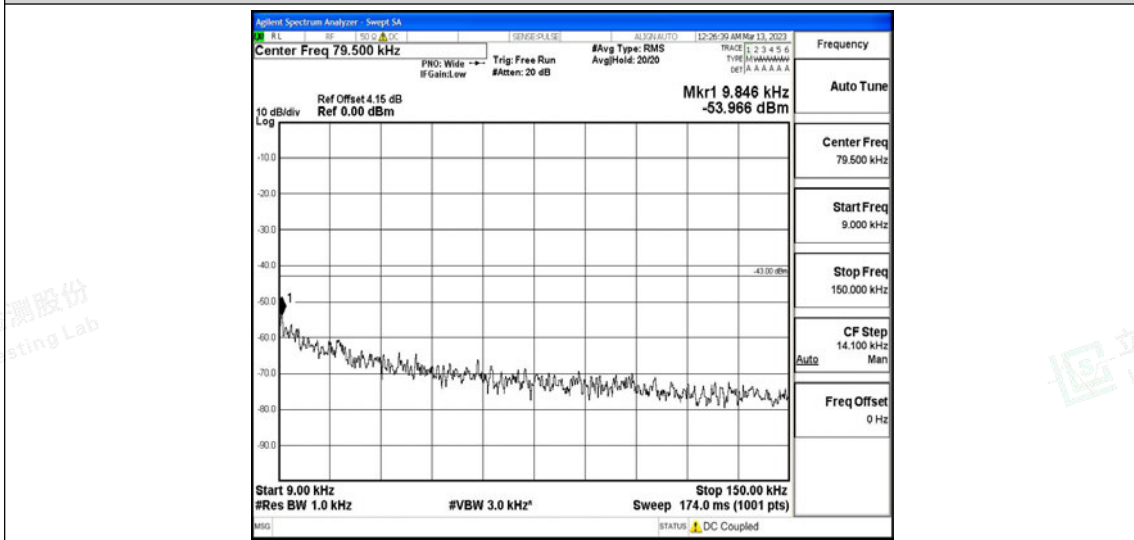

Band12-10MHz-16QAM-23060-1RB#0-Range3:30~1000MHz

Band12-10MHz-16QAM-23060-1RB#0-Range4:1000~10000MHz

Band12-10MHz-16QAM-23095-1RB#0-Range1:0.009~0.15MHz

Band12-10MHz-16QAM-23095-1RB#0-Range2:0.15~30MHz

Band12-10MHz-16QAM-23095-1RB#0-Range3:30~1000MHz