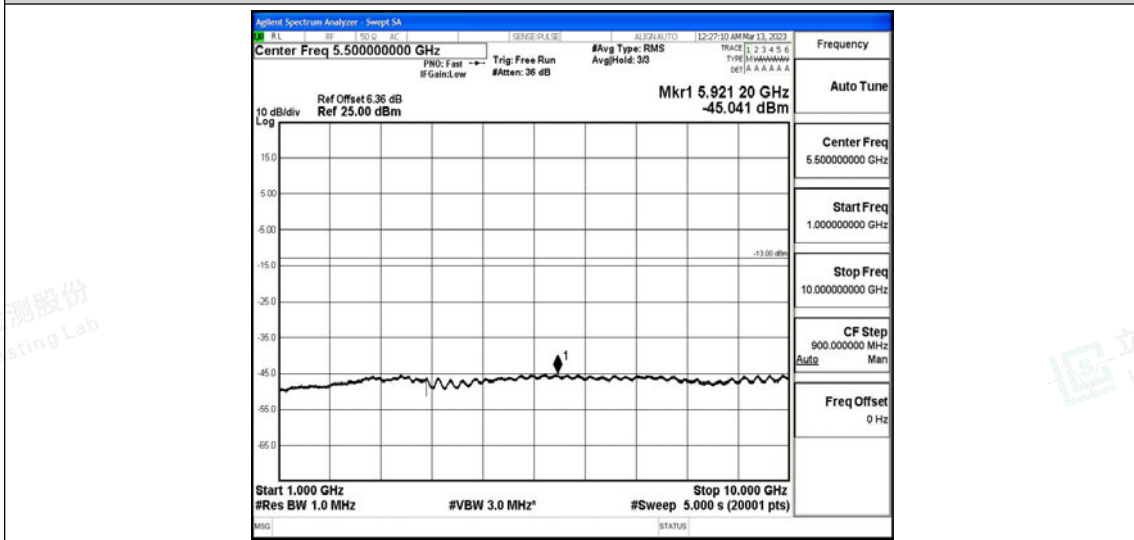

Band12-10MHz-16QAM-23095-1RB#0-Range4: 1000~10000MHz

Band12-10MHz-16QAM-23130-1RB#0-Range1:0.009~0.15MHz