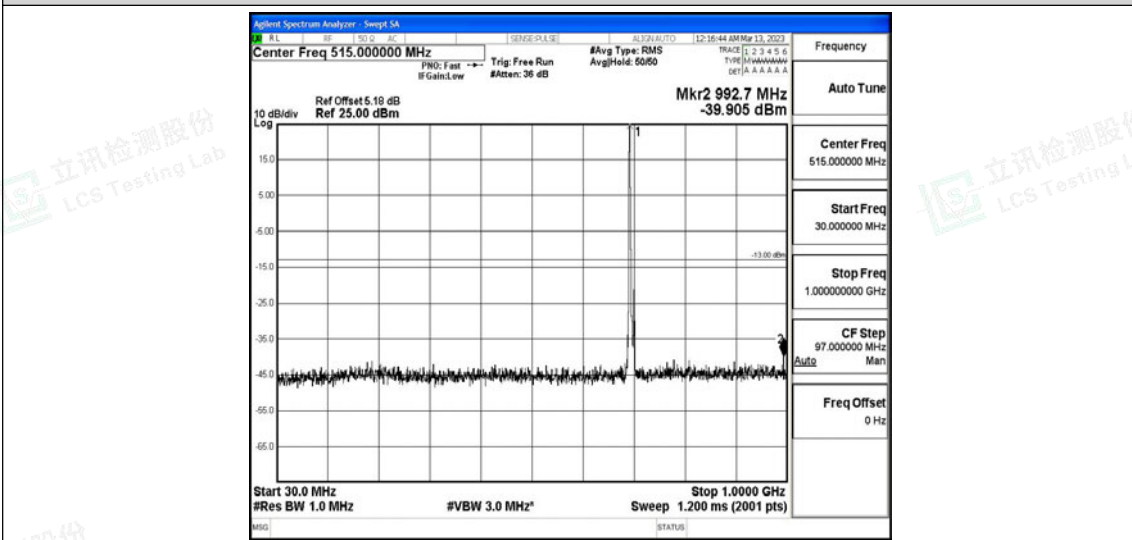

Band12-5MHz-16QAM-23035-1RB#0-Range3:30~1000MHz

Band12-5MHz-16QAM-23035-1RB#0-Range4:1000~10000MHz