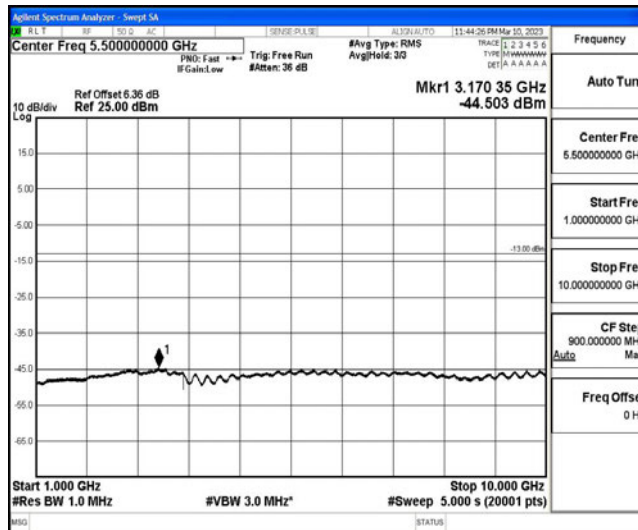

Band5-5MHz-16QAM-20625-1RB#0-Range1:0.009~0.15MHz

Band5-5MHz-16QAM-20625-1RB#0-Range2:0.15~30MHz

Band5-5MHz-16QAM-20625-1RB#0-Range3:30~1000MHz

Band5-5MHz-16QAM-20625-1RB#0-Range4:1000~10000MHz

Band5-10MHz-QPSK-20450-1RB#0-Range1:0.009~0.15MHz