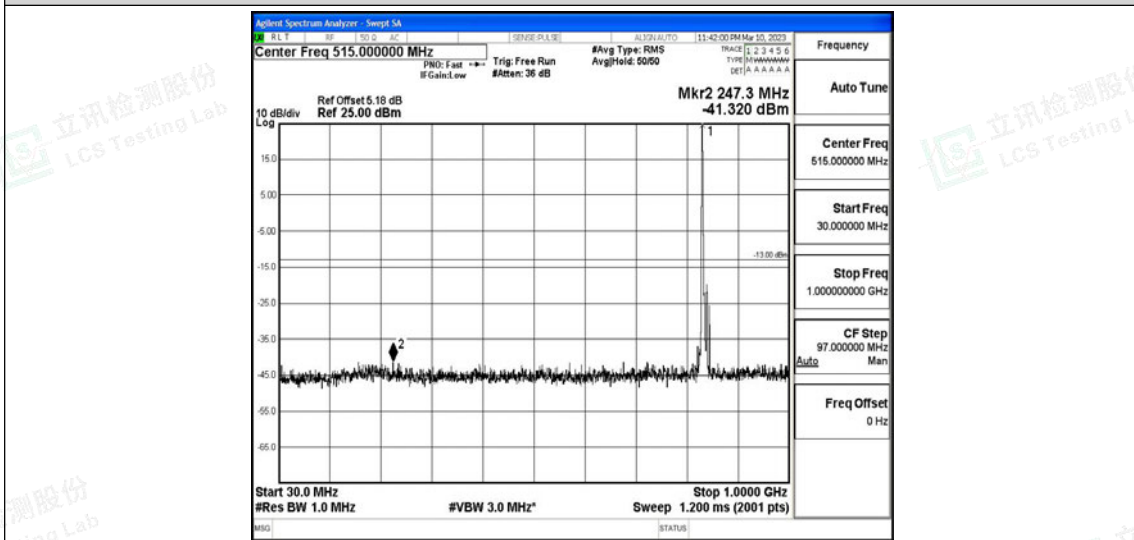

Band5-5MHz-QPSK-20525-1RB#0-Range4:1000~10000MHz