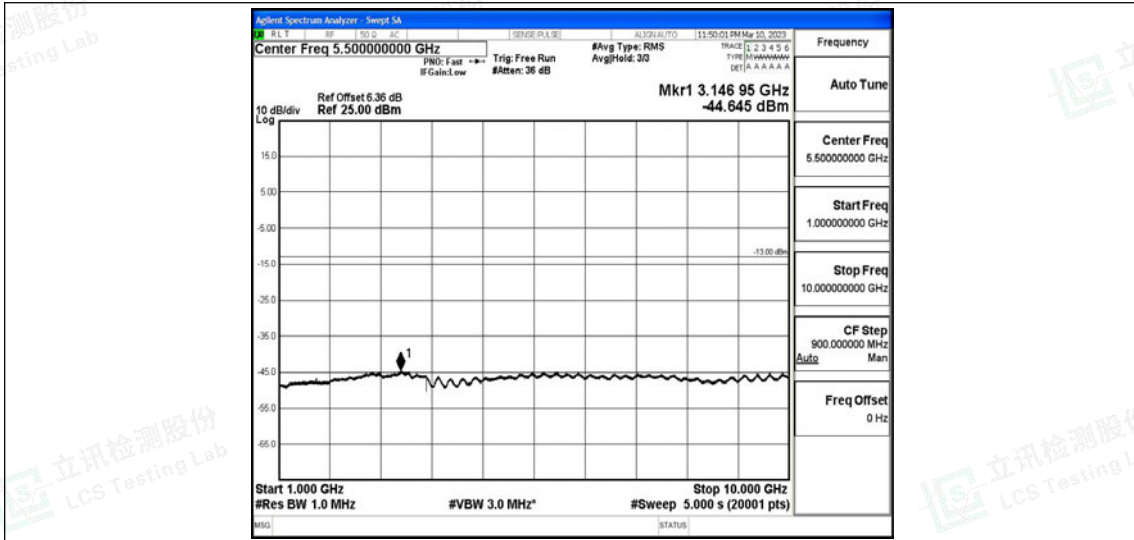

Band5-10MHz-QPSK-20600-1RB#0-Range1:0.009~0.15MHz