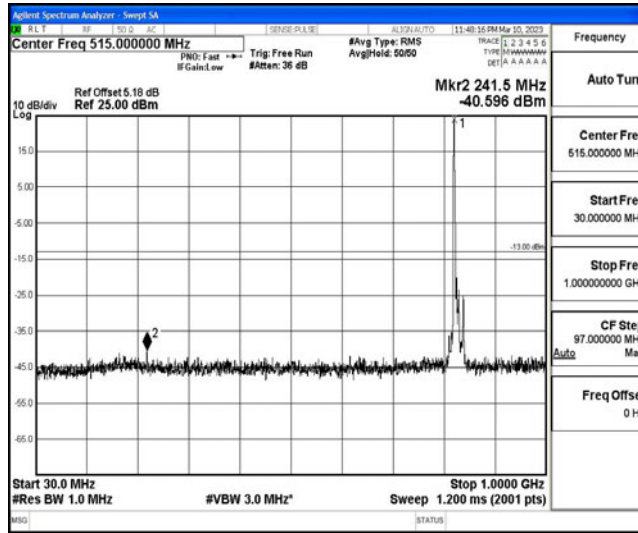

Band5-10MHz-QPSK-20450-1RB#0-Range4:1000~10000MHz