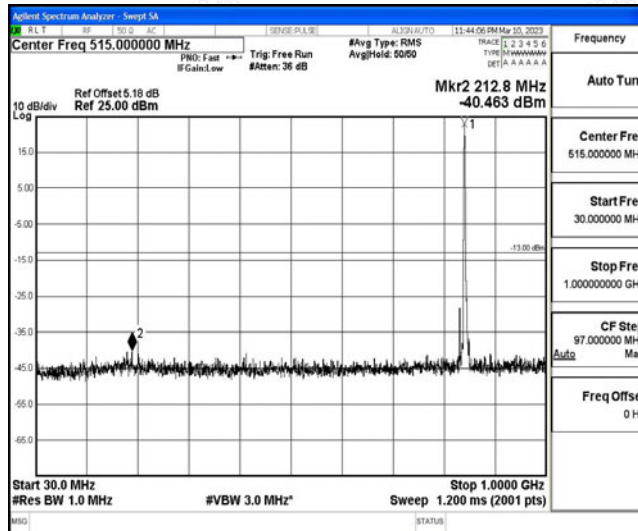

Band5-5MHz-16QAM-20625-1RB#0-Range1:0.009~0.15MHz

Band5-5MHz-16QAM-20625-1RB#0-Range2:0.15~30MHz

Band5-5MHz-16QAM-20625-1RB#0-Range3:30~1000MHz

Band5-5MHz-16QAM-20625-1RB#0-Range4:1000~10000MHz

Band5-10MHz-QPSK-20450-1RB#0-Range1:0.009~0.15MHz