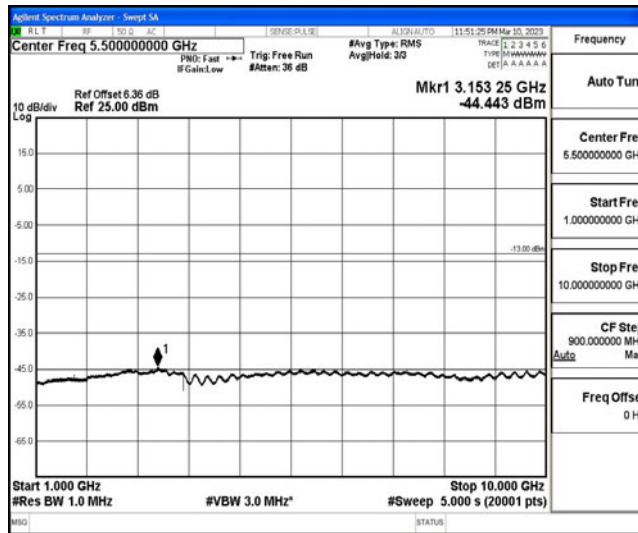

Band5-10MHz-16QAM-20450-1RB#0-Range1:0.009~0.15MHz