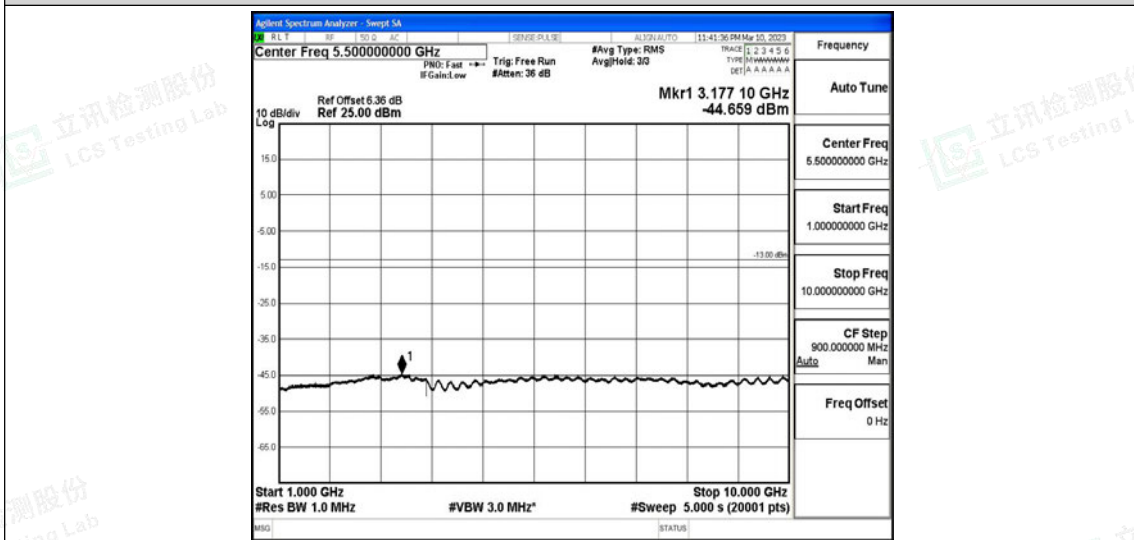

Band5-5MHz-16QAM-20525-1RB#0-Range1:0.009~0.15MHz