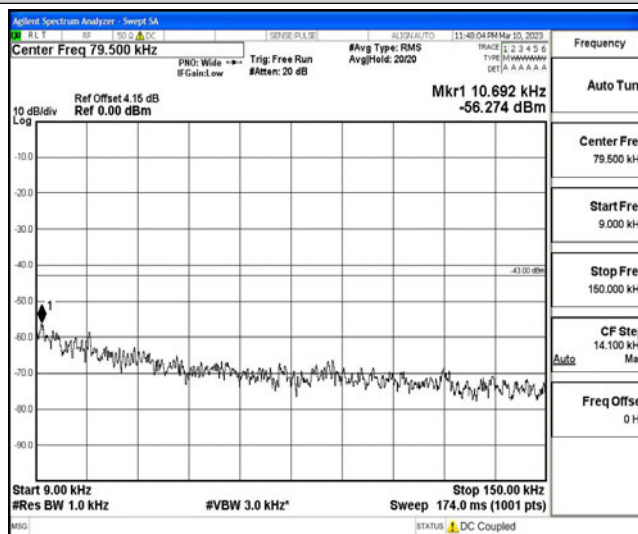

Band5-5MHz-16QAM-20625-1RB#0-Range1:0.009~0.15MHz

Band5-5MHz-16QAM-20625-1RB#0-Range2:0.15~30MHz

Band5-5MHz-16QAM-20625-1RB#0-Range3:30~1000MHz

Band5-5MHz-16QAM-20625-1RB#0-Range4:1000~10000MHz

Band5-10MHz-QPSK-20450-1RB#0-Range1:0.009~0.15MHz