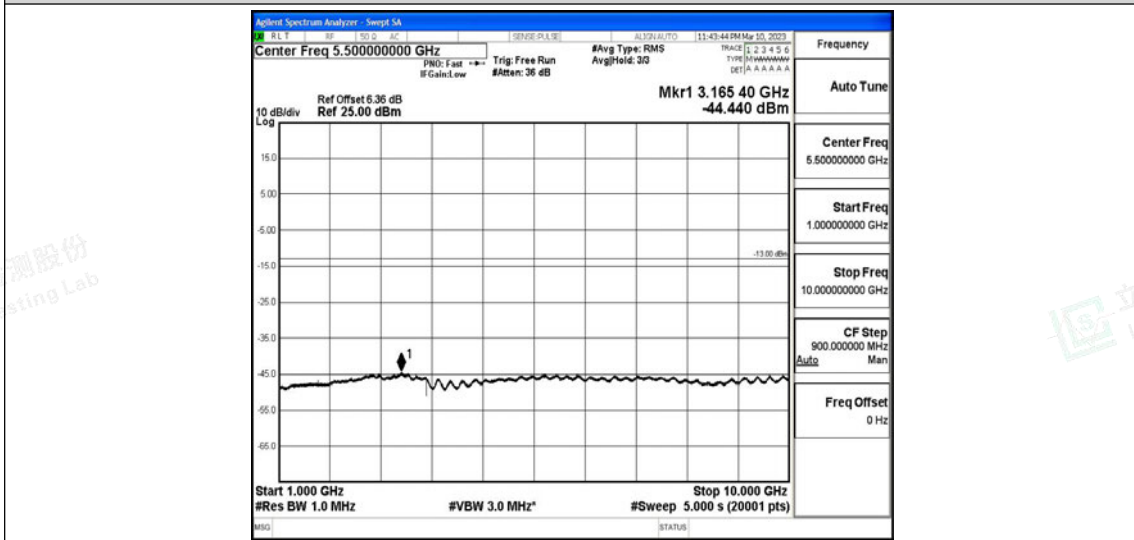

Band5-5MHz-16QAM-20425-1RB#0-Range1:0.009~0.15MHz