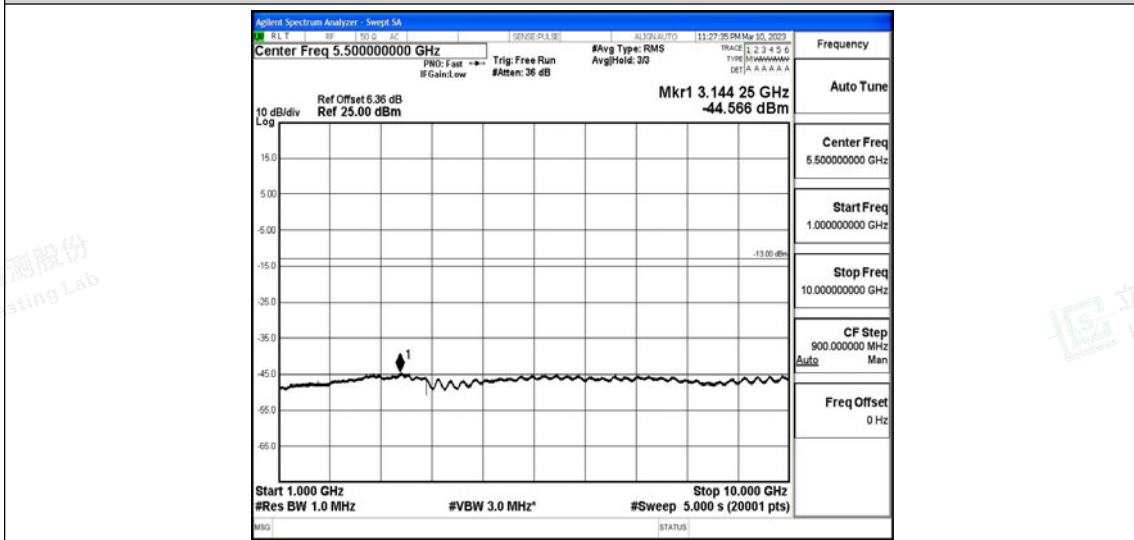

Band5-1.4MHz-QPSK-20643-1RB#0-Range1:0.009~0.15MHz

Band5-1.4MHz-QPSK-20643-1RB#0-Range2:0.15~30MHz

Band5-1.4MHz-QPSK-20643-1RB#0-Range3:30~1000MHz

Band5-1.4MHz-QPSK-20643-1RB#0-Range4:1000~10000MHz

Band5-1.4MHz-16QAM-20407-1RB#0-Range1:0.009~0.15MHz