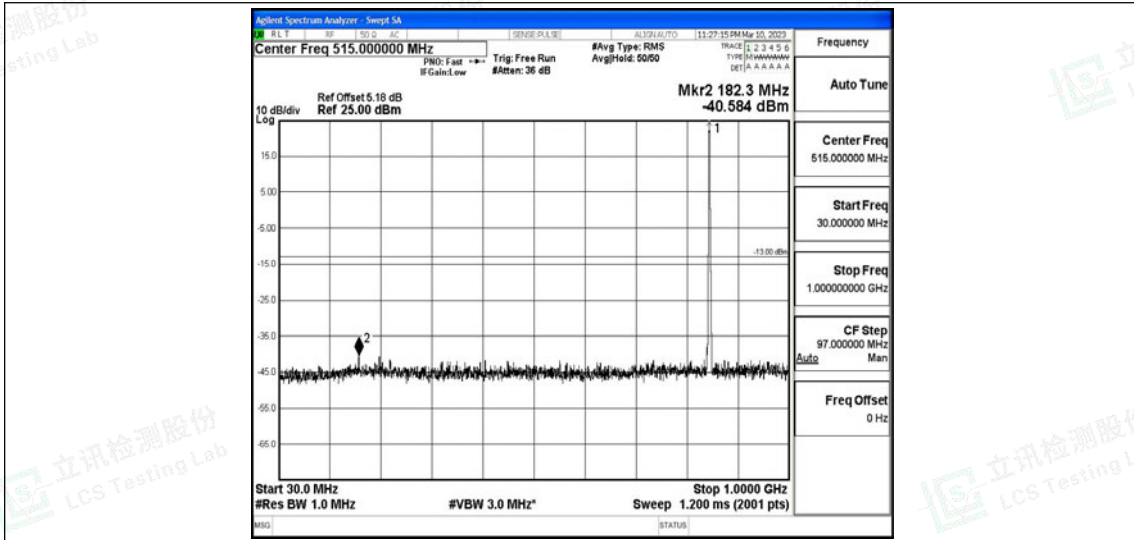

Band5-1.4MHz-QPSK-20643-1RB#0-Range1:0.009~0.15MHz

Band5-1.4MHz-QPSK-20643-1RB#0-Range2:0.15~30MHz

Band5-1.4MHz-QPSK-20643-1RB#0-Range3:30~1000MHz

Band5-1.4MHz-QPSK-20643-1RB#0-Range4:1000~10000MHz

Band5-1.4MHz-16QAM-20407-1RB#0-Range1:0.009~0.15MHz