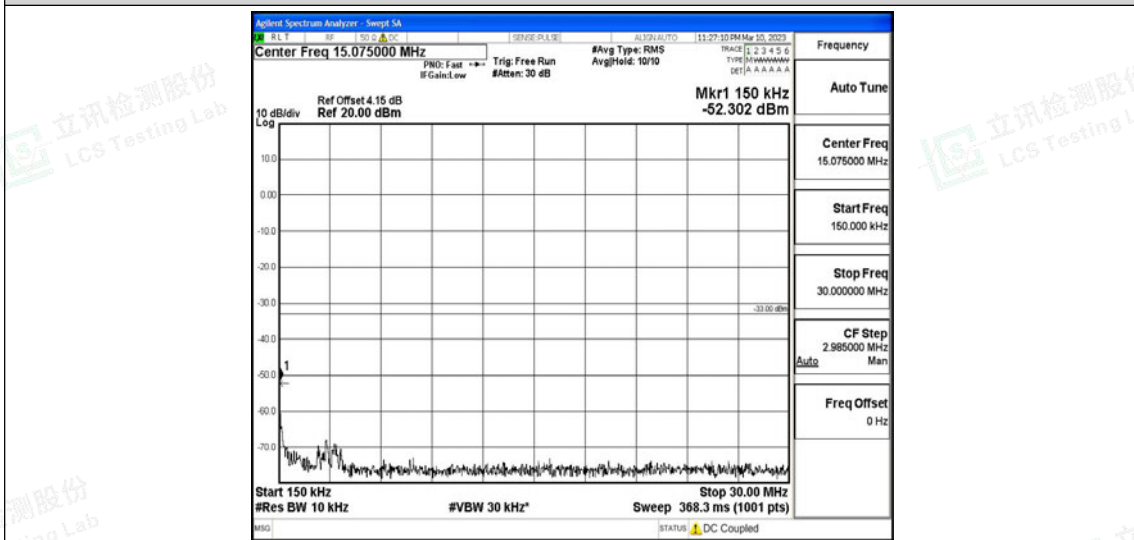

Band5-1.4MHz-QPSK-20643-1RB#0-Range3:30~1000MHz