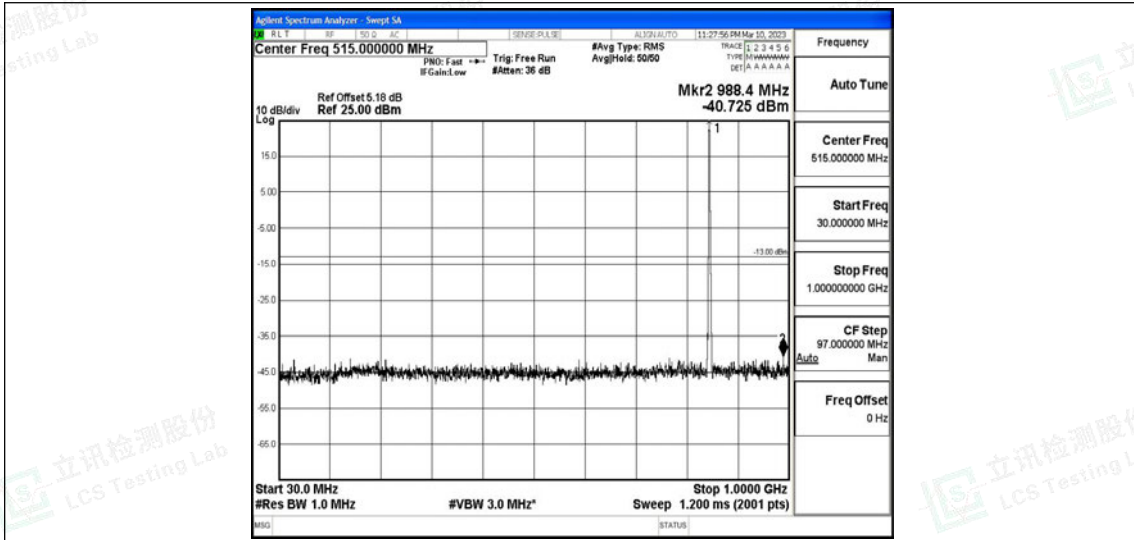

Band5-1.4MHz-16QAM-20525-1RB#0-Range3:30~1000MHz

Band5-1.4MHz-16QAM-20525-1RB#0-Range4:1000~10000MHz

Band5-1.4MHz-16QAM-20643-1RB#0-Range1:0.009~0.15MHz

Band5-1.4MHz-16QAM-20643-1RB#0-Range2:0.15~30MHz

Band5-1.4MHz-16QAM-20643-1RB#0-Range3:30~1000MHz