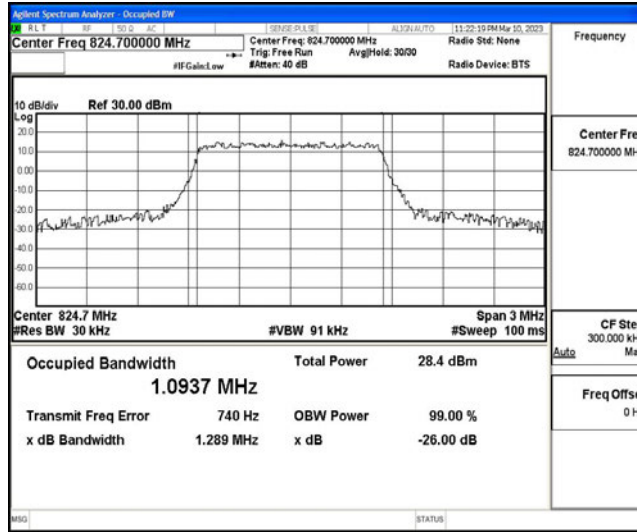

Test Graphs

Band5-1.4MHz-QPSK-20407-6RB#0