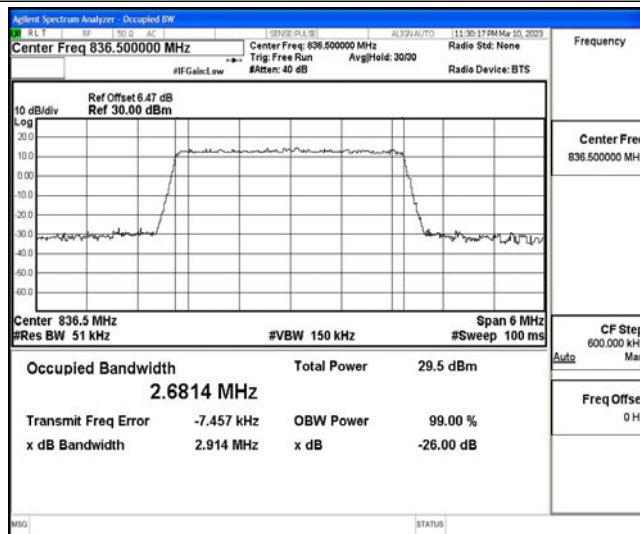

Band5-3MHz-QPSK-20525-15RB#0