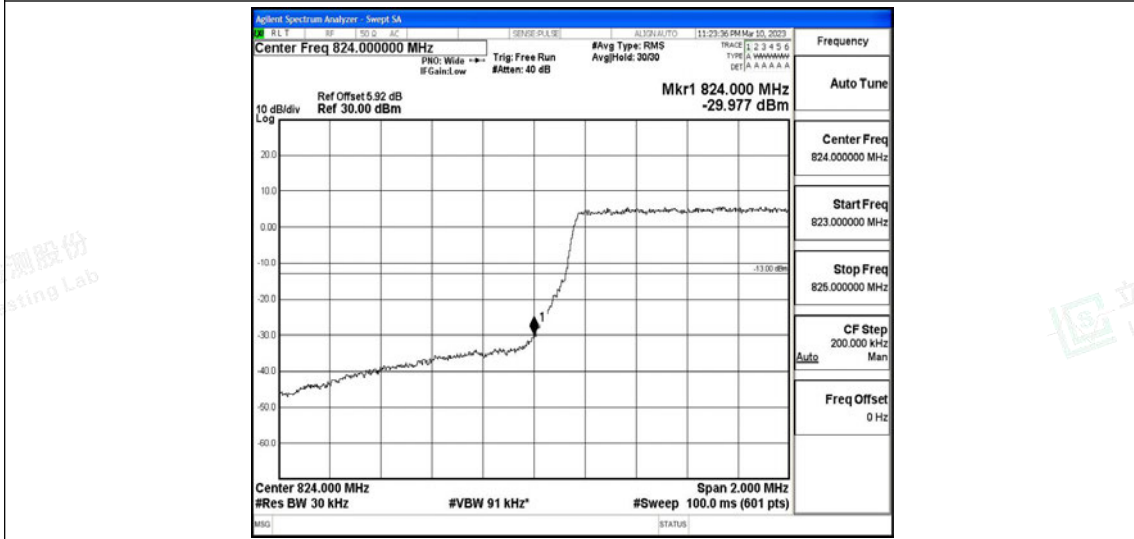

Band5-1.4MHz-16QAM-20407-6RB#0