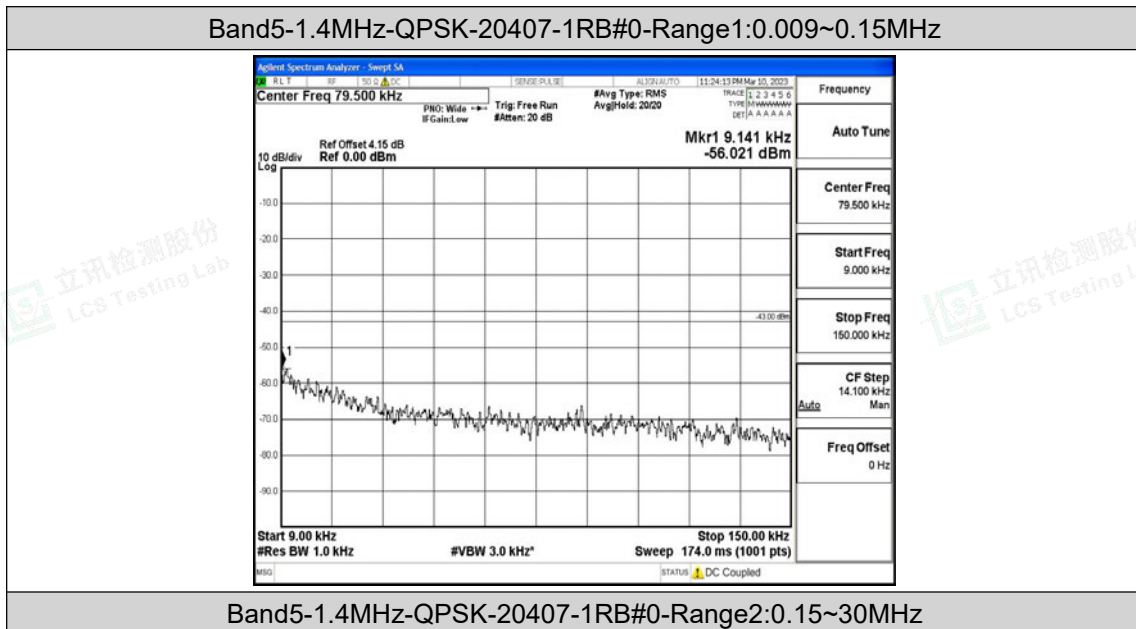

Band5	10MHz	QPSK	20450	1RB#0	Range4:1000~10000MHz	-44.36	PASS
Band5	10MHz	QPSK	20525	1RB#0	Range1:0.009~0.15MHz	-55.45	PASS
Band5	10MHz	QPSK	20525	1RB#0	Range2:0.15~30MHz	-51.34	PASS
Band5	10MHz	QPSK	20525	1RB#0	Range3:30~1000MHz	-40.78	PASS
Band5	10MHz	QPSK	20525	1RB#0	Range4:1000~10000MHz	-44.65	PASS
Band5	10MHz	QPSK	20600	1RB#0	Range1:0.009~0.15MHz	-55.77	PASS
Band5	10MHz	QPSK	20600	1RB#0	Range2:0.15~30MHz	-50.5	PASS
Band5	10MHz	QPSK	20600	1RB#0	Range3:30~1000MHz	-41.03	PASS
Band5	10MHz	QPSK	20600	1RB#0	Range4:1000~10000MHz	-44.44	PASS
Band5	10MHz	16QAM	20450	1RB#0	Range1:0.009~0.15MHz	-54.91	PASS
Band5	10MHz	16QAM	20450	1RB#0	Range2:0.15~30MHz	-50.51	PASS
Band5	10MHz	16QAM	20450	1RB#0	Range3:30~1000MHz	-40.86	PASS
Band5	10MHz	16QAM	20450	1RB#0	Range4:1000~10000MHz	-44.59	PASS
Band5	10MHz	16QAM	20525	1RB#0	Range1:0.009~0.15MHz	-56.54	PASS
Band5	10MHz	16QAM	20525	1RB#0	Range2:0.15~30MHz	-50.38	PASS
Band5	10MHz	16QAM	20525	1RB#0	Range3:30~1000MHz	-40.39	PASS
Band5	10MHz	16QAM	20525	1RB#0	Range4:1000~10000MHz	-44.46	PASS
Band5	10MHz	16QAM	20600	1RB#0	Range1:0.009~0.15MHz	-55.99	PASS
Band5	10MHz	16QAM	20600	1RB#0	Range2:0.15~30MHz	-51.07	PASS
Band5	10MHz	16QAM	20600	1RB#0	Range3:30~1000MHz	-41.15	PASS
Band5	10MHz	16QAM	20600	1RB#0	Range4:1000~10000MHz	-44.6	PASS

Test Graphs