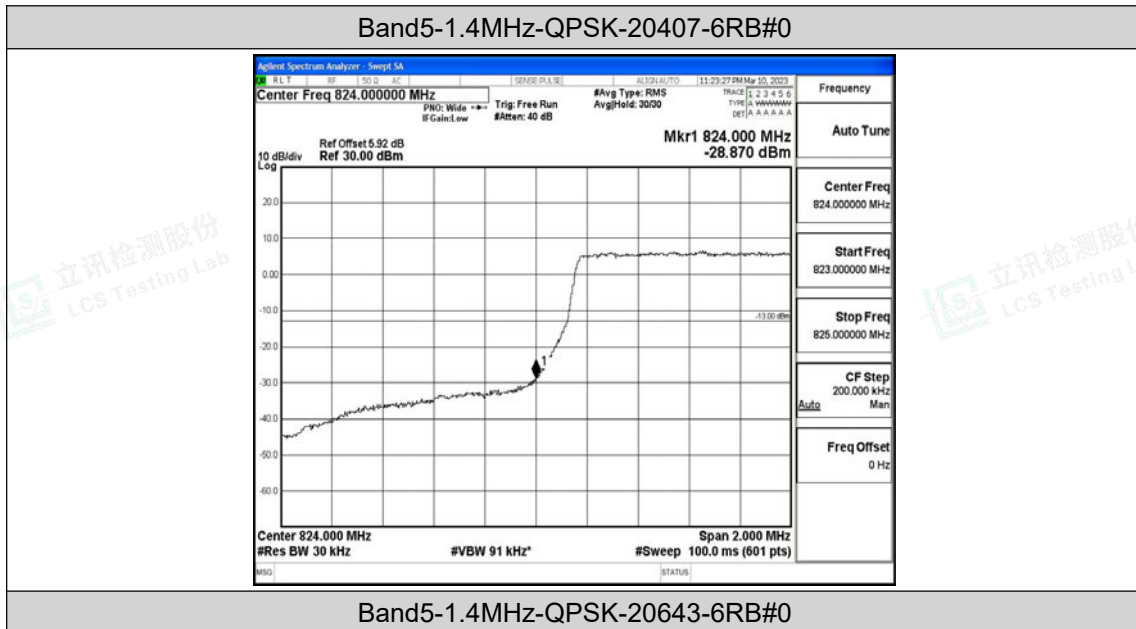

H.4 Band Edge

Test Result

Band	Bandwidth	Modulation	Channel	RB Configuration	Result(dBm)	Verdict
Band5	1.4MHz	QPSK	20407	6RB#0	-28.87	PASS
Band5	1.4MHz	QPSK	20643	6RB#0	-28.05	PASS
Band5	1.4MHz	16QAM	20407	6RB#0	-29.98	PASS
Band5	1.4MHz	16QAM	20643	6RB#0	-30.82	PASS
Band5	3MHz	QPSK	20415	15RB#0	-30.39	PASS
Band5	3MHz	QPSK	20635	15RB#0	-32.96	PASS
Band5	3MHz	16QAM	20415	15RB#0	-31.14	PASS
Band5	3MHz	16QAM	20635	15RB#0	-34.68	PASS
Band5	5MHz	QPSK	20425	25RB#0	-28.79	PASS
Band5	5MHz	QPSK	20625	25RB#0	-31.07	PASS
Band5	5MHz	16QAM	20425	25RB#0	-30.16	PASS
Band5	5MHz	16QAM	20625	25RB#0	-31.06	PASS
Band5	10MHz	QPSK	20450	50RB#0	-32.61	PASS
Band5	10MHz	QPSK	20600	50RB#0	-31.79	PASS
Band5	10MHz	16QAM	20450	50RB#0	-34.13	PASS
Band5	10MHz	16QAM	20600	50RB#0	-33.08	PASS

Test Graphs