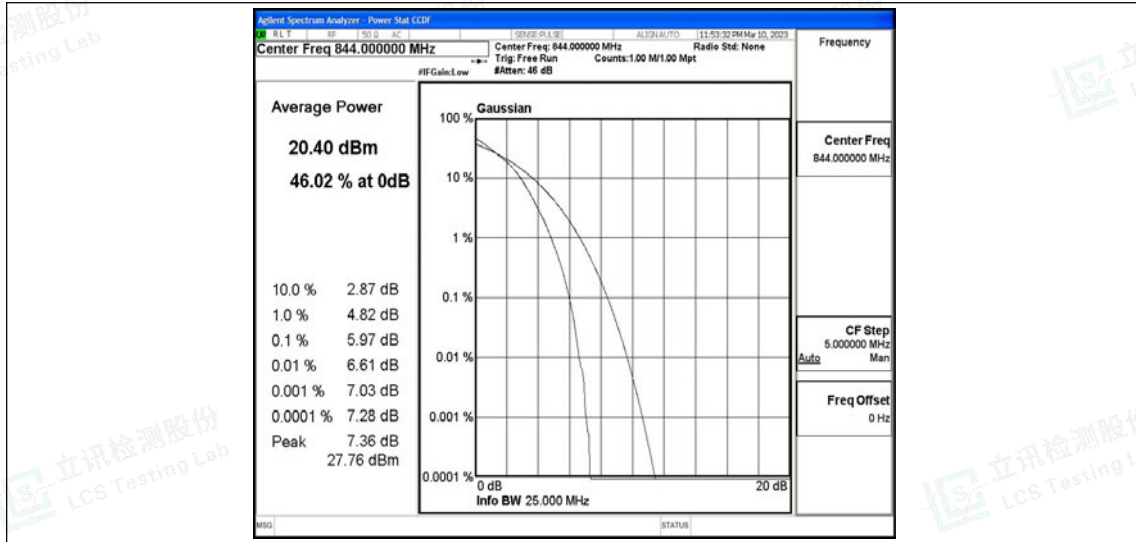

H.3 26dB Bandwidth and Occupied Bandwidth

Test Result

Band	Bandwidth	Modulation	Channel	RB Configuration	Occupied Bandwidth (MHz)	26dB Bandwidth (MHz)	Verdict
Band5	1.4MHz	QPSK	20407	6RB#0	1.0937	1.289	PASS
Band5	1.4MHz	QPSK	20525	6RB#0	1.0903	1.275	PASS
Band5	1.4MHz	QPSK	20643	6RB#0	1.1006	1.270	PASS
Band5	1.4MHz	16QAM	20407	6RB#0	1.0967	1.304	PASS
Band5	1.4MHz	16QAM	20525	6RB#0	1.0960	1.290	PASS
Band5	1.4MHz	16QAM	20643	6RB#0	1.0950	1.276	PASS
Band5	3MHz	QPSK	20415	15RB#0	2.6840	2.894	PASS
Band5	3MHz	QPSK	20525	15RB#0	2.6814	2.914	PASS
Band5	3MHz	QPSK	20635	15RB#0	2.6870	2.906	PASS
Band5	3MHz	16QAM	20415	15RB#0	2.6831	2.922	PASS
Band5	3MHz	16QAM	20525	15RB#0	2.6815	2.896	PASS
Band5	3MHz	16QAM	20635	15RB#0	2.6774	2.901	PASS
Band5	5MHz	QPSK	20425	25RB#0	4.5027	4.938	PASS
Band5	5MHz	QPSK	20525	25RB#0	4.5016	4.945	PASS
Band5	5MHz	QPSK	20625	25RB#0	4.4876	4.898	PASS
Band5	5MHz	16QAM	20425	25RB#0	4.4989	5.702	PASS
Band5	5MHz	16QAM	20525	25RB#0	4.4869	4.909	PASS
Band5	5MHz	16QAM	20625	25RB#0	4.4958	4.940	PASS
Band5	10MHz	QPSK	20450	50RB#0	8.9724	9.832	PASS
Band5	10MHz	QPSK	20525	50RB#0	9.0029	9.774	PASS
Band5	10MHz	QPSK	20600	50RB#0	8.9540	9.729	PASS
Band5	10MHz	16QAM	20450	50RB#0	8.9747	9.723	PASS
Band5	10MHz	16QAM	20525	50RB#0	8.9936	9.766	PASS
Band5	10MHz	16QAM	20600	50RB#0	8.9419	9.738	PASS