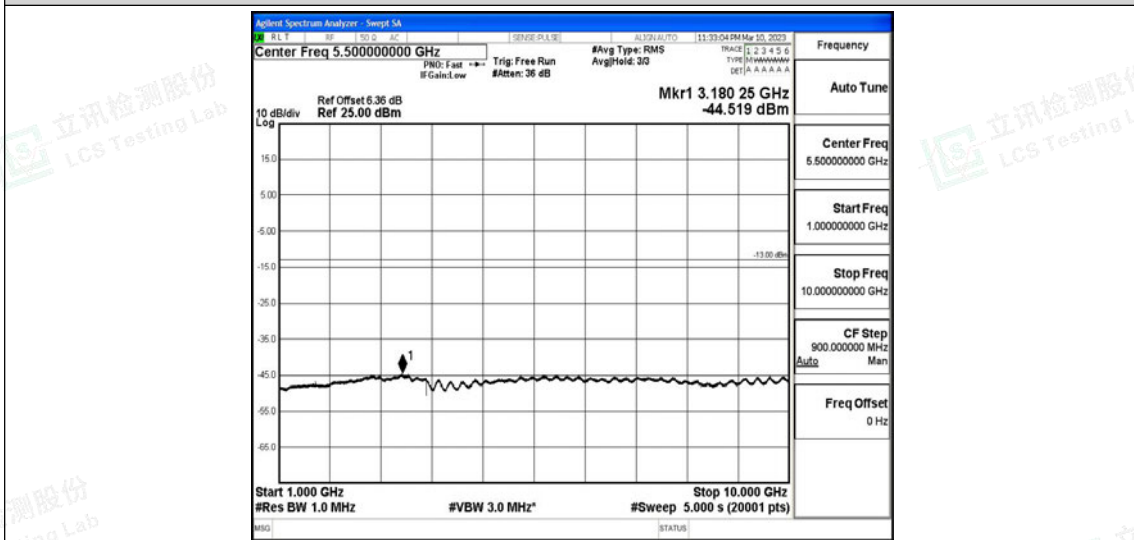

Band5-3MHz-16QAM-20525-1RB#0-Range1:0.009~0.15MHz