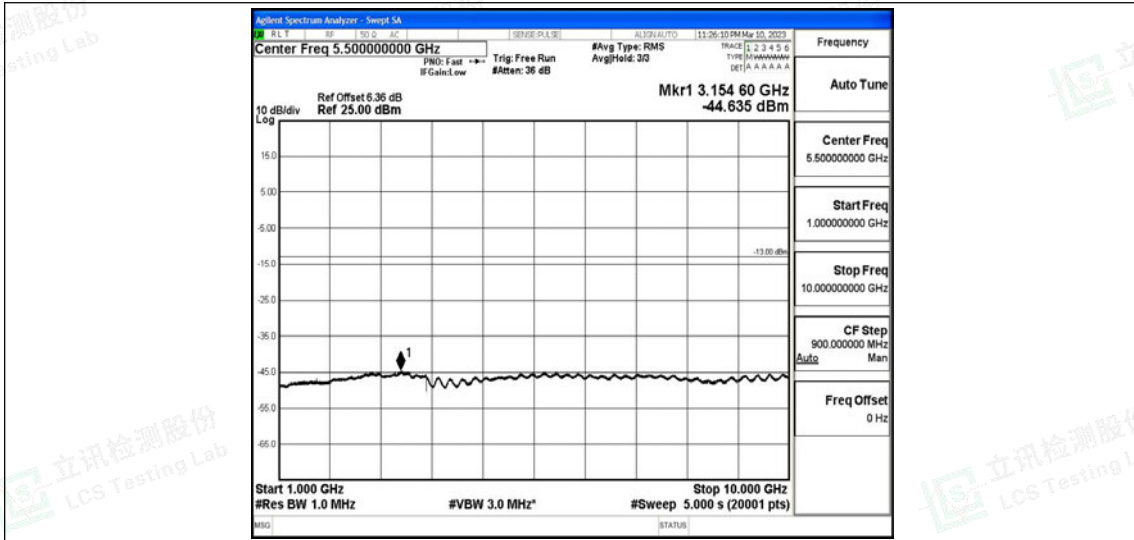

Band5-1.4MHz-QPSK-20643-1RB#0-Range1:0.009~0.15MHz