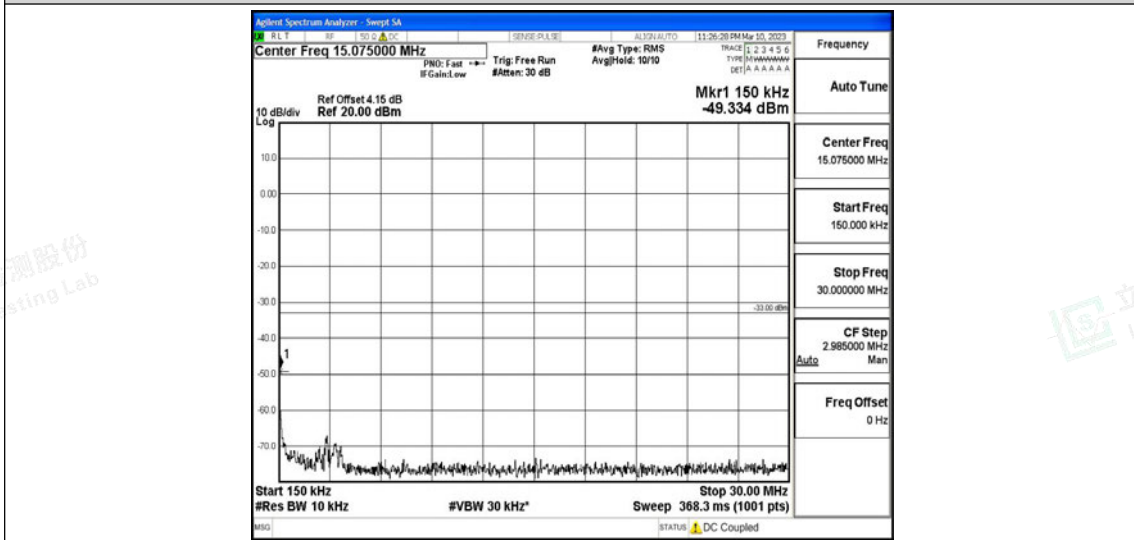

Band5-1.4MHz-16QAM-20407-1RB#0-Range2:0.15~30MHz

Band5-1.4MHz-16QAM-20407-1RB#0-Range3:30~1000MHz

Band5-1.4MHz-16QAM-20407-1RB#0-Range4:1000~10000MHz

Band5-1.4MHz-16QAM-20525-1RB#0-Range1:0.009~0.15MHz

Band5-1.4MHz-16QAM-20525-1RB#0-Range2:0.15~30MHz