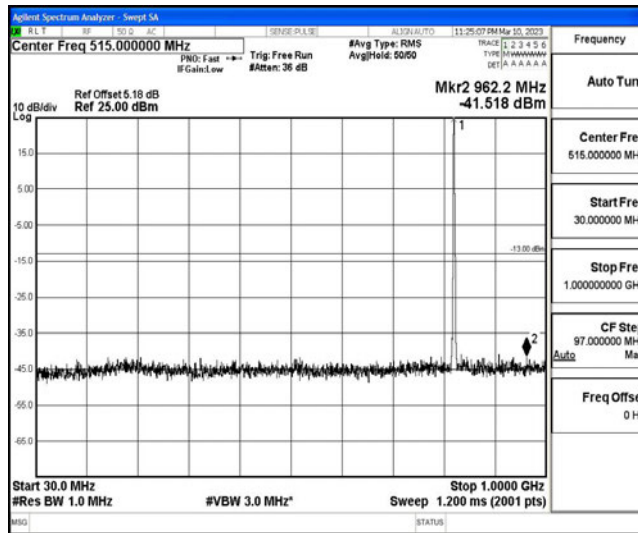

Band5-1.4MHz-16QAM-20407-1RB#0-Range4:1000~10000MHz