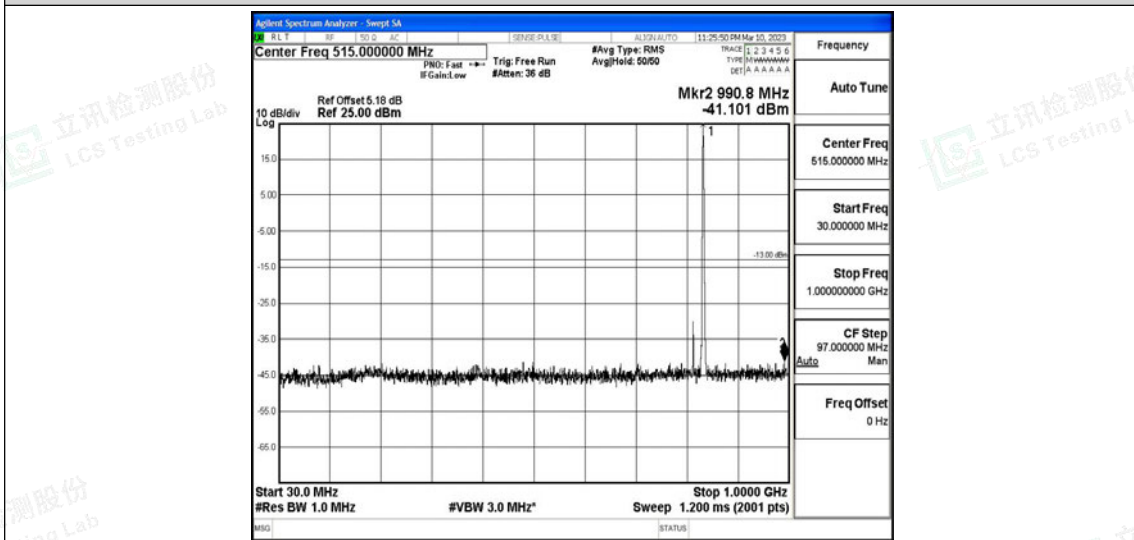

Band5-1.4MHz-QPSK-20525-1RB#0-Range4:1000~10000MHz

Shenzhen LCS Compliance Testing Laboratory Ltd.
Add: 101, 201 Bldg A & 301 Bldg C, Juji Industrial Park Yabianxueziwei, Shajing Street, Baoan District, Shenzhen, 518000, China
Tel: +(86) 0755-82591330 | E-mail: webmaster@lcs-cert.com | Web: www.lcs-cert.com
Scan code to check authenticity