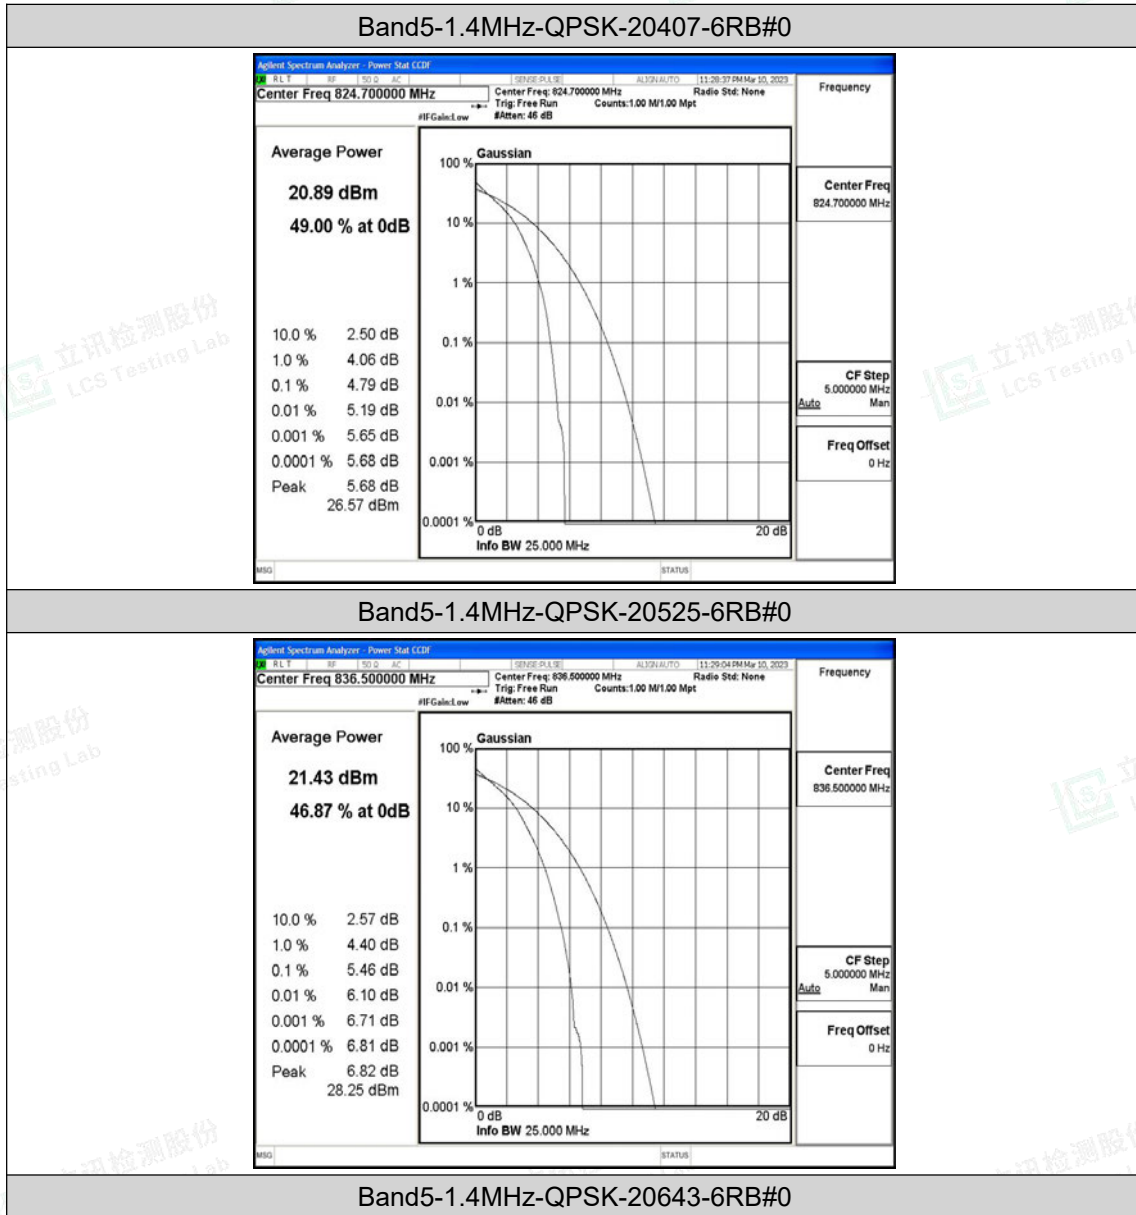

Test Graphs