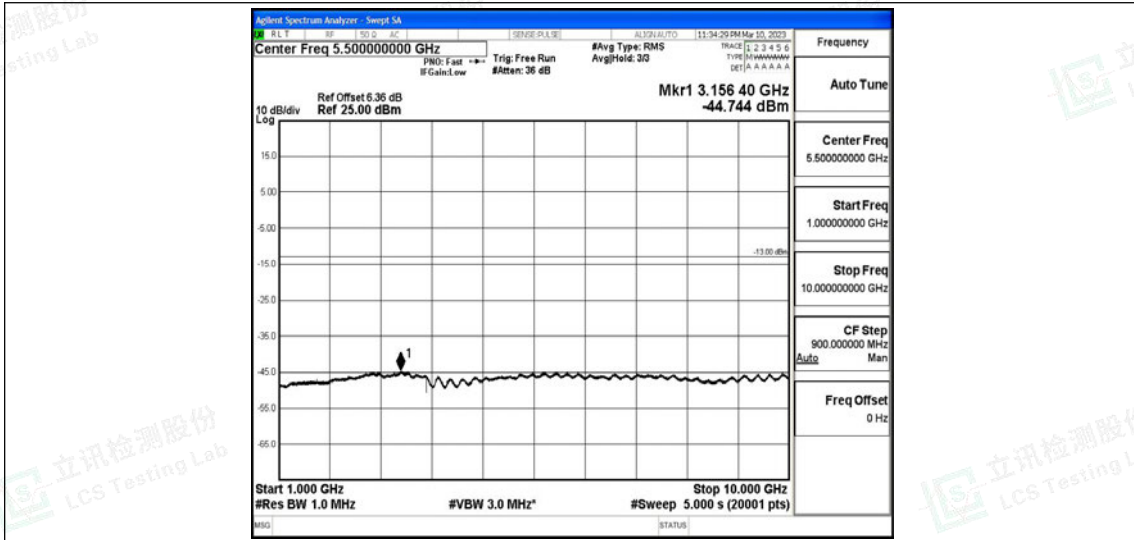

Band5-3MHz-16QAM-20635-1RB#0-Range1:0.009~0.15MHz