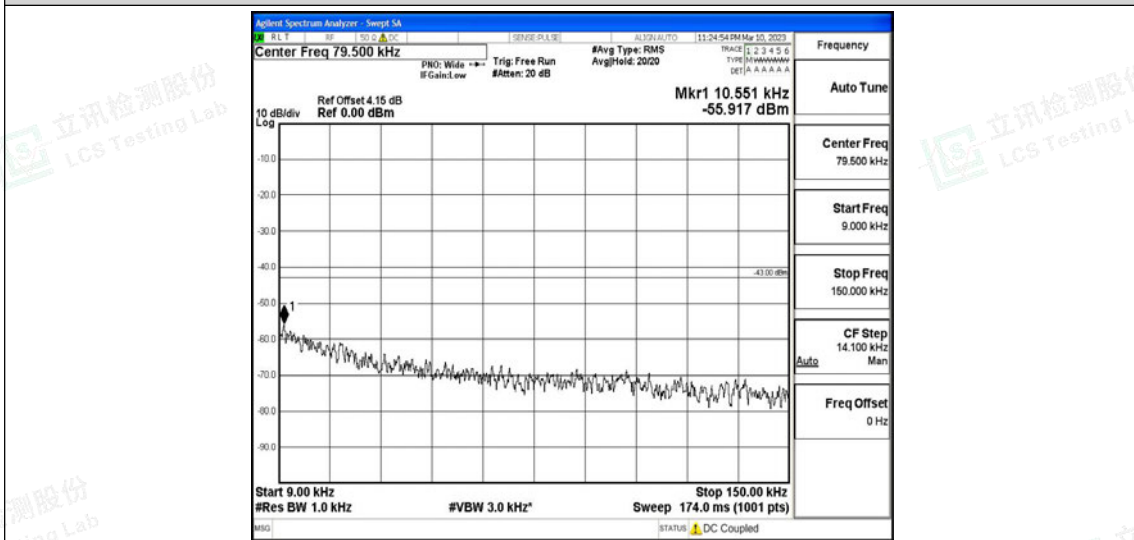

Band5-1.4MHz-QPSK-20643-1RB#0-Range1:0.009~0.15MHz

Band5-1.4MHz-QPSK-20643-1RB#0-Range2:0.15~30MHz

Band5-1.4MHz-QPSK-20643-1RB#0-Range3:30~1000MHz

Band5-1.4MHz-QPSK-20643-1RB#0-Range4:1000~10000MHz

Band5-1.4MHz-16QAM-20407-1RB#0-Range1:0.009~0.15MHz