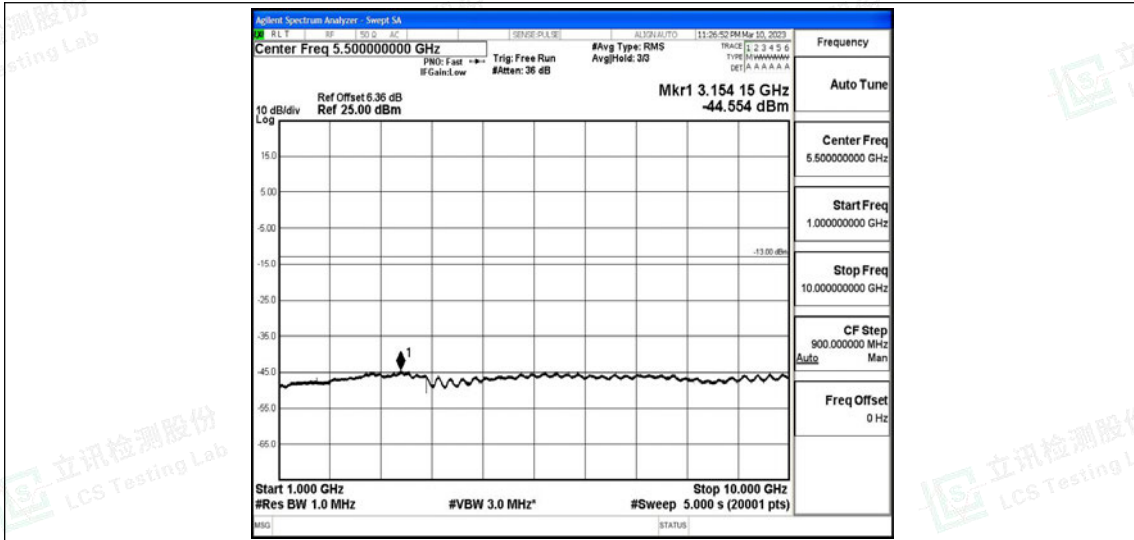

Band5-1.4MHz-16QAM-20643-1RB#0-Range1:0.009~0.15MHz