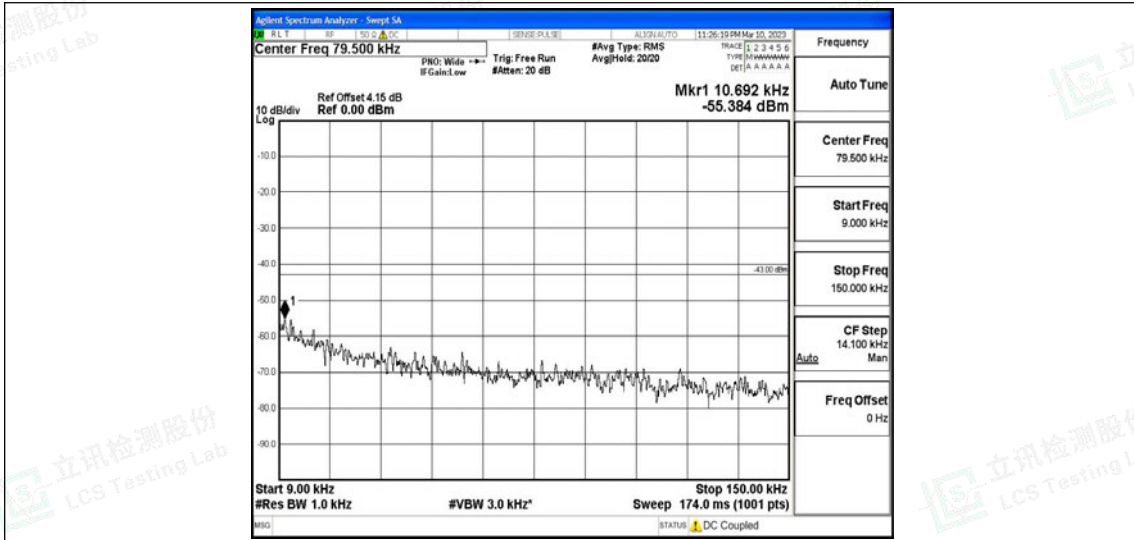

Band5-1.4MHz-16QAM-20407-1RB#0-Range2:0.15~30MHz

Band5-1.4MHz-16QAM-20407-1RB#0-Range3:30~1000MHz

Band5-1.4MHz-16QAM-20407-1RB#0-Range4:1000~10000MHz

Band5-1.4MHz-16QAM-20525-1RB#0-Range1:0.009~0.15MHz

Band5-1.4MHz-16QAM-20525-1RB#0-Range2:0.15~30MHz