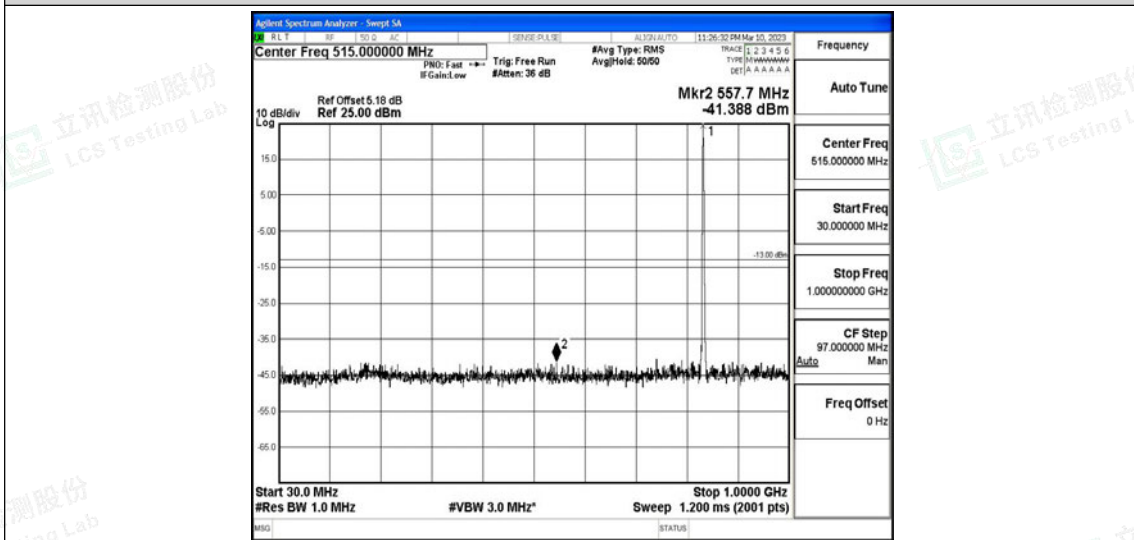

Band5-1.4MHz-16QAM-20525-1RB#0-Range4:1000~10000MHz