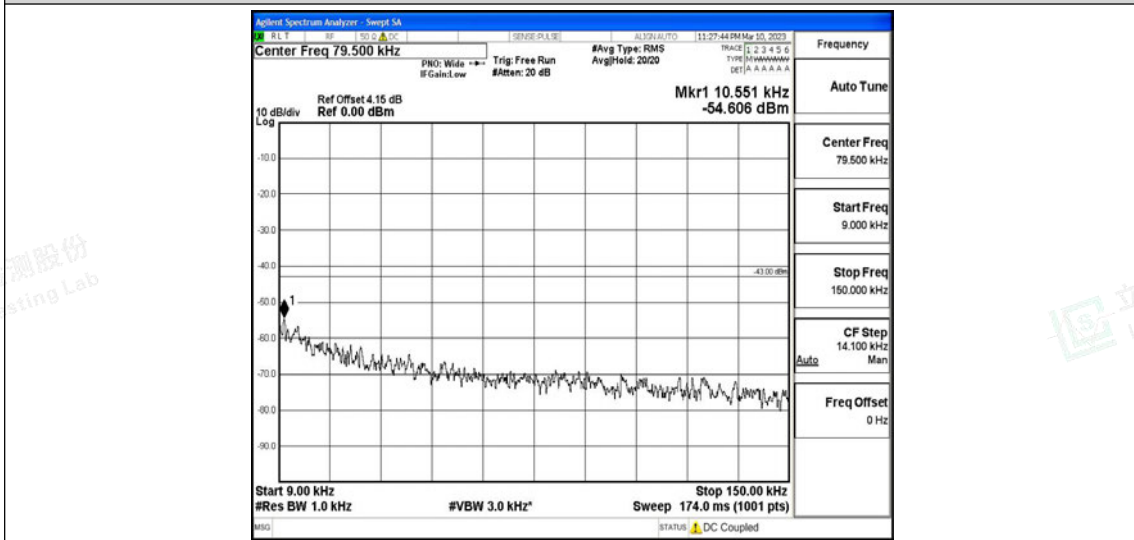

Band5-1.4MHz-16QAM-20525-1RB#0-Range3:30~1000MHz

Band5-1.4MHz-16QAM-20525-1RB#0-Range4:1000~10000MHz

Band5-1.4MHz-16QAM-20643-1RB#0-Range1:0.009~0.15MHz

Band5-1.4MHz-16QAM-20643-1RB#0-Range2:0.15~30MHz

Band5-1.4MHz-16QAM-20643-1RB#0-Range3:30~1000MHz