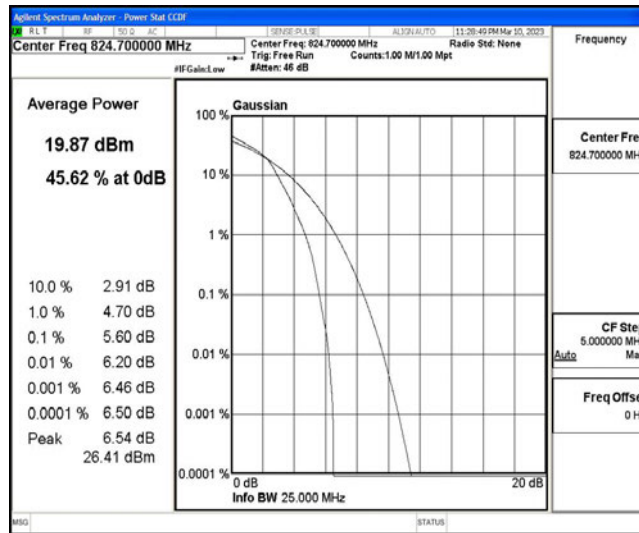

Band5-1.4MHz-16QAM-20407-6RB#0