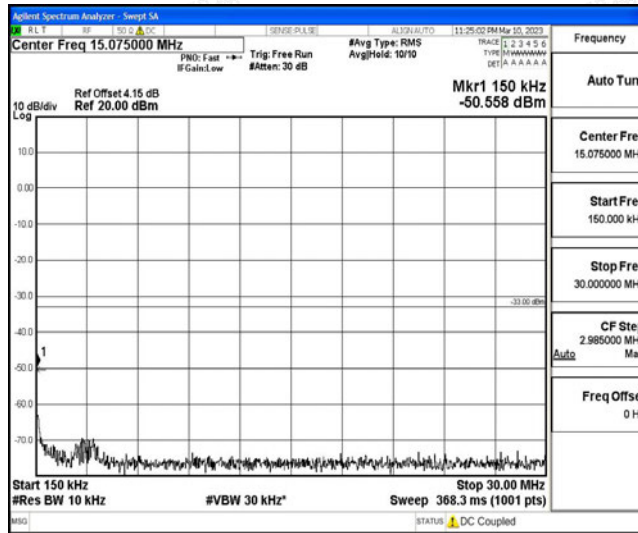

Band5-1.4MHz-16QAM-20407-1RB#0-Range3:30~1000MHz