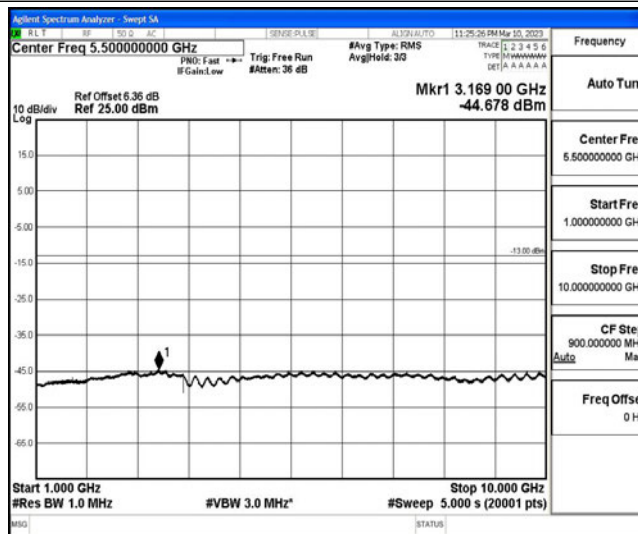

Band5-1.4MHz-16QAM-20407-1RB#0-Range2:0.15~30MHz

Band5-1.4MHz-16QAM-20407-1RB#0-Range3:30~1000MHz

Band5-1.4MHz-16QAM-20407-1RB#0-Range4:1000~10000MHz

Band5-1.4MHz-16QAM-20525-1RB#0-Range1:0.009~0.15MHz

Band5-1.4MHz-16QAM-20525-1RB#0-Range2:0.15~30MHz