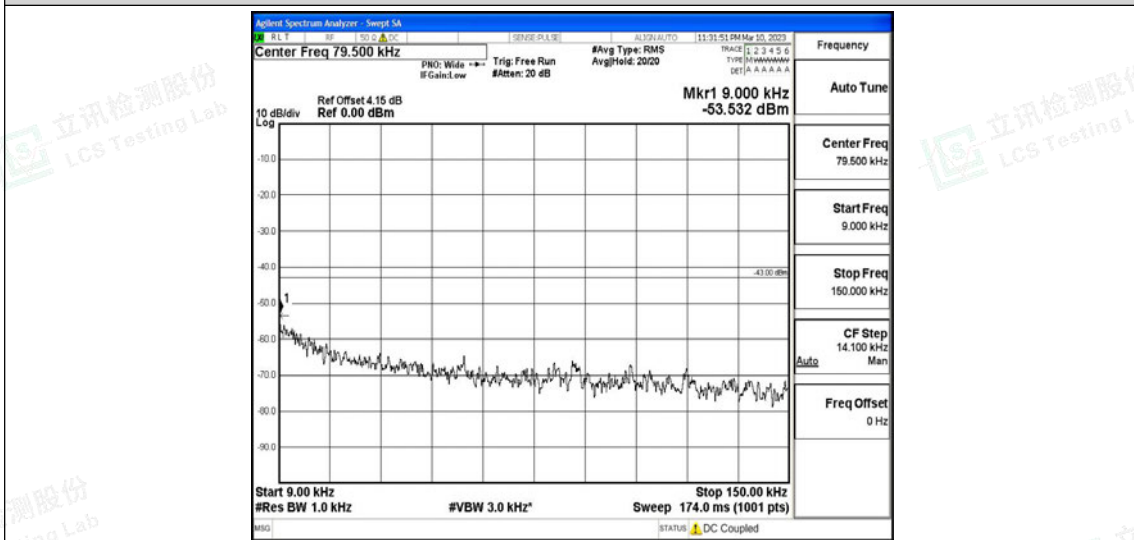

Band5-3MHz-QPSK-20415-1RB#0-Range2:0.15~30MHz