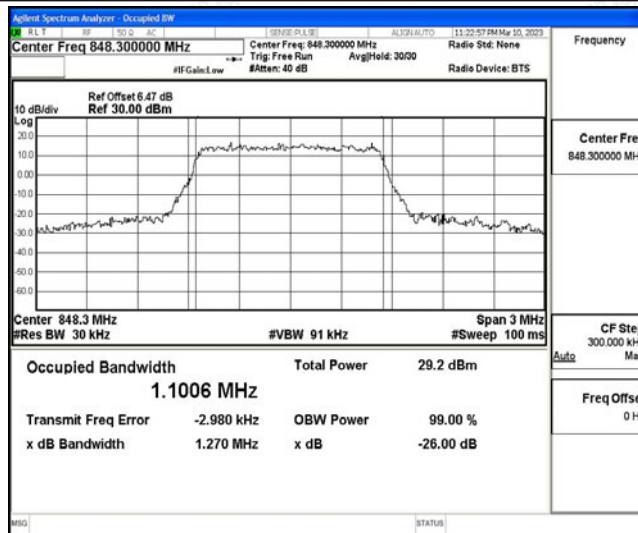

Test Graphs

Band5-1.4MHz-QPSK-20407-6RB#0

Band5-1.4MHz-QPSK-20525-6RB#0

Band5-1.4MHz-QPSK-20643-6RB#0

Band5-1.4MHz-16QAM-20407-6RB#0

Band5-1.4MHz-16QAM-20525-6RB#0

Band5-1.4MHz-16QAM-20643-6RB#0

Band5-3MHz-QPSK-20415-15RB#0