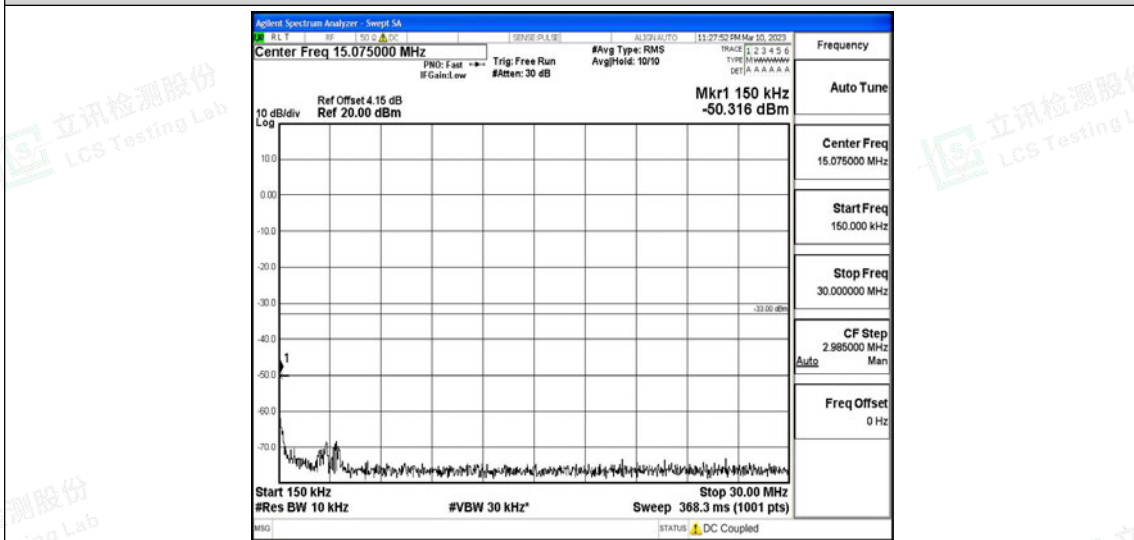

Band5-1.4MHz-16QAM-20525-1RB#0-Range3:30~1000MHz

Band5-1.4MHz-16QAM-20525-1RB#0-Range4:1000~10000MHz

Band5-1.4MHz-16QAM-20643-1RB#0-Range1:0.009~0.15MHz

Band5-1.4MHz-16QAM-20643-1RB#0-Range2:0.15~30MHz

Band5-1.4MHz-16QAM-20643-1RB#0-Range3:30~1000MHz