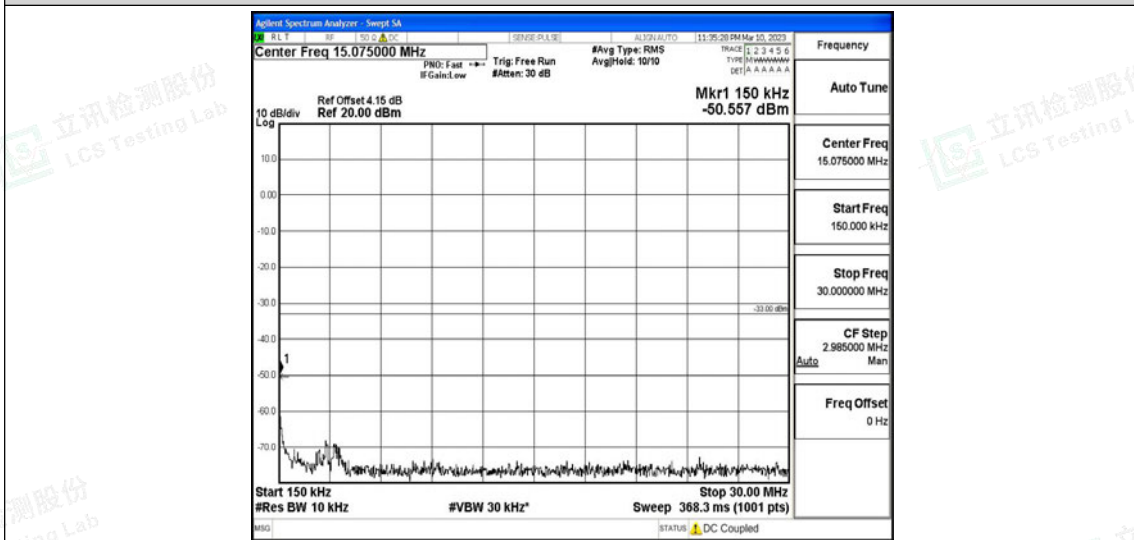

Band5-3MHz-16QAM-20525-1RB#0-Range4:1000~10000MHz

Band5-3MHz-16QAM-20635-1RB#0-Range1:0.009~0.15MHz

Band5-3MHz-16QAM-20635-1RB#0-Range2:0.15~30MHz

Band5-3MHz-16QAM-20635-1RB#0-Range3:30~1000MHz

Shenzhen LCS Compliance Testing Laboratory Ltd.
 Add: 101, 201 Bldg A & 301 Bldg C, Juji Industrial Park Yabianxueziwei, Shajing Street, Baoan District, Shenzhen, 518000, China
 Tel: +(86) 0755-82591330 | E-mail: webmaster@lcs-cert.com | Web: www.lcs-cert.com
 Scan code to check authenticity