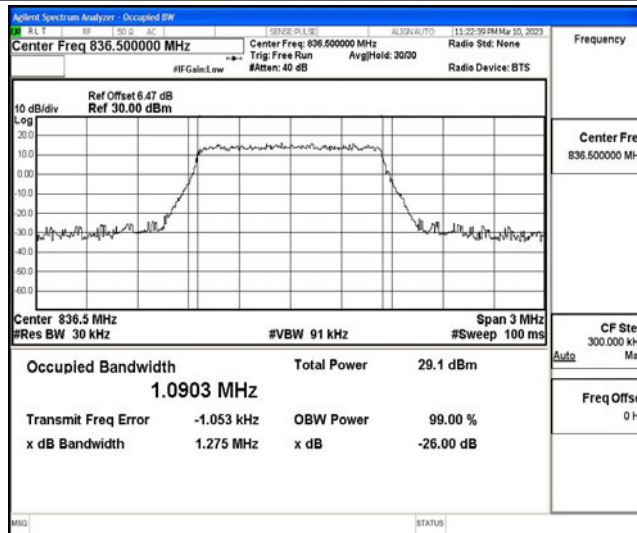

Band5-1.4MHz-QPSK-20525-6RB#0