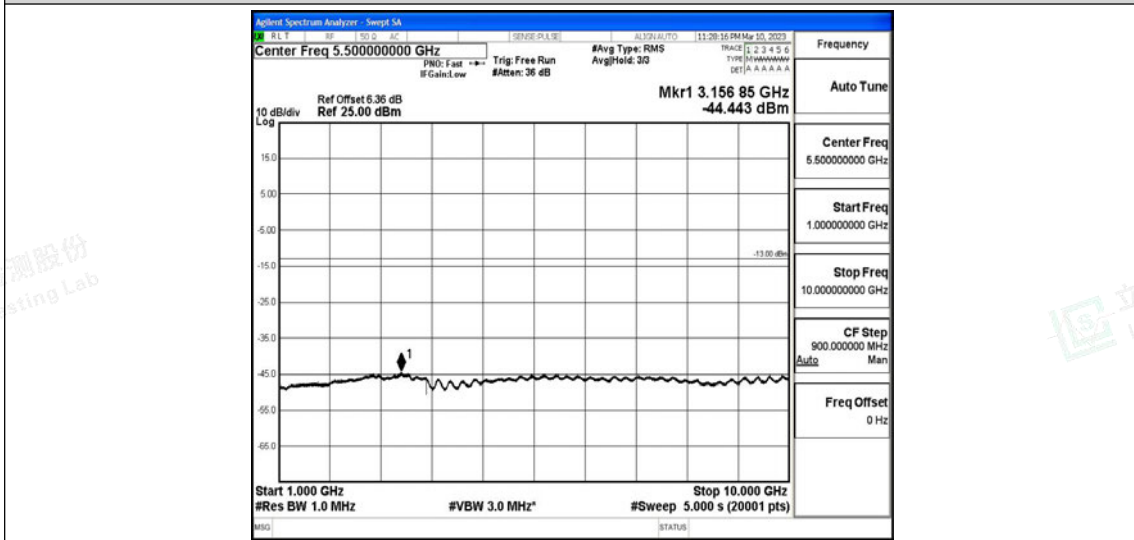

Band5-3MHz-QPSK-20415-1RB#0-Range1:0.009~0.15MHz