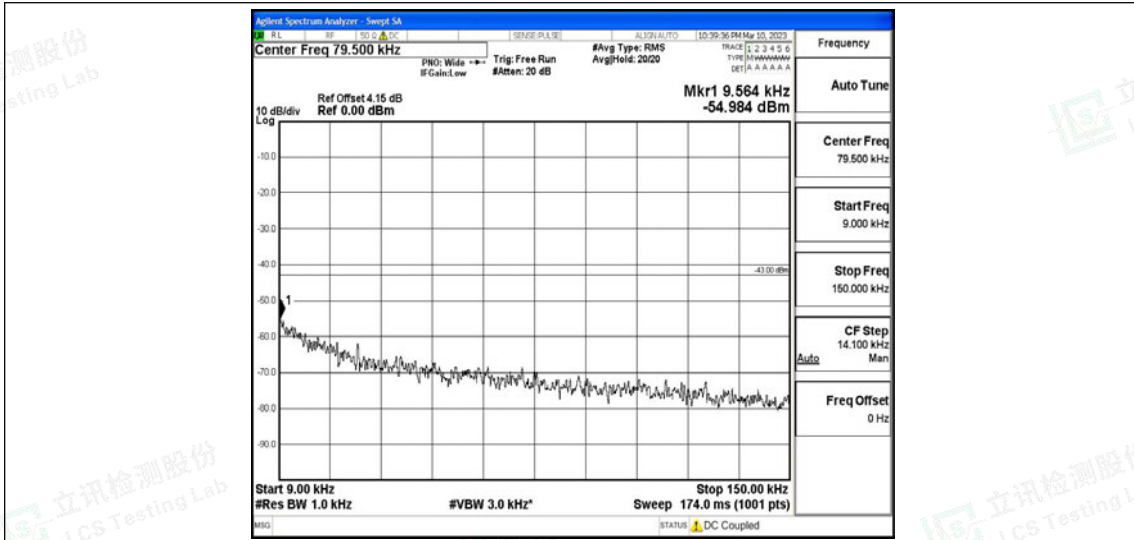

Band4-3MHz-16QAM-20385-1RB#0-Range1:0.009~0.15MHz

Band4-3MHz-16QAM-20385-1RB#0-Range2:0.15~30MHz