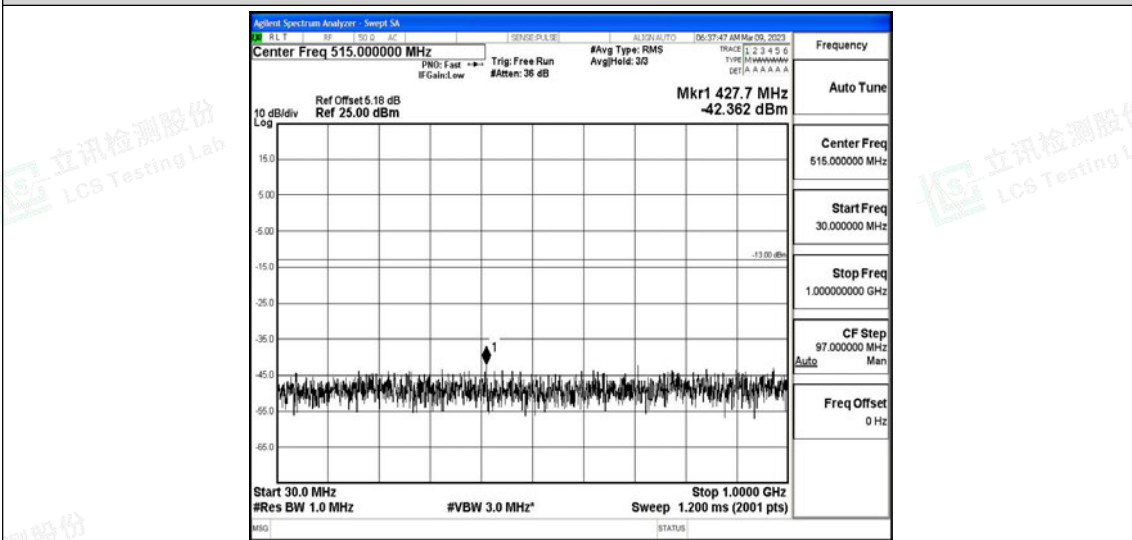

Scan code to check authenticity

Band4-1.4MHz-16QAM-20393-1RB#0-Range2:0.15~30MHz

Band4-1.4MHz-16QAM-20393-1RB#0-Range3:30~1000MHz

Band4-1.4MHz-16QAM-20393-1RB#0-Range4:1000~10000MHz

Band4-1.4MHz-16QAM-20393-1RB#0-Range5:10000~20000MHz