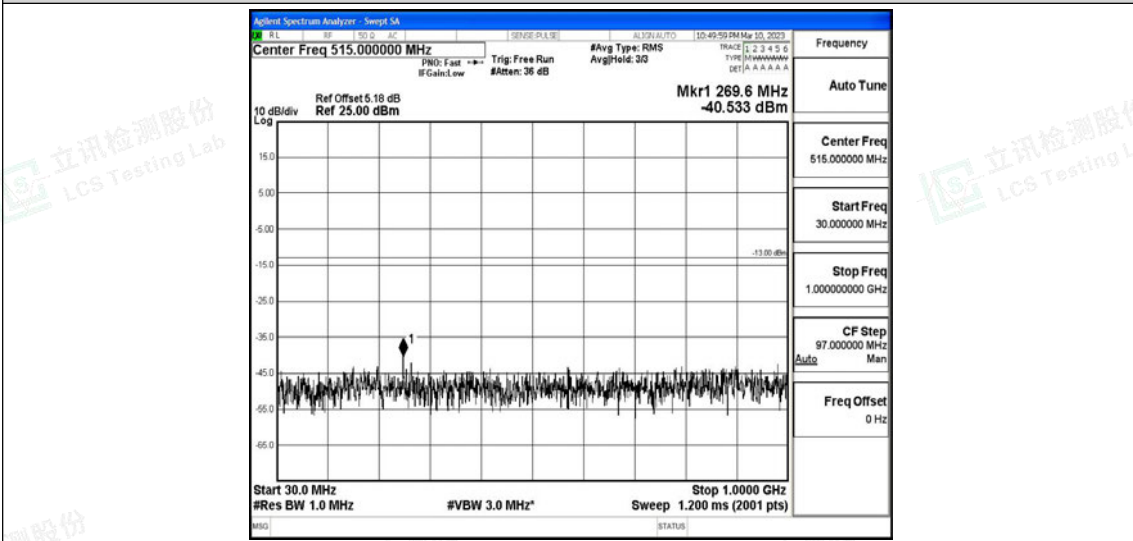

Band4-5MHz-QPSK-20375-1RB#0-Range4:1000~10000MHz

Shenzhen LCS Compliance Testing Laboratory Ltd.

Add: 101, 201 Bldg A & 301 Bldg C, Juji Industrial Park Yabianxueziwei, Shajing Street, Baoan District, Shenzhen, 518000, China