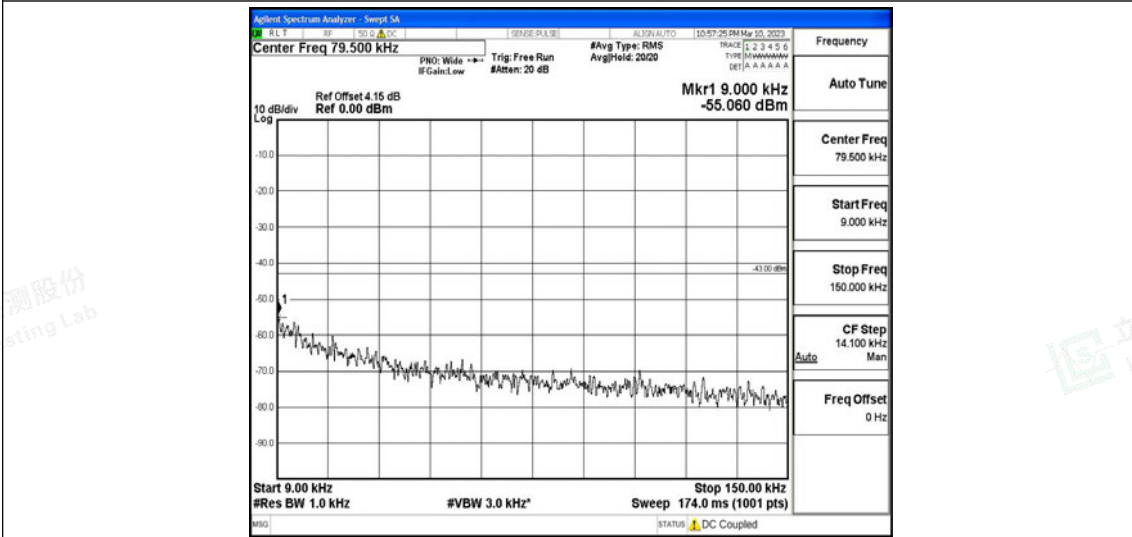

Band4-10MHz-QPSK-20175-1RB#0-Range1:0.009~0.15MHz

Band4-10MHz-QPSK-20175-1RB#0-Range2:0.15~30MHz