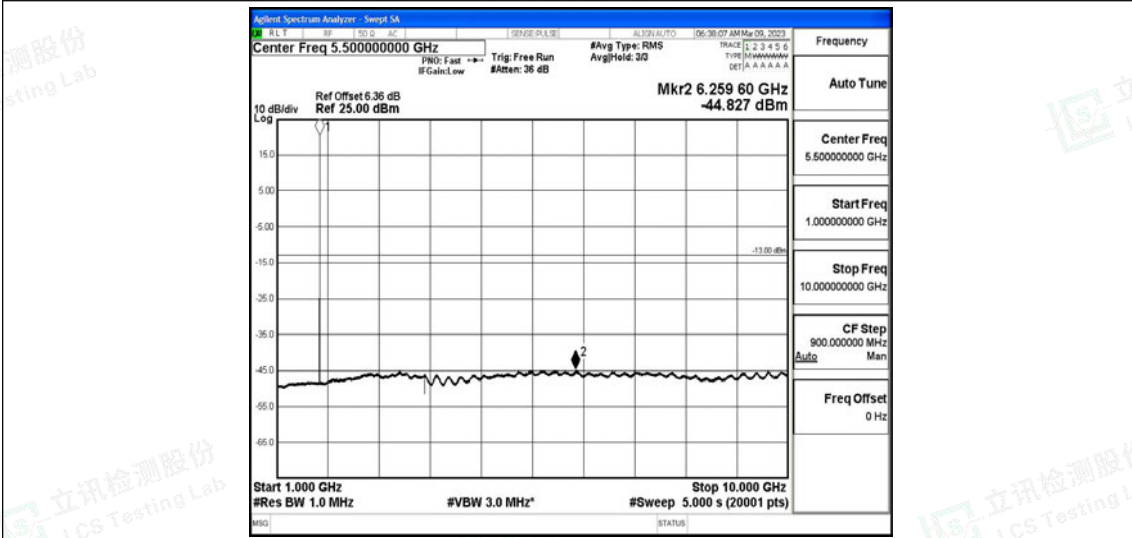

Scan code to check authenticity

Band4-1.4MHz-16QAM-20393-1RB#0-Range2:0.15~30MHz

Band4-1.4MHz-16QAM-20393-1RB#0-Range3:30~1000MHz

Band4-1.4MHz-16QAM-20393-1RB#0-Range4:1000~10000MHz

Band4-1.4MHz-16QAM-20393-1RB#0-Range5:10000~20000MHz