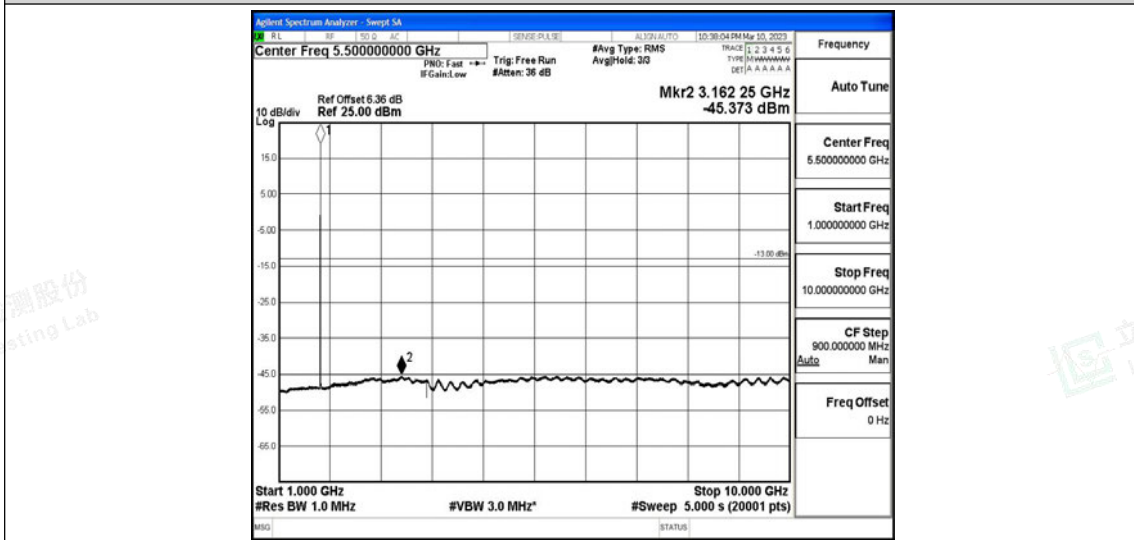

Scan code to check authenticity

Band4-3MHz-16QAM-20175-1RB#0-Range1:0.009~0.15MHz

Band4-3MHz-16QAM-20175-1RB#0-Range2:0.15~30MHz

Band4-3MHz-16QAM-20175-1RB#0-Range3:30~1000MHz

Band4-3MHz-16QAM-20175-1RB#0-Range4:1000~10000MHz