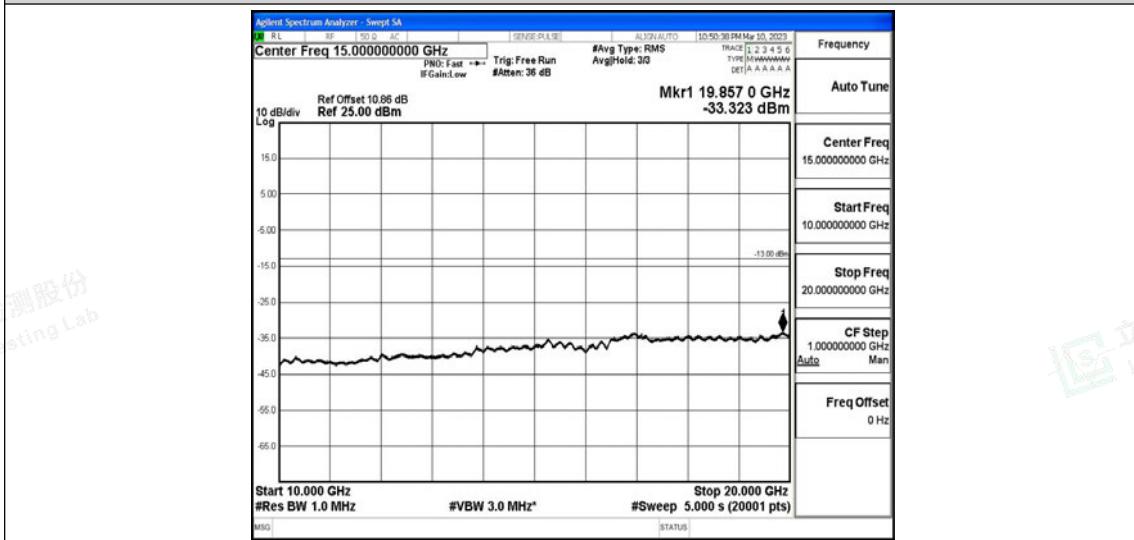

Band4-5MHz-QPSK-20375-1RB#0-Range5:10000~20000MHz

Band4-5MHz-16QAM-19975-1RB#0-Range1:0.009~0.15MHz