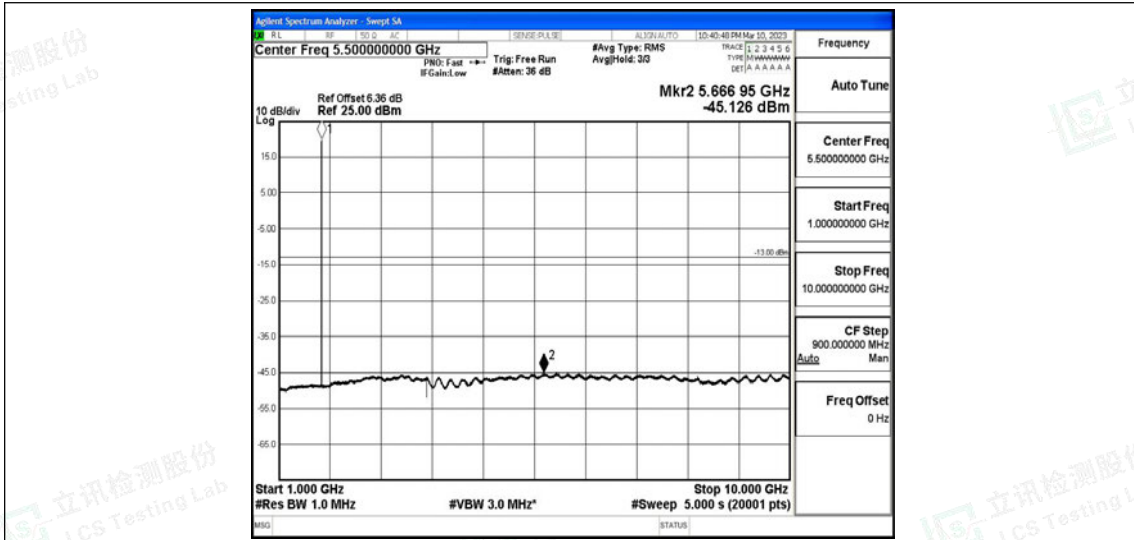

Band4-3MHz-16QAM-20385-1RB#0-Range4:1000~10000MHz

Band4-3MHz-16QAM-20385-1RB#0-Range5:10000~20000MHz