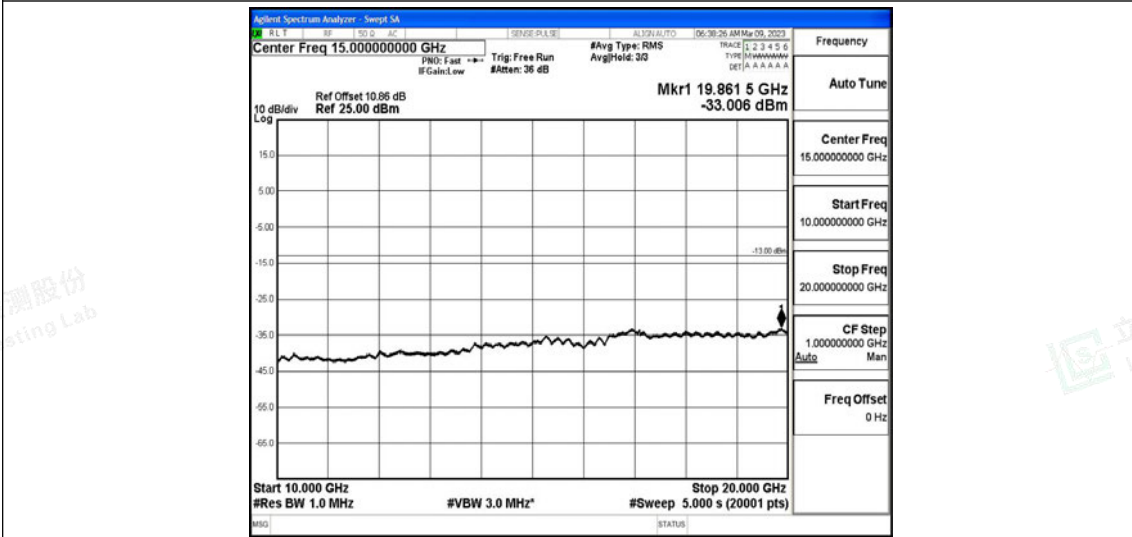

Scan code to check authenticity

Band4-1.4MHz-16QAM-20393-1RB#0-Range2:0.15~30MHz

Band4-1.4MHz-16QAM-20393-1RB#0-Range3:30~1000MHz

Band4-1.4MHz-16QAM-20393-1RB#0-Range4:1000~10000MHz

Band4-1.4MHz-16QAM-20393-1RB#0-Range5:10000~20000MHz