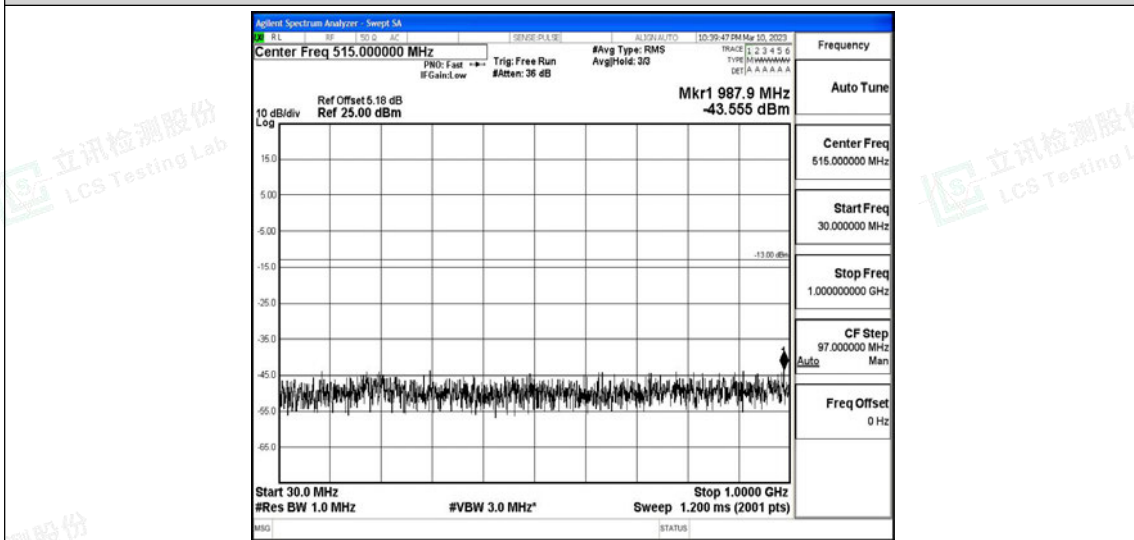

Band4-3MHz-16QAM-20385-1RB#0-Range3:30~1000MHz

Band4-3MHz-16QAM-20385-1RB#0-Range4:1000~10000MHz

Shenzhen LCS Compliance Testing Laboratory Ltd.

Add: 101, 201 Bldg A & 301 Bldg C, Juji Industrial Park Yabianxueziwei, Shajing Street, Baoan District, Shenzhen, 518000, China

Tel: +(86) 0755-82591330 | E-mail: webmaster@lcs-cert.com | Web: www.lcs-cert.com

Scan code to check authenticity