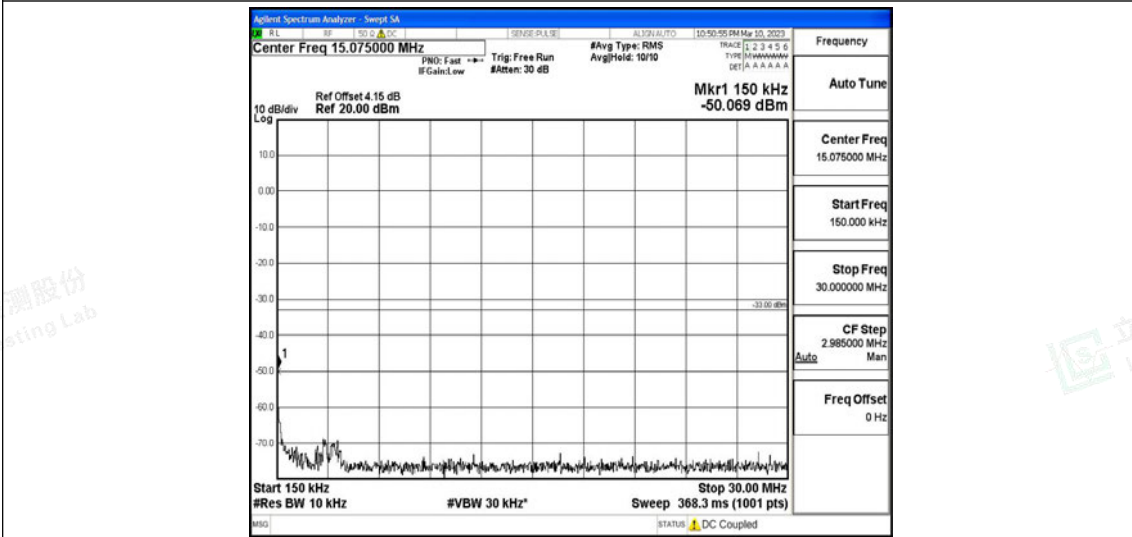

Scan code to check authenticity

Band4-5MHz-16QAM-20375-1RB#0-Range2:0.15~30MHz

Band4-5MHz-16QAM-20375-1RB#0-Range3:30~1000MHz

Band4-5MHz-16QAM-20375-1RB#0-Range4:1000~10000MHz

Shenzhen LCS Compliance Testing Laboratory Ltd.