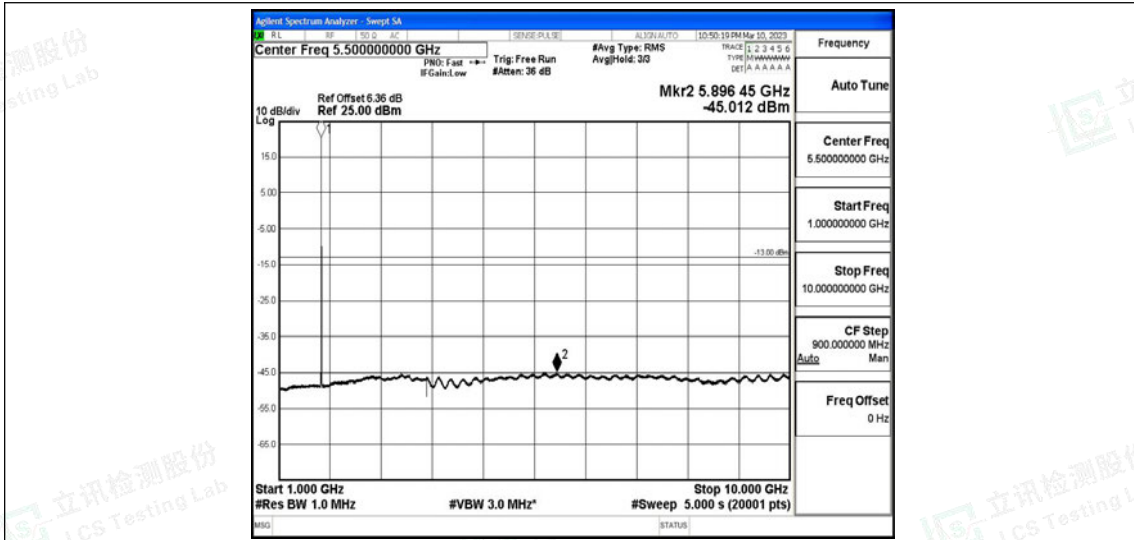

Band4-5MHz-QPSK-20375-1RB#0-Range4:1000~10000MHz

Band4-5MHz-QPSK-20375-1RB#0-Range5:10000~20000MHz