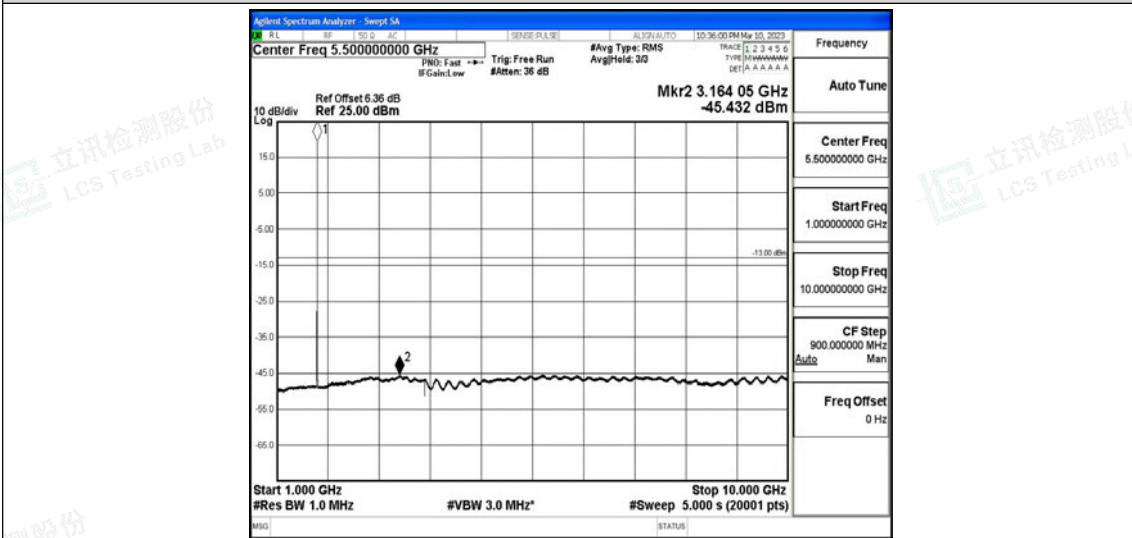

Band4-3MHz-16QAM-19965-1RB#0-Range4:1000~10000MHz

Band4-3MHz-16QAM-19965-1RB#0-Range5:10000~20000MHz

Shenzhen LCS Compliance Testing Laboratory Ltd.

Add: 101, 201 Bldg A & 301 Bldg C, Juji Industrial Park Yabianxueziwei, Shajing Street, Baoan District, Shenzhen, 518000, China

Tel: +(86) 0755-82591330 | E-mail: webmaster@lcs-cert.com | Web: www.lcs-cert.com

Scan code to check authenticity