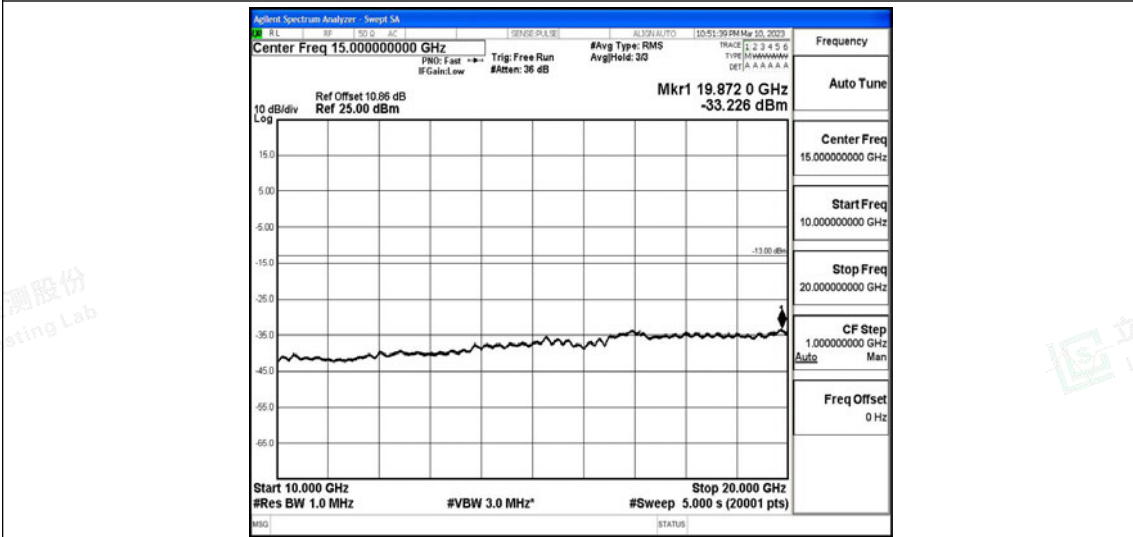

Band4-5MHz-16QAM-20375-1RB#0-Range5:10000~20000MHz

Band4-10MHz-QPSK-20000-1RB#0-Range1:0.009~0.15MHz