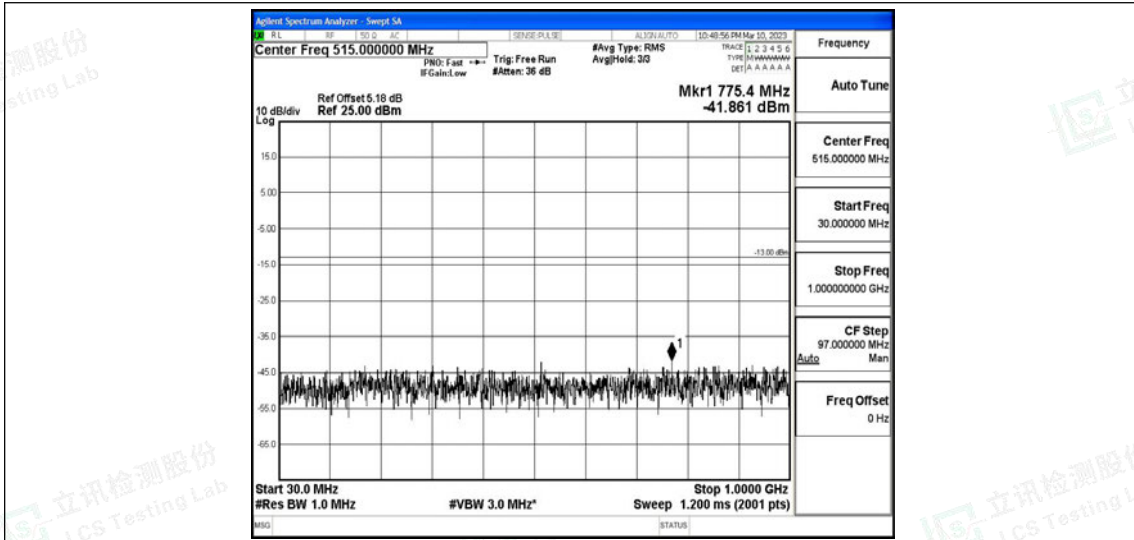

Band4-5MHz-16QAM-20175-1RB#0-Range3:30~1000MHz

Band4-5MHz-16QAM-20175-1RB#0-Range4:1000~10000MHz