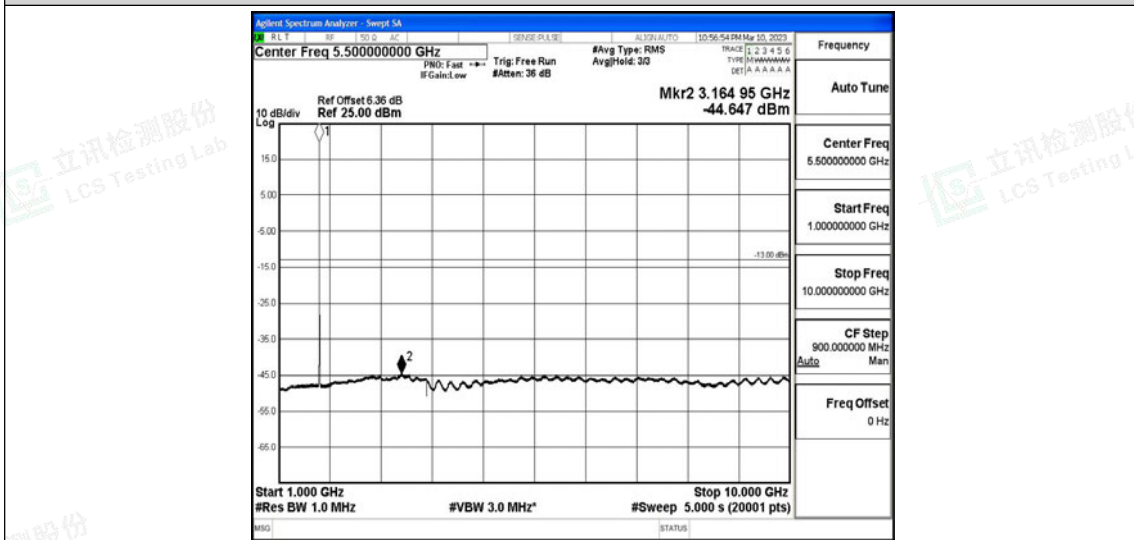

Scan code to check authenticity

Band4-10MHz-16QAM-20000-1RB#0-Range3:30~1000MHz

Band4-10MHz-16QAM-20000-1RB#0-Range4:1000~10000MHz

Band4-10MHz-16QAM-20000-1RB#0-Range5:10000~20000MHz

Band4-10MHz-16QAM-20175-1RB#0-Range1:0.009~0.15MHz