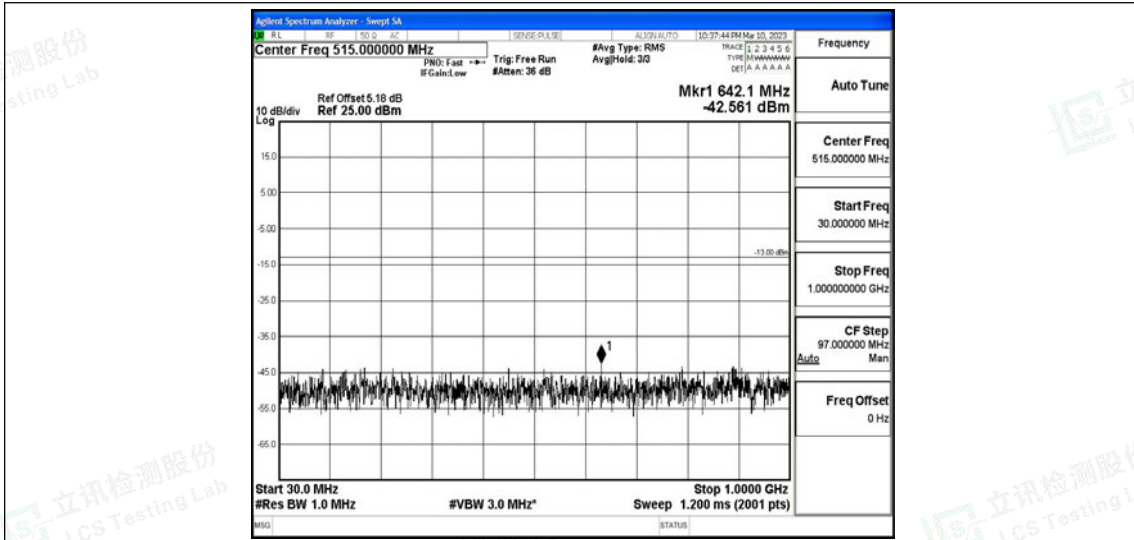

Scan code to check authenticity

Band4-3MHz-16QAM-20175-1RB#0-Range1:0.009~0.15MHz

Band4-3MHz-16QAM-20175-1RB#0-Range2:0.15~30MHz

Band4-3MHz-16QAM-20175-1RB#0-Range3:30~1000MHz

Band4-3MHz-16QAM-20175-1RB#0-Range4:1000~10000MHz