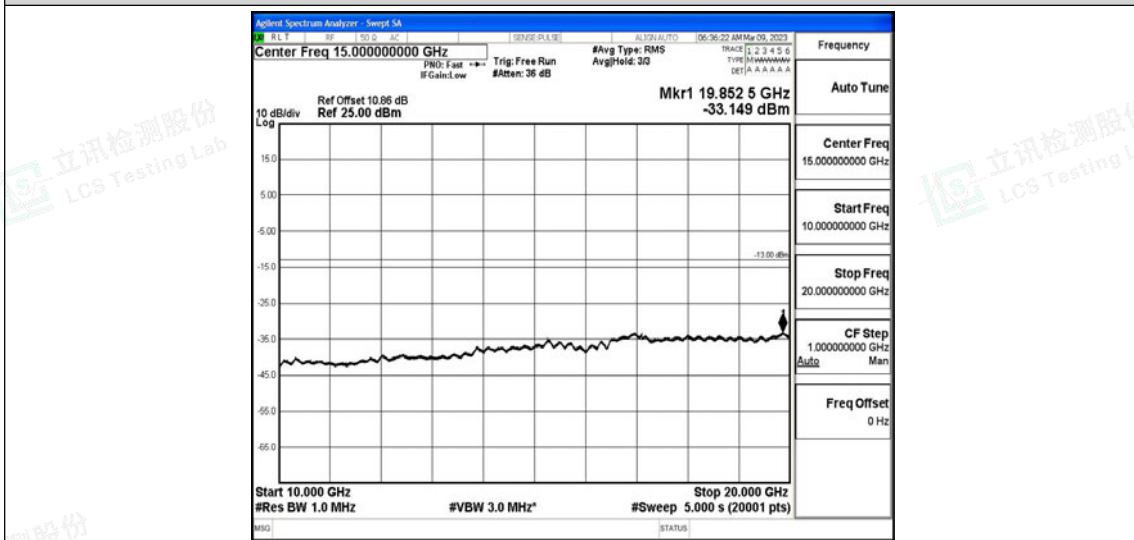

Band4-1.4MHz-16QAM-20175-1RB#0-Range2:0.15~30MHz

Band4-1.4MHz-16QAM-20175-1RB#0-Range3:30~1000MHz

Band4-1.4MHz-16QAM-20175-1RB#0-Range4:1000~10000MHz

Band4-1.4MHz-16QAM-20175-1RB#0-Range5:10000~20000MHz

Band4-1.4MHz-16QAM-20393-1RB#0-Range1:0.009~0.15MHz