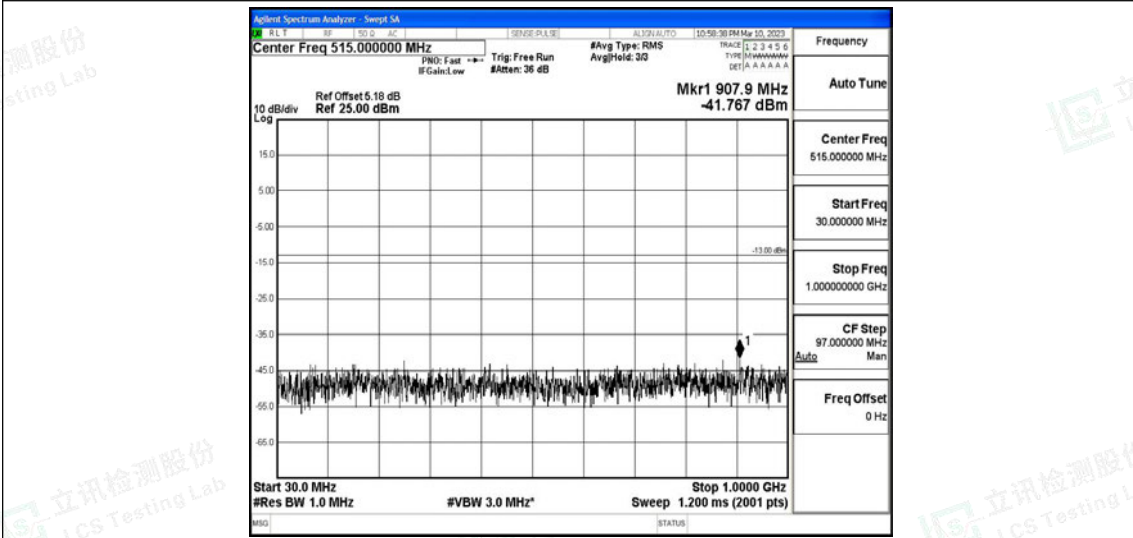

Band4-10MHz-16QAM-20175-1RB#0-Range3:30~1000MHz

Band4-10MHz-16QAM-20175-1RB#0-Range4:1000~10000MHz