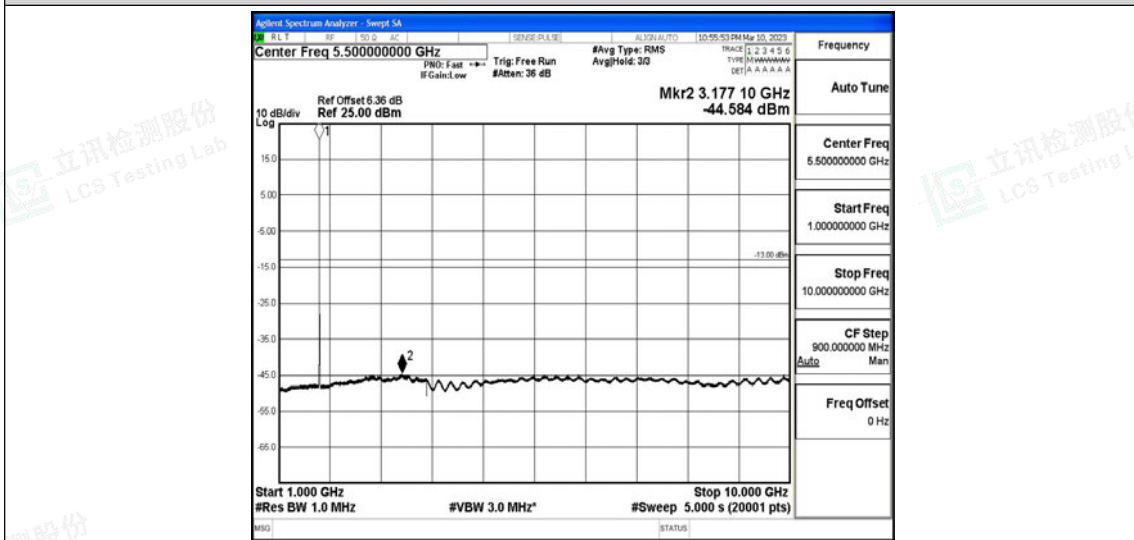

Band4-10MHz-QPSK-20000-1RB#0-Range4:1000~10000MHz

Band4-10MHz-QPSK-20000-1RB#0-Range5:10000~20000MHz

Shenzhen LCS Compliance Testing Laboratory Ltd.

Add: 101, 201 Bldg A & 301 Bldg C, Juji Industrial Park Yabianxueziwei, Shajing Street, Baoan District, Shenzhen, 518000, China

Tel: +(86) 0755-82591330 | E-mail: webmaster@lcs-cert.com | Web: www.lcs-cert.com

Scan code to check authenticity