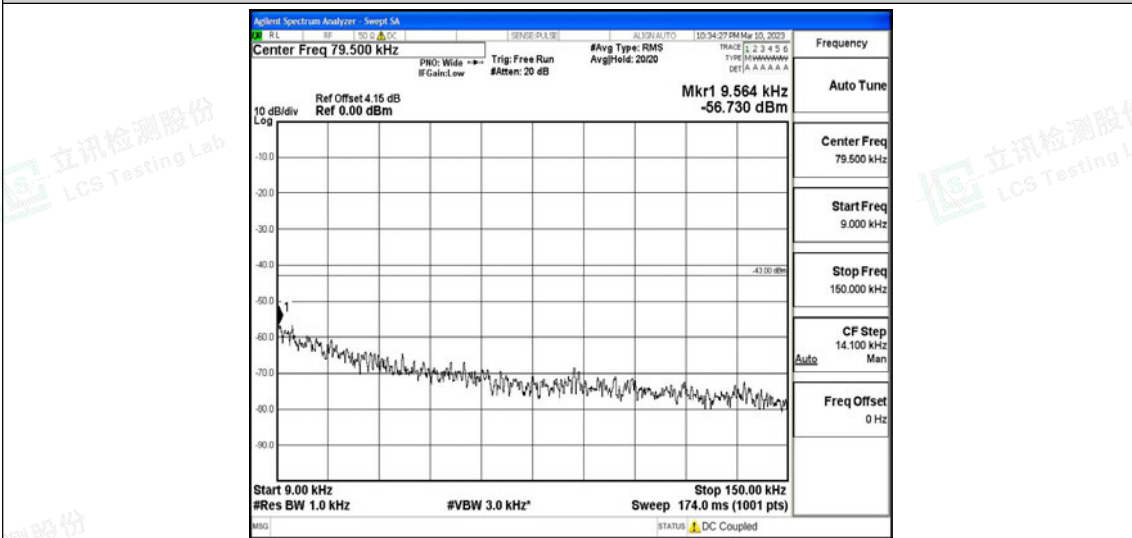

Band4-3MHz-QPSK-19965-1RB#0-Range1:0.009~0.15MHz

Band4-3MHz-QPSK-19965-1RB#0-Range2:0.15~30MHz