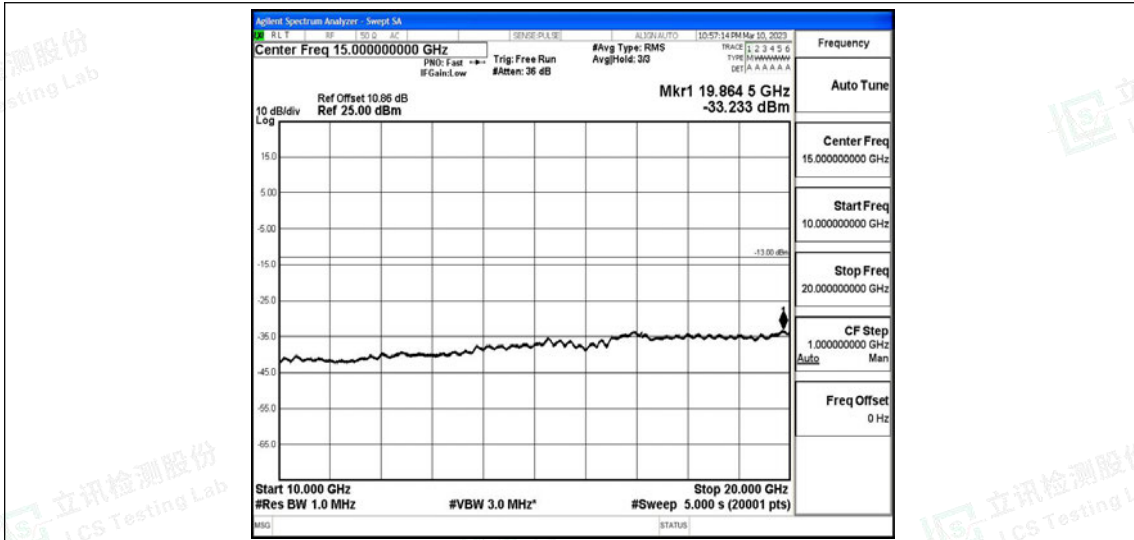

Scan code to check authenticity

Band4-10MHz-16QAM-20000-1RB#0-Range3:30~1000MHz

Band4-10MHz-16QAM-20000-1RB#0-Range4:1000~10000MHz

Band4-10MHz-16QAM-20000-1RB#0-Range5:10000~20000MHz

Band4-10MHz-16QAM-20175-1RB#0-Range1:0.009~0.15MHz