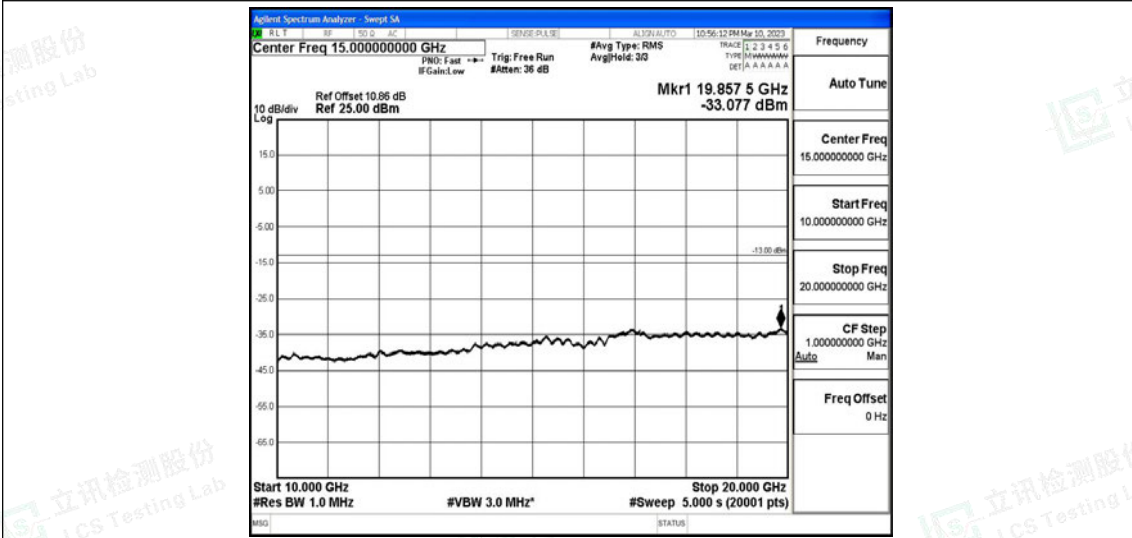

Band4-10MHz-QPSK-20000-1RB#0-Range5:10000~20000MHz

Band4-10MHz-QPSK-20175-1RB#0-Range1:0.009~0.15MHz