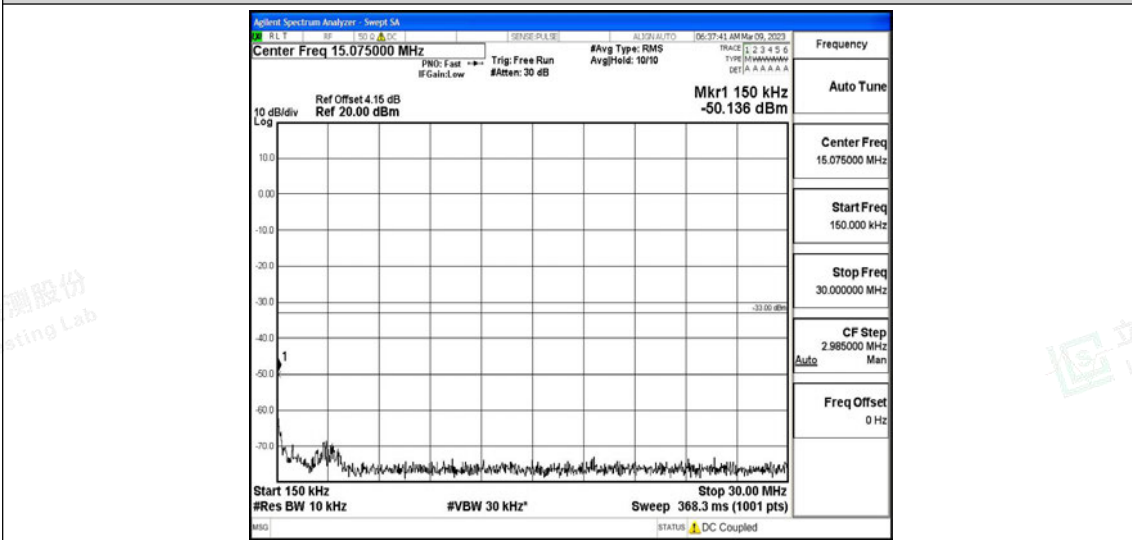

Scan code to check authenticity

Band4-1.4MHz-16QAM-20393-1RB#0-Range2:0.15~30MHz

Band4-1.4MHz-16QAM-20393-1RB#0-Range3:30~1000MHz

Band4-1.4MHz-16QAM-20393-1RB#0-Range4:1000~10000MHz

Band4-1.4MHz-16QAM-20393-1RB#0-Range5:10000~20000MHz