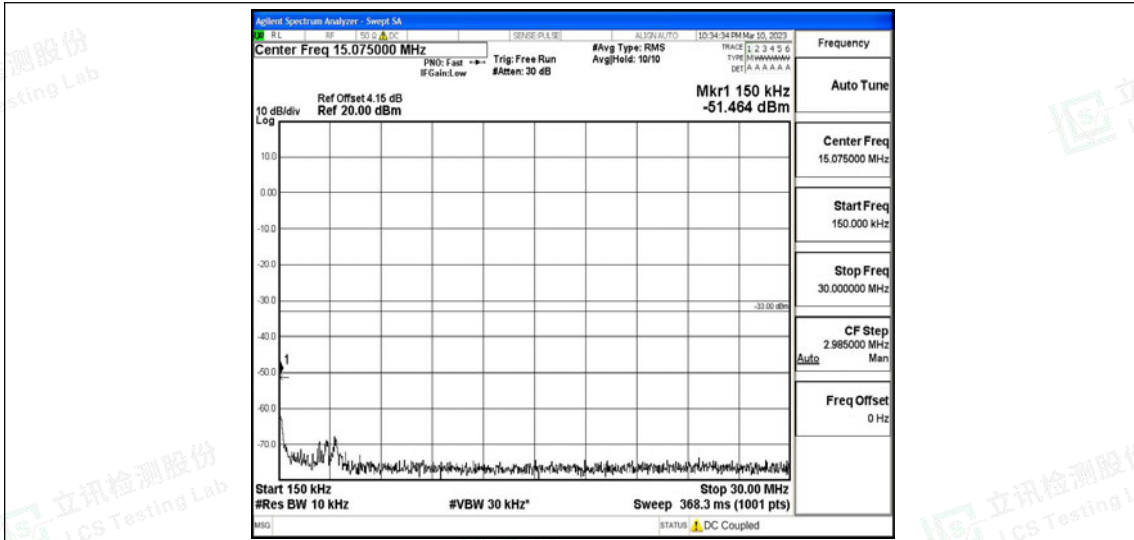

Band4-3MHz-QPSK-19965-1RB#0-Range2:0.15~30MHz

Band4-3MHz-QPSK-19965-1RB#0-Range3:30~1000MHz