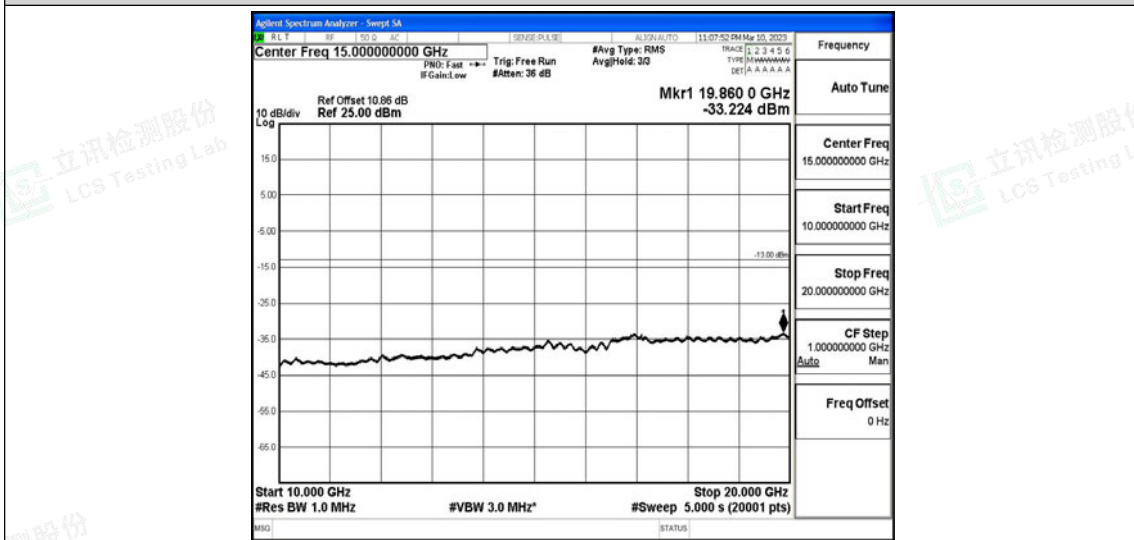

Band4-15MHz-QPSK-20175-1RB#0-Range5:10000~20000MHz

Band4-15MHz-QPSK-20325-1RB#0-Range1:0.009~0.15MHz

Shenzhen LCS Compliance Testing Laboratory Ltd.

Add: 101, 201 Bldg A & 301 Bldg C, Juji Industrial Park Yabianxueziwei, Shajing Street, Baoan District, Shenzhen, 518000, China

Tel: +(86) 0755-82591330 | E-mail: webmaster@lcs-cert.com | Web: www.lcs-cert.com

Scan code to check authenticity