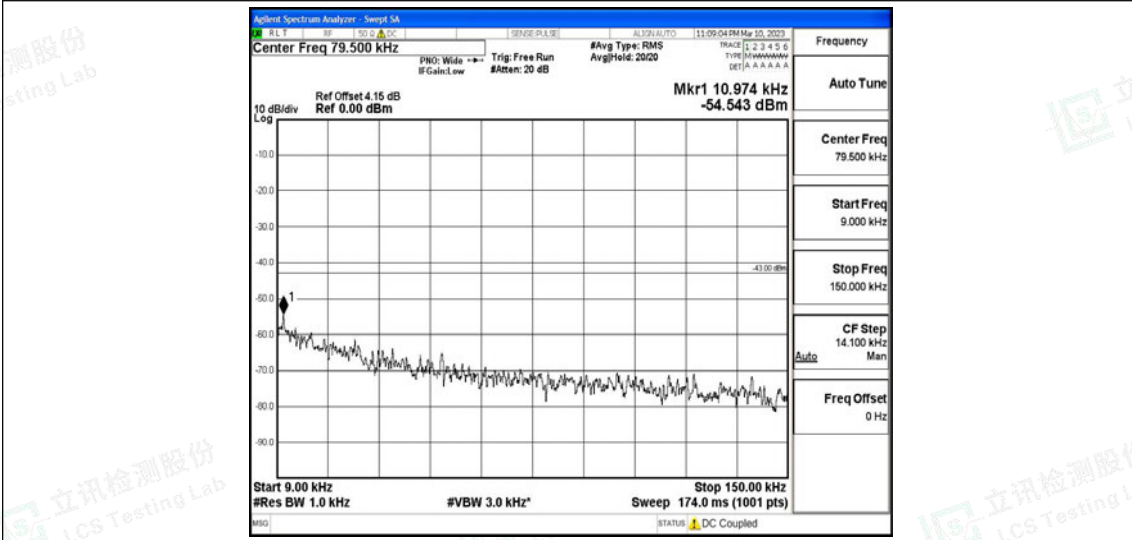

Band4-15MHz-QPSK-20325-1RB#0-Range1:0.009~0.15MHz

Band4-15MHz-QPSK-20325-1RB#0-Range2:0.15~30MHz