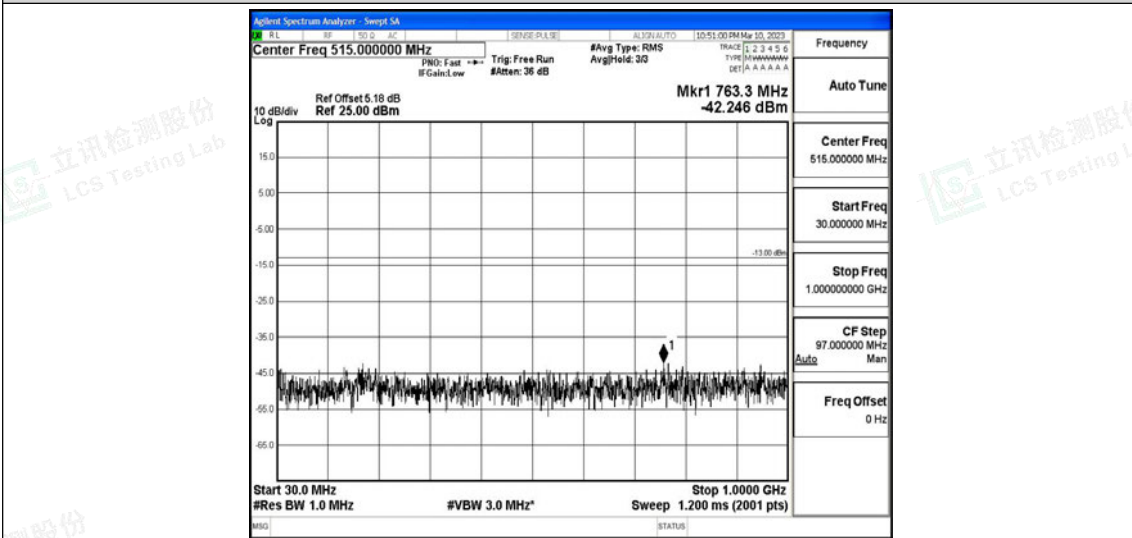

Scan code to check authenticity

Band4-5MHz-16QAM-20375-1RB#0-Range2:0.15~30MHz

Band4-5MHz-16QAM-20375-1RB#0-Range3:30~1000MHz

Band4-5MHz-16QAM-20375-1RB#0-Range4:1000~10000MHz

Shenzhen LCS Compliance Testing Laboratory Ltd.