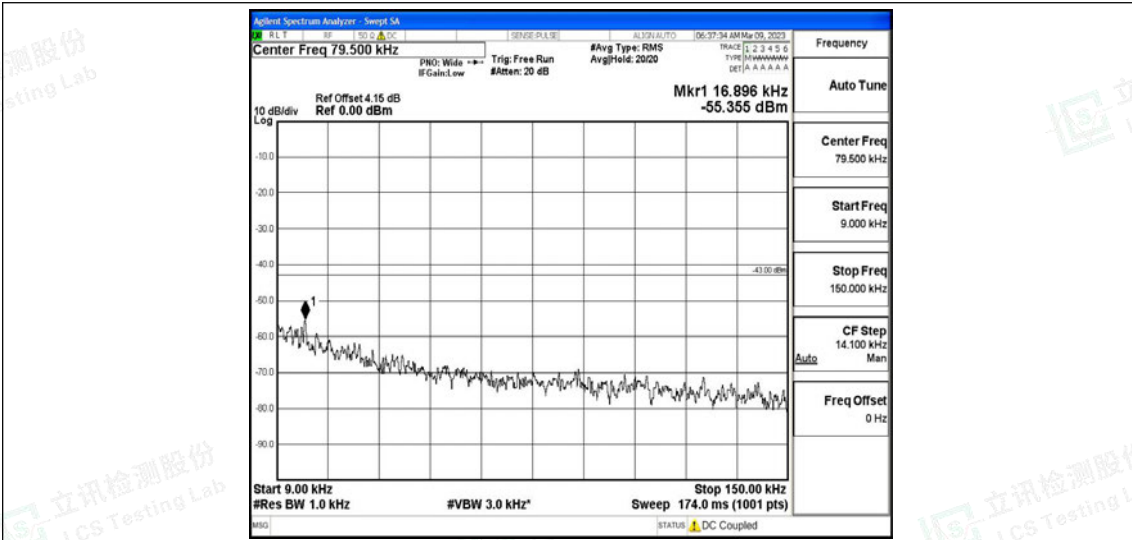

Band4-1.4MHz-16QAM-20393-1RB#0-Range1:0.009~0.15MHz

Band4-1.4MHz-16QAM-20393-1RB#0-Range2:0.15~30MHz