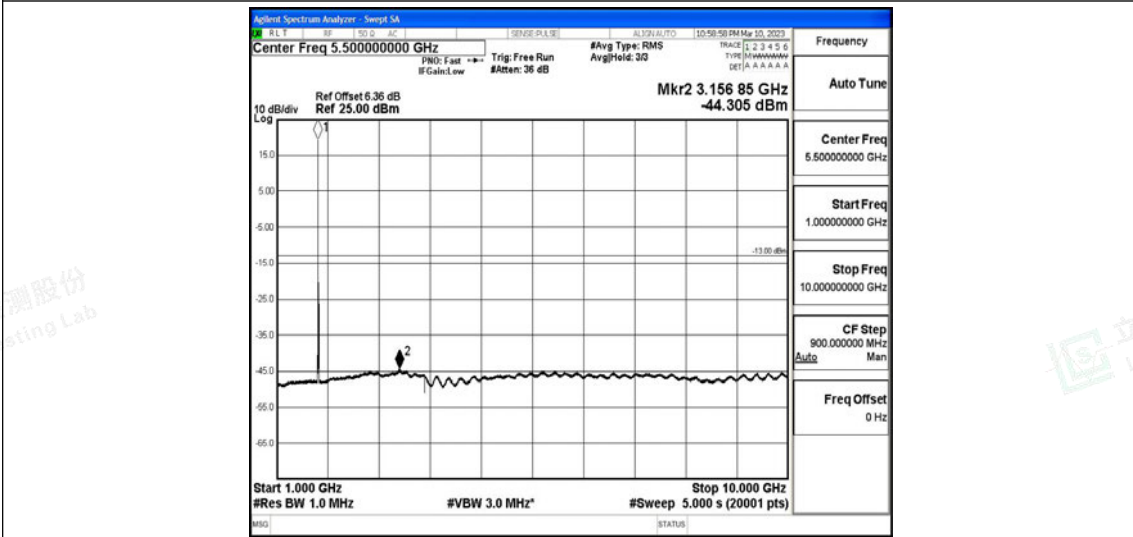

Band4-10MHz-16QAM-20175-1RB#0-Range4:1000~10000MHz

Band4-10MHz-16QAM-20175-1RB#0-Range5:10000~20000MHz