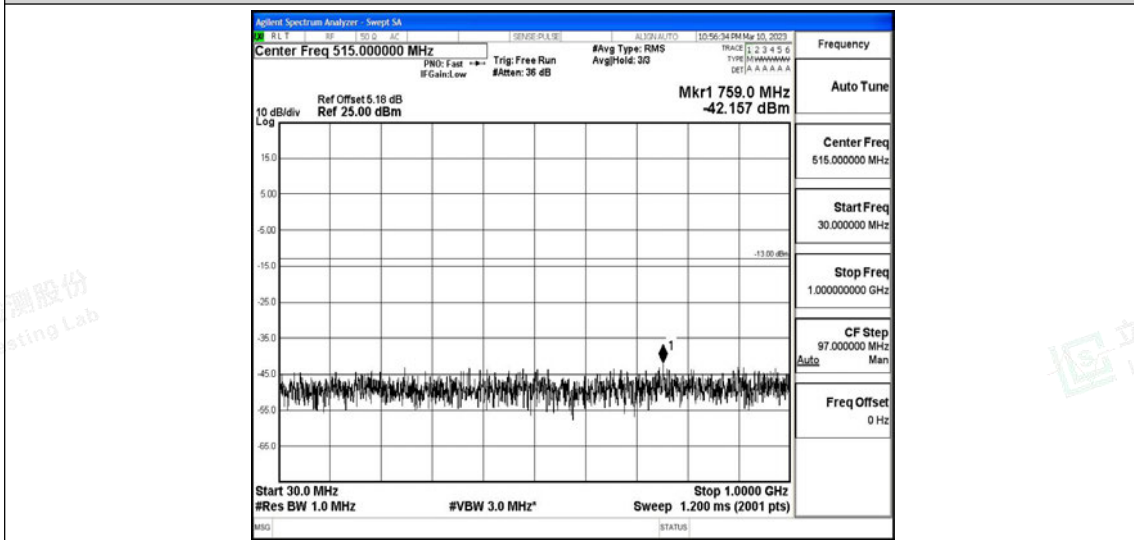

Scan code to check authenticity

Band4-10MHz-16QAM-20000-1RB#0-Range3:30~1000MHz

Band4-10MHz-16QAM-20000-1RB#0-Range4:1000~10000MHz

Band4-10MHz-16QAM-20000-1RB#0-Range5:10000~20000MHz

Band4-10MHz-16QAM-20175-1RB#0-Range1:0.009~0.15MHz