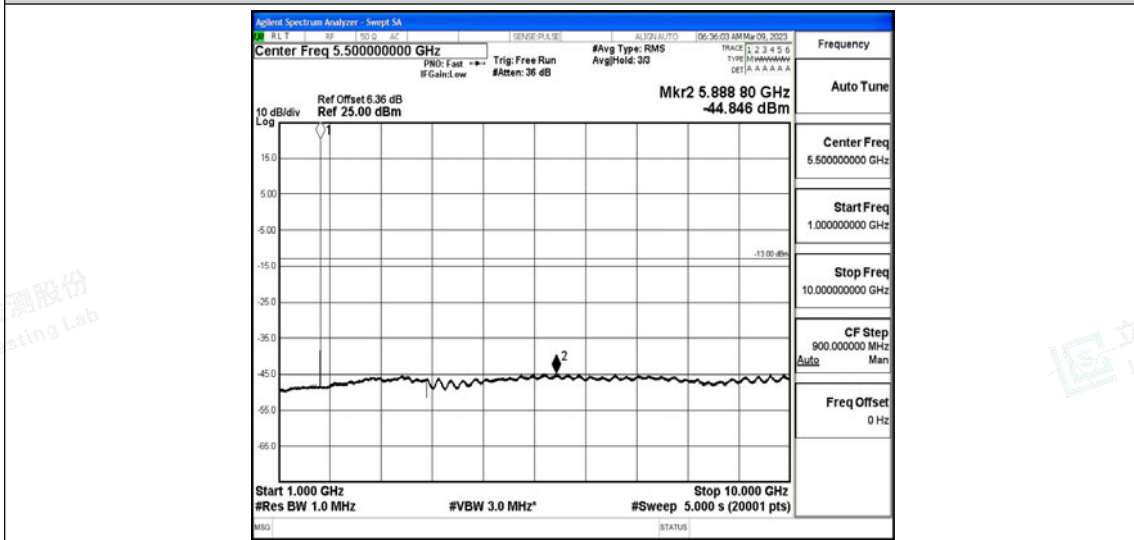

Band4-1.4MHz-16QAM-20175-1RB#0-Range2:0.15~30MHz

Band4-1.4MHz-16QAM-20175-1RB#0-Range3:30~1000MHz

Band4-1.4MHz-16QAM-20175-1RB#0-Range4:1000~10000MHz

Band4-1.4MHz-16QAM-20175-1RB#0-Range5:10000~20000MHz

Band4-1.4MHz-16QAM-20393-1RB#0-Range1:0.009~0.15MHz