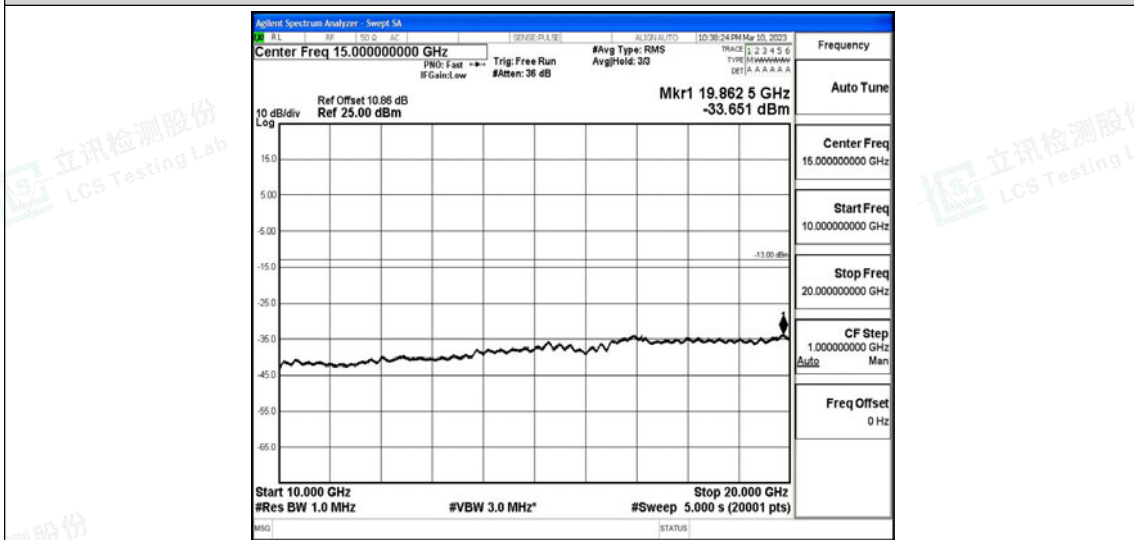

Band4-3MHz-16QAM-20175-1RB#0-Range5:10000~20000MHz

Band4-3MHz-16QAM-20385-1RB#0-Range1:0.009~0.15MHz