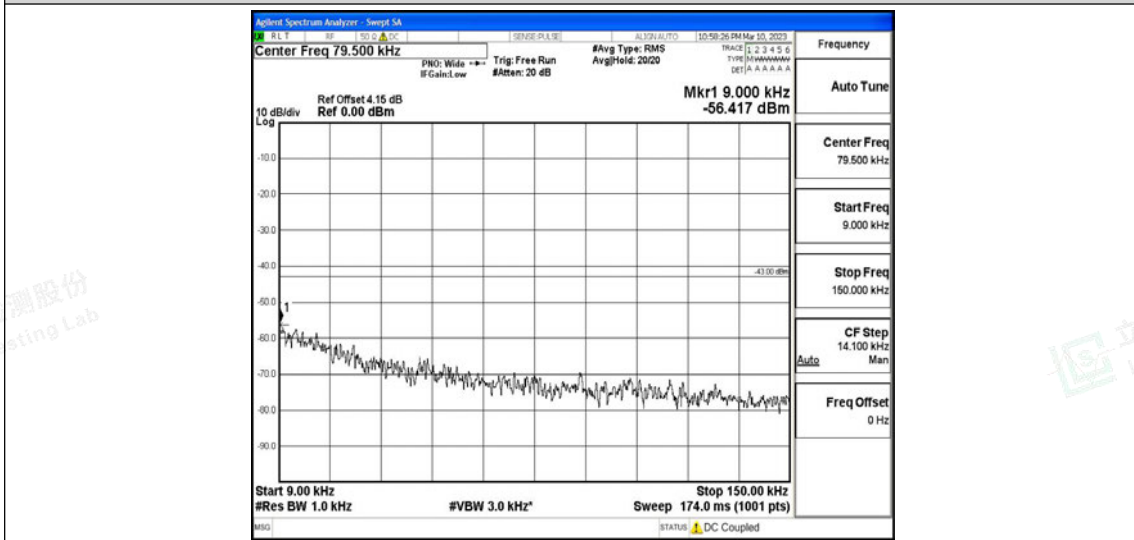

Scan code to check authenticity

Band4-10MHz-16QAM-20000-1RB#0-Range3:30~1000MHz

Band4-10MHz-16QAM-20000-1RB#0-Range4:1000~10000MHz

Band4-10MHz-16QAM-20000-1RB#0-Range5:10000~20000MHz

Band4-10MHz-16QAM-20175-1RB#0-Range1:0.009~0.15MHz