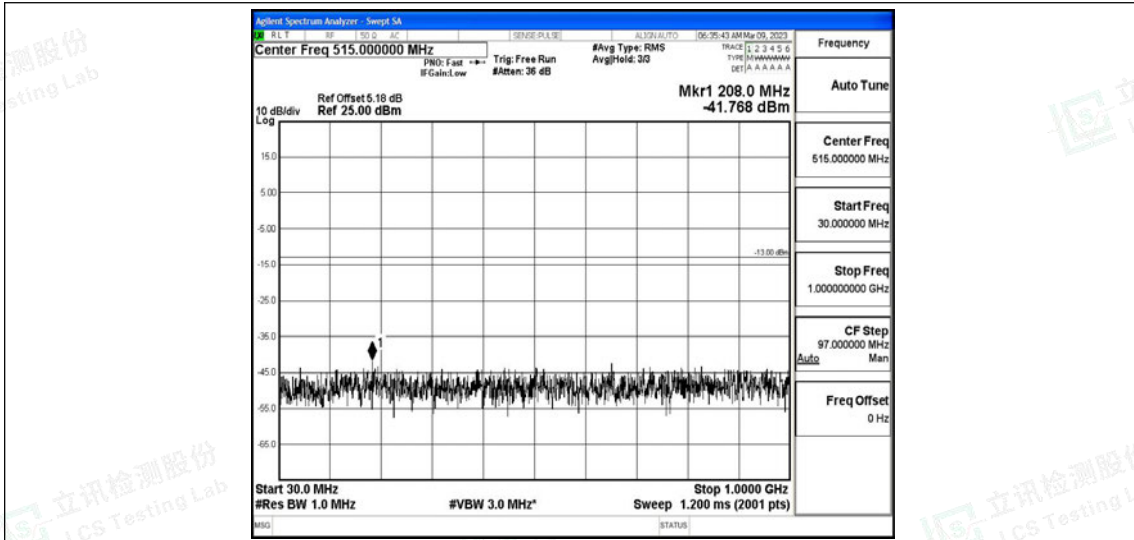

Band4-1.4MHz-16QAM-20175-1RB#0-Range3:30~1000MHz

Band4-1.4MHz-16QAM-20175-1RB#0-Range4:1000~10000MHz