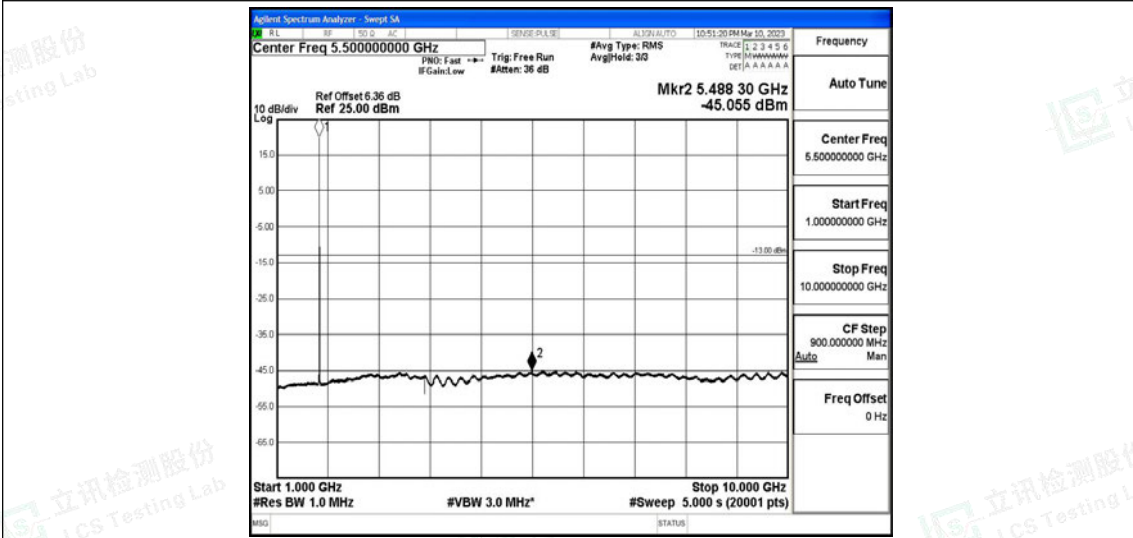

Band4-5MHz-16QAM-20375-1RB#0-Range4:1000~10000MHz

Band4-5MHz-16QAM-20375-1RB#0-Range5:10000~20000MHz