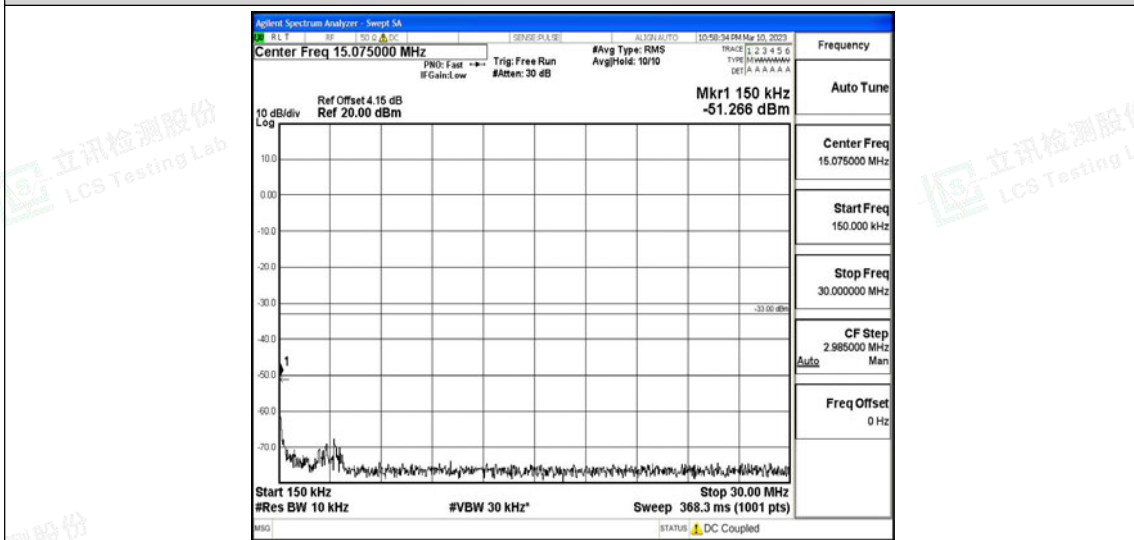

Band4-10MHz-16QAM-20175-1RB#0-Range2:0.15~30MHz

Band4-10MHz-16QAM-20175-1RB#0-Range3:30~1000MHz

Shenzhen LCS Compliance Testing Laboratory Ltd.

Add: 101, 201 Bldg A & 301 Bldg C, Juji Industrial Park Yabianxueziwei, Shajing Street, Baoan District, Shenzhen, 518000, China

Tel: +(86) 0755-82591330 | E-mail: webmaster@lcs-cert.com | Web: www.lcs-cert.com

Scan code to check authenticity