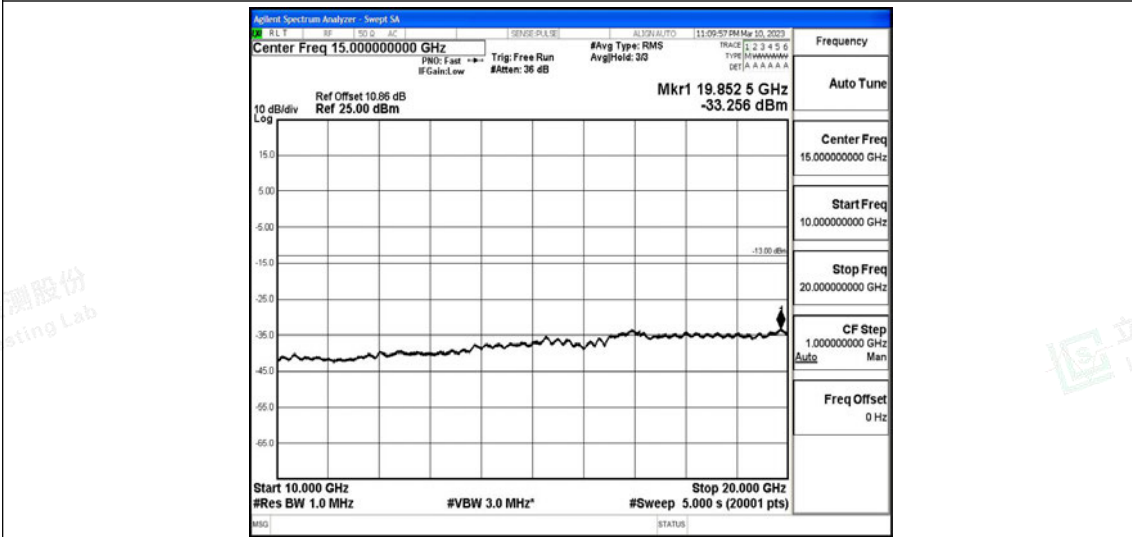

Band4-15MHz-QPSK-20325-1RB#0-Range5:10000~20000MHz

Band4-15MHz-16QAM-20025-1RB#0-Range1:0.009~0.15MHz