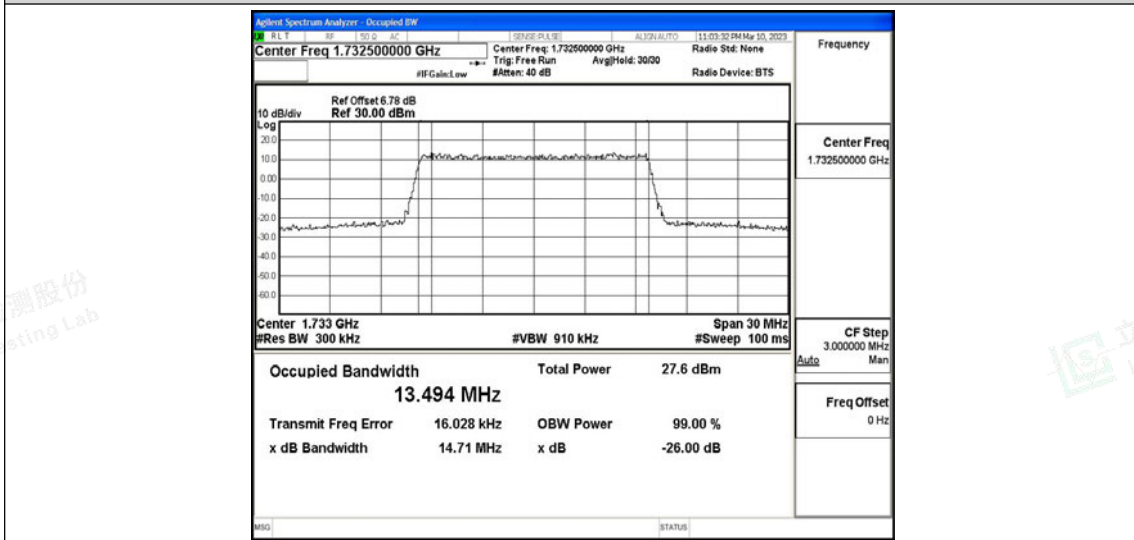

Band4-15MHz-16QAM-20175-75RB#0