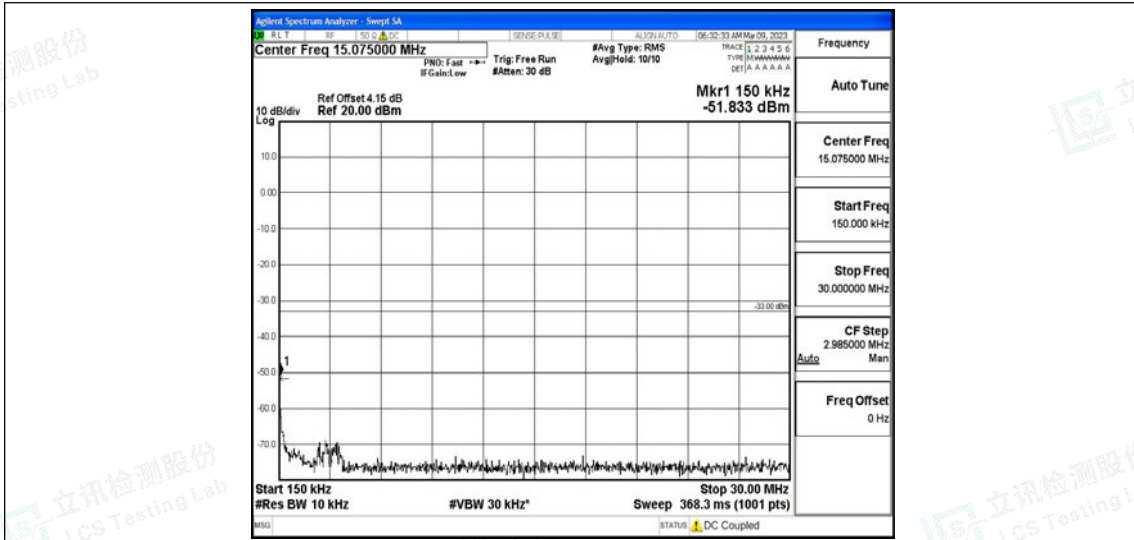

Shenzhen LCS Compliance Testing Laboratory Ltd.

Add: 101, 201 Bldg A & 301 Bldg C, Juji Industrial Park Yabianxueziwei, Shajing Street, Baoan District, Shenzhen, 518000, China

Tel: +(86) 0755-82591330 | E-mail: webmaster@lcs-cert.com | Web: www.lcs-cert.com

Scan code to check authenticity