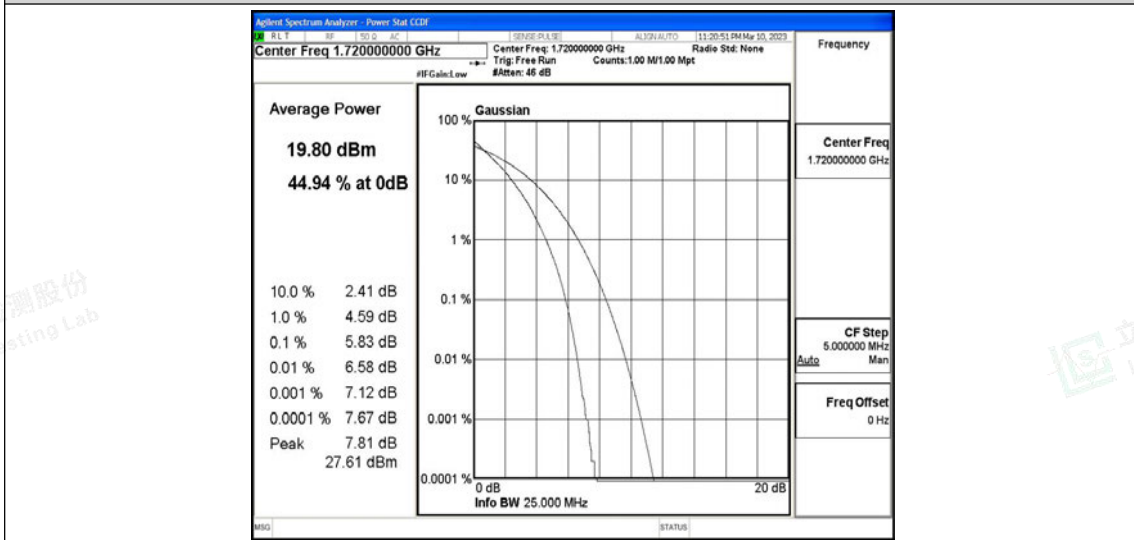

Band4-15MHz-16QAM-20025-75RB#0

Band4-15MHz-16QAM-20175-75RB#0

Band4-15MHz-16QAM-20325-75RB#0

Band4-20MHz-QPSK-20050-100RB#0

Band4-20MHz-QPSK-20175-100RB#0

Band4-20MHz-QPSK-20300-100RB#0

Shenzhen LCS Compliance Testing Laboratory Ltd.