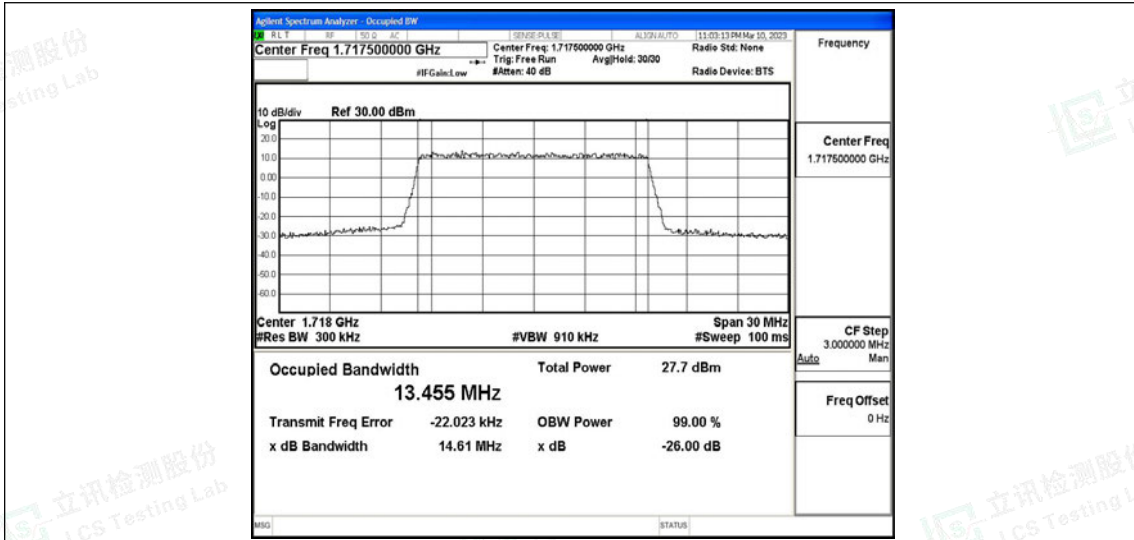

Band4-15MHz-16QAM-20025-75RB#0