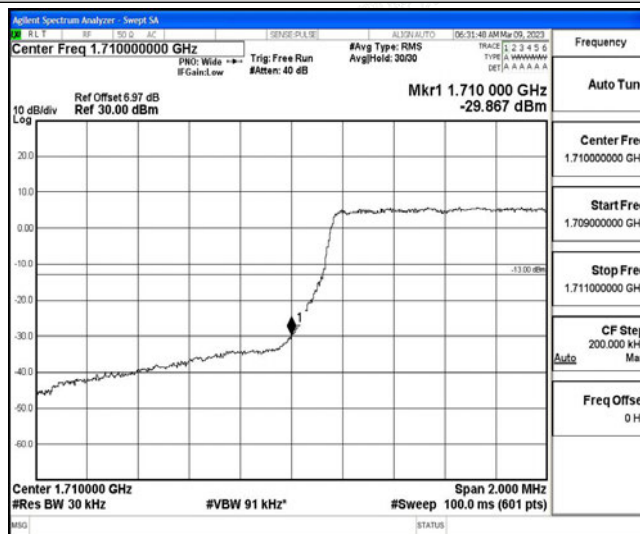

Band4-1.4MHz-16QAM-19957-6RB#0

Shenzhen LCS Compliance Testing Laboratory Ltd.

Add: 101, 201 Bldg A & 301 Bldg C, Juji Industrial Park Yabianxueziwei, Shajing Street, Baoan District, Shenzhen, 518000, China

Tel: +(86) 0755-82591330 | E-mail: webmaster@lcs-cert.com | Web: www.lcs-cert.com

Scan code to check authenticity