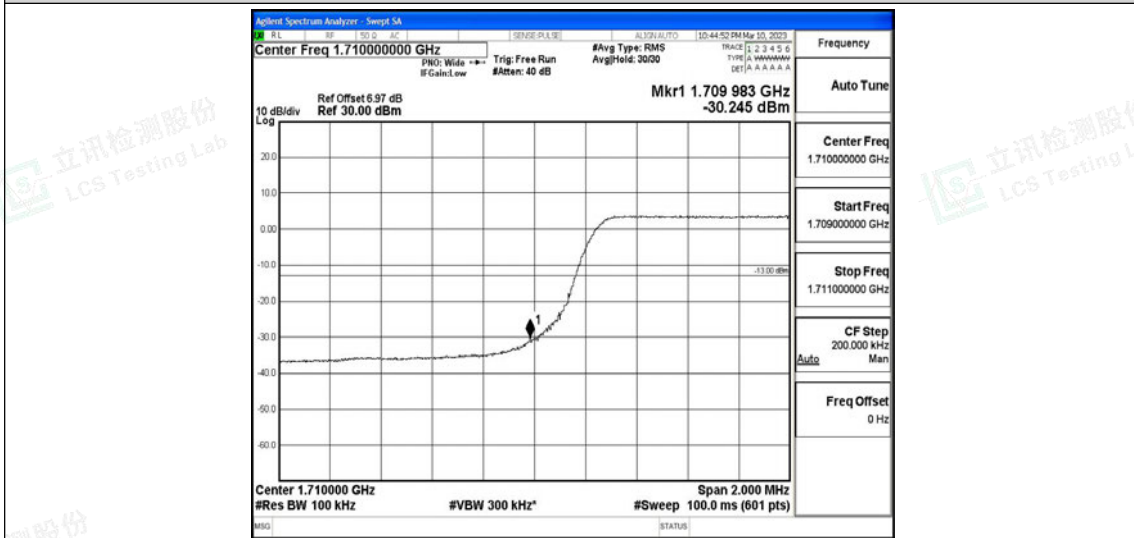

Scan code to check authenticity

Band4-3MHz-16QAM-20385-15RB#0

Band4-5MHz-QPSK-19975-25RB#0

Band4-5MHz-QPSK-20375-25RB#0

Band4-5MHz-16QAM-19975-25RB#0

Band4-5MHz-16QAM-20375-25RB#0

Band4-10MHz-QPSK-20000-50RB#0