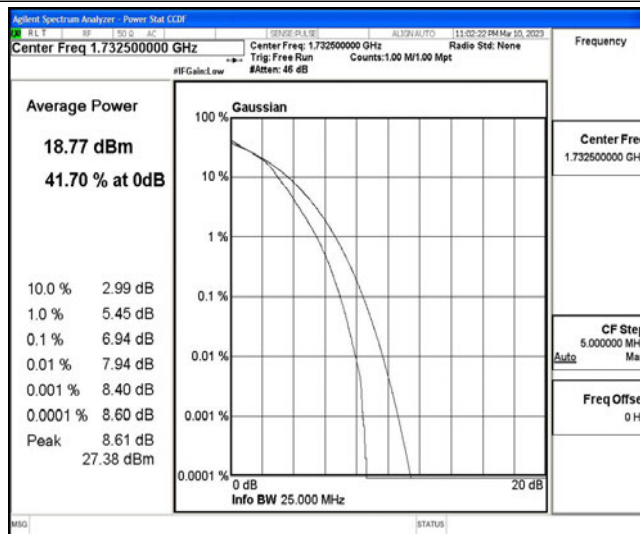

Band4-10MHz-QPSK-20350-50RB#0

Band4-10MHz-16QAM-20000-50RB#0

Band4-10MHz-16QAM-20175-50RB#0

Band4-10MHz-16QAM-20350-50RB#0

Band4-15MHz-QPSK-20025-75RB#0

Band4-15MHz-QPSK-20175-75RB#0

Band4-15MHz-QPSK-20325-75RB#0