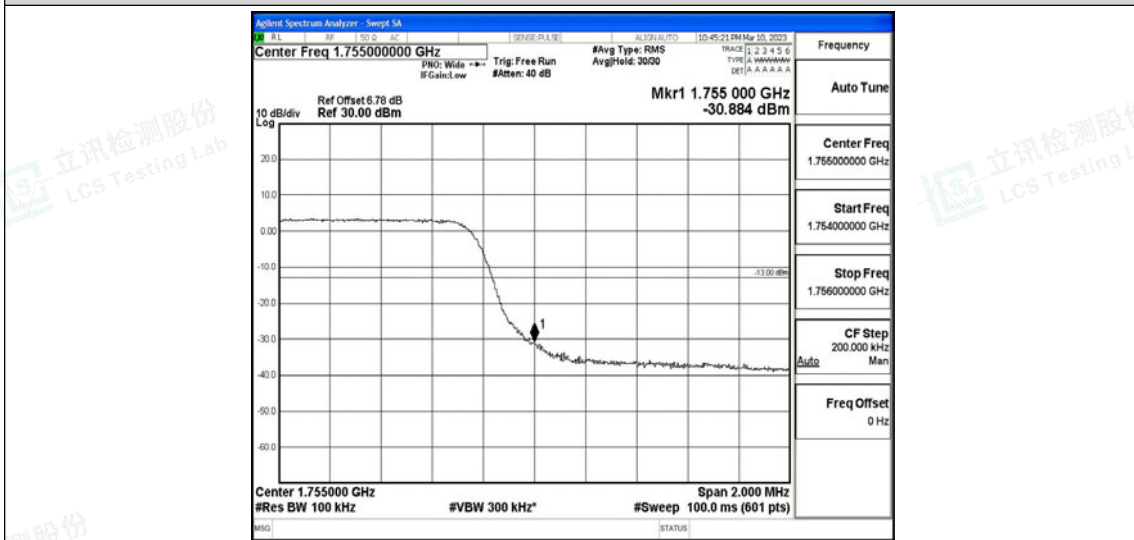

Scan code to check authenticity

Band4-3MHz-16QAM-20385-15RB#0

Band4-5MHz-QPSK-19975-25RB#0

Band4-5MHz-QPSK-20375-25RB#0

Band4-5MHz-16QAM-19975-25RB#0

Band4-5MHz-16QAM-20375-25RB#0

Band4-10MHz-QPSK-20000-50RB#0