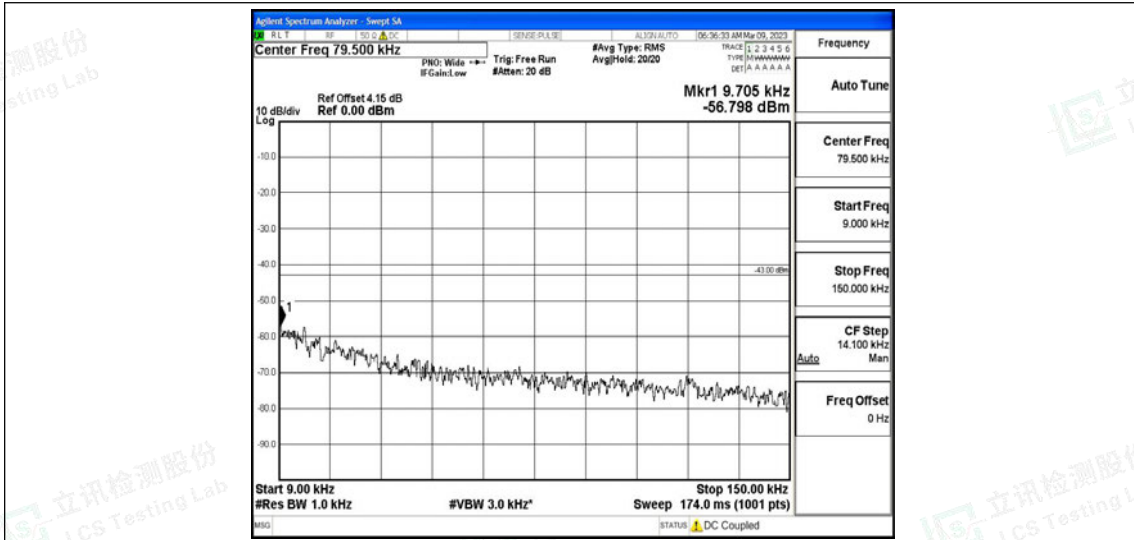

Band4-1.4MHz-QPSK-20393-1RB#0-Range1:0.009~0.15MHz