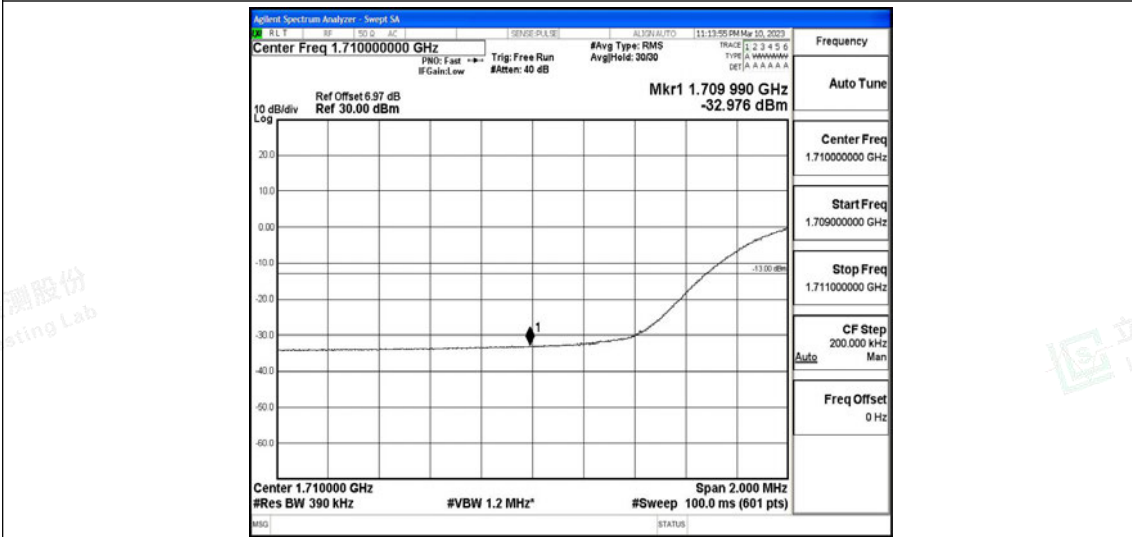

Band4-20MHz-16QAM-20050-100RB#0