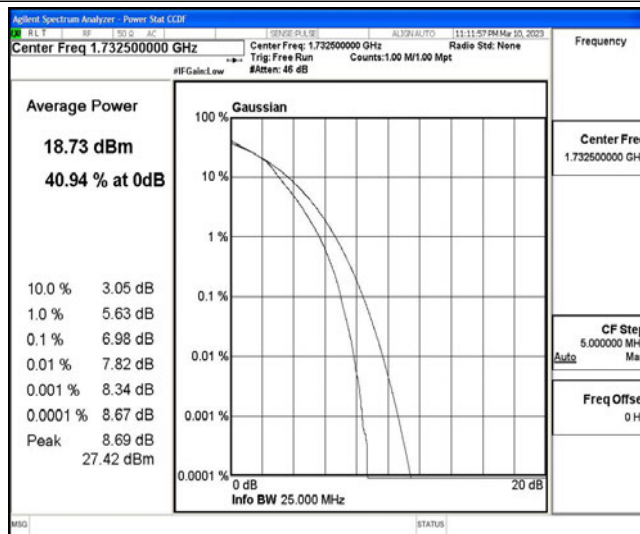

Band4-15MHz-16QAM-20175-75RB#0