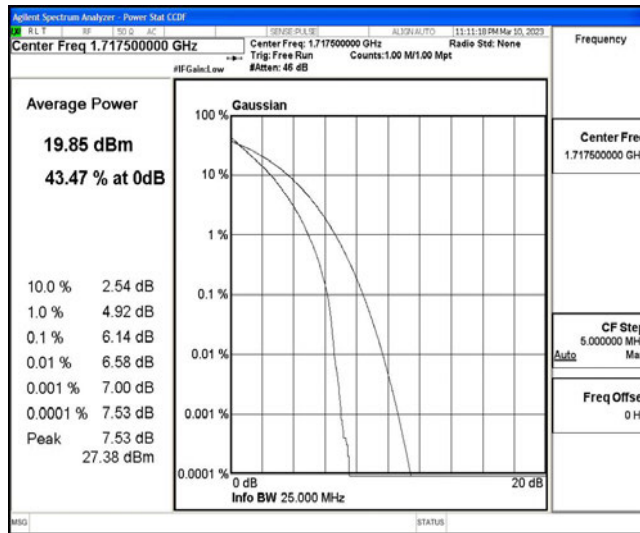

Band4-10MHz-QPSK-20350-50RB#0

Band4-10MHz-16QAM-20000-50RB#0

Band4-10MHz-16QAM-20175-50RB#0

Band4-10MHz-16QAM-20350-50RB#0

Band4-15MHz-QPSK-20025-75RB#0

Band4-15MHz-QPSK-20175-75RB#0

Band4-15MHz-QPSK-20325-75RB#0