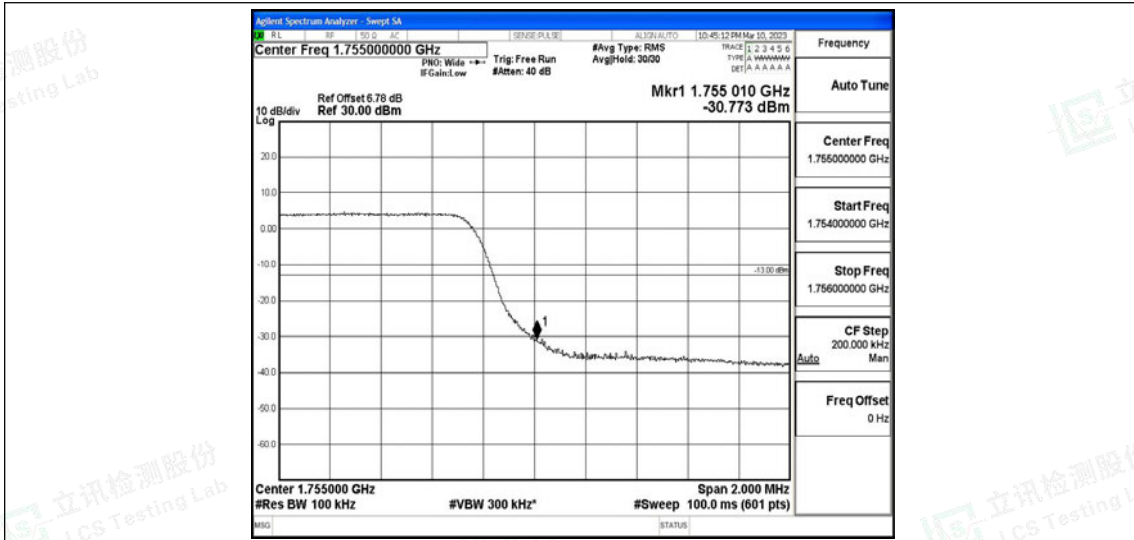

Scan code to check authenticity

Band4-3MHz-16QAM-20385-15RB#0

Band4-5MHz-QPSK-19975-25RB#0

Band4-5MHz-QPSK-20375-25RB#0

Band4-5MHz-16QAM-19975-25RB#0

Band4-5MHz-16QAM-20375-25RB#0

Band4-10MHz-QPSK-20000-50RB#0