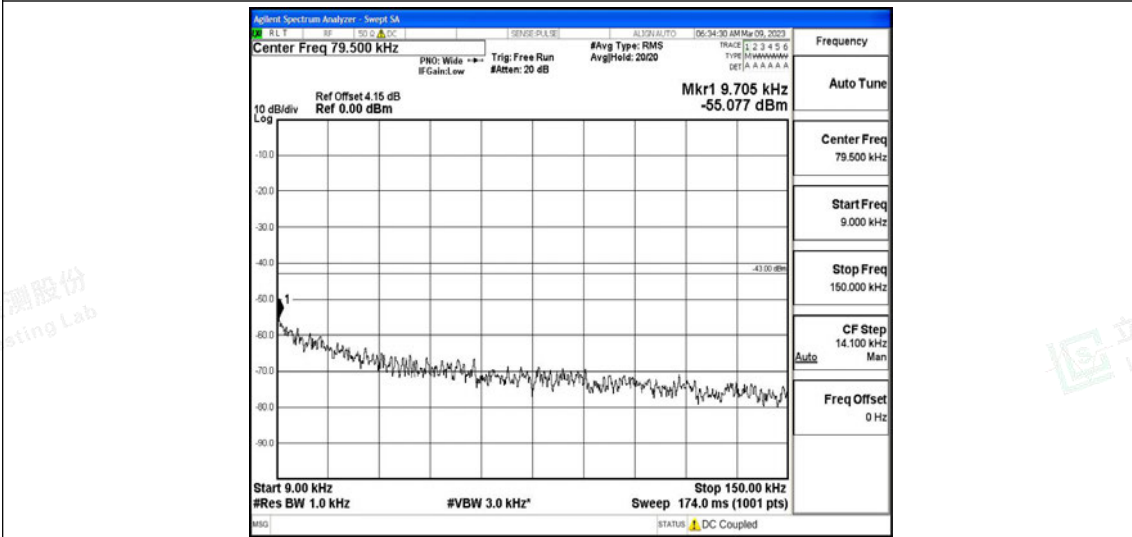

Band4-1.4MHz-QPSK-20175-1RB#0-Range1:0.009~0.15MHz