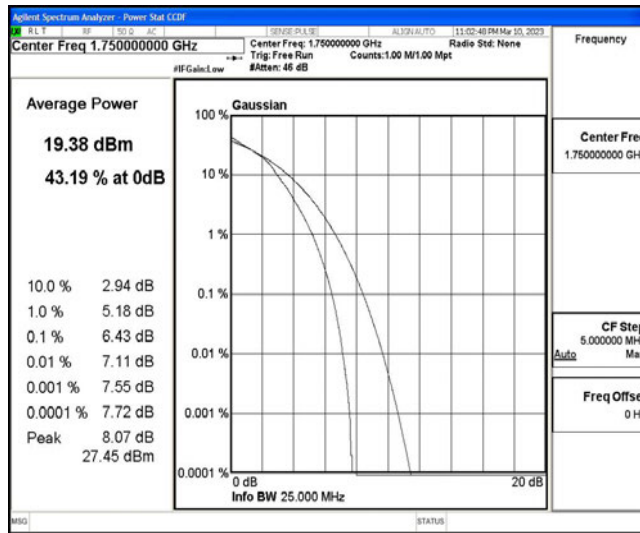

Band4-10MHz-QPSK-20350-50RB#0

Band4-10MHz-16QAM-20000-50RB#0

Band4-10MHz-16QAM-20175-50RB#0

Band4-10MHz-16QAM-20350-50RB#0

Band4-15MHz-QPSK-20025-75RB#0

Band4-15MHz-QPSK-20175-75RB#0

Band4-15MHz-QPSK-20325-75RB#0