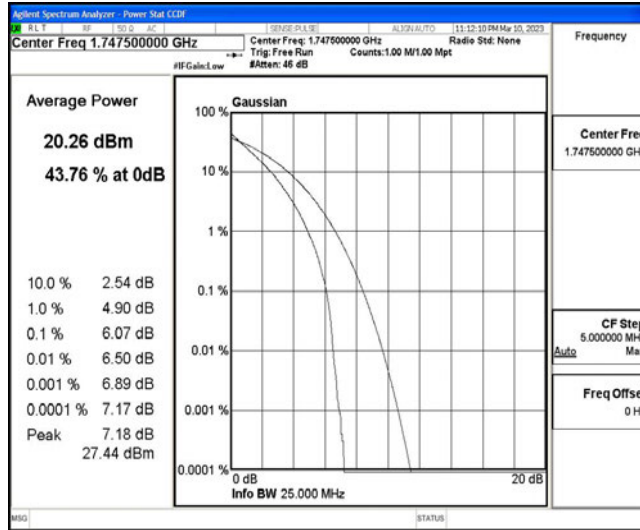

Band4-10MHz-QPSK-20350-50RB#0

Band4-10MHz-16QAM-20000-50RB#0

Band4-10MHz-16QAM-20175-50RB#0

Band4-10MHz-16QAM-20350-50RB#0

Band4-15MHz-QPSK-20025-75RB#0

Band4-15MHz-QPSK-20175-75RB#0

Band4-15MHz-QPSK-20325-75RB#0