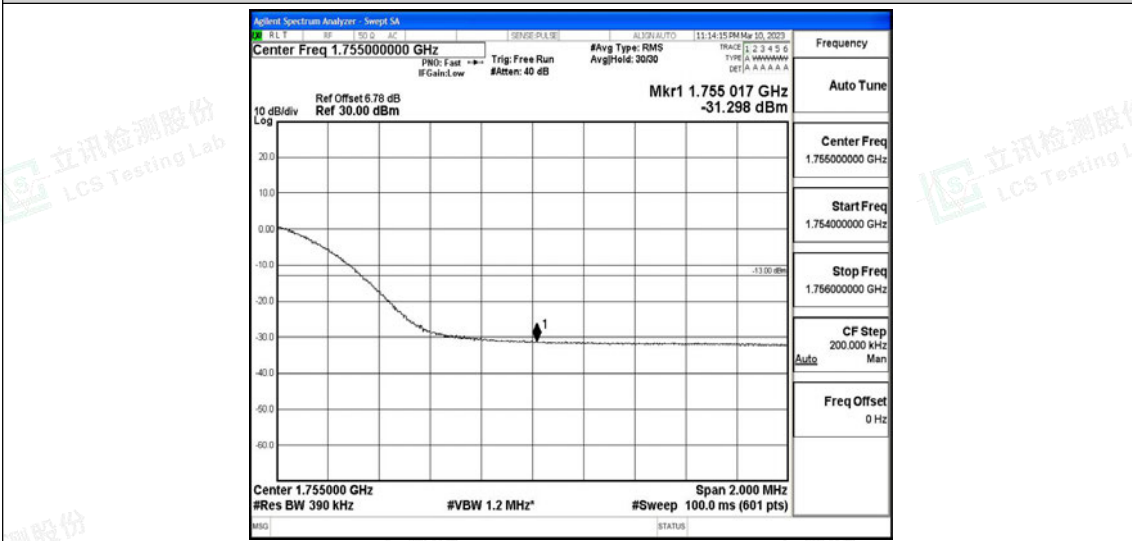

Tel: +(86) 0755-82591330 | E-mail: webmaster@lcs-cert.com | Web: www.lcs-cert.com

Scan code to check authenticity

Band4-20MHz-16QAM-20050-100RB#0

Band4-20MHz-16QAM-20300-100RB#0