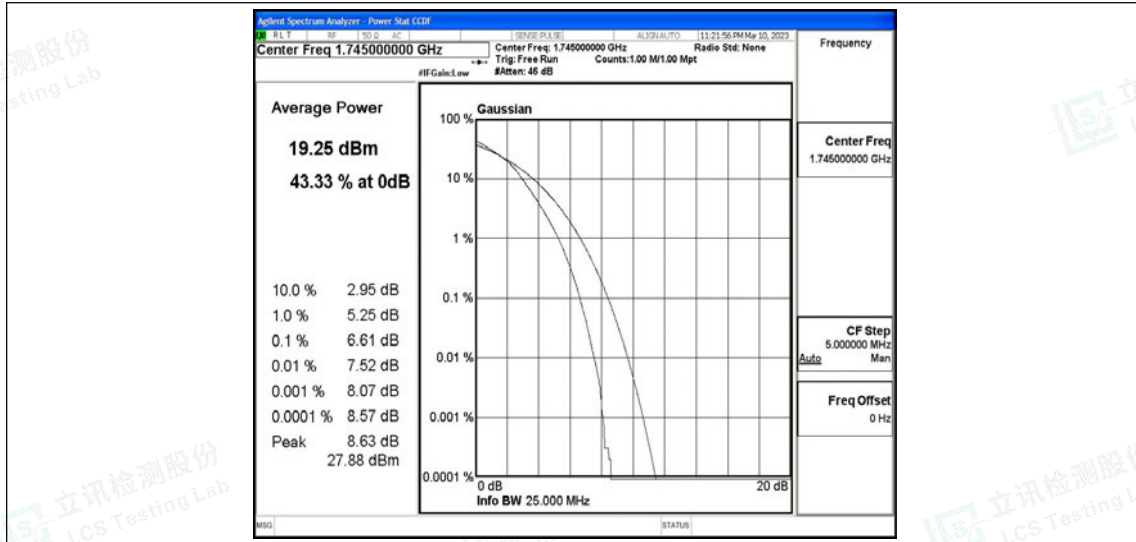

### G.3 26dB Bandwidth and Occupied Bandwidth