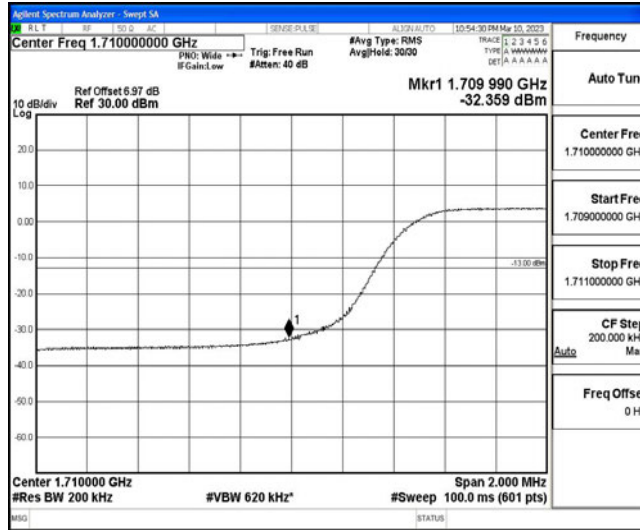

Scan code to check authenticity

Band4-3MHz-16QAM-20385-15RB#0

Band4-5MHz-QPSK-19975-25RB#0

Band4-5MHz-QPSK-20375-25RB#0

Band4-5MHz-16QAM-19975-25RB#0

Band4-5MHz-16QAM-20375-25RB#0

Band4-10MHz-QPSK-20000-50RB#0