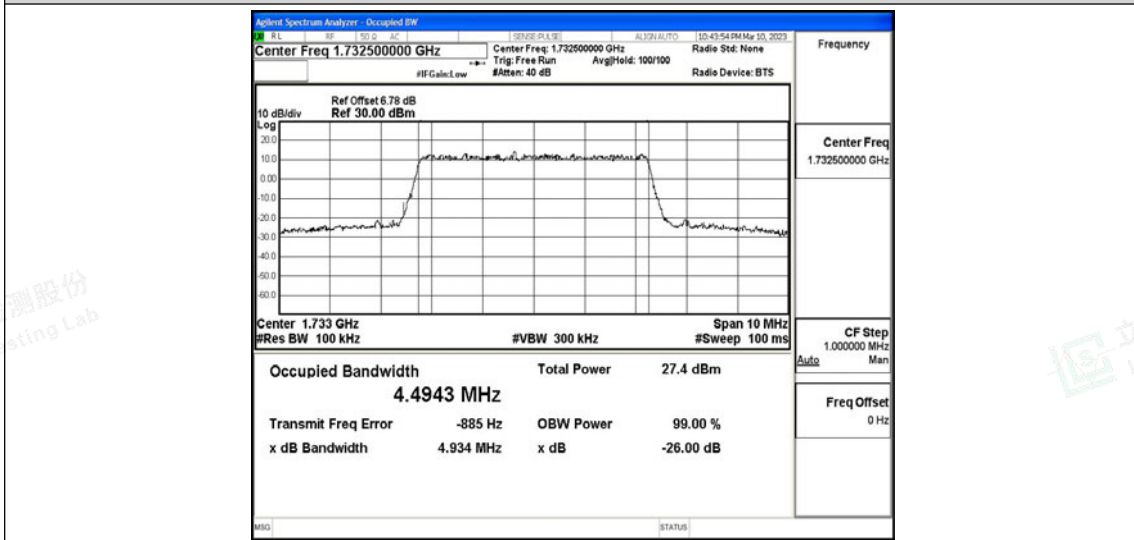

Band4-5MHz-16QAM-20175-25RB#0