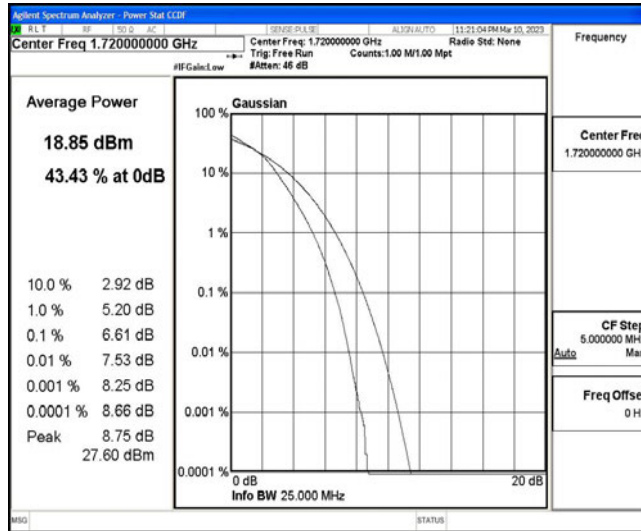

Band4-20MHz-16QAM-20050-100RB#0