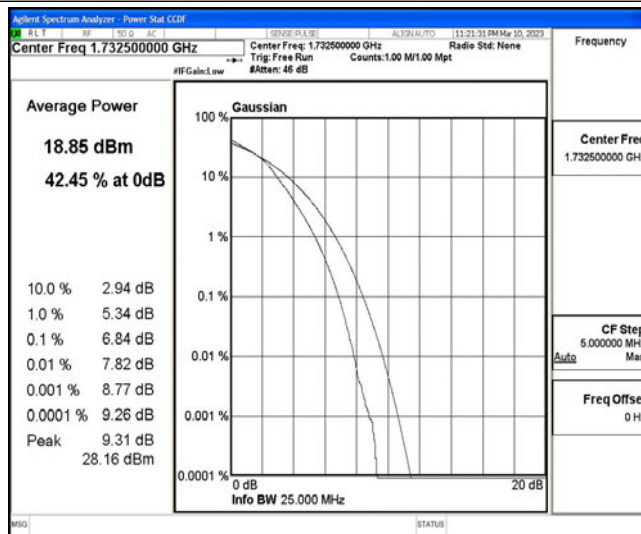

Band4-20MHz-16QAM-20175-100RB#0