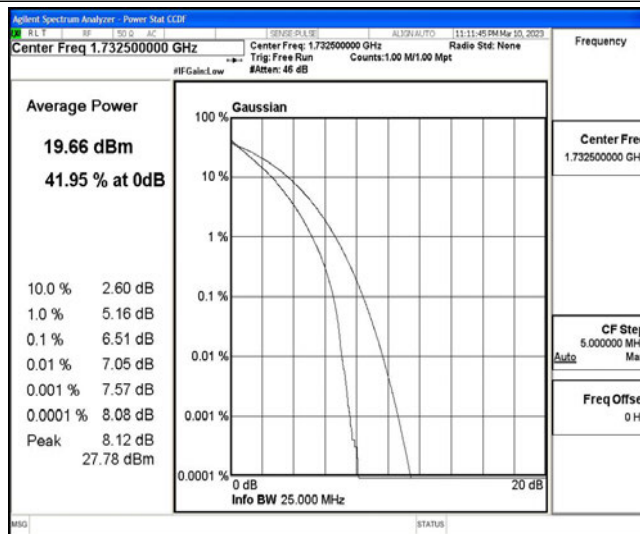

Band4-10MHz-QPSK-20350-50RB#0

Band4-10MHz-16QAM-20000-50RB#0

Band4-10MHz-16QAM-20175-50RB#0

Band4-10MHz-16QAM-20350-50RB#0

Band4-15MHz-QPSK-20025-75RB#0

Band4-15MHz-QPSK-20175-75RB#0

Band4-15MHz-QPSK-20325-75RB#0