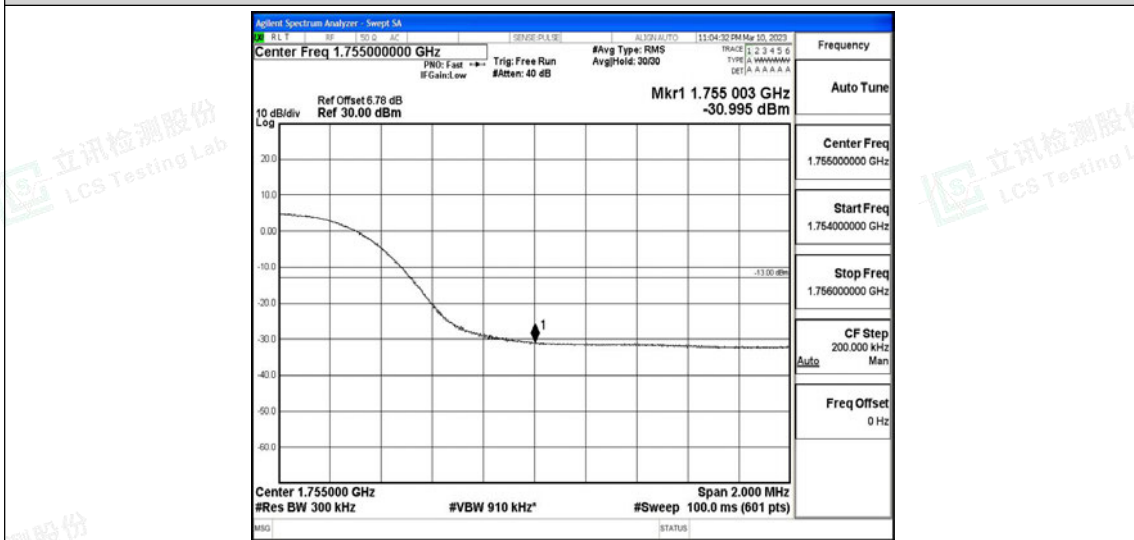

Tel: +(86) 0755-82591330 | E-mail: webmaster@lcs-cert.com | Web: www.lcs-cert.com

Scan code to check authenticity

Band4-15MHz-QPSK-20025-75RB#0

Band4-15MHz-QPSK-20325-75RB#0

Band4-15MHz-16QAM-20025-75RB#0