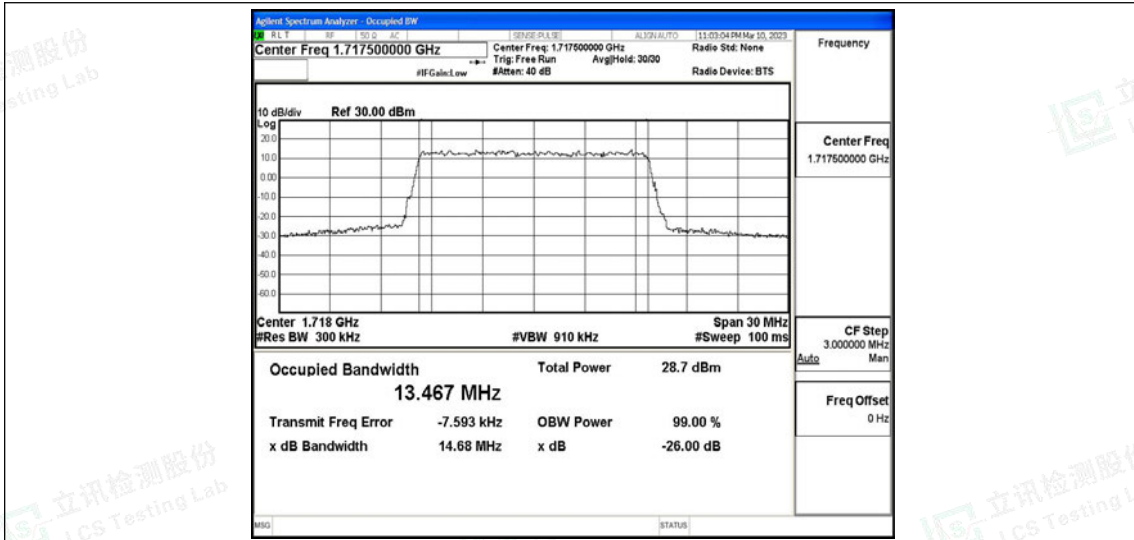

Band4-10MHz-QPSK-20325-50RB#0

Band4-10MHz-16QAM-20000-50RB#0

Band4-10MHz-16QAM-20175-50RB#0

Band4-10MHz-16QAM-20350-50RB#0

Band4-15MHz-QPSK-20025-75RB#0

Band4-15MHz-QPSK-20175-75RB#0

Band4-15MHz-QPSK-20325-75RB#0