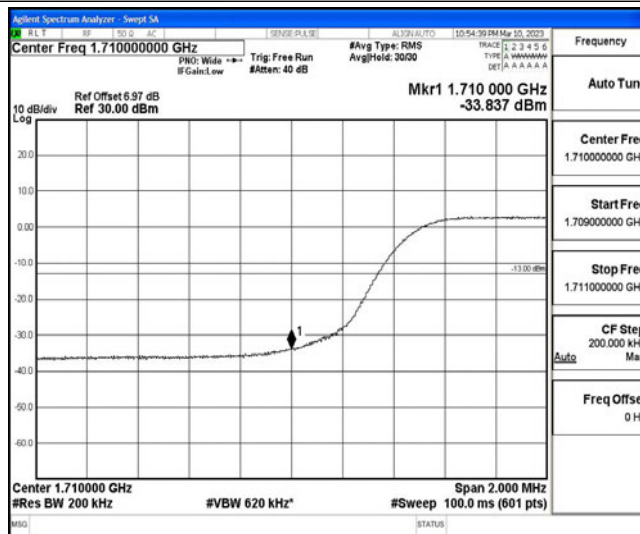

Band4-10MHz-16QAM-20000-50RB#0

Band4-10MHz-16QAM-20350-50RB#0

Shenzhen LCS Compliance Testing Laboratory Ltd.

Add: 101, 201 Bldg A & 301 Bldg C, Juji Industrial Park Yabianxueziwei, Shajing Street, Baoan District, Shenzhen, 518000, China

Tel: +(86) 0755-82591330 | E-mail: webmaster@lcs-cert.com | Web: www.lcs-cert.com

Scan code to check authenticity