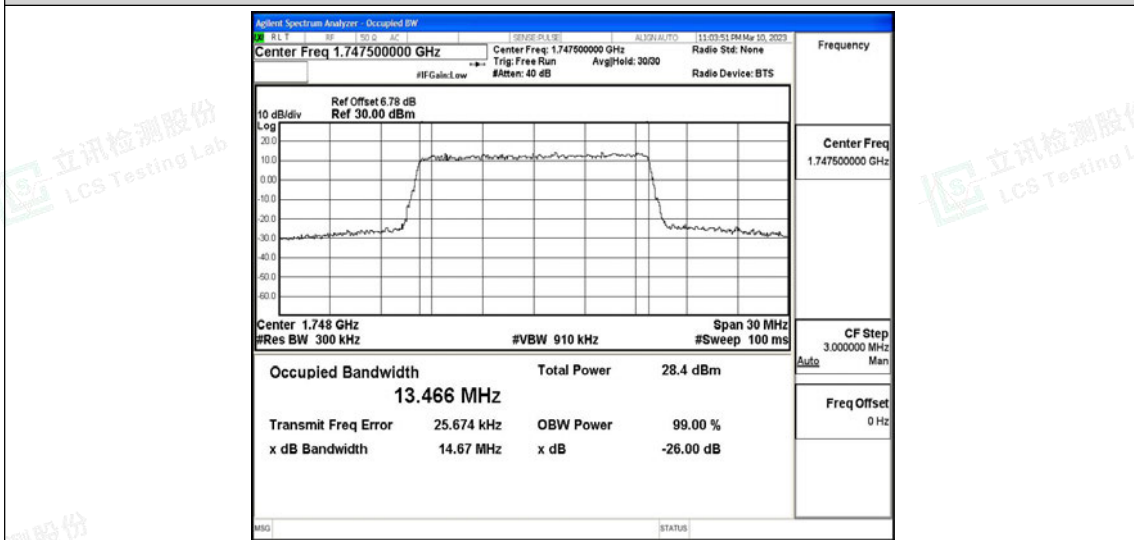

Band4-15MHz-16QAM-20025-75RB#0

Band4-15MHz-16QAM-20175-75RB#0

Band4-15MHz-16QAM-20325-75RB#0

Band4-20MHz-QPSK-20050-100RB#0

Band4-20MHz-QPSK-20175-100RB#0

Band4-20MHz-QPSK-20300-100RB#0

Band4-20MHz-16QAM-20050-100RB#0