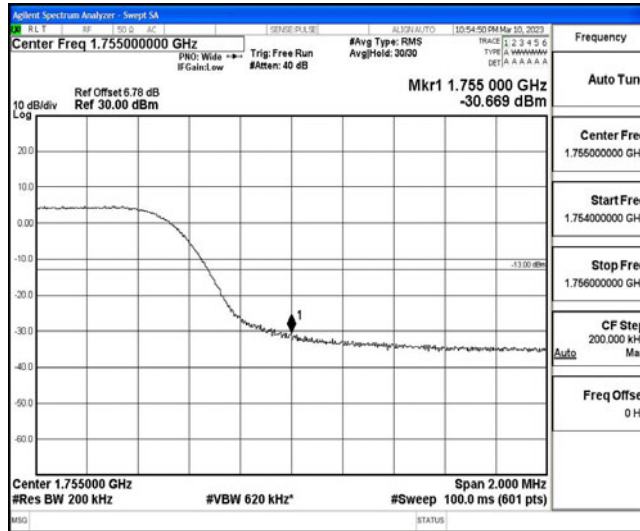

Band4-10MHz-QPSK-20350-50RB#0