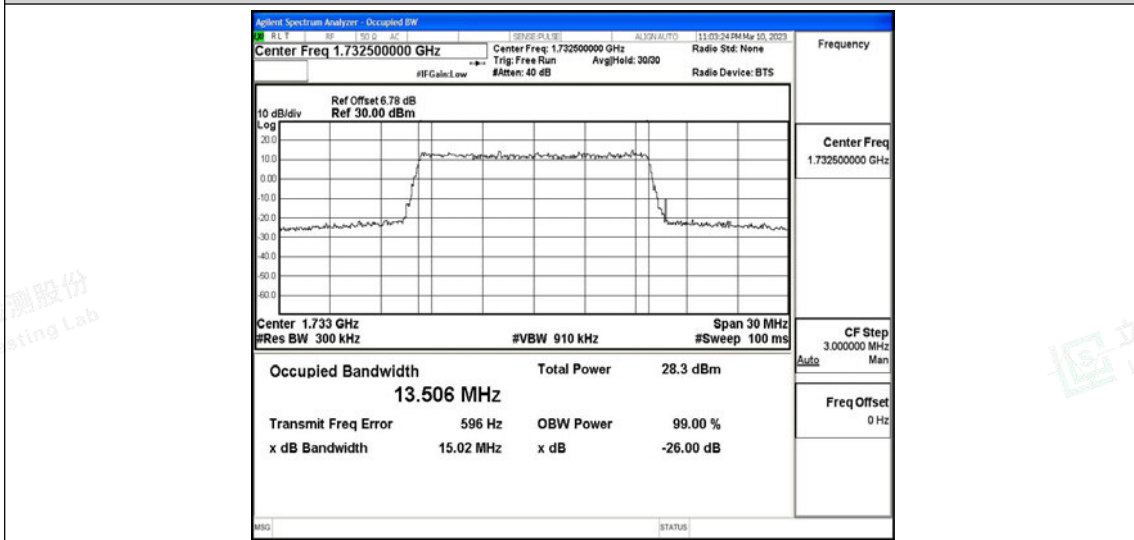

Band4-10MHz-QPSK-20325-50RB#0

Band4-10MHz-16QAM-20000-50RB#0

Band4-10MHz-16QAM-20175-50RB#0

Band4-10MHz-16QAM-20350-50RB#0

Band4-15MHz-QPSK-20025-75RB#0

Band4-15MHz-QPSK-20175-75RB#0

Band4-15MHz-QPSK-20325-75RB#0