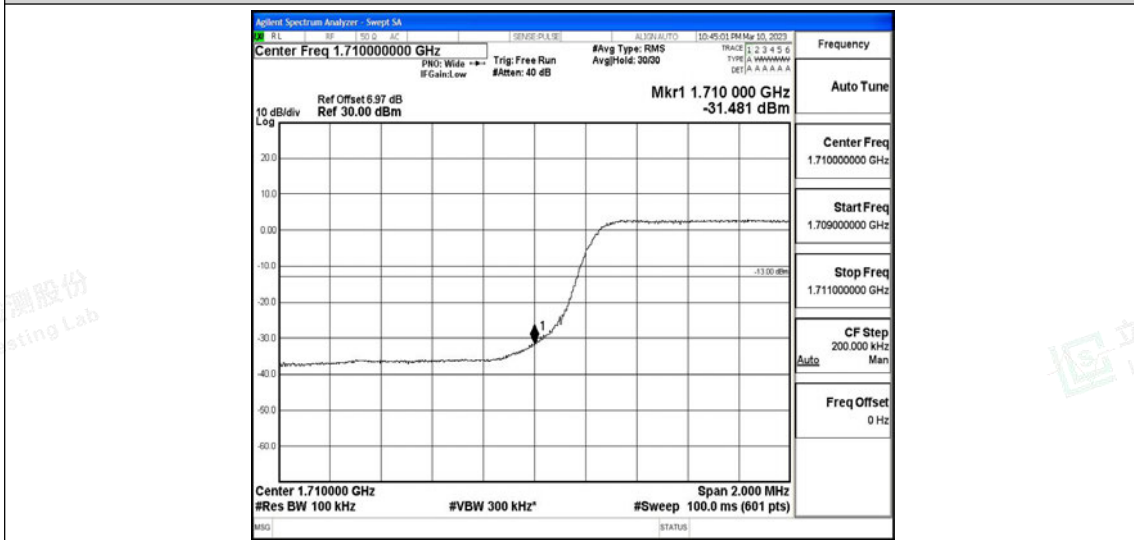

Scan code to check authenticity

Band4-3MHz-16QAM-20385-15RB#0

Band4-5MHz-QPSK-19975-25RB#0

Band4-5MHz-QPSK-20375-25RB#0

Band4-5MHz-16QAM-19975-25RB#0

Band4-5MHz-16QAM-20375-25RB#0

Band4-10MHz-QPSK-20000-50RB#0