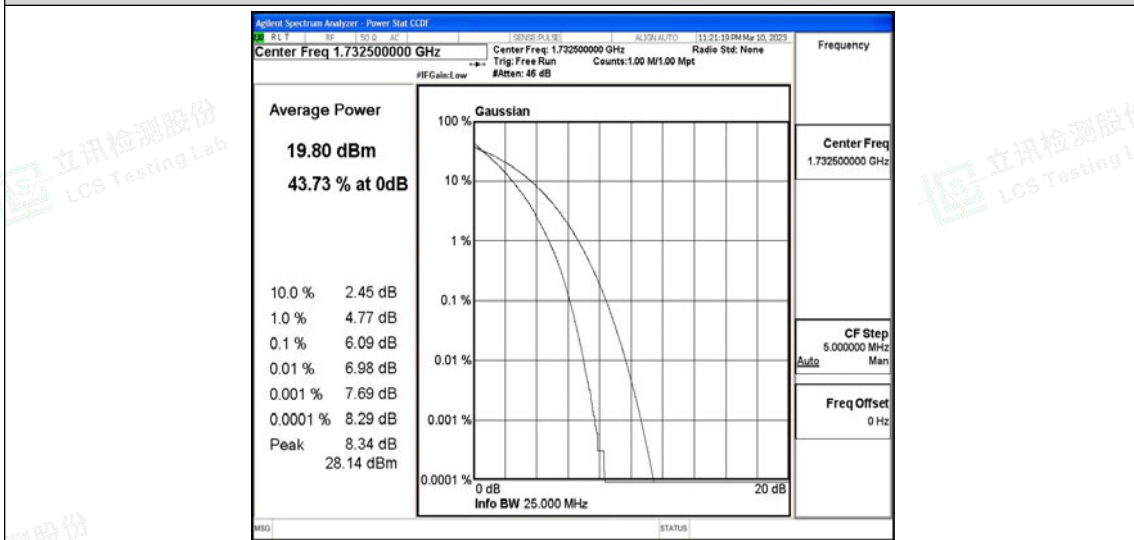

Band4-15MHz-16QAM-20025-75RB#0

Band4-15MHz-16QAM-20175-75RB#0

Band4-15MHz-16QAM-20325-75RB#0

Band4-20MHz-QPSK-20050-100RB#0

Band4-20MHz-QPSK-20175-100RB#0

Band4-20MHz-QPSK-20300-100RB#0

Shenzhen LCS Compliance Testing Laboratory Ltd.