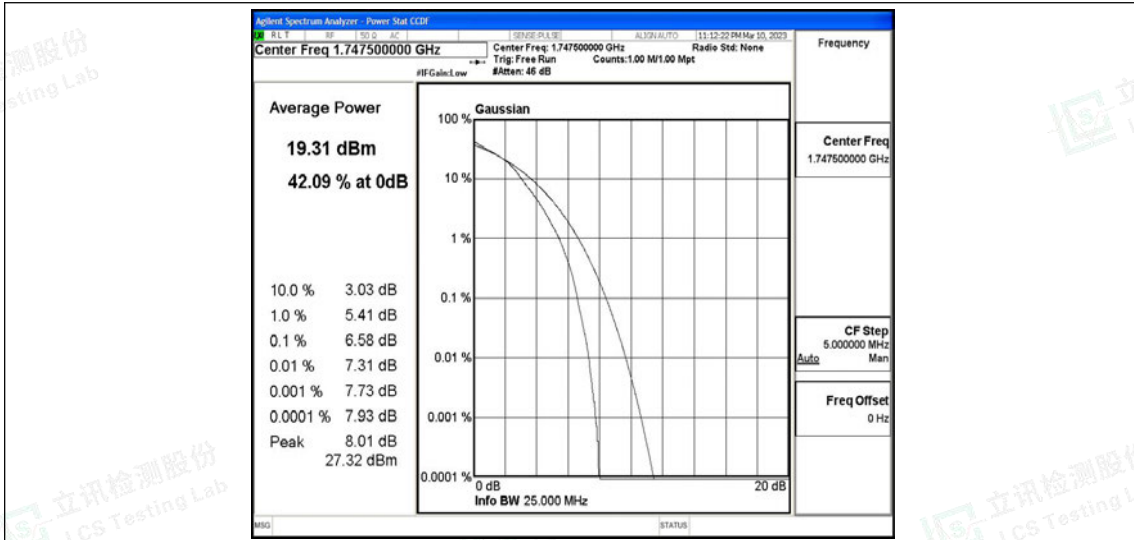

Band4-15MHz-16QAM-20025-75RB#0

Band4-15MHz-16QAM-20175-75RB#0

Band4-15MHz-16QAM-20325-75RB#0

Band4-20MHz-QPSK-20050-100RB#0

Band4-20MHz-QPSK-20175-100RB#0

Band4-20MHz-QPSK-20300-100RB#0

Shenzhen LCS Compliance Testing Laboratory Ltd.