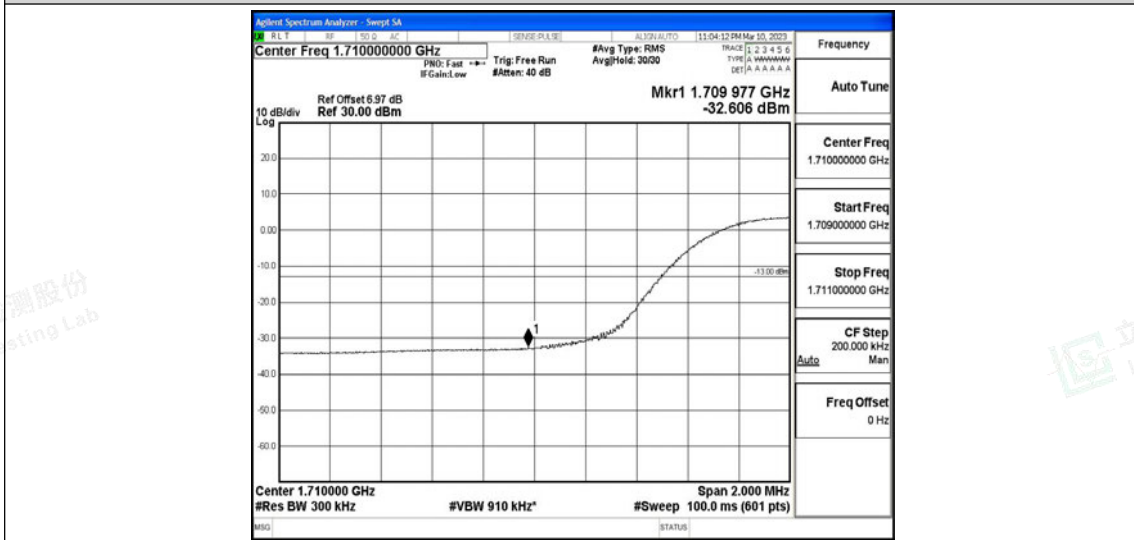

Band4-15MHz-QPSK-20025-75RB#0