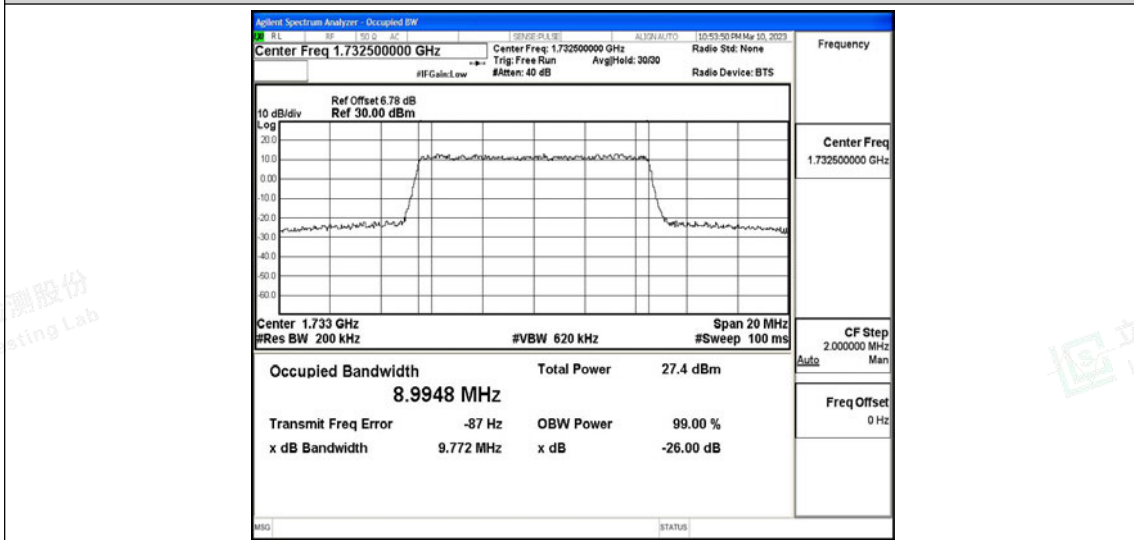

Band4-10MHz-QPSK-20325-50RB#0

Band4-10MHz-16QAM-20000-50RB#0

Band4-10MHz-16QAM-20175-50RB#0

Band4-10MHz-16QAM-20350-50RB#0

Band4-15MHz-QPSK-20025-75RB#0

Band4-15MHz-QPSK-20175-75RB#0

Band4-15MHz-QPSK-20325-75RB#0