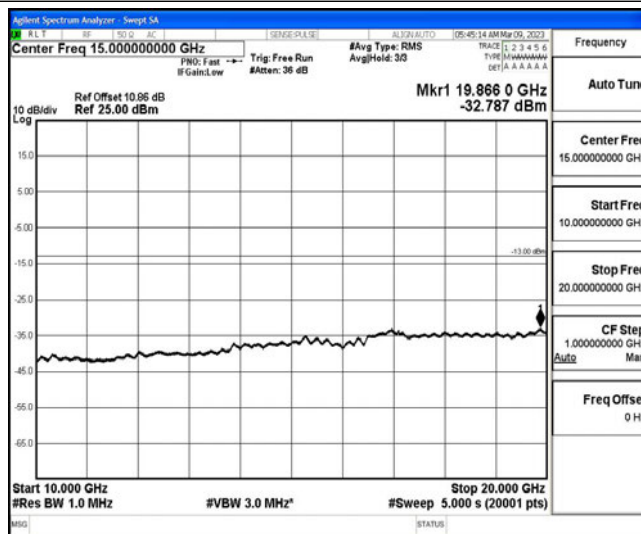

Band2-10MHz-16QAM-18900-1RB#0-Range1:0.009~0.15MHz