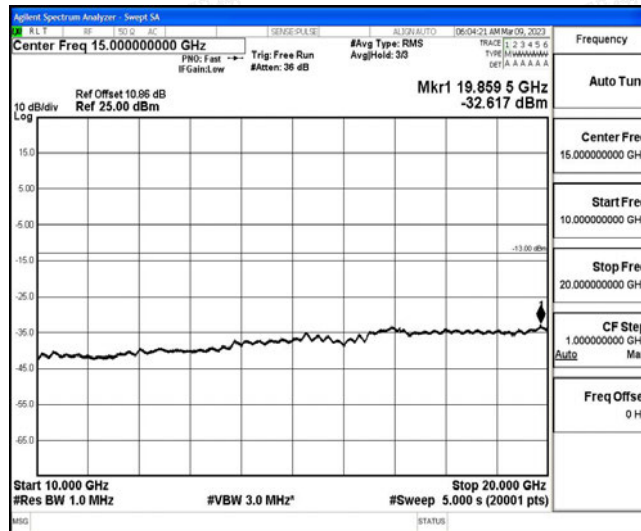

Band2-15MHz-16QAM-18675-1RB#0-Range1:0.009~0.15MHz