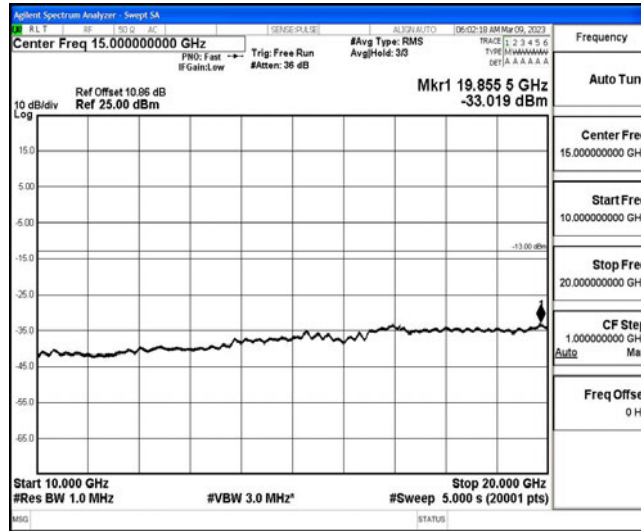

Band2-15MHz-QPSK-19125-1RB#0-Range1:0.009~0.15MHz