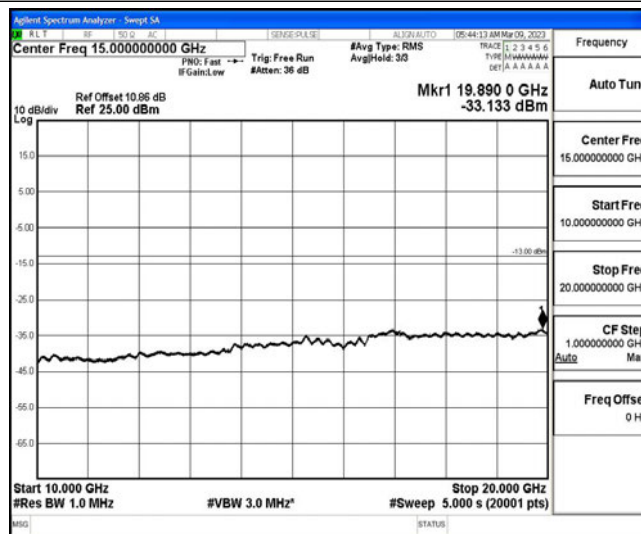

Band2-10MHz-QPSK-18900-1RB#0-Range1:0.009~0.15MHz