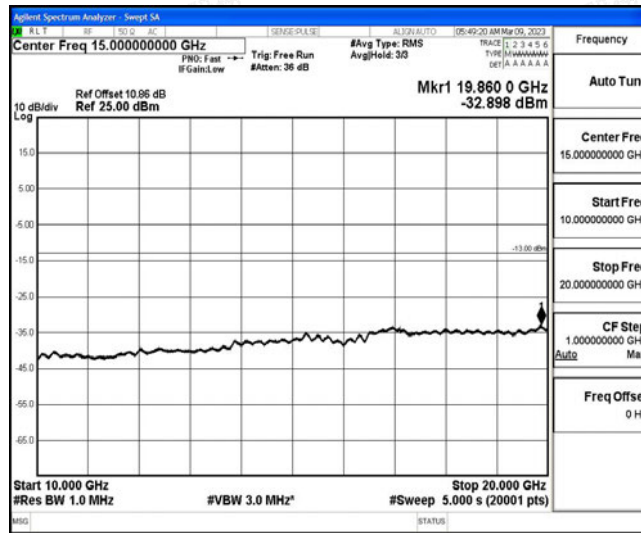

Band2-15MHz-QPSK-18675-1RB#0-Range1:0.009~0.15MHz