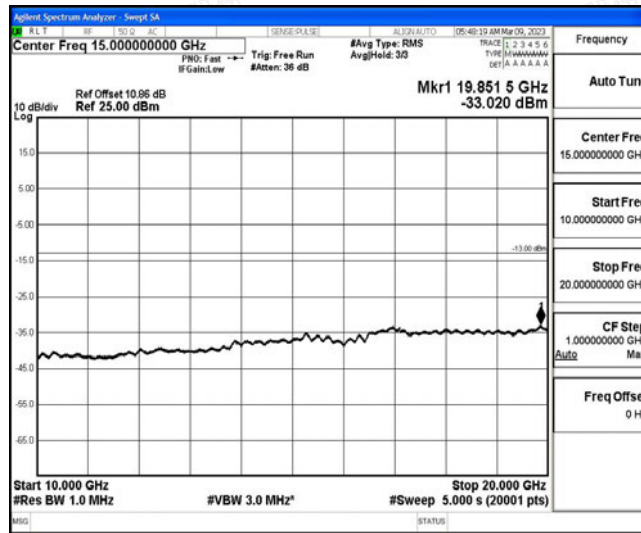

Band2-10MHz-16QAM-18650-1RB#0-Range1:0.009~0.15MHz