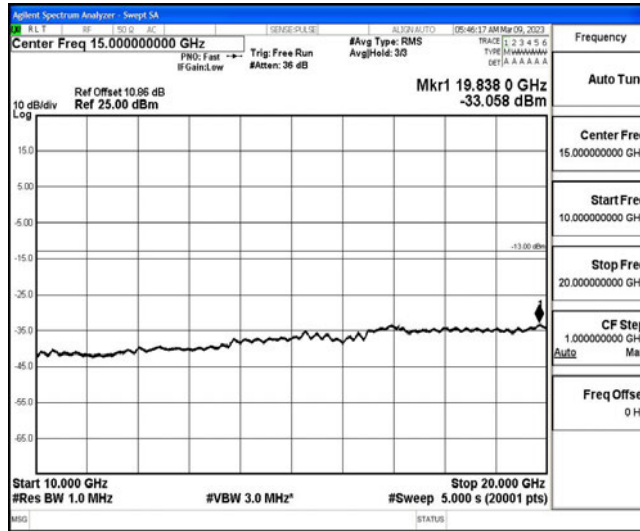

Band2-10MHz-QPSK-19150-1RB#0-Range1:0.009~0.15MHz