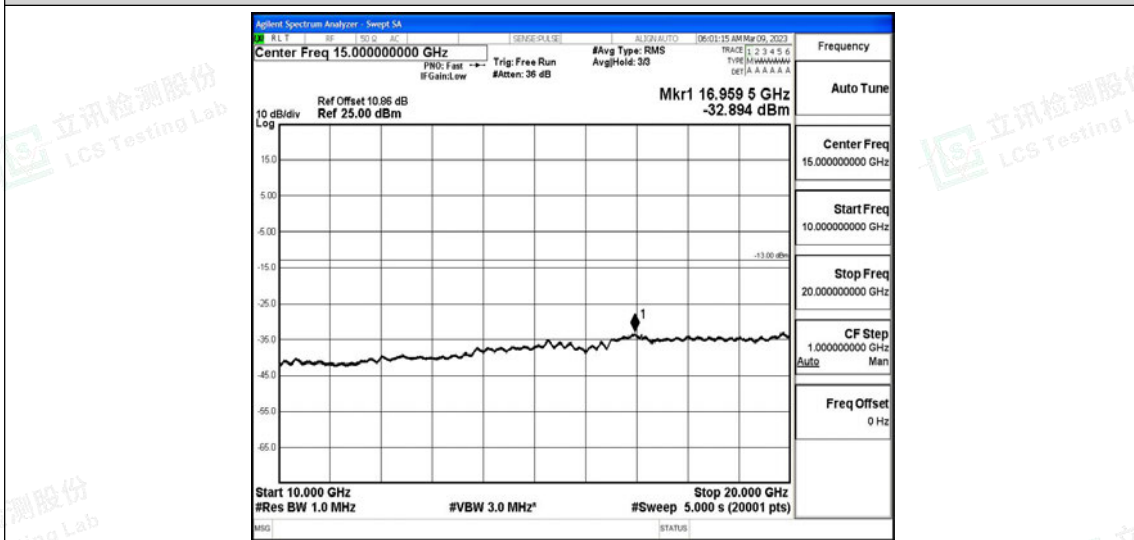

Band2-15MHz-16QAM-18900-1RB#0-Range1:0.009~0.15MHz