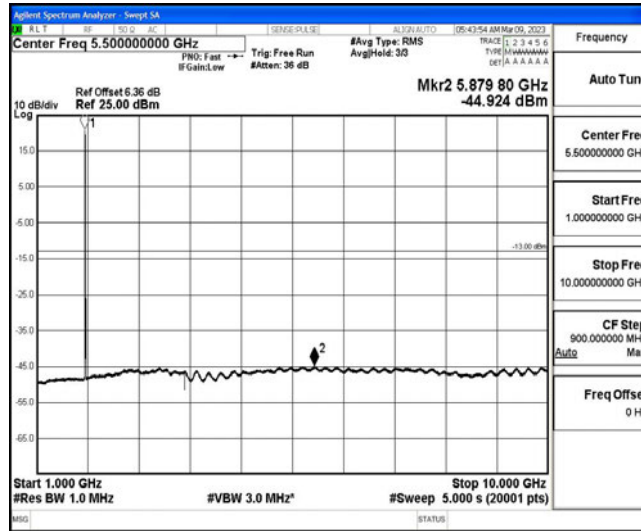

Band2-10MHz-QPSK-18650-1RB#0-Range5:10000~20000MHz