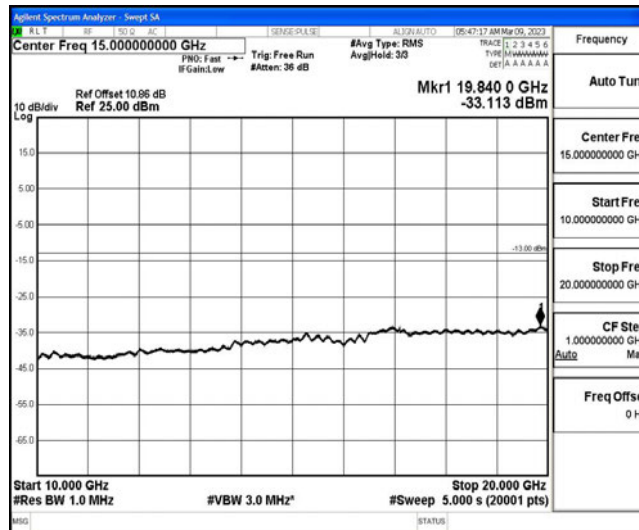

Band2-10MHz-16QAM-19150-1RB#0-Range1:0.009~0.15MHz