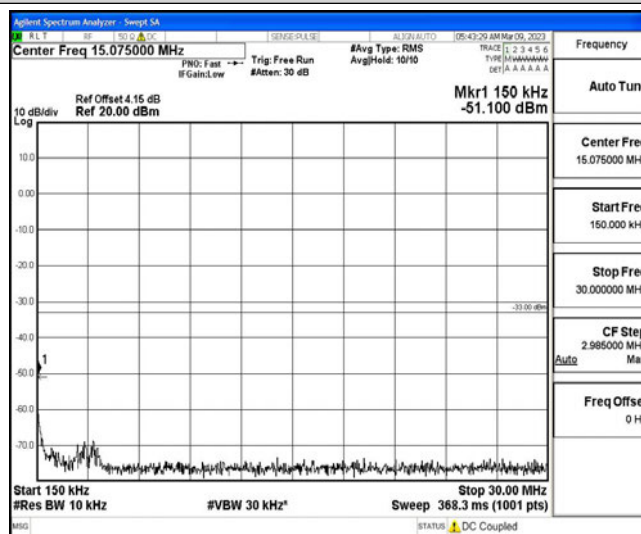

Band2-10MHz-QPSK-18650-1RB#0-Range3:30~1000MHz

Shenzhen LCS Compliance Testing Laboratory Ltd.
Add: 101, 201 Bldg A & 301 Bldg C, Juji Industrial Park Yabianxueziwei, Shajing Street, Baoan District, Shenzhen, 518000, China
Tel: +(86) 0755-82591330 | E-mail: webmaster@lcs-cert.com | Web: www.lcs-cert.com
Scan code to check authenticity