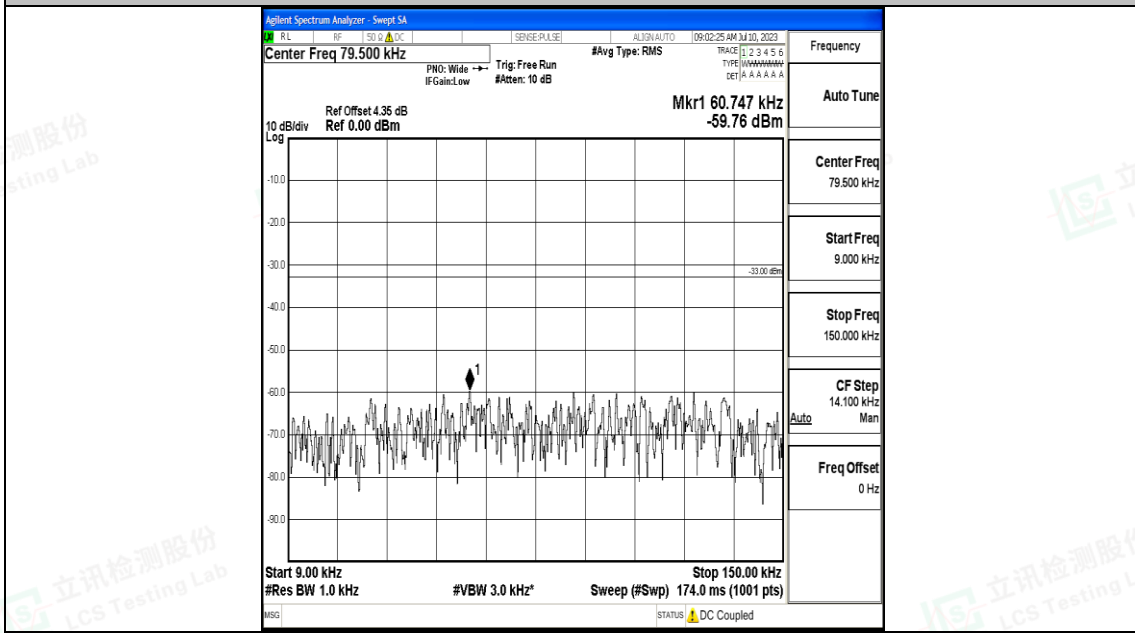

Band71_5MHz_16QAM_133297_1RB#0_3000~10000_3000~10000