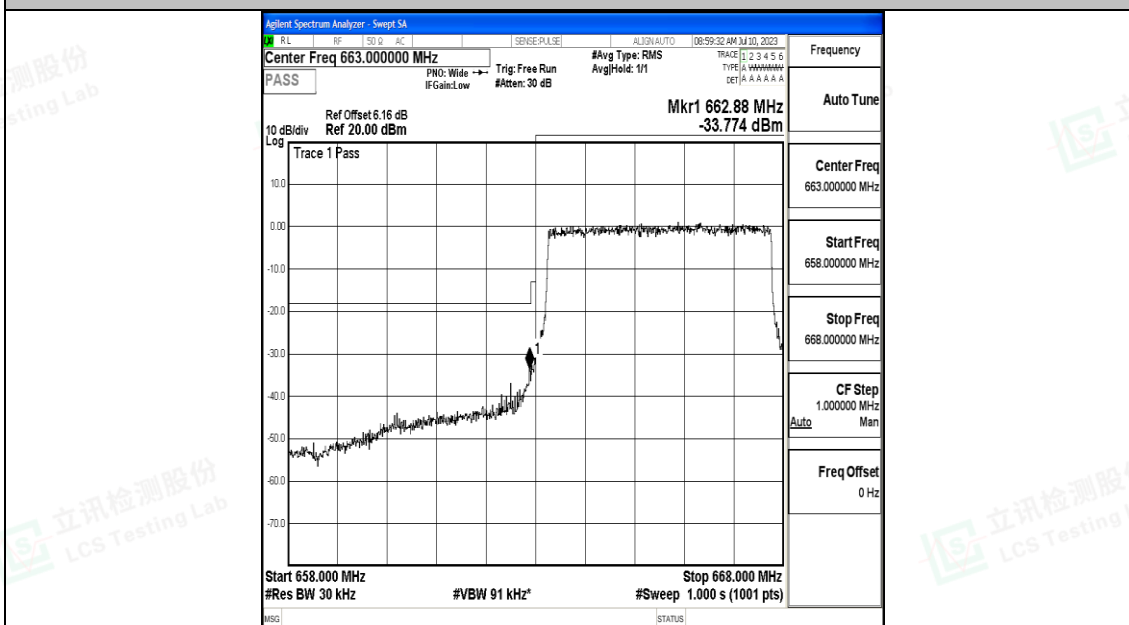

Band71_5MHz_QPSK_133147_25RB#0

Band71_5MHz_16QAM_133147_25RB#0

Shenzhen LCS Compliance Testing Laboratory Ltd.
Add: 101, 201 Bldg A & 301 Bldg C, Juji Industrial Park Yabianxueziwei, Shajing Street,
Baoan District, Shenzhen, 518000, China
Tel: +(86) 0755-82591330 | E-mail: webmaster@lcs-cert.com | Web: www.lcs-cert.com
Scan code to check authenticity