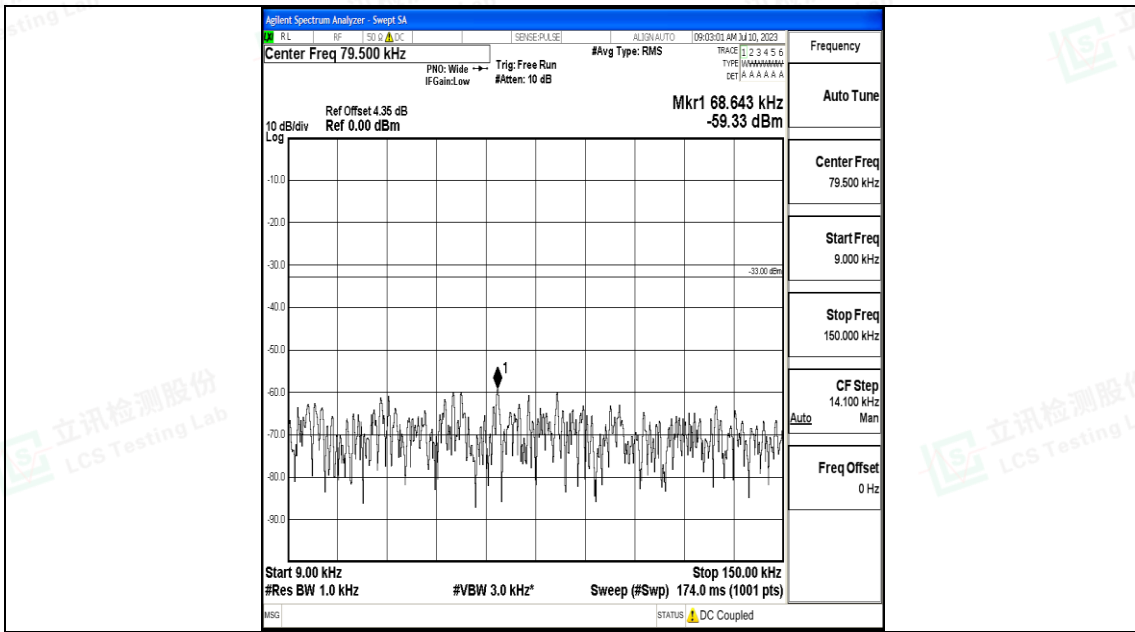

Band71_5MHz_QPSK_133447_1RB#0_3000~10000_3000~10000