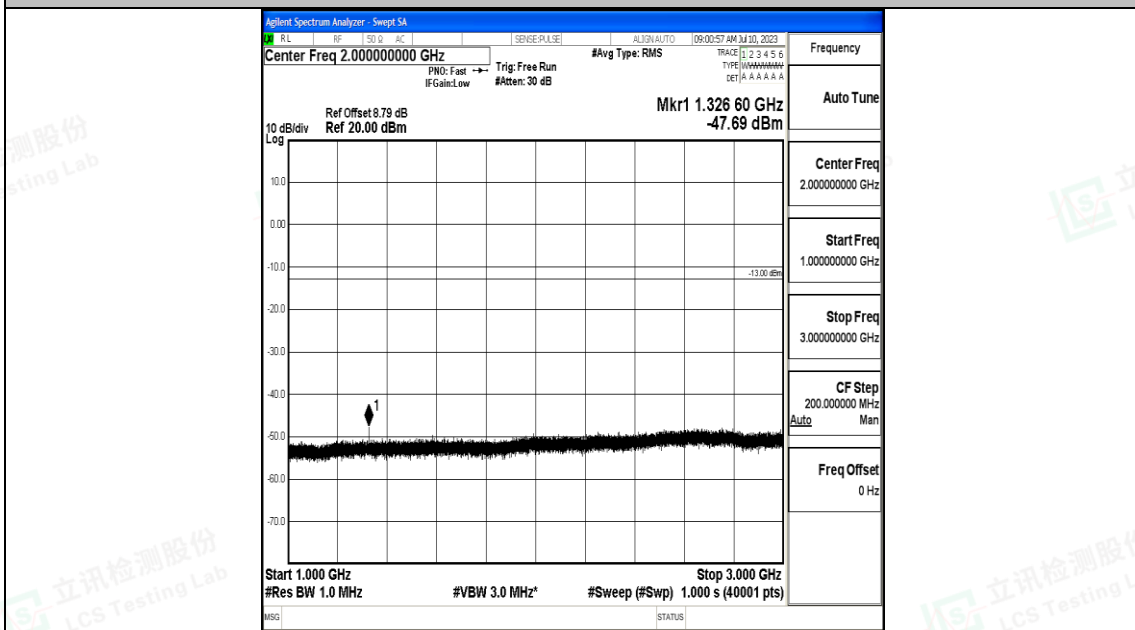

Band71_5MHz_16QAM_133147_1RB#0_30~1000_30~1000