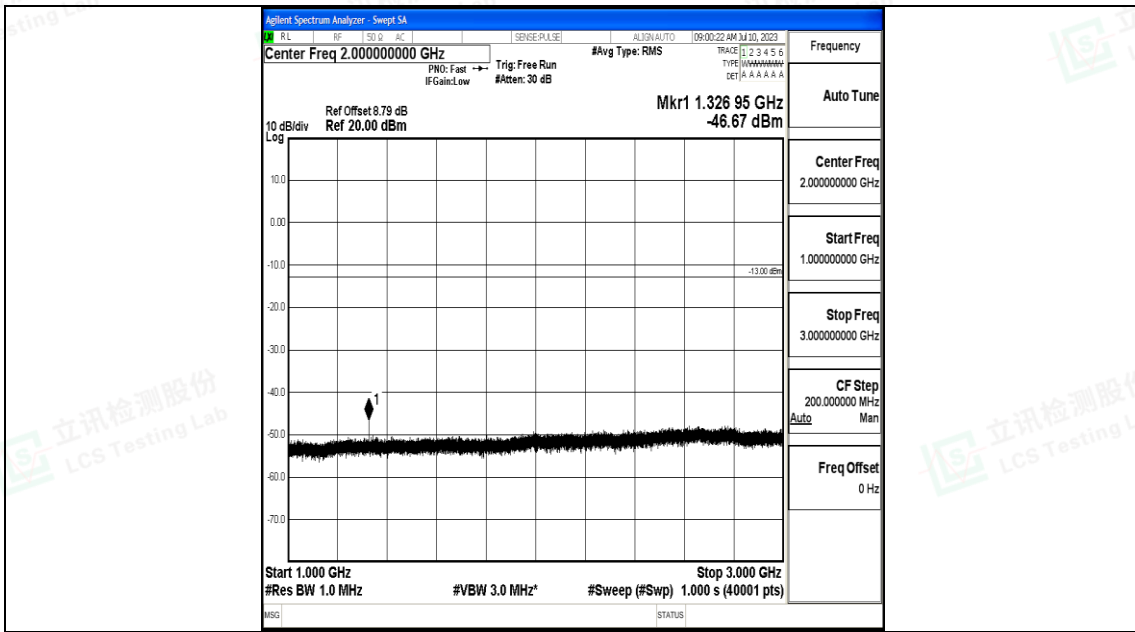

Band71_5MHz_QPSK_133147_1RB#0_30~1000_30~1000