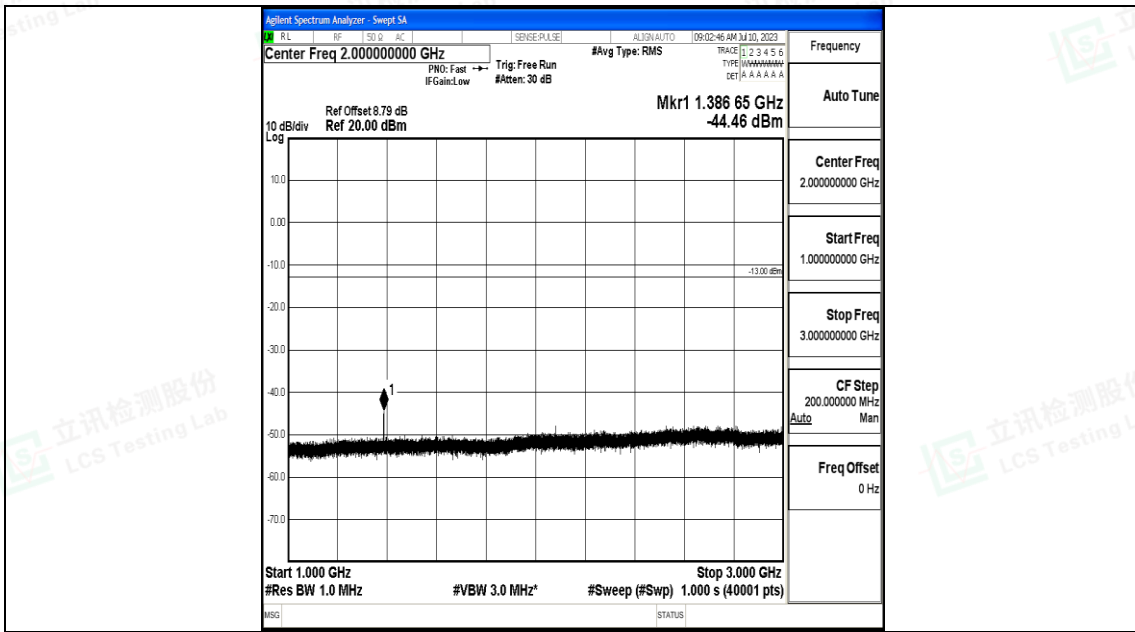

Band71_5MHz_16QAM_133297_1RB#0_0.15~30_0.15~30

Band71_5MHz_16QAM_133297_1RB#0_3000~10000_3000~10000

Band71_5MHz_QPSK_133447_1RB#0_0.009~0.15_0.009~0.15

Band71_5MHz_QPSK_133447_1RB#0_0.15~30_0.15~30

Band71_5MHz_QPSK_133447_1RB#0_30~1000_30~1000