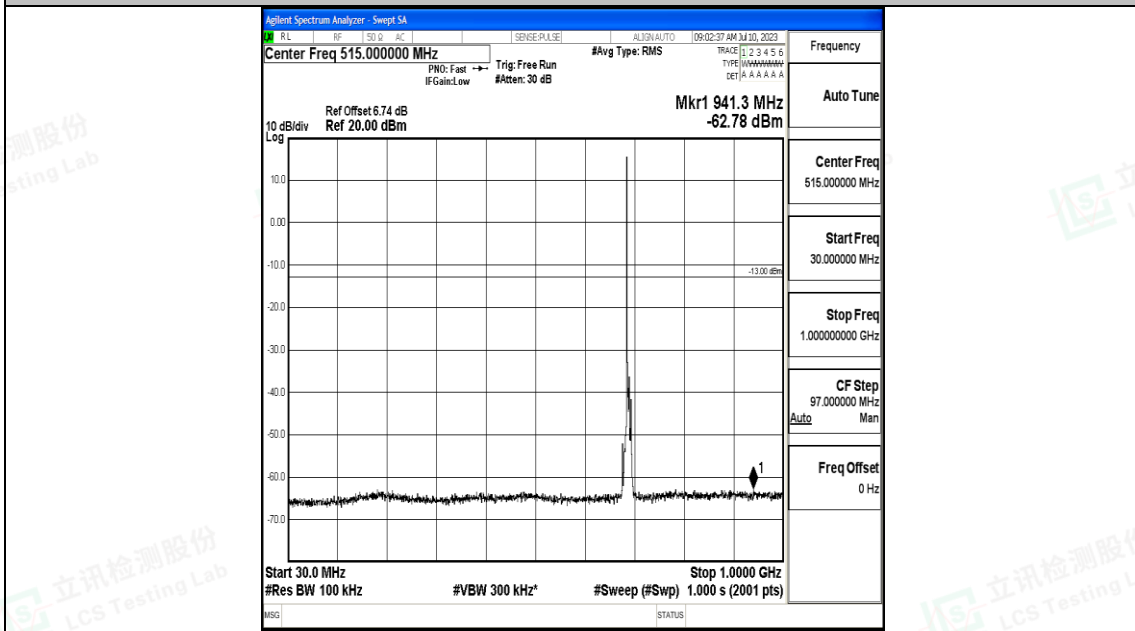

Band71_5MHz_16QAM_133297_1RB#0_0.15~30_0.15~30

Band71_5MHz_16QAM_133297_1RB#0_3000~10000_3000~10000

Band71_5MHz_QPSK_133447_1RB#0_0.009~0.15_0.009~0.15

Band71_5MHz_QPSK_133447_1RB#0_0.15~30_0.15~30

Band71_5MHz_QPSK_133447_1RB#0_30~1000_30~1000