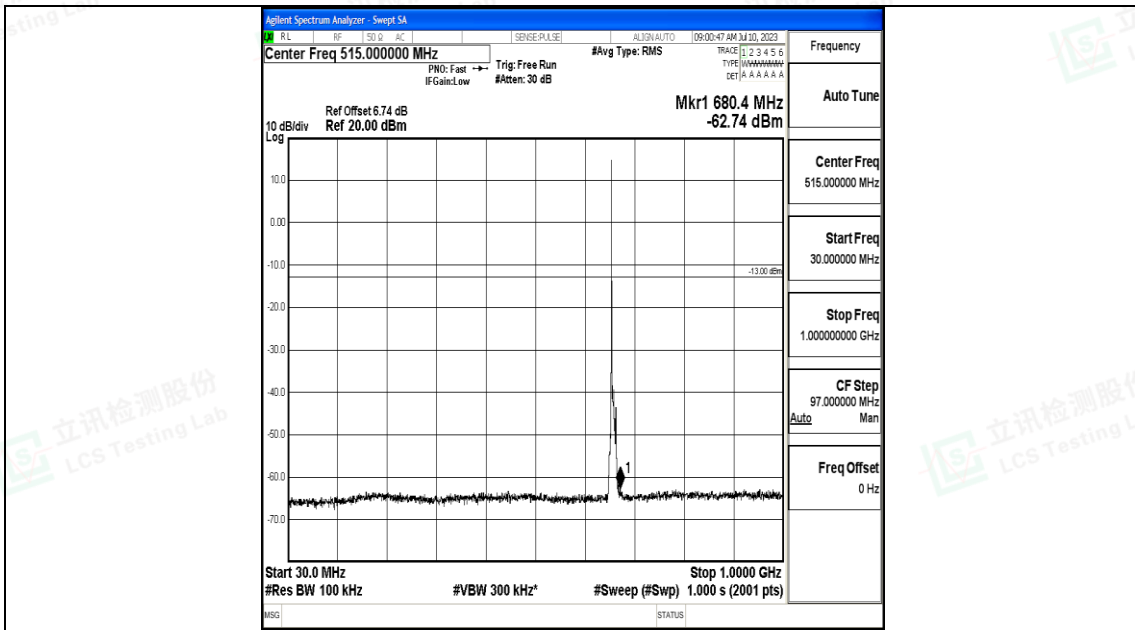

Band71_5MHz_16QAM_133147_1RB#0_0.15~30_0.15~30