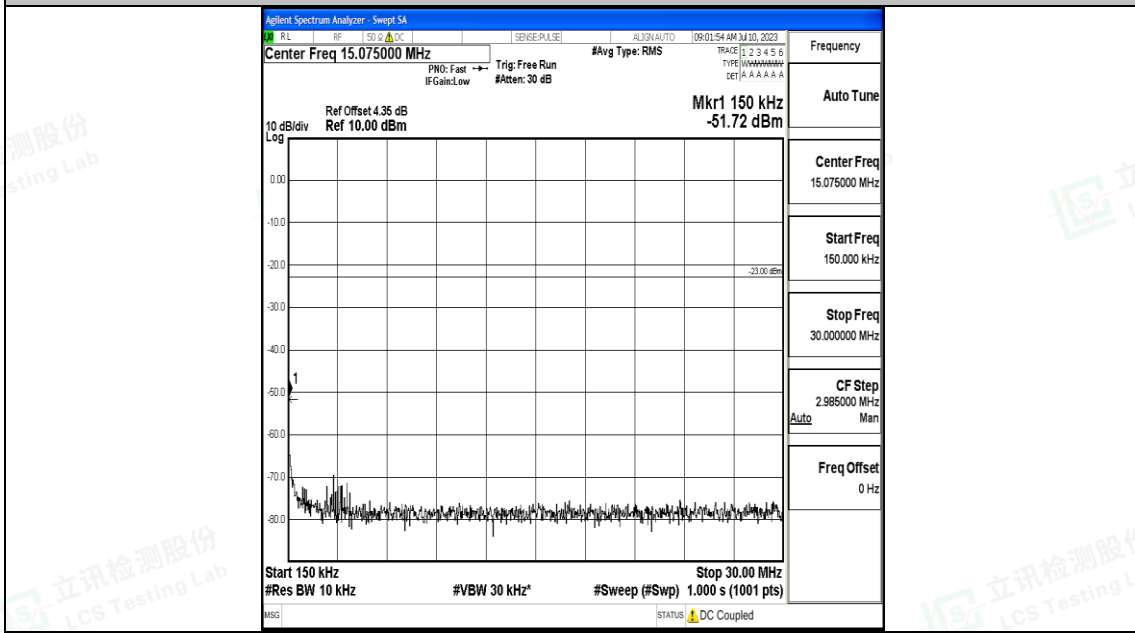

Band71_5MHz_QPSK_133297_1RB#0_0.15~30_0.15~30

Band71_5MHz_QPSK_133297_1RB#0_30~1000_30~1000

Band71_5MHz_QPSK_133297_1RB#0_1000~3000_1000~3000

Band71_5MHz_QPSK_133297_1RB#0_3000~10000_3000~10000

Band71_5MHz_16QAM_133297_1RB#0_0.009~0.15_0.009~0.15