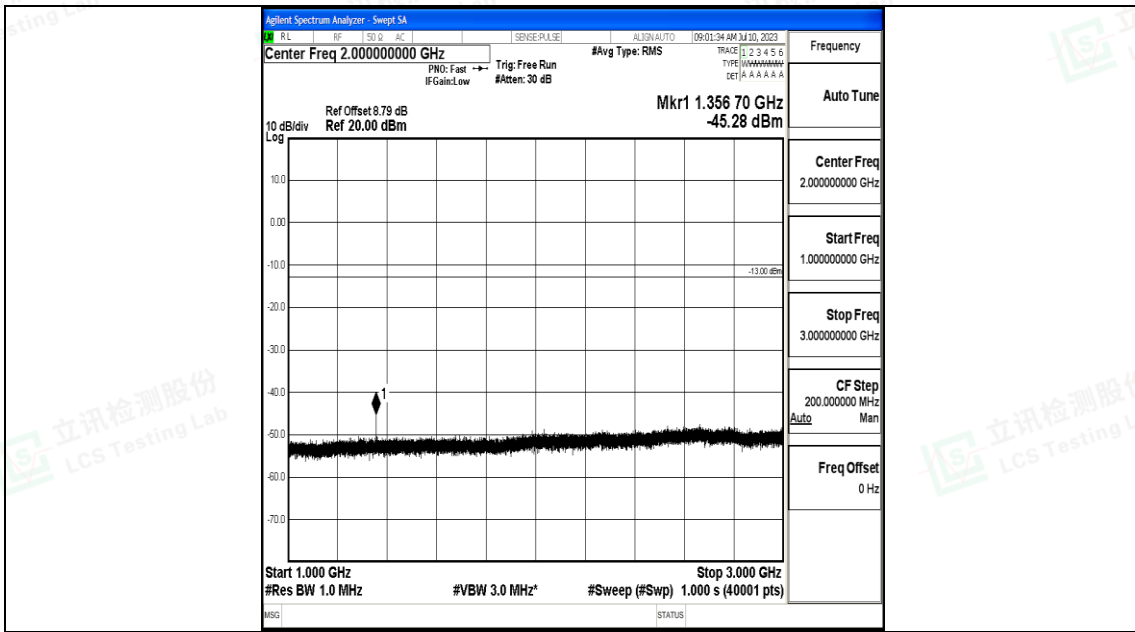

Band71_5MHz_QPSK_133297_1RB#0_30~1000_30~1000