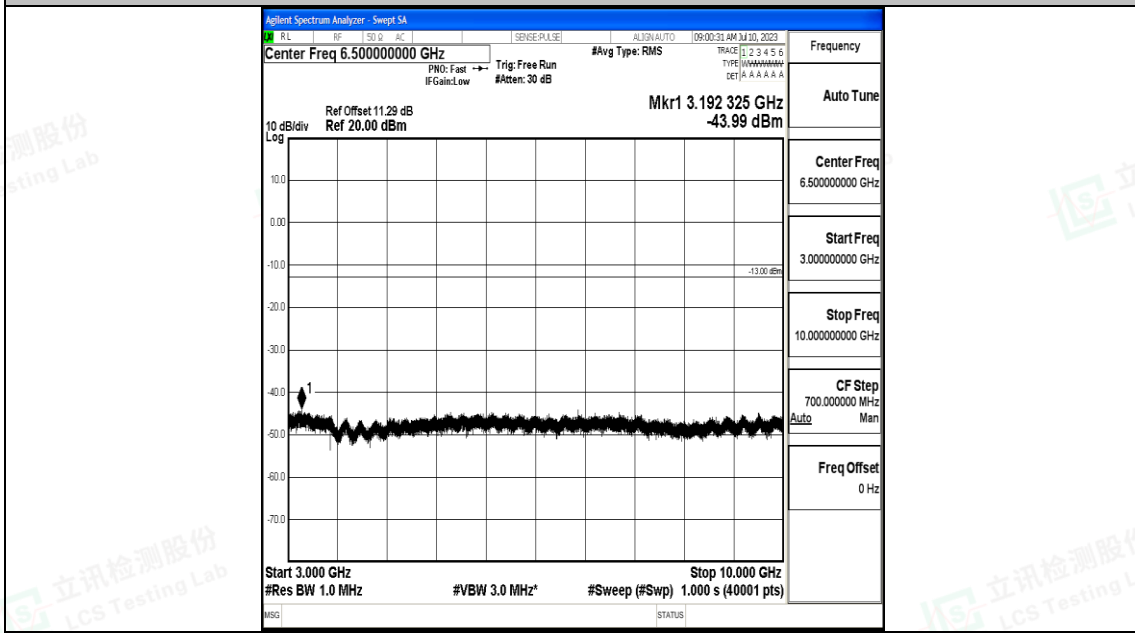

Band71_5MHz_QPSK_133147_1RB#0_0.15~30_0.15~30

Band71_5MHz_QPSK_133147_1RB#0_30~1000_30~1000

Band71_5MHz_QPSK_133147_1RB#0_1000~3000_1000~3000

Band71_5MHz_QPSK_133147_1RB#0_3000~10000_3000~10000

Band71_5MHz_16QAM_133147_1RB#0_0.009~0.15_0.009~0.15