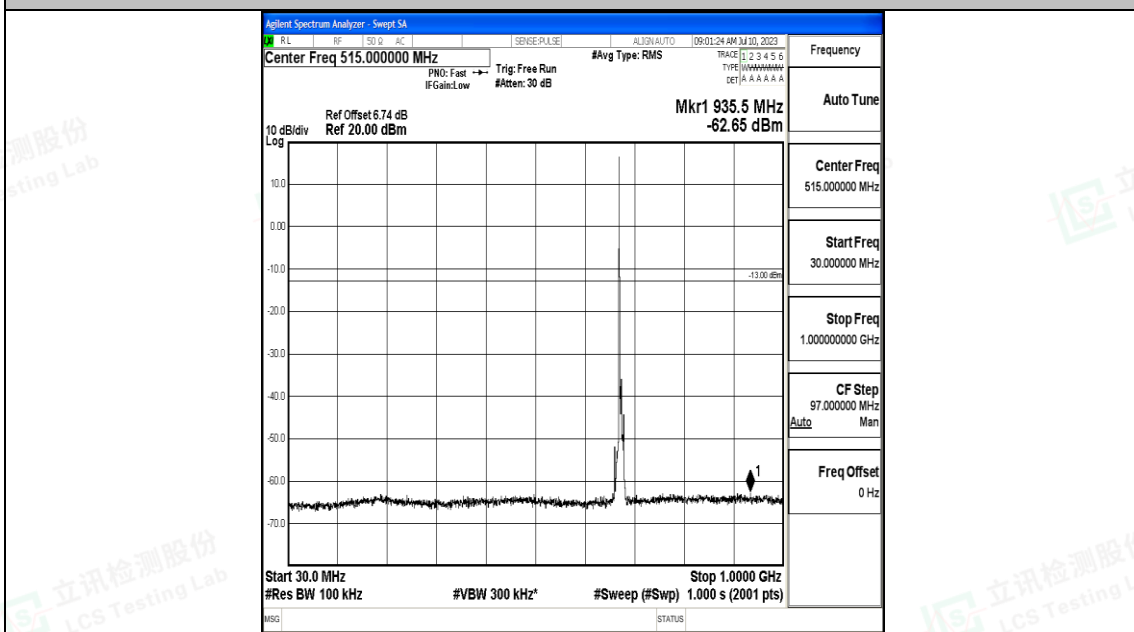

Band71_5MHz_QPSK_133297_1RB#0_0.15~30_0.15~30