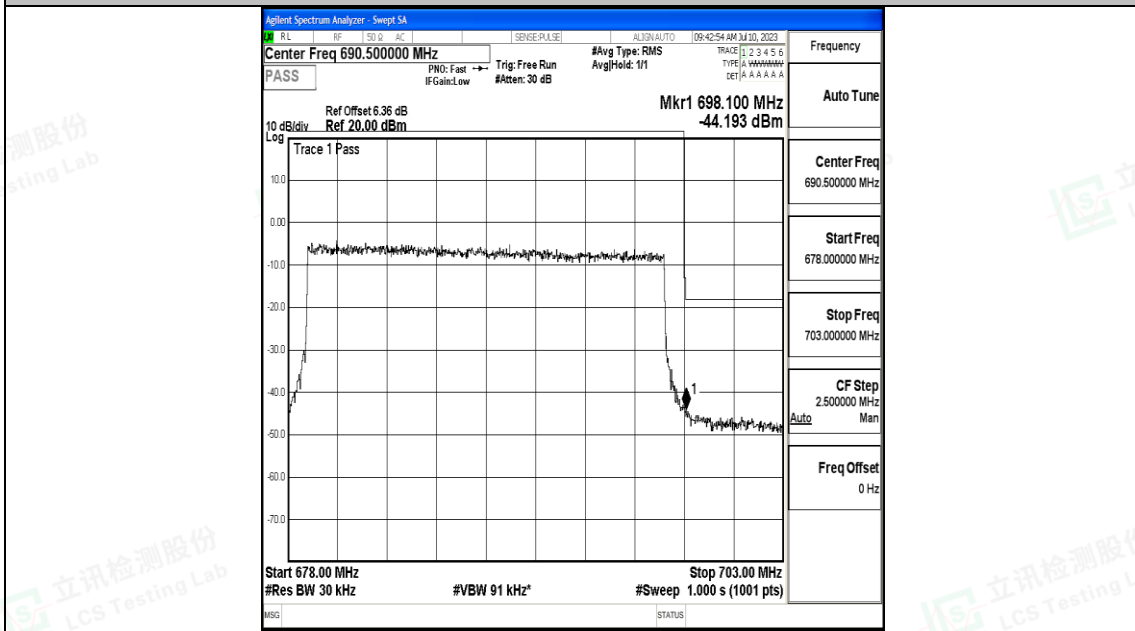

Band71_15MHz_16QAM_133397_75RB#0

Band71_20MHz_QPSK_133222_100RB#0

Band71_20MHz_16QAM_133222_100RB#0

Band71_20MHz_QPSK_133372_100RB#0

Band71_20MHz_16QAM_133372_100RB#0

0.5 Conducted Spurious Emission

Test Result