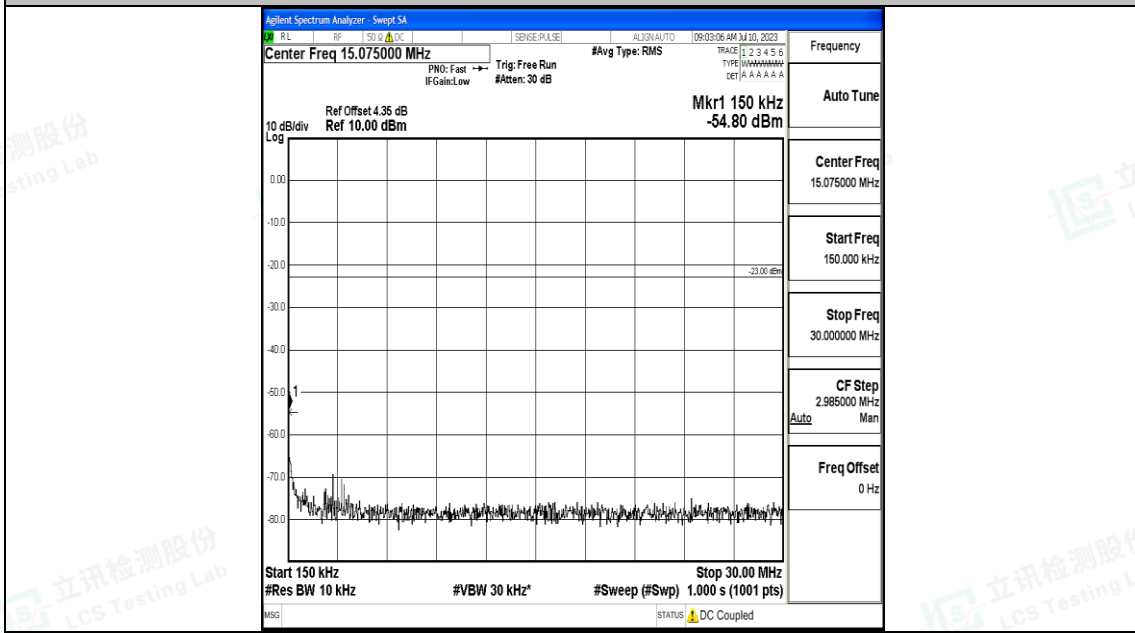

Band71_5MHz_QPSK_133447_1RB#0_1000~3000_1000~3000

Band71_5MHz_QPSK_133447_1RB#0_3000~10000_3000~10000

Band71_5MHz_16QAM_133447_1RB#0_0.009~0.15_0.009~0.15

Band71_5MHz_16QAM_133447_1RB#0_0.15~30_0.15~30