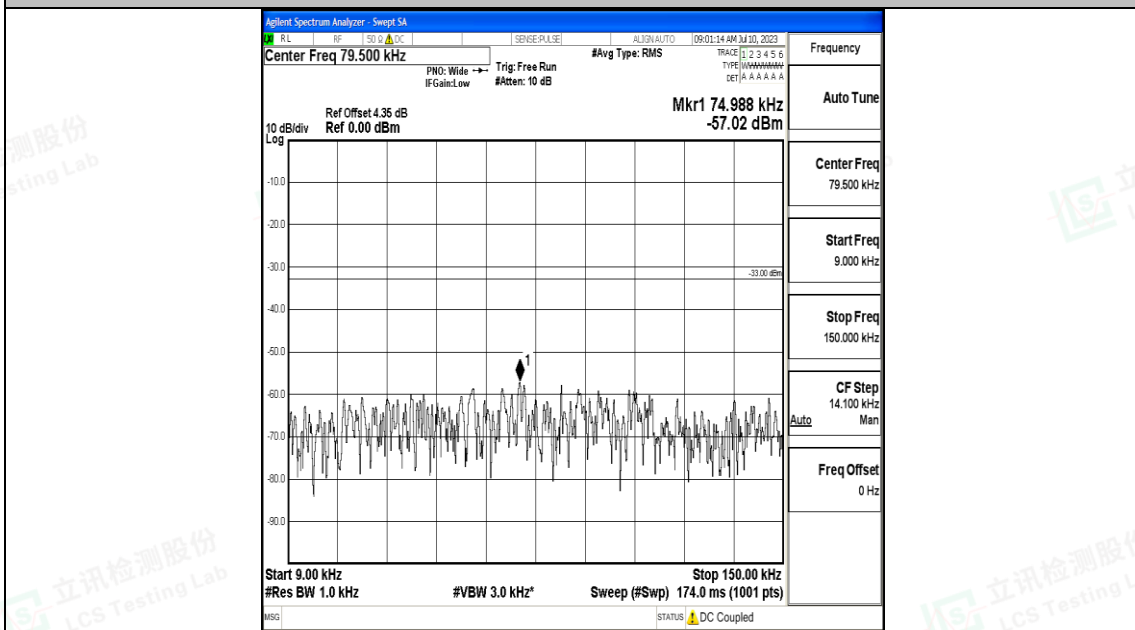

Band71_5MHz_16QAM_133147_1RB#0_0.15~30_0.15~30

Band71_5MHz_16QAM_133147_1RB#0_30~1000_30~1000

Band71_5MHz_16QAM_133147_1RB#0_1000~3000_1000~3000

Band71_5MHz_16QAM_133147_1RB#0_3000~10000_3000~10000

Band71_5MHz_QPSK_133297_1RB#0_0.009~0.15_0.009~0.15