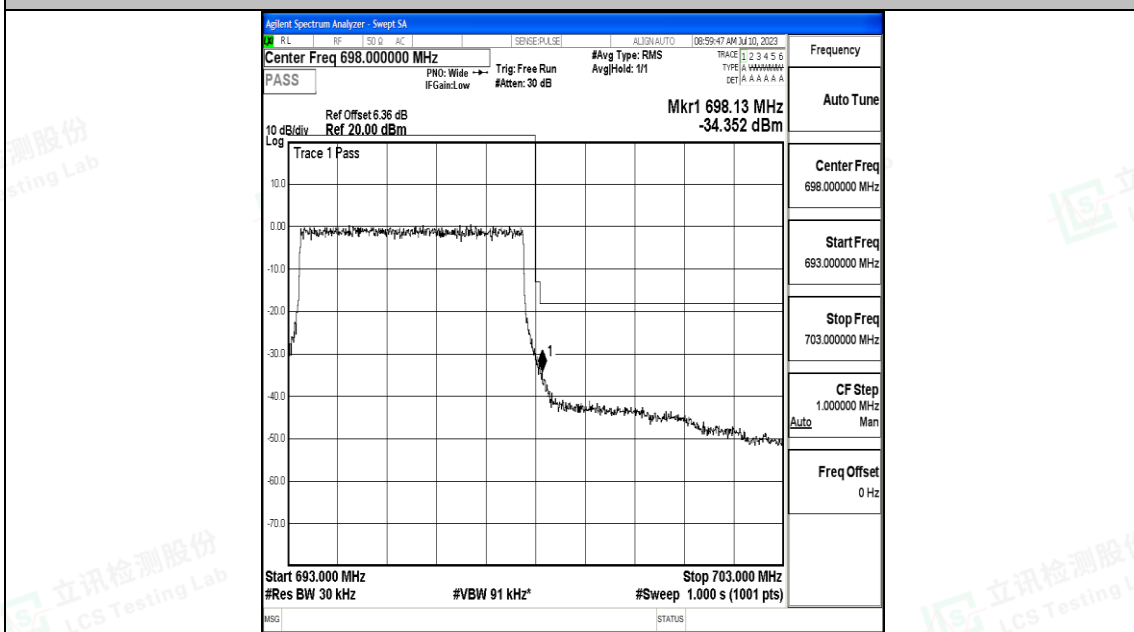

Band71_5MHz_QPSK_133447_25RB#0

Band71_5MHz_16QAM_133447_25RB#0

Shenzhen LCS Compliance Testing Laboratory Ltd.
Add: 101, 201 Bldg A & 301 Bldg C, Juji Industrial Park Yabianxueziwei, Shajing Street,
Baoan District, Shenzhen, 518000, China
Tel: +(86) 0755-82591330 | E-mail: webmaster@lcs-cert.com | Web: www.lcs-cert.com
Scan code to check authenticity