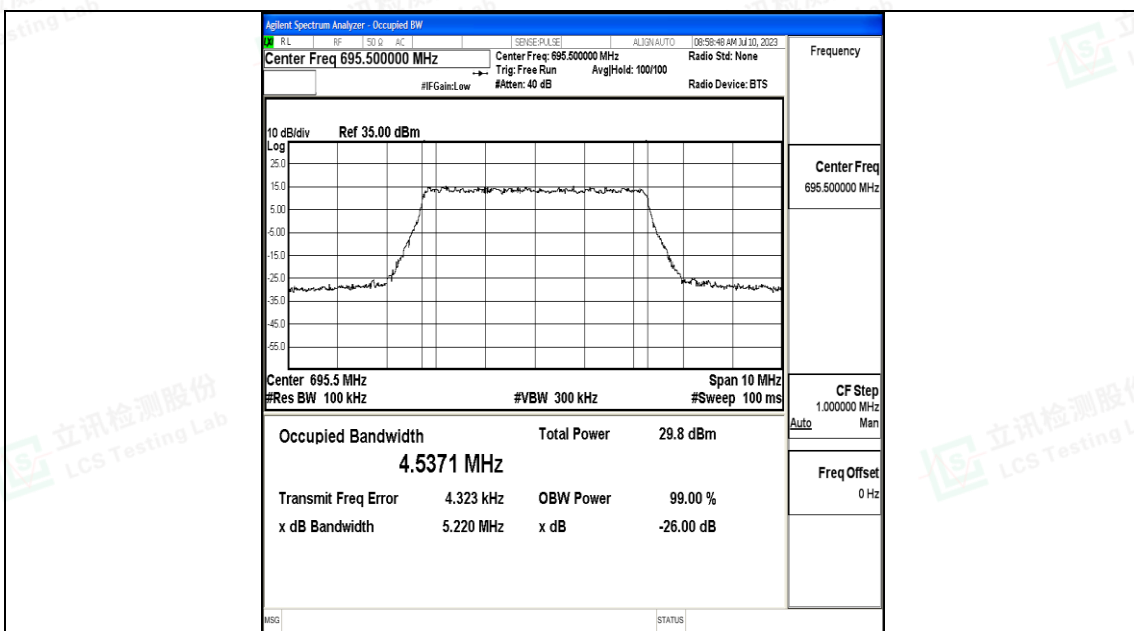

Test Graphs

5MHz-133297

5MHz-133297

5MHz-133447

5MHz-133447

Shenzhen LCS Compliance Testing Laboratory Ltd.
 Add: 101, 201 Bldg A & 301 Bldg C, Juji Industrial Park Yabianxueziwei, Shajing Street,
 Baoan District, Shenzhen, 518000, China
 Tel: +(86) 0755-82591330 | E-mail: webmaster@lcs-cert.com | Web: www.lcs-cert.com
 Scan code to check authenticity