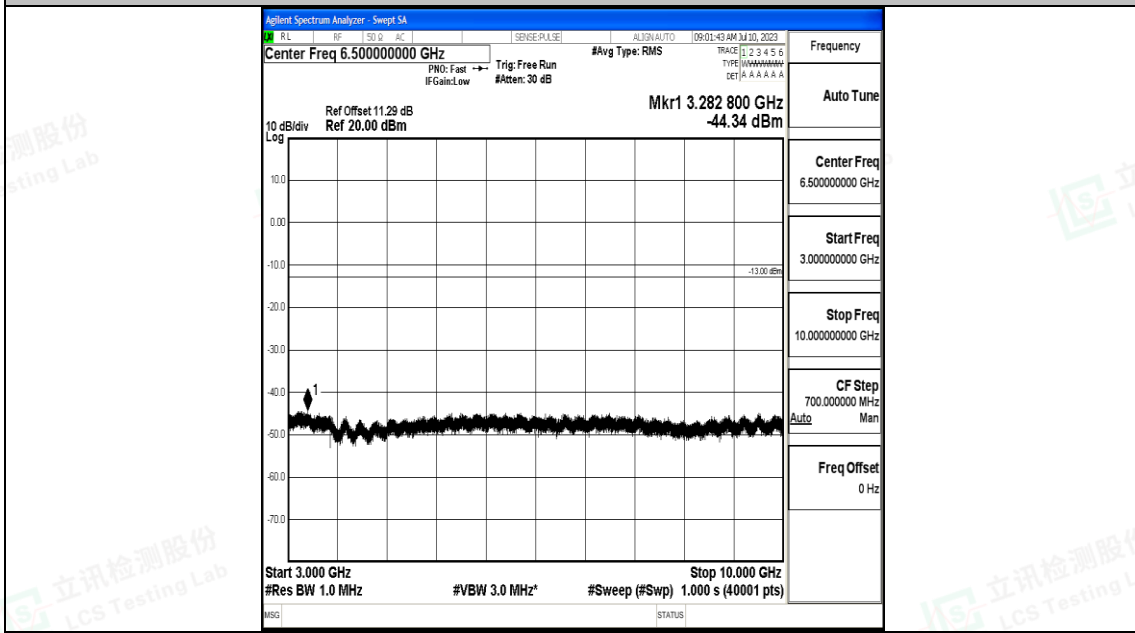

Band71_5MHz_QPSK_133297_1RB#0_0.15~30_0.15~30

Band71_5MHz_QPSK_133297_1RB#0_30~1000_30~1000

Band71_5MHz_QPSK_133297_1RB#0_1000~3000_1000~3000

Band71_5MHz_QPSK_133297_1RB#0_3000~10000_3000~10000

Band71_5MHz_16QAM_133297_1RB#0_0.009~0.15_0.009~0.15