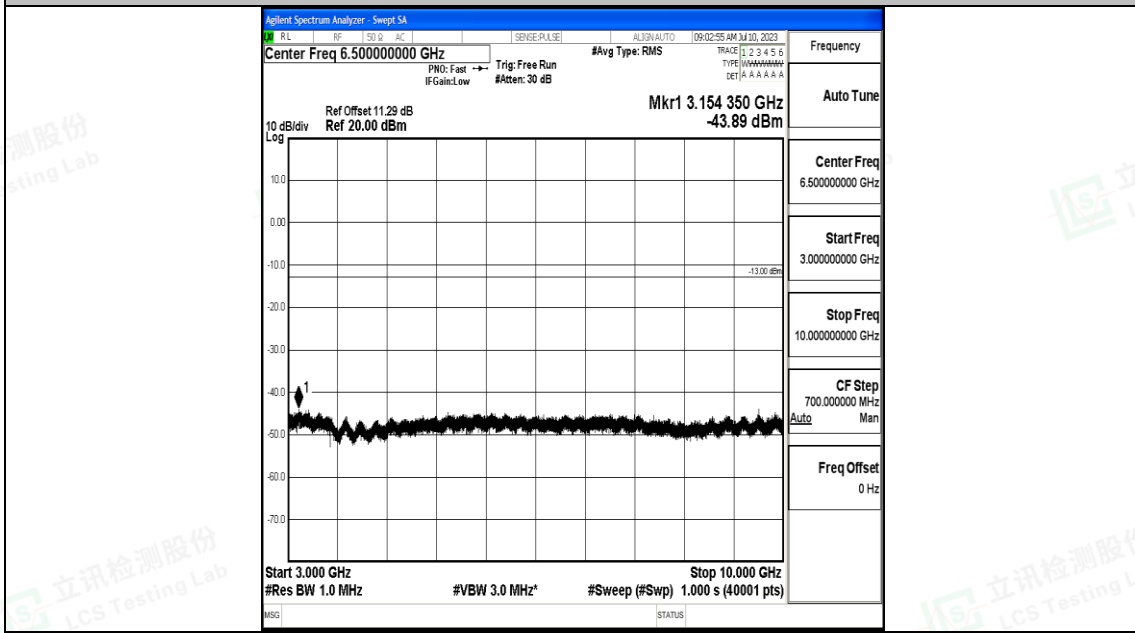

Band71_5MHz_QPSK_133447_1RB#0_1000~3000_1000~3000