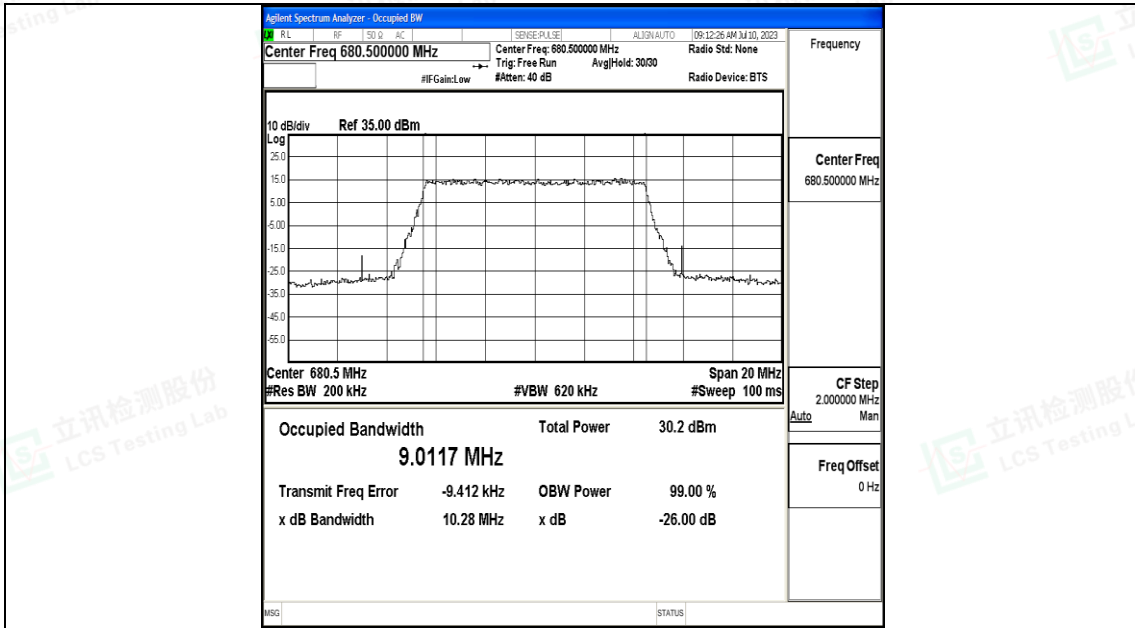

10MHz-133297

10MHz-133297