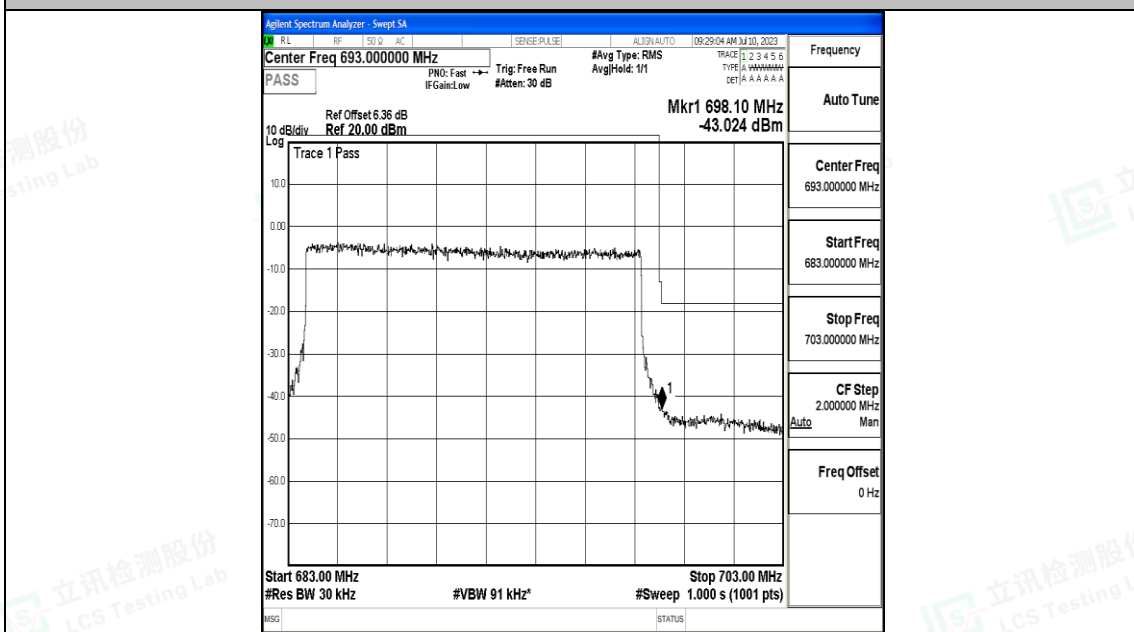

Band71_15MHz_16QAM_133397_75RB#0

Band71_20MHz_QPSK_133222_100RB#0

Band71_20MHz_16QAM_133222_100RB#0

Band71_20MHz_QPSK_133372_100RB#0

Band71_20MHz_16QAM_133372_100RB#0

0.5 Conducted Spurious Emission

Test Result