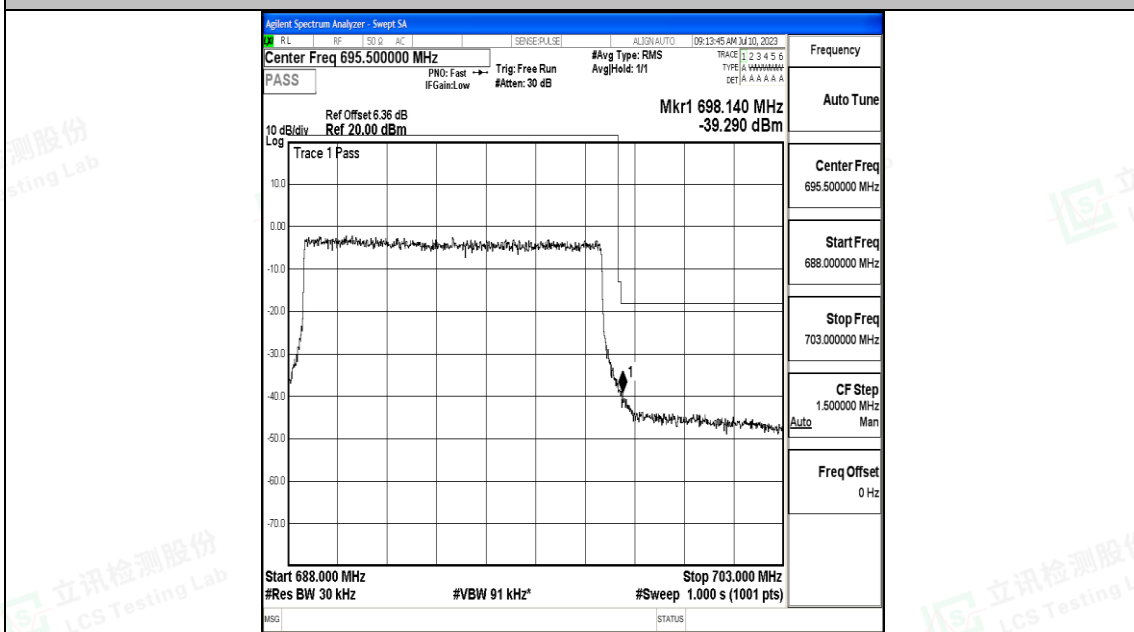

Band71_10MHz_QPSK_133422_50RB#0