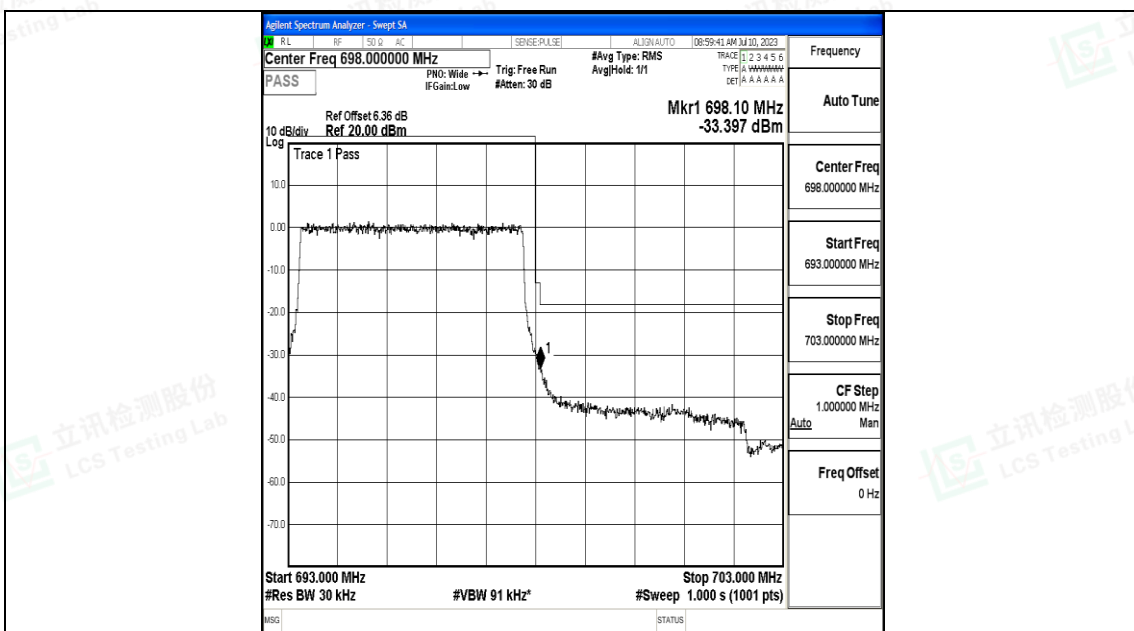

Test Graphs

Band71_5MHz_QPSK_133147_25RB#0

Band71_5MHz_16QAM_133147_25RB#0

Shenzhen LCS Compliance Testing Laboratory Ltd.
 Add: 101, 201 Bldg A & 301 Bldg C, Juji Industrial Park Yabianxueziwei, Shajing Street,
 Baoan District, Shenzhen, 518000, China
 Tel: +(86) 0755-82591330 | E-mail: webmaster@lcs-cert.com | Web: www.lcs-cert.com
 Scan code to check authenticity