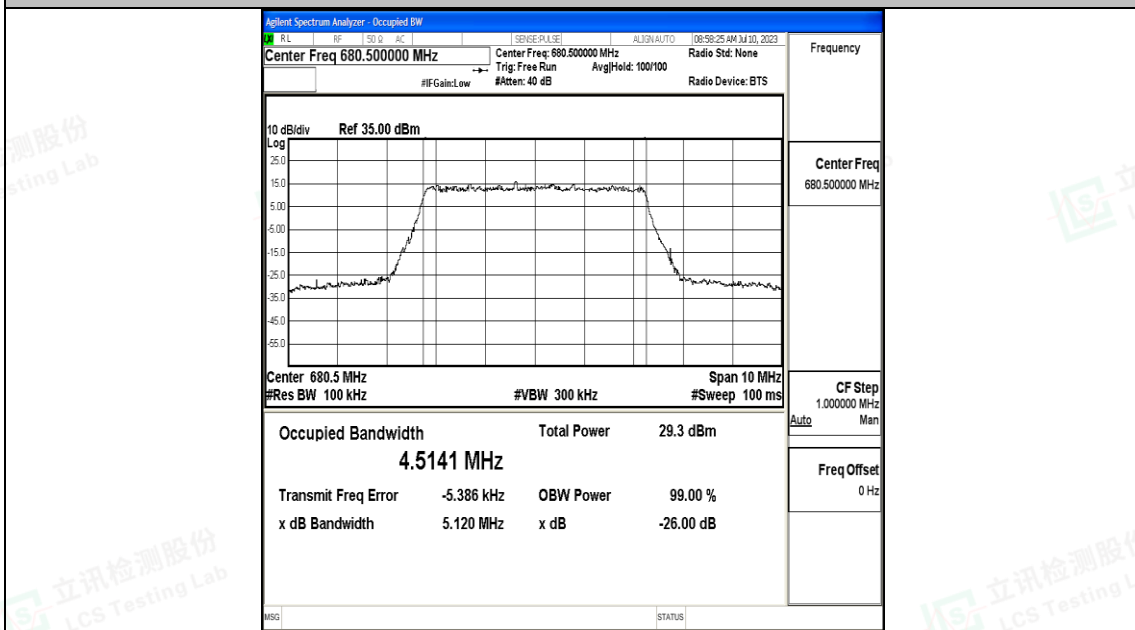

5MHz-133297