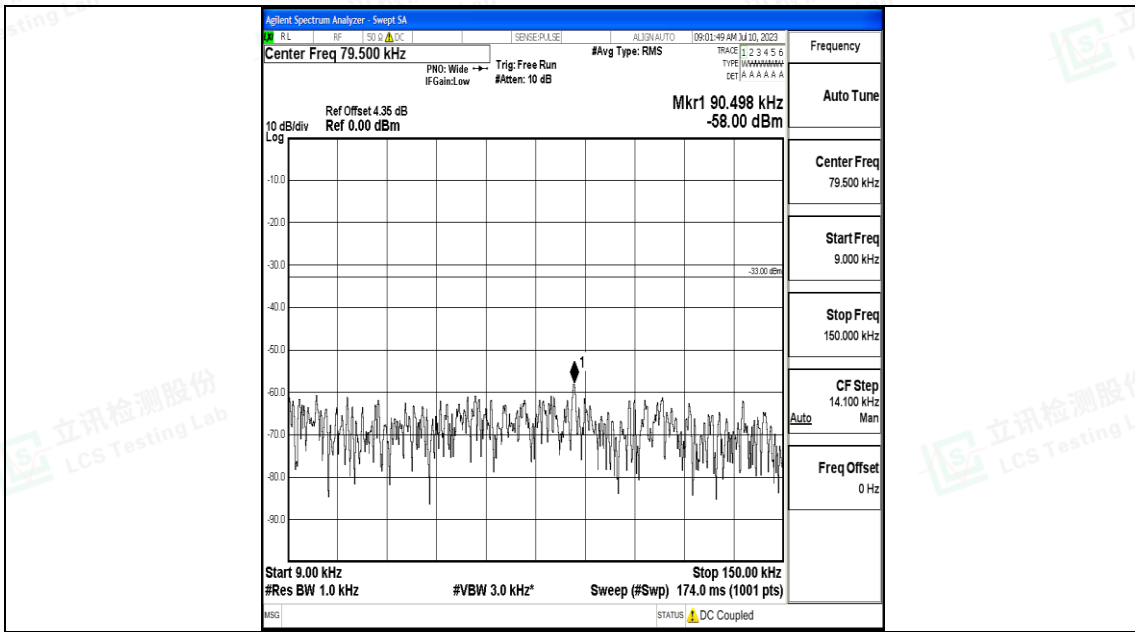

Band71_5MHz_QPSK_133297_1RB#0_0.15~30_0.15~30

Band71_5MHz_QPSK_133297_1RB#0_30~1000_30~1000

Band71_5MHz_QPSK_133297_1RB#0_1000~3000_1000~3000

Band71_5MHz_QPSK_133297_1RB#0_3000~10000_3000~10000

Band71_5MHz_16QAM_133297_1RB#0_0.009~0.15_0.009~0.15