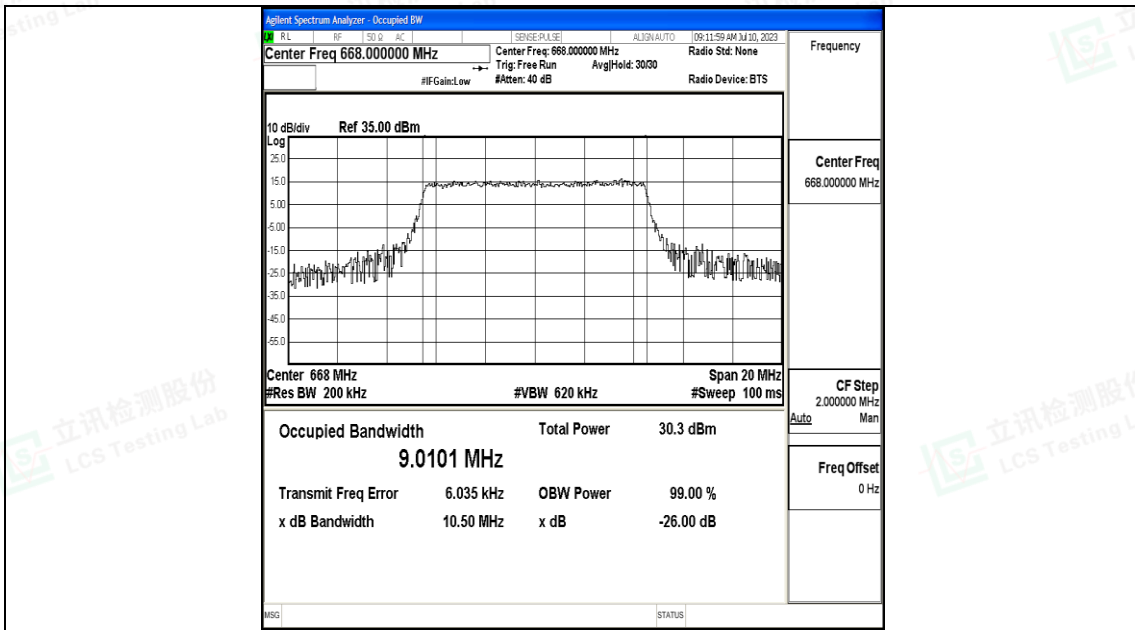

Test Graphs

5MHz-133297

5MHz-133297

5MHz-133447

5MHz-133447

Shenzhen LCS Compliance Testing Laboratory Ltd.
 Add: 101, 201 Bldg A & 301 Bldg C, Juji Industrial Park Yabianxueziwei, Shajing Street,
 Baoan District, Shenzhen, 518000, China
 Tel: +(86) 0755-82591330 | E-mail: webmaster@lcs-cert.com | Web: www.lcs-cert.com
 Scan code to check authenticity