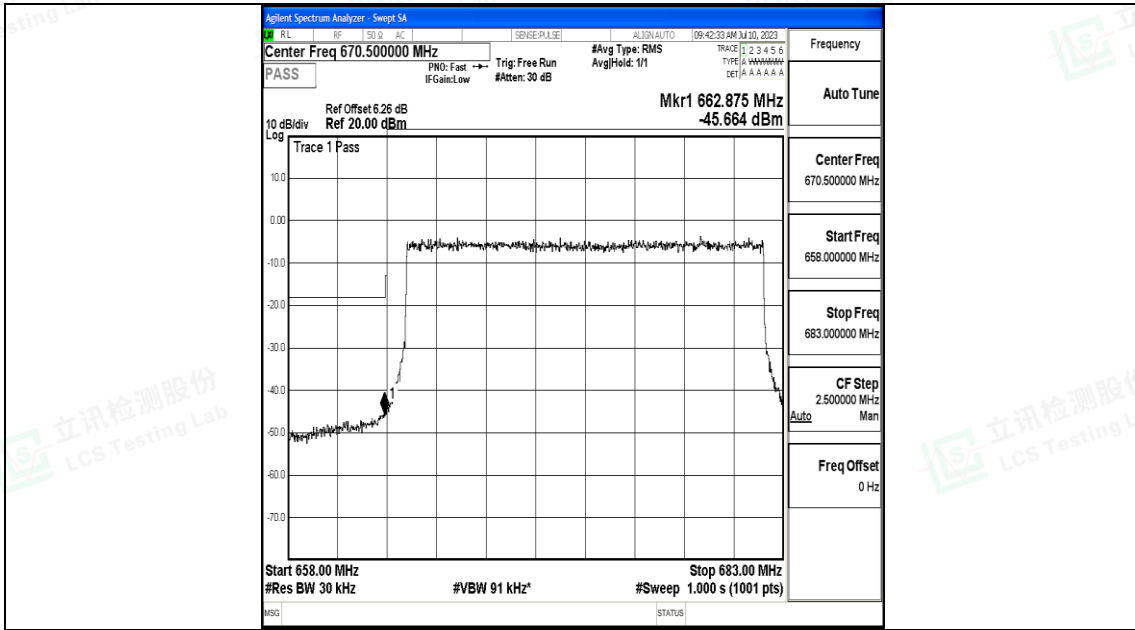

Band71_15MHz_16QAM_133397_75RB#0

Band71_20MHz_QPSK_133222_100RB#0

Band71_20MHz_16QAM_133222_100RB#0

Band71_20MHz_QPSK_133372_100RB#0

Band71_20MHz_16QAM_133372_100RB#0

0.5 Conducted Spurious Emission

Test Result