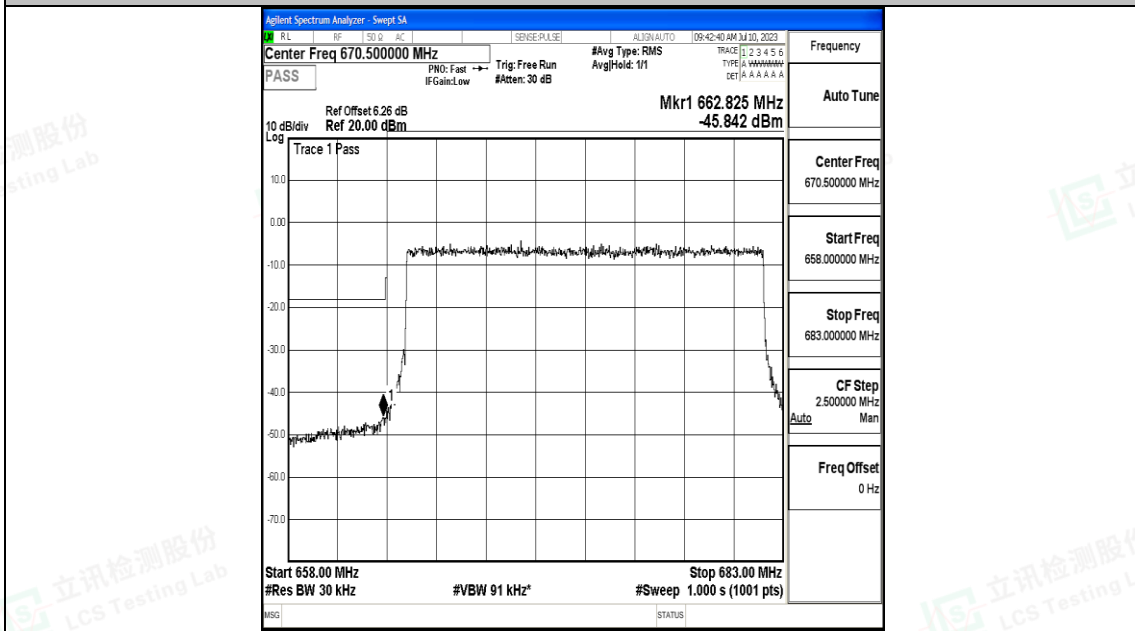

Band71_15MHz_16QAM_133397_75RB#0

Band71_20MHz_QPSK_133222_100RB#0

Band71_20MHz_16QAM_133222_100RB#0

Band71_20MHz_QPSK_133372_100RB#0

Band71_20MHz_16QAM_133372_100RB#0

0.5 Conducted Spurious Emission

Test Result