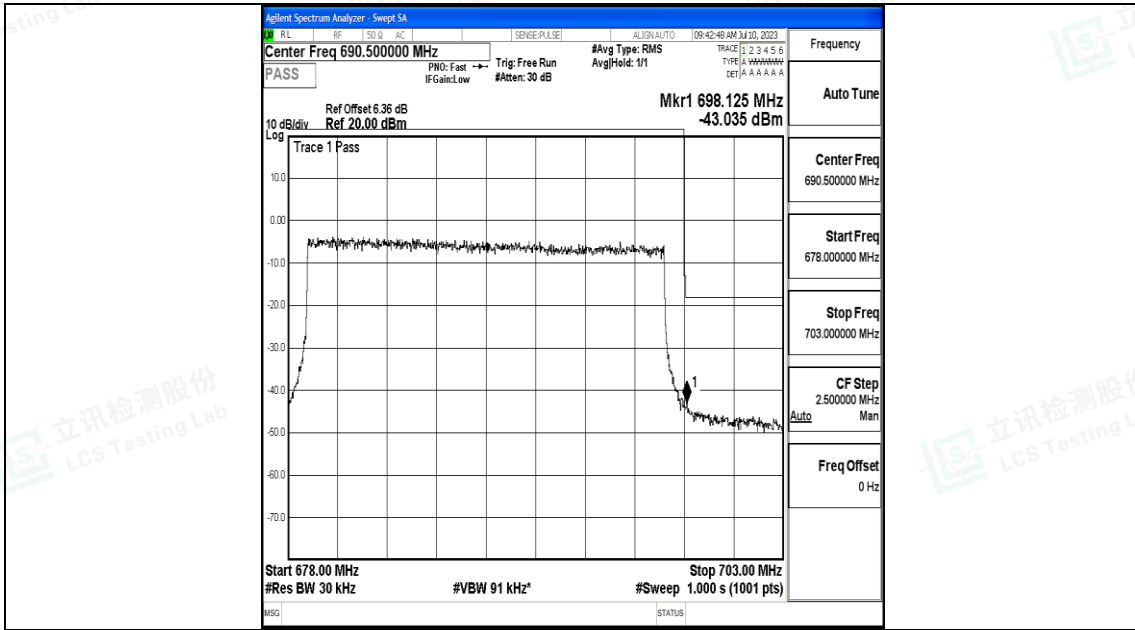

Band71_15MHz_16QAM_133397_75RB#0

Band71_20MHz_QPSK_133222_100RB#0

Band71_20MHz_16QAM_133222_100RB#0

Band71_20MHz_QPSK_133372_100RB#0

Band71_20MHz_16QAM_133372_100RB#0

0.5 Conducted Spurious Emission

Test Result