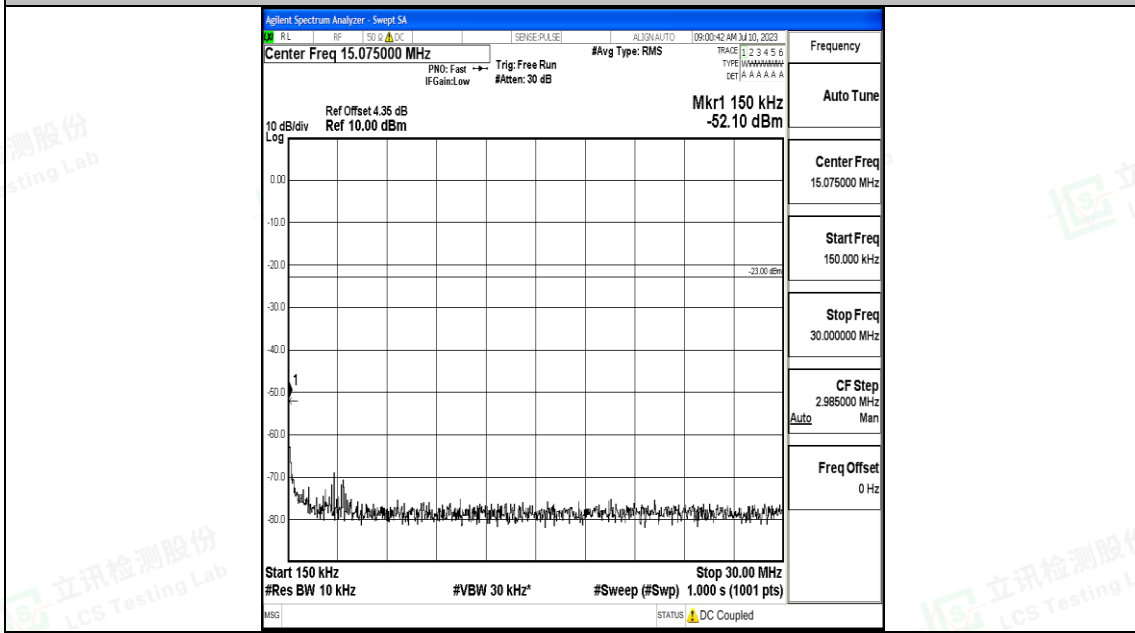

Band71_5MHz_QPSK_133147_1RB#0_0.15~30_0.15~30

Band71_5MHz_QPSK_133147_1RB#0_30~1000_30~1000

Band71_5MHz_QPSK_133147_1RB#0_1000~3000_1000~3000

Band71_5MHz_QPSK_133147_1RB#0_3000~10000_3000~10000

Band71_5MHz_16QAM_133147_1RB#0_0.009~0.15_0.009~0.15