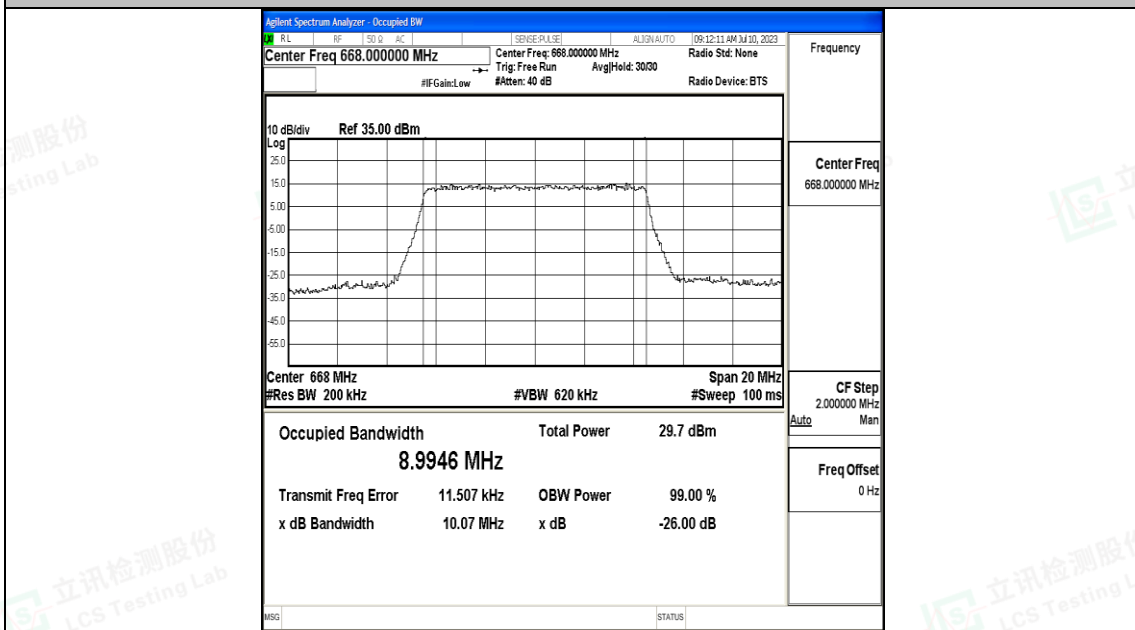

10MHz-133172