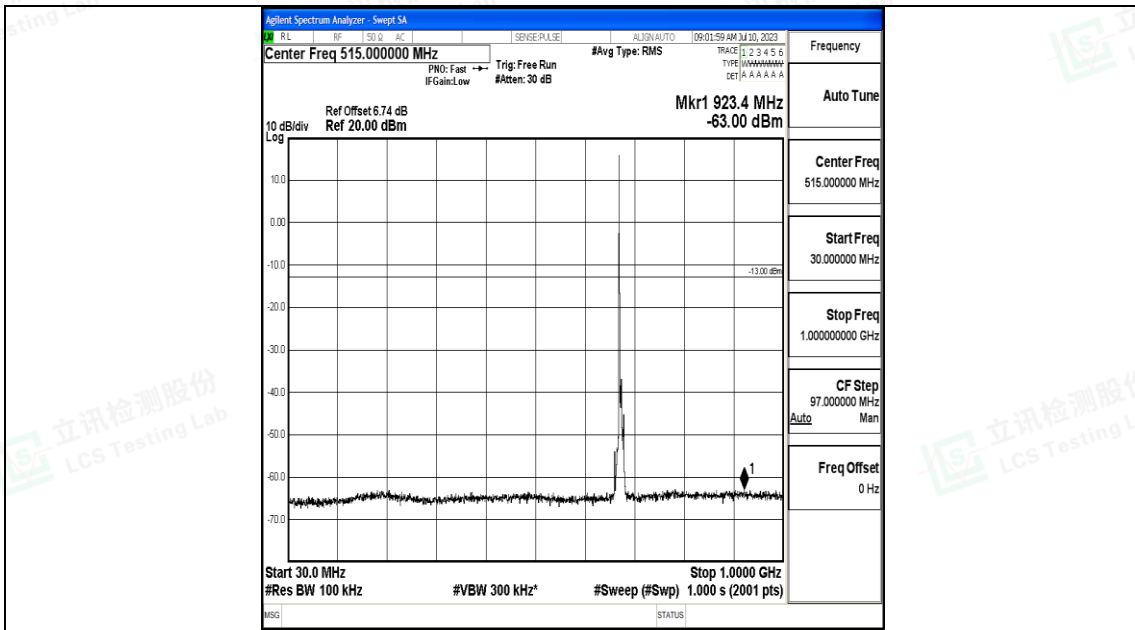

Band71_5MHz_16QAM_133297_1RB#0_0.15~30_0.15~30