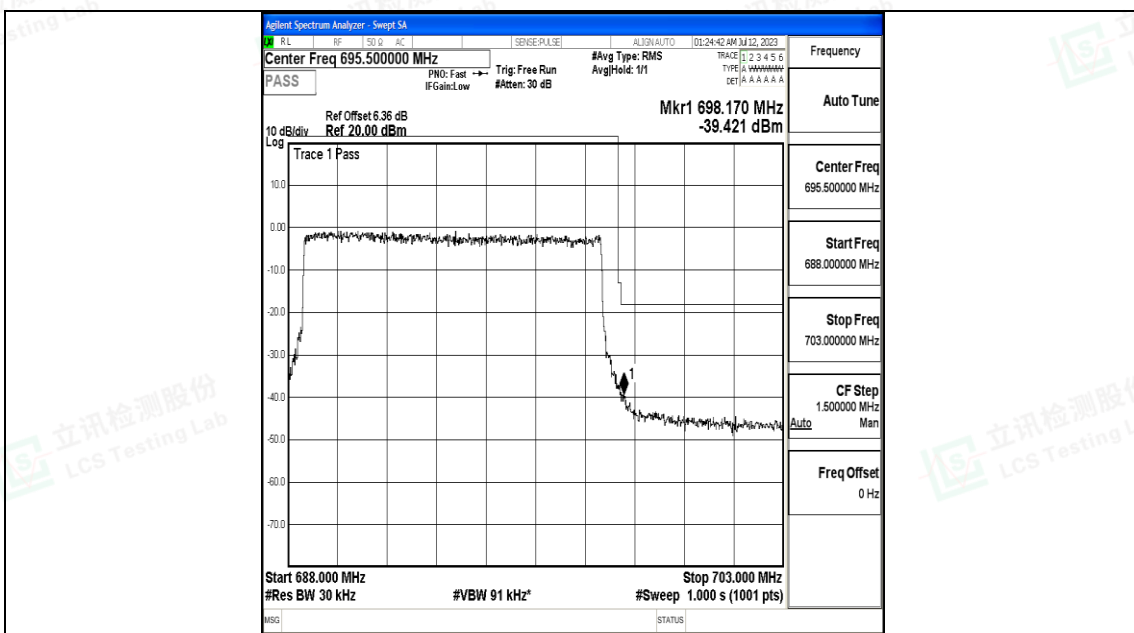

Band71_10MHz_16QAM_133172_50RB#0