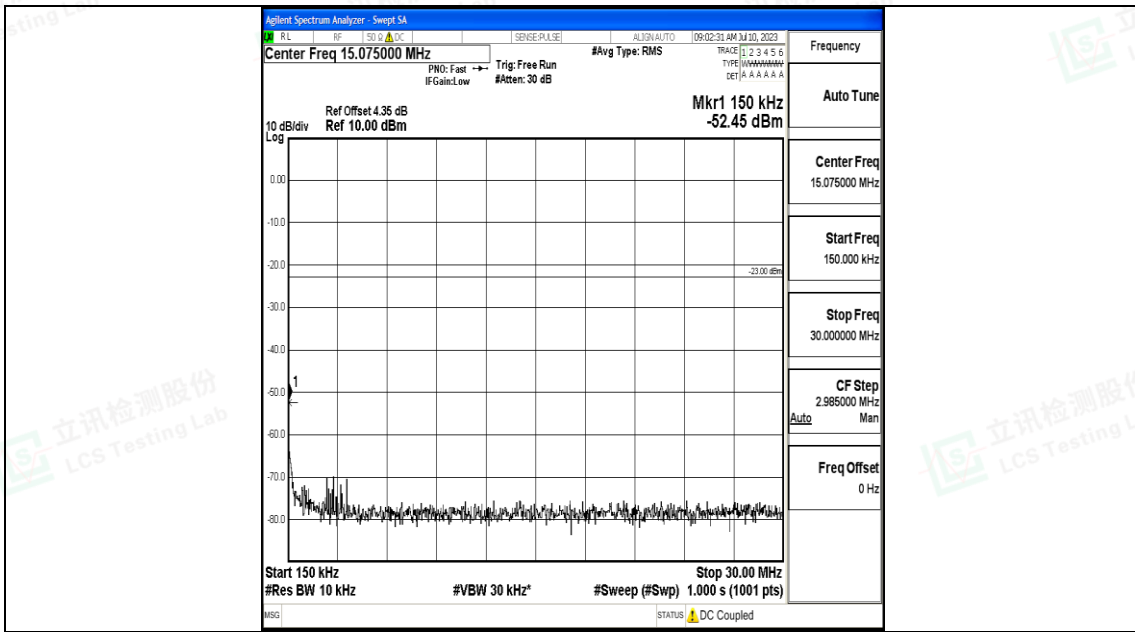

Band71_5MHz_16QAM_133297_1RB#0_0.15~30_0.15~30

Band71_5MHz_16QAM_133297_1RB#0_3000~10000_3000~10000

Band71_5MHz_QPSK_133447_1RB#0_0.009~0.15_0.009~0.15

Band71_5MHz_QPSK_133447_1RB#0_0.15~30_0.15~30

Band71_5MHz_QPSK_133447_1RB#0_30~1000_30~1000