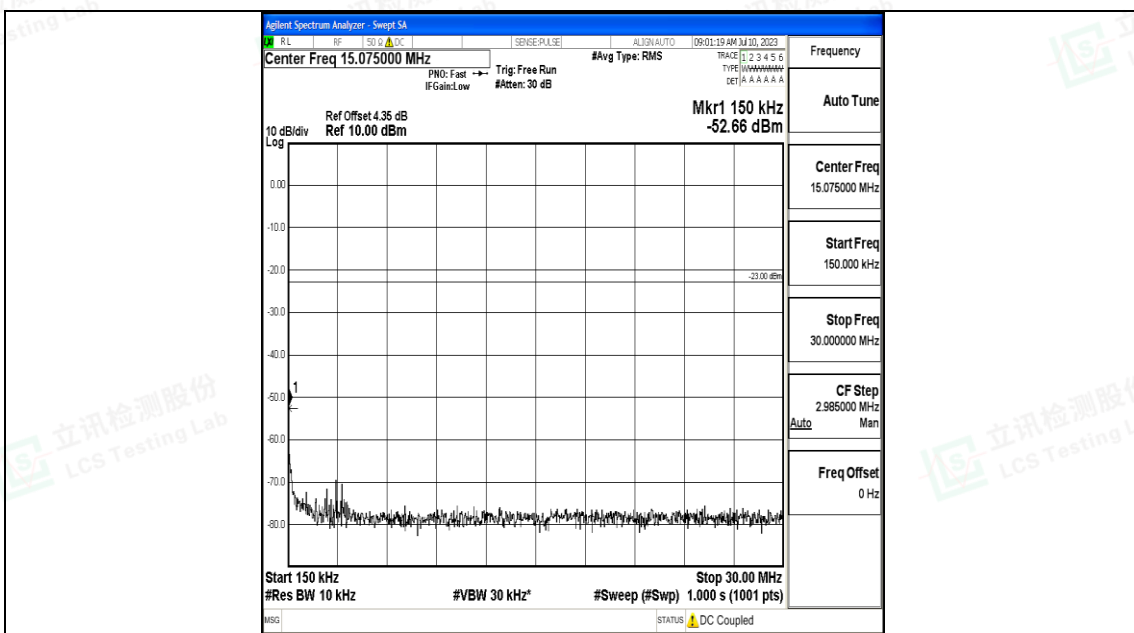

Band71_5MHz_16QAM_133147_1RB#0_0.15~30_0.15~30

Band71_5MHz_16QAM_133147_1RB#0_30~1000_30~1000

Band71_5MHz_16QAM_133147_1RB#0_1000~3000_1000~3000

Band71_5MHz_16QAM_133147_1RB#0_3000~10000_3000~10000

Band71_5MHz_QPSK_133297_1RB#0_0.009~0.15_0.009~0.15