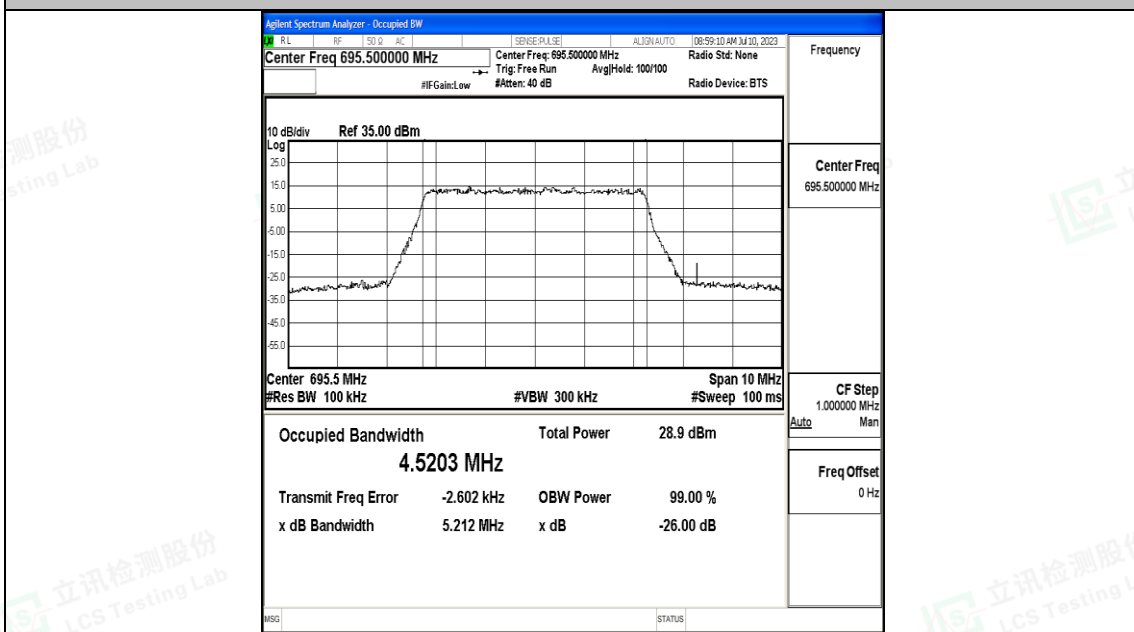

Test Graphs

5MHz-133297

5MHz-133297

5MHz-133447

5MHz-133447

Shenzhen LCS Compliance Testing Laboratory Ltd.
 Add: 101, 201 Bldg A & 301 Bldg C, Juji Industrial Park Yabianxueziwei, Shajing Street,
 Baoan District, Shenzhen, 518000, China
 Tel: +(86) 0755-82591330 | E-mail: webmaster@lcs-cert.com | Web: www.lcs-cert.com
 Scan code to check authenticity