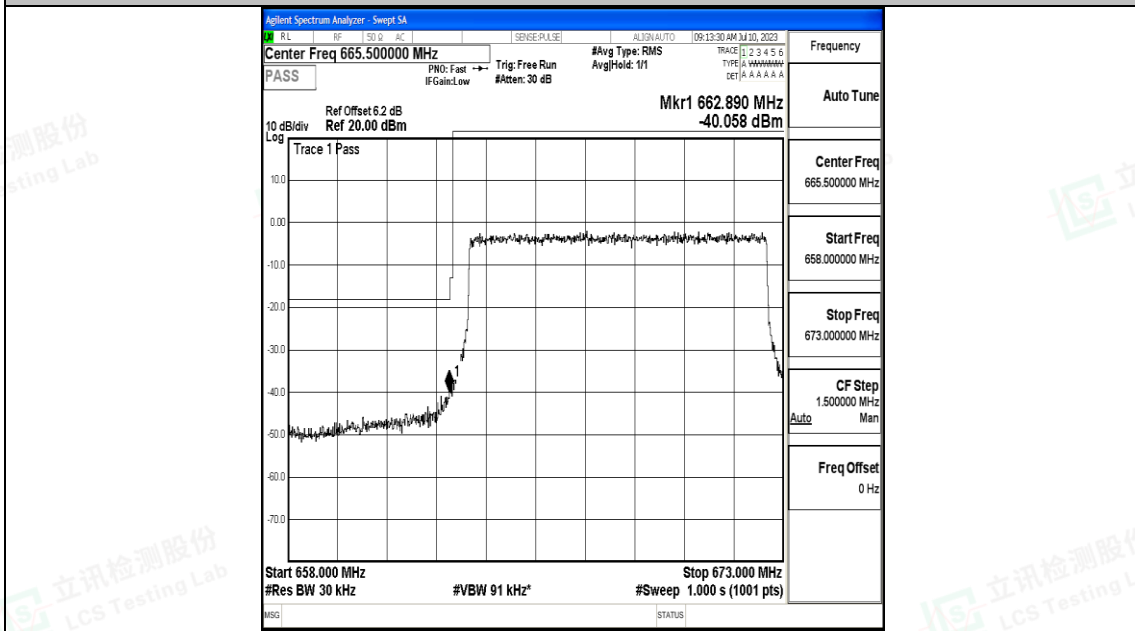

Band71_10MHz_QPSK_133172_50RB#0