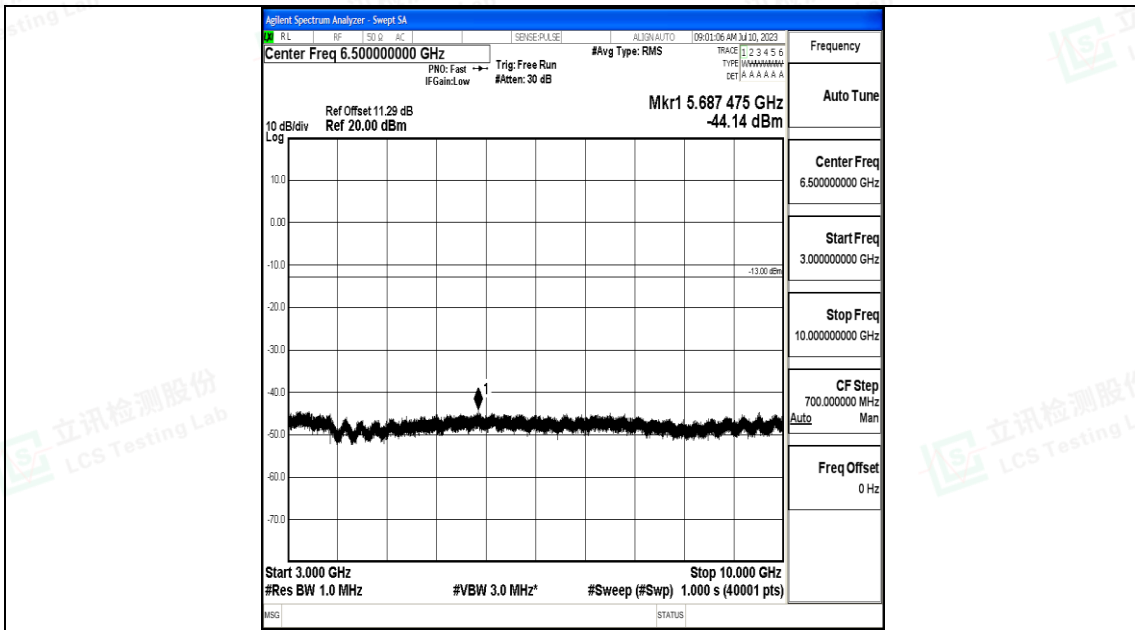

Band71_5MHz_16QAM_133147_1RB#0_0.15~30_0.15~30

Band71_5MHz_16QAM_133147_1RB#0_30~1000_30~1000

Band71_5MHz_16QAM_133147_1RB#0_1000~3000_1000~3000

Band71_5MHz_16QAM_133147_1RB#0_3000~10000_3000~10000

Band71_5MHz_QPSK_133297_1RB#0_0.009~0.15_0.009~0.15