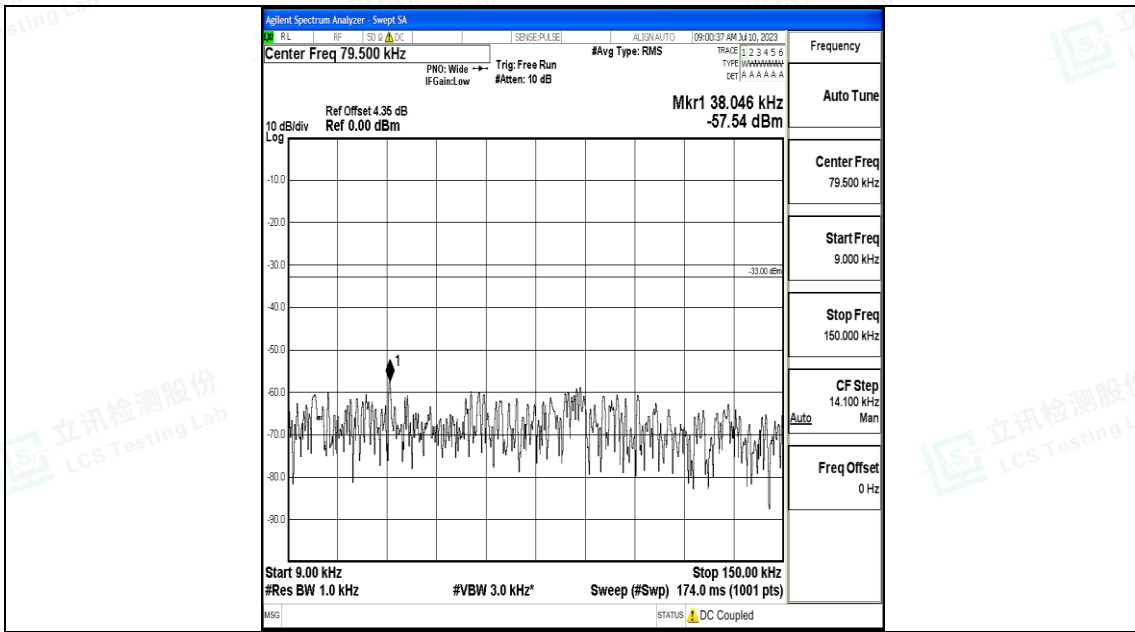

Band71_5MHz_QPSK_133147_1RB#0_0.15~30_0.15~30

Band71_5MHz_QPSK_133147_1RB#0_30~1000_30~1000

Band71_5MHz_QPSK_133147_1RB#0_1000~3000_1000~3000

Band71_5MHz_QPSK_133147_1RB#0_3000~10000_3000~10000

Band71_5MHz_16QAM_133147_1RB#0_0.009~0.15_0.009~0.15