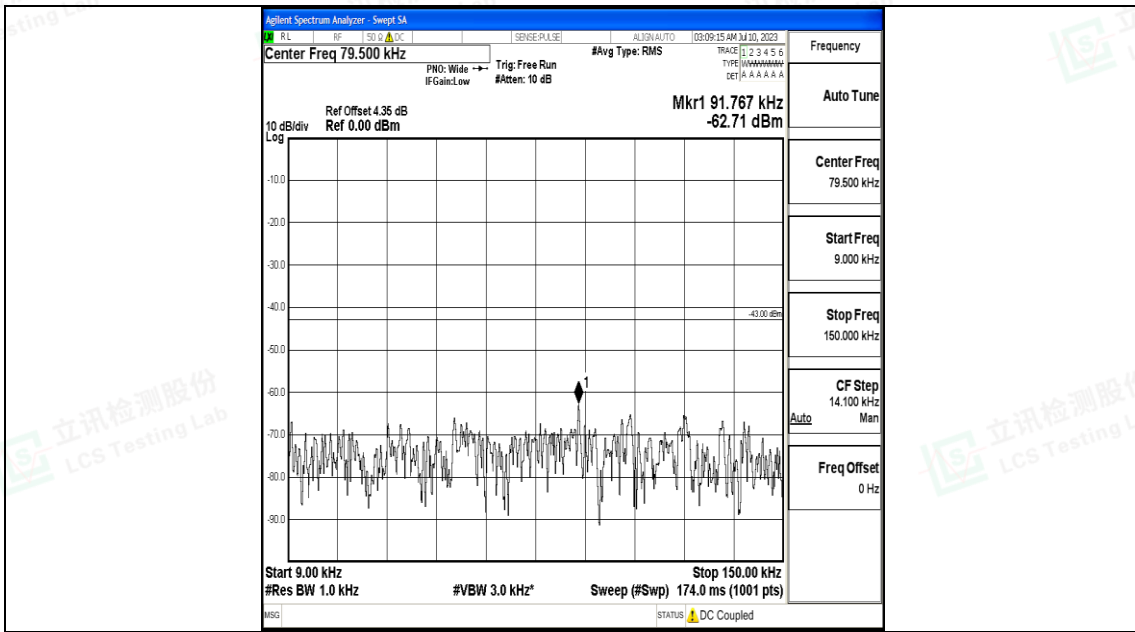

Band66_10MHz_16QAM_132322_1RB#0_3000~20000_3000~20000

Band66_10MHz_QPSK_132622_1RB#0_0.009~0.15_0.009~0.15