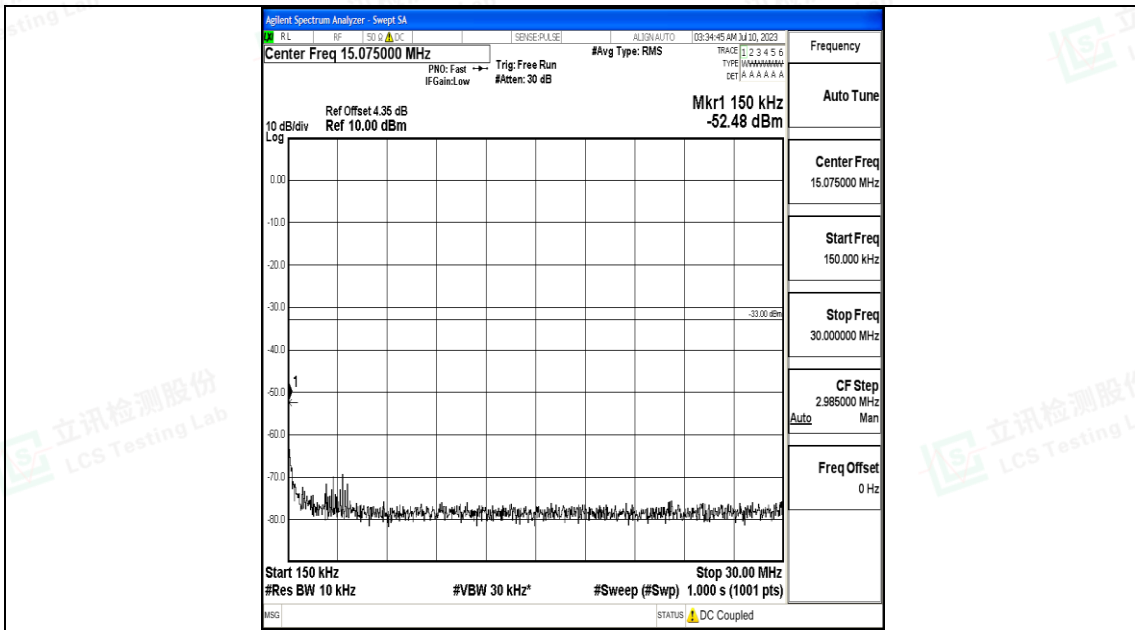

Band66_20MHz_16QAM_132072_1RB#0_0.009~0.15_0.009~0.15

Band66_20MHz_16QAM_132072_1RB#0_0.15~30_0.15~30