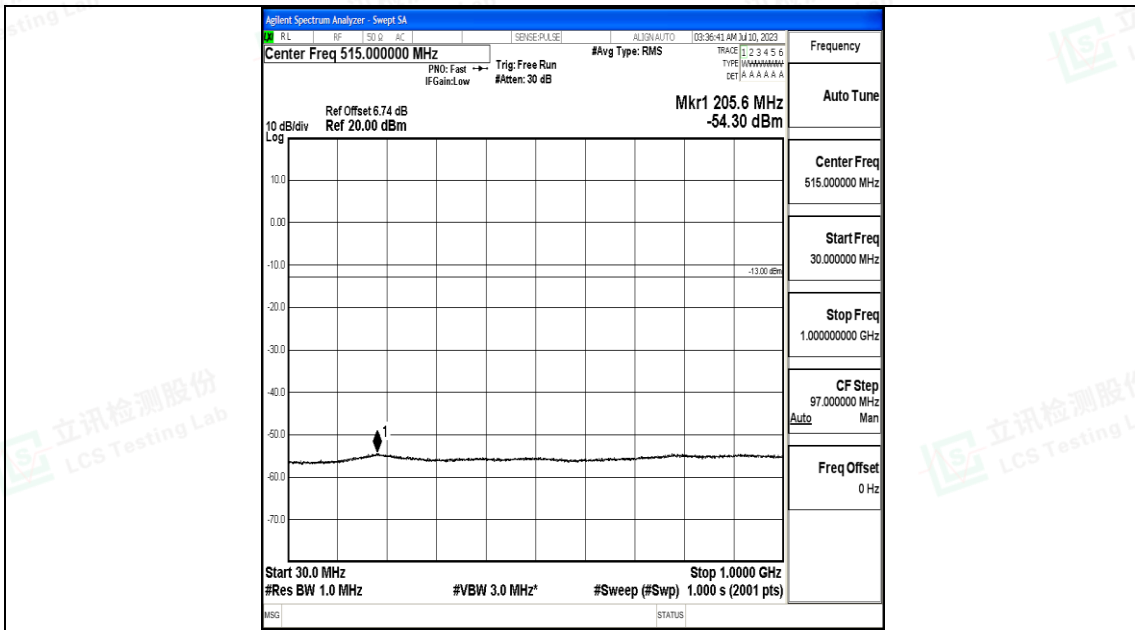

Band66_20MHz_QPSK_132572_1RB#0_0.15~30_0.15~30

Band66_20MHz_QPSK_132572_1RB#0_30~1000_30~1000