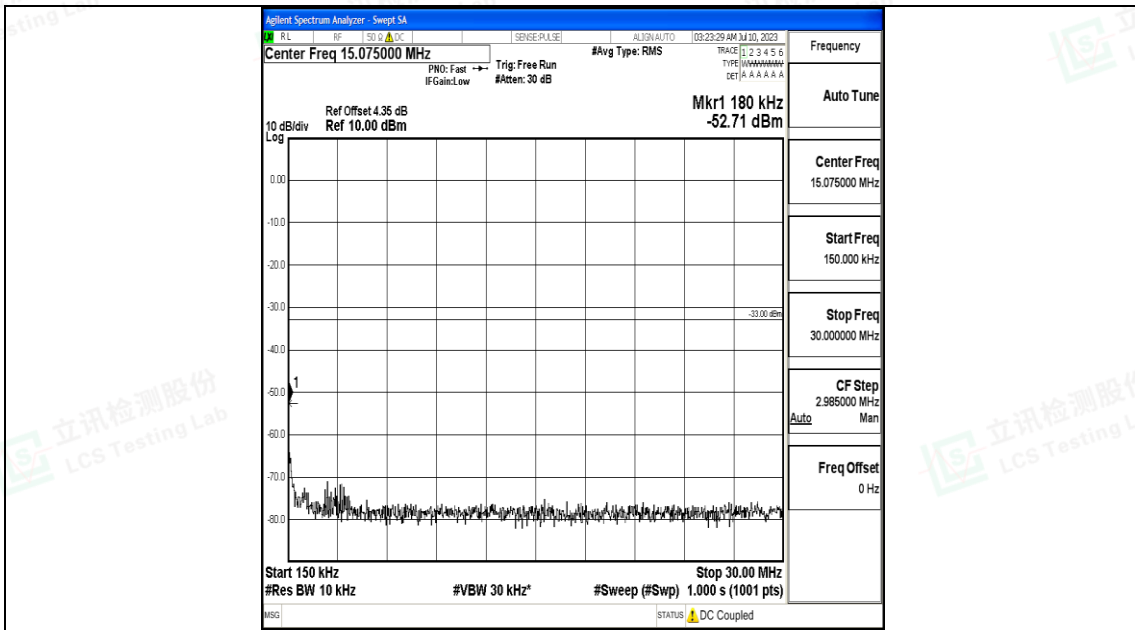

Band66_15MHz_16QAM_132597_1RB#0_0.15~30_0.15~30