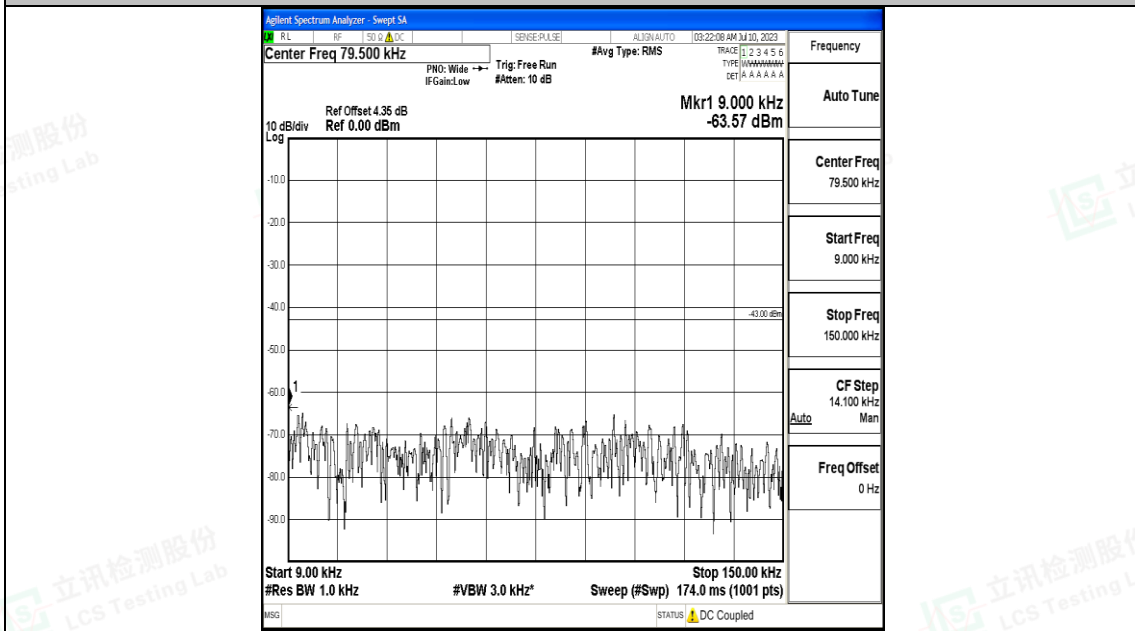

Band66_15MHz_QPSK_132322_1RB#0_0.15~30_0.15~30

Band66_15MHz_QPSK_132322_1RB#0_30~1000_30~1000

Band66_15MHz_QPSK_132322_1RB#0_1000~3000_1000~3000

Band66_15MHz_QPSK_132322_1RB#0_3000~20000_3000~20000

Band66_15MHz_16QAM_132322_1RB#0_0.009~0.15_0.009~0.15