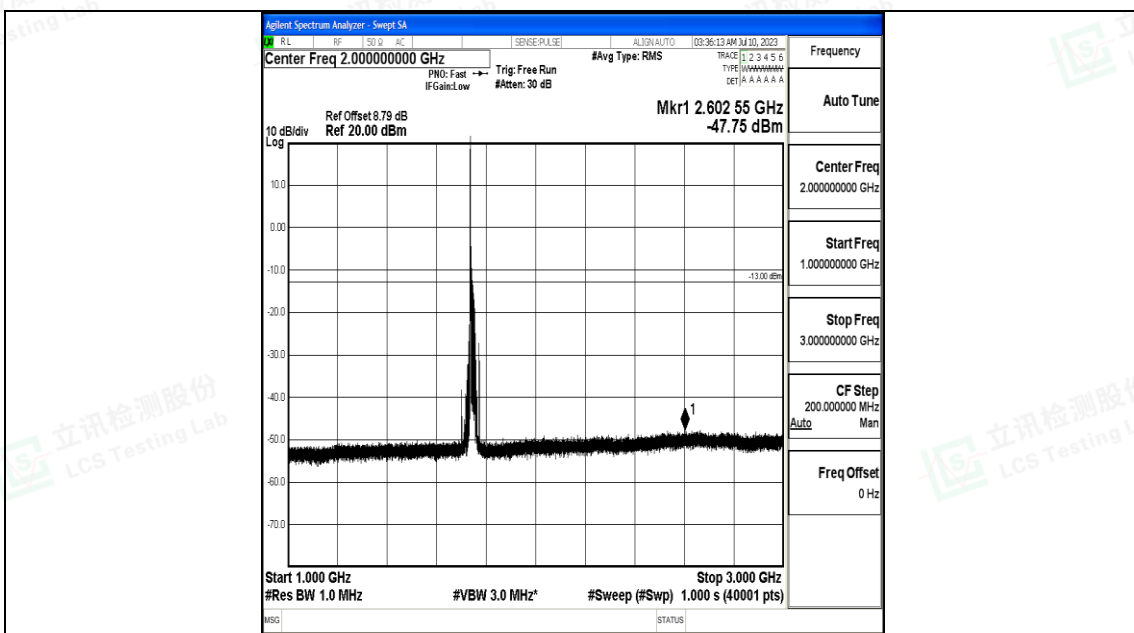

Band66_20MHz_16QAM_132322_1RB#0_0.009~0.15_0.009~0.15

Band66_20MHz_16QAM_132322_1RB#0_0.15~30_0.15~30

Band66_20MHz_16QAM_132322_1RB#0_30~1000_30~1000

Band66_20MHz_16QAM_132322_1RB#0_1000~3000_1000~3000

Band66_20MHz_16QAM_132322_1RB#0_3000~20000_3000~20000