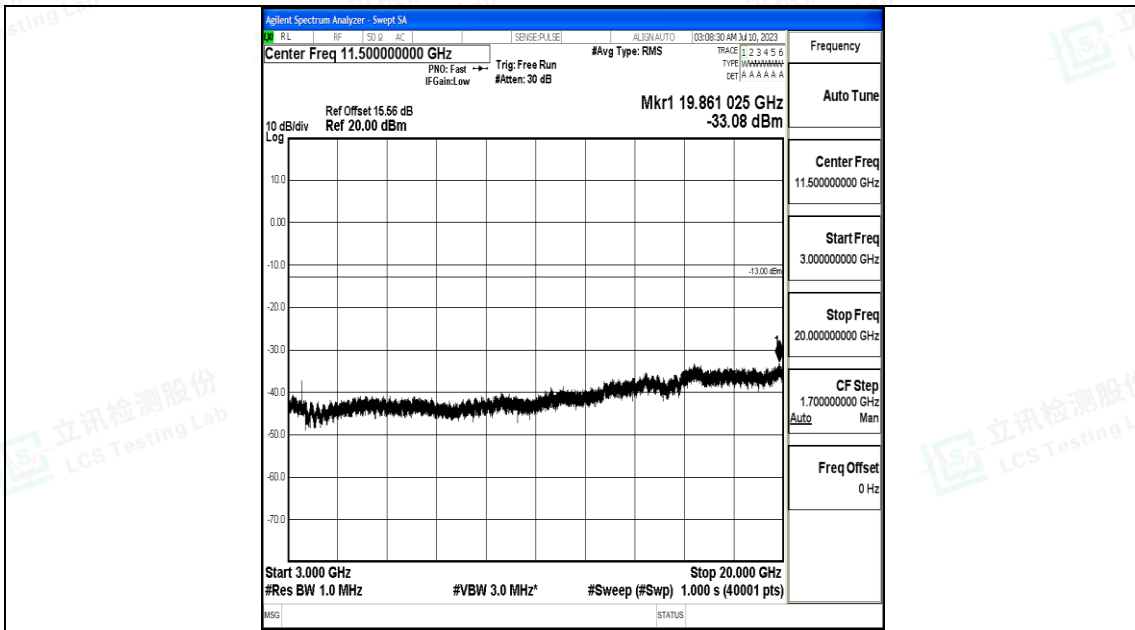

Band66_10MHz_16QAM_132022_1RB#0_3000~20000_3000~20000

Band66_10MHz_QPSK_132322_1RB#0_0.009~0.15_0.009~0.15

Band66_10MHz_QPSK_132322_1RB#0_0.15~30_0.15~30

Band66_10MHz_QPSK_132322_1RB#0_30~1000_30~1000

Band66_10MHz_QPSK_132322_1RB#0_1000~3000_1000~3000