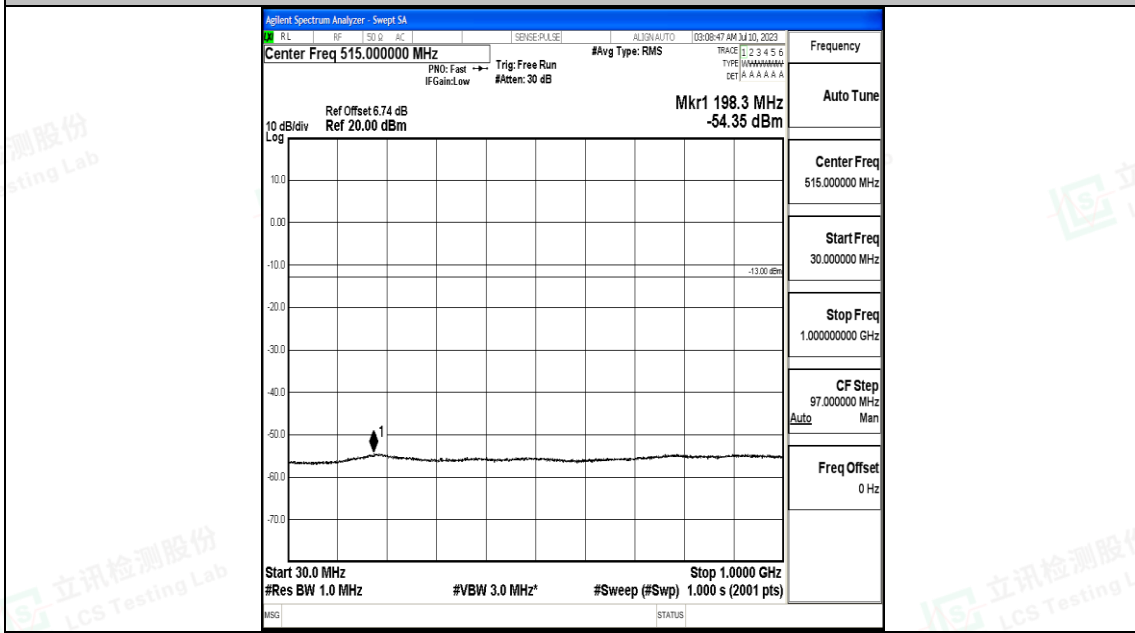

Band66_10MHz_QPSK_132322_1RB#0_3000~20000_3000~20000

Band66_10MHz_16QAM_132322_1RB#0_0.009~0.15_0.009~0.15

Band66_10MHz_16QAM_132322_1RB#0_0.15~30_0.15~30

Band66_10MHz_16QAM_132322_1RB#0_30~1000_30~1000

Band66_10MHz_16QAM_132322_1RB#0_1000~3000_1000~3000