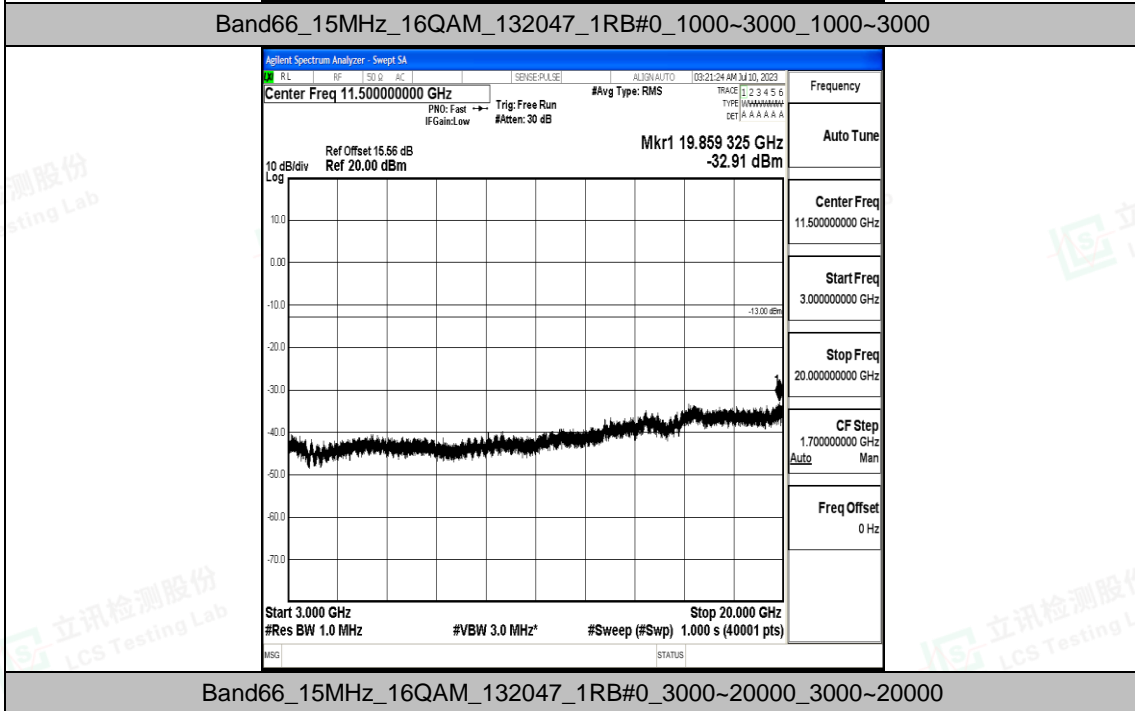

Band66_15MHz_QPSK_132047_1RB#0_3000~20000_3000~20000

Band66_15MHz_16QAM_132047_1RB#0_0.009~0.15_0.009~0.15

Band66_15MHz_16QAM_132047_1RB#0_0.15~30_0.15~30

Band66_15MHz_16QAM_132047_1RB#0_30~1000_30~1000

Band66_15MHz_QPSK_132322_1RB#0_0.009~0.15_0.009~0.15