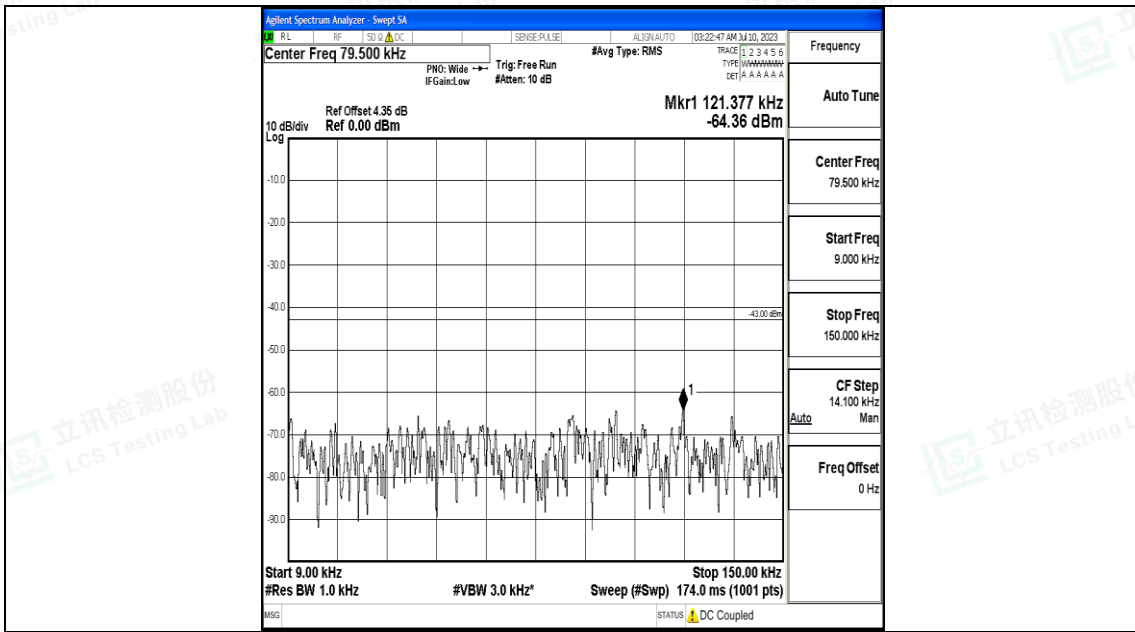

Band66_15MHz_16QAM_132322_1RB#0_0.15~30_0.15~30

Band66_15MHz_16QAM_132322_1RB#0_30~1000_30~1000

Band66_15MHz_16QAM_132322_1RB#0_1000~3000_1000~3000

Band66_15MHz_16QAM_132322_1RB#0_3000~20000_3000~20000

Band66_15MHz_QPSK_132597_1RB#0_30~1000_30~1000