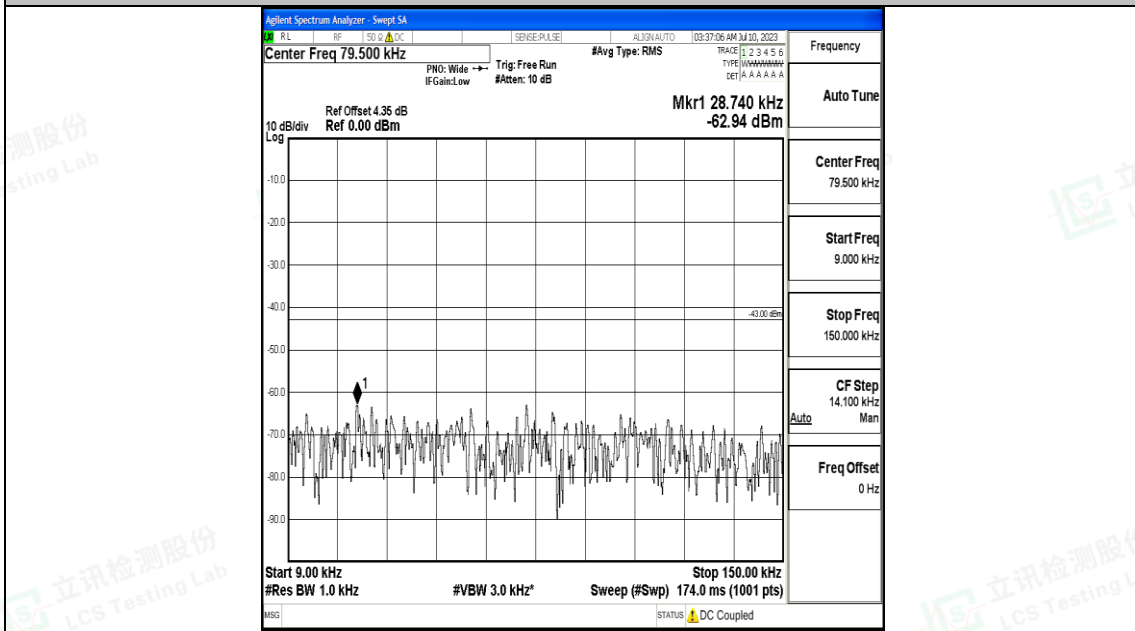

Band66_20MHz_QPSK_132572_1RB#0_0.009~0.15_0.009~0.15

Band66_20MHz_QPSK_132572_1RB#0_0.15~30_0.15~30

Band66_20MHz_QPSK_132572_1RB#0_30~1000_30~1000

Band66_20MHz_QPSK_132572_1RB#0_1000~3000_1000~3000

Band66_20MHz_QPSK_132572_1RB#0_3000~20000_3000~20000