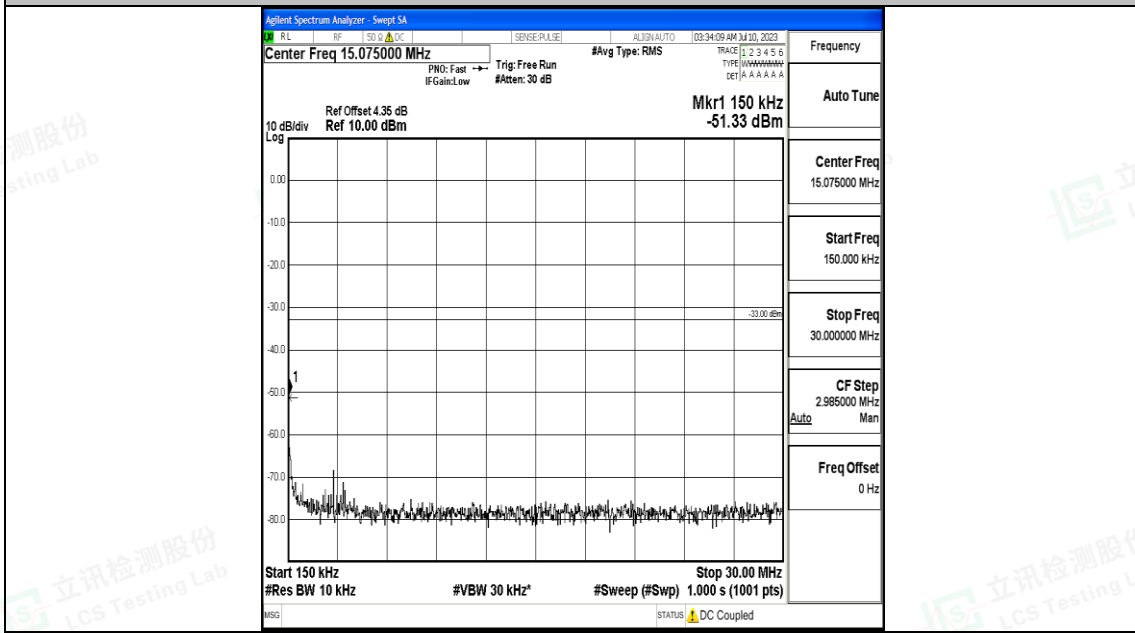

Band66_20MHz_QPSK_132072_1RB#0_0.009~0.15_0.009~0.15

Band66_20MHz_QPSK_132072_1RB#0_0.15~30_0.15~30