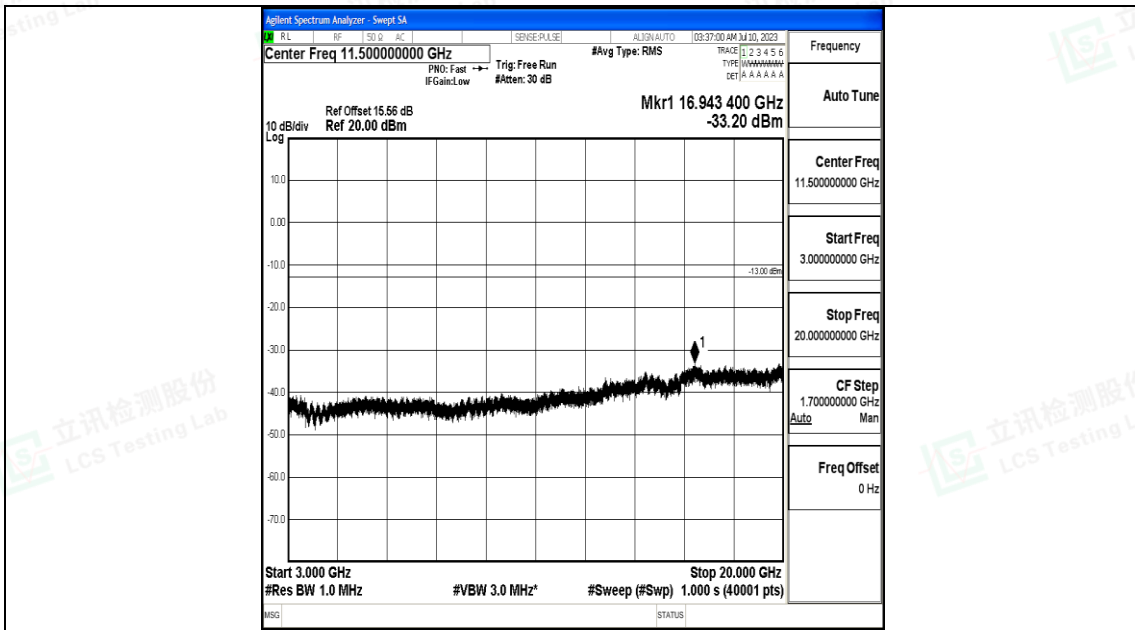

Band66_20MHz_QPSK_132572_1RB#0_0.009~0.15_0.009~0.15

Band66_20MHz_QPSK_132572_1RB#0_0.15~30_0.15~30

Band66_20MHz_QPSK_132572_1RB#0_30~1000_30~1000

Band66_20MHz_QPSK_132572_1RB#0_1000~3000_1000~3000

Band66_20MHz_QPSK_132572_1RB#0_3000~20000_3000~20000