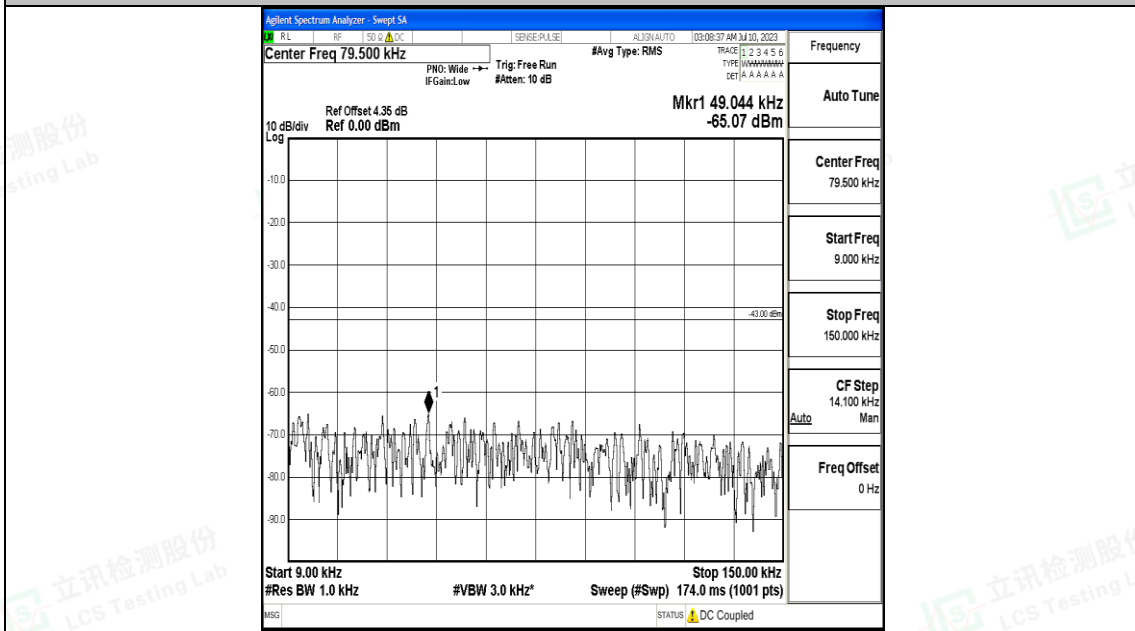

Band66_10MHz_QPSK_132322_1RB#0_3000~20000_3000~20000

Band66_10MHz_16QAM_132322_1RB#0_0.009~0.15_0.009~0.15