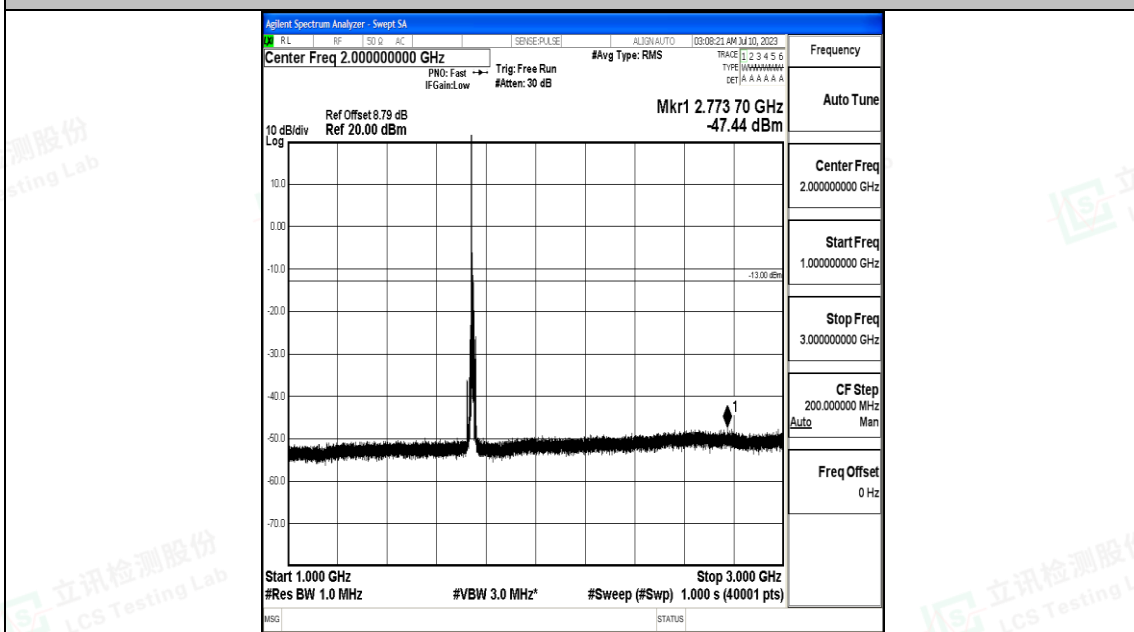

Band66_10MHz_16QAM_132022_1RB#0_3000~20000_3000~20000

Band66_10MHz_QPSK_132322_1RB#0_0.009~0.15_0.009~0.15

Band66_10MHz_QPSK_132322_1RB#0_0.15~30_0.15~30

Band66_10MHz_QPSK_132322_1RB#0_30~1000_30~1000

Band66_10MHz_QPSK_132322_1RB#0_1000~3000_1000~3000