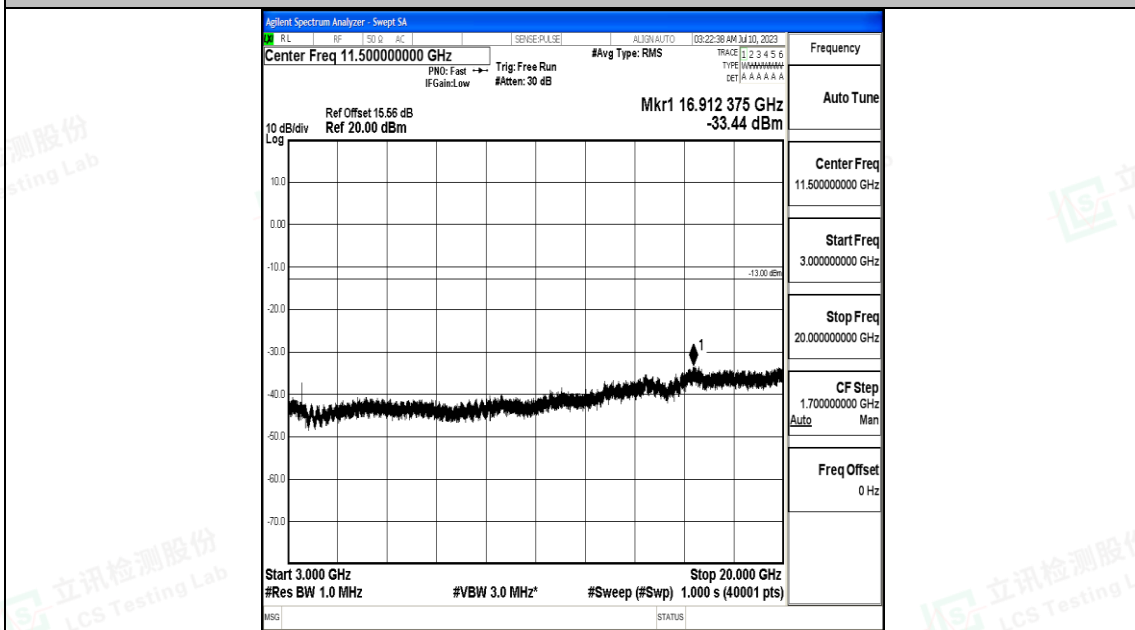

Band66_15MHz_16QAM_132322_1RB#0_0.15~30_0.15~30

Band66_15MHz_16QAM_132322_1RB#0_30~1000_30~1000

Band66_15MHz_16QAM_132322_1RB#0_1000~3000_1000~3000

Band66_15MHz_16QAM_132322_1RB#0_3000~20000_3000~20000

Band66_15MHz_QPSK_132597_1RB#0_30~1000_30~1000