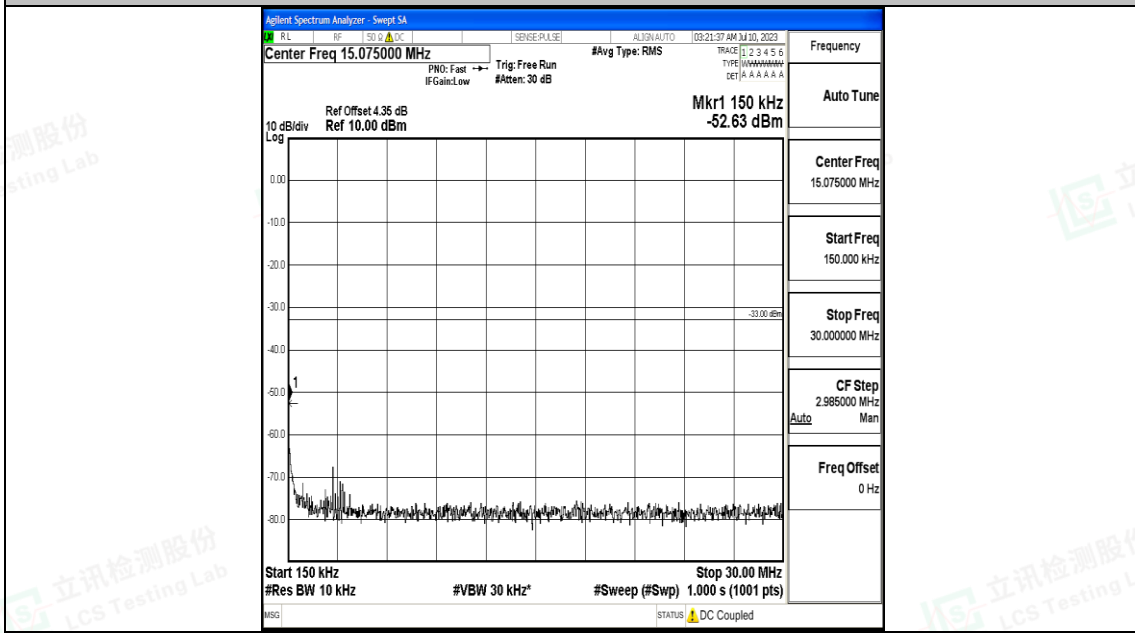

Band66_15MHz_QPSK_132047_1RB#0_3000~20000_3000~20000

Band66_15MHz_16QAM_132047_1RB#0_0.009~0.15_0.009~0.15

Band66_15MHz_16QAM_132047_1RB#0_0.15~30_0.15~30

Band66_15MHz_16QAM_132047_1RB#0_30~1000_30~1000

Band66_15MHz_QPSK_132322_1RB#0_0.009~0.15_0.009~0.15