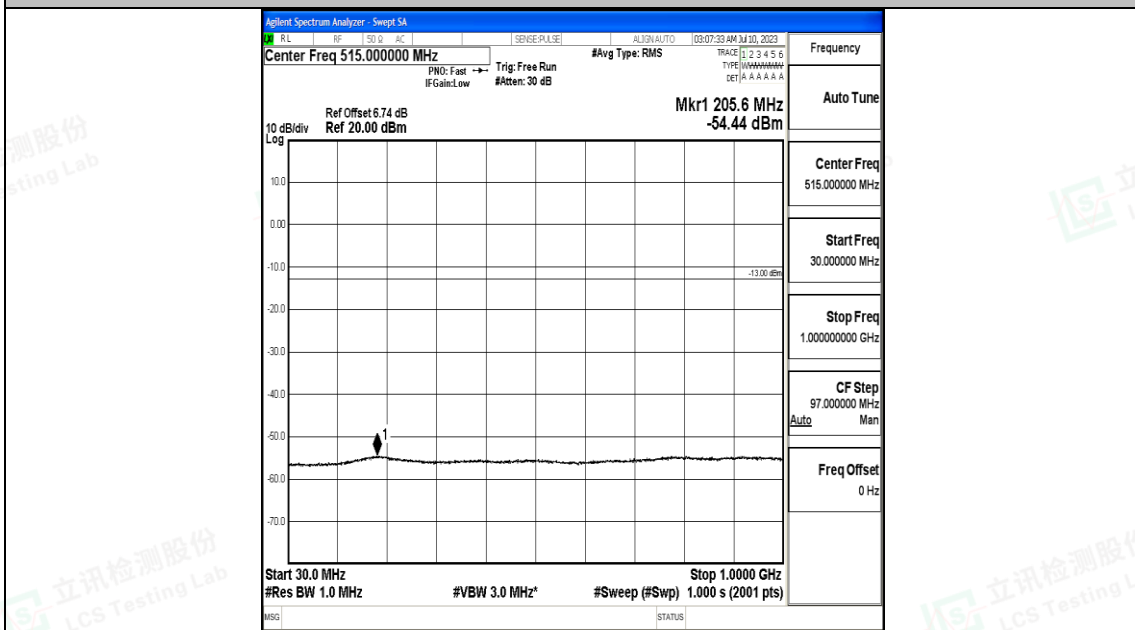

Band66_10MHz_QPSK_132022_1RB#0_3000~20000_3000~20000

Band66_10MHz_16QAM_132022_1RB#0_0.009~0.15_0.009~0.15

Band66_10MHz_16QAM_132022_1RB#0_0.15~30_0.15~30

Band66_10MHz_16QAM_132022_1RB#0_30~1000_30~1000

Band66_10MHz_16QAM_132022_1RB#0_1000~3000_1000~3000