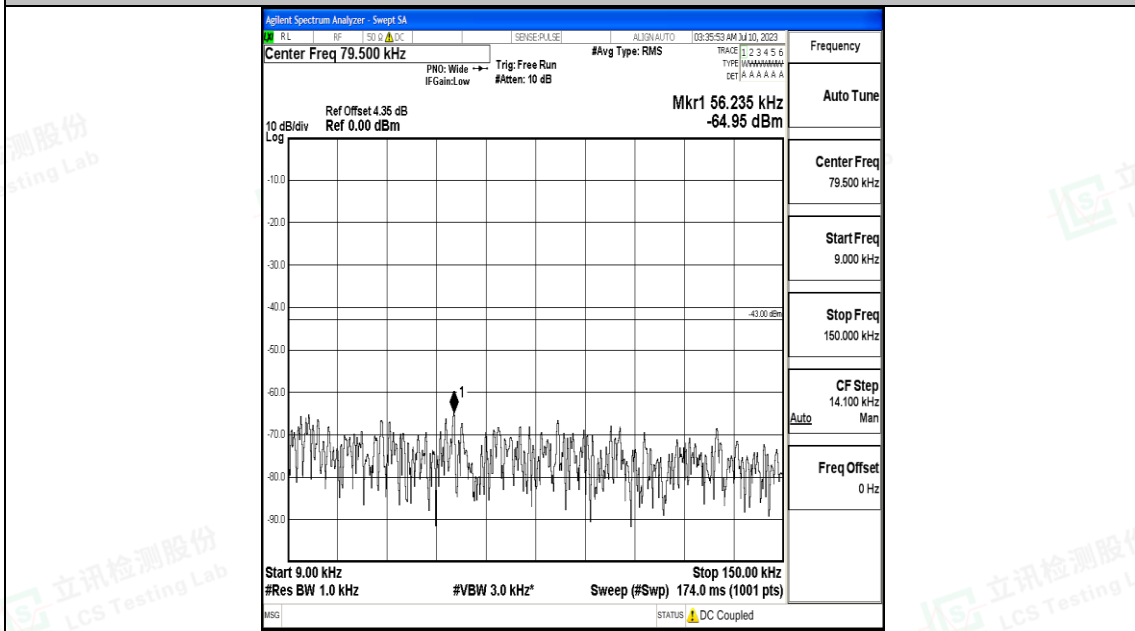

Band66_20MHz_QPSK_132322_1RB#0_0.009~0.15_0.009~0.15

Band66_20MHz_QPSK_132322_1RB#0_0.15~30_0.15~30

Band66_20MHz_QPSK_132322_1RB#0_30~1000_30~1000

Band66_20MHz_QPSK_132322_1RB#0_1000~3000_1000~3000

Band66_20MHz_QPSK_132322_1RB#0_3000~20000_3000~20000