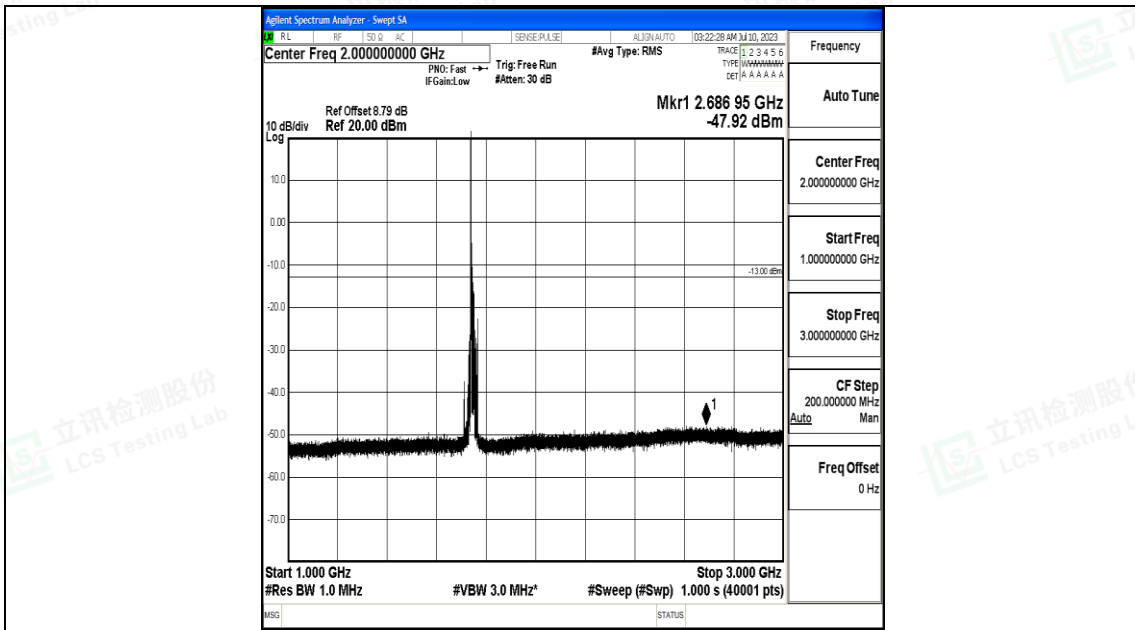

Band66_15MHz_16QAM_132322_1RB#0_30~1000_30~1000

Band66_15MHz_16QAM_132322_1RB#0_1000~3000_1000~3000