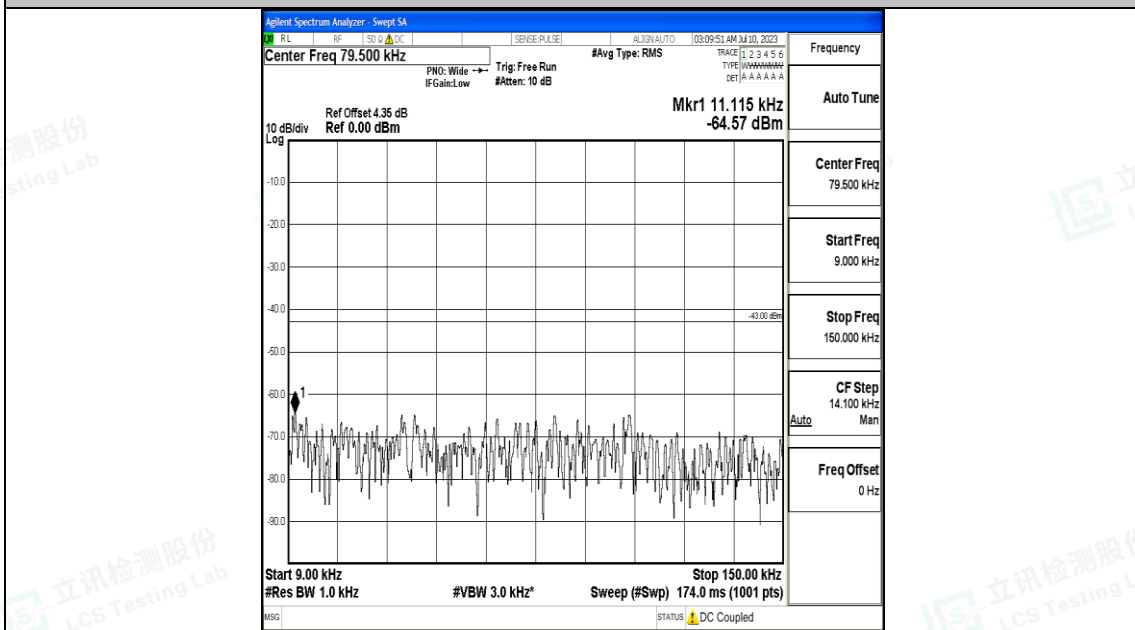

Band66_10MHz_QPSK_132622_1RB#0_3000~20000_3000~20000

Band66_10MHz_16QAM_132622_1RB#0_0.009~0.15_0.009~0.15