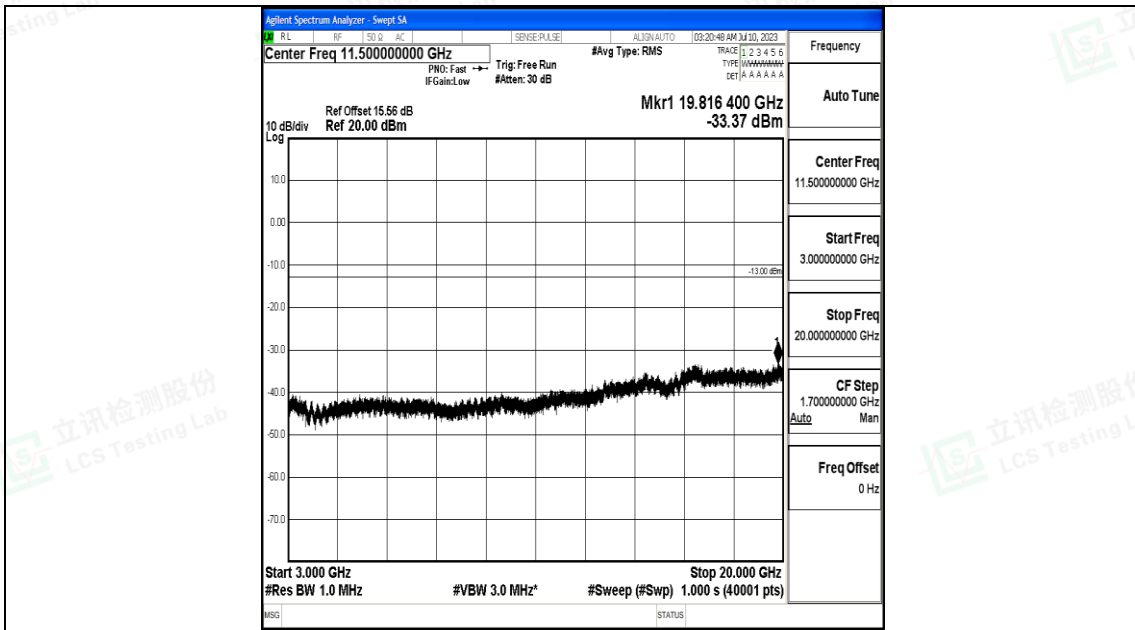

Band66_10MHz_16QAM_132622_1RB#0_3000~20000_3000~20000

Band66_15MHz_QPSK_132047_1RB#0_0.009~0.15_0.009~0.15

Band66_15MHz_QPSK_132047_1RB#0_0.15~30_0.15~30

Band66_15MHz_QPSK_132047_1RB#0_30~1000_30~1000

Band66_15MHz_QPSK_132047_1RB#0_1000~3000_1000~3000