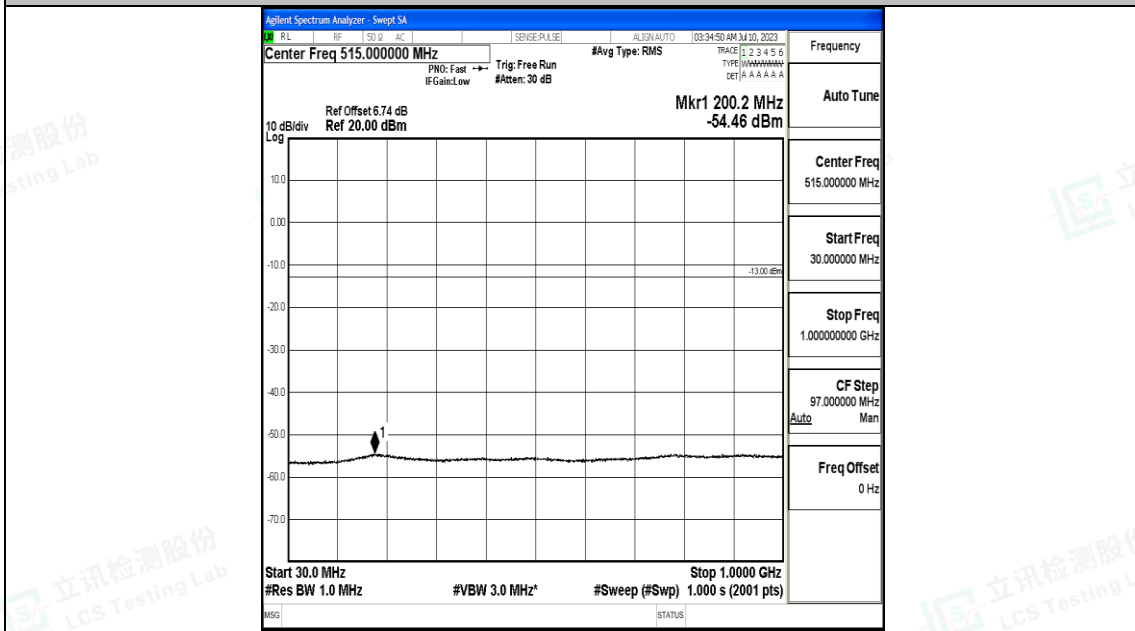

Band66_20MHz_16QAM_132072_1RB#0_0.15~30_0.15~30

Band66_20MHz_16QAM_132072_1RB#0_30~1000_30~1000