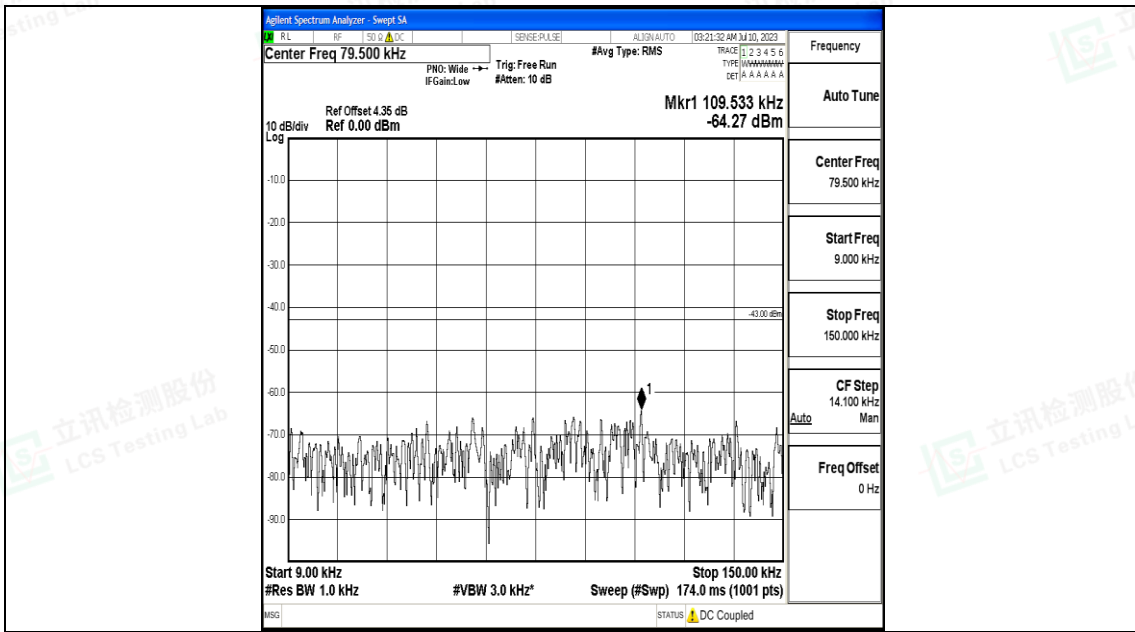

Band66_15MHz_QPSK_132047_1RB#0_3000~20000_3000~20000

Band66_15MHz_16QAM_132047_1RB#0_0.009~0.15_0.009~0.15

Band66_15MHz_16QAM_132047_1RB#0_0.15~30_0.15~30

Band66_15MHz_16QAM_132047_1RB#0_30~1000_30~1000

Band66_15MHz_QPSK_132322_1RB#0_0.009~0.15_0.009~0.15