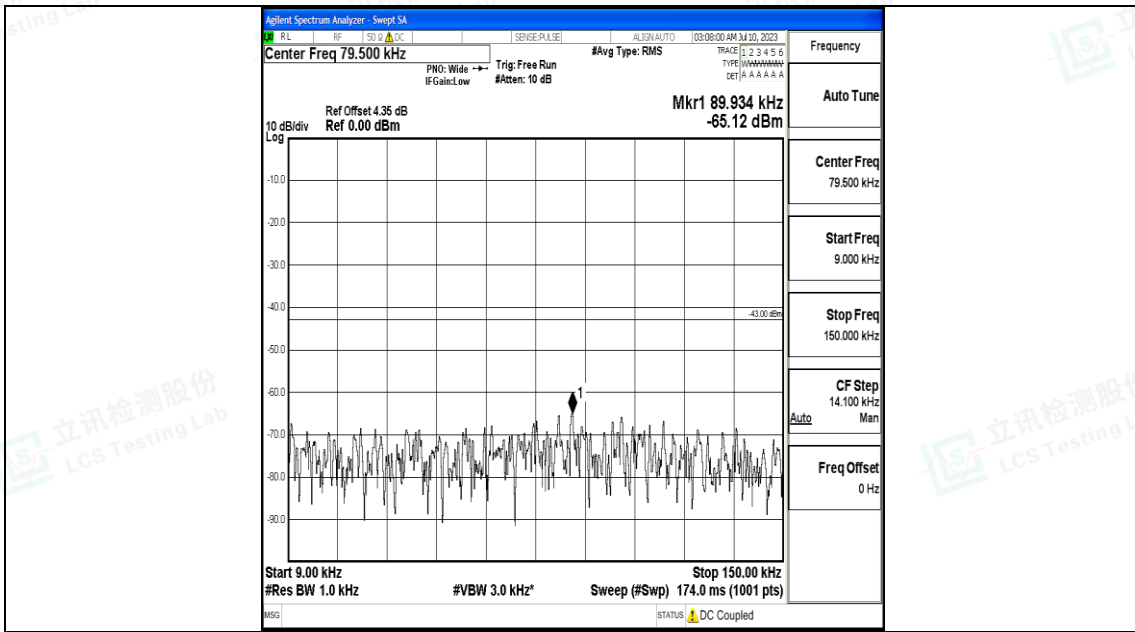

Band66_10MHz_16QAM_132022_1RB#0_3000~20000_3000~20000

Band66_10MHz_QPSK_132322_1RB#0_0.009~0.15_0.009~0.15