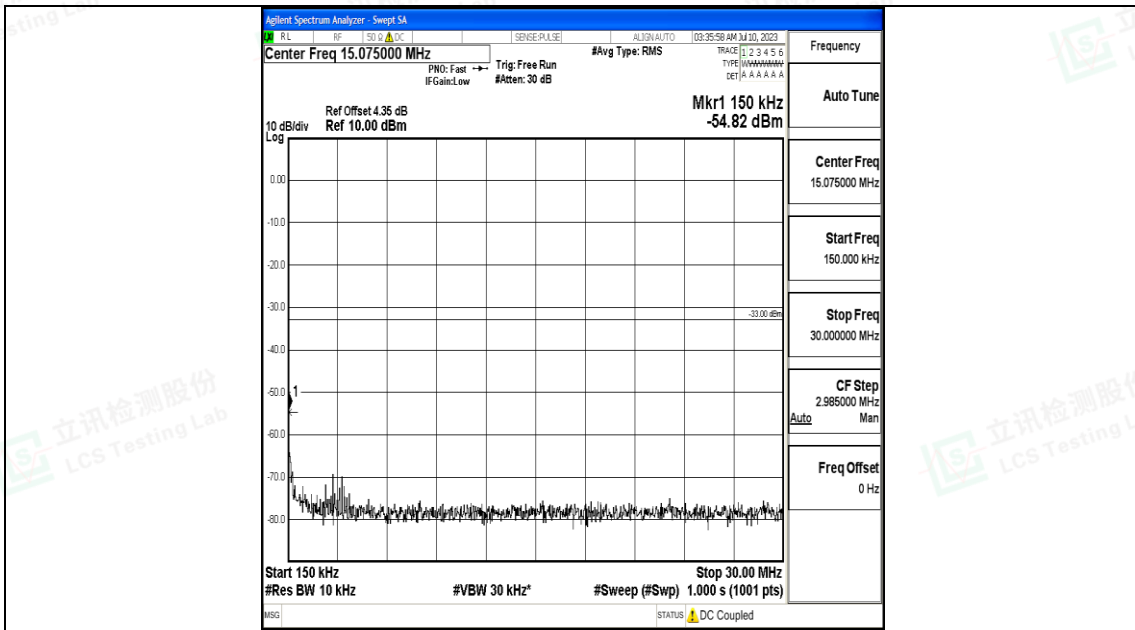

Band66_20MHz_16QAM_132322_1RB#0_0.009~0.15_0.009~0.15

Band66_20MHz_16QAM_132322_1RB#0_0.15~30_0.15~30