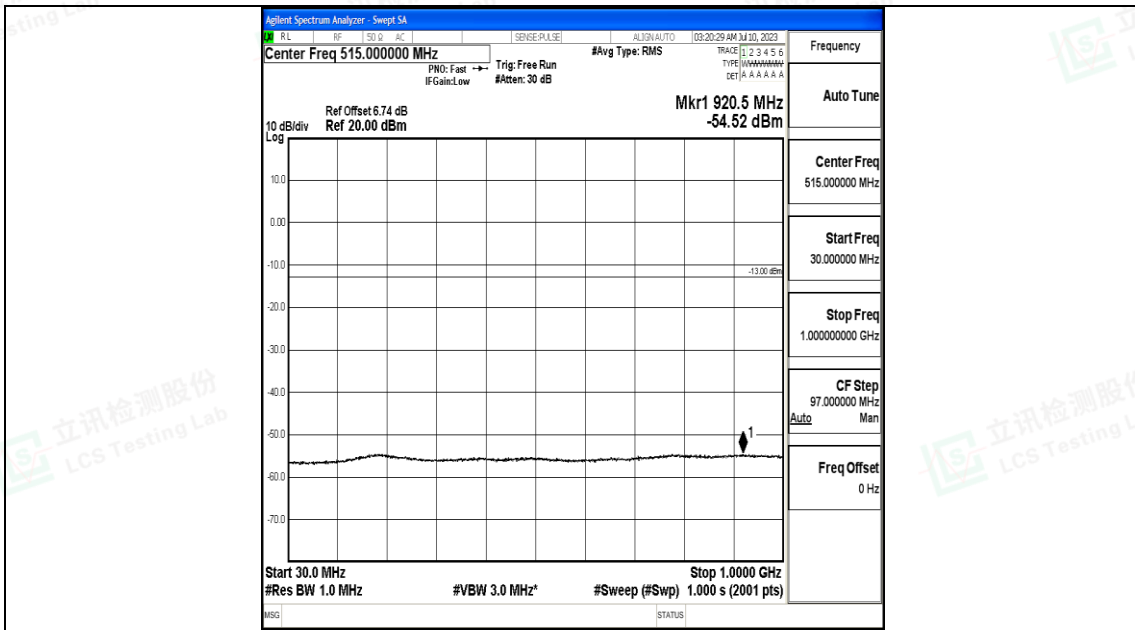

Band66_10MHz_16QAM_132622_1RB#0_3000~20000_3000~20000

Band66_15MHz_QPSK_132047_1RB#0_0.009~0.15_0.009~0.15

Band66_15MHz_QPSK_132047_1RB#0_0.15~30_0.15~30

Band66_15MHz_QPSK_132047_1RB#0_30~1000_30~1000

Band66_15MHz_QPSK_132047_1RB#0_1000~3000_1000~3000