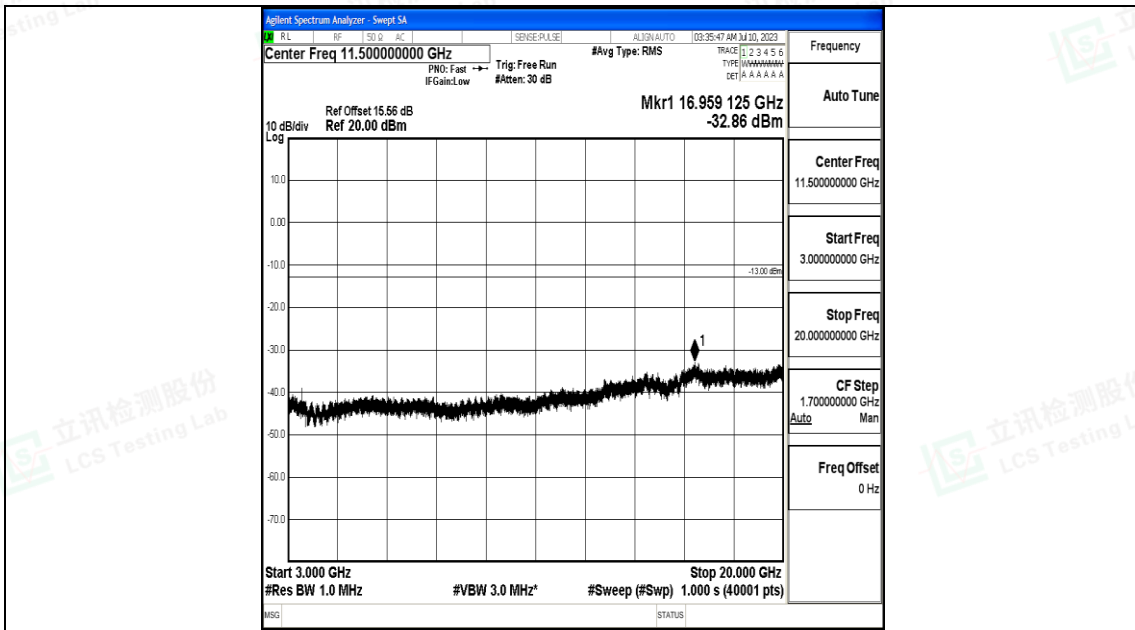

Band66_20MHz_QPSK_132322_1RB#0_0.009~0.15_0.009~0.15

Band66_20MHz_QPSK_132322_1RB#0_0.15~30_0.15~30

Band66_20MHz_QPSK_132322_1RB#0_30~1000_30~1000

Band66_20MHz_QPSK_132322_1RB#0_1000~3000_1000~3000

Band66_20MHz_QPSK_132322_1RB#0_3000~20000_3000~20000