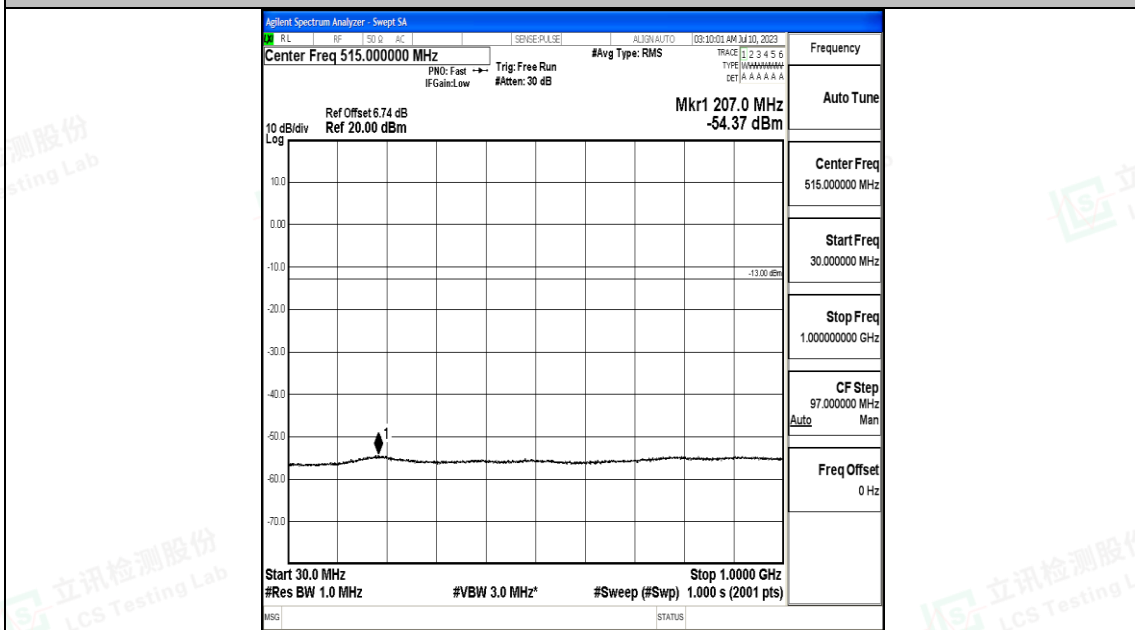

Band66_10MHz_QPSK_132622_1RB#0_3000~20000_3000~20000

Band66_10MHz_16QAM_132622_1RB#0_0.009~0.15_0.009~0.15

Band66_10MHz_16QAM_132622_1RB#0_0.15~30_0.15~30

Band66_10MHz_16QAM_132622_1RB#0_30~1000_30~1000

Band66_10MHz_16QAM_132622_1RB#0_1000~3000_1000~3000