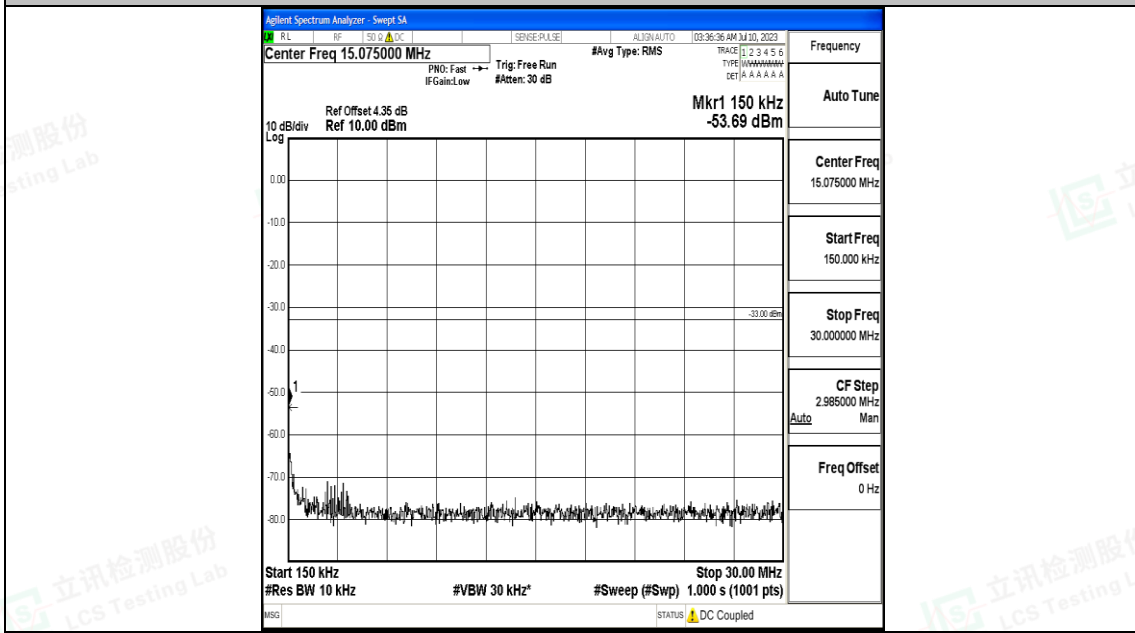

Band66_20MHz_QPSK_132572_1RB#0_0.009~0.15_0.009~0.15

Band66_20MHz_QPSK_132572_1RB#0_0.15~30_0.15~30