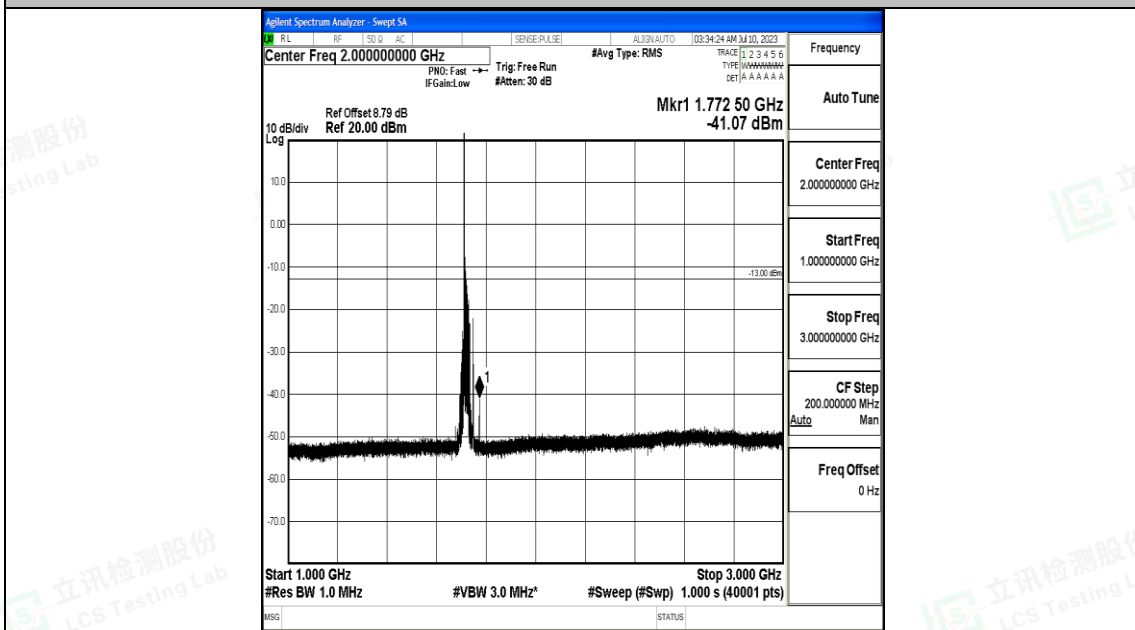

Band66_20MHz_QPSK_132072_1RB#0_0.009~0.15_0.009~0.15

Band66_20MHz_QPSK_132072_1RB#0_0.15~30_0.15~30

Band66_20MHz_QPSK_132072_1RB#0_30~1000_30~1000

Band66_20MHz_QPSK_132072_1RB#0_1000~3000_1000~3000

Band66_20MHz_QPSK_132072_1RB#0_3000~20000_3000~20000