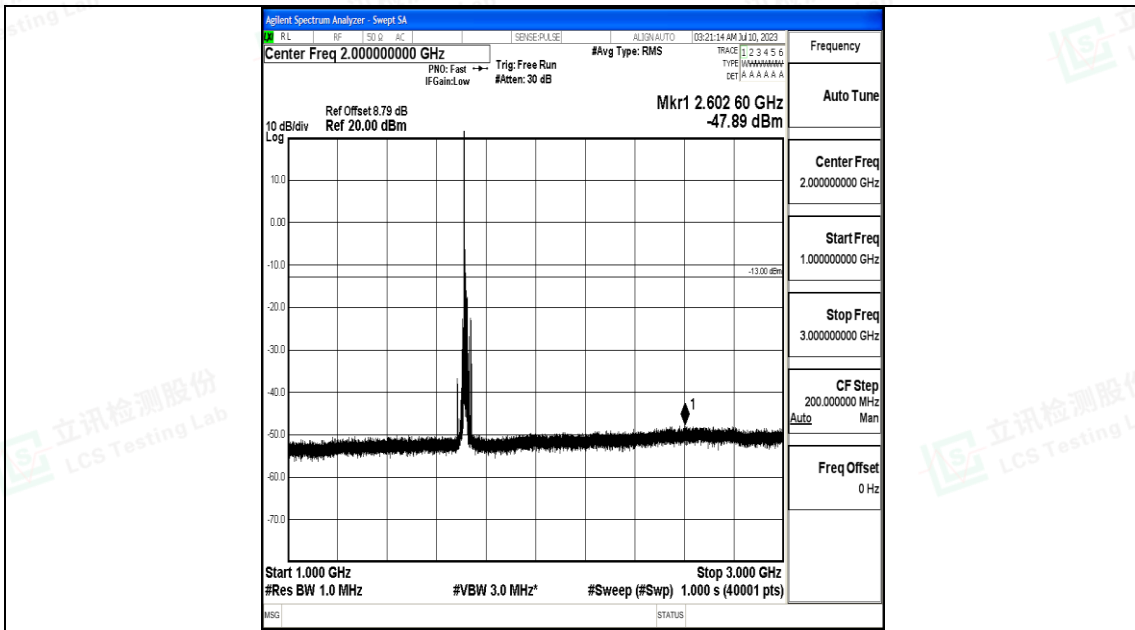

Band66_15MHz_QPSK_132047_1RB#0_3000~20000_3000~20000

Band66_15MHz_16QAM_132047_1RB#0_0.009~0.15_0.009~0.15

Band66_15MHz_16QAM_132047_1RB#0_0.15~30_0.15~30

Band66_15MHz_16QAM_132047_1RB#0_30~1000_30~1000

Band66_15MHz_QPSK_132322_1RB#0_0.009~0.15_0.009~0.15