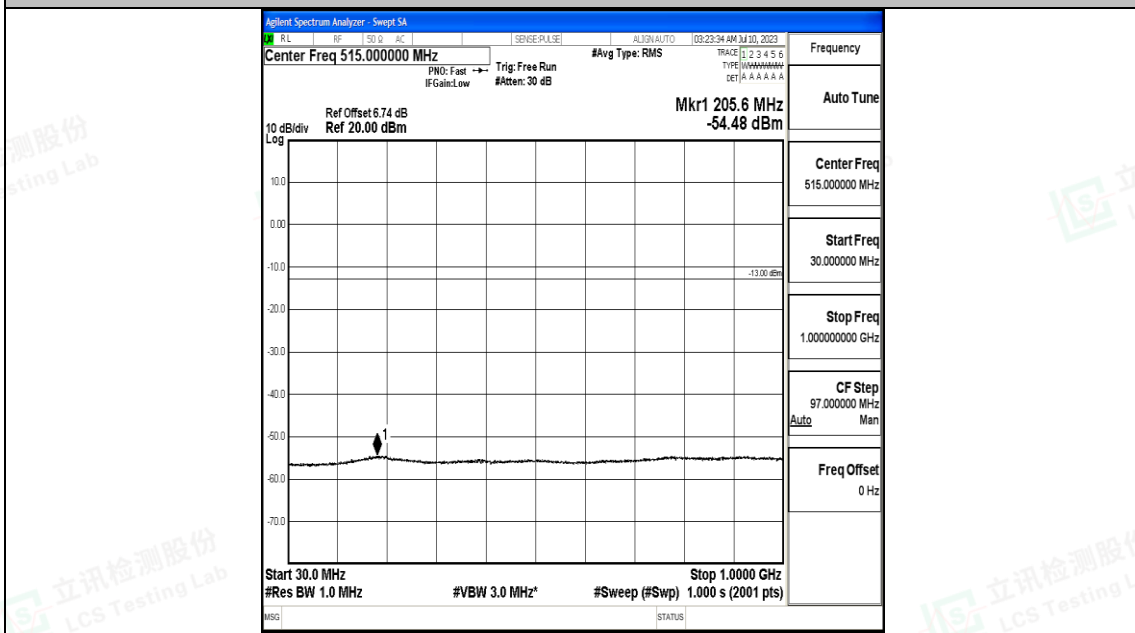

Band66_15MHz_16QAM_132597_1RB#0_0.15~30_0.15~30

Band66_15MHz_16QAM_132597_1RB#0_30~1000_30~1000