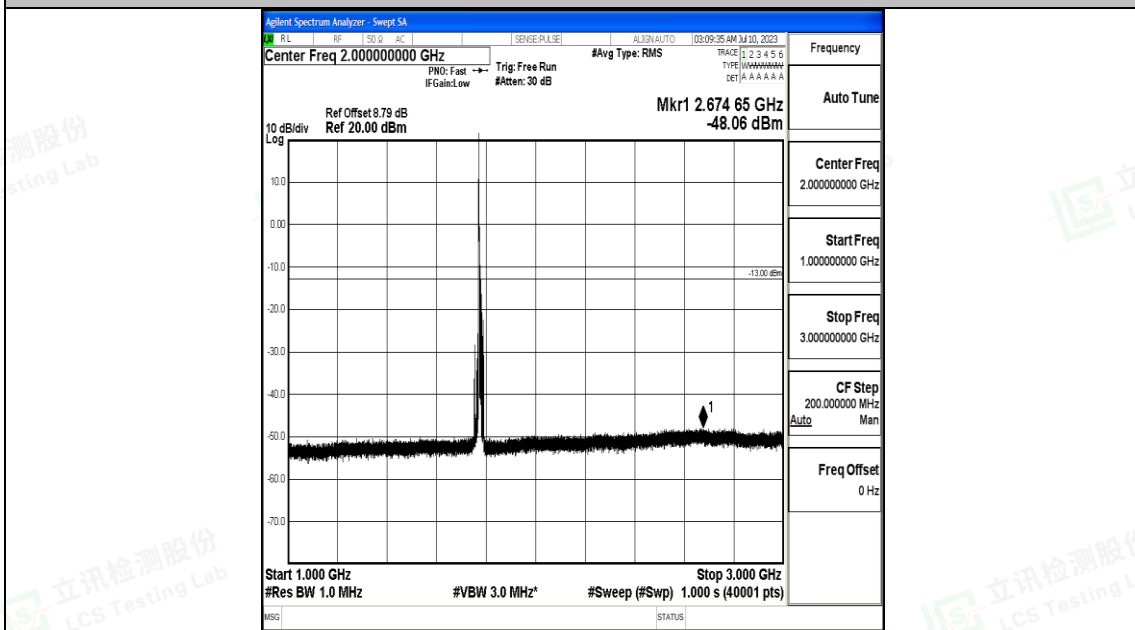

Band66_10MHz_16QAM_132322_1RB#0_3000~20000_3000~20000

Band66_10MHz_QPSK_132622_1RB#0_0.009~0.15_0.009~0.15

Band66_10MHz_QPSK_132622_1RB#0_0.15~30_0.15~30

Band66_10MHz_QPSK_132622_1RB#0_30~1000_30~1000

Band66_10MHz_QPSK_132622_1RB#0_1000~3000_1000~3000