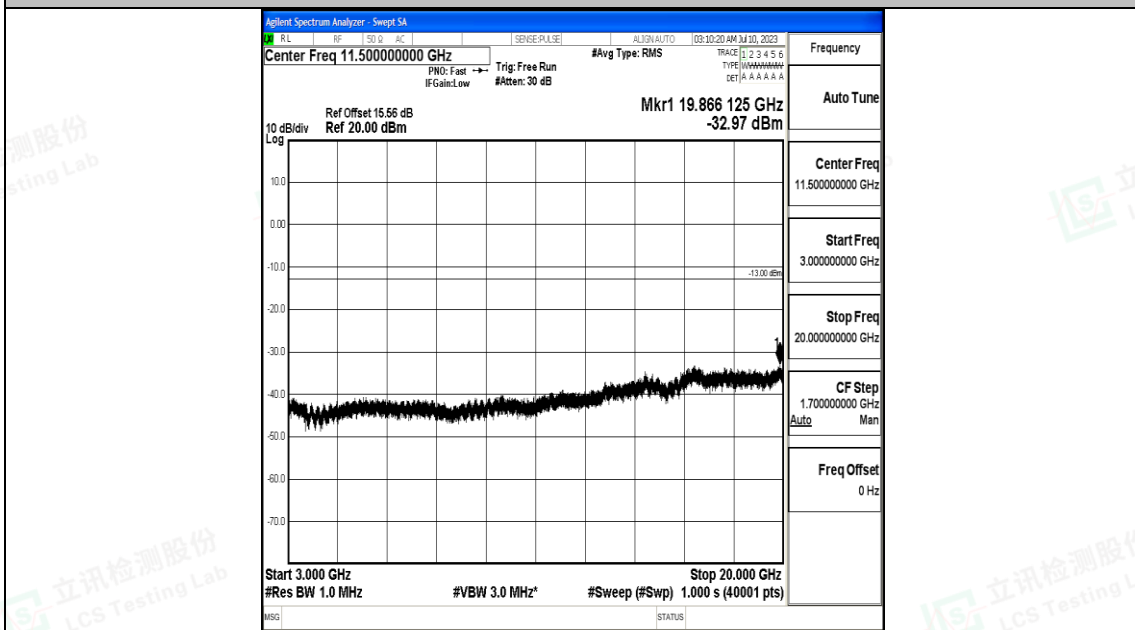

Band66_10MHz_QPSK_132622_1RB#0_3000~20000_3000~20000

Band66_10MHz_16QAM_132622_1RB#0_0.009~0.15_0.009~0.15

Band66_10MHz_16QAM_132622_1RB#0_0.15~30_0.15~30

Band66_10MHz_16QAM_132622_1RB#0_30~1000_30~1000

Band66_10MHz_16QAM_132622_1RB#0_1000~3000_1000~3000