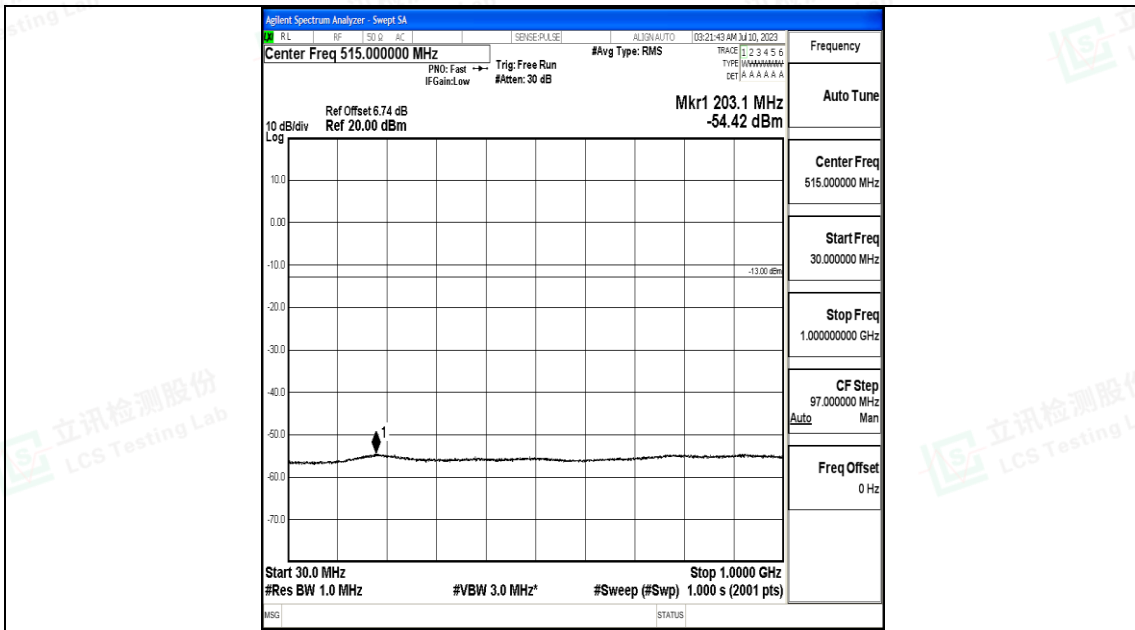

Band66_15MHz_QPSK_132322_1RB#0_0.15~30_0.15~30

Band66_15MHz_QPSK_132322_1RB#0_30~1000_30~1000