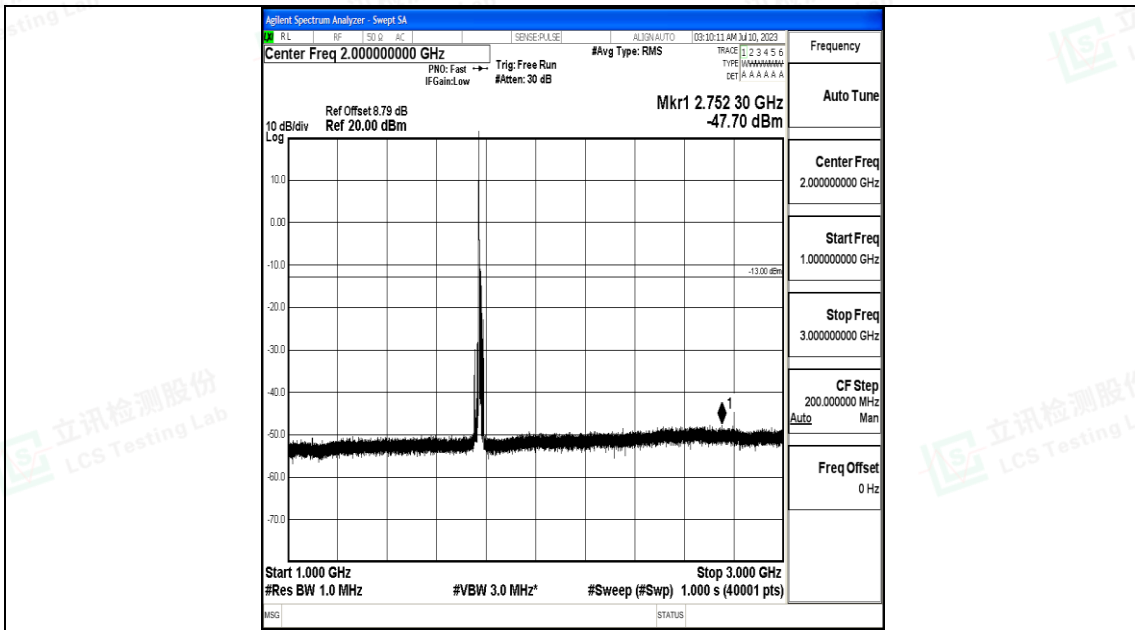

Band66_10MHz_QPSK_132622_1RB#0_3000~20000_3000~20000

Band66_10MHz_16QAM_132622_1RB#0_0.009~0.15_0.009~0.15

Band66_10MHz_16QAM_132622_1RB#0_0.15~30_0.15~30

Band66_10MHz_16QAM_132622_1RB#0_30~1000_30~1000

Band66_10MHz_16QAM_132622_1RB#0_1000~3000_1000~3000