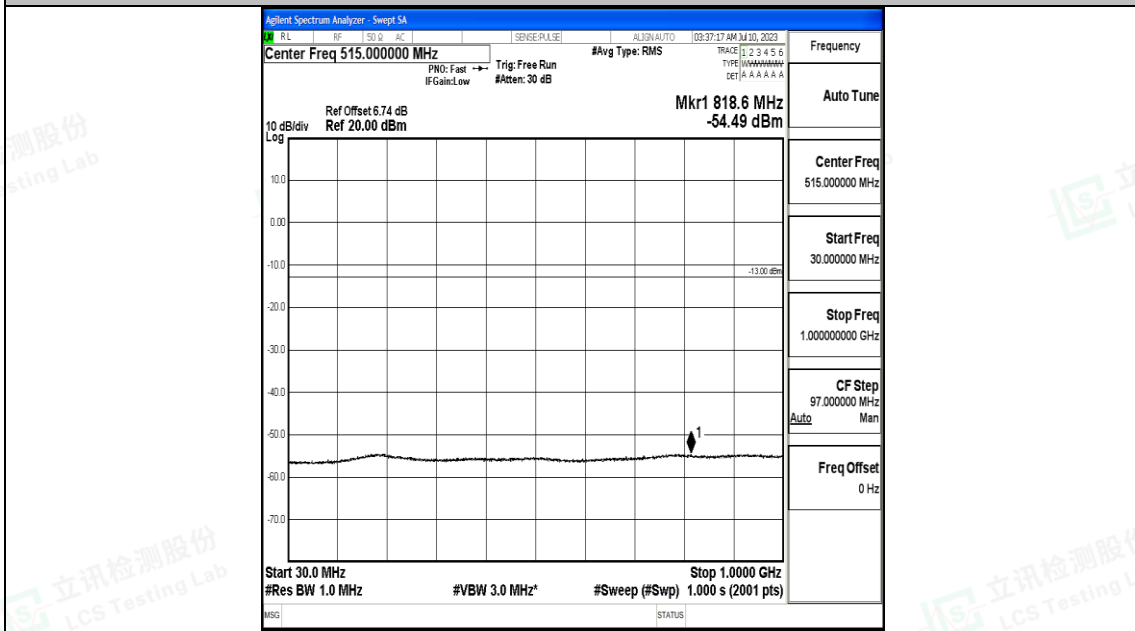

Band66_20MHz_16QAM_132572_1RB#0_0.15~30_0.15~30

Band66_20MHz_16QAM_132572_1RB#0_30~1000_30~1000