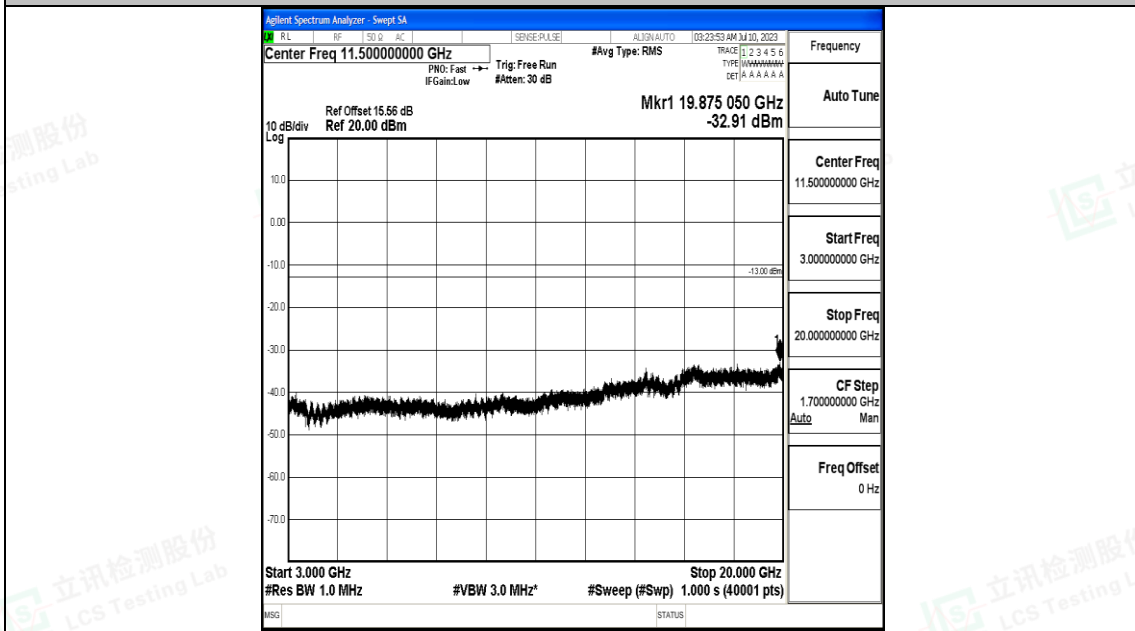

Band66_15MHz_QPSK_132597_1RB#0_1000~3000_1000~3000

Band66_15MHz_16QAM_132597_1RB#0_0.15~30_0.15~30

Band66_15MHz_16QAM_132597_1RB#0_30~1000_30~1000

Band66_15MHz_16QAM_132597_1RB#0_1000~3000_1000~3000

Band66_15MHz_16QAM_132597_1RB#0_3000~20000_3000~20000