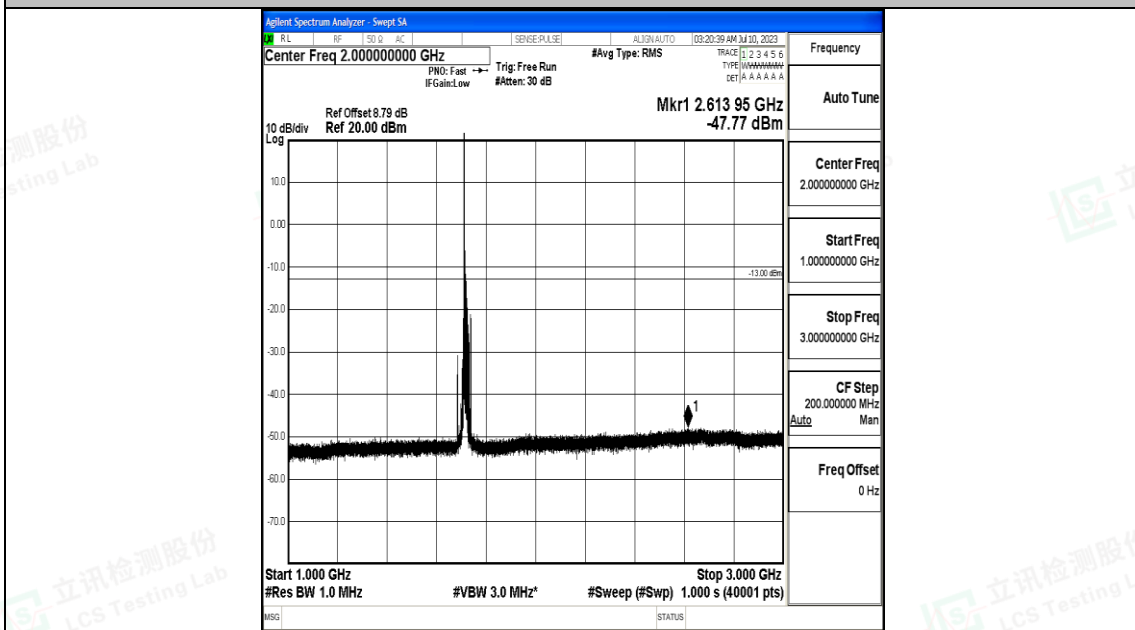

Band66_10MHz_16QAM_132622_1RB#0_3000~20000_3000~20000

Band66_15MHz_QPSK_132047_1RB#0_0.009~0.15_0.009~0.15

Band66_15MHz_QPSK_132047_1RB#0_0.15~30_0.15~30

Band66_15MHz_QPSK_132047_1RB#0_30~1000_30~1000

Band66_15MHz_QPSK_132047_1RB#0_1000~3000_1000~3000