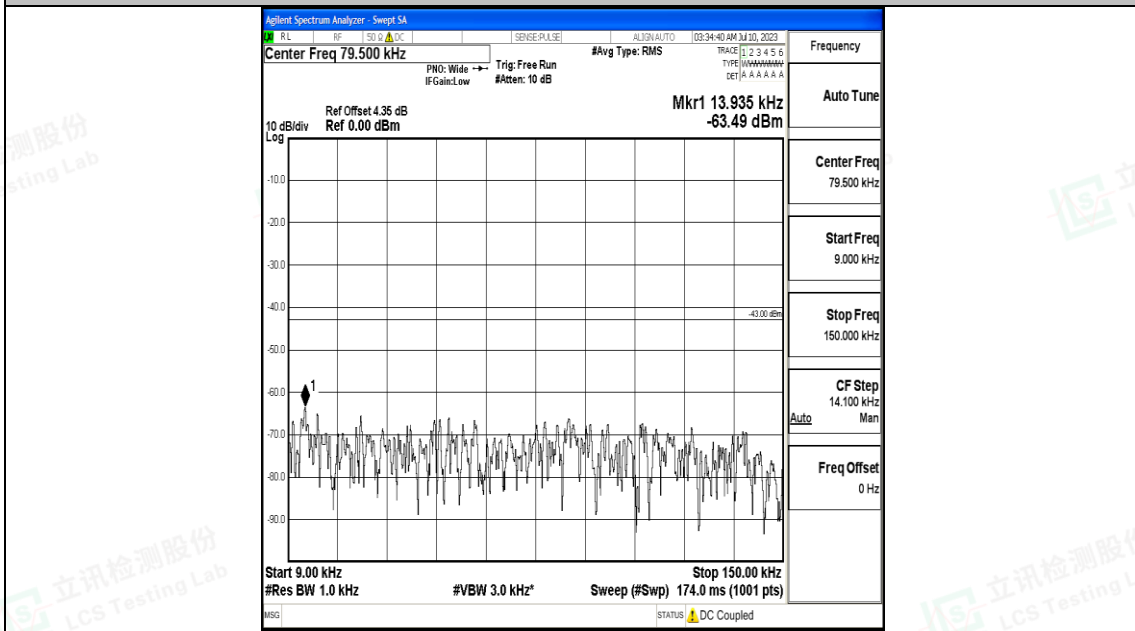

Band66_20MHz_QPSK_132072_1RB#0_0.009~0.15_0.009~0.15

Band66_20MHz_QPSK_132072_1RB#0_0.15~30_0.15~30

Band66_20MHz_QPSK_132072_1RB#0_30~1000_30~1000

Band66_20MHz_QPSK_132072_1RB#0_1000~3000_1000~3000

Band66_20MHz_QPSK_132072_1RB#0_3000~20000_3000~20000