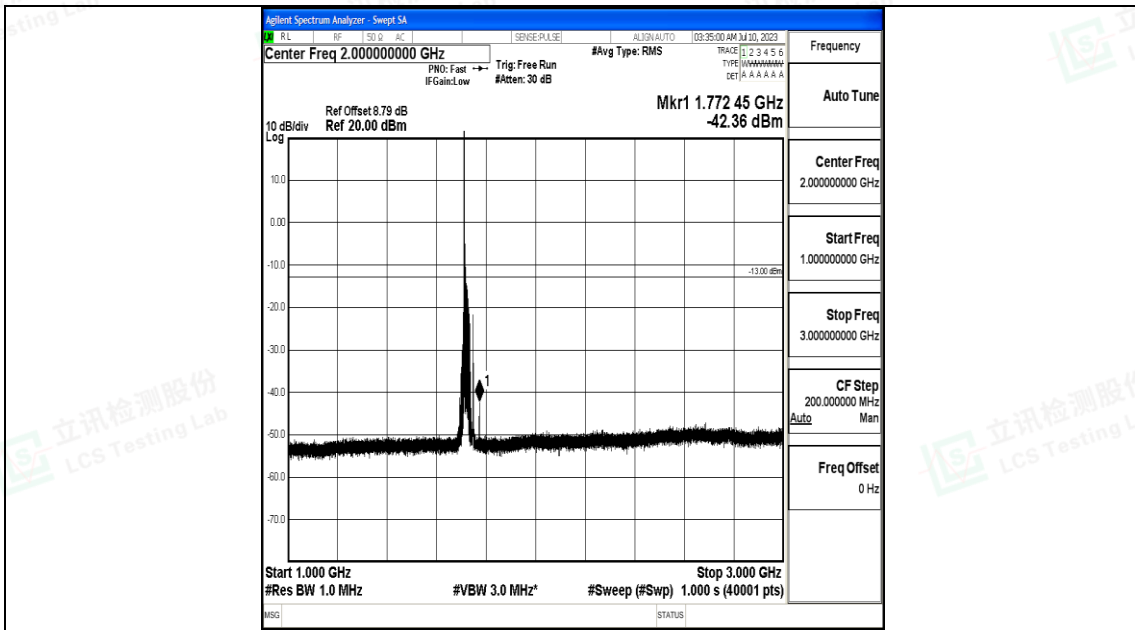

Band66_20MHz_16QAM_132072_1RB#0_0.009~0.15_0.009~0.15

Band66_20MHz_16QAM_132072_1RB#0_0.15~30_0.15~30

Band66_20MHz_16QAM_132072_1RB#0_30~1000_30~1000

Band66_20MHz_16QAM_132072_1RB#0_1000~3000_1000~3000

Band66_20MHz_16QAM_132072_1RB#0_3000~20000_3000~20000