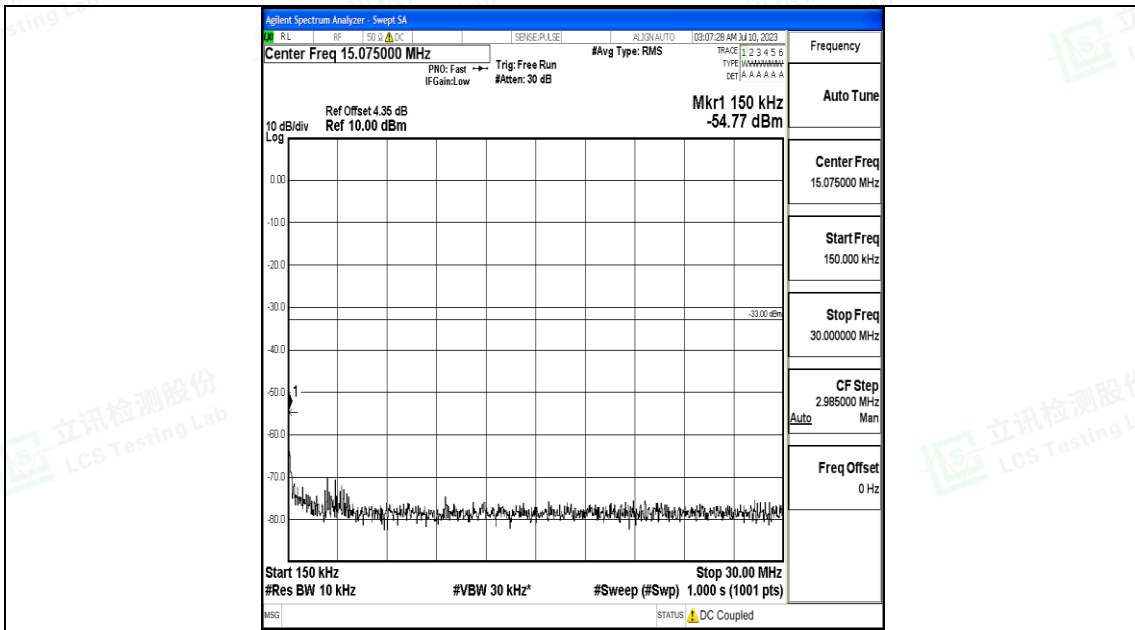

Band66_10MHz_QPSK_132022_1RB#0_3000~20000_3000~20000

Band66_10MHz_16QAM_132022_1RB#0_0.009~0.15_0.009~0.15

Band66_10MHz_16QAM_132022_1RB#0_0.15~30_0.15~30

Band66_10MHz_16QAM_132022_1RB#0_30~1000_30~1000

Band66_10MHz_16QAM_132022_1RB#0_1000~3000_1000~3000