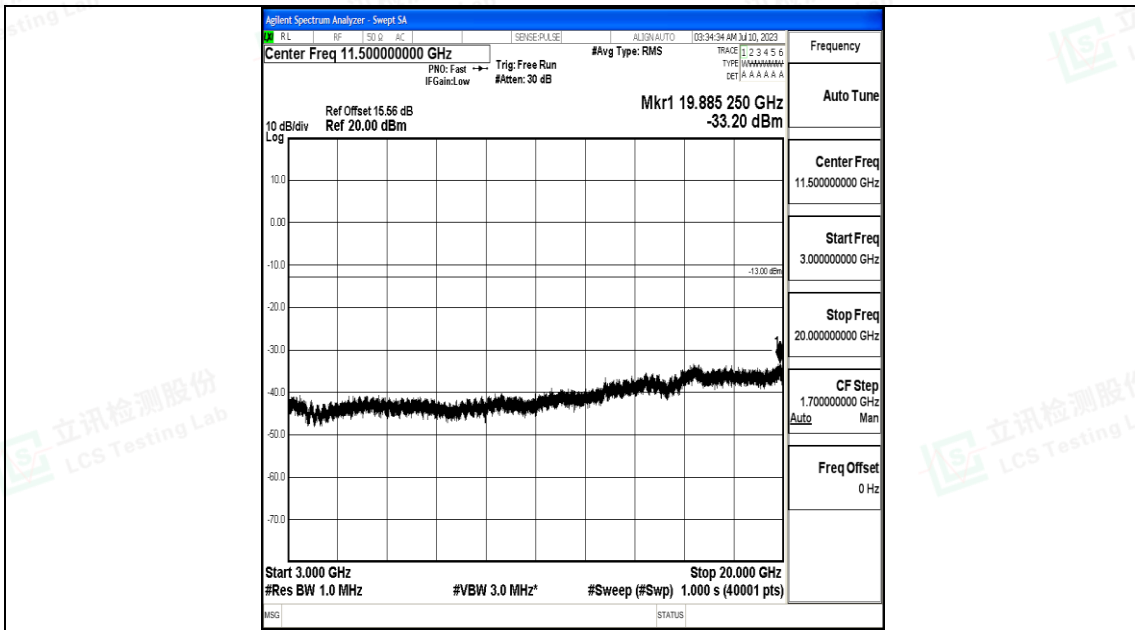

Band66_20MHz_QPSK_132072_1RB#0_0.009~0.15_0.009~0.15

Band66_20MHz_QPSK_132072_1RB#0_0.15~30_0.15~30

Band66_20MHz_QPSK_132072_1RB#0_30~1000_30~1000

Band66_20MHz_QPSK_132072_1RB#0_1000~3000_1000~3000

Band66_20MHz_QPSK_132072_1RB#0_3000~20000_3000~20000