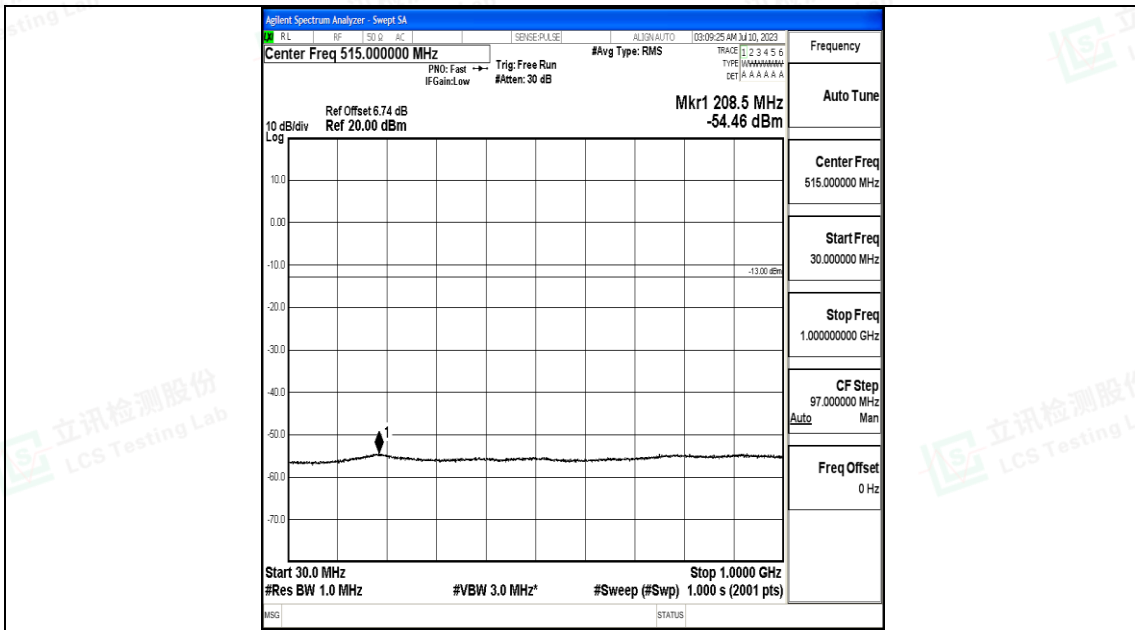

Band66_10MHz_16QAM_132322_1RB#0_3000~20000_3000~20000

Band66_10MHz_QPSK_132622_1RB#0_0.009~0.15_0.009~0.15

Band66_10MHz_QPSK_132622_1RB#0_0.15~30_0.15~30

Band66_10MHz_QPSK_132622_1RB#0_30~1000_30~1000

Band66_10MHz_QPSK_132622_1RB#0_1000~3000_1000~3000