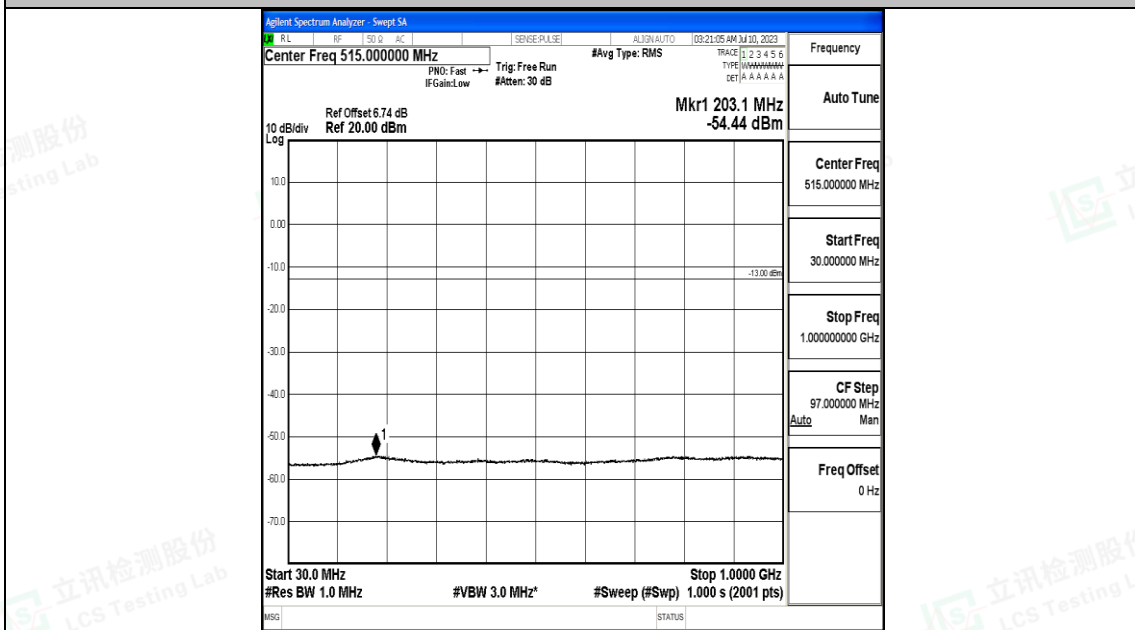

Band66_15MHz_QPSK_132047_1RB#0_3000~20000_3000~20000

Band66_15MHz_16QAM_132047_1RB#0_0.009~0.15_0.009~0.15

Band66_15MHz_16QAM_132047_1RB#0_0.15~30_0.15~30

Band66_15MHz_16QAM_132047_1RB#0_30~1000_30~1000

Band66_15MHz_QPSK_132322_1RB#0_0.009~0.15_0.009~0.15