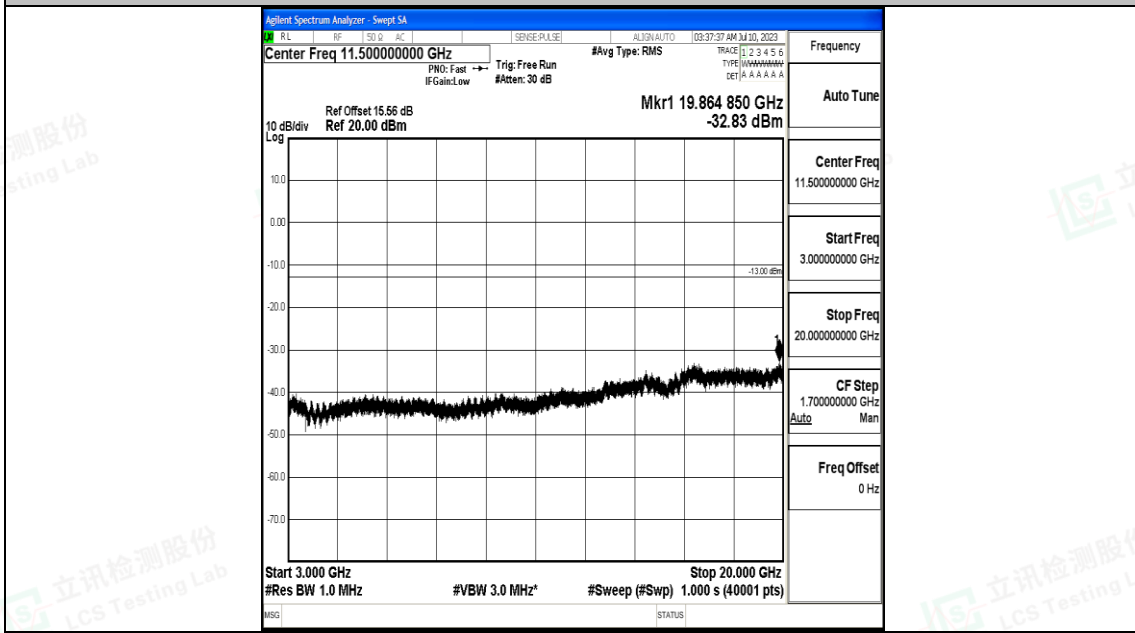

Band66_20MHz_16QAM_132572_1RB#0_0.009~0.15_0.009~0.15

Band66_20MHz_16QAM_132572_1RB#0_0.15~30_0.15~30

Band66_20MHz_16QAM_132572_1RB#0_30~1000_30~1000

Band66_20MHz_16QAM_132572_1RB#0_1000~3000_1000~3000

Band66_20MHz_16QAM_132572_1RB#0_3000~20000_3000~20000