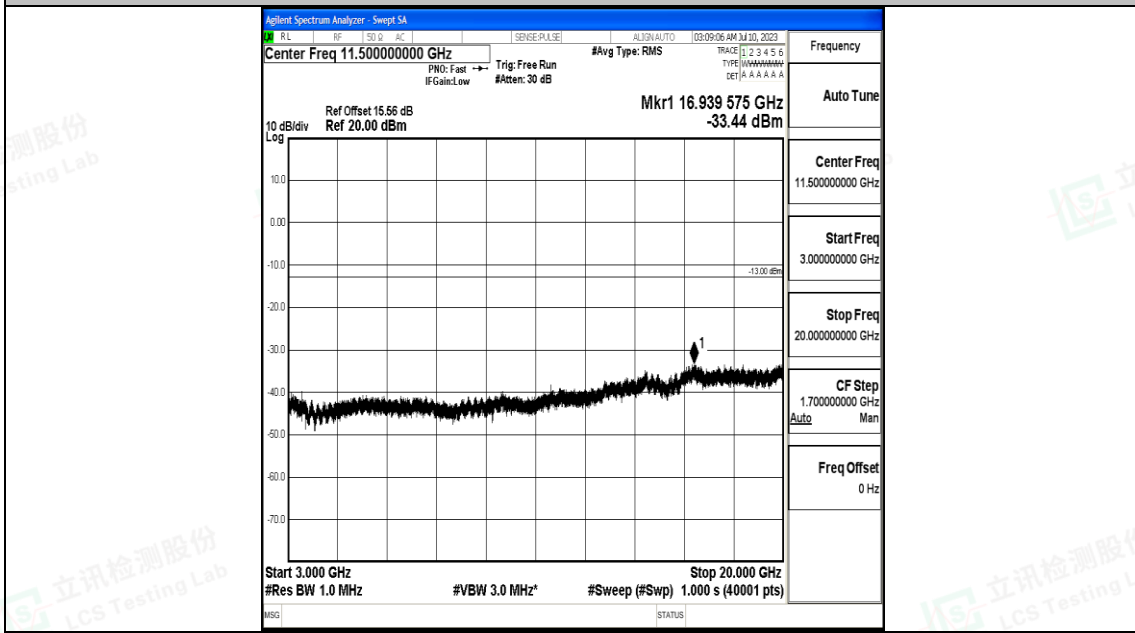

Band66_10MHz_QPSK_132322_1RB#0_3000~20000_3000~20000

Band66_10MHz_16QAM_132322_1RB#0_0.009~0.15_0.009~0.15

Band66_10MHz_16QAM_132322_1RB#0_0.15~30_0.15~30

Band66_10MHz_16QAM_132322_1RB#0_30~1000_30~1000

Band66_10MHz_16QAM_132322_1RB#0_1000~3000_1000~3000