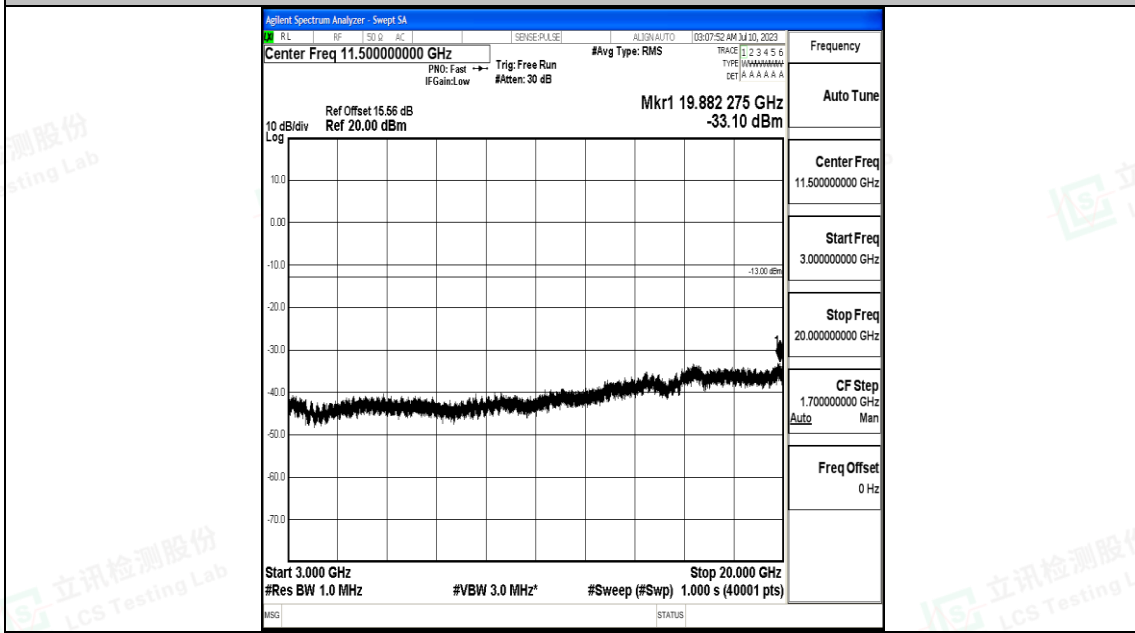

Band66_10MHz_QPSK_132022_1RB#0_3000~20000_3000~20000

Band66_10MHz_16QAM_132022_1RB#0_0.009~0.15_0.009~0.15

Band66_10MHz_16QAM_132022_1RB#0_0.15~30_0.15~30

Band66_10MHz_16QAM_132022_1RB#0_30~1000_30~1000

Band66_10MHz_16QAM_132022_1RB#0_1000~3000_1000~3000