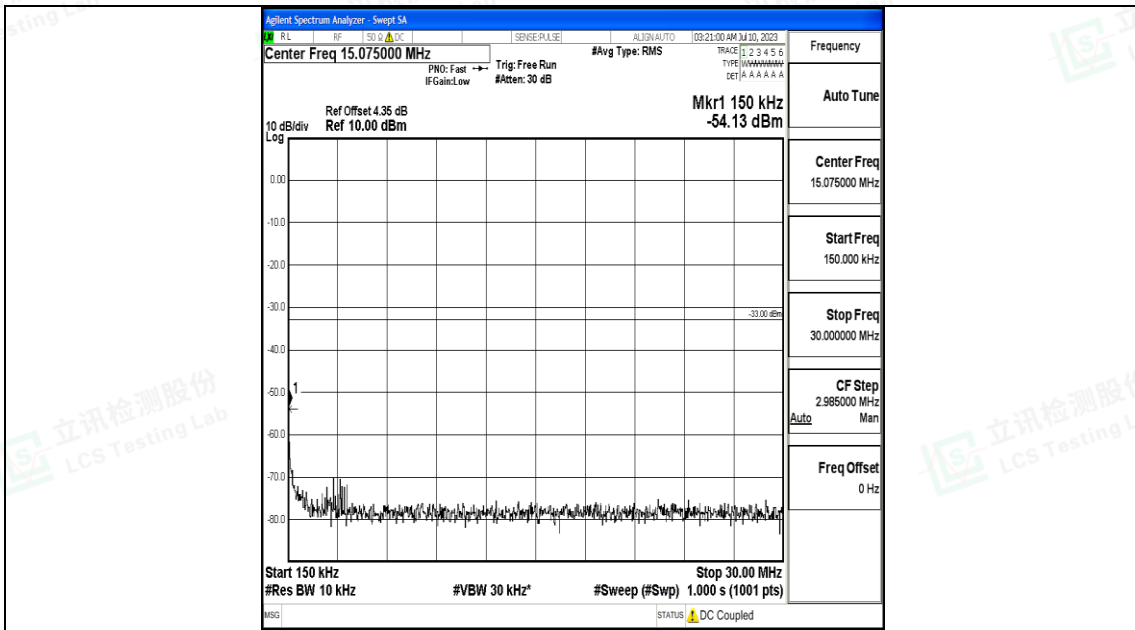

Band66_15MHz_16QAM_132047_1RB#0_0.009~0.15_0.009~0.15

Band66_15MHz_16QAM_132047_1RB#0_0.15~30_0.15~30