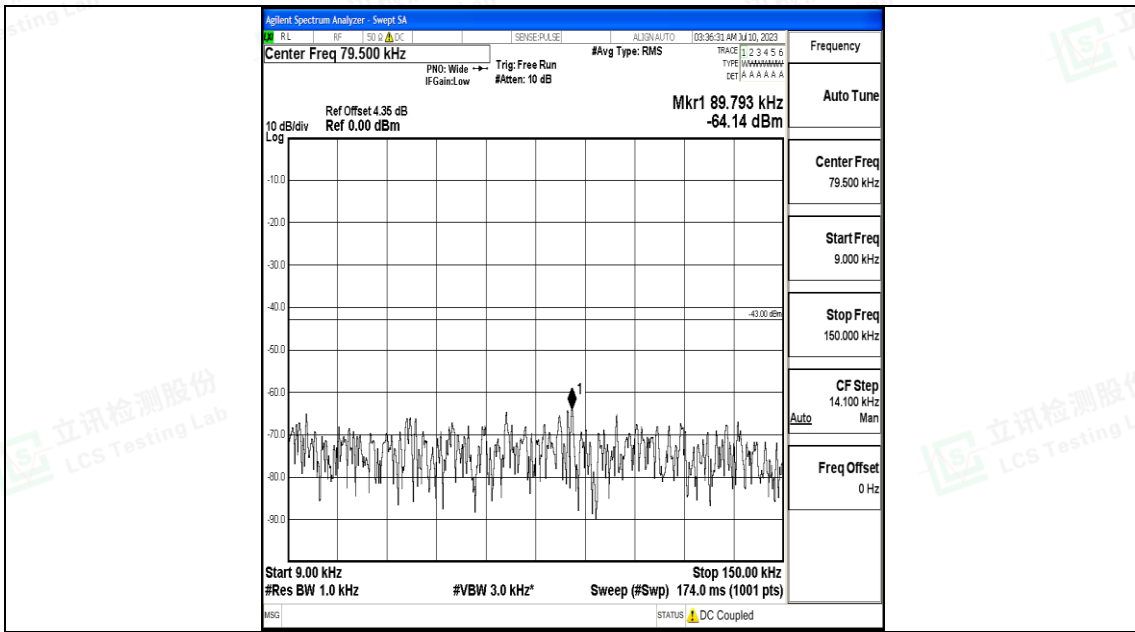

Band66_20MHz_16QAM_132322_1RB#0_0.009~0.15_0.009~0.15

Band66_20MHz_16QAM_132322_1RB#0_0.15~30_0.15~30

Band66_20MHz_16QAM_132322_1RB#0_30~1000_30~1000

Band66_20MHz_16QAM_132322_1RB#0_1000~3000_1000~3000

Band66_20MHz_16QAM_132322_1RB#0_3000~20000_3000~20000