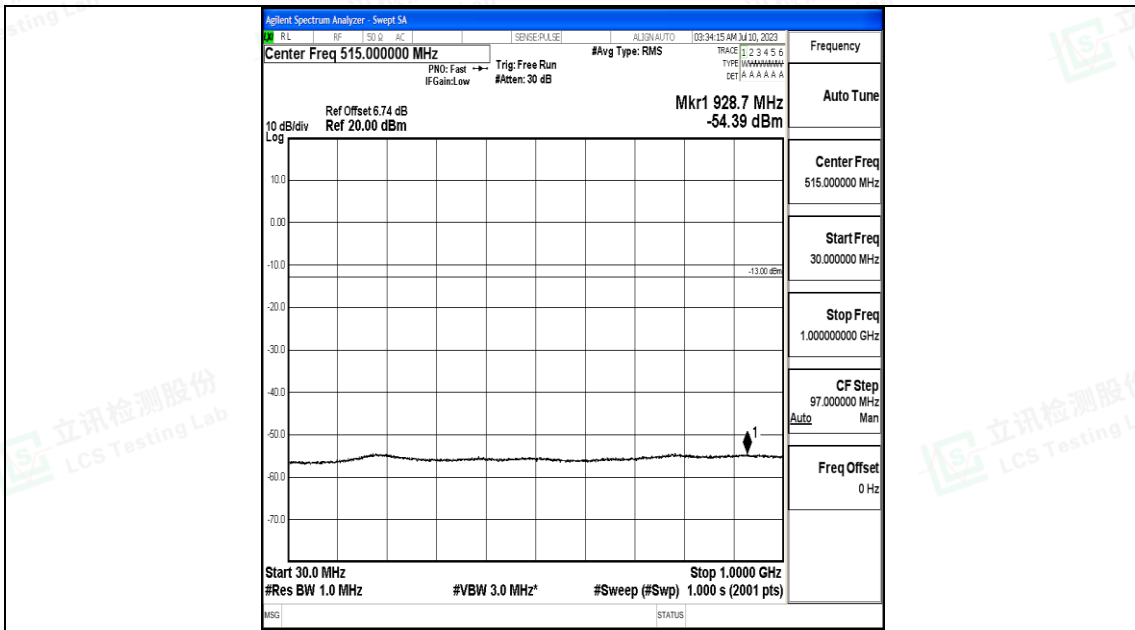

Band66_20MHz_QPSK_132072_1RB#0_0.15~30_0.15~30

Band66_20MHz_QPSK_132072_1RB#0_30~1000_30~1000