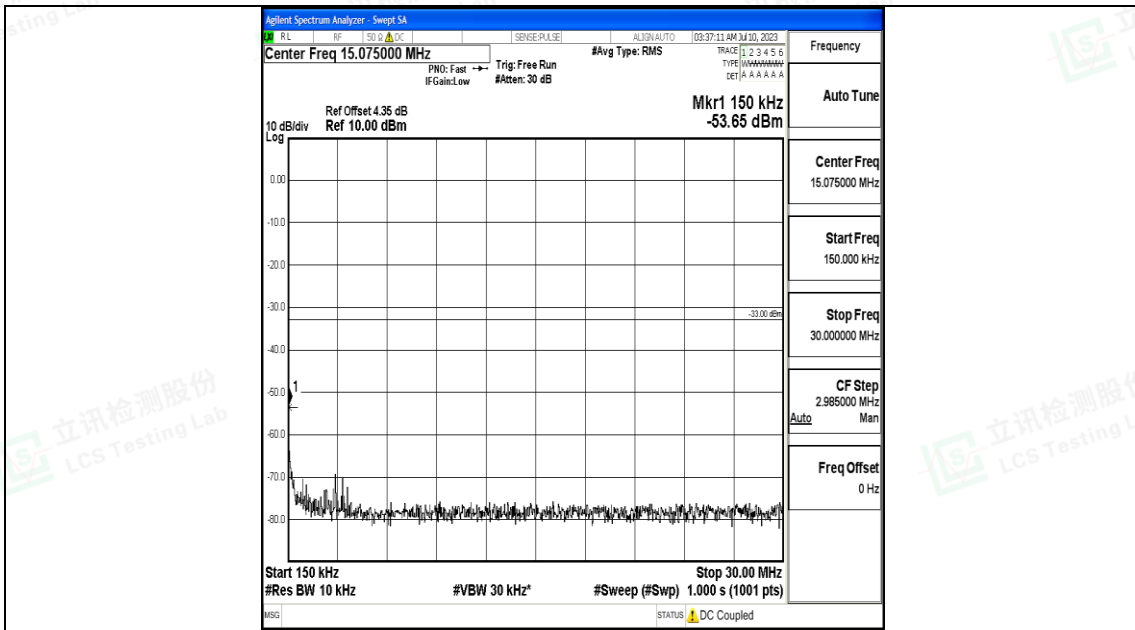

Band66_20MHz_16QAM_132572_1RB#0_0.009~0.15_0.009~0.15

Band66_20MHz_16QAM_132572_1RB#0_0.15~30_0.15~30