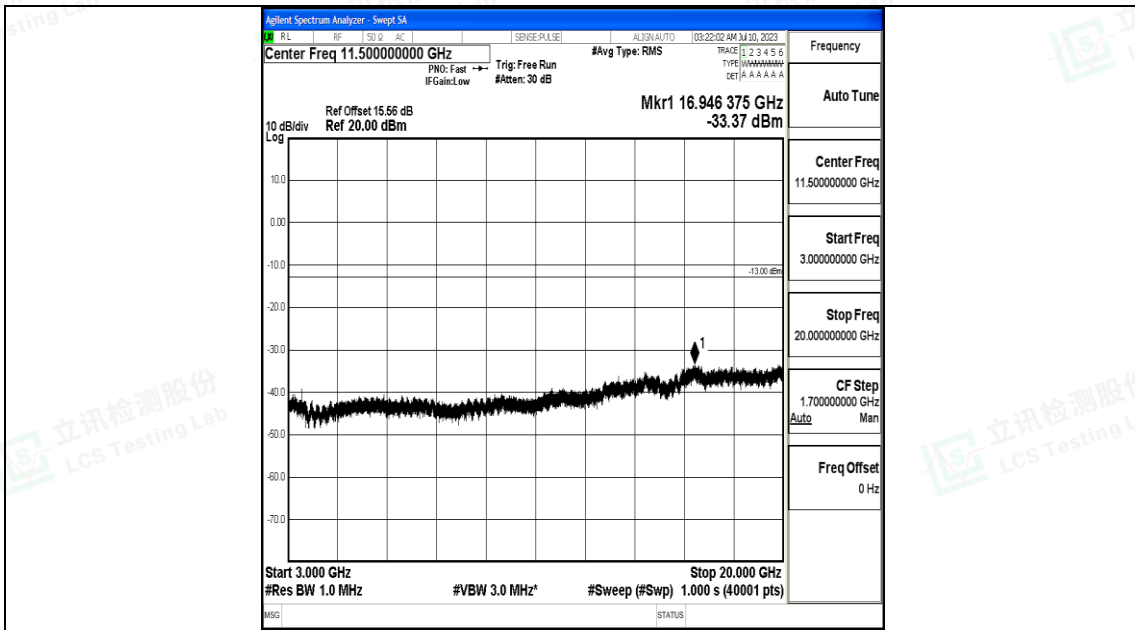

Band66_15MHz_QPSK_132322_1RB#0_0.15~30_0.15~30

Band66_15MHz_QPSK_132322_1RB#0_30~1000_30~1000

Band66_15MHz_QPSK_132322_1RB#0_1000~3000_1000~3000

Band66_15MHz_QPSK_132322_1RB#0_3000~20000_3000~20000

Band66_15MHz_16QAM_132322_1RB#0_0.009~0.15_0.009~0.15