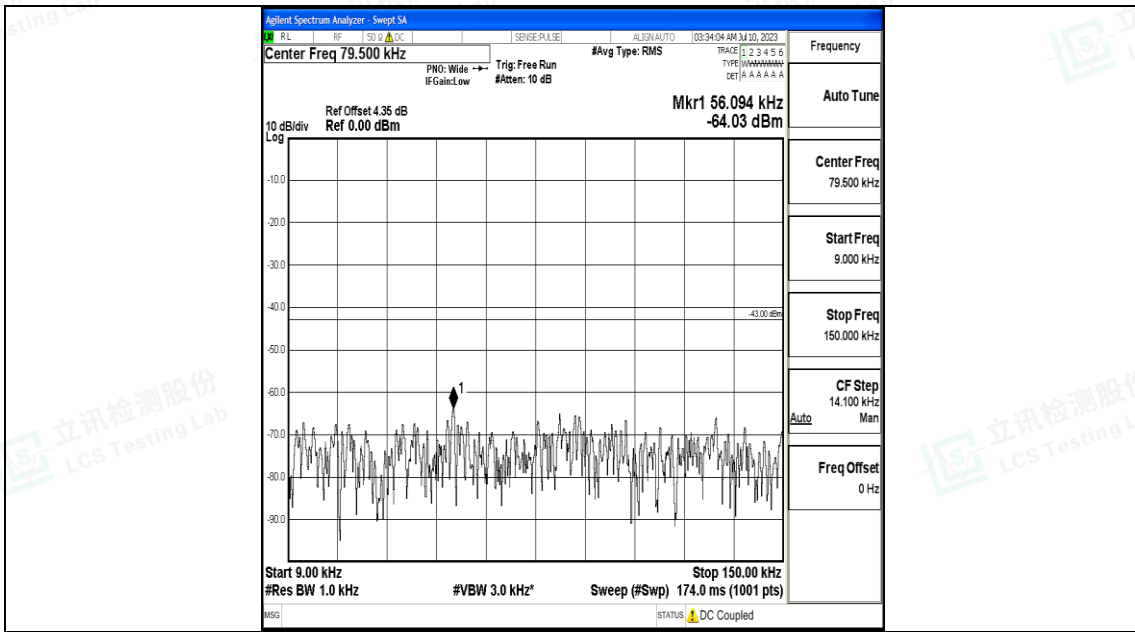

Band66_15MHz_QPSK_132597_1RB#0_1000~3000_1000~3000

Band66_15MHz_16QAM_132597_1RB#0_0.15~30_0.15~30

Band66_15MHz_16QAM_132597_1RB#0_30~1000_30~1000

Band66_15MHz_16QAM_132597_1RB#0_1000~3000_1000~3000

Band66_15MHz_16QAM_132597_1RB#0_3000~20000_3000~20000