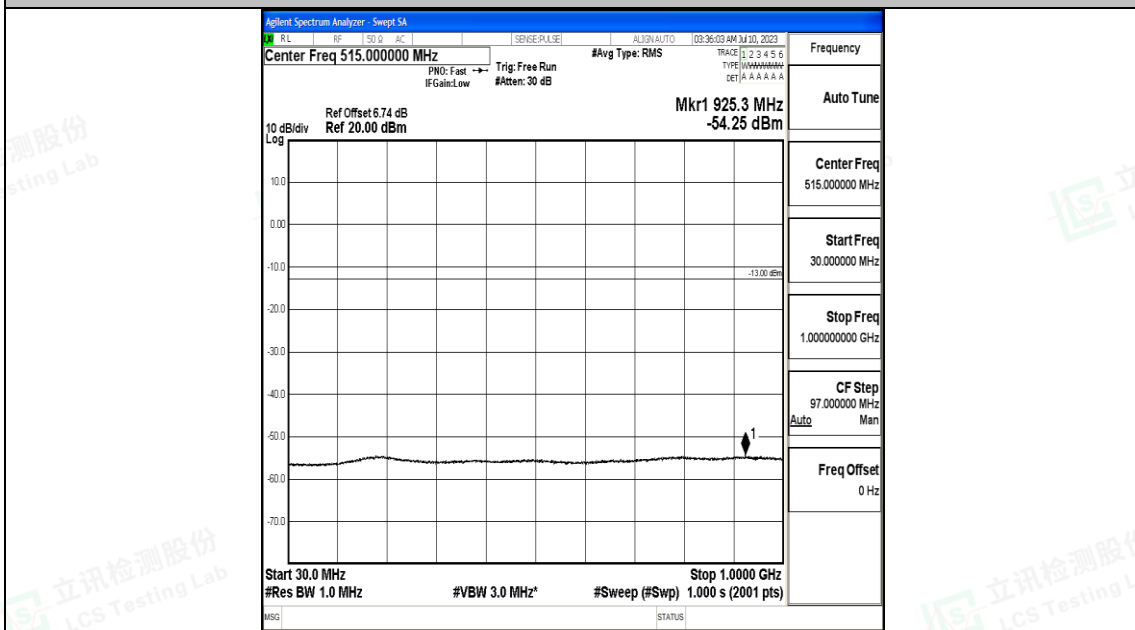

Band66_20MHz_16QAM_132322_1RB#0_0.15~30_0.15~30

Band66_20MHz_16QAM_132322_1RB#0_30~1000_30~1000