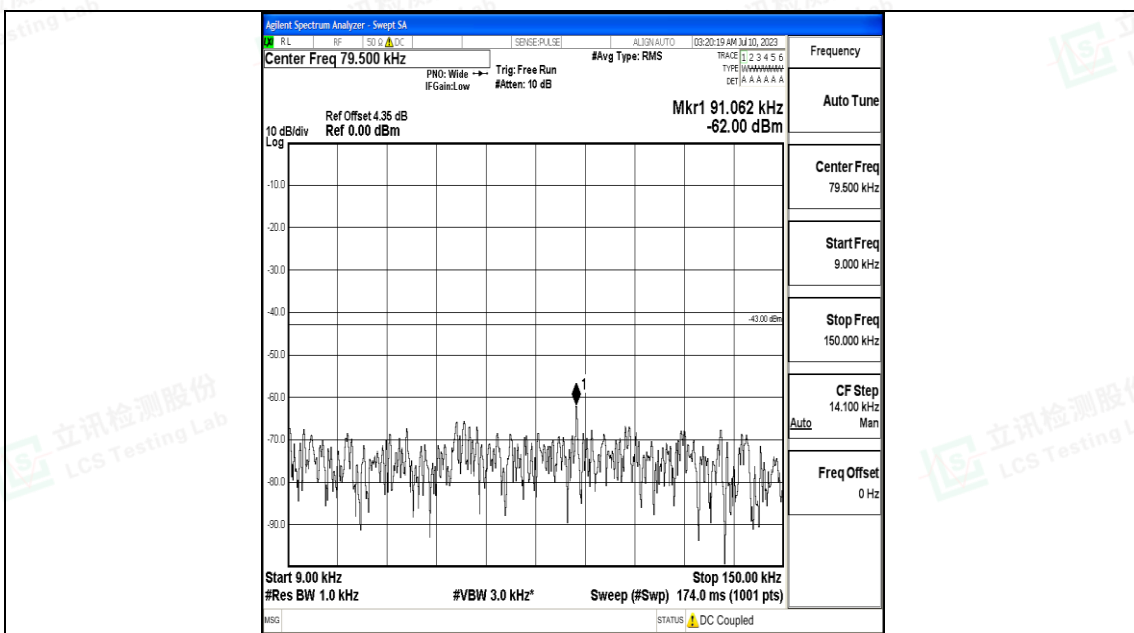

Band66_10MHz_16QAM_132622_1RB#0_3000~20000_3000~20000

Band66_15MHz_QPSK_132047_1RB#0_0.009~0.15_0.009~0.15