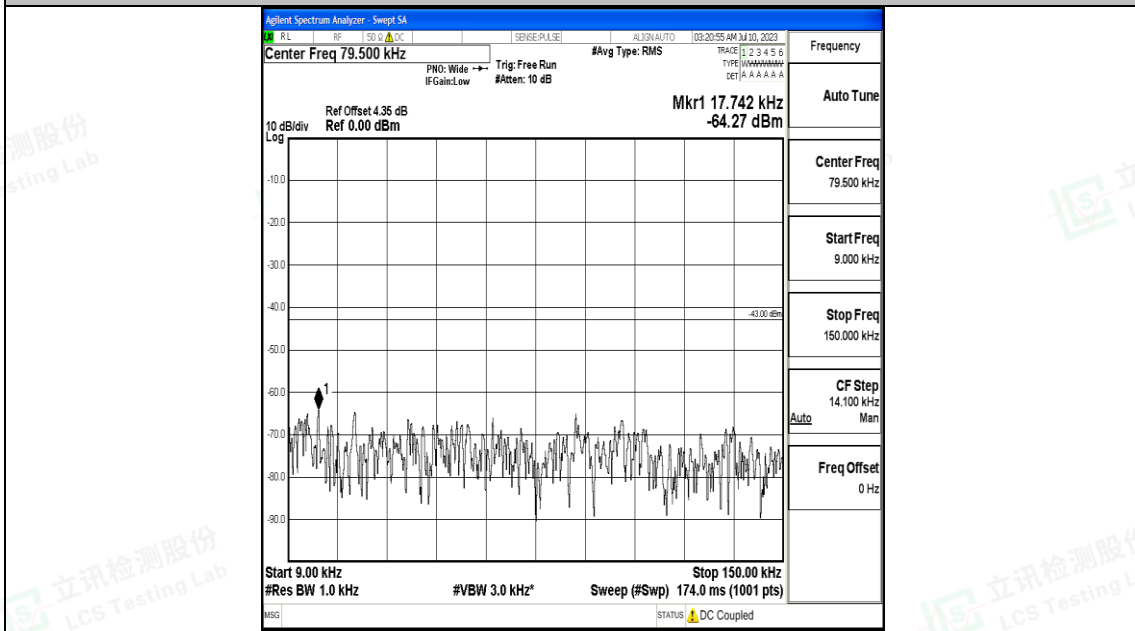

Band66_15MHz_QPSK_132047_1RB#0_3000~20000_3000~20000

Band66_15MHz_16QAM_132047_1RB#0_0.009~0.15_0.009~0.15