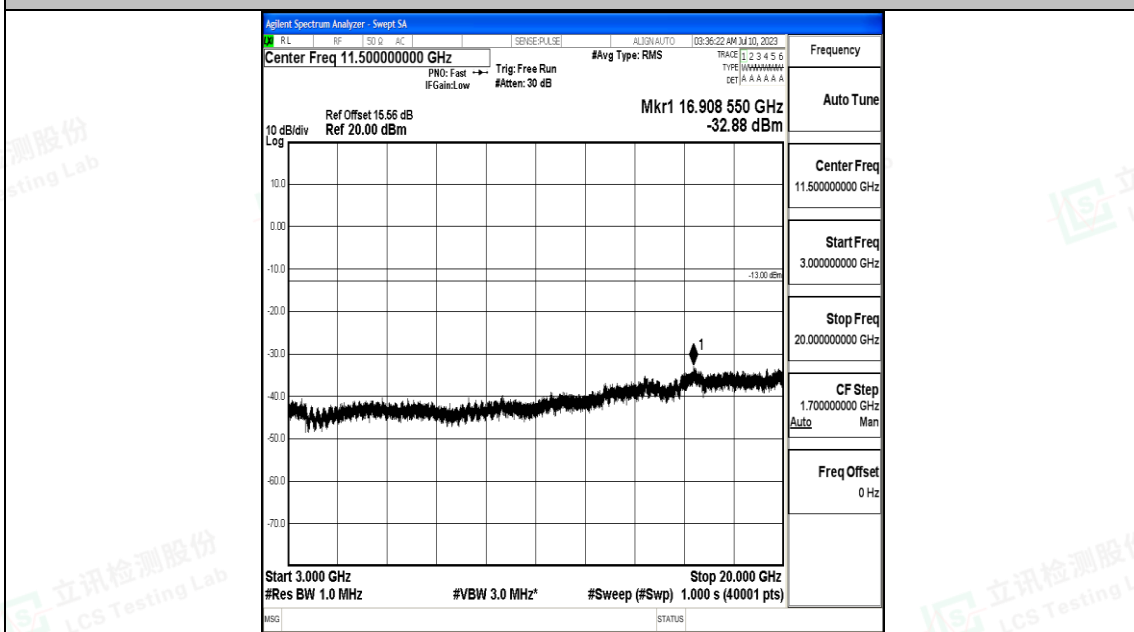

Band66_20MHz_16QAM_132322_1RB#0_0.009~0.15_0.009~0.15

Band66_20MHz_16QAM_132322_1RB#0_0.15~30_0.15~30

Band66_20MHz_16QAM_132322_1RB#0_30~1000_30~1000

Band66_20MHz_16QAM_132322_1RB#0_1000~3000_1000~3000

Band66_20MHz_16QAM_132322_1RB#0_3000~20000_3000~20000