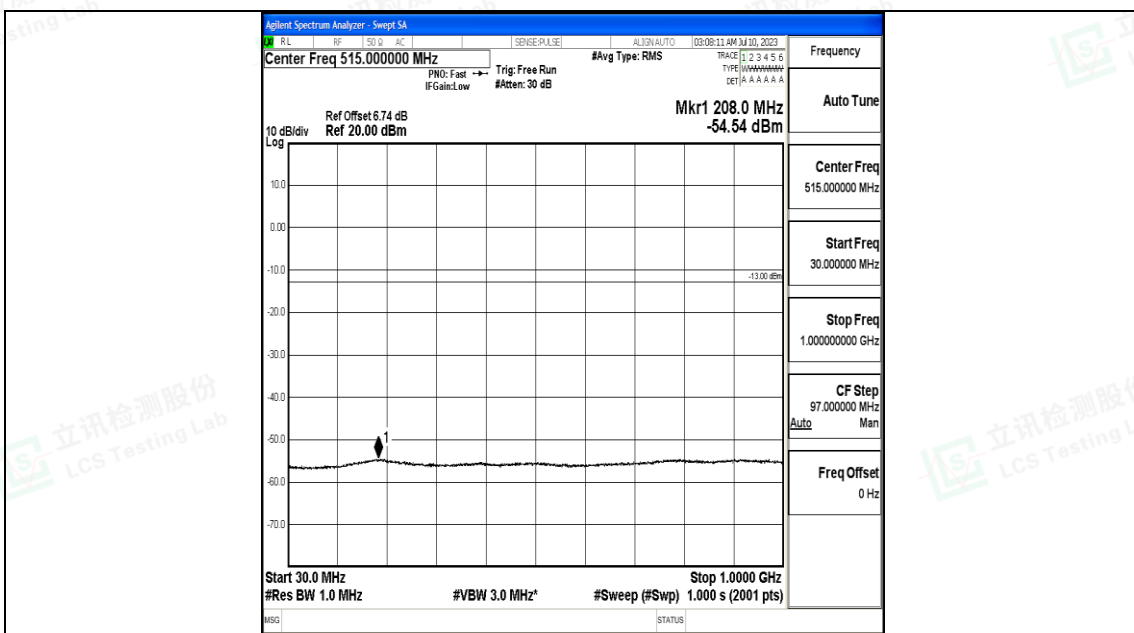

Band66_10MHz_16QAM_132022_1RB#0_3000~20000_3000~20000

Band66_10MHz_QPSK_132322_1RB#0_0.009~0.15_0.009~0.15

Band66_10MHz_QPSK_132322_1RB#0_0.15~30_0.15~30

Band66_10MHz_QPSK_132322_1RB#0_30~1000_30~1000

Band66_10MHz_QPSK_132322_1RB#0_1000~3000_1000~3000