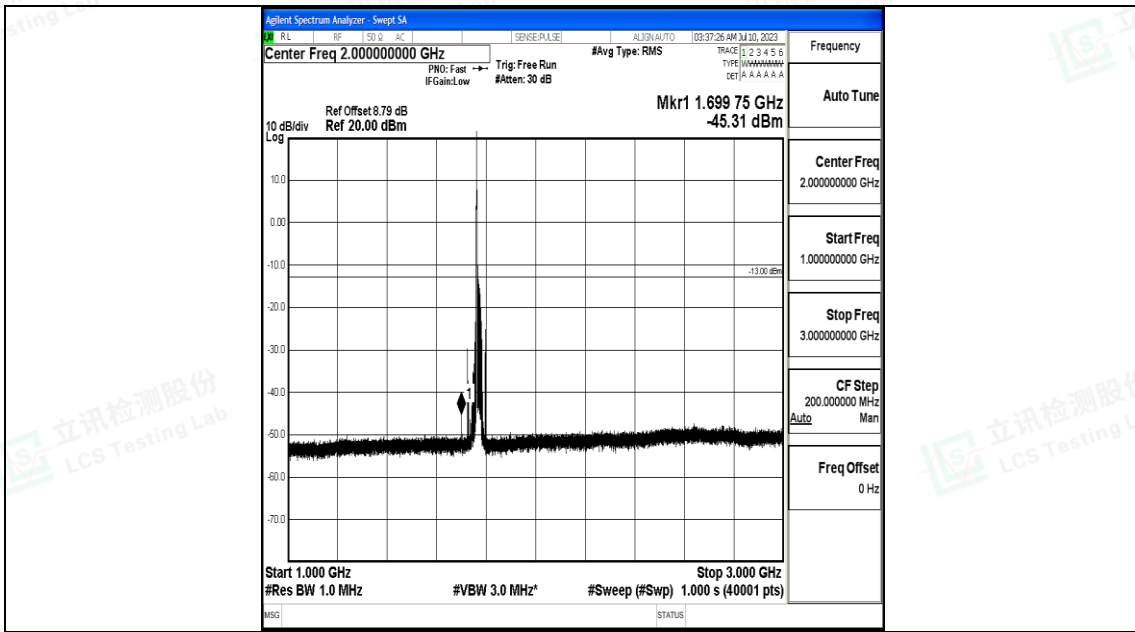

Band66_20MHz_16QAM_132572_1RB#0_0.009~0.15_0.009~0.15

Band66_20MHz_16QAM_132572_1RB#0_0.15~30_0.15~30

Band66_20MHz_16QAM_132572_1RB#0_30~1000_30~1000

Band66_20MHz_16QAM_132572_1RB#0_1000~3000_1000~3000

Band66_20MHz_16QAM_132572_1RB#0_3000~20000_3000~20000