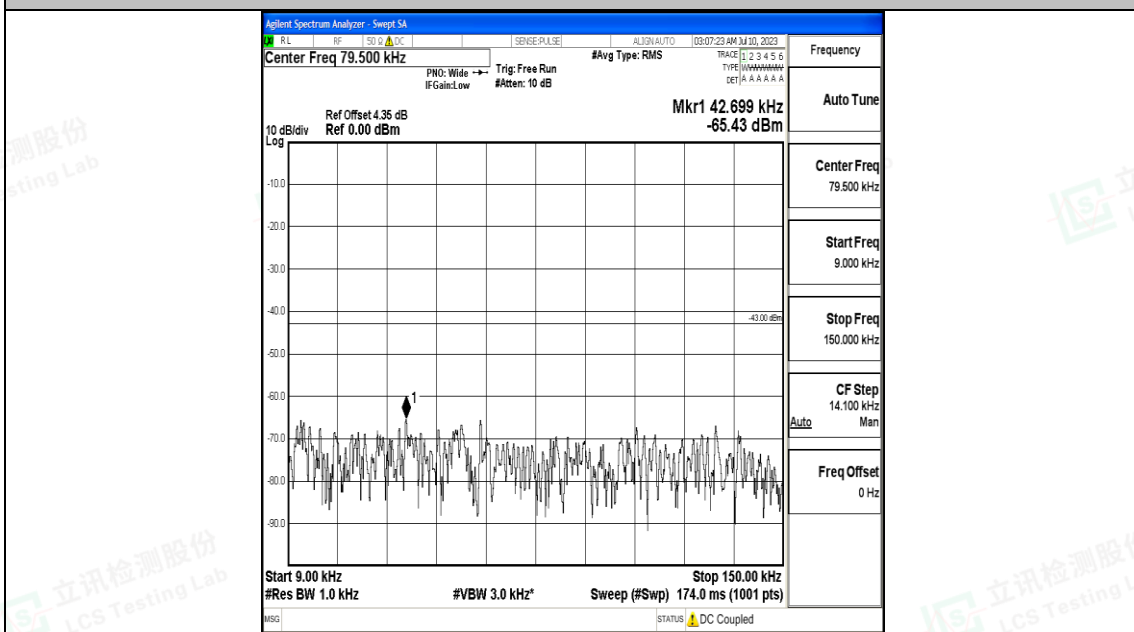

Band66_10MHz_QPSK_132022_1RB#0_3000~20000_3000~20000

Band66_10MHz_16QAM_132022_1RB#0_0.009~0.15_0.009~0.15

Band66_10MHz_16QAM_132022_1RB#0_0.15~30_0.15~30

Band66_10MHz_16QAM_132022_1RB#0_30~1000_30~1000

Band66_10MHz_16QAM_132022_1RB#0_1000~3000_1000~3000