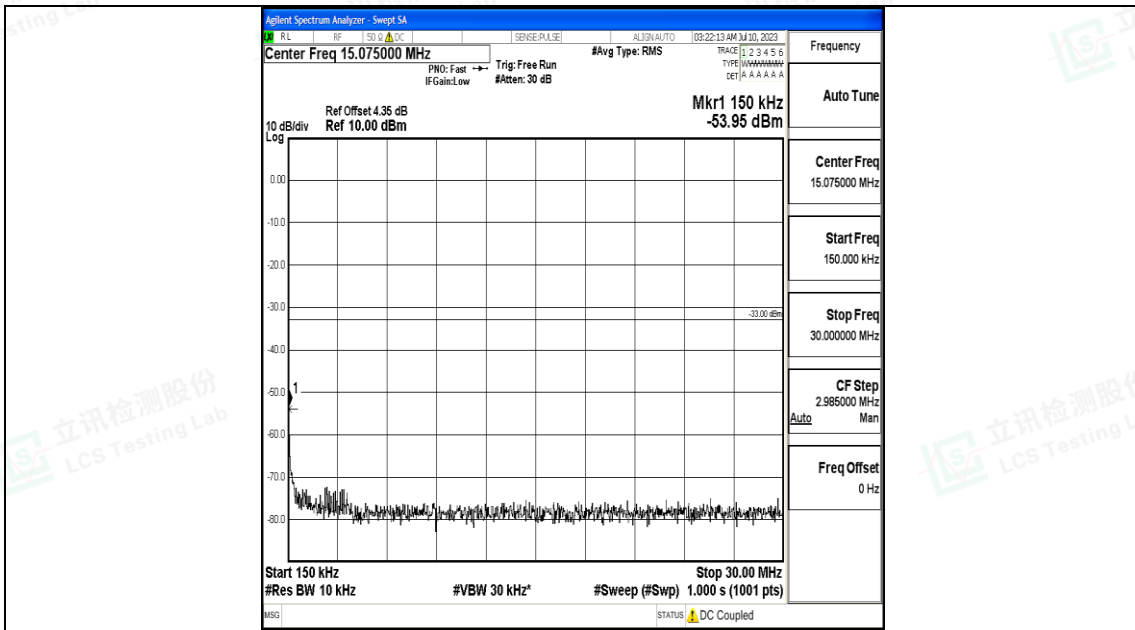

Band66_15MHz_QPSK_132322_1RB#0_0.15~30_0.15~30

Band66_15MHz_QPSK_132322_1RB#0_30~1000_30~1000

Band66_15MHz_QPSK_132322_1RB#0_1000~3000_1000~3000

Band66_15MHz_QPSK_132322_1RB#0_3000~20000_3000~20000

Band66_15MHz_16QAM_132322_1RB#0_0.009~0.15_0.009~0.15