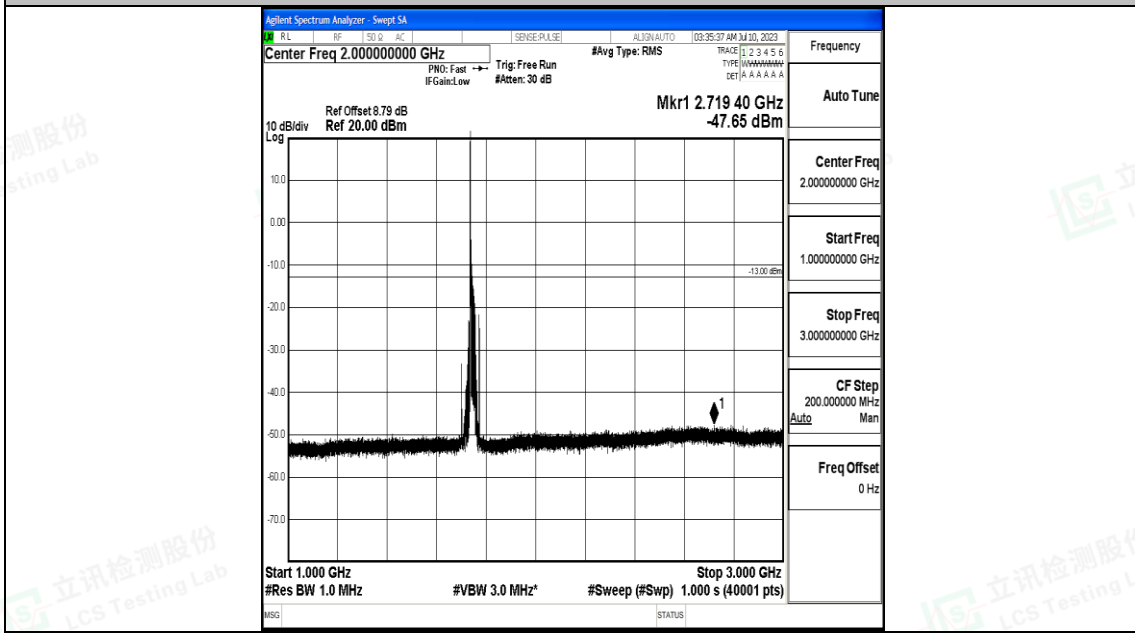

Band66_20MHz_QPSK_132322_1RB#0_0.009~0.15_0.009~0.15

Band66_20MHz_QPSK_132322_1RB#0_0.15~30_0.15~30

Band66_20MHz_QPSK_132322_1RB#0_30~1000_30~1000

Band66_20MHz_QPSK_132322_1RB#0_1000~3000_1000~3000

Band66_20MHz_QPSK_132322_1RB#0_3000~20000_3000~20000