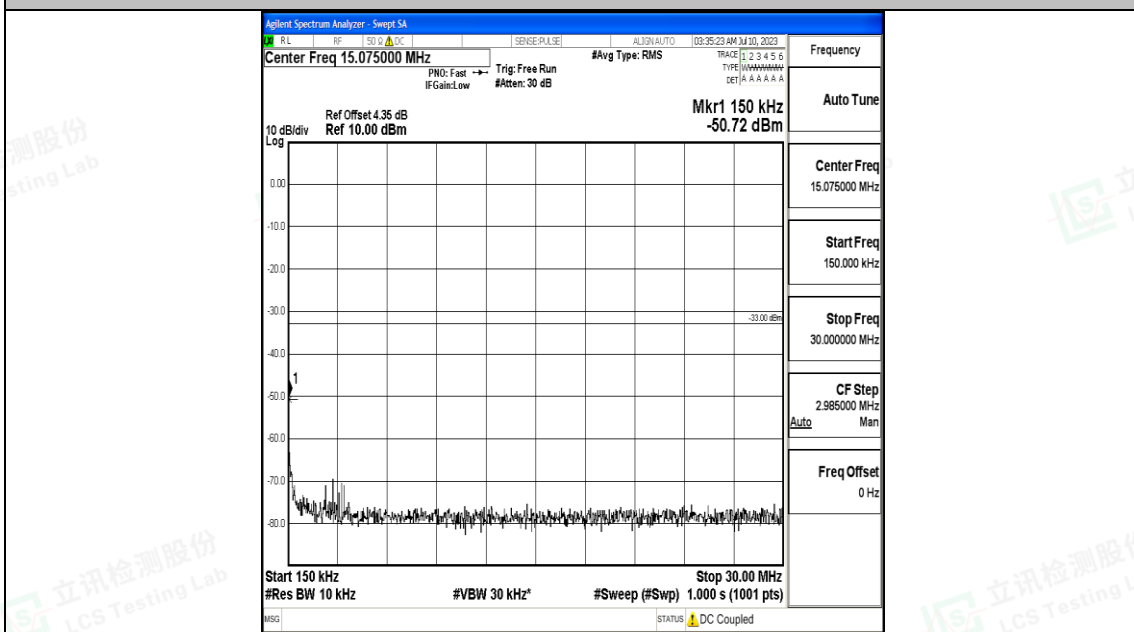

Band66_20MHz_QPSK_132322_1RB#0_0.009~0.15_0.009~0.15

Band66_20MHz_QPSK_132322_1RB#0_0.15~30_0.15~30