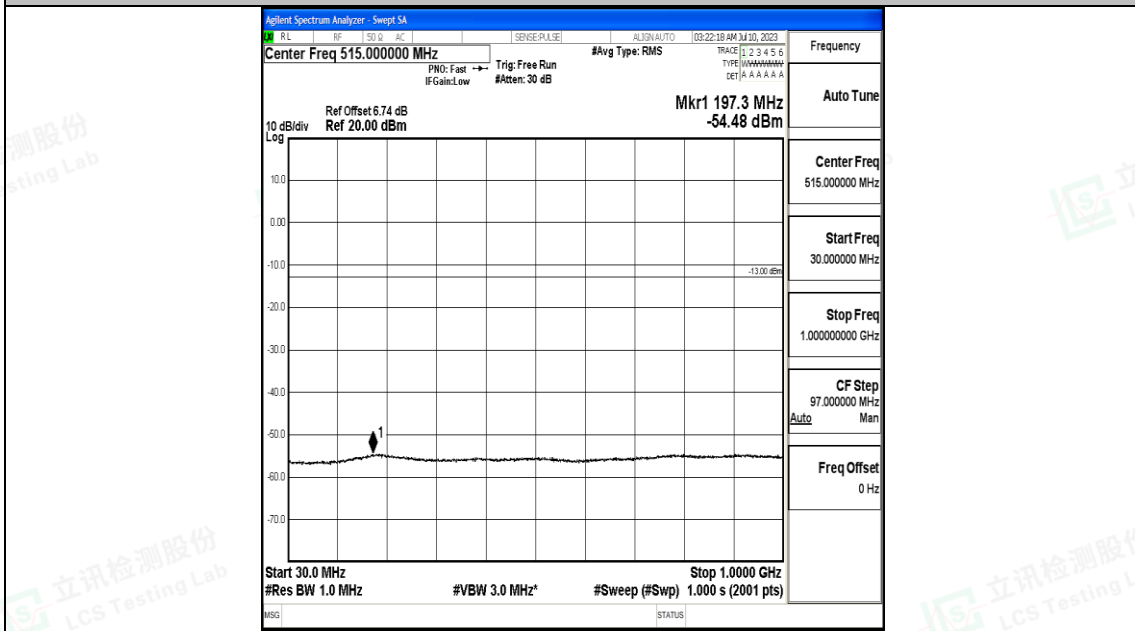

Band66_15MHz_16QAM_132322_1RB#0_0.15~30_0.15~30

Band66_15MHz_16QAM_132322_1RB#0_30~1000_30~1000