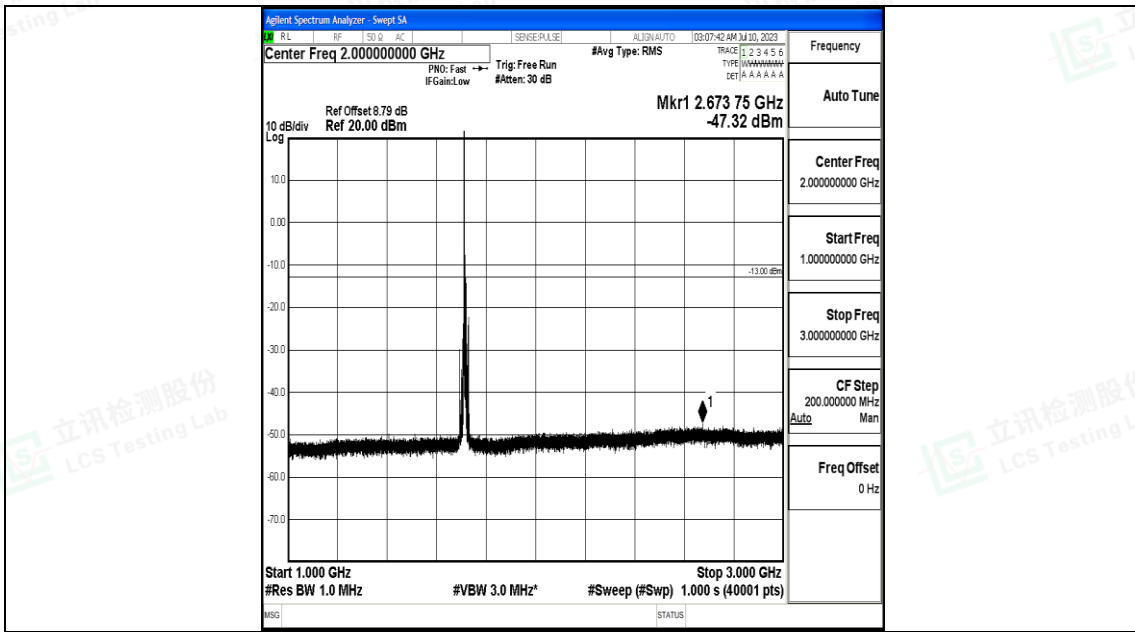

Band66_10MHz_QPSK_132022_1RB#0_3000~20000_3000~20000

Band66_10MHz_16QAM_132022_1RB#0_0.009~0.15_0.009~0.15

Band66_10MHz_16QAM_132022_1RB#0_0.15~30_0.15~30

Band66_10MHz_16QAM_132022_1RB#0_30~1000_30~1000

Band66_10MHz_16QAM_132022_1RB#0_1000~3000_1000~3000