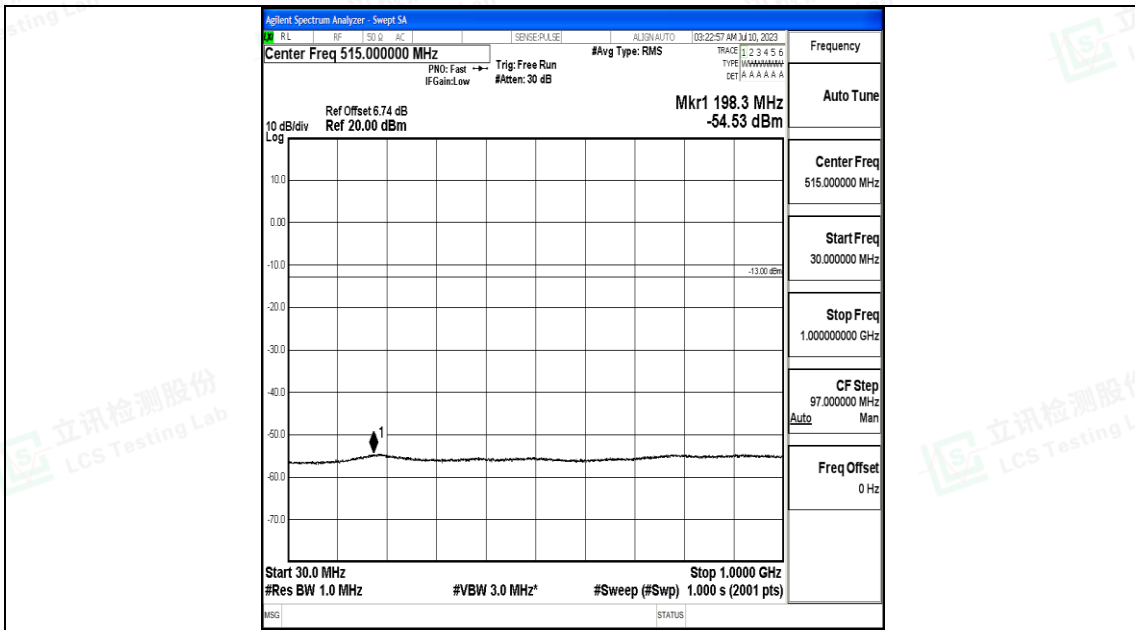

Band66_15MHz_16QAM_132322_1RB#0_0.15~30_0.15~30

Band66_15MHz_16QAM_132322_1RB#0_30~1000_30~1000

Band66_15MHz_16QAM_132322_1RB#0_1000~3000_1000~3000

Band66_15MHz_16QAM_132322_1RB#0_3000~20000_3000~20000

Band66_15MHz_QPSK_132597_1RB#0_30~1000_30~1000