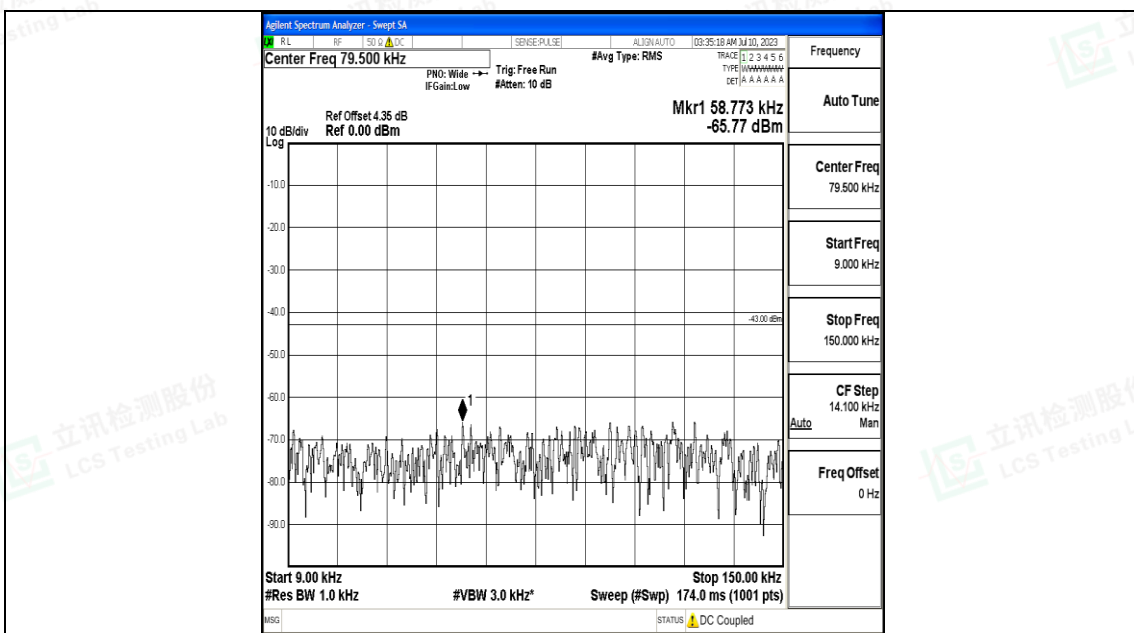

Band66_20MHz_16QAM_132072_1RB#0_0.009~0.15_0.009~0.15

Band66_20MHz_16QAM_132072_1RB#0_0.15~30_0.15~30

Band66_20MHz_16QAM_132072_1RB#0_30~1000_30~1000

Band66_20MHz_16QAM_132072_1RB#0_1000~3000_1000~3000

Band66_20MHz_16QAM_132072_1RB#0_3000~20000_3000~20000