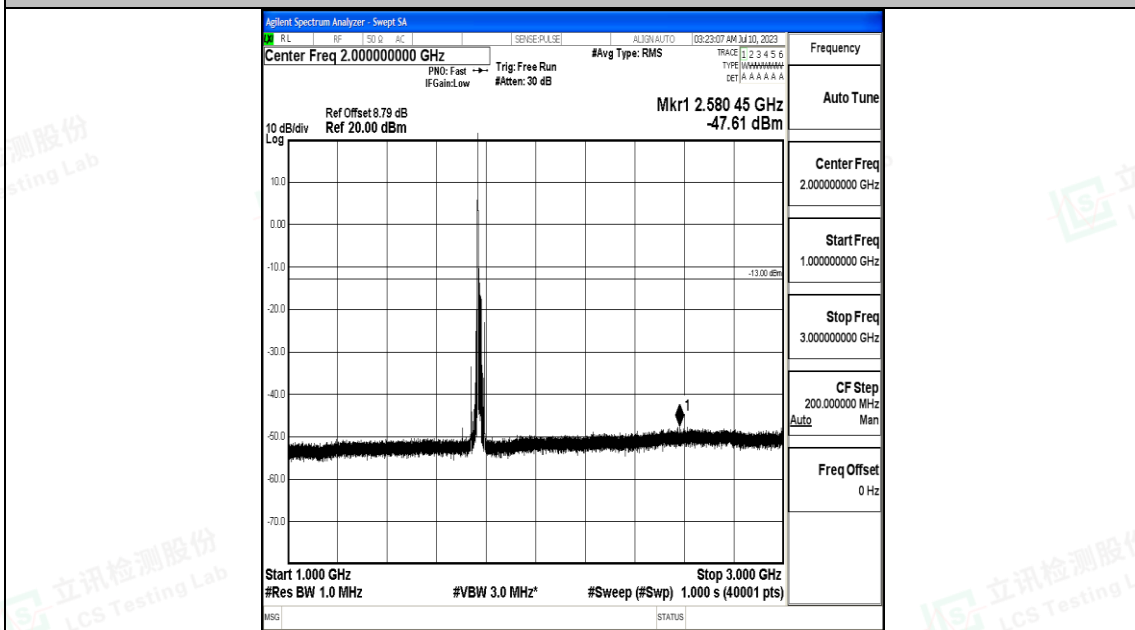

Band66_15MHz_16QAM_132322_1RB#0_0.15~30_0.15~30

Band66_15MHz_16QAM_132322_1RB#0_30~1000_30~1000

Band66_15MHz_16QAM_132322_1RB#0_1000~3000_1000~3000

Band66_15MHz_16QAM_132322_1RB#0_3000~20000_3000~20000

Band66_15MHz_QPSK_132597_1RB#0_30~1000_30~1000