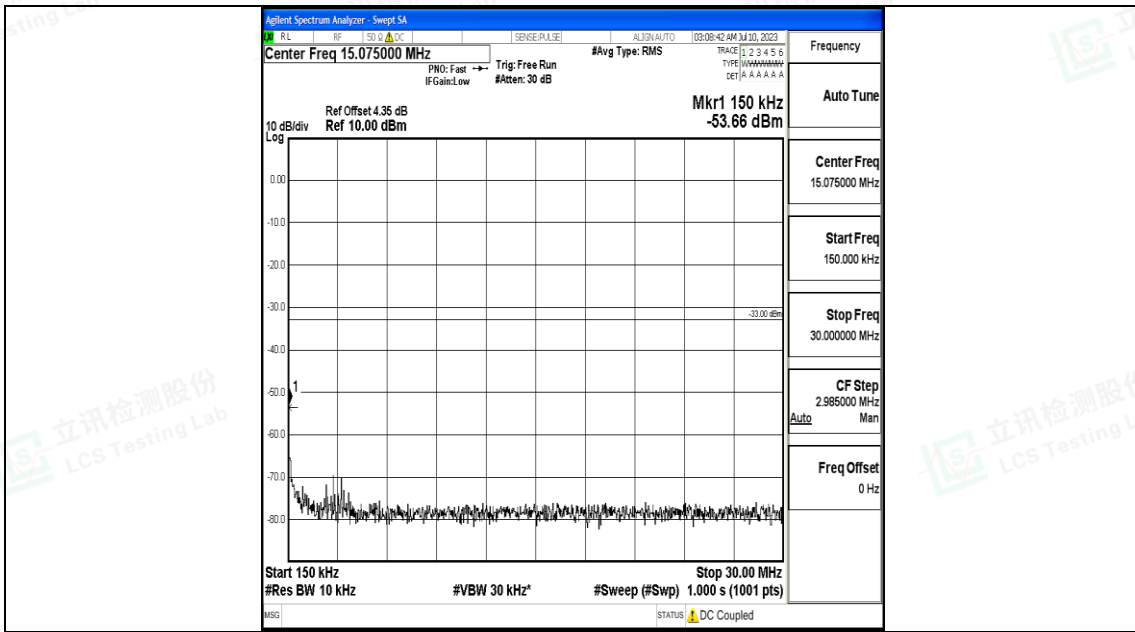

Band66_10MHz_16QAM_132322_1RB#0_0.009~0.15_0.009~0.15

Band66_10MHz_16QAM_132322_1RB#0_0.15~30_0.15~30