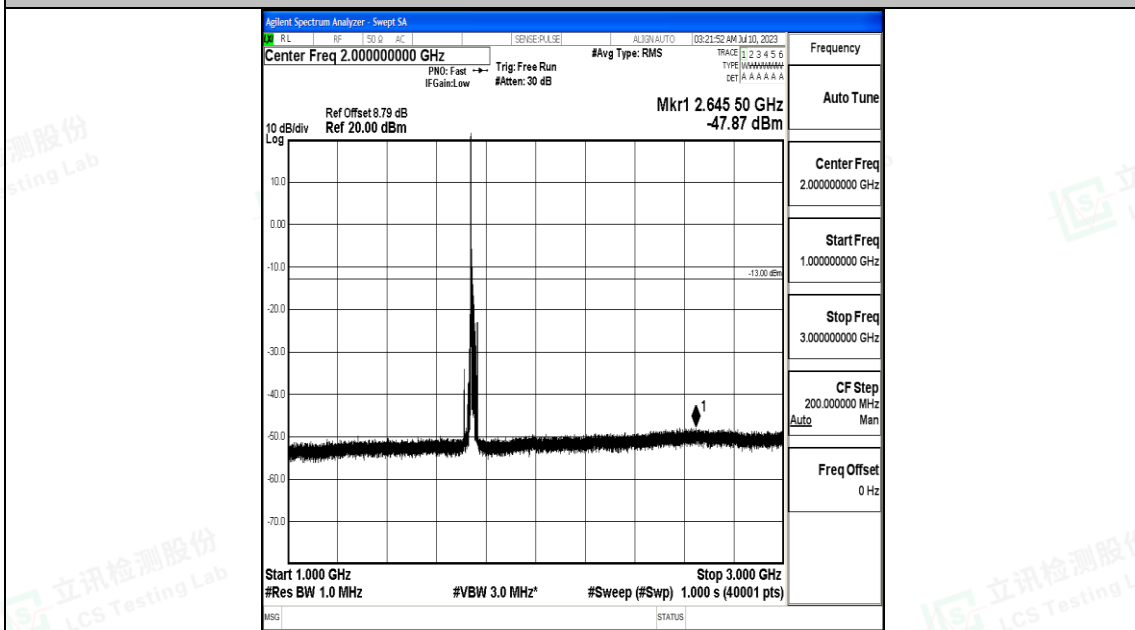

Band66_15MHz_QPSK_132322_1RB#0_30~1000_30~1000

Band66_15MHz_QPSK_132322_1RB#0_1000~3000_1000~3000