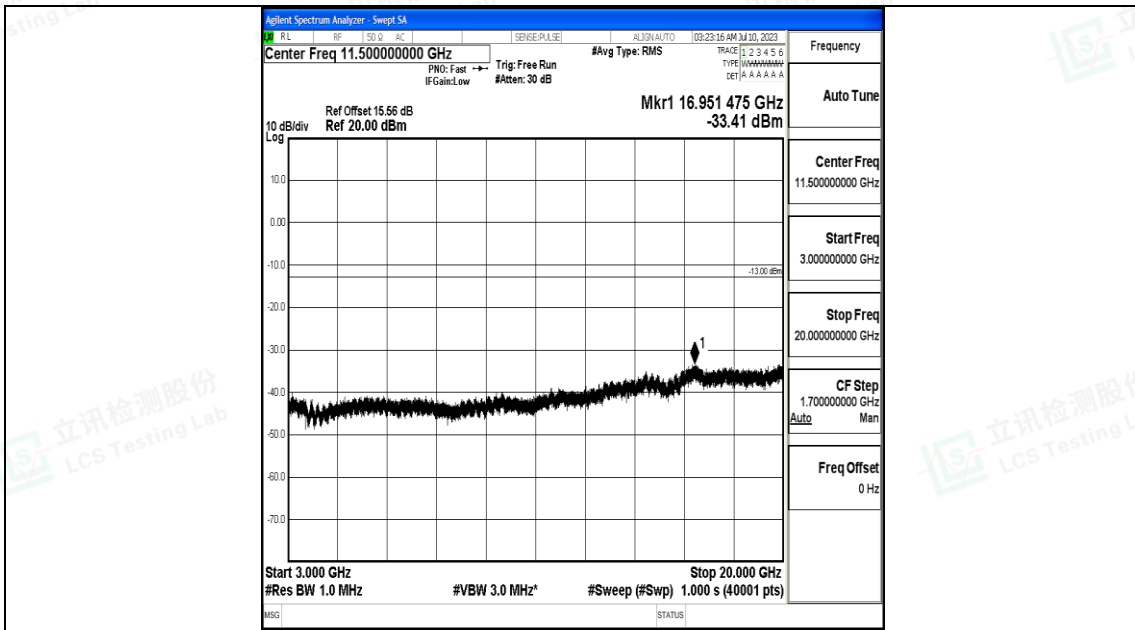

Band66_15MHz_QPSK_132597_1RB#0_1000~3000_1000~3000