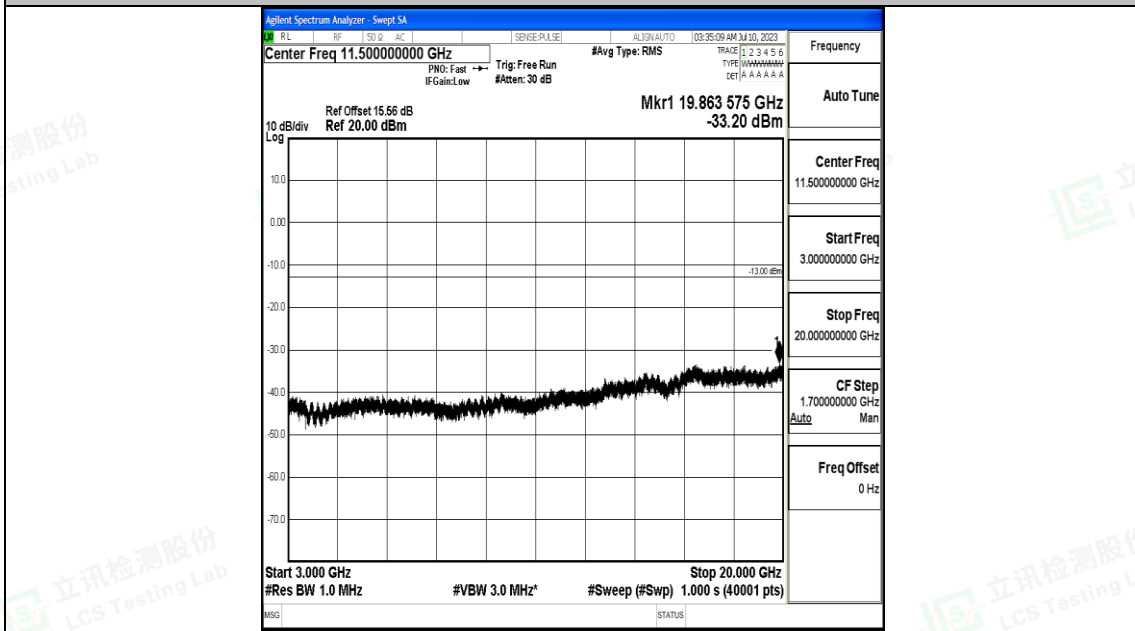

Band66_20MHz_16QAM_132072_1RB#0_0.009~0.15_0.009~0.15

Band66_20MHz_16QAM_132072_1RB#0_0.15~30_0.15~30

Band66_20MHz_16QAM_132072_1RB#0_30~1000_30~1000

Band66_20MHz_16QAM_132072_1RB#0_1000~3000_1000~3000

Band66_20MHz_16QAM_132072_1RB#0_3000~20000_3000~20000