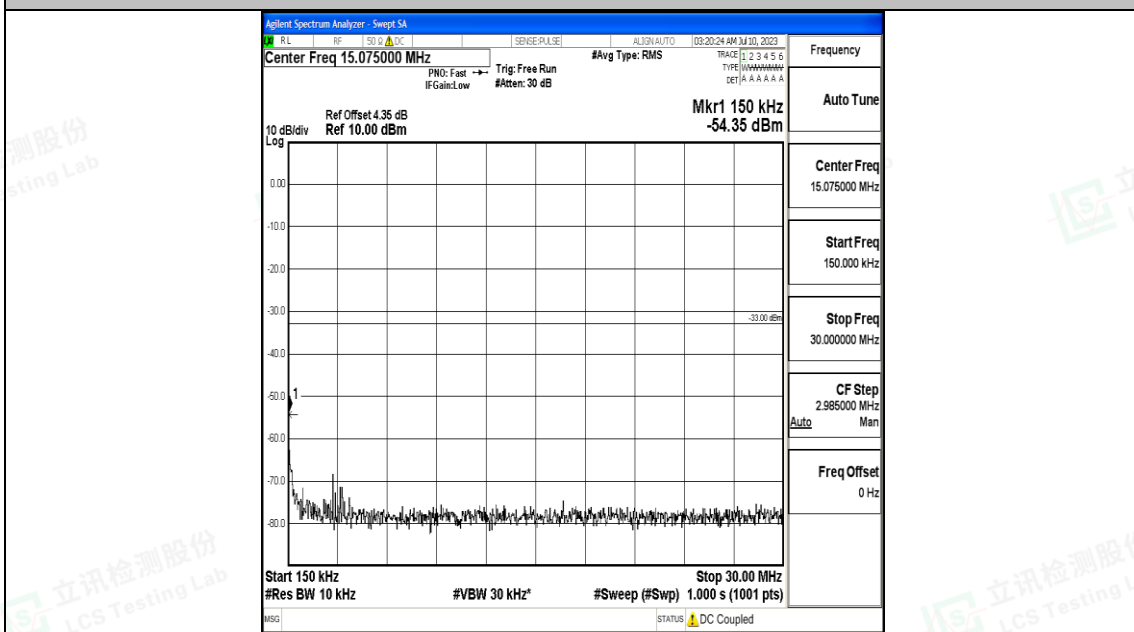

Band66_15MHz_QPSK_132047_1RB#0_0.009~0.15_0.009~0.15

Band66_15MHz_QPSK_132047_1RB#0_0.15~30_0.15~30