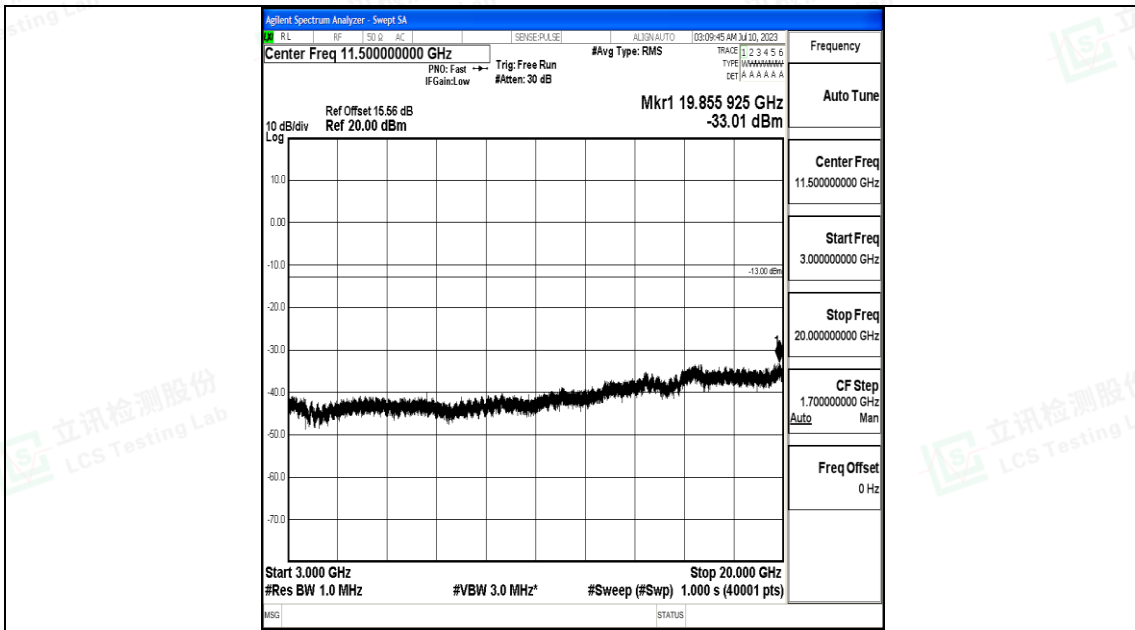

Band66_10MHz_16QAM_132322_1RB#0_3000~20000_3000~20000

Band66_10MHz_QPSK_132622_1RB#0_0.009~0.15_0.009~0.15

Band66_10MHz_QPSK_132622_1RB#0_0.15~30_0.15~30

Band66_10MHz_QPSK_132622_1RB#0_30~1000_30~1000

Band66_10MHz_QPSK_132622_1RB#0_1000~3000_1000~3000