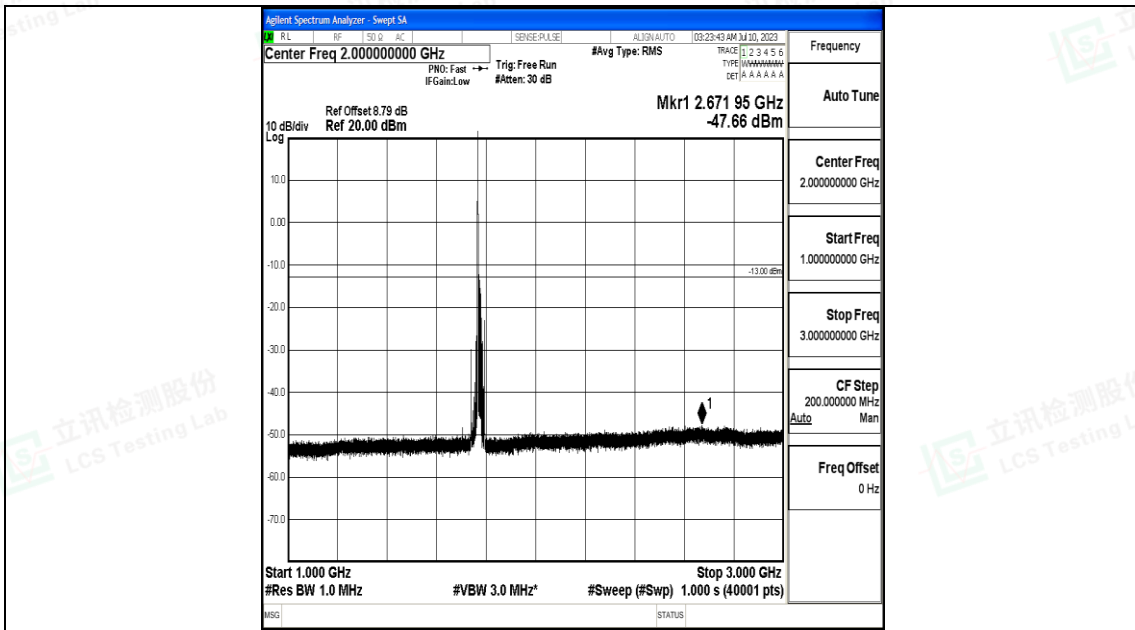

Band66_15MHz_QPSK_132597_1RB#0_1000~3000_1000~3000

Band66_15MHz_16QAM_132597_1RB#0_0.15~30_0.15~30

Band66_15MHz_16QAM_132597_1RB#0_30~1000_30~1000

Band66_15MHz_16QAM_132597_1RB#0_1000~3000_1000~3000

Band66_15MHz_16QAM_132597_1RB#0_3000~20000_3000~20000