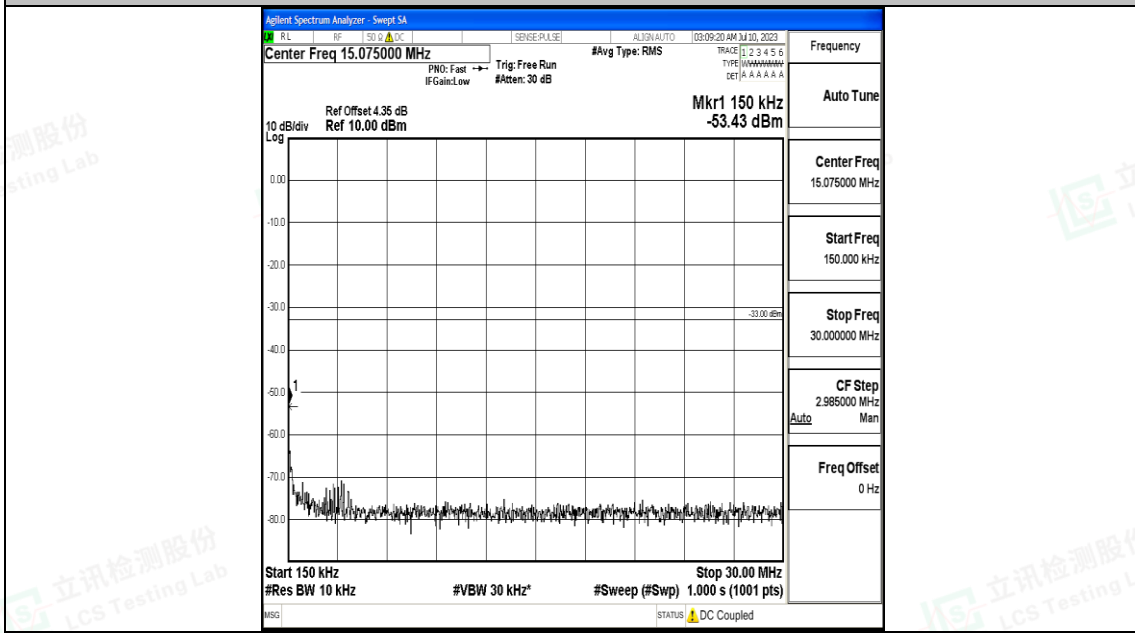

Band66_10MHz_QPSK_132622_1RB#0_0.009~0.15_0.009~0.15

Band66_10MHz_QPSK_132622_1RB#0_0.15~30_0.15~30