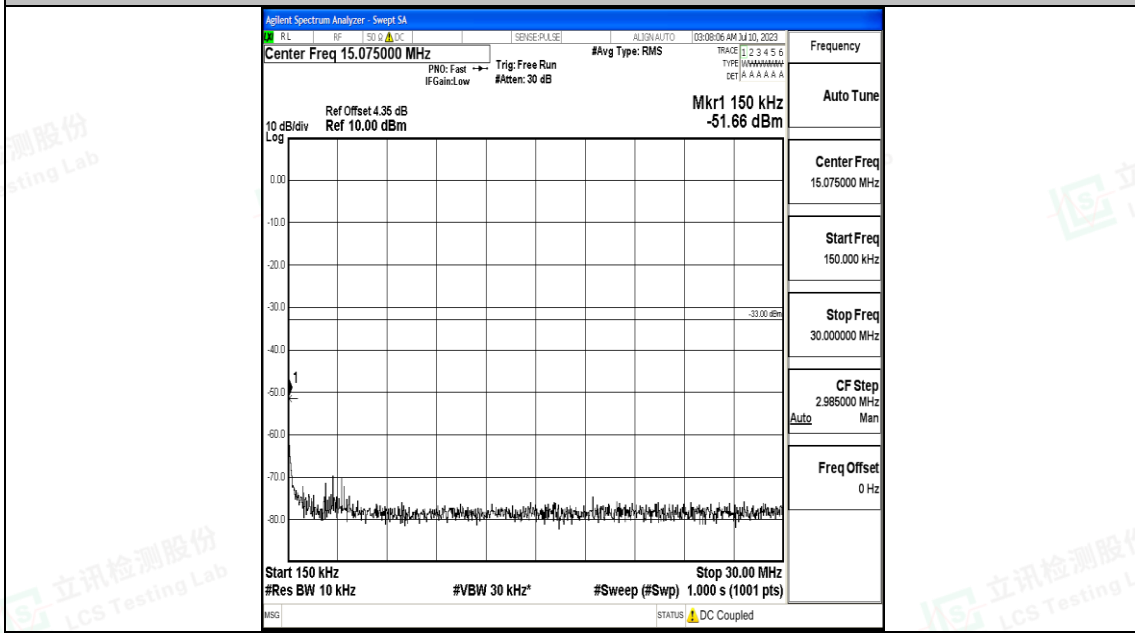

Band66_10MHz_QPSK_132322_1RB#0_0.009~0.15_0.009~0.15

Band66_10MHz_QPSK_132322_1RB#0_0.15~30_0.15~30