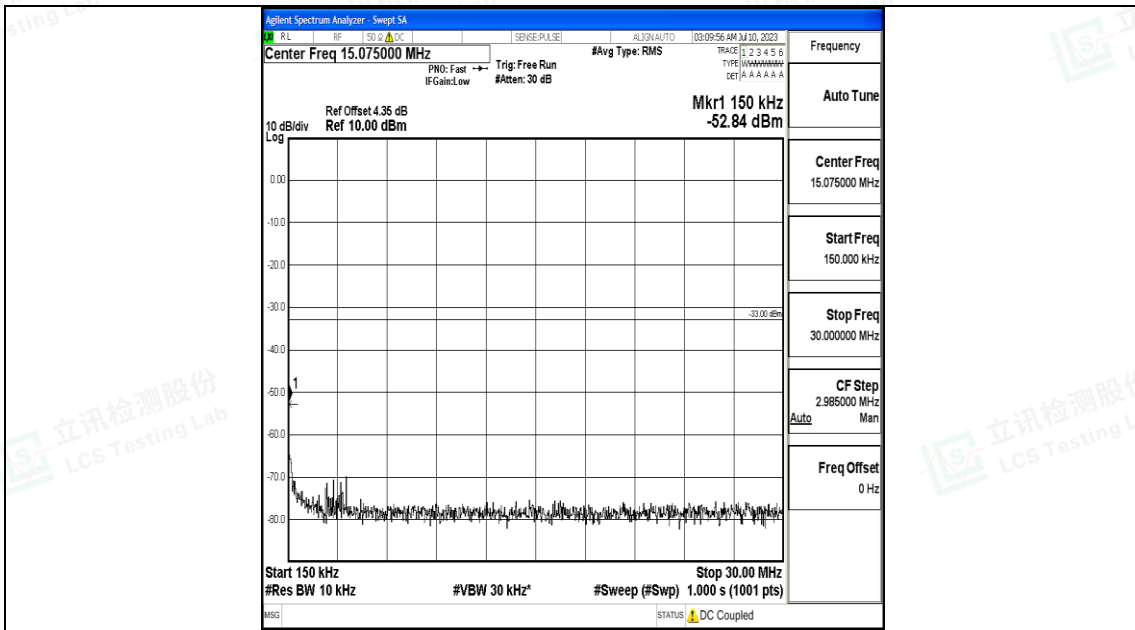

Band66_10MHz_16QAM_132622_1RB#0_0.009~0.15_0.009~0.15

Band66_10MHz_16QAM_132622_1RB#0_0.15~30_0.15~30