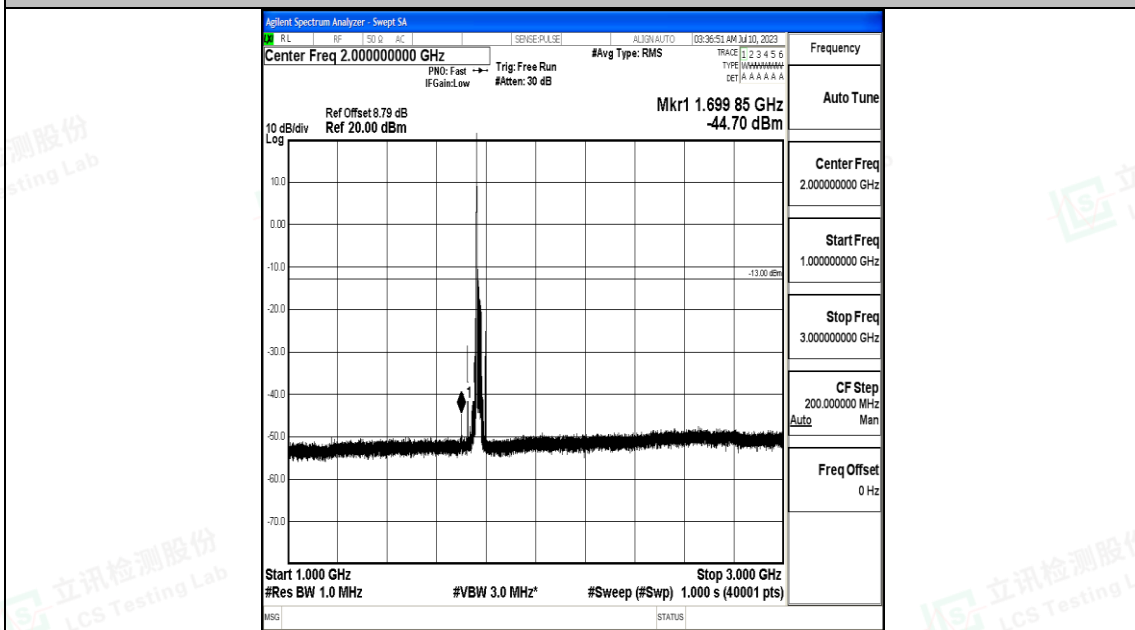

Band66_20MHz_QPSK_132572_1RB#0_0.009~0.15_0.009~0.15

Band66_20MHz_QPSK_132572_1RB#0_0.15~30_0.15~30

Band66_20MHz_QPSK_132572_1RB#0_30~1000_30~1000

Band66_20MHz_QPSK_132572_1RB#0_1000~3000_1000~3000

Band66_20MHz_QPSK_132572_1RB#0_3000~20000_3000~20000