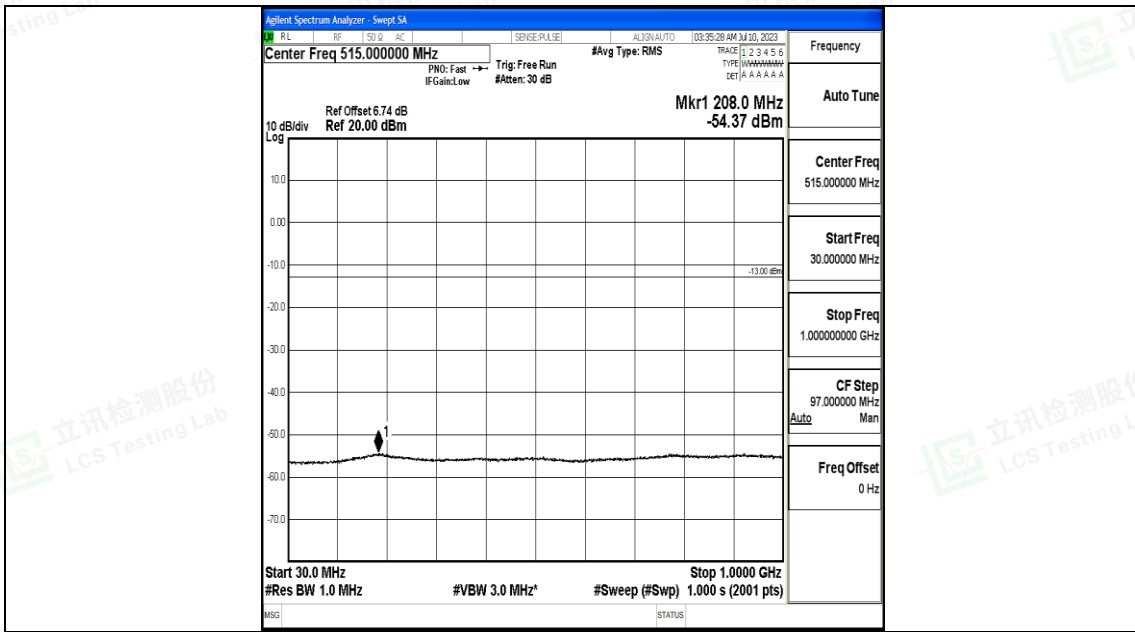

Band66_20MHz_QPSK_132322_1RB#0_0.15~30_0.15~30

Band66_20MHz_QPSK_132322_1RB#0_30~1000_30~1000