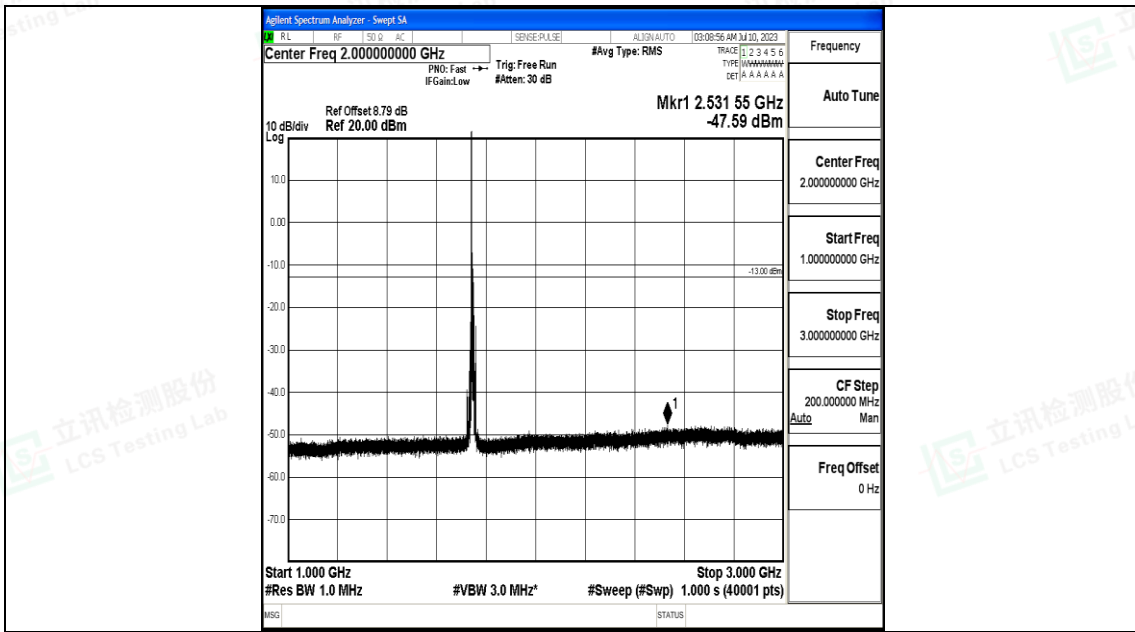

Band66_10MHz_QPSK_132322_1RB#0_3000~20000_3000~20000

Band66_10MHz_16QAM_132322_1RB#0_0.009~0.15_0.009~0.15

Band66_10MHz_16QAM_132322_1RB#0_0.15~30_0.15~30

Band66_10MHz_16QAM_132322_1RB#0_30~1000_30~1000

Band66_10MHz_16QAM_132322_1RB#0_1000~3000_1000~3000