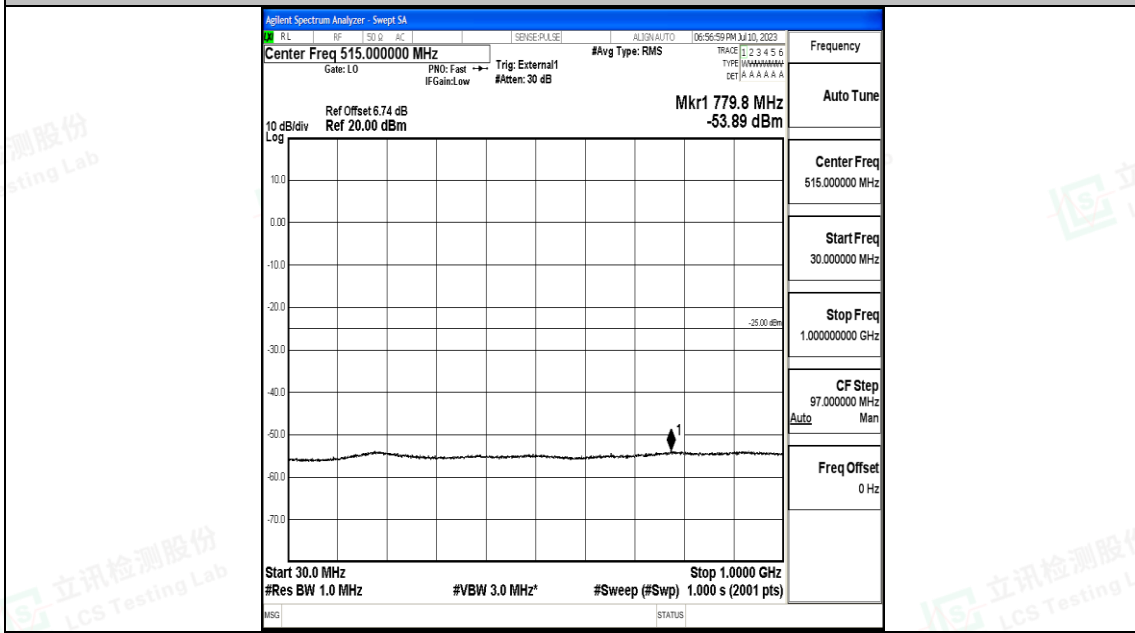

Band41_10MHz_QPSK_41540_1RB#0_0.15~30_0.15~30