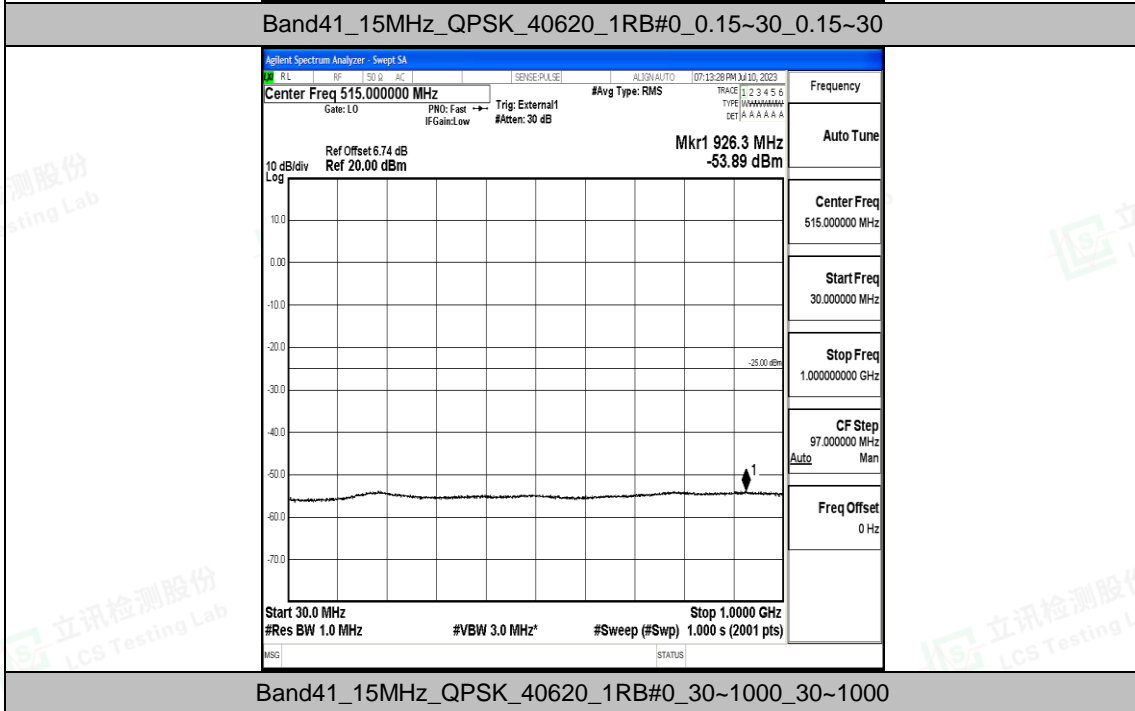

Shenzhen LCS Compliance Testing Laboratory Ltd.
Add: 101, 201 Bldg A & 301 Bldg C, Juji Industrial Park Yabianxueziwei, Shajing Street,
Baoan District, Shenzhen, 518000, China
Tel: +(86) 0755-82591330 | E-mail: webmaster@lcs-cert.com | Web: www.lcs-cert.com
Scan code to check authenticity