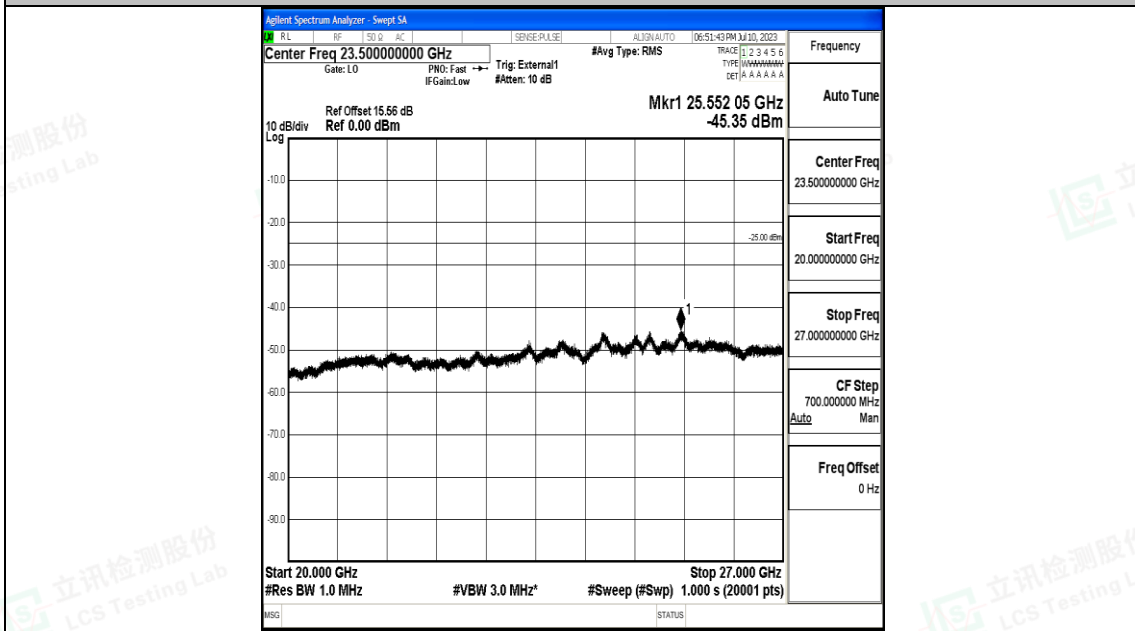

Band41_10MHz_QPSK_39700_1RB#0_1000~20000_1000~20000