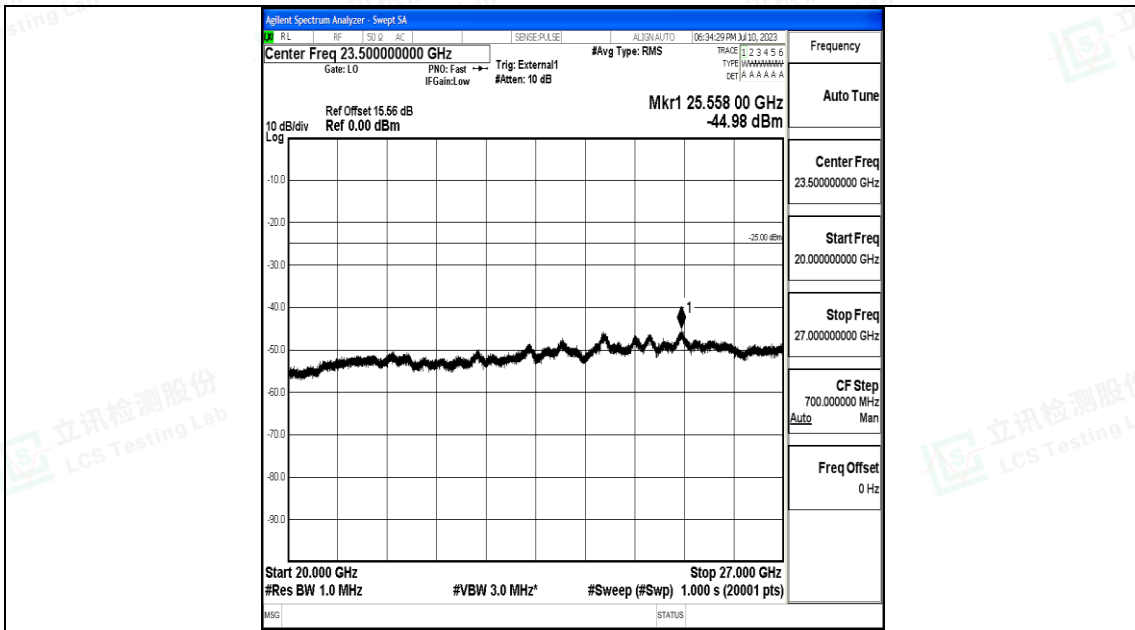

Band41_5MHz_16QAM_41565_1RB#0_30~1000_30~1000

Band41_5MHz_16QAM_41565_1RB#0_1000~20000_1000~20000

Band41_5MHz_16QAM_41565_1RB#0_20000~27000_20000~27000

Band41_10MHz_QPSK_39700_1RB#0_0.009~0.15_0.009~0.15