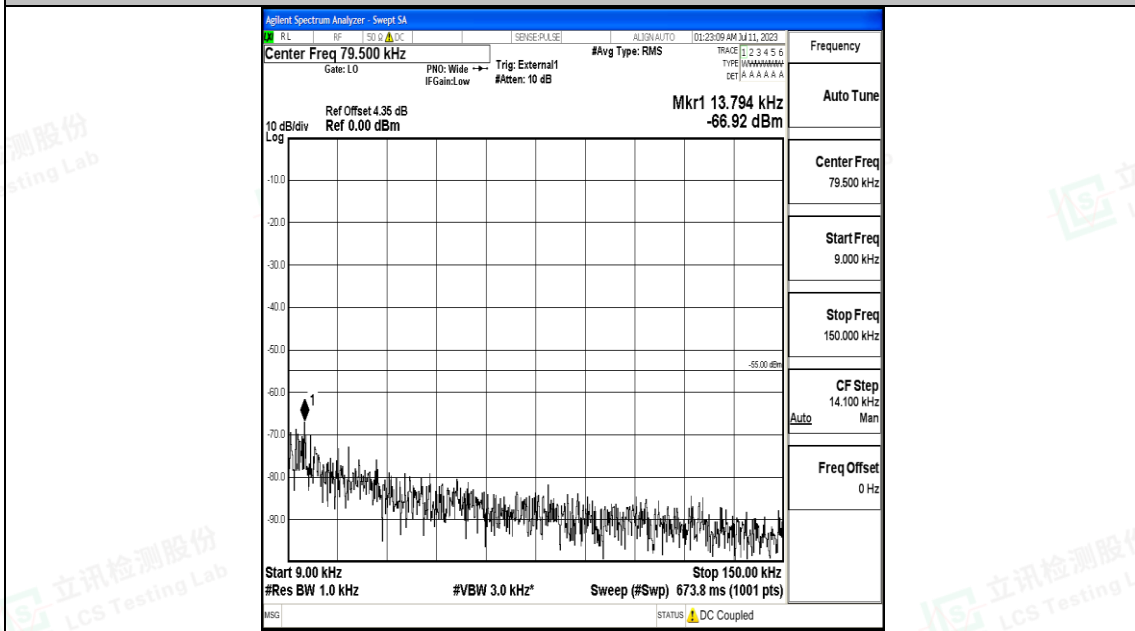

Band41_20MHz_16QAM_39750_1RB#0_30~1000_30~1000

Band41_20MHz_16QAM_39750_1RB#0_1000~20000_1000~20000

Band41_20MHz_16QAM_39750_1RB#0_20000~27000_20000~27000

Band41_20MHz_QPSK_40620_1RB#0_0.009~0.15_0.009~0.15