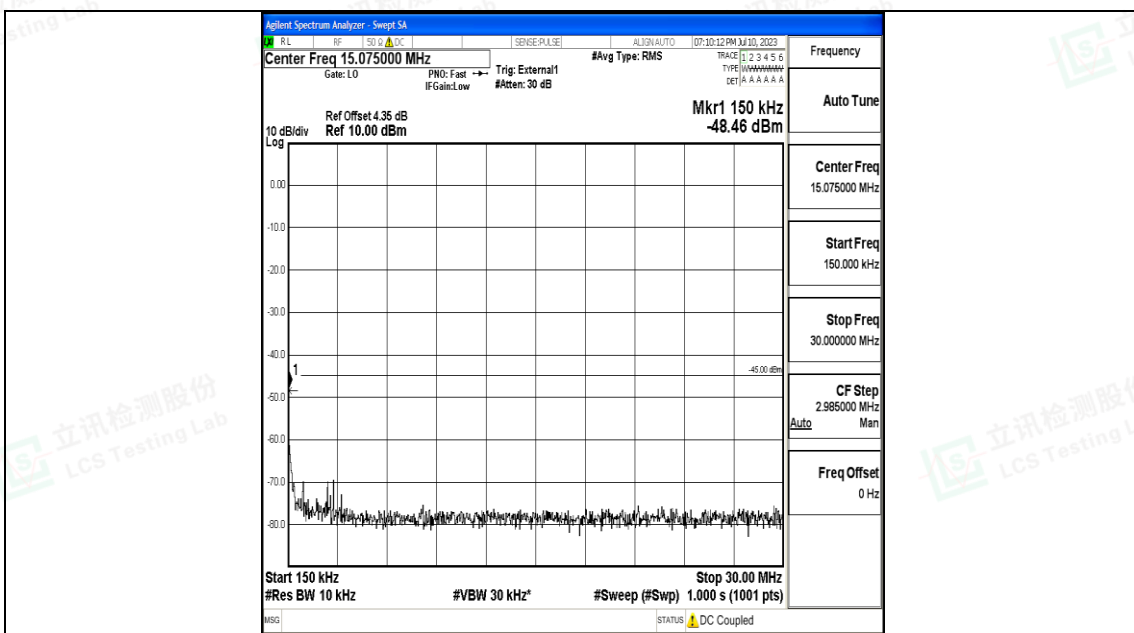

Band41_15MHz_QPSK_39725_1RB#0_0.009~0.15_0.009~0.15