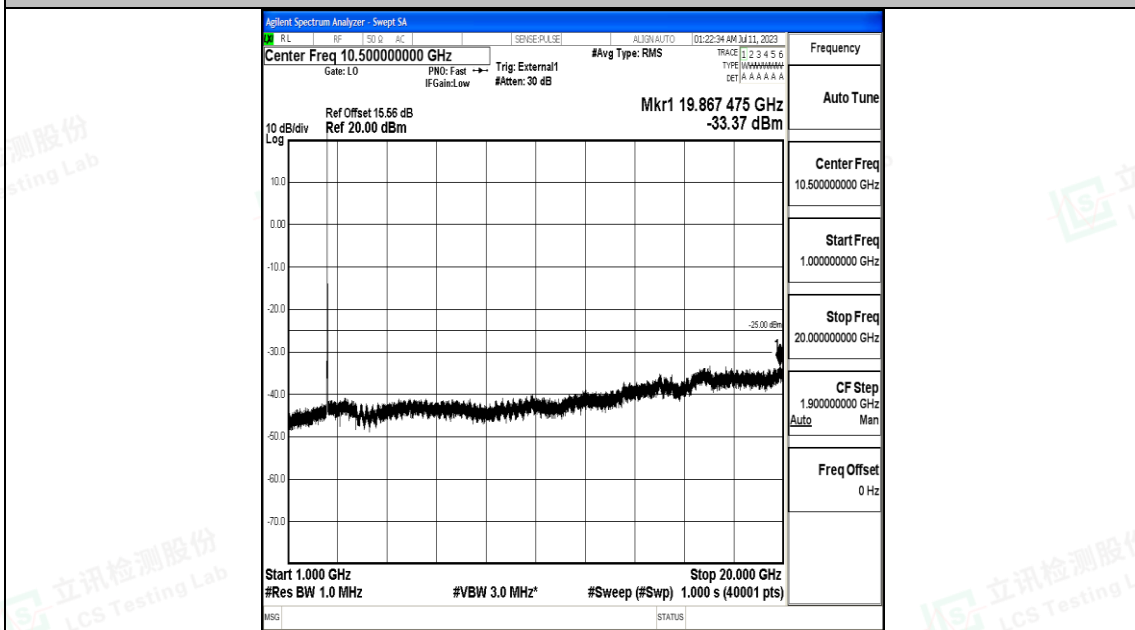

Band41_20MHz_16QAM_39750_1RB#0_30~1000_30~1000