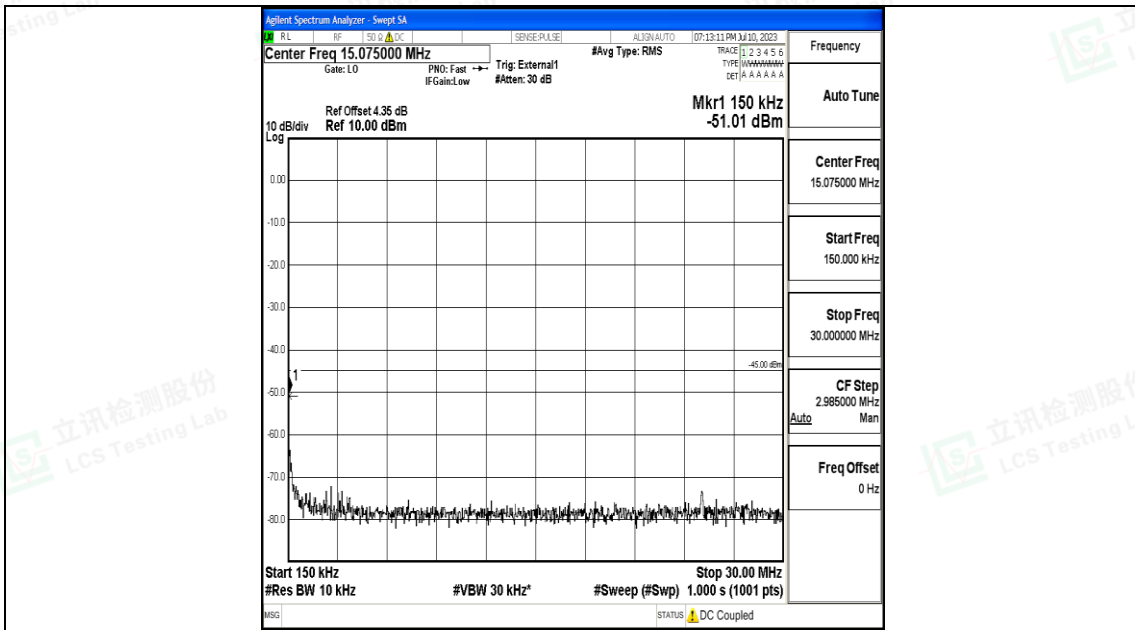

Band41_15MHz_QPSK_40620_1RB#0_0.009~0.15_0.009~0.15

Shenzhen LCS Compliance Testing Laboratory Ltd.
Add: 101, 201 Bldg A & 301 Bldg C, Juji Industrial Park Yabianxueziwei, Shajing Street,
Baoan District, Shenzhen, 518000, China
Tel: +(86) 0755-82591330 | E-mail: webmaster@lcs-cert.com | Web: www.lcs-cert.com
Scan code to check authenticity