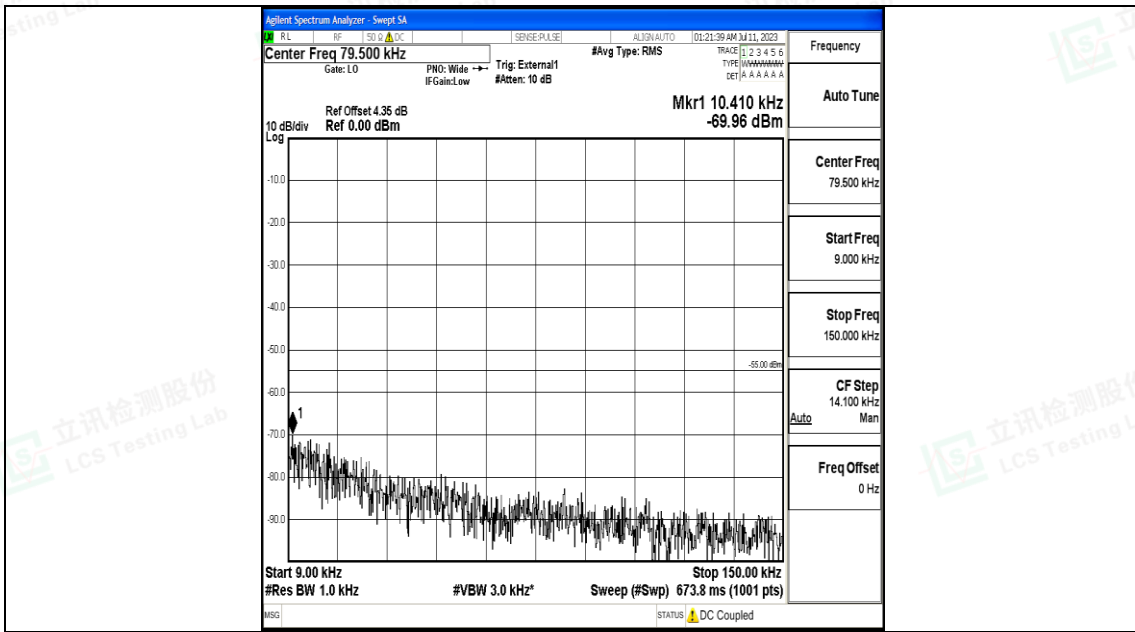

Band41_20MHz_QPSK_39750_1RB#0_0.009~0.15_0.009~0.15

Band41_20MHz_QPSK_39750_1RB#0_0.15~30_0.15~30

Band41_20MHz_QPSK_39750_1RB#0_30~1000_30~1000

Band41_20MHz_QPSK_39750_1RB#0_1000~20000_1000~20000

Band41_20MHz_QPSK_39750_1RB#0_20000~27000_20000~27000