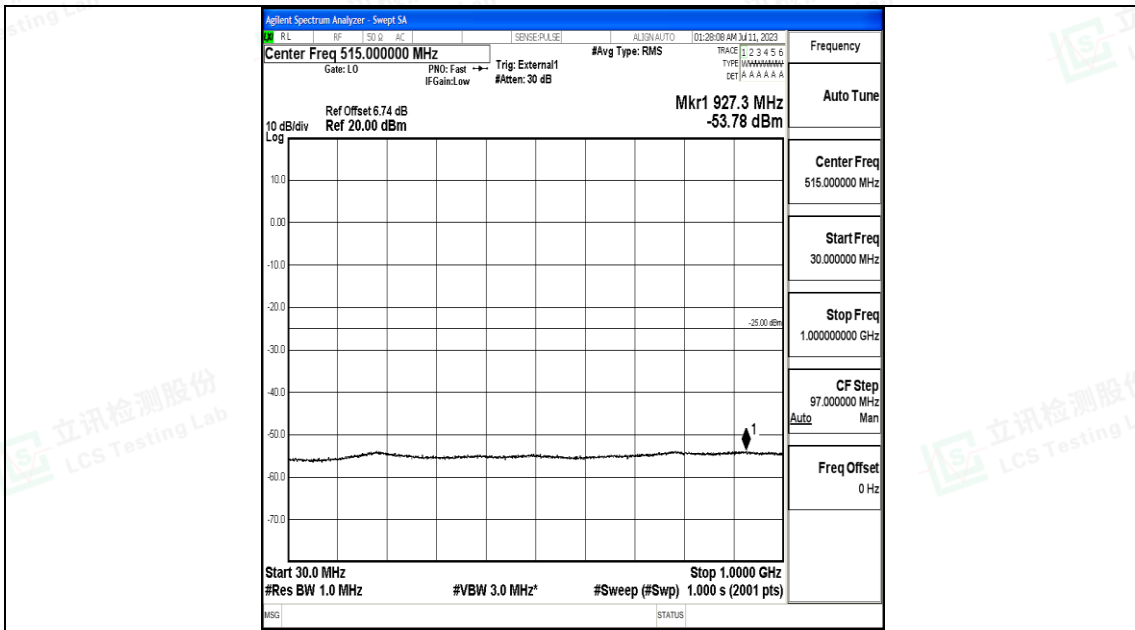

Band41_20MHz_16QAM_41490_1RB#0_0.15~30_0.15~30