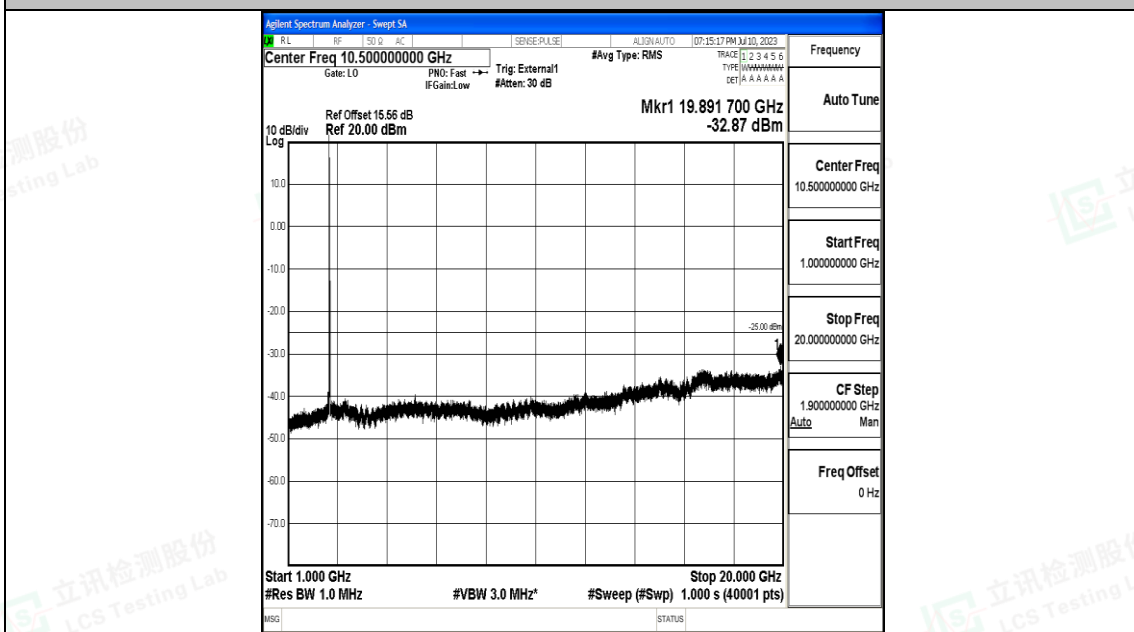

Band41_15MHz_16QAM_40620_1RB#0_30~1000_30~1000