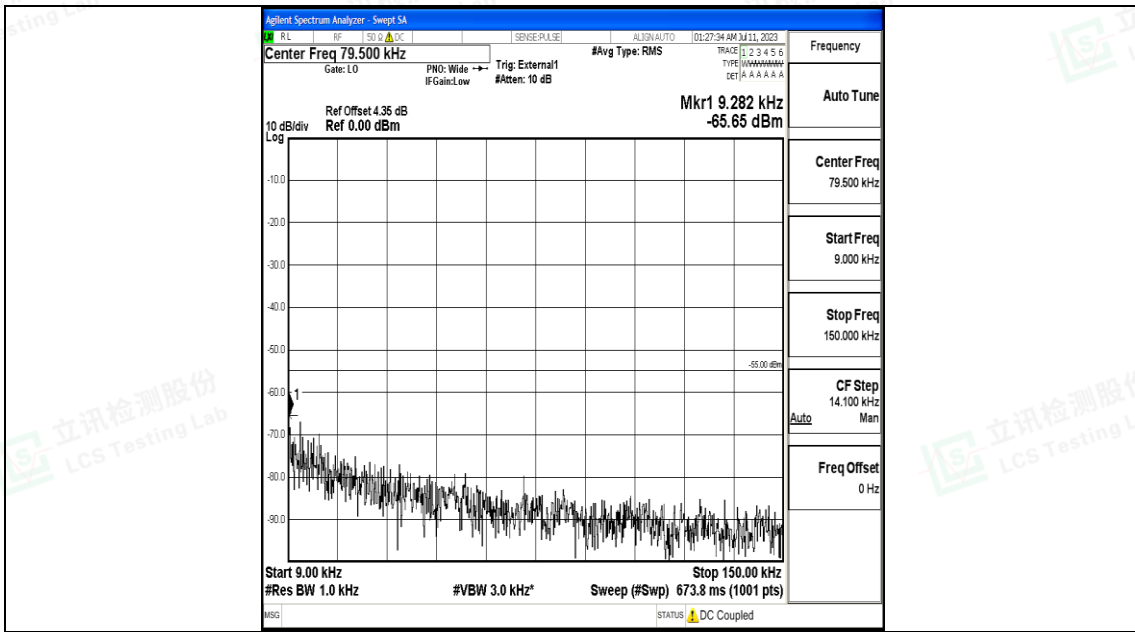

Band41_20MHz_QPSK_41490_1RB#0_0.15~30_0.15~30

Band41_20MHz_QPSK_41490_1RB#0_30~1000_30~1000

Band41_20MHz_QPSK_41490_1RB#0_1000~20000_1000~20000

Band41_20MHz_QPSK_41490_1RB#0_20000~27000_20000~27000

Band41_20MHz_16QAM_41490_1RB#0_0.009~0.15_0.009~0.15