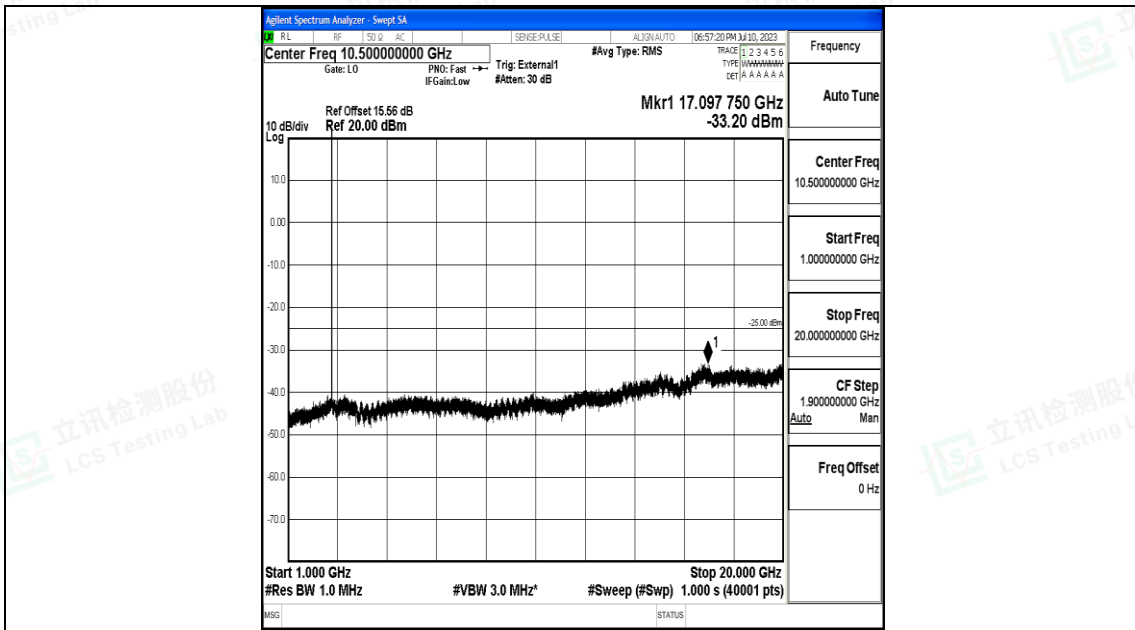

Band41_10MHz_QPSK_41540_1RB#0_30~1000_30~1000