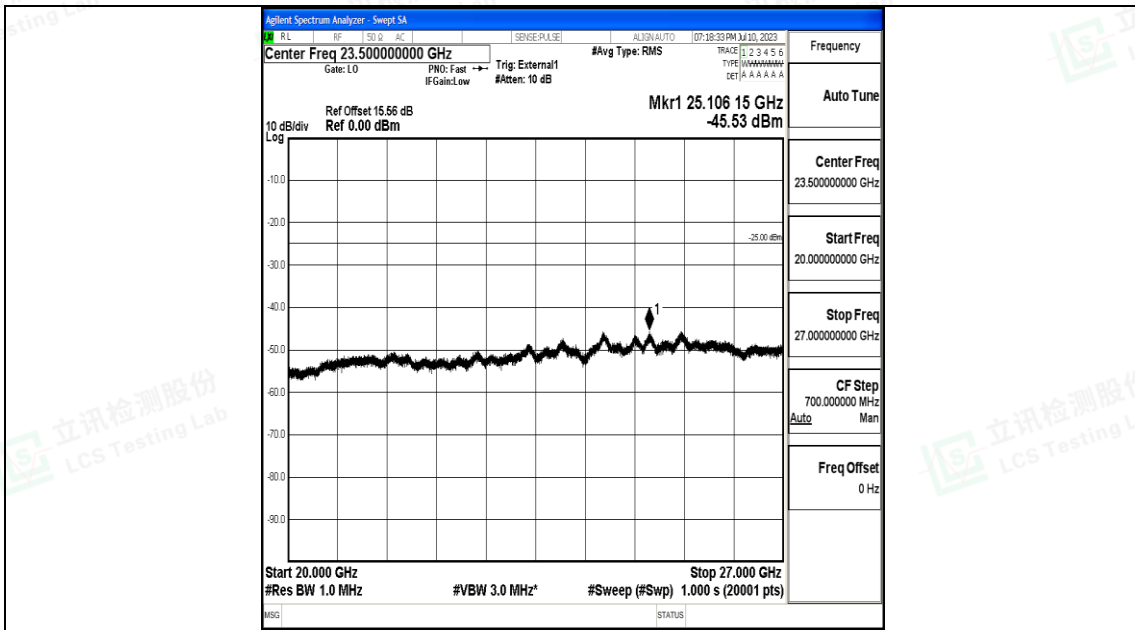

Band41_15MHz_16QAM_41515_1RB#0_1000~20000_1000~20000