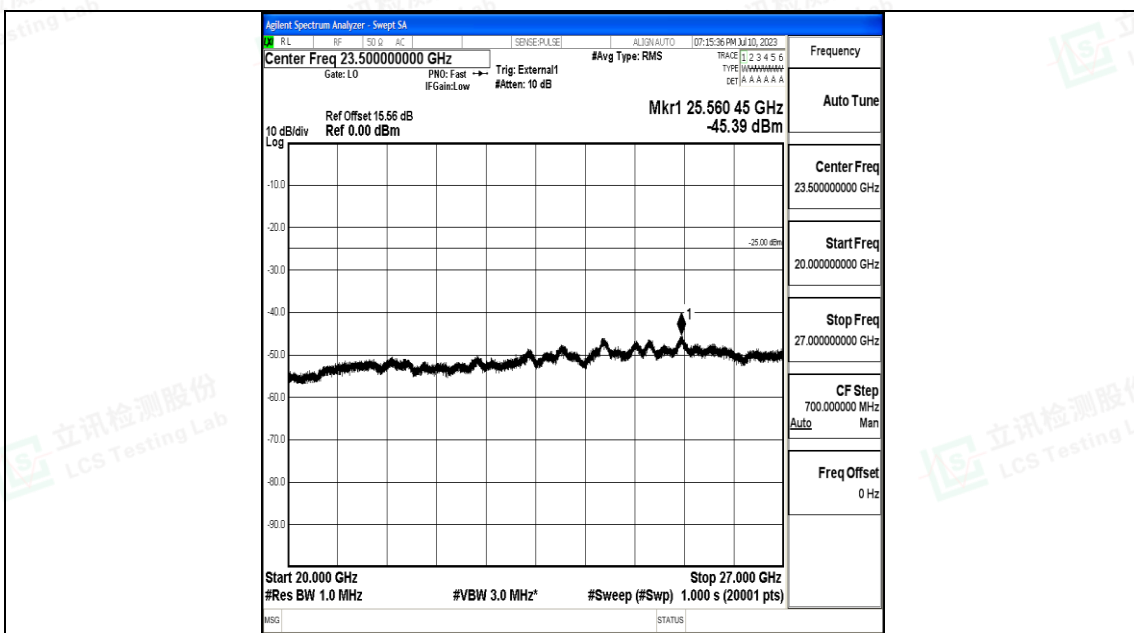

Band41_15MHz_16QAM_40620_1RB#0_1000~20000_1000~20000