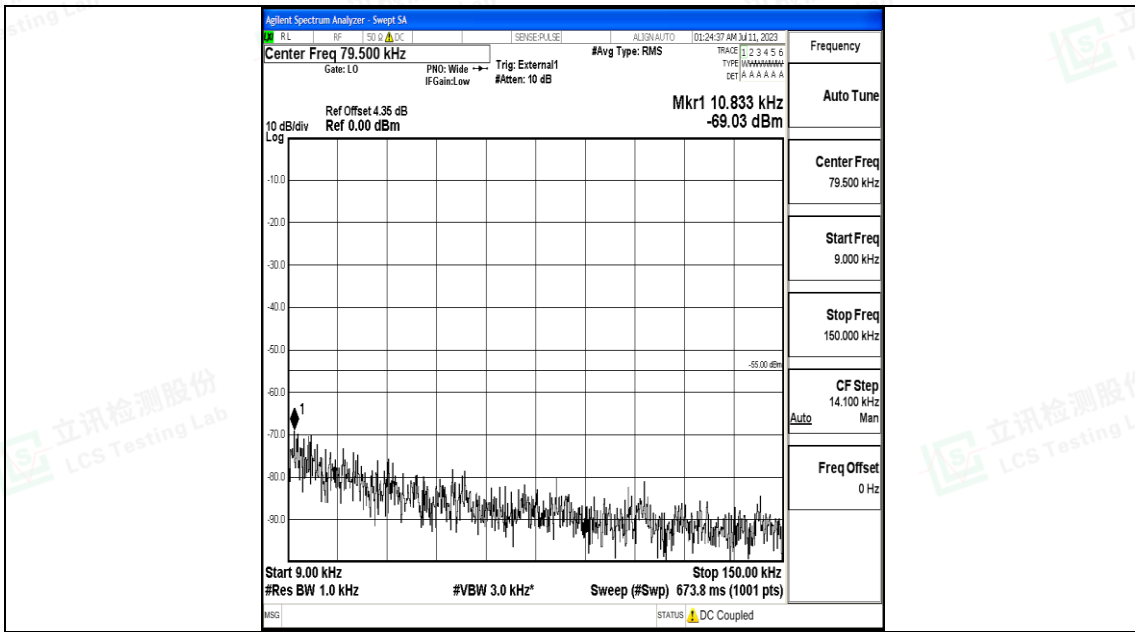

Band41_20MHz_QPSK_40620_1RB#0_0.15~30_0.15~30

Band41_20MHz_QPSK_40620_1RB#0_30~1000_30~1000

Band41_20MHz_QPSK_40620_1RB#0_1000~20000_1000~20000

Band41_20MHz_QPSK_40620_1RB#0_20000~27000_20000~27000

Shenzhen LCS Compliance Testing Laboratory Ltd.
 Add: 101, 201 Bldg A & 301 Bldg C, Juji Industrial Park Yabianxueziwei, Shajing Street,
 Baoan District, Shenzhen, 518000, China
 Tel: +(86) 0755-82591330 | E-mail: webmaster@lcs-cert.com | Web: www.lcs-cert.com
 Scan code to check authenticity