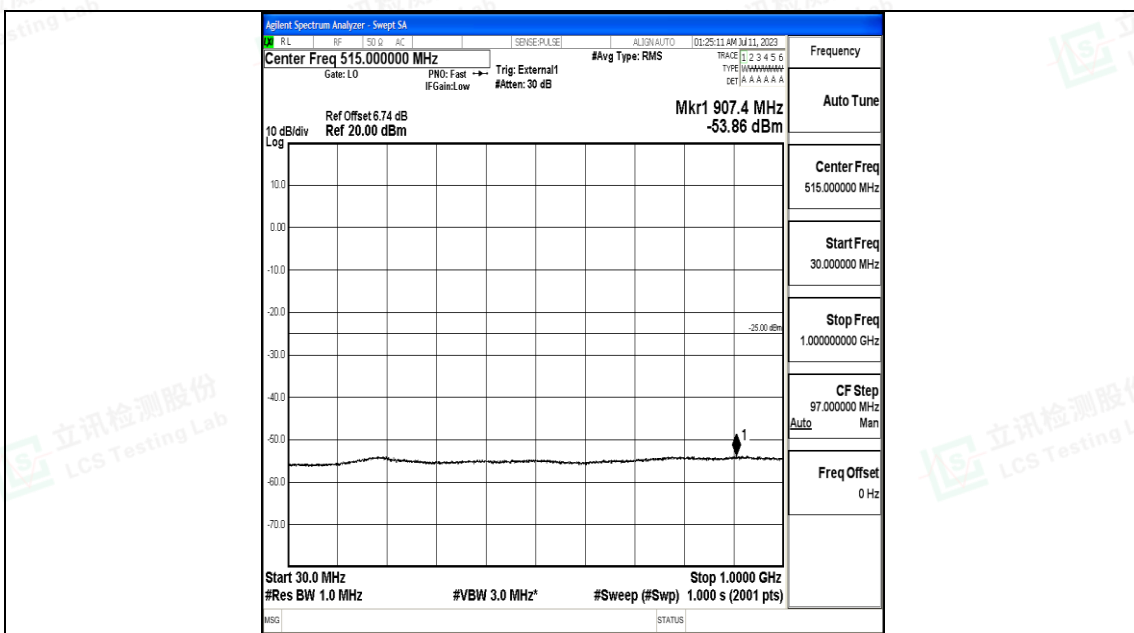

Band41_20MHz_QPSK_40620_1RB#0_0.15~30_0.15~30

Band41_20MHz_QPSK_40620_1RB#0_30~1000_30~1000

Band41_20MHz_QPSK_40620_1RB#0_1000~20000_1000~20000

Band41_20MHz_QPSK_40620_1RB#0_20000~27000_20000~27000

Shenzhen LCS Compliance Testing Laboratory Ltd.
 Add: 101, 201 Bldg A & 301 Bldg C, Juji Industrial Park Yabianxueziwei, Shajing Street,
 Baoan District, Shenzhen, 518000, China
 Tel: +(86) 0755-82591330 | E-mail: webmaster@lcs-cert.com | Web: www.lcs-cert.com
 Scan code to check authenticity