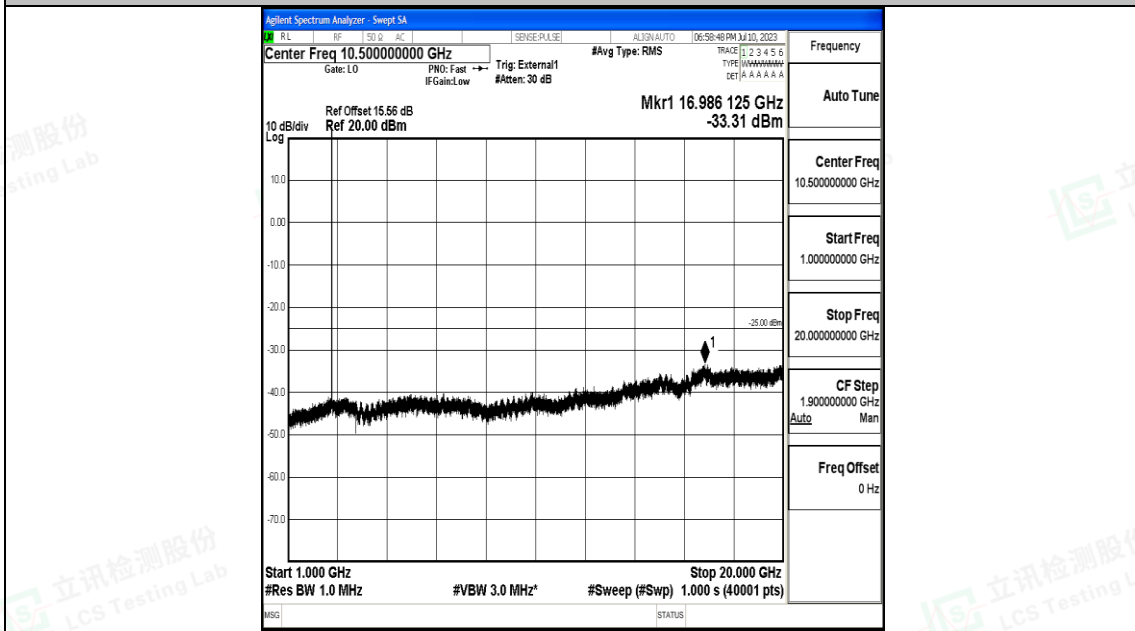

Band41_10MHz_16QAM_41540_1RB#0_30~1000_30~1000

Band41_10MHz_16QAM_41540_1RB#0_1000~20000_1000~20000

Shenzhen LCS Compliance Testing Laboratory Ltd.
Add: 101, 201 Bldg A & 301 Bldg C, Juji Industrial Park Yabianxueziwei, Shajing Street,
Baoan District, Shenzhen, 518000, China
Tel: +(86) 0755-82591330 | E-mail: webmaster@lcs-cert.com | Web: www.lcs-cert.com
Scan code to check authenticity