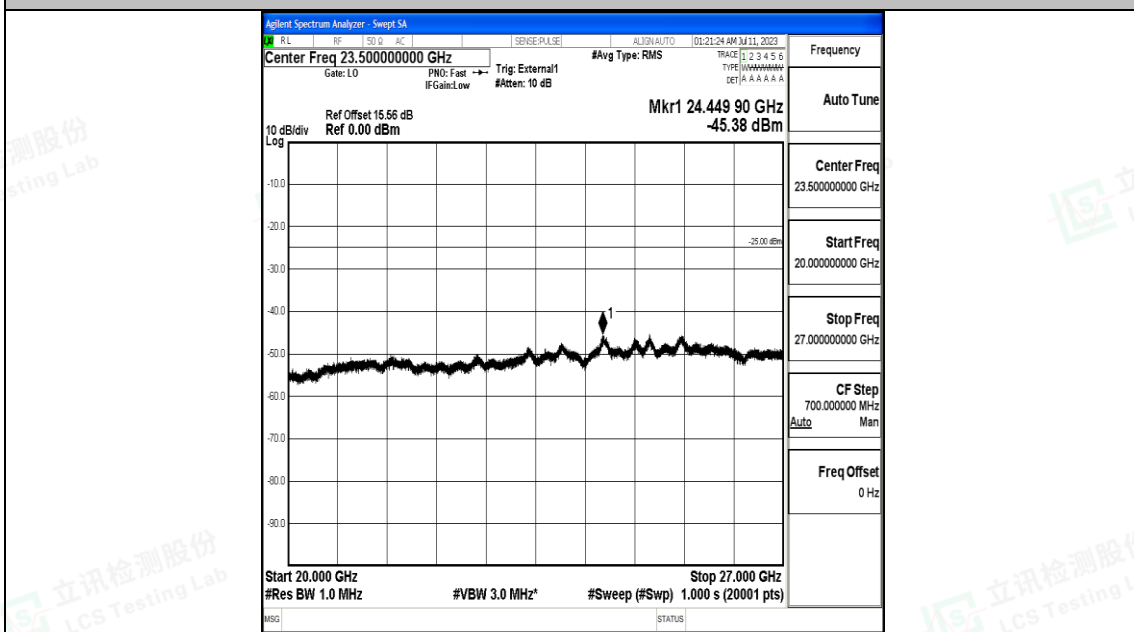

Band41_20MHz_QPSK_39750_1RB#0_0.009~0.15_0.009~0.15

Band41_20MHz_QPSK_39750_1RB#0_0.15~30_0.15~30

Band41_20MHz_QPSK_39750_1RB#0_30~1000_30~1000

Band41_20MHz_QPSK_39750_1RB#0_1000~20000_1000~20000

Band41_20MHz_QPSK_39750_1RB#0_20000~27000_20000~27000