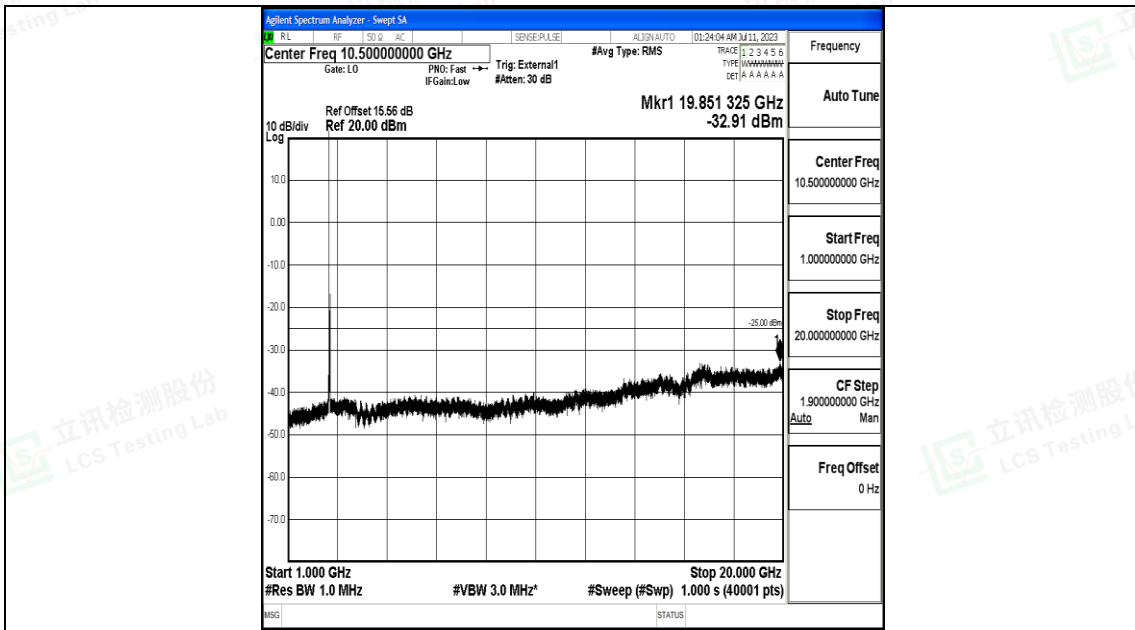

Band41_20MHz_QPSK_40620_1RB#0_30~1000_30~1000