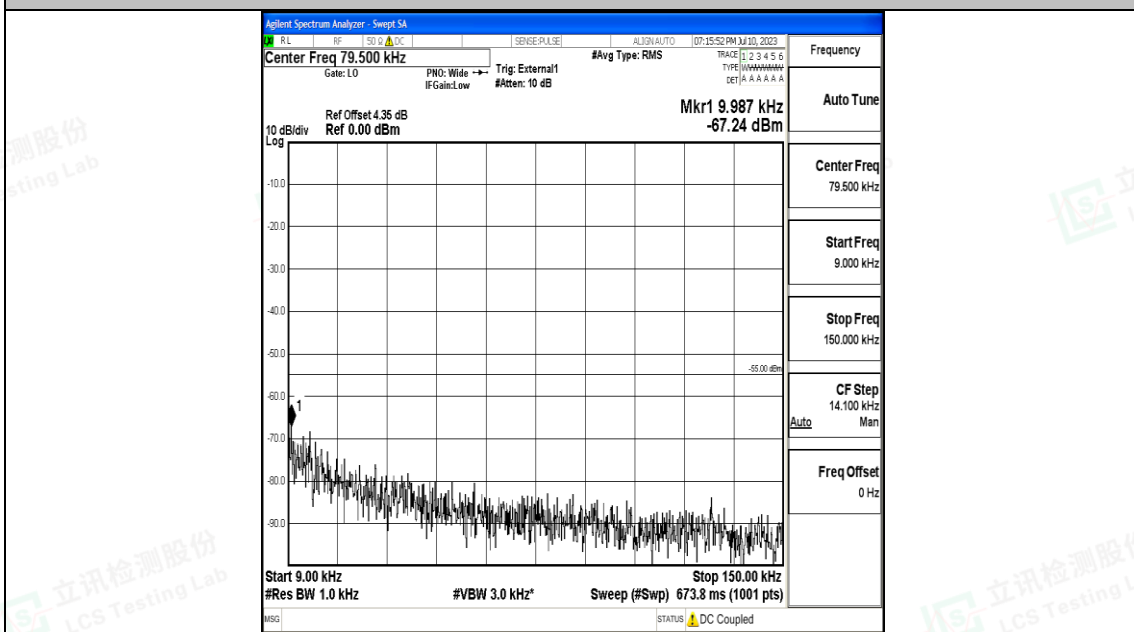

Band41_15MHz_16QAM_40620_1RB#0_30~1000_30~1000

Band41_15MHz_16QAM_40620_1RB#0_1000~20000_1000~20000

Band41_15MHz_16QAM_40620_1RB#0_20000~27000_20000~27000

Band41_15MHz_QPSK_41515_1RB#0_0.009~0.15_0.009~0.15