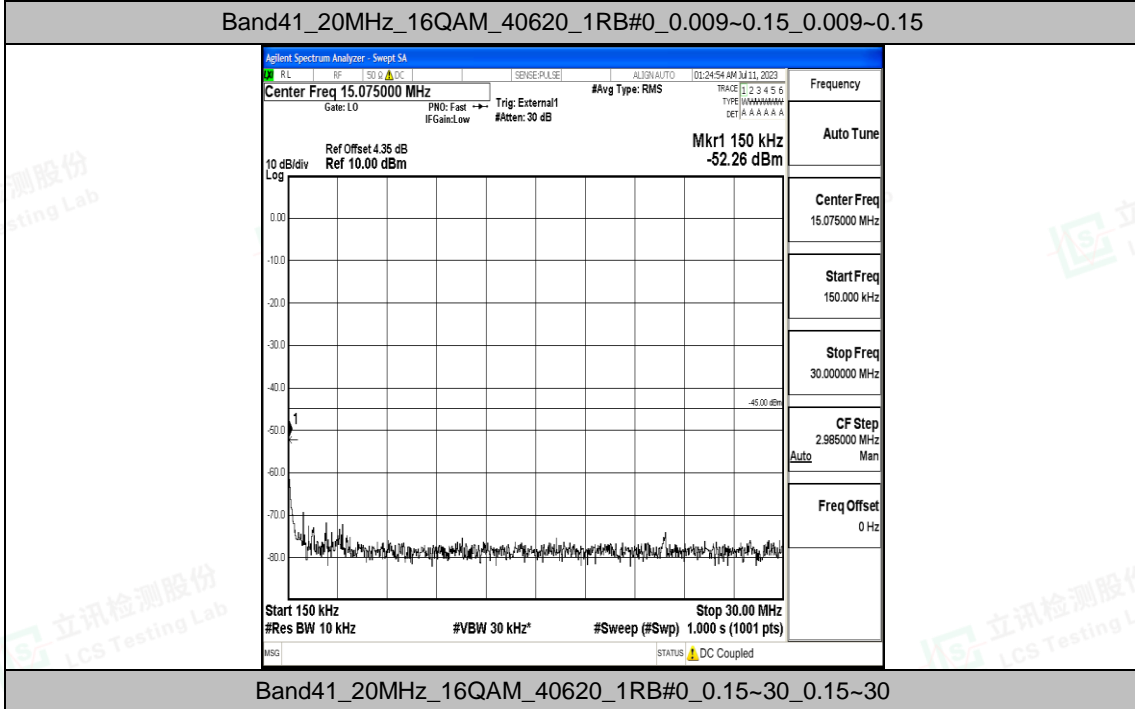

Band41_20MHz_QPSK_40620_1RB#0_0.15~30_0.15~30

Band41_20MHz_QPSK_40620_1RB#0_30~1000_30~1000

Band41_20MHz_QPSK_40620_1RB#0_1000~20000_1000~20000

Band41_20MHz_QPSK_40620_1RB#0_20000~27000_20000~27000

Shenzhen LCS Compliance Testing Laboratory Ltd.
 Add: 101, 201 Bldg A & 301 Bldg C, Juji Industrial Park Yabianxueziwei, Shajing Street,
 Baoan District, Shenzhen, 518000, China
 Tel: +(86) 0755-82591330 | E-mail: webmaster@lcs-cert.com | Web: www.lcs-cert.com
 Scan code to check authenticity