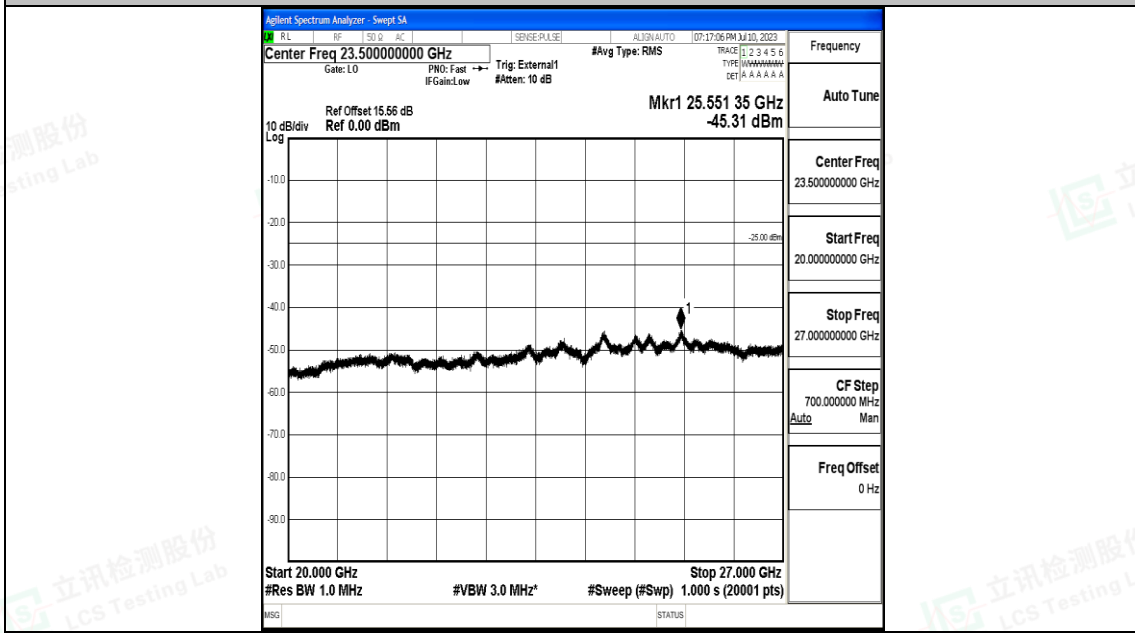

Band41_15MHz_QPSK_41515_1RB#0_1000~20000_1000~20000

Band41_15MHz_QPSK_41515_1RB#0_20000~27000_20000~27000

Shenzhen LCS Compliance Testing Laboratory Ltd.
Add: 101, 201 Bldg A & 301 Bldg C, Juji Industrial Park Yabianxueziwei, Shajing Street,
Baoan District, Shenzhen, 518000, China
Tel: +(86) 0755-82591330 | E-mail: webmaster@lcs-cert.com | Web: www.lcs-cert.com
Scan code to check authenticity