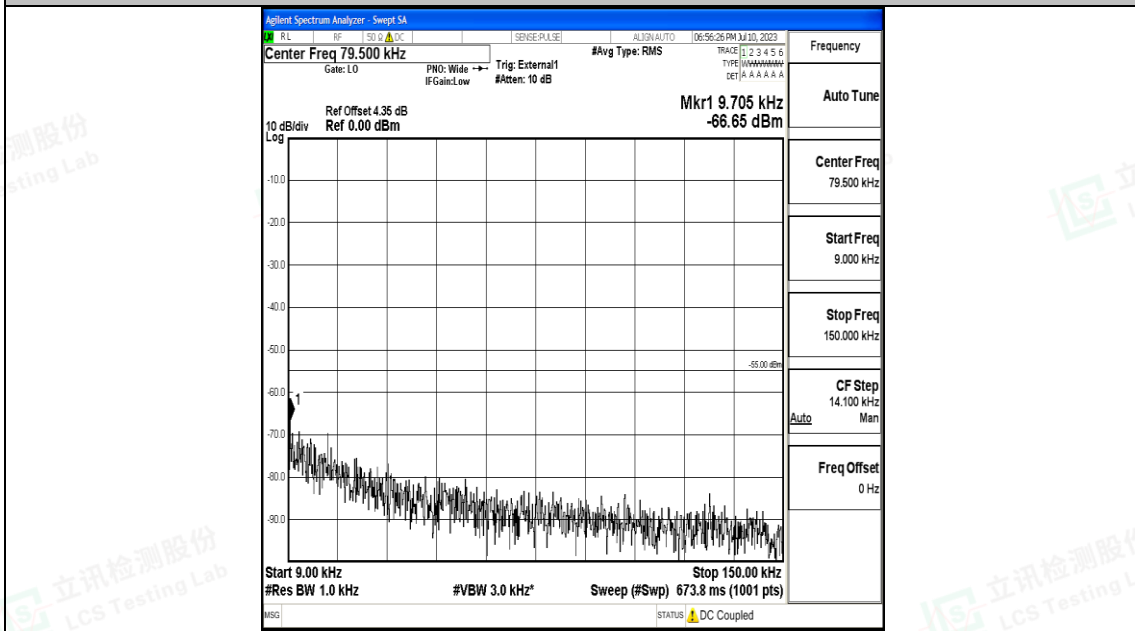

Band41_10MHz_16QAM_40620_1RB#0_20000~27000_20000~27000

Band41_10MHz_QPSK_41540_1RB#0_0.009~0.15_0.009~0.15

Shenzhen LCS Compliance Testing Laboratory Ltd.
Add: 101, 201 Bldg A & 301 Bldg C, Juji Industrial Park Yabianxueziwei, Shajing Street,
Baoan District, Shenzhen, 518000, China
Tel: +(86) 0755-82591330 | E-mail: webmaster@lcs-cert.com | Web: www.lcs-cert.com
Scan code to check authenticity