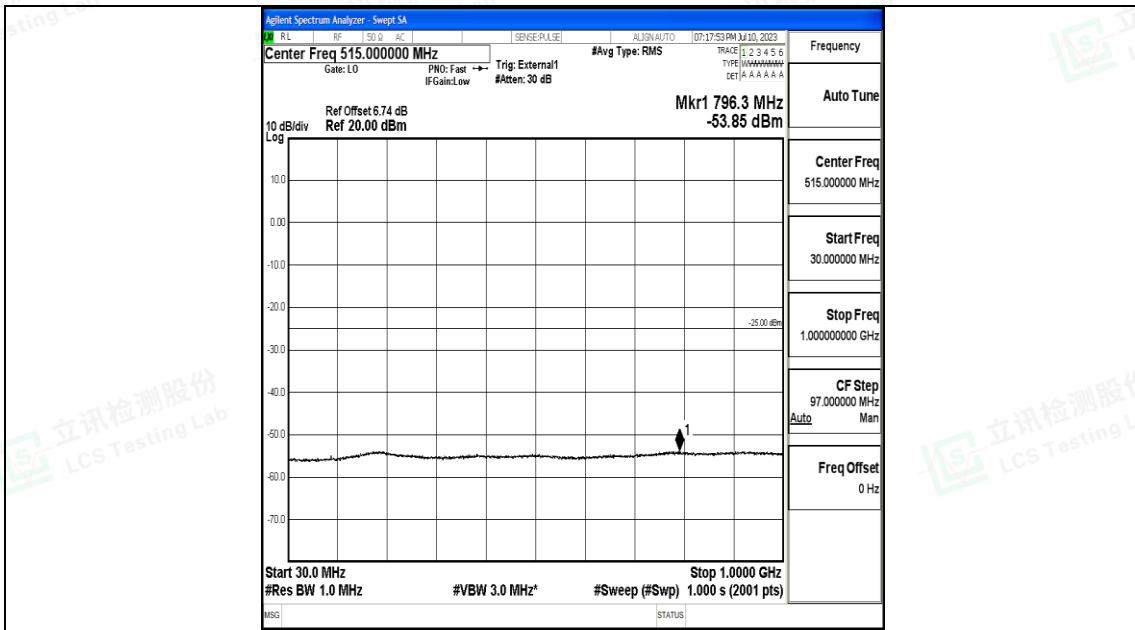

Band41_15MHz_16QAM_41515_1RB#0_0.15~30_0.15~30