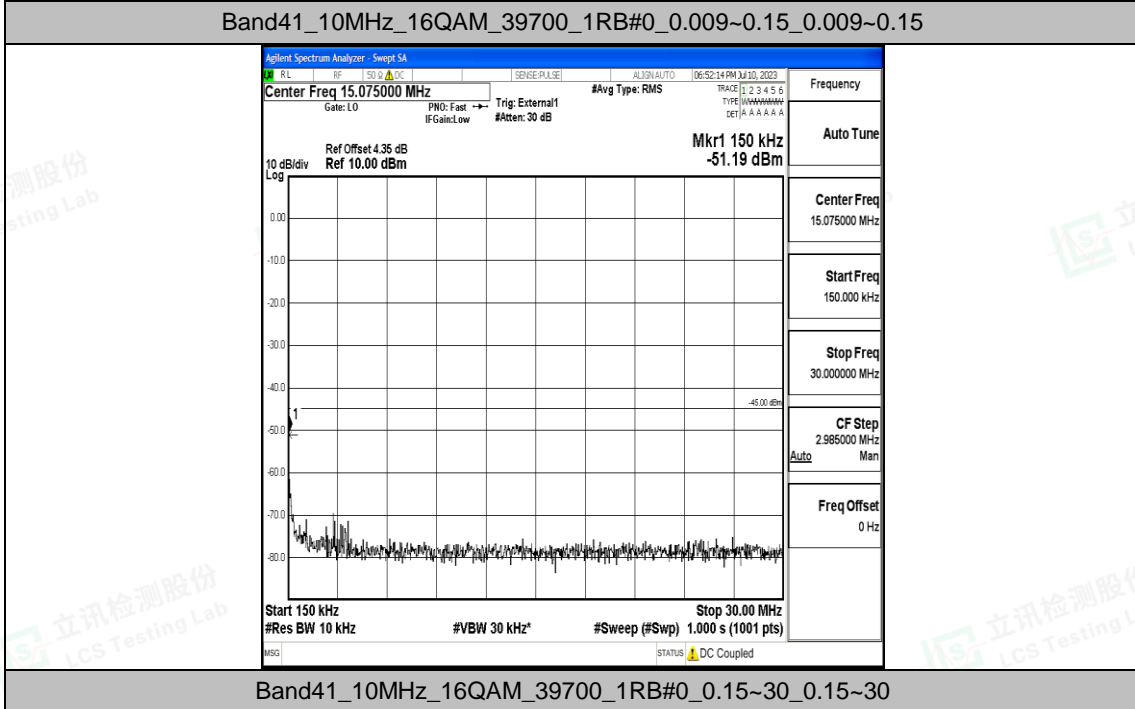

Band41_10MHz_QPSK_39700_1RB#0_0.15~30_0.15~30

Band41_10MHz_QPSK_39700_1RB#0_30~1000_30~1000

Band41_10MHz_QPSK_39700_1RB#0_1000~20000_1000~20000

Band41_10MHz_QPSK_39700_1RB#0_20000~27000_20000~27000

Band41_10MHz_16QAM_39700_1RB#0_30~1000_30~1000