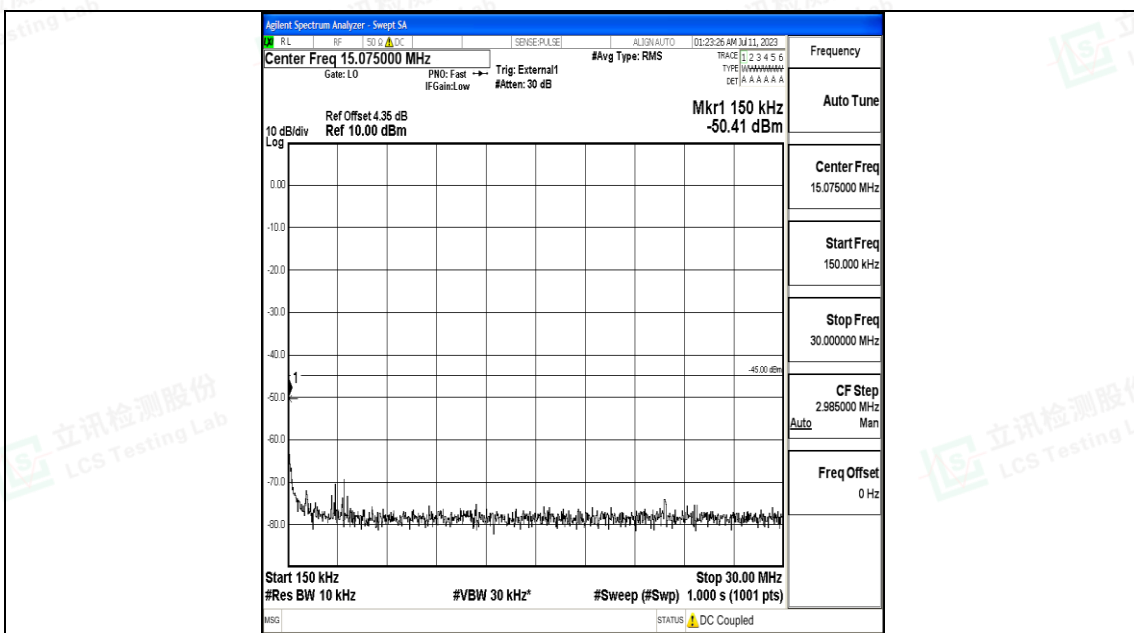

Band41_20MHz_16QAM_39750_1RB#0_30~1000_30~1000

Band41_20MHz_16QAM_39750_1RB#0_1000~20000_1000~20000

Band41_20MHz_16QAM_39750_1RB#0_20000~27000_20000~27000

Band41_20MHz_QPSK_40620_1RB#0_0.009~0.15_0.009~0.15