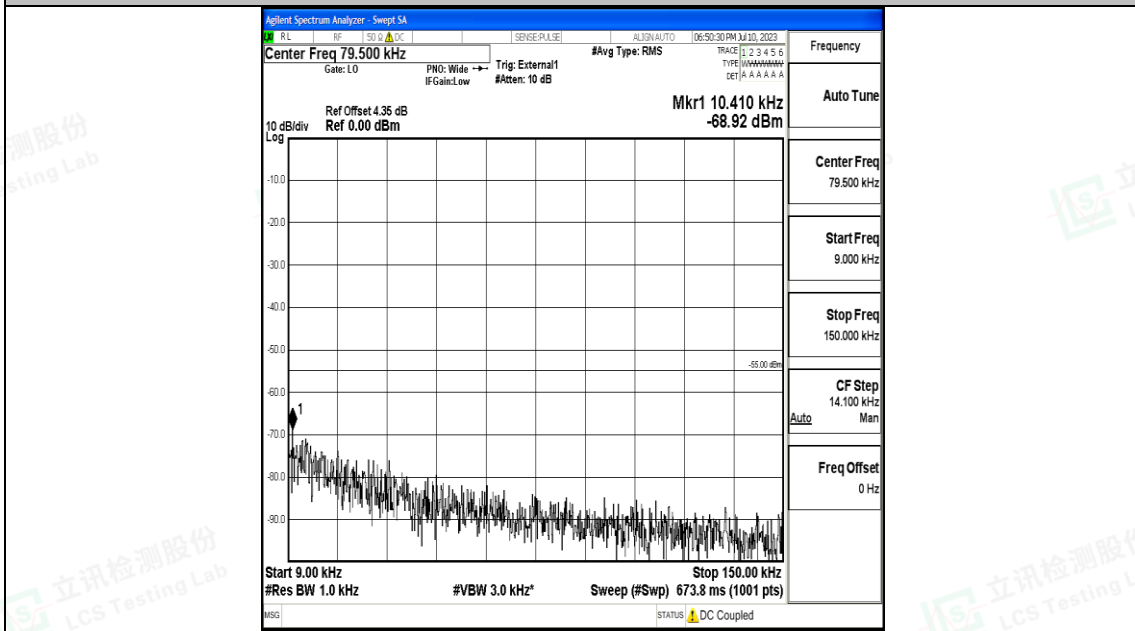

Band41_5MHz_16QAM_41565_1RB#0_30~1000_30~1000

Band41_5MHz_16QAM_41565_1RB#0_1000~20000_1000~20000

Band41_5MHz_16QAM_41565_1RB#0_20000~27000_20000~27000

Band41_10MHz_QPSK_39700_1RB#0_0.009~0.15_0.009~0.15