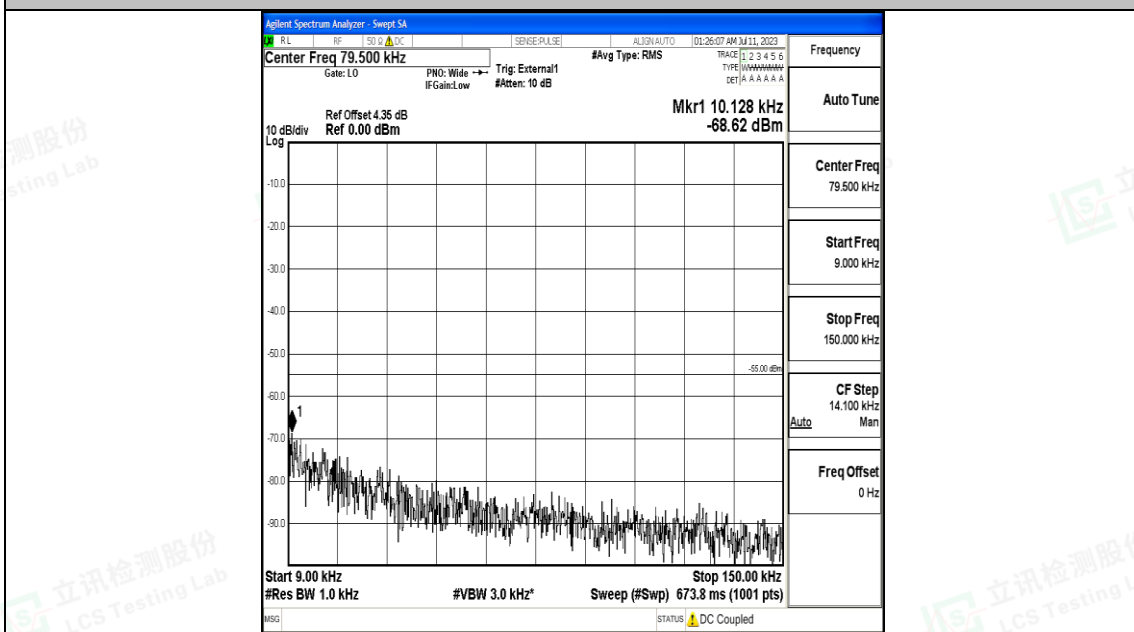

Band41_20MHz_16QAM_40620_1RB#0_30~1000_30~1000

Band41_20MHz_16QAM_40620_1RB#0_1000~20000_1000~20000

Band41_20MHz_16QAM_40620_1RB#0_20000~27000_20000~27000

Band41_20MHz_QPSK_41490_1RB#0_0.009~0.15_0.009~0.15