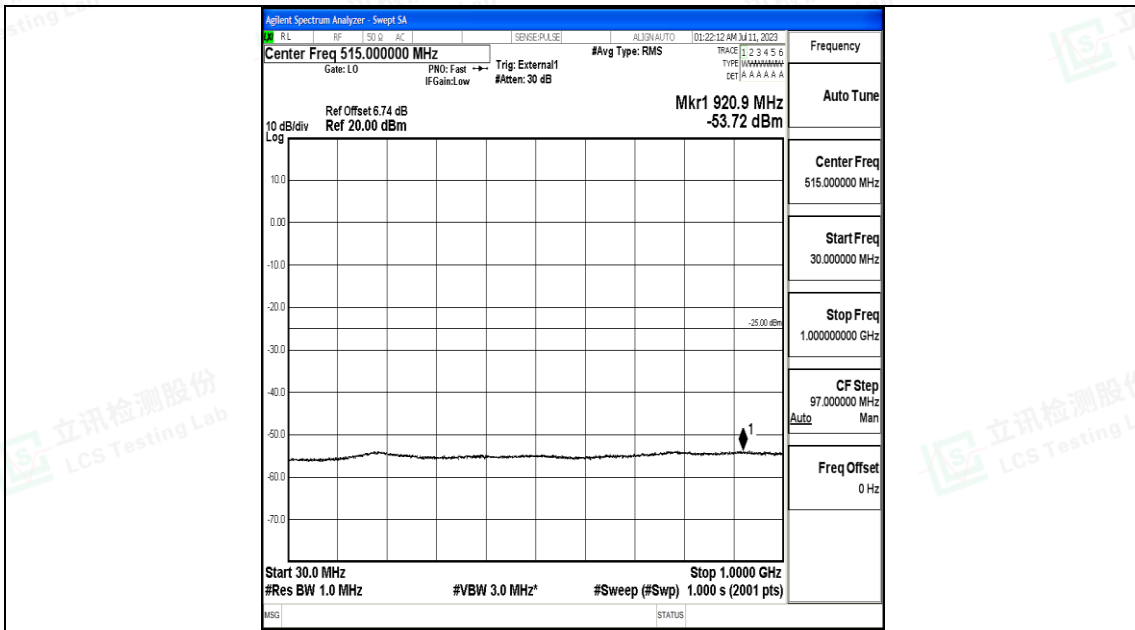

Band41_20MHz_QPSK_39750_1RB#0_0.009~0.15_0.009~0.15

Band41_20MHz_QPSK_39750_1RB#0_0.15~30_0.15~30

Band41_20MHz_QPSK_39750_1RB#0_30~1000_30~1000

Band41_20MHz_QPSK_39750_1RB#0_1000~20000_1000~20000

Band41_20MHz_QPSK_39750_1RB#0_20000~27000_20000~27000