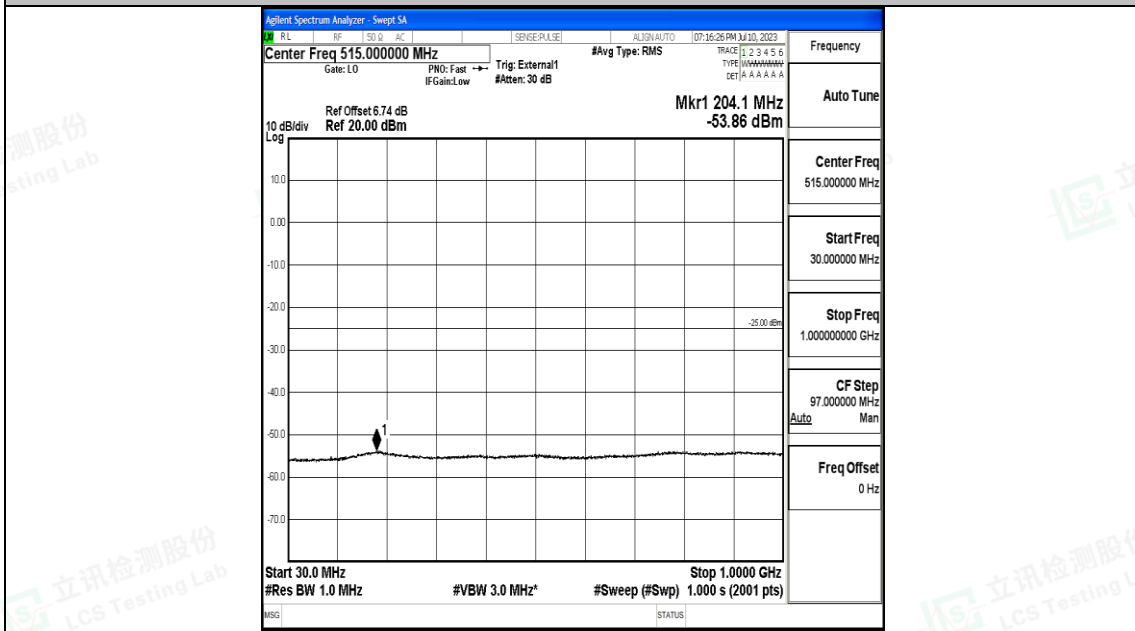

Band41_15MHz_QPSK_41515_1RB#0_0.15~30_0.15~30

Band41_15MHz_QPSK_41515_1RB#0_30~1000_30~1000

Shenzhen LCS Compliance Testing Laboratory Ltd.
Add: 101, 201 Bldg A & 301 Bldg C, Juji Industrial Park Yabianxueziwei, Shajing Street,
Baoan District, Shenzhen, 518000, China
Tel: +(86) 0755-82591330 | E-mail: webmaster@lcs-cert.com | Web: www.lcs-cert.com
Scan code to check authenticity