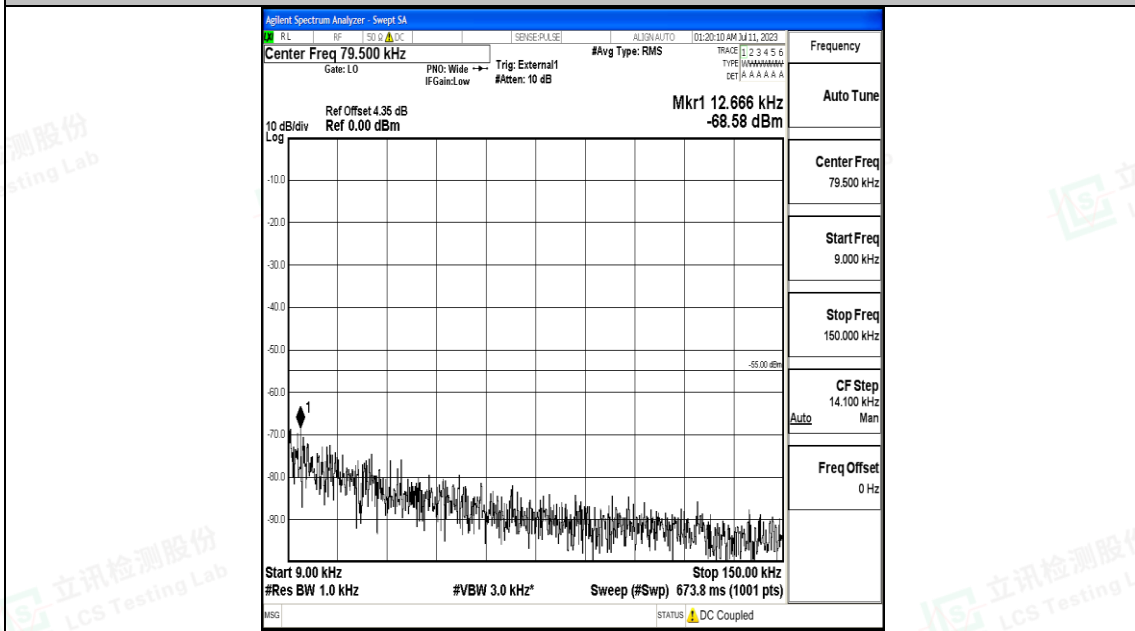

Band41_15MHz_16QAM_41515_1RB#0_0.009~0.15_0.009~0.15

Band41_15MHz_16QAM_41515_1RB#0_0.15~30_0.15~30

Band41_15MHz_16QAM_41515_1RB#0_30~1000_30~1000

Band41_15MHz_16QAM_41515_1RB#0_1000~20000_1000~20000

Band41_15MHz_16QAM_41515_1RB#0_20000~27000_20000~27000