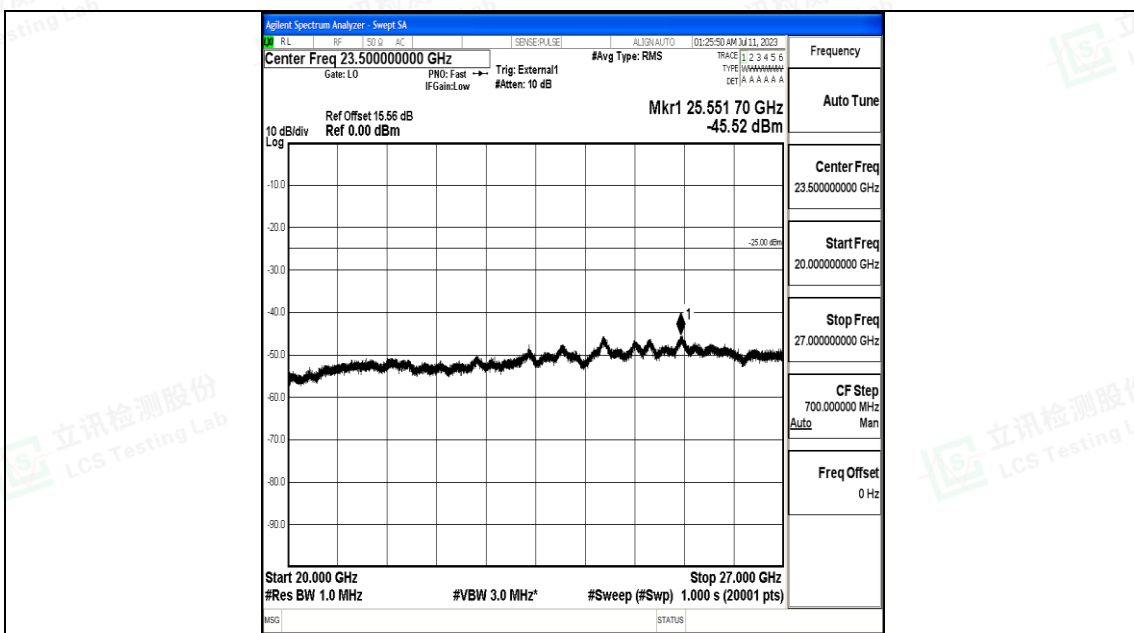

Band41_20MHz_16QAM_40620_1RB#0_1000~20000_1000~20000