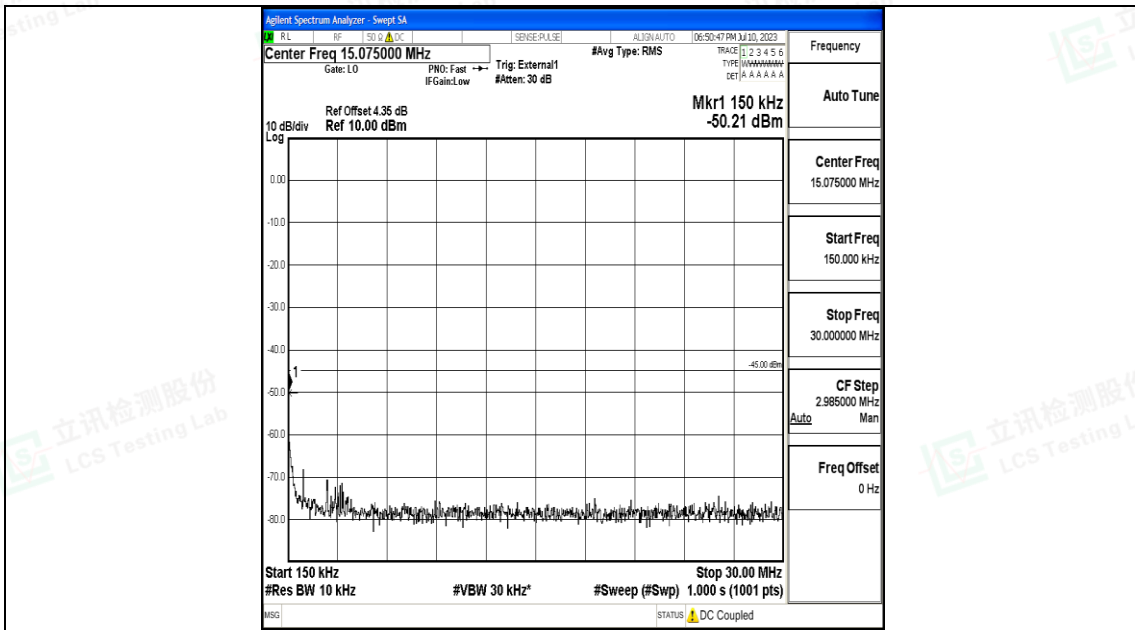

Band41_5MHz_16QAM_41565_1RB#0_30~1000_30~1000

Band41_5MHz_16QAM_41565_1RB#0_1000~20000_1000~20000

Band41_5MHz_16QAM_41565_1RB#0_20000~27000_20000~27000

Band41_10MHz_QPSK_39700_1RB#0_0.009~0.15_0.009~0.15