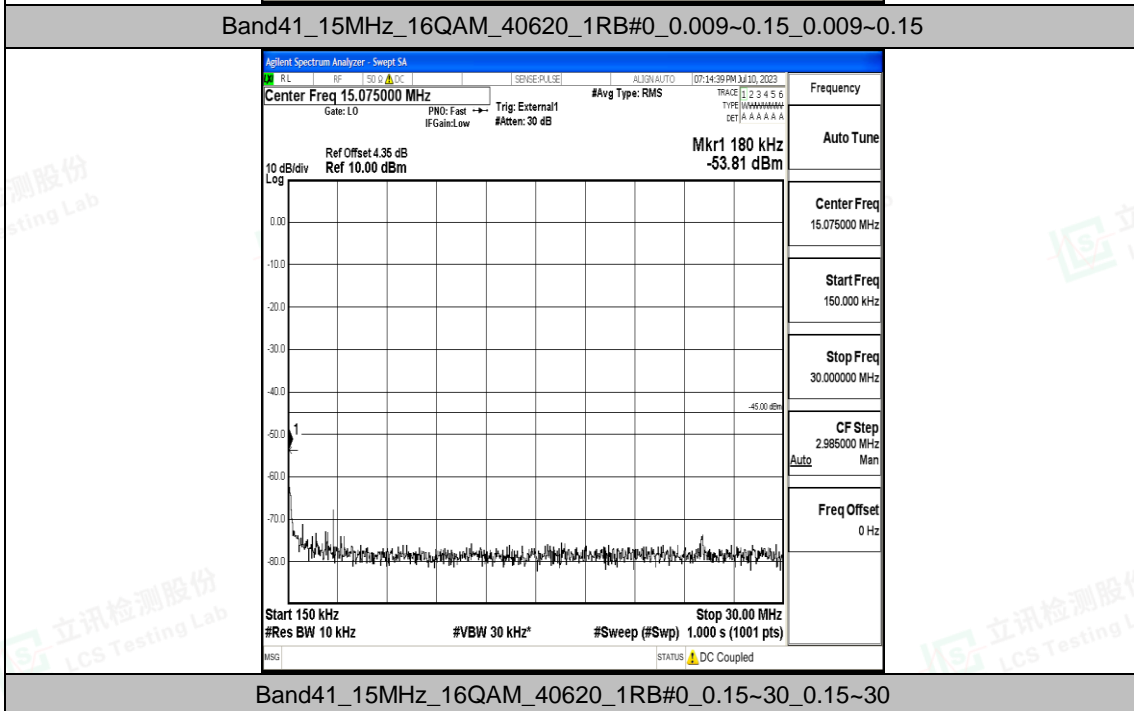

Shenzhen LCS Compliance Testing Laboratory Ltd.
Add: 101, 201 Bldg A & 301 Bldg C, Juji Industrial Park Yabianxueziwei, Shajing Street,
Baoan District, Shenzhen, 518000, China
Tel: +(86) 0755-82591330 | E-mail: webmaster@lcs-cert.com | Web: www.lcs-cert.com
Scan code to check authenticity