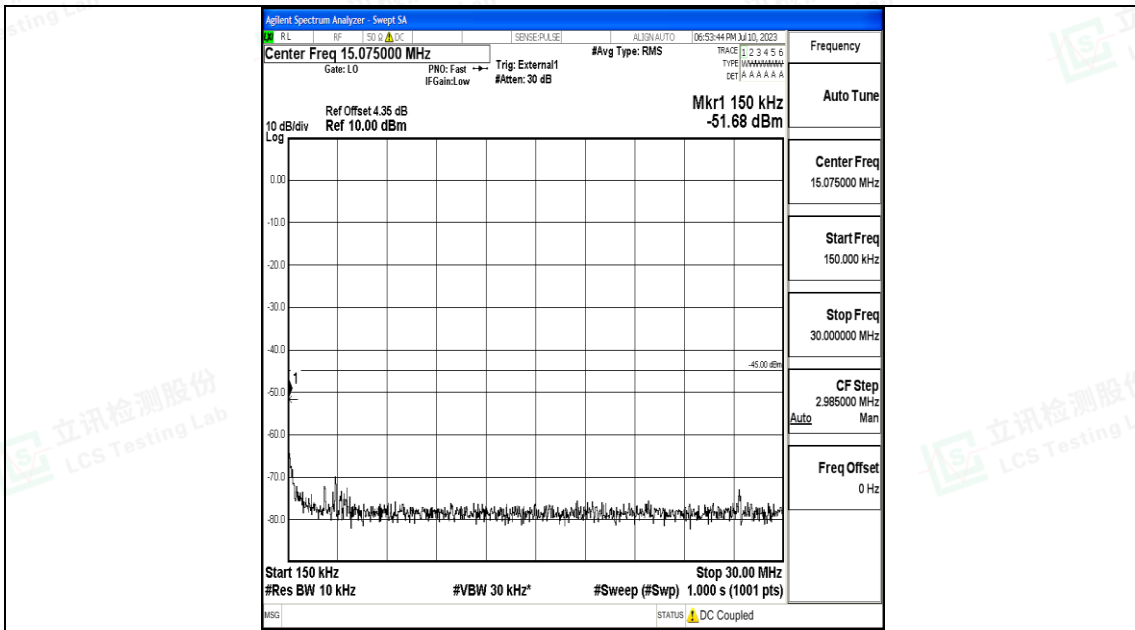

Band41_10MHz_16QAM_39700_1RB#0_1000~20000_1000~20000

Band41_10MHz_16QAM_39700_1RB#0_20000~27000_20000~27000

Band41_10MHz_QPSK_40620_1RB#0_0.009~0.15_0.009~0.15

Shenzhen LCS Compliance Testing Laboratory Ltd.
 Add: 101, 201 Bldg A & 301 Bldg C, Juji Industrial Park Yabianxueziwei, Shajing Street,
 Baoan District, Shenzhen, 518000, China
 Tel: +(86) 0755-82591330 | E-mail: webmaster@lcs-cert.com | Web: www.lcs-cert.com
 Scan code to check authenticity