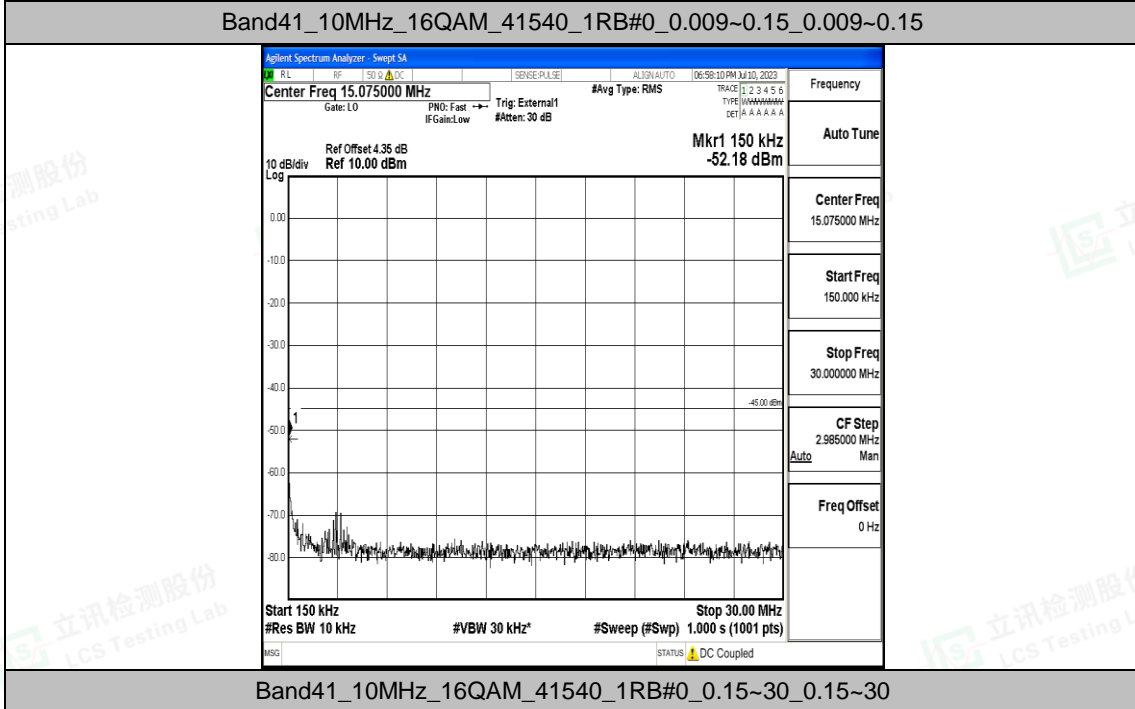

Band41_10MHz_QPSK_41540_1RB#0_0.15~30_0.15~30

Band41_10MHz_QPSK_41540_1RB#0_30~1000_30~1000

Band41_10MHz_QPSK_41540_1RB#0_1000~20000_1000~20000

Band41_10MHz_QPSK_41540_1RB#0_20000~27000_20000~27000

Shenzhen LCS Compliance Testing Laboratory Ltd.
 Add: 101, 201 Bldg A & 301 Bldg C, Juji Industrial Park Yabianxueziwei, Shajing Street,
 Baoan District, Shenzhen, 518000, China
 Tel: +(86) 0755-82591330 | E-mail: webmaster@lcs-cert.com | Web: www.lcs-cert.com
 Scan code to check authenticity