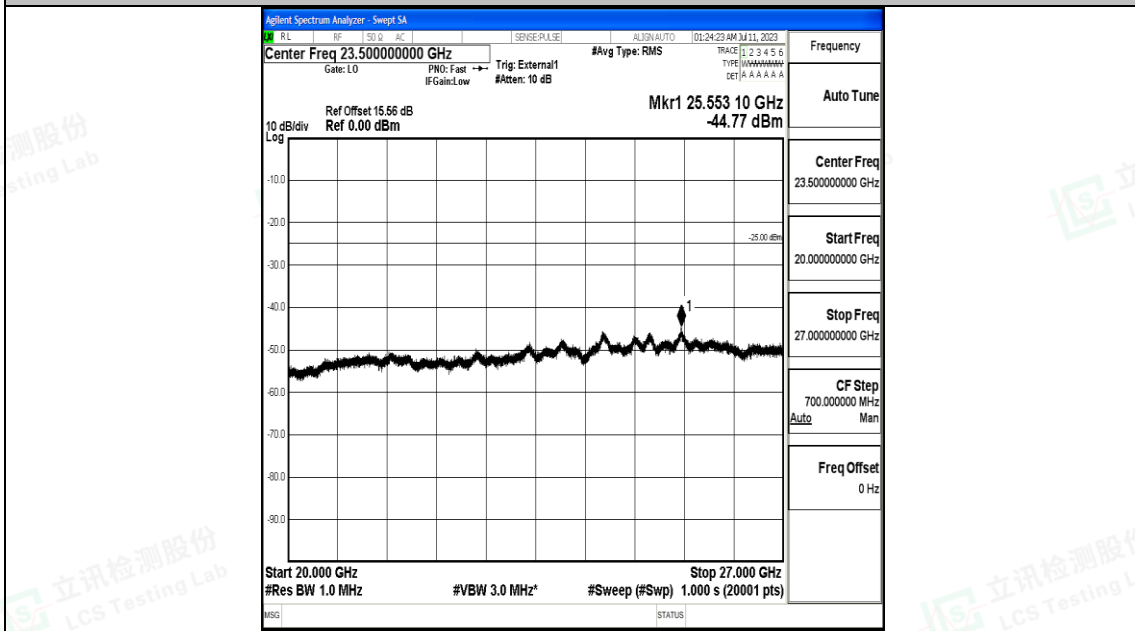

Band41_20MHz_QPSK_40620_1RB#0_0.15~30_0.15~30

Band41_20MHz_QPSK_40620_1RB#0_30~1000_30~1000

Band41_20MHz_QPSK_40620_1RB#0_1000~20000_1000~20000

Band41_20MHz_QPSK_40620_1RB#0_20000~27000_20000~27000

Shenzhen LCS Compliance Testing Laboratory Ltd.
 Add: 101, 201 Bldg A & 301 Bldg C, Juji Industrial Park Yabianxueziwei, Shajing Street,
 Baoan District, Shenzhen, 518000, China
 Tel: +(86) 0755-82591330 | E-mail: webmaster@lcs-cert.com | Web: www.lcs-cert.com
 Scan code to check authenticity