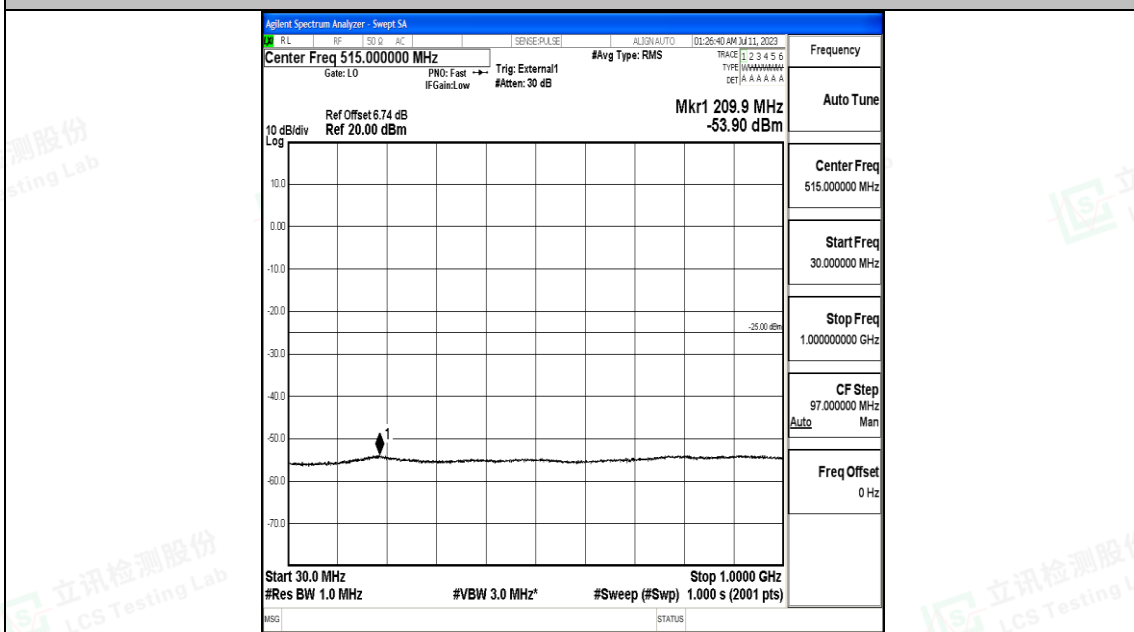

Band41_20MHz_QPSK_41490_1RB#0_0.15~30_0.15~30