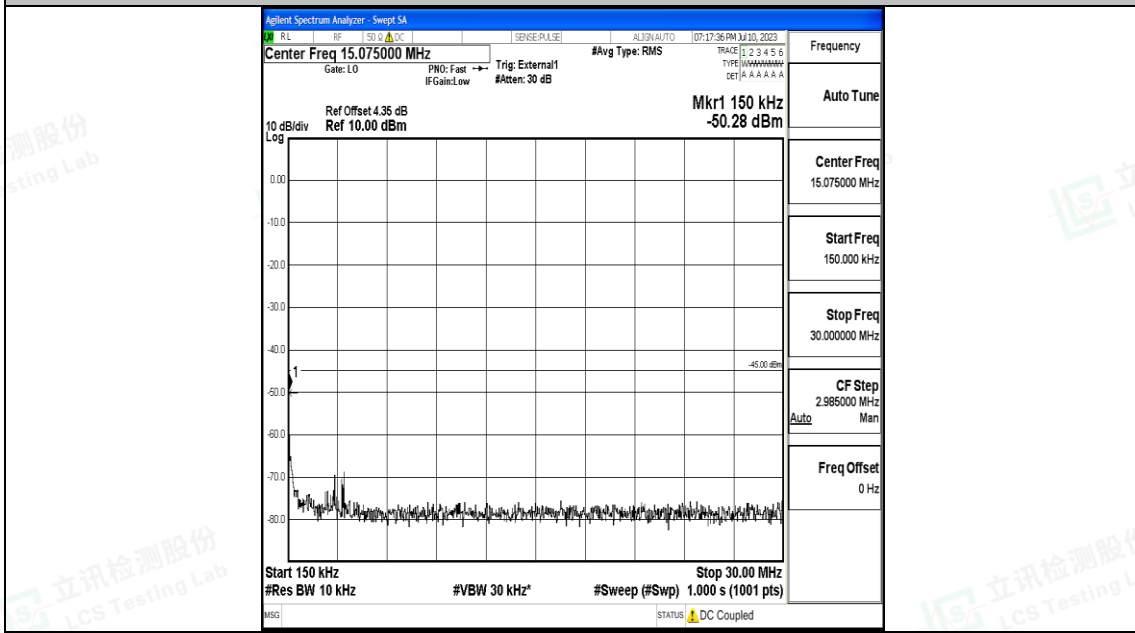

Band41_15MHz_16QAM_41515_1RB#0_0.009~0.15_0.009~0.15