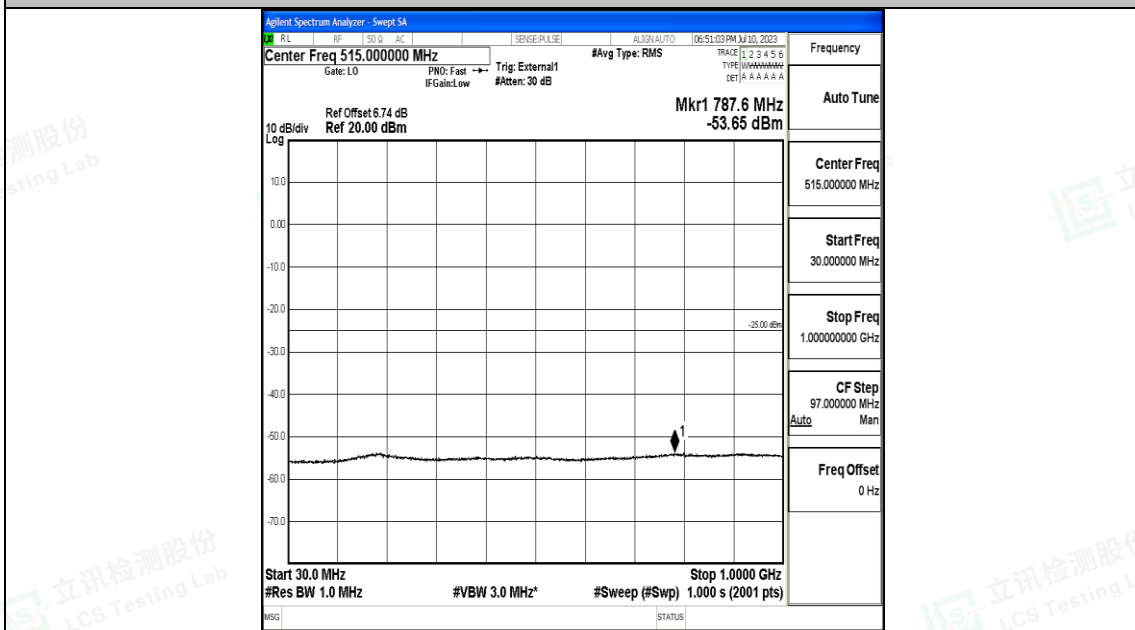

Band41_10MHz_QPSK_39700_1RB#0_0.15~30_0.15~30