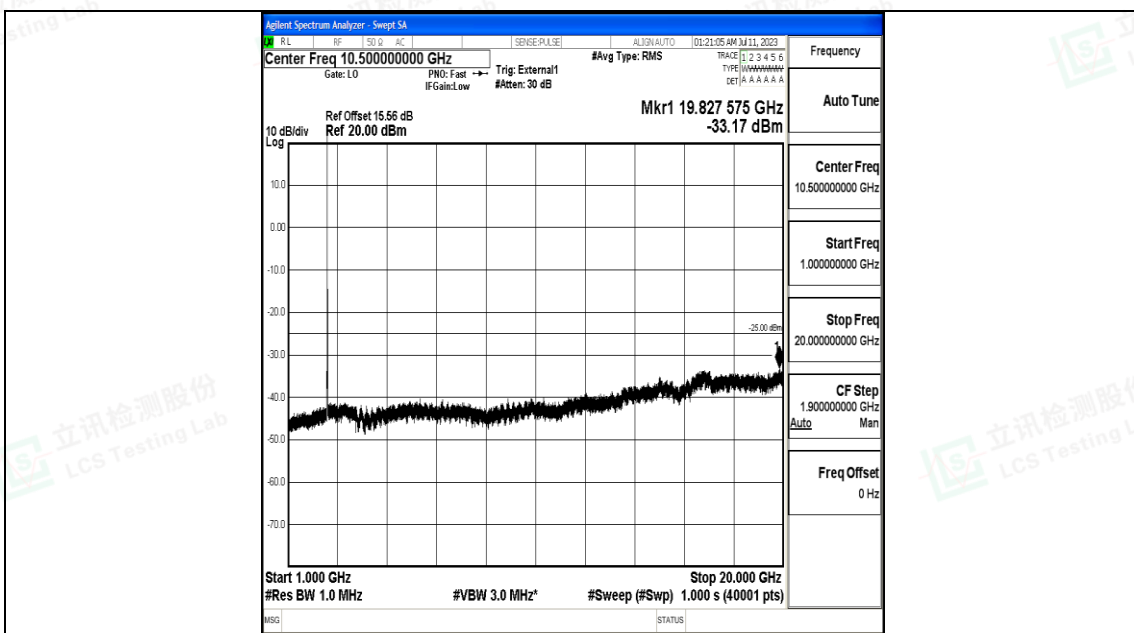

Band41_20MHz_QPSK_39750_1RB#0_0.009~0.15_0.009~0.15

Band41_20MHz_QPSK_39750_1RB#0_0.15~30_0.15~30

Band41_20MHz_QPSK_39750_1RB#0_30~1000_30~1000

Band41_20MHz_QPSK_39750_1RB#0_1000~20000_1000~20000

Band41_20MHz_QPSK_39750_1RB#0_20000~27000_20000~27000