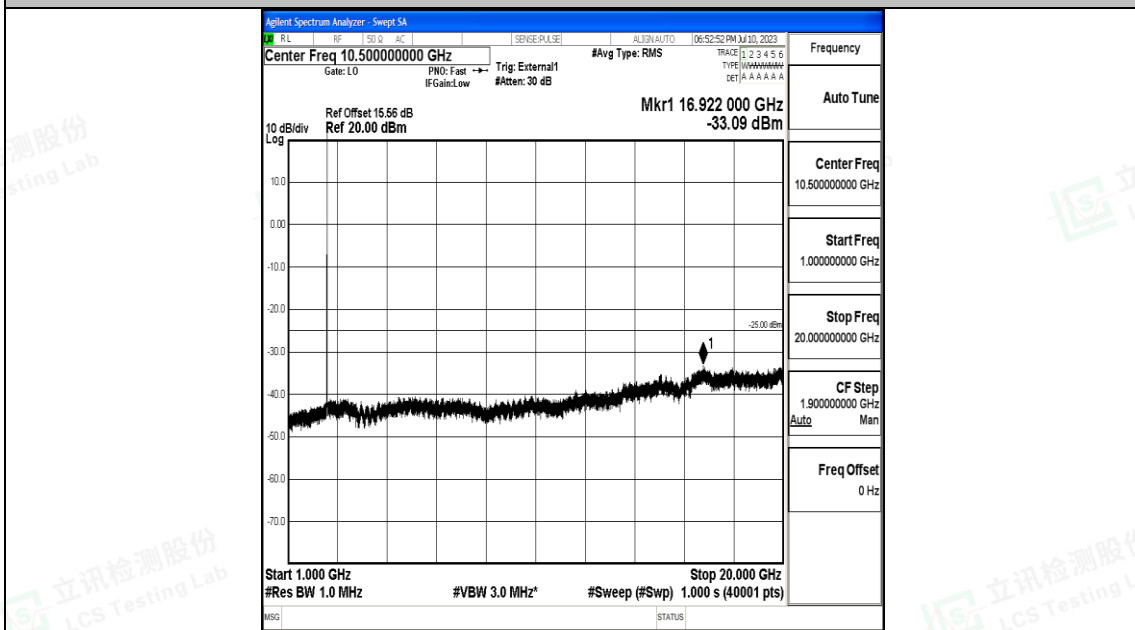

Band41_10MHz_QPSK_39700_1RB#0_0.15~30_0.15~30

Band41_10MHz_QPSK_39700_1RB#0_30~1000_30~1000

Band41_10MHz_QPSK_39700_1RB#0_1000~20000_1000~20000

Band41_10MHz_QPSK_39700_1RB#0_20000~27000_20000~27000

Band41_10MHz_16QAM_39700_1RB#0_30~1000_30~1000