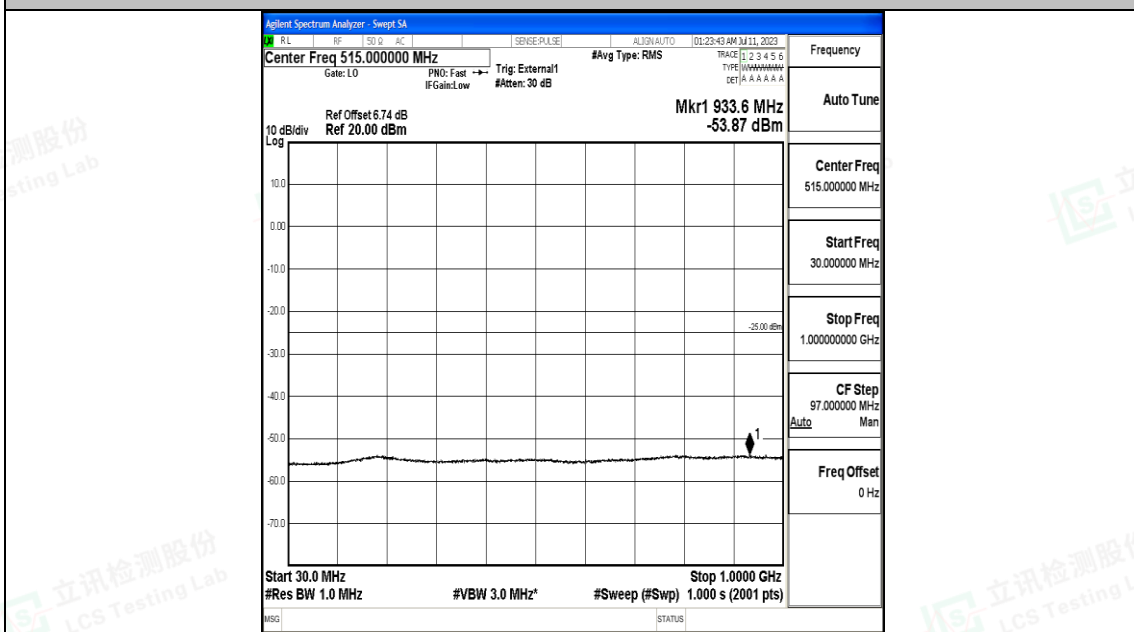

Band41_20MHz_QPSK_40620_1RB#0_0.15~30_0.15~30