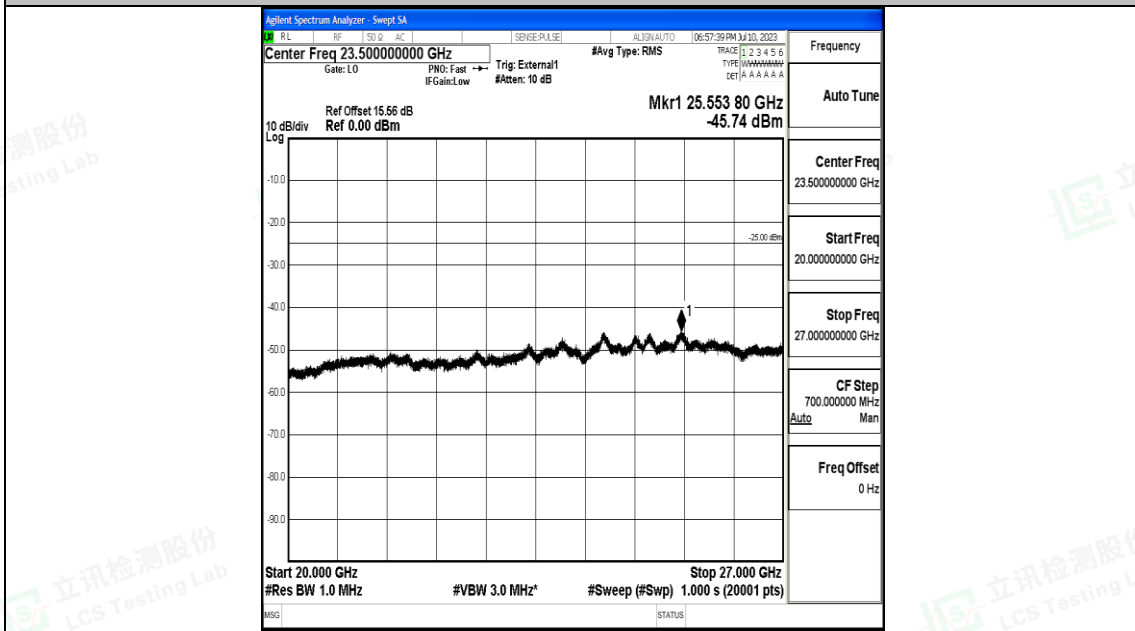

Band41_10MHz_QPSK_41540_1RB#0_0.15~30_0.15~30

Band41_10MHz_QPSK_41540_1RB#0_30~1000_30~1000

Band41_10MHz_QPSK_41540_1RB#0_1000~20000_1000~20000

Band41_10MHz_QPSK_41540_1RB#0_20000~27000_20000~27000

Shenzhen LCS Compliance Testing Laboratory Ltd.
 Add: 101, 201 Bldg A & 301 Bldg C, Juji Industrial Park Yabianxueziwei, Shajing Street,
 Baoan District, Shenzhen, 518000, China
 Tel: +(86) 0755-82591330 | E-mail: webmaster@lcs-cert.com | Web: www.lcs-cert.com
 Scan code to check authenticity