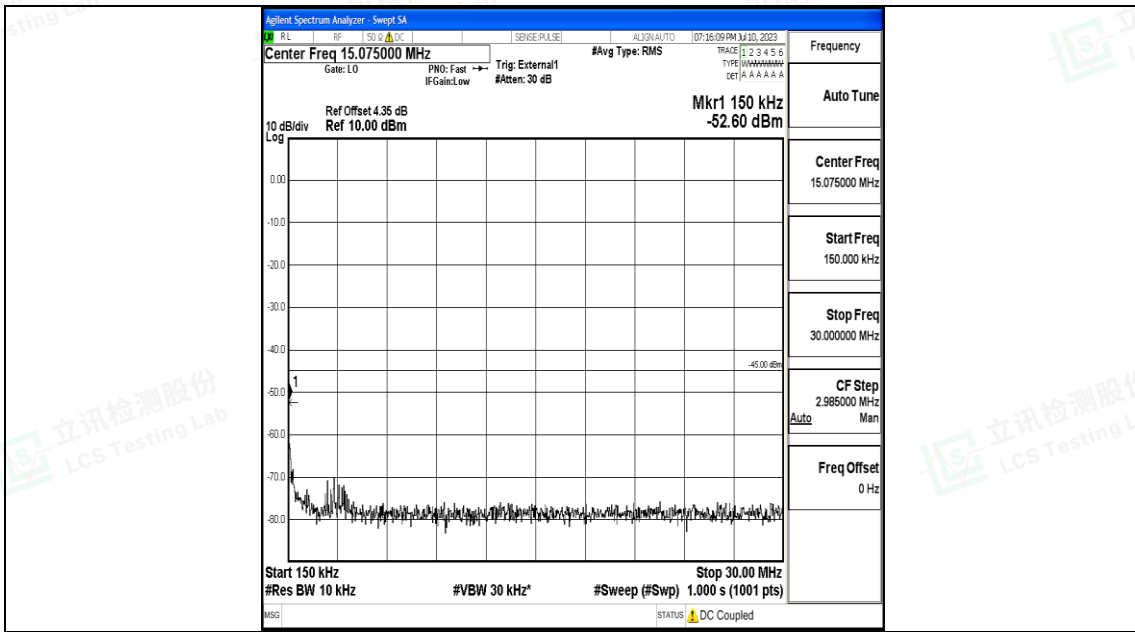

Band41_15MHz_16QAM_40620_1RB#0_30~1000_30~1000

Band41_15MHz_16QAM_40620_1RB#0_1000~20000_1000~20000

Band41_15MHz_16QAM_40620_1RB#0_20000~27000_20000~27000

Band41_15MHz_QPSK_41515_1RB#0_0.009~0.15_0.009~0.15