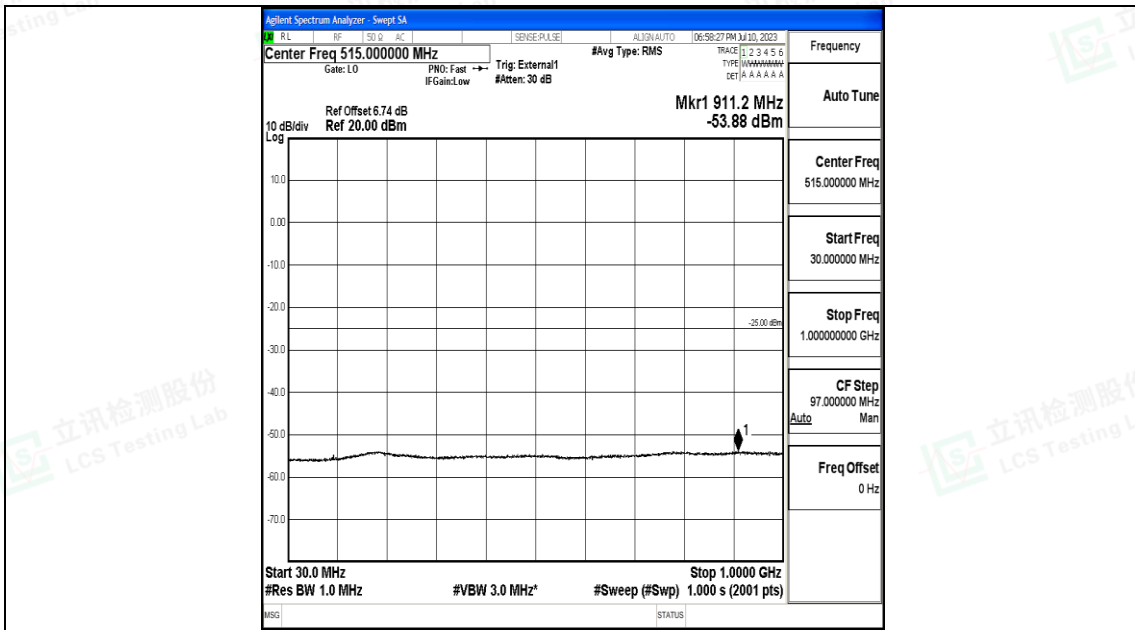

Band41_10MHz_QPSK_41540_1RB#0_0.15~30_0.15~30

Band41_10MHz_QPSK_41540_1RB#0_30~1000_30~1000

Band41_10MHz_QPSK_41540_1RB#0_1000~20000_1000~20000

Band41_10MHz_QPSK_41540_1RB#0_20000~27000_20000~27000

Shenzhen LCS Compliance Testing Laboratory Ltd.
 Add: 101, 201 Bldg A & 301 Bldg C, Juji Industrial Park Yabianxueziwei, Shajing Street,
 Baoan District, Shenzhen, 518000, China
 Tel: +(86) 0755-82591330 | E-mail: webmaster@lcs-cert.com | Web: www.lcs-cert.com
 Scan code to check authenticity