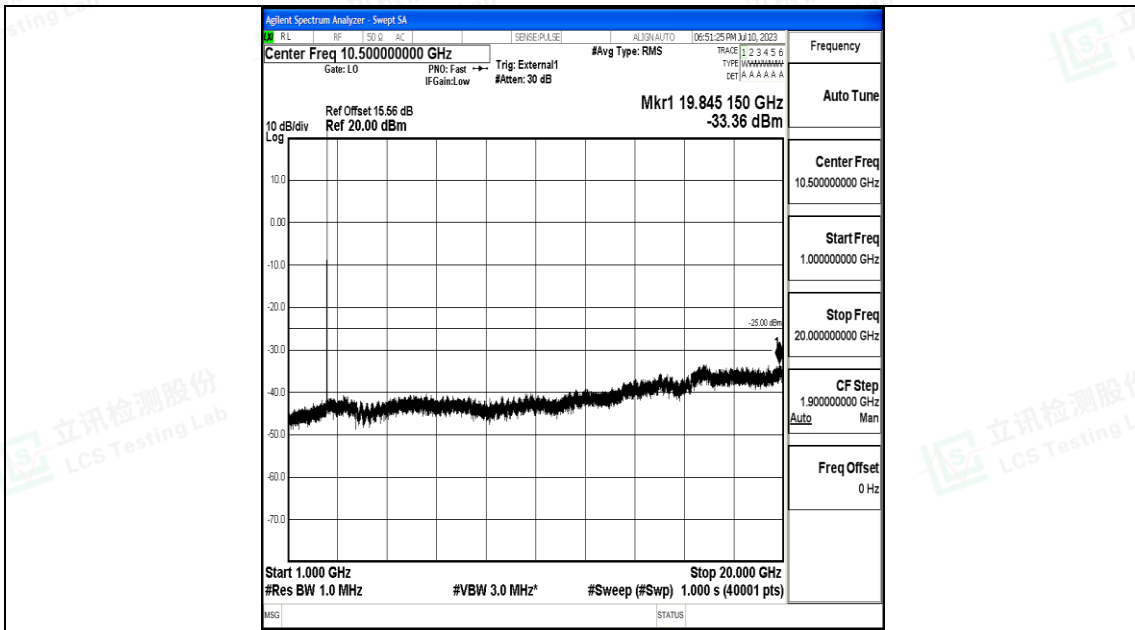

Band41_10MHz_QPSK_39700_1RB#0_30~1000_30~1000