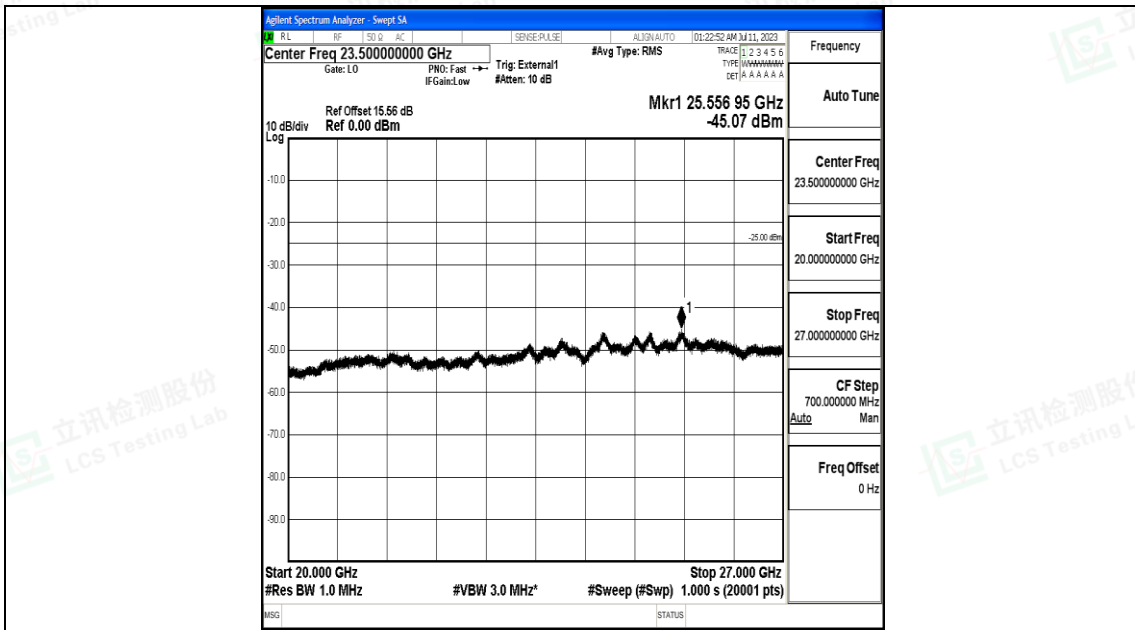

Band41_20MHz_16QAM_39750_1RB#0_1000~20000_1000~20000