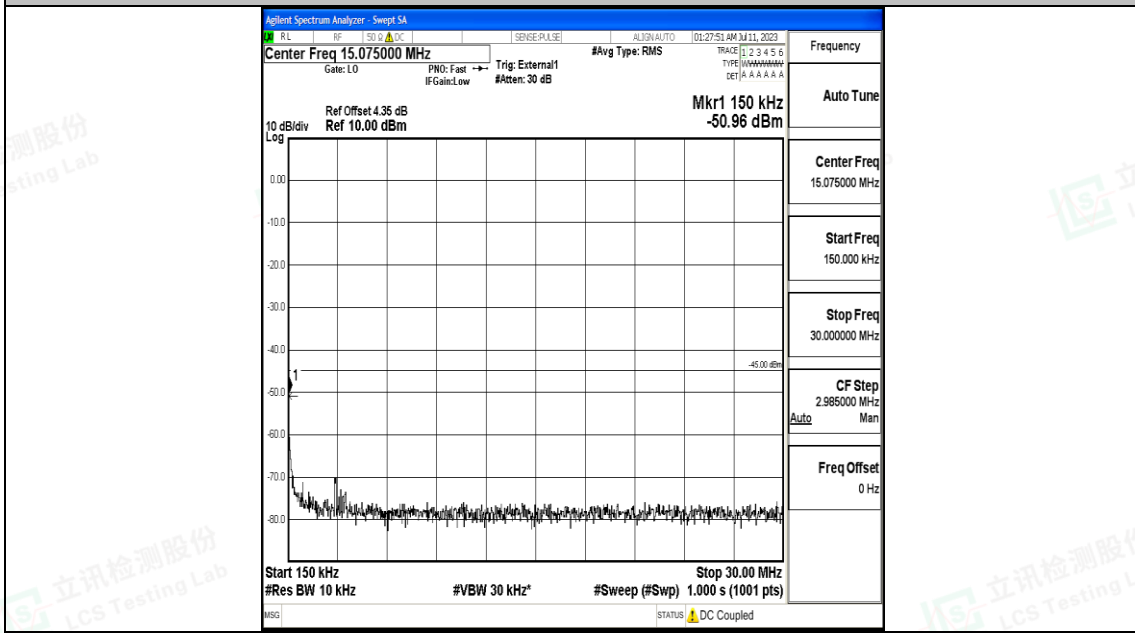

Band41_20MHz_QPSK_41490_1RB#0_0.15~30_0.15~30

Band41_20MHz_QPSK_41490_1RB#0_30~1000_30~1000

Band41_20MHz_QPSK_41490_1RB#0_1000~20000_1000~20000

Band41_20MHz_QPSK_41490_1RB#0_20000~27000_20000~27000

Band41_20MHz_16QAM_41490_1RB#0_0.009~0.15_0.009~0.15