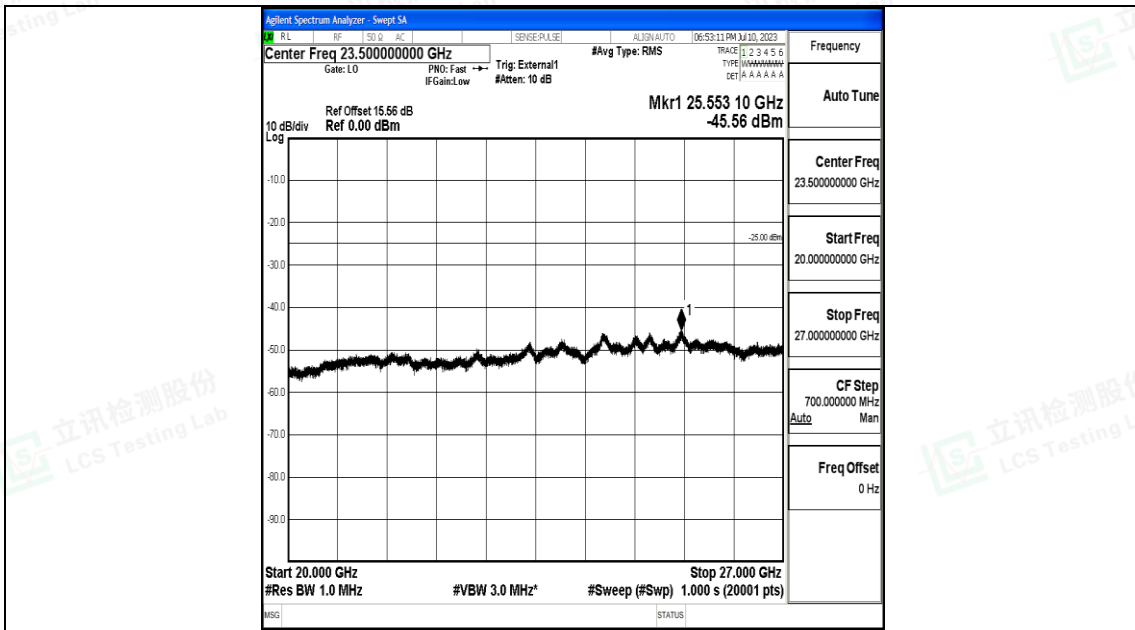

Band41_10MHz_16QAM_39700_1RB#0_1000~20000_1000~20000

Band41_10MHz_16QAM_39700_1RB#0_20000~27000_20000~27000

Band41_10MHz_QPSK_40620_1RB#0_0.009~0.15_0.009~0.15

Shenzhen LCS Compliance Testing Laboratory Ltd.
 Add: 101, 201 Bldg A & 301 Bldg C, Juji Industrial Park Yabianxueziwei, Shajing Street,
 Baoan District, Shenzhen, 518000, China
 Tel: +(86) 0755-82591330 | E-mail: webmaster@lcs-cert.com | Web: www.lcs-cert.com
 Scan code to check authenticity