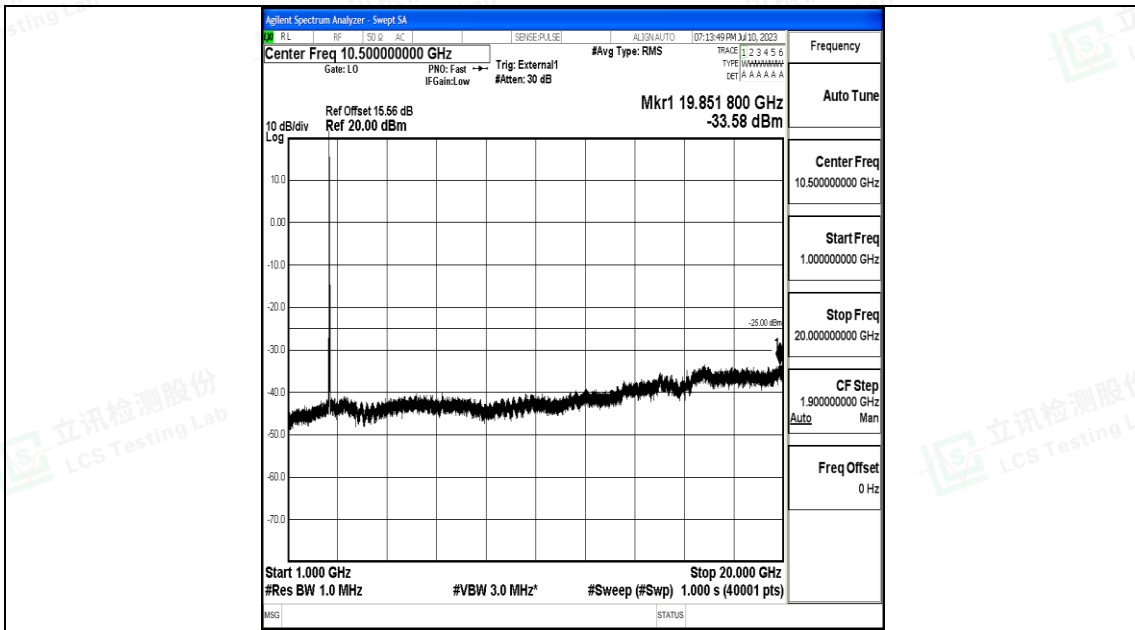

Band41_15MHz_16QAM_39725_1RB#0_20000~27000_20000~27000

Band41_15MHz_QPSK_40620_1RB#0_0.009~0.15_0.009~0.15

Shenzhen LCS Compliance Testing Laboratory Ltd.
 Add: 101, 201 Bldg A & 301 Bldg C, Juji Industrial Park Yabianxueziwei, Shajing Street,
 Baoan District, Shenzhen, 518000, China
 Tel: +(86) 0755-82591330 | E-mail: webmaster@lcs-cert.com | Web: www.lcs-cert.com
 Scan code to check authenticity