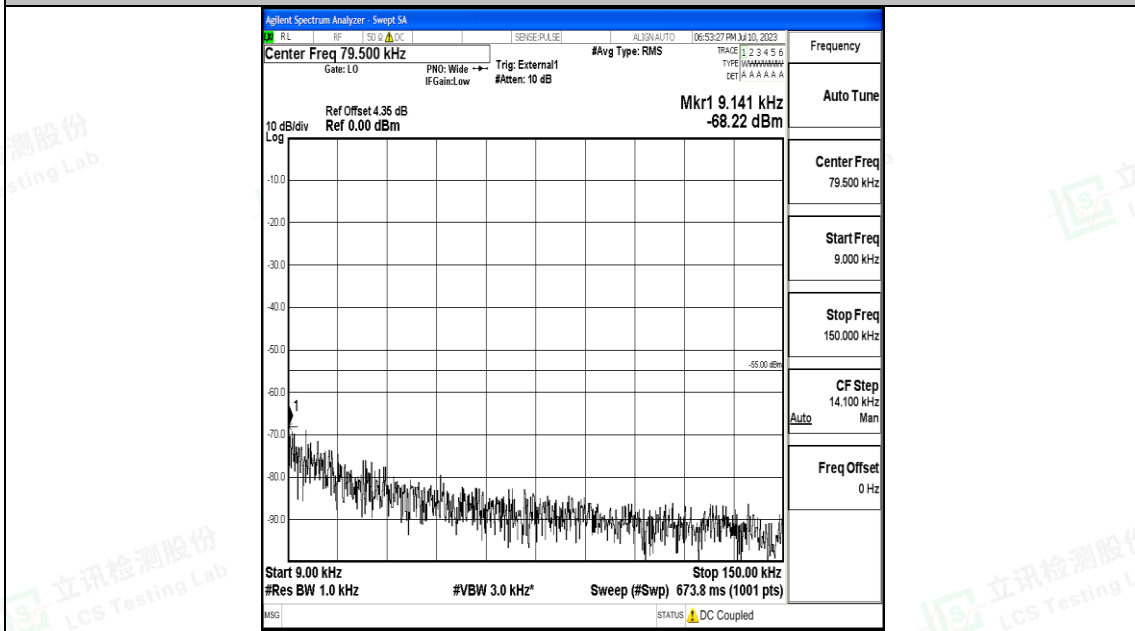

Band41_10MHz_16QAM_39700_1RB#0_20000~27000_20000~27000

Band41_10MHz_QPSK_40620_1RB#0_0.009~0.15_0.009~0.15

Shenzhen LCS Compliance Testing Laboratory Ltd.
Add: 101, 201 Bldg A & 301 Bldg C, Juji Industrial Park Yabianxueziwei, Shajing Street,
Baoan District, Shenzhen, 518000, China
Tel: +(86) 0755-82591330 | E-mail: webmaster@lcs-cert.com | Web: www.lcs-cert.com
Scan code to check authenticity