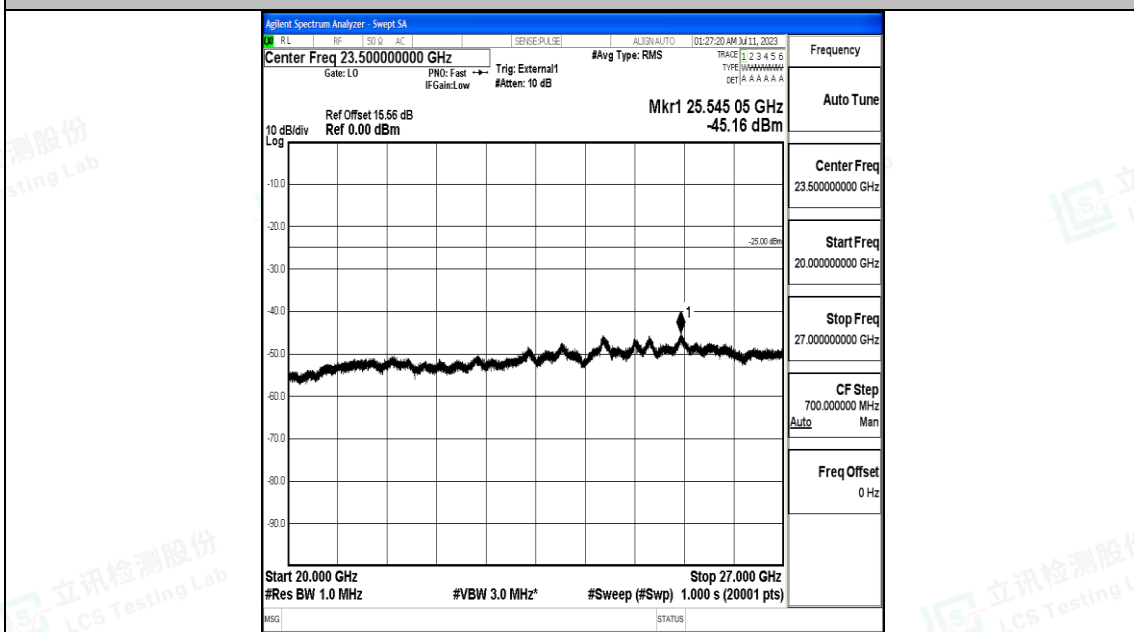

Band41_20MHz_QPSK_41490_1RB#0_0.15~30_0.15~30

Band41_20MHz_QPSK_41490_1RB#0_30~1000_30~1000

Band41_20MHz_QPSK_41490_1RB#0_1000~20000_1000~20000

Band41_20MHz_QPSK_41490_1RB#0_20000~27000_20000~27000

Band41_20MHz_16QAM_41490_1RB#0_0.009~0.15_0.009~0.15