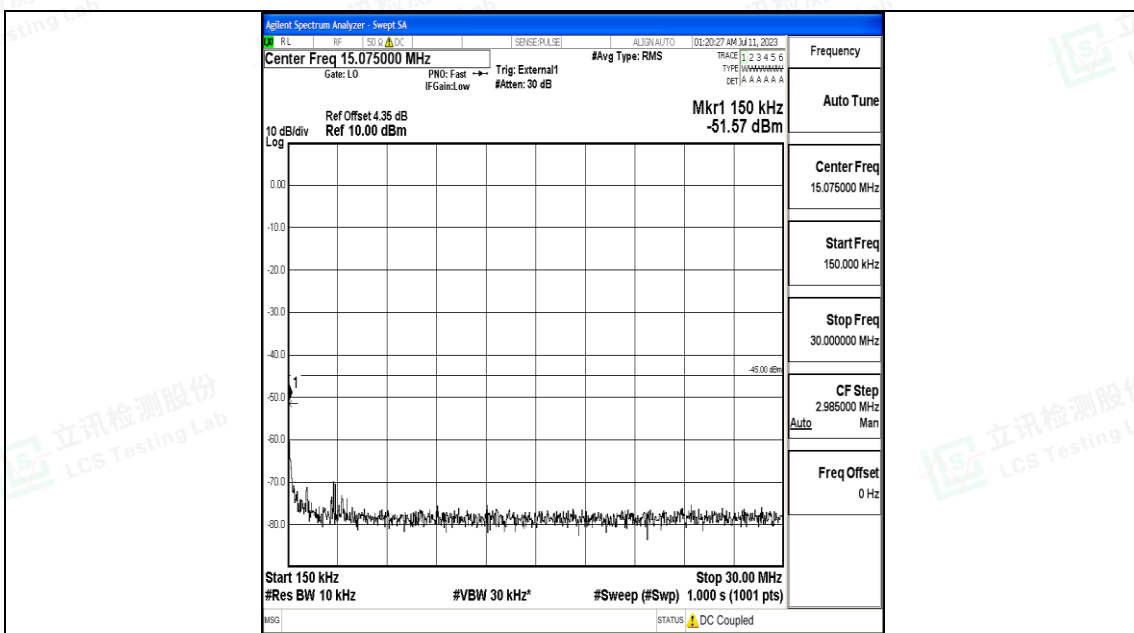

Band41_20MHz_QPSK_39750_1RB#0_0.009~0.15_0.009~0.15