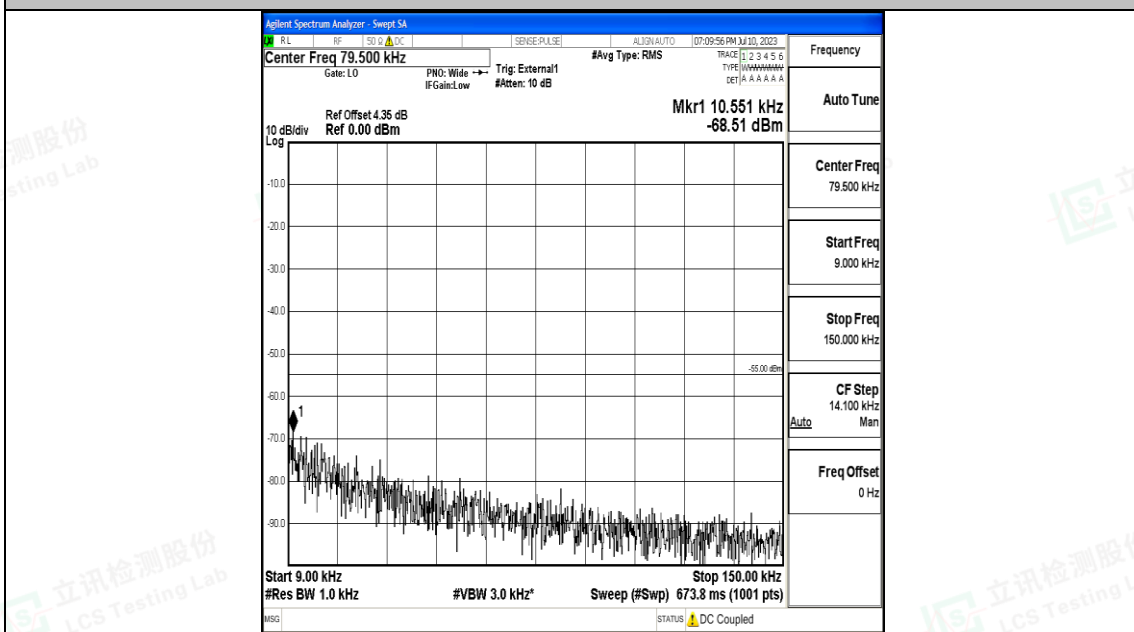

Band41_10MHz_16QAM_41540_1RB#0_20000~27000_20000~27000