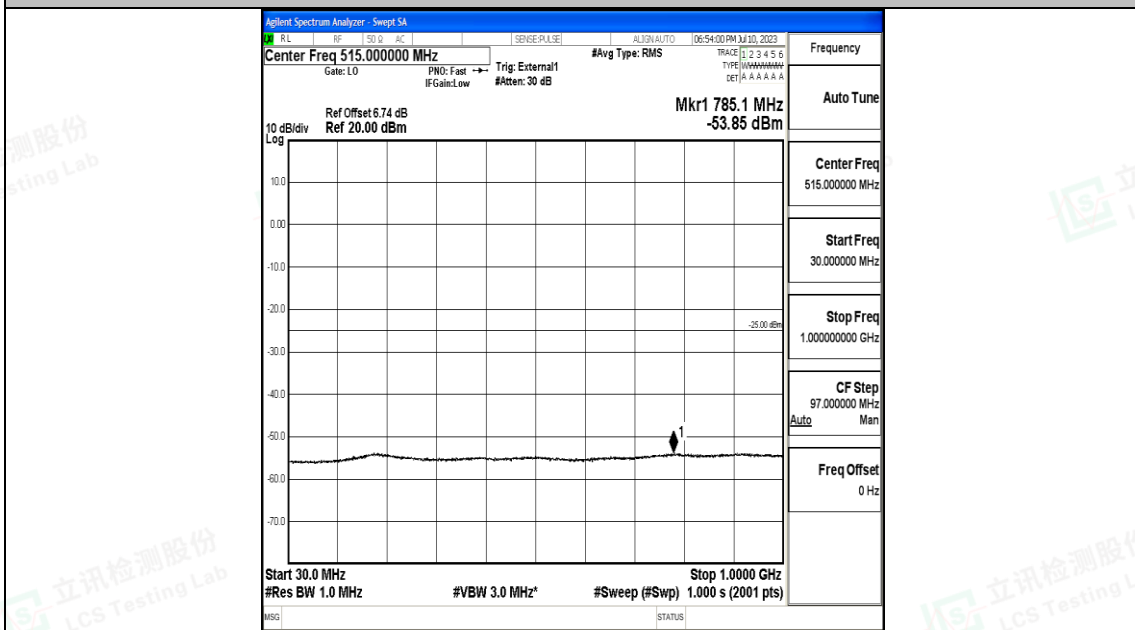

Band41_10MHz_QPSK_40620_1RB#0_0.15~30_0.15~30

Band41_10MHz_QPSK_40620_1RB#0_30~1000_30~1000

Shenzhen LCS Compliance Testing Laboratory Ltd.
Add: 101, 201 Bldg A & 301 Bldg C, Juji Industrial Park Yabianxueziwei, Shajing Street,
Baoan District, Shenzhen, 518000, China
Tel: +(86) 0755-82591330 | E-mail: webmaster@lcs-cert.com | Web: www.lcs-cert.com
Scan code to check authenticity