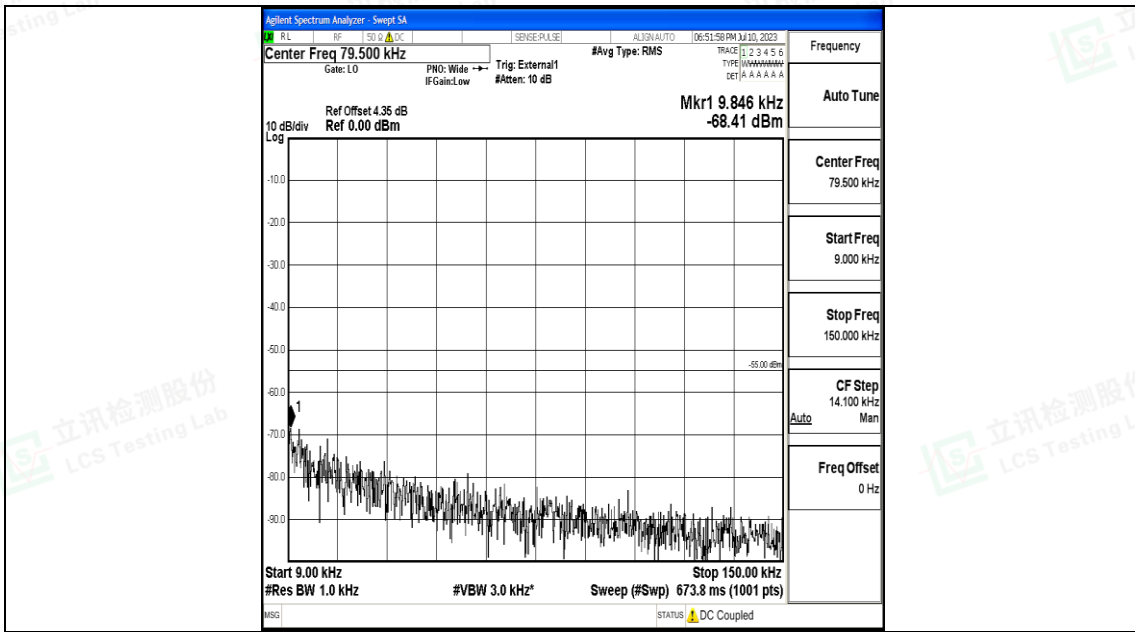

Band41_10MHz_QPSK_39700_1RB#0_0.15~30_0.15~30

Band41_10MHz_QPSK_39700_1RB#0_30~1000_30~1000

Band41_10MHz_QPSK_39700_1RB#0_1000~20000_1000~20000

Band41_10MHz_QPSK_39700_1RB#0_20000~27000_20000~27000

Band41_10MHz_16QAM_39700_1RB#0_30~1000_30~1000