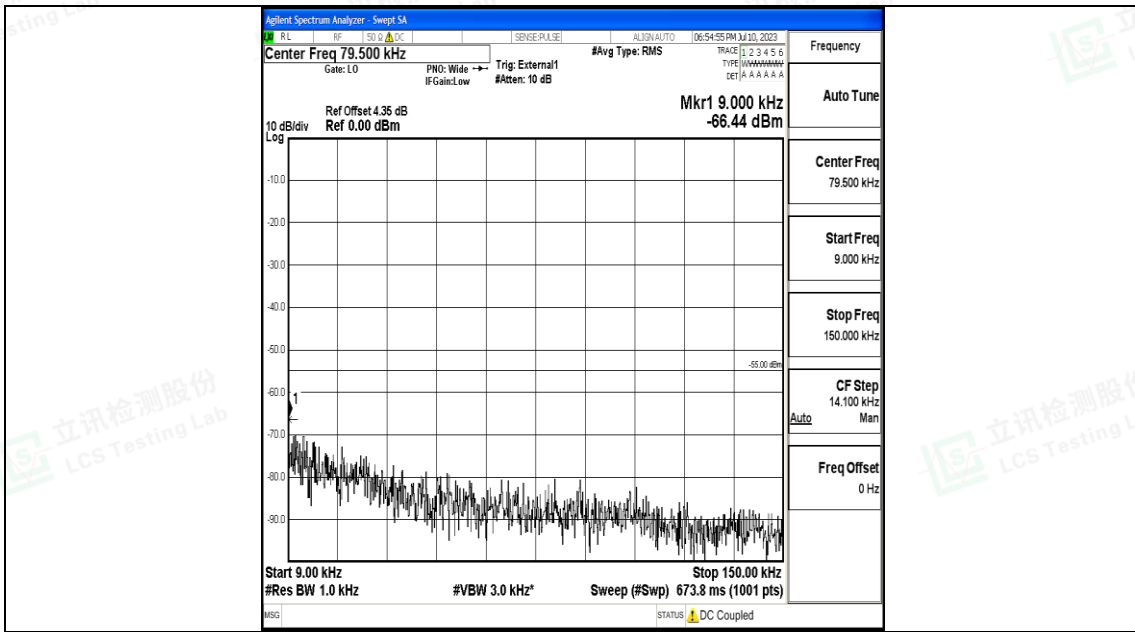

Band41_10MHz_QPSK_40620_1RB#0_20000~27000_20000~27000