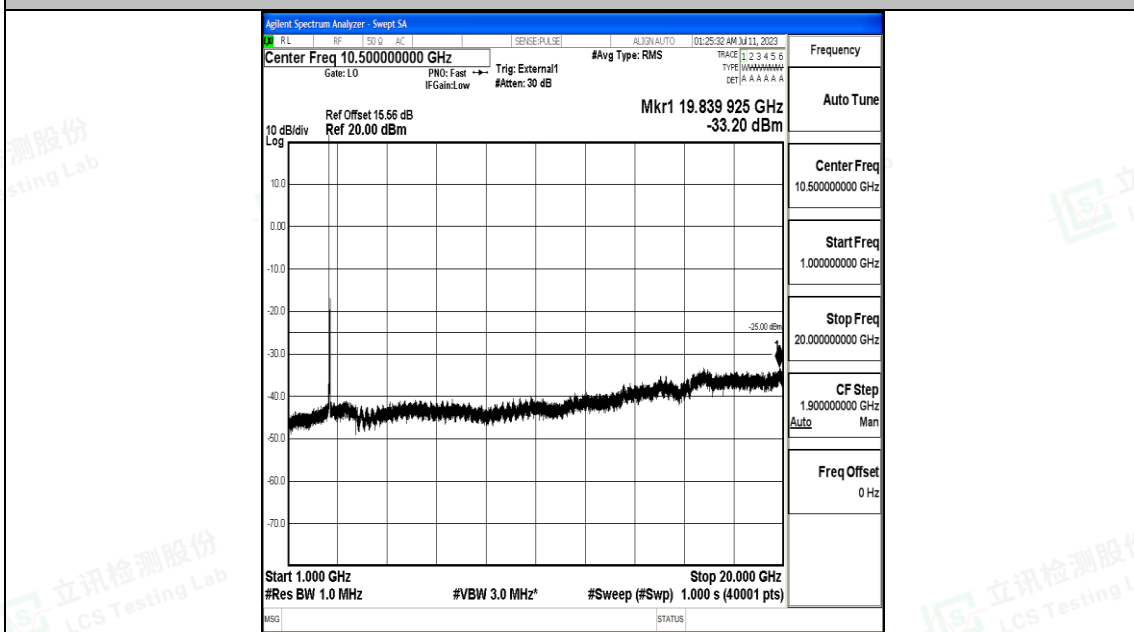

Band41_20MHz_16QAM_40620_1RB#0_30~1000_30~1000