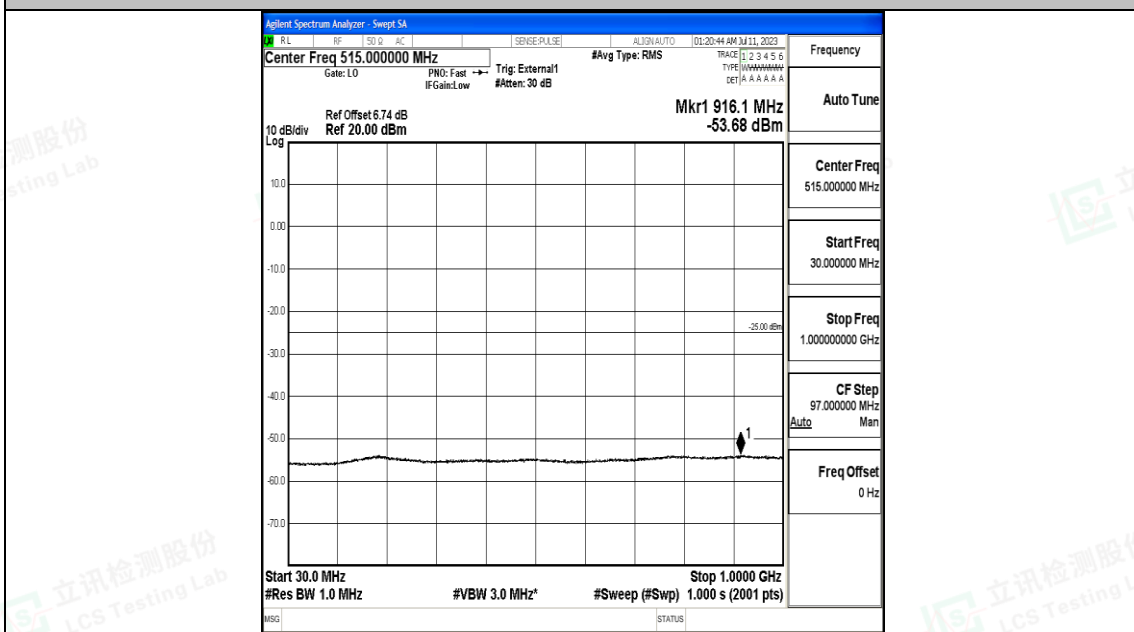

Band41_20MHz_QPSK_39750_1RB#0_0.15~30_0.15~30