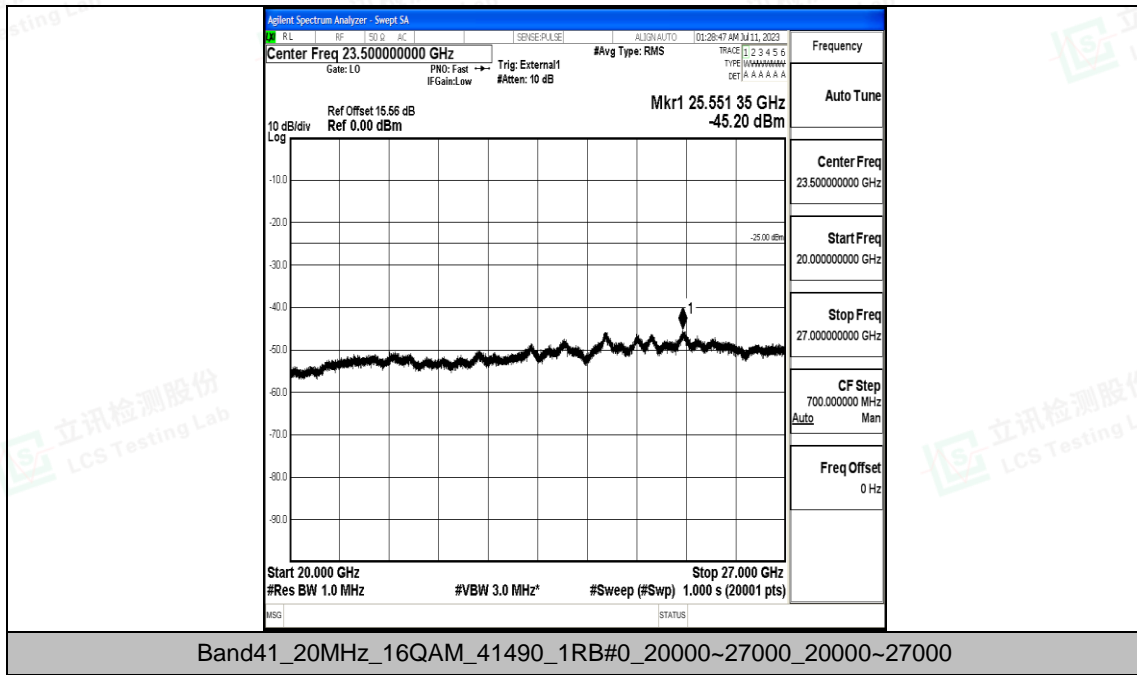

Band41_20MHz_16QAM_41490_1RB#0_0.15~30_0.15~30

Band41_20MHz_16QAM_41490_1RB#0_30~1000_30~1000

Band41_20MHz_16QAM_41490_1RB#0_1000~20000_1000~20000

Shenzhen LCS Compliance Testing Laboratory Ltd.
 Add: 101, 201 Bldg A & 301 Bldg C, Juji Industrial Park Yabianxueziwei, Shajing Street,
 Baoan District, Shenzhen, 518000, China
 Tel: +(86) 0755-82591330 | E-mail: webmaster@lcs-cert.com | Web: www.lcs-cert.com
 Scan code to check authenticity