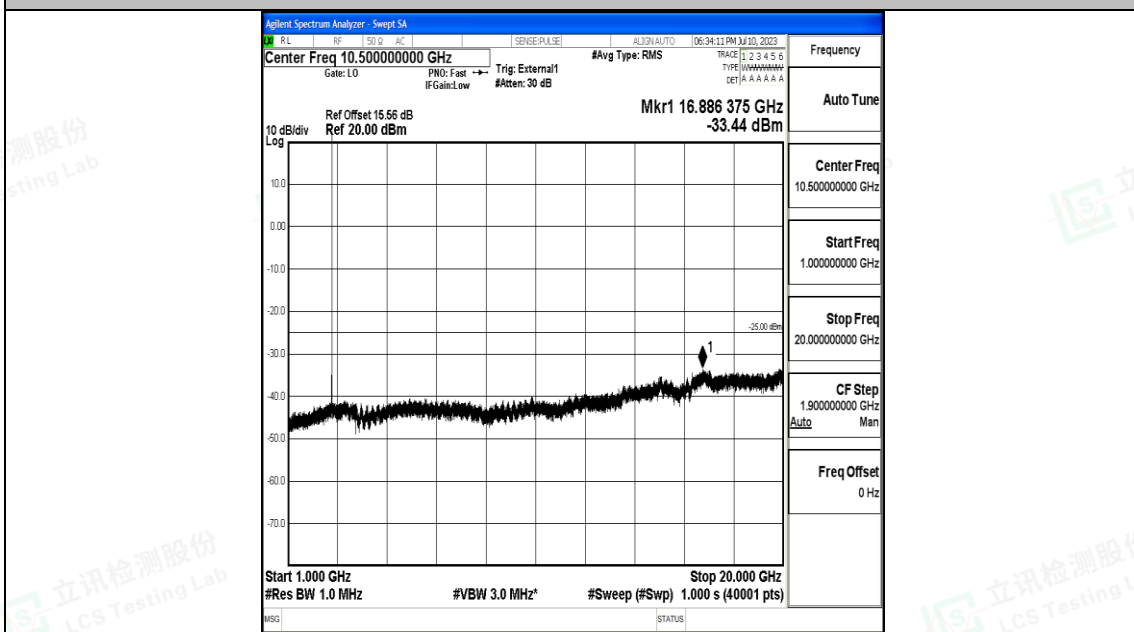

Band41_5MHz_16QAM_41565_1RB#0_30~1000_30~1000

Band41_5MHz_16QAM_41565_1RB#0_1000~20000_1000~20000

Band41_5MHz_16QAM_41565_1RB#0_20000~27000_20000~27000

Band41_10MHz_QPSK_39700_1RB#0_0.009~0.15_0.009~0.15