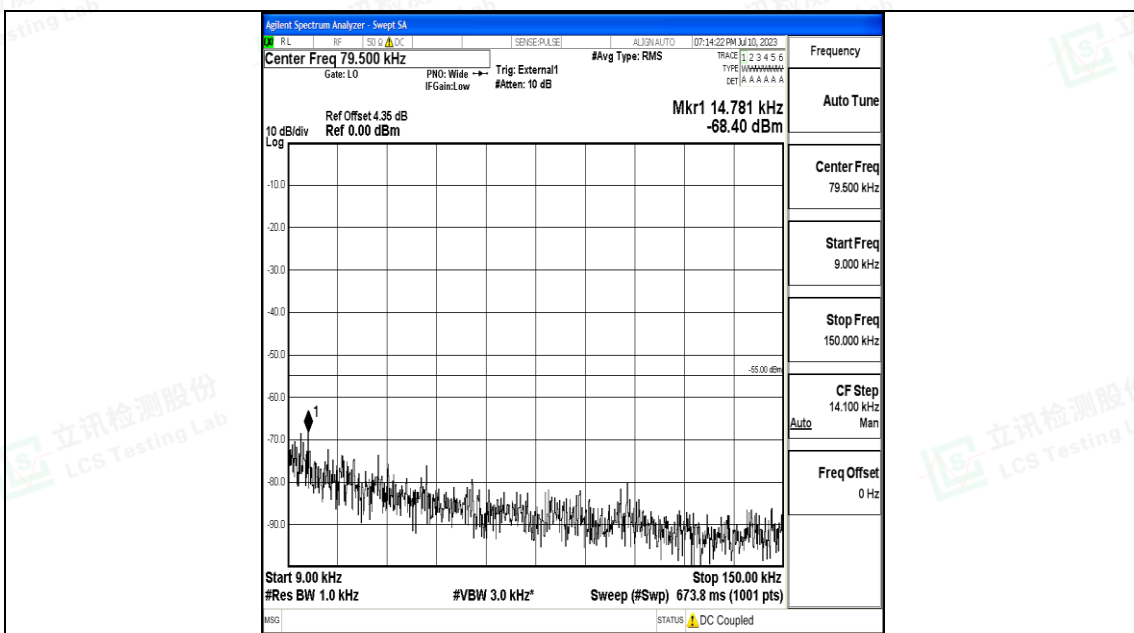

Band41_15MHz_QPSK_40620_1RB#0_20000~27000_20000~27000

Shenzhen LCS Compliance Testing Laboratory Ltd.
Add: 101, 201 Bldg A & 301 Bldg C, Juji Industrial Park Yabianxueziwei, Shajing Street,
Baoan District, Shenzhen, 518000, China
Tel: +(86) 0755-82591330 | E-mail: webmaster@lcs-cert.com | Web: www.lcs-cert.com
Scan code to check authenticity