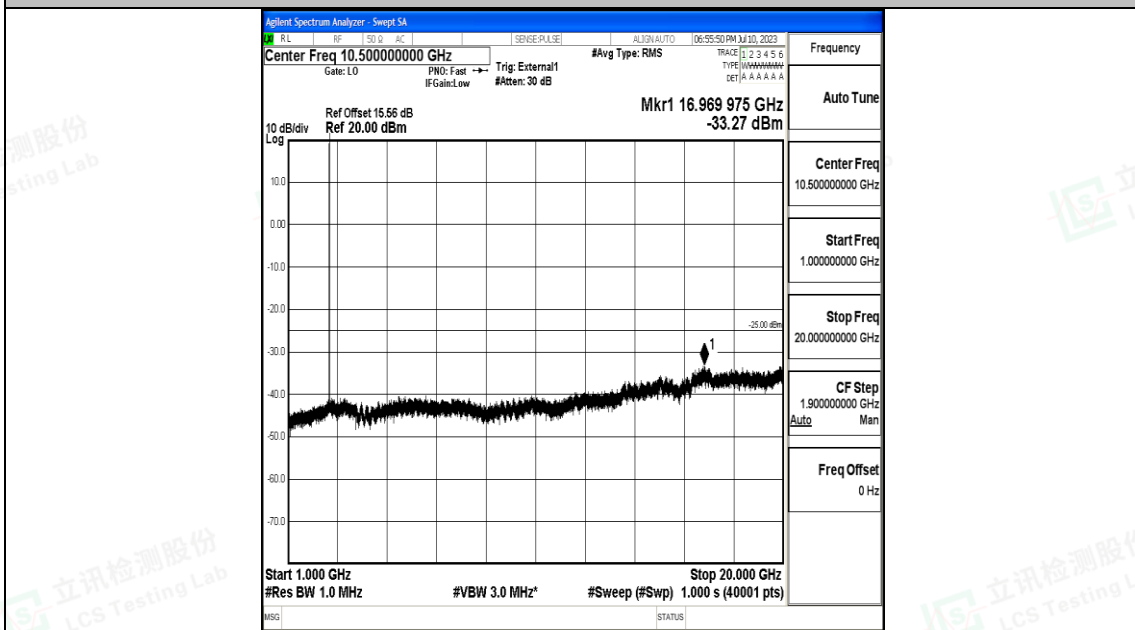

Band41_10MHz_QPSK_40620_1RB#0_1000~20000_1000~20000

Band41_10MHz_QPSK_40620_1RB#0_20000~27000_20000~27000

Band41_10MHz_16QAM_40620_1RB#0_30~1000_30~1000

Band41_10MHz_16QAM_40620_1RB#0_1000~20000_1000~20000