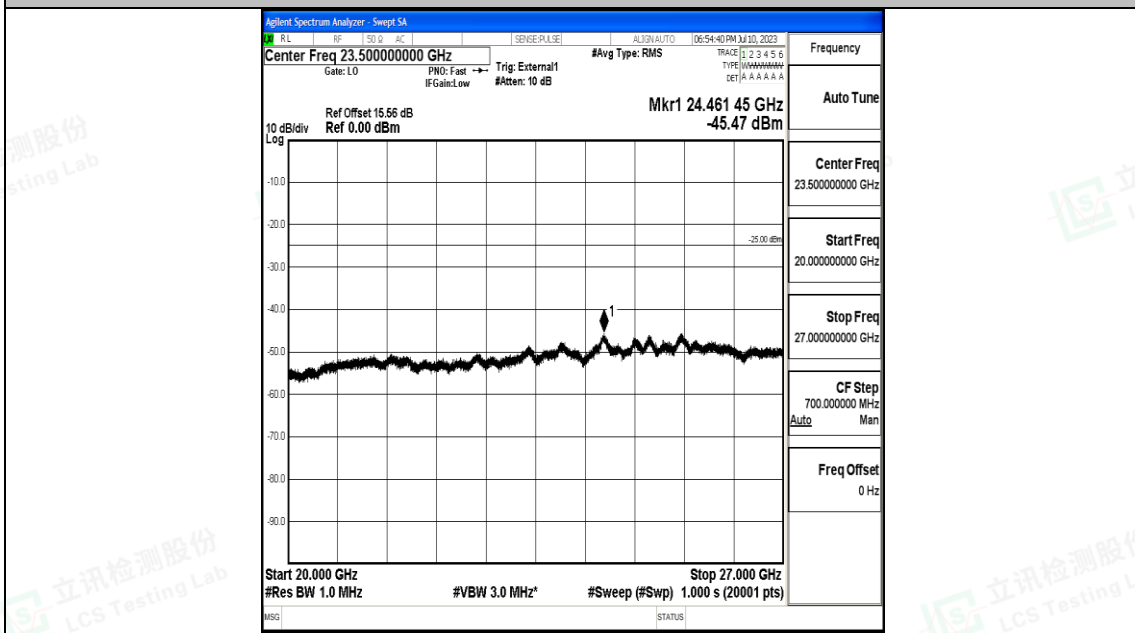

Band41_10MHz_QPSK_40620_1RB#0_1000~20000_1000~20000