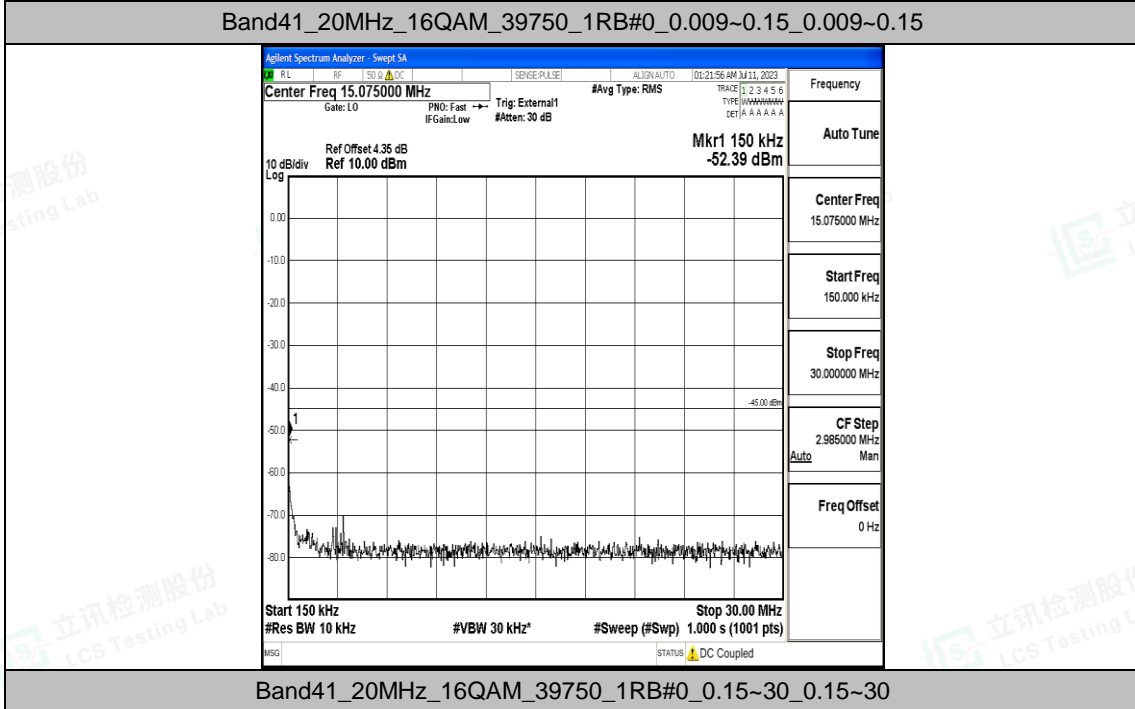

Band41_20MHz_QPSK_39750_1RB#0_0.009~0.15_0.009~0.15

Band41_20MHz_QPSK_39750_1RB#0_0.15~30_0.15~30

Band41_20MHz_QPSK_39750_1RB#0_30~1000_30~1000

Band41_20MHz_QPSK_39750_1RB#0_1000~20000_1000~20000

Band41_20MHz_QPSK_39750_1RB#0_20000~27000_20000~27000