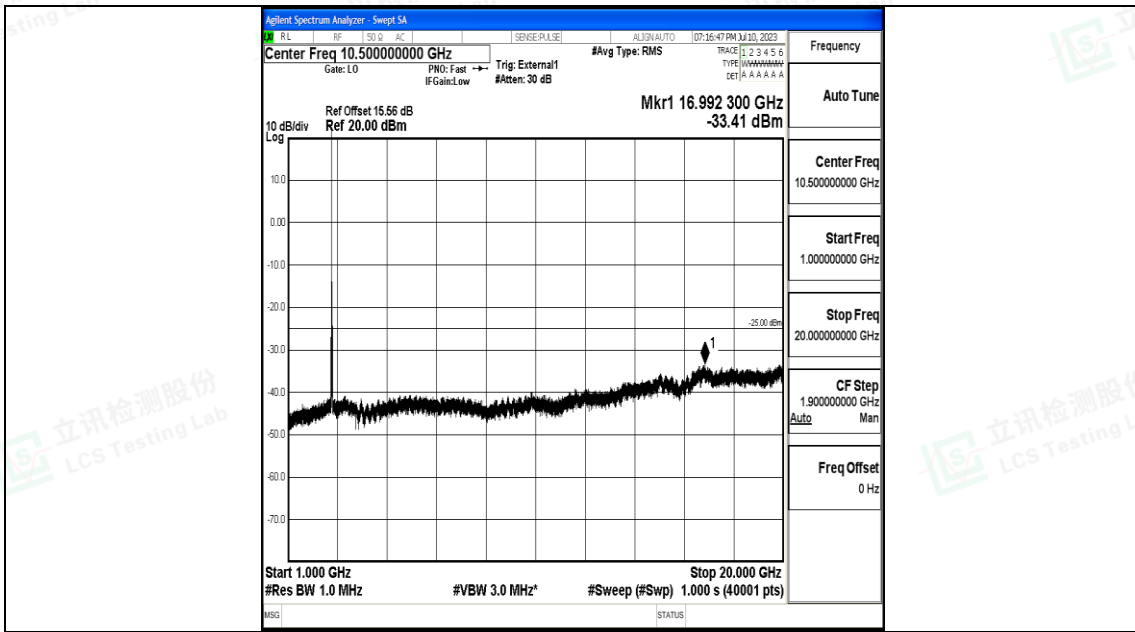

Shenzhen LCS Compliance Testing Laboratory Ltd.
Add: 101, 201 Bldg A & 301 Bldg C, Juji Industrial Park Yabianxueziwei, Shajing Street,
Baoan District, Shenzhen, 518000, China
Tel: +(86) 0755-82591330 | E-mail: webmaster@lcs-cert.com | Web: www.lcs-cert.com
Scan code to check authenticity