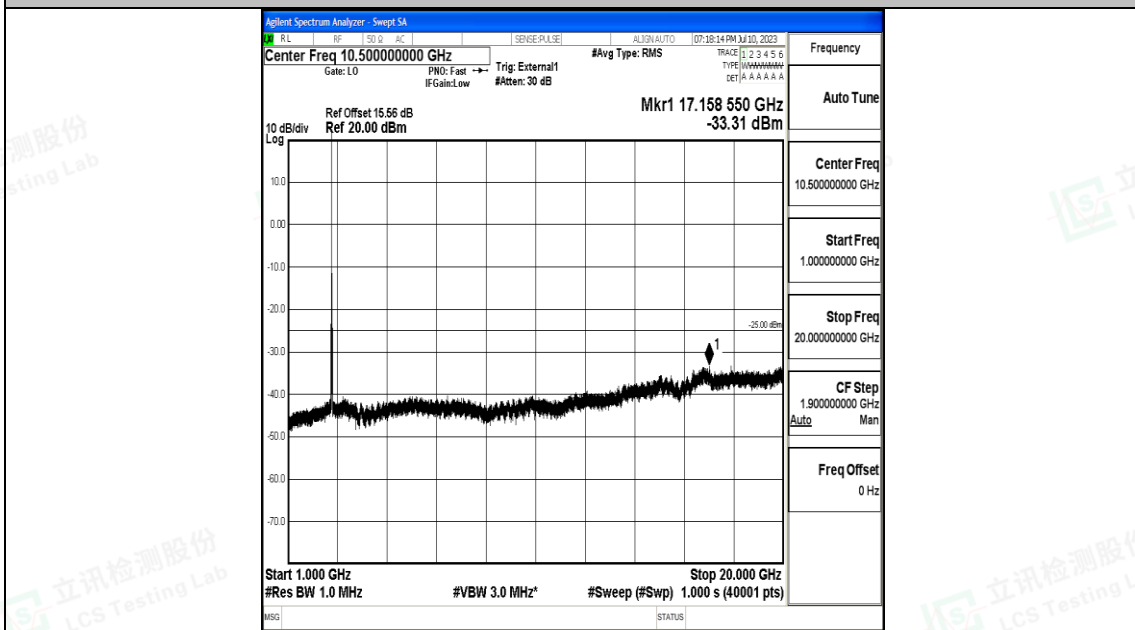

Band41_15MHz_16QAM_41515_1RB#0_0.009~0.15_0.009~0.15

Band41_15MHz_16QAM_41515_1RB#0_0.15~30_0.15~30

Band41_15MHz_16QAM_41515_1RB#0_30~1000_30~1000

Band41_15MHz_16QAM_41515_1RB#0_1000~20000_1000~20000

Band41_15MHz_16QAM_41515_1RB#0_20000~27000_20000~27000