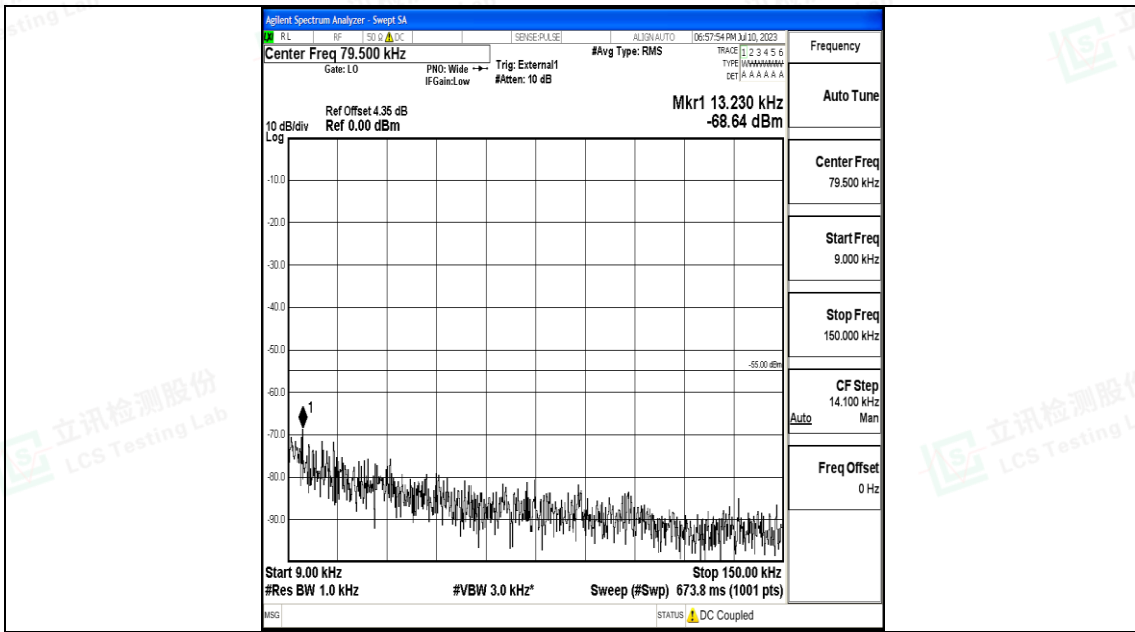

Band41_10MHz_QPSK_41540_1RB#0_0.15~30_0.15~30

Band41_10MHz_QPSK_41540_1RB#0_30~1000_30~1000

Band41_10MHz_QPSK_41540_1RB#0_1000~20000_1000~20000

Band41_10MHz_QPSK_41540_1RB#0_20000~27000_20000~27000

Shenzhen LCS Compliance Testing Laboratory Ltd.
 Add: 101, 201 Bldg A & 301 Bldg C, Juji Industrial Park Yabianxueziwei, Shajing Street,
 Baoan District, Shenzhen, 518000, China
 Tel: +(86) 0755-82591330 | E-mail: webmaster@lcs-cert.com | Web: www.lcs-cert.com
 Scan code to check authenticity