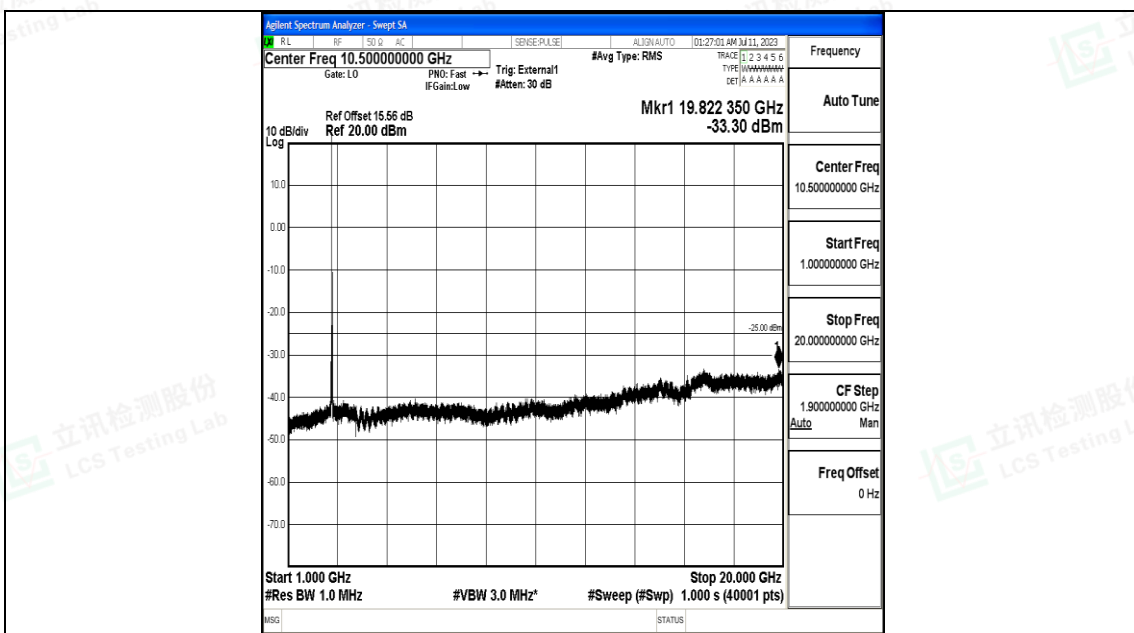

Band41_20MHz_QPSK_41490_1RB#0_0.15~30_0.15~30

Band41_20MHz_QPSK_41490_1RB#0_30~1000_30~1000

Band41_20MHz_QPSK_41490_1RB#0_1000~20000_1000~20000

Band41_20MHz_QPSK_41490_1RB#0_20000~27000_20000~27000

Band41_20MHz_16QAM_41490_1RB#0_0.009~0.15_0.009~0.15