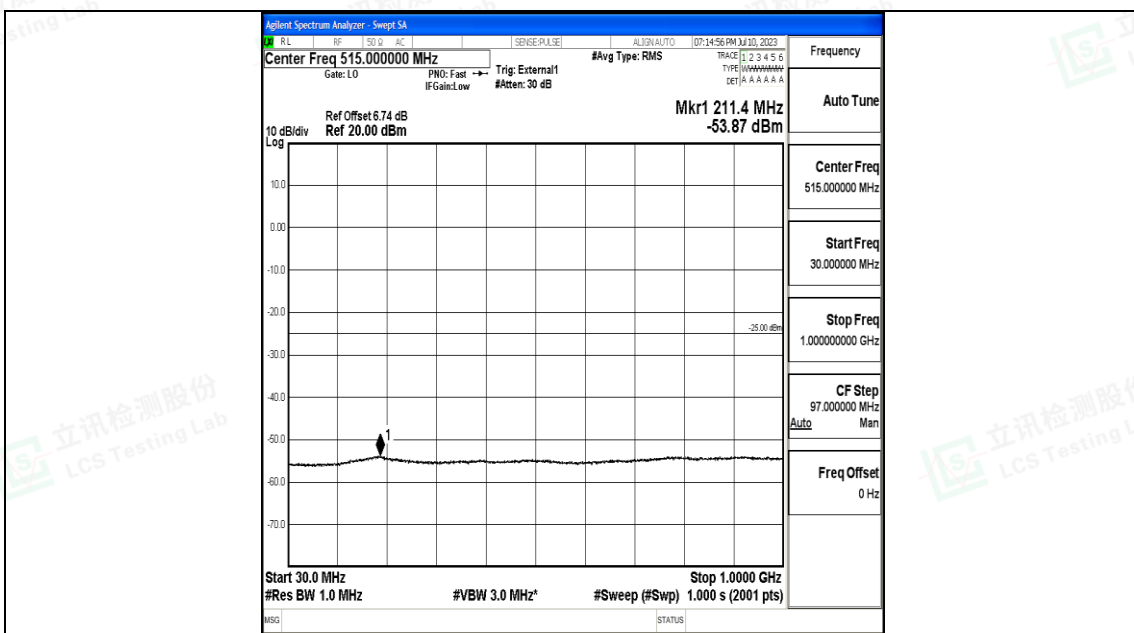

Band41_15MHz_QPSK_40620_1RB#0_1000~20000_1000~20000

Band41_15MHz_QPSK_40620_1RB#0_20000~27000_20000~27000

Shenzhen LCS Compliance Testing Laboratory Ltd.
 Add: 101, 201 Bldg A & 301 Bldg C, Juji Industrial Park Yabianxueziwei, Shajing Street,
 Baoan District, Shenzhen, 518000, China
 Tel: +(86) 0755-82591330 | E-mail: webmaster@lcs-cert.com | Web: www.lcs-cert.com
 Scan code to check authenticity