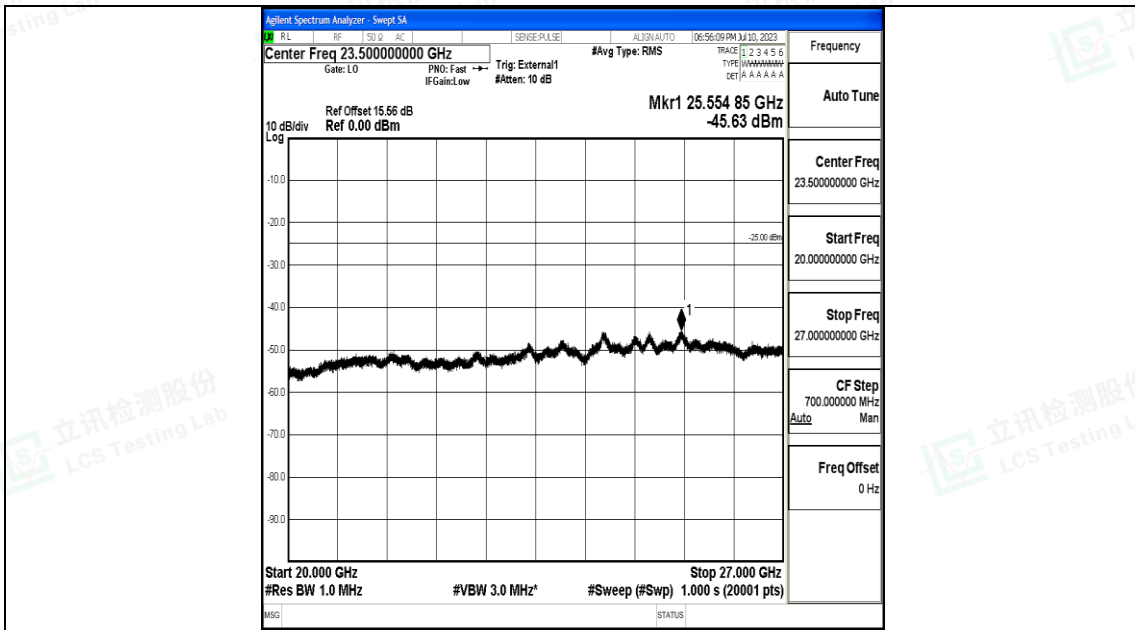

Band41_10MHz_QPSK_40620_1RB#0_1000~20000_1000~20000

Band41_10MHz_QPSK_40620_1RB#0_20000~27000_20000~27000

Band41_10MHz_16QAM_40620_1RB#0_30~1000_30~1000

Band41_10MHz_16QAM_40620_1RB#0_1000~20000_1000~20000