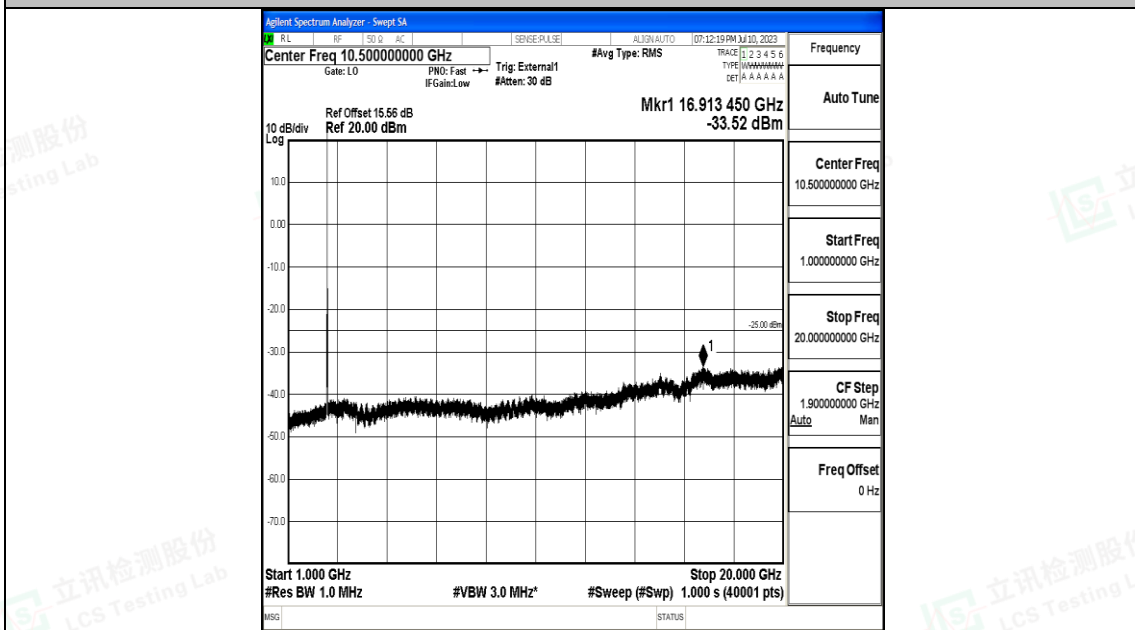

Band41_15MHz_16QAM_39725_1RB#0_30~1000_30~1000

Band41_15MHz_16QAM_39725_1RB#0_1000~20000_1000~20000

Shenzhen LCS Compliance Testing Laboratory Ltd.
Add: 101, 201 Bldg A & 301 Bldg C, Juji Industrial Park Yabianxueziwei, Shajing Street,
Baoan District, Shenzhen, 518000, China
Tel: +(86) 0755-82591330 | E-mail: webmaster@lcs-cert.com | Web: www.lcs-cert.com
Scan code to check authenticity