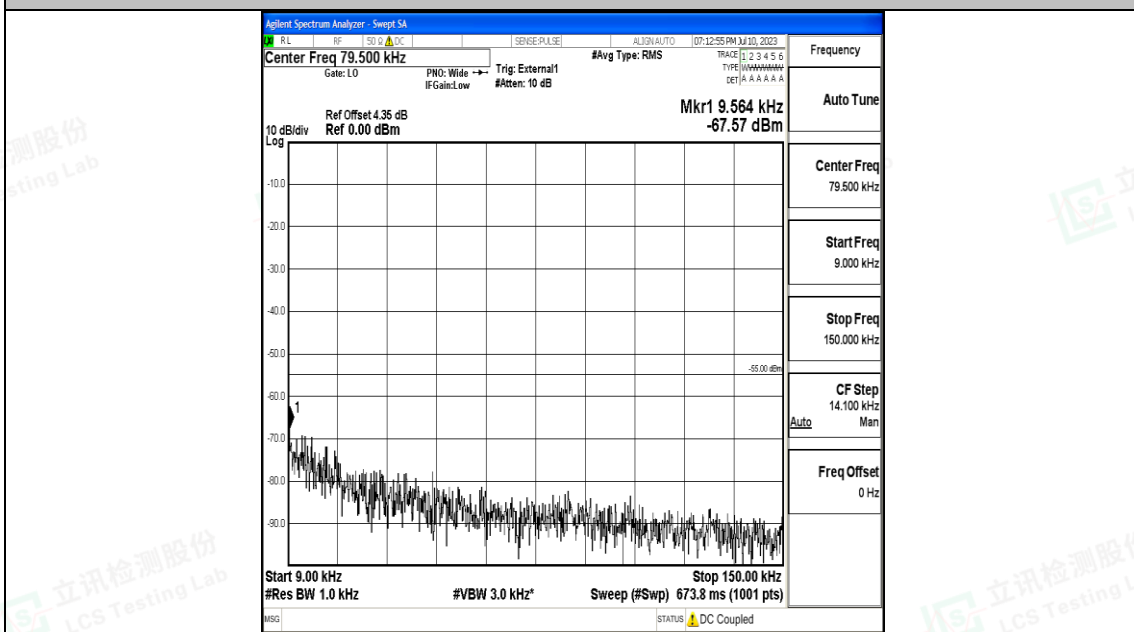

Band41_15MHz_16QAM_39725_1RB#0_20000~27000_20000~27000