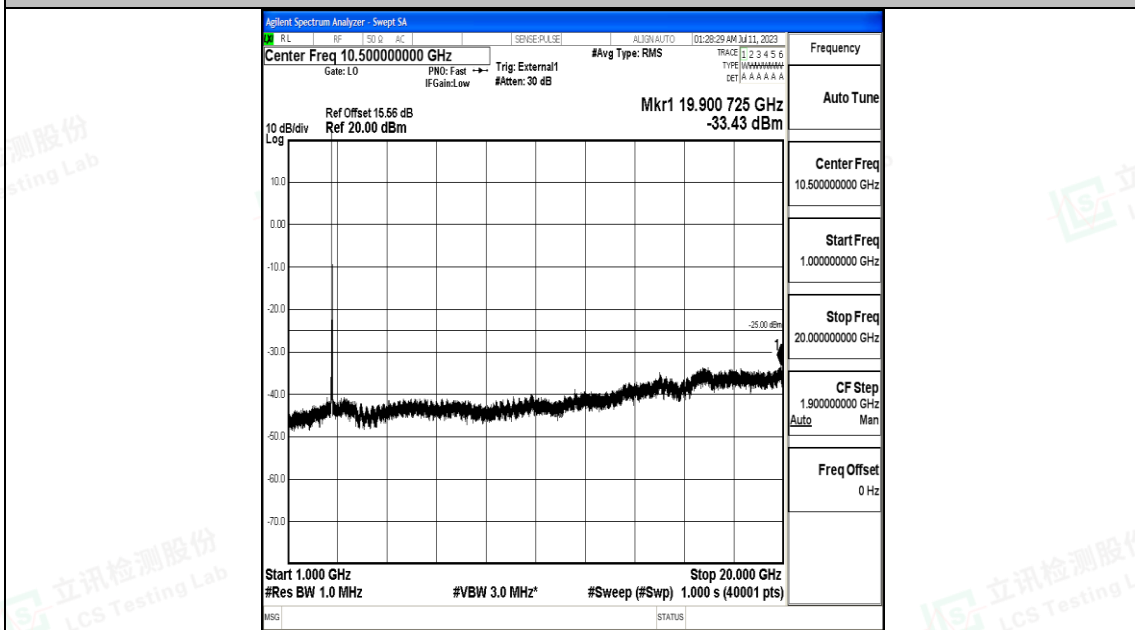

Band41_20MHz_16QAM_41490_1RB#0_30~1000_30~1000