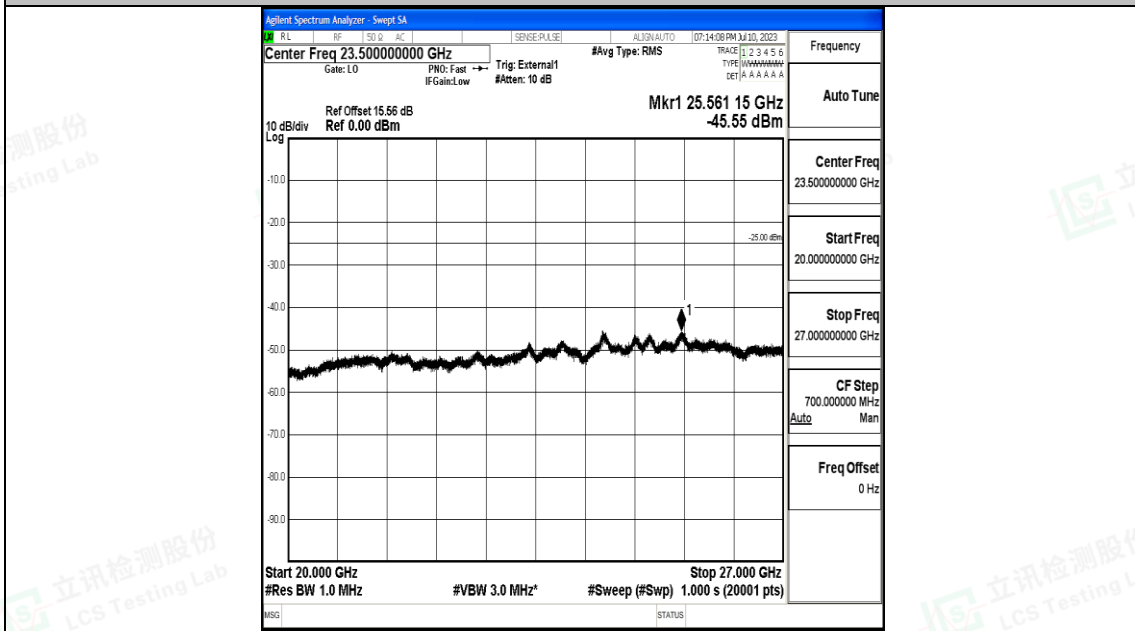

Band41_15MHz_QPSK_40620_1RB#0_1000~20000_1000~20000