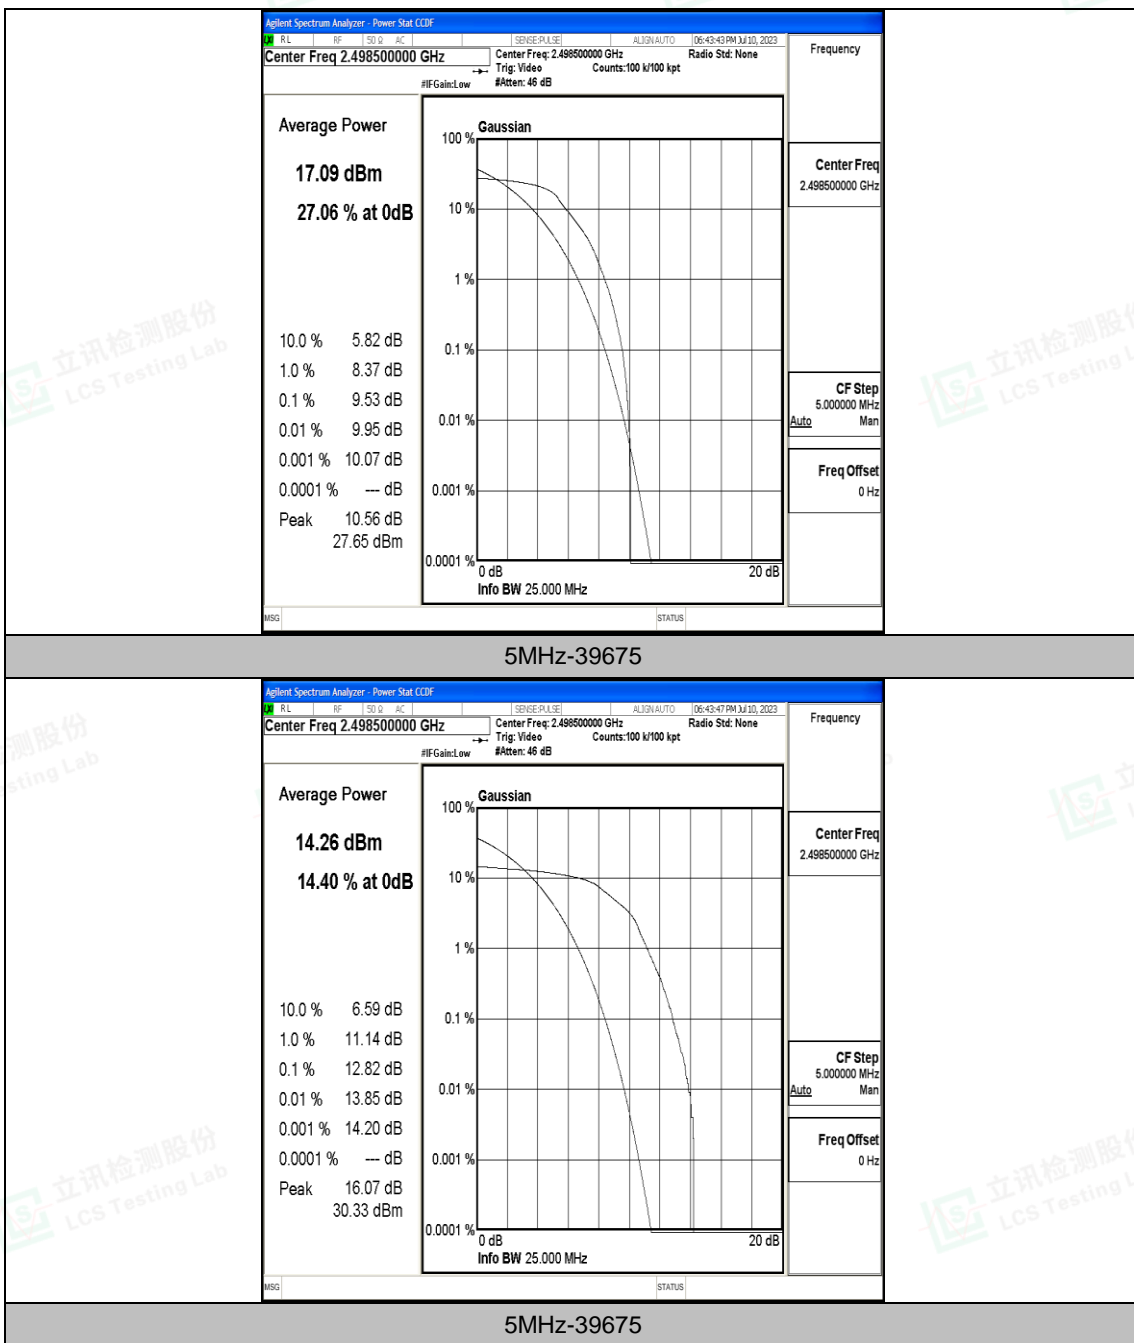

Test Graphs

Shenzhen LCS Compliance Testing Laboratory Ltd.
Add: 101, 201 Bldg A & 301 Bldg C, Juji Industrial Park Yabianxueziwei, Shajing Street,
Baoan District, Shenzhen, 518000, China
Tel: +(86) 0755-82591330 | E-mail: webmaster@lcs-cert.com | Web: www.lcs-cert.com
Scan code to check authenticity