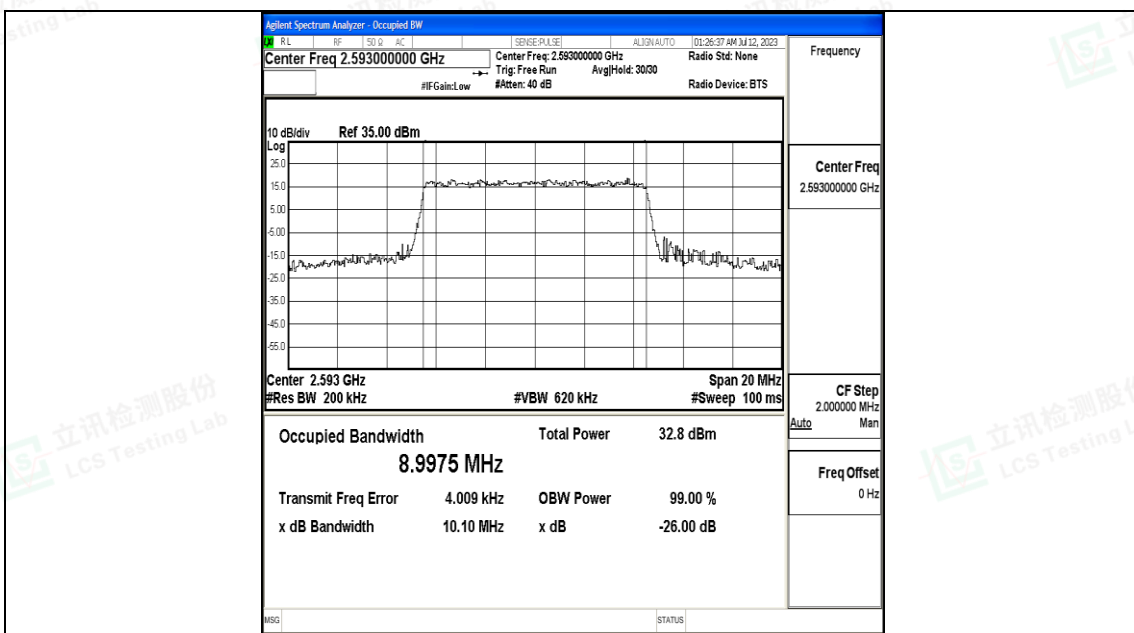

15MHz-40620

15MHz-41515

10MHz-39700

10MHz-40620

10MHz-40620

10MHz-41540

Shenzhen LCS Compliance Testing Laboratory Ltd.
 Add: 101, 201 Bldg A & 301 Bldg C, Juji Industrial Park Yabianxueziwei, Shajing Street,
 Baoan District, Shenzhen, 518000, China
 Tel: +(86) 0755-82591330 | E-mail: webmaster@lcs-cert.com | Web: www.lcs-cert.com
 Scan code to check authenticity