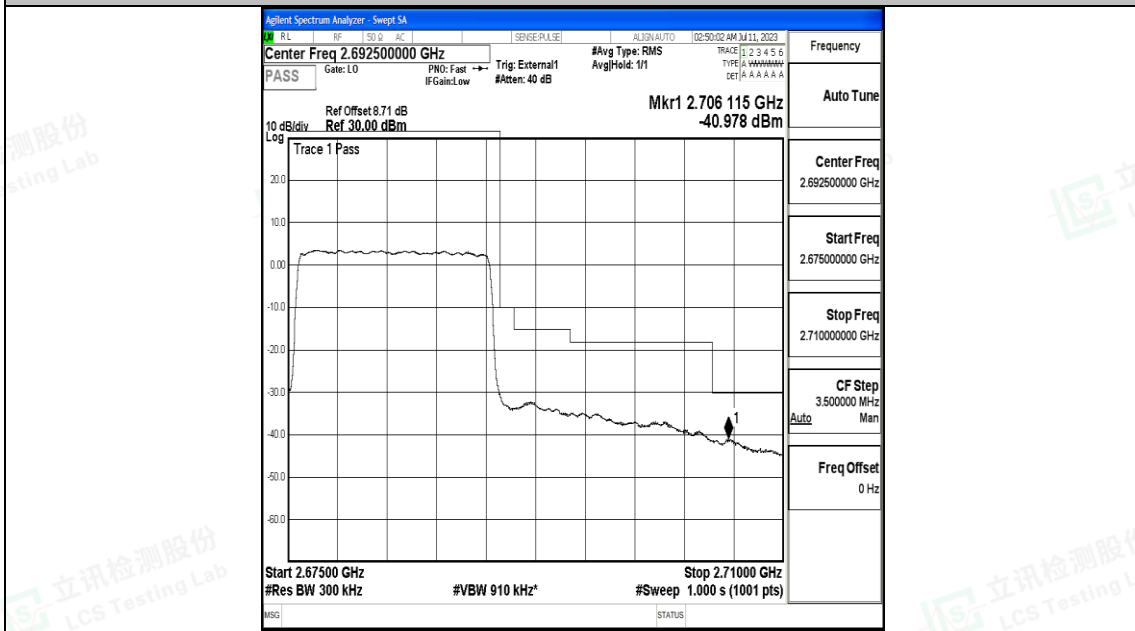

Band41_15MHz_QPSK_41515_75RB#0

Band41_15MHz_16QAM_41515_75RB#0