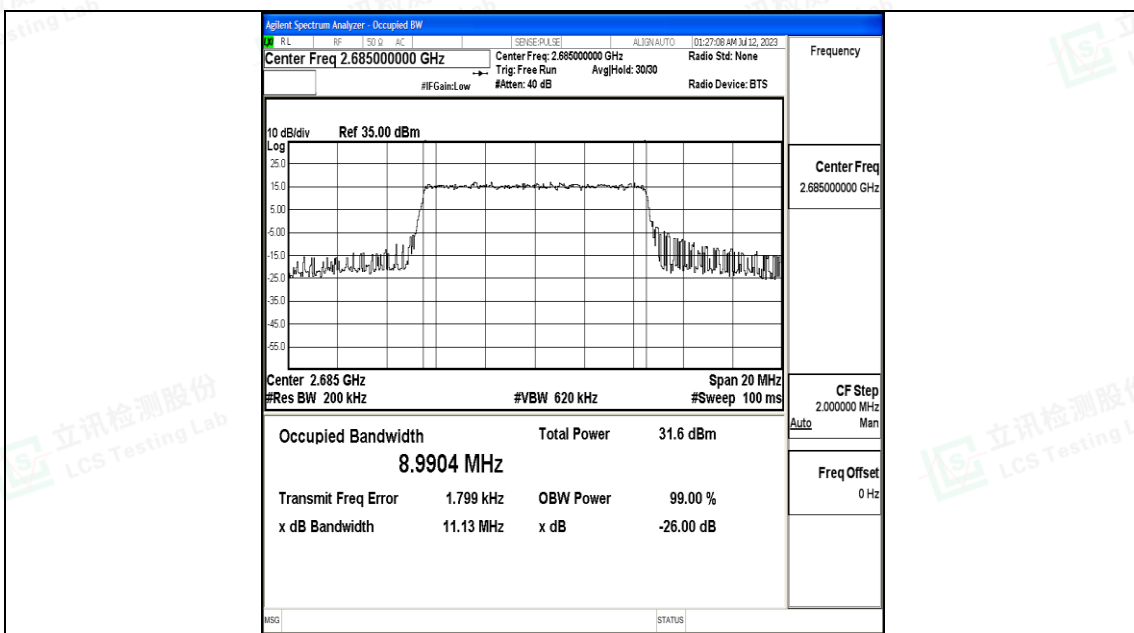

15MHz-40620

15MHz-41515

10MHz-39700

10MHz-40620

10MHz-40620

10MHz-41540

Shenzhen LCS Compliance Testing Laboratory Ltd.
 Add: 101, 201 Bldg A & 301 Bldg C, Juji Industrial Park Yabianxueziwei, Shajing Street,
 Baoan District, Shenzhen, 518000, China
 Tel: +(86) 0755-82591330 | E-mail: webmaster@lcs-cert.com | Web: www.lcs-cert.com
 Scan code to check authenticity