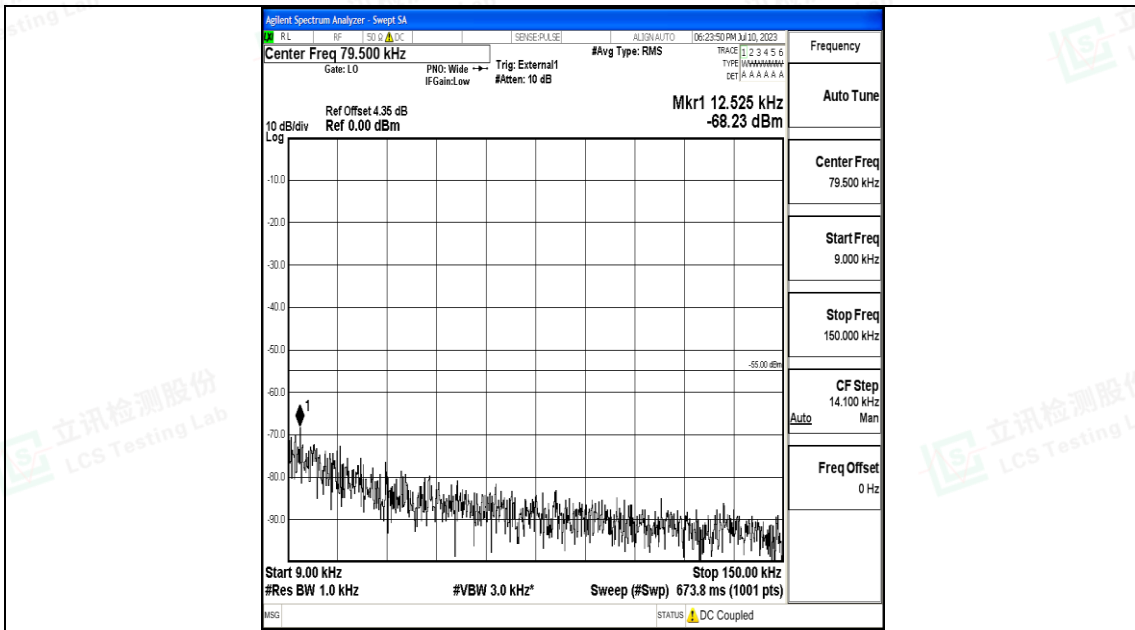

Band41_5MHz_QPSK_39675_1RB#0_20000~27000_20000~27000