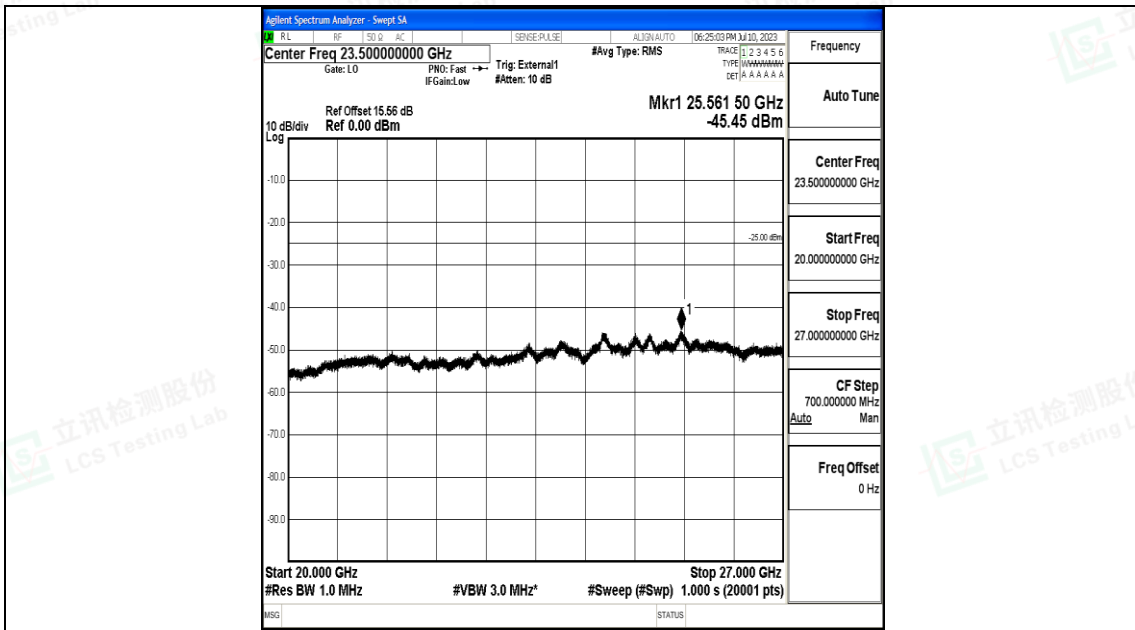

Band41_5MHz_16QAM_39675_1RB#0_1000~20000_1000~20000