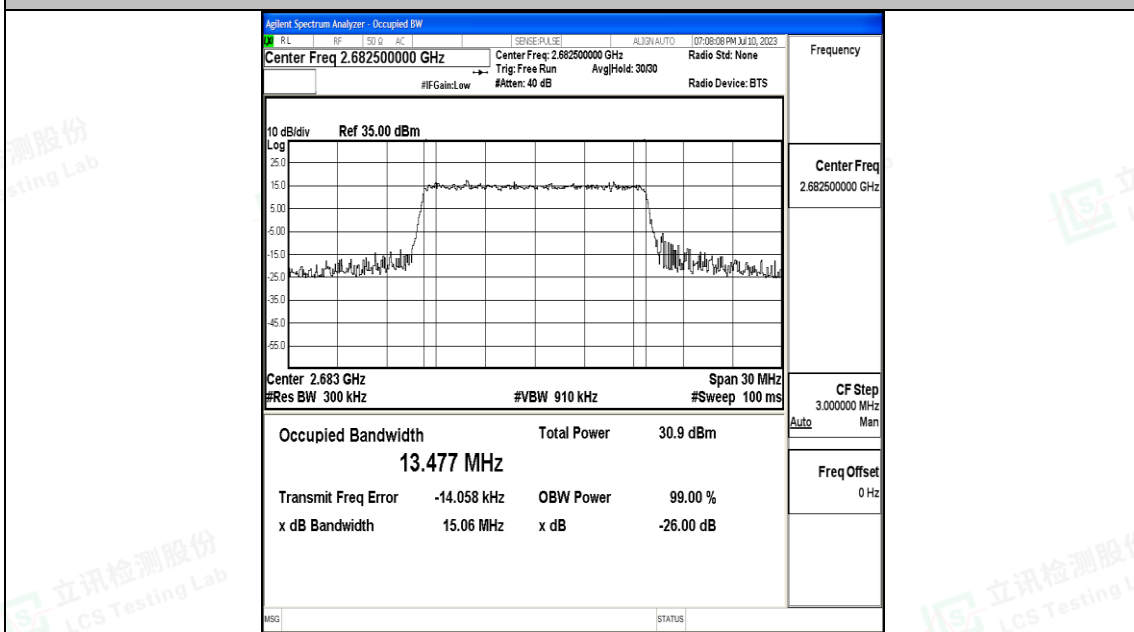

15MHz-41515

Shenzhen LCS Compliance Testing Laboratory Ltd.
Add: 101, 201 Bldg A & 301 Bldg C, Juji Industrial Park Yabianxueziwei, Shajing Street,
Baoan District, Shenzhen, 518000, China
Tel: +(86) 0755-82591330 | E-mail: webmaster@lcs-cert.com | Web: www.lcs-cert.com
Scan code to check authenticity