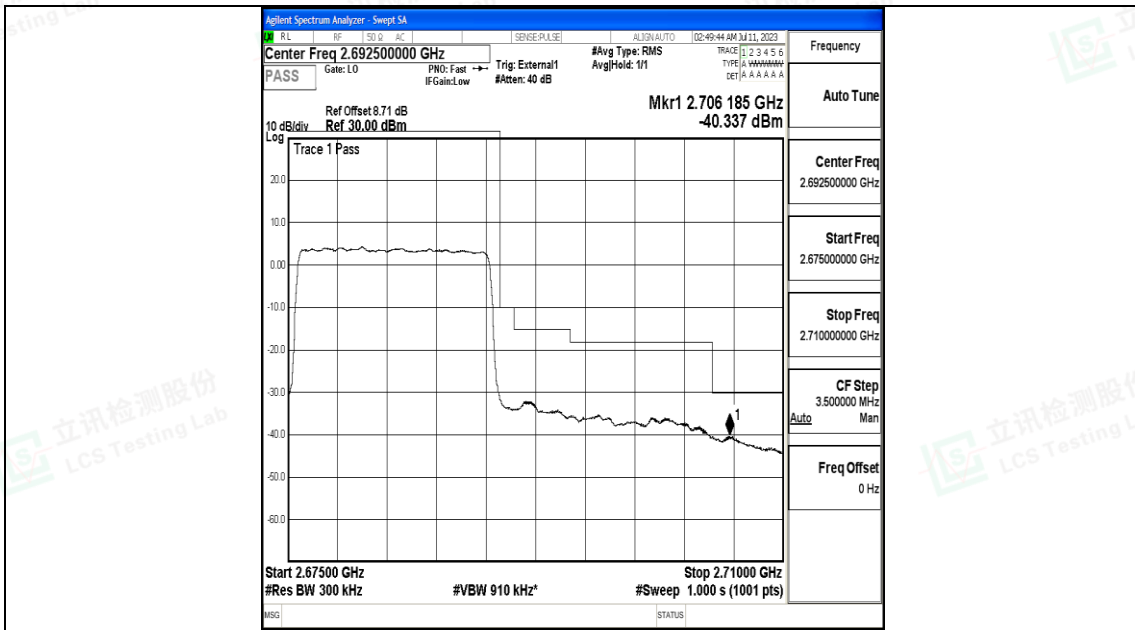

Band41_20MHz_QPSK_41490_100RB#0

Band41_20MHz_16QAM_41490_100RB#0

Band41_15MHz_QPSK_39725_75RB#0

Band41_15MHz_16QAM_39725_75RB#0

Shenzhen LCS Compliance Testing Laboratory Ltd.
 Add: 101, 201 Bldg A & 301 Bldg C, Juji Industrial Park Yabianxueziwei, Shajing Street,
 Baoan District, Shenzhen, 518000, China
 Tel: +(86) 0755-82591330 | E-mail: webmaster@lcs-cert.com | Web: www.lcs-cert.com
 Scan code to check authenticity