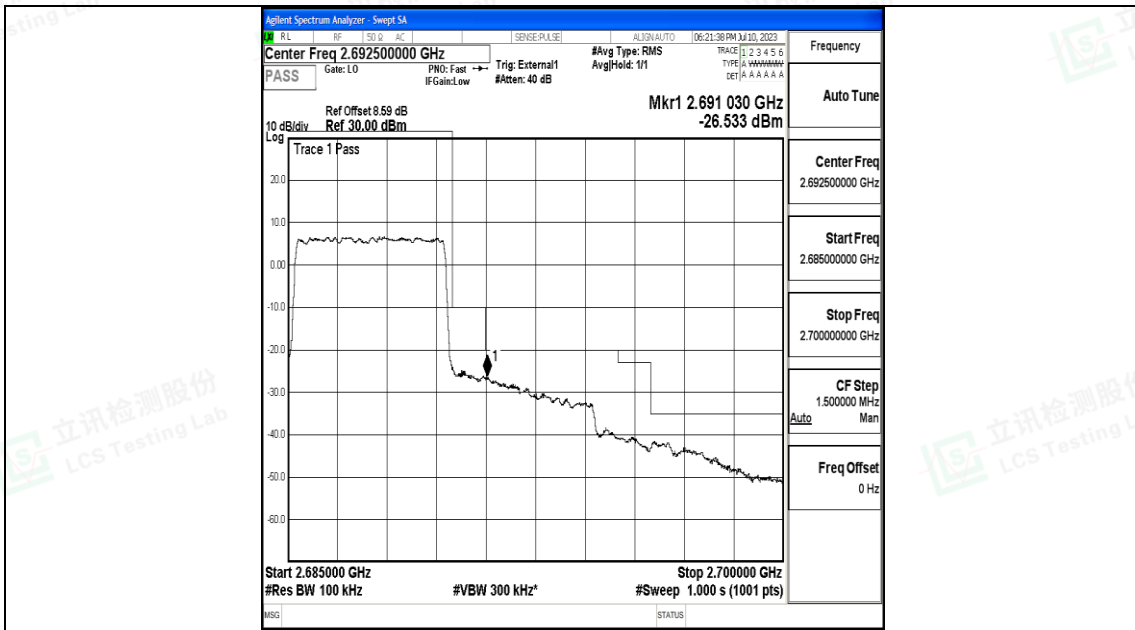

Test Graphs

Band41_5MHz_QPSK_39675_25RB#0

Band41_5MHz_16QAM_39675_25RB#0

Shenzhen LCS Compliance Testing Laboratory Ltd.
 Add: 101, 201 Bldg A & 301 Bldg C, Juji Industrial Park Yabianxueziwei, Shajing Street,
 Baoan District, Shenzhen, 518000, China
 Tel: +(86) 0755-82591330 | E-mail: webmaster@lcs-cert.com | Web: www.lcs-cert.com
 Scan code to check authenticity