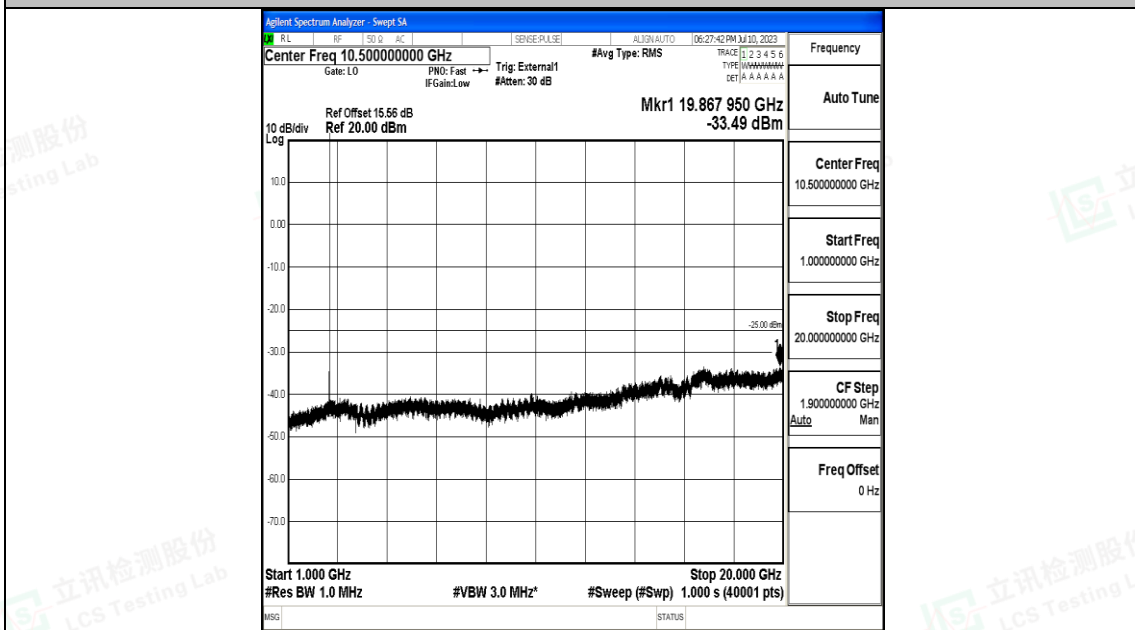

Band41_5MHz_16QAM_40620_1RB#0_30~1000_30~1000