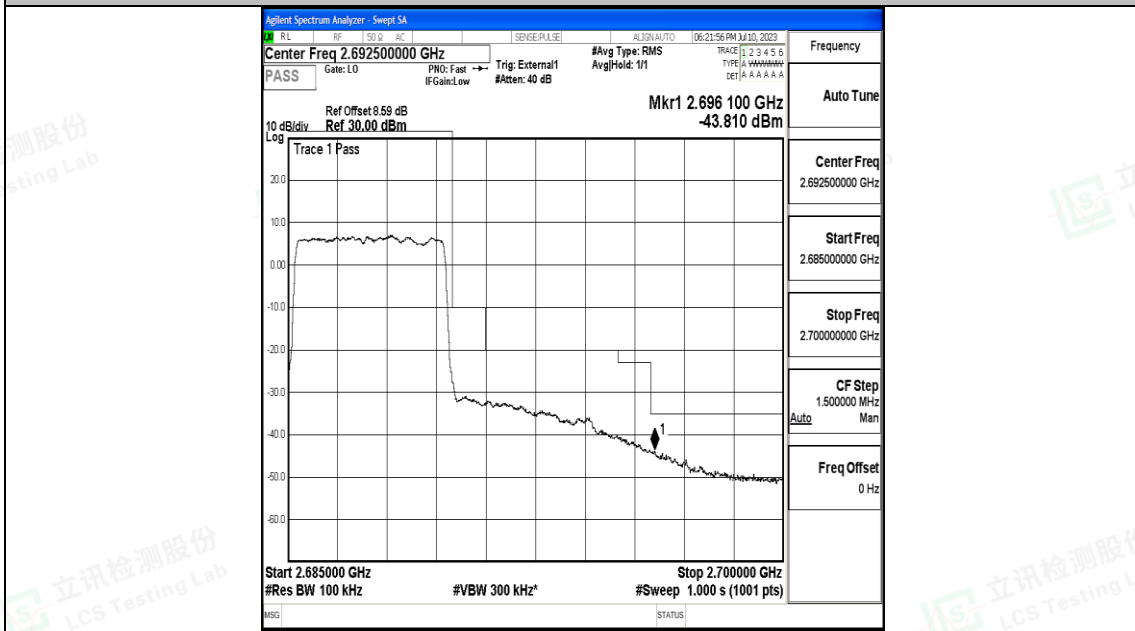

Band41_5MHz_QPSK_41565_25RB#0