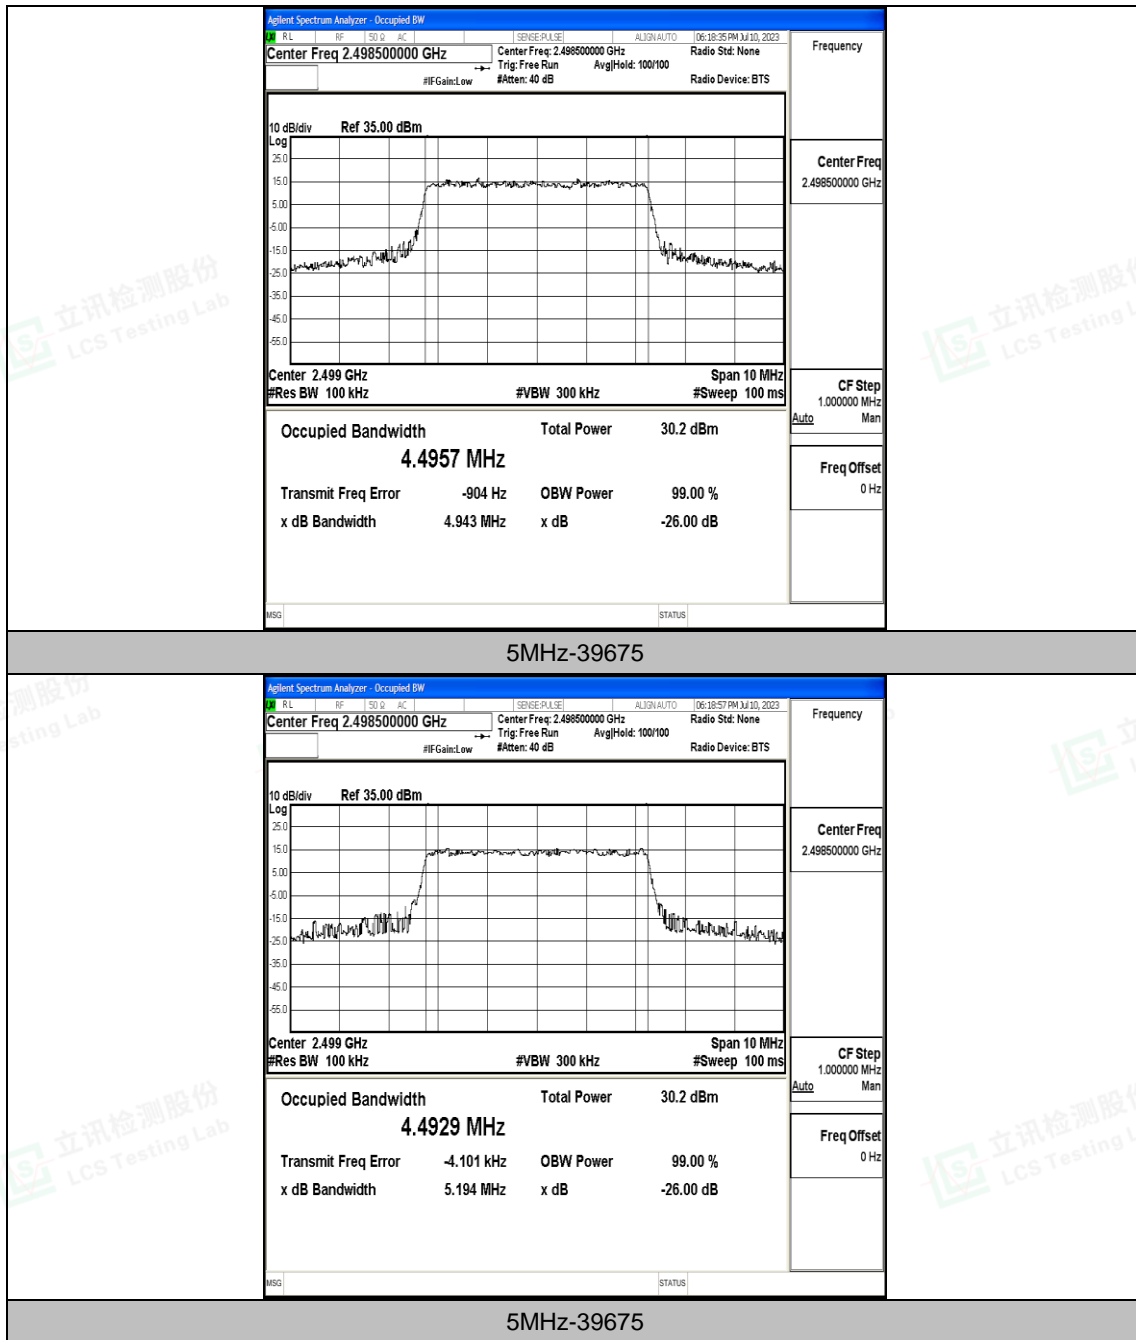

Test Graphs