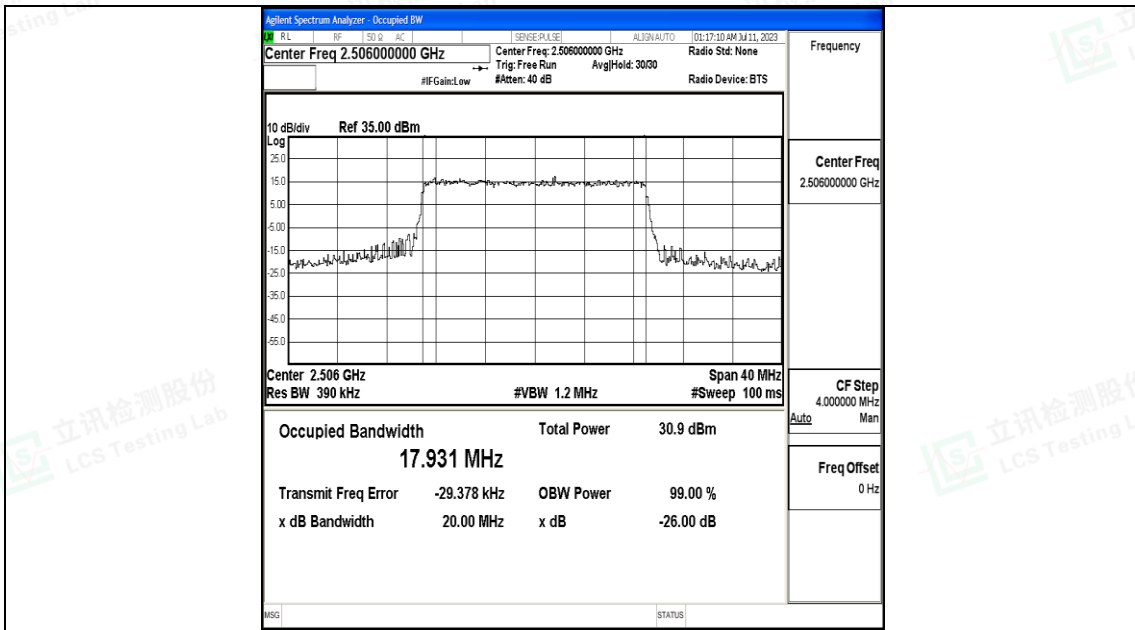

20MHz-39750

20MHz-39750