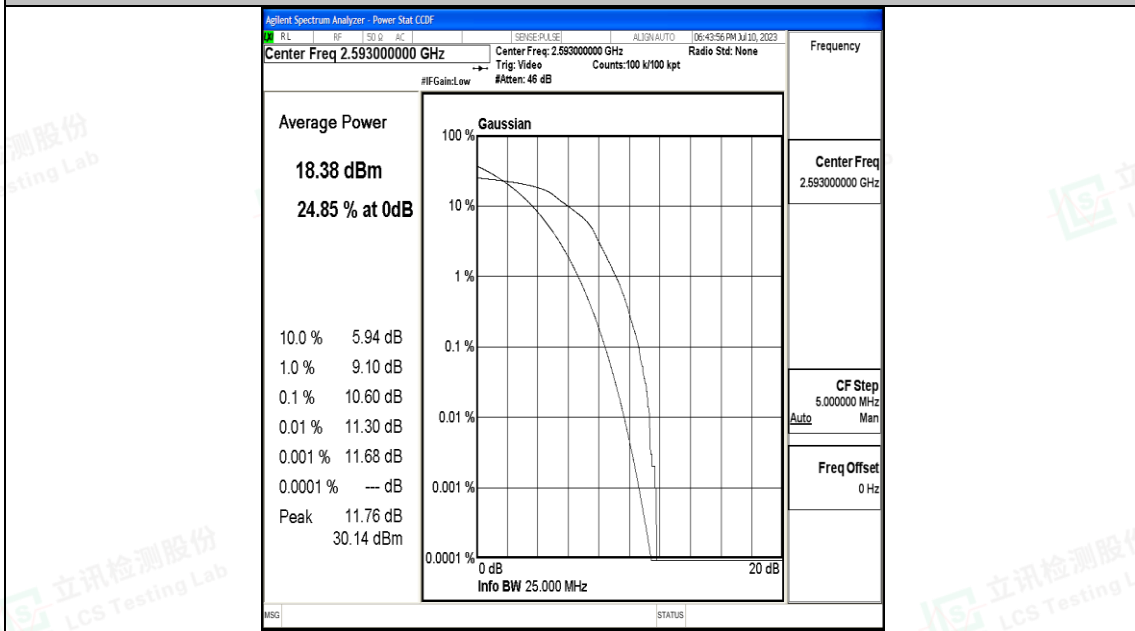

5MHz-40620