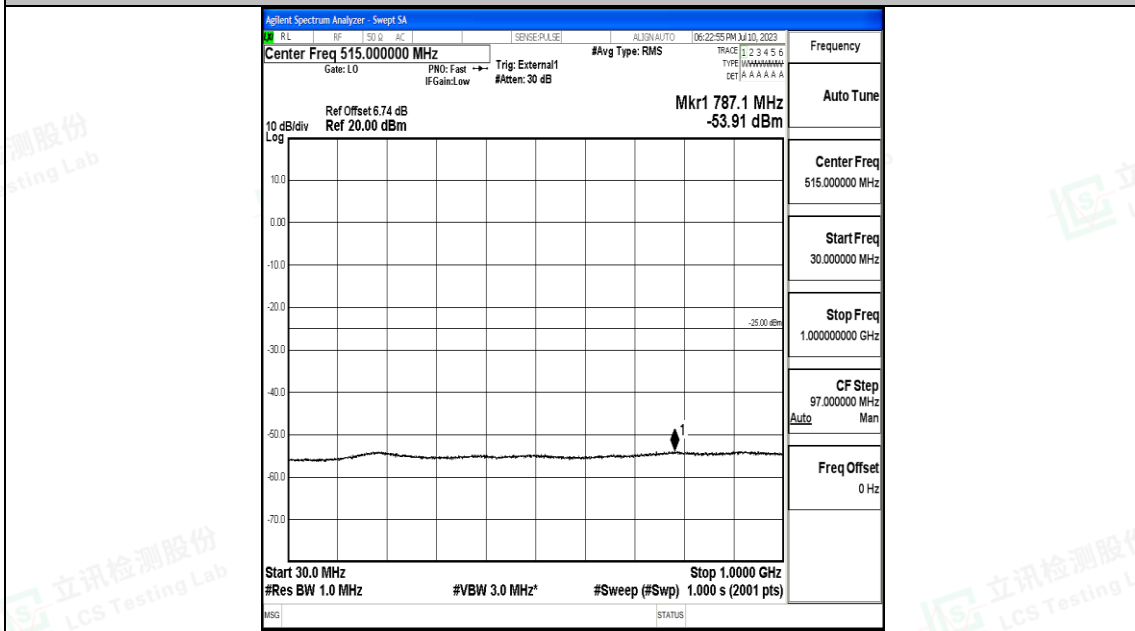

Band41_5MHz_QPSK_39675_1RB#0_0.15~30_0.15~30

Band41_5MHz_QPSK_39675_1RB#0_30~1000_30~1000

Shenzhen LCS Compliance Testing Laboratory Ltd.
Add: 101, 201 Bldg A & 301 Bldg C, Juji Industrial Park Yabianxueziwei, Shajing Street,
Baoan District, Shenzhen, 518000, China
Tel: +(86) 0755-82591330 | E-mail: webmaster@lcs-cert.com | Web: www.lcs-cert.com
Scan code to check authenticity