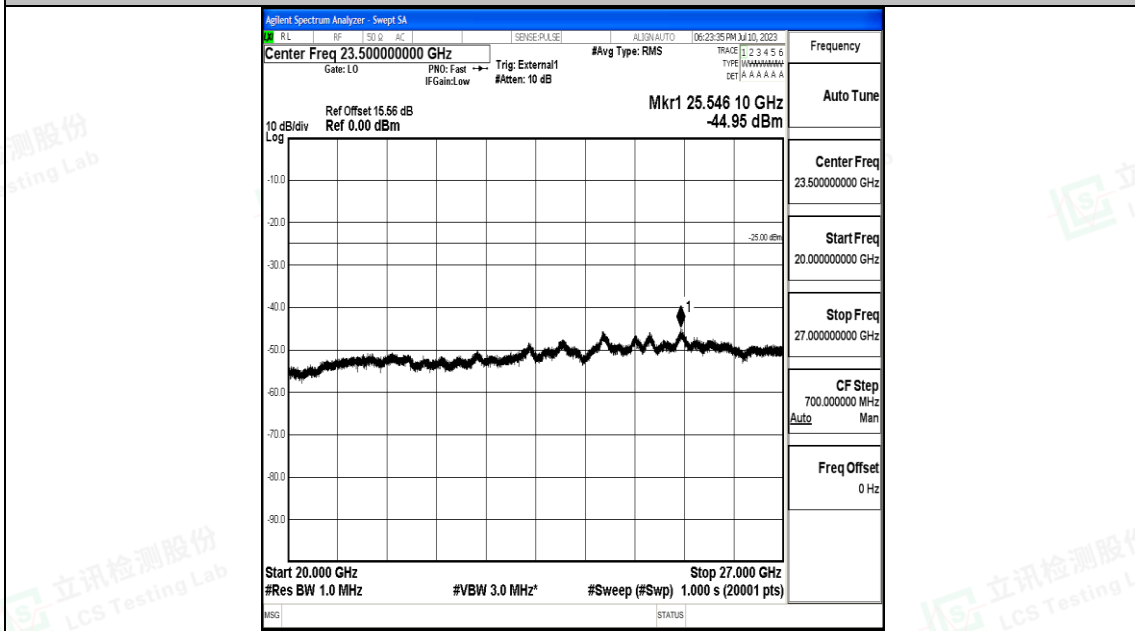

Band41_5MHz_QPSK_39675_1RB#0_1000~20000_1000~20000