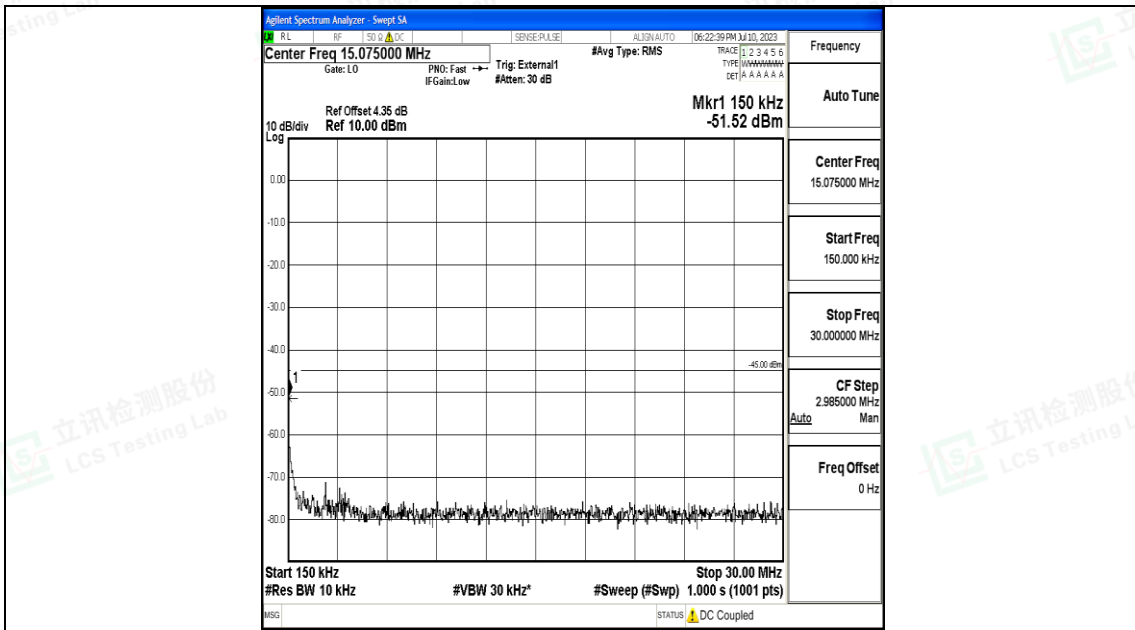

Shenzhen LCS Compliance Testing Laboratory Ltd.
Add: 101, 201 Bldg A & 301 Bldg C, Juji Industrial Park Yabianxueziwei, Shajing Street,
Baoan District, Shenzhen, 518000, China
Tel: +(86) 0755-82591330 | E-mail: webmaster@lcs-cert.com | Web: www.lcs-cert.com
Scan code to check authenticity