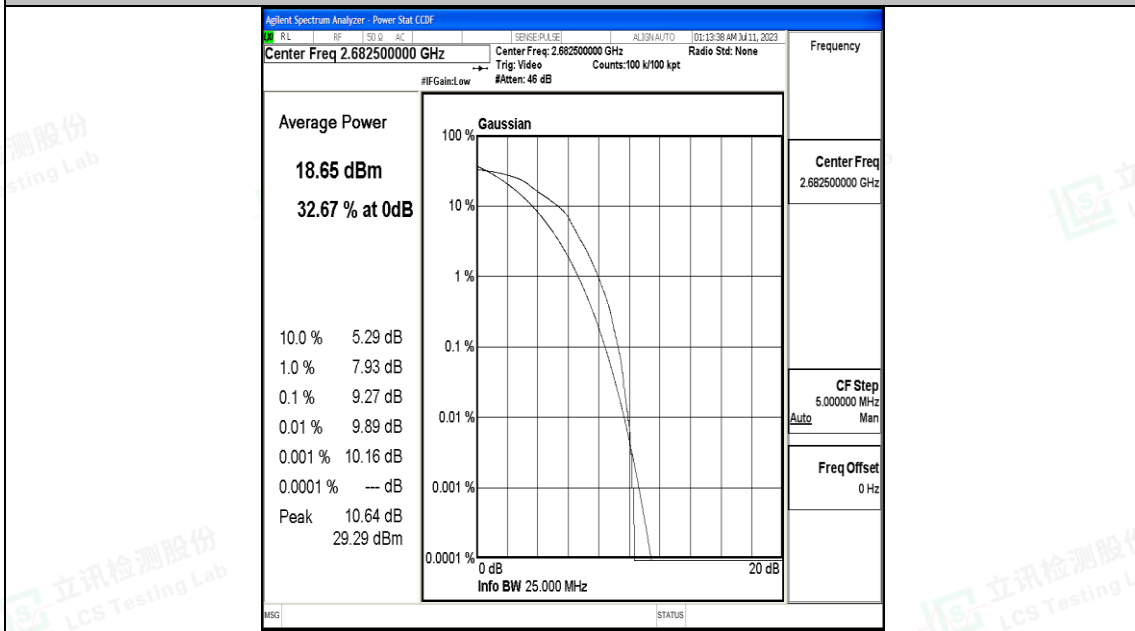

20MHz-41490

15MHz-40620

15MHz-41515

15MHz-41515

M.3 26dB Bandwidth and Occupied Bandwidth

Test Result

Band	Bandwidth	Modulation	Channel	RB Configuration	Occupied Bandwidth (MHz)	26dB Bandwidth (MHz)	Verdict
Band41	5MHz	QPSK	39675	25RB#0	4.4957	4.943	PASS
Band41	5MHz	16QAM	39675	25RB#0	4.4929	5.194	PASS
Band41	5MHz	QPSK	40620	25RB#0	4.4946	4.888	PASS
Band41	5MHz	16QAM	40620	25RB#0	4.4949	5.225	PASS
Band41	5MHz	QPSK	41565	25RB#0	4.4996	5.281	PASS
Band41	5MHz	16QAM	41565	25RB#0	4.4875	5.063	PASS
Band41	10MHz	QPSK	39700	50RB#0	8.9947	10.68	PASS
Band41	15MHz	QPSK	39725	75RB#0	13.483	15.81	PASS
Band41	15MHz	16QAM	39725	75RB#0	13.461	15.86	PASS
Band41	15MHz	QPSK	40620	75RB#0	13.439	15.24	PASS
Band41	15MHz	16QAM	40620	75RB#0	13.472	16.51	PASS
Band41	15MHz	QPSK	41515	75RB#0	13.413	15.32	PASS
Band41	10MHz	16QAM	39700	50RB#0	9.0067	9.757	PASS
Band41	10MHz	QPSK	40620	50RB#0	8.9790	10.72	PASS
Band41	10MHz	16QAM	40620	50RB#0	8.9975	10.10	PASS
Band41	10MHz	QPSK	41540	50RB#0	8.9822	10.21	PASS
Band41	10MHz	16QAM	41540	50RB#0	8.9904	11.13	PASS
Band41	15MHz	16QAM	41515	75RB#0	13.477	15.06	PASS
Band41	20MHz	QPSK	39750	100RB#0	17.931	20.00	PASS
Band41	20MHz	16QAM	39750	100RB#0	17.972	19.79	PASS
Band41	20MHz	QPSK	40620	100RB#0	17.961	20.53	PASS
Band41	20MHz	QPSK	41490	100RB#0	17.849	20.02	PASS
Band41	20MHz	16QAM	41490	100RB#0	17.933	20.49	PASS
Band41	20MHz	16QAM	40620	100RB#0	17.875	19.76	PASS