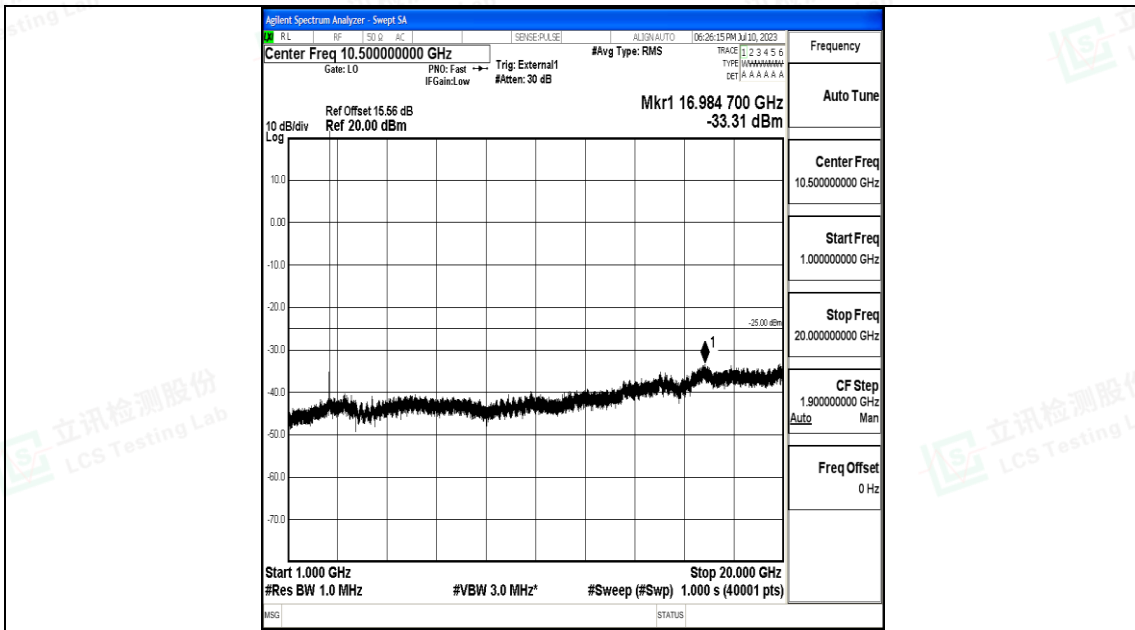

Band41_5MHz_16QAM_39675_1RB#0_1000~20000_1000~20000

Band41_5MHz_16QAM_39675_1RB#0_20000~27000_20000~27000

Band41_5MHz_QPSK_40620_1RB#0_0.009~0.15_0.009~0.15

Band41_5MHz_QPSK_40620_1RB#0_1000~20000_1000~20000