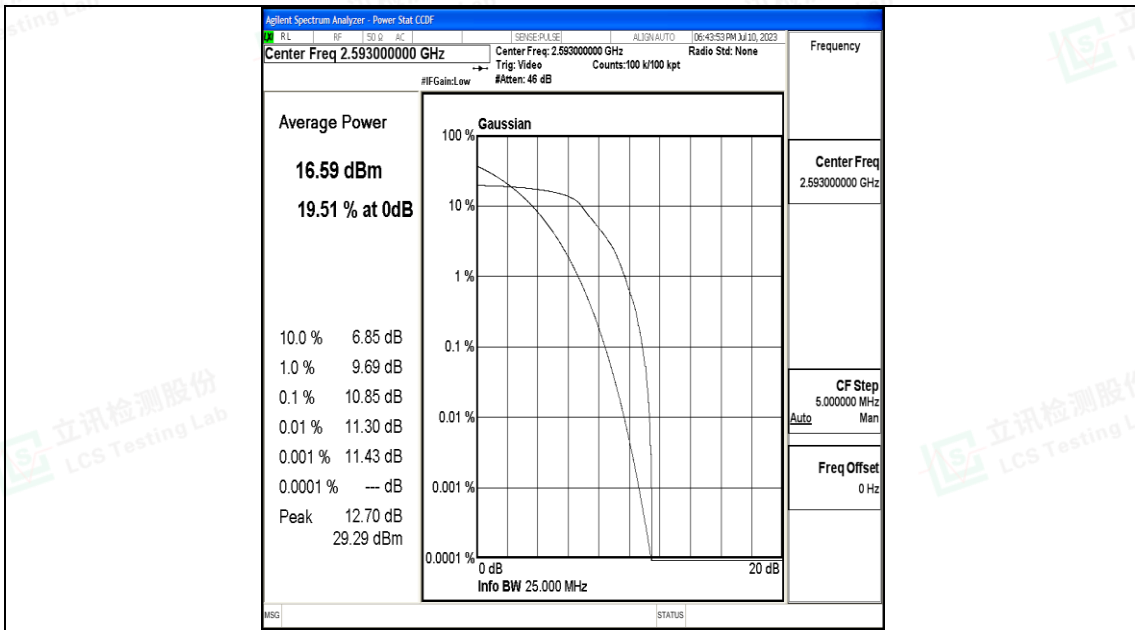

5MHz-40620

5MHz-40620