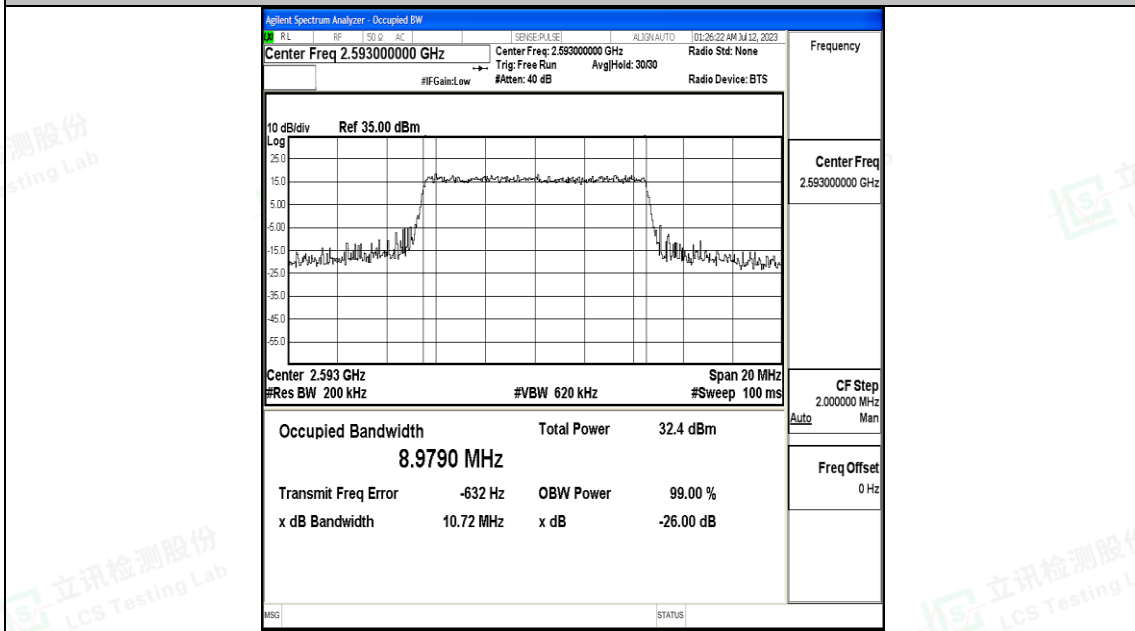

15MHz-40620

15MHz-41515

10MHz-39700

10MHz-40620

10MHz-40620

10MHz-41540

Shenzhen LCS Compliance Testing Laboratory Ltd.
 Add: 101, 201 Bldg A & 301 Bldg C, Juji Industrial Park Yabianxueziwei, Shajing Street,
 Baoan District, Shenzhen, 518000, China
 Tel: +(86) 0755-82591330 | E-mail: webmaster@lcs-cert.com | Web: www.lcs-cert.com
 Scan code to check authenticity