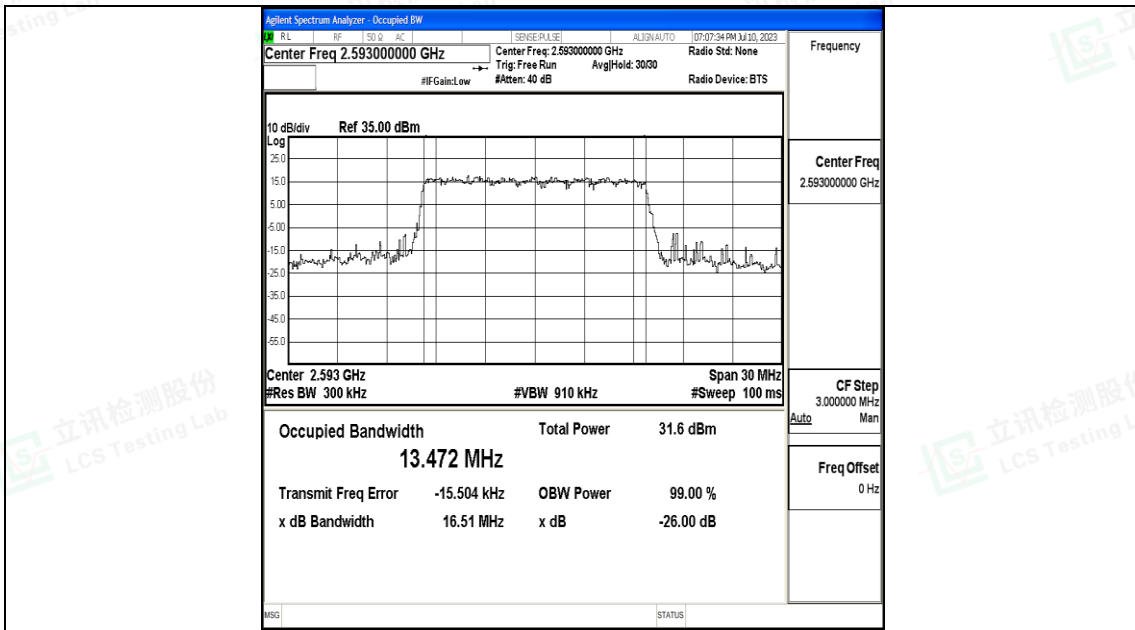

15MHz-40620

15MHz-41515