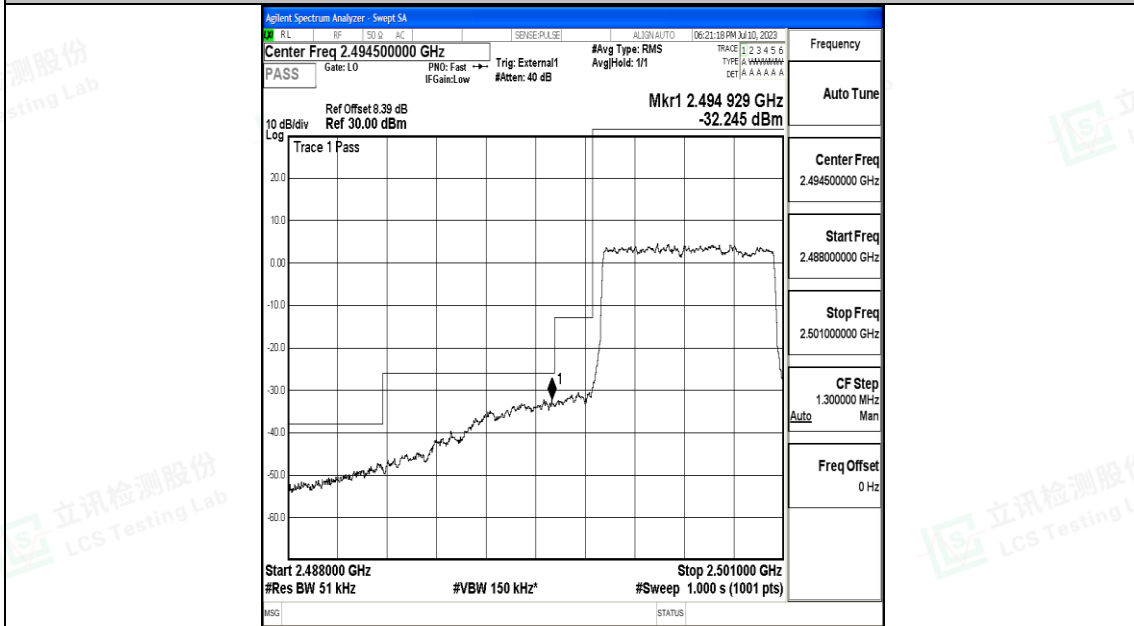

Band41_5MHz_QPSK_39675_25RB#0

Band41_5MHz_16QAM_39675_25RB#0

Shenzhen LCS Compliance Testing Laboratory Ltd.
Add: 101, 201 Bldg A & 301 Bldg C, Juji Industrial Park Yabianxueziwei, Shajing Street,
Baoan District, Shenzhen, 518000, China
Tel: +(86) 0755-82591330 | E-mail: webmaster@lcs-cert.com | Web: www.lcs-cert.com
Scan code to check authenticity