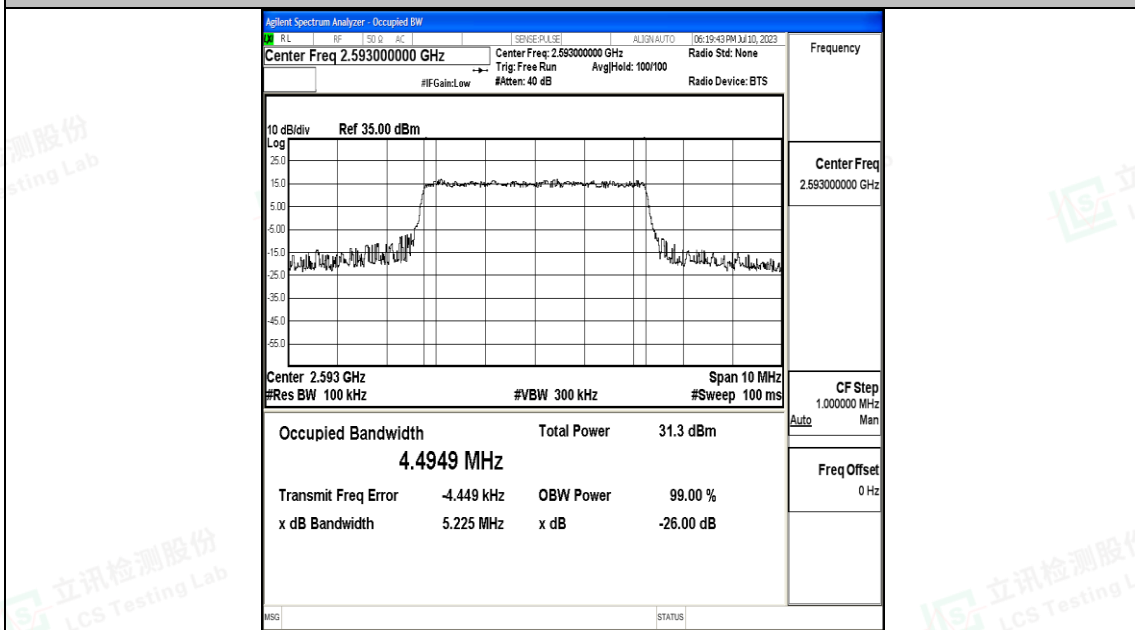

Scan code to check authenticity

Test Graphs

5MHz-40620

5MHz-40620

5MHz-41565

5MHz-41565

Shenzhen LCS Compliance Testing Laboratory Ltd.
 Add: 101, 201 Bldg A & 301 Bldg C, Juji Industrial Park Yabianxueziwei, Shajing Street,
 Baoan District, Shenzhen, 518000, China
 Tel: +(86) 0755-82591330 | E-mail: webmaster@lcs-cert.com | Web: www.lcs-cert.com
 Scan code to check authenticity