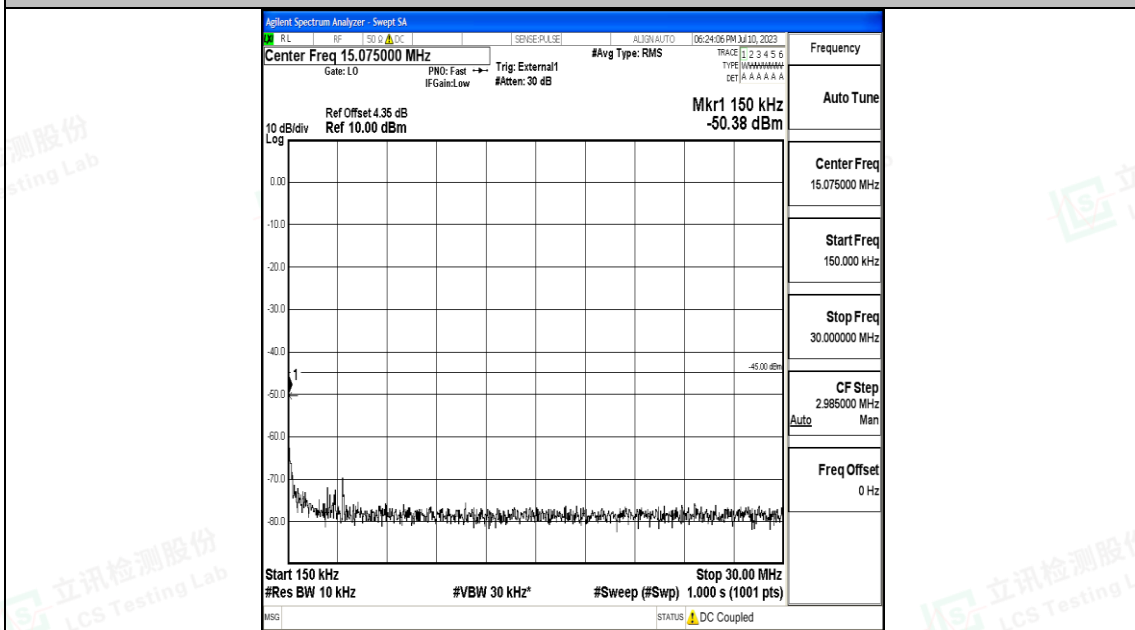

Band41_5MHz_QPSK_39675_1RB#0_1000~20000_1000~20000

Band41_5MHz_QPSK_39675_1RB#0_20000~27000_20000~27000

Band41_5MHz_16QAM_39675_1RB#0_0.009~0.15_0.009~0.15

Band41_5MHz_16QAM_39675_1RB#0_0.15~30_0.15~30

Band41_5MHz_16QAM_39675_1RB#0_30~1000_30~1000