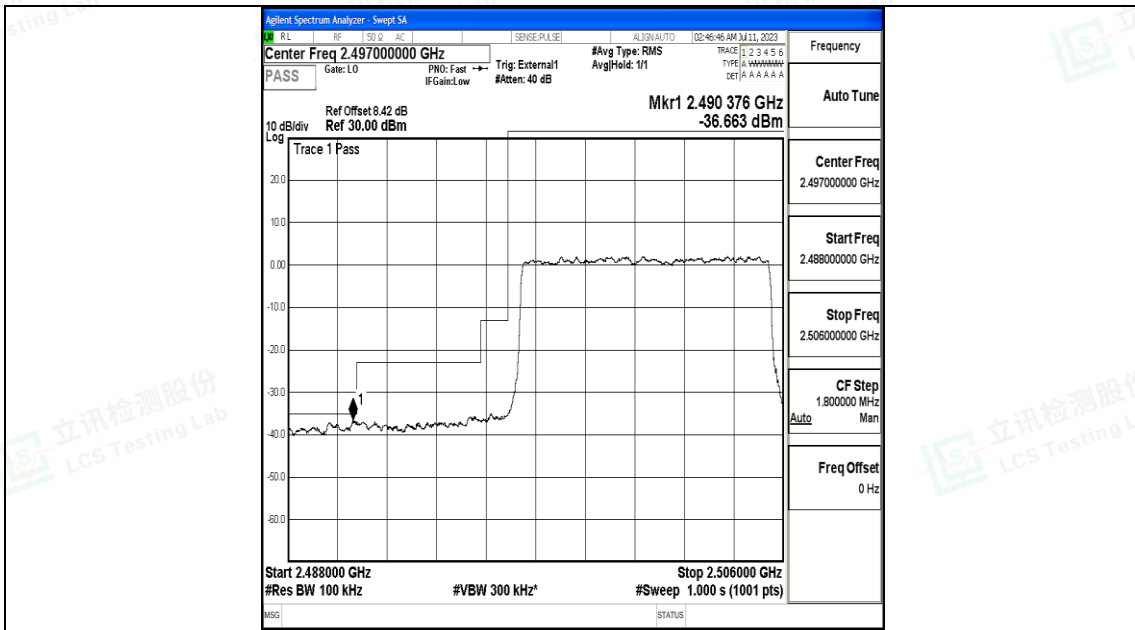

Band41_5MHz_16QAM_41565_25RB#0