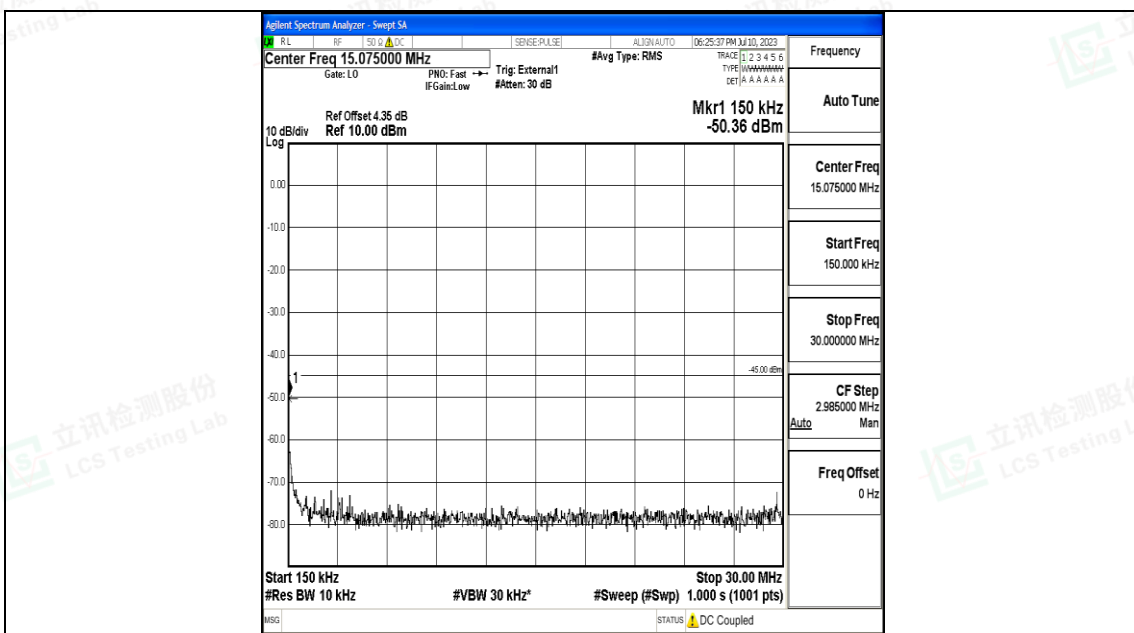

Band41_5MHz_16QAM_39675_1RB#0_1000~20000_1000~20000

Band41_5MHz_16QAM_39675_1RB#0_20000~27000_20000~27000

Band41_5MHz_QPSK_40620_1RB#0_0.009~0.15_0.009~0.15

Band41_5MHz_QPSK_40620_1RB#0_1000~20000_1000~20000