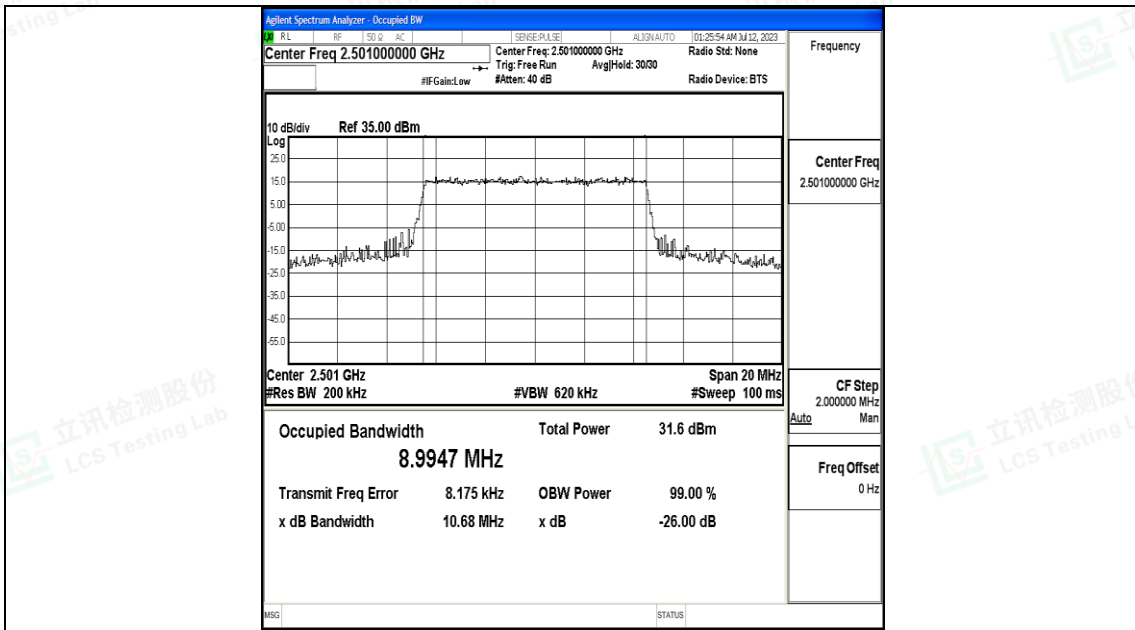

Scan code to check authenticity

Test Graphs

5MHz-40620

5MHz-40620

5MHz-41565

5MHz-41565

Shenzhen LCS Compliance Testing Laboratory Ltd.
 Add: 101, 201 Bldg A & 301 Bldg C, Juji Industrial Park Yabianxueziwei, Shajing Street,
 Baoan District, Shenzhen, 518000, China
 Tel: +(86) 0755-82591330 | E-mail: webmaster@lcs-cert.com | Web: www.lcs-cert.com
 Scan code to check authenticity