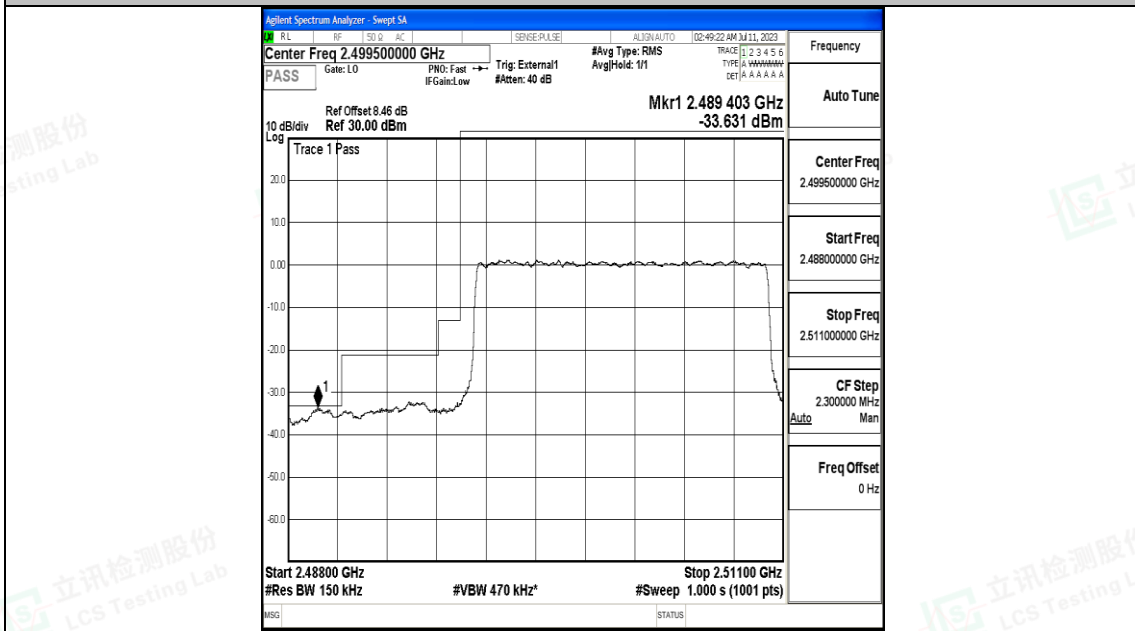

Band41_20MHz_QPSK_41490_100RB#0

Band41_20MHz_16QAM_41490_100RB#0

Band41_15MHz_QPSK_39725_75RB#0

Band41_15MHz_16QAM_39725_75RB#0

Shenzhen LCS Compliance Testing Laboratory Ltd.
 Add: 101, 201 Bldg A & 301 Bldg C, Juji Industrial Park Yabianxueziwei, Shajing Street,
 Baoan District, Shenzhen, 518000, China
 Tel: +(86) 0755-82591330 | E-mail: webmaster@lcs-cert.com | Web: www.lcs-cert.com
 Scan code to check authenticity