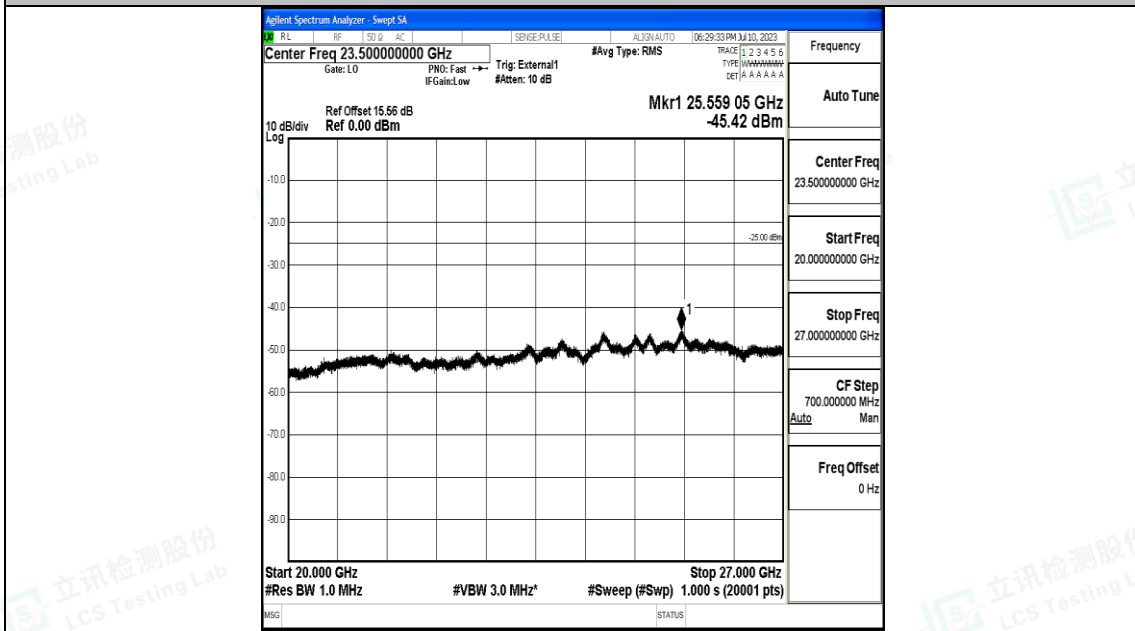

Band41_5MHz_QPSK_41565_1RB#0_1000~20000_1000~20000