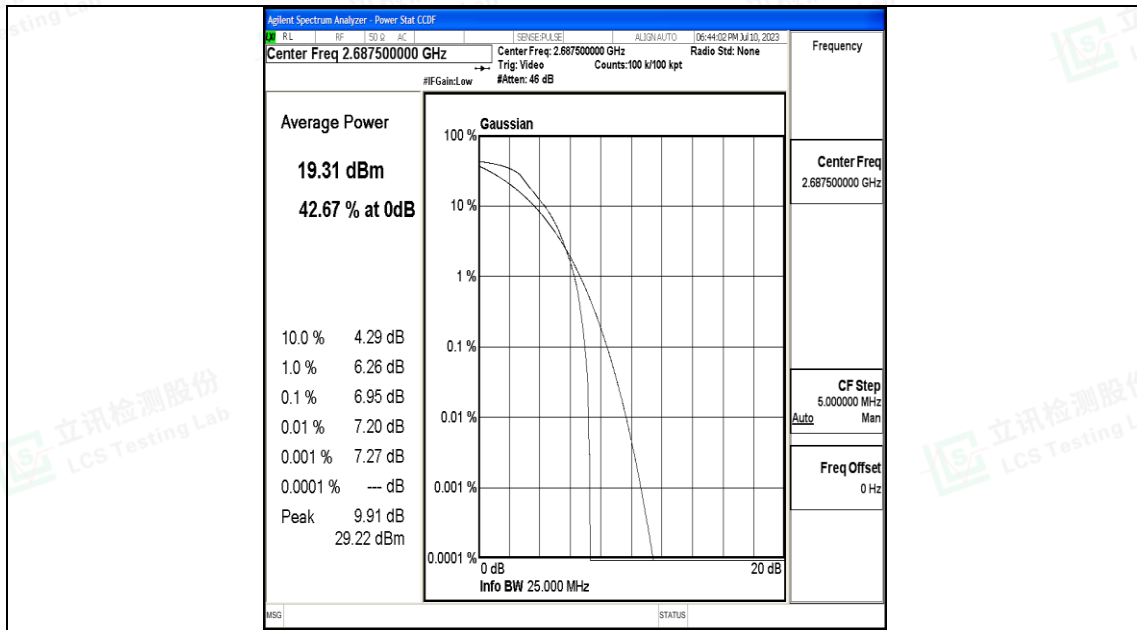

5MHz-41565

5MHz-41565