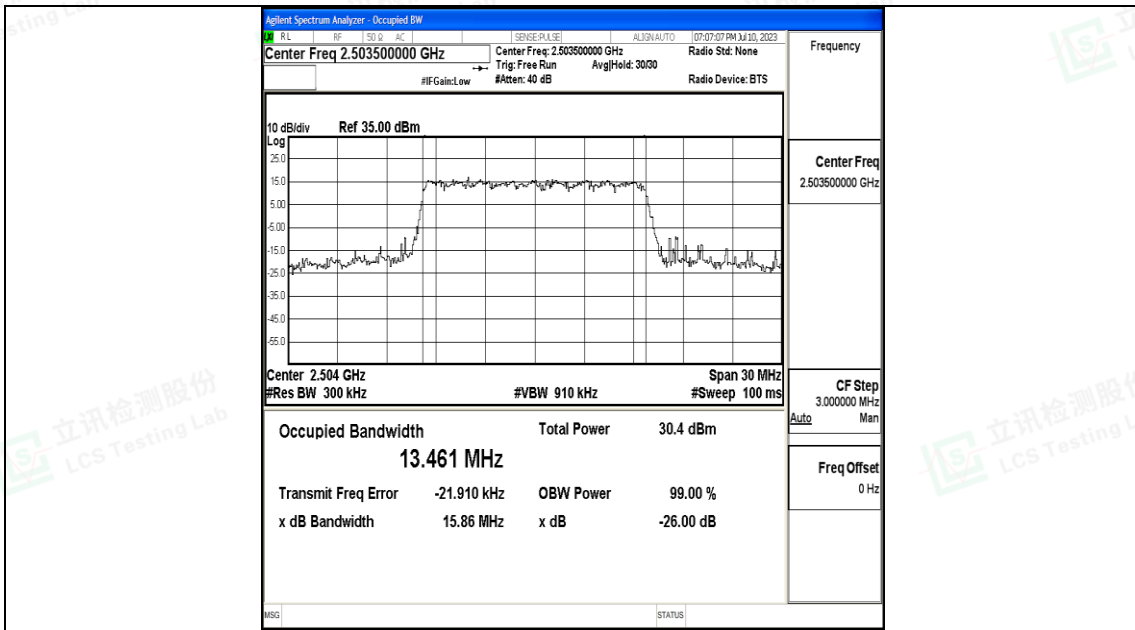

15MHz-39725