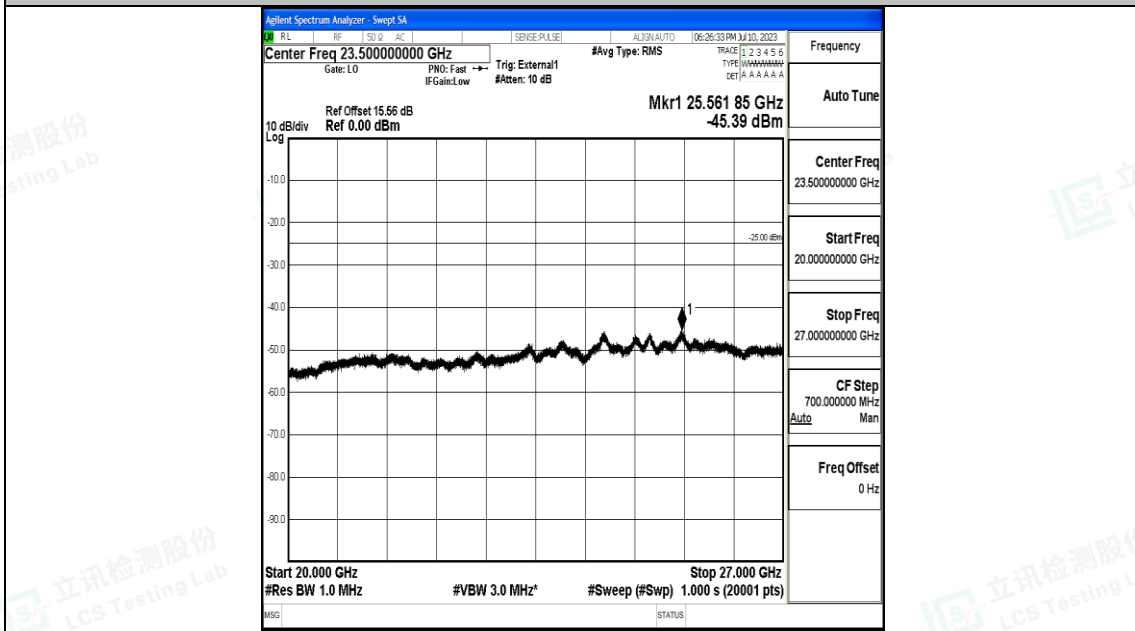

Band41_5MHz_16QAM_39675_1RB#0_1000~20000_1000~20000

Band41_5MHz_16QAM_39675_1RB#0_20000~27000_20000~27000

Band41_5MHz_QPSK_40620_1RB#0_0.009~0.15_0.009~0.15

Band41_5MHz_QPSK_40620_1RB#0_1000~20000_1000~20000