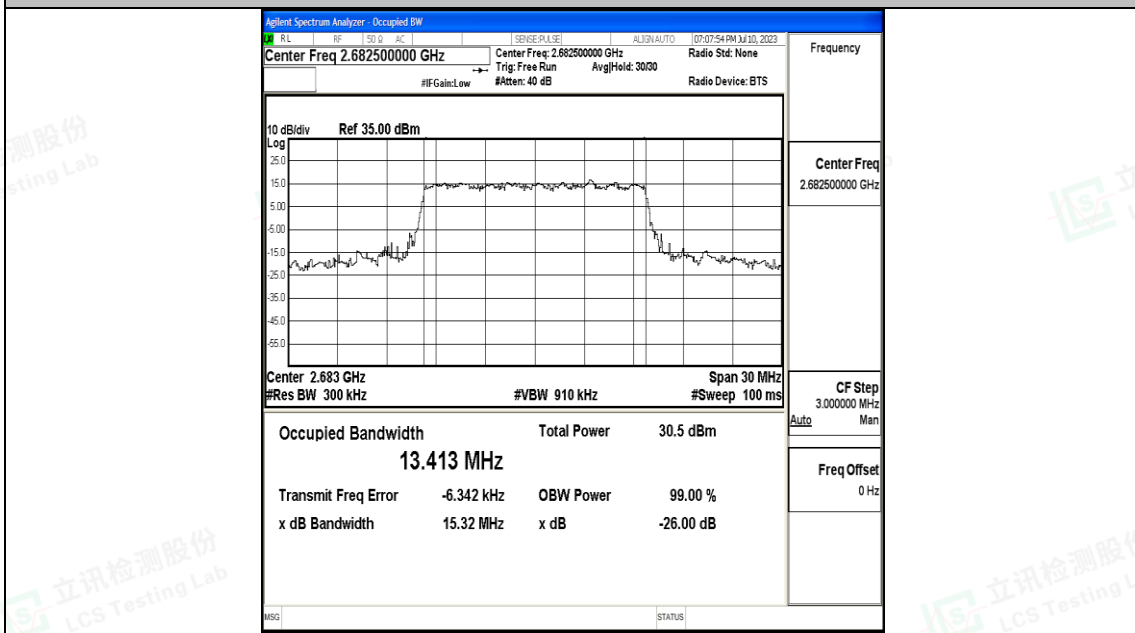

15MHz-40620