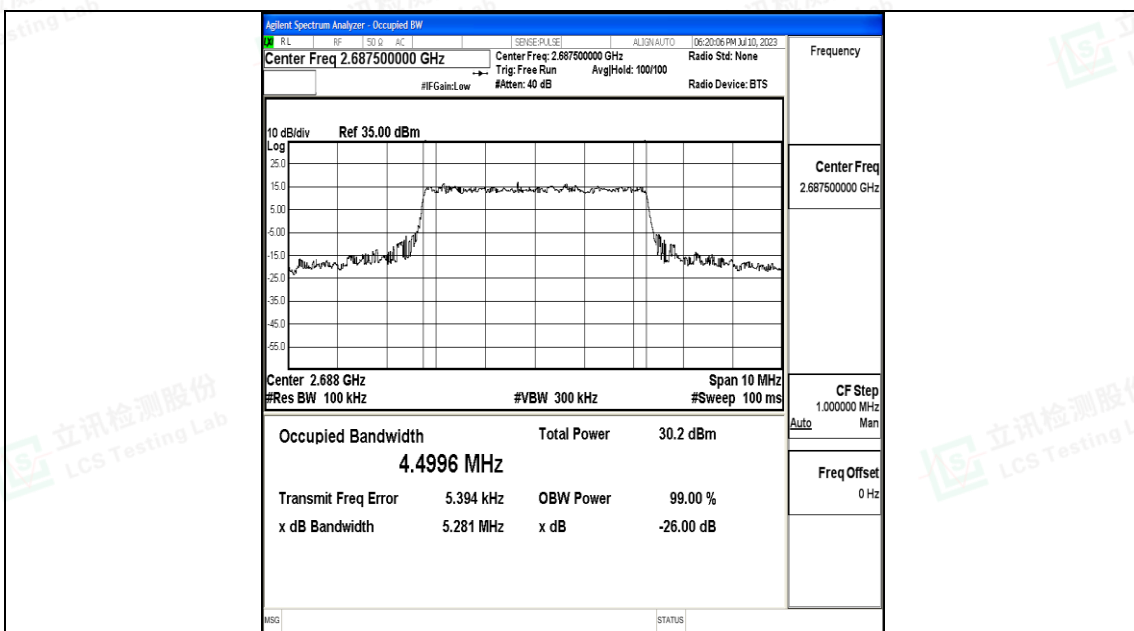

Scan code to check authenticity

Test Graphs

5MHz-40620

5MHz-40620

5MHz-41565

5MHz-41565

Shenzhen LCS Compliance Testing Laboratory Ltd.
 Add: 101, 201 Bldg A & 301 Bldg C, Juji Industrial Park Yabianxueziwei, Shajing Street,
 Baoan District, Shenzhen, 518000, China
 Tel: +(86) 0755-82591330 | E-mail: webmaster@lcs-cert.com | Web: www.lcs-cert.com
 Scan code to check authenticity