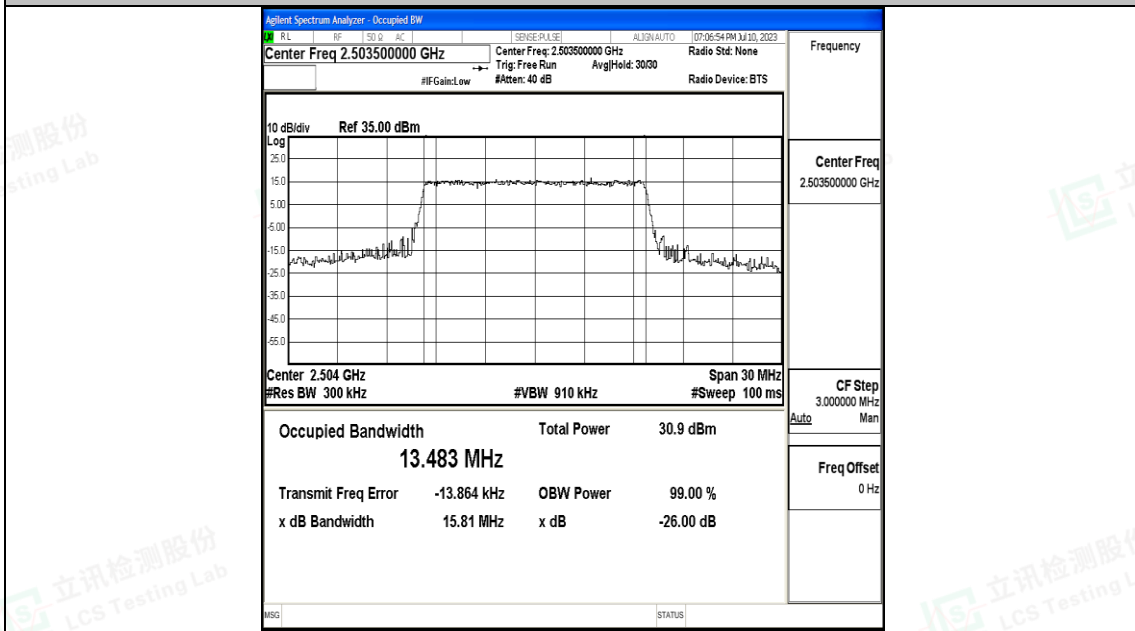

15MHz-39725

Shenzhen LCS Compliance Testing Laboratory Ltd.
Add: 101, 201 Bldg A & 301 Bldg C, Juji Industrial Park Yabianxueziwei, Shajing Street,
Baoan District, Shenzhen, 518000, China
Tel: +(86) 0755-82591330 | E-mail: webmaster@lcs-cert.com | Web: www.lcs-cert.com
Scan code to check authenticity