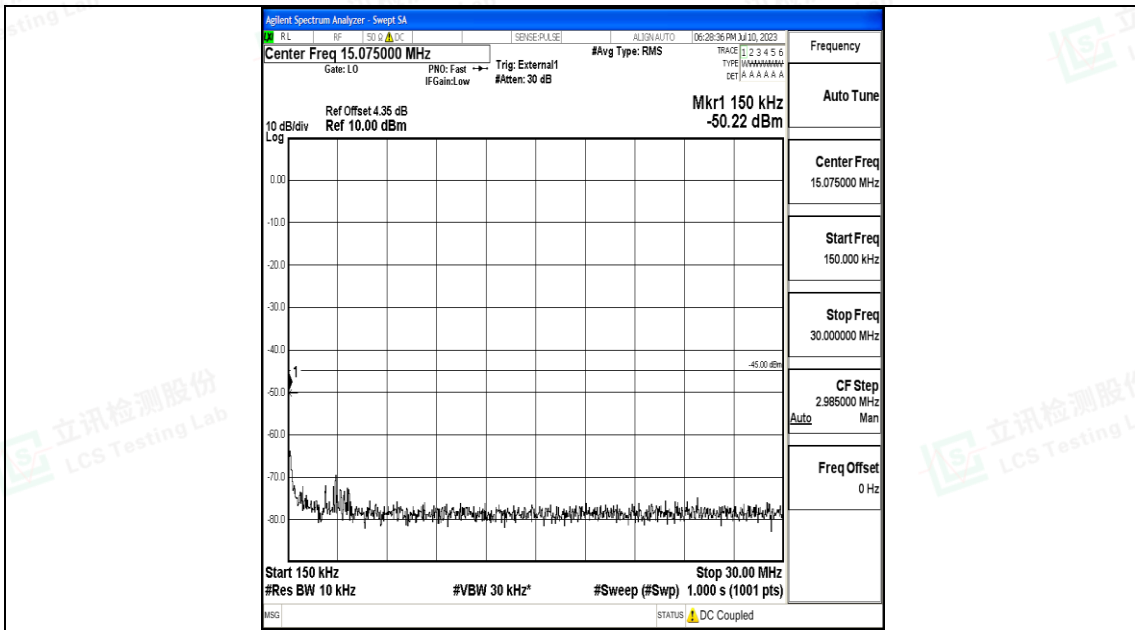

Band41_5MHz_QPSK_41565_1RB#0_0.009~0.15_0.009~0.15