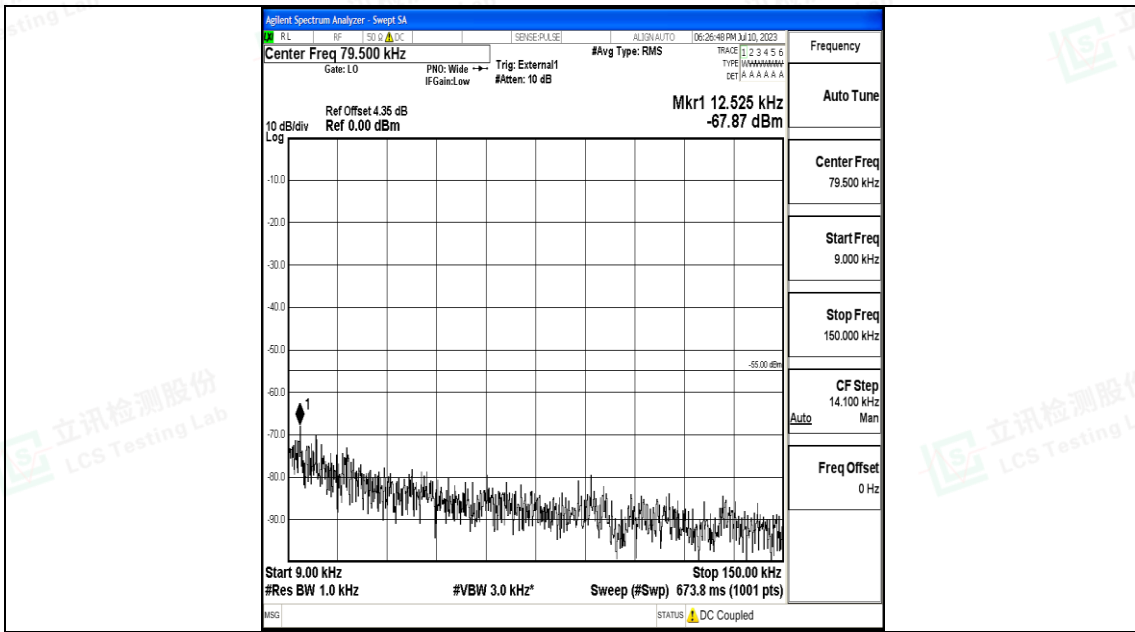

Band41_5MHz_QPSK_40620_1RB#0_20000~27000_20000~27000