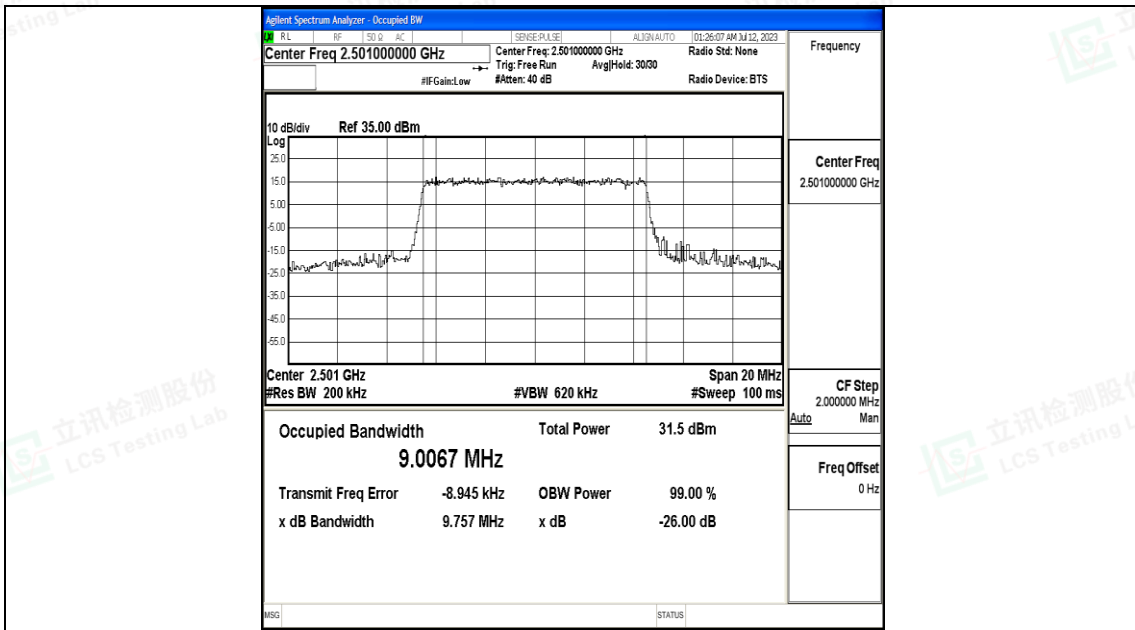

10MHz-39700

10MHz-40620