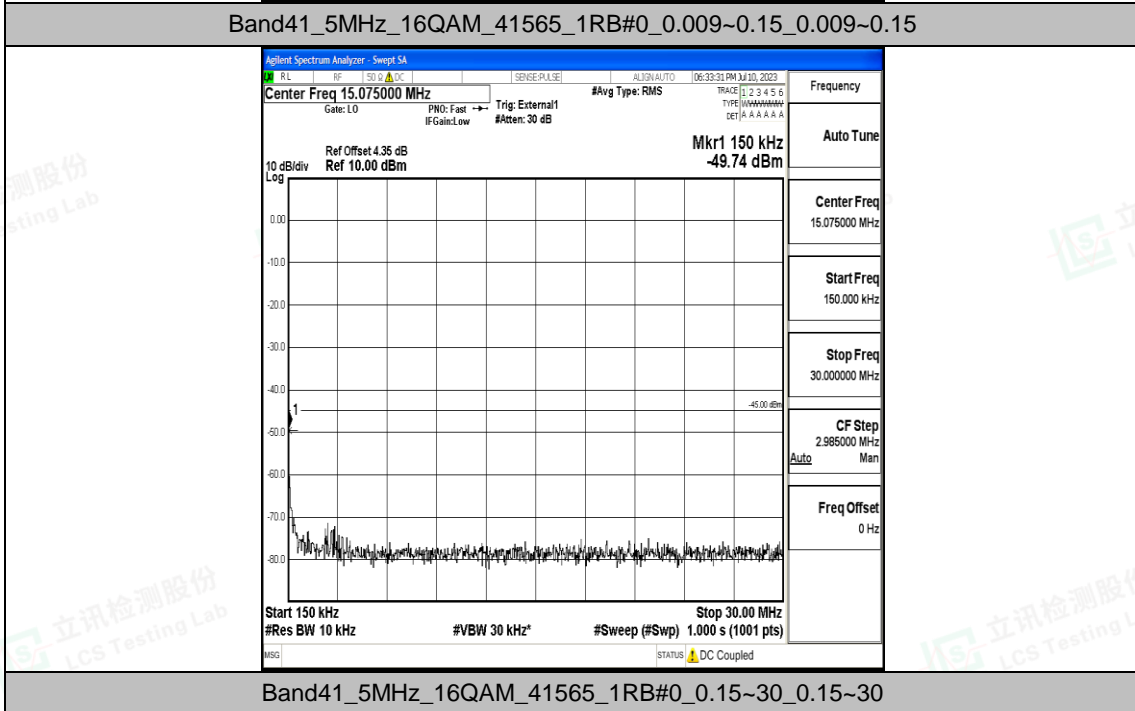

Band41_5MHz_QPSK_41565_1RB#0_0.009~0.15_0.009~0.15

Band41_5MHz_QPSK_41565_1RB#0_1000~20000_1000~20000

Band41_5MHz_QPSK_41565_1RB#0_20000~27000_20000~27000

Shenzhen LCS Compliance Testing Laboratory Ltd.
 Add: 101, 201 Bldg A & 301 Bldg C, Juji Industrial Park Yabianxueziwei, Shajing Street,
 Baoan District, Shenzhen, 518000, China
 Tel: +(86) 0755-82591330 | E-mail: webmaster@lcs-cert.com | Web: www.lcs-cert.com
 Scan code to check authenticity