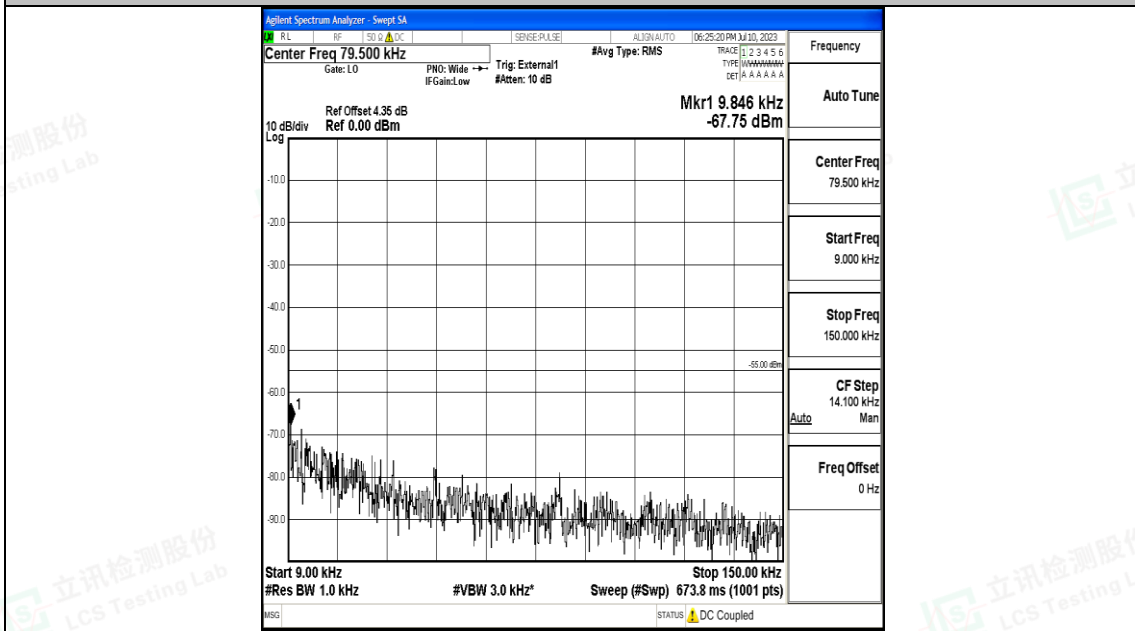

Band41_5MHz_16QAM_39675_1RB#0_20000~27000_20000~27000