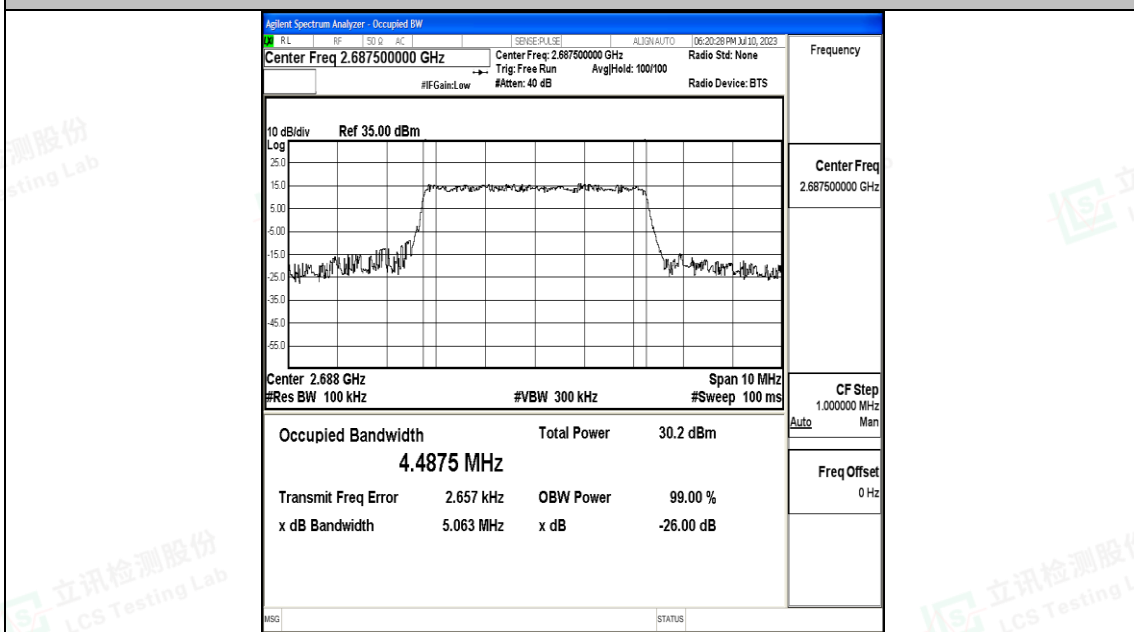

Scan code to check authenticity

Test Graphs

5MHz-40620

5MHz-40620

5MHz-41565

5MHz-41565

Shenzhen LCS Compliance Testing Laboratory Ltd.
 Add: 101, 201 Bldg A & 301 Bldg C, Juji Industrial Park Yabianxueziwei, Shajing Street,
 Baoan District, Shenzhen, 518000, China
 Tel: +(86) 0755-82591330 | E-mail: webmaster@lcs-cert.com | Web: www.lcs-cert.com
 Scan code to check authenticity