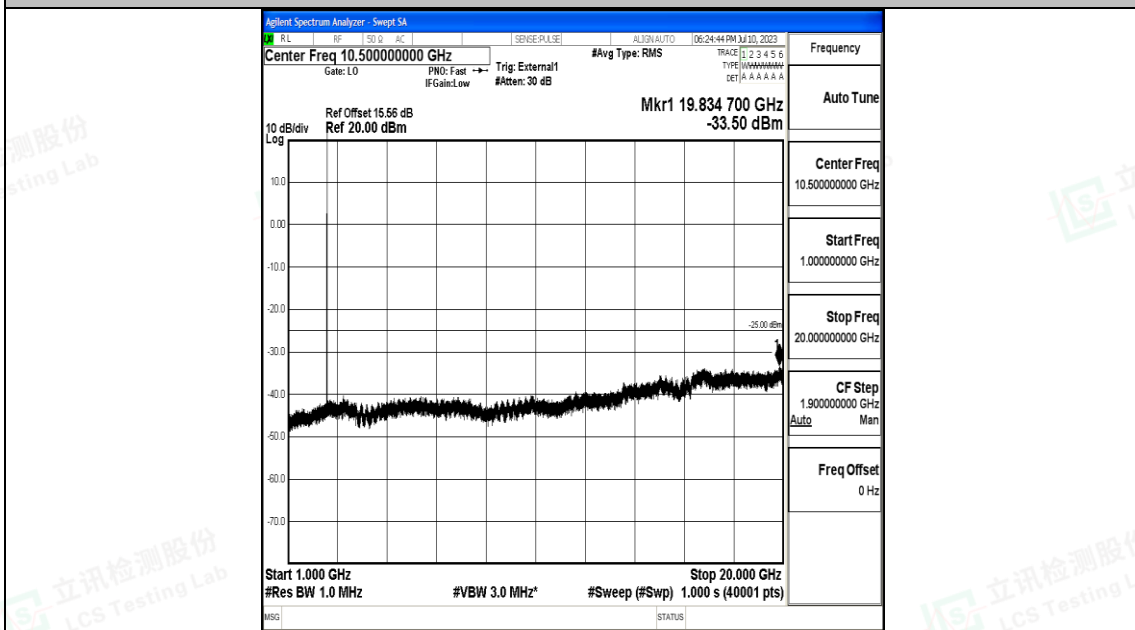

Band41_5MHz_QPSK_39675_1RB#0_1000~20000_1000~20000

Band41_5MHz_QPSK_39675_1RB#0_20000~27000_20000~27000

Band41_5MHz_16QAM_39675_1RB#0_0.009~0.15_0.009~0.15

Band41_5MHz_16QAM_39675_1RB#0_0.15~30_0.15~30

Band41_5MHz_16QAM_39675_1RB#0_30~1000_30~1000