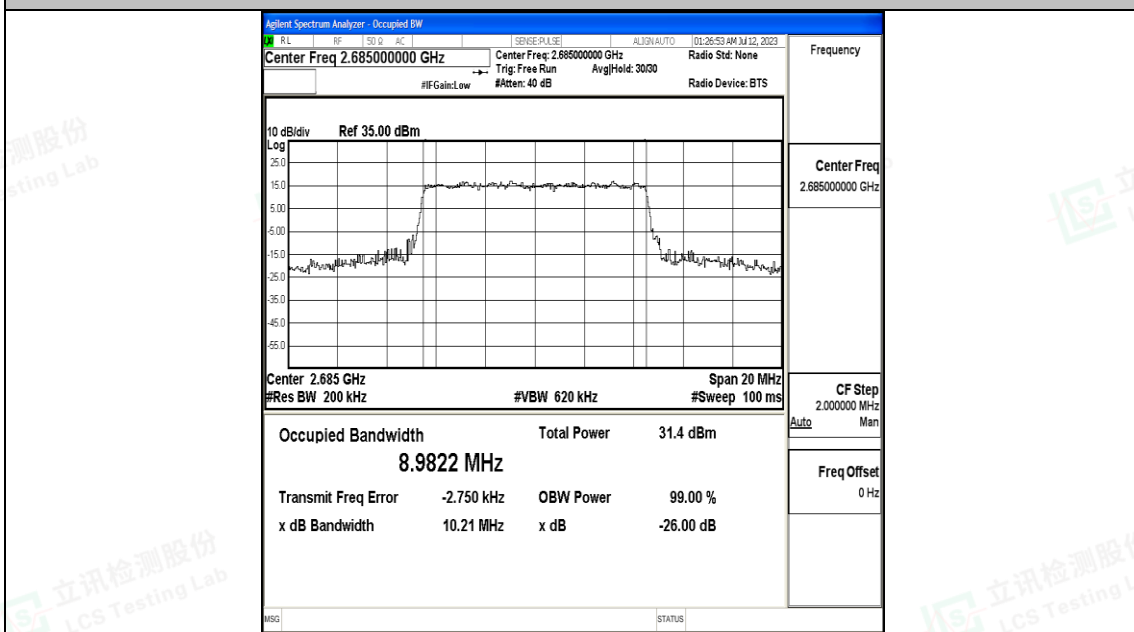

15MHz-40620

15MHz-41515

10MHz-39700

10MHz-40620

10MHz-40620

10MHz-41540

Shenzhen LCS Compliance Testing Laboratory Ltd.
 Add: 101, 201 Bldg A & 301 Bldg C, Juji Industrial Park Yabianxueziwei, Shajing Street,
 Baoan District, Shenzhen, 518000, China
 Tel: +(86) 0755-82591330 | E-mail: webmaster@lcs-cert.com | Web: www.lcs-cert.com
 Scan code to check authenticity