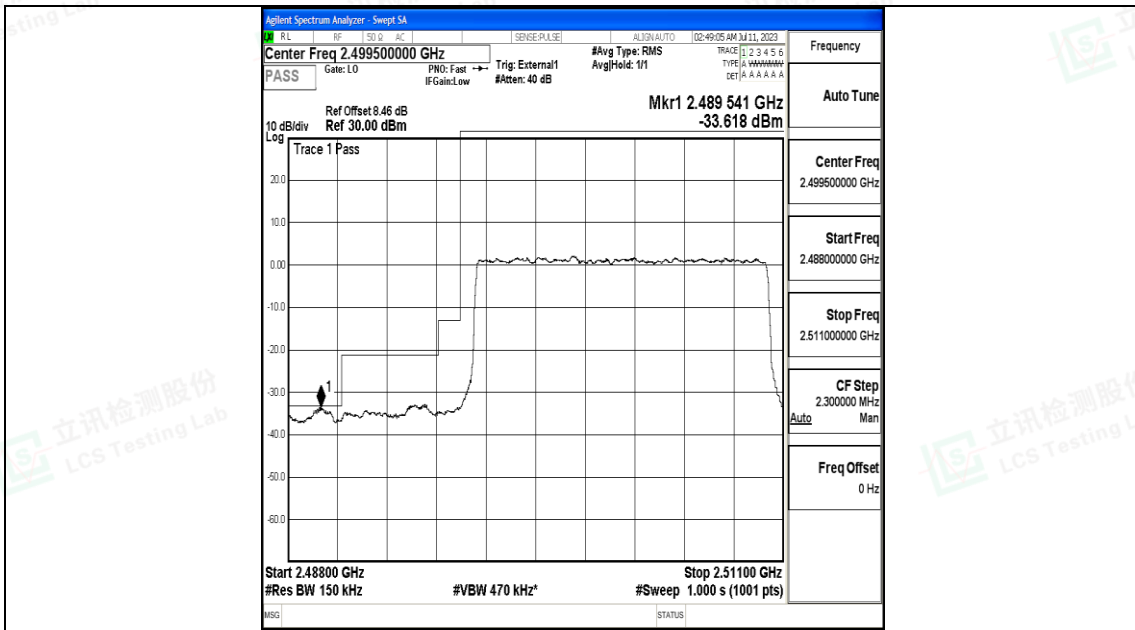

Band41_20MHz_16QAM_41490_100RB#0