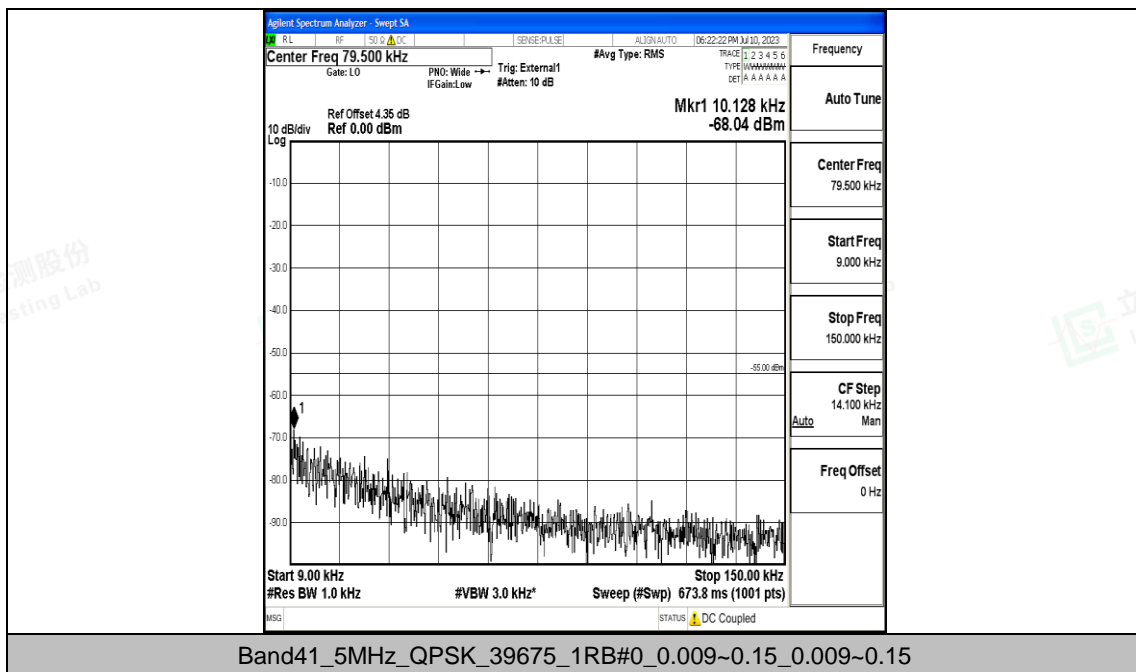

Band41	20MHz	QPSK	41490	1RB#0	0.009~0.15	-68.63	PASS
Band41	20MHz	QPSK	41490	1RB#0	0.15~30	-51.20	PASS
Band41	20MHz	QPSK	41490	1RB#0	30~1000	-53.90	PASS
Band41	20MHz	QPSK	41490	1RB#0	1000~20000	-33.30	PASS
Band41	20MHz	QPSK	41490	1RB#0	20000~27000	-45.16	PASS
Band41	20MHz	16QAM	41490	1RB#0	0.009~0.15	-65.65	PASS
Band41	20MHz	16QAM	41490	1RB#0	0.15~30	-50.96	PASS
Band41	20MHz	16QAM	41490	1RB#0	30~1000	-53.78	PASS
Band41	20MHz	16QAM	41490	1RB#0	1000~20000	-33.43	PASS
Band41	20MHz	16QAM	41490	1RB#0	20000~27000	-45.20	PASS

Test Graphs

Shenzhen LCS Compliance Testing Laboratory Ltd.
Add: 101, 201 Bldg A & 301 Bldg C, Juji Industrial Park Yabianxueziwei, Shajing Street,
Baoan District, Shenzhen, 518000, China
Tel: +(86) 0755-82591330 | E-mail: webmaster@lcs-cert.com | Web: www.lcs-cert.com
Scan code to check authenticity