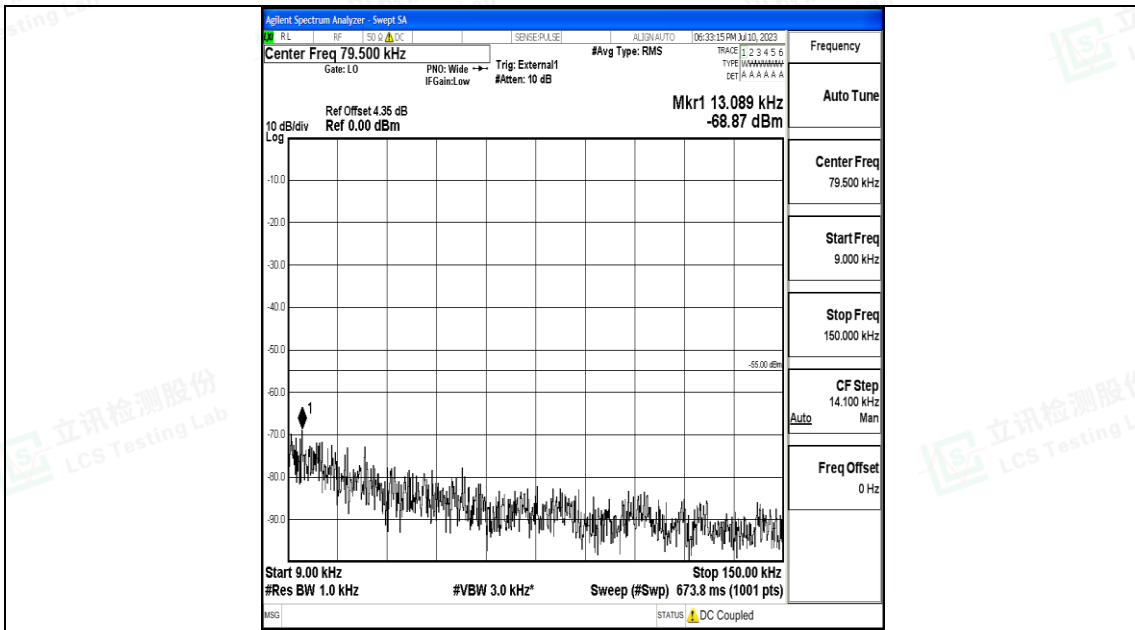

Band41_5MHz_QPSK_41565_1RB#0_0.009~0.15_0.009~0.15

Band41_5MHz_QPSK_41565_1RB#0_1000~20000_1000~20000

Band41_5MHz_QPSK_41565_1RB#0_20000~27000_20000~27000

Shenzhen LCS Compliance Testing Laboratory Ltd.
 Add: 101, 201 Bldg A & 301 Bldg C, Juji Industrial Park Yabianxueziwei, Shajing Street,
 Baoan District, Shenzhen, 518000, China
 Tel: +(86) 0755-82591330 | E-mail: webmaster@lcs-cert.com | Web: www.lcs-cert.com
 Scan code to check authenticity