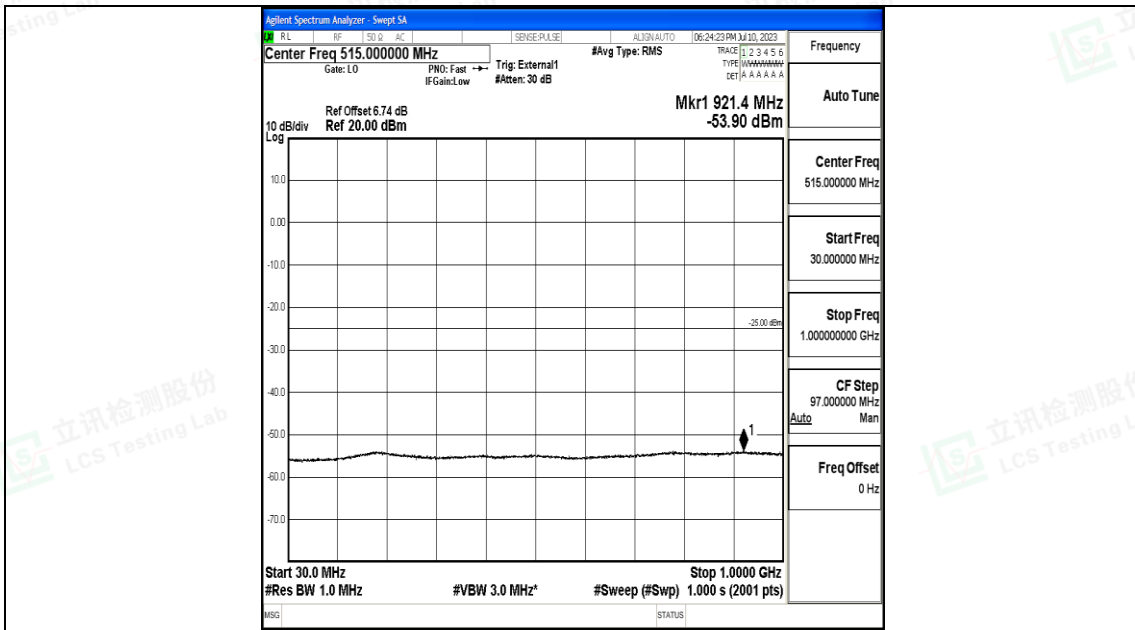

Band41_5MHz_QPSK_39675_1RB#0_1000~20000_1000~20000

Band41_5MHz_QPSK_39675_1RB#0_20000~27000_20000~27000

Band41_5MHz_16QAM_39675_1RB#0_0.009~0.15_0.009~0.15

Band41_5MHz_16QAM_39675_1RB#0_0.15~30_0.15~30

Band41_5MHz_16QAM_39675_1RB#0_30~1000_30~1000