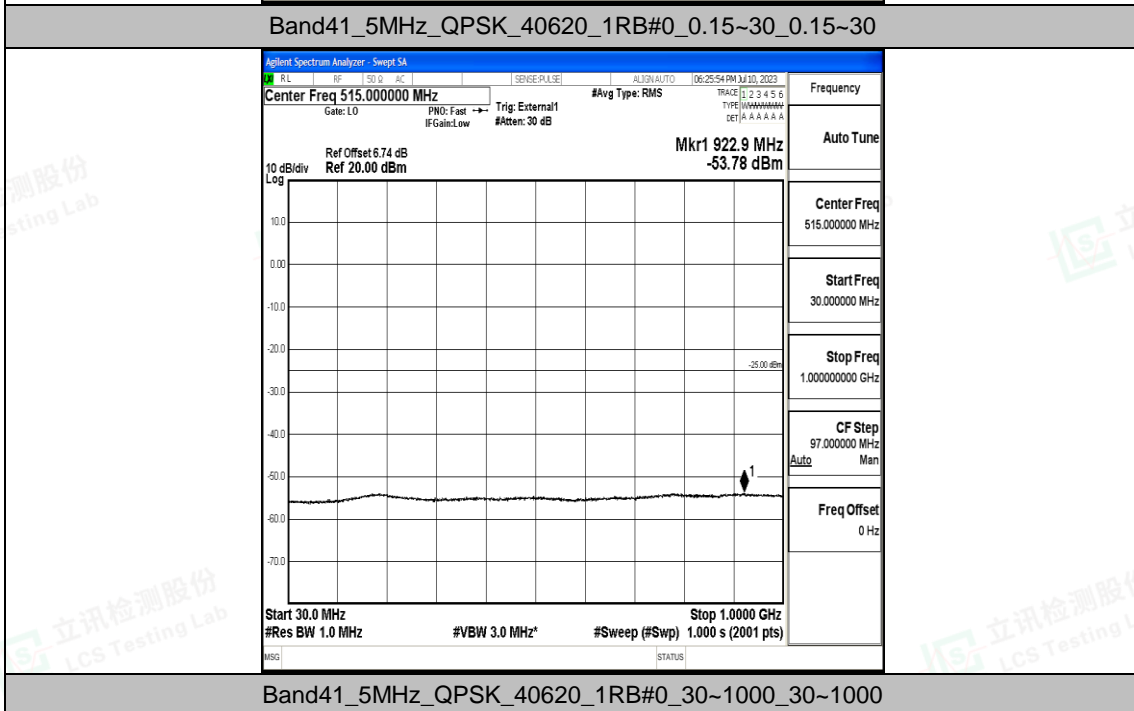

Band41_5MHz_16QAM_39675_1RB#0_1000~20000_1000~20000

Band41_5MHz_16QAM_39675_1RB#0_20000~27000_20000~27000

Band41_5MHz_QPSK_40620_1RB#0_0.009~0.15_0.009~0.15

Band41_5MHz_QPSK_40620_1RB#0_1000~20000_1000~20000