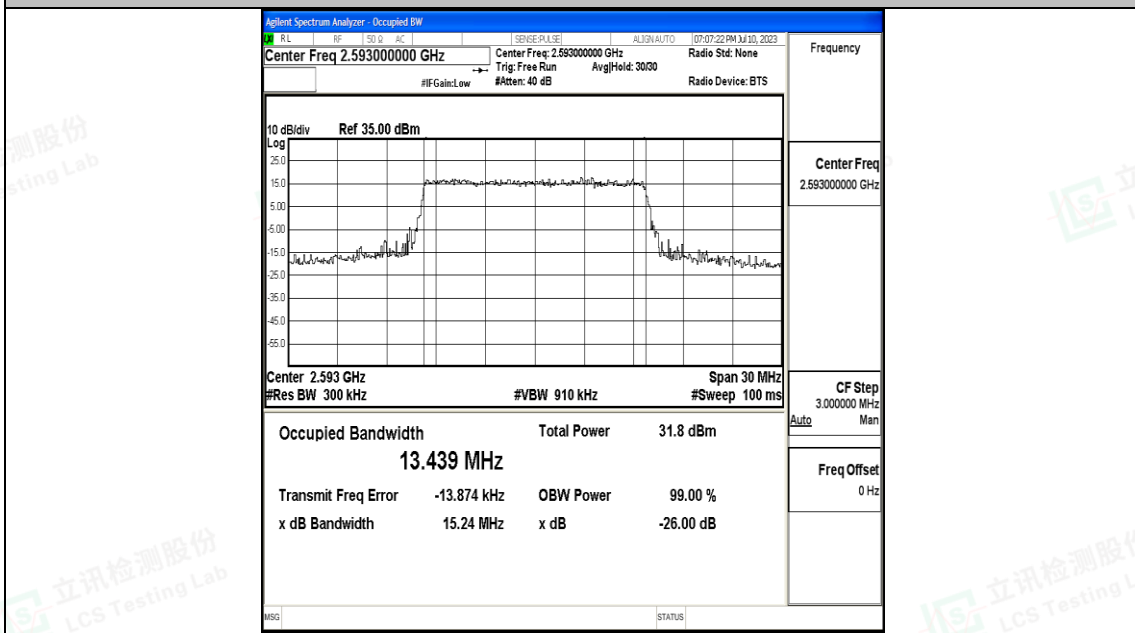

15MHz-40620

Shenzhen LCS Compliance Testing Laboratory Ltd.
Add: 101, 201 Bldg A & 301 Bldg C, Juji Industrial Park Yabianxueziwei, Shajing Street,
Baoan District, Shenzhen, 518000, China
Tel: +(86) 0755-82591330 | E-mail: webmaster@lcs-cert.com | Web: www.lcs-cert.com
Scan code to check authenticity