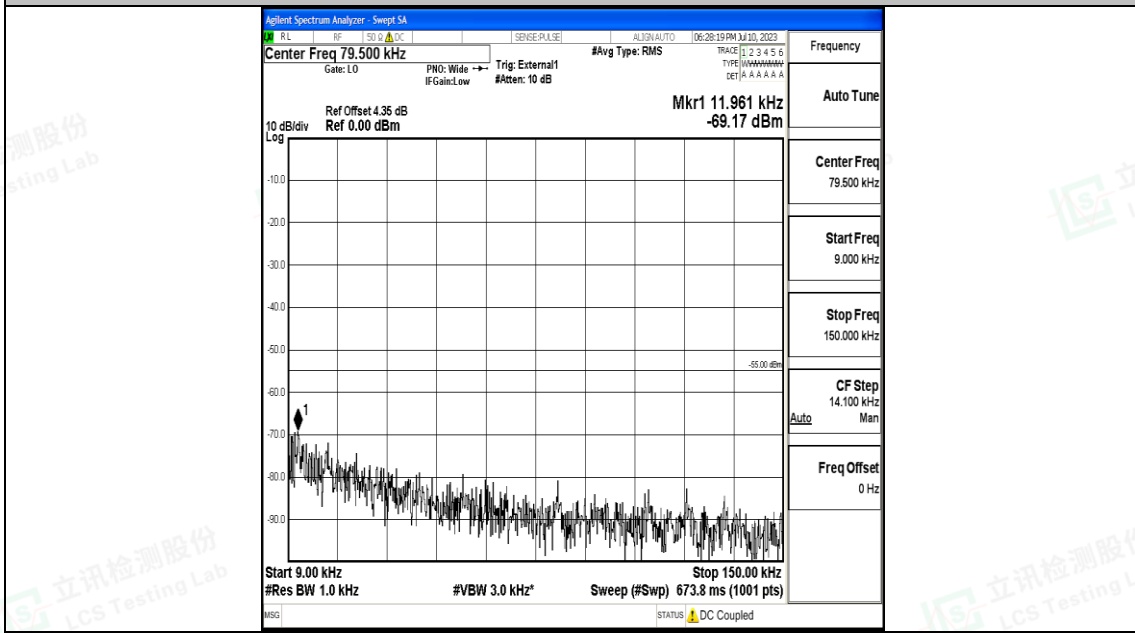

Band41_5MHz_QPSK_40620_1RB#0_20000~27000_20000~27000

Band41_5MHz_16QAM_40620_1RB#0_30~1000_30~1000

Band41_5MHz_16QAM_40620_1RB#0_1000~20000_1000~20000

Band41_5MHz_16QAM_40620_1RB#0_20000~27000_20000~27000