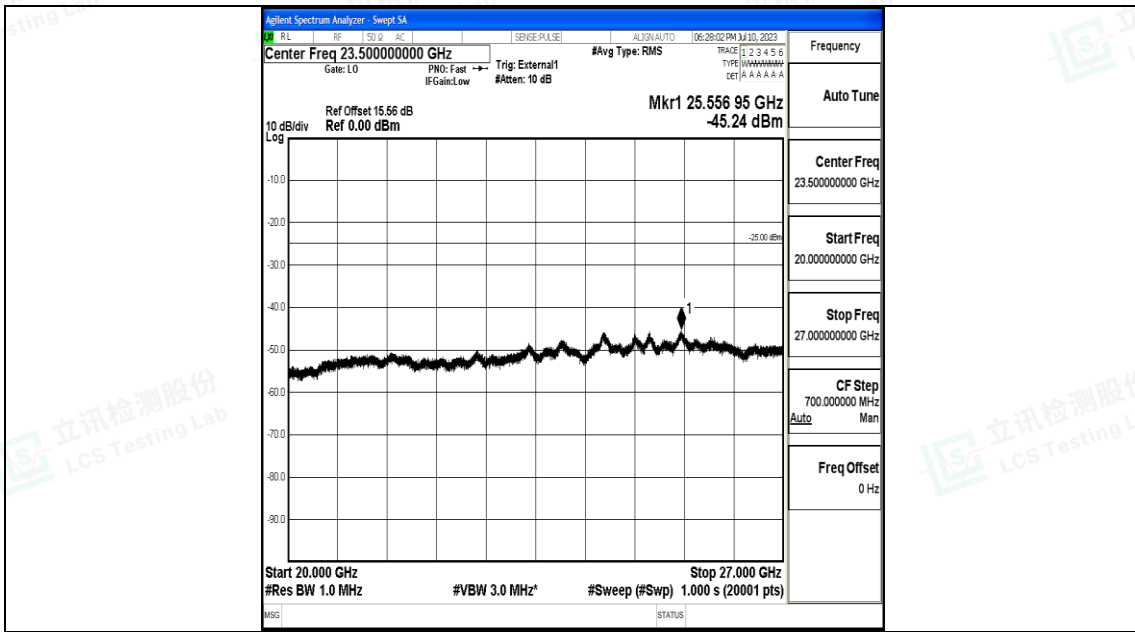

Band41_5MHz_QPSK_40620_1RB#0_20000~27000_20000~27000

Band41_5MHz_16QAM_40620_1RB#0_30~1000_30~1000

Band41_5MHz_16QAM_40620_1RB#0_1000~20000_1000~20000

Band41_5MHz_16QAM_40620_1RB#0_20000~27000_20000~27000