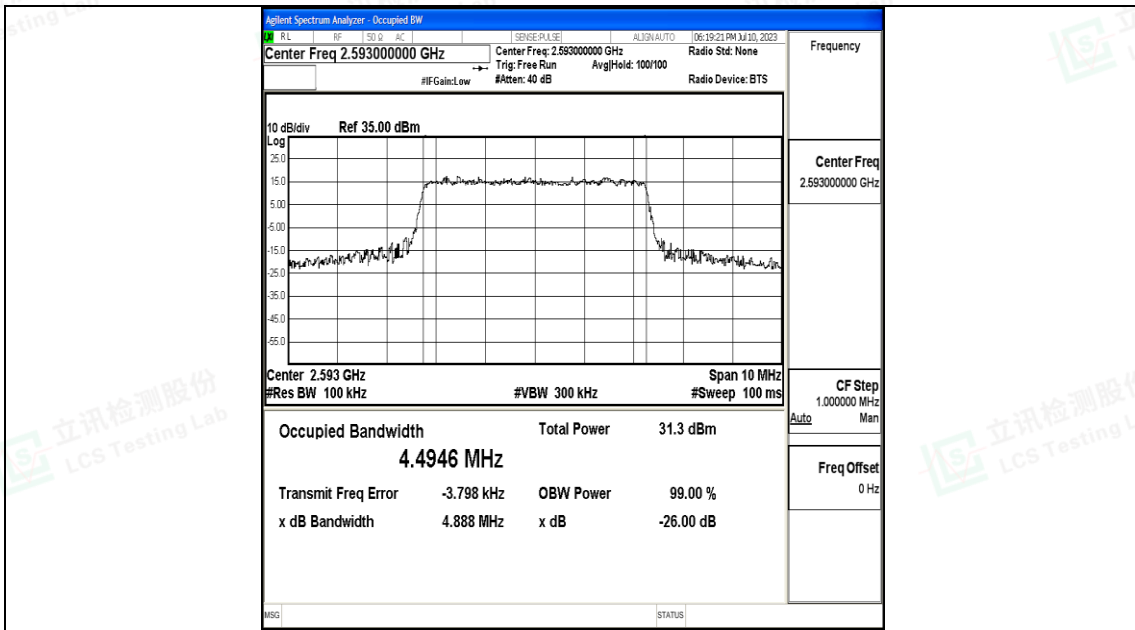

Scan code to check authenticity

Test Graphs

5MHz-40620

5MHz-40620

5MHz-41565

5MHz-41565

Shenzhen LCS Compliance Testing Laboratory Ltd.
 Add: 101, 201 Bldg A & 301 Bldg C, Juji Industrial Park Yabianxueziwei, Shajing Street,
 Baoan District, Shenzhen, 518000, China
 Tel: +(86) 0755-82591330 | E-mail: webmaster@lcs-cert.com | Web: www.lcs-cert.com
 Scan code to check authenticity