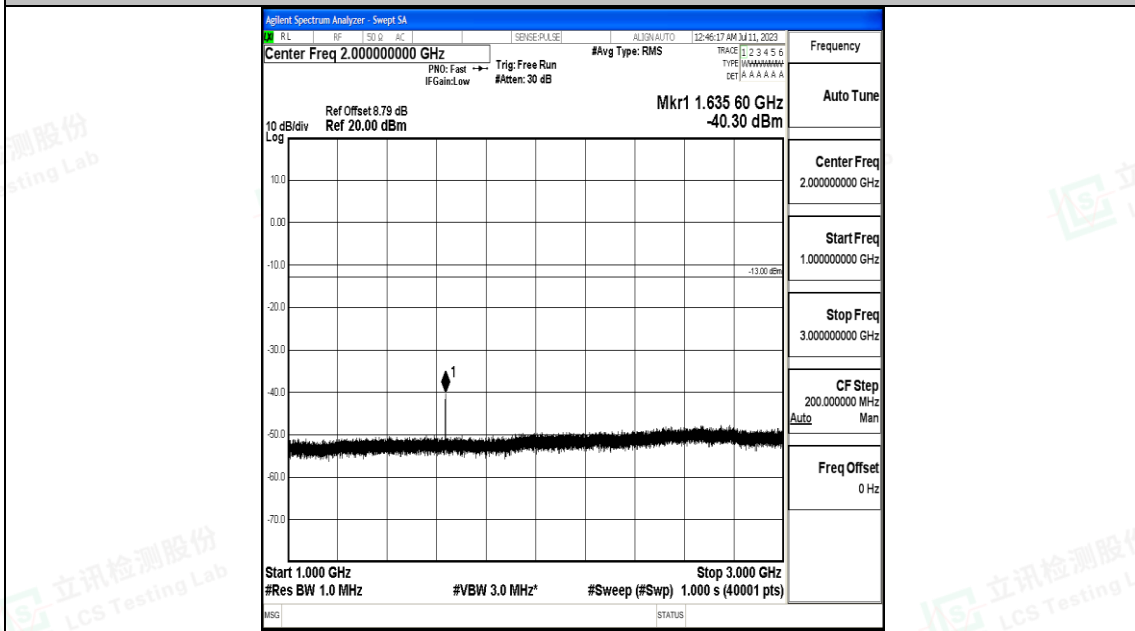

Band26_3MHz_QPSK_26740_1RB#0_1000~3000_1000~3000