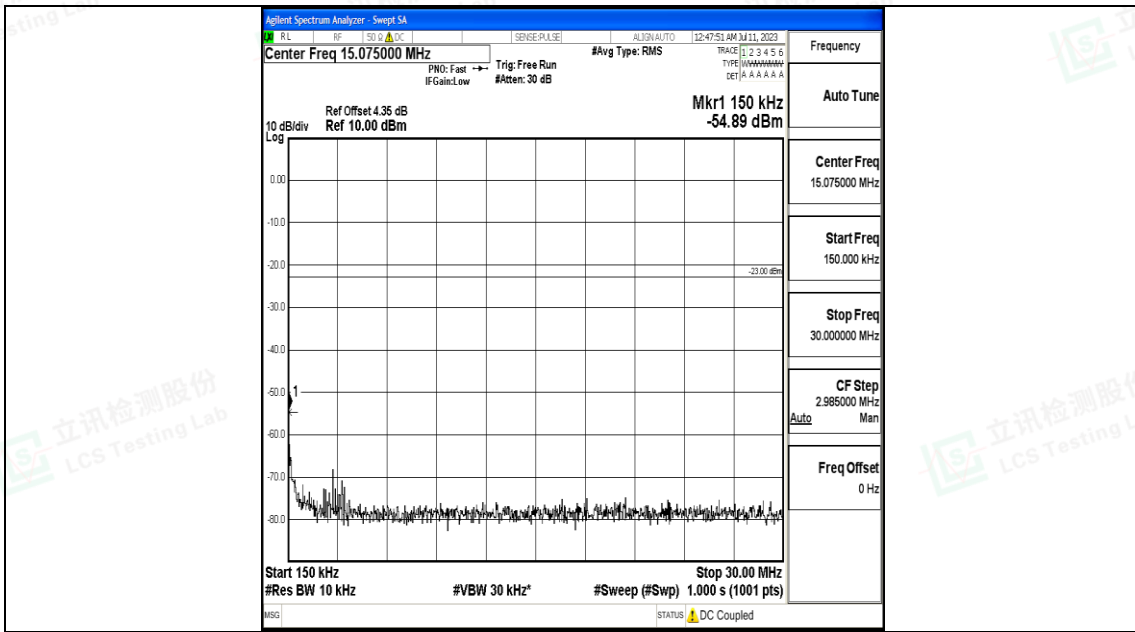

Band26\_3MHz\_QPSK\_26775\_1RB#0\_30~1000\_30~1000

Band26\_3MHz\_QPSK\_26775\_1RB#0\_1000~3000\_1000~3000

Band26\_3MHz\_16QAM\_26775\_1RB#0\_0.15~30\_0.15~30

Band26\_3MHz\_16QAM\_26775\_1RB#0\_30~1000\_30~1000