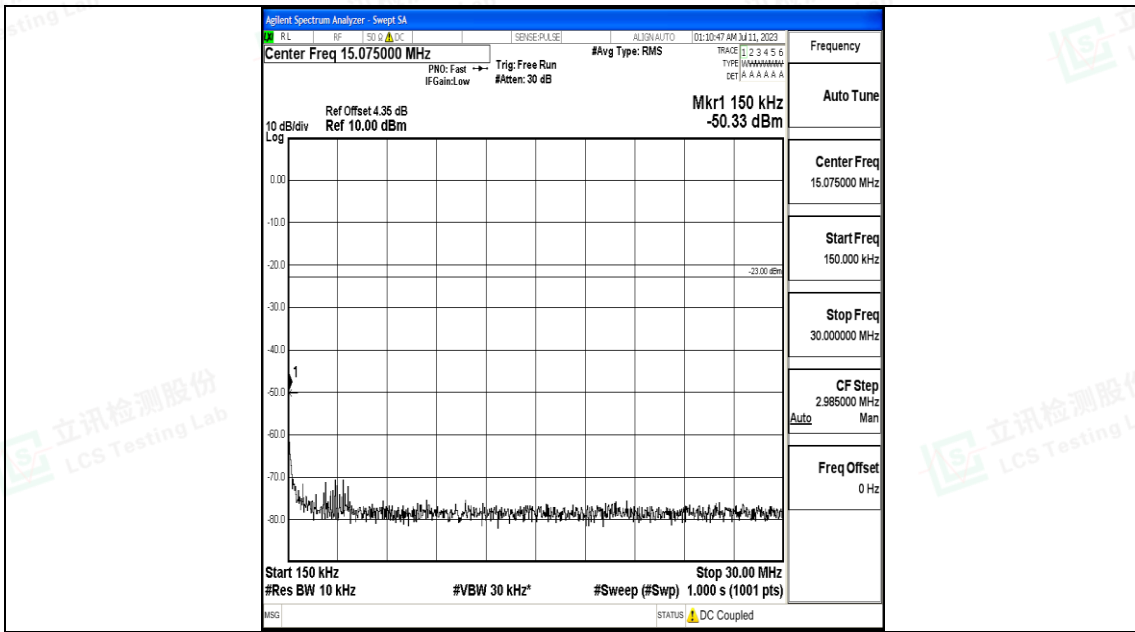

Band26\_10MHz\_QPSK\_26740\_1RB#0\_30~1000\_30~1000

Band26\_10MHz\_QPSK\_26740\_1RB#0\_1000~3000\_1000~3000

Band26\_10MHz\_QPSK\_26740\_1RB#0\_3000~10000\_3000~10000

Band26\_10MHz\_16QAM\_26740\_1RB#0\_0.009~0.15\_0.009~0.15