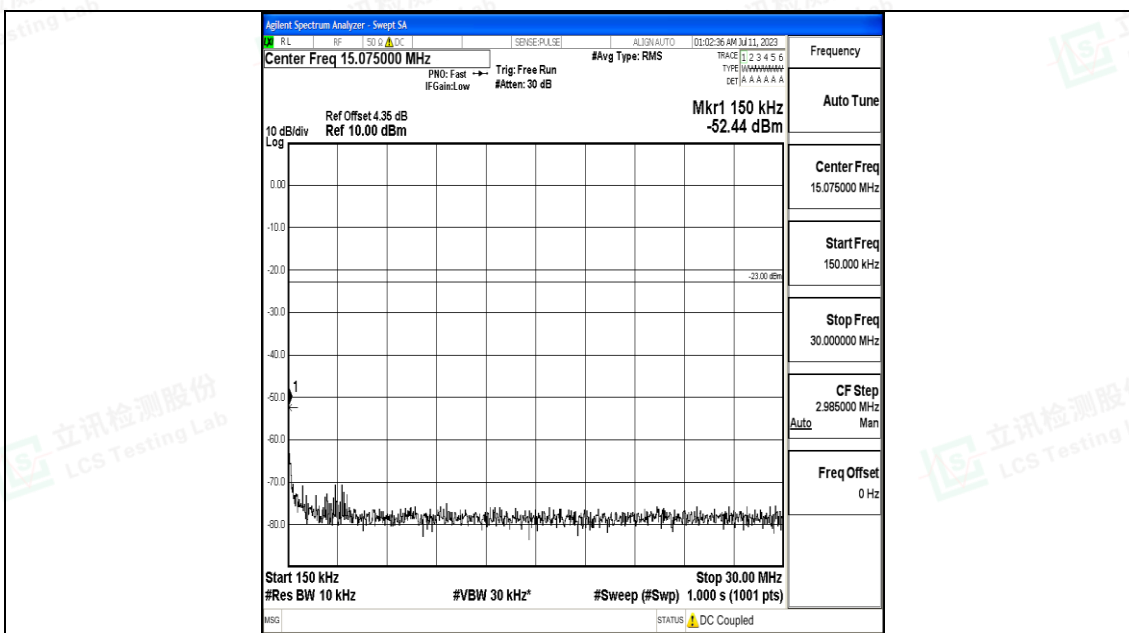

Band26_5MHz_16QAM_26765_1RB#0_0.15~30_0.15~30