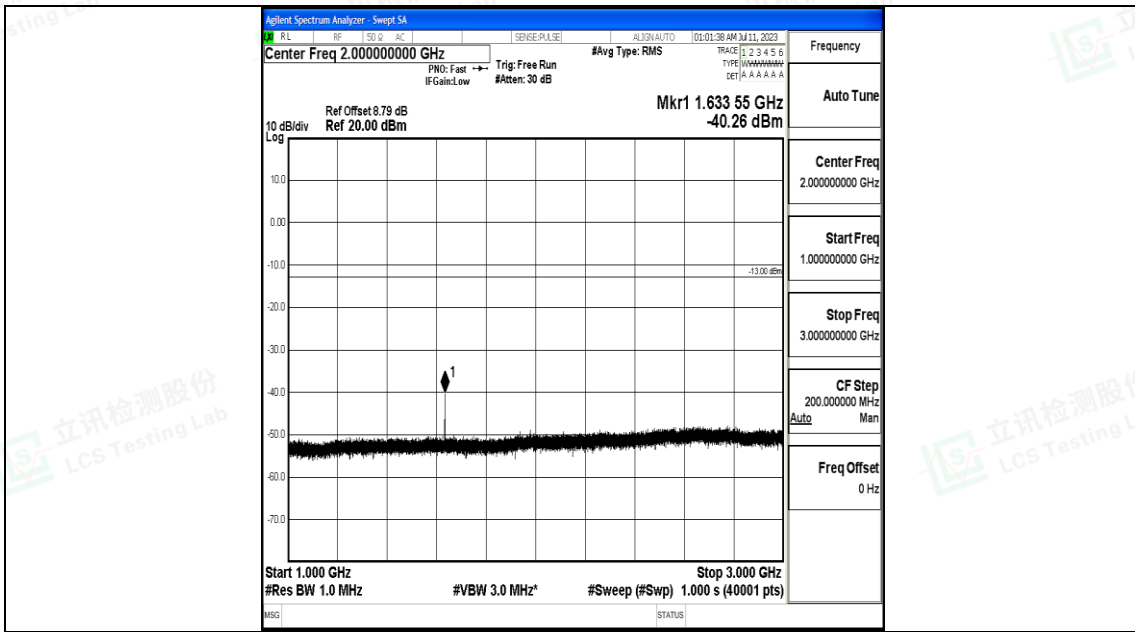

Band26_5MHz_16QAM_26740_1RB#0_1000~3000_1000~3000