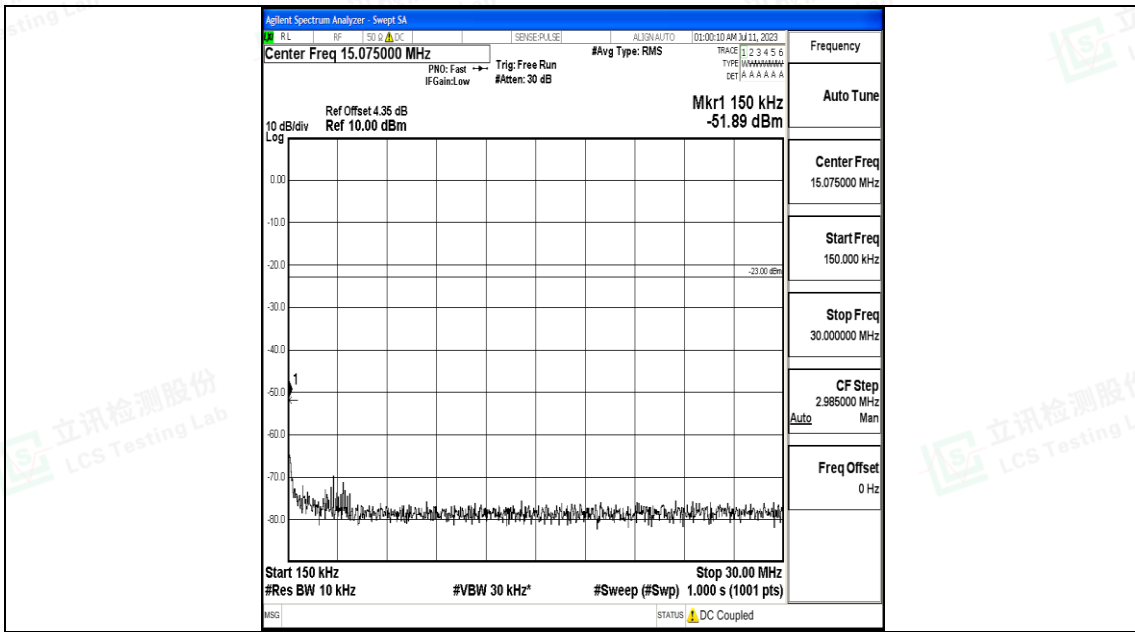

Band26\_5MHz\_QPSK\_26715\_1RB#0\_30~1000\_30~1000

Band26\_5MHz\_QPSK\_26715\_1RB#0\_1000~3000\_1000~3000

Shenzhen LCS Compliance Testing Laboratory Ltd.  
 Add: 101, 201 Bldg A & 301 Bldg C, Juji Industrial Park Yabianxueziwei, Shajing Street,  
 Baoan District, Shenzhen, 518000, China  
 Tel: +(86) 0755-82591330 | E-mail: webmaster@lcs-cert.com | Web: www.lcs-cert.com  
 Scan code to check authenticity