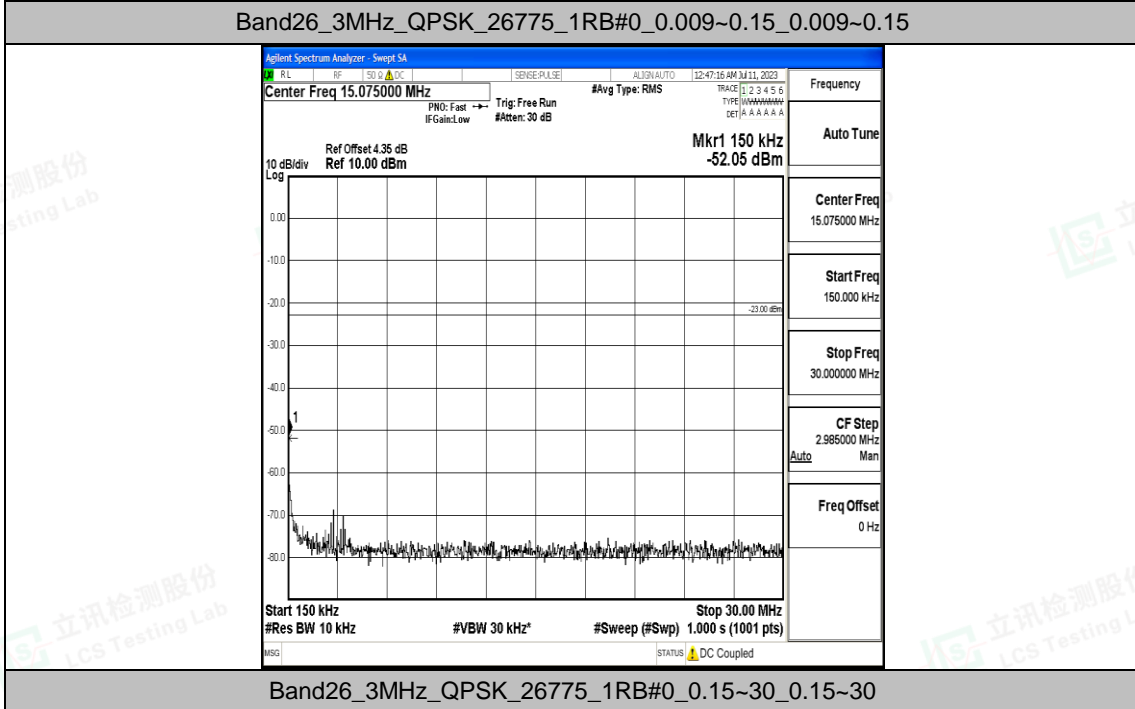

Band26\_3MHz\_16QAM\_26740\_1RB#0\_0.15~30\_0.15~30

Band26\_3MHz\_16QAM\_26740\_1RB#0\_30~1000\_30~1000

Band26\_3MHz\_16QAM\_26740\_1RB#0\_1000~3000\_1000~3000

Band26\_3MHz\_16QAM\_26740\_1RB#0\_3000~10000\_3000~10000