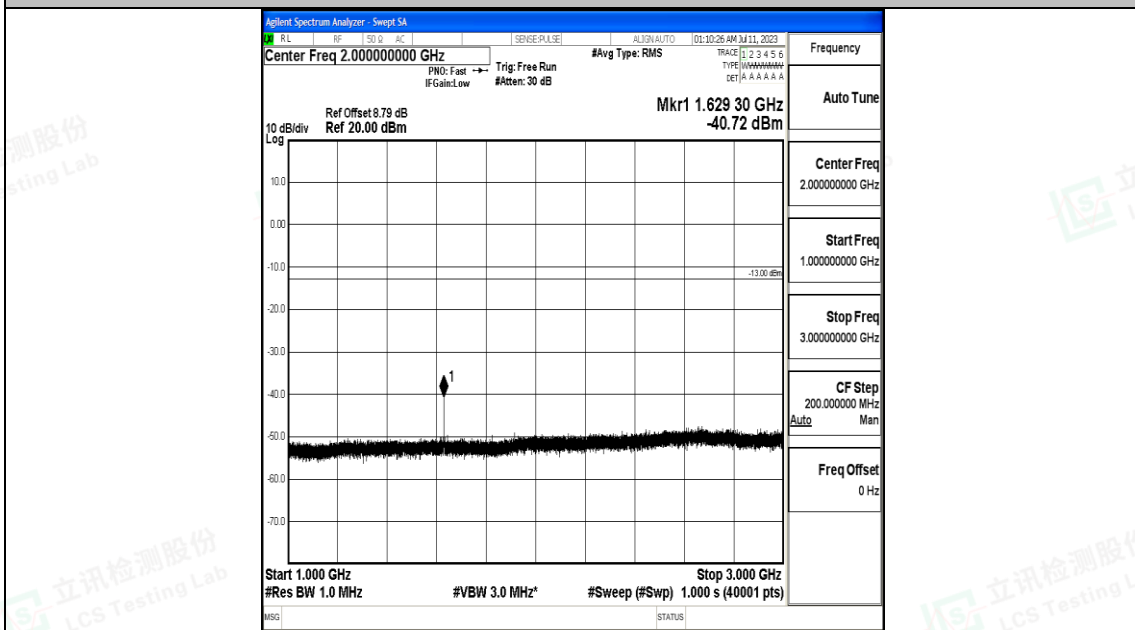

Band26_10MHz_QPSK_26740_1RB#0_1000~3000_1000~3000