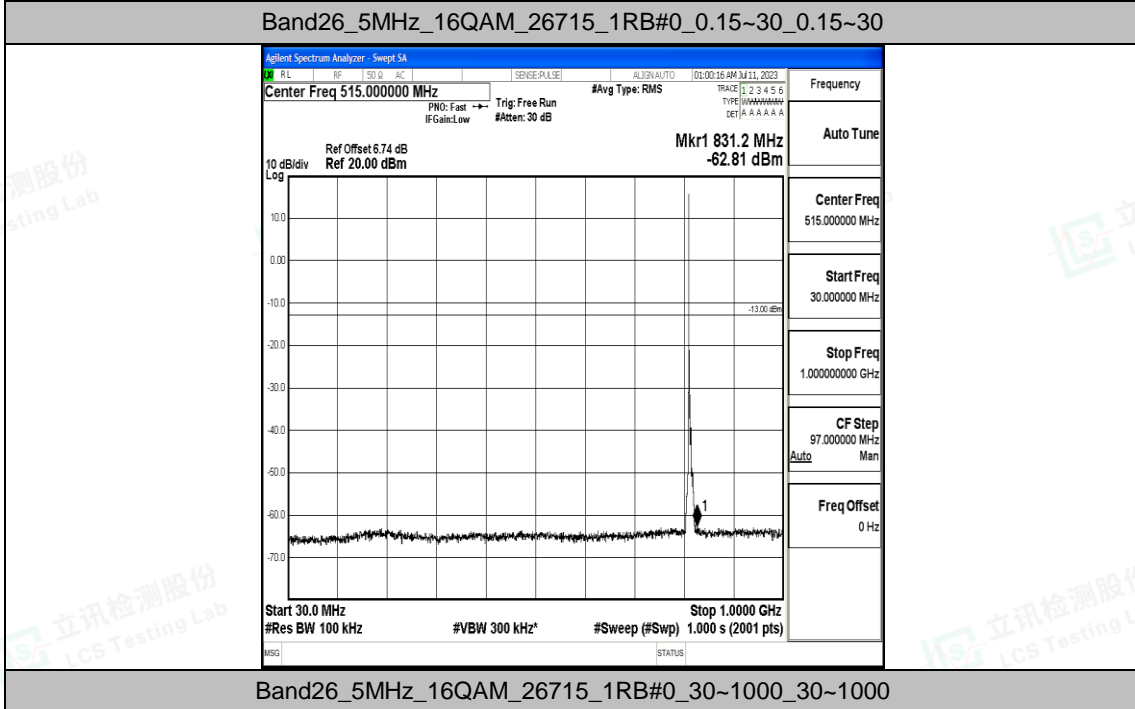

Shenzhen LCS Compliance Testing Laboratory Ltd.
Add: 101, 201 Bldg A & 301 Bldg C, Juji Industrial Park Yabianxueziwei, Shajing Street,
Baoan District, Shenzhen, 518000, China
Tel: +(86) 0755-82591330 | E-mail: webmaster@lcs-cert.com | Web: www.lcs-cert.com
Scan code to check authenticity