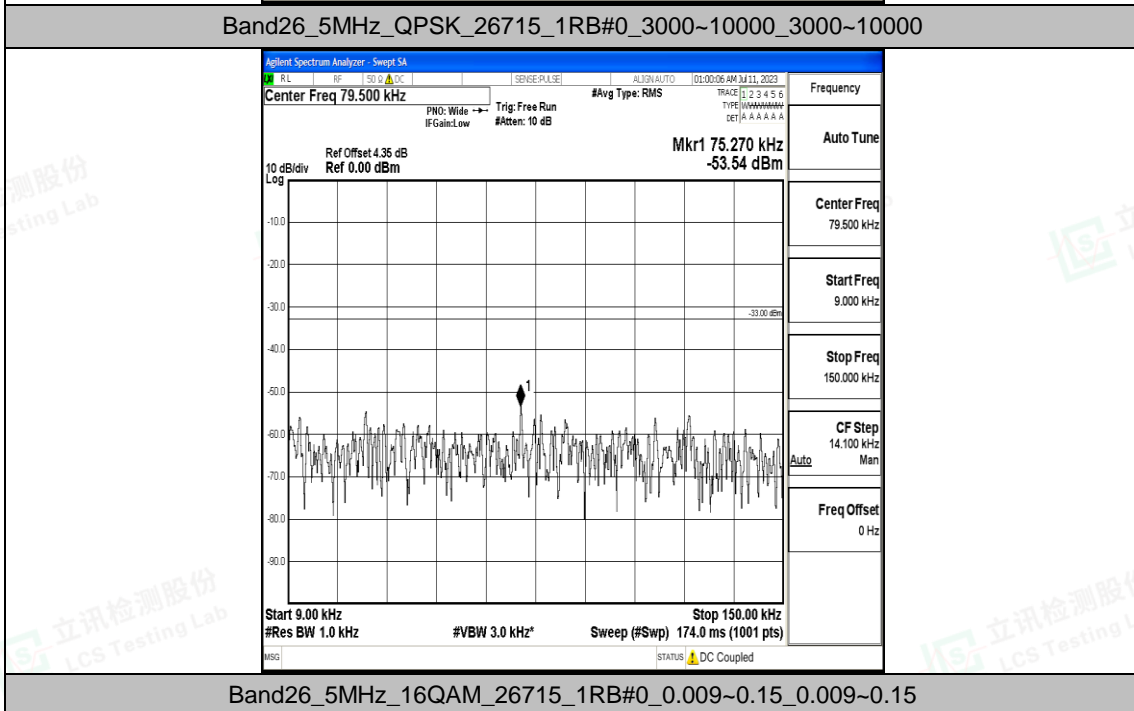

Band26\_5MHz\_QPSK\_26715\_1RB#0\_30~1000\_30~1000

Band26\_5MHz\_QPSK\_26715\_1RB#0\_1000~3000\_1000~3000

Shenzhen LCS Compliance Testing Laboratory Ltd.  
 Add: 101, 201 Bldg A & 301 Bldg C, Juji Industrial Park Yabianxueziwei, Shajing Street,  
 Baoan District, Shenzhen, 518000, China  
 Tel: +(86) 0755-82591330 | E-mail: webmaster@lcs-cert.com | Web: www.lcs-cert.com  
 Scan code to check authenticity