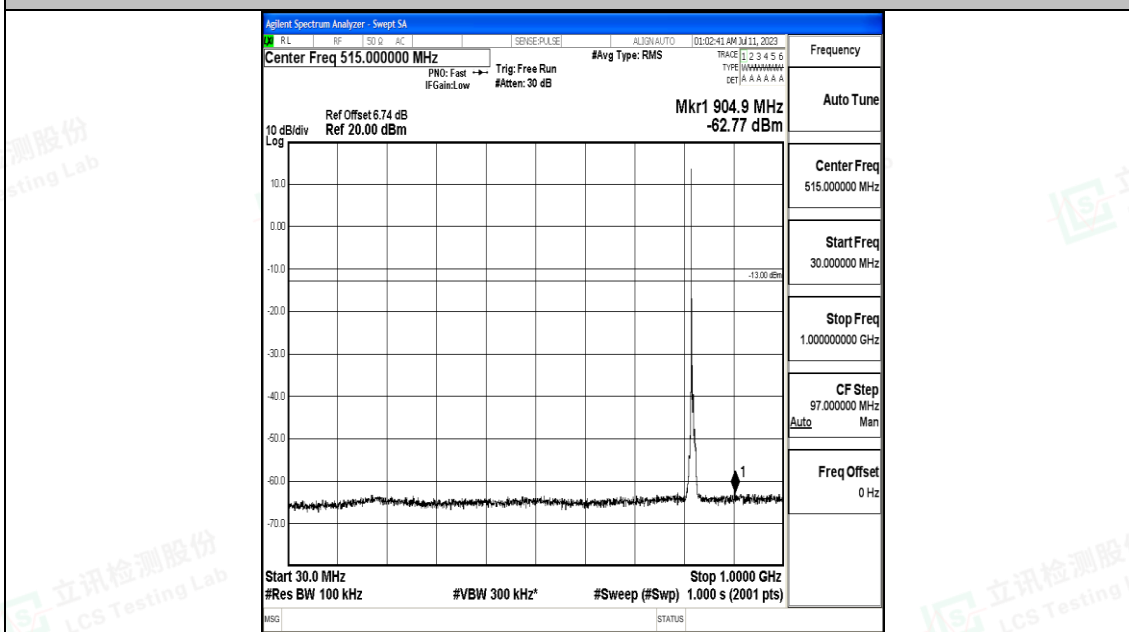

Band26\_5MHz\_QPSK\_26765\_1RB#0\_3000~10000\_3000~10000

Band26\_5MHz\_16QAM\_26765\_1RB#0\_0.009~0.15\_0.009~0.15

Band26\_5MHz\_16QAM\_26765\_1RB#0\_0.15~30\_0.15~30

Band26\_5MHz\_16QAM\_26765\_1RB#0\_30~1000\_30~1000