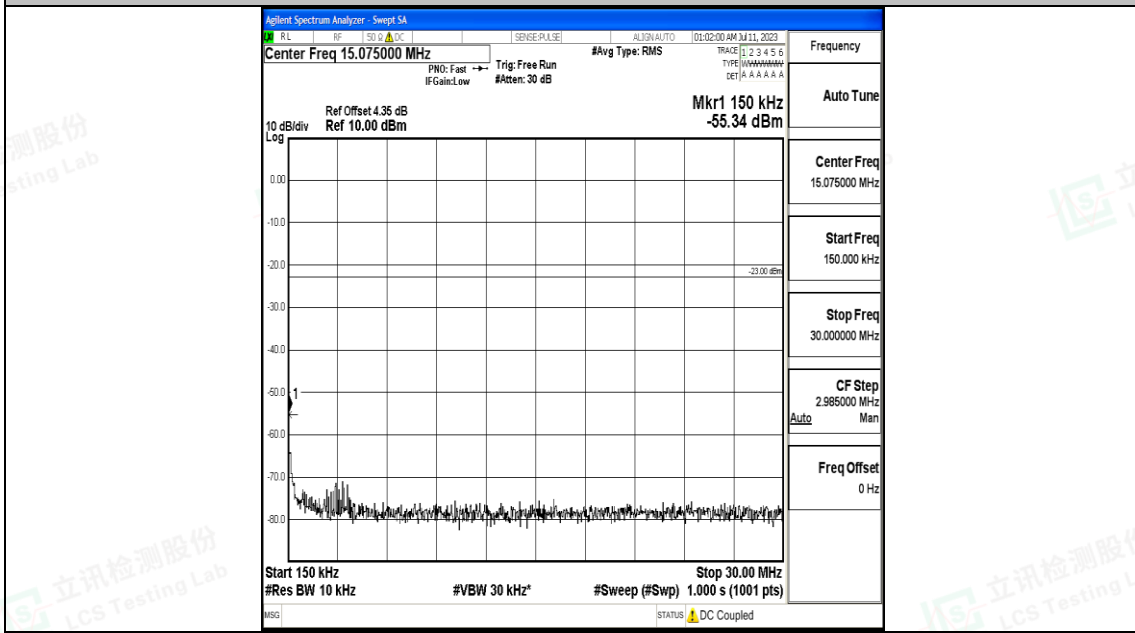

Band26_5MHz_QPSK_26765_1RB#0_0.15~30_0.15~30