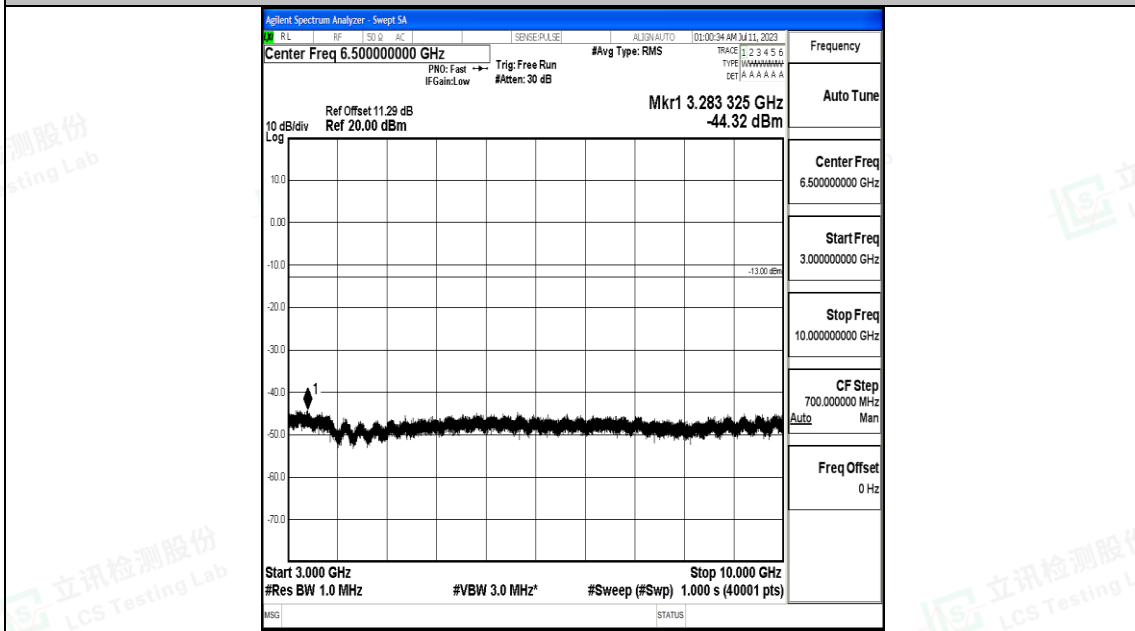

Band26_5MHz_16QAM_26715_1RB#0_3000~10000_3000~10000