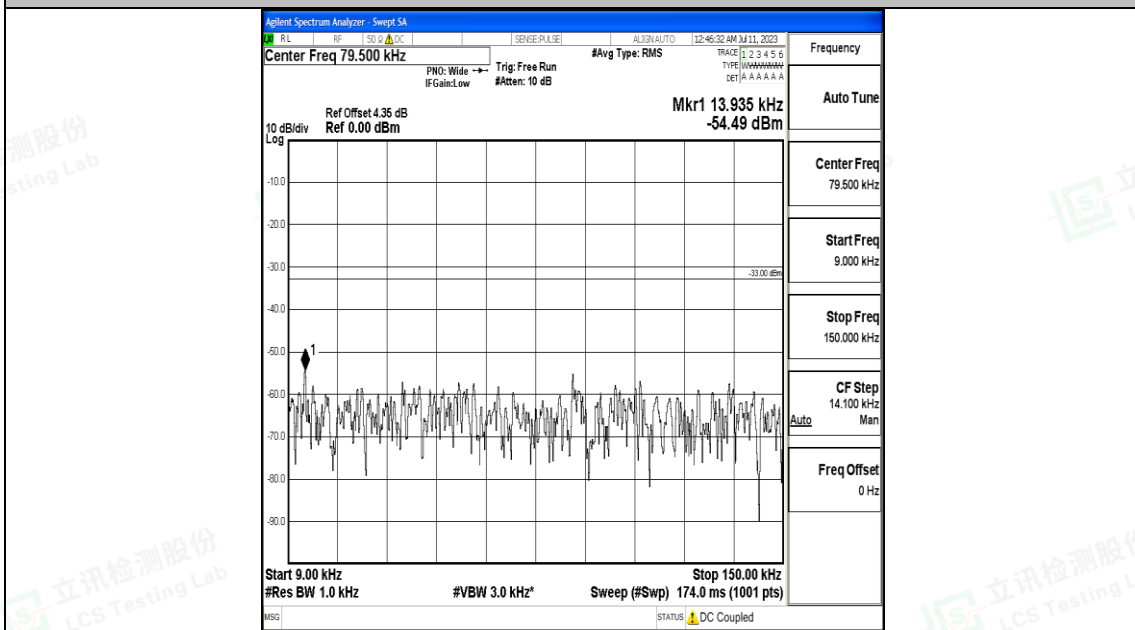

Band26\_3MHz\_QPSK\_26740\_1RB#0\_30~1000\_30~1000

Band26\_3MHz\_QPSK\_26740\_1RB#0\_1000~3000\_1000~3000

Band26\_3MHz\_QPSK\_26740\_1RB#0\_3000~10000\_3000~10000

Band26\_3MHz\_16QAM\_26740\_1RB#0\_0.009~0.15\_0.009~0.15