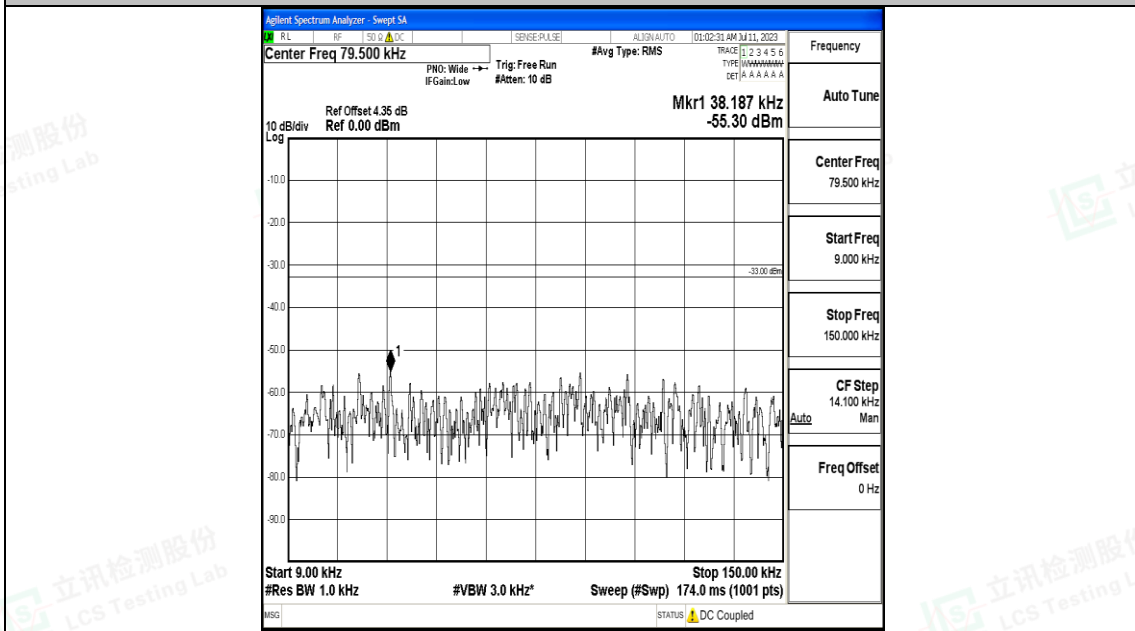

Band26_5MHz_16QAM_26765_1RB#0_0.009~0.15_0.009~0.15