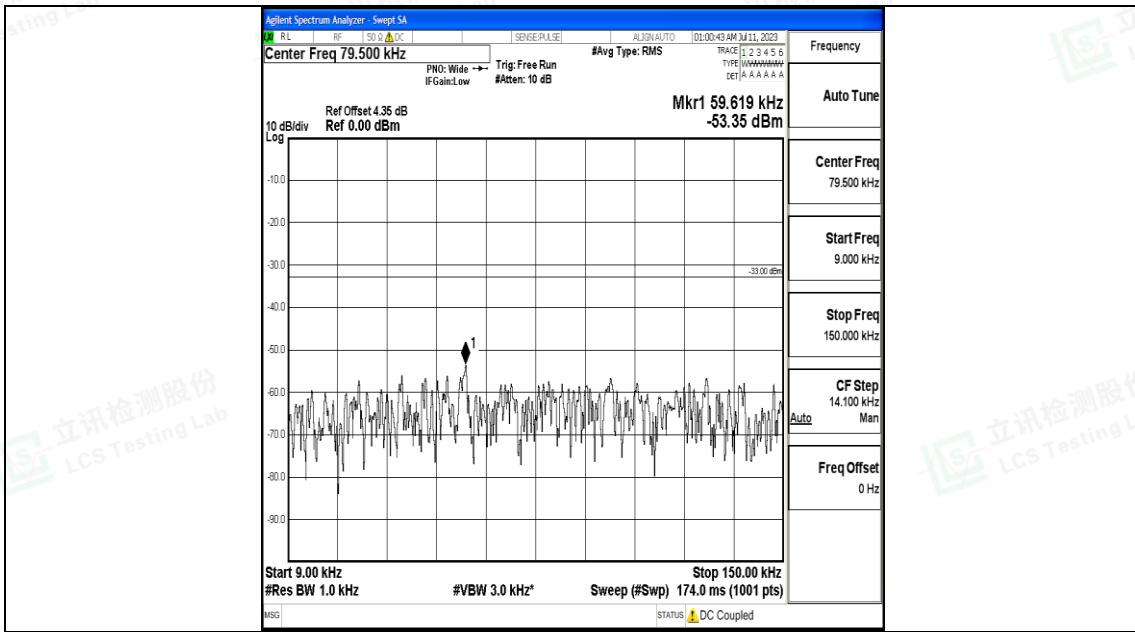

Band26_5MHz_QPSK_26740_1RB#0_0.009~0.15_0.009~0.15