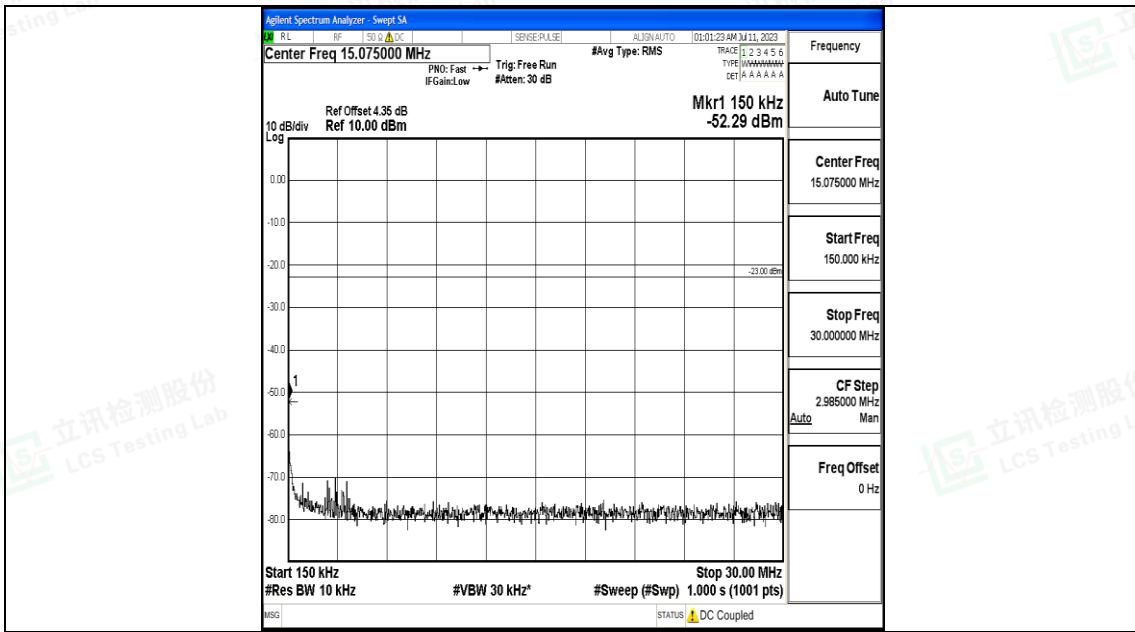

Band26\_5MHz\_QPSK\_26740\_1RB#0\_30~1000\_30~1000

Band26\_5MHz\_QPSK\_26740\_1RB#0\_1000~3000\_1000~3000

Band26\_5MHz\_QPSK\_26740\_1RB#0\_3000~10000\_3000~10000

Band26\_5MHz\_16QAM\_26740\_1RB#0\_0.009~0.15\_0.009~0.15