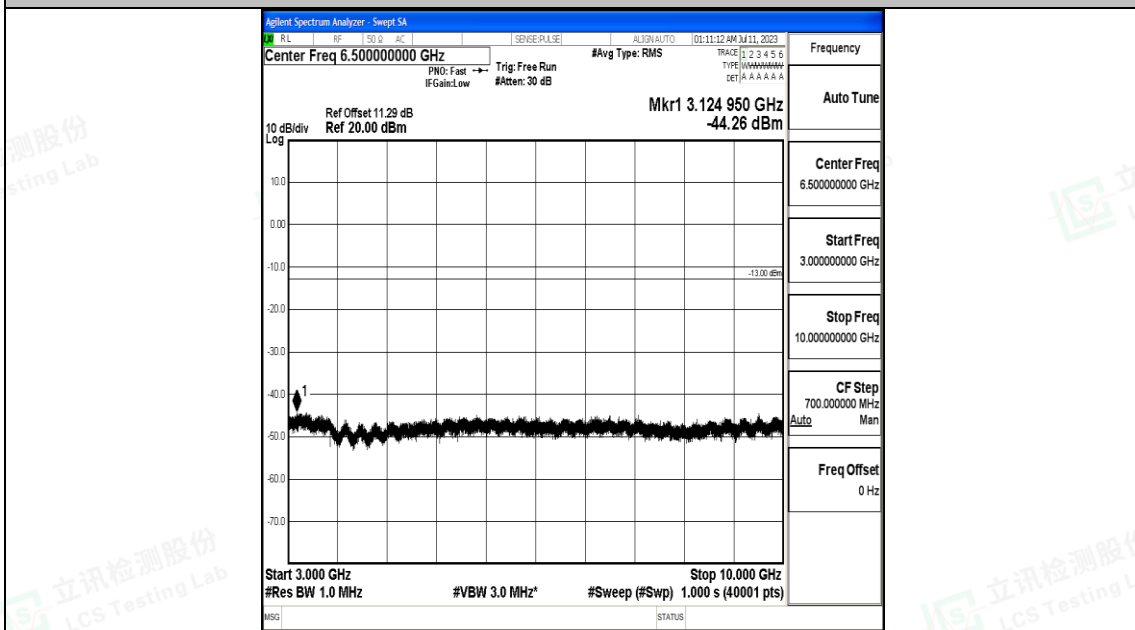

Band26\_10MHz\_16QAM\_26740\_1RB#0\_0.15~30\_0.15~30

Band26\_10MHz\_16QAM\_26740\_1RB#0\_30~1000\_30~1000

Band26\_10MHz\_16QAM\_26740\_1RB#0\_1000~3000\_1000~3000

Band26\_10MHz\_16QAM\_26740\_1RB#0\_3000~10000\_3000~10000