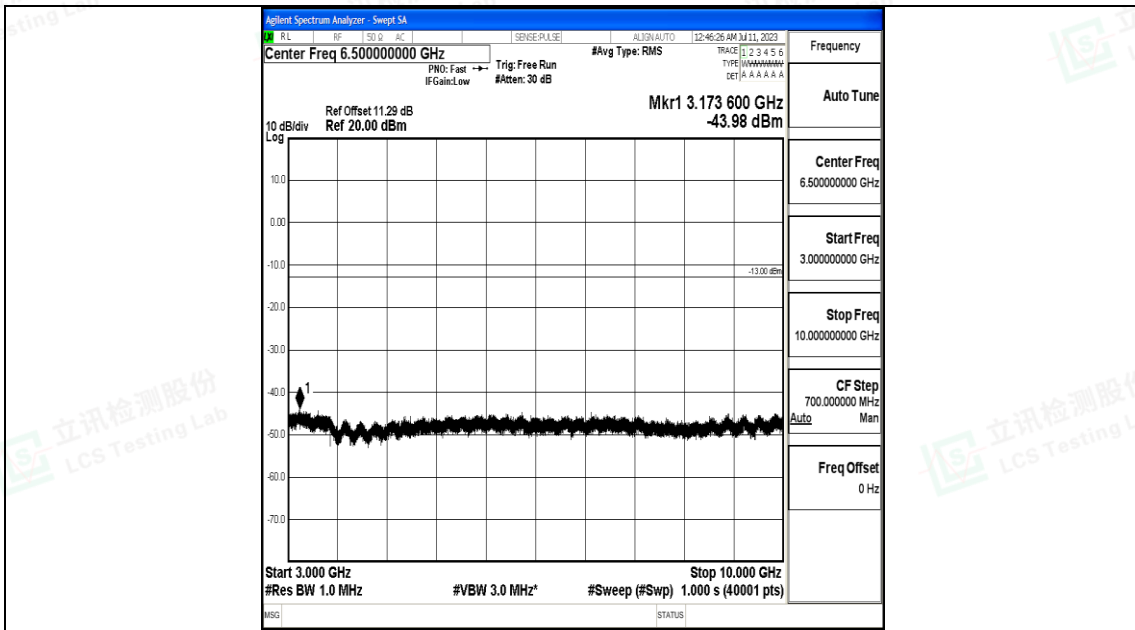

Band26_3MHz_QPSK_26740_1RB#0_3000~10000_3000~10000