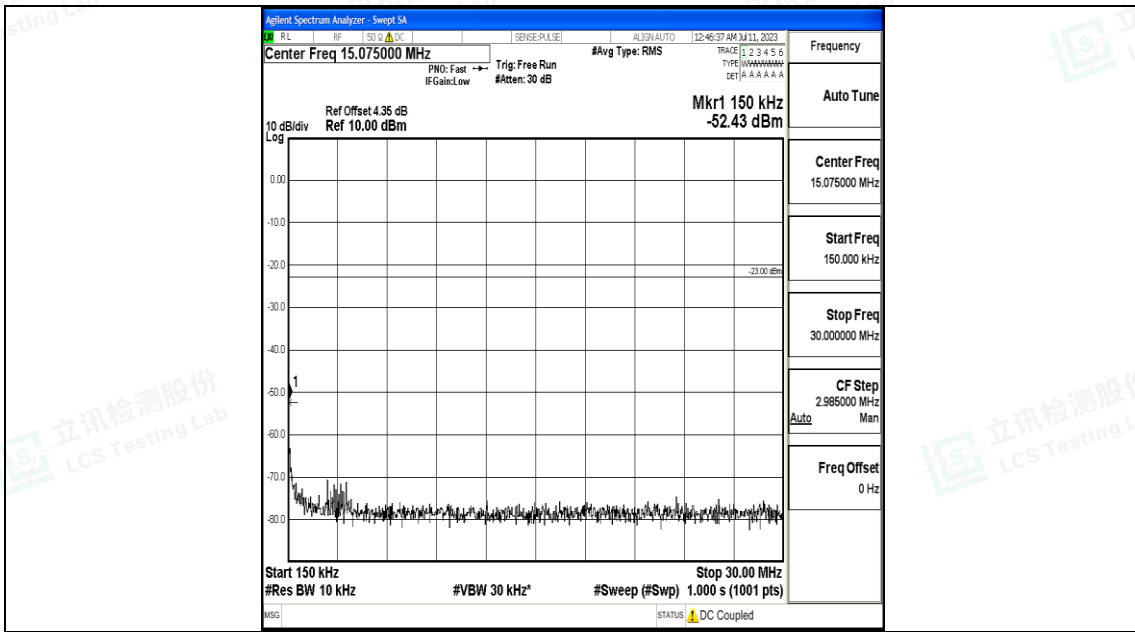

Band26_3MHz_16QAM_26740_1RB#0_0.15~30_0.15~30