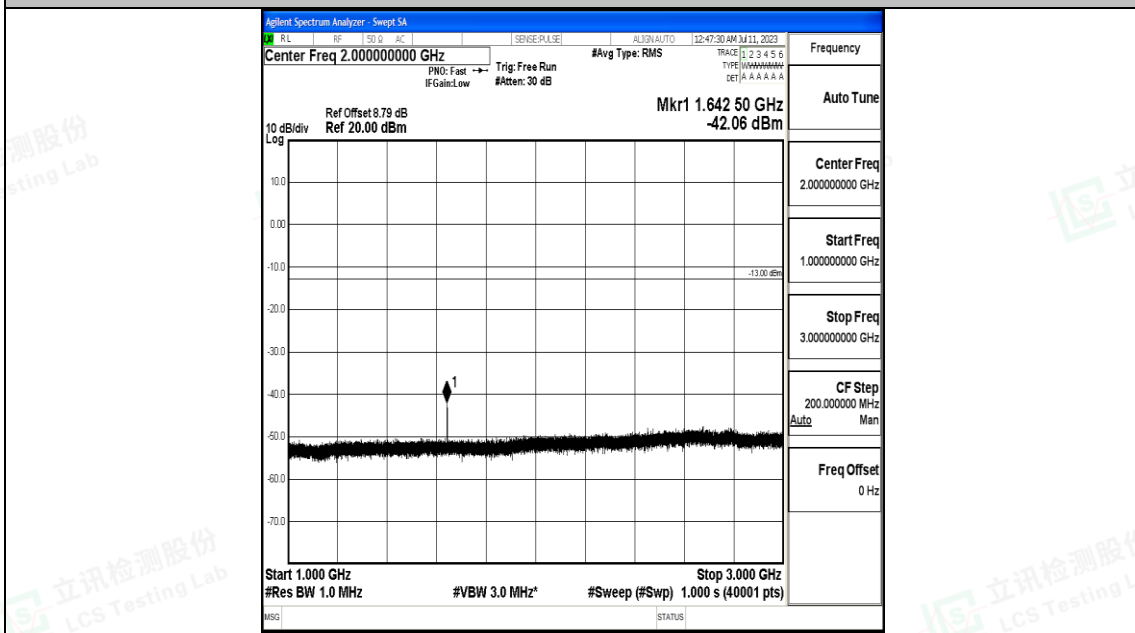

Band26_3MHz_QPSK_26775_1RB#0_1000~3000_1000~3000