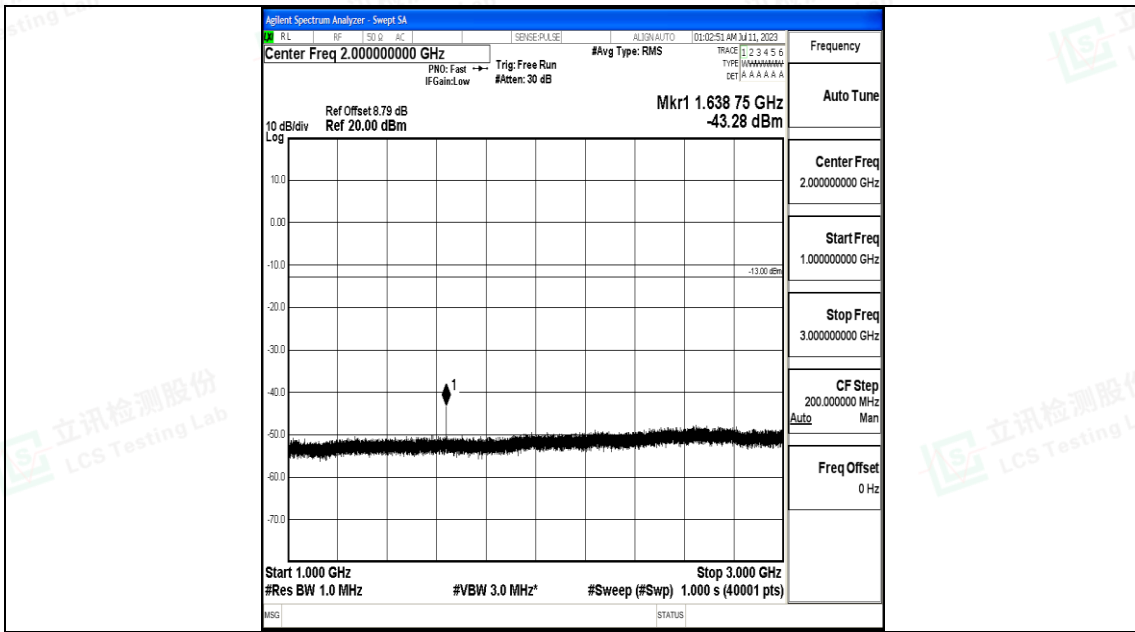

Band26_5MHz_16QAM_26765_1RB#0_1000~3000_1000~3000