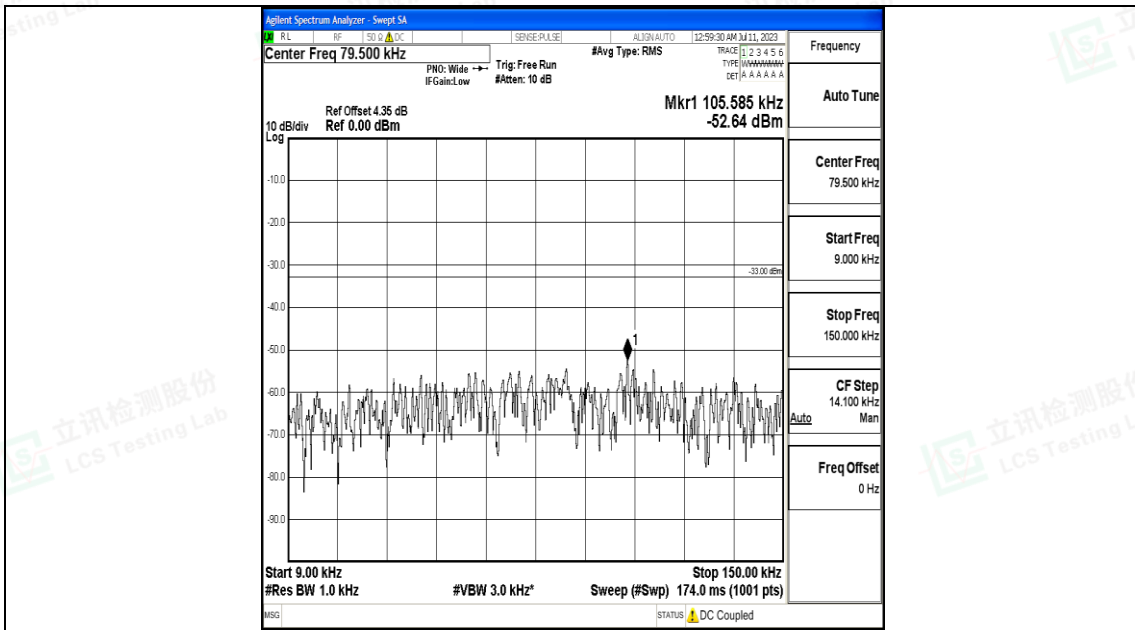

Band26\_3MHz\_16QAM\_26775\_1RB#0\_1000~3000\_1000~3000

Band26\_3MHz\_16QAM\_26775\_1RB#0\_3000~10000\_3000~10000

Band26\_5MHz\_QPSK\_26715\_1RB#0\_0.009~0.15\_0.009~0.15

Band26\_5MHz\_QPSK\_26715\_1RB#0\_0.15~30\_0.15~30