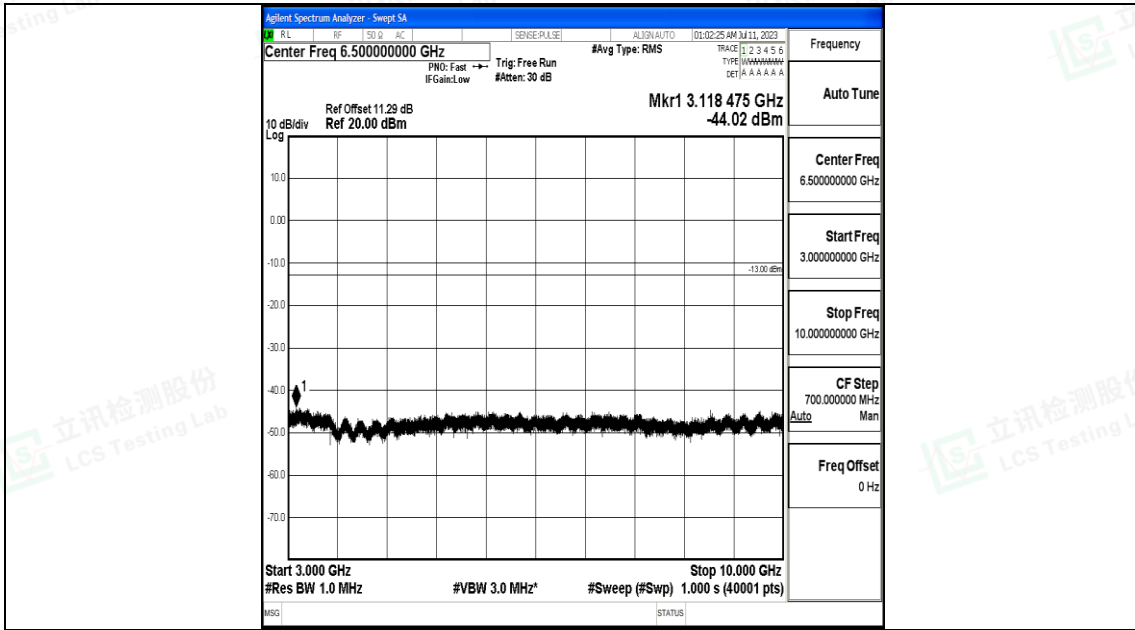

Band26\_5MHz\_QPSK\_26765\_1RB#0\_0.009~0.15\_0.009~0.15

Band26\_5MHz\_QPSK\_26765\_1RB#0\_0.15~30\_0.15~30

Band26\_5MHz\_QPSK\_26765\_1RB#0\_30~1000\_30~1000

Band26\_5MHz\_QPSK\_26765\_1RB#0\_1000~3000\_1000~3000