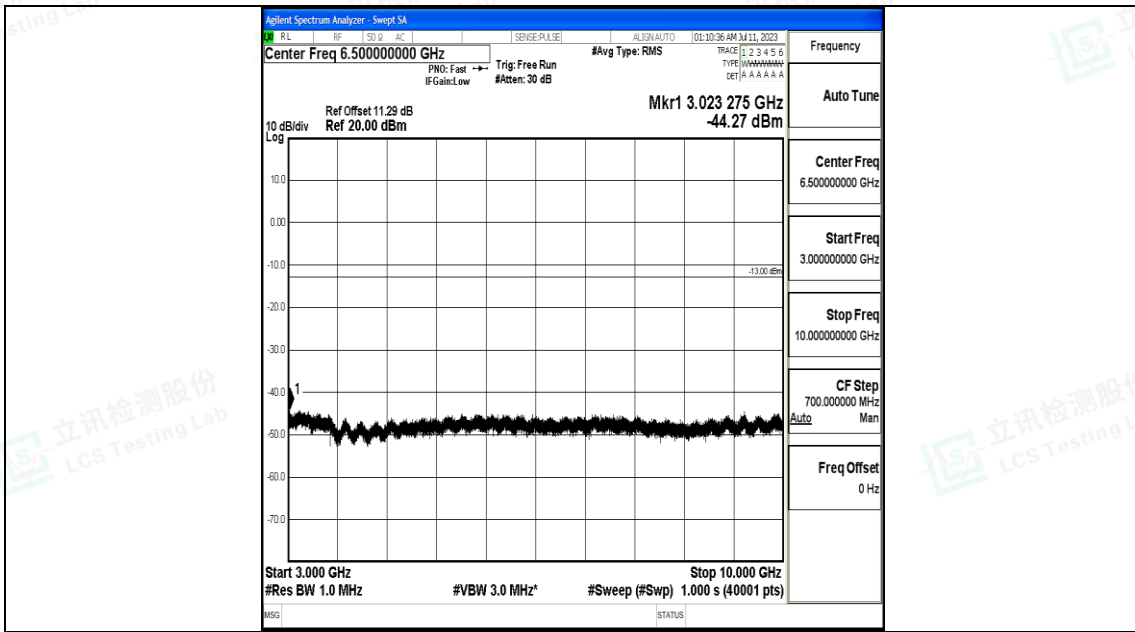

Band26_10MHz_QPSK_26740_1RB#0_3000~10000_3000~10000