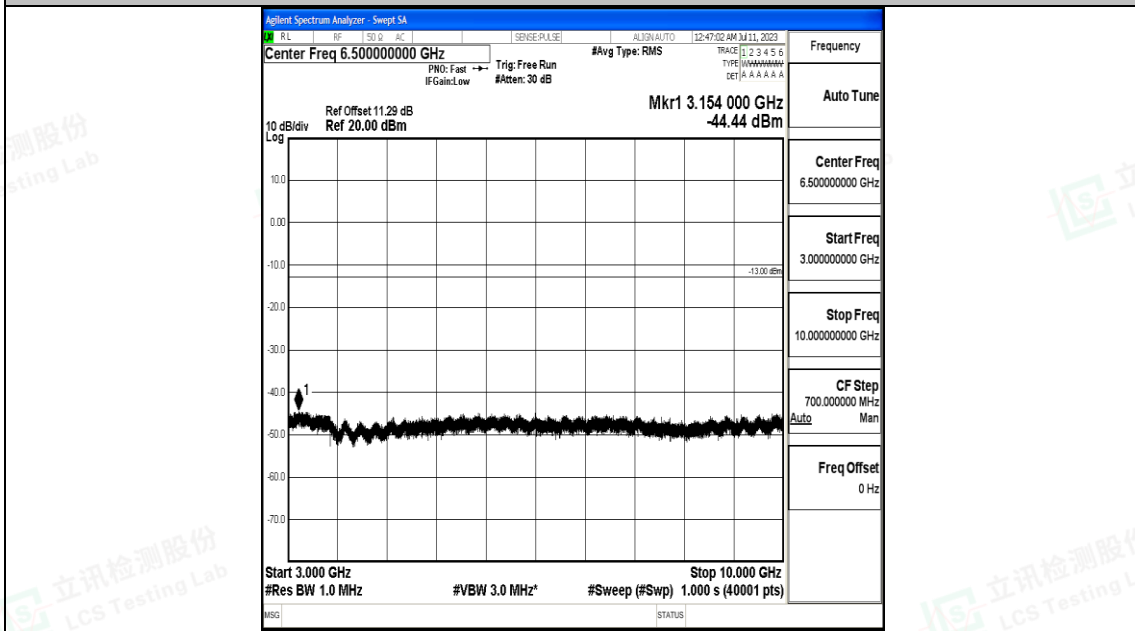

Band26\_3MHz\_16QAM\_26740\_1RB#0\_0.15~30\_0.15~30

Band26\_3MHz\_16QAM\_26740\_1RB#0\_30~1000\_30~1000

Band26\_3MHz\_16QAM\_26740\_1RB#0\_1000~3000\_1000~3000

Band26\_3MHz\_16QAM\_26740\_1RB#0\_3000~10000\_3000~10000