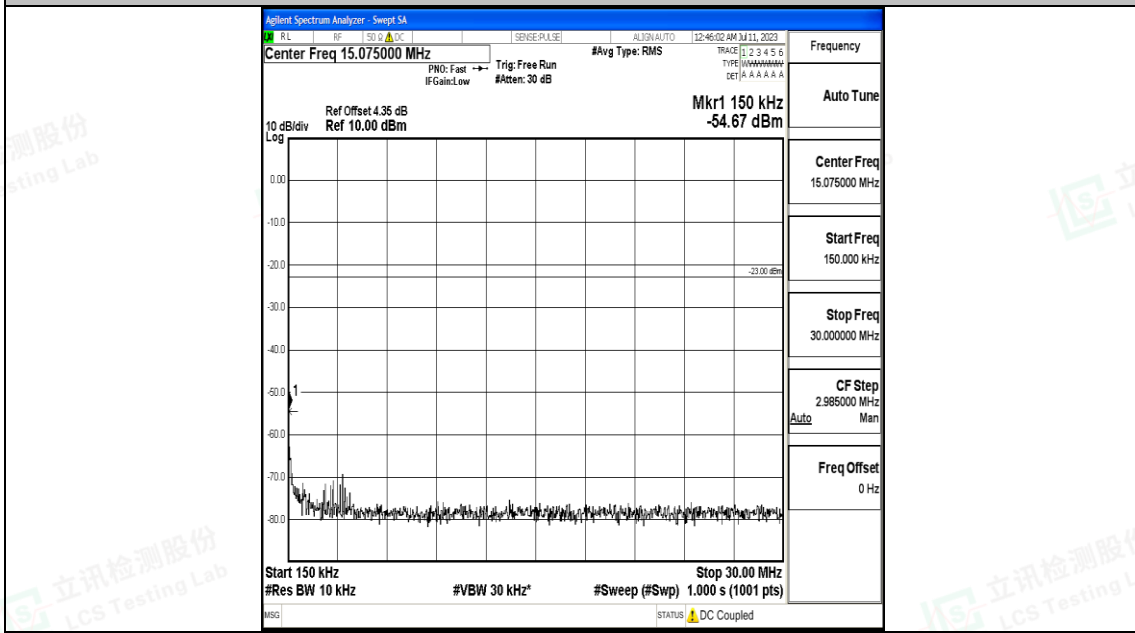

Band26\_3MHz\_QPSK\_26740\_1RB#0\_0.009~0.15\_0.009~0.15

Band26\_3MHz\_QPSK\_26740\_1RB#0\_0.15~30\_0.15~30

Shenzhen LCS Compliance Testing Laboratory Ltd.  
 Add: 101, 201 Bldg A & 301 Bldg C, Juji Industrial Park Yabianxueziwei, Shajing Street,  
 Baoan District, Shenzhen, 518000, China  
 Tel: +(86) 0755-82591330 | E-mail: webmaster@lcs-cert.com | Web: www.lcs-cert.com  
 Scan code to check authenticity