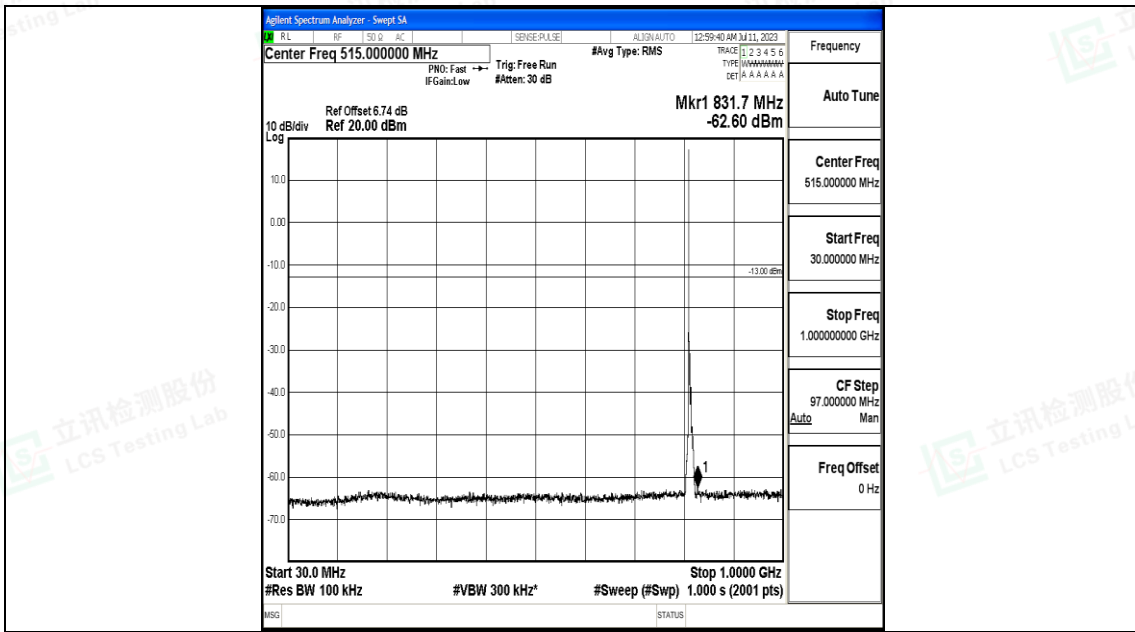

Band26_5MHz_QPSK_26715_1RB#0_30~1000_30~1000