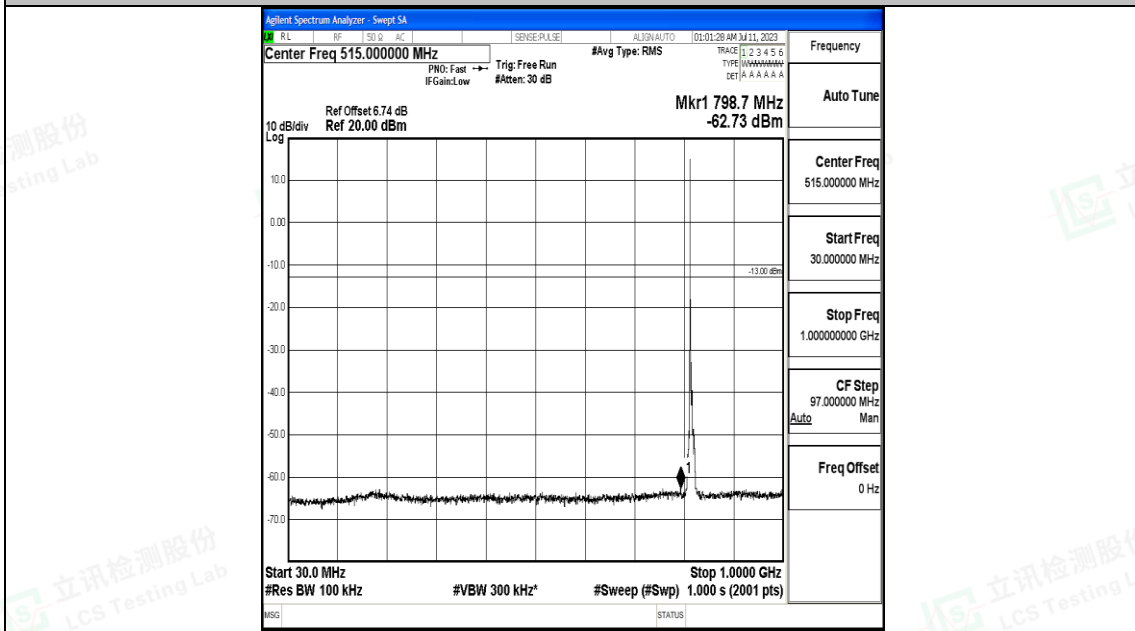

Band26_5MHz_16QAM_26740_1RB#0_30~1000_30~1000