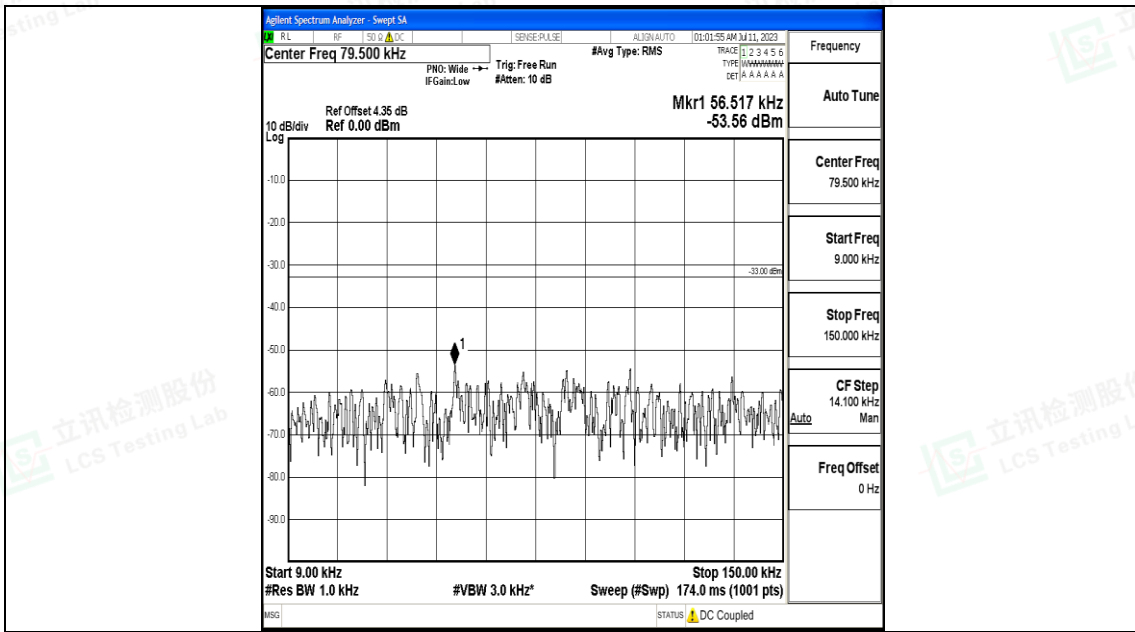

Band26\_5MHz\_16QAM\_26740\_1RB#0\_0.15~30\_0.15~30

Band26\_5MHz\_16QAM\_26740\_1RB#0\_30~1000\_30~1000

Band26\_5MHz\_16QAM\_26740\_1RB#0\_1000~3000\_1000~3000

Band26\_5MHz\_16QAM\_26740\_1RB#0\_3000~10000\_3000~10000