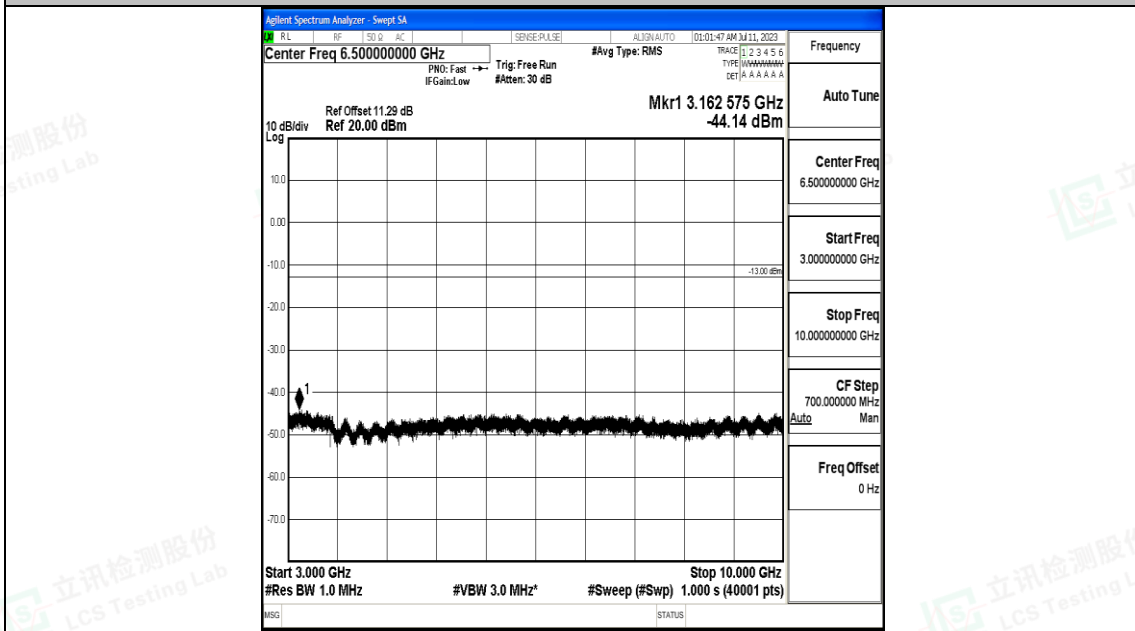

Band26\_5MHz\_16QAM\_26740\_1RB#0\_0.15~30\_0.15~30

Band26\_5MHz\_16QAM\_26740\_1RB#0\_30~1000\_30~1000

Band26\_5MHz\_16QAM\_26740\_1RB#0\_1000~3000\_1000~3000

Band26\_5MHz\_16QAM\_26740\_1RB#0\_3000~10000\_3000~10000