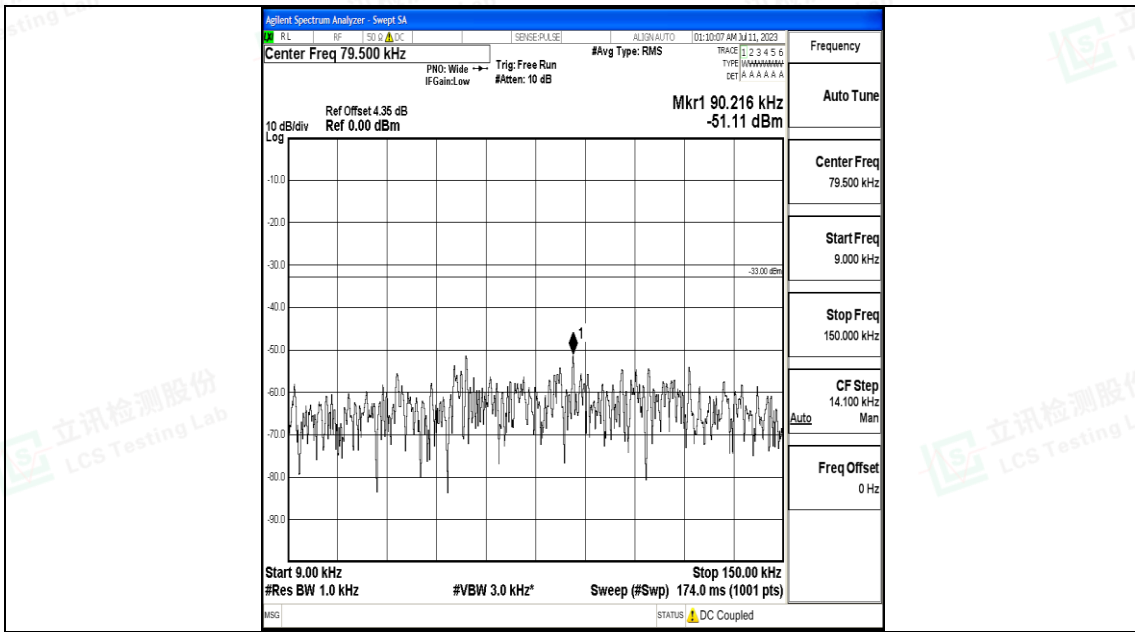

Band26\_5MHz\_16QAM\_26765\_1RB#0\_1000~3000\_1000~3000

Band26\_5MHz\_16QAM\_26765\_1RB#0\_3000~10000\_3000~10000

Band26\_10MHz\_QPSK\_26740\_1RB#0\_0.009~0.15\_0.009~0.15

Band26\_10MHz\_QPSK\_26740\_1RB#0\_0.15~30\_0.15~30