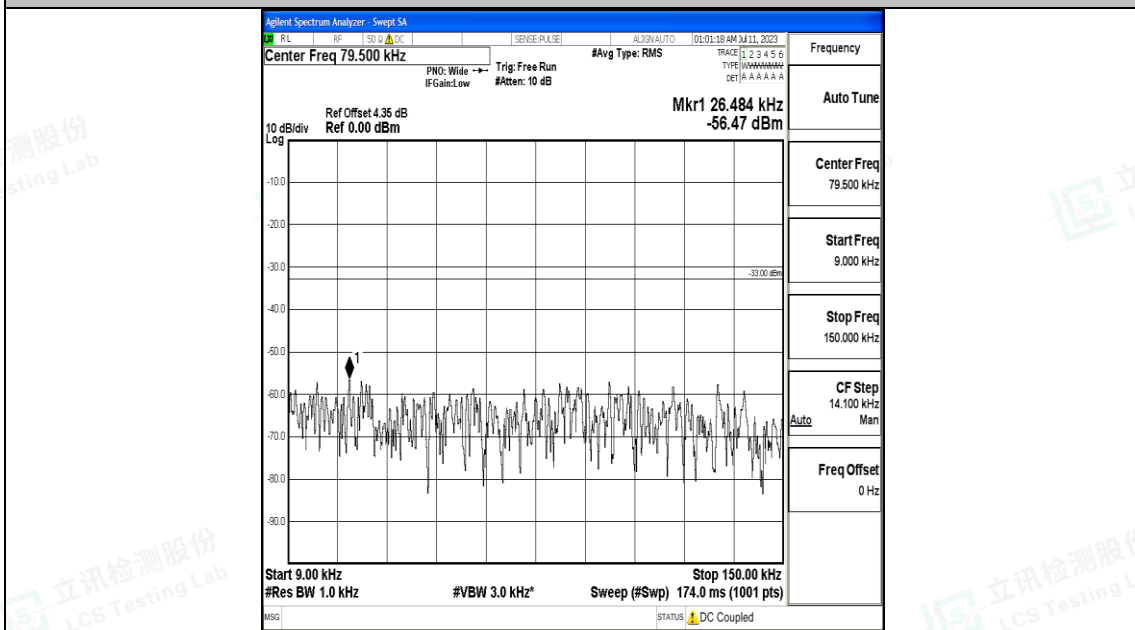

Band26\_5MHz\_QPSK\_26740\_1RB#0\_30~1000\_30~1000

Band26\_5MHz\_QPSK\_26740\_1RB#0\_1000~3000\_1000~3000

Band26\_5MHz\_QPSK\_26740\_1RB#0\_3000~10000\_3000~10000

Band26\_5MHz\_16QAM\_26740\_1RB#0\_0.009~0.15\_0.009~0.15