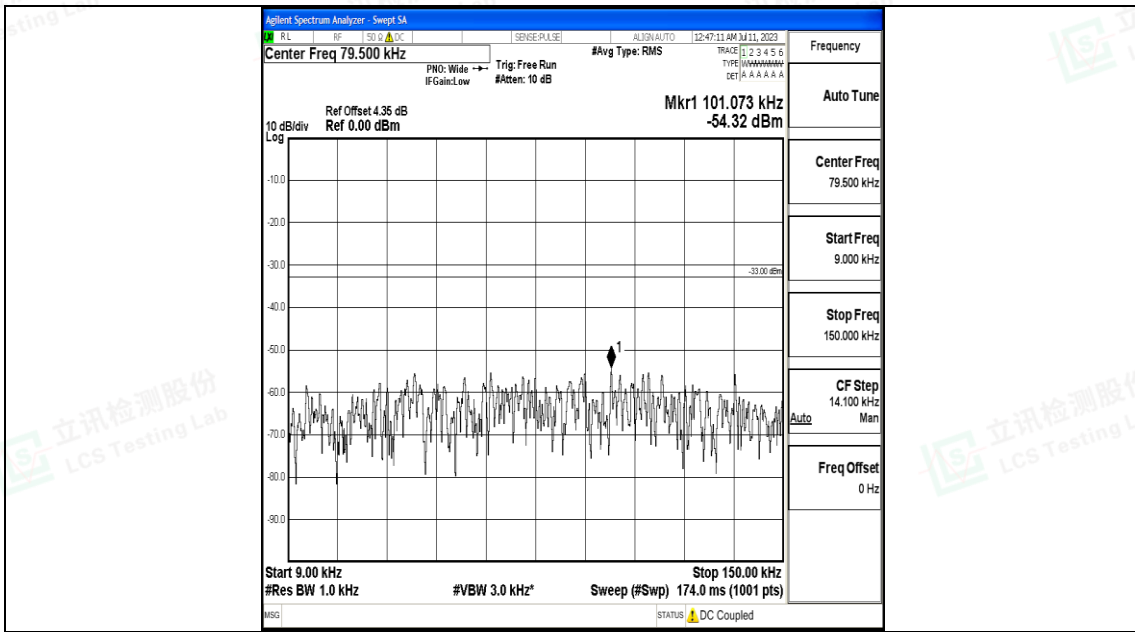

Band26\_3MHz\_16QAM\_26740\_1RB#0\_0.15~30\_0.15~30

Band26\_3MHz\_16QAM\_26740\_1RB#0\_30~1000\_30~1000

Band26\_3MHz\_16QAM\_26740\_1RB#0\_1000~3000\_1000~3000

Band26\_3MHz\_16QAM\_26740\_1RB#0\_3000~10000\_3000~10000