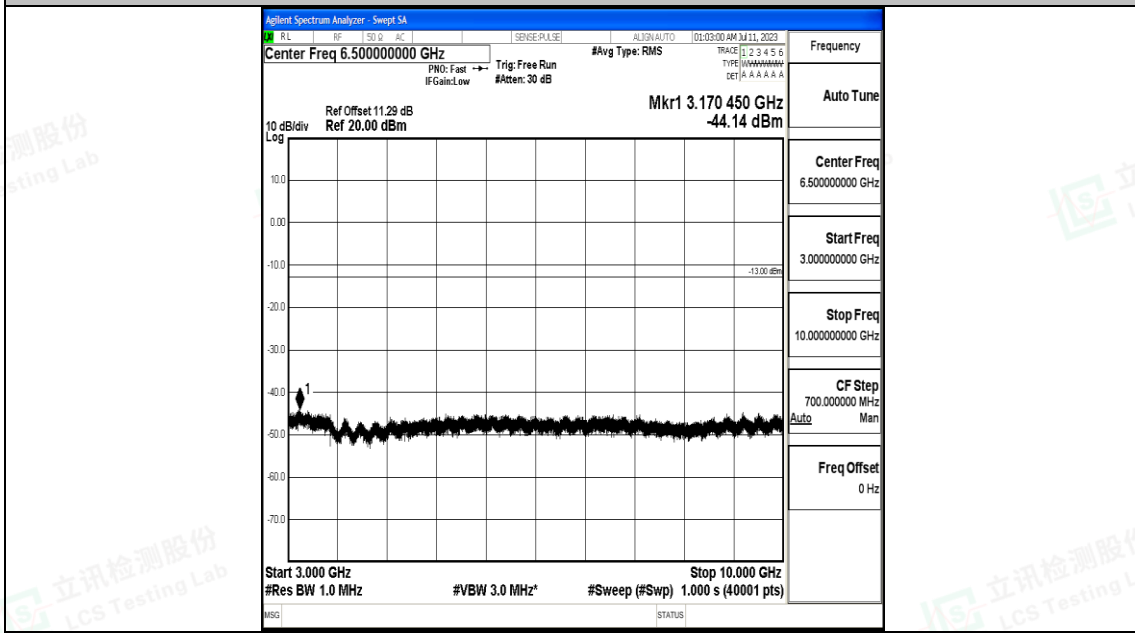

Band26_5MHz_16QAM_26765_1RB#0_3000~10000_3000~10000