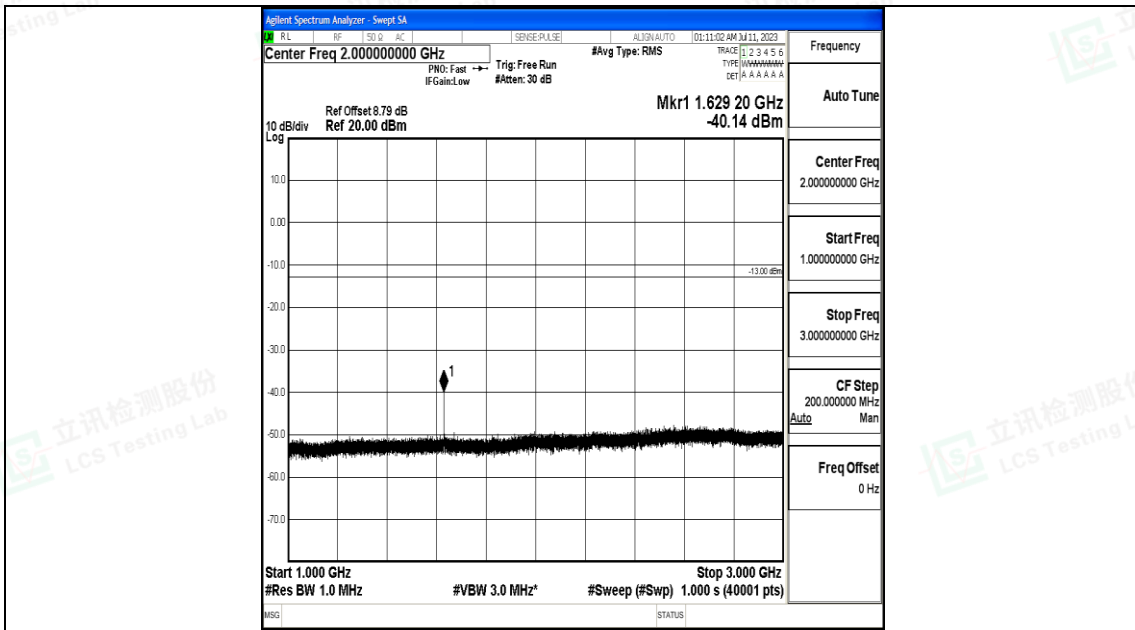

Band26_10MHz_16QAM_26740_1RB#0_1000~3000_1000~3000