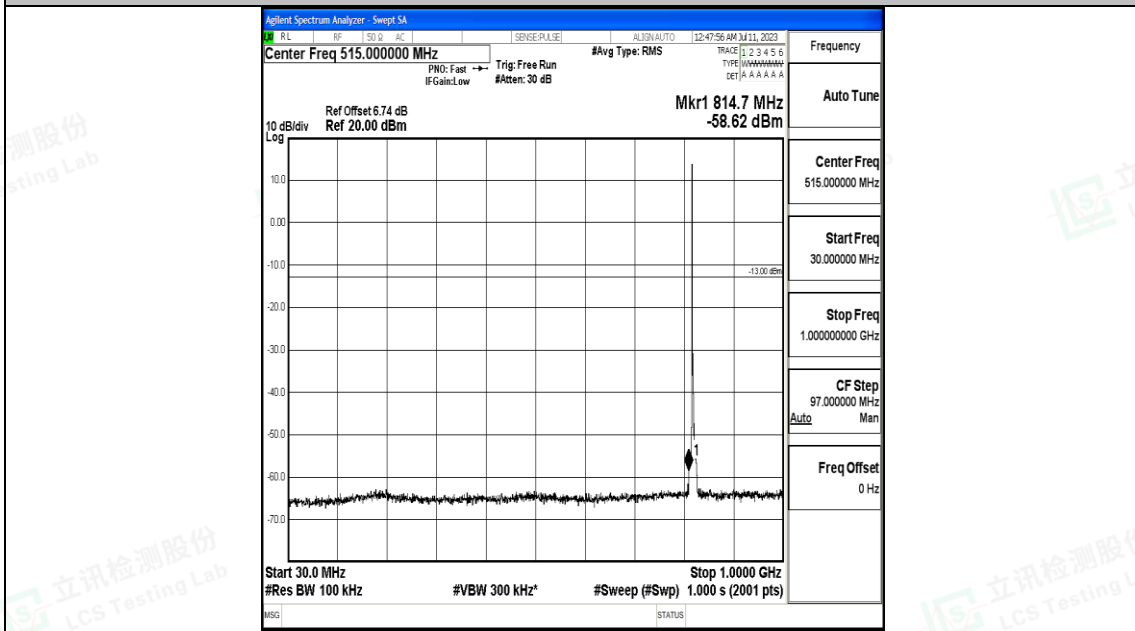

Band26\_3MHz\_QPSK\_26775\_1RB#0\_30~1000\_30~1000

Band26\_3MHz\_QPSK\_26775\_1RB#0\_1000~3000\_1000~3000

Band26\_3MHz\_16QAM\_26775\_1RB#0\_0.15~30\_0.15~30

Band26\_3MHz\_16QAM\_26775\_1RB#0\_30~1000\_30~1000