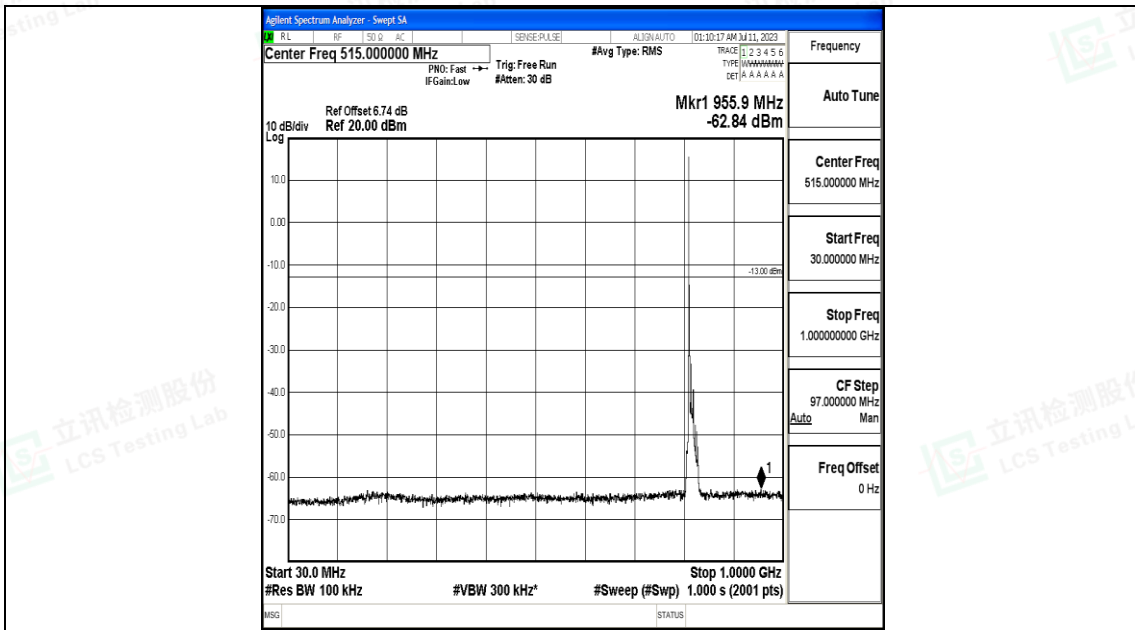

Band26\_5MHz\_16QAM\_26765\_1RB#0\_1000~3000\_1000~3000

Band26\_5MHz\_16QAM\_26765\_1RB#0\_3000~10000\_3000~10000

Band26\_10MHz\_QPSK\_26740\_1RB#0\_0.009~0.15\_0.009~0.15

Band26\_10MHz\_QPSK\_26740\_1RB#0\_0.15~30\_0.15~30