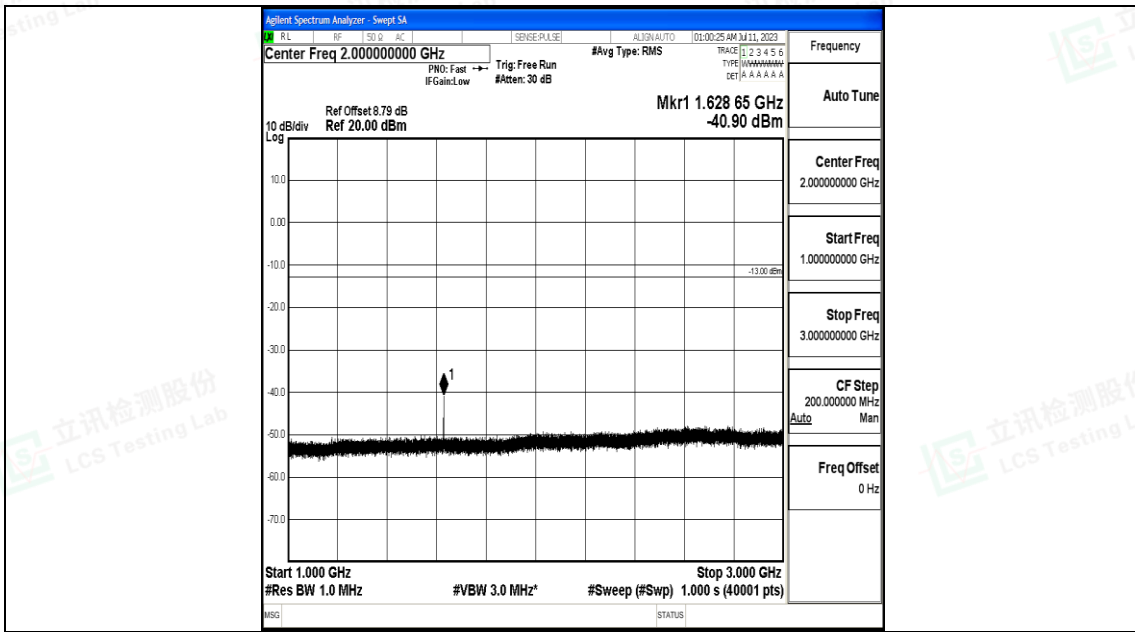

Band26\_5MHz\_QPSK\_26715\_1RB#0\_30~1000\_30~1000

Band26\_5MHz\_QPSK\_26715\_1RB#0\_1000~3000\_1000~3000

Shenzhen LCS Compliance Testing Laboratory Ltd.  
 Add: 101, 201 Bldg A & 301 Bldg C, Juji Industrial Park Yabianxueziwei, Shajing Street,  
 Baoan District, Shenzhen, 518000, China  
 Tel: +(86) 0755-82591330 | E-mail: webmaster@lcs-cert.com | Web: www.lcs-cert.com  
 Scan code to check authenticity