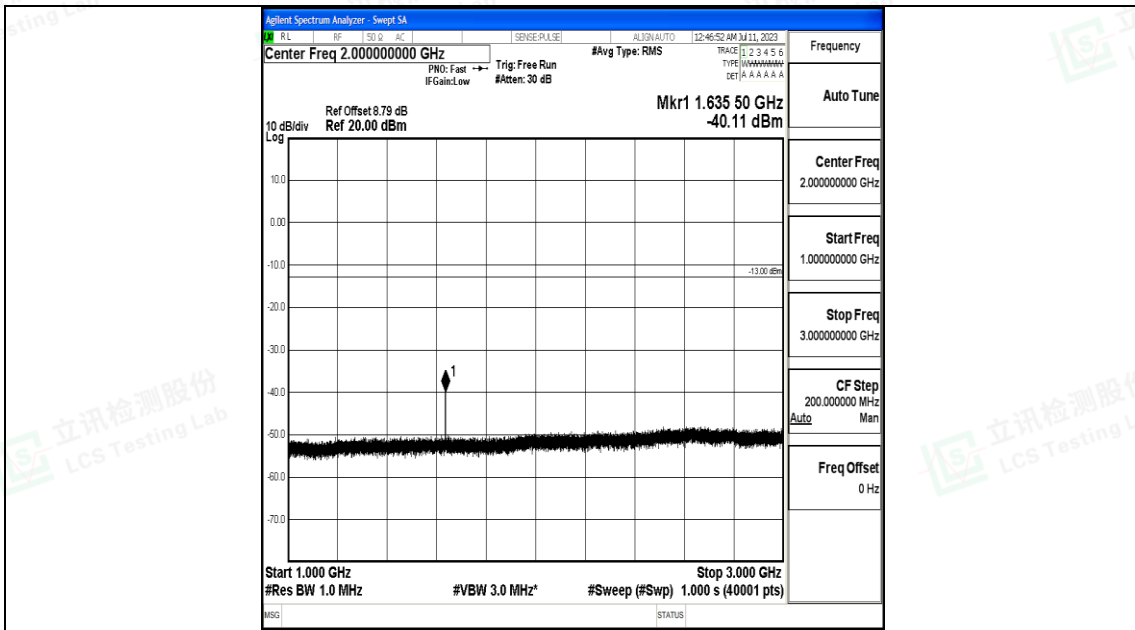

Band26_3MHz_16QAM_26740_1RB#0_1000~3000_1000~3000