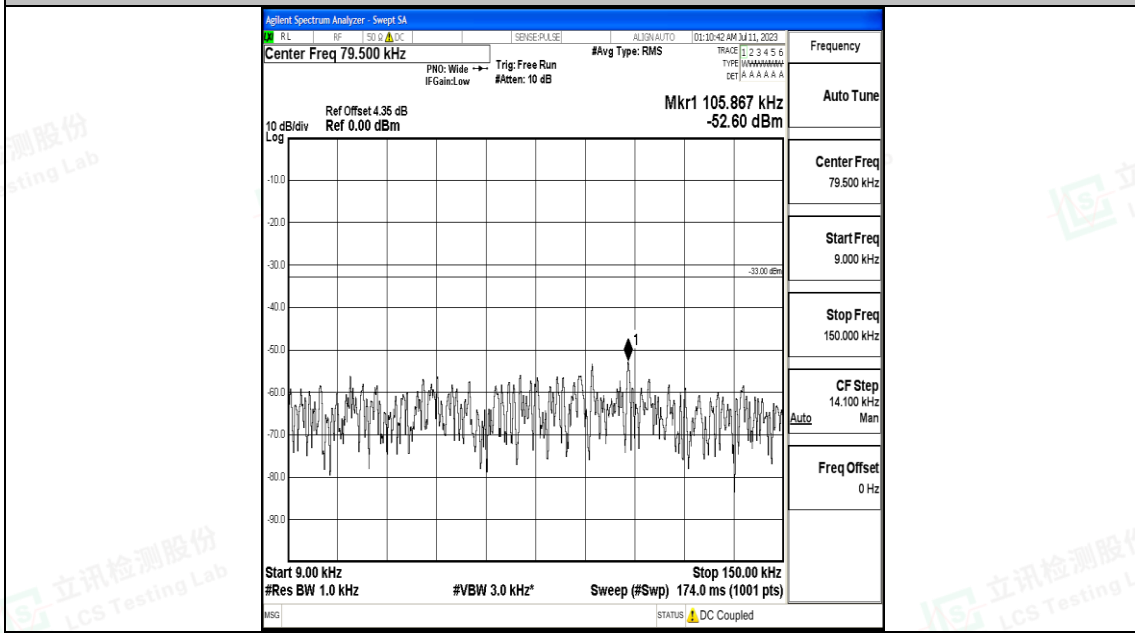

Band26\_10MHz\_QPSK\_26740\_1RB#0\_30~1000\_30~1000

Band26\_10MHz\_QPSK\_26740\_1RB#0\_1000~3000\_1000~3000

Band26\_10MHz\_QPSK\_26740\_1RB#0\_3000~10000\_3000~10000

Band26\_10MHz\_16QAM\_26740\_1RB#0\_0.009~0.15\_0.009~0.15