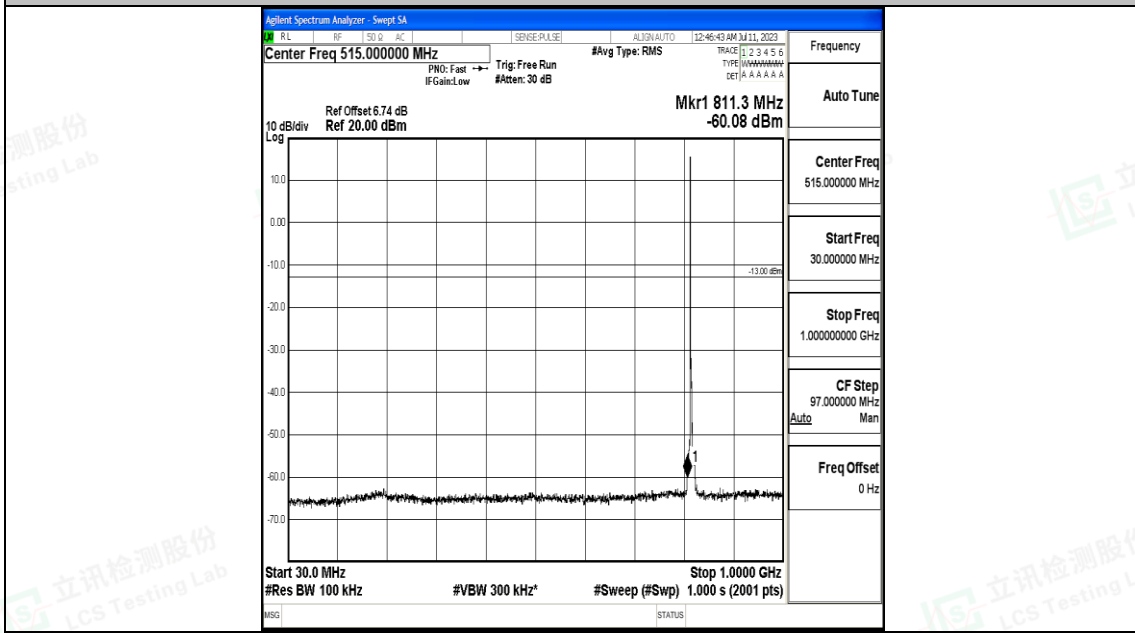

Band26_3MHz_16QAM_26740_1RB#0_30~1000_30~1000