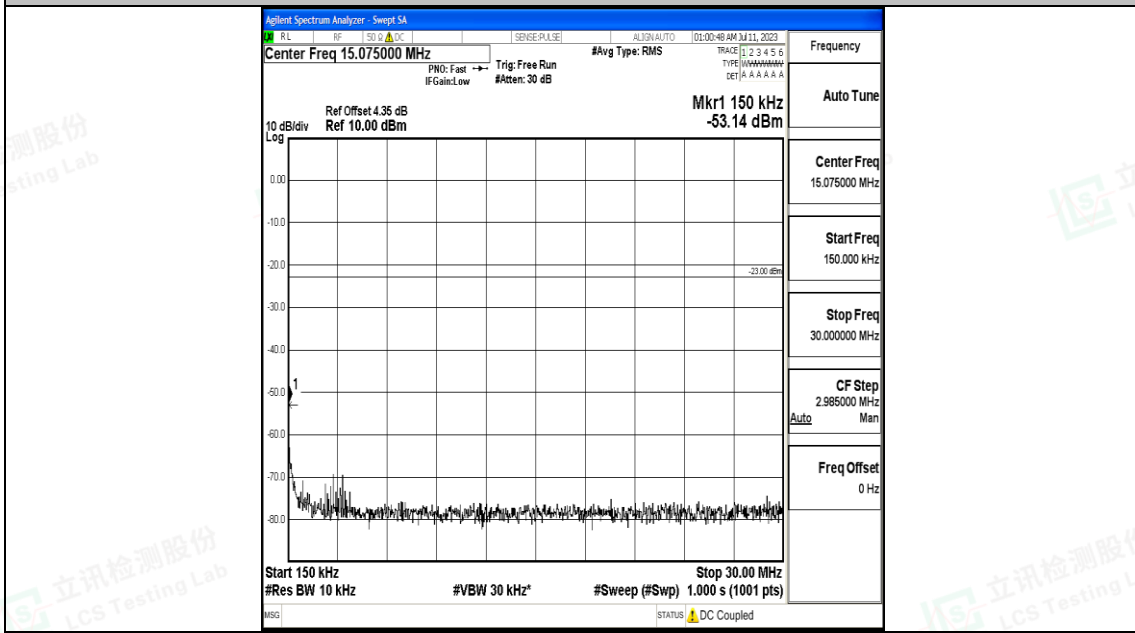

Band26\_5MHz\_16QAM\_26715\_1RB#0\_1000~3000\_1000~3000

Band26\_5MHz\_16QAM\_26715\_1RB#0\_3000~10000\_3000~10000

Band26\_5MHz\_QPSK\_26740\_1RB#0\_0.009~0.15\_0.009~0.15

Band26\_5MHz\_QPSK\_26740\_1RB#0\_0.15~30\_0.15~30