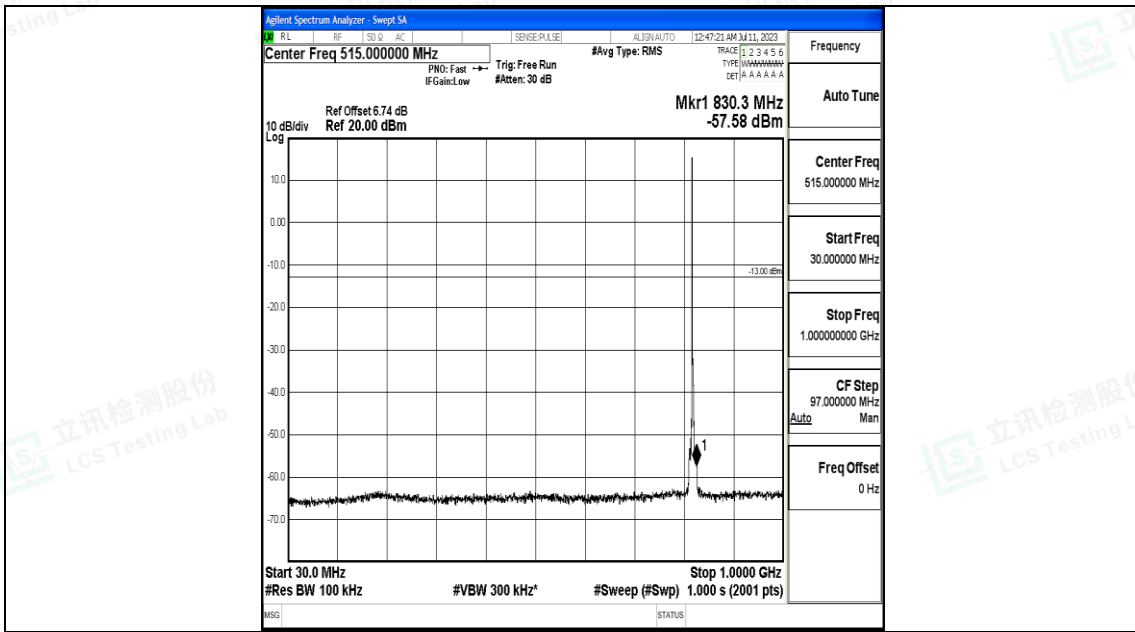

Band26\_3MHz\_16QAM\_26740\_1RB#0\_0.15~30\_0.15~30

Band26\_3MHz\_16QAM\_26740\_1RB#0\_30~1000\_30~1000

Band26\_3MHz\_16QAM\_26740\_1RB#0\_1000~3000\_1000~3000

Band26\_3MHz\_16QAM\_26740\_1RB#0\_3000~10000\_3000~10000