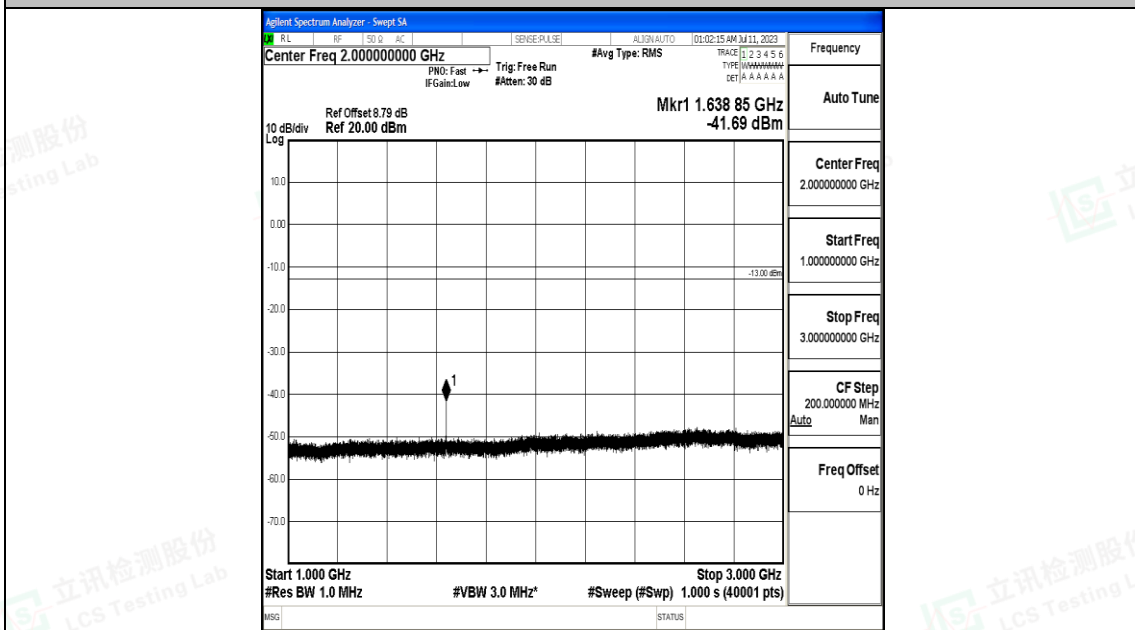

Band26\_5MHz\_QPSK\_26765\_1RB#0\_0.009~0.15\_0.009~0.15

Band26\_5MHz\_QPSK\_26765\_1RB#0\_0.15~30\_0.15~30

Band26\_5MHz\_QPSK\_26765\_1RB#0\_30~1000\_30~1000

Band26\_5MHz\_QPSK\_26765\_1RB#0\_1000~3000\_1000~3000