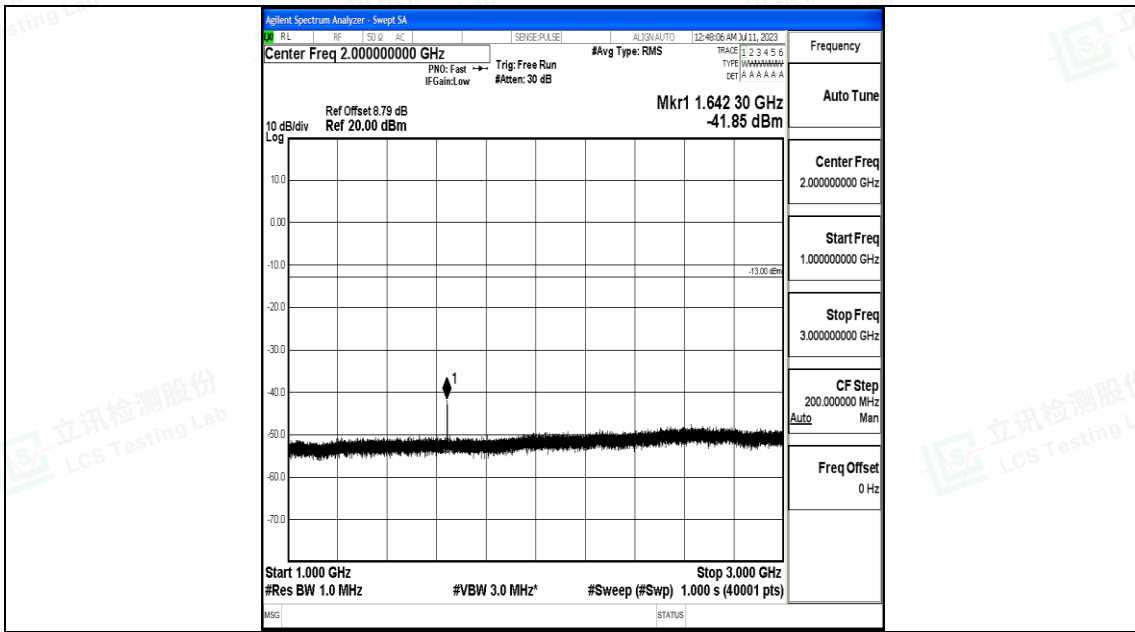

Band26_3MHz_16QAM_26775_1RB#0_1000~3000_1000~3000