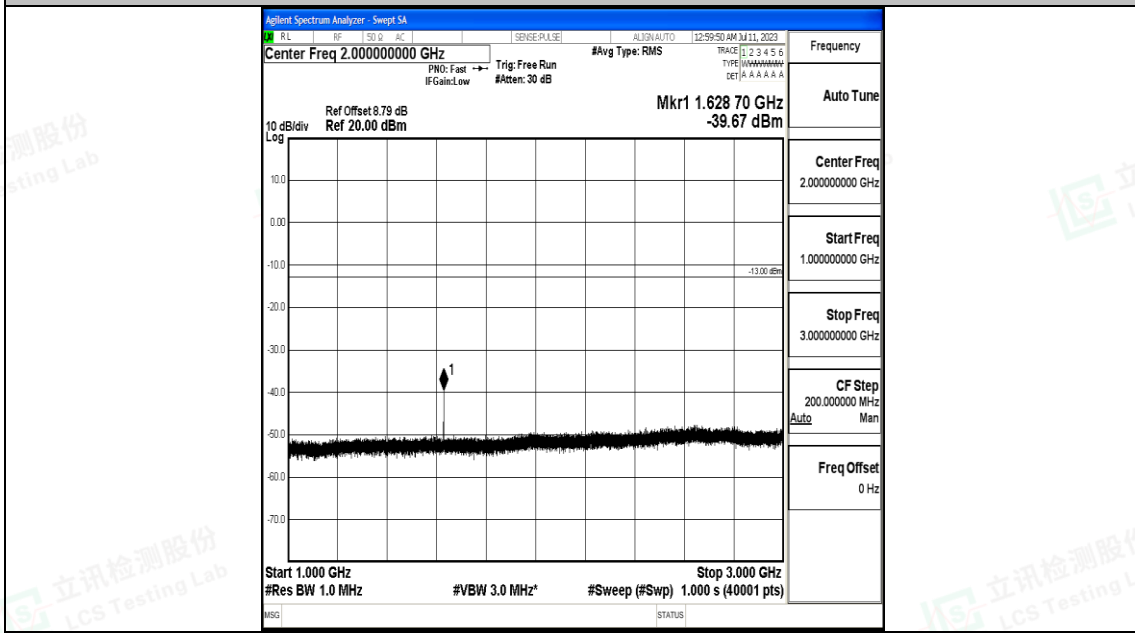

Band26_5MHz_QPSK_26715_1RB#0_1000~3000_1000~3000