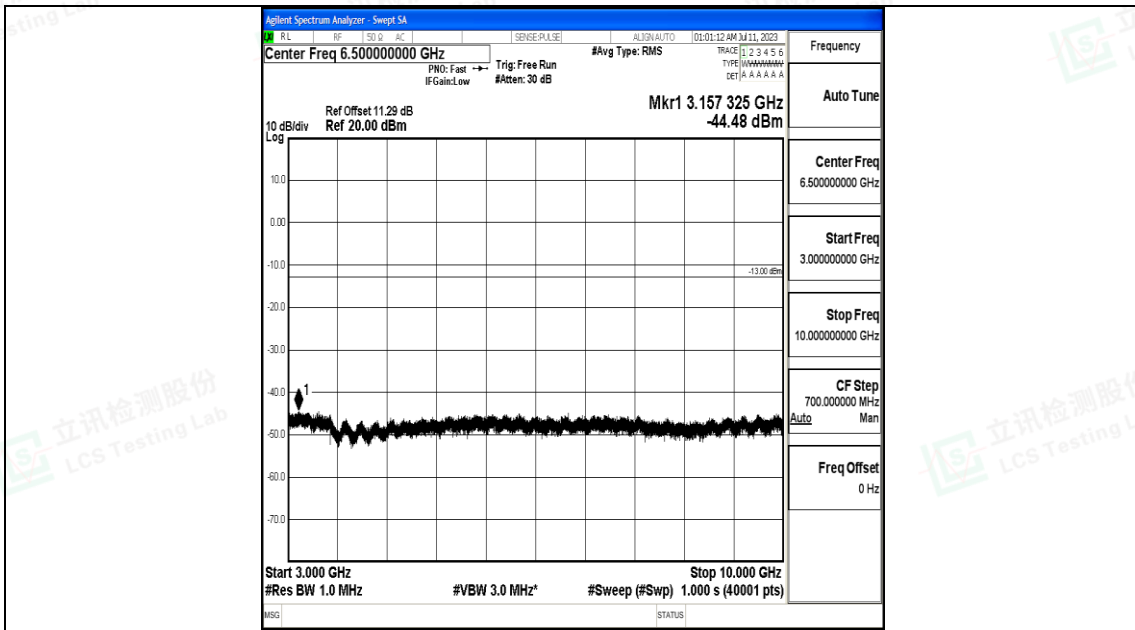

Band26_5MHz_QPSK_26740_1RB#0_3000~10000_3000~10000