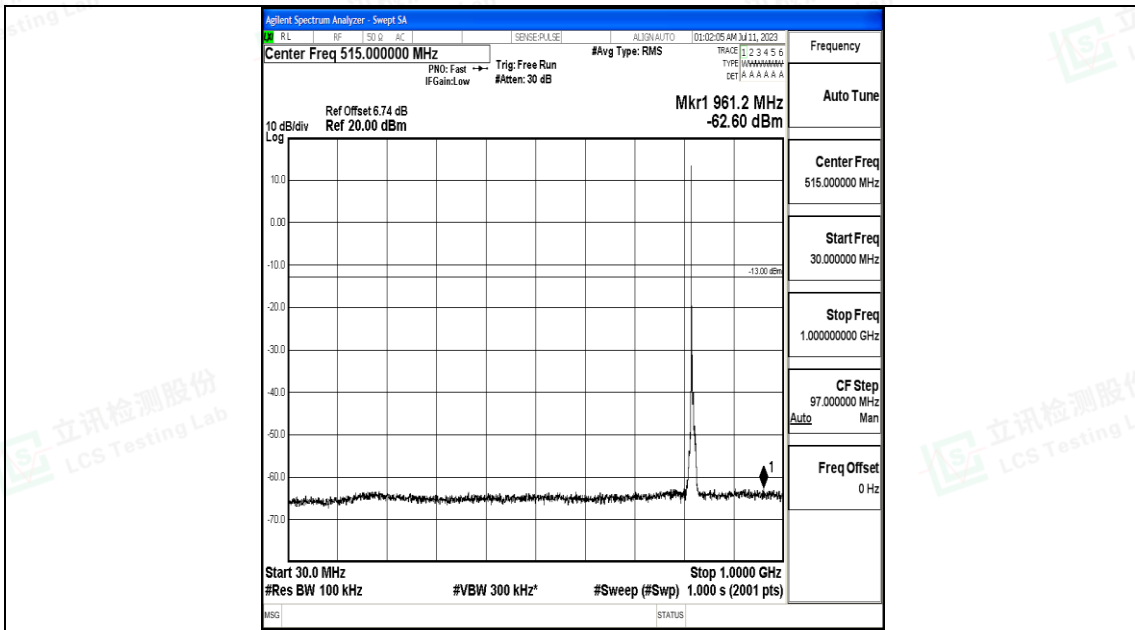

Band26_5MHz_QPSK_26765_1RB#0_30~1000_30~1000