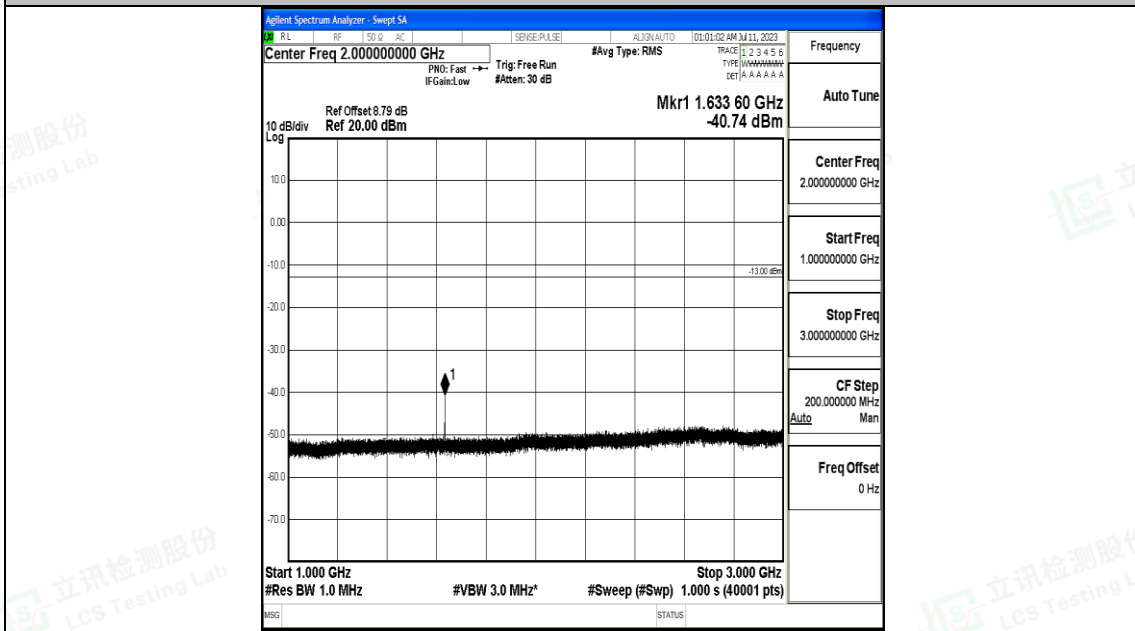

Band26_5MHz_QPSK_26740_1RB#0_1000~3000_1000~3000