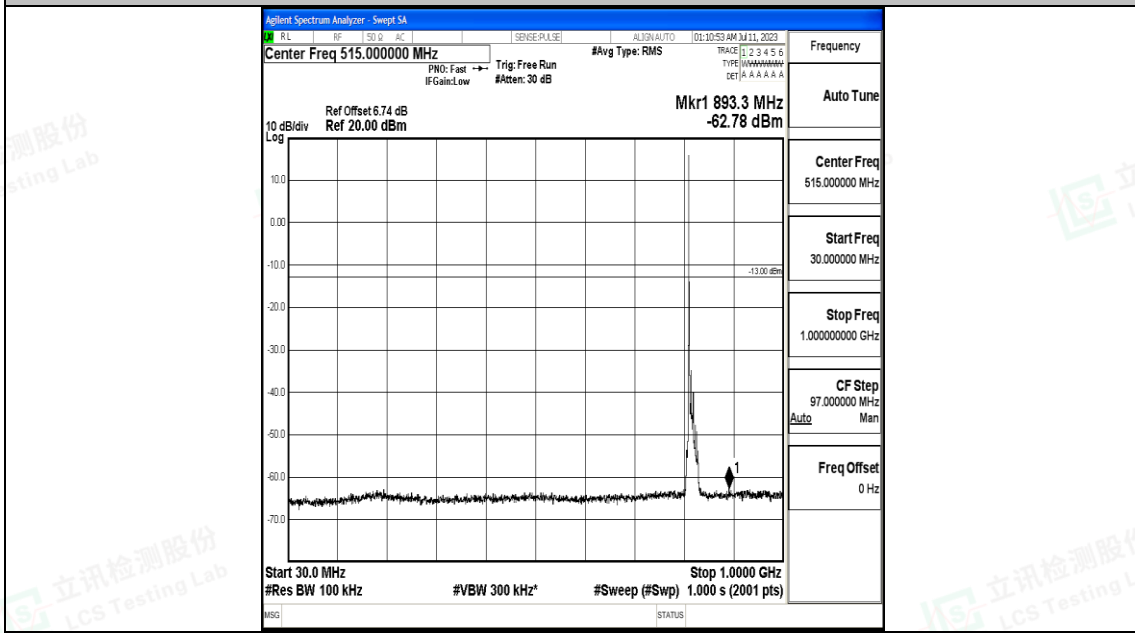

Band26_10MHz_16QAM_26740_1RB#0_30~1000_30~1000