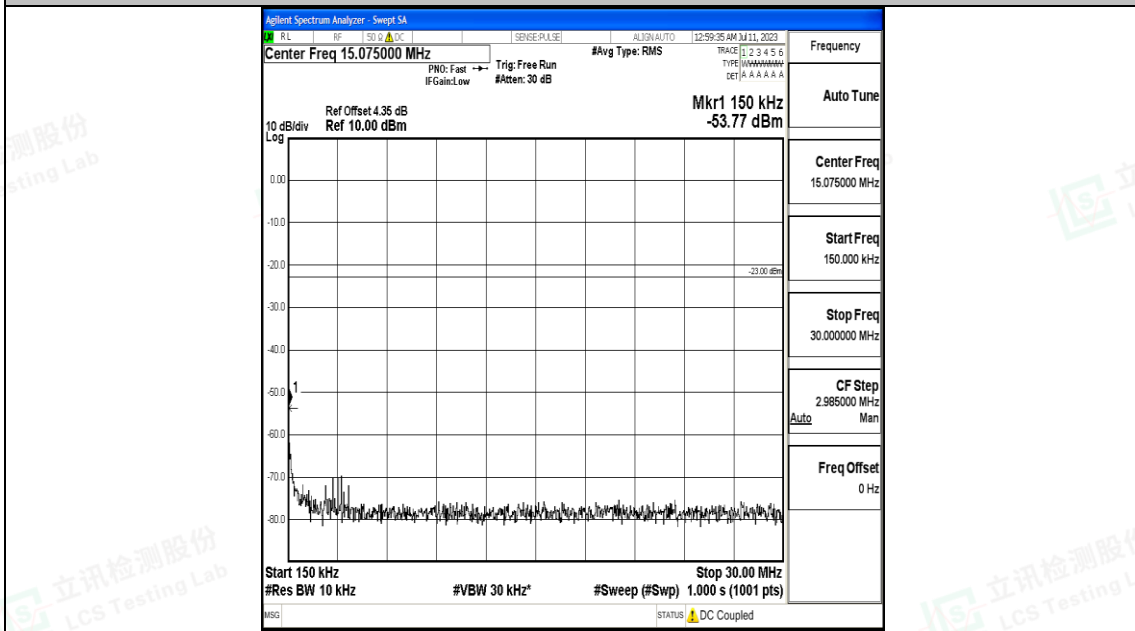

Band26\_3MHz\_16QAM\_26775\_1RB#0\_1000~3000\_1000~3000

Band26\_3MHz\_16QAM\_26775\_1RB#0\_3000~10000\_3000~10000

Band26\_5MHz\_QPSK\_26715\_1RB#0\_0.009~0.15\_0.009~0.15

Band26\_5MHz\_QPSK\_26715\_1RB#0\_0.15~30\_0.15~30