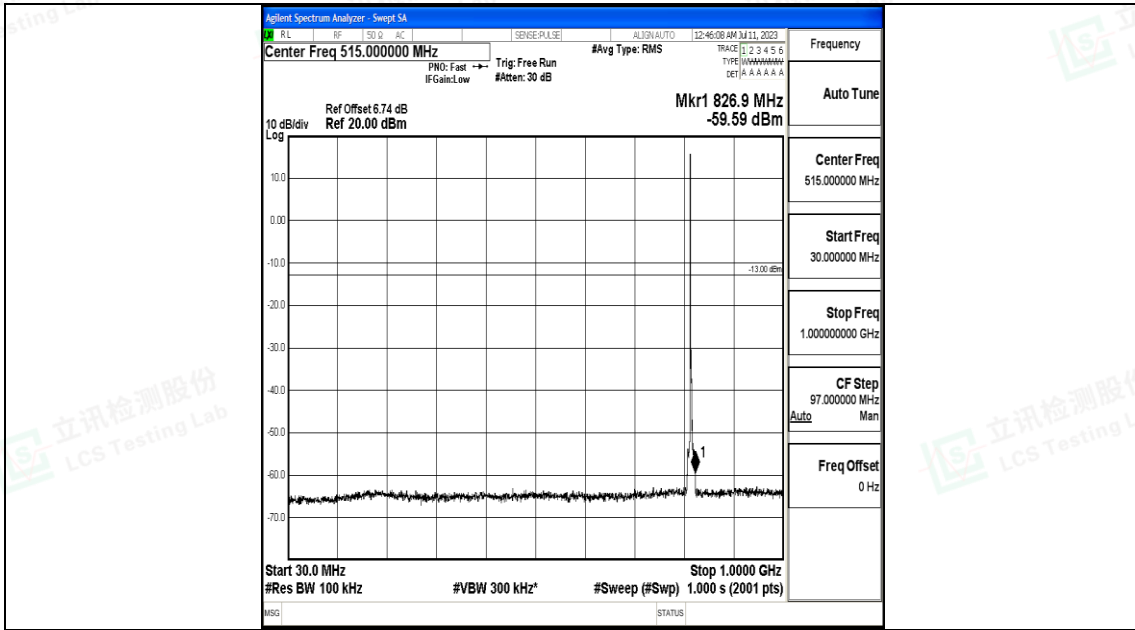

Band26\_3MHz\_QPSK\_26740\_1RB#0\_0.009~0.15\_0.009~0.15

Band26\_3MHz\_QPSK\_26740\_1RB#0\_0.15~30\_0.15~30

Shenzhen LCS Compliance Testing Laboratory Ltd.  
 Add: 101, 201 Bldg A & 301 Bldg C, Juji Industrial Park Yabianxueziwei, Shajing Street,  
 Baoan District, Shenzhen, 518000, China  
 Tel: +(86) 0755-82591330 | E-mail: webmaster@lcs-cert.com | Web: www.lcs-cert.com  
 Scan code to check authenticity