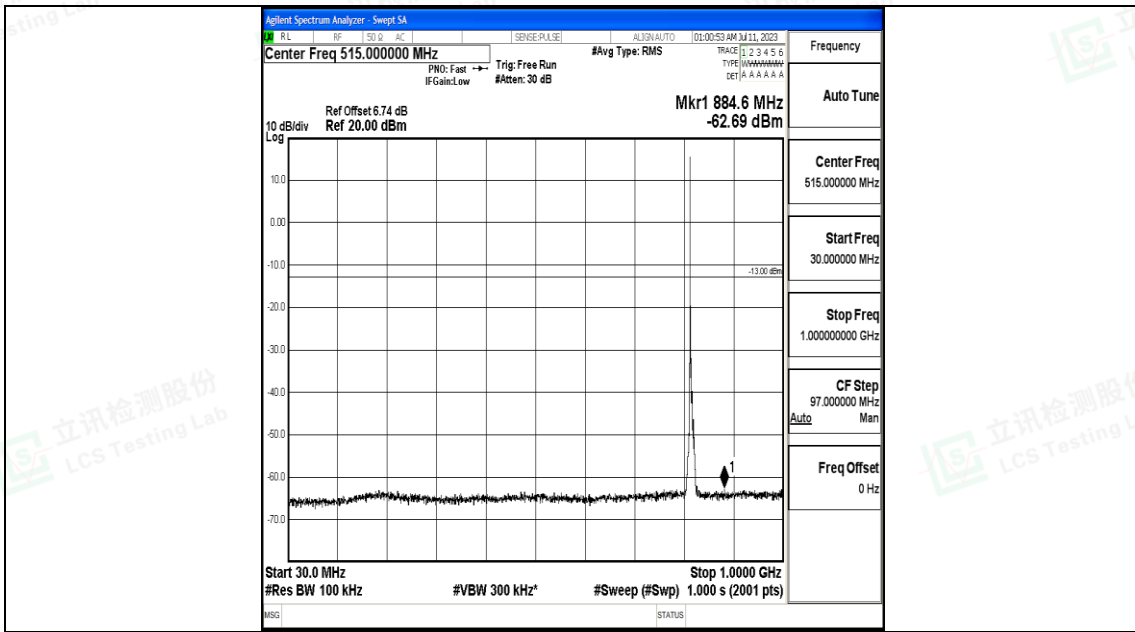

Band26\_5MHz\_16QAM\_26715\_1RB#0\_1000~3000\_1000~3000

Band26\_5MHz\_16QAM\_26715\_1RB#0\_3000~10000\_3000~10000

Band26\_5MHz\_QPSK\_26740\_1RB#0\_0.009~0.15\_0.009~0.15

Band26\_5MHz\_QPSK\_26740\_1RB#0\_0.15~30\_0.15~30