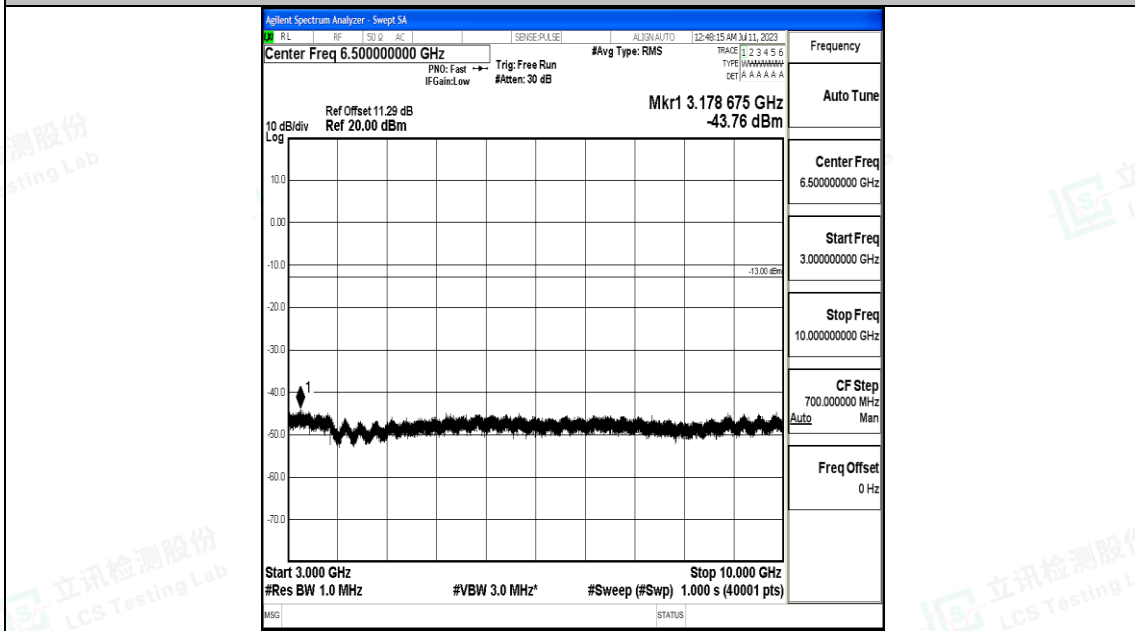

Band26_3MHz_16QAM_26775_1RB#0_3000~10000_3000~10000