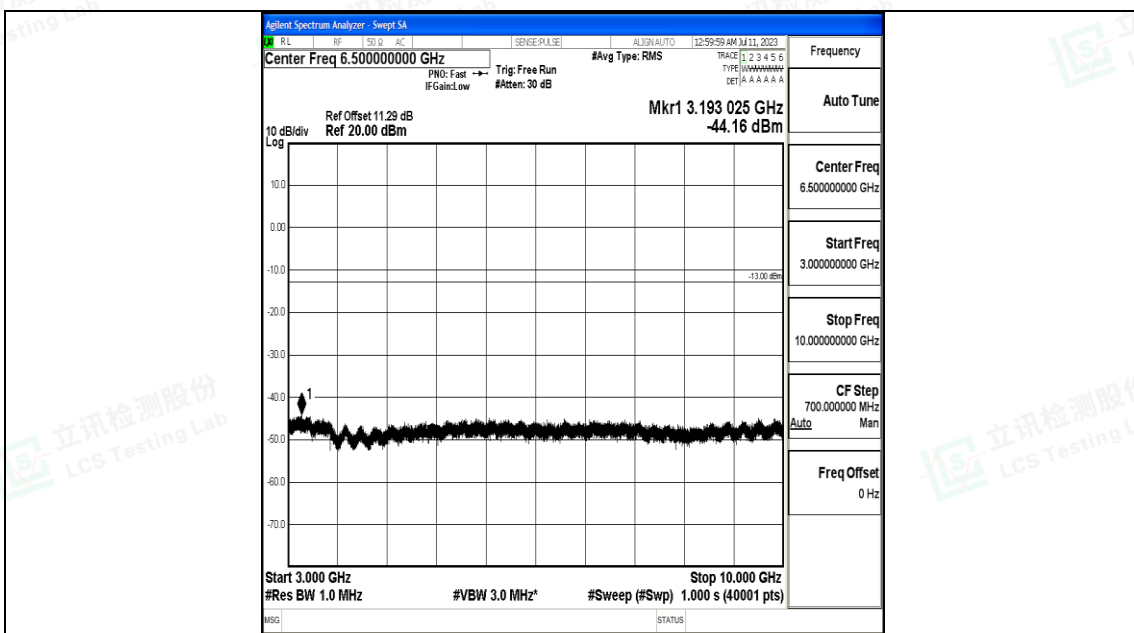

Band26\_5MHz\_QPSK\_26715\_1RB#0\_30~1000\_30~1000

Band26\_5MHz\_QPSK\_26715\_1RB#0\_1000~3000\_1000~3000

Shenzhen LCS Compliance Testing Laboratory Ltd.  
 Add: 101, 201 Bldg A & 301 Bldg C, Juji Industrial Park Yabianxueziwei, Shajing Street,  
 Baoan District, Shenzhen, 518000, China  
 Tel: +(86) 0755-82591330 | E-mail: webmaster@lcs-cert.com | Web: www.lcs-cert.com  
 Scan code to check authenticity