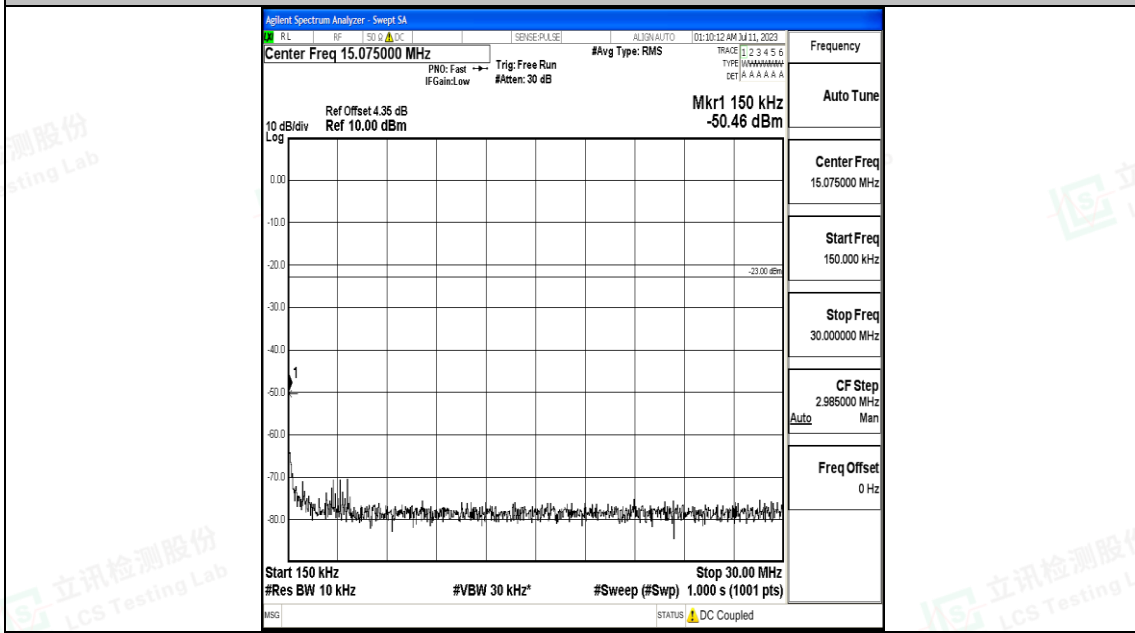

Band26\_5MHz\_16QAM\_26765\_1RB#0\_1000~3000\_1000~3000

Band26\_5MHz\_16QAM\_26765\_1RB#0\_3000~10000\_3000~10000

Band26\_10MHz\_QPSK\_26740\_1RB#0\_0.009~0.15\_0.009~0.15

Band26\_10MHz\_QPSK\_26740\_1RB#0\_0.15~30\_0.15~30