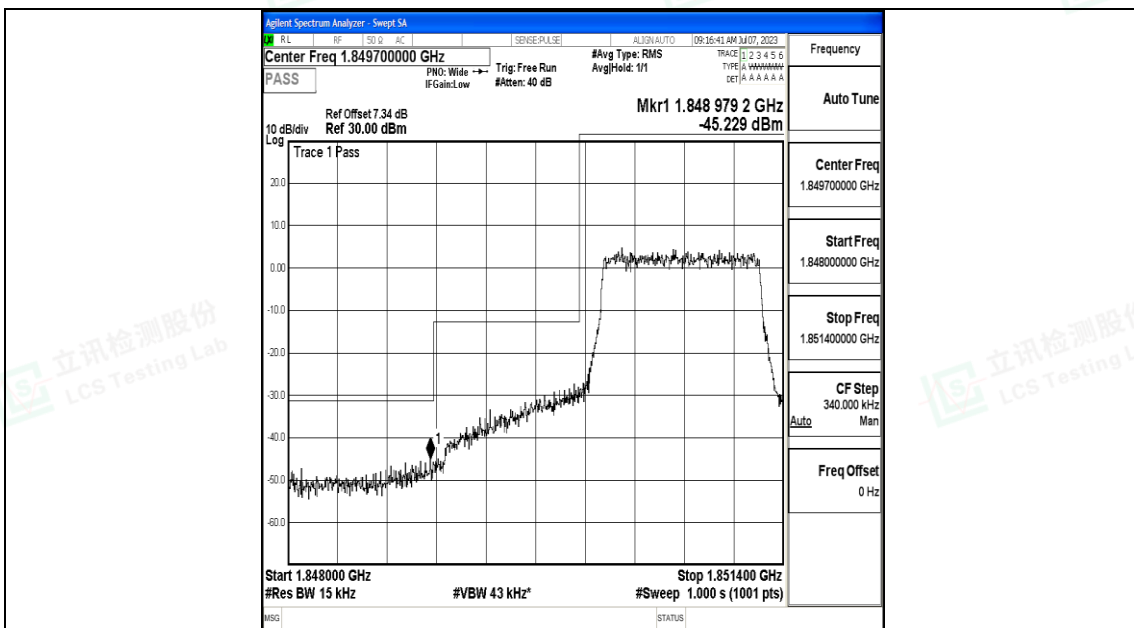

Scan code to check authenticity

Test Graphs

Band25_1.4MHz_QPSK_26047_6RB#0

Band25_1.4MHz_16QAM_26047_6RB#0

Shenzhen LCS Compliance Testing Laboratory Ltd.
 Add: 101, 201 Bldg A & 301 Bldg C, Juji Industrial Park Yabianxueziwei, Shajing Street,
 Baoan District, Shenzhen, 518000, China
 Tel: +(86) 0755-82591330 | E-mail: webmaster@lcs-cert.com | Web: www.lcs-cert.com
 Scan code to check authenticity