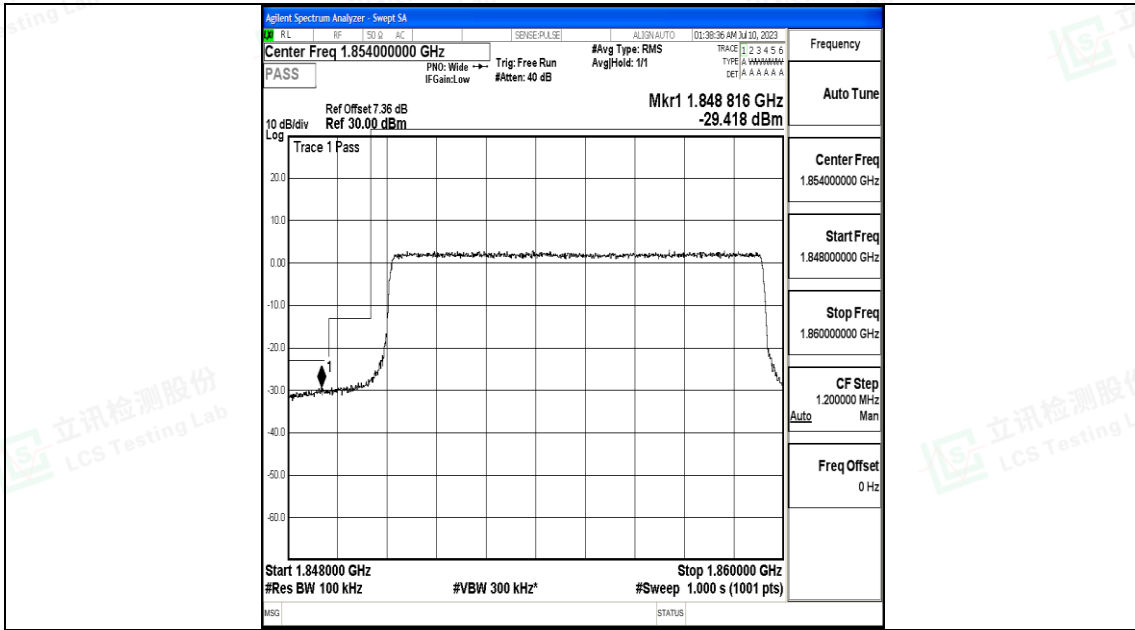

Band25_5MHz_16QAM_26065_25RB#0

Band25_5MHz_QPSK_26665_25RB#0

Band25_5MHz_16QAM_26665_25RB#0

Shenzhen LCS Compliance Testing Laboratory Ltd.
 Add: 101, 201 Bldg A & 301 Bldg C, Juji Industrial Park Yabianxueziwei, Shajing Street,
 Baoan District, Shenzhen, 518000, China
 Tel: +(86) 0755-82591330 | E-mail: webmaster@lcs-cert.com | Web: www.lcs-cert.com
 Scan code to check authenticity