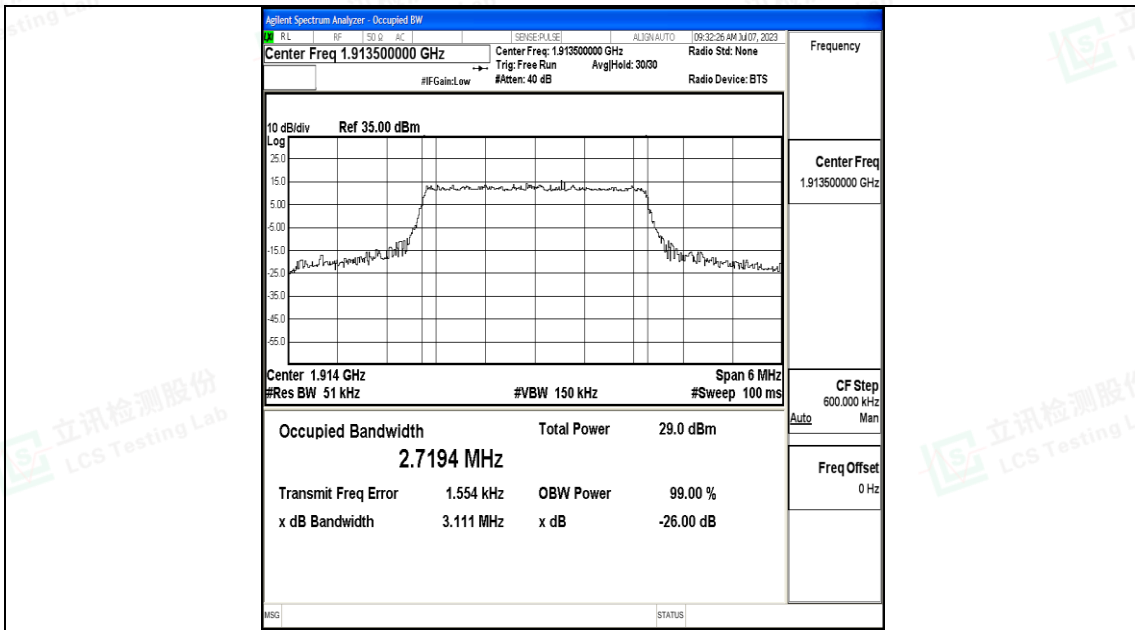

3MHz-26675

3MHz-26675