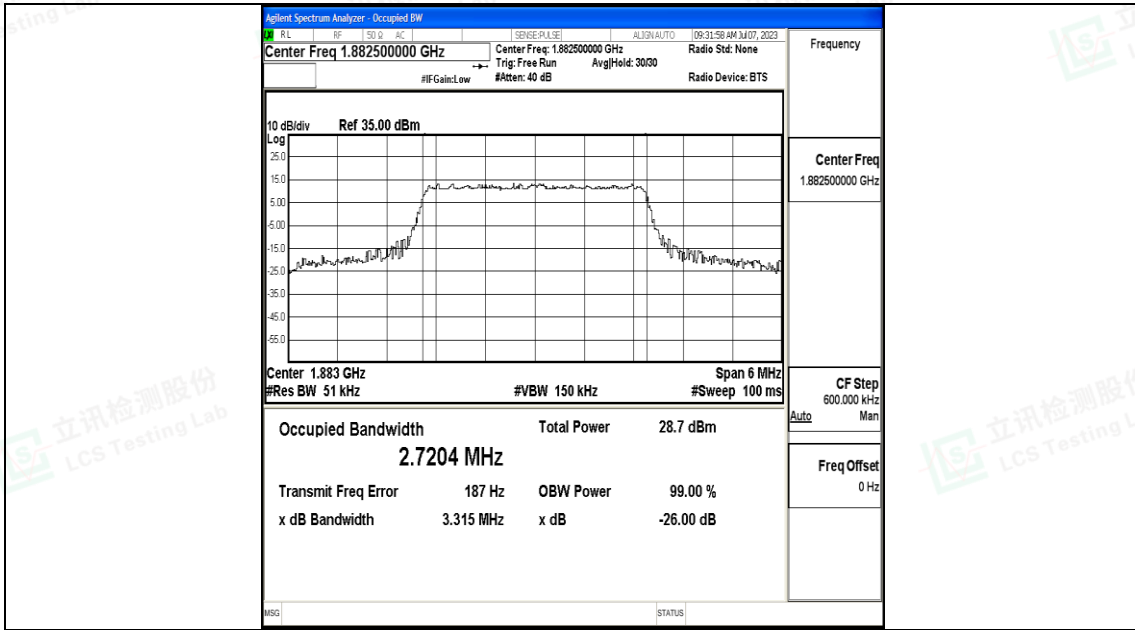

Test Graphs

1.4MHz-26365

1.4MHz-26365

1.4MHz-26683

1.4MHz-26683

3MHz-26055

3MHz-26055

Shenzhen LCS Compliance Testing Laboratory Ltd.
 Add: 101, 201 Bldg A & 301 Bldg C, Juji Industrial Park Yabianxueziwei, Shajing Street,
 Baoan District, Shenzhen, 518000, China
 Tel: +(86) 0755-82591330 | E-mail: webmaster@lcs-cert.com | Web: www.lcs-cert.com
 Scan code to check authenticity