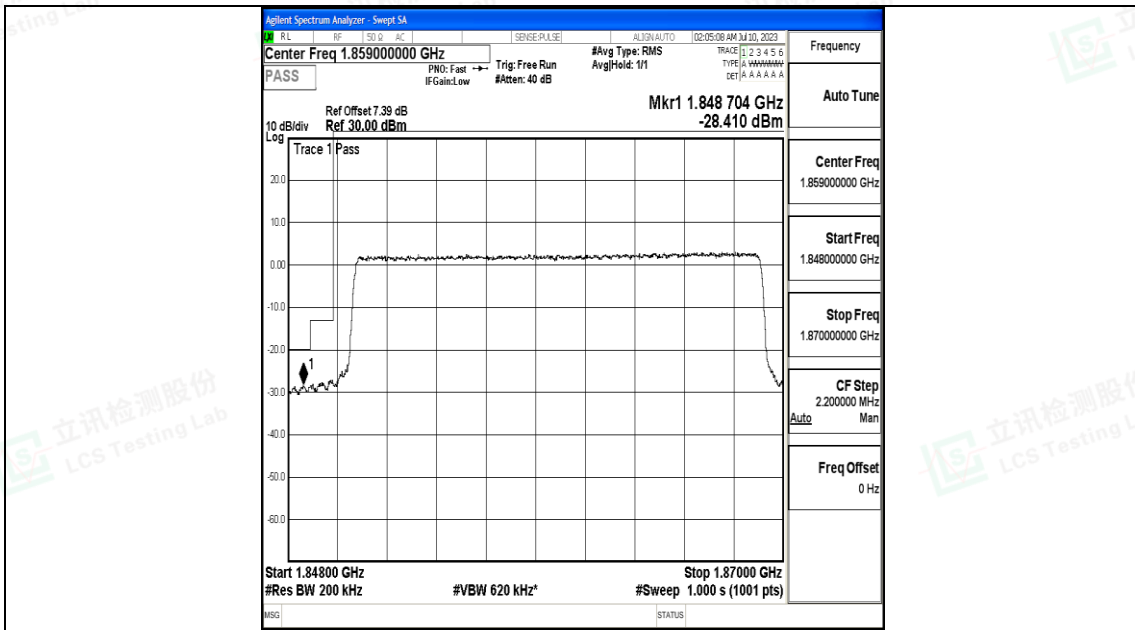

Band25_15MHz_16QAM_26615_75RB#0