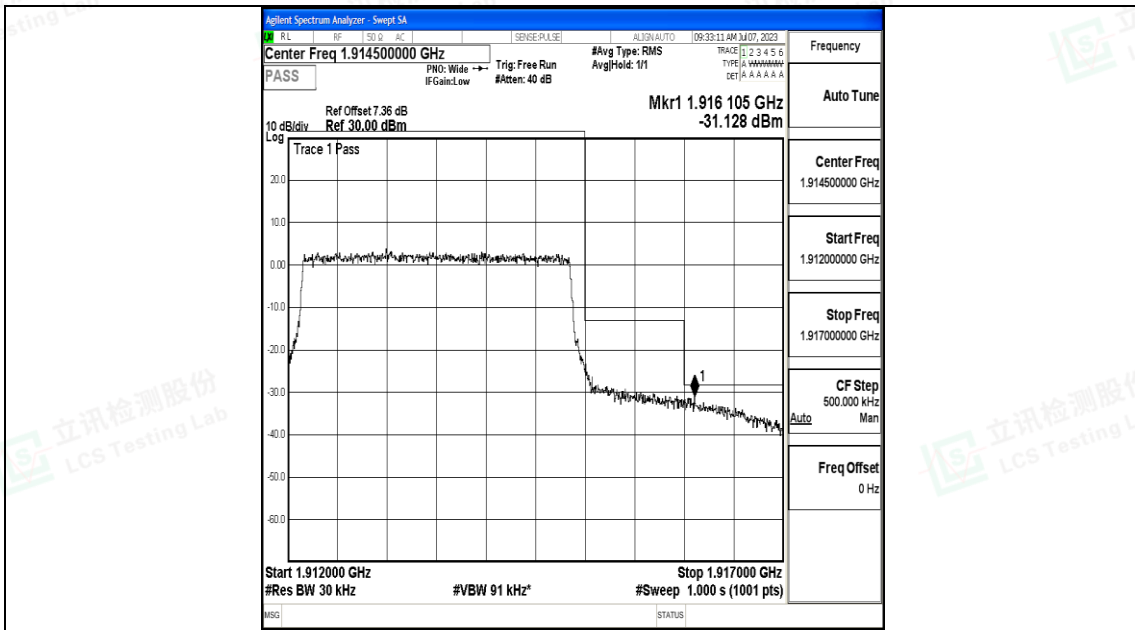

Band25_3MHz_16QAM_26055_15RB#0