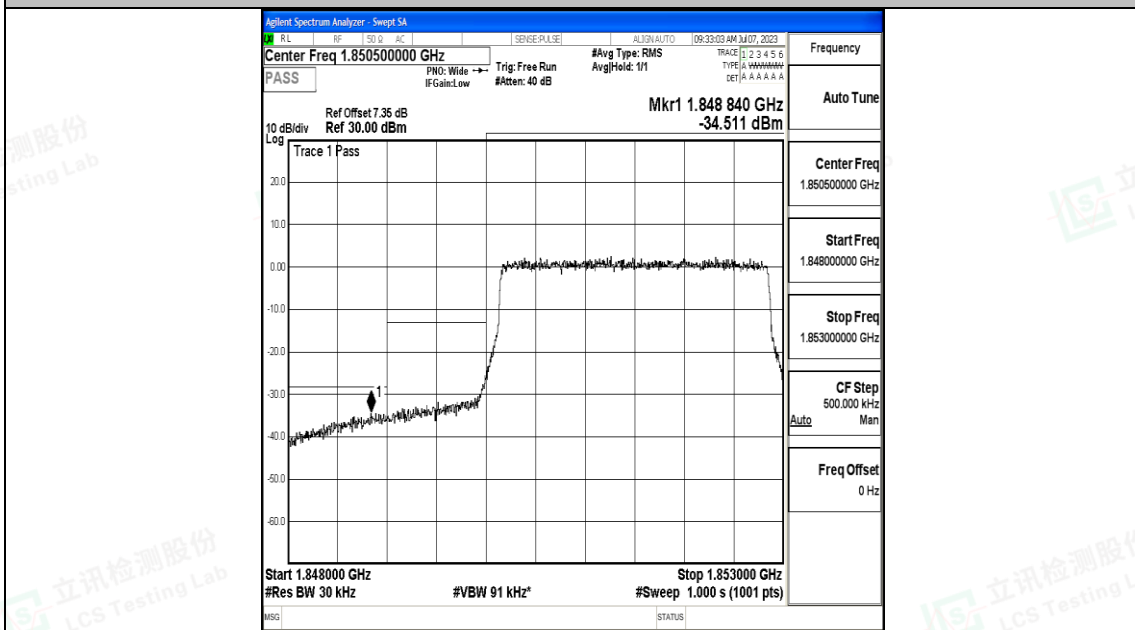

Band25_3MHz_QPSK_26055_15RB#0