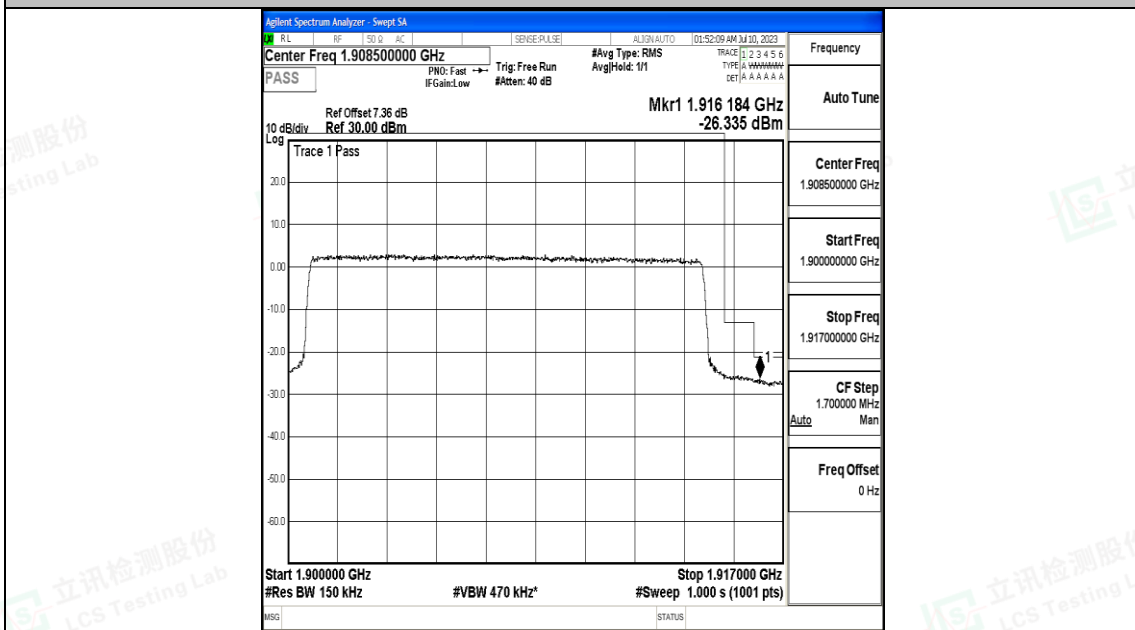

Band25_15MHz_QPSK_26615_75RB#0