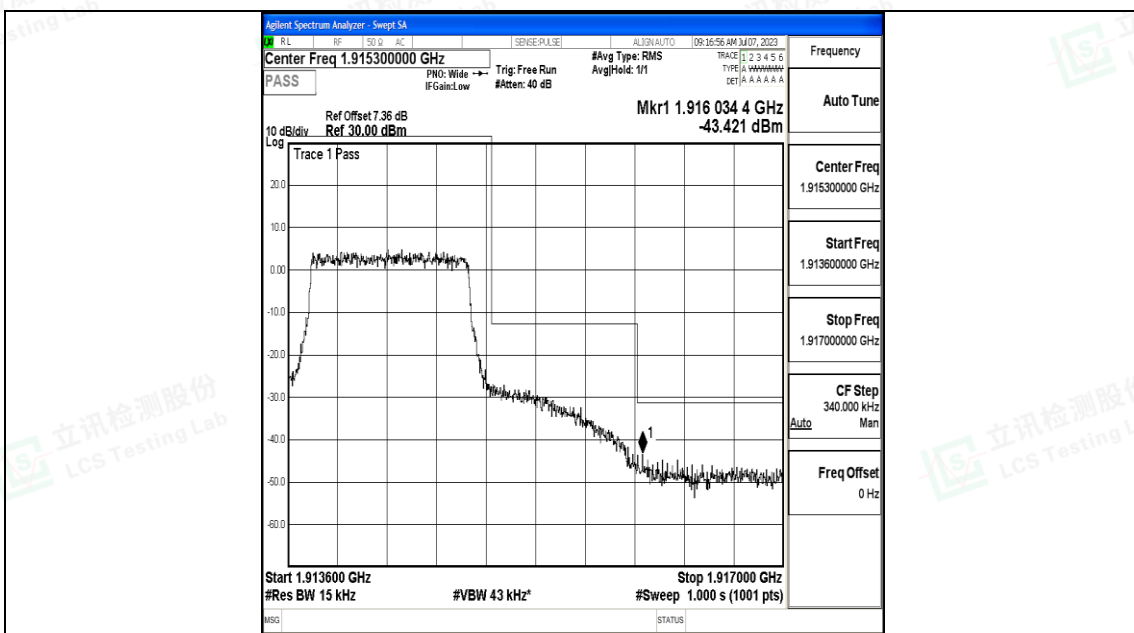

Scan code to check authenticity

Test Graphs

Band25_1.4MHz_QPSK_26047_6RB#0

Band25_1.4MHz_16QAM_26047_6RB#0

Shenzhen LCS Compliance Testing Laboratory Ltd.
 Add: 101, 201 Bldg A & 301 Bldg C, Juji Industrial Park Yabianxueziwei, Shajing Street,
 Baoan District, Shenzhen, 518000, China
 Tel: +(86) 0755-82591330 | E-mail: webmaster@lcs-cert.com | Web: www.lcs-cert.com
 Scan code to check authenticity