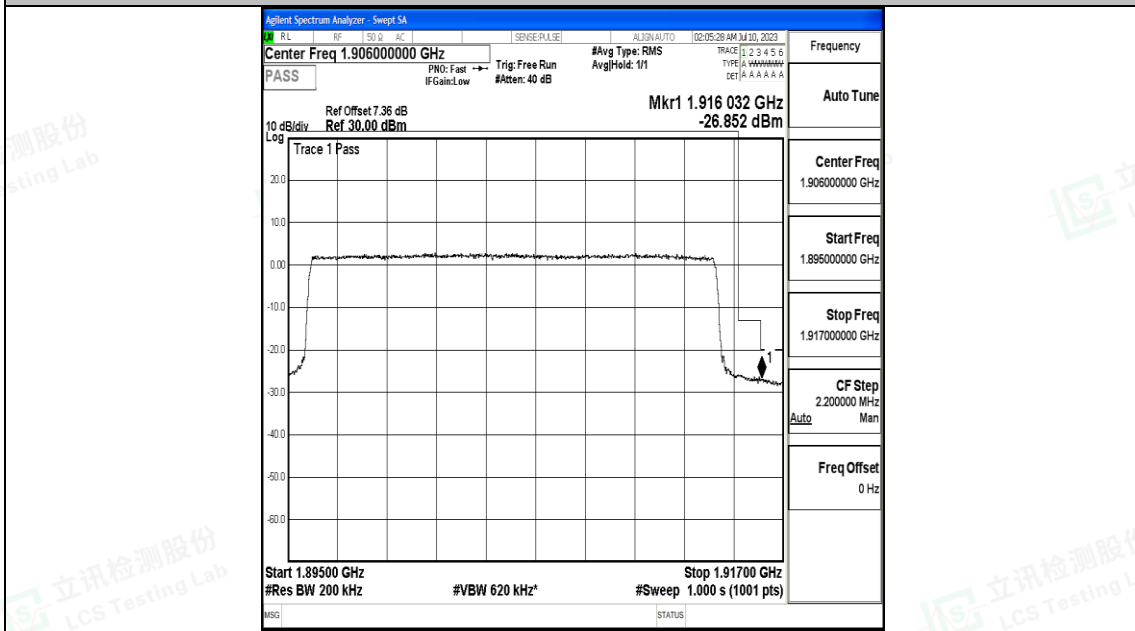

Band25_20MHz_QPSK_26590_100RB#0

Band25_20MHz_16QAM_26590_100RB#0