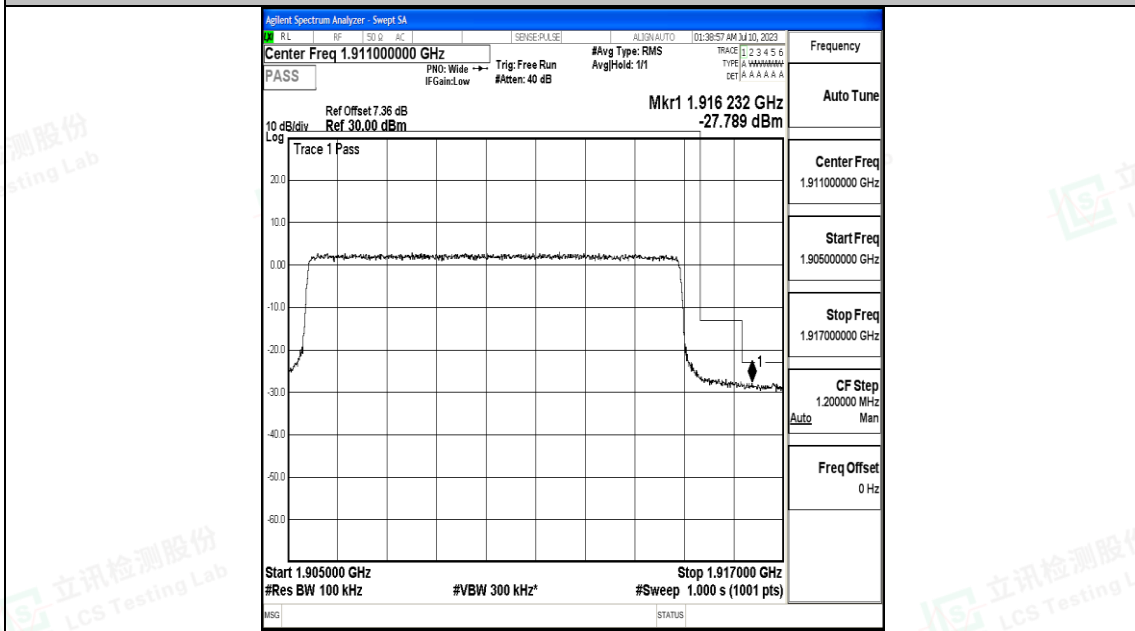

Band25_10MHz_QPSK_26640_50RB#0