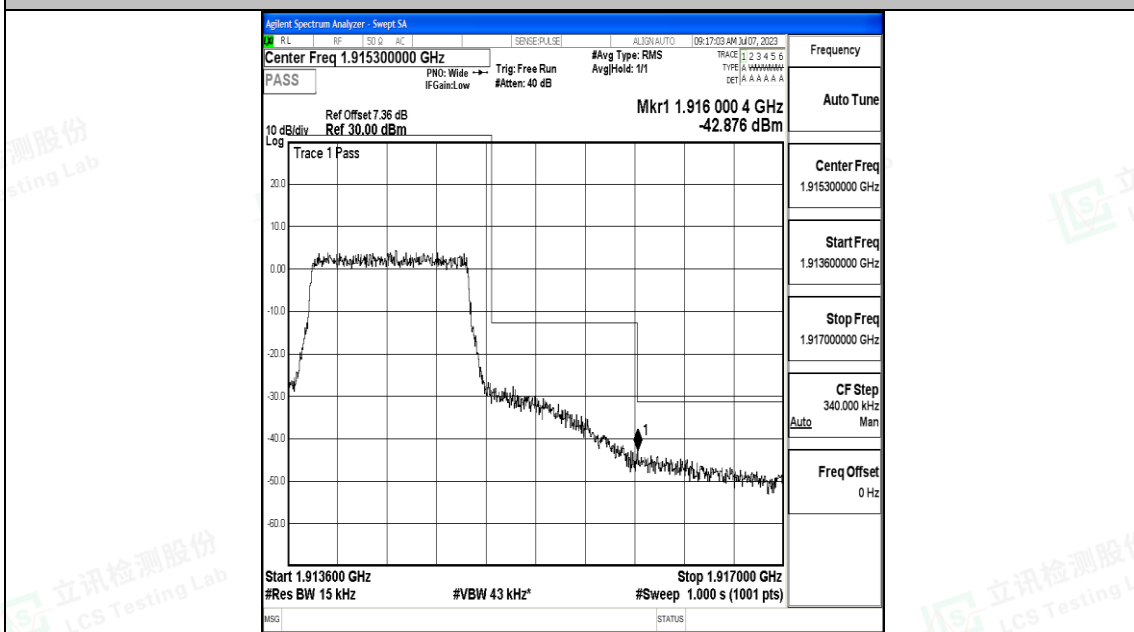

Band25_1.4MHz_QPSK_26683_6RB#0