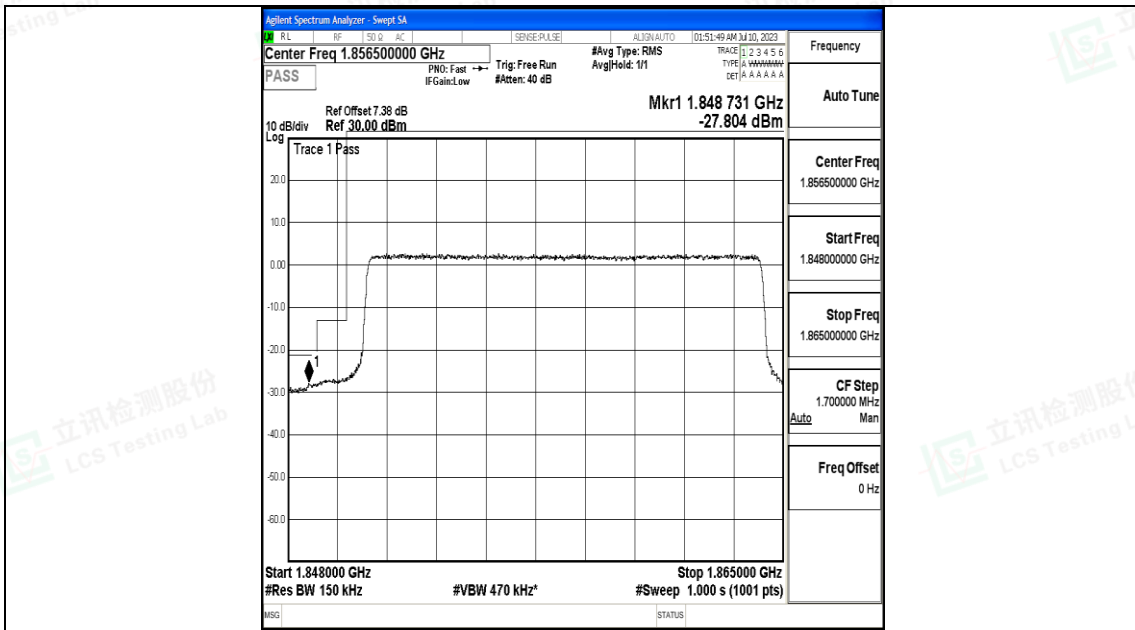

Band25_10MHz_16QAM_26640_50RB#0