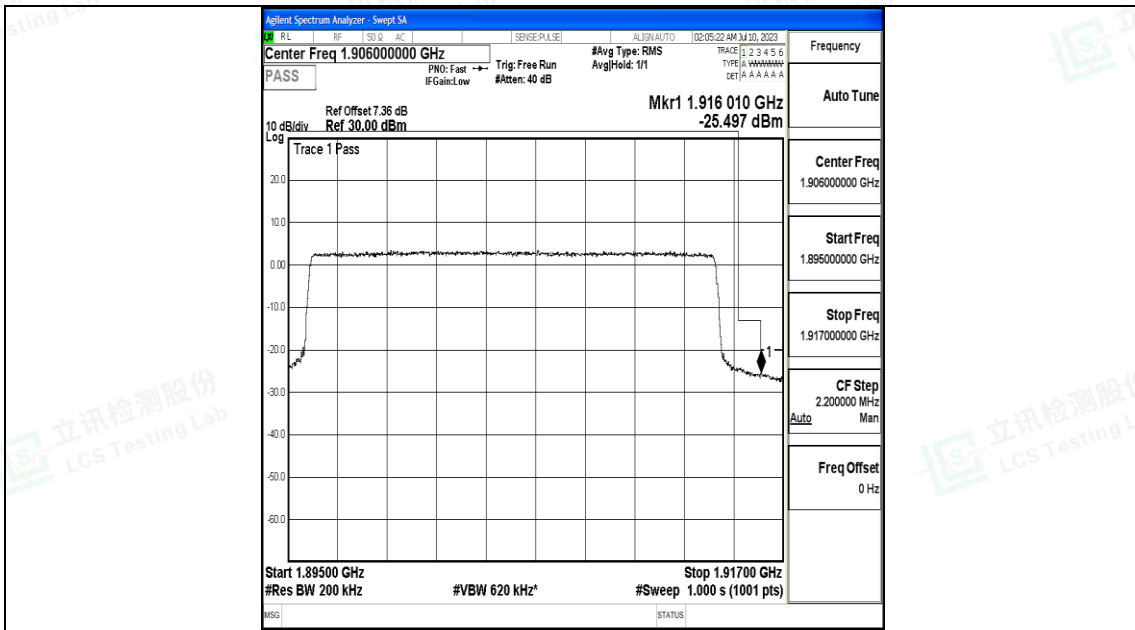

Band25_15MHz_QPSK_26615_75RB#0

Band25_15MHz_16QAM_26615_75RB#0

Band25_20MHz_QPSK_26140_100RB#0

Band25_20MHz_16QAM_26140_100RB#0

Shenzhen LCS Compliance Testing Laboratory Ltd.
 Add: 101, 201 Bldg A & 301 Bldg C, Juji Industrial Park Yabianxueziwei, Shajing Street,
 Baoan District, Shenzhen, 518000, China
 Tel: +(86) 0755-82591330 | E-mail: webmaster@lcs-cert.com | Web: www.lcs-cert.com
 Scan code to check authenticity