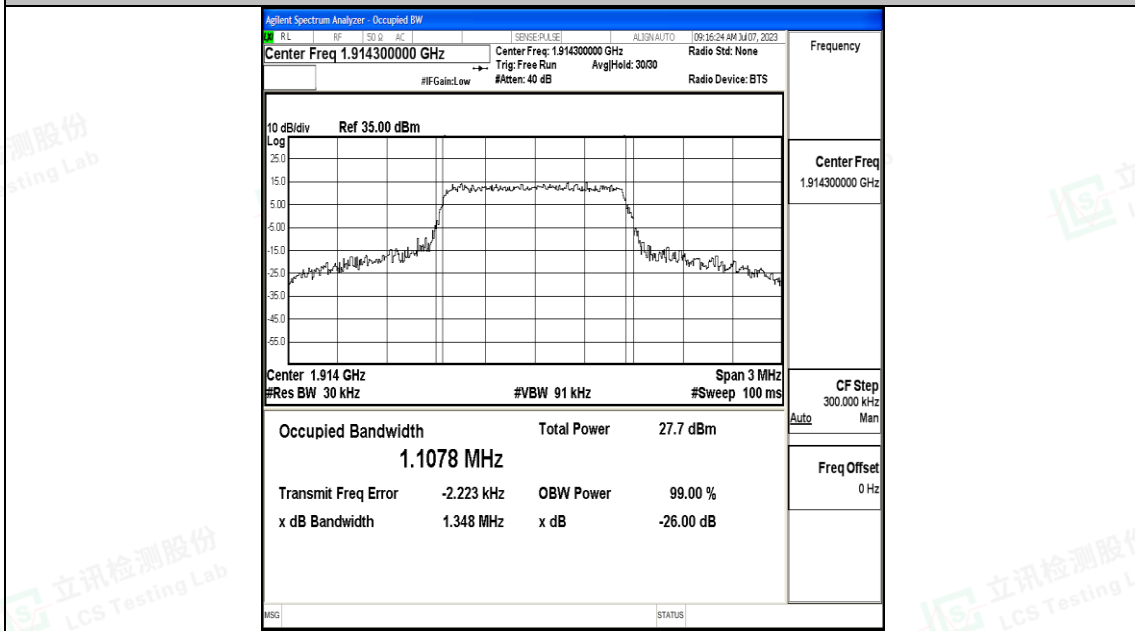

Test Graphs

1.4MHz-26365

1.4MHz-26365

1.4MHz-26683

1.4MHz-26683

3MHz-26055

3MHz-26055

Shenzhen LCS Compliance Testing Laboratory Ltd.
 Add: 101, 201 Bldg A & 301 Bldg C, Juji Industrial Park Yabianxueziwei, Shajing Street,
 Baoan District, Shenzhen, 518000, China
 Tel: +(86) 0755-82591330 | E-mail: webmaster@lcs-cert.com | Web: www.lcs-cert.com
 Scan code to check authenticity