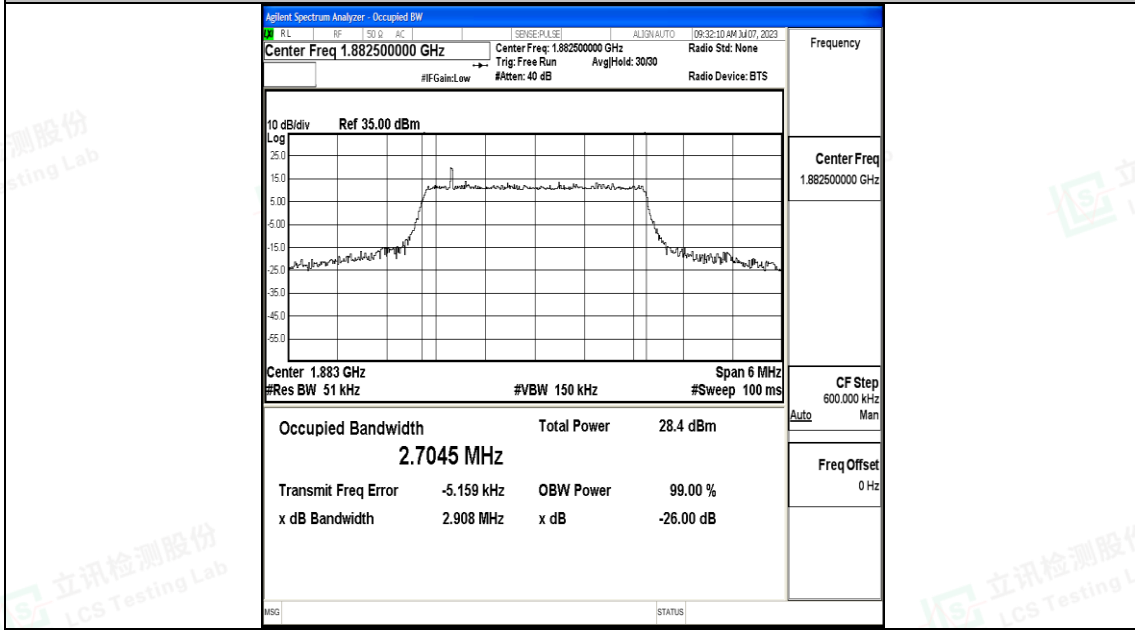

3MHz-26365

Shenzhen LCS Compliance Testing Laboratory Ltd.
Add: 101, 201 Bldg A & 301 Bldg C, Juji Industrial Park Yabianxueziwei, Shajing Street,
Baoan District, Shenzhen, 518000, China
Tel: +(86) 0755-82591330 | E-mail: webmaster@lcs-cert.com | Web: www.lcs-cert.com
Scan code to check authenticity