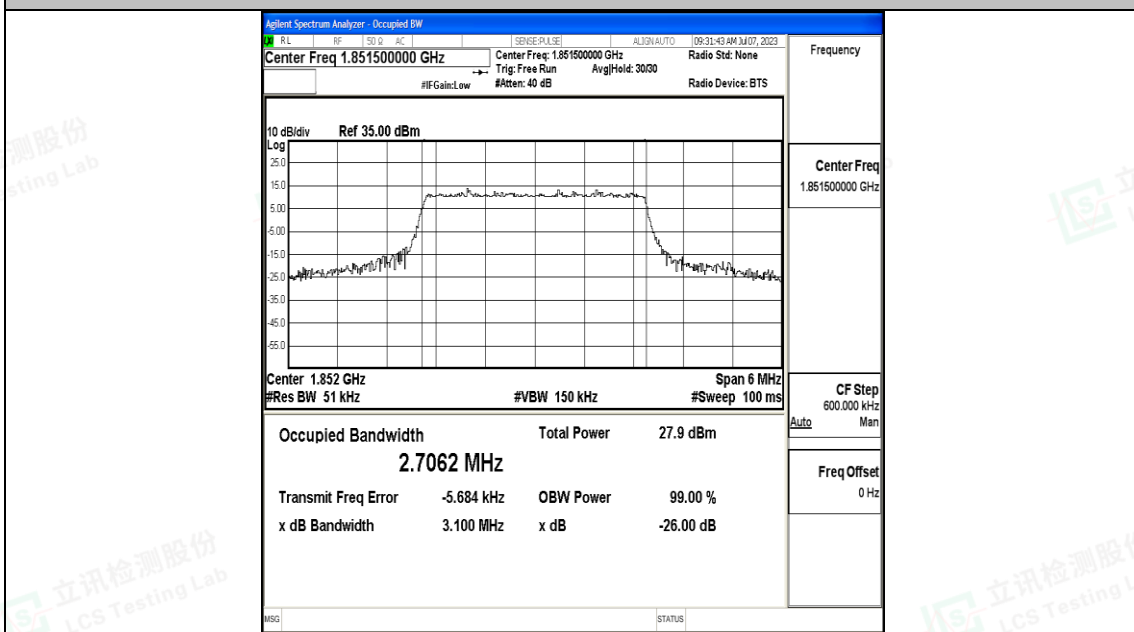

Test Graphs

1.4MHz-26365

1.4MHz-26365

1.4MHz-26683

1.4MHz-26683

3MHz-26055

3MHz-26055

Shenzhen LCS Compliance Testing Laboratory Ltd.
 Add: 101, 201 Bldg A & 301 Bldg C, Juji Industrial Park Yabianxueziwei, Shajing Street,
 Baoan District, Shenzhen, 518000, China
 Tel: +(86) 0755-82591330 | E-mail: webmaster@lcs-cert.com | Web: www.lcs-cert.com
 Scan code to check authenticity