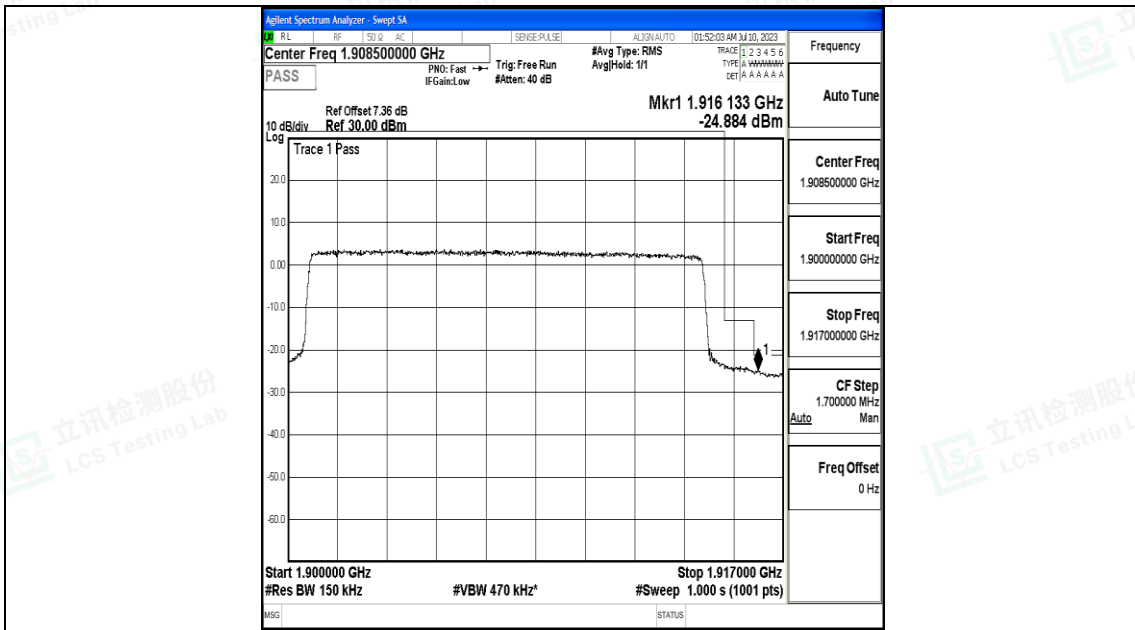

Band25_10MHz_QPSK_26640_50RB#0

Band25_10MHz_16QAM_26640_50RB#0

Band25_15MHz_QPSK_26115_75RB#0

Band25_15MHz_16QAM_26115_75RB#0

Shenzhen LCS Compliance Testing Laboratory Ltd.
 Add: 101, 201 Bldg A & 301 Bldg C, Juji Industrial Park Yabianxueziwei, Shajing Street,
 Baoan District, Shenzhen, 518000, China
 Tel: +(86) 0755-82591330 | E-mail: webmaster@lcs-cert.com | Web: www.lcs-cert.com
 Scan code to check authenticity