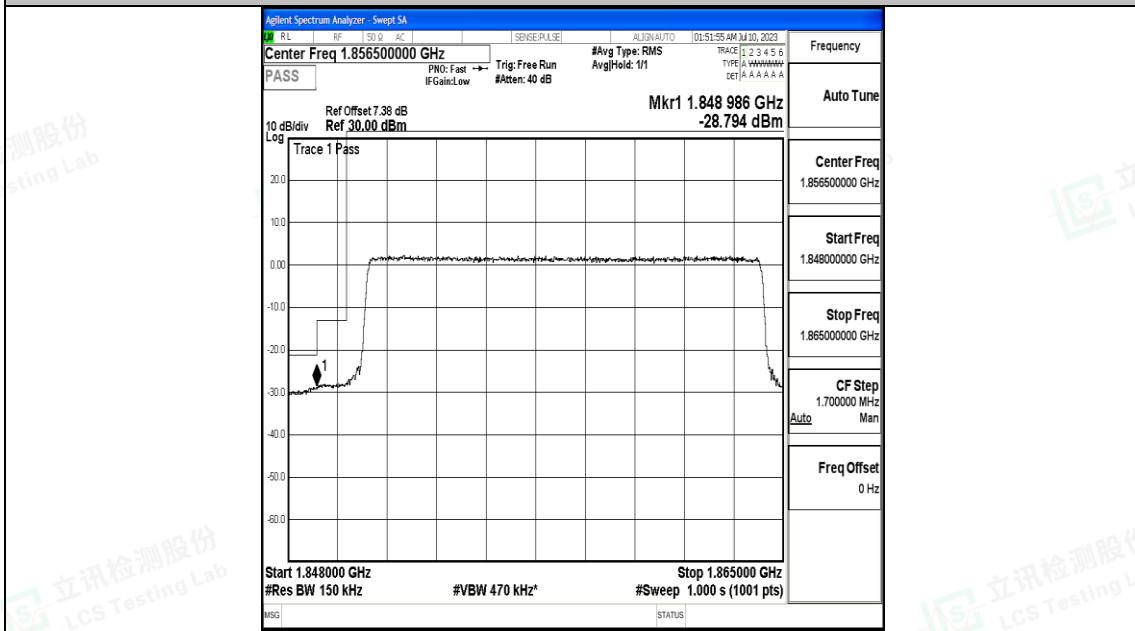

Band25_10MHz_QPSK_26640_50RB#0

Band25_10MHz_16QAM_26640_50RB#0

Band25_15MHz_QPSK_26115_75RB#0

Band25_15MHz_16QAM_26115_75RB#0

Shenzhen LCS Compliance Testing Laboratory Ltd.
 Add: 101, 201 Bldg A & 301 Bldg C, Juji Industrial Park Yabianxueziwei, Shajing Street,
 Baoan District, Shenzhen, 518000, China
 Tel: +(86) 0755-82591330 | E-mail: webmaster@lcs-cert.com | Web: www.lcs-cert.com
 Scan code to check authenticity