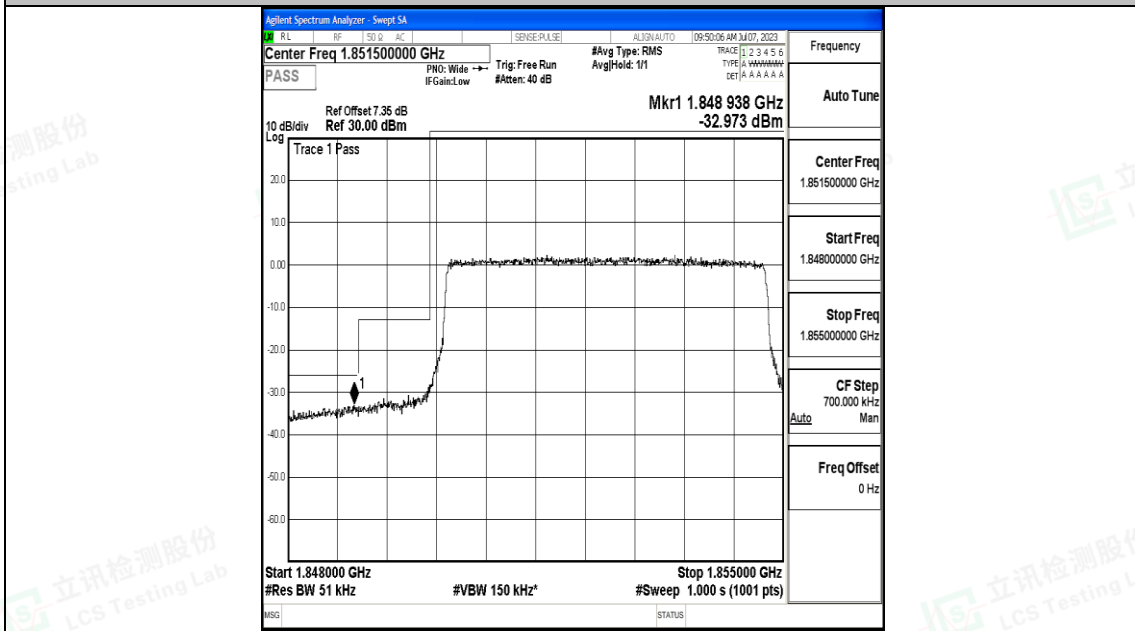

Band25_5MHz_QPSK_26065_25RB#0