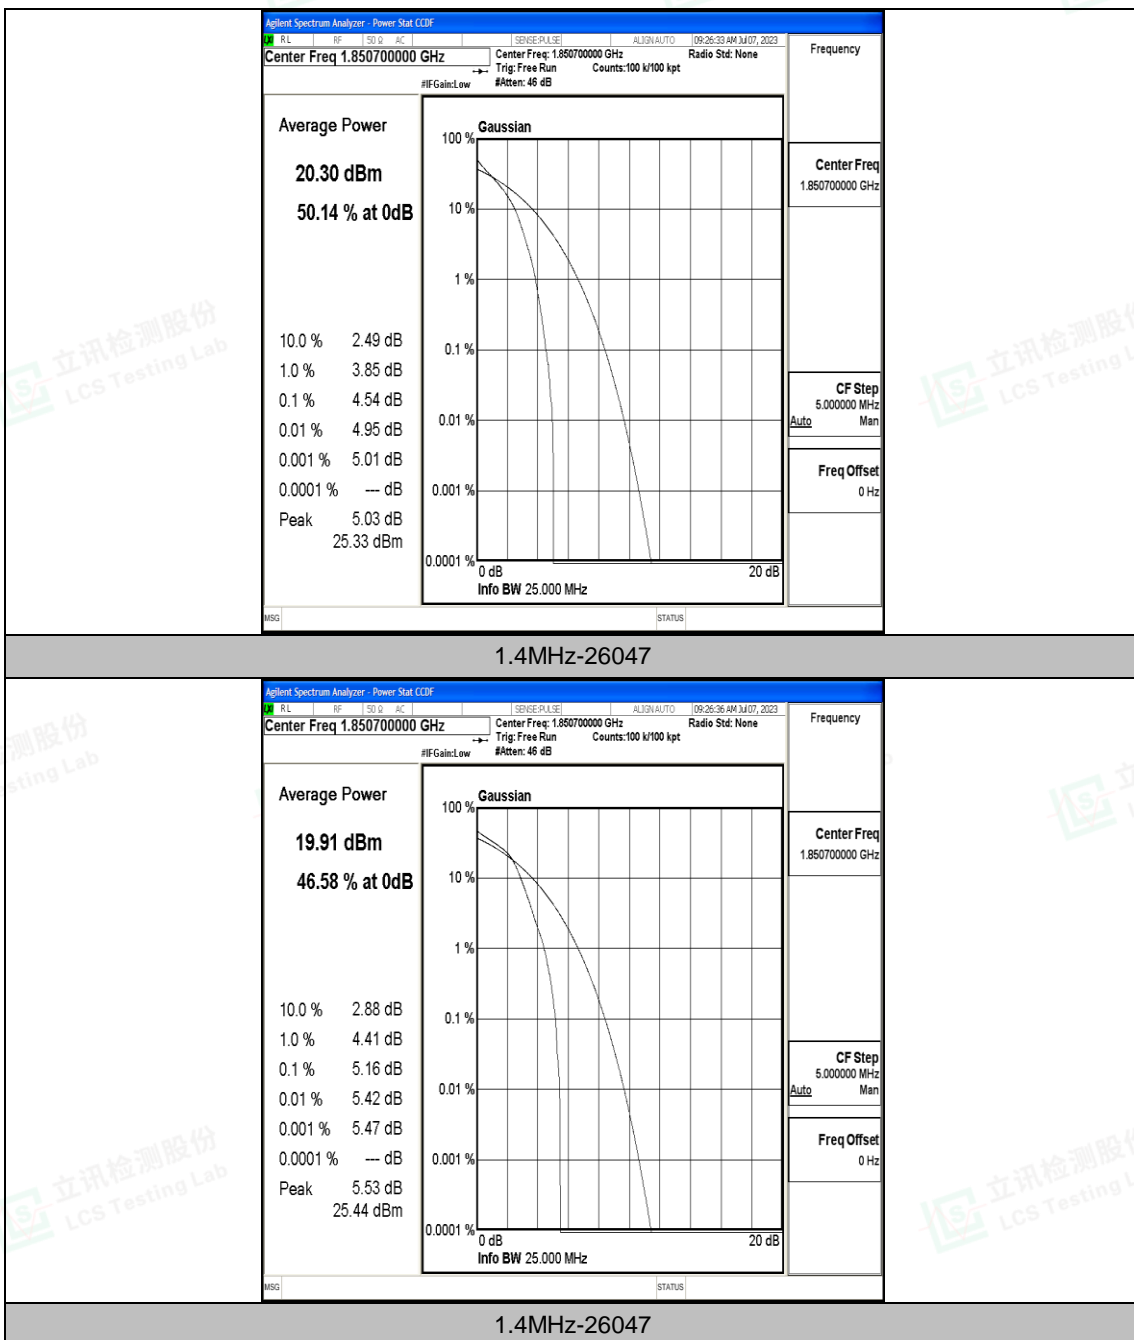

Test Graphs

Shenzhen LCS Compliance Testing Laboratory Ltd.
Add: 101, 201 Bldg A & 301 Bldg C, Juji Industrial Park Yabianxueziwei, Shajing Street,
Baoan District, Shenzhen, 518000, China
Tel: +(86) 0755-82591330 | E-mail: webmaster@lcs-cert.com | Web: www.lcs-cert.com
Scan code to check authenticity