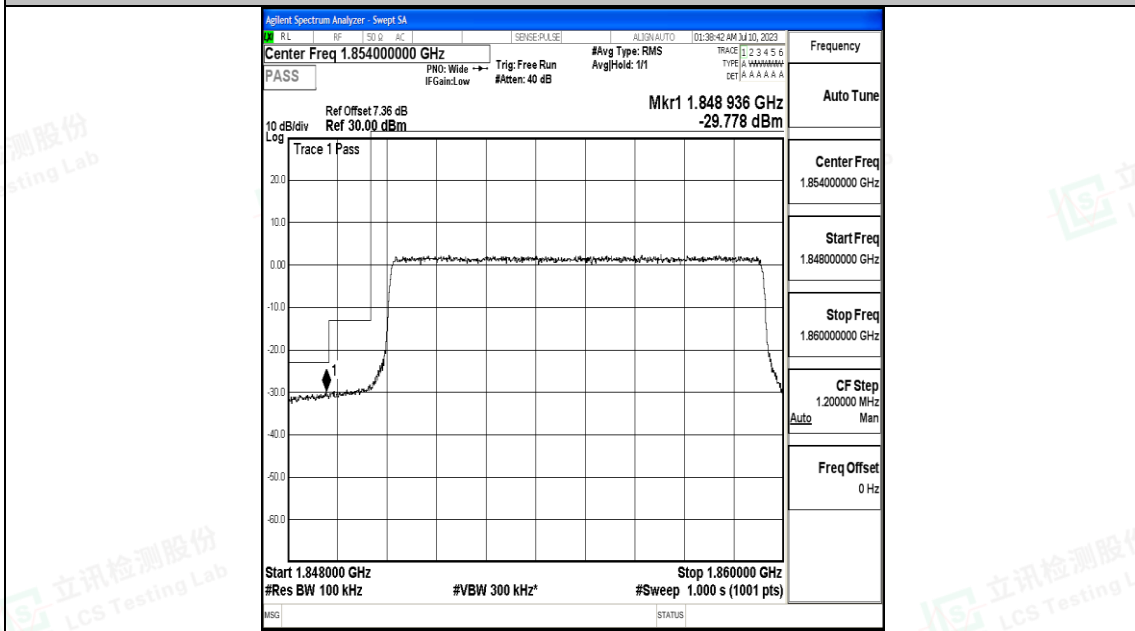

Band25_10MHz_QPSK_26090_50RB#0

Band25_10MHz_16QAM_26090_50RB#0

Shenzhen LCS Compliance Testing Laboratory Ltd.
Add: 101, 201 Bldg A & 301 Bldg C, Juji Industrial Park Yabianxueziwei, Shajing Street,
Baoan District, Shenzhen, 518000, China
Tel: +(86) 0755-82591330 | E-mail: webmaster@lcs-cert.com | Web: www.lcs-cert.com
Scan code to check authenticity