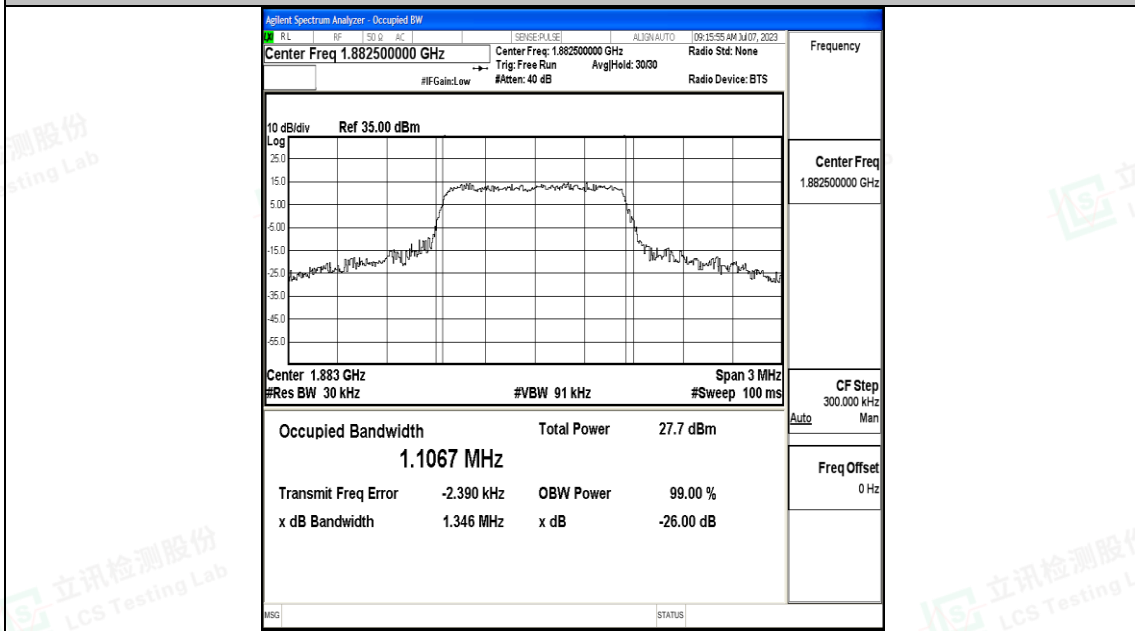

Test Graphs

1.4MHz-26365

1.4MHz-26365

1.4MHz-26683

1.4MHz-26683

3MHz-26055

3MHz-26055

Shenzhen LCS Compliance Testing Laboratory Ltd.
 Add: 101, 201 Bldg A & 301 Bldg C, Juji Industrial Park Yabianxueziwei, Shajing Street,
 Baoan District, Shenzhen, 518000, China
 Tel: +(86) 0755-82591330 | E-mail: webmaster@lcs-cert.com | Web: www.lcs-cert.com
 Scan code to check authenticity