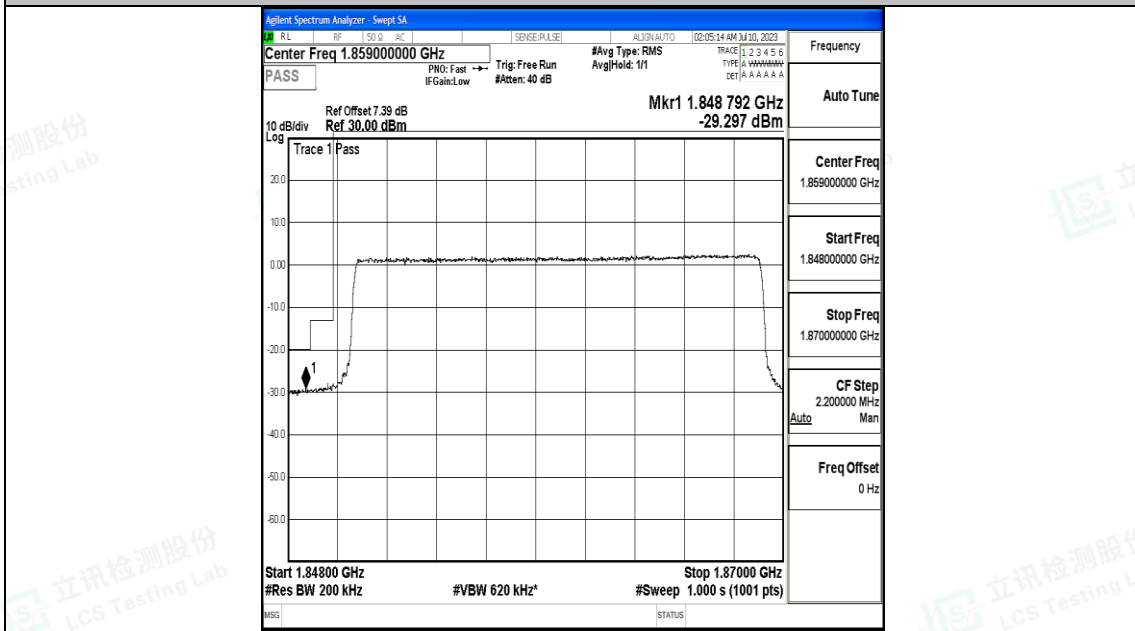

Band25_15MHz_QPSK_26615_75RB#0

Band25_15MHz_16QAM_26615_75RB#0

Band25_20MHz_QPSK_26140_100RB#0

Band25_20MHz_16QAM_26140_100RB#0

Shenzhen LCS Compliance Testing Laboratory Ltd.
 Add: 101, 201 Bldg A & 301 Bldg C, Juji Industrial Park Yabianxueziwei, Shajing Street,
 Baoan District, Shenzhen, 518000, China
 Tel: +(86) 0755-82591330 | E-mail: webmaster@lcs-cert.com | Web: www.lcs-cert.com
 Scan code to check authenticity