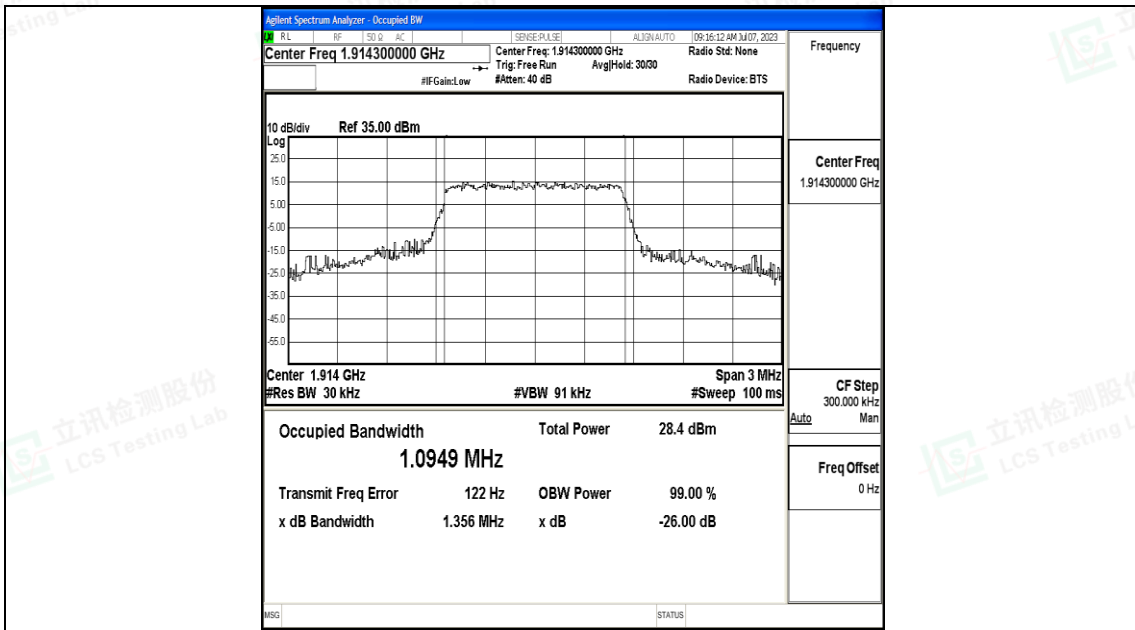

Test Graphs

1.4MHz-26365

1.4MHz-26365

1.4MHz-26683

1.4MHz-26683

3MHz-26055

3MHz-26055

Shenzhen LCS Compliance Testing Laboratory Ltd.
 Add: 101, 201 Bldg A & 301 Bldg C, Juji Industrial Park Yabianxueziwei, Shajing Street,
 Baoan District, Shenzhen, 518000, China
 Tel: +(86) 0755-82591330 | E-mail: webmaster@lcs-cert.com | Web: www.lcs-cert.com
 Scan code to check authenticity