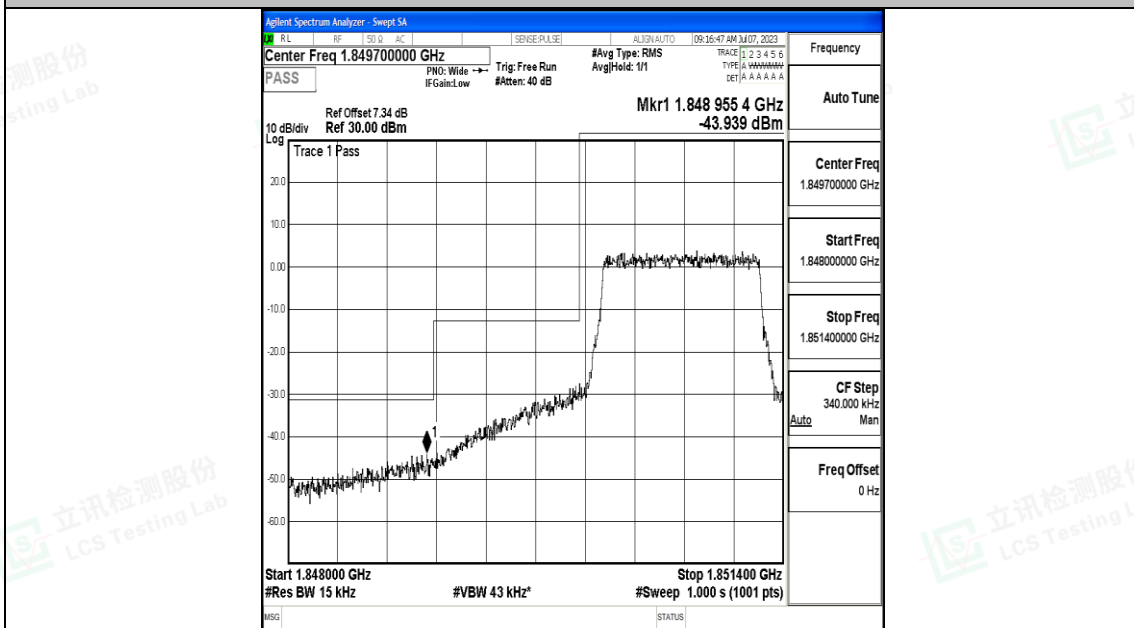

Scan code to check authenticity

Test Graphs

Band25_1.4MHz_QPSK_26047_6RB#0

Band25_1.4MHz_16QAM_26047_6RB#0

Shenzhen LCS Compliance Testing Laboratory Ltd.
 Add: 101, 201 Bldg A & 301 Bldg C, Juji Industrial Park Yabianxueziwei, Shajing Street,
 Baoan District, Shenzhen, 518000, China
 Tel: +(86) 0755-82591330 | E-mail: webmaster@lcs-cert.com | Web: www.lcs-cert.com
 Scan code to check authenticity