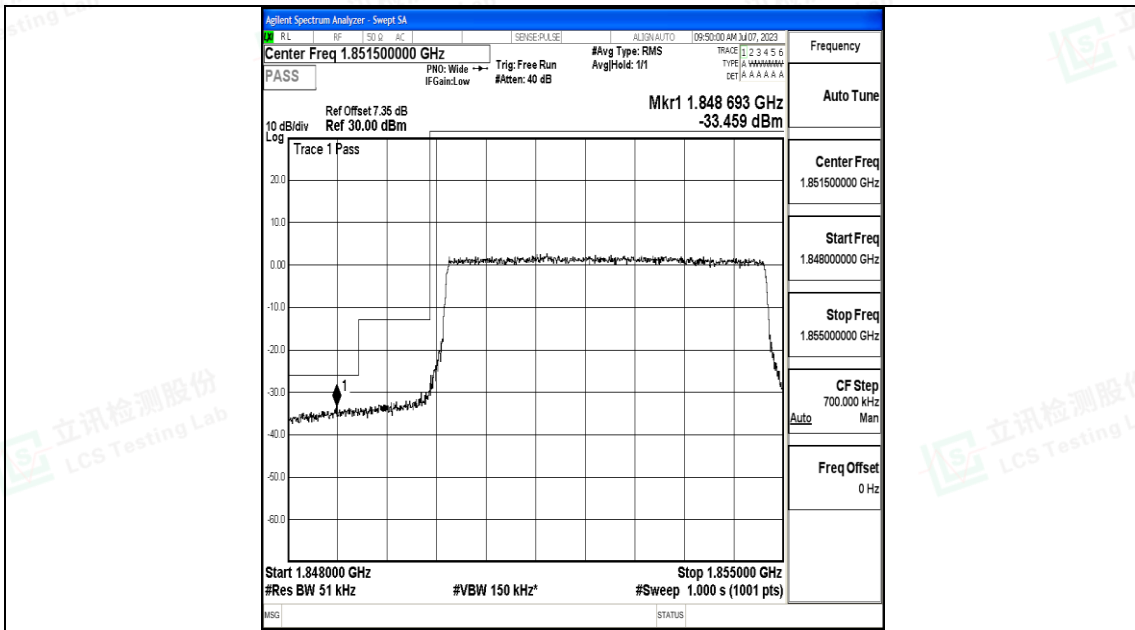

Band25_3MHz_16QAM_26675_15RB#0