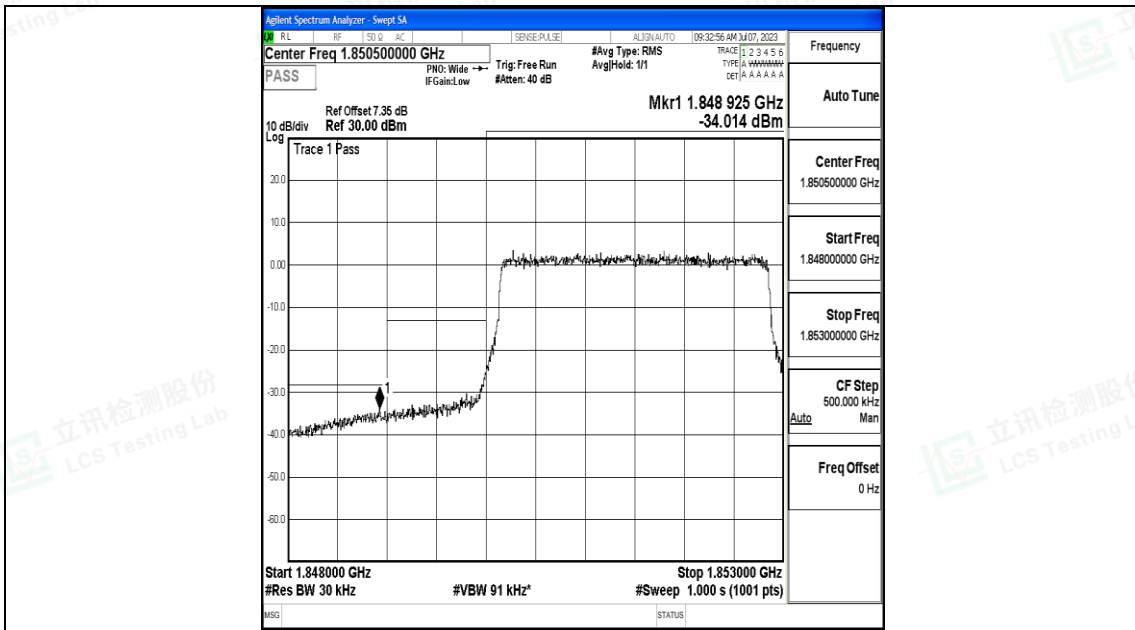

Band25_1.4MHz_16QAM_26683_6RB#0