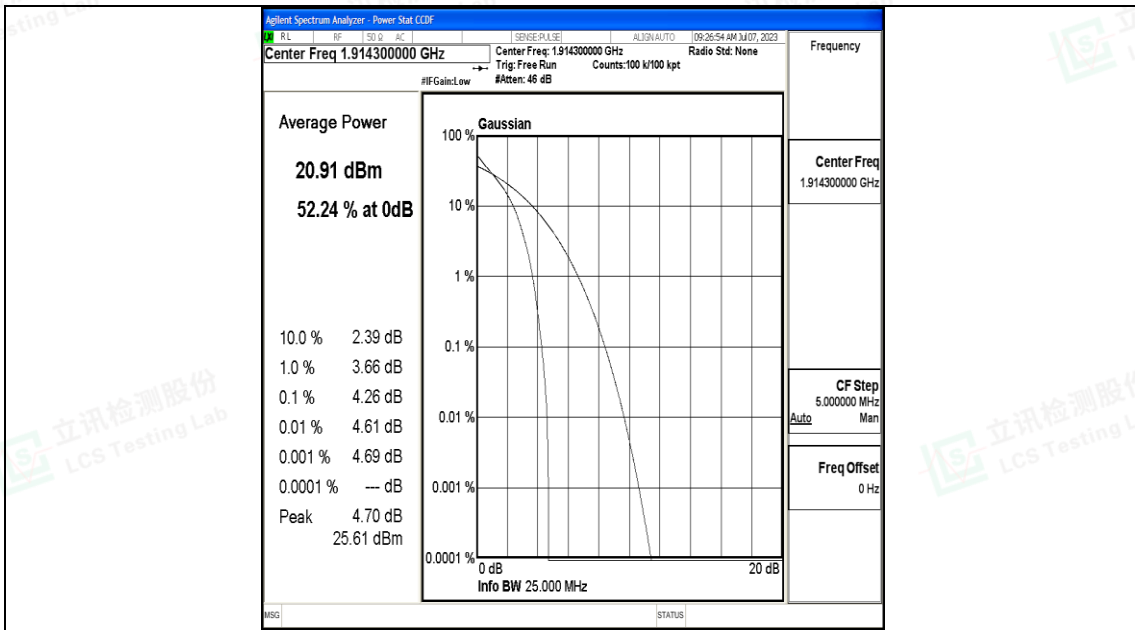

1.4MHz-26683

1.4MHz-26683