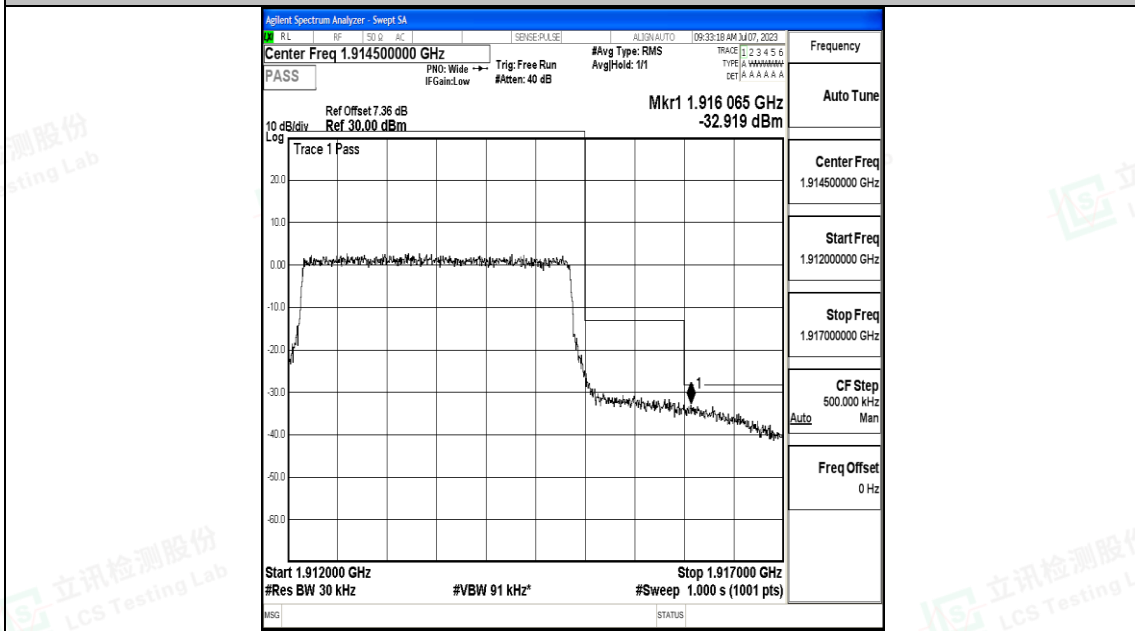

Band25_3MHz_QPSK_26675_15RB#0