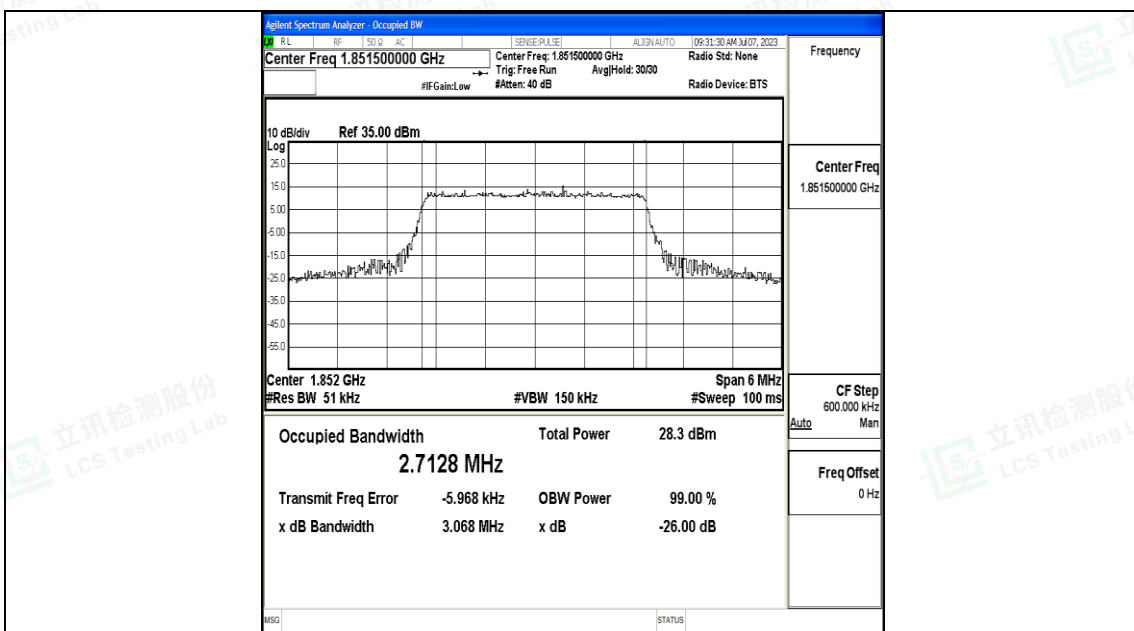

Test Graphs

1.4MHz-26365

1.4MHz-26365

1.4MHz-26683

1.4MHz-26683

3MHz-26055

3MHz-26055

Shenzhen LCS Compliance Testing Laboratory Ltd.
 Add: 101, 201 Bldg A & 301 Bldg C, Juji Industrial Park Yabianxueziwei, Shajing Street,
 Baoan District, Shenzhen, 518000, China
 Tel: +(86) 0755-82591330 | E-mail: webmaster@lcs-cert.com | Web: www.lcs-cert.com
 Scan code to check authenticity