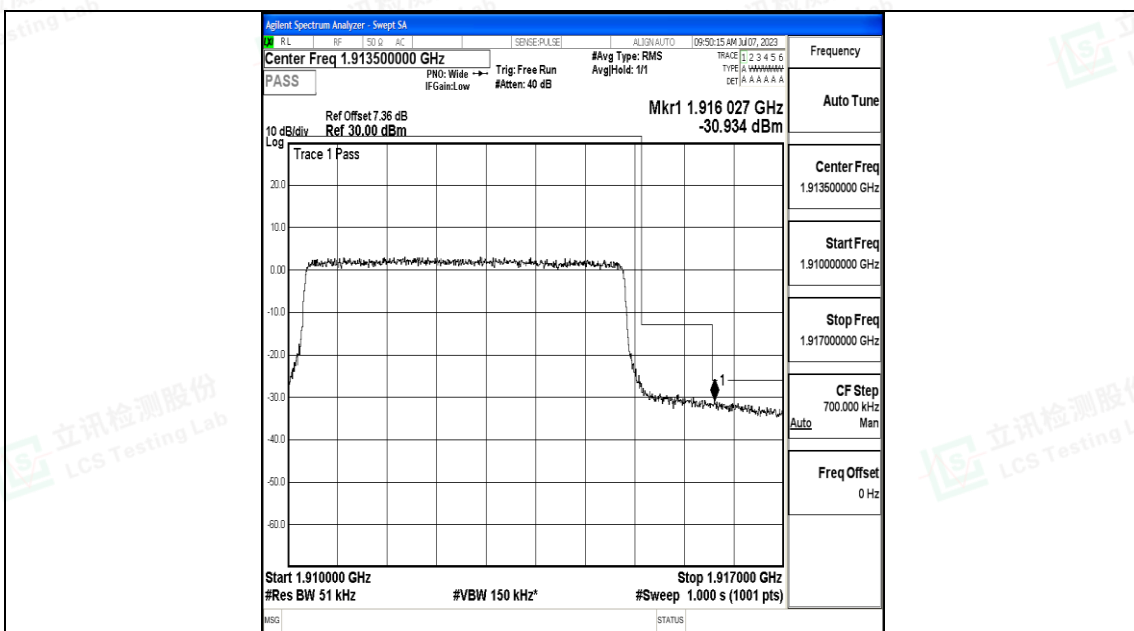

Band25_5MHz_16QAM_26065_25RB#0