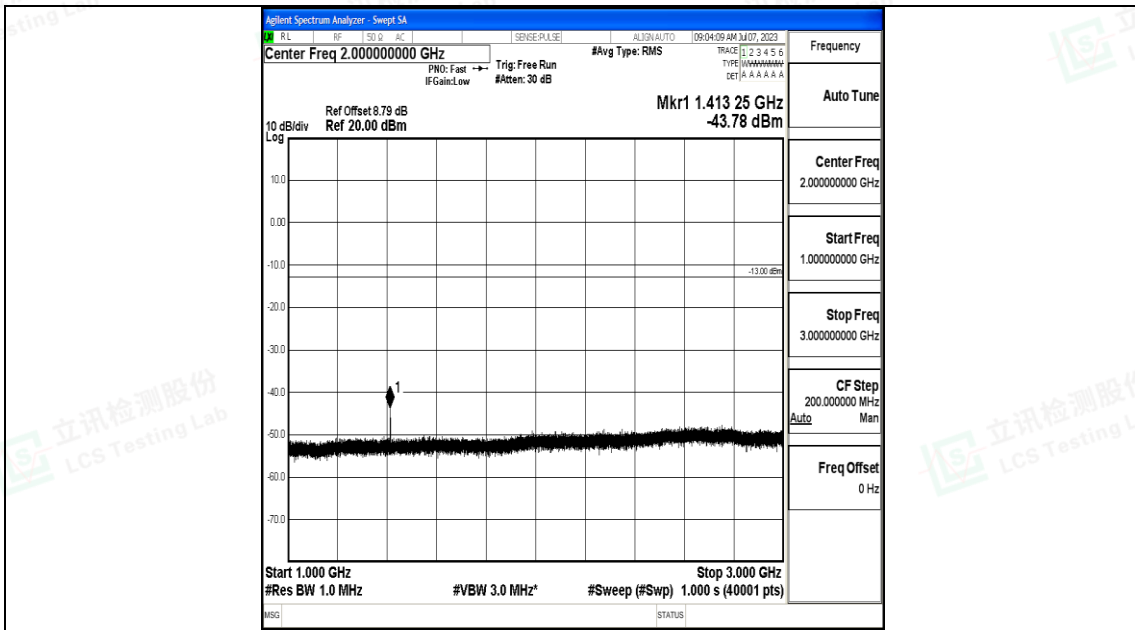

Band12_10MHz_16QAM_23095_1RB#0_3000~10000_3000~10000

Band12_10MHz_QPSK_23130_1RB#0_0.009~0.15_0.009~0.15

Band12_10MHz_QPSK_23130_1RB#0_0.15~30_0.15~30

Band12_10MHz_QPSK_23130_1RB#0_30~1000_30~1000

Band12_10MHz_QPSK_23130_1RB#0_1000~3000_1000~3000