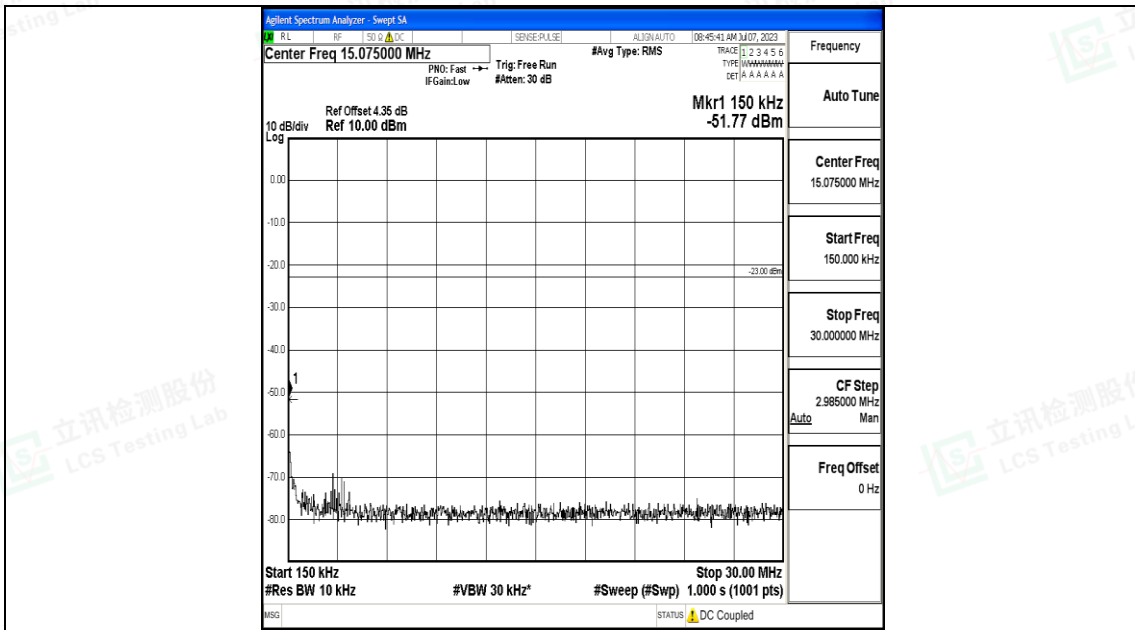

Band12_5MHz_QPSK_23035_1RB#0_0.009~0.15_0.009~0.15

Band12_5MHz_QPSK_23035_1RB#0_0.15~30_0.15~30

Band12_5MHz_QPSK_23035_1RB#0_30~1000_30~1000

Band12_5MHz_QPSK_23035_1RB#0_1000~3000_1000~3000

Band12_5MHz_QPSK_23035_1RB#0_3000~10000_3000~10000