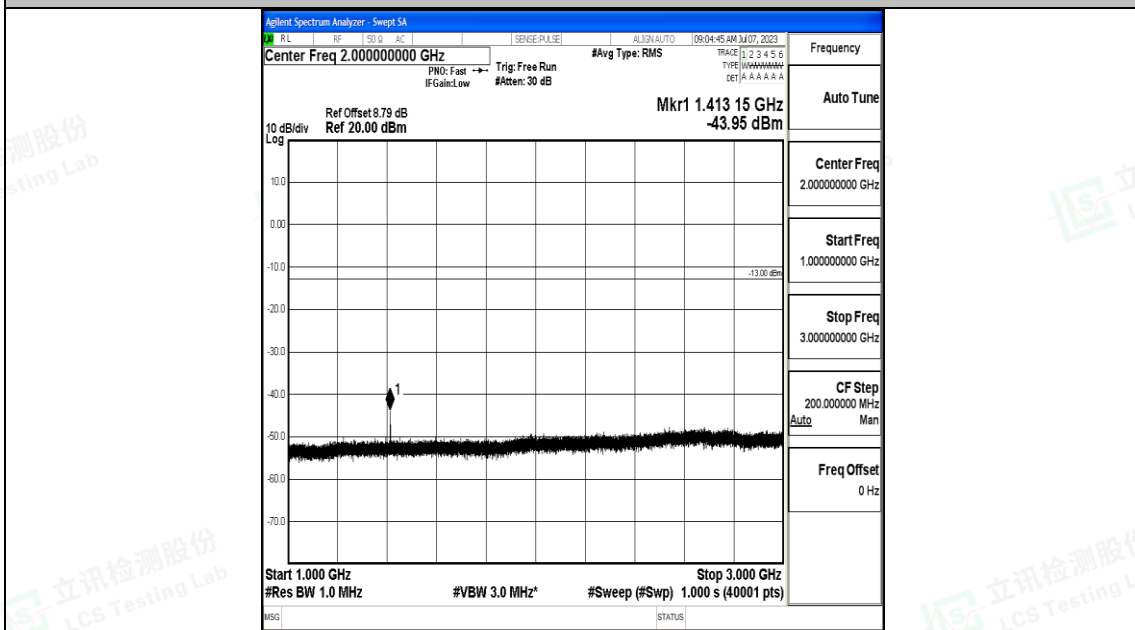

Band12_10MHz_QPSK_23130_1RB#0_3000~10000_3000~10000

Band12_10MHz_16QAM_23130_1RB#0_0.009~0.15_0.009~0.15

Band12_10MHz_16QAM_23130_1RB#0_0.15~30_0.15~30

Band12_10MHz_16QAM_23130_1RB#0_30~1000_30~1000

Band12_10MHz_16QAM_23130_1RB#0_1000~3000_1000~3000