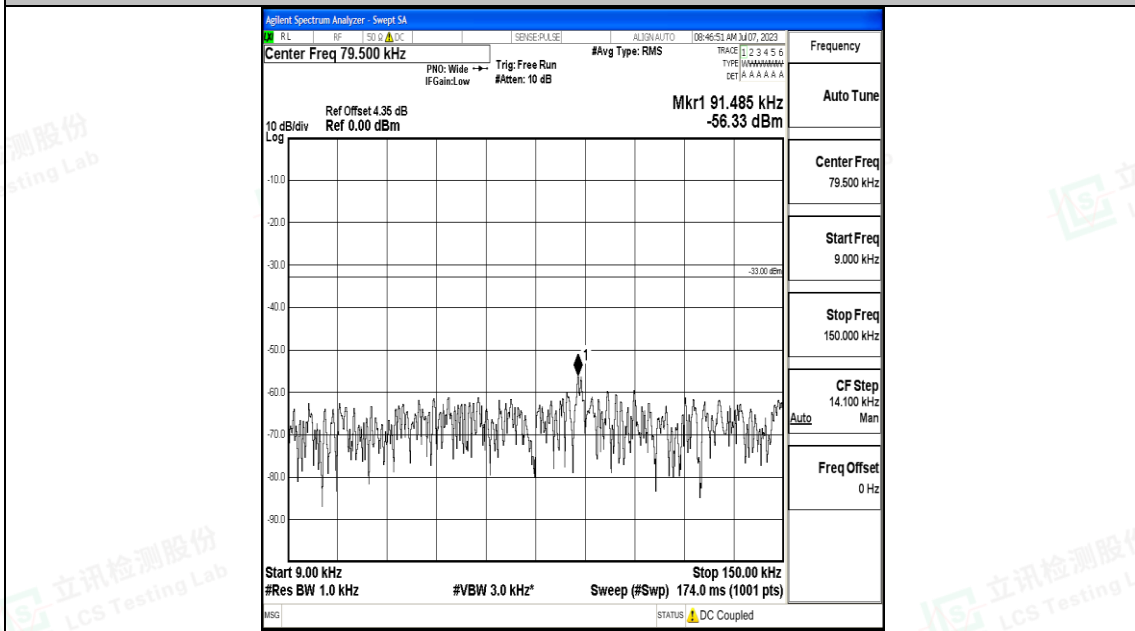

Band12_5MHz_16QAM_23035_1RB#0_30~1000_30~1000

Band12_5MHz_16QAM_23035_1RB#0_1000~3000_1000~3000

Band12_5MHz_16QAM_23035_1RB#0_3000~10000_3000~10000

Band12_5MHz_QPSK_23095_1RB#0_0.009~0.15_0.009~0.15

Band12_5MHz_QPSK_23095_1RB#0_0.15~30_0.15~30