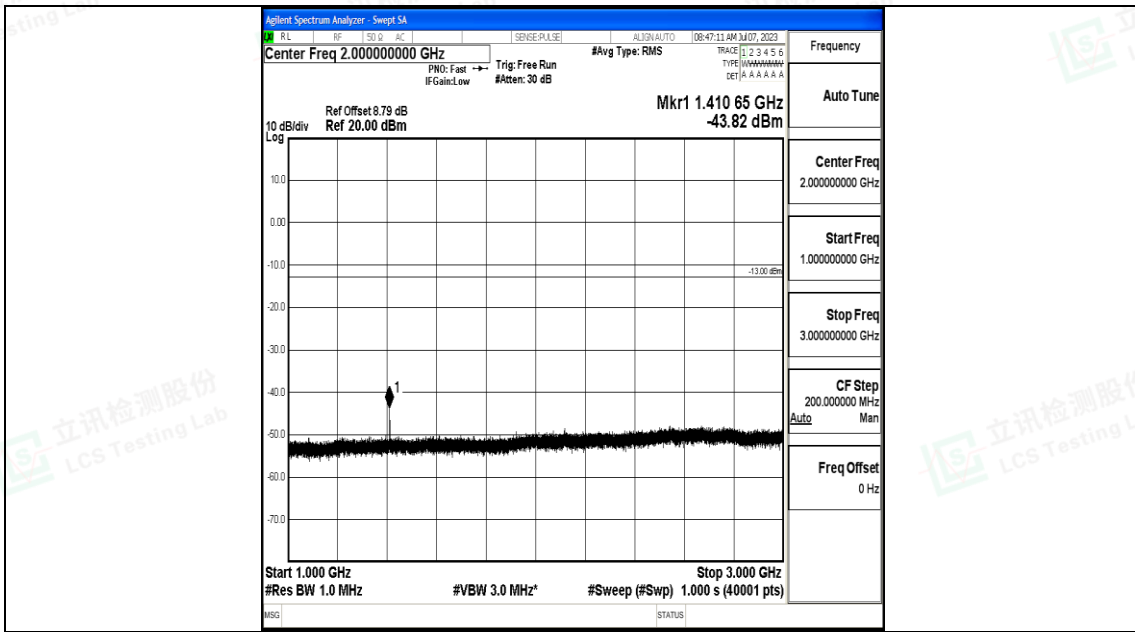

Band12_5MHz_QPSK_23095_1RB#0_30~1000_30~1000

Band12_5MHz_QPSK_23095_1RB#0_1000~3000_1000~3000