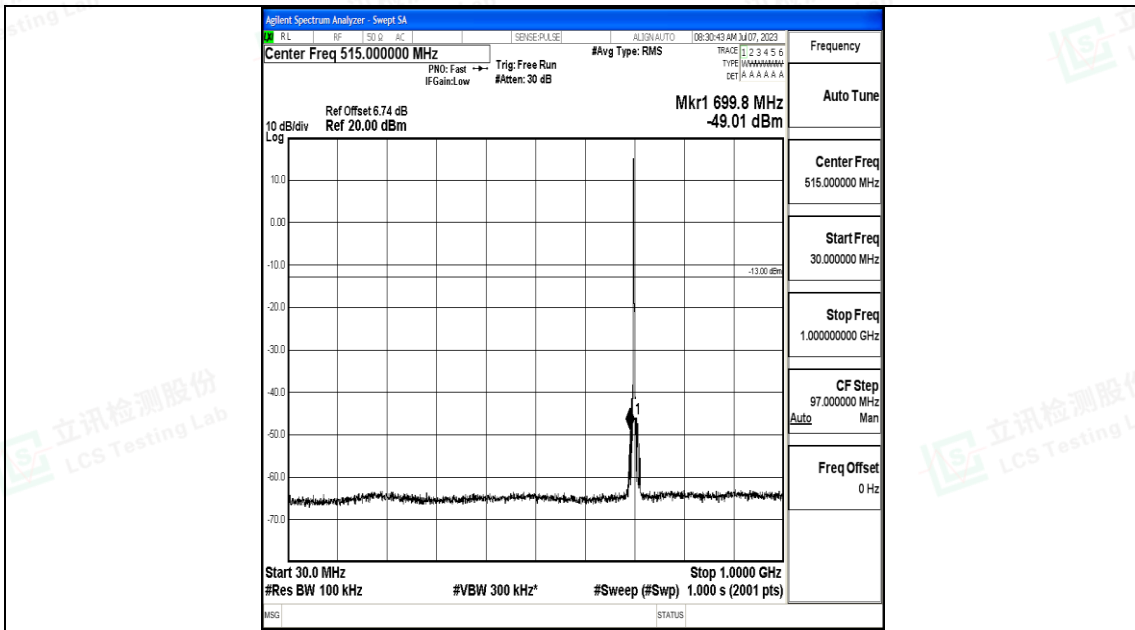

Band12_3MHz_QPSK_23095_1RB#0_1000~3000_1000~3000

Band12_3MHz_QPSK_23095_1RB#0_3000~10000_3000~10000

Band12_3MHz_16QAM_23095_1RB#0_0.009~0.15_0.009~0.15

Band12_3MHz_16QAM_23095_1RB#0_0.15~30_0.15~30

Band12_3MHz_16QAM_23095_1RB#0_30~1000_30~1000