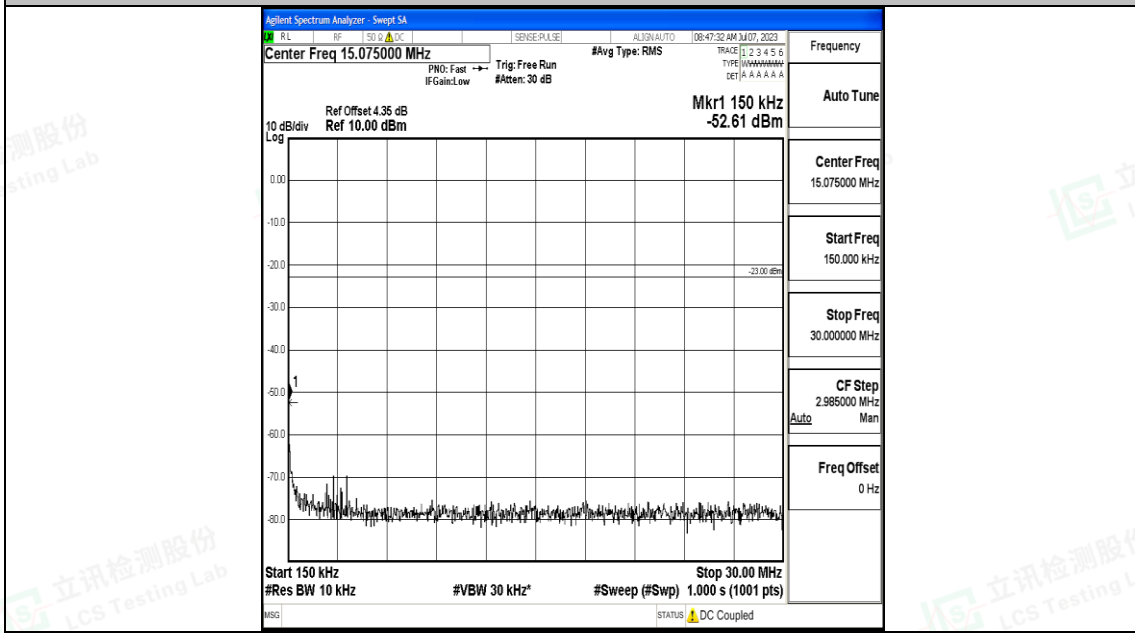

Band12_5MHz_QPSK_23095_1RB#0_1000~3000_1000~3000

Band12_5MHz_QPSK_23095_1RB#0_3000~10000_3000~10000

Band12_5MHz_16QAM_23095_1RB#0_0.009~0.15_0.009~0.15

Band12_5MHz_16QAM_23095_1RB#0_0.15~30_0.15~30

Band12_5MHz_16QAM_23095_1RB#0_30~1000_30~1000