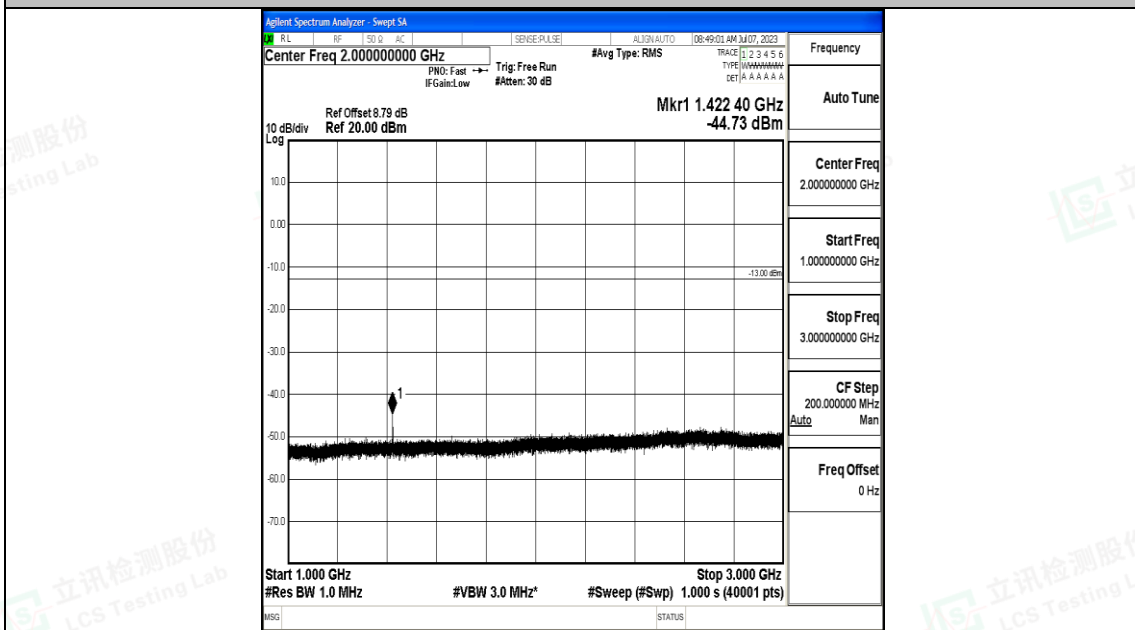

Band12_5MHz_16QAM_23155_1RB#0_30~1000_30~1000

Band12_5MHz_16QAM_23155_1RB#0_1000~3000_1000~3000

Shenzhen LCS Compliance Testing Laboratory Ltd.
Add: 101, 201 Bldg A & 301 Bldg C, Juji Industrial Park Yabianxueziwei, Shajing Street,
Baoan District, Shenzhen, 518000, China
Tel: +(86) 0755-82591330 | E-mail: webmaster@lcs-cert.com | Web: www.lcs-cert.com
Scan code to check authenticity