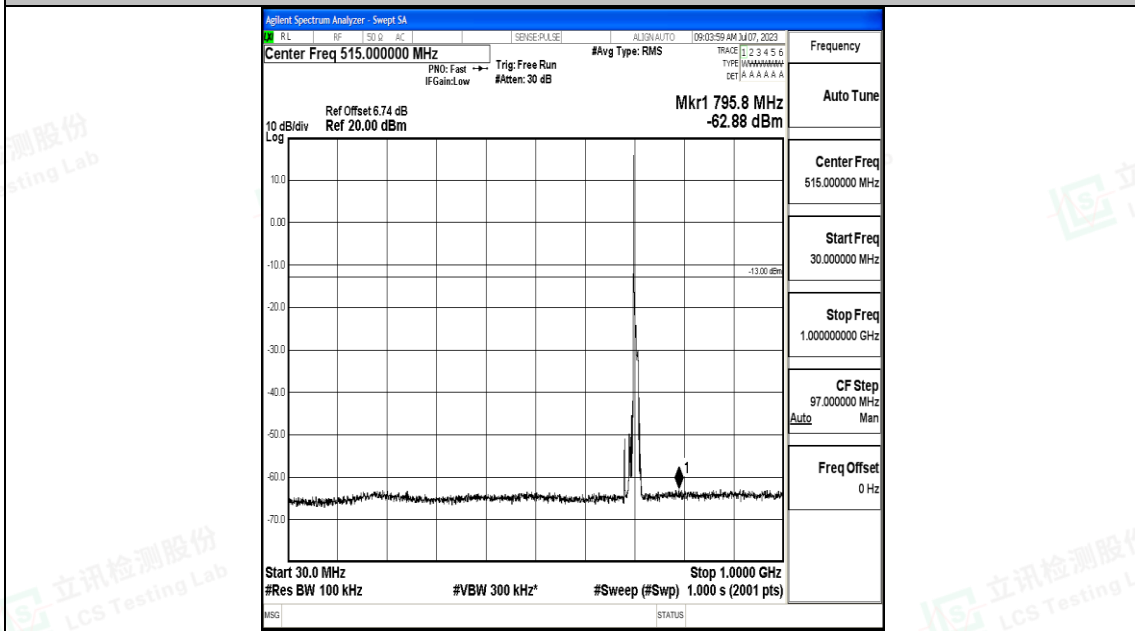

Band12_10MHz_16QAM_23095_1RB#0_3000~10000_3000~10000

Band12_10MHz_QPSK_23130_1RB#0_0.009~0.15_0.009~0.15

Band12_10MHz_QPSK_23130_1RB#0_0.15~30_0.15~30

Band12_10MHz_QPSK_23130_1RB#0_30~1000_30~1000

Band12_10MHz_QPSK_23130_1RB#0_1000~3000_1000~3000