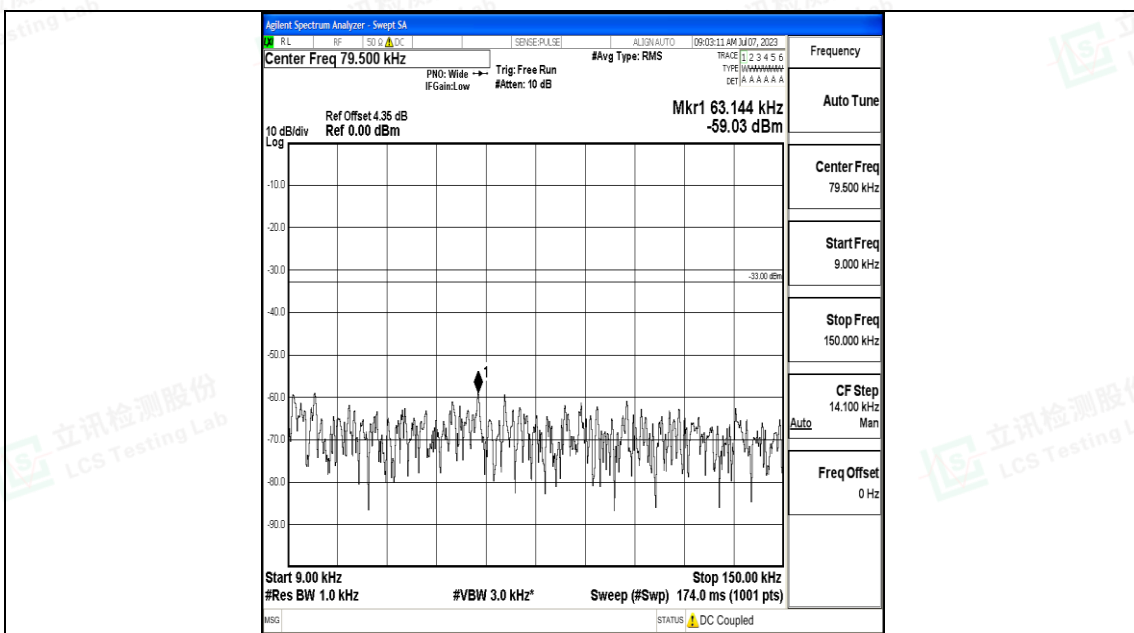

Band12_10MHz_QPSK_23095_1RB#0_0.15~30_0.15~30

Band12_10MHz_QPSK_23095_1RB#0_30~1000_30~1000

Band12_10MHz_QPSK_23095_1RB#0_1000~3000_1000~3000

Band12_10MHz_QPSK_23095_1RB#0_3000~10000_3000~10000

Band12_10MHz_16QAM_23095_1RB#0_0.009~0.15_0.009~0.15