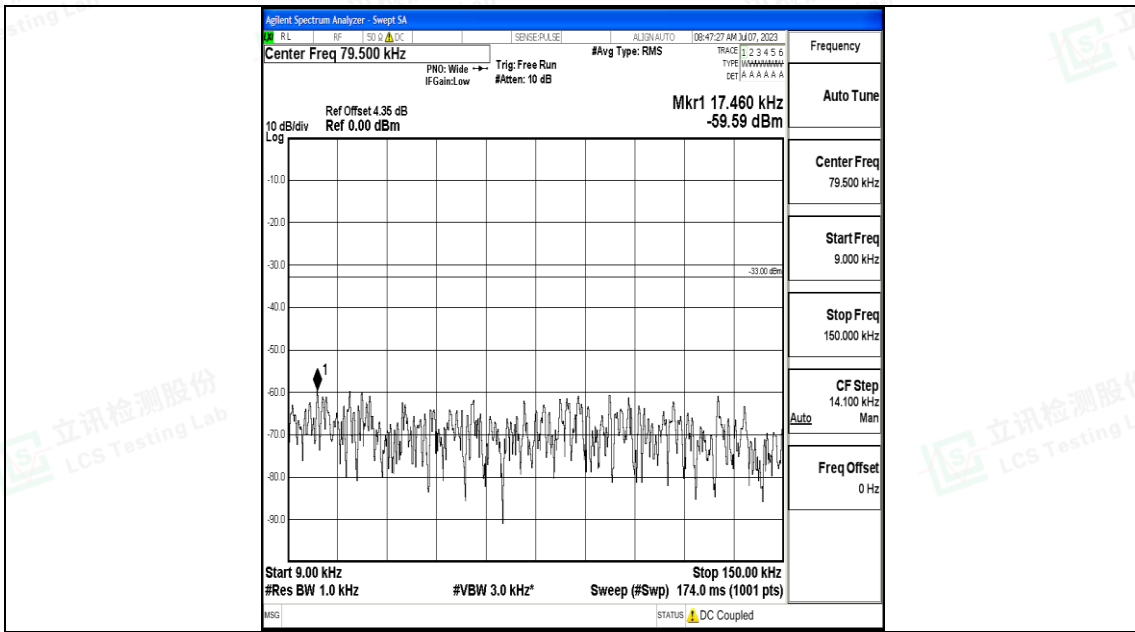

Band12_5MHz_QPSK_23095_1RB#0_3000~10000_3000~10000

Band12_5MHz_16QAM_23095_1RB#0_0.009~0.15_0.009~0.15