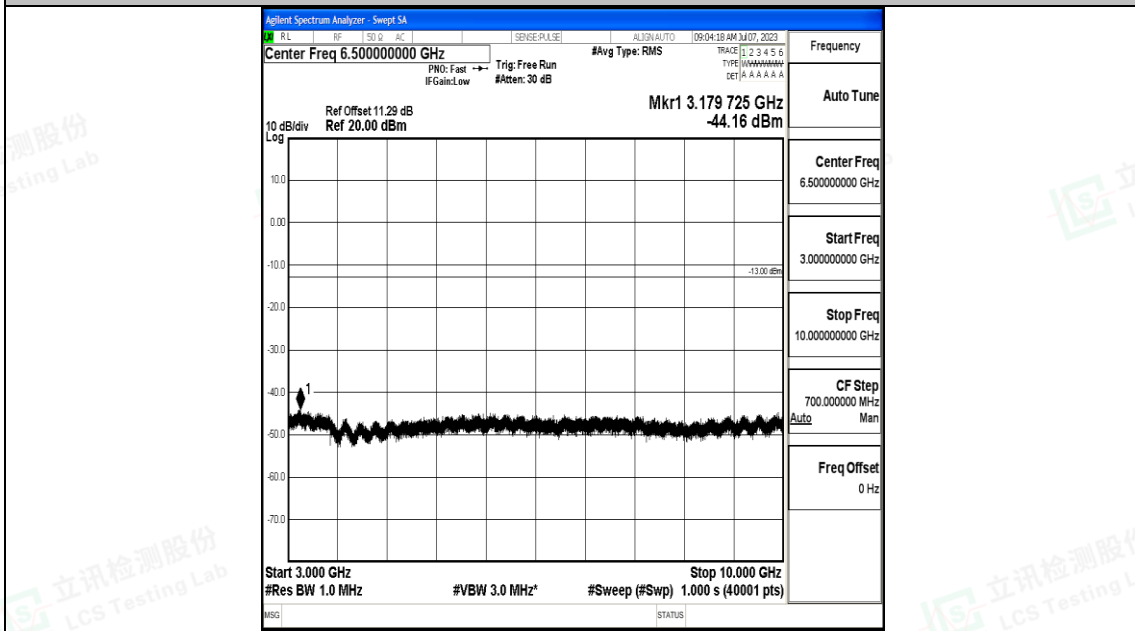

Band12_10MHz_16QAM_23095_1RB#0_3000~10000_3000~10000

Band12_10MHz_QPSK_23130_1RB#0_0.009~0.15_0.009~0.15

Band12_10MHz_QPSK_23130_1RB#0_0.15~30_0.15~30

Band12_10MHz_QPSK_23130_1RB#0_30~1000_30~1000

Band12_10MHz_QPSK_23130_1RB#0_1000~3000_1000~3000