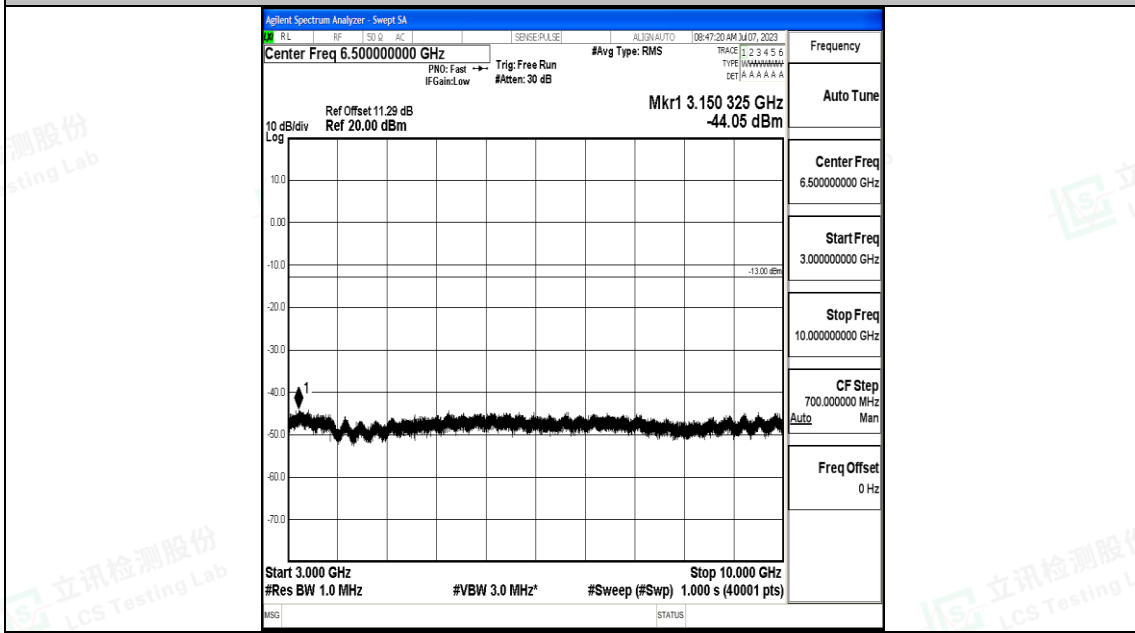

Band12_5MHz_QPSK_23095_1RB#0_1000~3000_1000~3000

Band12_5MHz_QPSK_23095_1RB#0_3000~10000_3000~10000