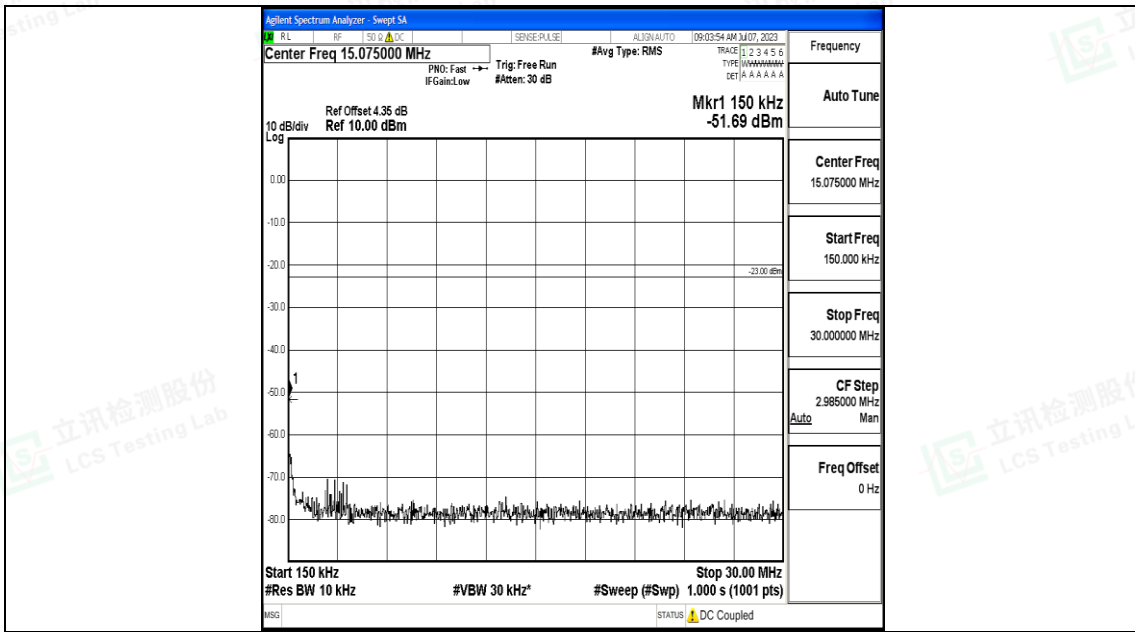

Band12_10MHz_QPSK_23130_1RB#0_0.009~0.15_0.009~0.15

Band12_10MHz_QPSK_23130_1RB#0_0.15~30_0.15~30