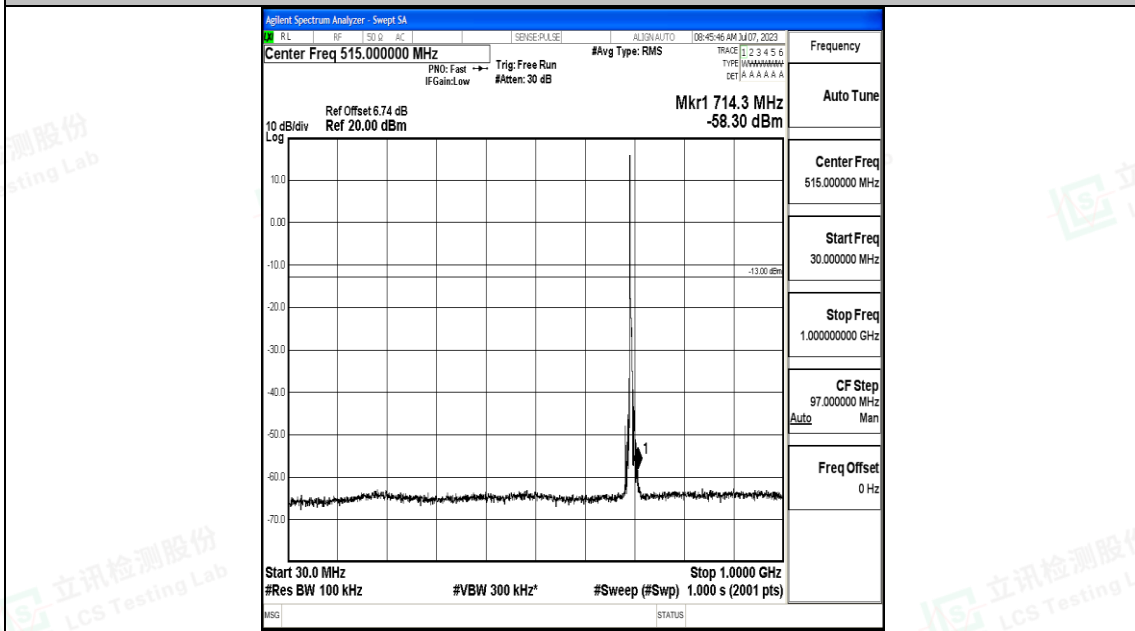

Band12_5MHz_QPSK_23035_1RB#0_0.009~0.15_0.009~0.15

Band12_5MHz_QPSK_23035_1RB#0_0.15~30_0.15~30

Band12_5MHz_QPSK_23035_1RB#0_30~1000_30~1000

Band12_5MHz_QPSK_23035_1RB#0_1000~3000_1000~3000

Band12_5MHz_QPSK_23035_1RB#0_3000~10000_3000~10000