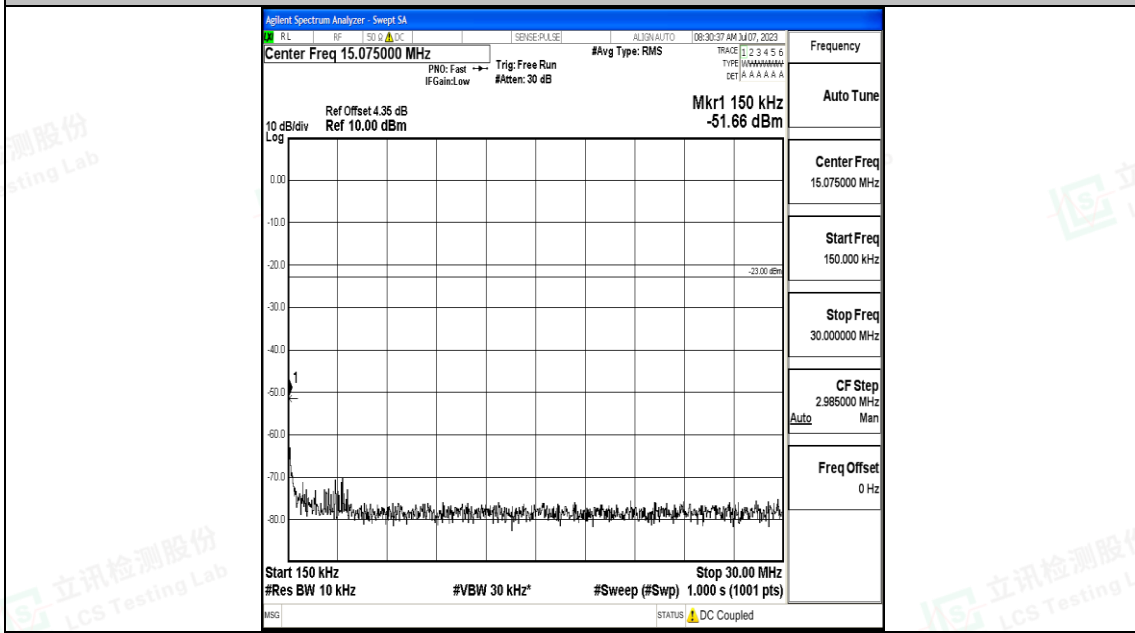

Band12_3MHz_QPSK_23095_1RB#0_1000~3000_1000~3000

Band12_3MHz_QPSK_23095_1RB#0_3000~10000_3000~10000

Band12_3MHz_16QAM_23095_1RB#0_0.009~0.15_0.009~0.15

Band12_3MHz_16QAM_23095_1RB#0_0.15~30_0.15~30

Band12_3MHz_16QAM_23095_1RB#0_30~1000_30~1000