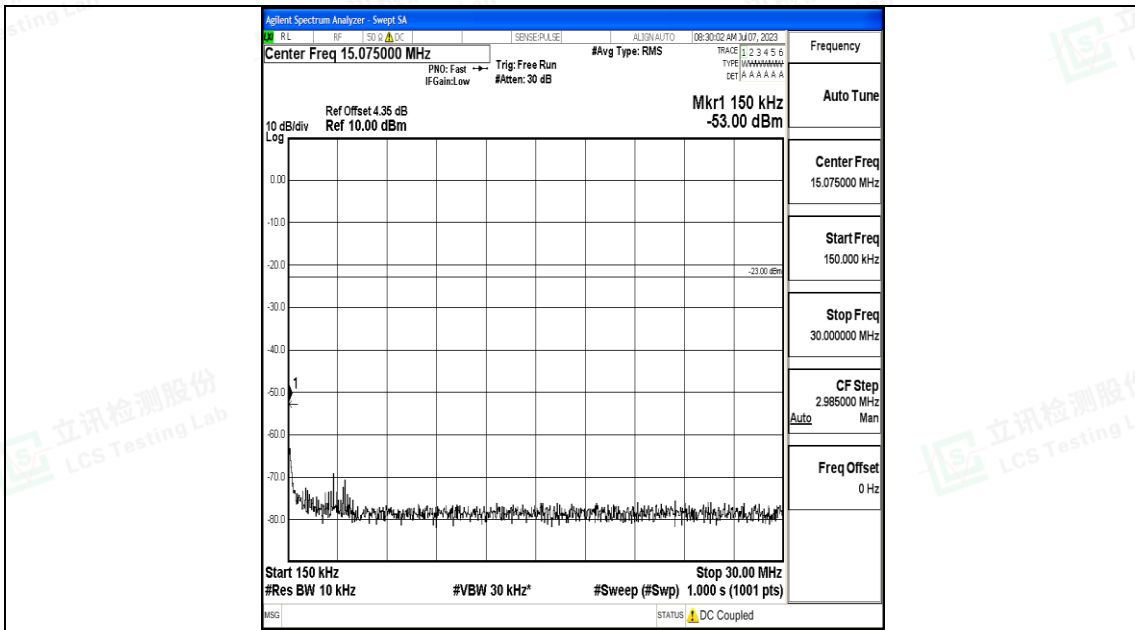

Band12_3MHz_QPSK_23095_1RB#0_0.009~0.15_0.009~0.15

Band12_3MHz_QPSK_23095_1RB#0_0.15~30_0.15~30