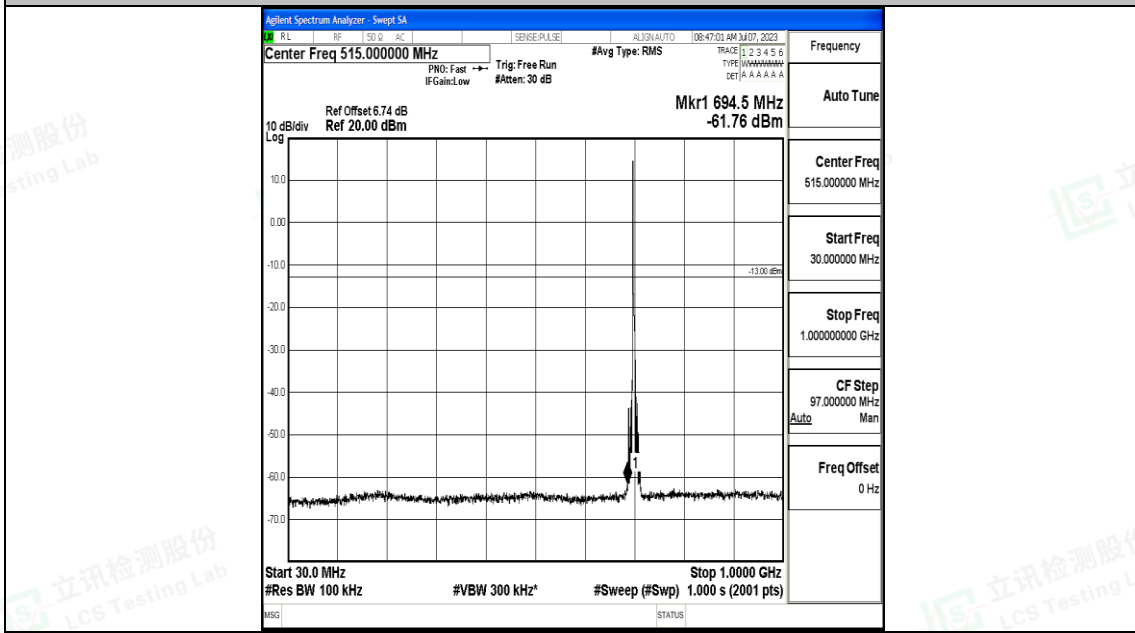

Band12_5MHz_16QAM_23035_1RB#0_30~1000_30~1000

Band12_5MHz_16QAM_23035_1RB#0_1000~3000_1000~3000

Band12_5MHz_16QAM_23035_1RB#0_3000~10000_3000~10000

Band12_5MHz_QPSK_23095_1RB#0_0.009~0.15_0.009~0.15

Band12_5MHz_QPSK_23095_1RB#0_0.15~30_0.15~30