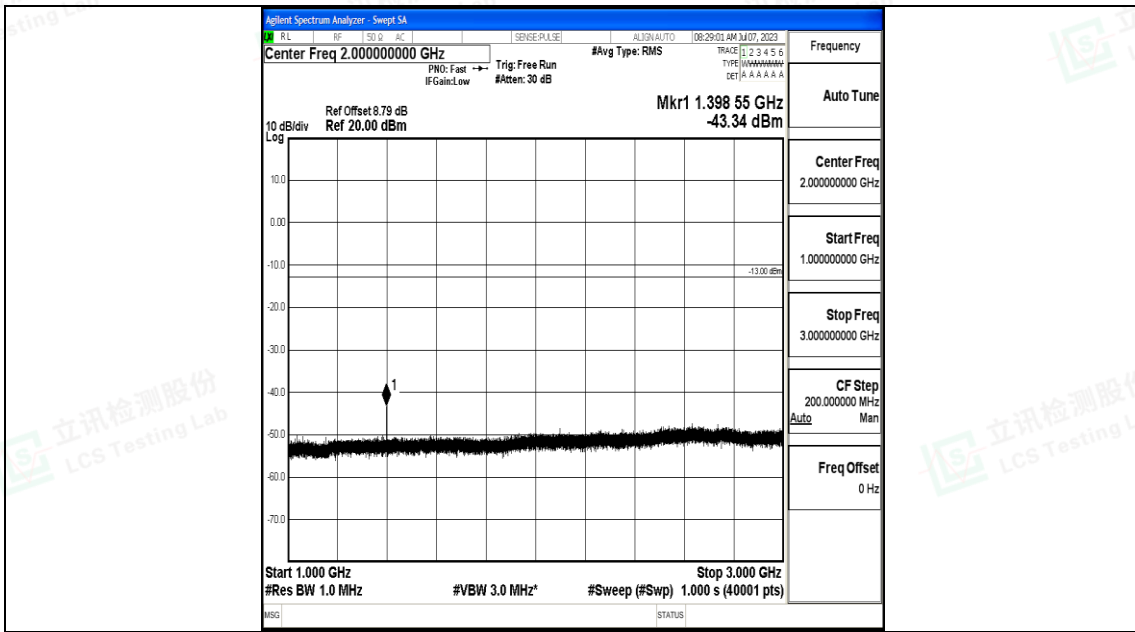

Band12_3MHz_QPSK_23025_1RB#0_1000~3000_1000~3000