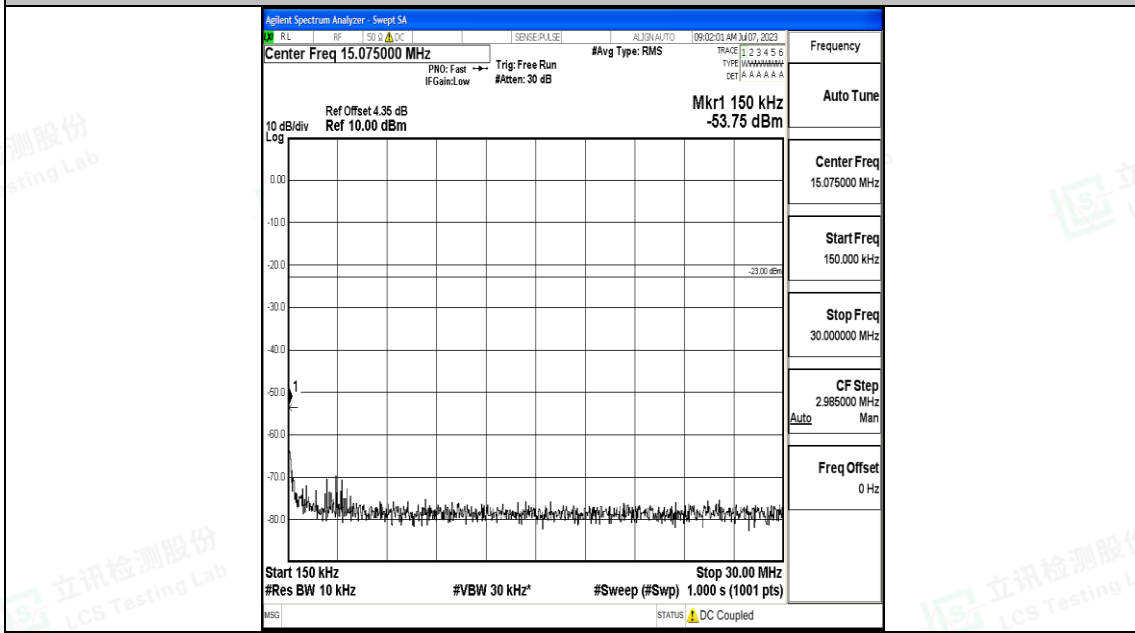

Band12_10MHz_QPSK_23060_1RB#0_1000~3000_1000~3000

Band12_10MHz_QPSK_23060_1RB#0_3000~10000_3000~10000

Band12_10MHz_16QAM_23060_1RB#0_0.009~0.15_0.009~0.15

Band12_10MHz_16QAM_23060_1RB#0_0.15~30_0.15~30

Band12_10MHz_16QAM_23060_1RB#0_30~1000_30~1000