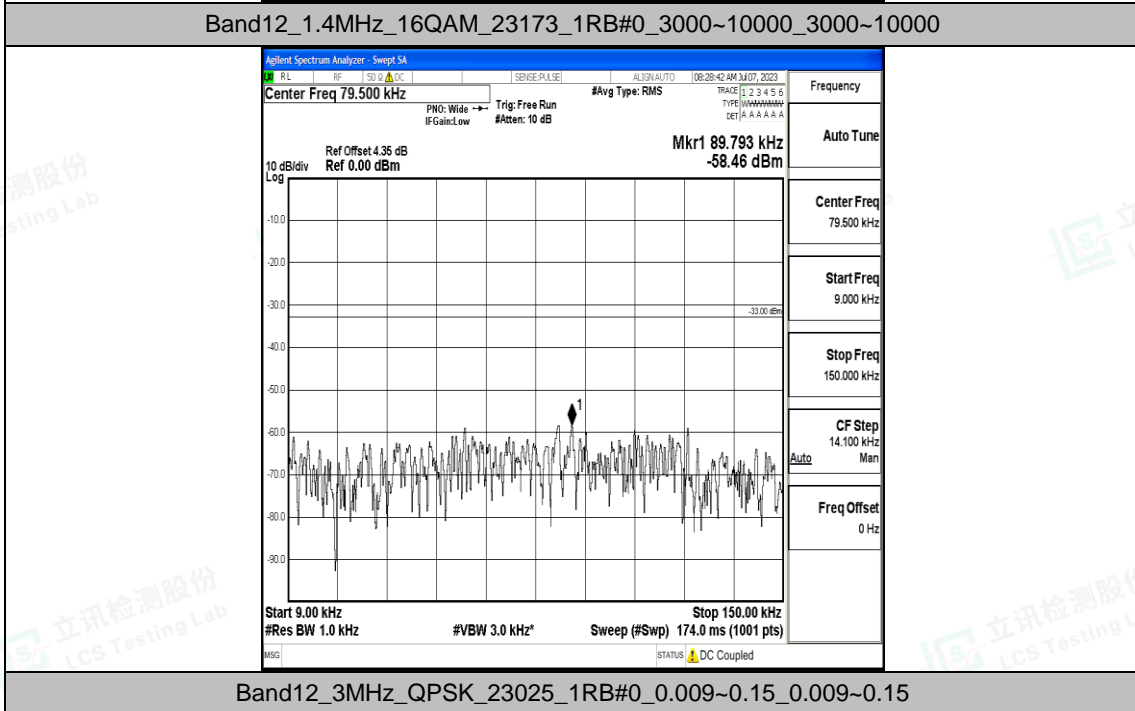

Band12_1.4MHz_16QAM_23173_1RB#0_30~1000_30~1000

Band12_1.4MHz_16QAM_23173_1RB#0_1000~3000_1000~3000

Shenzhen LCS Compliance Testing Laboratory Ltd.
 Add: 101, 201 Bldg A & 301 Bldg C, Juji Industrial Park Yabianxueziwei, Shajing Street,
 Baoan District, Shenzhen, 518000, China
 Tel: +(86) 0755-82591330 | E-mail: webmaster@lcs-cert.com | Web: www.lcs-cert.com
 Scan code to check authenticity