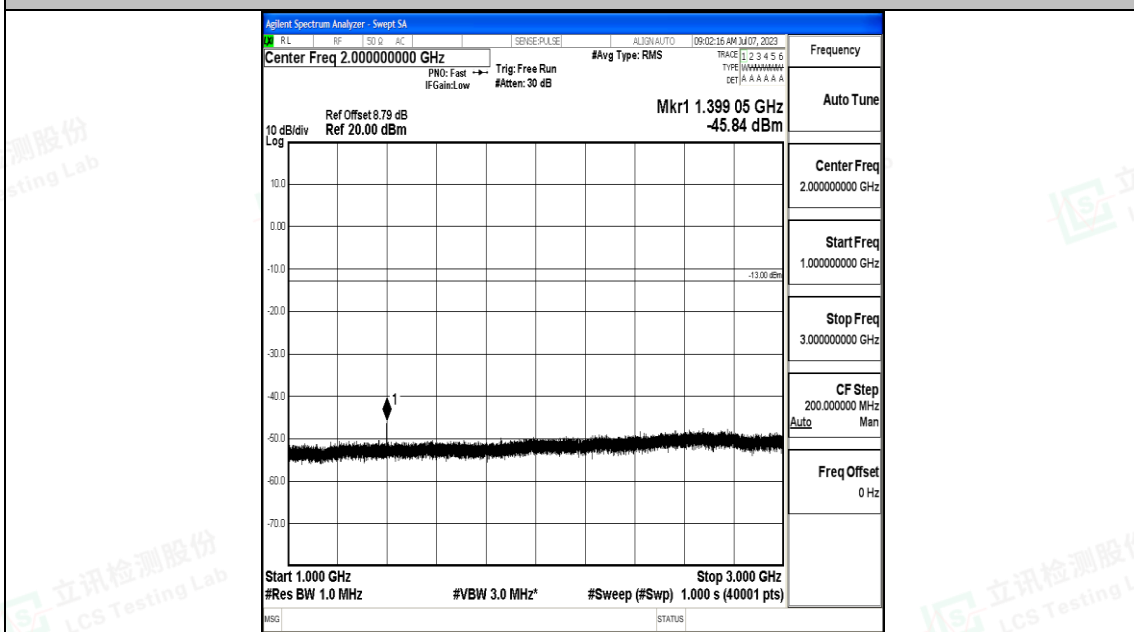

Band12_10MHz_QPSK_23060_1RB#0_1000~3000_1000~3000

Band12_10MHz_QPSK_23060_1RB#0_3000~10000_3000~10000

Band12_10MHz_16QAM_23060_1RB#0_0.009~0.15_0.009~0.15

Band12_10MHz_16QAM_23060_1RB#0_0.15~30_0.15~30

Band12_10MHz_16QAM_23060_1RB#0_30~1000_30~1000