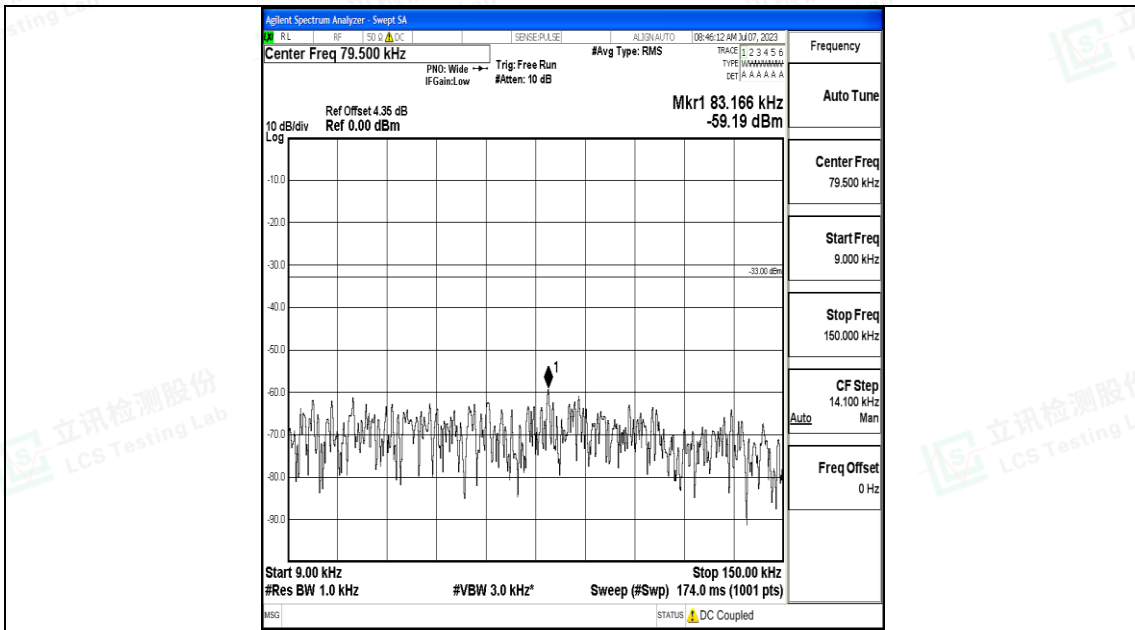

Band12_5MHz_QPSK_23035_1RB#0_0.009~0.15_0.009~0.15

Band12_5MHz_QPSK_23035_1RB#0_0.15~30_0.15~30

Band12_5MHz_QPSK_23035_1RB#0_30~1000_30~1000

Band12_5MHz_QPSK_23035_1RB#0_1000~3000_1000~3000

Band12_5MHz_QPSK_23035_1RB#0_3000~10000_3000~10000