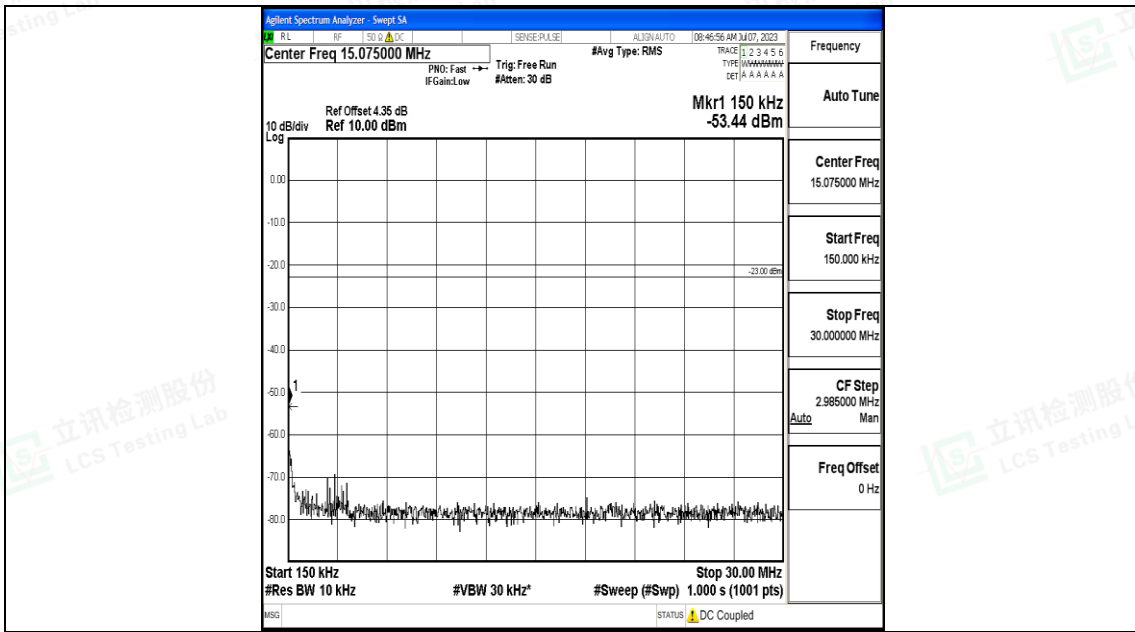

Band12_5MHz_16QAM_23035_1RB#0_30~1000_30~1000

Band12_5MHz_16QAM_23035_1RB#0_1000~3000_1000~3000

Band12_5MHz_16QAM_23035_1RB#0_3000~10000_3000~10000

Band12_5MHz_QPSK_23095_1RB#0_0.009~0.15_0.009~0.15

Band12_5MHz_QPSK_23095_1RB#0_0.15~30_0.15~30