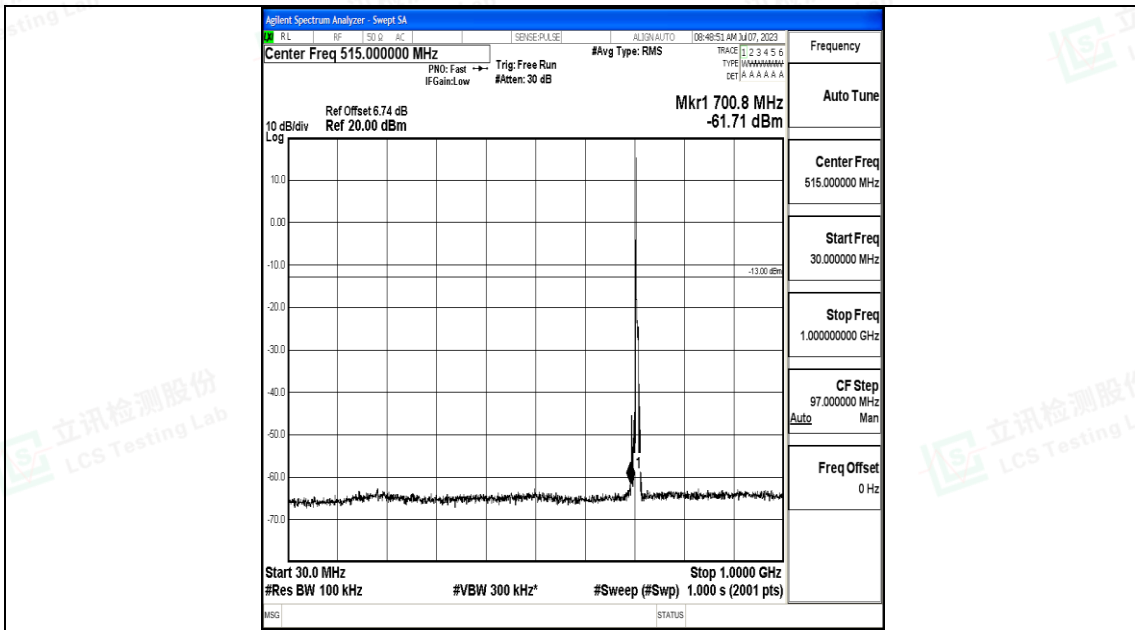

Band12_5MHz_QPSK_23155_1RB#0_1000~3000_1000~3000

Band12_5MHz_QPSK_23155_1RB#0_3000~10000_3000~10000

Band12_5MHz_16QAM_23155_1RB#0_0.009~0.15_0.009~0.15

Band12_5MHz_16QAM_23155_1RB#0_0.15~30_0.15~30

Shenzhen LCS Compliance Testing Laboratory Ltd.
 Add: 101, 201 Bldg A & 301 Bldg C, Juji Industrial Park Yabianxueziwei, Shajing Street,
 Baoan District, Shenzhen, 518000, China
 Tel: +(86) 0755-82591330 | E-mail: webmaster@lcs-cert.com | Web: www.lcs-cert.com
 Scan code to check authenticity