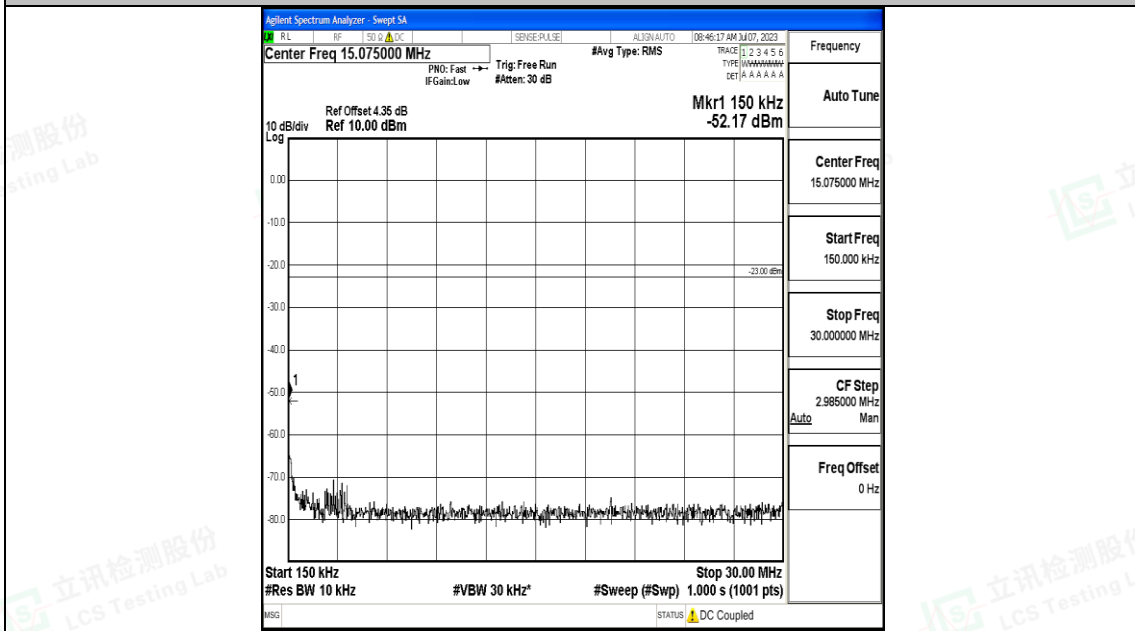

Band12_5MHz_16QAM_23035_1RB#0_0.009~0.15_0.009~0.15

Band12_5MHz_16QAM_23035_1RB#0_0.15~30_0.15~30

Shenzhen LCS Compliance Testing Laboratory Ltd.
Add: 101, 201 Bldg A & 301 Bldg C, Juji Industrial Park Yabianxueziwei, Shajing Street,
Baoan District, Shenzhen, 518000, China
Tel: +(86) 0755-82591330 | E-mail: webmaster@lcs-cert.com | Web: www.lcs-cert.com
Scan code to check authenticity