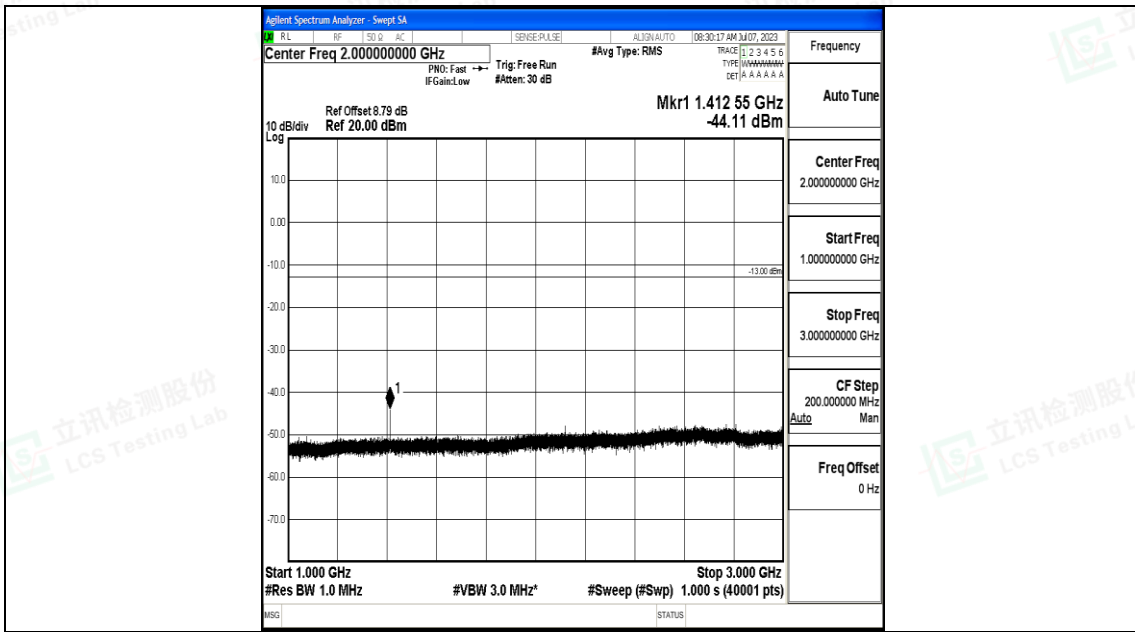

Band12_3MHz_16QAM_23025_1RB#0_3000~10000_3000~10000

Band12_3MHz_QPSK_23095_1RB#0_0.009~0.15_0.009~0.15

Band12_3MHz_QPSK_23095_1RB#0_0.15~30_0.15~30

Band12_3MHz_QPSK_23095_1RB#0_30~1000_30~1000

Shenzhen LCS Compliance Testing Laboratory Ltd.
 Add: 101, 201 Bldg A & 301 Bldg C, Juji Industrial Park Yabianxueziwei, Shajing Street,
 Baoan District, Shenzhen, 518000, China
 Tel: +(86) 0755-82591330 | E-mail: webmaster@lcs-cert.com | Web: www.lcs-cert.com
 Scan code to check authenticity