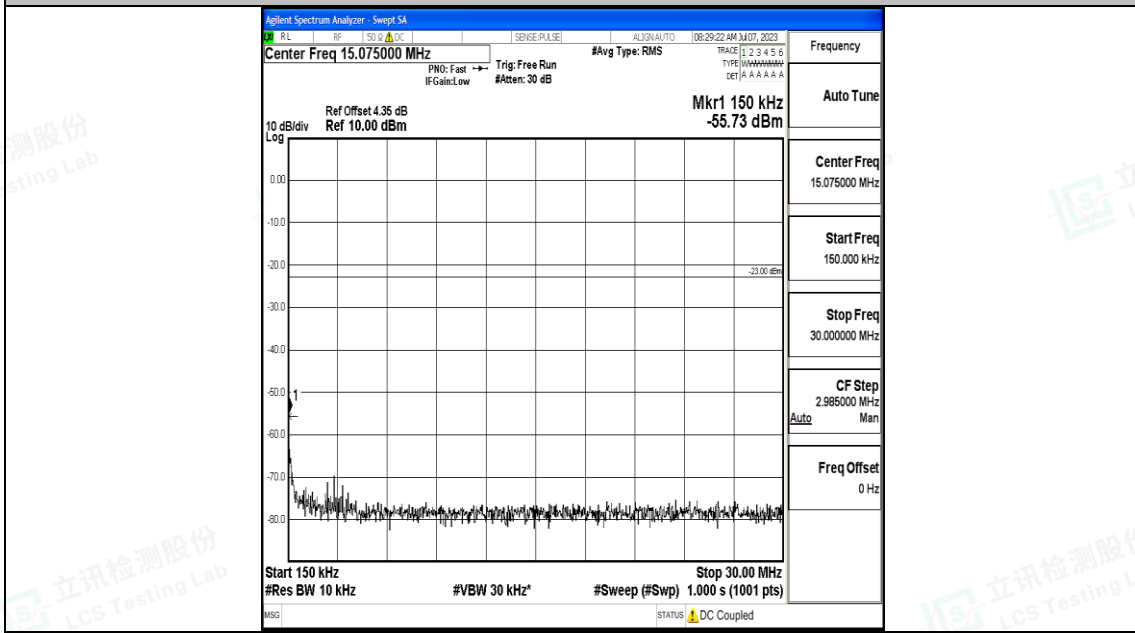

Band12_3MHz_QPSK_23025_1RB#0_1000~3000_1000~3000

Band12_3MHz_QPSK_23025_1RB#0_3000~10000_3000~10000

Band12_3MHz_16QAM_23025_1RB#0_0.009~0.15_0.009~0.15

Band12_3MHz_16QAM_23025_1RB#0_0.15~30_0.15~30

Shenzhen LCS Compliance Testing Laboratory Ltd.
 Add: 101, 201 Bldg A & 301 Bldg C, Juji Industrial Park Yabianxueziwei, Shajing Street,
 Baoan District, Shenzhen, 518000, China
 Tel: +(86) 0755-82591330 | E-mail: webmaster@lcs-cert.com | Web: www.lcs-cert.com
 Scan code to check authenticity