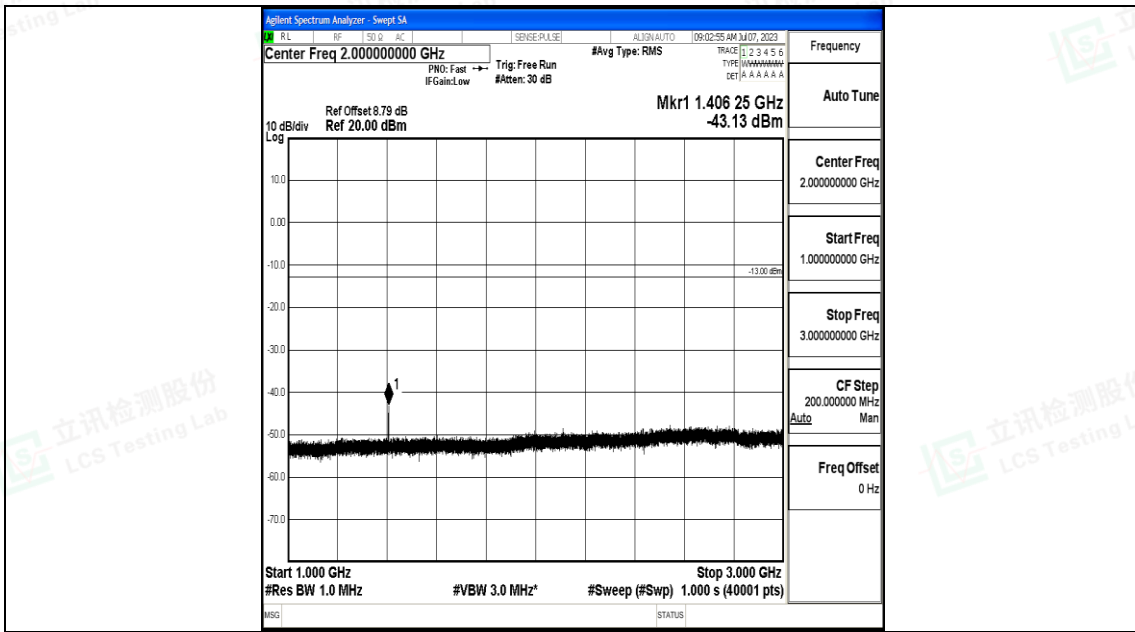

Band12_10MHz_QPSK_23095_1RB#0_30~1000_30~1000

Band12_10MHz_QPSK_23095_1RB#0_1000~3000_1000~3000