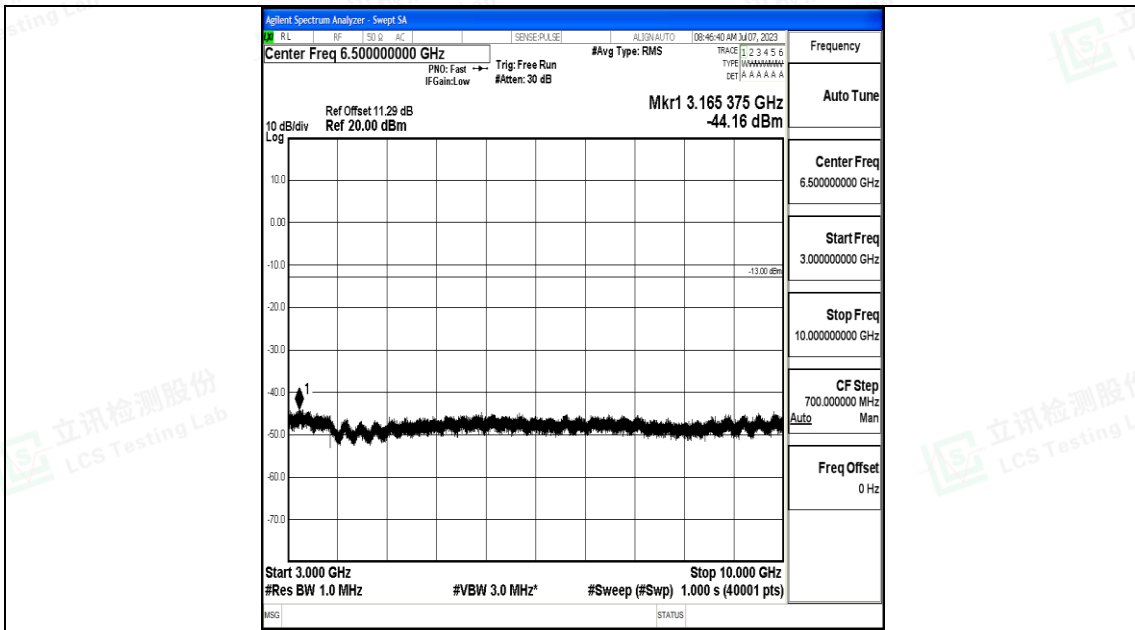

Band12_5MHz_16QAM_23035_1RB#0_1000~3000_1000~3000

Band12_5MHz_16QAM_23035_1RB#0_3000~10000_3000~10000