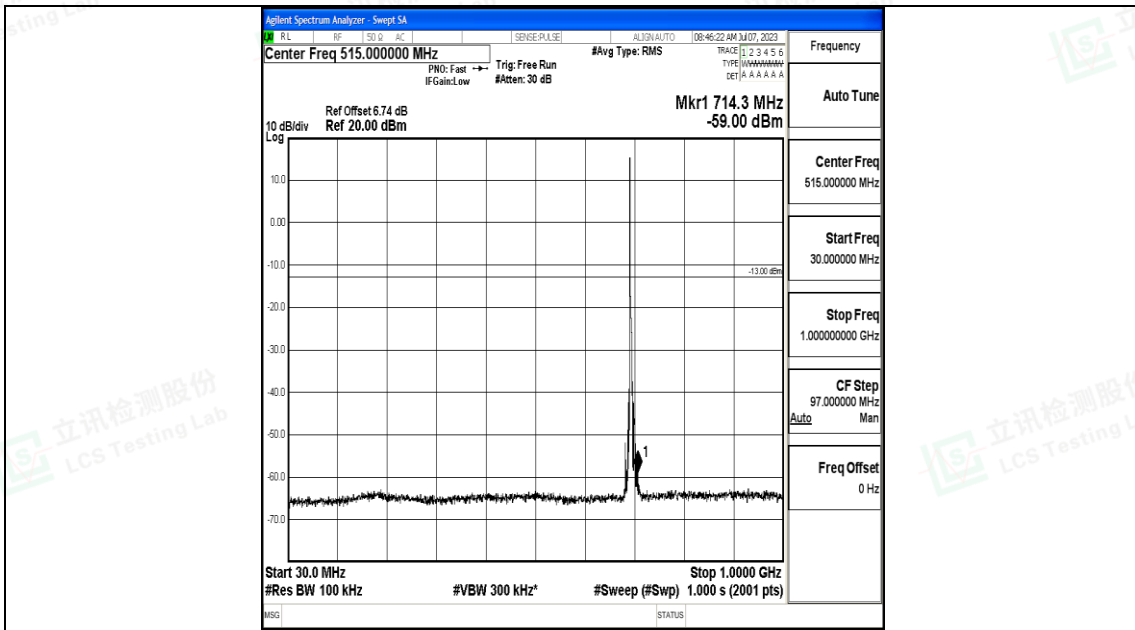

Band12_5MHz_16QAM_23035_1RB#0_0.15~30_0.15~30

Band12_5MHz_16QAM_23035_1RB#0_30~1000_30~1000