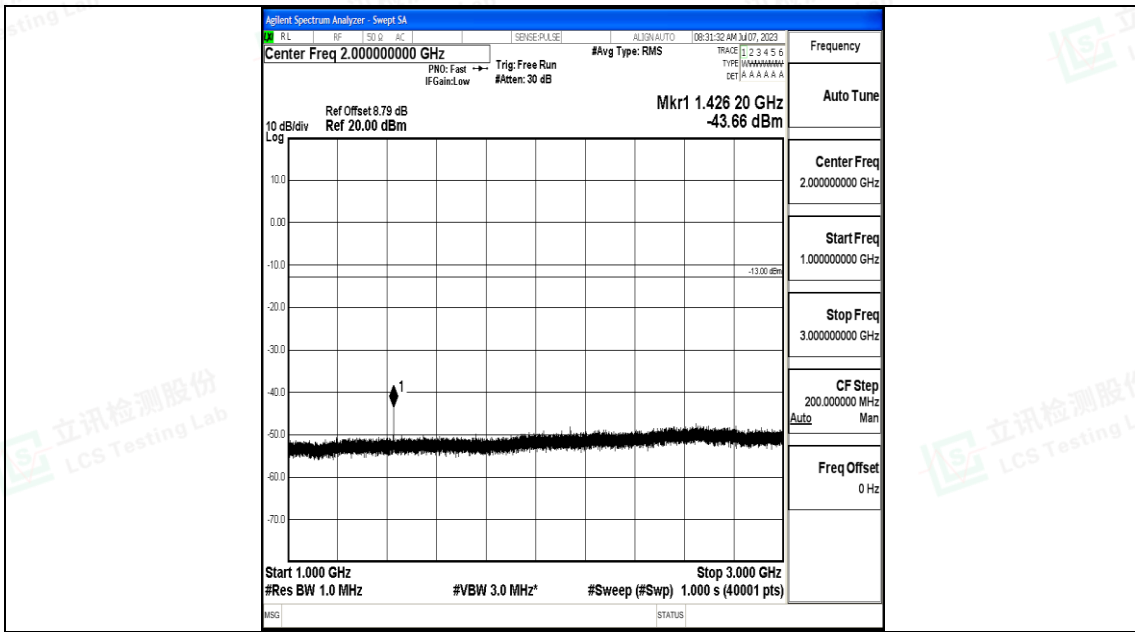

Band12_3MHz_QPSK_23165_1RB#0_30~1000_30~1000

Band12_3MHz_QPSK_23165_1RB#0_1000~3000_1000~3000