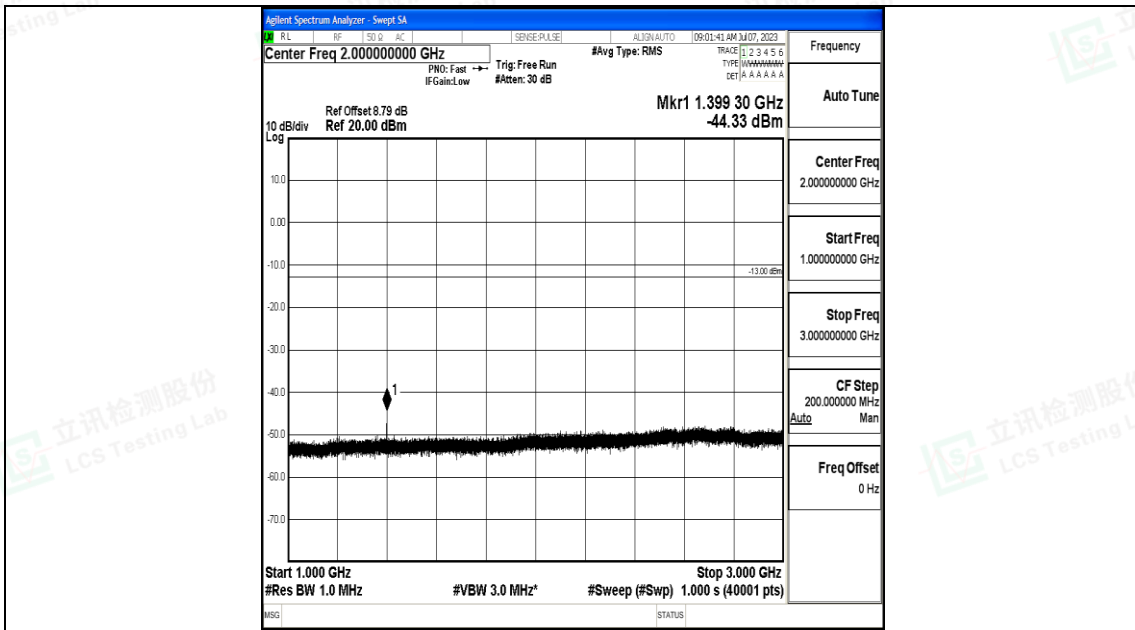

Band12_5MHz_16QAM_23155_1RB#0_3000~10000_3000~10000

Band12_10MHz_QPSK_23060_1RB#0_0.009~0.15_0.009~0.15

Shenzhen LCS Compliance Testing Laboratory Ltd.
 Add: 101, 201 Bldg A & 301 Bldg C, Juji Industrial Park Yabianxueziwei, Shajing Street,
 Baoan District, Shenzhen, 518000, China
 Tel: +(86) 0755-82591330 | E-mail: webmaster@lcs-cert.com | Web: www.lcs-cert.com
 Scan code to check authenticity