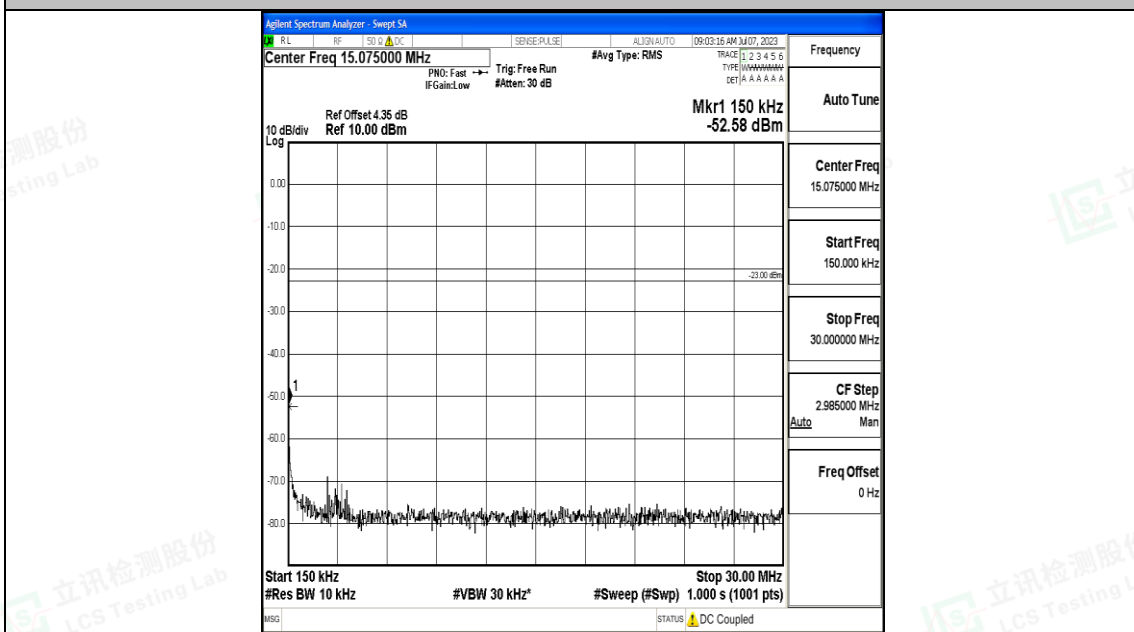

Band12_10MHz_QPSK_23095_1RB#0_0.15~30_0.15~30

Band12_10MHz_QPSK_23095_1RB#0_30~1000_30~1000

Band12_10MHz_QPSK_23095_1RB#0_1000~3000_1000~3000

Band12_10MHz_QPSK_23095_1RB#0_3000~10000_3000~10000

Band12_10MHz_16QAM_23095_1RB#0_0.009~0.15_0.009~0.15