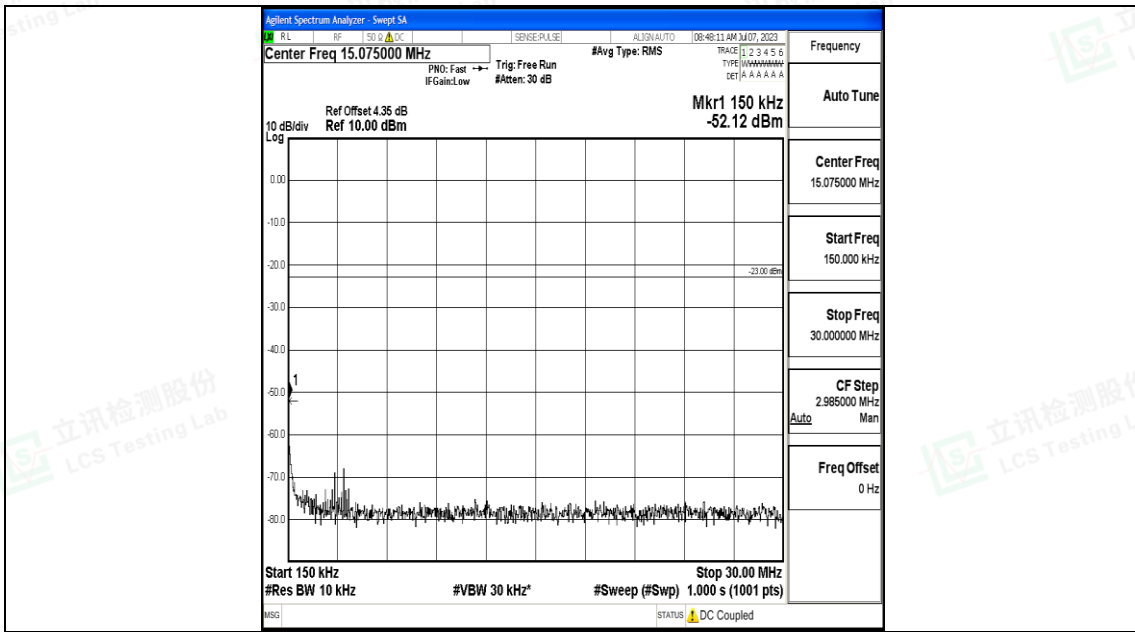

Shenzhen LCS Compliance Testing Laboratory Ltd.
Add: 101, 201 Bldg A & 301 Bldg C, Juji Industrial Park Yabianxueziwei, Shajing Street,
Baoan District, Shenzhen, 518000, China
Tel: +(86) 0755-82591330 | E-mail: webmaster@lcs-cert.com | Web: www.lcs-cert.com
Scan code to check authenticity