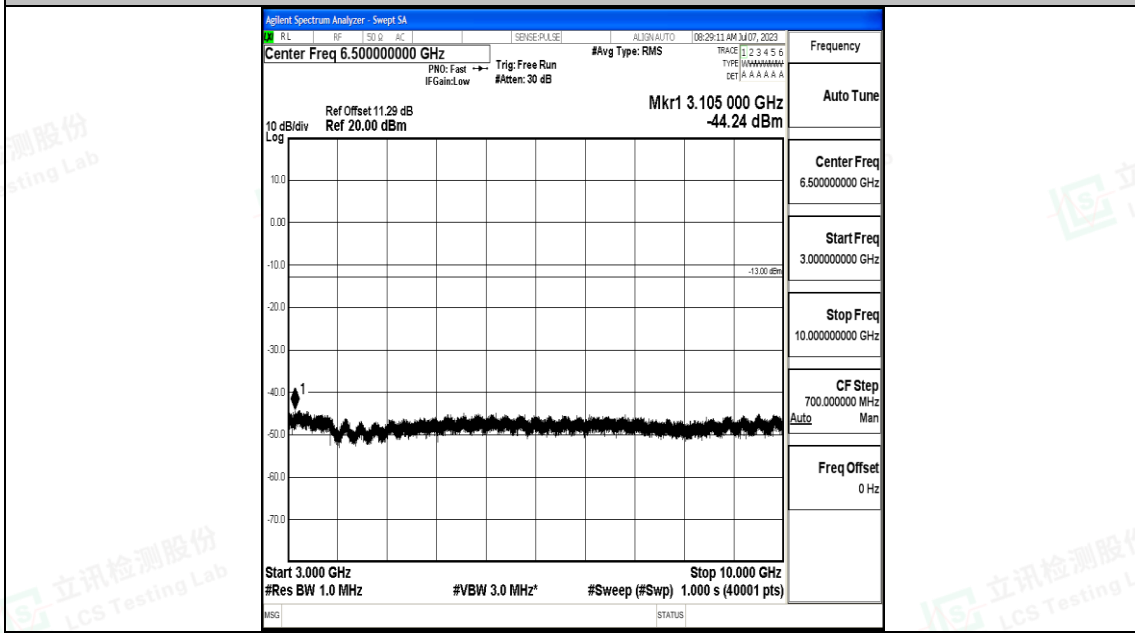

Band12_3MHz_QPSK_23025_1RB#0_1000~3000_1000~3000

Band12_3MHz_QPSK_23025_1RB#0_3000~10000_3000~10000