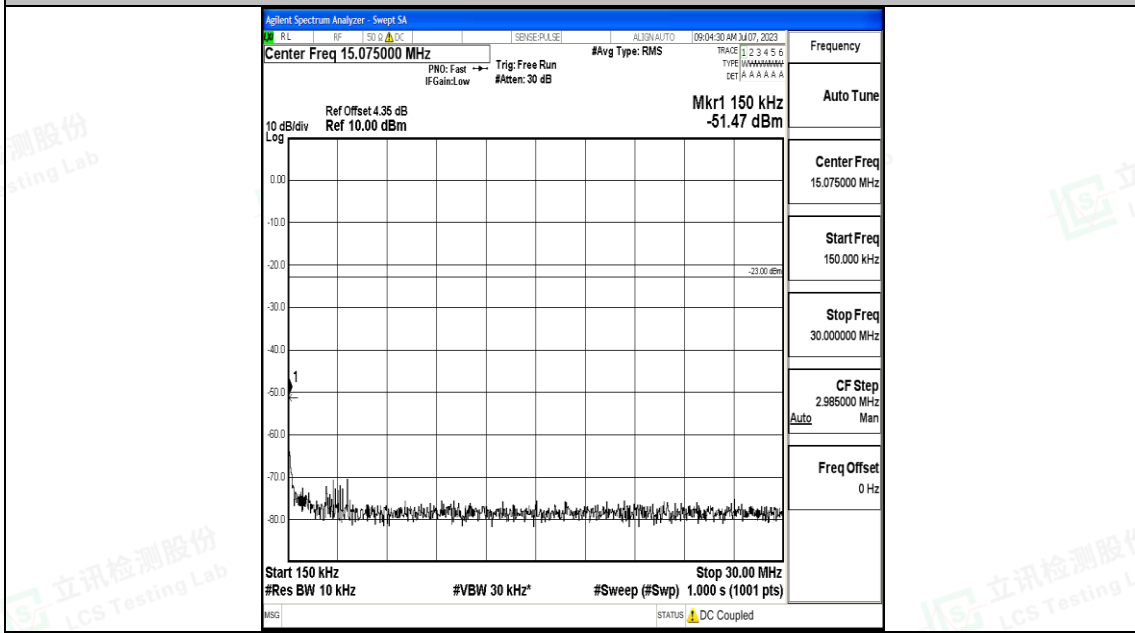

Band12_10MHz_16QAM_23130_1RB#0_0.009~0.15_0.009~0.15

Band12_10MHz_16QAM_23130_1RB#0_0.15~30_0.15~30