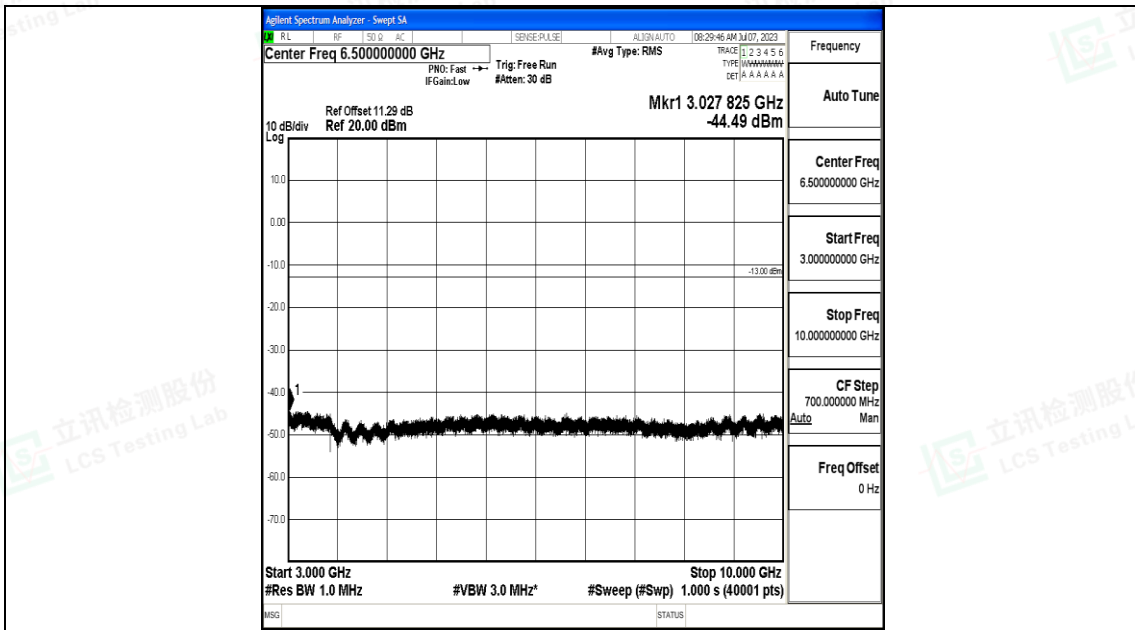

Band12_3MHz_16QAM_23025_1RB#0_1000~3000_1000~3000

Band12_3MHz_16QAM_23025_1RB#0_3000~10000_3000~10000