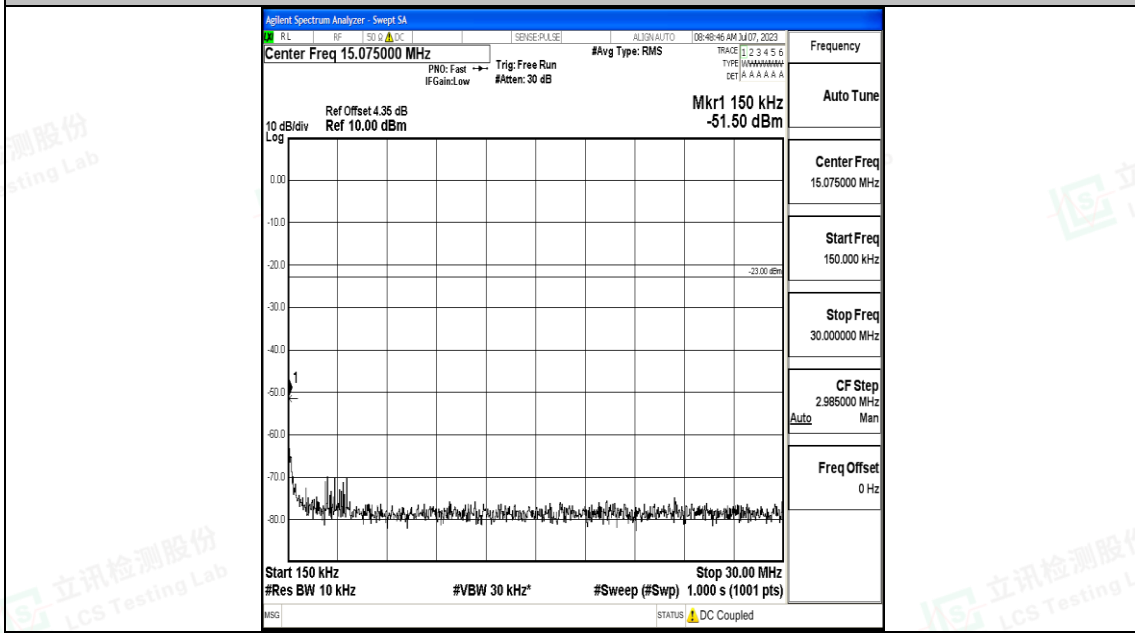

Band12_5MHz_QPSK_23155_1RB#0_1000~3000_1000~3000

Band12_5MHz_QPSK_23155_1RB#0_3000~10000_3000~10000

Band12_5MHz_16QAM_23155_1RB#0_0.009~0.15_0.009~0.15

Band12_5MHz_16QAM_23155_1RB#0_0.15~30_0.15~30

Shenzhen LCS Compliance Testing Laboratory Ltd.
 Add: 101, 201 Bldg A & 301 Bldg C, Juji Industrial Park Yabianxueziwei, Shajing Street,
 Baoan District, Shenzhen, 518000, China
 Tel: +(86) 0755-82591330 | E-mail: webmaster@lcs-cert.com | Web: www.lcs-cert.com
 Scan code to check authenticity