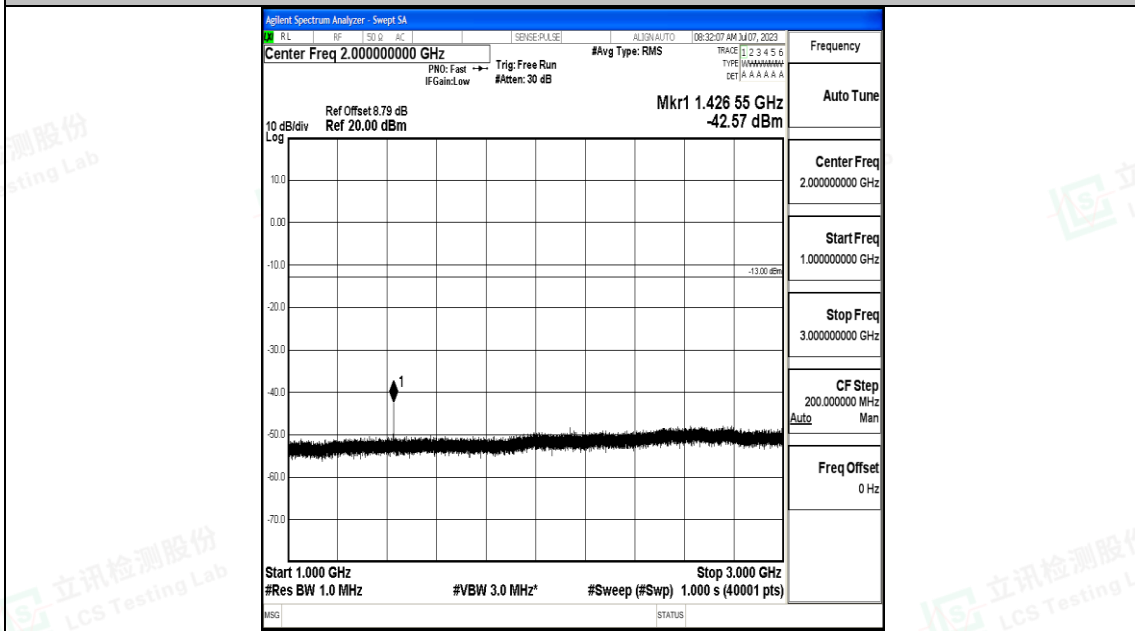

Band12_3MHz_QPSK_23165_1RB#0_1000~3000_1000~3000

Band12_3MHz_QPSK_23165_1RB#0_3000~10000_3000~10000

Band12_3MHz_16QAM_23165_1RB#0_30~1000_30~1000

Band12_3MHz_16QAM_23165_1RB#0_1000~3000_1000~3000

Band12_3MHz_16QAM_23165_1RB#0_3000~10000_3000~10000