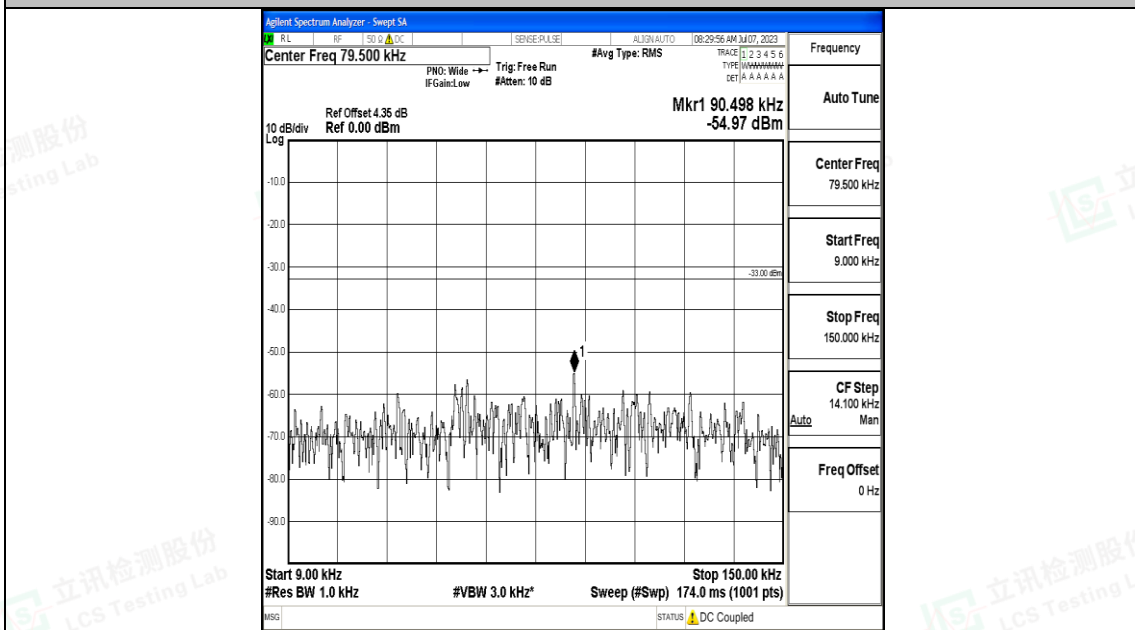

Band12_3MHz_16QAM_23025_1RB#0_3000~10000_3000~10000

Band12_3MHz_QPSK_23095_1RB#0_0.009~0.15_0.009~0.15