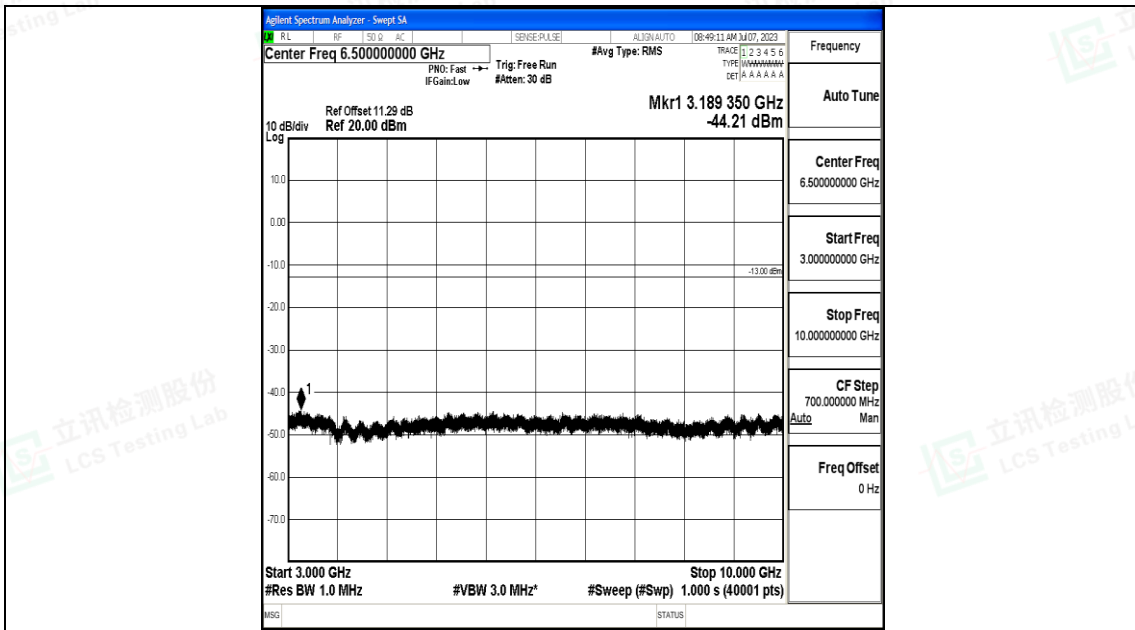

Band12_5MHz_16QAM_23155_1RB#0_1000~3000_1000~3000

Band12_5MHz_16QAM_23155_1RB#0_3000~10000_3000~10000