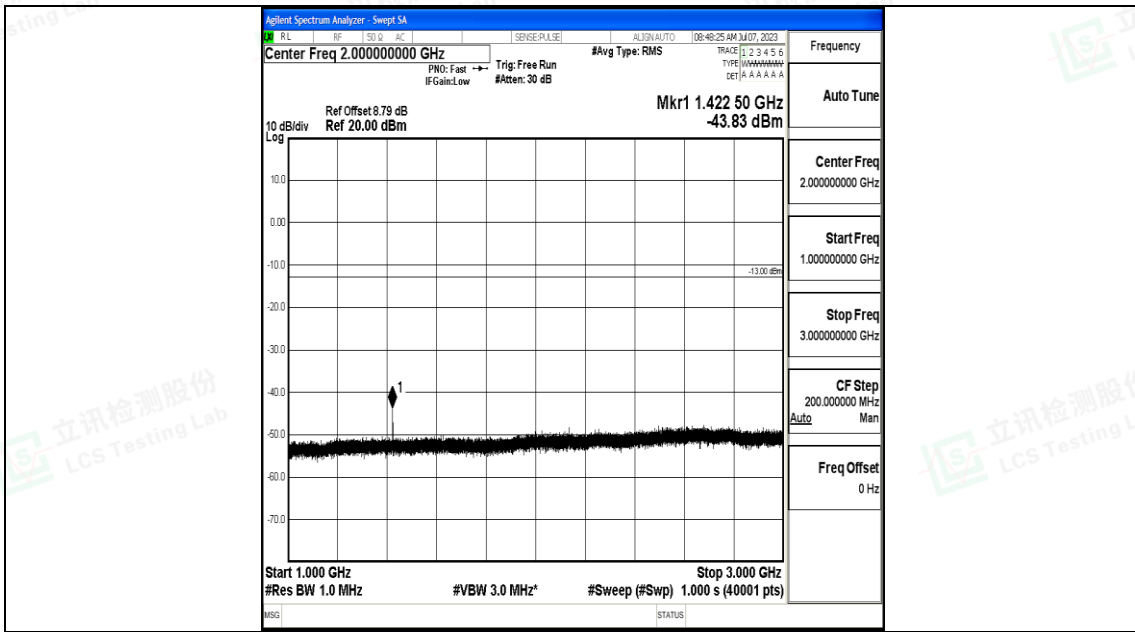

Band12_5MHz_QPSK_23155_1RB#0_1000~3000_1000~3000