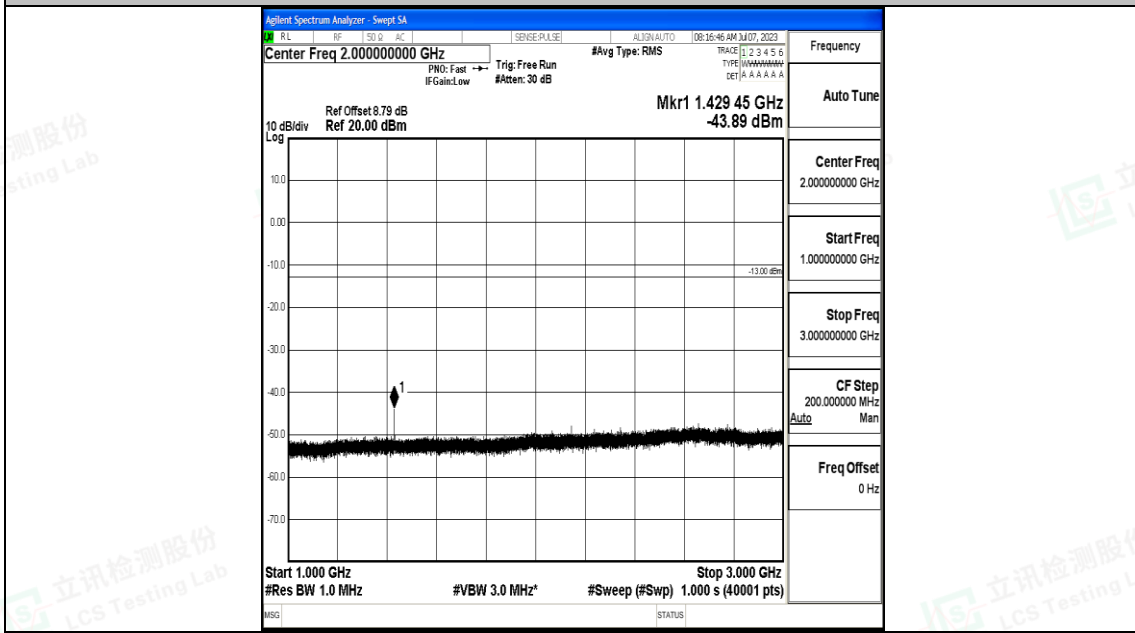

Band12_1.4MHz_16QAM_23173_1RB#0_30~1000_30~1000

Band12_1.4MHz_16QAM_23173_1RB#0_1000~3000_1000~3000

Shenzhen LCS Compliance Testing Laboratory Ltd.
 Add: 101, 201 Bldg A & 301 Bldg C, Juji Industrial Park Yabianxueziwei, Shajing Street,
 Baoan District, Shenzhen, 518000, China
 Tel: +(86) 0755-82591330 | E-mail: webmaster@lcs-cert.com | Web: www.lcs-cert.com
 Scan code to check authenticity