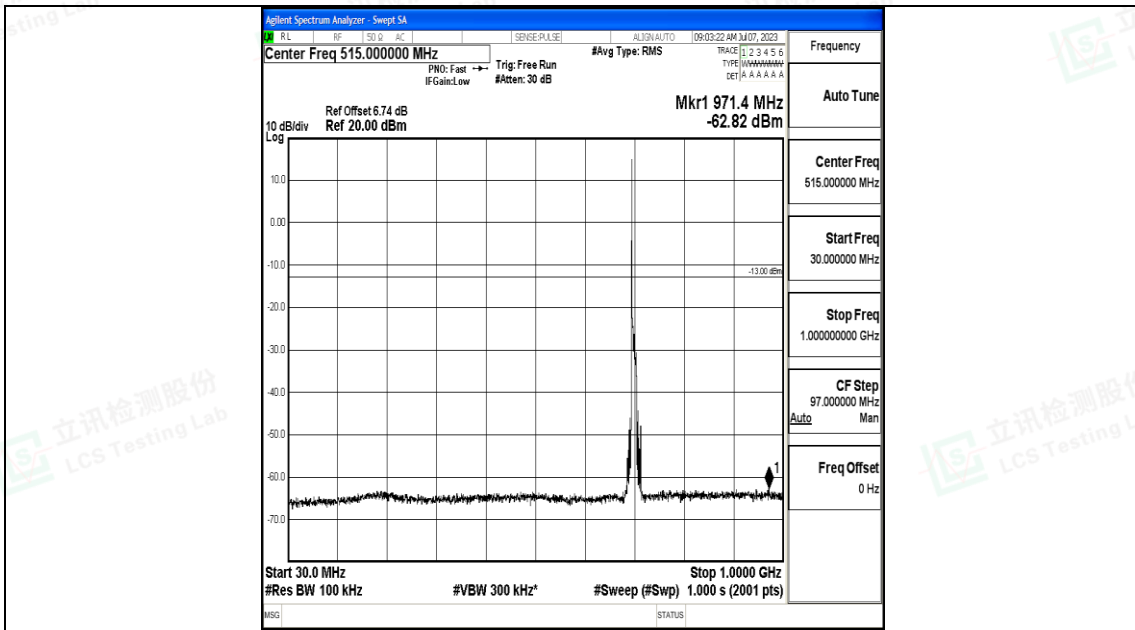

Band12_10MHz_16QAM_23095_1RB#0_0.15~30_0.15~30

Band12_10MHz_16QAM_23095_1RB#0_30~1000_30~1000