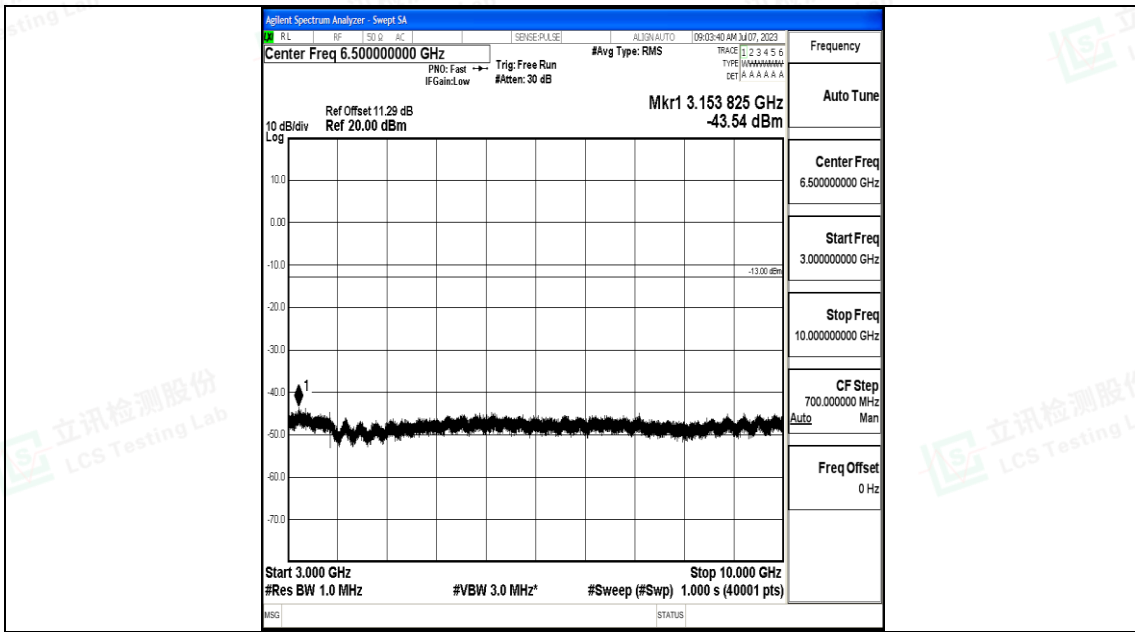

Band12_10MHz_16QAM_23095_1RB#0_0.15~30_0.15~30

Band12_10MHz_16QAM_23095_1RB#0_30~1000_30~1000

Band12_10MHz_16QAM_23095_1RB#0_1000~3000_1000~3000

Shenzhen LCS Compliance Testing Laboratory Ltd.
 Add: 101, 201 Bldg A & 301 Bldg C, Juji Industrial Park Yabianxueziwei, Shajing Street,
 Baoan District, Shenzhen, 518000, China
 Tel: +(86) 0755-82591330 | E-mail: webmaster@lcs-cert.com | Web: www.lcs-cert.com
 Scan code to check authenticity