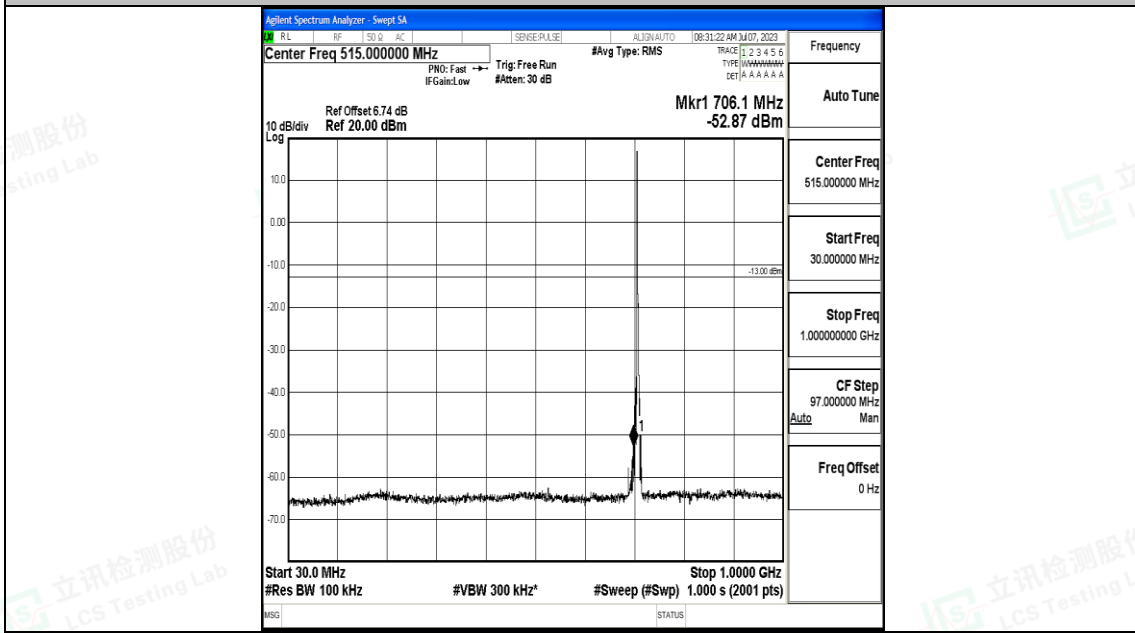

Band12_3MHz_16QAM_23095_1RB#0_1000~3000_1000~3000

Band12_3MHz_16QAM_23095_1RB#0_3000~10000_3000~10000

Band12_3MHz_QPSK_23165_1RB#0_0.009~0.15_0.009~0.15

Band12_3MHz_QPSK_23165_1RB#0_0.15~30_0.15~30

Band12_3MHz_QPSK_23165_1RB#0_30~1000_30~1000