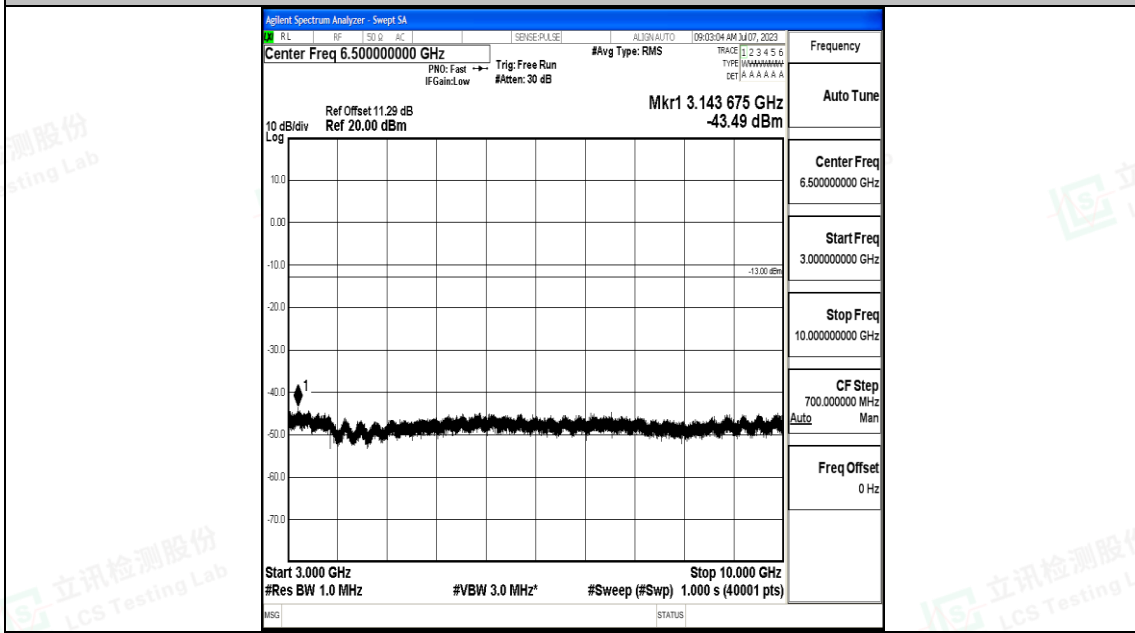

Band12_10MHz_QPSK_23095_1RB#0_0.15~30_0.15~30

Band12_10MHz_QPSK_23095_1RB#0_30~1000_30~1000

Band12_10MHz_QPSK_23095_1RB#0_1000~3000_1000~3000

Band12_10MHz_QPSK_23095_1RB#0_3000~10000_3000~10000

Band12_10MHz_16QAM_23095_1RB#0_0.009~0.15_0.009~0.15