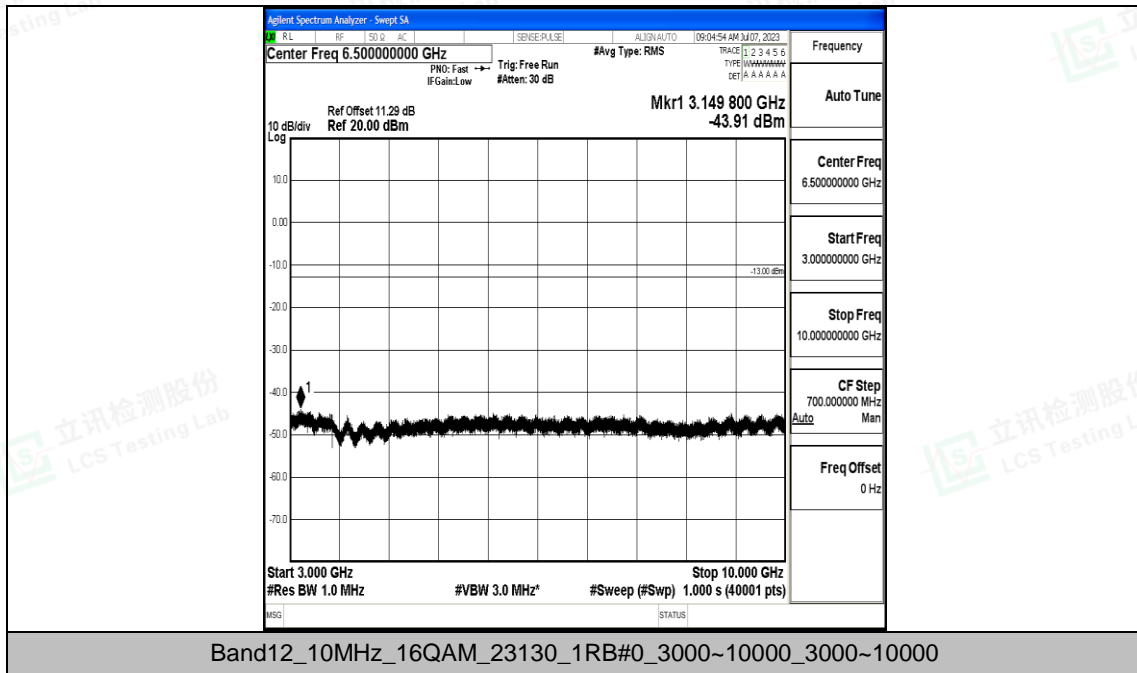

Band12_10MHz_QPSK_23130_1RB#0_3000~10000_3000~10000

Band12_10MHz_16QAM_23130_1RB#0_0.009~0.15_0.009~0.15

Band12_10MHz_16QAM_23130_1RB#0_0.15~30_0.15~30

Band12_10MHz_16QAM_23130_1RB#0_30~1000_30~1000

Band12_10MHz_16QAM_23130_1RB#0_1000~3000_1000~3000