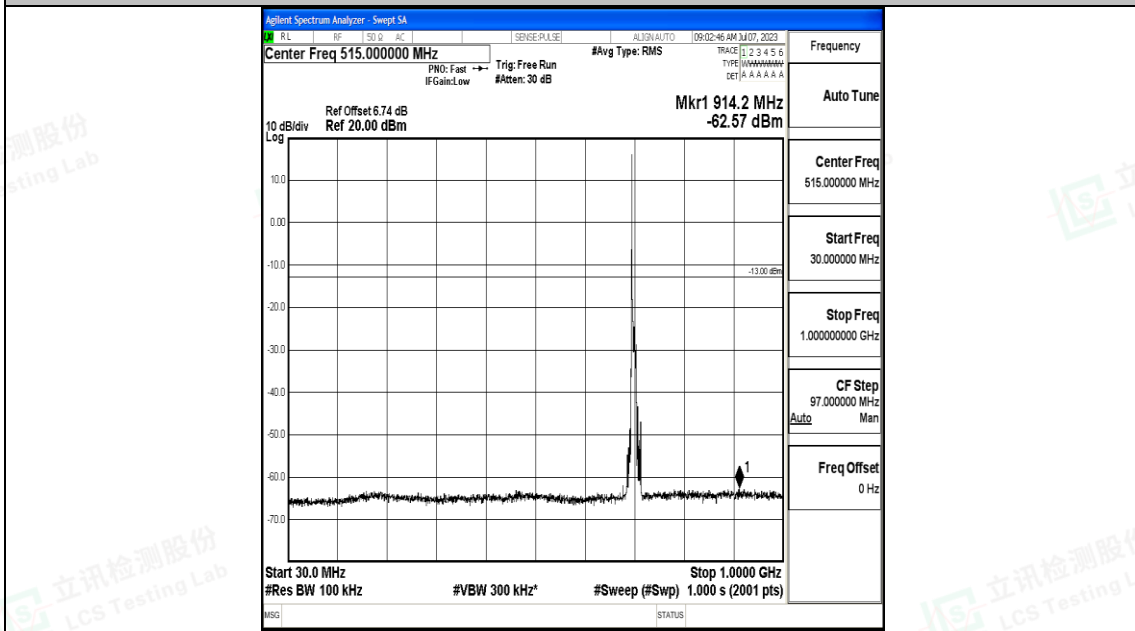

Band12_10MHz_QPSK_23095_1RB#0_0.15~30_0.15~30

Band12_10MHz_QPSK_23095_1RB#0_30~1000_30~1000