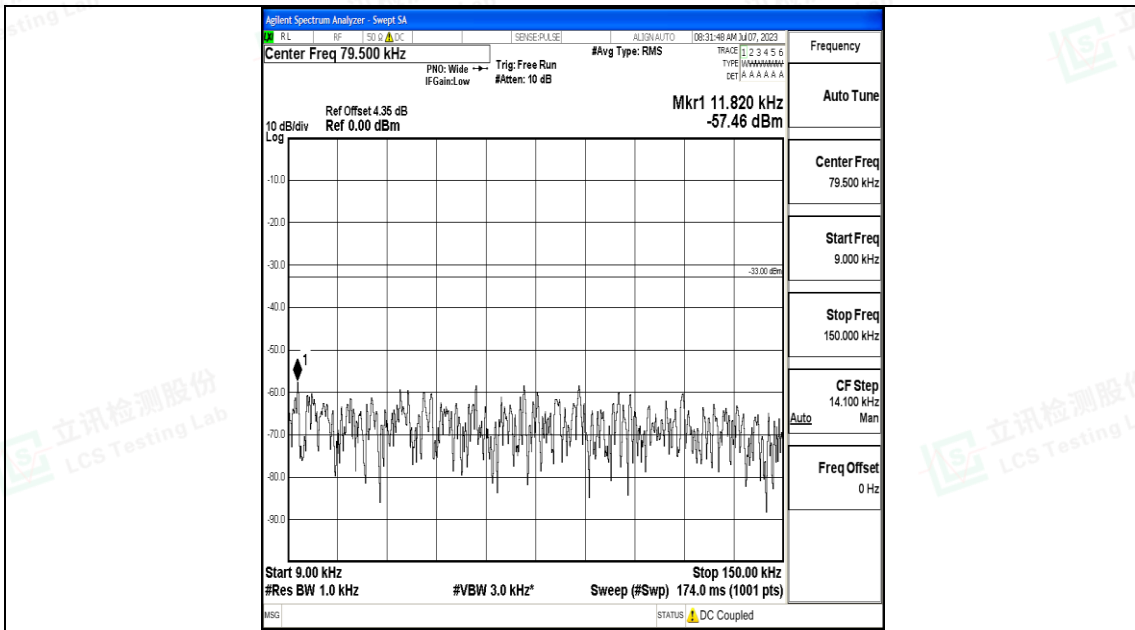

Band12_3MHz_QPSK_23165_1RB#0_3000~10000_3000~10000