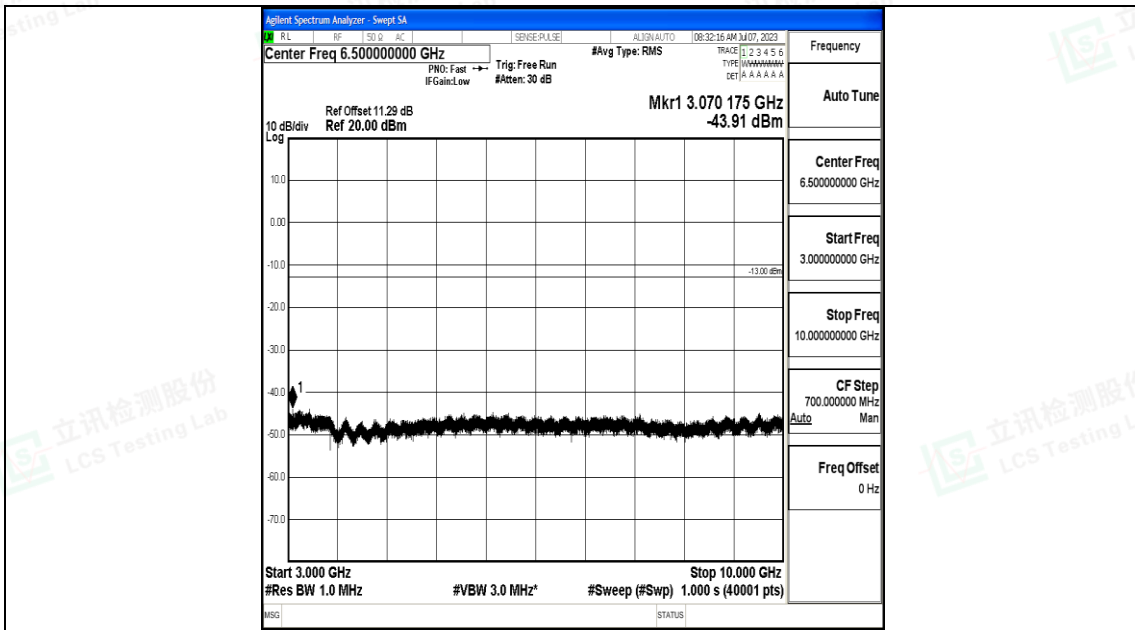

Band12_3MHz_QPSK_23165_1RB#0_1000~3000_1000~3000

Band12_3MHz_QPSK_23165_1RB#0_3000~10000_3000~10000

Band12_3MHz_16QAM_23165_1RB#0_30~1000_30~1000

Band12_3MHz_16QAM_23165_1RB#0_1000~3000_1000~3000

Band12_3MHz_16QAM_23165_1RB#0_3000~10000_3000~10000