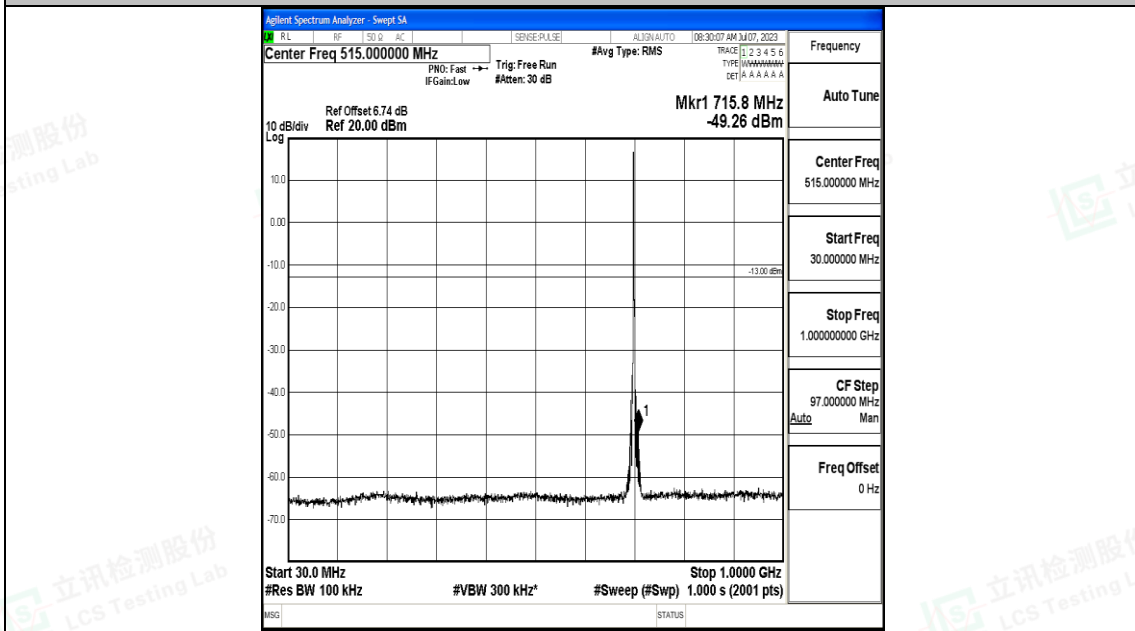

Band12_3MHz_16QAM_23025_1RB#0_3000~10000_3000~10000

Band12_3MHz_QPSK_23095_1RB#0_0.009~0.15_0.009~0.15

Band12_3MHz_QPSK_23095_1RB#0_0.15~30_0.15~30

Band12_3MHz_QPSK_23095_1RB#0_30~1000_30~1000

Shenzhen LCS Compliance Testing Laboratory Ltd.
 Add: 101, 201 Bldg A & 301 Bldg C, Juji Industrial Park Yabianxueziwei, Shajing Street,
 Baoan District, Shenzhen, 518000, China
 Tel: +(86) 0755-82591330 | E-mail: webmaster@lcs-cert.com | Web: www.lcs-cert.com
 Scan code to check authenticity