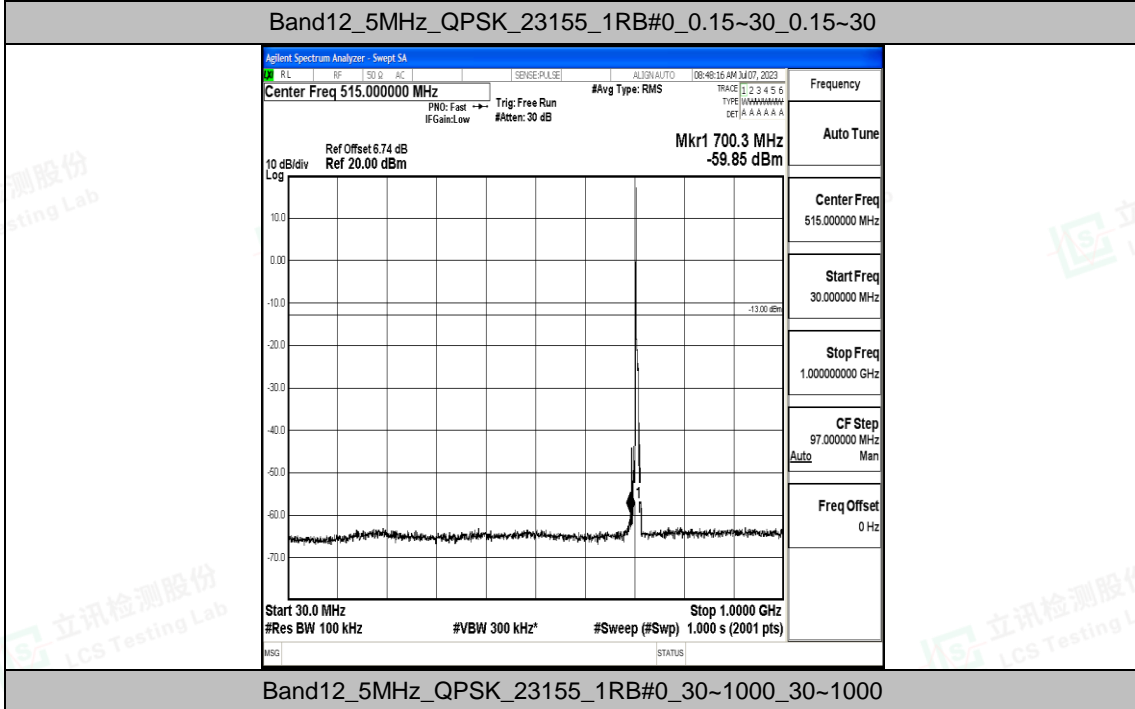

Shenzhen LCS Compliance Testing Laboratory Ltd.
Add: 101, 201 Bldg A & 301 Bldg C, Juji Industrial Park Yabianxueziwei, Shajing Street,
Baoan District, Shenzhen, 518000, China
Tel: +(86) 0755-82591330 | E-mail: webmaster@lcs-cert.com | Web: www.lcs-cert.com
Scan code to check authenticity