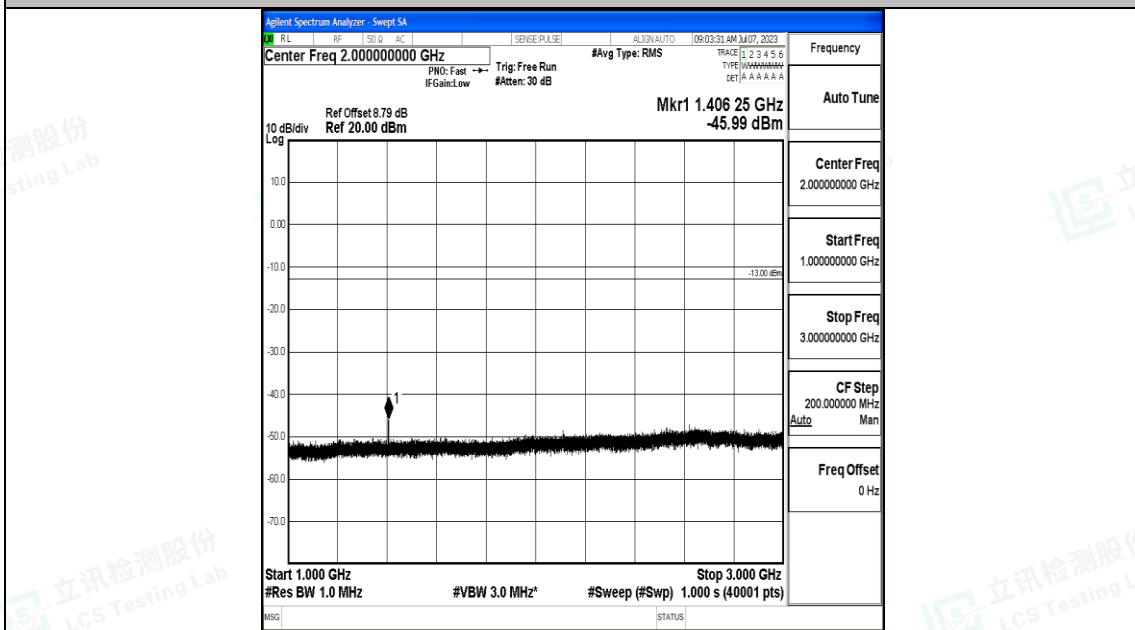

Band12_10MHz_16QAM_23095_1RB#0_30~1000_30~1000

Band12_10MHz_16QAM_23095_1RB#0_1000~3000_1000~3000

Shenzhen LCS Compliance Testing Laboratory Ltd.
Add: 101, 201 Bldg A & 301 Bldg C, Juji Industrial Park Yabianxueziwei, Shajing Street,
Baoan District, Shenzhen, 518000, China
Tel: +(86) 0755-82591330 | E-mail: webmaster@lcs-cert.com | Web: www.lcs-cert.com
Scan code to check authenticity