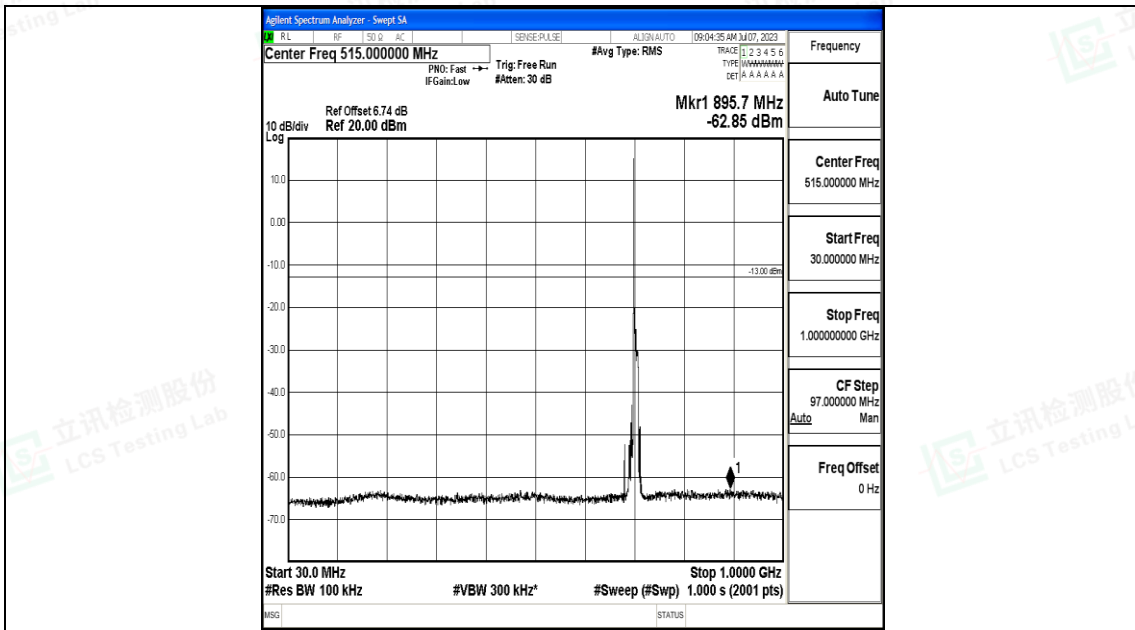

Band12_10MHz_QPSK_23130_1RB#0_3000~10000_3000~10000

Band12_10MHz_16QAM_23130_1RB#0_0.009~0.15_0.009~0.15

Band12_10MHz_16QAM_23130_1RB#0_0.15~30_0.15~30

Band12_10MHz_16QAM_23130_1RB#0_30~1000_30~1000

Band12_10MHz_16QAM_23130_1RB#0_1000~3000_1000~3000