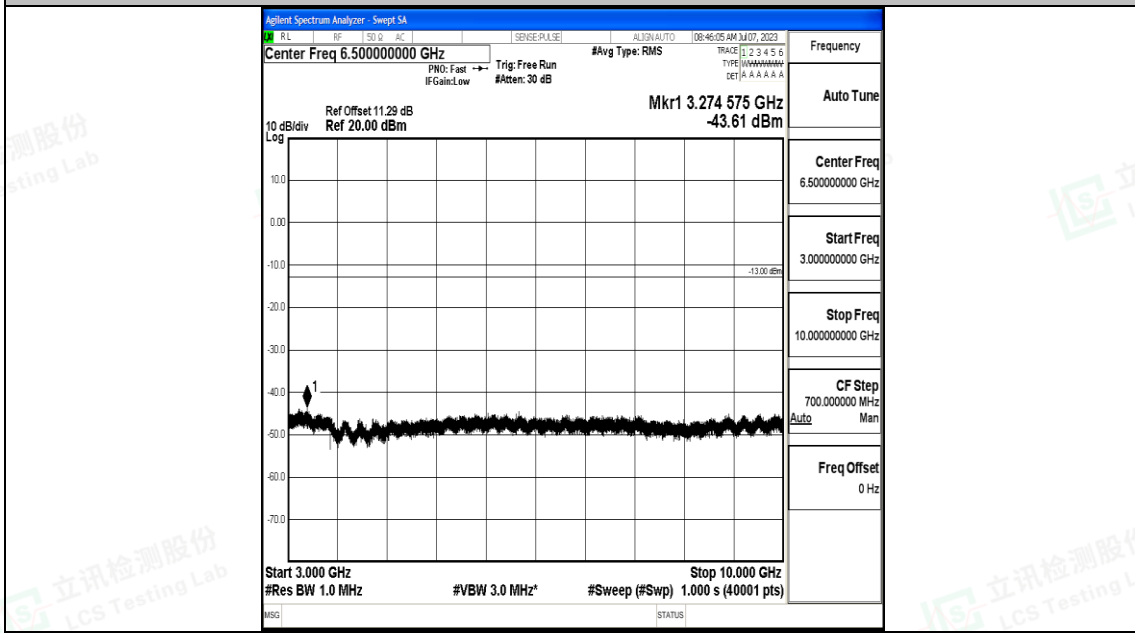

Band12_5MHz_QPSK_23035_1RB#0_0.009~0.15_0.009~0.15

Band12_5MHz_QPSK_23035_1RB#0_0.15~30_0.15~30

Band12_5MHz_QPSK_23035_1RB#0_30~1000_30~1000

Band12_5MHz_QPSK_23035_1RB#0_1000~3000_1000~3000

Band12_5MHz_QPSK_23035_1RB#0_3000~10000_3000~10000