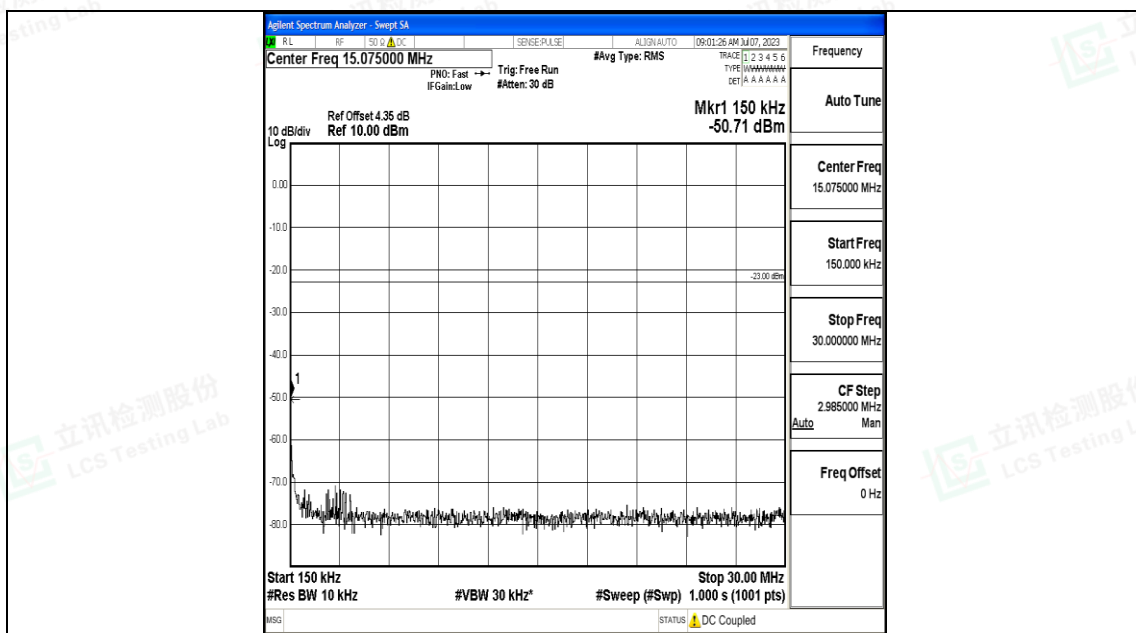

Band12_10MHz_QPSK_23060_1RB#0_0.009~0.15_0.009~0.15