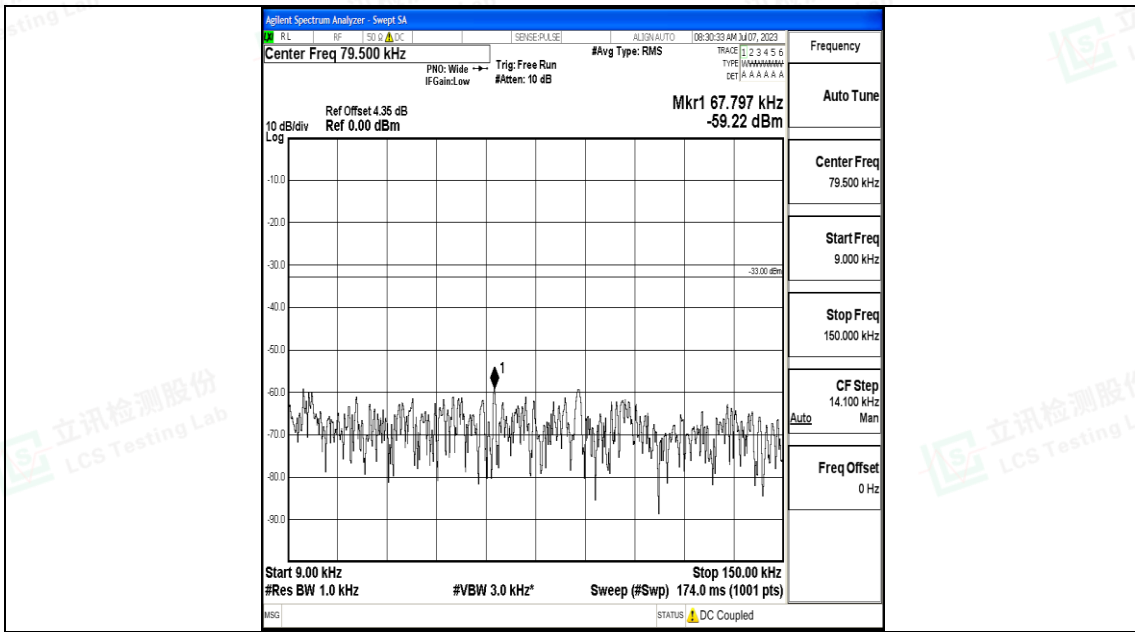

Band12_3MHz_QPSK_23095_1RB#0_3000~10000_3000~10000

Band12_3MHz_16QAM_23095_1RB#0_0.009~0.15_0.009~0.15