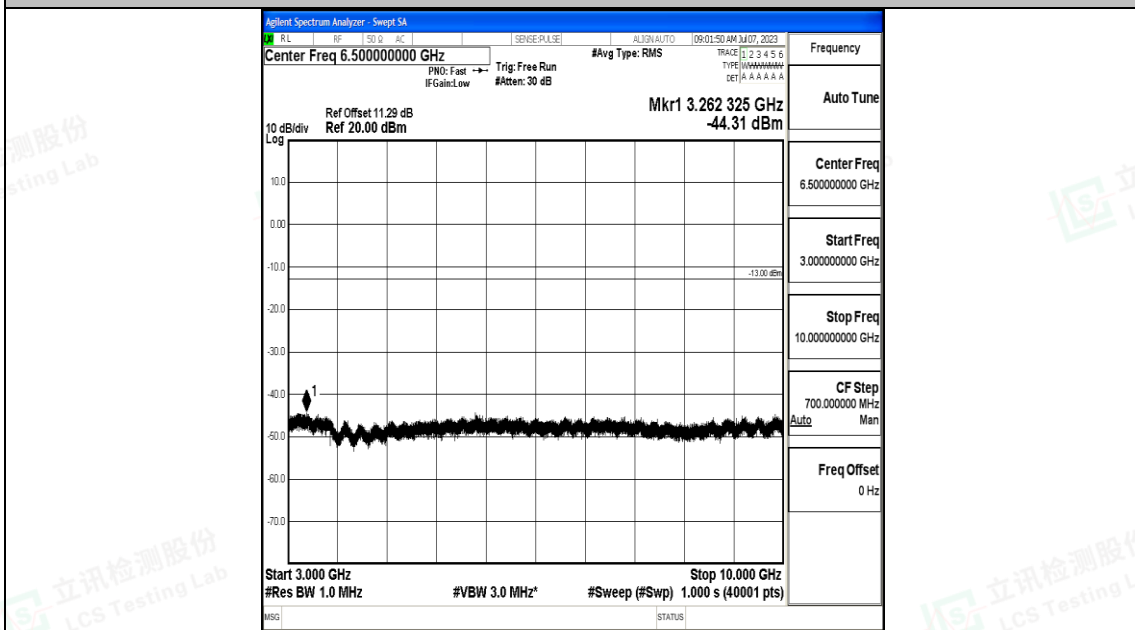

Band12_10MHz_QPSK_23060_1RB#0_1000~3000_1000~3000

Band12_10MHz_QPSK_23060_1RB#0_3000~10000_3000~10000