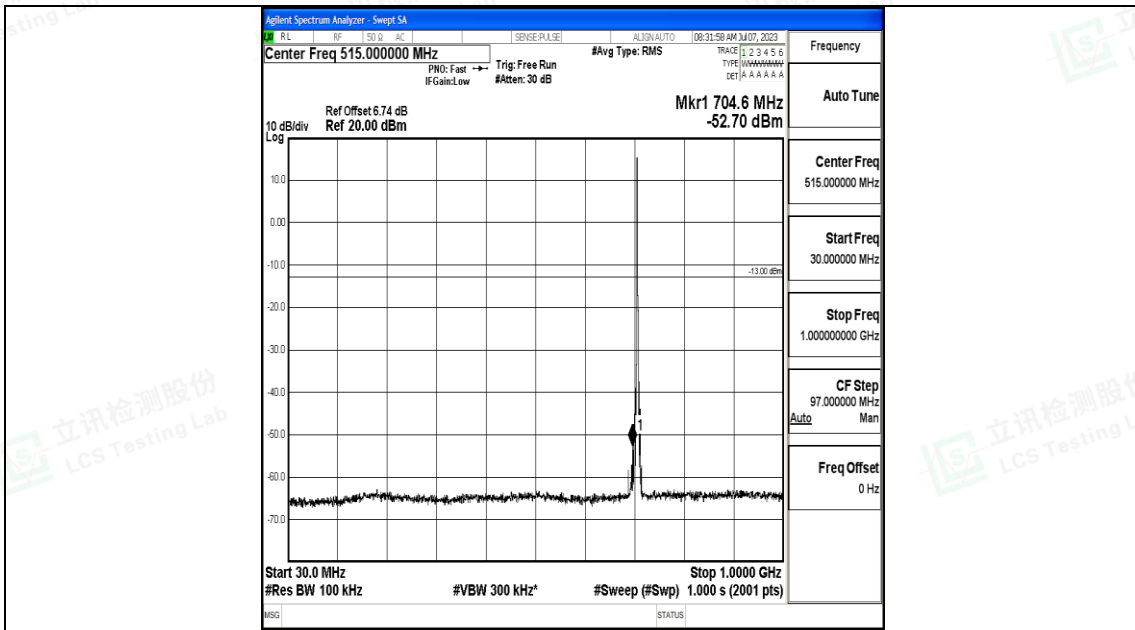

Band12_3MHz_16QAM_23165_1RB#0_30~1000_30~1000