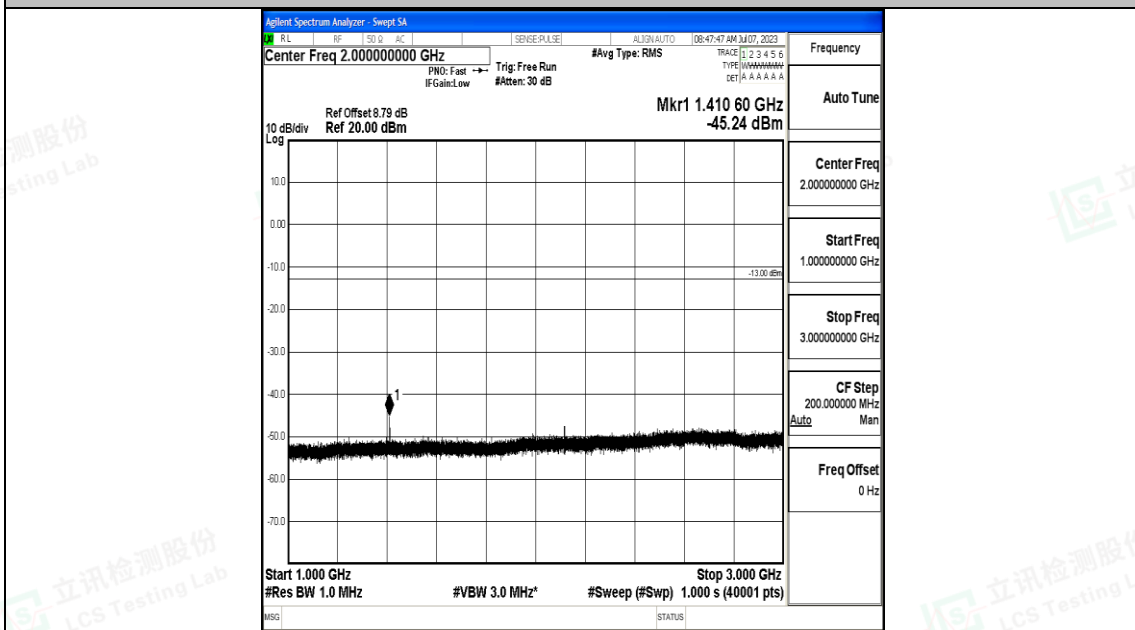

Band12_5MHz_QPSK_23095_1RB#0_1000~3000_1000~3000

Band12_5MHz_QPSK_23095_1RB#0_3000~10000_3000~10000

Band12_5MHz_16QAM_23095_1RB#0_0.009~0.15_0.009~0.15

Band12_5MHz_16QAM_23095_1RB#0_0.15~30_0.15~30

Band12_5MHz_16QAM_23095_1RB#0_30~1000_30~1000