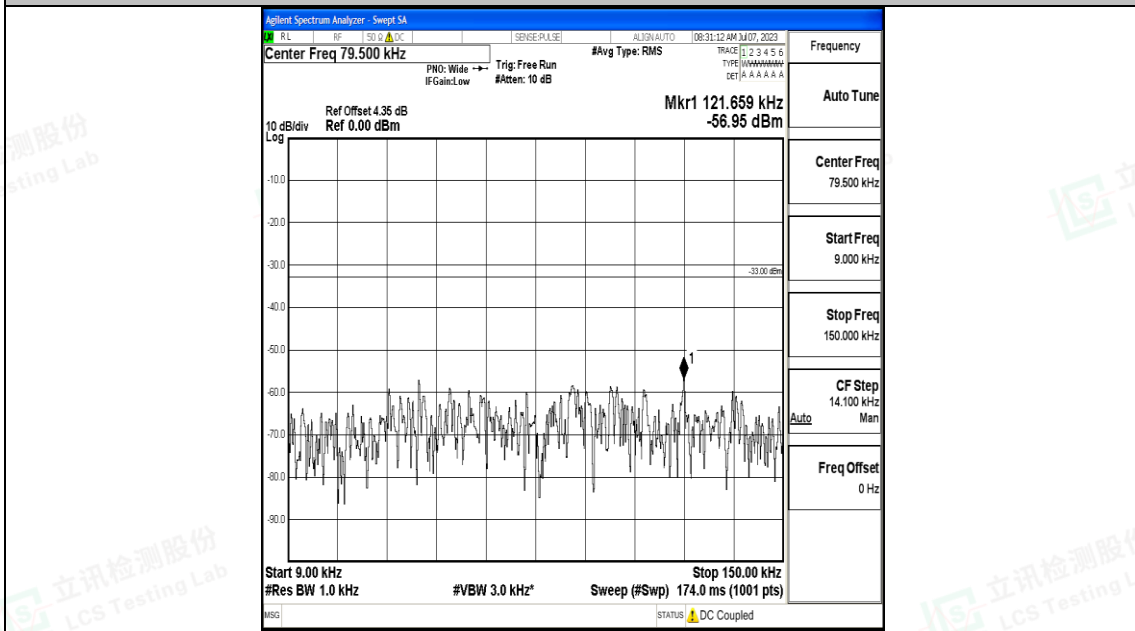

Band12_3MHz_16QAM_23095_1RB#0_3000~10000_3000~10000

Band12_3MHz_QPSK_23165_1RB#0_0.009~0.15_0.009~0.15