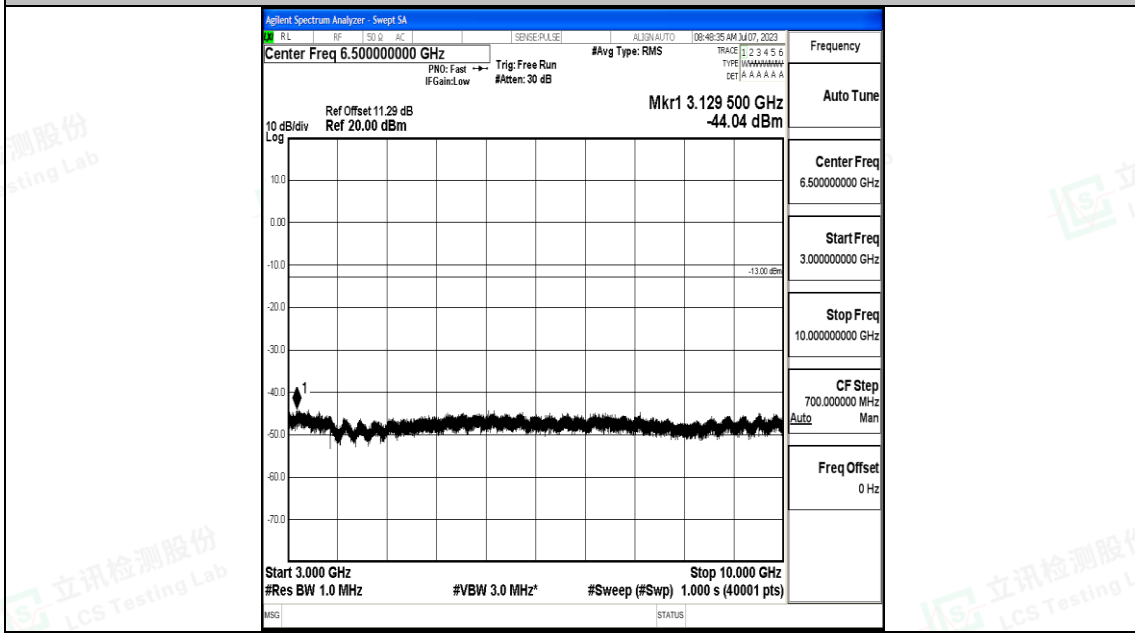

Band12_5MHz_QPSK_23155_1RB#0_1000~3000_1000~3000

Band12_5MHz_QPSK_23155_1RB#0_3000~10000_3000~10000