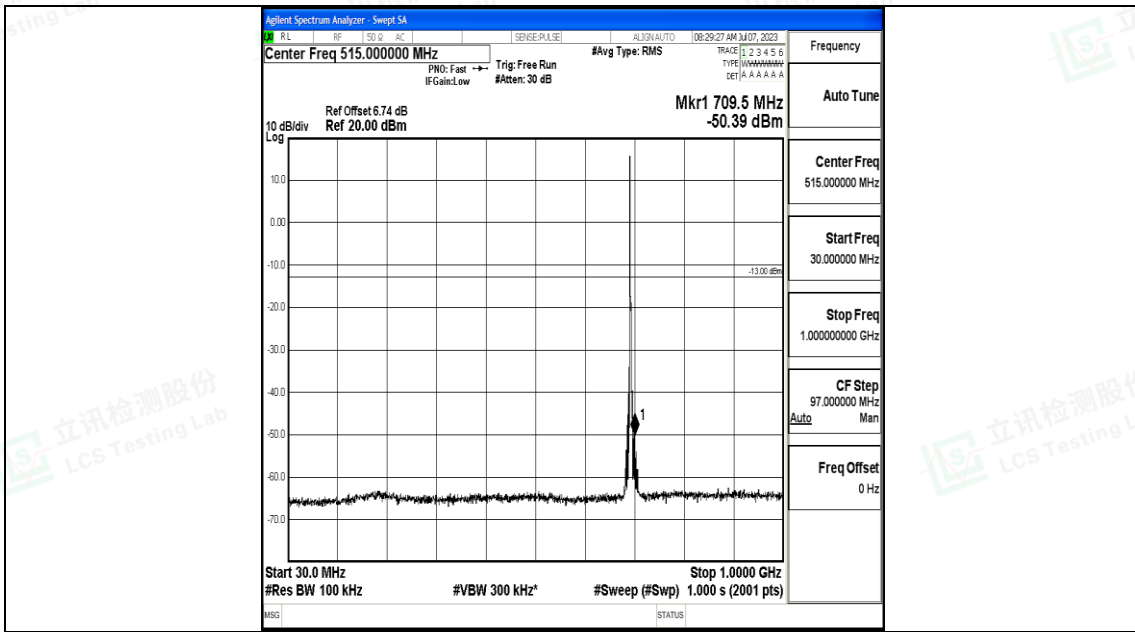

Band12_3MHz_QPSK_23025_1RB#0_1000~3000_1000~3000

Band12_3MHz_QPSK_23025_1RB#0_3000~10000_3000~10000

Band12_3MHz_16QAM_23025_1RB#0_0.009~0.15_0.009~0.15

Band12_3MHz_16QAM_23025_1RB#0_0.15~30_0.15~30

Shenzhen LCS Compliance Testing Laboratory Ltd.
 Add: 101, 201 Bldg A & 301 Bldg C, Juji Industrial Park Yabianxueziwei, Shajing Street,
 Baoan District, Shenzhen, 518000, China
 Tel: +(86) 0755-82591330 | E-mail: webmaster@lcs-cert.com | Web: www.lcs-cert.com
 Scan code to check authenticity