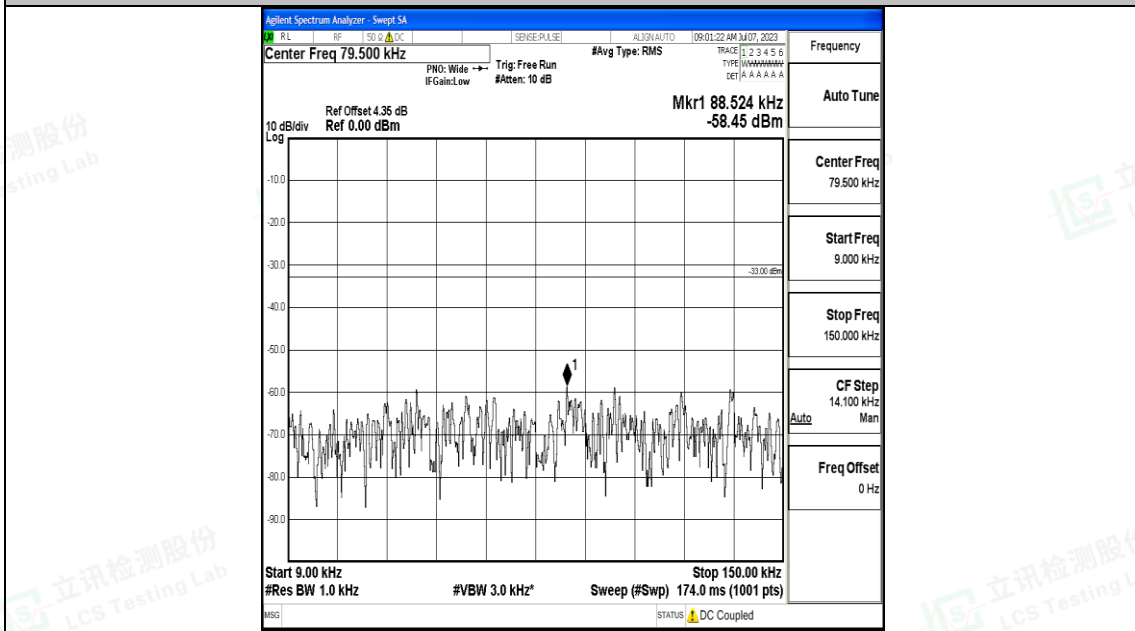

Band12_5MHz_16QAM_23155_1RB#0_3000~10000_3000~10000

Band12_10MHz_QPSK_23060_1RB#0_0.009~0.15_0.009~0.15

Shenzhen LCS Compliance Testing Laboratory Ltd.
Add: 101, 201 Bldg A & 301 Bldg C, Juji Industrial Park Yabianxueziwei, Shajing Street,
Baoan District, Shenzhen, 518000, China
Tel: +(86) 0755-82591330 | E-mail: webmaster@lcs-cert.com | Web: www.lcs-cert.com
Scan code to check authenticity