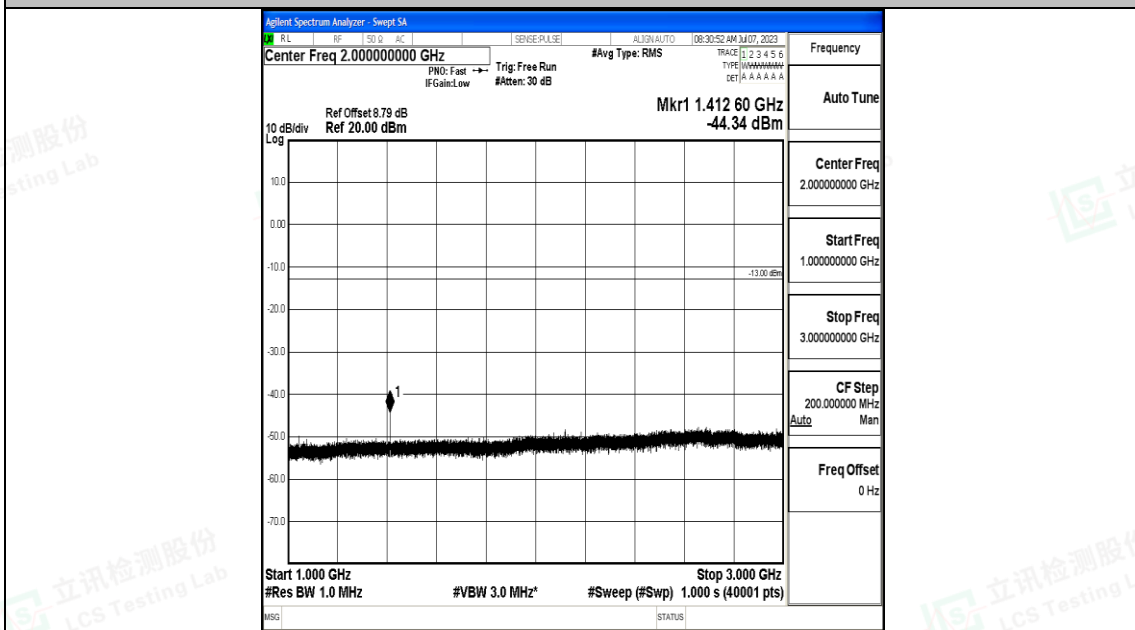

Band12_3MHz_QPSK_23095_1RB#0_1000~3000_1000~3000

Band12_3MHz_QPSK_23095_1RB#0_3000~10000_3000~10000

Band12_3MHz_16QAM_23095_1RB#0_0.009~0.15_0.009~0.15

Band12_3MHz_16QAM_23095_1RB#0_0.15~30_0.15~30

Band12_3MHz_16QAM_23095_1RB#0_30~1000_30~1000