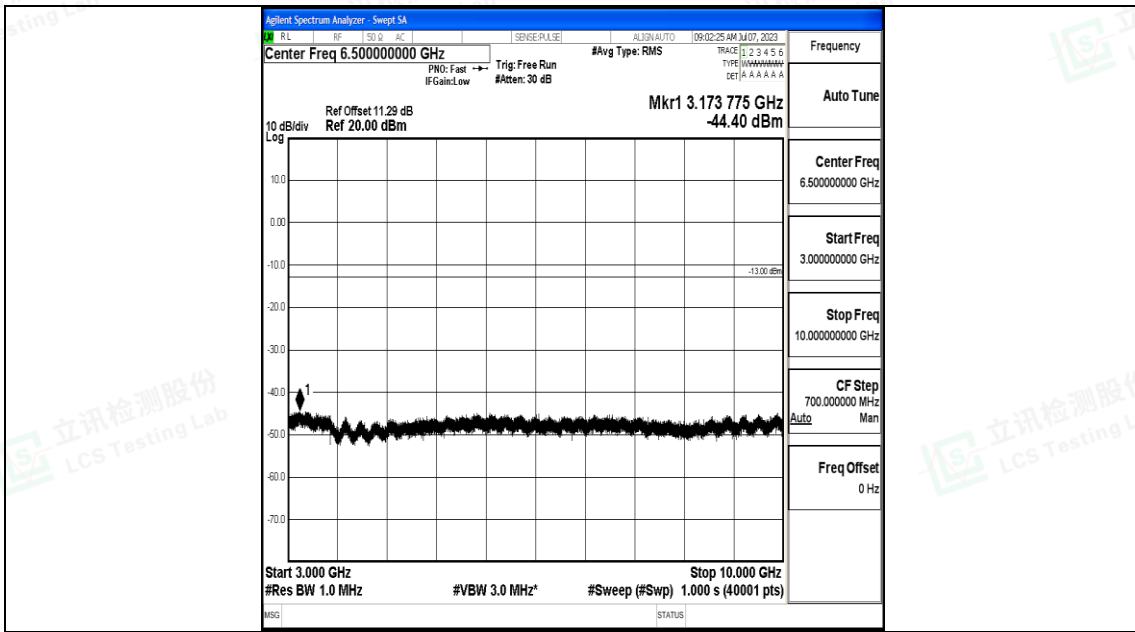

Band12_10MHz_16QAM_23060_1RB#0_1000~3000_1000~3000

Band12_10MHz_16QAM_23060_1RB#0_3000~10000_3000~10000