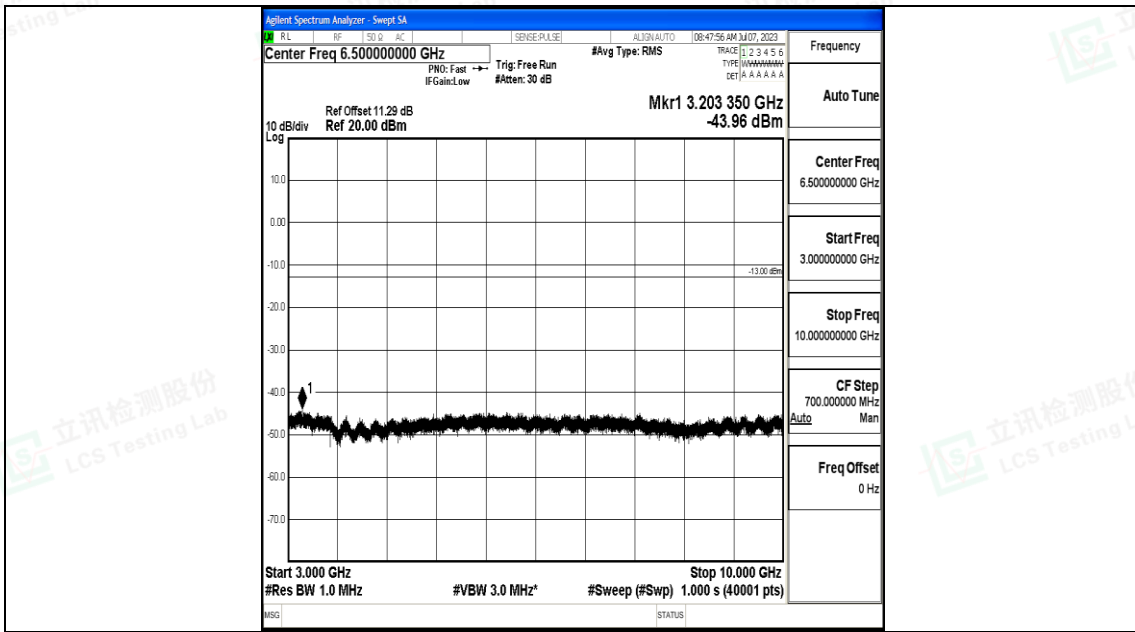

Band12_5MHz_16QAM_23095_1RB#0_1000~3000_1000~3000