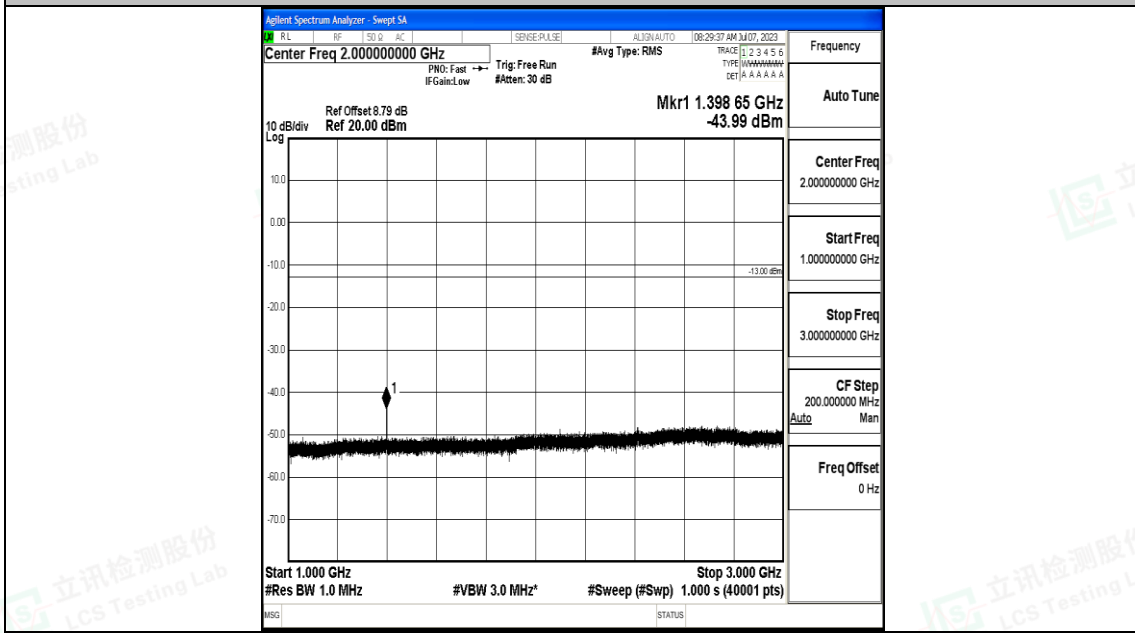

Band12_3MHz_16QAM_23025_1RB#0_30~1000_30~1000

Band12_3MHz_16QAM_23025_1RB#0_1000~3000_1000~3000

Shenzhen LCS Compliance Testing Laboratory Ltd.
Add: 101, 201 Bldg A & 301 Bldg C, Juji Industrial Park Yabianxueziwei, Shajing Street,
Baoan District, Shenzhen, 518000, China
Tel: +(86) 0755-82591330 | E-mail: webmaster@lcs-cert.com | Web: www.lcs-cert.com
Scan code to check authenticity