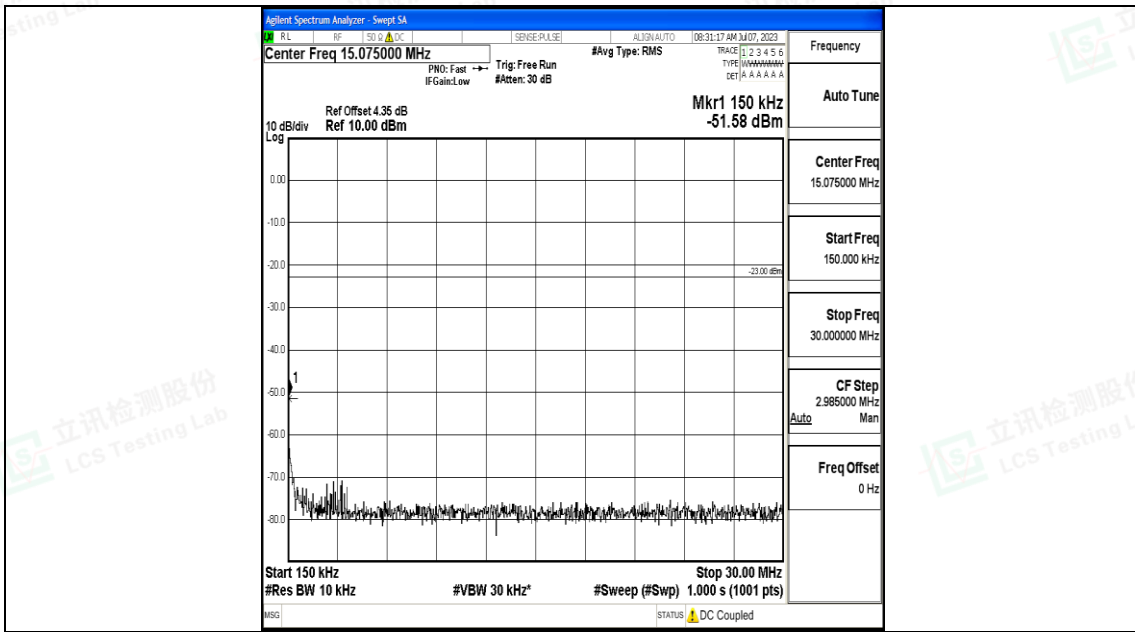

Band12_3MHz_16QAM_23095_1RB#0_1000~3000_1000~3000

Band12_3MHz_16QAM_23095_1RB#0_3000~10000_3000~10000

Band12_3MHz_QPSK_23165_1RB#0_0.009~0.15_0.009~0.15

Band12_3MHz_QPSK_23165_1RB#0_0.15~30_0.15~30

Band12_3MHz_QPSK_23165_1RB#0_30~1000_30~1000