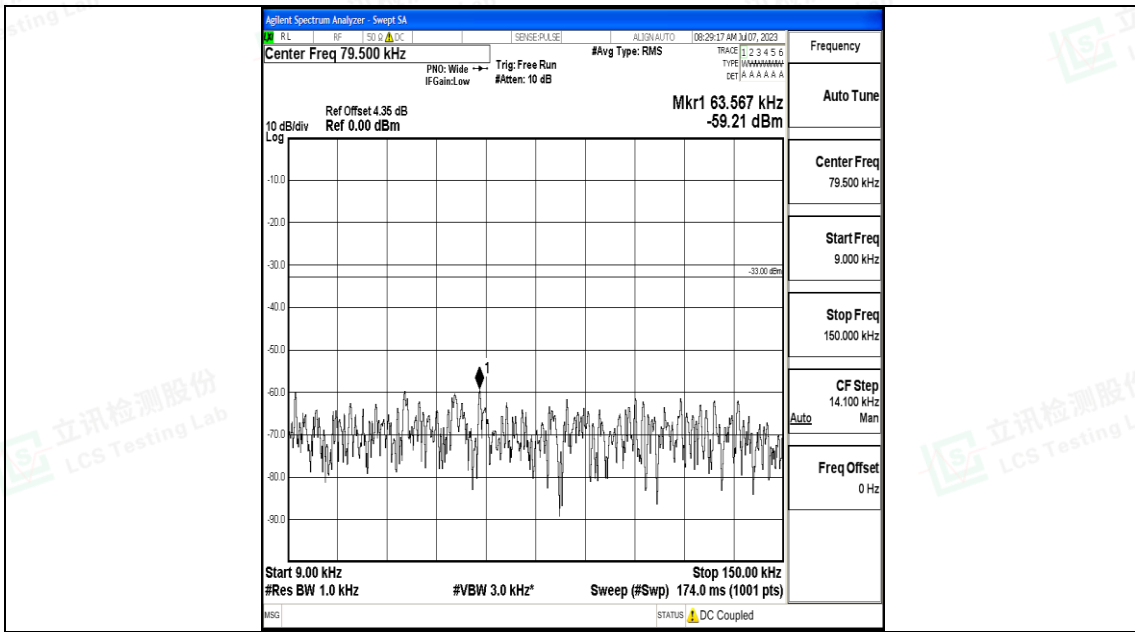

Band12_3MHz_QPSK_23025_1RB#0_1000~3000_1000~3000

Band12_3MHz_QPSK_23025_1RB#0_3000~10000_3000~10000

Band12_3MHz_16QAM_23025_1RB#0_0.009~0.15_0.009~0.15

Band12_3MHz_16QAM_23025_1RB#0_0.15~30_0.15~30

Shenzhen LCS Compliance Testing Laboratory Ltd.
 Add: 101, 201 Bldg A & 301 Bldg C, Juji Industrial Park Yabianxueziwei, Shajing Street,
 Baoan District, Shenzhen, 518000, China
 Tel: +(86) 0755-82591330 | E-mail: webmaster@lcs-cert.com | Web: www.lcs-cert.com
 Scan code to check authenticity