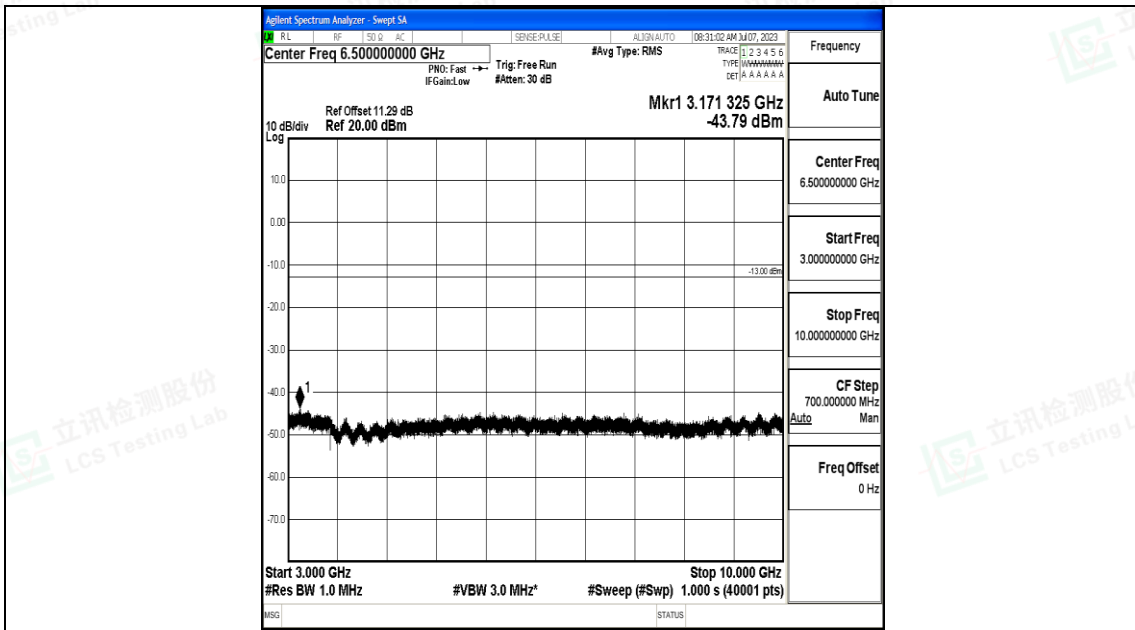

Band12_3MHz_16QAM_23095_1RB#0_1000~3000_1000~3000

Band12_3MHz_16QAM_23095_1RB#0_3000~10000_3000~10000