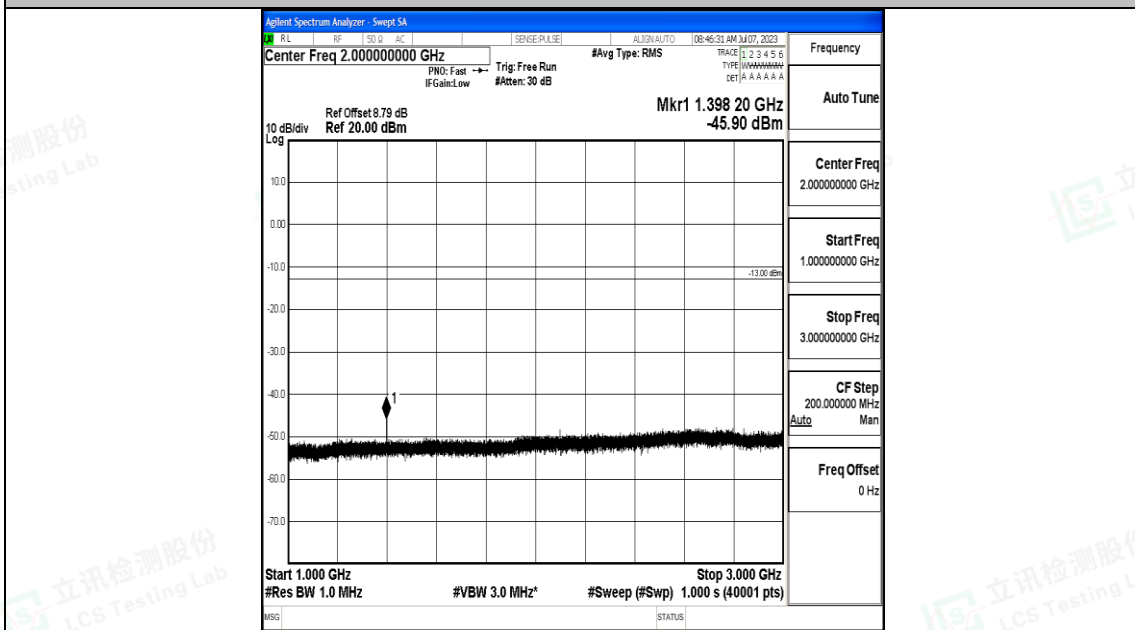

Band12_5MHz_16QAM_23035_1RB#0_30~1000_30~1000

Band12_5MHz_16QAM_23035_1RB#0_1000~3000_1000~3000