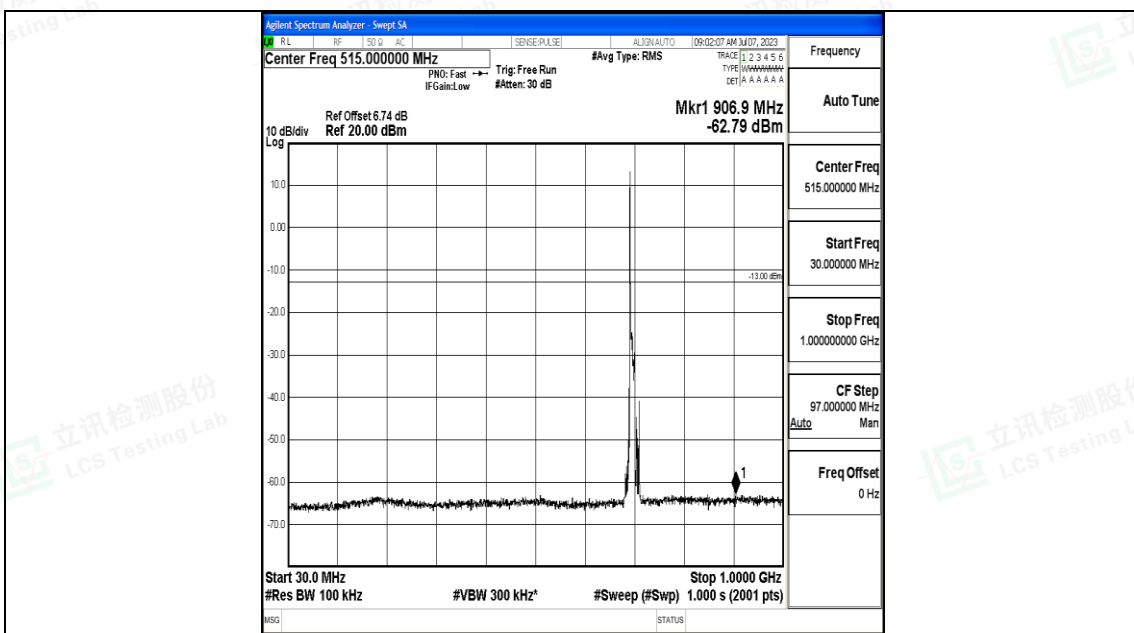

Band12_10MHz_QPSK_23060_1RB#0_1000~3000_1000~3000

Band12_10MHz_QPSK_23060_1RB#0_3000~10000_3000~10000

Band12_10MHz_16QAM_23060_1RB#0_0.009~0.15_0.009~0.15

Band12_10MHz_16QAM_23060_1RB#0_0.15~30_0.15~30

Band12_10MHz_16QAM_23060_1RB#0_30~1000_30~1000