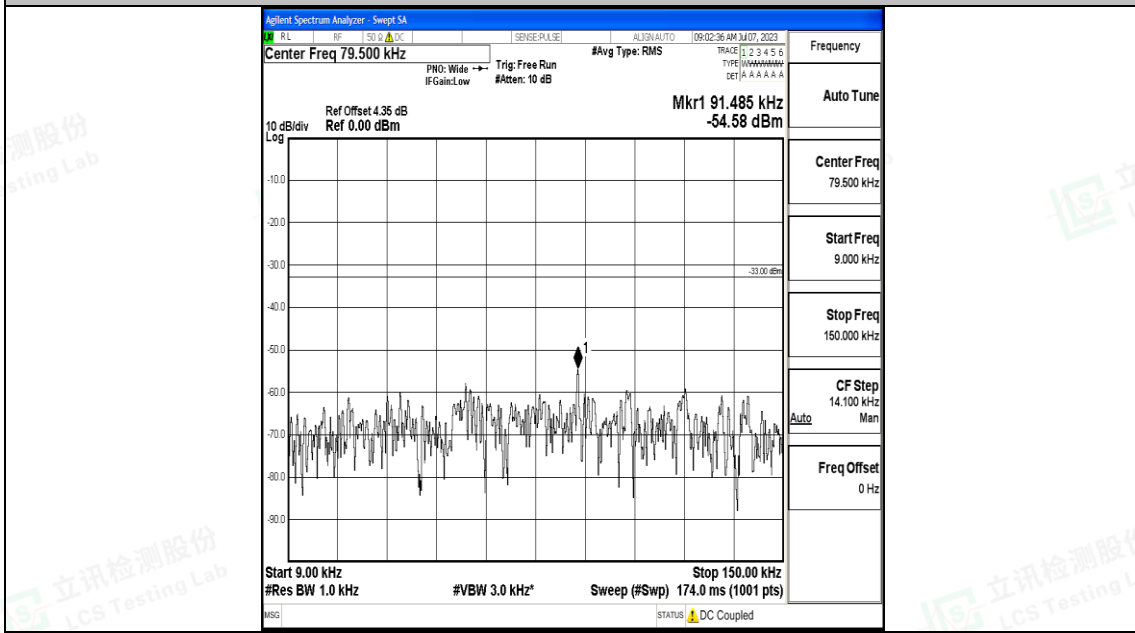

Band12_10MHz_16QAM_23060_1RB#0_3000~10000_3000~10000

Band12_10MHz_QPSK_23095_1RB#0_0.009~0.15_0.009~0.15

Shenzhen LCS Compliance Testing Laboratory Ltd.
Add: 101, 201 Bldg A & 301 Bldg C, Juji Industrial Park Yabianxueziwei, Shajing Street,
Baoan District, Shenzhen, 518000, China
Tel: +(86) 0755-82591330 | E-mail: webmaster@lcs-cert.com | Web: www.lcs-cert.com
Scan code to check authenticity