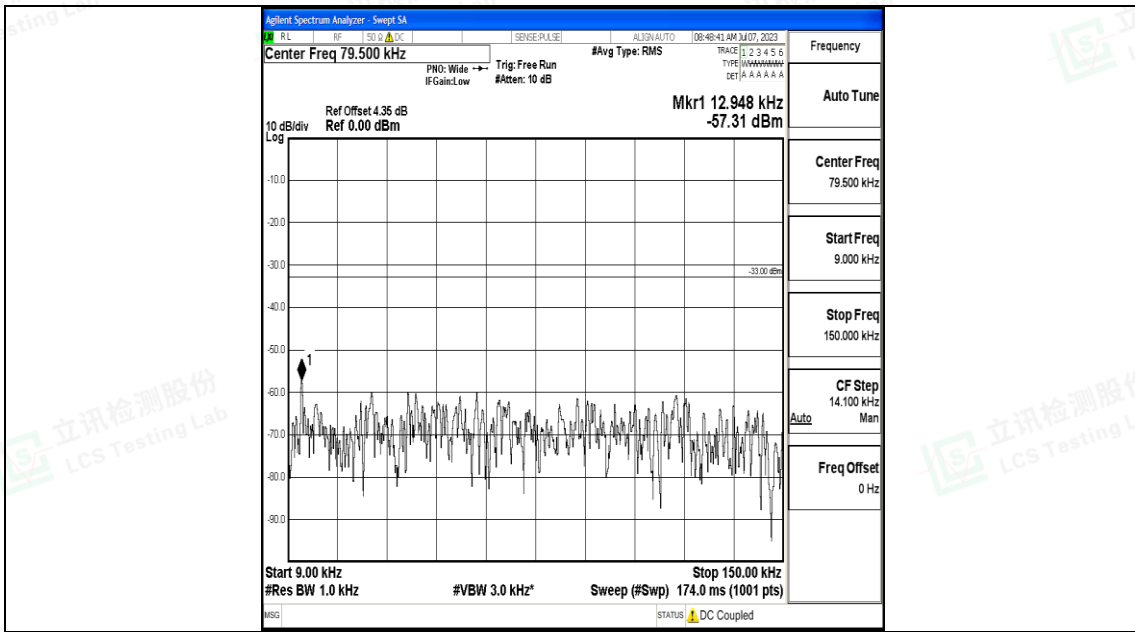

Band12_5MHz_QPSK_23155_1RB#0_1000~3000_1000~3000

Band12_5MHz_QPSK_23155_1RB#0_3000~10000_3000~10000

Band12_5MHz_16QAM_23155_1RB#0_0.009~0.15_0.009~0.15

Band12_5MHz_16QAM_23155_1RB#0_0.15~30_0.15~30

Shenzhen LCS Compliance Testing Laboratory Ltd.
 Add: 101, 201 Bldg A & 301 Bldg C, Juji Industrial Park Yabianxueziwei, Shajing Street,
 Baoan District, Shenzhen, 518000, China
 Tel: +(86) 0755-82591330 | E-mail: webmaster@lcs-cert.com | Web: www.lcs-cert.com
 Scan code to check authenticity