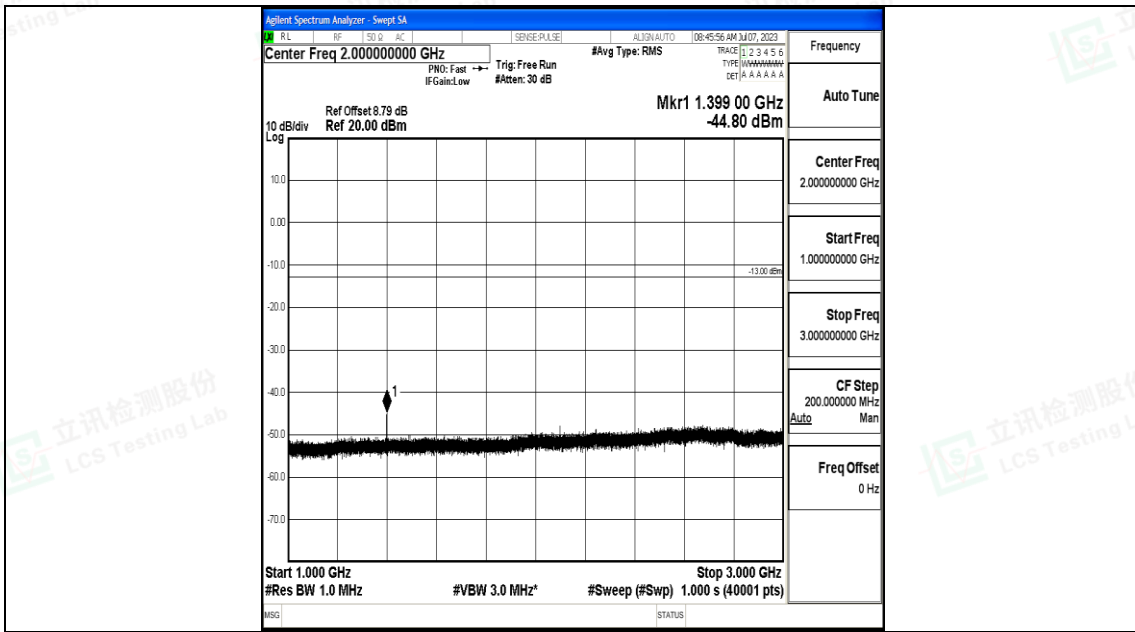

Band12_5MHz_QPSK_23035_1RB#0_0.009~0.15_0.009~0.15

Band12_5MHz_QPSK_23035_1RB#0_0.15~30_0.15~30

Band12_5MHz_QPSK_23035_1RB#0_30~1000_30~1000

Band12_5MHz_QPSK_23035_1RB#0_1000~3000_1000~3000

Band12_5MHz_QPSK_23035_1RB#0_3000~10000_3000~10000