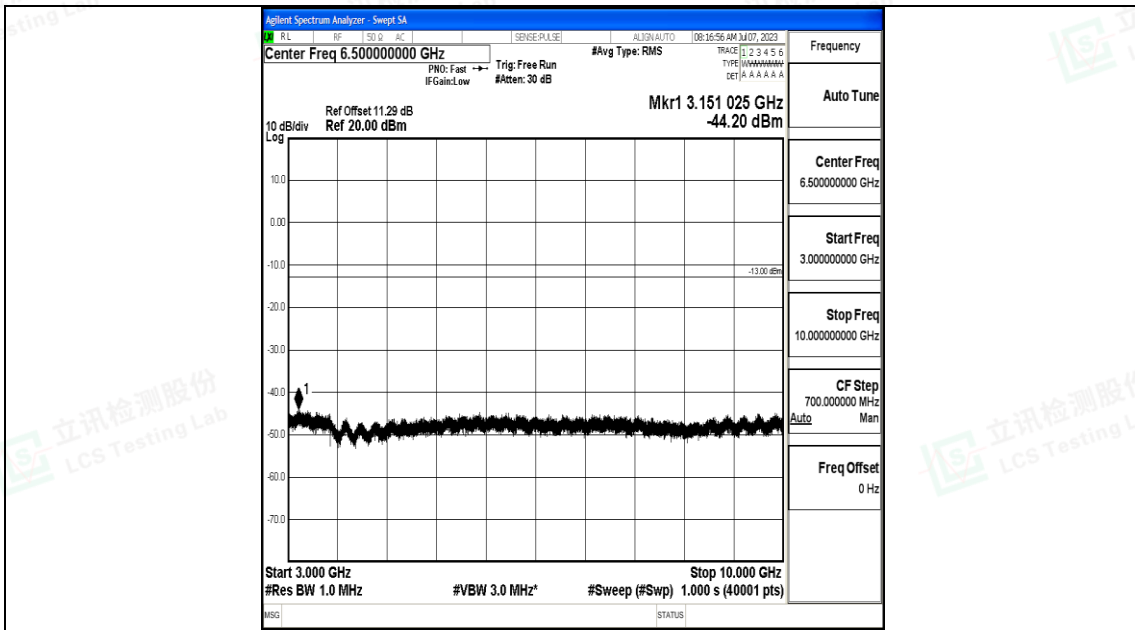

Band12_1.4MHz_16QAM_23173_1RB#0_30~1000_30~1000

Band12_1.4MHz_16QAM_23173_1RB#0_1000~3000_1000~3000

Shenzhen LCS Compliance Testing Laboratory Ltd.
 Add: 101, 201 Bldg A & 301 Bldg C, Juji Industrial Park Yabianxueziwei, Shajing Street,
 Baoan District, Shenzhen, 518000, China
 Tel: +(86) 0755-82591330 | E-mail: webmaster@lcs-cert.com | Web: www.lcs-cert.com
 Scan code to check authenticity