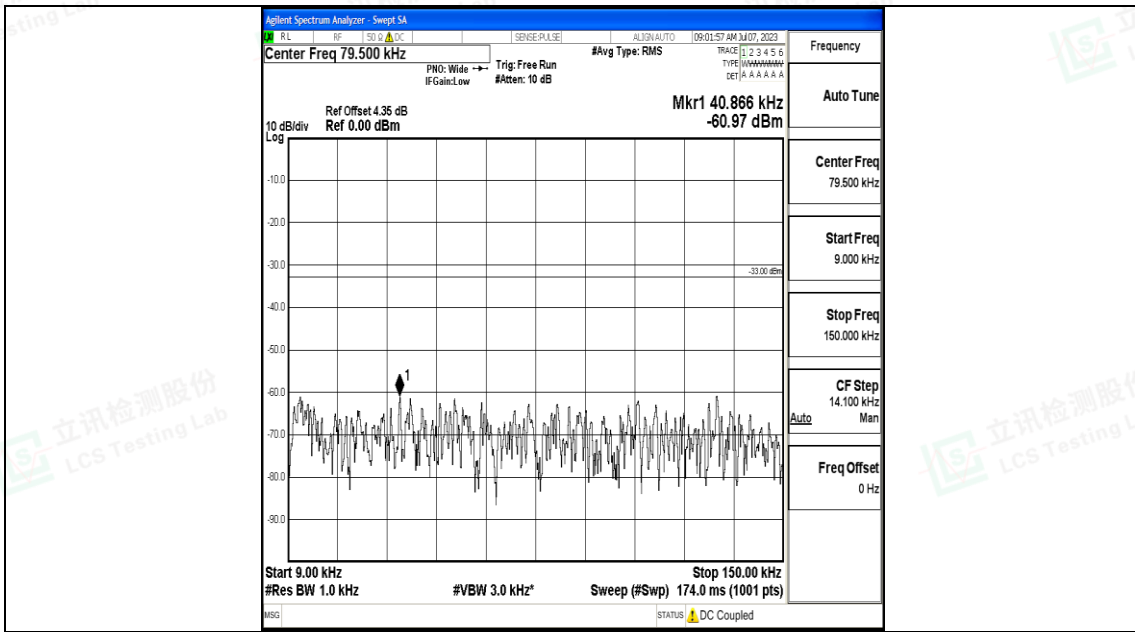

Band12_10MHz_QPSK_23060_1RB#0_3000~10000_3000~10000

Band12_10MHz_16QAM_23060_1RB#0_0.009~0.15_0.009~0.15