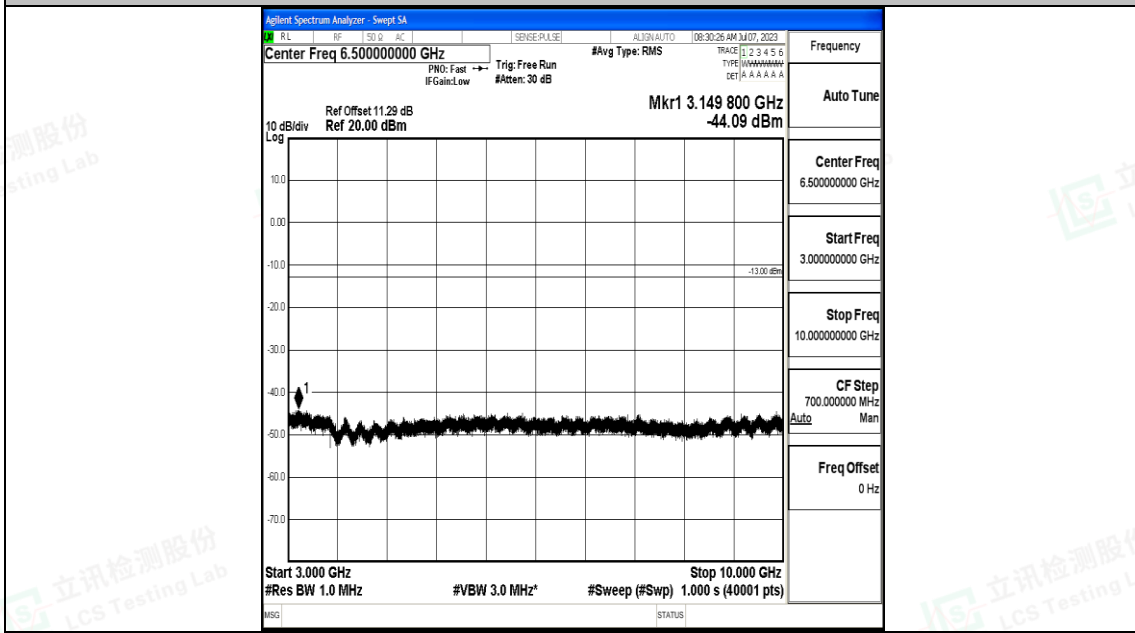

Band12_3MHz_QPSK_23095_1RB#0_1000~3000_1000~3000

Band12_3MHz_QPSK_23095_1RB#0_3000~10000_3000~10000