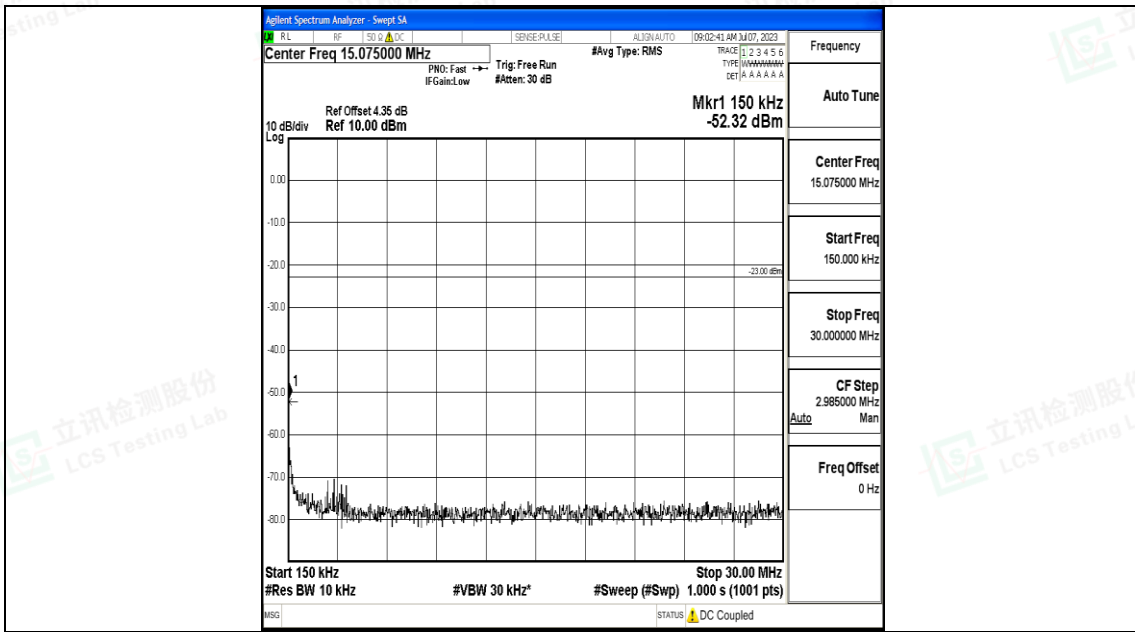

Band12_10MHz_QPSK_23095_1RB#0_0.009~0.15_0.009~0.15

Band12_10MHz_QPSK_23095_1RB#0_0.15~30_0.15~30