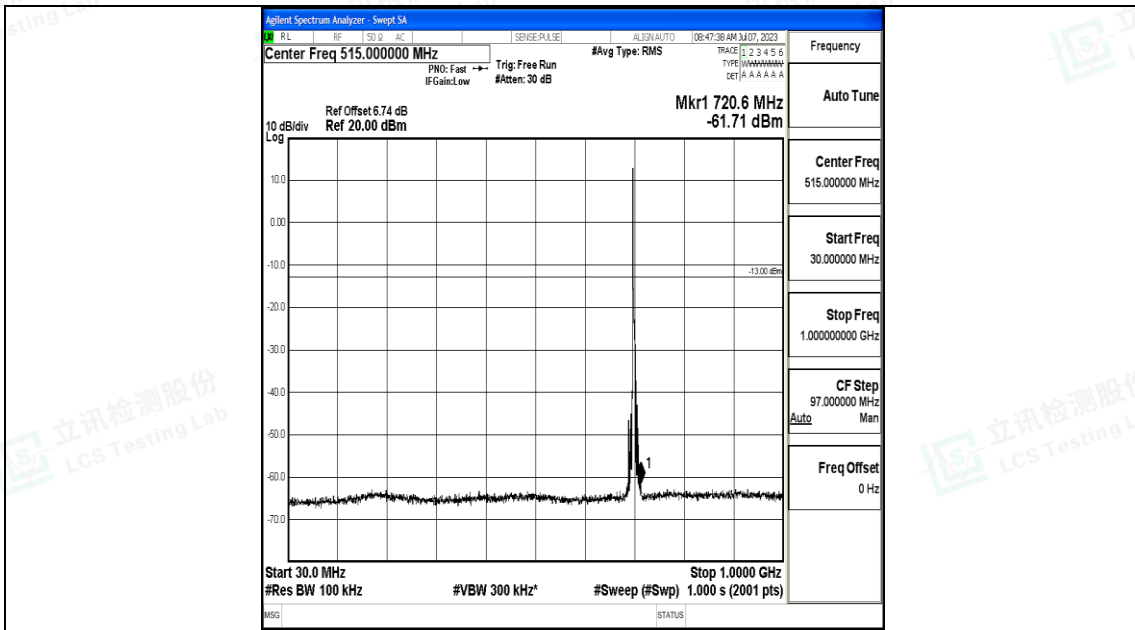

Band12_5MHz_QPSK_23095_1RB#0_1000~3000_1000~3000

Band12_5MHz_QPSK_23095_1RB#0_3000~10000_3000~10000

Band12_5MHz_16QAM_23095_1RB#0_0.009~0.15_0.009~0.15

Band12_5MHz_16QAM_23095_1RB#0_0.15~30_0.15~30

Band12_5MHz_16QAM_23095_1RB#0_30~1000_30~1000