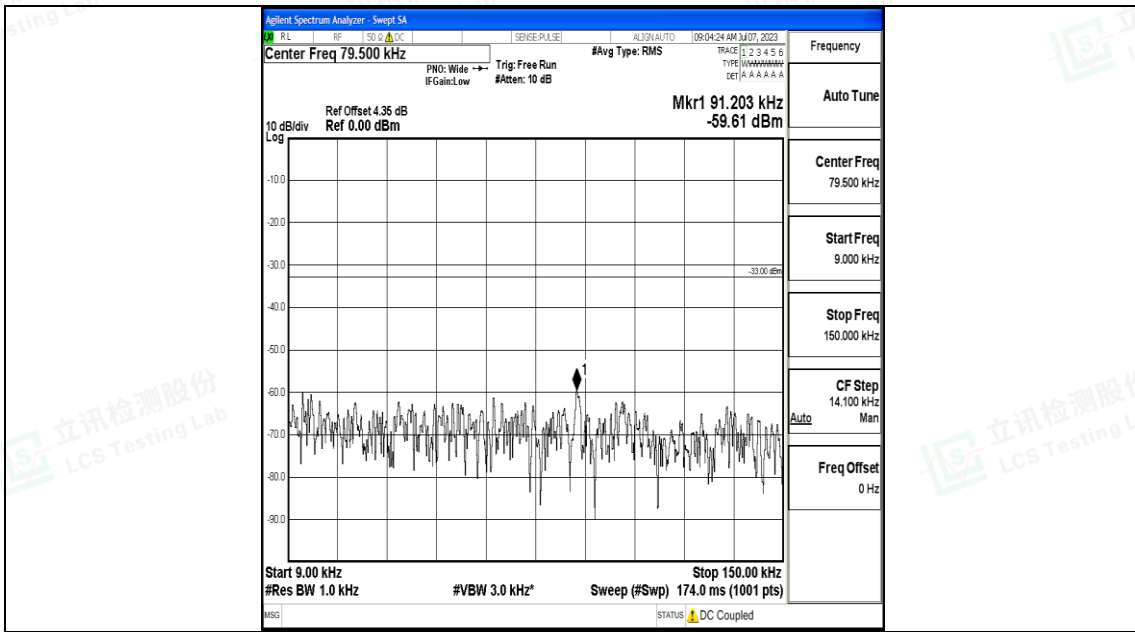

Band12_10MHz_QPSK_23130_1RB#0_3000~10000_3000~10000

Band12_10MHz_16QAM_23130_1RB#0_0.009~0.15_0.009~0.15