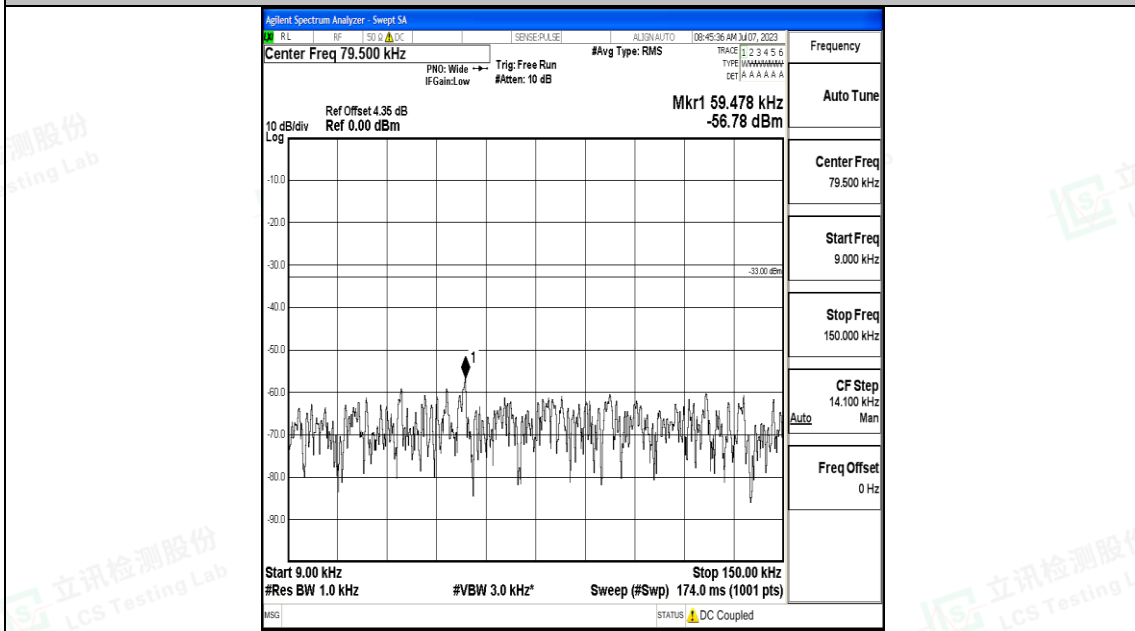

Band12_5MHz_QPSK_23035_1RB#0_0.009~0.15_0.009~0.15

Band12_5MHz_QPSK_23035_1RB#0_0.15~30_0.15~30

Band12_5MHz_QPSK_23035_1RB#0_30~1000_30~1000

Band12_5MHz_QPSK_23035_1RB#0_1000~3000_1000~3000

Band12_5MHz_QPSK_23035_1RB#0_3000~10000_3000~10000