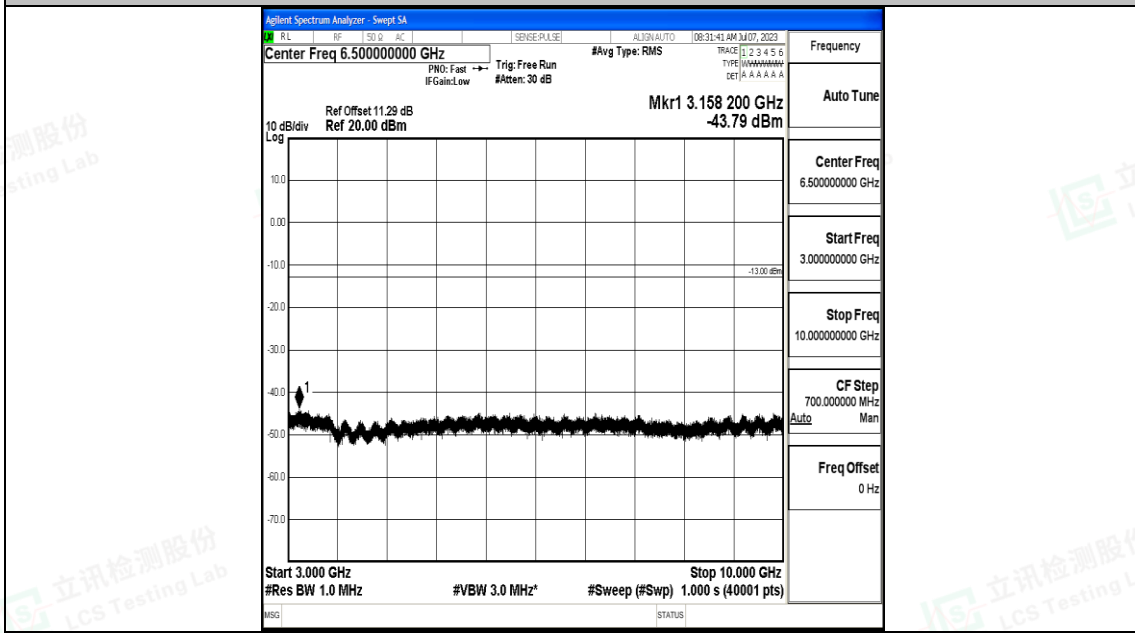

Band12_3MHz_QPSK_23165_1RB#0_1000~3000_1000~3000

Band12_3MHz_QPSK_23165_1RB#0_3000~10000_3000~10000