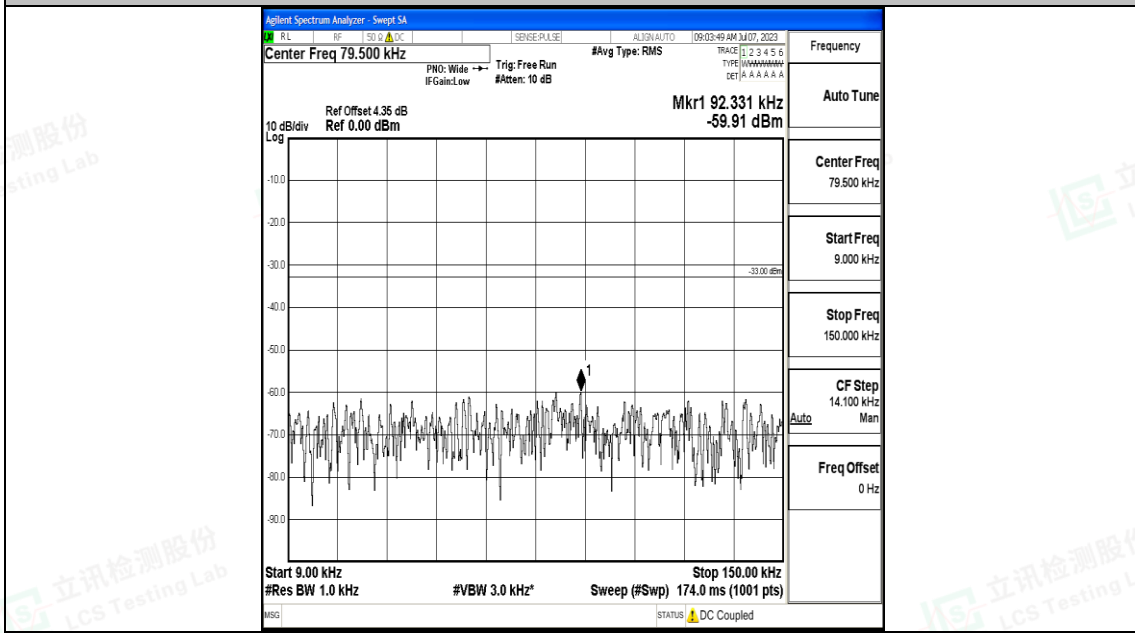

Band12_10MHz_16QAM_23095_1RB#0_3000~10000_3000~10000

Band12_10MHz_QPSK_23130_1RB#0_0.009~0.15_0.009~0.15