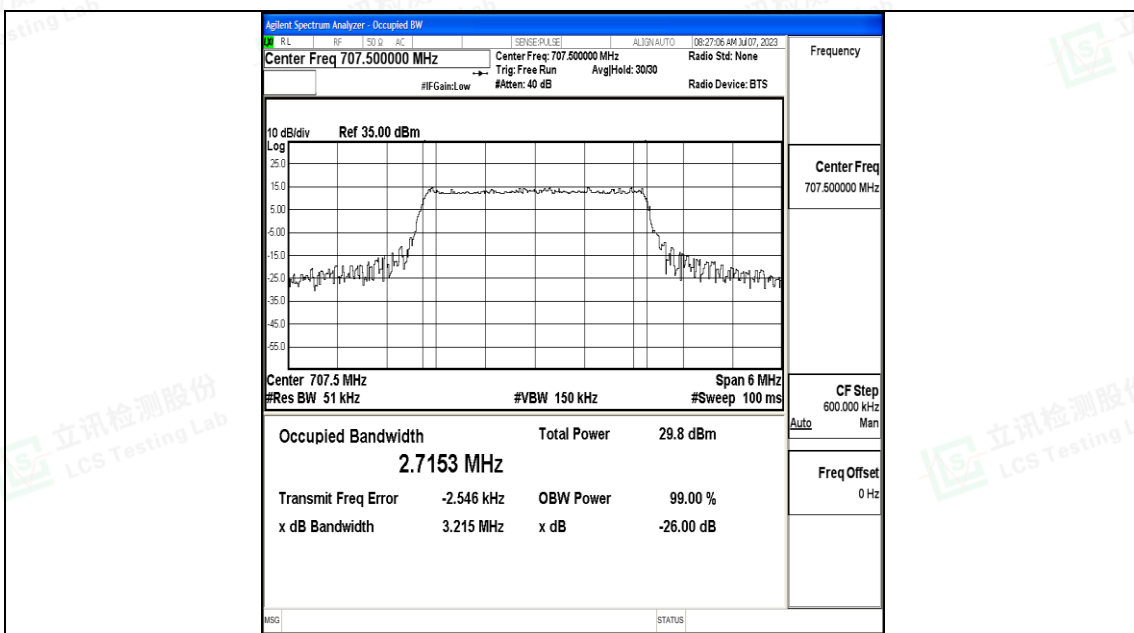

3MHz-23095