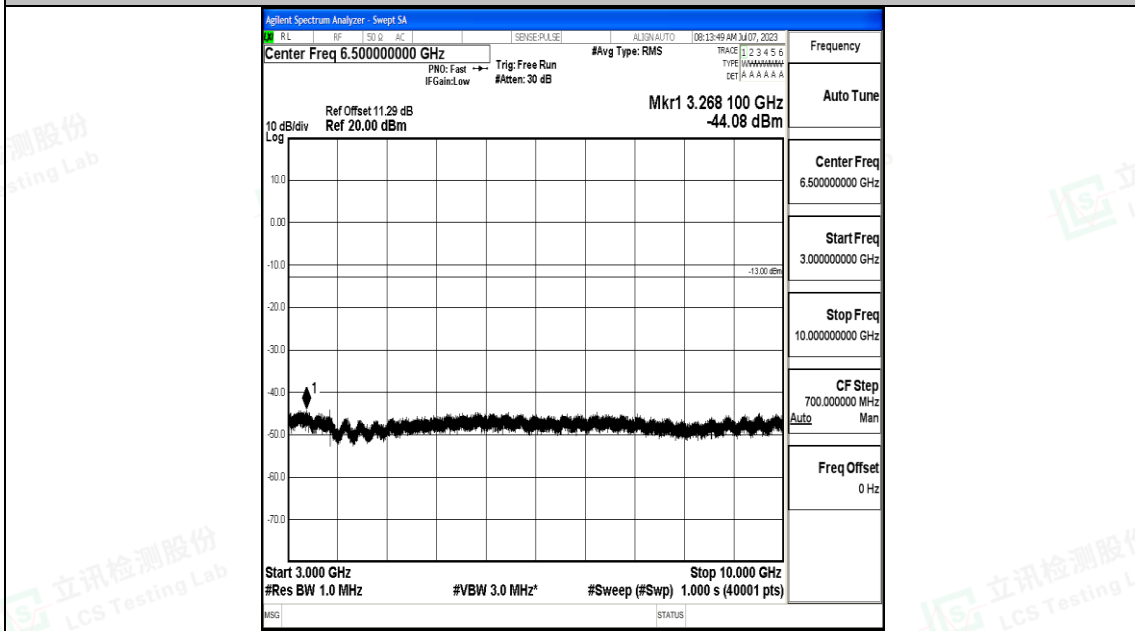

Band12_1.4MHz_QPSK_23017_1RB#0_1000~3000_1000~3000

Band12_1.4MHz_QPSK_23017_1RB#0_3000~10000_3000~10000