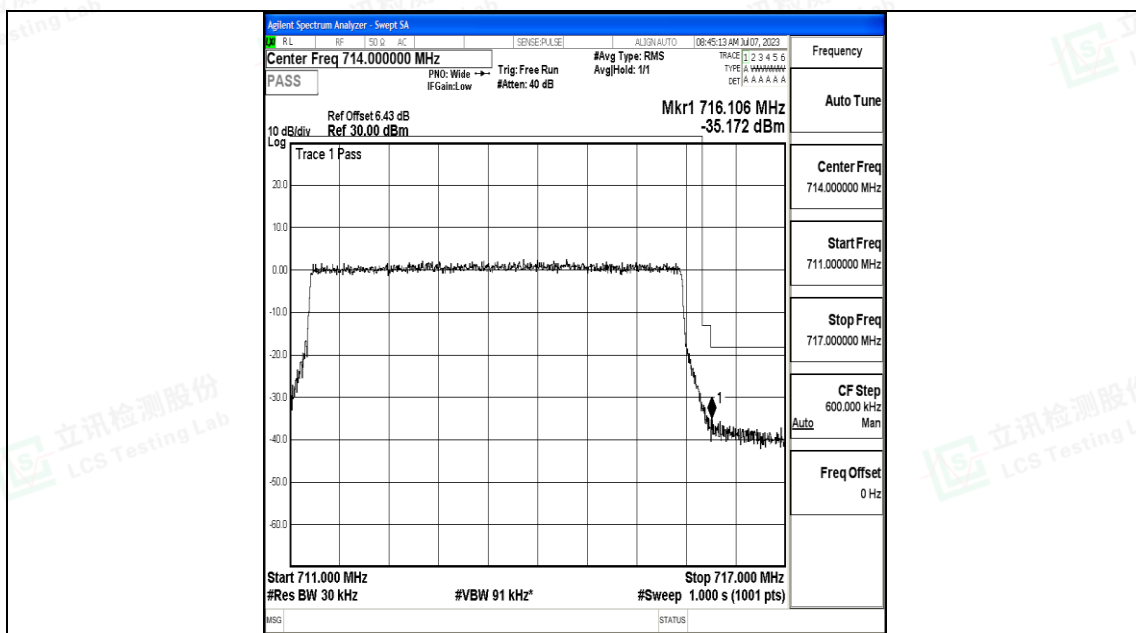

Band12_5MHz_16QAM_23035_25RB#0

Band12_5MHz_QPSK_23155_25RB#0