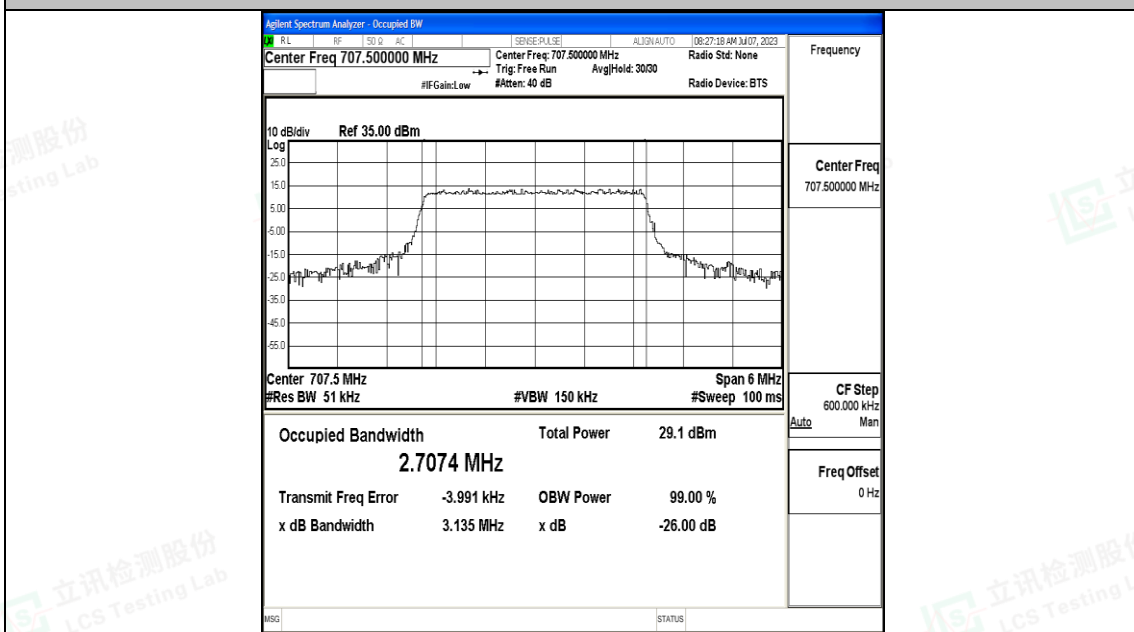

3MHz-23095

Shenzhen LCS Compliance Testing Laboratory Ltd.
Add: 101, 201 Bldg A & 301 Bldg C, Juji Industrial Park Yabianxueziwei, Shajing Street,
Baoan District, Shenzhen, 518000, China
Tel: +(86) 0755-82591330 | E-mail: webmaster@lcs-cert.com | Web: www.lcs-cert.com
Scan code to check authenticity