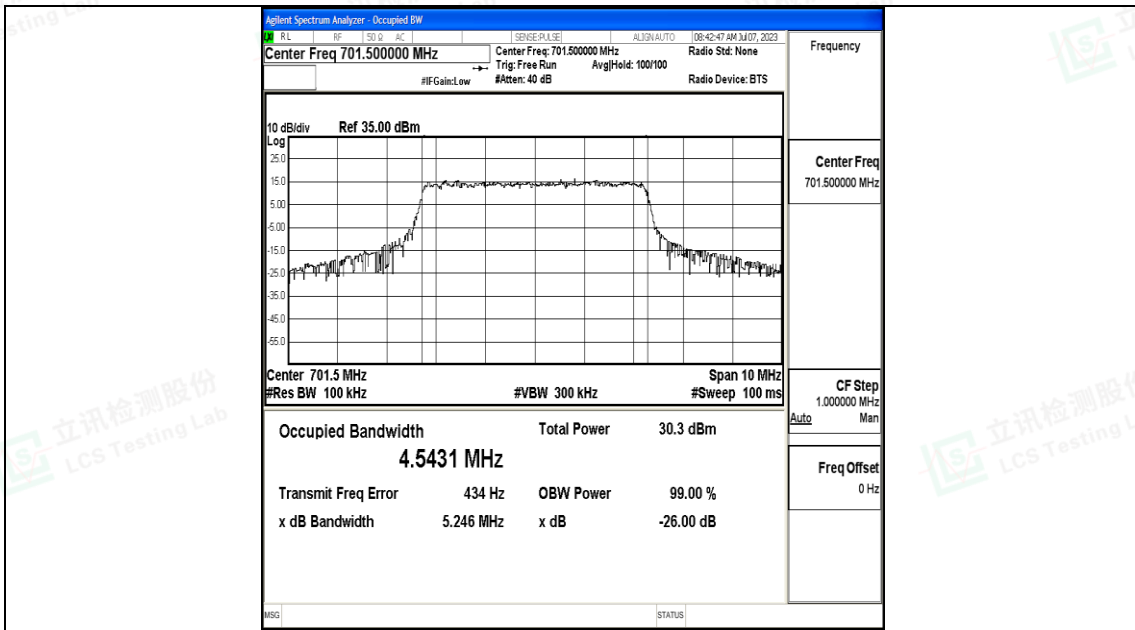

5MHz-23035