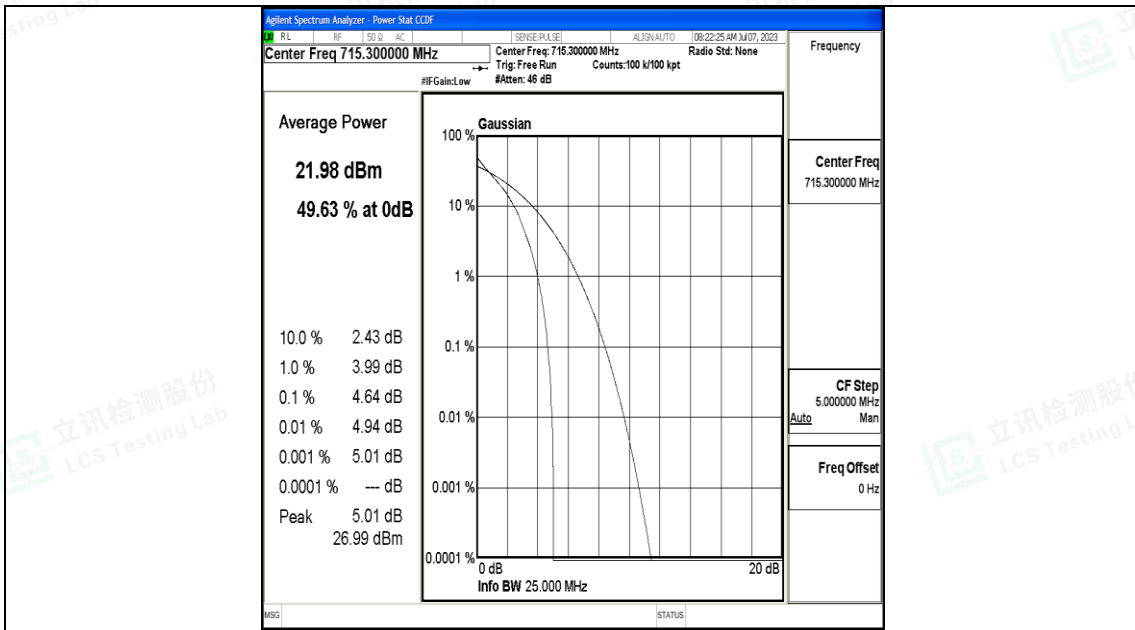

1.4MHz-23173

1.4MHz-23173