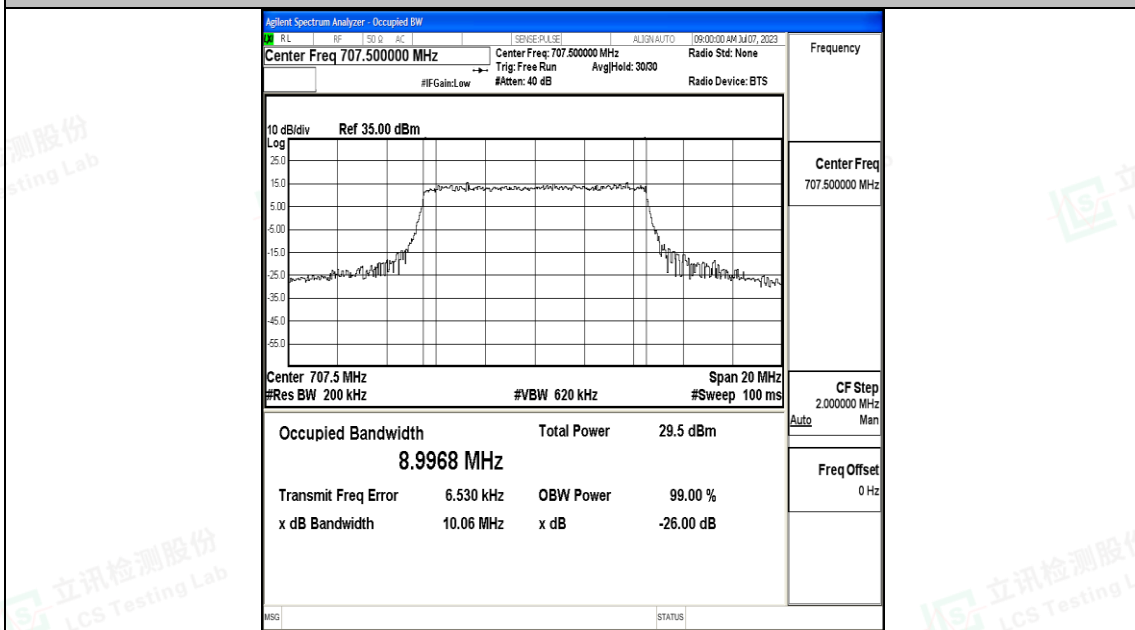

10MHz-23095

10MHz-23095

10MHz-23130

10MHz-23130

I.4 Band Edge

Test Result

Band	Bandwidth	Modulation	Channel	RB Configuration	Peak Frequency	Result(dBm)	Verdict
Band12	1.4MHz	QPSK	23017	6RB#0	698.86	-27.99	PASS
Band12	1.4MHz	16QAM	23017	6RB#0	698.86	-31.11	PASS
Band12	1.4MHz	QPSK	23173	6RB#0	716.12	-26.06	PASS
Band12	1.4MHz	16QAM	23173	6RB#0	716.13	-26.75	PASS
Band12	3MHz	QPSK	23025	15RB#0	698.99	-26.02	PASS
Band12	3MHz	16QAM	23025	15RB#0	699.00	-25.85	PASS
Band12	3MHz	QPSK	23165	15RB#0	716.00	-24.47	PASS
Band12	3MHz	16QAM	23165	15RB#0	716.00	-24.81	PASS
Band12	5MHz	QPSK	23035	25RB#0	698.86	-35.41	PASS
Band12	5MHz	16QAM	23035	25RB#0	698.84	-36.31	PASS
Band12	5MHz	QPSK	23155	25RB#0	716.11	-35.17	PASS
Band12	5MHz	16QAM	23155	25RB#0	716.15	-34.88	PASS
Band12	10MHz	QPSK	23060	50RB#0	698.89	-40.69	PASS
Band12	10MHz	16QAM	23060	50RB#0	698.87	-41.66	PASS
Band12	10MHz	QPSK	23130	50RB#0	716.13	-42.21	PASS
Band12	10MHz	16QAM	23130	50RB#0	716.19	-41.76	PASS