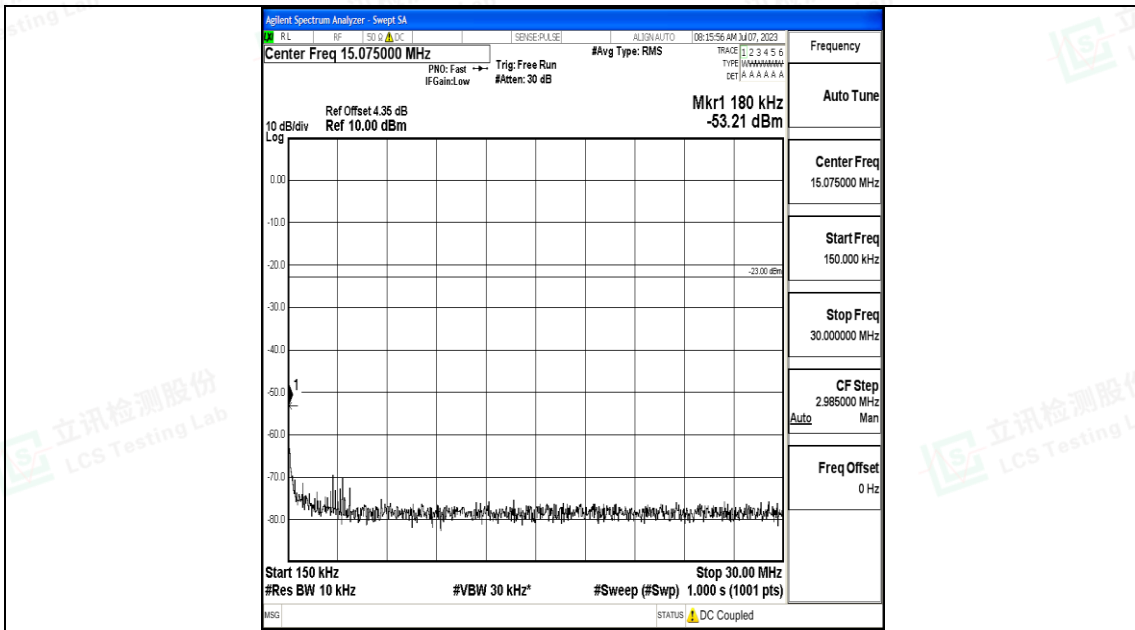

Band12_1.4MHz_QPSK_23173_1RB#0_0.009~0.15_0.009~0.15

Band12_1.4MHz_QPSK_23173_1RB#0_0.15~30_0.15~30