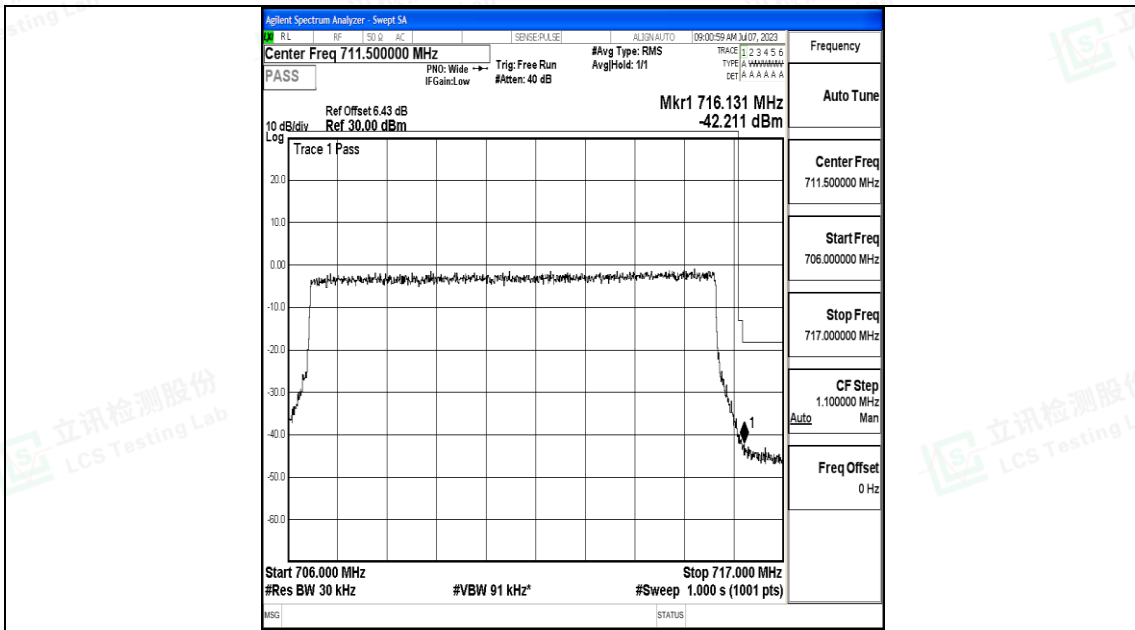

Band12_10MHz_16QAM_23060_50RB#0

Band12_10MHz_QPSK_23130_50RB#0