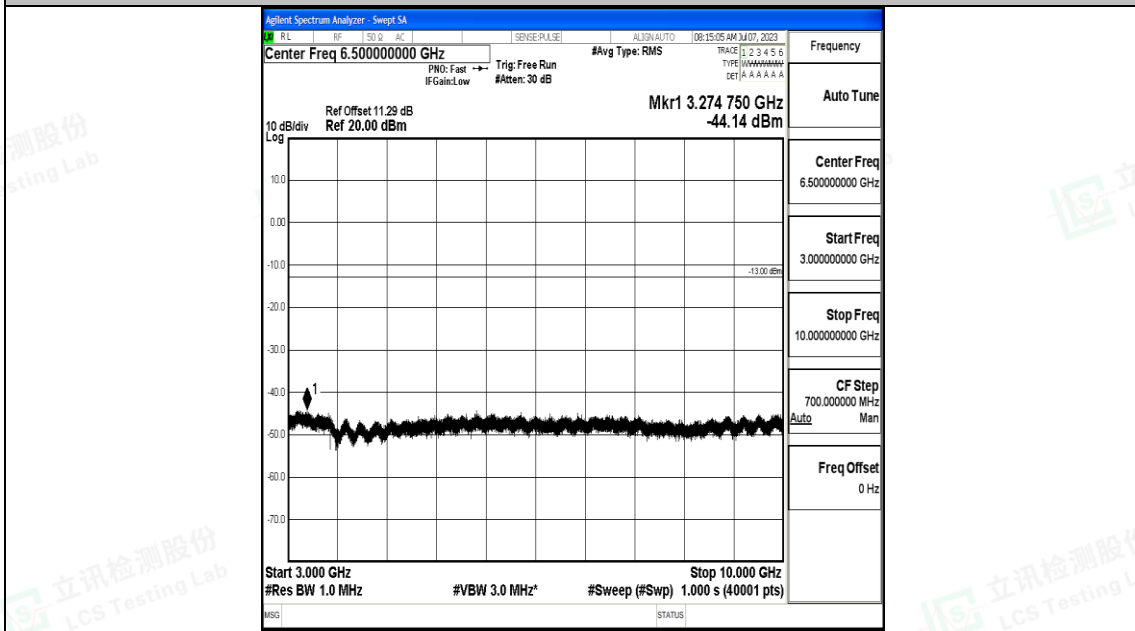

Band12_1.4MHz_QPSK_23095_1RB#0_1000~3000_1000~3000

Band12_1.4MHz_QPSK_23095_1RB#0_3000~10000_3000~10000