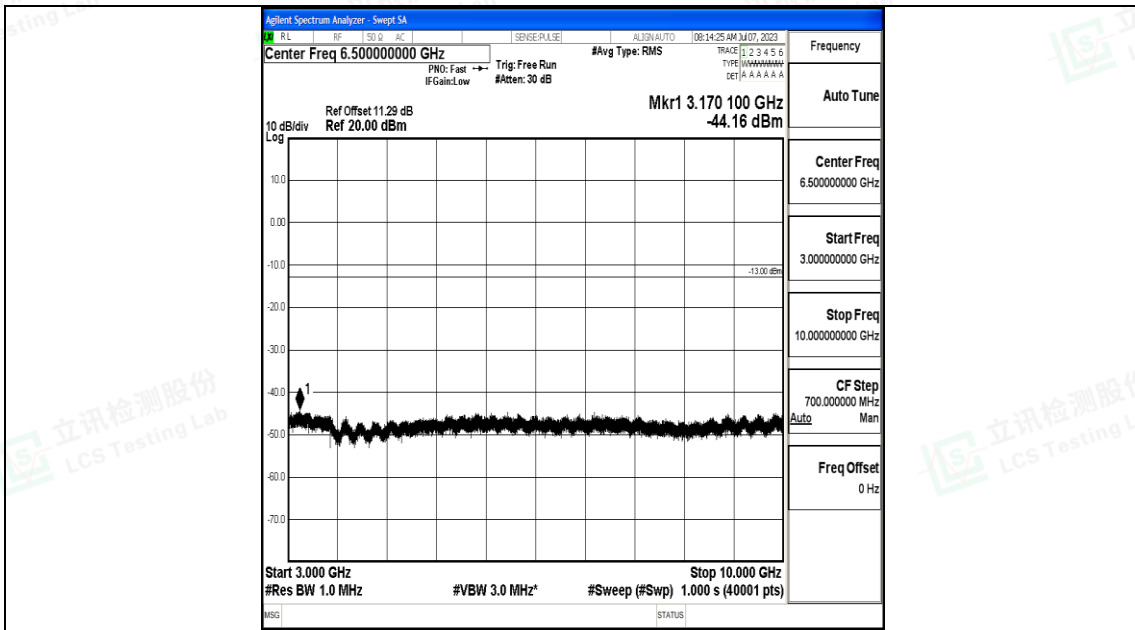

Band12_1.4MHz_16QAM_23017_1RB#0_1000~3000_1000~3000