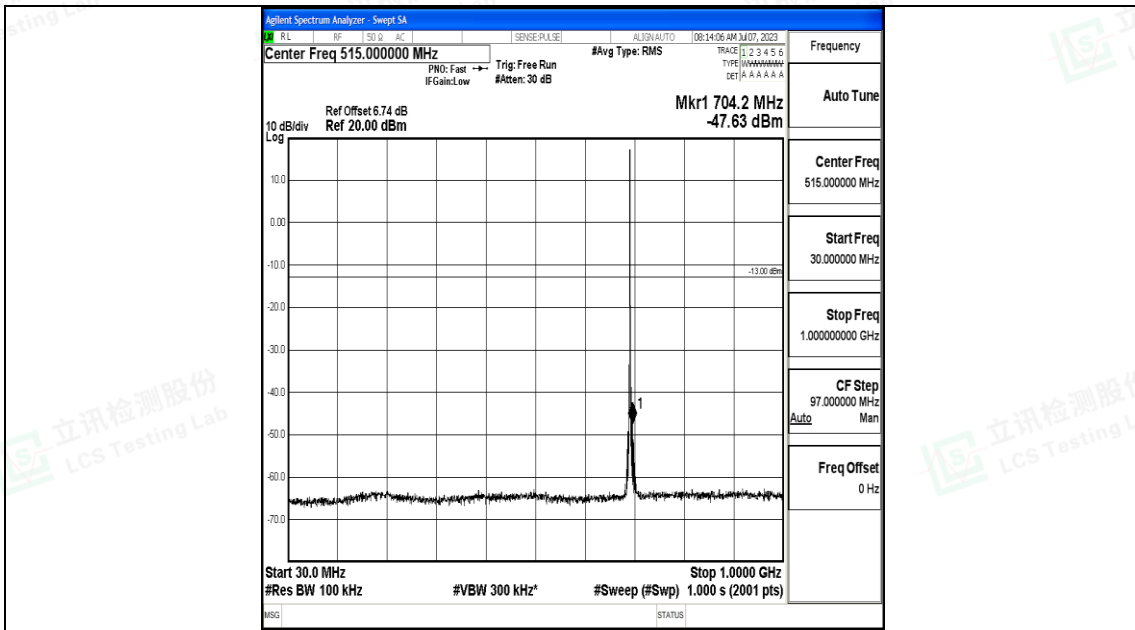

Band12_1.4MHz_QPSK_23017_1RB#0_1000~3000_1000~3000

Band12_1.4MHz_QPSK_23017_1RB#0_3000~10000_3000~10000

Shenzhen LCS Compliance Testing Laboratory Ltd.
 Add: 101, 201 Bldg A & 301 Bldg C, Juji Industrial Park Yabianxueziwei, Shajing Street,
 Baoan District, Shenzhen, 518000, China
 Tel: +(86) 0755-82591330 | E-mail: webmaster@lcs-cert.com | Web: www.lcs-cert.com
 Scan code to check authenticity