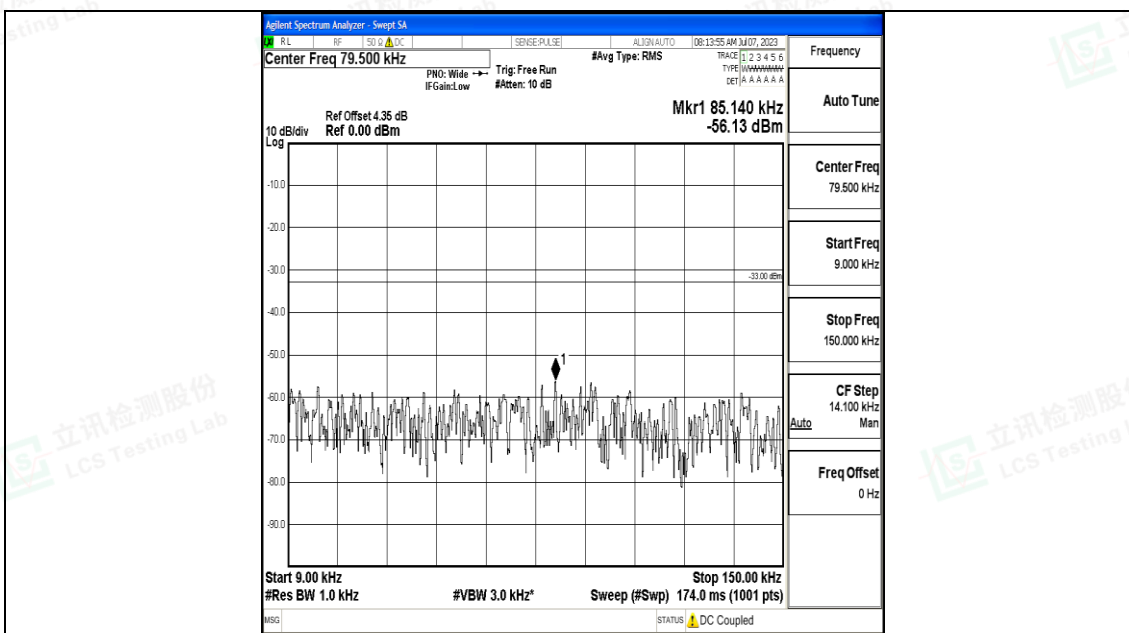

Band12_1.4MHz_QPSK_23017_1RB#0_3000~10000_3000~10000

Shenzhen LCS Compliance Testing Laboratory Ltd.
Add: 101, 201 Bldg A & 301 Bldg C, Juji Industrial Park Yabianxueziwei, Shajing Street,
Baoan District, Shenzhen, 518000, China
Tel: +(86) 0755-82591330 | E-mail: webmaster@lcs-cert.com | Web: www.lcs-cert.com
Scan code to check authenticity