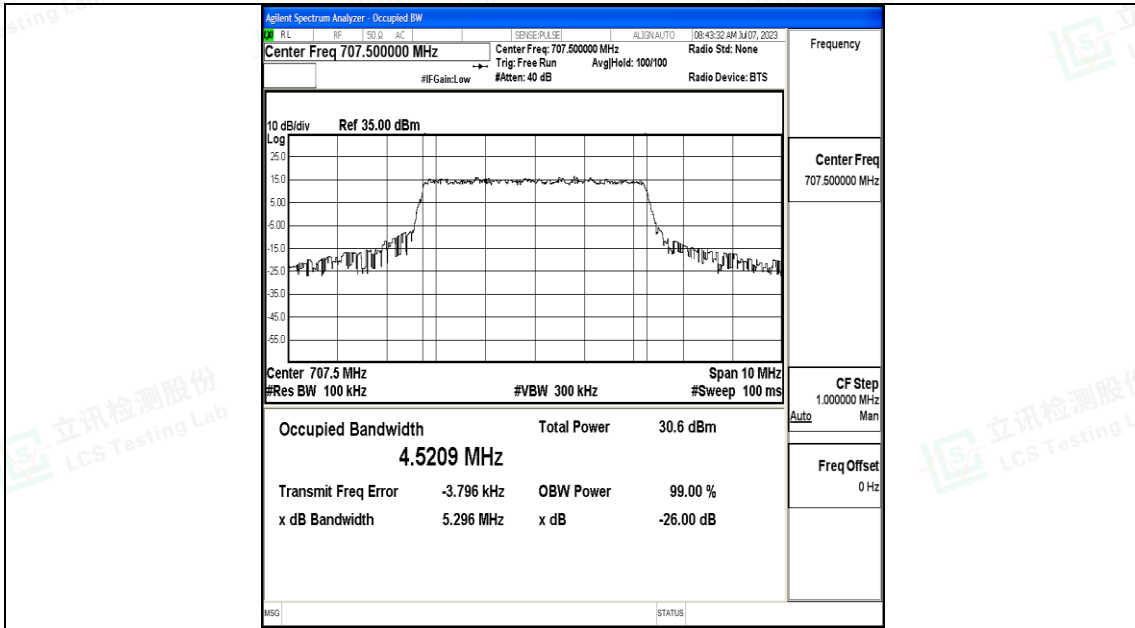

5MHz-23095

5MHz-23095