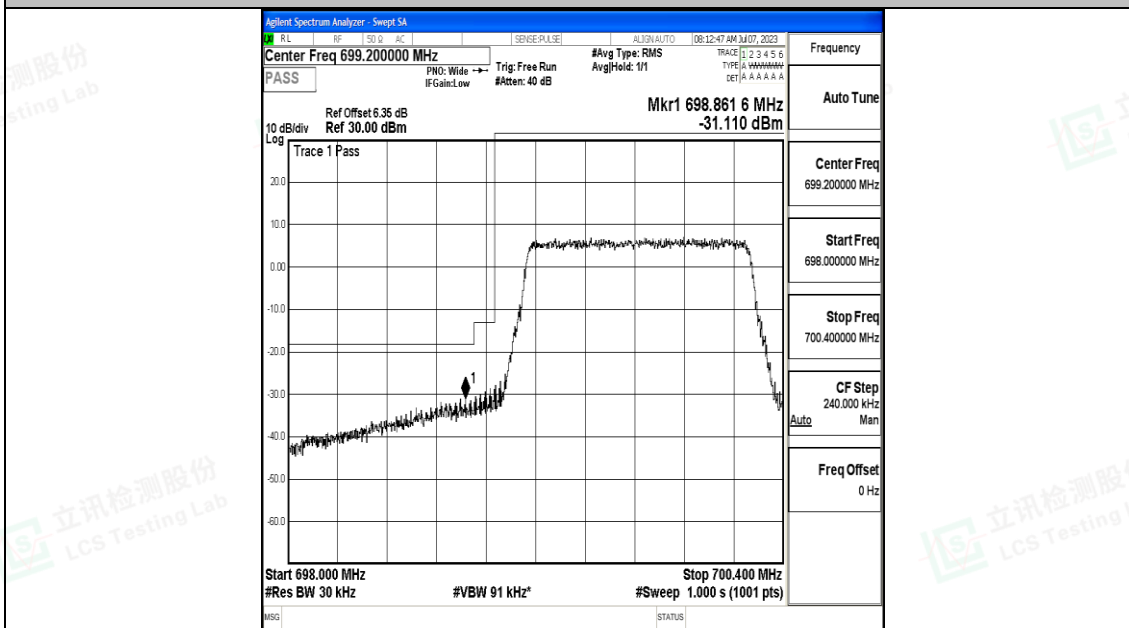

Band12_1.4MHz_QPSK_23017_6RB#0

Band12_1.4MHz_16QAM_23017_6RB#0