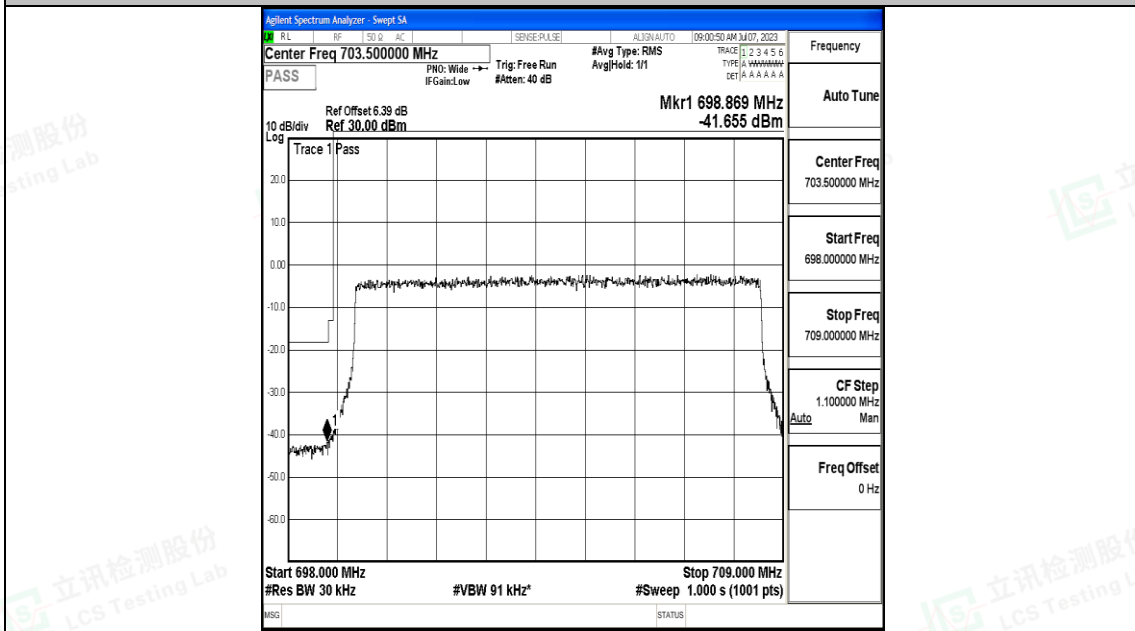

Band12_10MHz_QPSK_23060_50RB#0

Band12_10MHz_16QAM_23060_50RB#0