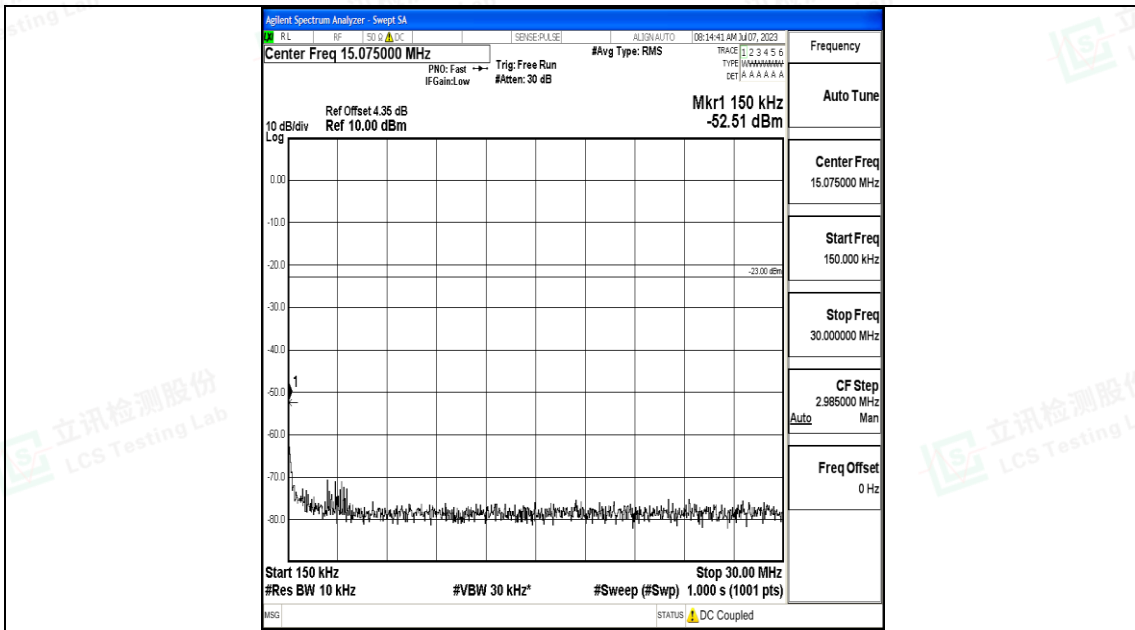

Band12_1.4MHz_QPSK_23095_1RB#0_0.15~30_0.15~30