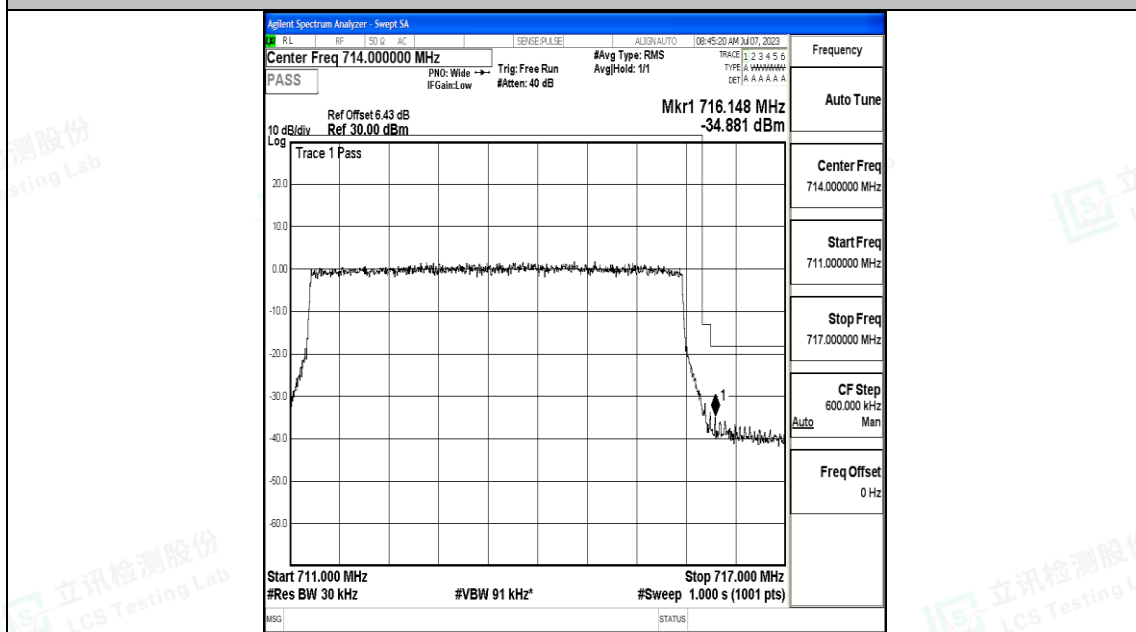

Band12_5MHz_QPSK_23155_25RB#0

Band12_5MHz_16QAM_23155_25RB#0

Shenzhen LCS Compliance Testing Laboratory Ltd.
Add: 101, 201 Bldg A & 301 Bldg C, Juji Industrial Park Yabianxueziwei, Shajing Street,
Baoan District, Shenzhen, 518000, China
Tel: +(86) 0755-82591330 | E-mail: webmaster@lcs-cert.com | Web: www.lcs-cert.com
Scan code to check authenticity