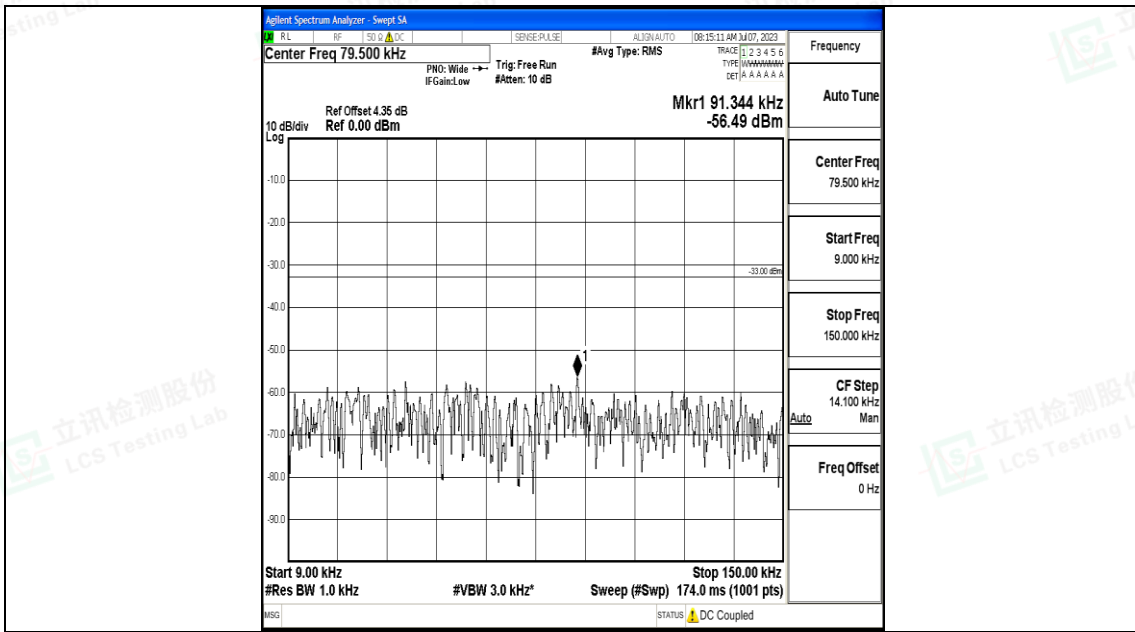

Band12_1.4MHz_QPSK_23095_1RB#0_3000~10000_3000~10000

Band12_1.4MHz_16QAM_23095_1RB#0_0.009~0.15_0.009~0.15