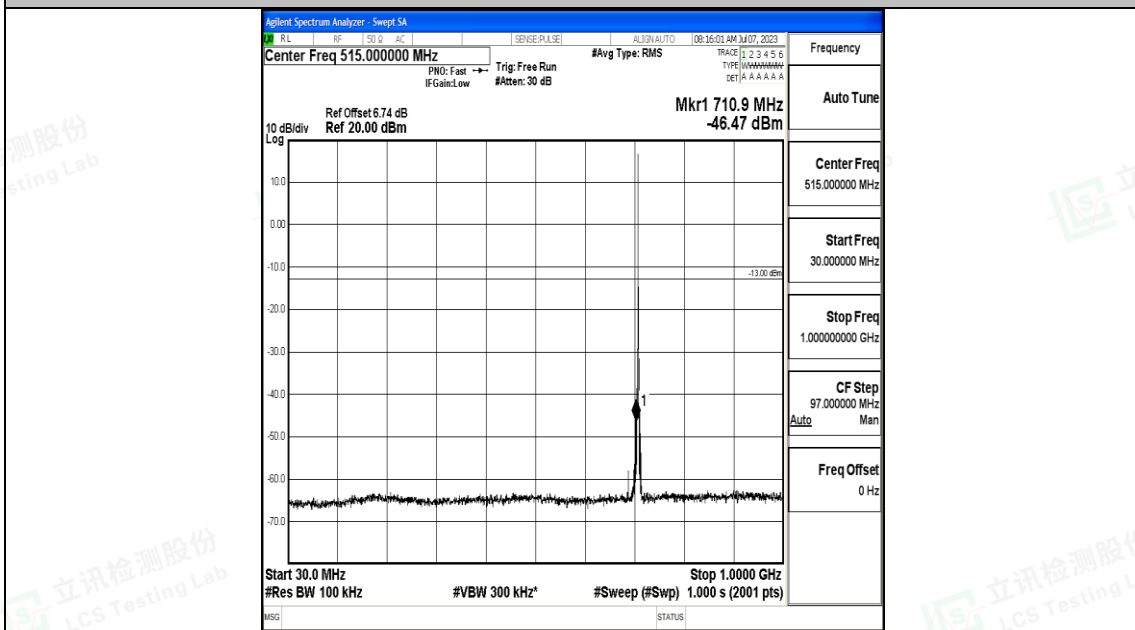

Band12_1.4MHz_QPSK_23173_1RB#0_0.15~30_0.15~30

Band12_1.4MHz_QPSK_23173_1RB#0_30~1000_30~1000