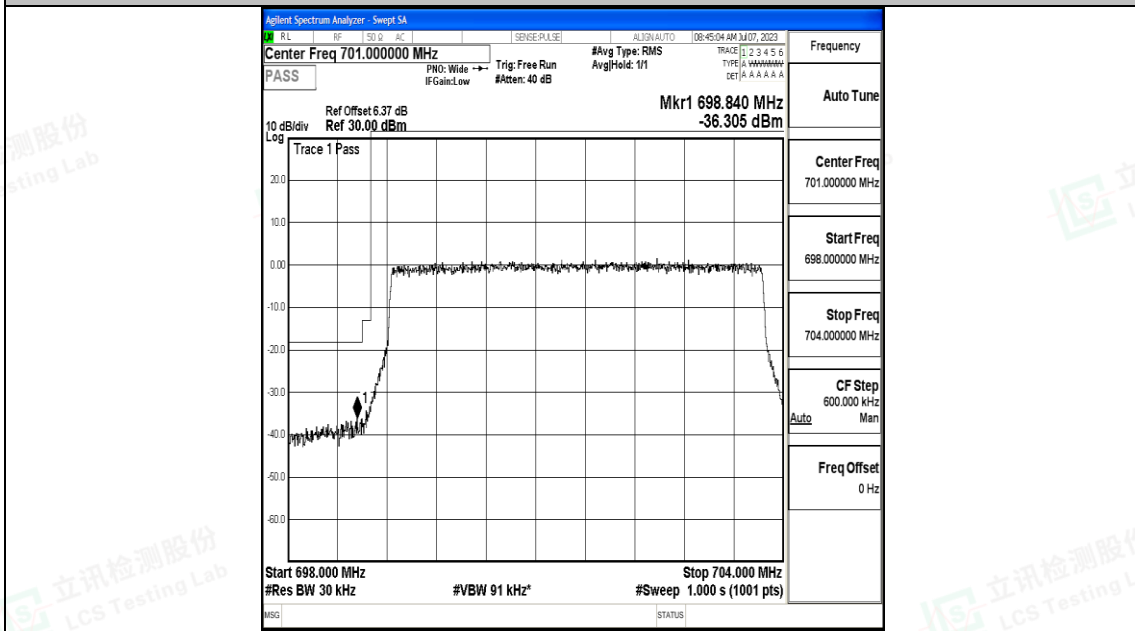

Band12_5MHz_QPSK_23035_25RB#0

Band12_5MHz_16QAM_23035_25RB#0

Shenzhen LCS Compliance Testing Laboratory Ltd.
Add: 101, 201 Bldg A & 301 Bldg C, Juji Industrial Park Yabianxueziwei, Shajing Street,
Baoan District, Shenzhen, 518000, China
Tel: +(86) 0755-82591330 | E-mail: webmaster@lcs-cert.com | Web: www.lcs-cert.com
Scan code to check authenticity