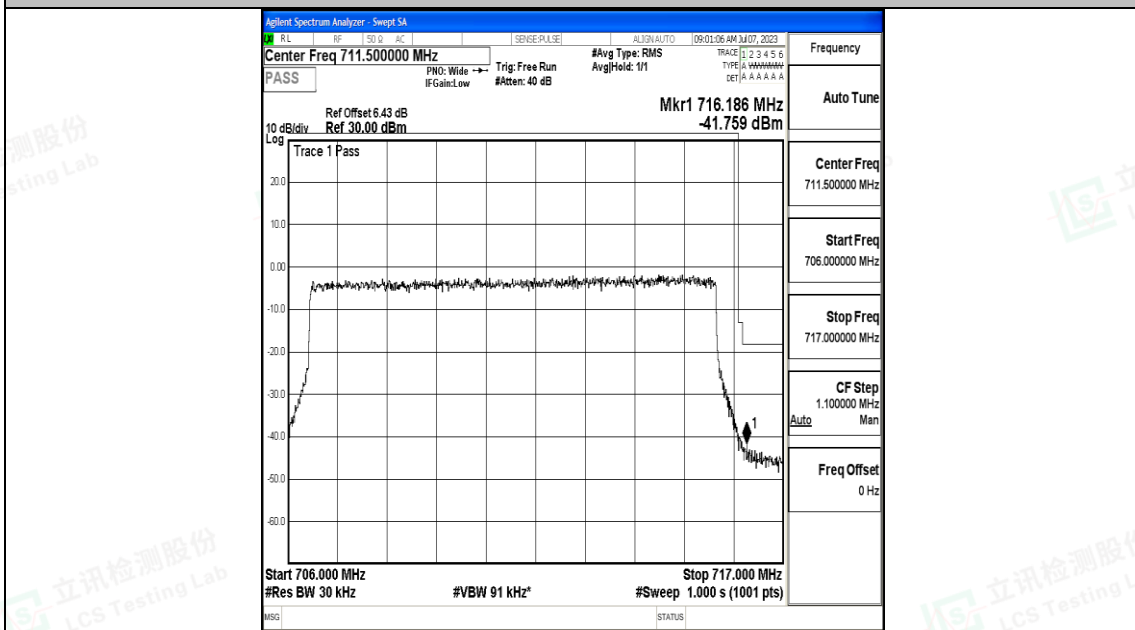

Band12_10MHz_QPSK_23060_50RB#0

Band12_10MHz_16QAM_23060_50RB#0

Band12_10MHz_QPSK_23130_50RB#0

Band12_10MHz_16QAM_23130_50RB#0

Shenzhen LCS Compliance Testing Laboratory Ltd.
 Add: 101, 201 Bldg A & 301 Bldg C, Juji Industrial Park Yabianxueziwei, Shajing Street,
 Baoan District, Shenzhen, 518000, China
 Tel: +(86) 0755-82591330 | E-mail: webmaster@lcs-cert.com | Web: www.lcs-cert.com
 Scan code to check authenticity