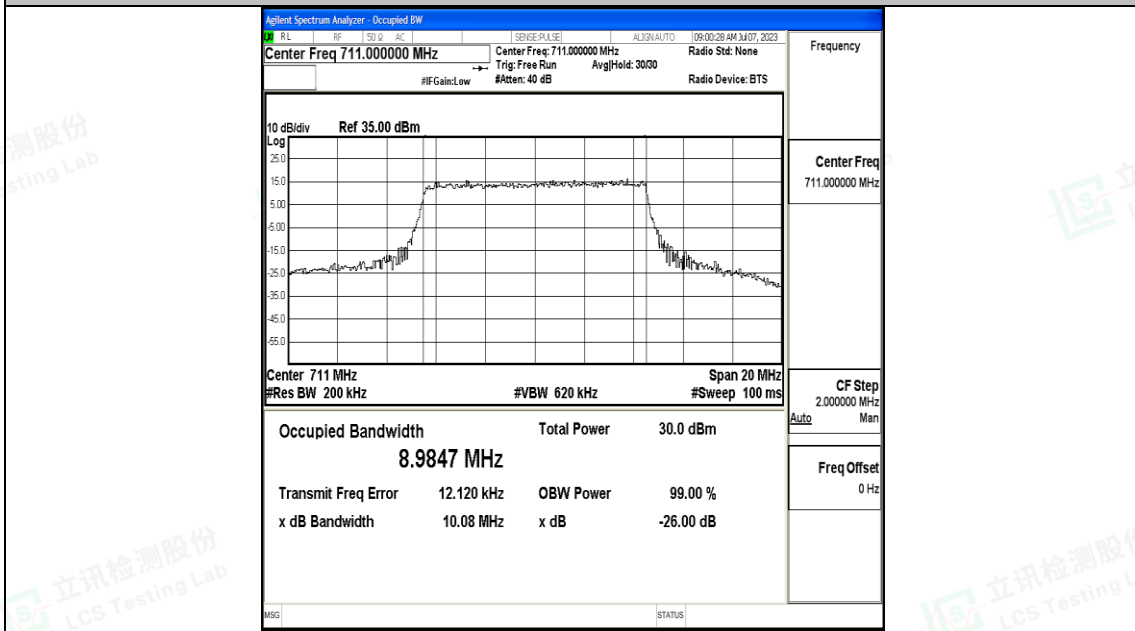

10MHz-23095

10MHz-23095

10MHz-23130

10MHz-23130

I.4 Band Edge

Test Result

Band	Bandwidth	Modulation	Channel	RB Configuration	Peak Frequency	Result(dBm)	Verdict
Band12	1.4MHz	QPSK	23017	6RB#0	698.86	-27.99	PASS
Band12	1.4MHz	16QAM	23017	6RB#0	698.86	-31.11	PASS
Band12	1.4MHz	QPSK	23173	6RB#0	716.12	-26.06	PASS
Band12	1.4MHz	16QAM	23173	6RB#0	716.13	-26.75	PASS
Band12	3MHz	QPSK	23025	15RB#0	698.99	-26.02	PASS
Band12	3MHz	16QAM	23025	15RB#0	699.00	-25.85	PASS
Band12	3MHz	QPSK	23165	15RB#0	716.00	-24.47	PASS
Band12	3MHz	16QAM	23165	15RB#0	716.00	-24.81	PASS
Band12	5MHz	QPSK	23035	25RB#0	698.86	-35.41	PASS
Band12	5MHz	16QAM	23035	25RB#0	698.84	-36.31	PASS
Band12	5MHz	QPSK	23155	25RB#0	716.11	-35.17	PASS
Band12	5MHz	16QAM	23155	25RB#0	716.15	-34.88	PASS
Band12	10MHz	QPSK	23060	50RB#0	698.89	-40.69	PASS
Band12	10MHz	16QAM	23060	50RB#0	698.87	-41.66	PASS
Band12	10MHz	QPSK	23130	50RB#0	716.13	-42.21	PASS
Band12	10MHz	16QAM	23130	50RB#0	716.19	-41.76	PASS