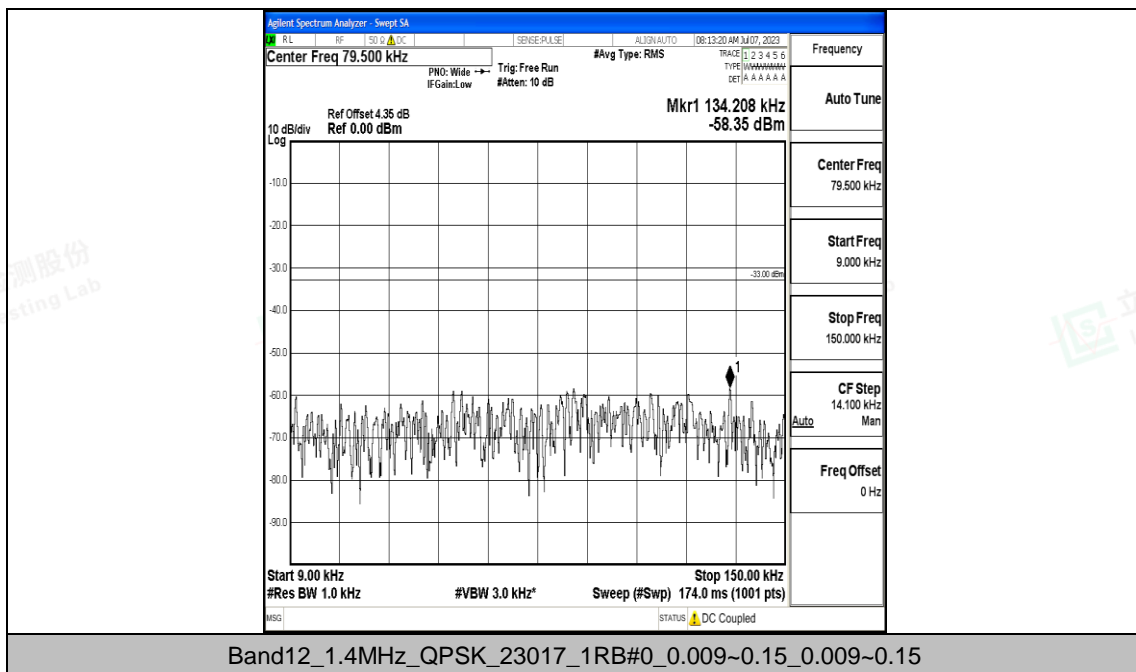

Band12	10MHz	QPSK	23130	1RB#0	0.009~0.15	-59.91	PASS
Band12	10MHz	QPSK	23130	1RB#0	0.15~30	-51.69	PASS
Band12	10MHz	QPSK	23130	1RB#0	30~1000	-62.88	PASS
Band12	10MHz	QPSK	23130	1RB#0	1000~3000	-43.78	PASS
Band12	10MHz	QPSK	23130	1RB#0	3000~10000	-44.16	PASS
Band12	10MHz	16QAM	23130	1RB#0	0.009~0.15	-59.61	PASS
Band12	10MHz	16QAM	23130	1RB#0	0.15~30	-51.47	PASS
Band12	10MHz	16QAM	23130	1RB#0	30~1000	-62.85	PASS
Band12	10MHz	16QAM	23130	1RB#0	1000~3000	-43.95	PASS
Band12	10MHz	16QAM	23130	1RB#0	3000~10000	-43.91	PASS

Test Graphs

Shenzhen LCS Compliance Testing Laboratory Ltd.
Add: 101, 201 Bldg A & 301 Bldg C, Juji Industrial Park Yabianxueziwei, Shajing Street,
Baoan District, Shenzhen, 518000, China
Tel: +(86) 0755-82591330 | E-mail: webmaster@lcs-cert.com | Web: www.lcs-cert.com
Scan code to check authenticity