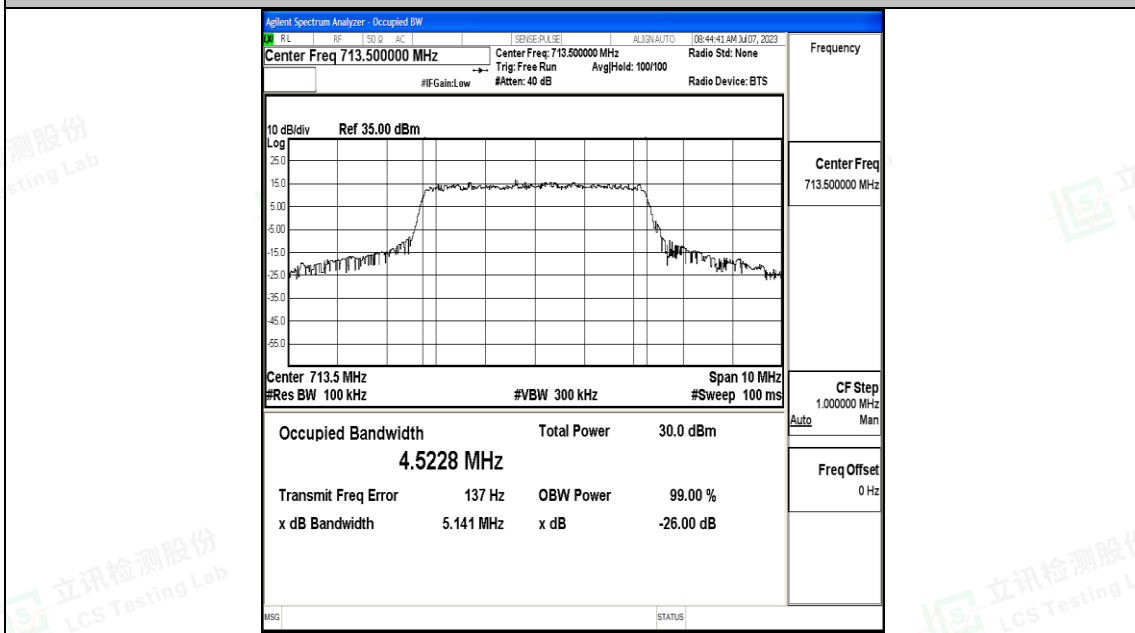

5MHz-23155

Shenzhen LCS Compliance Testing Laboratory Ltd.
Add: 101, 201 Bldg A & 301 Bldg C, Juji Industrial Park Yabianxueziwei, Shajing Street,
Baoan District, Shenzhen, 518000, China
Tel: +(86) 0755-82591330 | E-mail: webmaster@lcs-cert.com | Web: www.lcs-cert.com
Scan code to check authenticity