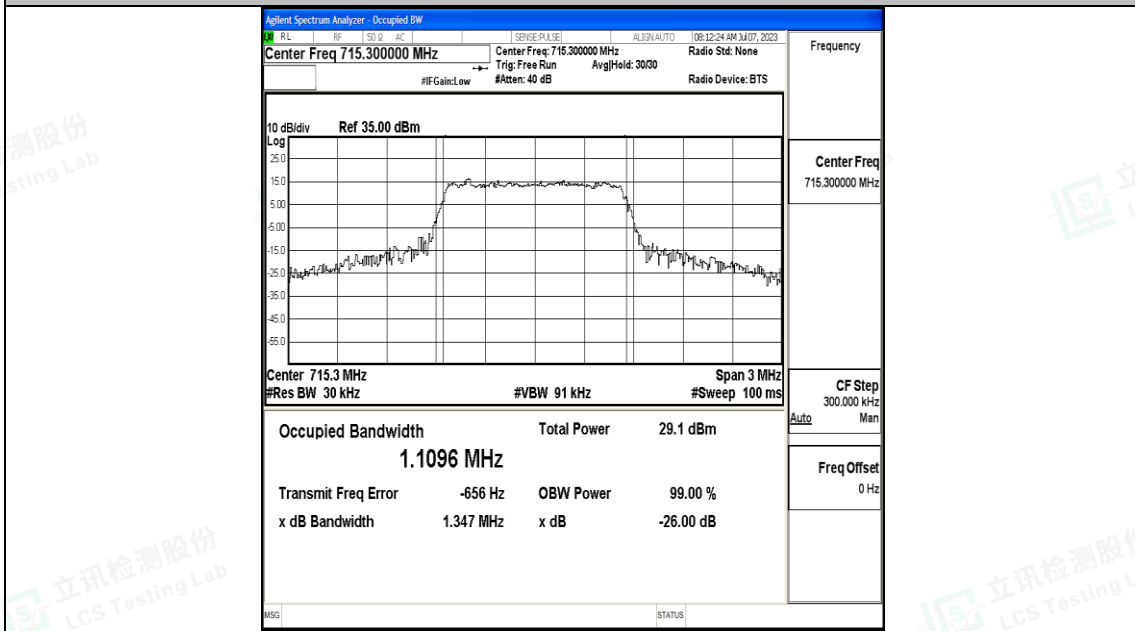

1.4MHz-23173