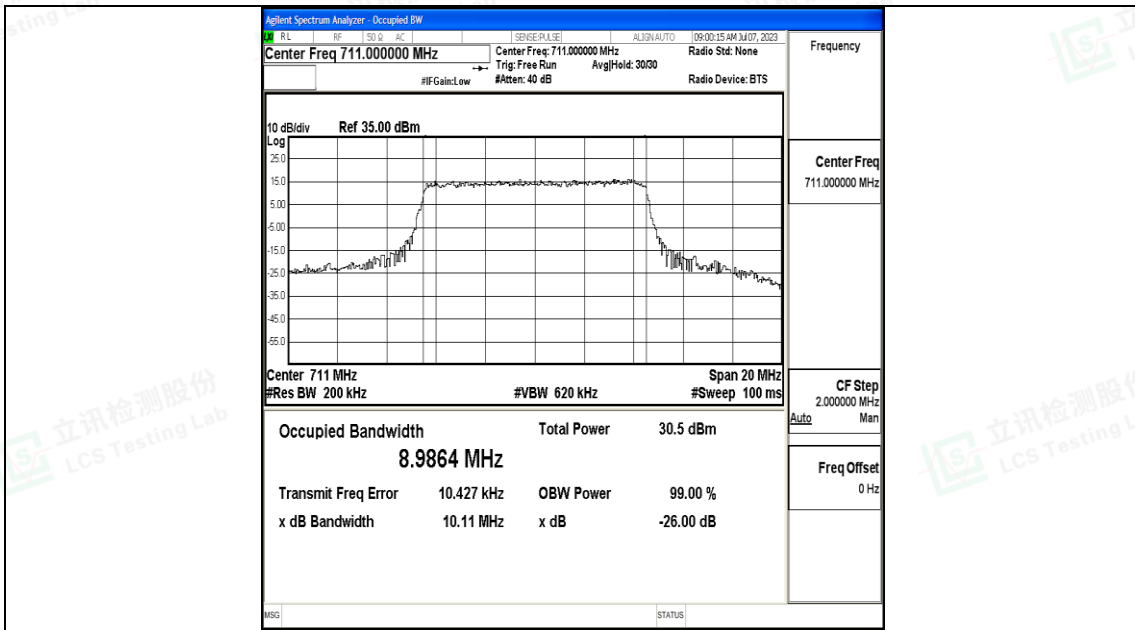

10MHz-23095

10MHz-23095

10MHz-23130

10MHz-23130

I.4 Band Edge

Test Result

Band	Bandwidth	Modulation	Channel	RB Configuration	Peak Frequency	Result(dBm)	Verdict
Band12	1.4MHz	QPSK	23017	6RB#0	698.86	-27.99	PASS
Band12	1.4MHz	16QAM	23017	6RB#0	698.86	-31.11	PASS
Band12	1.4MHz	QPSK	23173	6RB#0	716.12	-26.06	PASS
Band12	1.4MHz	16QAM	23173	6RB#0	716.13	-26.75	PASS
Band12	3MHz	QPSK	23025	15RB#0	698.99	-26.02	PASS
Band12	3MHz	16QAM	23025	15RB#0	699.00	-25.85	PASS
Band12	3MHz	QPSK	23165	15RB#0	716.00	-24.47	PASS
Band12	3MHz	16QAM	23165	15RB#0	716.00	-24.81	PASS
Band12	5MHz	QPSK	23035	25RB#0	698.86	-35.41	PASS
Band12	5MHz	16QAM	23035	25RB#0	698.84	-36.31	PASS
Band12	5MHz	QPSK	23155	25RB#0	716.11	-35.17	PASS
Band12	5MHz	16QAM	23155	25RB#0	716.15	-34.88	PASS
Band12	10MHz	QPSK	23060	50RB#0	698.89	-40.69	PASS
Band12	10MHz	16QAM	23060	50RB#0	698.87	-41.66	PASS
Band12	10MHz	QPSK	23130	50RB#0	716.13	-42.21	PASS
Band12	10MHz	16QAM	23130	50RB#0	716.19	-41.76	PASS