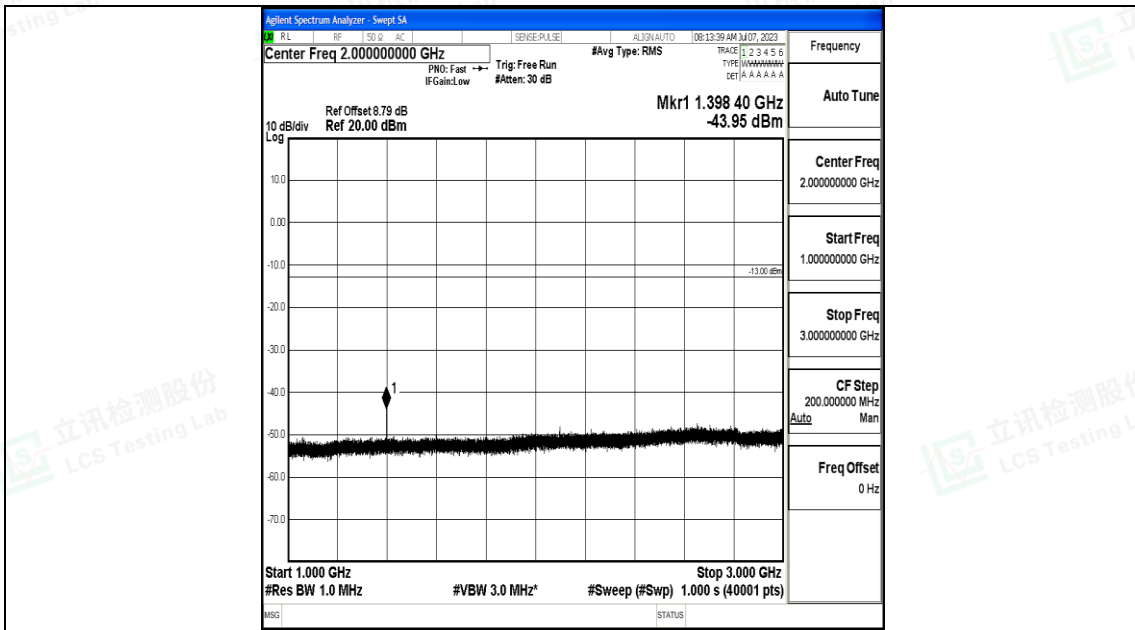

Band12_1.4MHz_QPSK_23017_1RB#0_30~1000_30~1000

Band12_1.4MHz_QPSK_23017_1RB#0_1000~3000_1000~3000