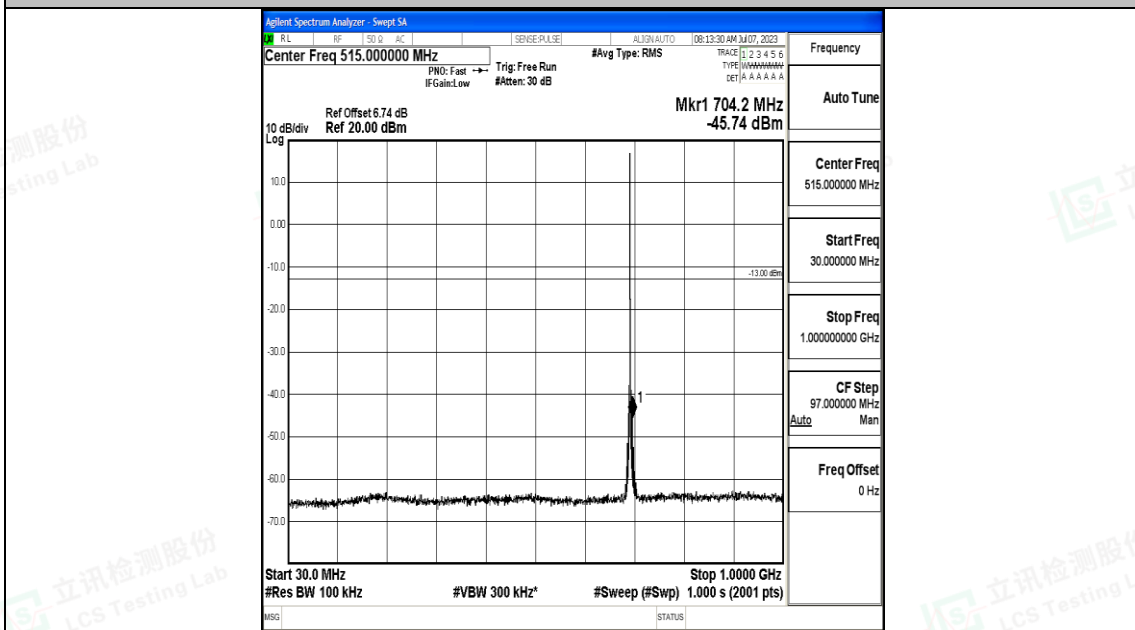

Band12_1.4MHz_QPSK_23017_1RB#0_0.15~30_0.15~30

Band12_1.4MHz_QPSK_23017_1RB#0_30~1000_30~1000

Shenzhen LCS Compliance Testing Laboratory Ltd.
Add: 101, 201 Bldg A & 301 Bldg C, Juji Industrial Park Yabianxueziwei, Shajing Street,
Baoan District, Shenzhen, 518000, China
Tel: +(86) 0755-82591330 | E-mail: webmaster@lcs-cert.com | Web: www.lcs-cert.com
Scan code to check authenticity