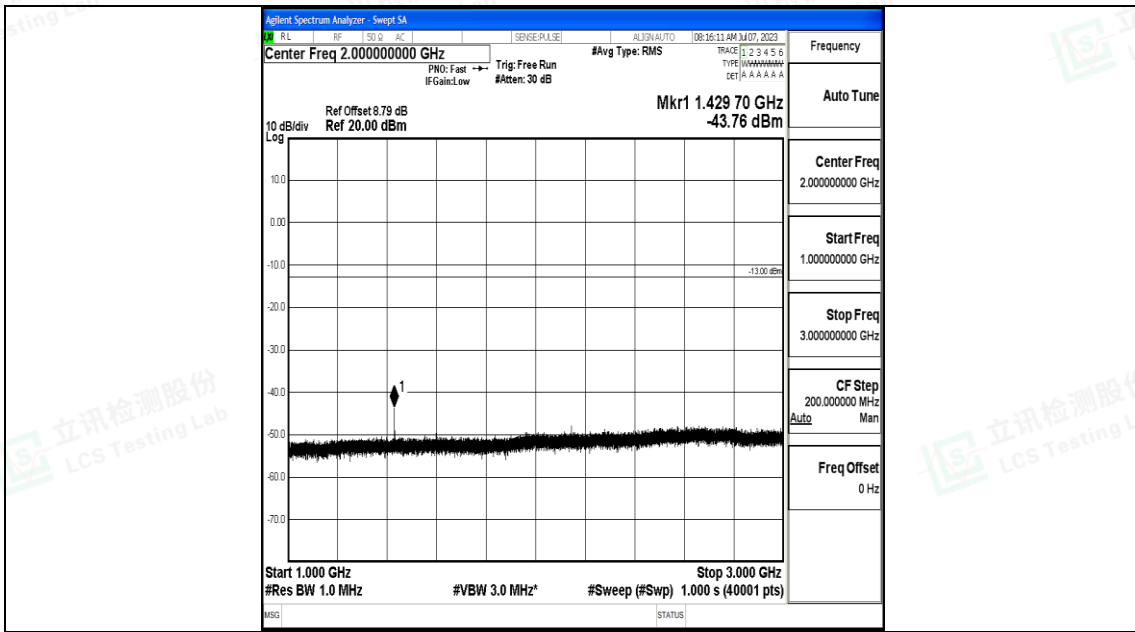

Band12_1.4MHz_QPSK_23173_1RB#0_30~1000_30~1000

Band12_1.4MHz_QPSK_23173_1RB#0_1000~3000_1000~3000