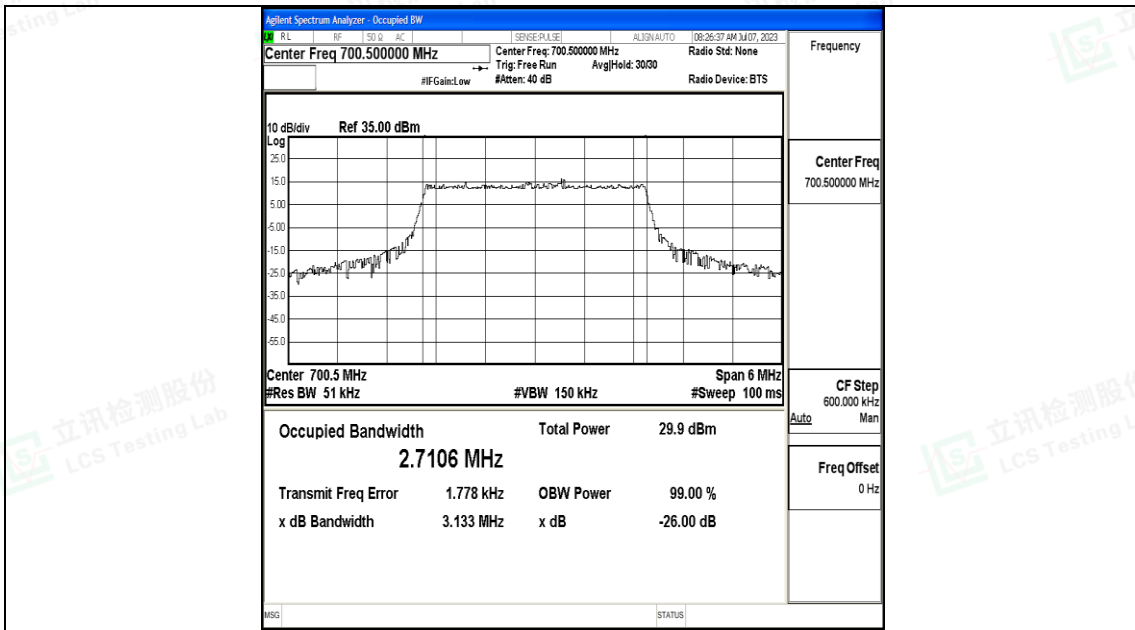

3MHz-23025