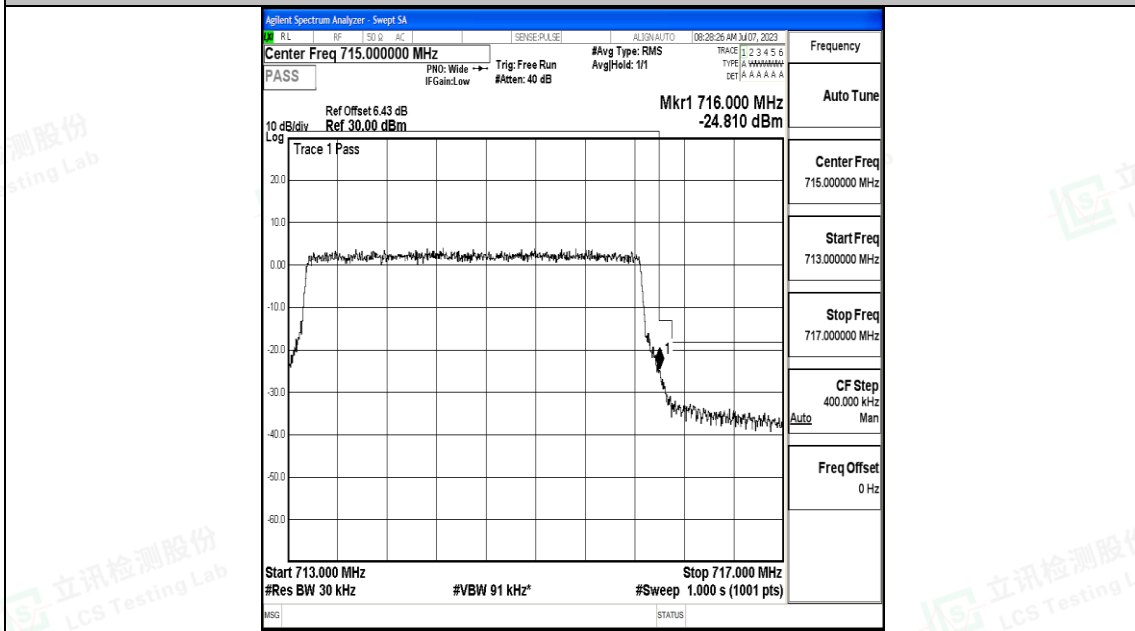

Test Graphs

Band12_1.4MHz_QPSK_23017_6RB#0

Band12_1.4MHz_16QAM_23017_6RB#0

Band12_3MHz_QPSK_23025_15RB#0

Band12_3MHz_16QAM_23025_15RB#0

Band12_3MHz_QPSK_23165_15RB#0

Band12_3MHz_16QAM_23165_15RB#0

Shenzhen LCS Compliance Testing Laboratory Ltd.
 Add: 101, 201 Bldg A & 301 Bldg C, Juji Industrial Park Yabianxueziwei, Shajing Street,
 Baoan District, Shenzhen, 518000, China
 Tel: +(86) 0755-82591330 | E-mail: webmaster@lcs-cert.com | Web: www.lcs-cert.com
 Scan code to check authenticity