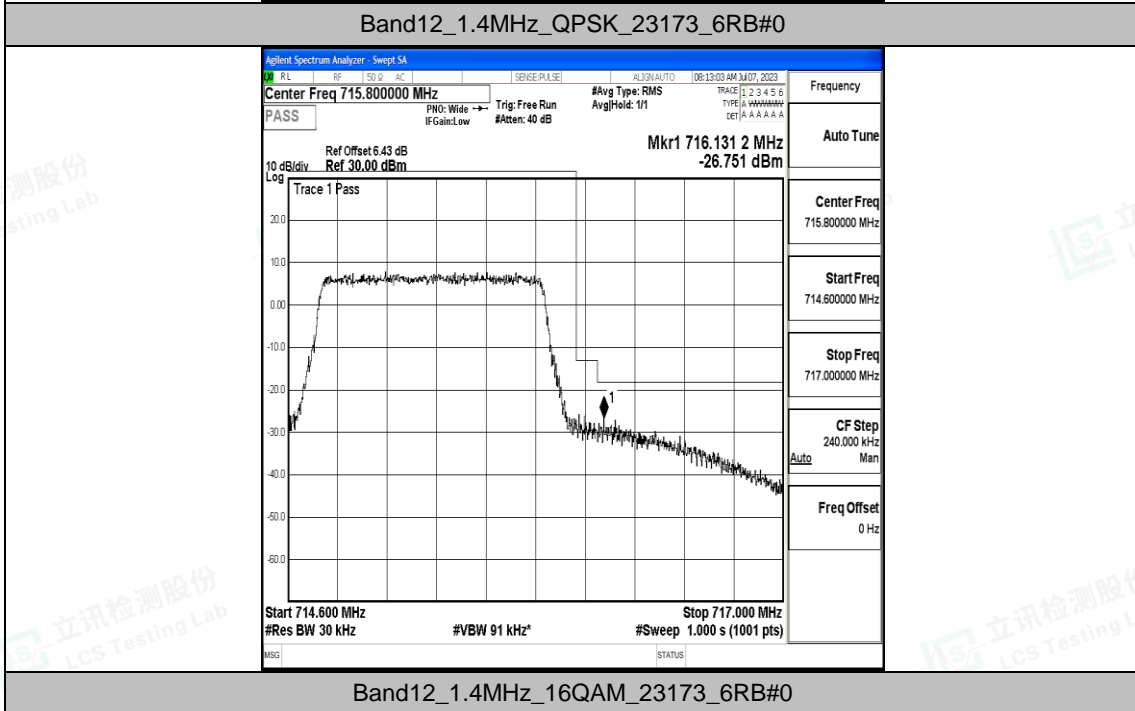

Test Graphs

Band12_1.4MHz_QPSK_23017_6RB#0

Band12_1.4MHz_16QAM_23017_6RB#0

Band12_3MHz_QPSK_23025_15RB#0

Band12_3MHz_16QAM_23025_15RB#0

Band12_3MHz_QPSK_23165_15RB#0

Band12_3MHz_16QAM_23165_15RB#0

Shenzhen LCS Compliance Testing Laboratory Ltd.
 Add: 101, 201 Bldg A & 301 Bldg C, Juji Industrial Park Yabianxueziwei, Shajing Street,
 Baoan District, Shenzhen, 518000, China
 Tel: +(86) 0755-82591330 | E-mail: webmaster@lcs-cert.com | Web: www.lcs-cert.com
 Scan code to check authenticity