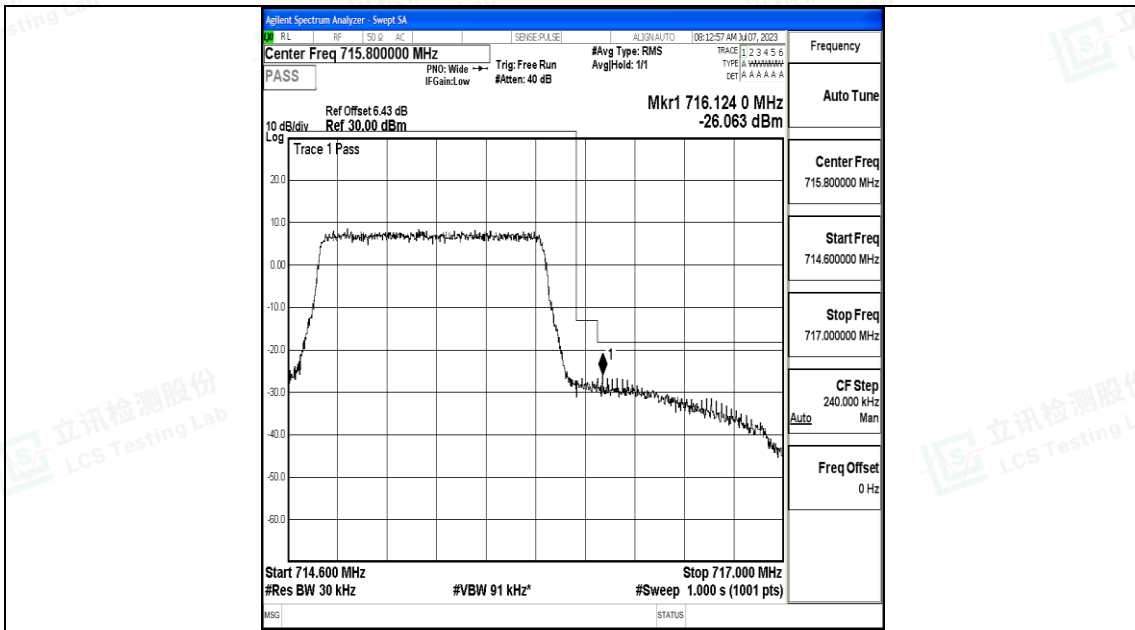

Test Graphs

Band12_1.4MHz_QPSK_23017_6RB#0

Band12_1.4MHz_16QAM_23017_6RB#0

Band12_3MHz_QPSK_23025_15RB#0

Band12_3MHz_16QAM_23025_15RB#0

Band12_3MHz_QPSK_23165_15RB#0

Band12_3MHz_16QAM_23165_15RB#0

Shenzhen LCS Compliance Testing Laboratory Ltd.
 Add: 101, 201 Bldg A & 301 Bldg C, Juji Industrial Park Yabianxueziwei, Shajing Street,
 Baoan District, Shenzhen, 518000, China
 Tel: +(86) 0755-82591330 | E-mail: webmaster@lcs-cert.com | Web: www.lcs-cert.com
 Scan code to check authenticity