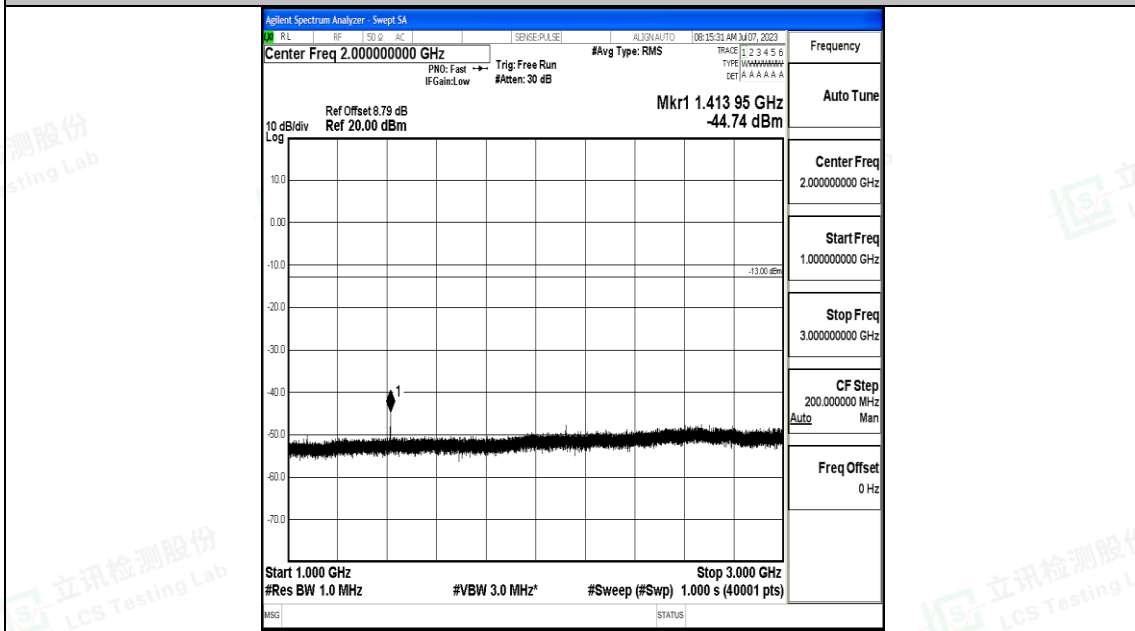

Band12_1.4MHz_16QAM_23095_1RB#0_30~1000_30~1000

Band12_1.4MHz_16QAM_23095_1RB#0_1000~3000_1000~3000

Shenzhen LCS Compliance Testing Laboratory Ltd.
Add: 101, 201 Bldg A & 301 Bldg C, Juji Industrial Park Yabianxueziwei, Shajing Street,
Baoan District, Shenzhen, 518000, China
Tel: +(86) 0755-82591330 | E-mail: webmaster@lcs-cert.com | Web: www.lcs-cert.com
Scan code to check authenticity