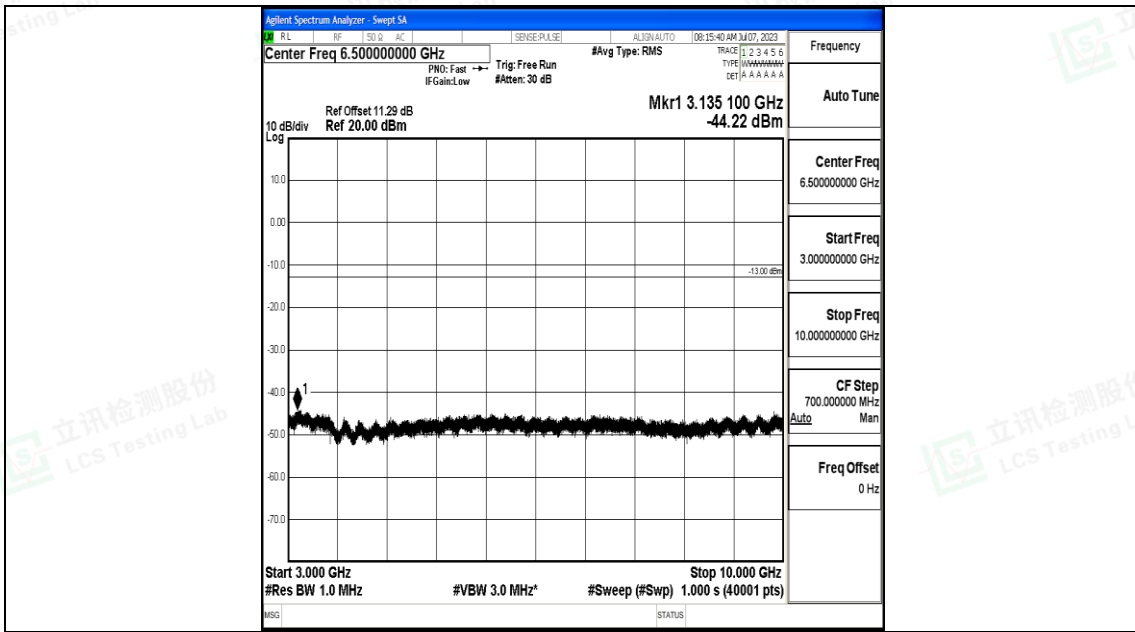

Band12_1.4MHz_16QAM_23095_1RB#0_1000~3000_1000~3000

Band12_1.4MHz_16QAM_23095_1RB#0_3000~10000_3000~10000