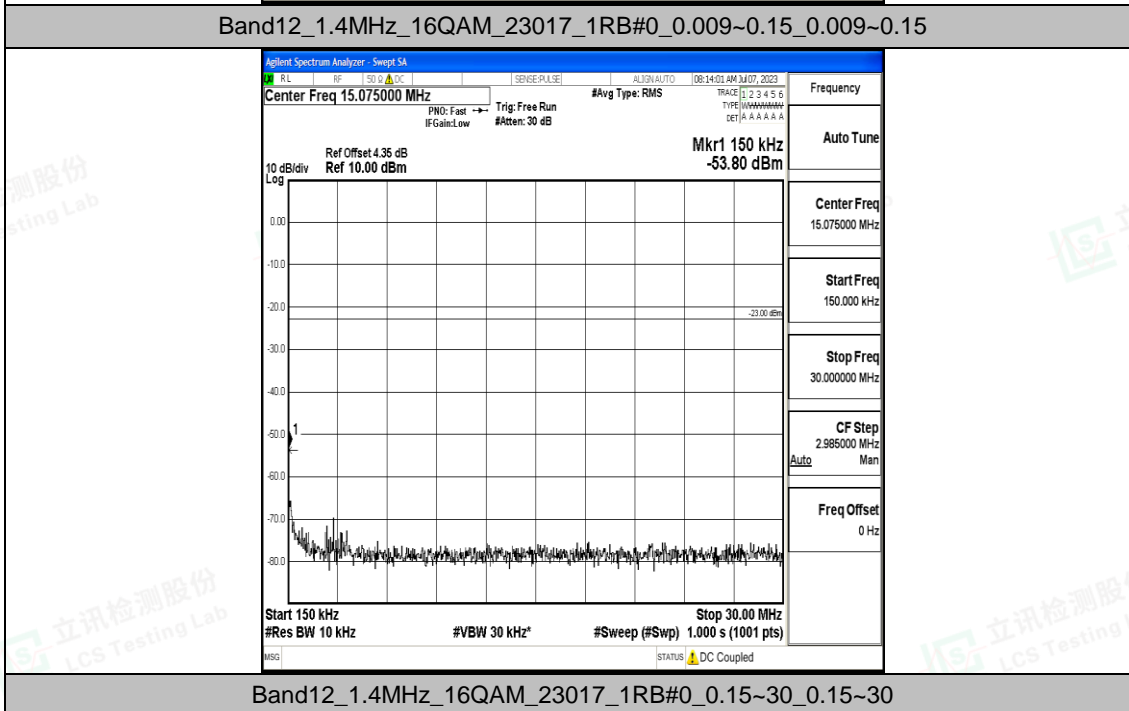

Shenzhen LCS Compliance Testing Laboratory Ltd.
Add: 101, 201 Bldg A & 301 Bldg C, Juji Industrial Park Yabianxueziwei, Shajing Street,
Baoan District, Shenzhen, 518000, China
Tel: +(86) 0755-82591330 | E-mail: webmaster@lcs-cert.com | Web: www.lcs-cert.com
Scan code to check authenticity