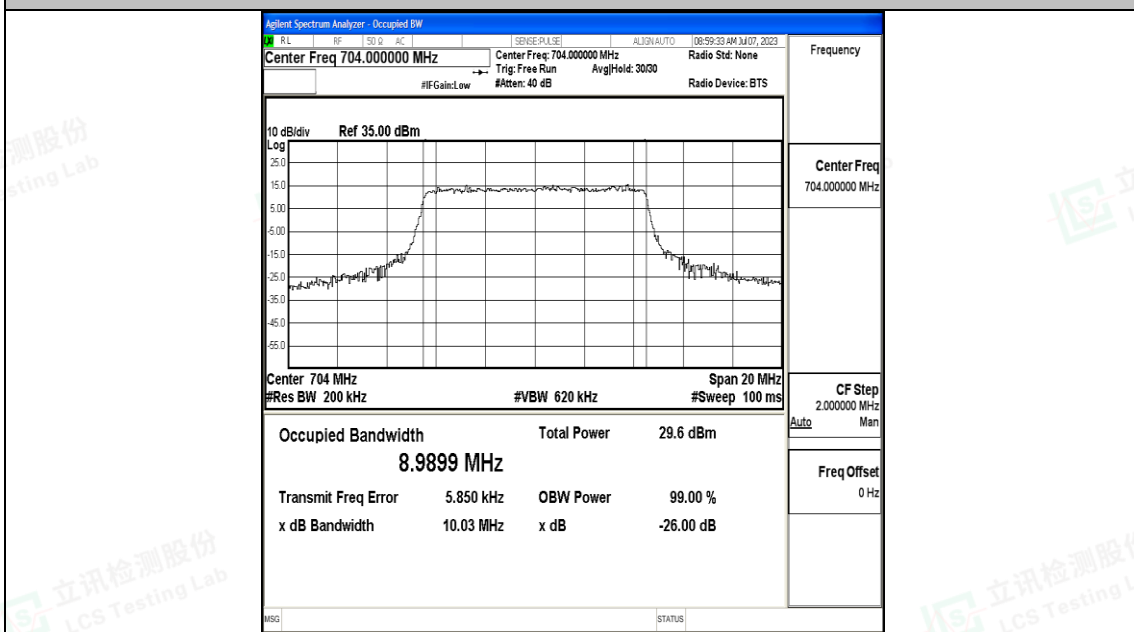

10MHz-23060

Shenzhen LCS Compliance Testing Laboratory Ltd.
Add: 101, 201 Bldg A & 301 Bldg C, Juji Industrial Park Yabianxueziwei, Shajing Street,
Baoan District, Shenzhen, 518000, China
Tel: +(86) 0755-82591330 | E-mail: webmaster@lcs-cert.com | Web: www.lcs-cert.com
Scan code to check authenticity