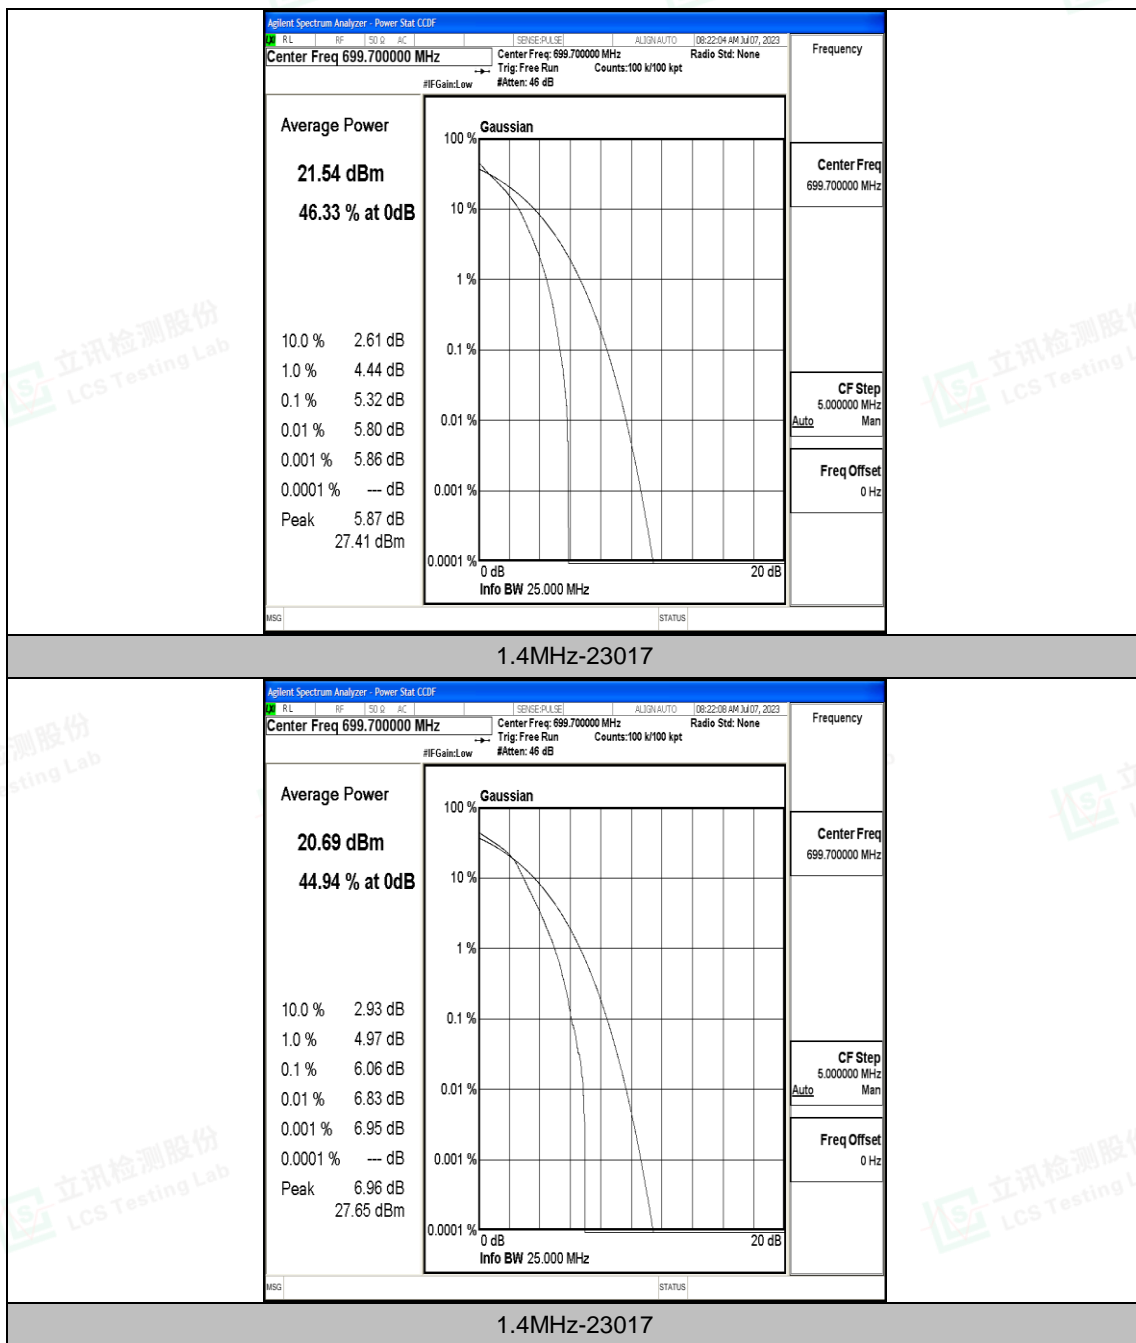

Test Graphs