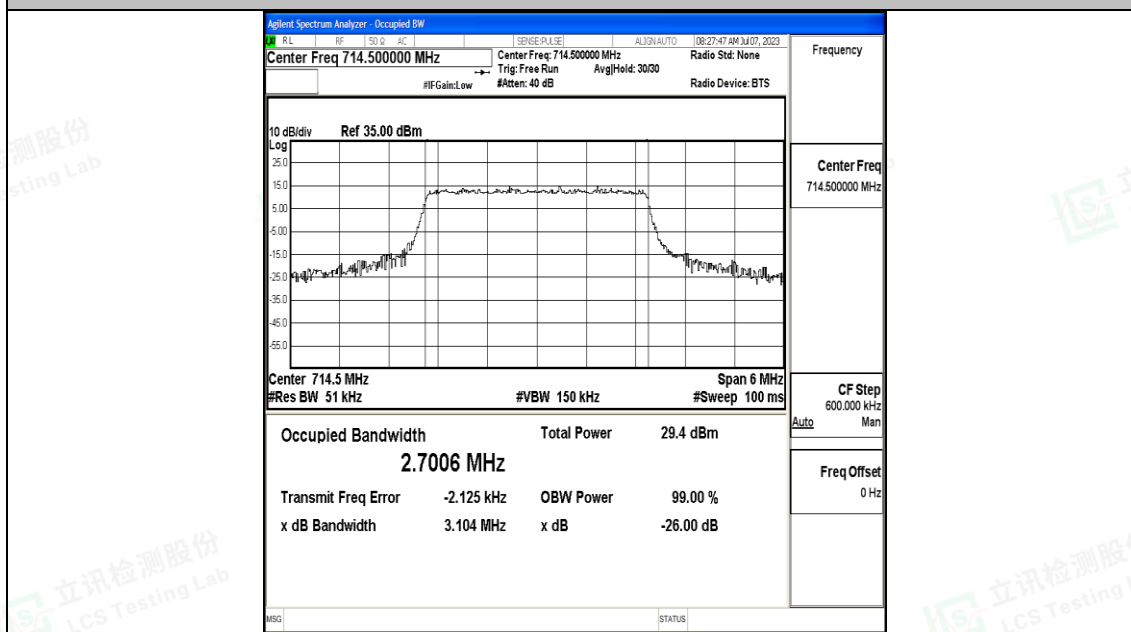

3MHz-23165

Shenzhen LCS Compliance Testing Laboratory Ltd.
Add: 101, 201 Bldg A & 301 Bldg C, Juji Industrial Park Yabianxueziwei, Shajing Street,
Baoan District, Shenzhen, 518000, China
Tel: +(86) 0755-82591330 | E-mail: webmaster@lcs-cert.com | Web: www.lcs-cert.com
Scan code to check authenticity