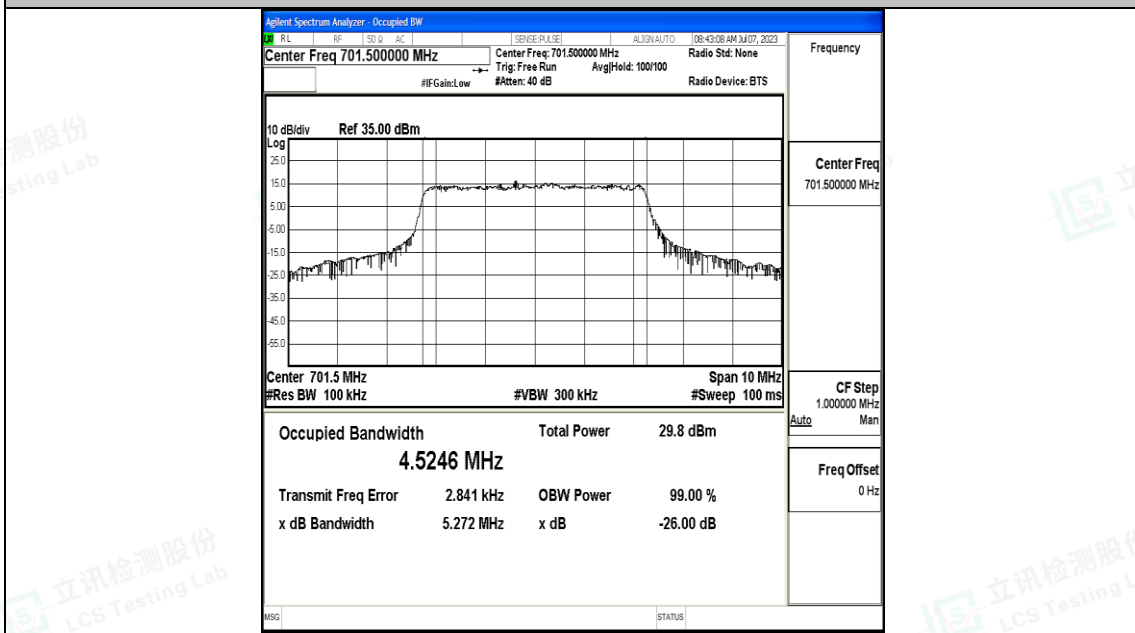

5MHz-23035

Shenzhen LCS Compliance Testing Laboratory Ltd.
Add: 101, 201 Bldg A & 301 Bldg C, Juji Industrial Park Yabianxueziwei, Shajing Street,
Baoan District, Shenzhen, 518000, China
Tel: +(86) 0755-82591330 | E-mail: webmaster@lcs-cert.com | Web: www.lcs-cert.com
Scan code to check authenticity