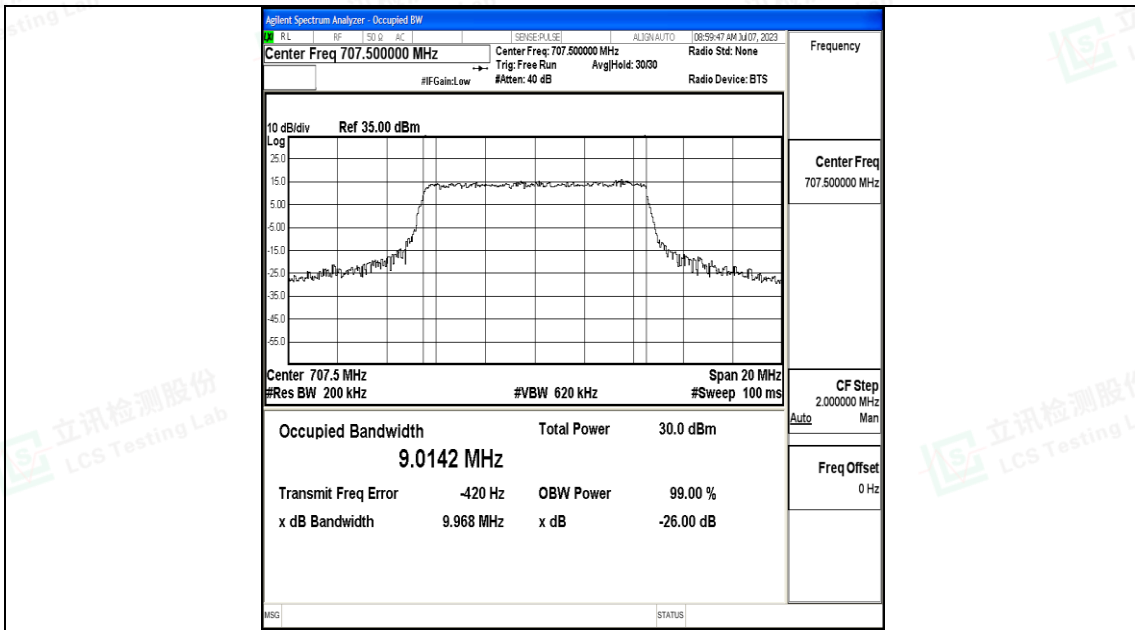

10MHz-23095

10MHz-23095