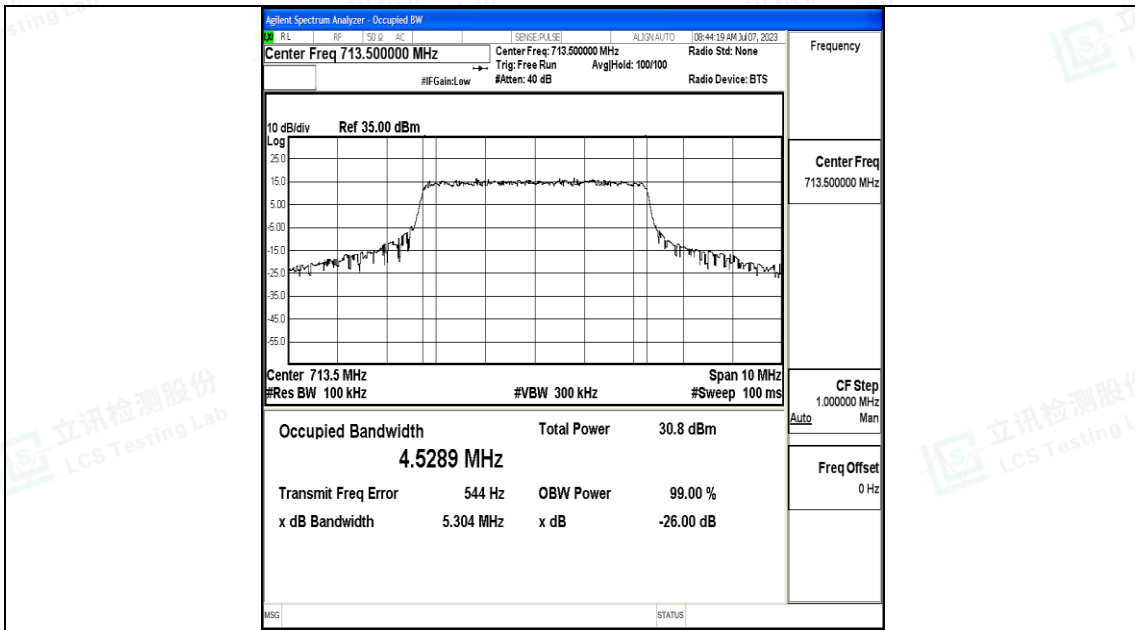

5MHz-23155