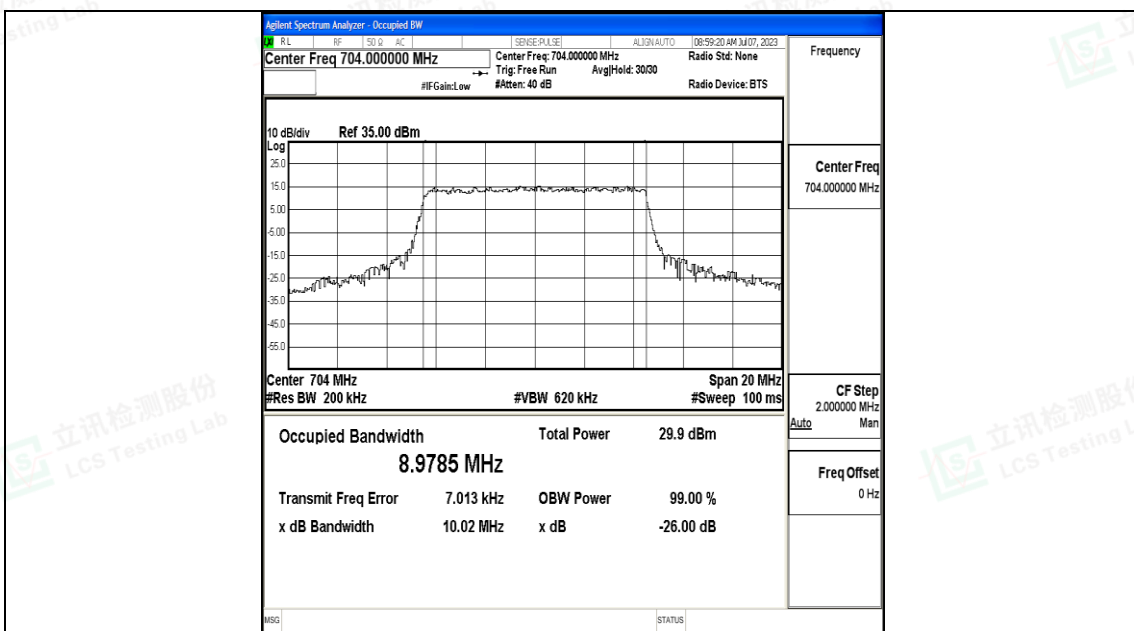

5MHz-23095

5MHz-23095

5MHz-23155

5MHz-23155

Shenzhen LCS Compliance Testing Laboratory Ltd.
 Add: 101, 201 Bldg A & 301 Bldg C, Juji Industrial Park Yabianxueziwei, Shajing Street,
 Baoan District, Shenzhen, 518000, China
 Tel: +(86) 0755-82591330 | E-mail: webmaster@lcs-cert.com | Web: www.lcs-cert.com
 Scan code to check authenticity