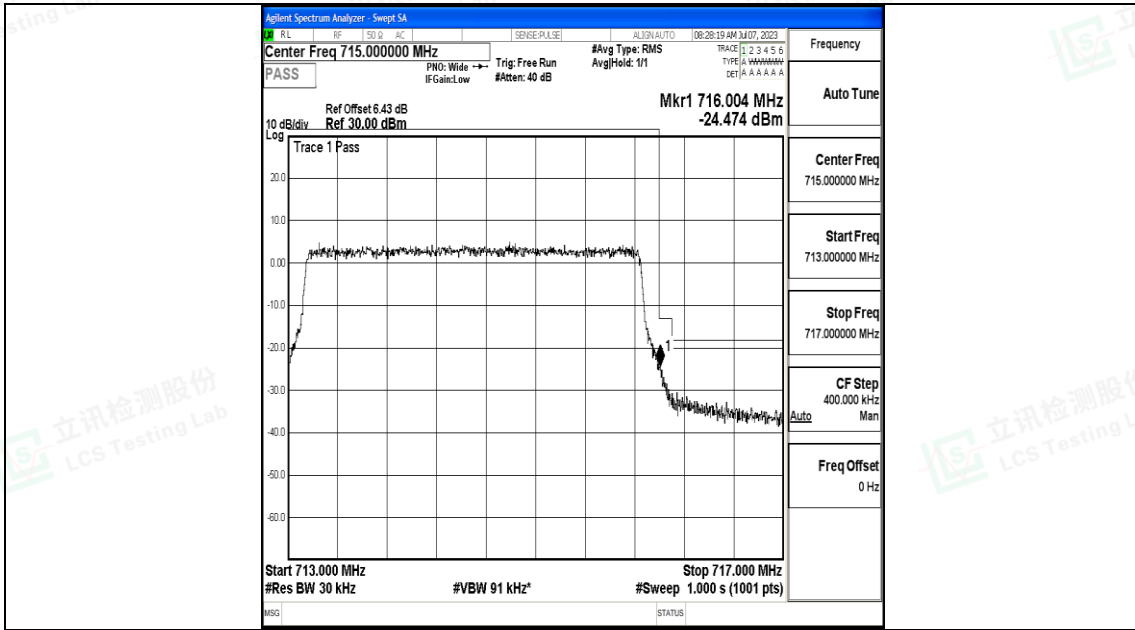

Test Graphs

Band12_1.4MHz_QPSK_23017_6RB#0

Band12_1.4MHz_16QAM_23017_6RB#0

Band12_3MHz_QPSK_23025_15RB#0

Band12_3MHz_16QAM_23025_15RB#0

Band12_3MHz_QPSK_23165_15RB#0

Band12_3MHz_16QAM_23165_15RB#0

Shenzhen LCS Compliance Testing Laboratory Ltd.
 Add: 101, 201 Bldg A & 301 Bldg C, Juji Industrial Park Yabianxueziwei, Shajing Street,
 Baoan District, Shenzhen, 518000, China
 Tel: +(86) 0755-82591330 | E-mail: webmaster@lcs-cert.com | Web: www.lcs-cert.com
 Scan code to check authenticity