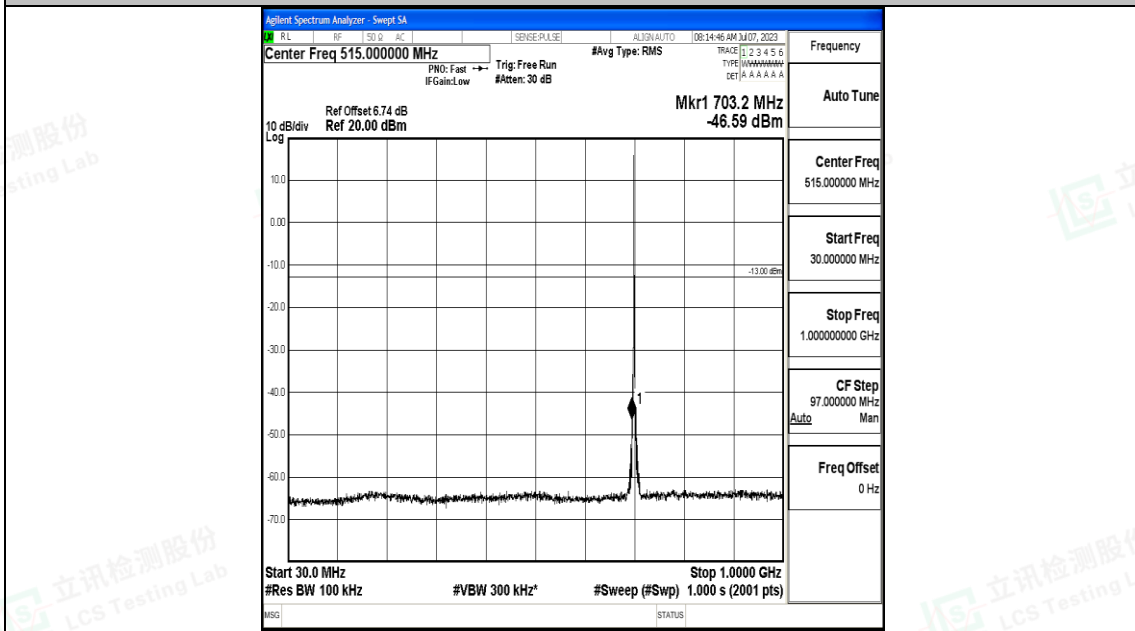

Band12_1.4MHz_16QAM_23017_1RB#0_30~1000_30~1000

Band12_1.4MHz_16QAM_23017_1RB#0_1000~3000_1000~3000

Band12_1.4MHz_QPSK_23095_1RB#0_0.15~30_0.15~30

Band12_1.4MHz_QPSK_23095_1RB#0_30~1000_30~1000

Shenzhen LCS Compliance Testing Laboratory Ltd.
 Add: 101, 201 Bldg A & 301 Bldg C, Juji Industrial Park Yabianxueziwei, Shajing Street,
 Baoan District, Shenzhen, 518000, China
 Tel: +(86) 0755-82591330 | E-mail: webmaster@lcs-cert.com | Web: www.lcs-cert.com
 Scan code to check authenticity