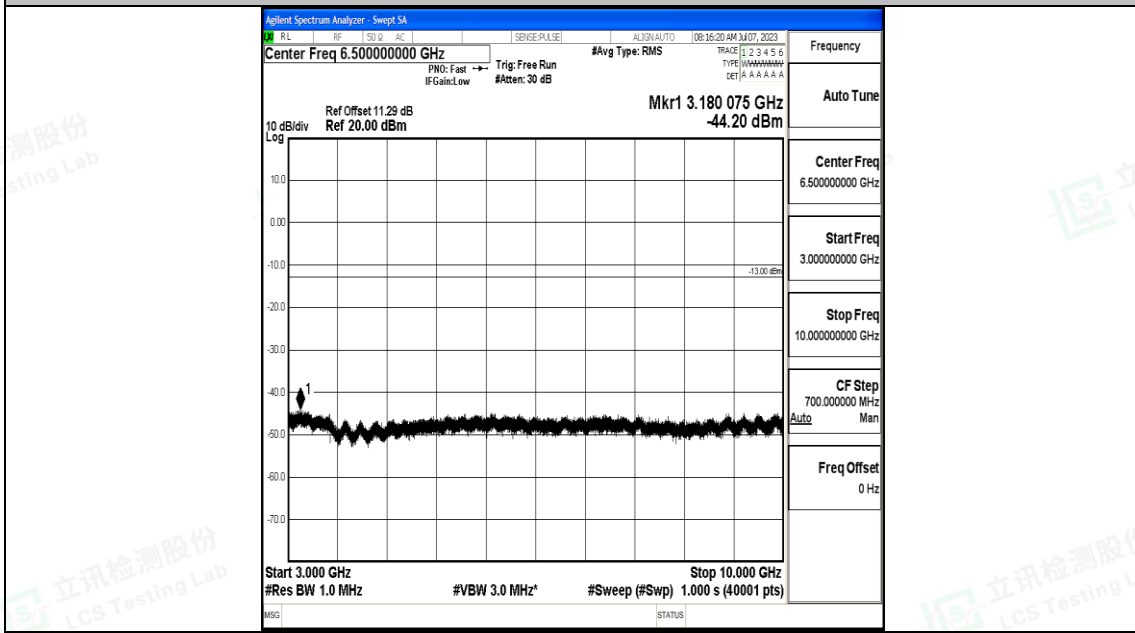

Band12_1.4MHz_QPSK_23173_1RB#0_0.15~30_0.15~30

Band12_1.4MHz_QPSK_23173_1RB#0_30~1000_30~1000

Band12_1.4MHz_QPSK_23173_1RB#0_1000~3000_1000~3000

Band12_1.4MHz_QPSK_23173_1RB#0_3000~10000_3000~10000

Shenzhen LCS Compliance Testing Laboratory Ltd.
 Add: 101, 201 Bldg A & 301 Bldg C, Juji Industrial Park Yabianxueziwei, Shajing Street,
 Baoan District, Shenzhen, 518000, China
 Tel: +(86) 0755-82591330 | E-mail: webmaster@lcs-cert.com | Web: www.lcs-cert.com
 Scan code to check authenticity