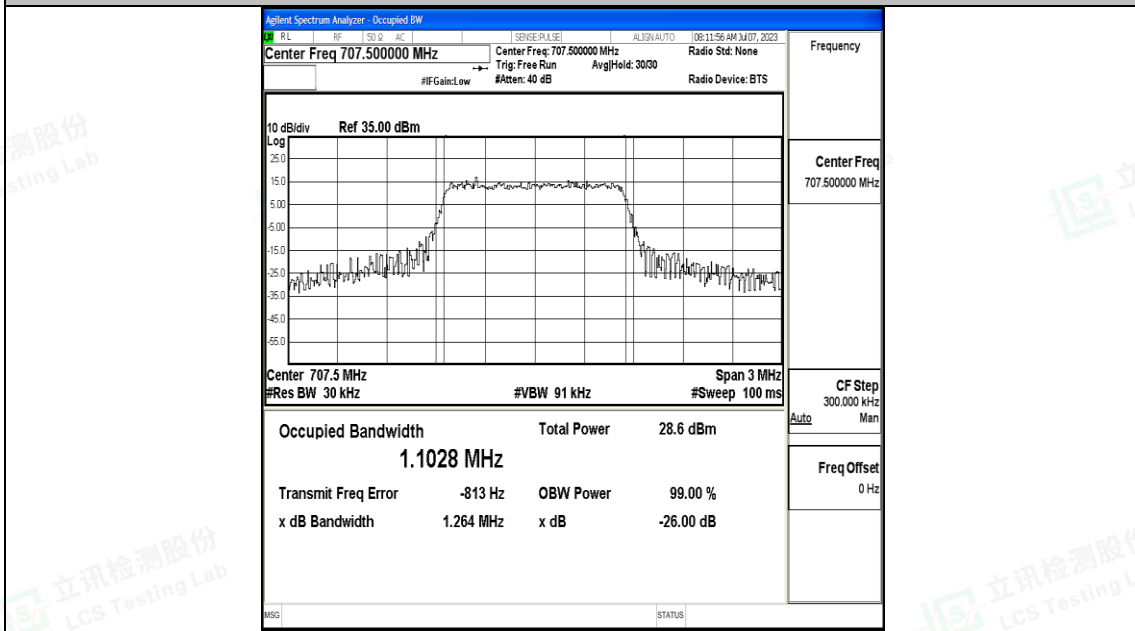

Scan code to check authenticity

Test Graphs

1.4MHz-23095

1.4MHz-23095

Shenzhen LCS Compliance Testing Laboratory Ltd.
 Add: 101, 201 Bldg A & 301 Bldg C, Juji Industrial Park Yabianxueziwei, Shajing Street,
 Baoan District, Shenzhen, 518000, China
 Tel: +(86) 0755-82591330 | E-mail: webmaster@lcs-cert.com | Web: www.lcs-cert.com
 Scan code to check authenticity