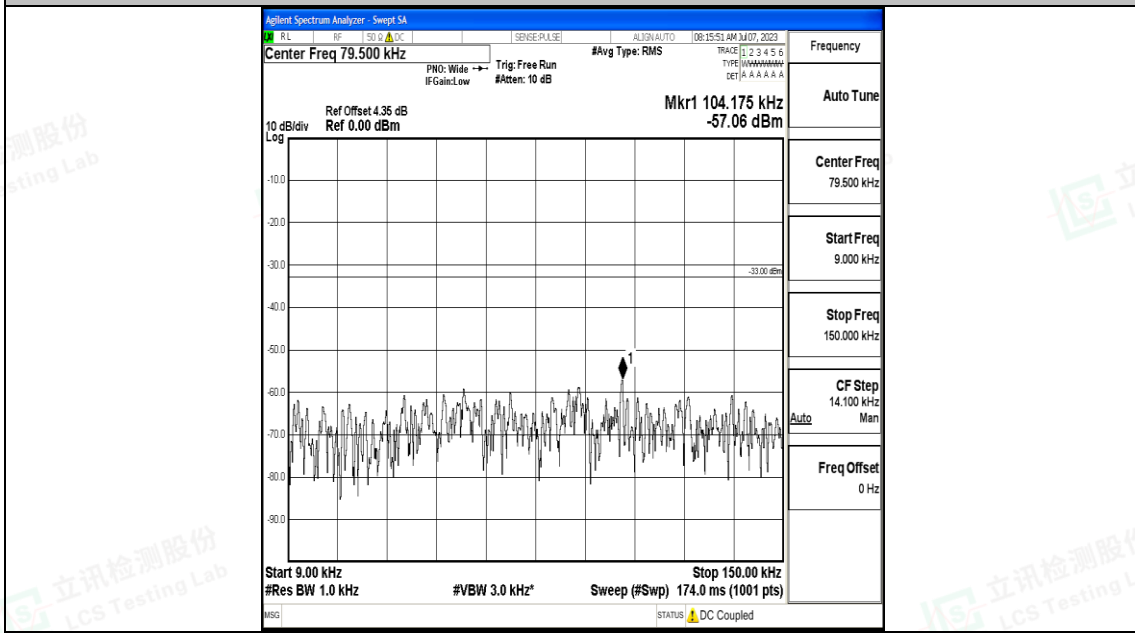

Band12_1.4MHz_16QAM_23095_1RB#0_3000~10000_3000~10000

Band12_1.4MHz_QPSK_23173_1RB#0_0.009~0.15_0.009~0.15

Shenzhen LCS Compliance Testing Laboratory Ltd.
Add: 101, 201 Bldg A & 301 Bldg C, Juji Industrial Park Yabianxueziwei, Shajing Street,
Baoan District, Shenzhen, 518000, China
Tel: +(86) 0755-82591330 | E-mail: webmaster@lcs-cert.com | Web: www.lcs-cert.com
Scan code to check authenticity