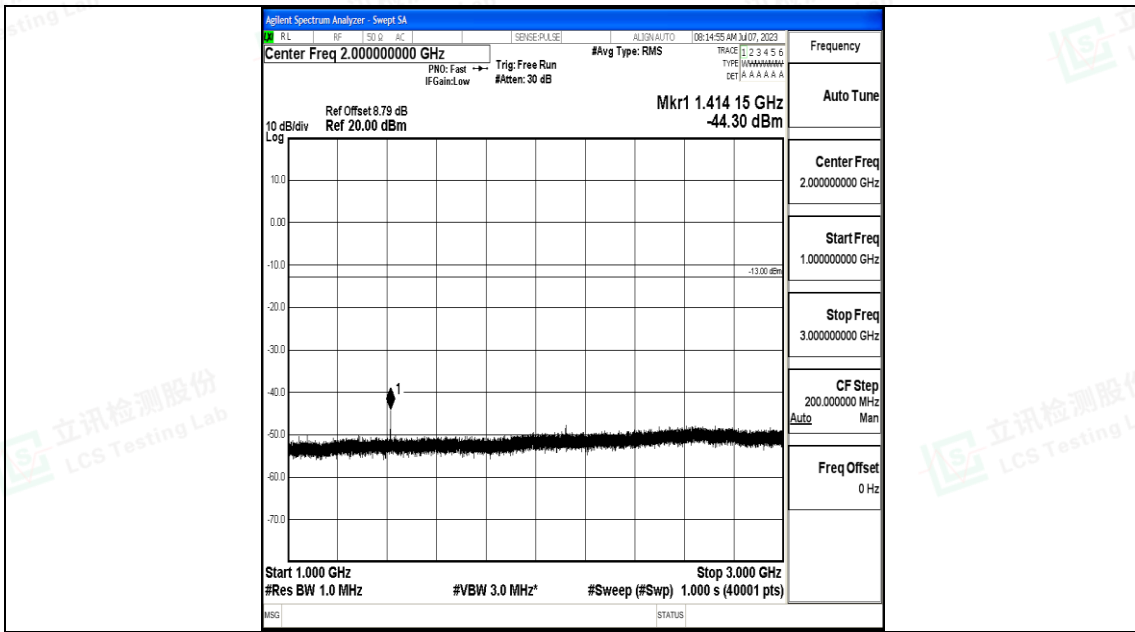

Band12_1.4MHz_16QAM_23017_1RB#0_30~1000_30~1000

Band12_1.4MHz_16QAM_23017_1RB#0_1000~3000_1000~3000

Band12_1.4MHz_QPSK_23095_1RB#0_0.15~30_0.15~30

Band12_1.4MHz_QPSK_23095_1RB#0_30~1000_30~1000

Shenzhen LCS Compliance Testing Laboratory Ltd.
 Add: 101, 201 Bldg A & 301 Bldg C, Juji Industrial Park Yabianxueziwei, Shajing Street,
 Baoan District, Shenzhen, 518000, China
 Tel: +(86) 0755-82591330 | E-mail: webmaster@lcs-cert.com | Web: www.lcs-cert.com
 Scan code to check authenticity