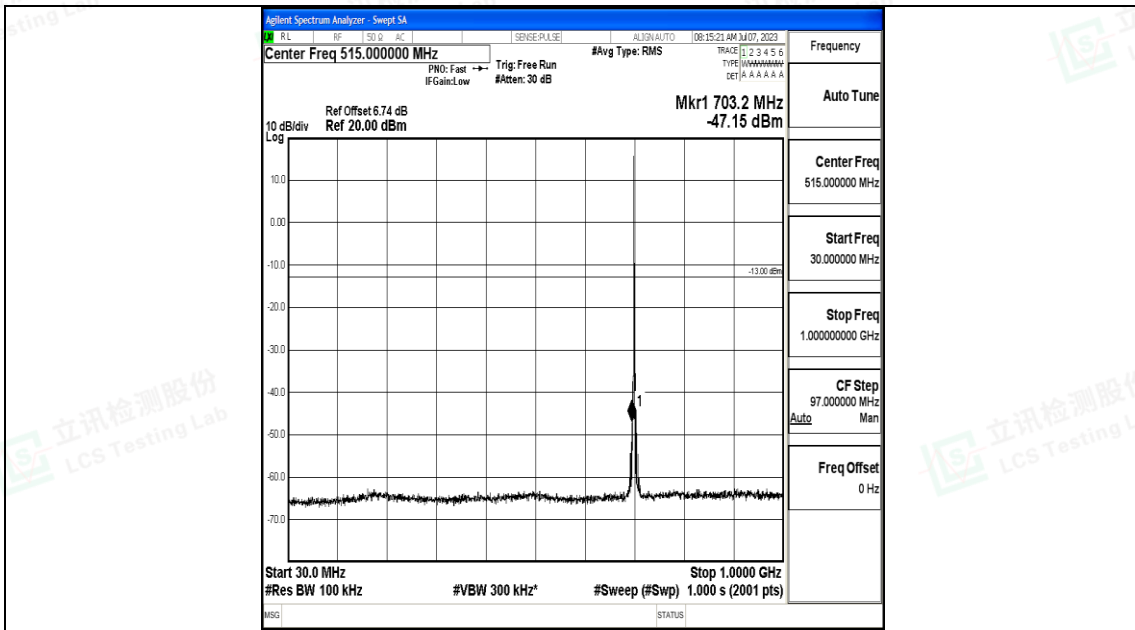

Band12_1.4MHz_16QAM_23095_1RB#0_0.15~30_0.15~30

Band12_1.4MHz_16QAM_23095_1RB#0_30~1000_30~1000