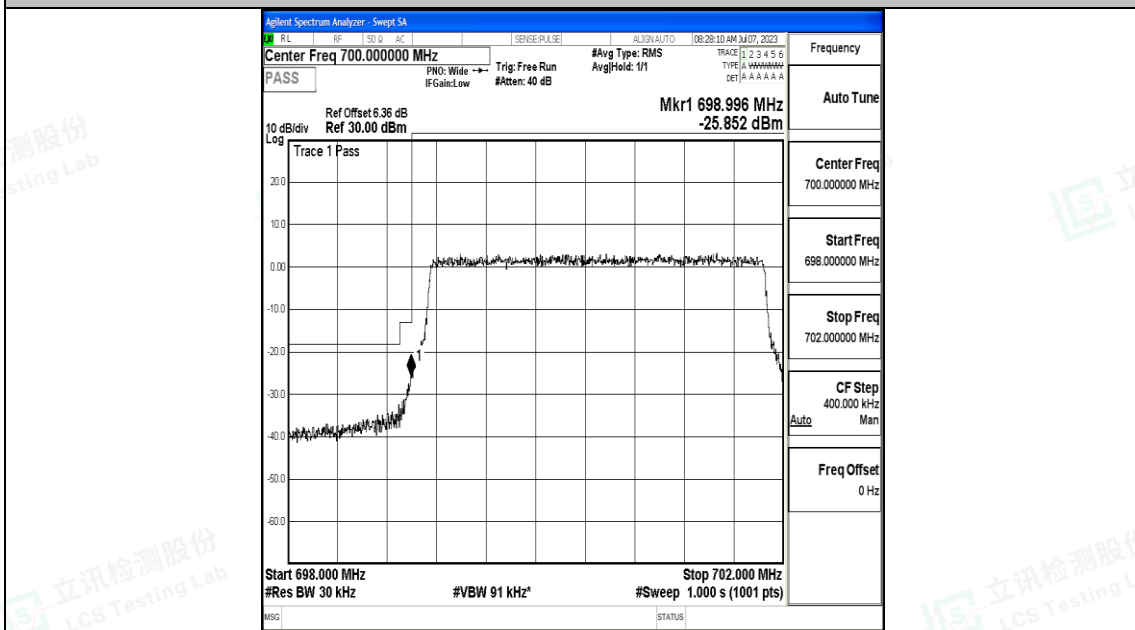

Test Graphs

Band12_1.4MHz_QPSK_23017_6RB#0

Band12_1.4MHz_16QAM_23017_6RB#0

Band12_3MHz_QPSK_23025_15RB#0

Band12_3MHz_16QAM_23025_15RB#0

Band12_3MHz_QPSK_23165_15RB#0

Band12_3MHz_16QAM_23165_15RB#0

Shenzhen LCS Compliance Testing Laboratory Ltd.
 Add: 101, 201 Bldg A & 301 Bldg C, Juji Industrial Park Yabianxueziwei, Shajing Street,
 Baoan District, Shenzhen, 518000, China
 Tel: +(86) 0755-82591330 | E-mail: webmaster@lcs-cert.com | Web: www.lcs-cert.com
 Scan code to check authenticity