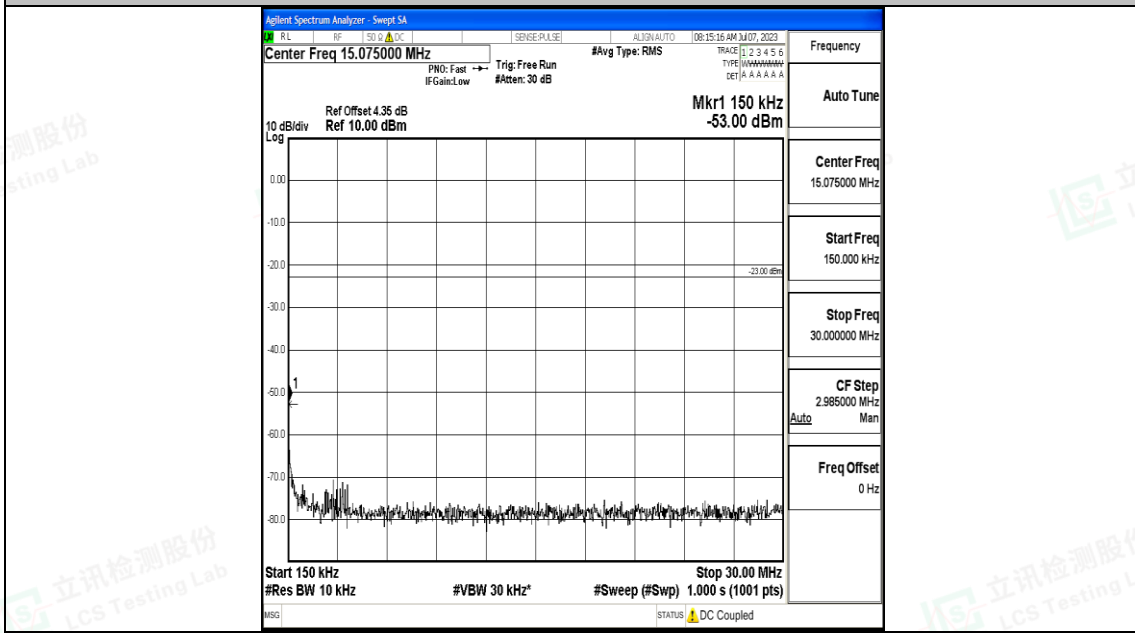

Band12_1.4MHz_QPSK_23095_1RB#0_1000~3000_1000~3000

Band12_1.4MHz_QPSK_23095_1RB#0_3000~10000_3000~10000

Band12_1.4MHz_16QAM_23095_1RB#0_0.009~0.15_0.009~0.15

Band12_1.4MHz_16QAM_23095_1RB#0_0.15~30_0.15~30