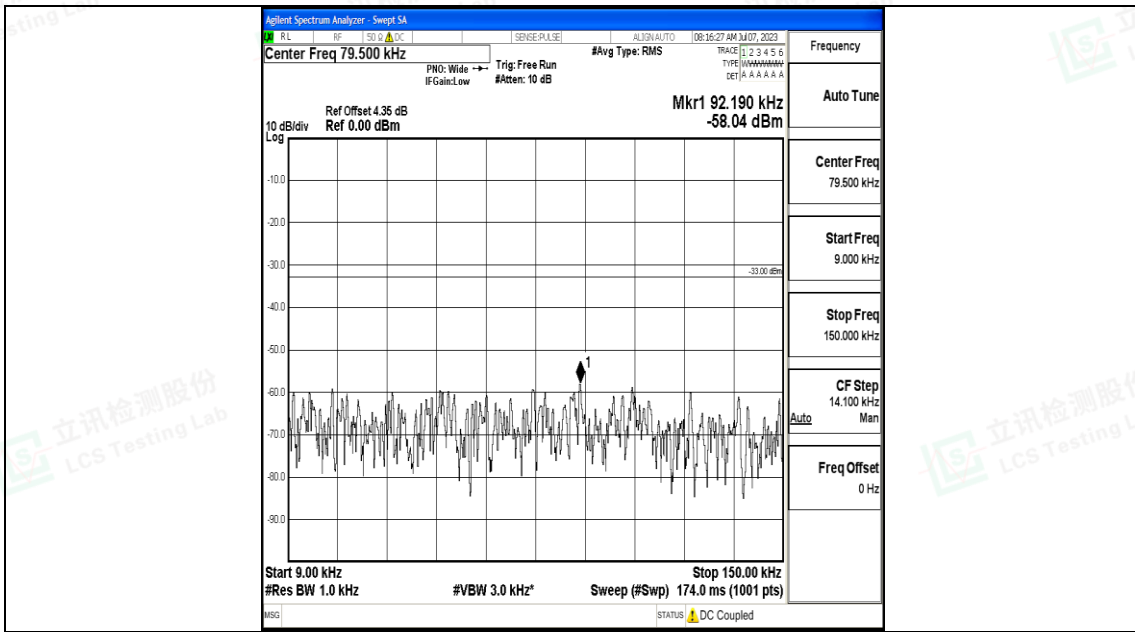

Band12_1.4MHz_QPSK_23173_1RB#0_0.15~30_0.15~30

Band12_1.4MHz_QPSK_23173_1RB#0_30~1000_30~1000

Band12_1.4MHz_QPSK_23173_1RB#0_1000~3000_1000~3000

Band12_1.4MHz_QPSK_23173_1RB#0_3000~10000_3000~10000

Shenzhen LCS Compliance Testing Laboratory Ltd.
 Add: 101, 201 Bldg A & 301 Bldg C, Juji Industrial Park Yabianxueziwei, Shajing Street,
 Baoan District, Shenzhen, 518000, China
 Tel: +(86) 0755-82591330 | E-mail: webmaster@lcs-cert.com | Web: www.lcs-cert.com
 Scan code to check authenticity