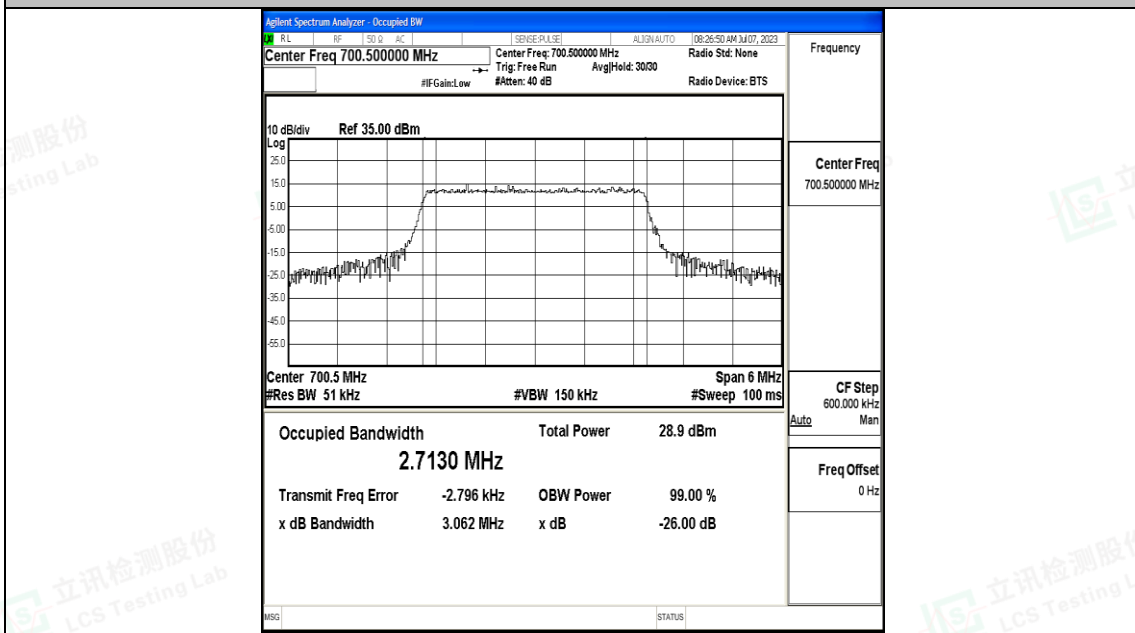

3MHz-23025

Shenzhen LCS Compliance Testing Laboratory Ltd.
Add: 101, 201 Bldg A & 301 Bldg C, Juji Industrial Park Yabianxueziwei, Shajing Street,
Baoan District, Shenzhen, 518000, China
Tel: +(86) 0755-82591330 | E-mail: webmaster@lcs-cert.com | Web: www.lcs-cert.com
Scan code to check authenticity