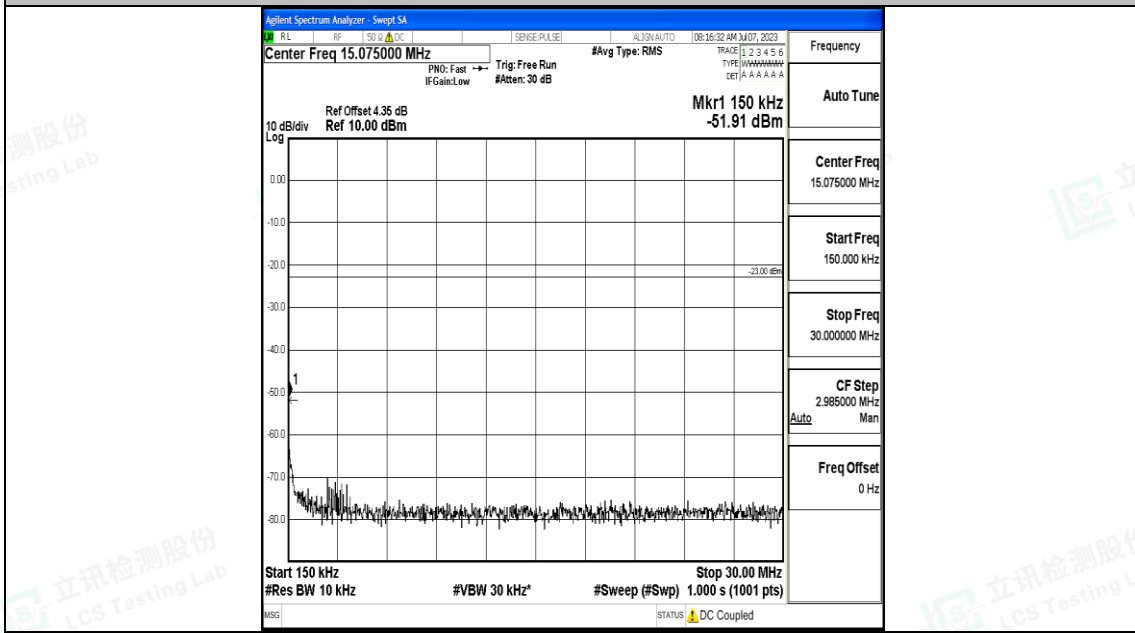

Band12_1.4MHz_16QAM_23173_1RB#0_0.009~0.15_0.009~0.15

Band12_1.4MHz_16QAM_23173_1RB#0_0.15~30_0.15~30

Shenzhen LCS Compliance Testing Laboratory Ltd.
Add: 101, 201 Bldg A & 301 Bldg C, Juji Industrial Park Yabianxueziwei, Shajing Street,
Baoan District, Shenzhen, 518000, China
Tel: +(86) 0755-82591330 | E-mail: webmaster@lcs-cert.com | Web: www.lcs-cert.com
Scan code to check authenticity