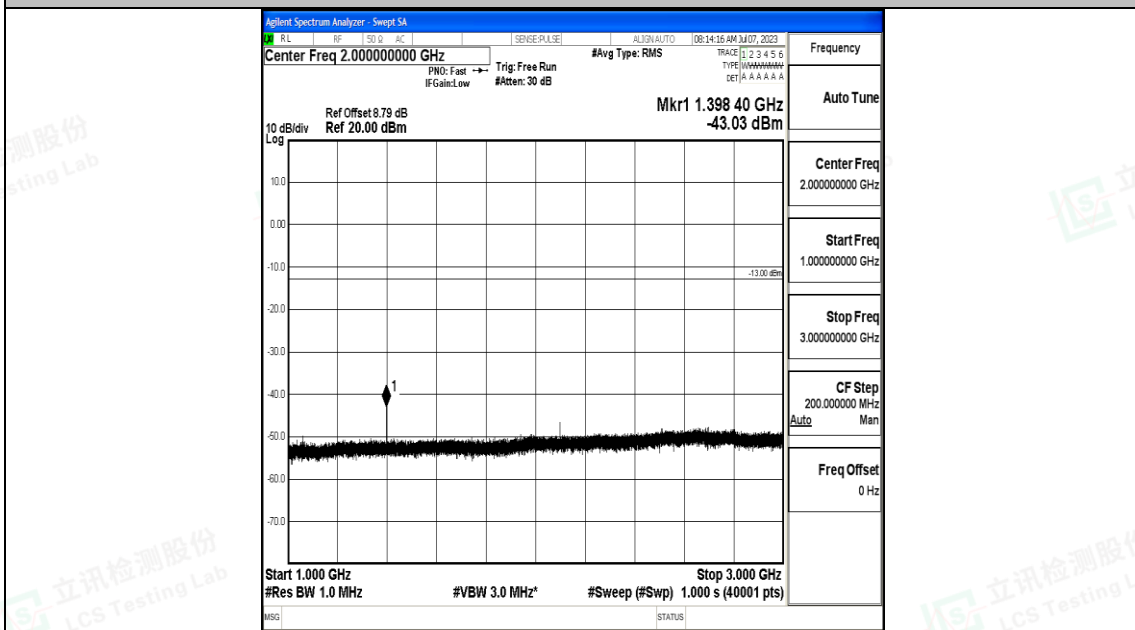

Band12_1.4MHz_16QAM_23017_1RB#0_30~1000_30~1000

Band12_1.4MHz_16QAM_23017_1RB#0_1000~3000_1000~3000