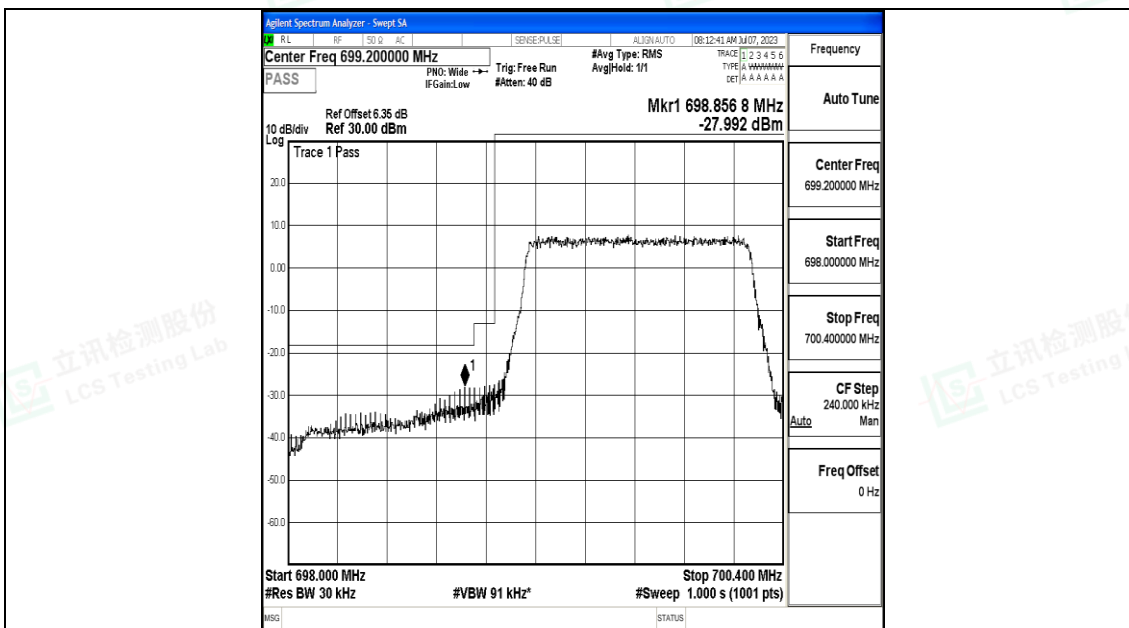

Test Graphs

Band12_1.4MHz_QPSK_23017_6RB#0