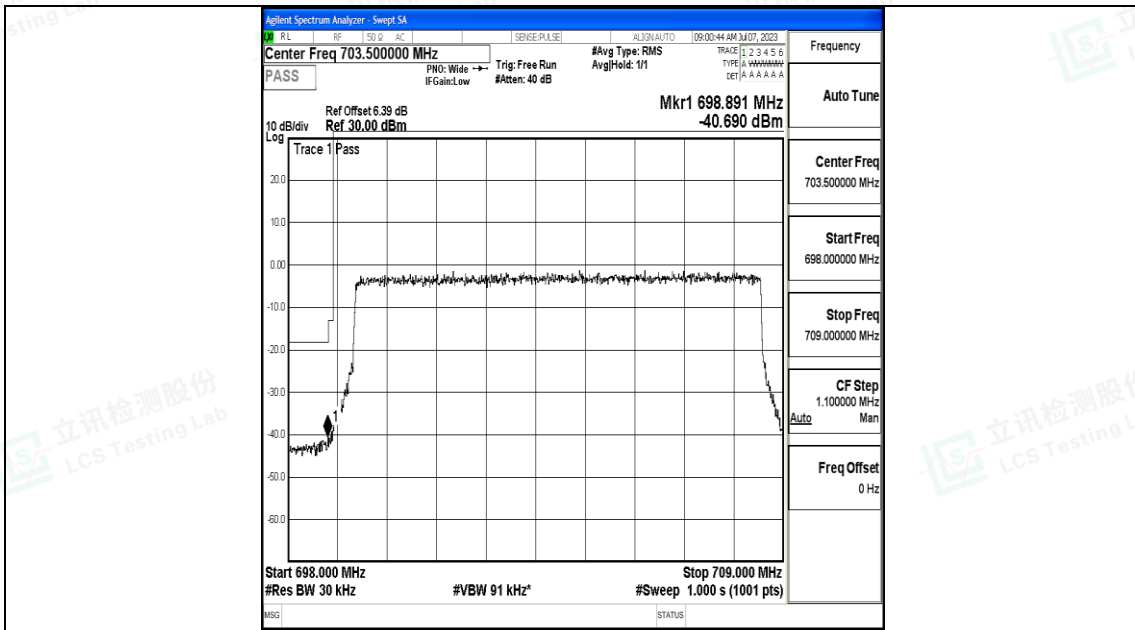

Band12_10MHz_QPSK_23060_50RB#0