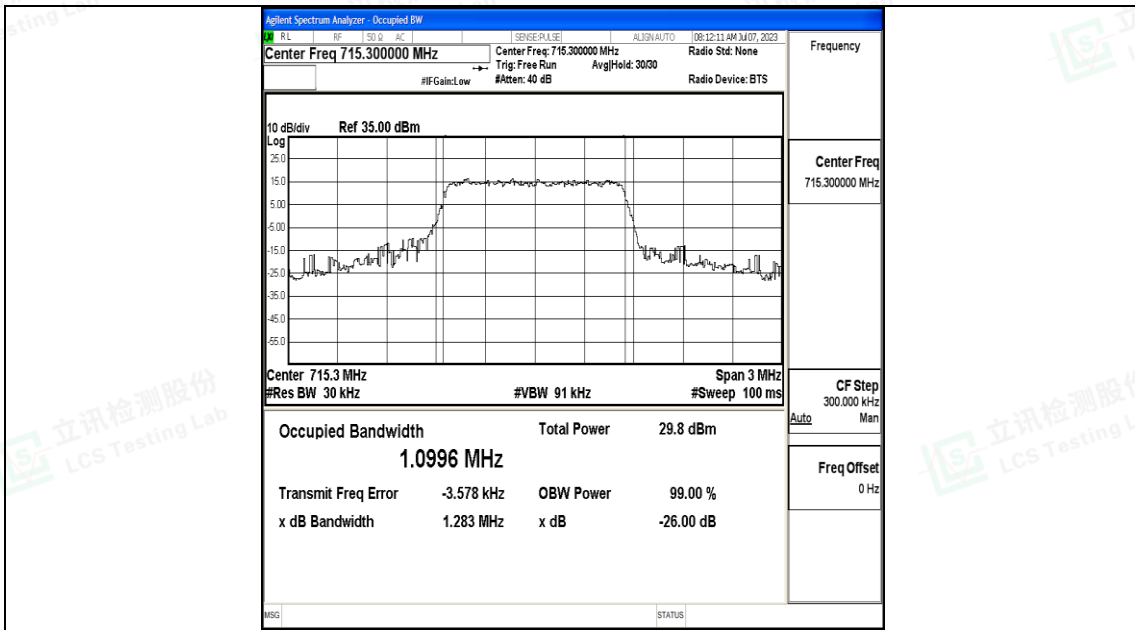

Scan code to check authenticity

Test Graphs

1.4MHz-23095

1.4MHz-23095

Shenzhen LCS Compliance Testing Laboratory Ltd.
 Add: 101, 201 Bldg A & 301 Bldg C, Juji Industrial Park Yabianxueziwei, Shajing Street,
 Baoan District, Shenzhen, 518000, China
 Tel: +(86) 0755-82591330 | E-mail: webmaster@lcs-cert.com | Web: www.lcs-cert.com
 Scan code to check authenticity