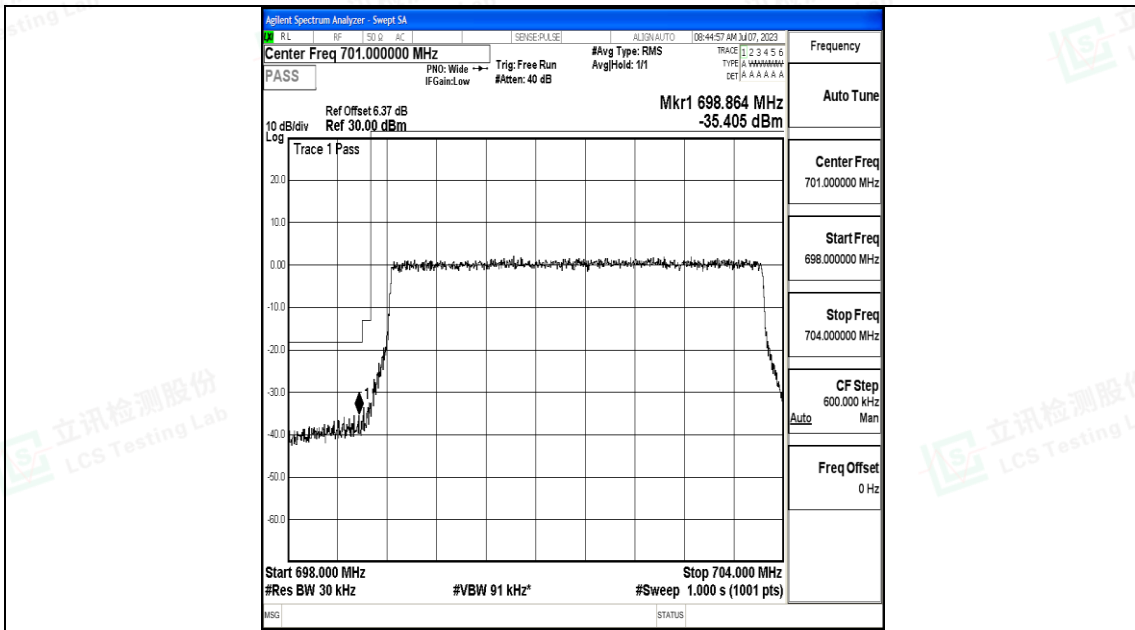

Test Graphs

Band12_1.4MHz_QPSK_23017_6RB#0

Band12_1.4MHz_16QAM_23017_6RB#0

Band12_3MHz_QPSK_23025_15RB#0

Band12_3MHz_16QAM_23025_15RB#0

Band12_3MHz_QPSK_23165_15RB#0

Band12_3MHz_16QAM_23165_15RB#0

Shenzhen LCS Compliance Testing Laboratory Ltd.
 Add: 101, 201 Bldg A & 301 Bldg C, Juji Industrial Park Yabianxueziwei, Shajing Street,
 Baoan District, Shenzhen, 518000, China
 Tel: +(86) 0755-82591330 | E-mail: webmaster@lcs-cert.com | Web: www.lcs-cert.com
 Scan code to check authenticity