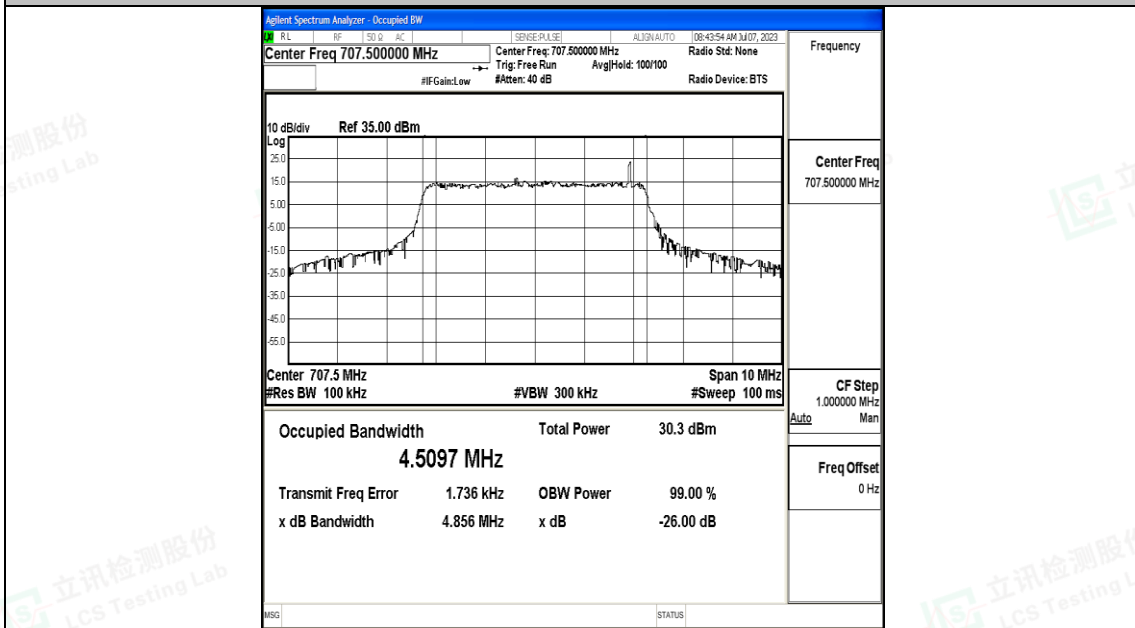

5MHz-23095