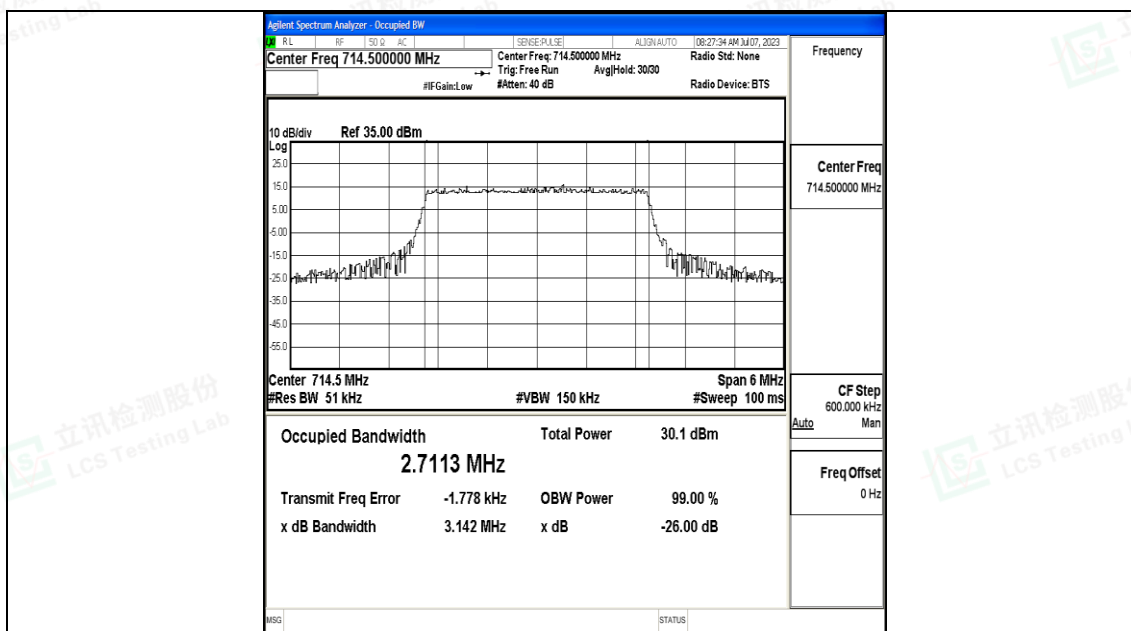

3MHz-23165