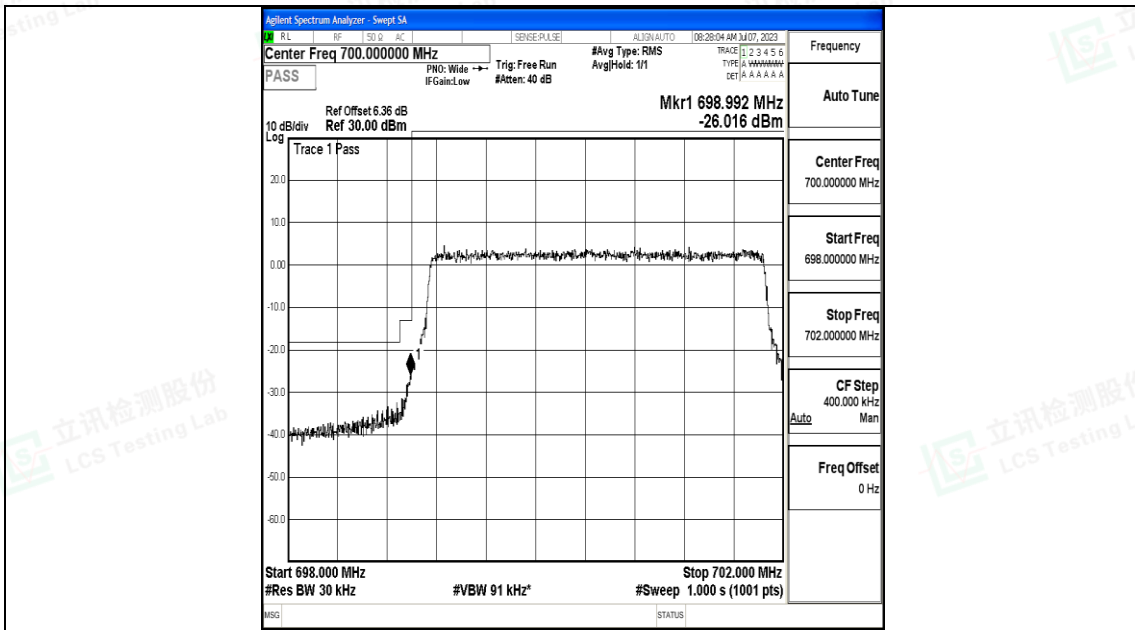

Test Graphs

Band12_1.4MHz_QPSK_23017_6RB#0

Band12_1.4MHz_16QAM_23017_6RB#0

Band12_3MHz_QPSK_23025_15RB#0

Band12_3MHz_16QAM_23025_15RB#0

Band12_3MHz_QPSK_23165_15RB#0

Band12_3MHz_16QAM_23165_15RB#0

Shenzhen LCS Compliance Testing Laboratory Ltd.
 Add: 101, 201 Bldg A & 301 Bldg C, Juji Industrial Park Yabianxueziwei, Shajing Street,
 Baoan District, Shenzhen, 518000, China
 Tel: +(86) 0755-82591330 | E-mail: webmaster@lcs-cert.com | Web: www.lcs-cert.com
 Scan code to check authenticity