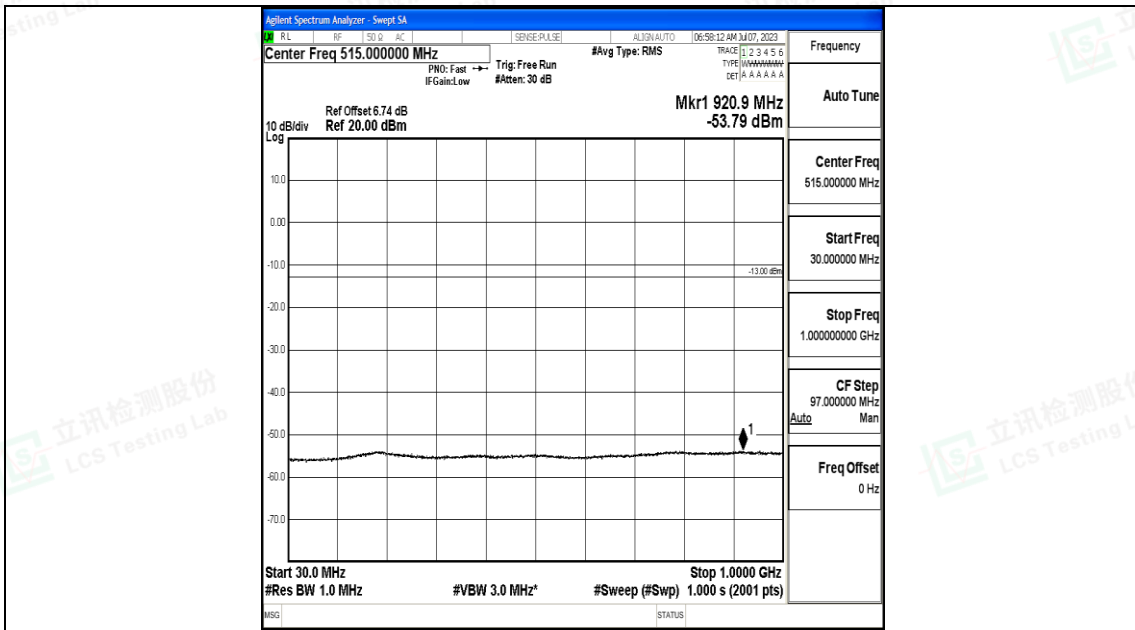

Band4_20MHz_QPSK_20175_1RB#0_0.15~30_0.15~30

Band4_20MHz_QPSK_20175_1RB#0_30~1000_30~1000