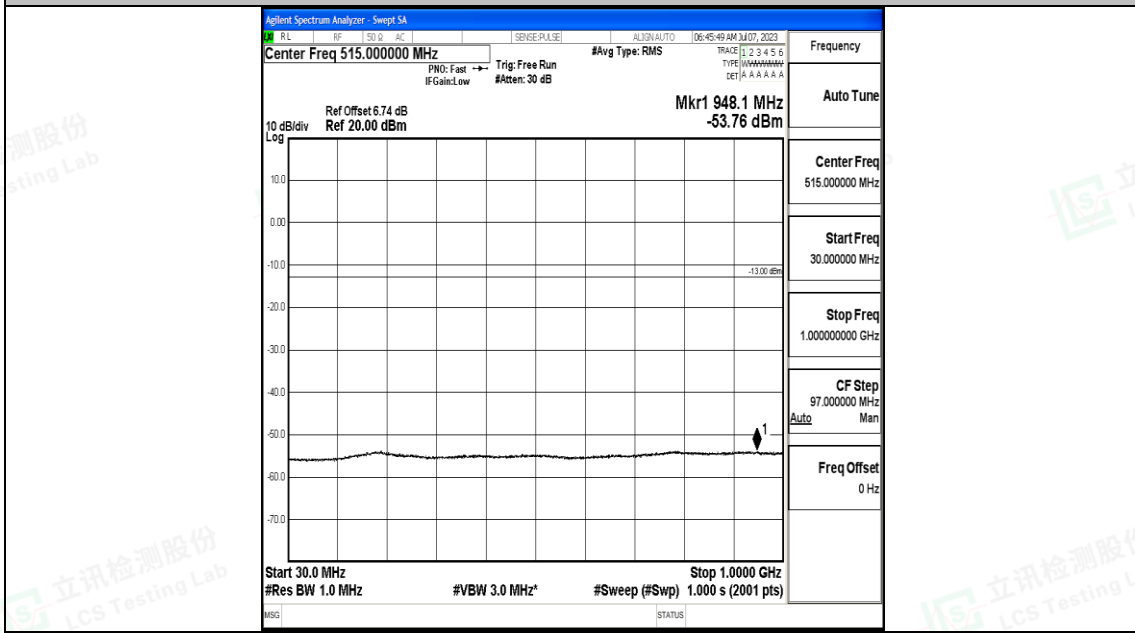

Band4_15MHz_QPSK_20325_1RB#0_3000~20000_3000~20000

Band4_15MHz_16QAM_20325_1RB#0_0.009~0.15_0.009~0.15

Band4_15MHz_16QAM_20325_1RB#0_0.15~30_0.15~30

Band4_15MHz_16QAM_20325_1RB#0_30~1000_30~1000

Band4_15MHz_16QAM_20325_1RB#0_1000~3000_1000~3000