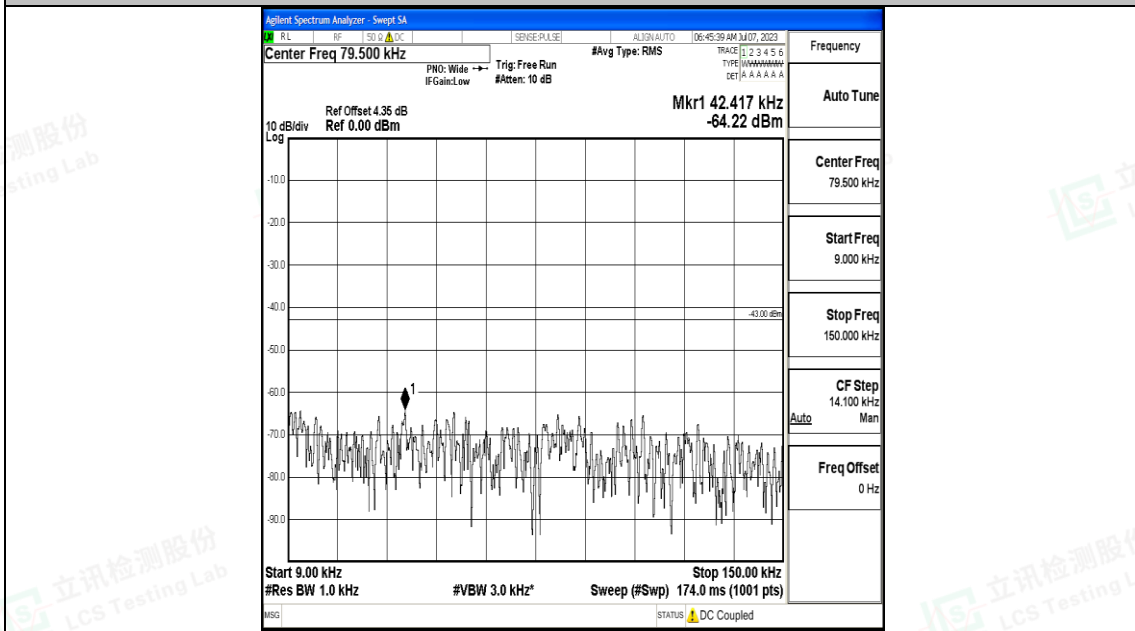

Band4_15MHz_QPSK_20325_1RB#0_3000~20000_3000~20000

Band4_15MHz_16QAM_20325_1RB#0_0.009~0.15_0.009~0.15