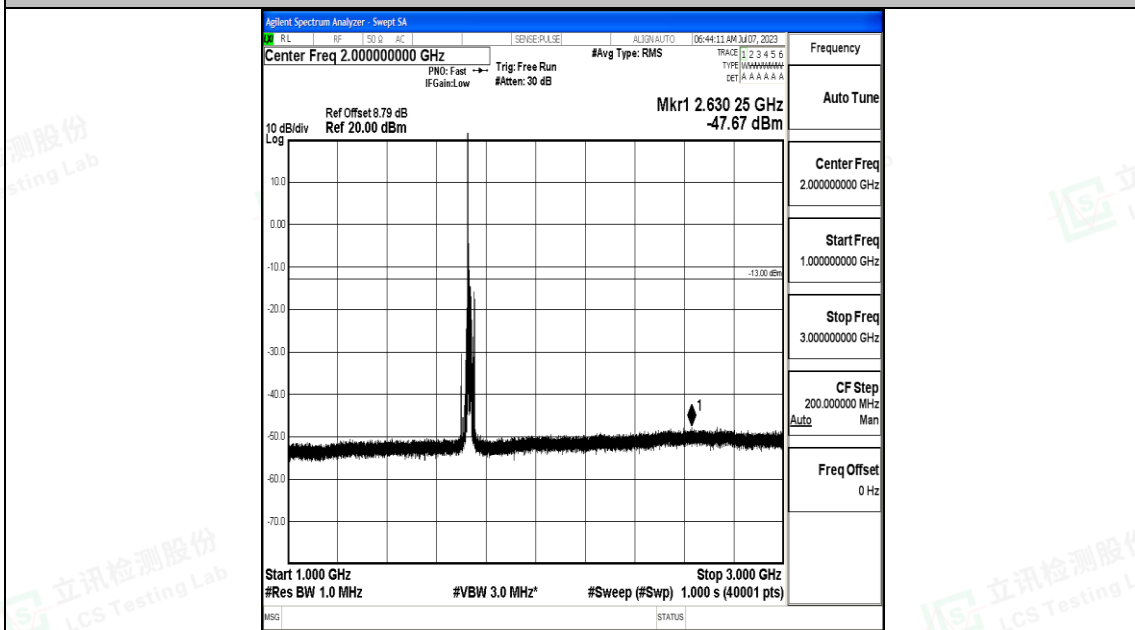

Band4_15MHz_16QAM_20025_1RB#0_3000~20000_3000~20000

Band4_15MHz_QPSK_20175_1RB#0_0.009~0.15_0.009~0.15

Band4_15MHz_QPSK_20175_1RB#0_0.15~30_0.15~30

Band4_15MHz_QPSK_20175_1RB#0_30~1000_30~1000

Band4_15MHz_QPSK_20175_1RB#0_1000~3000_1000~3000