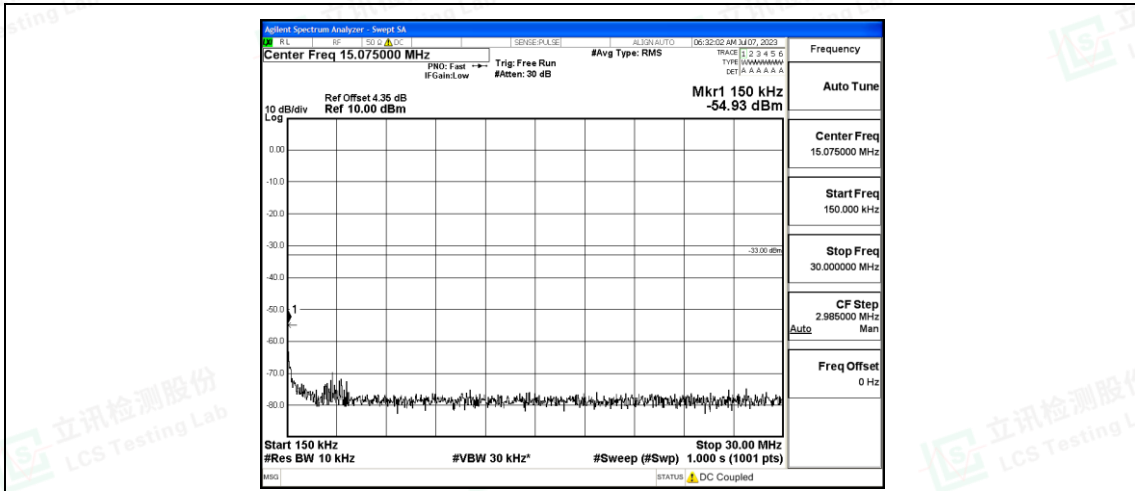

Band4_10MHz_16QAM_20350_1RB#0_0.009~0.15_0.009~0.15

Band4_10MHz_16QAM_20350_1RB#0_0.15~30_0.15~30