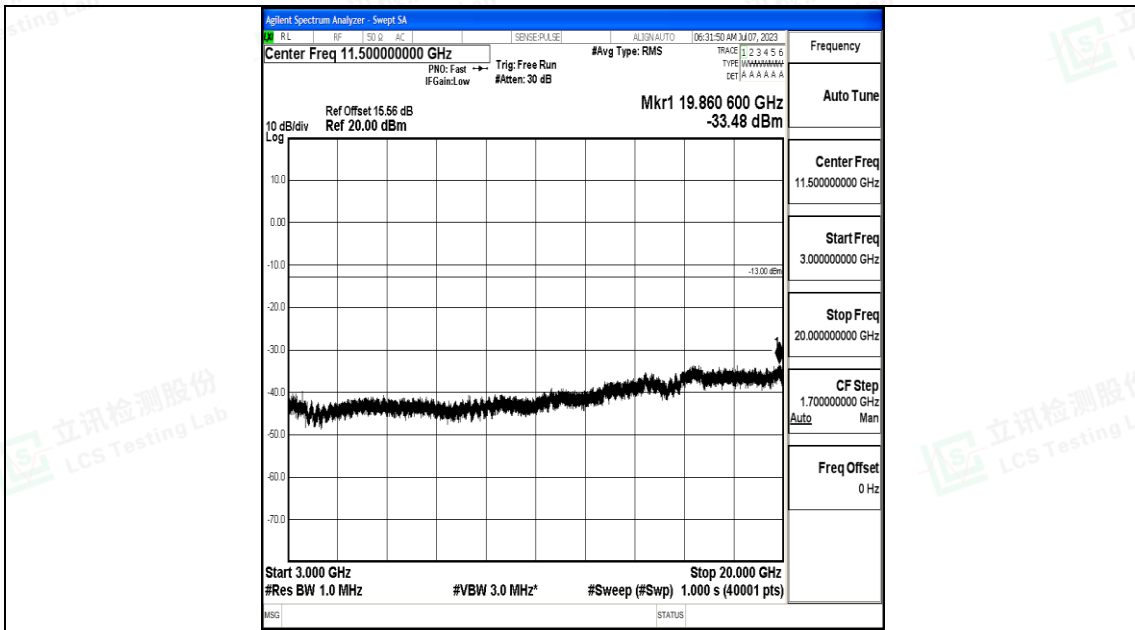

Band4_10MHz_16QAM_20175_1RB#0_3000~20000_3000~20000

Band4_10MHz_QPSK_20350_1RB#0_0.009~0.15_0.009~0.15

Band4_10MHz_QPSK_20350_1RB#0_0.15~30_0.15~30

Band4_10MHz_QPSK_20350_1RB#0_30~1000_30~1000

Band4_10MHz_QPSK_20350_1RB#0_1000~3000_1000~3000