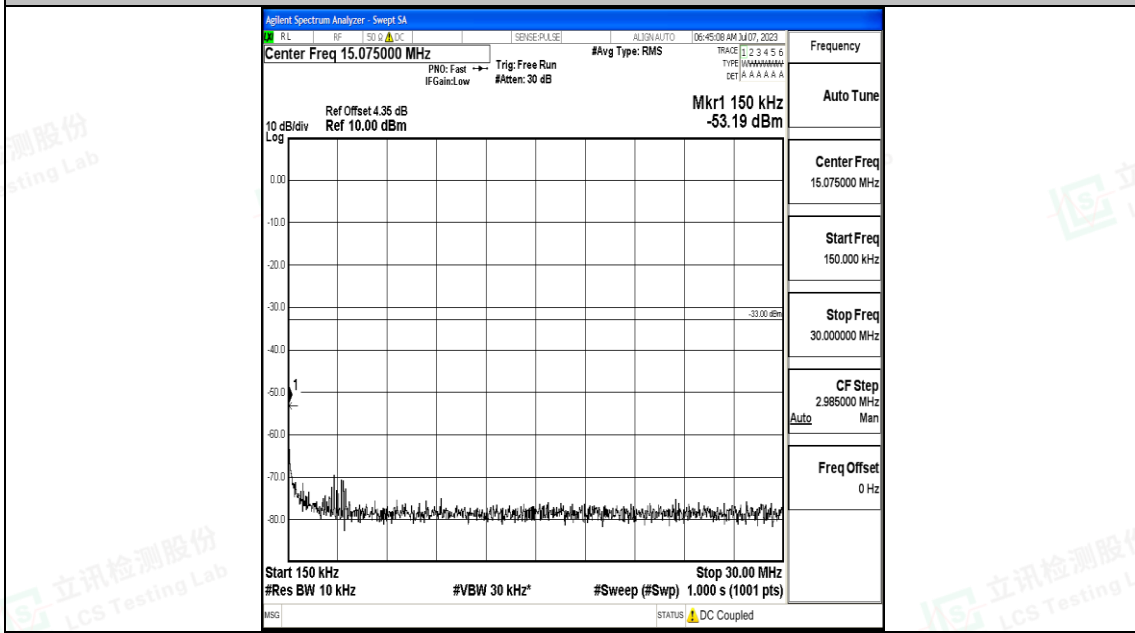

Band4_15MHz_QPSK_20325_1RB#0_0.009~0.15_0.009~0.15

Band4_15MHz_QPSK_20325_1RB#0_0.15~30_0.15~30