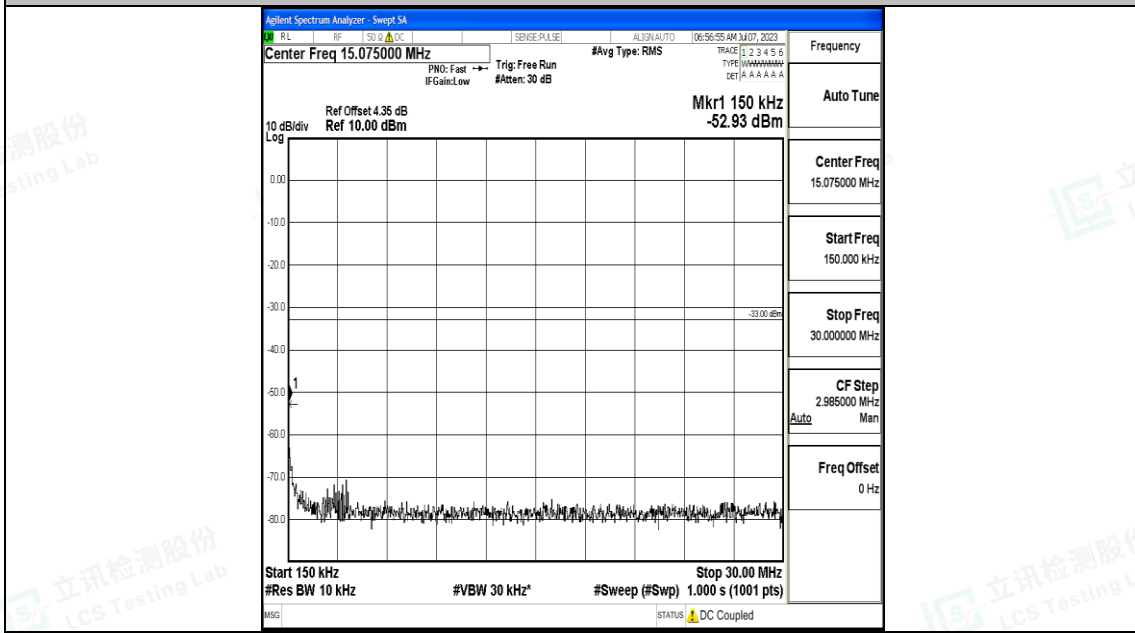

Band4_20MHz_QPSK_20050_1RB#0_0.009~0.15_0.009~0.15

Band4_20MHz_QPSK_20050_1RB#0_0.15~30_0.15~30