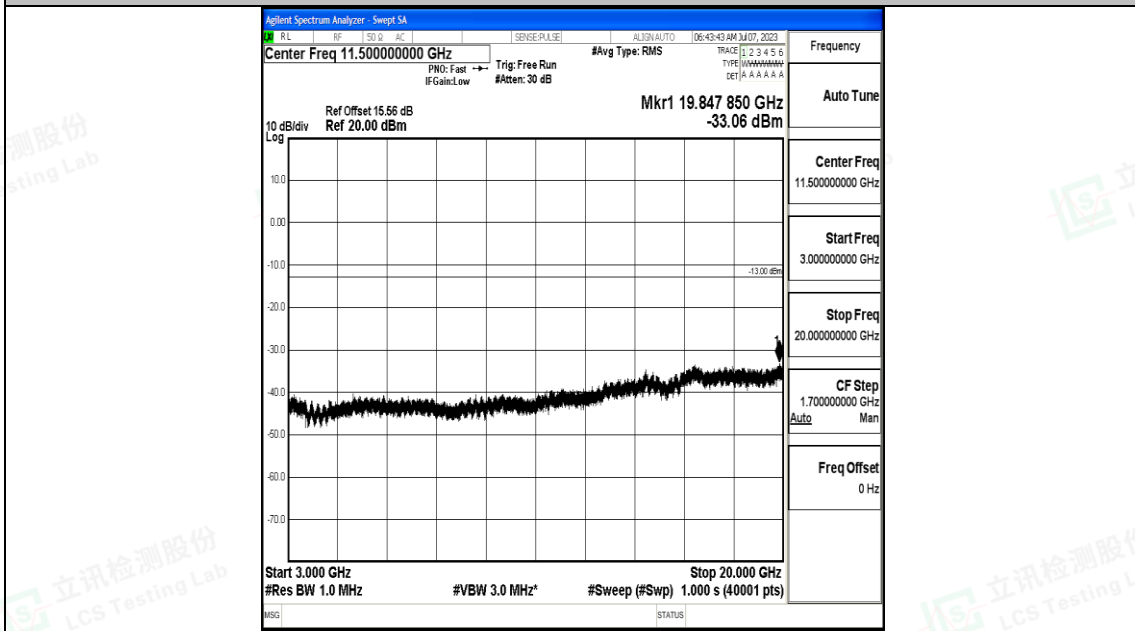

Band4_15MHz_QPSK_20025_1RB#0_3000~20000_3000~20000

Band4_15MHz_16QAM_20025_1RB#0_0.009~0.15_0.009~0.15

Band4_15MHz_16QAM_20025_1RB#0_0.15~30_0.15~30

Band4_15MHz_16QAM_20025_1RB#0_30~1000_30~1000

Band4_15MHz_16QAM_20025_1RB#0_1000~3000_1000~3000