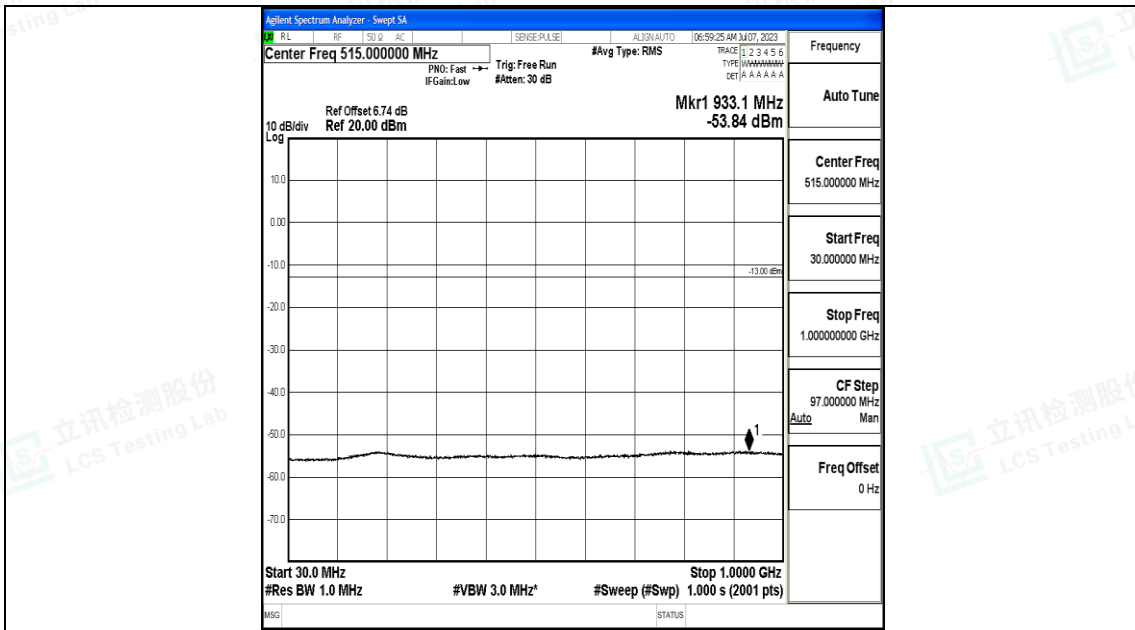

Band4_20MHz_QPSK_20300_1RB#0_0.15~30_0.15~30

Band4_20MHz_QPSK_20300_1RB#0_30~1000_30~1000