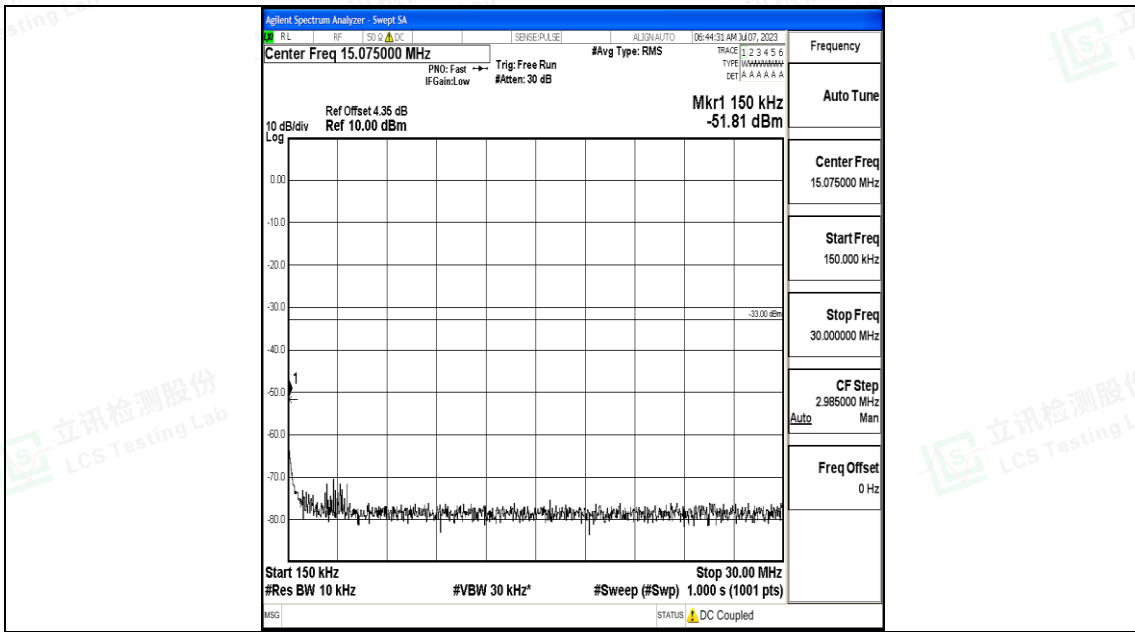

Band4_15MHz_16QAM_20175_1RB#0_0.009~0.15_0.009~0.15

Band4_15MHz_16QAM_20175_1RB#0_0.15~30_0.15~30