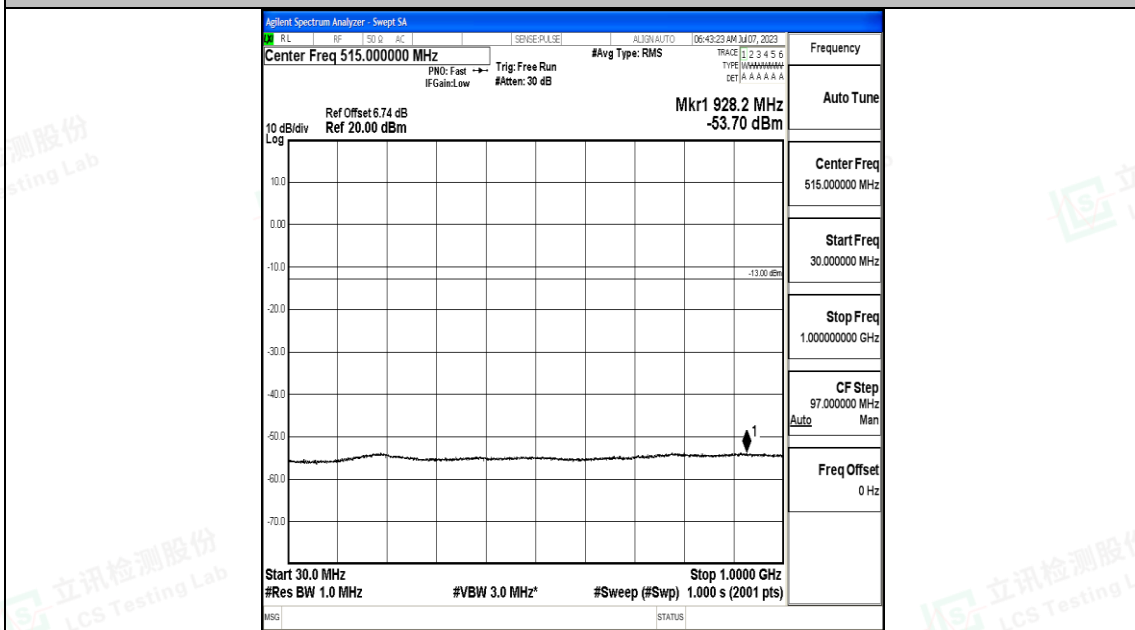

Band4_15MHz_QPSK_20025_1RB#0_3000~20000_3000~20000

Band4_15MHz_16QAM_20025_1RB#0_0.009~0.15_0.009~0.15

Band4_15MHz_16QAM_20025_1RB#0_0.15~30_0.15~30

Band4_15MHz_16QAM_20025_1RB#0_30~1000_30~1000

Band4_15MHz_16QAM_20025_1RB#0_1000~3000_1000~3000