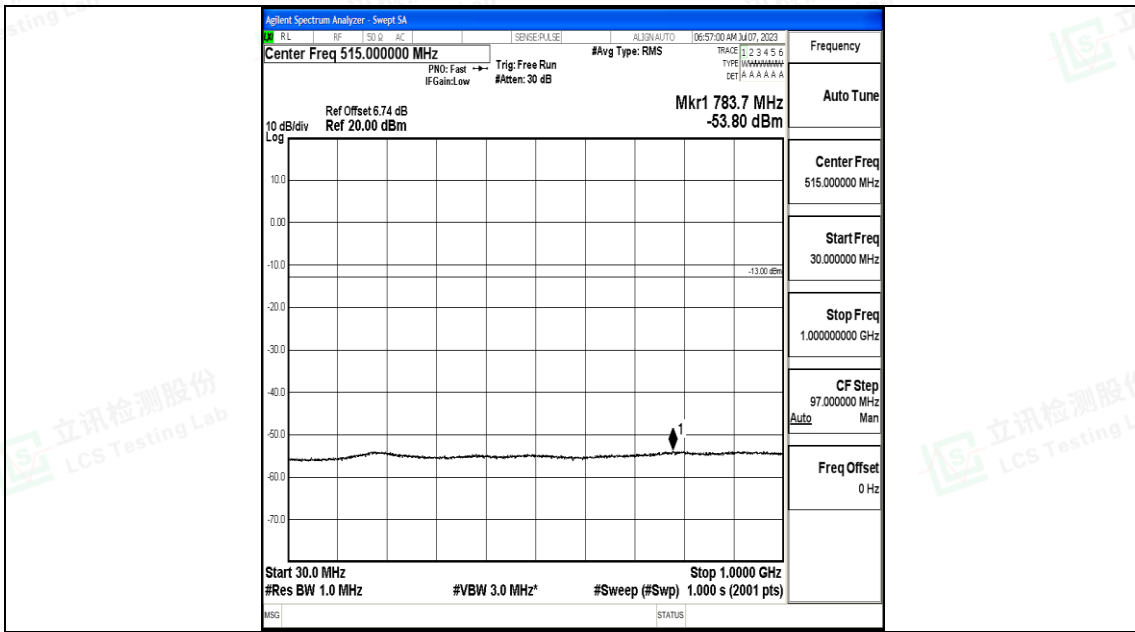

Band4_15MHz_16QAM_20325_1RB#0_3000~20000_3000~20000

Band4_20MHz_QPSK_20050_1RB#0_0.009~0.15_0.009~0.15

Band4_20MHz_QPSK_20050_1RB#0_0.15~30_0.15~30

Band4_20MHz_QPSK_20050_1RB#0_30~1000_30~1000

Band4_20MHz_QPSK_20050_1RB#0_1000~3000_1000~3000