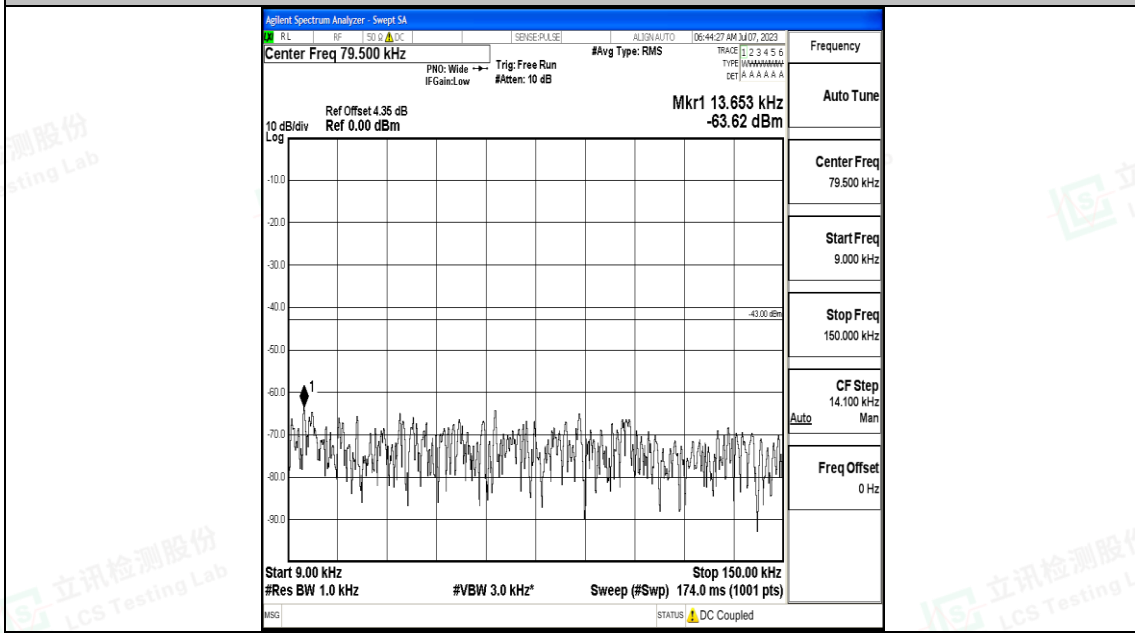

Band4_15MHz_QPSK_20175_1RB#0_3000~20000_3000~20000

Band4_15MHz_16QAM_20175_1RB#0_0.009~0.15_0.009~0.15