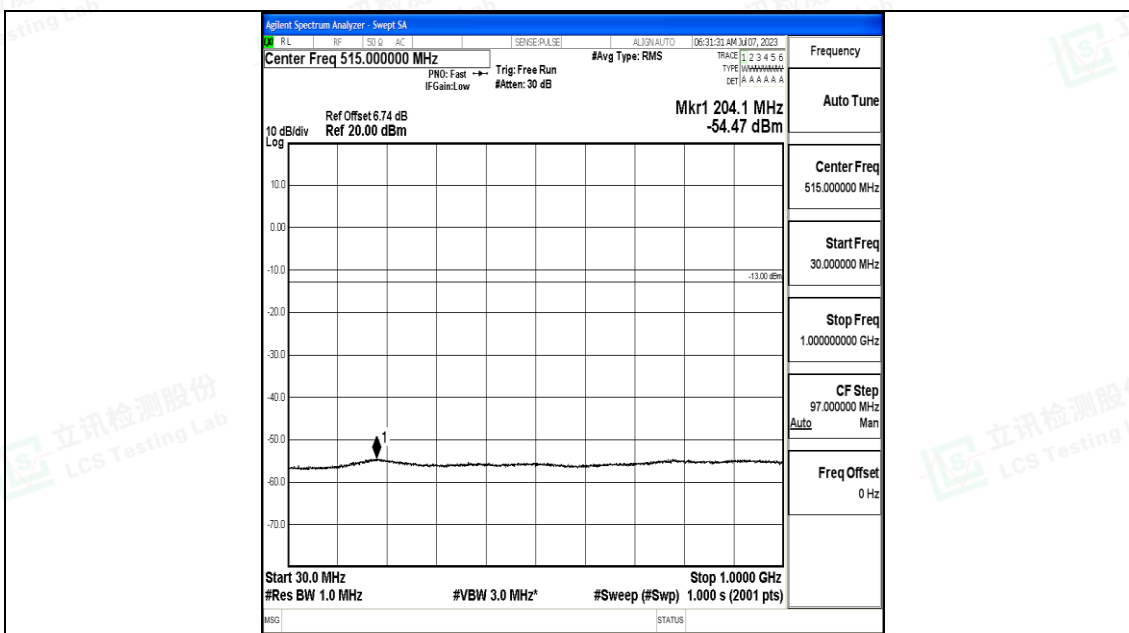

Band4_10MHz_16QAM_20175_1RB#0_3000~20000_3000~20000

Band4_10MHz_QPSK_20350_1RB#0_0.009~0.15_0.009~0.15

Band4_10MHz_QPSK_20350_1RB#0_0.15~30_0.15~30

Band4_10MHz_QPSK_20350_1RB#0_30~1000_30~1000

Band4_10MHz_QPSK_20350_1RB#0_1000~3000_1000~3000