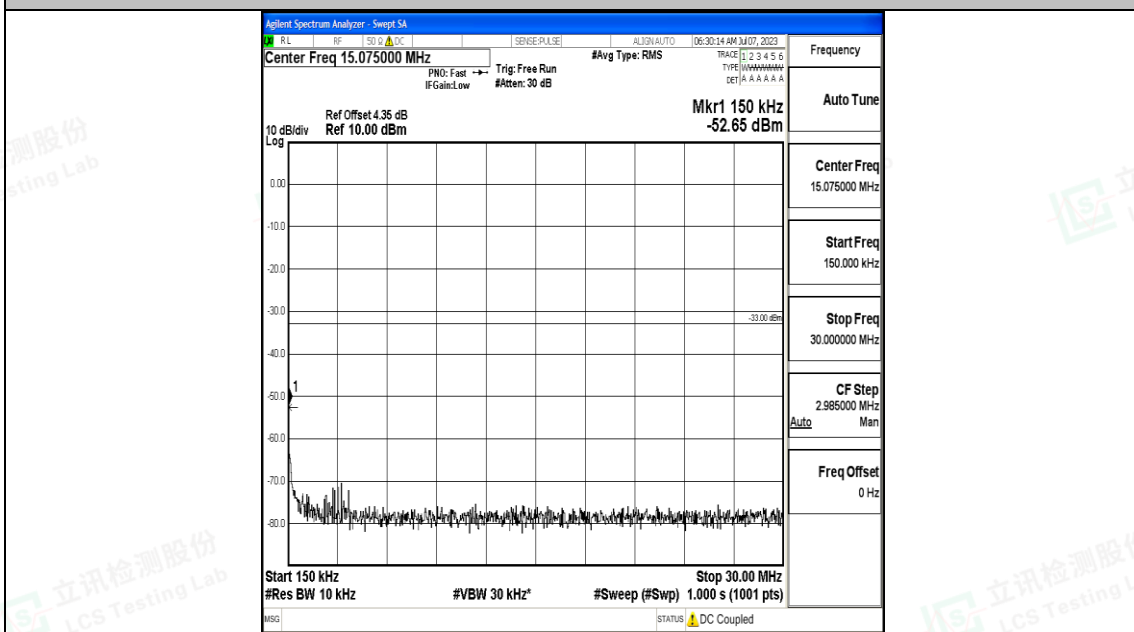

Band4_10MHz_QPSK_20175_1RB#0_0.009~0.15_0.009~0.15

Band4_10MHz_QPSK_20175_1RB#0_0.15~30_0.15~30