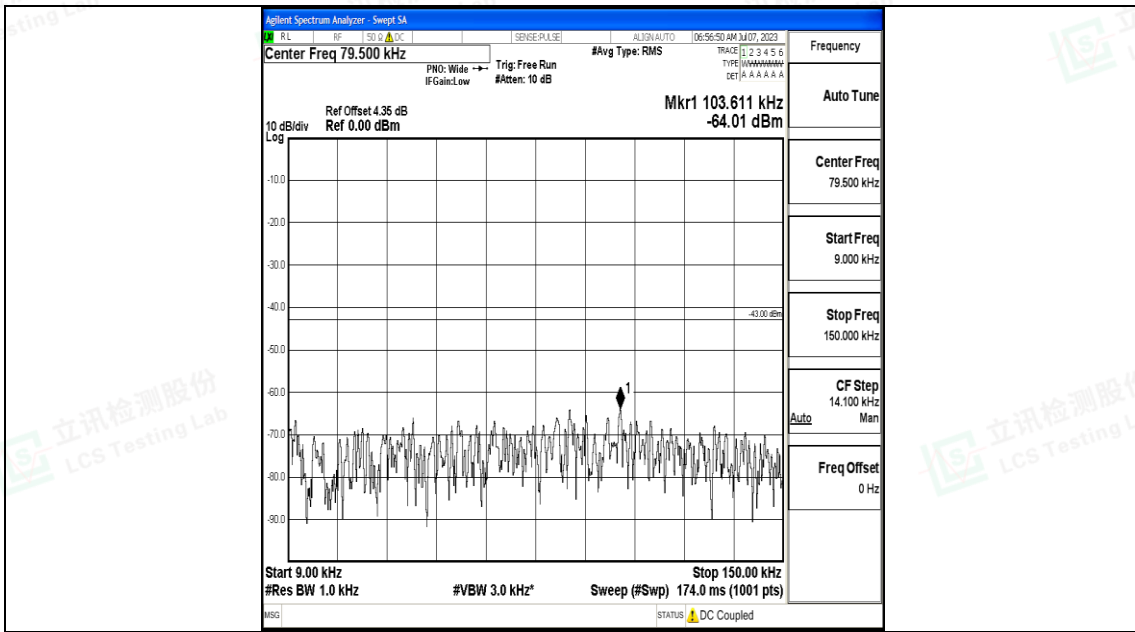

Band4_15MHz_16QAM_20325_1RB#0_3000~20000_3000~20000

Band4_20MHz_QPSK_20050_1RB#0_0.009~0.15_0.009~0.15