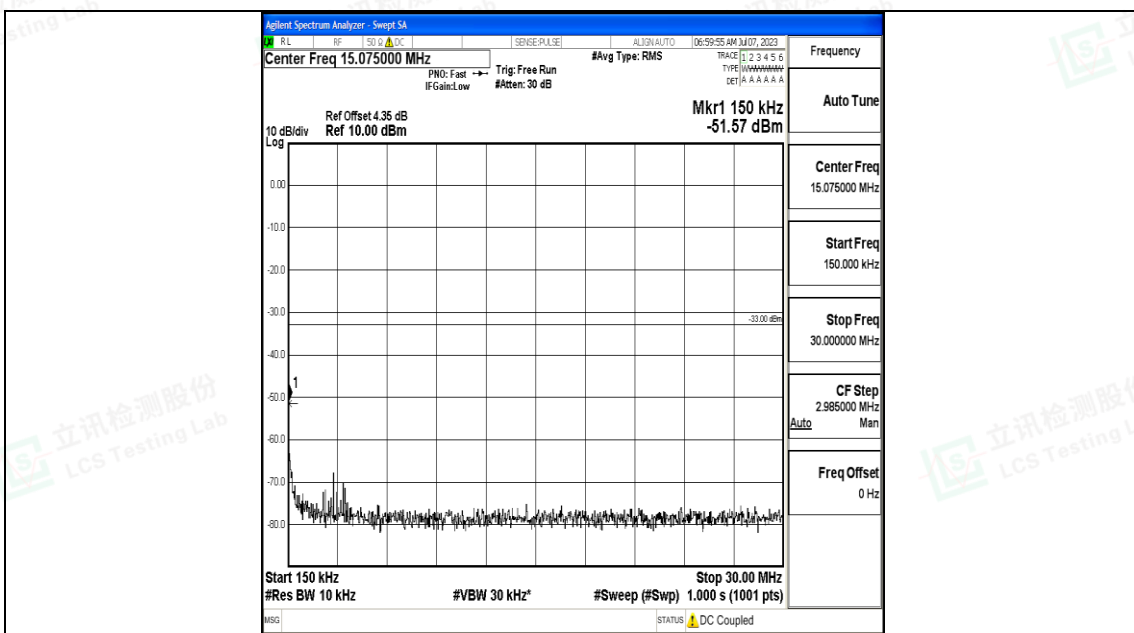

Band4_20MHz_QPSK_20300_1RB#0_0.15~30_0.15~30

Band4_20MHz_QPSK_20300_1RB#0_30~1000_30~1000

Band4_20MHz_QPSK_20300_1RB#0_1000~3000_1000~3000

Band4_20MHz_QPSK_20300_1RB#0_3000~20000_3000~20000

Band4_20MHz_16QAM_20300_1RB#0_0.009~0.15_0.009~0.15