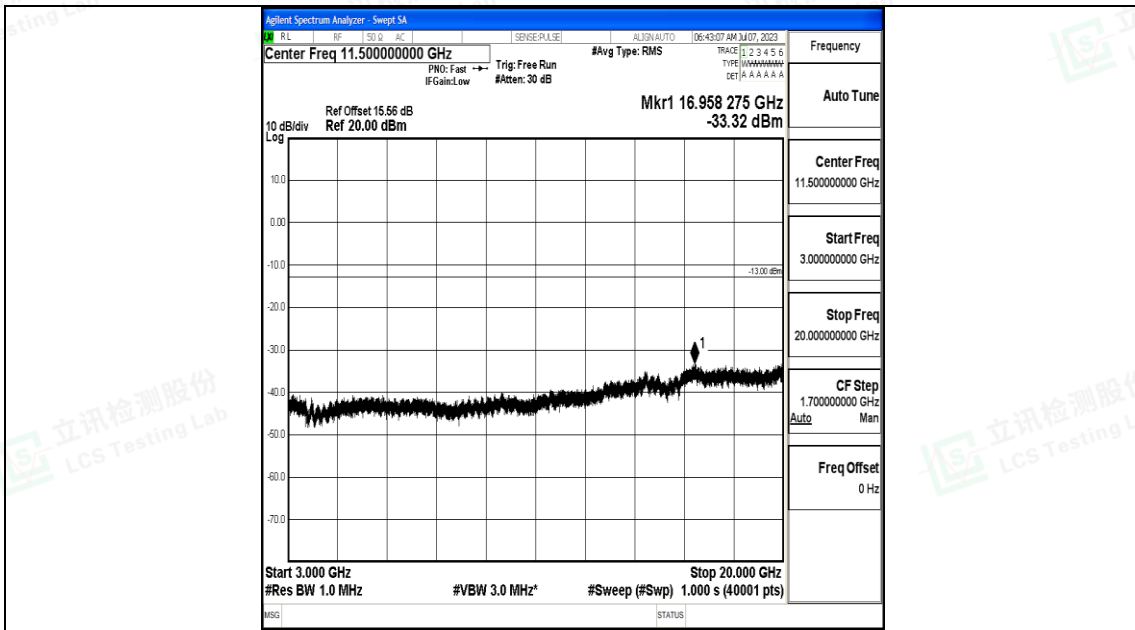

Band4_10MHz_16QAM_20350_1RB#0_3000~20000_3000~20000

Band4_15MHz_QPSK_20025_1RB#0_0.009~0.15_0.009~0.15

Band4_15MHz_QPSK_20025_1RB#0_0.15~30_0.15~30

Band4_15MHz_QPSK_2025_1RB#0_30~1000_30~1000

Band4_15MHz_QPSK_2025_1RB#0_1000~3000_1000~3000