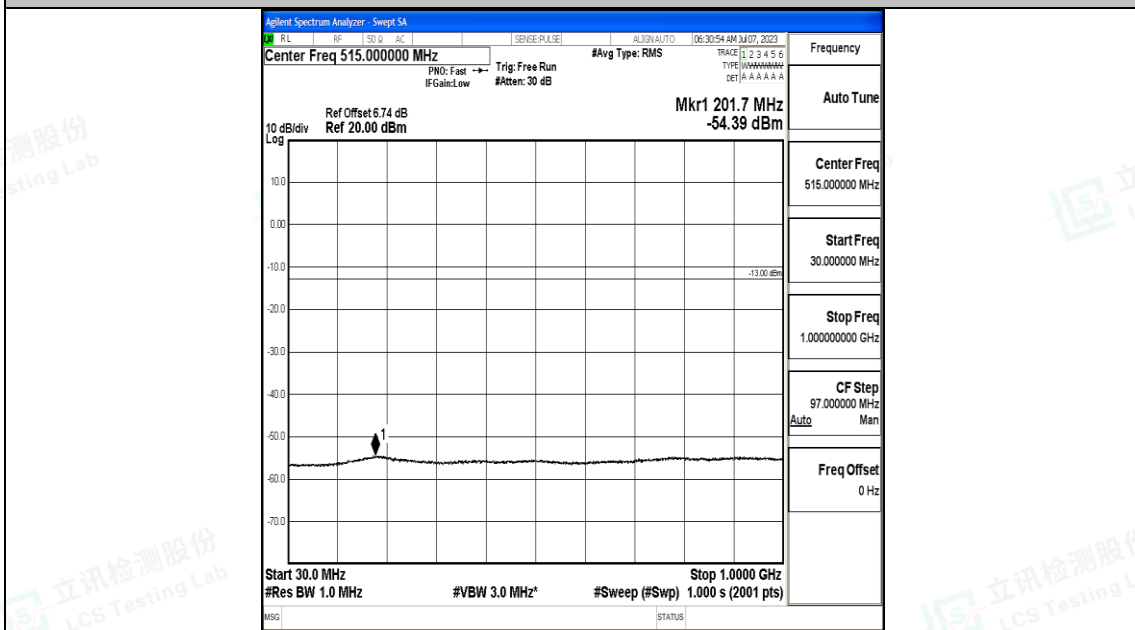

Band4_10MHz_QPSK_20175_1RB#0_3000~20000_3000~20000

Band4_10MHz_16QAM_20175_1RB#0_0.009~0.15_0.009~0.15

Band4_10MHz_16QAM_20175_1RB#0_0.15~30_0.15~30

Band4_10MHz_16QAM_20175_1RB#0_30~1000_30~1000

Band4_10MHz_16QAM_20175_1RB#0_1000~3000_1000~3000