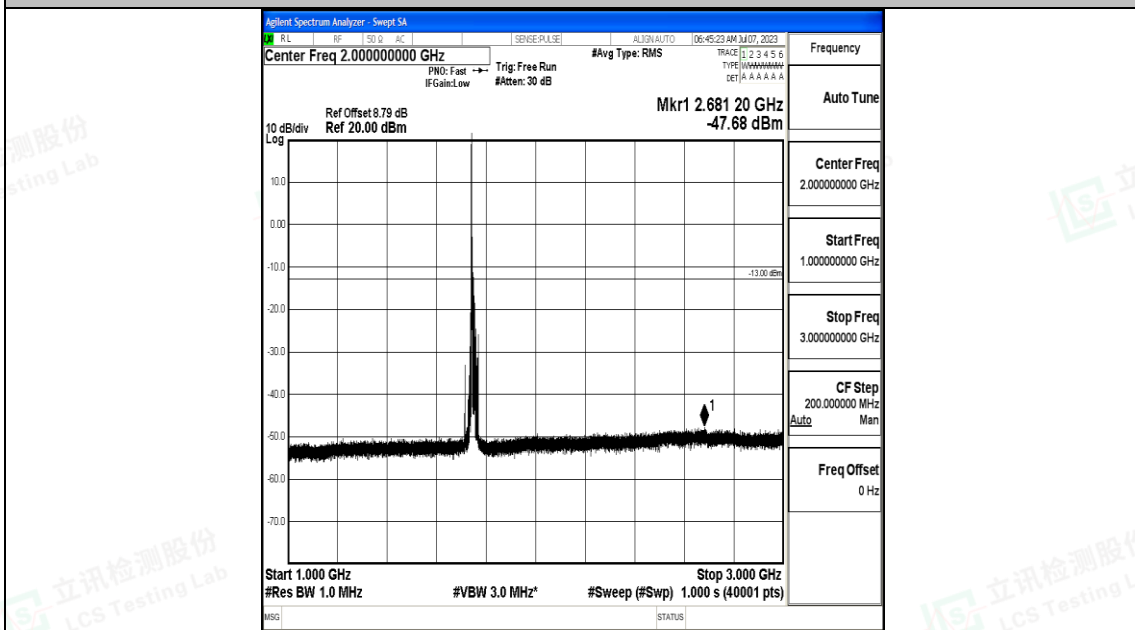

Band4_15MHz_16QAM_20175_1RB#0_3000~20000_3000~20000

Band4_15MHz_QPSK_20325_1RB#0_0.009~0.15_0.009~0.15

Band4_15MHz_QPSK_20325_1RB#0_0.15~30_0.15~30

Band4_15MHz_QPSK_20325_1RB#0_30~1000_30~1000

Band4_15MHz_QPSK_20325_1RB#0_1000~3000_1000~3000