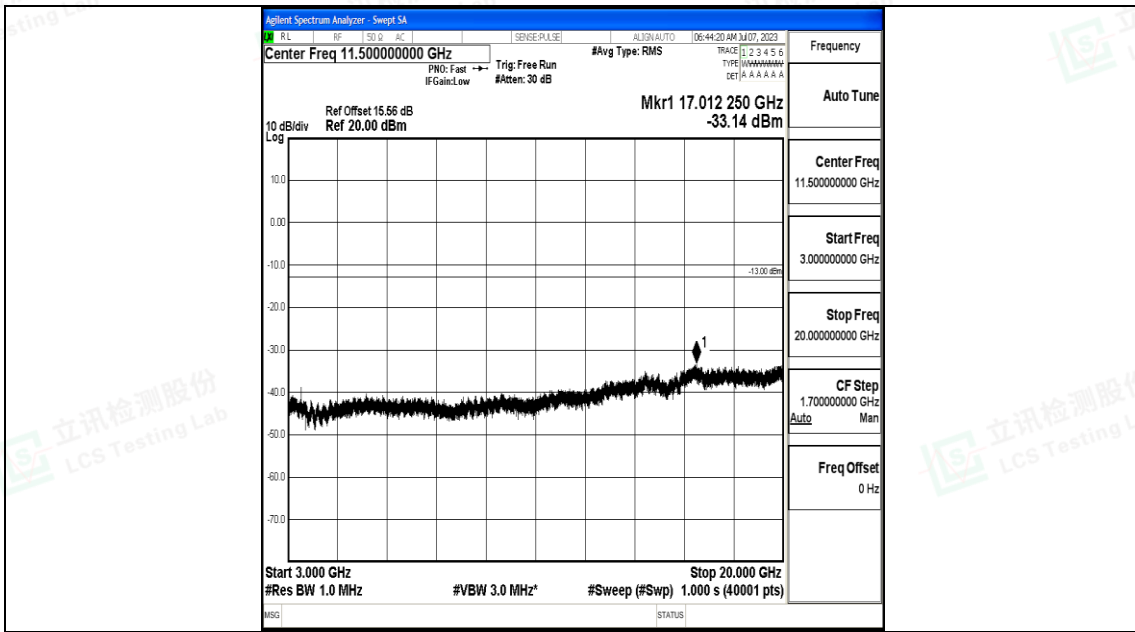

Band4_15MHz_16QAM_20025_1RB#0_3000~20000_3000~20000

Band4_15MHz_QPSK_20175_1RB#0_0.009~0.15_0.009~0.15

Band4_15MHz_QPSK_20175_1RB#0_0.15~30_0.15~30

Band4_15MHz_QPSK_20175_1RB#0_30~1000_30~1000

Band4_15MHz_QPSK_20175_1RB#0_1000~3000_1000~3000