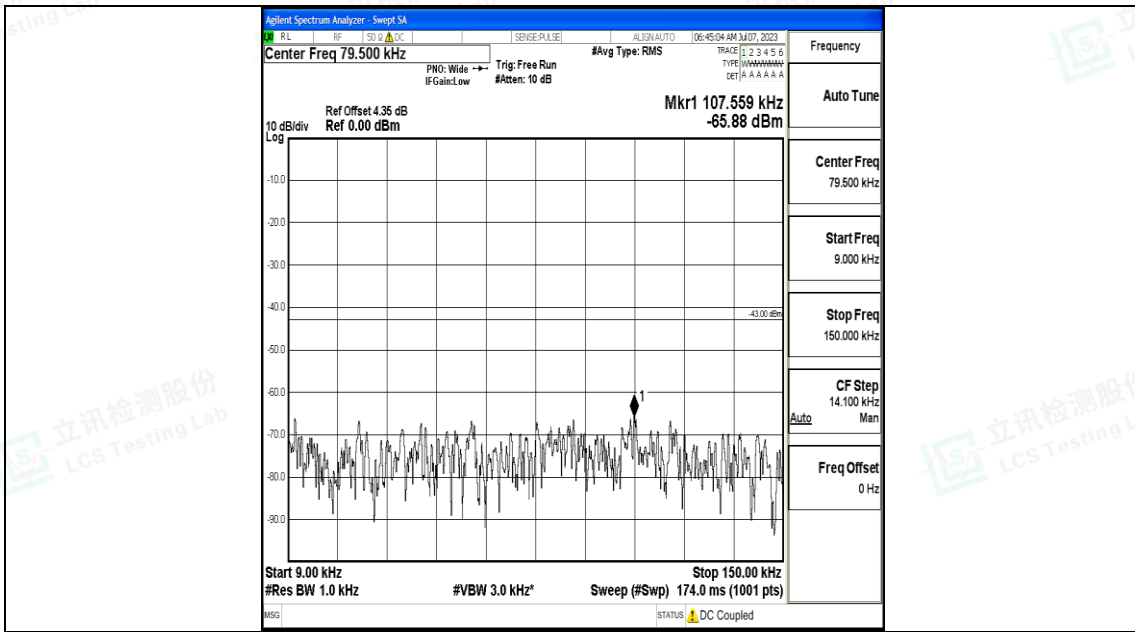

Band4_15MHz_16QAM_20175_1RB#0_3000~20000_3000~20000

Band4_15MHz_QPSK_20325_1RB#0_0.009~0.15_0.009~0.15