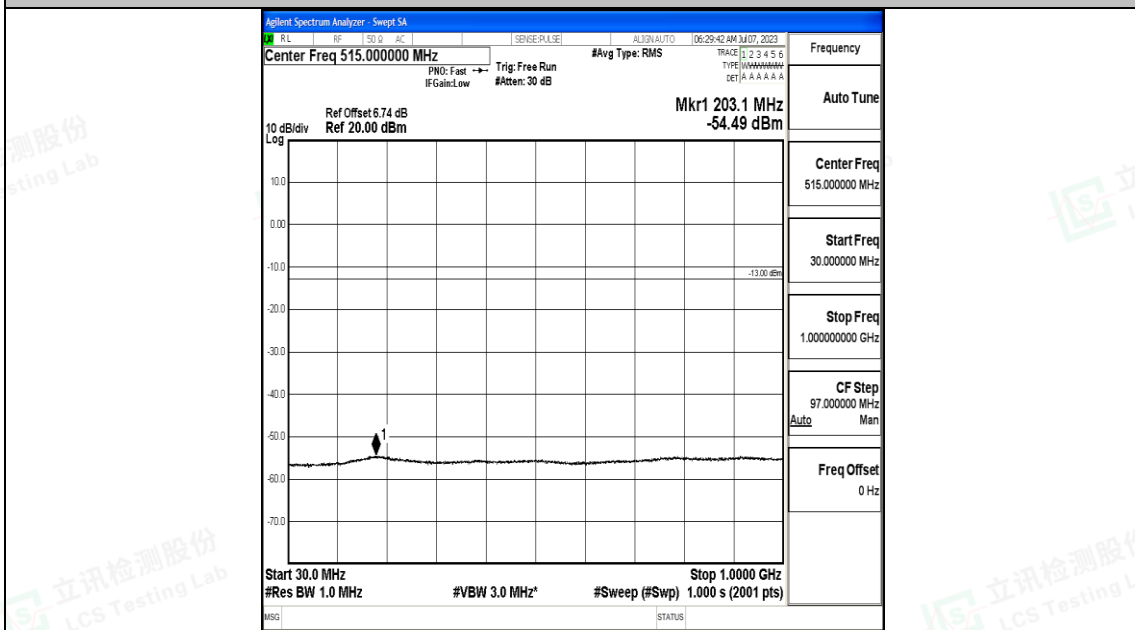

Band4_10MHz_QPSK_20000_1RB#0_3000~20000_3000~20000

Band4_10MHz_16QAM_20000_1RB#0_0.009~0.15_0.009~0.15

Band4_10MHz_16QAM_20000_1RB#0_0.15~30_0.15~30

Band4_10MHz_16QAM_20000_1RB#0_30~1000_30~1000

Band4_10MHz_16QAM_20000_1RB#0_1000~3000_1000~3000