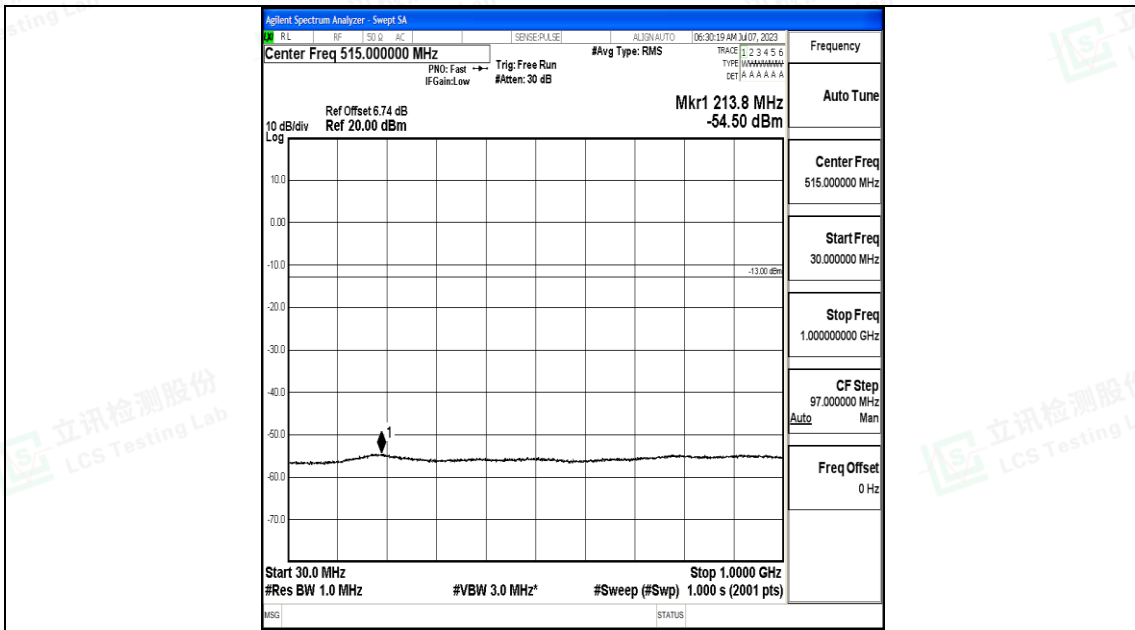

Band4_10MHz_16QAM_20000_1RB#0_3000~20000_3000~20000

Band4_10MHz_QPSK_20175_1RB#0_0.009~0.15_0.009~0.15

Band4_10MHz_QPSK_20175_1RB#0_0.15~30_0.15~30

Band4_10MHz_QPSK_20175_1RB#0_30~1000_30~1000

Band4_10MHz_QPSK_20175_1RB#0_1000~3000_1000~3000