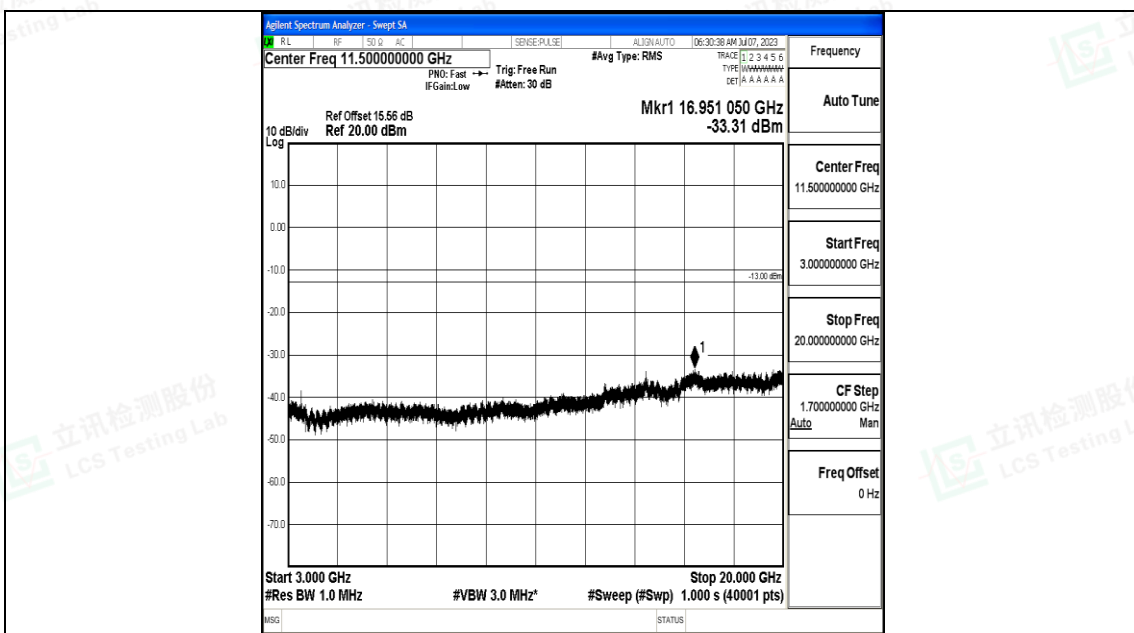

Band4_10MHz_16QAM_20000_1RB#0_3000~20000_3000~20000

Band4_10MHz_QPSK_20175_1RB#0_0.009~0.15_0.009~0.15

Band4_10MHz_QPSK_20175_1RB#0_0.15~30_0.15~30

Band4_10MHz_QPSK_20175_1RB#0_30~1000_30~1000

Band4_10MHz_QPSK_20175_1RB#0_1000~3000_1000~3000