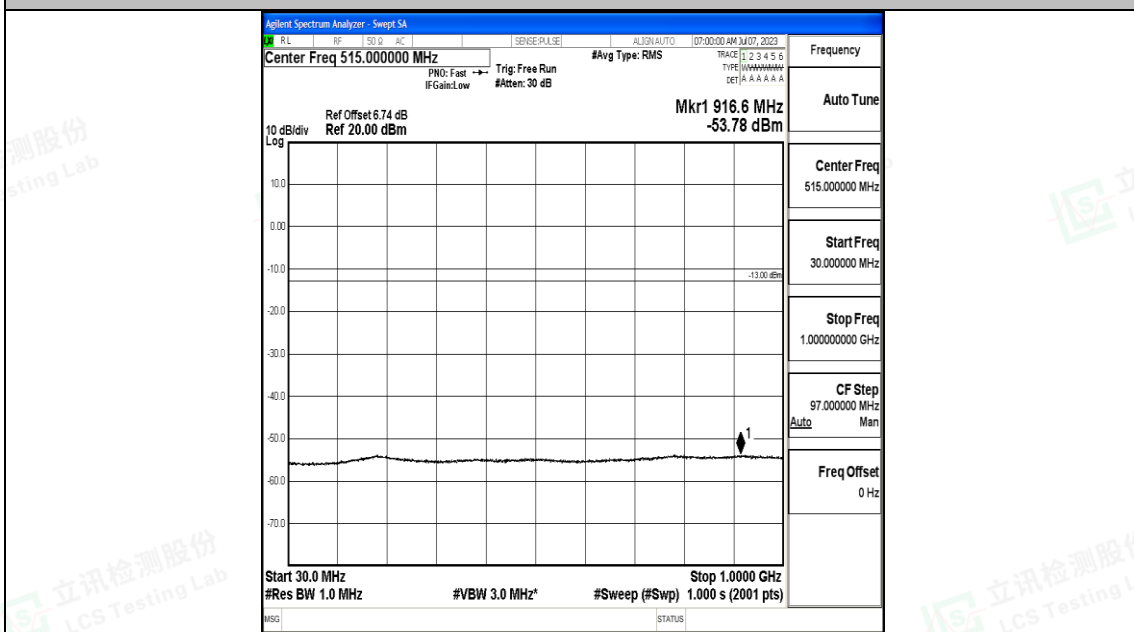

Band4_20MHz_16QAM_20300_1RB#0_0.15~30_0.15~30

Band4_20MHz_16QAM_20300_1RB#0_30~1000_30~1000