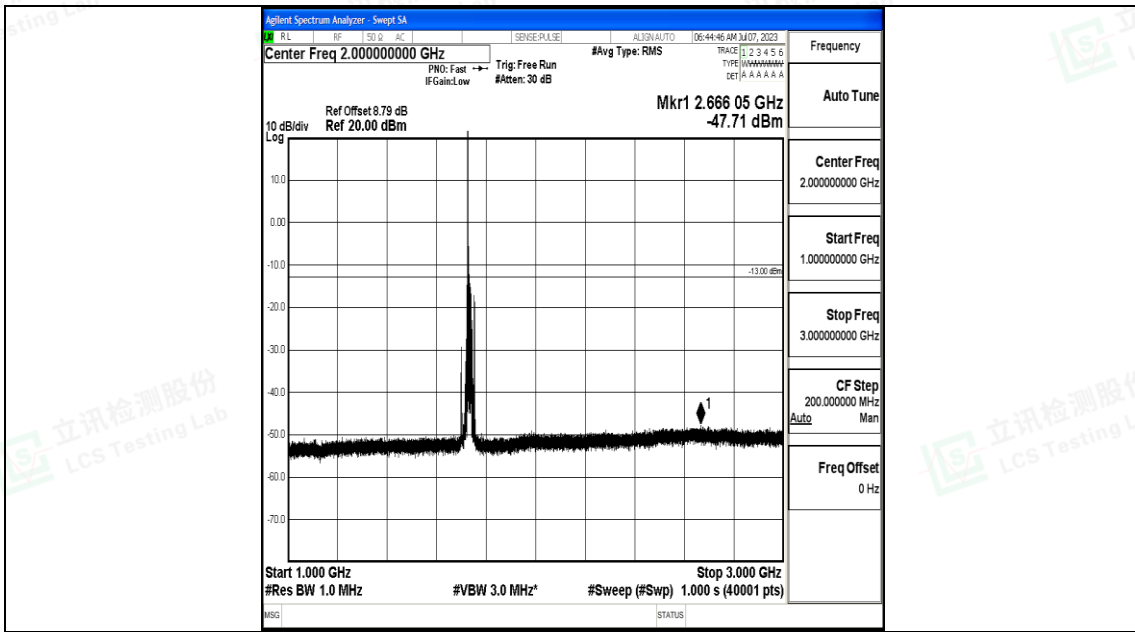

Band4_15MHz_QPSK_20175_1RB#0_3000~20000_3000~20000

Band4_15MHz_16QAM_20175_1RB#0_0.009~0.15_0.009~0.15

Band4_15MHz_16QAM_20175_1RB#0_0.15~30_0.15~30

Band4_15MHz_16QAM_20175_1RB#0_30~1000_30~1000

Band4_15MHz_16QAM_20175_1RB#0_1000~3000_1000~3000