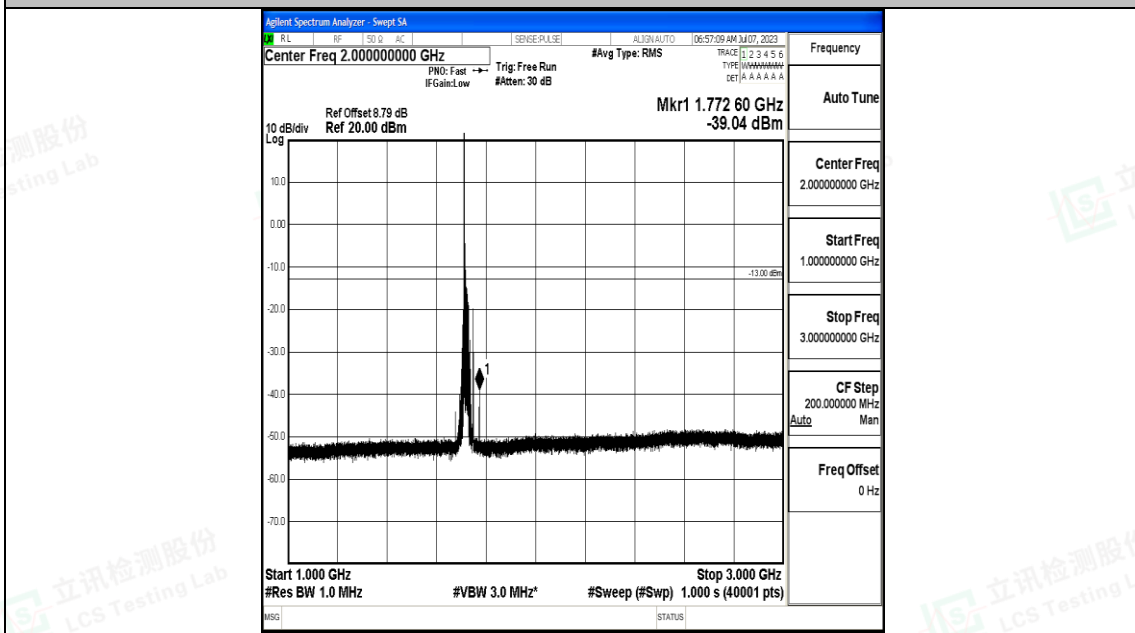

Band4_15MHz_16QAM_20325_1RB#0_3000~20000_3000~20000

Band4_20MHz_QPSK_20050_1RB#0_0.009~0.15_0.009~0.15

Band4_20MHz_QPSK_20050_1RB#0_0.15~30_0.15~30

Band4_20MHz_QPSK_20050_1RB#0_30~1000_30~1000

Band4_20MHz_QPSK_20050_1RB#0_1000~3000_1000~3000