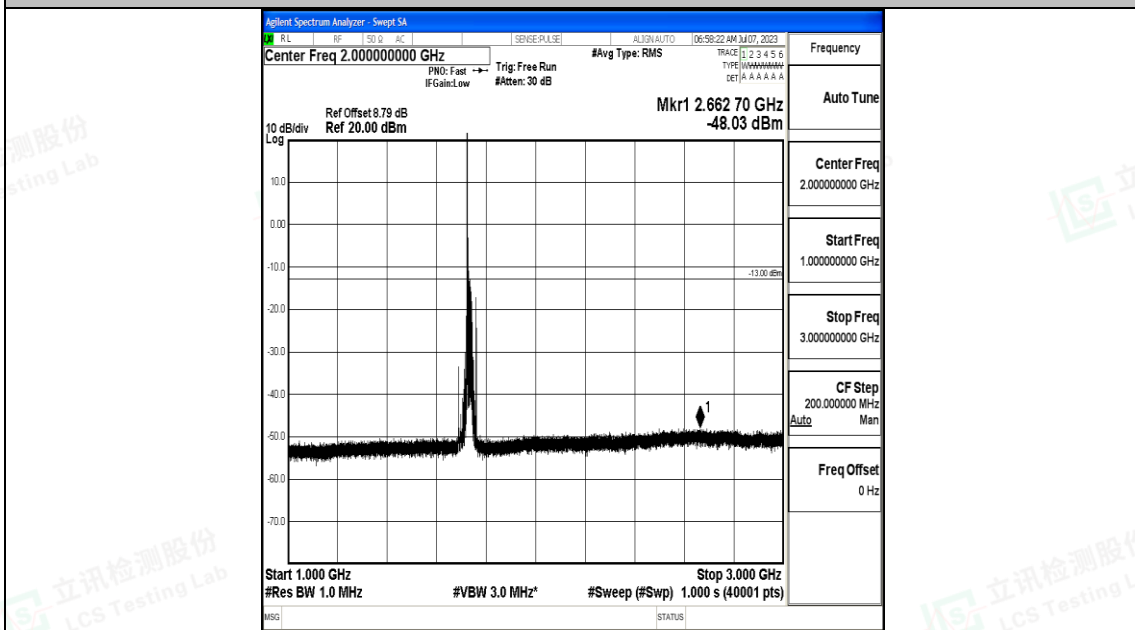

Band4_20MHz_QPSK_20175_1RB#0_0.009~0.15_0.009~0.15

Band4_20MHz_QPSK_20175_1RB#0_0.15~30_0.15~30

Band4_20MHz_QPSK_20175_1RB#0_30~1000_30~1000

Band4_20MHz_QPSK_20175_1RB#0_1000~3000_1000~3000

Band4_20MHz_QPSK_20175_1RB#0_3000~20000_3000~20000