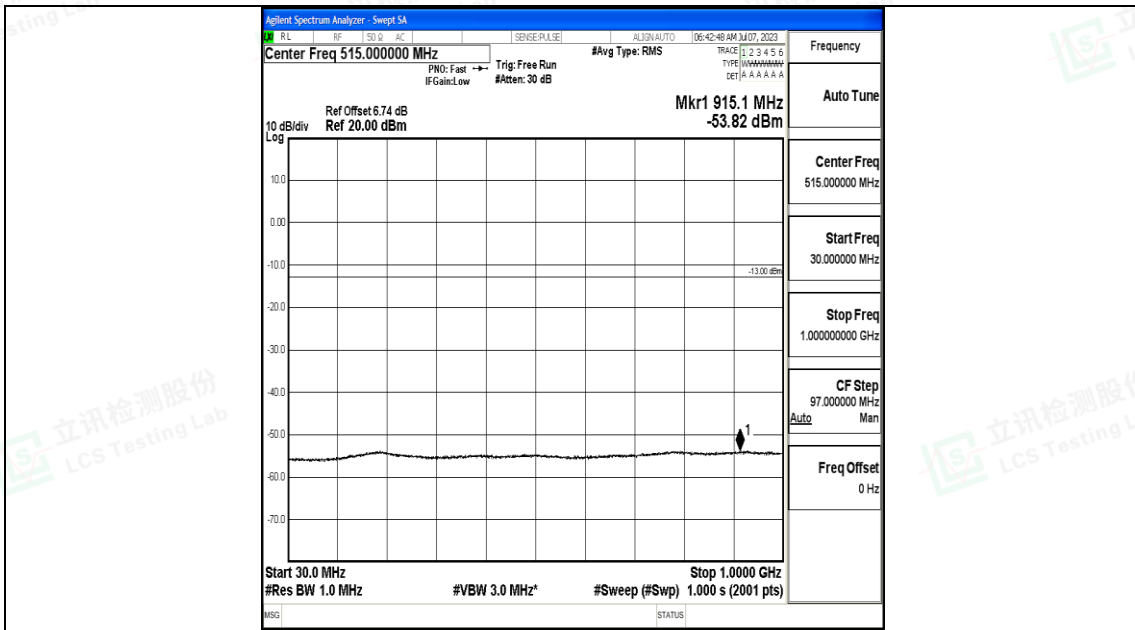

Band4_10MHz_16QAM_20350_1RB#0_3000~20000_3000~20000

Band4_15MHz_QPSK_20025_1RB#0_0.009~0.15_0.009~0.15

Band4_15MHz_QPSK_20025_1RB#0_0.15~30_0.15~30

Band4_15MHz_QPSK_2025_1RB#0_30~1000_30~1000

Band4_15MHz_QPSK_2025_1RB#0_1000~3000_1000~3000