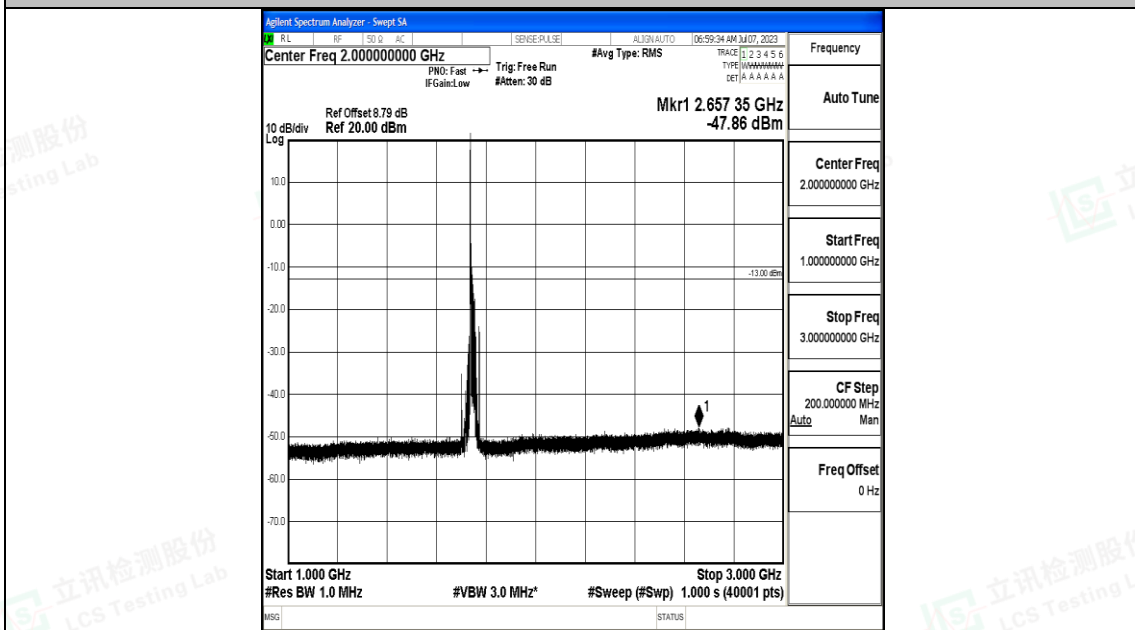

Band4_20MHz_QPSK_20300_1RB#0_30~1000_30~1000

Band4_20MHz_QPSK_20300_1RB#0_1000~3000_1000~3000