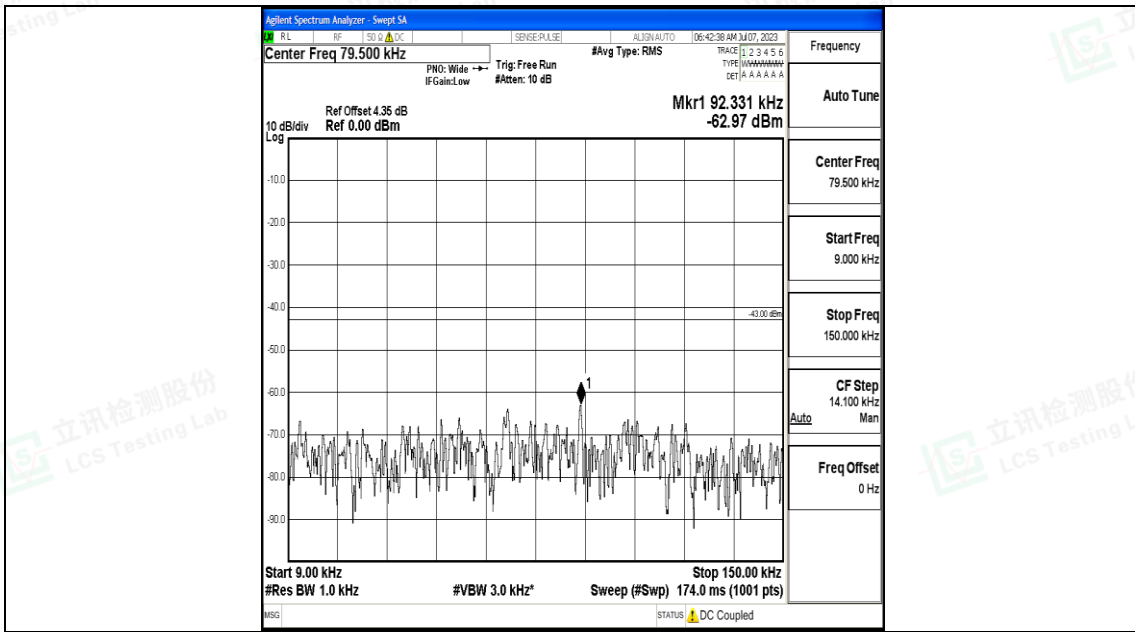

Band4_10MHz_16QAM_20350_1RB#0_3000~20000_3000~20000

Band4_15MHz_QPSK_20025_1RB#0_0.009~0.15_0.009~0.15