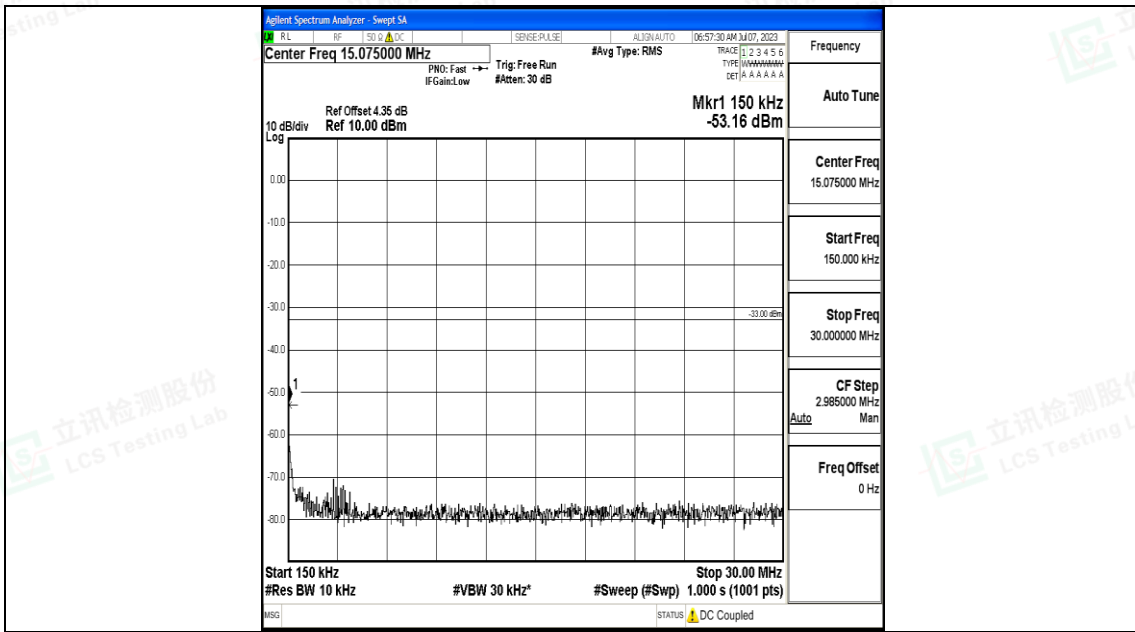

Band4_20MHz_16QAM_20050_1RB#0_0.009~0.15_0.009~0.15