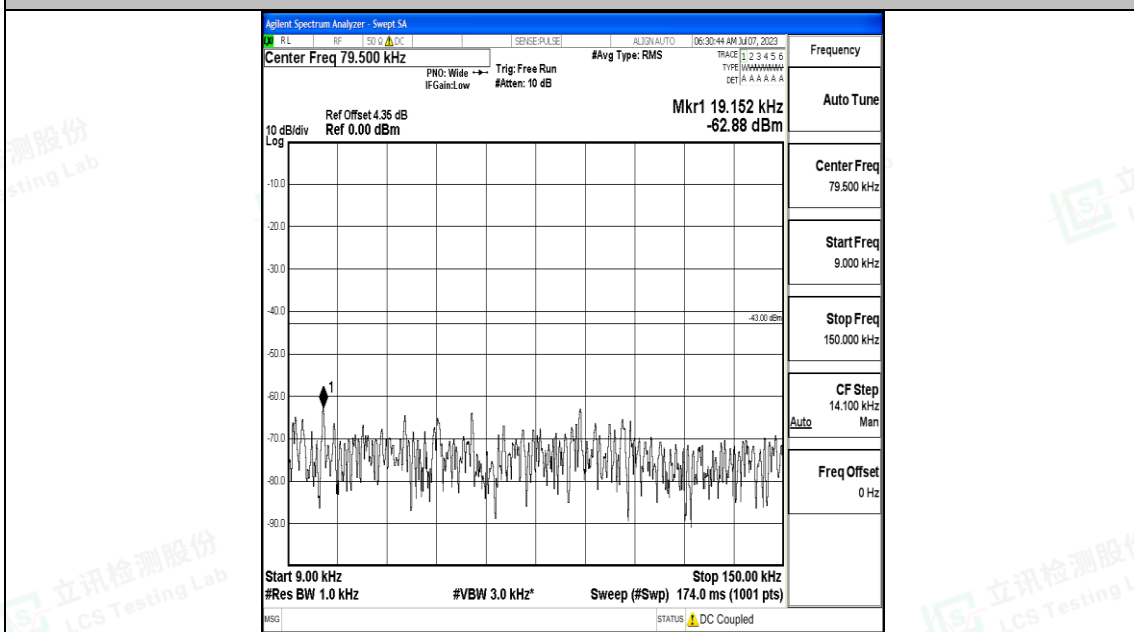

Band4_10MHz_QPSK_20175_1RB#0_3000~20000_3000~20000

Band4_10MHz_16QAM_20175_1RB#0_0.009~0.15_0.009~0.15