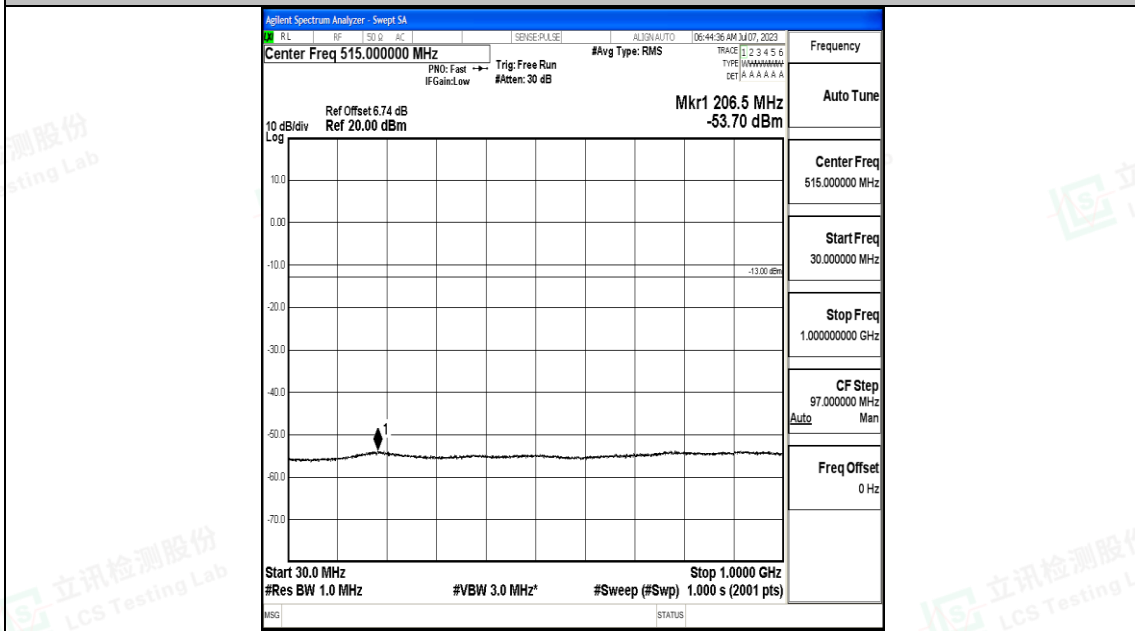

Band4_15MHz_QPSK_20175_1RB#0_3000~20000_3000~20000

Band4_15MHz_16QAM_20175_1RB#0_0.009~0.15_0.009~0.15

Band4_15MHz_16QAM_20175_1RB#0_0.15~30_0.15~30

Band4_15MHz_16QAM_20175_1RB#0_30~1000_30~1000

Band4_15MHz_16QAM_20175_1RB#0_1000~3000_1000~3000