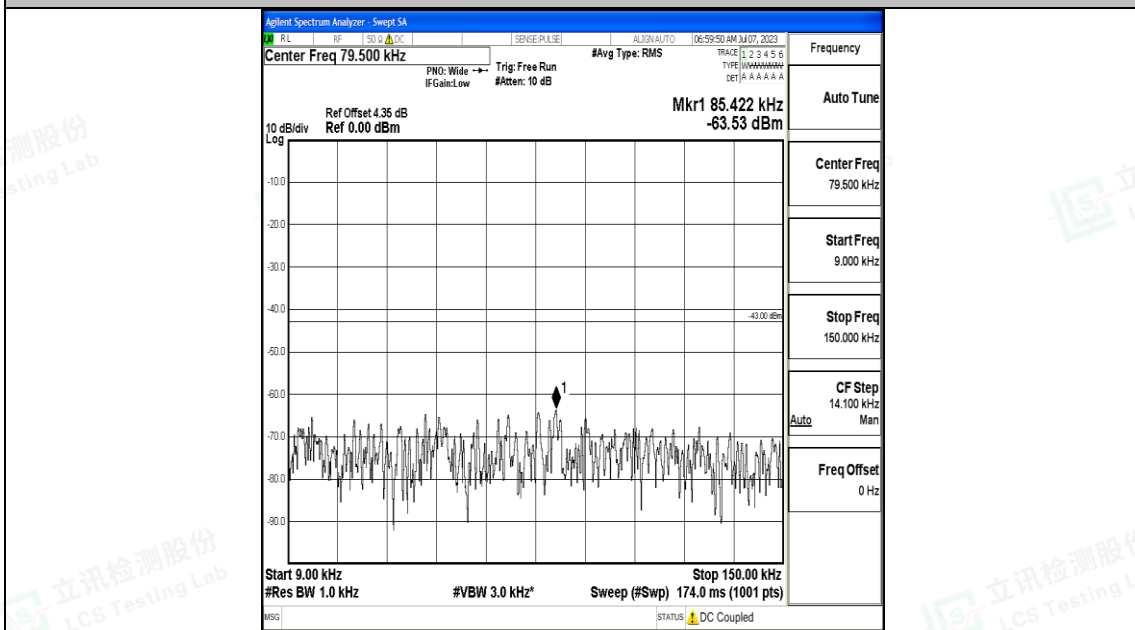

Band4_20MHz_QPSK_20300_1RB#0_0.15~30_0.15~30

Band4_20MHz_QPSK_20300_1RB#0_30~1000_30~1000

Band4_20MHz_QPSK_20300_1RB#0_1000~3000_1000~3000

Band4_20MHz_QPSK_20300_1RB#0_3000~20000_3000~20000

Band4_20MHz_16QAM_20300_1RB#0_0.009~0.15_0.009~0.15