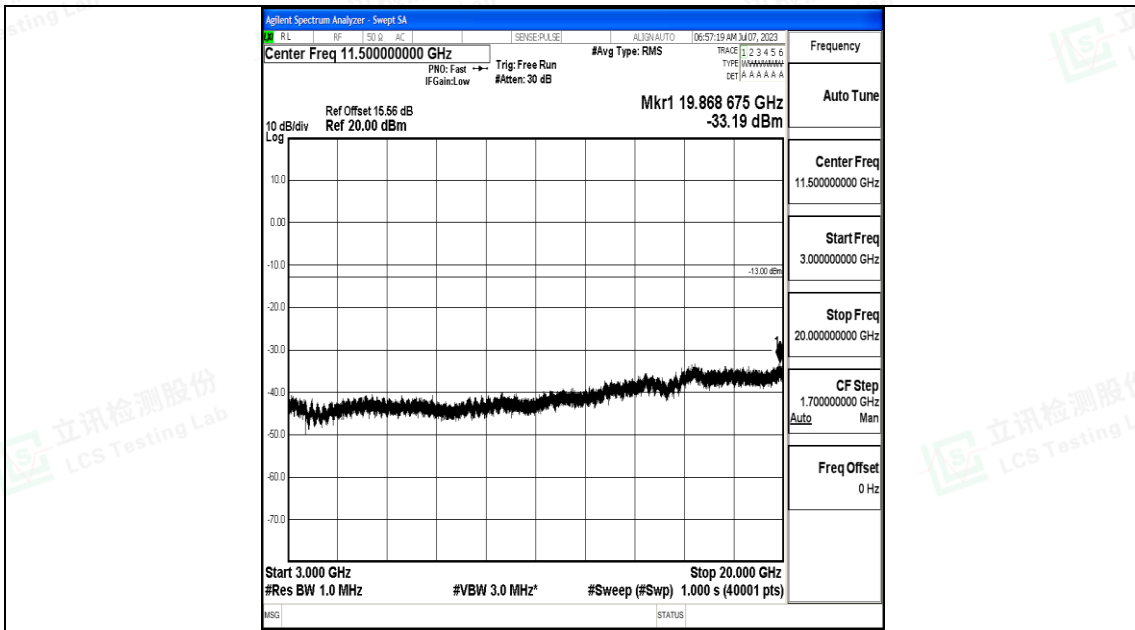

Band4_15MHz_16QAM_20325_1RB#0_3000~20000_3000~20000

Band4_20MHz_QPSK_20050_1RB#0_0.009~0.15_0.009~0.15

Band4_20MHz_QPSK_20050_1RB#0_0.15~30_0.15~30

Band4_20MHz_QPSK_20050_1RB#0_30~1000_30~1000

Band4_20MHz_QPSK_20050_1RB#0_1000~3000_1000~3000