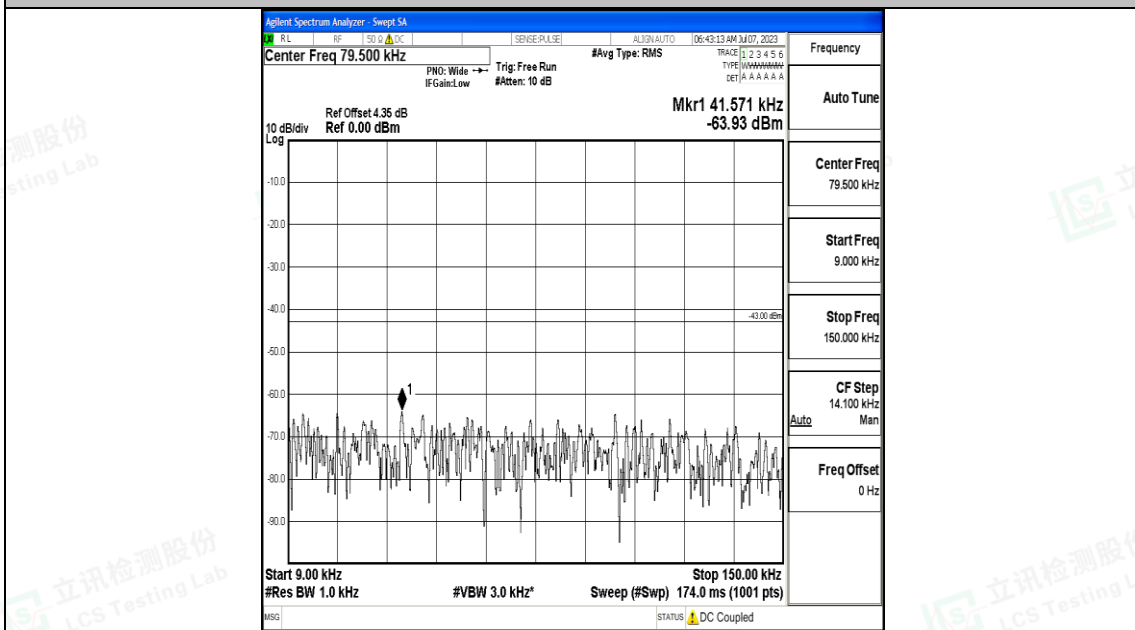

Band4_15MHz_QPSK_20025_1RB#0_3000~20000_3000~20000

Band4_15MHz_16QAM_20025_1RB#0_0.009~0.15_0.009~0.15