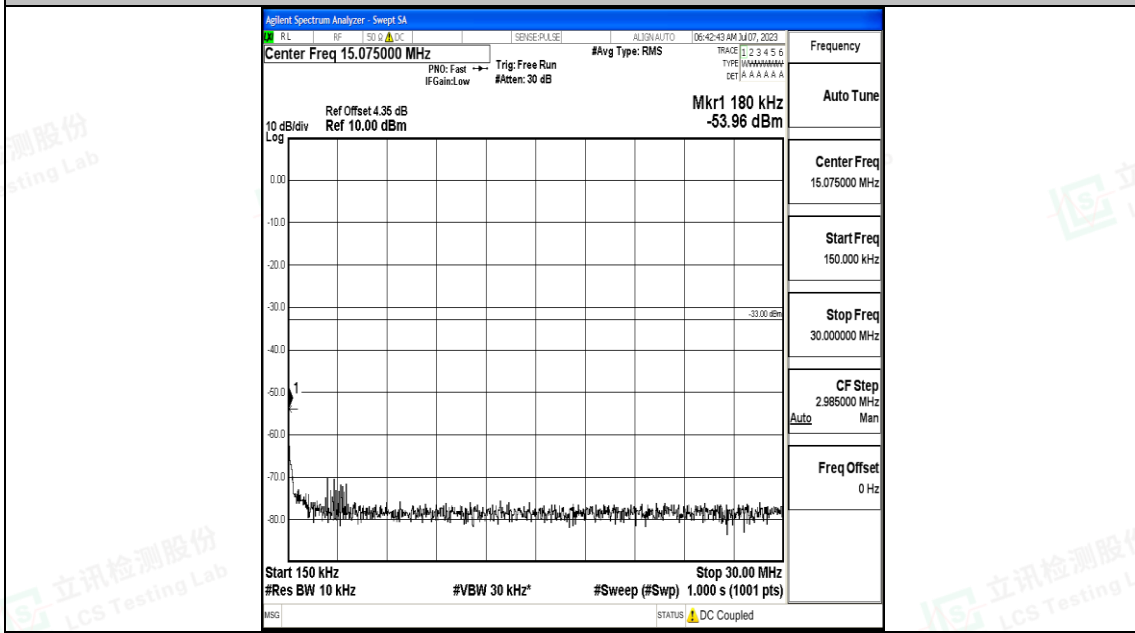

Band4_15MHz_QPSK_20025_1RB#0_0.009~0.15_0.009~0.15

Band4_15MHz_QPSK_20025_1RB#0_0.15~30_0.15~30