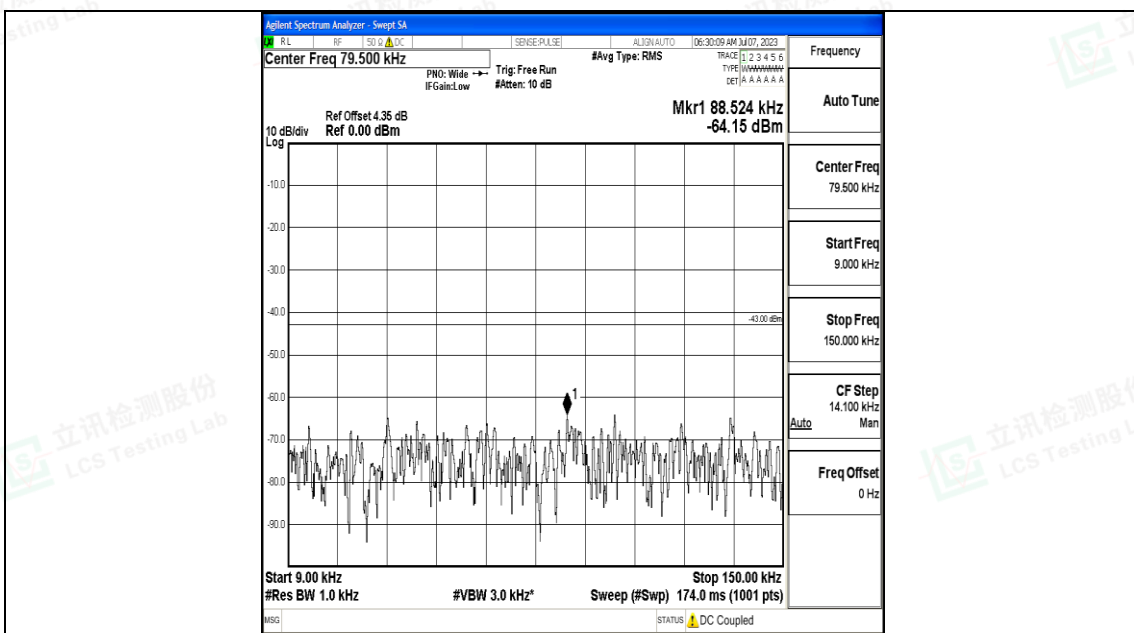

Band4_10MHz_16QAM_20000_1RB#0_3000~20000_3000~20000

Band4_10MHz_QPSK_20175_1RB#0_0.009~0.15_0.009~0.15