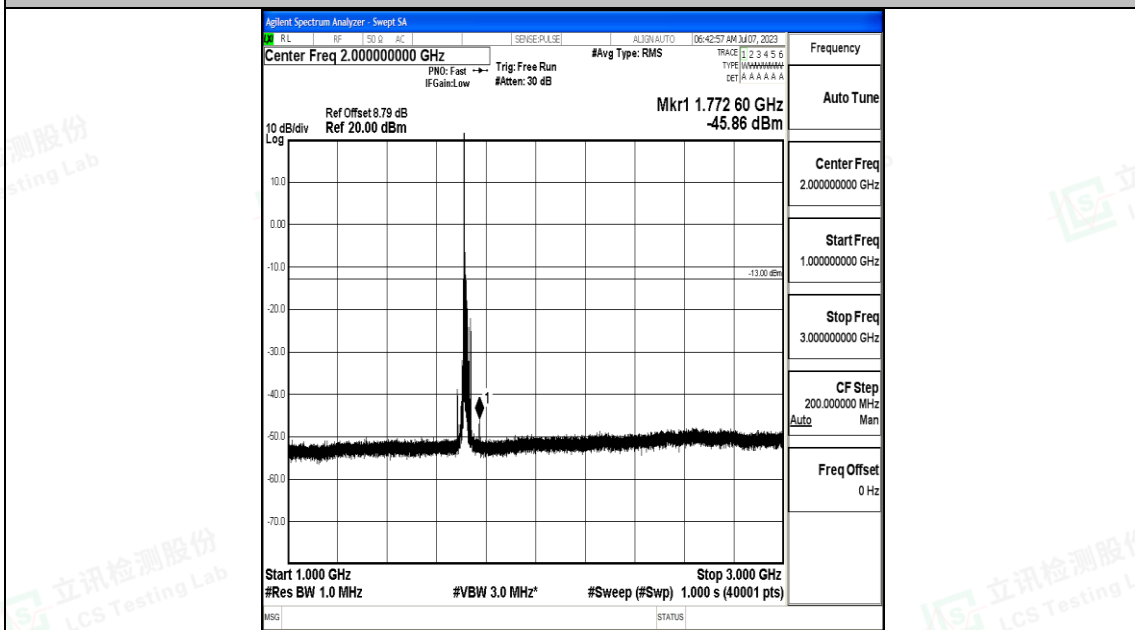

Band4_10MHz_16QAM_20350_1RB#0_3000~20000_3000~20000

Band4_15MHz_QPSK_20025_1RB#0_0.009~0.15_0.009~0.15

Band4_15MHz_QPSK_20025_1RB#0_0.15~30_0.15~30

Band4_15MHz_QPSK_2025_1RB#0_30~1000_30~1000

Band4_15MHz_QPSK_2025_1RB#0_1000~3000_1000~3000