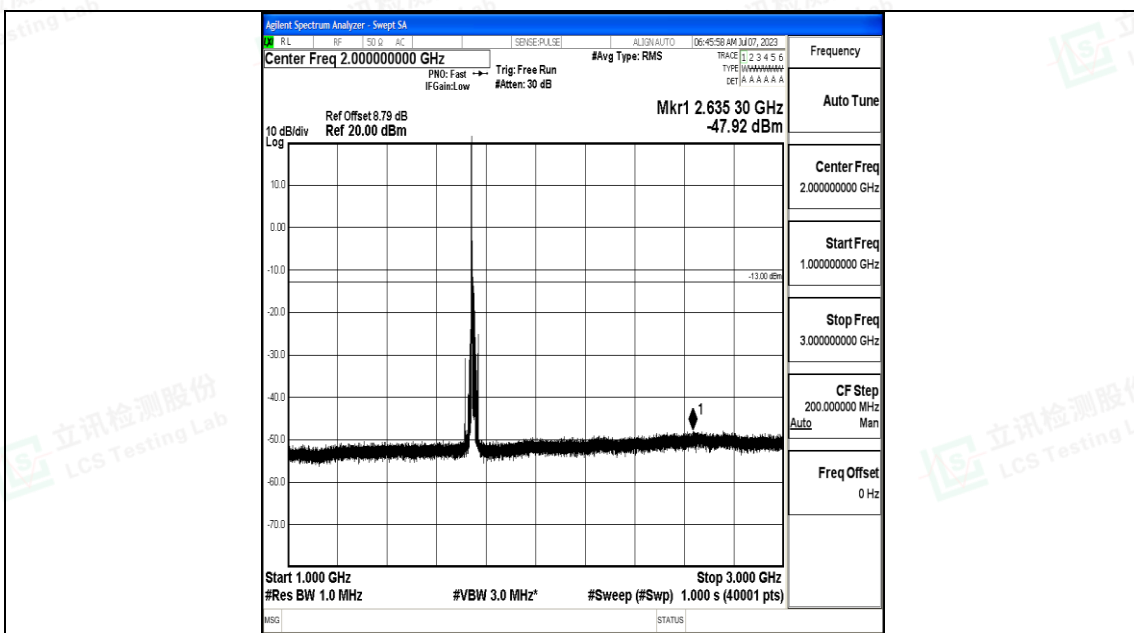

Band4_15MHz_QPSK_20325_1RB#0_3000~20000_3000~20000

Band4_15MHz_16QAM_20325_1RB#0_0.009~0.15_0.009~0.15

Band4_15MHz_16QAM_20325_1RB#0_0.15~30_0.15~30

Band4_15MHz_16QAM_20325_1RB#0_30~1000_30~1000

Band4_15MHz_16QAM_20325_1RB#0_1000~3000_1000~3000