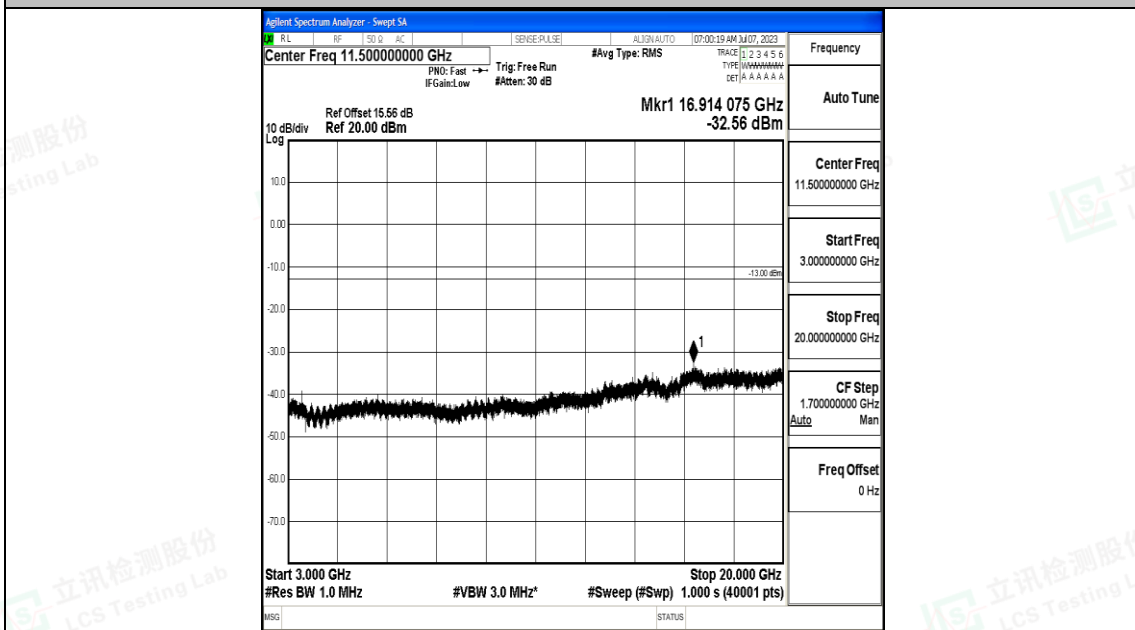

Band4_20MHz_16QAM_20300_1RB#0_0.15~30_0.15~30

Band4_20MHz_16QAM_20300_1RB#0_30~1000_30~1000

Band4_20MHz_16QAM_20300_1RB#0_1000~3000_1000~3000

Band4_20MHz_16QAM_20300_1RB#0_3000~20000_3000~20000