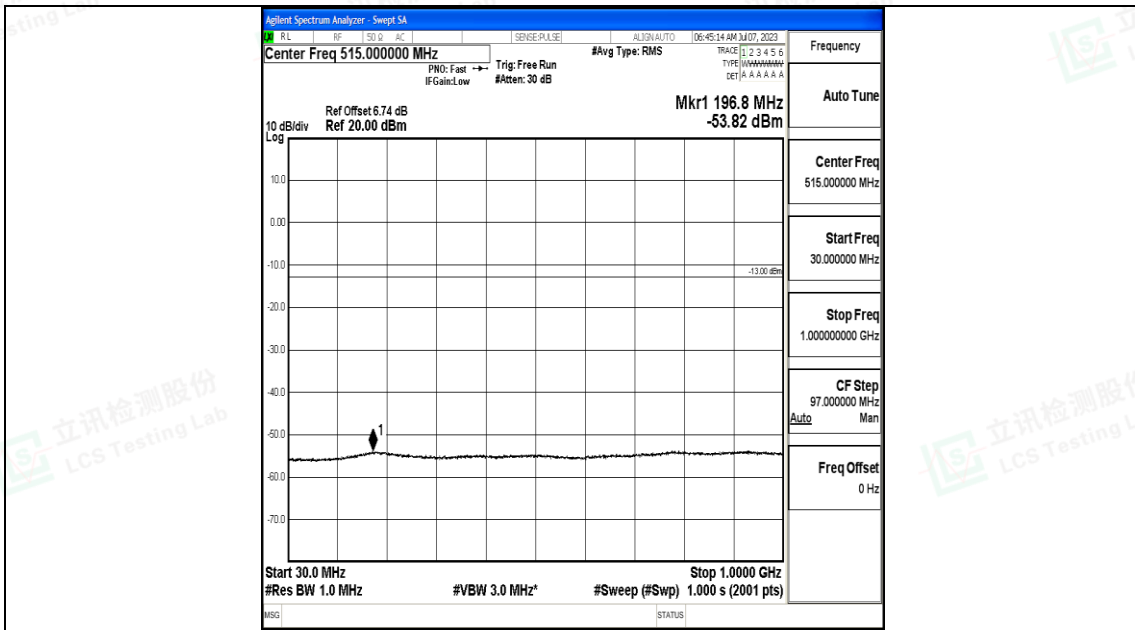

Band4_15MHz_16QAM_20175_1RB#0_3000~20000_3000~20000

Band4_15MHz_QPSK_20325_1RB#0_0.009~0.15_0.009~0.15

Band4_15MHz_QPSK_20325_1RB#0_0.15~30_0.15~30

Band4_15MHz_QPSK_20325_1RB#0_30~1000_30~1000

Band4_15MHz_QPSK_20325_1RB#0_1000~3000_1000~3000