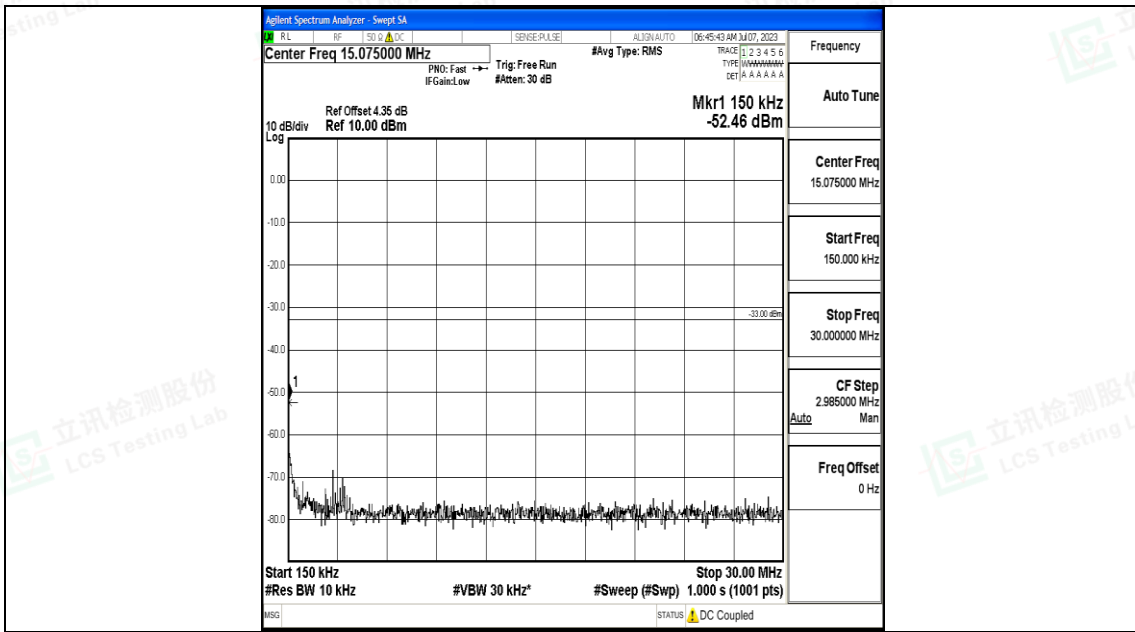

Band4_15MHz_16QAM_20325_1RB#0_0.009~0.15_0.009~0.15

Band4_15MHz_16QAM_20325_1RB#0_0.15~30_0.15~30