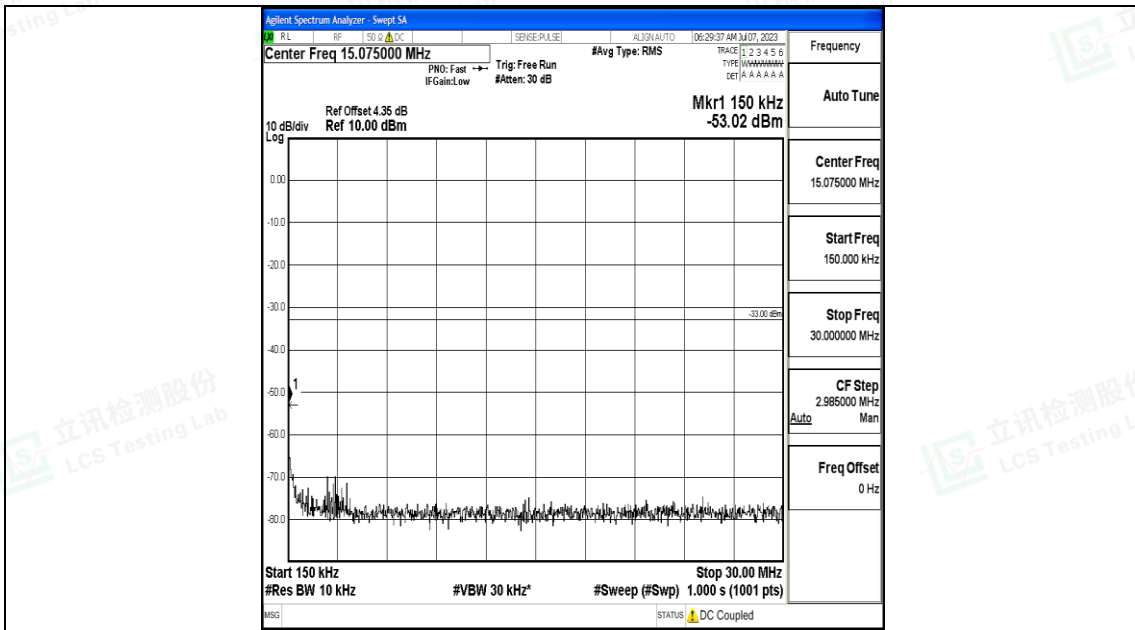

Band4_10MHz_QPSK_20000_1RB#0_3000~20000_3000~20000

Band4_10MHz_16QAM_20000_1RB#0_0.009~0.15_0.009~0.15

Band4_10MHz_16QAM_20000_1RB#0_0.15~30_0.15~30

Band4_10MHz_16QAM_20000_1RB#0_30~1000_30~1000

Band4_10MHz_16QAM_20000_1RB#0_1000~3000_1000~3000