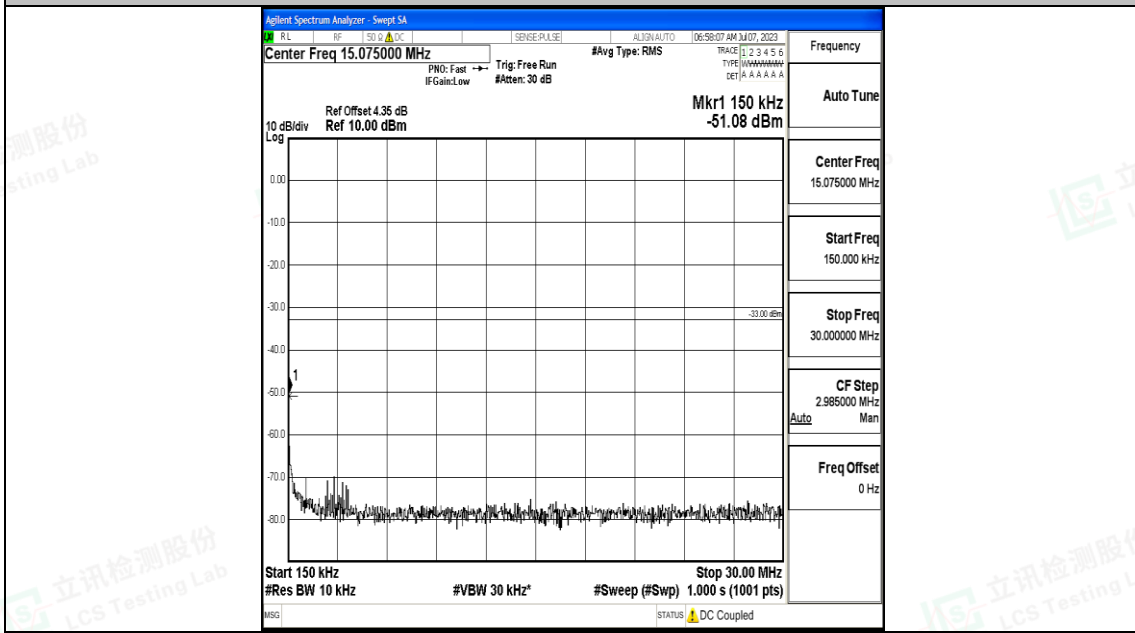

Band4_20MHz_QPSK_20175_1RB#0_0.009~0.15_0.009~0.15

Band4_20MHz_QPSK_20175_1RB#0_0.15~30_0.15~30