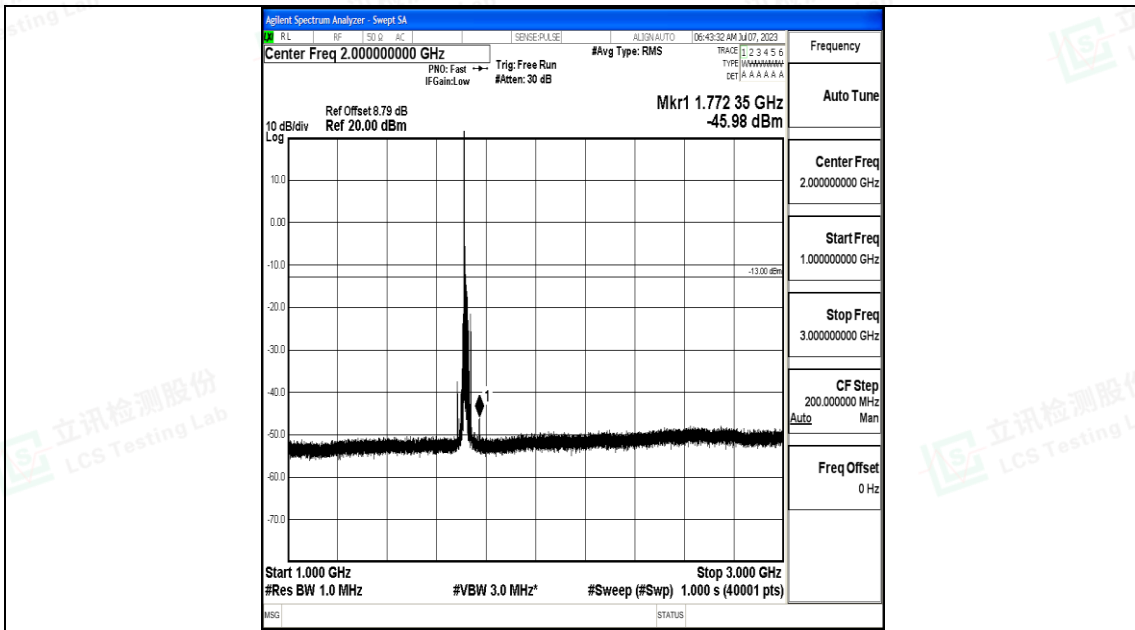

Band4_15MHz_QPSK_20025_1RB#0_3000~20000_3000~20000

Band4_15MHz_16QAM_20025_1RB#0_0.009~0.15_0.009~0.15

Band4_15MHz_16QAM_20025_1RB#0_0.15~30_0.15~30

Band4_15MHz_16QAM_20025_1RB#0_30~1000_30~1000

Band4_15MHz_16QAM_20025_1RB#0_1000~3000_1000~3000