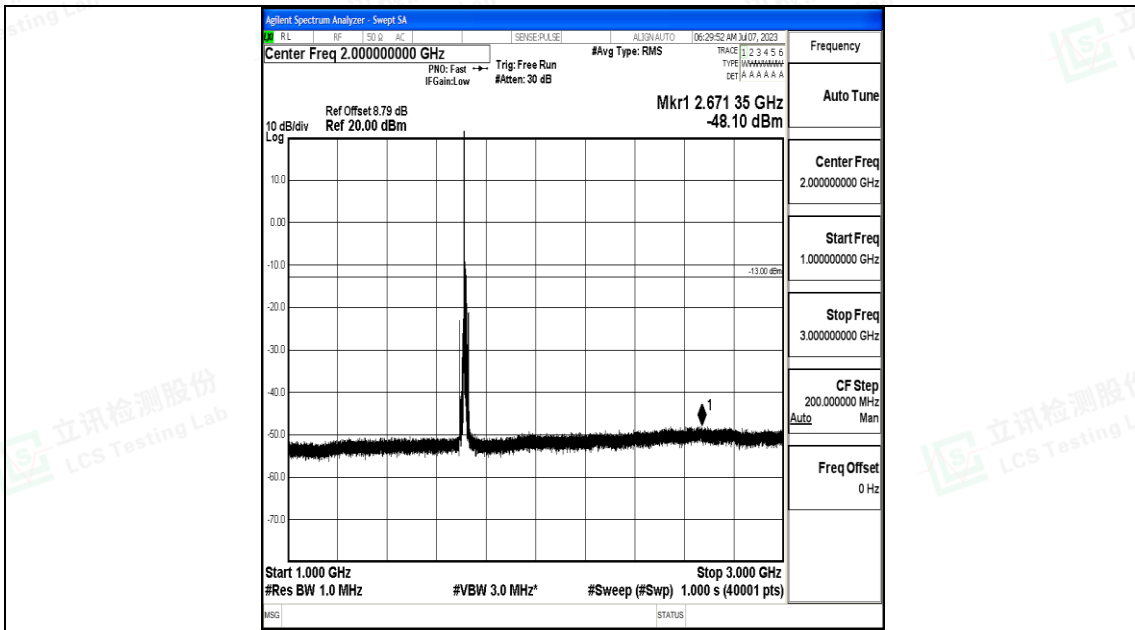

Band4_10MHz_QPSK_20000_1RB#0_3000~20000_3000~20000

Band4_10MHz_16QAM_20000_1RB#0_0.009~0.15_0.009~0.15

Band4_10MHz_16QAM_20000_1RB#0_0.15~30_0.15~30

Band4_10MHz_16QAM_20000_1RB#0_30~1000_30~1000

Band4_10MHz_16QAM_20000_1RB#0_1000~3000_1000~3000