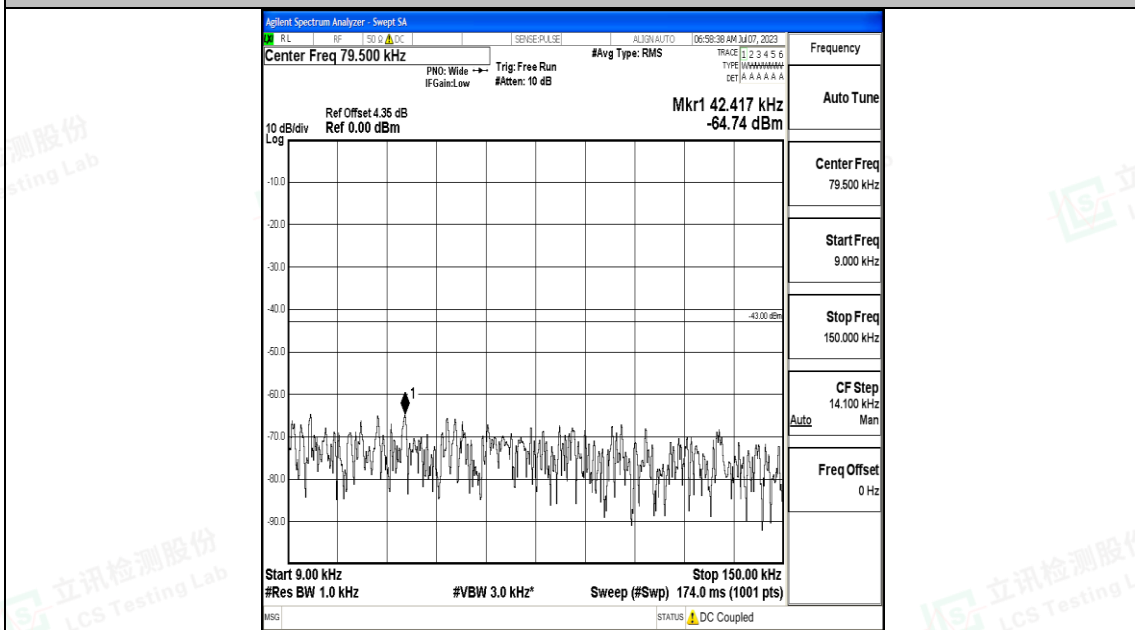

Band4_20MHz_QPSK_20175_1RB#0_0.009~0.15_0.009~0.15

Band4_20MHz_QPSK_20175_1RB#0_0.15~30_0.15~30

Band4_20MHz_QPSK_20175_1RB#0_30~1000_30~1000

Band4_20MHz_QPSK_20175_1RB#0_1000~3000_1000~3000

Band4_20MHz_QPSK_20175_1RB#0_3000~20000_3000~20000