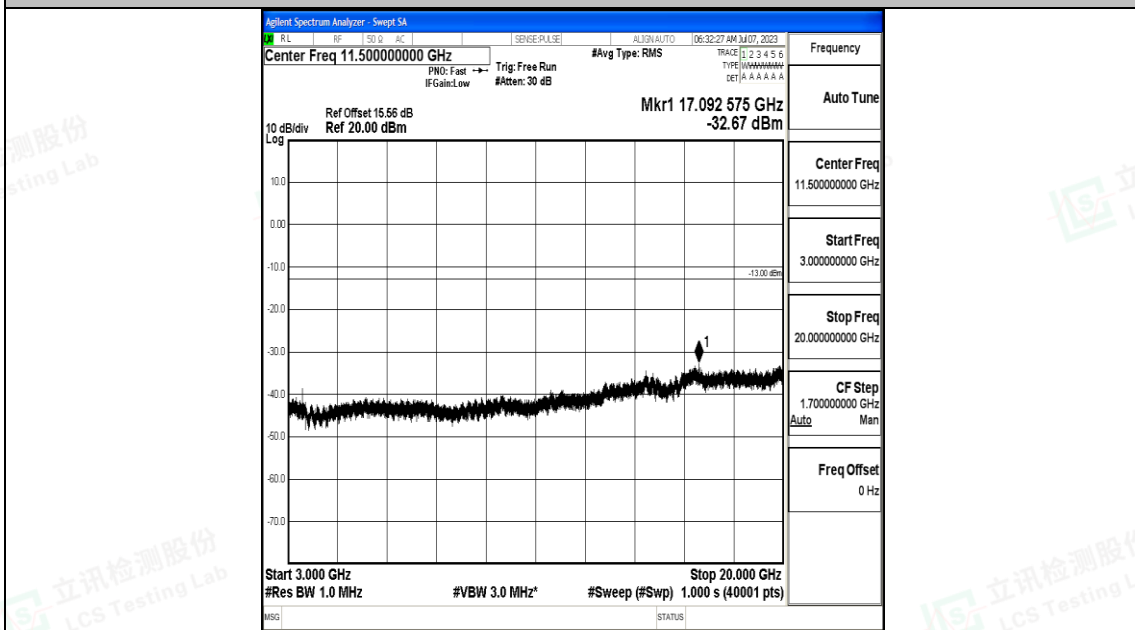

Band4_10MHz_QPSK_20350_1RB#0_3000~20000_3000~20000

Band4_10MHz_16QAM_20350_1RB#0_0.009~0.15_0.009~0.15

Band4_10MHz_16QAM_20350_1RB#0_0.15~30_0.15~30

Band4_10MHz_16QAM_20350_1RB#0_30~1000_30~1000

Band4_10MHz_16QAM_20350_1RB#0_1000~3000_1000~3000