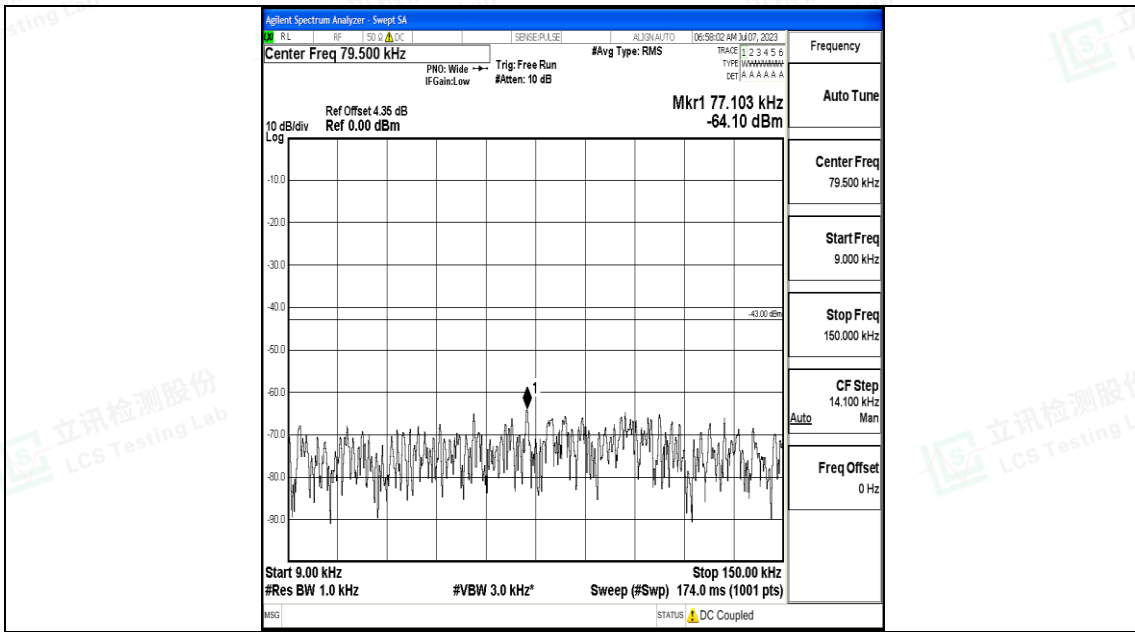

Band4_20MHz_QPSK_20050_1RB#0_3000~20000_3000~20000

Band4_20MHz_16QAM_20050_1RB#0_0.009~0.15_0.009~0.15

Band4_20MHz_16QAM_20050_1RB#0_1000~3000_1000~3000

Band4_20MHz_16QAM_20050_1RB#0_3000~20000_3000~20000