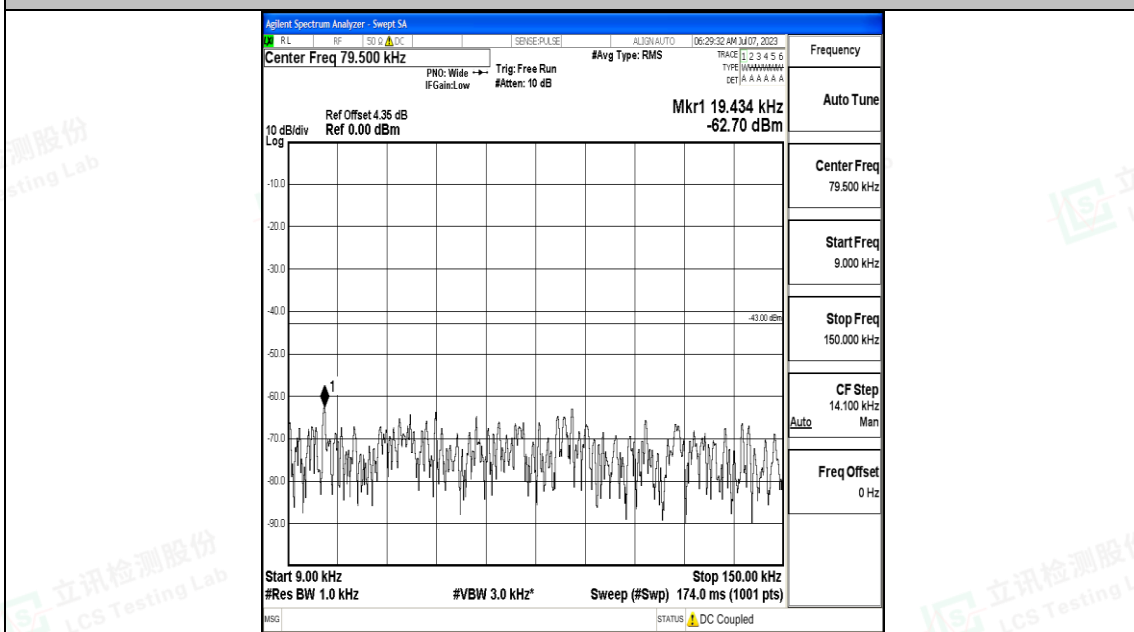

Band4_10MHz_QPSK_20000_1RB#0_3000~20000_3000~20000

Band4_10MHz_16QAM_20000_1RB#0_0.009~0.15_0.009~0.15

Band4_10MHz_16QAM_20000_1RB#0_0.15~30_0.15~30

Band4_10MHz_16QAM_20000_1RB#0_30~1000_30~1000

Band4_10MHz_16QAM_20000_1RB#0_1000~3000_1000~3000