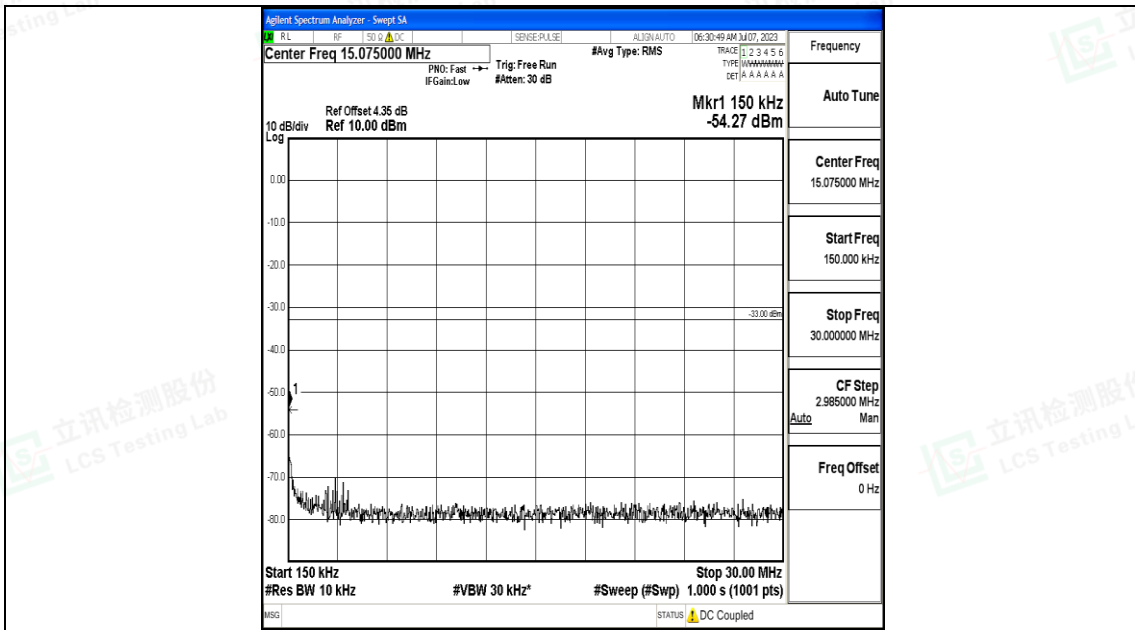

Band4_10MHz_16QAM_20175_1RB#0_0.009~0.15_0.009~0.15

Band4_10MHz_16QAM_20175_1RB#0_0.15~30_0.15~30