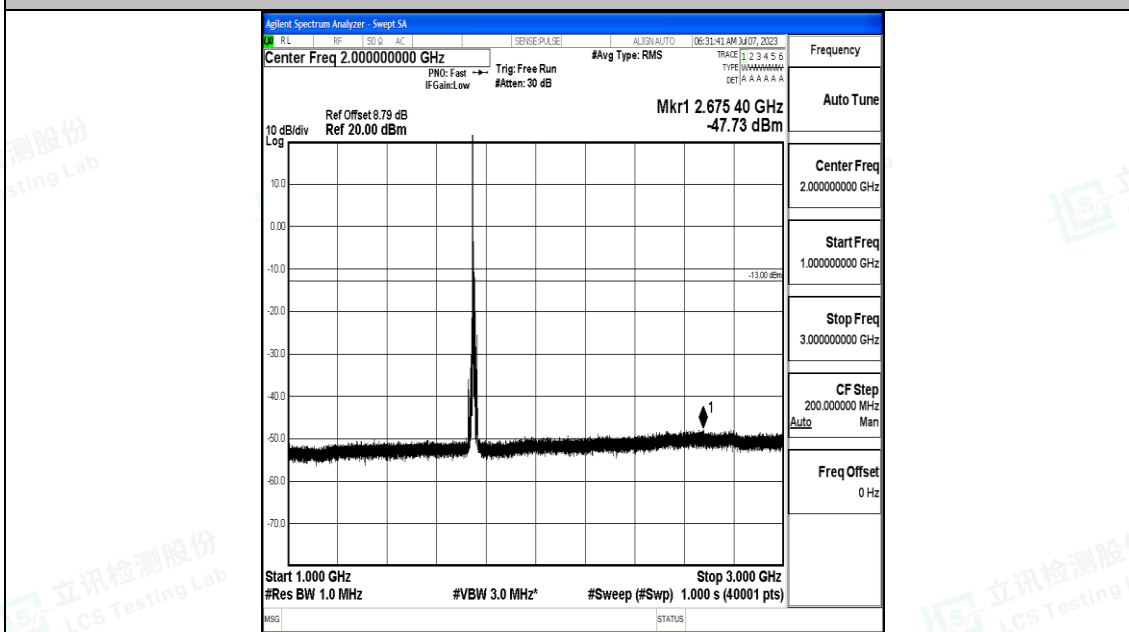

Band4_10MHz_16QAM_20175_1RB#0_3000~20000_3000~20000

Band4_10MHz_QPSK_20350_1RB#0_0.009~0.15_0.009~0.15

Band4_10MHz_QPSK_20350_1RB#0_0.15~30_0.15~30

Band4_10MHz_QPSK_20350_1RB#0_30~1000_30~1000

Band4_10MHz_QPSK_20350_1RB#0_1000~3000_1000~3000