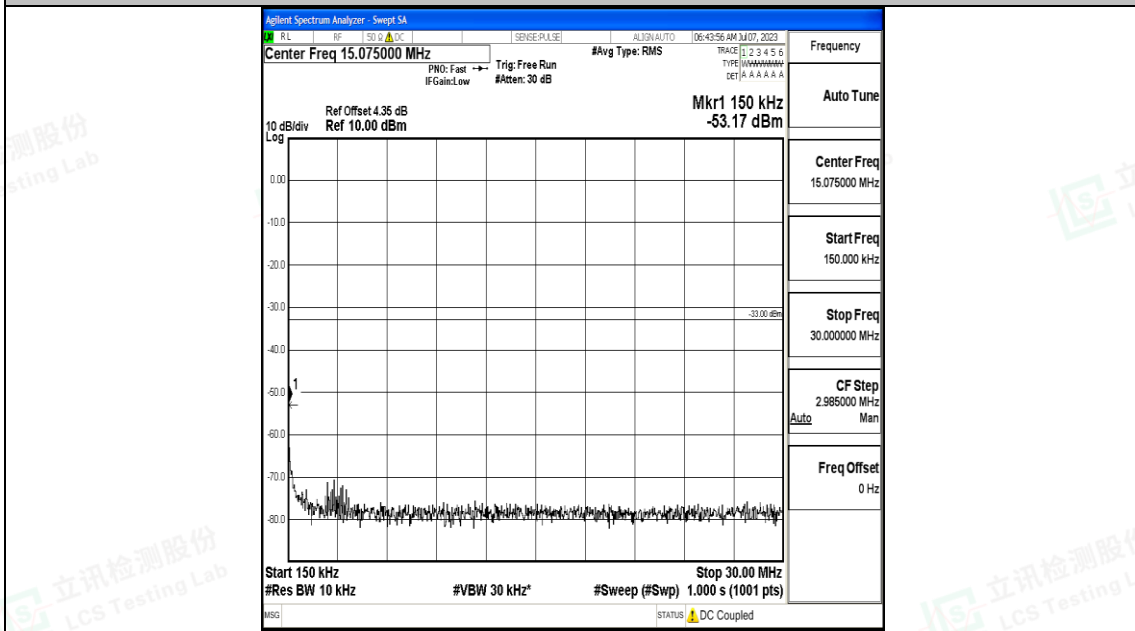

Band4_15MHz_QPSK_20175_1RB#0_0.009~0.15_0.009~0.15

Band4_15MHz_QPSK_20175_1RB#0_0.15~30_0.15~30