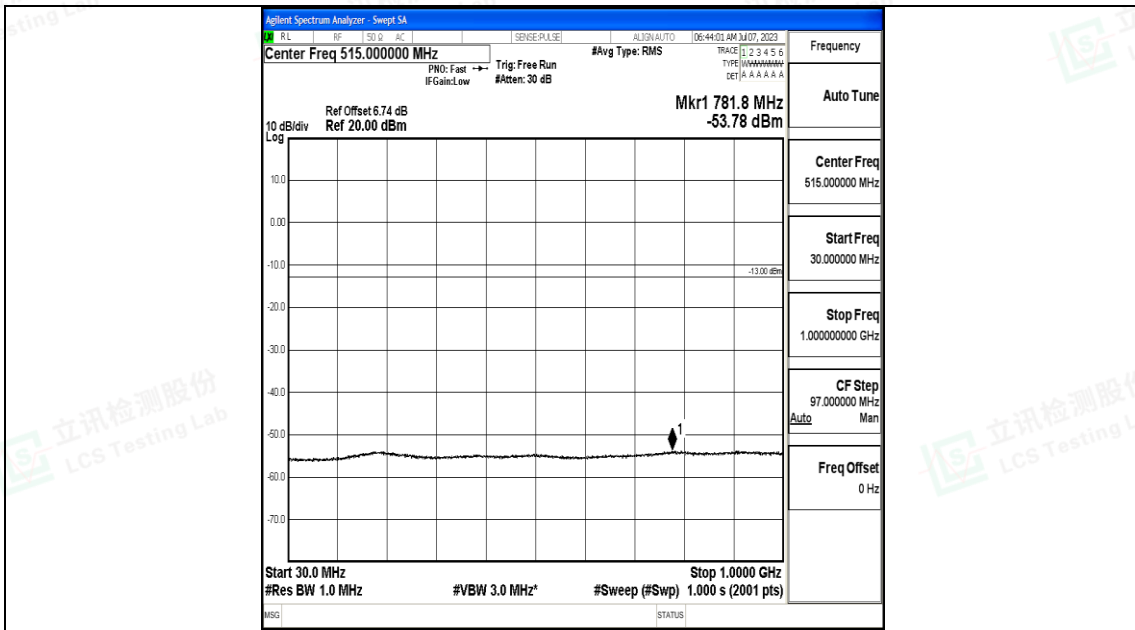

Band4_15MHz_16QAM_20025_1RB#0_3000~20000_3000~20000

Band4_15MHz_QPSK_20175_1RB#0_0.009~0.15_0.009~0.15

Band4_15MHz_QPSK_20175_1RB#0_0.15~30_0.15~30

Band4_15MHz_QPSK_20175_1RB#0_30~1000_30~1000

Band4_15MHz_QPSK_20175_1RB#0_1000~3000_1000~3000