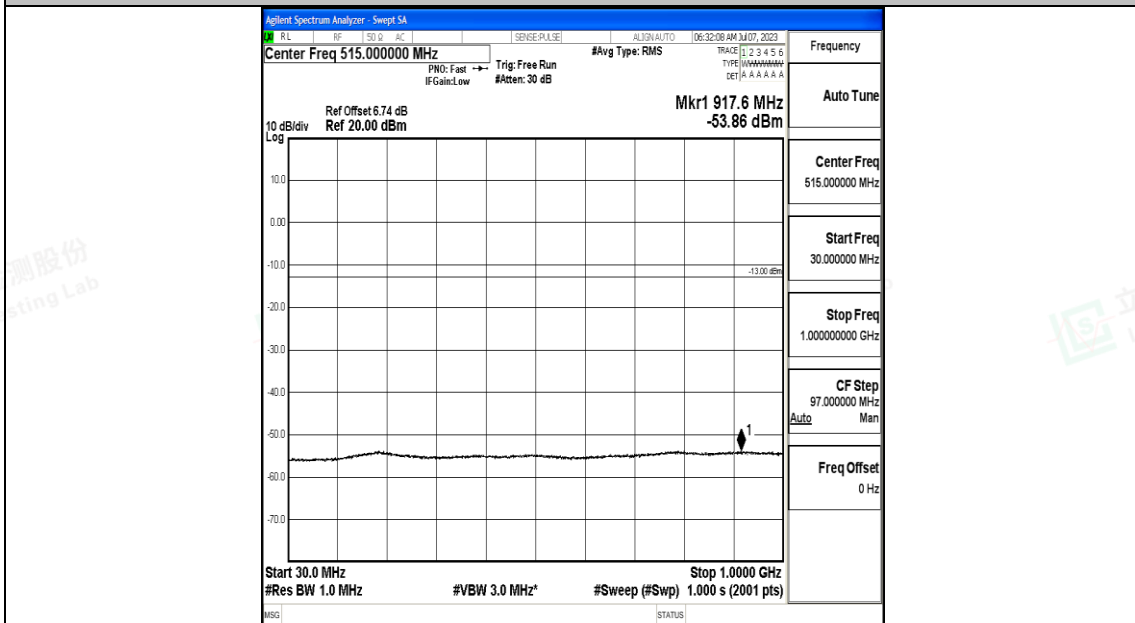

Band4_10MHz_QPSK_20350_1RB#0_3000~20000_3000~20000

Band4_10MHz_16QAM_20350_1RB#0_0.009~0.15_0.009~0.15

Band4_10MHz_16QAM_20350_1RB#0_0.15~30_0.15~30

Band4_10MHz_16QAM_20350_1RB#0_30~1000_30~1000

Band4_10MHz_16QAM_20350_1RB#0_1000~3000_1000~3000