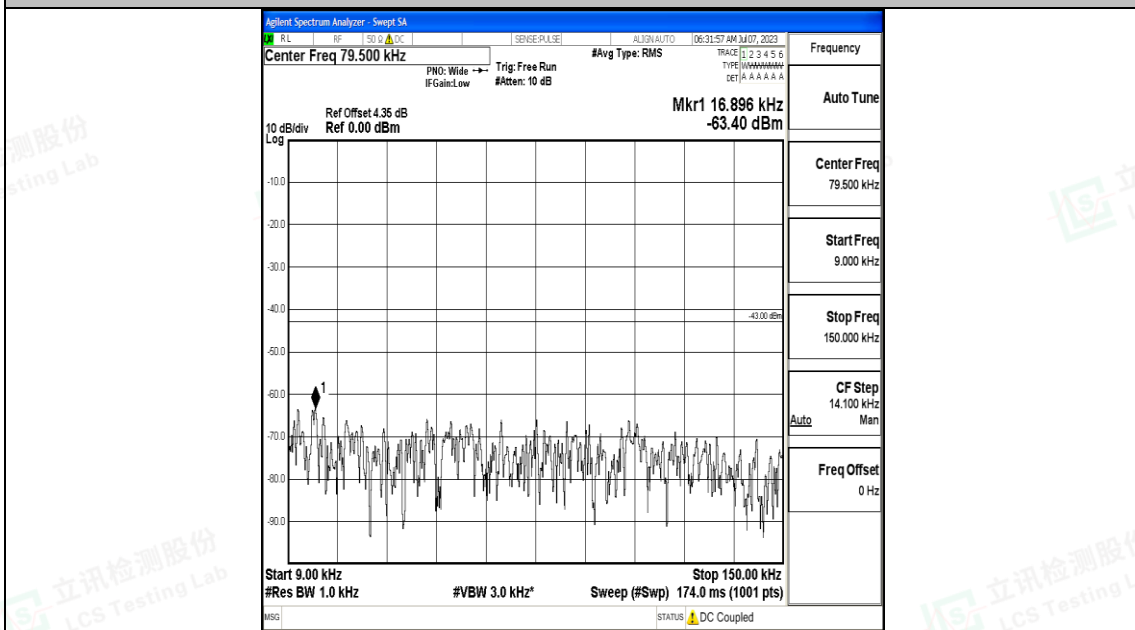

Band4_10MHz_QPSK_20350_1RB#0_3000~20000_3000~20000

Band4_10MHz_16QAM_20350_1RB#0_0.009~0.15_0.009~0.15