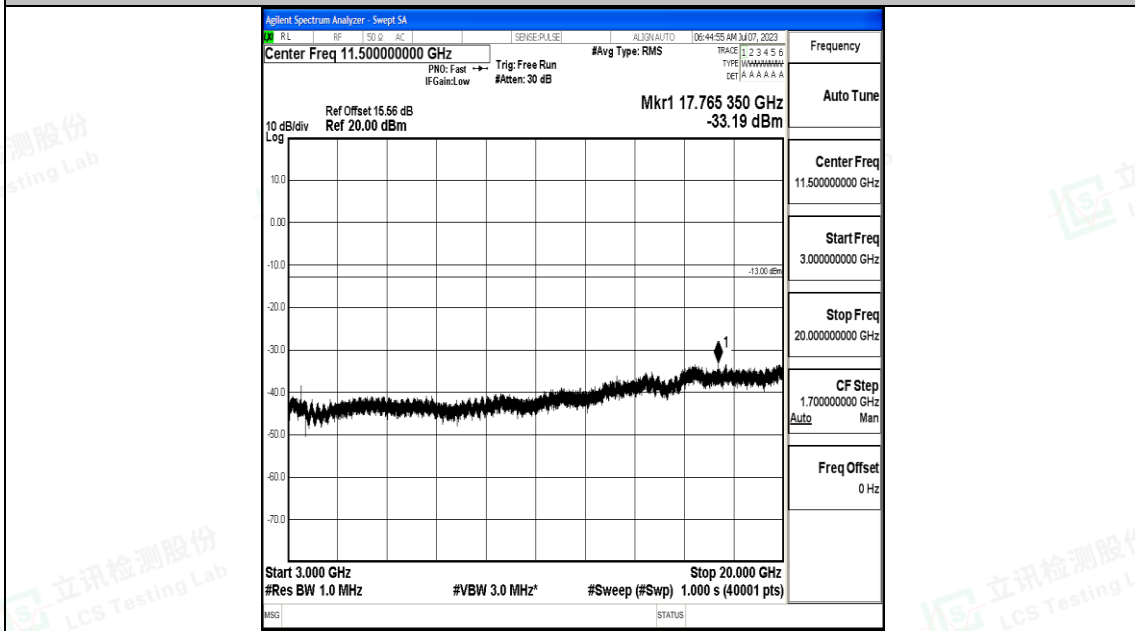

Band4_15MHz_QPSK_20175_1RB#0_3000~20000_3000~20000

Band4_15MHz_16QAM_20175_1RB#0_0.009~0.15_0.009~0.15

Band4_15MHz_16QAM_20175_1RB#0_0.15~30_0.15~30

Band4_15MHz_16QAM_20175_1RB#0_30~1000_30~1000

Band4_15MHz_16QAM_20175_1RB#0_1000~3000_1000~3000