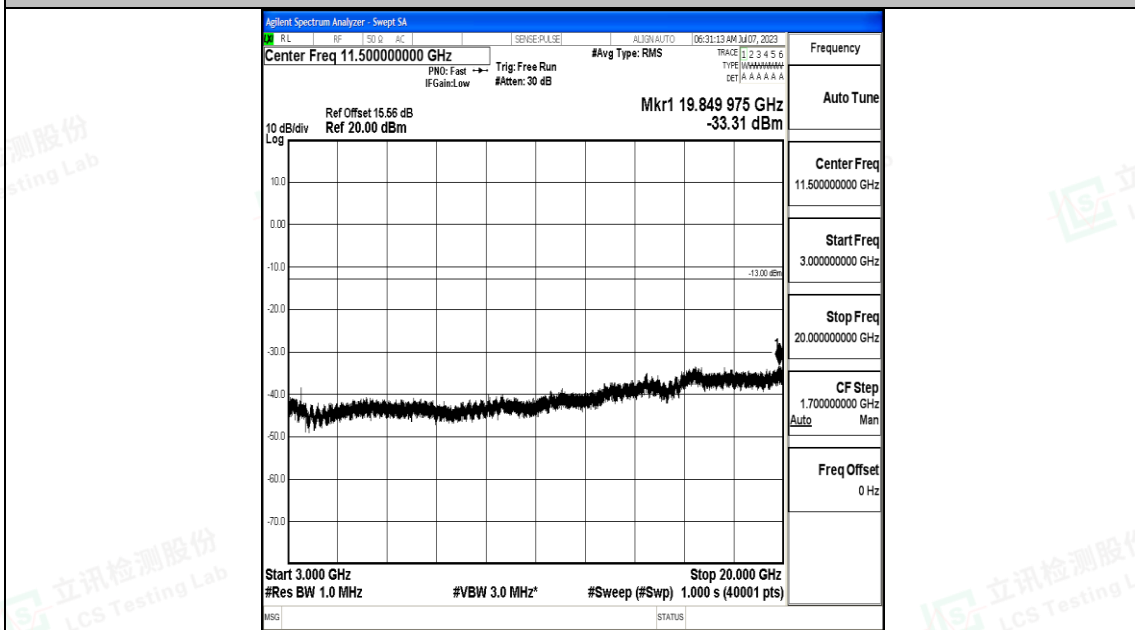

Band4_10MHz_QPSK_20175_1RB#0_3000~20000_3000~20000

Band4_10MHz_16QAM_20175_1RB#0_0.009~0.15_0.009~0.15

Band4_10MHz_16QAM_20175_1RB#0_0.15~30_0.15~30

Band4_10MHz_16QAM_20175_1RB#0_30~1000_30~1000

Band4_10MHz_16QAM_20175_1RB#0_1000~3000_1000~3000