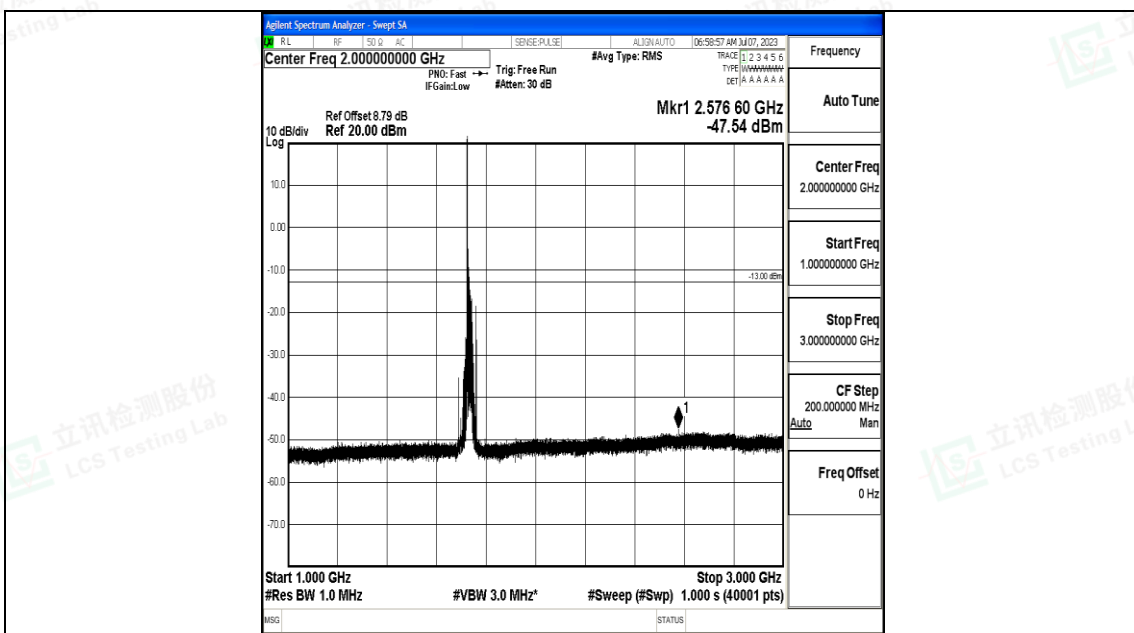

Band4_20MHz_16QAM_20175_1RB#0_1000~3000_1000~3000