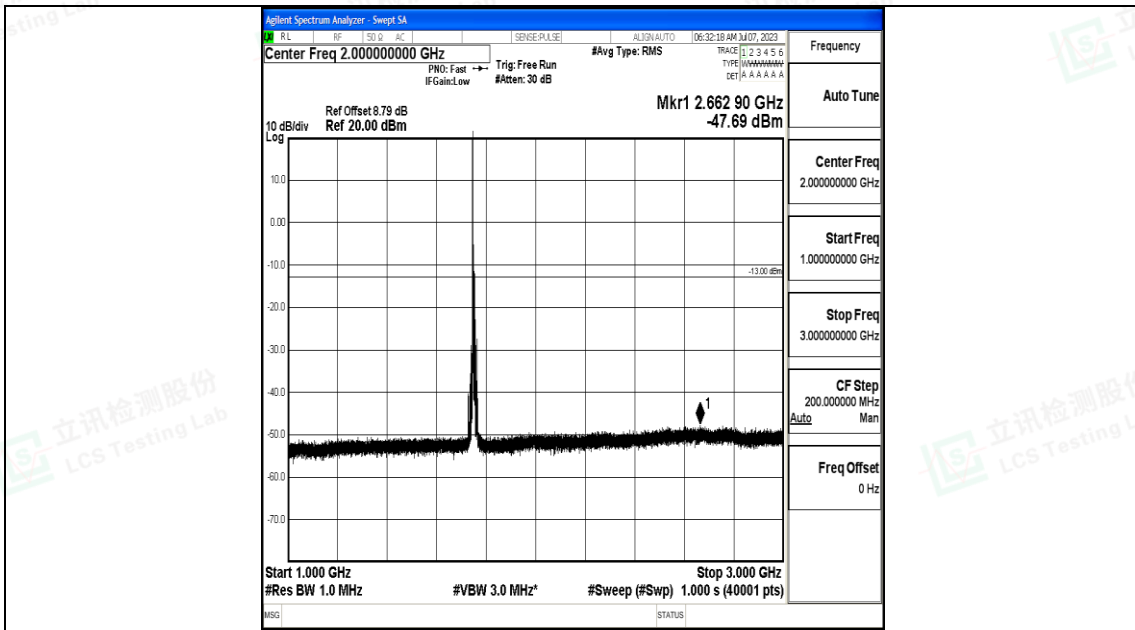

Band4_10MHz_QPSK_20350_1RB#0_3000~20000_3000~20000

Band4_10MHz_16QAM_20350_1RB#0_0.009~0.15_0.009~0.15

Band4_10MHz_16QAM_20350_1RB#0_0.15~30_0.15~30

Band4_10MHz_16QAM_20350_1RB#0_30~1000_30~1000

Band4_10MHz_16QAM_20350_1RB#0_1000~3000_1000~3000