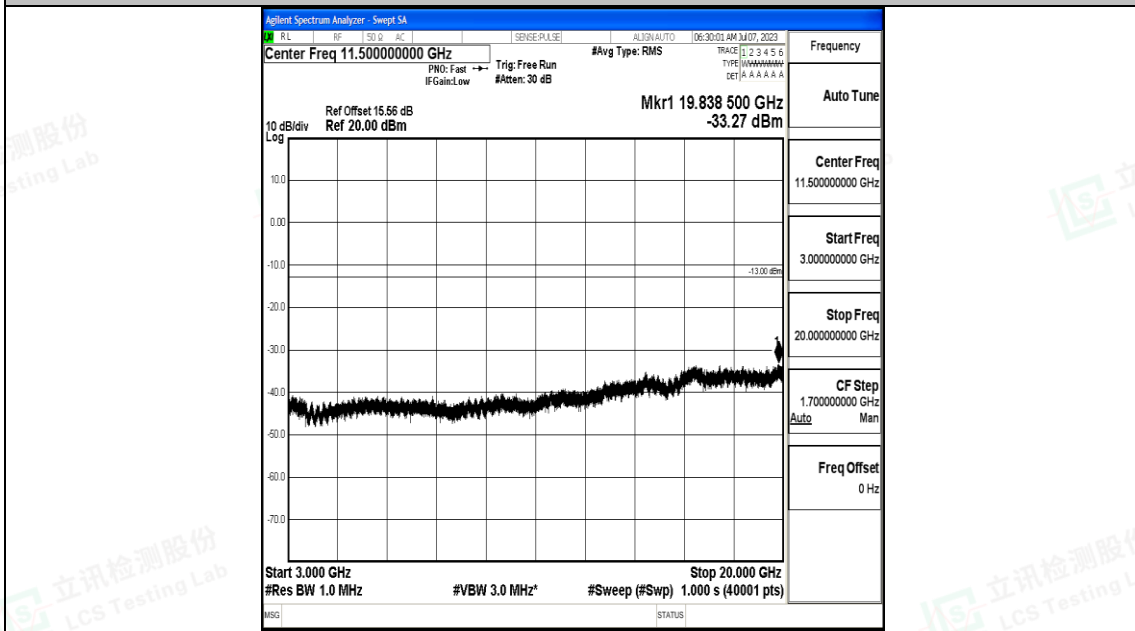

Band4_10MHz_QPSK_20000_1RB#0_3000~20000_3000~20000

Band4_10MHz_16QAM_20000_1RB#0_0.009~0.15_0.009~0.15

Band4_10MHz_16QAM_20000_1RB#0_0.15~30_0.15~30

Band4_10MHz_16QAM_20000_1RB#0_30~1000_30~1000

Band4_10MHz_16QAM_20000_1RB#0_1000~3000_1000~3000