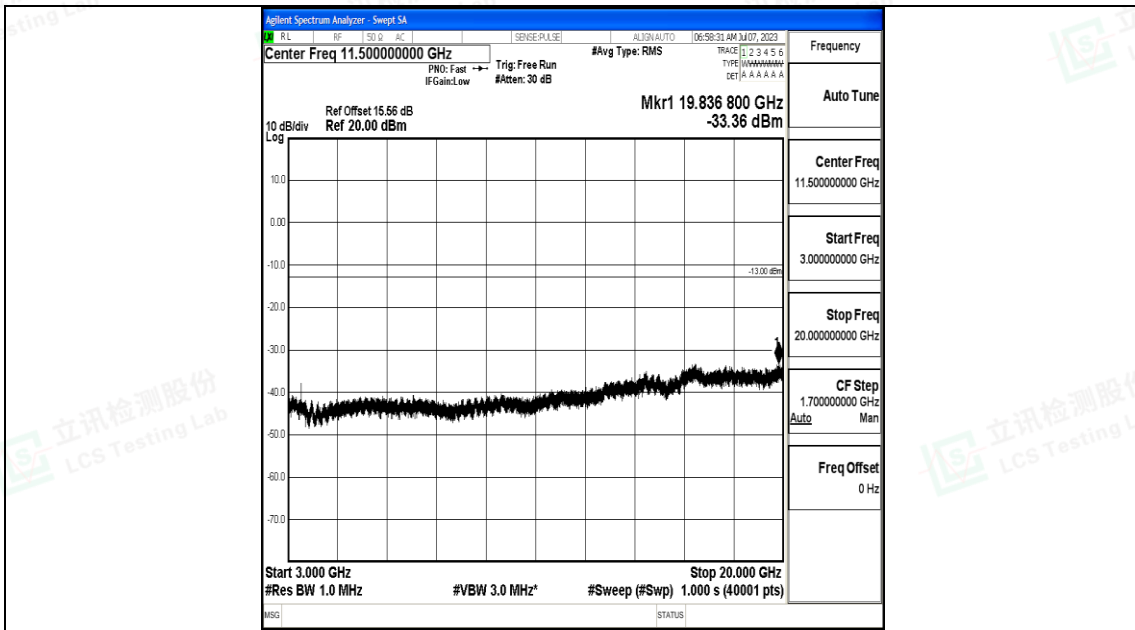

Band4_20MHz_QPSK_20175_1RB#0_0.009~0.15_0.009~0.15

Band4_20MHz_QPSK_20175_1RB#0_0.15~30_0.15~30

Band4_20MHz_QPSK_20175_1RB#0_30~1000_30~1000

Band4_20MHz_QPSK_20175_1RB#0_1000~3000_1000~3000

Band4_20MHz_QPSK_20175_1RB#0_3000~20000_3000~20000