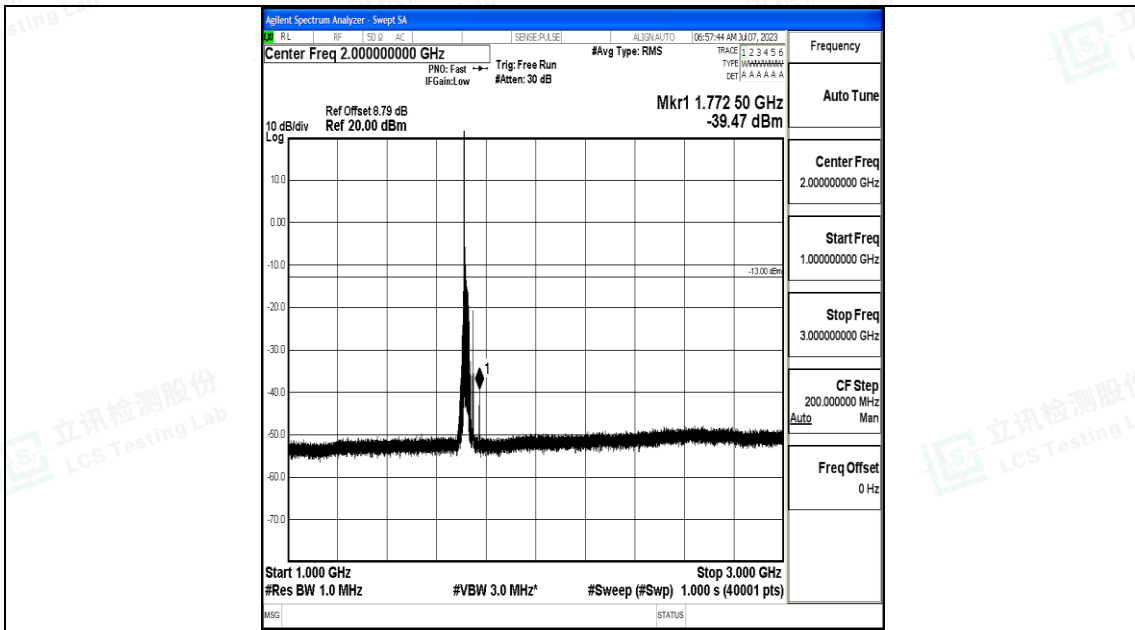

Band4_20MHz_16QAM_20050_1RB#0_1000~3000_1000~3000