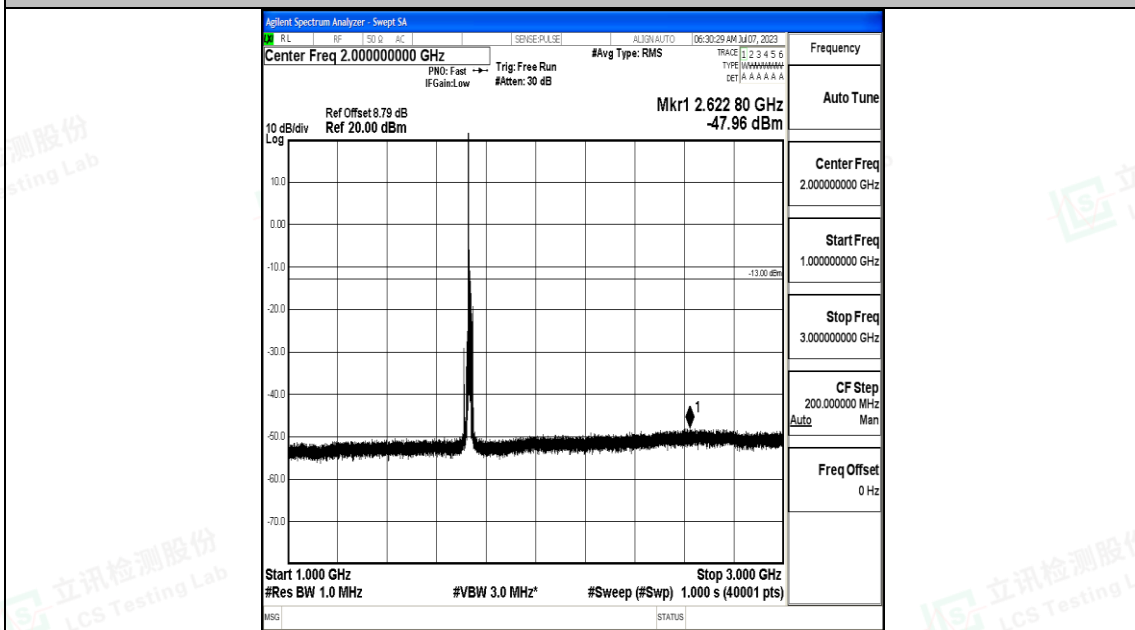

Band4_10MHz_16QAM_20000_1RB#0_3000~20000_3000~20000

Band4_10MHz_QPSK_20175_1RB#0_0.009~0.15_0.009~0.15

Band4_10MHz_QPSK_20175_1RB#0_0.15~30_0.15~30

Band4_10MHz_QPSK_20175_1RB#0_30~1000_30~1000

Band4_10MHz_QPSK_20175_1RB#0_1000~3000_1000~3000