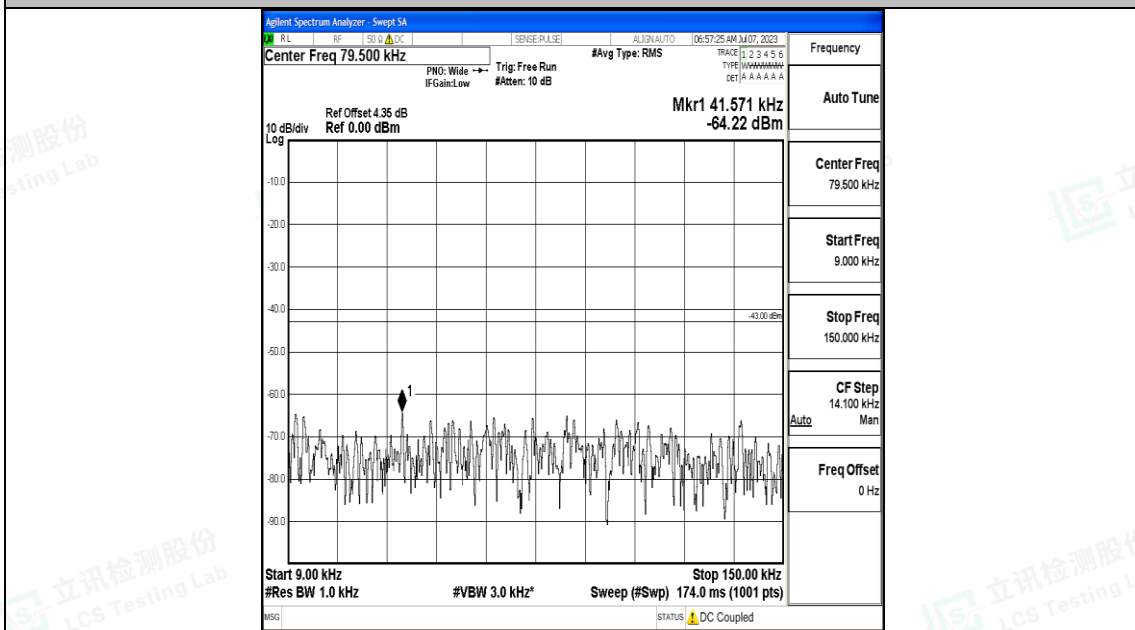

Band4_20MHz_QPSK_20050_1RB#0_3000~20000_3000~20000

Band4_20MHz_16QAM_20050_1RB#0_0.009~0.15_0.009~0.15