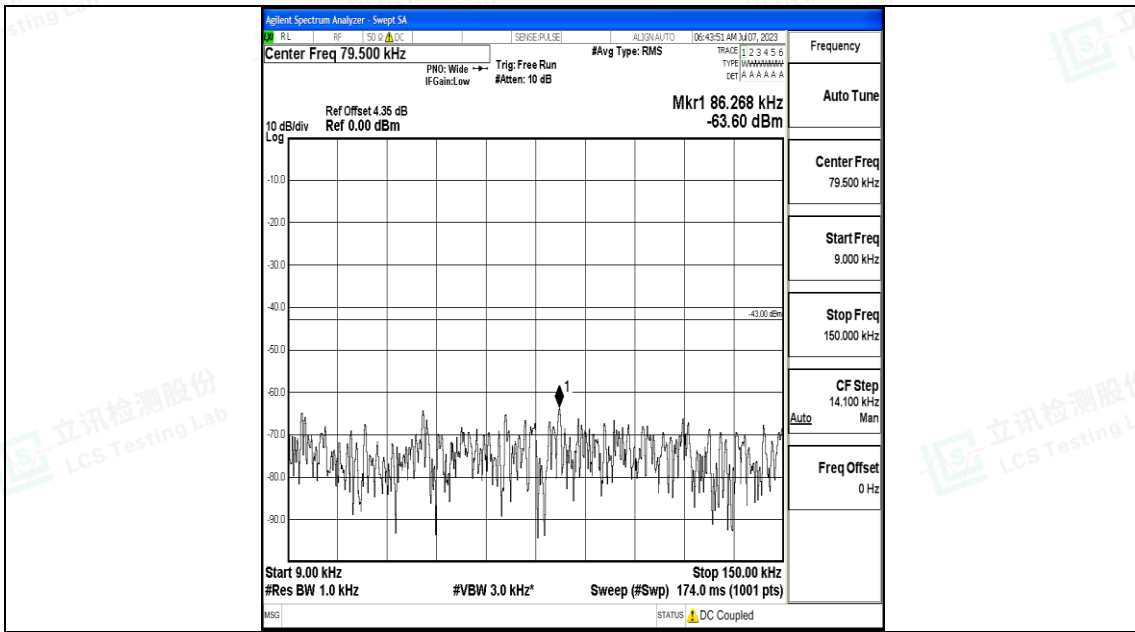

Band4_15MHz_16QAM_20025_1RB#0_3000~20000_3000~20000

Band4_15MHz_QPSK_20175_1RB#0_0.009~0.15_0.009~0.15