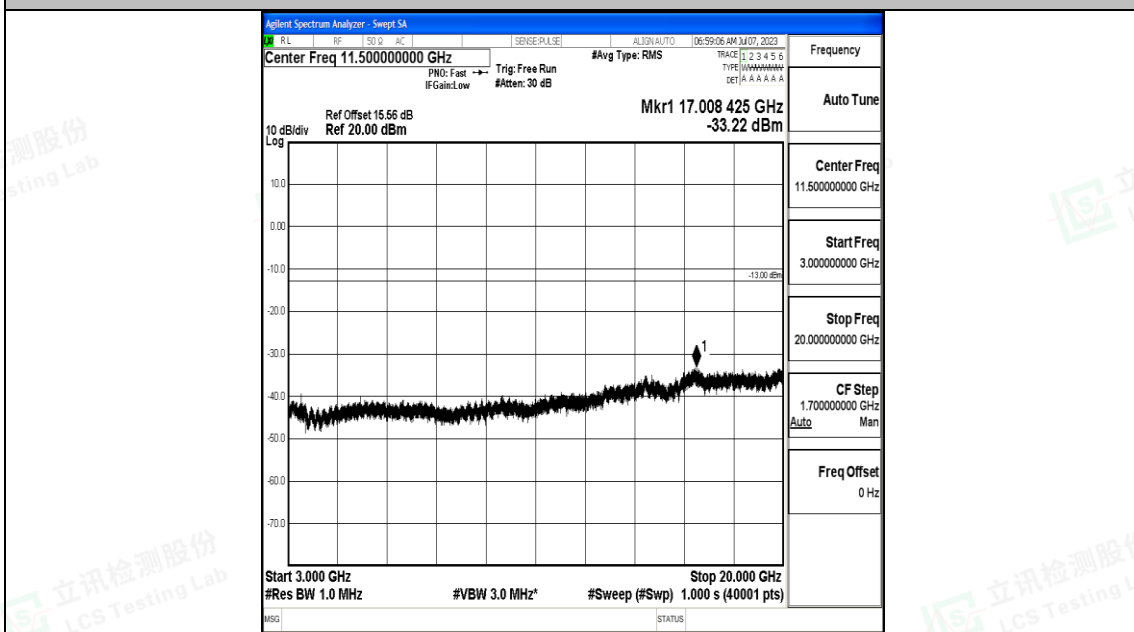

Band4_20MHz_16QAM_20175_1RB#0_1000~3000_1000~3000

Band4_20MHz_16QAM_20175_1RB#0_3000~20000_3000~20000