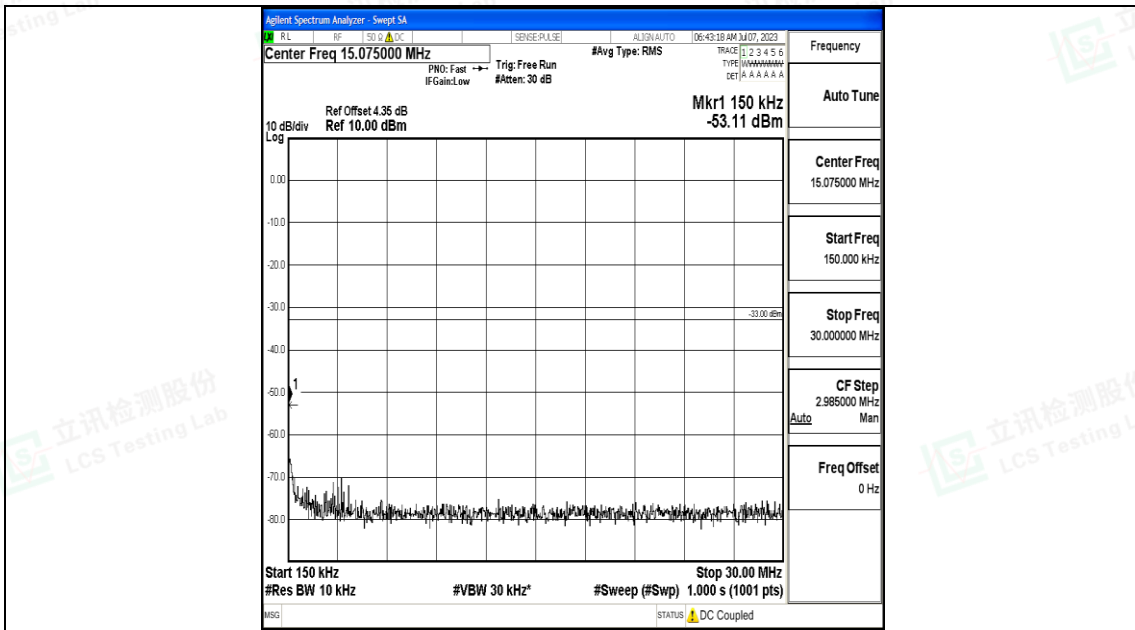

Band4_15MHz_16QAM_20025_1RB#0_0.009~0.15_0.009~0.15

Band4_15MHz_16QAM_20025_1RB#0_0.15~30_0.15~30