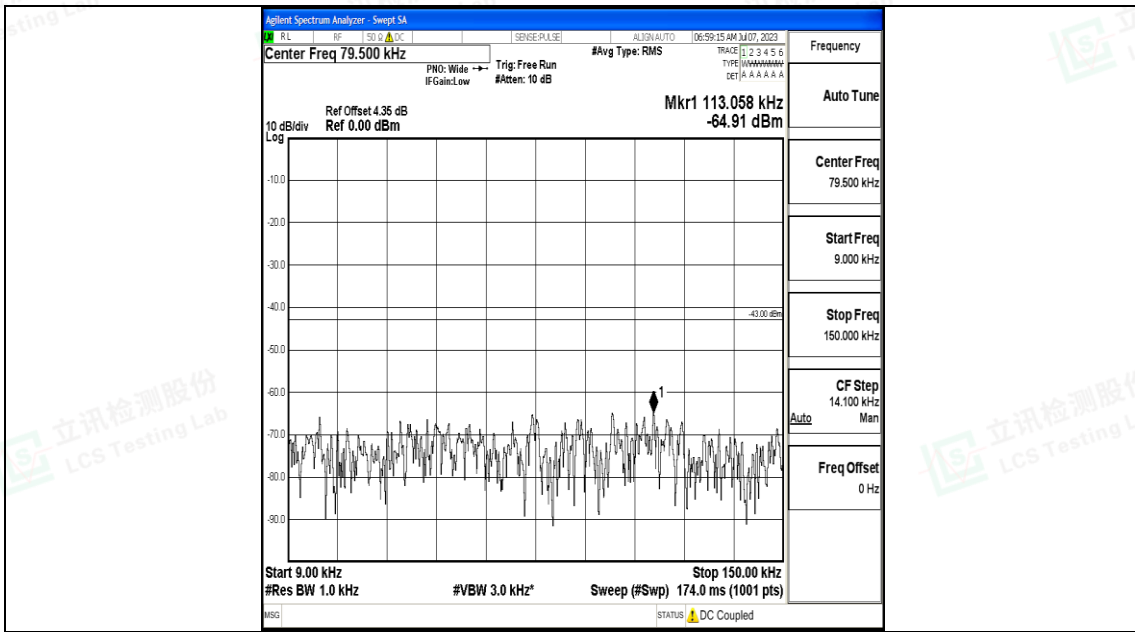

Band4_20MHz_16QAM_20175_1RB#0_0.009~0.15_0.009~0.15

Band4_20MHz_16QAM_20175_1RB#0_1000~3000_1000~3000

Band4_20MHz_16QAM_20175_1RB#0_3000~20000_3000~20000

Band4_20MHz_QPSK_20300_1RB#0_0.009~0.15_0.009~0.15