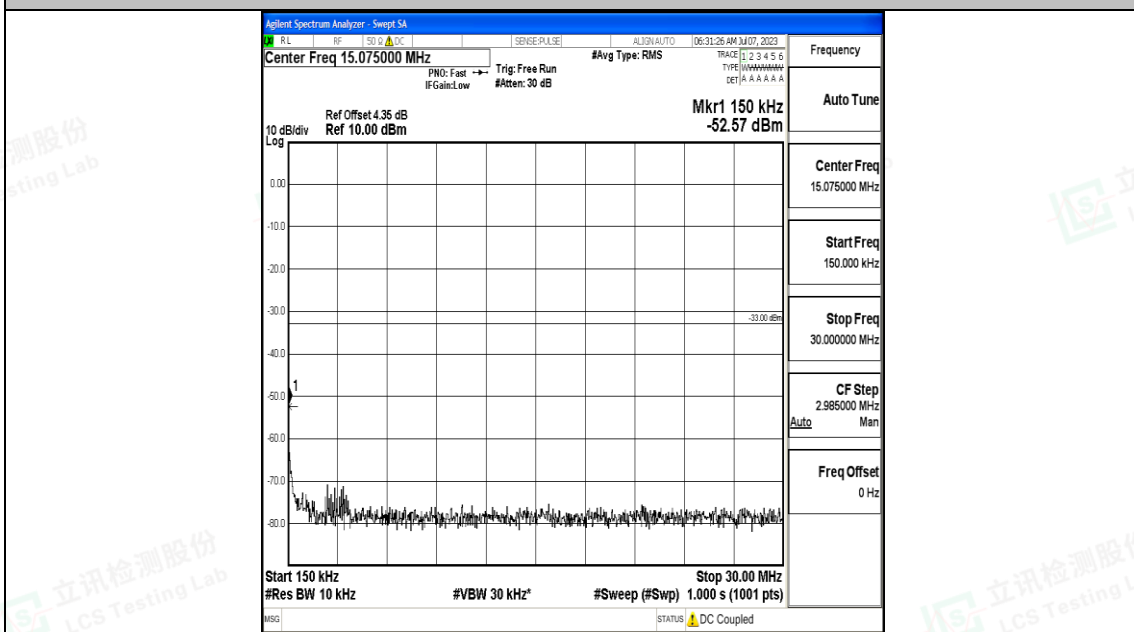

Band4_10MHz_QPSK_20350_1RB#0_0.009~0.15_0.009~0.15

Band4_10MHz_QPSK_20350_1RB#0_0.15~30_0.15~30