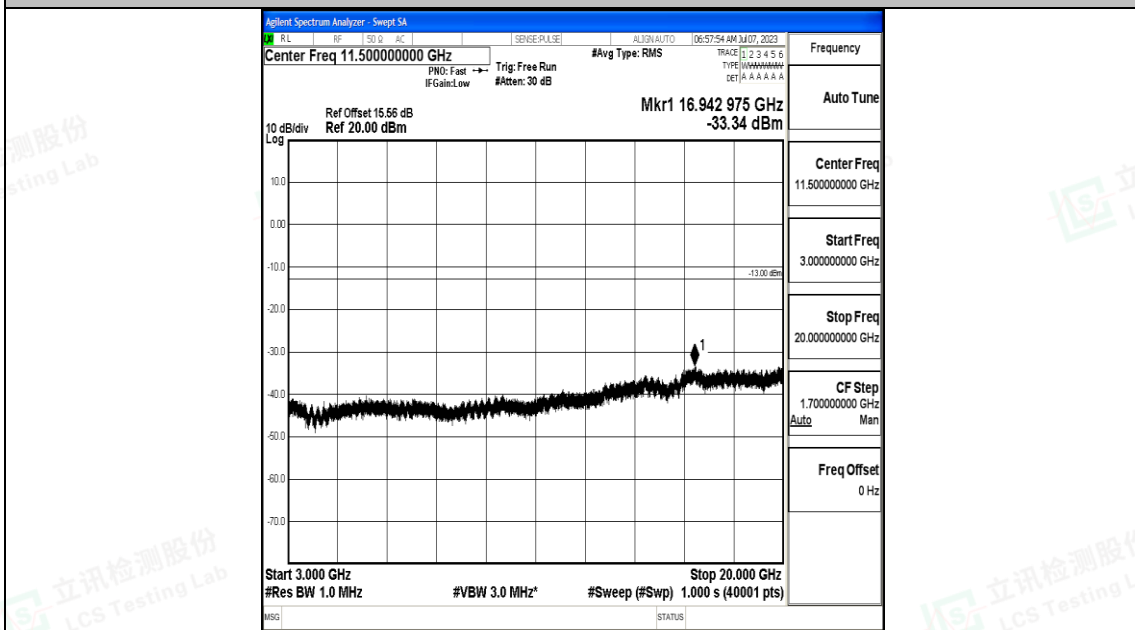

Band4_20MHz_QPSK_20050_1RB#0_3000~20000_3000~20000

Band4_20MHz_16QAM_20050_1RB#0_0.009~0.15_0.009~0.15

Band4_20MHz_16QAM_20050_1RB#0_1000~3000_1000~3000

Band4_20MHz_16QAM_20050_1RB#0_3000~20000_3000~20000