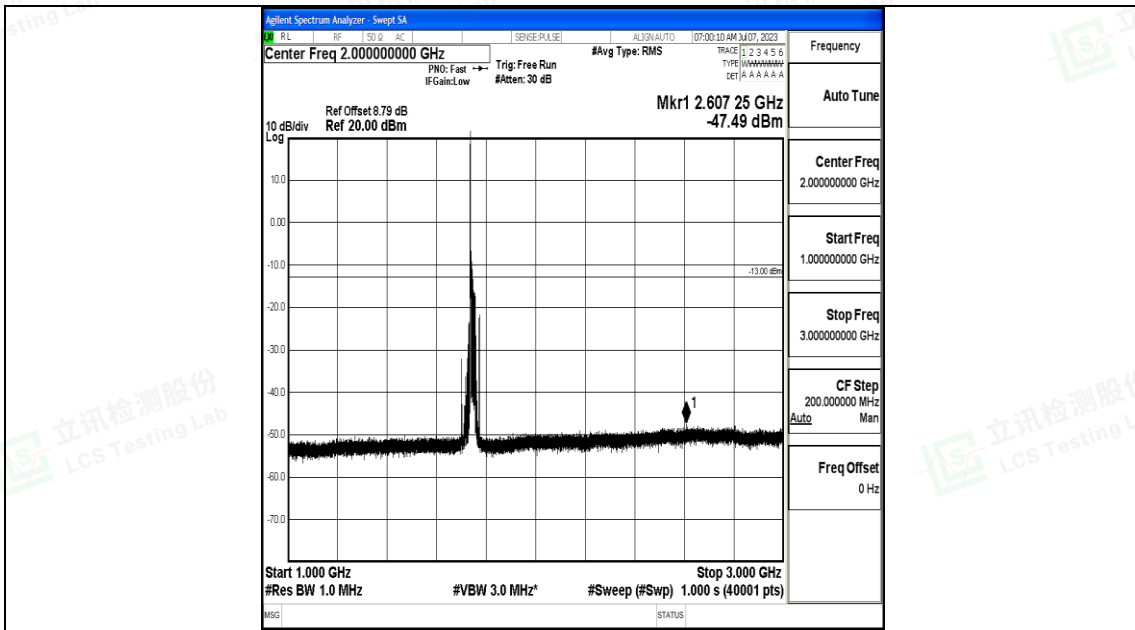

Band4_20MHz_16QAM_20300_1RB#0_30~1000_30~1000

Band4_20MHz_16QAM_20300_1RB#0_1000~3000_1000~3000