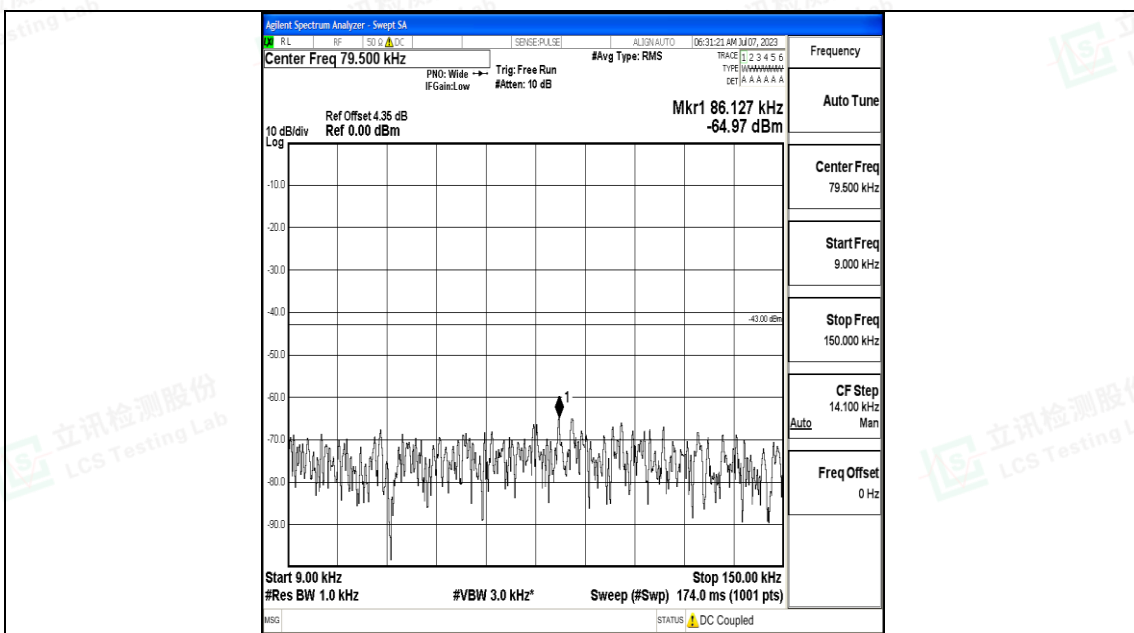

Band4_10MHz_16QAM_20175_1RB#0_3000~20000_3000~20000

Band4_10MHz_QPSK_20350_1RB#0_0.009~0.15_0.009~0.15