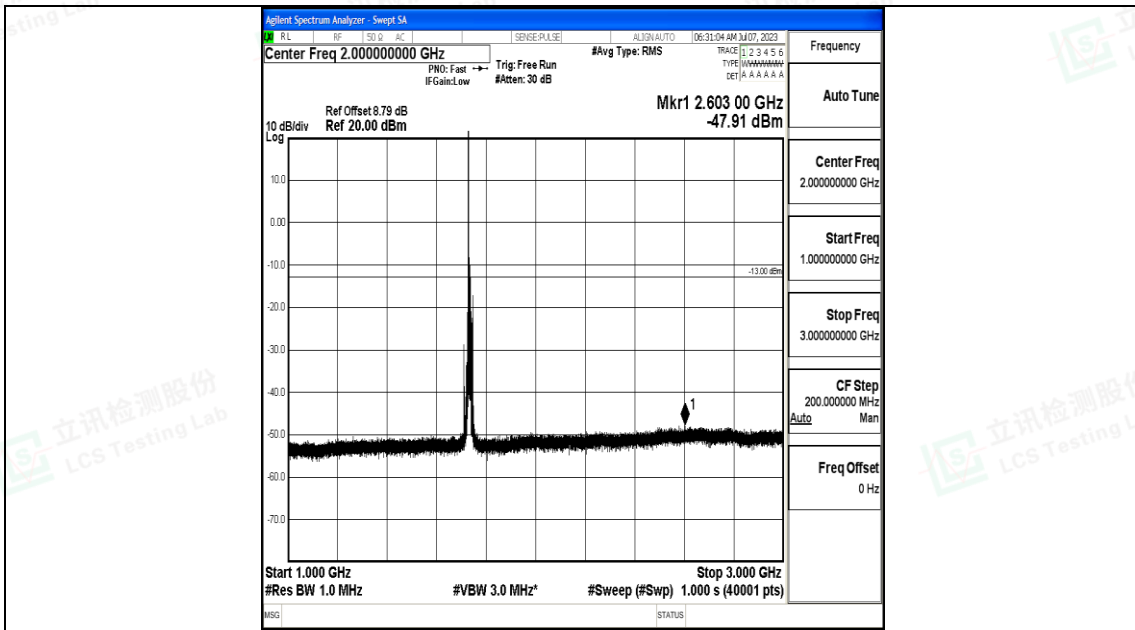

Band4_10MHz_QPSK_20175_1RB#0_3000~20000_3000~20000

Band4_10MHz_16QAM_20175_1RB#0_0.009~0.15_0.009~0.15

Band4_10MHz_16QAM_20175_1RB#0_0.15~30_0.15~30

Band4_10MHz_16QAM_20175_1RB#0_30~1000_30~1000

Band4_10MHz_16QAM_20175_1RB#0_1000~3000_1000~3000