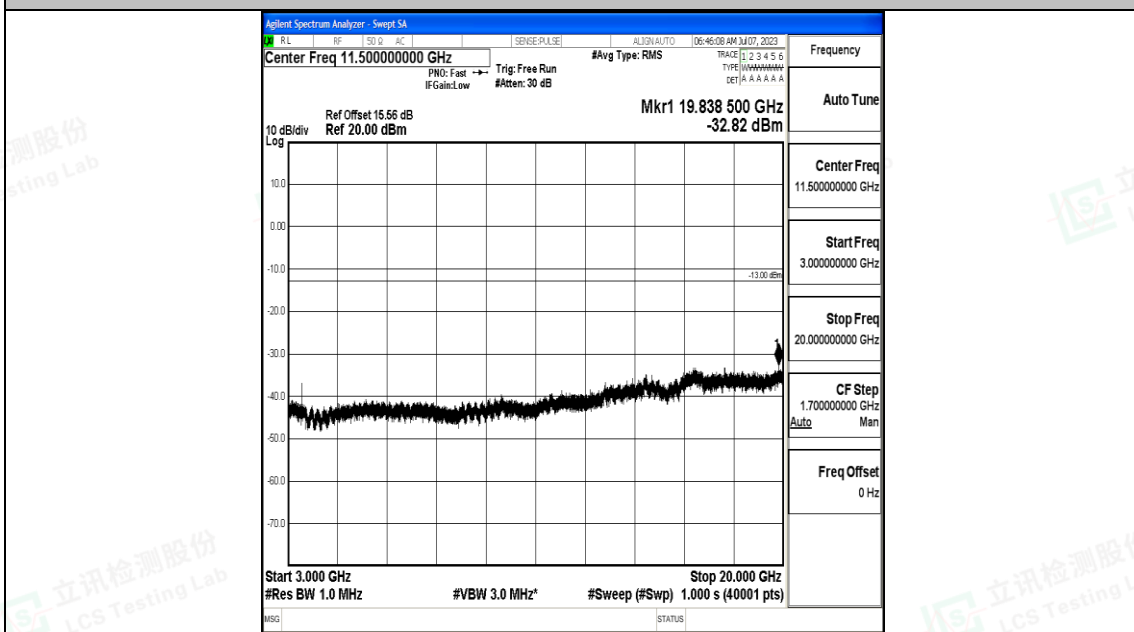

Band4_15MHz_QPSK_20325_1RB#0_3000~20000_3000~20000

Band4_15MHz_16QAM_20325_1RB#0_0.009~0.15_0.009~0.15

Band4_15MHz_16QAM_20325_1RB#0_0.15~30_0.15~30

Band4_15MHz_16QAM_20325_1RB#0_30~1000_30~1000

Band4_15MHz_16QAM_20325_1RB#0_1000~3000_1000~3000