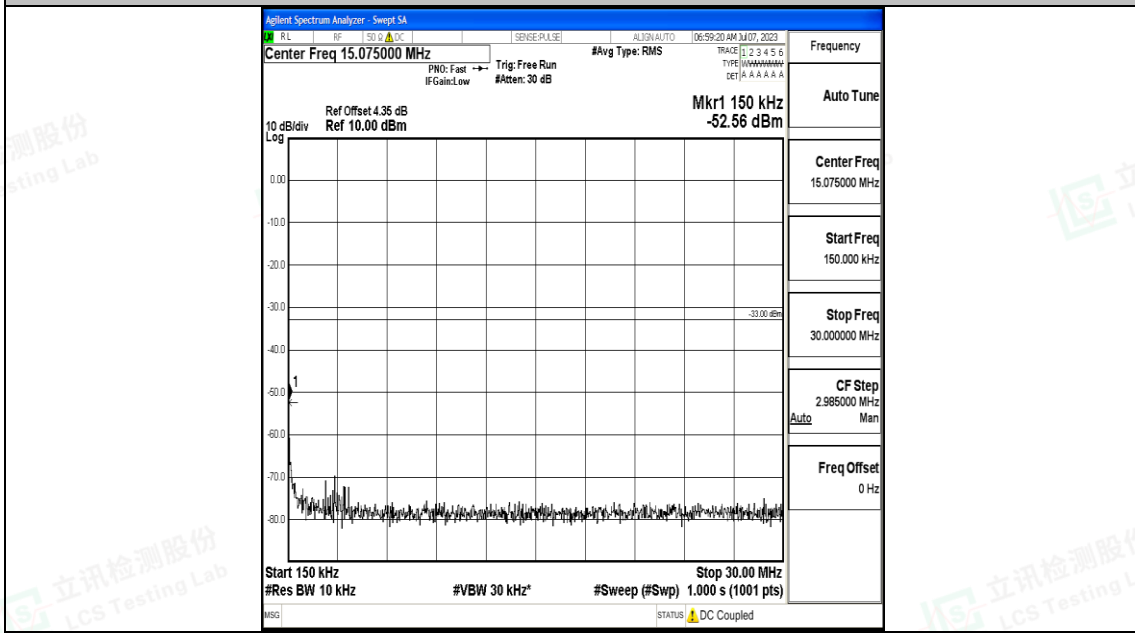

Band4_20MHz_16QAM_20175_1RB#0_0.009~0.15_0.009~0.15

Band4_20MHz_16QAM_20175_1RB#0_1000~3000_1000~3000

Band4_20MHz_16QAM_20175_1RB#0_3000~20000_3000~20000

Band4_20MHz_QPSK_20300_1RB#0_0.009~0.15_0.009~0.15