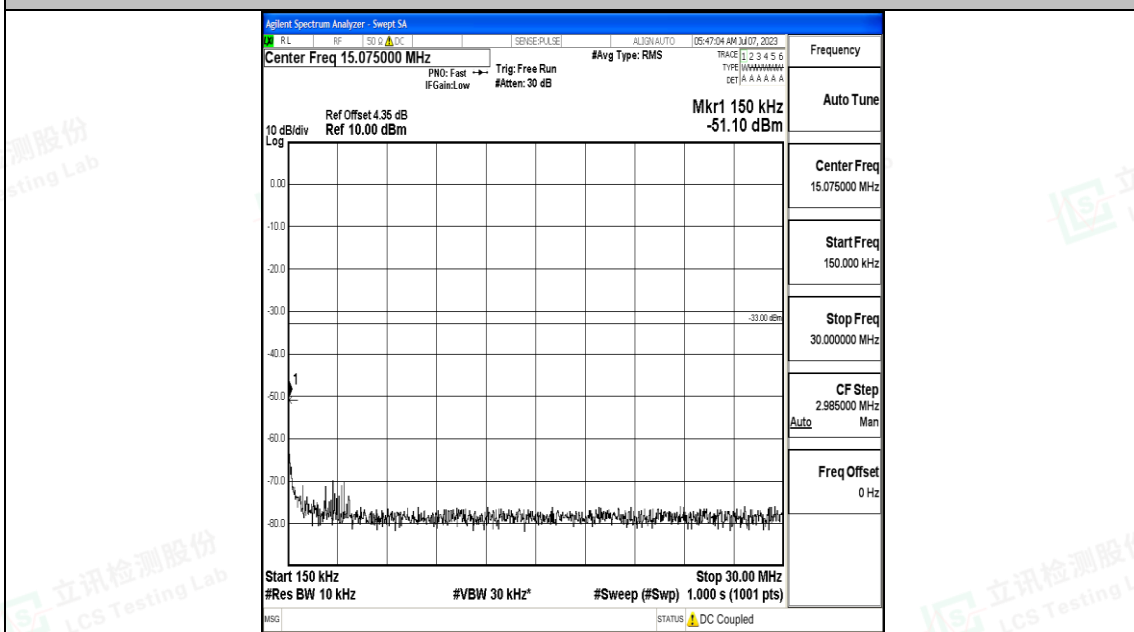

Band4_1.4MHz_QPSK_20175_1RB#0_0.009~0.15_0.009~0.15