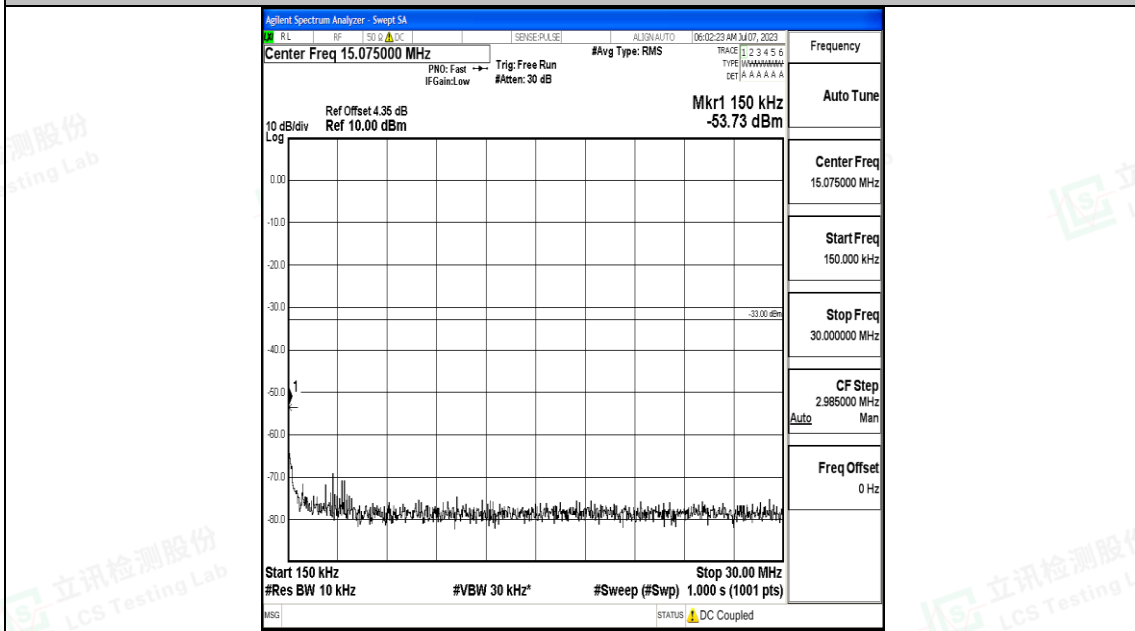

Band4_3MHz_16QAM_20175_1RB#0_30~1000_30~1000

Band4_3MHz_16QAM_20175_1RB#0_1000~3000_1000~3000

Band4_3MHz_16QAM_20175_1RB#0_3000~20000_3000~20000

Band4_3MHz_QPSK_20385_1RB#0_0.009~0.15_0.009~0.15

Band4_3MHz_QPSK_20385_1RB#0_0.15~30_0.15~30