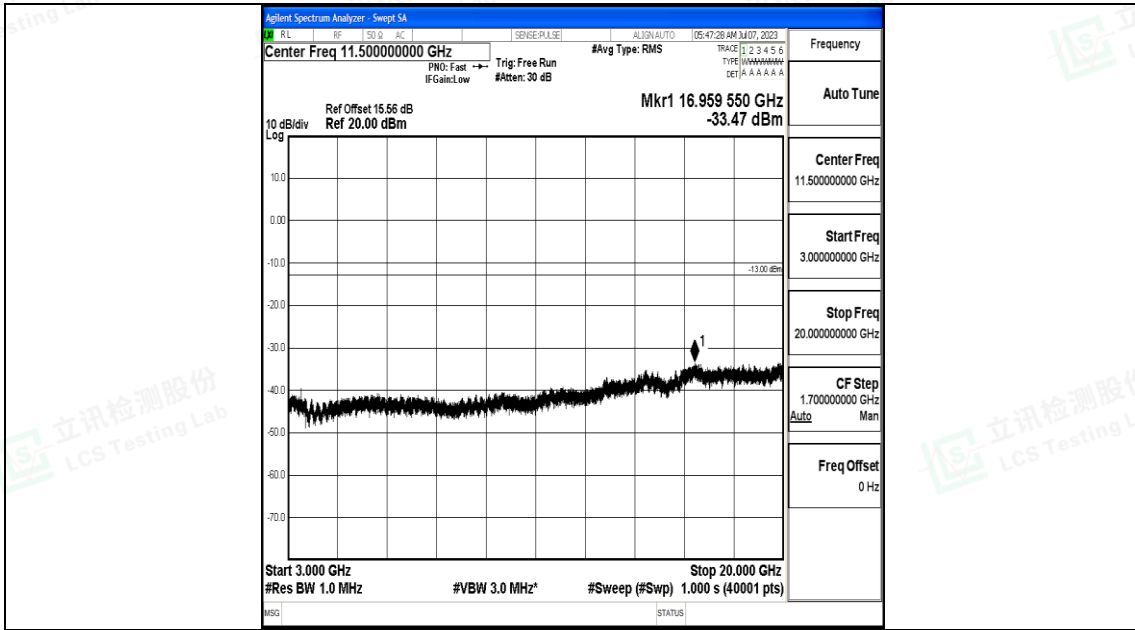

Band4_1.4MHz_16QAM_19957_1RB#0_3000~20000_3000~20000

Band4_1.4MHz_QPSK_20175_1RB#0_0.009~0.15_0.009~0.15

Band4_1.4MHz_QPSK_20175_1RB#0_0.15~30_0.15~30

Band4_1.4MHz_QPSK_20175_1RB#0_30~1000_30~1000

Band4_1.4MHz_QPSK_20175_1RB#0_1000~3000_1000~3000