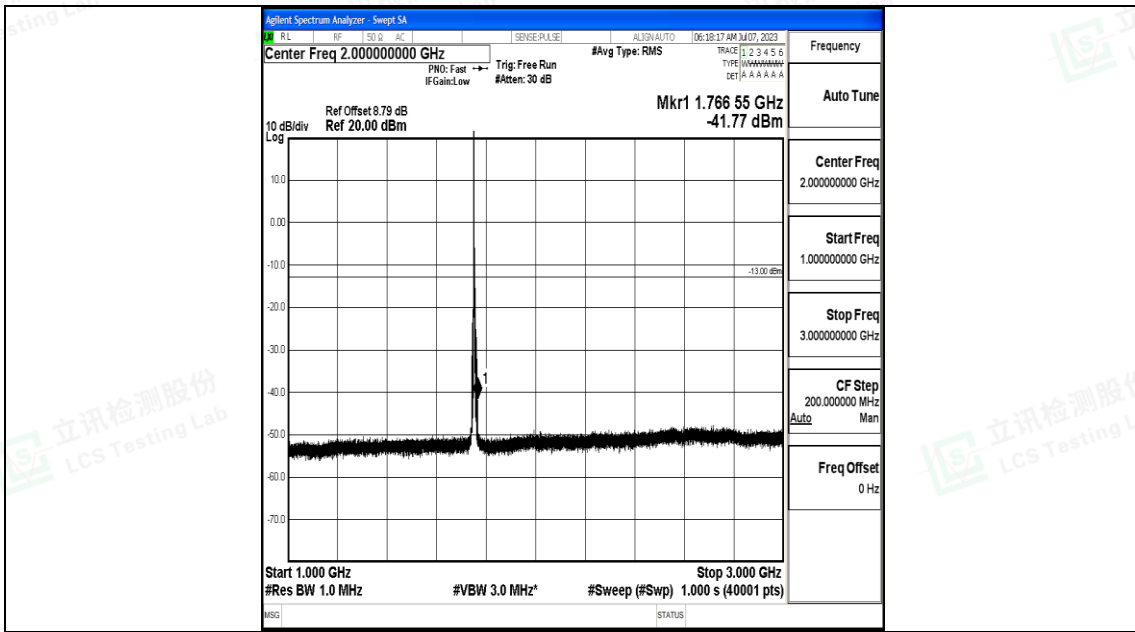

Band4_5MHz_QPSK_20375_1RB#0_3000~20000_3000~20000

Band4_5MHz_16QAM_20375_1RB#0_0.009~0.15_0.009~0.15

Band4_5MHz_16QAM_20375_1RB#0_0.15~30_0.15~30

Band4_5MHz_16QAM_20375_1RB#0_30~1000_30~1000

Band4_5MHz_16QAM_20375_1RB#0_1000~3000_1000~3000