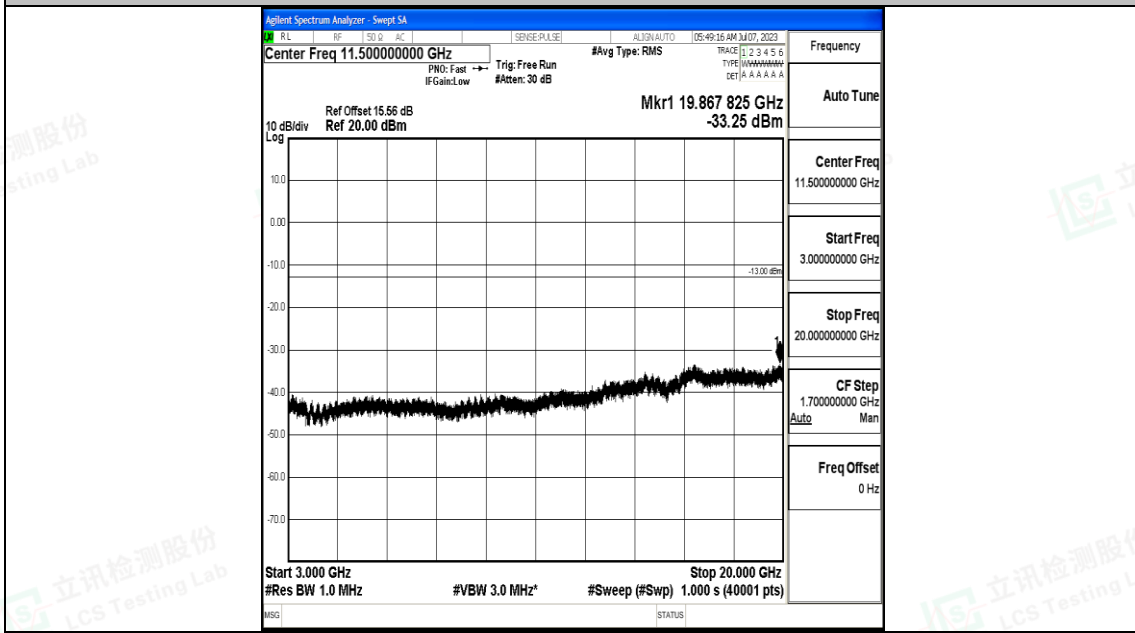

Band4_1.4MHz_16QAM_20393_1RB#0_1000~3000_1000~3000