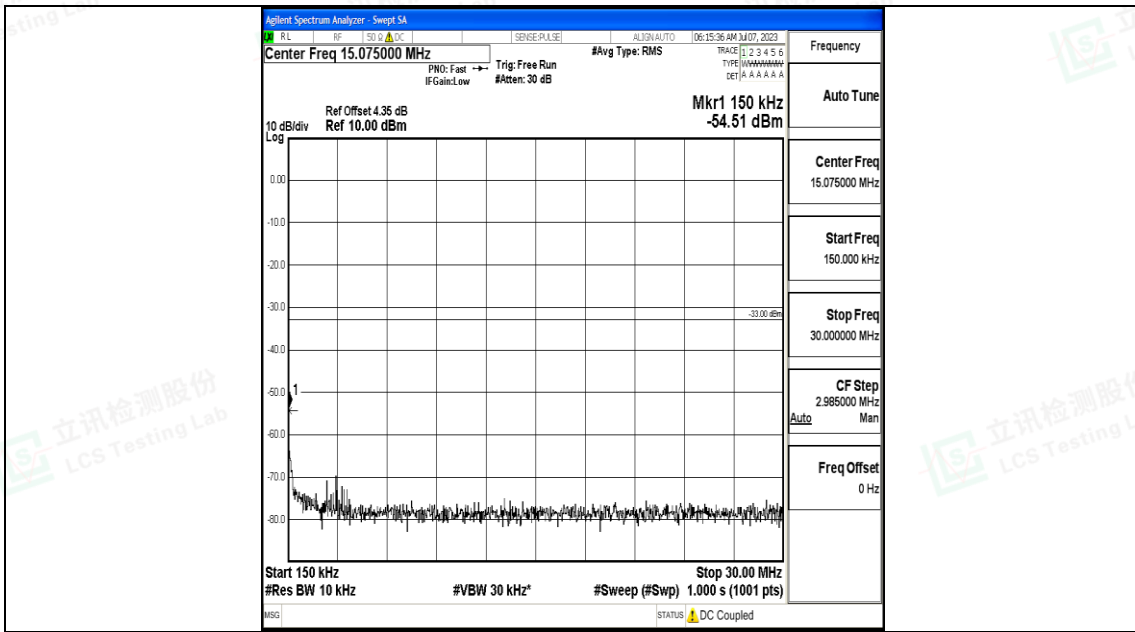

Band4_5MHz_QPSK_19975_1RB#0_1000~3000_1000~3000

Band4_5MHz_QPSK_19975_1RB#0_3000~20000_3000~20000

Band4_5MHz_16QAM_19975_1RB#0_0.009~0.15_0.009~0.15

Band4_5MHz_16QAM_19975_1RB#0_0.15~30_0.15~30

Band4_5MHz_16QAM_19975_1RB#0_30~1000_30~1000