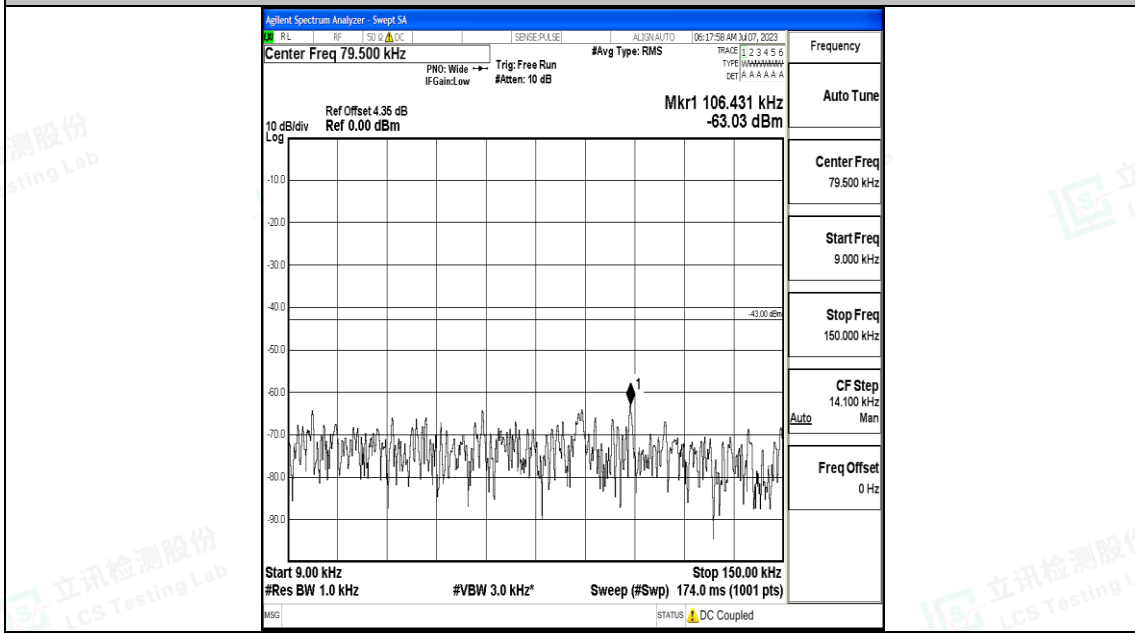

Band4_5MHz_QPSK_20375_1RB#0_3000~20000_3000~20000