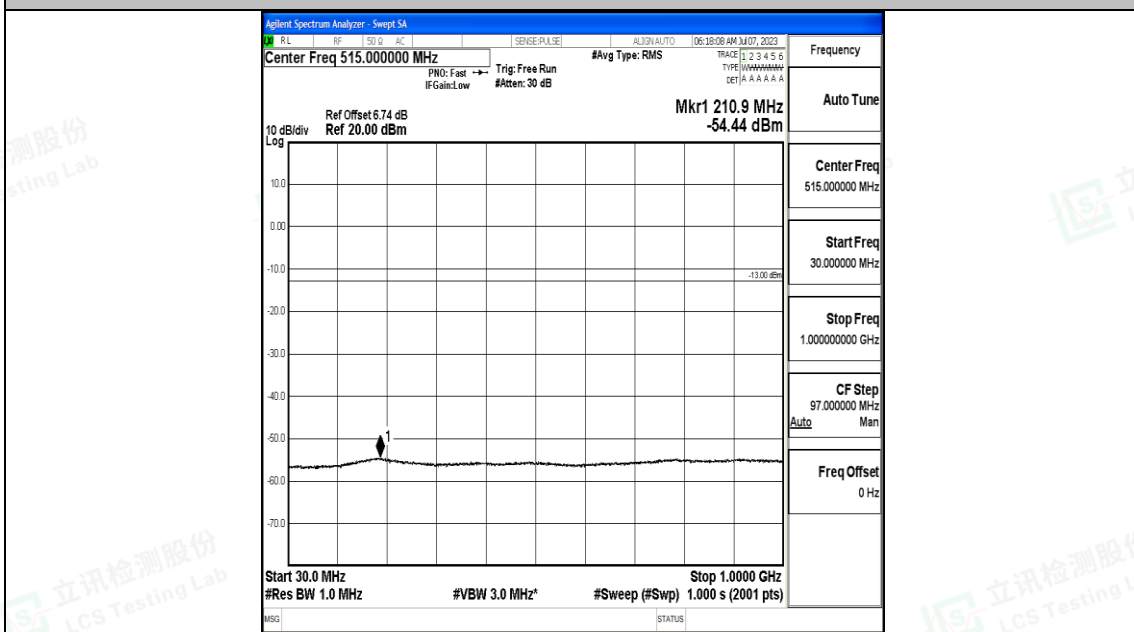

Band4_5MHz_QPSK_20375_1RB#0_3000~20000_3000~20000

Band4_5MHz_16QAM_20375_1RB#0_0.009~0.15_0.009~0.15

Band4_5MHz_16QAM_20375_1RB#0_0.15~30_0.15~30

Band4_5MHz_16QAM_20375_1RB#0_30~1000_30~1000

Band4_5MHz_16QAM_20375_1RB#0_1000~3000_1000~3000