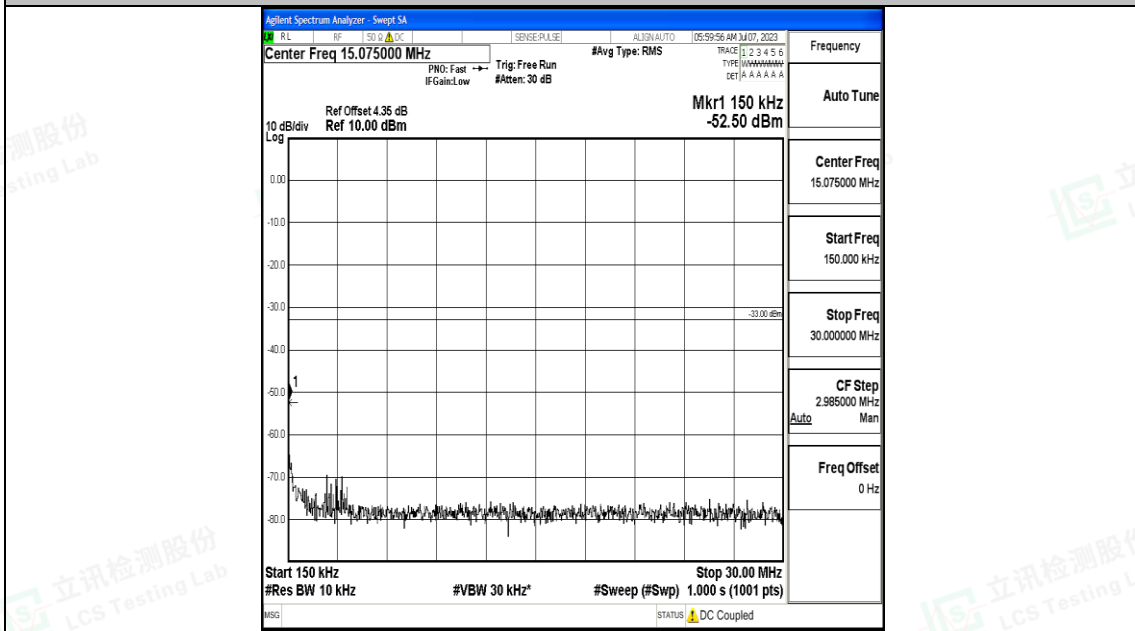

Band4_1.4MHz_16QAM_20393_1RB#0_30~1000_30~1000

Band4_1.4MHz_16QAM_20393_1RB#0_1000~3000_1000~3000

Band4_1.4MHz_16QAM_20393_1RB#0_3000~20000_3000~20000

Band4_3MHz_QPSK_19965_1RB#0_0.009~0.15_0.009~0.15

Band4_3MHz_QPSK_19965_1RB#0_0.15~30_0.15~30