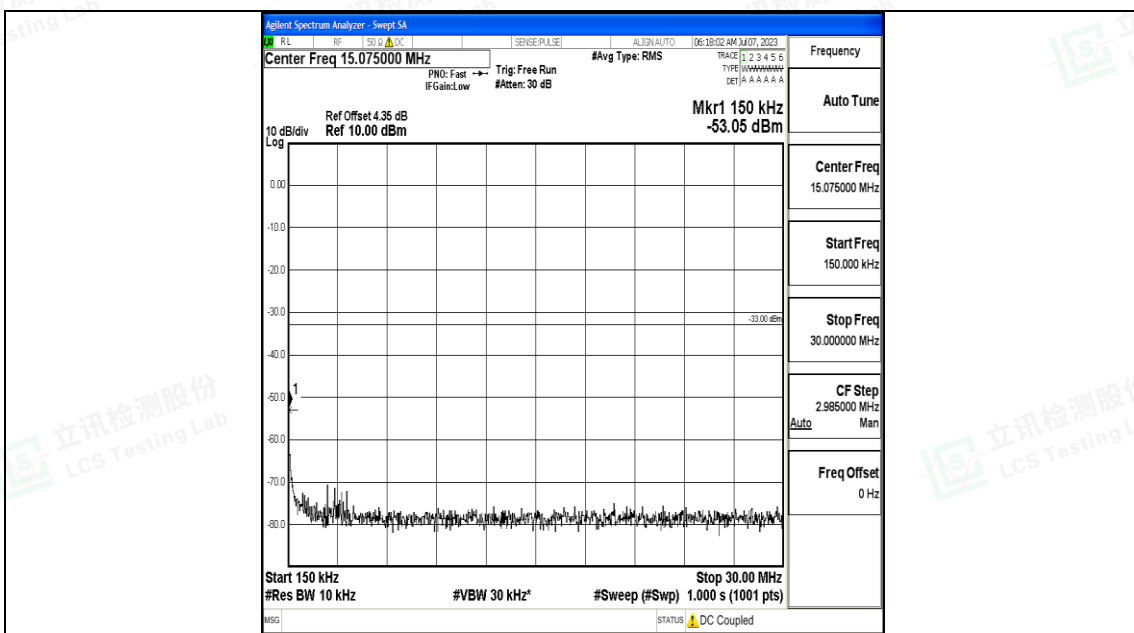

Band4_5MHz_16QAM_20375_1RB#0_0.009~0.15_0.009~0.15