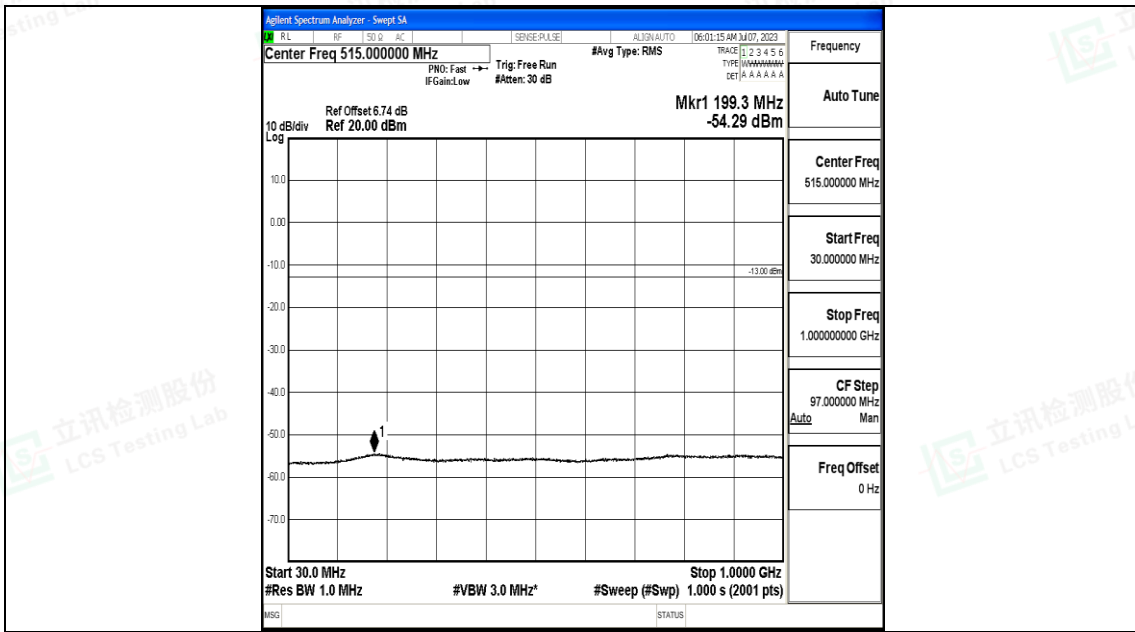

Band4_3MHz_16QAM_19965_1RB#0_3000~20000_3000~20000

Band4_3MHz_QPSK_20175_1RB#0_0.009~0.15_0.009~0.15

Band4_3MHz_QPSK_20175_1RB#0_0.15~30_0.15~30

Shenzhen LCS Compliance Testing Laboratory Ltd.
 Add: 101, 201 Bldg A & 301 Bldg C, Juji Industrial Park Yabianxueziwei, Shajing Street,
 Baoan District, Shenzhen, 518000, China
 Tel: +(86) 0755-82591330 | E-mail: webmaster@lcs-cert.com | Web: www.lcs-cert.com
 Scan code to check authenticity