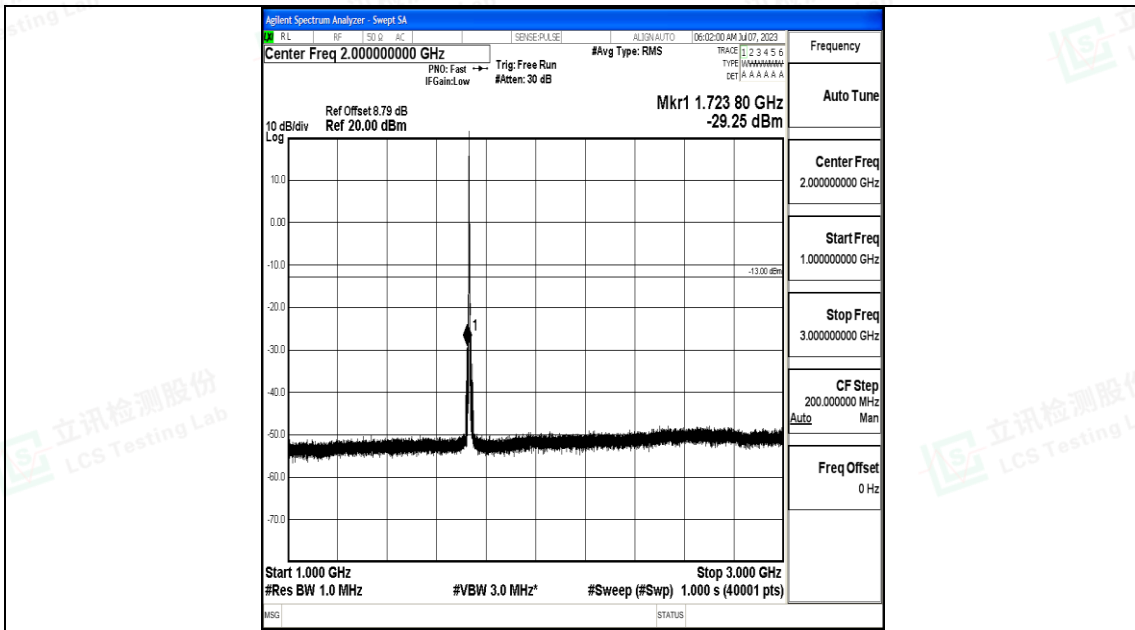

Band4_3MHz_16QAM_20175_1RB#0_30~1000_30~1000