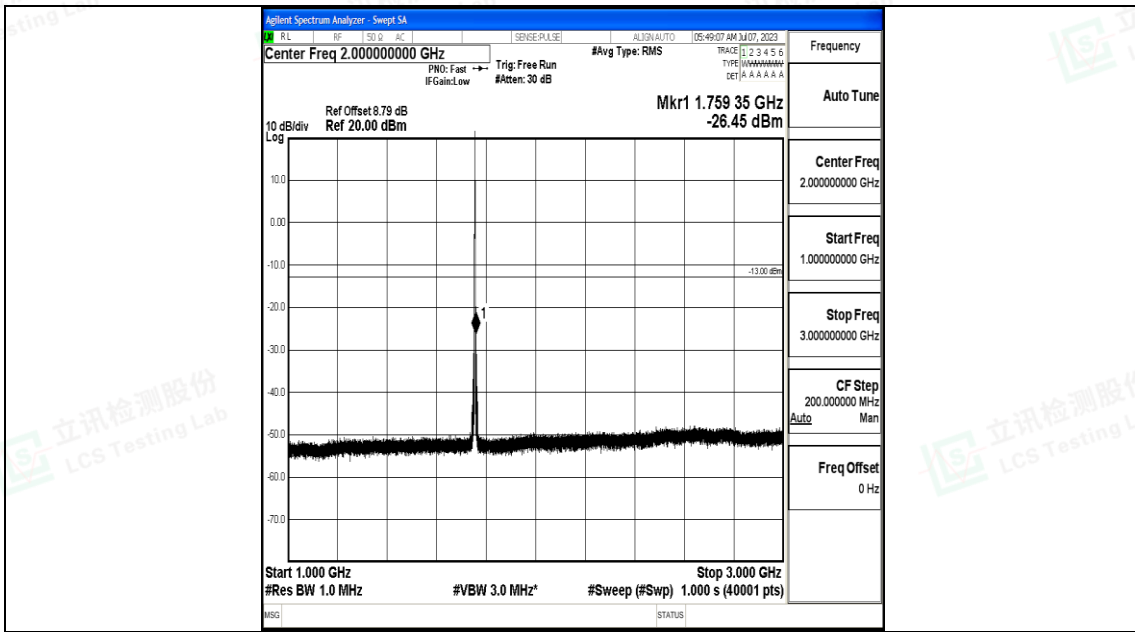

Band4_1.4MHz_16QAM_20393_1RB#0_30~1000_30~1000