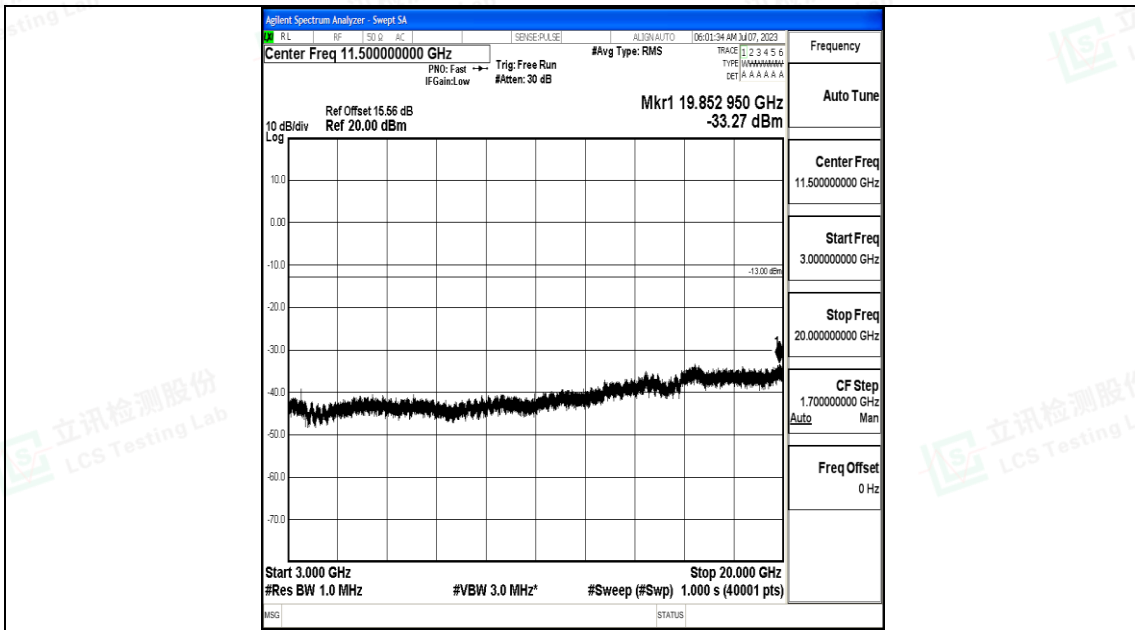

Band4_3MHz_QPSK_20175_1RB#0_1000~3000_1000~3000