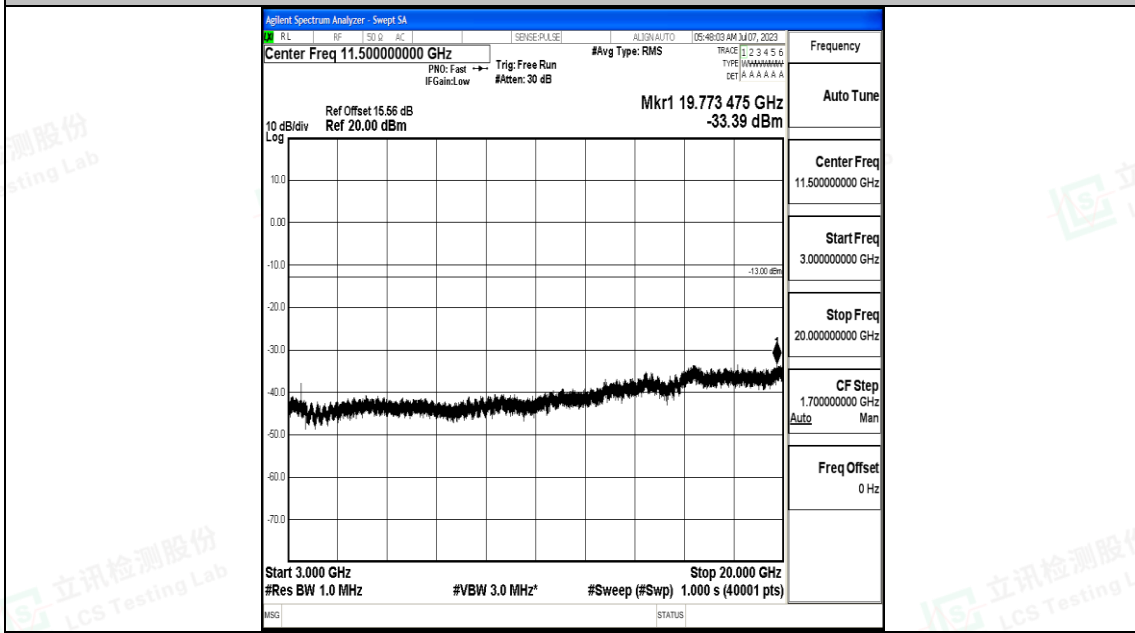

Band4_1.4MHz_QPSK_20175_1RB#0_3000~20000_3000~20000

Band4_1.4MHz_16QAM_20175_1RB#0_0.009~0.15_0.009~0.15

Band4_1.4MHz_16QAM_20175_1RB#0_0.15~30_0.15~30

Band4_1.4MHz_16QAM_20175_1RB#0_30~1000_30~1000

Band4_1.4MHz_16QAM_20175_1RB#0_1000~3000_1000~3000