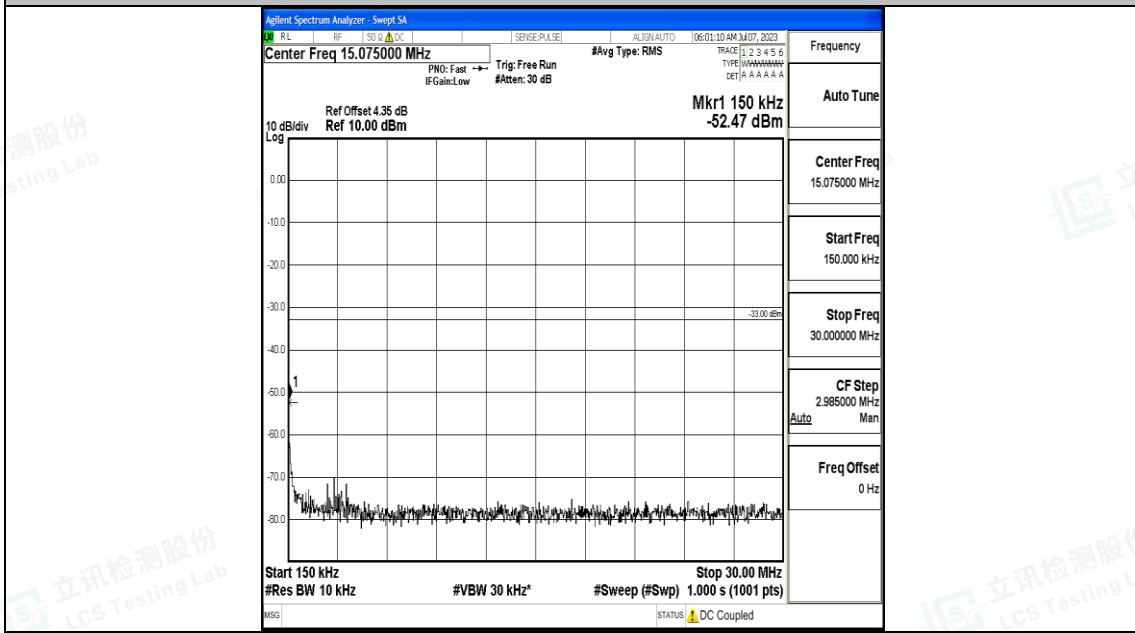

Band4_3MHz_QPSK_20175_1RB#0_0.009~0.15_0.009~0.15

Band4_3MHz_QPSK_20175_1RB#0_0.15~30_0.15~30

Shenzhen LCS Compliance Testing Laboratory Ltd.
Add: 101, 201 Bldg A & 301 Bldg C, Juji Industrial Park Yabianxueziwei, Shajing Street,
Baoan District, Shenzhen, 518000, China
Tel: +(86) 0755-82591330 | E-mail: webmaster@lcs-cert.com | Web: www.lcs-cert.com
Scan code to check authenticity