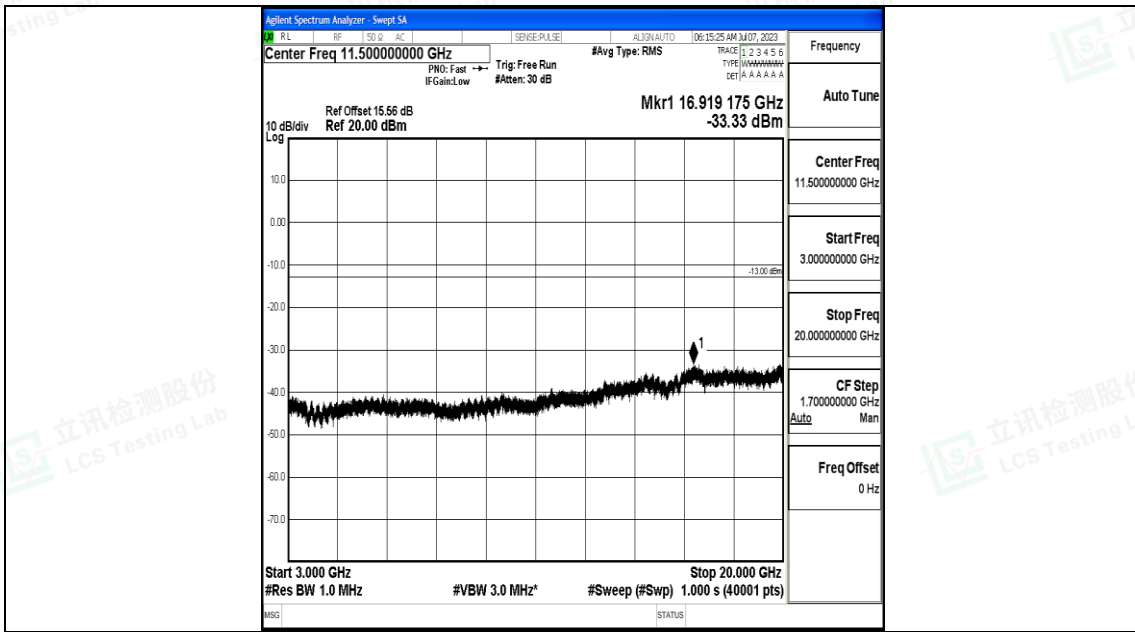

Band4_5MHz_QPSK_19975_1RB#0_1000~3000_1000~3000