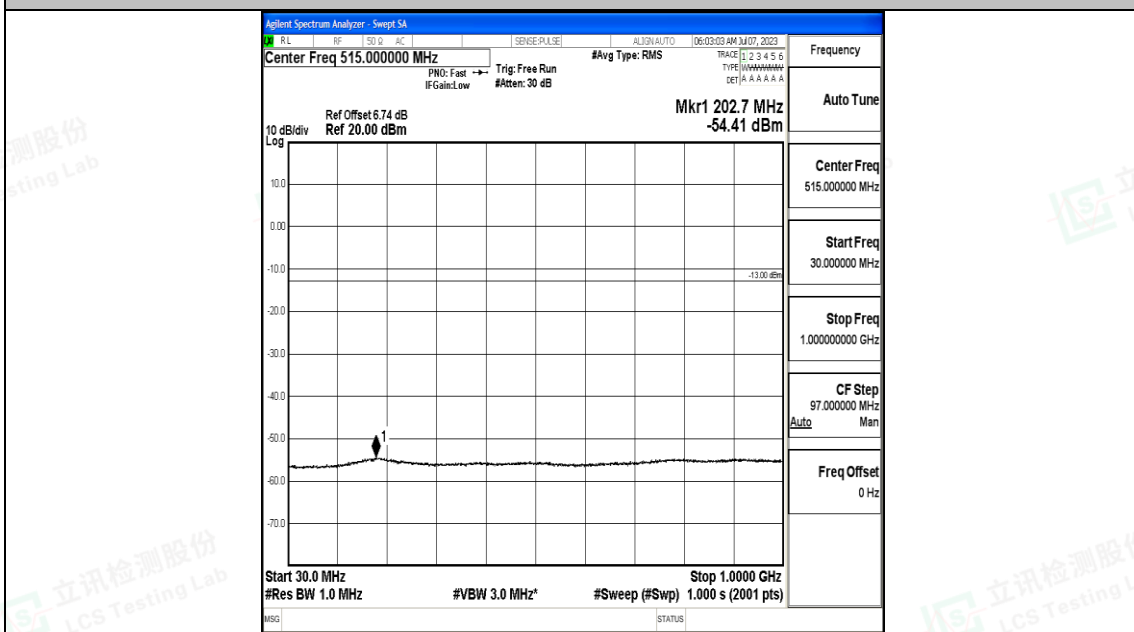

Band4_3MHz_QPSK_20385_1RB#0_30~1000_30~1000

Band4_3MHz_QPSK_20385_1RB#0_1000~3000_1000~3000

Band4_3MHz_QPSK_20385_1RB#0_3000~20000_3000~20000

Band4_3MHz_16QAM_20385_1RB#0_0.009~0.15_0.009~0.15

Band4_3MHz_16QAM_20385_1RB#0_0.15~30_0.15~30