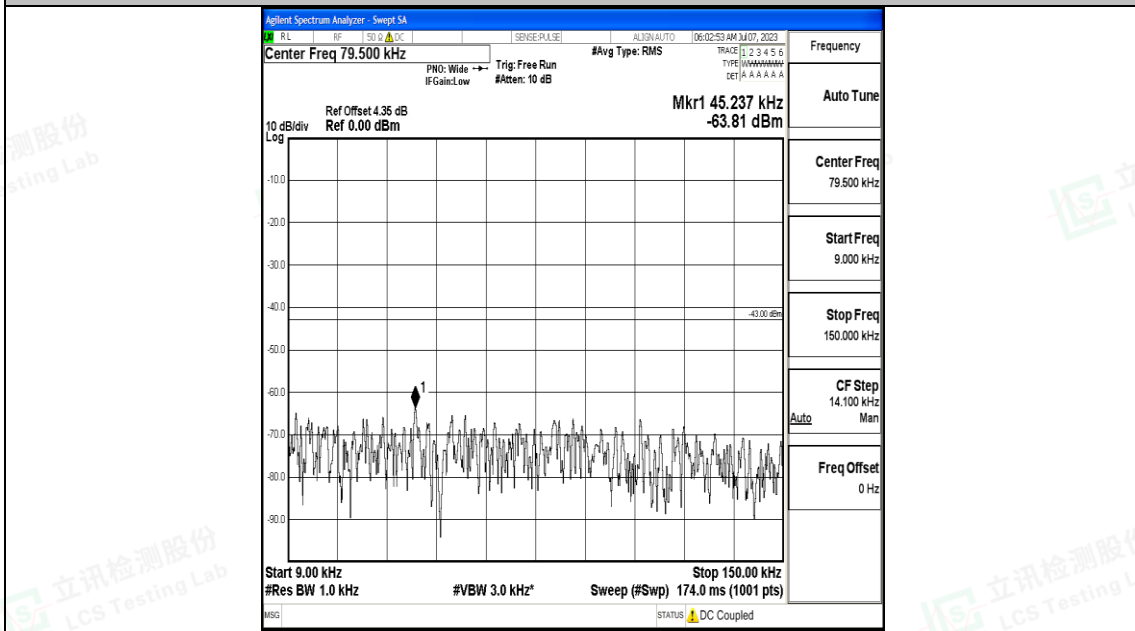

Band4_3MHz_QPSK_20385_1RB#0_30~1000_30~1000

Band4_3MHz_QPSK_20385_1RB#0_1000~3000_1000~3000

Band4_3MHz_QPSK_20385_1RB#0_3000~20000_3000~20000

Band4_3MHz_16QAM_20385_1RB#0_0.009~0.15_0.009~0.15

Band4_3MHz_16QAM_20385_1RB#0_0.15~30_0.15~30