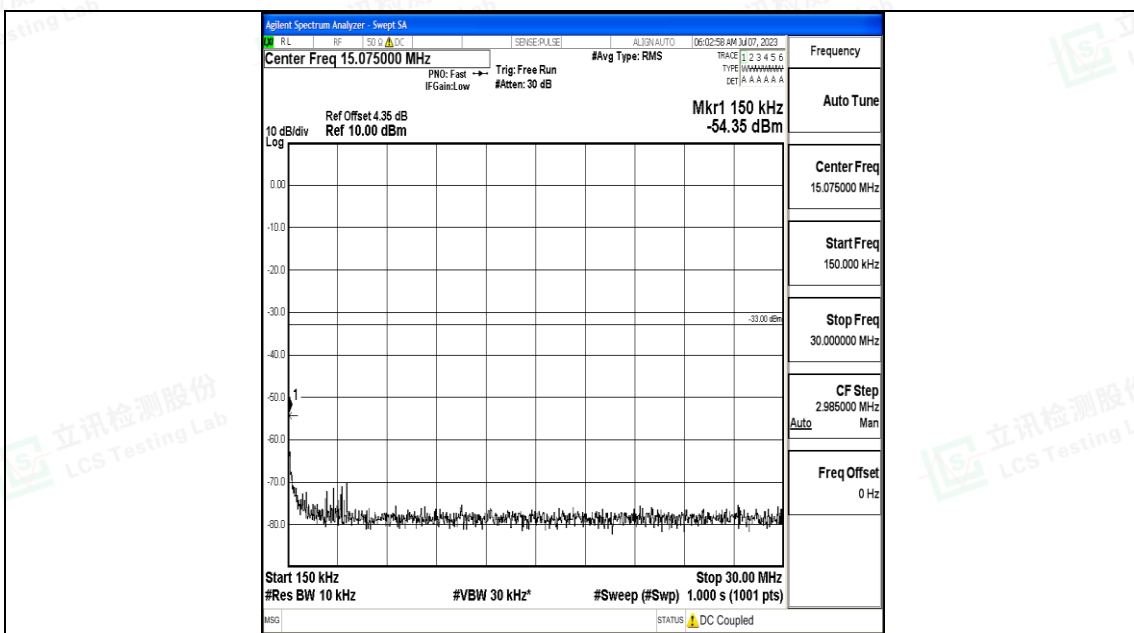

Band4_3MHz_QPSK_20385_1RB#0_30~1000_30~1000

Band4_3MHz_QPSK_20385_1RB#0_1000~3000_1000~3000

Band4_3MHz_QPSK_20385_1RB#0_3000~20000_3000~20000

Band4_3MHz_16QAM_20385_1RB#0_0.009~0.15_0.009~0.15

Band4_3MHz_16QAM_20385_1RB#0_0.15~30_0.15~30