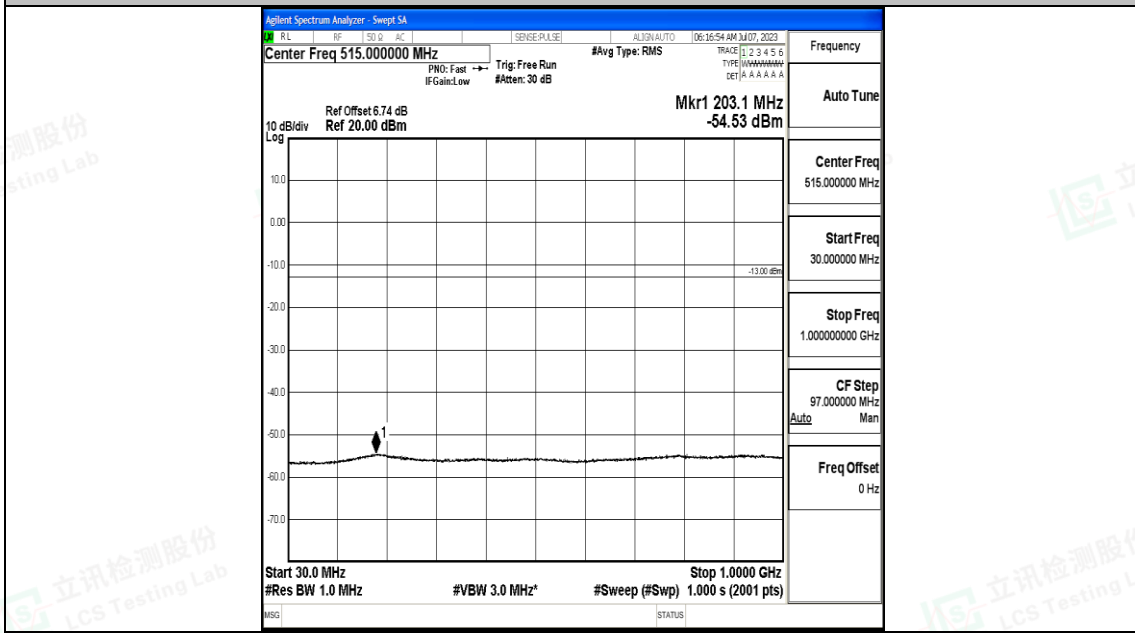

Band4_5MHz_QPSK_20175_1RB#0_1000~3000_1000~3000

Band4_5MHz_QPSK_20175_1RB#0_3000~20000_3000~20000

Band4_5MHz_16QAM_20175_1RB#0_0.009~0.15_0.009~0.15

Band4_5MHz_16QAM_20175_1RB#0_0.15~30_0.15~30

Band4_5MHz_16QAM_20175_1RB#0_30~1000_30~1000