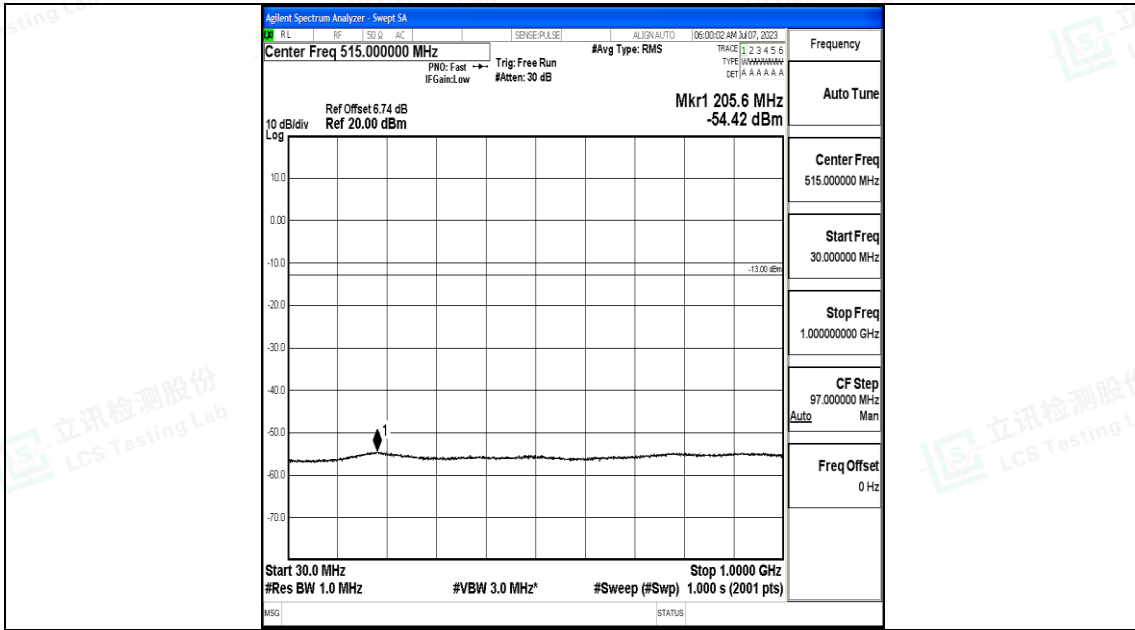

Band4_1.4MHz_16QAM_20393_1RB#0_30~1000_30~1000

Band4_1.4MHz_16QAM_20393_1RB#0_1000~3000_1000~3000

Band4_1.4MHz_16QAM_20393_1RB#0_3000~20000_3000~20000

Band4_3MHz_QPSK_19965_1RB#0_0.009~0.15_0.009~0.15

Band4_3MHz_QPSK_19965_1RB#0_0.15~30_0.15~30