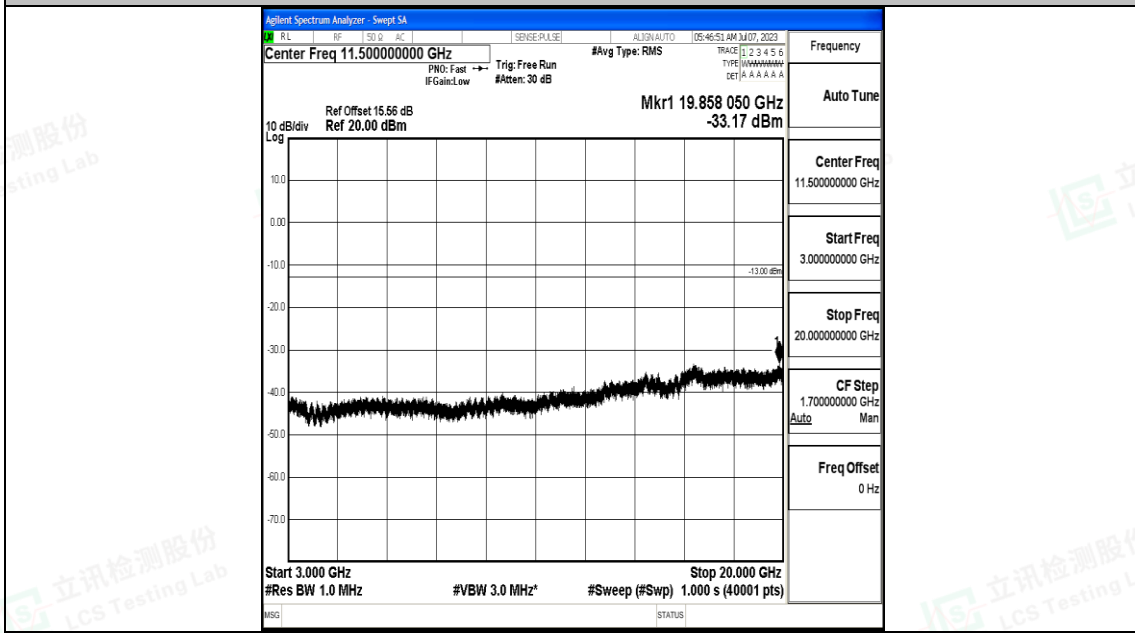

Band4_1.4MHz_QPSK_19957_1RB#0_3000~20000_3000~20000

Band4_1.4MHz_16QAM_19957_1RB#0_0.009~0.15_0.009~0.15

Band4_1.4MHz_16QAM_19957_1RB#0_0.15~30_0.15~30

Band4_1.4MHz_16QAM_19957_1RB#0_30~1000_30~1000

Band4_1.4MHz_16QAM_19957_1RB#0_1000~3000_1000~3000