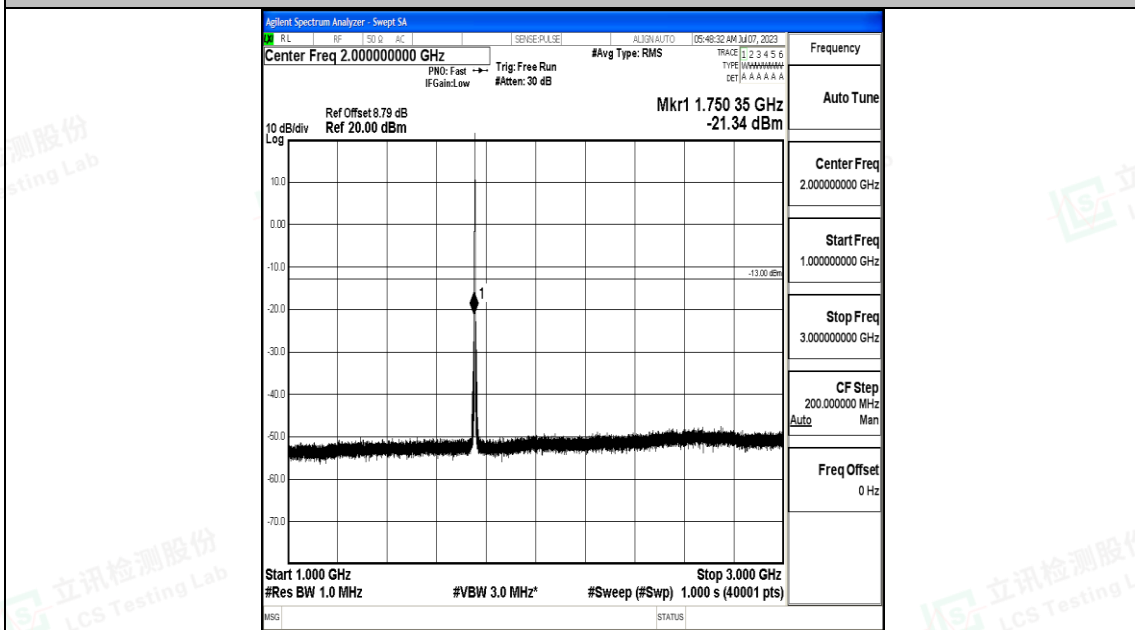

Band4_1.4MHz_QPSK_20393_1RB#0_0.009~0.15_0.009~0.15

Band4_1.4MHz_QPSK_20393_1RB#0_0.15~30_0.15~30

Band4_1.4MHz_QPSK_20393_1RB#0_30~1000_30~1000

Band4_1.4MHz_QPSK_20393_1RB#0_1000~3000_1000~3000

Band4_1.4MHz_16QAM_20393_1RB#0_0.15~30_0.15~30