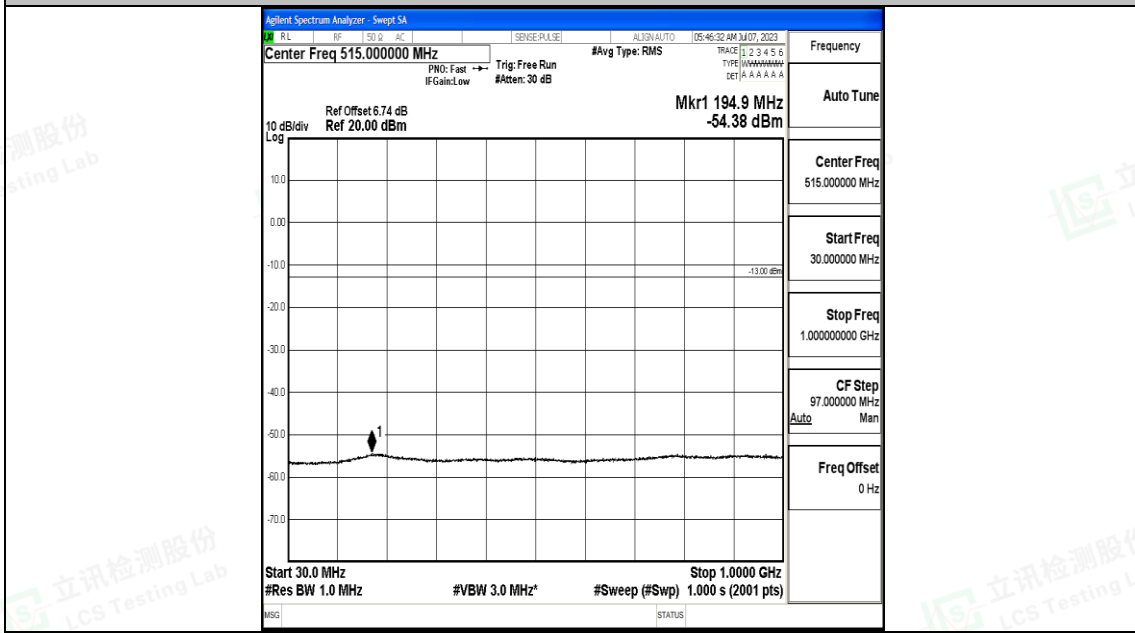

Band4_1.4MHz_QPSK_19957_1RB#0_3000~20000_3000~20000

Band4_1.4MHz_16QAM_19957_1RB#0_0.009~0.15_0.009~0.15

Band4_1.4MHz_16QAM_19957_1RB#0_0.15~30_0.15~30

Band4_1.4MHz_16QAM_19957_1RB#0_30~1000_30~1000

Band4_1.4MHz_16QAM_19957_1RB#0_1000~3000_1000~3000