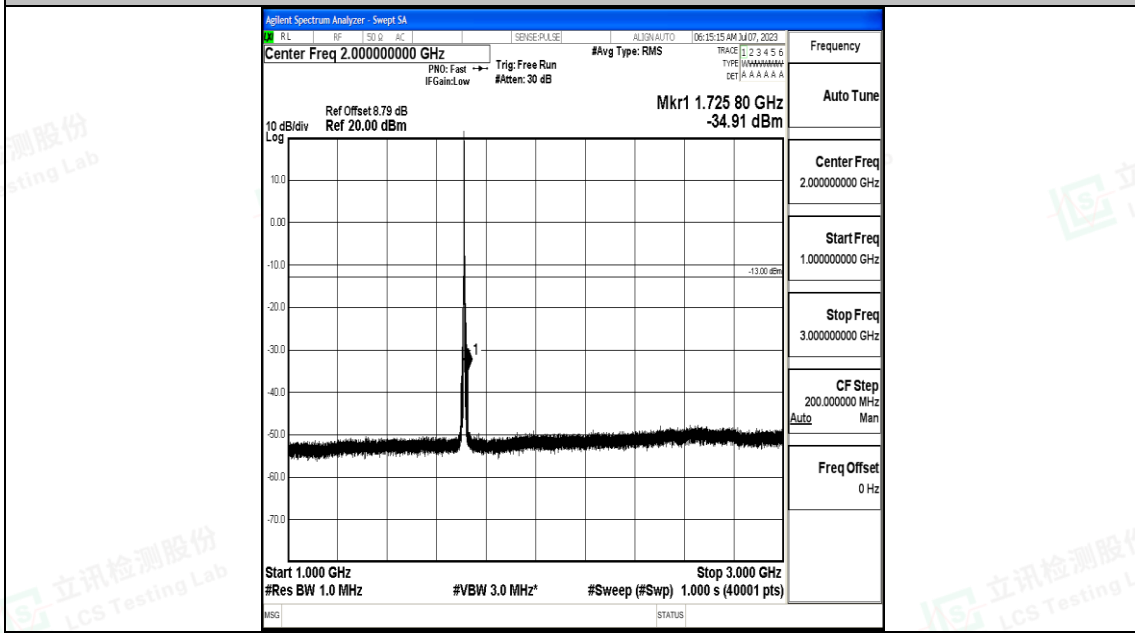

Band4_3MHz_16QAM_20385_1RB#0_1000~3000_1000~3000

Band4_3MHz_16QAM_20385_1RB#0_3000~20000_3000~20000

Band4_5MHz_QPSK_19975_1RB#0_0.009~0.15_0.009~0.15

Band4_5MHz_QPSK_19975_1RB#0_0.15~30_0.15~30

Band4_5MHz_QPSK_19975_1RB#0_30~1000_30~1000