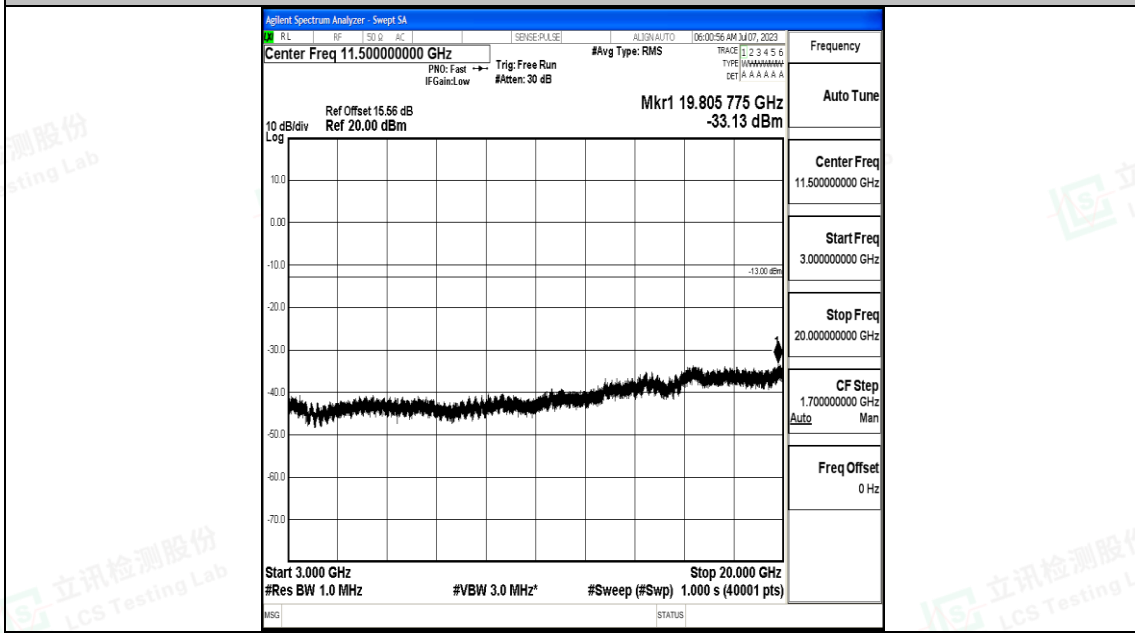

Band4_3MHz_QPSK_19965_1RB#0_3000~20000_3000~20000

Band4_3MHz_16QAM_19965_1RB#0_0.009~0.15_0.009~0.15

Band4_3MHz_16QAM_19965_1RB#0_0.15~30_0.15~30

Band4_3MHz_16QAM_19965_1RB#0_30~1000_30~1000

Band4_3MHz_16QAM_19965_1RB#0_1000~3000_1000~3000