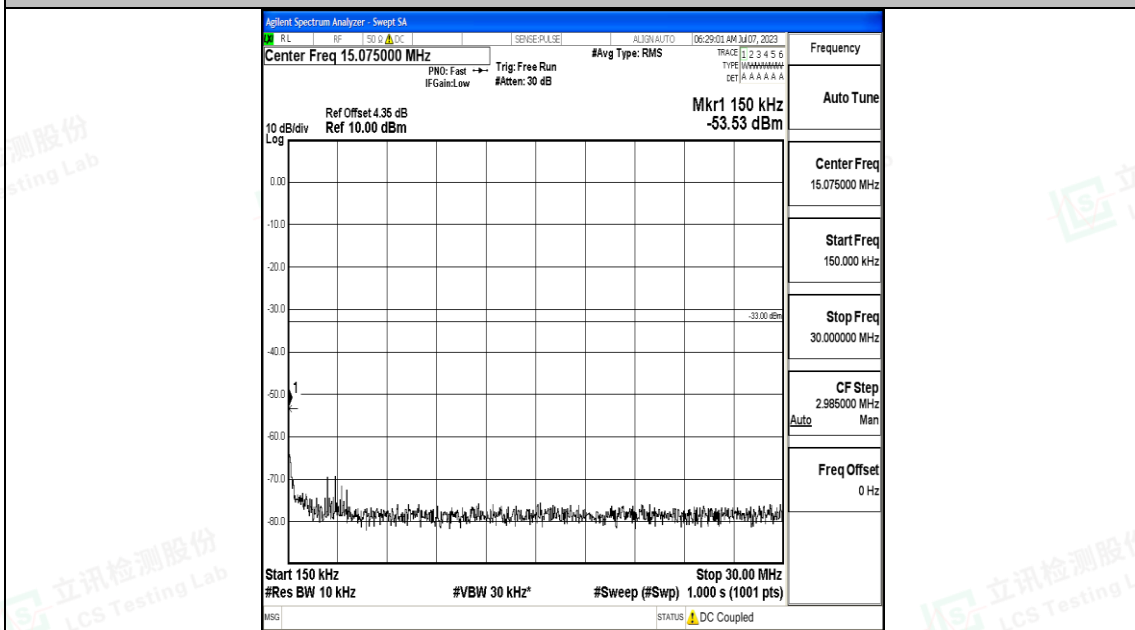

Band4_10MHz_QPSK_20000_1RB#0_0.009~0.15_0.009~0.15