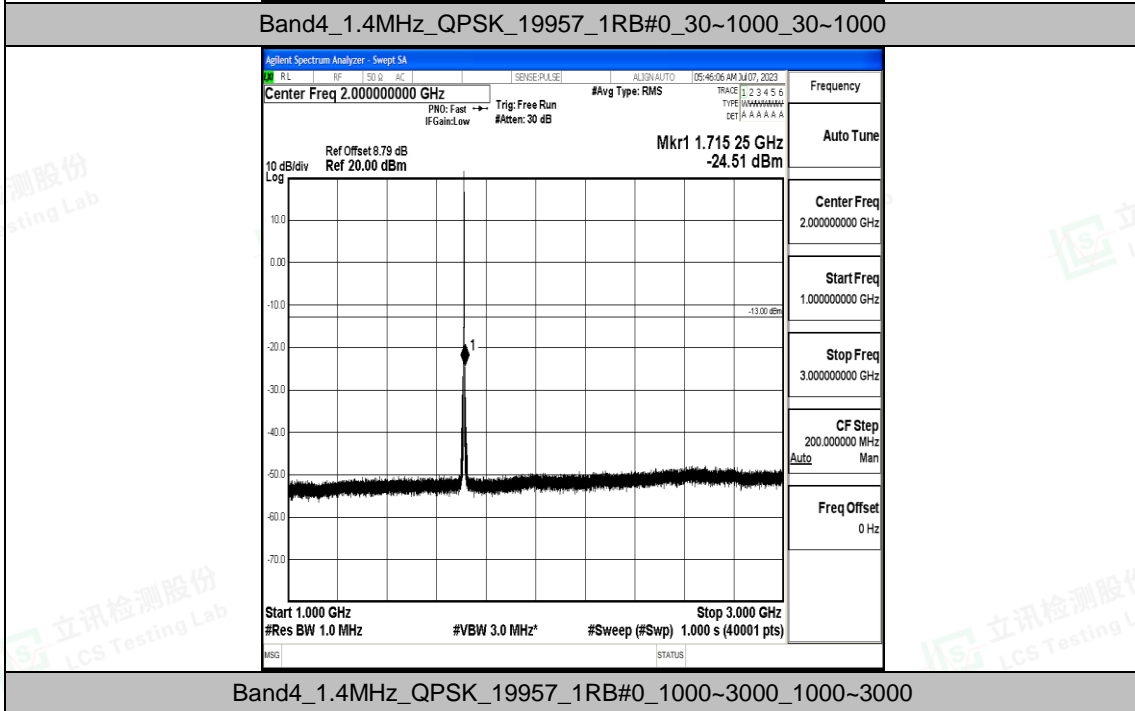

Scan code to check authenticity

Test Graphs

Band4_1.4MHz_QPSK_19957_1RB#0_0.009~0.15_0.009~0.15

Band4_1.4MHz_QPSK_19957_1RB#0_0.15~30_0.15~30

Shenzhen LCS Compliance Testing Laboratory Ltd.
 Add: 101, 201 Bldg A & 301 Bldg C, Juji Industrial Park Yabianxueziwei, Shajing Street,
 Baoan District, Shenzhen, 518000, China
 Tel: +(86) 0755-82591330 | E-mail: webmaster@lcs-cert.com | Web: www.lcs-cert.com
 Scan code to check authenticity