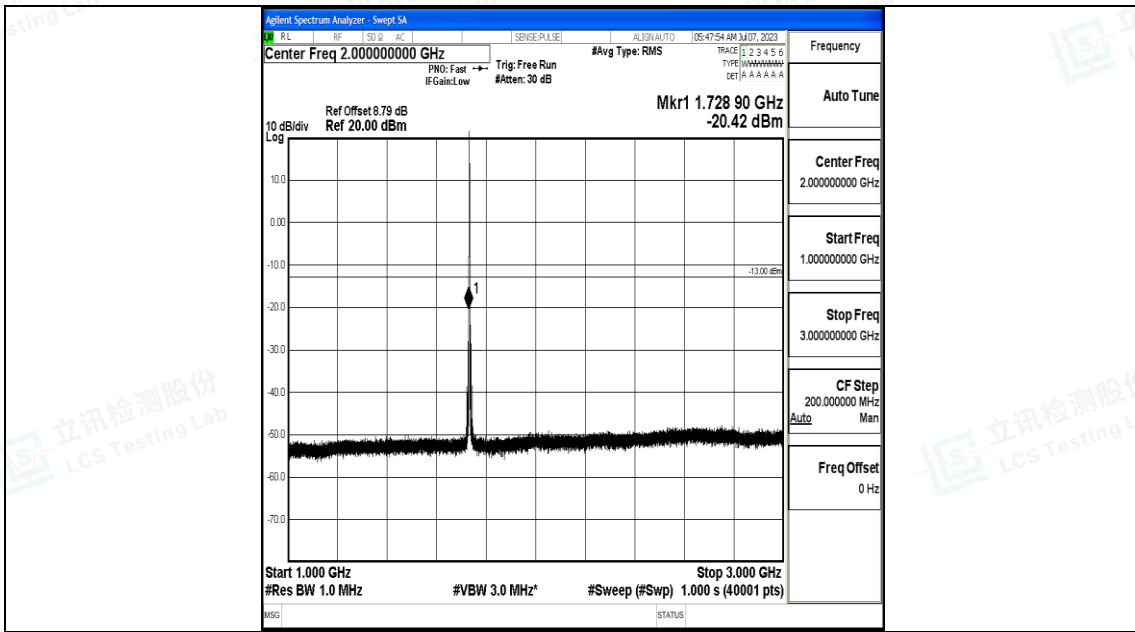

Band4_1.4MHz_QPSK_20175_1RB#0_3000~20000_3000~20000

Band4_1.4MHz_16QAM_20175_1RB#0_0.009~0.15_0.009~0.15

Band4_1.4MHz_16QAM_20175_1RB#0_0.15~30_0.15~30

Band4_1.4MHz_16QAM_20175_1RB#0_30~1000_30~1000

Band4_1.4MHz_16QAM_20175_1RB#0_1000~3000_1000~3000