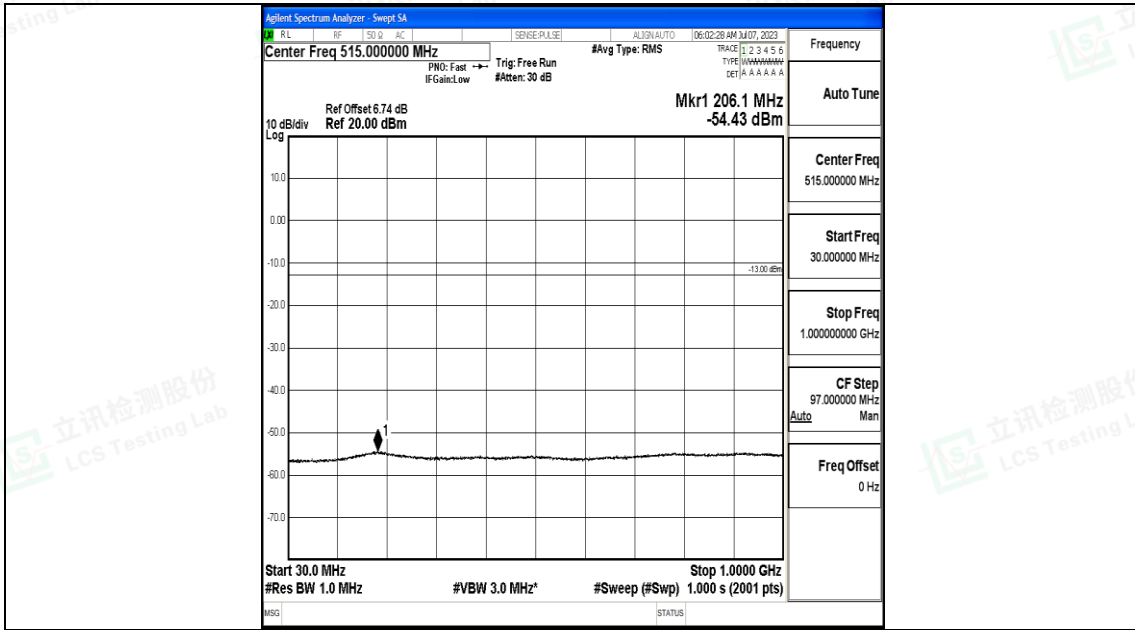

Band4_3MHz_16QAM_20175_1RB#0_30~1000_30~1000

Band4_3MHz_16QAM_20175_1RB#0_1000~3000_1000~3000

Band4_3MHz_16QAM_20175_1RB#0_3000~20000_3000~20000

Band4_3MHz_QPSK_20385_1RB#0_0.009~0.15_0.009~0.15

Band4_3MHz_QPSK_20385_1RB#0_0.15~30_0.15~30