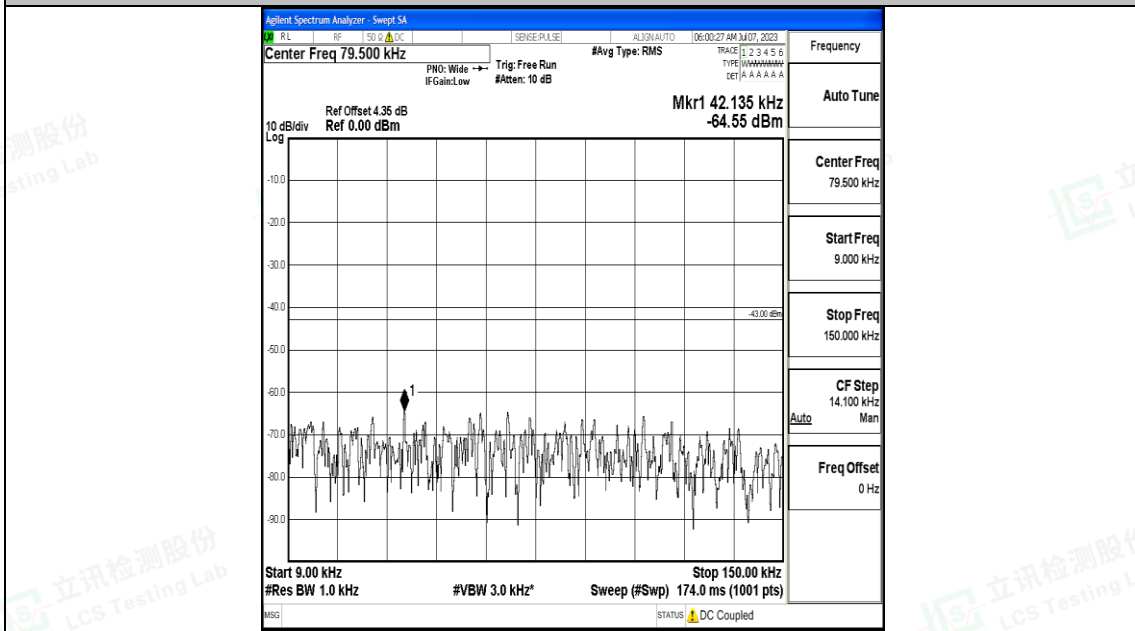

Band4_3MHz_QPSK_19965_1RB#0_3000~20000_3000~20000