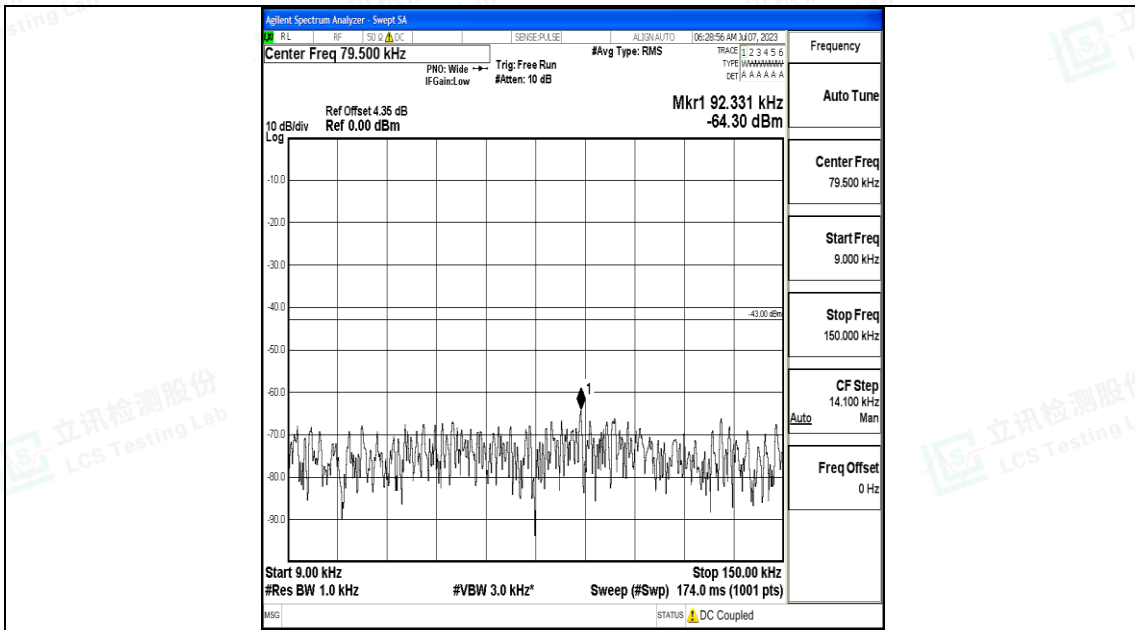

Band4_5MHz_16QAM_20375_1RB#0_3000~20000_3000~20000