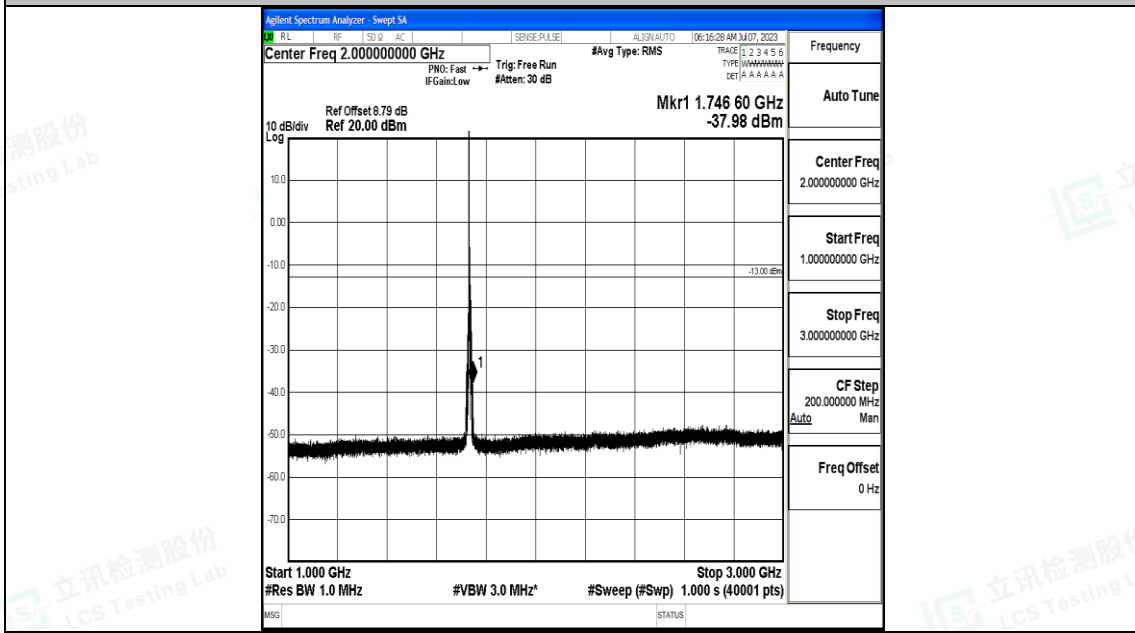

Band4_5MHz_16QAM_19975_1RB#0_1000~3000_1000~3000

Band4_5MHz_16QAM_19975_1RB#0_3000~20000_3000~20000

Band4_5MHz_QPSK_20175_1RB#0_0.009~0.15_0.009~0.15

Band4_5MHz_QPSK_20175_1RB#0_0.15~30_0.15~30

Band4_5MHz_QPSK_20175_1RB#0_30~1000_30~1000