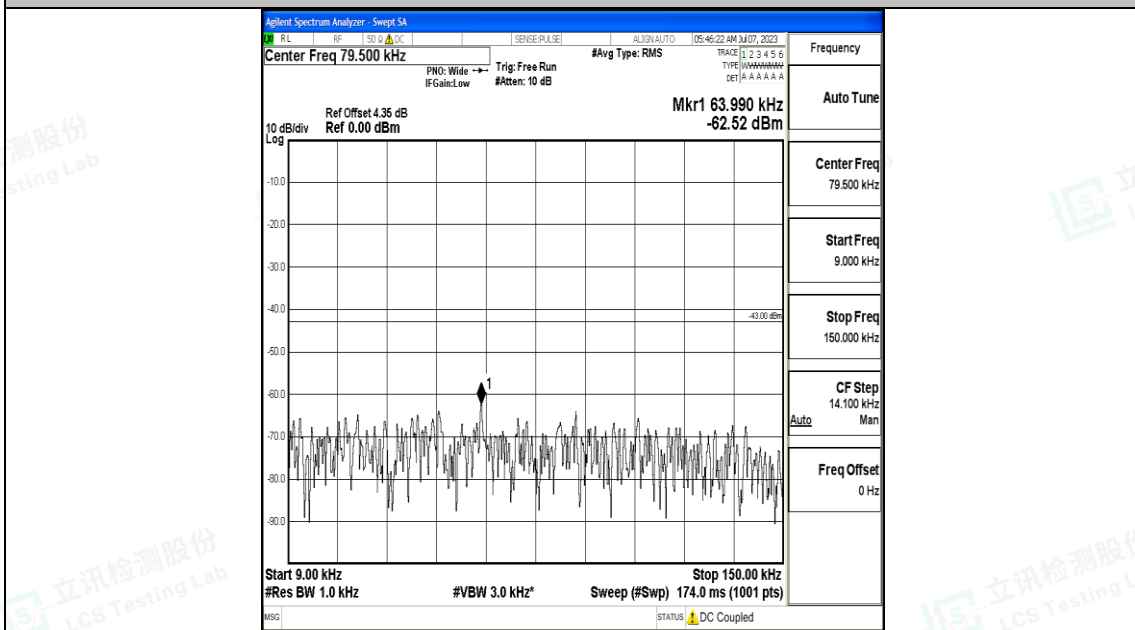

Band4_1.4MHz_QPSK_19957_1RB#0_3000~20000_3000~20000