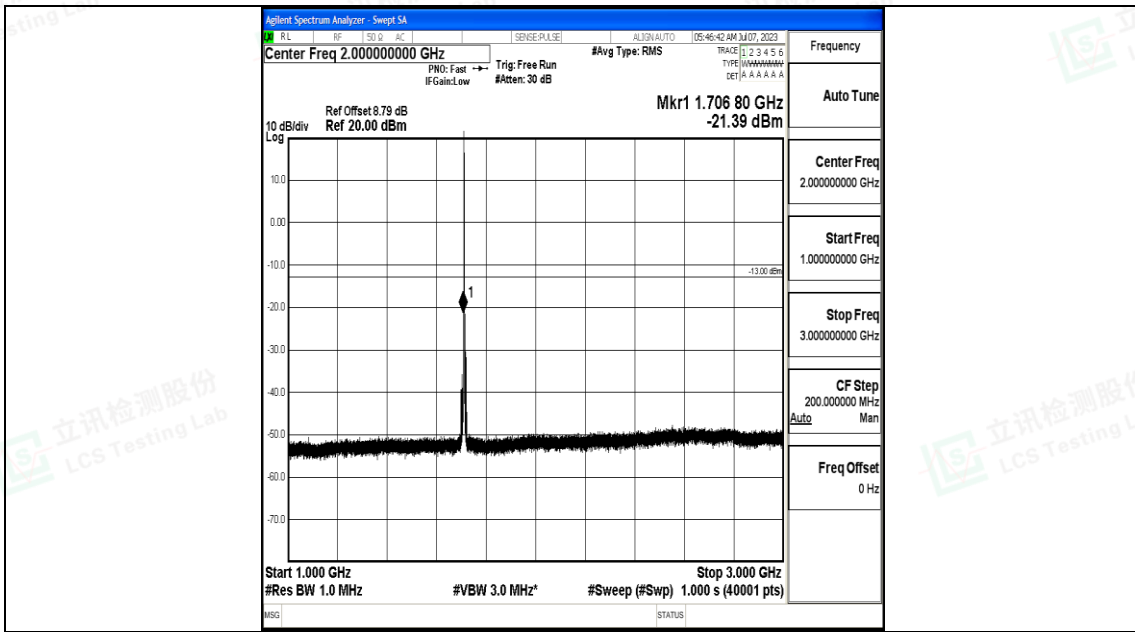

Band4_1.4MHz_QPSK_19957_1RB#0_3000~20000_3000~20000

Band4_1.4MHz_16QAM_19957_1RB#0_0.009~0.15_0.009~0.15

Band4_1.4MHz_16QAM_19957_1RB#0_0.15~30_0.15~30

Band4_1.4MHz_16QAM_19957_1RB#0_30~1000_30~1000

Band4_1.4MHz_16QAM_19957_1RB#0_1000~3000_1000~3000