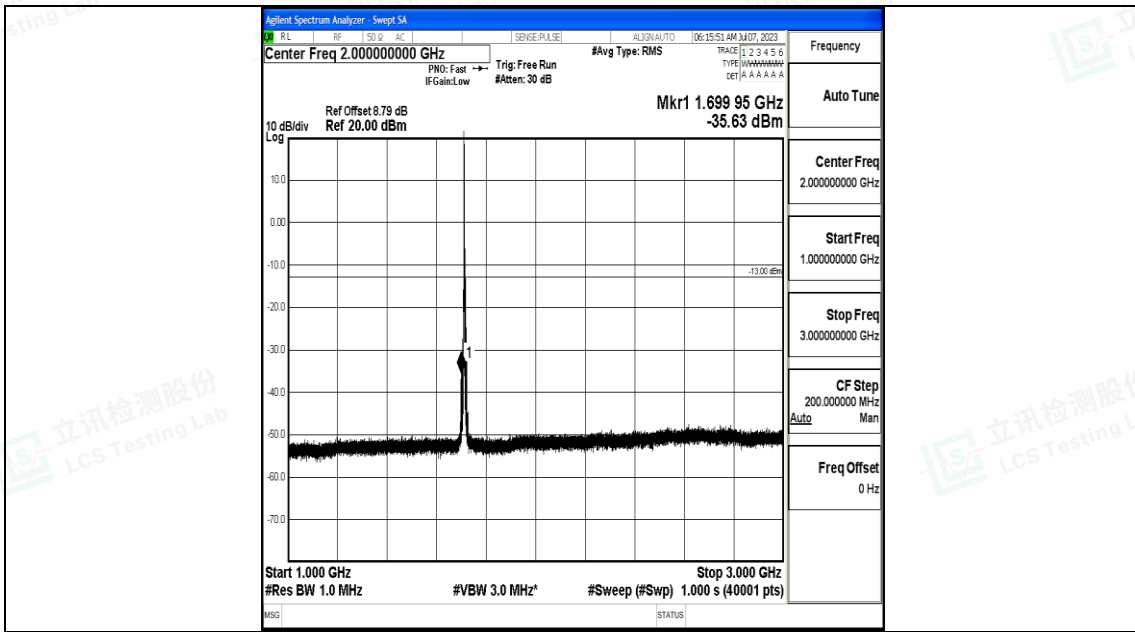

Band4_5MHz_QPSK_19975_1RB#0_1000~3000_1000~3000

Band4_5MHz_QPSK_19975_1RB#0_3000~20000_3000~20000

Band4_5MHz_16QAM_19975_1RB#0_0.009~0.15_0.009~0.15

Band4_5MHz_16QAM_19975_1RB#0_0.15~30_0.15~30

Band4_5MHz_16QAM_19975_1RB#0_30~1000_30~1000