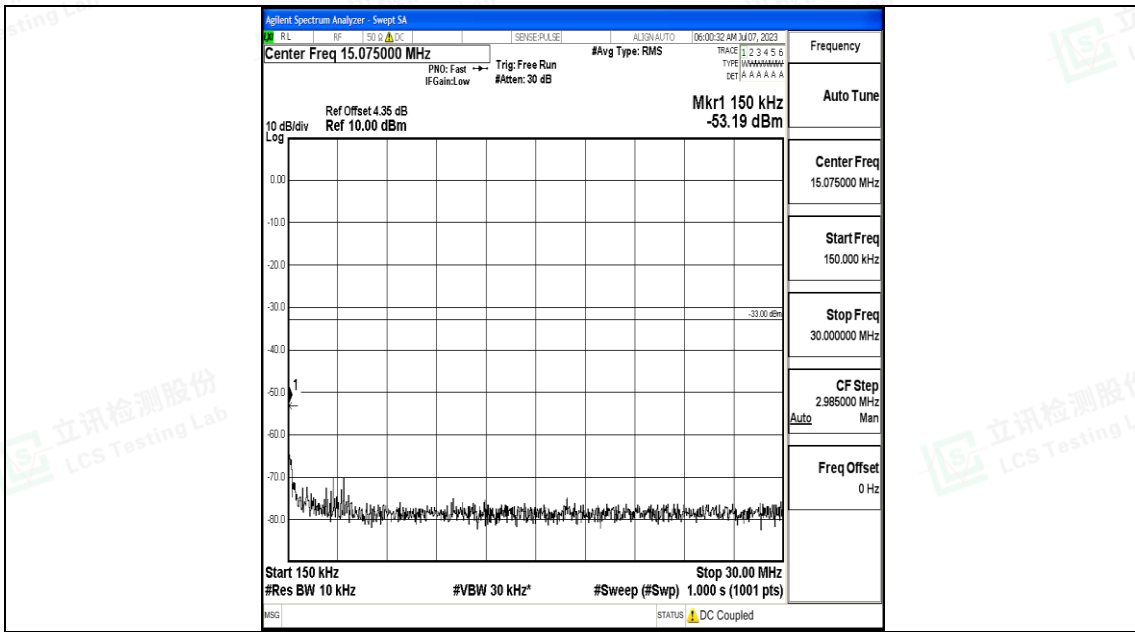

Band4_3MHz_16QAM_19965_1RB#0_0.009~0.15_0.009~0.15