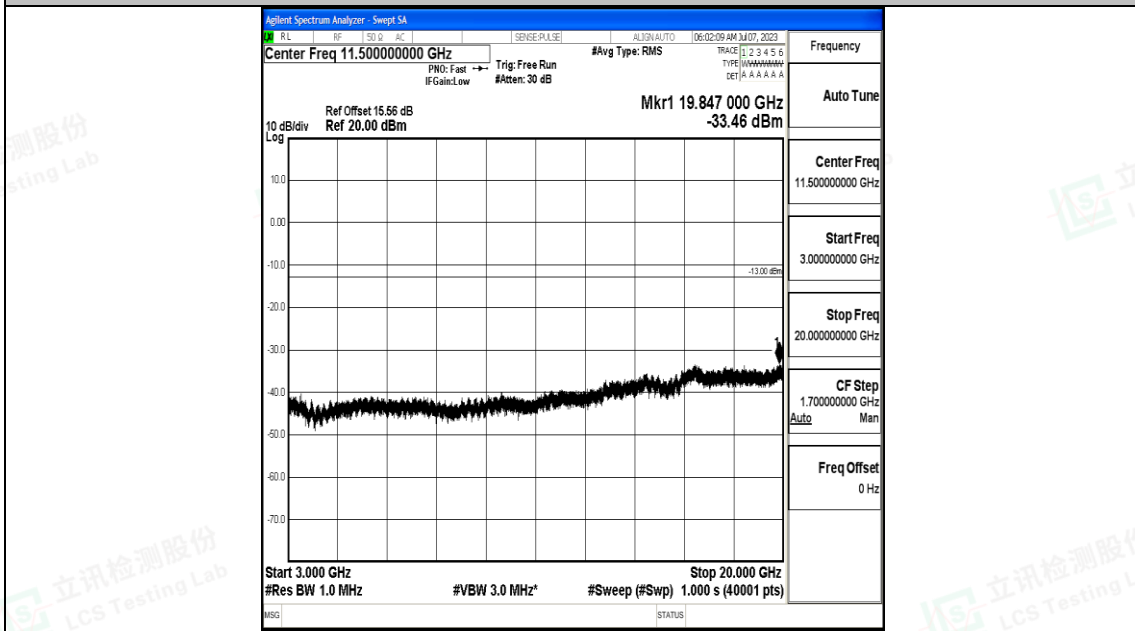

Band4_3MHz_16QAM_20175_1RB#0_1000~3000_1000~3000