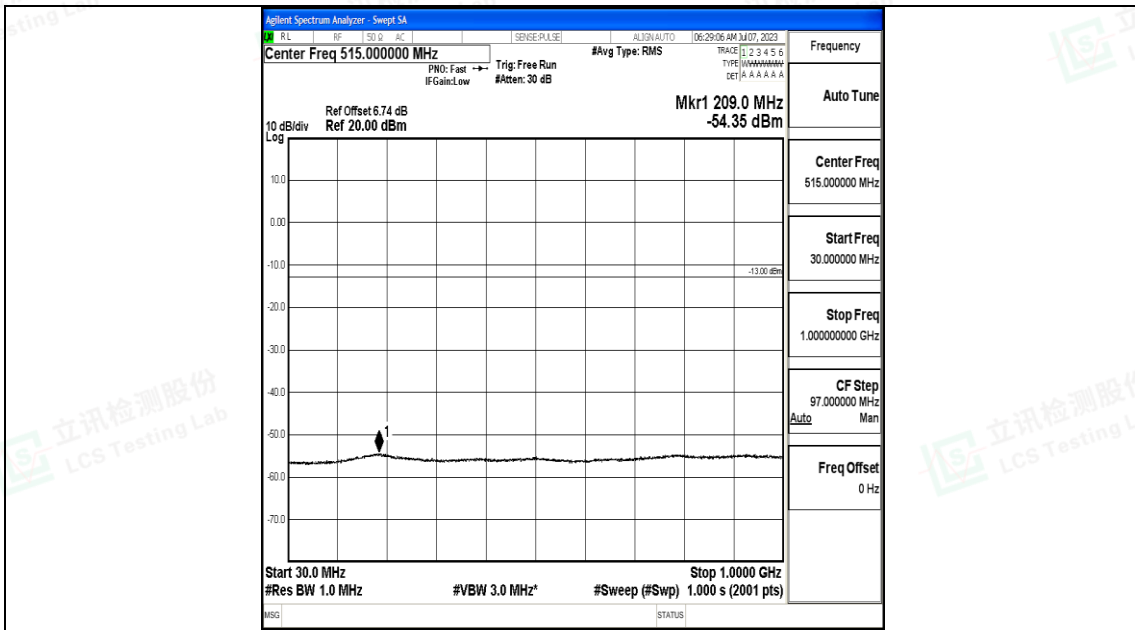

Band4_5MHz_16QAM_20375_1RB#0_3000~20000_3000~20000

Band4_10MHz_QPSK_20000_1RB#0_0.009~0.15_0.009~0.15

Band4_10MHz_QPSK_20000_1RB#0_0.15~30_0.15~30

Band4_10MHz_QPSK_20000_1RB#0_30~1000_30~1000

Band4_10MHz_QPSK_20000_1RB#0_1000~3000_1000~3000