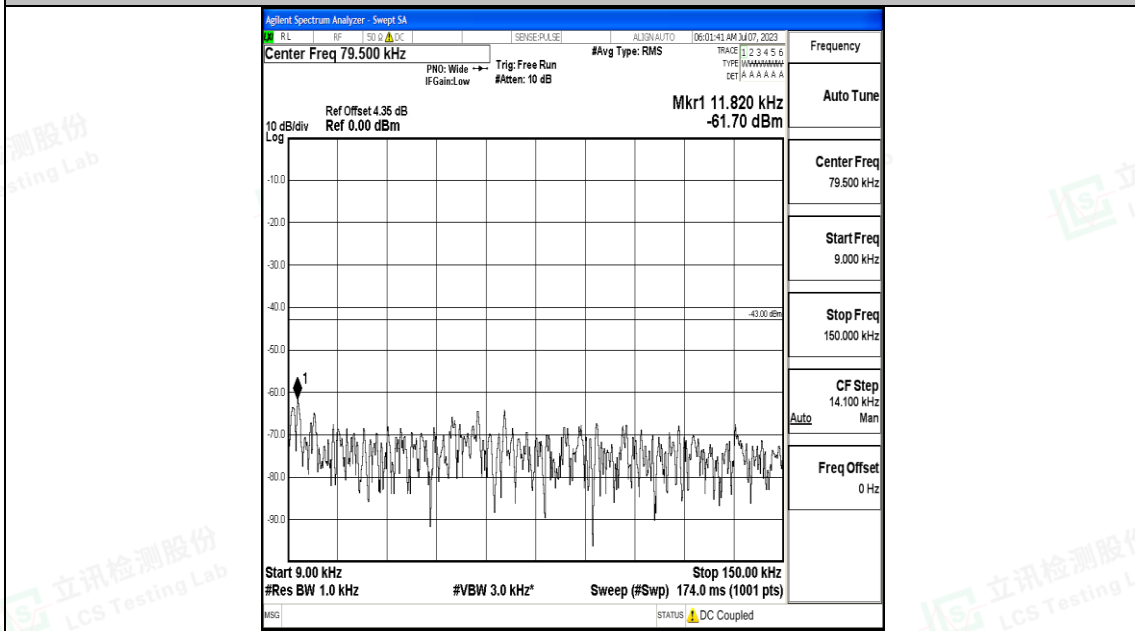

Band4_3MHz_QPSK_20175_1RB#0_30~1000_30~1000

Band4_3MHz_QPSK_20175_1RB#0_1000~3000_1000~3000

Band4_3MHz_QPSK_20175_1RB#0_3000~20000_3000~20000

Band4_3MHz_16QAM_20175_1RB#0_0.009~0.15_0.009~0.15

Band4_3MHz_16QAM_20175_1RB#0_0.15~30_0.15~30