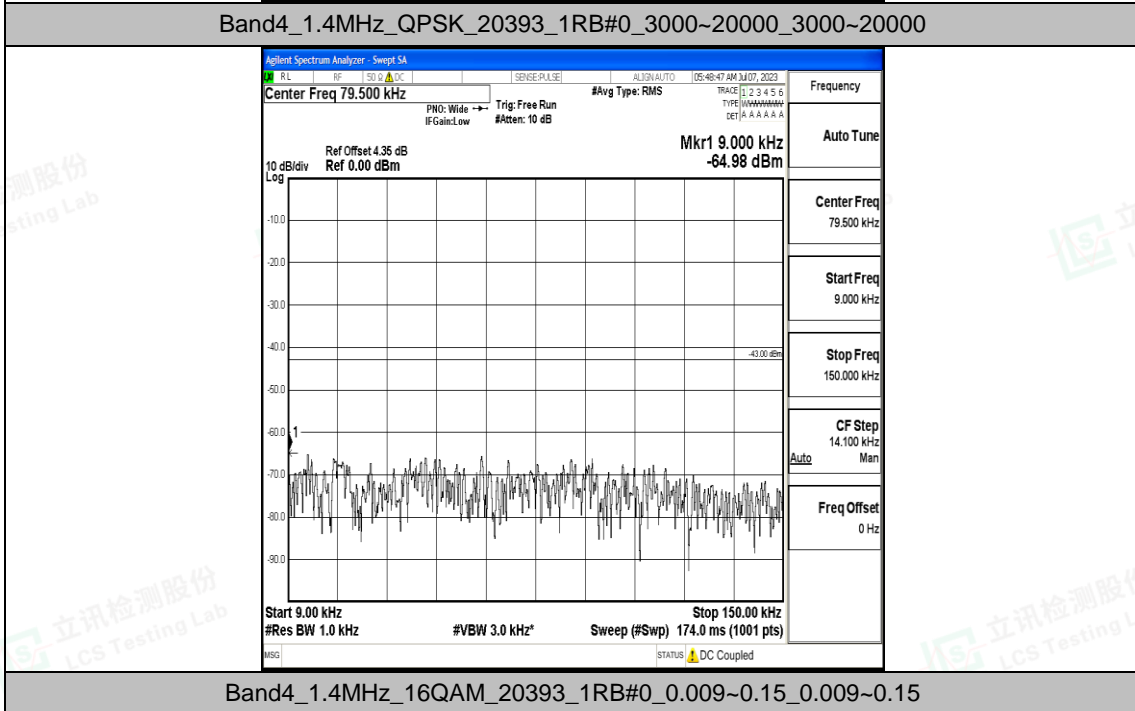

Band4_1.4MHz_QPSK_20393_1RB#0_0.009~0.15_0.009~0.15

Band4_1.4MHz_QPSK_20393_1RB#0_0.15~30_0.15~30

Band4_1.4MHz_QPSK_20393_1RB#0_30~1000_30~1000

Band4_1.4MHz_QPSK_20393_1RB#0_1000~3000_1000~3000

Band4_1.4MHz_16QAM_20393_1RB#0_0.15~30_0.15~30