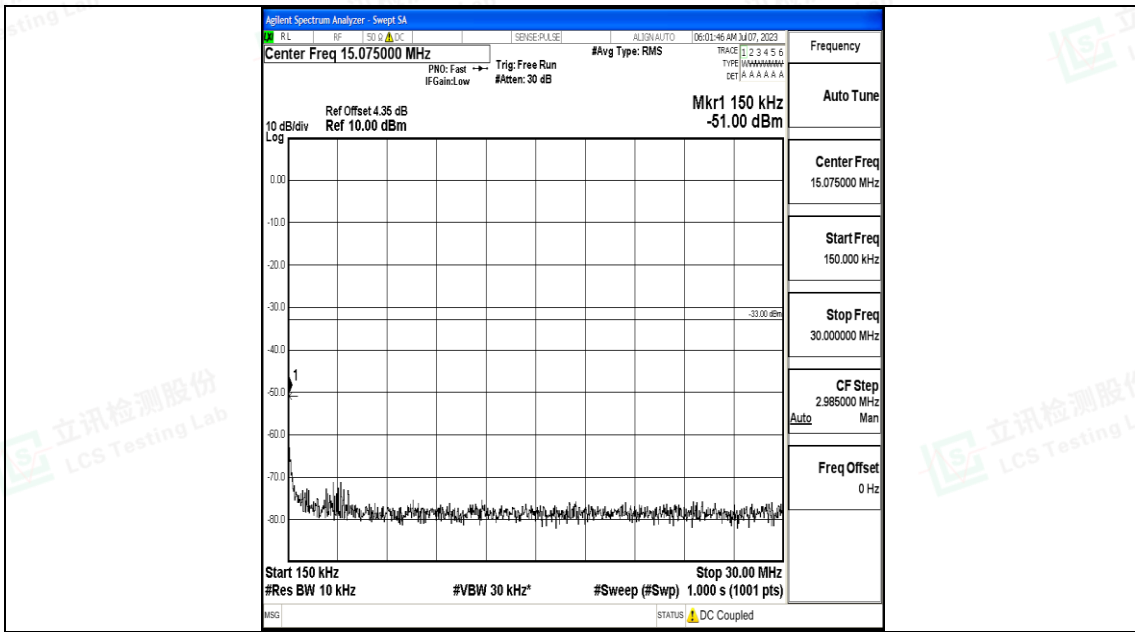

Band4_3MHz_QPSK_20175_1RB#0_30~1000_30~1000

Band4_3MHz_QPSK_20175_1RB#0_1000~3000_1000~3000

Band4_3MHz_QPSK_20175_1RB#0_3000~20000_3000~20000

Band4_3MHz_16QAM_20175_1RB#0_0.009~0.15_0.009~0.15

Band4_3MHz_16QAM_20175_1RB#0_0.15~30_0.15~30