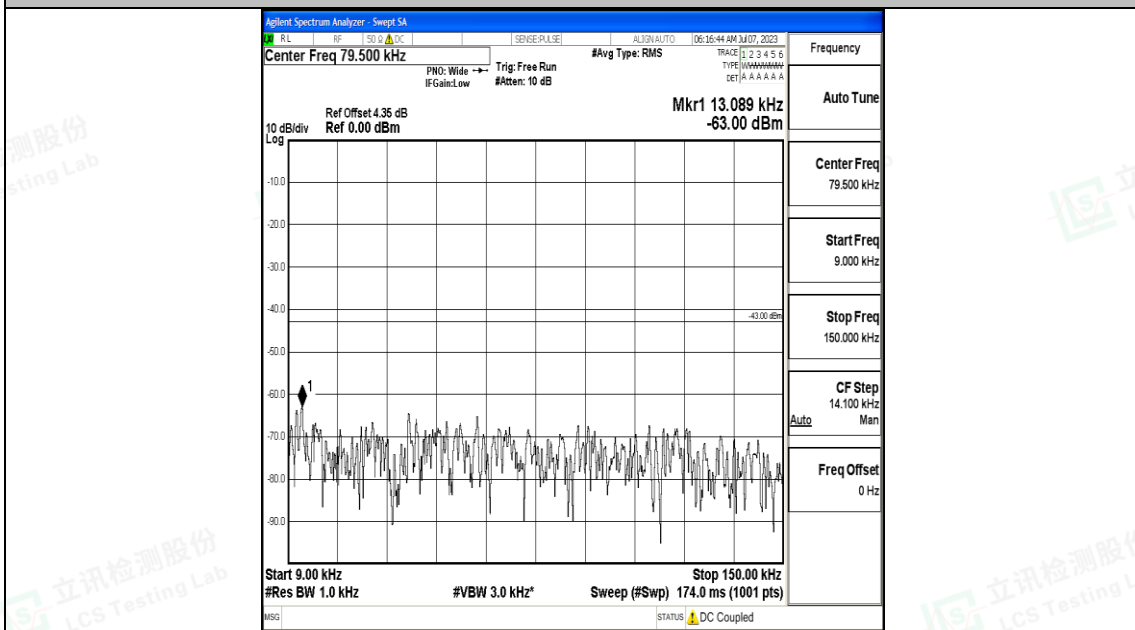

Band4_5MHz_QPSK_20175_1RB#0_3000~20000_3000~20000