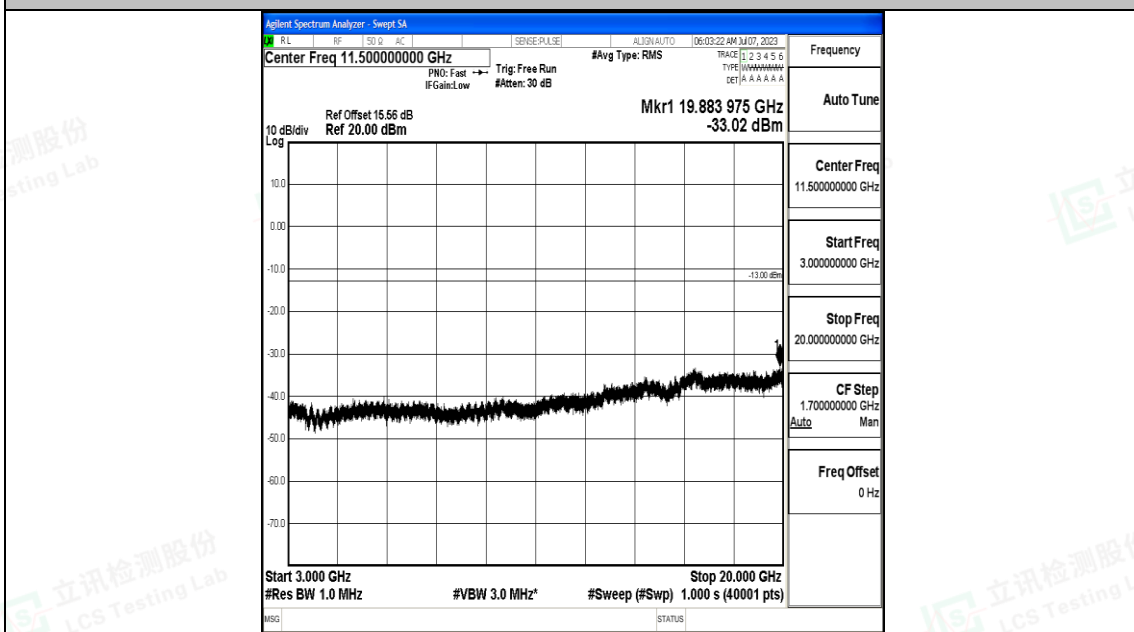

Band4_3MHz_16QAM_20385_1RB#0_1000~3000_1000~3000