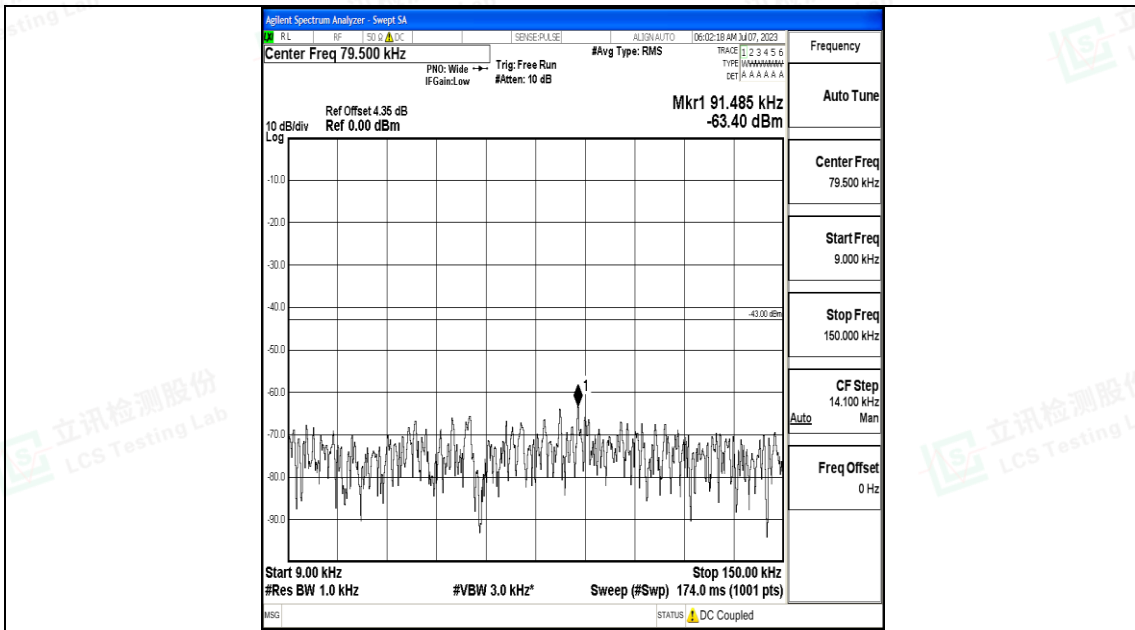

Band4_3MHz_16QAM_20175_1RB#0_30~1000_30~1000

Band4_3MHz_16QAM_20175_1RB#0_1000~3000_1000~3000

Band4_3MHz_16QAM_20175_1RB#0_3000~20000_3000~20000

Band4_3MHz_QPSK_20385_1RB#0_0.009~0.15_0.009~0.15

Band4_3MHz_QPSK_20385_1RB#0_0.15~30_0.15~30