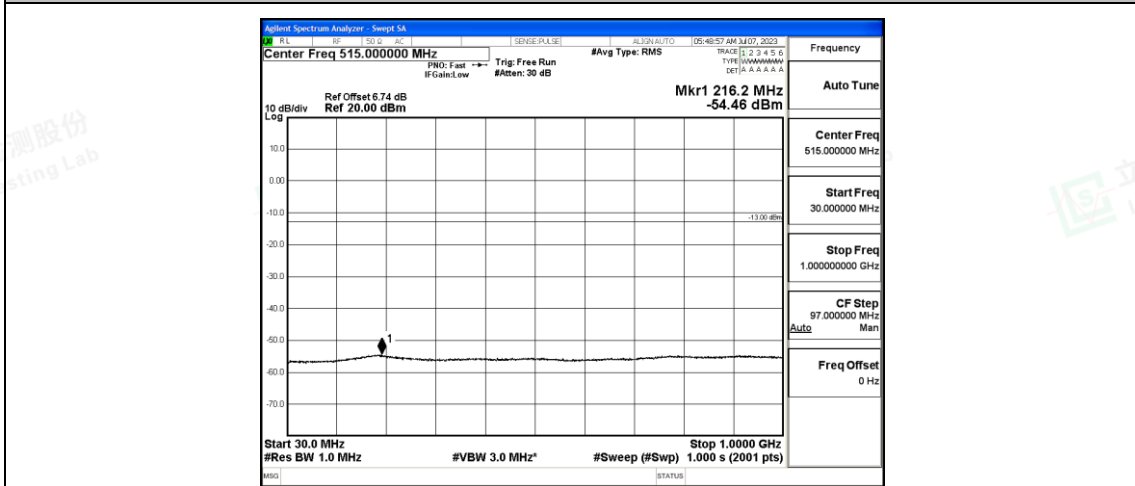

Band4_1.4MHz_QPSK_20393_1RB#0_0.009~0.15_0.009~0.15

Band4_1.4MHz_QPSK_20393_1RB#0_0.15~30_0.15~30

Band4_1.4MHz_QPSK_20393_1RB#0_30~1000_30~1000

Band4_1.4MHz_QPSK_20393_1RB#0_1000~3000_1000~3000

Band4_1.4MHz_16QAM_20393_1RB#0_0.15~30_0.15~30