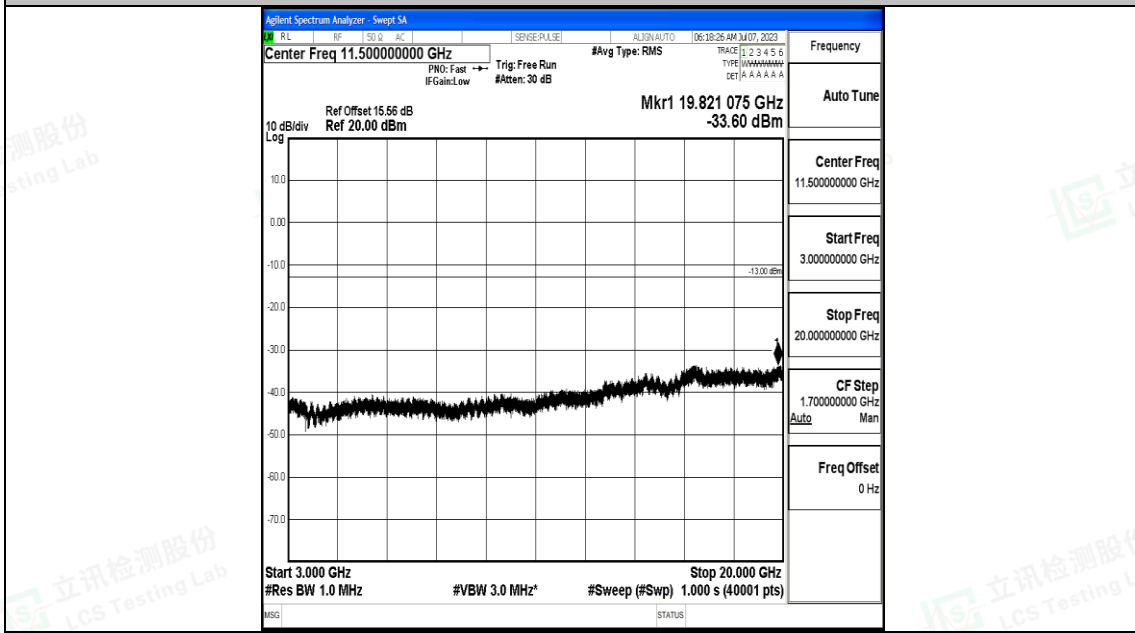

Band4_5MHz_QPSK_20375_1RB#0_3000~20000_3000~20000

Band4_5MHz_16QAM_20375_1RB#0_0.009~0.15_0.009~0.15

Band4_5MHz_16QAM_20375_1RB#0_0.15~30_0.15~30

Band4_5MHz_16QAM_20375_1RB#0_30~1000_30~1000

Band4_5MHz_16QAM_20375_1RB#0_1000~3000_1000~3000