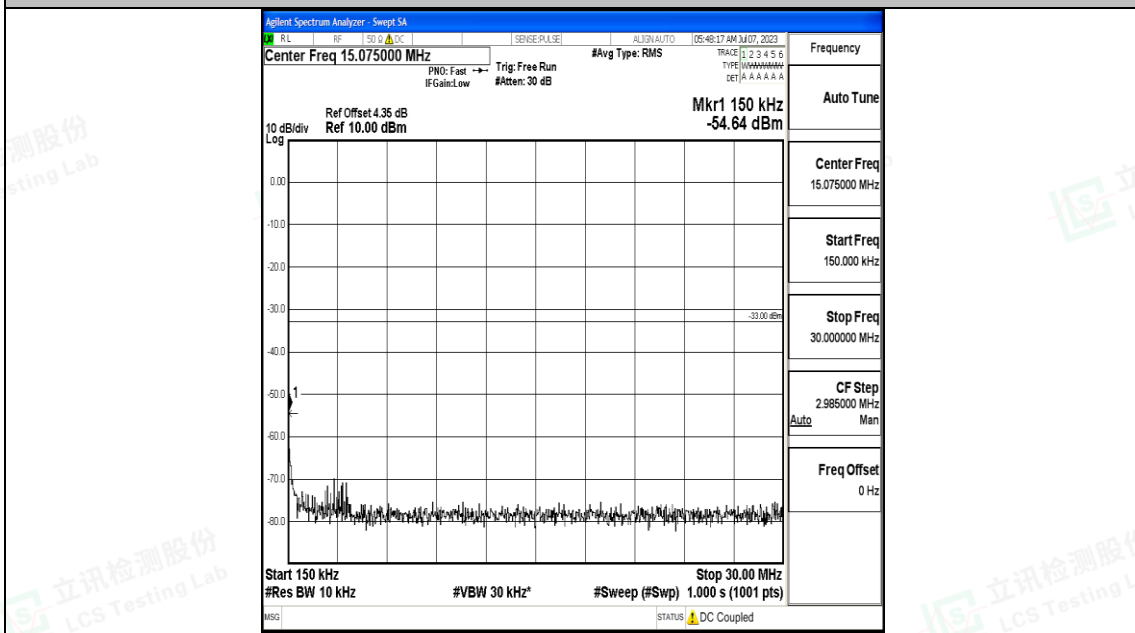

Band4_1.4MHz_QPSK_20393_1RB#0_0.009~0.15_0.009~0.15