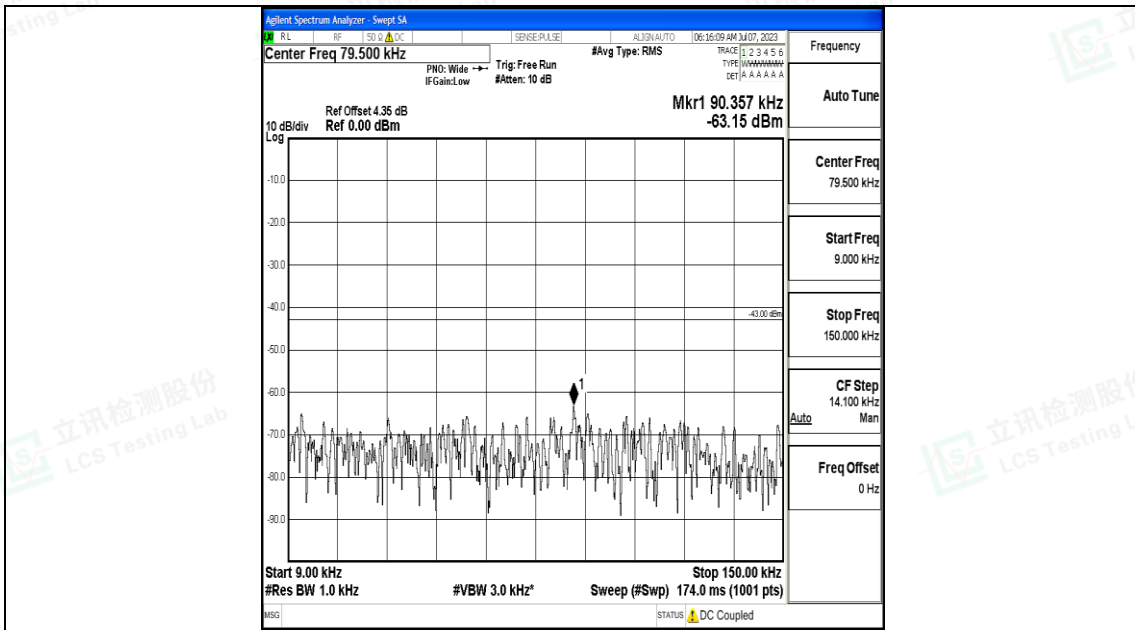

Band4_5MHz_16QAM_19975_1RB#0_3000~20000_3000~20000