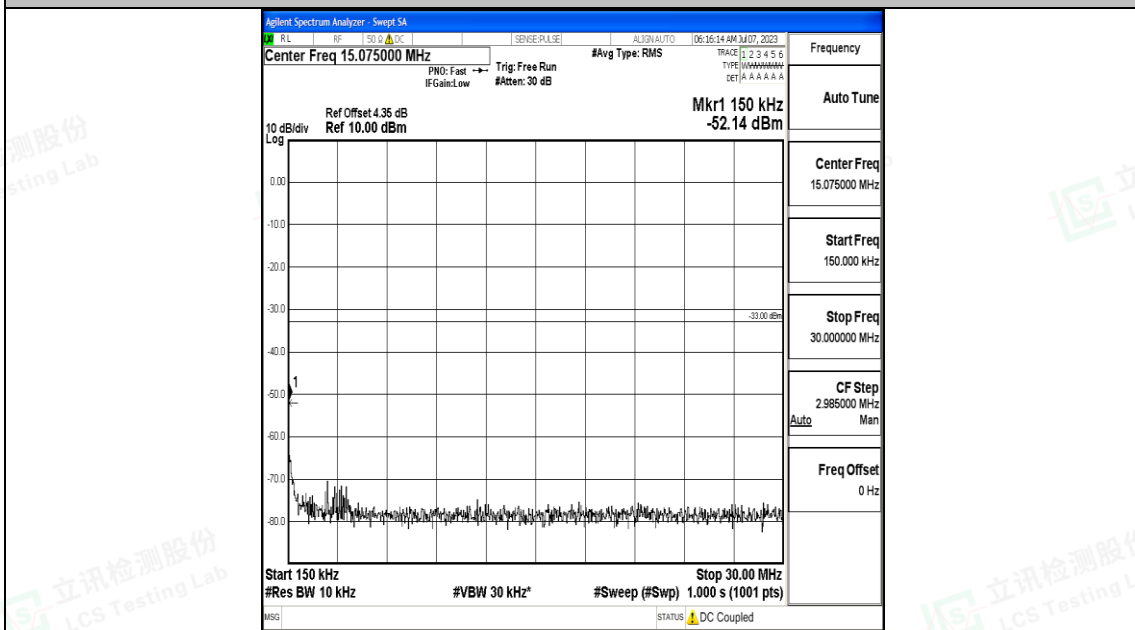

Band4_5MHz_16QAM_19975_1RB#0_1000~3000_1000~3000

Band4_5MHz_16QAM_19975_1RB#0_3000~20000_3000~20000

Band4_5MHz_QPSK_20175_1RB#0_0.009~0.15_0.009~0.15

Band4_5MHz_QPSK_20175_1RB#0_0.15~30_0.15~30

Band4_5MHz_QPSK_20175_1RB#0_30~1000_30~1000