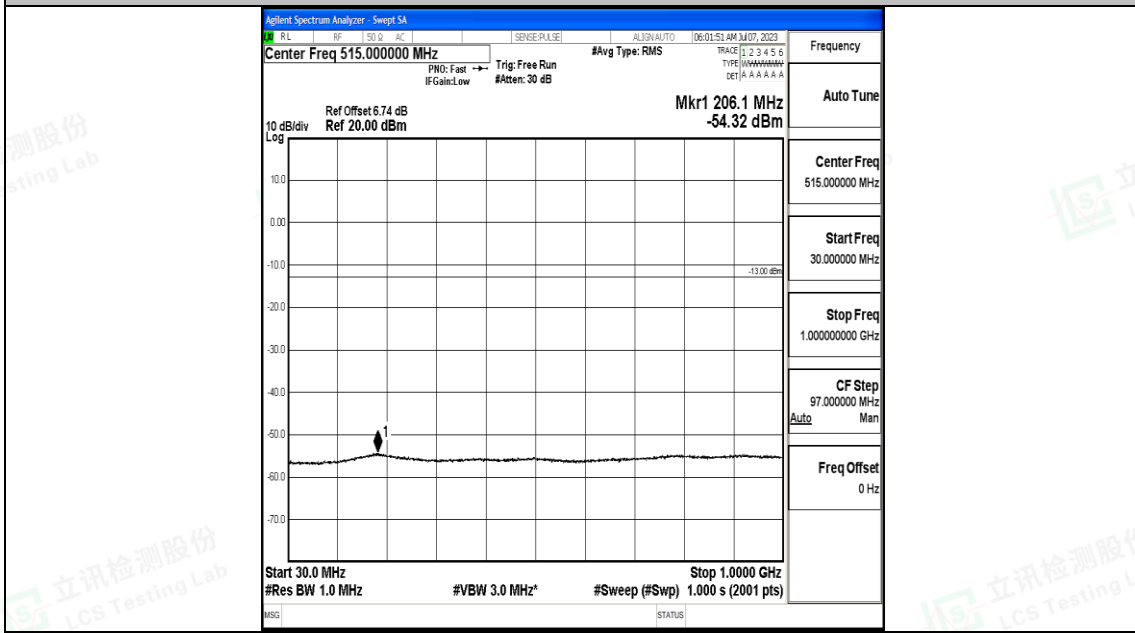

Band4_3MHz_QPSK_20175_1RB#0_30~1000_30~1000

Band4_3MHz_QPSK_20175_1RB#0_1000~3000_1000~3000

Band4_3MHz_QPSK_20175_1RB#0_3000~20000_3000~20000

Band4_3MHz_16QAM_20175_1RB#0_0.009~0.15_0.009~0.15

Band4_3MHz_16QAM_20175_1RB#0_0.15~30_0.15~30