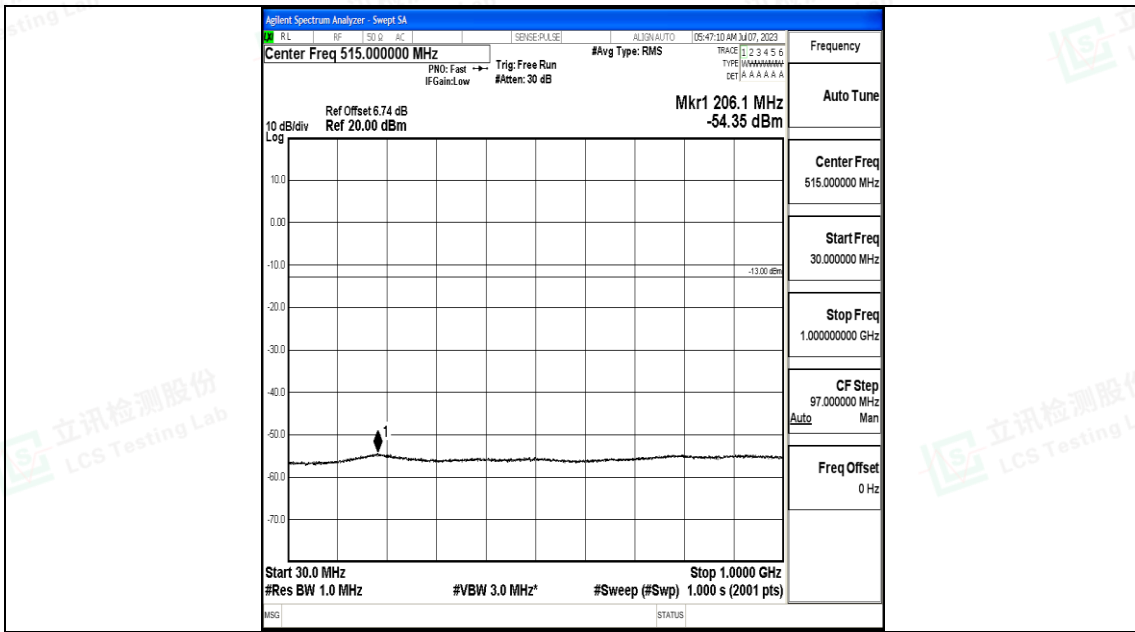

Band4_1.4MHz_16QAM_19957_1RB#0_3000~20000_3000~20000

Band4_1.4MHz_QPSK_20175_1RB#0_0.009~0.15_0.009~0.15

Band4_1.4MHz_QPSK_20175_1RB#0_0.15~30_0.15~30

Band4_1.4MHz_QPSK_20175_1RB#0_30~1000_30~1000

Band4_1.4MHz_QPSK_20175_1RB#0_1000~3000_1000~3000