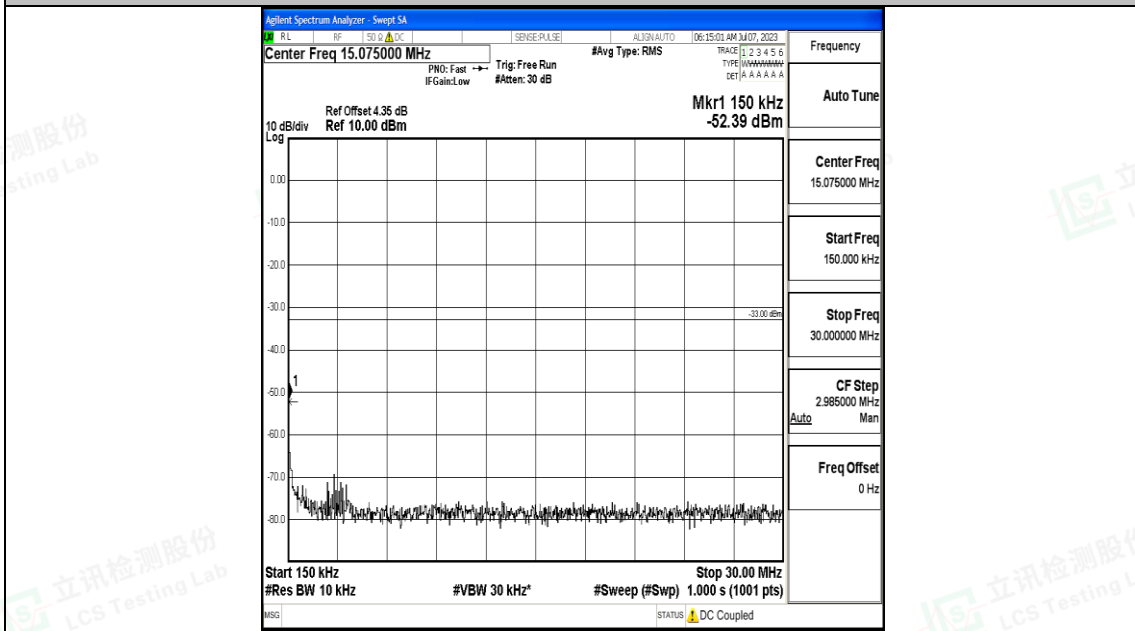

Band4_3MHz_16QAM_20385_1RB#0_1000~3000_1000~3000

Band4_3MHz_16QAM_20385_1RB#0_3000~20000_3000~20000

Band4_5MHz_QPSK_19975_1RB#0_0.009~0.15_0.009~0.15

Band4_5MHz_QPSK_19975_1RB#0_0.15~30_0.15~30

Band4_5MHz_QPSK_19975_1RB#0_30~1000_30~1000