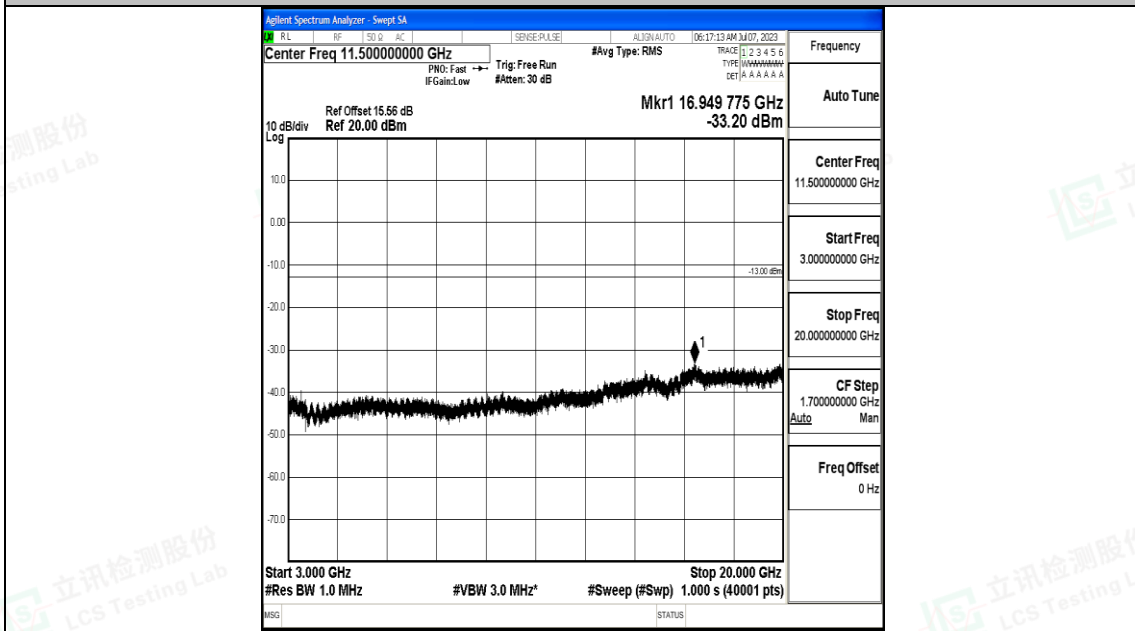

Band4_5MHz_16QAM_20175_1RB#0_1000~3000_1000~3000