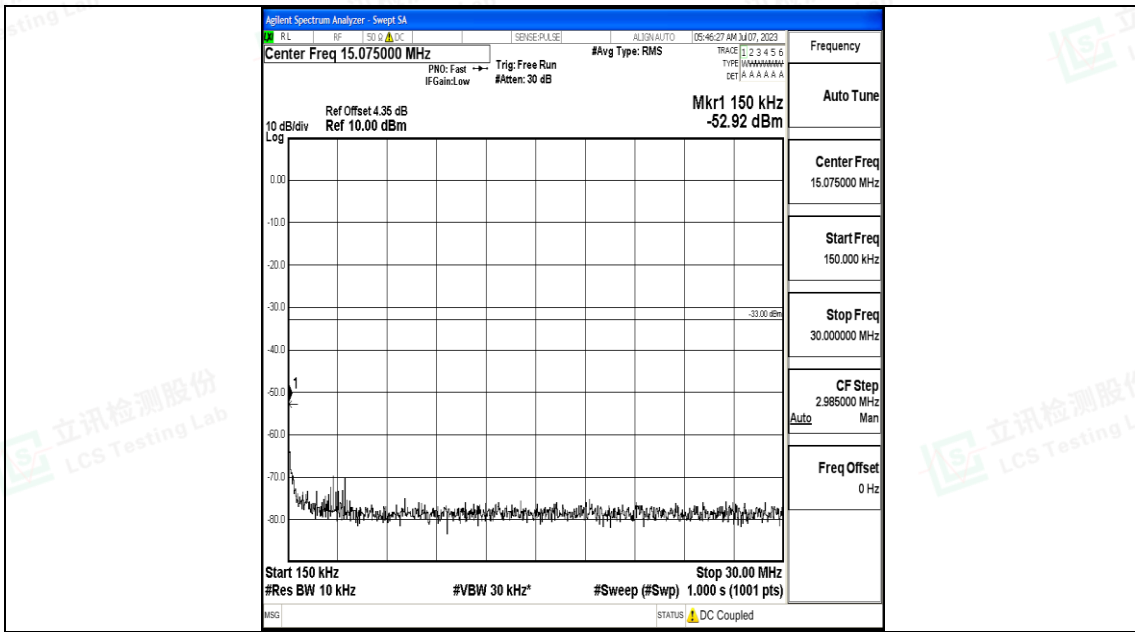

Band4_1.4MHz_16QAM_19957_1RB#0_0.009~0.15_0.009~0.15