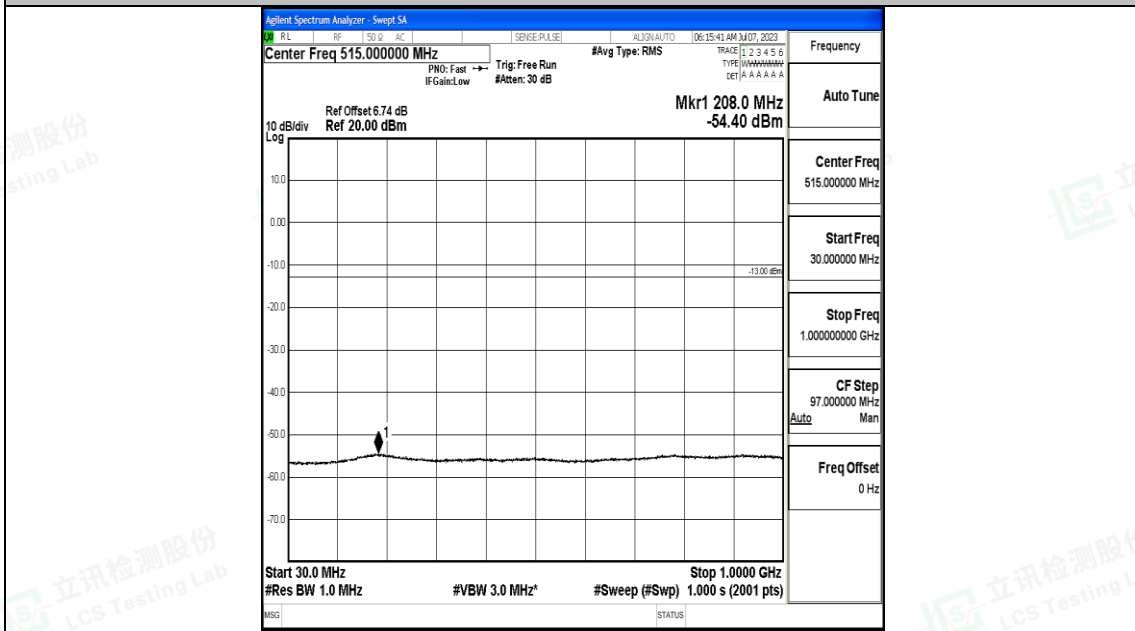

Band4_5MHz_QPSK_19975_1RB#0_1000~3000_1000~3000

Band4_5MHz_QPSK_19975_1RB#0_3000~20000_3000~20000

Band4_5MHz_16QAM_19975_1RB#0_0.009~0.15_0.009~0.15

Band4_5MHz_16QAM_19975_1RB#0_0.15~30_0.15~30

Band4_5MHz_16QAM_19975_1RB#0_30~1000_30~1000