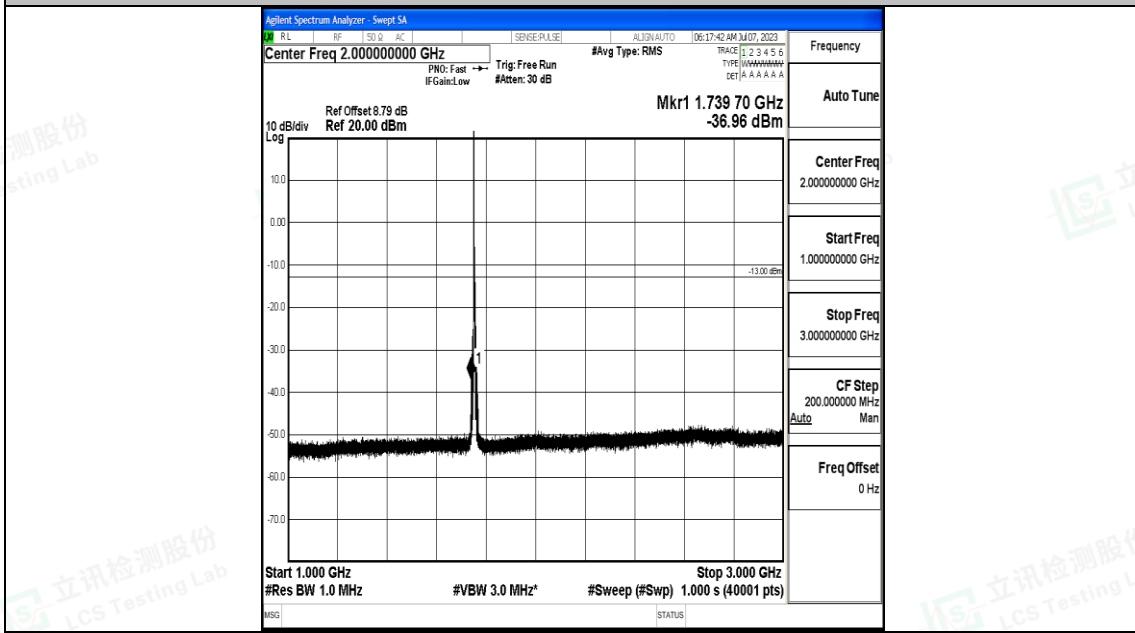

Band4_5MHz_16QAM_20175_1RB#0_1000~3000_1000~3000

Band4_5MHz_16QAM_20175_1RB#0_3000~20000_3000~20000

Band4_5MHz_QPSK_20375_1RB#0_0.009~0.15_0.009~0.15

Band4_5MHz_QPSK_20375_1RB#0_0.15~30_0.15~30

Band4_5MHz_QPSK_20375_1RB#0_30~1000_30~1000