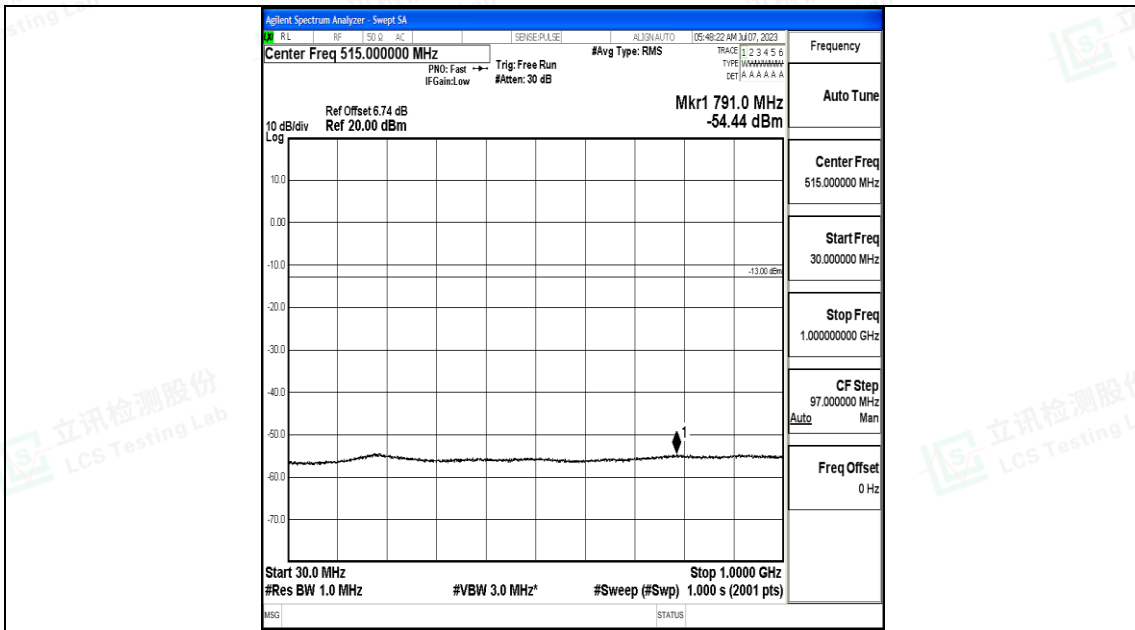

Band4_1.4MHz_QPSK_20393_1RB#0_0.15~30_0.15~30