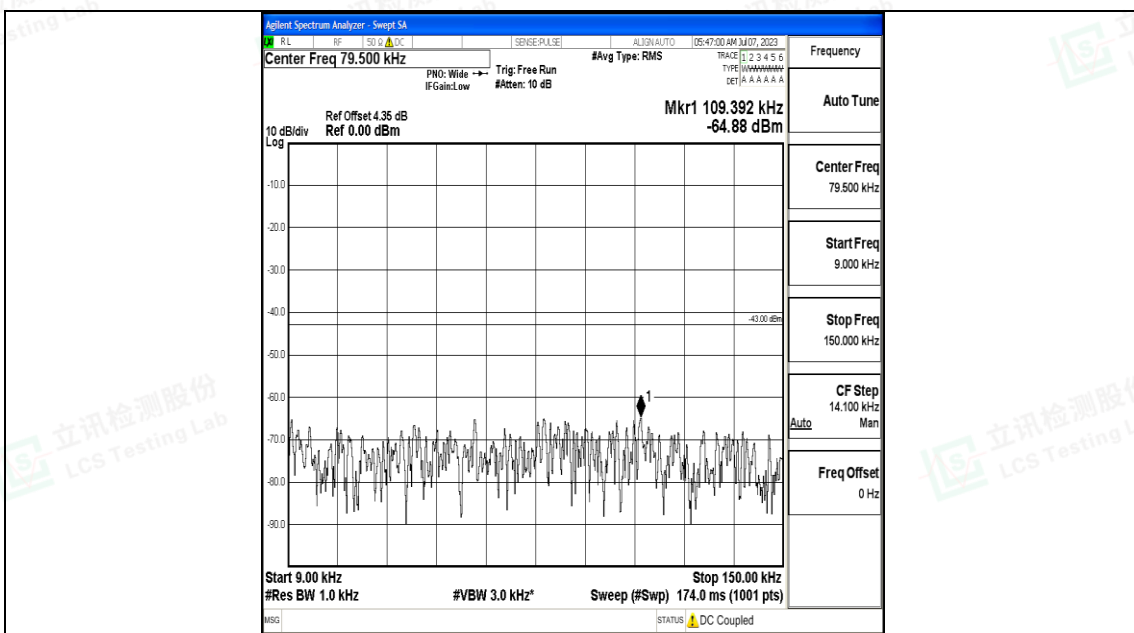

Band4_1.4MHz_16QAM_19957_1RB#0_3000~20000_3000~20000