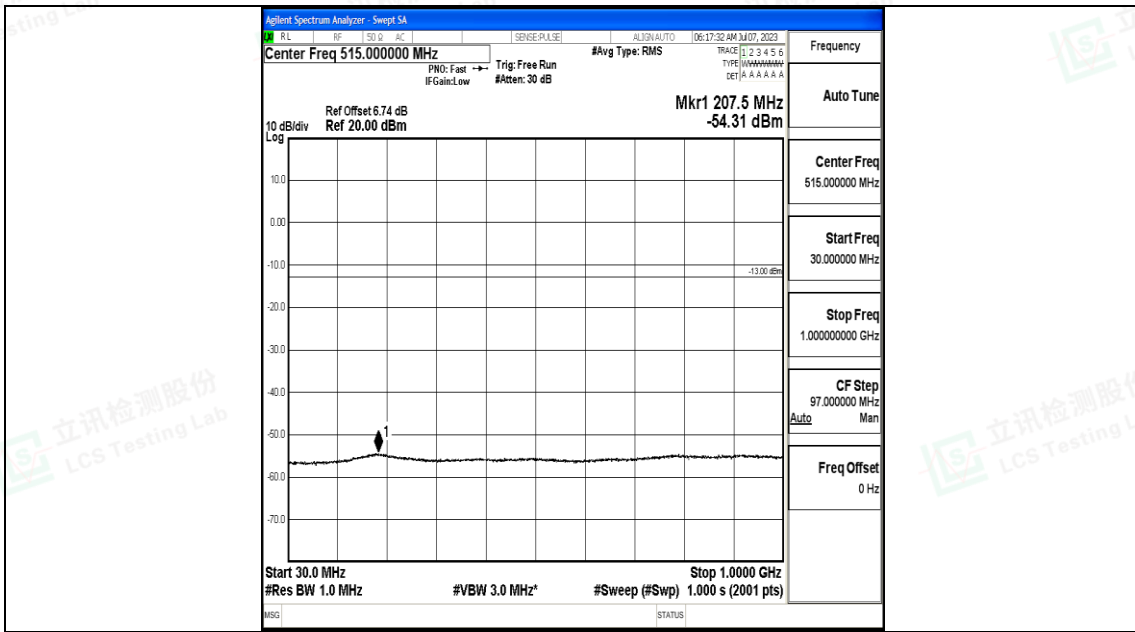

Band4_5MHz_16QAM_20175_1RB#0_1000~3000_1000~3000

Band4_5MHz_16QAM_20175_1RB#0_3000~20000_3000~20000

Band4_5MHz_QPSK_20375_1RB#0_0.009~0.15_0.009~0.15

Band4_5MHz_QPSK_20375_1RB#0_0.15~30_0.15~30

Band4_5MHz_QPSK_20375_1RB#0_30~1000_30~1000