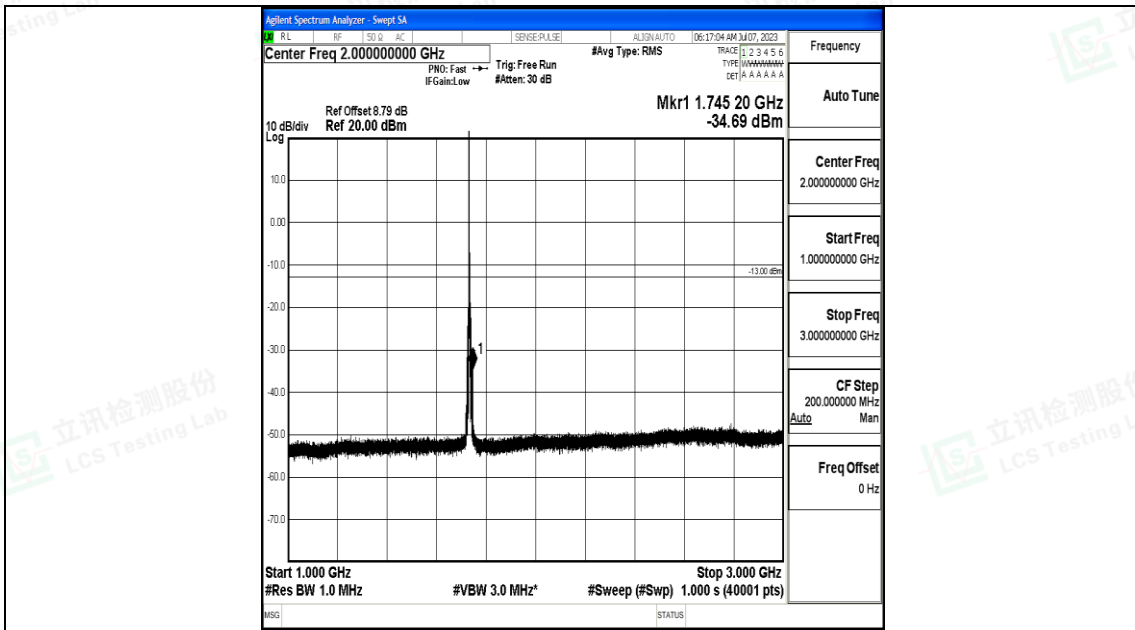

Band4_5MHz_QPSK_20175_1RB#0_1000~3000_1000~3000

Band4_5MHz_QPSK_20175_1RB#0_3000~20000_3000~20000

Band4_5MHz_16QAM_20175_1RB#0_0.009~0.15_0.009~0.15

Band4_5MHz_16QAM_20175_1RB#0_0.15~30_0.15~30

Band4_5MHz_16QAM_20175_1RB#0_30~1000_30~1000