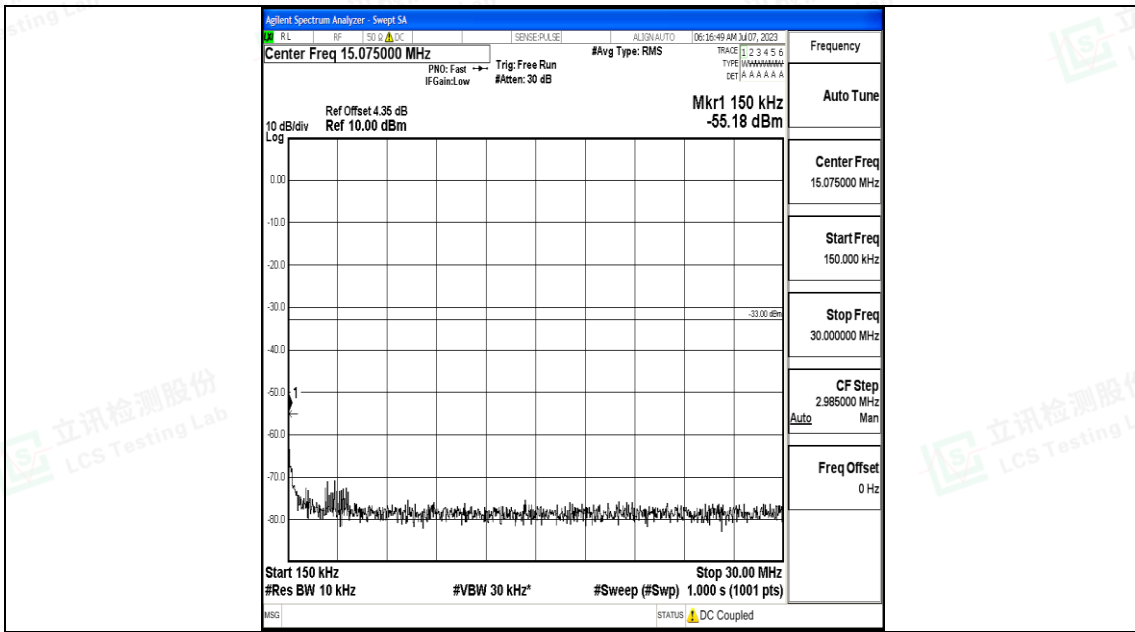

Band4_5MHz_QPSK_20175_1RB#0_1000~3000_1000~3000

Band4_5MHz_QPSK_20175_1RB#0_3000~20000_3000~20000

Band4_5MHz_16QAM_20175_1RB#0_0.009~0.15_0.009~0.15

Band4_5MHz_16QAM_20175_1RB#0_0.15~30_0.15~30

Band4_5MHz_16QAM_20175_1RB#0_30~1000_30~1000