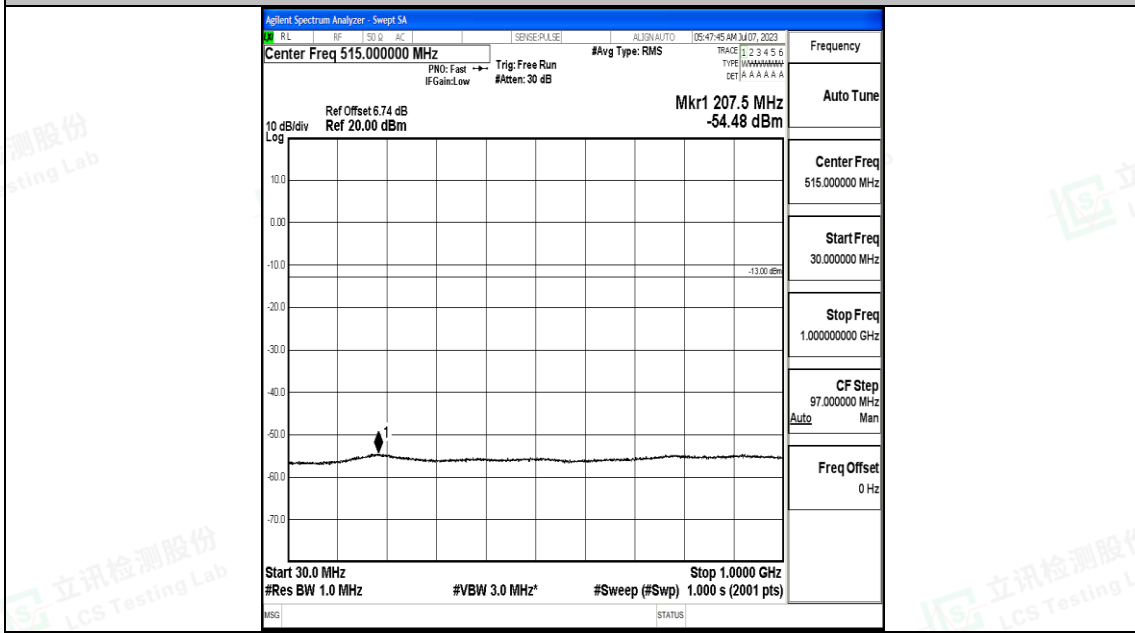

Band4_1.4MHz_QPSK_20175_1RB#0_3000~20000_3000~20000

Band4_1.4MHz_16QAM_20175_1RB#0_0.009~0.15_0.009~0.15

Band4_1.4MHz_16QAM_20175_1RB#0_0.15~30_0.15~30

Band4_1.4MHz_16QAM_20175_1RB#0_30~1000_30~1000

Band4_1.4MHz_16QAM_20175_1RB#0_1000~3000_1000~3000