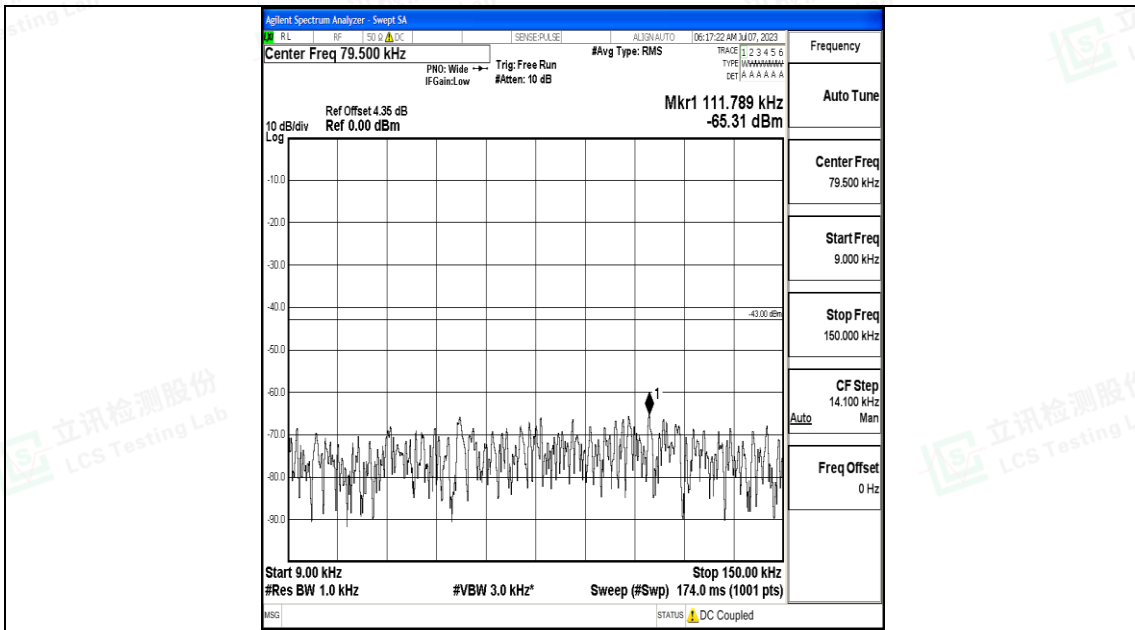

Band4_5MHz_16QAM_20175_1RB#0_3000~20000_3000~20000