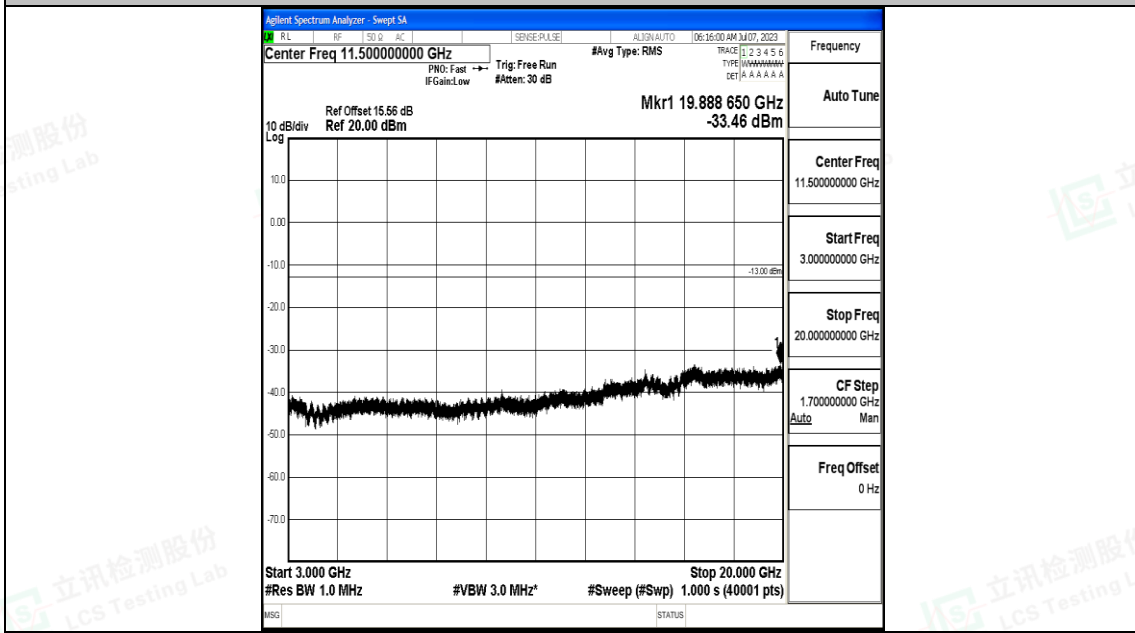

Band4_5MHz_16QAM_19975_1RB#0_1000~3000_1000~3000