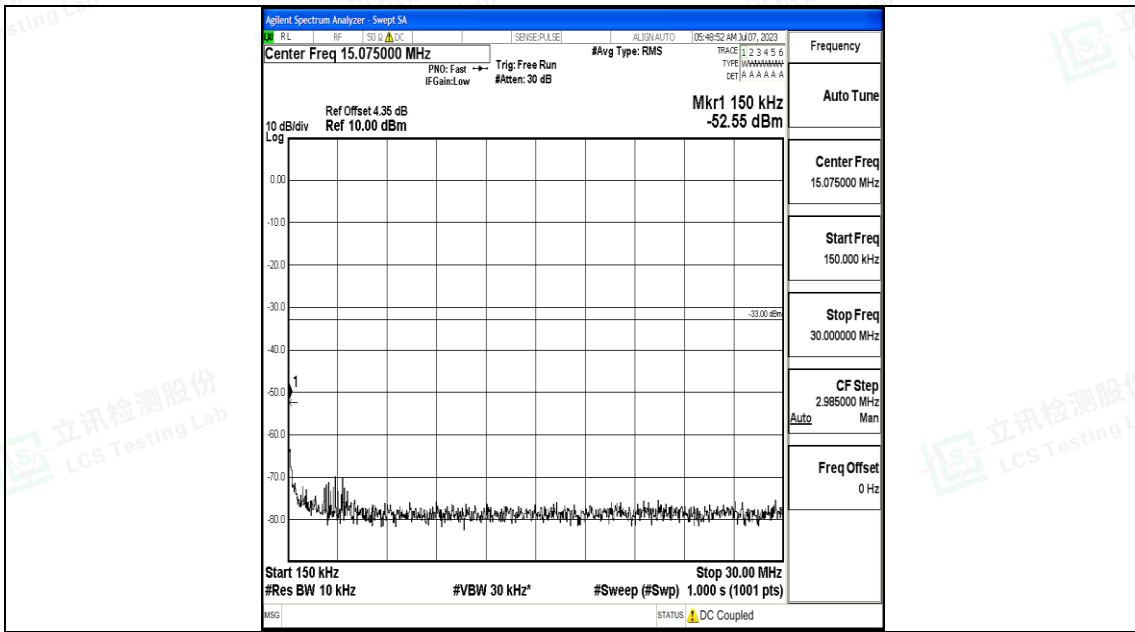

Band4_1.4MHz_QPSK_20393_1RB#0_0.009~0.15_0.009~0.15

Band4_1.4MHz_QPSK_20393_1RB#0_0.15~30_0.15~30

Band4_1.4MHz_QPSK_20393_1RB#0_30~1000_30~1000

Band4_1.4MHz_QPSK_20393_1RB#0_1000~3000_1000~3000

Band4_1.4MHz_16QAM_20393_1RB#0_0.15~30_0.15~30