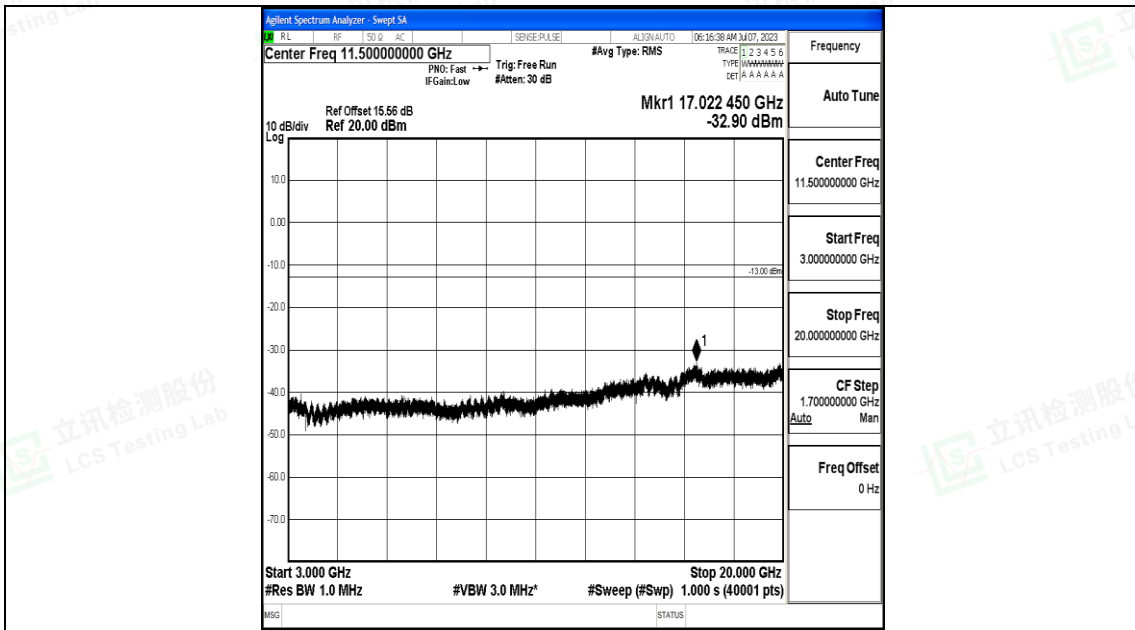

Band4_5MHz_QPSK_20175_1RB#0_1000~3000_1000~3000