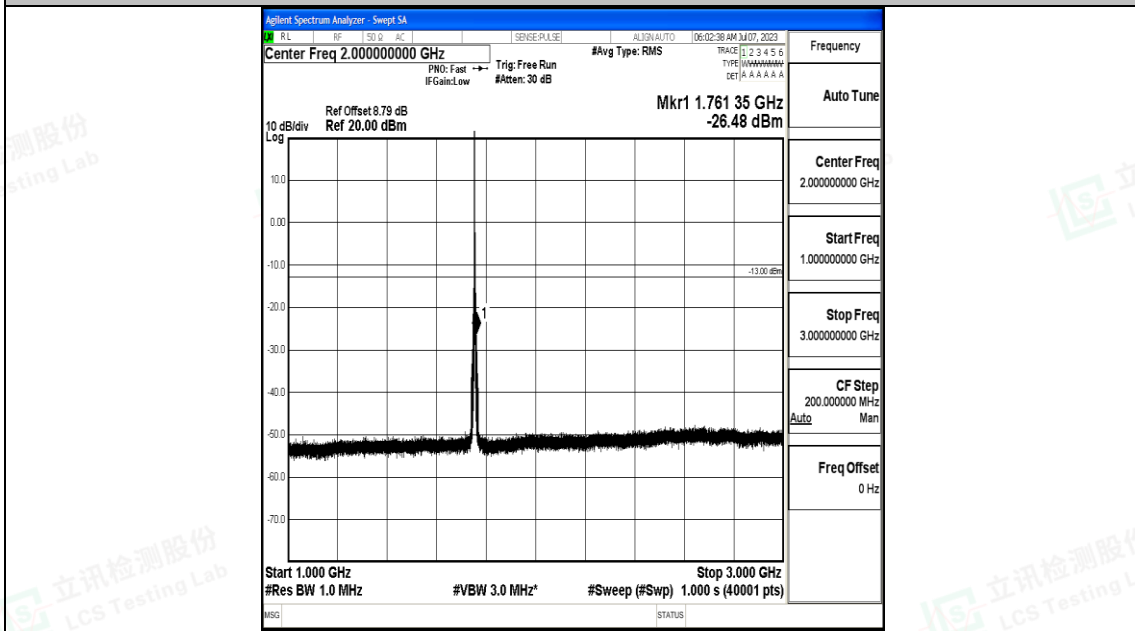

Band4_3MHz_QPSK_20385_1RB#0_30~1000_30~1000