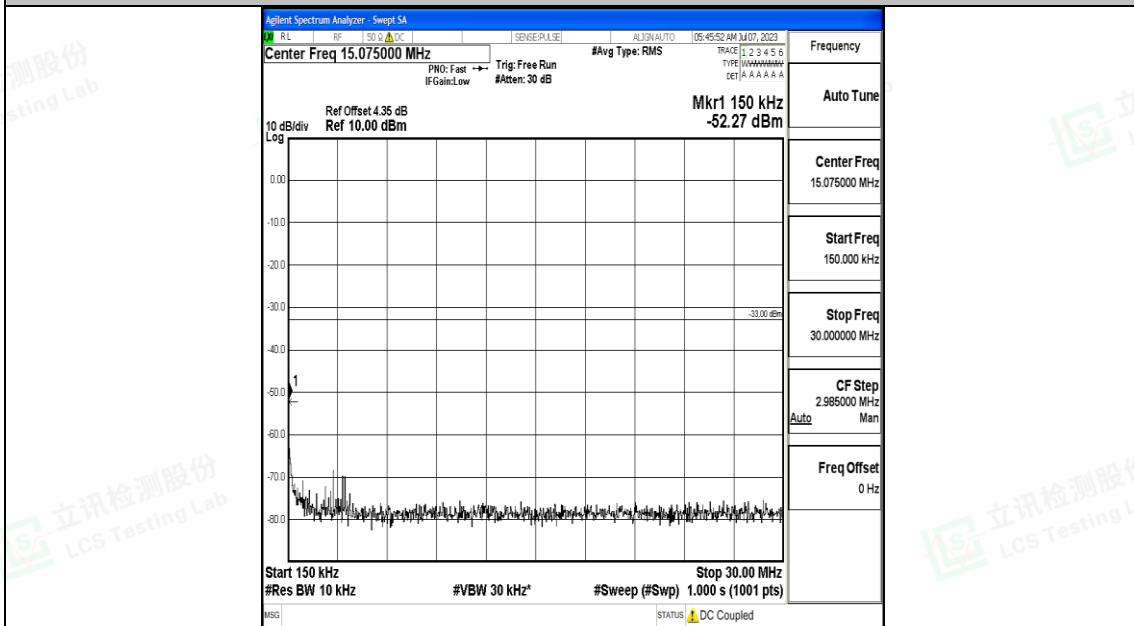

Scan code to check authenticity

Test Graphs

Band4_1.4MHz_QPSK_19957_1RB#0_0.009~0.15_0.009~0.15

Band4_1.4MHz_QPSK_19957_1RB#0_0.15~30_0.15~30

Shenzhen LCS Compliance Testing Laboratory Ltd.
 Add: 101, 201 Bldg A & 301 Bldg C, Juji Industrial Park Yabianxueziwei, Shajing Street,
 Baoan District, Shenzhen, 518000, China
 Tel: +(86) 0755-82591330 | E-mail: webmaster@lcs-cert.com | Web: www.lcs-cert.com
 Scan code to check authenticity