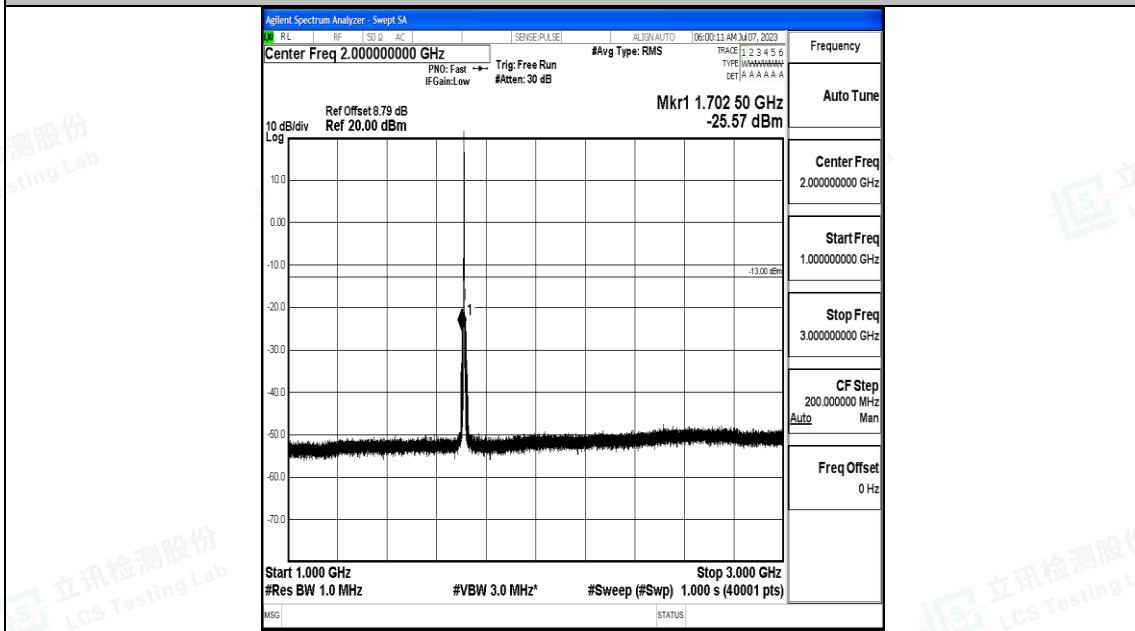

Band4_3MHz_QPSK_19965_1RB#0_30~1000_30~1000

Band4_3MHz_QPSK_19965_1RB#0_1000~3000_1000~3000

Shenzhen LCS Compliance Testing Laboratory Ltd.
Add: 101, 201 Bldg A & 301 Bldg C, Juji Industrial Park Yabianxueziwei, Shajing Street,
Baoan District, Shenzhen, 518000, China
Tel: +(86) 0755-82591330 | E-mail: webmaster@lcs-cert.com | Web: www.lcs-cert.com
Scan code to check authenticity