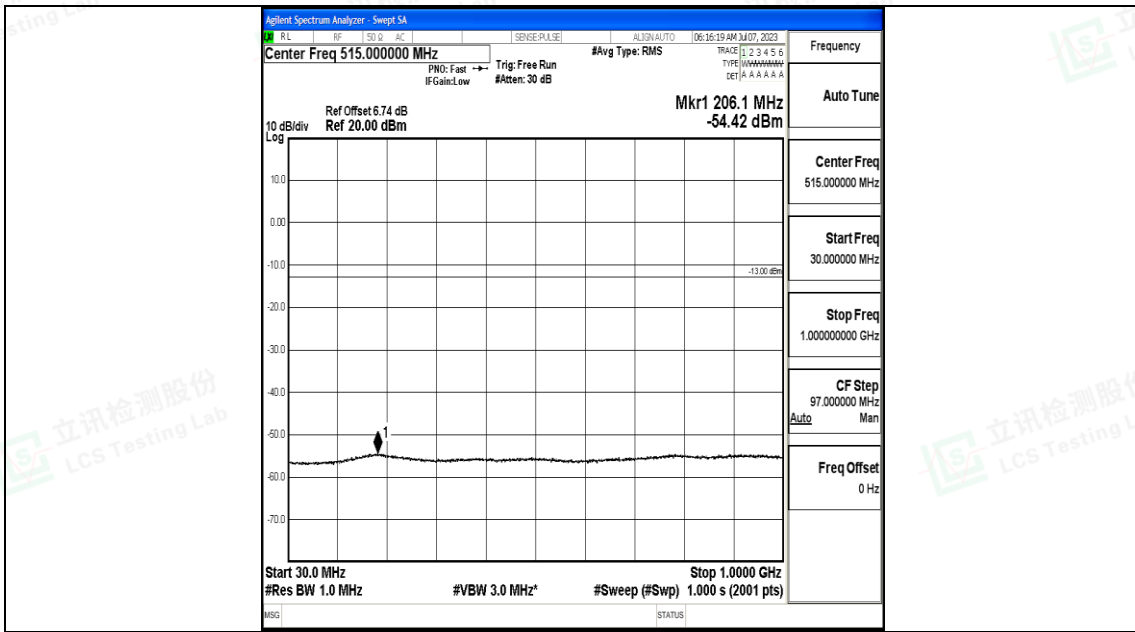

Band4_5MHz_16QAM_19975_1RB#0_1000~3000_1000~3000

Band4_5MHz_16QAM_19975_1RB#0_3000~20000_3000~20000

Band4_5MHz_QPSK_20175_1RB#0_0.009~0.15_0.009~0.15

Band4_5MHz_QPSK_20175_1RB#0_0.15~30_0.15~30

Band4_5MHz_QPSK_20175_1RB#0_30~1000_30~1000