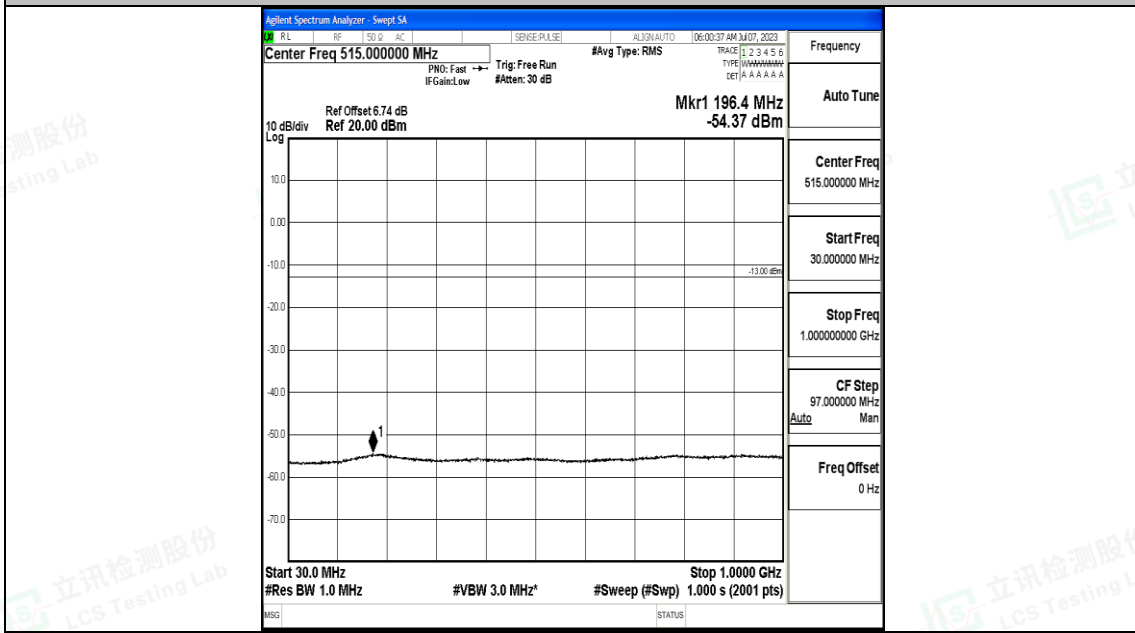

Band4_3MHz_QPSK_19965_1RB#0_3000~20000_3000~20000

Band4_3MHz_16QAM_19965_1RB#0_0.009~0.15_0.009~0.15

Band4_3MHz_16QAM_19965_1RB#0_0.15~30_0.15~30

Band4_3MHz_16QAM_19965_1RB#0_30~1000_30~1000

Band4_3MHz_16QAM_19965_1RB#0_1000~3000_1000~3000