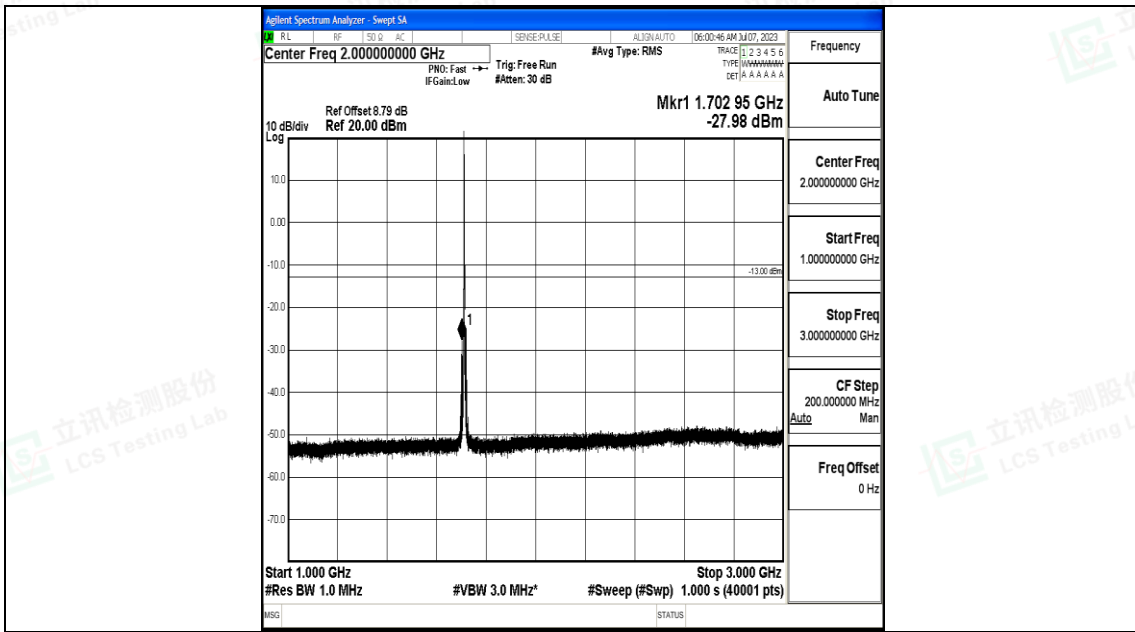

Band4_3MHz_QPSK_19965_1RB#0_3000~20000_3000~20000

Band4_3MHz_16QAM_19965_1RB#0_0.009~0.15_0.009~0.15

Band4_3MHz_16QAM_19965_1RB#0_0.15~30_0.15~30

Band4_3MHz_16QAM_19965_1RB#0_30~1000_30~1000

Band4_3MHz_16QAM_19965_1RB#0_1000~3000_1000~3000