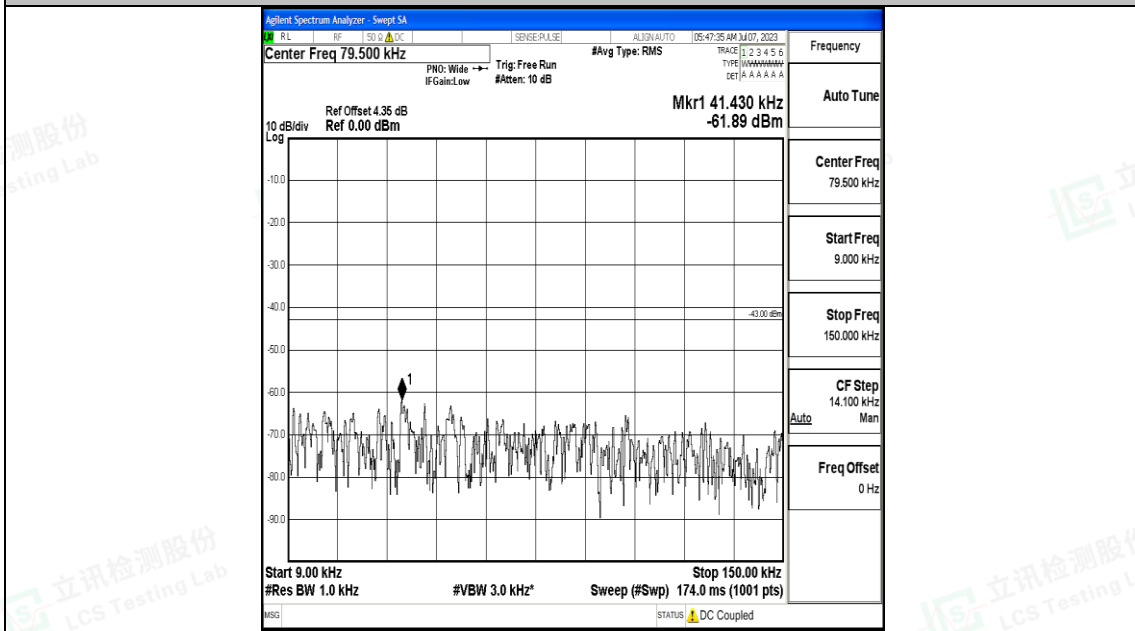

Band4_1.4MHz_QPSK_20175_1RB#0_3000~20000_3000~20000