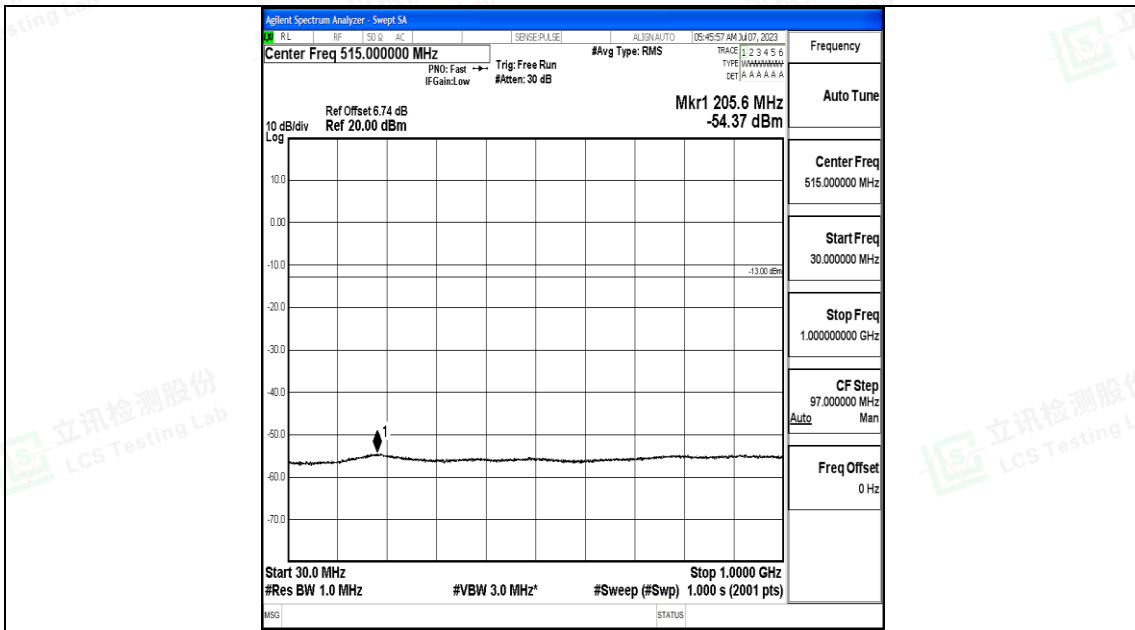

Scan code to check authenticity

Test Graphs

Band4_1.4MHz_QPSK_19957_1RB#0_0.009~0.15_0.009~0.15

Band4_1.4MHz_QPSK_19957_1RB#0_0.15~30_0.15~30

Shenzhen LCS Compliance Testing Laboratory Ltd.
 Add: 101, 201 Bldg A & 301 Bldg C, Juji Industrial Park Yabianxueziwei, Shajing Street,
 Baoan District, Shenzhen, 518000, China
 Tel: +(86) 0755-82591330 | E-mail: webmaster@lcs-cert.com | Web: www.lcs-cert.com
 Scan code to check authenticity