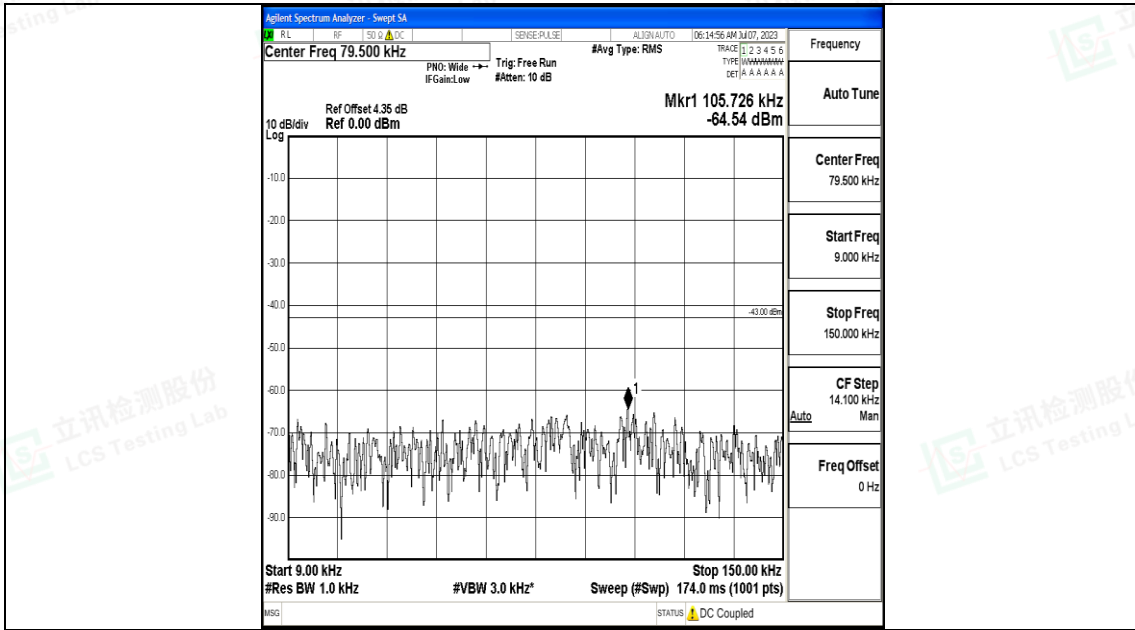

Band4_3MHz_16QAM_20385_1RB#0_3000~20000_3000~20000