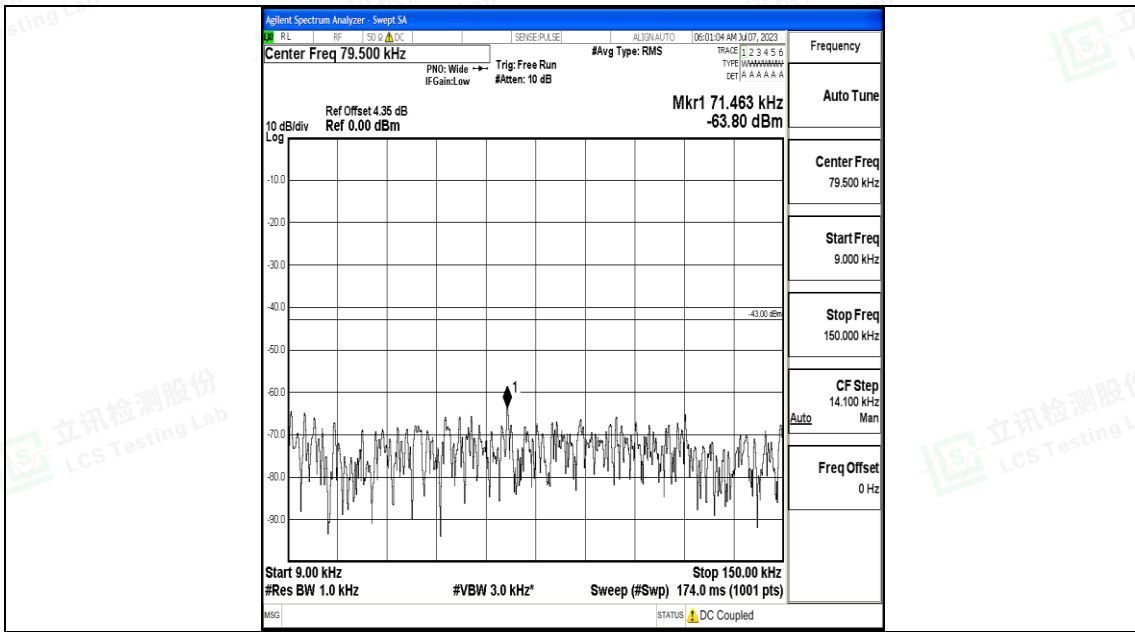

Band4_3MHz_16QAM_19965_1RB#0_3000~20000_3000~20000