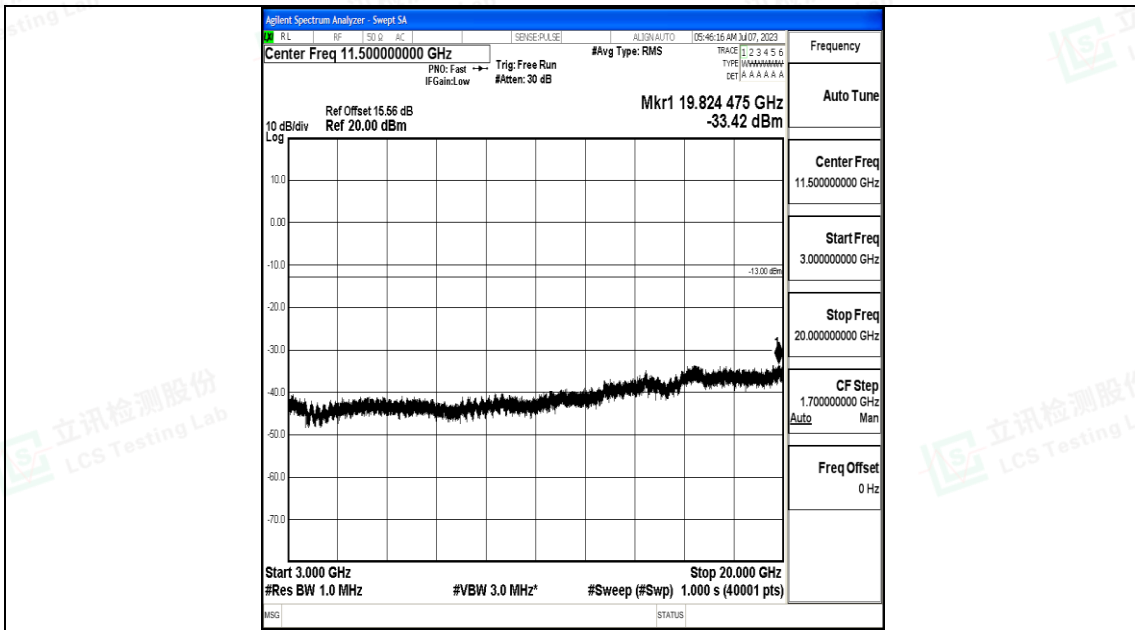

Scan code to check authenticity

Test Graphs

Band4_1.4MHz_QPSK_19957_1RB#0_0.009~0.15_0.009~0.15

Band4_1.4MHz_QPSK_19957_1RB#0_0.15~30_0.15~30

Shenzhen LCS Compliance Testing Laboratory Ltd.
 Add: 101, 201 Bldg A & 301 Bldg C, Juji Industrial Park Yabianxueziwei, Shajing Street,
 Baoan District, Shenzhen, 518000, China
 Tel: +(86) 0755-82591330 | E-mail: webmaster@lcs-cert.com | Web: www.lcs-cert.com
 Scan code to check authenticity