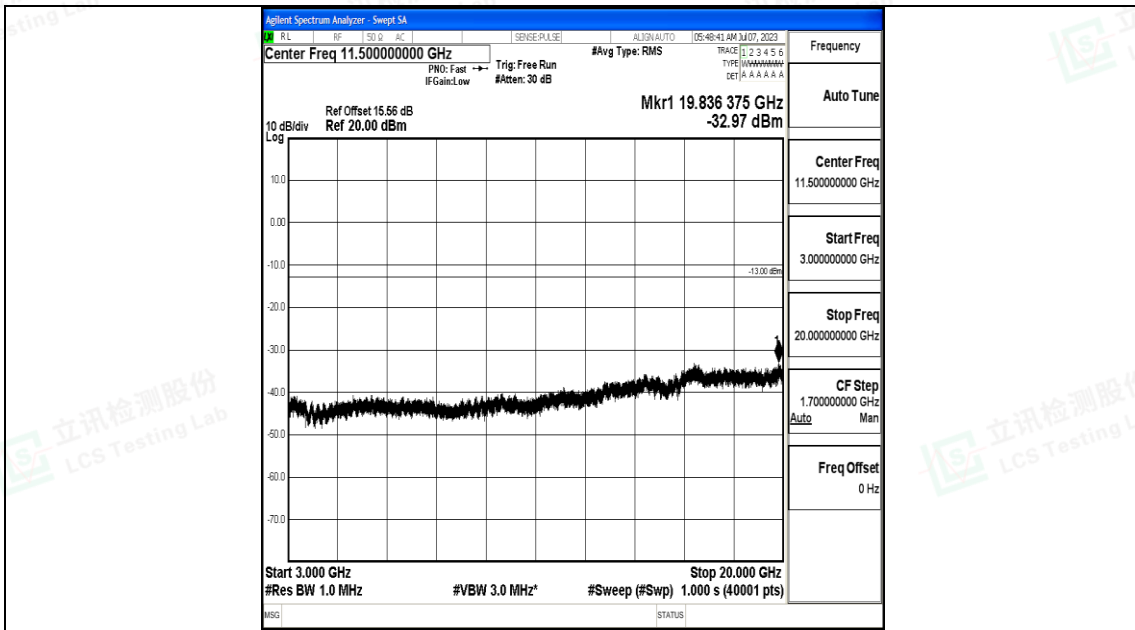

Band4_1.4MHz_QPSK_20393_1RB#0_0.009~0.15_0.009~0.15

Band4_1.4MHz_QPSK_20393_1RB#0_0.15~30_0.15~30

Band4_1.4MHz_QPSK_20393_1RB#0_30~1000_30~1000

Band4_1.4MHz_QPSK_20393_1RB#0_1000~3000_1000~3000

Band4_1.4MHz_16QAM_20393_1RB#0_0.15~30_0.15~30