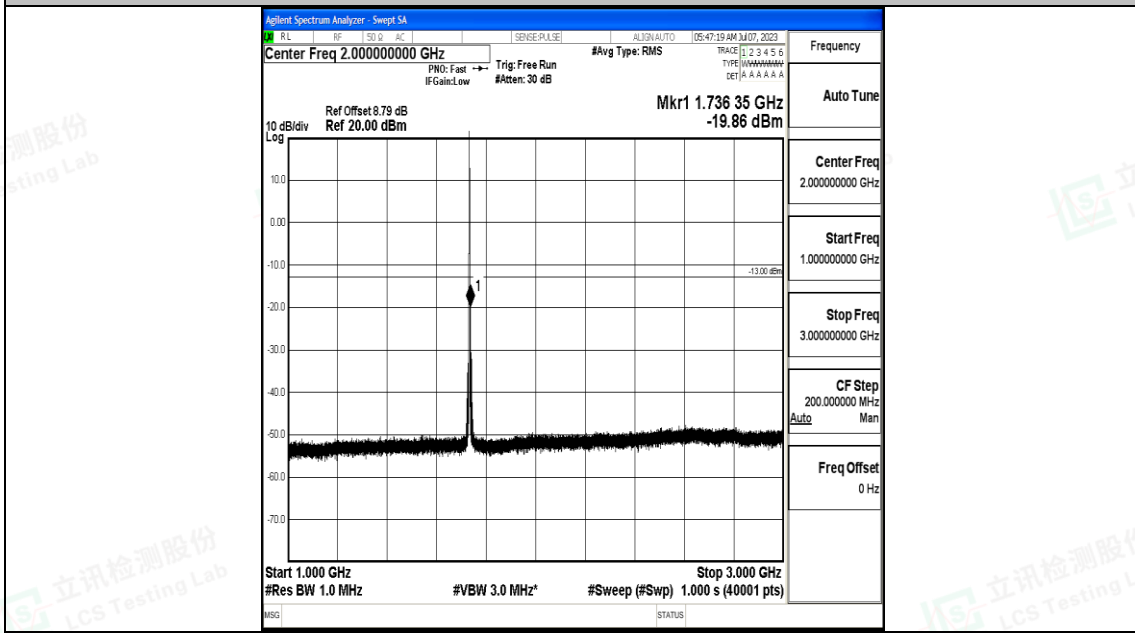

Band4_1.4MHz_16QAM_19957_1RB#0_3000~20000_3000~20000

Band4_1.4MHz_QPSK_20175_1RB#0_0.009~0.15_0.009~0.15

Band4_1.4MHz_QPSK_20175_1RB#0_0.15~30_0.15~30

Band4_1.4MHz_QPSK_20175_1RB#0_30~1000_30~1000

Band4_1.4MHz_QPSK_20175_1RB#0_1000~3000_1000~3000