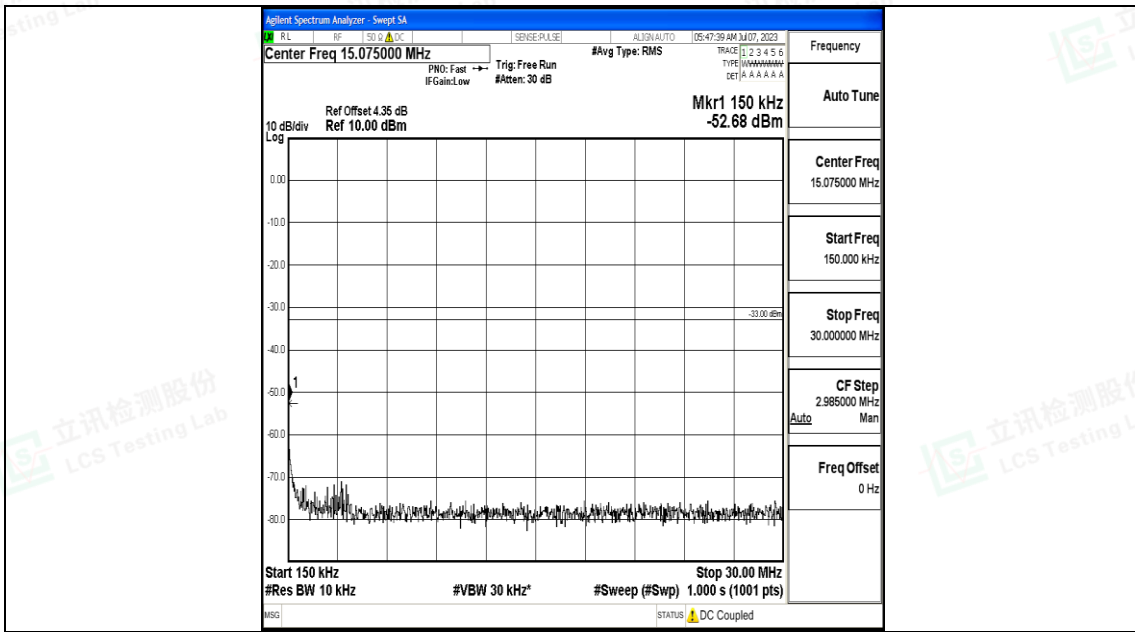

Band4_1.4MHz_16QAM_20175_1RB#0_0.009~0.15_0.009~0.15