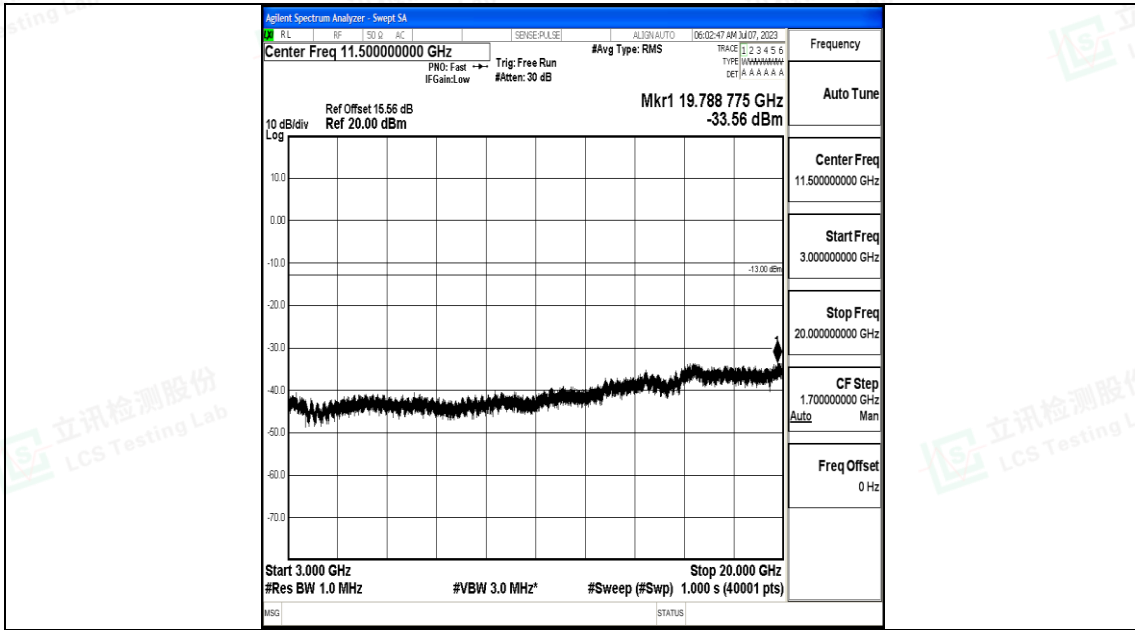

Band4_3MHz_QPSK_20385_1RB#0_1000~3000_1000~3000