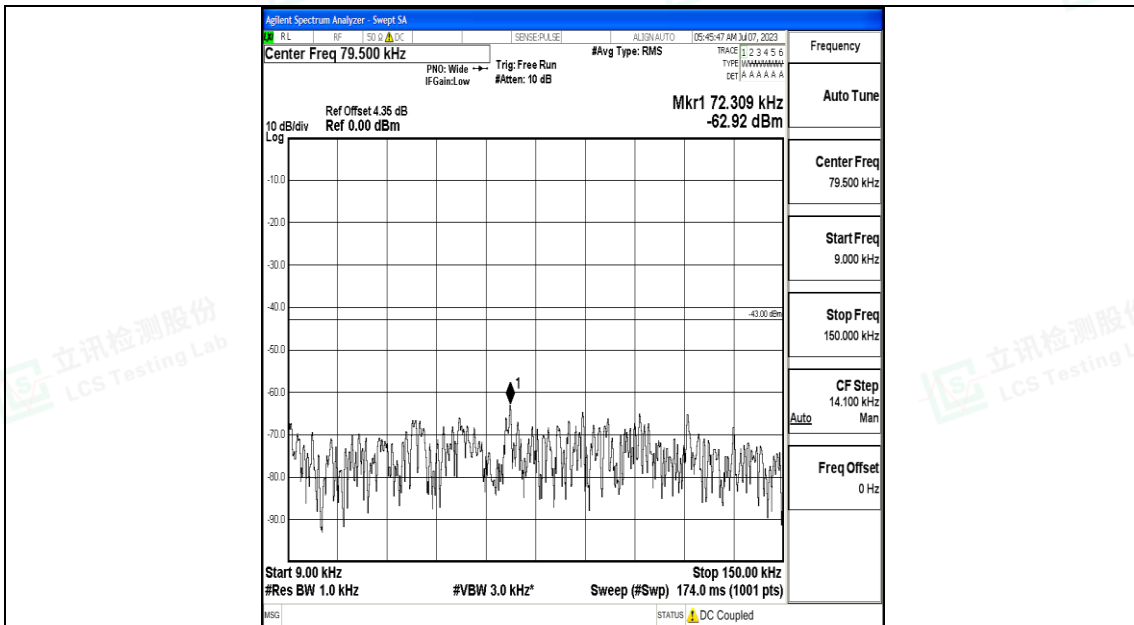

Scan code to check authenticity

Test Graphs

Band4_1.4MHz_QPSK_19957_1RB#0_0.009~0.15_0.009~0.15

Band4_1.4MHz_QPSK_19957_1RB#0_0.15~30_0.15~30

Shenzhen LCS Compliance Testing Laboratory Ltd.
 Add: 101, 201 Bldg A & 301 Bldg C, Juji Industrial Park Yabianxueziwei, Shajing Street,
 Baoan District, Shenzhen, 518000, China
 Tel: +(86) 0755-82591330 | E-mail: webmaster@lcs-cert.com | Web: www.lcs-cert.com
 Scan code to check authenticity