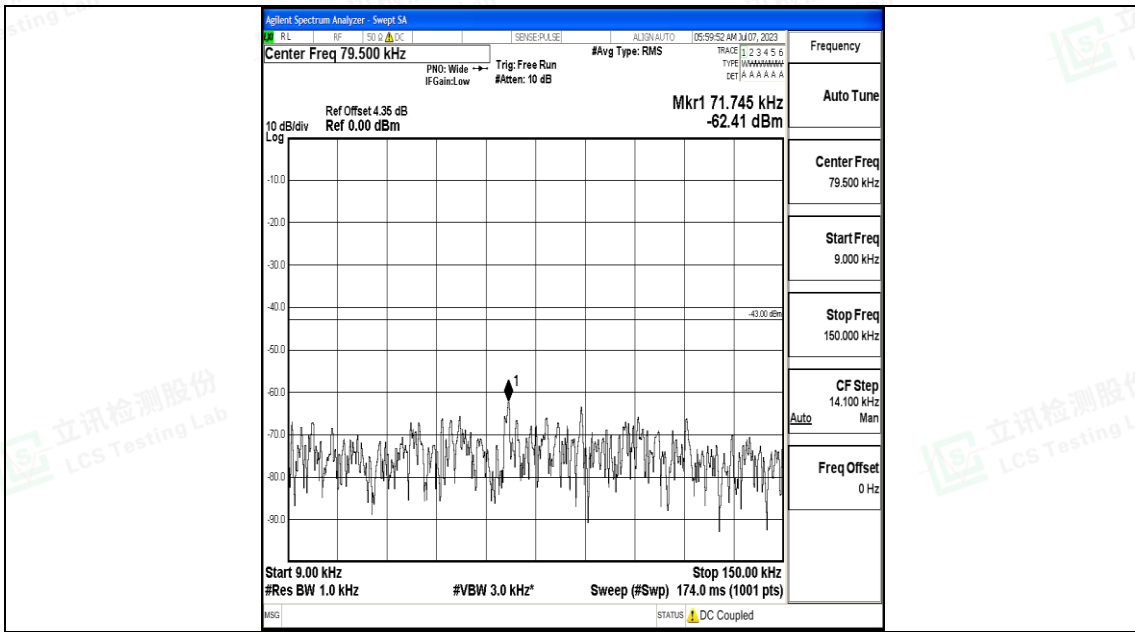

Band4_1.4MHz_16QAM_20393_1RB#0_30~1000_30~1000

Band4_1.4MHz_16QAM_20393_1RB#0_1000~3000_1000~3000

Band4_1.4MHz_16QAM_20393_1RB#0_3000~20000_3000~20000

Band4_3MHz_QPSK_19965_1RB#0_0.009~0.15_0.009~0.15

Band4_3MHz_QPSK_19965_1RB#0_0.15~30_0.15~30