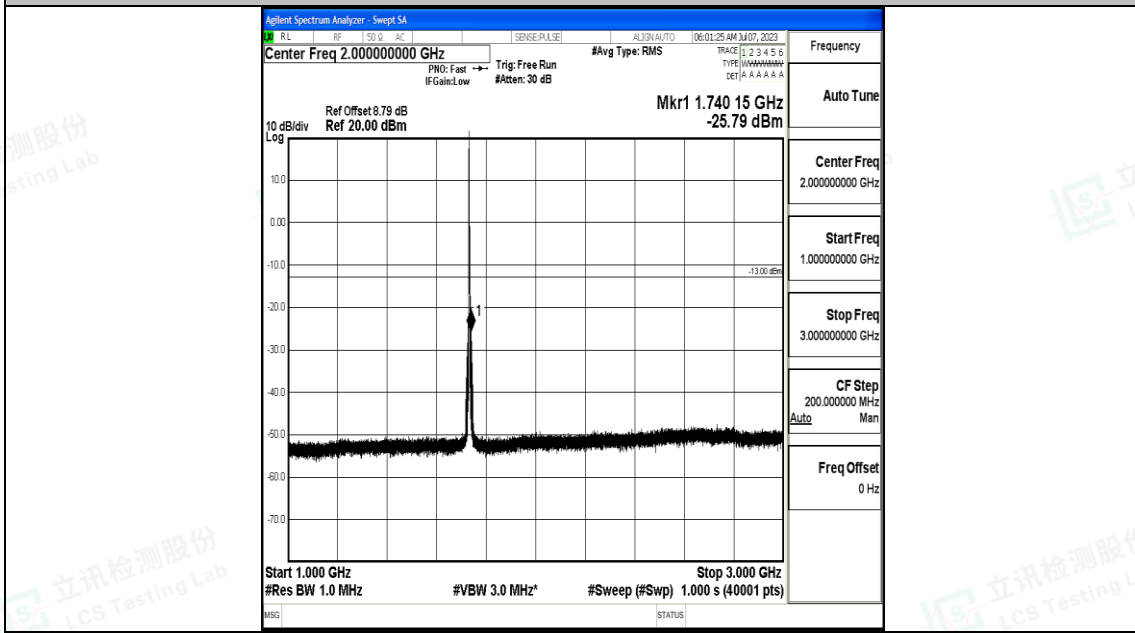

Band4_3MHz_QPSK_20175_1RB#0_30~1000_30~1000