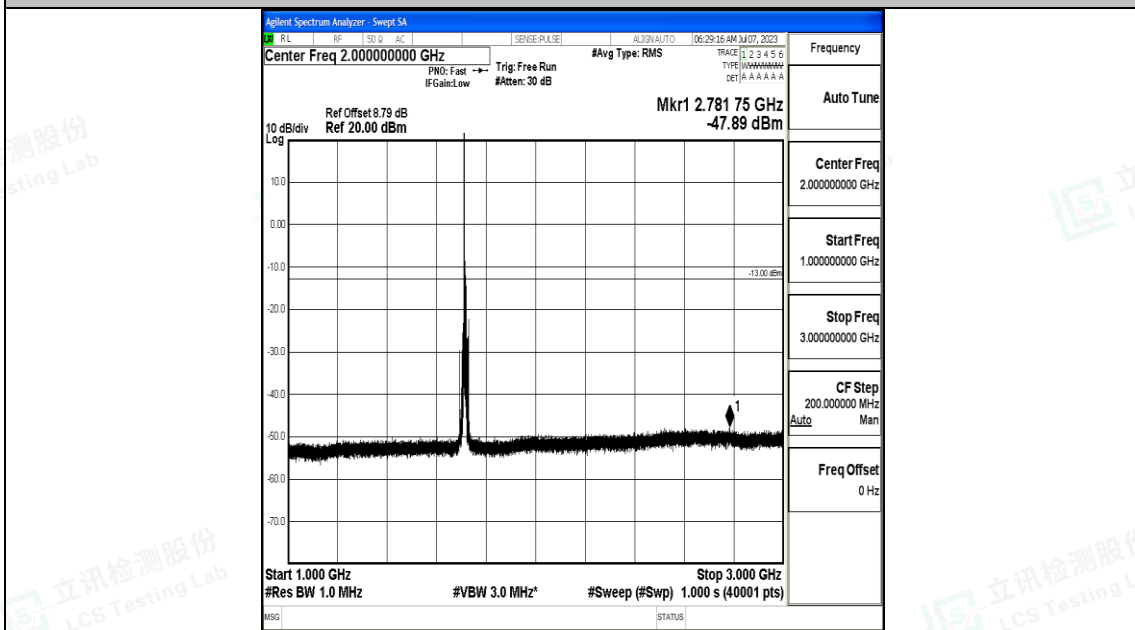

Band4_5MHz_16QAM_20375_1RB#0_3000~20000_3000~20000

Band4_10MHz_QPSK_20000_1RB#0_0.009~0.15_0.009~0.15

Band4_10MHz_QPSK_20000_1RB#0_0.15~30_0.15~30

Band4_10MHz_QPSK_20000_1RB#0_30~1000_30~1000

Band4_10MHz_QPSK_20000_1RB#0_1000~3000_1000~3000