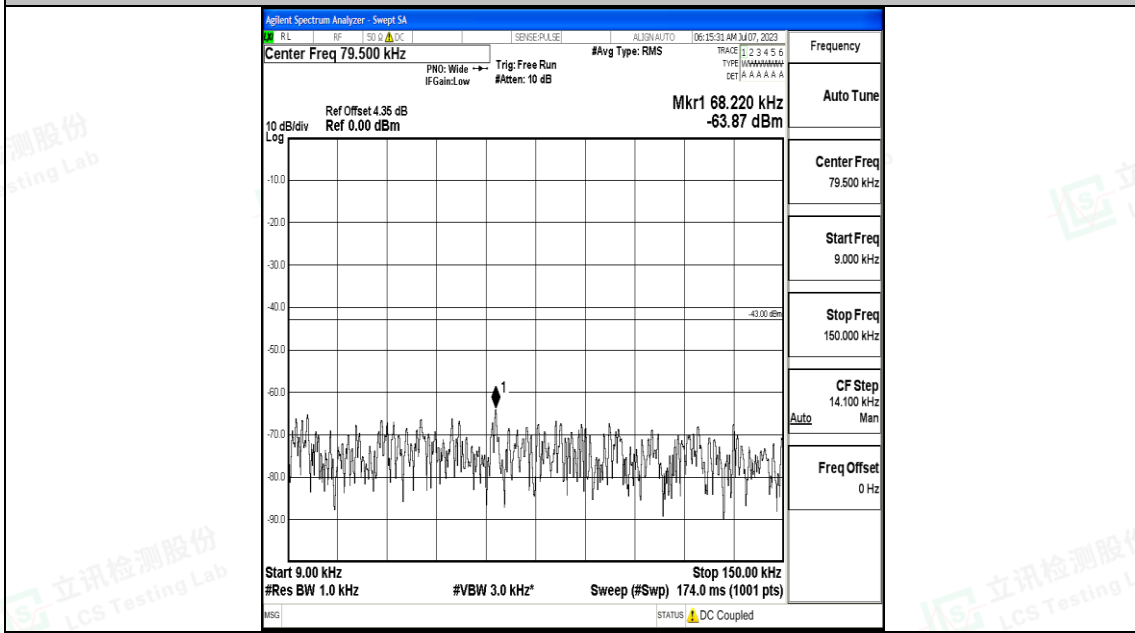

Band4_5MHz_QPSK_19975_1RB#0_3000~20000_3000~20000