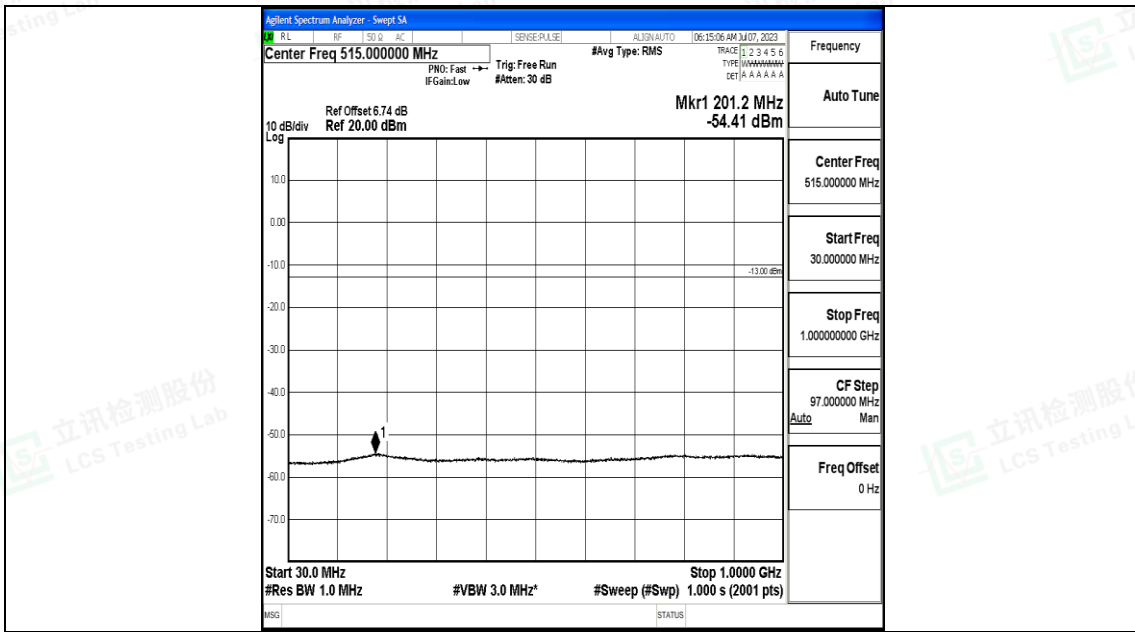

Band4_3MHz_16QAM_20385_1RB#0_1000~3000_1000~3000

Band4_3MHz_16QAM_20385_1RB#0_3000~20000_3000~20000

Band4_5MHz_QPSK_19975_1RB#0_0.009~0.15_0.009~0.15

Band4_5MHz_QPSK_19975_1RB#0_0.15~30_0.15~30

Band4_5MHz_QPSK_19975_1RB#0_30~1000_30~1000