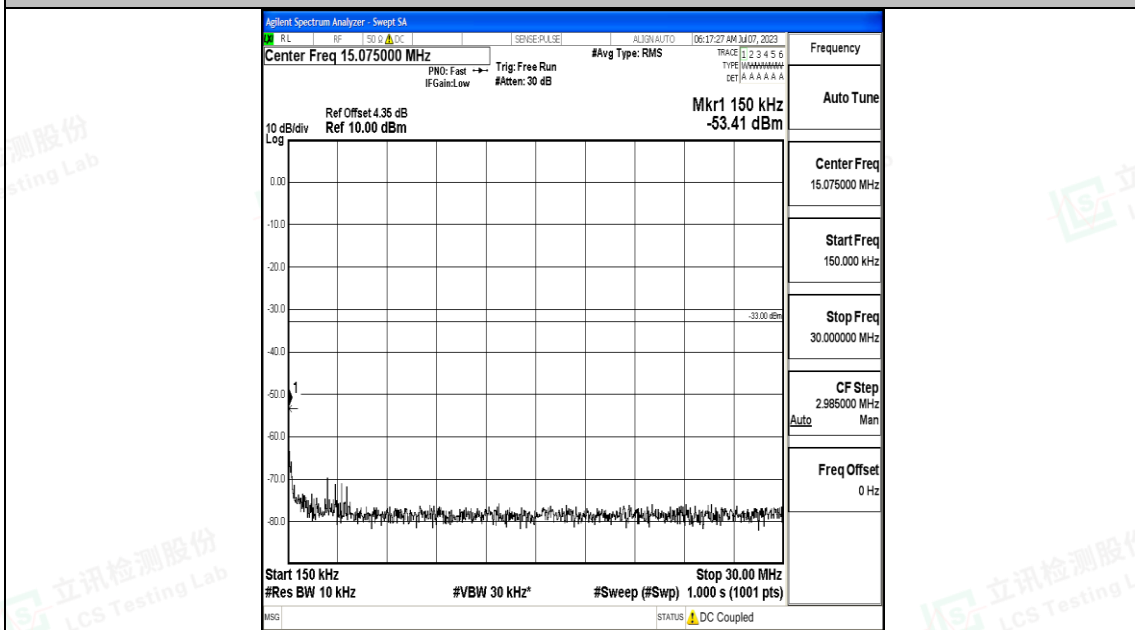

Band4_5MHz_16QAM_20175_1RB#0_1000~3000_1000~3000

Band4_5MHz_16QAM_20175_1RB#0_3000~20000_3000~20000

Band4_5MHz_QPSK_20375_1RB#0_0.009~0.15_0.009~0.15

Band4_5MHz_QPSK_20375_1RB#0_0.15~30_0.15~30

Band4_5MHz_QPSK_20375_1RB#0_30~1000_30~1000