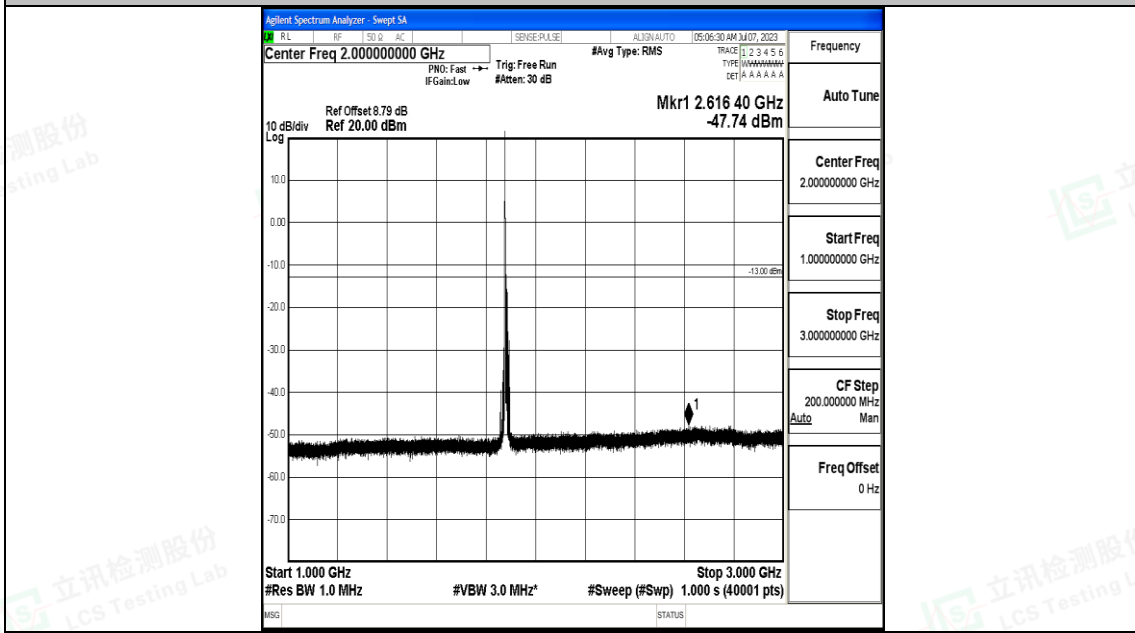

Band2_10MHz_16QAM_18650_1RB#0_3000~20000_3000~20000

Band2_10MHz_QPSK_18900_1RB#0_0.009~0.15_0.009~0.15

Band2_10MHz_QPSK_18900_1RB#0_0.15~30_0.15~30

Band2_10MHz_QPSK_18900_1RB#0_30~1000_30~1000

Band2_10MHz_QPSK_18900_1RB#0_1000~3000_1000~3000