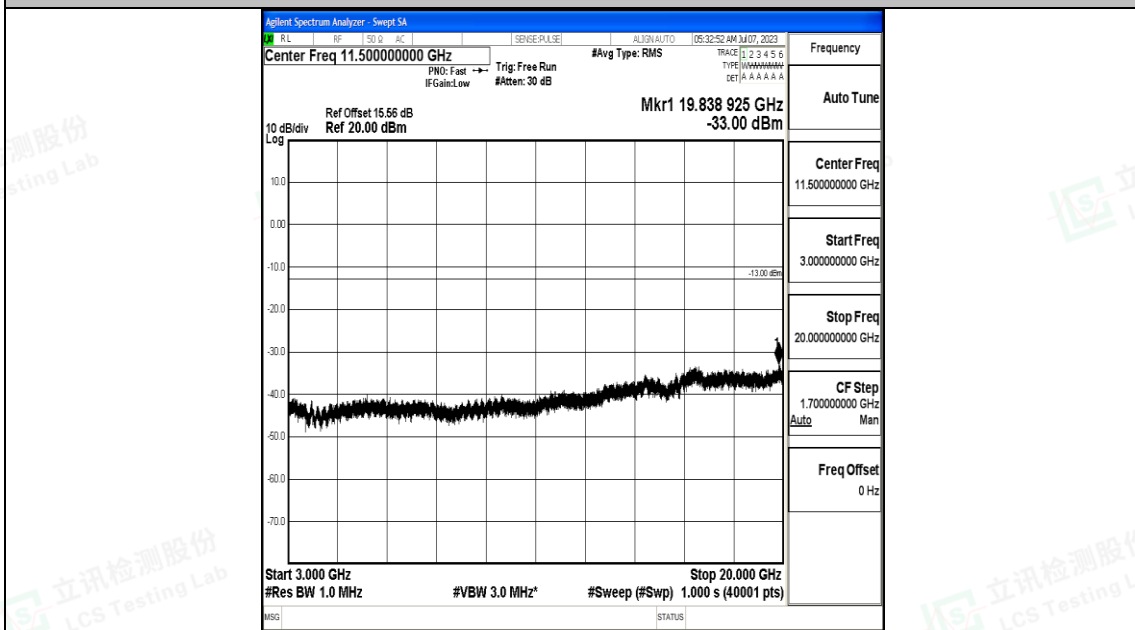

Band2_20MHz_16QAM_18700_1RB#0_3000~20000_3000~20000