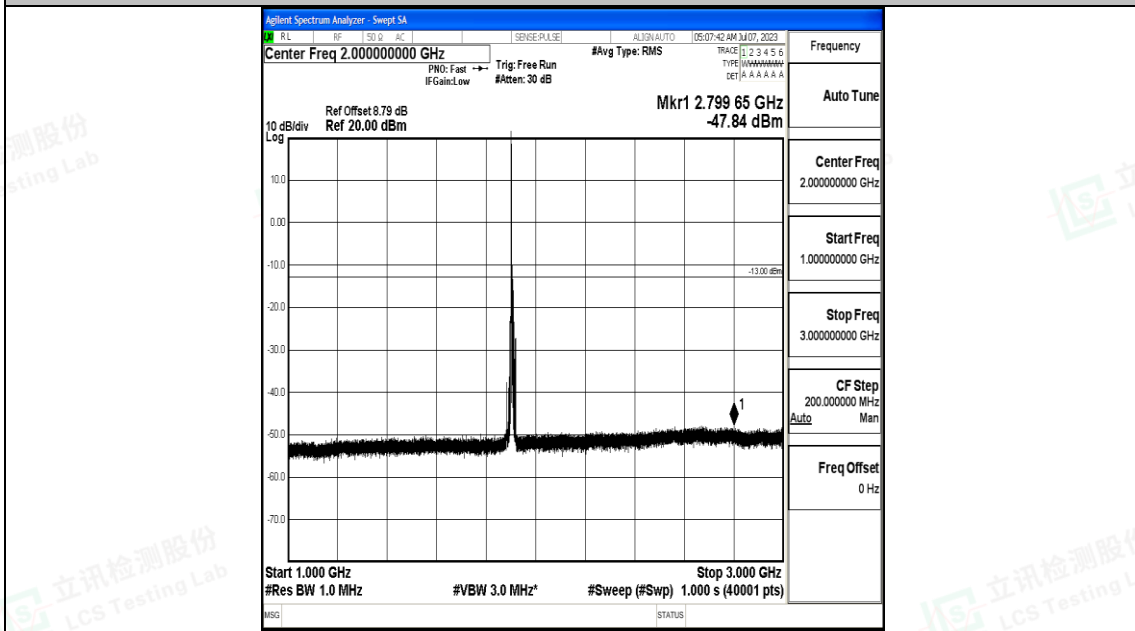

Band2_10MHz_QPSK_19150_1RB#0_1000~3000_1000~3000

Shenzhen LCS Compliance Testing Laboratory Ltd.
Add: 101, 201 Bldg A & 301 Bldg C, Juji Industrial Park Yabianxueziwei, Shajing Street, Baoan District, Shenzhen, 518000, China
Tel: +(86) 0755-82591330 | E-mail: webmaster@lcs-cert.com | Web: www.lcs-cert.com
Scan code to check authenticity