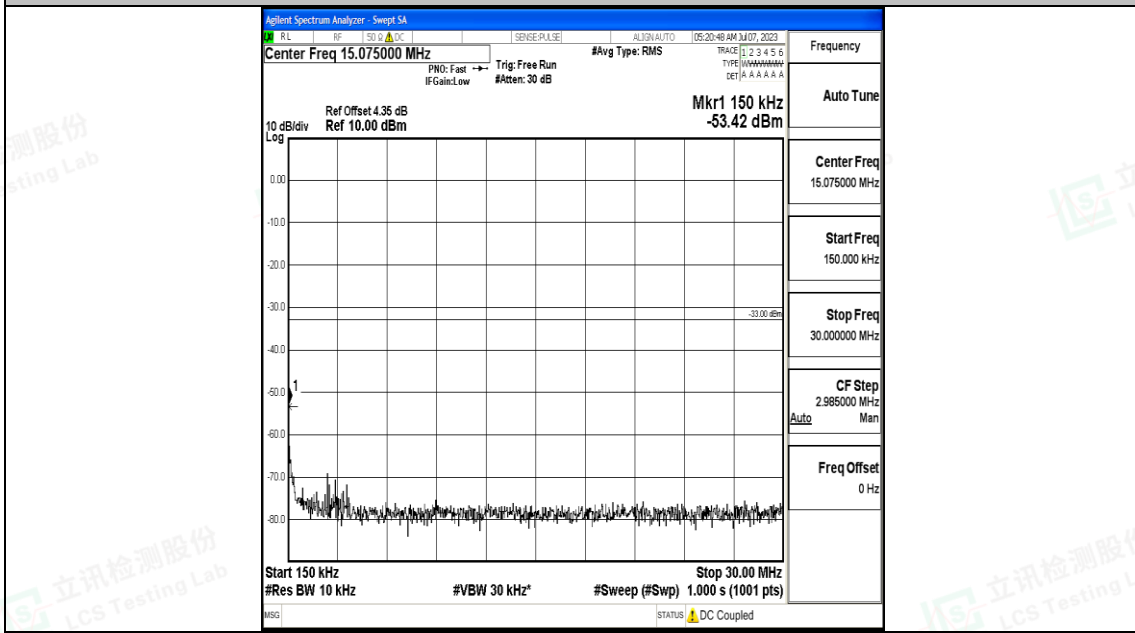

Band2_15MHz_QPSK_19125_1RB#0_0.15~30_0.15~30

Shenzhen LCS Compliance Testing Laboratory Ltd.
Add: 101, 201 Bldg A & 301 Bldg C, Juji Industrial Park Yabianxueziwei, Shajing Street,
Baoan District, Shenzhen, 518000, China
Tel: +(86) 0755-82591330 | E-mail: webmaster@lcs-cert.com | Web: www.lcs-cert.com
Scan code to check authenticity