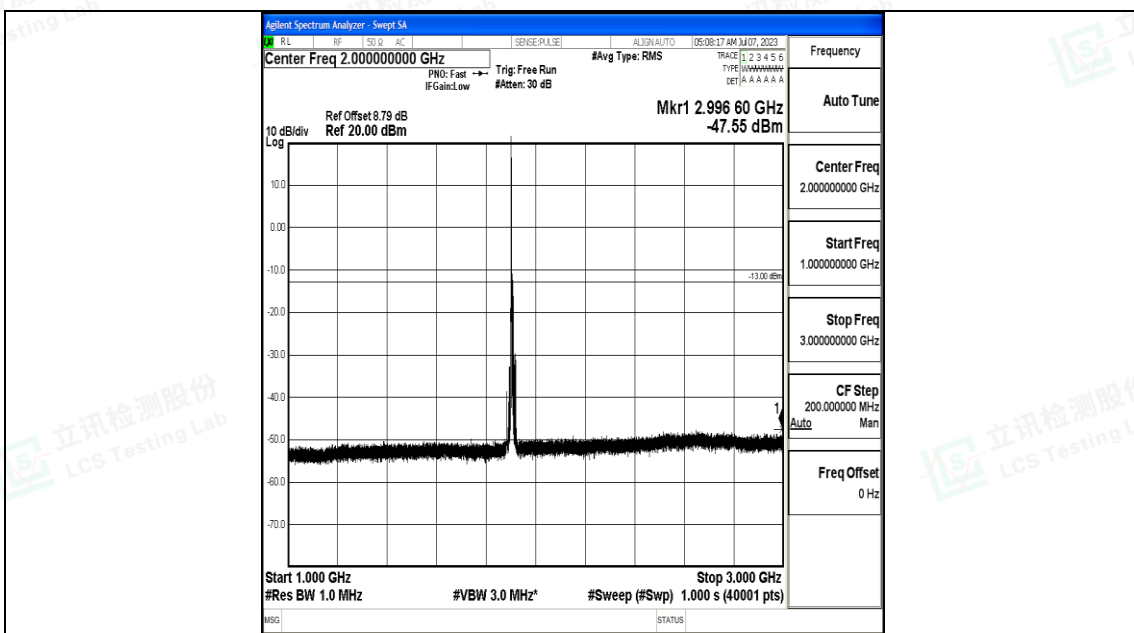

Band2_10MHz_QPSK_19150_1RB#0_3000~20000_3000~20000

Band2_10MHz_16QAM_19150_1RB#0_0.009~0.15_0.009~0.15

Band2_10MHz_16QAM_19150_1RB#0_0.15~30_0.15~30

Band2_10MHz_16QAM_19150_1RB#0_30~1000_30~1000

Shenzhen LCS Compliance Testing Laboratory Ltd.
 Add: 101, 201 Bldg A & 301 Bldg C, Juji Industrial Park Yabianxueziwei, Shajing Street,
 Baoan District, Shenzhen, 518000, China
 Tel: +(86) 0755-82591330 | E-mail: webmaster@lcs-cert.com | Web: www.lcs-cert.com
 Scan code to check authenticity