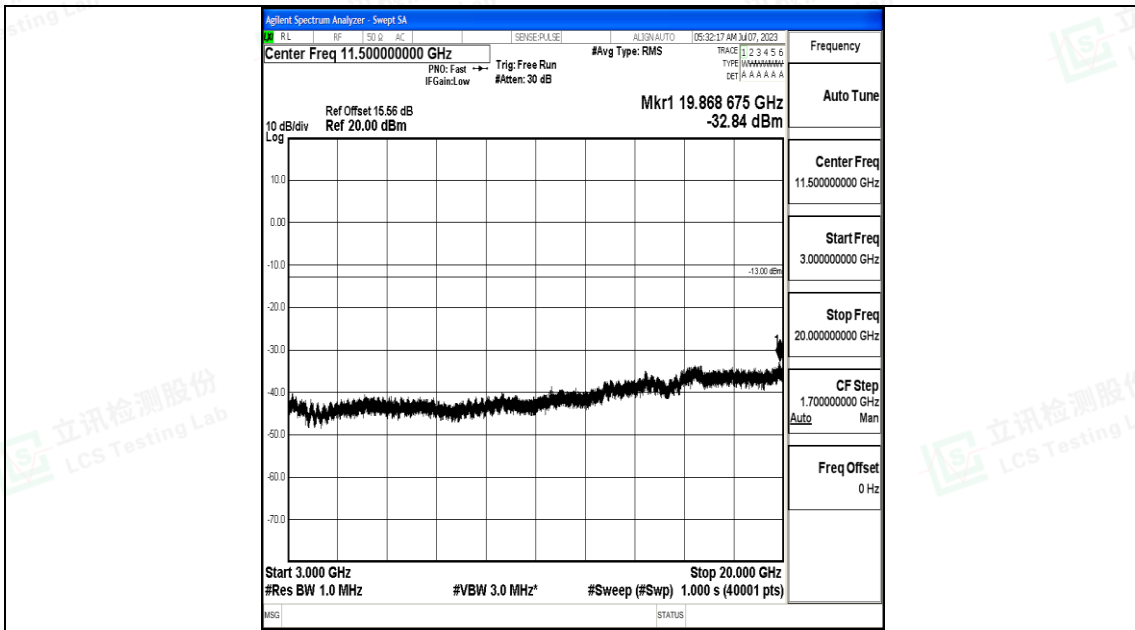

Band2_20MHz_QPSK_18700_1RB#0_3000~20000_3000~20000