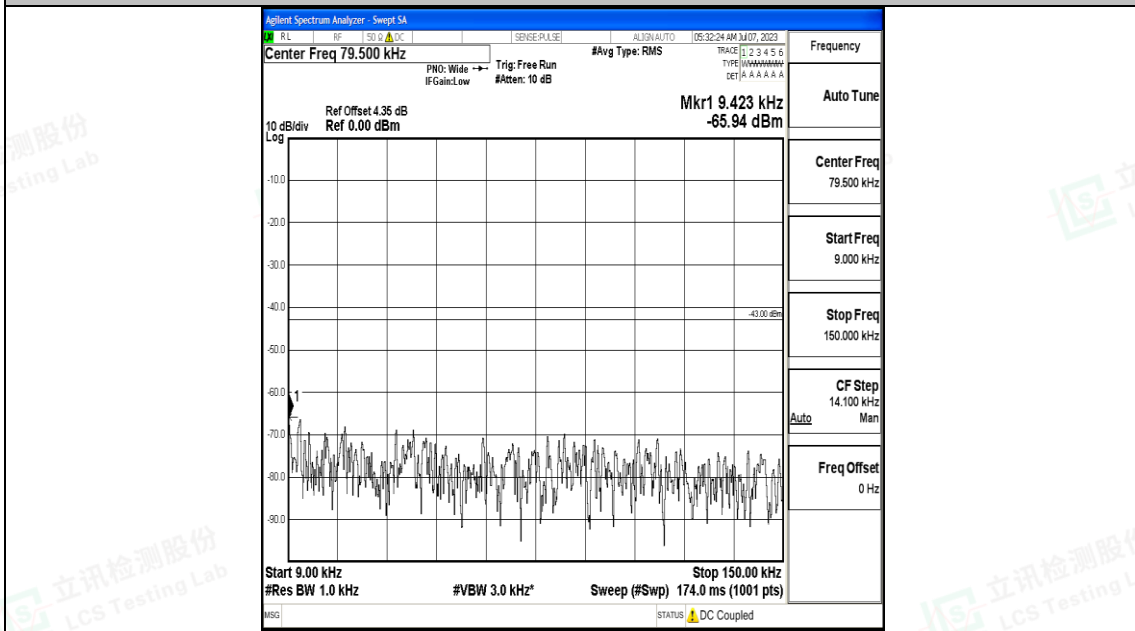

Band2_20MHz_16QAM_18700_1RB#0_0.009~0.15_0.009~0.15