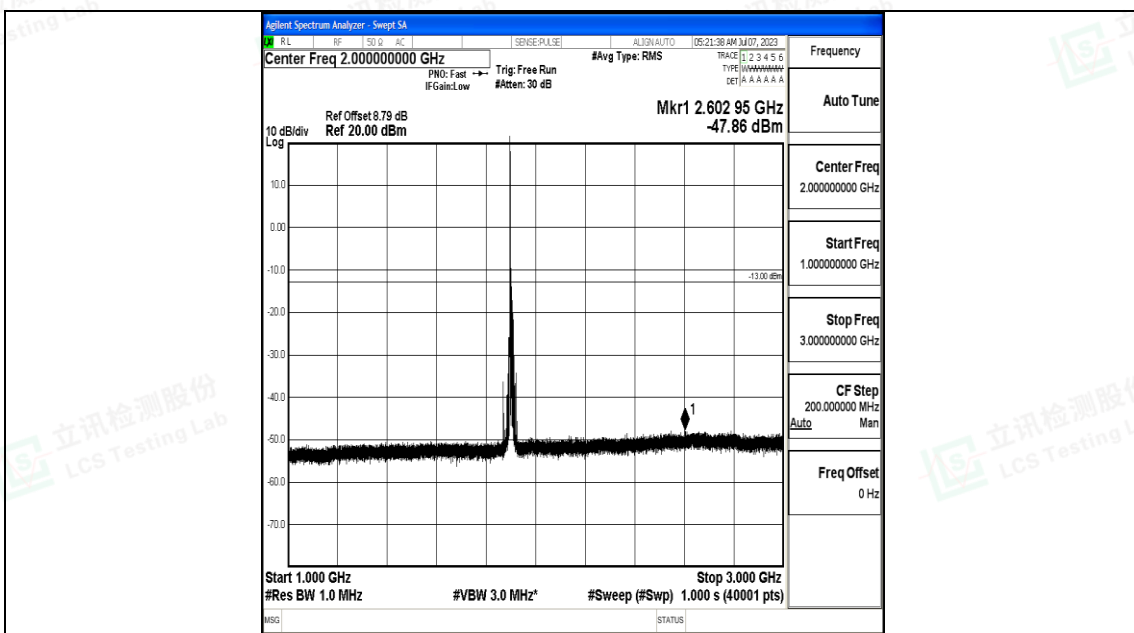

Band2_15MHz_16QAM_19125_1RB#0_1000~3000_1000~3000