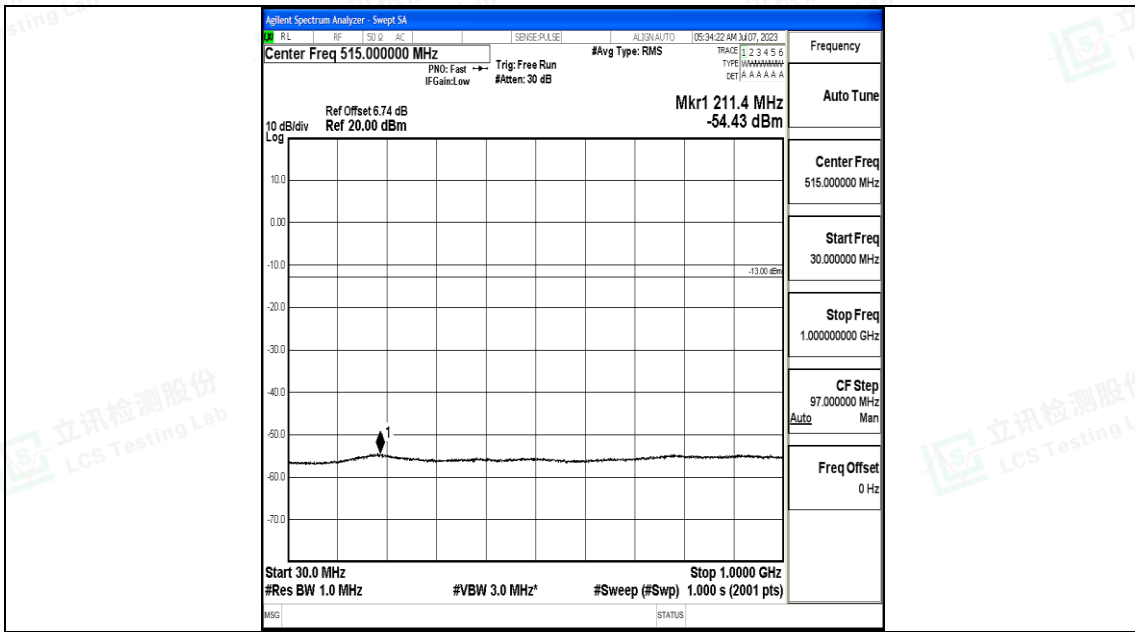

Band2_20MHz_16QAM_18900_1RB#0_30~1000_30~1000

Band2_20MHz_QPSK_19100_1RB#0_0.009~0.15_0.009~0.15

Band2_20MHz_QPSK_19100_1RB#0_0.15~30_0.15~30

Band2_20MHz_QPSK_19100_1RB#0_30~1000_30~1000

Band2_20MHz_QPSK_19100_1RB#0_1000~3000_1000~3000