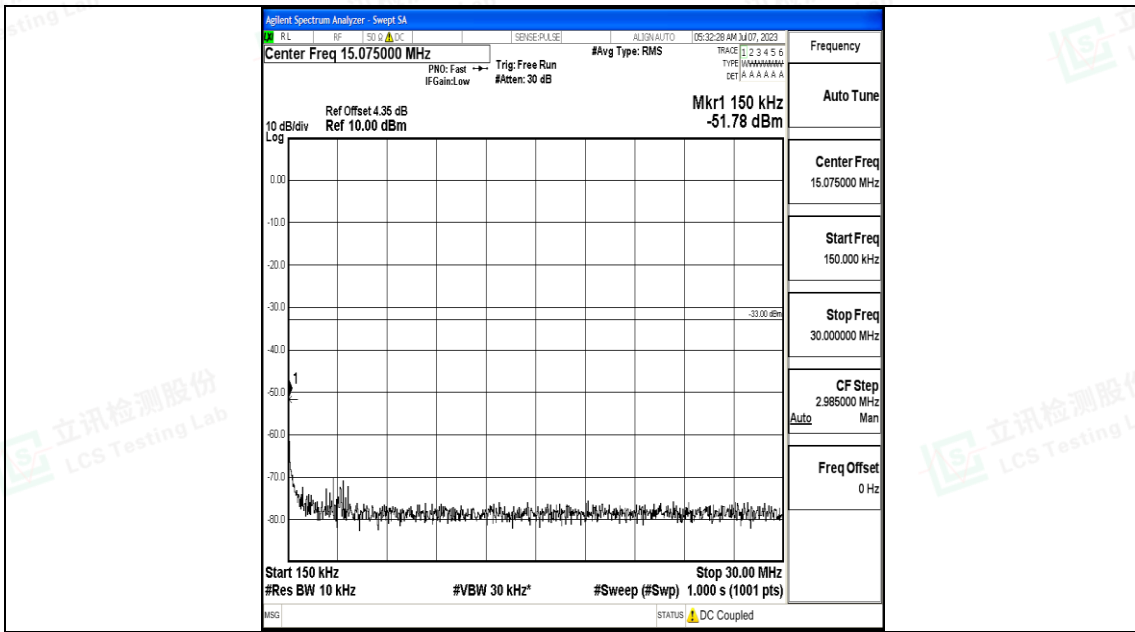

Band2_20MHz_QPSK_18700_1RB#0_3000~20000_3000~20000

Band2_20MHz_16QAM_18700_1RB#0_0.009~0.15_0.009~0.15

Band2_20MHz_16QAM_18700_1RB#0_0.15~30_0.15~30

Band2_20MHz_16QAM_18700_1RB#0_30~1000_30~1000

Shenzhen LCS Compliance Testing Laboratory Ltd.
 Add: 101, 201 Bldg A & 301 Bldg C, Juji Industrial Park Yabianxueziwei, Shajing Street,
 Baoan District, Shenzhen, 518000, China
 Tel: +(86) 0755-82591330 | E-mail: webmaster@lcs-cert.com | Web: www.lcs-cert.com
 Scan code to check authenticity