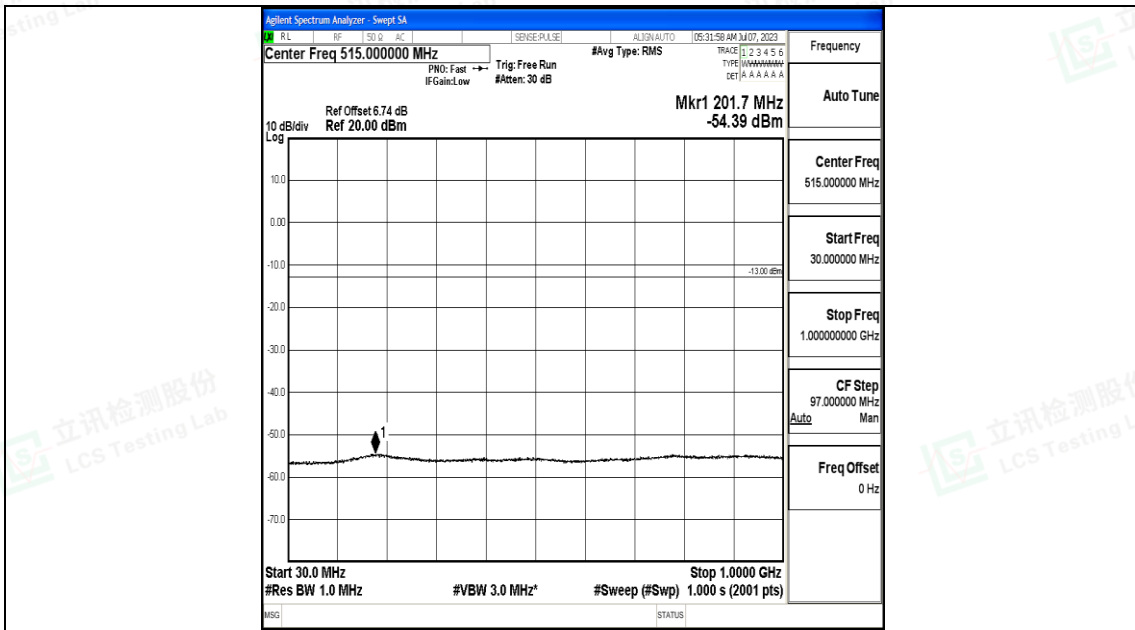

Band2_15MHz_16QAM_19125_1RB#0_30~1000_30~1000

Band2_15MHz_16QAM_19125_1RB#0_1000~3000_1000~3000

Band2_15MHz_16QAM_19125_1RB#0_3000~20000_3000~20000

Band2_20MHz_QPSK_18700_1RB#0_0.009~0.15_0.009~0.15

Band2_20MHz_QPSK_18700_1RB#0_0.15~30_0.15~30