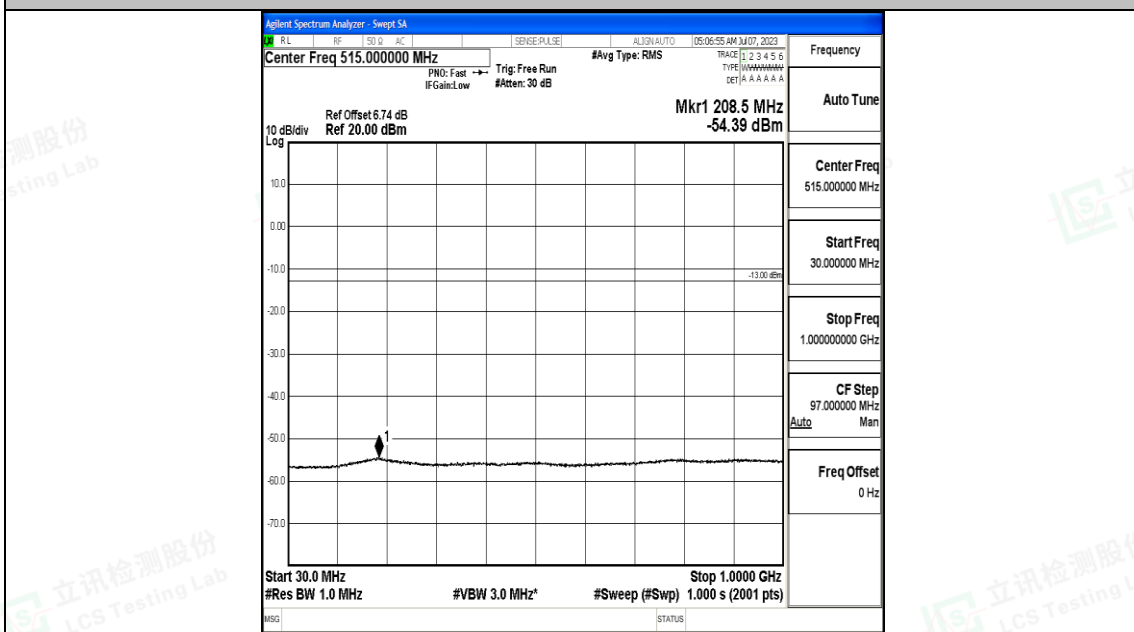

Band2_10MHz_QPSK_18900_1RB#0_3000~20000_3000~20000

Band2_10MHz_16QAM_18900_1RB#0_0.009~0.15_0.009~0.15

Band2_10MHz_16QAM_18900_1RB#0_0.15~30_0.15~30

Band2_10MHz_16QAM_18900_1RB#0_30~1000_30~1000

Shenzhen LCS Compliance Testing Laboratory Ltd.
 Add: 101, 201 Bldg A & 301 Bldg C, Juji Industrial Park Yabianxueziwei, Shajing Street,
 Baoan District, Shenzhen, 518000, China
 Tel: +(86) 0755-82591330 | E-mail: webmaster@lcs-cert.com | Web: www.lcs-cert.com
 Scan code to check authenticity