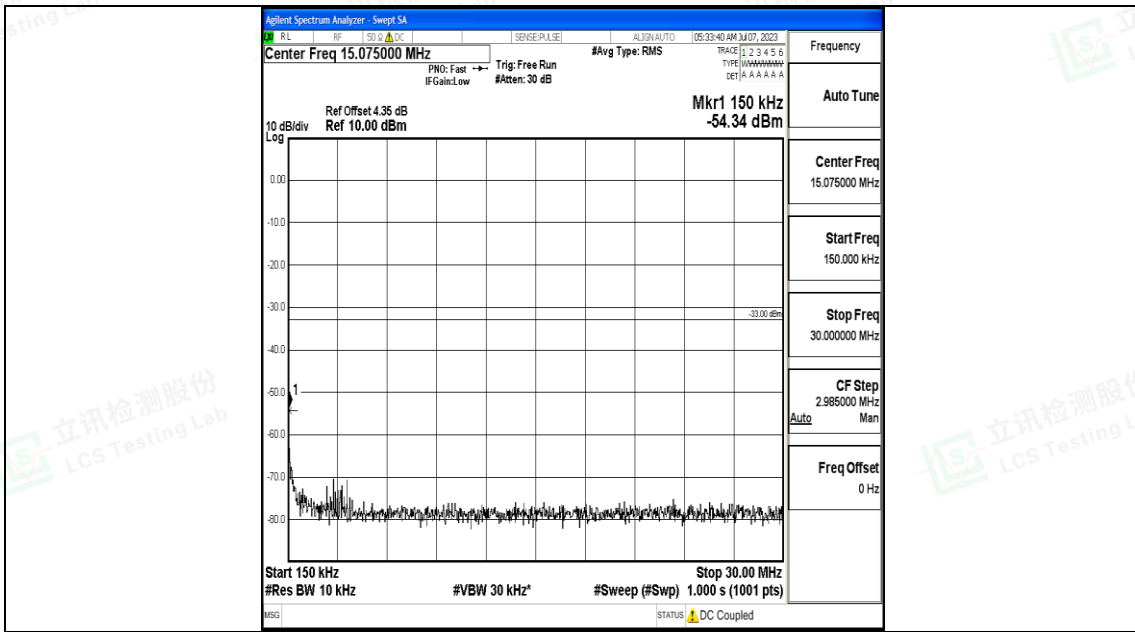

Band2_20MHz_QPSK_18900_1RB#0_30~1000_30~1000

Band2_20MHz_QPSK_18900_1RB#0_1000~3000_1000~3000

Band2_20MHz_QPSK_18900_1RB#0_3000~20000_3000~20000

Band2_20MHz_16QAM_18900_1RB#0_0.009~0.15_0.009~0.15

Band2_20MHz_16QAM_18900_1RB#0_0.15~30_0.15~30