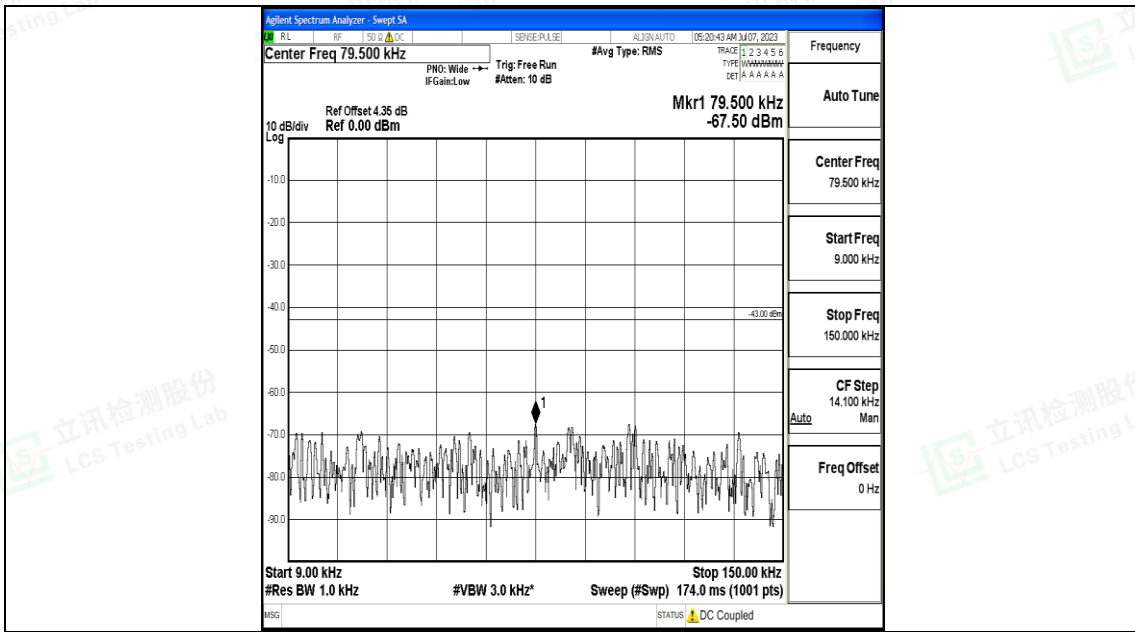

Band2_15MHz_QPSK_19125_1RB#0_0.009~0.15_0.009~0.15