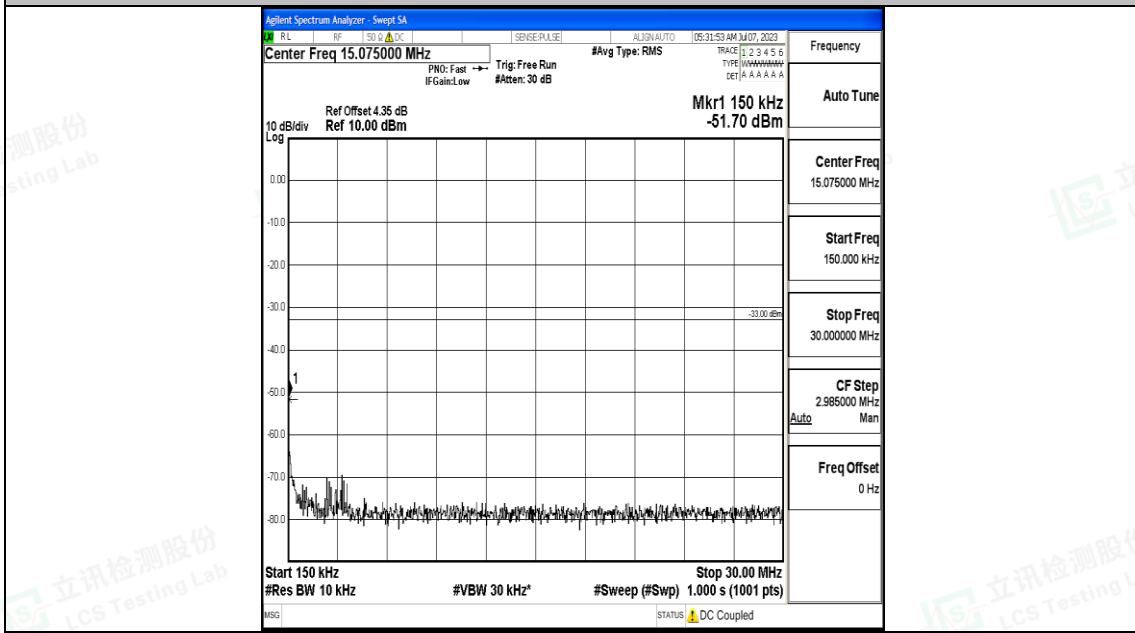

Band2_15MHz_16QAM_19125_1RB#0_30~1000_30~1000

Band2_15MHz_16QAM_19125_1RB#0_1000~3000_1000~3000

Band2_15MHz_16QAM_19125_1RB#0_3000~20000_3000~20000

Band2_20MHz_QPSK_18700_1RB#0_0.009~0.15_0.009~0.15

Band2_20MHz_QPSK_18700_1RB#0_0.15~30_0.15~30