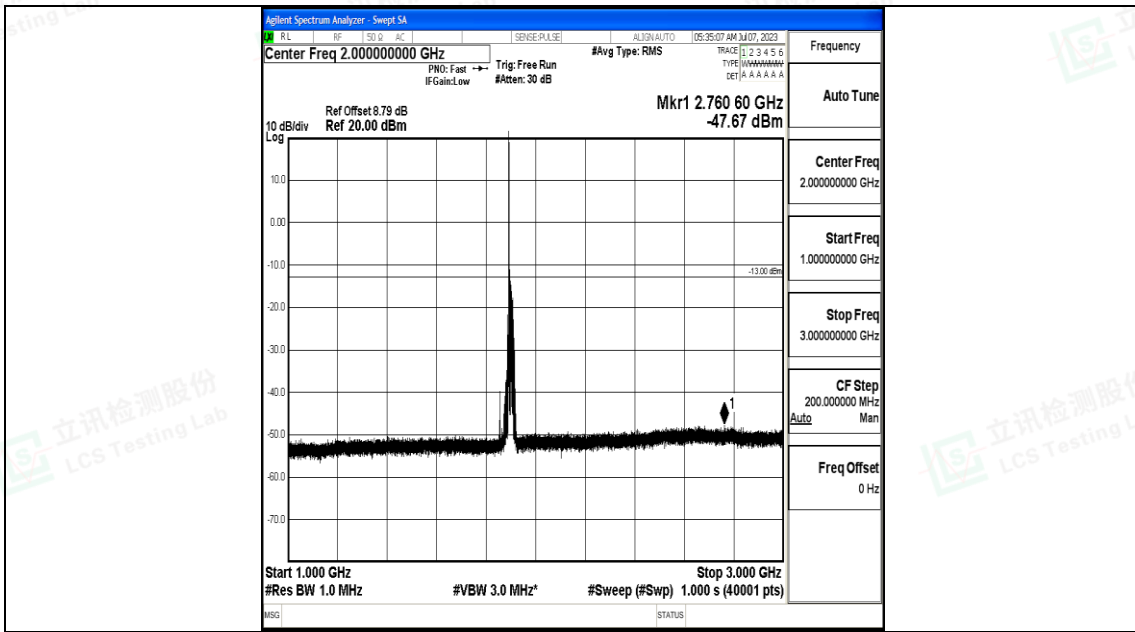

Band2_20MHz_QPSK_19100_1RB#0_3000~20000_3000~20000

Band2_20MHz_16QAM_19100_1RB#0_0.009~0.15_0.009~0.15

Band2_20MHz_16QAM_19100_1RB#0_1000~3000_1000~3000

Band2_20MHz_16QAM_19100_1RB#0_3000~20000_3000~20000