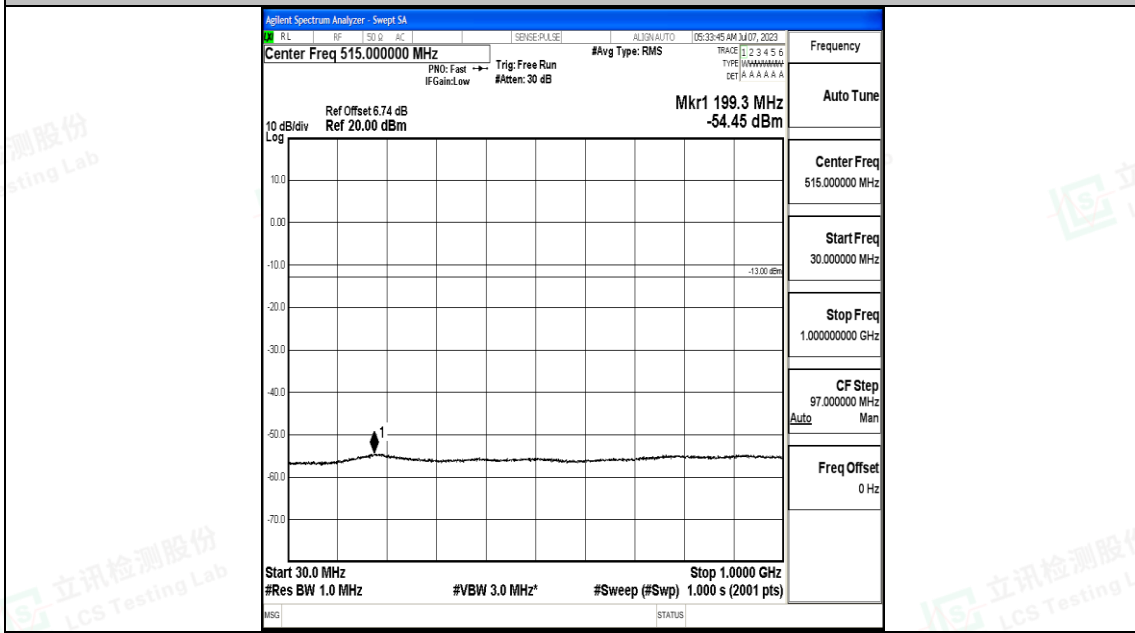

Band2_20MHz_QPSK_18900_1RB#0_30~1000_30~1000

Band2_20MHz_QPSK_18900_1RB#0_1000~3000_1000~3000

Band2_20MHz_QPSK_18900_1RB#0_3000~20000_3000~20000

Band2_20MHz_16QAM_18900_1RB#0_0.009~0.15_0.009~0.15

Band2_20MHz_16QAM_18900_1RB#0_0.15~30_0.15~30