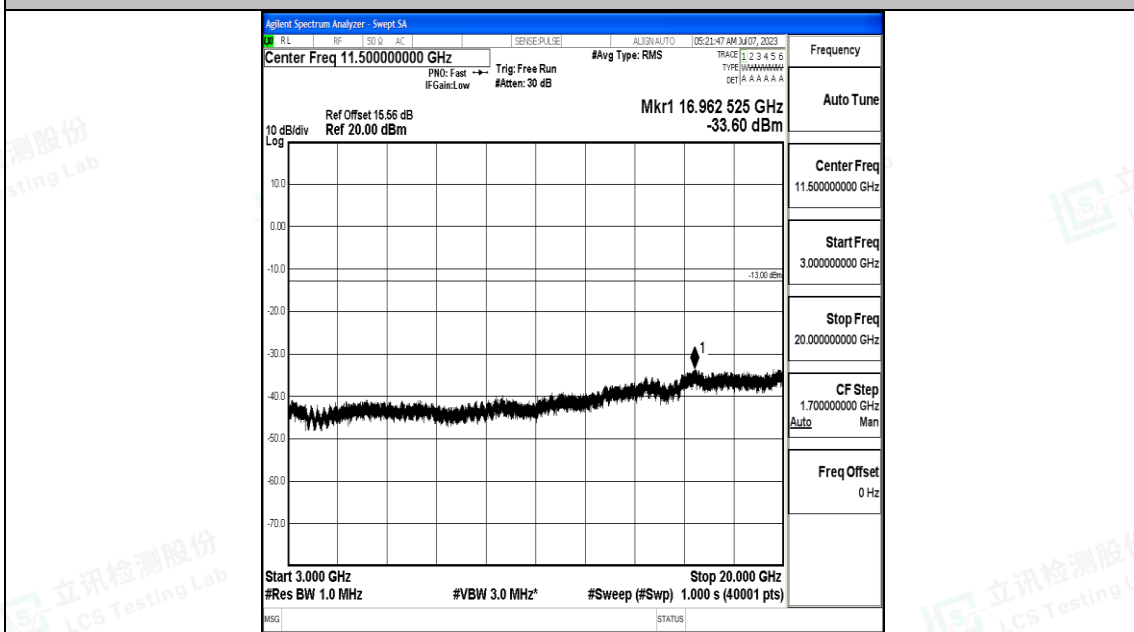

Band2_15MHz_16QAM_19125_1RB#0_3000~20000_3000~20000