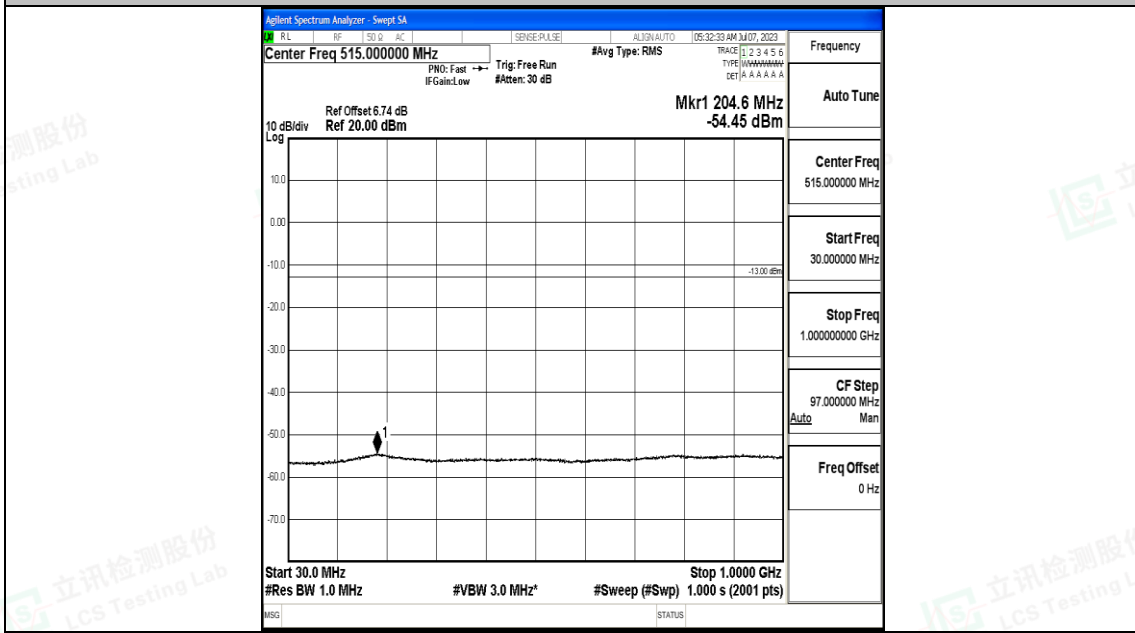

Band2_20MHz_QPSK_18700_1RB#0_3000~20000_3000~20000

Band2_20MHz_16QAM_18700_1RB#0_0.009~0.15_0.009~0.15

Band2_20MHz_16QAM_18700_1RB#0_0.15~30_0.15~30

Band2_20MHz_16QAM_18700_1RB#0_30~1000_30~1000

Shenzhen LCS Compliance Testing Laboratory Ltd.
 Add: 101, 201 Bldg A & 301 Bldg C, Juji Industrial Park Yabianxueziwei, Shajing Street,
 Baoan District, Shenzhen, 518000, China
 Tel: +(86) 0755-82591330 | E-mail: webmaster@lcs-cert.com | Web: www.lcs-cert.com
 Scan code to check authenticity