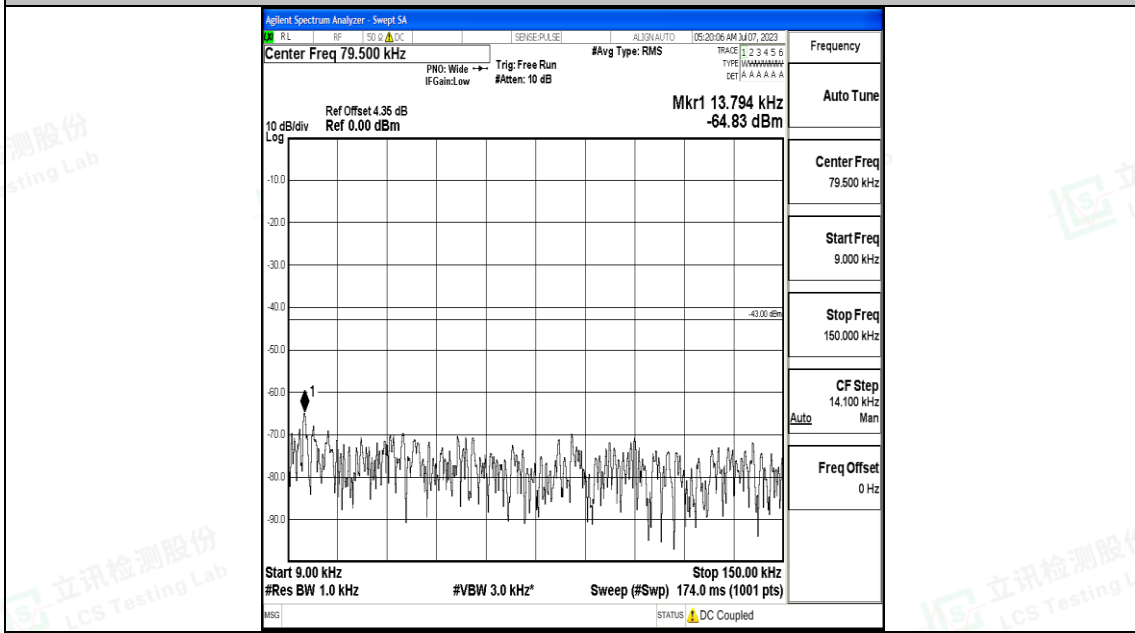

Band2_15MHz_QPSK_18900_1RB#0_0.15~30_0.15~30

Band2_15MHz_QPSK_18900_1RB#0_30~1000_30~1000

Band2_15MHz_QPSK_18900_1RB#0_1000~3000_1000~3000

Band2_15MHz_QPSK_18900_1RB#0_3000~20000_3000~20000

Band2_15MHz_16QAM_18900_1RB#0_0.009~0.15_0.009~0.15