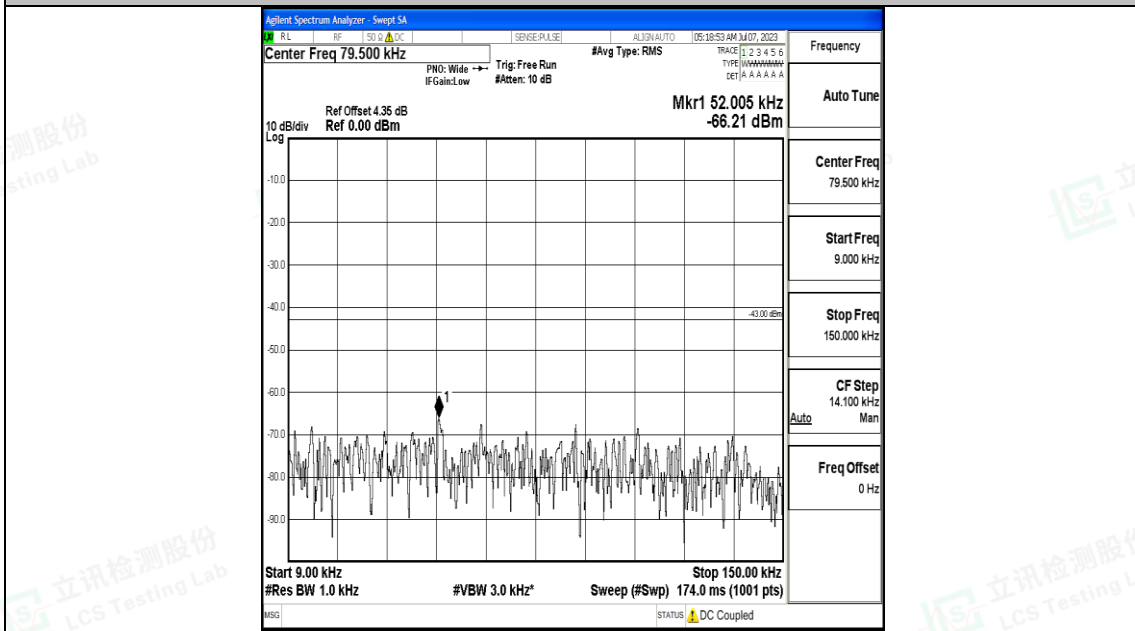

Band2_15MHz_QPSK_18675_1RB#0_30~1000_30~1000

Band2_15MHz_QPSK_18675_1RB#0_1000~3000_1000~3000

Band2_15MHz_QPSK_18675_1RB#0_3000~20000_3000~20000

Band2_15MHz_16QAM_18675_1RB#0_0.009~0.15_0.009~0.15

Shenzhen LCS Compliance Testing Laboratory Ltd.
 Add: 101, 201 Bldg A & 301 Bldg C, Juji Industrial Park Yabianxueziwei, Shajing Street,
 Baoan District, Shenzhen, 518000, China
 Tel: +(86) 0755-82591330 | E-mail: webmaster@lcs-cert.com | Web: www.lcs-cert.com
 Scan code to check authenticity