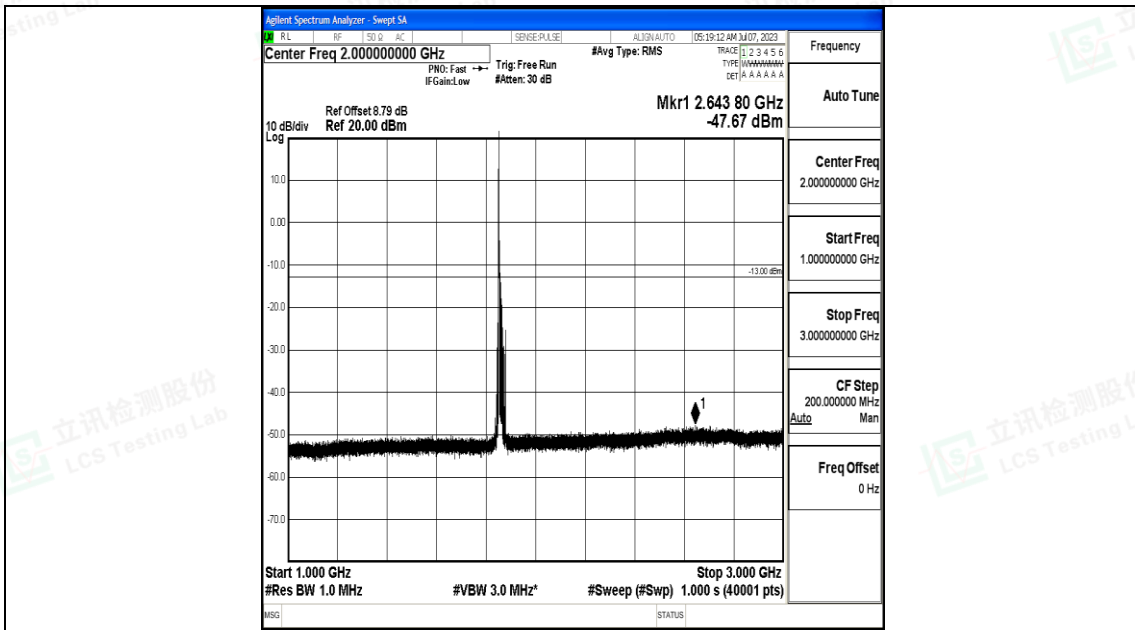

Band2_15MHz_16QAM_18675_1RB#0_1000~3000_1000~3000