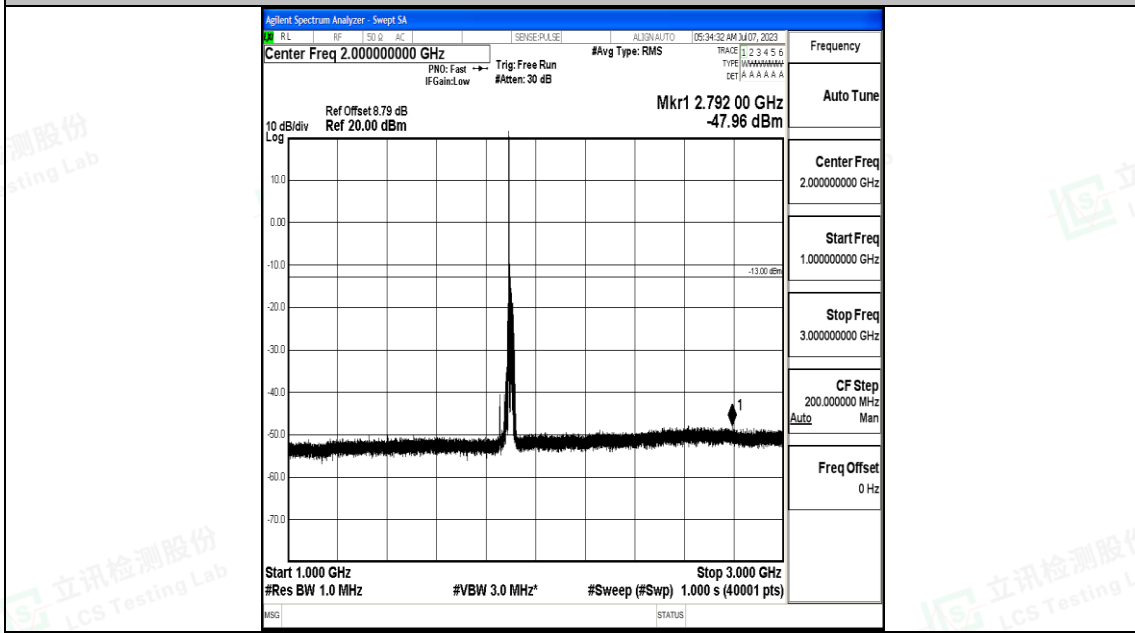

Band2_20MHz_16QAM_18900_1RB#0_30~1000_30~1000

Band2_20MHz_QPSK_19100_1RB#0_0.009~0.15_0.009~0.15

Band2_20MHz_QPSK_19100_1RB#0_0.15~30_0.15~30

Band2_20MHz_QPSK_19100_1RB#0_30~1000_30~1000

Band2_20MHz_QPSK_19100_1RB#0_1000~3000_1000~3000