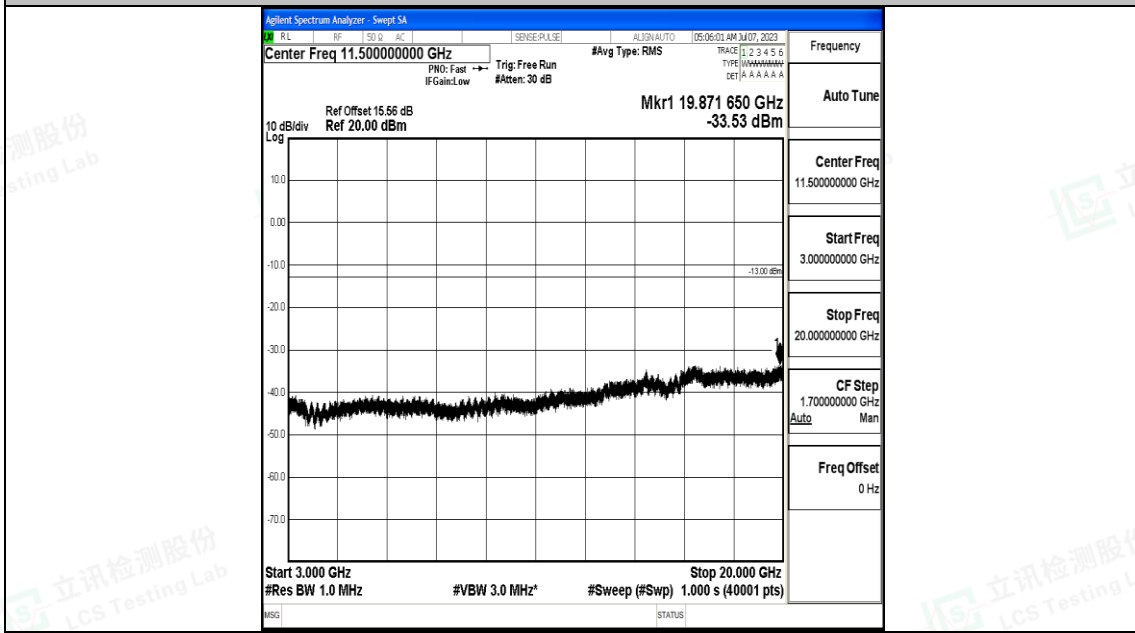

Band2_10MHz_QPSK_18650_1RB#0_3000~20000_3000~20000

Band2_10MHz_16QAM_18650_1RB#0_0.009~0.15_0.009~0.15

Band2_10MHz_16QAM_18650_1RB#0_0.15~30_0.15~30

Band2_10MHz_16QAM_18650_1RB#0_30~1000_30~1000

Band2_10MHz_16QAM_18650_1RB#0_1000~3000_1000~3000