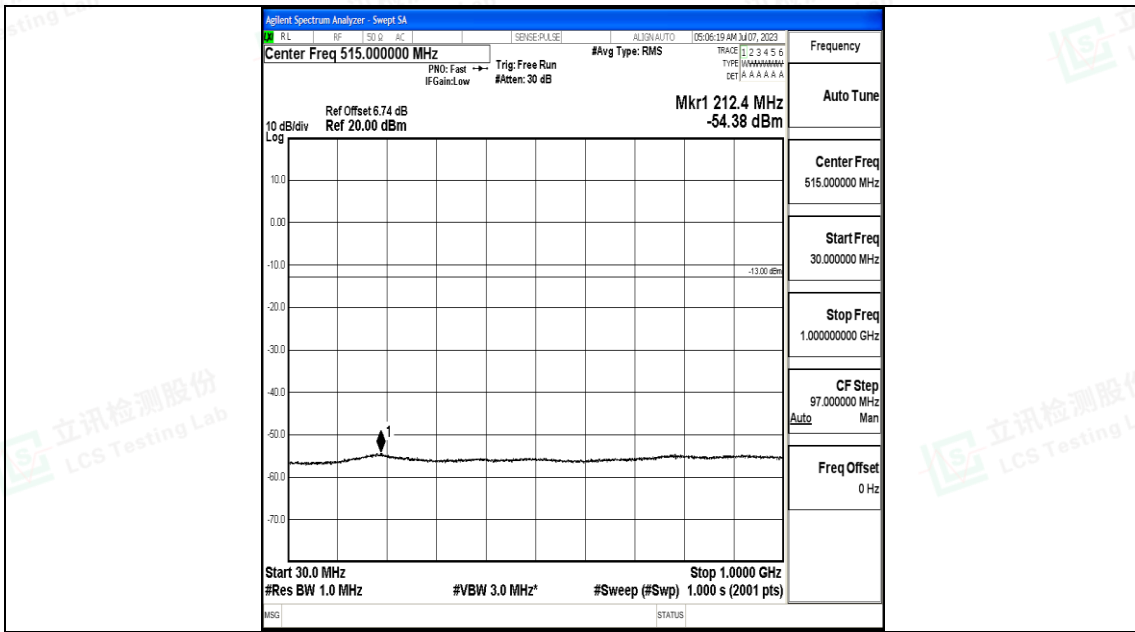

Band2_10MHz_16QAM_18650_1RB#0_3000~20000_3000~20000

Band2_10MHz_QPSK_18900_1RB#0_0.009~0.15_0.009~0.15

Band2_10MHz_QPSK_18900_1RB#0_0.15~30_0.15~30

Band2_10MHz_QPSK_18900_1RB#0_30~1000_30~1000

Band2_10MHz_QPSK_18900_1RB#0_1000~3000_1000~3000

Band2_10MHz_QPSK_18900_1RB#0_3000~20000_3000~20000

Band2_10MHz_16QAM_18900_1RB#0_0.009~0.15_0.009~0.15

Band2_10MHz_16QAM_18900_1RB#0_0.15~30_0.15~30

Band2_10MHz_16QAM_18900_1RB#0_30~1000_30~1000

Shenzhen LCS Compliance Testing Laboratory Ltd.
 Add: 101, 201 Bldg A & 301 Bldg C, Juji Industrial Park Yabianxueziwei, Shajing Street,
 Baoan District, Shenzhen, 518000, China
 Tel: +(86) 0755-82591330 | E-mail: webmaster@lcs-cert.com | Web: www.lcs-cert.com
 Scan code to check authenticity