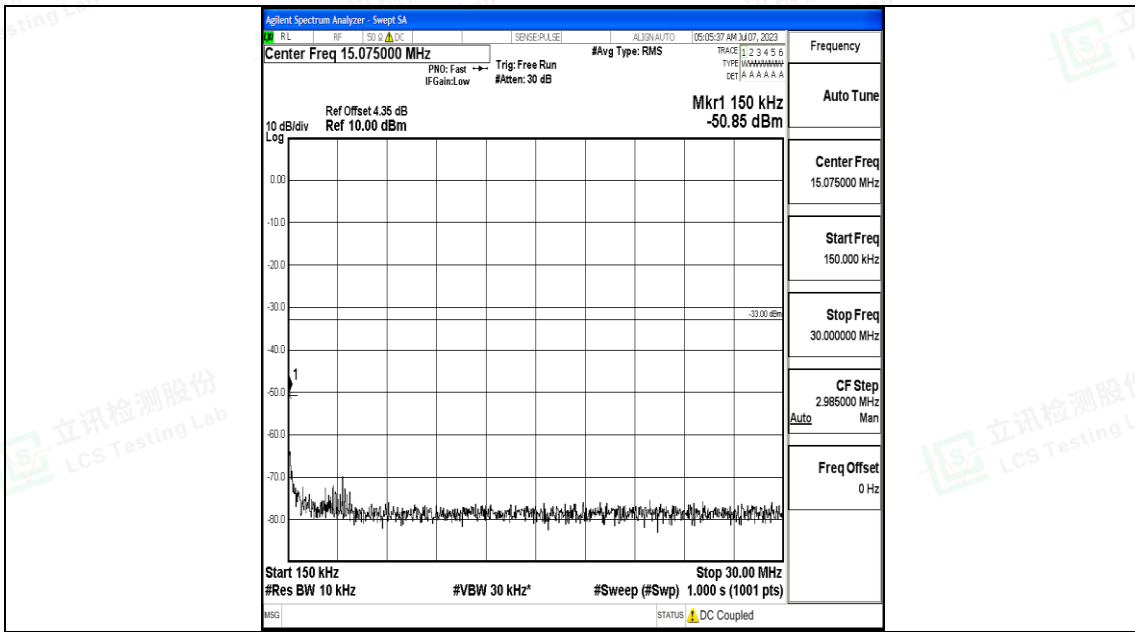

Band2_10MHz_QPSK_18650_1RB#0_3000~20000_3000~20000

Band2_10MHz_16QAM_18650_1RB#0_0.009~0.15_0.009~0.15

Band2_10MHz_16QAM_18650_1RB#0_0.15~30_0.15~30

Band2_10MHz_16QAM_18650_1RB#0_30~1000_30~1000

Band2_10MHz_16QAM_18650_1RB#0_1000~3000_1000~3000