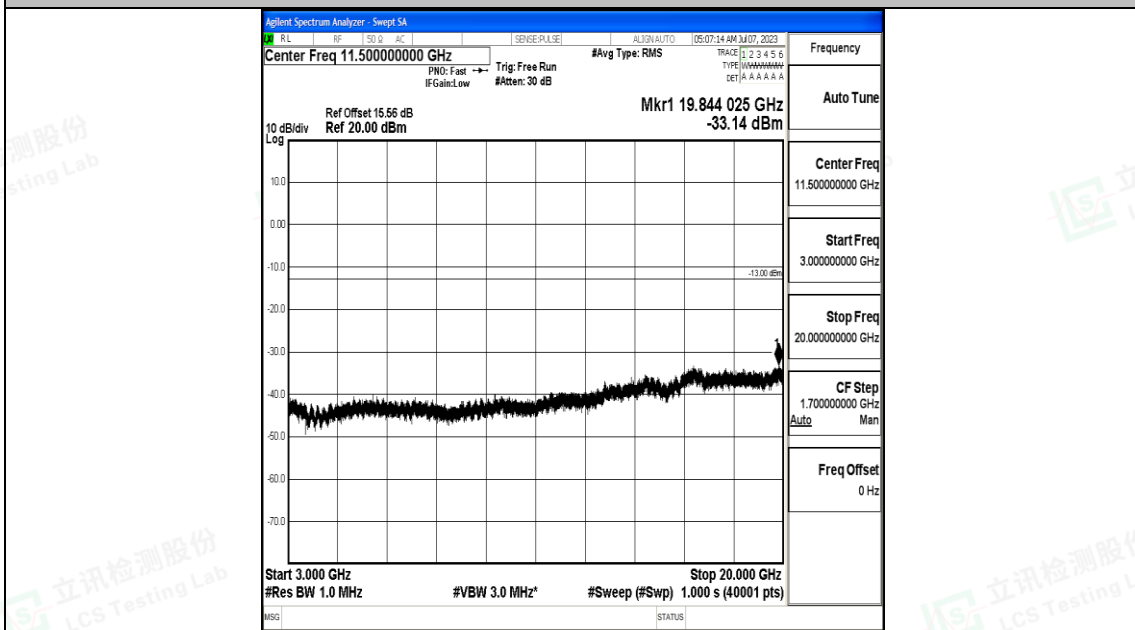

Band2_10MHz_16QAM_18900_1RB#0_3000~20000_3000~20000