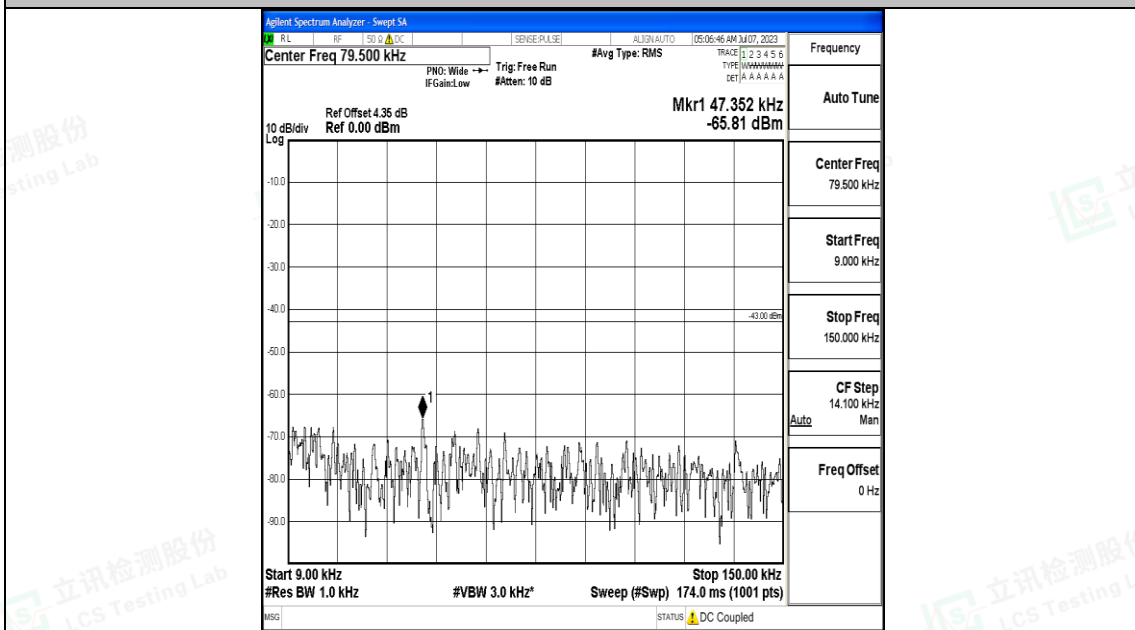

Band2_10MHz_16QAM_18900_1RB#0_0.009~0.15_0.009~0.15