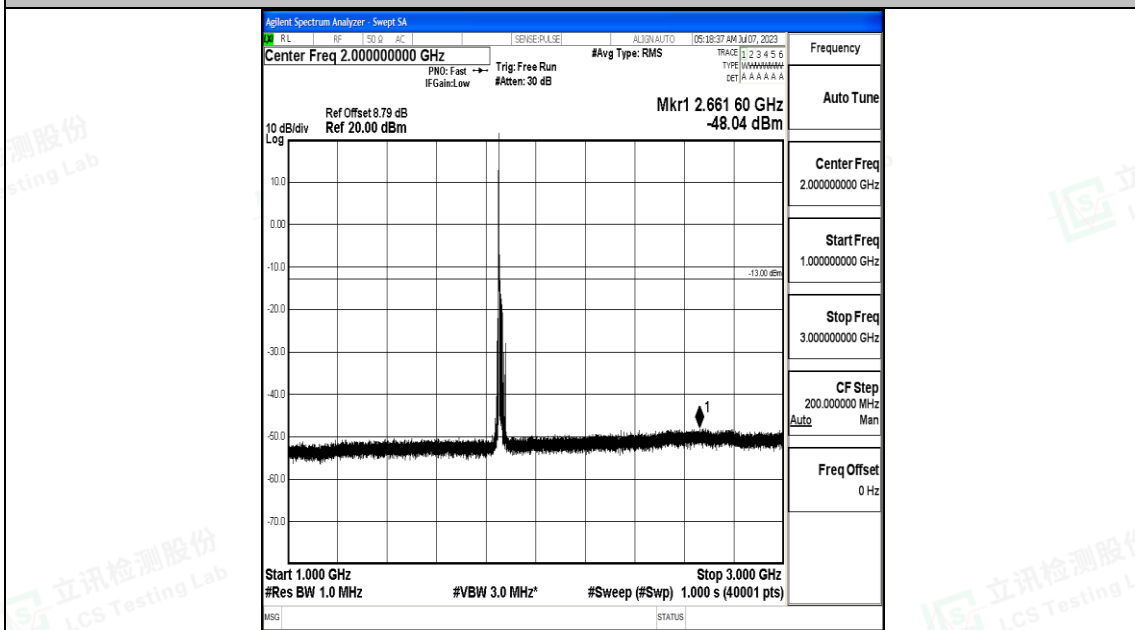

Band2_15MHz_QPSK_18675_1RB#0_1000~3000_1000~3000