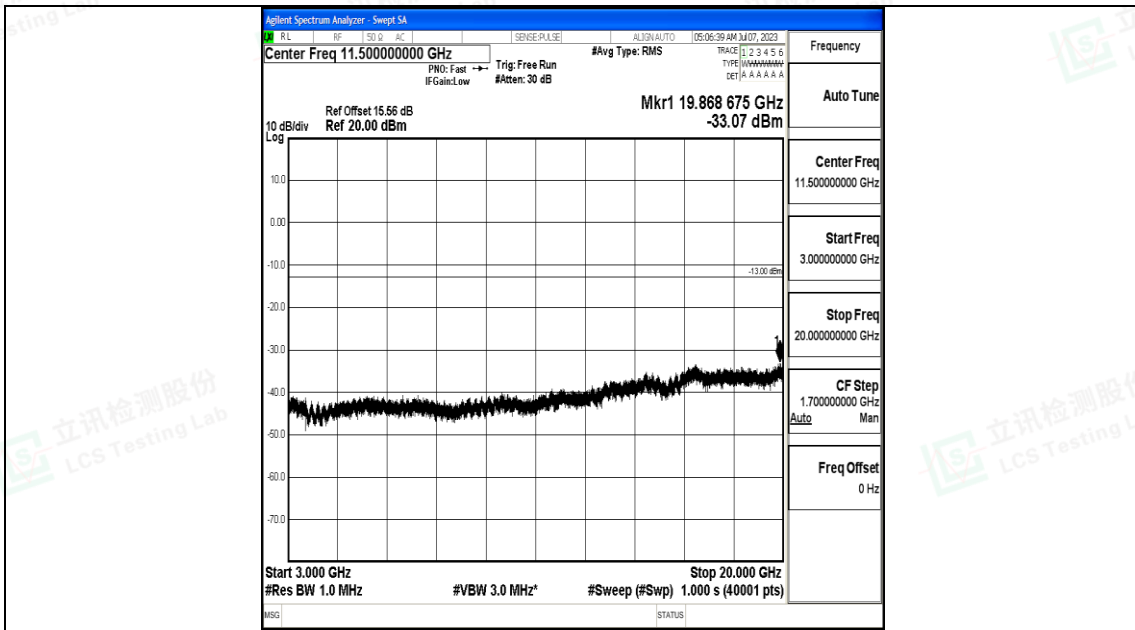

Band2_10MHz_16QAM_18650_1RB#0_3000~20000_3000~20000

Band2_10MHz_QPSK_18900_1RB#0_0.009~0.15_0.009~0.15

Band2_10MHz_QPSK_18900_1RB#0_0.15~30_0.15~30

Band2_10MHz_QPSK_18900_1RB#0_30~1000_30~1000

Band2_10MHz_QPSK_18900_1RB#0_1000~3000_1000~3000

Band2_10MHz_QPSK_18900_1RB#0_3000~20000_3000~20000

Band2_10MHz_16QAM_18900_1RB#0_0.009~0.15_0.009~0.15

Band2_10MHz_16QAM_18900_1RB#0_0.15~30_0.15~30

Band2_10MHz_16QAM_18900_1RB#0_30~1000_30~1000

Shenzhen LCS Compliance Testing Laboratory Ltd.
 Add: 101, 201 Bldg A & 301 Bldg C, Juji Industrial Park Yabianxueziwei, Shajing Street,
 Baoan District, Shenzhen, 518000, China
 Tel: +(86) 0755-82591330 | E-mail: webmaster@lcs-cert.com | Web: www.lcs-cert.com
 Scan code to check authenticity