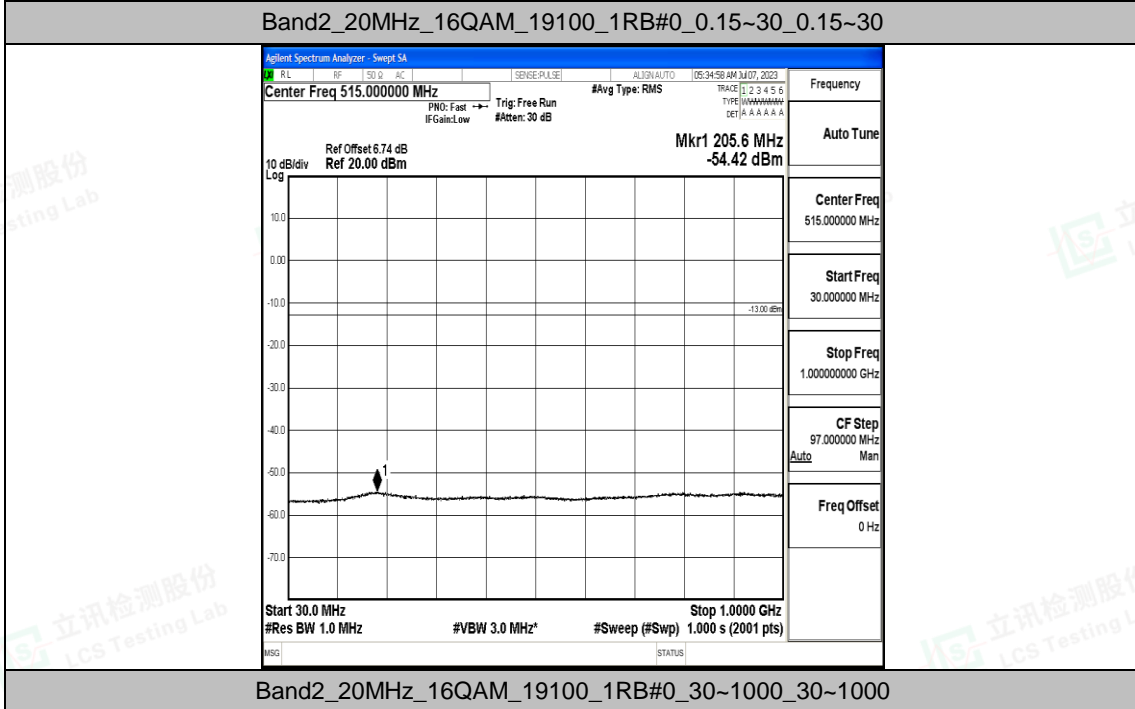

Band2_20MHz_QPSK_19100_1RB#0_3000~20000_3000~20000

Band2_20MHz_16QAM_19100_1RB#0_0.009~0.15_0.009~0.15

Band2_20MHz_16QAM_19100_1RB#0_1000~3000_1000~3000

Band2_20MHz_16QAM_19100_1RB#0_3000~20000_3000~20000