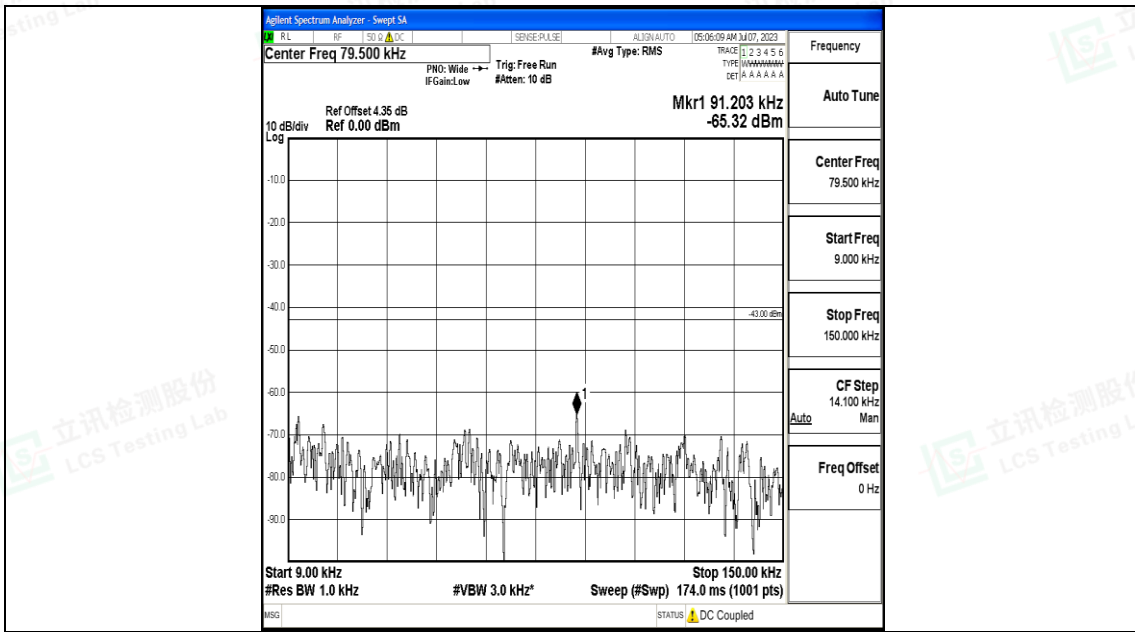

Band2_10MHz_QPSK_18900_1RB#0_0.009~0.15_0.009~0.15