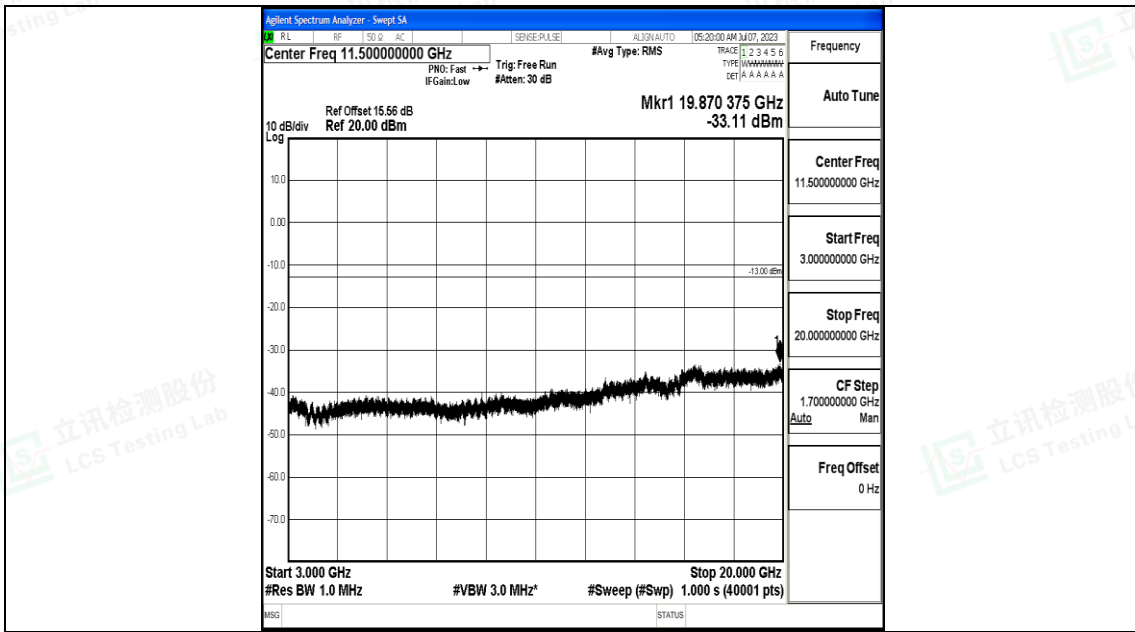

Band2_15MHz_QPSK_18900_1RB#0_0.15~30_0.15~30

Band2_15MHz_QPSK_18900_1RB#0_30~1000_30~1000

Band2_15MHz_QPSK_18900_1RB#0_1000~3000_1000~3000

Band2_15MHz_QPSK_18900_1RB#0_3000~20000_3000~20000

Band2_15MHz_16QAM_18900_1RB#0_0.009~0.15_0.009~0.15