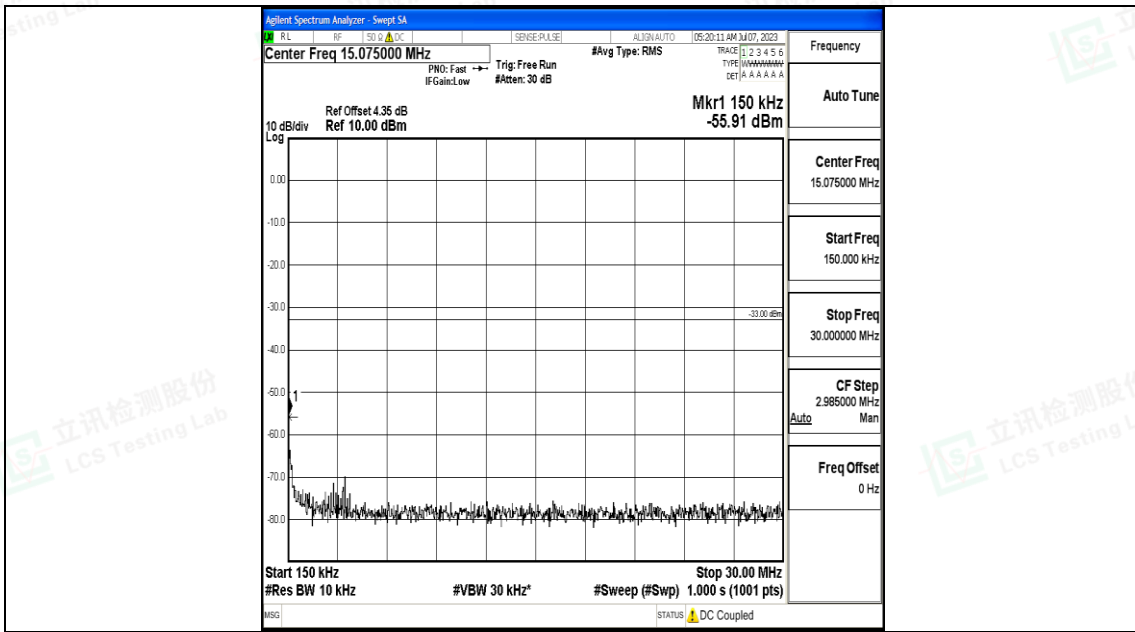

Band2_15MHz_QPSK_18900_1RB#0_0.15~30_0.15~30

Band2_15MHz_QPSK_18900_1RB#0_30~1000_30~1000

Band2_15MHz_QPSK_18900_1RB#0_1000~3000_1000~3000

Band2_15MHz_QPSK_18900_1RB#0_3000~20000_3000~20000

Band2_15MHz_16QAM_18900_1RB#0_0.009~0.15_0.009~0.15