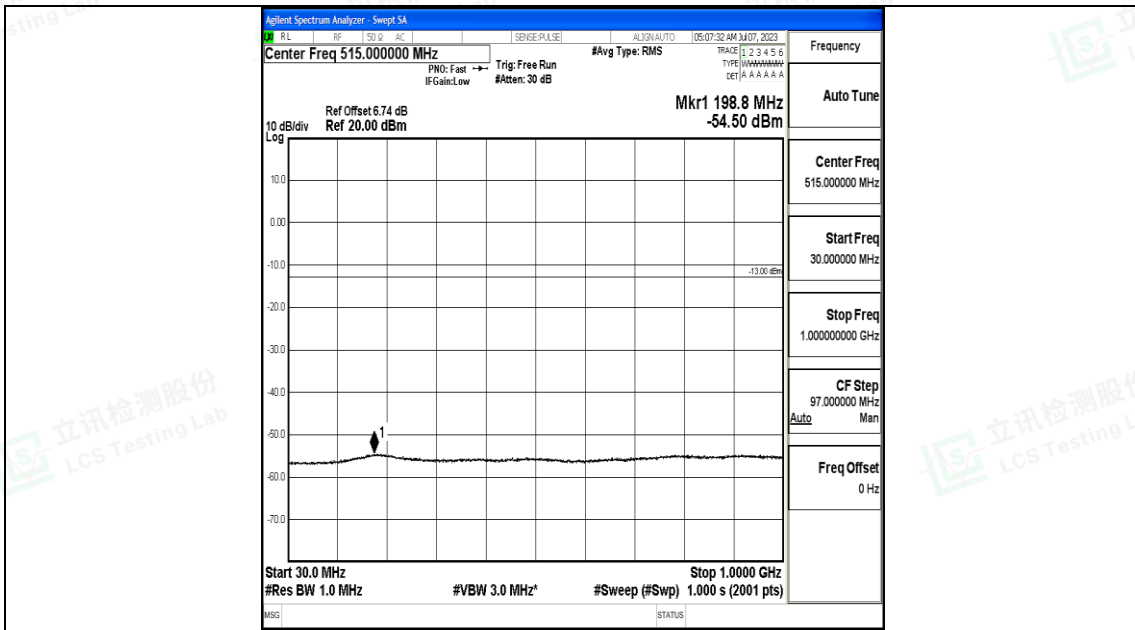

Band2_10MHz_16QAM_18900_1RB#0_1000~3000_1000~3000

Band2_10MHz_16QAM_18900_1RB#0_3000~20000_3000~20000

Band2_10MHz_QPSK_19150_1RB#0_0.009~0.15_0.009~0.15

Band2_10MHz_QPSK_19150_1RB#0_0.15~30_0.15~30

Shenzhen LCS Compliance Testing Laboratory Ltd.
 Add: 101, 201 Bldg A & 301 Bldg C, Juji Industrial Park Yabianxueziwei, Shajing Street,
 Baoan District, Shenzhen, 518000, China
 Tel: +(86) 0755-82591330 | E-mail: webmaster@lcs-cert.com | Web: www.lcs-cert.com
 Scan code to check authenticity