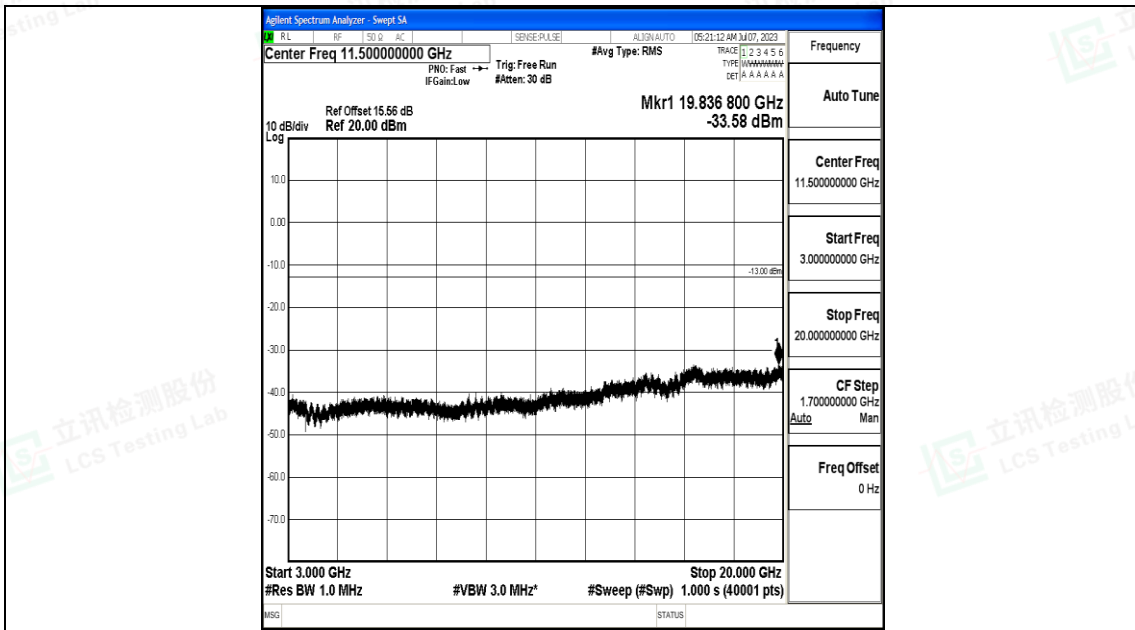

Band2_15MHz_QPSK_19125_1RB#0_3000~20000_3000~20000