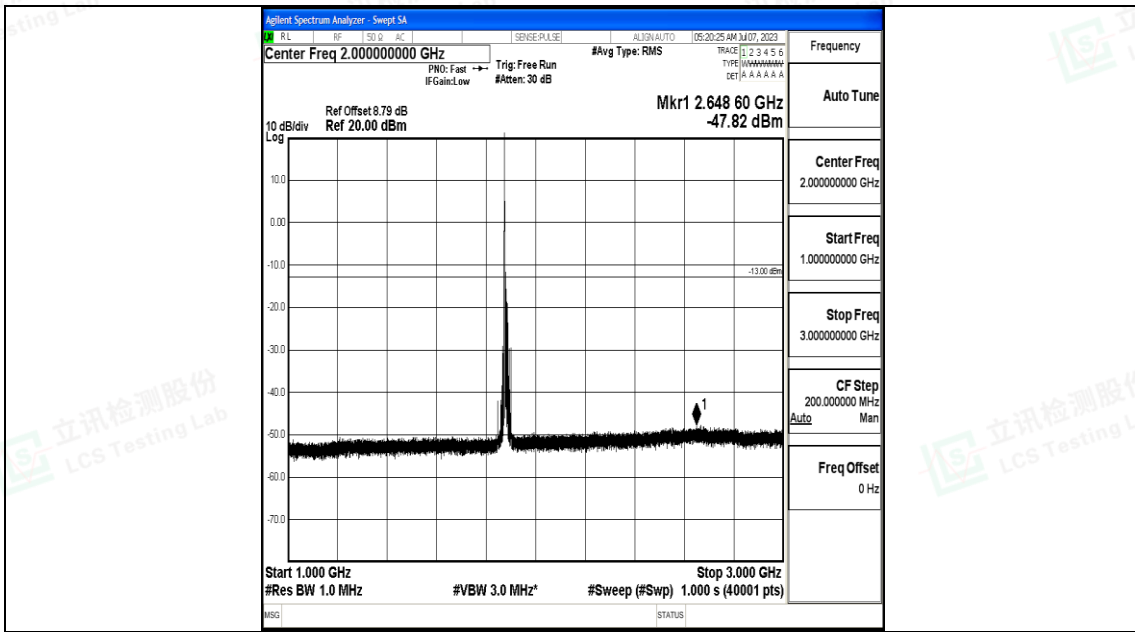

Band2_15MHz_QPSK_18900_1RB#0_0.15~30_0.15~30

Band2_15MHz_QPSK_18900_1RB#0_30~1000_30~1000

Band2_15MHz_QPSK_18900_1RB#0_1000~3000_1000~3000

Band2_15MHz_QPSK_18900_1RB#0_3000~20000_3000~20000

Band2_15MHz_16QAM_18900_1RB#0_0.009~0.15_0.009~0.15