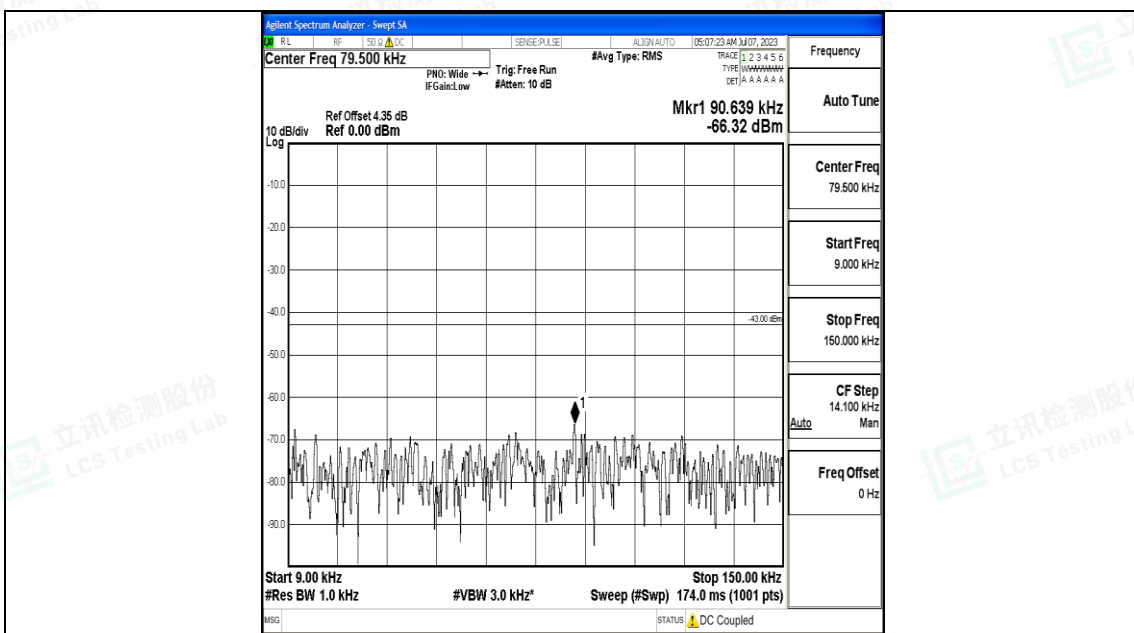

Band2_10MHz_QPSK_19150_1RB#0_0.009~0.15_0.009~0.15