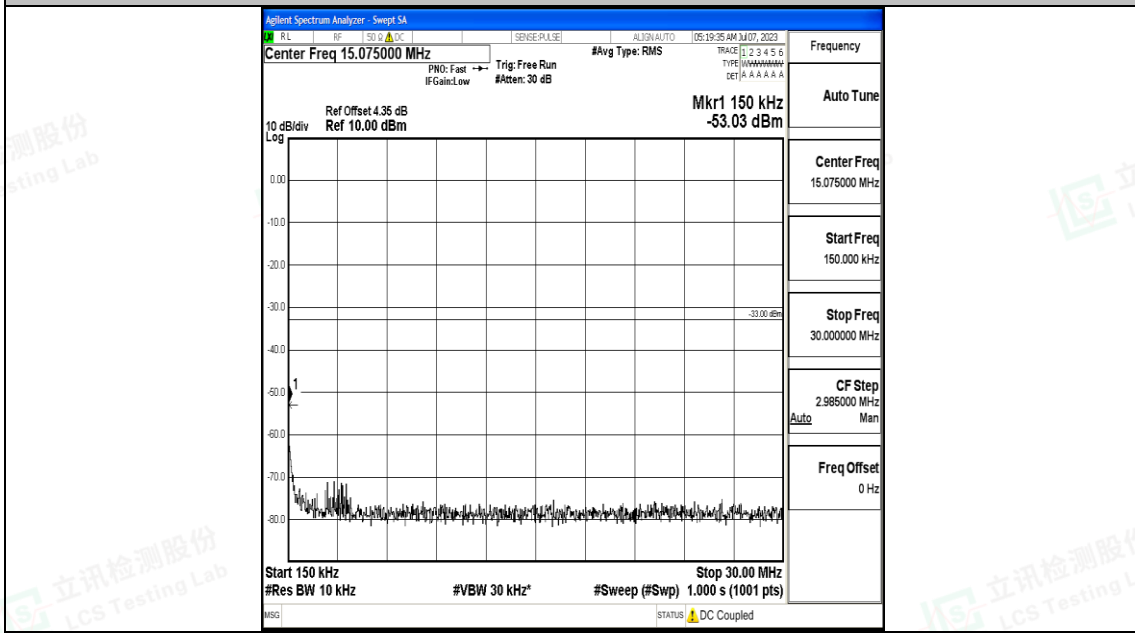

Band2_15MHz_16QAM_18675_1RB#0_0.15~30_0.15~30

Band2_15MHz_16QAM_18675_1RB#0_30~1000_30~1000

Band2_15MHz_16QAM_18675_1RB#0_1000~3000_1000~3000

Band2_15MHz_16QAM_18675_1RB#0_3000~20000_3000~20000

Band2_15MHz_QPSK_18900_1RB#0_0.009~0.15_0.009~0.15