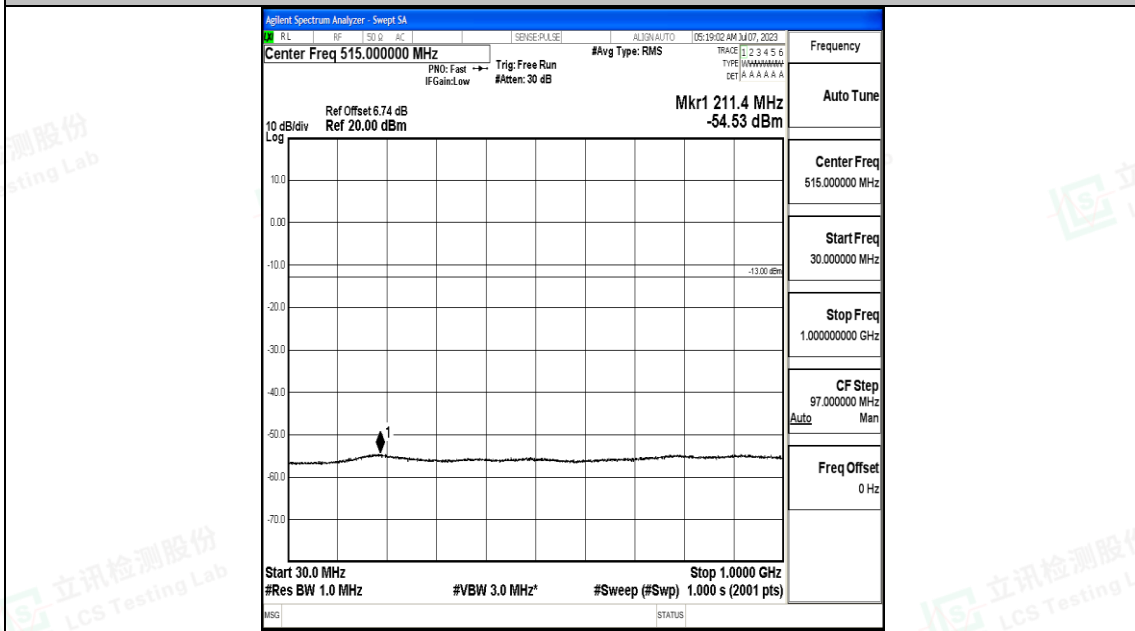

Band2_15MHz_16QAM_18675_1RB#0_30~1000_30~1000