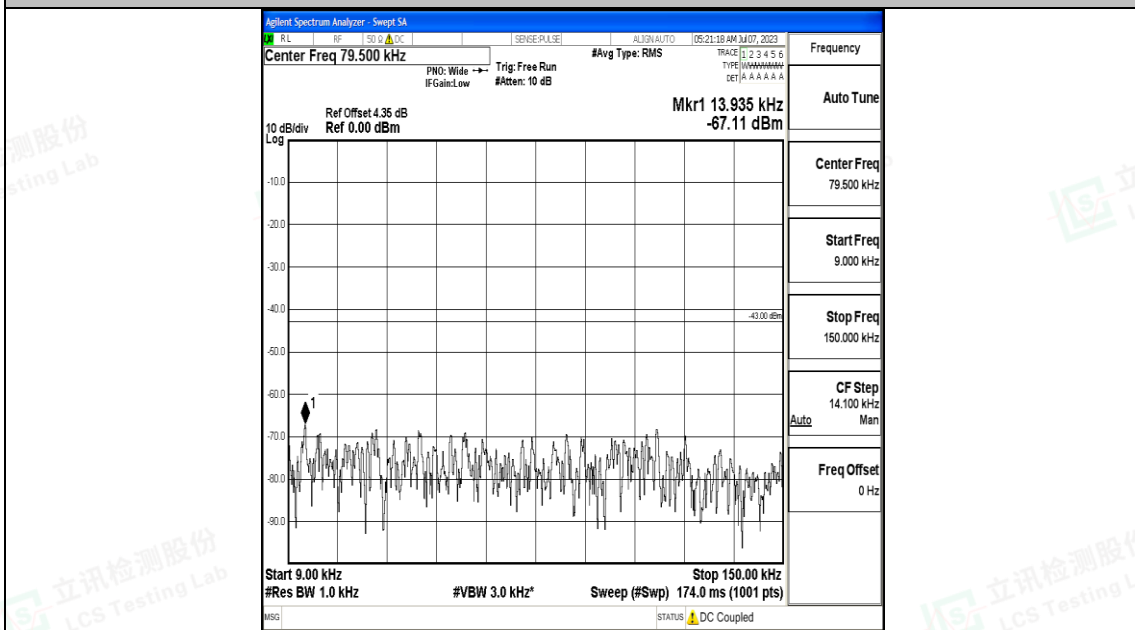

Band2_15MHz_QPSK_19125_1RB#0_30~1000_30~1000

Band2_15MHz_QPSK_19125_1RB#0_1000~3000_1000~3000

Band2_15MHz_QPSK_19125_1RB#0_3000~20000_3000~20000

Band2_15MHz_16QAM_19125_1RB#0_0.009~0.15_0.009~0.15

Band2_15MHz_16QAM_19125_1RB#0_0.15~30_0.15~30