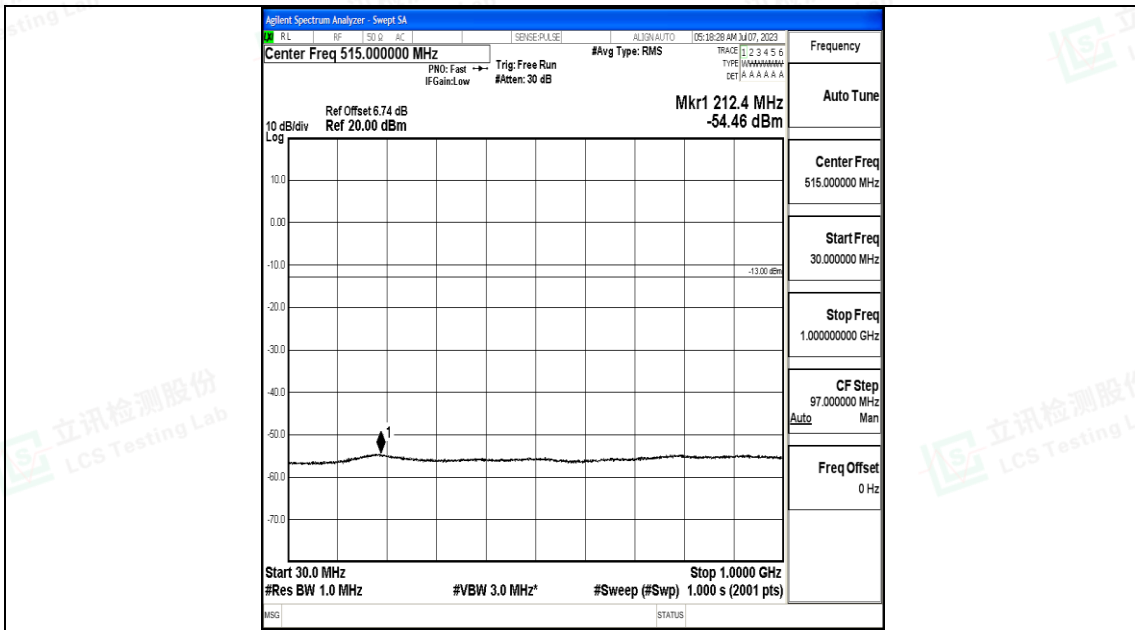

Band2_15MHz_QPSK_18675_1RB#0_30~1000_30~1000