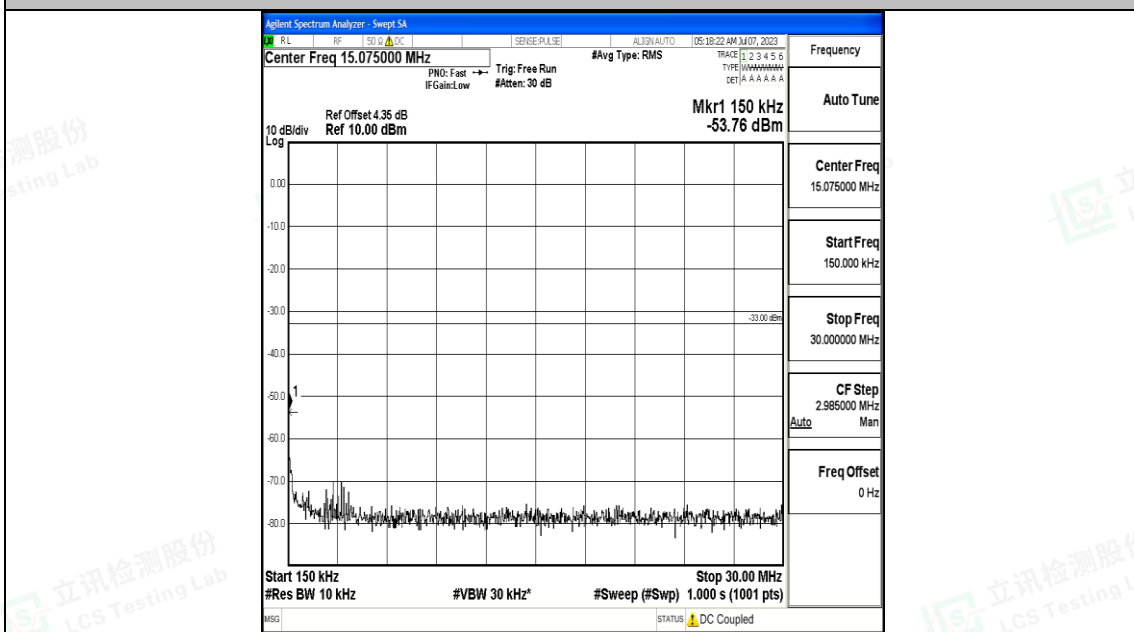

Band2_15MHz_QPSK_18675_1RB#0_0.15~30_0.15~30

Shenzhen LCS Compliance Testing Laboratory Ltd.
Add: 101, 201 Bldg A & 301 Bldg C, Juji Industrial Park Yabianxueziwei, Shajing Street,
Baoan District, Shenzhen, 518000, China
Tel: +(86) 0755-82591330 | E-mail: webmaster@lcs-cert.com | Web: www.lcs-cert.com
Scan code to check authenticity