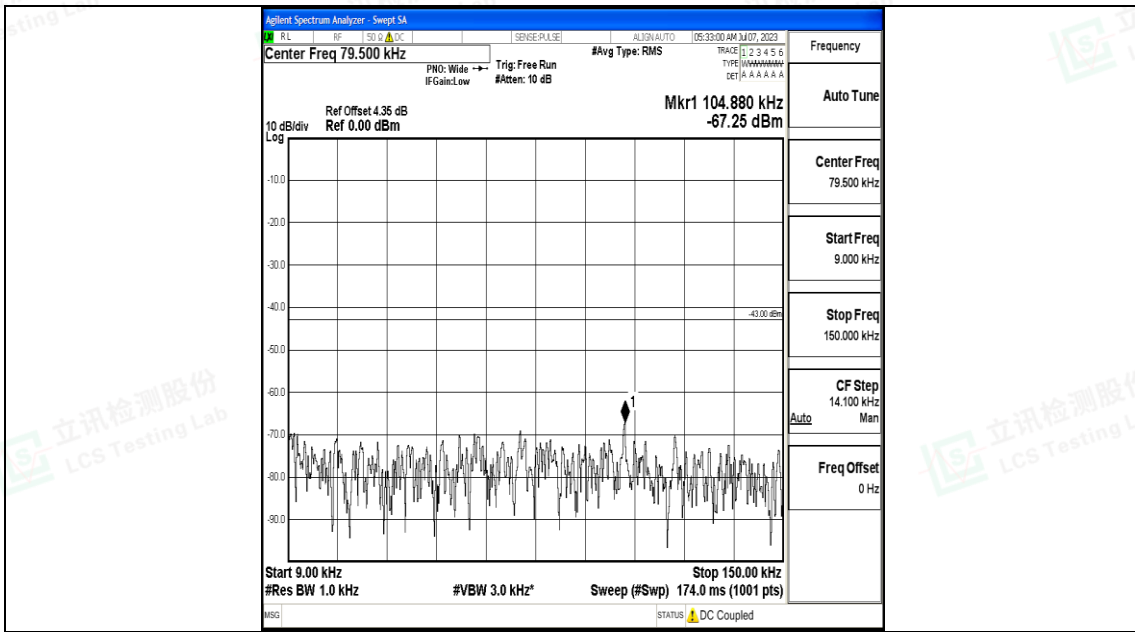

Band2_20MHz_QPSK_18900_1RB#0_0.009~0.15_0.009~0.15