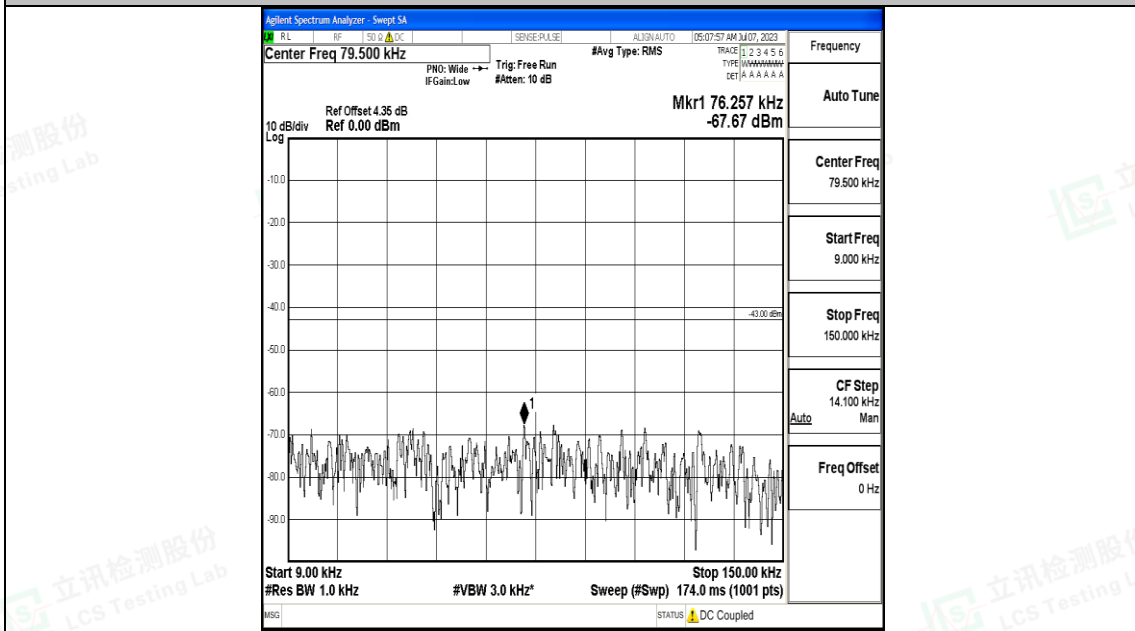

Band2_10MHz_16QAM_19150_1RB#0_0.009~0.15_0.009~0.15