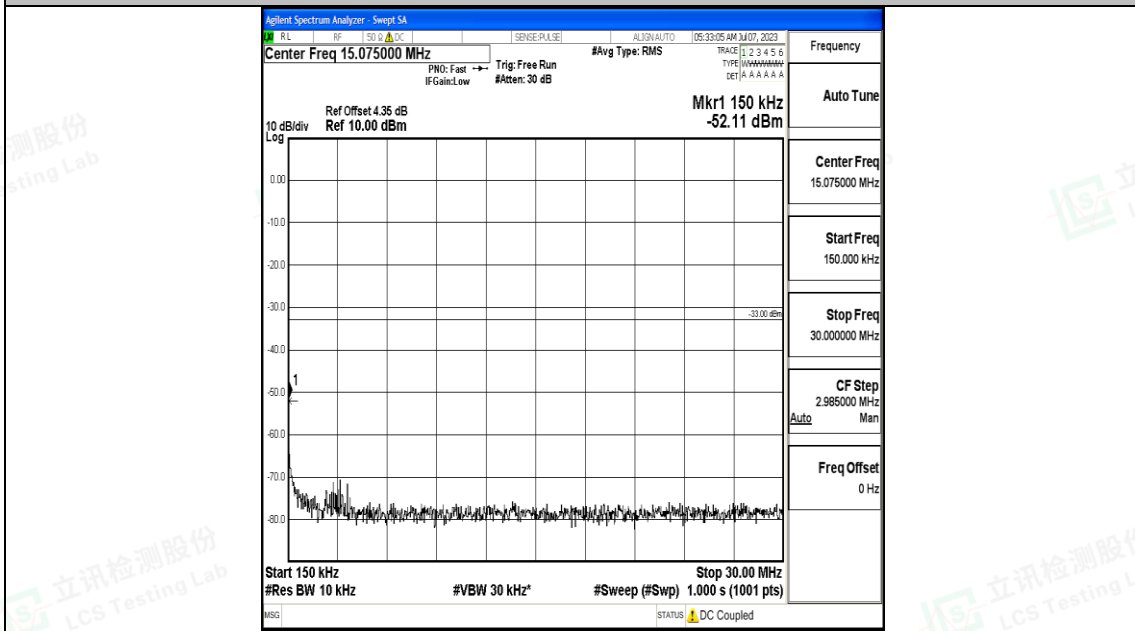

Band2_20MHz_16QAM_18700_1RB#0_1000~3000_1000~3000

Band2_20MHz_16QAM_18700_1RB#0_3000~20000_3000~20000

Band2_20MHz_QPSK_18900_1RB#0_0.009~0.15_0.009~0.15

Band2_20MHz_QPSK_18900_1RB#0_0.15~30_0.15~30

Shenzhen LCS Compliance Testing Laboratory Ltd.
 Add: 101, 201 Bldg A & 301 Bldg C, Juji Industrial Park Yabianxueziwei, Shajing Street,
 Baoan District, Shenzhen, 518000, China
 Tel: +(86) 0755-82591330 | E-mail: webmaster@lcs-cert.com | Web: www.lcs-cert.com
 Scan code to check authenticity