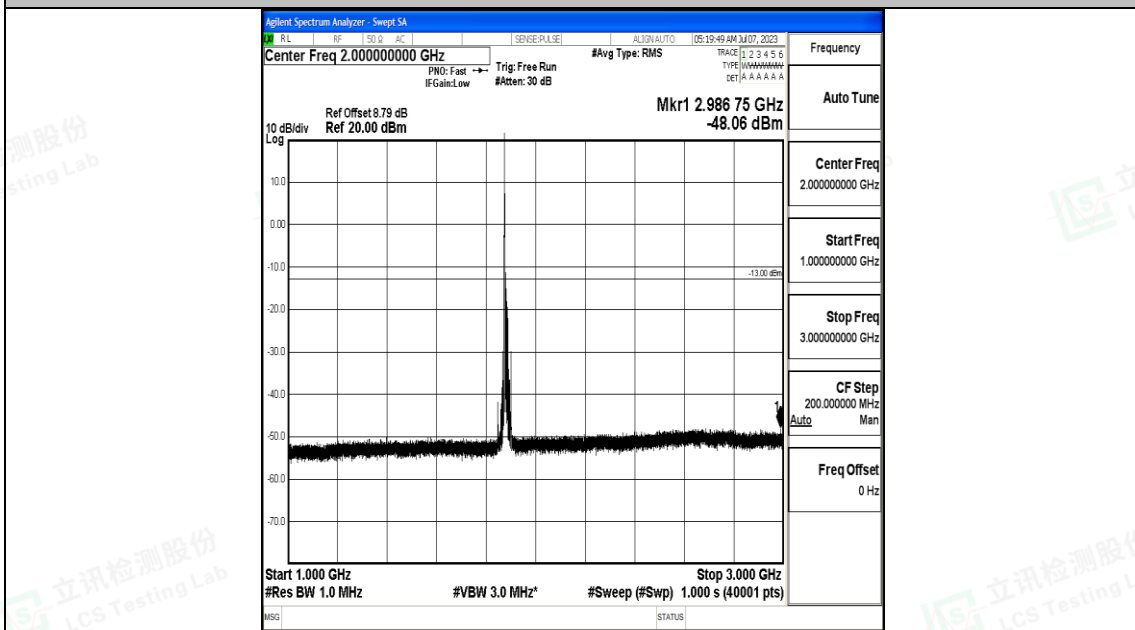

Band2_15MHz_QPSK_18900_1RB#0_1000~3000_1000~3000