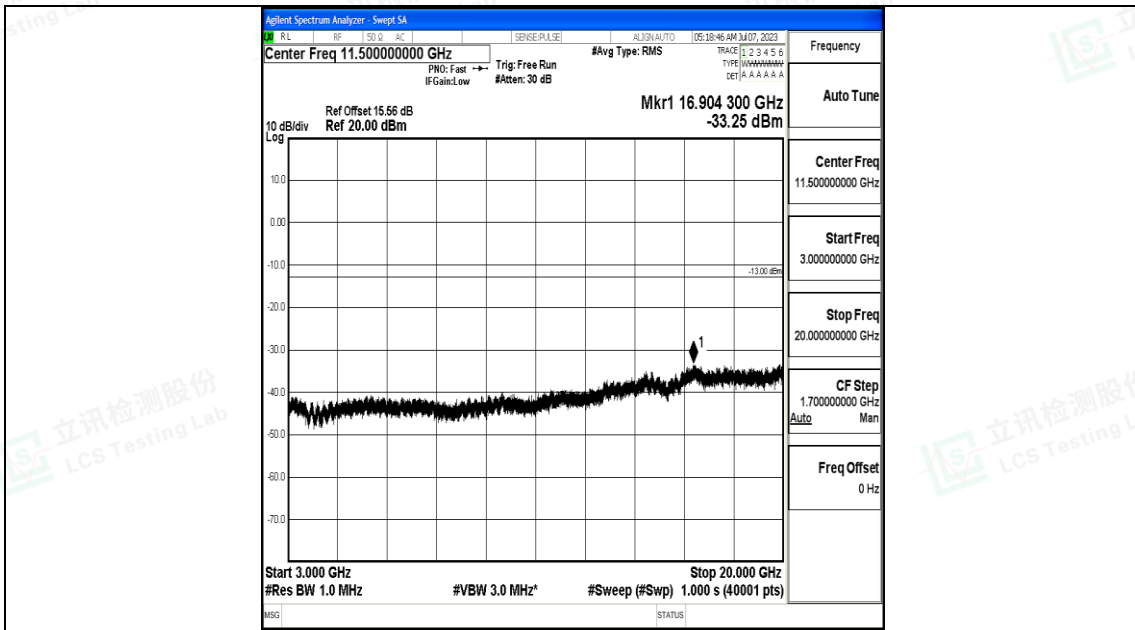

Band2_15MHz_QPSK_18675_1RB#0_3000~20000_3000~20000