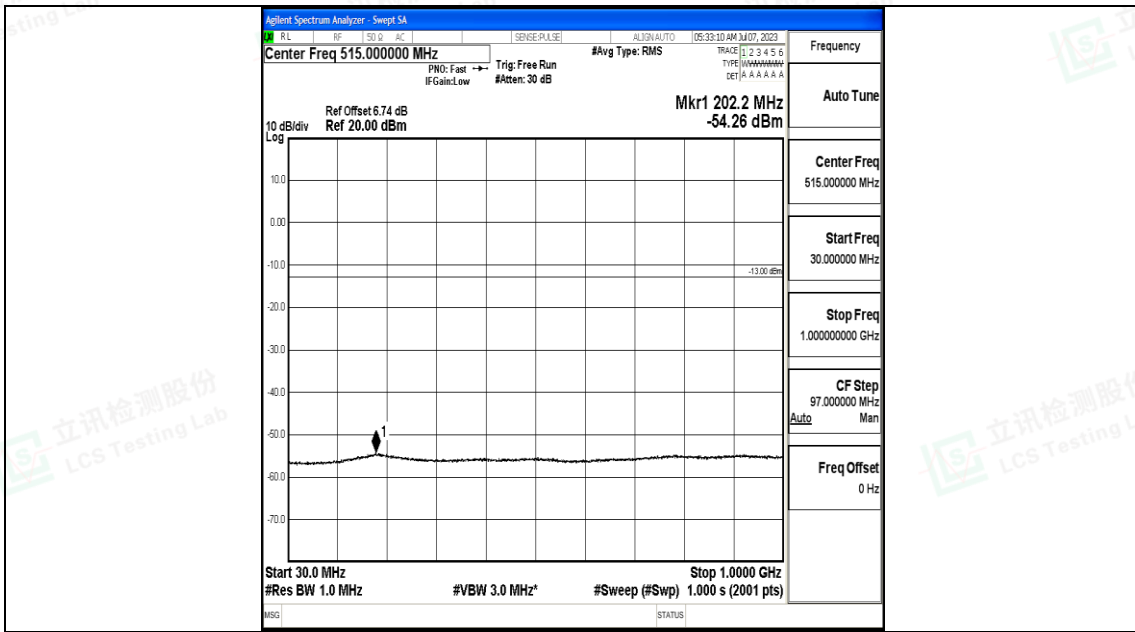

Band2_20MHz_16QAM_18700_1RB#0_1000~3000_1000~3000

Band2_20MHz_16QAM_18700_1RB#0_3000~20000_3000~20000

Band2_20MHz_QPSK_18900_1RB#0_0.009~0.15_0.009~0.15

Band2_20MHz_QPSK_18900_1RB#0_0.15~30_0.15~30

Shenzhen LCS Compliance Testing Laboratory Ltd.
 Add: 101, 201 Bldg A & 301 Bldg C, Juji Industrial Park Yabianxueziwei, Shajing Street,
 Baoan District, Shenzhen, 518000, China
 Tel: +(86) 0755-82591330 | E-mail: webmaster@lcs-cert.com | Web: www.lcs-cert.com
 Scan code to check authenticity