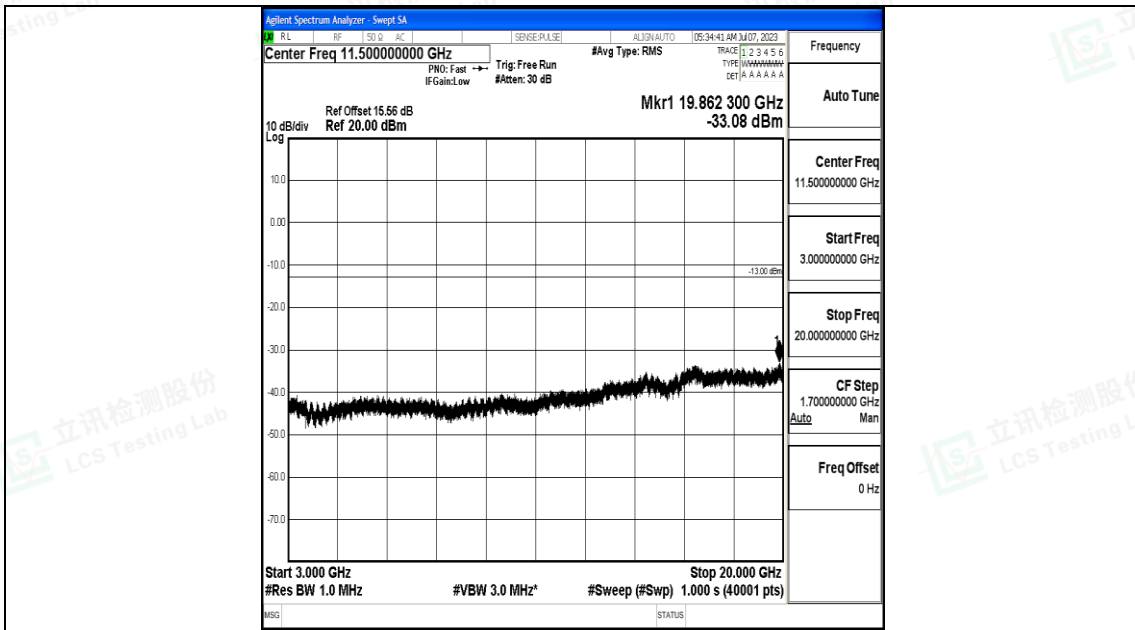

Band2_20MHz_QPSK_19100_1RB#0_3000~20000_3000~20000