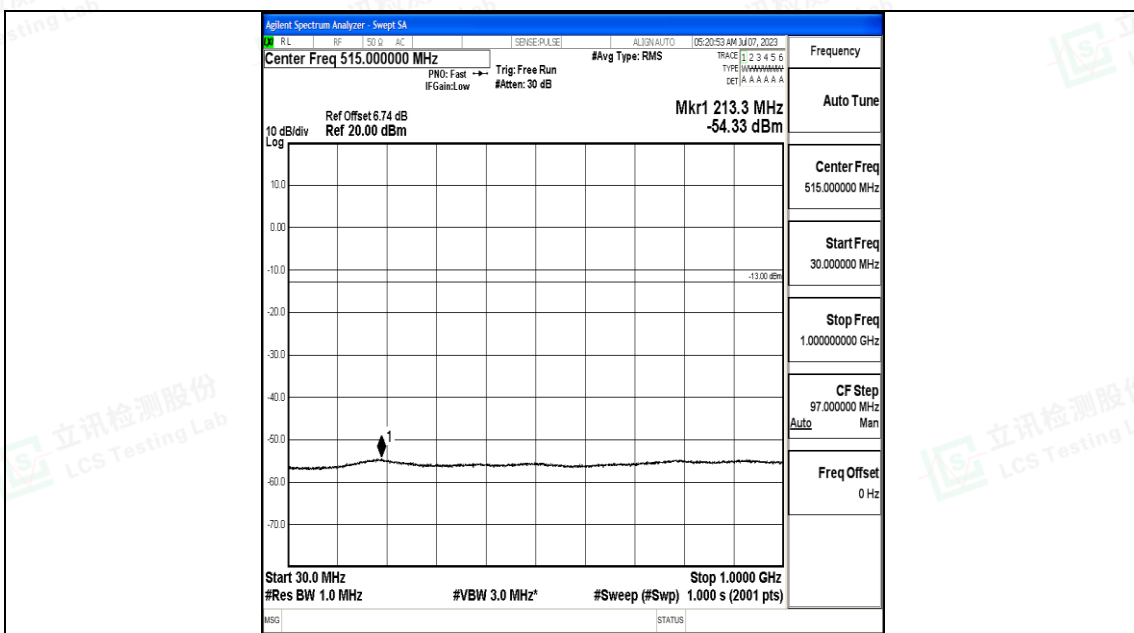

Band2_15MHz_QPSK_19125_1RB#0_30~1000_30~1000