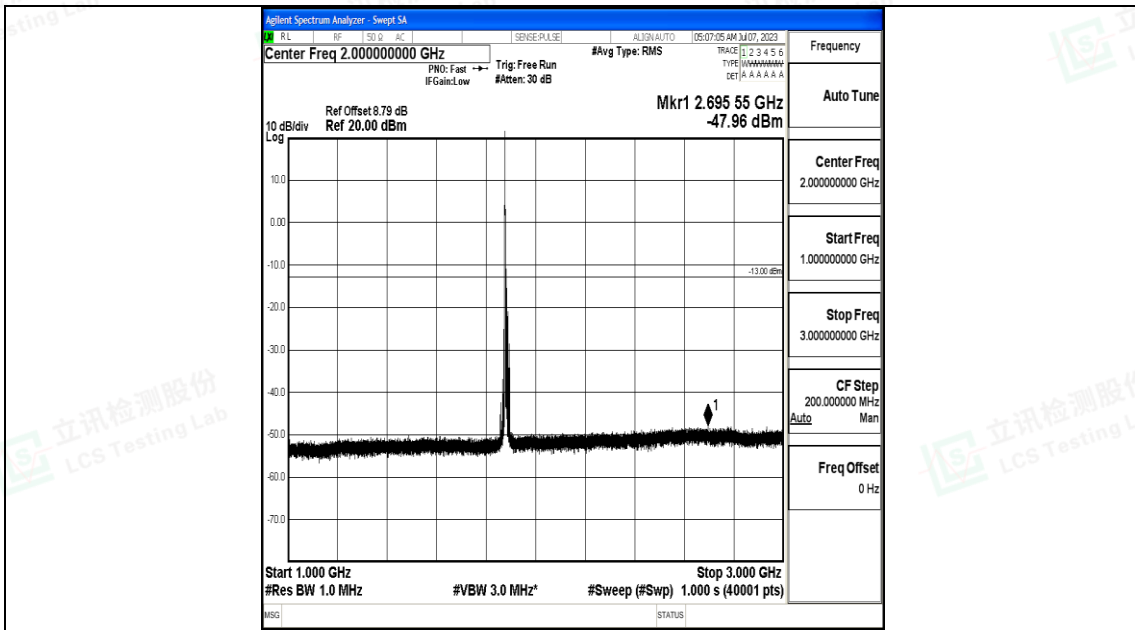

Band2_10MHz_QPSK_18900_1RB#0_3000~20000_3000~20000

Band2_10MHz_16QAM_18900_1RB#0_0.009~0.15_0.009~0.15

Band2_10MHz_16QAM_18900_1RB#0_0.15~30_0.15~30

Band2_10MHz_16QAM_18900_1RB#0_30~1000_30~1000

Shenzhen LCS Compliance Testing Laboratory Ltd.
 Add: 101, 201 Bldg A & 301 Bldg C, Juji Industrial Park Yabianxueziwei, Shajing Street,
 Baoan District, Shenzhen, 518000, China
 Tel: +(86) 0755-82591330 | E-mail: webmaster@lcs-cert.com | Web: www.lcs-cert.com
 Scan code to check authenticity

Band2_10MHz_16QAM_18900_1RB#0_1000~3000_1000~3000

Band2_10MHz_16QAM_18900_1RB#0_3000~20000_3000~20000

Band2_10MHz_QPSK_19150_1RB#0_0.009~0.15_0.009~0.15

Band2_10MHz_QPSK_19150_1RB#0_0.15~30_0.15~30

Shenzhen LCS Compliance Testing Laboratory Ltd.
 Add: 101, 201 Bldg A & 301 Bldg C, Juji Industrial Park Yabianxueziwei, Shajing Street,
 Baoan District, Shenzhen, 518000, China
 Tel: +(86) 0755-82591330 | E-mail: webmaster@lcs-cert.com | Web: www.lcs-cert.com
 Scan code to check authenticity