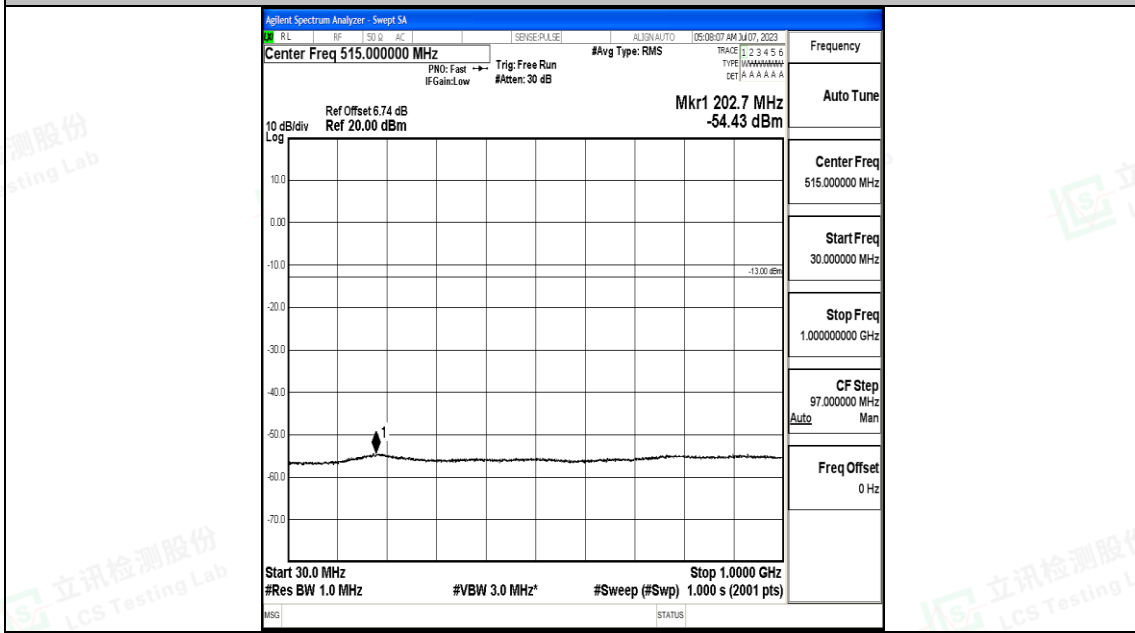

Band2_10MHz_QPSK_19150_1RB#0_3000~20000_3000~20000

Band2_10MHz_16QAM_19150_1RB#0_0.009~0.15_0.009~0.15

Band2_10MHz_16QAM_19150_1RB#0_0.15~30_0.15~30

Band2_10MHz_16QAM_19150_1RB#0_30~1000_30~1000

Shenzhen LCS Compliance Testing Laboratory Ltd.
 Add: 101, 201 Bldg A & 301 Bldg C, Juji Industrial Park Yabianxueziwei, Shajing Street,
 Baoan District, Shenzhen, 518000, China
 Tel: +(86) 0755-82591330 | E-mail: webmaster@lcs-cert.com | Web: www.lcs-cert.com
 Scan code to check authenticity