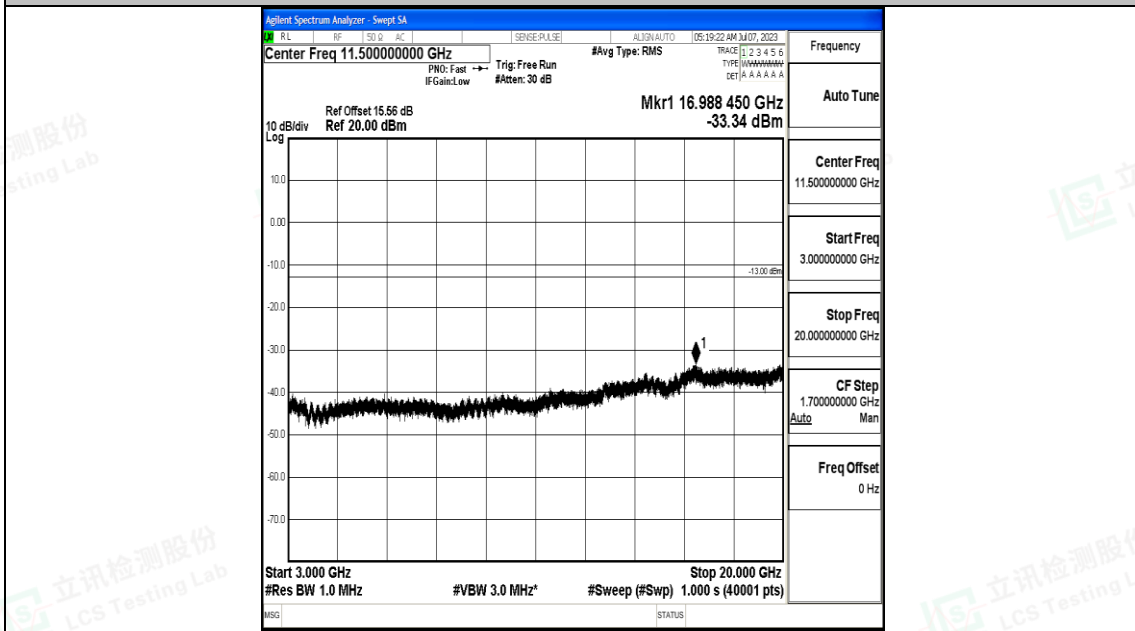

Band2_15MHz_16QAM_18675_1RB#0_0.15~30_0.15~30

Band2_15MHz_16QAM_18675_1RB#0_30~1000_30~1000

Band2_15MHz_16QAM_18675_1RB#0_1000~3000_1000~3000

Band2_15MHz_16QAM_18675_1RB#0_3000~20000_3000~20000

Band2_15MHz_QPSK_18900_1RB#0_0.009~0.15_0.009~0.15