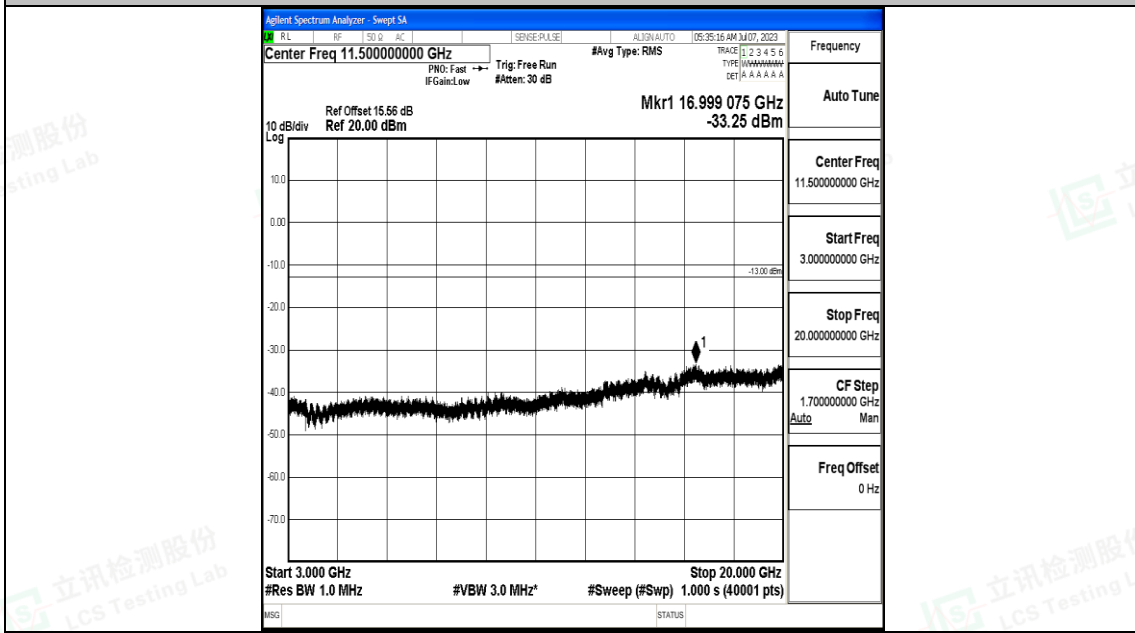

Band2_20MHz_QPSK_19100_1RB#0_3000~20000_3000~20000

Band2_20MHz_16QAM_19100_1RB#0_0.009~0.15_0.009~0.15

Band2_20MHz_16QAM_19100_1RB#0_1000~3000_1000~3000

Band2_20MHz_16QAM_19100_1RB#0_3000~20000_3000~20000