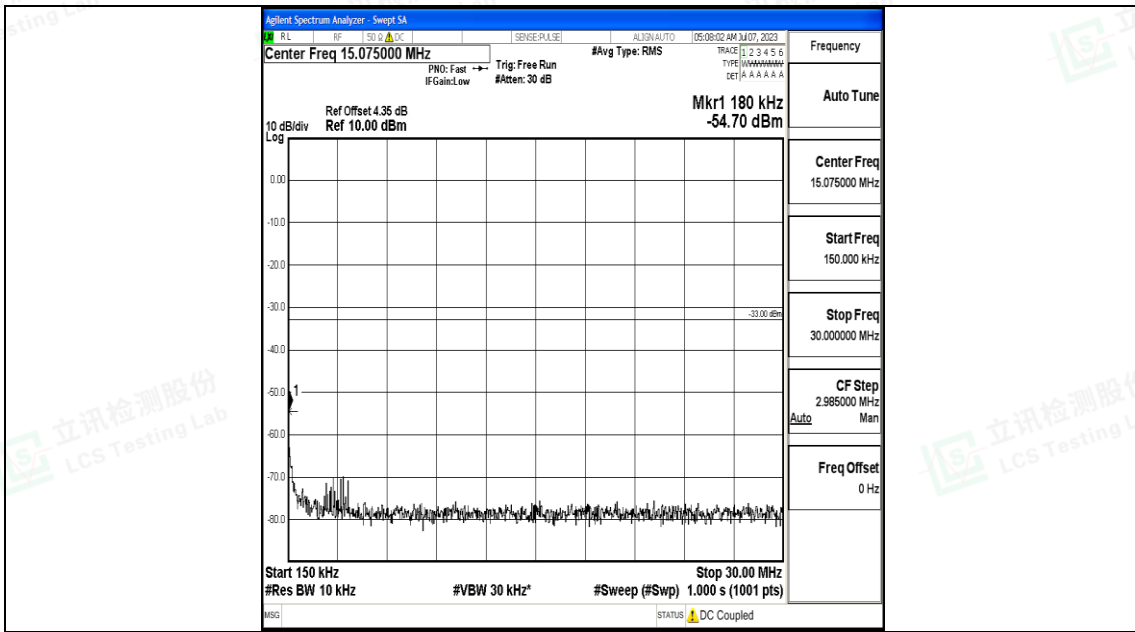

Band2_10MHz_16QAM_19150_1RB#0_0.15~30_0.15~30