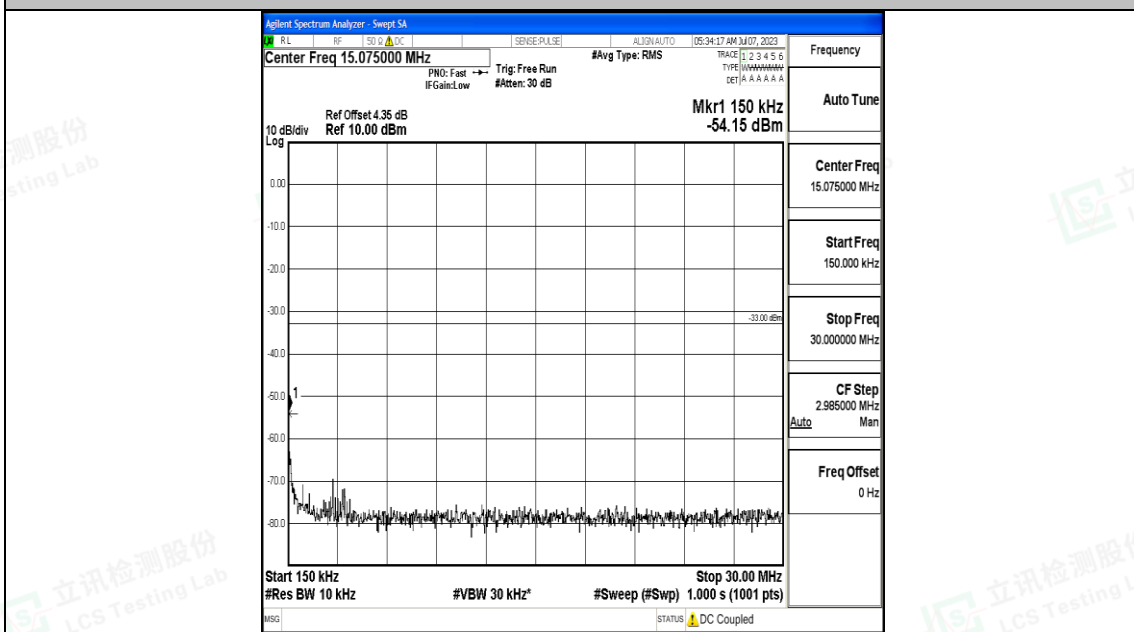

Band2_20MHz_QPSK_19100_1RB#0_0.15~30_0.15~30