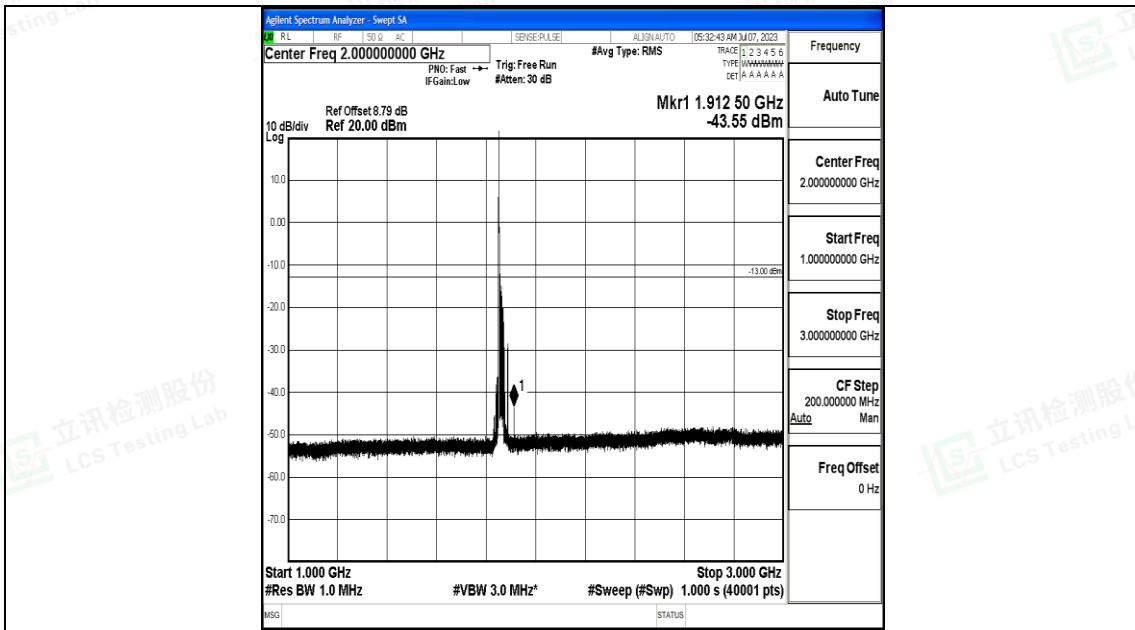

Band2_20MHz_QPSK_18700_1RB#0_3000~20000_3000~20000

Band2_20MHz_16QAM_18700_1RB#0_0.009~0.15_0.009~0.15

Band2_20MHz_16QAM_18700_1RB#0_0.15~30_0.15~30

Band2_20MHz_16QAM_18700_1RB#0_30~1000_30~1000

Shenzhen LCS Compliance Testing Laboratory Ltd.
 Add: 101, 201 Bldg A & 301 Bldg C, Juji Industrial Park Yabianxueziwei, Shajing Street,
 Baoan District, Shenzhen, 518000, China
 Tel: +(86) 0755-82591330 | E-mail: webmaster@lcs-cert.com | Web: www.lcs-cert.com
 Scan code to check authenticity