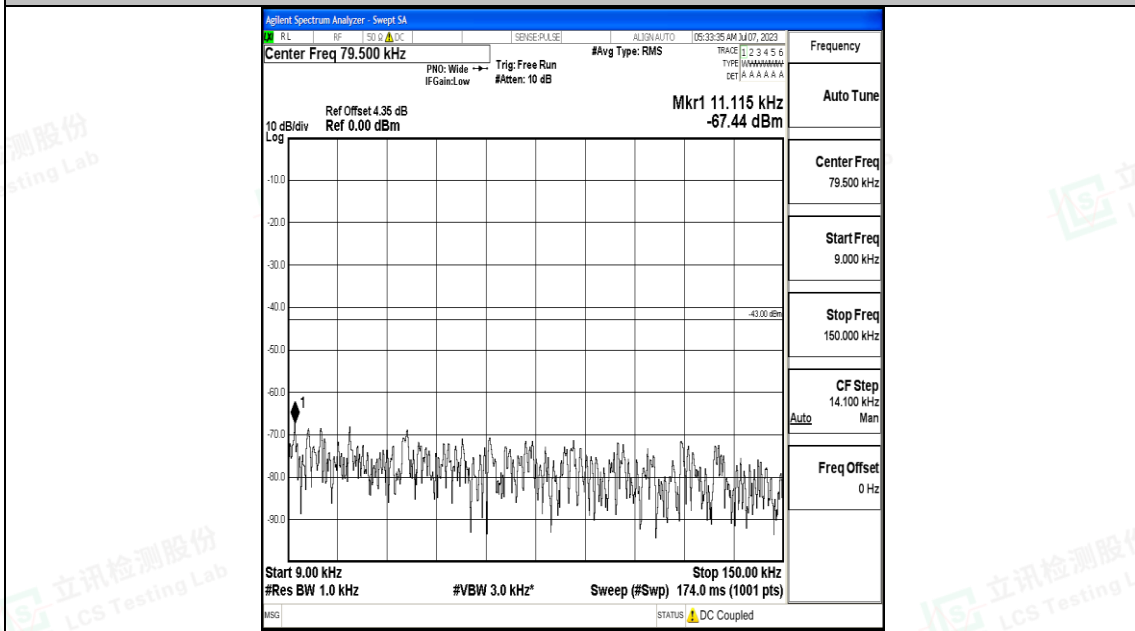

Band2_20MHz_QPSK_18900_1RB#0_30~1000_30~1000

Band2_20MHz_QPSK_18900_1RB#0_1000~3000_1000~3000

Band2_20MHz_QPSK_18900_1RB#0_3000~20000_3000~20000

Band2_20MHz_16QAM_18900_1RB#0_0.009~0.15_0.009~0.15

Band2_20MHz_16QAM_18900_1RB#0_0.15~30_0.15~30