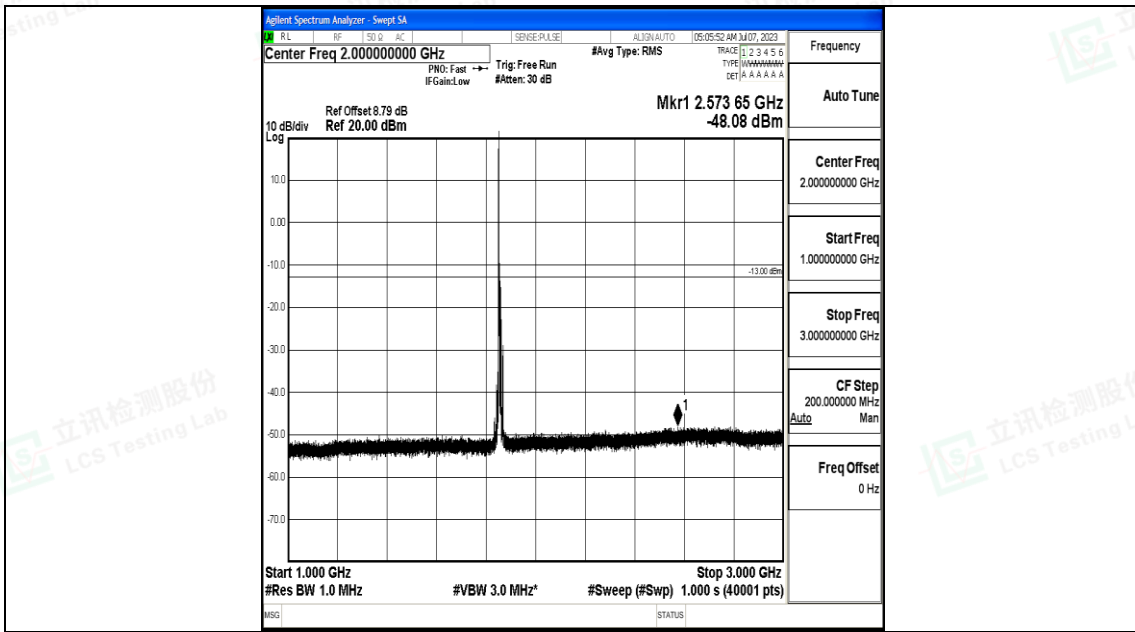

Band2_10MHz_QPSK_18650_1RB#0_3000~20000_3000~20000

Band2_10MHz_16QAM_18650_1RB#0_0.009~0.15_0.009~0.15

Band2_10MHz_16QAM_18650_1RB#0_0.15~30_0.15~30

Band2_10MHz_16QAM_18650_1RB#0_30~1000_30~1000

Band2_10MHz_16QAM_18650_1RB#0_1000~3000_1000~3000