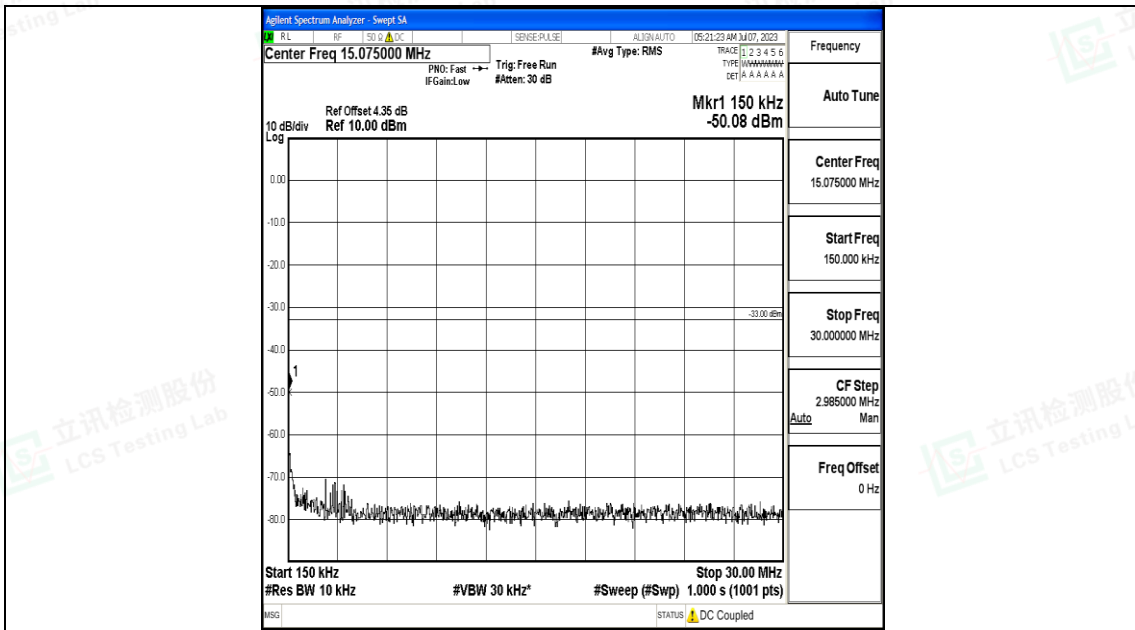

Band2_15MHz_QPSK_19125_1RB#0_30~1000_30~1000

Band2_15MHz_QPSK_19125_1RB#0_1000~3000_1000~3000

Band2_15MHz_QPSK_19125_1RB#0_3000~20000_3000~20000

Band2_15MHz_16QAM_19125_1RB#0_0.009~0.15_0.009~0.15

Band2_15MHz_16QAM_19125_1RB#0_0.15~30_0.15~30