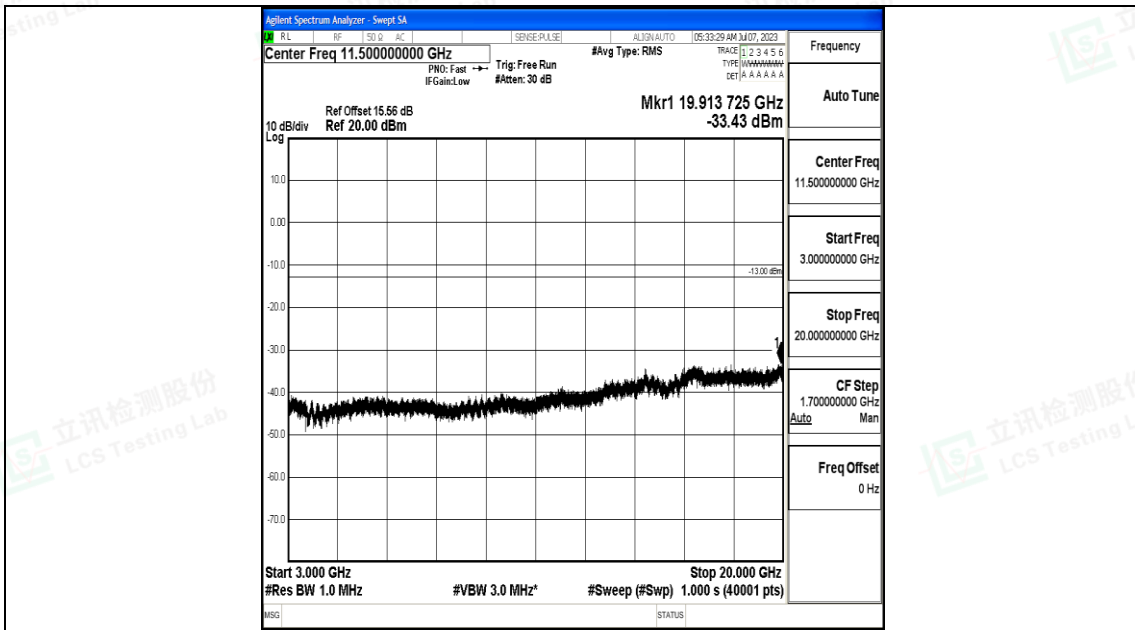

Band2_20MHz_QPSK_18900_1RB#0_3000~20000_3000~20000