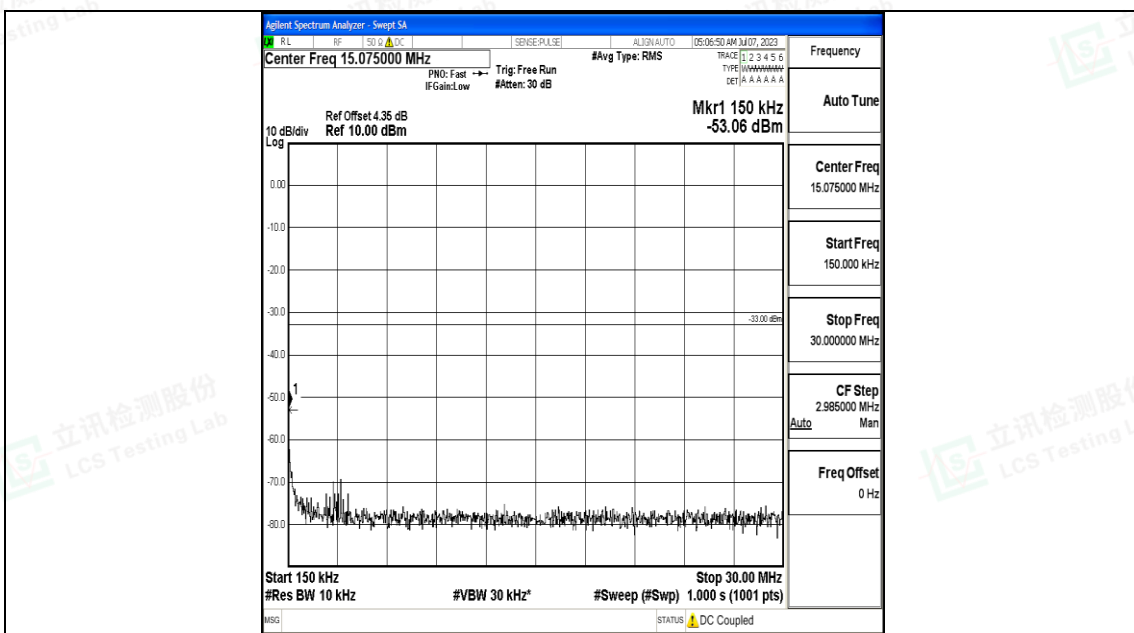

Band2_10MHz_16QAM_18650_1RB#0_3000~20000_3000~20000

Band2_10MHz_QPSK_18900_1RB#0_0.009~0.15_0.009~0.15

Band2_10MHz_QPSK_18900_1RB#0_0.15~30_0.15~30

Band2_10MHz_QPSK_18900_1RB#0_30~1000_30~1000

Band2_10MHz_QPSK_18900_1RB#0_1000~3000_1000~3000

Band2_10MHz_QPSK_18900_1RB#0_3000~20000_3000~20000

Band2_10MHz_16QAM_18900_1RB#0_0.009~0.15_0.009~0.15

Band2_10MHz_16QAM_18900_1RB#0_0.15~30_0.15~30

Band2_10MHz_16QAM_18900_1RB#0_30~1000_30~1000

Shenzhen LCS Compliance Testing Laboratory Ltd.
 Add: 101, 201 Bldg A & 301 Bldg C, Juji Industrial Park Yabianxueziwei, Shajing Street,
 Baoan District, Shenzhen, 518000, China
 Tel: +(86) 0755-82591330 | E-mail: webmaster@lcs-cert.com | Web: www.lcs-cert.com
 Scan code to check authenticity