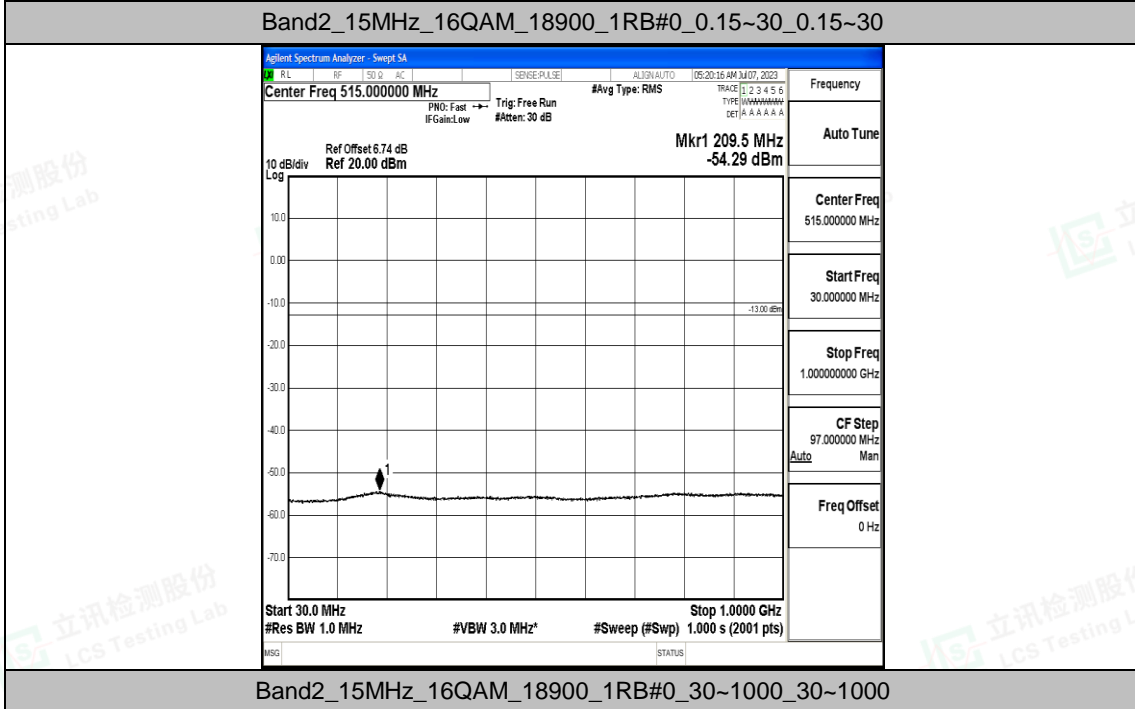

Band2_15MHz_QPSK_18900_1RB#0_0.15~30_0.15~30

Band2_15MHz_QPSK_18900_1RB#0_30~1000_30~1000

Band2_15MHz_QPSK_18900_1RB#0_1000~3000_1000~3000

Band2_15MHz_QPSK_18900_1RB#0_3000~20000_3000~20000

Band2_15MHz_16QAM_18900_1RB#0_0.009~0.15_0.009~0.15