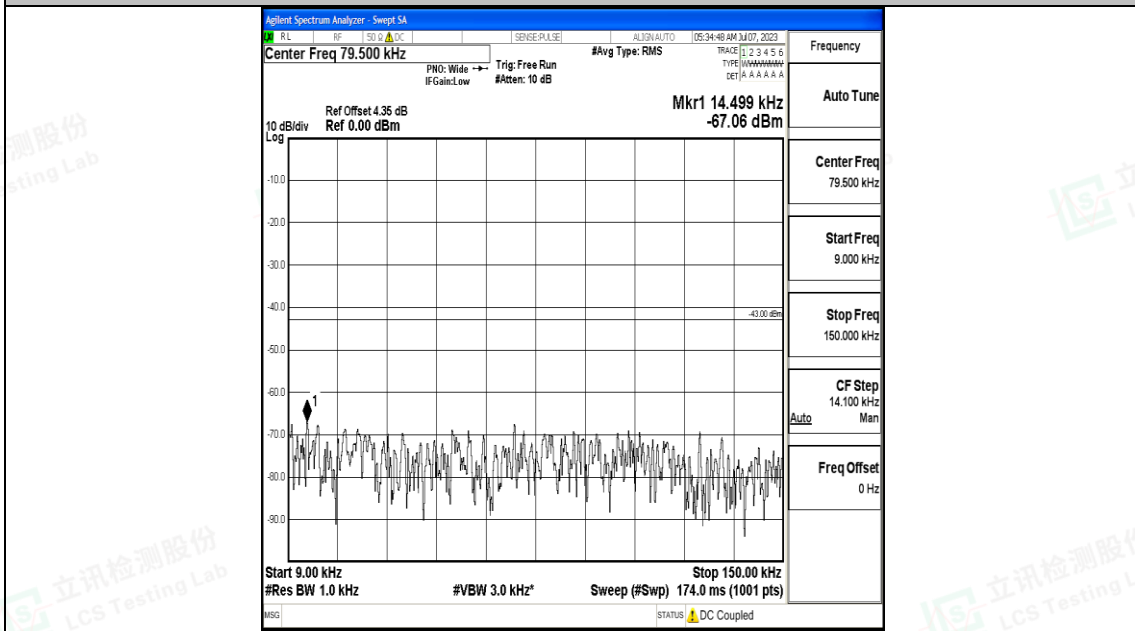

Band2_20MHz_16QAM_19100_1RB#0_0.009~0.15_0.009~0.15