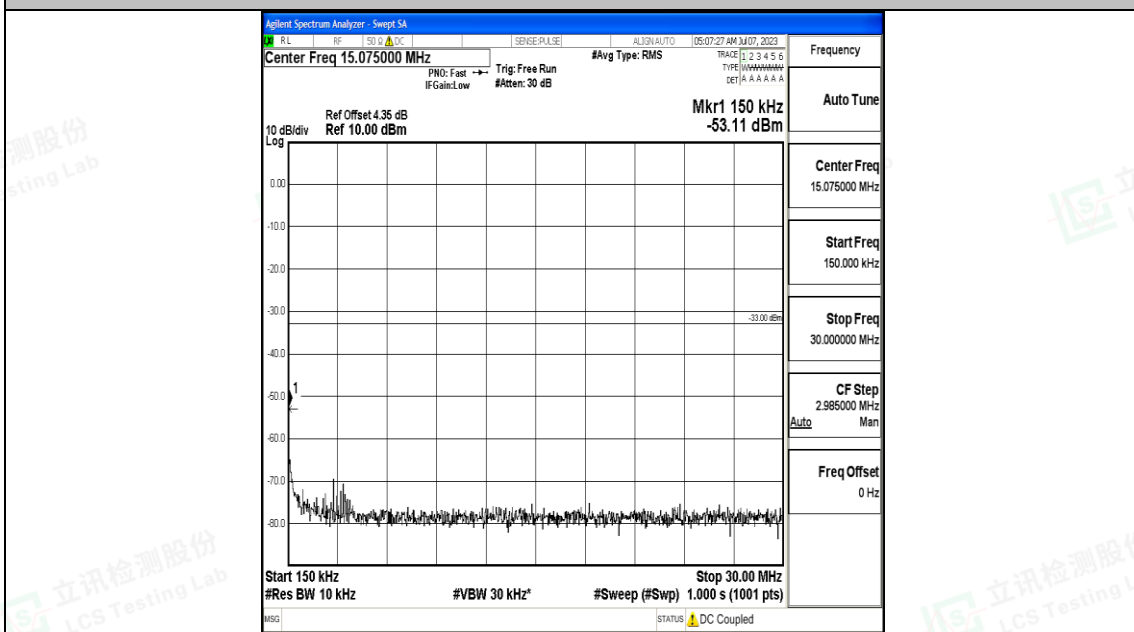

Band2_10MHz_16QAM_18900_1RB#0_1000~3000_1000~3000

Band2_10MHz_16QAM_18900_1RB#0_3000~20000_3000~20000

Band2_10MHz_QPSK_19150_1RB#0_0.009~0.15_0.009~0.15

Band2_10MHz_QPSK_19150_1RB#0_0.15~30_0.15~30

Shenzhen LCS Compliance Testing Laboratory Ltd.
 Add: 101, 201 Bldg A & 301 Bldg C, Juji Industrial Park Yabianxueziwei, Shajing Street,
 Baoan District, Shenzhen, 518000, China
 Tel: +(86) 0755-82591330 | E-mail: webmaster@lcs-cert.com | Web: www.lcs-cert.com
 Scan code to check authenticity