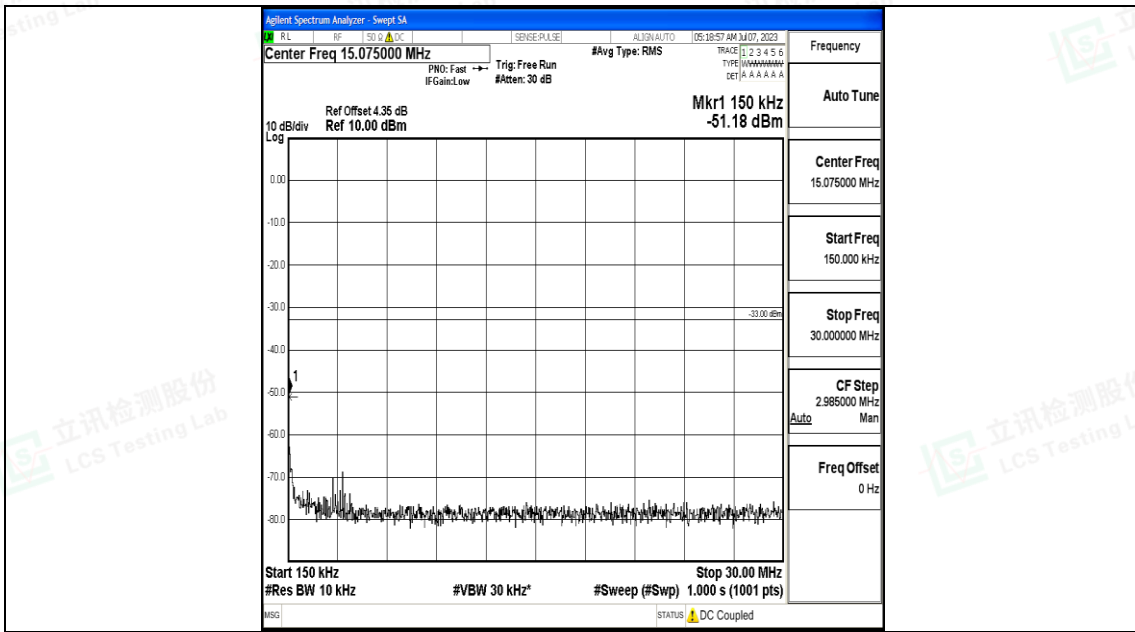

Band2_15MHz_QPSK_18675_1RB#0_30~1000_30~1000

Band2_15MHz_QPSK_18675_1RB#0_1000~3000_1000~3000

Band2_15MHz_QPSK_18675_1RB#0_3000~20000_3000~20000

Band2_15MHz_16QAM_18675_1RB#0_0.009~0.15_0.009~0.15

Shenzhen LCS Compliance Testing Laboratory Ltd.
 Add: 101, 201 Bldg A & 301 Bldg C, Juji Industrial Park Yabianxueziwei, Shajing Street,
 Baoan District, Shenzhen, 518000, China
 Tel: +(86) 0755-82591330 | E-mail: webmaster@lcs-cert.com | Web: www.lcs-cert.com
 Scan code to check authenticity