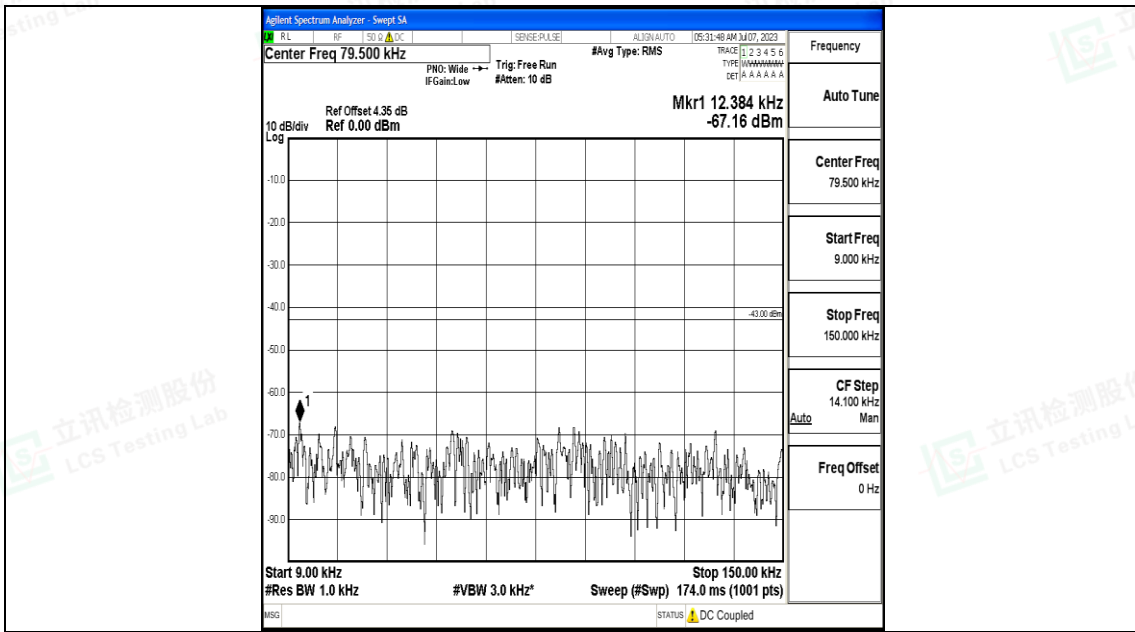

Band2_15MHz_16QAM_19125_1RB#0_30~1000_30~1000

Band2_15MHz_16QAM_19125_1RB#0_1000~3000_1000~3000

Band2_15MHz_16QAM_19125_1RB#0_3000~20000_3000~20000

Band2_20MHz_QPSK_18700_1RB#0_0.009~0.15_0.009~0.15

Band2_20MHz_QPSK_18700_1RB#0_0.15~30_0.15~30