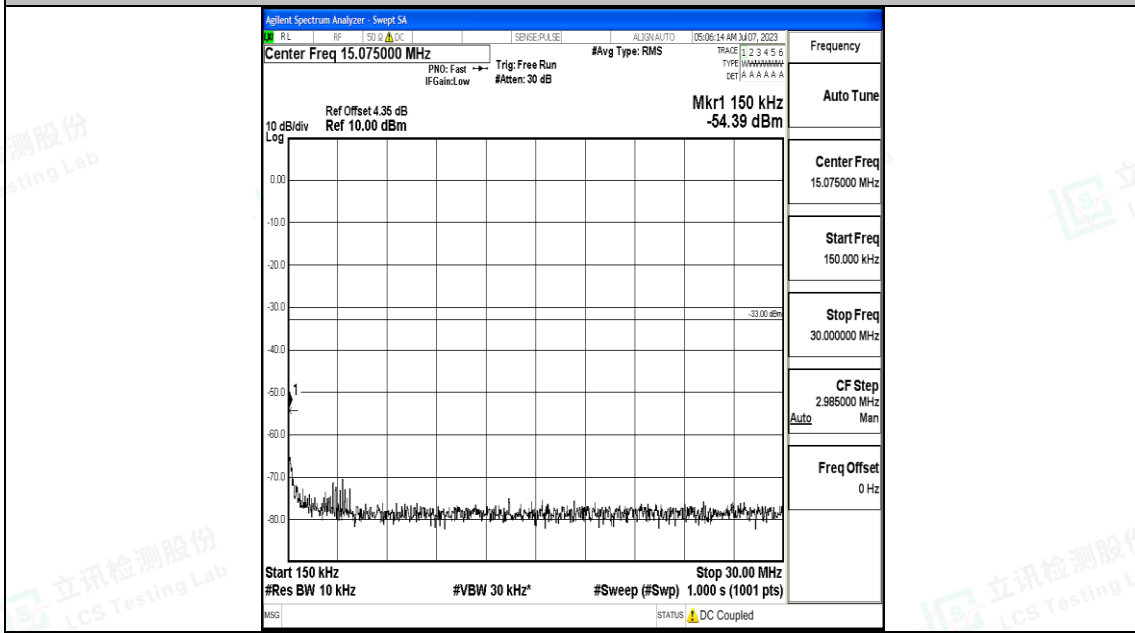

Band2_10MHz_QPSK_18900_1RB#0_0.15~30_0.15~30