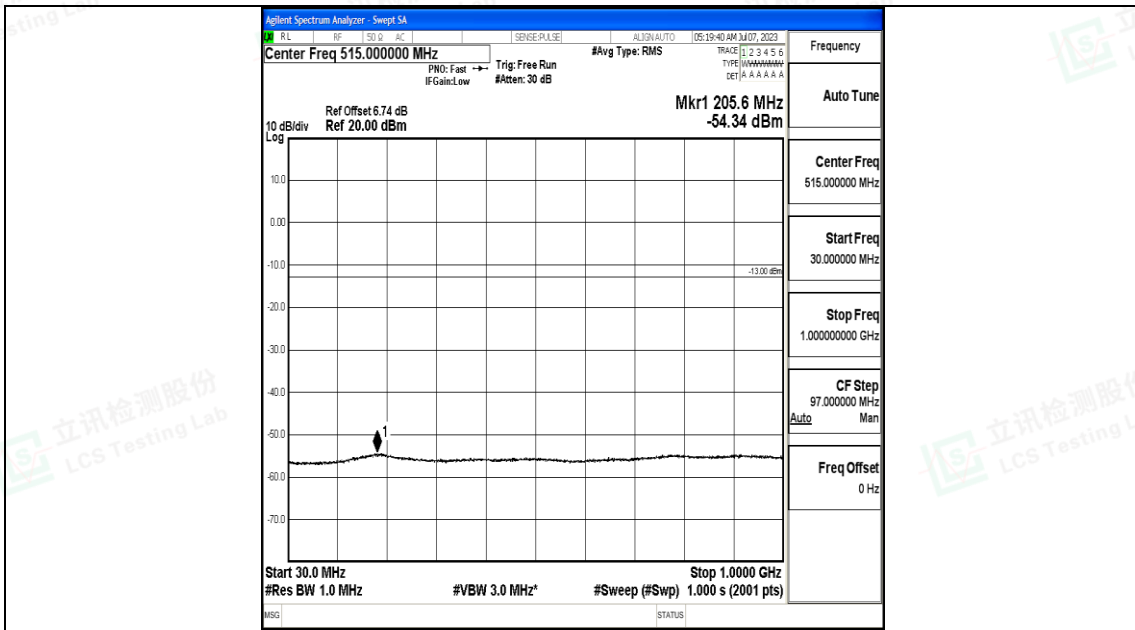

Band2_15MHz_QPSK_18900_1RB#0_30~1000_30~1000