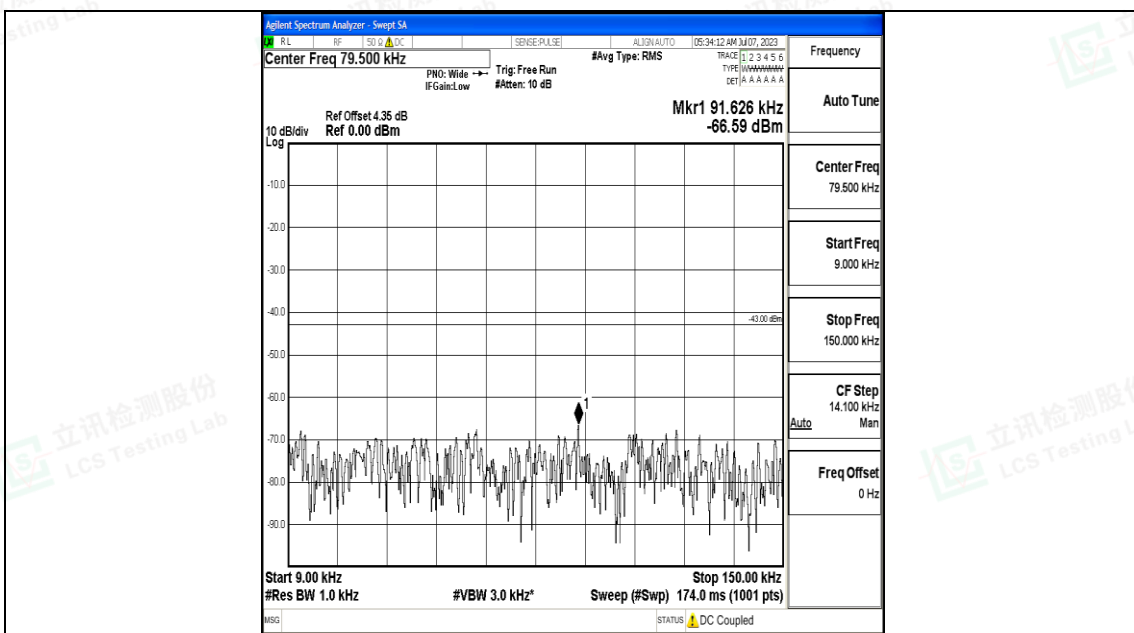

Band2_20MHz_QPSK_19100_1RB#0_0.009~0.15_0.009~0.15