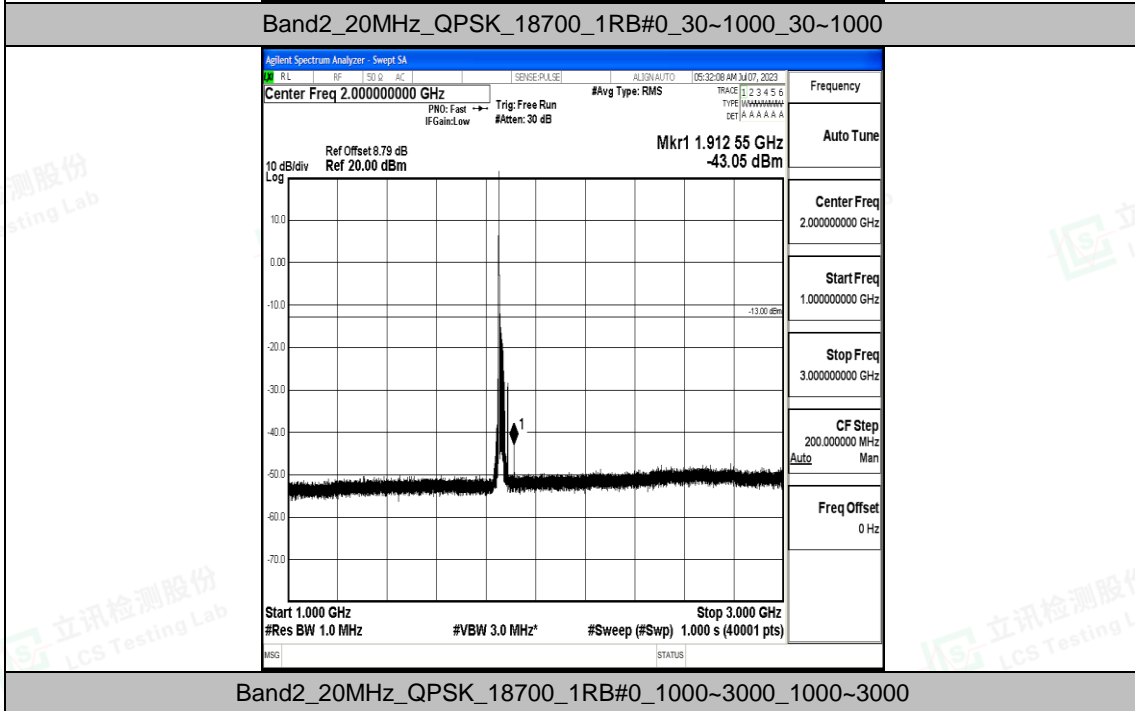

Band2_15MHz_16QAM_19125_1RB#0_30~1000_30~1000

Band2_15MHz_16QAM_19125_1RB#0_1000~3000_1000~3000

Band2_15MHz_16QAM_19125_1RB#0_3000~20000_3000~20000

Band2_20MHz_QPSK_18700_1RB#0_0.009~0.15_0.009~0.15

Band2_20MHz_QPSK_18700_1RB#0_0.15~30_0.15~30