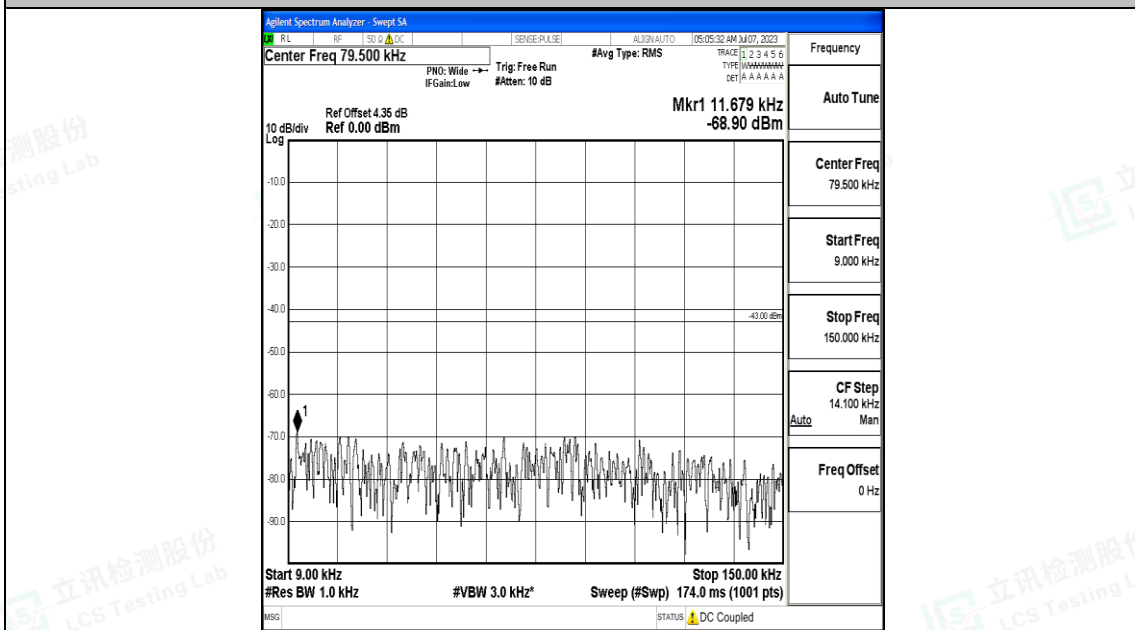

Band2_10MHz_QPSK_18650_1RB#0_3000~20000_3000~20000

Band2_10MHz_16QAM_18650_1RB#0_0.009~0.15_0.009~0.15

Band2_10MHz_16QAM_18650_1RB#0_0.15~30_0.15~30

Band2_10MHz_16QAM_18650_1RB#0_30~1000_30~1000

Band2_10MHz_16QAM_18650_1RB#0_1000~3000_1000~3000