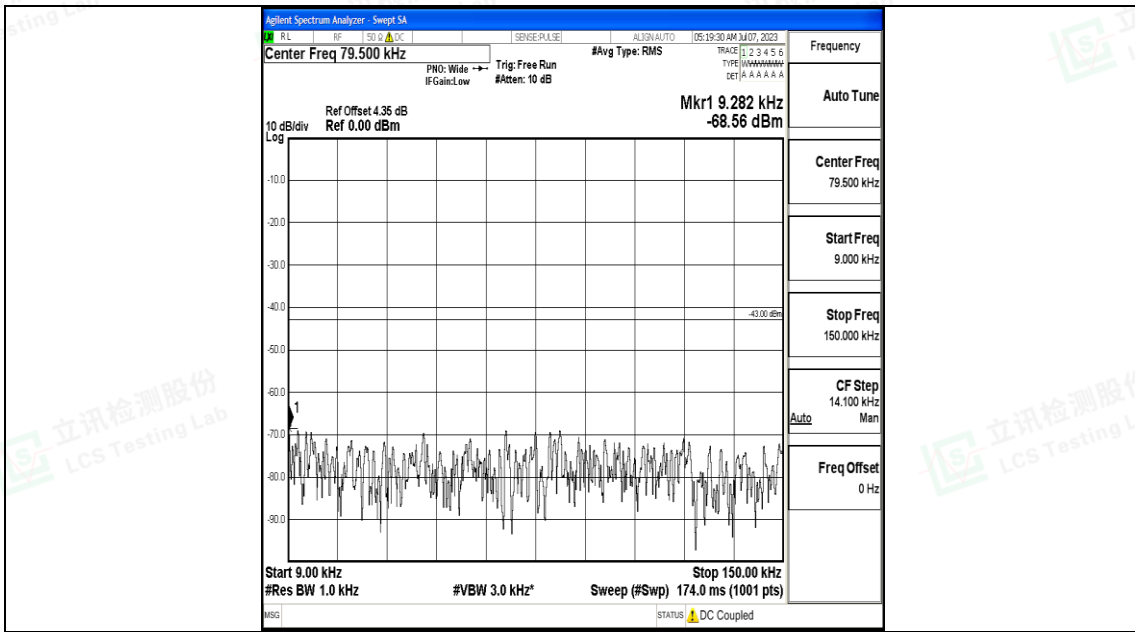

Band2_15MHz_16QAM_18675_1RB#0_0.15~30_0.15~30

Band2_15MHz_16QAM_18675_1RB#0_30~1000_30~1000

Band2_15MHz_16QAM_18675_1RB#0_1000~3000_1000~3000

Band2_15MHz_16QAM_18675_1RB#0_3000~20000_3000~20000

Band2_15MHz_QPSK_18900_1RB#0_0.009~0.15_0.009~0.15