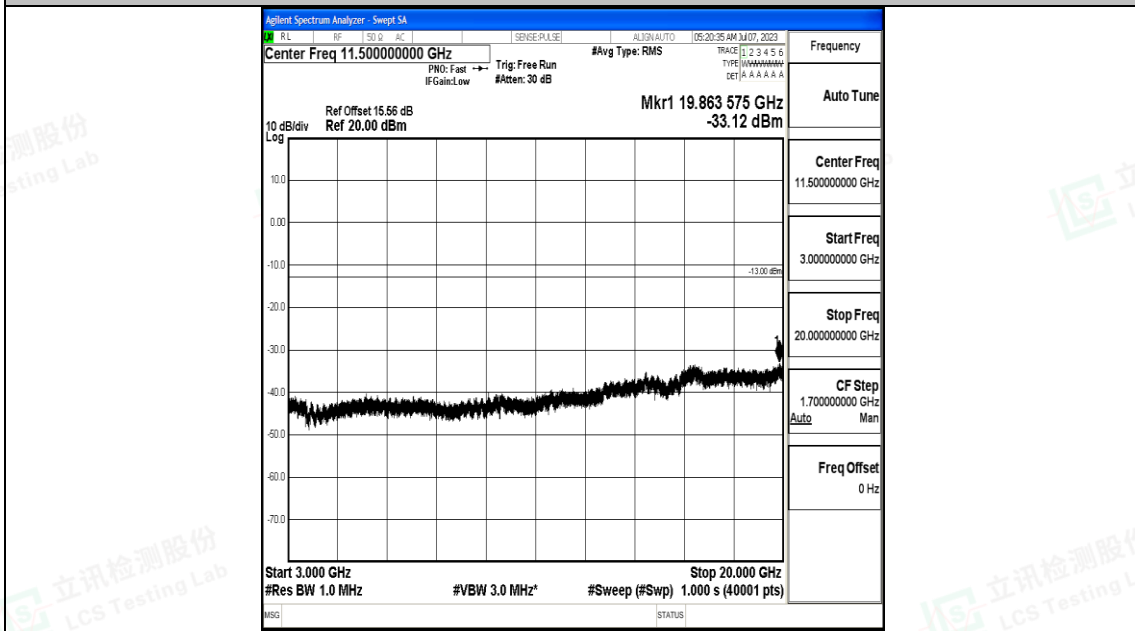

Band2_15MHz_16QAM_18900_1RB#0_3000~20000_3000~20000

Shenzhen LCS Compliance Testing Laboratory Ltd.
Add: 101, 201 Bldg A & 301 Bldg C, Juji Industrial Park Yabianxueziwei, Shajing Street,
Baoan District, Shenzhen, 518000, China
Tel: +(86) 0755-82591330 | E-mail: webmaster@lcs-cert.com | Web: www.lcs-cert.com
Scan code to check authenticity