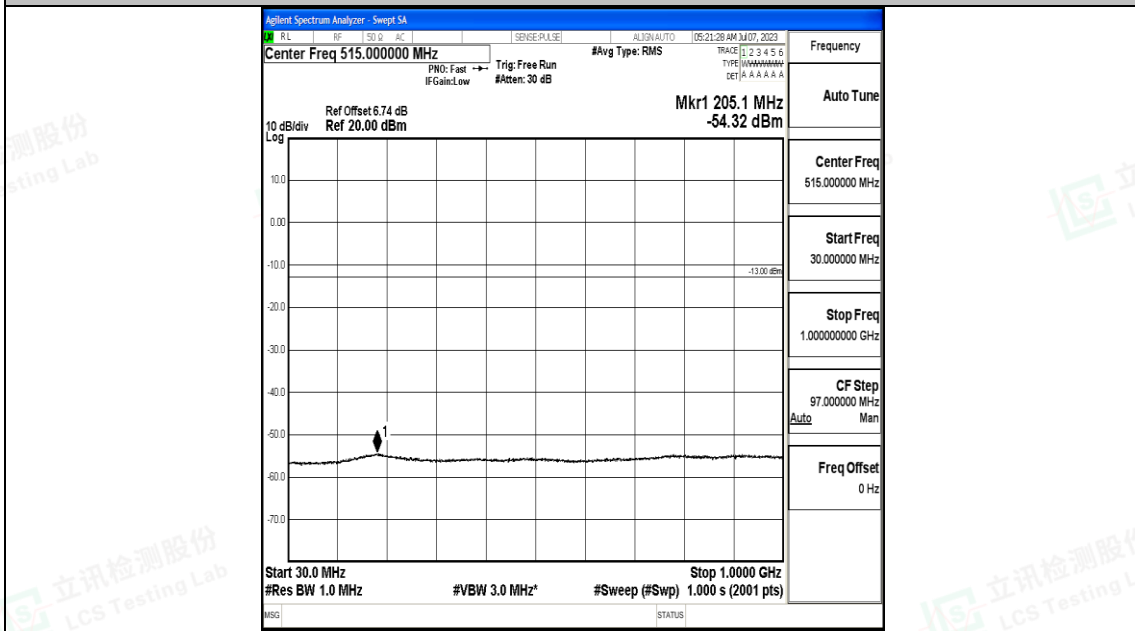

Band2_15MHz_QPSK_19125_1RB#0_30~1000_30~1000

Band2_15MHz_QPSK_19125_1RB#0_1000~3000_1000~3000

Band2_15MHz_QPSK_19125_1RB#0_3000~20000_3000~20000

Band2_15MHz_16QAM_19125_1RB#0_0.009~0.15_0.009~0.15

Band2_15MHz_16QAM_19125_1RB#0_0.15~30_0.15~30