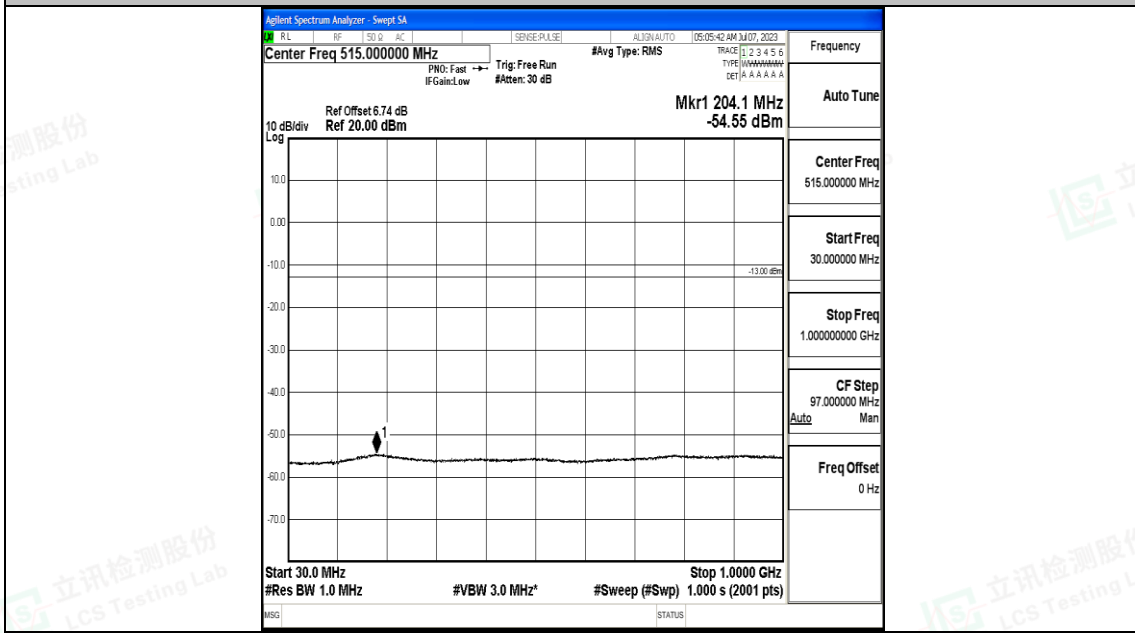

Band2_10MHz_QPSK_18650_1RB#0_3000~20000_3000~20000

Band2_10MHz_16QAM_18650_1RB#0_0.009~0.15_0.009~0.15

Band2_10MHz_16QAM_18650_1RB#0_0.15~30_0.15~30

Band2_10MHz_16QAM_18650_1RB#0_30~1000_30~1000

Band2_10MHz_16QAM_18650_1RB#0_1000~3000_1000~3000