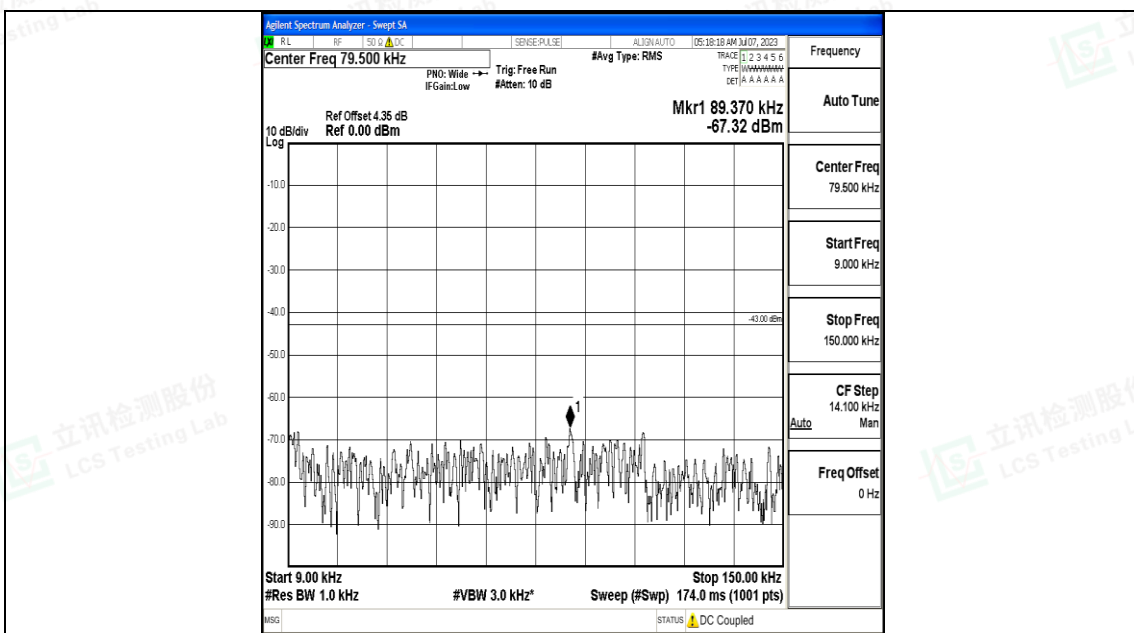

Band2_15MHz_QPSK_18675_1RB#0_0.009~0.15_0.009~0.15