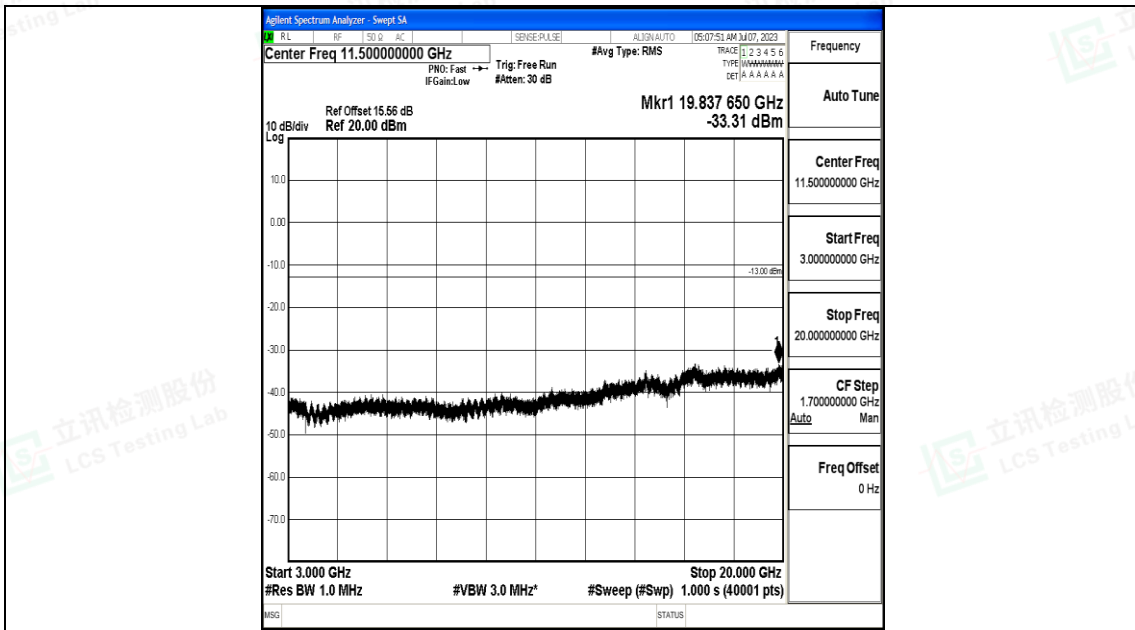

Band2_10MHz_QPSK_19150_1RB#0_3000~20000_3000~20000