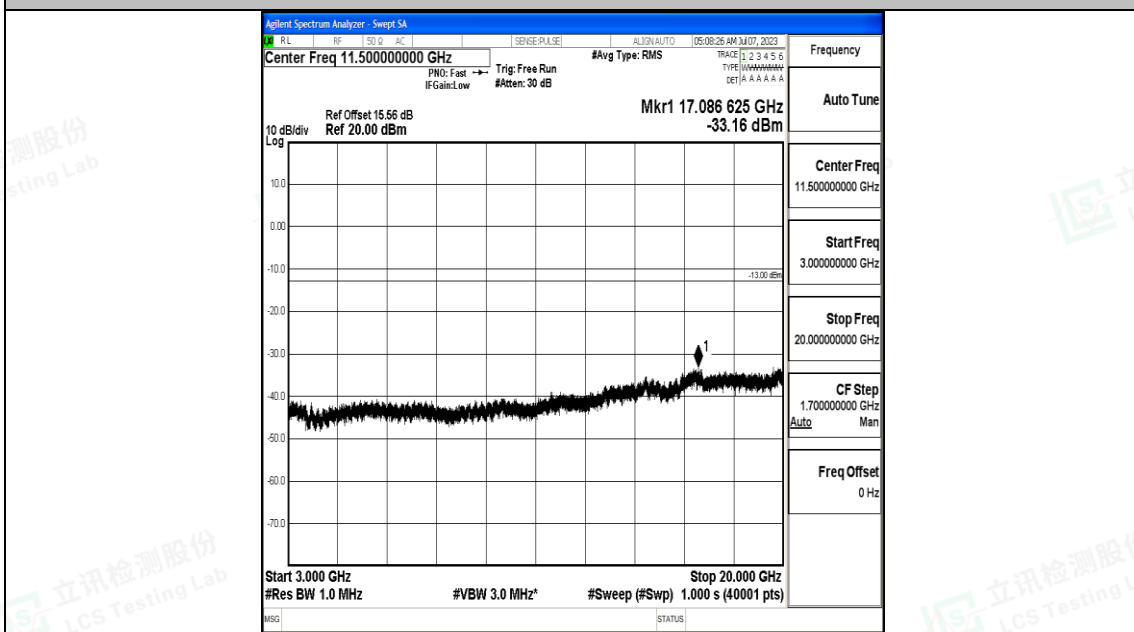

Band2_10MHz_16QAM_19150_1RB#0_3000~20000_3000~20000

Shenzhen LCS Compliance Testing Laboratory Ltd.
Add: 101, 201 Bldg A & 301 Bldg C, Juji Industrial Park Yabianxueziwei, Shajing Street,
Baoan District, Shenzhen, 518000, China
Tel: +(86) 0755-82591330 | E-mail: webmaster@lcs-cert.com | Web: www.lcs-cert.com
Scan code to check authenticity