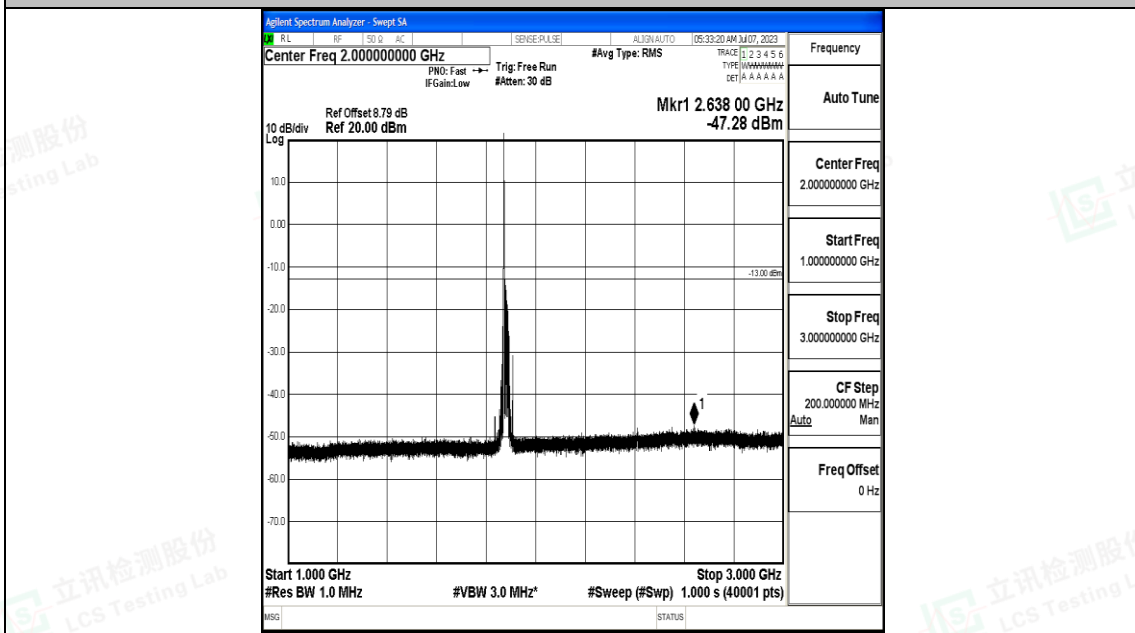

Band2_20MHz_QPSK_18900_1RB#0_1000~3000_1000~3000