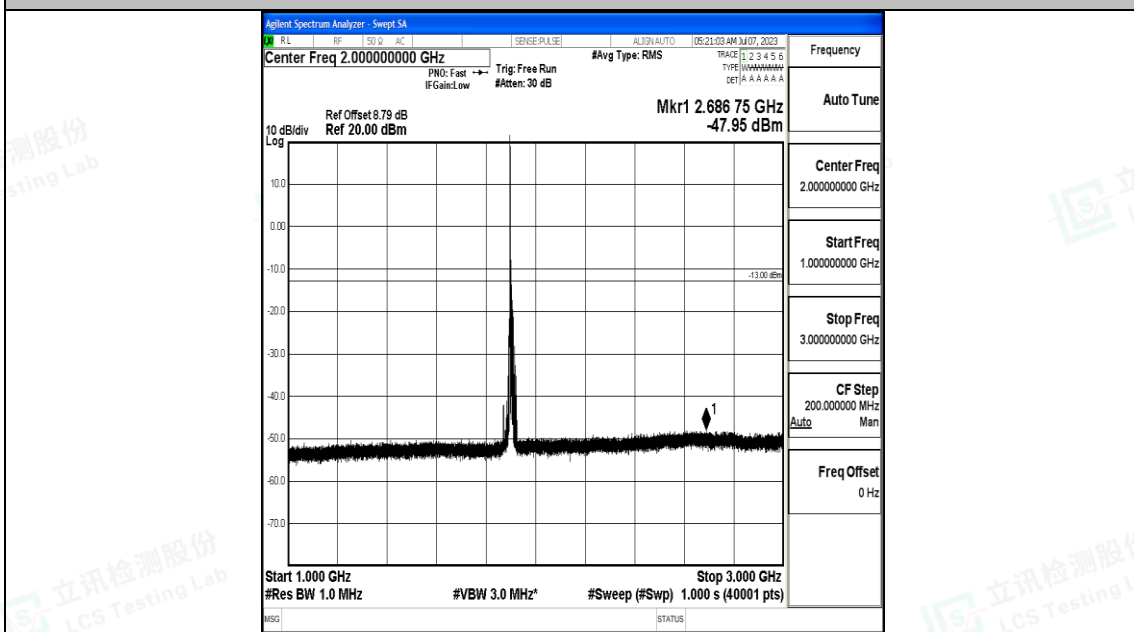

Band2_15MHz_QPSK_19125_1RB#0_1000~3000_1000~3000