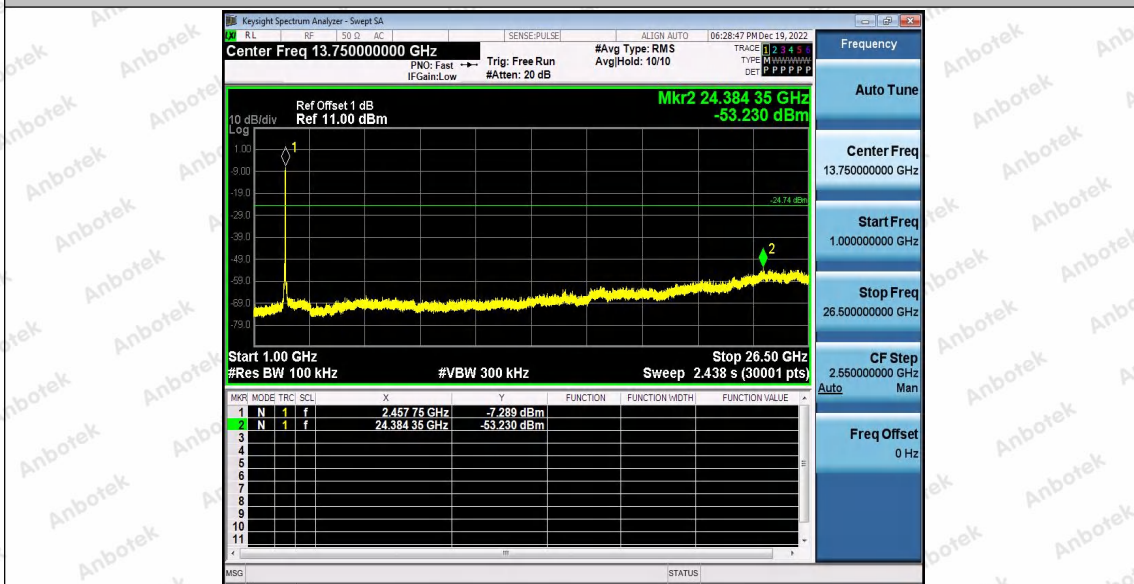

11N20_Ant1_2412_0~Reference

Shenzhen Anbotek Compliance Laboratory Limited

Address: 1/F., Building D, Sogood Science and Technology Park, Sanwei Community, Hangcheng Street, Bao'an District, Shenzhen, Guangdong, China.
Tel: (86) 0755-26066440 Fax: (86) 0755-26014772 Email: service@anbotek.com

Hotline
400-003-0500
www.anbotek.com.cn