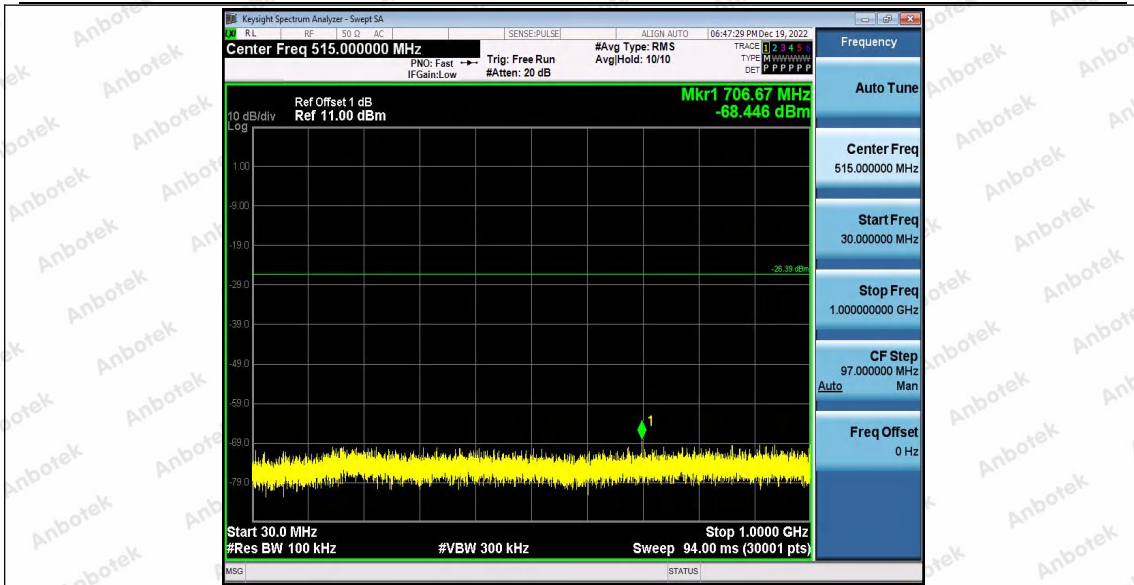

11N40_Ant1_2452_1000~26500