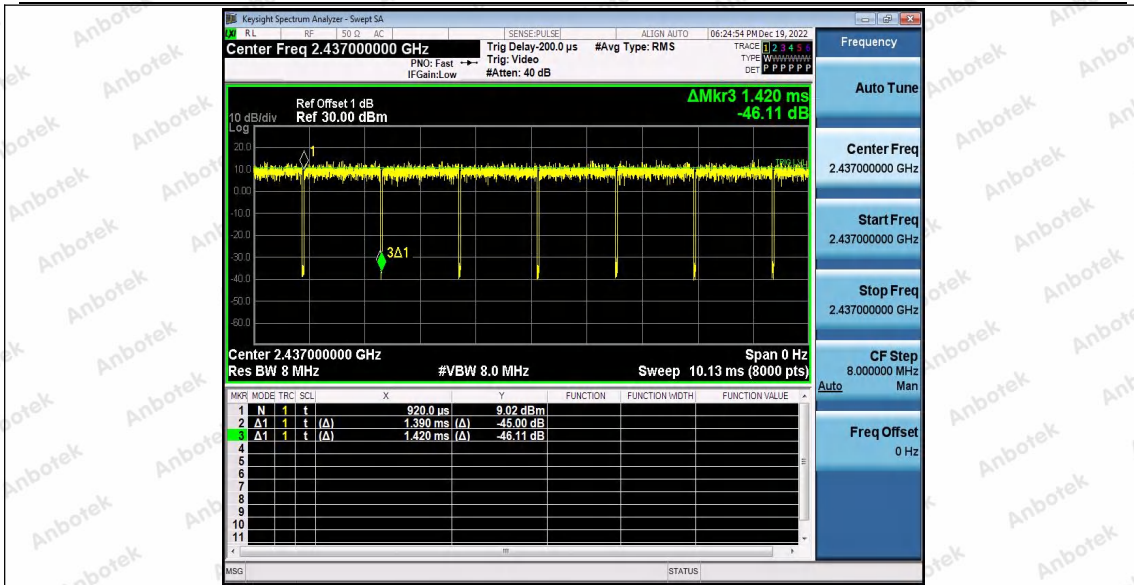

11G_Ant1_2462