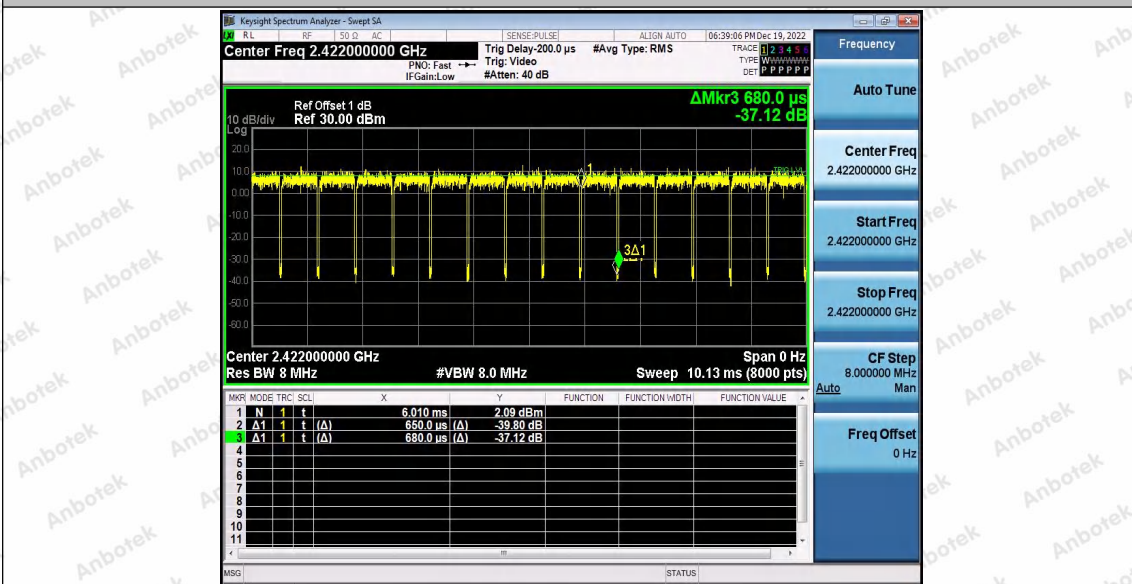

11N40_Ant1_2437

Shenzhen Anbotek Compliance Laboratory Limited

Address: 1/F., Building D, Sogood Science and Technology Park, Sanwei Community, Hangcheng Street, Bao'an District, Shenzhen, Guangdong, China.
Tel: (86) 0755-26066440 Fax: (86) 0755-26014772 Email: service@anbotek.com

Hotline 400-003-0500
www.anbotek.com.cn