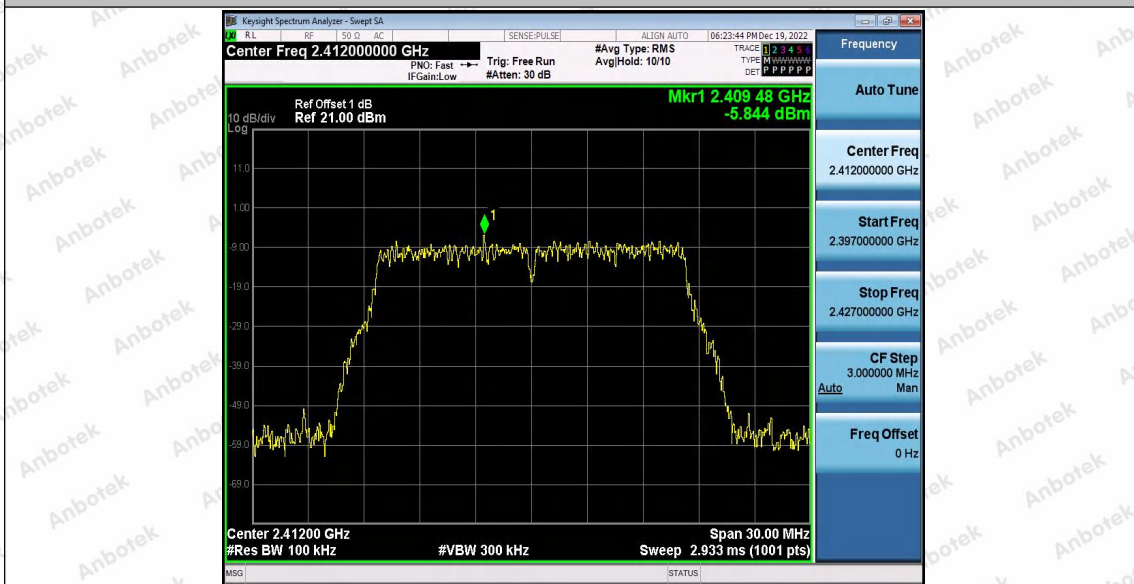

11G_Ant1_2412_30~1000

Shenzhen Anbotek Compliance Laboratory Limited

Address: 1/F., Building D, Sogood Science and Technology Park, Sanwei Community, Hangcheng Street, Bao'an District, Shenzhen, Guangdong, China.
Tel: (86) 0755-26066440 Fax: (86) 0755-26014772 Email: service@anbotek.com

Hotline
400-003-0500
www.anbotek.com.cn