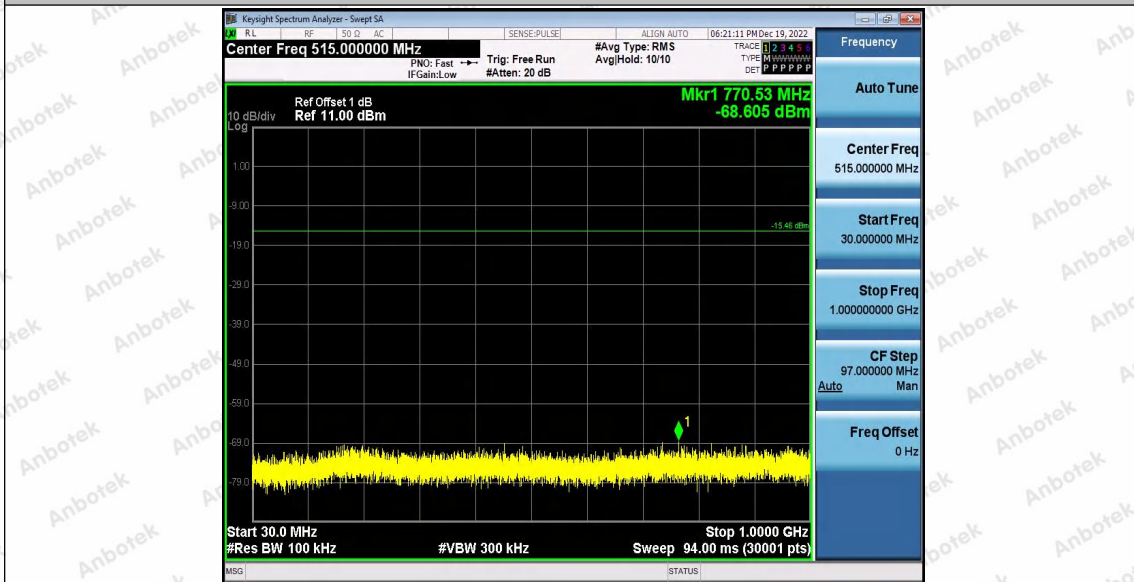

11B_Ant1_2462_1000~26500

Shenzhen Anbotek Compliance Laboratory Limited

Address: 1/F., Building D, Sogood Science and Technology Park, Sanwei Community, Hangcheng Street, Bao'an District, Shenzhen, Guangdong, China.
Tel: (86) 0755-26066440 Fax: (86) 0755-26014772 Email: service@anbotek.com

Hotline
400-003-0500
www.anbotek.com.cn