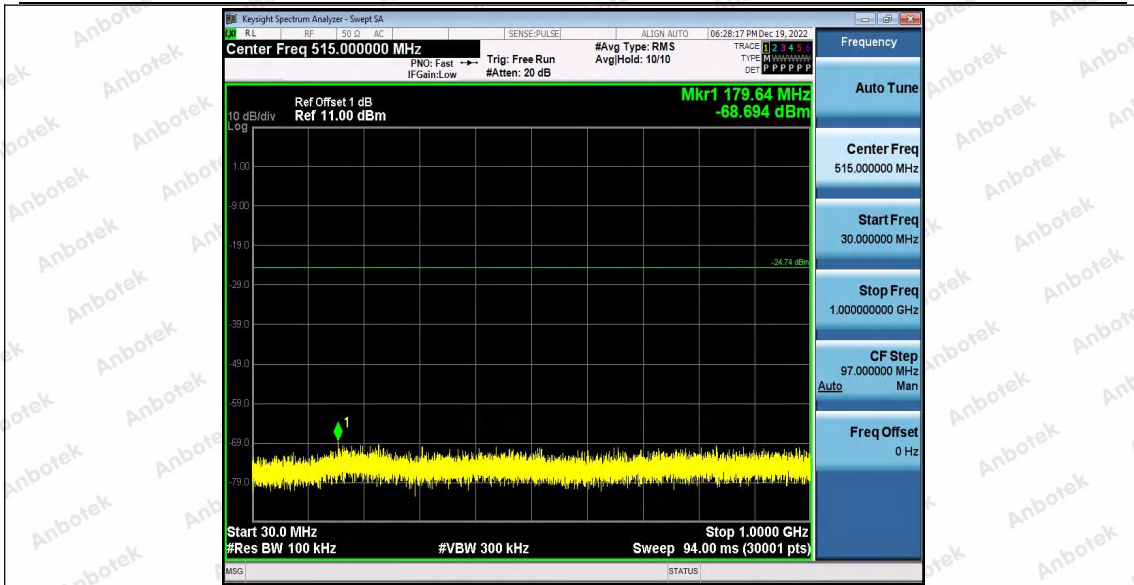

11G_Ant1_2462_1000~26500