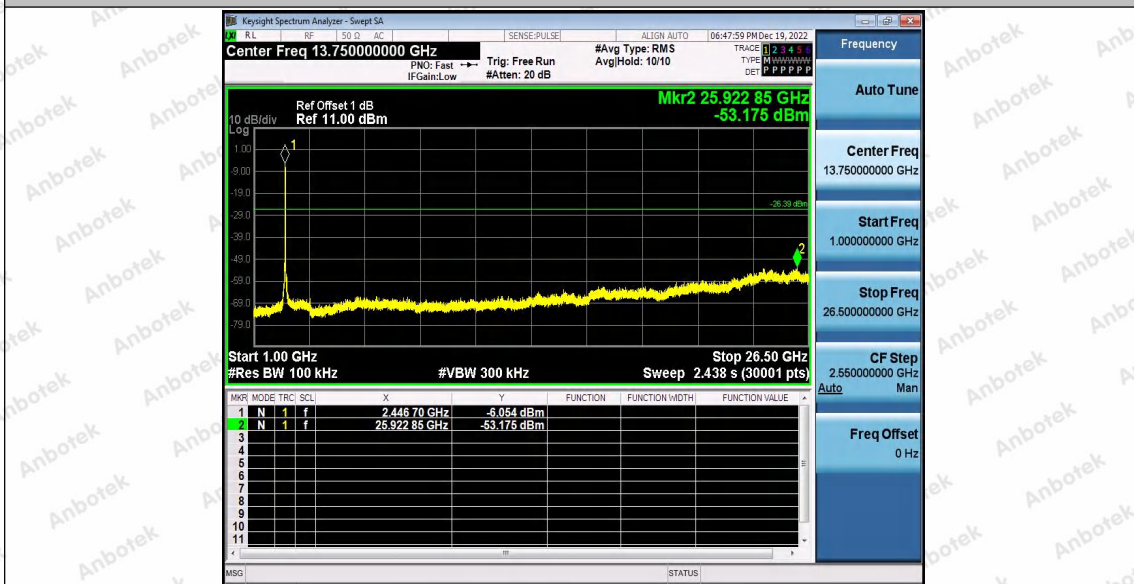

Shenzhen Anbotek Compliance Laboratory Limited

Address: 1/F., Building D, Sogood Science and Technology Park, Sanwei Community, Hangcheng Street, Bao'an District, Shenzhen, Guangdong, China.
Tel: (86) 0755-26066440 Fax: (86) 0755-26014772 Email: service@anbotek.com

Hotline 400-003-0500
www.anbotek.com.cn