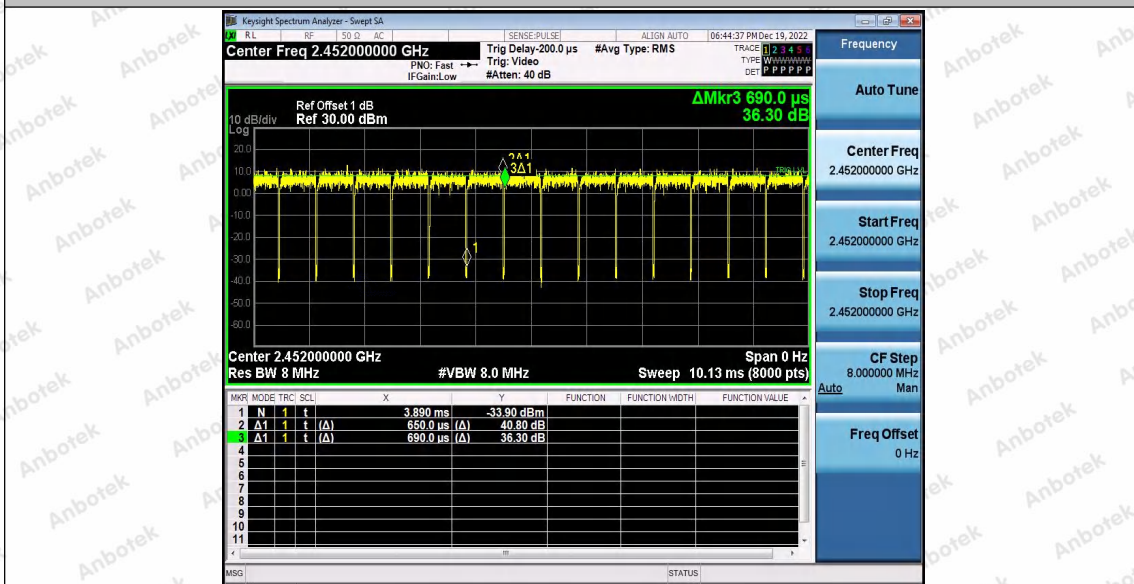

---End---

Shenzhen Anbotek Compliance Laboratory Limited

Address: 1/F., Building D, Sogood Science and Technology Park, Sanwei Community, Hangcheng Street, Bao'an District, Shenzhen, Guangdong, China.
Tel: (86) 0755-26066440 Fax: (86) 0755-26014772 Email: service@anbotek.com

Hotline 400-003-0500
www.anbotek.com.cn