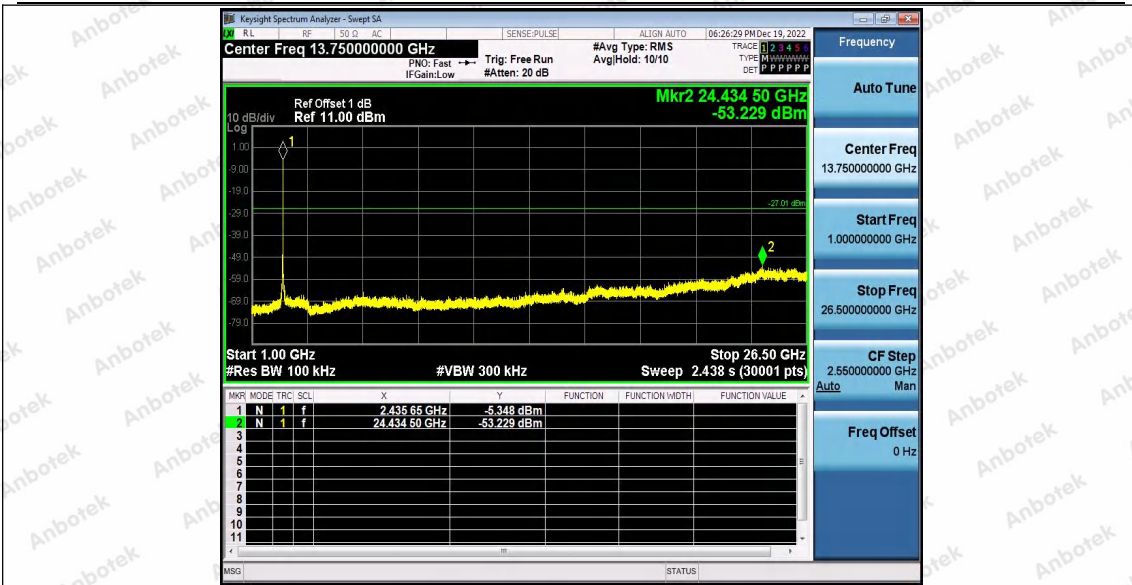

11G_Ant1_2462_0~Reference