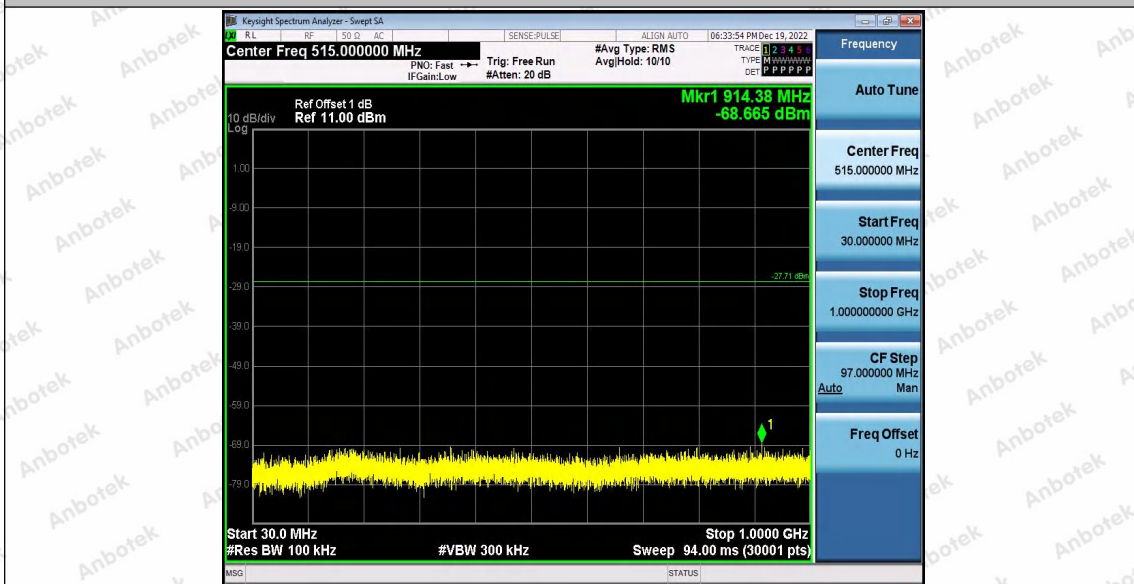

11N20_Ant1_2412_1000~26500

Shenzhen Anbotek Compliance Laboratory Limited

Address: 1/F., Building D, Sogood Science and Technology Park, Sanwei Community, Hangcheng Street, Bao'an District, Shenzhen, Guangdong, China.
Tel: (86) 0755-26066440 Fax: (86) 0755-26014772 Email: service@anbotek.com

Hotline
400-003-0500
www.anbotek.com.cn