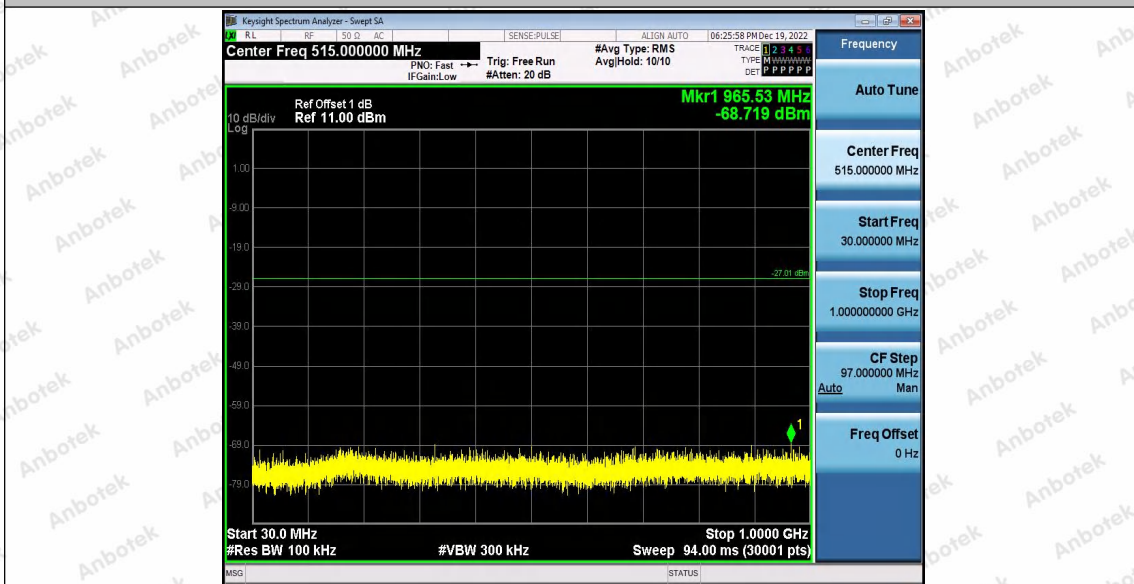

11G_Ant1_2437_1000~26500

Shenzhen Anbotek Compliance Laboratory Limited

Address: 1/F., Building D, Sogood Science and Technology Park, Sanwei Community, Hangcheng Street, Bao'an District, Shenzhen, Guangdong, China.
Tel: (86) 0755-26066440 Fax: (86) 0755-26014772 Email: service@anbotek.com

Hotline 400-003-0500
www.anbotek.com.cn