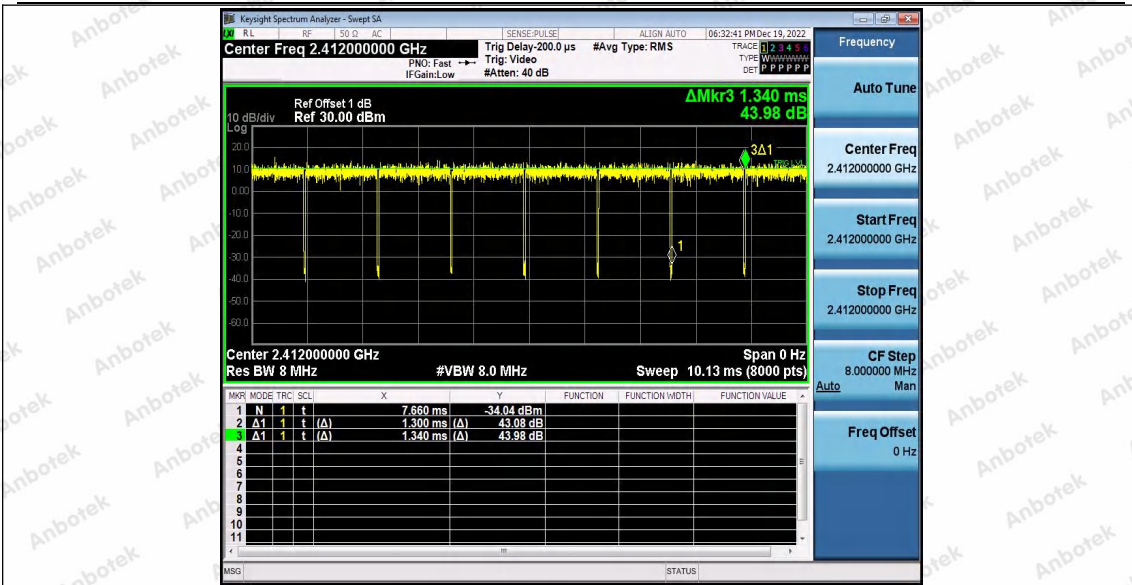

11N20_Ant1_2437