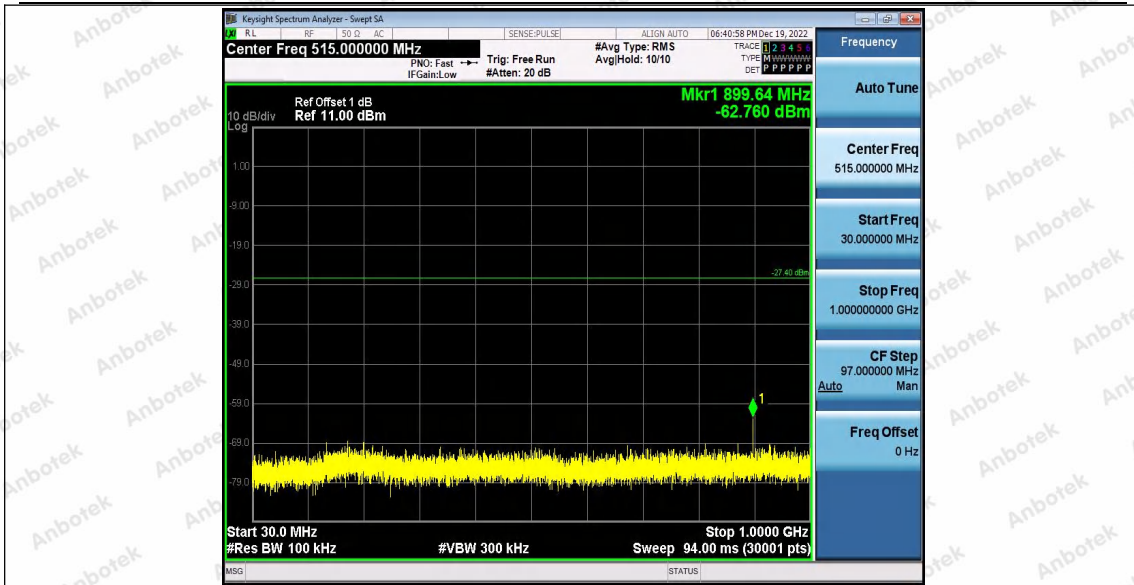

11N40_Ant1_2422_1000~26500