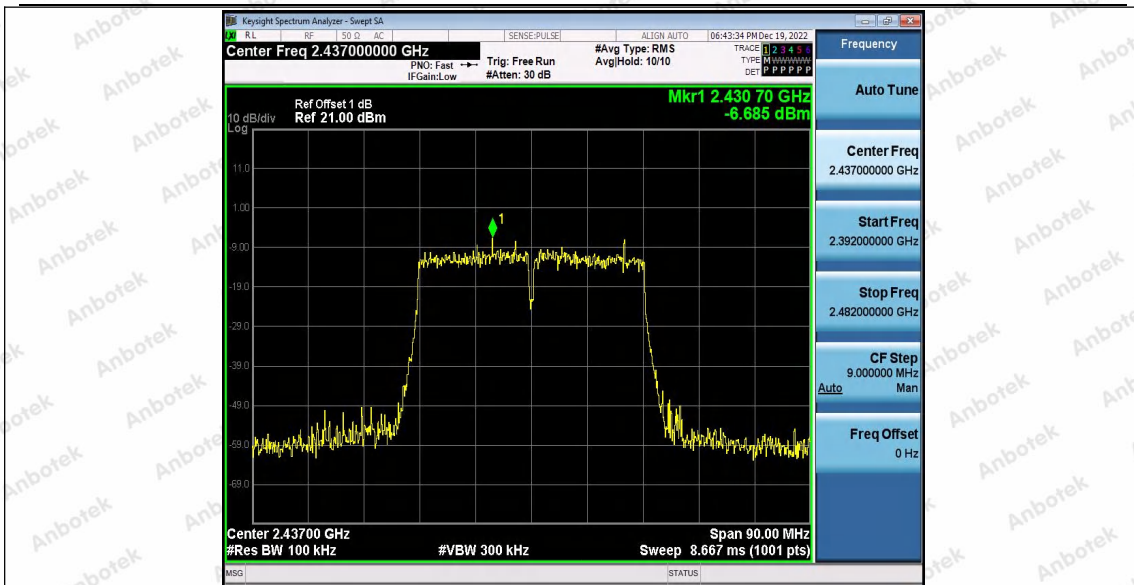

11N40_Ant1_2437_30~1000