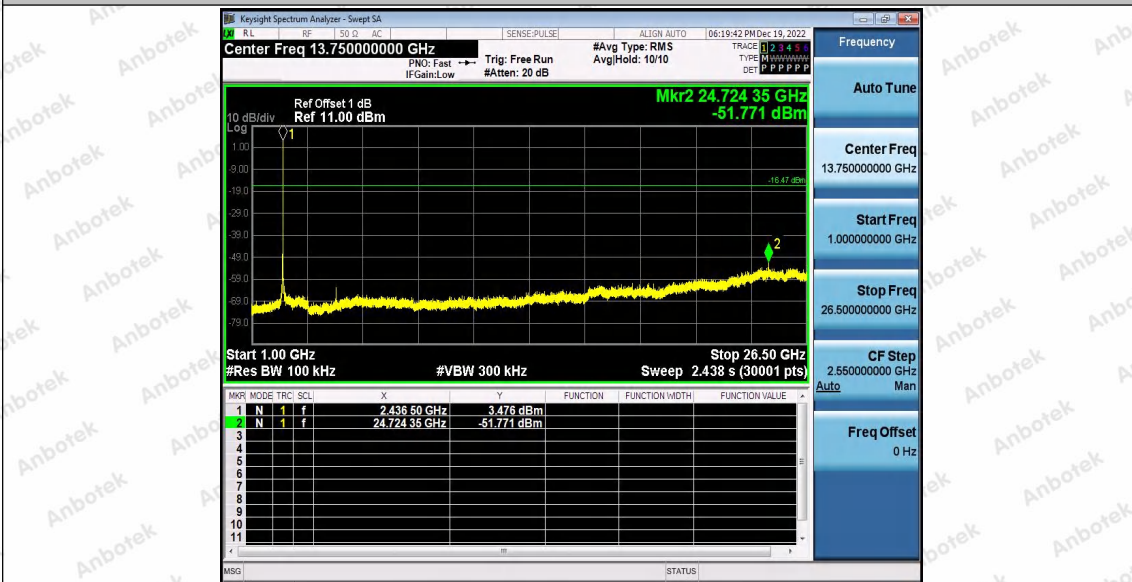

11B_Ant1_2462_0~Reference

Shenzhen Anbotek Compliance Laboratory Limited

Address: 1/F., Building D, Sogood Science and Technology Park, Sanwei Community, Hangcheng Street, Bao'an District, Shenzhen, Guangdong, China.
Tel: (86) 0755-26066440 Fax: (86) 0755-26014772 Email: service@anbotek.com

Hotline
400-003-0500
www.anbotek.com.cn