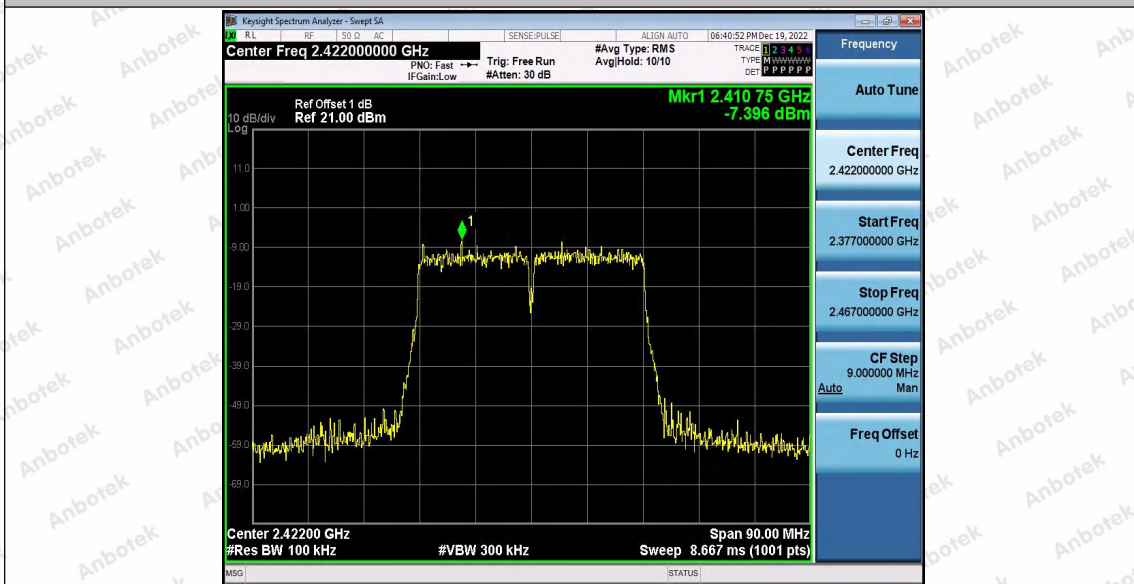

11N40_Ant1_2422_30~1000

Shenzhen Anbotek Compliance Laboratory Limited

Address: 1/F., Building D, Sogood Science and Technology Park, Sanwei Community, Hangcheng Street, Bao'an District, Shenzhen, Guangdong, China.
Tel: (86) 0755-26066440 Fax: (86) 0755-26014772 Email: service@anbotek.com

Hotline
400-003-0500
www.anbotek.com.cn