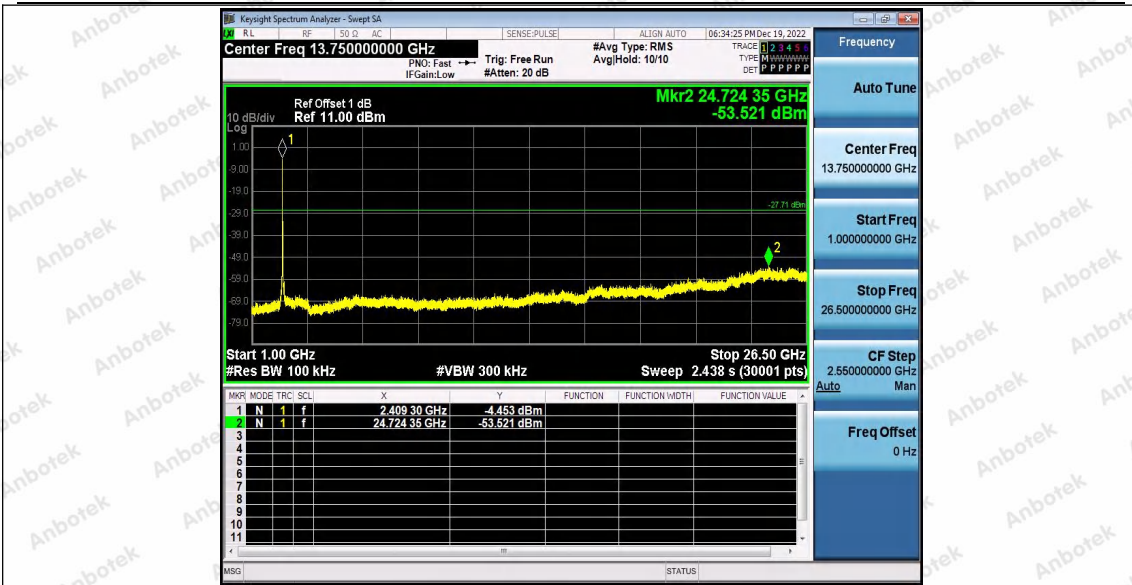

11N20_Ant1_2437_0~Reference