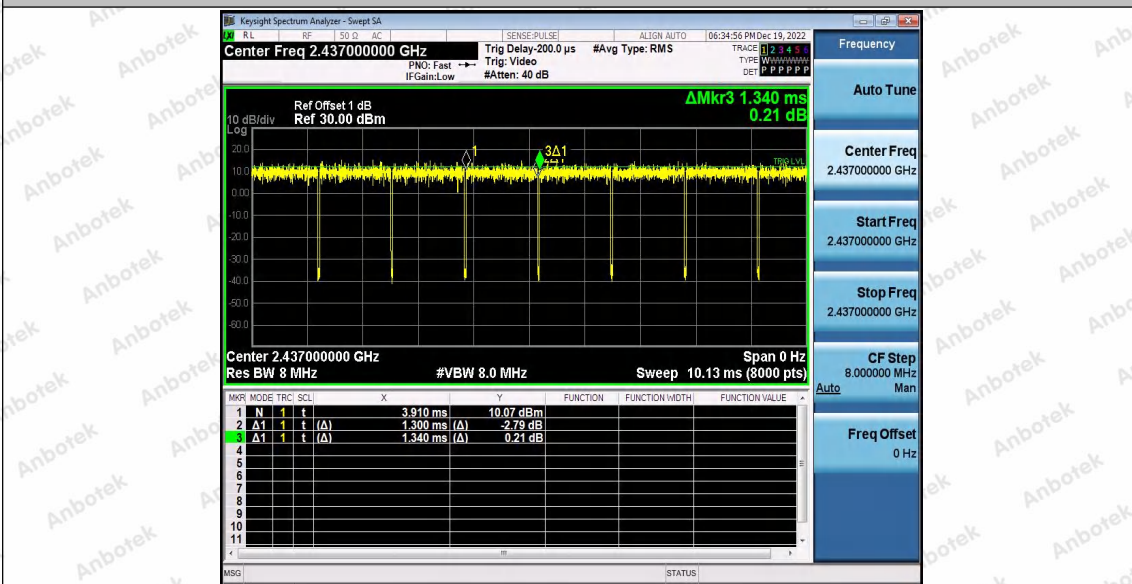

11N20_Ant1_2462

Shenzhen Anbotek Compliance Laboratory Limited

Address: 1/F., Building D, Sogood Science and Technology Park, Sanwei Community, Hangcheng Street, Bao'an District, Shenzhen, Guangdong, China.
Tel: (86) 0755-26066440 Fax: (86) 0755-26014772 Email: service@anbotek.com

Hotline 400-003-0500
www.anbotek.com.cn