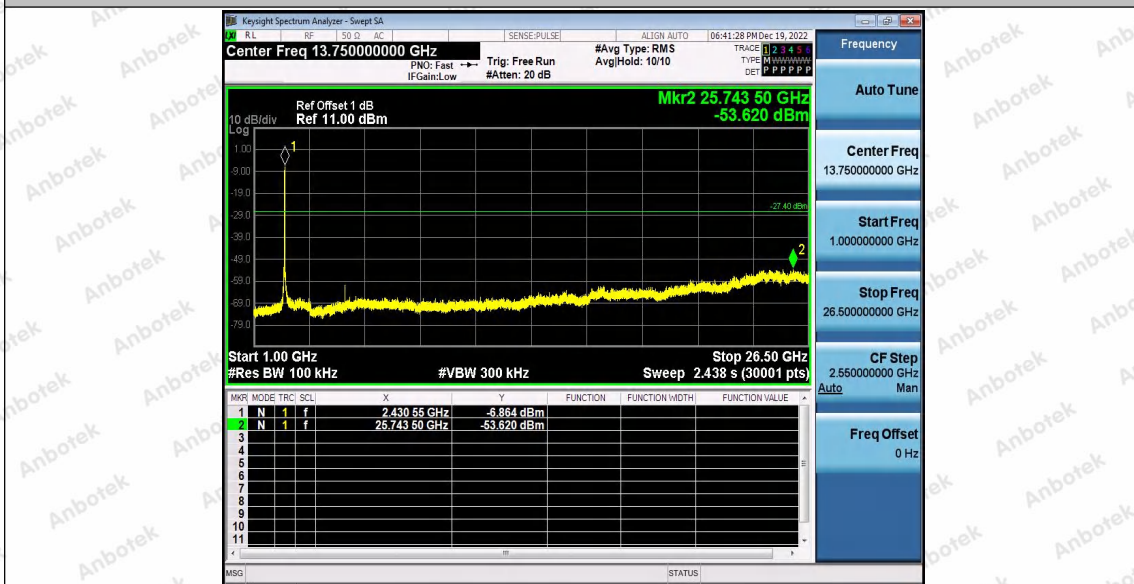

11N40_Ant1_2437_0~Reference

Shenzhen Anbotek Compliance Laboratory Limited

Address: 1/F., Building D, Sogood Science and Technology Park, Sanwei Community, Hangcheng Street, Bao'an District, Shenzhen, Guangdong, China.
Tel: (86) 0755-26066440 Fax: (86) 0755-26014772 Email: service@anbotek.com

Hotline 400-003-0500
www.anbotek.com.cn