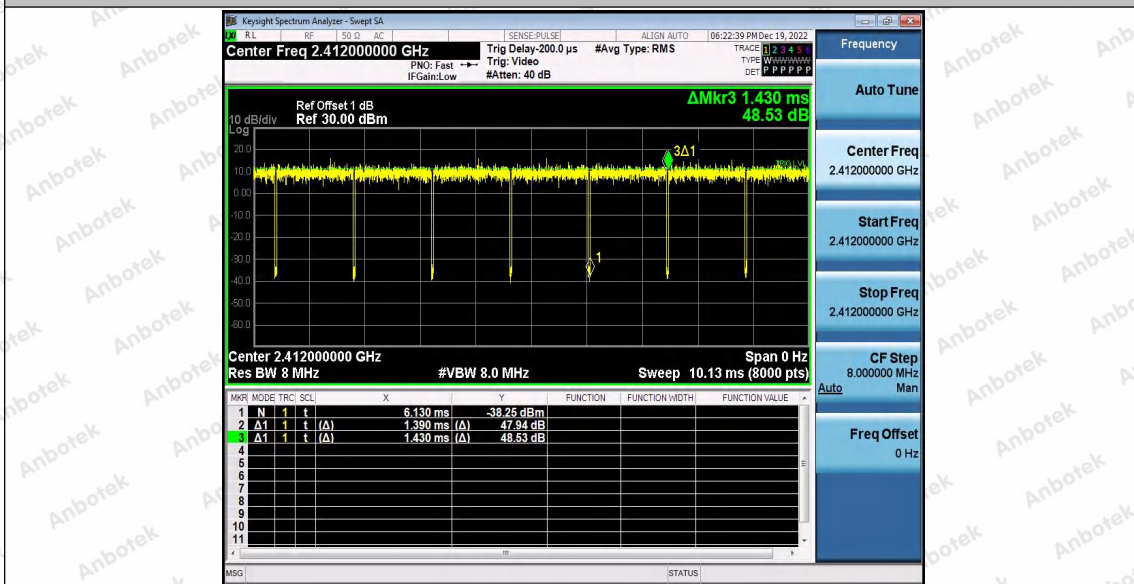

11G_Ant1_2437

Shenzhen Anbotek Compliance Laboratory Limited

Address: 1/F., Building D, Sogood Science and Technology Park, Sanwei Community, Hangcheng Street, Bao'an District, Shenzhen, Guangdong, China.
Tel: (86) 0755-26066440 Fax: (86) 0755-26014772 Email: service@anbotek.com

Hotline
400-003-0500
www.anbotek.com.cn