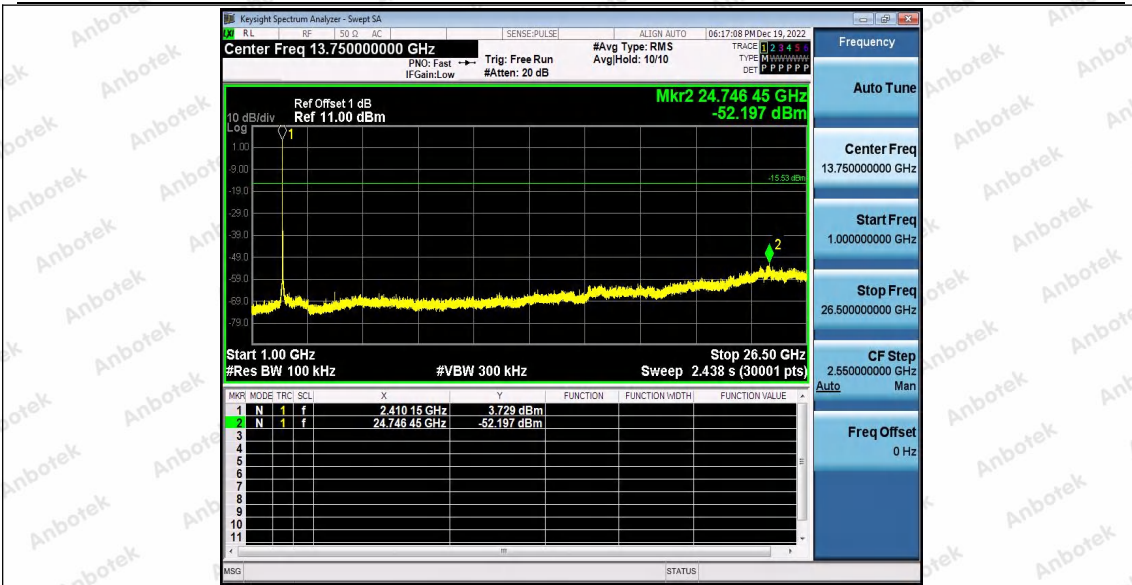

11B_Ant1_2437_0~Reference