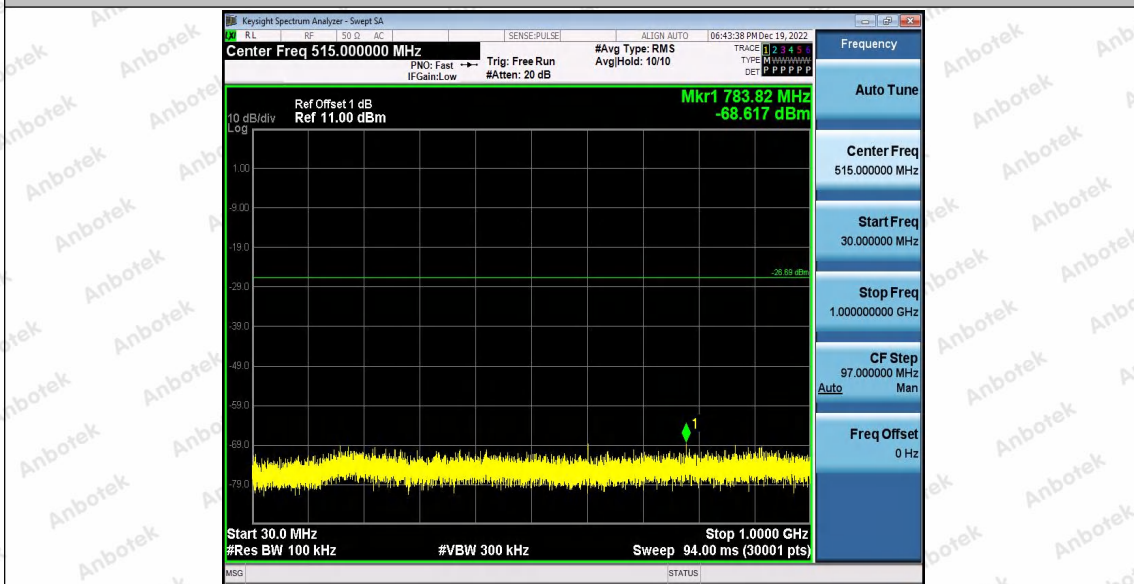

11N40_Ant1_2437_1000~26500

Shenzhen Anbotek Compliance Laboratory Limited

Address: 1/F., Building D, Sogood Science and Technology Park, Sanwei Community, Hangcheng Street, Bao'an District, Shenzhen, Guangdong, China.
Tel: (86) 0755-26066440 Fax: (86) 0755-26014772 Email: service@anbotek.com

Hotline
400-003-0500
www.anbotek.com.cn