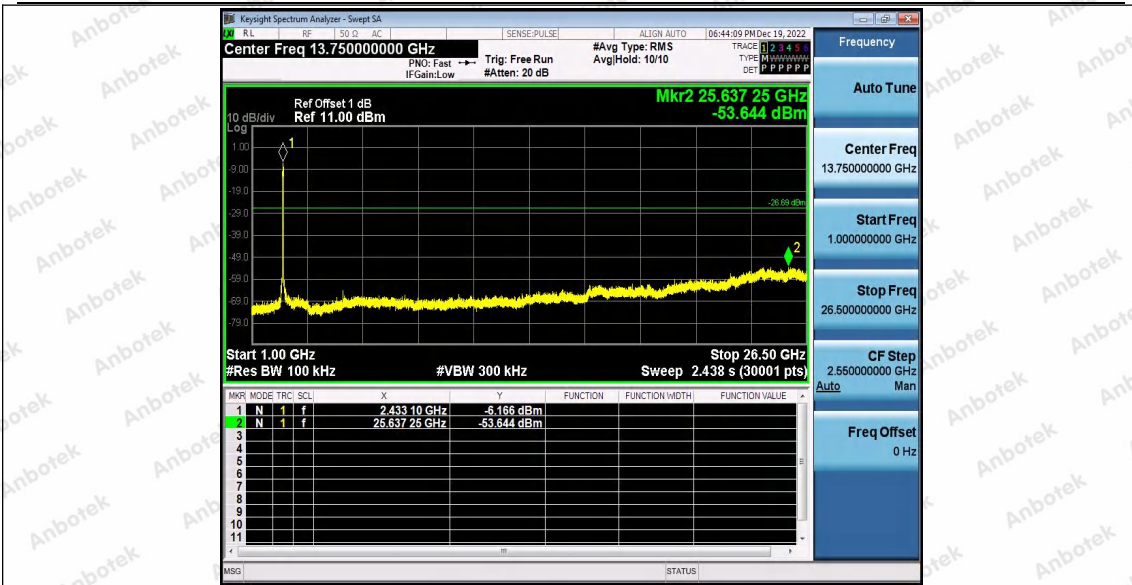

11N40_Ant1_2452_0~Reference