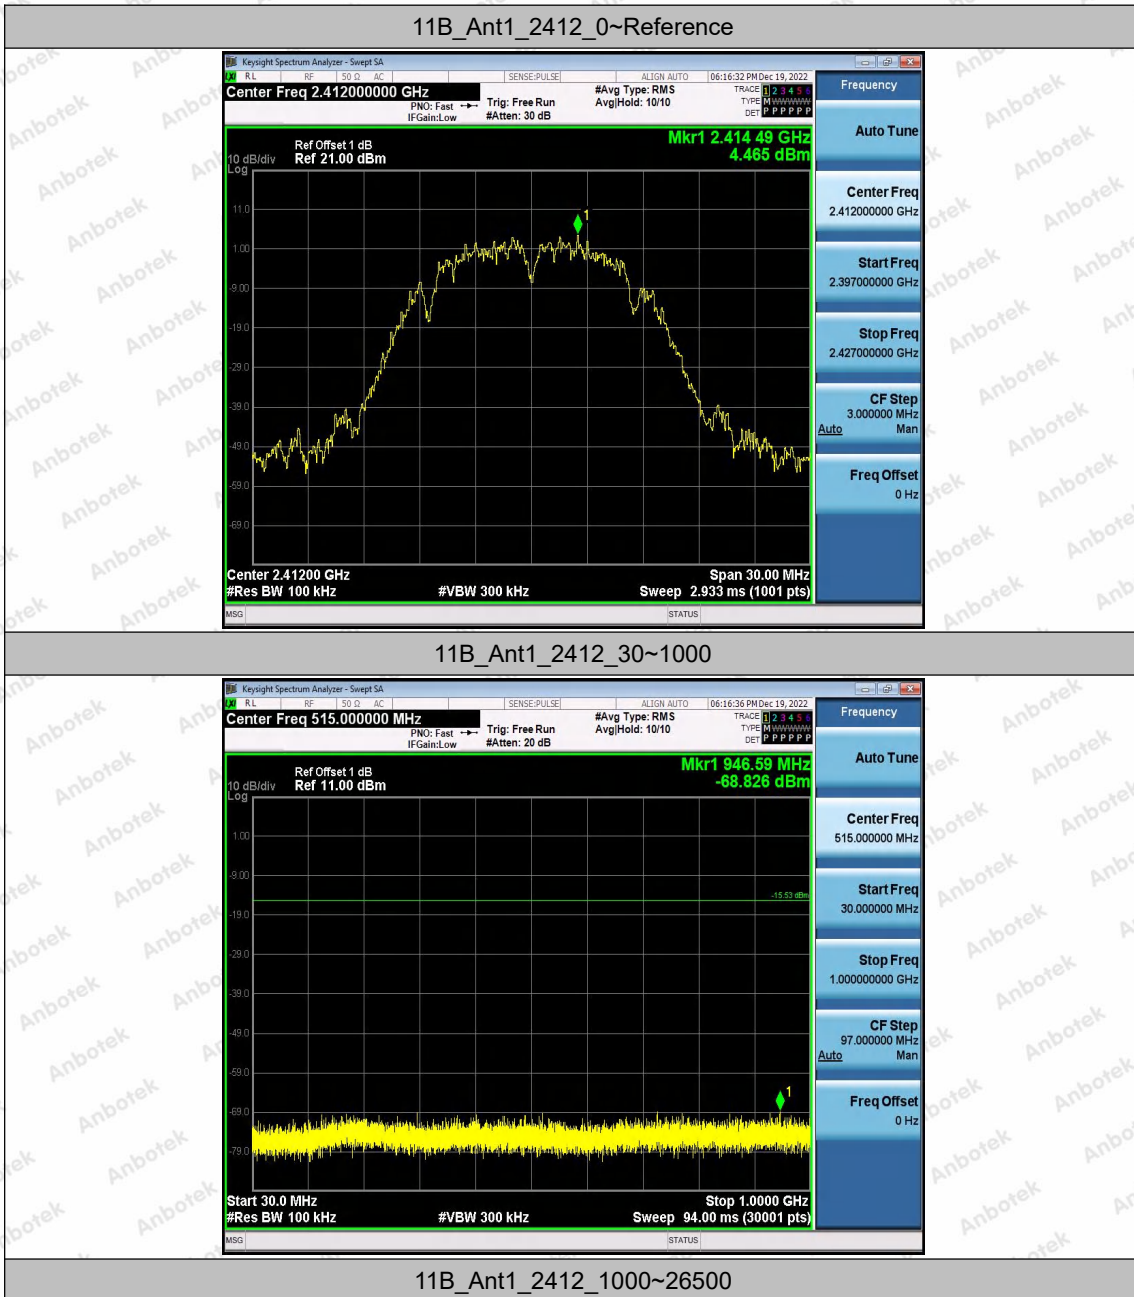

Test Graphs

Shenzhen Anbotek Compliance Laboratory Limited

Address: 1/F., Building D, Sogood Science and Technology Park, Sanwei Community, Hangcheng Street, Bao'an District, Shenzhen, Guangdong, China.
Tel: (86) 0755-26066440 Fax: (86) 0755-26014772 Email: service@anbotek.com

Hotline
400-003-0500
www.anbotek.com.cn