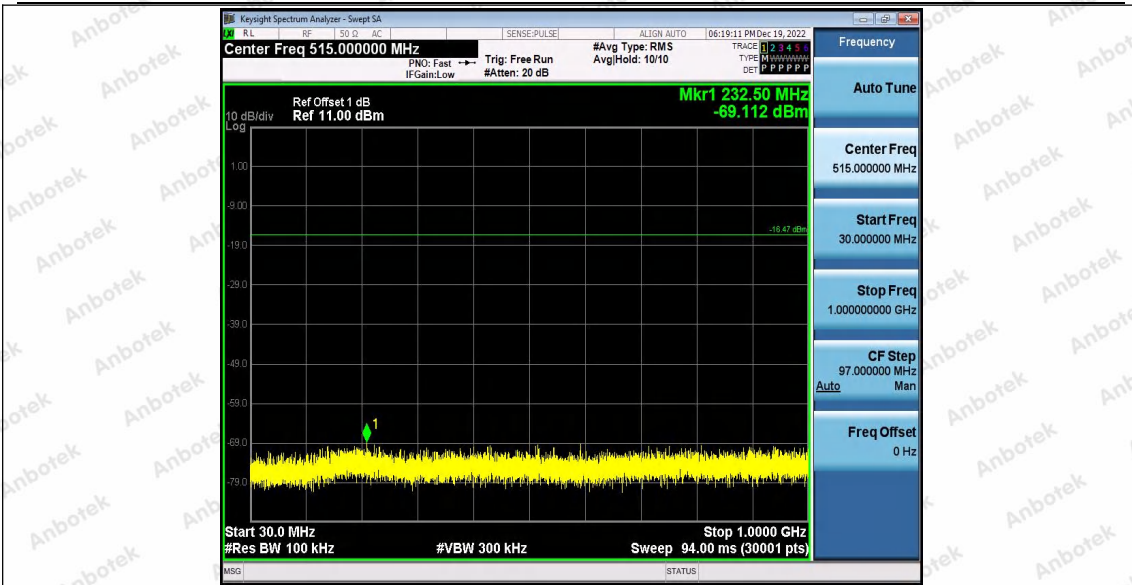

11B_Ant1_2437_1000~26500