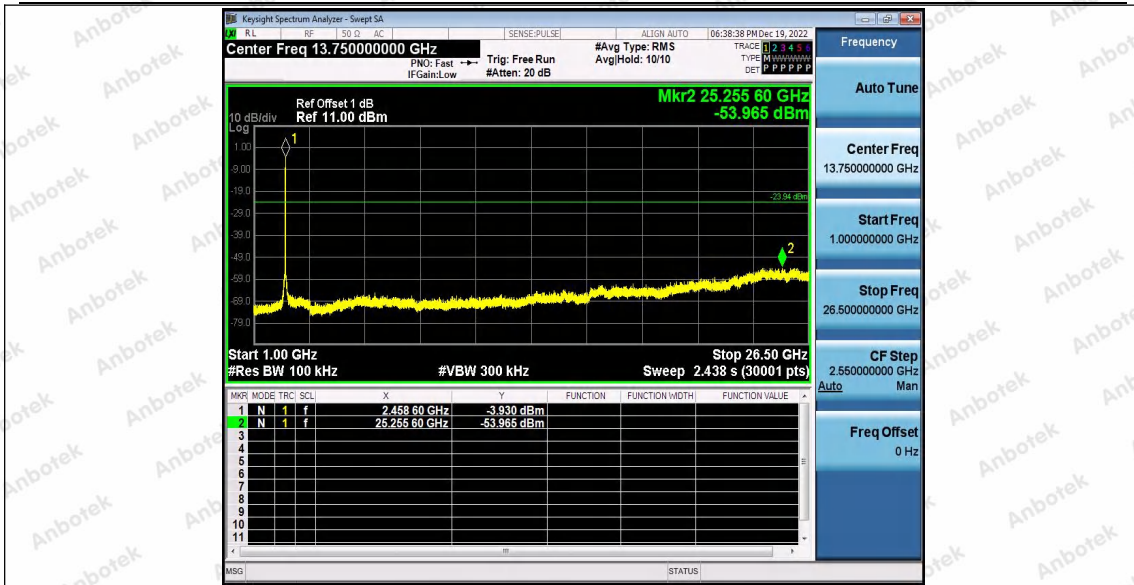

11N40_Ant1_2422_0~Reference