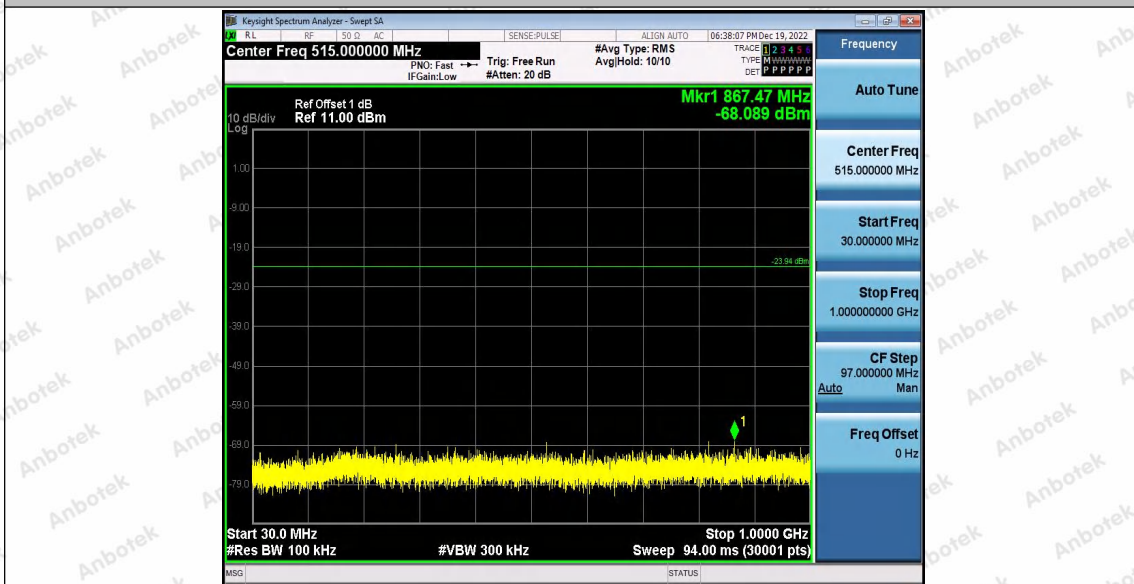

11N20_Ant1_2462_1000~26500

Shenzhen Anbotek Compliance Laboratory Limited

Address: 1/F., Building D, Sogood Science and Technology Park, Sanwei Community, Hangcheng Street, Bao'an District, Shenzhen, Guangdong, China.
Tel: (86) 0755-26066440 Fax: (86) 0755-26014772 Email: service@anbotek.com

Hotline
400-003-0500
www.anbotek.com.cn