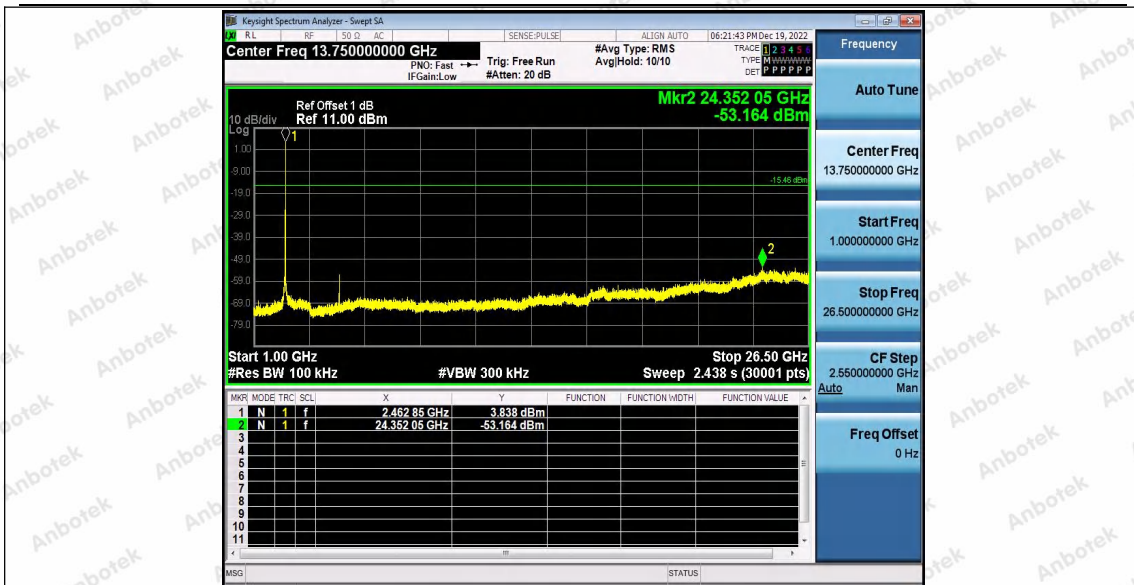

11G_Ant1_2412_0~Reference