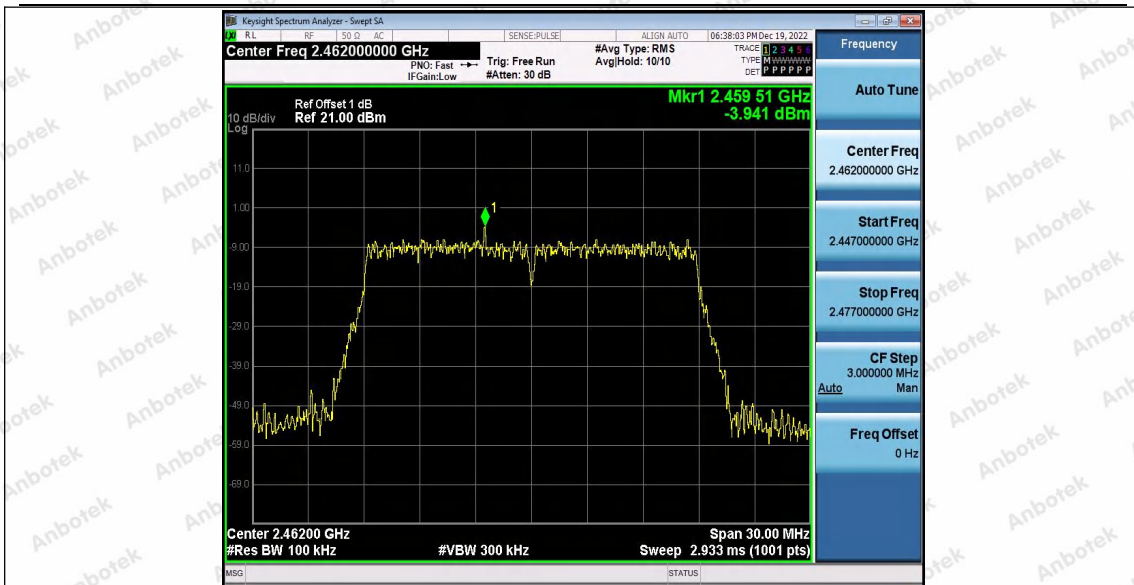

11N20_Ant1_2462_30~1000