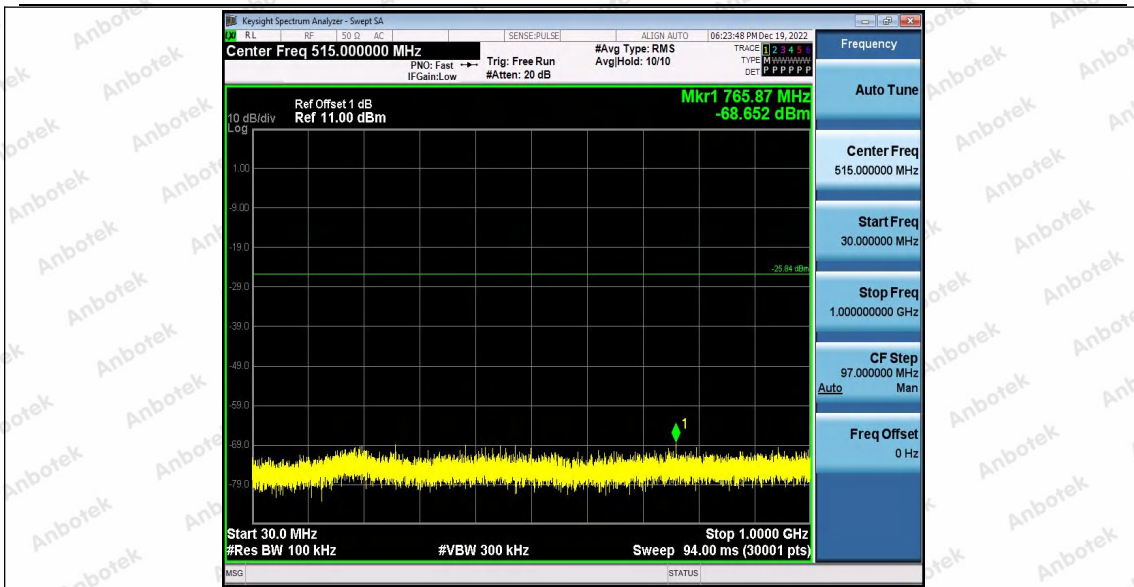

11G_Ant1_2412_1000~26500