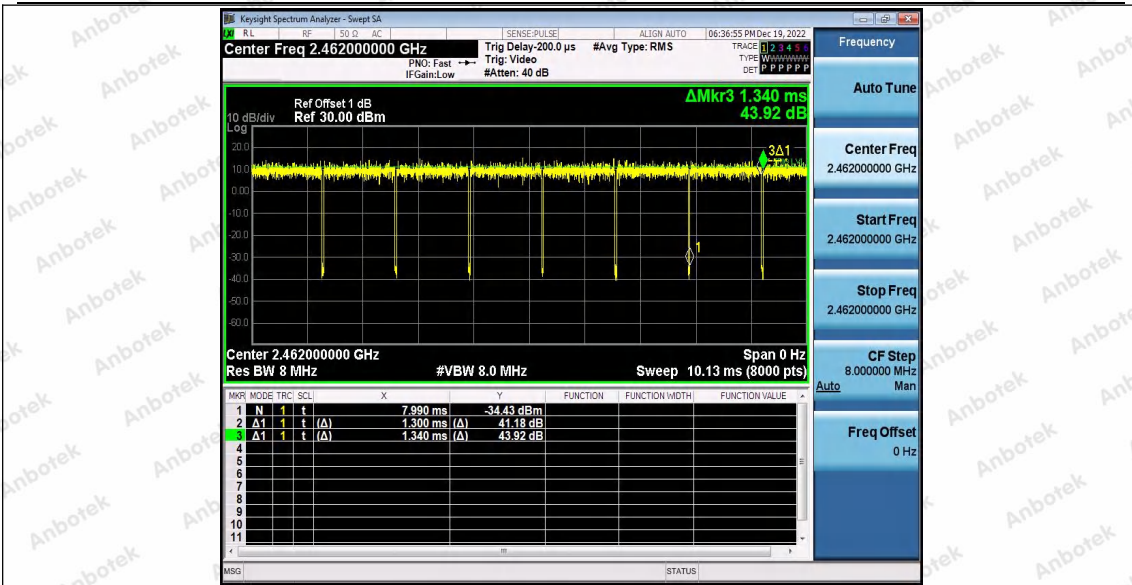

11N40_Ant1_2422