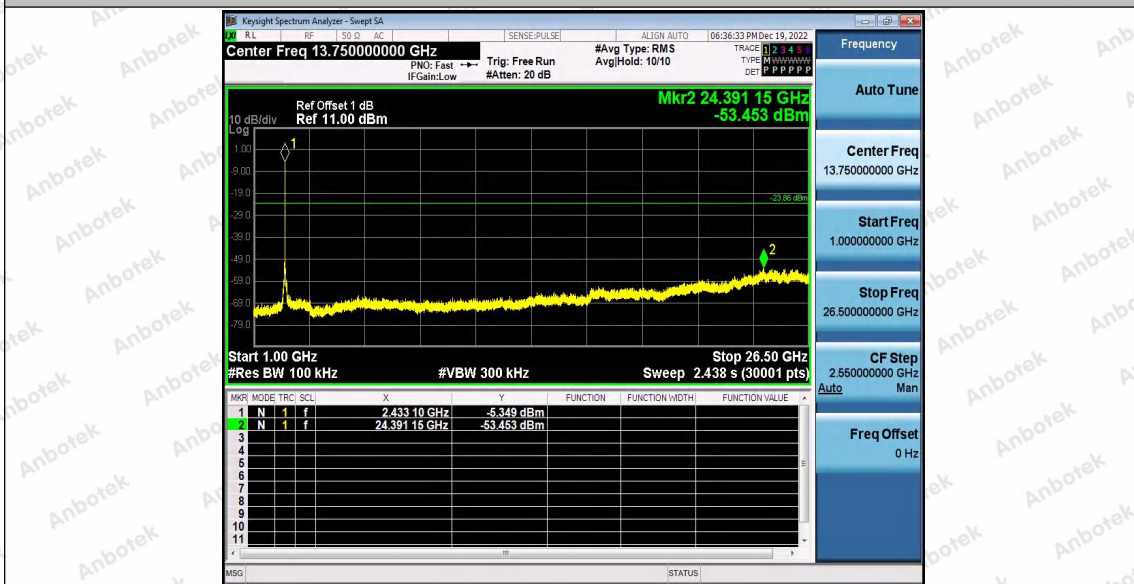

11N20_Ant1_2462_0~Reference

Shenzhen Anbotek Compliance Laboratory Limited

Address: 1/F., Building D, Sogood Science and Technology Park, Sanwei Community, Hangcheng Street, Bao'an District, Shenzhen, Guangdong, China.
Tel: (86) 0755-26066440 Fax: (86) 0755-26014772 Email: service@anbotek.com

Hotline 400-003-0500
www.anbotek.com.cn