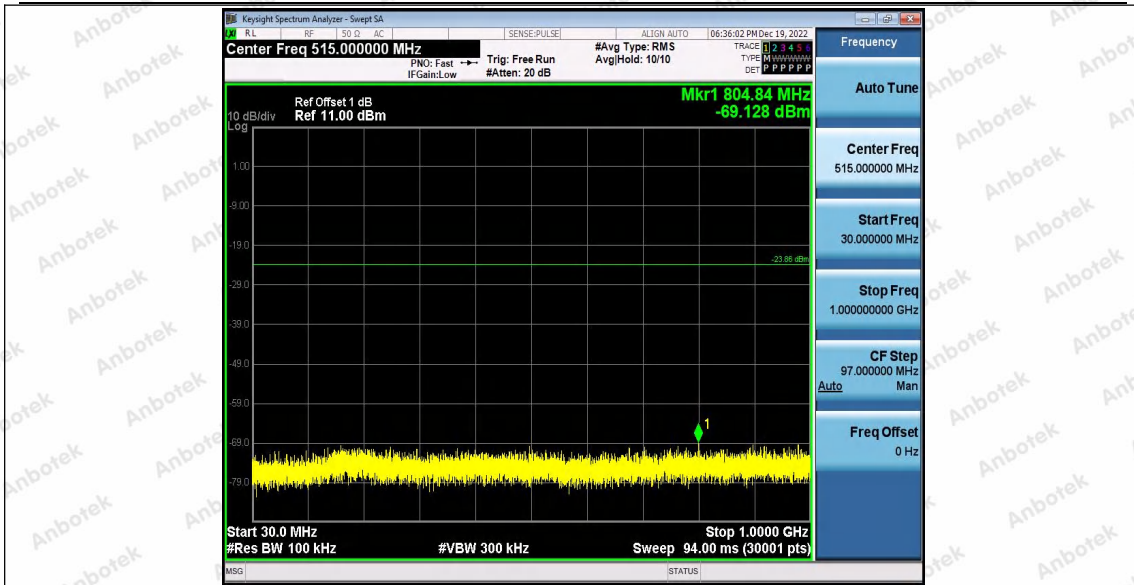

11N20_Ant1_2437_1000~26500