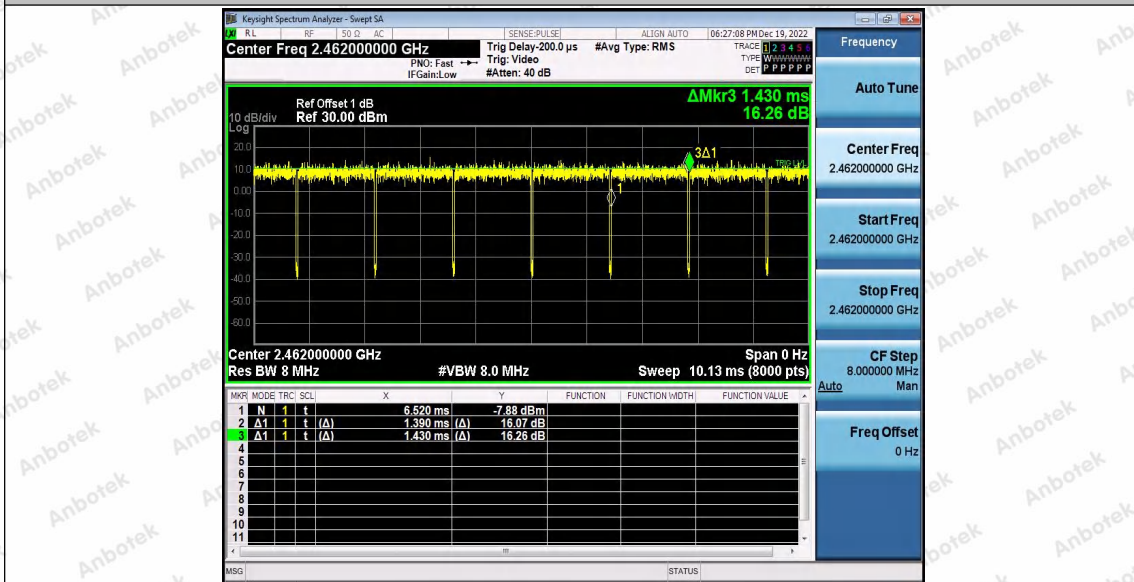

11N20_Ant1_2412

Shenzhen Anbotek Compliance Laboratory Limited

Address: 1/F., Building D, Sogood Science and Technology Park, Sanwei Community, Hangcheng Street, Bao'an District, Shenzhen, Guangdong, China.
Tel: (86) 0755-26066440 Fax: (86) 0755-26014772 Email: service@anbotek.com

Hotline 400-003-0500
www.anbotek.com.cn