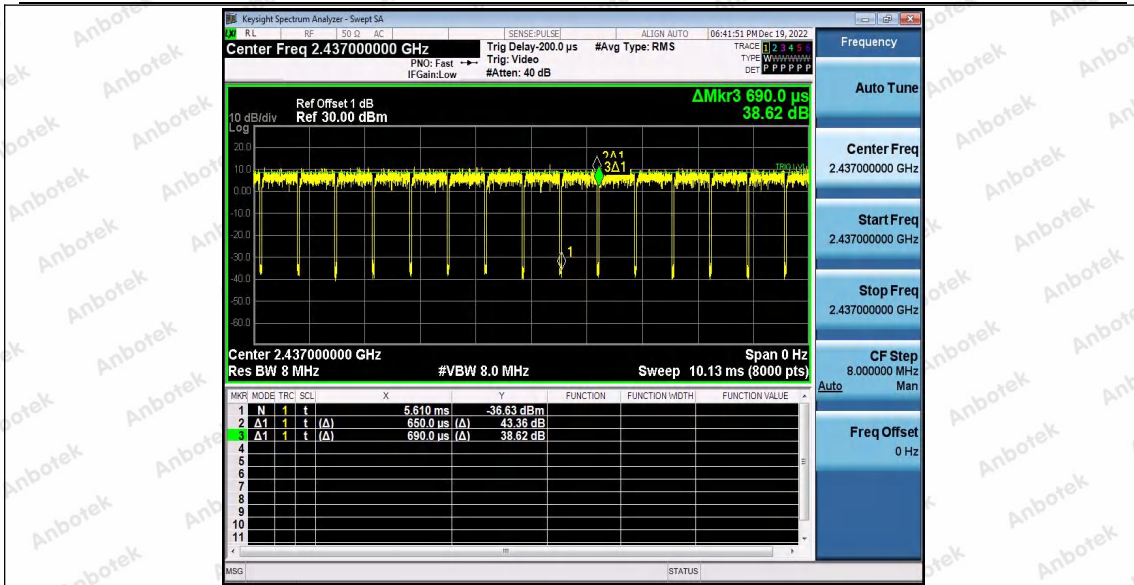

11N40_Ant1_2452