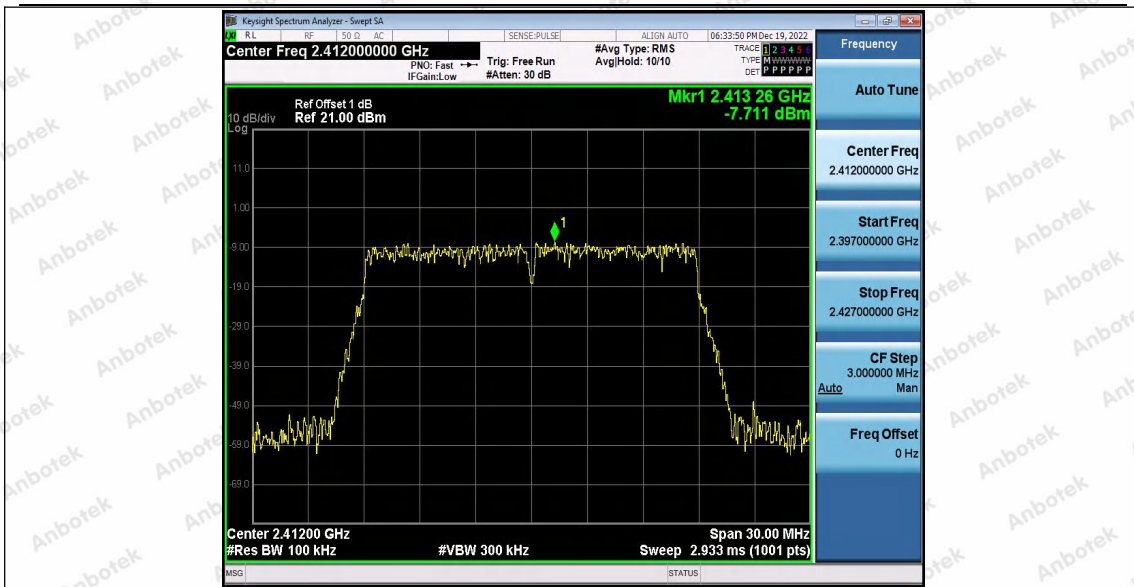

11N20_Ant1_2412_30~1000