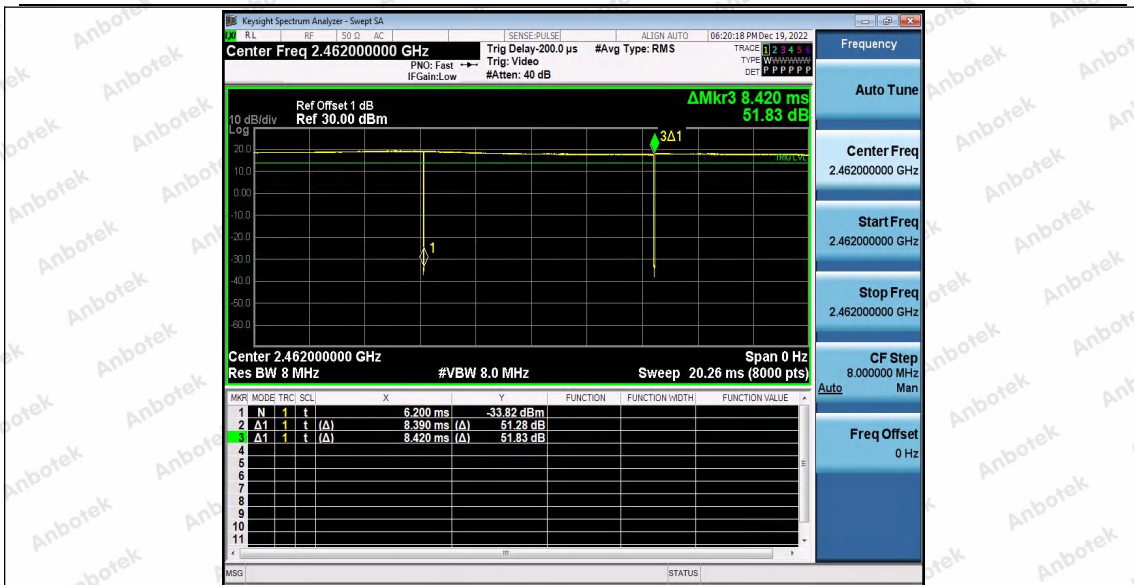

11G_Ant1_2412