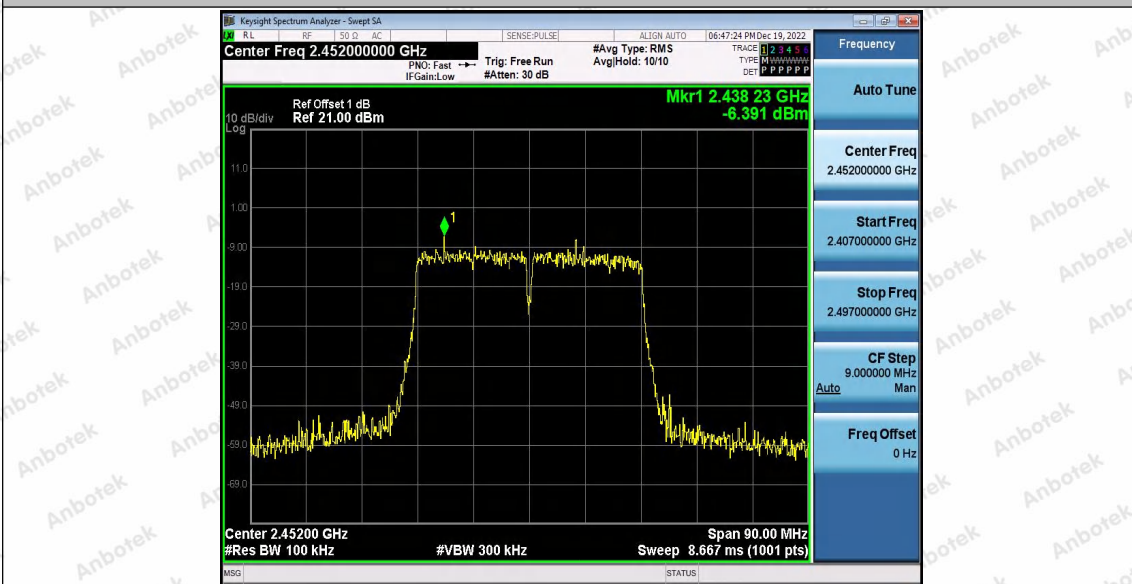

11N40_Ant1_2452_30~1000

Shenzhen Anbotek Compliance Laboratory Limited

Address: 1/F., Building D, Sogood Science and Technology Park, Sanwei Community, Hangcheng Street, Bao'an District, Shenzhen, Guangdong, China.
Tel: (86) 0755-26066440 Fax: (86) 0755-26014772 Email: service@anbotek.com

Hotline
400-003-0500
www.anbotek.com.cn