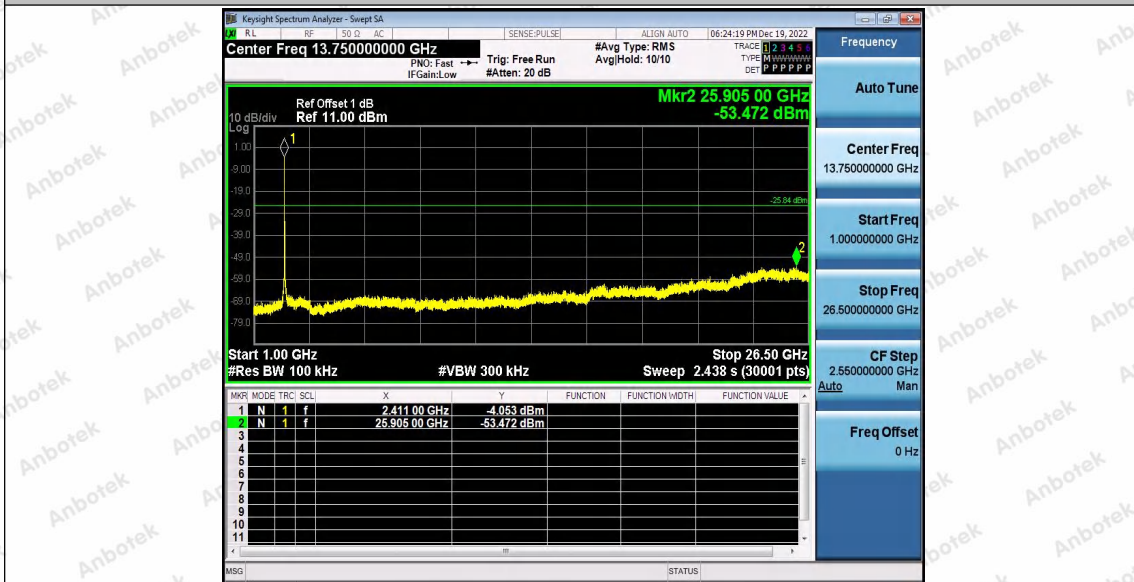

11G_Ant1_2437_0~Reference

Shenzhen Anbotek Compliance Laboratory Limited

Address: 1/F., Building D, Sogood Science and Technology Park, Sanwei Community, Hangcheng Street, Bao'an District, Shenzhen, Guangdong, China.
Tel: (86) 0755-26066440 Fax: (86) 0755-26014772 Email: service@anbotek.com

Hotline 400-003-0500
www.anbotek.com.cn