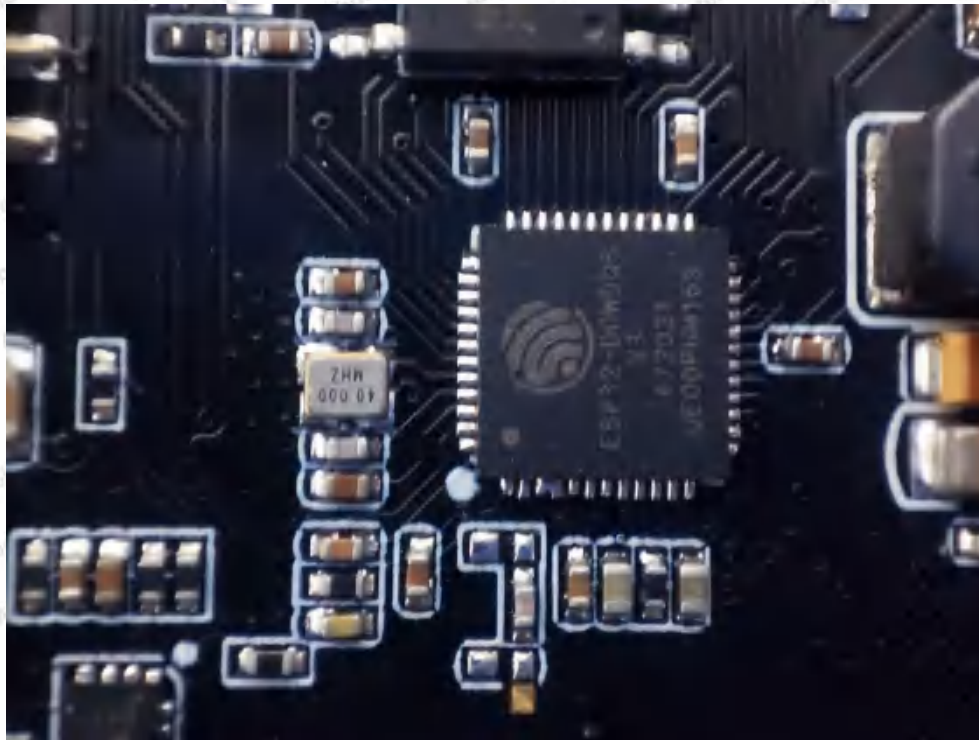

Shenzhen Anbotek Compliance Laboratory Limited

Address: 1/F., Building D, Sogood Science and Technology Park, Sanwei Community, Hangcheng Street, Bao'an District, Shenzhen, Guangdong, China.
Tel: (86) 0755-26066440 Fax: (86) 0755-26014772 Email: service@anbotek.com

Code: AB-RF-05-b

Hotline

400-003-0500

www.anbotek.com.cn