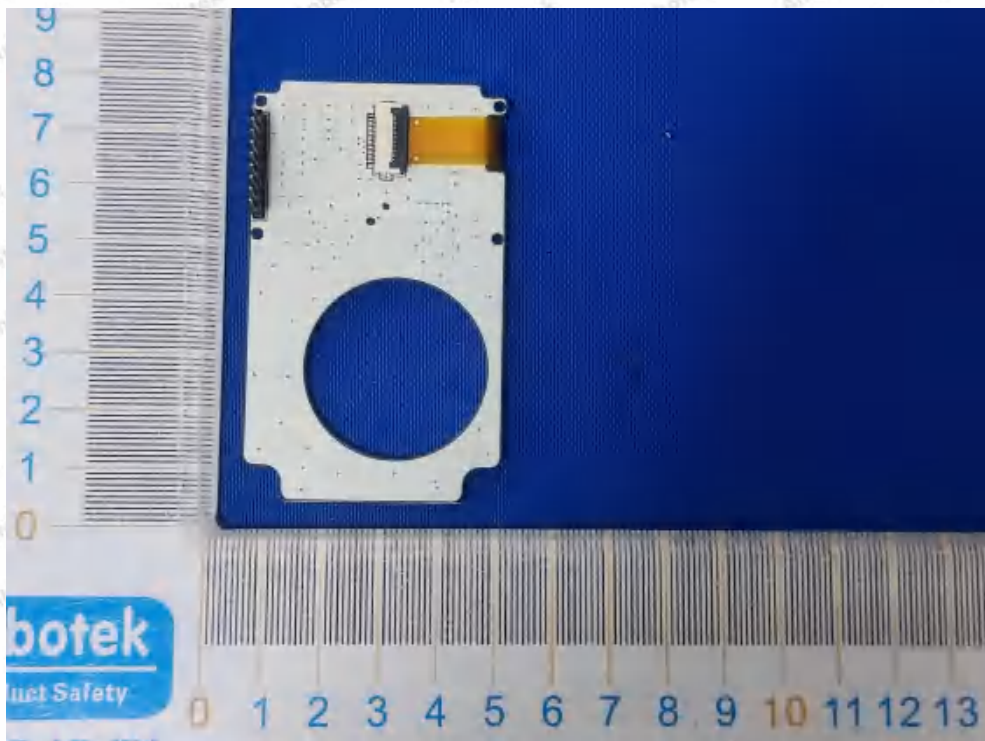

Anbotek

Product Safety

Shenzhen Anbotek Compliance Laboratory Limited

Address: 1/F., Building D, Sogood Science and Technology Park, Sanwei Community, Hangcheng Street, Bao'an District, Shenzhen, Guangdong, China.
Tel: (86) 0755-26066440 Fax: (86) 0755-26014772 Email: service@anbotek.com

Code: AB-RF-05-b

Hotline

400-003-0500

www.anbotek.com.cn