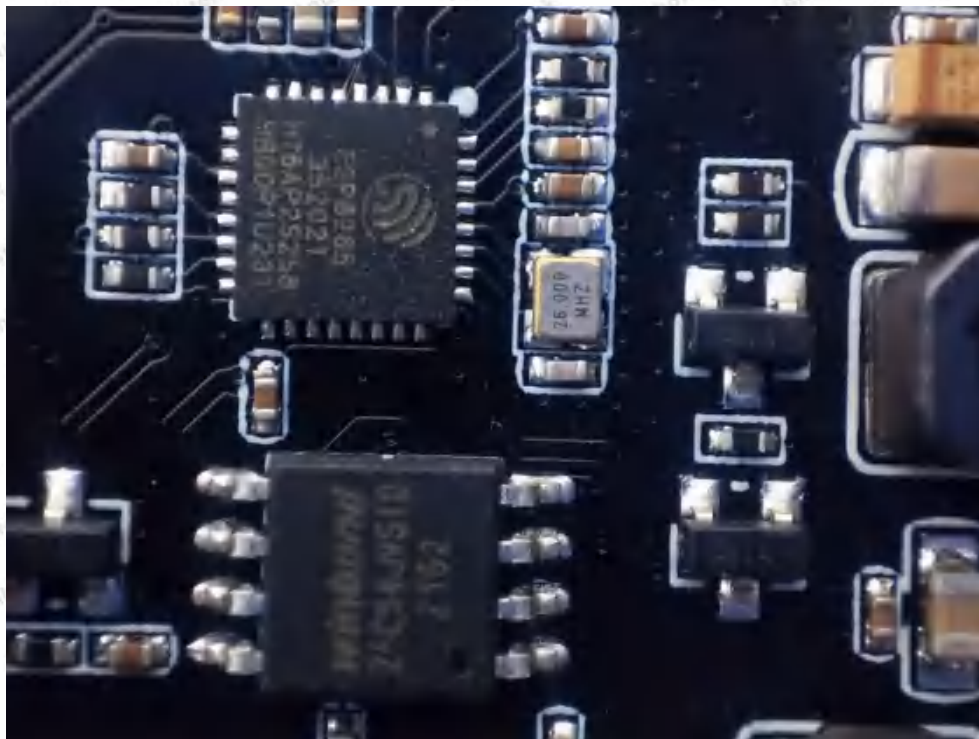

Shenzhen Anbotek Compliance Laboratory Limited

Address: 1/F., Building D, Sogood Science and Technology Park, Sanwei Community, Hangcheng Street, Bao'an District, Shenzhen, Guangdong, China.
Tel: (86) 0755-26066440 Fax: (86) 0755-26014772 Email: service@anbotek.com

Code: AB-RF-05-b

Hotline

400-003-0500

www.anbotek.com.cn