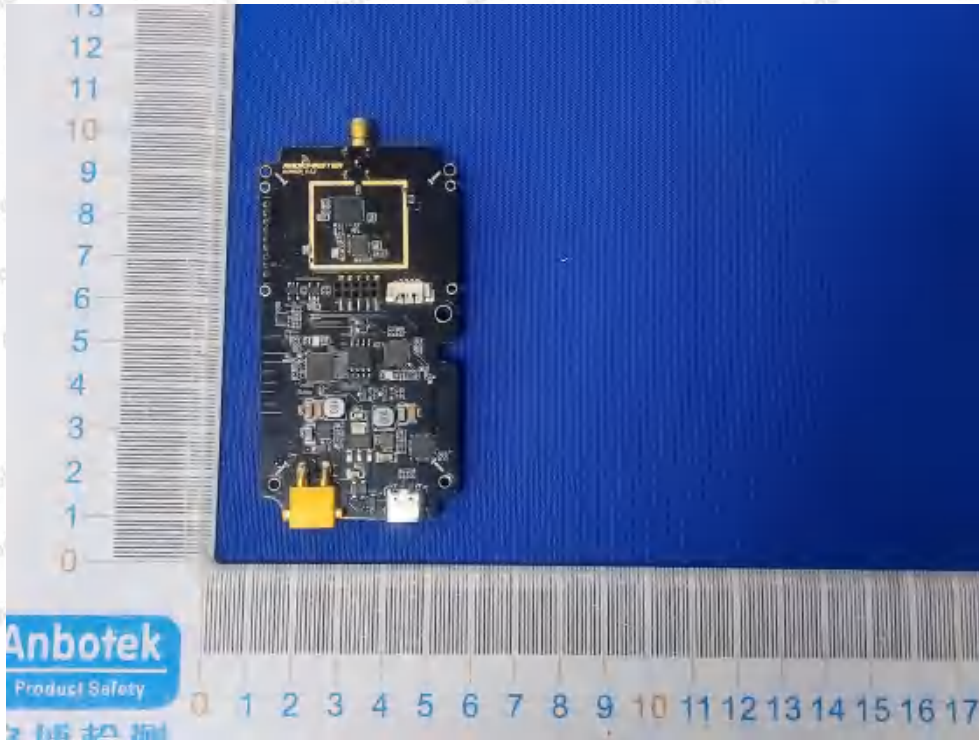

Code: AB-RF-05-b

Hotline

400-003-0500

www.anbotek.com.cn

Anbotek

Product Safety

Shenzhen Anbotek Compliance Laboratory Limited

Address:1/F.,Building D,Sogood Science and Technology Park, Sanwei Community,
Hangcheng Street, Bao'an District, Shenzhen, Guangdong, China.
Tel:(86) 0755-26066440 Fax:(86) 0755-26014772 Email:service@anbotek.com