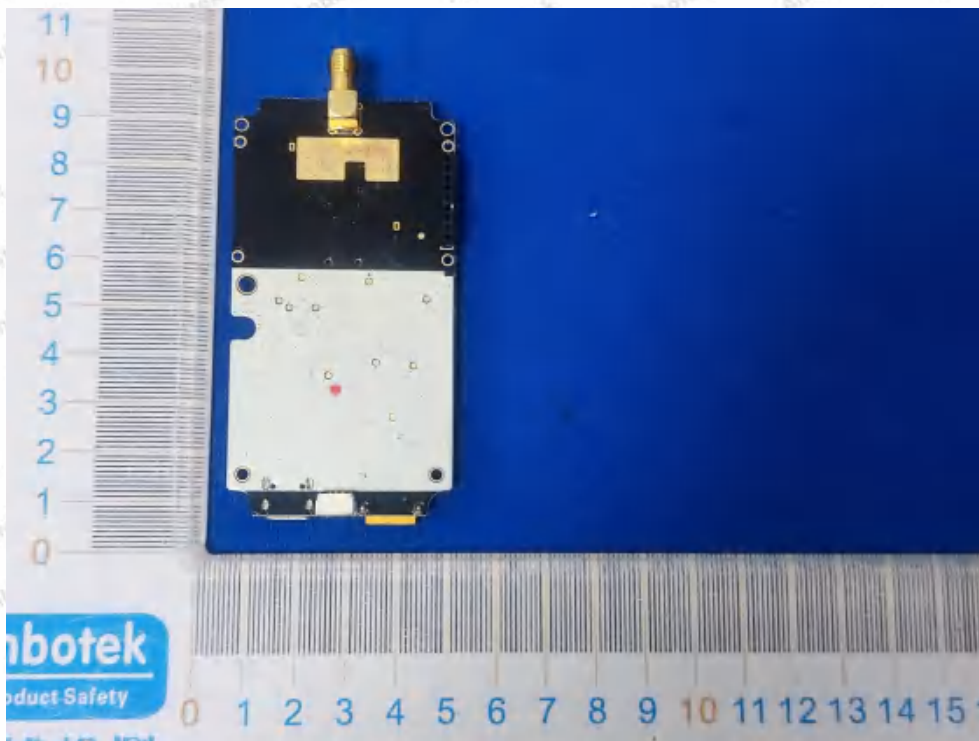

Code: AB-RF-05-b

Hotline

400-003-0500

www.anbotek.com.cn

Anbotek

Product Safety

Shenzhen Anbotek Compliance Laboratory Limited

Address: 1/F., Building D, Sogood Science and Technology Park, Sanwei Community, Hangcheng Street, Bao'an District, Shenzhen, Guangdong, China.
Tel: (86) 0755-26066440 Fax: (86) 0755-26014772 Email: service@anbotek.com