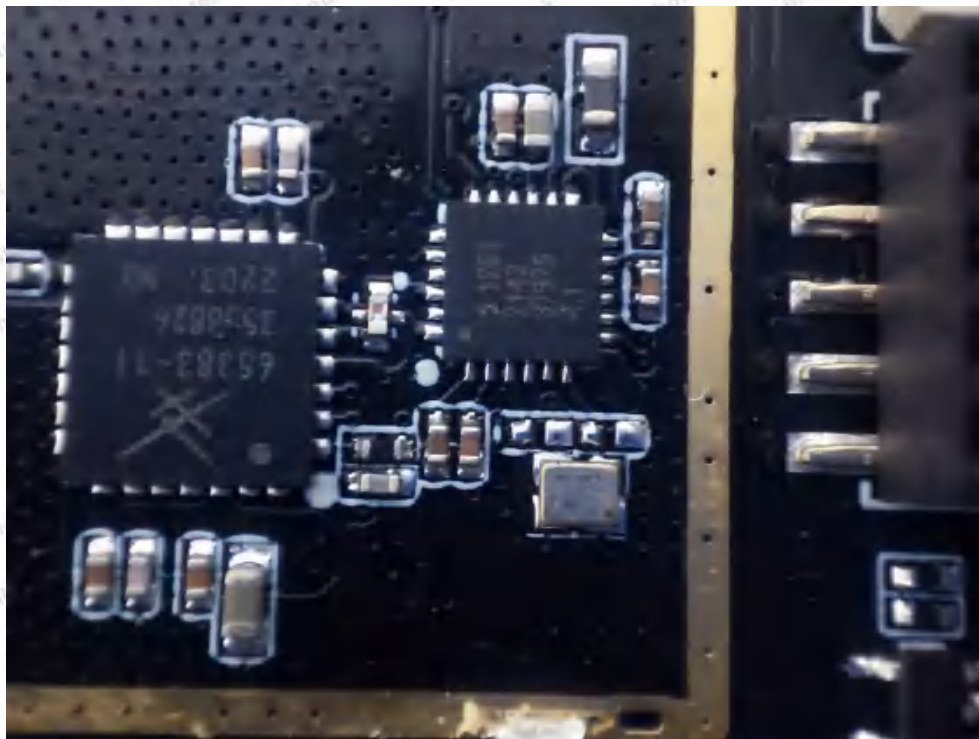

Code: AB-RF-05-b

Hotline

400-003-0500

www.anbotek.com.cn

Anbotek

Product Safety

Shenzhen Anbotek Compliance Laboratory Limited

Address:1/F.,Building D,Sogood Science and Technology Park, Sanwei Community,
Hangcheng Street, Bao'an District, Shenzhen, Guangdong, China.
Tel:(86) 0755-26066440 Fax:(86) 0755-26014772 Email:service@anbotek.com