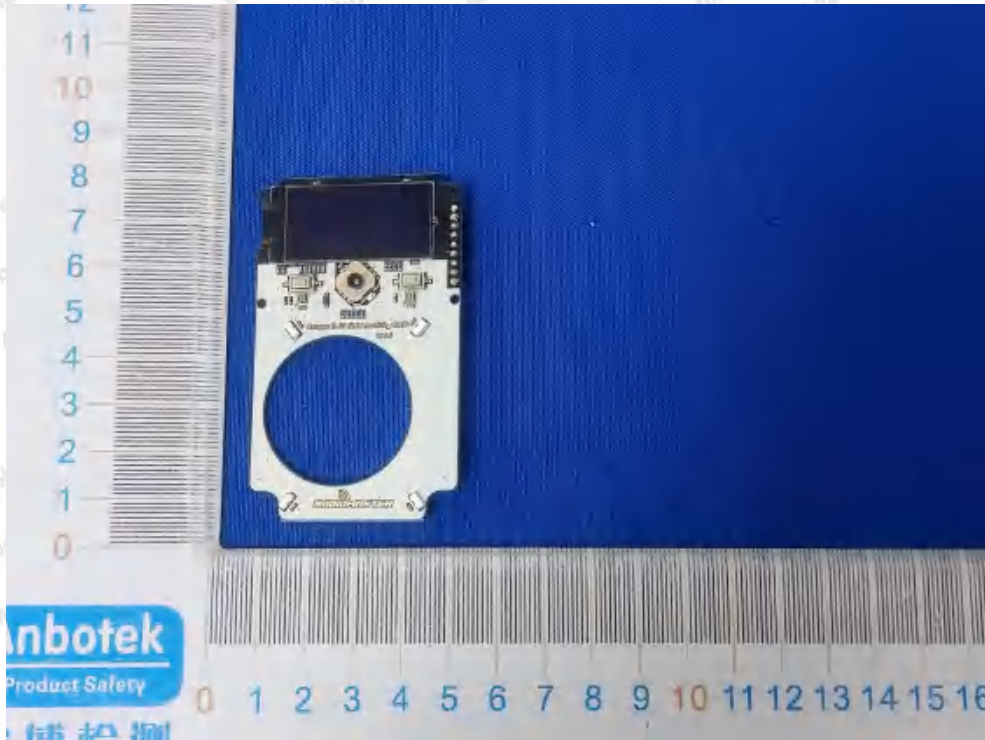

Code: AB-RF-05-b

Hotline

400-003-0500

www.anbotek.com.cn

Anbotek

Product Safety

Shenzhen Anbotek Compliance Laboratory Limited

Address: 1/F., Building D, Sogood Science and Technology Park, Sanwei Community, Hangcheng Street, Bao'an District, Shenzhen, Guangdong, China.
Tel: (86) 0755-26066440 Fax: (86) 0755-26014772 Email: service@anbotek.com