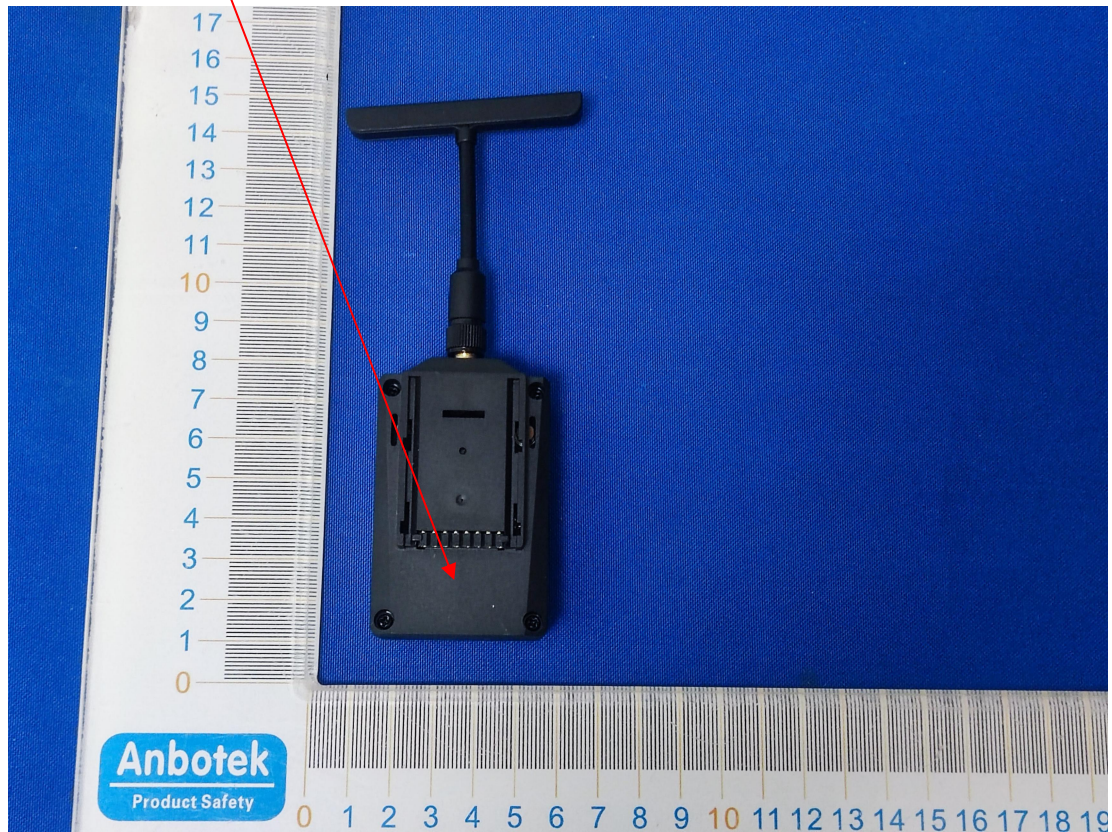

## Label Location On EUT

## Label

**Product Name: Ranger Nano**  
**Model No.: Ranger Nano**  
**FCC ID: 2A337-RANGER-NANO**