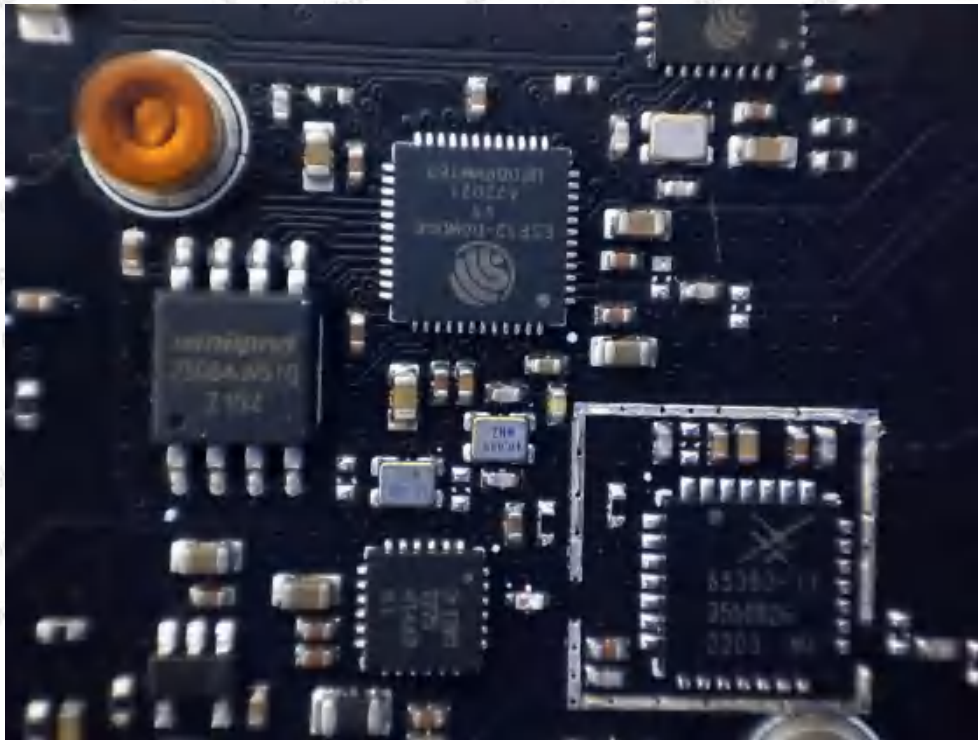

Code: AB-RF-05-b

Hotline

400-003-0500

www.anbotek.com.cn

BT WIFI ANT