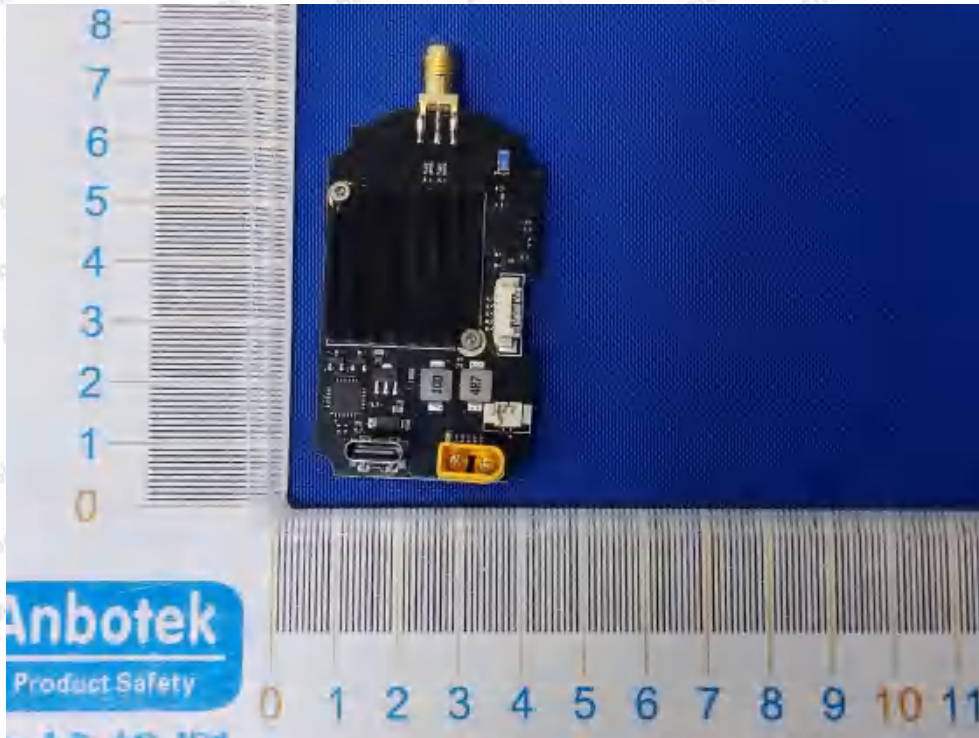

Internal Photograph

Anbotek

Product Safety

Shenzhen Anbotek Compliance Laboratory Limited

Address:1/F, Building D, Sogood Science and Technology Park, Sanwei Community, Hangcheng Street, Bao'an District, Shenzhen, Guangdong, China.
Tel: (86) 0755-26066440 Fax: (86) 0755-26014772 Email: service@anbotek.com