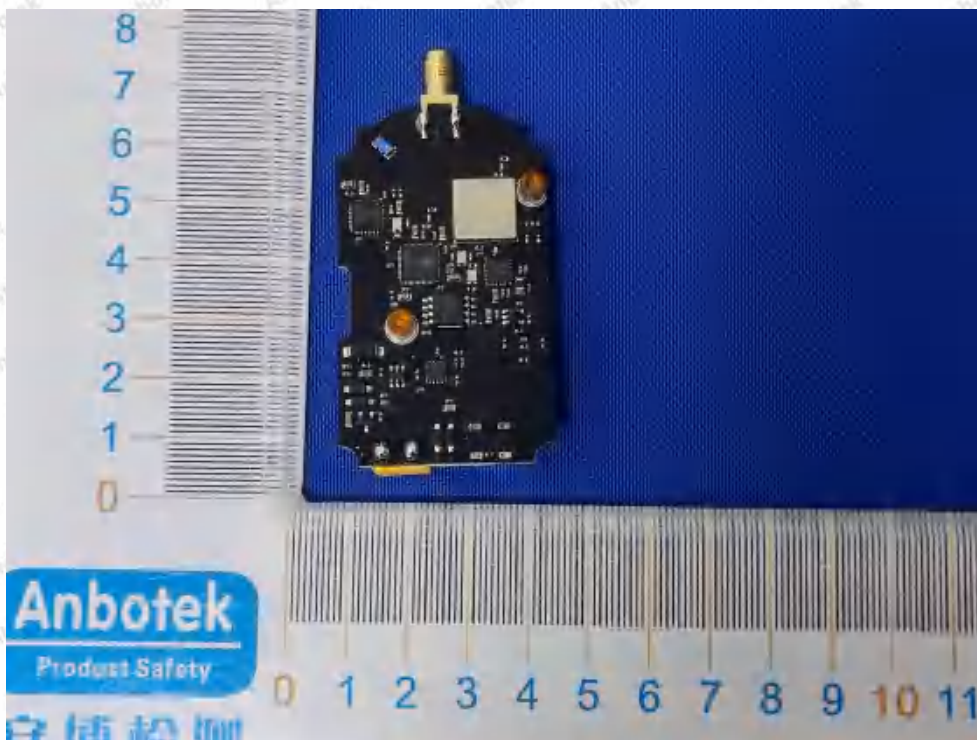

Internal Photograph

Anbotek

Product Safety

Shenzhen Anbotek Compliance Laboratory Limited

Address:1/F, Building D, Sogood Science and Technology Park, Sanwei Community, Hangcheng Street, Bao'an District, Shenzhen, Guangdong, China.
Tel: (86) 0755-26066440 Fax: (86) 0755-26014772 Email: service@anbotek.com