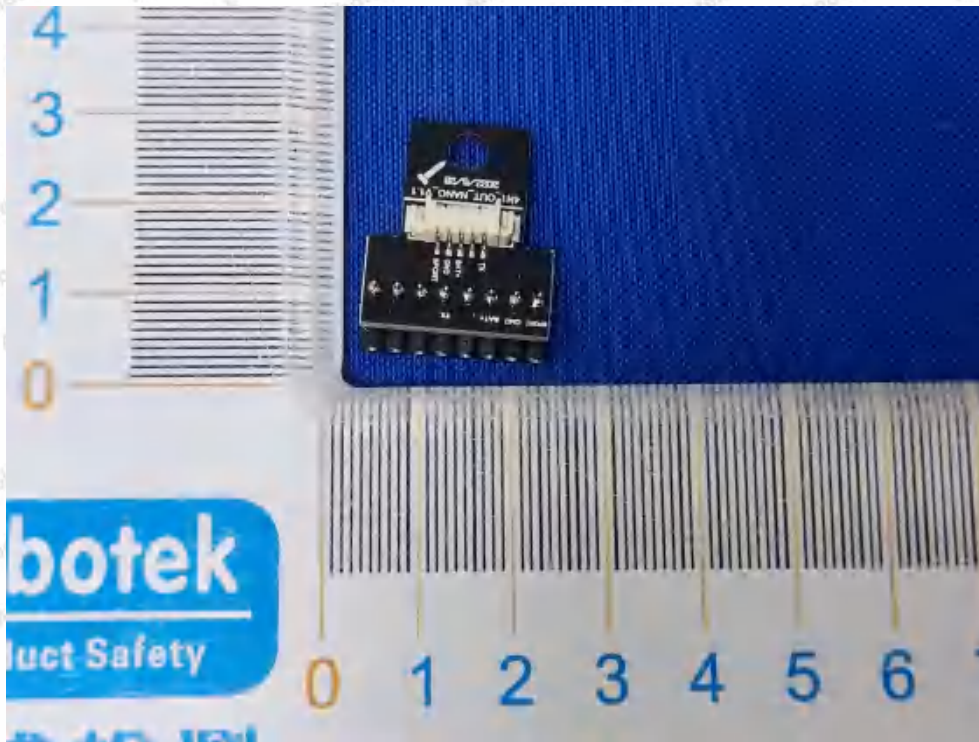

Code:AB-RF-05-b

Hotline

400-003-0500

www.anbotek.com.cn

Anbotek

Product Safety

Shenzhen Anbotek Compliance Laboratory Limited

Address: 1/F., Building D, Sogood Science and Technology Park, Sanwei Community, Hangcheng Street, Bao'an District, Shenzhen, Guangdong, China.
Tel: (86) 0755-26066440 Fax: (86) 0755-26014772 Email: service@anbotek.com