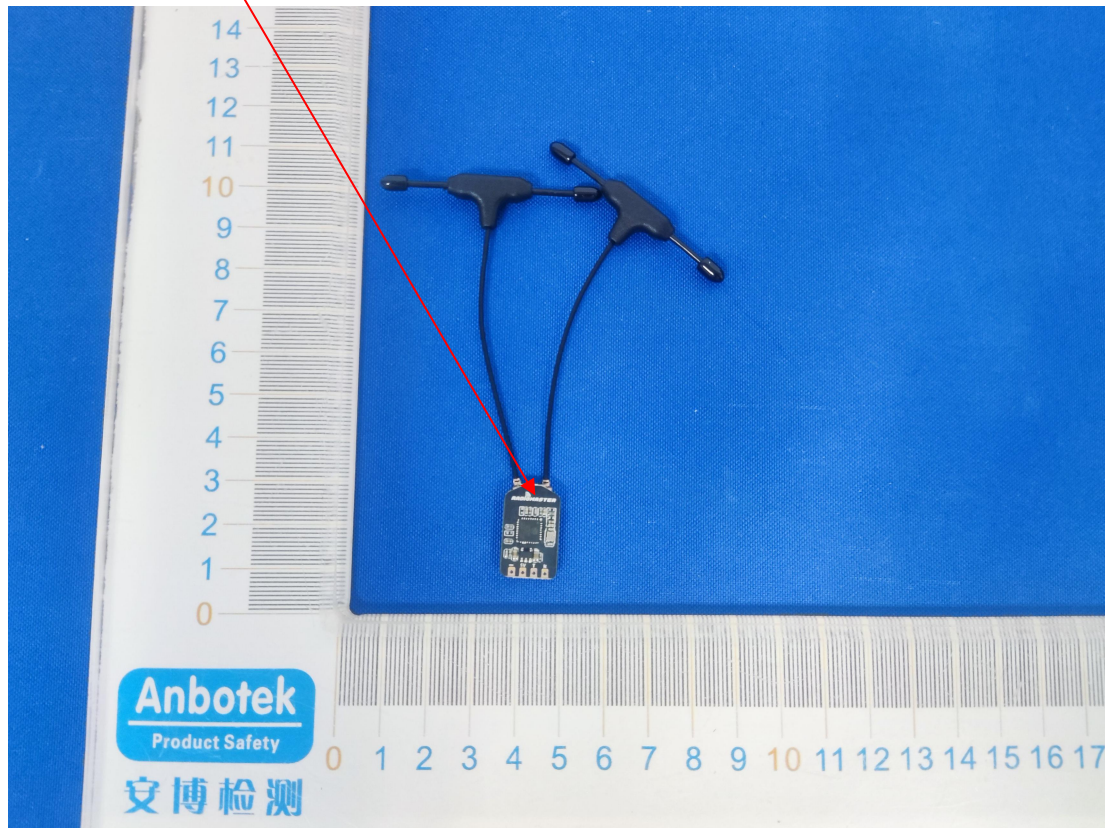

Label Location On EUT

Label:

FCC ID:2A337-HP-157