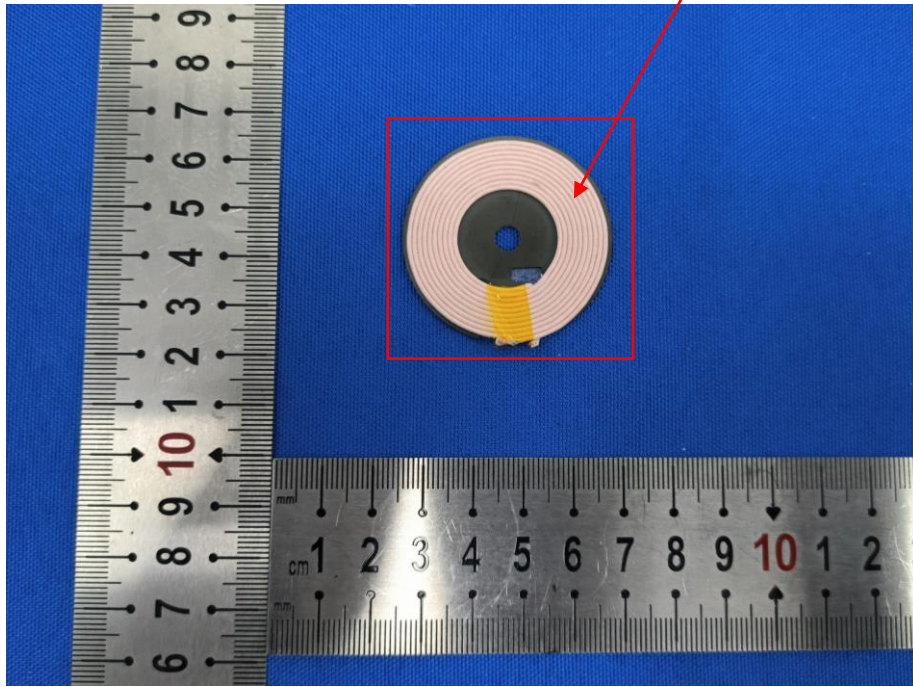

Model: W79-Qi2

Coil Antenna-Earphone