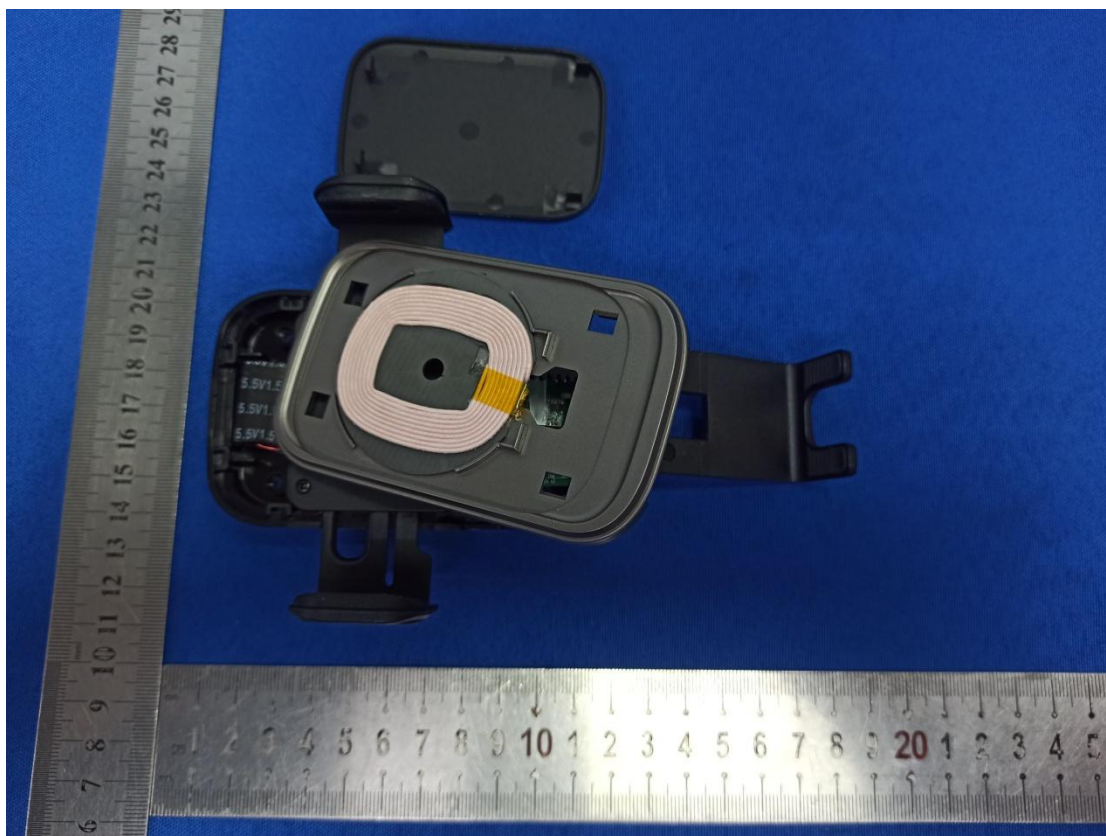

Model: CW35

Model: CW35

Model: CW35

Model: CW35

Coil
Antenna