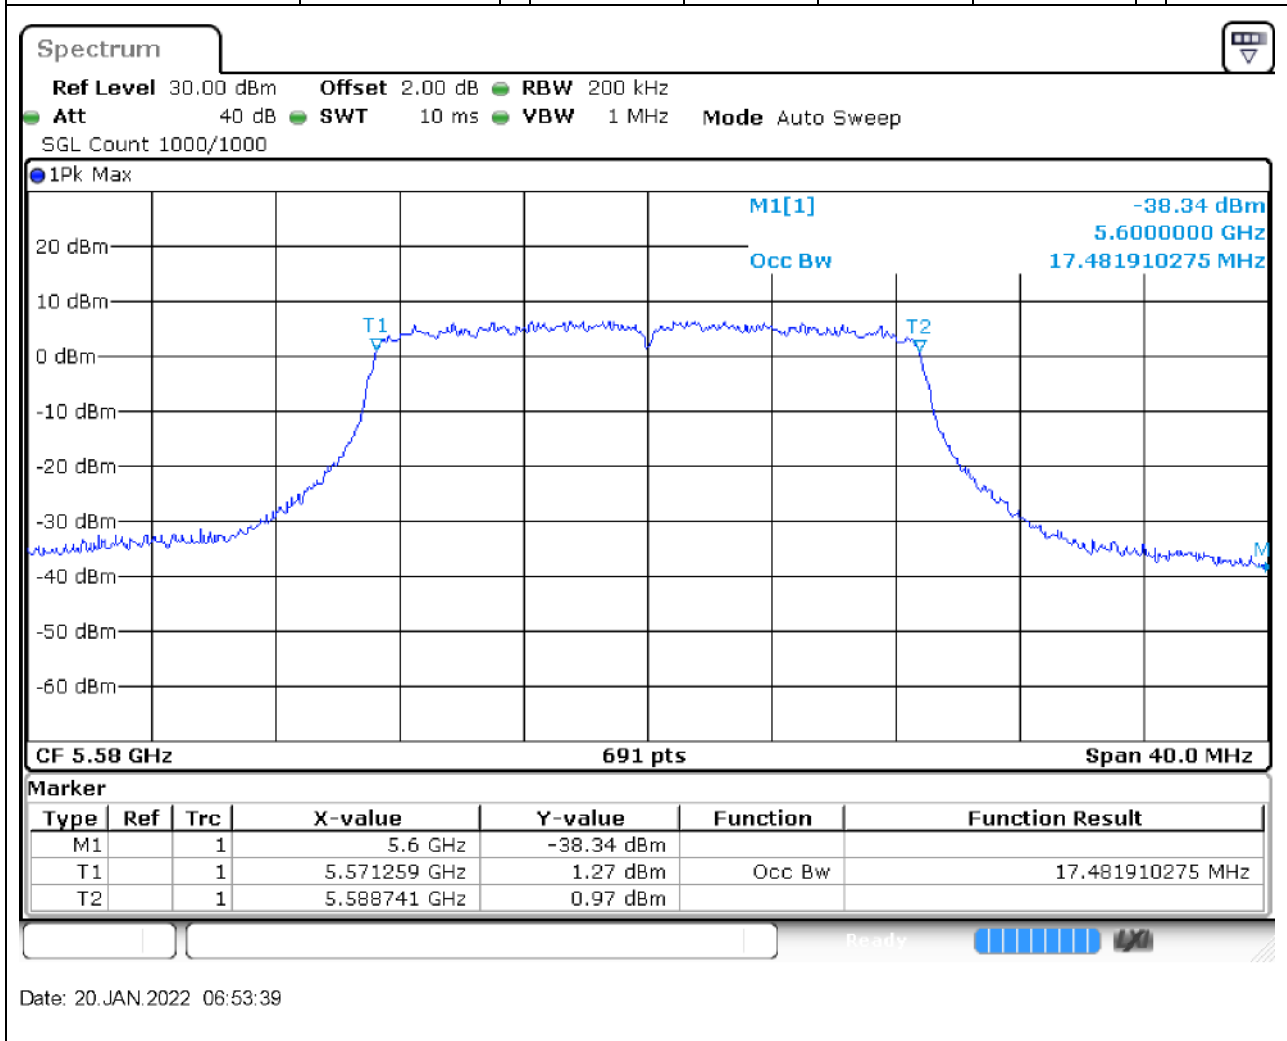

51. 802.11ac_20M_U-NII-2C_M

51.1. A.2.2-99% Bandwidth(NTNV)

Center Frequency (MHz)	OBW Power (%)	RBW (MHz)	Detector	Limit (MHz)	OBW (MHz)	Verdict
5580	99	0.2	Peak	0	17.48191	Unknown