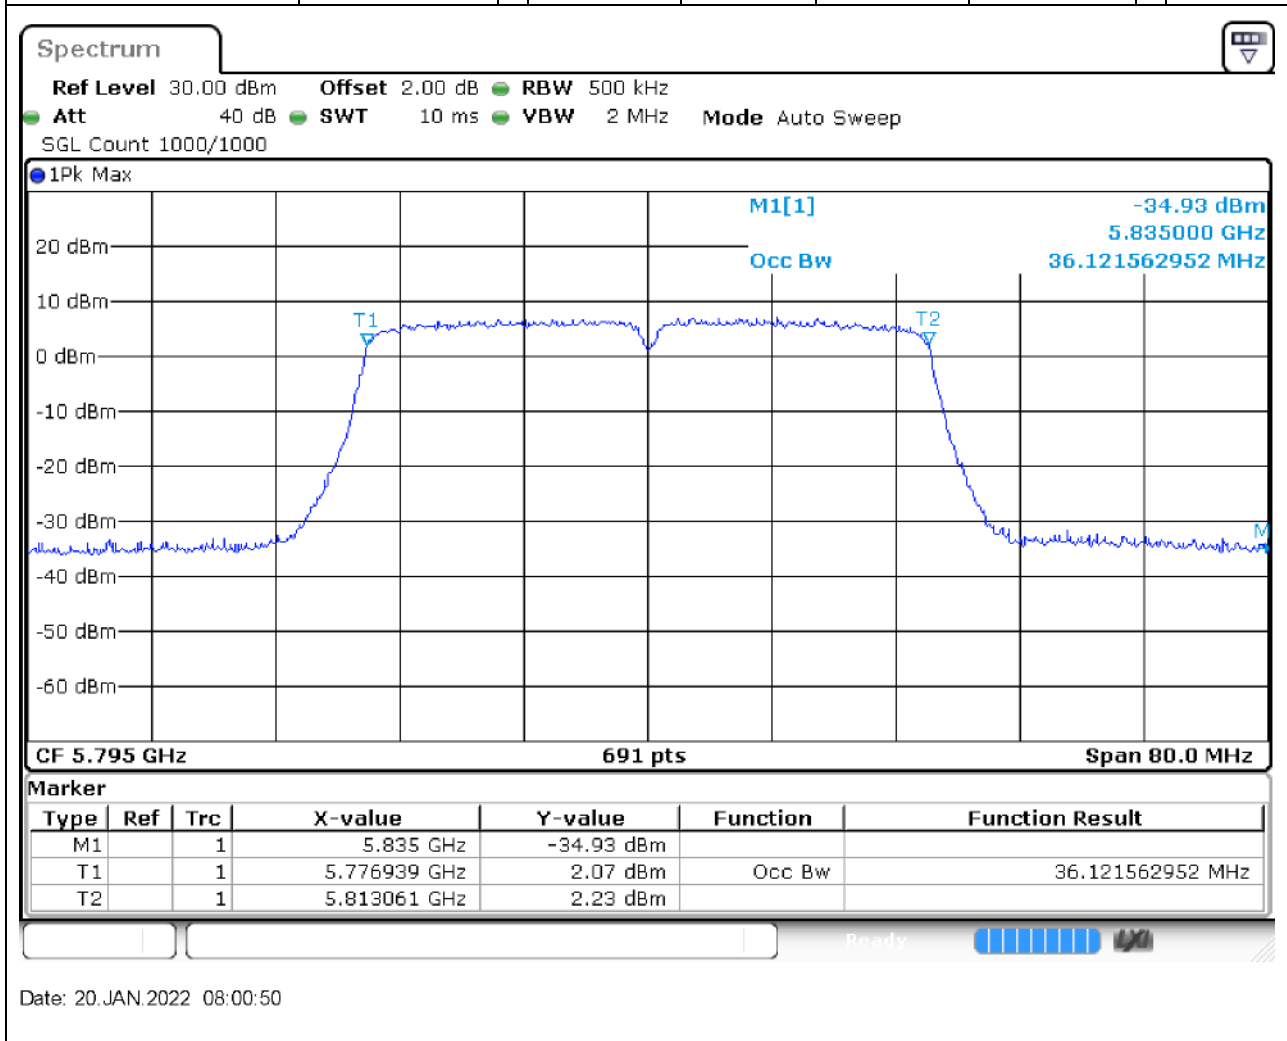

78. 802.11ac_40M_U-NII-3_H

78.1. A.2.2-99% Bandwidth(NTNV)

Center Frequency (MHz)	OBW Power (%)	RBW (MHz)	Detector	Limit (MHz)	OBW (MHz)	Verdict
5795	99	0.5	Peak	0	36.121563	Unknown