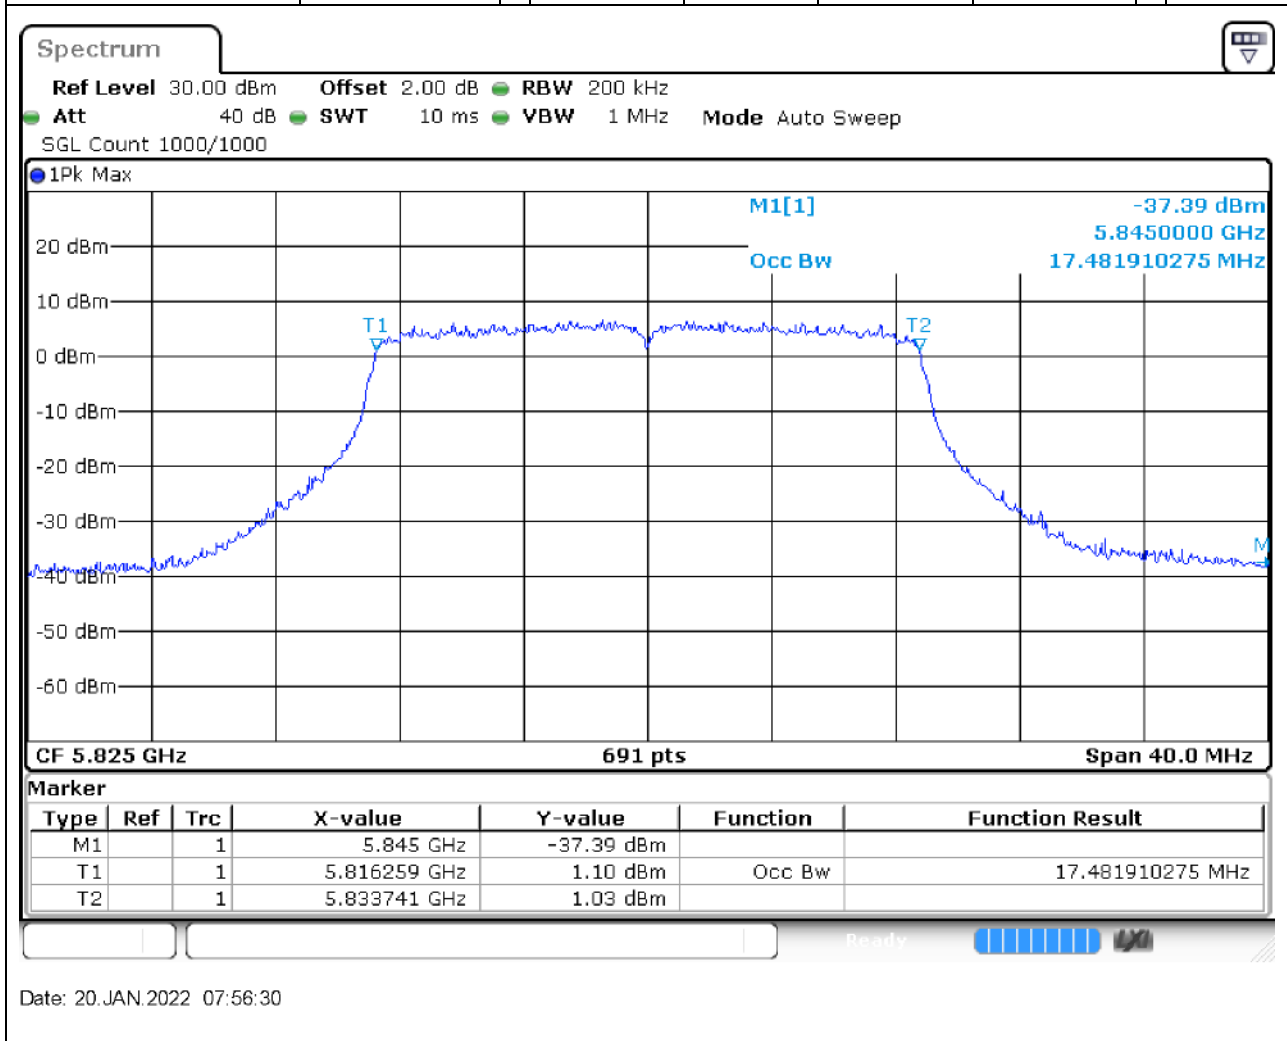

76. 802.11ac_20M_U-NII-3_H

76.1. A.2.2-99% Bandwidth(NTNV)

Center Frequency (MHz)	OBW Power (%)	RBW (MHz)	Detector	Limit (MHz)	OBW (MHz)	Verdict
5825	99	0.2	Peak	0	17.48191	Unknown