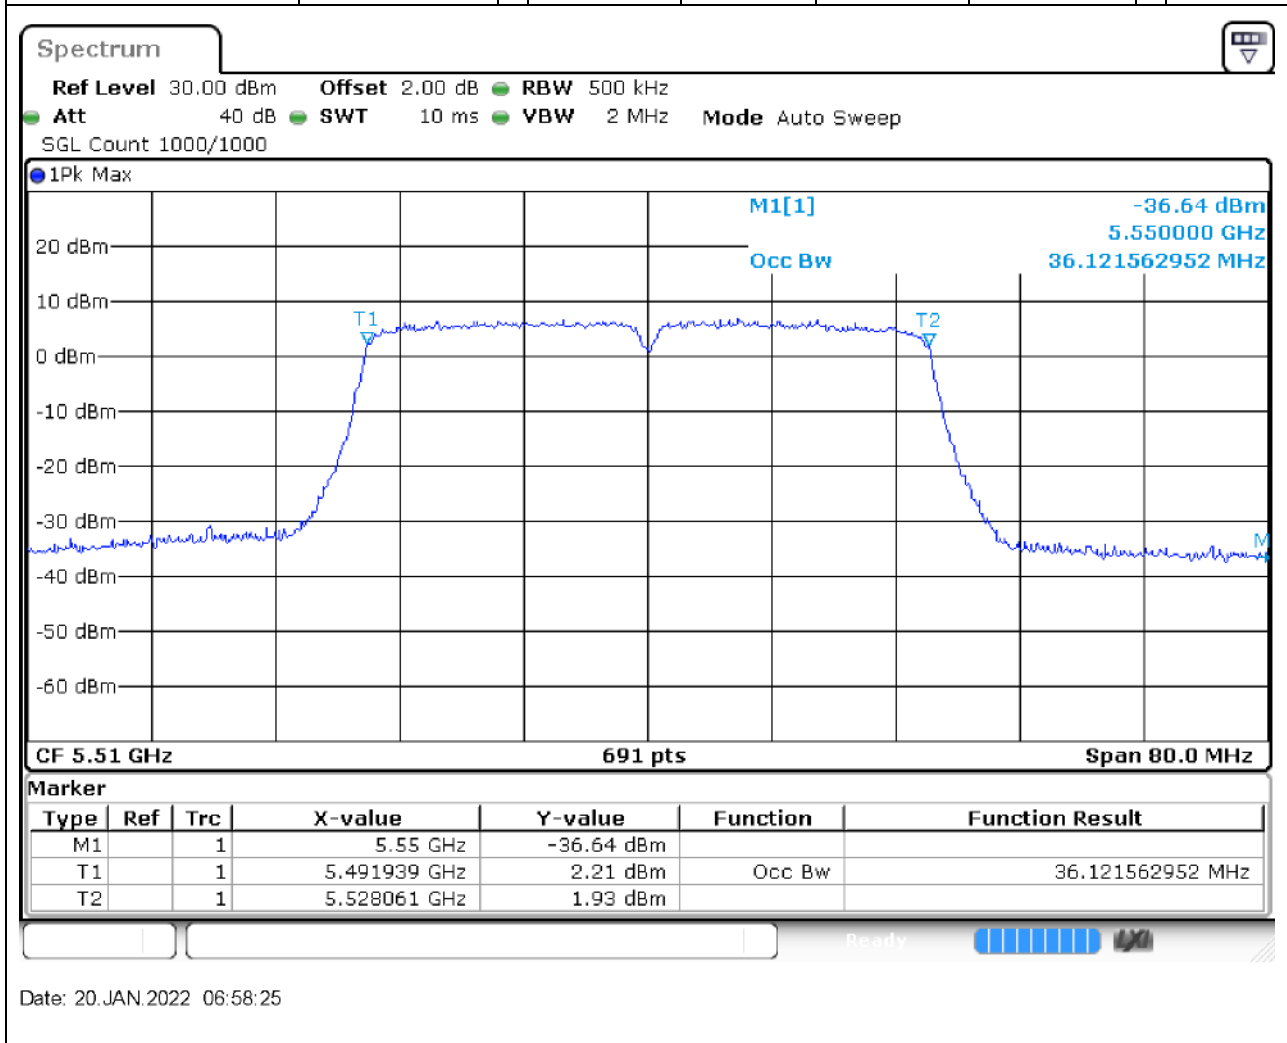

53. 802.11ac_40M_U-NII-2C_L

53.1. A.2.2-99% Bandwidth(NTNV)

Center Frequency (MHz)	OBW Power (%)	RBW (MHz)	Detector	Limit (MHz)	OBW (MHz)	Verdict
5510	99	0.5	Peak	0	36.121563	Unknown