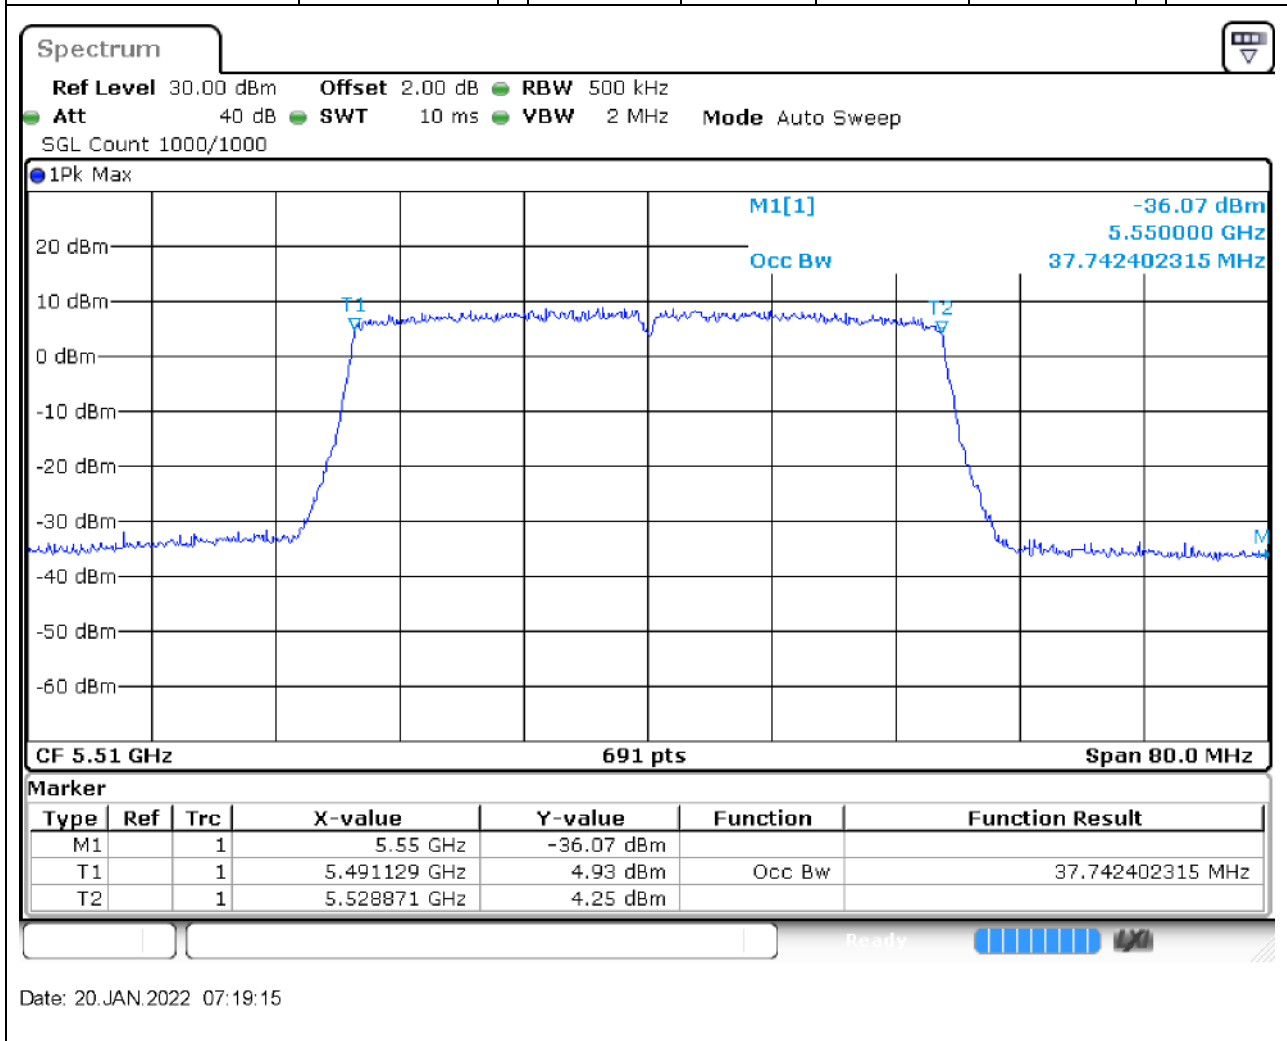

61. 802.11ax_40M_U-NII-2C_L

61.1. A.2.2-99% Bandwidth(NTNV)

Center Frequency (MHz)	OBW Power (%)	RBW (MHz)	Detector	Limit (MHz)	OBW (MHz)	Verdict
5510	99	0.5	Peak	0	37.742402	Unknown