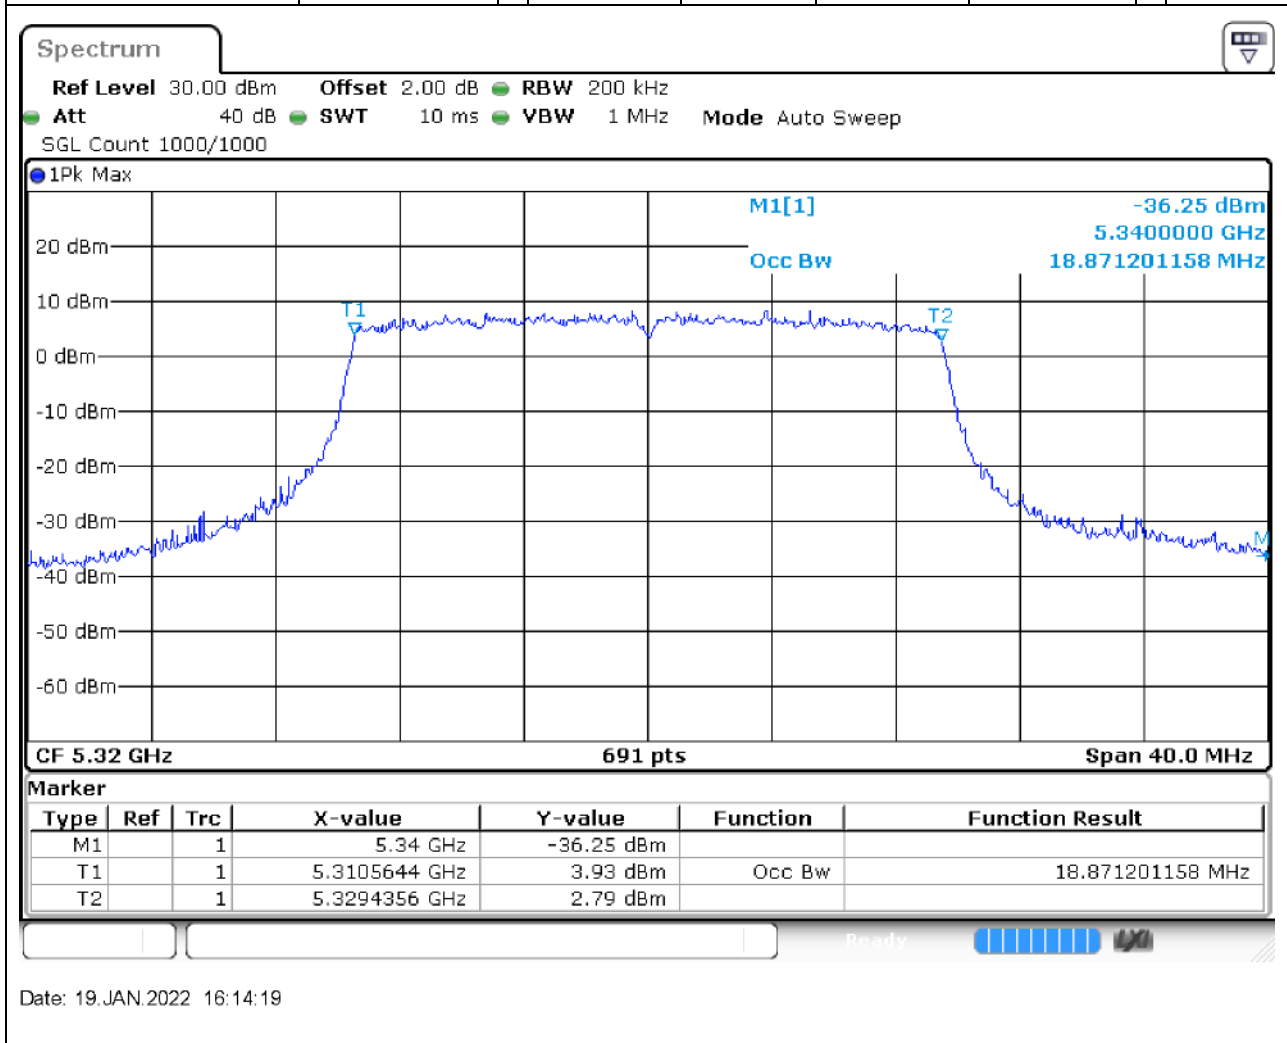

37. 802.11ax_20M_U-NII-2A_H

37.1. A.2.2-99% Bandwidth(NTNV)

Center Frequency (MHz)	OBW Power (%)	RBW (MHz)	Detector	Limit (MHz)	OBW (MHz)	Verdict
5320	99	0.2	Peak	0	18.871201	Unknown