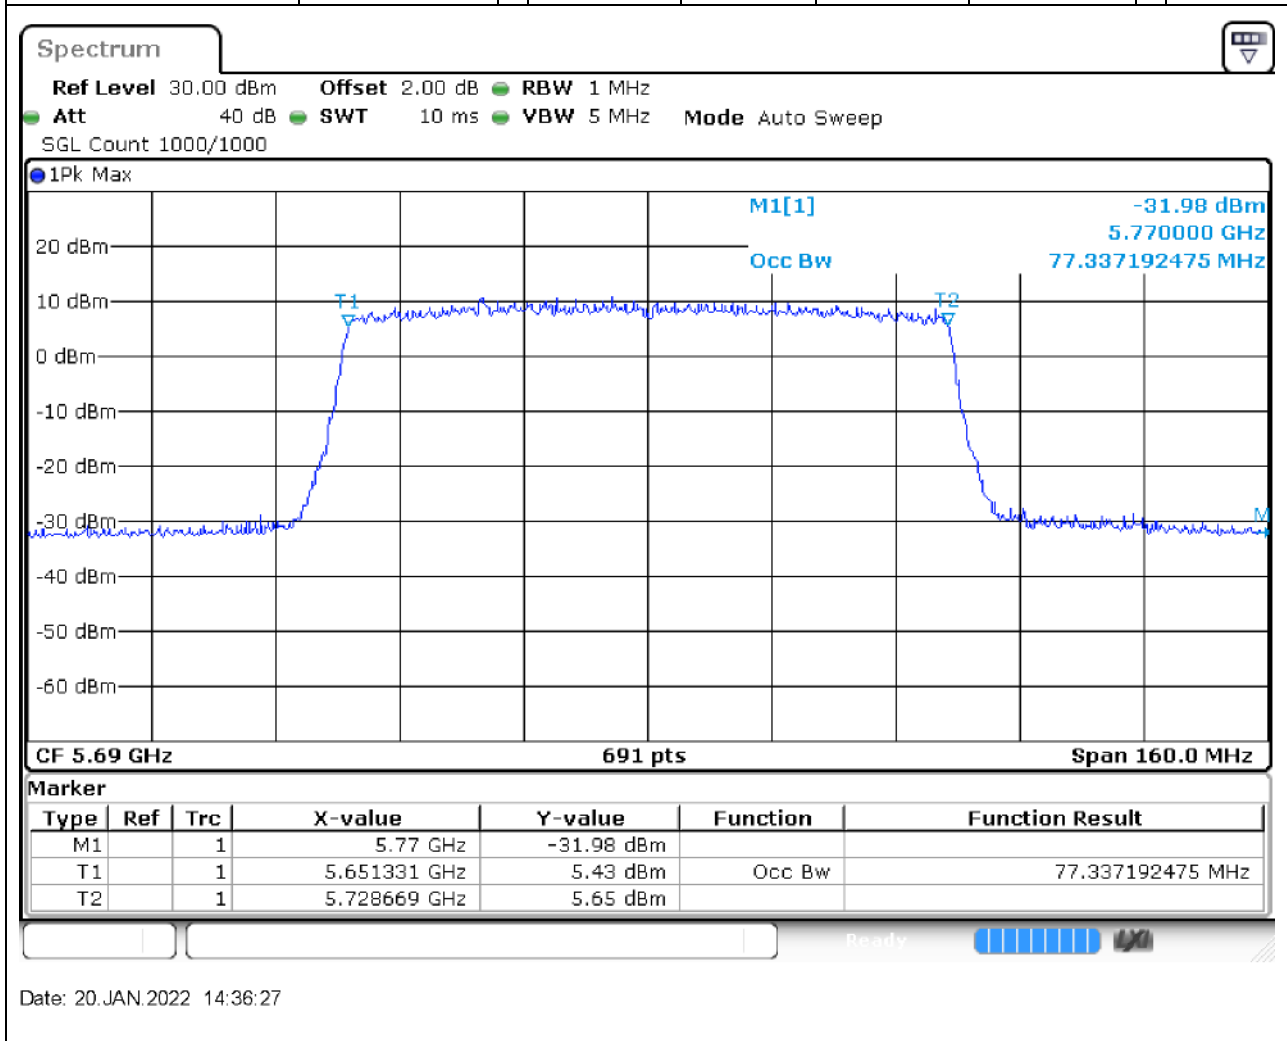

9. 802.11ax_80M_U-NII-2C_H

9.1. A.2.2-99% Bandwidth(NTNV)

Center Frequency (MHz)	OBW Power (%)	RBW (MHz)	Detector	Limit (MHz)	OBW (MHz)	Verdict
5690	99	1	Peak	0	77.337192	Unknow