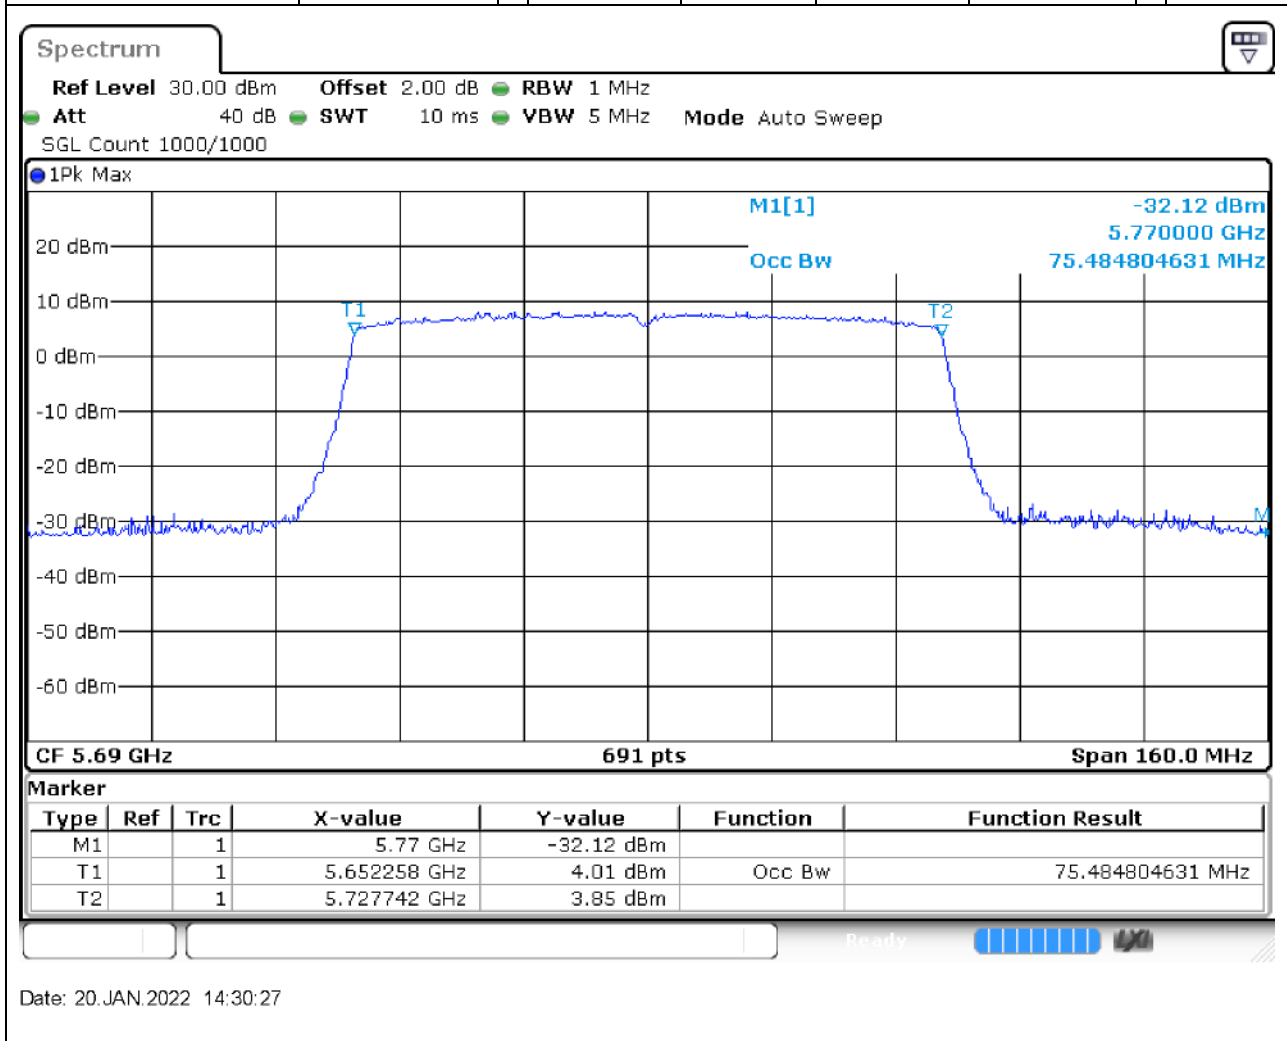

6. 802.11ac_80M_U-NII-2C_H

6.1. A.2.2-99% Bandwidth(NTNV)

Center Frequency (MHz)	OBW Power (%)	RBW (MHz)	Detector	Limit (MHz)	OBW (MHz)	Verdict
5690	99	1	Peak	0	75.484805	Unknown