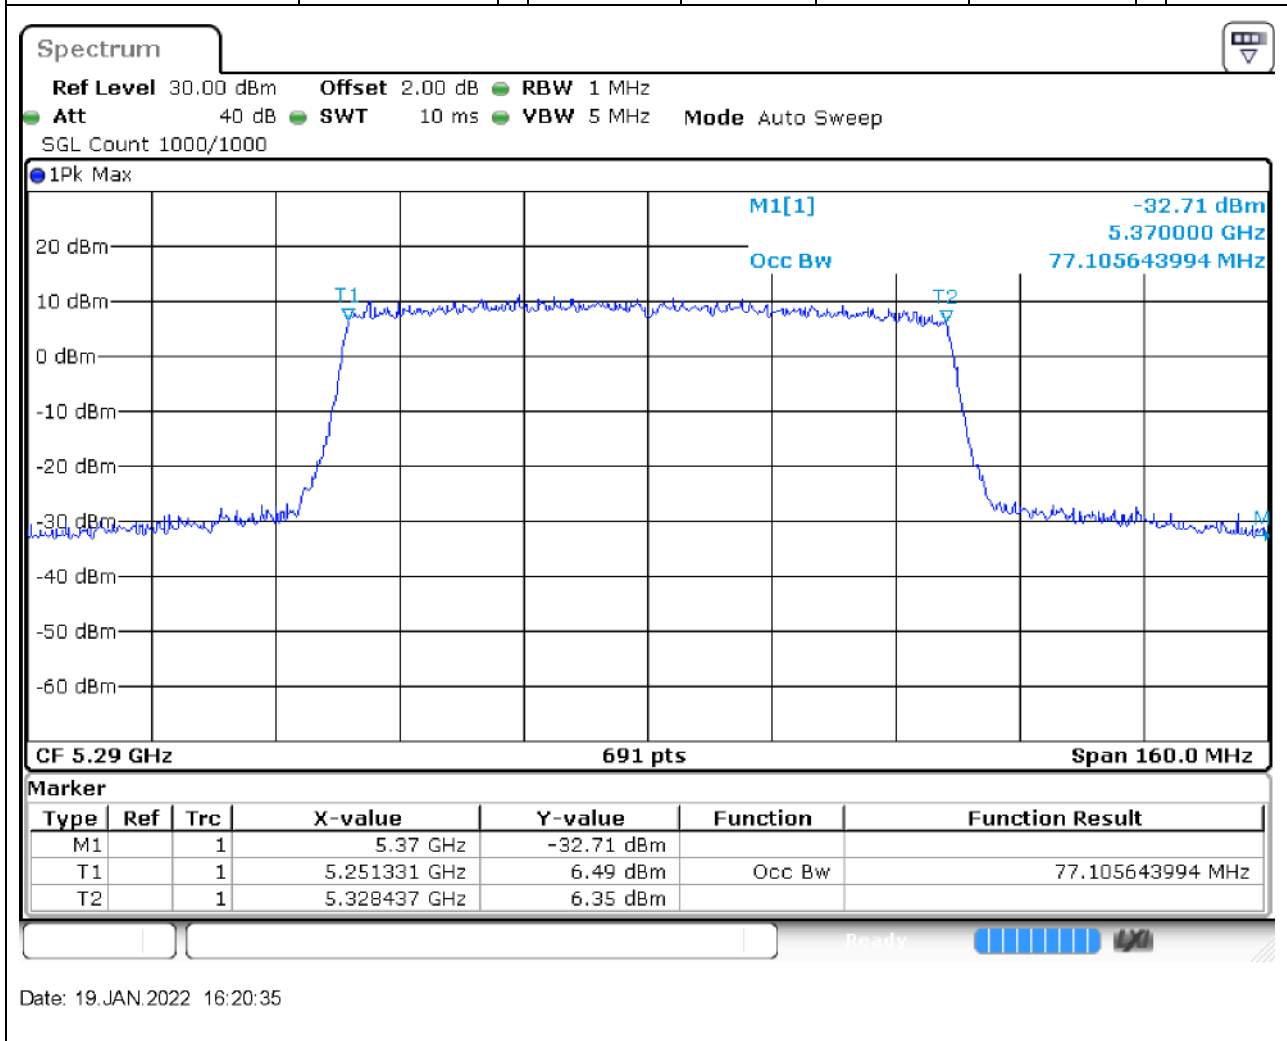

40. 802.11ax_80M_U-NII-2A_M

40.1. A.2.2-99% Bandwidth(NTNV)

Center Frequency (MHz)	OBW Power (%)	RBW (MHz)	Detector	Limit (MHz)	OBW (MHz)	Verdict
5290	99	1	Peak	0	77.105644	Unknown