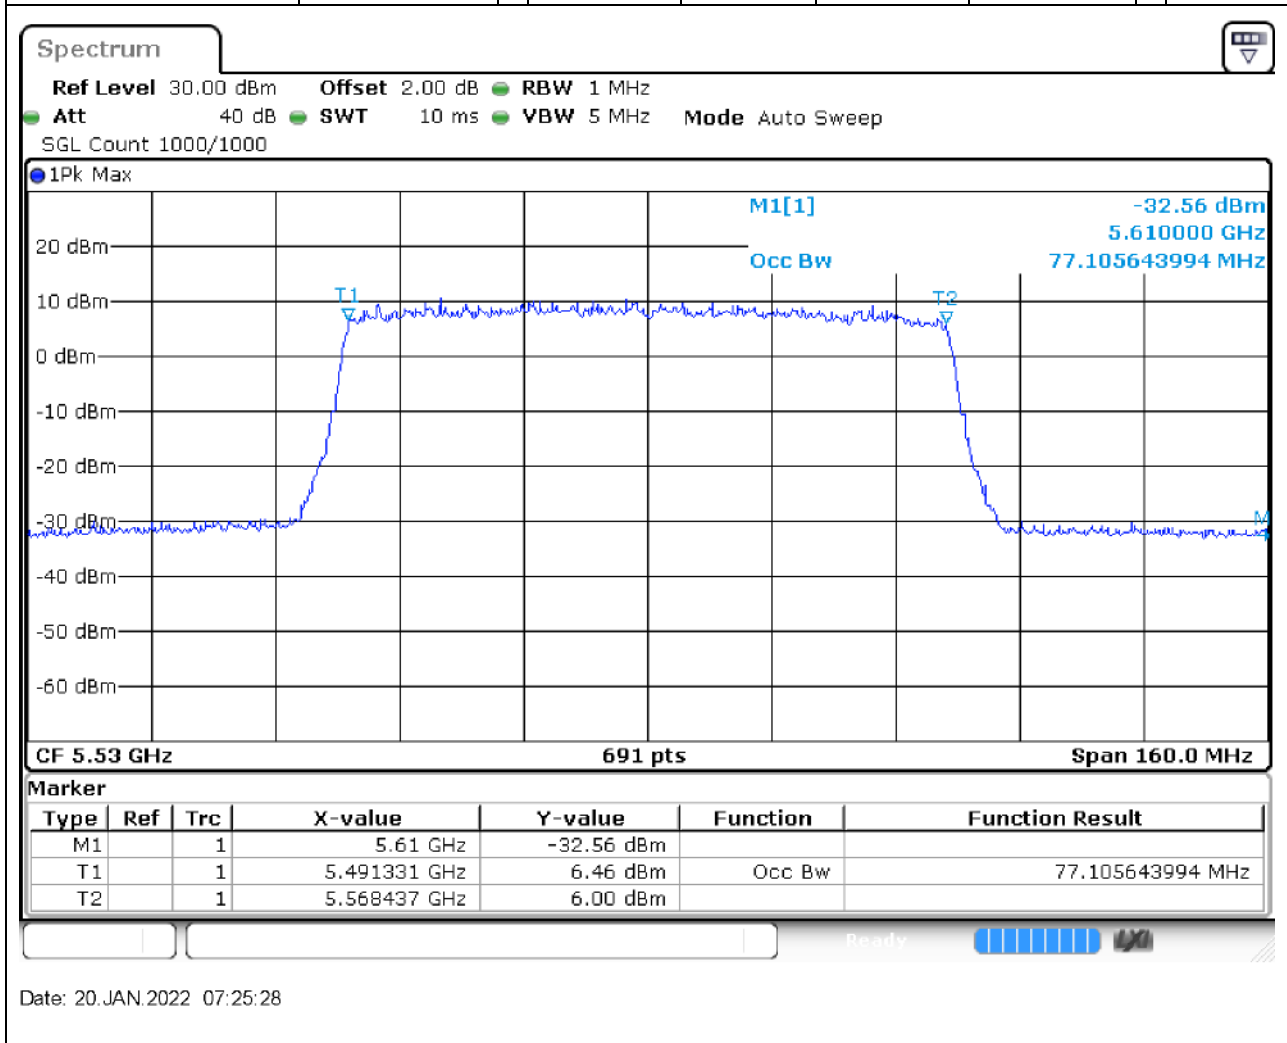

64. 802.11ax_80M_U-NII-2C_L

64.1. A.2.2-99% Bandwidth(NTNV)

Center Frequency (MHz)	OBW Power (%)	RBW (MHz)	Detector	Limit (MHz)	OBW (MHz)	Verdict
5530	99	1	Peak	0	77.105644	Unknown