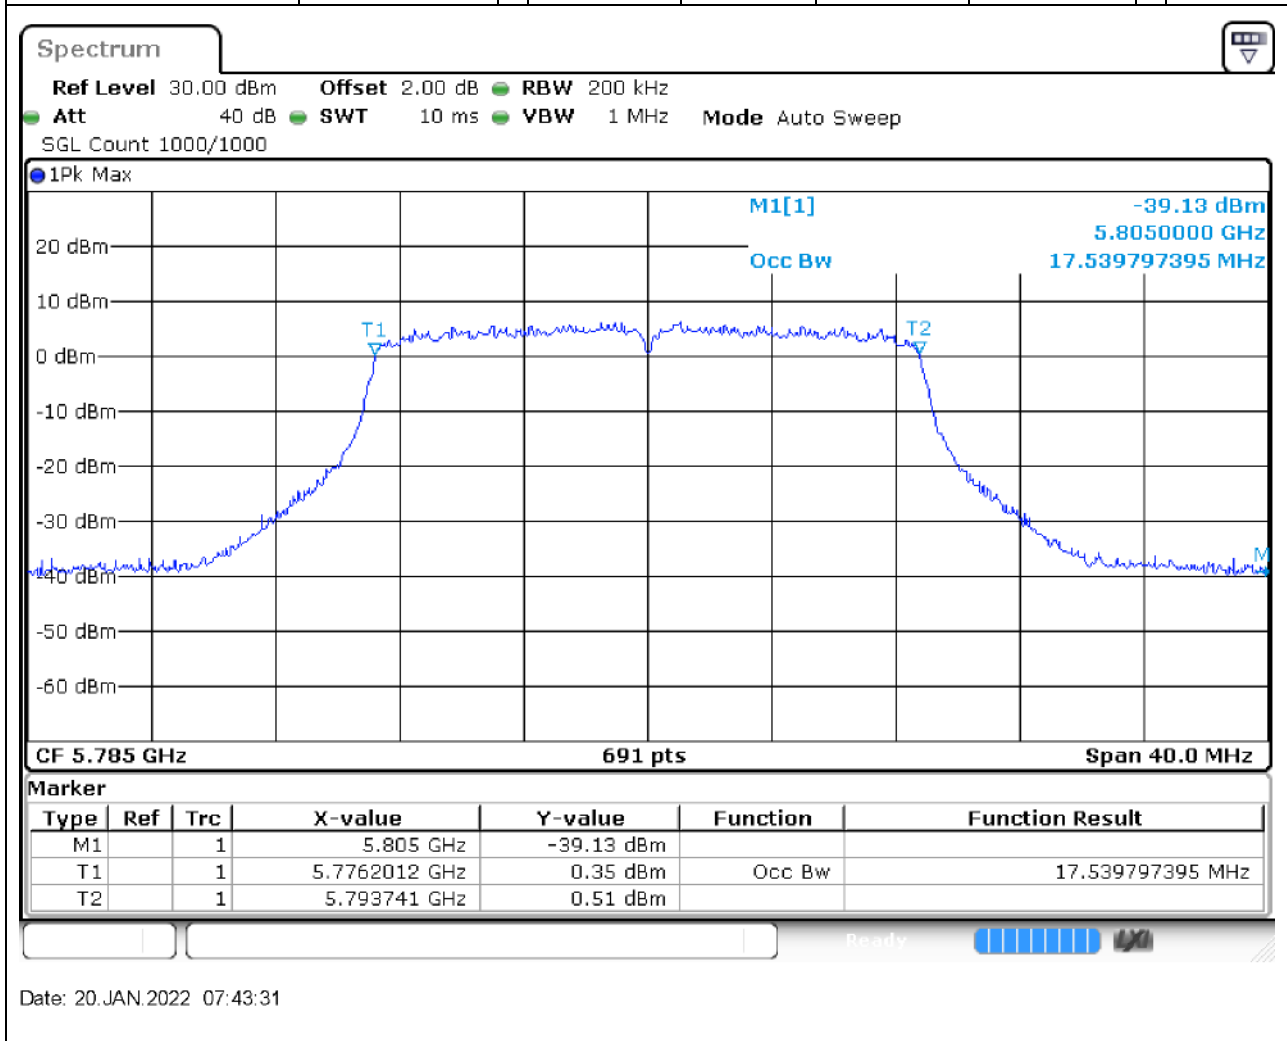

70. 802.11n_20M_U-NII-3_M

70.1. A.2.2-99% Bandwidth(NTNV)

Center Frequency (MHz)	OBW Power (%)	RBW (MHz)	Detector	Limit (MHz)	OBW (MHz)	Verdict
5785	99	0.2	Peak	0	17.539797	Unknown