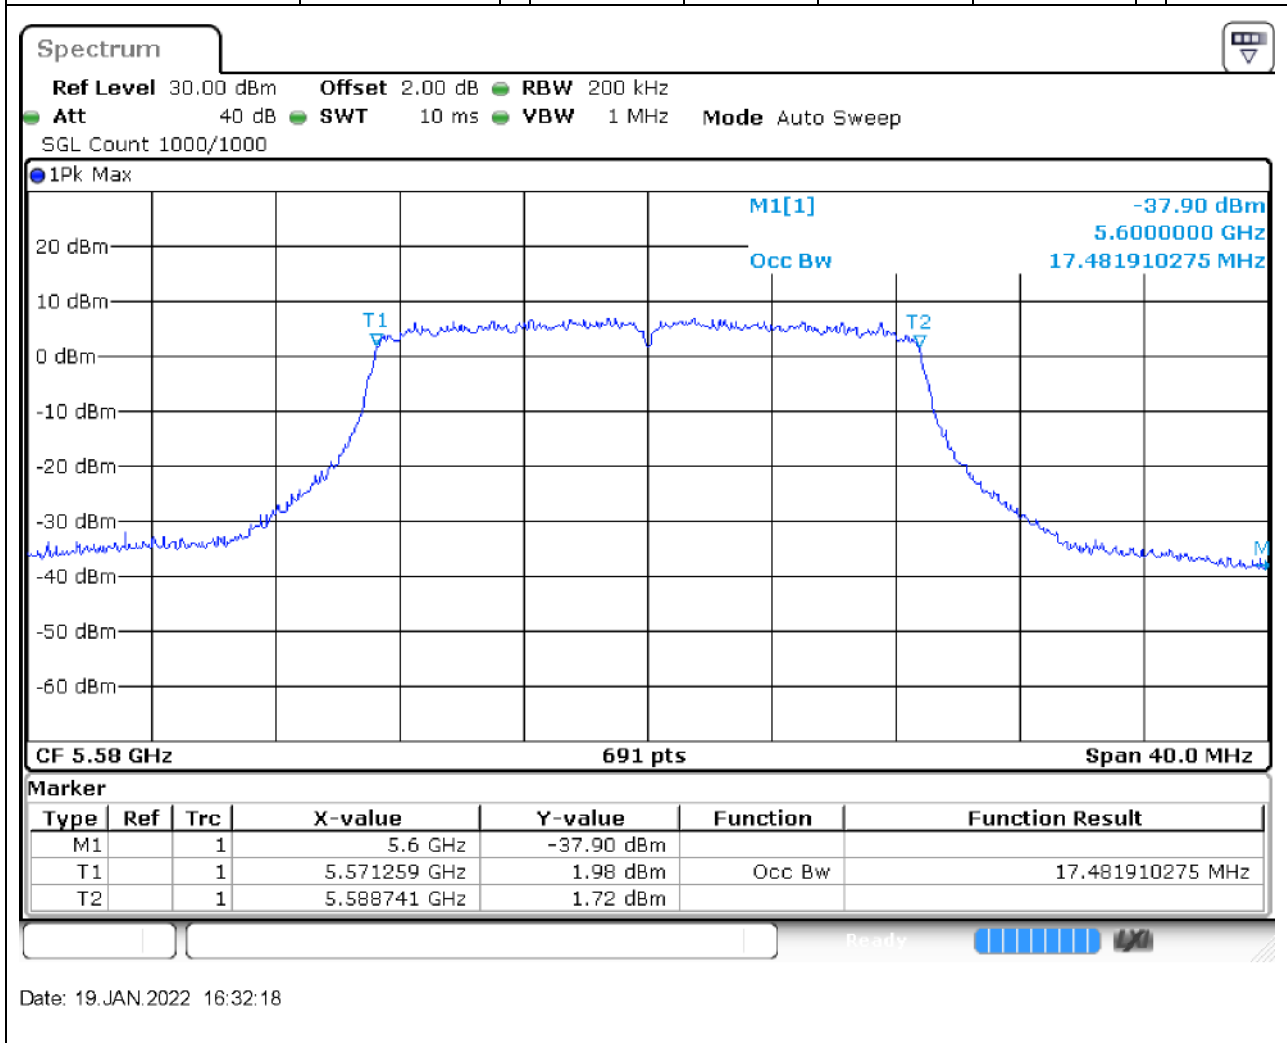

45. 802.11n_20M_U-NII-2C_M

45.1. A.2.2-99% Bandwidth(NTNV)

Center Frequency (MHz)	OBW Power (%)	RBW (MHz)	Detector	Limit (MHz)	OBW (MHz)	Verdict
5580	99	0.2	Peak	0	17.48191	Unknown