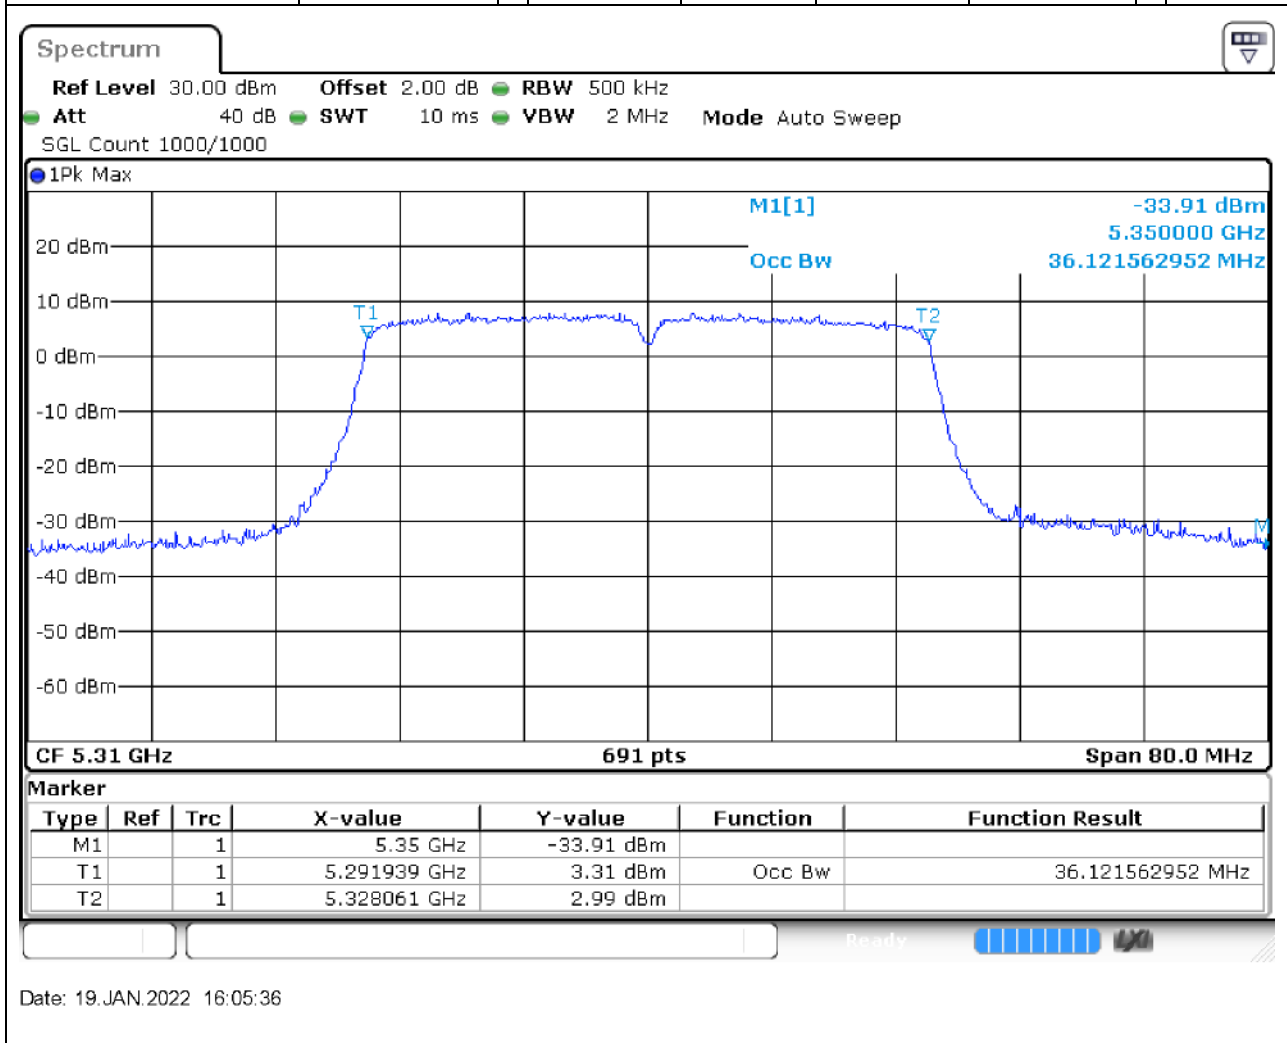

33. 802.11ac_40M_U-NII-2A_H

33.1. A.2.2-99% Bandwidth(NTNV)

Center Frequency (MHz)	OBW Power (%)	RBW (MHz)	Detector	Limit (MHz)	OBW (MHz)	Verdict
5310	99	0.5	Peak	0	36.121563	Unknown