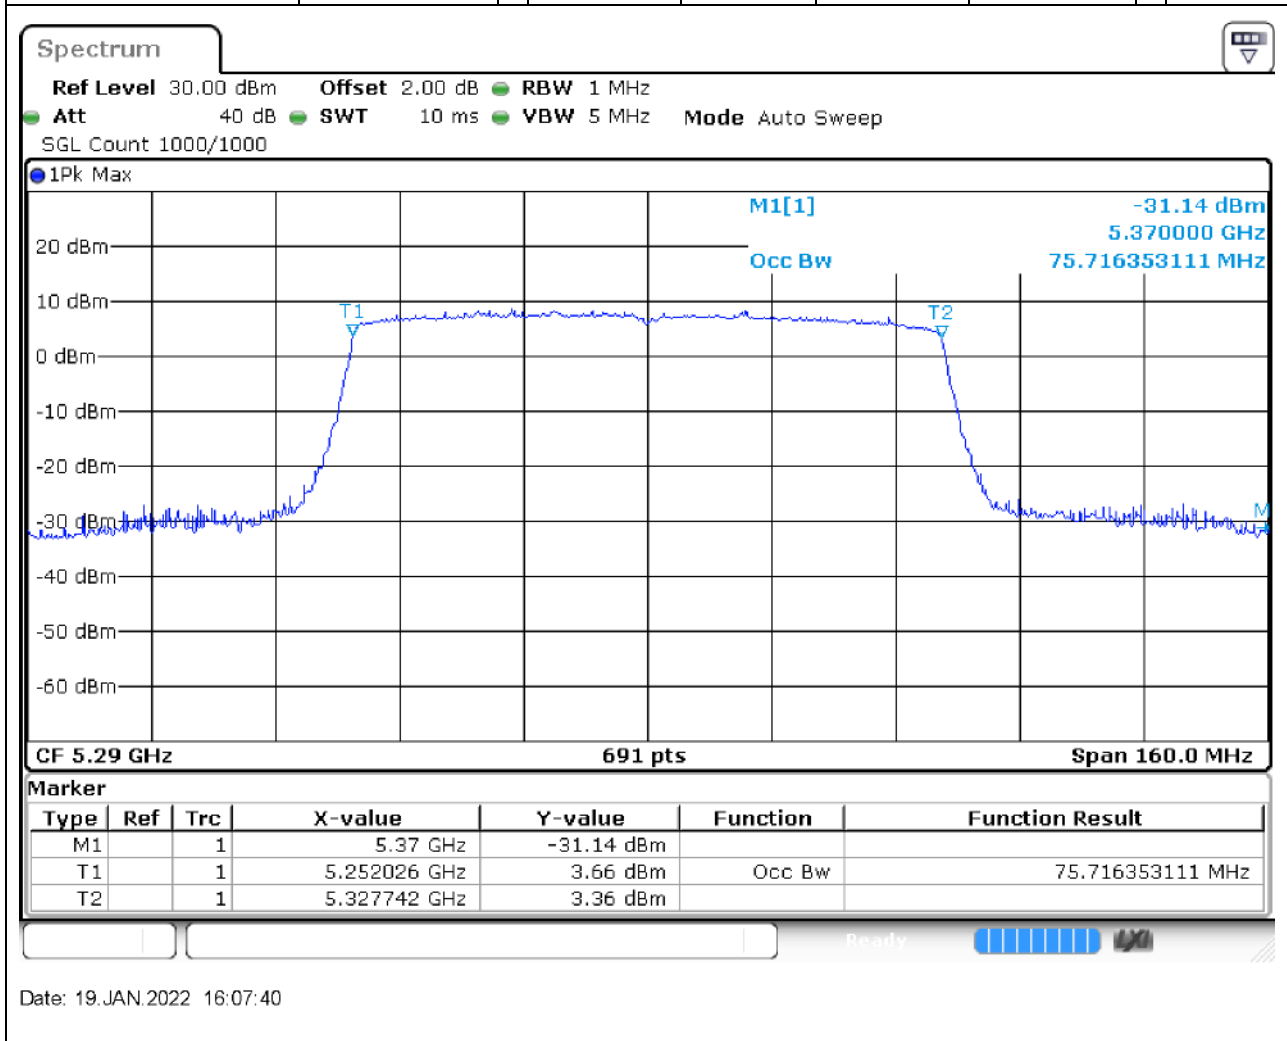

34. 802.11ac_80M_U-NII-2A_M

34.1. A.2.2-99% Bandwidth(NTNV)

Center Frequency (MHz)	OBW Power (%)	RBW (MHz)	Detector	Limit (MHz)	OBW (MHz)	Verdict
5290	99	1	Peak	0	75.716353	Unknown