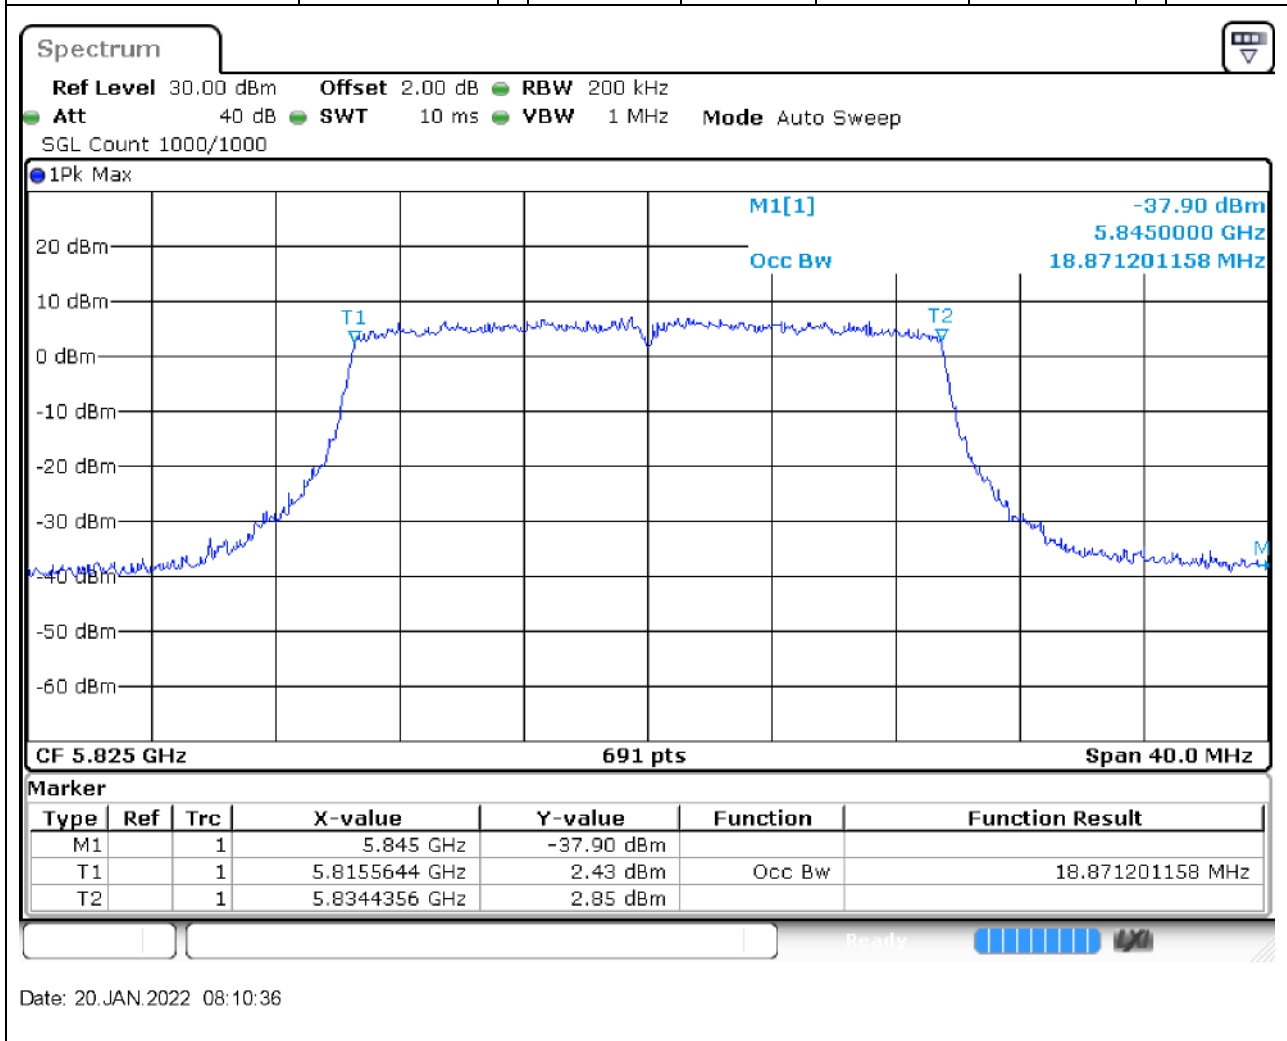

82. 802.11ax_20M_U-NII-3_H

82.1. A.2.2-99% Bandwidth(NTNV)

Center Frequency (MHz)	OBW Power (%)	RBW (MHz)	Detector	Limit (MHz)	OBW (MHz)	Verdict
5825	99	0.2	Peak	0	18.871201	Unknown