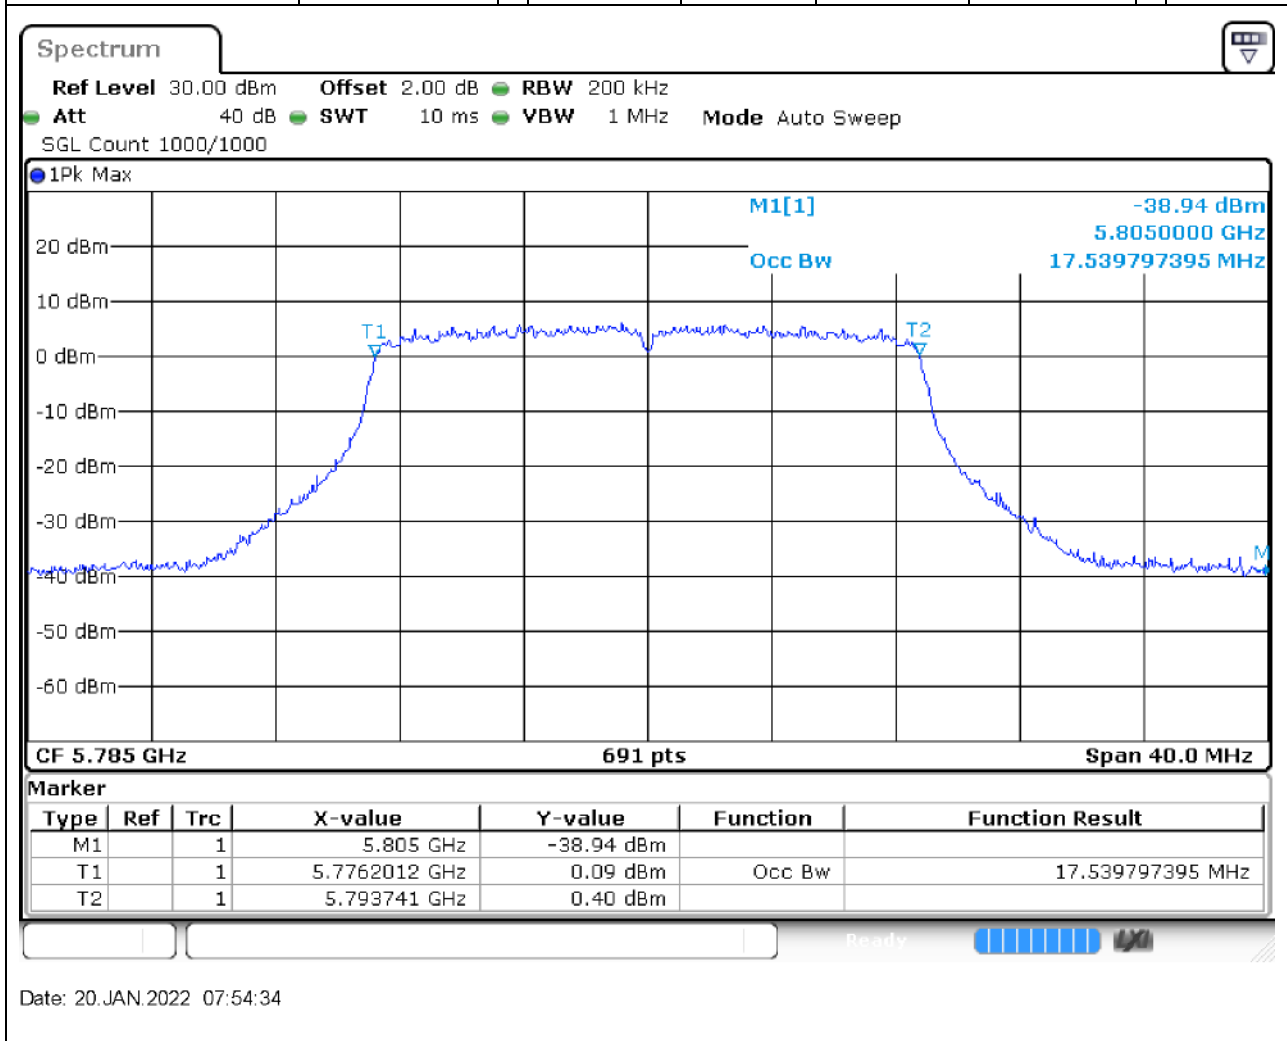

75. 802.11ac_20M_U-NII-3_M

75.1. A.2.2-99% Bandwidth(NTNV)

Center Frequency (MHz)	OBW Power (%)	RBW (MHz)	Detector	Limit (MHz)	OBW (MHz)	Verdict
5785	99	0.2	Peak	0	17.539797	Unknown