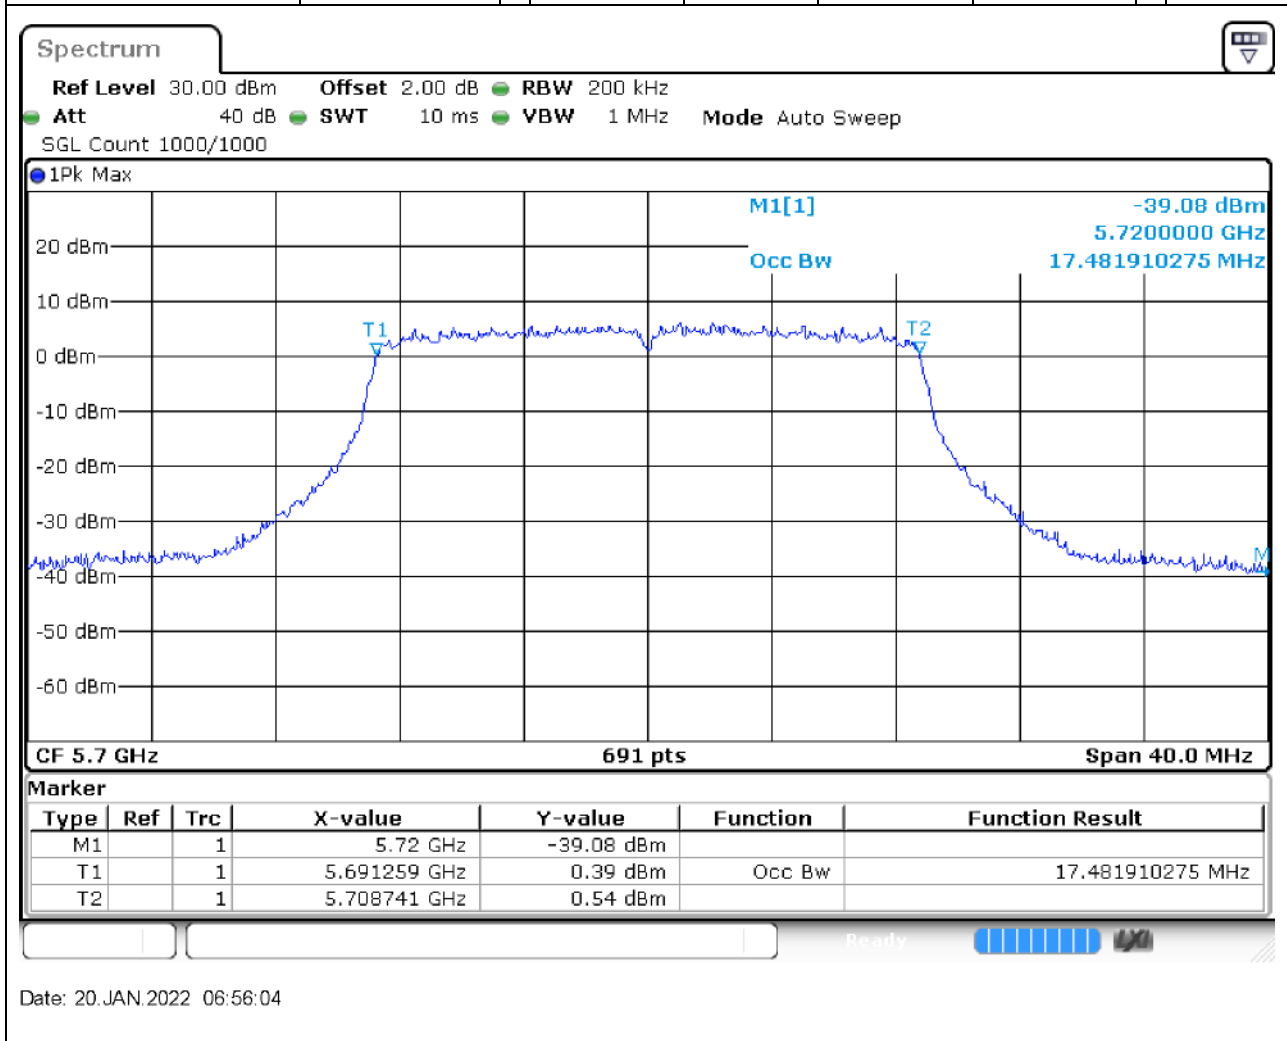

52. 802.11ac_20M_U-NII-2C_H

52.1. A.2.2-99% Bandwidth(NTNV)

Center Frequency (MHz)	OBW Power (%)	RBW (MHz)	Detector	Limit (MHz)	OBW (MHz)	Verdict
5700	99	0.2	Peak	0	17.48191	Unknown