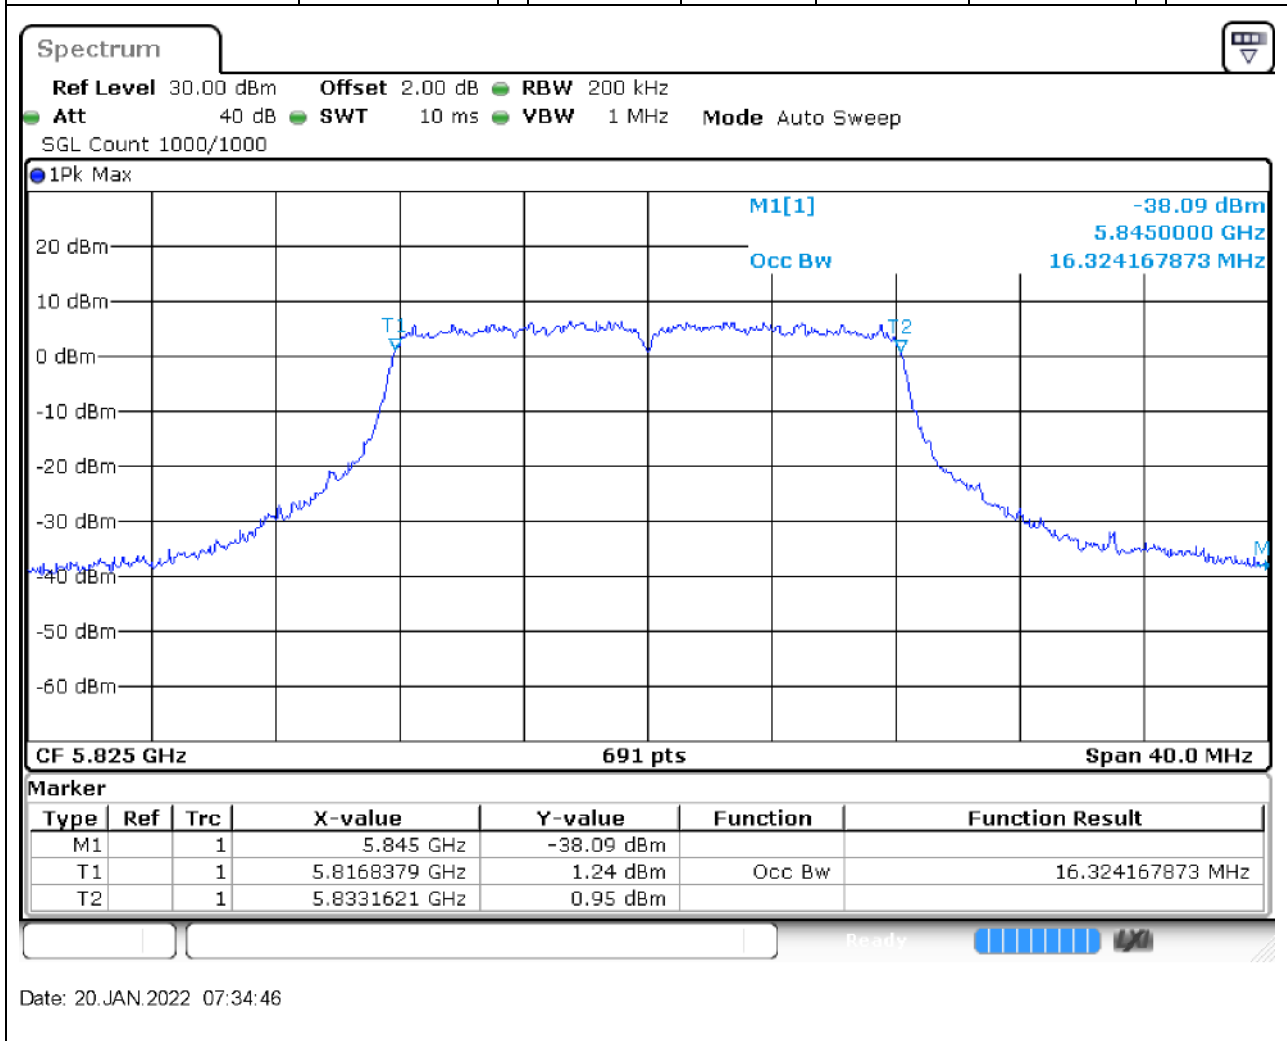

68. 802.11a_20M_U-NII-3_H

68.1. A.2.2-99% Bandwidth(NTNV)

Center Frequency (MHz)	OBW Power (%)	RBW (MHz)	Detector	Limit (MHz)	OBW (MHz)	Verdict
5825	99	0.2	Peak	0	16.324168	Unknown