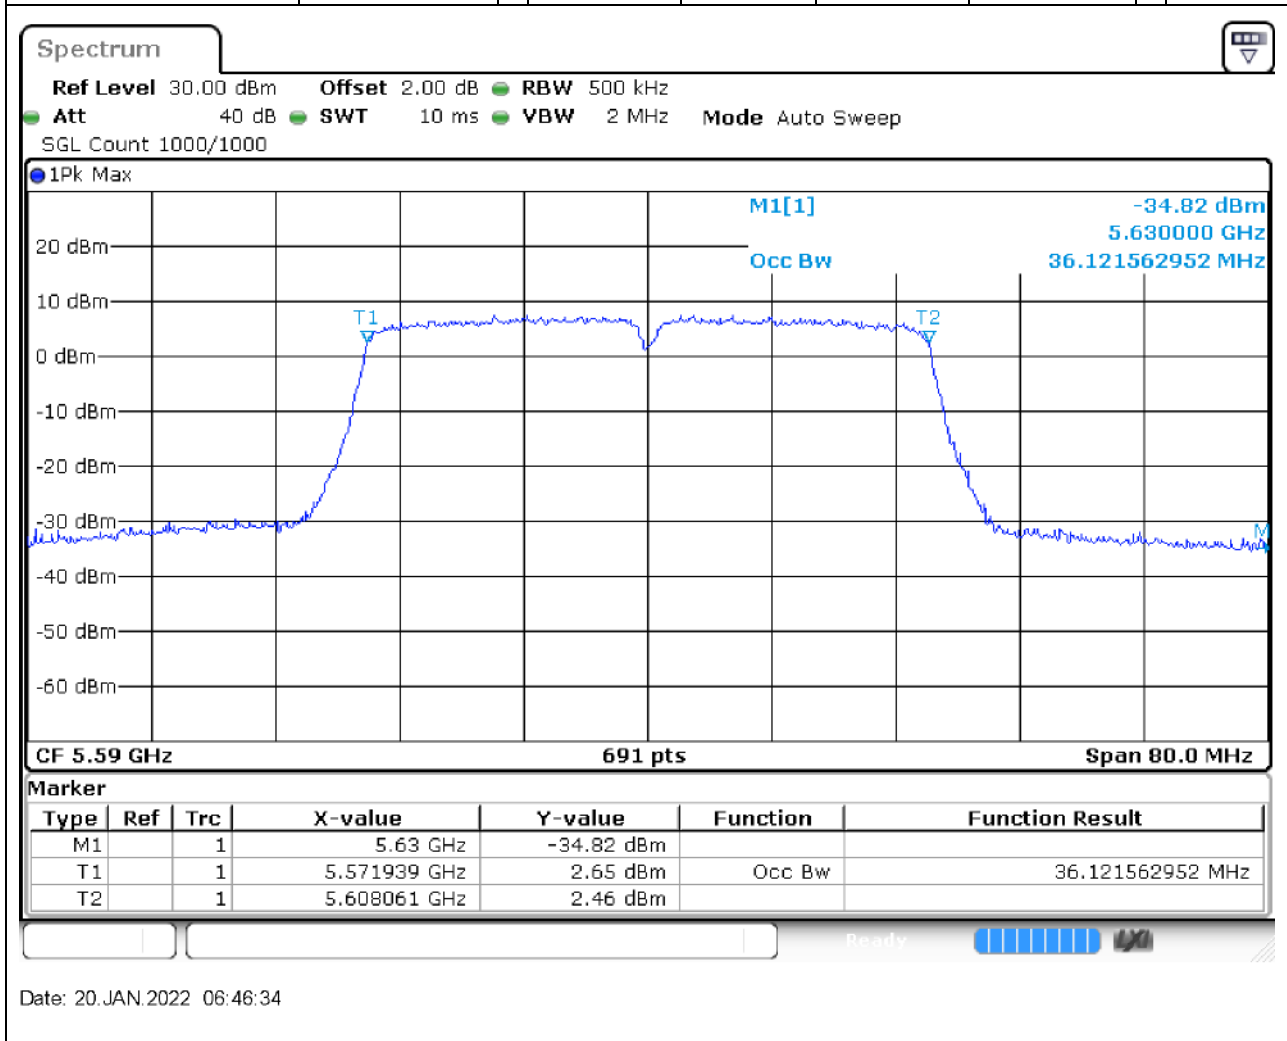

48. 802.11n_40M_U-NII-2C_M

48.1. A.2.2-99% Bandwidth(NTNV)

Center Frequency (MHz)	OBW Power (%)	RBW (MHz)	Detector	Limit (MHz)	OBW (MHz)	Verdict
5590	99	0.5	Peak	0	36.121563	Unknown