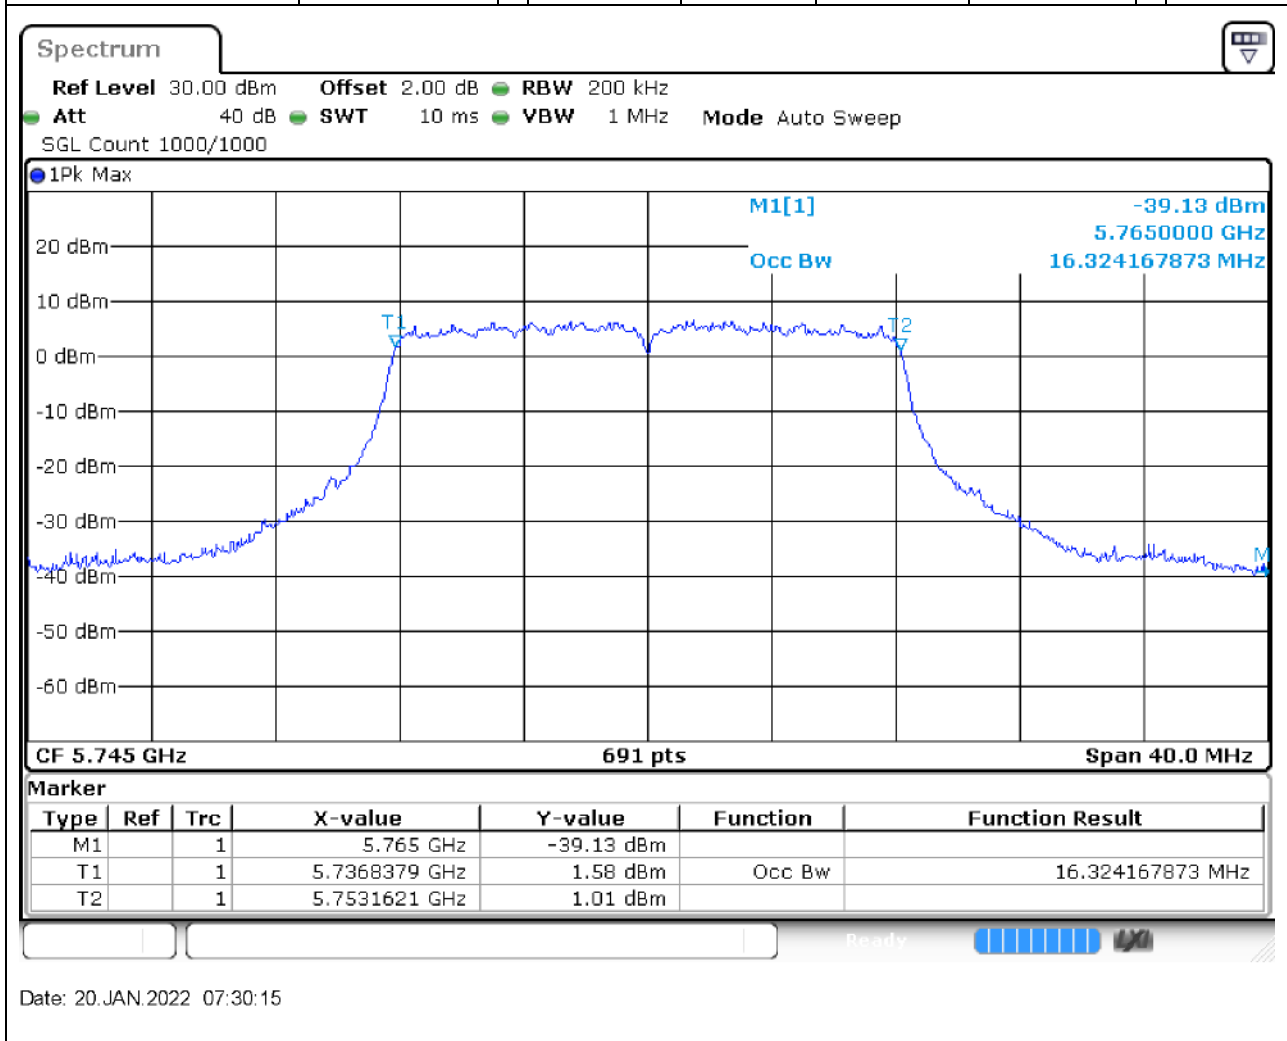

66. 802.11a_20M_U-NII-3_L

66.1. A.2.2-99% Bandwidth(NTNV)

Center Frequency (MHz)	OBW Power (%)	RBW (MHz)	Detector	Limit (MHz)	OBW (MHz)	Verdict
5745	99	0.2	Peak	0	16.324168	Unknown