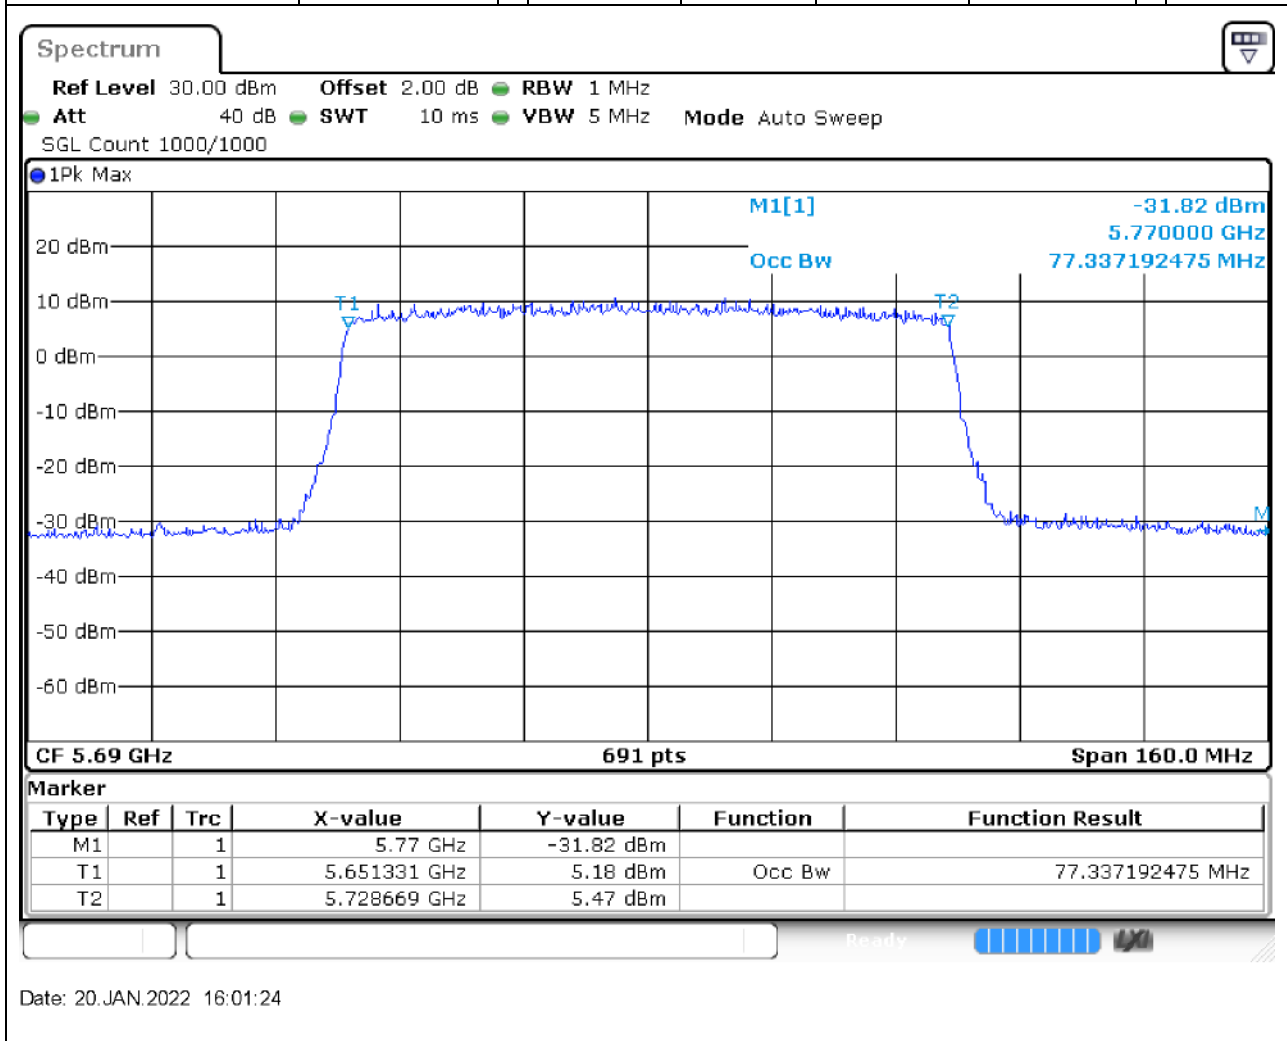

9. 802.11ax_80M_U-NII-2C_H

9.1. A.2.2-99% Bandwidth(NTNV)

Center Frequency (MHz)	OBW Power (%)	RBW (MHz)	Detector	Limit (MHz)	OBW (MHz)	Verdict
5690	99	1	Peak	0	77.337192	Unknown