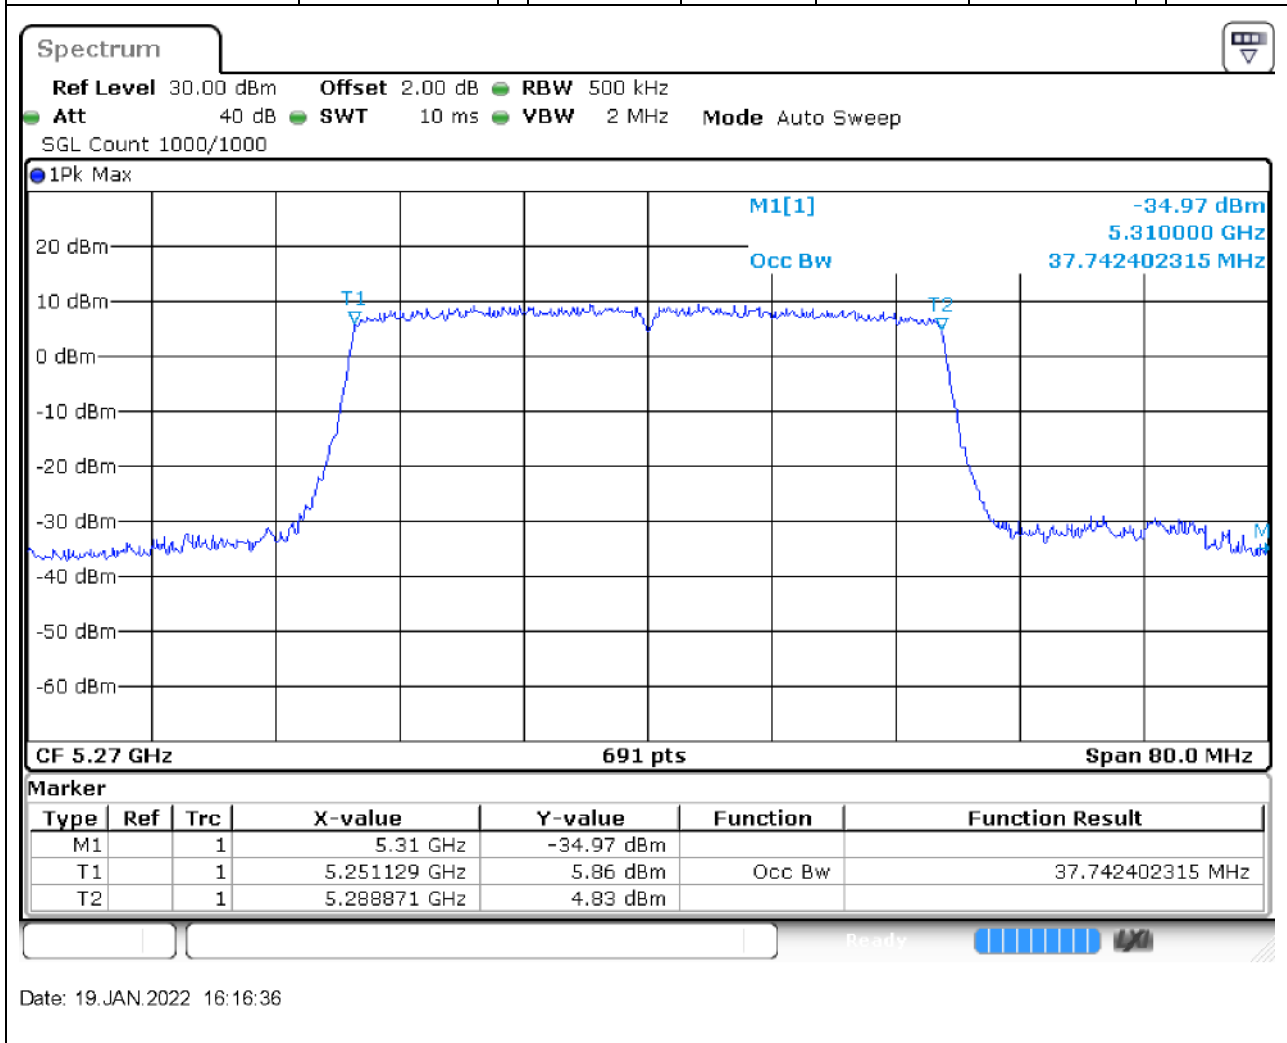

38. 802.11ax_40M_U-NII-2A_L

38.1. A.2.2-99% Bandwidth(NTNV)

Center Frequency (MHz)	OBW Power (%)	RBW (MHz)	Detector	Limit (MHz)	OBW (MHz)	Verdict
5270	99	0.5	Peak	0	37.742402	Unknown