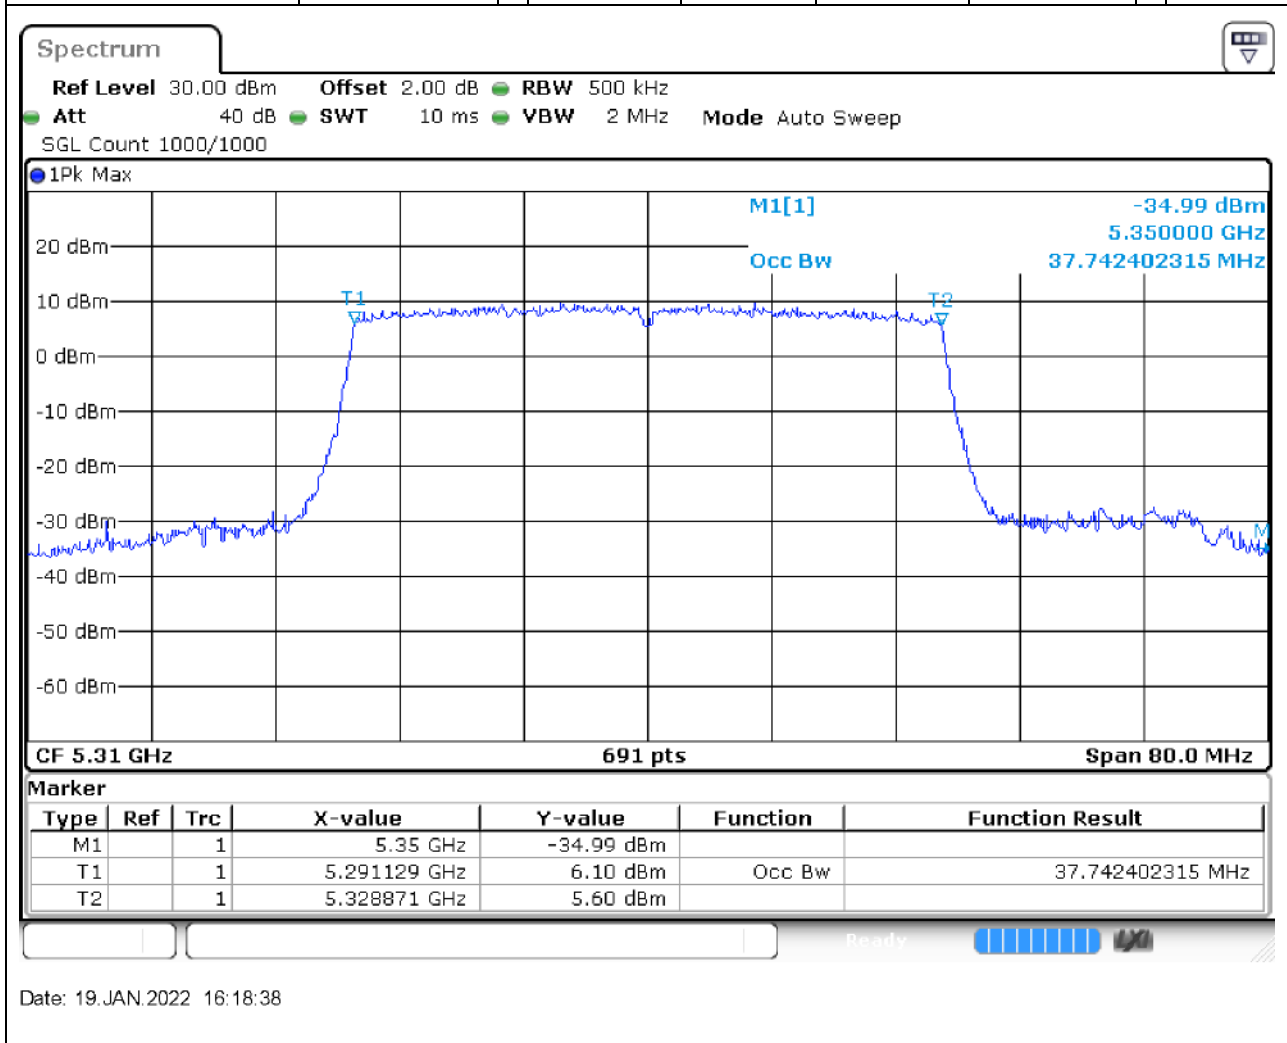

39. 802.11ax_40M_U-NII-2A_H

39.1. A.2.2-99% Bandwidth(NTNV)

Center Frequency (MHz)	OBW Power (%)	RBW (MHz)	Detector	Limit (MHz)	OBW (MHz)	Verdict
5310	99	0.5	Peak	0	37.742402	Unknown