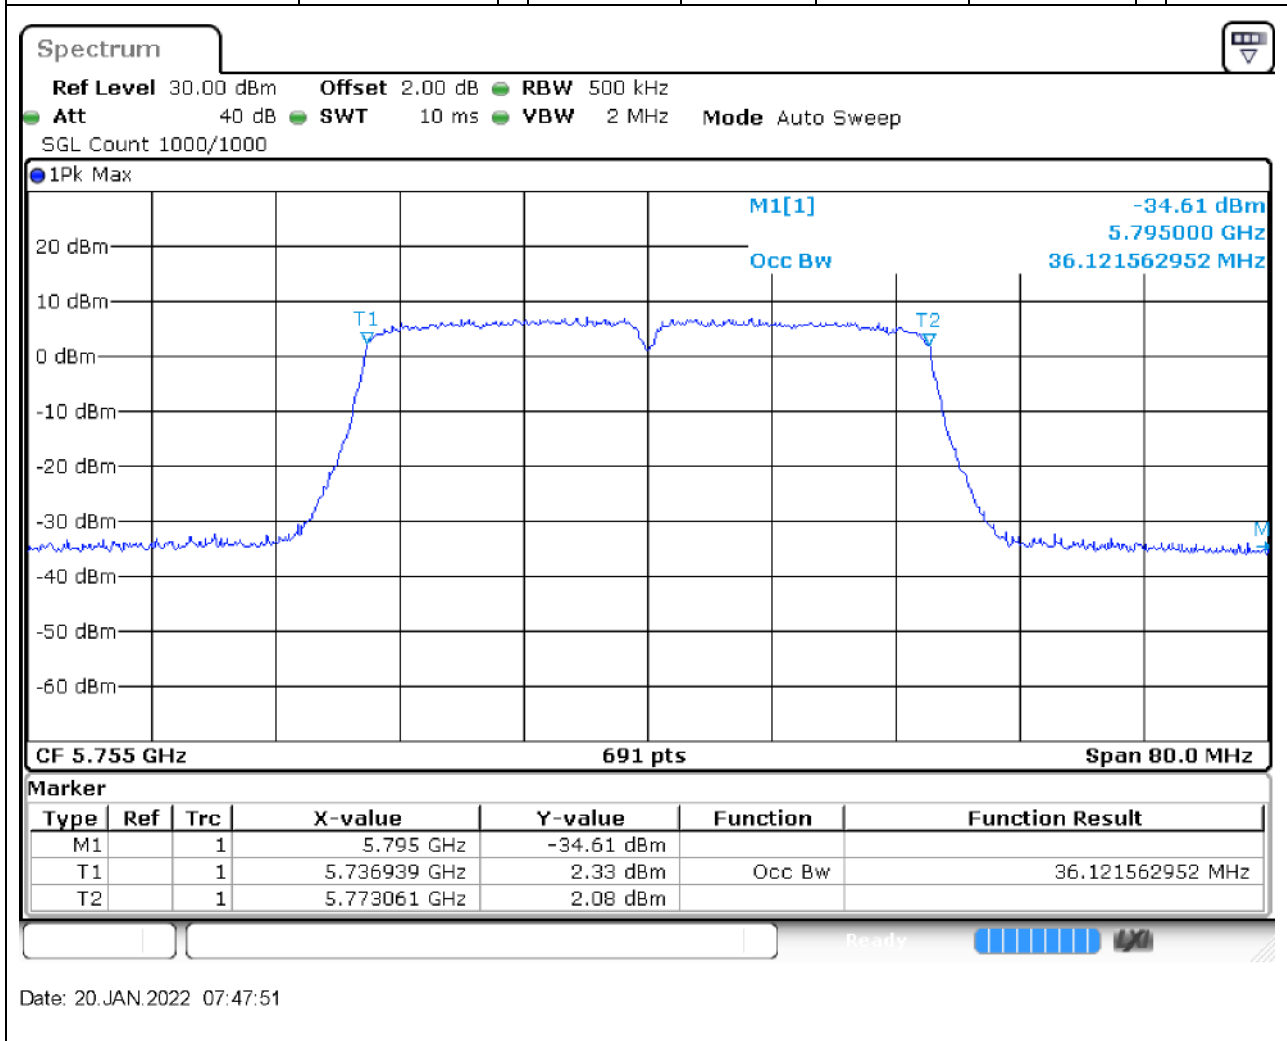

72. 802.11n_40M_U-NII-3_L

72.1. A.2.2-99% Bandwidth(NTNV)

Center Frequency (MHz)	OBW Power (%)	RBW (MHz)	Detector	Limit (MHz)	OBW (MHz)	Verdict
5755	99	0.5	Peak	0	36.121563	Unknown