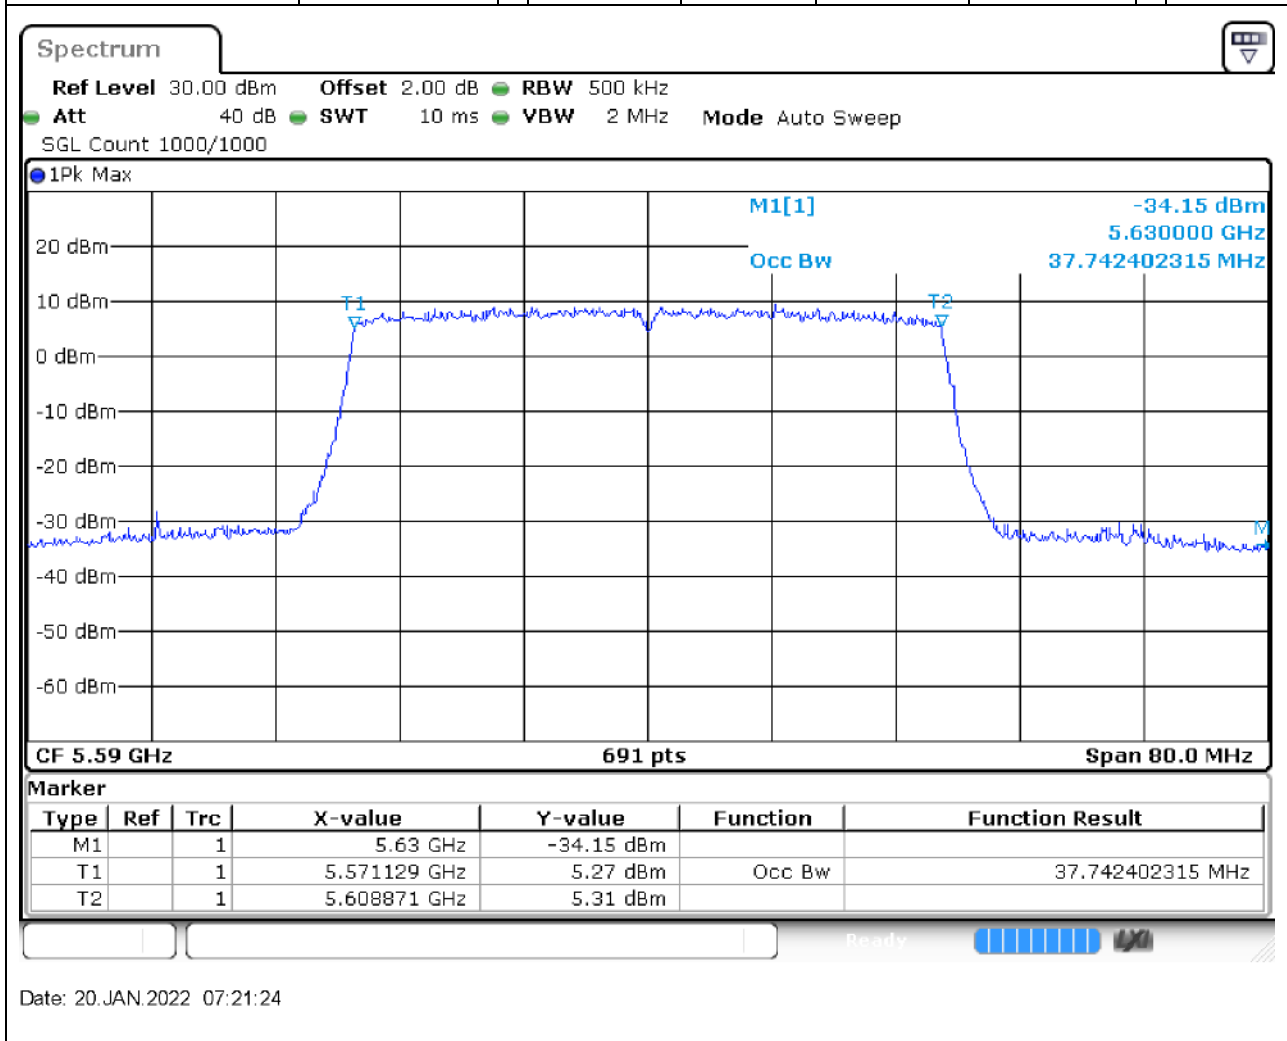

62. 802.11ax_40M_U-NII-2C_M

62.1. A.2.2-99% Bandwidth(NTNV)

Center Frequency (MHz)	OBW Power (%)	RBW (MHz)	Detector	Limit (MHz)	OBW (MHz)	Verdict
5590	99	0.5	Peak	0	37.742402	Unknown