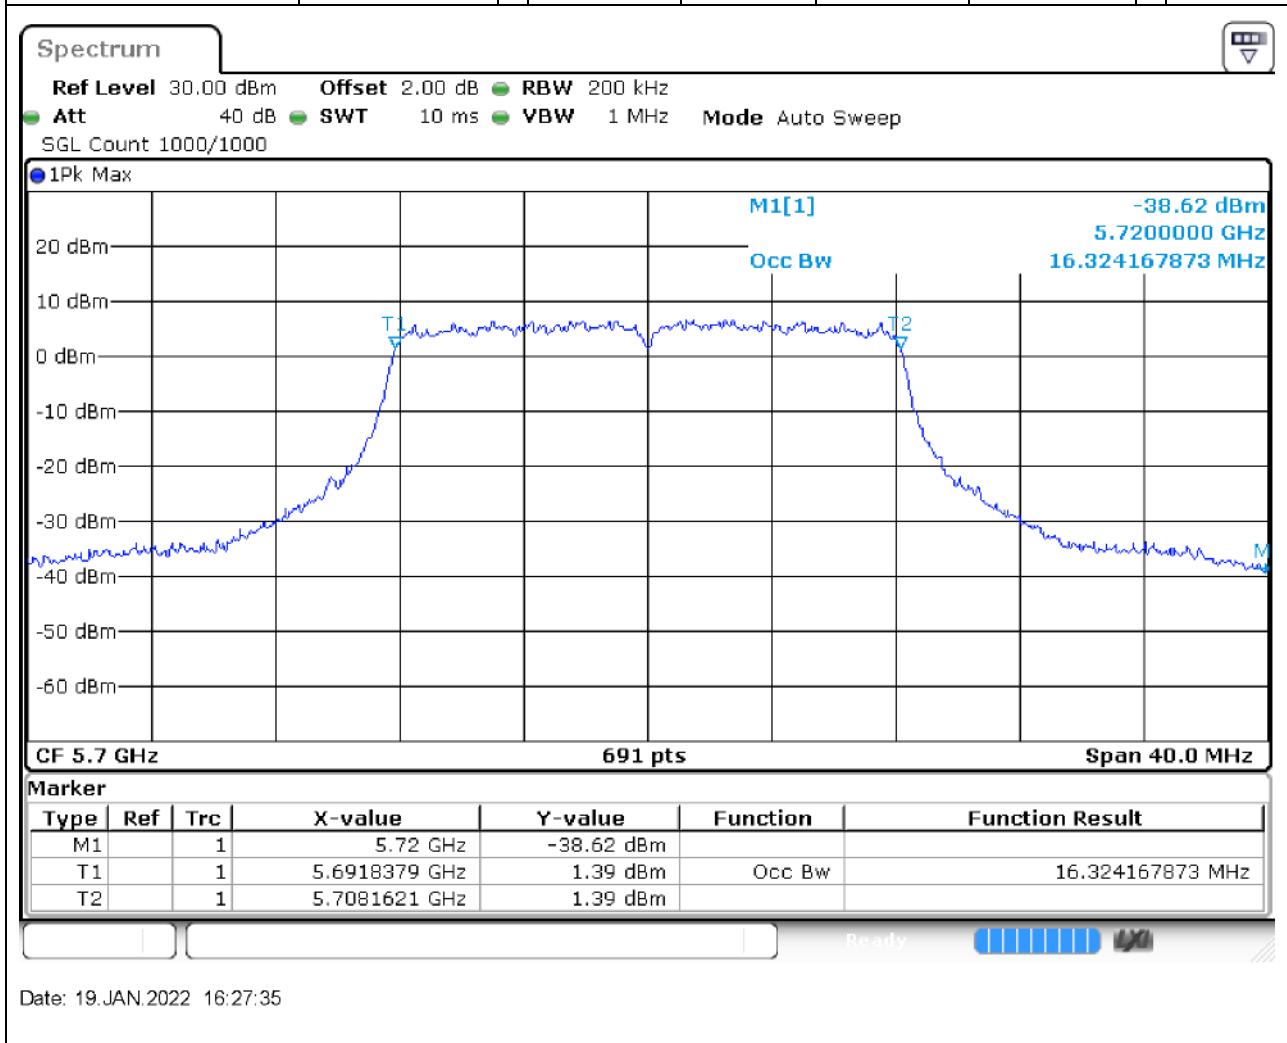

43. 802.11a_20M_U-NII-2C_H

43.1. A.2.2-99% Bandwidth(NTNV)

Center Frequency (MHz)	OBW Power (%)	RBW (MHz)	Detector	Limit (MHz)	OBW (MHz)	Verdict
5700	99	0.2	Peak	0	16.324168	Unknown