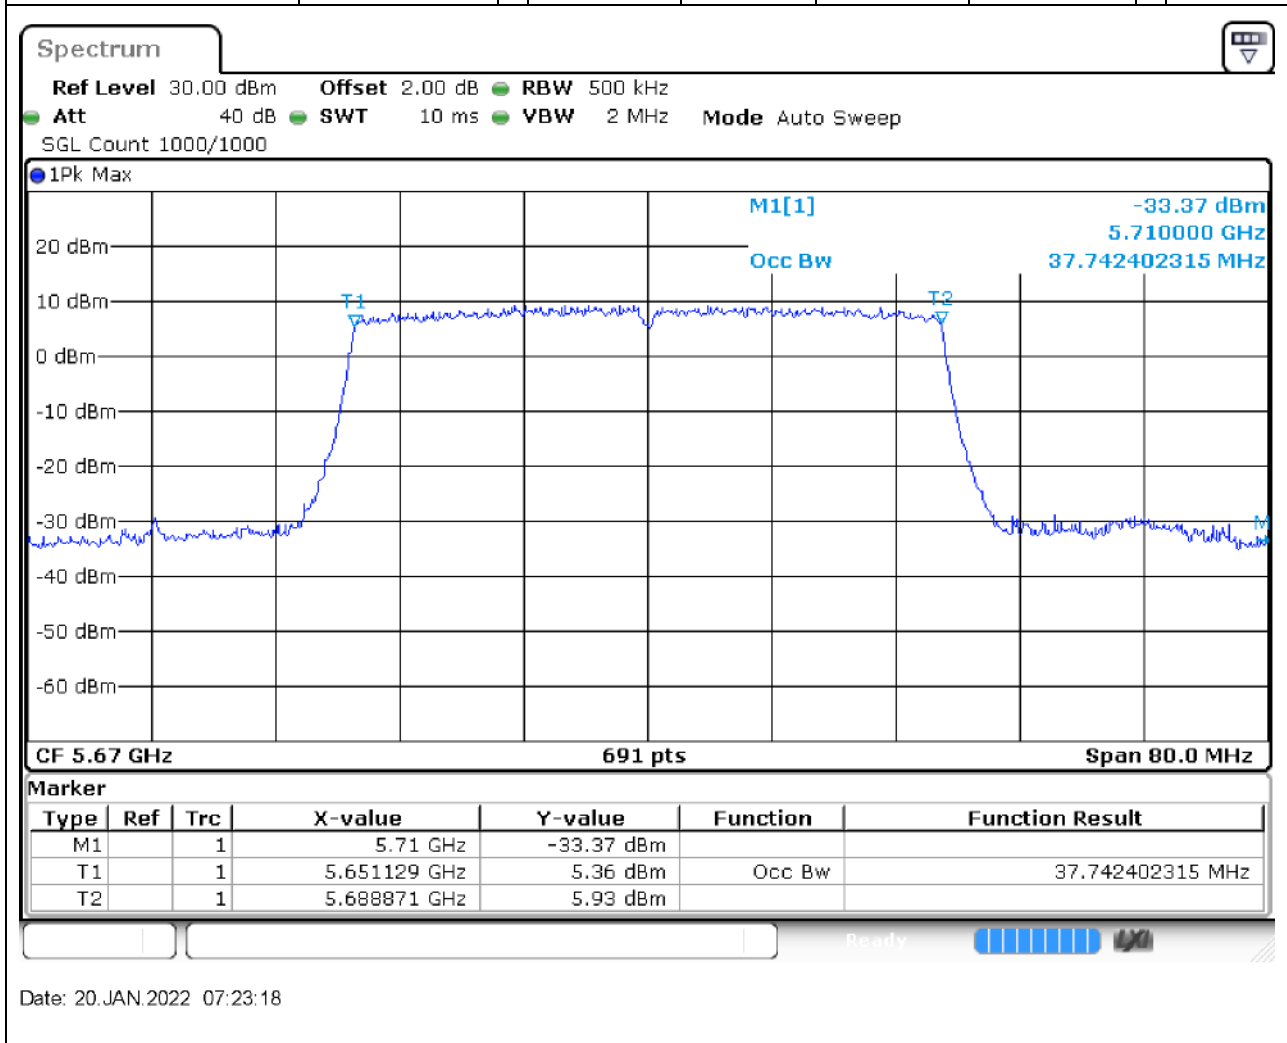

63. 802.11ax_40M_U-NII-2C_H

63.1. A.2.2-99% Bandwidth(NTNV)

Center Frequency (MHz)	OBW Power (%)	RBW (MHz)	Detector	Limit (MHz)	OBW (MHz)	Verdict
5670	99	0.5	Peak	0	37.742402	Unknown