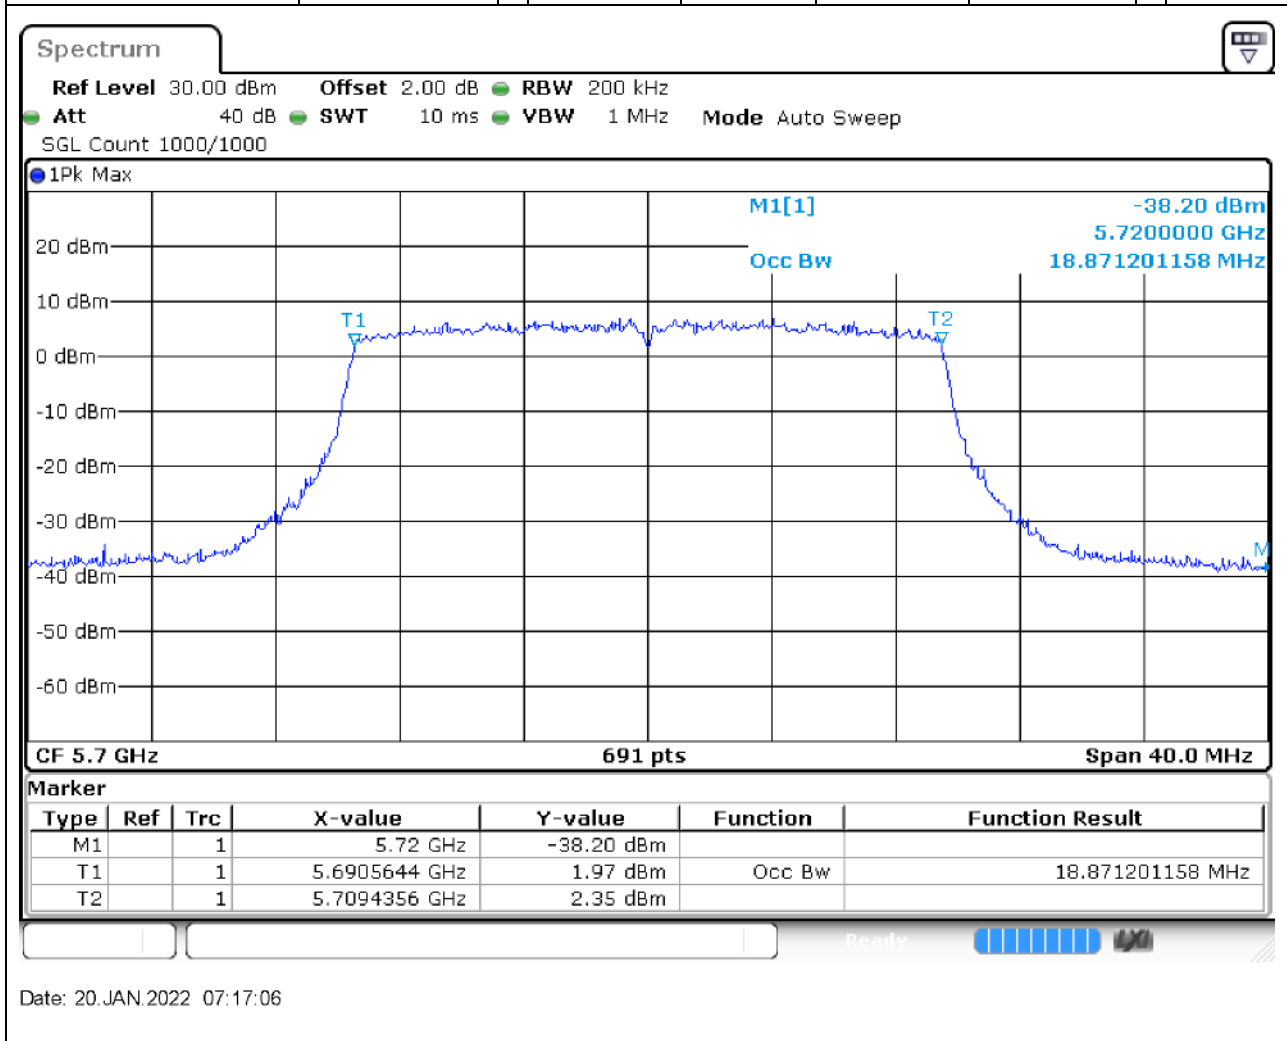

60. 802.11ax_20M_U-NII-2C_H

60.1. A.2.2-99% Bandwidth(NTNV)

Center Frequency (MHz)	OBW Power (%)	RBW (MHz)	Detector	Limit (MHz)	OBW (MHz)	Verdict
5700	99	0.2	Peak	0	18.871201	Unknown