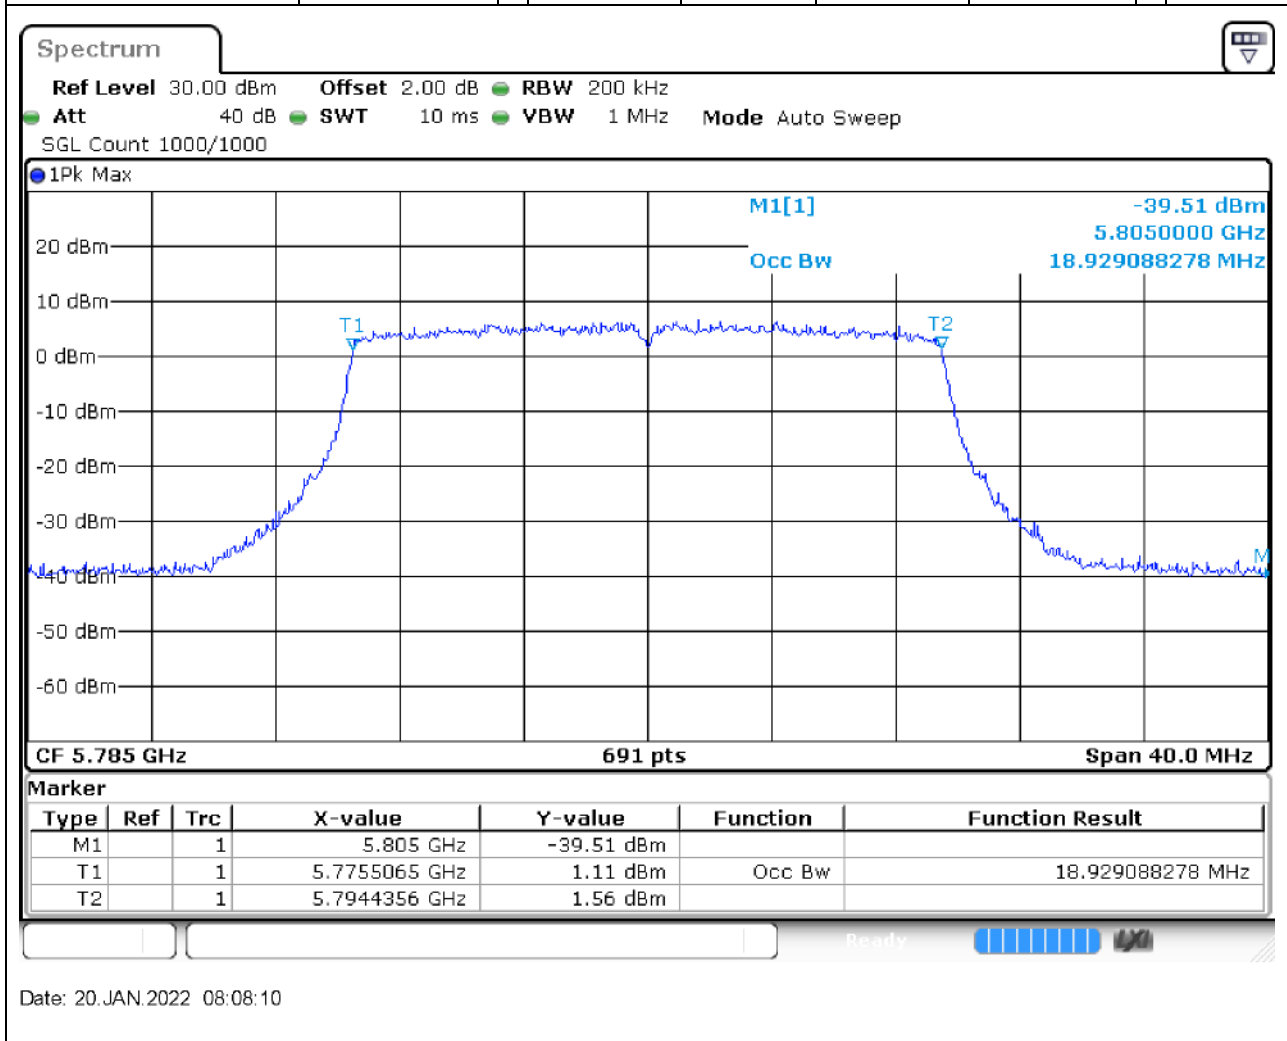

81. 802.11ax_20M_U-NII-3_M

81.1. A.2.2-99% Bandwidth(NTNV)

Center Frequency (MHz)	OBW Power (%)	RBW (MHz)	Detector	Limit (MHz)	OBW (MHz)	Verdict
5785	99	0.2	Peak	0	18.929088	Unknown