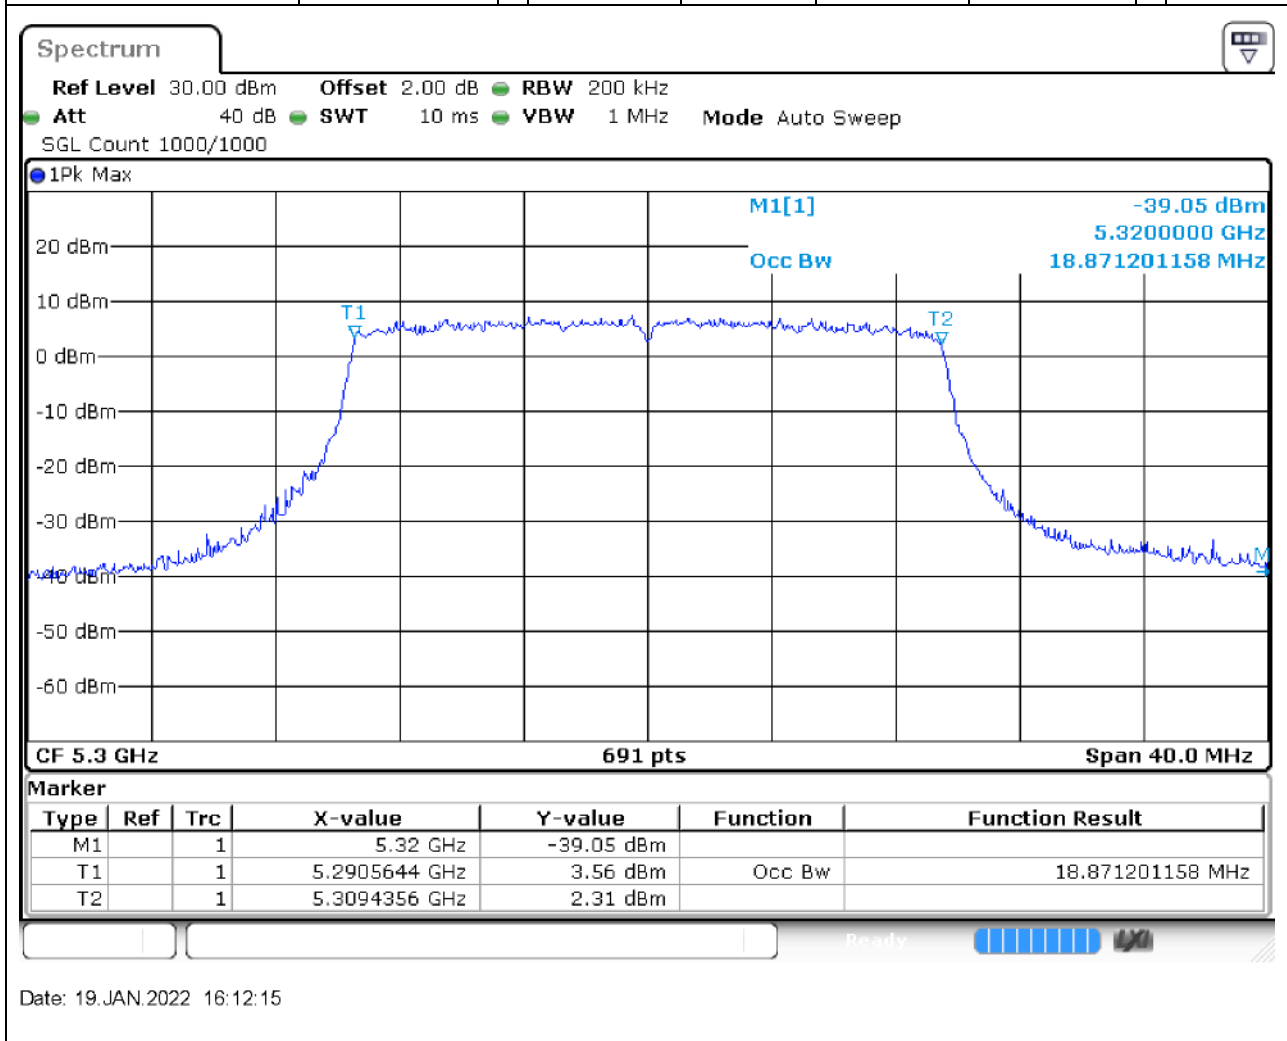

36. 802.11ax_20M_U-NII-2A_M

36.1. A.2.2-99% Bandwidth(NTNV)

Center Frequency (MHz)	OBW Power (%)	RBW (MHz)	Detector	Limit (MHz)	OBW (MHz)	Verdict
5300	99	0.2	Peak	0	18.871201	Unknown