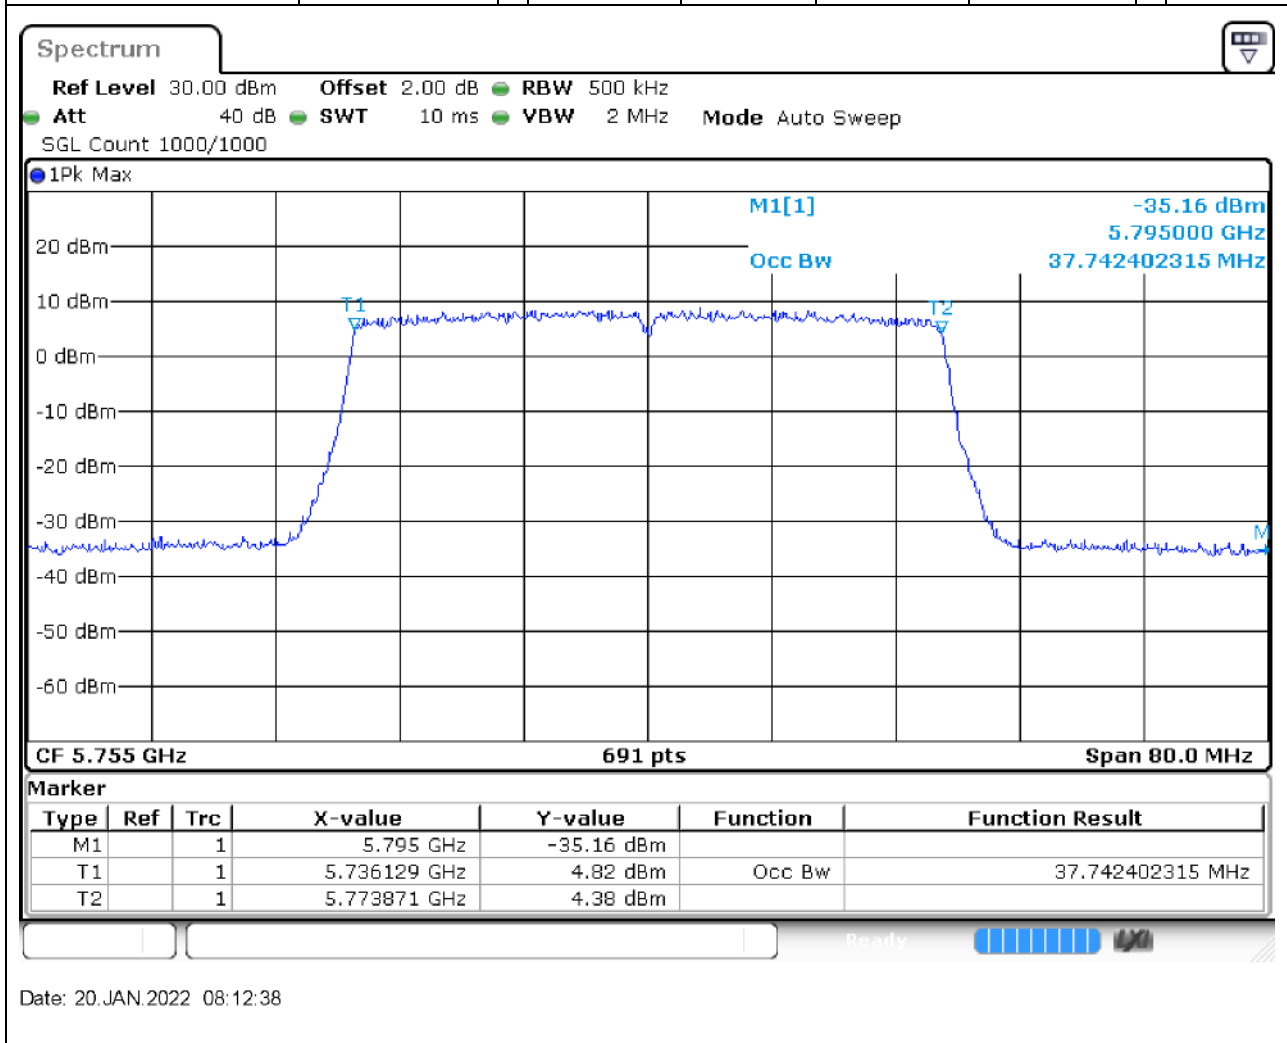

83. 802.11ax_40M_U-NII-3_L

83.1. A.2.2-99% Bandwidth(NTNV)

Center Frequency (MHz)	OBW Power (%)	RBW (MHz)	Detector	Limit (MHz)	OBW (MHz)	Verdict
5755	99	0.5	Peak	0	37.742402	Unknown