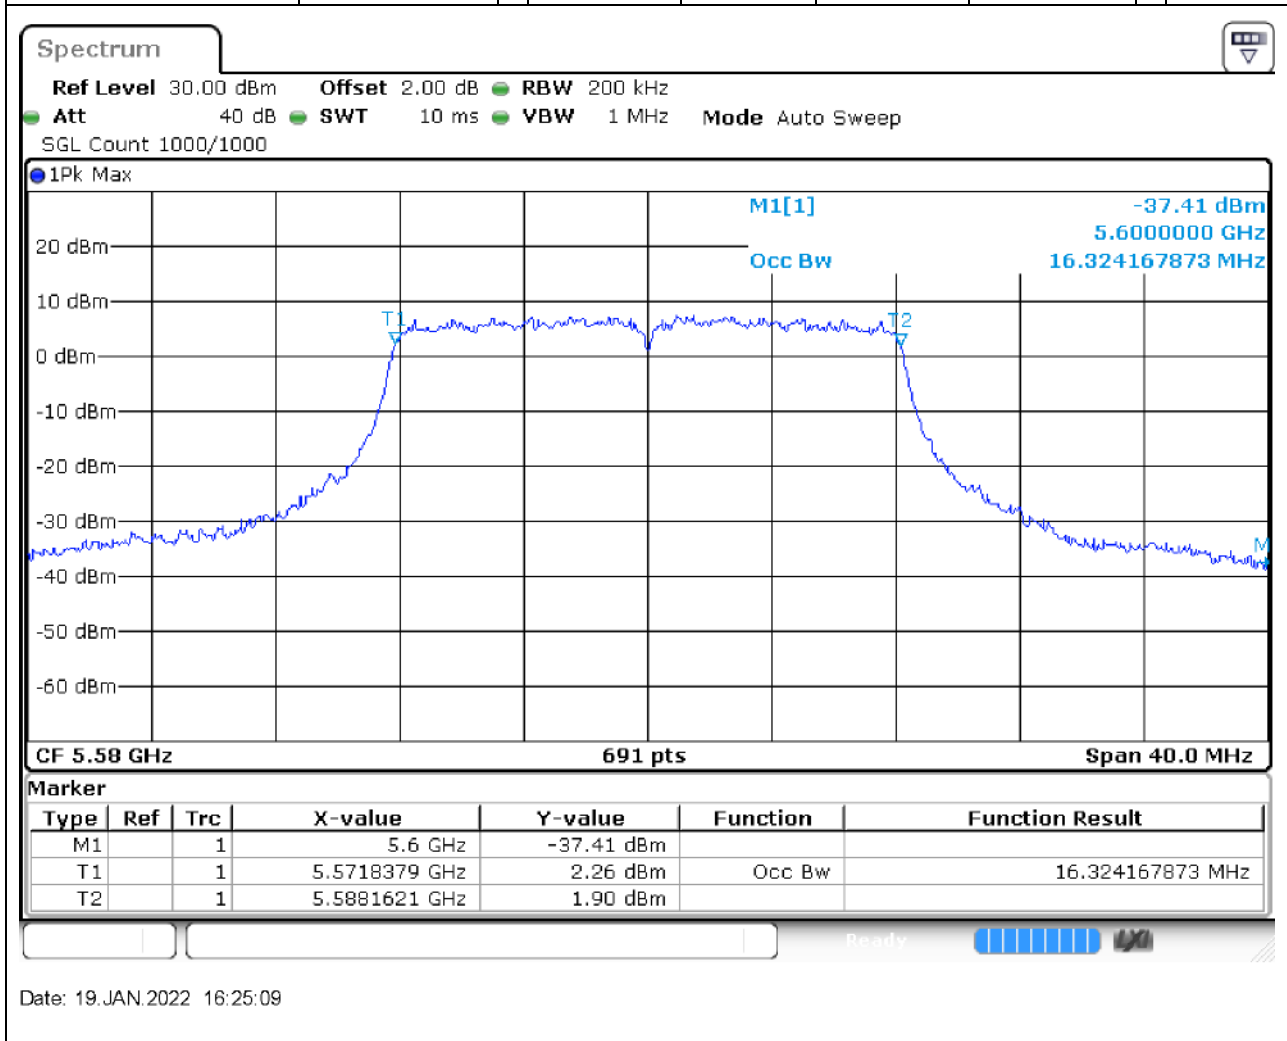

42. 802.11a_20M_U-NII-2C_M

42.1. A.2.2-99% Bandwidth(NTNV)

Center Frequency (MHz)	OBW Power (%)	RBW (MHz)	Detector	Limit (MHz)	OBW (MHz)	Verdict
5580	99	0.2	Peak	0	16.324168	Unknown