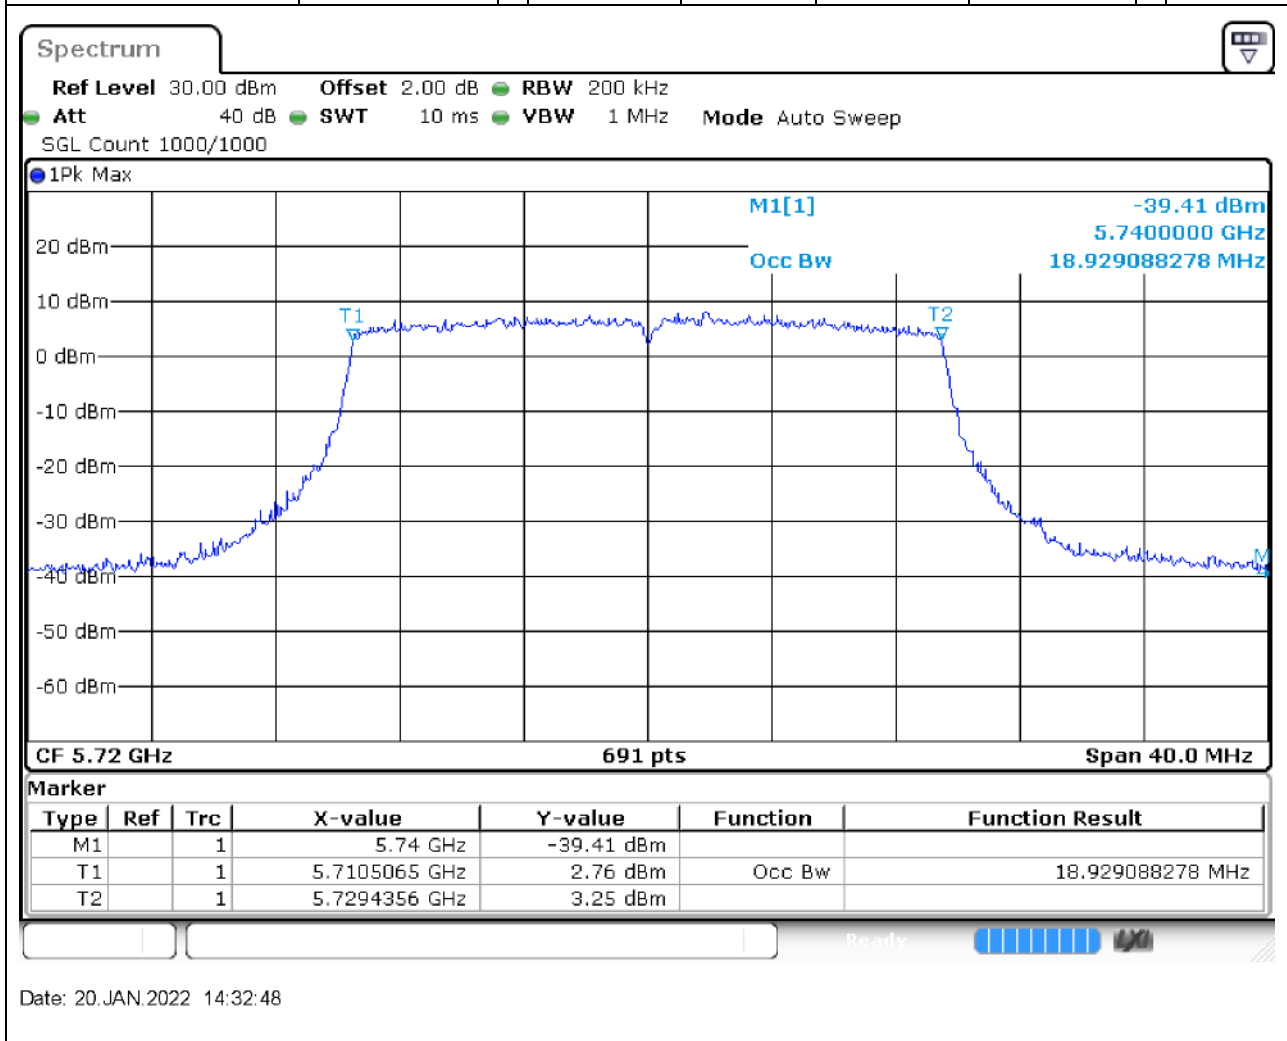

7. 802.11ax_20M_U-NII-2C_CH144

7.1. A.2.2-99% Bandwidth(NTNV)

Center Frequency (MHz)	OBW Power (%)	RBW (MHz)	Detector	Limit (MHz)	OBW (MHz)	Verdict
5720	99	0.2	Peak	0	18.929088	Unknown