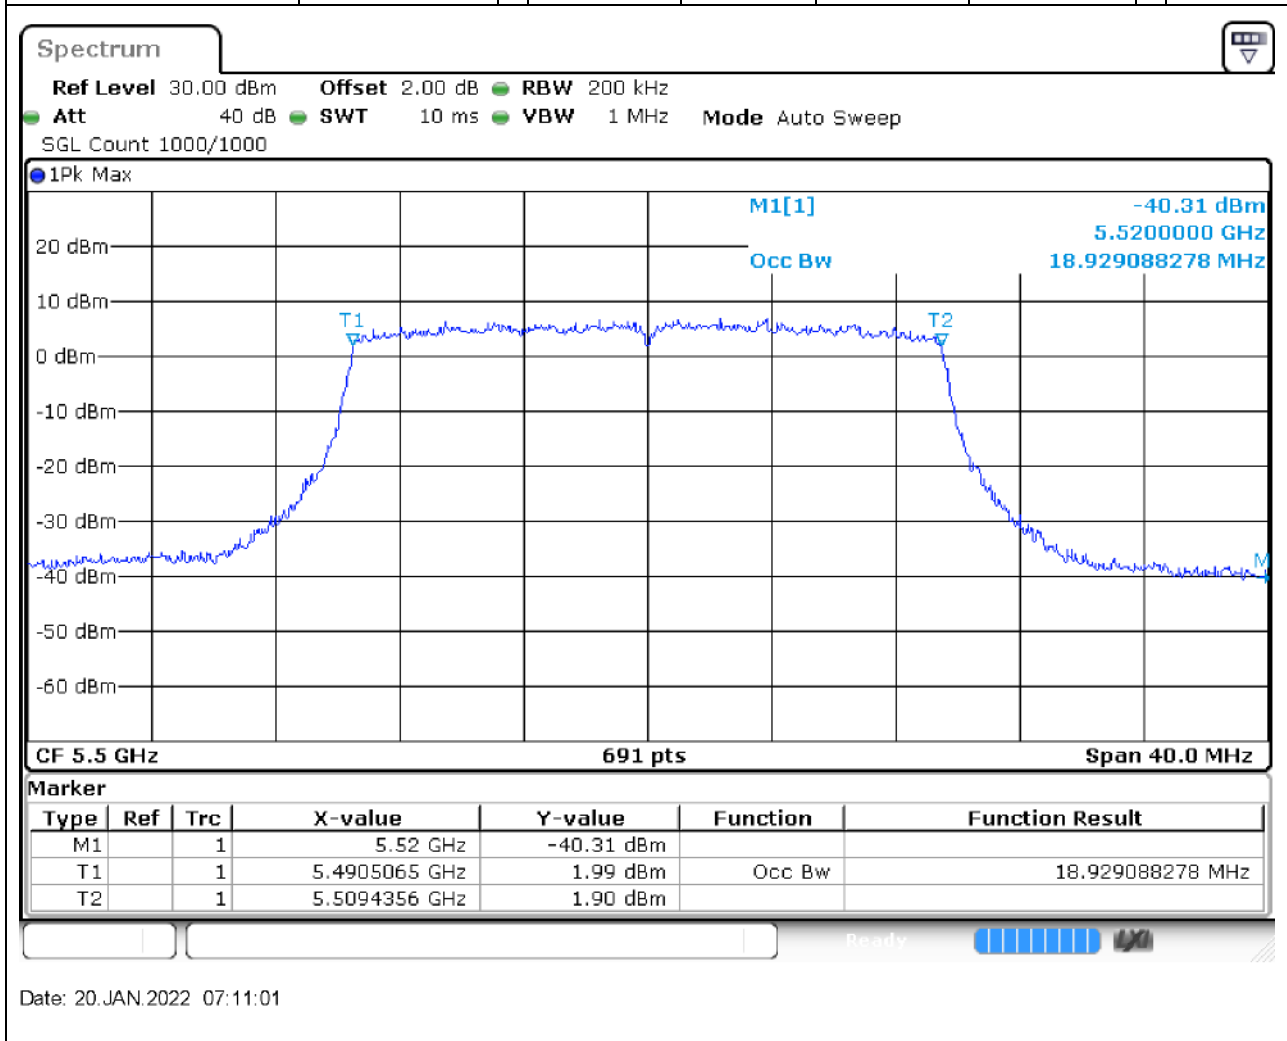

58. 802.11ax_20M_U-NII-2C_L

58.1. A.2.2-99% Bandwidth(NTNV)

Center Frequency (MHz)	OBW Power (%)	RBW (MHz)	Detector	Limit (MHz)	OBW (MHz)	Verdict
5500	99	0.2	Peak	0	18.929088	Unknown