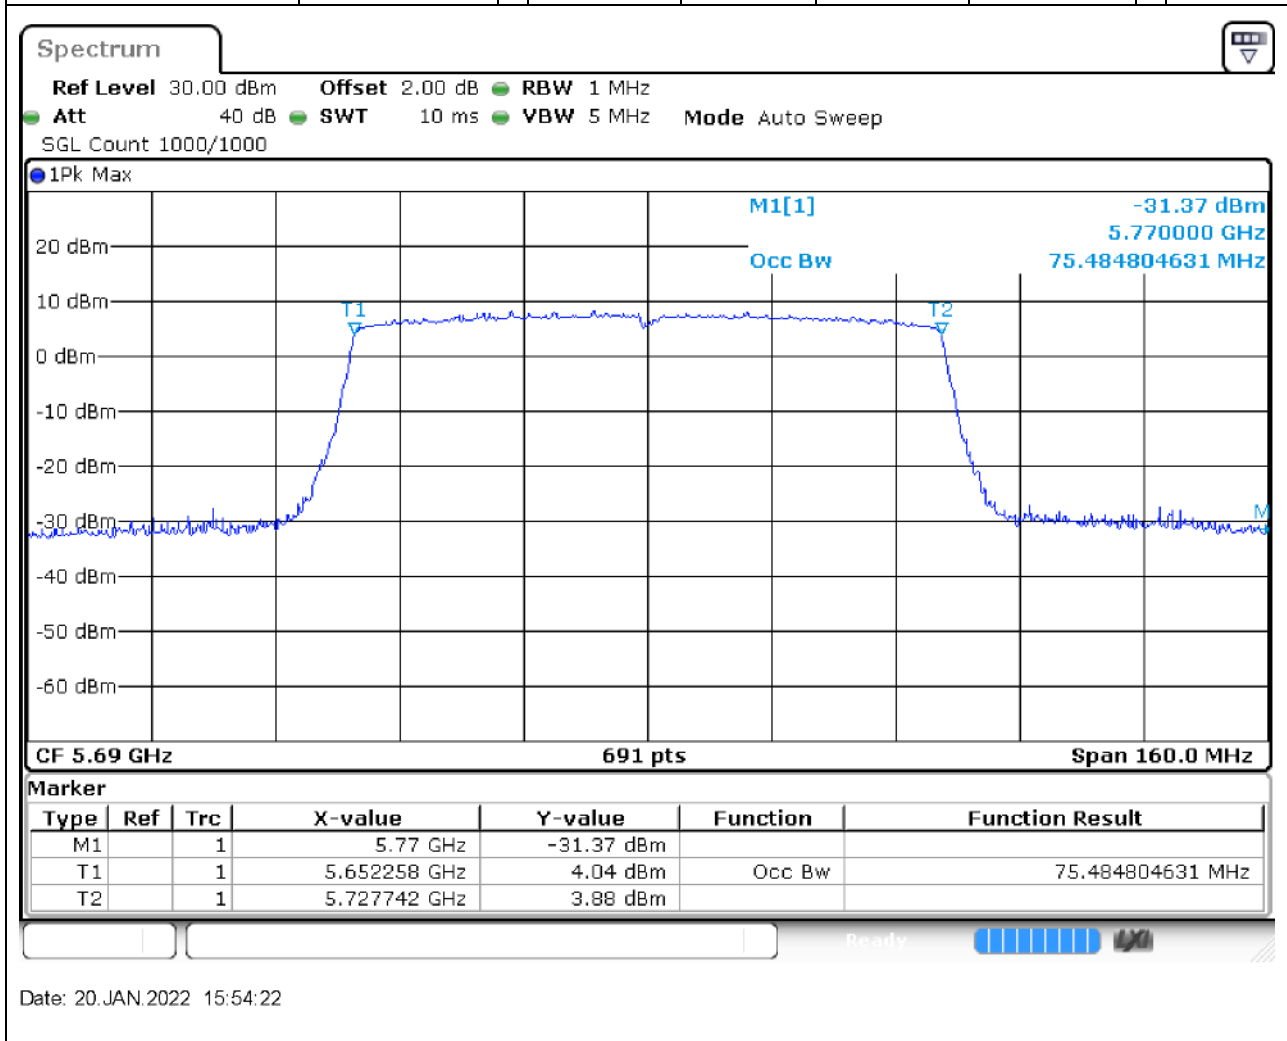

6. 802.11ac_80M_U-NII-2C_H

6.1. A.2.2-99% Bandwidth(NTNV)

Center Frequency (MHz)	OBW Power (%)	RBW (MHz)	Detector	Limit (MHz)	OBW (MHz)	Verdict
5690	99	1	Peak	0	75.484805	Unknow