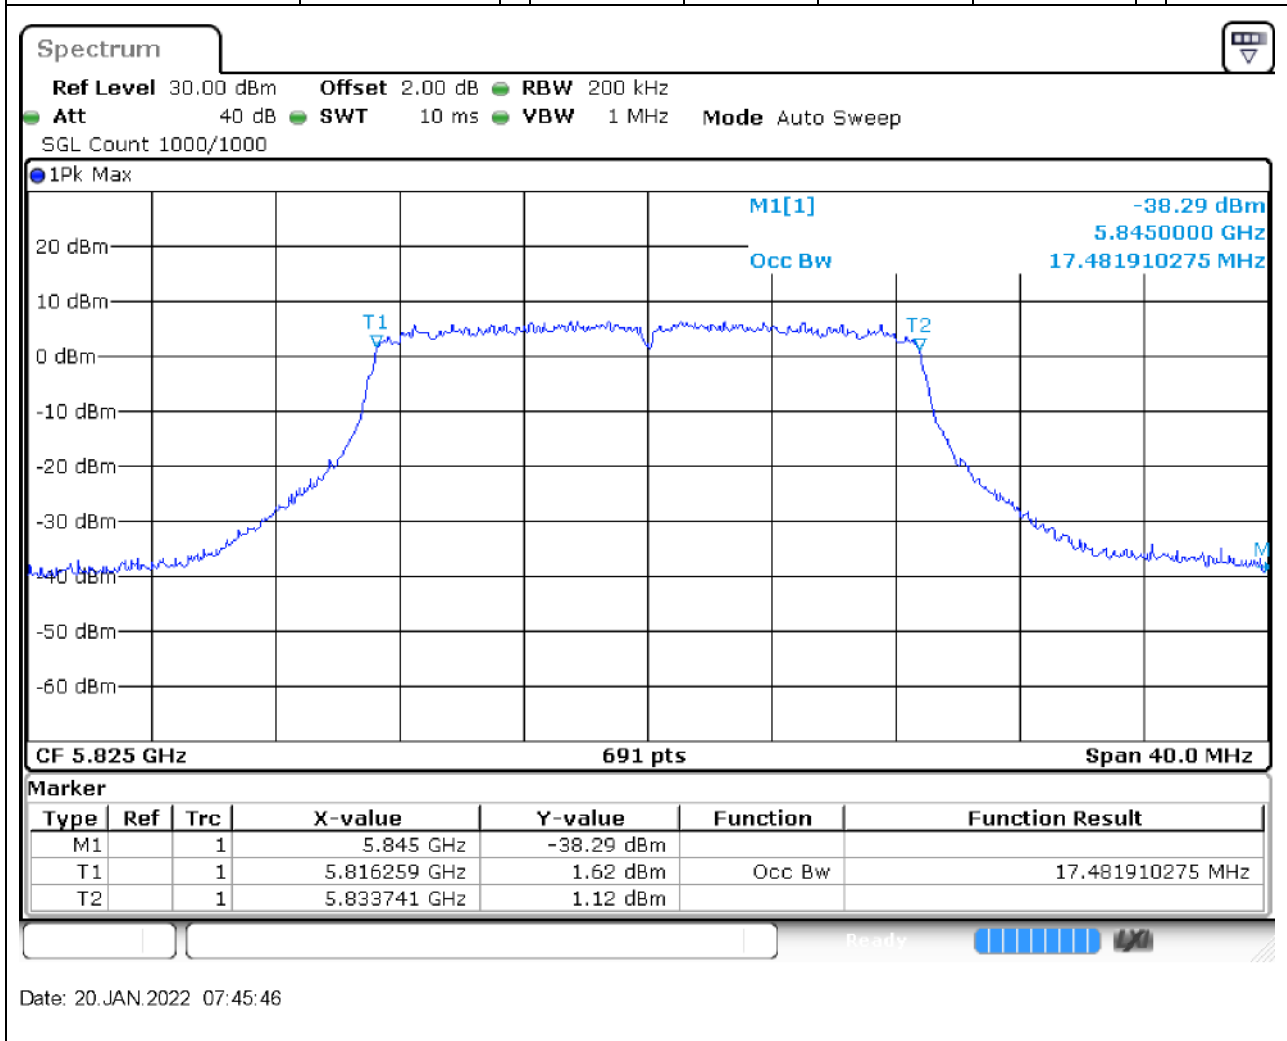

71. 802.11n_20M_U-NII-3_H

71.1. A.2.2-99% Bandwidth(NTNV)

Center Frequency (MHz)	OBW Power (%)	RBW (MHz)	Detector	Limit (MHz)	OBW (MHz)	Verdict
5825	99	0.2	Peak	0	17.48191	Unknown