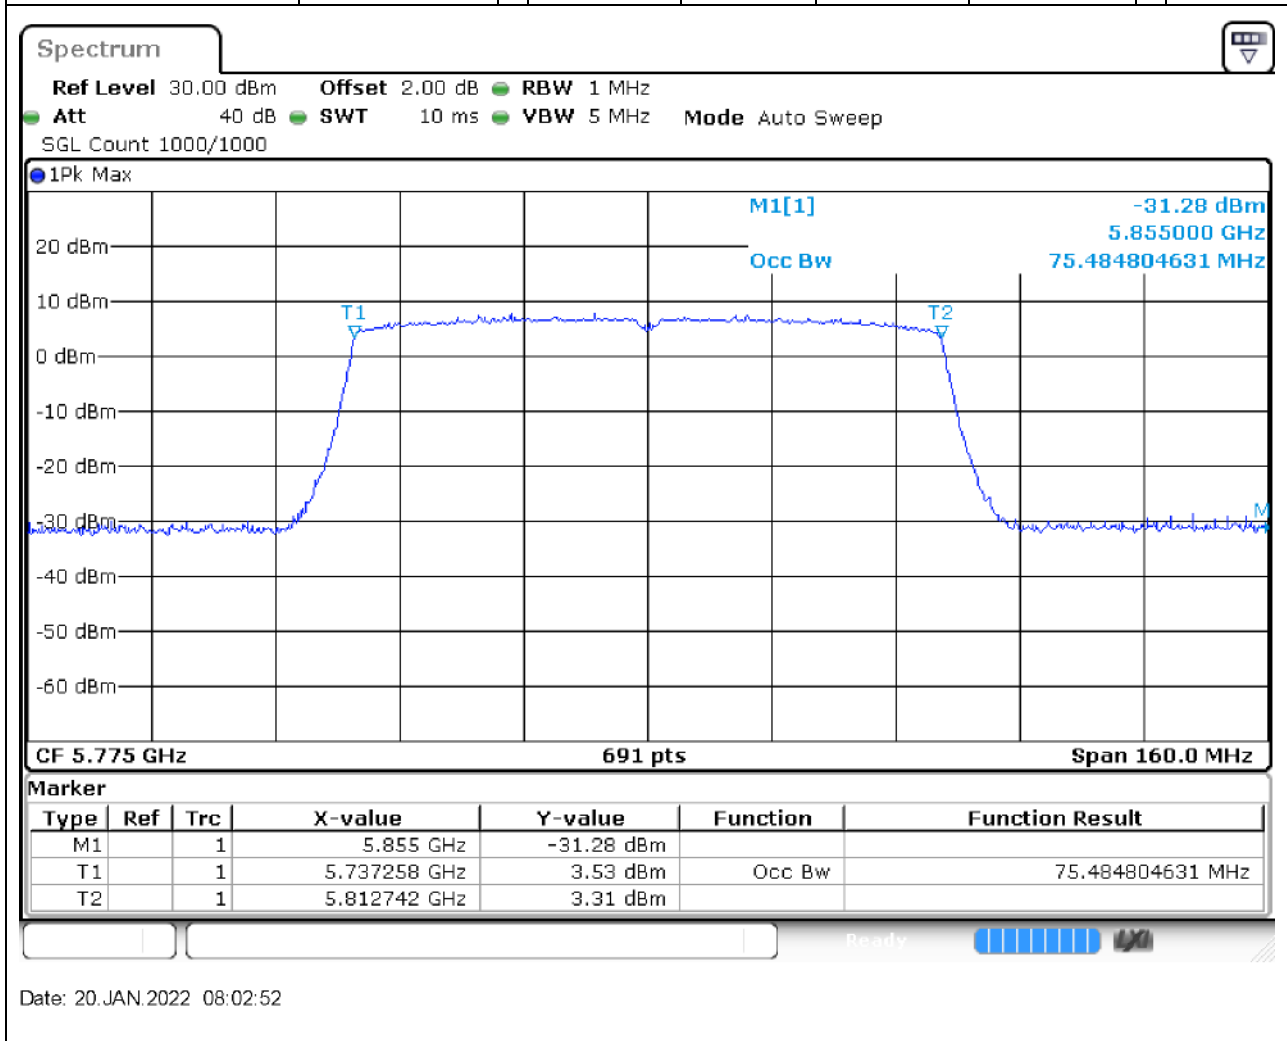

79. 802.11ac_80M_U-NII-3_M

79.1. A.2.2-99% Bandwidth(NTNV)

Center Frequency (MHz)	OBW Power (%)	RBW (MHz)	Detector	Limit (MHz)	OBW (MHz)	Verdict
5775	99	1	Peak	0	75.484805	Unknown