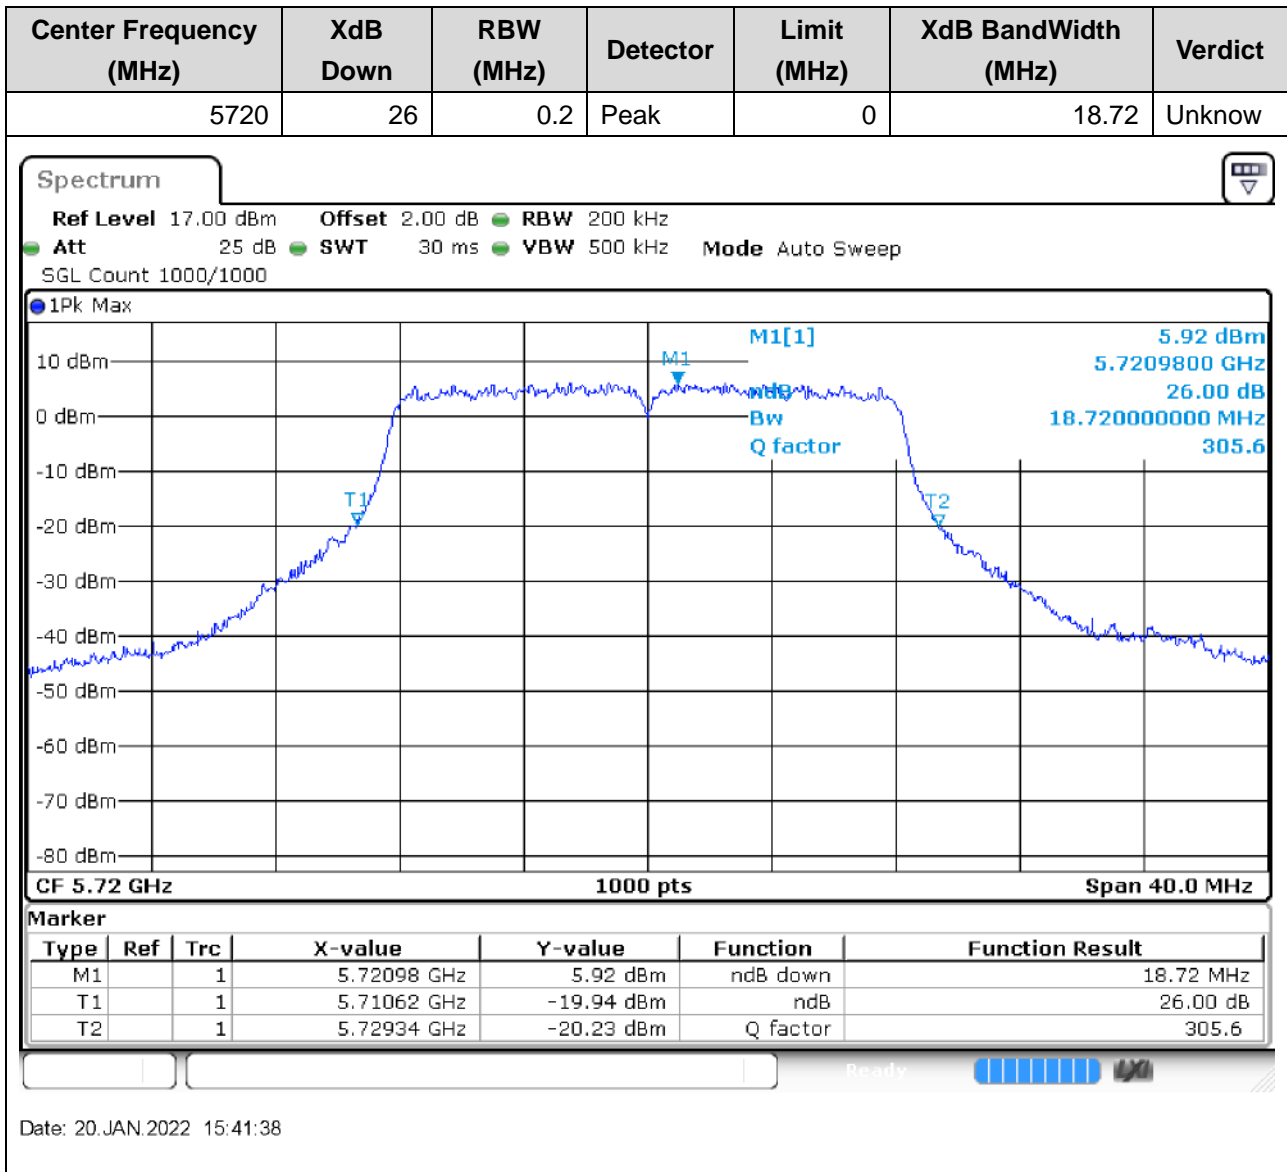

Aux. Antenna

1. 802.11a_20M_U-NII-2C_CH144

1.1. A.2-26dB Bandwidth(NTNV)