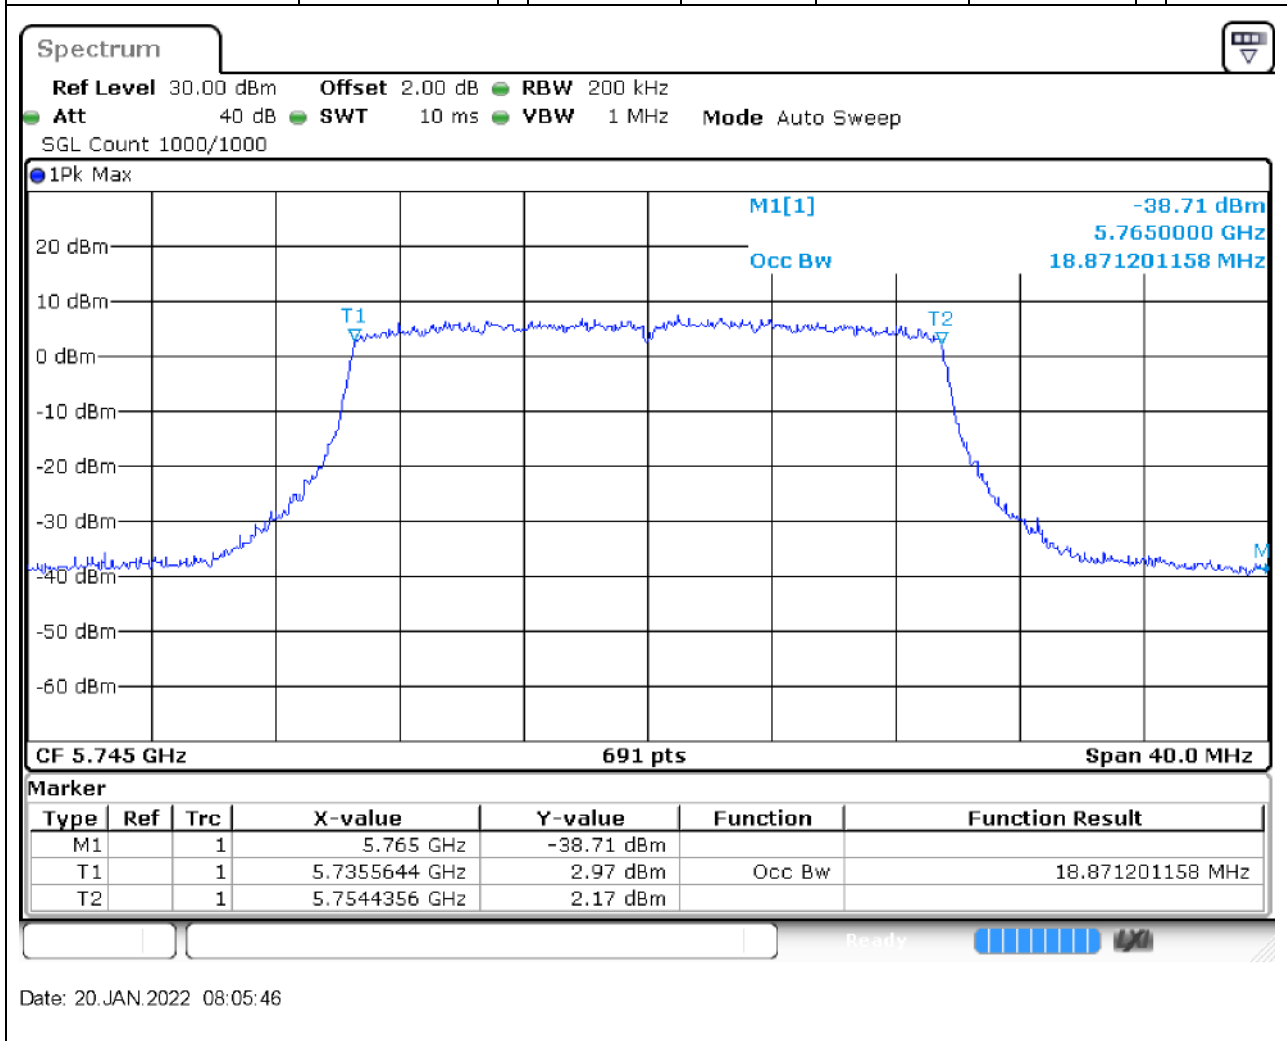

80. 802.11ax_20M_U-NII-3_L

80.1. A.2.2-99% Bandwidth(NTNV)

Center Frequency (MHz)	OBW Power (%)	RBW (MHz)	Detector	Limit (MHz)	OBW (MHz)	Verdict
5745	99	0.2	Peak	0	18.871201	Unknown