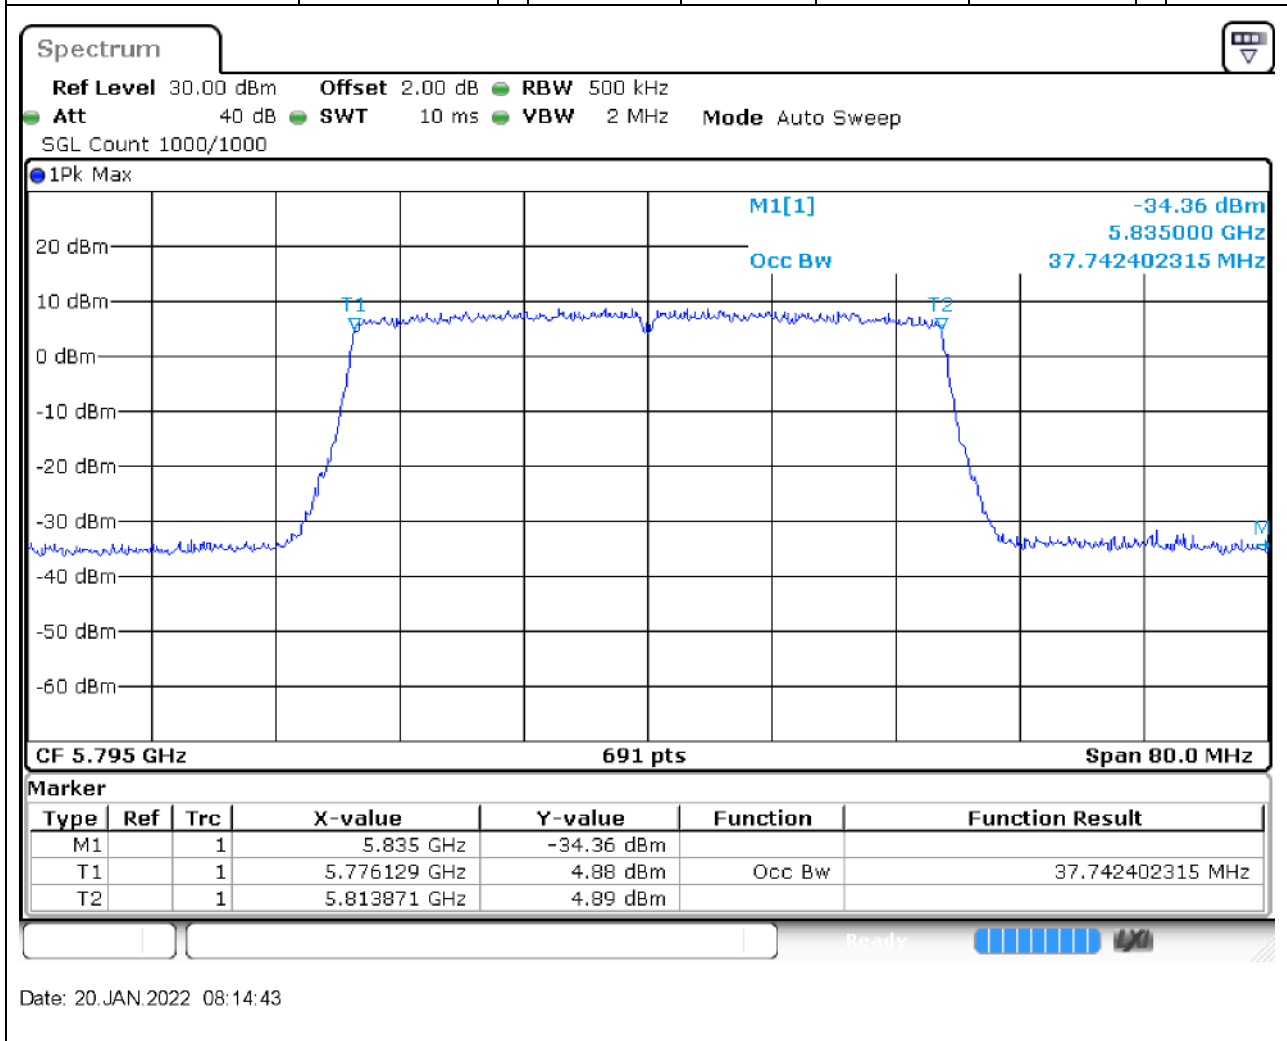

84. 802.11ax_40M_U-NII-3_H

84.1. A.2.2-99% Bandwidth(NTNV)

Center Frequency (MHz)	OBW Power (%)	RBW (MHz)	Detector	Limit (MHz)	OBW (MHz)	Verdict
5795	99	0.5	Peak	0	37.742402	Unknown