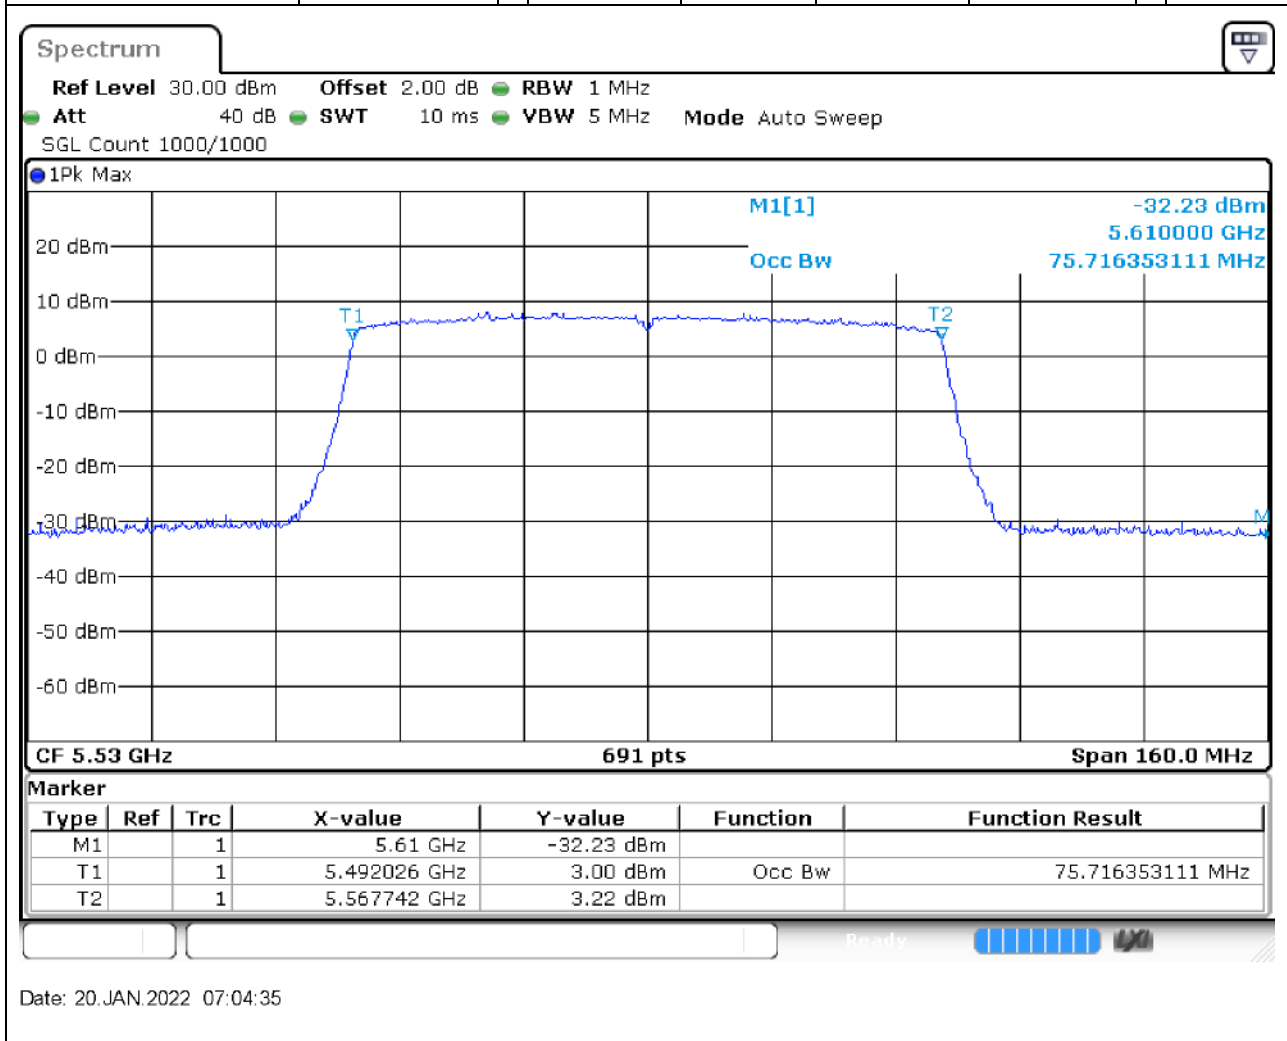

56. 802.11ac_80M_U-NII-2C_L

56.1. A.2.2-99% Bandwidth(NTNV)

Center Frequency (MHz)	OBW Power (%)	RBW (MHz)	Detector	Limit (MHz)	OBW (MHz)	Verdict
5530	99	1	Peak	0	75.716353	Unknown