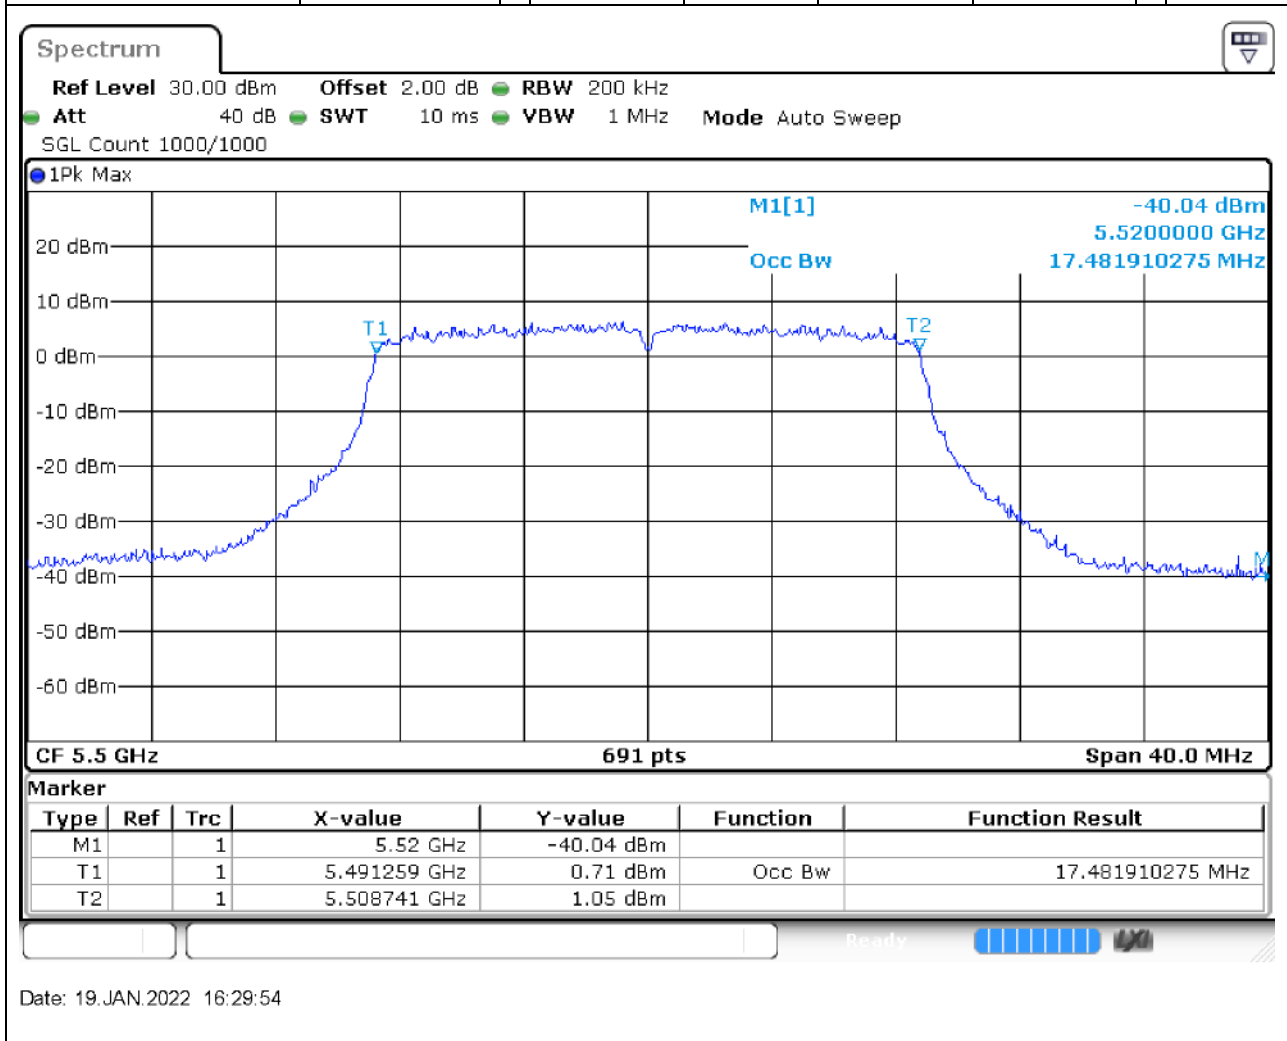

44. 802.11n_20M_U-NII-2C_L

44.1. A.2.2-99% Bandwidth(NTNV)

Center Frequency (MHz)	OBW Power (%)	RBW (MHz)	Detector	Limit (MHz)	OBW (MHz)	Verdict
5500	99	0.2	Peak	0	17.48191	Unknown