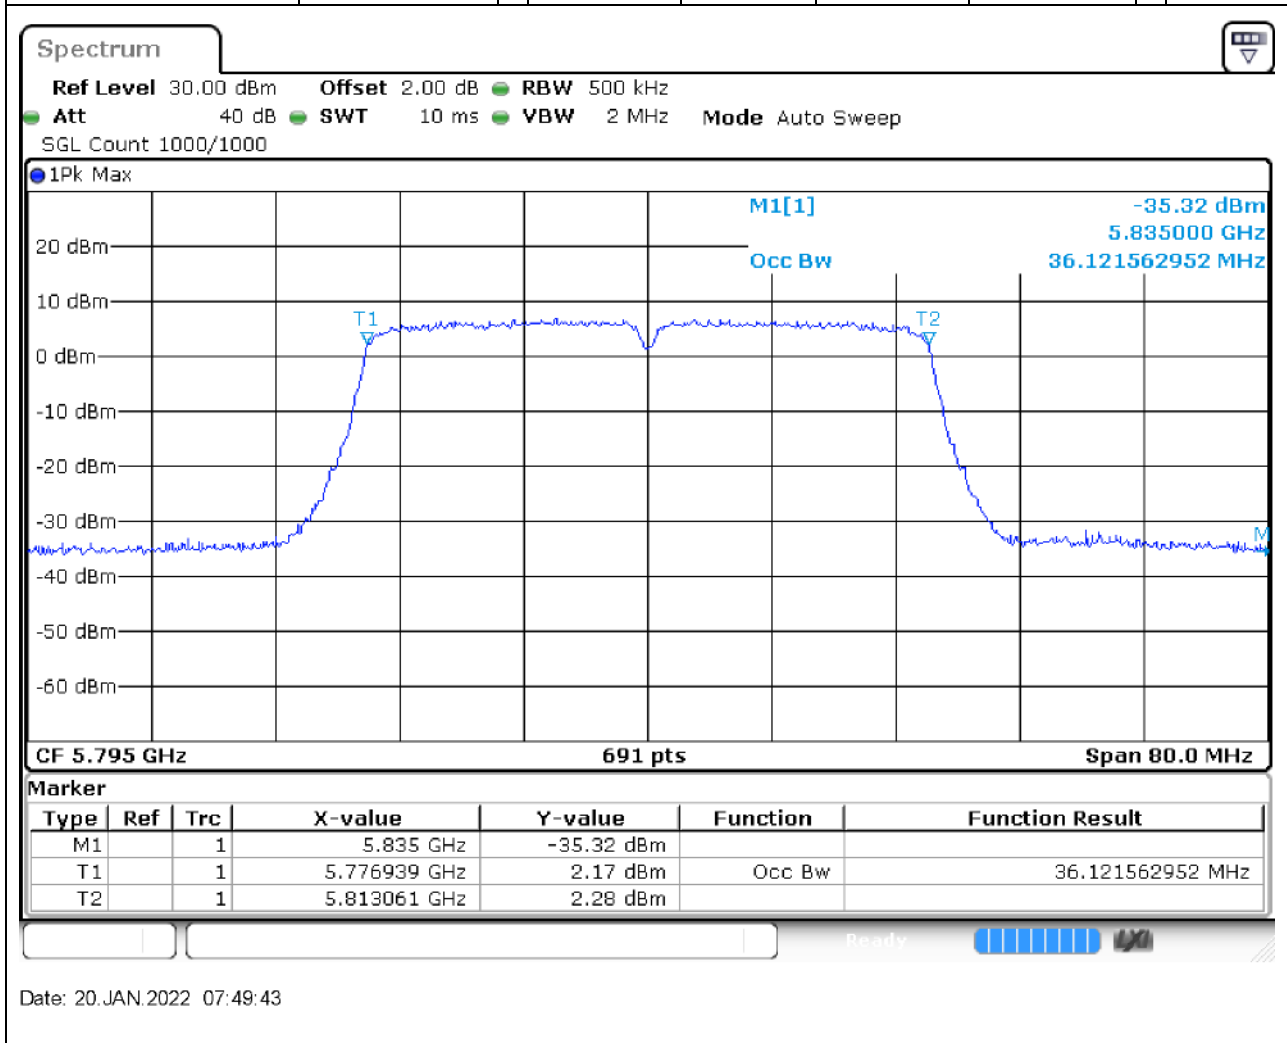

73. 802.11n_40M_U-NII-3_H

73.1. A.2.2-99% Bandwidth(NTNV)

Center Frequency (MHz)	OBW Power (%)	RBW (MHz)	Detector	Limit (MHz)	OBW (MHz)	Verdict
5795	99	0.5	Peak	0	36.121563	Unknown