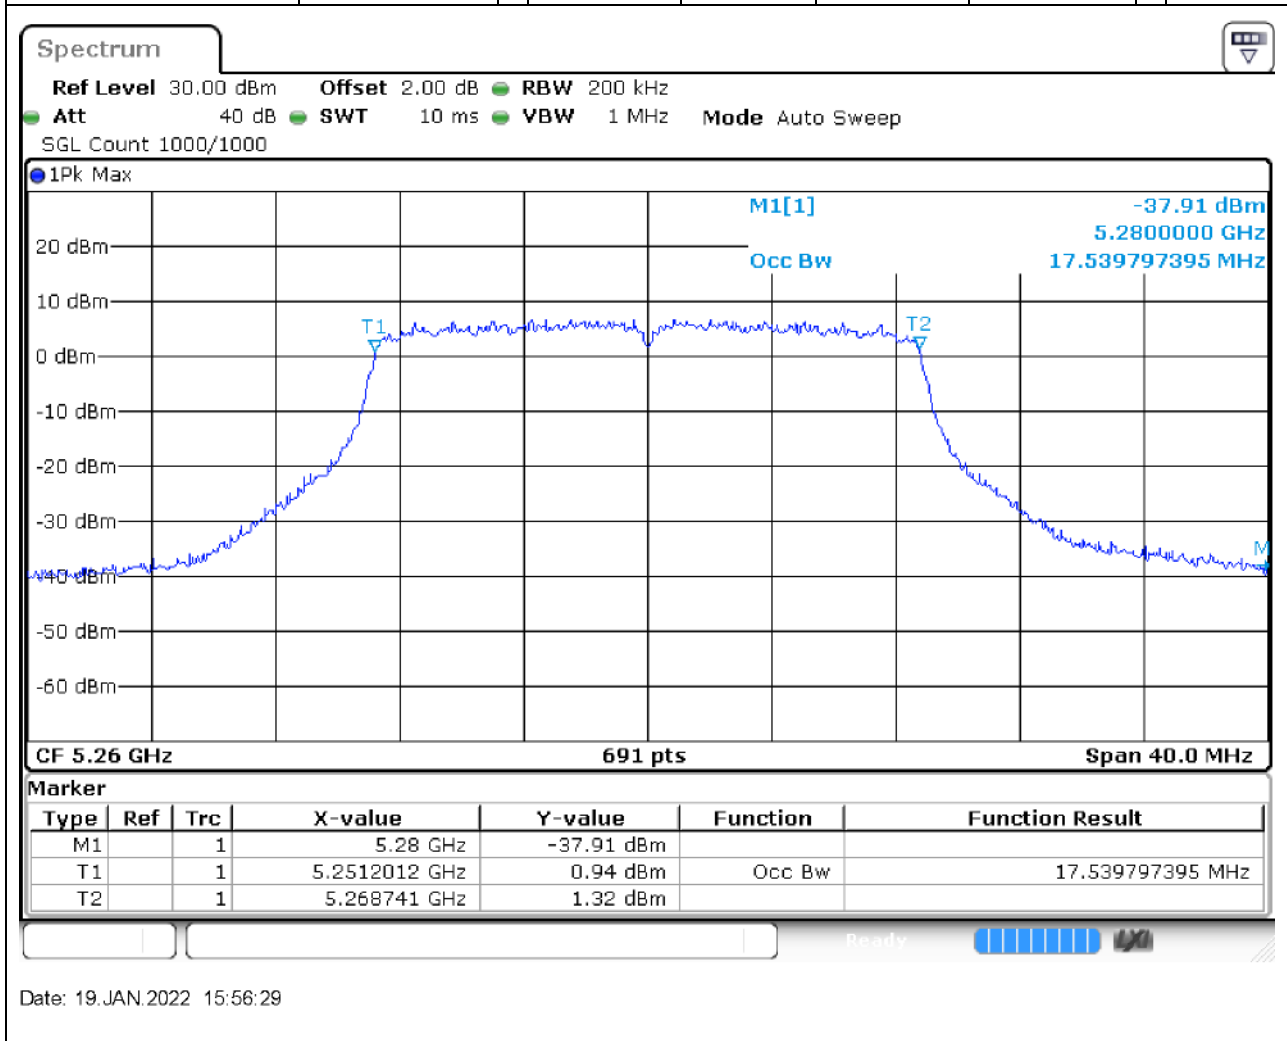

29. 802.11ac_20M_U-NII-2A_L

29.1. A.2.2-99% Bandwidth(NTNV)

Center Frequency (MHz)	OBW Power (%)	RBW (MHz)	Detector	Limit (MHz)	OBW (MHz)	Verdict
5260	99	0.2	Peak	0	17.539797	Unknown