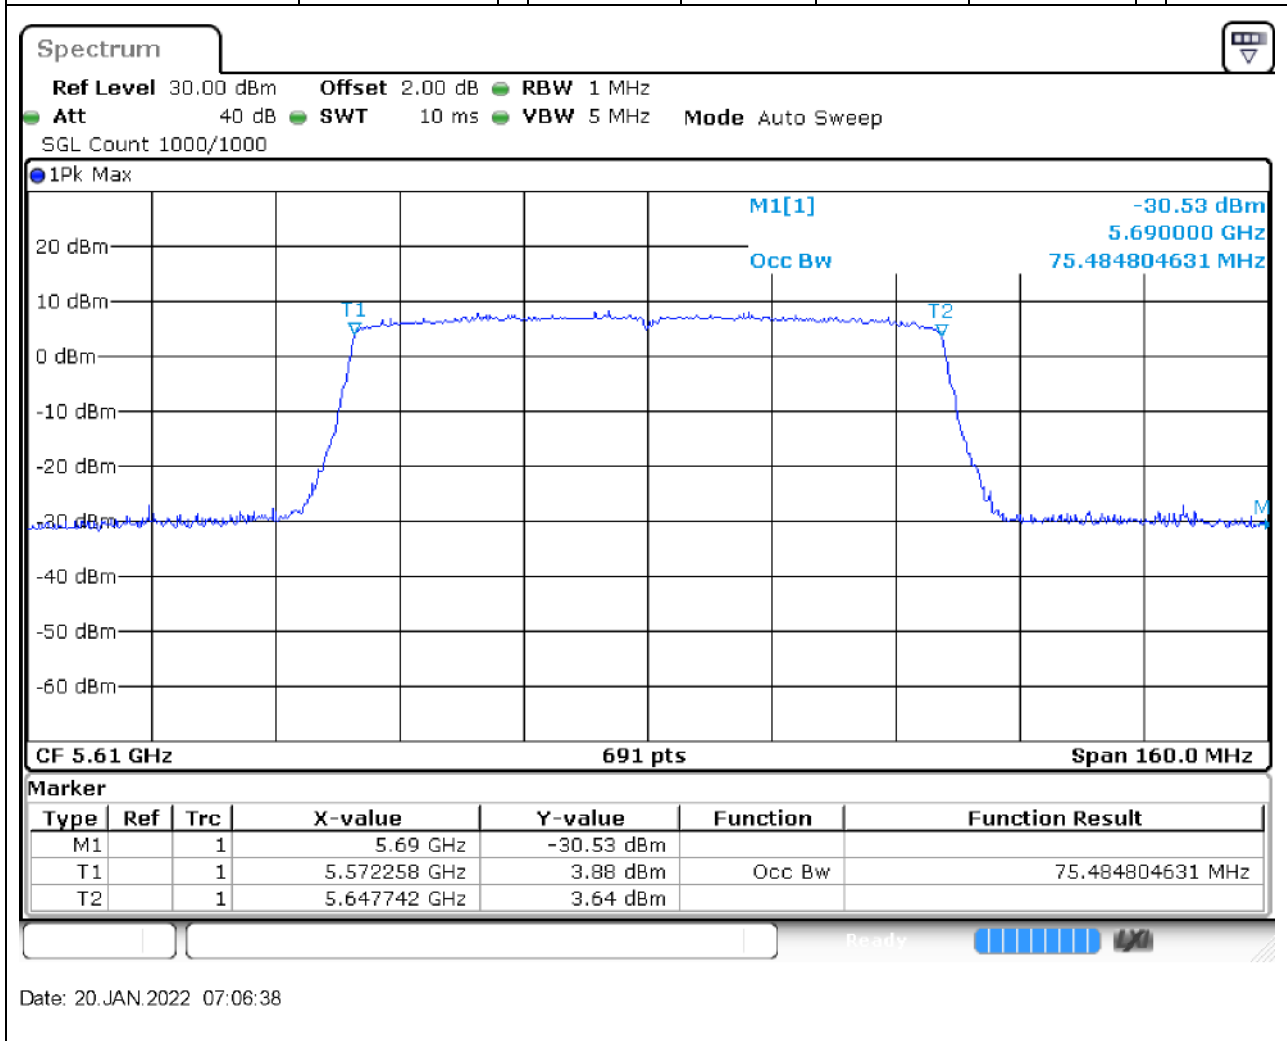

57. 802.11ac_80M_U-NII-2C_M

57.1. A.2.2-99% Bandwidth(NTNV)

Center Frequency (MHz)	OBW Power (%)	RBW (MHz)	Detector	Limit (MHz)	OBW (MHz)	Verdict
5610	99	1	Peak	0	75.484805	Unknow