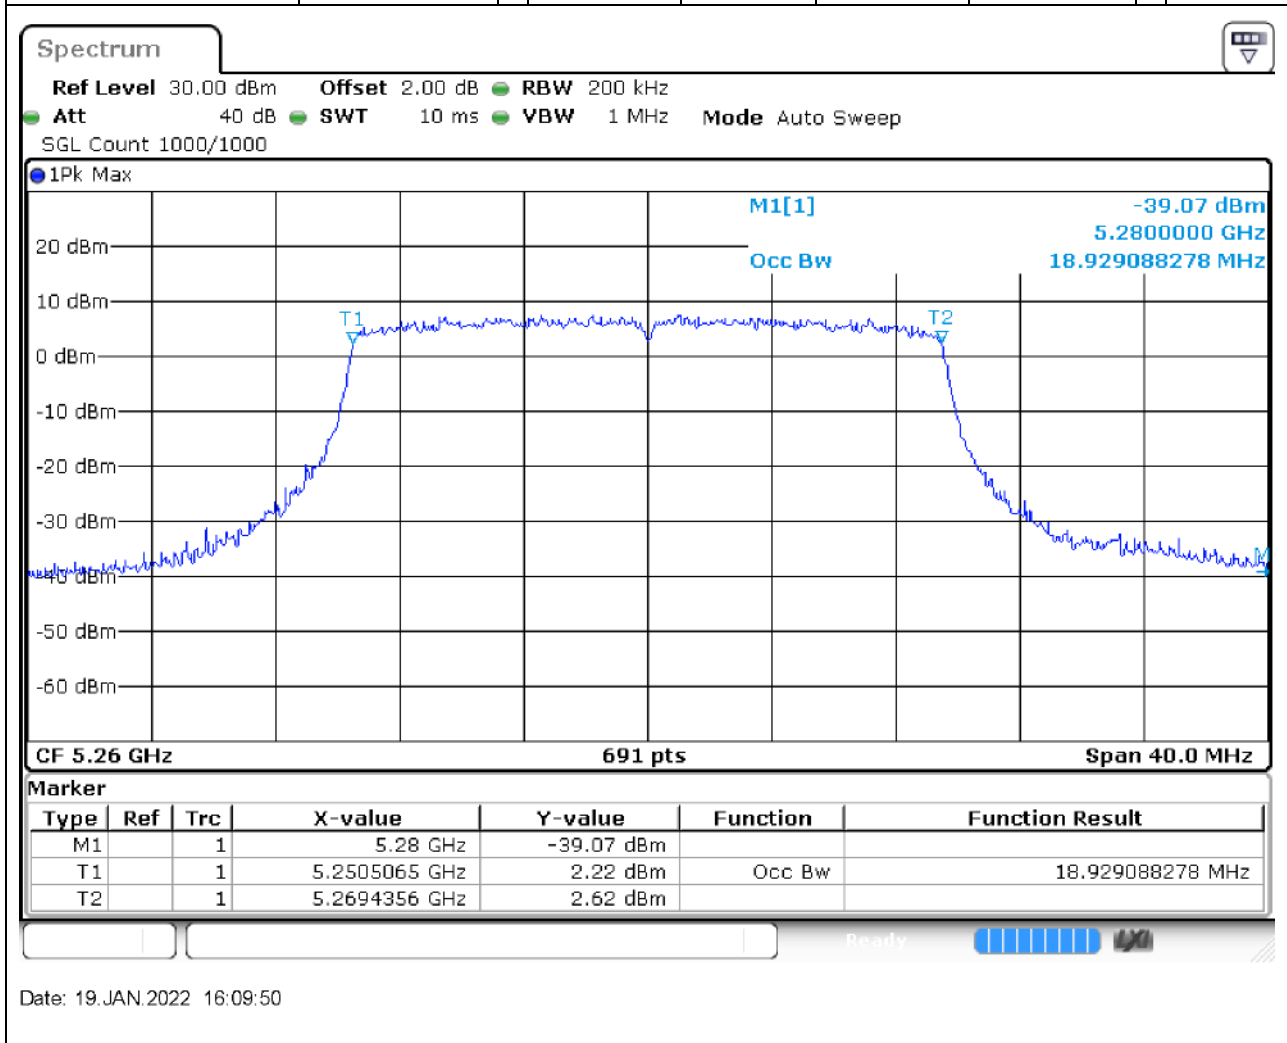

35. 802.11ax_20M_U-NII-2A_L

35.1. A.2.2-99% Bandwidth(NTNV)

Center Frequency (MHz)	OBW Power (%)	RBW (MHz)	Detector	Limit (MHz)	OBW (MHz)	Verdict
5260	99	0.2	Peak	0	18.929088	Unknown