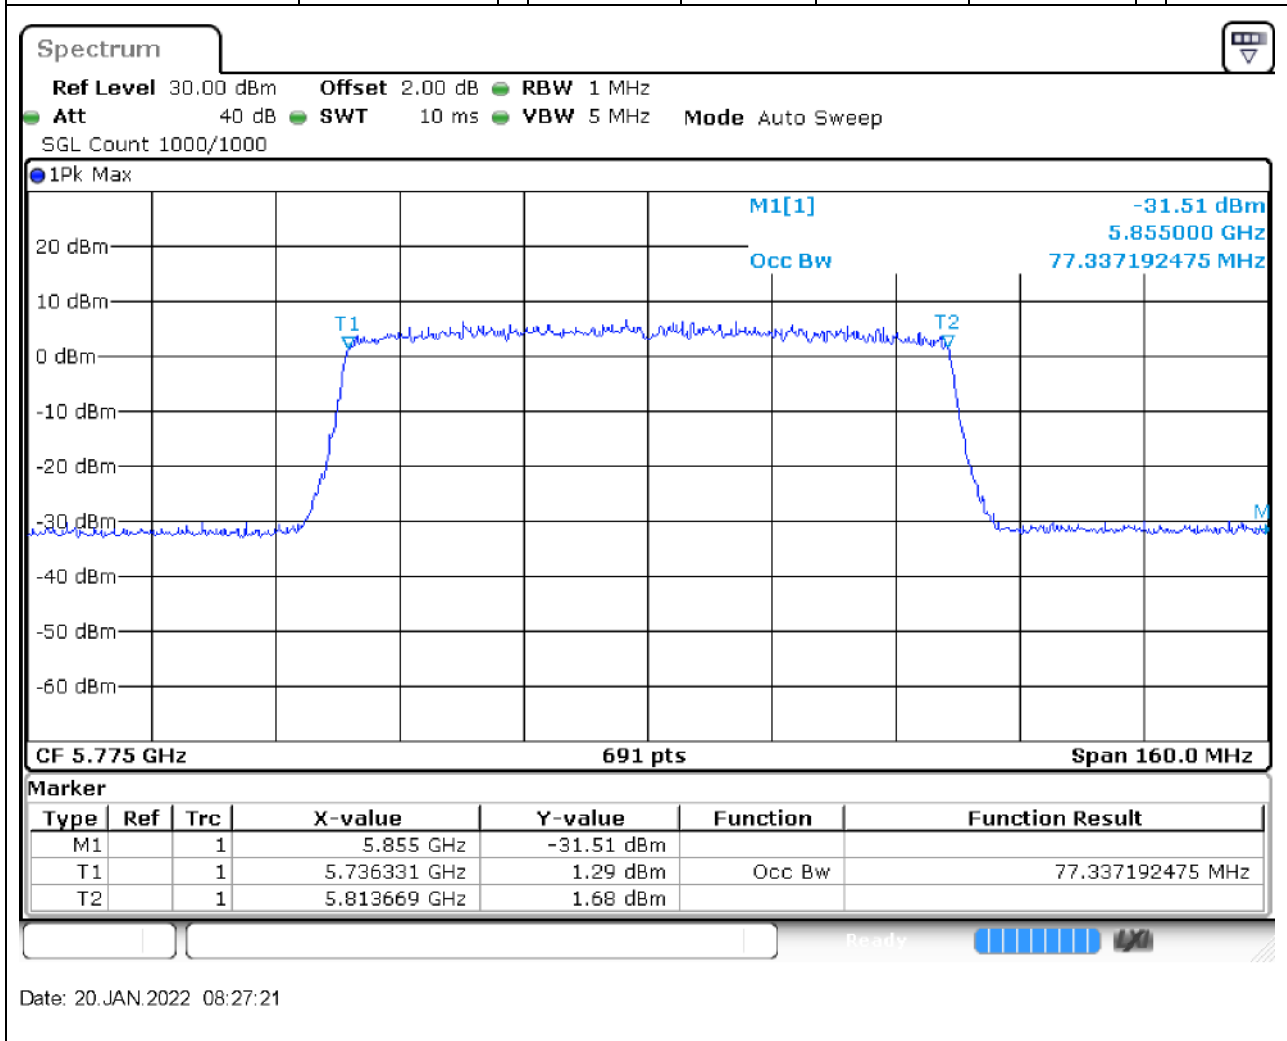

85. 802.11ax_80M_U-NII-3_M

85.1. A.2.2-99% Bandwidth(NTNV)

Center Frequency (MHz)	OBW Power (%)	RBW (MHz)	Detector	Limit (MHz)	OBW (MHz)	Verdict
5775	99	1	Peak	0	77.337192	Unknown