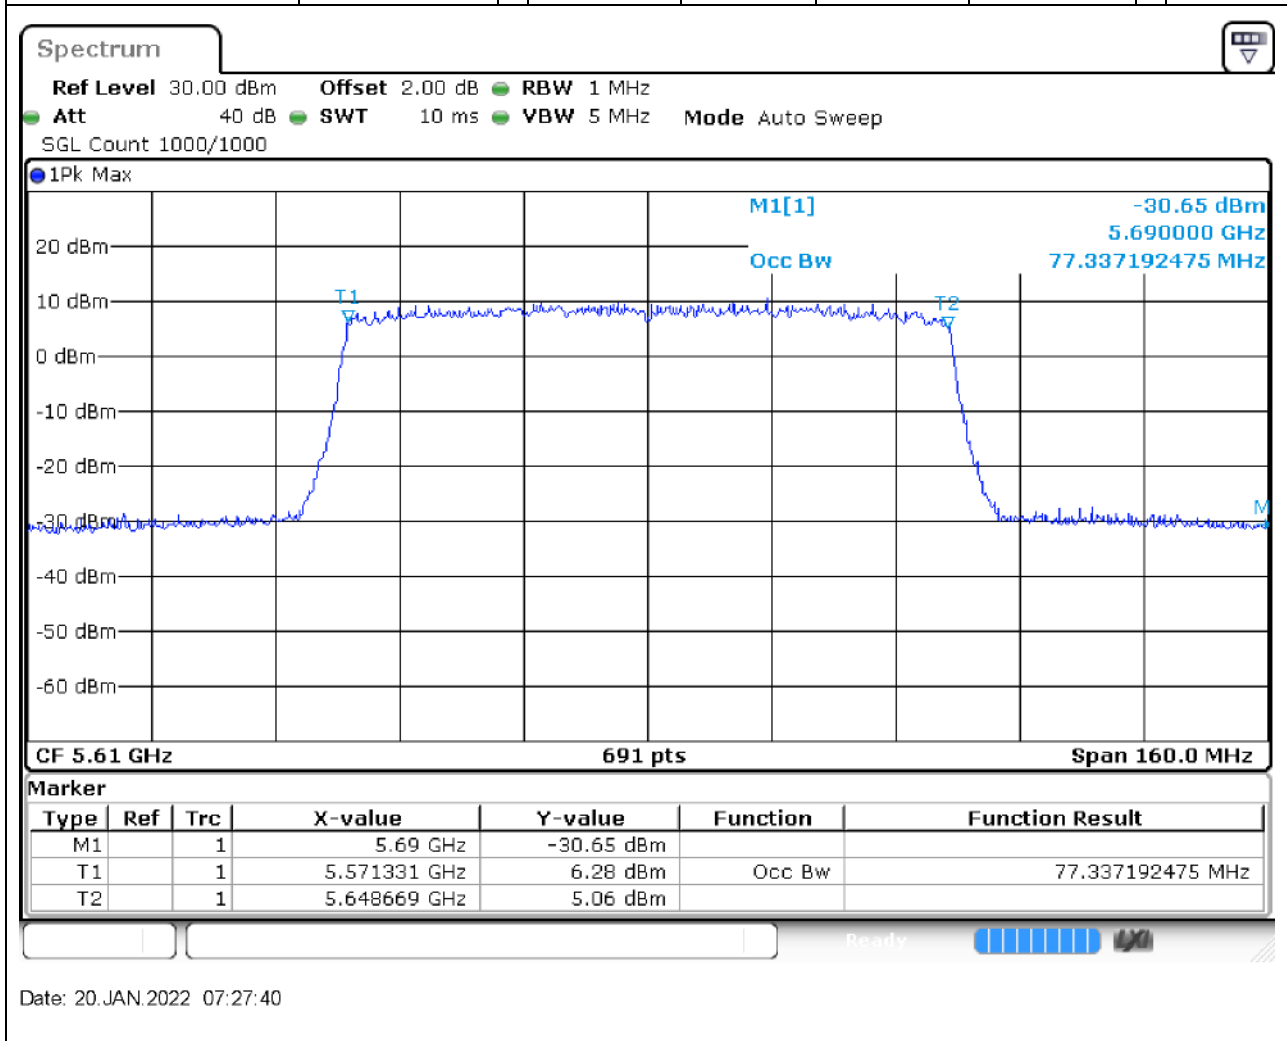

65. 802.11ax_80M_U-NII-2C_M

65.1. A.2.2-99% Bandwidth(NTNV)

Center Frequency (MHz)	OBW Power (%)	RBW (MHz)	Detector	Limit (MHz)	OBW (MHz)	Verdict
5610	99	1	Peak	0	77.337192	Unknown