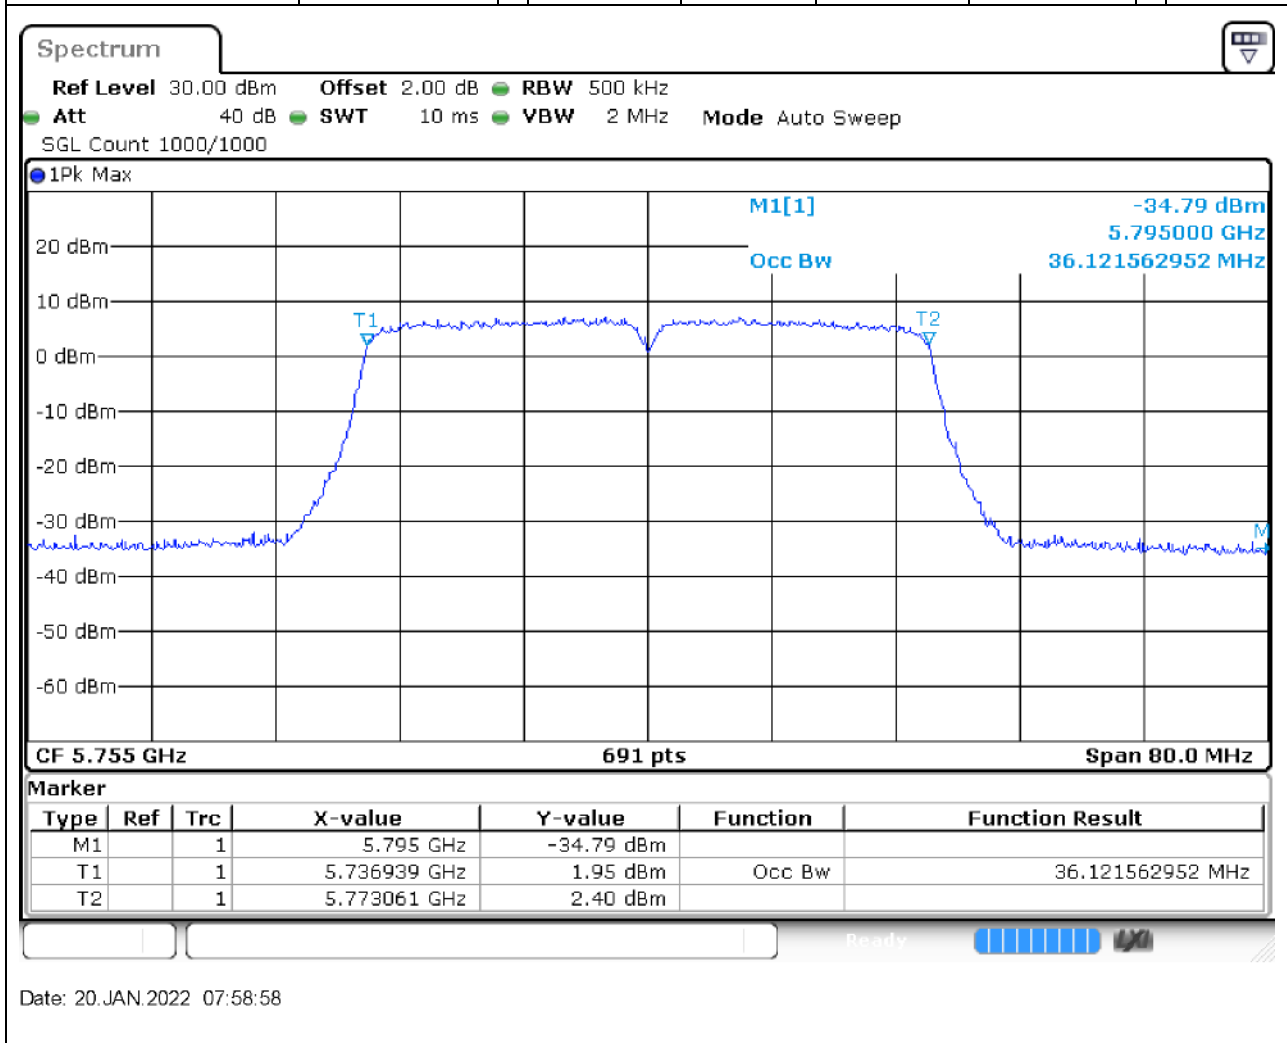

77. 802.11ac_40M_U-NII-3_L

77.1. A.2.2-99% Bandwidth(NTNV)

Center Frequency (MHz)	OBW Power (%)	RBW (MHz)	Detector	Limit (MHz)	OBW (MHz)	Verdict
5755	99	0.5	Peak	0	36.121563	Unknown