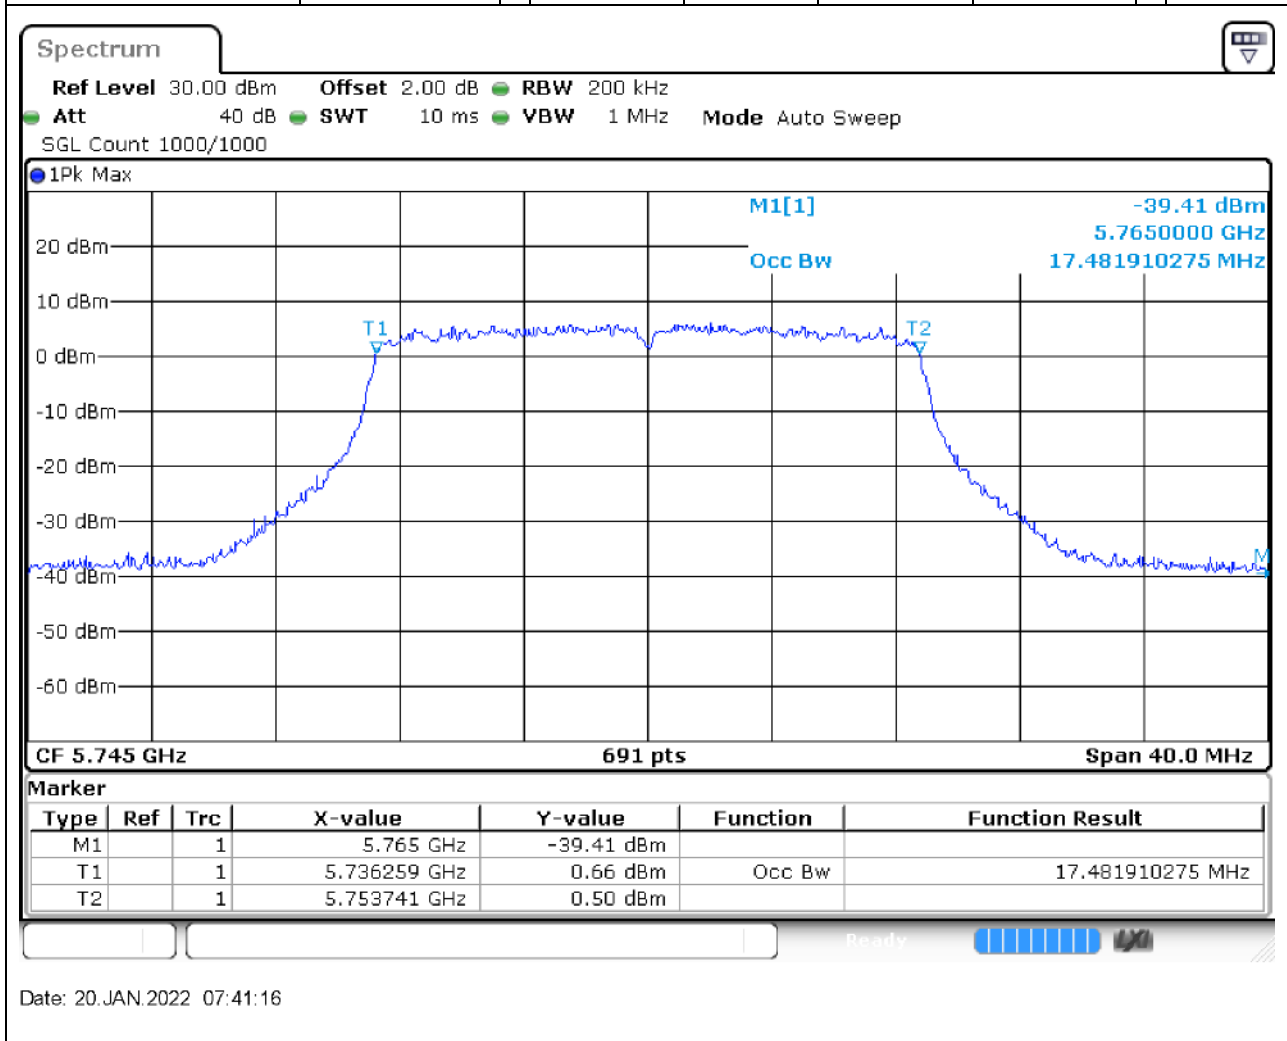

69. 802.11n_20M_U-NII-3_L

69.1. A.2.2-99% Bandwidth(NTNV)

Center Frequency (MHz)	OBW Power (%)	RBW (MHz)	Detector	Limit (MHz)	OBW (MHz)	Verdict
5745	99	0.2	Peak	0	17.48191	Unknown