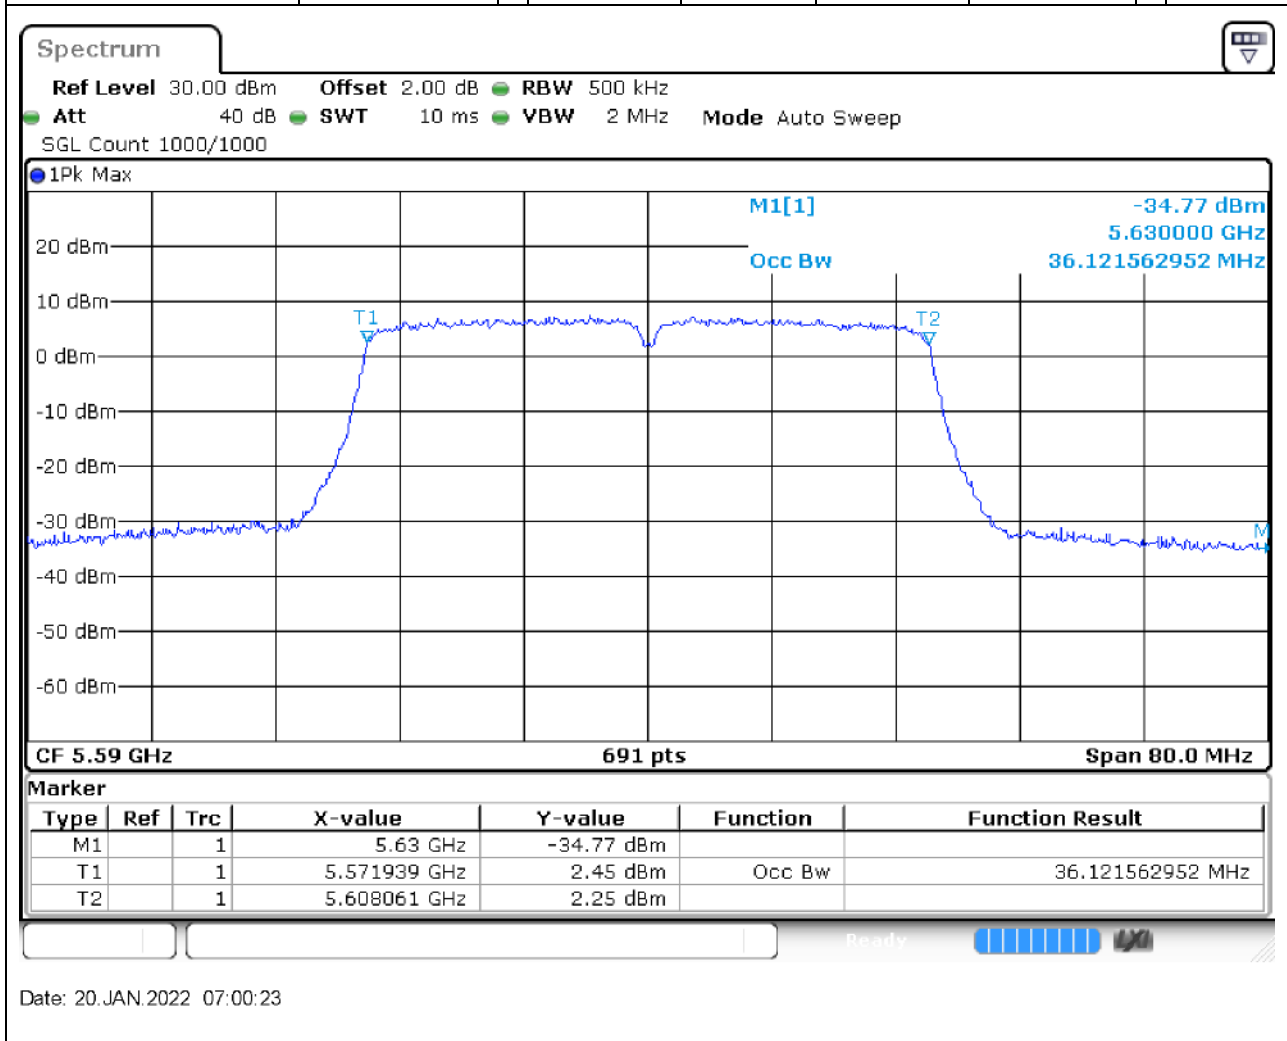

54. 802.11ac_40M_U-NII-2C_M

54.1. A.2.2-99% Bandwidth(NTNV)

Center Frequency (MHz)	OBW Power (%)	RBW (MHz)	Detector	Limit (MHz)	OBW (MHz)	Verdict
5590	99	0.5	Peak	0	36.121563	Unknown