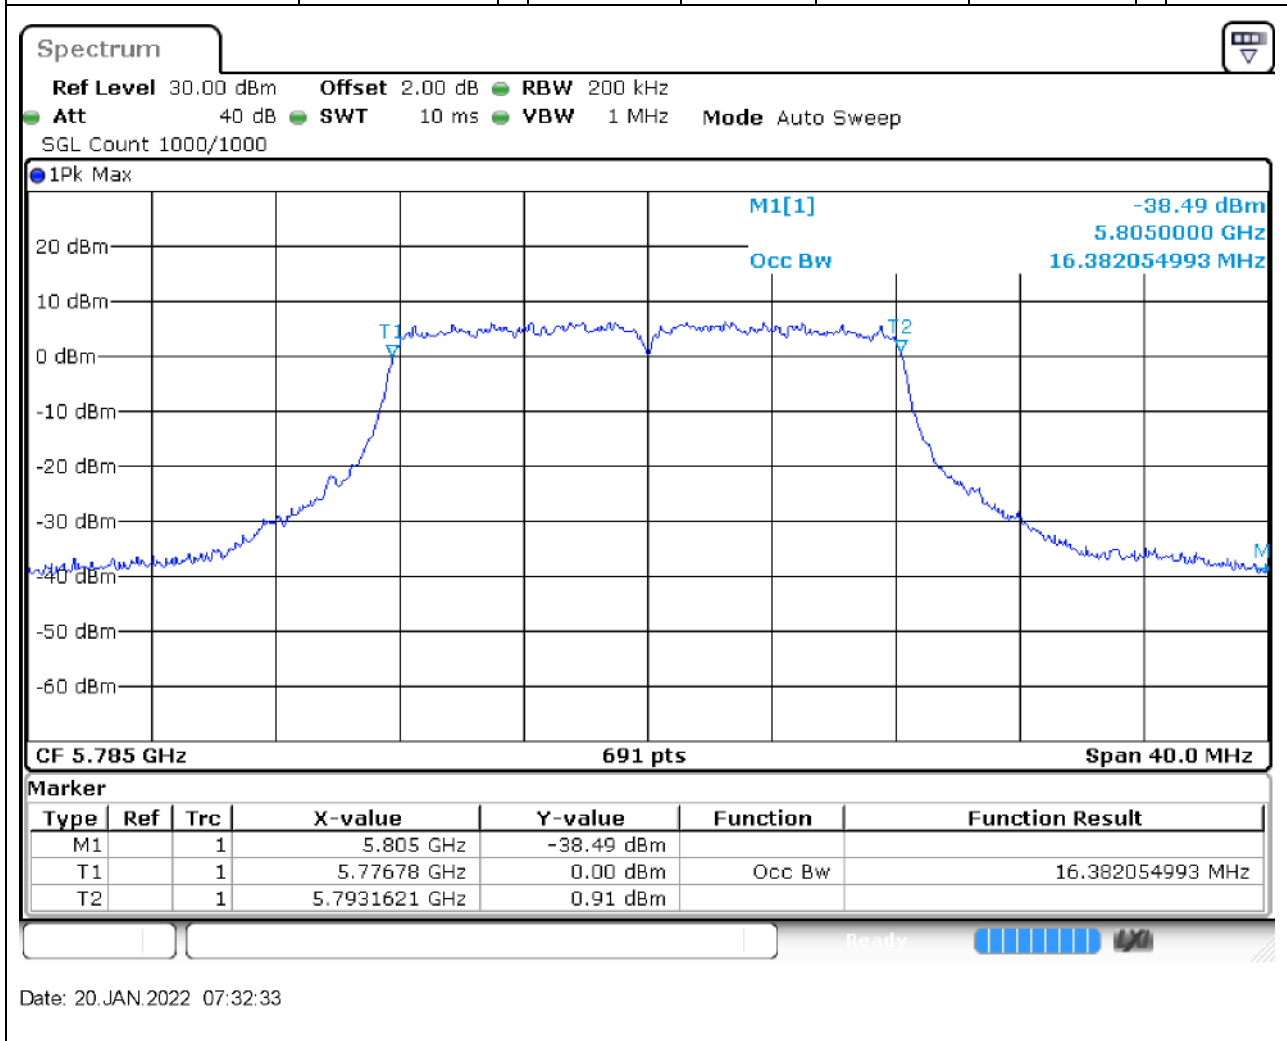

67. 802.11a_20M_U-NII-3_M

67.1. A.2.2-99% Bandwidth(NTNV)

Center Frequency (MHz)	OBW Power (%)	RBW (MHz)	Detector	Limit (MHz)	OBW (MHz)	Verdict
5785	99	0.2	Peak	0	16.382055	Unknown