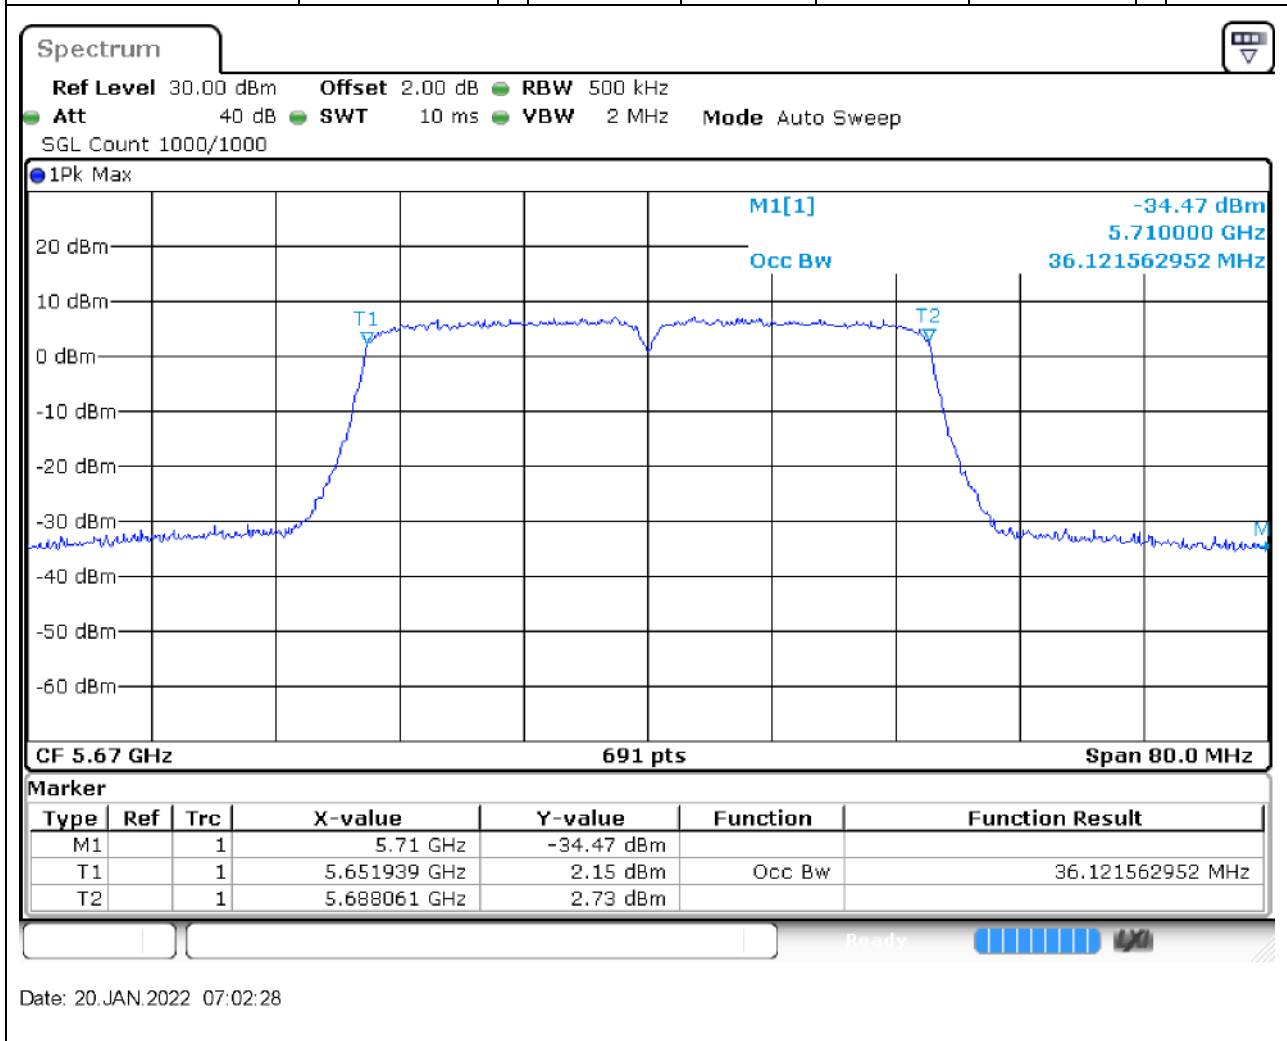

55. 802.11ac_40M_U-NII-2C_H

55.1. A.2.2-99% Bandwidth(NTNV)

Center Frequency (MHz)	OBW Power (%)	RBW (MHz)	Detector	Limit (MHz)	OBW (MHz)	Verdict
5670	99	0.5	Peak	0	36.121563	Unknown