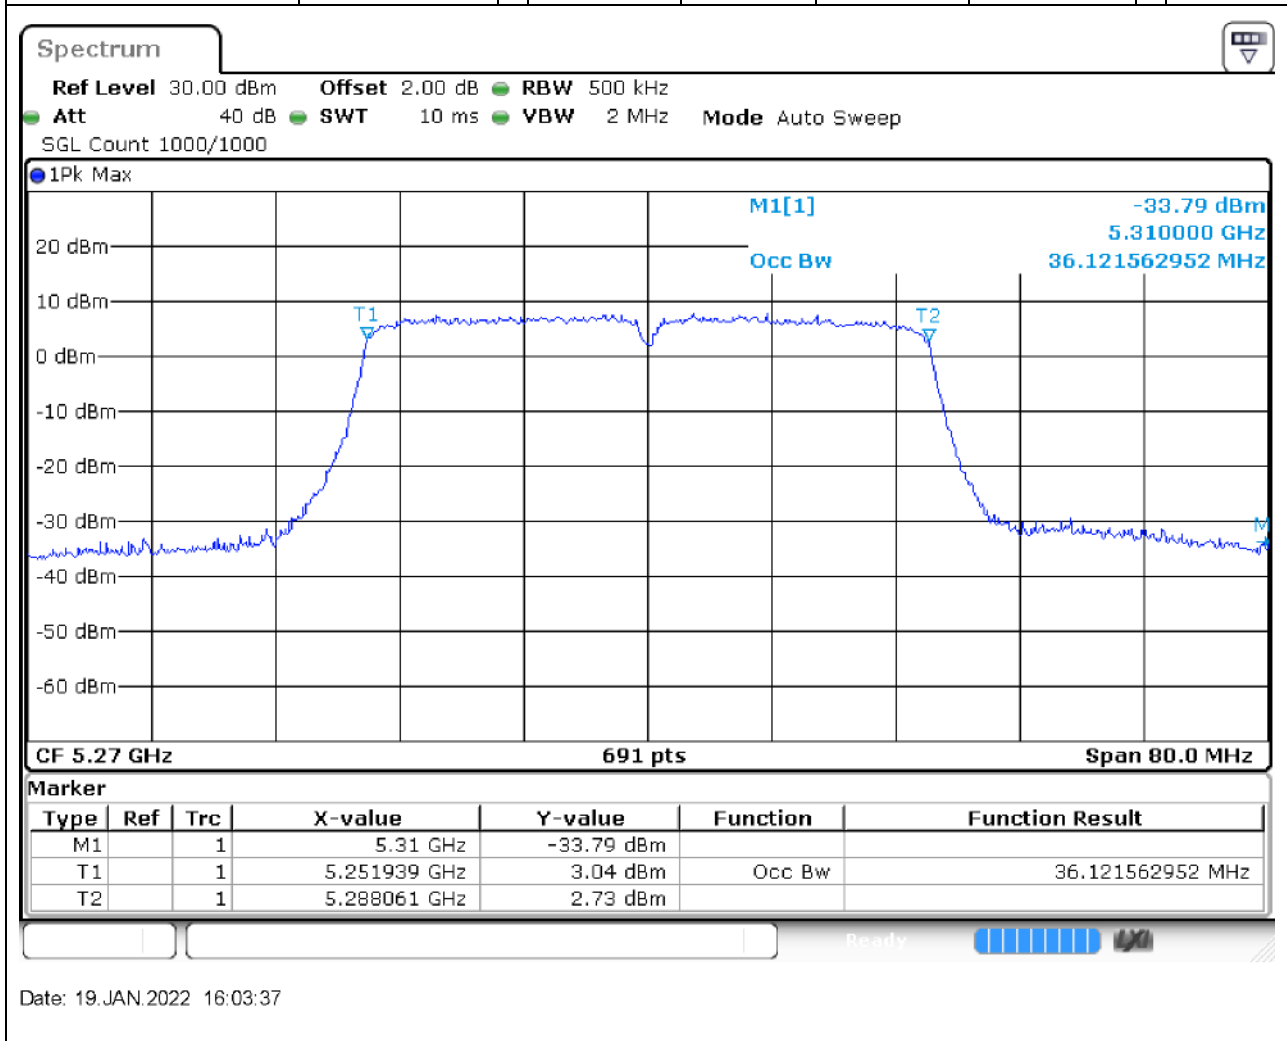

32. 802.11ac_40M_U-NII-2A_L

32.1. A.2.2-99% Bandwidth(NTNV)

Center Frequency (MHz)	OBW Power (%)	RBW (MHz)	Detector	Limit (MHz)	OBW (MHz)	Verdict
5270	99	0.5	Peak	0	36.121563	Unknown