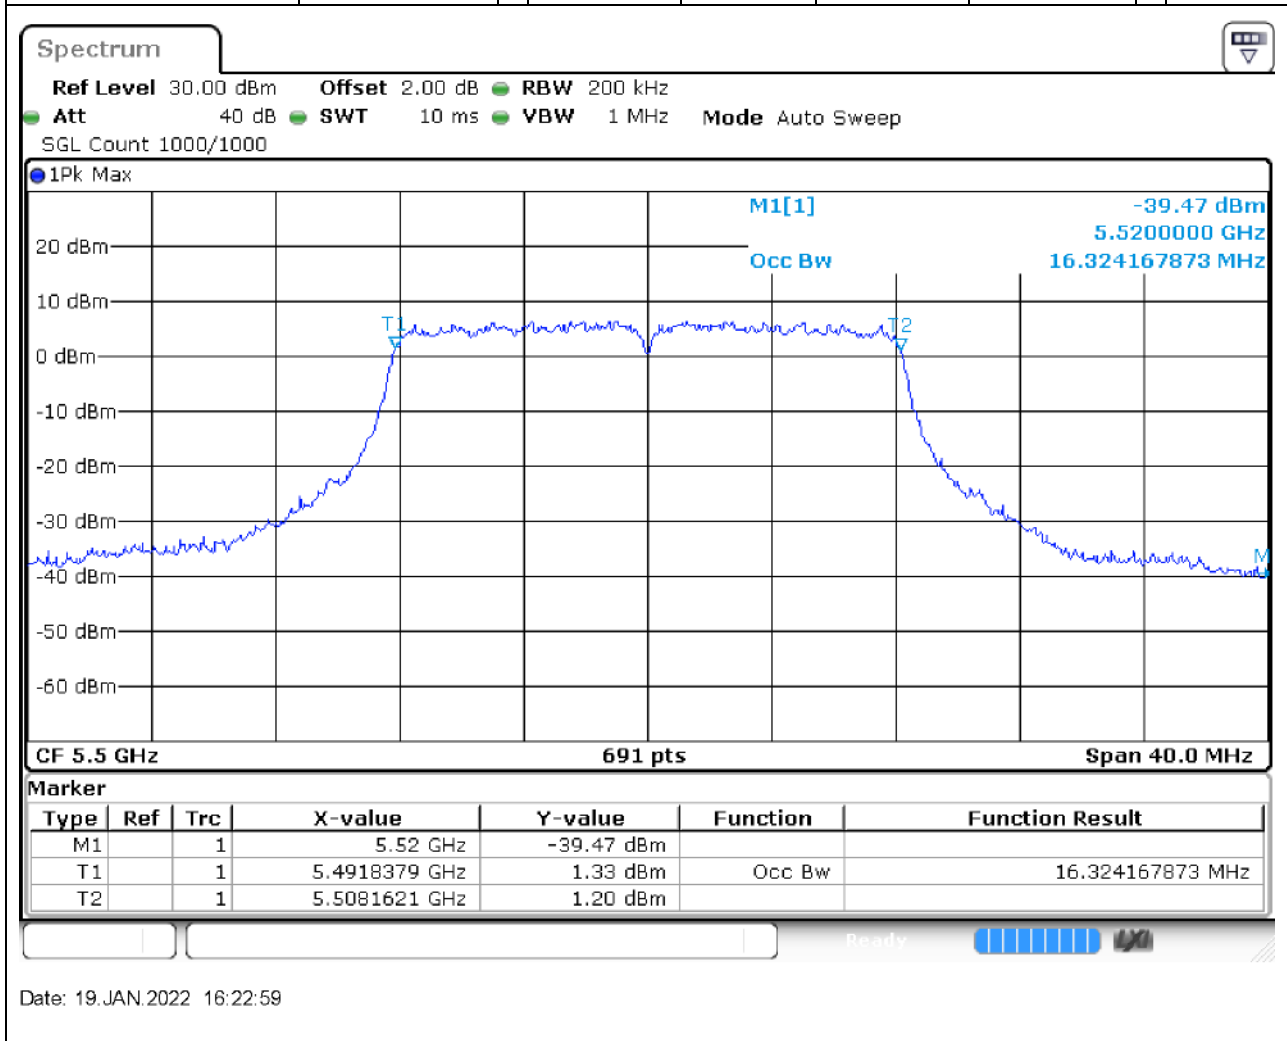

41. 802.11a_20M_U-NII-2C_L

41.1. A.2.2-99% Bandwidth(NTNV)

Center Frequency (MHz)	OBW Power (%)	RBW (MHz)	Detector	Limit (MHz)	OBW (MHz)	Verdict
5500	99	0.2	Peak	0	16.324168	Unknown