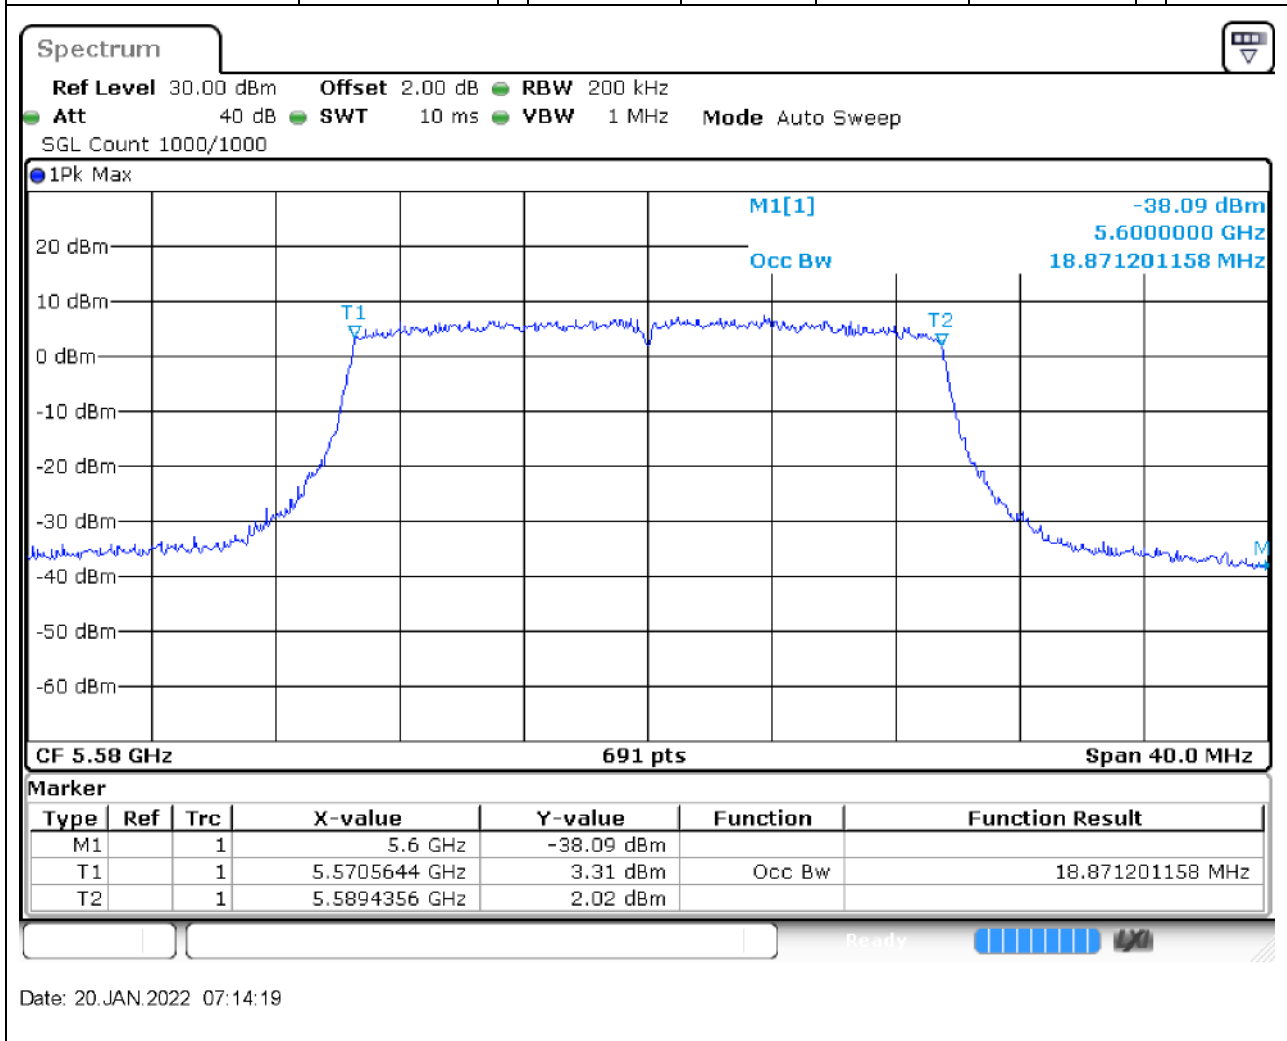

59. 802.11ax_20M_U-NII-2C_M

59.1. A.2.2-99% Bandwidth(NTNV)

Center Frequency (MHz)	OBW Power (%)	RBW (MHz)	Detector	Limit (MHz)	OBW (MHz)	Verdict
5580	99	0.2	Peak	0	18.871201	Unknown