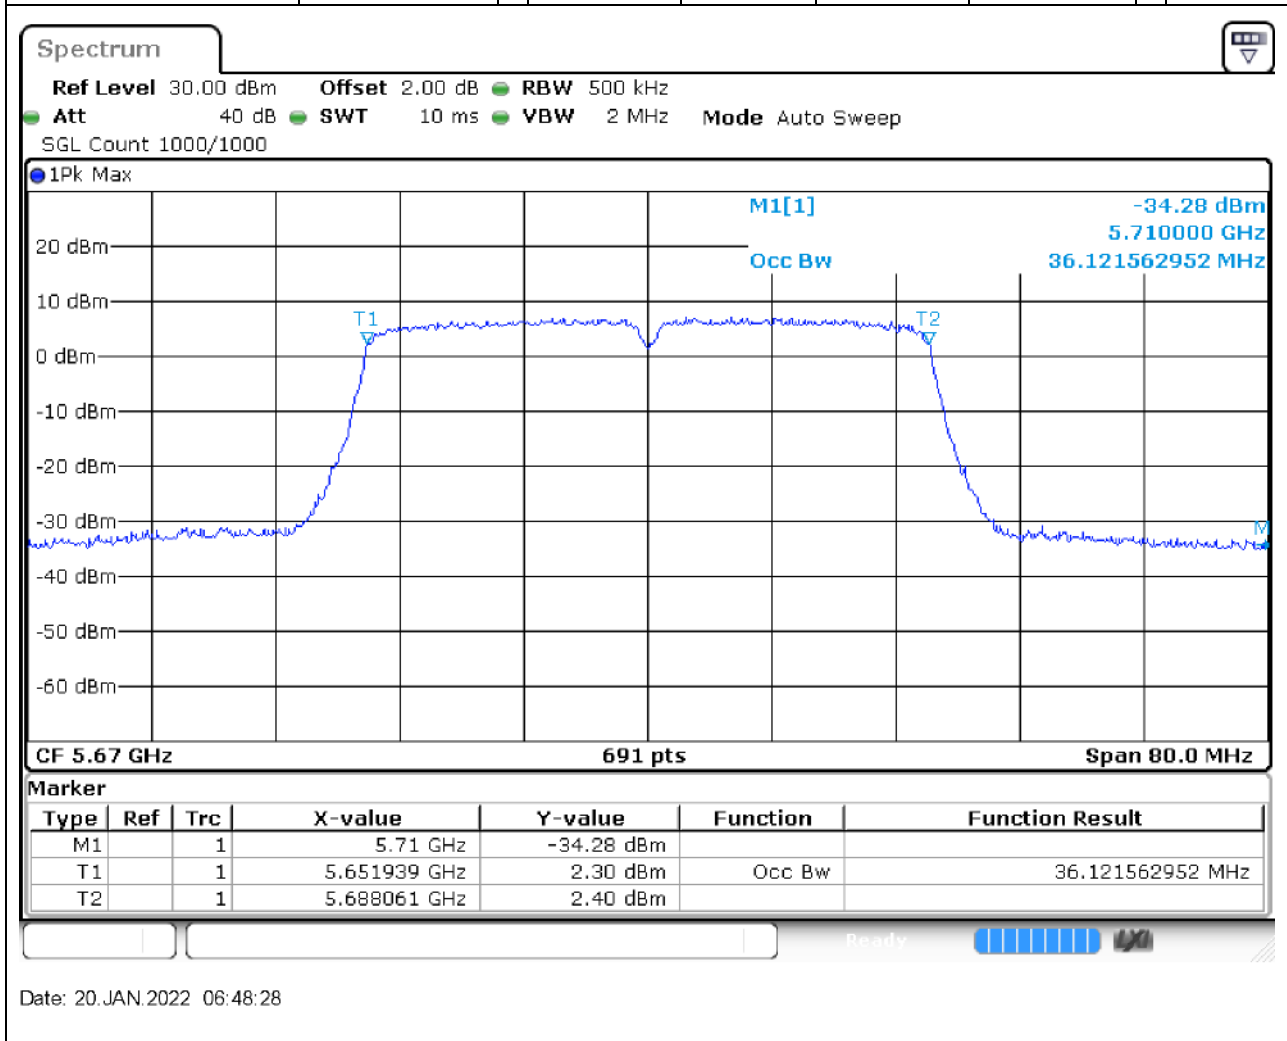

49. 802.11n_40M_U-NII-2C_H

49.1. A.2.2-99% Bandwidth(NTNV)

Center Frequency (MHz)	OBW Power (%)	RBW (MHz)	Detector	Limit (MHz)	OBW (MHz)	Verdict
5670	99	0.5	Peak	0	36.121563	Unknown