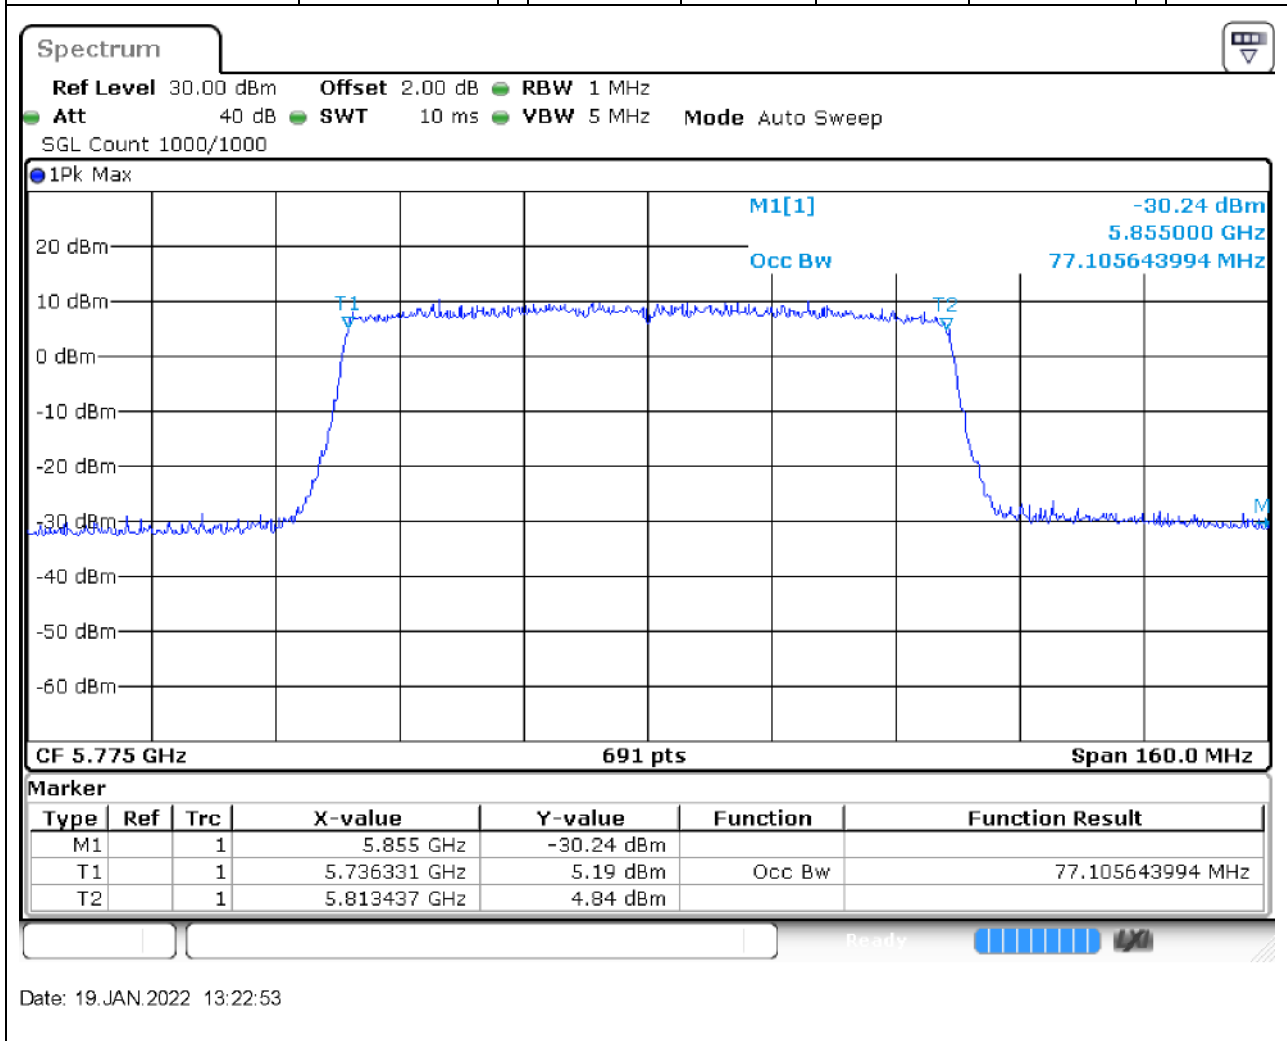

85. 802.11ax_80M_U-NII-3_M

85.1. A.2.2-99% Bandwidth(NTNV)

Center Frequency (MHz)	OBW Power (%)	RBW (MHz)	Detector	Limit (MHz)	OBW (MHz)	Verdict
5775	99	1	Peak	0	77.105644	Unknow