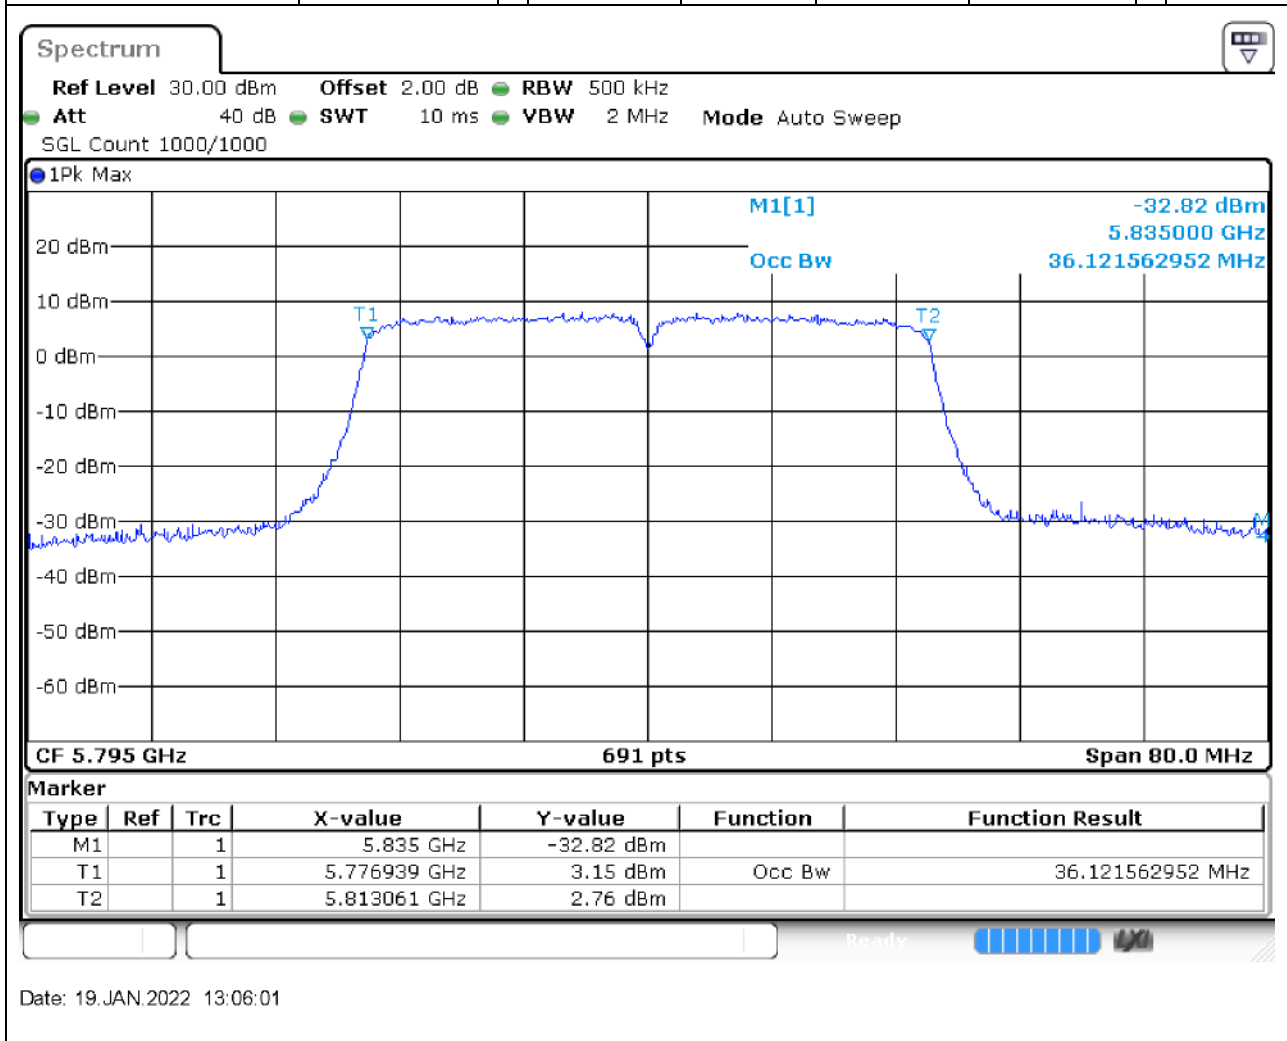

78. 802.11ac_40M_U-NII-3_H

78.1. A.2.2-99% Bandwidth(NTNV)

Center Frequency (MHz)	OBW Power (%)	RBW (MHz)	Detector	Limit (MHz)	OBW (MHz)	Verdict
5795	99	0.5	Peak	0	36.121563	Unknown