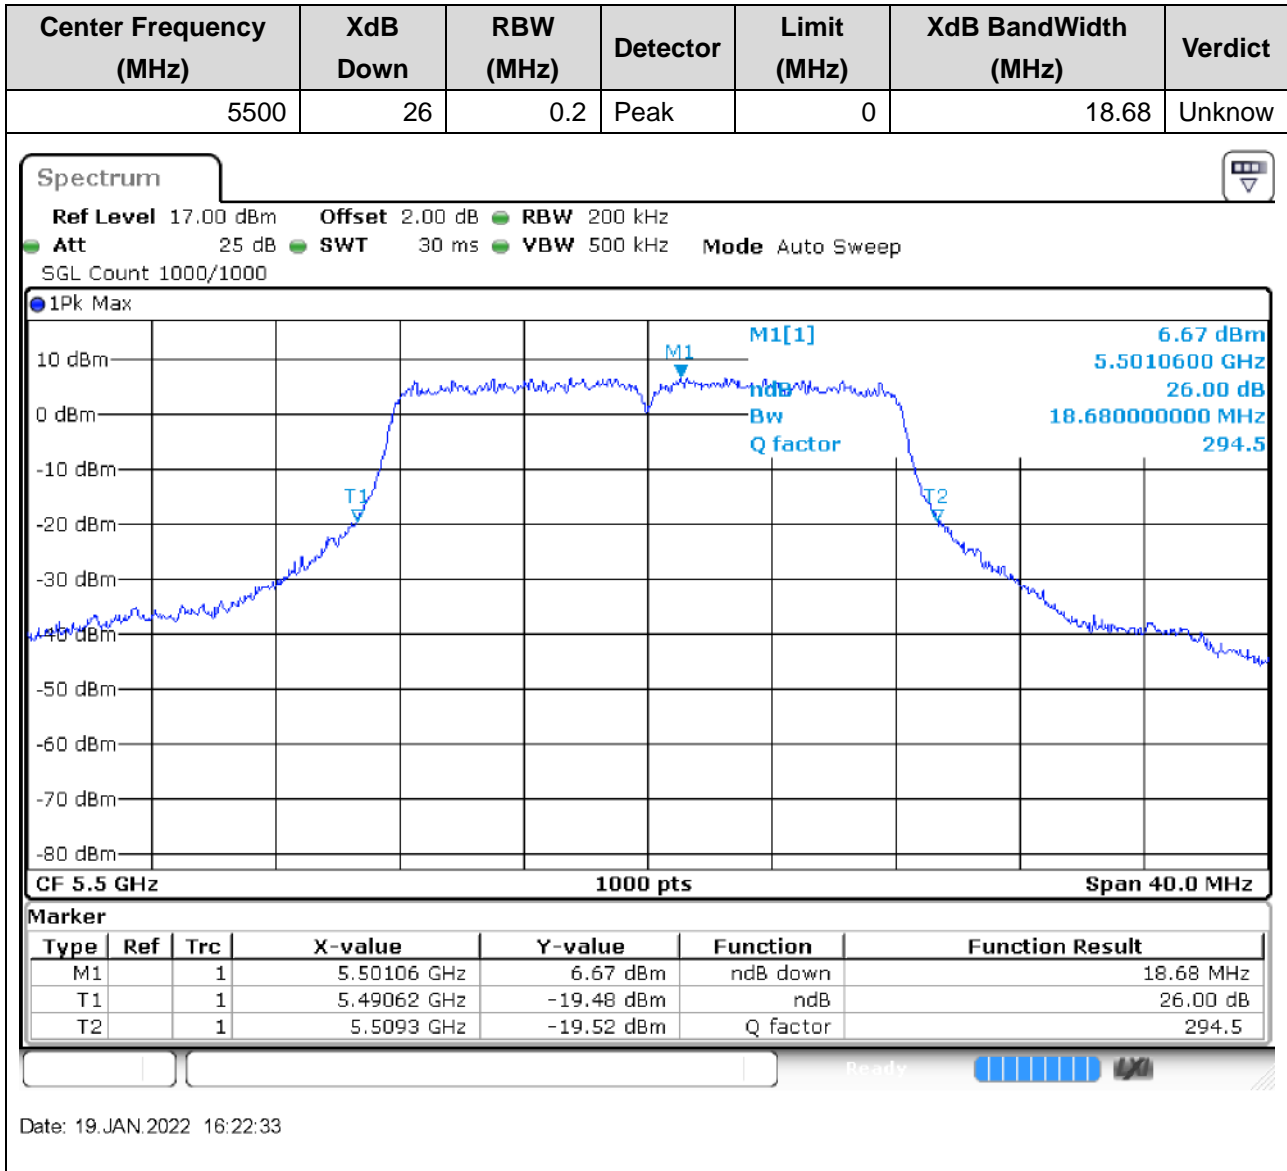

41. 802.11a_20M_U-NII-2C_L

41.1. A.2-26dB Bandwidth(NTNV)