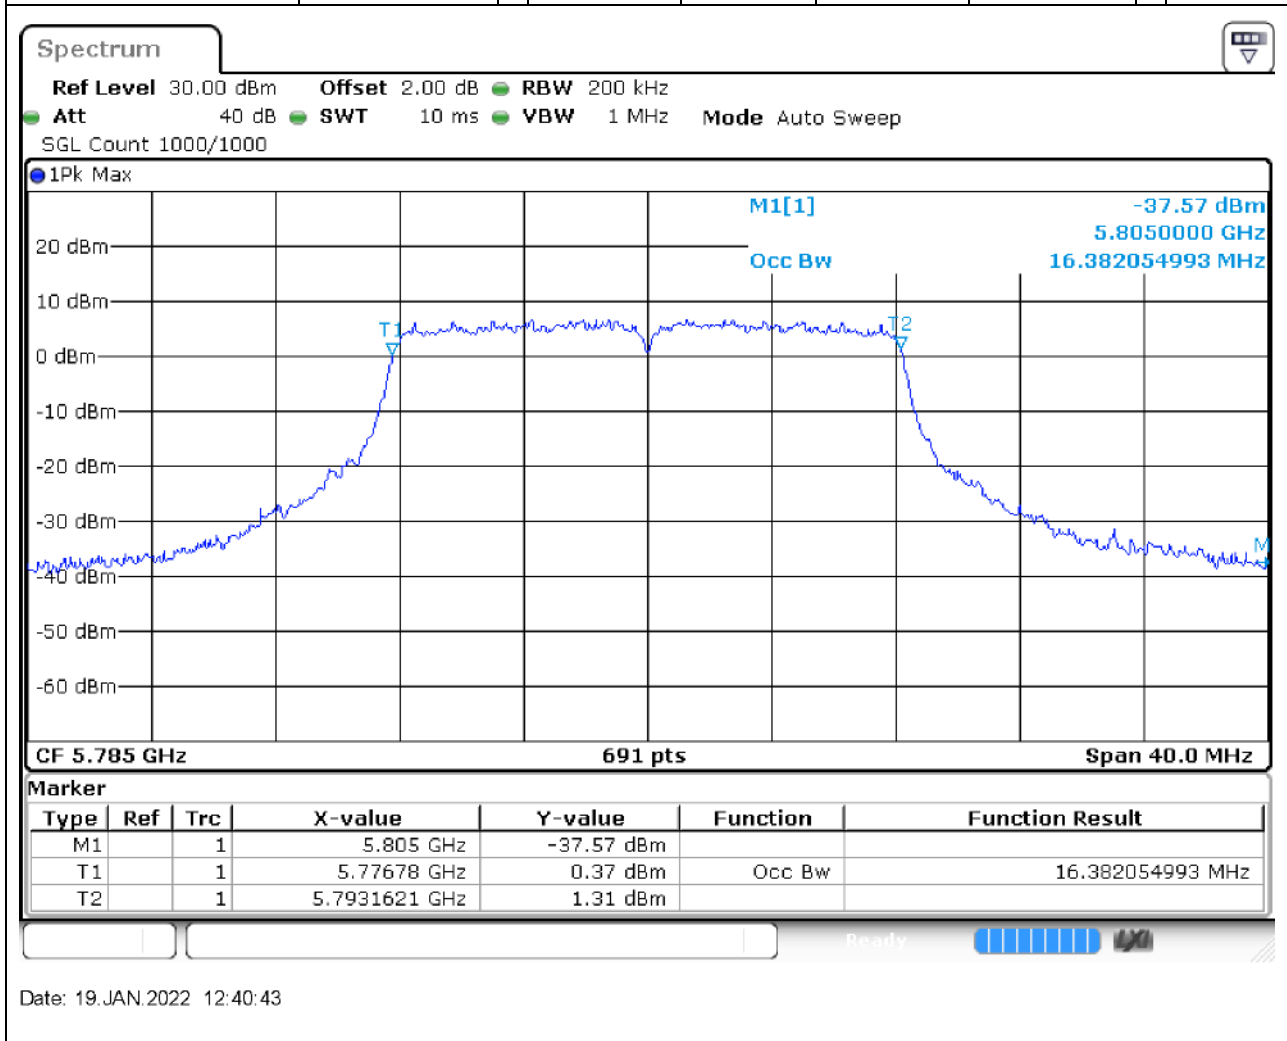

67. 802.11a_20M_U-NII-3_M

67.1. A.2.2-99% Bandwidth(NTNV)

Center Frequency (MHz)	OBW Power (%)	RBW (MHz)	Detector	Limit (MHz)	OBW (MHz)	Verdict
5785	99	0.2	Peak	0	16.382055	Unknown