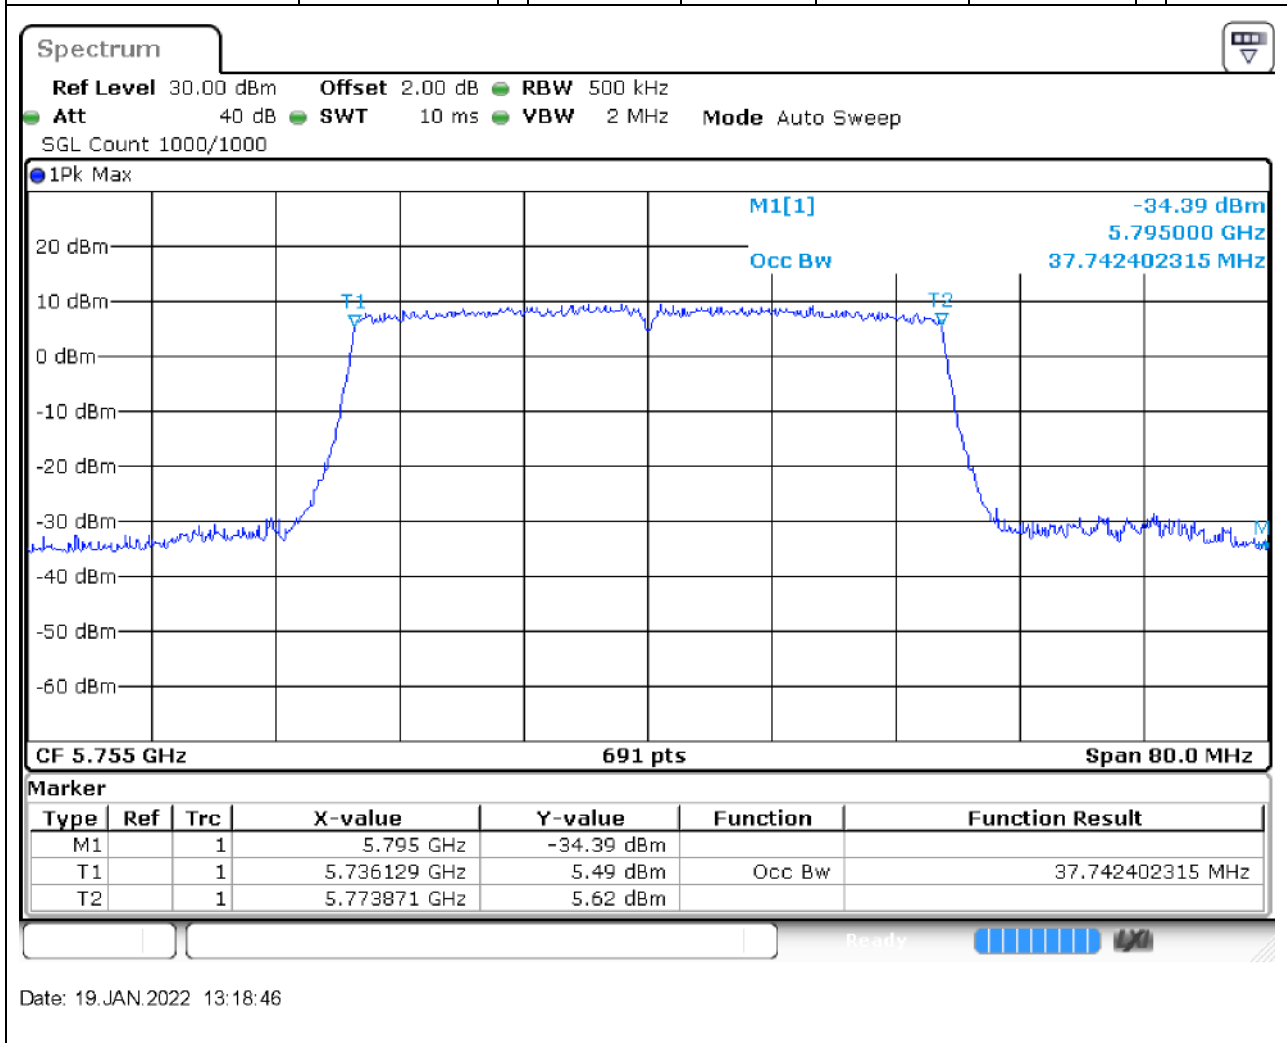

83. 802.11ax_40M_U-NII-3_L

83.1. A.2.2-99% Bandwidth(NTNV)

Center Frequency (MHz)	OBW Power (%)	RBW (MHz)	Detector	Limit (MHz)	OBW (MHz)	Verdict
5755	99	0.5	Peak	0	37.742402	Unknown