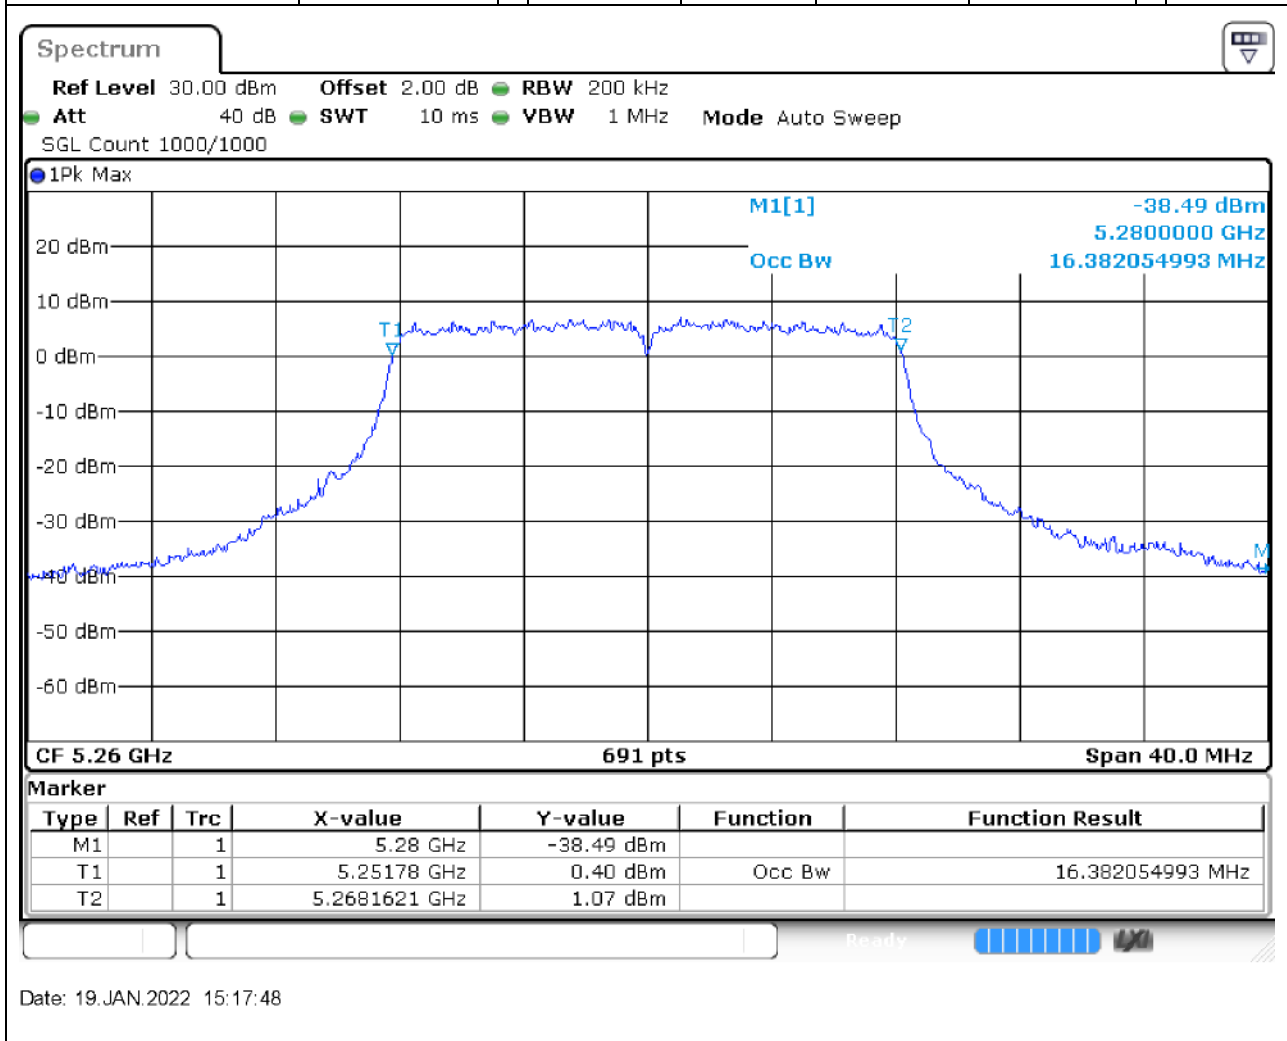

21. 802.11a_20M_U-NII-2A_L

21.1. A.2.2-99% Bandwidth(NTNV)

Center Frequency (MHz)	OBW Power (%)	RBW (MHz)	Detector	Limit (MHz)	OBW (MHz)	Verdict
5260	99	0.2	Peak	0	16.382055	Unknown