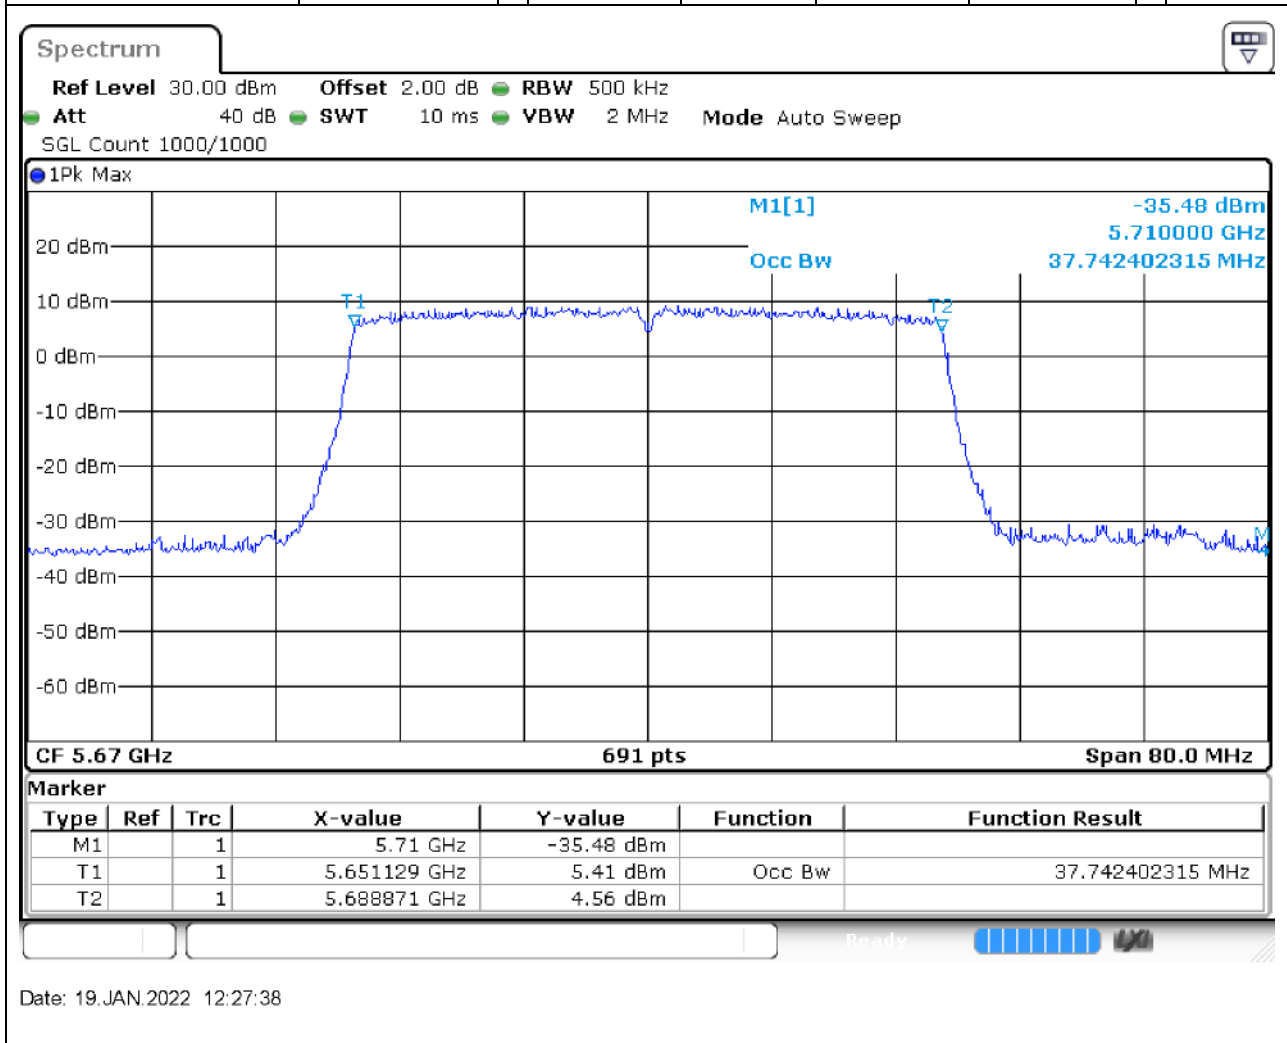

63. 802.11ax_40M_U-NII-2C_H

63.1. A.2.2-99% Bandwidth(NTNV)

Center Frequency (MHz)	OBW Power (%)	RBW (MHz)	Detector	Limit (MHz)	OBW (MHz)	Verdict
5670	99	0.5	Peak	0	37.742402	Unknown