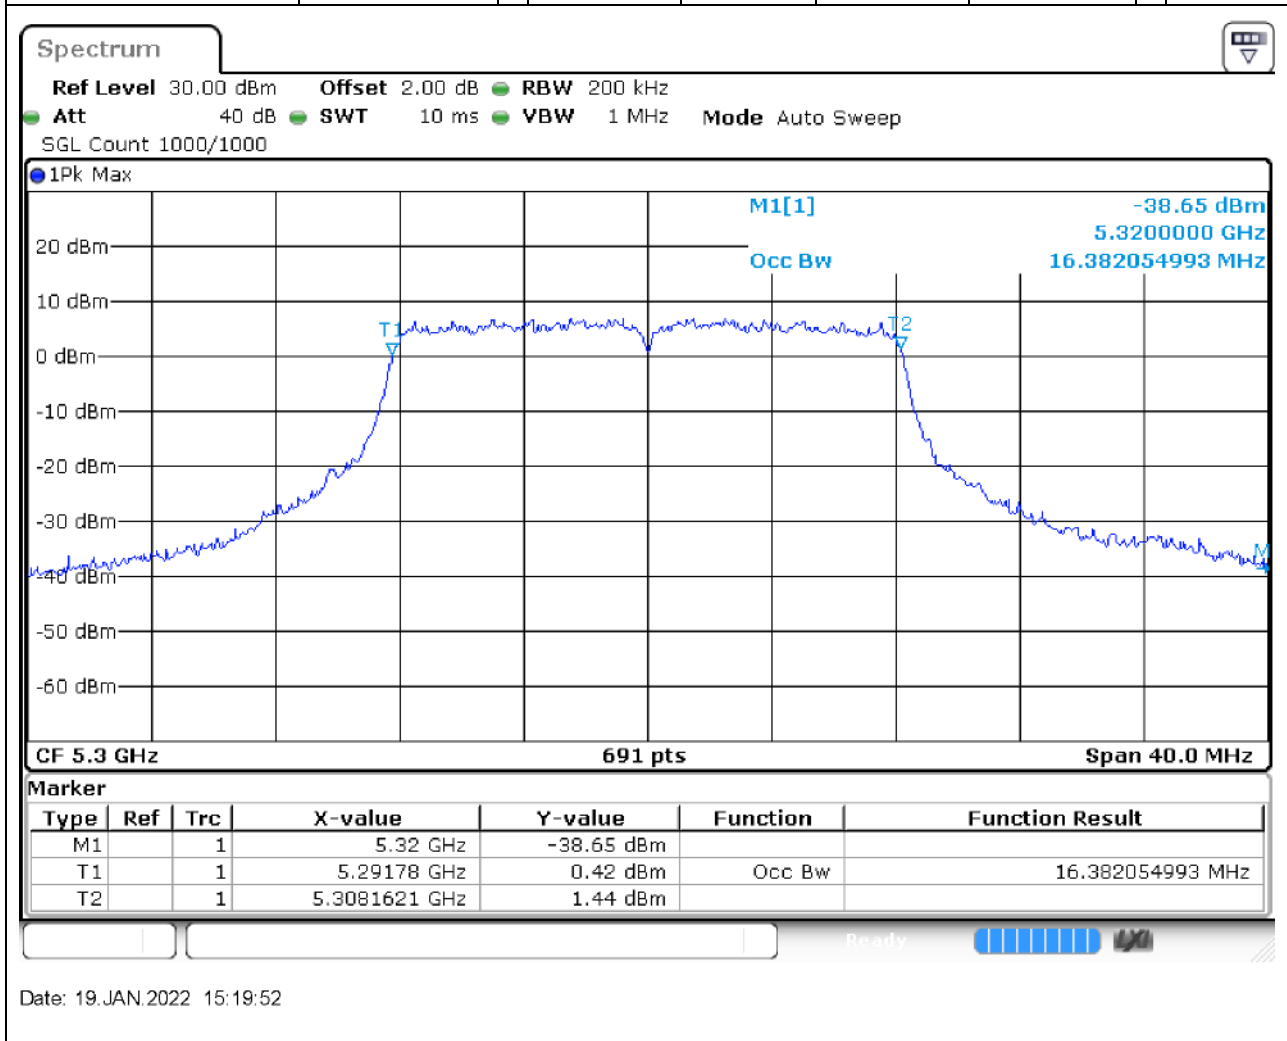

22. 802.11a_20M_U-NII-2A_M

22.1. A.2.2-99% Bandwidth(NTNV)

Center Frequency (MHz)	OBW Power (%)	RBW (MHz)	Detector	Limit (MHz)	OBW (MHz)	Verdict
5300	99	0.2	Peak	0	16.382055	Unknown