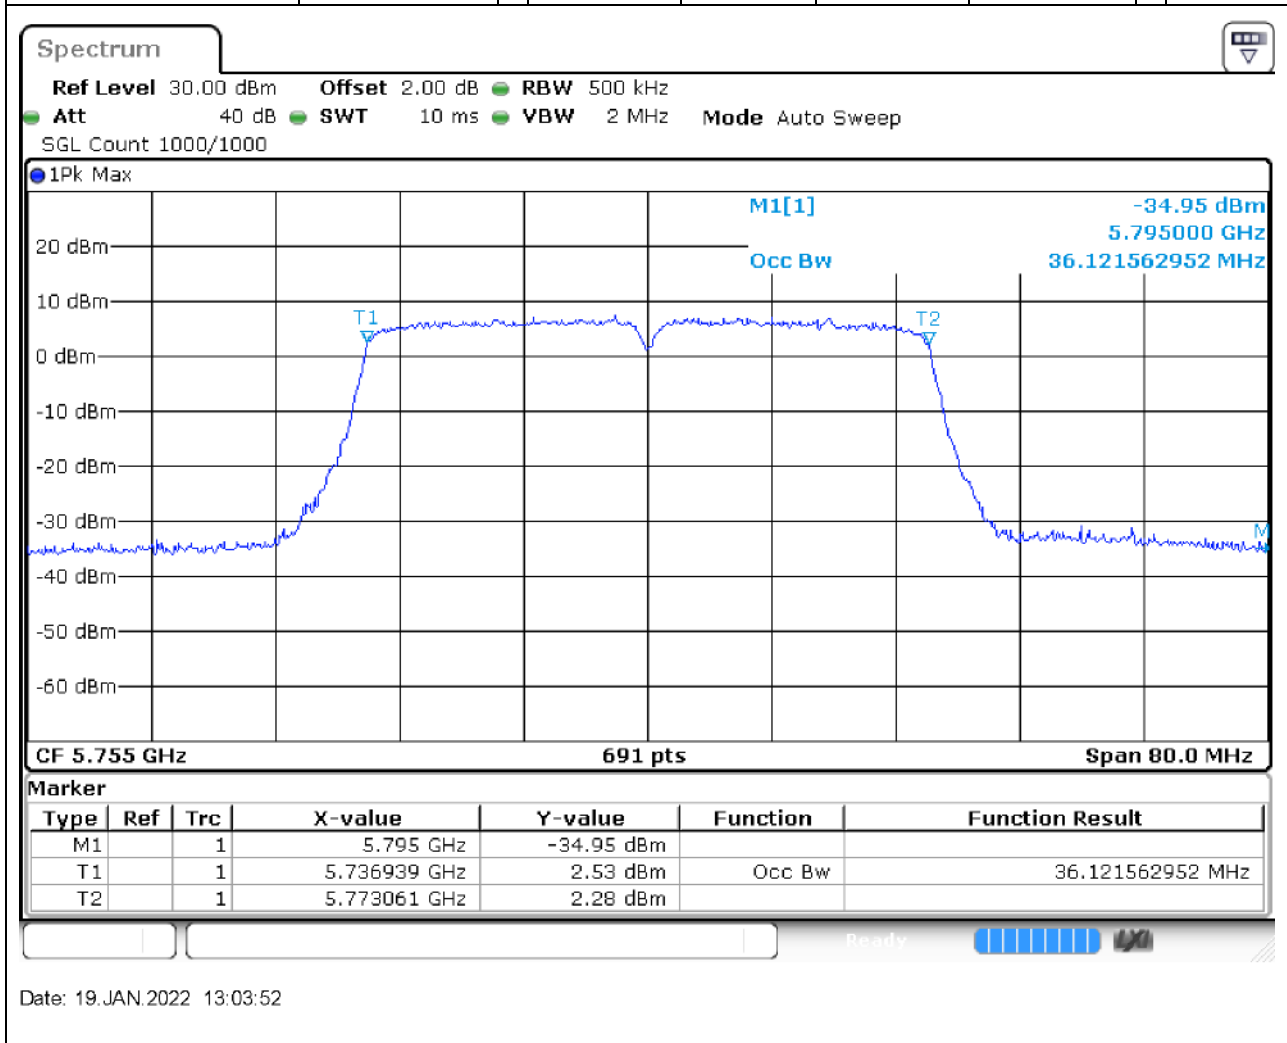

77. 802.11ac_40M_U-NII-3_L

77.1. A.2.2-99% Bandwidth(NTNV)

Center Frequency (MHz)	OBW Power (%)	RBW (MHz)	Detector	Limit (MHz)	OBW (MHz)	Verdict
5755	99	0.5	Peak	0	36.121563	Unknown