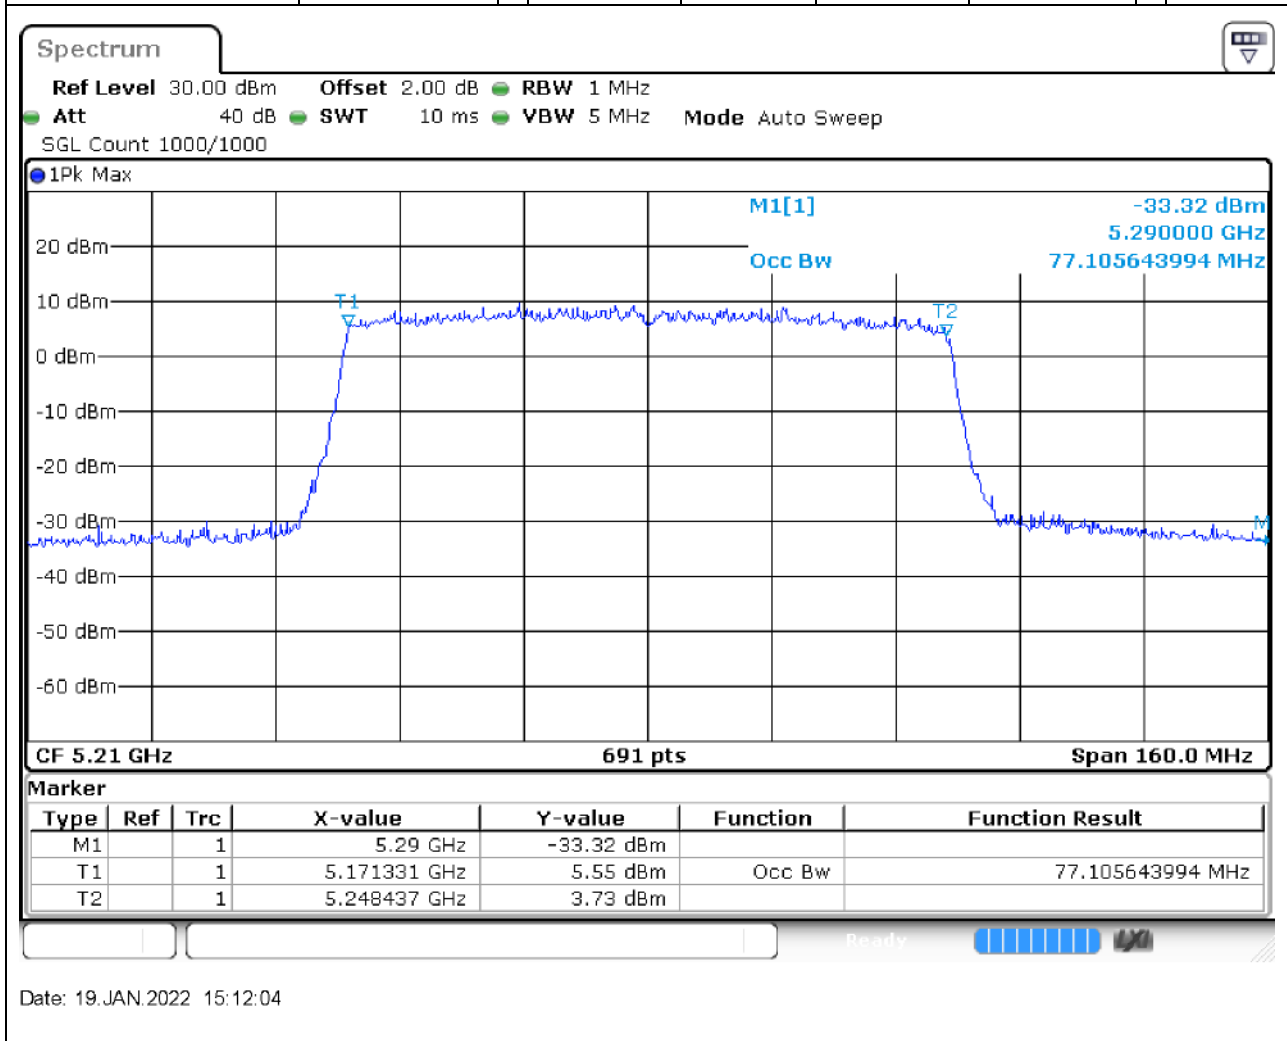

20. 802.11ax_80M_U-NII-1_M

20.1. A.2.2-99% Bandwidth(NTNV)

Center Frequency (MHz)	OBW Power (%)	RBW (MHz)	Detector	Limit (MHz)	OBW (MHz)	Verdict
5210	99	1	Peak	0	77.105644	Unknown