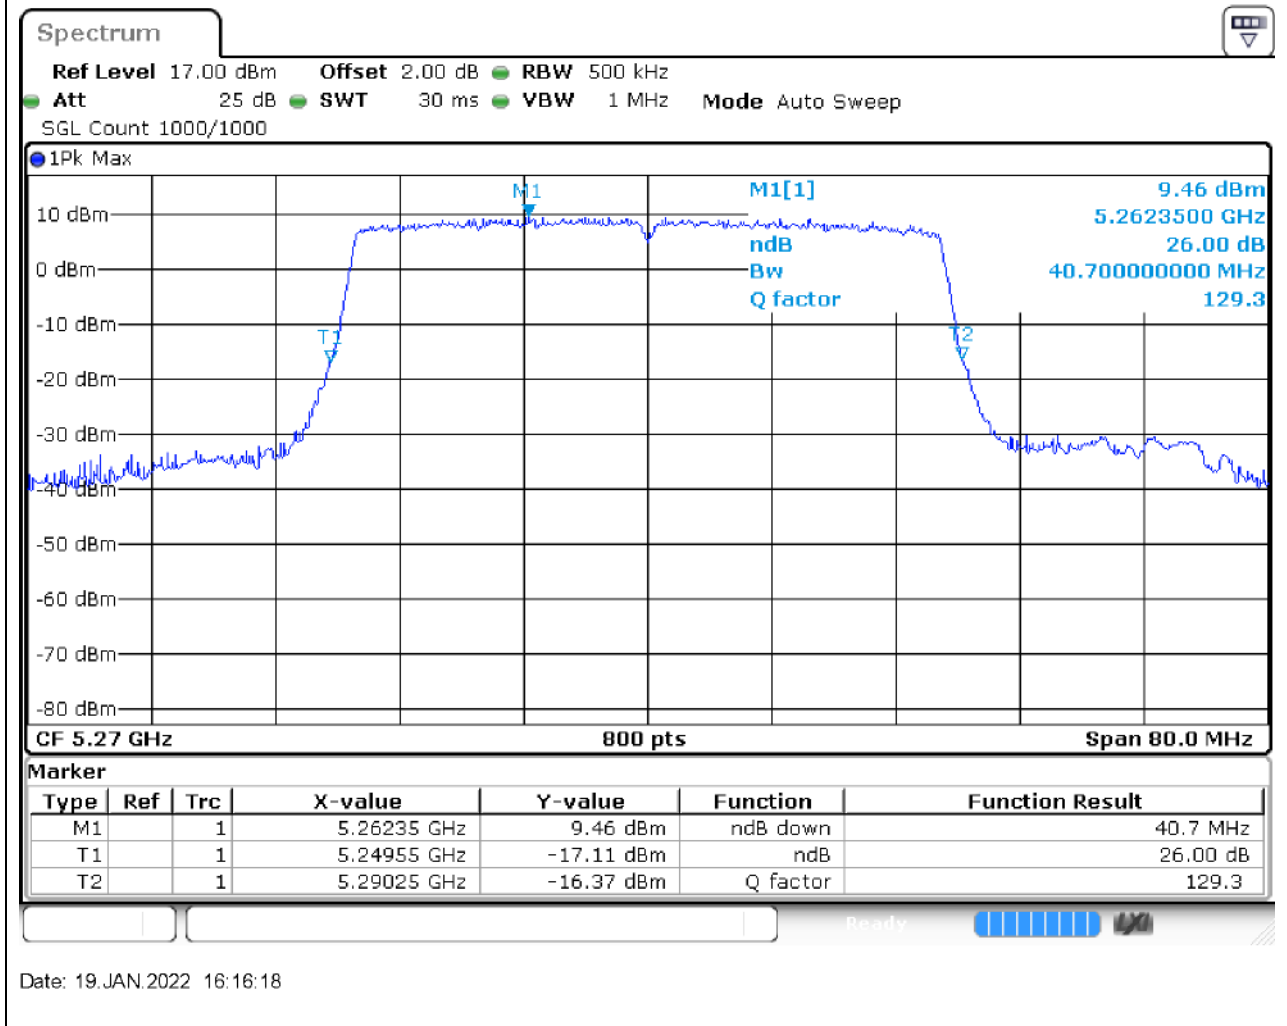

38. 802.11ax_40M_U-NII-2A_L

38.1. A.2-26dB Bandwidth(NTNV)

Center Frequency (MHz)	XdB Down	RBW (MHz)	Detector	Limit (MHz)	XdB BandWidth (MHz)	Verdict
5270	26	0.5	Peak	0	40.7	Unknow