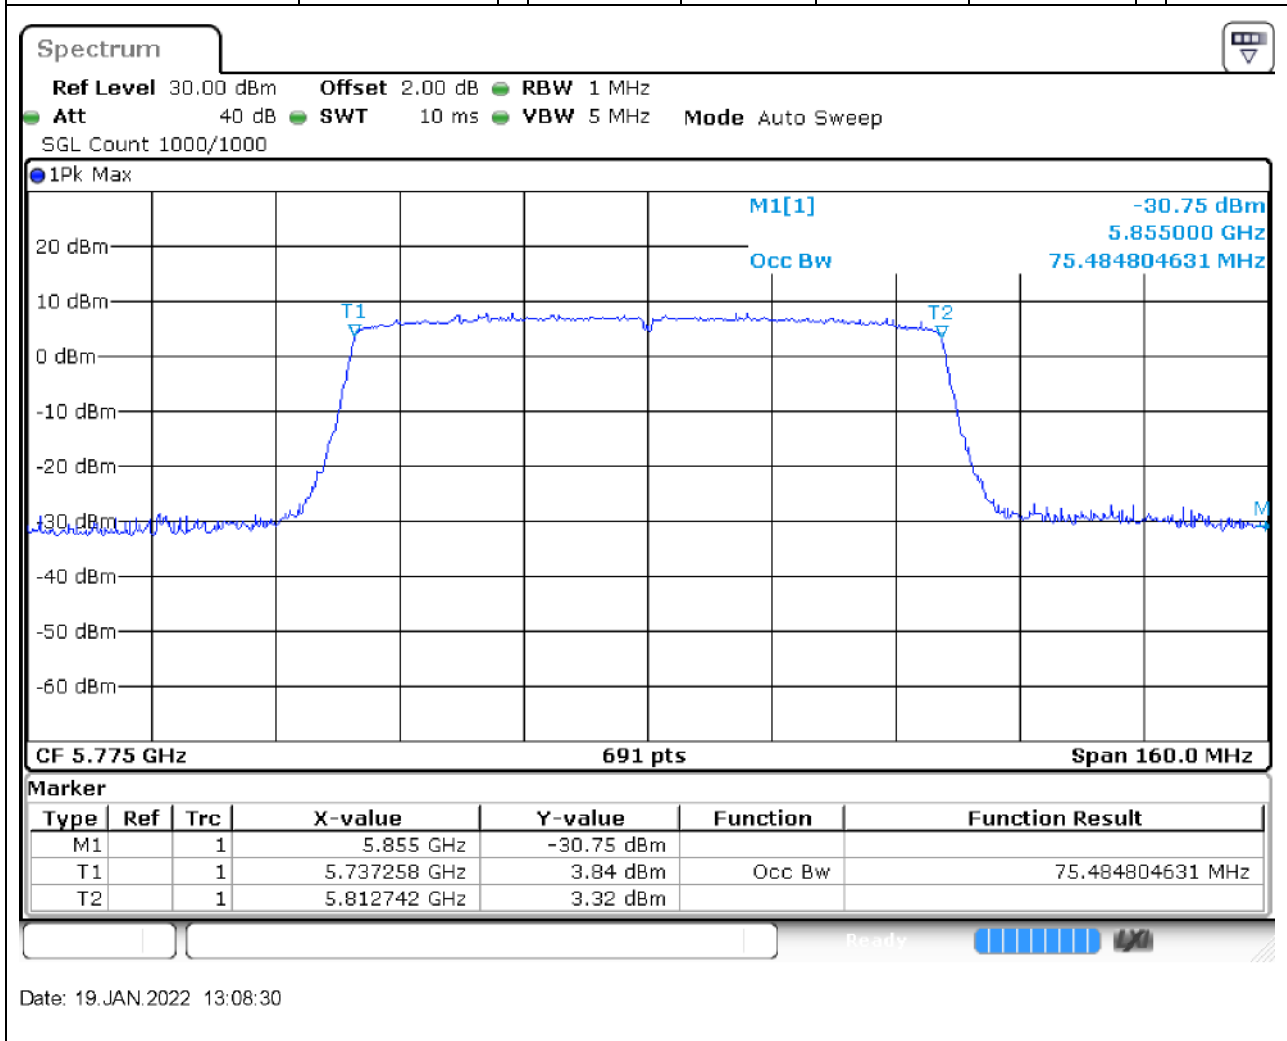

79. 802.11ac_80M_U-NII-3_M

79.1. A.2.2-99% Bandwidth(NTNV)

Center Frequency (MHz)	OBW Power (%)	RBW (MHz)	Detector	Limit (MHz)	OBW (MHz)	Verdict
5775	99	1	Peak	0	75.484805	Unknown