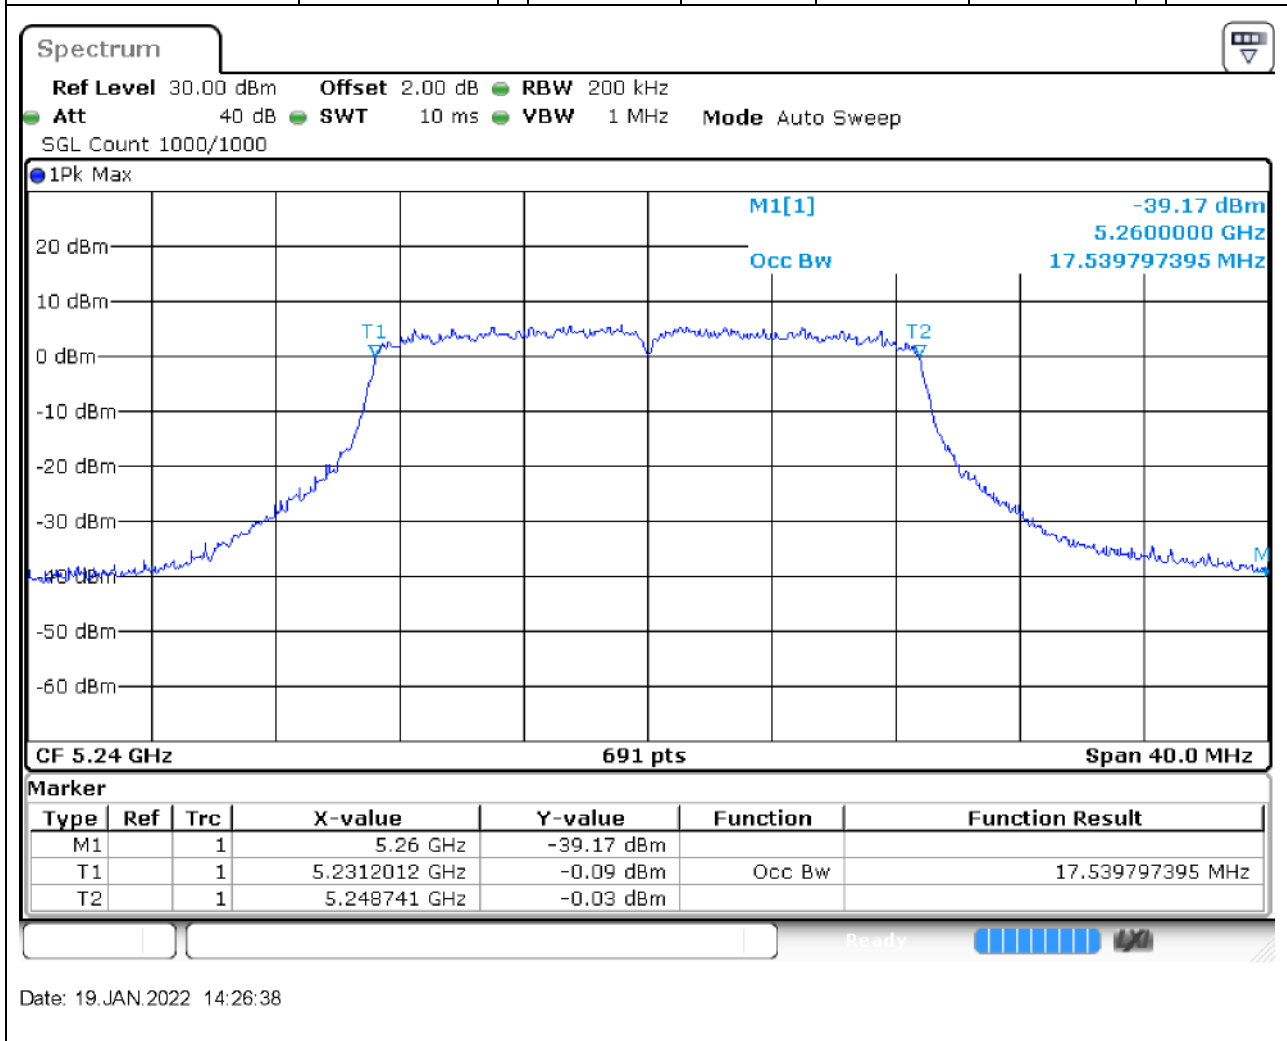

6. 802.11n_20M_U-NII-1_H

6.1. A.2.2-99% Bandwidth(NTNV)

Center Frequency (MHz)	OBW Power (%)	RBW (MHz)	Detector	Limit (MHz)	OBW (MHz)	Verdict
5240	99	0.2	Peak	0	17.539797	Unknown