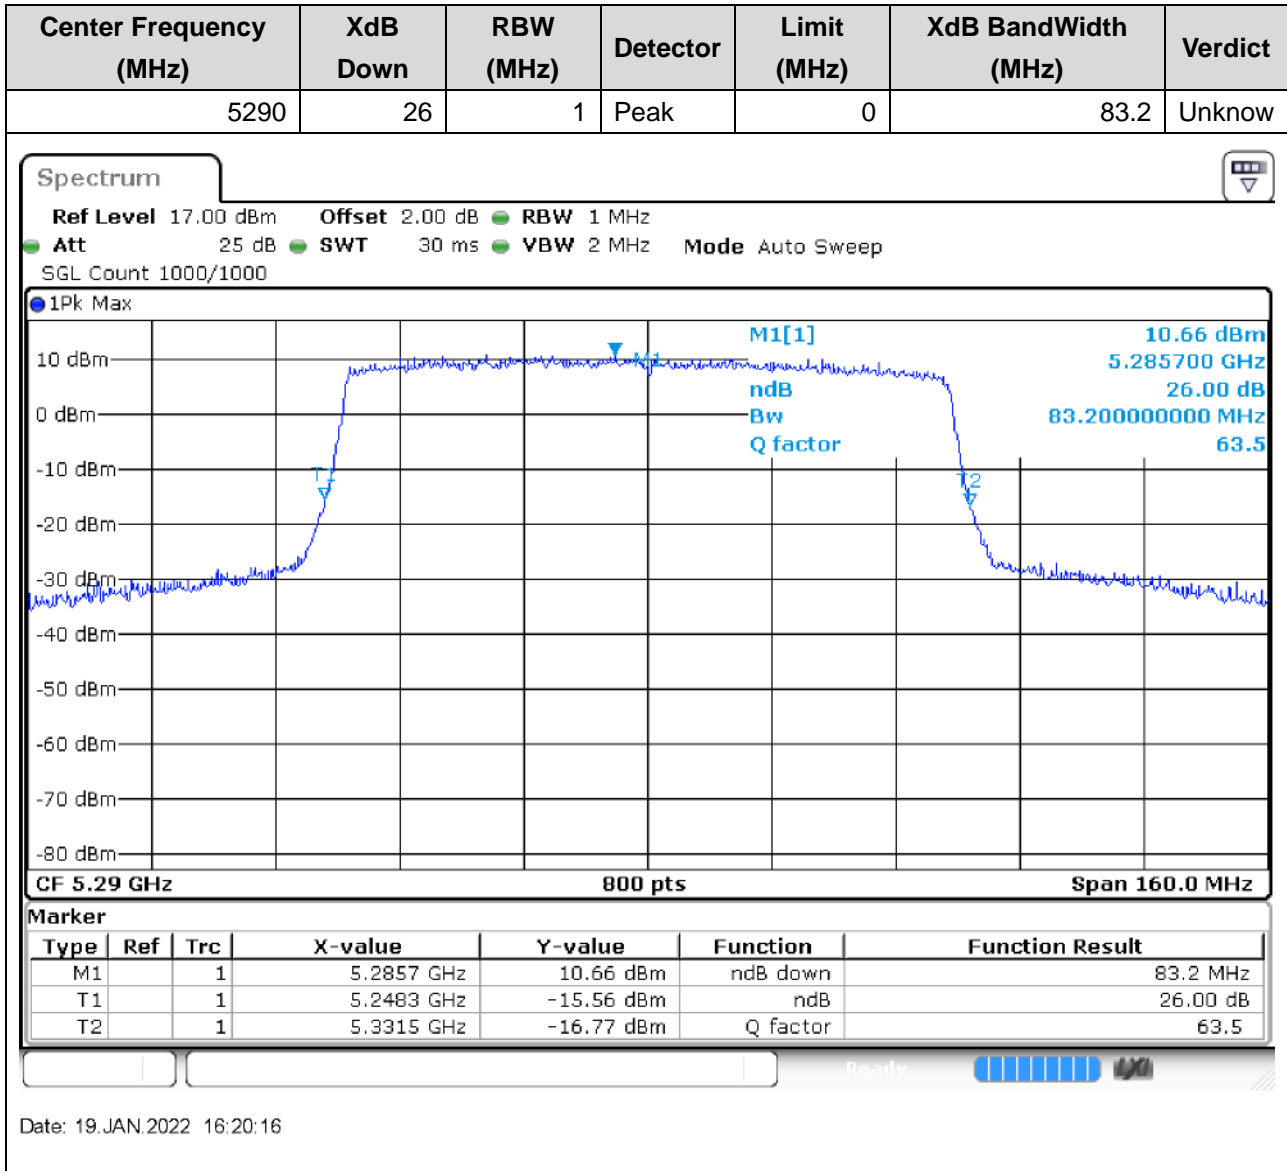

40. 802.11ax_80M_U-NII-2A_M

40.1. A.2-26dB Bandwidth(NTNV)