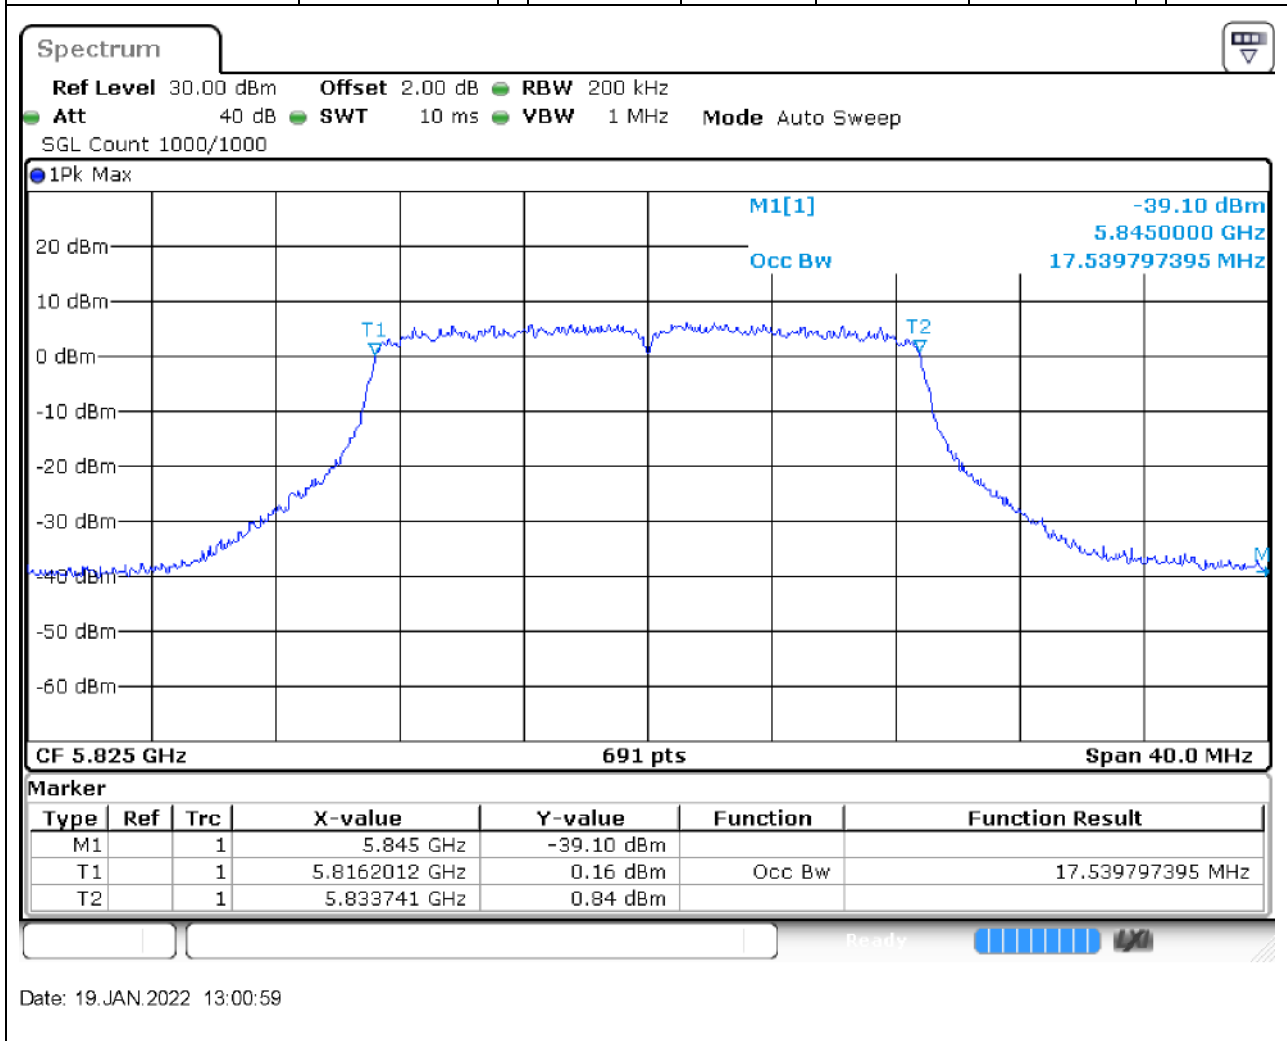

76. 802.11ac_20M_U-NII-3_H

76.1. A.2.2-99% Bandwidth(NTNV)

Center Frequency (MHz)	OBW Power (%)	RBW (MHz)	Detector	Limit (MHz)	OBW (MHz)	Verdict
5825	99	0.2	Peak	0	17.539797	Unknown