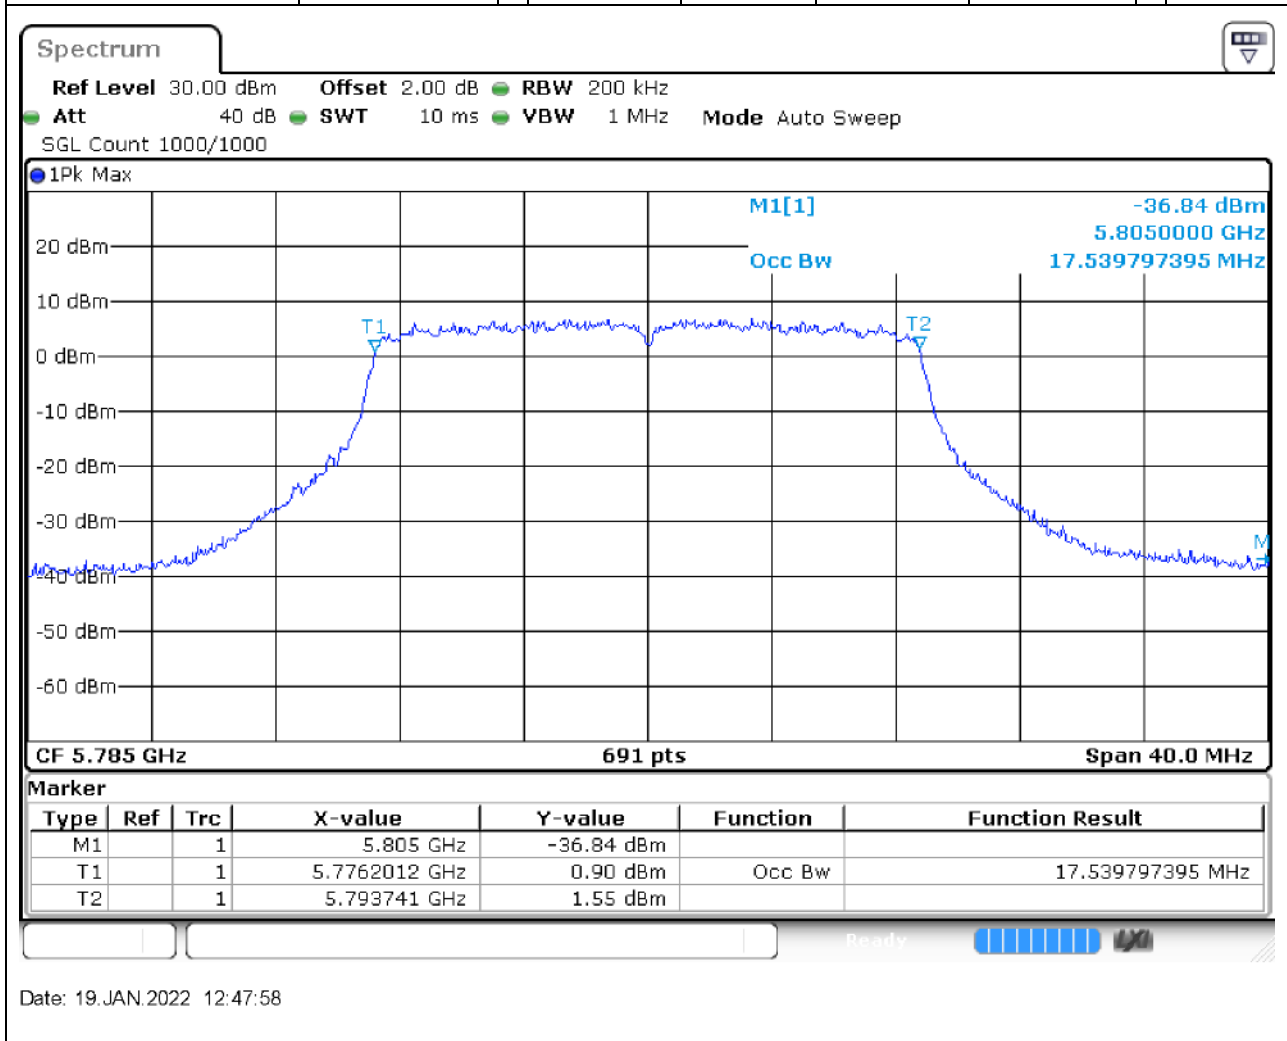

70. 802.11n_20M_U-NII-3_M

70.1. A.2.2-99% Bandwidth(NTNV)

Center Frequency (MHz)	OBW Power (%)	RBW (MHz)	Detector	Limit (MHz)	OBW (MHz)	Verdict
5785	99	0.2	Peak	0	17.539797	Unknown