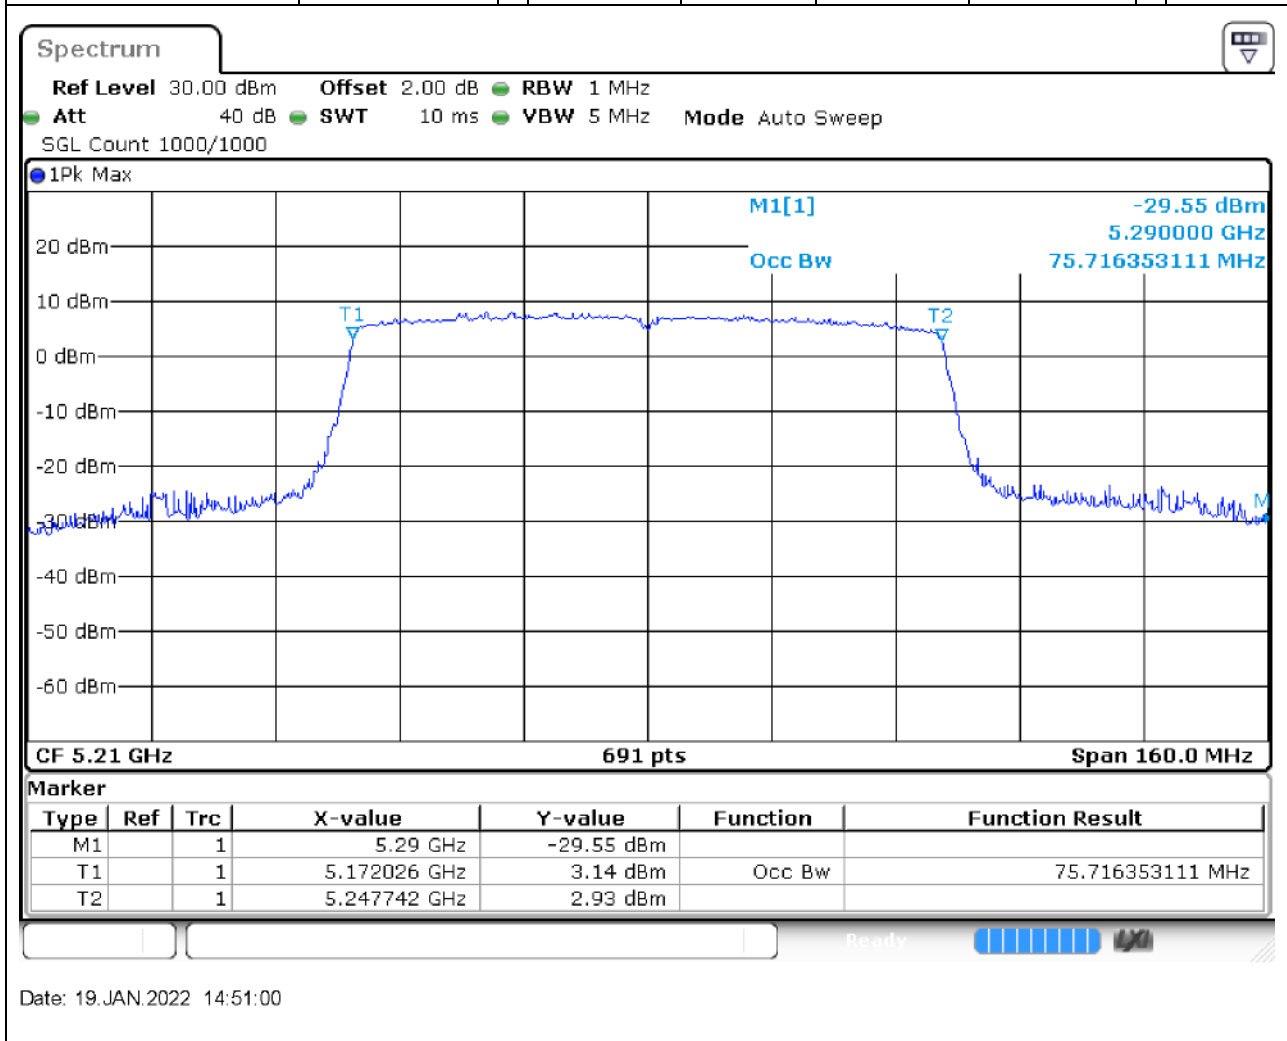

14. 802.11ac_80M_U-NII-1_M

14.1. A.2.2-99% Bandwidth(NTNV)

Center Frequency (MHz)	OBW Power (%)	RBW (MHz)	Detector	Limit (MHz)	OBW (MHz)	Verdict
5210	99	1	Peak	0	75.716353	Unknown