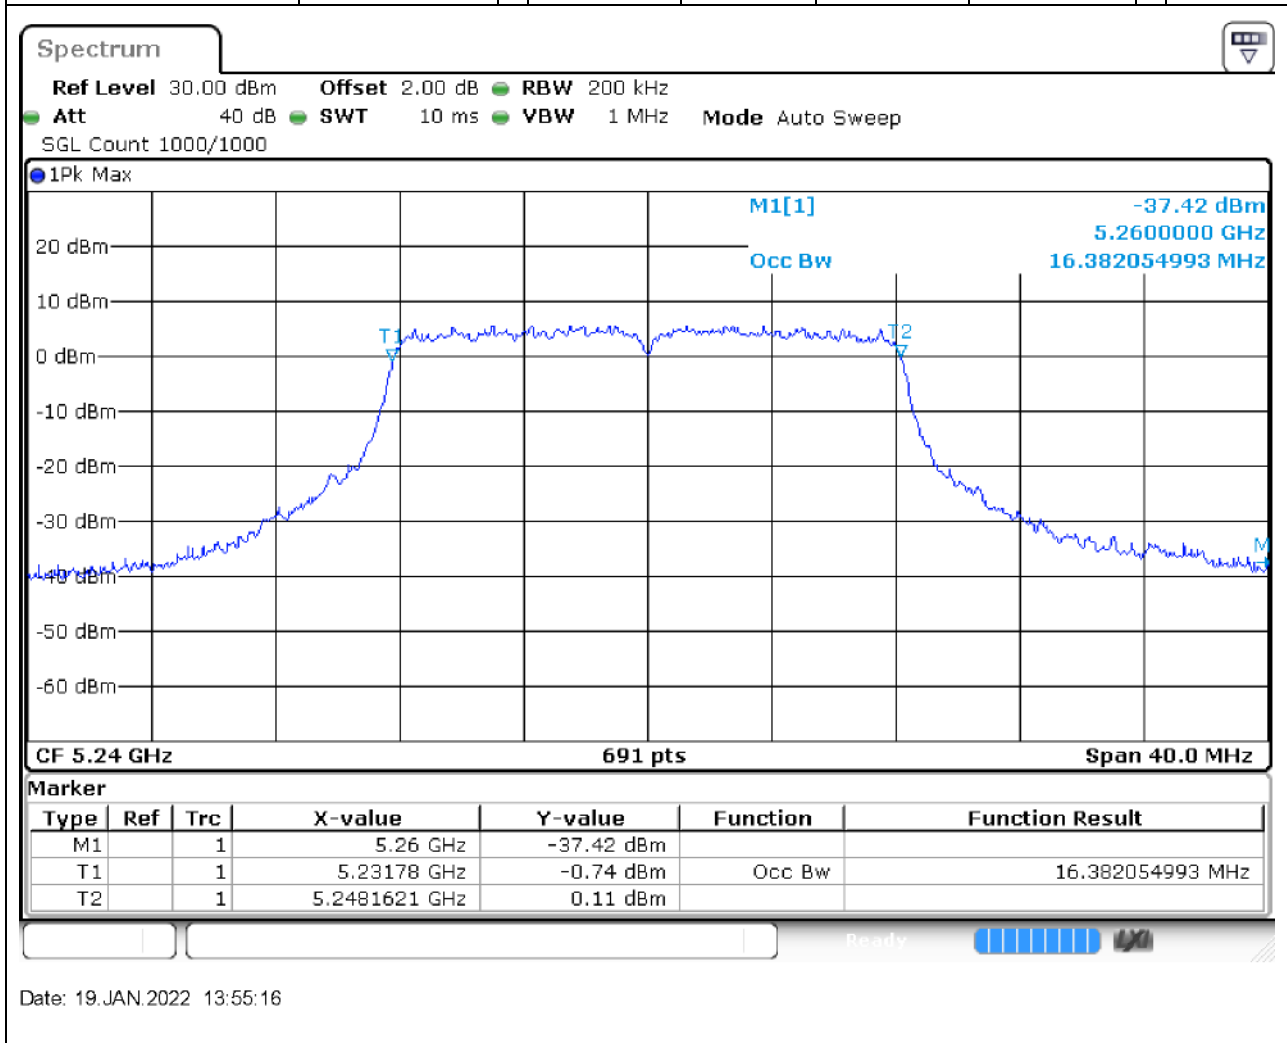

3. 802.11a_20M_U-NII-1_H

3.1. A.2.2-99% Bandwidth(NTNV)

Center Frequency (MHz)	OBW Power (%)	RBW (MHz)	Detector	Limit (MHz)	OBW (MHz)	Verdict
5240	99	0.2	Peak	0	16.382055	Unknown