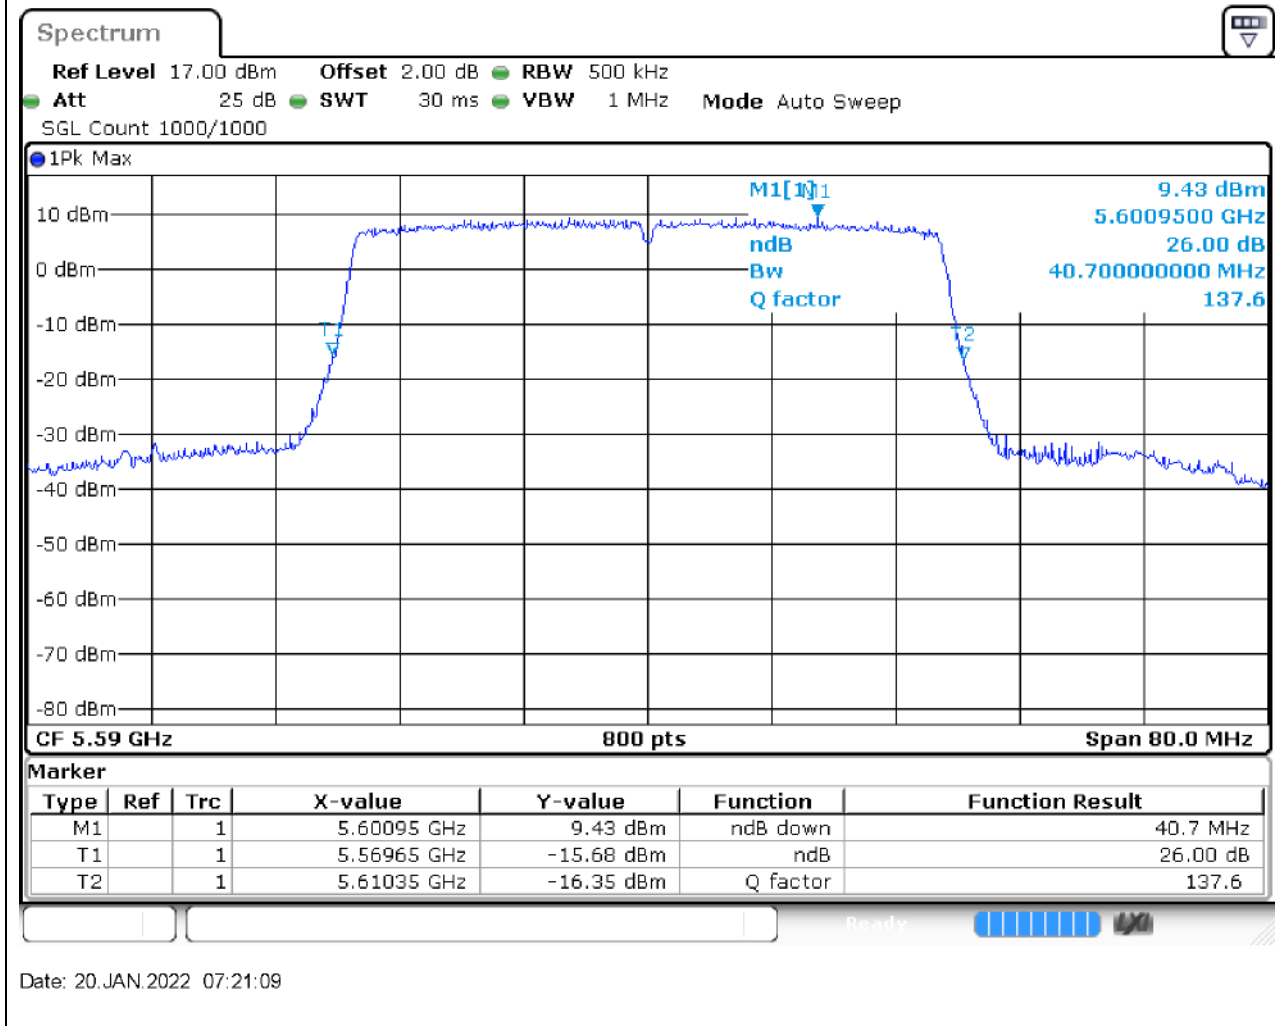

Date: 20.JAN.2022 07:16:39

61. 802.11ax_40M_U-NII-2C_L

61.1. A.2-26dB Bandwidth(NTNV)

62. 802.11ax_40M_U-NII-2C_M

62.1. A.2-26dB Bandwidth(NTNV)

Center Frequency (MHz)	XdB Down	RBW (MHz)	Detector	Limit (MHz)	XdB BandWidth (MHz)	Verdict
5590	26	0.5	Peak	0	40.7	Unknow