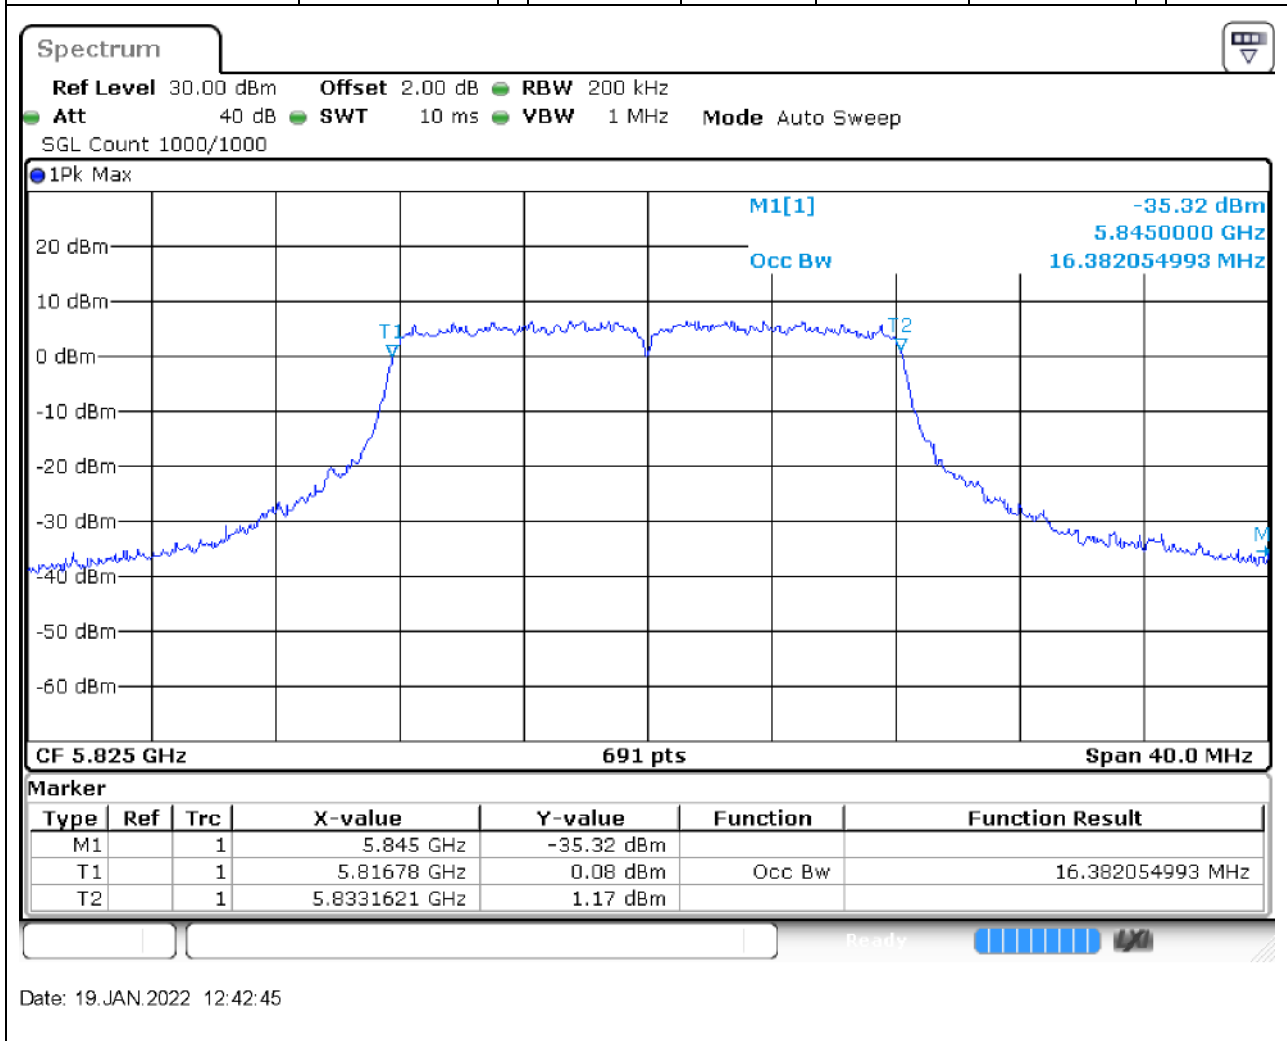

68. 802.11a_20M_U-NII-3_H

68.1. A.2.2-99% Bandwidth(NTNV)

Center Frequency (MHz)	OBW Power (%)	RBW (MHz)	Detector	Limit (MHz)	OBW (MHz)	Verdict
5825	99	0.2	Peak	0	16.382055	Unknown