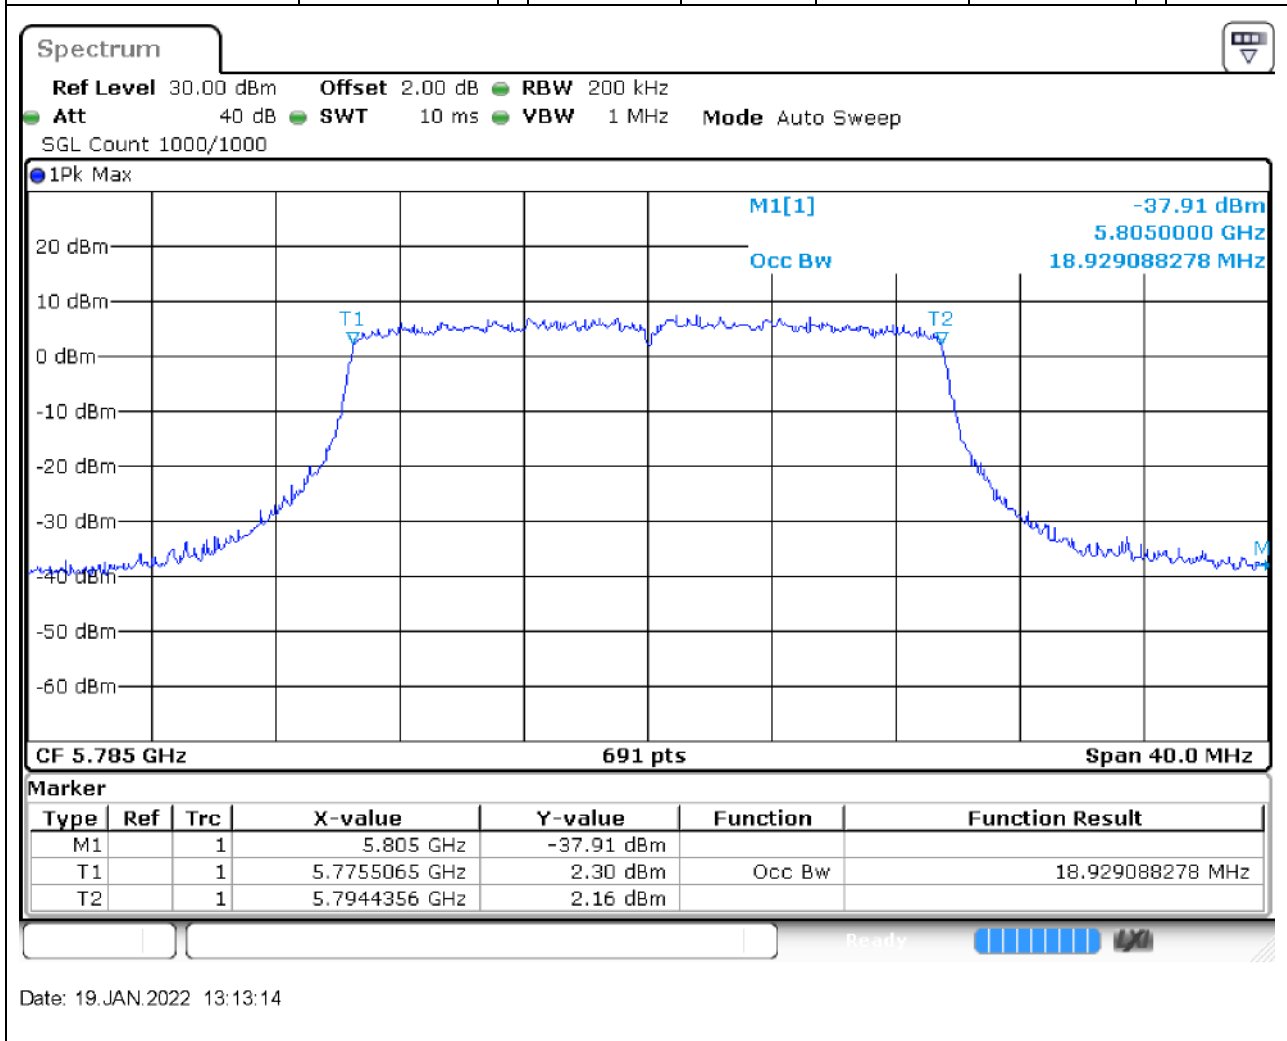

81. 802.11ax_20M_U-NII-3_M

81.1. A.2.2-99% Bandwidth(NTNV)

Center Frequency (MHz)	OBW Power (%)	RBW (MHz)	Detector	Limit (MHz)	OBW (MHz)	Verdict
5785	99	0.2	Peak	0	18.929088	Unknown