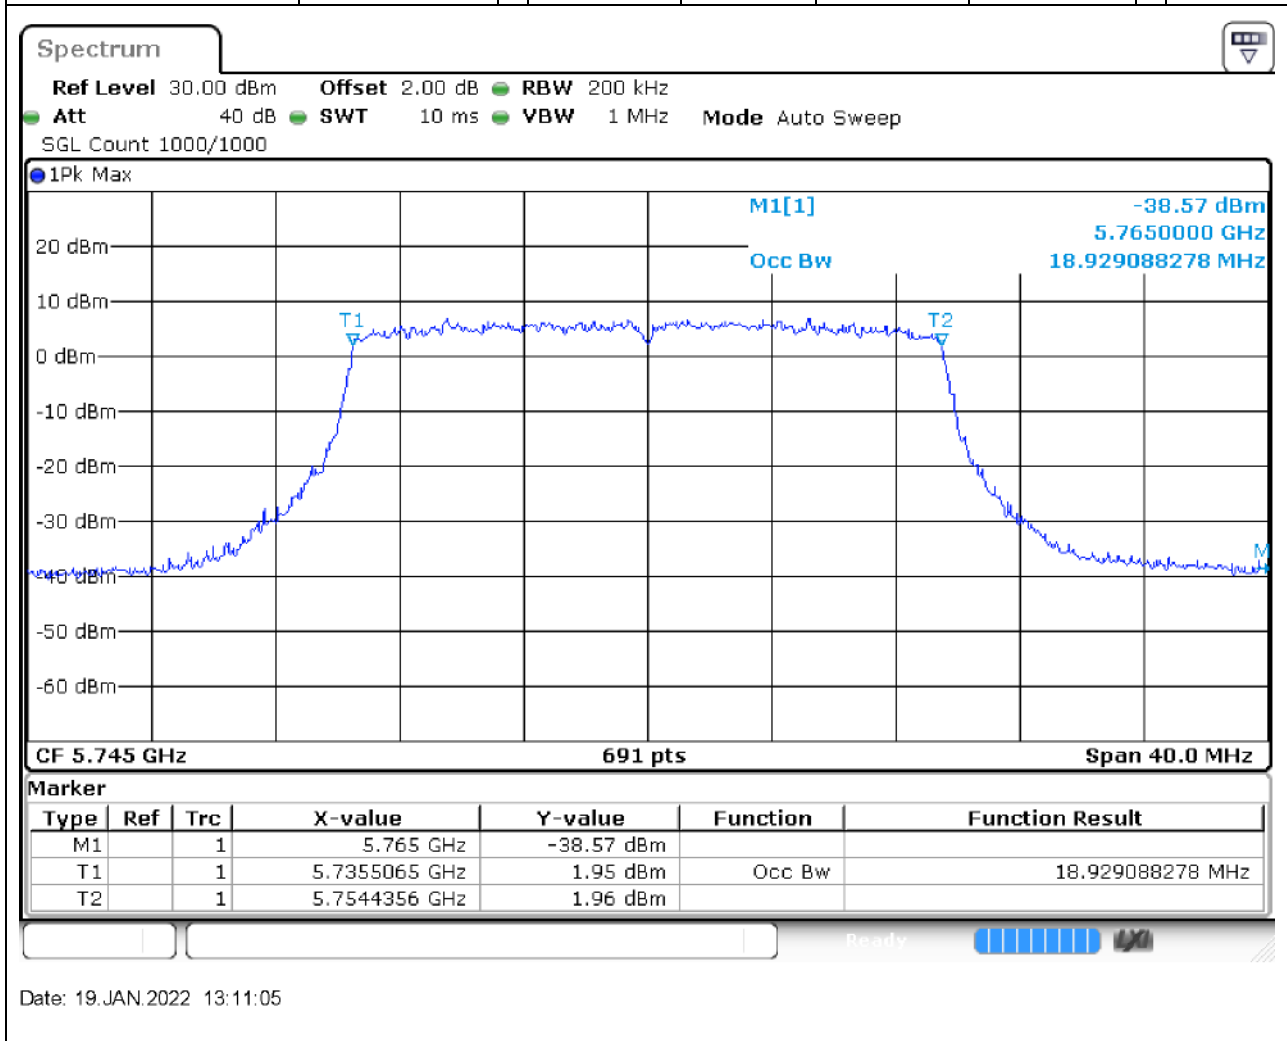

80. 802.11ax_20M_U-NII-3_L

80.1. A.2.2-99% Bandwidth(NTNV)

Center Frequency (MHz)	OBW Power (%)	RBW (MHz)	Detector	Limit (MHz)	OBW (MHz)	Verdict
5745	99	0.2	Peak	0	18.929088	Unknown