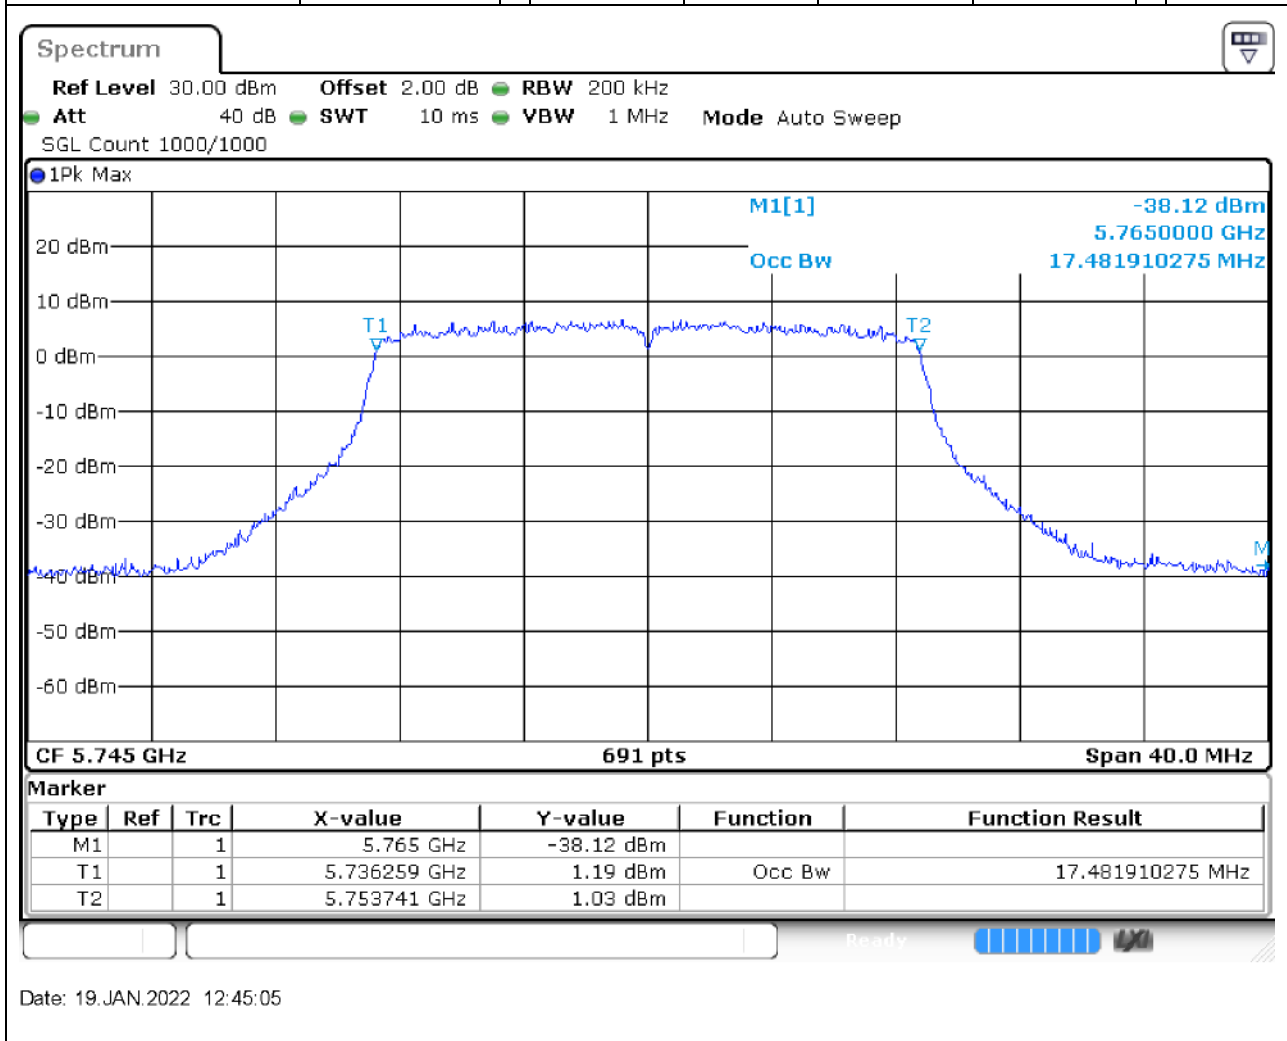

69. 802.11n_20M_U-NII-3_L

69.1. A.2.2-99% Bandwidth(NTNV)

Center Frequency (MHz)	OBW Power (%)	RBW (MHz)	Detector	Limit (MHz)	OBW (MHz)	Verdict
5745	99	0.2	Peak	0	17.48191	Unknown