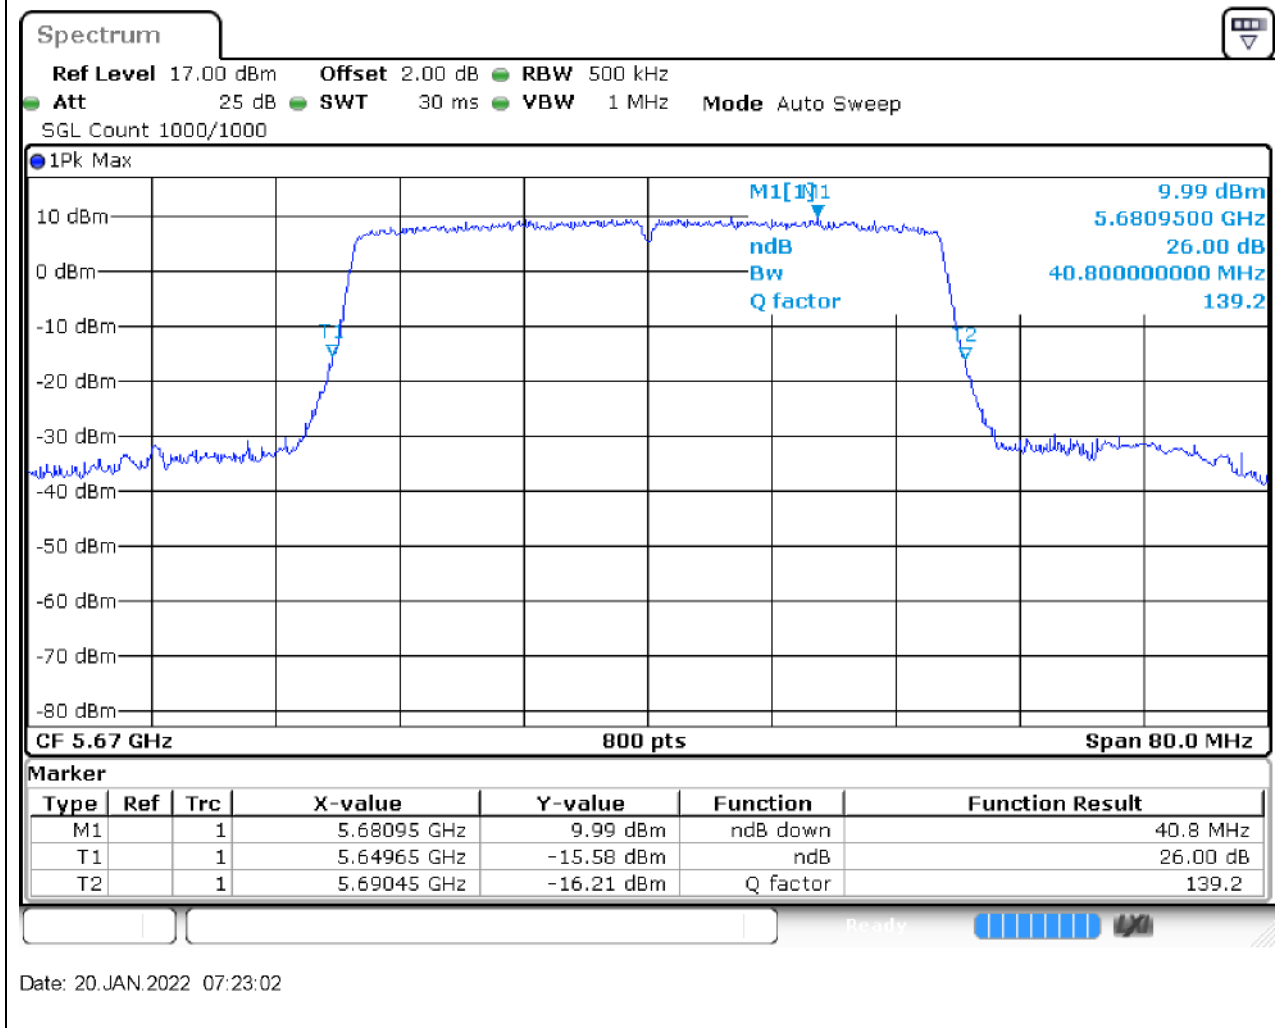

63. 802.11ax_40M_U-NII-2C_H

63.1. A.2-26dB Bandwidth(NTNV)

Center Frequency (MHz)	XdB Down	RBW (MHz)	Detector	Limit (MHz)	XdB BandWidth (MHz)	Verdict
5670	26	0.5	Peak	0	40.8	Unknow