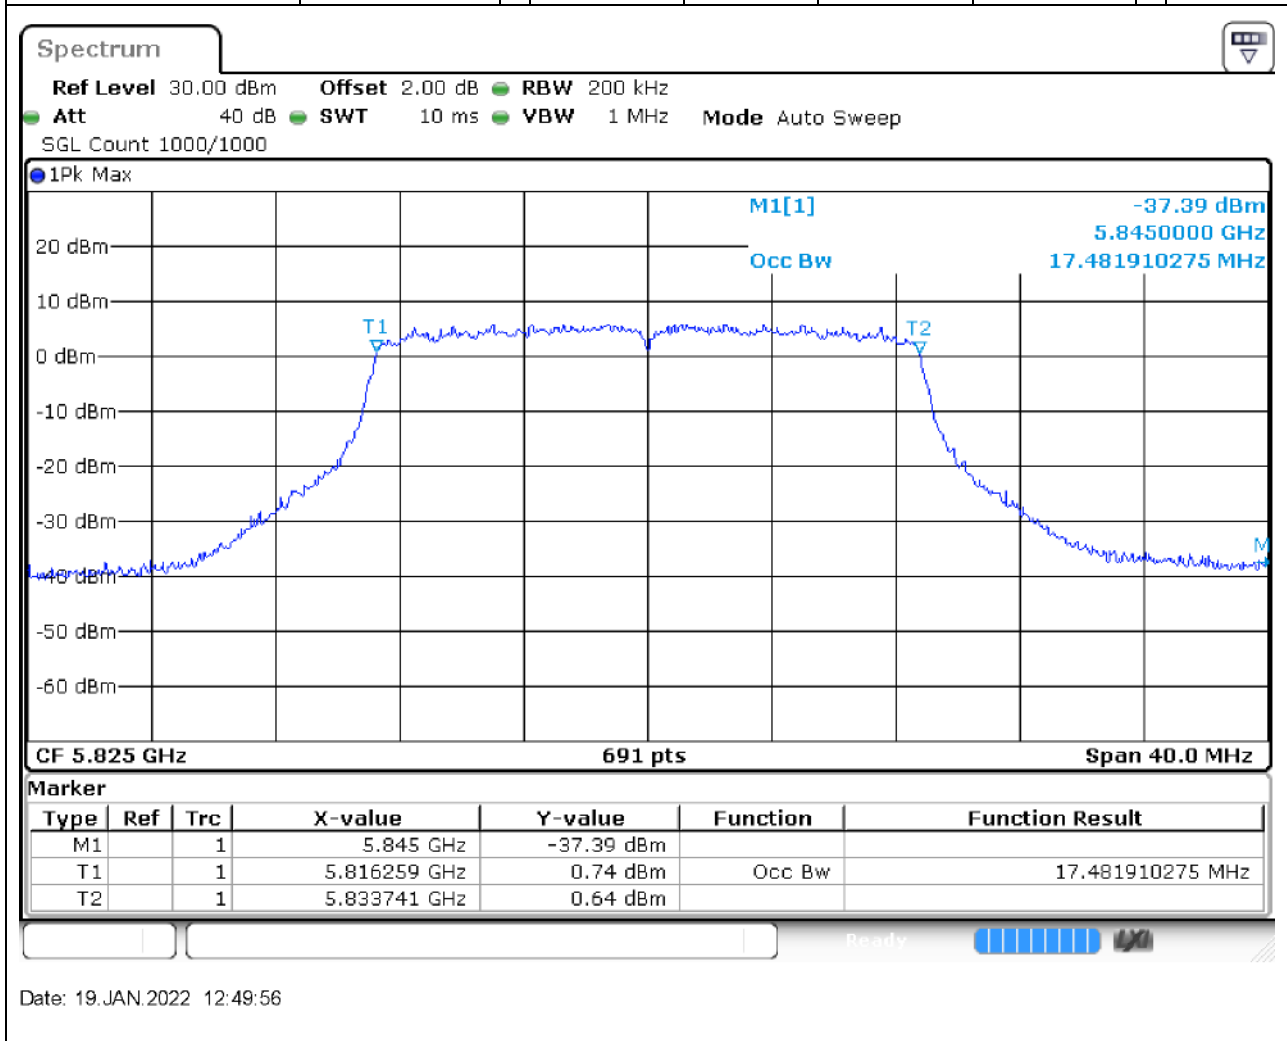

71. 802.11n_20M_U-NII-3_H

71.1. A.2.2-99% Bandwidth(NTNV)

Center Frequency (MHz)	OBW Power (%)	RBW (MHz)	Detector	Limit (MHz)	OBW (MHz)	Verdict
5825	99	0.2	Peak	0	17.48191	Unknown