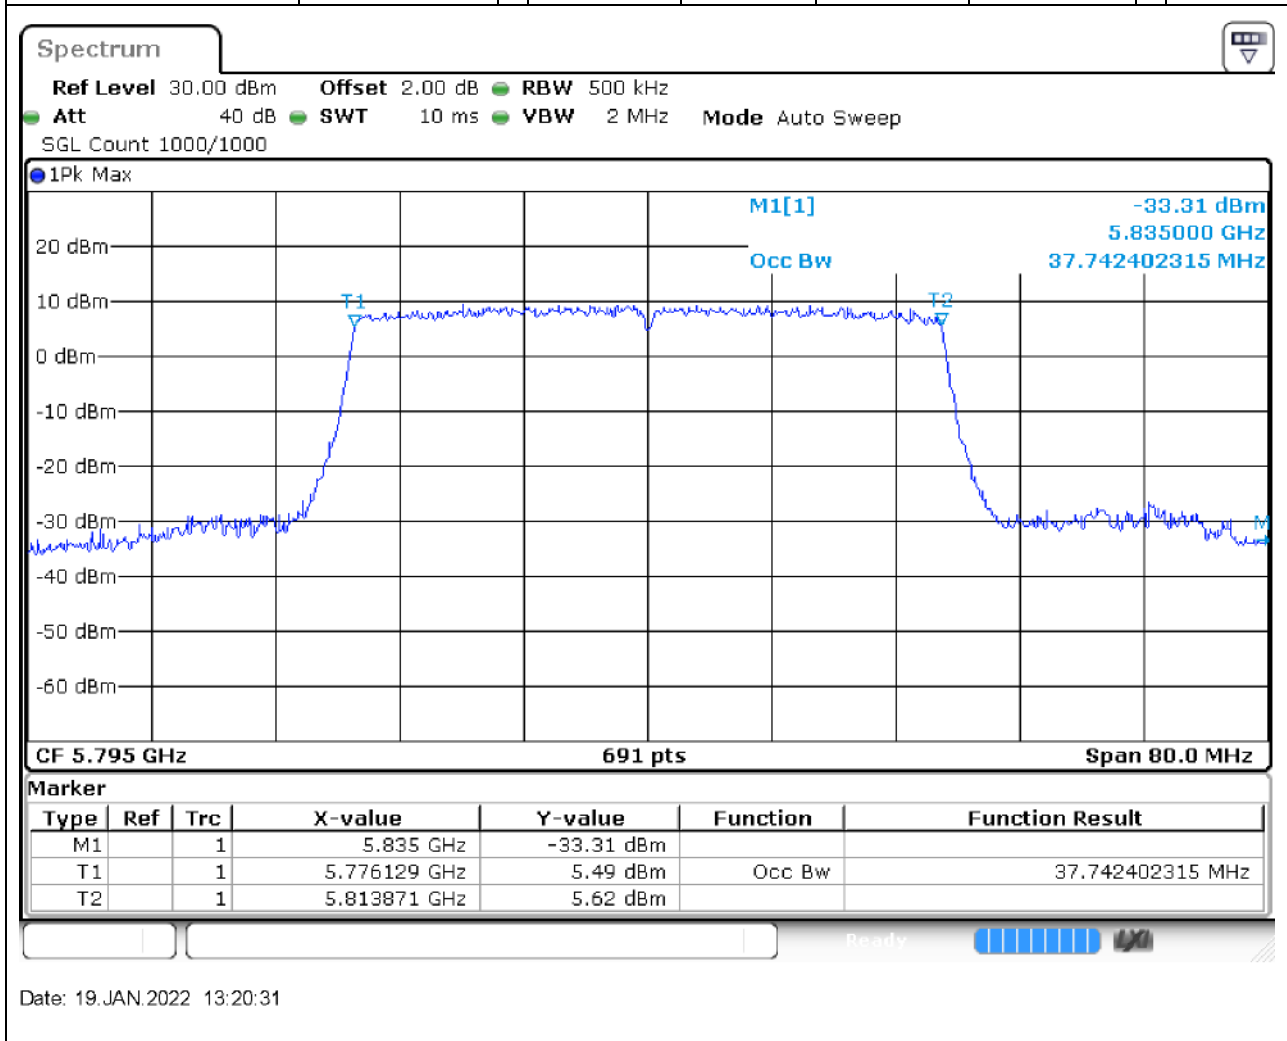

84. 802.11ax_40M_U-NII-3_H

84.1. A.2.2-99% Bandwidth(NTNV)

Center Frequency (MHz)	OBW Power (%)	RBW (MHz)	Detector	Limit (MHz)	OBW (MHz)	Verdict
5795	99	0.5	Peak	0	37.742402	Unknown