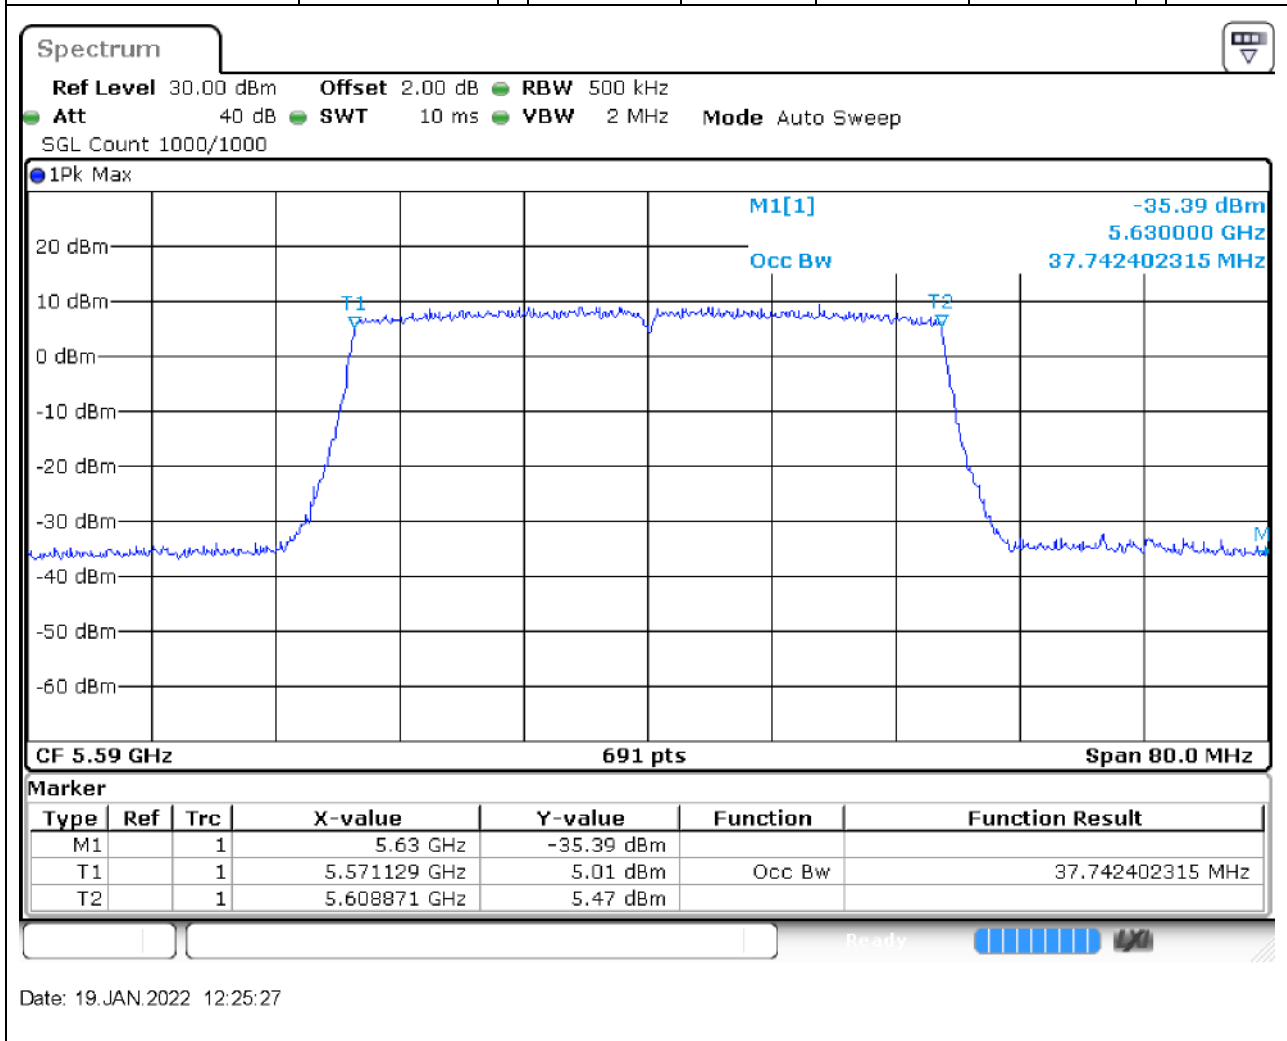

62. 802.11ax_40M_U-NII-2C_M

62.1. A.2.2-99% Bandwidth(NTNV)

Center Frequency (MHz)	OBW Power (%)	RBW (MHz)	Detector	Limit (MHz)	OBW (MHz)	Verdict
5590	99	0.5	Peak	0	37.742402	Unknown