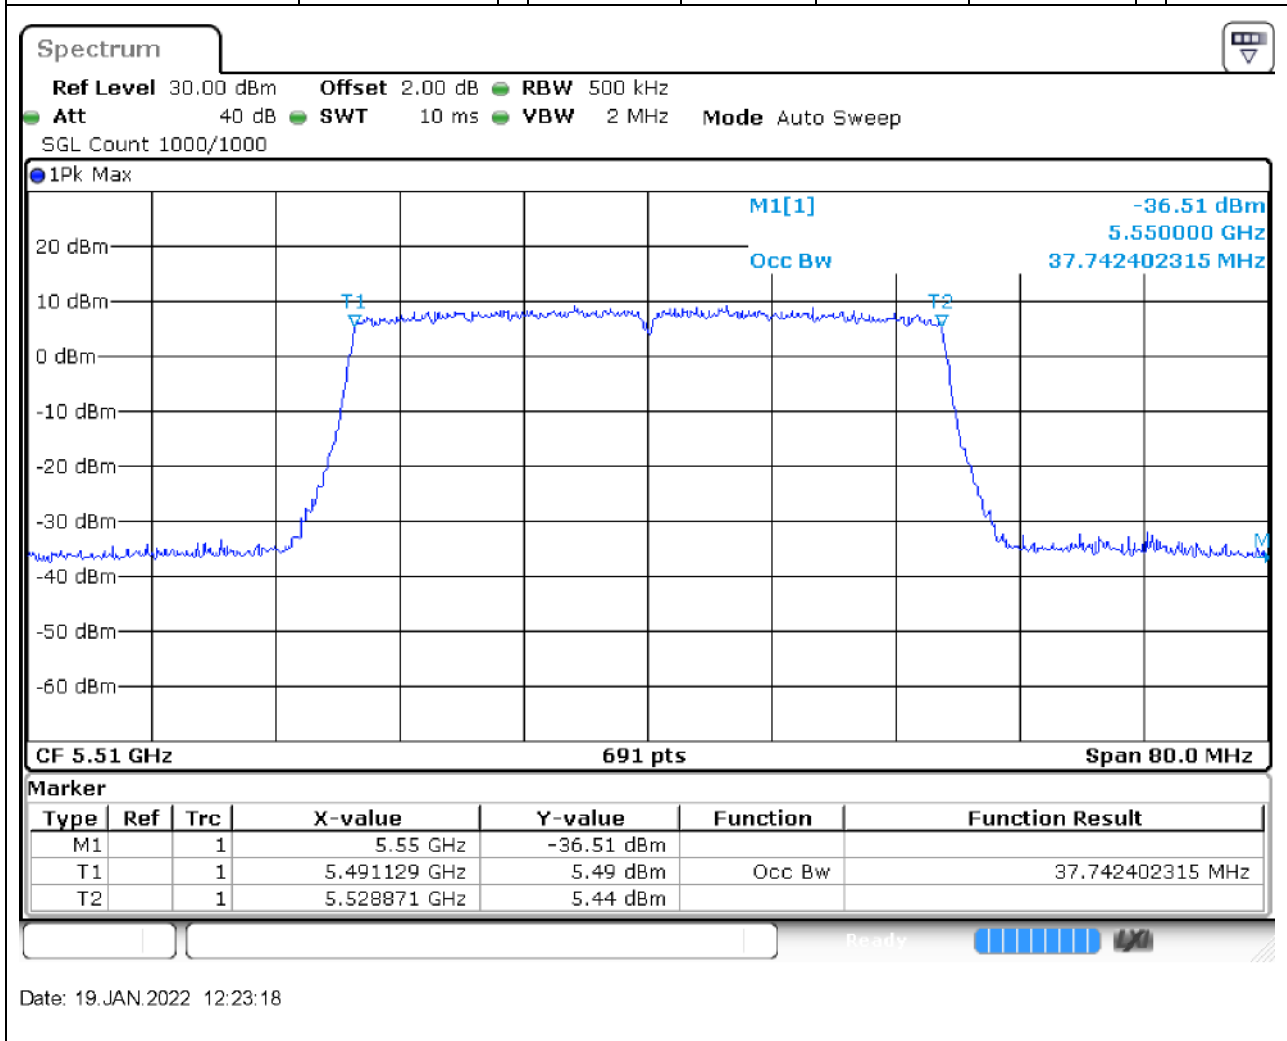

61. 802.11ax_40M_U-NII-2C_L

61.1. A.2.2-99% Bandwidth(NTNV)

Center Frequency (MHz)	OBW Power (%)	RBW (MHz)	Detector	Limit (MHz)	OBW (MHz)	Verdict
5510	99	0.5	Peak	0	37.742402	Unknown