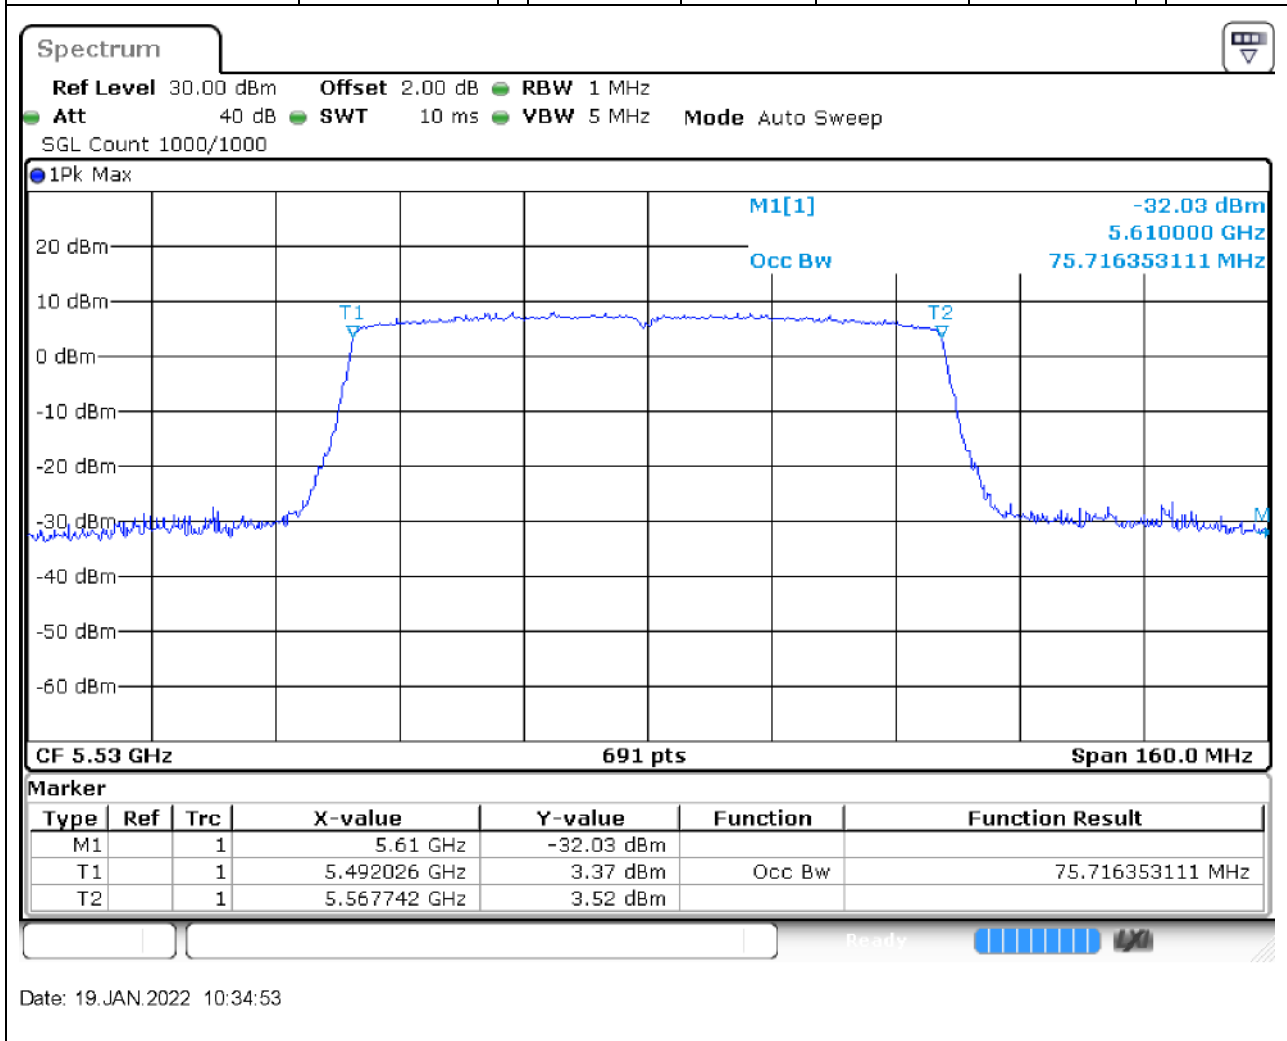

56. 802.11ac_80M_U-NII-2C_L

56.1. A.2.2-99% Bandwidth(NTNV)

Center Frequency (MHz)	OBW Power (%)	RBW (MHz)	Detector	Limit (MHz)	OBW (MHz)	Verdict
5530	99	1	Peak	0	75.716353	Unknown

57. 802.11ac_80M_U-NII-2C_M