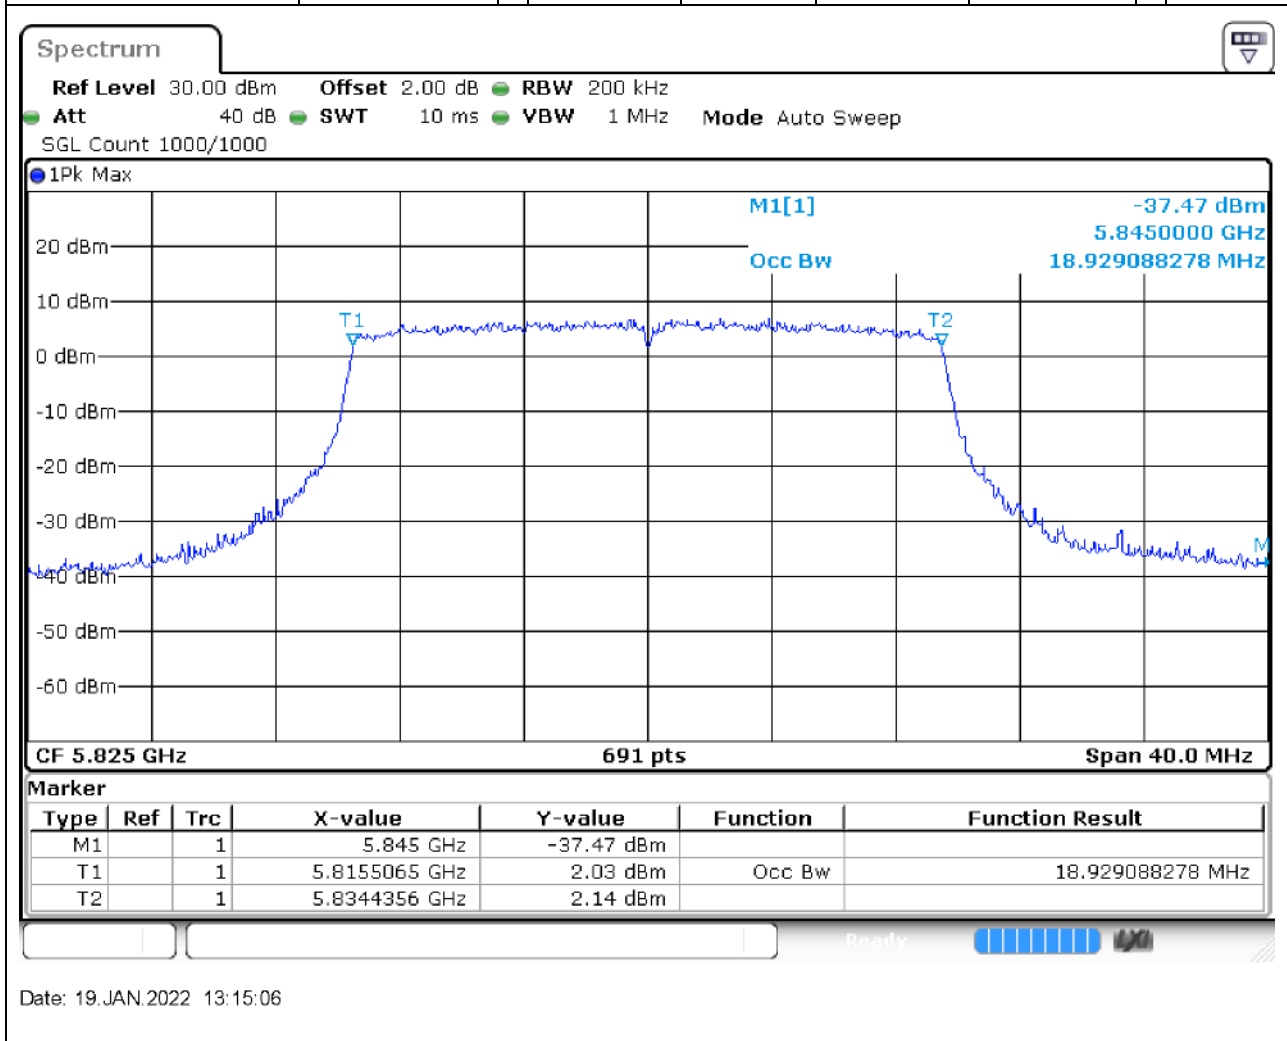

82. 802.11ax_20M_U-NII-3_H

82.1. A.2.2-99% Bandwidth(NTNV)

Center Frequency (MHz)	OBW Power (%)	RBW (MHz)	Detector	Limit (MHz)	OBW (MHz)	Verdict
5825	99	0.2	Peak	0	18.929088	Unknown