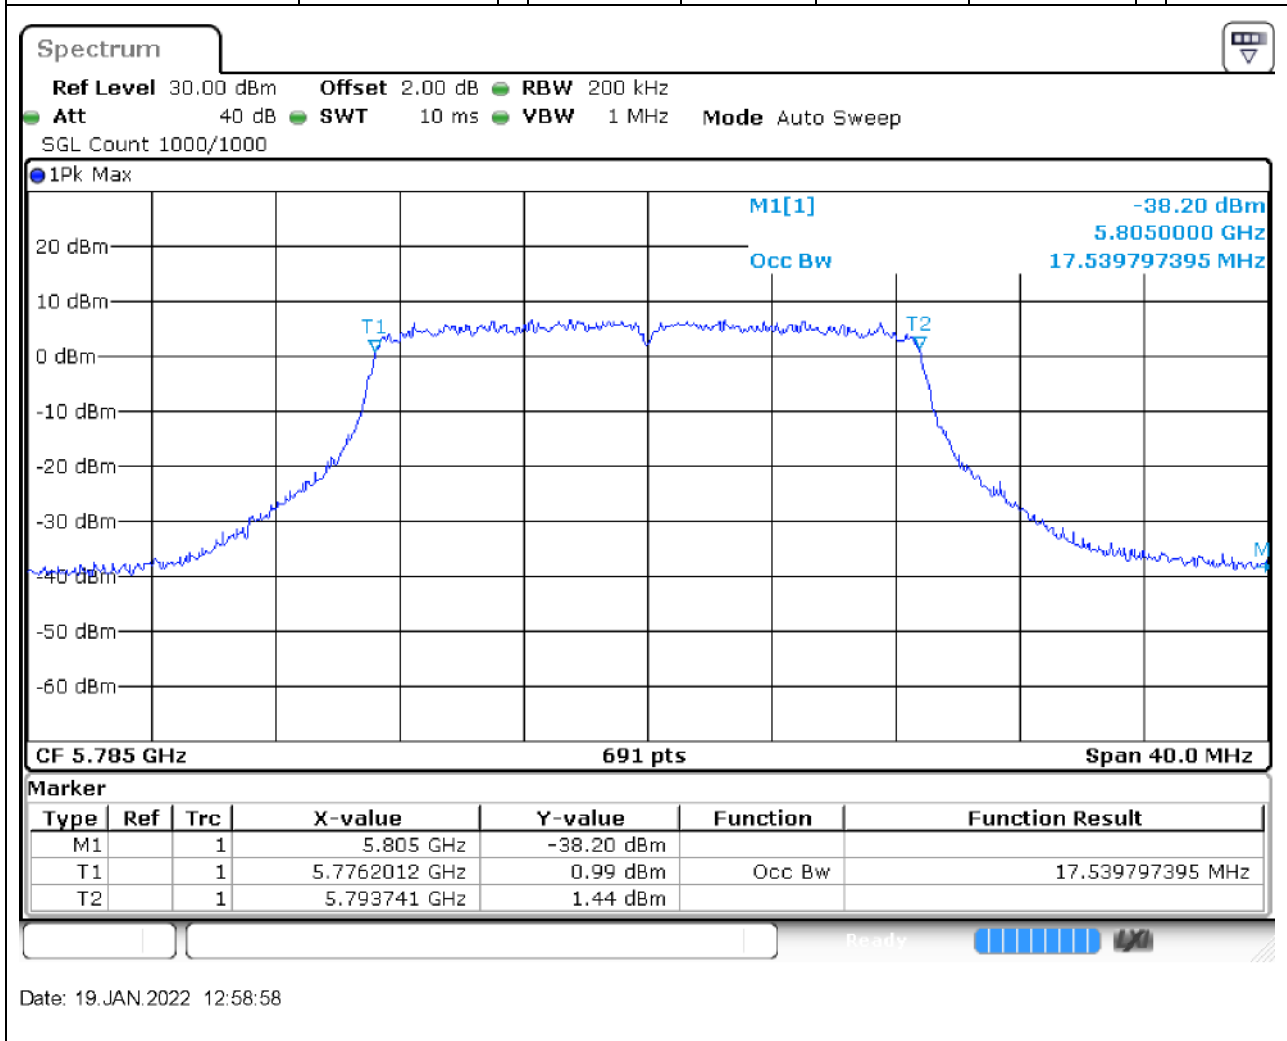

75. 802.11ac_20M_U-NII-3_M

75.1. A.2.2-99% Bandwidth(NTNV)

Center Frequency (MHz)	OBW Power (%)	RBW (MHz)	Detector	Limit (MHz)	OBW (MHz)	Verdict
5785	99	0.2	Peak	0	17.539797	Unknown