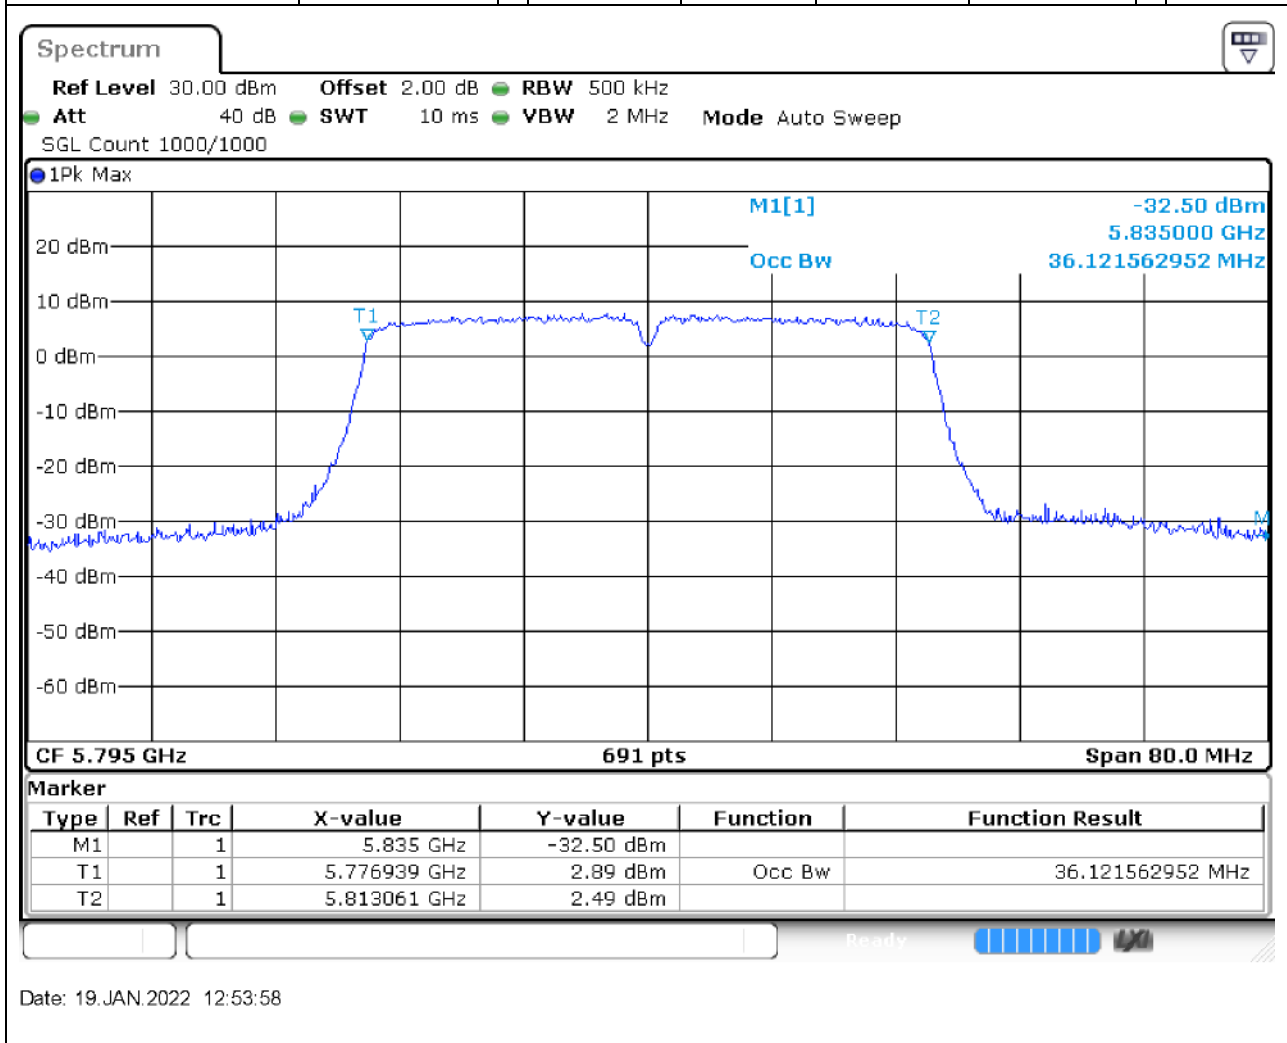

73. 802.11n_40M_U-NII-3_H

73.1. A.2.2-99% Bandwidth(NTNV)

Center Frequency (MHz)	OBW Power (%)	RBW (MHz)	Detector	Limit (MHz)	OBW (MHz)	Verdict
5795	99	0.5	Peak	0	36.121563	Unknown