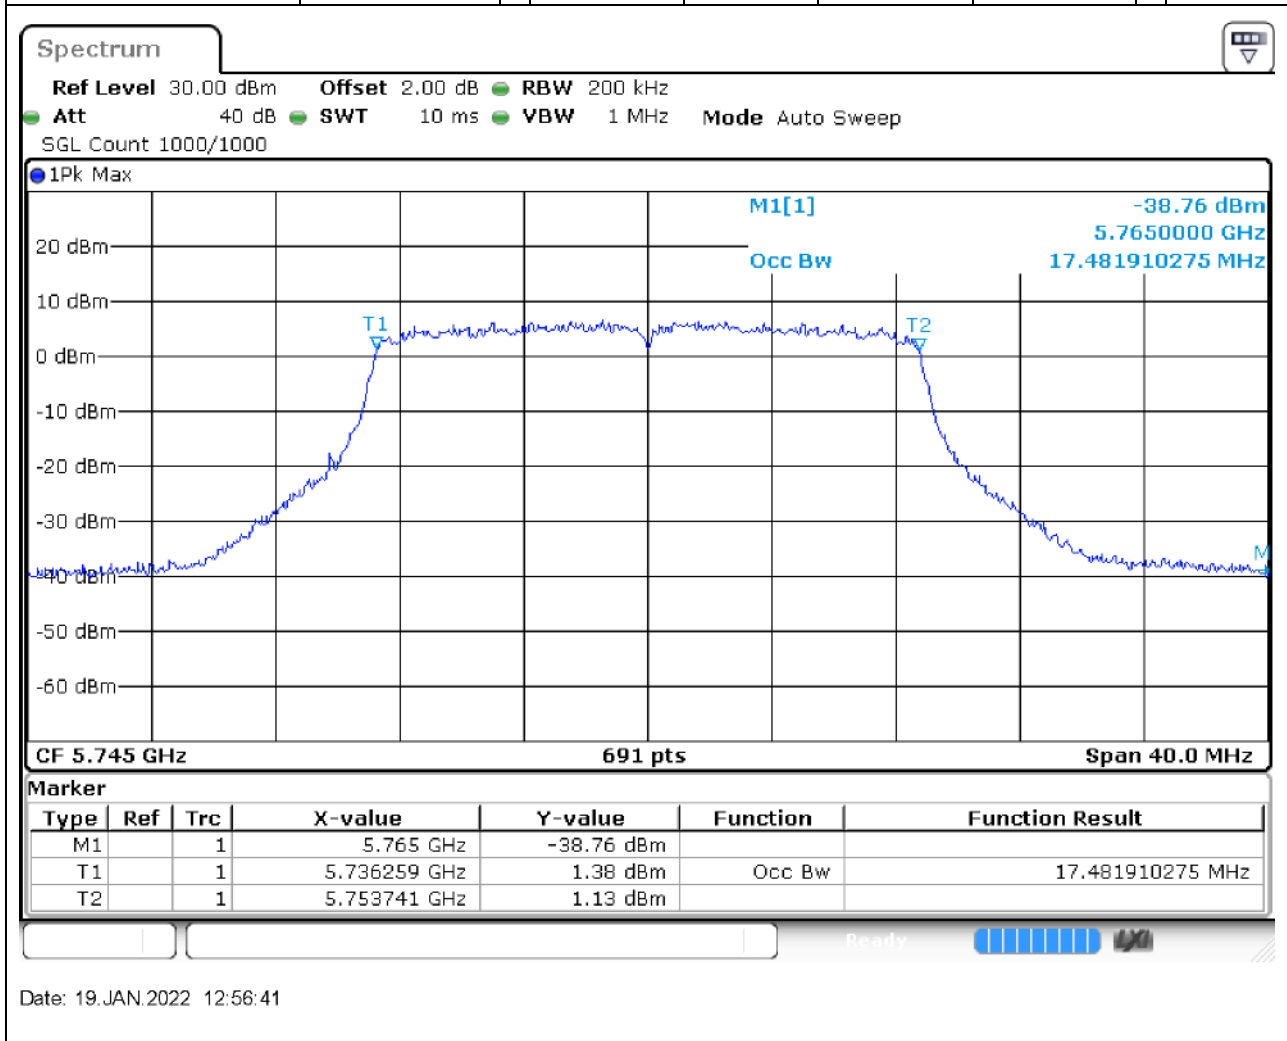

74. 802.11ac_20M_U-NII-3_L

74.1. A.2.2-99% Bandwidth(NTNV)

Center Frequency (MHz)	OBW Power (%)	RBW (MHz)	Detector	Limit (MHz)	OBW (MHz)	Verdict
5745	99	0.2	Peak	0	17.48191	Unknown