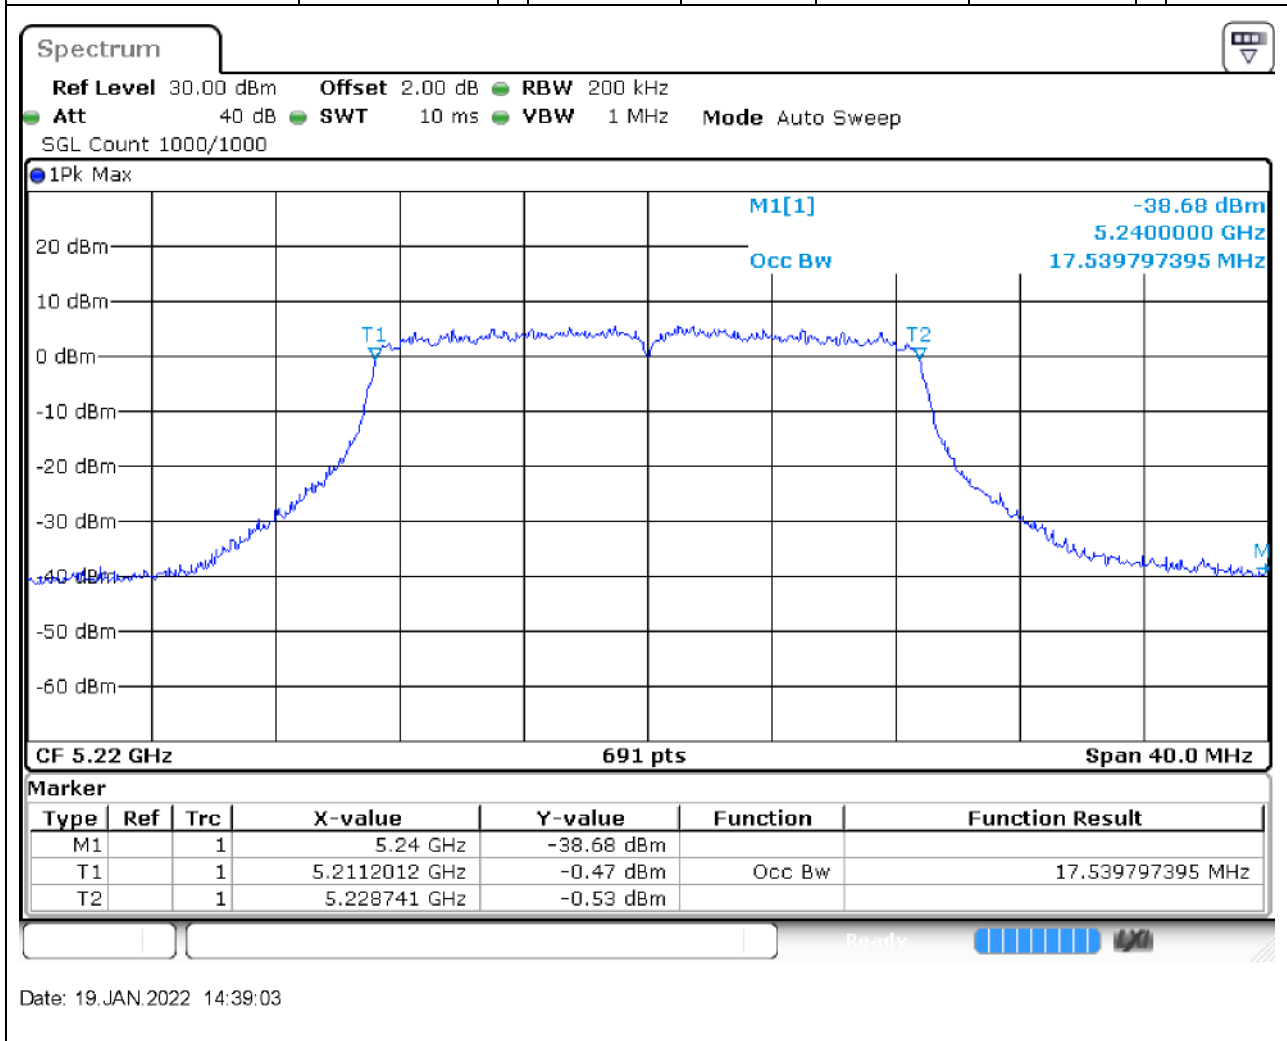

10. 802.11ac_20M_U-NII-1_M

10.1. A.2.2-99% Bandwidth(NTNV)

Center Frequency (MHz)	OBW Power (%)	RBW (MHz)	Detector	Limit (MHz)	OBW (MHz)	Verdict
5220	99	0.2	Peak	0	17.539797	Unknown