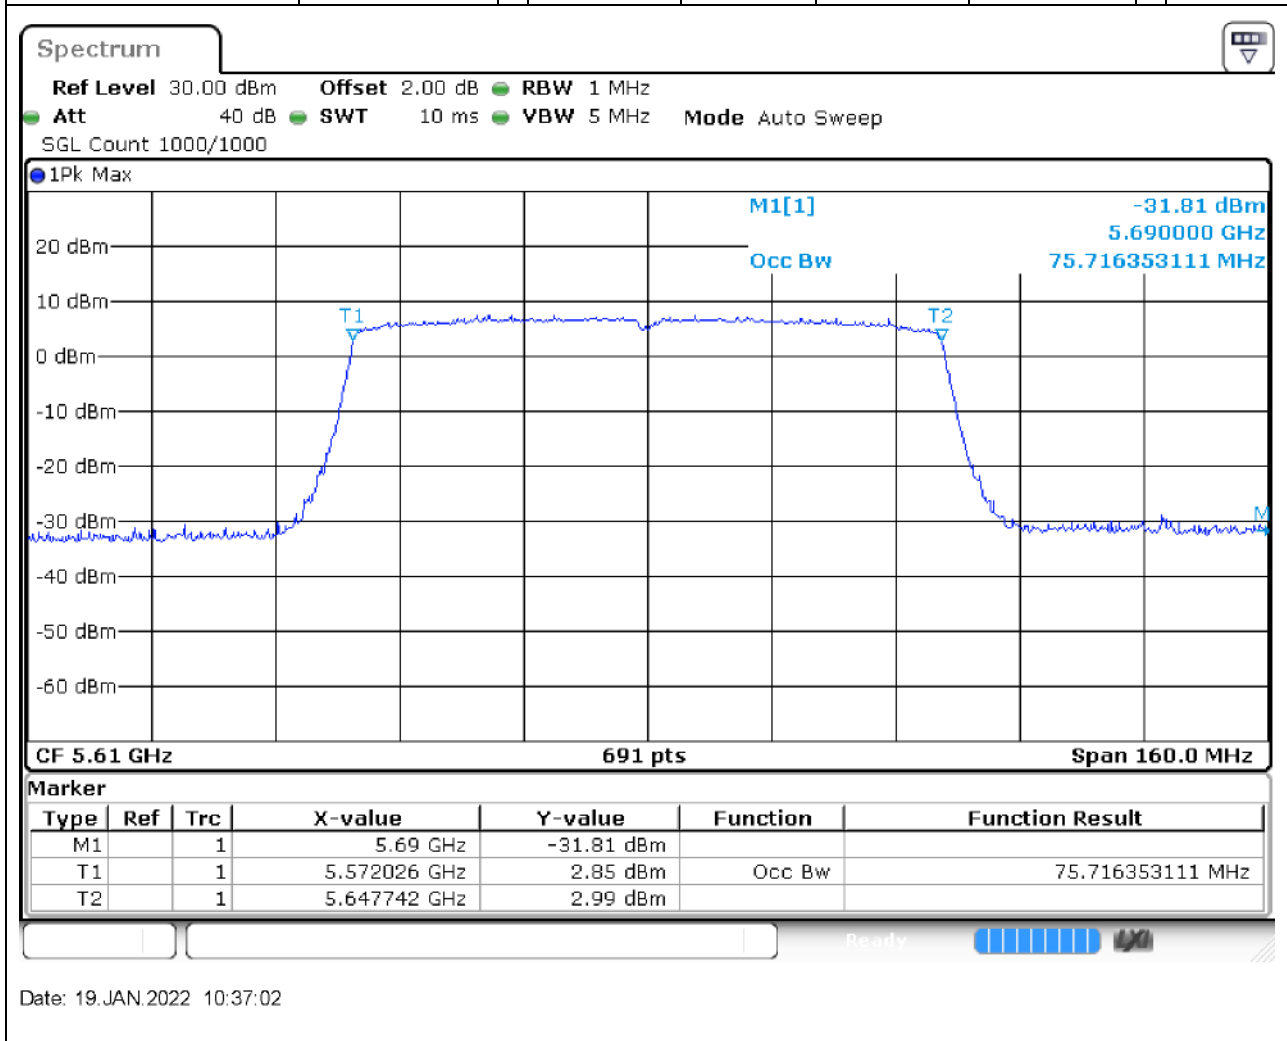

57. 802.11ac_80M_U-NII-2C_M

57.1. A.2.2-99% Bandwidth(NTNV)

Center Frequency (MHz)	OBW Power (%)	RBW (MHz)	Detector	Limit (MHz)	OBW (MHz)	Verdict
5610	99	1	Peak	0	75.716353	Unknown