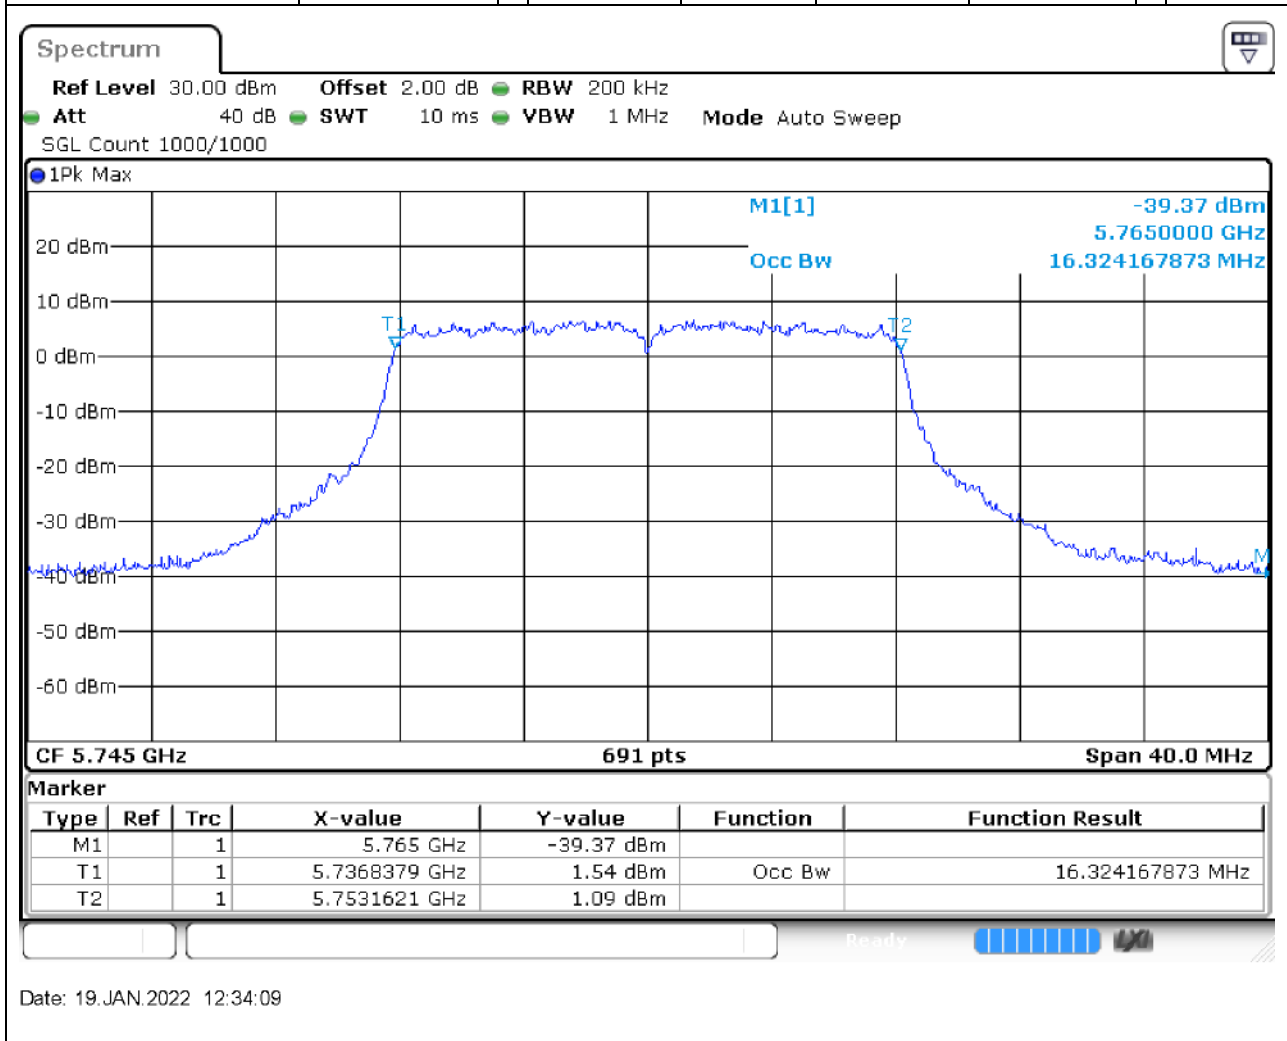

66. 802.11a_20M_U-NII-3_L

66.1. A.2.2-99% Bandwidth(NTNV)

Center Frequency (MHz)	OBW Power (%)	RBW (MHz)	Detector	Limit (MHz)	OBW (MHz)	Verdict
5745	99	0.2	Peak	0	16.324168	Unknown