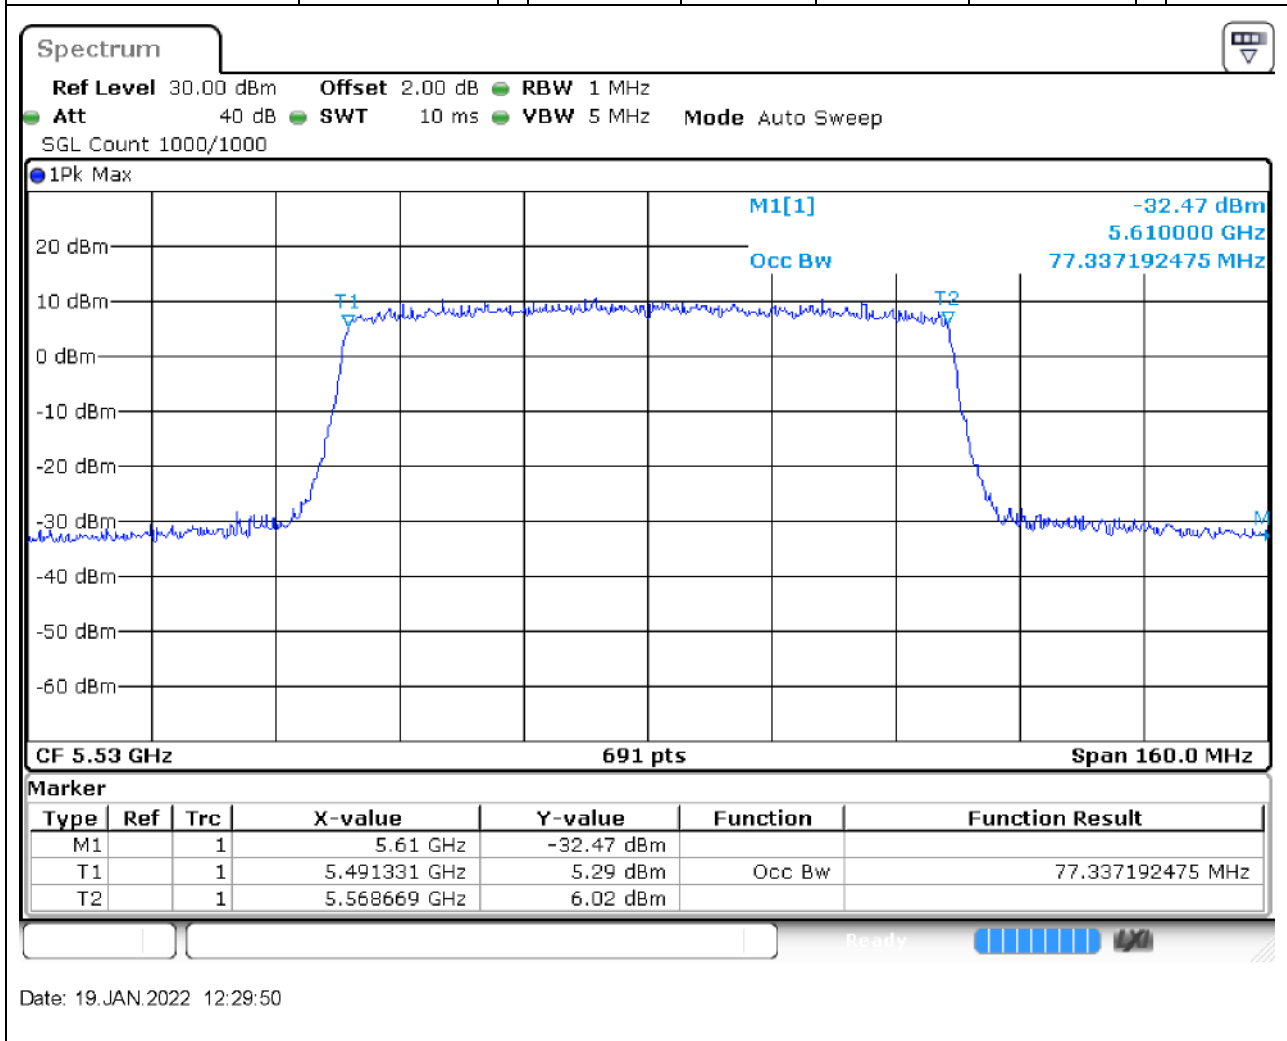

64. 802.11ax_80M_U-NII-2C_L

64.1. A.2.2-99% Bandwidth(NTNV)

Center Frequency (MHz)	OBW Power (%)	RBW (MHz)	Detector	Limit (MHz)	OBW (MHz)	Verdict
5530	99	1	Peak	0	77.337192	Unknown