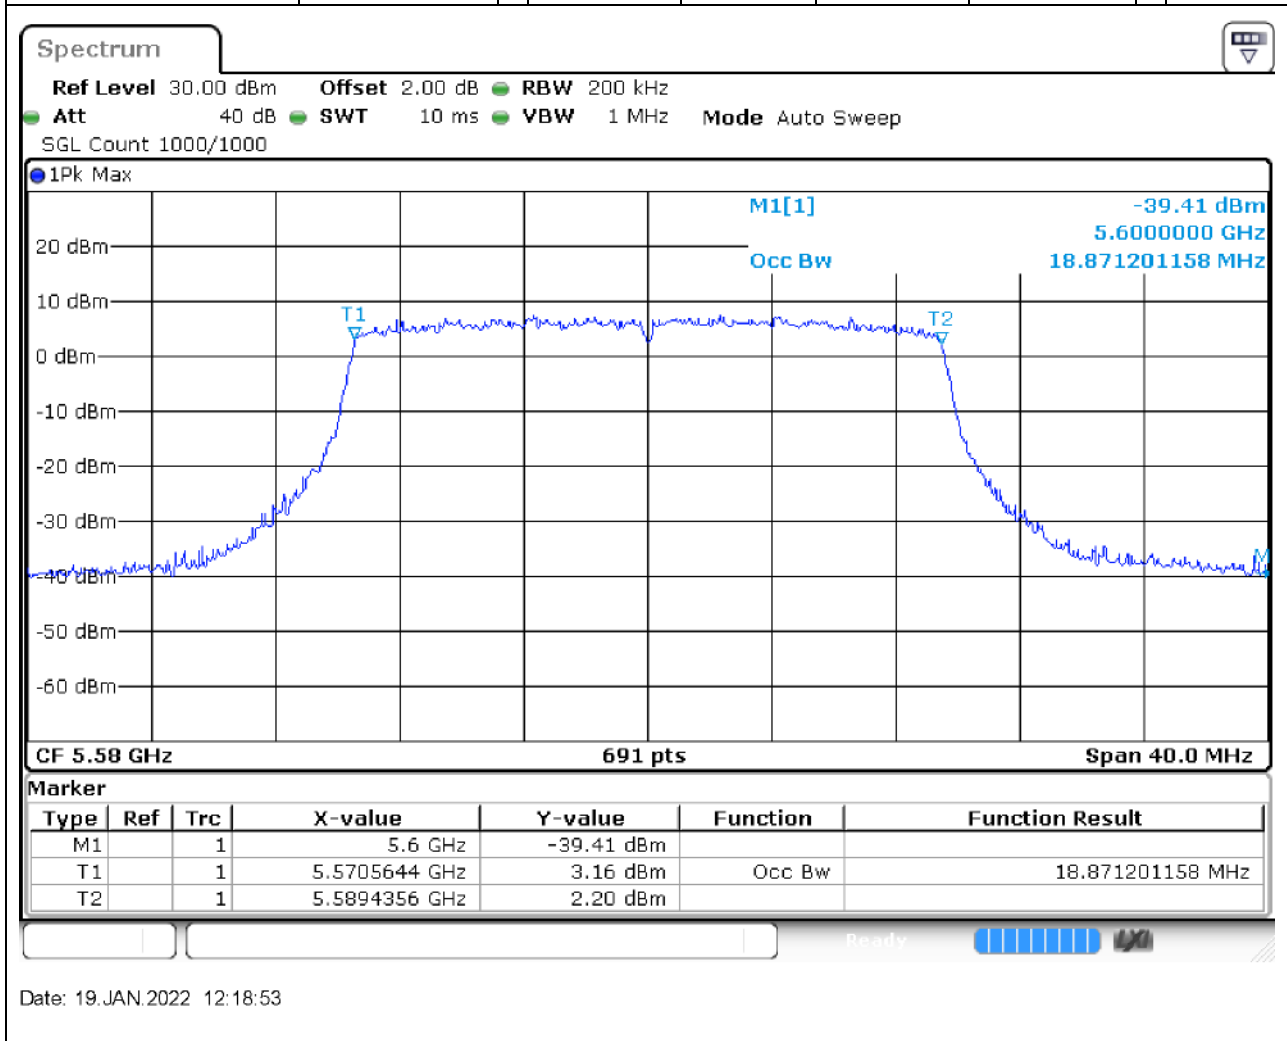

59. 802.11ax_20M_U-NII-2C_M

59.1. A.2.2-99% Bandwidth(NTNV)

Center Frequency (MHz)	OBW Power (%)	RBW (MHz)	Detector	Limit (MHz)	OBW (MHz)	Verdict
5580	99	0.2	Peak	0	18.871201	Unknown