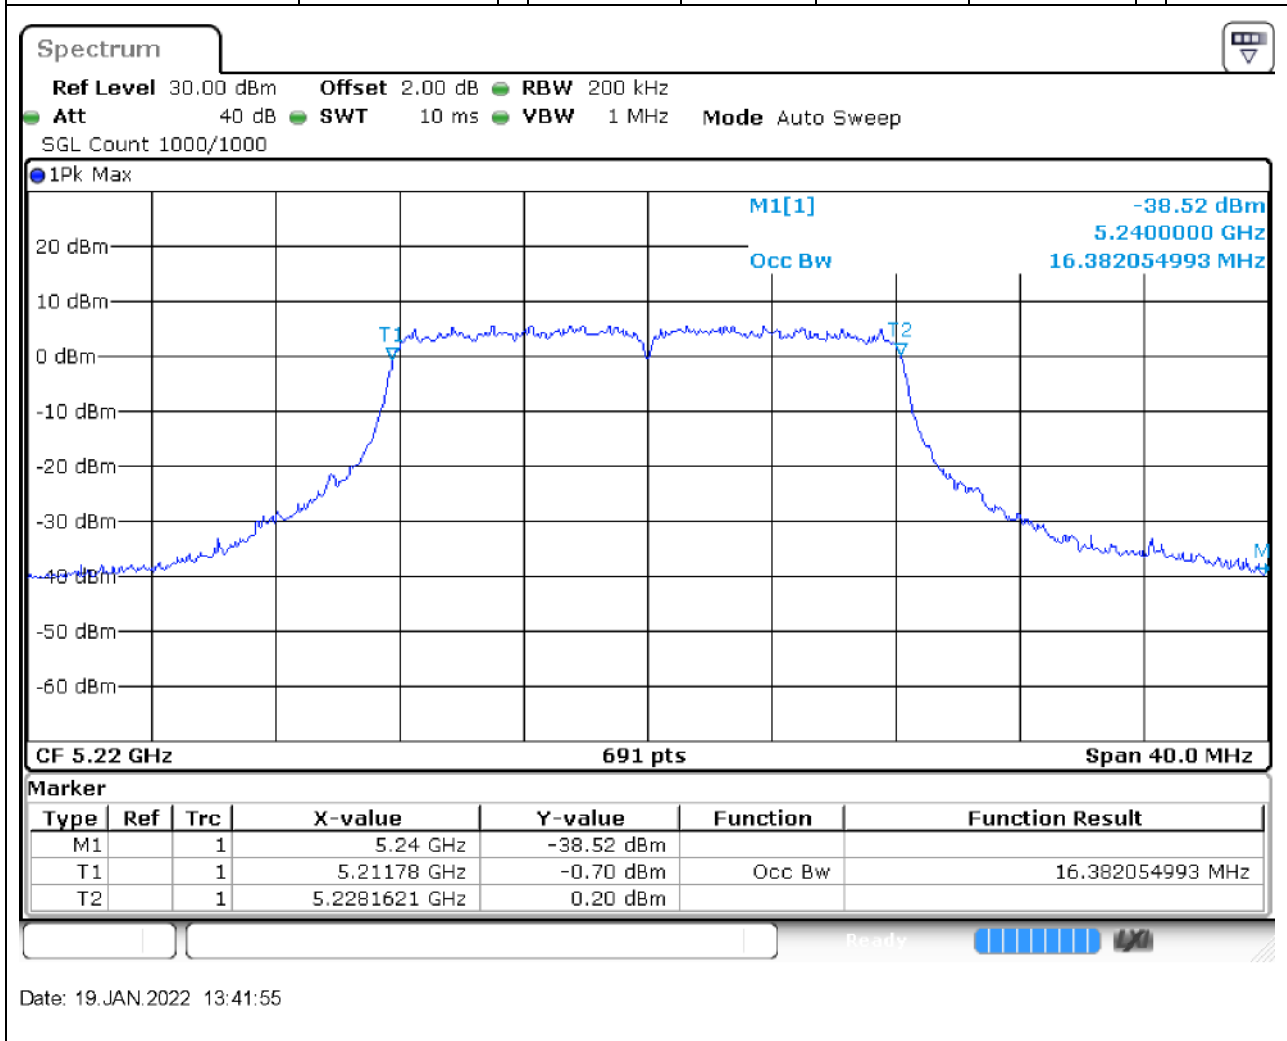

2. 802.11a_20M_U-NII-1_M

2.1. A.2.2-99% Bandwidth(NTNV)

Center Frequency (MHz)	OBW Power (%)	RBW (MHz)	Detector	Limit (MHz)	OBW (MHz)	Verdict
5220	99	0.2	Peak	0	16.382055	Unknown