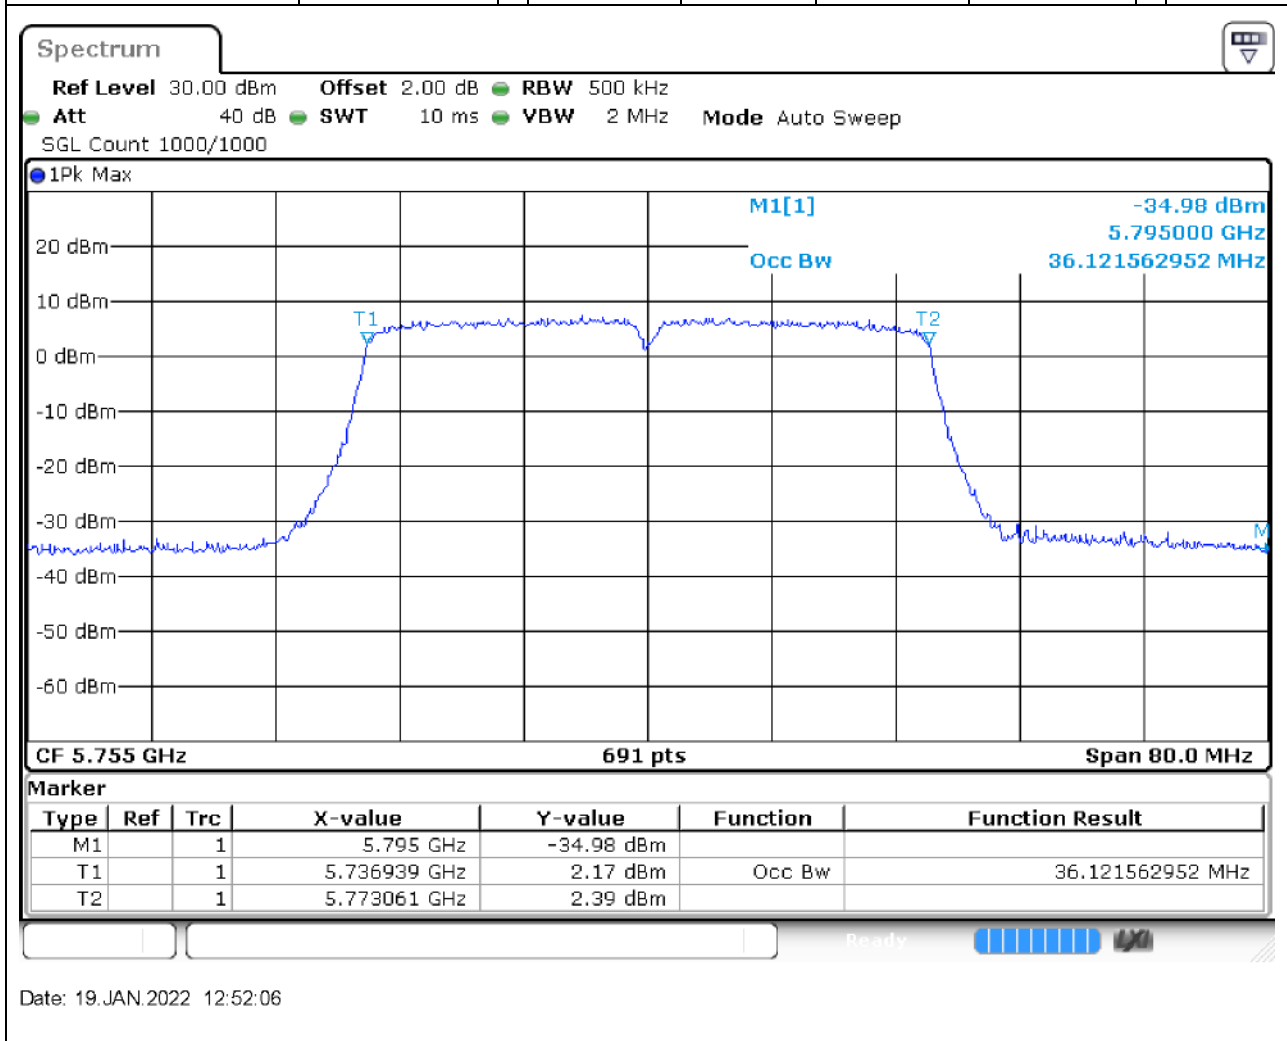

72. 802.11n_40M_U-NII-3_L

72.1. A.2.2-99% Bandwidth(NTNV)

Center Frequency (MHz)	OBW Power (%)	RBW (MHz)	Detector	Limit (MHz)	OBW (MHz)	Verdict
5755	99	0.5	Peak	0	36.121563	Unknown