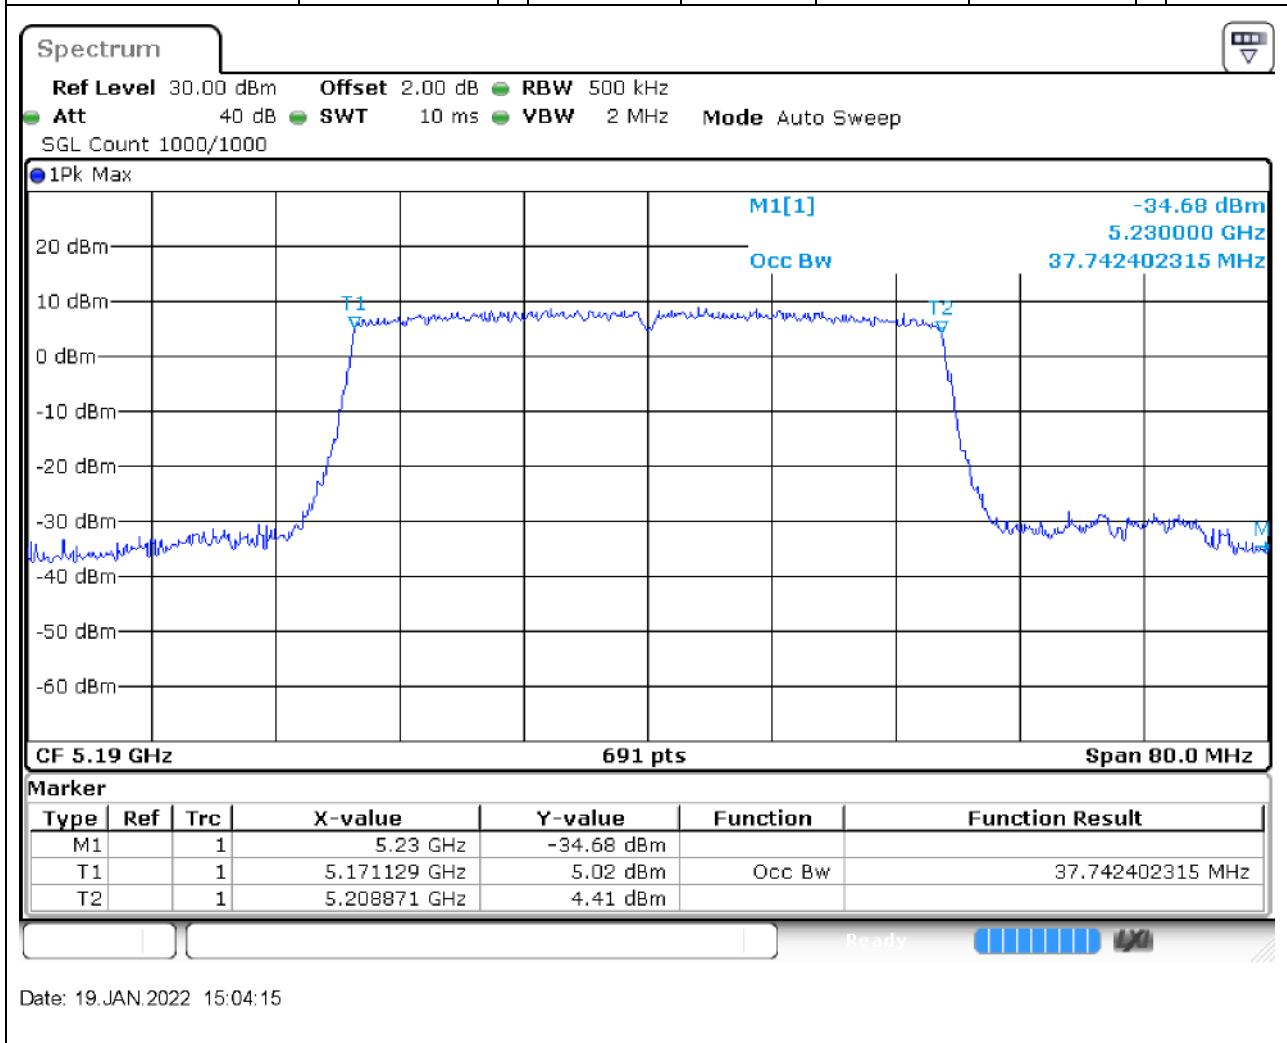

18. 802.11ax_40M_U-NII-1_L

18.1. A.2.2-99% Bandwidth(NTNV)

Center Frequency (MHz)	OBW Power (%)	RBW (MHz)	Detector	Limit (MHz)	OBW (MHz)	Verdict
5190	99	0.5	Peak	0	37.742402	Unknown