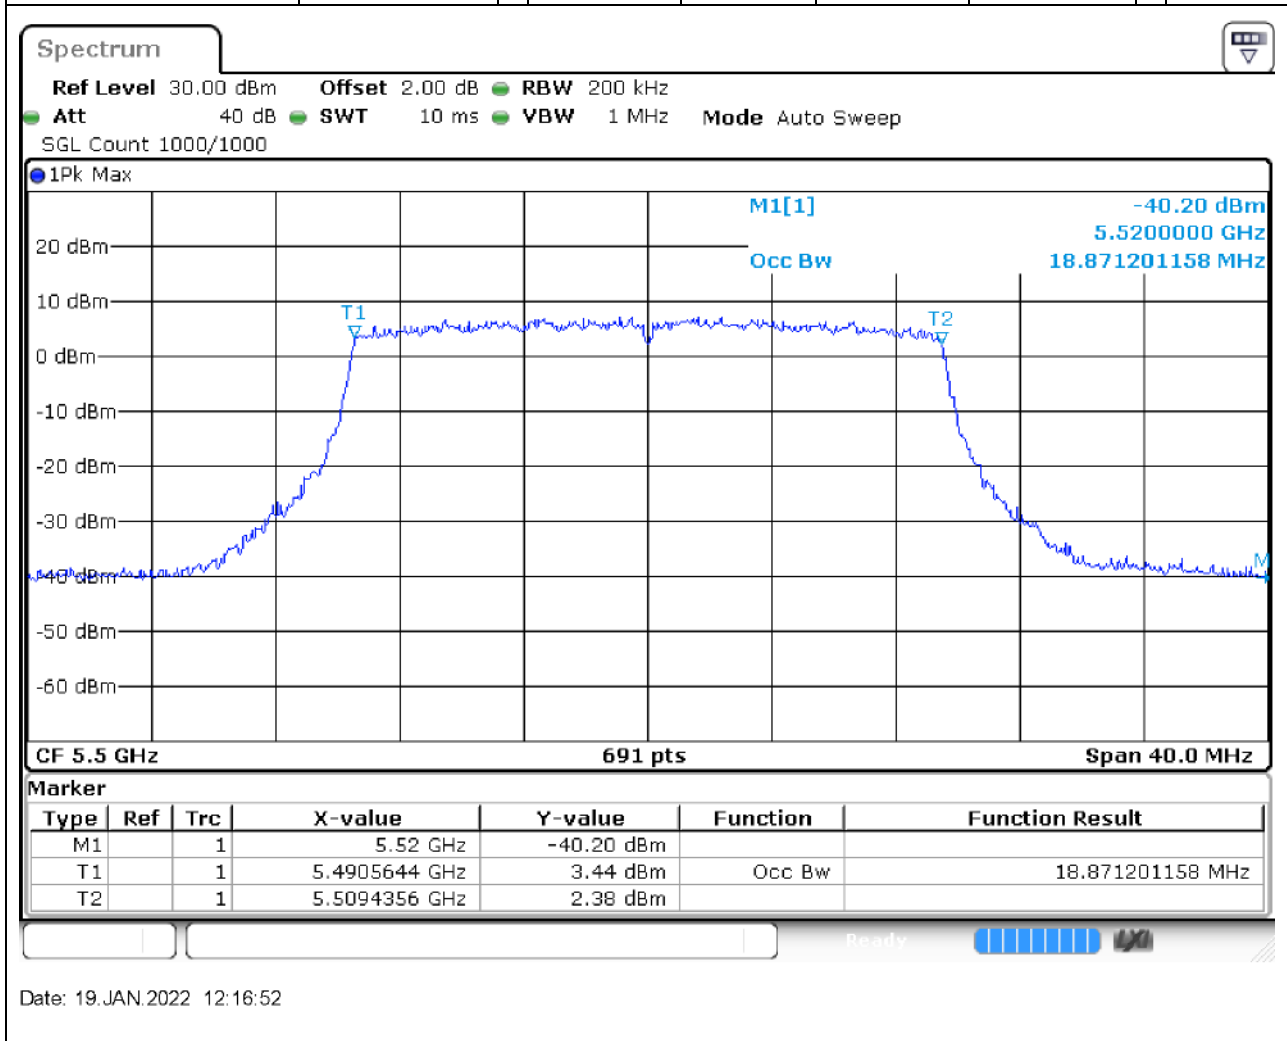

58. 802.11ax_20M_U-NII-2C_L

58.1. A.2.2-99% Bandwidth(NTNV)

Center Frequency (MHz)	OBW Power (%)	RBW (MHz)	Detector	Limit (MHz)	OBW (MHz)	Verdict
5500	99	0.2	Peak	0	18.871201	Unknown