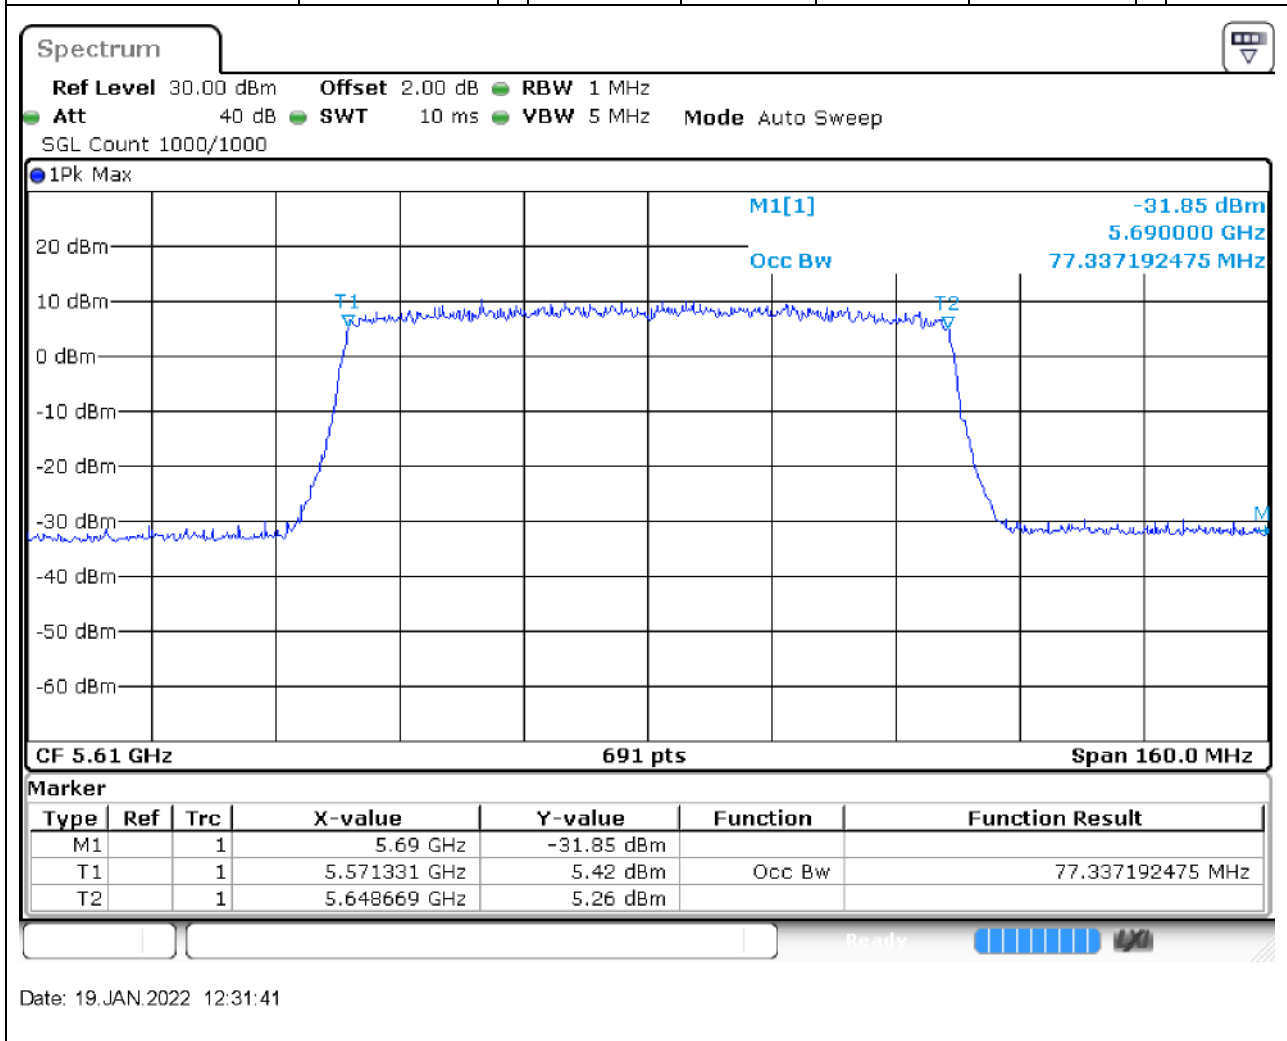

65. 802.11ax_80M_U-NII-2C_M

65.1. A.2.2-99% Bandwidth(NTNV)

Center Frequency (MHz)	OBW Power (%)	RBW (MHz)	Detector	Limit (MHz)	OBW (MHz)	Verdict
5610	99	1	Peak	0	77.337192	Unknown