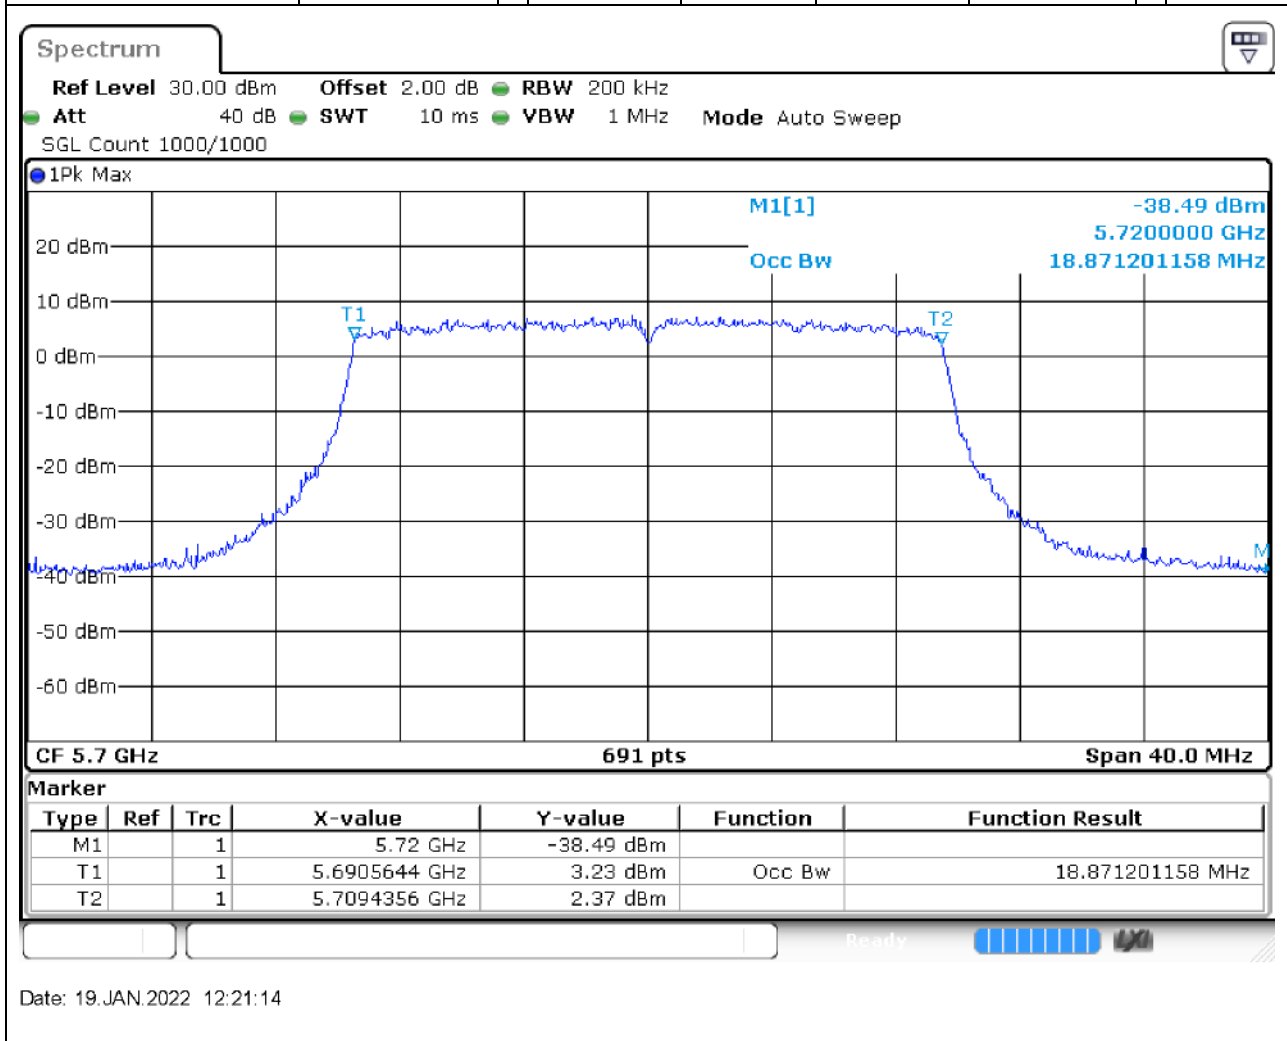

60. 802.11ax_20M_U-NII-2C_H

60.1. A.2.2-99% Bandwidth(NTNV)

Center Frequency (MHz)	OBW Power (%)	RBW (MHz)	Detector	Limit (MHz)	OBW (MHz)	Verdict
5700	99	0.2	Peak	0	18.871201	Unknown