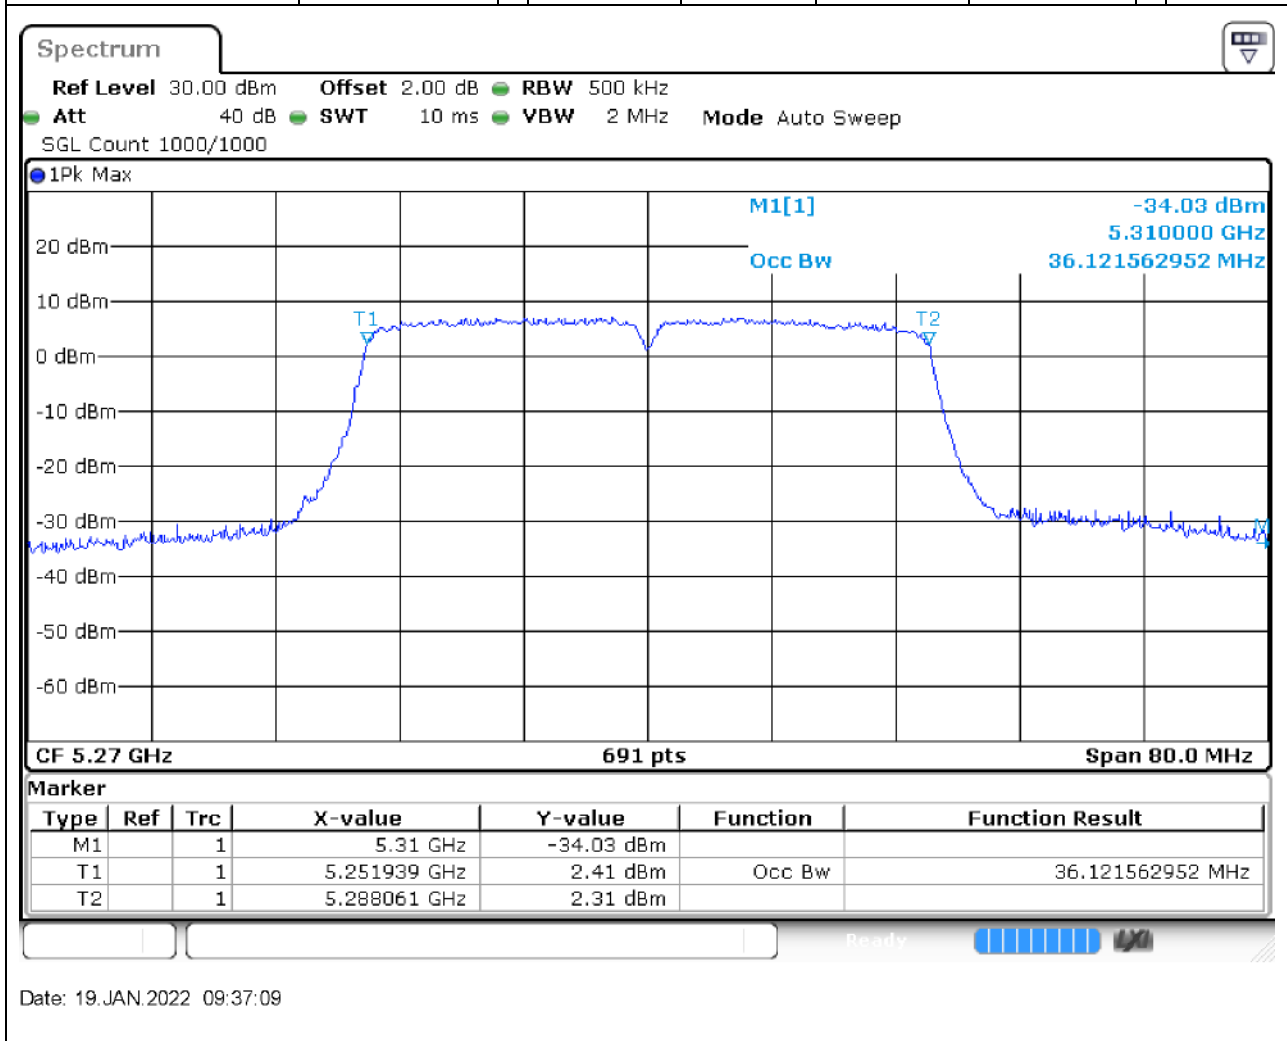

32. 802.11ac_40M_U-NII-2A_L

32.1. A.2.2-99% Bandwidth(NTNV)

Center Frequency (MHz)	OBW Power (%)	RBW (MHz)	Detector	Limit (MHz)	OBW (MHz)	Verdict
5270	99	0.5	Peak	0	36.121563	Unknown