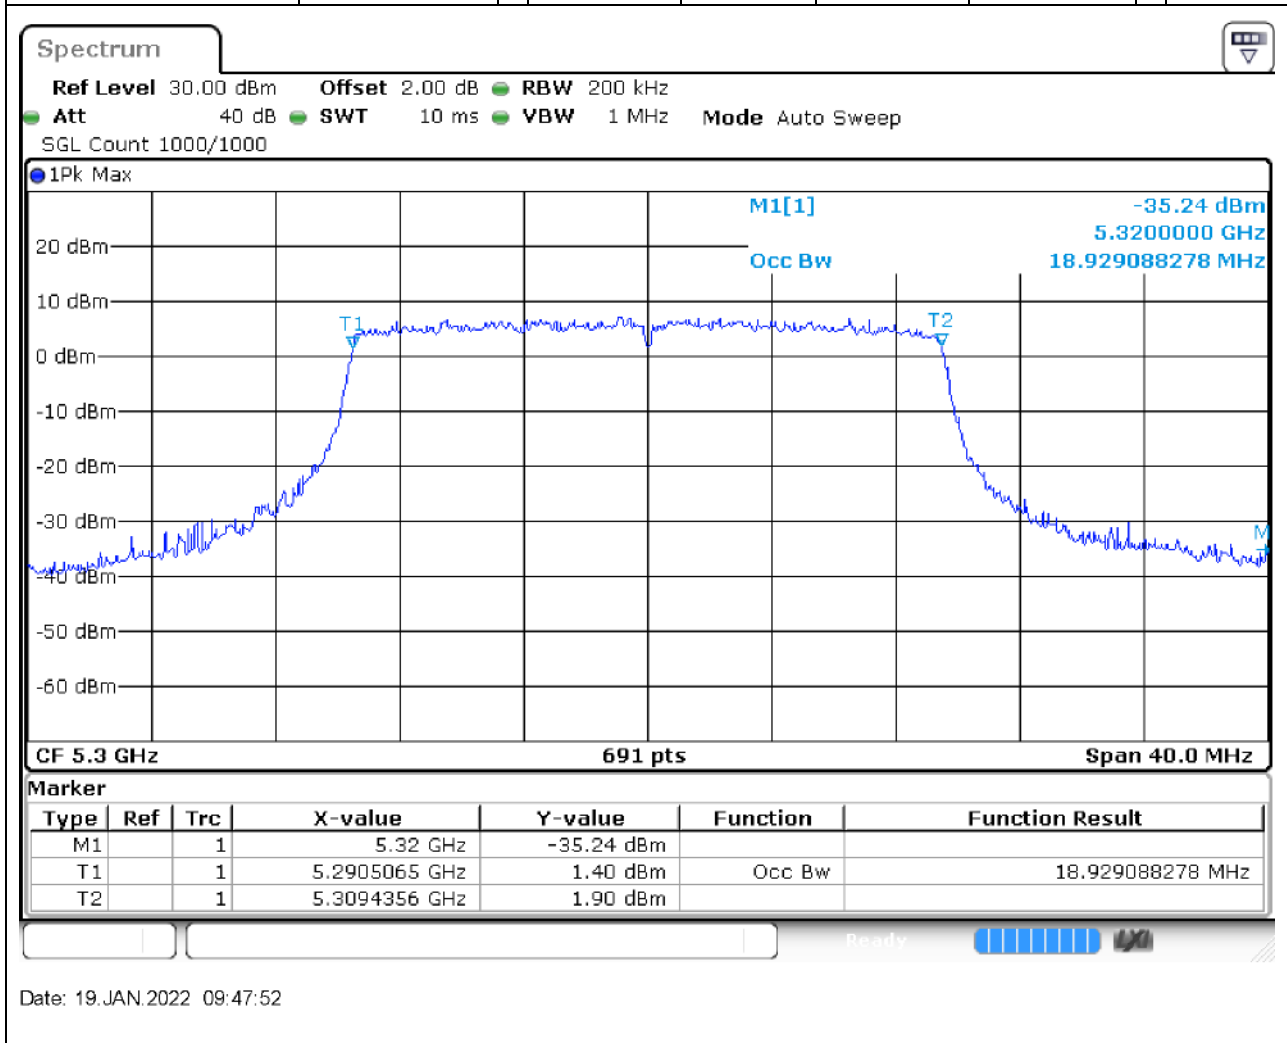

36. 802.11ax_20M_U-NII-2A_M

36.1. A.2.2-99% Bandwidth(NTNV)

Center Frequency (MHz)	OBW Power (%)	RBW (MHz)	Detector	Limit (MHz)	OBW (MHz)	Verdict
5300	99	0.2	Peak	0	18.929088	Unknown