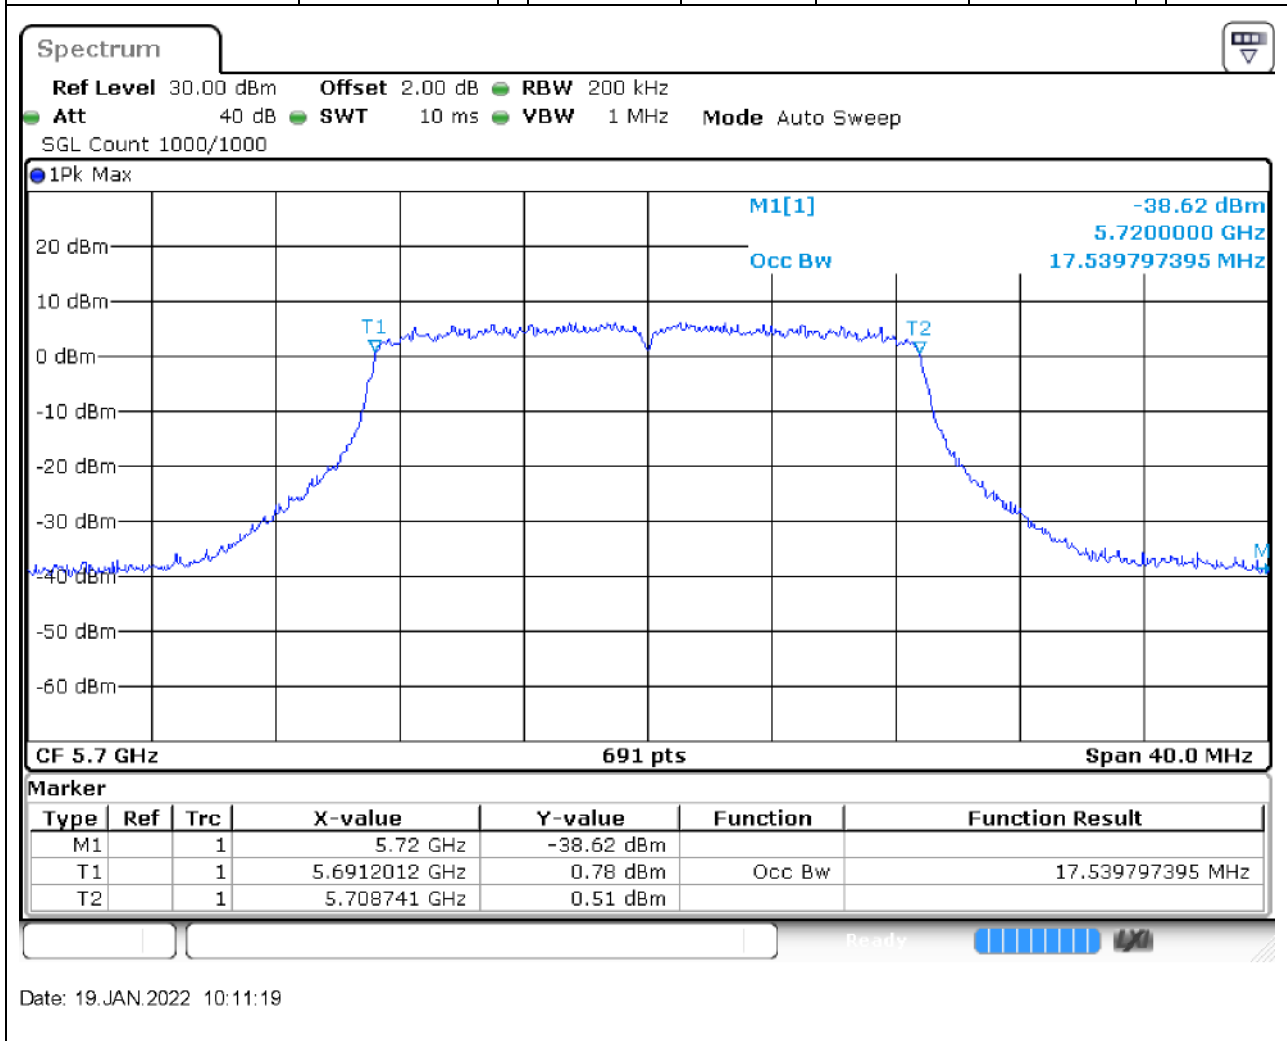

46. 802.11n_20M_U-NII-2C_H

46.1. A.2.2-99% Bandwidth(NTNV)

Center Frequency (MHz)	OBW Power (%)	RBW (MHz)	Detector	Limit (MHz)	OBW (MHz)	Verdict
5700	99	0.2	Peak	0	17.539797	Unknown