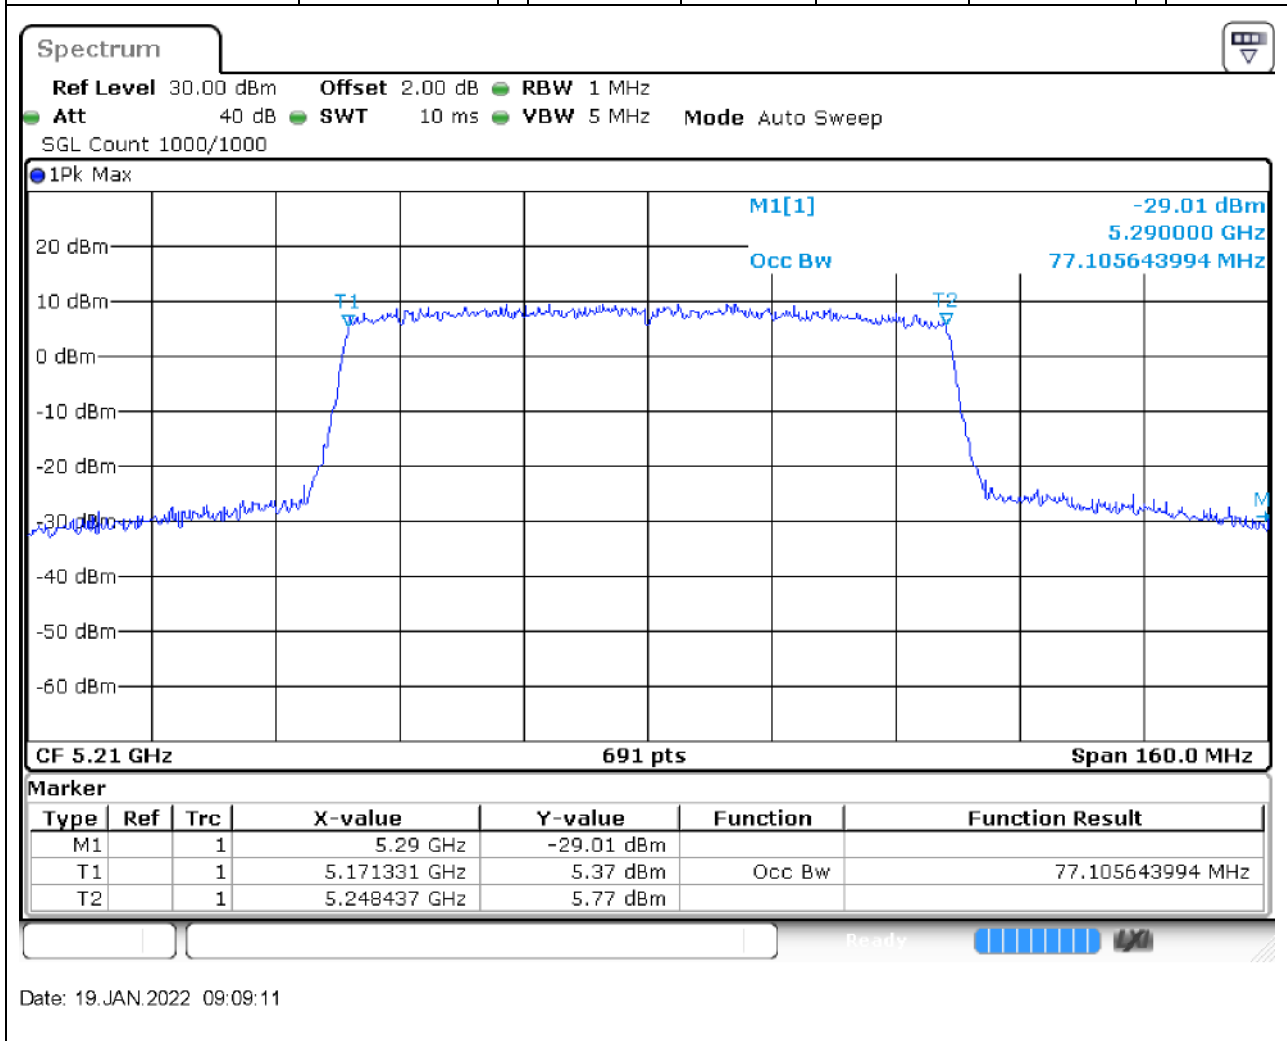

20. 802.11ax_80M_U-NII-1_M

20.1. A.2.2-99% Bandwidth(NTNV)

Center Frequency (MHz)	OBW Power (%)	RBW (MHz)	Detector	Limit (MHz)	OBW (MHz)	Verdict
5210	99	1	Peak	0	77.105644	Unknown