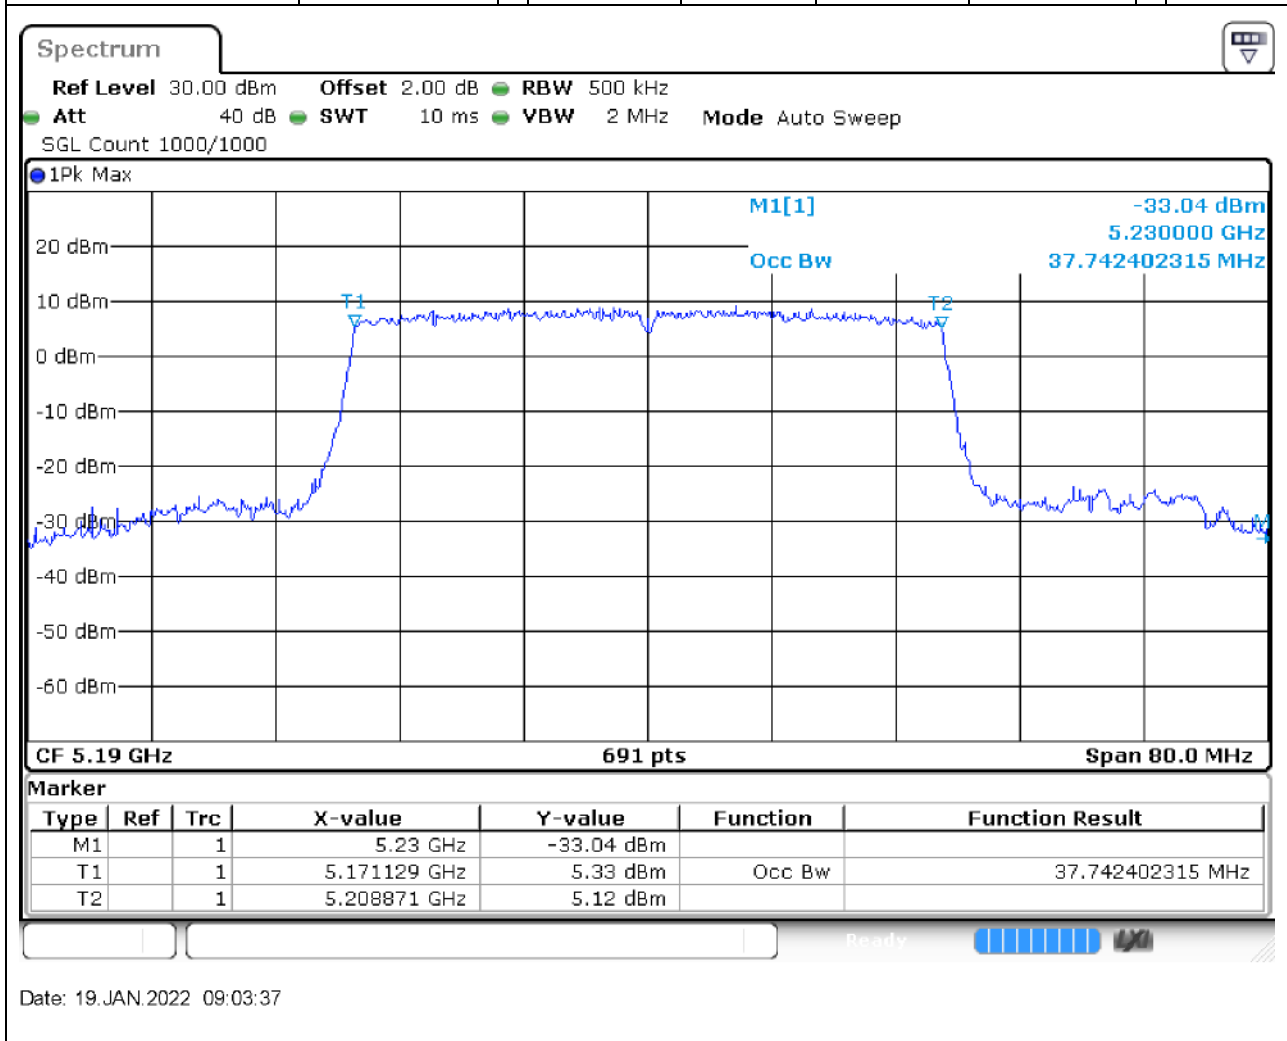

18. 802.11ax_40M_U-NII-1_L

18.1. A.2.2-99% Bandwidth(NTNV)

Center Frequency (MHz)	OBW Power (%)	RBW (MHz)	Detector	Limit (MHz)	OBW (MHz)	Verdict
5190	99	0.5	Peak	0	37.742402	Unknown