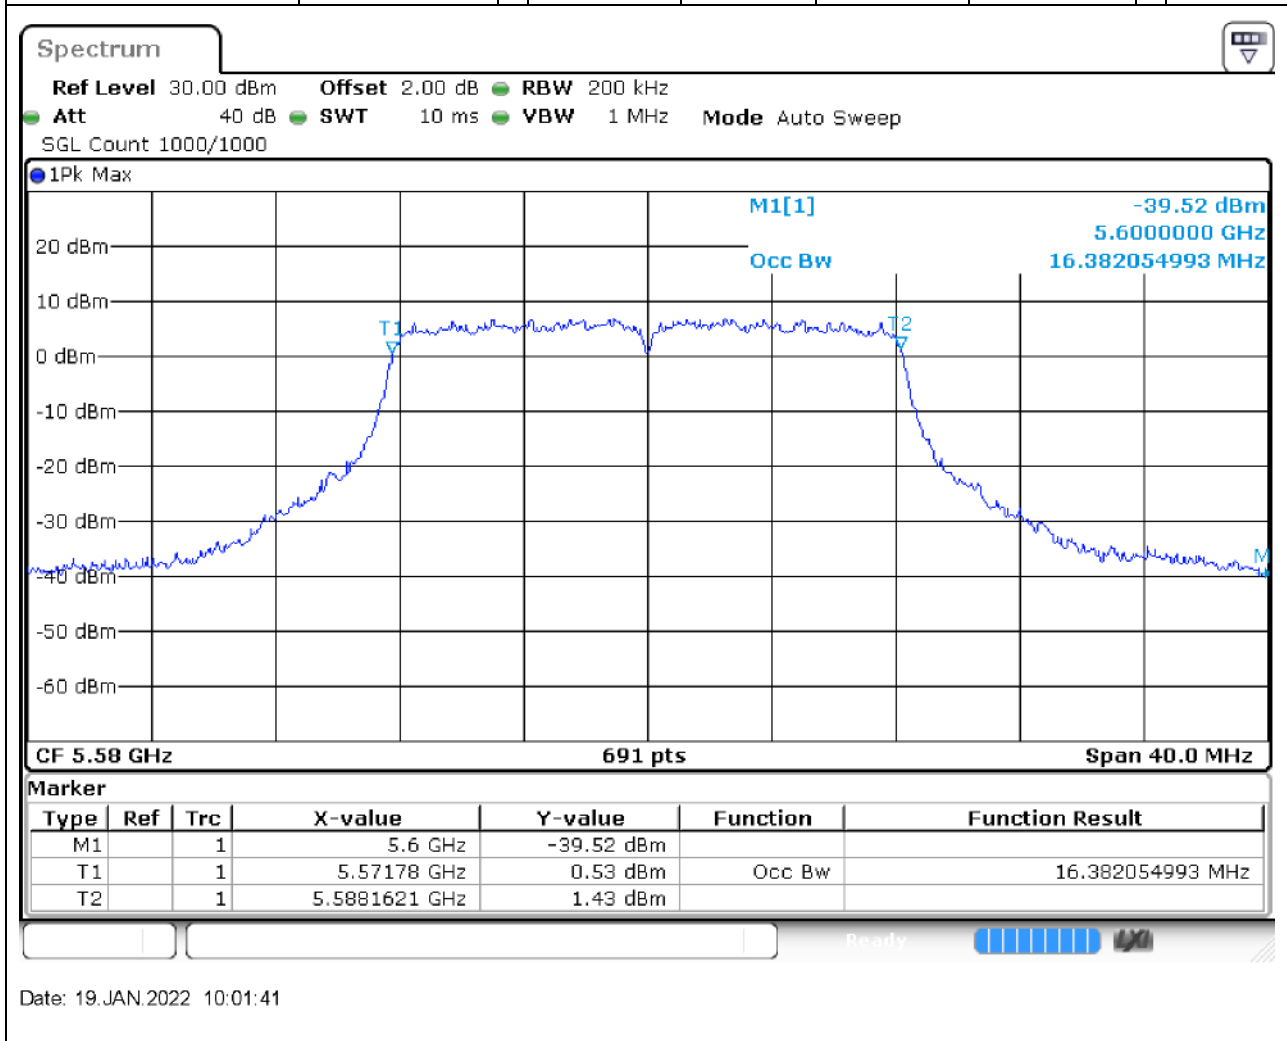

42. 802.11a_20M_U-NII-2C_M

42.1. A.2.2-99% Bandwidth(NTNV)

Center Frequency (MHz)	OBW Power (%)	RBW (MHz)	Detector	Limit (MHz)	OBW (MHz)	Verdict
5580	99	0.2	Peak	0	16.382055	Unknown