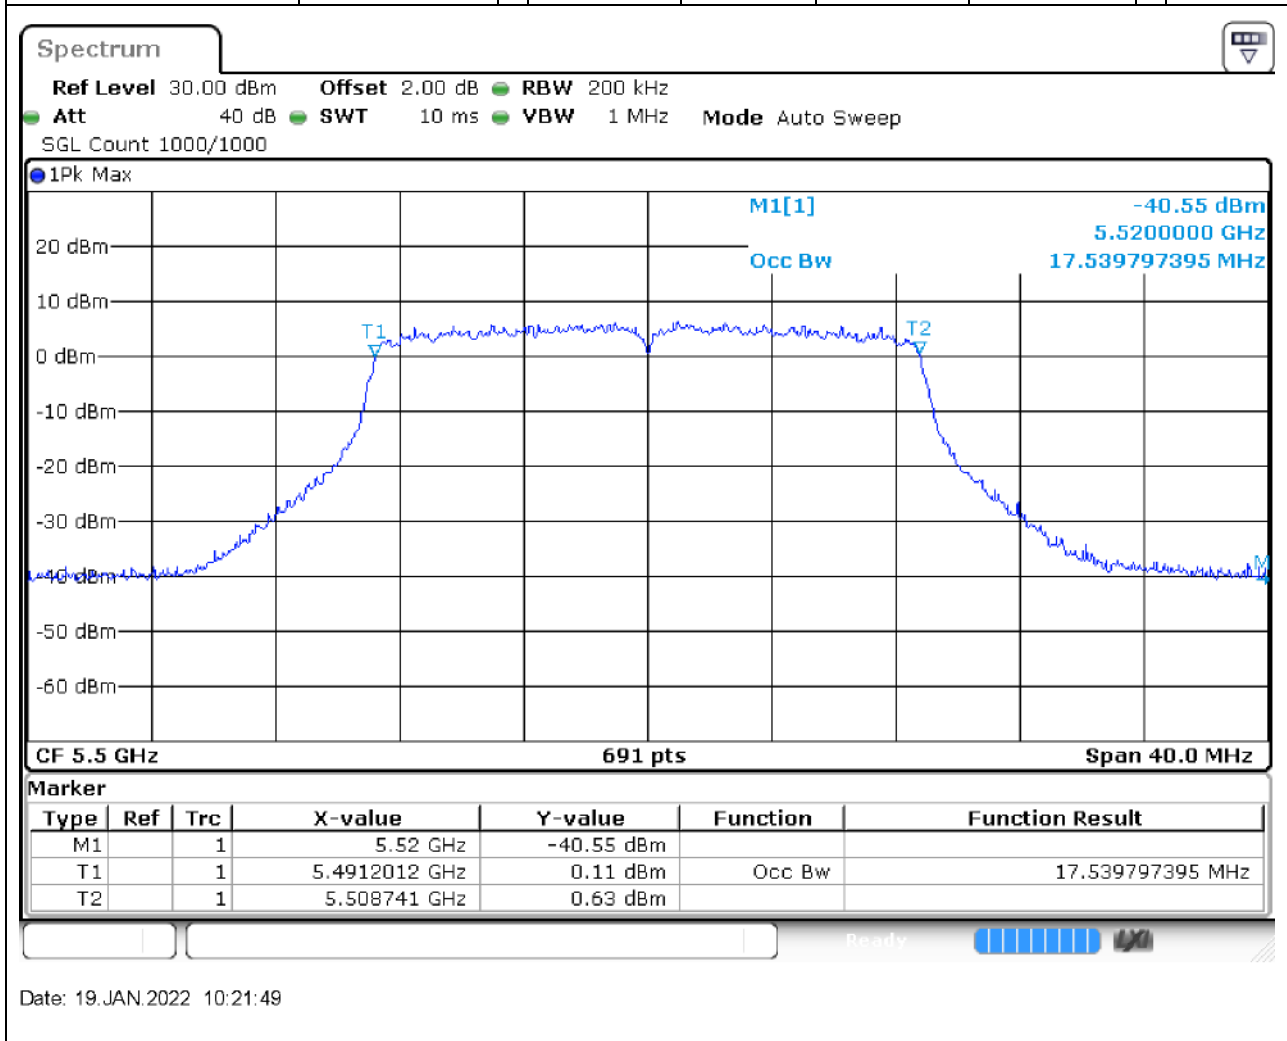

50. 802.11ac_20M_U-NII-2C_L

50.1. A.2.2-99% Bandwidth(NTNV)

Center Frequency (MHz)	OBW Power (%)	RBW (MHz)	Detector	Limit (MHz)	OBW (MHz)	Verdict
5500	99	0.2	Peak	0	17.539797	Unknown