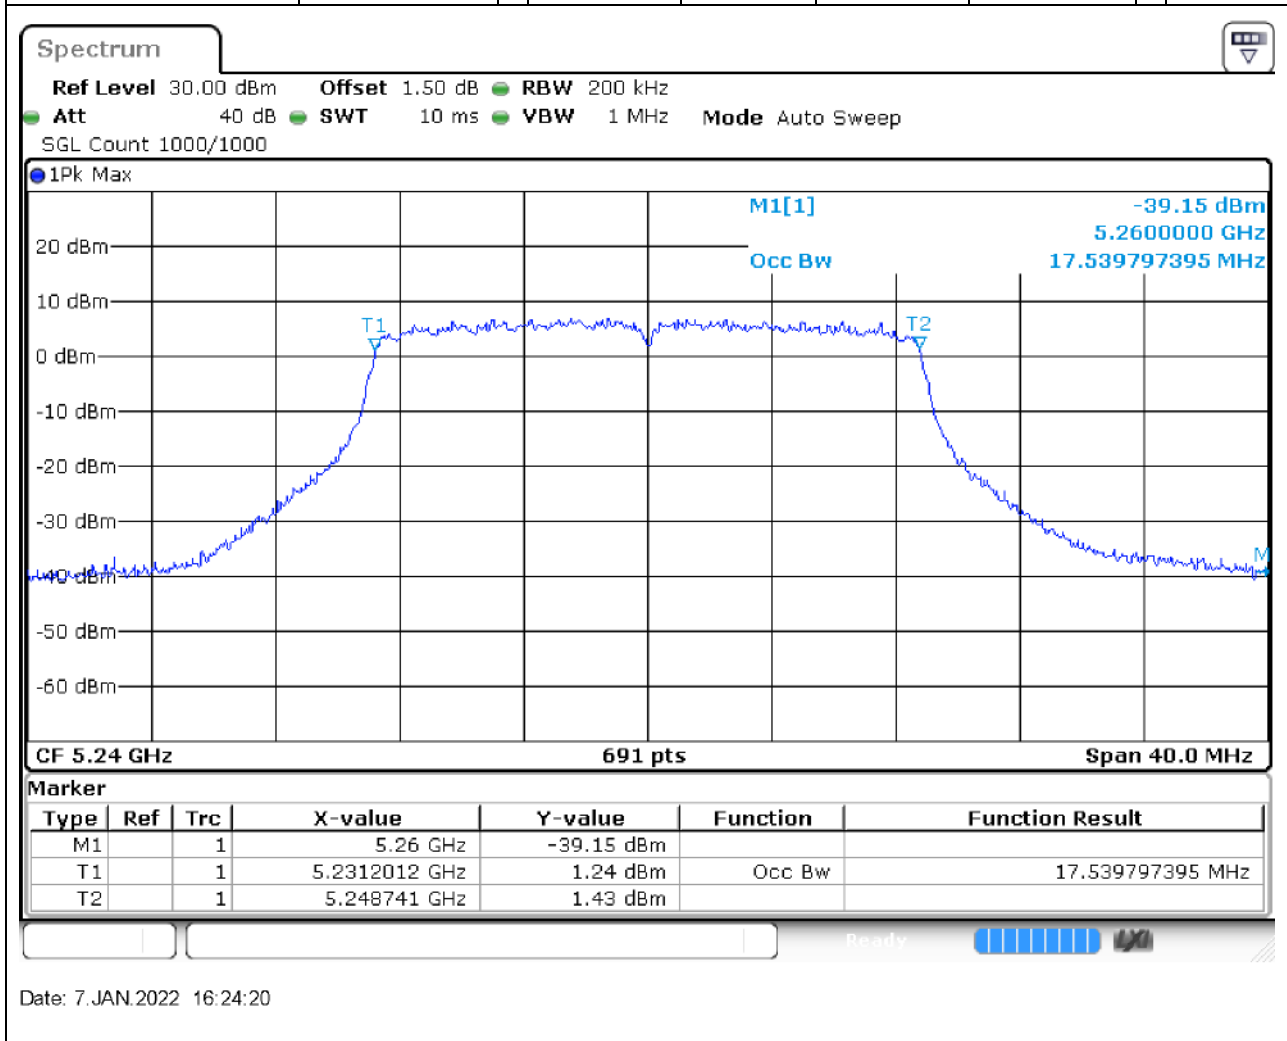

6. 802.11n_20M_U-NII-1_H

6.1. A.2.2-99% Bandwidth(NTNV)

Center Frequency (MHz)	OBW Power (%)	RBW (MHz)	Detector	Limit (MHz)	OBW (MHz)	Verdict
5240	99	0.2	Peak	0	17.539797	Unknown