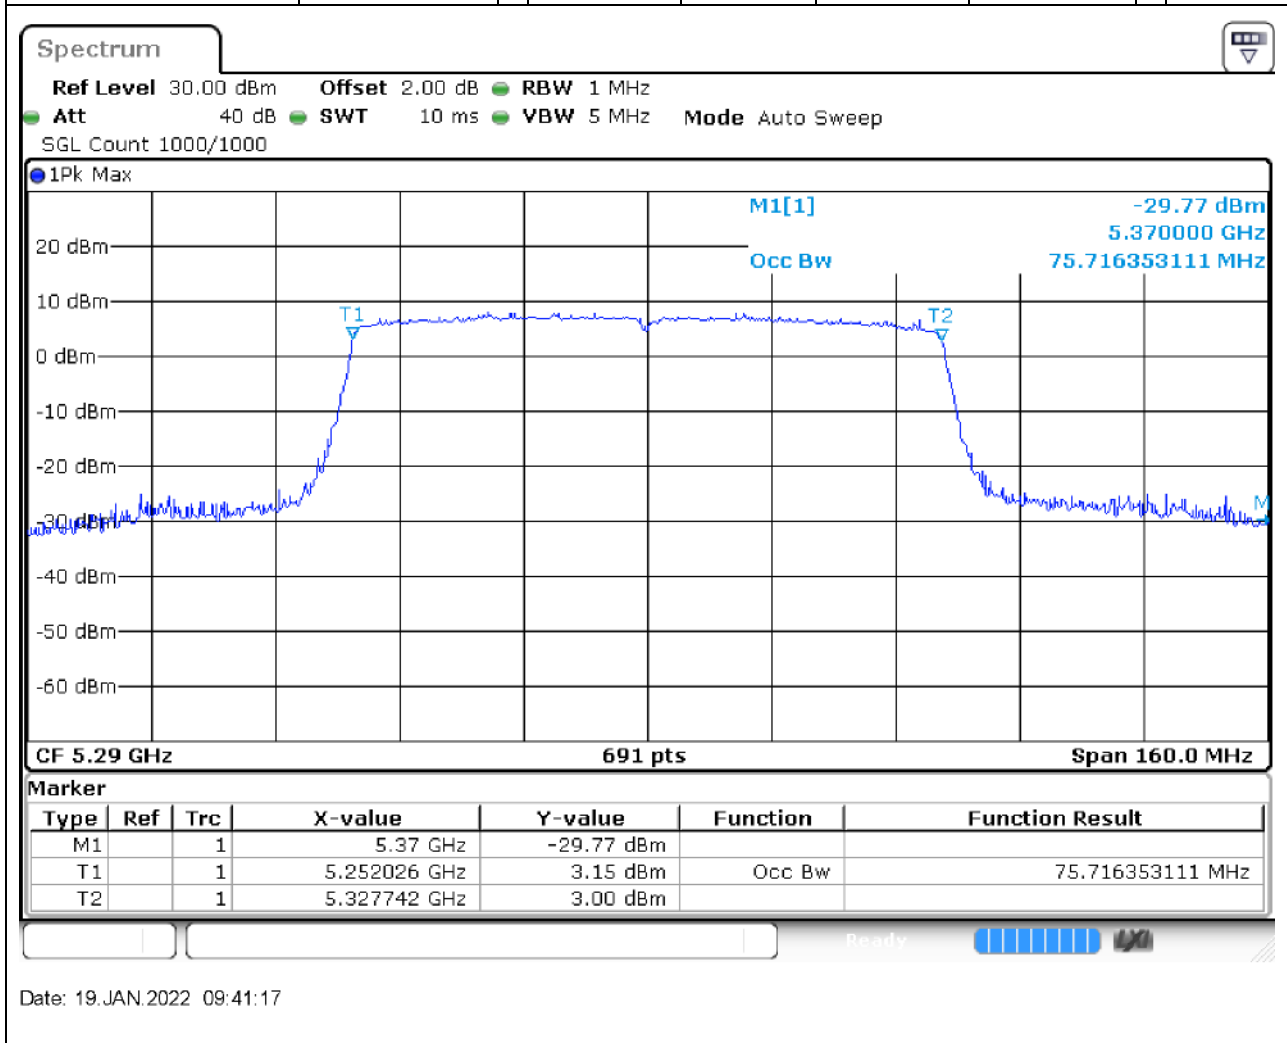

34. 802.11ac_80M_U-NII-2A_M

34.1. A.2.2-99% Bandwidth(NTNV)

Center Frequency (MHz)	OBW Power (%)	RBW (MHz)	Detector	Limit (MHz)	OBW (MHz)	Verdict
5290	99	1	Peak	0	75.716353	Unknown