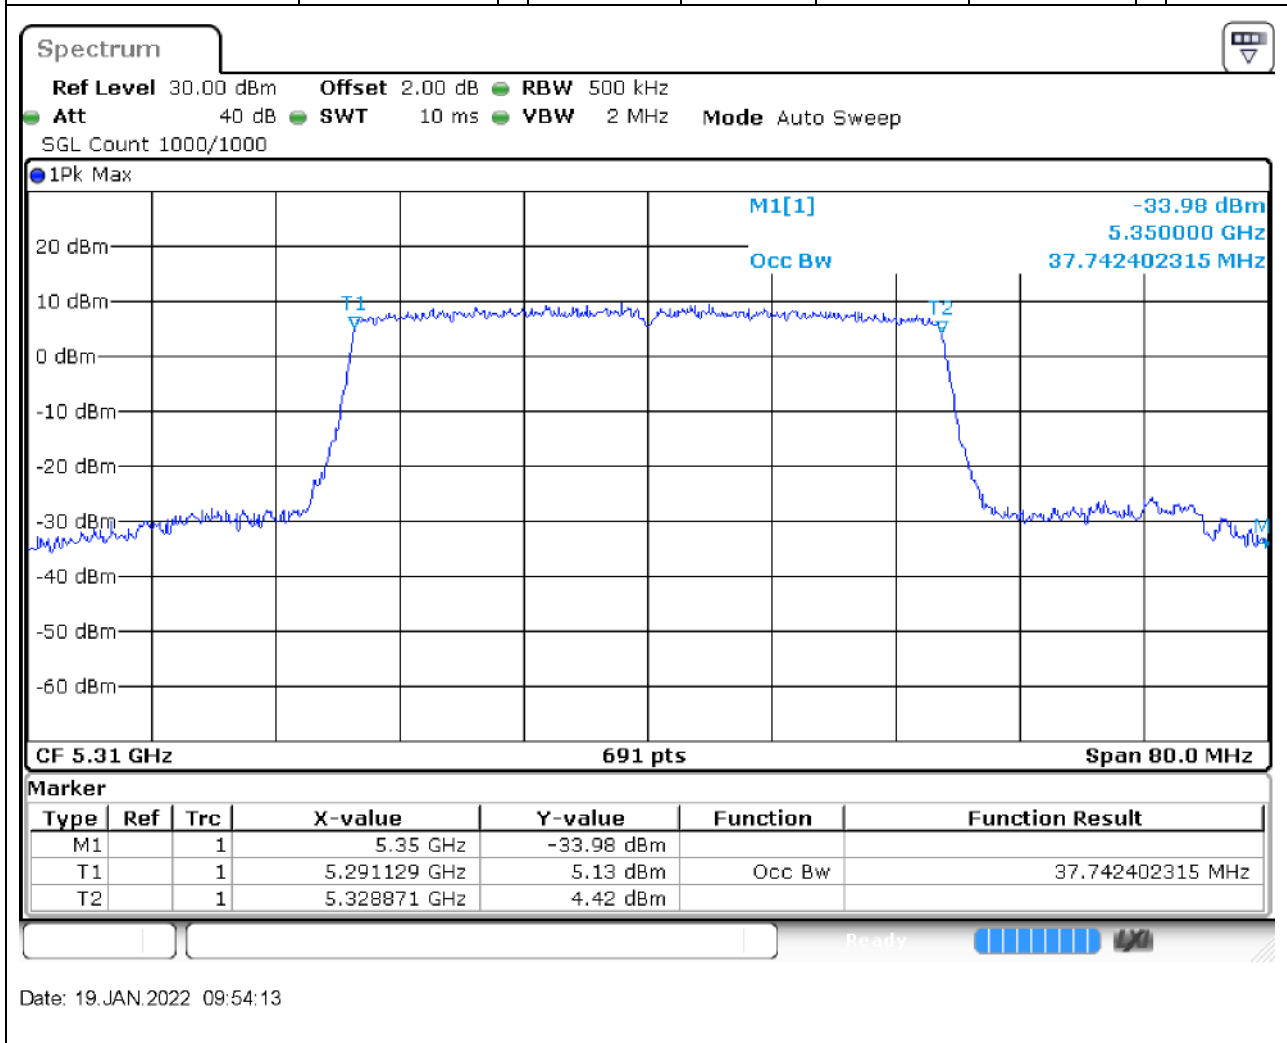

39. 802.11ax_40M_U-NII-2A_H

39.1. A.2.2-99% Bandwidth(NTNV)

Center Frequency (MHz)	OBW Power (%)	RBW (MHz)	Detector	Limit (MHz)	OBW (MHz)	Verdict
5310	99	0.5	Peak	0	37.742402	Unknow