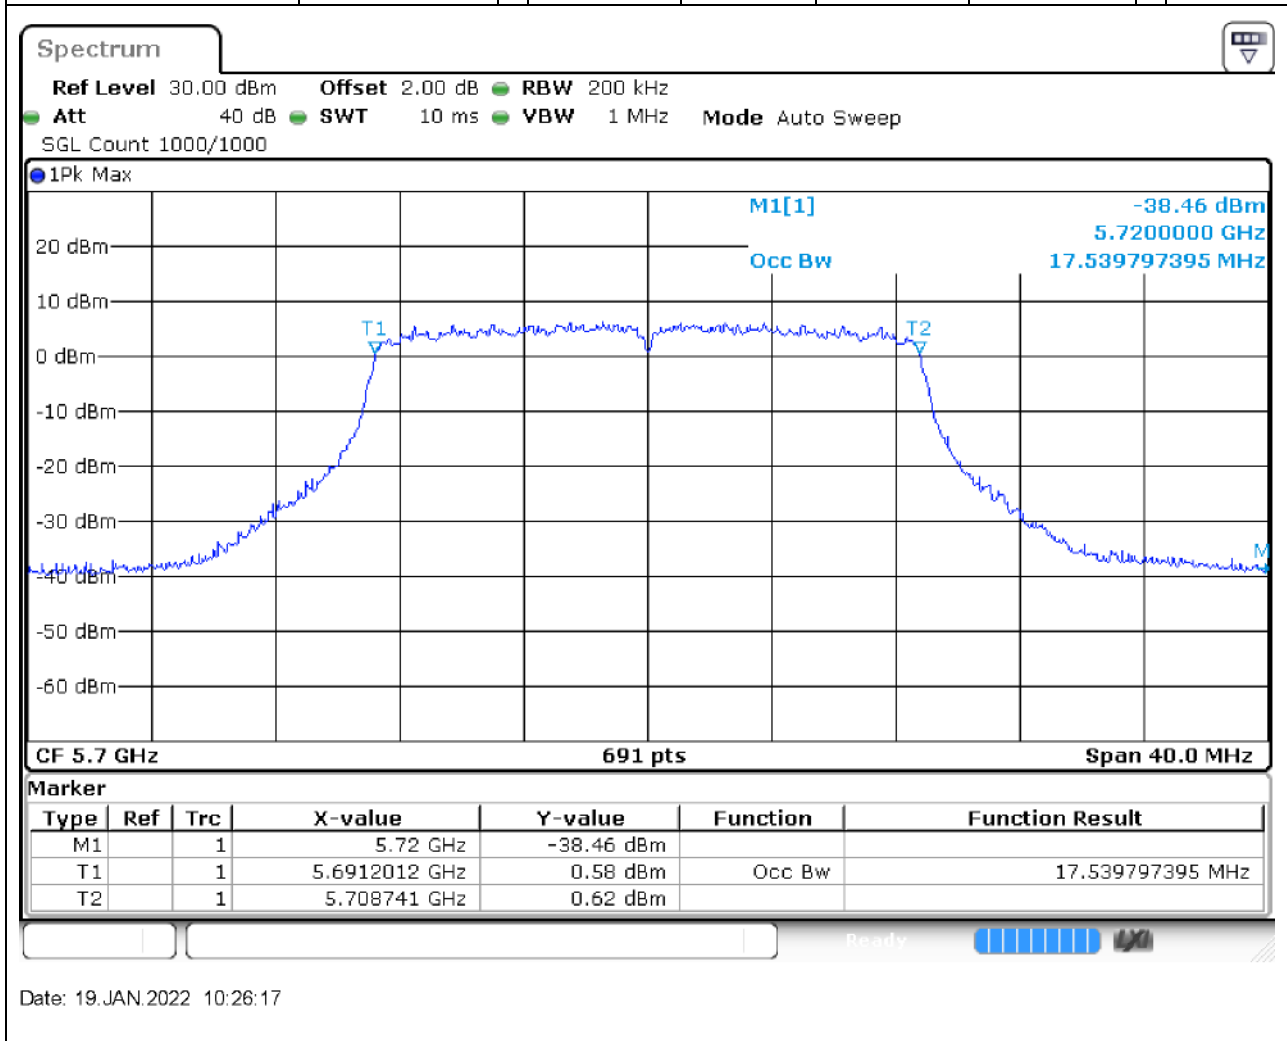

52. 802.11ac_20M_U-NII-2C_H

52.1. A.2.2-99% Bandwidth(NTNV)

Center Frequency (MHz)	OBW Power (%)	RBW (MHz)	Detector	Limit (MHz)	OBW (MHz)	Verdict
5700	99	0.2	Peak	0	17.539797	Unknown