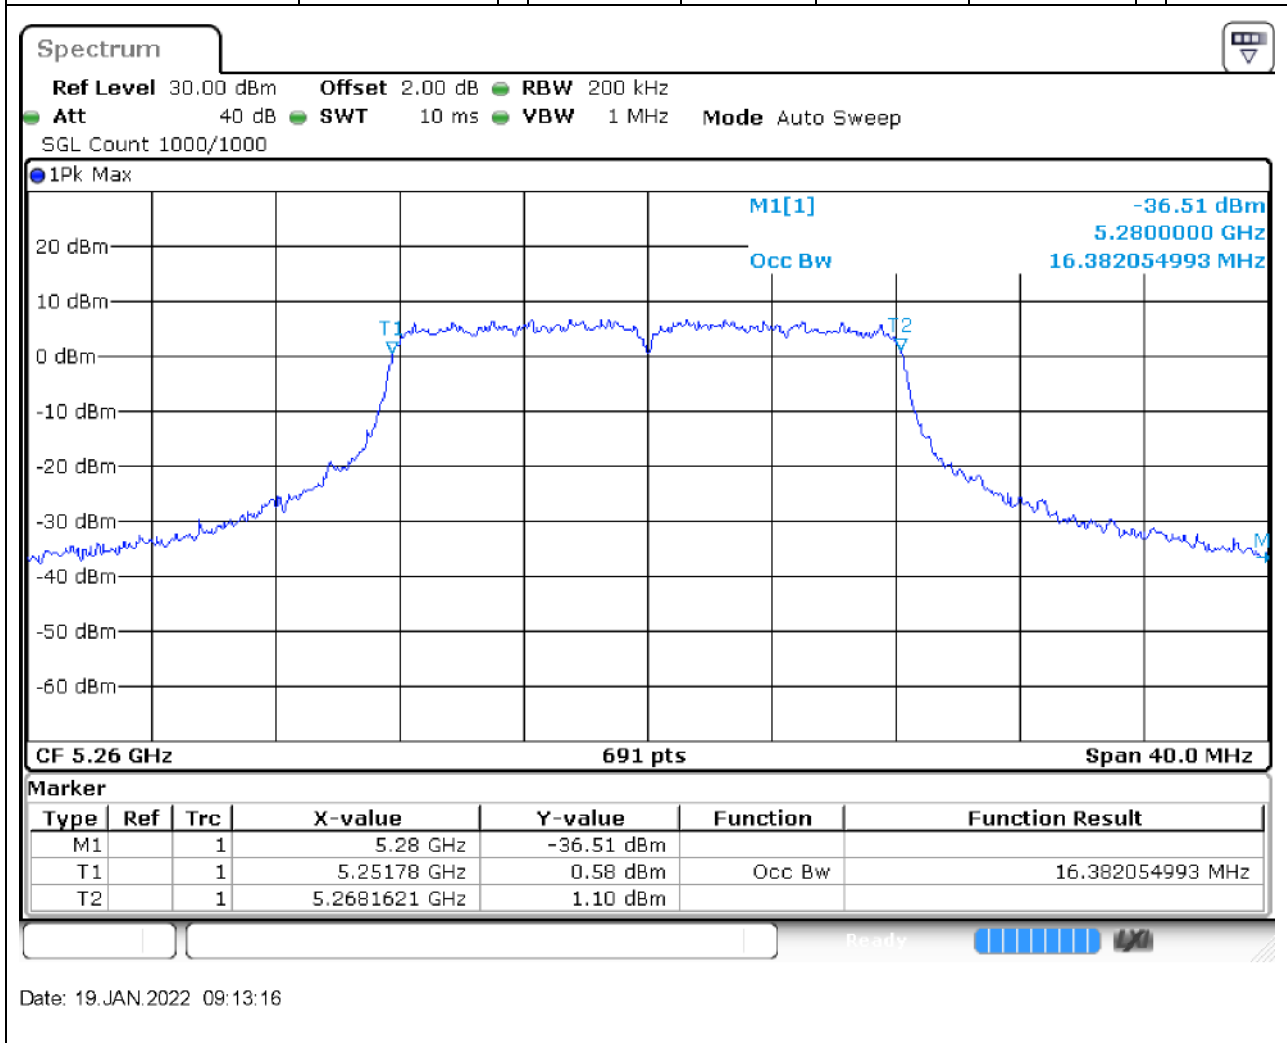

21. 802.11a_20M_U-NII-2A_L

21.1. A.2.2-99% Bandwidth(NTNV)

Center Frequency (MHz)	OBW Power (%)	RBW (MHz)	Detector	Limit (MHz)	OBW (MHz)	Verdict
5260	99	0.2	Peak	0	16.382055	Unknown