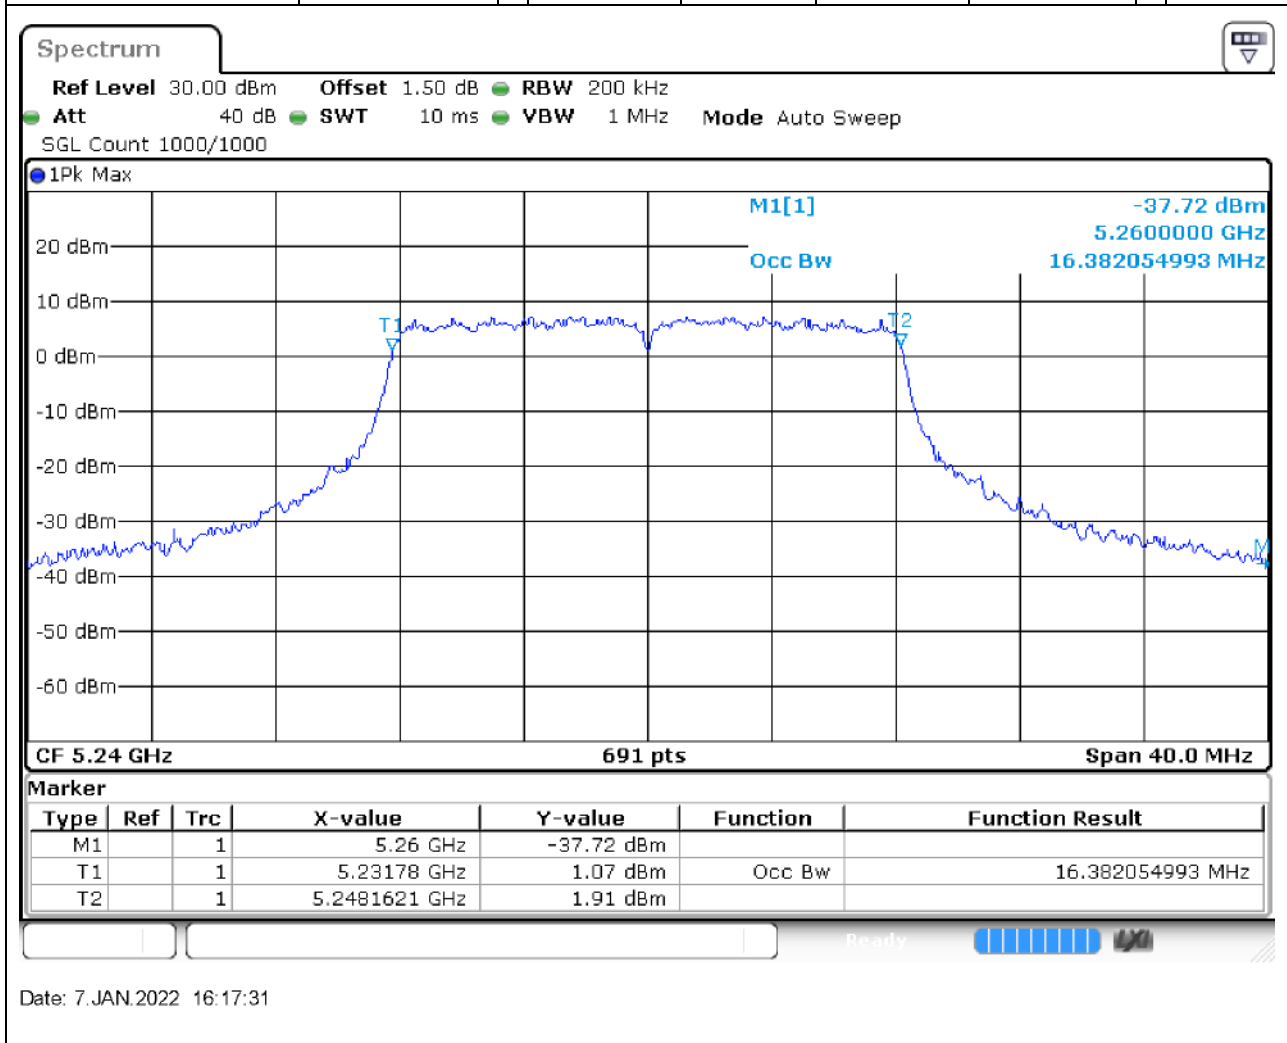

3. 802.11a_20M_U-NII-1_H

3.1. A.2.2-99% Bandwidth(NTNV)

Center Frequency (MHz)	OBW Power (%)	RBW (MHz)	Detector	Limit (MHz)	OBW (MHz)	Verdict
5240	99	0.2	Peak	0	16.382055	Unknown