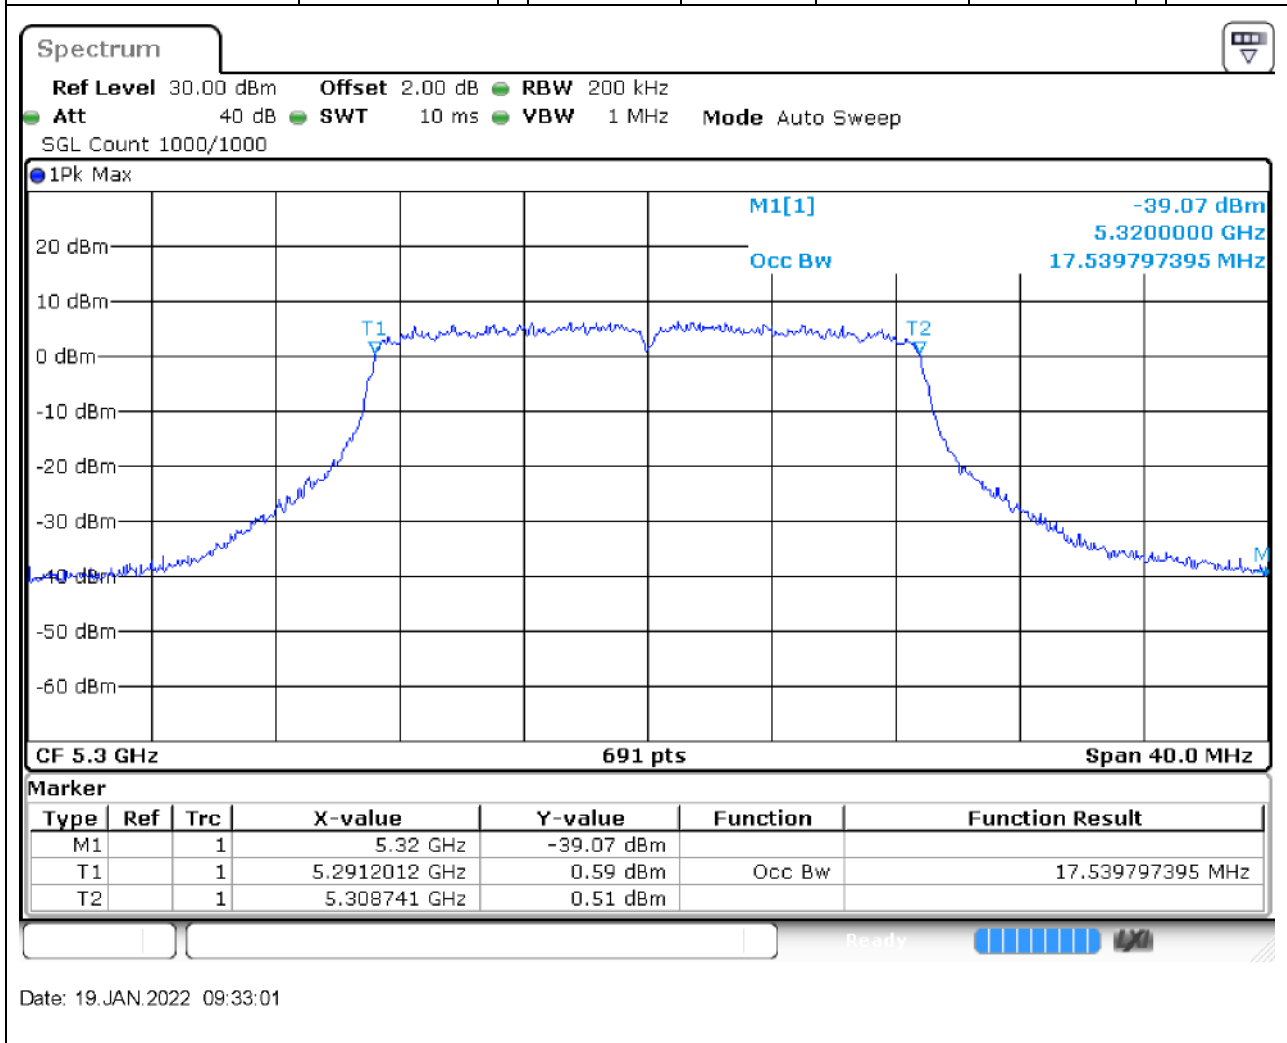

30. 802.11ac_20M_U-NII-2A_M

30.1. A.2.2-99% Bandwidth(NTNV)

Center Frequency (MHz)	OBW Power (%)	RBW (MHz)	Detector	Limit (MHz)	OBW (MHz)	Verdict
5300	99	0.2	Peak	0	17.539797	Unknown