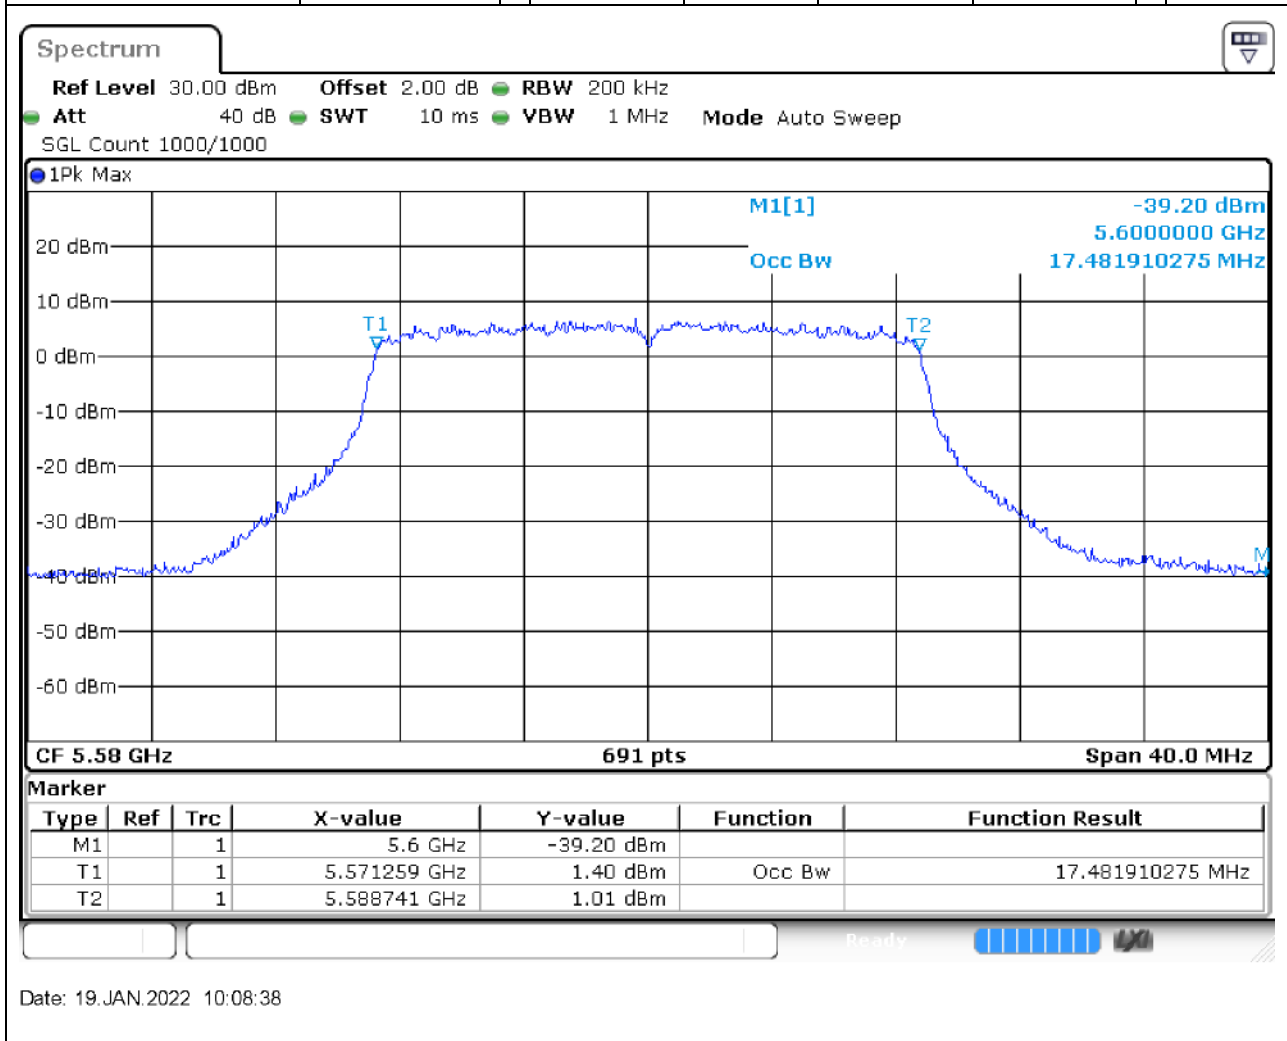

45. 802.11n_20M_U-NII-2C_M

45.1. A.2.2-99% Bandwidth(NTNV)

Center Frequency (MHz)	OBW Power (%)	RBW (MHz)	Detector	Limit (MHz)	OBW (MHz)	Verdict
5580	99	0.2	Peak	0	17.48191	Unknown