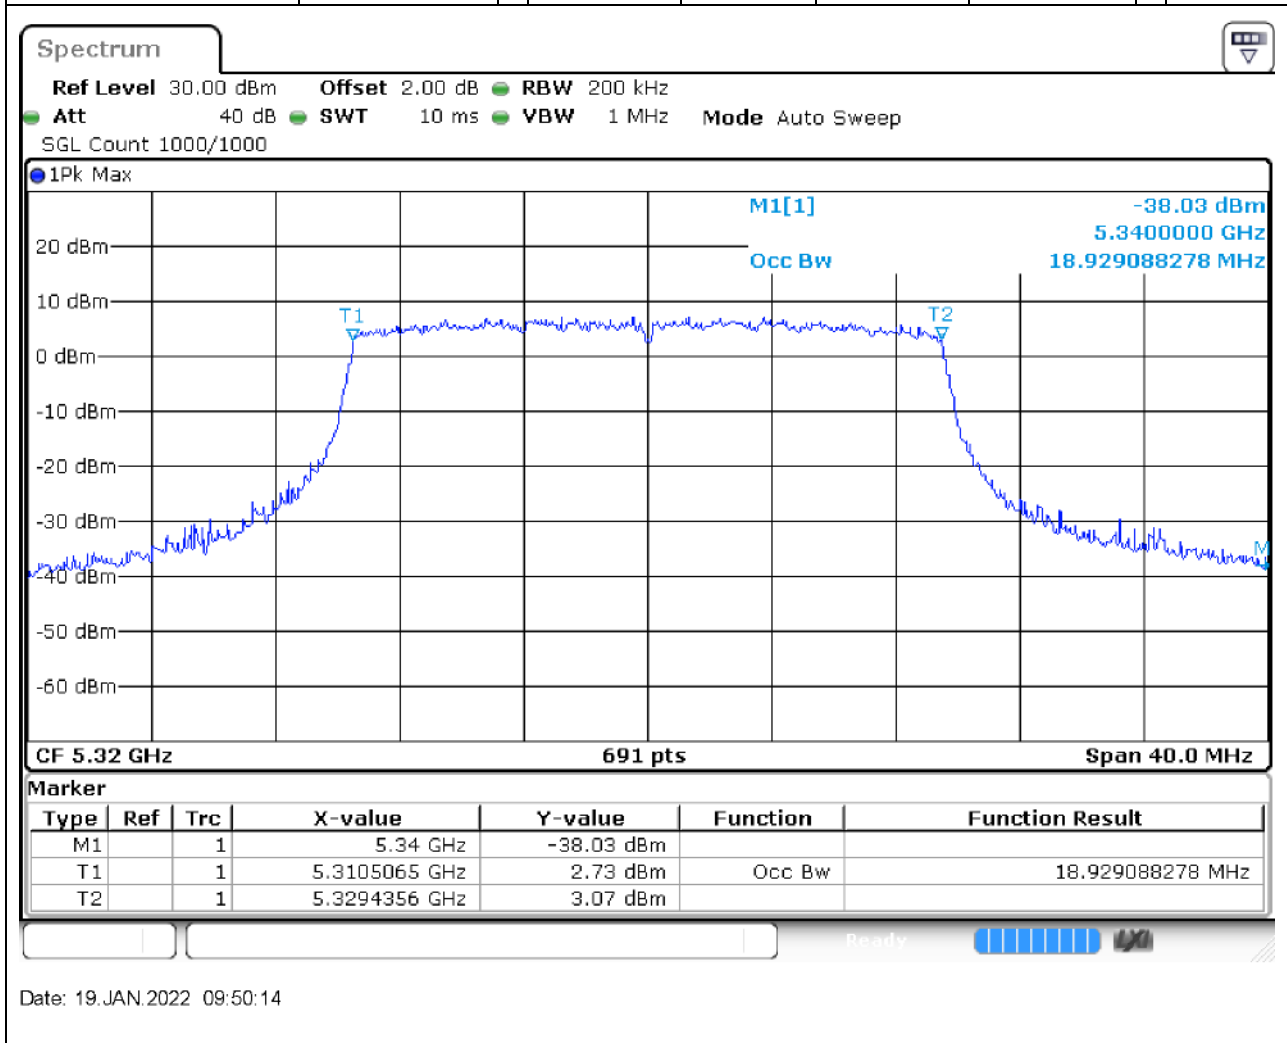

37. 802.11ax_20M_U-NII-2A_H

37.1. A.2.2-99% Bandwidth(NTNV)

Center Frequency (MHz)	OBW Power (%)	RBW (MHz)	Detector	Limit (MHz)	OBW (MHz)	Verdict
5320	99	0.2	Peak	0	18.929088	Unknown