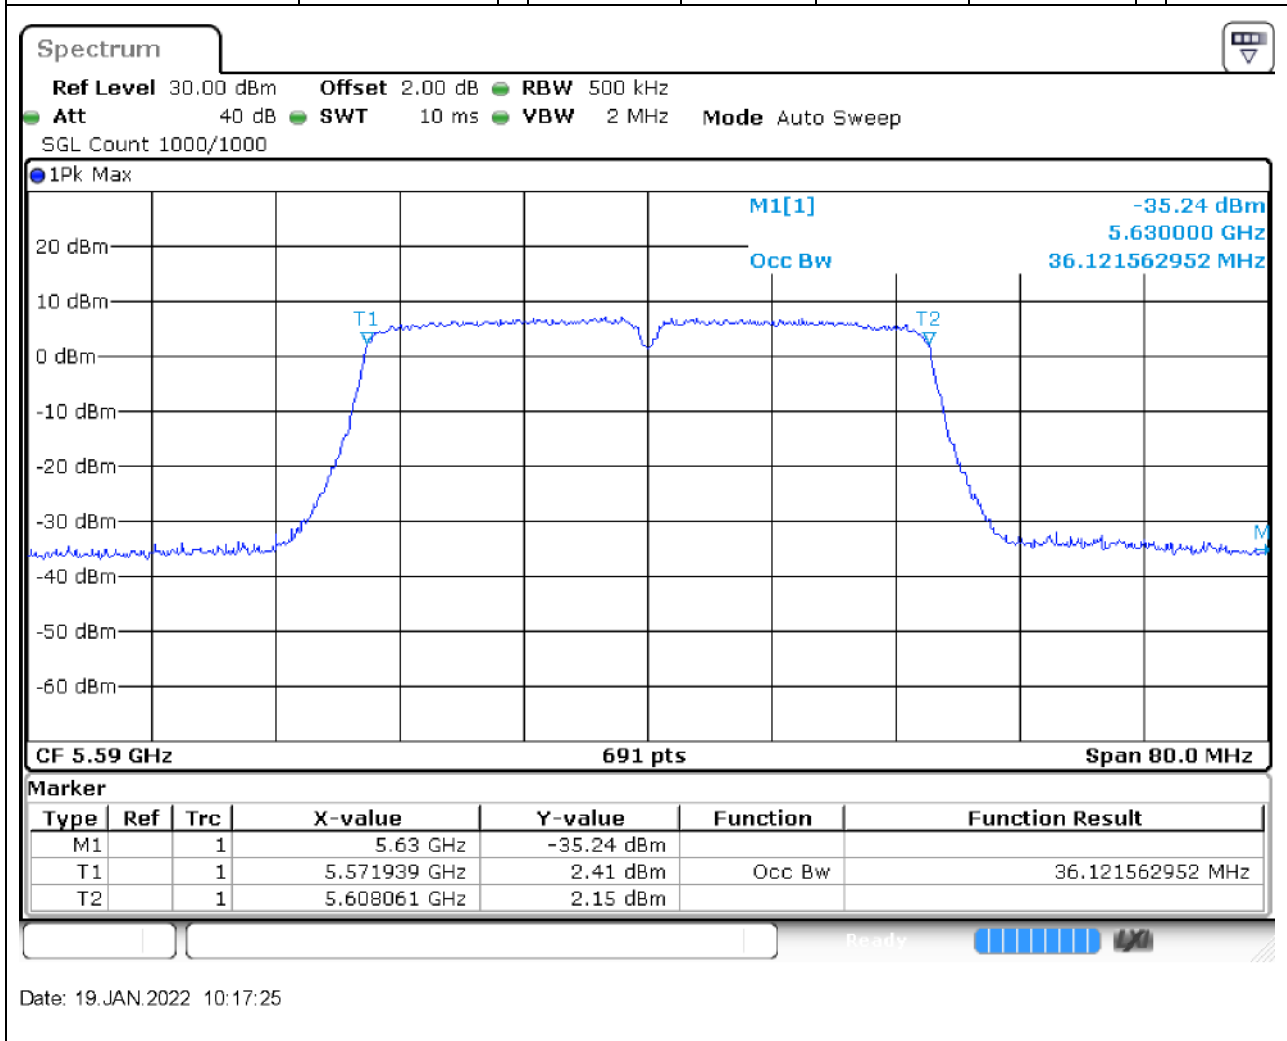

48. 802.11n_40M_U-NII-2C_M

48.1. A.2.2-99% Bandwidth(NTNV)

Center Frequency (MHz)	OBW Power (%)	RBW (MHz)	Detector	Limit (MHz)	OBW (MHz)	Verdict
5590	99	0.5	Peak	0	36.121563	Unknown