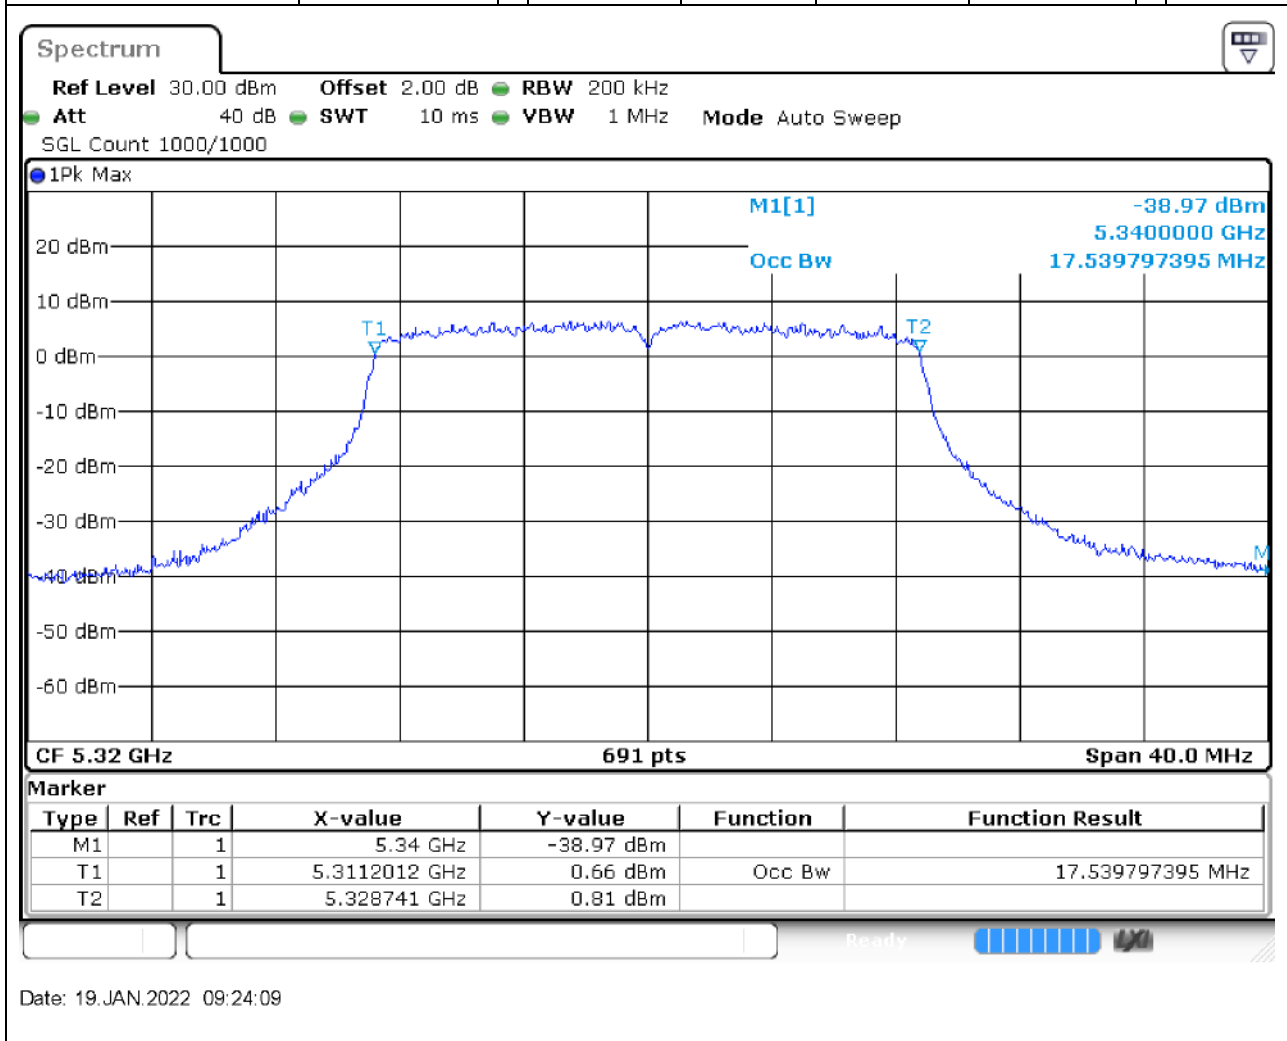

26. 802.11n_20M_U-NII-2A_H

26.1. A.2.2-99% Bandwidth(NTNV)

Center Frequency (MHz)	OBW Power (%)	RBW (MHz)	Detector	Limit (MHz)	OBW (MHz)	Verdict
5320	99	0.2	Peak	0	17.539797	Unknown