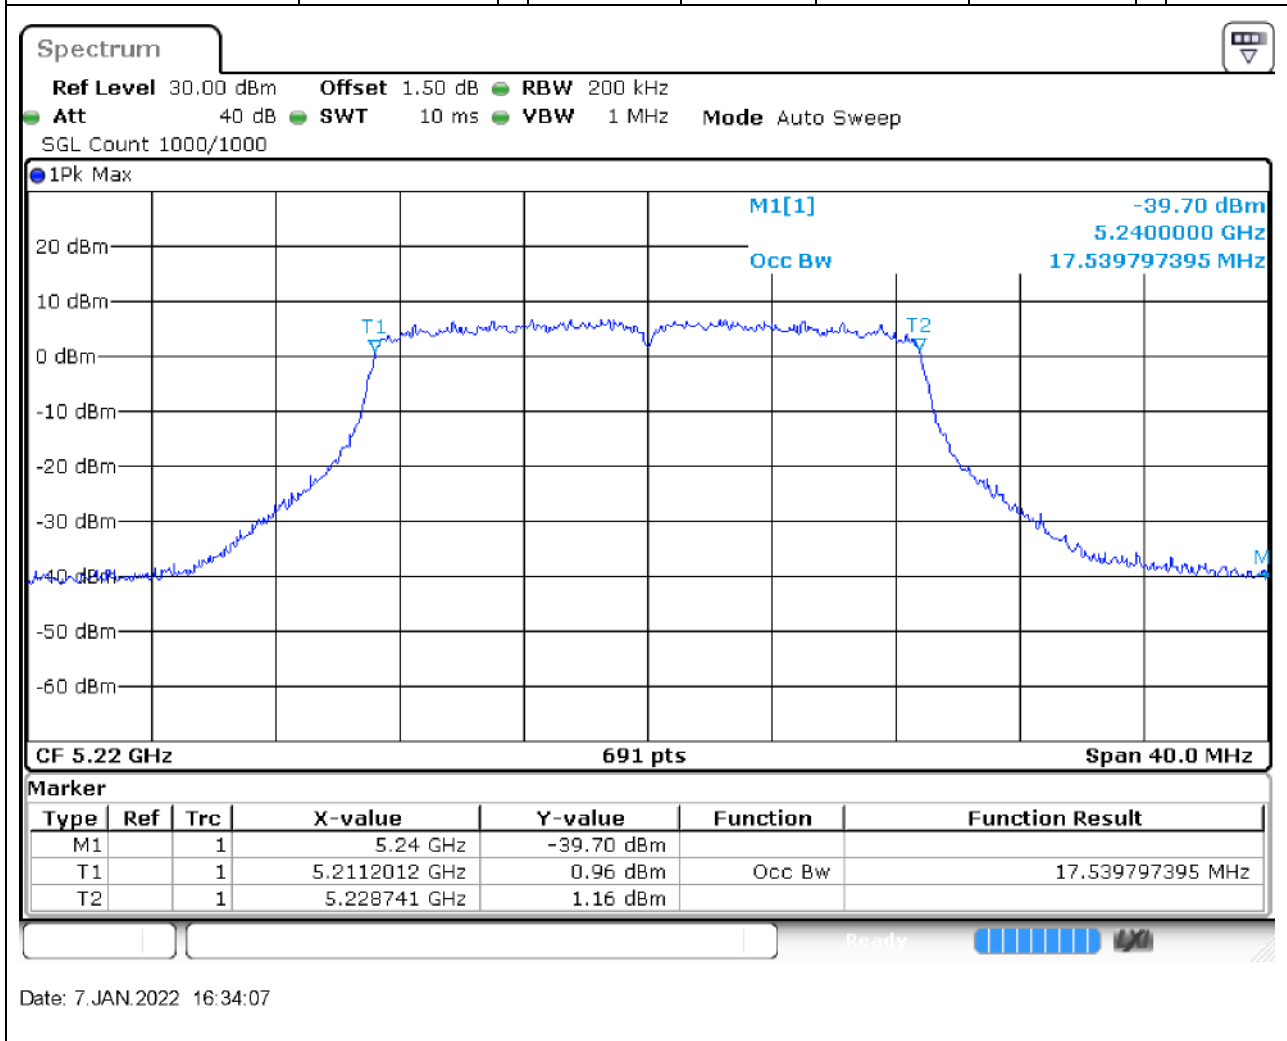

10. 802.11ac_20M_U-NII-1_M

10.1. A.2.2-99% Bandwidth(NTNV)

Center Frequency (MHz)	OBW Power (%)	RBW (MHz)	Detector	Limit (MHz)	OBW (MHz)	Verdict
5220	99	0.2	Peak	0	17.539797	Unknown