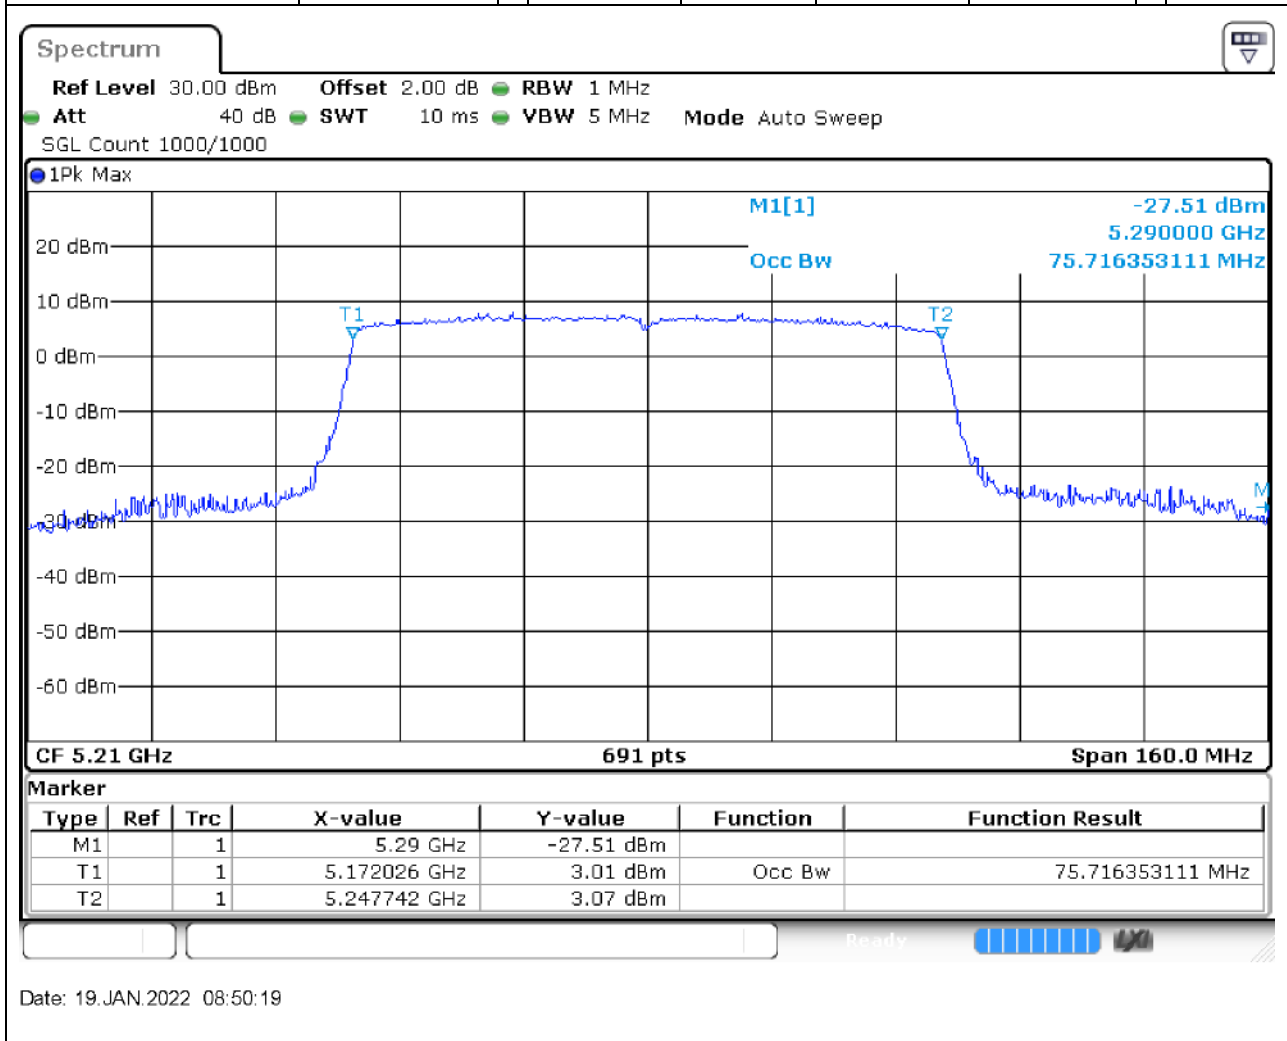

14. 802.11ac_80M_U-NII-1_M

14.1. A.2.2-99% Bandwidth(NTNV)

Center Frequency (MHz)	OBW Power (%)	RBW (MHz)	Detector	Limit (MHz)	OBW (MHz)	Verdict
5210	99	1	Peak	0	75.716353	Unknown