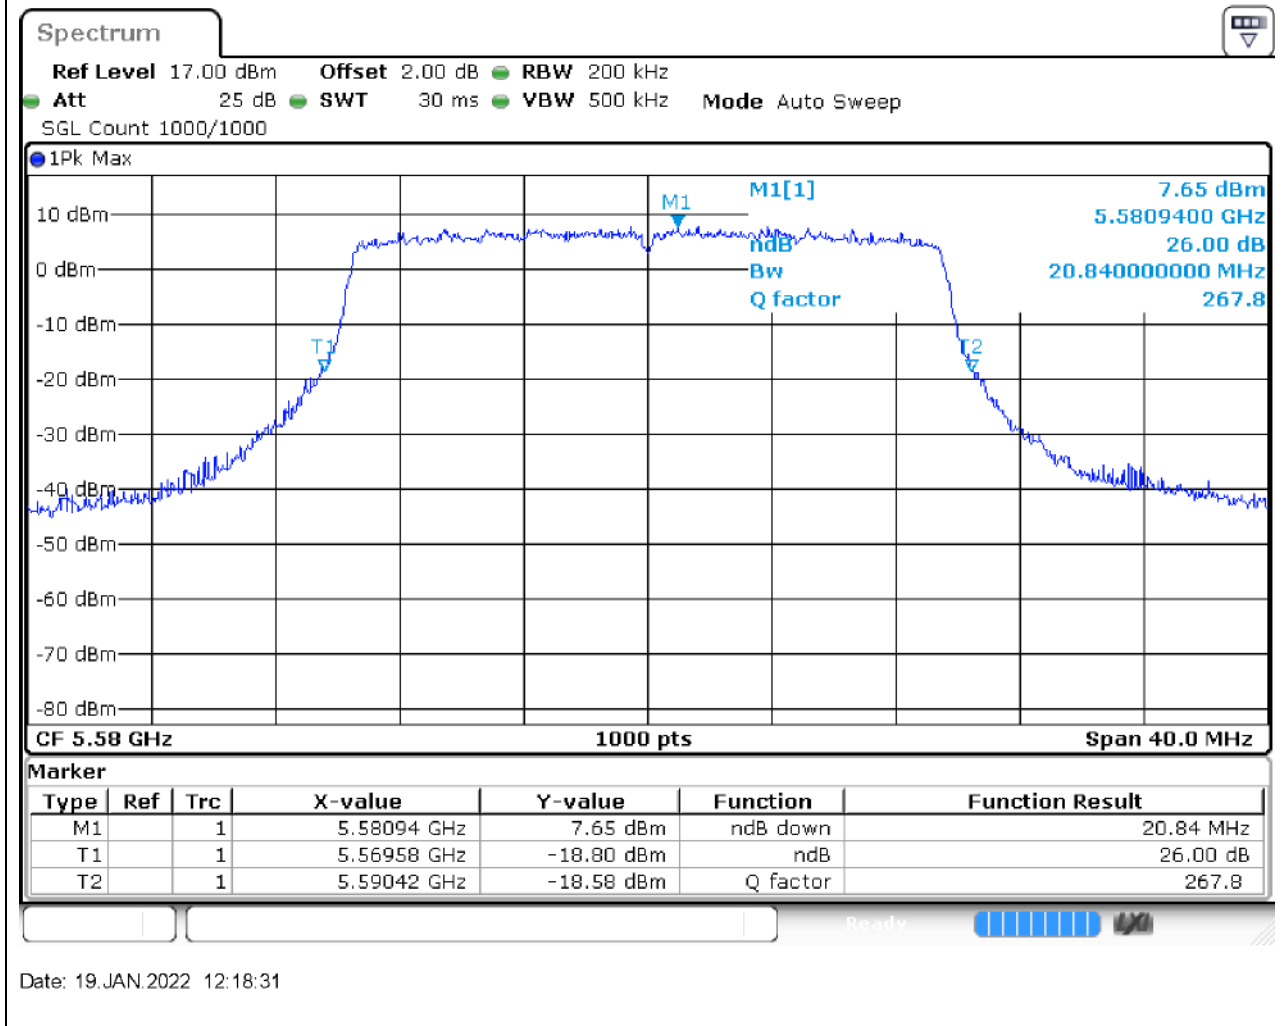

59. 802.11ax_20M_U-NII-2C_M

59.1. A.2-26dB Bandwidth(NTNV)

Center Frequency (MHz)	XdB Down	RBW (MHz)	Detector	Limit (MHz)	XdB BandWidth (MHz)	Verdict
5580	26	0.2	Peak	0	20.84	Unknow