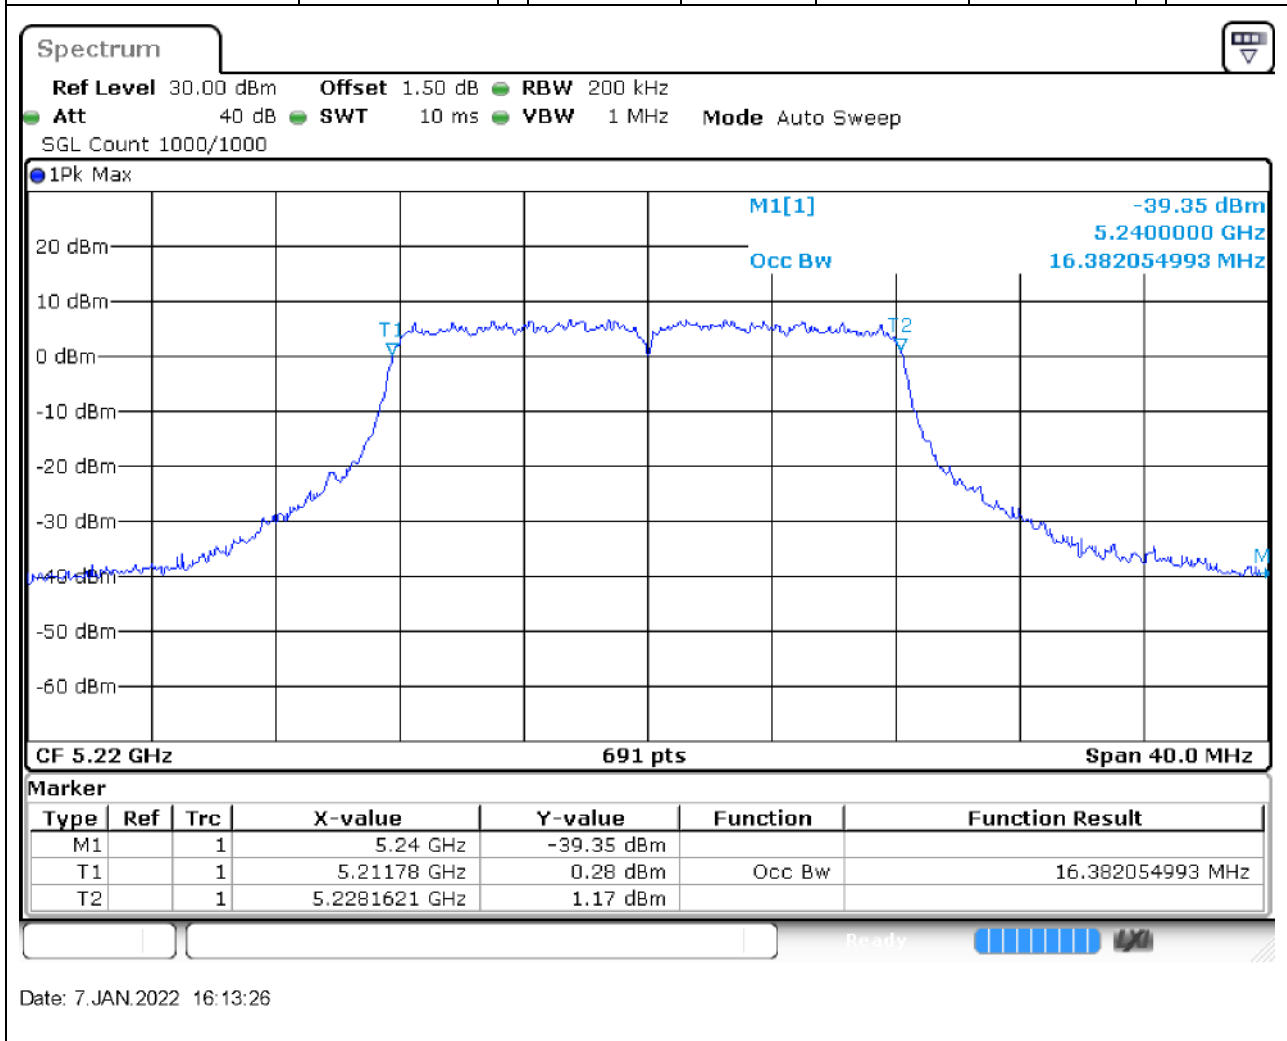

2. 802.11a_20M_U-NII-1_M

2.1. A.2.2-99% Bandwidth(NTNV)

Center Frequency (MHz)	OBW Power (%)	RBW (MHz)	Detector	Limit (MHz)	OBW (MHz)	Verdict
5220	99	0.2	Peak	0	16.382055	Unknown