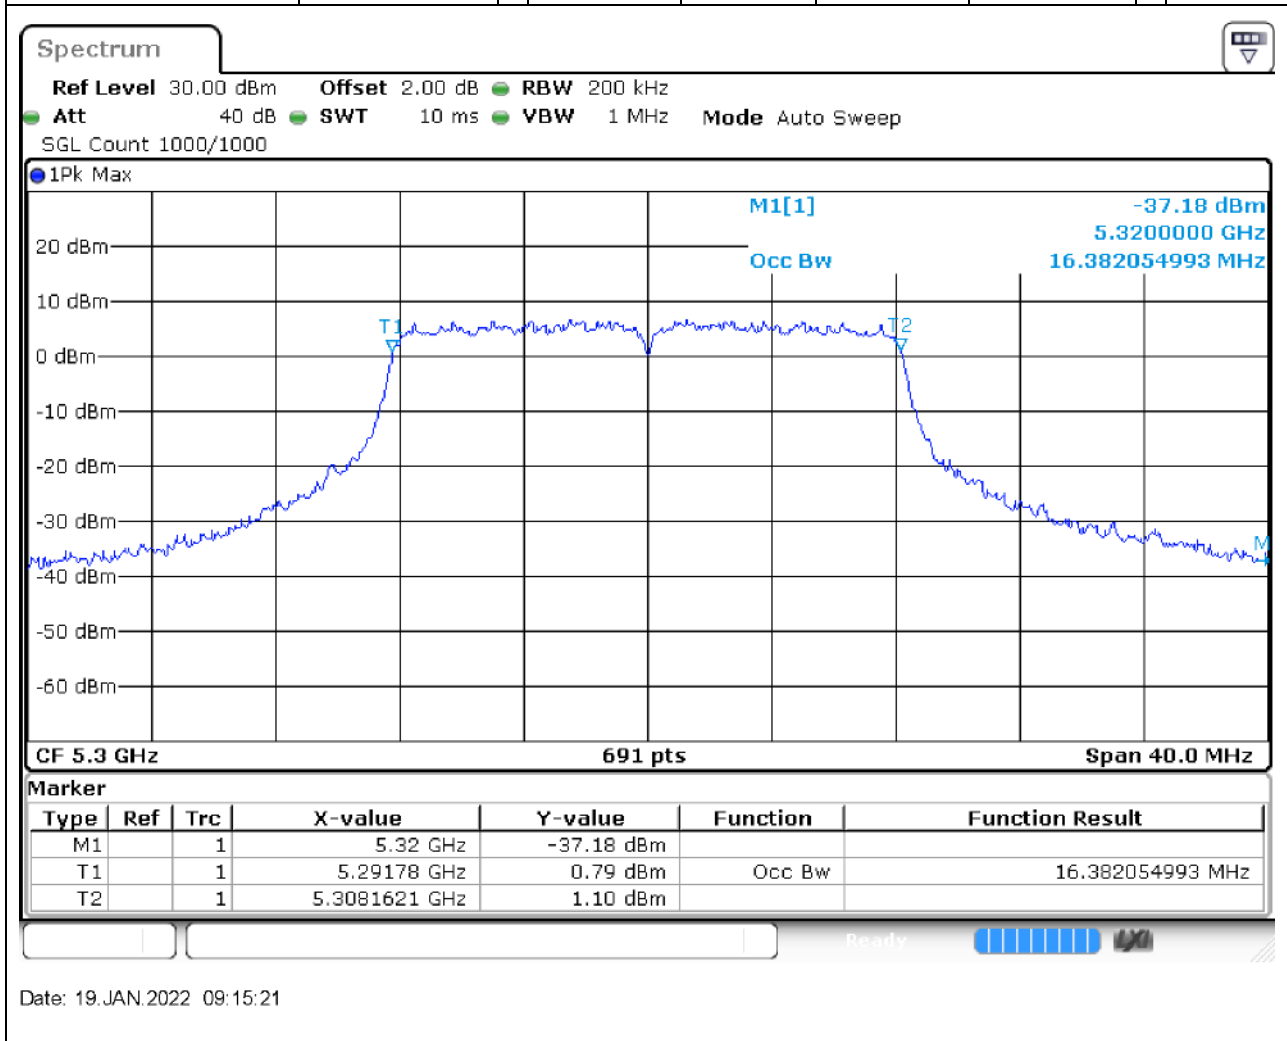

22. 802.11a_20M_U-NII-2A_M

22.1. A.2.2-99% Bandwidth(NTNV)

Center Frequency (MHz)	OBW Power (%)	RBW (MHz)	Detector	Limit (MHz)	OBW (MHz)	Verdict
5300	99	0.2	Peak	0	16.382055	Unknown