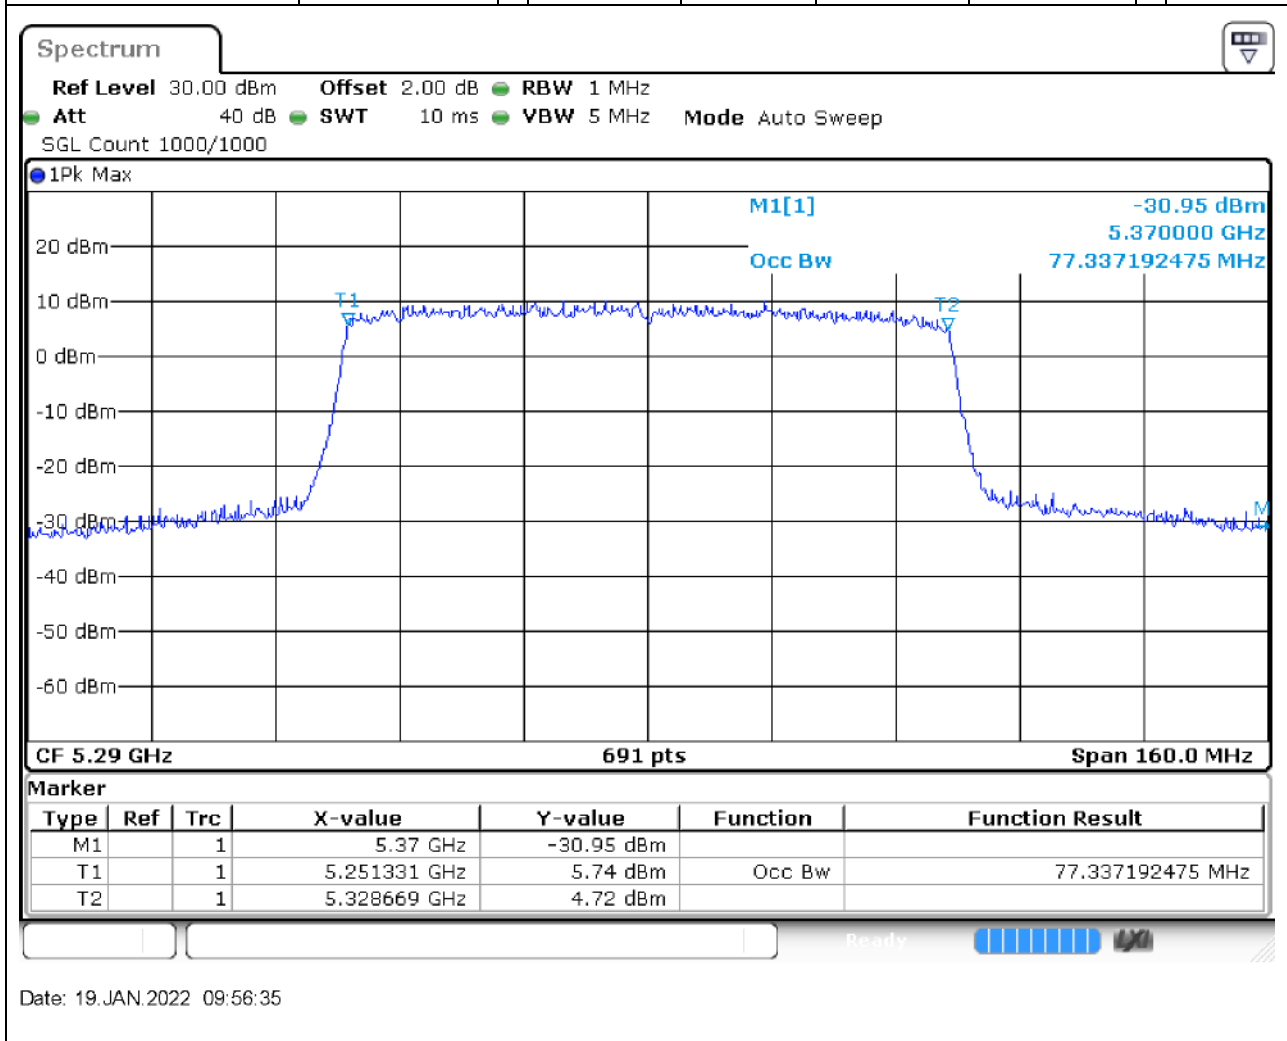

40. 802.11ax_80M_U-NII-2A_M

40.1. A.2.2-99% Bandwidth(NTNV)

Center Frequency (MHz)	OBW Power (%)	RBW (MHz)	Detector	Limit (MHz)	OBW (MHz)	Verdict
5290	99	1	Peak	0	77.337192	Unknown