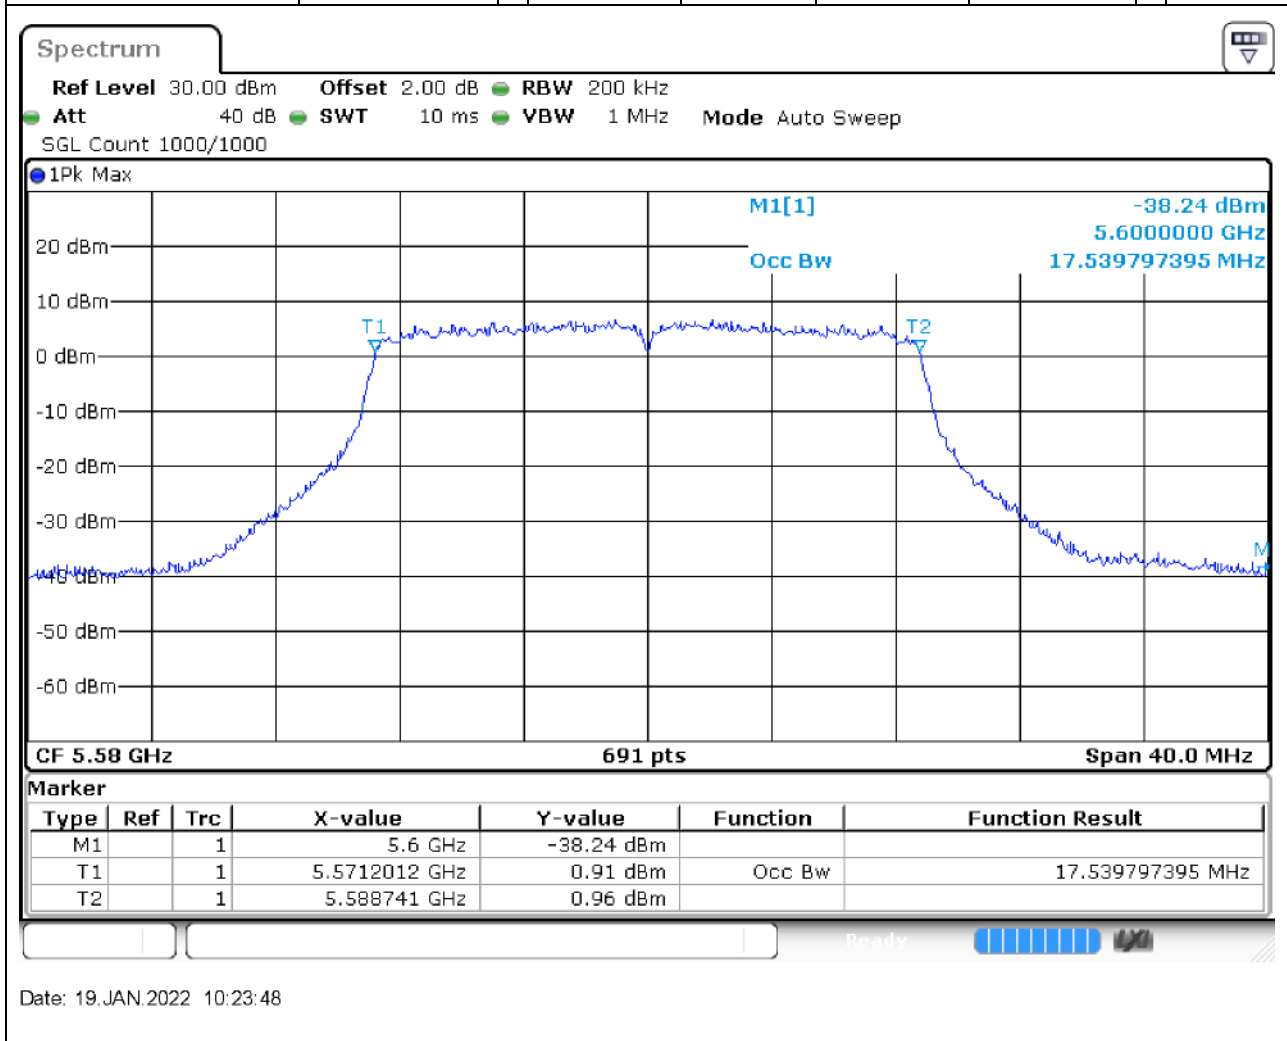

51. 802.11ac_20M_U-NII-2C_M

51.1. A.2.2-99% Bandwidth(NTNV)

Center Frequency (MHz)	OBW Power (%)	RBW (MHz)	Detector	Limit (MHz)	OBW (MHz)	Verdict
5580	99	0.2	Peak	0	17.539797	Unknown