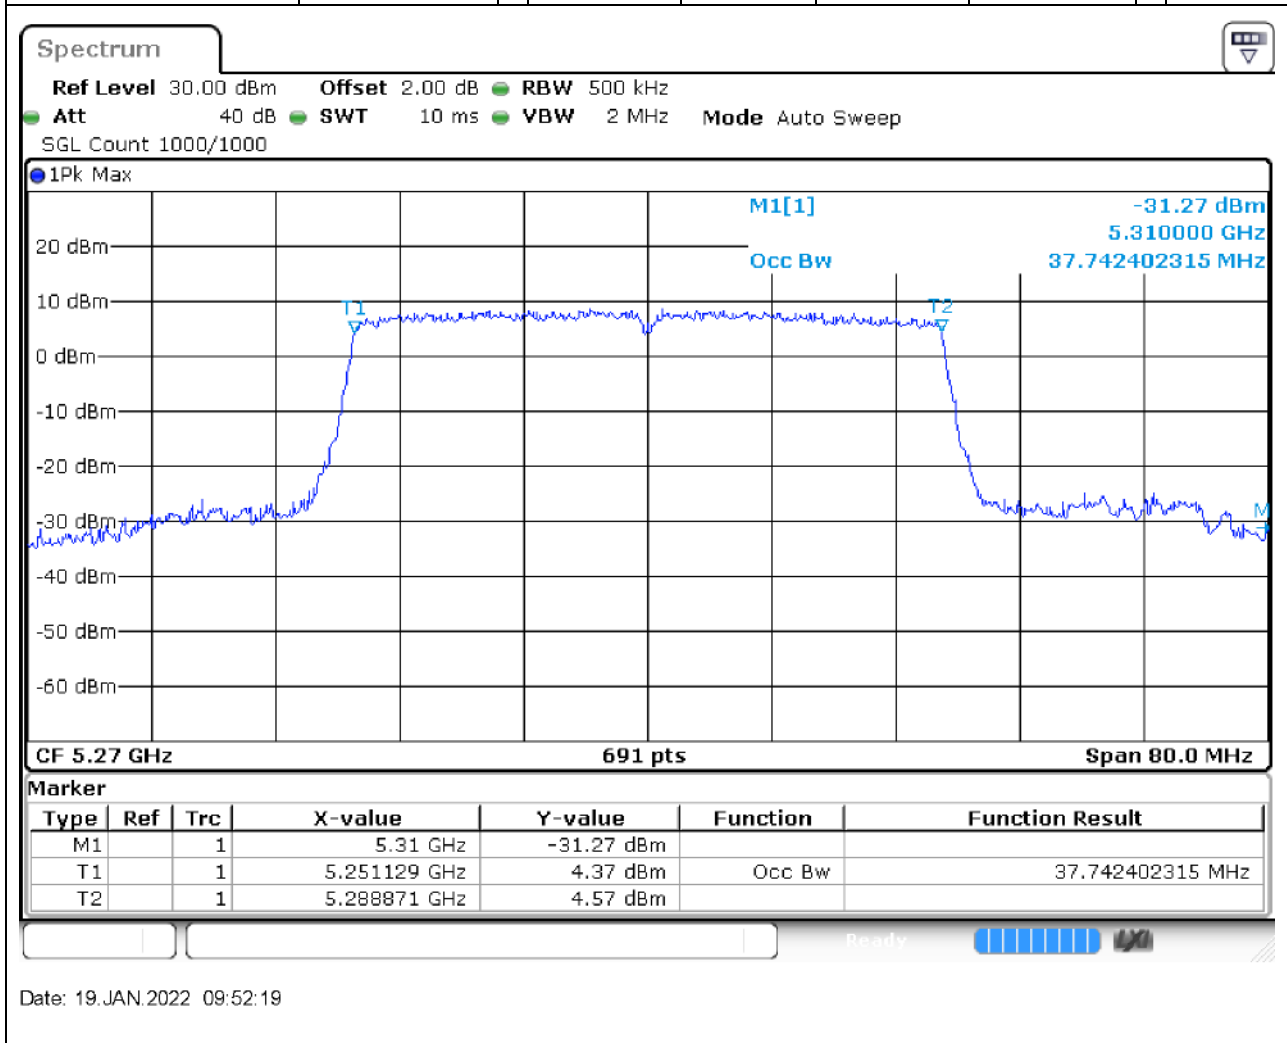

38. 802.11ax_40M_U-NII-2A_L

38.1. A.2.2-99% Bandwidth(NTNV)

Center Frequency (MHz)	OBW Power (%)	RBW (MHz)	Detector	Limit (MHz)	OBW (MHz)	Verdict
5270	99	0.5	Peak	0	37.742402	Unknown