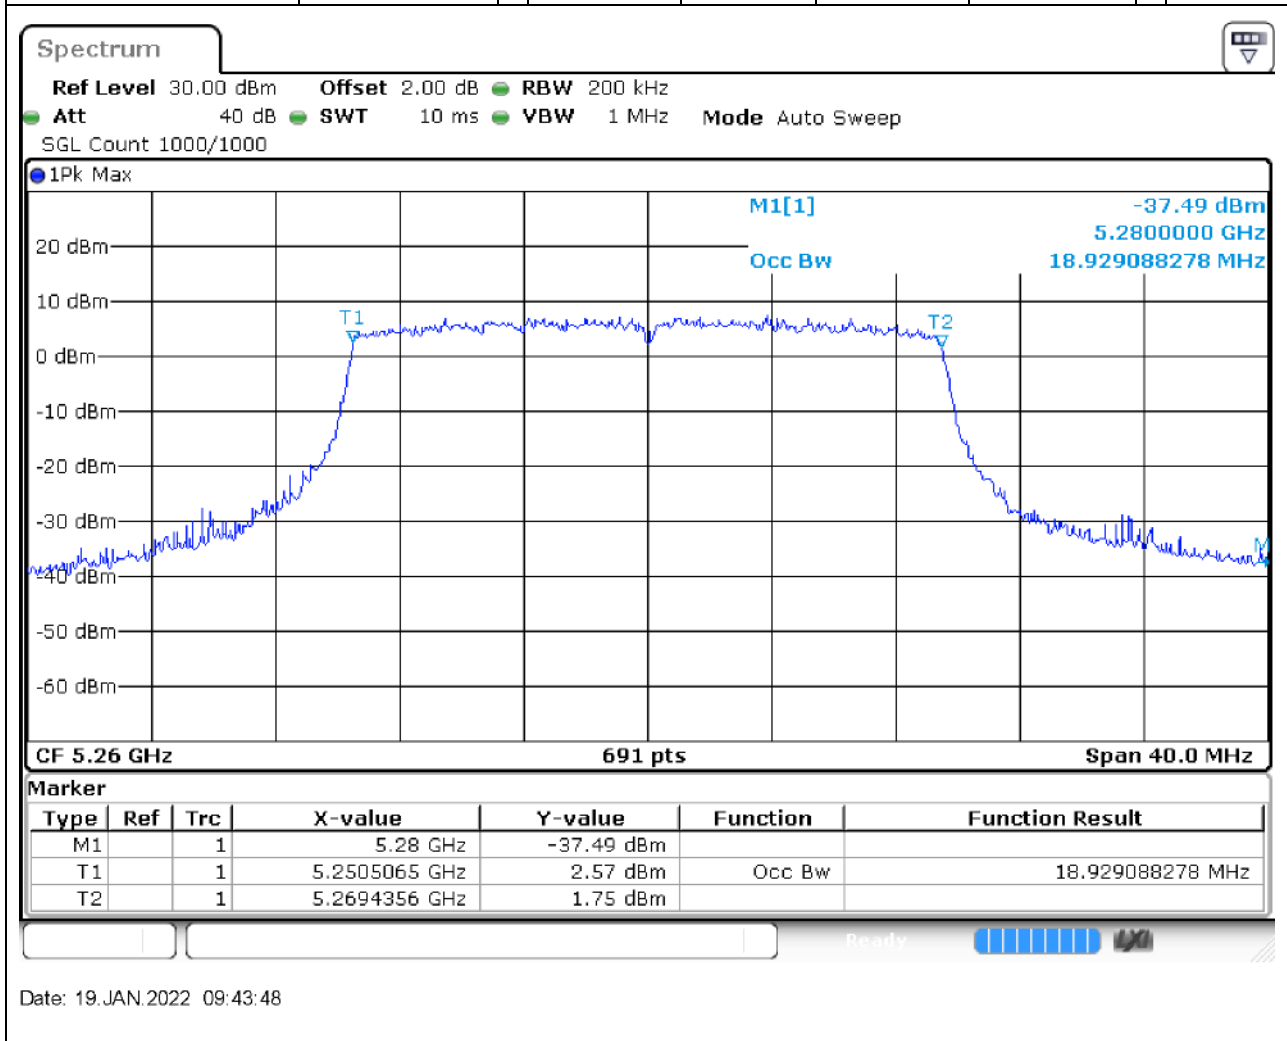

35. 802.11ax_20M_U-NII-2A_L

35.1. A.2.2-99% Bandwidth(NTNV)

Center Frequency (MHz)	OBW Power (%)	RBW (MHz)	Detector	Limit (MHz)	OBW (MHz)	Verdict
5260	99	0.2	Peak	0	18.929088	Unknown