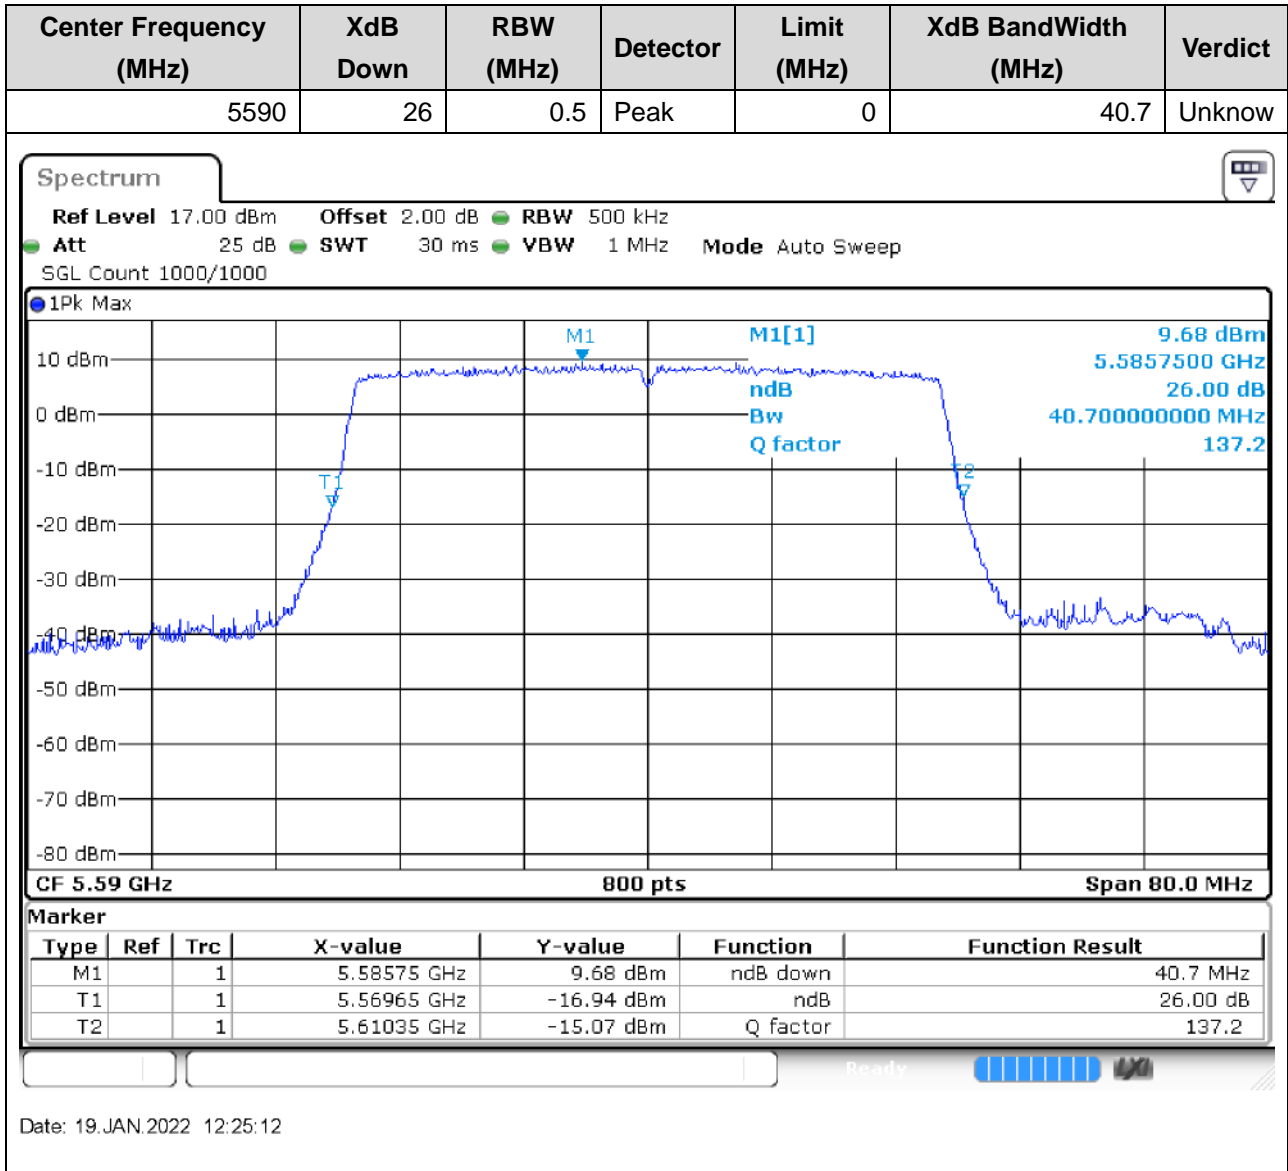

62. 802.11ax_40M_U-NII-2C_M

62.1. A.2-26dB Bandwidth(NTNV)