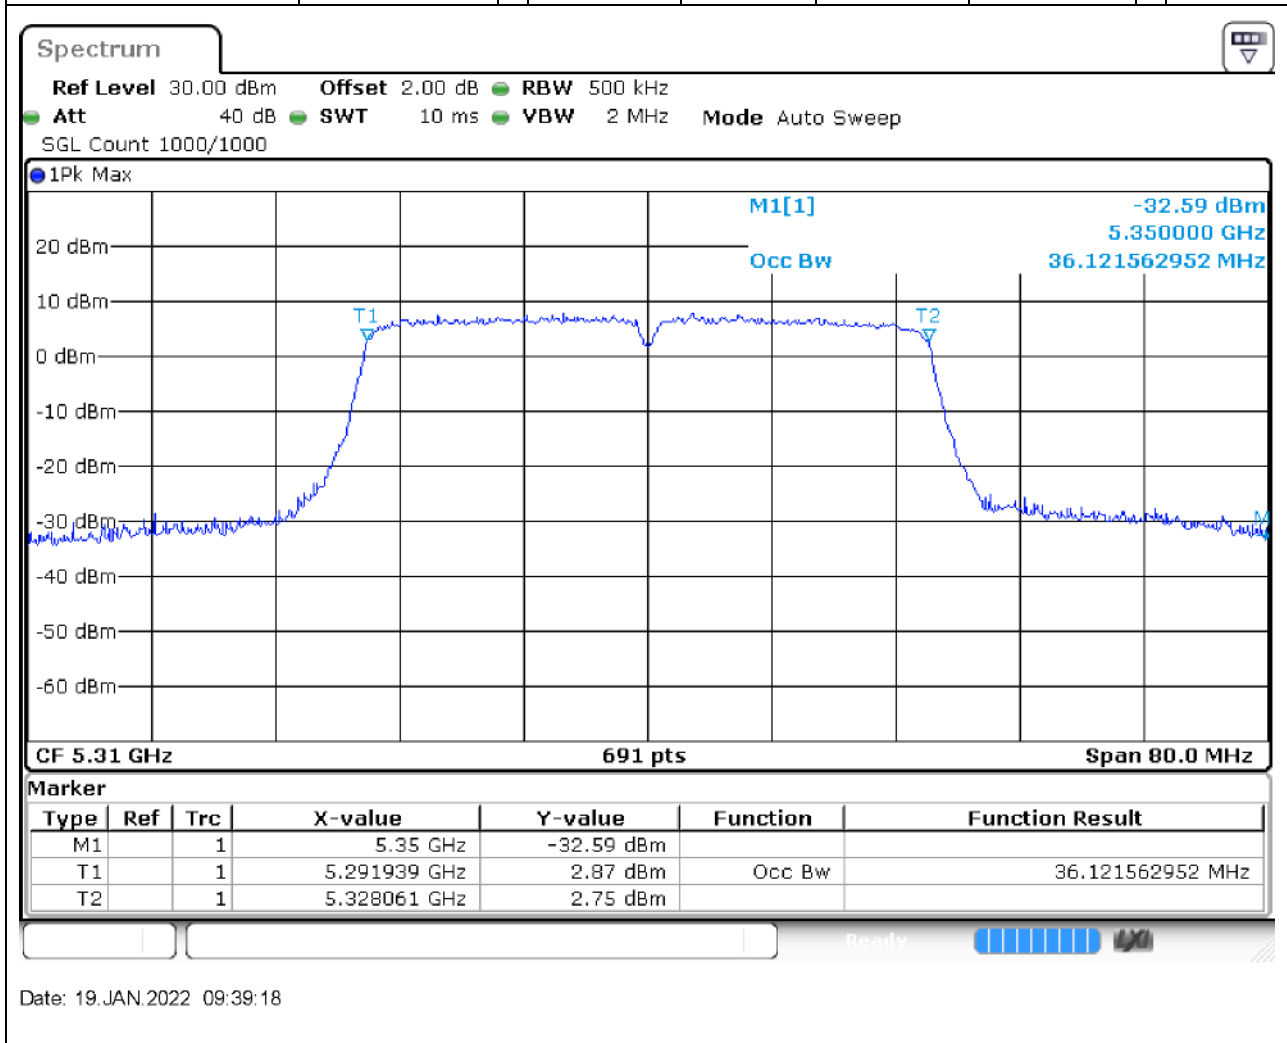

33. 802.11ac_40M_U-NII-2A_H

33.1. A.2.2-99% Bandwidth(NTNV)

Center Frequency (MHz)	OBW Power (%)	RBW (MHz)	Detector	Limit (MHz)	OBW (MHz)	Verdict
5310	99	0.5	Peak	0	36.121563	Unknown