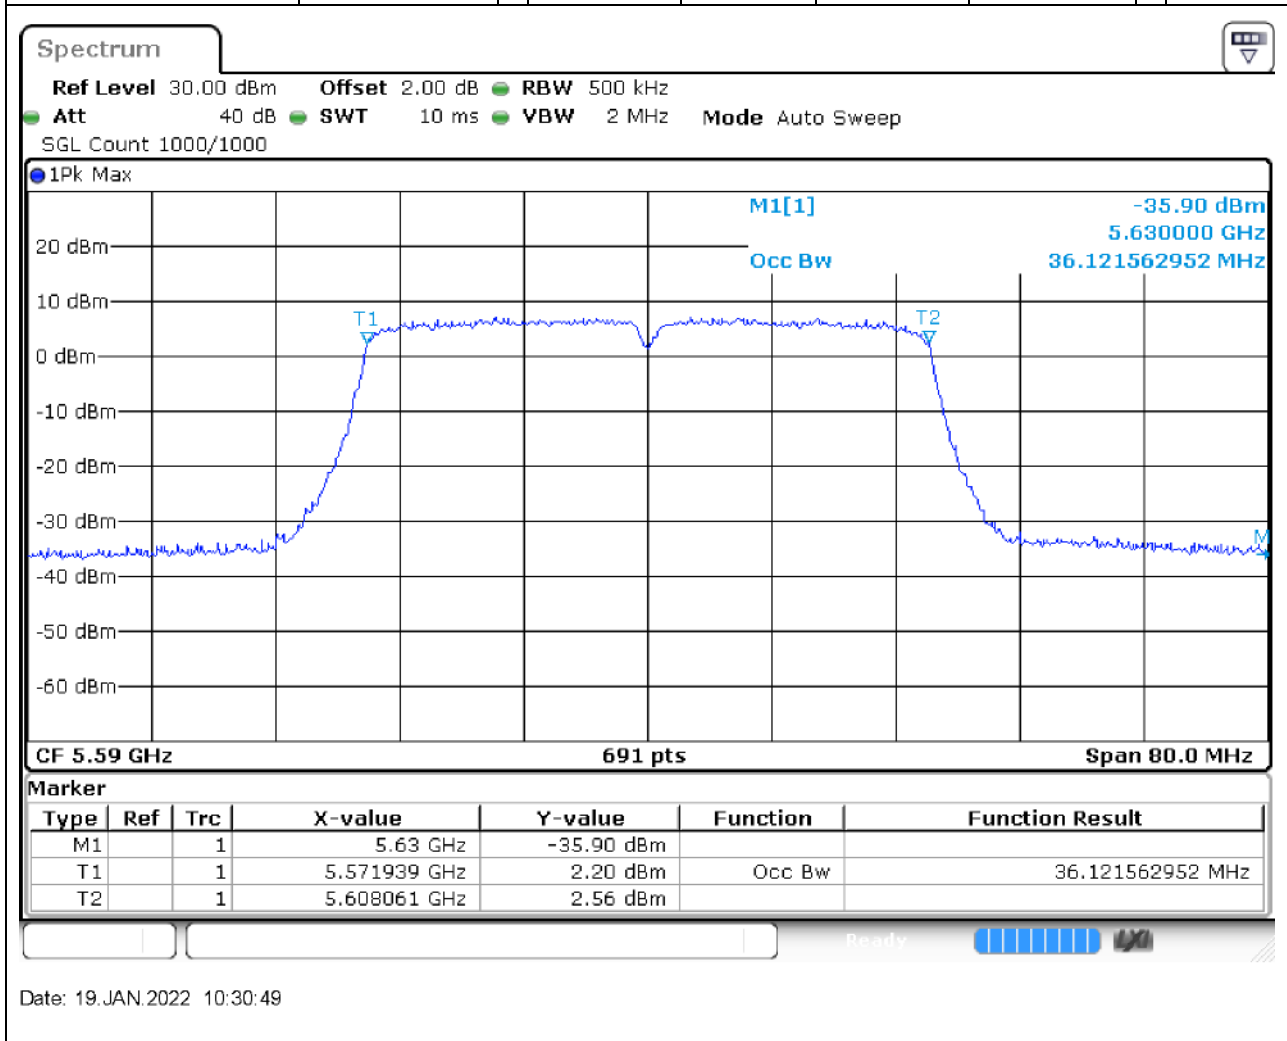

54. 802.11ac_40M_U-NII-2C_M

54.1. A.2.2-99% Bandwidth(NTNV)

Center Frequency (MHz)	OBW Power (%)	RBW (MHz)	Detector	Limit (MHz)	OBW (MHz)	Verdict
5590	99	0.5	Peak	0	36.121563	Unknown