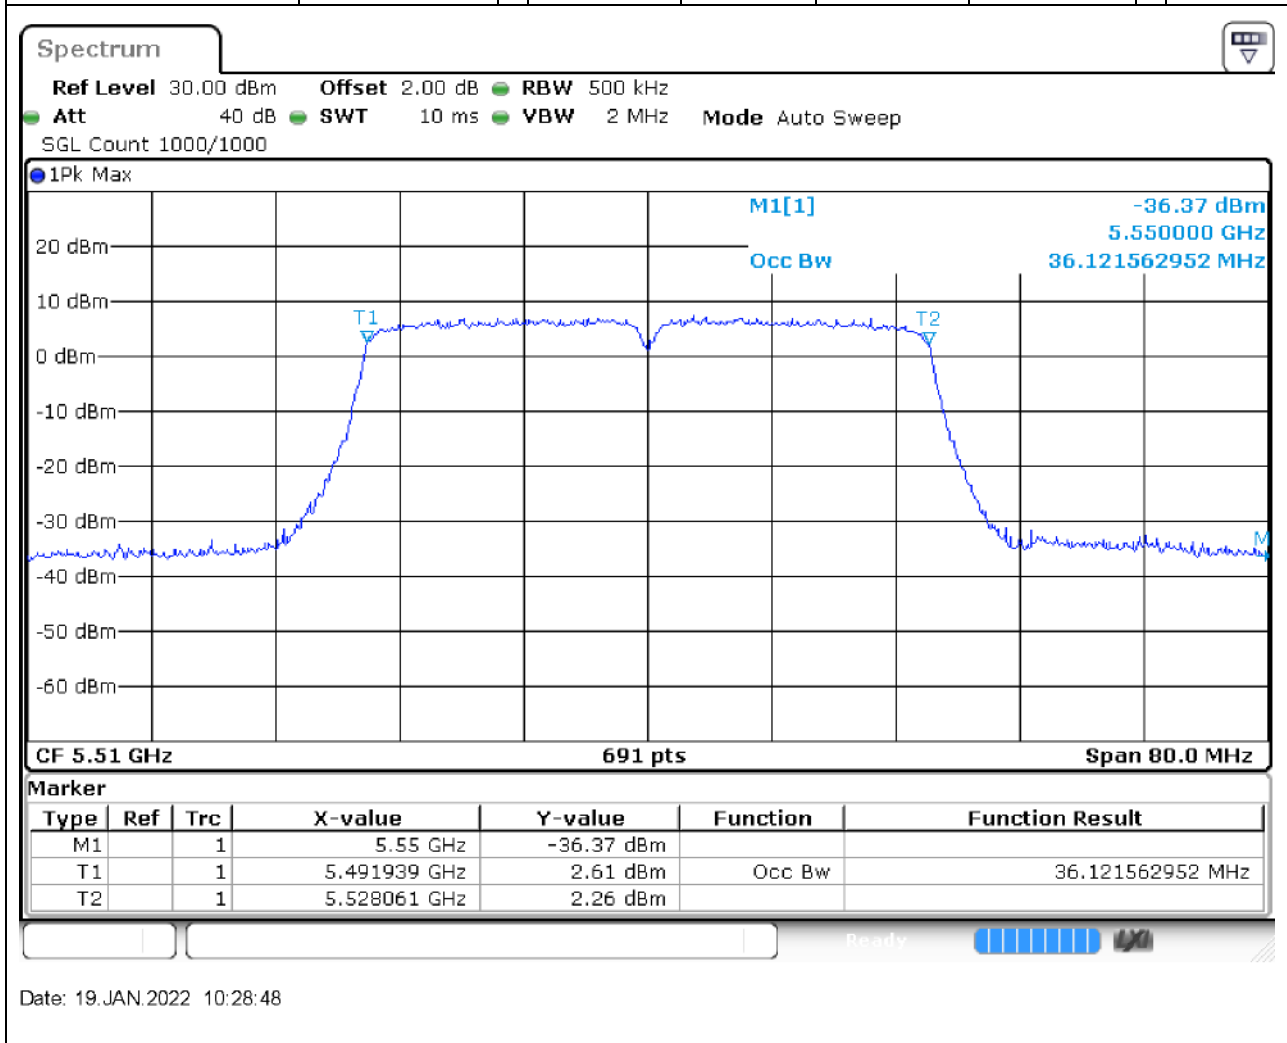

53. 802.11ac_40M_U-NII-2C_L

53.1. A.2.2-99% Bandwidth(NTNV)

Center Frequency (MHz)	OBW Power (%)	RBW (MHz)	Detector	Limit (MHz)	OBW (MHz)	Verdict
5510	99	0.5	Peak	0	36.121563	Unknown