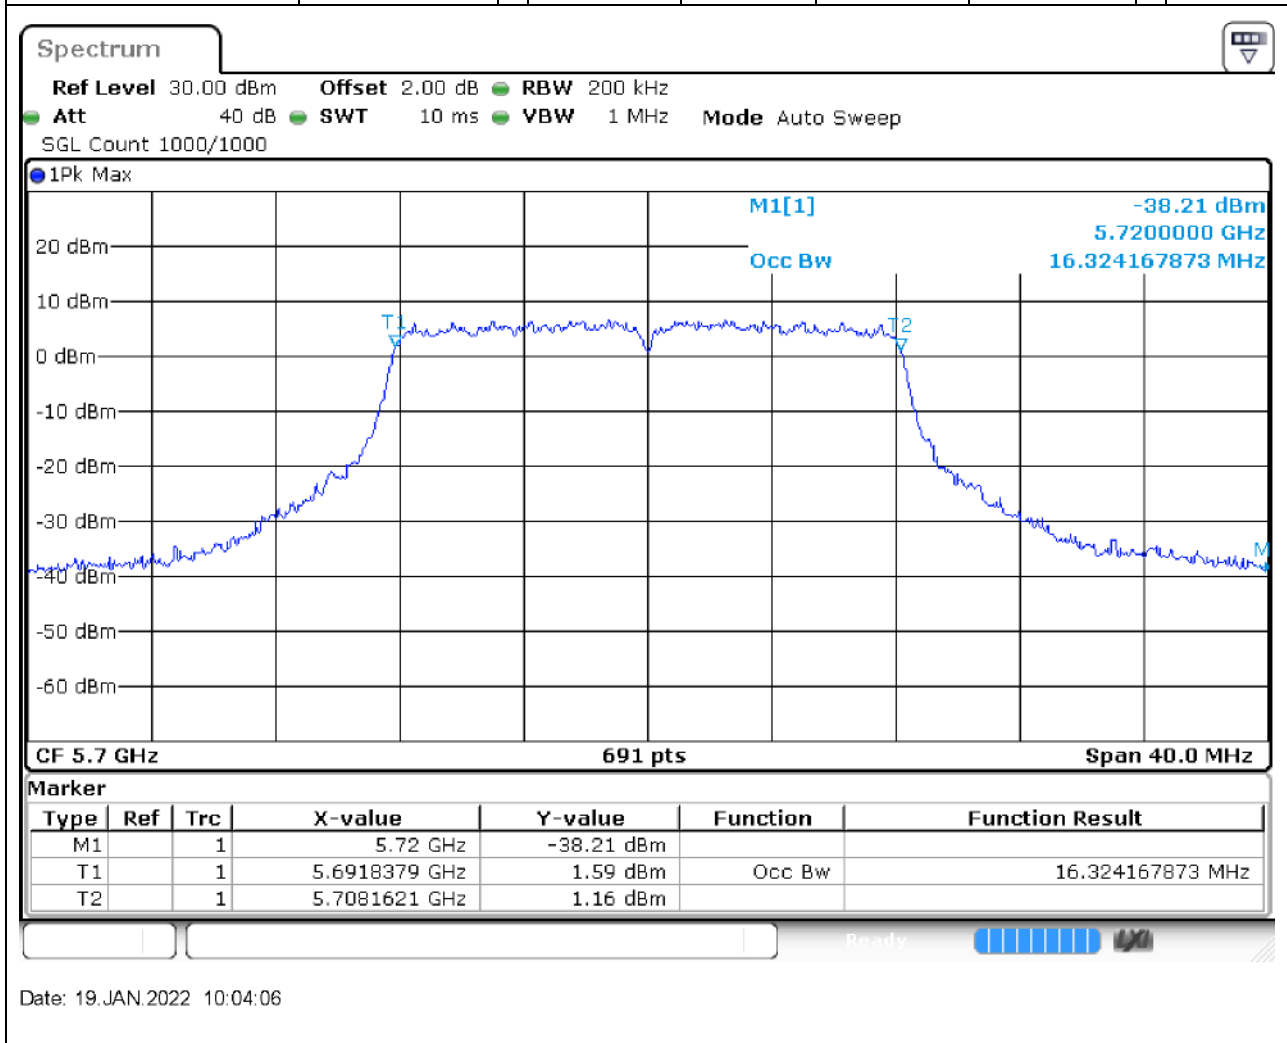

43. 802.11a_20M_U-NII-2C_H

43.1. A.2.2-99% Bandwidth(NTNV)

Center Frequency (MHz)	OBW Power (%)	RBW (MHz)	Detector	Limit (MHz)	OBW (MHz)	Verdict
5700	99	0.2	Peak	0	16.324168	Unknown