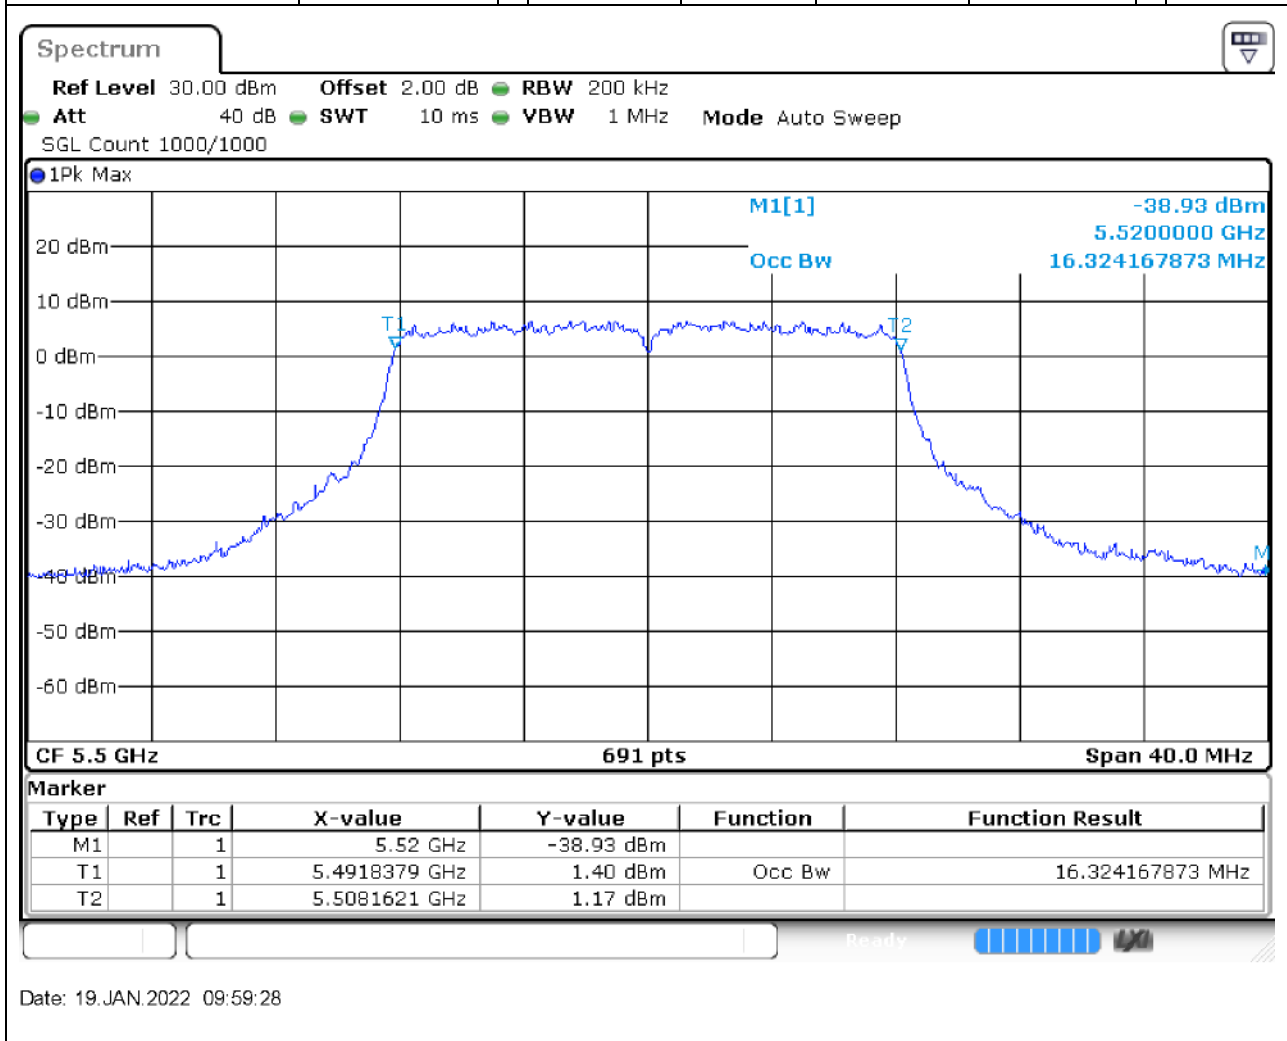

41. 802.11a_20M_U-NII-2C_L

41.1. A.2.2-99% Bandwidth(NTNV)

Center Frequency (MHz)	OBW Power (%)	RBW (MHz)	Detector	Limit (MHz)	OBW (MHz)	Verdict
5500	99	0.2	Peak	0	16.324168	Unknown